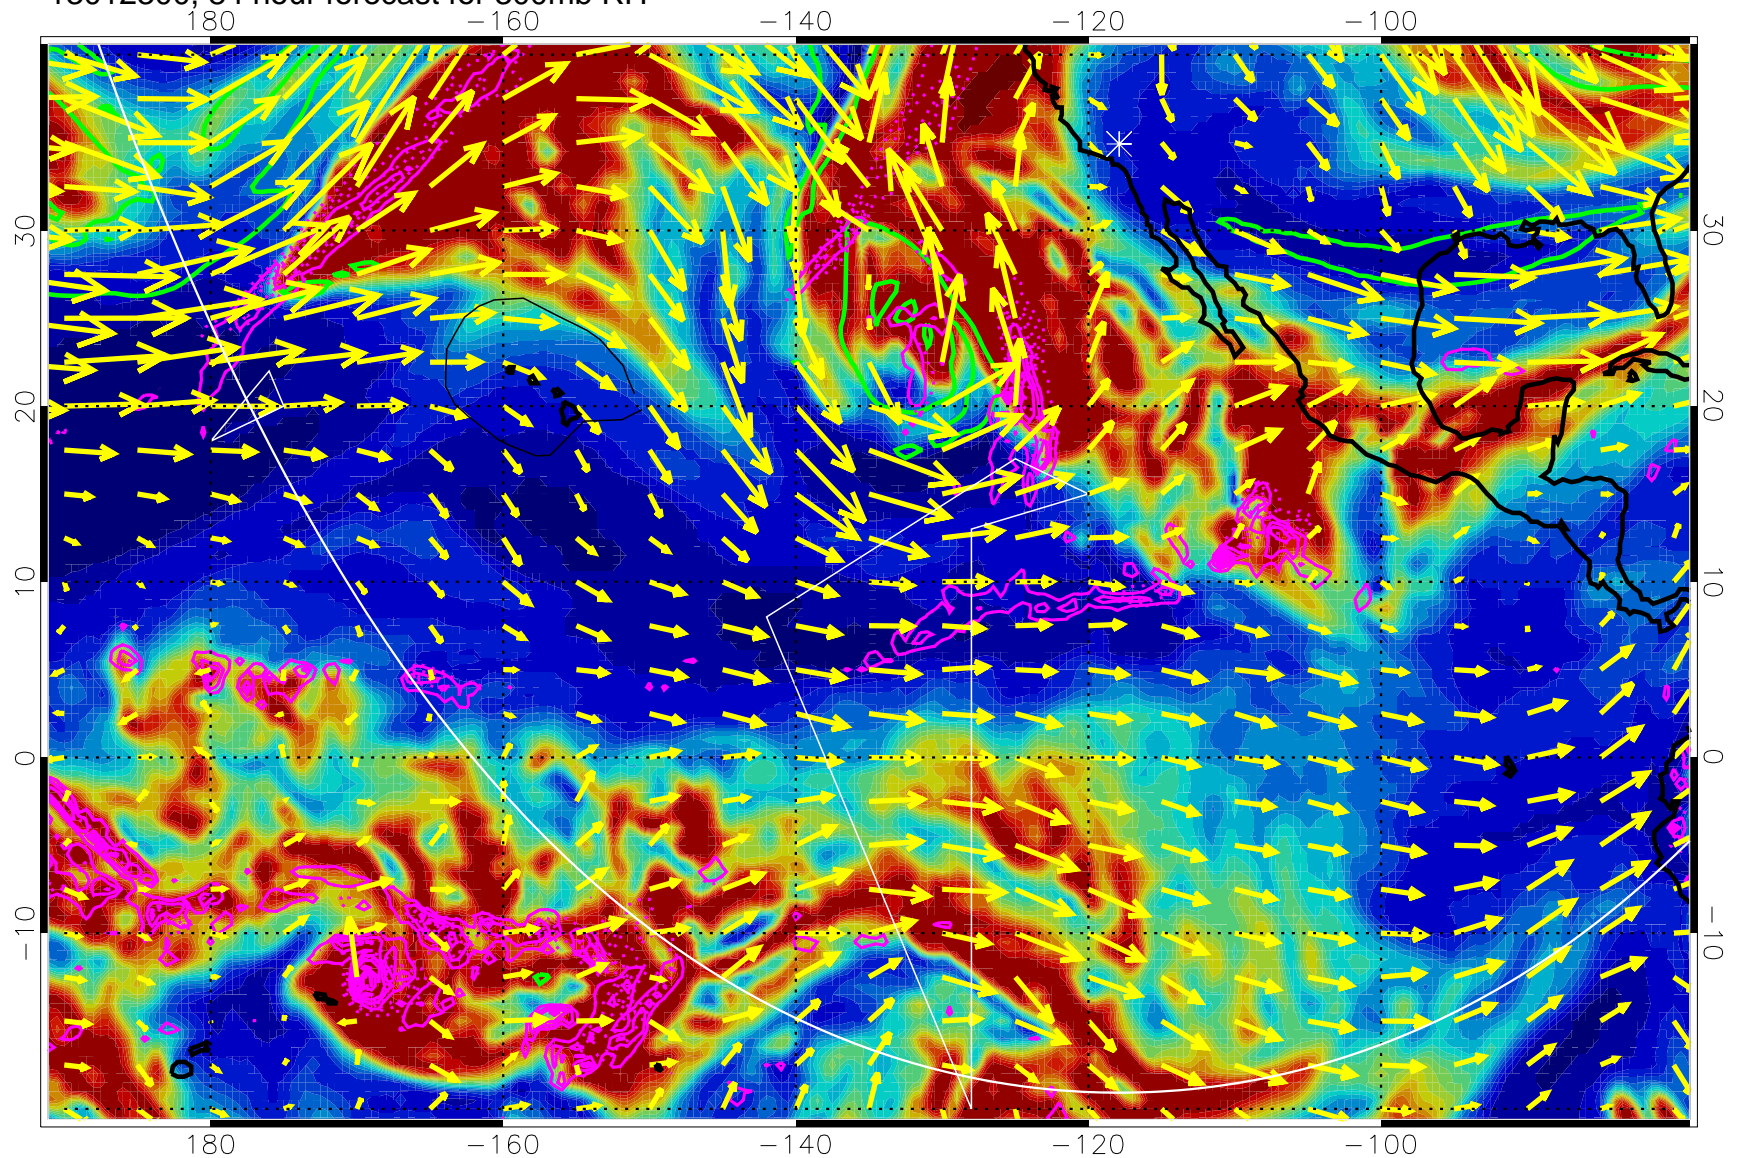

13012206, 66 hour forecast for 300mb RH

Precip (tot dot, conv sol) past 6 hrs 6 kg/m2 contours, min 4

EPV Tropopause (2 PVU) Position

→ 50 m/s

Range ring of 6000 km -- 19 hours GH round trip

13012212, 72 hour forecast for 300mb RH

Precip (tot dot, conv sol) past 6 hrs 6 kg/m2 contours, min 4

EPV Tropopause (2 PVU) Position

→ 50 m/s

Range ring of 6000 km -- 19 hours GH round trip

13012218, 78 hour forecast for 300mb RH

Precip (tot dot, conv sol) past 6 hrs 6 kg/m2 contours, min 4

EPV Tropopause (2 PVU) Position

→ 50 m/s

Range ring of 6000 km -- 19 hours GH round trip

13012300, 84 hour forecast for 300mb RH

Precip (tot dot, conv sol) past 6 hrs 6 kg/m2 contours, min 4

EPV Tropopause (2 PVU) Position

13012312, 96 hour forecast for 300mb RH

Precip (tot dot, conv sol) past 6 hrs 6 kg/m2 contours, min 4

EPV Tropopause (2 PVU) Position

→ 50 m/s

Range ring of 6000 km -- 19 hours GH round trip

13012318, 102 hour forecast for 300mb RH