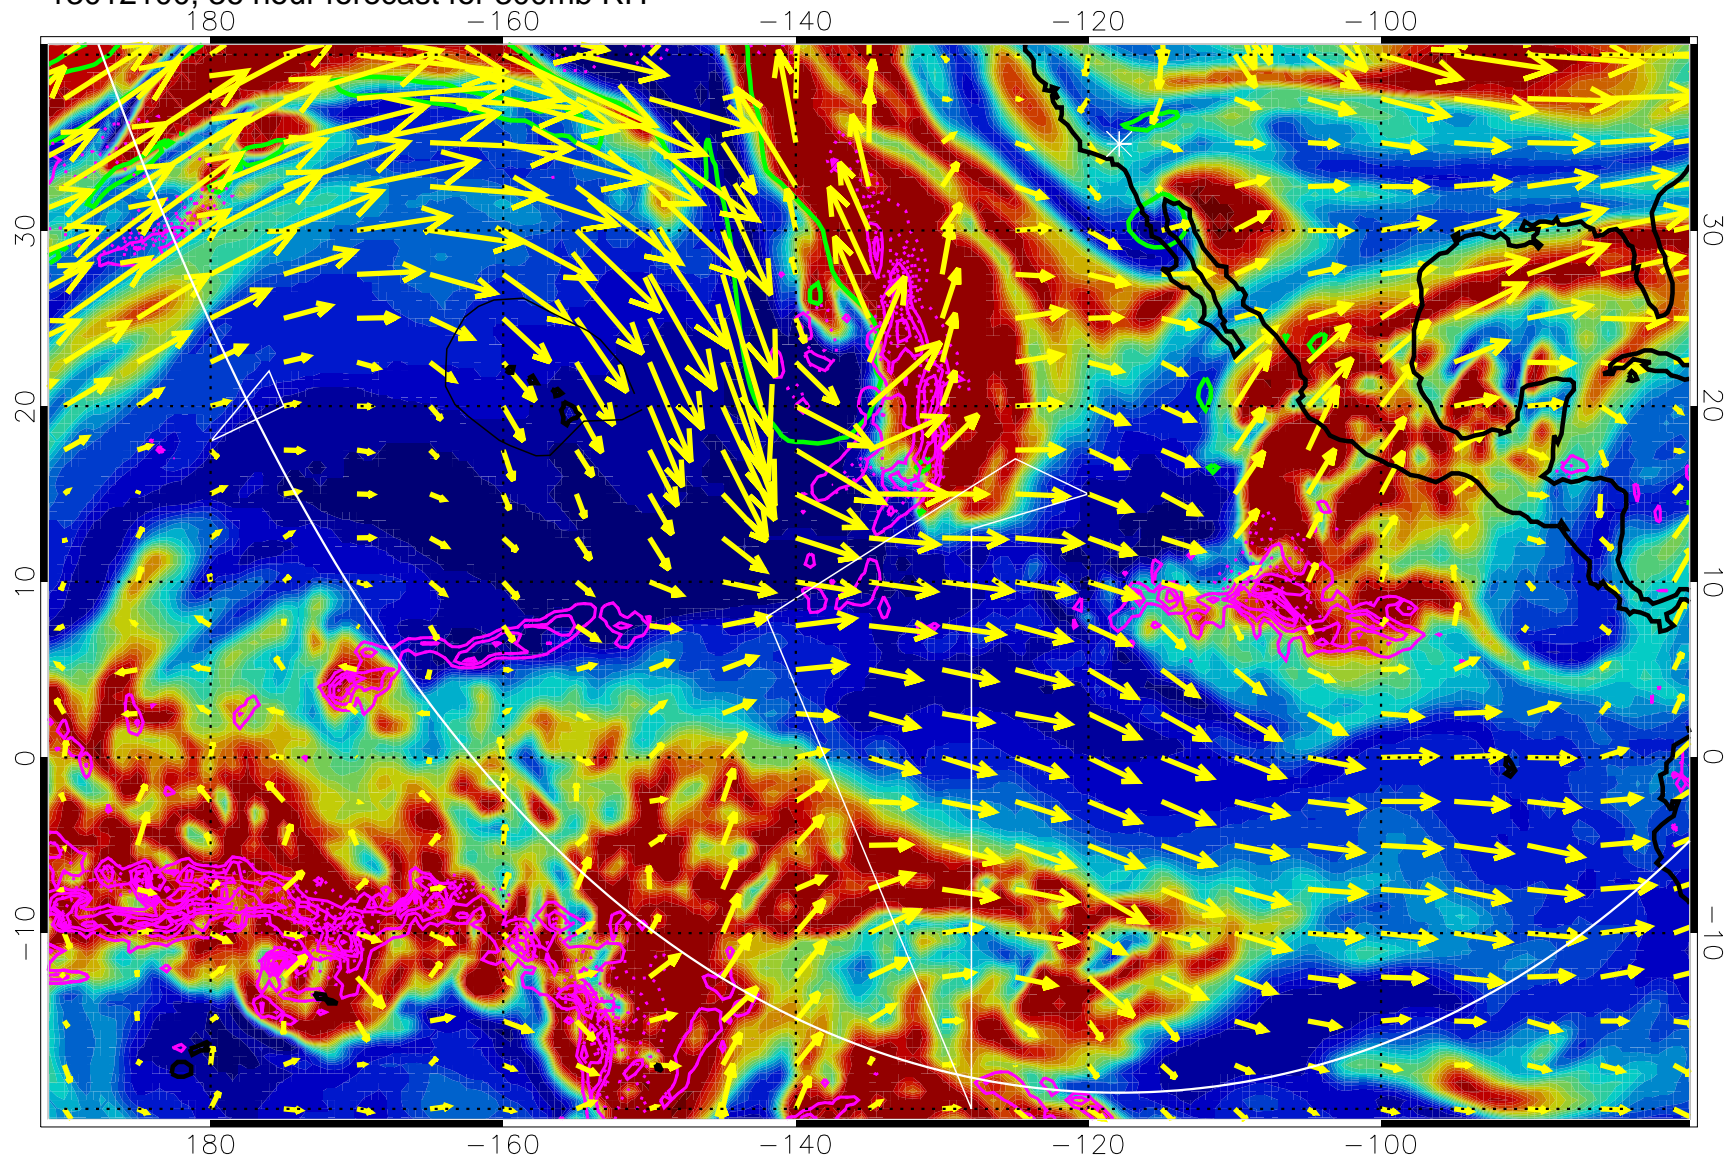

EPV Tropopause (2 PVU) Position

→ 50 m/s

Range ring of 6000 km -- 19 hours GH round trip

13012012, 24 hour forecast for 300mb RH

Precip (tot dot, conv sol) past 6 hrs 6 kg/m2 contours, min 4

EPV Tropopause (2 PVU) Position

→ 50 m/s

Range ring of 6000 km -- 19 hours GH round trip

13012018, 30 hour forecast for 300mb RH

Precip (tot dot, conv sol) past 6 hrs 6 kg/m2 contours, min 4

EPV Tropopause (2 PVU) Position

→ 50 m/s

Range ring of 6000 km -- 19 hours GH round trip

13012100, 36 hour forecast for 300mb RH

Precip (tot dot, conv sol) past 6 hrs 6 kg/m2 contours, min 4

EPV Tropopause (2 PVU) Position

→ 50 m/s

Range ring of 6000 km -- 19 hours GH round trip

13012106, 42 hour forecast for 300mb RH

Precip (tot dot, conv sol) past 6 hrs 6 kg/m2 contours, min 4

EPV Tropopause (2 PVU) Position

→ 50 m/s

Range ring of 6000 km -- 19 hours GH round trip

13012112, 48 hour forecast for 300mb RH

Precip (tot dot, conv sol) past 6 hrs 6 kg/m2 contours, min 4