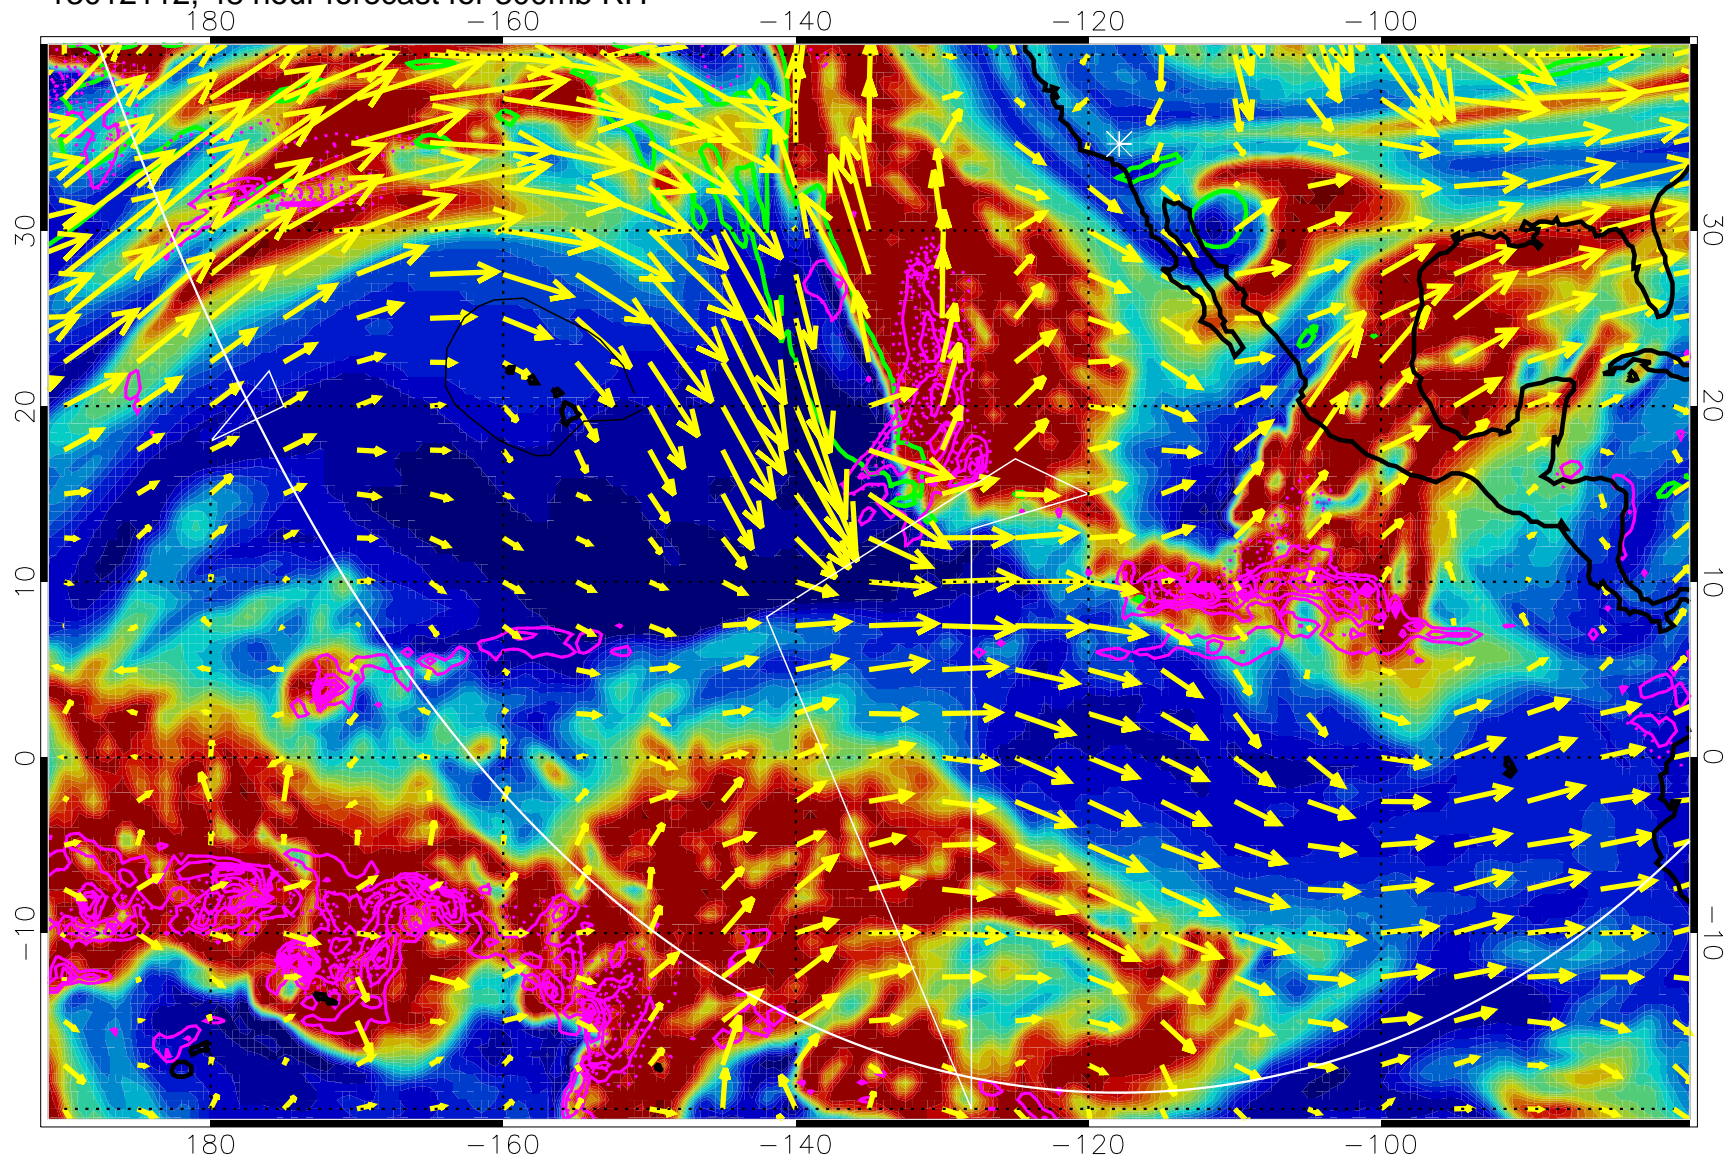

13012100, 36 hour forecast for 300mb RH

Precip (tot dot, conv sol) past 6 hrs 6 kg/m2 contours, min 4

EPV Tropopause (2 PVU) Position

→ 50 m/s

Range ring of 6000 km -- 19 hours GH round trip

13012106, 42 hour forecast for 300mb RH

Precip (tot dot, conv sol) past 6 hrs 6 kg/m2 contours, min 4

EPV Tropopause (2 PVU) Position

→ 50 m/s

Range ring of 6000 km -- 19 hours GH round trip

13012112, 48 hour forecast for 300mb RH

Precip (tot dot, conv sol) past 6 hrs 6 kg/m2 contours, min 4

EPV Tropopause (2 PVU) Position

→ 50 m/s

Range ring of 6000 km -- 19 hours GH round trip

13012118, 54 hour forecast for 300mb RH

Precip (tot dot, conv sol) past 6 hrs 6 kg/m2 contours, min 4

EPV Tropopause (2 PVU) Position

→ 50 m/s

Range ring of 6000 km -- 19 hours GH round trip

13012200, 60 hour forecast for 300mb RH

Precip (tot dot, conv sol) past 6 hrs 6 kg/m2 contours, min 4

EPV Tropopause (2 PVU) Position

→ 50 m/s

Range ring of 6000 km -- 19 hours GH round trip