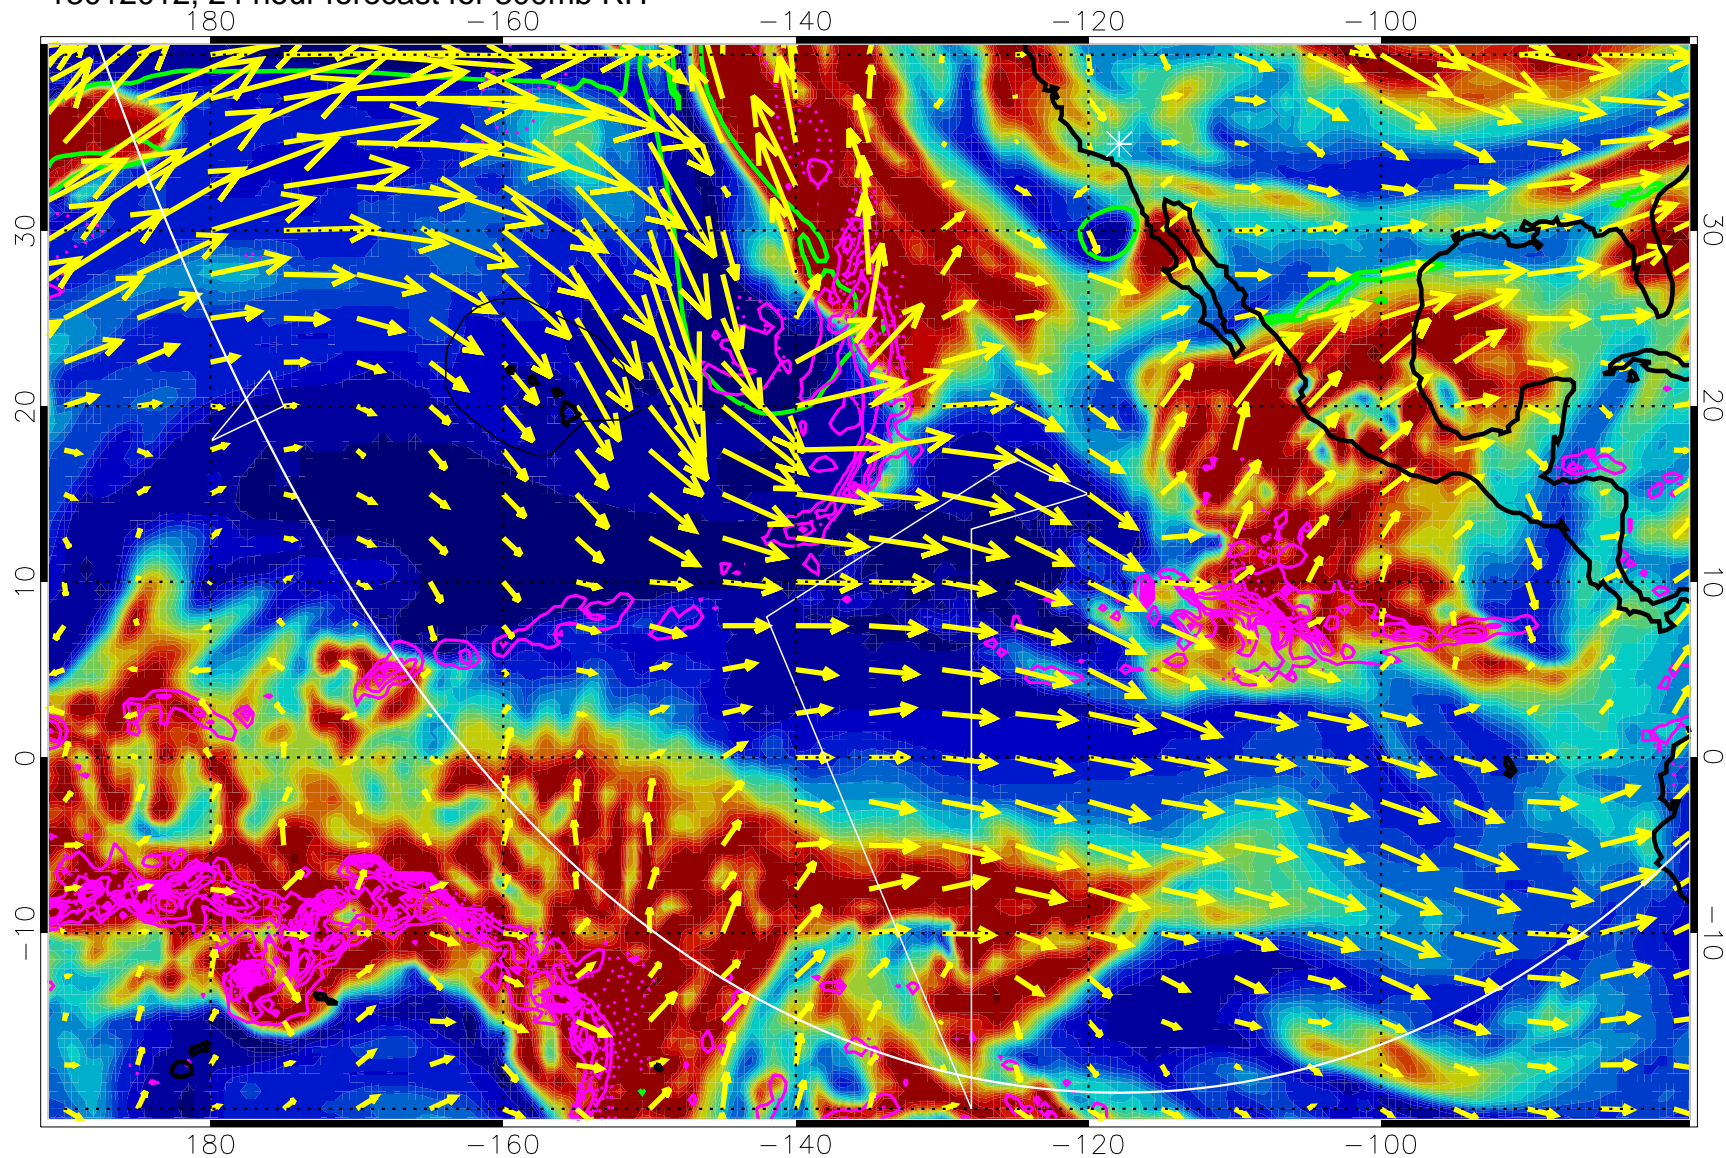

13011918, 6 hour forecast for 300mb RH

Precip (tot dot, conv sol) past 6 hrs 6 kg/m2 contours, min 4

EPV Tropopause (2 PVU) Position

→ 50 m/s

Range ring of 6000 km -- 19 hours GH round trip

13012000, 12 hour forecast for 300mb RH

Precip (tot dot, conv sol) past 6 hrs 6 kg/m2 contours, min 4

EPV Tropopause (2 PVU) Position

→ 50 m/s

Range ring of 6000 km -- 19 hours GH round trip

13012006, 18 hour forecast for 300mb RH

Precip (tot dot, conv sol) past 6 hrs 6 kg/m2 contours, min 4

EPV Tropopause (2 PVU) Position

→ 50 m/s

Range ring of 6000 km -- 19 hours GH round trip

13012012, 24 hour forecast for 300mb RH

Precip (tot dot, conv sol) past 6 hrs 6 kg/m2 contours, min 4

EPV Tropopause (2 PVU) Position

→ 50 m/s

Range ring of 6000 km -- 19 hours GH round trip

13012018, 30 hour forecast for 300mb RH

Precip (tot dot, conv sol) past 6 hrs 6 kg/m2 contours, min 4

EPV Tropopause (2 PVU) Position

→ 50 m/s

Range ring of 6000 km -- 19 hours GH round trip