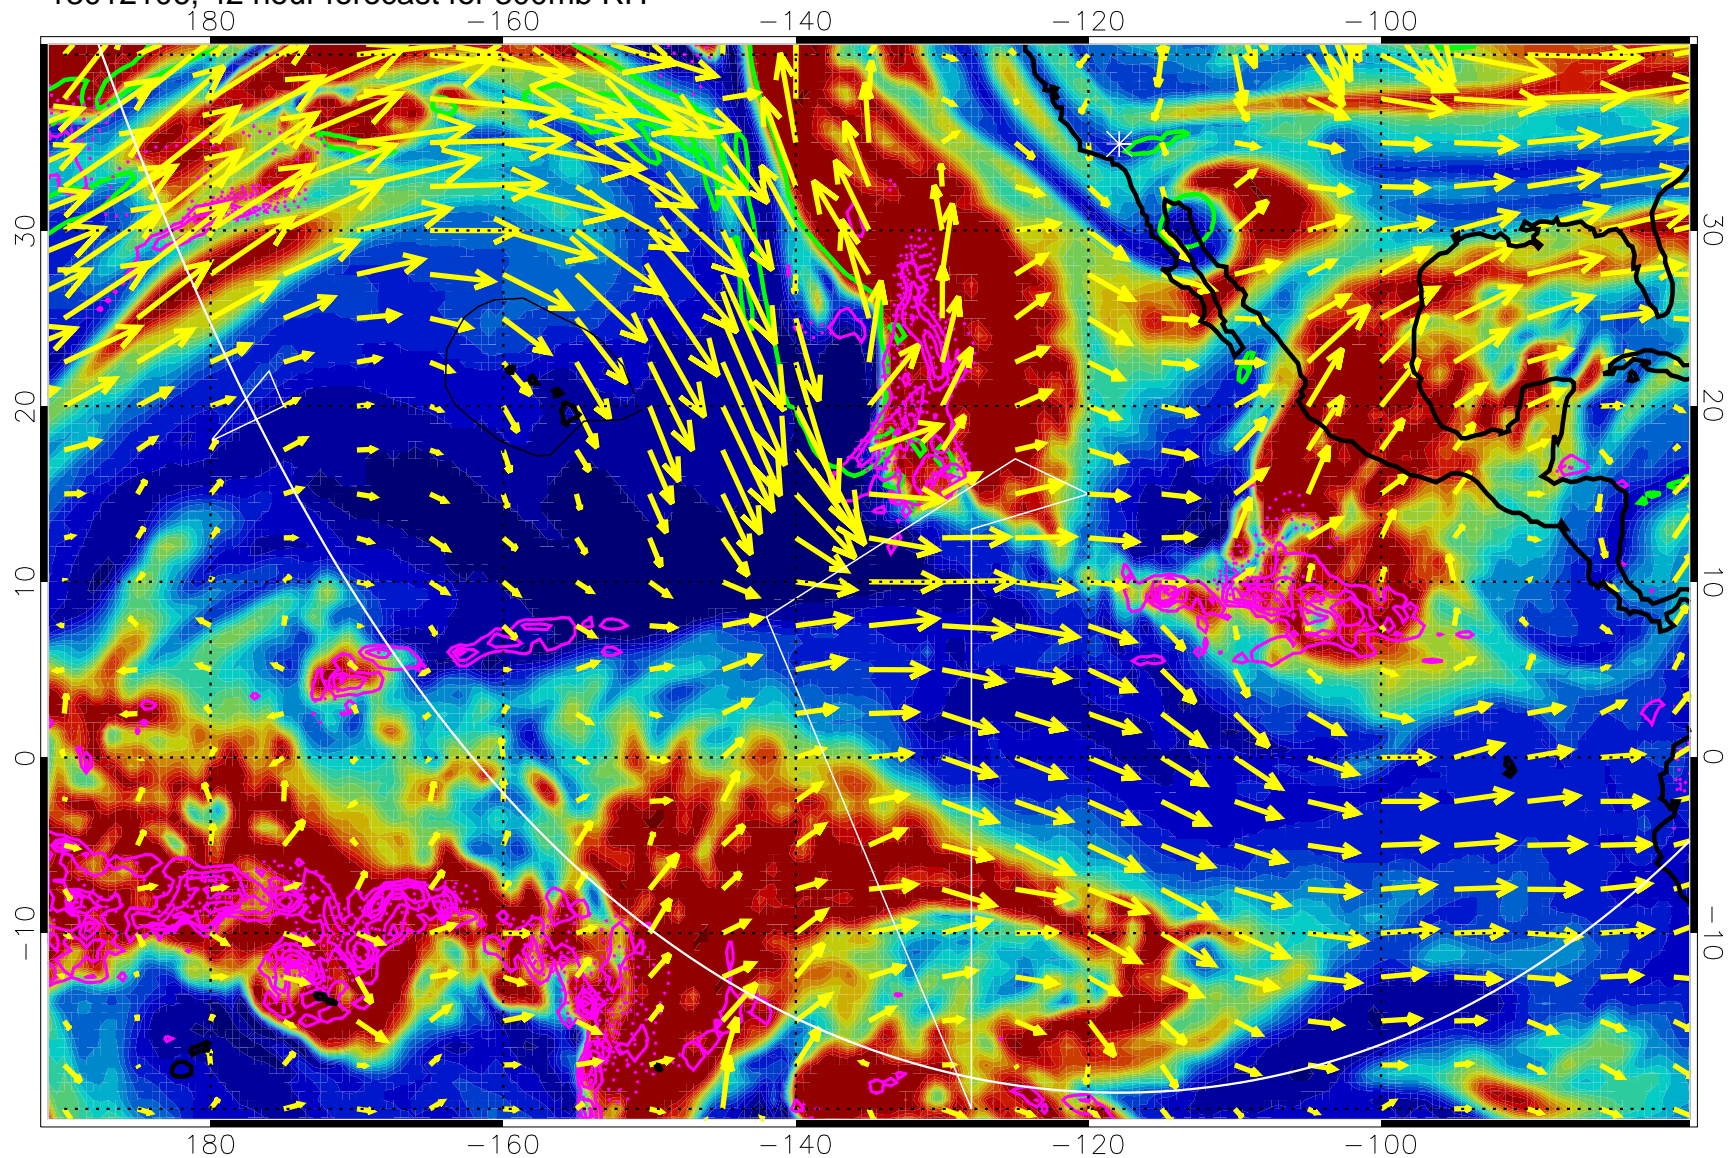

→ 50 m/s

Range ring of 6000 km -- 19 hours GH round trip

13012018, 30 hour forecast for 300mb RH

Precip (tot dot, conv sol) past 6 hrs 6 kg/m2 contours, min 4

EPV Tropopause (2 PVU) Position

→ 50 m/s

Range ring of 6000 km -- 19 hours GH round trip

13012100, 36 hour forecast for 300mb RH

Precip (tot dot, conv sol) past 6 hrs 6 kg/m2 contours, min 4

EPV Tropopause (2 PVU) Position

→ 50 m/s

Range ring of 6000 km -- 19 hours GH round trip

13012106, 42 hour forecast for 300mb RH

Precip (tot dot, conv sol) past 6 hrs 6 kg/m2 contours, min 4

EPV Tropopause (2 PVU) Position

→ 50 m/s

Range ring of 6000 km -- 19 hours GH round trip

13012112, 48 hour forecast for 300mb RH

Precip (tot dot, conv sol) past 6 hrs 6 kg/m2 contours, min 4

EPV Tropopause (2 PVU) Position

→ 50 m/s

Range ring of 6000 km -- 19 hours GH round trip

13012118, 54 hour forecast for 300mb RH

Precip (tot dot, conv sol) past 6 hrs 6 kg/m2 contours, min 4

EPV Tropopause (2 PVU) Position