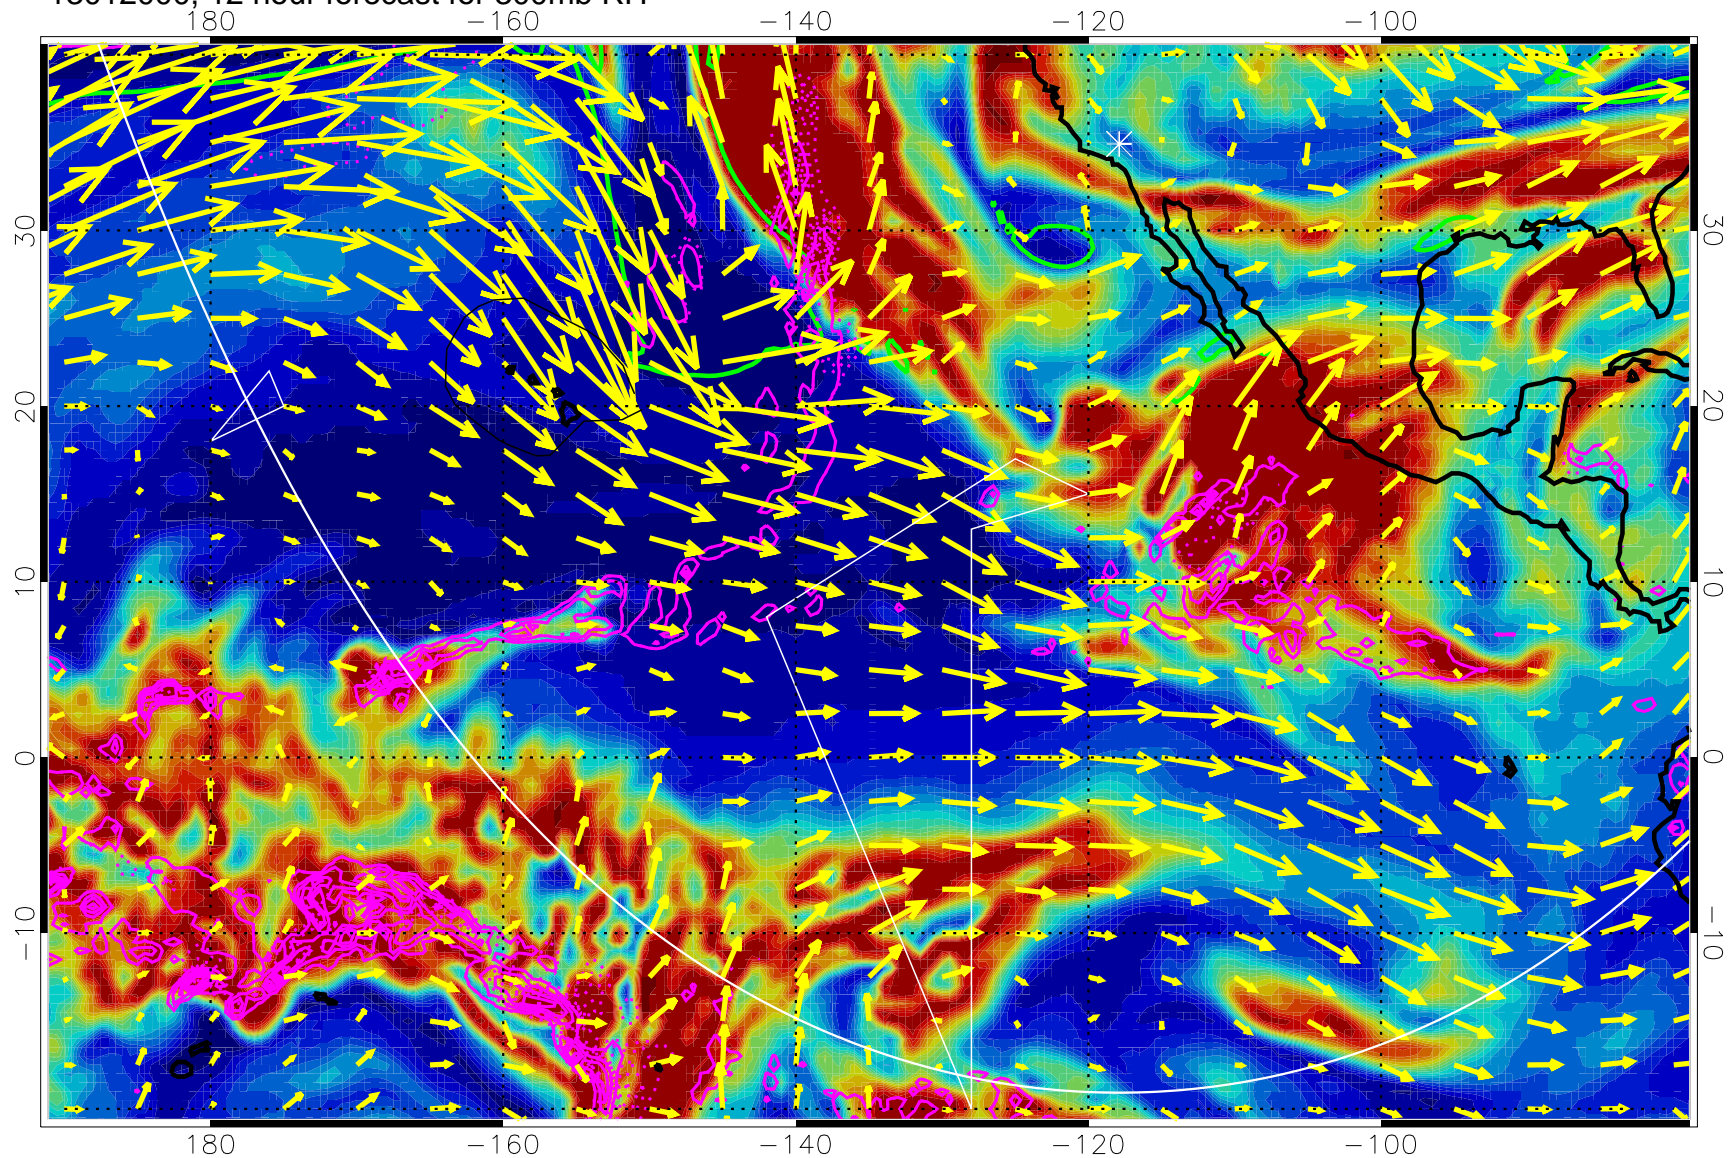

13011918, 6 hour forecast for 300mb RH

Precip (tot dot, conv sol) past 6 hrs 6 kg/m2 contours, min 4

EPV Tropopause (2 PVU) Position

→ 50 m/s

Range ring of 6000 km -- 19 hours GH round trip

13012000, 12 hour forecast for 300mb RH

Precip (tot dot, conv sol) past 6 hrs 6 kg/m2 contours, min 4

EPV Tropopause (2 PVU) Position

→ 50 m/s

Range ring of 6000 km -- 19 hours GH round trip

13012006, 18 hour forecast for 300mb RH

Precip (tot dot, conv sol) past 6 hrs 6 kg/m2 contours, min 4

EPV Tropopause (2 PVU) Position

→ 50 m/s

Range ring of 6000 km -- 19 hours GH round trip

13012012, 24 hour forecast for 300mb RH

Precip (tot dot, conv sol) past 6 hrs 6 kg/m2 contours, min 4

EPV Tropopause (2 PVU) Position

→ 50 m/s

Range ring of 6000 km -- 19 hours GH round trip

13012018, 30 hour forecast for 300mb RH

Precip (tot dot, conv sol) past 6 hrs 6 kg/m2 contours, min 4

EPV Tropopause (2 PVU) Position

→ 50 m/s

Range ring of 6000 km -- 19 hours GH round trip