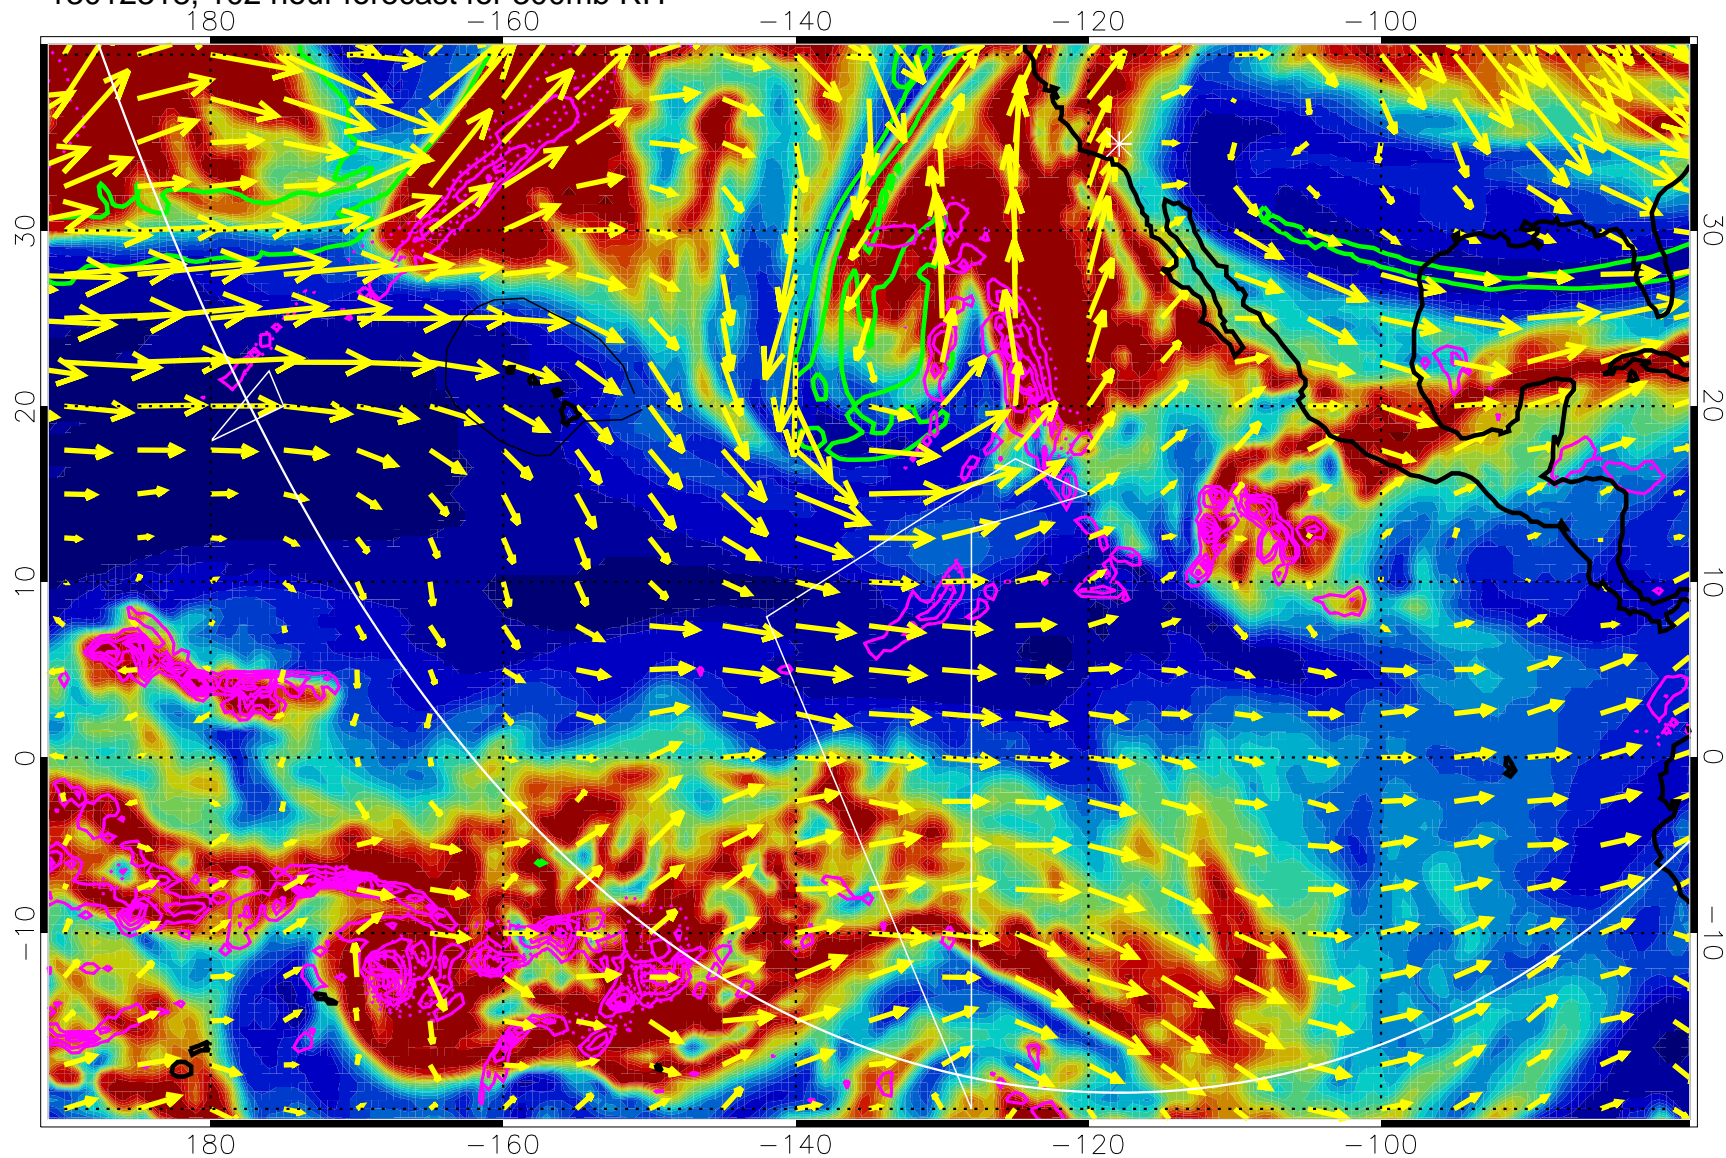

→ 50 m/s

Range ring of 6000 km -- 19 hours GH round trip

13012306, 90 hour forecast for 300mb RH

Precip (tot dot, conv sol) past 6 hrs 6 kg/m2 contours, min 4

EPV Tropopause (2 PVU) Position

→ 50 m/s

Range ring of 6000 km -- 19 hours GH round trip

13012312, 96 hour forecast for 300mb RH

Precip (tot dot, conv sol) past 6 hrs 6 kg/m2 contours, min 4

EPV Tropopause (2 PVU) Position

→ 50 m/s

Range ring of 6000 km -- 19 hours GH round trip

13012318, 102 hour forecast for 300mb RH

Precip (tot dot, conv sol) past 6 hrs 6 kg/m2 contours, min 4

EPV Tropopause (2 PVU) Position

→ 50 m/s

Range ring of 6000 km -- 19 hours GH round trip

13012400, 108 hour forecast for 300mb RH

Precip (tot dot, conv sol) past 6 hrs 6 kg/m2 contours, min 4

EPV Tropopause (2 PVU) Position

→ 50 m/s

Range ring of 6000 km -- 19 hours GH round trip

13012406, 114 hour forecast for 300mb RH

Precip (tot dot, conv sol) past 6 hrs 6 kg/m2 contours, min 4

EPV Tropopause (2 PVU) Position