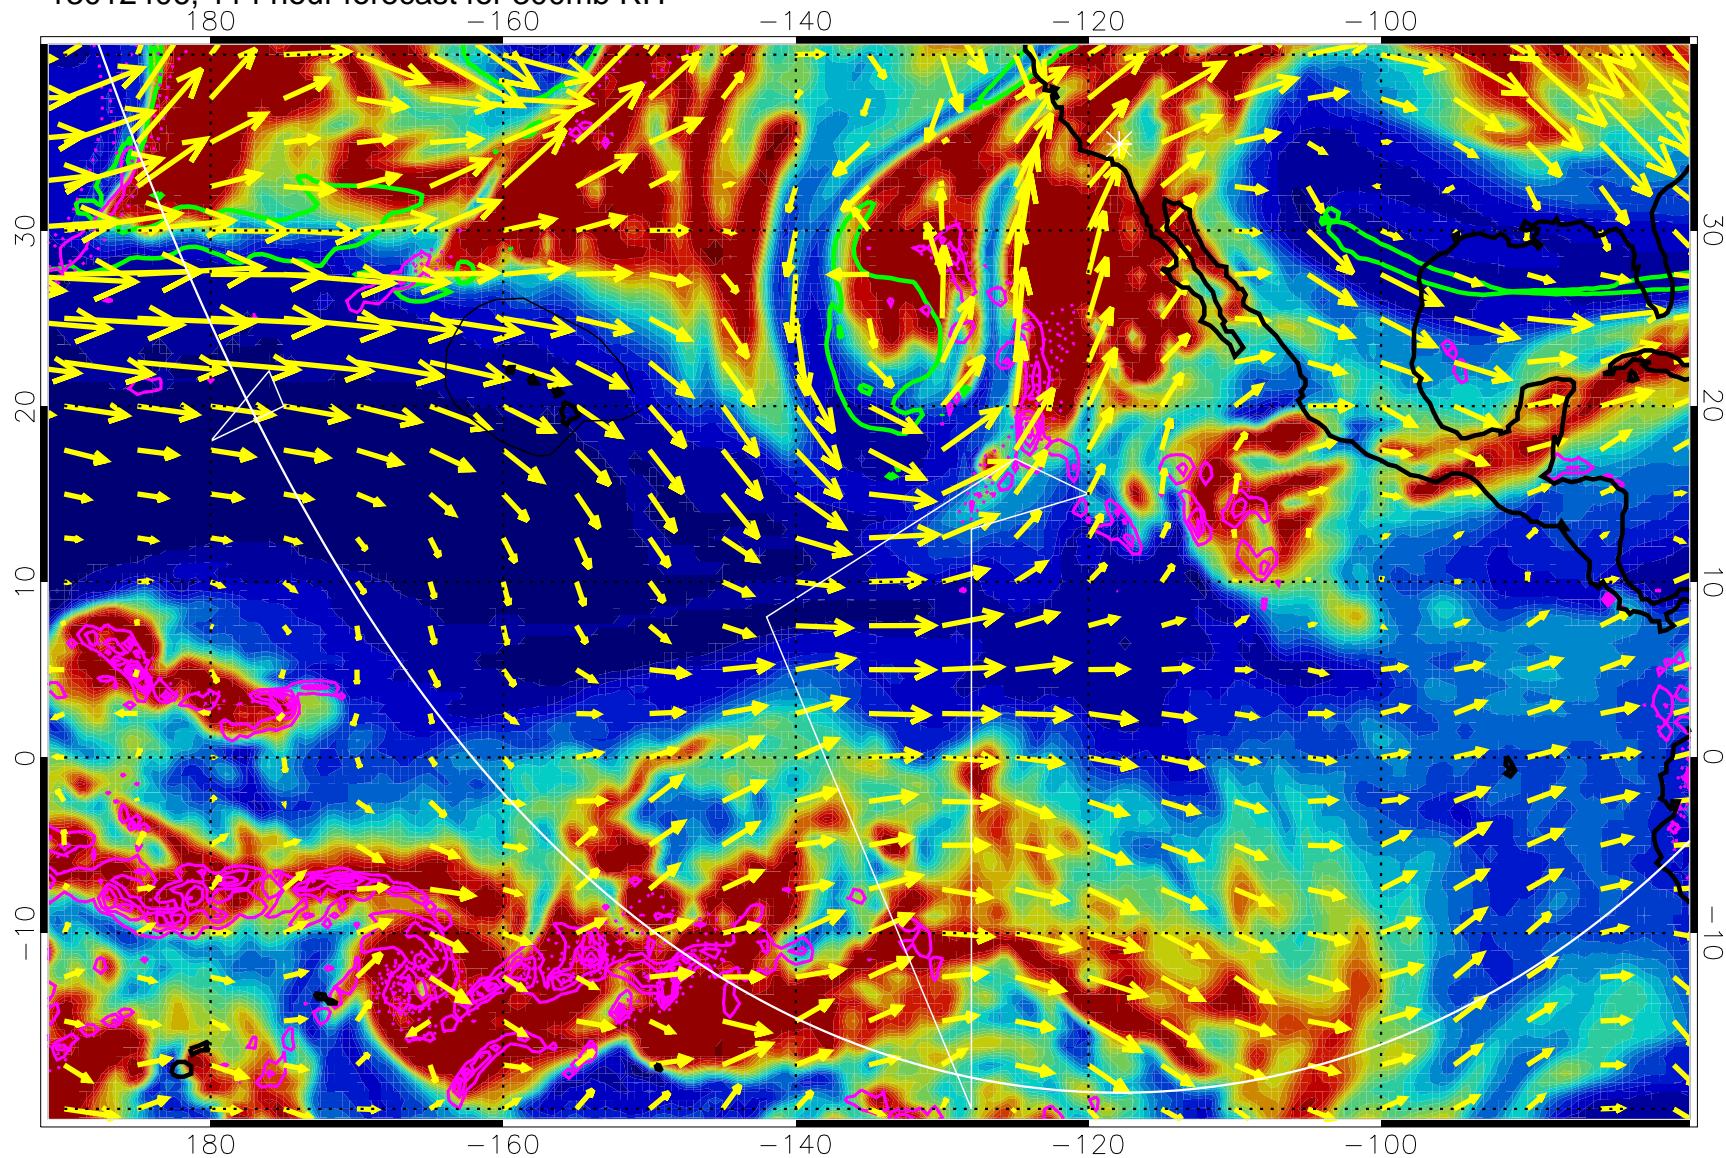

13012312, 96 hour forecast for 300mb RH

Precip (tot dot, conv sol) past 6 hrs 6 kg/m2 contours, min 4

EPV Tropopause (2 PVU) Position

→ 50 m/s

Range ring of 6000 km -- 19 hours GH round trip

13012318, 102 hour forecast for 300mb RH

Precip (tot dot, conv sol) past 6 hrs 6 kg/m2 contours, min 4

EPV Tropopause (2 PVU) Position

→ 50 m/s

Range ring of 6000 km -- 19 hours GH round trip

13012400, 108 hour forecast for 300mb RH

Precip (tot dot, conv sol) past 6 hrs 6 kg/m2 contours, min 4

EPV Tropopause (2 PVU) Position

→ 50 m/s

Range ring of 6000 km -- 19 hours GH round trip

13012406, 114 hour forecast for 300mb RH

Precip (tot dot, conv sol) past 6 hrs 6 kg/m2 contours, min 4

EPV Tropopause (2 PVU) Position

→ 50 m/s

Range ring of 6000 km -- 19 hours GH round trip

13012412, 120 hour forecast for 300mb RH

Precip (tot dot, conv sol) past 6 hrs 6 kg/m2 contours, min 4

EPV Tropopause (2 PVU) Position

→ 50 m/s

Range ring of 6000 km -- 19 hours GH round trip