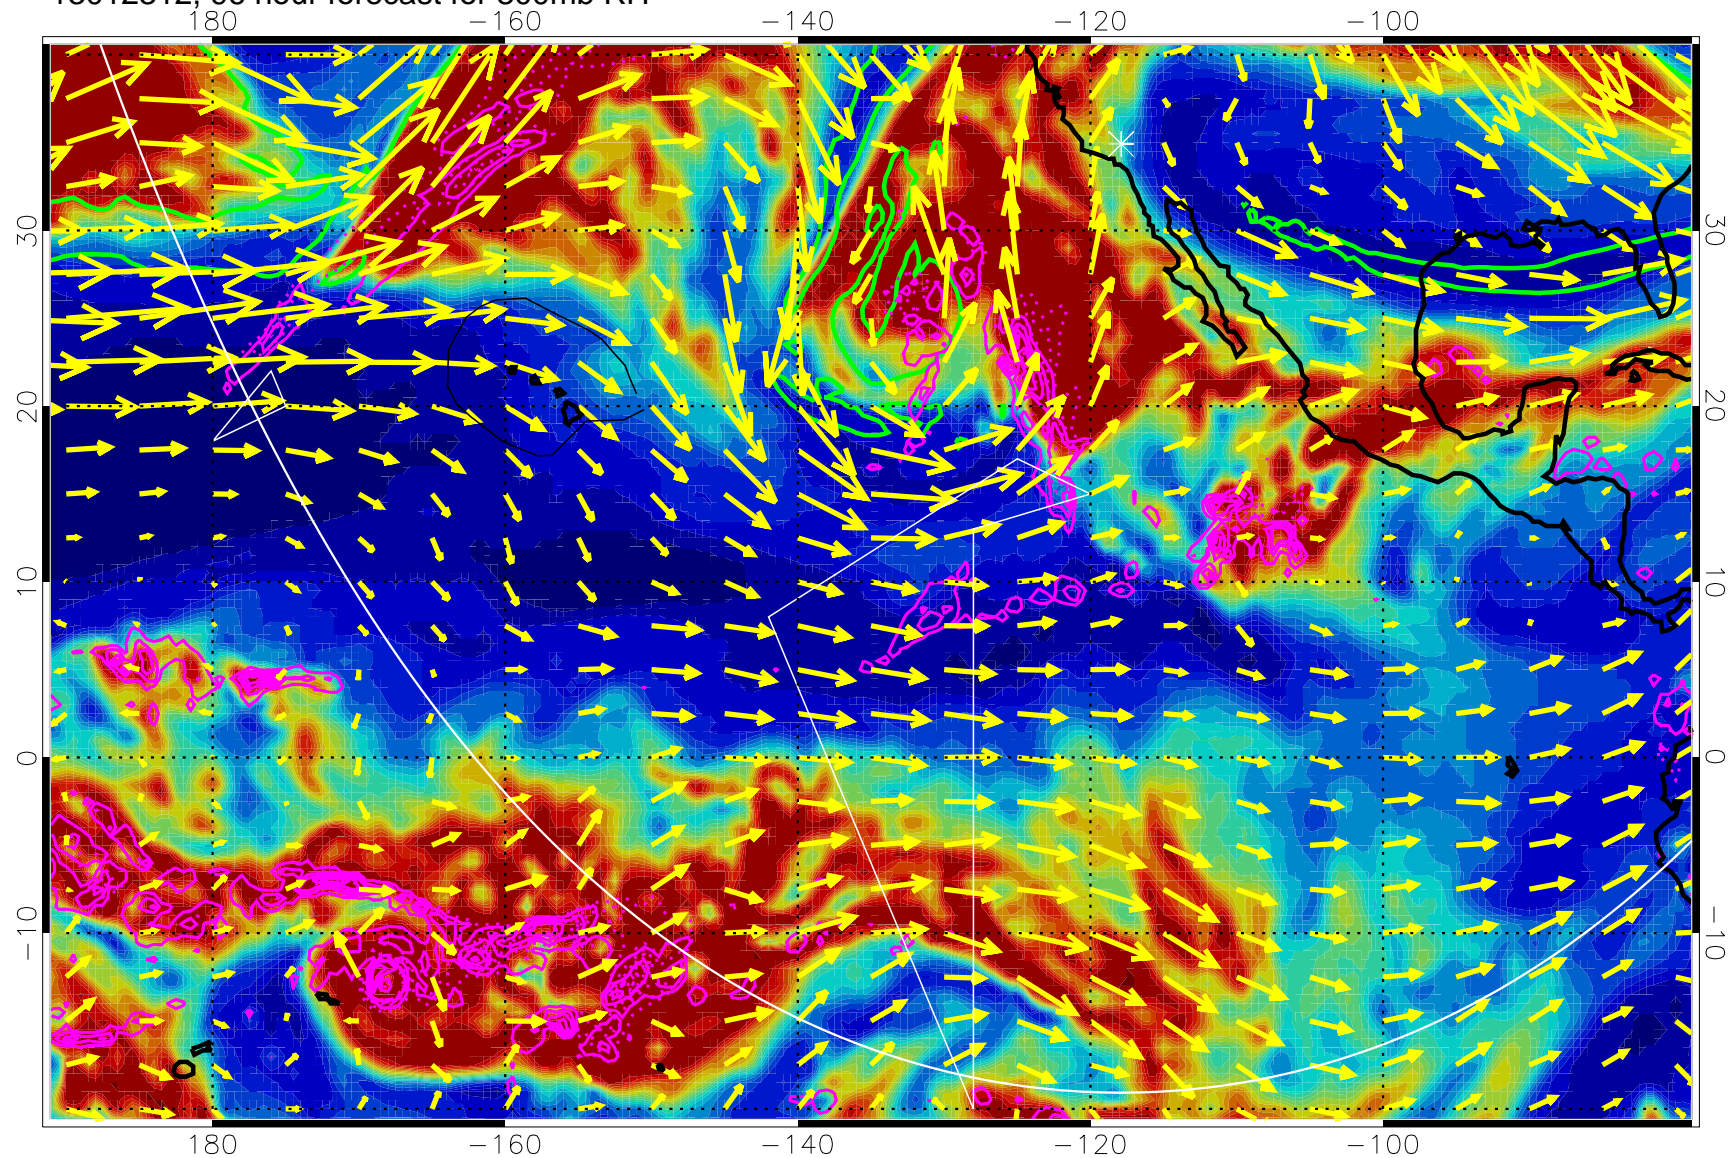

EPV Tropopause (2 PVU) Position

→ 50 m/s

Range ring of 6000 km -- 19 hours GH round trip

13012300, 84 hour forecast for 300mb RH

Precip (tot dot, conv sol) past 6 hrs 6 kg/m2 contours, min 4

EPV Tropopause (2 PVU) Position

→ 50 m/s

Range ring of 6000 km -- 19 hours GH round trip

13012306, 90 hour forecast for 300mb RH

Precip (tot dot, conv sol) past 6 hrs 6 kg/m2 contours, min 4

EPV Tropopause (2 PVU) Position

→ 50 m/s

Range ring of 6000 km -- 19 hours GH round trip

13012312, 96 hour forecast for 300mb RH

Precip (tot dot, conv sol) past 6 hrs 6 kg/m2 contours, min 4

EPV Tropopause (2 PVU) Position

→ 50 m/s

Range ring of 6000 km -- 19 hours GH round trip

13012318, 102 hour forecast for 300mb RH

Precip (tot dot, conv sol) past 6 hrs 6 kg/m2 contours, min 4

EPV Tropopause (2 PVU) Position

→ 50 m/s

Range ring of 6000 km -- 19 hours GH round trip

13012400, 108 hour forecast for 300mb RH

Precip (tot dot, conv sol) past 6 hrs 6 kg/m2 contours, min 4