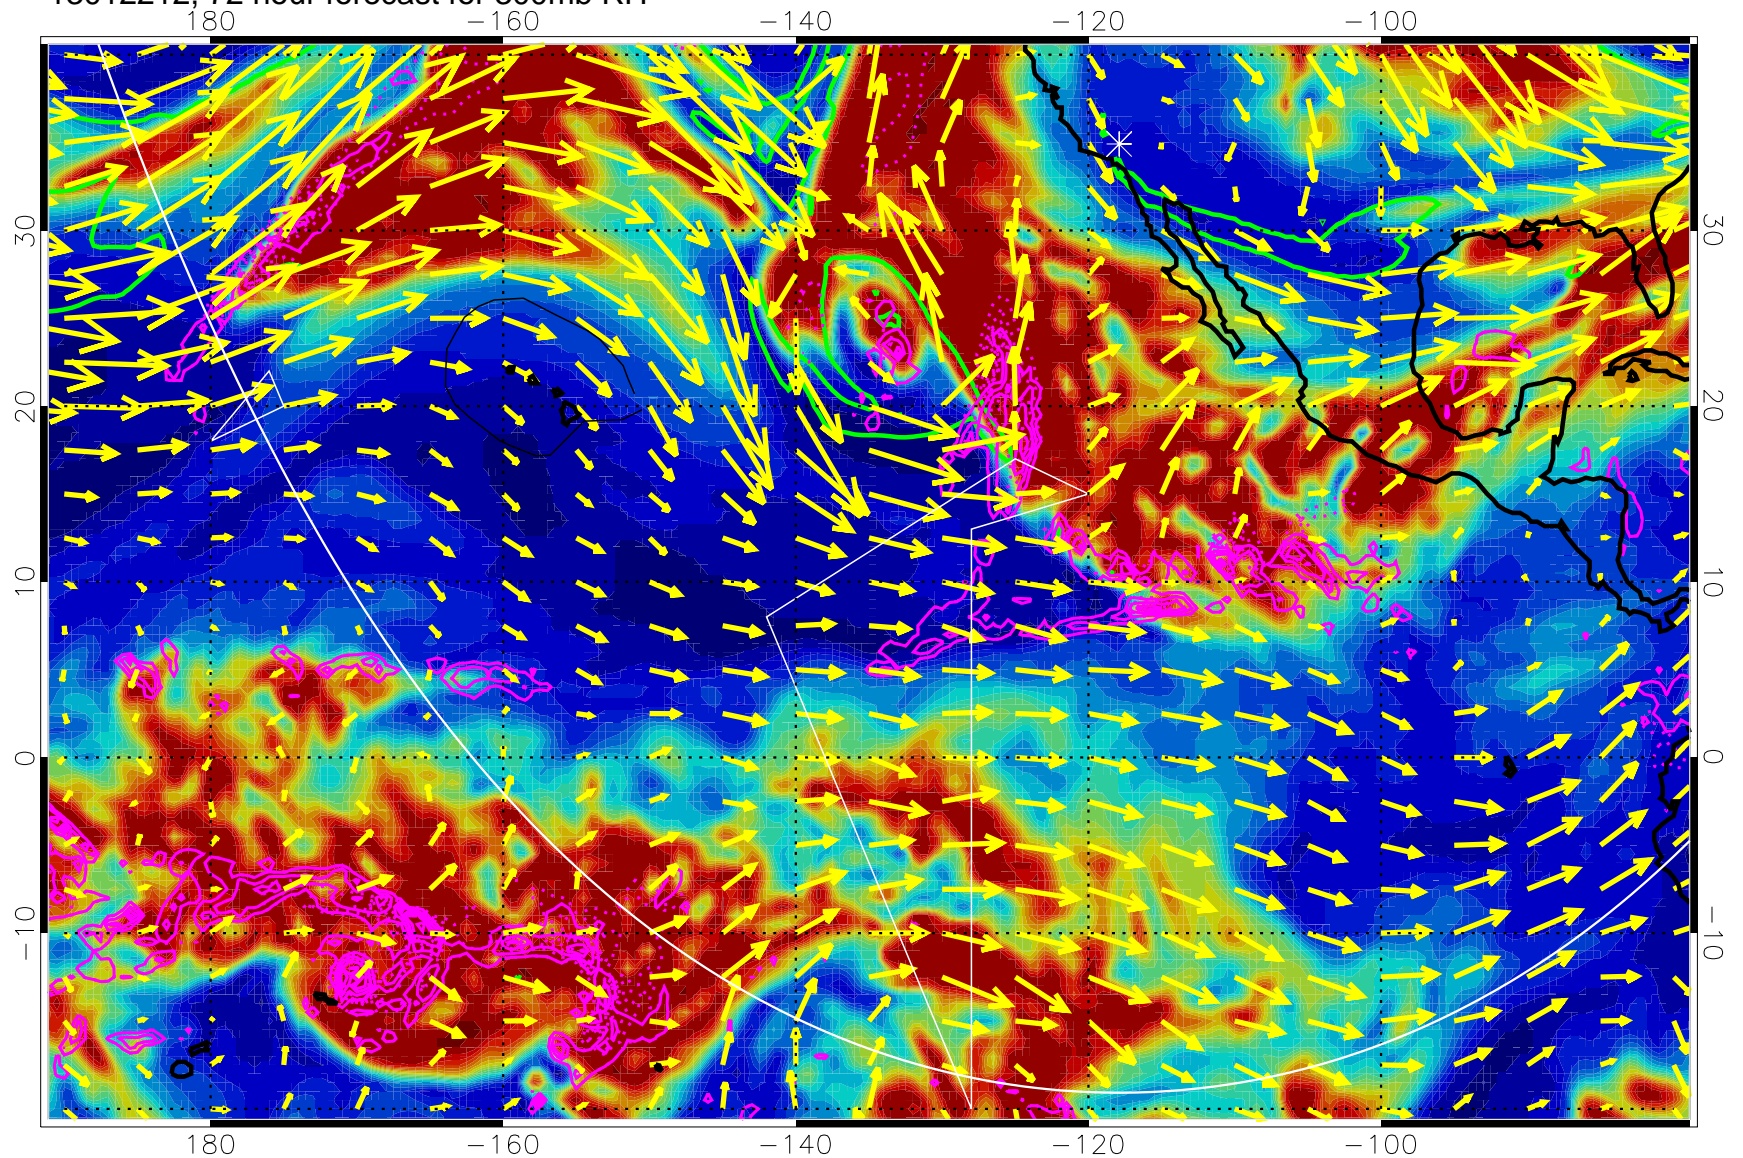

13012206, 66 hour forecast for 300mb RH

Precip (tot dot, conv sol) past 6 hrs 6 kg/m2 contours, min 4

EPV Tropopause (2 PVU) Position

→ 50 m/s

Range ring of 6000 km -- 19 hours GH round trip

13012212, 72 hour forecast for 300mb RH

Precip (tot dot, conv sol) past 6 hrs 6 kg/m2 contours, min 4

EPV Tropopause (2 PVU) Position

→ 50 m/s

Range ring of 6000 km -- 19 hours GH round trip

13012218, 78 hour forecast for 300mb RH

Precip (tot dot, conv sol) past 6 hrs 6 kg/m2 contours, min 4

EPV Tropopause (2 PVU) Position

→ 50 m/s

Range ring of 6000 km -- 19 hours GH round trip

13012300, 84 hour forecast for 300mb RH

Precip (tot dot, conv sol) past 6 hrs 6 kg/m2 contours, min 4

EPV Tropopause (2 PVU) Position