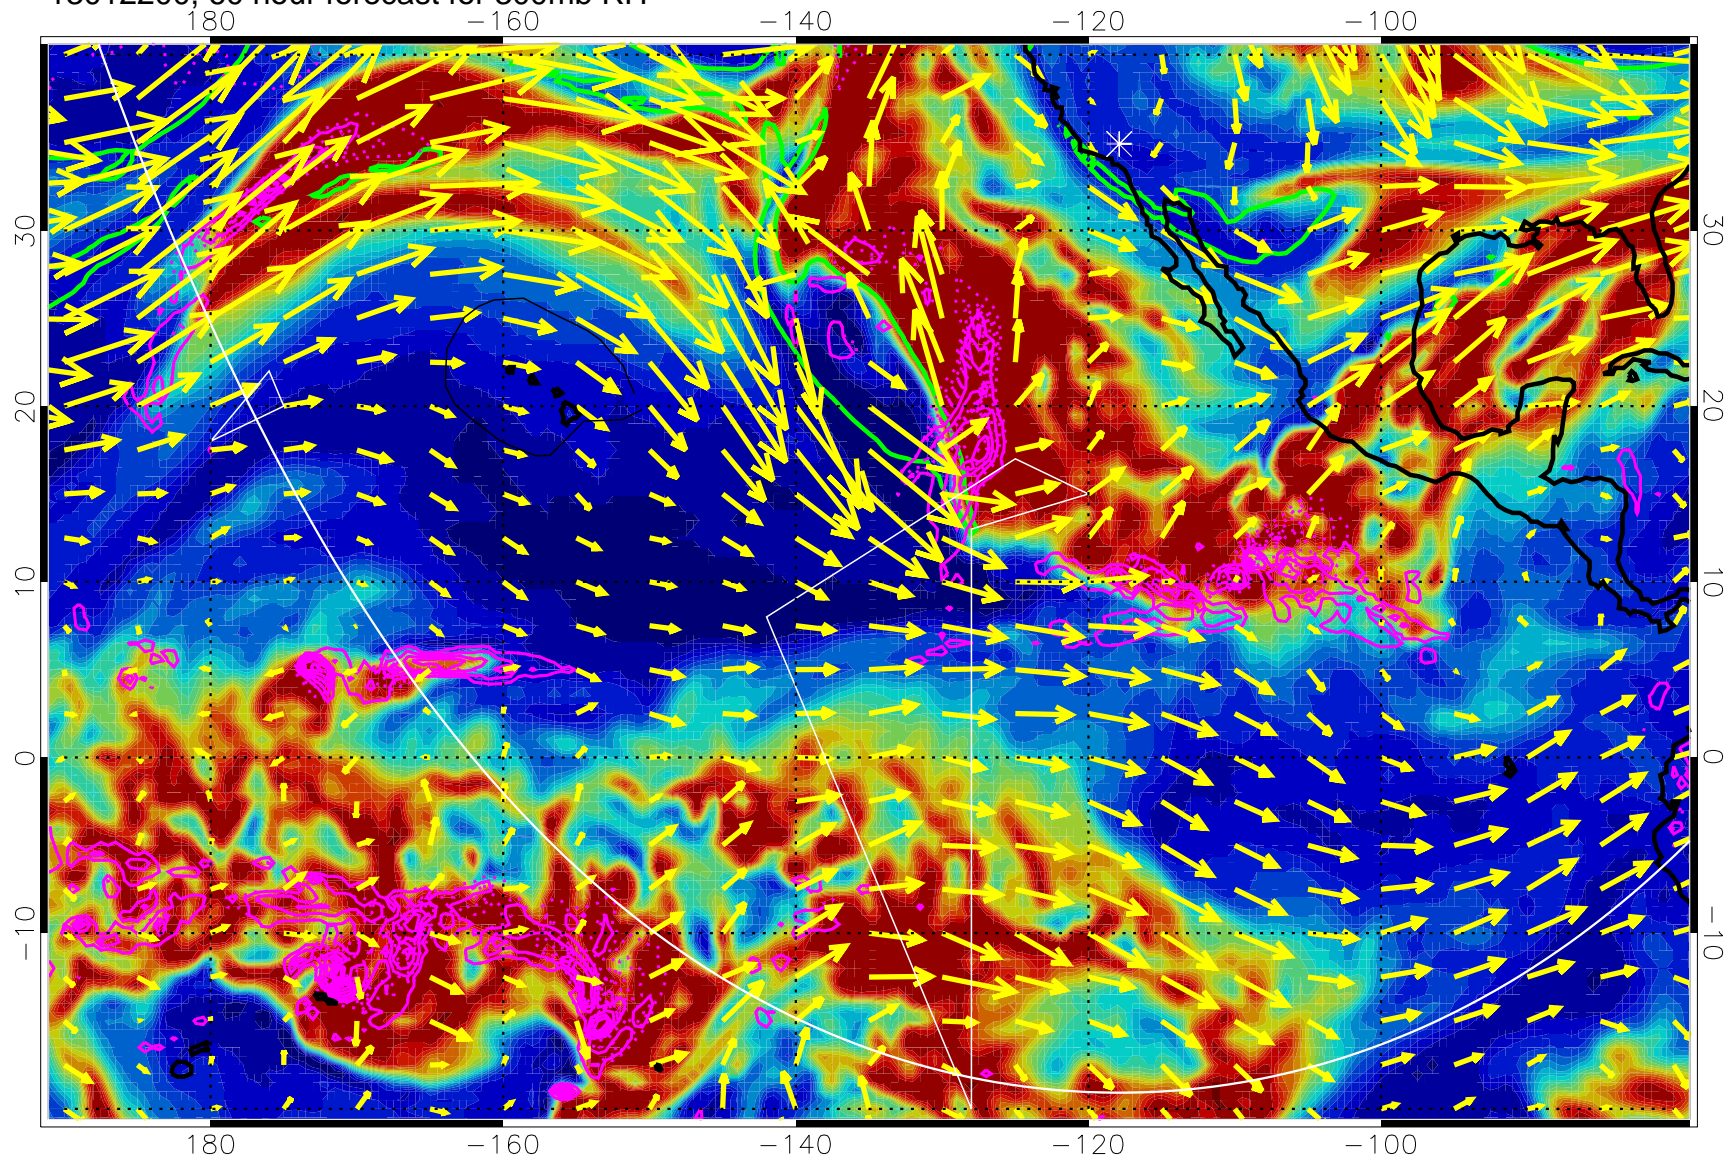

EPV Tropopause (2 PVU) Position

→ 50 m/s

Range ring of 6000 km -- 19 hours GH round trip

13012118, 54 hour forecast for 300mb RH

Precip (tot dot, conv sol) past 6 hrs 6 kg/m2 contours, min 4

EPV Tropopause (2 PVU) Position

→ 50 m/s

Range ring of 6000 km -- 19 hours GH round trip

13012200, 60 hour forecast for 300mb RH

Precip (tot dot, conv sol) past 6 hrs 6 kg/m2 contours, min 4

EPV Tropopause (2 PVU) Position

→ 50 m/s

Range ring of 6000 km -- 19 hours GH round trip

13012206, 66 hour forecast for 300mb RH

Precip (tot dot, conv sol) past 6 hrs 6 kg/m2 contours, min 4

EPV Tropopause (2 PVU) Position

→ 50 m/s

Range ring of 6000 km -- 19 hours GH round trip

13012212, 72 hour forecast for 300mb RH

Precip (tot dot, conv sol) past 6 hrs 6 kg/m2 contours, min 4

EPV Tropopause (2 PVU) Position

→ 50 m/s

Range ring of 6000 km -- 19 hours GH round trip

13012218, 78 hour forecast for 300mb RH

Precip (tot dot, conv sol) past 6 hrs 6 kg/m2 contours, min 4