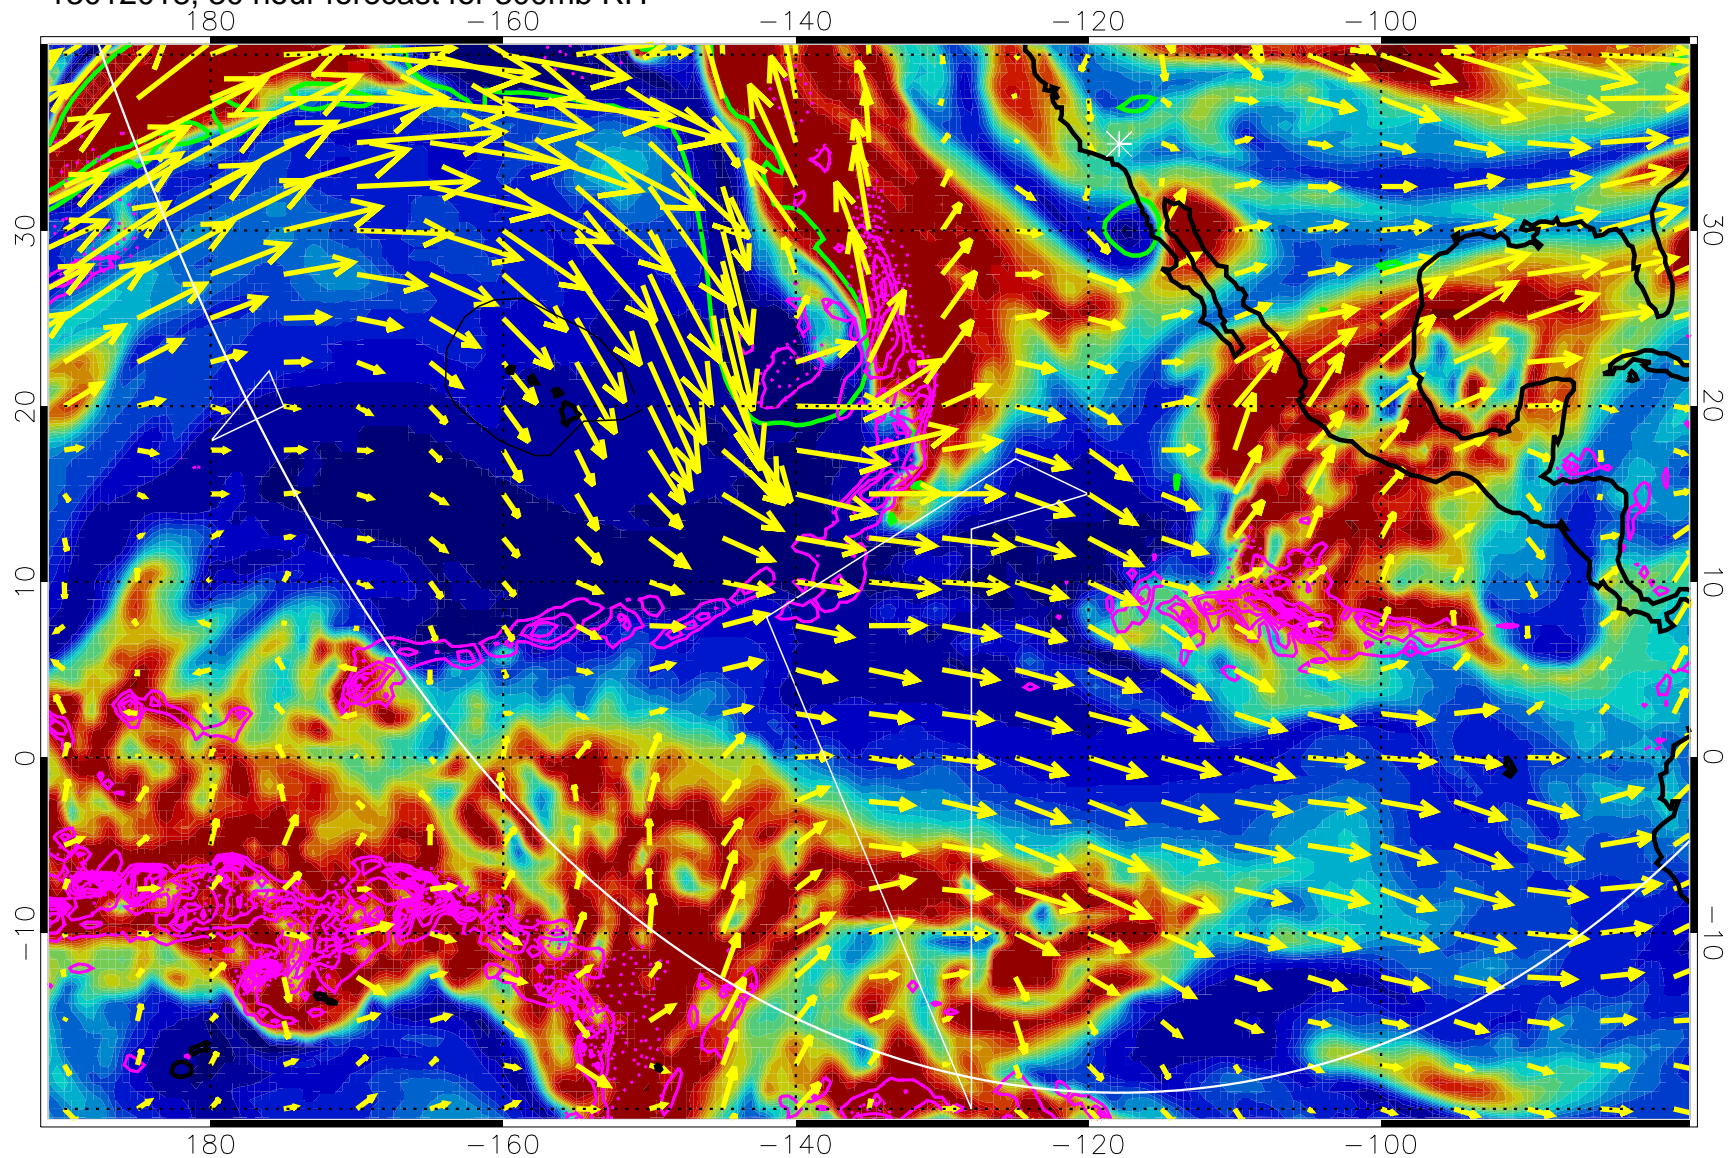

Precip (tot dot, conv sol) past 6 hrs 6 kg/m2 contours, min 4

EPV Tropopause (2 PVU) Position

→ 50 m/s

Range ring of 6000 km -- 19 hours GH round trip

13012006, 18 hour forecast for 300mb RH

Precip (tot dot, conv sol) past 6 hrs 6 kg/m2 contours, min 4

EPV Tropopause (2 PVU) Position

→ 50 m/s

Range ring of 6000 km -- 19 hours GH round trip

13012012, 24 hour forecast for 300mb RH

Precip (tot dot, conv sol) past 6 hrs 6 kg/m2 contours, min 4

EPV Tropopause (2 PVU) Position

→ 50 m/s

Range ring of 6000 km -- 19 hours GH round trip

13012018, 30 hour forecast for 300mb RH

Precip (tot dot, conv sol) past 6 hrs 6 kg/m2 contours, min 4

EPV Tropopause (2 PVU) Position

→ 50 m/s

Range ring of 6000 km -- 19 hours GH round trip

13012100, 36 hour forecast for 300mb RH

Precip (tot dot, conv sol) past 6 hrs 6 kg/m2 contours, min 4

EPV Tropopause (2 PVU) Position

→ 50 m/s

Range ring of 6000 km -- 19 hours GH round trip

13012106, 42 hour forecast for 300mb RH