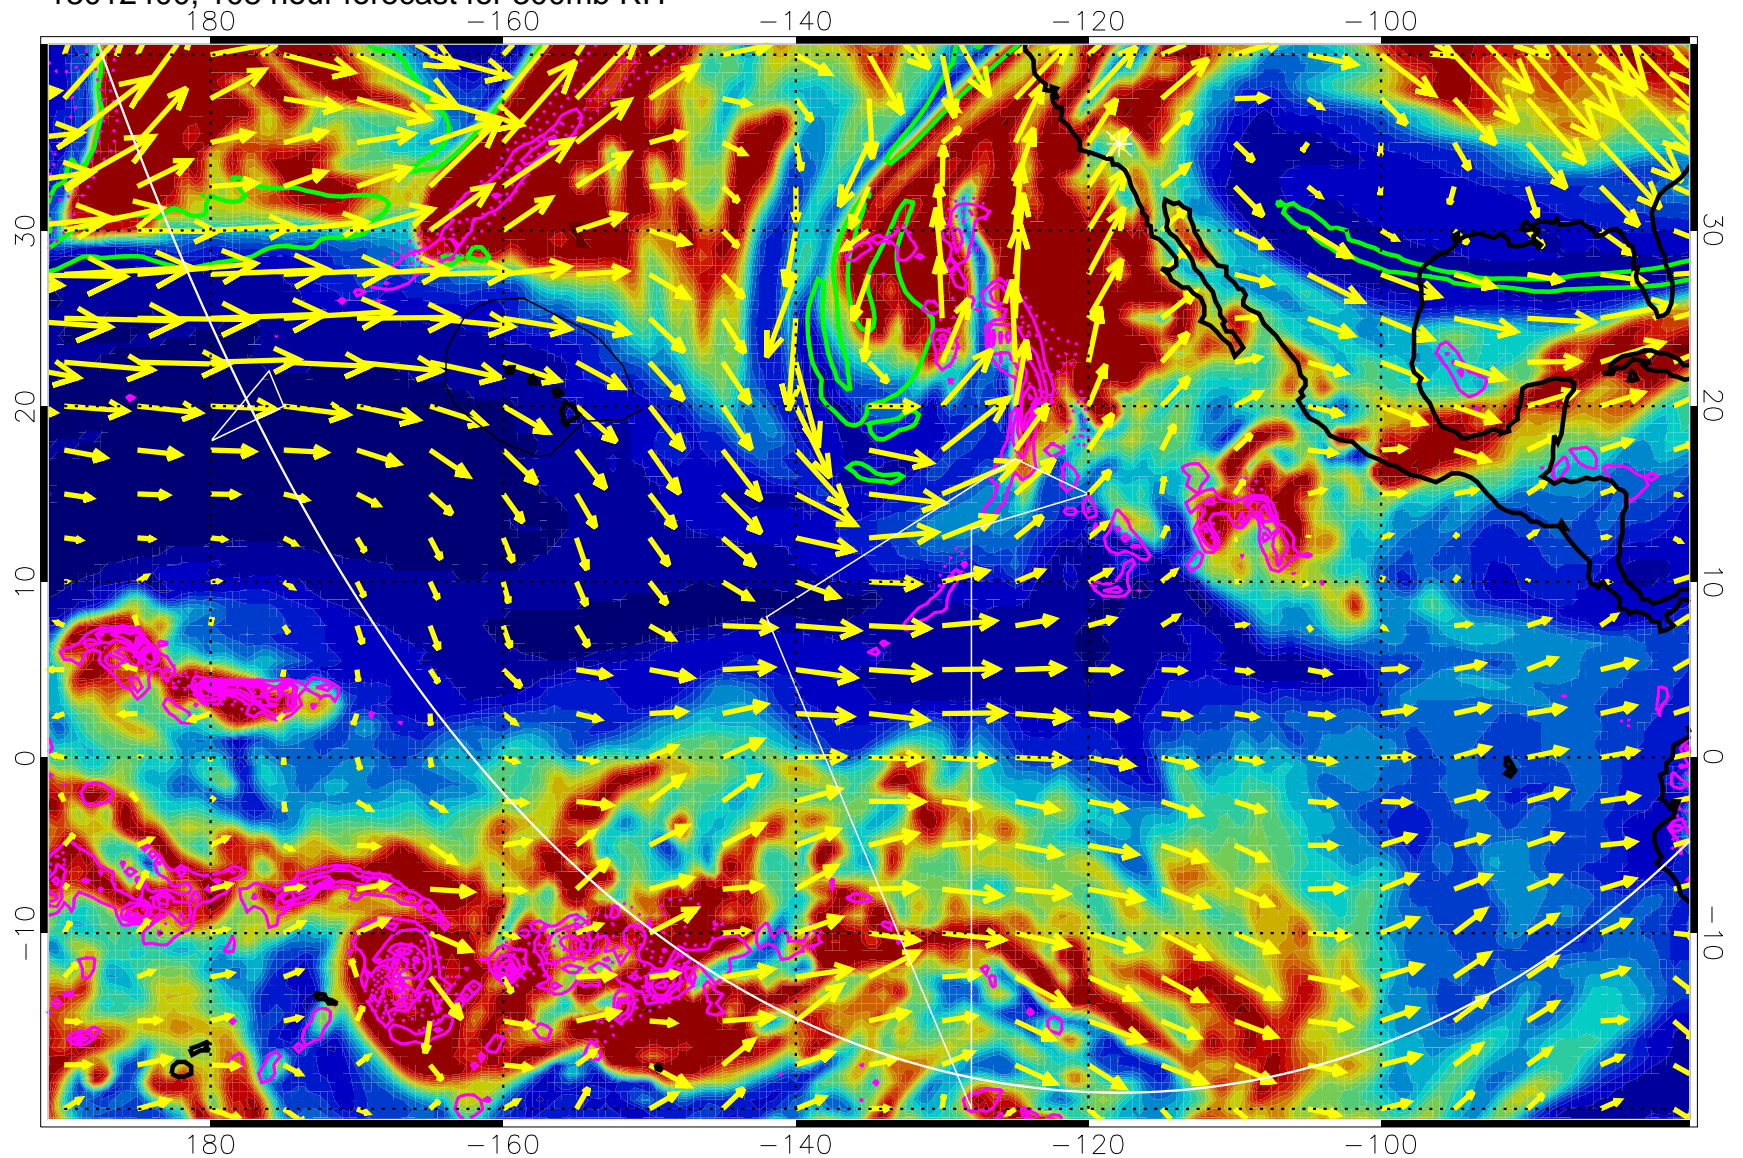

→ 50 m/s

Range ring of 6000 km -- 19 hours GH round trip

13012306, 90 hour forecast for 300mb RH

Precip (tot dot, conv sol) past 6 hrs 6 kg/m2 contours, min 4

EPV Tropopause (2 PVU) Position

→ 50 m/s

Range ring of 6000 km -- 19 hours GH round trip

13012312, 96 hour forecast for 300mb RH

Precip (tot dot, conv sol) past 6 hrs 6 kg/m2 contours, min 4

EPV Tropopause (2 PVU) Position

→ 50 m/s

Range ring of 6000 km -- 19 hours GH round trip

13012318, 102 hour forecast for 300mb RH

Precip (tot dot, conv sol) past 6 hrs 6 kg/m2 contours, min 4

EPV Tropopause (2 PVU) Position

→ 50 m/s

Range ring of 6000 km -- 19 hours GH round trip

13012400, 108 hour forecast for 300mb RH

Precip (tot dot, conv sol) past 6 hrs 6 kg/m2 contours, min 4

EPV Tropopause (2 PVU) Position

→ 50 m/s

Range ring of 6000 km -- 19 hours GH round trip

13012406, 114 hour forecast for 300mb RH

Precip (tot dot, conv sol) past 6 hrs 6 kg/m2 contours, min 4

EPV Tropopause (2 PVU) Position