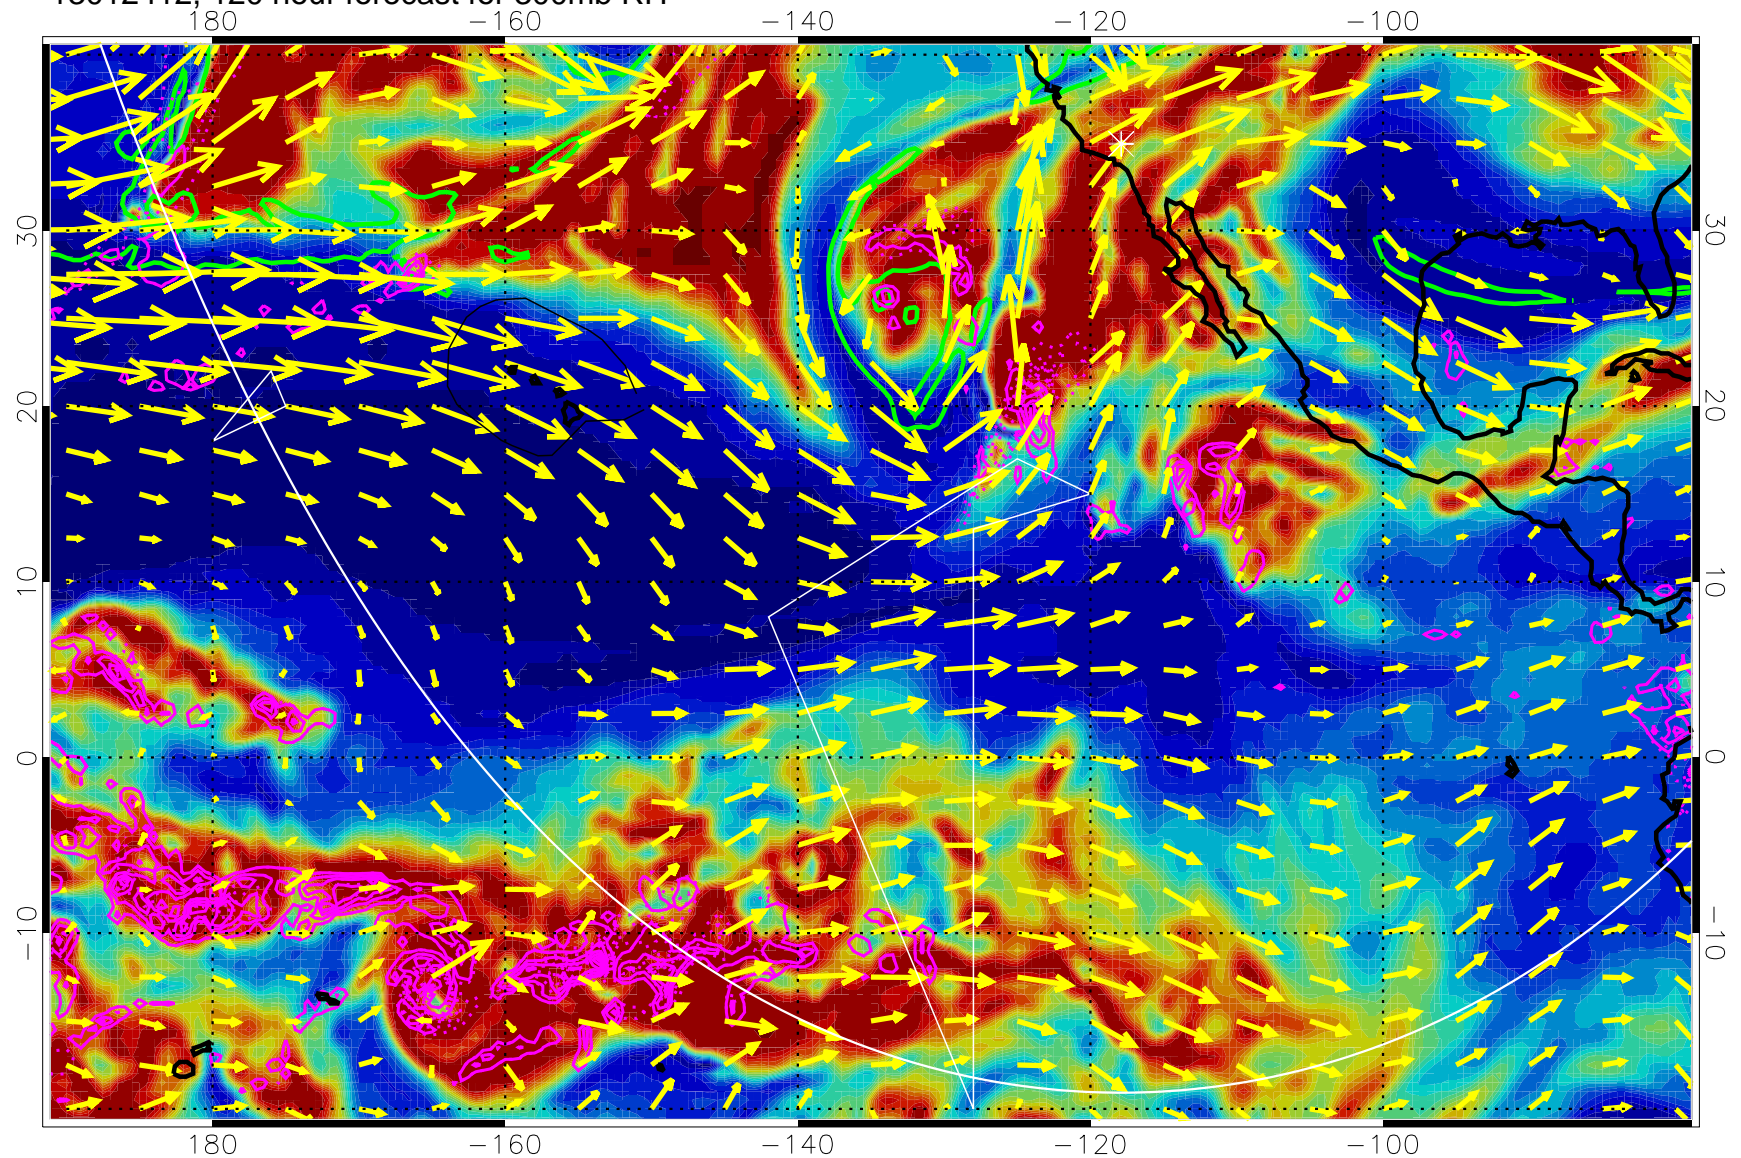

13012312, 96 hour forecast for 300mb RH

Precip (tot dot, conv sol) past 6 hrs 6 kg/m2 contours, min 4

EPV Tropopause (2 PVU) Position

→ 50 m/s

Range ring of 6000 km -- 19 hours GH round trip

13012318, 102 hour forecast for 300mb RH

Precip (tot dot, conv sol) past 6 hrs 6 kg/m2 contours, min 4

EPV Tropopause (2 PVU) Position

→ 50 m/s

Range ring of 6000 km -- 19 hours GH round trip

13012400, 108 hour forecast for 300mb RH

Precip (tot dot, conv sol) past 6 hrs 6 kg/m2 contours, min 4

EPV Tropopause (2 PVU) Position

→ 50 m/s

Range ring of 6000 km -- 19 hours GH round trip

13012406, 114 hour forecast for 300mb RH

Precip (tot dot, conv sol) past 6 hrs 6 kg/m2 contours, min 4

EPV Tropopause (2 PVU) Position

→ 50 m/s

Range ring of 6000 km -- 19 hours GH round trip

13012412, 120 hour forecast for 300mb RH

Precip (tot dot, conv sol) past 6 hrs 6 kg/m2 contours, min 4

EPV Tropopause (2 PVU) Position

→ 50 m/s

Range ring of 6000 km -- 19 hours GH round trip