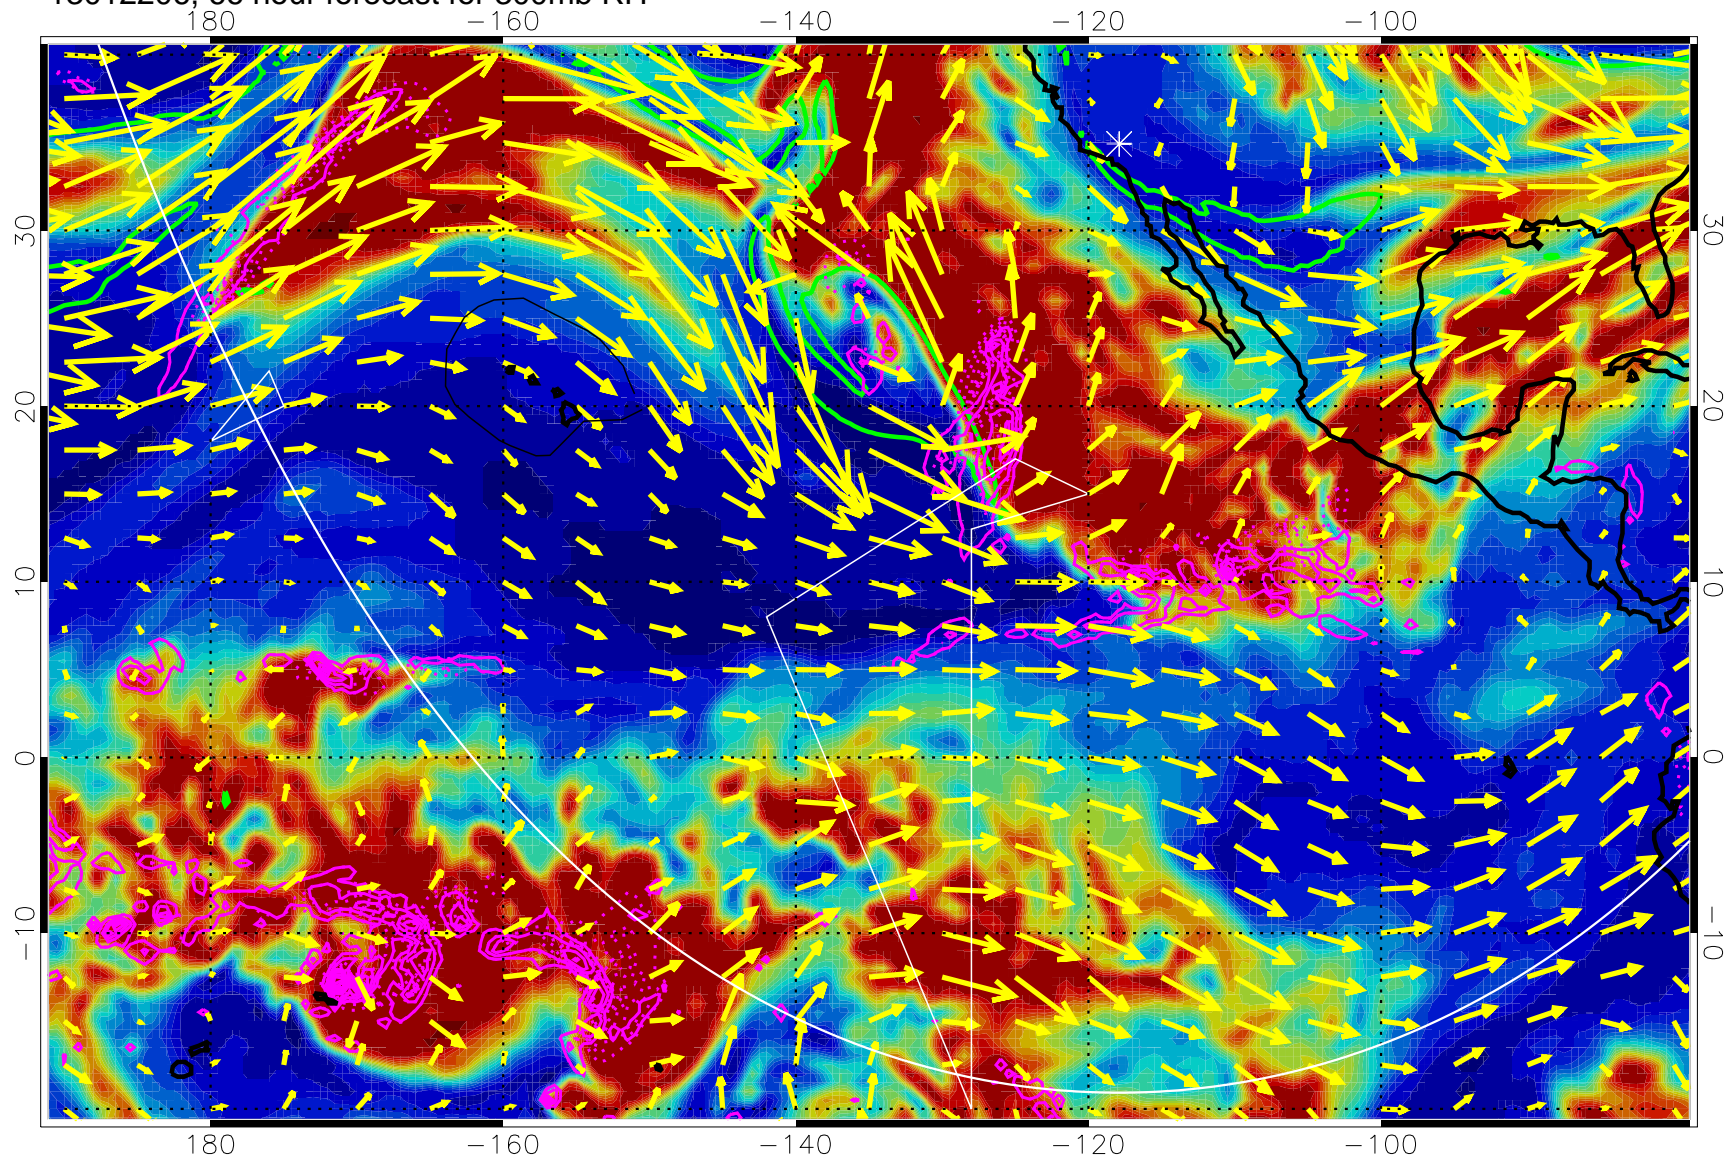

EPV Tropopause (2 PVU) Position

→ 50 m/s

Range ring of 6000 km -- 19 hours GH round trip

13012118, 54 hour forecast for 300mb RH

Precip (tot dot, conv sol) past 6 hrs 6 kg/m2 contours, min 4

EPV Tropopause (2 PVU) Position

→ 50 m/s

Range ring of 6000 km -- 19 hours GH round trip

13012200, 60 hour forecast for 300mb RH

Precip (tot dot, conv sol) past 6 hrs 6 kg/m2 contours, min 4

EPV Tropopause (2 PVU) Position

→ 50 m/s

Range ring of 6000 km -- 19 hours GH round trip

13012206, 66 hour forecast for 300mb RH

Precip (tot dot, conv sol) past 6 hrs 6 kg/m2 contours, min 4

EPV Tropopause (2 PVU) Position

→ 50 m/s

Range ring of 6000 km -- 19 hours GH round trip

13012212, 72 hour forecast for 300mb RH

Precip (tot dot, conv sol) past 6 hrs 6 kg/m2 contours, min 4

EPV Tropopause (2 PVU) Position

→ 50 m/s

Range ring of 6000 km -- 19 hours GH round trip

13012218, 78 hour forecast for 300mb RH

Precip (tot dot, conv sol) past 6 hrs 6 kg/m2 contours, min 4