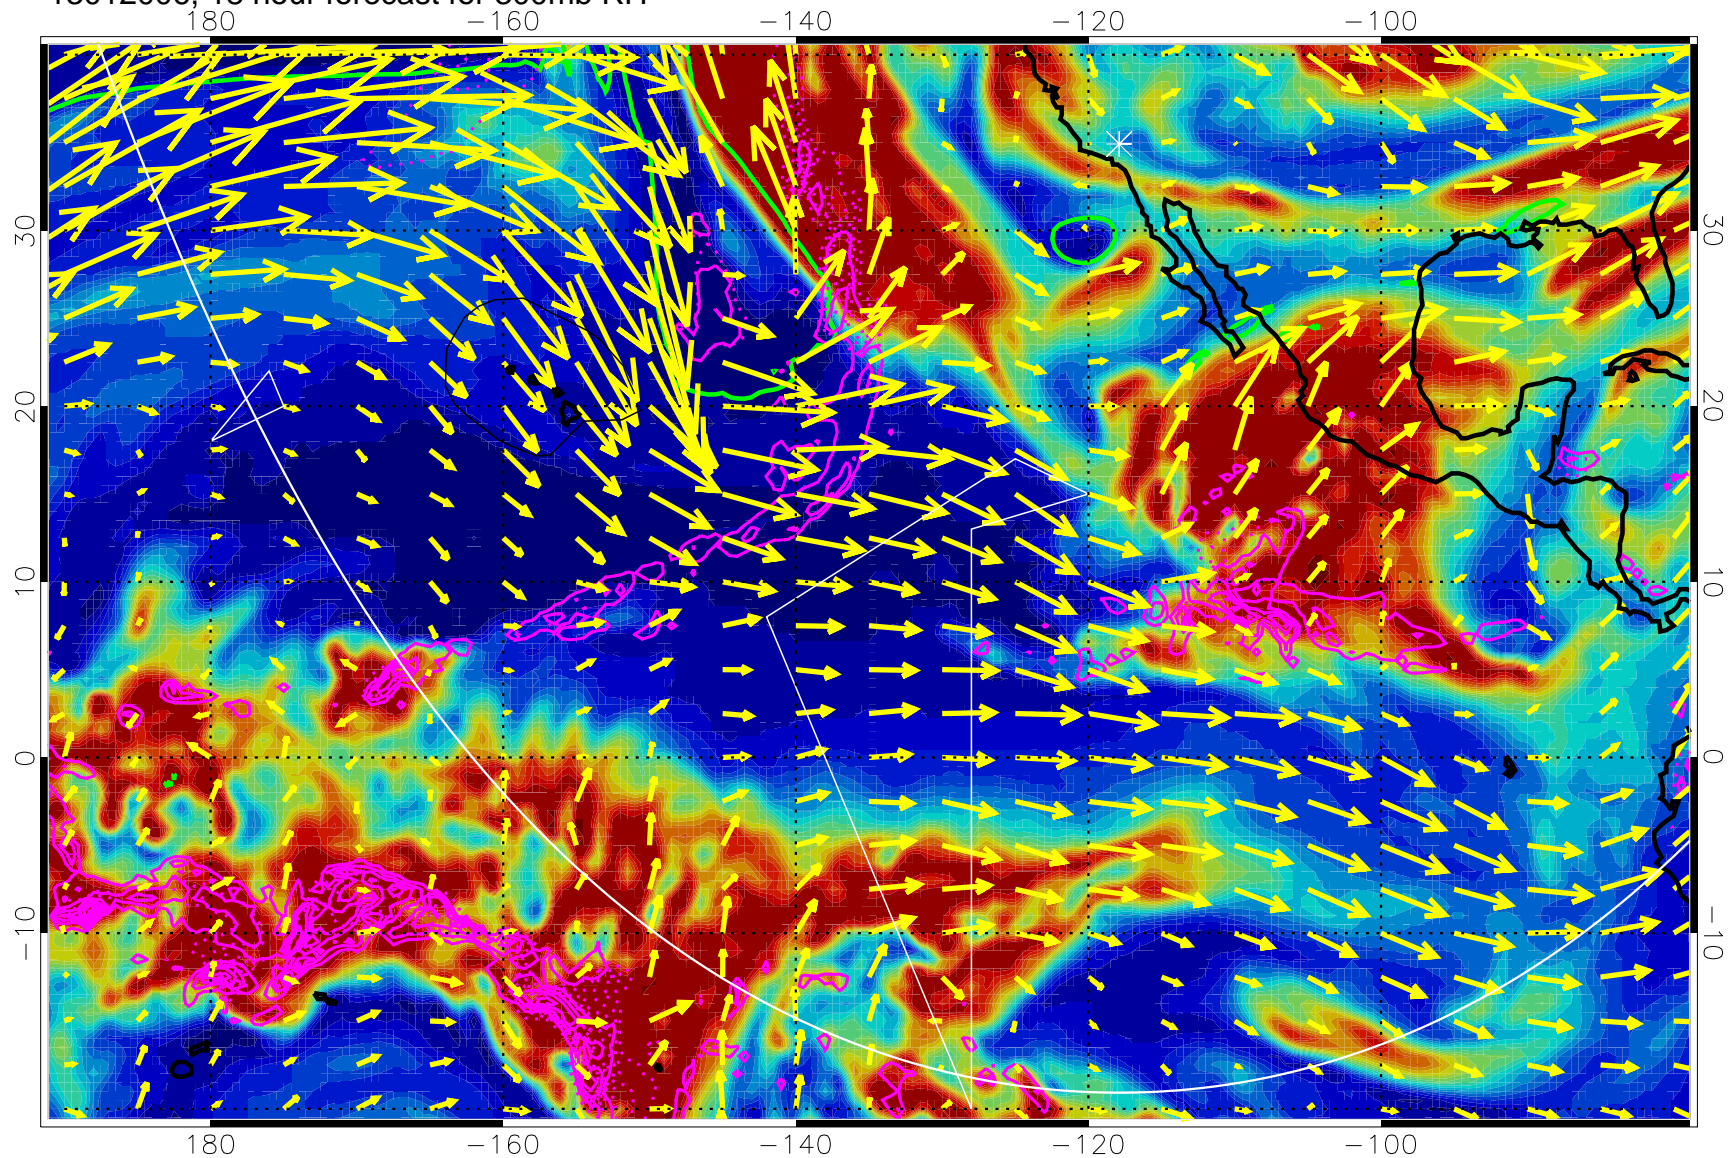

13011918, 6 hour forecast for 300mb RH

Precip (tot dot, conv sol) past 6 hrs 6 kg/m2 contours, min 4

EPV Tropopause (2 PVU) Position

→ 50 m/s

Range ring of 6000 km -- 19 hours GH round trip

13012000, 12 hour forecast for 300mb RH

Precip (tot dot, conv sol) past 6 hrs 6 kg/m2 contours, min 4

EPV Tropopause (2 PVU) Position

→ 50 m/s

Range ring of 6000 km -- 19 hours GH round trip

13012006, 18 hour forecast for 300mb RH

Precip (tot dot, conv sol) past 6 hrs 6 kg/m2 contours, min 4

EPV Tropopause (2 PVU) Position

→ 50 m/s

Range ring of 6000 km -- 19 hours GH round trip

13012012, 24 hour forecast for 300mb RH

Precip (tot dot, conv sol) past 6 hrs 6 kg/m2 contours, min 4

EPV Tropopause (2 PVU) Position

→ 50 m/s

Range ring of 6000 km -- 19 hours GH round trip

13012018, 30 hour forecast for 300mb RH

Precip (tot dot, conv sol) past 6 hrs 6 kg/m2 contours, min 4

EPV Tropopause (2 PVU) Position

→ 50 m/s

Range ring of 6000 km -- 19 hours GH round trip