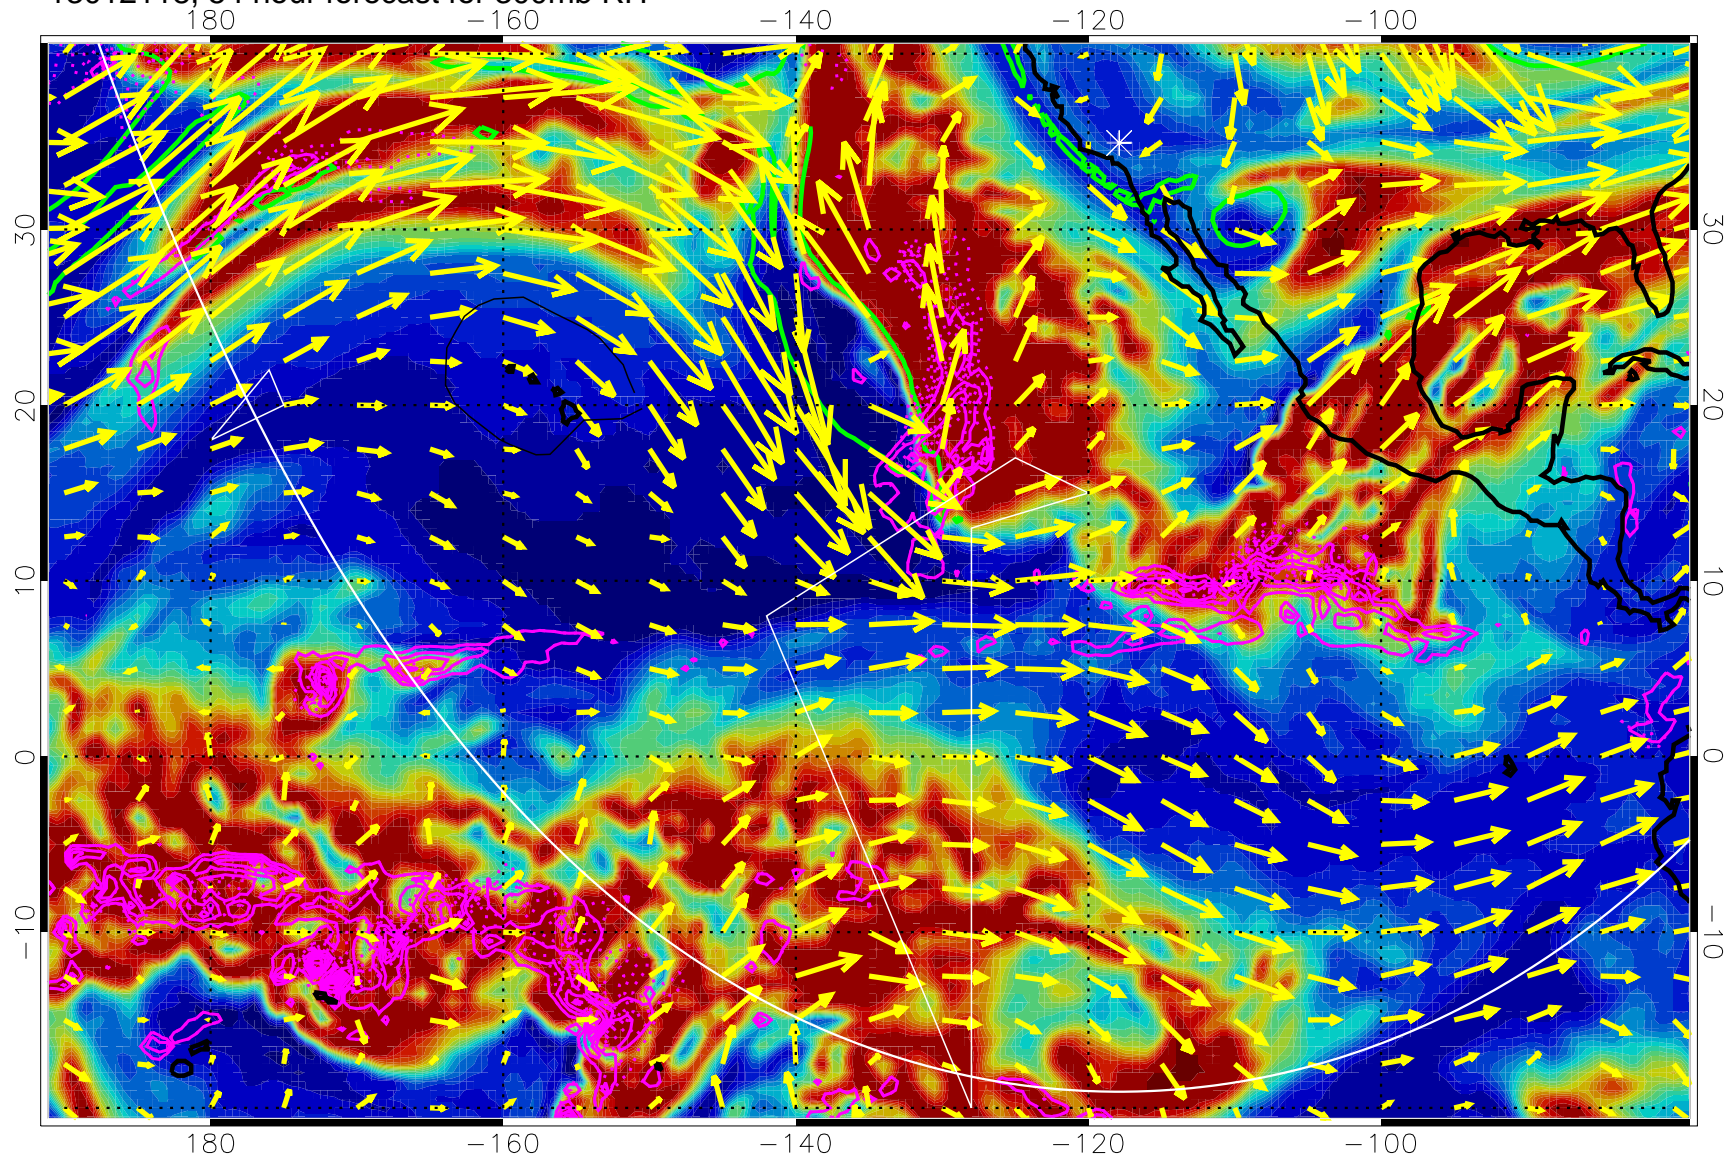

13012100, 36 hour forecast for 300mb RH

Precip (tot dot, conv sol) past 6 hrs 6 kg/m2 contours, min 4

EPV Tropopause (2 PVU) Position

→ 50 m/s

Range ring of 6000 km -- 19 hours GH round trip

13012106, 42 hour forecast for 300mb RH

Precip (tot dot, conv sol) past 6 hrs 6 kg/m2 contours, min 4

EPV Tropopause (2 PVU) Position

→ 50 m/s

Range ring of 6000 km -- 19 hours GH round trip

13012112, 48 hour forecast for 300mb RH

Precip (tot dot, conv sol) past 6 hrs 6 kg/m2 contours, min 4

EPV Tropopause (2 PVU) Position

→ 50 m/s

Range ring of 6000 km -- 19 hours GH round trip

13012118, 54 hour forecast for 300mb RH

Precip (tot dot, conv sol) past 6 hrs 6 kg/m2 contours, min 4

EPV Tropopause (2 PVU) Position

13012206, 66 hour forecast for 300mb RH

Precip (tot dot, conv sol) past 6 hrs 6 kg/m2 contours, min 4

EPV Tropopause (2 PVU) Position

→ 50 m/s

Range ring of 6000 km -- 19 hours GH round trip

13012212, 72 hour forecast for 300mb RH