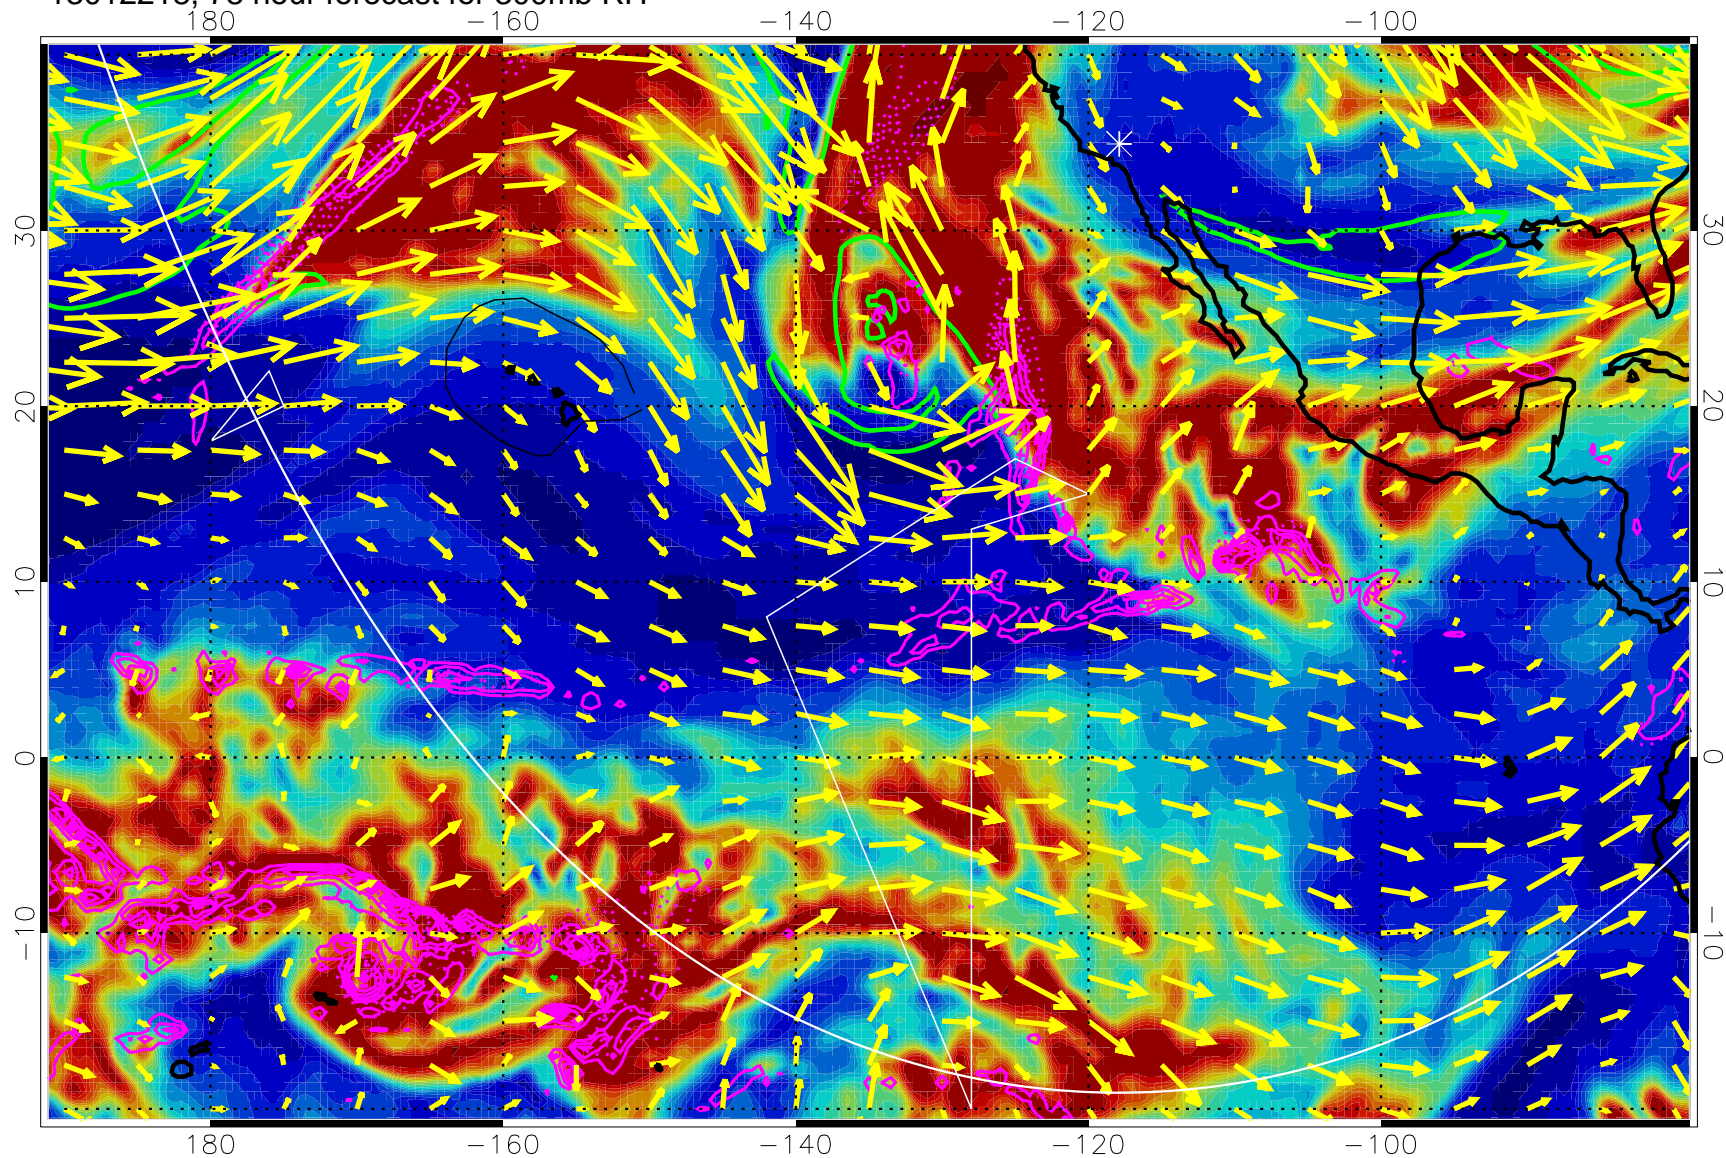

13012206, 66 hour forecast for 300mb RH

Precip (tot dot, conv sol) past 6 hrs 6 kg/m2 contours, min 4

EPV Tropopause (2 PVU) Position

→ 50 m/s

Range ring of 6000 km -- 19 hours GH round trip

13012212, 72 hour forecast for 300mb RH

Precip (tot dot, conv sol) past 6 hrs 6 kg/m2 contours, min 4

EPV Tropopause (2 PVU) Position

→ 50 m/s

Range ring of 6000 km -- 19 hours GH round trip

13012218, 78 hour forecast for 300mb RH

Precip (tot dot, conv sol) past 6 hrs 6 kg/m2 contours, min 4

EPV Tropopause (2 PVU) Position

→ 50 m/s

Range ring of 6000 km -- 19 hours GH round trip

13012300, 84 hour forecast for 300mb RH

Precip (tot dot, conv sol) past 6 hrs 6 kg/m2 contours, min 4

EPV Tropopause (2 PVU) Position

→ 50 m/s

Range ring of 6000 km -- 19 hours GH round trip

13012306, 90 hour forecast for 300mb RH

Precip (tot dot, conv sol) past 6 hrs 6 kg/m2 contours, min 4

EPV Tropopause (2 PVU) Position

→ 50 m/s

Range ring of 6000 km -- 19 hours GH round trip