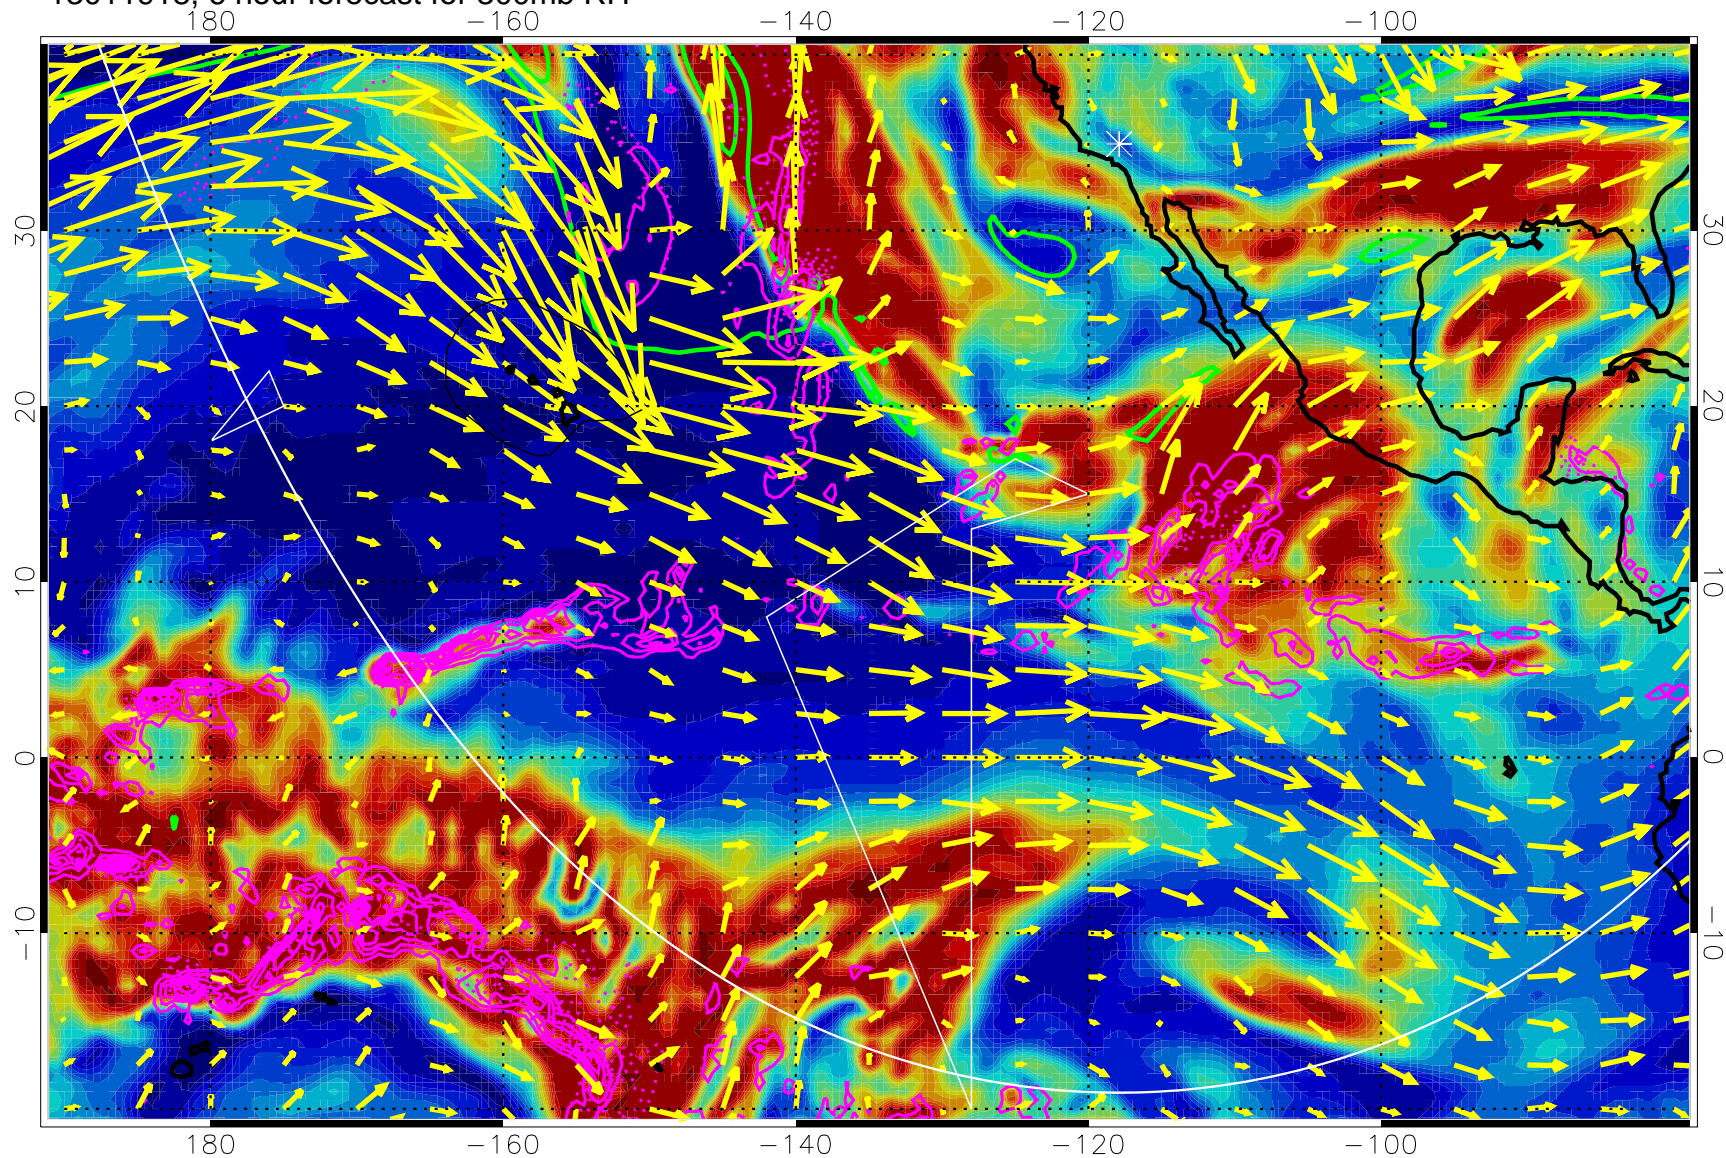

13011918, 6 hour forecast for 300mb RH

Precip (tot dot, conv sol) past 6 hrs 6 kg/m2 contours, min 4

EPV Tropopause (2 PVU) Position

→ 50 m/s

Range ring of 6000 km -- 19 hours GH round trip

13012000, 12 hour forecast for 300mb RH

Precip (tot dot, conv sol) past 6 hrs 6 kg/m2 contours, min 4

EPV Tropopause (2 PVU) Position

→ 50 m/s

Range ring of 6000 km -- 19 hours GH round trip

13012006, 18 hour forecast for 300mb RH

Precip (tot dot, conv sol) past 6 hrs 6 kg/m2 contours, min 4

EPV Tropopause (2 PVU) Position

→ 50 m/s

Range ring of 6000 km -- 19 hours GH round trip

13012012, 24 hour forecast for 300mb RH

Precip (tot dot, conv sol) past 6 hrs 6 kg/m2 contours, min 4

EPV Tropopause (2 PVU) Position

→ 50 m/s

Range ring of 6000 km -- 19 hours GH round trip

13012018, 30 hour forecast for 300mb RH

Precip (tot dot, conv sol) past 6 hrs 6 kg/m2 contours, min 4

EPV Tropopause (2 PVU) Position

→ 50 m/s

Range ring of 6000 km -- 19 hours GH round trip