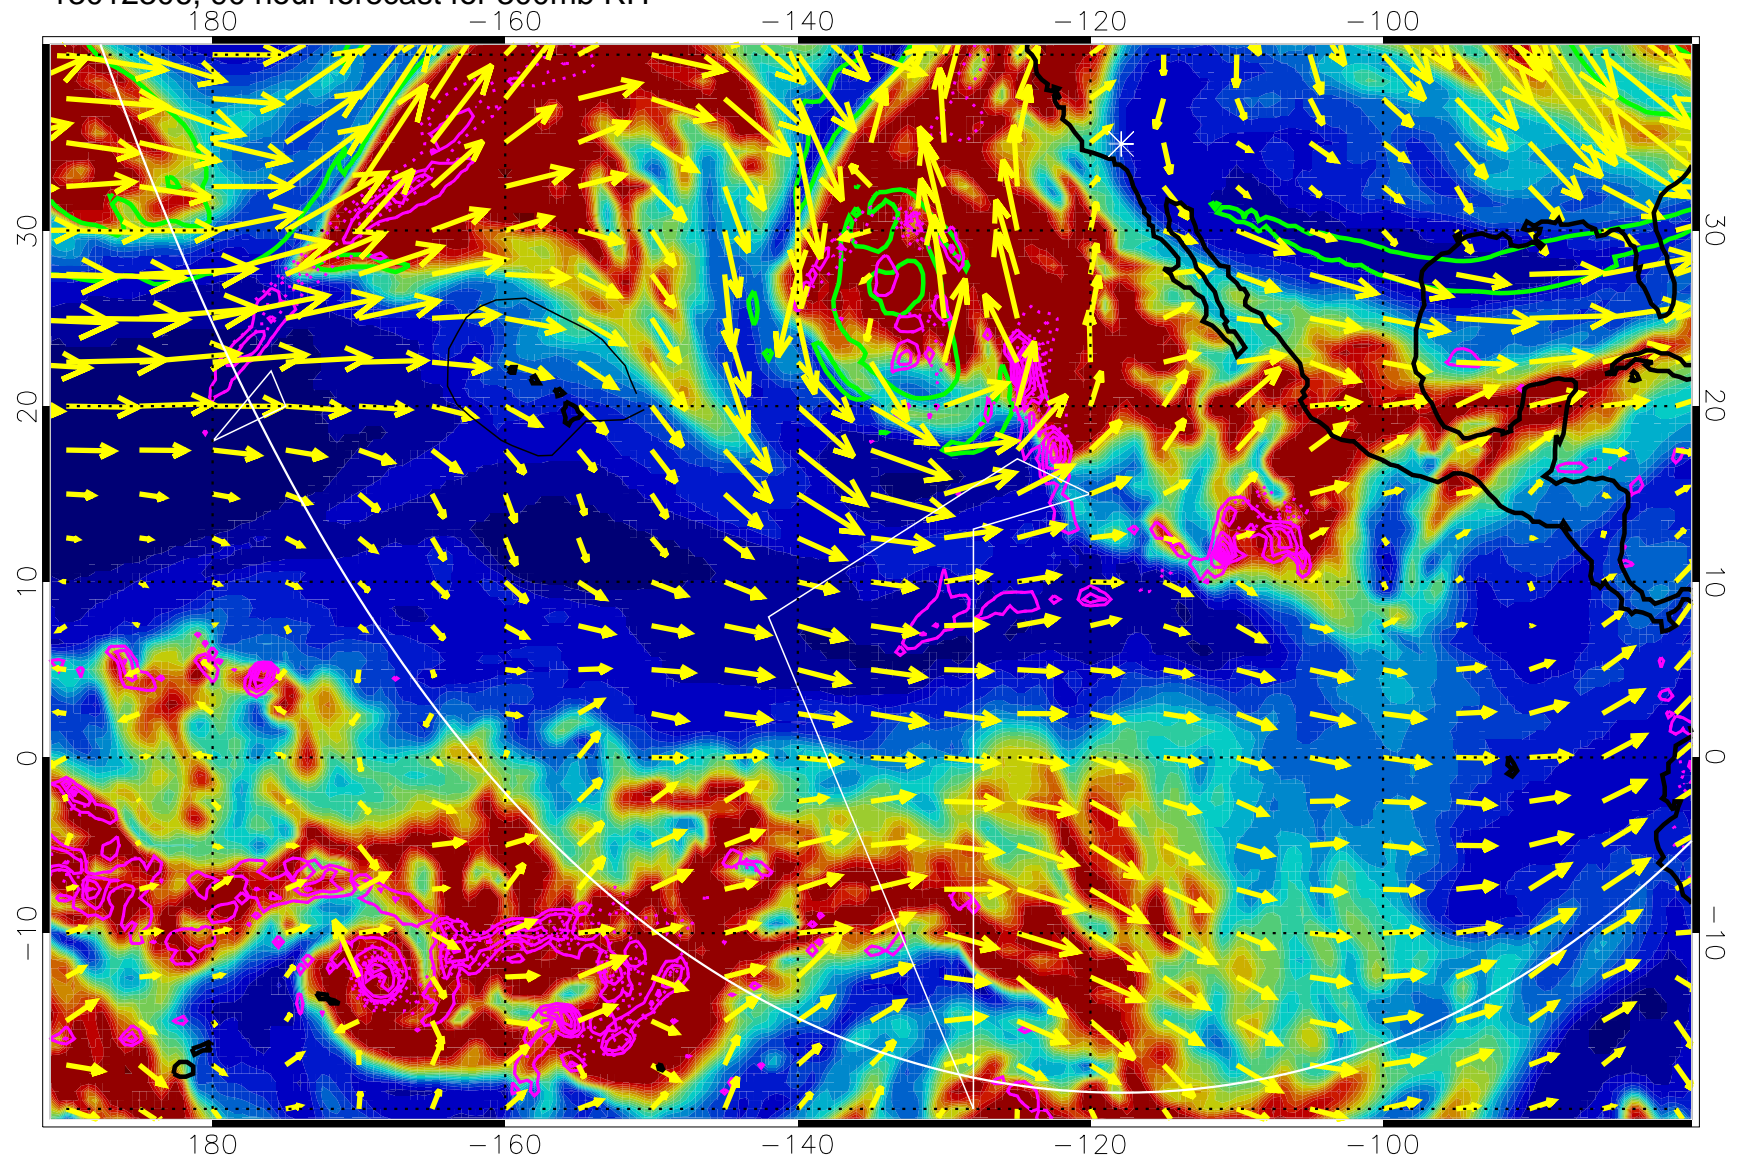

Precip (tot dot, conv sol) past 6 hrs 6 kg/m2 contours, min 4

EPV Tropopause (2 PVU) Position

→ 50 m/s

Range ring of 6000 km -- 19 hours GH round trip

13012218, 78 hour forecast for 300mb RH

Precip (tot dot, conv sol) past 6 hrs 6 kg/m2 contours, min 4

EPV Tropopause (2 PVU) Position

→ 50 m/s

Range ring of 6000 km -- 19 hours GH round trip

13012300, 84 hour forecast for 300mb RH

Precip (tot dot, conv sol) past 6 hrs 6 kg/m2 contours, min 4

EPV Tropopause (2 PVU) Position

→ 50 m/s

Range ring of 6000 km -- 19 hours GH round trip

13012306, 90 hour forecast for 300mb RH

Precip (tot dot, conv sol) past 6 hrs 6 kg/m2 contours, min 4

EPV Tropopause (2 PVU) Position

→ 50 m/s

Range ring of 6000 km -- 19 hours GH round trip

13012312, 96 hour forecast for 300mb RH

Precip (tot dot, conv sol) past 6 hrs 6 kg/m2 contours, min 4

EPV Tropopause (2 PVU) Position

→ 50 m/s

Range ring of 6000 km -- 19 hours GH round trip

13012318, 102 hour forecast for 300mb RH