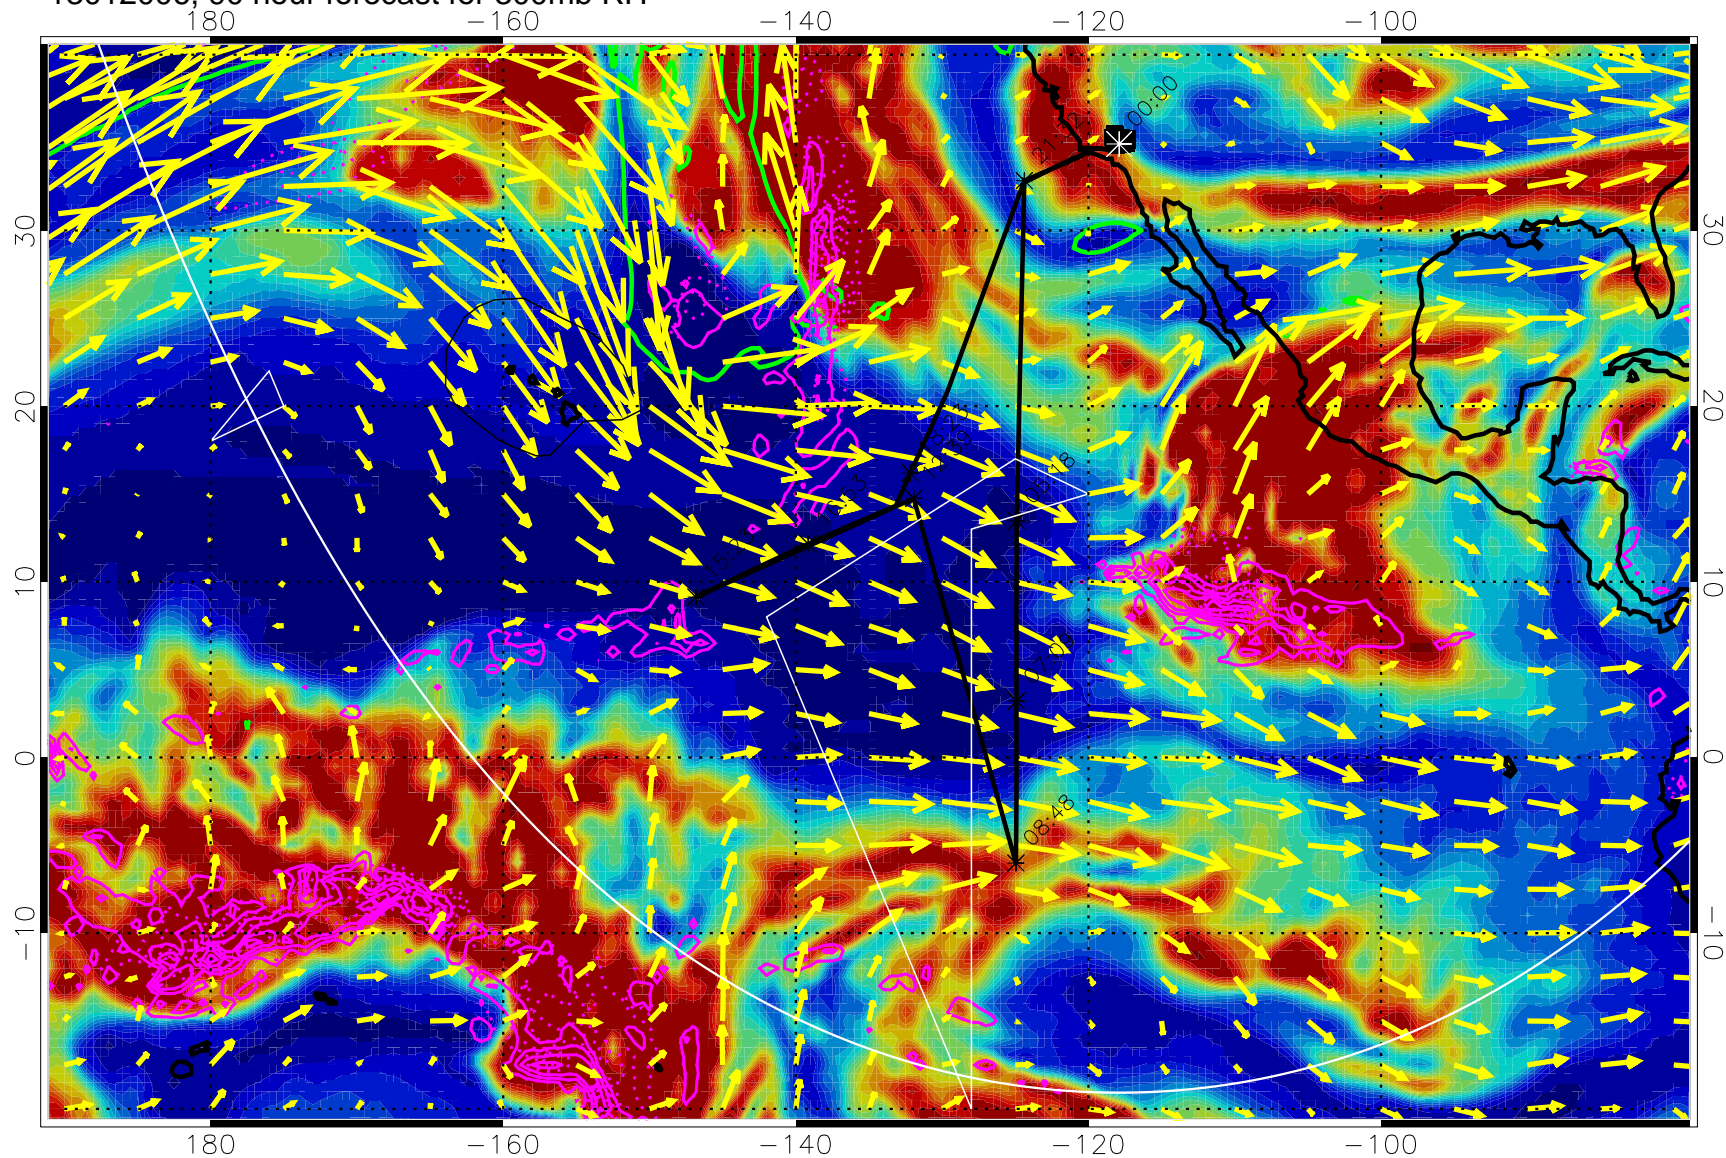

13011918, 78 hour forecast for 300mb RH

Precip (tot dot, conv sol) past 6 hrs 6 kg/m2 contours, min 4

EPV Tropopause (2 PVU) Position

→ 50 m/s

Range ring of 6000 km -- 19 hours GH round trip

13012000, 84 hour forecast for 300mb RH

Precip (tot dot, conv sol) past 6 hrs 6 kg/m2 contours, min 4

EPV Tropopause (2 PVU) Position

→ 50 m/s

Range ring of 6000 km -- 19 hours GH round trip

13012006, 90 hour forecast for 300mb RH

Precip (tot dot, conv sol) past 6 hrs 6 kg/m2 contours, min 4

EPV Tropopause (2 PVU) Position

→ 50 m/s

Range ring of 6000 km -- 19 hours GH round trip

13012012, 96 hour forecast for 300mb RH

Precip (tot dot, conv sol) past 6 hrs 6 kg/m2 contours, min 4

EPV Tropopause (2 PVU) Position

→ 50 m/s

Range ring of 6000 km -- 19 hours GH round trip

13012018, 102 hour forecast for 300mb RH

Precip (tot dot, conv sol) past 6 hrs 6 kg/m2 contours, min 4

EPV Tropopause (2 PVU) Position

→ 50 m/s

Range ring of 6000 km -- 19 hours GH round trip