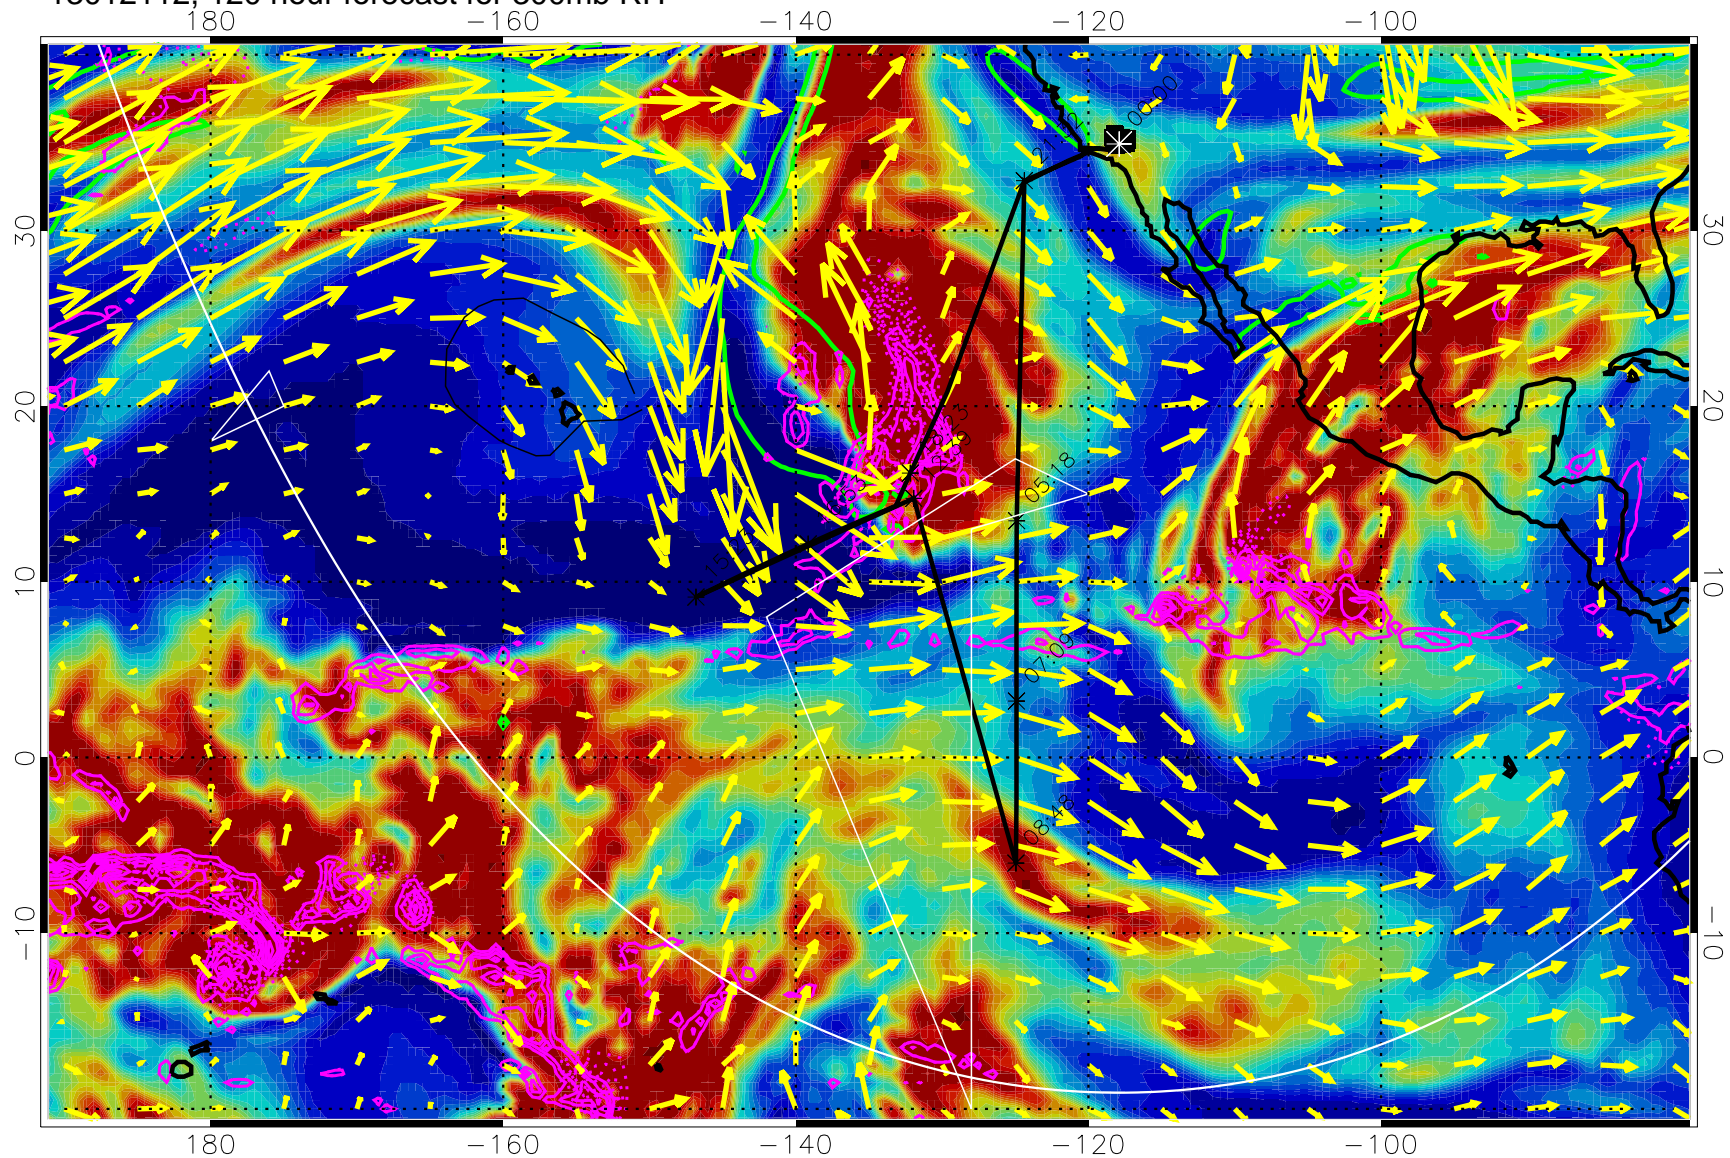

→ 50 m/s

Range ring of 6000 km -- 19 hours GH round trip

13012018, 102 hour forecast for 300mb RH

Precip (tot dot, conv sol) past 6 hrs 6 kg/m2 contours, min 4

EPV Tropopause (2 PVU) Position

→ 50 m/s

Range ring of 6000 km -- 19 hours GH round trip

13012100, 108 hour forecast for 300mb RH

Precip (tot dot, conv sol) past 6 hrs 6 kg/m2 contours, min 4

EPV Tropopause (2 PVU) Position

→ 50 m/s

Range ring of 6000 km -- 19 hours GH round trip

13012106, 114 hour forecast for 300mb RH

Precip (tot dot, conv sol) past 6 hrs 6 kg/m2 contours, min 4

EPV Tropopause (2 PVU) Position

→ 50 m/s

Range ring of 6000 km -- 19 hours GH round trip

13012112, 120 hour forecast for 300mb RH

Precip (tot dot, conv sol) past 6 hrs 6 kg/m2 contours, min 4

EPV Tropopause (2 PVU) Position

→ 50 m/s

Range ring of 6000 km -- 19 hours GH round trip