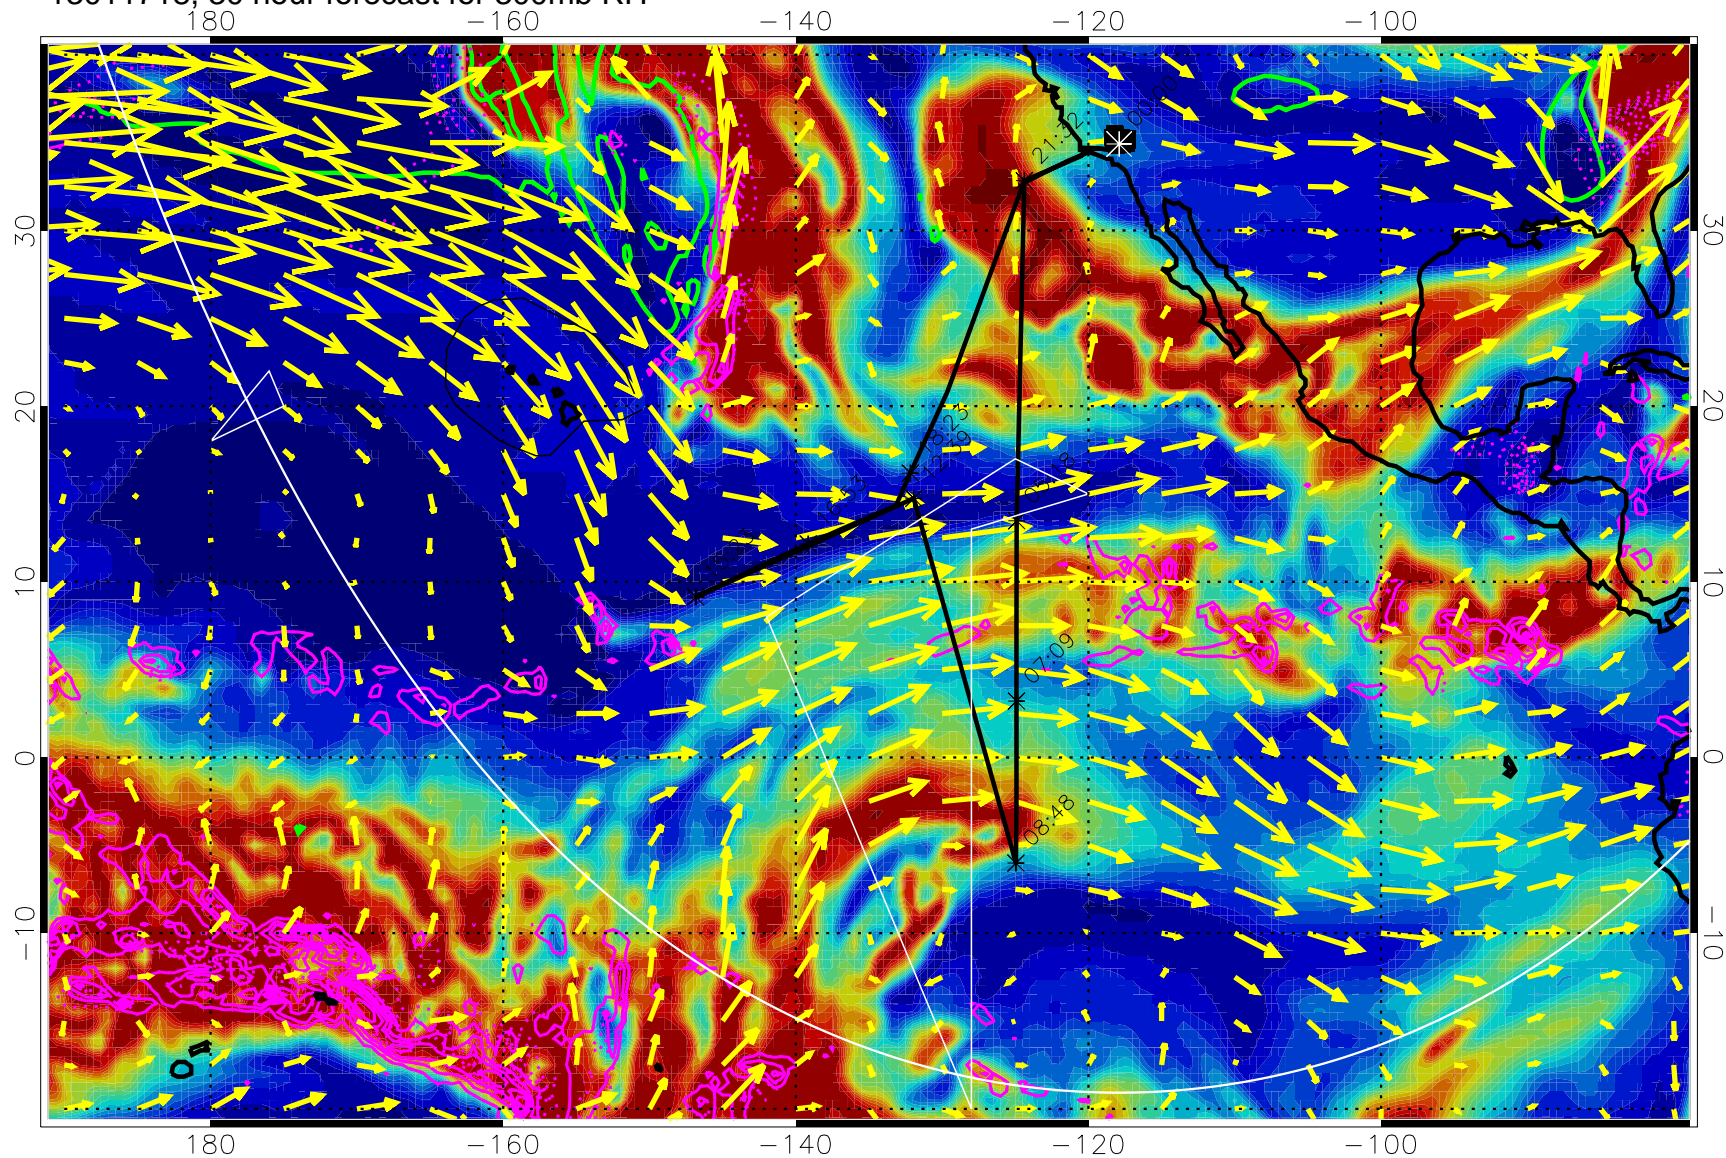

Precip (tot dot, conv sol) past 6 hrs 6 kg/m2 contours, min 4

EPV Tropopause (2 PVU) Position

→ 50 m/s

Range ring of 6000 km -- 19 hours GH round trip

13011706, 18 hour forecast for 300mb RH

0 20 40 60 80 100  
RH, %

Precip (tot dot, conv sol) past 6 hrs 6 kg/m2 contours, min 4

EPV Tropopause (2 PVU) Position

→ 50 m/s

Range ring of 6000 km -- 19 hours GH round trip

13011712, 24 hour forecast for 300mb RH

Precip (tot dot, conv sol) past 6 hrs 6 kg/m2 contours, min 4

EPV Tropopause (2 PVU) Position

→ 50 m/s

Range ring of 6000 km -- 19 hours GH round trip

13011718, 30 hour forecast for 300mb RH

Precip (tot dot, conv sol) past 6 hrs 6 kg/m2 contours, min 4

EPV Tropopause (2 PVU) Position

→ 50 m/s

Range ring of 6000 km -- 19 hours GH round trip

13011800, 36 hour forecast for 300mb RH

Precip (tot dot, conv sol) past 6 hrs 6 kg/m2 contours, min 4

EPV Tropopause (2 PVU) Position

→ 50 m/s

Range ring of 6000 km -- 19 hours GH round trip