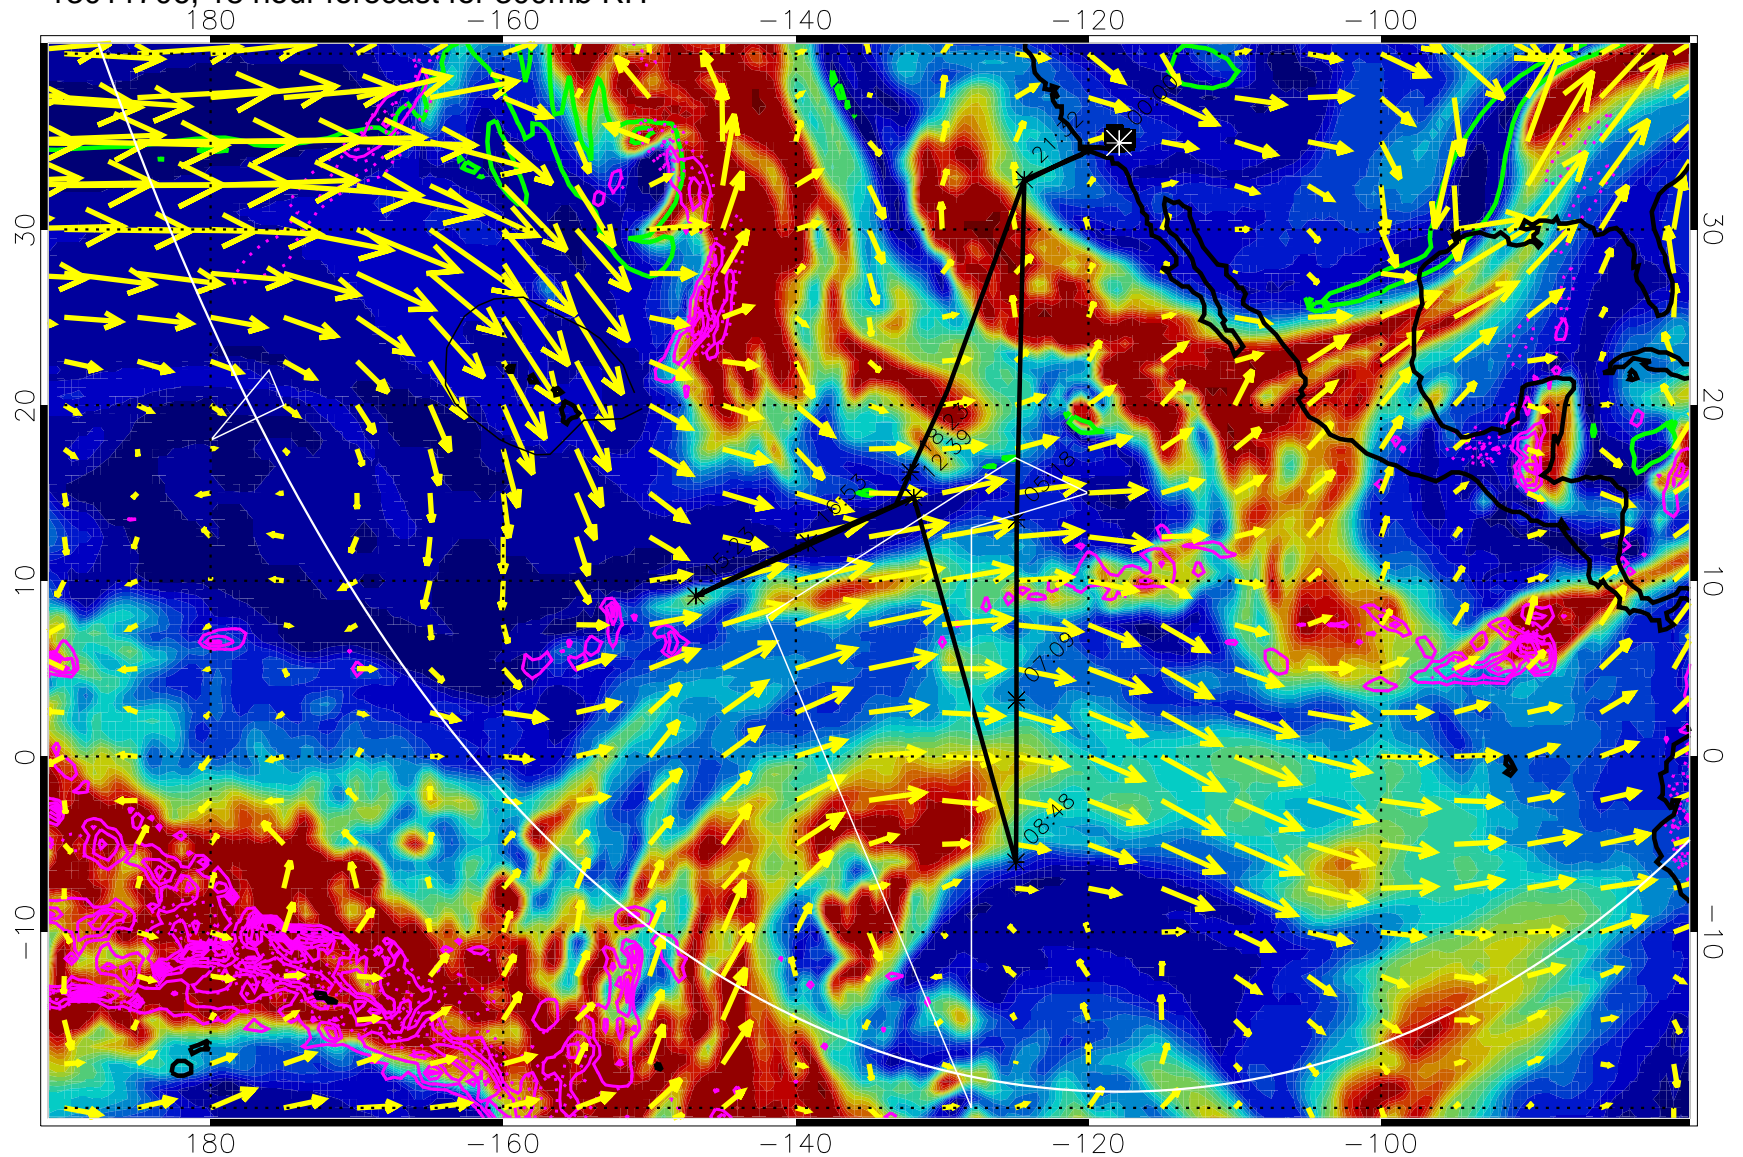

13011618, 6 hour forecast for 300mb RH

Precip (tot dot, conv sol) past 6 hrs 6 kg/m2 contours, min 4

EPV Tropopause (2 PVU) Position

→ 50 m/s

Range ring of 6000 km -- 19 hours GH round trip

13011700, 12 hour forecast for 300mb RH

Precip (tot dot, conv sol) past 6 hrs 6 kg/m2 contours, min 4

EPV Tropopause (2 PVU) Position

→ 50 m/s

Range ring of 6000 km -- 19 hours GH round trip

13011706, 18 hour forecast for 300mb RH

0 20 40 60 80 100  
RH, %

Precip (tot dot, conv sol) past 6 hrs 6 kg/m2 contours, min 4

EPV Tropopause (2 PVU) Position

→ 50 m/s

Range ring of 6000 km -- 19 hours GH round trip

13011712, 24 hour forecast for 300mb RH

Precip (tot dot, conv sol) past 6 hrs 6 kg/m2 contours, min 4

EPV Tropopause (2 PVU) Position

→ 50 m/s

Range ring of 6000 km -- 19 hours GH round trip

13011718, 30 hour forecast for 300mb RH

Precip (tot dot, conv sol) past 6 hrs 6 kg/m2 contours, min 4

EPV Tropopause (2 PVU) Position