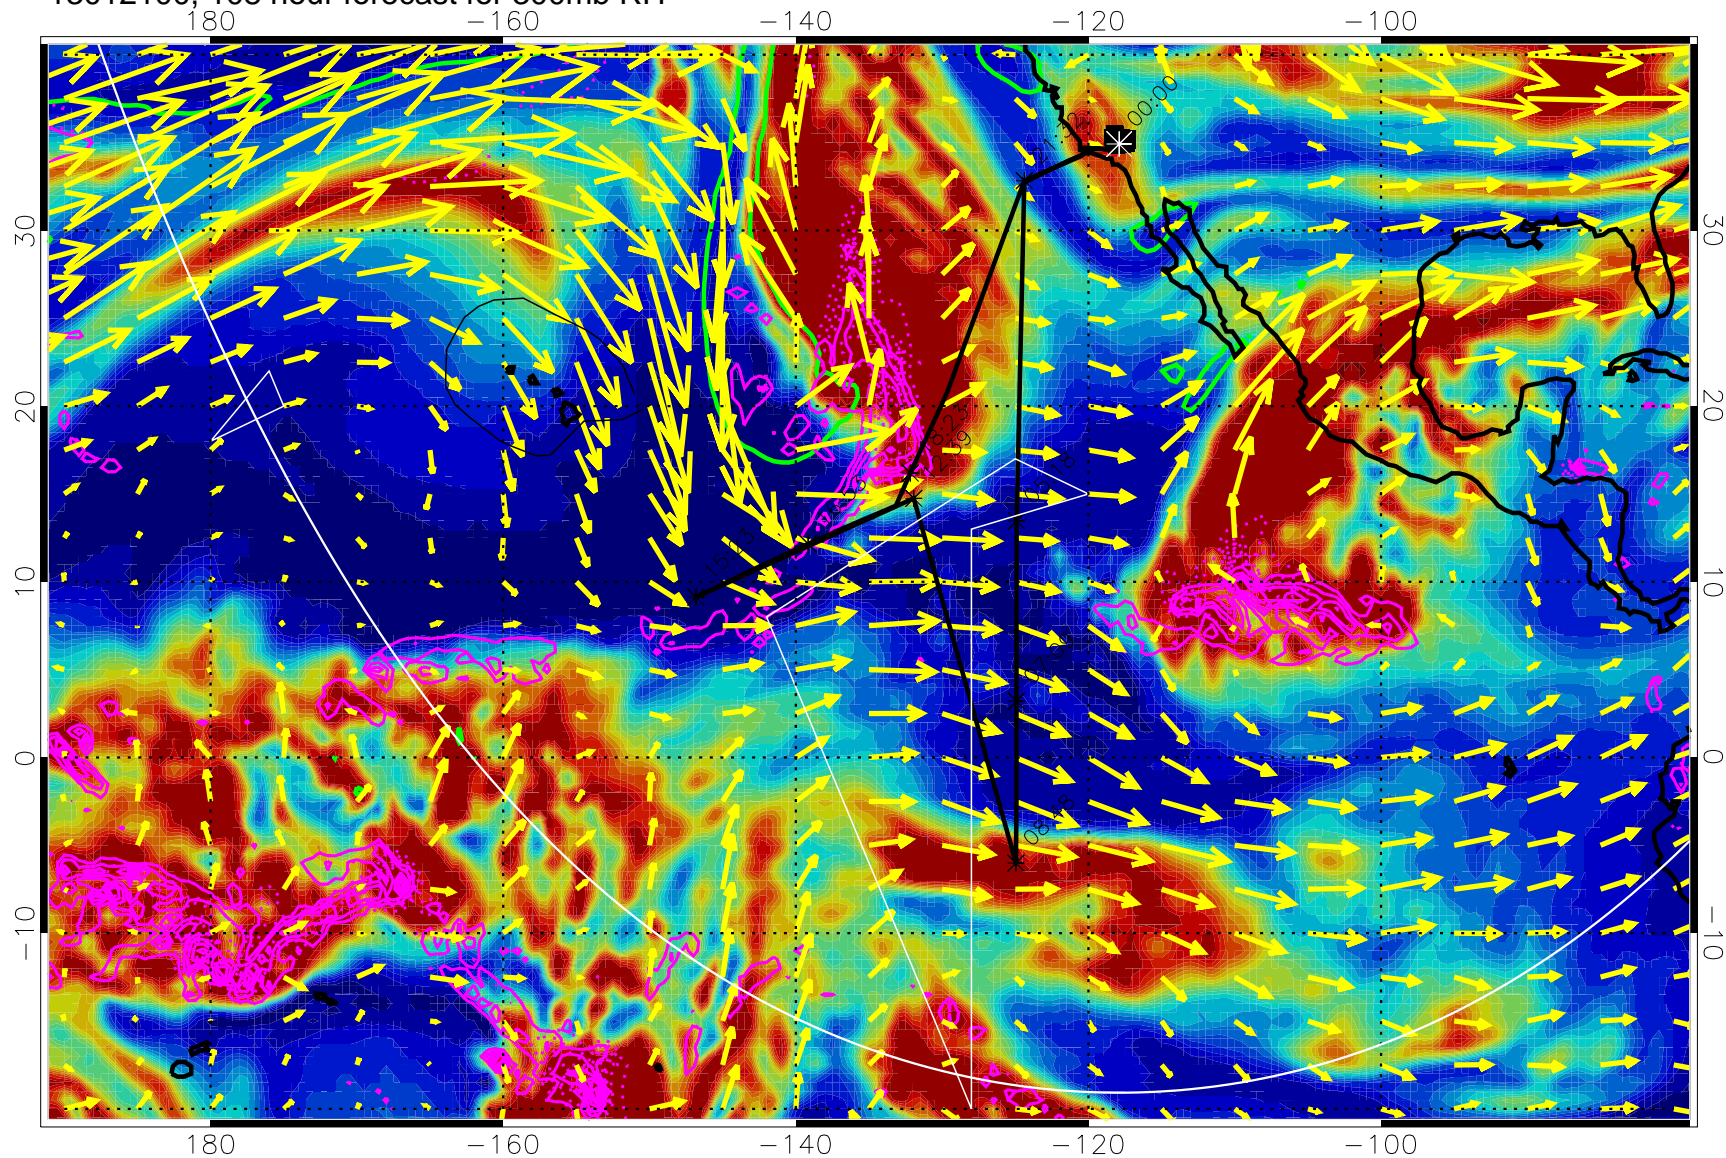

EPV Tropopause (2 PVU) Position

→ 50 m/s

Range ring of 6000 km -- 19 hours GH round trip

13012012, 96 hour forecast for 300mb RH

Precip (tot dot, conv sol) past 6 hrs 6 kg/m2 contours, min 4

EPV Tropopause (2 PVU) Position

→ 50 m/s

Range ring of 6000 km -- 19 hours GH round trip

13012018, 102 hour forecast for 300mb RH

Precip (tot dot, conv sol) past 6 hrs 6 kg/m2 contours, min 4

EPV Tropopause (2 PVU) Position

→ 50 m/s

Range ring of 6000 km -- 19 hours GH round trip

13012100, 108 hour forecast for 300mb RH

Precip (tot dot, conv sol) past 6 hrs 6 kg/m2 contours, min 4

EPV Tropopause (2 PVU) Position

→ 50 m/s

Range ring of 6000 km -- 19 hours GH round trip

13012106, 114 hour forecast for 300mb RH

Precip (tot dot, conv sol) past 6 hrs 6 kg/m2 contours, min 4

EPV Tropopause (2 PVU) Position

→ 50 m/s

Range ring of 6000 km -- 19 hours GH round trip

13012112, 120 hour forecast for 300mb RH

Precip (tot dot, conv sol) past 6 hrs 6 kg/m2 contours, min 4