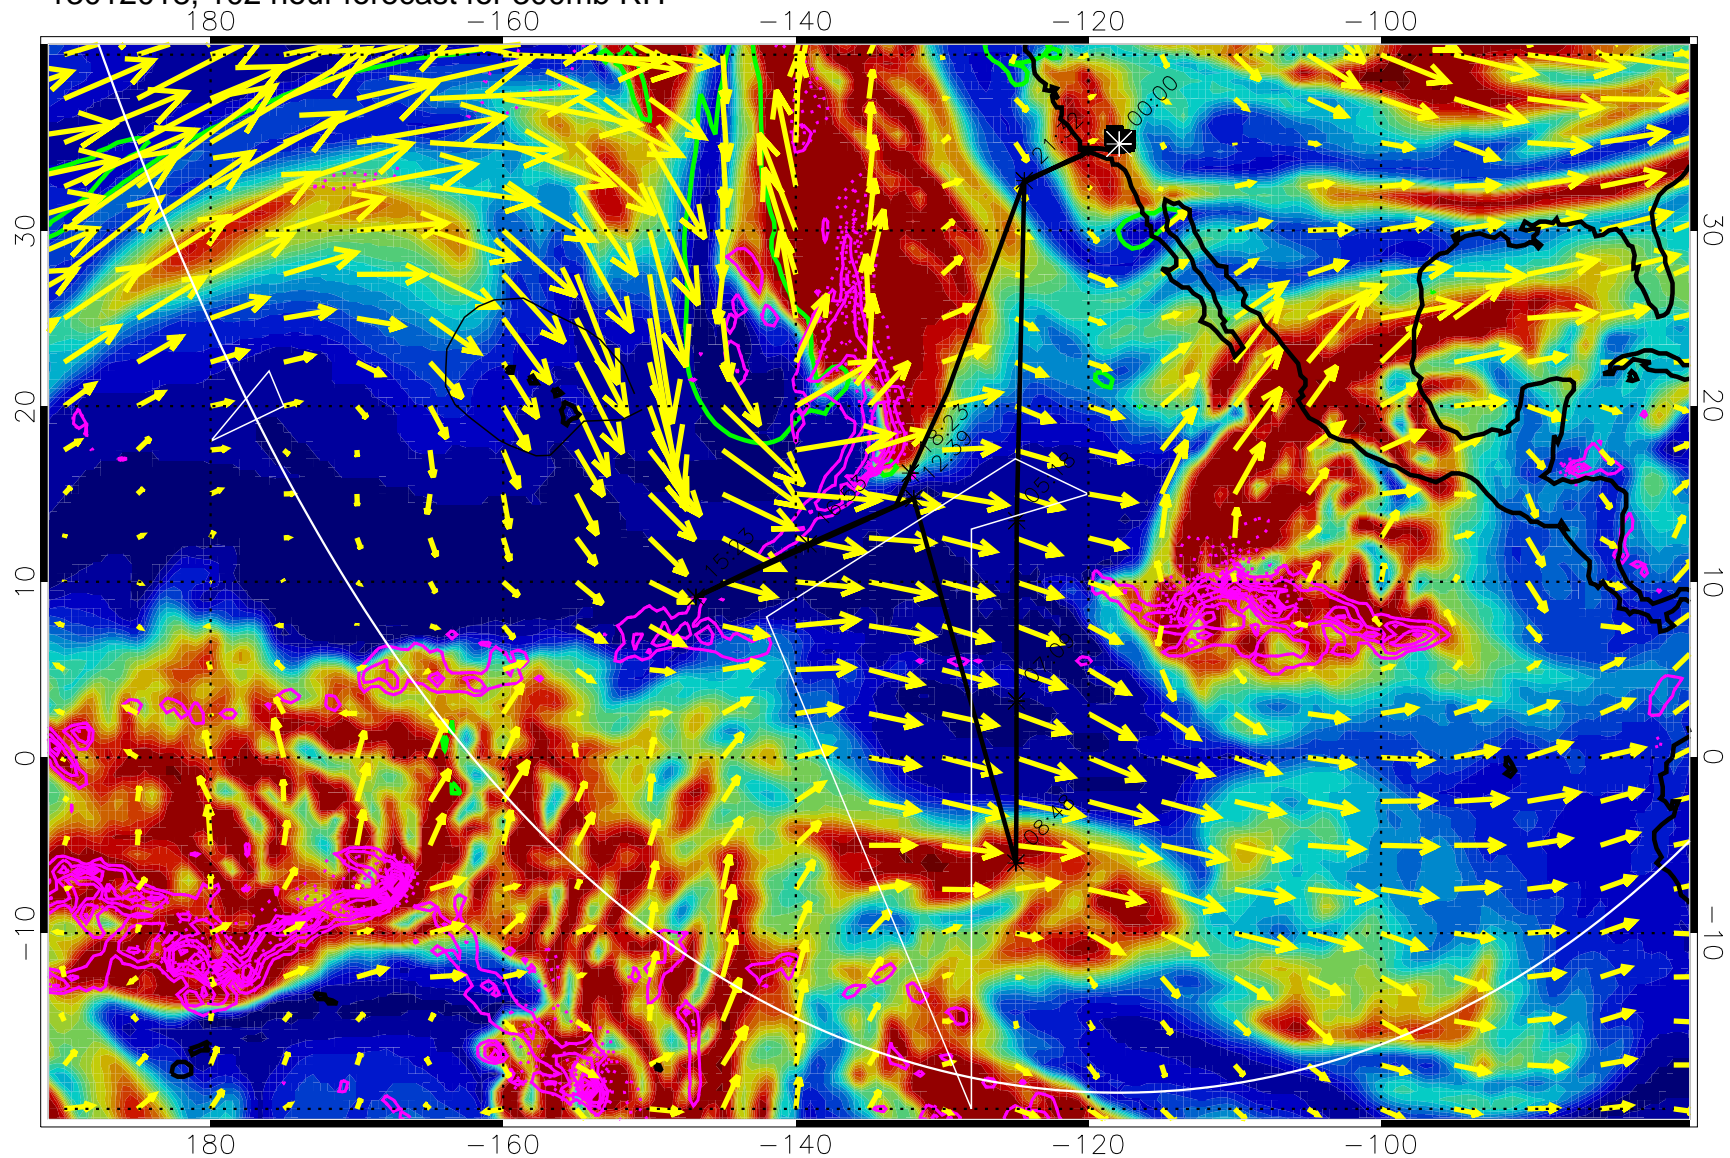

Precip (tot dot, conv sol) past 6 hrs 6 kg/m2 contours, min 4

EPV Tropopause (2 PVU) Position

→ 50 m/s

Range ring of 6000 km -- 19 hours GH round trip

13012006, 90 hour forecast for 300mb RH

Precip (tot dot, conv sol) past 6 hrs 6 kg/m2 contours, min 4

EPV Tropopause (2 PVU) Position

→ 50 m/s

Range ring of 6000 km -- 19 hours GH round trip

13012012, 96 hour forecast for 300mb RH

Precip (tot dot, conv sol) past 6 hrs 6 kg/m2 contours, min 4

EPV Tropopause (2 PVU) Position

→ 50 m/s

Range ring of 6000 km -- 19 hours GH round trip

13012018, 102 hour forecast for 300mb RH

Precip (tot dot, conv sol) past 6 hrs 6 kg/m2 contours, min 4

EPV Tropopause (2 PVU) Position

→ 50 m/s

Range ring of 6000 km -- 19 hours GH round trip

13012100, 108 hour forecast for 300mb RH

Precip (tot dot, conv sol) past 6 hrs 6 kg/m2 contours, min 4

EPV Tropopause (2 PVU) Position

→ 50 m/s

Range ring of 6000 km -- 19 hours GH round trip

13012106, 114 hour forecast for 300mb RH