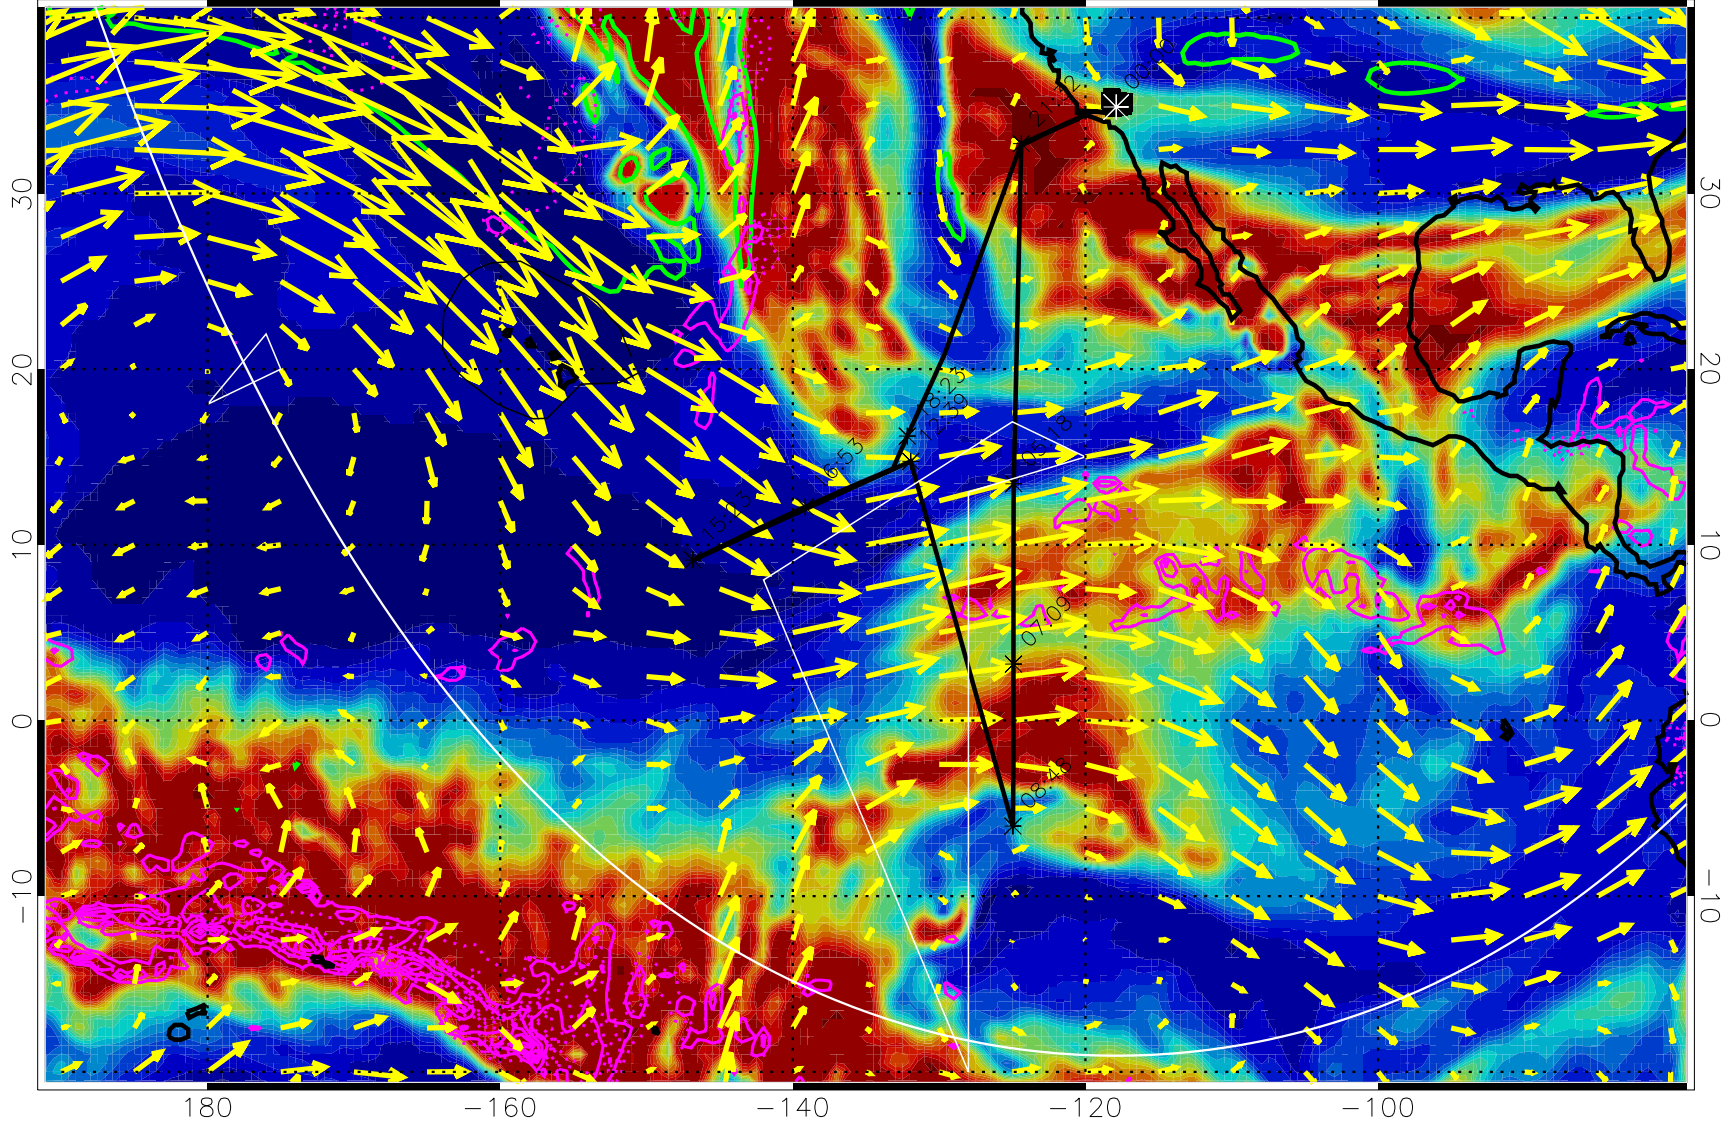

EPV Tropopause (2 PVU) Position

→ 50 m/s

Range ring of 6000 km -- 19 hours GH round trip

13011718, 30 hour forecast for 300mb RH

Precip (tot dot, conv sol) past 6 hrs 6 kg/m2 contours, min 4

EPV Tropopause (2 PVU) Position

13011806, 42 hour forecast for 300mb RH

Precip (tot dot, conv sol) past 6 hrs 6 kg/m2 contours, min 4

EPV Tropopause (2 PVU) Position

→ 50 m/s

Range ring of 6000 km -- 19 hours GH round trip

13011812, 48 hour forecast for 300mb RH

180 -160 -140 -120 -100

Precip (tot dot, conv sol) past 6 hrs 6 kg/m2 contours, min 4

EPV Tropopause (2 PVU) Position

→ 50 m/s

Range ring of 6000 km -- 19 hours GH round trip

13011818, 54 hour forecast for 300mb RH

Precip (tot dot, conv sol) past 6 hrs 6 kg/m2 contours, min 4

EPV Tropopause (2 PVU) Position

→ 50 m/s

Range ring of 6000 km -- 19 hours GH round trip

13011900, 60 hour forecast for 300mb RH

Precip (tot dot, conv sol) past 6 hrs 6 kg/m2 contours, min 4