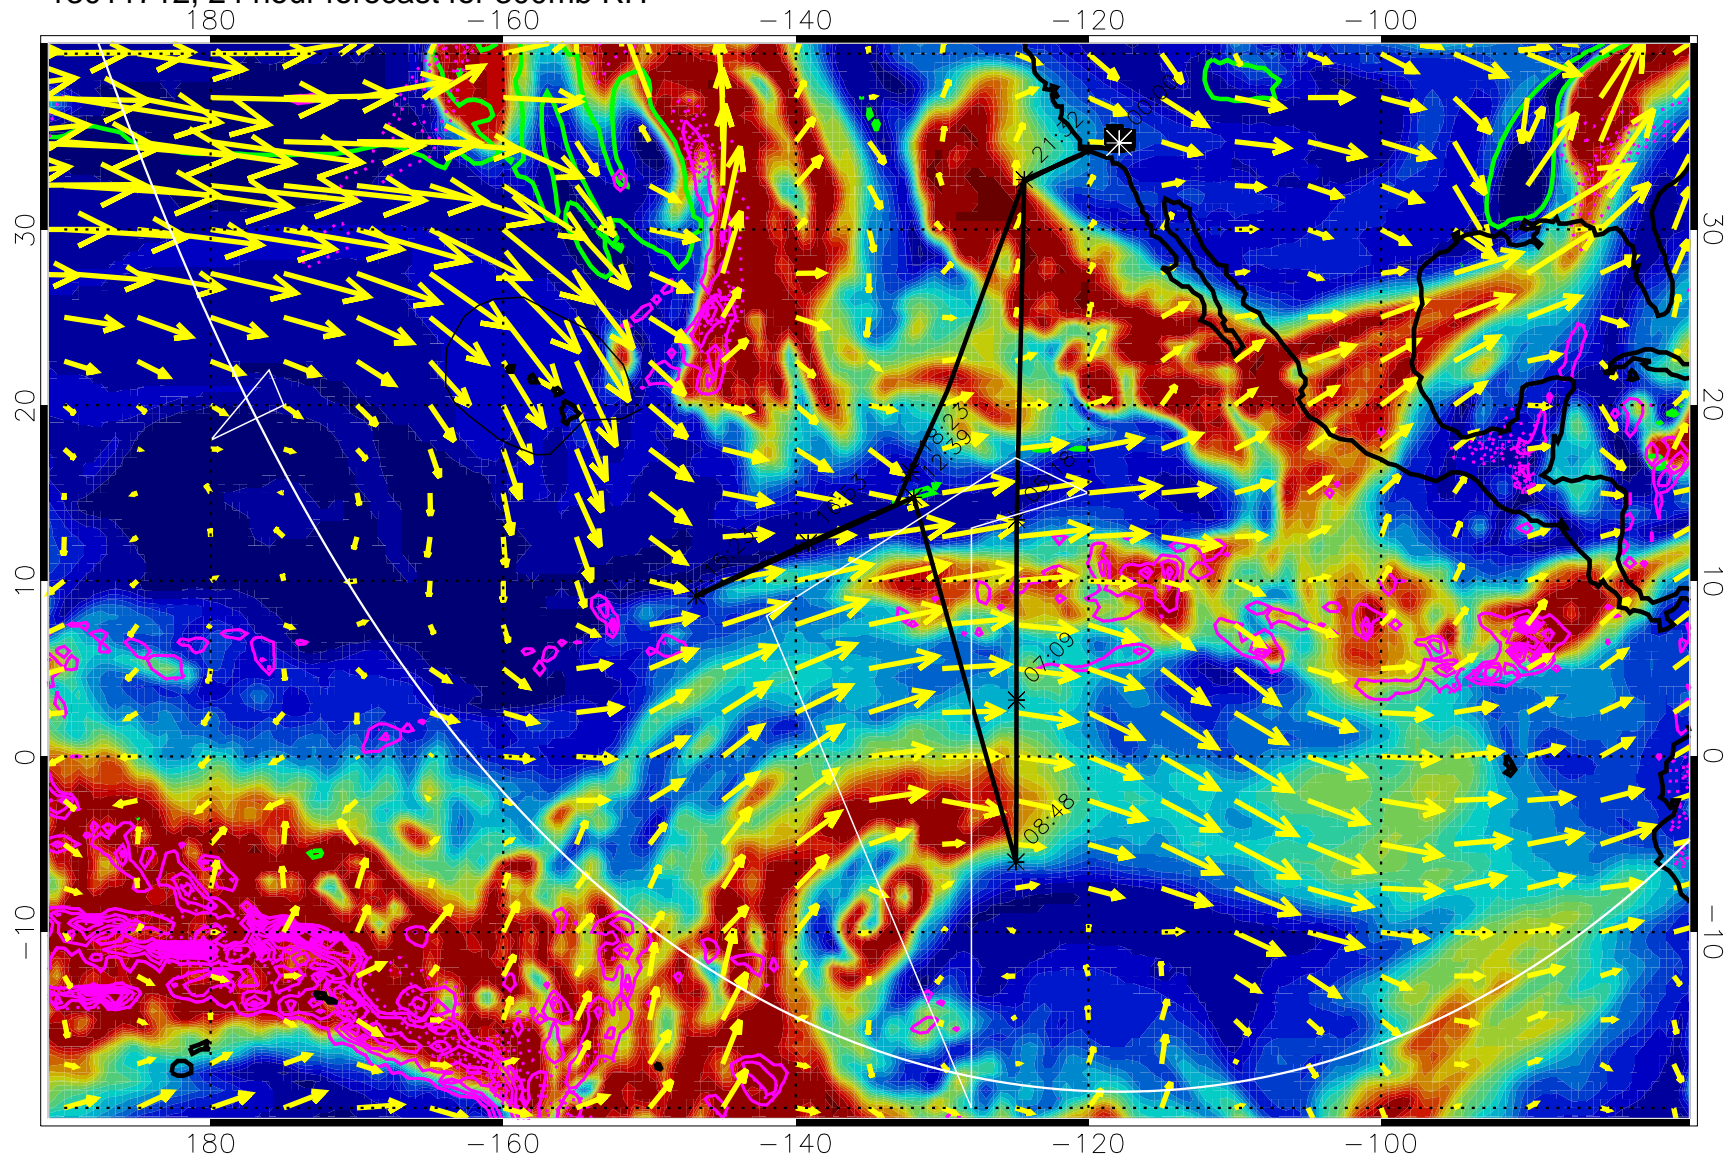

13011618, 6 hour forecast for 300mb RH

Precip (tot dot, conv sol) past 6 hrs 6 kg/m2 contours, min 4

EPV Tropopause (2 PVU) Position

→ 50 m/s

Range ring of 6000 km -- 19 hours GH round trip

13011700, 12 hour forecast for 300mb RH

Precip (tot dot, conv sol) past 6 hrs 6 kg/m2 contours, min 4

EPV Tropopause (2 PVU) Position

→ 50 m/s

Range ring of 6000 km -- 19 hours GH round trip

13011706, 18 hour forecast for 300mb RH

0 20 40 60 80 100  
RH, %

Precip (tot dot, conv sol) past 6 hrs 6 kg/m2 contours, min 4

EPV Tropopause (2 PVU) Position

→ 50 m/s

Range ring of 6000 km -- 19 hours GH round trip

13011712, 24 hour forecast for 300mb RH

Precip (tot dot, conv sol) past 6 hrs 6 kg/m2 contours, min 4

EPV Tropopause (2 PVU) Position

→ 50 m/s

Range ring of 6000 km -- 19 hours GH round trip

13011718, 30 hour forecast for 300mb RH

Precip (tot dot, conv sol) past 6 hrs 6 kg/m2 contours, min 4

EPV Tropopause (2 PVU) Position