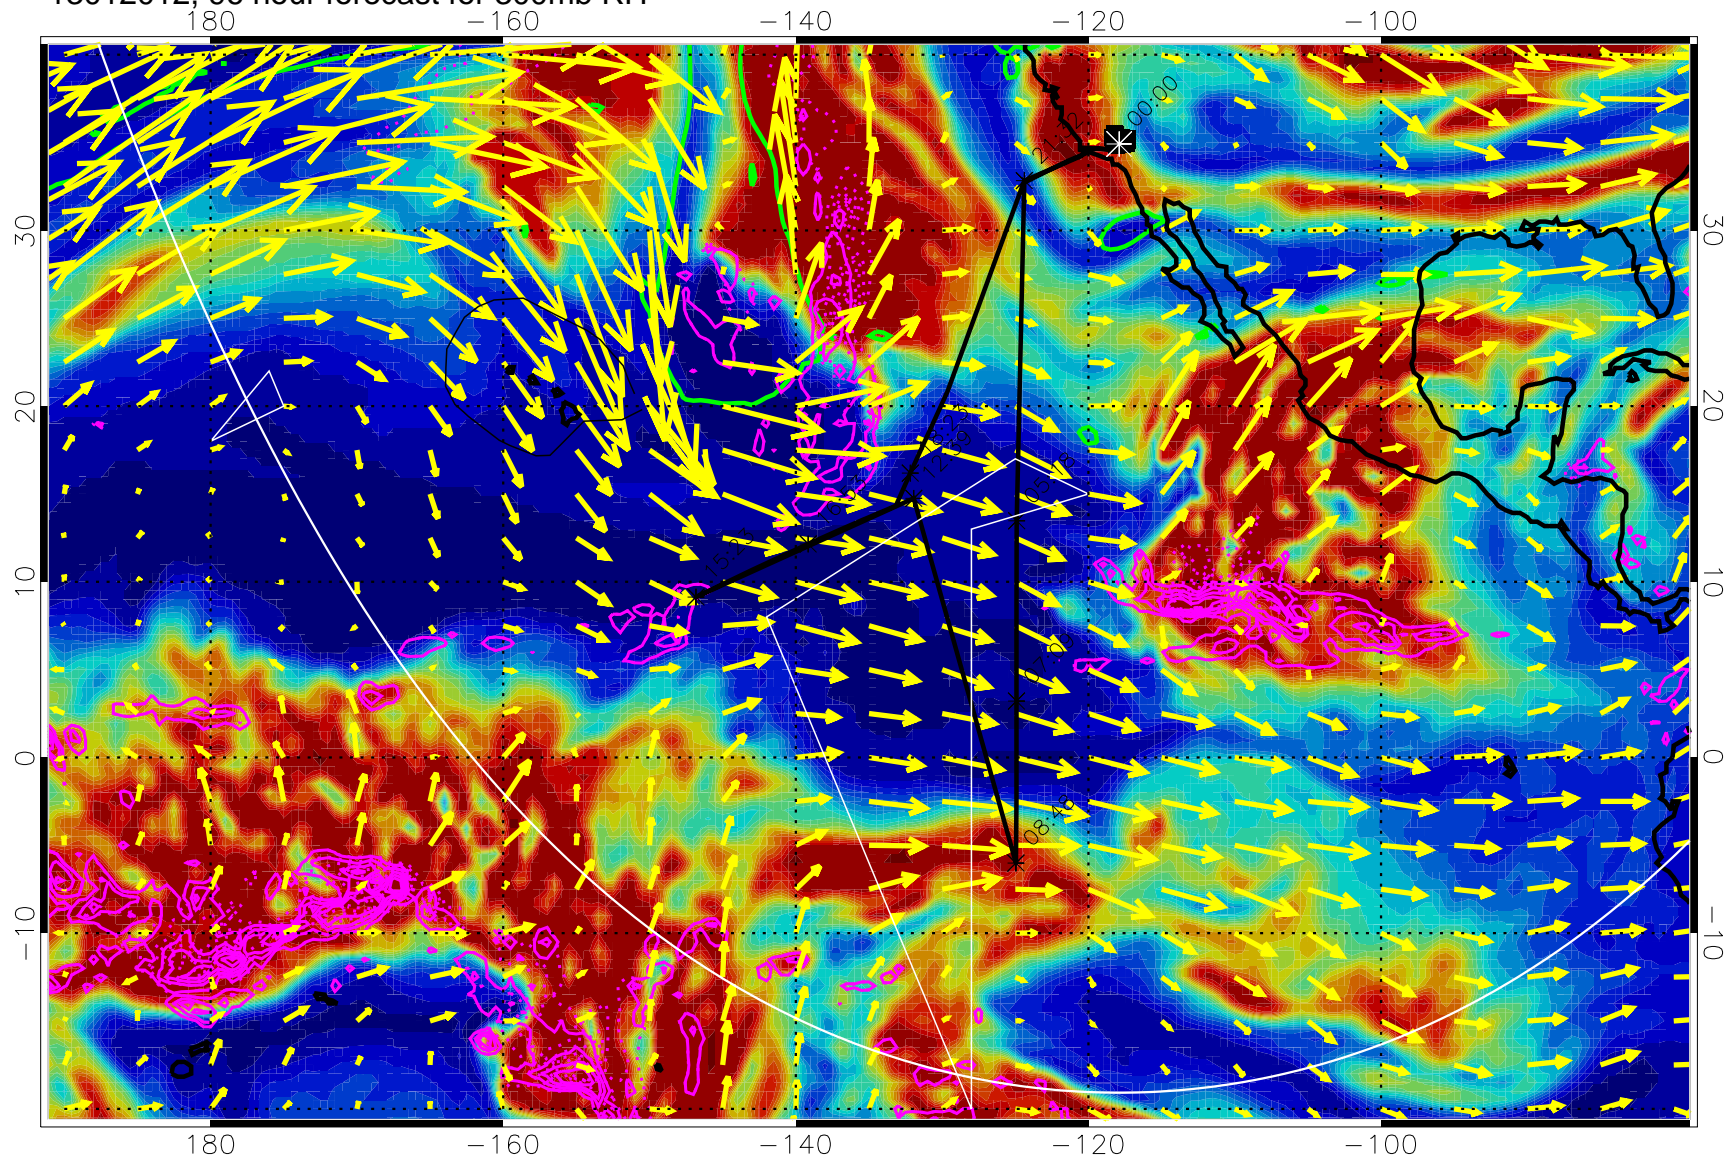

13011918, 78 hour forecast for 300mb RH

Precip (tot dot, conv sol) past 6 hrs 6 kg/m2 contours, min 4

EPV Tropopause (2 PVU) Position

→ 50 m/s

Range ring of 6000 km -- 19 hours GH round trip

13012000, 84 hour forecast for 300mb RH

Precip (tot dot, conv sol) past 6 hrs 6 kg/m2 contours, min 4

EPV Tropopause (2 PVU) Position

→ 50 m/s

Range ring of 6000 km -- 19 hours GH round trip

13012006, 90 hour forecast for 300mb RH

Precip (tot dot, conv sol) past 6 hrs 6 kg/m2 contours, min 4

EPV Tropopause (2 PVU) Position

→ 50 m/s

Range ring of 6000 km -- 19 hours GH round trip

13012012, 96 hour forecast for 300mb RH

Precip (tot dot, conv sol) past 6 hrs 6 kg/m2 contours, min 4

EPV Tropopause (2 PVU) Position

→ 50 m/s

Range ring of 6000 km -- 19 hours GH round trip

13012018, 102 hour forecast for 300mb RH

Precip (tot dot, conv sol) past 6 hrs 6 kg/m2 contours, min 4

EPV Tropopause (2 PVU) Position

→ 50 m/s

Range ring of 6000 km -- 19 hours GH round trip