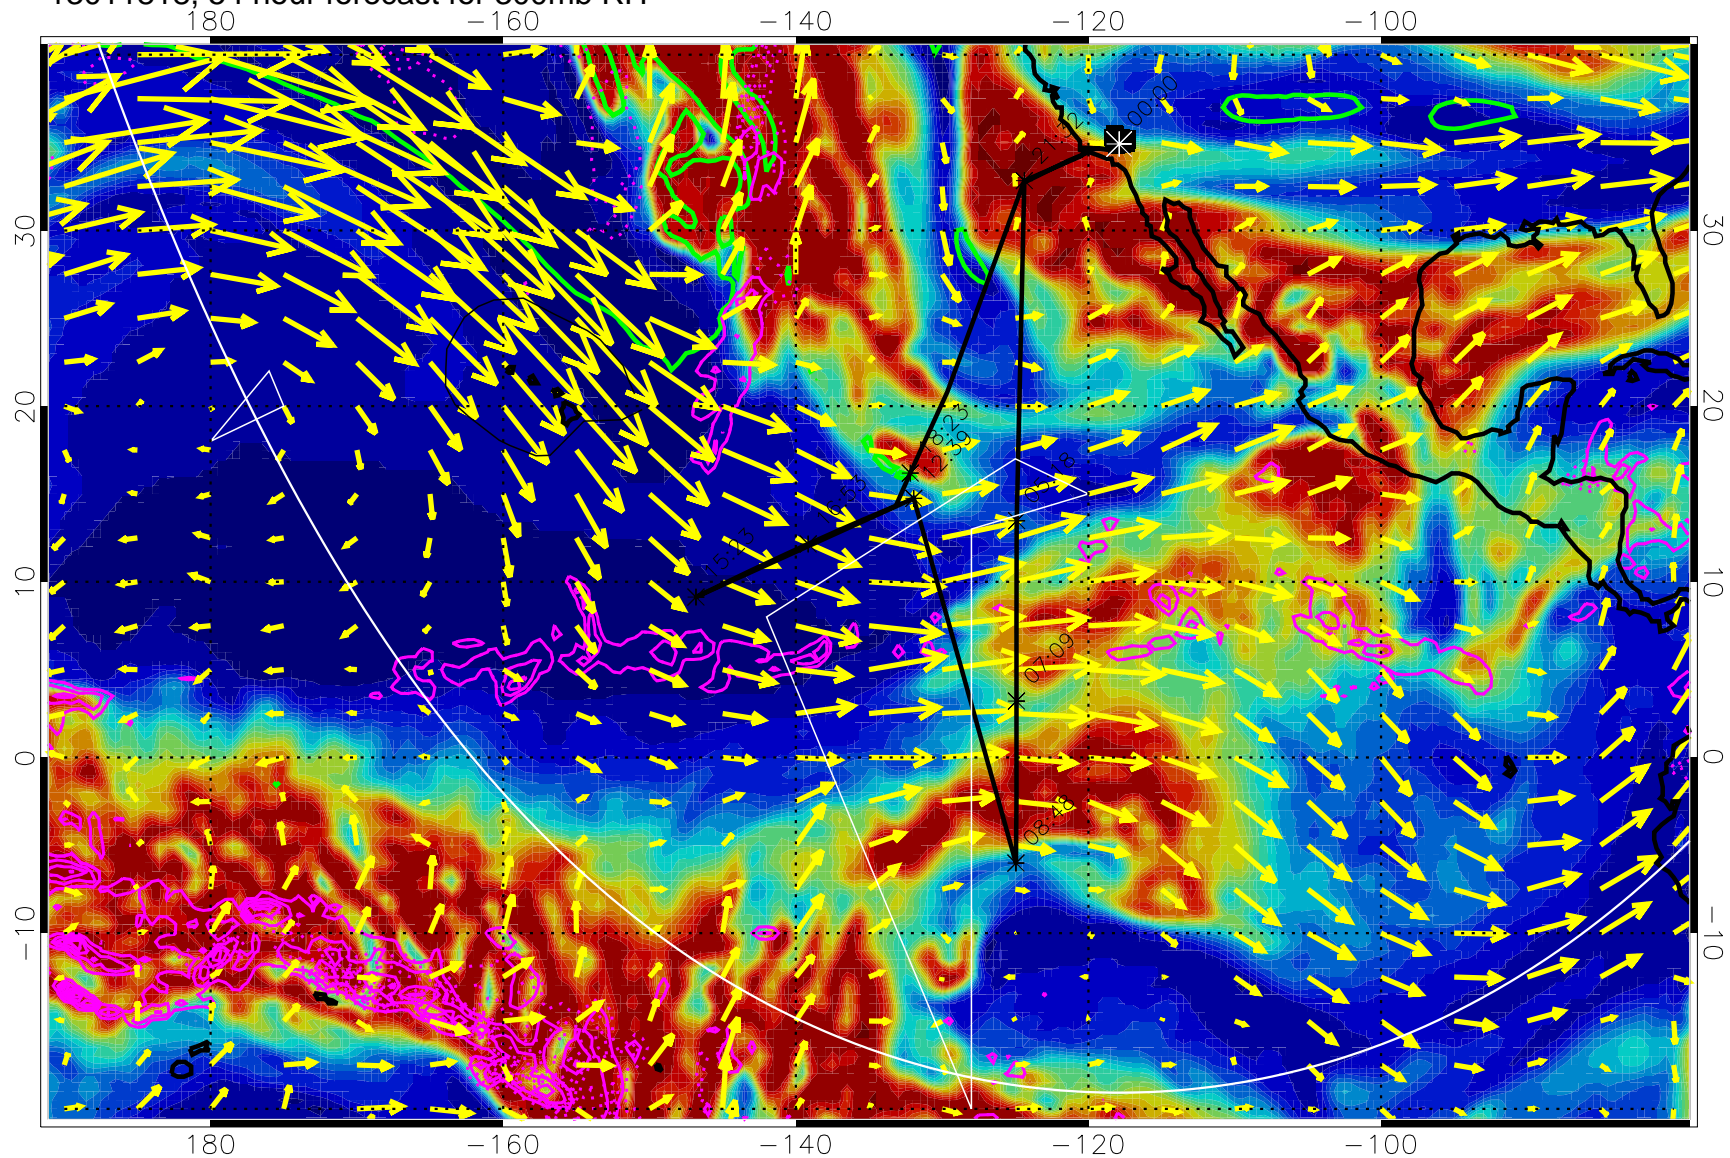

13011806, 42 hour forecast for 300mb RH

Precip (tot dot, conv sol) past 6 hrs 6 kg/m2 contours, min 4

EPV Tropopause (2 PVU) Position

→ 50 m/s

Range ring of 6000 km -- 19 hours GH round trip

13011812, 48 hour forecast for 300mb RH

180 -160 -140 -120 -100

Precip (tot dot, conv sol) past 6 hrs 6 kg/m2 contours, min 4

EPV Tropopause (2 PVU) Position

→ 50 m/s

Range ring of 6000 km -- 19 hours GH round trip

13011818, 54 hour forecast for 300mb RH

Precip (tot dot, conv sol) past 6 hrs 6 kg/m2 contours, min 4

EPV Tropopause (2 PVU) Position

→ 50 m/s

Range ring of 6000 km -- 19 hours GH round trip

13011900, 60 hour forecast for 300mb RH

Precip (tot dot, conv sol) past 6 hrs 6 kg/m2 contours, min 4

EPV Tropopause (2 PVU) Position

→ 50 m/s

Range ring of 6000 km -- 19 hours GH round trip

13011906, 66 hour forecast for 300mb RH

Precip (tot dot, conv sol) past 6 hrs 6 kg/m2 contours, min 4

EPV Tropopause (2 PVU) Position