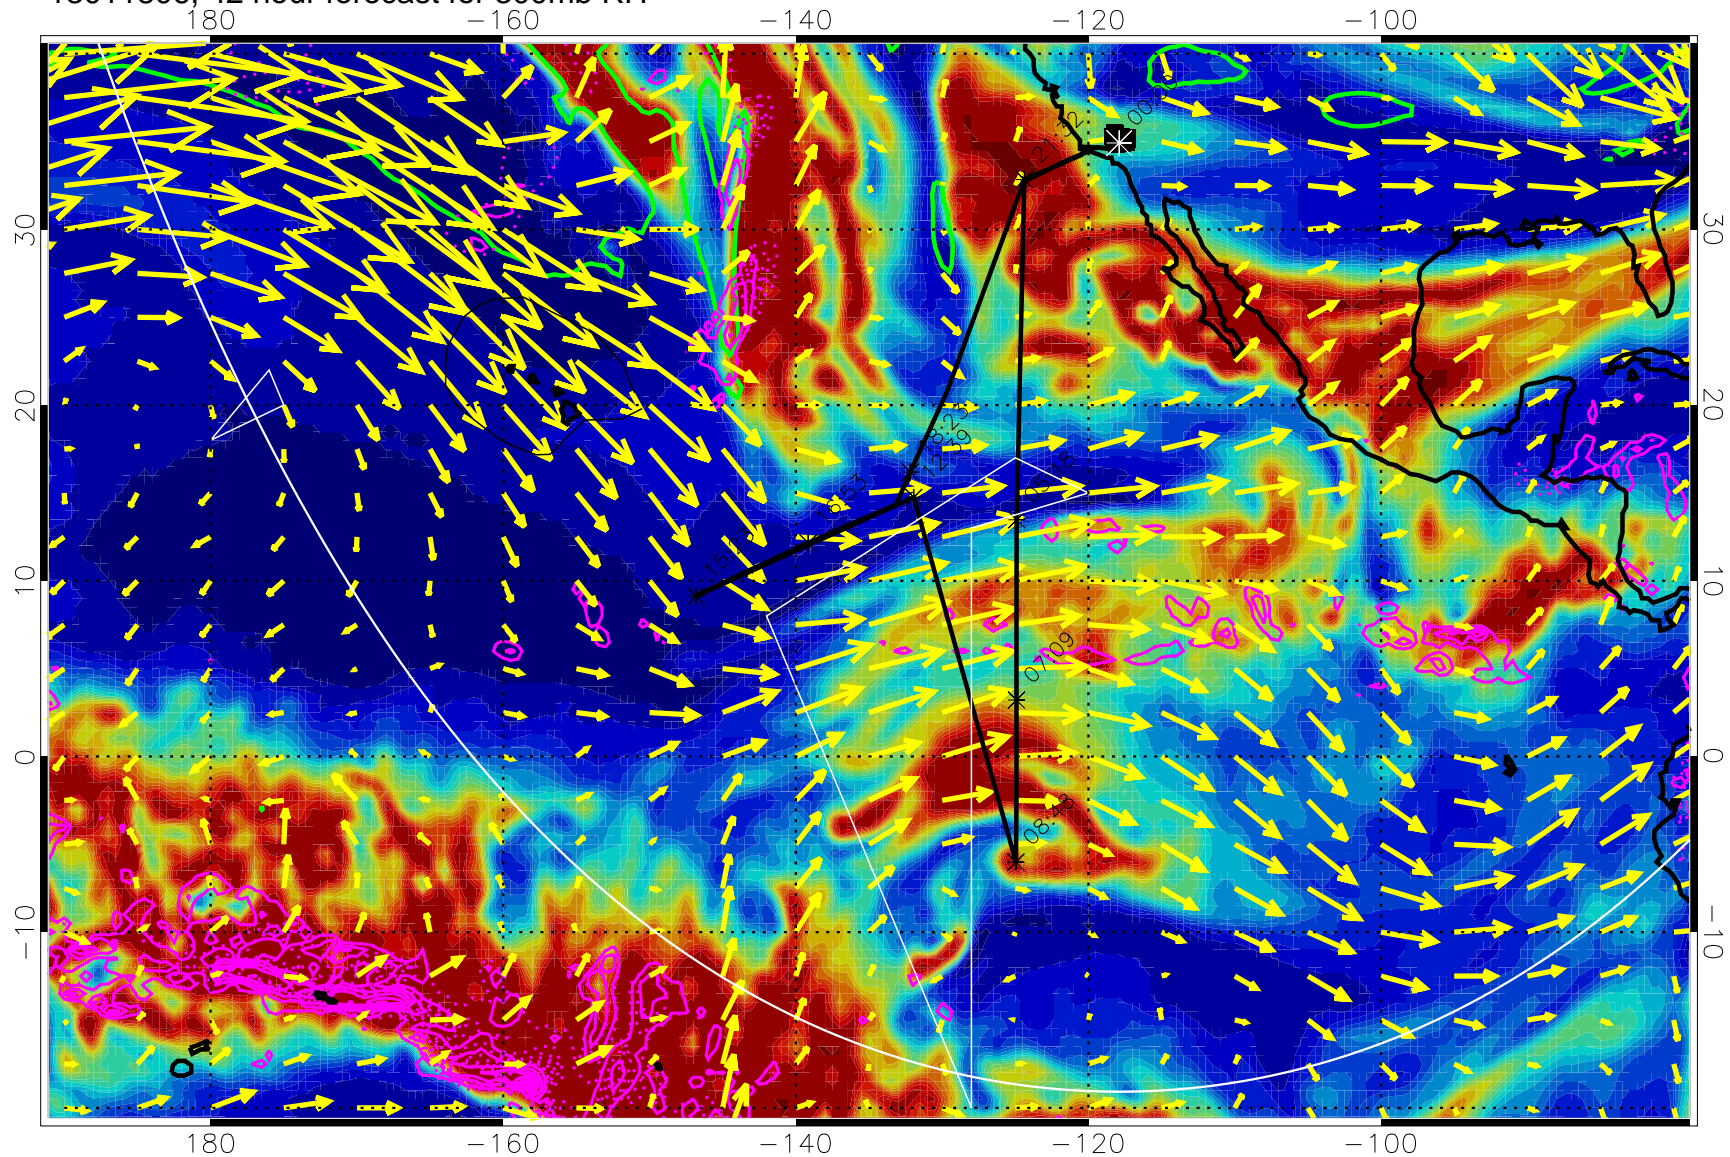

EPV Tropopause (2 PVU) Position

→ 50 m/s

Range ring of 6000 km -- 19 hours GH round trip

13011718, 30 hour forecast for 300mb RH

Precip (tot dot, conv sol) past 6 hrs 6 kg/m2 contours, min 4

EPV Tropopause (2 PVU) Position

→ 50 m/s

Range ring of 6000 km -- 19 hours GH round trip

13011800, 36 hour forecast for 300mb RH

Precip (tot dot, conv sol) past 6 hrs 6 kg/m2 contours, min 4

EPV Tropopause (2 PVU) Position

→ 50 m/s

Range ring of 6000 km -- 19 hours GH round trip

13011806, 42 hour forecast for 300mb RH

Precip (tot dot, conv sol) past 6 hrs 6 kg/m2 contours, min 4

EPV Tropopause (2 PVU) Position

→ 50 m/s

Range ring of 6000 km -- 19 hours GH round trip

13011812, 48 hour forecast for 300mb RH

180 -160 -140 -120 -100

Precip (tot dot, conv sol) past 6 hrs 6 kg/m2 contours, min 4

EPV Tropopause (2 PVU) Position

→ 50 m/s

Range ring of 6000 km -- 19 hours GH round trip

13011818, 54 hour forecast for 300mb RH