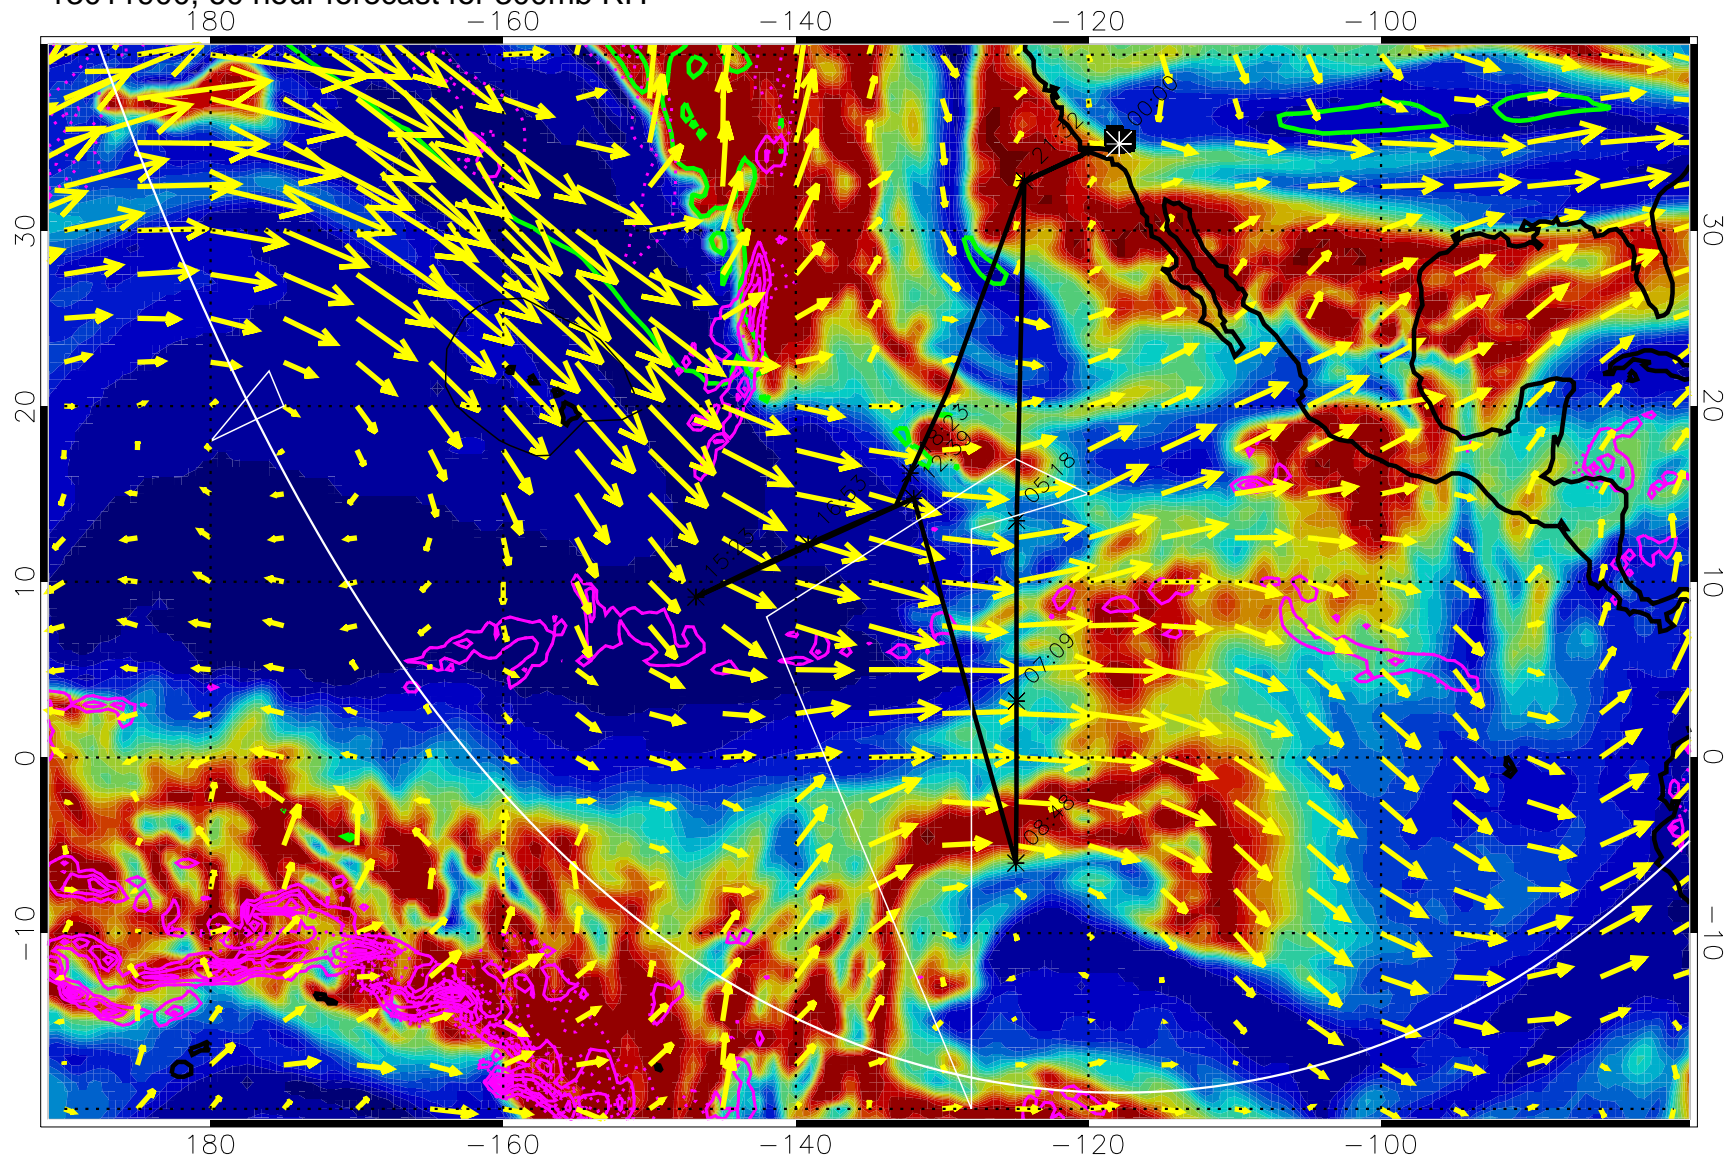

13011806, 42 hour forecast for 300mb RH

Precip (tot dot, conv sol) past 6 hrs 6 kg/m2 contours, min 4

EPV Tropopause (2 PVU) Position

→ 50 m/s

Range ring of 6000 km -- 19 hours GH round trip

13011812, 48 hour forecast for 300mb RH

180 -160 -140 -120 -100

Precip (tot dot, conv sol) past 6 hrs 6 kg/m2 contours, min 4

EPV Tropopause (2 PVU) Position

→ 50 m/s

Range ring of 6000 km -- 19 hours GH round trip

13011818, 54 hour forecast for 300mb RH

Precip (tot dot, conv sol) past 6 hrs 6 kg/m2 contours, min 4

EPV Tropopause (2 PVU) Position

→ 50 m/s

Range ring of 6000 km -- 19 hours GH round trip

13011900, 60 hour forecast for 300mb RH

Precip (tot dot, conv sol) past 6 hrs 6 kg/m2 contours, min 4

EPV Tropopause (2 PVU) Position

→ 50 m/s

Range ring of 6000 km -- 19 hours GH round trip

13011906, 66 hour forecast for 300mb RH

Precip (tot dot, conv sol) past 6 hrs 6 kg/m2 contours, min 4

EPV Tropopause (2 PVU) Position