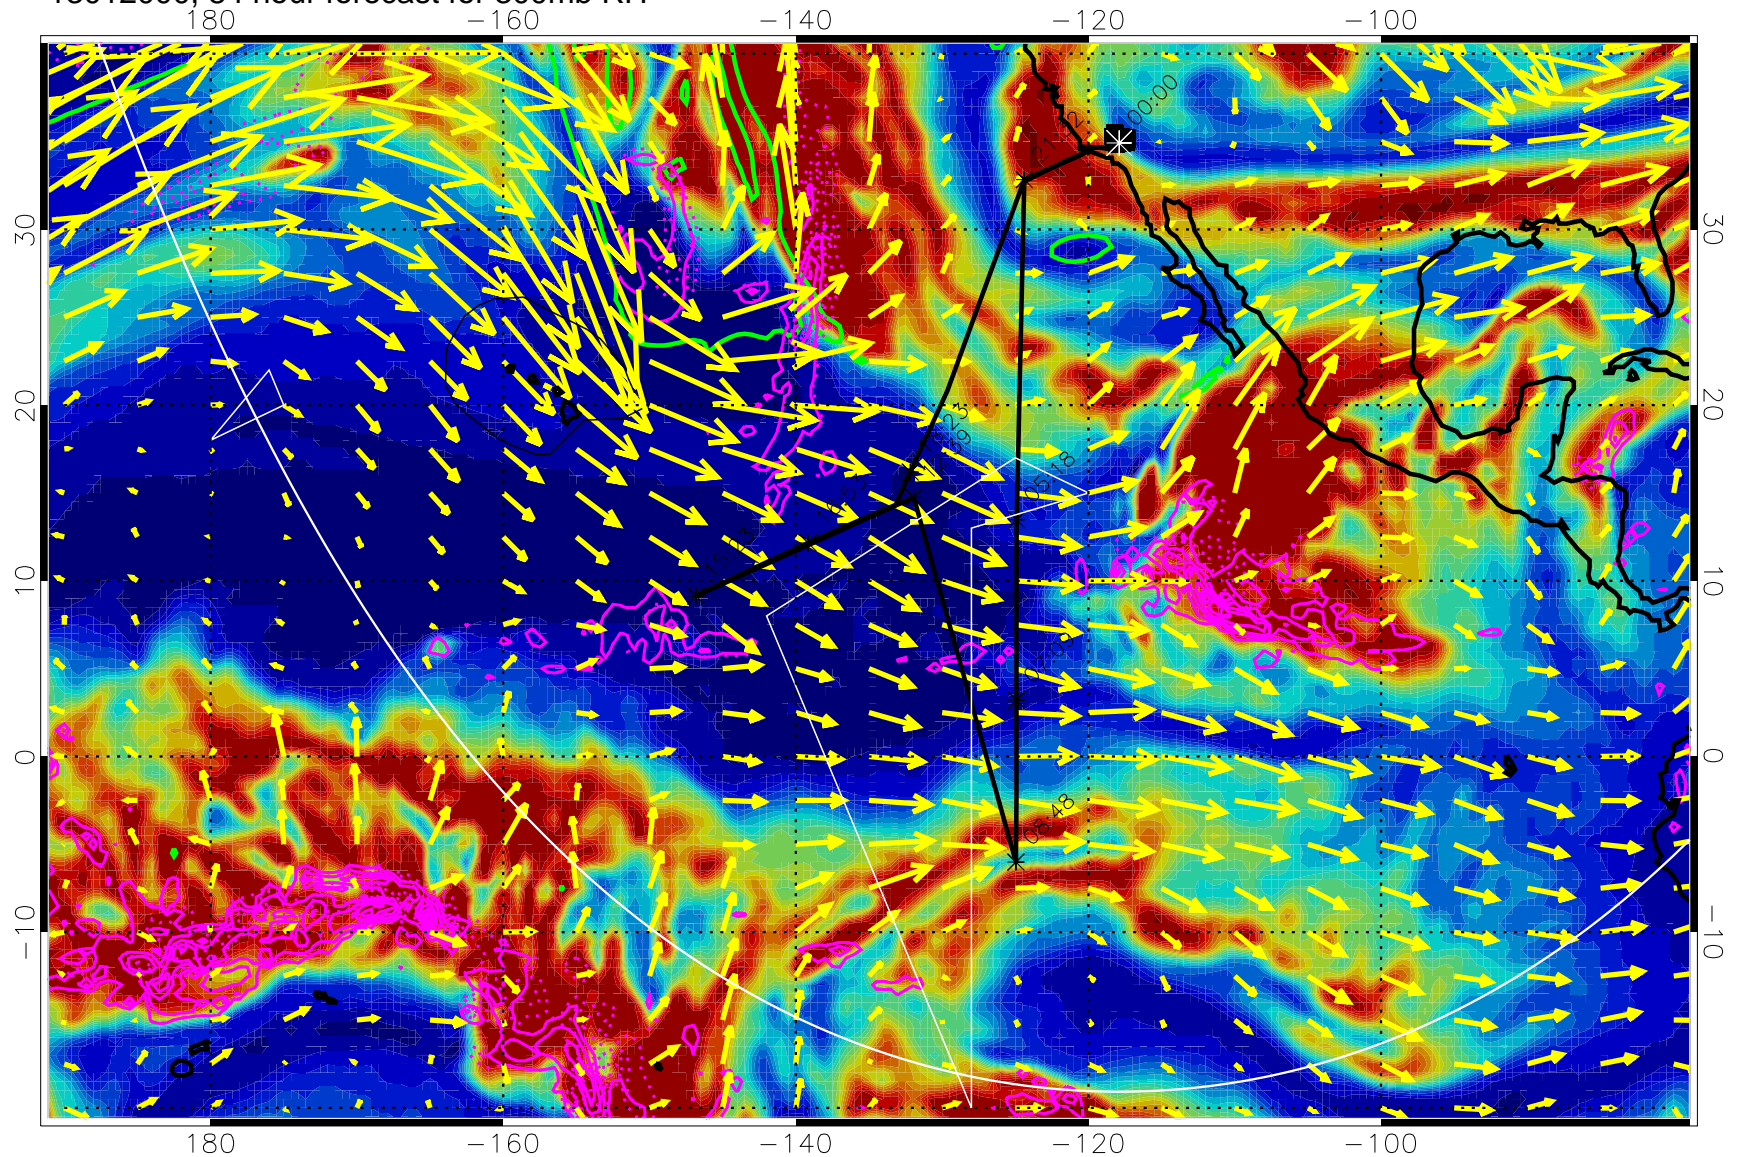

13011918, 78 hour forecast for 300mb RH

Precip (tot dot, conv sol) past 6 hrs 6 kg/m2 contours, min 4

EPV Tropopause (2 PVU) Position

→ 50 m/s

Range ring of 6000 km -- 19 hours GH round trip

13012000, 84 hour forecast for 300mb RH

Precip (tot dot, conv sol) past 6 hrs 6 kg/m2 contours, min 4

EPV Tropopause (2 PVU) Position

→ 50 m/s

Range ring of 6000 km -- 19 hours GH round trip

13012006, 90 hour forecast for 300mb RH

Precip (tot dot, conv sol) past 6 hrs 6 kg/m2 contours, min 4

EPV Tropopause (2 PVU) Position

→ 50 m/s

Range ring of 6000 km -- 19 hours GH round trip

13012012, 96 hour forecast for 300mb RH

Precip (tot dot, conv sol) past 6 hrs 6 kg/m2 contours, min 4

EPV Tropopause (2 PVU) Position

13012100, 108 hour forecast for 300mb RH

Precip (tot dot, conv sol) past 6 hrs 6 kg/m2 contours, min 4

EPV Tropopause (2 PVU) Position

→ 50 m/s

Range ring of 6000 km -- 19 hours GH round trip

13012106, 114 hour forecast for 300mb RH