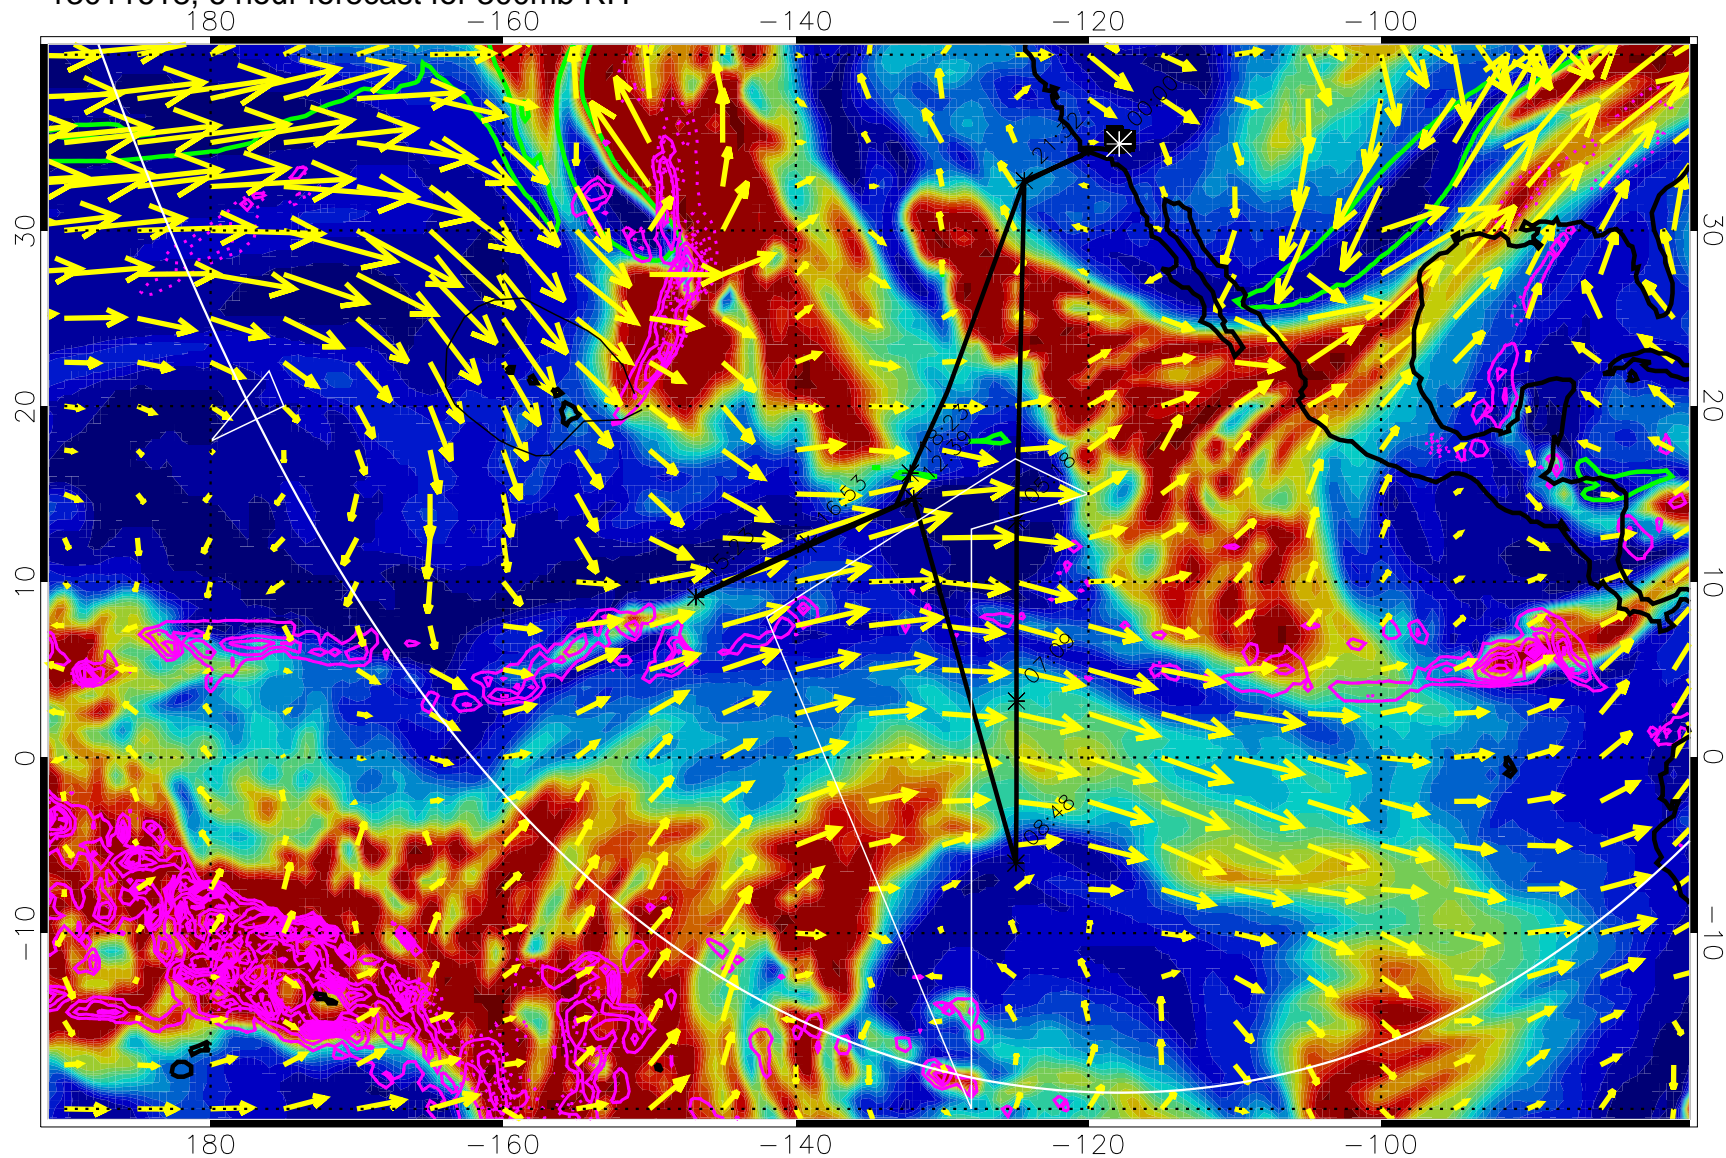

13011618, 6 hour forecast for 300mb RH

Precip (tot dot, conv sol) past 6 hrs 6 kg/m2 contours, min 4

EPV Tropopause (2 PVU) Position

→ 50 m/s

Range ring of 6000 km -- 19 hours GH round trip

13011700, 12 hour forecast for 300mb RH

Precip (tot dot, conv sol) past 6 hrs 6 kg/m2 contours, min 4

EPV Tropopause (2 PVU) Position

→ 50 m/s

Range ring of 6000 km -- 19 hours GH round trip

13011706, 18 hour forecast for 300mb RH

0 20 40 60 80 100  
RH, %

Precip (tot dot, conv sol) past 6 hrs 6 kg/m2 contours, min 4

EPV Tropopause (2 PVU) Position

→ 50 m/s

Range ring of 6000 km -- 19 hours GH round trip

13011712, 24 hour forecast for 300mb RH

Precip (tot dot, conv sol) past 6 hrs 6 kg/m2 contours, min 4

EPV Tropopause (2 PVU) Position

→ 50 m/s

Range ring of 6000 km -- 19 hours GH round trip

13011718, 30 hour forecast for 300mb RH

Precip (tot dot, conv sol) past 6 hrs 6 kg/m2 contours, min 4

EPV Tropopause (2 PVU) Position