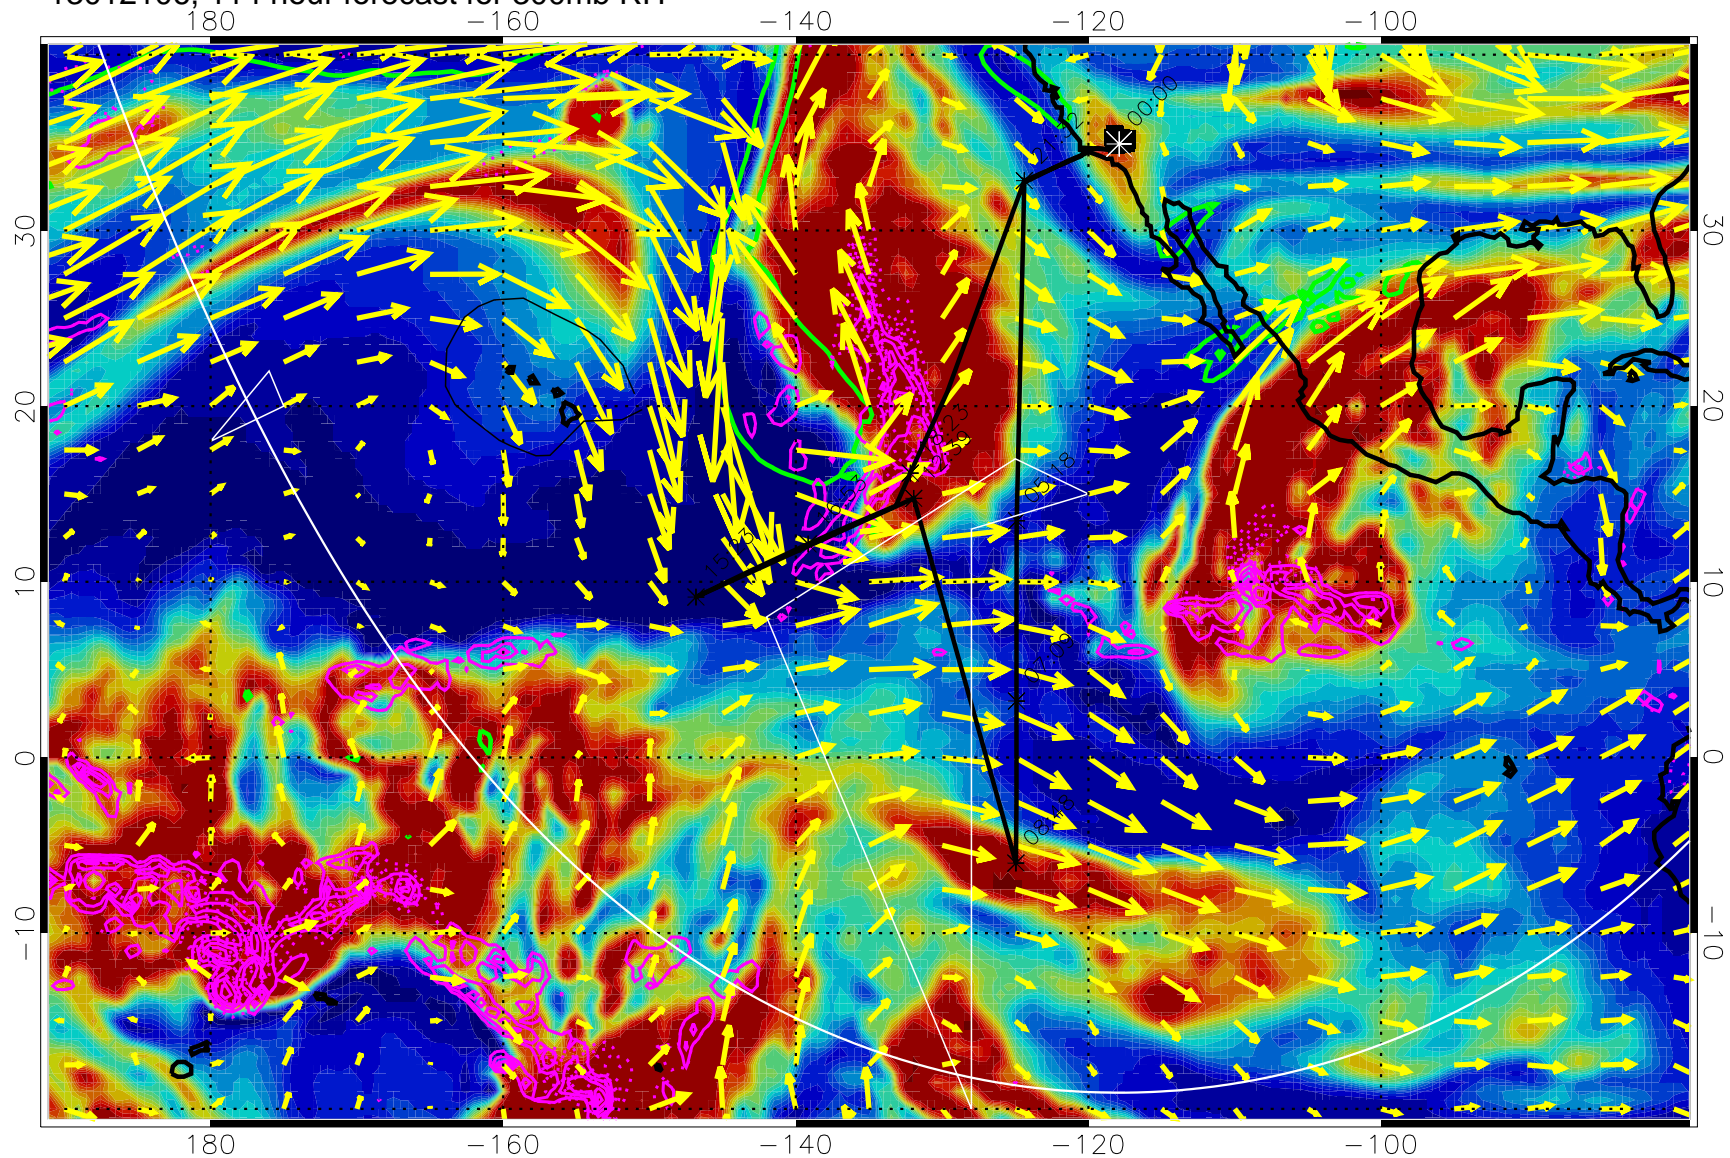

→ 50 m/s

Range ring of 6000 km -- 19 hours GH round trip

13012018, 102 hour forecast for 300mb RH

Precip (tot dot, conv sol) past 6 hrs 6 kg/m2 contours, min 4

EPV Tropopause (2 PVU) Position

→ 50 m/s

Range ring of 6000 km -- 19 hours GH round trip

13012100, 108 hour forecast for 300mb RH

Precip (tot dot, conv sol) past 6 hrs 6 kg/m2 contours, min 4

EPV Tropopause (2 PVU) Position

→ 50 m/s

Range ring of 6000 km -- 19 hours GH round trip

13012106, 114 hour forecast for 300mb RH

Precip (tot dot, conv sol) past 6 hrs 6 kg/m2 contours, min 4

EPV Tropopause (2 PVU) Position

→ 50 m/s

Range ring of 6000 km -- 19 hours GH round trip

13012112, 120 hour forecast for 300mb RH

Precip (tot dot, conv sol) past 6 hrs 6 kg/m2 contours, min 4

EPV Tropopause (2 PVU) Position

→ 50 m/s

Range ring of 6000 km -- 19 hours GH round trip