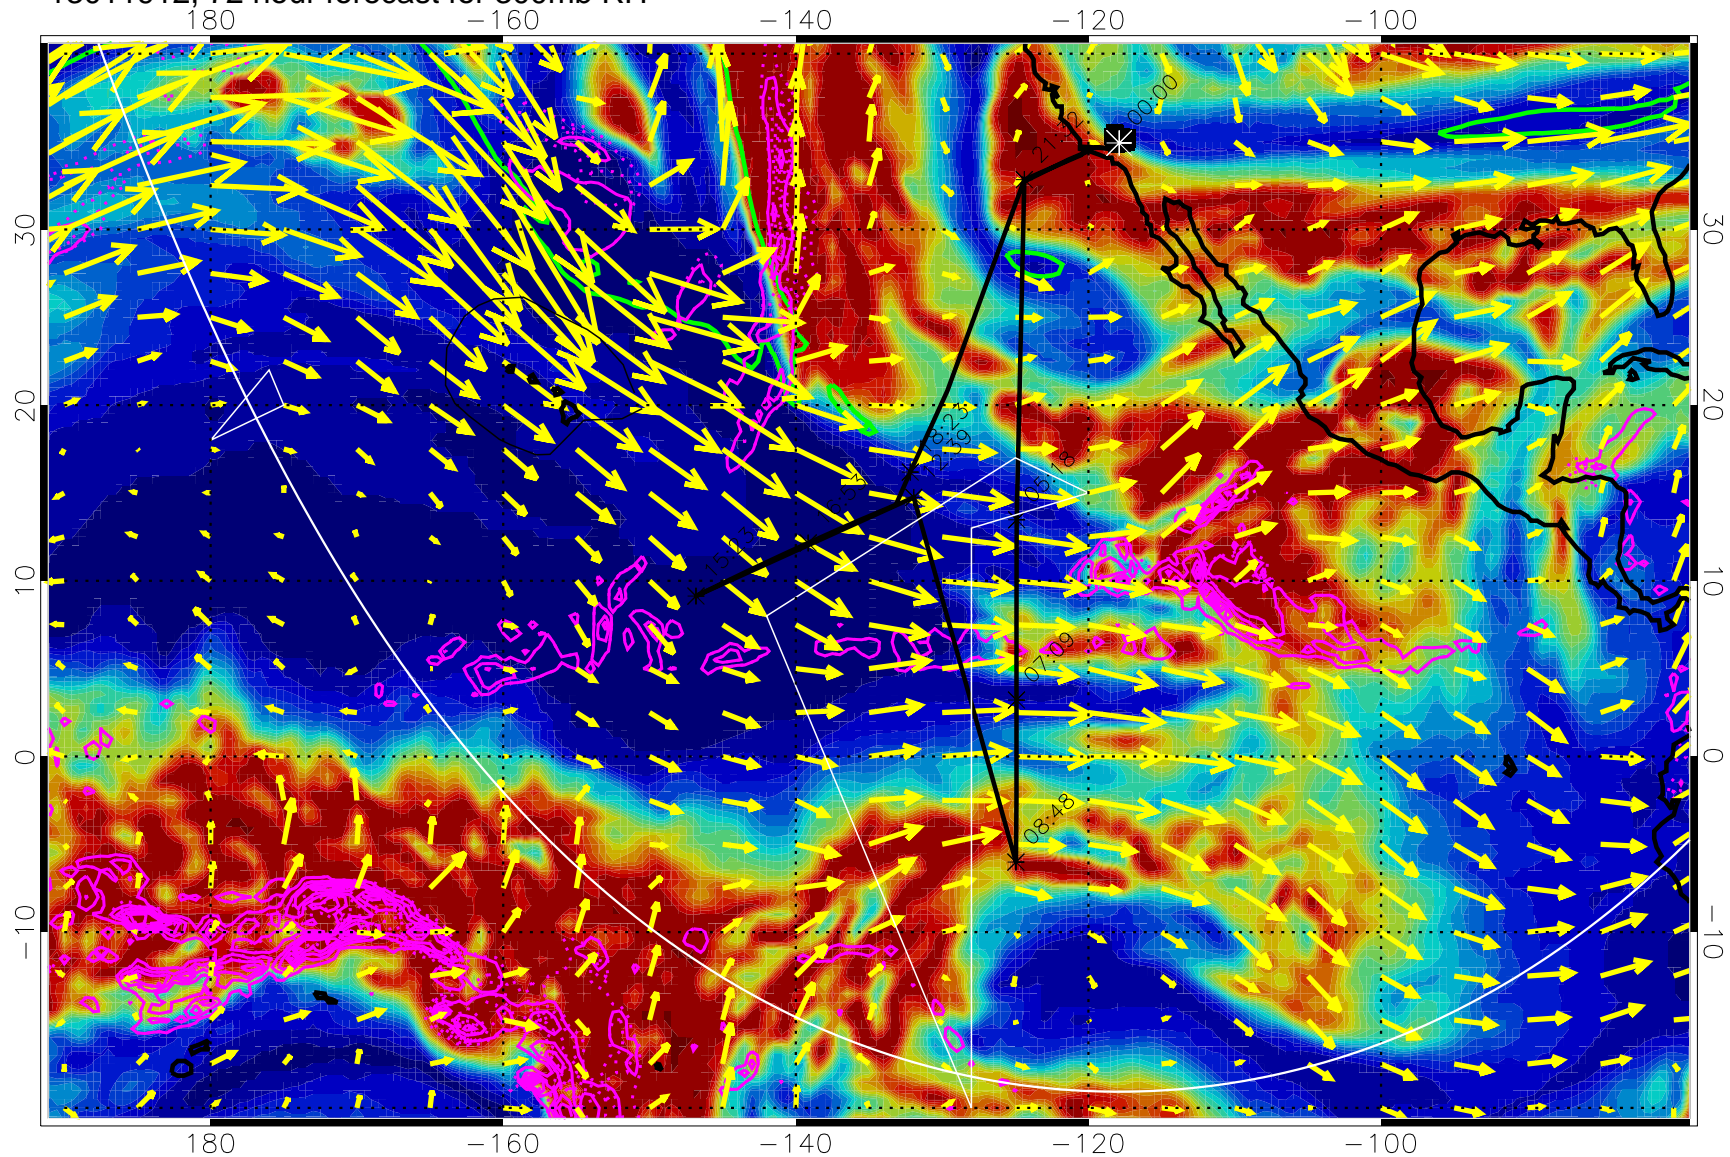

EPV Tropopause (2 PVU) Position

→ 50 m/s

Range ring of 6000 km -- 19 hours GH round trip

13011906, 66 hour forecast for 300mb RH

Precip (tot dot, conv sol) past 6 hrs 6 kg/m2 contours, min 4

EPV Tropopause (2 PVU) Position

→ 50 m/s

Range ring of 6000 km -- 19 hours GH round trip

13011912, 72 hour forecast for 300mb RH

Precip (tot dot, conv sol) past 6 hrs 6 kg/m2 contours, min 4

EPV Tropopause (2 PVU) Position

→ 50 m/s

Range ring of 6000 km -- 19 hours GH round trip

13011918, 78 hour forecast for 300mb RH

Precip (tot dot, conv sol) past 6 hrs 6 kg/m2 contours, min 4

EPV Tropopause (2 PVU) Position

→ 50 m/s

Range ring of 6000 km -- 19 hours GH round trip

13012000, 84 hour forecast for 300mb RH

Precip (tot dot, conv sol) past 6 hrs 6 kg/m2 contours, min 4

EPV Tropopause (2 PVU) Position

→ 50 m/s

Range ring of 6000 km -- 19 hours GH round trip

13012006, 90 hour forecast for 300mb RH

Precip (tot dot, conv sol) past 6 hrs 6 kg/m2 contours, min 4