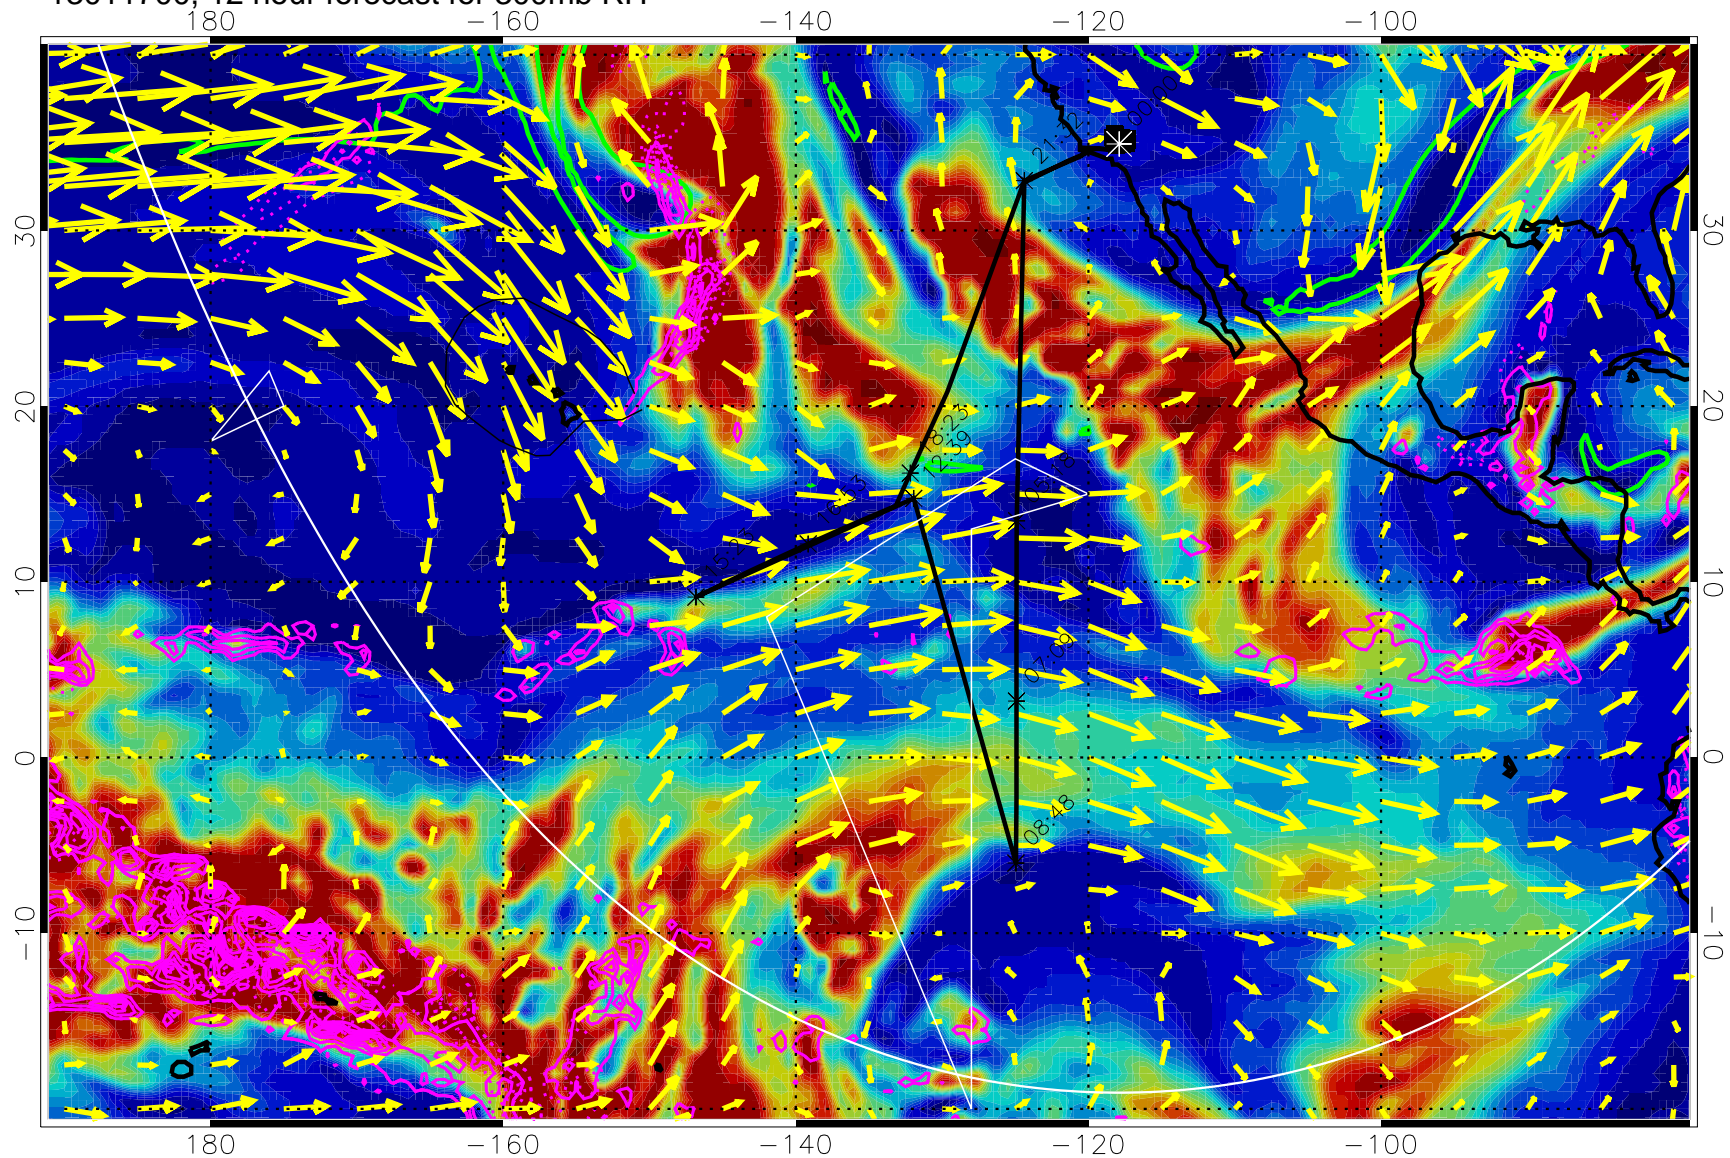

13011618, 6 hour forecast for 300mb RH

Precip (tot dot, conv sol) past 6 hrs 6 kg/m2 contours, min 4

EPV Tropopause (2 PVU) Position

→ 50 m/s

Range ring of 6000 km -- 19 hours GH round trip

13011700, 12 hour forecast for 300mb RH

Precip (tot dot, conv sol) past 6 hrs 6 kg/m2 contours, min 4

EPV Tropopause (2 PVU) Position

→ 50 m/s

Range ring of 6000 km -- 19 hours GH round trip

13011706, 18 hour forecast for 300mb RH

0 20 40 60 80 100  
RH, %

Precip (tot dot, conv sol) past 6 hrs 6 kg/m2 contours, min 4

EPV Tropopause (2 PVU) Position

→ 50 m/s

Range ring of 6000 km -- 19 hours GH round trip

13011712, 24 hour forecast for 300mb RH

Precip (tot dot, conv sol) past 6 hrs 6 kg/m2 contours, min 4

EPV Tropopause (2 PVU) Position

→ 50 m/s

Range ring of 6000 km -- 19 hours GH round trip

13011718, 30 hour forecast for 300mb RH

Precip (tot dot, conv sol) past 6 hrs 6 kg/m2 contours, min 4

EPV Tropopause (2 PVU) Position