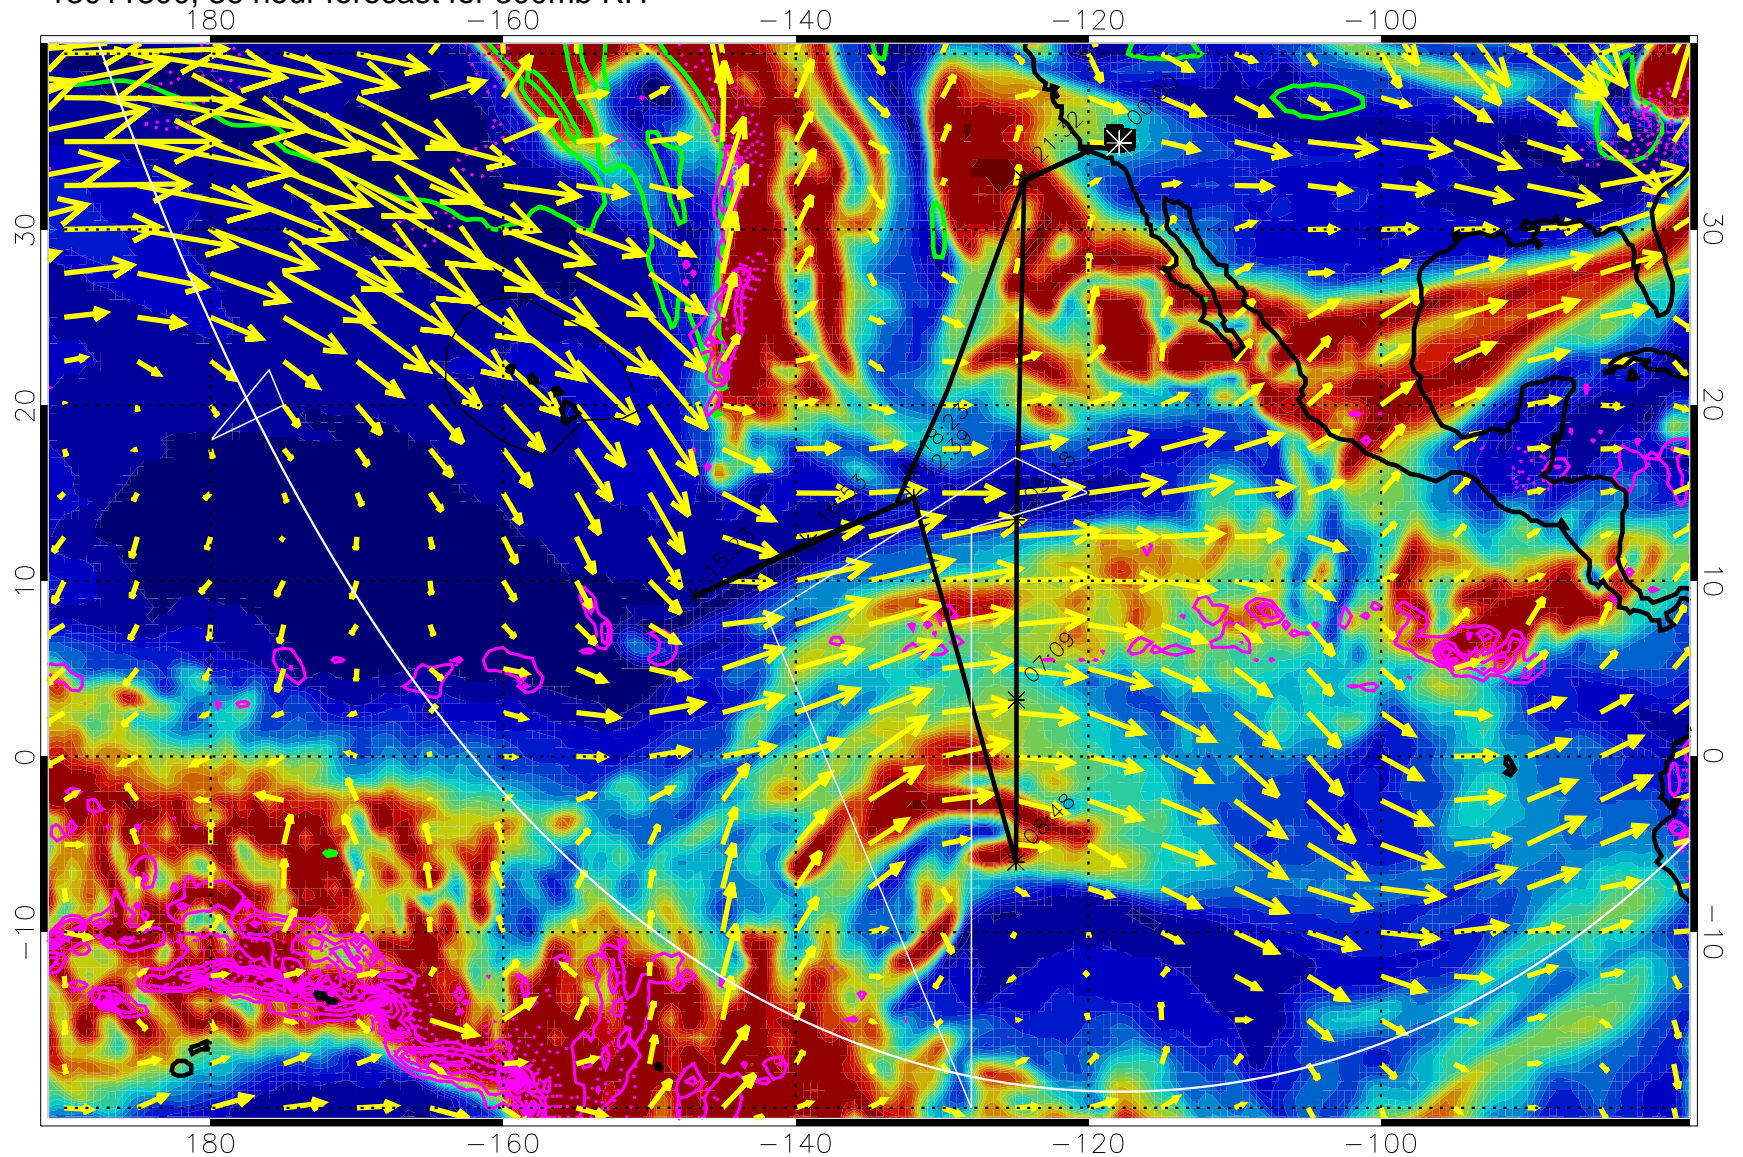

Precip (tot dot, conv sol) past 6 hrs 6 kg/m2 contours, min 4

EPV Tropopause (2 PVU) Position

→ 50 m/s

Range ring of 6000 km -- 19 hours GH round trip

13011712, 24 hour forecast for 300mb RH

Precip (tot dot, conv sol) past 6 hrs 6 kg/m2 contours, min 4

EPV Tropopause (2 PVU) Position

→ 50 m/s

Range ring of 6000 km -- 19 hours GH round trip

13011718, 30 hour forecast for 300mb RH

Precip (tot dot, conv sol) past 6 hrs 6 kg/m2 contours, min 4

EPV Tropopause (2 PVU) Position

→ 50 m/s

Range ring of 6000 km -- 19 hours GH round trip

13011800, 36 hour forecast for 300mb RH

Precip (tot dot, conv sol) past 6 hrs 6 kg/m2 contours, min 4

EPV Tropopause (2 PVU) Position

→ 50 m/s

Range ring of 6000 km -- 19 hours GH round trip

13011806, 42 hour forecast for 300mb RH

Precip (tot dot, conv sol) past 6 hrs 6 kg/m2 contours, min 4

EPV Tropopause (2 PVU) Position

→ 50 m/s

Range ring of 6000 km -- 19 hours GH round trip

13011812, 48 hour forecast for 300mb RH