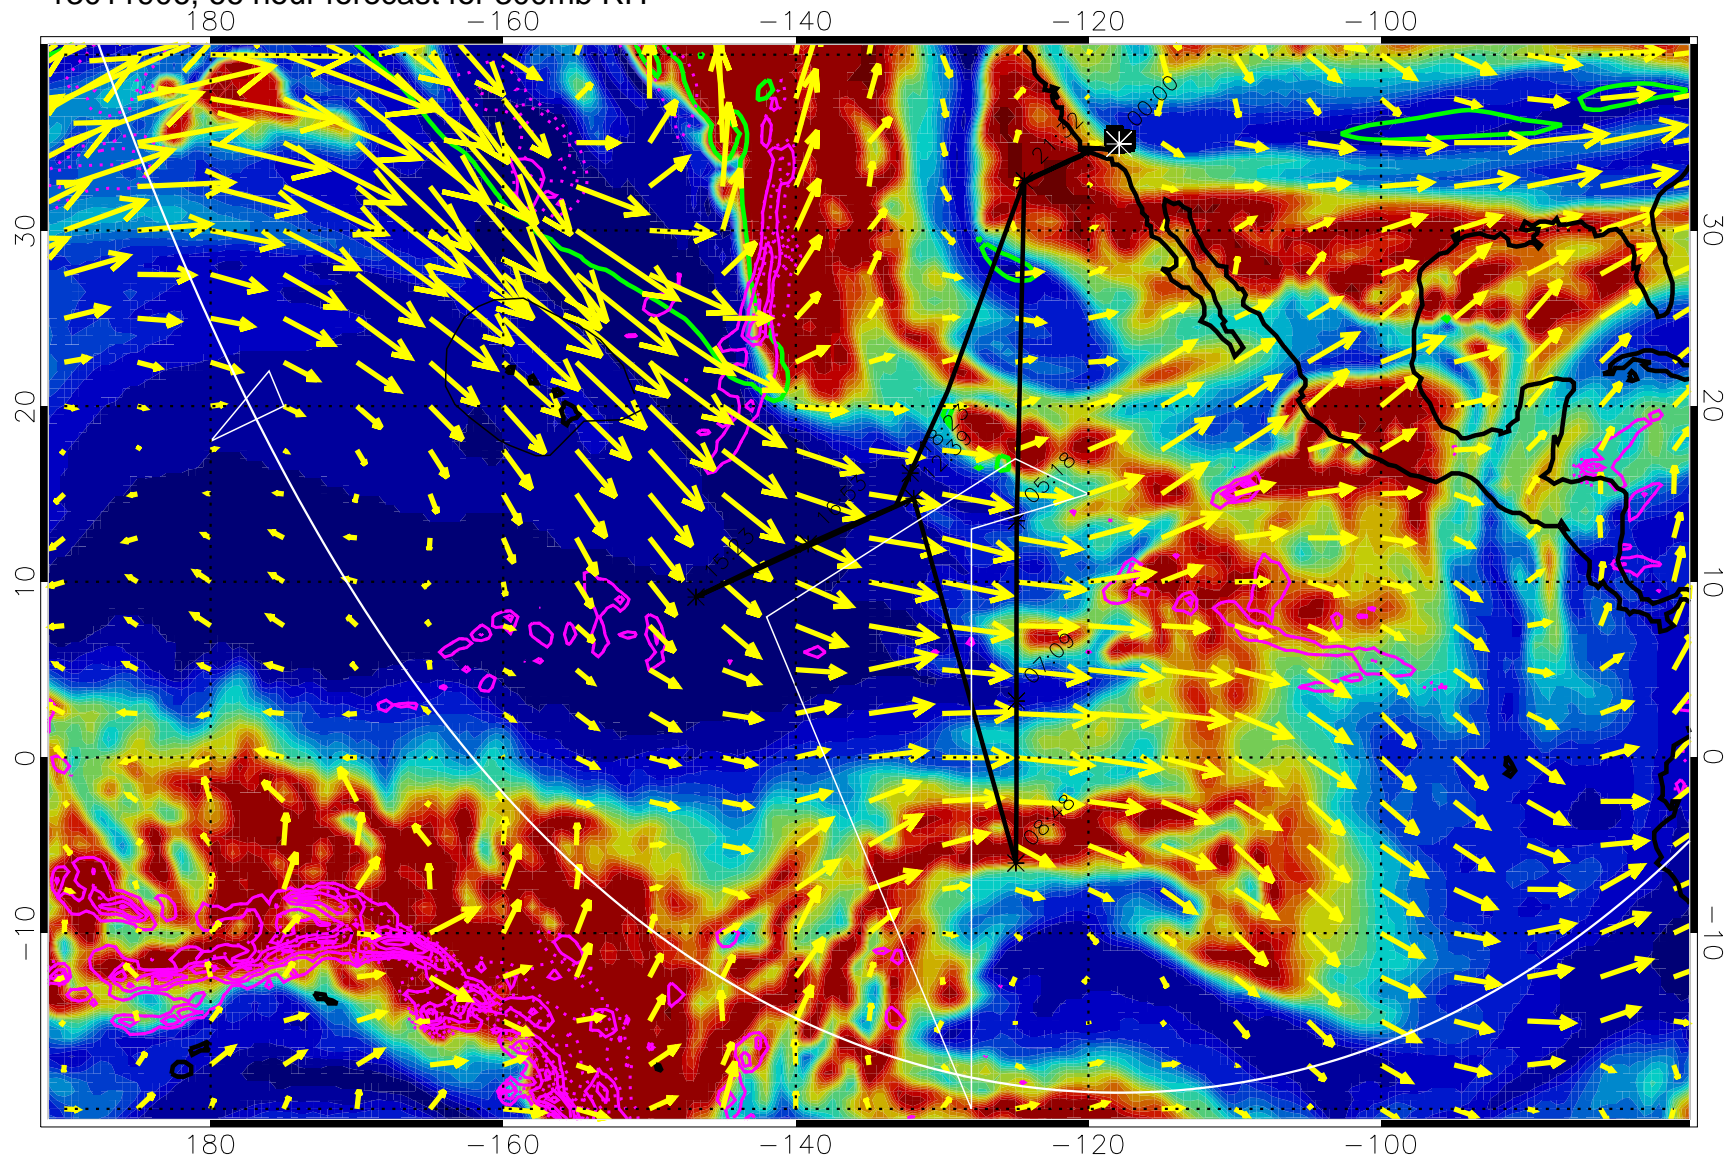

180 -160 -140 -120 -100

Precip (tot dot, conv sol) past 6 hrs 6 kg/m2 contours, min 4

EPV Tropopause (2 PVU) Position

→ 50 m/s

Range ring of 6000 km -- 19 hours GH round trip

13011818, 54 hour forecast for 300mb RH

Precip (tot dot, conv sol) past 6 hrs 6 kg/m2 contours, min 4

EPV Tropopause (2 PVU) Position

→ 50 m/s

Range ring of 6000 km -- 19 hours GH round trip

13011900, 60 hour forecast for 300mb RH

Precip (tot dot, conv sol) past 6 hrs 6 kg/m2 contours, min 4

EPV Tropopause (2 PVU) Position

→ 50 m/s

Range ring of 6000 km -- 19 hours GH round trip

13011906, 66 hour forecast for 300mb RH

Precip (tot dot, conv sol) past 6 hrs 6 kg/m2 contours, min 4

EPV Tropopause (2 PVU) Position

→ 50 m/s

Range ring of 6000 km -- 19 hours GH round trip

13011912, 72 hour forecast for 300mb RH

Precip (tot dot, conv sol) past 6 hrs 6 kg/m2 contours, min 4

EPV Tropopause (2 PVU) Position

→ 50 m/s

Range ring of 6000 km -- 19 hours GH round trip