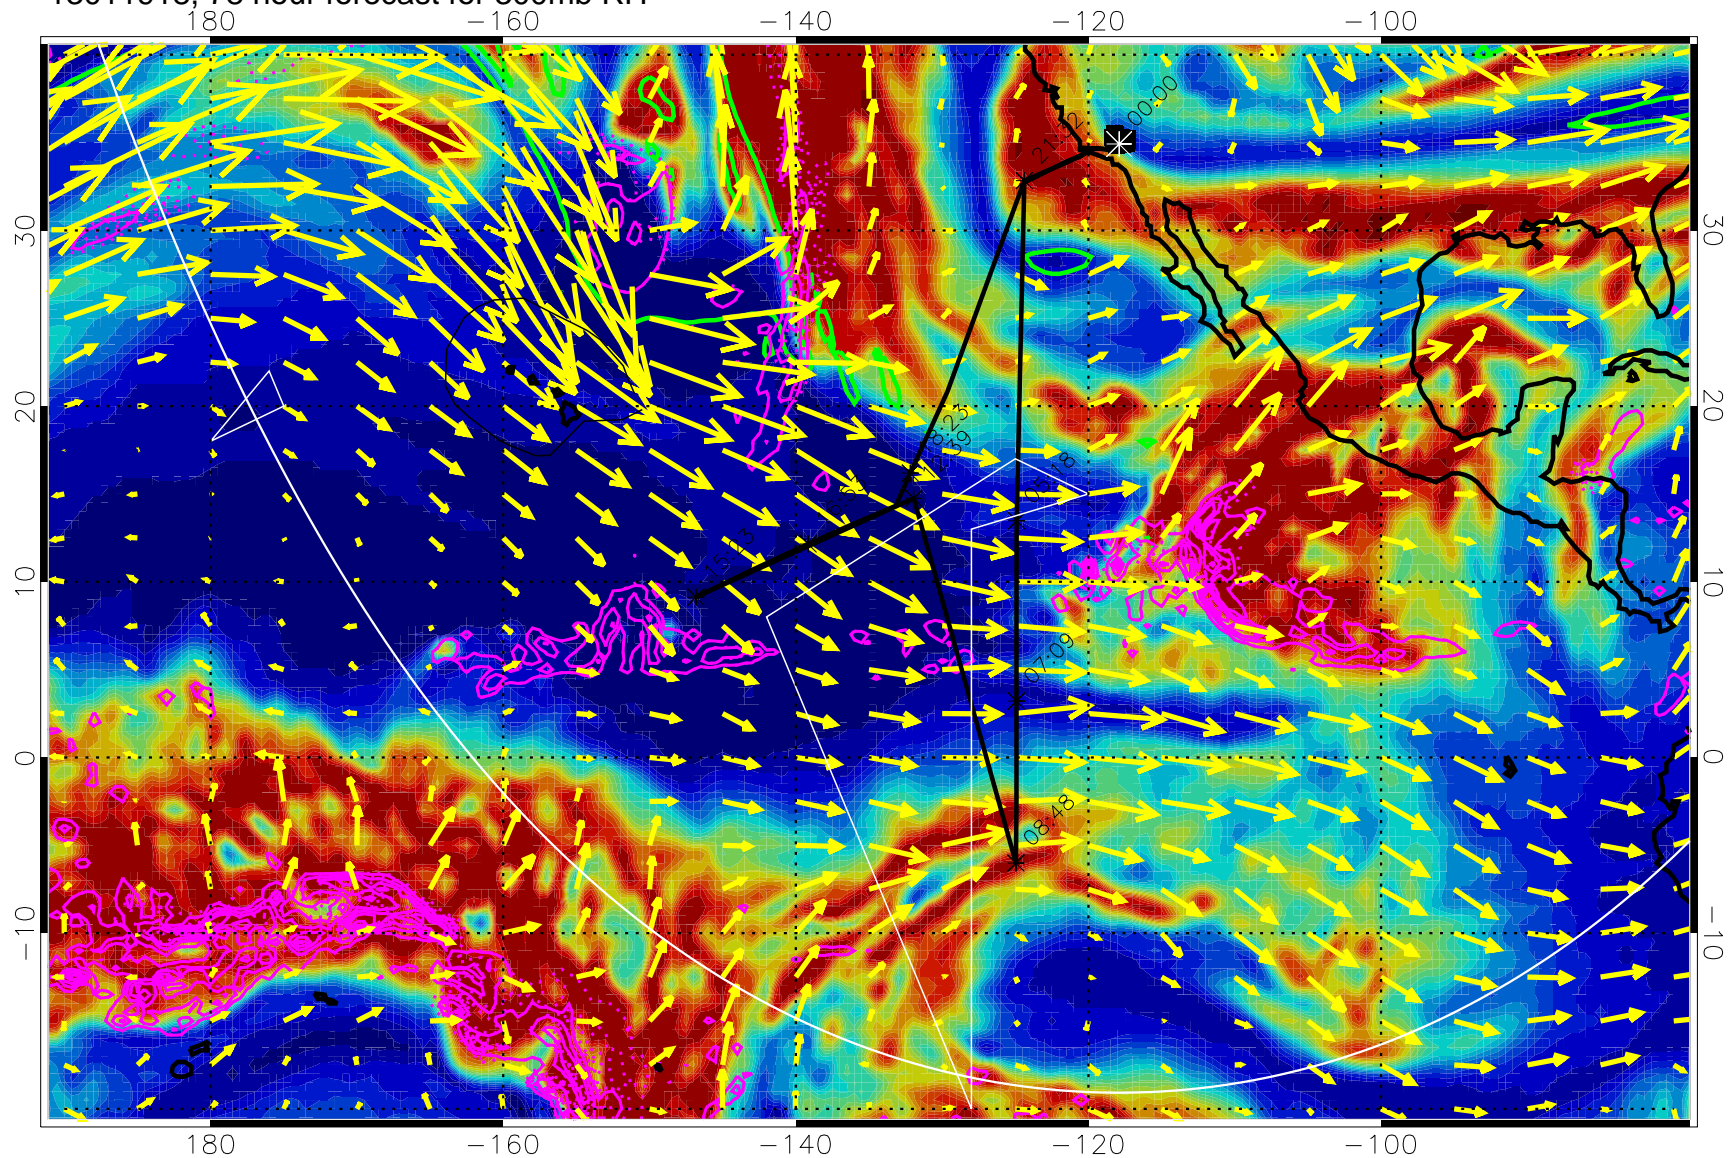

EPV Tropopause (2 PVU) Position

→ 50 m/s

Range ring of 6000 km -- 19 hours GH round trip

13011906, 66 hour forecast for 300mb RH

Precip (tot dot, conv sol) past 6 hrs 6 kg/m2 contours, min 4

EPV Tropopause (2 PVU) Position

→ 50 m/s

Range ring of 6000 km -- 19 hours GH round trip

13011912, 72 hour forecast for 300mb RH

Precip (tot dot, conv sol) past 6 hrs 6 kg/m2 contours, min 4

EPV Tropopause (2 PVU) Position

→ 50 m/s

Range ring of 6000 km -- 19 hours GH round trip

13011918, 78 hour forecast for 300mb RH

Precip (tot dot, conv sol) past 6 hrs 6 kg/m2 contours, min 4

EPV Tropopause (2 PVU) Position

→ 50 m/s

Range ring of 6000 km -- 19 hours GH round trip

13012000, 84 hour forecast for 300mb RH

Precip (tot dot, conv sol) past 6 hrs 6 kg/m2 contours, min 4

EPV Tropopause (2 PVU) Position

→ 50 m/s

Range ring of 6000 km -- 19 hours GH round trip

13012006, 90 hour forecast for 300mb RH

Precip (tot dot, conv sol) past 6 hrs 6 kg/m2 contours, min 4