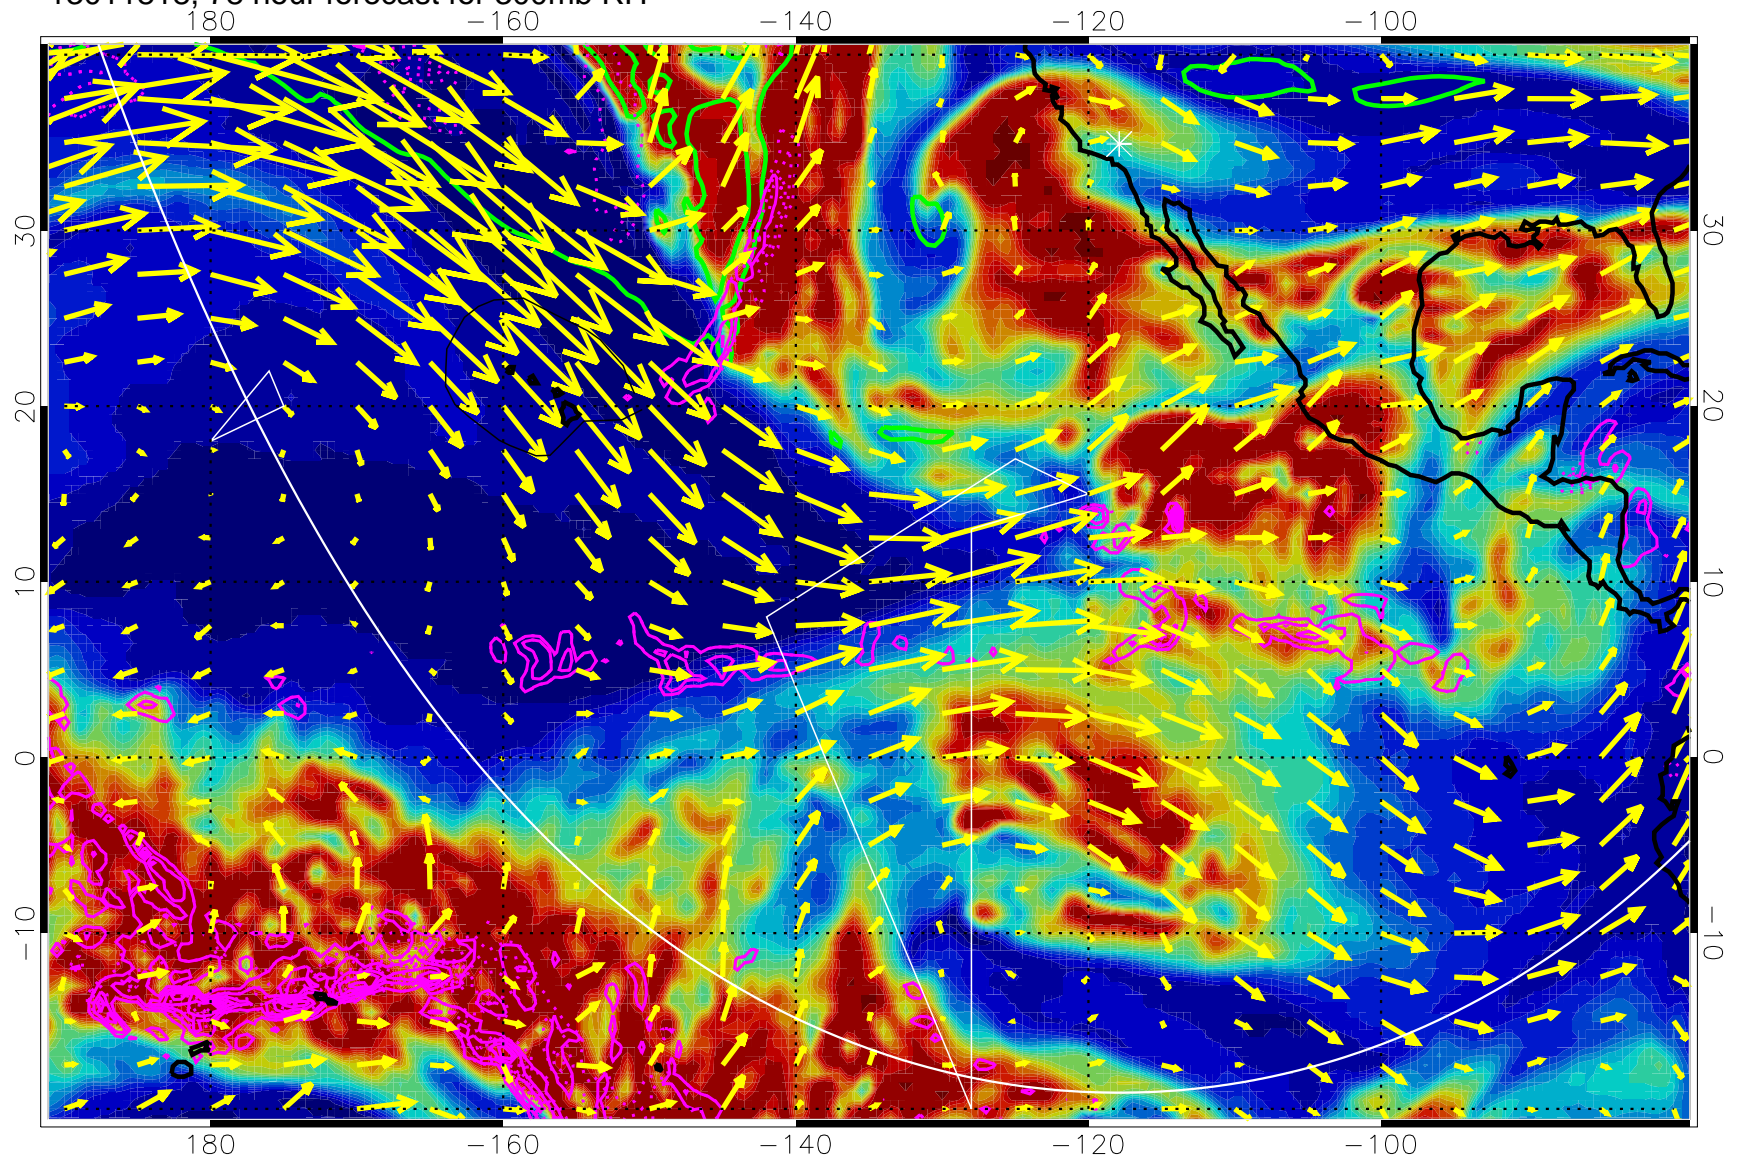

13011812, 72 hour forecast for 300mb RH

Precip (tot dot, conv sol) past 6 hrs 6 kg/m2 contours, min 4

EPV Tropopause (2 PVU) Position

→ 50 m/s

Range ring of 6000 km -- 19 hours GH round trip

13011818, 78 hour forecast for 300mb RH

Precip (tot dot, conv sol) past 6 hrs 6 kg/m2 contours, min 4

EPV Tropopause (2 PVU) Position

→ 50 m/s

Range ring of 6000 km -- 19 hours GH round trip

13011900, 84 hour forecast for 300mb RH

Precip (tot dot, conv sol) past 6 hrs 6 kg/m2 contours, min 4

EPV Tropopause (2 PVU) Position

→ 50 m/s

Range ring of 6000 km -- 19 hours GH round trip

13011906, 90 hour forecast for 300mb RH

Precip (tot dot, conv sol) past 6 hrs 6 kg/m2 contours, min 4

EPV Tropopause (2 PVU) Position