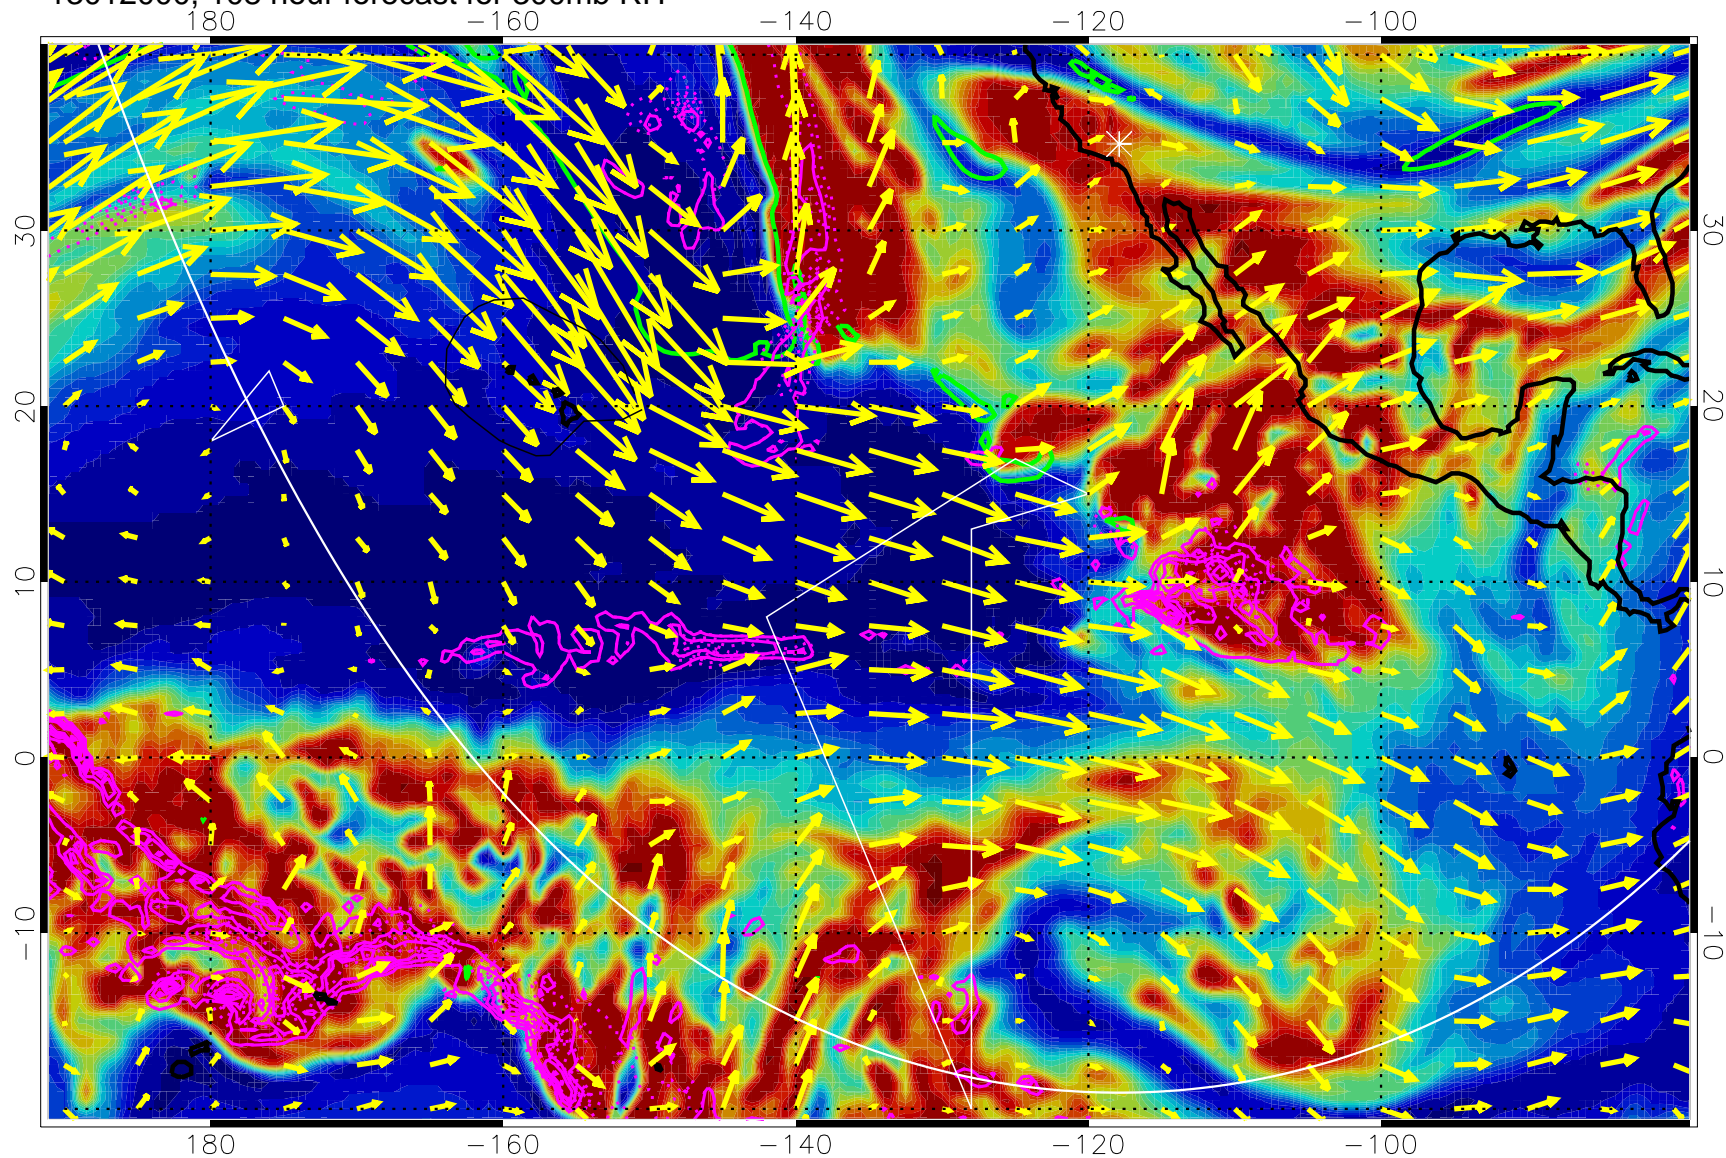

→ 50 m/s

Range ring of 6000 km -- 19 hours GH round trip

13011912, 96 hour forecast for 300mb RH

Precip (tot dot, conv sol) past 6 hrs 6 kg/m2 contours, min 4

EPV Tropopause (2 PVU) Position

→ 50 m/s

Range ring of 6000 km -- 19 hours GH round trip

13011918, 102 hour forecast for 300mb RH

Precip (tot dot, conv sol) past 6 hrs 6 kg/m2 contours, min 4

EPV Tropopause (2 PVU) Position

→ 50 m/s

Range ring of 6000 km -- 19 hours GH round trip

13012000, 108 hour forecast for 300mb RH

Precip (tot dot, conv sol) past 6 hrs 6 kg/m2 contours, min 4

EPV Tropopause (2 PVU) Position

→ 50 m/s

Range ring of 6000 km -- 19 hours GH round trip

13012006, 114 hour forecast for 300mb RH

Precip (tot dot, conv sol) past 6 hrs 6 kg/m2 contours, min 4

EPV Tropopause (2 PVU) Position

→ 50 m/s

Range ring of 6000 km -- 19 hours GH round trip

13012012, 120 hour forecast for 300mb RH

Precip (tot dot, conv sol) past 6 hrs 6 kg/m2 contours, min 4

EPV Tropopause (2 PVU) Position