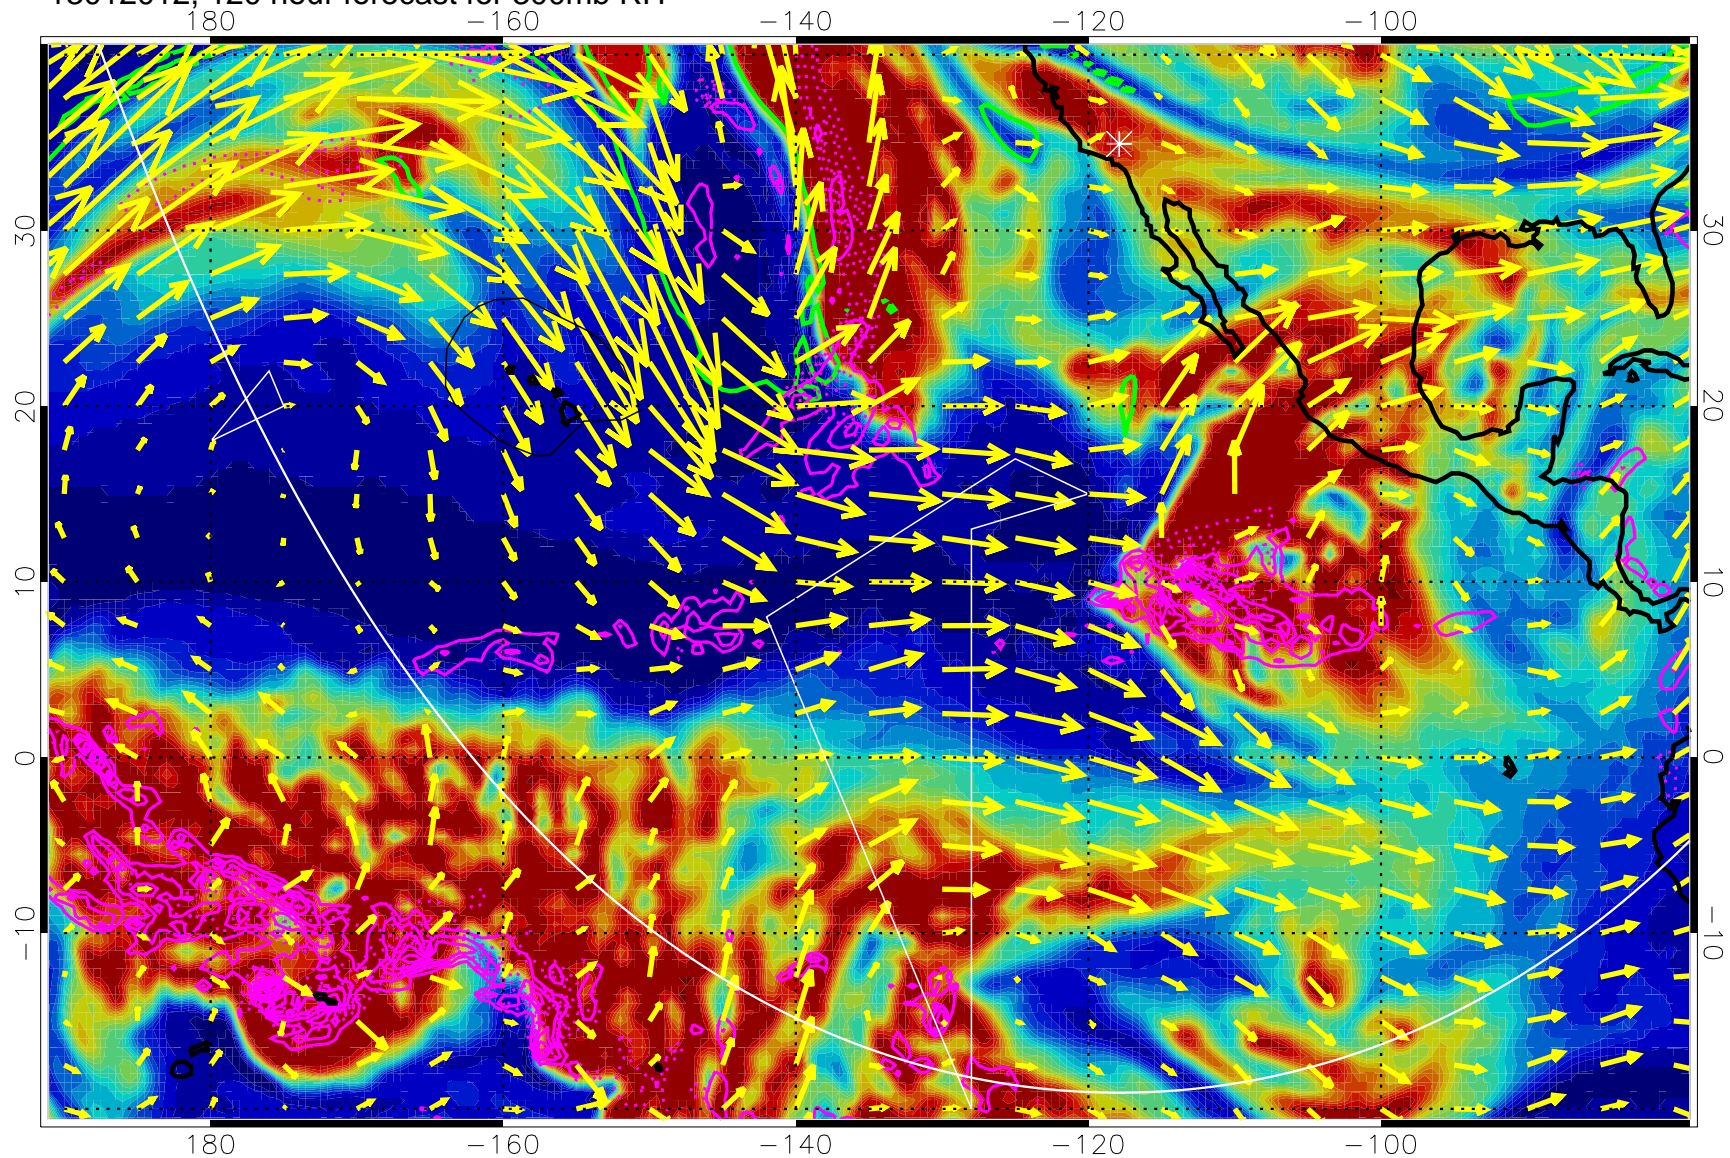

13011918, 102 hour forecast for 300mb RH

Precip (tot dot, conv sol) past 6 hrs 6 kg/m2 contours, min 4

EPV Tropopause (2 PVU) Position

→ 50 m/s

Range ring of 6000 km -- 19 hours GH round trip

13012000, 108 hour forecast for 300mb RH

Precip (tot dot, conv sol) past 6 hrs 6 kg/m2 contours, min 4

EPV Tropopause (2 PVU) Position

→ 50 m/s

Range ring of 6000 km -- 19 hours GH round trip

13012006, 114 hour forecast for 300mb RH

Precip (tot dot, conv sol) past 6 hrs 6 kg/m2 contours, min 4

EPV Tropopause (2 PVU) Position

→ 50 m/s

Range ring of 6000 km -- 19 hours GH round trip

13012012, 120 hour forecast for 300mb RH

Precip (tot dot, conv sol) past 6 hrs 6 kg/m2 contours, min 4

EPV Tropopause (2 PVU) Position