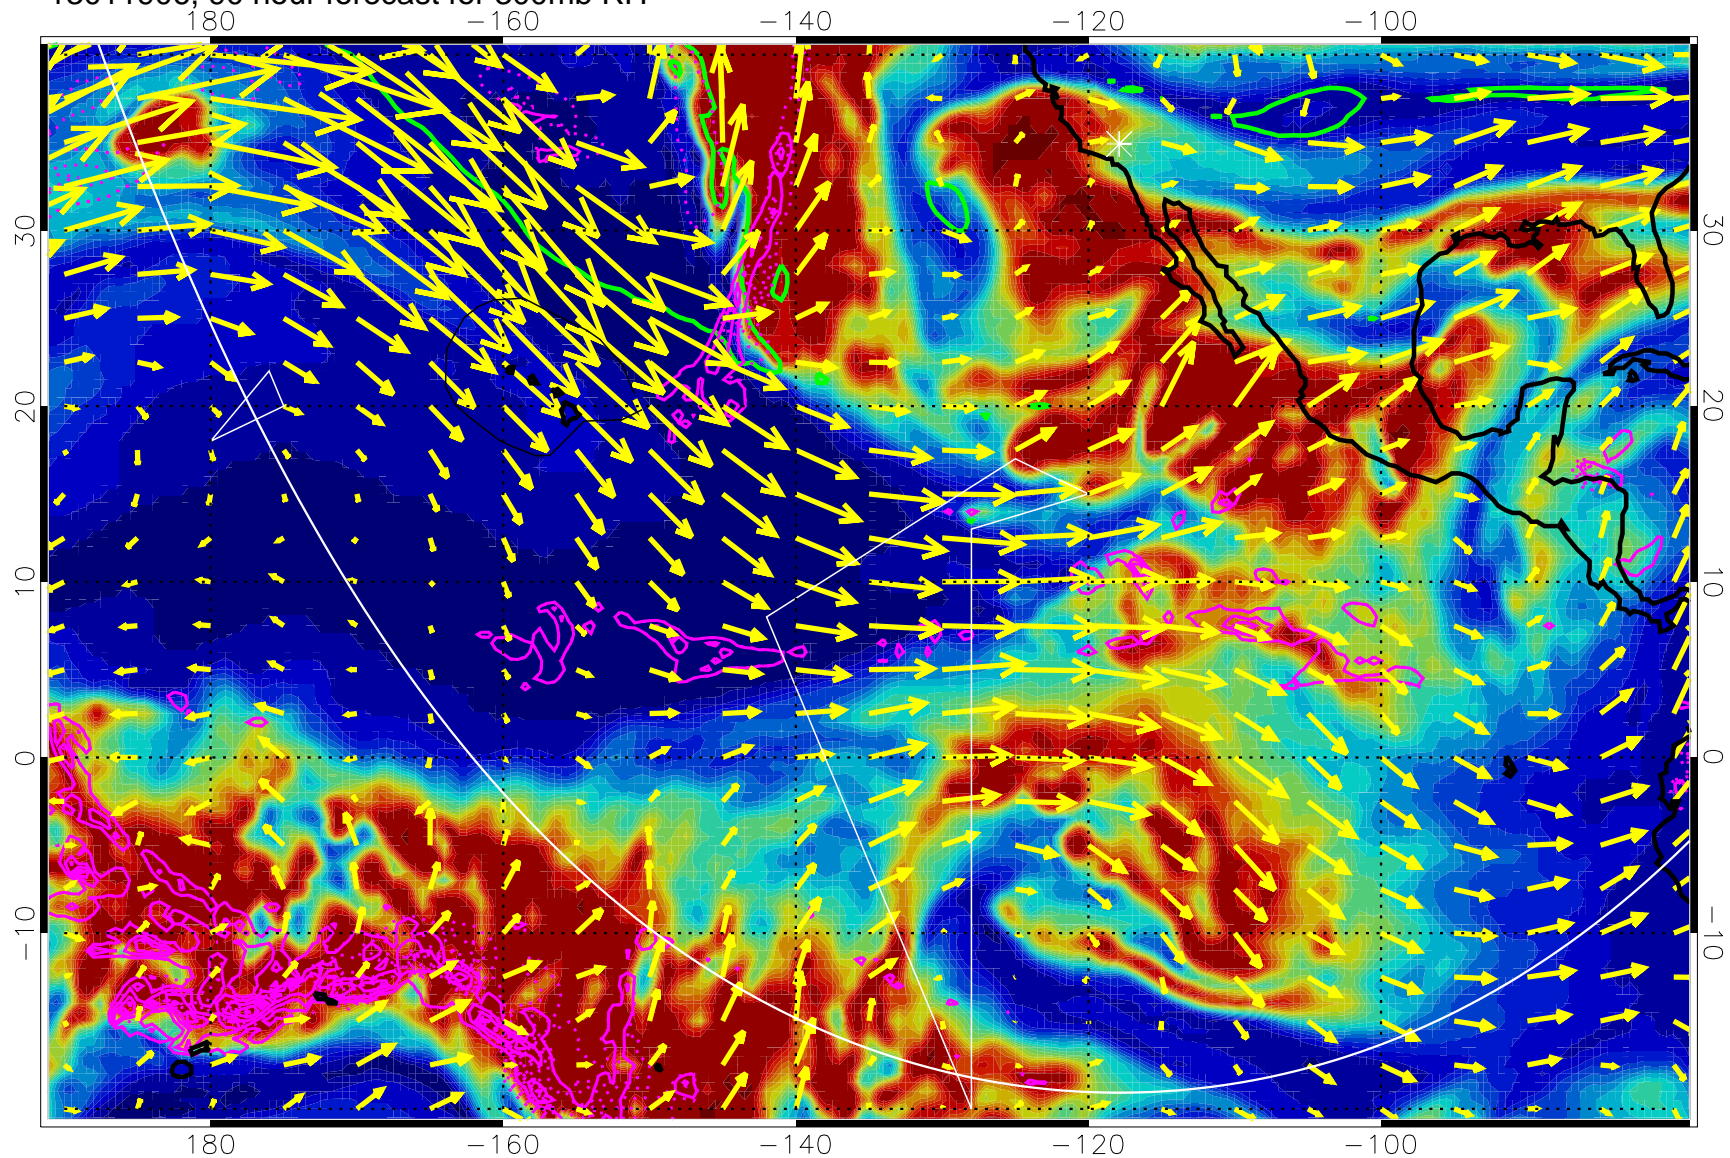

13011812, 72 hour forecast for 300mb RH

Precip (tot dot, conv sol) past 6 hrs 6 kg/m2 contours, min 4

EPV Tropopause (2 PVU) Position

→ 50 m/s

Range ring of 6000 km -- 19 hours GH round trip

13011818, 78 hour forecast for 300mb RH

Precip (tot dot, conv sol) past 6 hrs 6 kg/m2 contours, min 4

EPV Tropopause (2 PVU) Position

→ 50 m/s

Range ring of 6000 km -- 19 hours GH round trip

13011900, 84 hour forecast for 300mb RH

Precip (tot dot, conv sol) past 6 hrs 6 kg/m2 contours, min 4

EPV Tropopause (2 PVU) Position

→ 50 m/s

Range ring of 6000 km -- 19 hours GH round trip

13011906, 90 hour forecast for 300mb RH

Precip (tot dot, conv sol) past 6 hrs 6 kg/m2 contours, min 4

EPV Tropopause (2 PVU) Position

→ 50 m/s

Range ring of 6000 km -- 19 hours GH round trip

13011912, 96 hour forecast for 300mb RH

Precip (tot dot, conv sol) past 6 hrs 6 kg/m2 contours, min 4

EPV Tropopause (2 PVU) Position

→ 50 m/s

Range ring of 6000 km -- 19 hours GH round trip