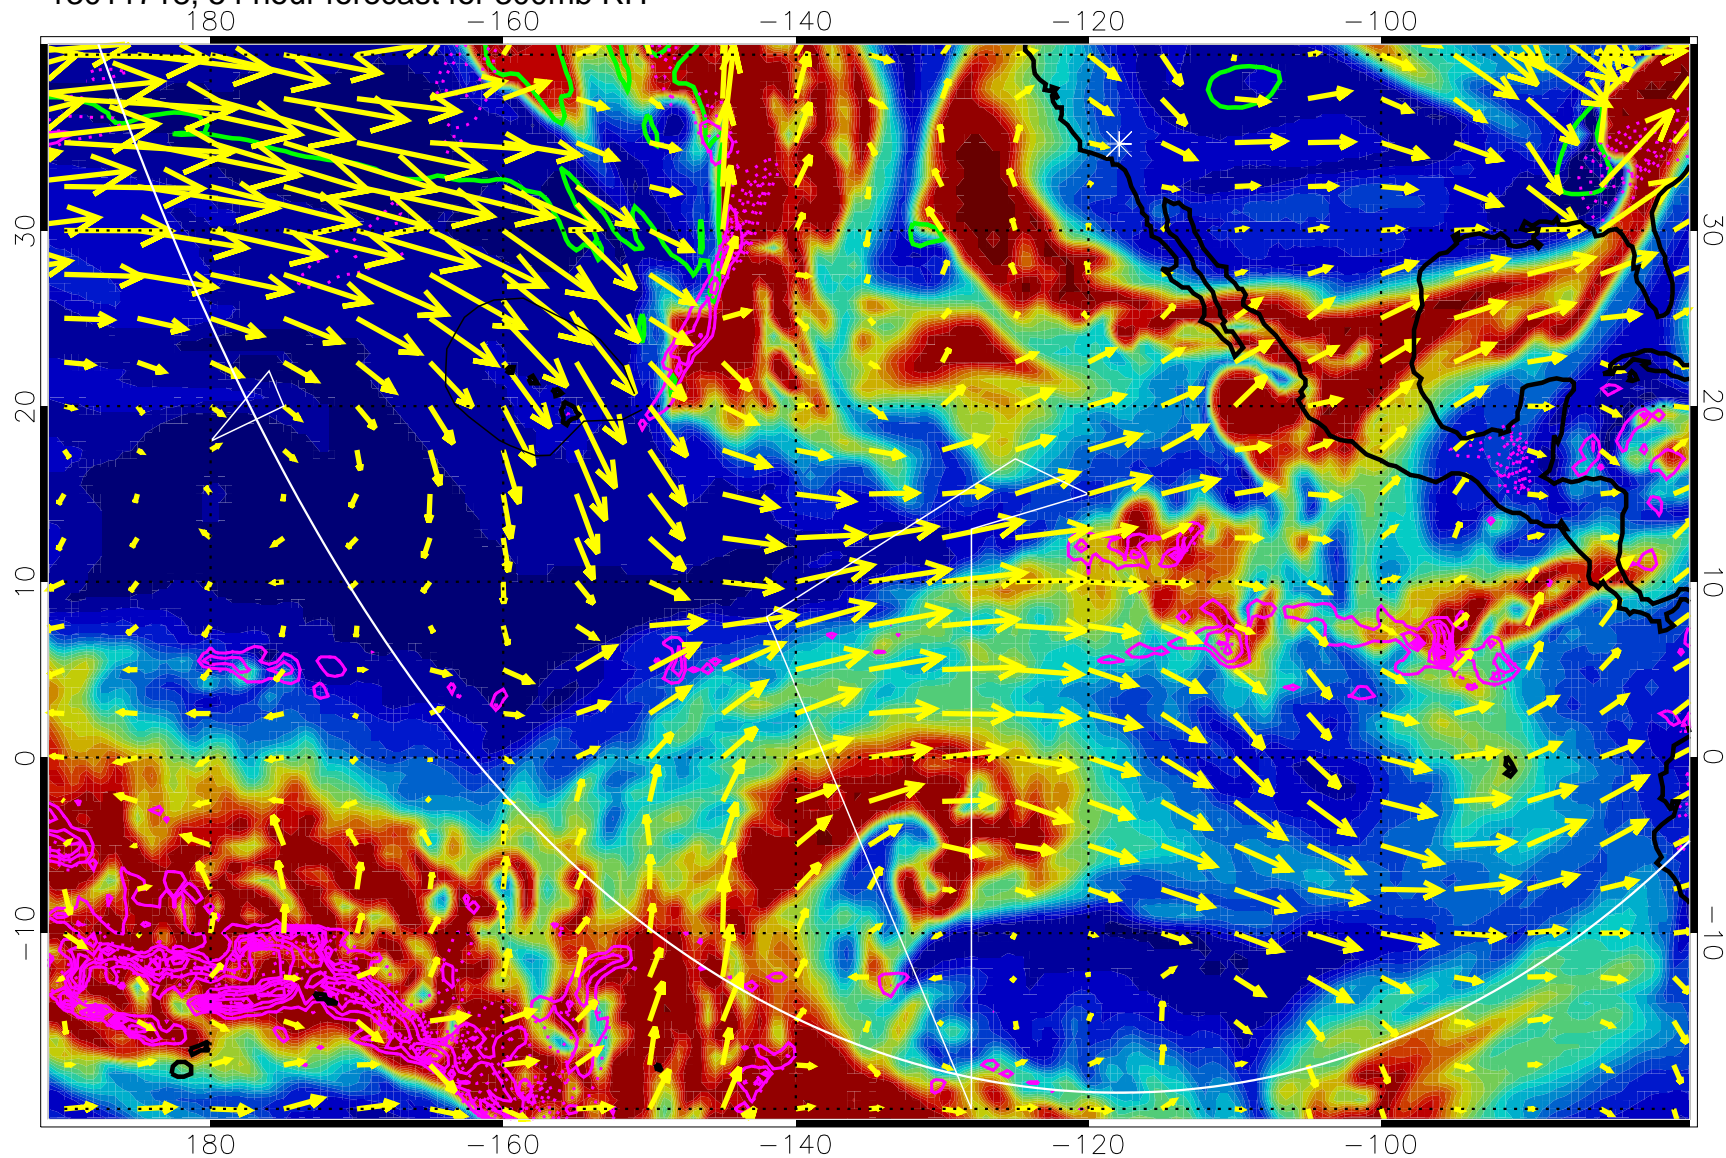

Precip (tot dot, conv sol) past 6 hrs 6 kg/m2 contours, min 4

EPV Tropopause (2 PVU) Position

→ 50 m/s

Range ring of 6000 km -- 19 hours GH round trip

13011718, 54 hour forecast for 300mb RH

Precip (tot dot, conv sol) past 6 hrs 6 kg/m2 contours, min 4

EPV Tropopause (2 PVU) Position

→ 50 m/s

Range ring of 6000 km -- 19 hours GH round trip

13011800, 60 hour forecast for 300mb RH

Precip (tot dot, conv sol) past 6 hrs 6 kg/m2 contours, min 4

EPV Tropopause (2 PVU) Position