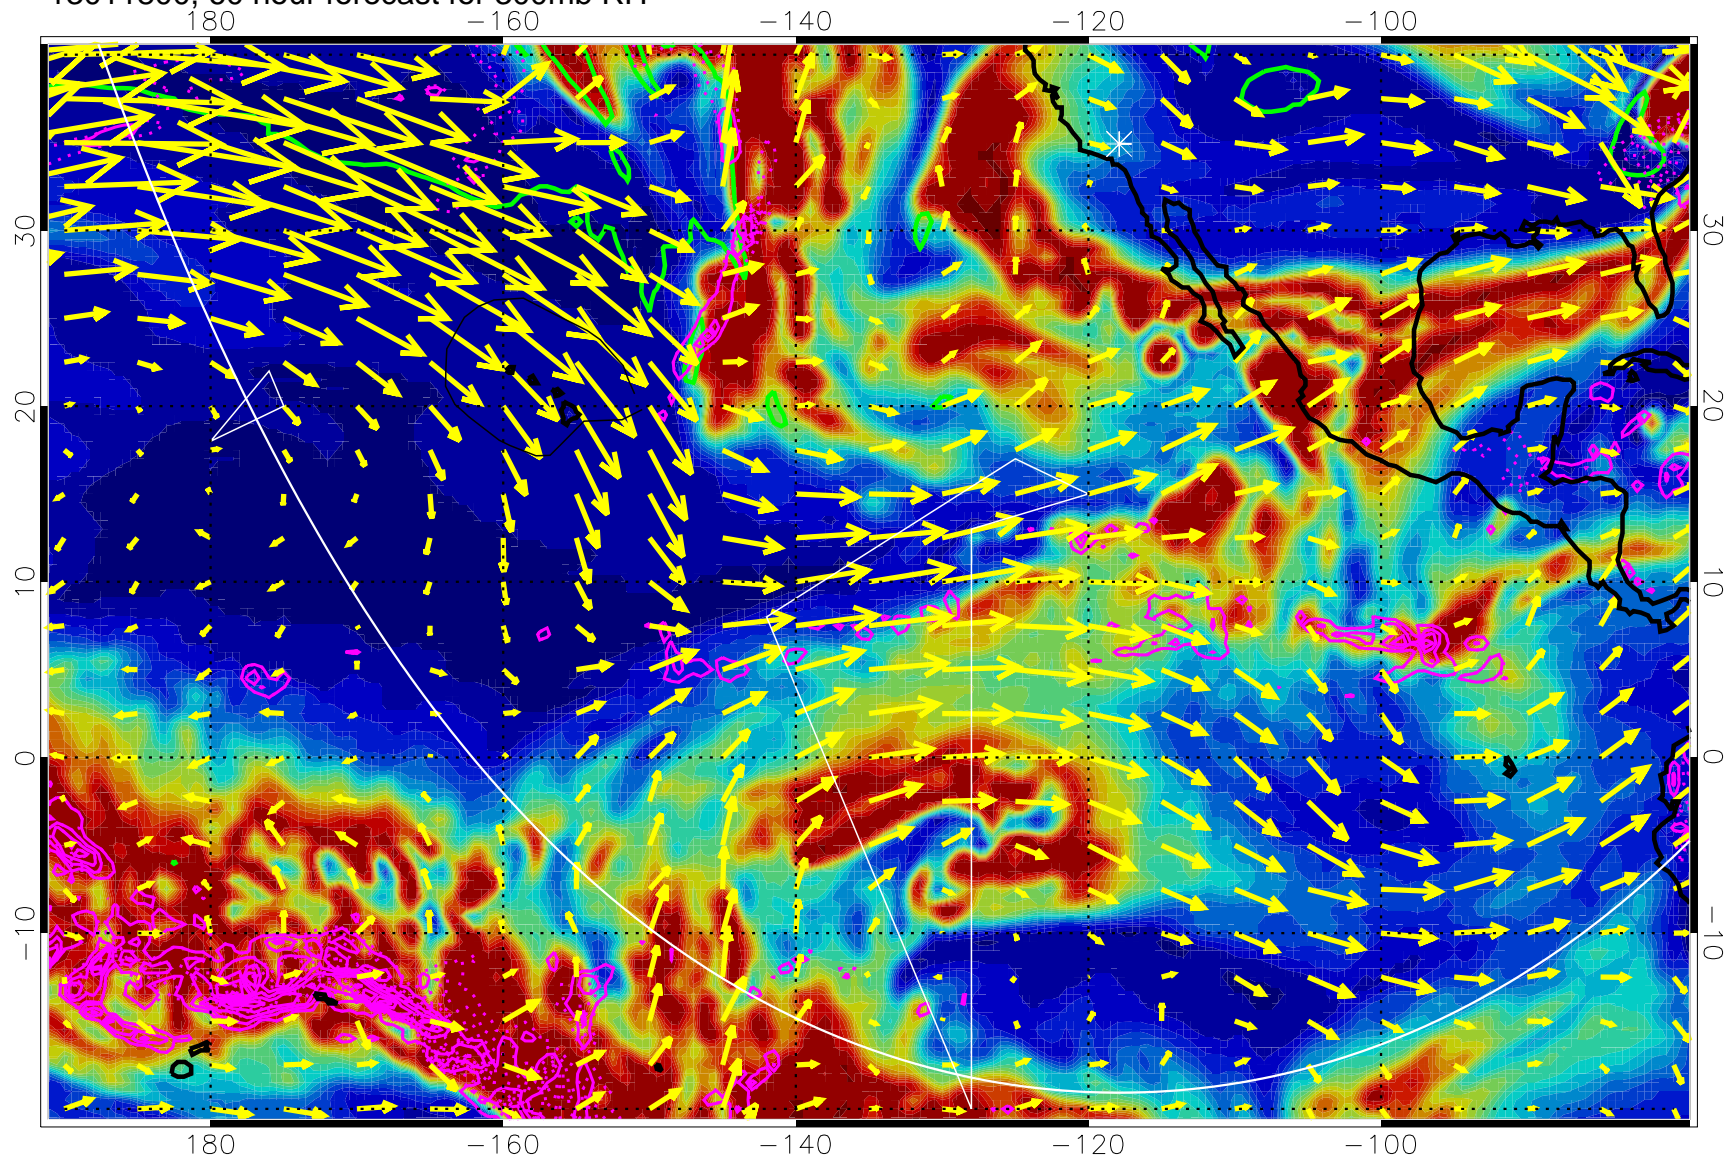

13011706, 42 hour forecast for 300mb RH

Precip (tot dot, conv sol) past 6 hrs 6 kg/m2 contours, min 4

EPV Tropopause (2 PVU) Position

→ 50 m/s

Range ring of 6000 km -- 19 hours GH round trip

13011712, 48 hour forecast for 300mb RH

Precip (tot dot, conv sol) past 6 hrs 6 kg/m2 contours, min 4

EPV Tropopause (2 PVU) Position

→ 50 m/s

Range ring of 6000 km -- 19 hours GH round trip

13011718, 54 hour forecast for 300mb RH

Precip (tot dot, conv sol) past 6 hrs 6 kg/m2 contours, min 4

EPV Tropopause (2 PVU) Position

→ 50 m/s

Range ring of 6000 km -- 19 hours GH round trip

13011800, 60 hour forecast for 300mb RH

Precip (tot dot, conv sol) past 6 hrs 6 kg/m2 contours, min 4

EPV Tropopause (2 PVU) Position

13011812, 72 hour forecast for 300mb RH

Precip (tot dot, conv sol) past 6 hrs 6 kg/m2 contours, min 4

EPV Tropopause (2 PVU) Position

→ 50 m/s

Range ring of 6000 km -- 19 hours GH round trip

13011818, 78 hour forecast for 300mb RH