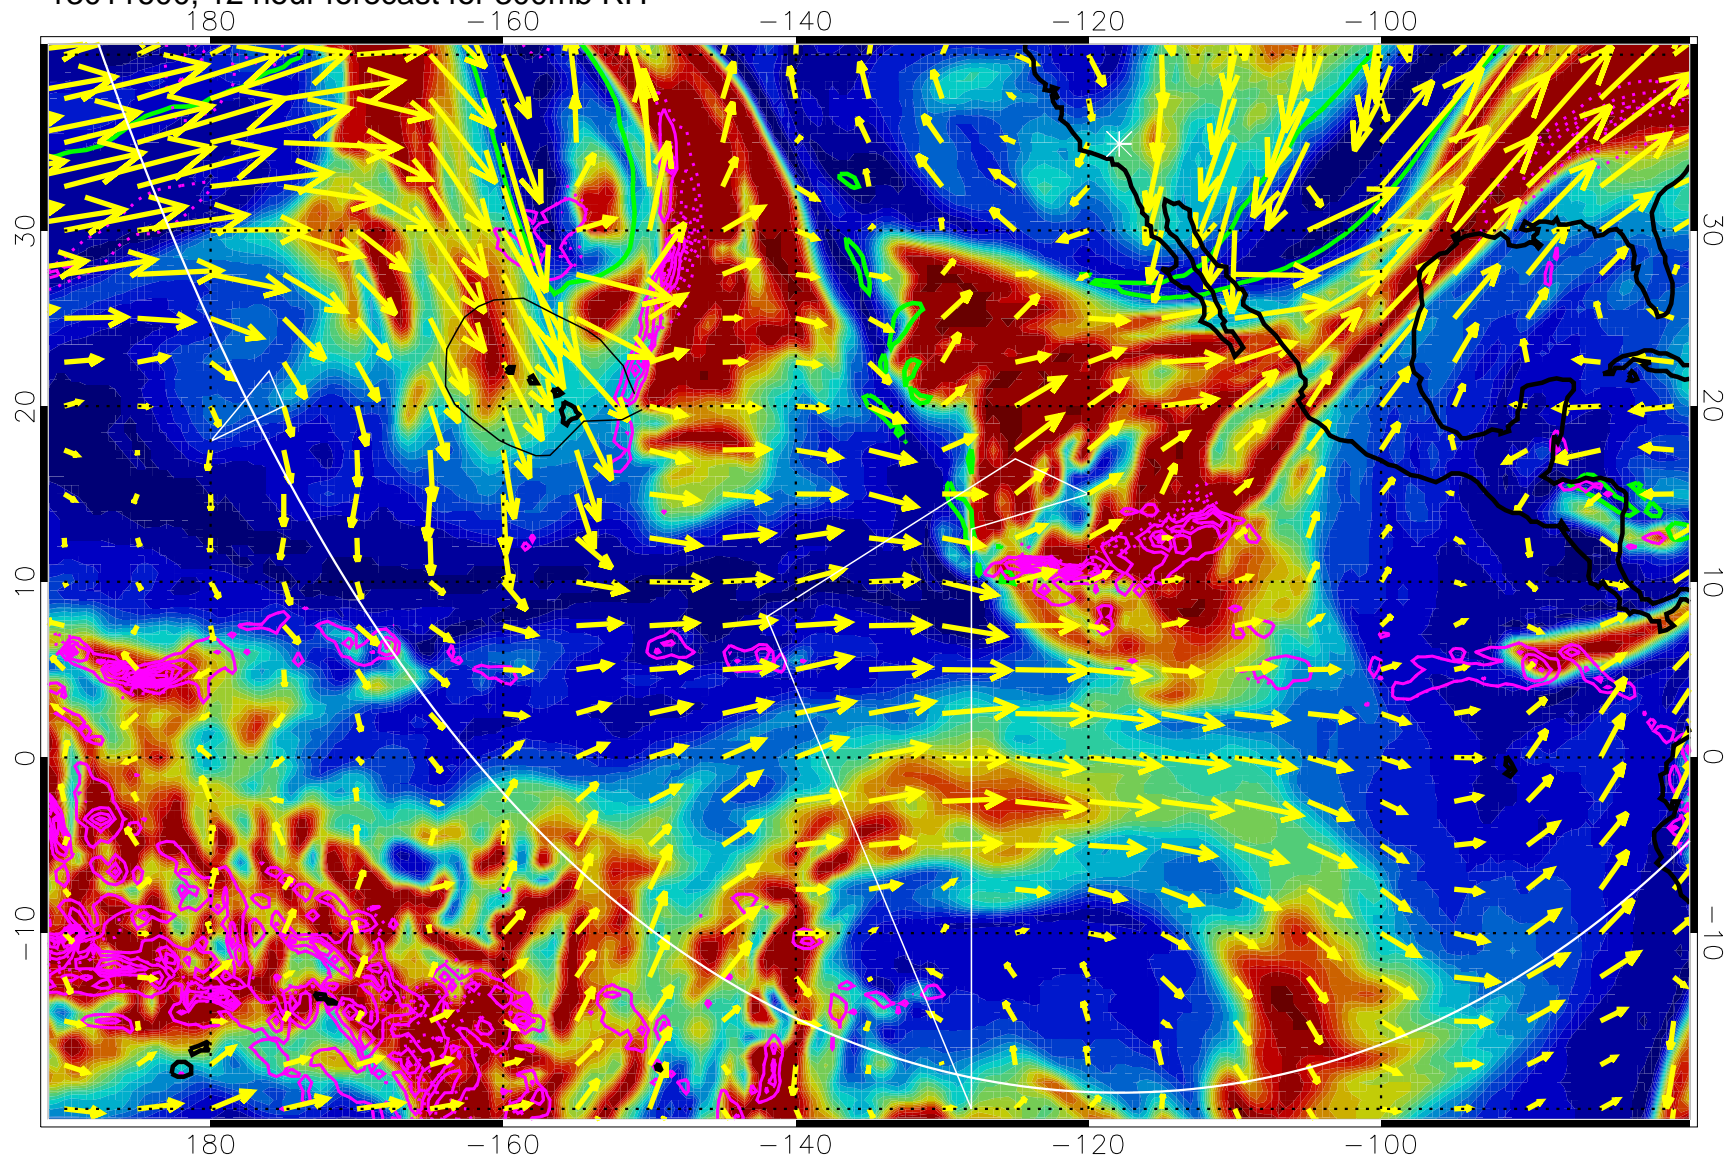

13011518, 6 hour forecast for 300mb RH

Precip (tot dot, conv sol) past 6 hrs 6 kg/m2 contours, min 4

EPV Tropopause (2 PVU) Position

→ 50 m/s

Range ring of 6000 km -- 19 hours GH round trip

13011600, 12 hour forecast for 300mb RH

Precip (tot dot, conv sol) past 6 hrs 6 kg/m2 contours, min 4

EPV Tropopause (2 PVU) Position

→ 50 m/s

Range ring of 6000 km -- 19 hours GH round trip

13011606, 18 hour forecast for 300mb RH

Precip (tot dot, conv sol) past 6 hrs 6 kg/m2 contours, min 4

EPV Tropopause (2 PVU) Position

→ 50 m/s

Range ring of 6000 km -- 19 hours GH round trip

13011612, 24 hour forecast for 300mb RH

Precip (tot dot, conv sol) past 6 hrs 6 kg/m2 contours, min 4

EPV Tropopause (2 PVU) Position

→ 50 m/s

Range ring of 6000 km -- 19 hours GH round trip

13011618, 30 hour forecast for 300mb RH

Precip (tot dot, conv sol) past 6 hrs 6 kg/m2 contours, min 4

EPV Tropopause (2 PVU) Position

→ 50 m/s

Range ring of 6000 km -- 19 hours GH round trip