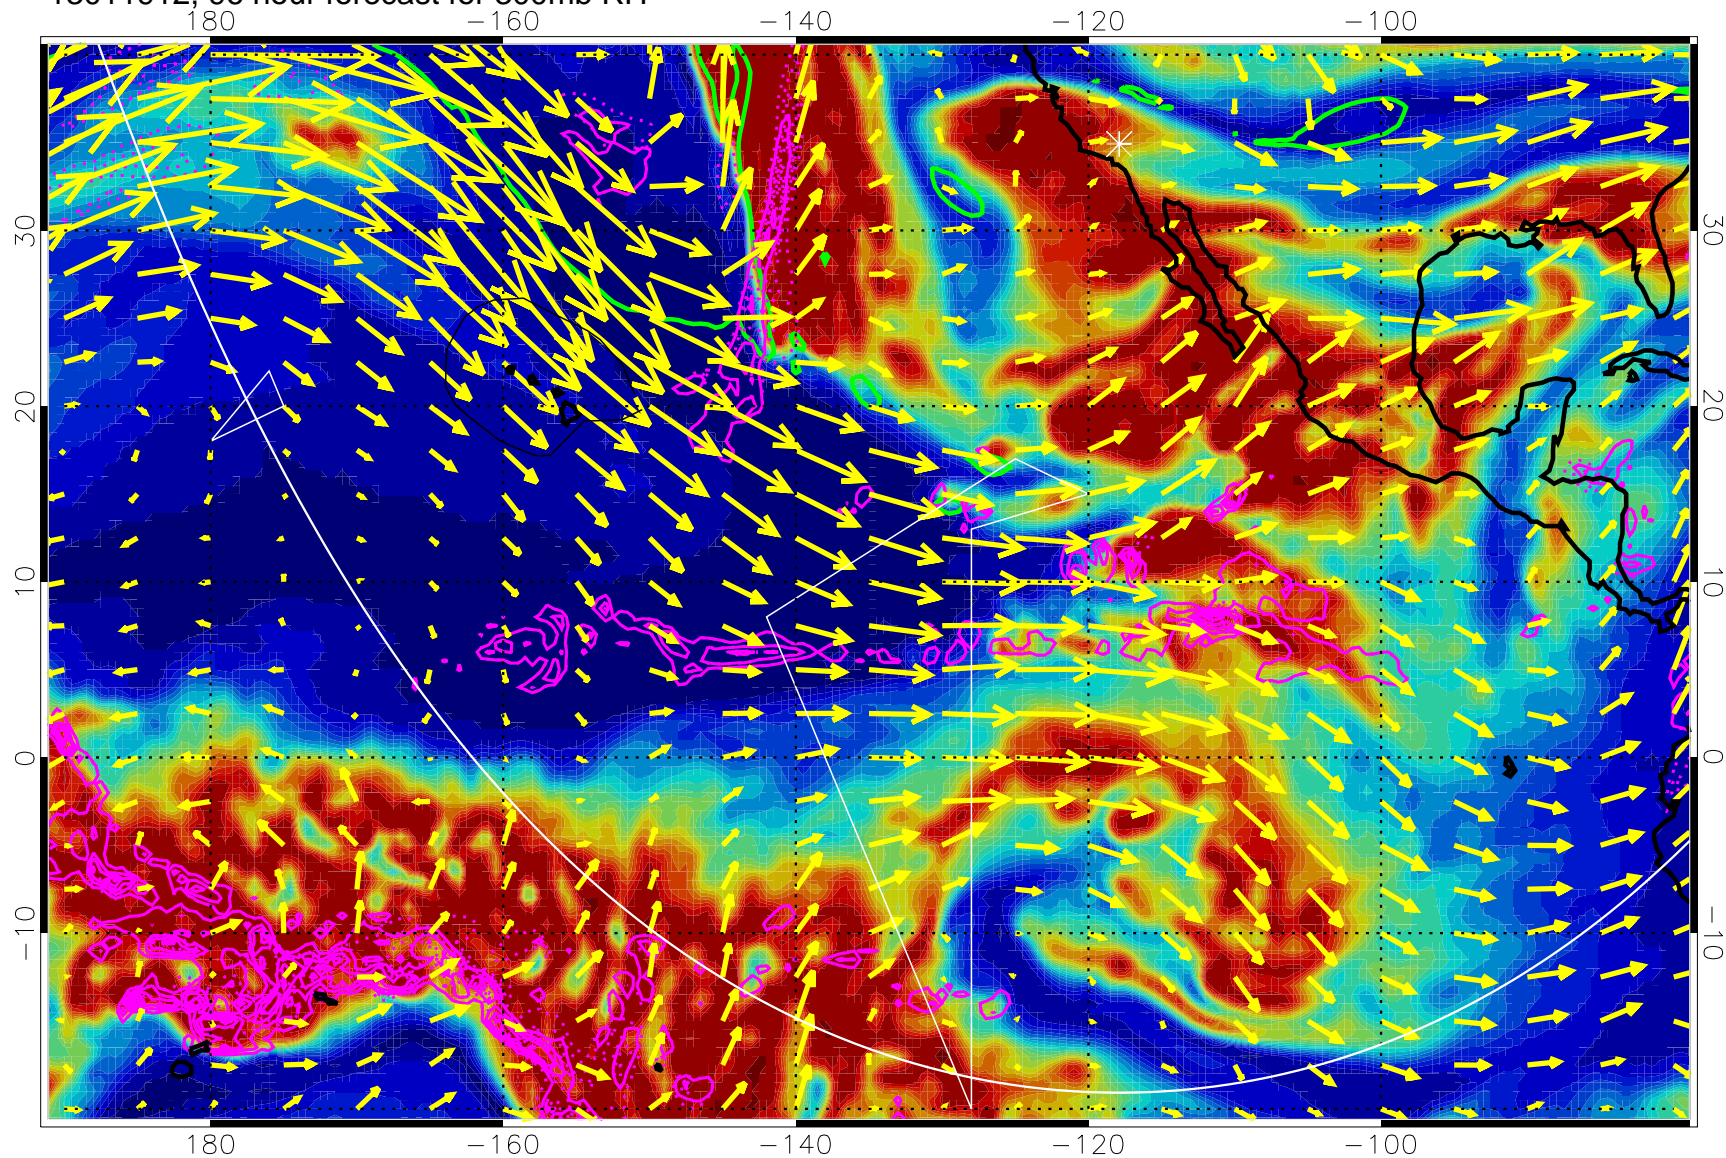

Precip (tot dot, conv sol) past 6 hrs 6 kg/m2 contours, min 4

EPV Tropopause (2 PVU) Position

→ 50 m/s

Range ring of 6000 km -- 19 hours GH round trip

13011900, 84 hour forecast for 300mb RH

Precip (tot dot, conv sol) past 6 hrs 6 kg/m2 contours, min 4

EPV Tropopause (2 PVU) Position

→ 50 m/s

Range ring of 6000 km -- 19 hours GH round trip

13011906, 90 hour forecast for 300mb RH

Precip (tot dot, conv sol) past 6 hrs 6 kg/m2 contours, min 4

EPV Tropopause (2 PVU) Position

→ 50 m/s

Range ring of 6000 km -- 19 hours GH round trip

13011912, 96 hour forecast for 300mb RH

Precip (tot dot, conv sol) past 6 hrs 6 kg/m2 contours, min 4

EPV Tropopause (2 PVU) Position

→ 50 m/s

Range ring of 6000 km -- 19 hours GH round trip

13011918, 102 hour forecast for 300mb RH

Precip (tot dot, conv sol) past 6 hrs 6 kg/m2 contours, min 4

EPV Tropopause (2 PVU) Position

→ 50 m/s

Range ring of 6000 km -- 19 hours GH round trip

13012000, 108 hour forecast for 300mb RH