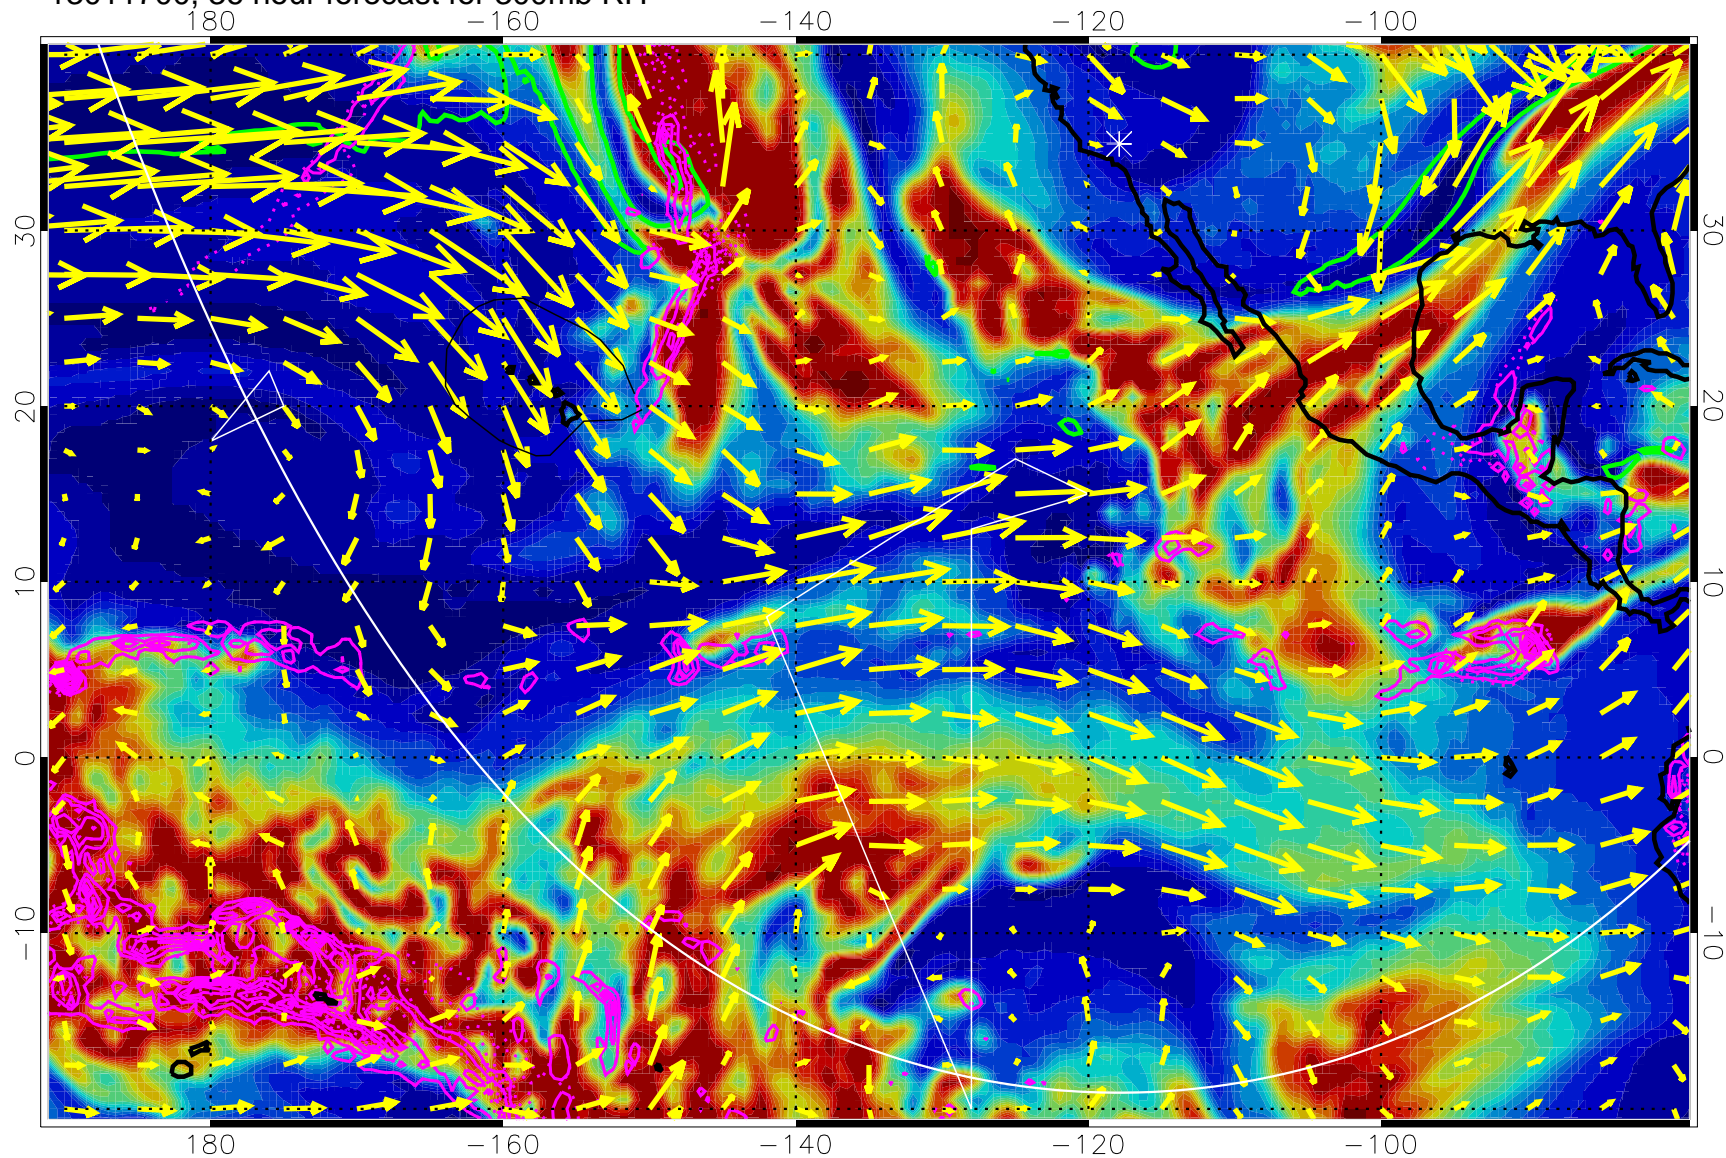

EPV Tropopause (2 PVU) Position

→ 50 m/s

Range ring of 6000 km -- 19 hours GH round trip

13011612, 24 hour forecast for 300mb RH

Precip (tot dot, conv sol) past 6 hrs 6 kg/m2 contours, min 4

EPV Tropopause (2 PVU) Position

→ 50 m/s

Range ring of 6000 km -- 19 hours GH round trip

13011618, 30 hour forecast for 300mb RH

Precip (tot dot, conv sol) past 6 hrs 6 kg/m2 contours, min 4

EPV Tropopause (2 PVU) Position

→ 50 m/s

Range ring of 6000 km -- 19 hours GH round trip

13011700, 36 hour forecast for 300mb RH

0 20 40 60 80 100  
RH, %

Precip (tot dot, conv sol) past 6 hrs 6 kg/m2 contours, min 4

EPV Tropopause (2 PVU) Position

→ 50 m/s

Range ring of 6000 km -- 19 hours GH round trip

13011706, 42 hour forecast for 300mb RH

Precip (tot dot, conv sol) past 6 hrs 6 kg/m2 contours, min 4

EPV Tropopause (2 PVU) Position

→ 50 m/s

Range ring of 6000 km -- 19 hours GH round trip

13011712, 48 hour forecast for 300mb RH