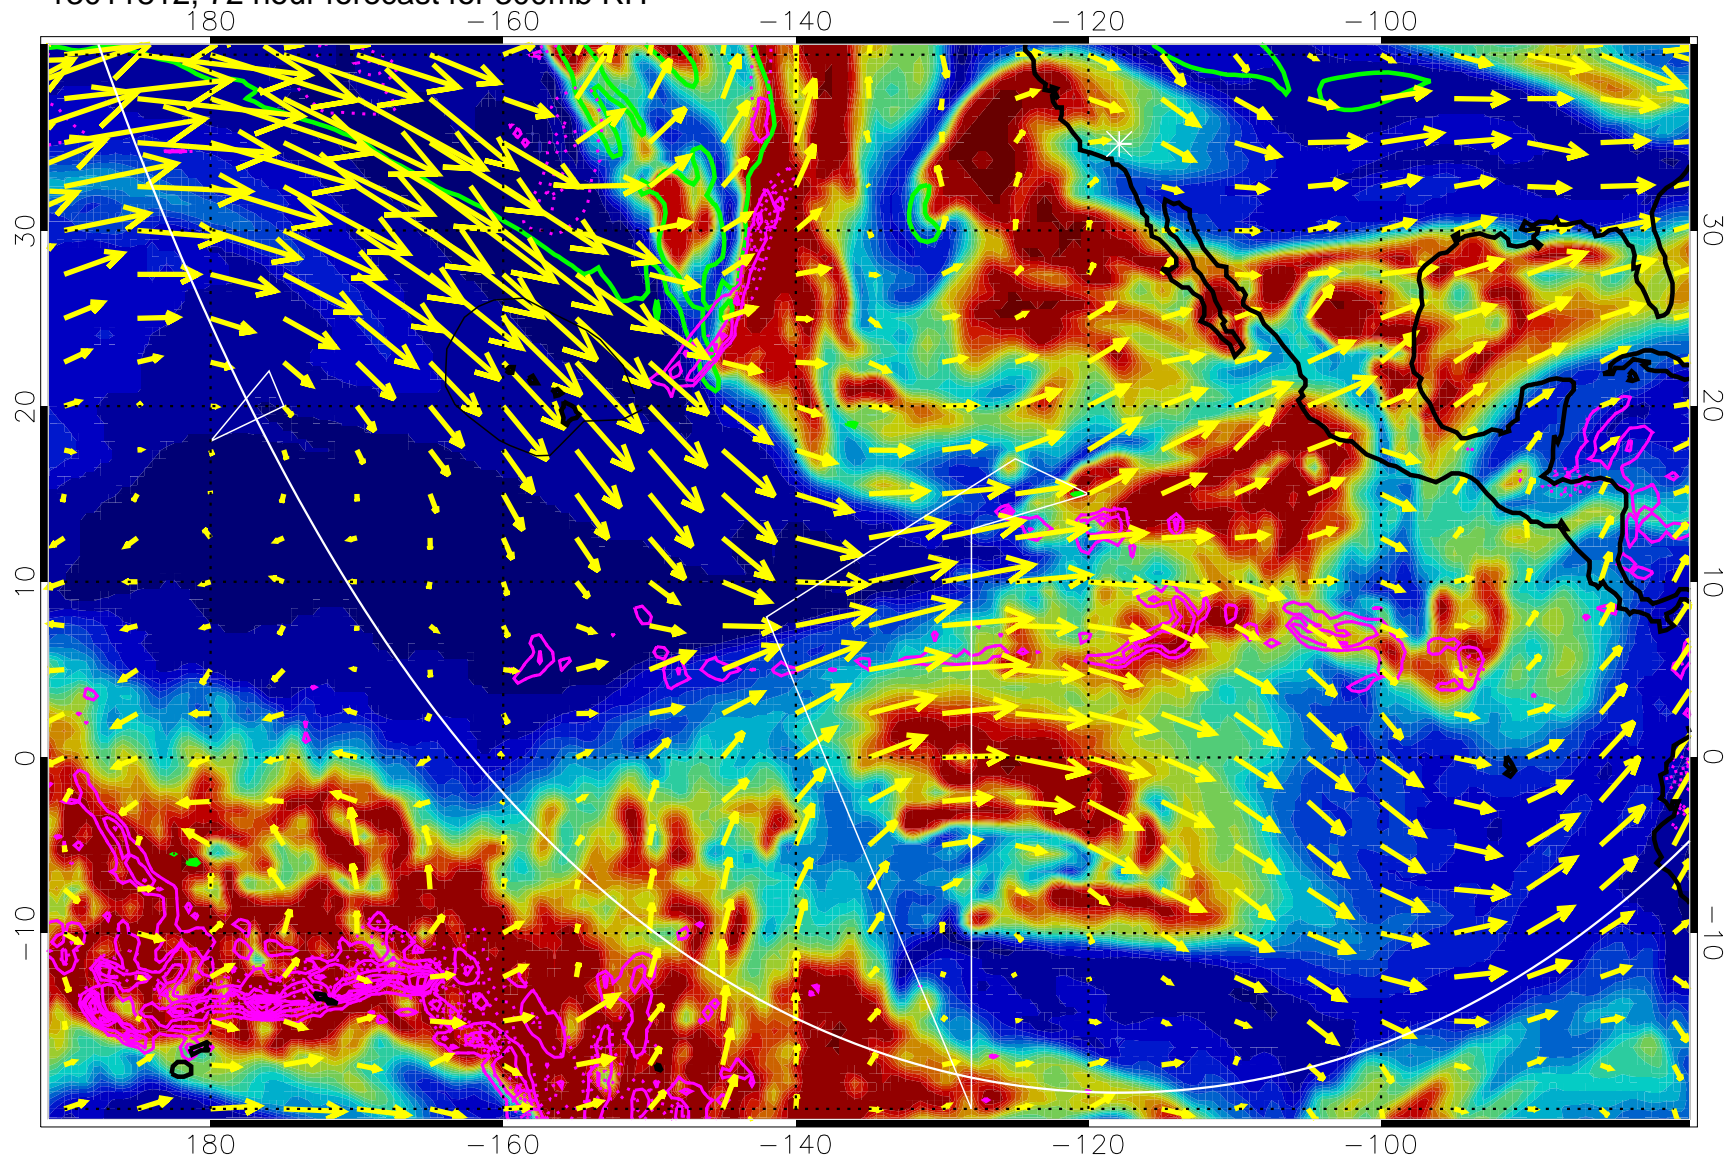

EPV Tropopause (2 PVU) Position

→ 50 m/s

Range ring of 6000 km -- 19 hours GH round trip

13011800, 60 hour forecast for 300mb RH

Precip (tot dot, conv sol) past 6 hrs 6 kg/m2 contours, min 4

EPV Tropopause (2 PVU) Position

→ 50 m/s

Range ring of 6000 km -- 19 hours GH round trip

13011806, 66 hour forecast for 300mb RH

Precip (tot dot, conv sol) past 6 hrs 6 kg/m2 contours, min 4

EPV Tropopause (2 PVU) Position

→ 50 m/s

Range ring of 6000 km -- 19 hours GH round trip

13011812, 72 hour forecast for 300mb RH

Precip (tot dot, conv sol) past 6 hrs 6 kg/m2 contours, min 4

EPV Tropopause (2 PVU) Position

→ 50 m/s

Range ring of 6000 km -- 19 hours GH round trip

13011818, 78 hour forecast for 300mb RH

Precip (tot dot, conv sol) past 6 hrs 6 kg/m2 contours, min 4

EPV Tropopause (2 PVU) Position

→ 50 m/s

Range ring of 6000 km -- 19 hours GH round trip

13011900, 84 hour forecast for 300mb RH

Precip (tot dot, conv sol) past 6 hrs 6 kg/m2 contours, min 4