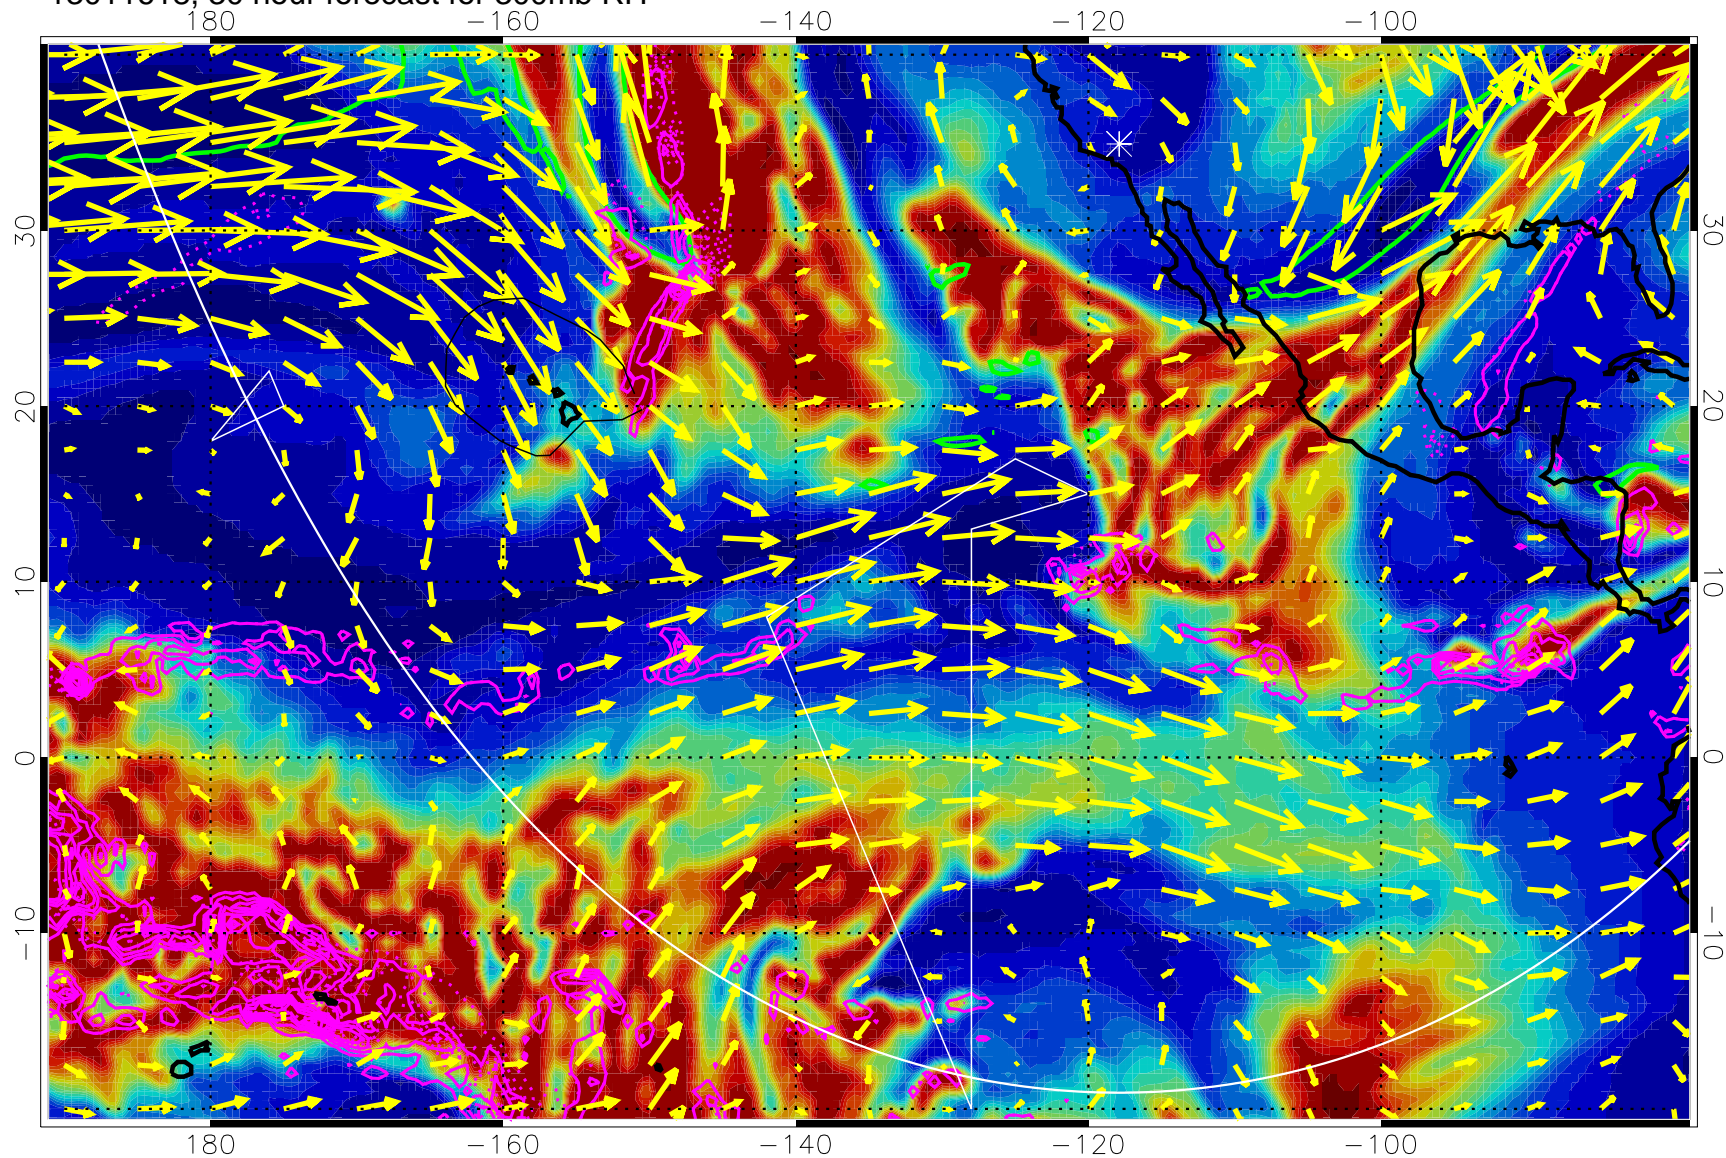

Precip (tot dot, conv sol) past 6 hrs 6 kg/m2 contours, min 4

EPV Tropopause (2 PVU) Position

→ 50 m/s

Range ring of 6000 km -- 19 hours GH round trip

13011606, 18 hour forecast for 300mb RH

Precip (tot dot, conv sol) past 6 hrs 6 kg/m2 contours, min 4

EPV Tropopause (2 PVU) Position

→ 50 m/s

Range ring of 6000 km -- 19 hours GH round trip

13011612, 24 hour forecast for 300mb RH

Precip (tot dot, conv sol) past 6 hrs 6 kg/m2 contours, min 4

EPV Tropopause (2 PVU) Position

→ 50 m/s

Range ring of 6000 km -- 19 hours GH round trip

13011618, 30 hour forecast for 300mb RH

Precip (tot dot, conv sol) past 6 hrs 6 kg/m2 contours, min 4

EPV Tropopause (2 PVU) Position

→ 50 m/s

Range ring of 6000 km -- 19 hours GH round trip

13011700, 36 hour forecast for 300mb RH

0 20 40 60 80 100  
RH, %

Precip (tot dot, conv sol) past 6 hrs 6 kg/m2 contours, min 4

EPV Tropopause (2 PVU) Position

→ 50 m/s

Range ring of 6000 km -- 19 hours GH round trip