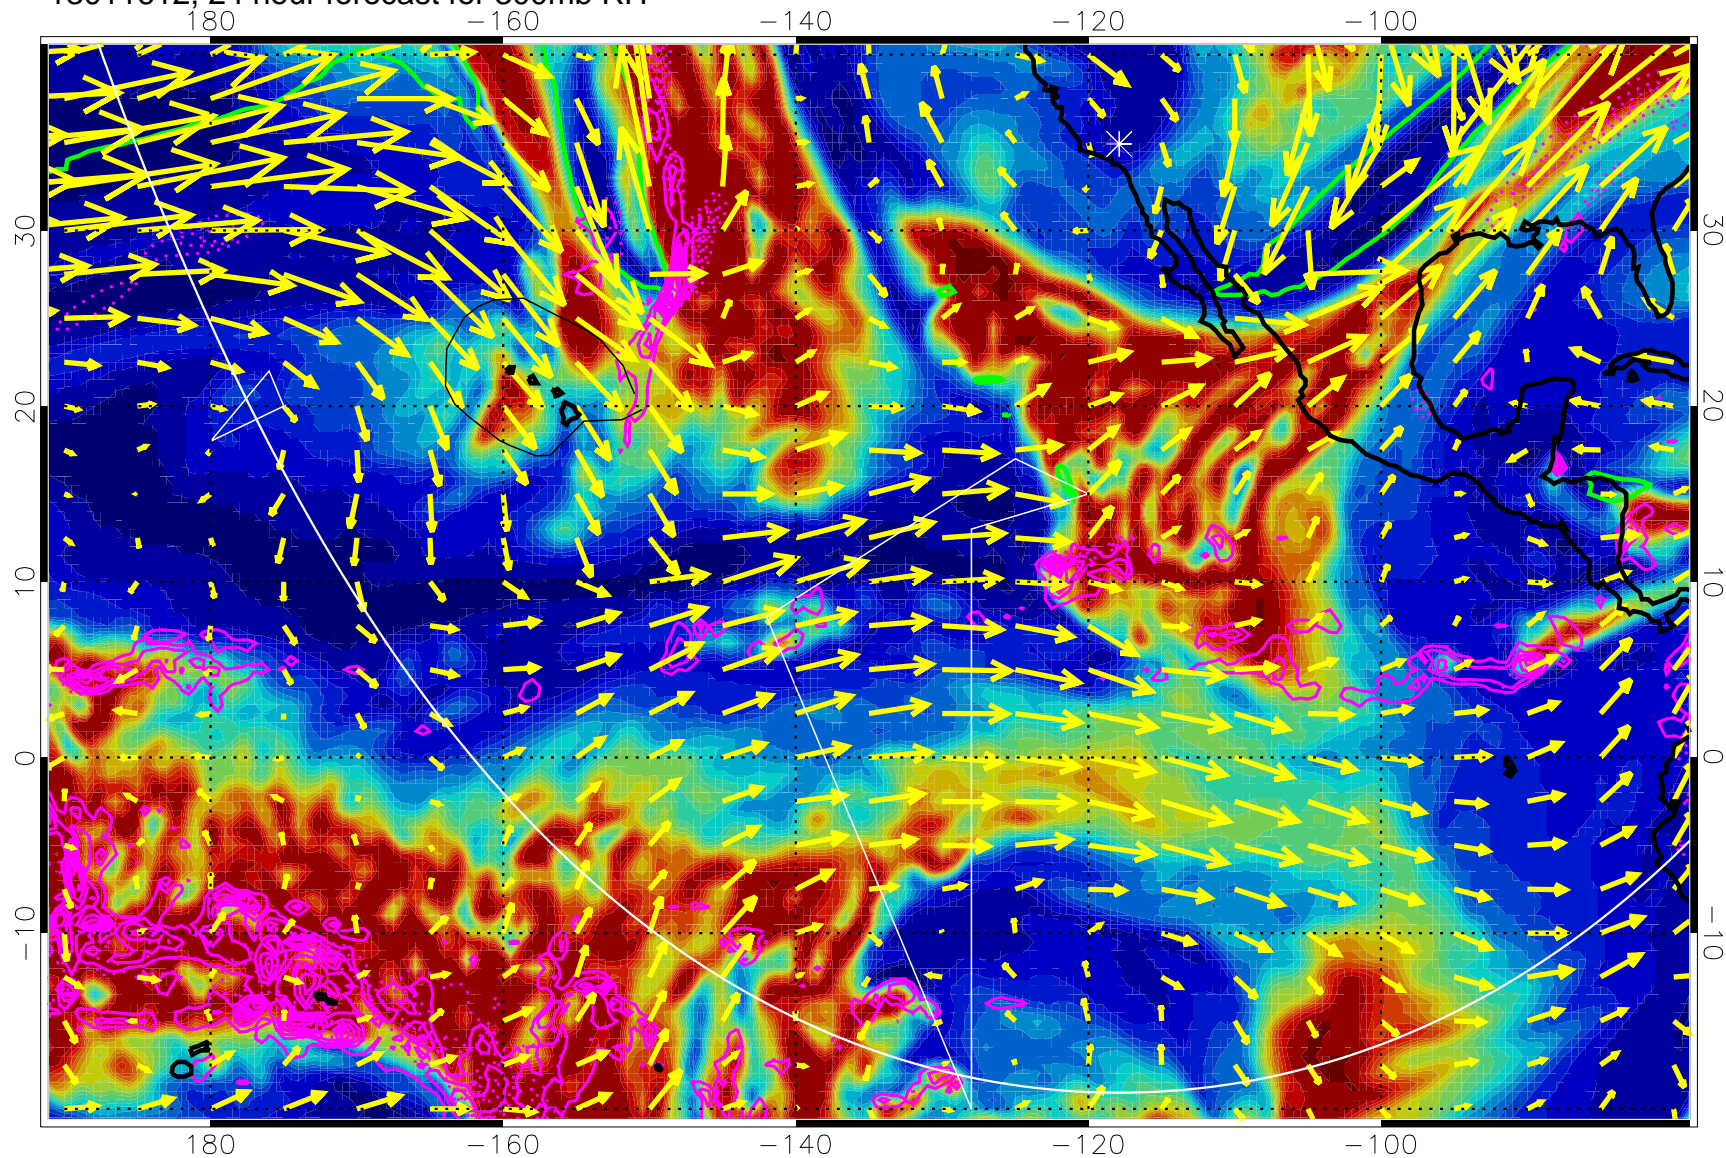

13011518, 6 hour forecast for 300mb RH

Precip (tot dot, conv sol) past 6 hrs 6 kg/m2 contours, min 4

EPV Tropopause (2 PVU) Position

→ 50 m/s

Range ring of 6000 km -- 19 hours GH round trip

13011600, 12 hour forecast for 300mb RH

Precip (tot dot, conv sol) past 6 hrs 6 kg/m2 contours, min 4

EPV Tropopause (2 PVU) Position

→ 50 m/s

Range ring of 6000 km -- 19 hours GH round trip

13011606, 18 hour forecast for 300mb RH

Precip (tot dot, conv sol) past 6 hrs 6 kg/m2 contours, min 4

EPV Tropopause (2 PVU) Position

→ 50 m/s

Range ring of 6000 km -- 19 hours GH round trip

13011612, 24 hour forecast for 300mb RH

Precip (tot dot, conv sol) past 6 hrs 6 kg/m2 contours, min 4

EPV Tropopause (2 PVU) Position

→ 50 m/s

Range ring of 6000 km -- 19 hours GH round trip

13011618, 30 hour forecast for 300mb RH

Precip (tot dot, conv sol) past 6 hrs 6 kg/m2 contours, min 4

EPV Tropopause (2 PVU) Position

→ 50 m/s

Range ring of 6000 km -- 19 hours GH round trip