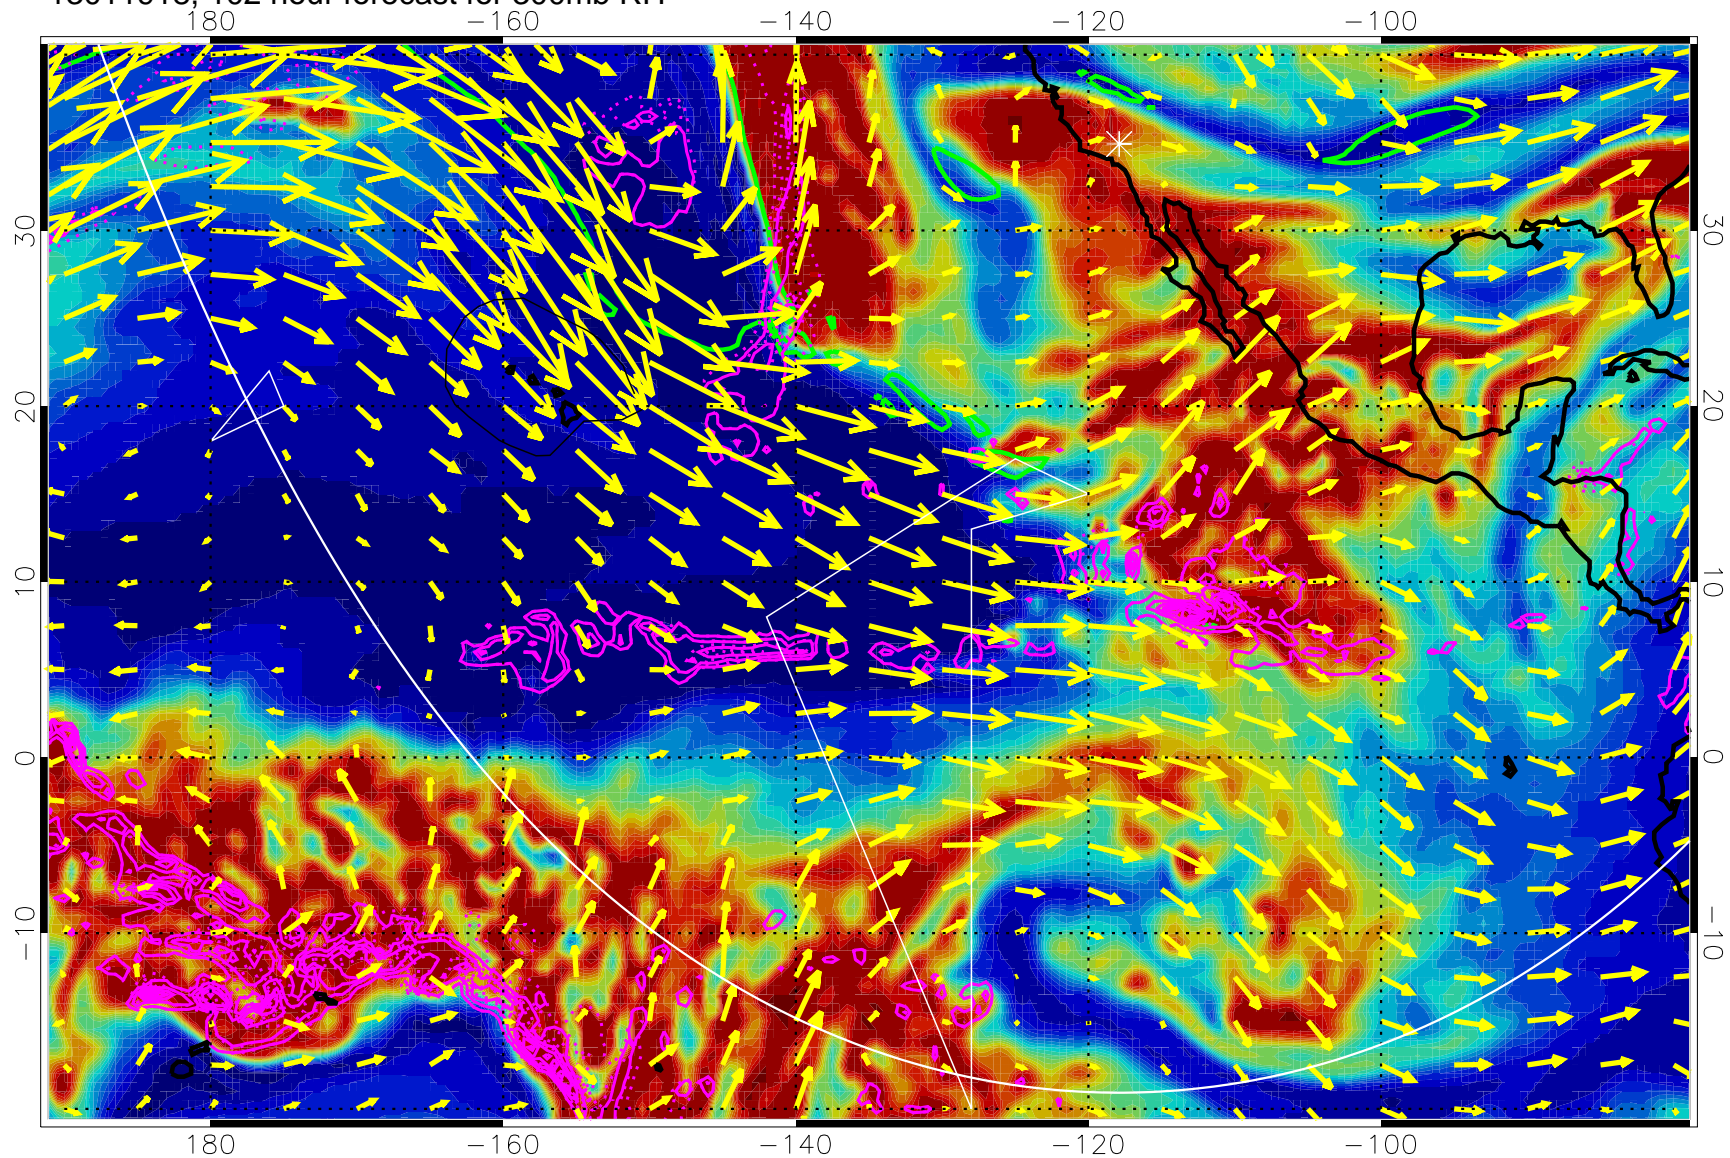

EPV Tropopause (2 PVU) Position

→ 50 m/s

Range ring of 6000 km -- 19 hours GH round trip

13011906, 90 hour forecast for 300mb RH

Precip (tot dot, conv sol) past 6 hrs 6 kg/m2 contours, min 4

EPV Tropopause (2 PVU) Position

→ 50 m/s

Range ring of 6000 km -- 19 hours GH round trip

13011912, 96 hour forecast for 300mb RH

Precip (tot dot, conv sol) past 6 hrs 6 kg/m2 contours, min 4

EPV Tropopause (2 PVU) Position

→ 50 m/s

Range ring of 6000 km -- 19 hours GH round trip

13011918, 102 hour forecast for 300mb RH

Precip (tot dot, conv sol) past 6 hrs 6 kg/m2 contours, min 4

EPV Tropopause (2 PVU) Position

→ 50 m/s

Range ring of 6000 km -- 19 hours GH round trip

13012000, 108 hour forecast for 300mb RH

Precip (tot dot, conv sol) past 6 hrs 6 kg/m2 contours, min 4

EPV Tropopause (2 PVU) Position

→ 50 m/s

Range ring of 6000 km -- 19 hours GH round trip

13012006, 114 hour forecast for 300mb RH

Precip (tot dot, conv sol) past 6 hrs 6 kg/m2 contours, min 4