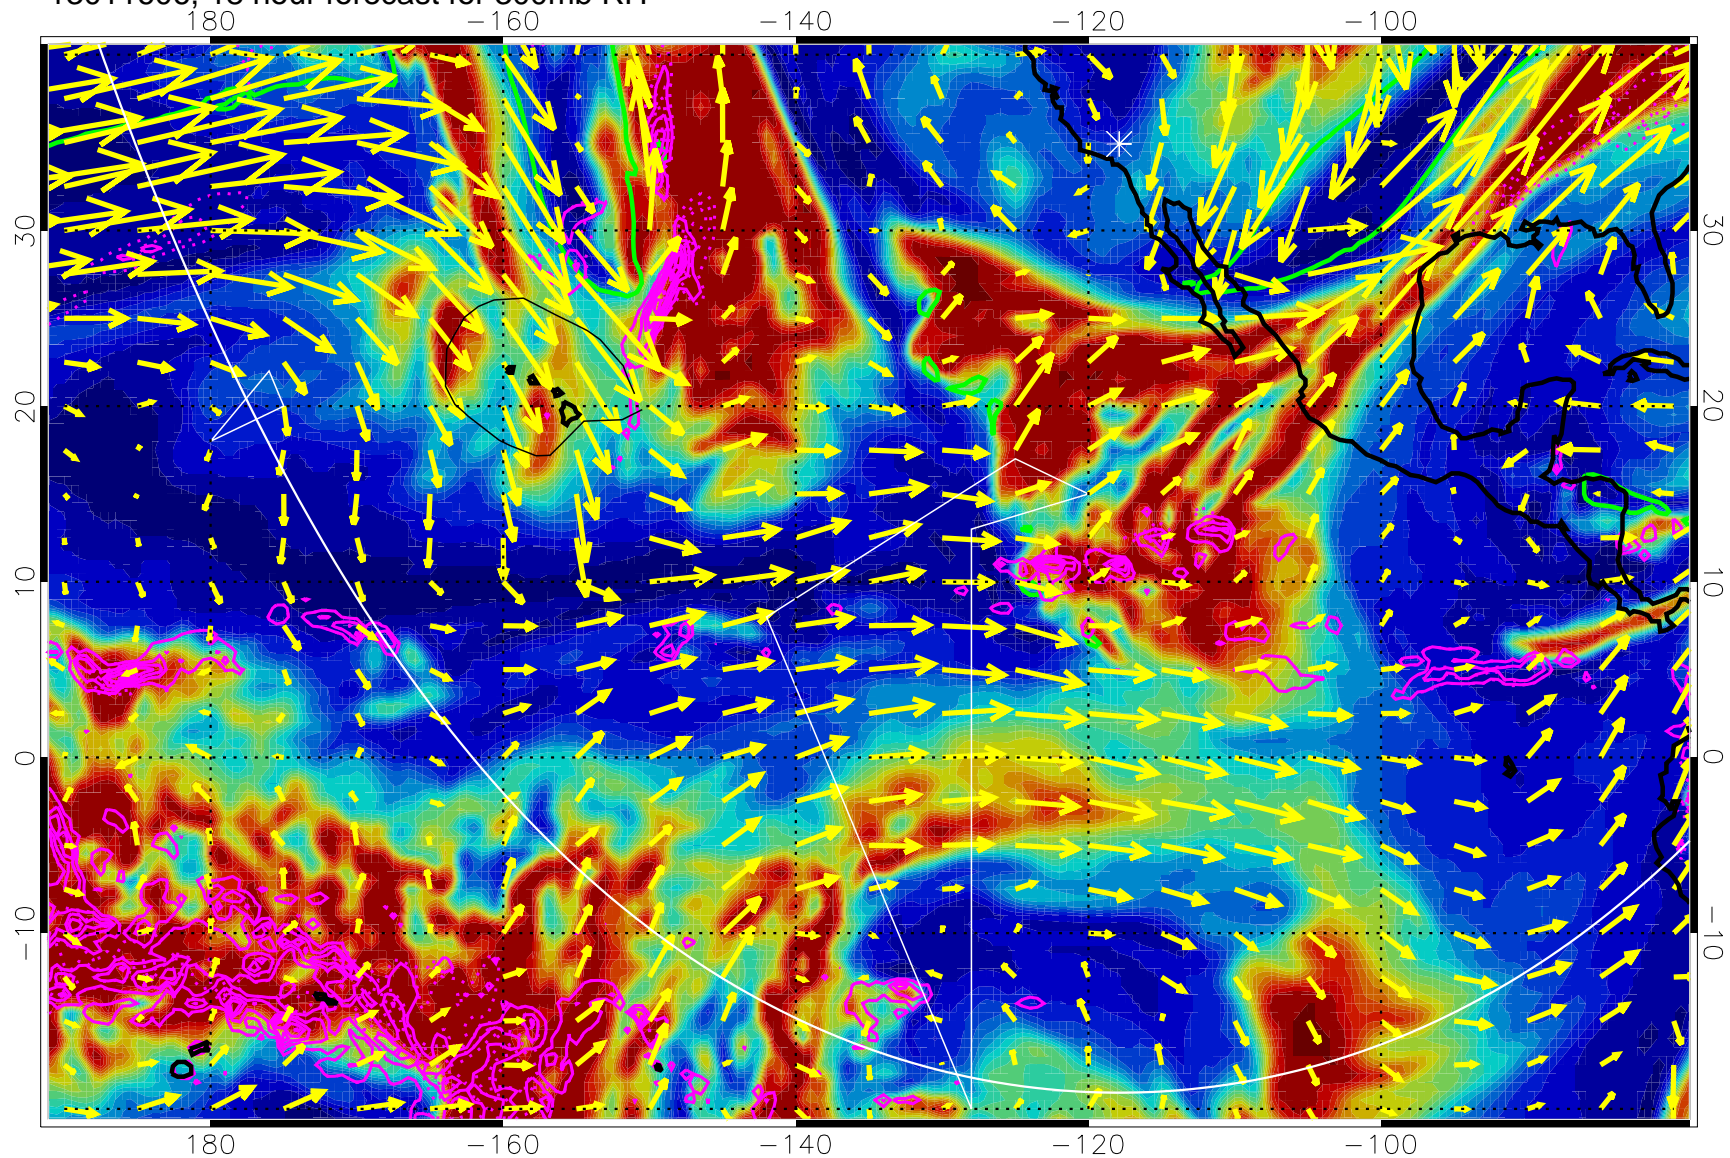

13011518, 6 hour forecast for 300mb RH

Precip (tot dot, conv sol) past 6 hrs 6 kg/m2 contours, min 4

EPV Tropopause (2 PVU) Position

→ 50 m/s

Range ring of 6000 km -- 19 hours GH round trip

13011600, 12 hour forecast for 300mb RH

Precip (tot dot, conv sol) past 6 hrs 6 kg/m2 contours, min 4

EPV Tropopause (2 PVU) Position

→ 50 m/s

Range ring of 6000 km -- 19 hours GH round trip

13011606, 18 hour forecast for 300mb RH

Precip (tot dot, conv sol) past 6 hrs 6 kg/m2 contours, min 4

EPV Tropopause (2 PVU) Position

→ 50 m/s

Range ring of 6000 km -- 19 hours GH round trip

13011612, 24 hour forecast for 300mb RH

Precip (tot dot, conv sol) past 6 hrs 6 kg/m2 contours, min 4

EPV Tropopause (2 PVU) Position

→ 50 m/s

Range ring of 6000 km -- 19 hours GH round trip

13011618, 30 hour forecast for 300mb RH

Precip (tot dot, conv sol) past 6 hrs 6 kg/m2 contours, min 4

EPV Tropopause (2 PVU) Position

→ 50 m/s

Range ring of 6000 km -- 19 hours GH round trip