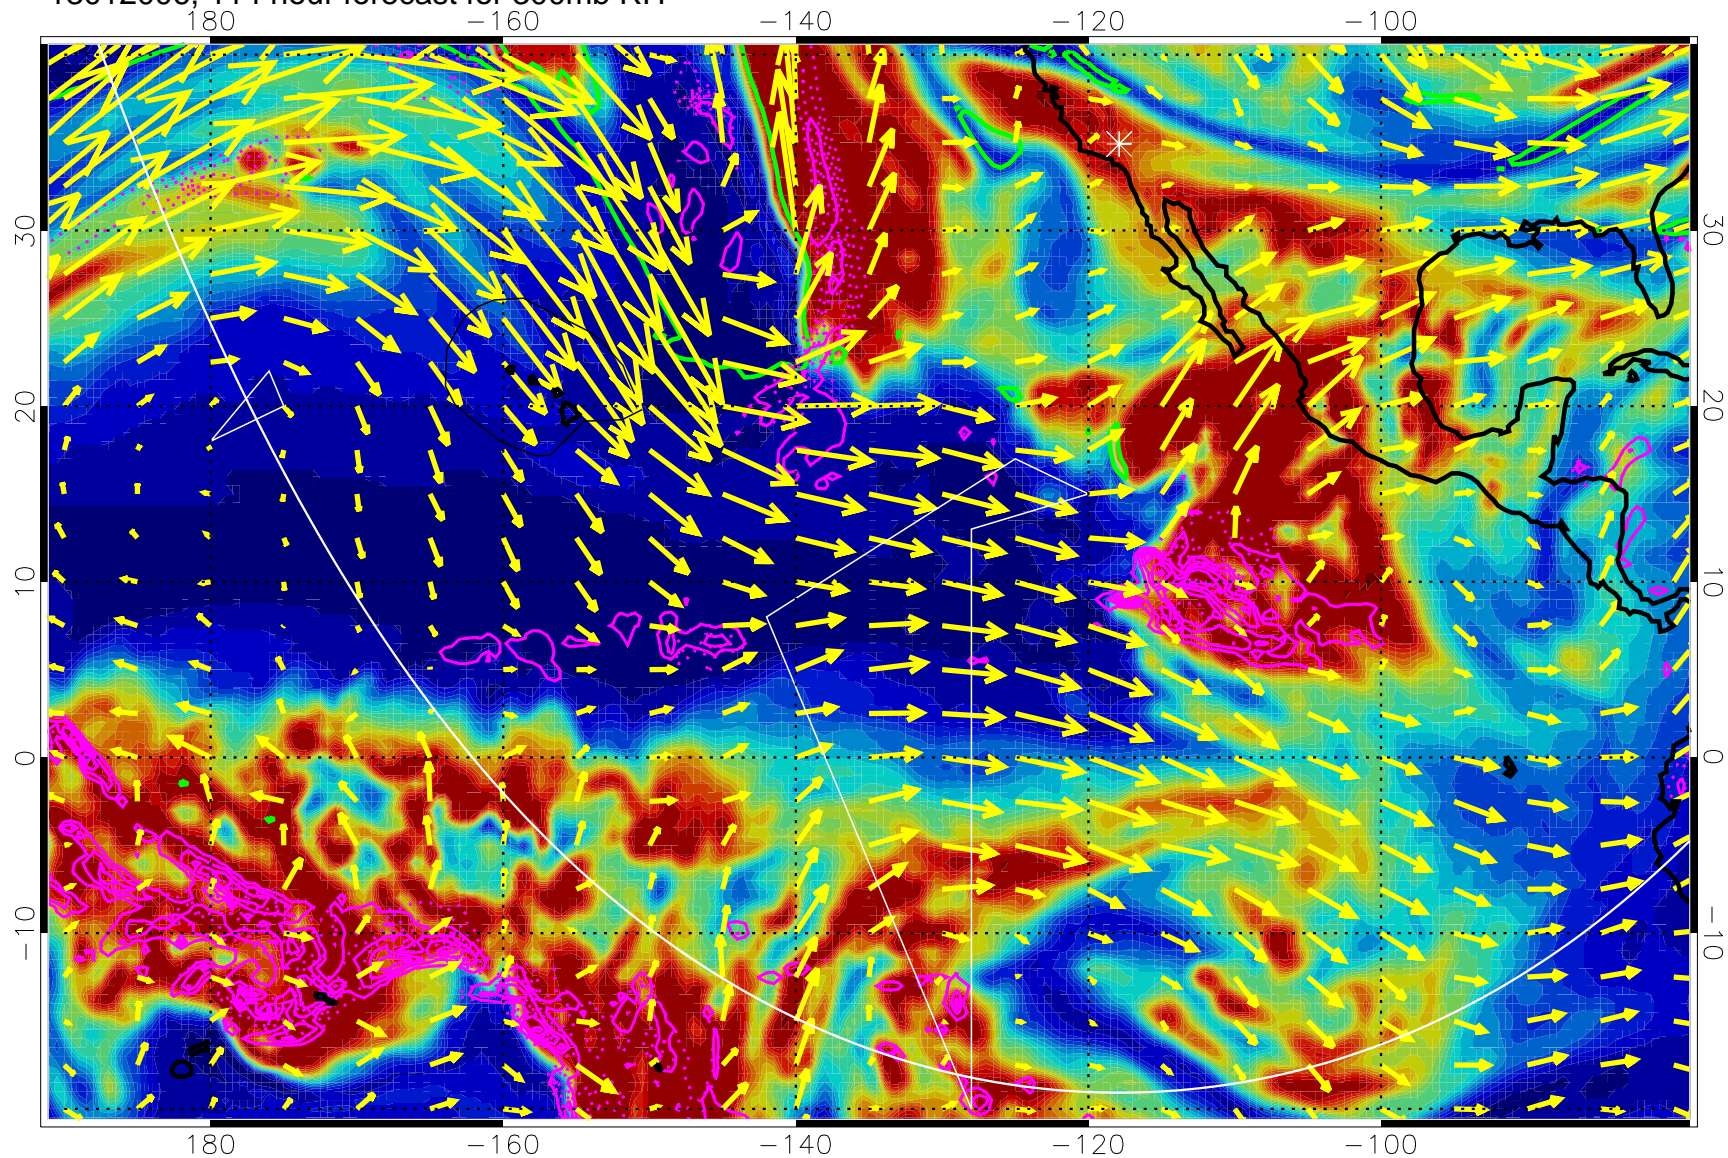

→ 50 m/s

Range ring of 6000 km -- 19 hours GH round trip

13011912, 96 hour forecast for 300mb RH

Precip (tot dot, conv sol) past 6 hrs 6 kg/m2 contours, min 4

EPV Tropopause (2 PVU) Position

→ 50 m/s

Range ring of 6000 km -- 19 hours GH round trip

13011918, 102 hour forecast for 300mb RH

Precip (tot dot, conv sol) past 6 hrs 6 kg/m2 contours, min 4

EPV Tropopause (2 PVU) Position

→ 50 m/s

Range ring of 6000 km -- 19 hours GH round trip

13012000, 108 hour forecast for 300mb RH

Precip (tot dot, conv sol) past 6 hrs 6 kg/m2 contours, min 4

EPV Tropopause (2 PVU) Position

→ 50 m/s

Range ring of 6000 km -- 19 hours GH round trip

13012006, 114 hour forecast for 300mb RH

Precip (tot dot, conv sol) past 6 hrs 6 kg/m2 contours, min 4

EPV Tropopause (2 PVU) Position

→ 50 m/s

Range ring of 6000 km -- 19 hours GH round trip

13012012, 120 hour forecast for 300mb RH

Precip (tot dot, conv sol) past 6 hrs 6 kg/m2 contours, min 4

EPV Tropopause (2 PVU) Position