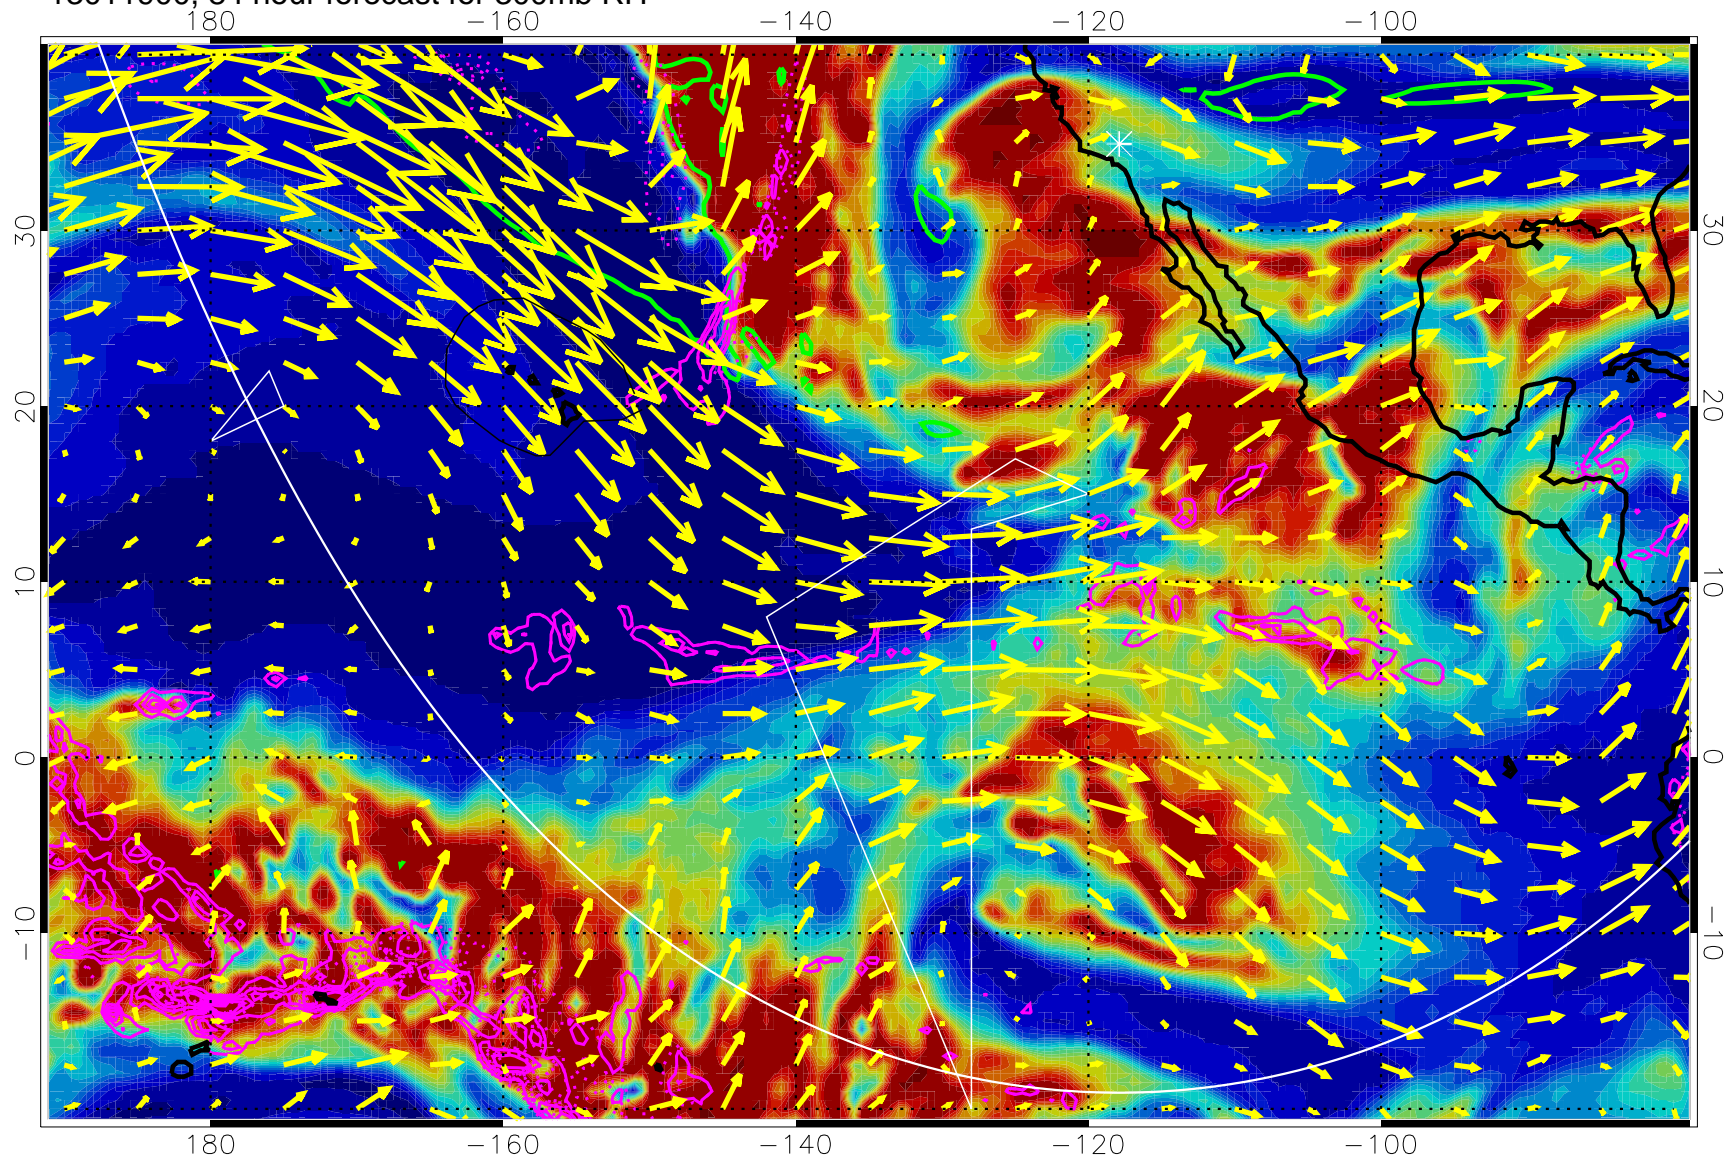

13011812, 72 hour forecast for 300mb RH

Precip (tot dot, conv sol) past 6 hrs 6 kg/m2 contours, min 4

EPV Tropopause (2 PVU) Position

→ 50 m/s

Range ring of 6000 km -- 19 hours GH round trip

13011818, 78 hour forecast for 300mb RH

Precip (tot dot, conv sol) past 6 hrs 6 kg/m2 contours, min 4

EPV Tropopause (2 PVU) Position

→ 50 m/s

Range ring of 6000 km -- 19 hours GH round trip

13011900, 84 hour forecast for 300mb RH

Precip (tot dot, conv sol) past 6 hrs 6 kg/m2 contours, min 4

EPV Tropopause (2 PVU) Position

→ 50 m/s

Range ring of 6000 km -- 19 hours GH round trip

13011906, 90 hour forecast for 300mb RH

Precip (tot dot, conv sol) past 6 hrs 6 kg/m2 contours, min 4

EPV Tropopause (2 PVU) Position