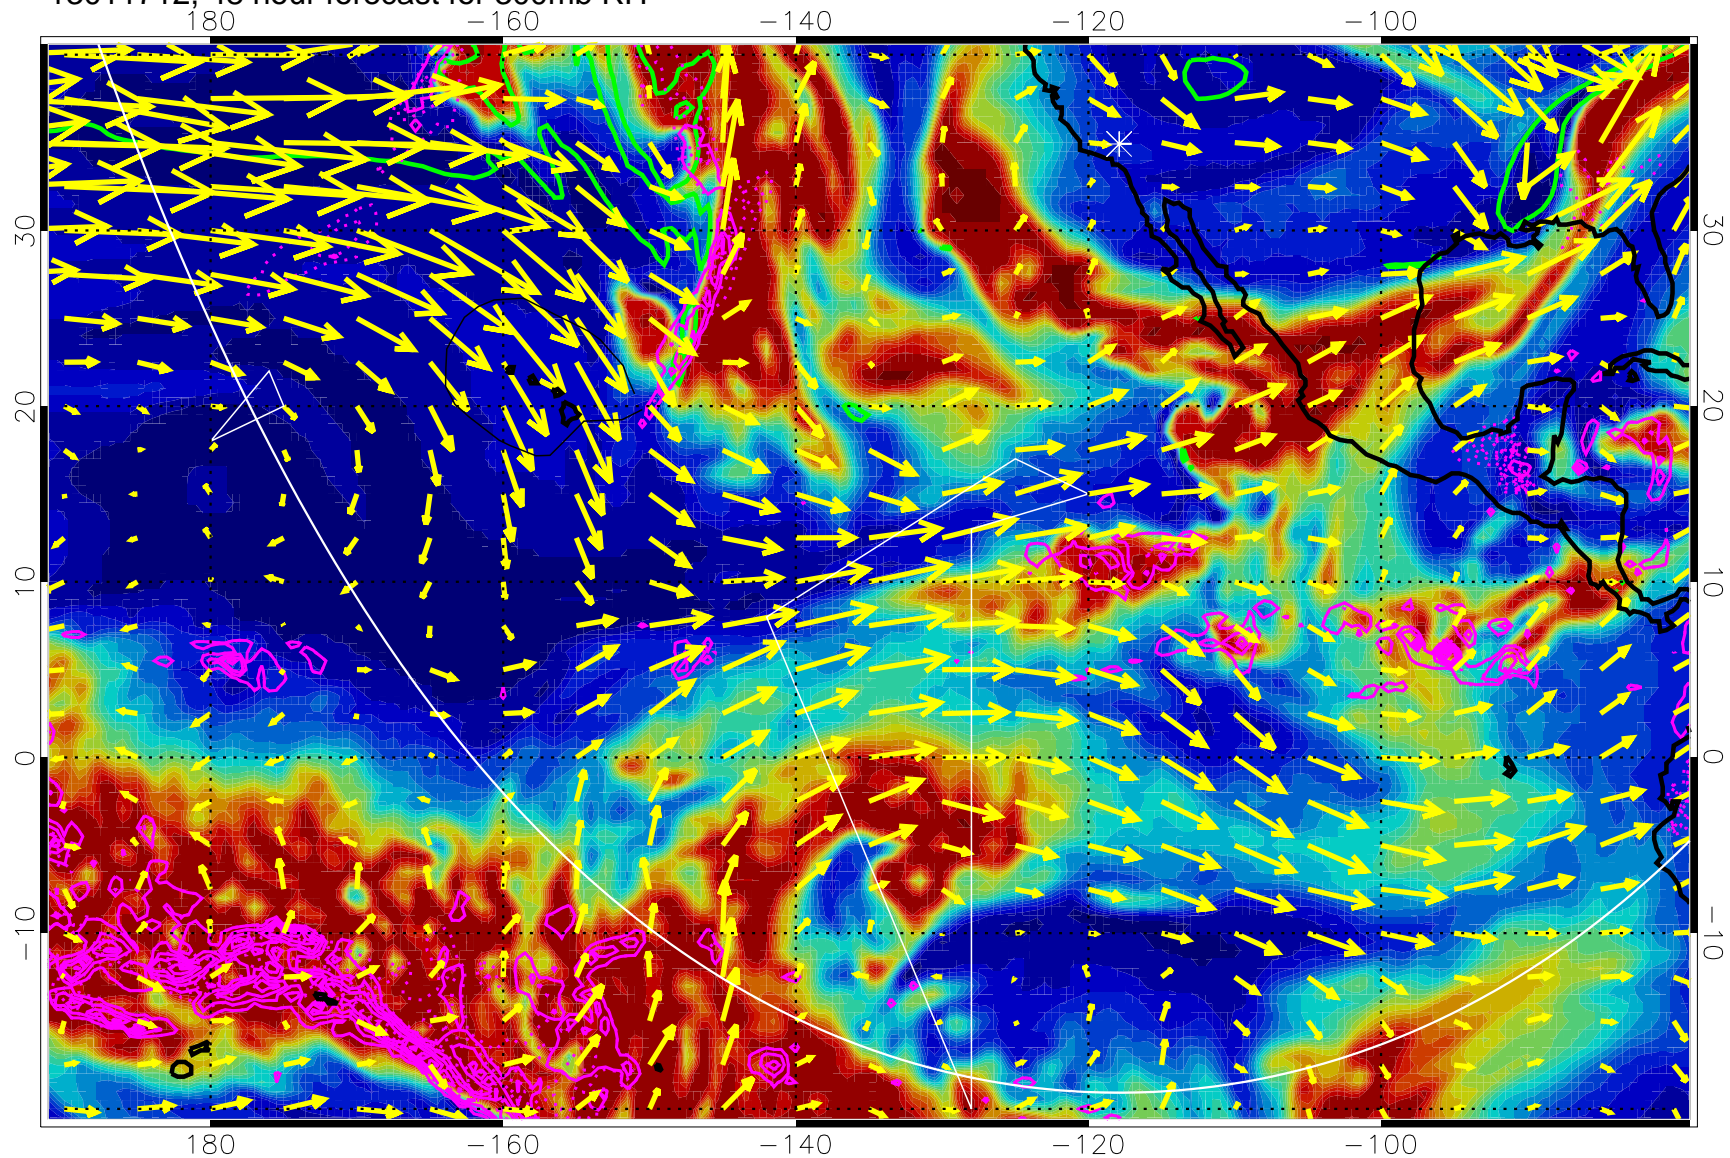

13011706, 42 hour forecast for 300mb RH

Precip (tot dot, conv sol) past 6 hrs 6 kg/m2 contours, min 4

EPV Tropopause (2 PVU) Position

→ 50 m/s

Range ring of 6000 km -- 19 hours GH round trip

13011712, 48 hour forecast for 300mb RH

Precip (tot dot, conv sol) past 6 hrs 6 kg/m2 contours, min 4

EPV Tropopause (2 PVU) Position

→ 50 m/s

Range ring of 6000 km -- 19 hours GH round trip

13011718, 54 hour forecast for 300mb RH

Precip (tot dot, conv sol) past 6 hrs 6 kg/m2 contours, min 4

EPV Tropopause (2 PVU) Position

→ 50 m/s

Range ring of 6000 km -- 19 hours GH round trip

13011800, 60 hour forecast for 300mb RH

Precip (tot dot, conv sol) past 6 hrs 6 kg/m2 contours, min 4

EPV Tropopause (2 PVU) Position