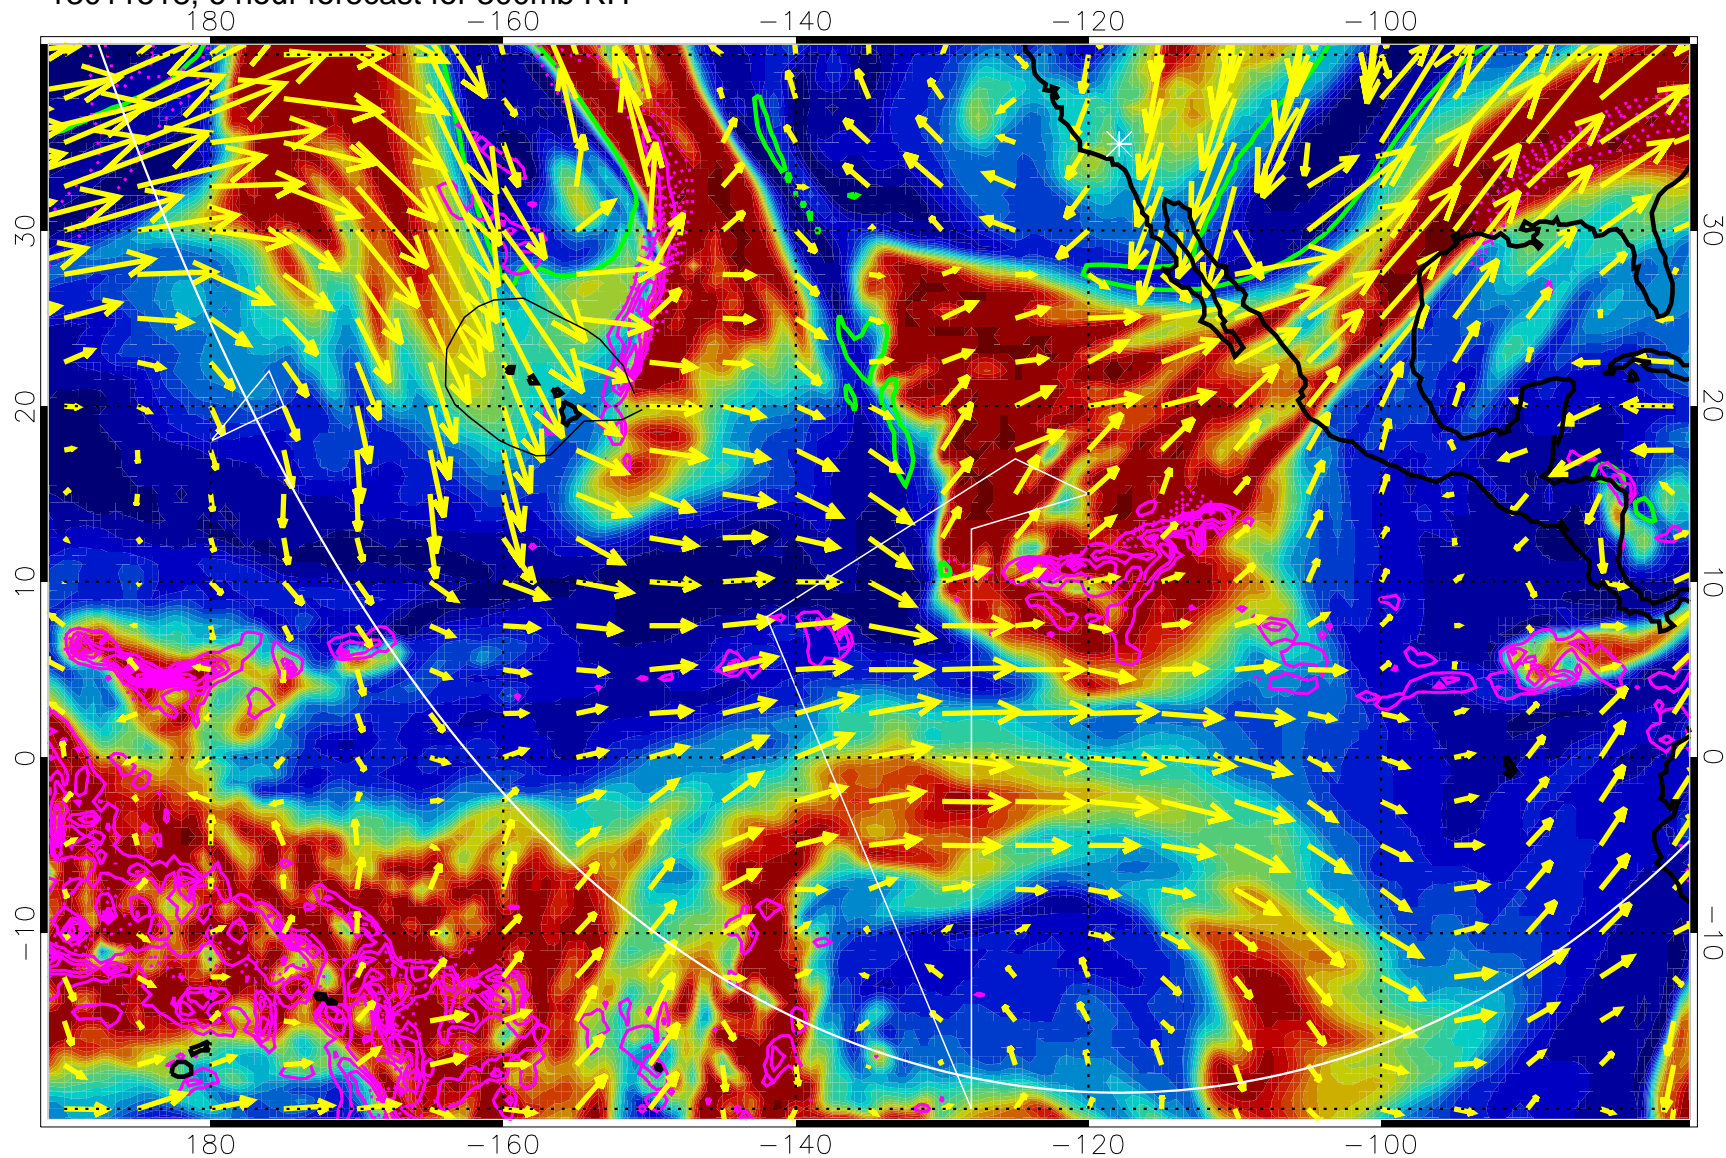

13011518, 6 hour forecast for 300mb RH

Precip (tot dot, conv sol) past 6 hrs 6 kg/m2 contours, min 4

EPV Tropopause (2 PVU) Position

→ 50 m/s

Range ring of 6000 km -- 19 hours GH round trip

13011600, 12 hour forecast for 300mb RH

Precip (tot dot, conv sol) past 6 hrs 6 kg/m2 contours, min 4

EPV Tropopause (2 PVU) Position

→ 50 m/s

Range ring of 6000 km -- 19 hours GH round trip

13011606, 18 hour forecast for 300mb RH

Precip (tot dot, conv sol) past 6 hrs 6 kg/m2 contours, min 4

EPV Tropopause (2 PVU) Position

→ 50 m/s

Range ring of 6000 km -- 19 hours GH round trip

13011612, 24 hour forecast for 300mb RH

Precip (tot dot, conv sol) past 6 hrs 6 kg/m2 contours, min 4

EPV Tropopause (2 PVU) Position

→ 50 m/s

Range ring of 6000 km -- 19 hours GH round trip

13011618, 30 hour forecast for 300mb RH

Precip (tot dot, conv sol) past 6 hrs 6 kg/m2 contours, min 4

EPV Tropopause (2 PVU) Position

→ 50 m/s

Range ring of 6000 km -- 19 hours GH round trip