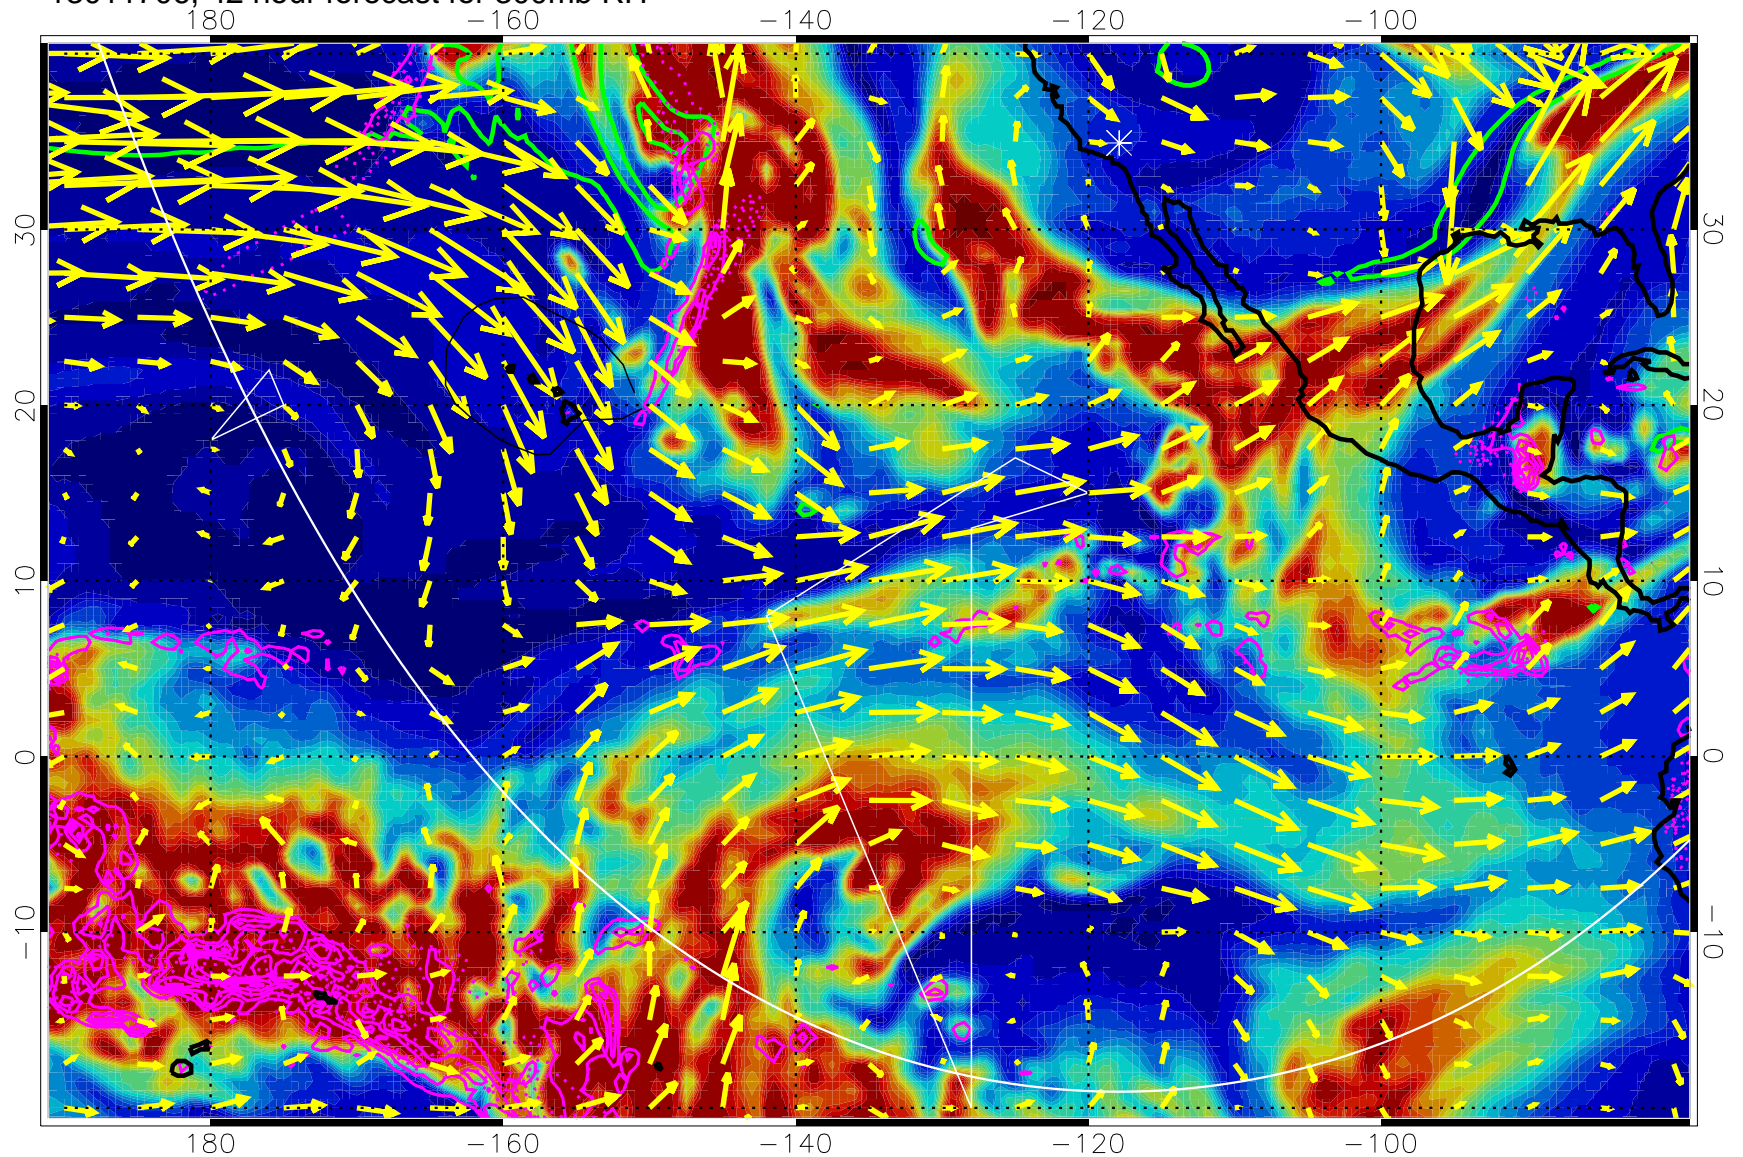

EPV Tropopause (2 PVU) Position

→ 50 m/s

Range ring of 6000 km -- 19 hours GH round trip

13011612, 24 hour forecast for 300mb RH

Precip (tot dot, conv sol) past 6 hrs 6 kg/m2 contours, min 4

EPV Tropopause (2 PVU) Position

13011700, 36 hour forecast for 300mb RH

0 20 40 60 80 100  
RH, %

Precip (tot dot, conv sol) past 6 hrs 6 kg/m2 contours, min 4

EPV Tropopause (2 PVU) Position

→ 50 m/s

Range ring of 6000 km -- 19 hours GH round trip

13011706, 42 hour forecast for 300mb RH

Precip (tot dot, conv sol) past 6 hrs 6 kg/m2 contours, min 4

EPV Tropopause (2 PVU) Position

→ 50 m/s

Range ring of 6000 km -- 19 hours GH round trip

13011712, 48 hour forecast for 300mb RH

Precip (tot dot, conv sol) past 6 hrs 6 kg/m2 contours, min 4

EPV Tropopause (2 PVU) Position

→ 50 m/s

Range ring of 6000 km -- 19 hours GH round trip

13011718, 54 hour forecast for 300mb RH

Precip (tot dot, conv sol) past 6 hrs 6 kg/m2 contours, min 4