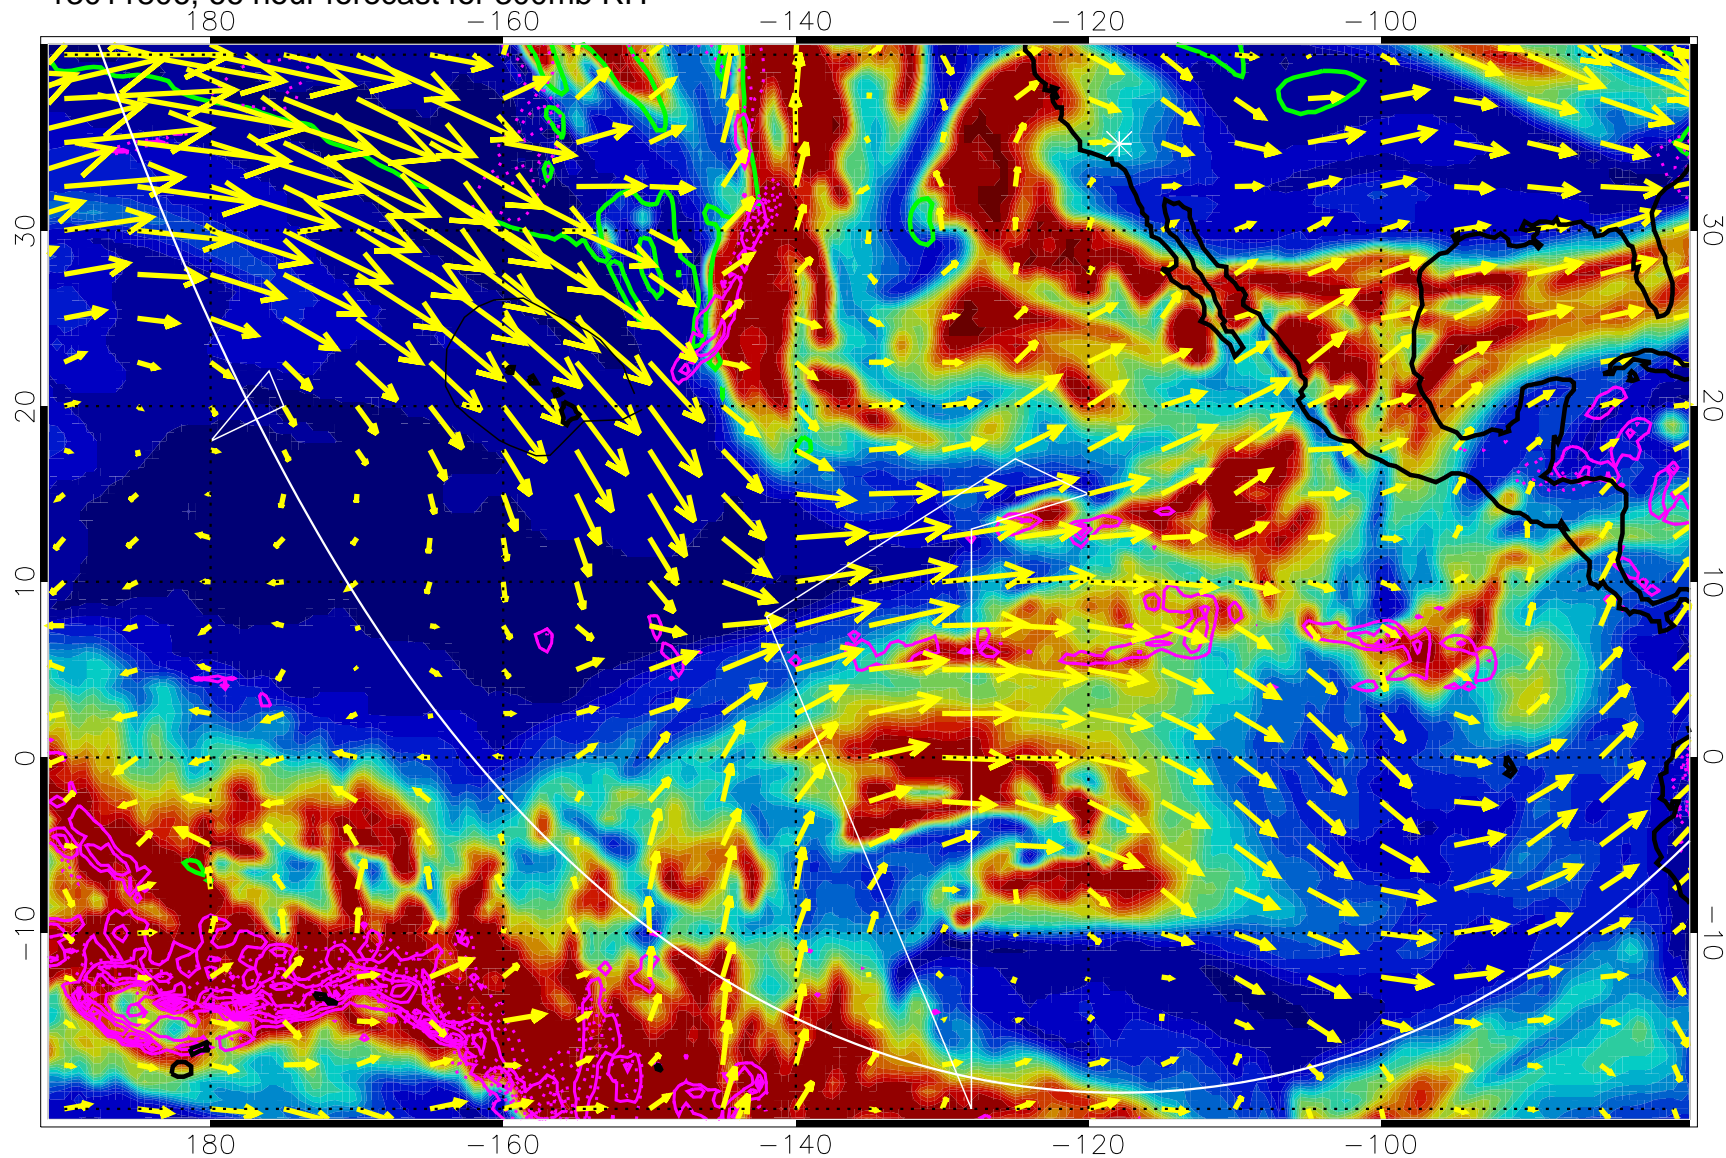

Precip (tot dot, conv sol) past 6 hrs 6 kg/m2 contours, min 4

EPV Tropopause (2 PVU) Position

→ 50 m/s

Range ring of 6000 km -- 19 hours GH round trip

13011718, 54 hour forecast for 300mb RH

Precip (tot dot, conv sol) past 6 hrs 6 kg/m2 contours, min 4

EPV Tropopause (2 PVU) Position

→ 50 m/s

Range ring of 6000 km -- 19 hours GH round trip

13011800, 60 hour forecast for 300mb RH

Precip (tot dot, conv sol) past 6 hrs 6 kg/m2 contours, min 4

EPV Tropopause (2 PVU) Position

→ 50 m/s

Range ring of 6000 km -- 19 hours GH round trip

13011806, 66 hour forecast for 300mb RH

Precip (tot dot, conv sol) past 6 hrs 6 kg/m2 contours, min 4

EPV Tropopause (2 PVU) Position

→ 50 m/s

Range ring of 6000 km -- 19 hours GH round trip

13011812, 72 hour forecast for 300mb RH

Precip (tot dot, conv sol) past 6 hrs 6 kg/m2 contours, min 4

EPV Tropopause (2 PVU) Position

→ 50 m/s

Range ring of 6000 km -- 19 hours GH round trip

13011818, 78 hour forecast for 300mb RH