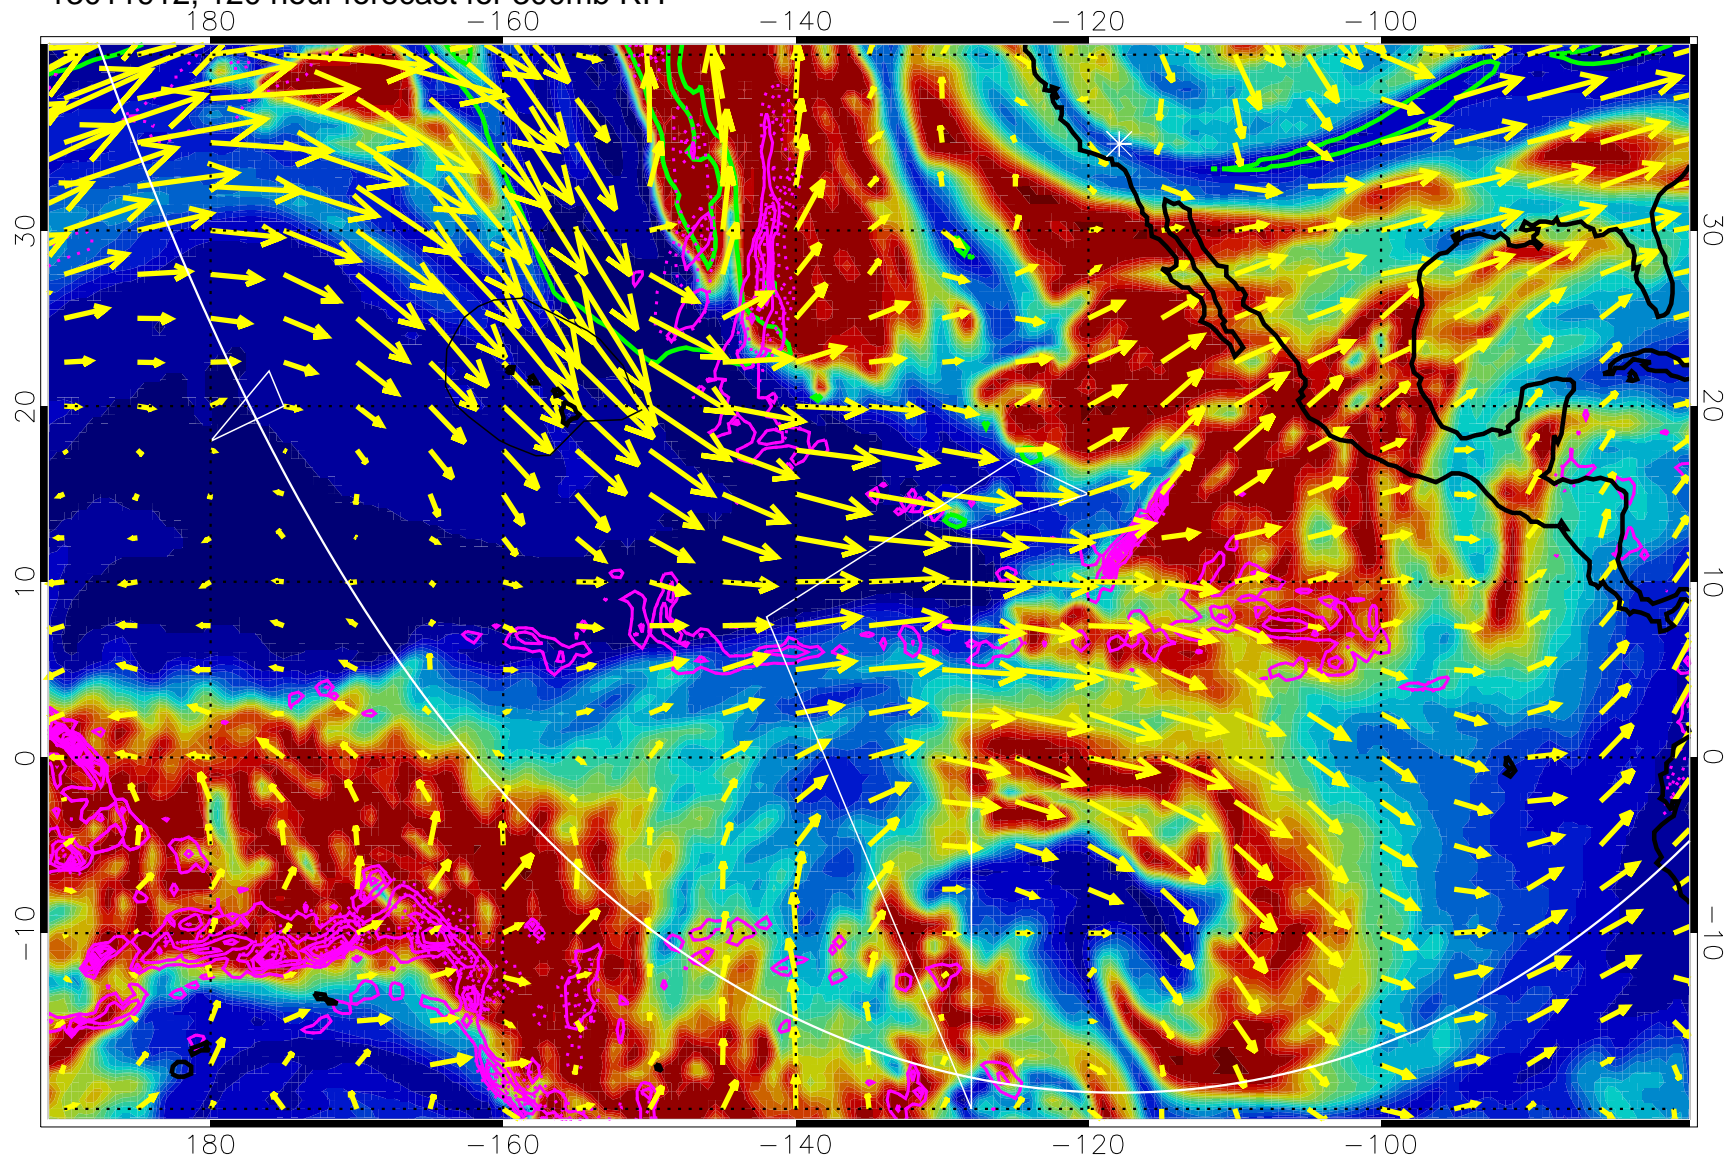

13011812, 96 hour forecast for 300mb RH

Precip (tot dot, conv sol) past 6 hrs 6 kg/m2 contours, min 4

EPV Tropopause (2 PVU) Position

→ 50 m/s

Range ring of 6000 km -- 19 hours GH round trip

13011818, 102 hour forecast for 300mb RH

Precip (tot dot, conv sol) past 6 hrs 6 kg/m2 contours, min 4

EPV Tropopause (2 PVU) Position

→ 50 m/s

Range ring of 6000 km -- 19 hours GH round trip

13011906, 114 hour forecast for 300mb RH

Precip (tot dot, conv sol) past 6 hrs 6 kg/m2 contours, min 4

EPV Tropopause (2 PVU) Position

→ 50 m/s

Range ring of 6000 km -- 19 hours GH round trip

13011912, 120 hour forecast for 300mb RH

Precip (tot dot, conv sol) past 6 hrs 6 kg/m2 contours, min 4

EPV Tropopause (2 PVU) Position