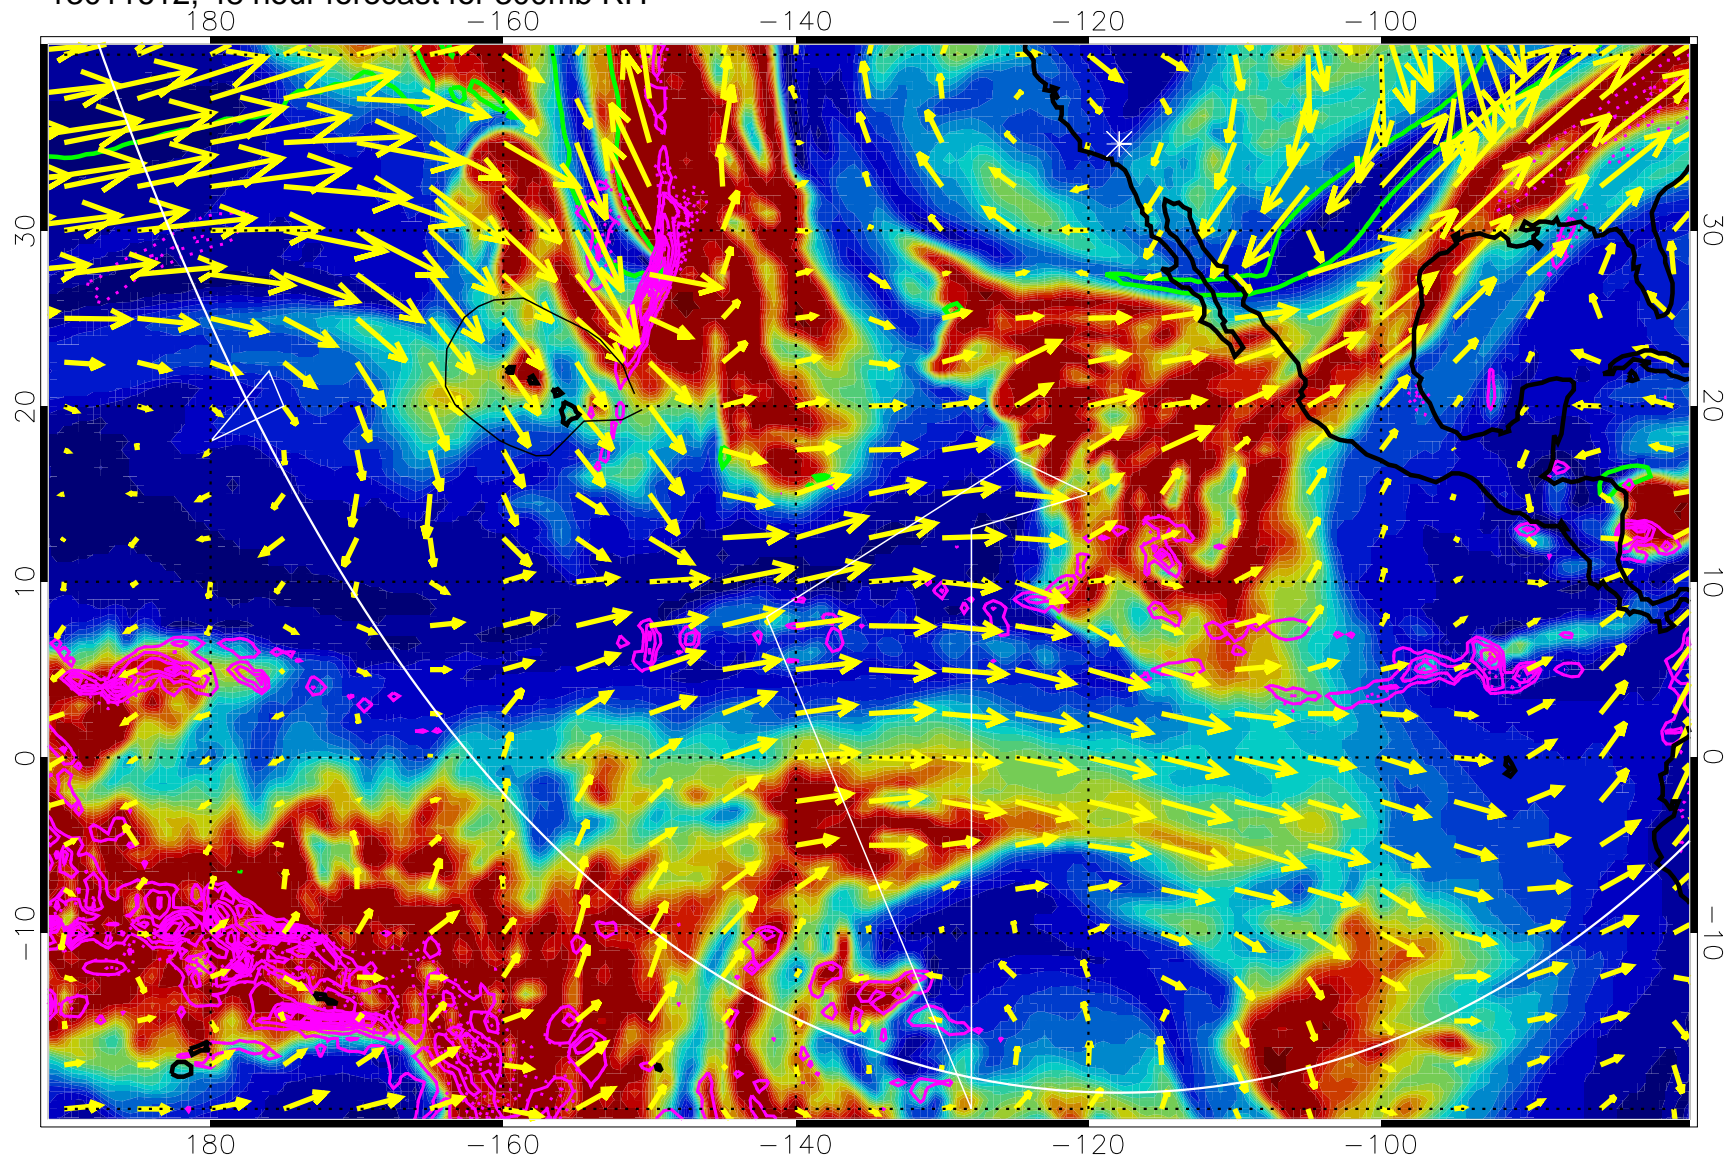

EPV Tropopause (2 PVU) Position

→ 50 m/s

Range ring of 6000 km -- 19 hours GH round trip

13011512, 24 hour forecast for 300mb RH

Precip (tot dot, conv sol) past 6 hrs 6 kg/m2 contours, min 4

EPV Tropopause (2 PVU) Position

13011600, 36 hour forecast for 300mb RH

Precip (tot dot, conv sol) past 6 hrs 6 kg/m2 contours, min 4

EPV Tropopause (2 PVU) Position

→ 50 m/s

Range ring of 6000 km -- 19 hours GH round trip

13011606, 42 hour forecast for 300mb RH

Precip (tot dot, conv sol) past 6 hrs 6 kg/m2 contours, min 4

EPV Tropopause (2 PVU) Position

→ 50 m/s

Range ring of 6000 km -- 19 hours GH round trip

13011612, 48 hour forecast for 300mb RH

Precip (tot dot, conv sol) past 6 hrs 6 kg/m2 contours, min 4

EPV Tropopause (2 PVU) Position

→ 50 m/s

Range ring of 6000 km -- 19 hours GH round trip

13011618, 54 hour forecast for 300mb RH

Precip (tot dot, conv sol) past 6 hrs 6 kg/m2 contours, min 4

EPV Tropopause (2 PVU) Position