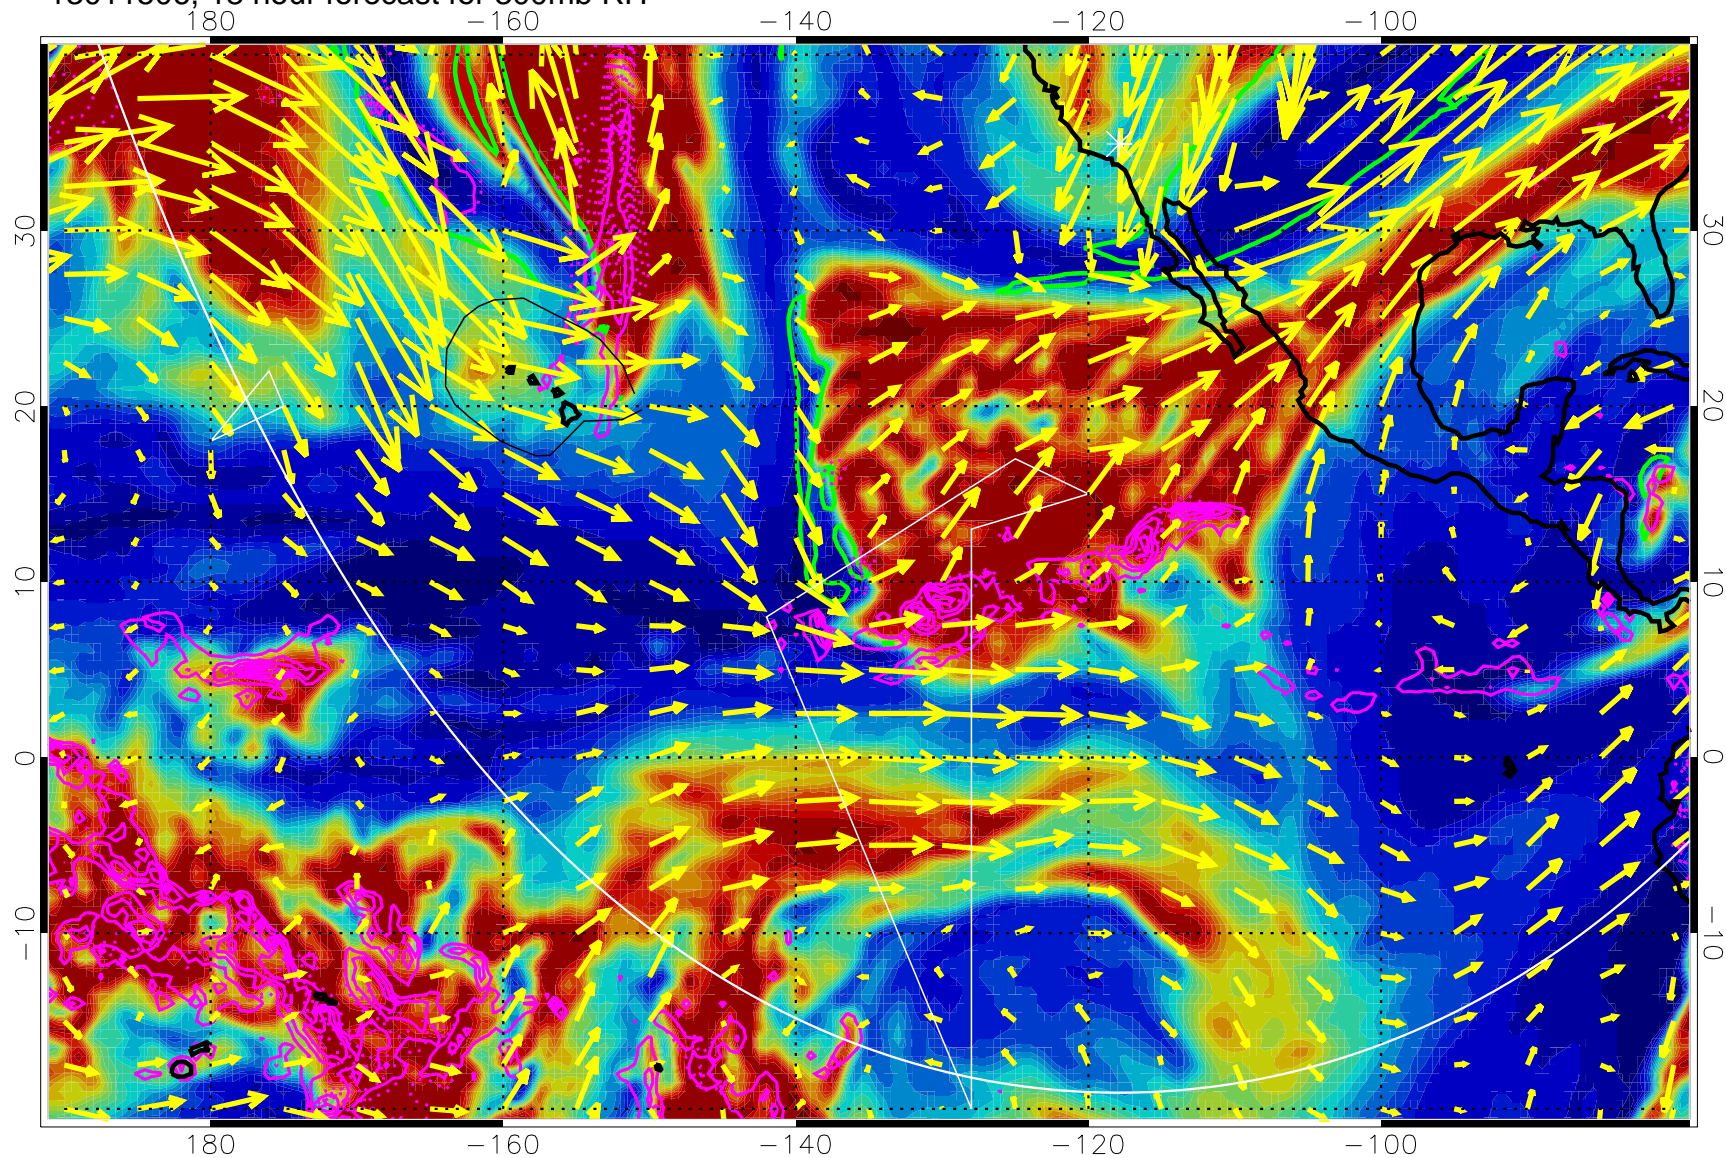

13011418, 6 hour forecast for 300mb RH

Precip (tot dot, conv sol) past 6 hrs 6 kg/m2 contours, min 4

EPV Tropopause (2 PVU) Position

→ 50 m/s

Range ring of 6000 km -- 19 hours GH round trip

13011500, 12 hour forecast for 300mb RH

Precip (tot dot, conv sol) past 6 hrs 6 kg/m2 contours, min 4

EPV Tropopause (2 PVU) Position

→ 50 m/s

Range ring of 6000 km -- 19 hours GH round trip

13011506, 18 hour forecast for 300mb RH

Precip (tot dot, conv sol) past 6 hrs 6 kg/m2 contours, min 4

EPV Tropopause (2 PVU) Position

→ 50 m/s

Range ring of 6000 km -- 19 hours GH round trip

13011512, 24 hour forecast for 300mb RH

Precip (tot dot, conv sol) past 6 hrs 6 kg/m2 contours, min 4

EPV Tropopause (2 PVU) Position

→ 50 m/s

Range ring of 6000 km -- 19 hours GH round trip

13011518, 30 hour forecast for 300mb RH

Precip (tot dot, conv sol) past 6 hrs 6 kg/m2 contours, min 4

EPV Tropopause (2 PVU) Position

→ 50 m/s

Range ring of 6000 km -- 19 hours GH round trip