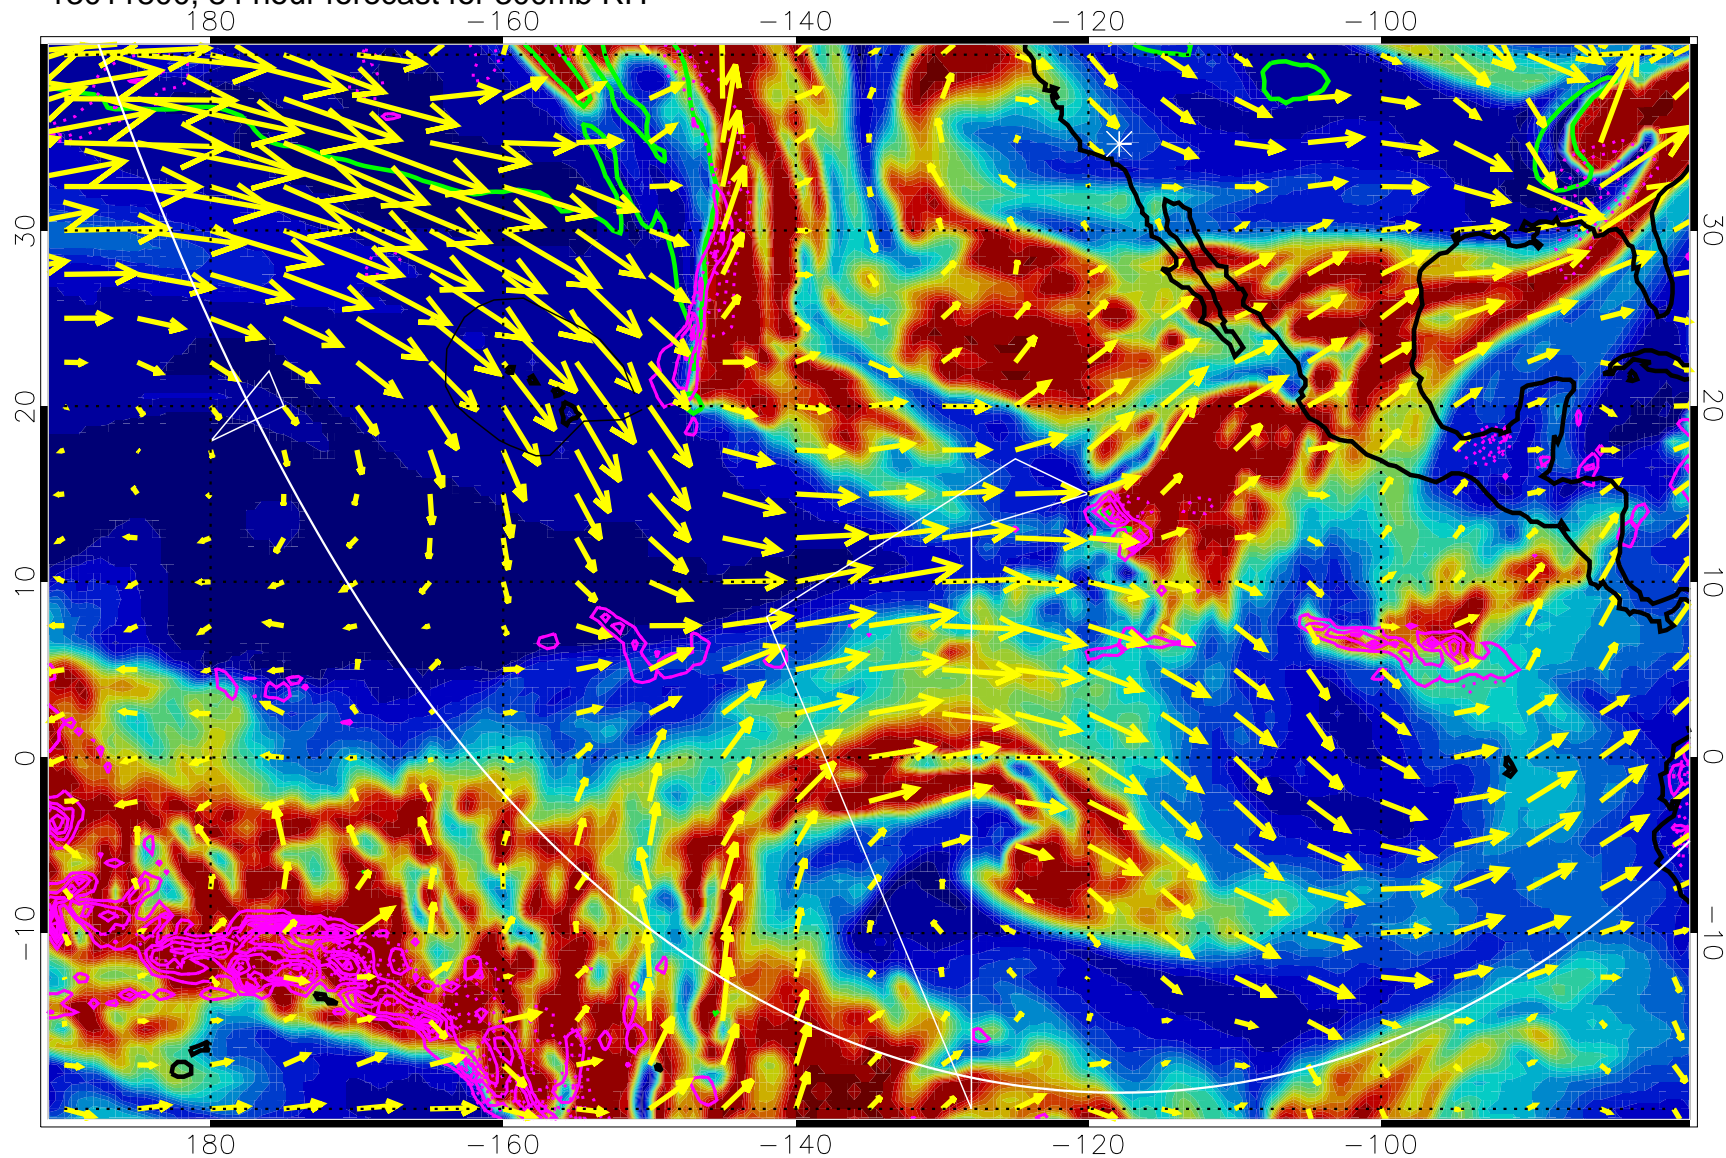

13011706, 66 hour forecast for 300mb RH

Precip (tot dot, conv sol) past 6 hrs 6 kg/m2 contours, min 4

EPV Tropopause (2 PVU) Position

→ 50 m/s

Range ring of 6000 km -- 19 hours GH round trip

13011712, 72 hour forecast for 300mb RH

Precip (tot dot, conv sol) past 6 hrs 6 kg/m2 contours, min 4

EPV Tropopause (2 PVU) Position

→ 50 m/s

Range ring of 6000 km -- 19 hours GH round trip

13011718, 78 hour forecast for 300mb RH

Precip (tot dot, conv sol) past 6 hrs 6 kg/m2 contours, min 4

EPV Tropopause (2 PVU) Position

→ 50 m/s

Range ring of 6000 km -- 19 hours GH round trip

13011800, 84 hour forecast for 300mb RH

Precip (tot dot, conv sol) past 6 hrs 6 kg/m2 contours, min 4

EPV Tropopause (2 PVU) Position

→ 50 m/s

Range ring of 6000 km -- 19 hours GH round trip

13011806, 90 hour forecast for 300mb RH

Precip (tot dot, conv sol) past 6 hrs 6 kg/m2 contours, min 4

EPV Tropopause (2 PVU) Position

→ 50 m/s

Range ring of 6000 km -- 19 hours GH round trip