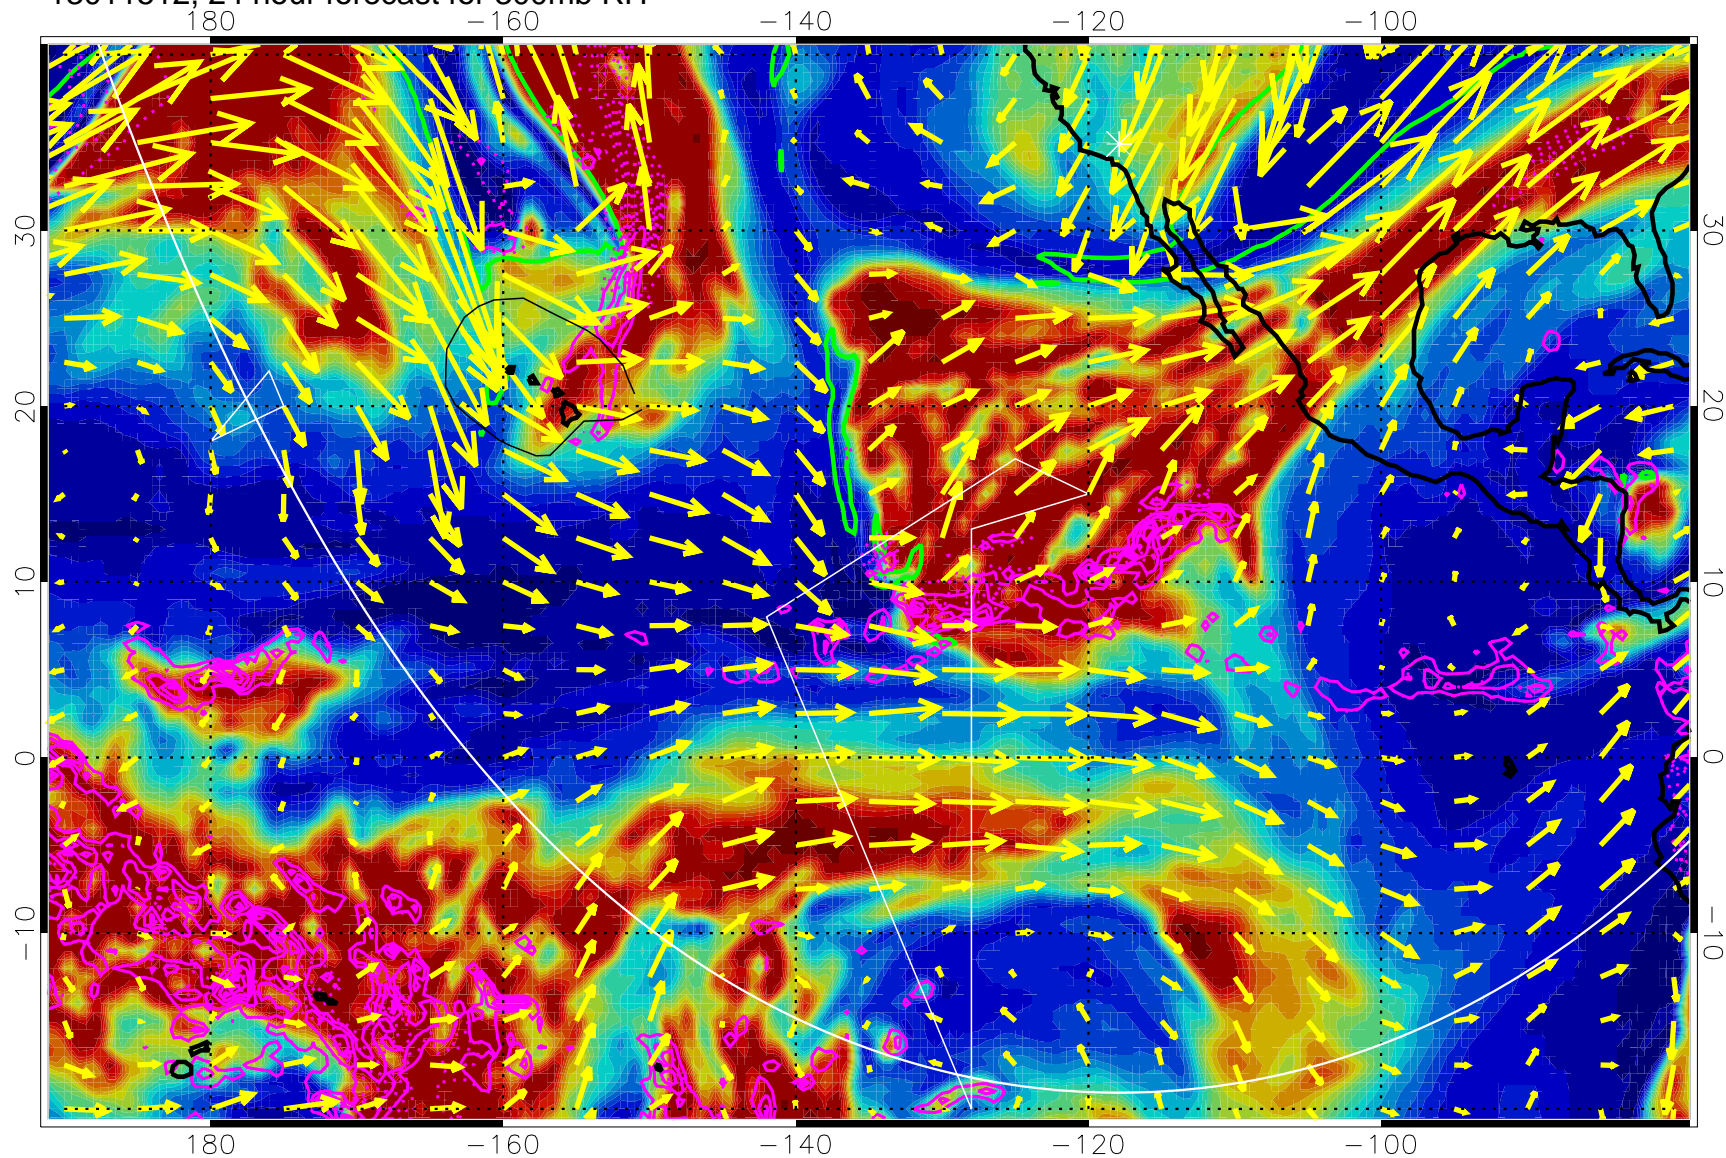

13011418, 6 hour forecast for 300mb RH

Precip (tot dot, conv sol) past 6 hrs 6 kg/m2 contours, min 4

EPV Tropopause (2 PVU) Position

→ 50 m/s

Range ring of 6000 km -- 19 hours GH round trip

13011500, 12 hour forecast for 300mb RH

Precip (tot dot, conv sol) past 6 hrs 6 kg/m2 contours, min 4

EPV Tropopause (2 PVU) Position

→ 50 m/s

Range ring of 6000 km -- 19 hours GH round trip

13011506, 18 hour forecast for 300mb RH

Precip (tot dot, conv sol) past 6 hrs 6 kg/m2 contours, min 4

EPV Tropopause (2 PVU) Position

→ 50 m/s

Range ring of 6000 km -- 19 hours GH round trip

13011512, 24 hour forecast for 300mb RH

Precip (tot dot, conv sol) past 6 hrs 6 kg/m2 contours, min 4

EPV Tropopause (2 PVU) Position

→ 50 m/s

Range ring of 6000 km -- 19 hours GH round trip

13011518, 30 hour forecast for 300mb RH

Precip (tot dot, conv sol) past 6 hrs 6 kg/m2 contours, min 4

EPV Tropopause (2 PVU) Position

→ 50 m/s

Range ring of 6000 km -- 19 hours GH round trip