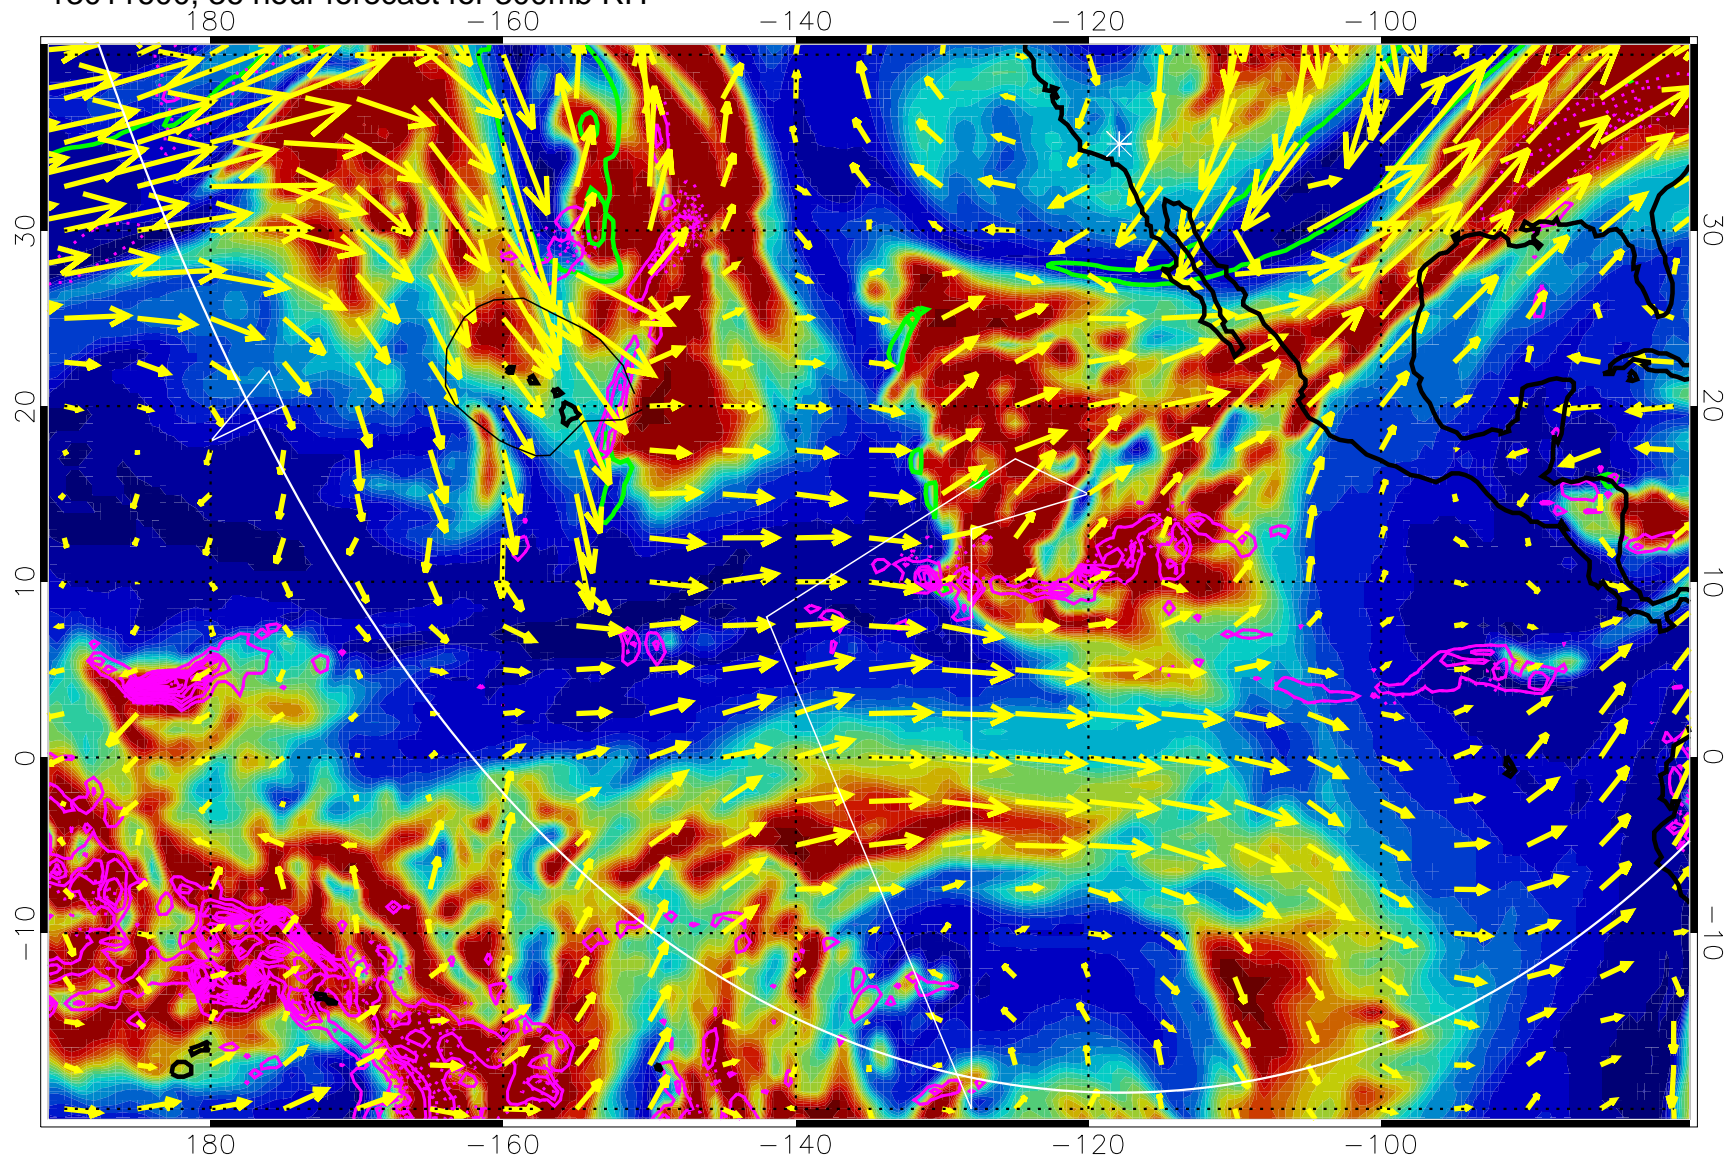

EPV Tropopause (2 PVU) Position

→ 50 m/s

Range ring of 6000 km -- 19 hours GH round trip

13011512, 24 hour forecast for 300mb RH

Precip (tot dot, conv sol) past 6 hrs 6 kg/m2 contours, min 4

EPV Tropopause (2 PVU) Position

→ 50 m/s

Range ring of 6000 km -- 19 hours GH round trip

13011518, 30 hour forecast for 300mb RH

Precip (tot dot, conv sol) past 6 hrs 6 kg/m2 contours, min 4

EPV Tropopause (2 PVU) Position

→ 50 m/s

Range ring of 6000 km -- 19 hours GH round trip

13011600, 36 hour forecast for 300mb RH

Precip (tot dot, conv sol) past 6 hrs 6 kg/m2 contours, min 4

EPV Tropopause (2 PVU) Position

→ 50 m/s

Range ring of 6000 km -- 19 hours GH round trip

13011606, 42 hour forecast for 300mb RH

Precip (tot dot, conv sol) past 6 hrs 6 kg/m2 contours, min 4

EPV Tropopause (2 PVU) Position

→ 50 m/s

Range ring of 6000 km -- 19 hours GH round trip

13011612, 48 hour forecast for 300mb RH

Precip (tot dot, conv sol) past 6 hrs 6 kg/m2 contours, min 4