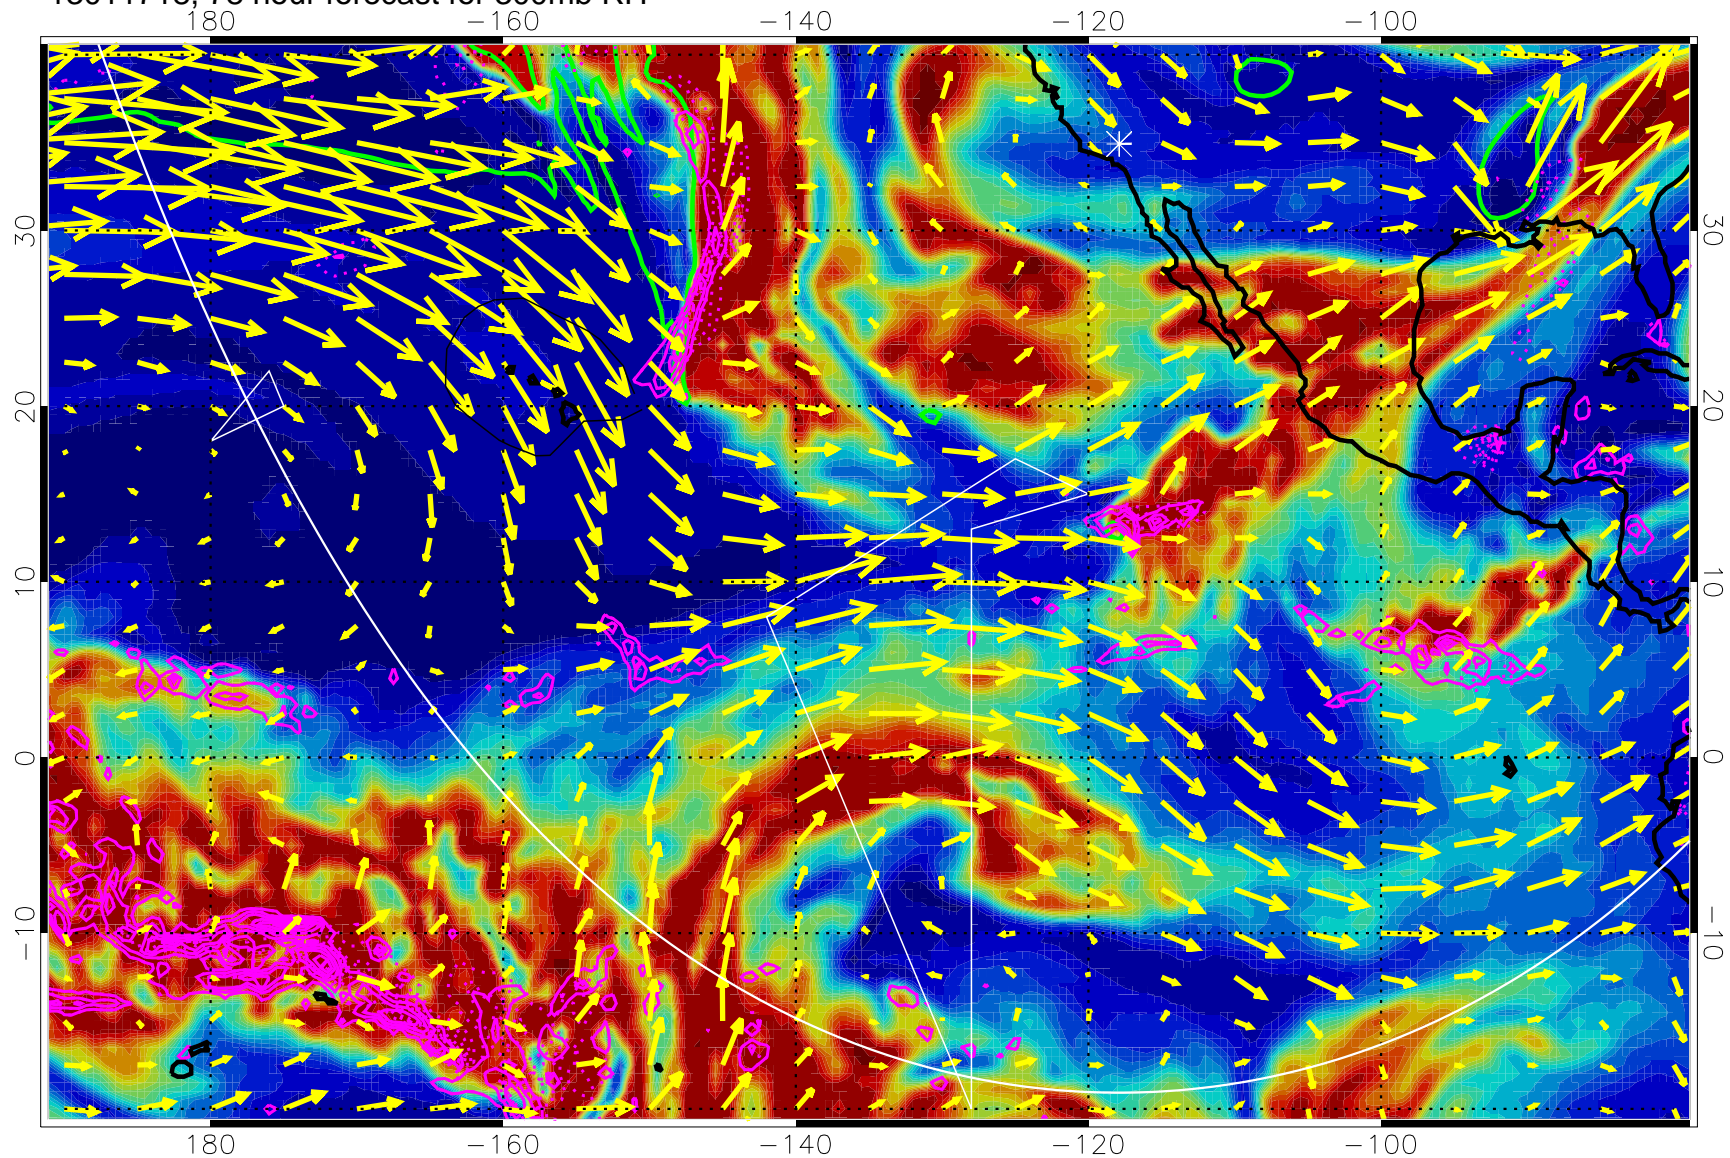

13011706, 66 hour forecast for 300mb RH

Precip (tot dot, conv sol) past 6 hrs 6 kg/m2 contours, min 4

EPV Tropopause (2 PVU) Position

→ 50 m/s

Range ring of 6000 km -- 19 hours GH round trip

13011712, 72 hour forecast for 300mb RH

Precip (tot dot, conv sol) past 6 hrs 6 kg/m2 contours, min 4

EPV Tropopause (2 PVU) Position

→ 50 m/s

Range ring of 6000 km -- 19 hours GH round trip

13011718, 78 hour forecast for 300mb RH

Precip (tot dot, conv sol) past 6 hrs 6 kg/m2 contours, min 4

EPV Tropopause (2 PVU) Position

→ 50 m/s

Range ring of 6000 km -- 19 hours GH round trip

13011800, 84 hour forecast for 300mb RH

Precip (tot dot, conv sol) past 6 hrs 6 kg/m2 contours, min 4

EPV Tropopause (2 PVU) Position

13011812, 96 hour forecast for 300mb RH

Precip (tot dot, conv sol) past 6 hrs 6 kg/m2 contours, min 4

EPV Tropopause (2 PVU) Position

→ 50 m/s

Range ring of 6000 km -- 19 hours GH round trip

13011818, 102 hour forecast for 300mb RH