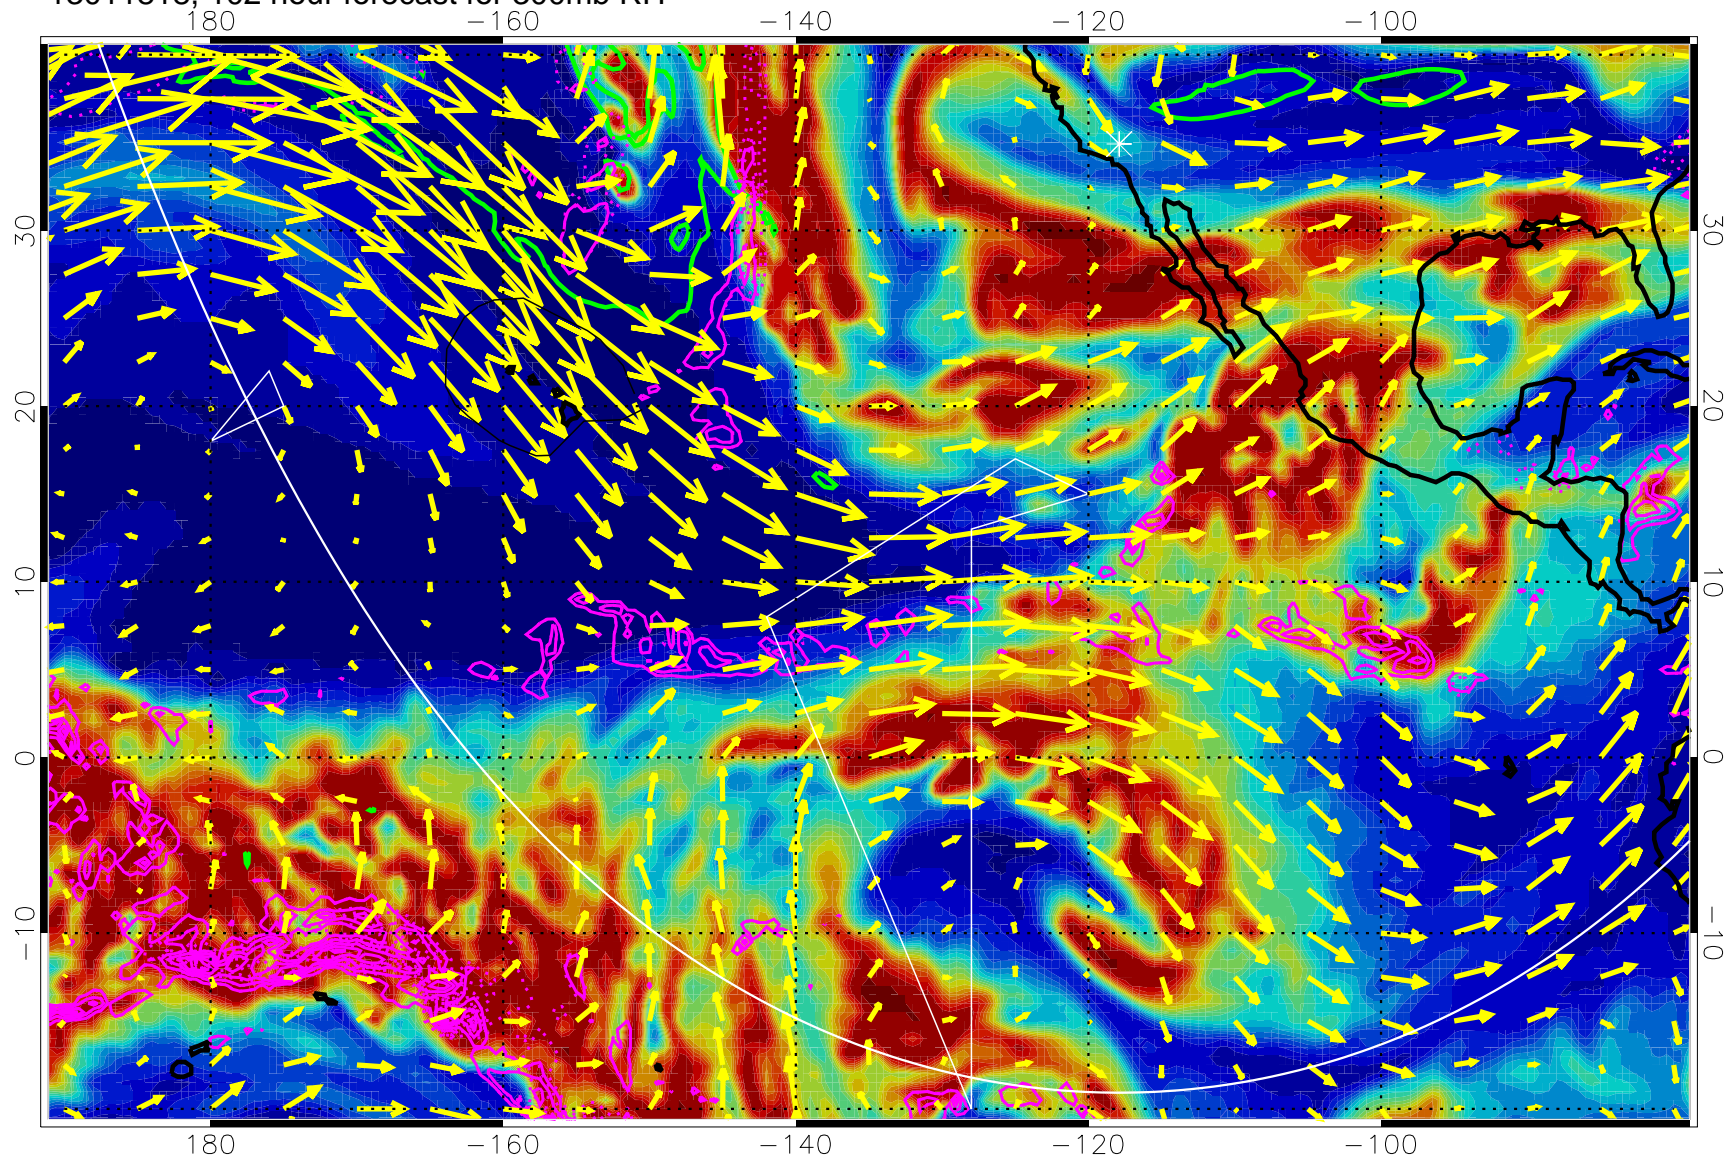

→ 50 m/s

Range ring of 6000 km -- 19 hours GH round trip

13011806, 90 hour forecast for 300mb RH

Precip (tot dot, conv sol) past 6 hrs 6 kg/m2 contours, min 4

EPV Tropopause (2 PVU) Position

→ 50 m/s

Range ring of 6000 km -- 19 hours GH round trip

13011812, 96 hour forecast for 300mb RH

Precip (tot dot, conv sol) past 6 hrs 6 kg/m2 contours, min 4

EPV Tropopause (2 PVU) Position

→ 50 m/s

Range ring of 6000 km -- 19 hours GH round trip

13011818, 102 hour forecast for 300mb RH

Precip (tot dot, conv sol) past 6 hrs 6 kg/m2 contours, min 4

EPV Tropopause (2 PVU) Position

→ 50 m/s

Range ring of 6000 km -- 19 hours GH round trip

13011906, 114 hour forecast for 300mb RH

Precip (tot dot, conv sol) past 6 hrs 6 kg/m2 contours, min 4

EPV Tropopause (2 PVU) Position

→ 50 m/s

Range ring of 6000 km -- 19 hours GH round trip

13011912, 120 hour forecast for 300mb RH

Precip (tot dot, conv sol) past 6 hrs 6 kg/m2 contours, min 4

EPV Tropopause (2 PVU) Position