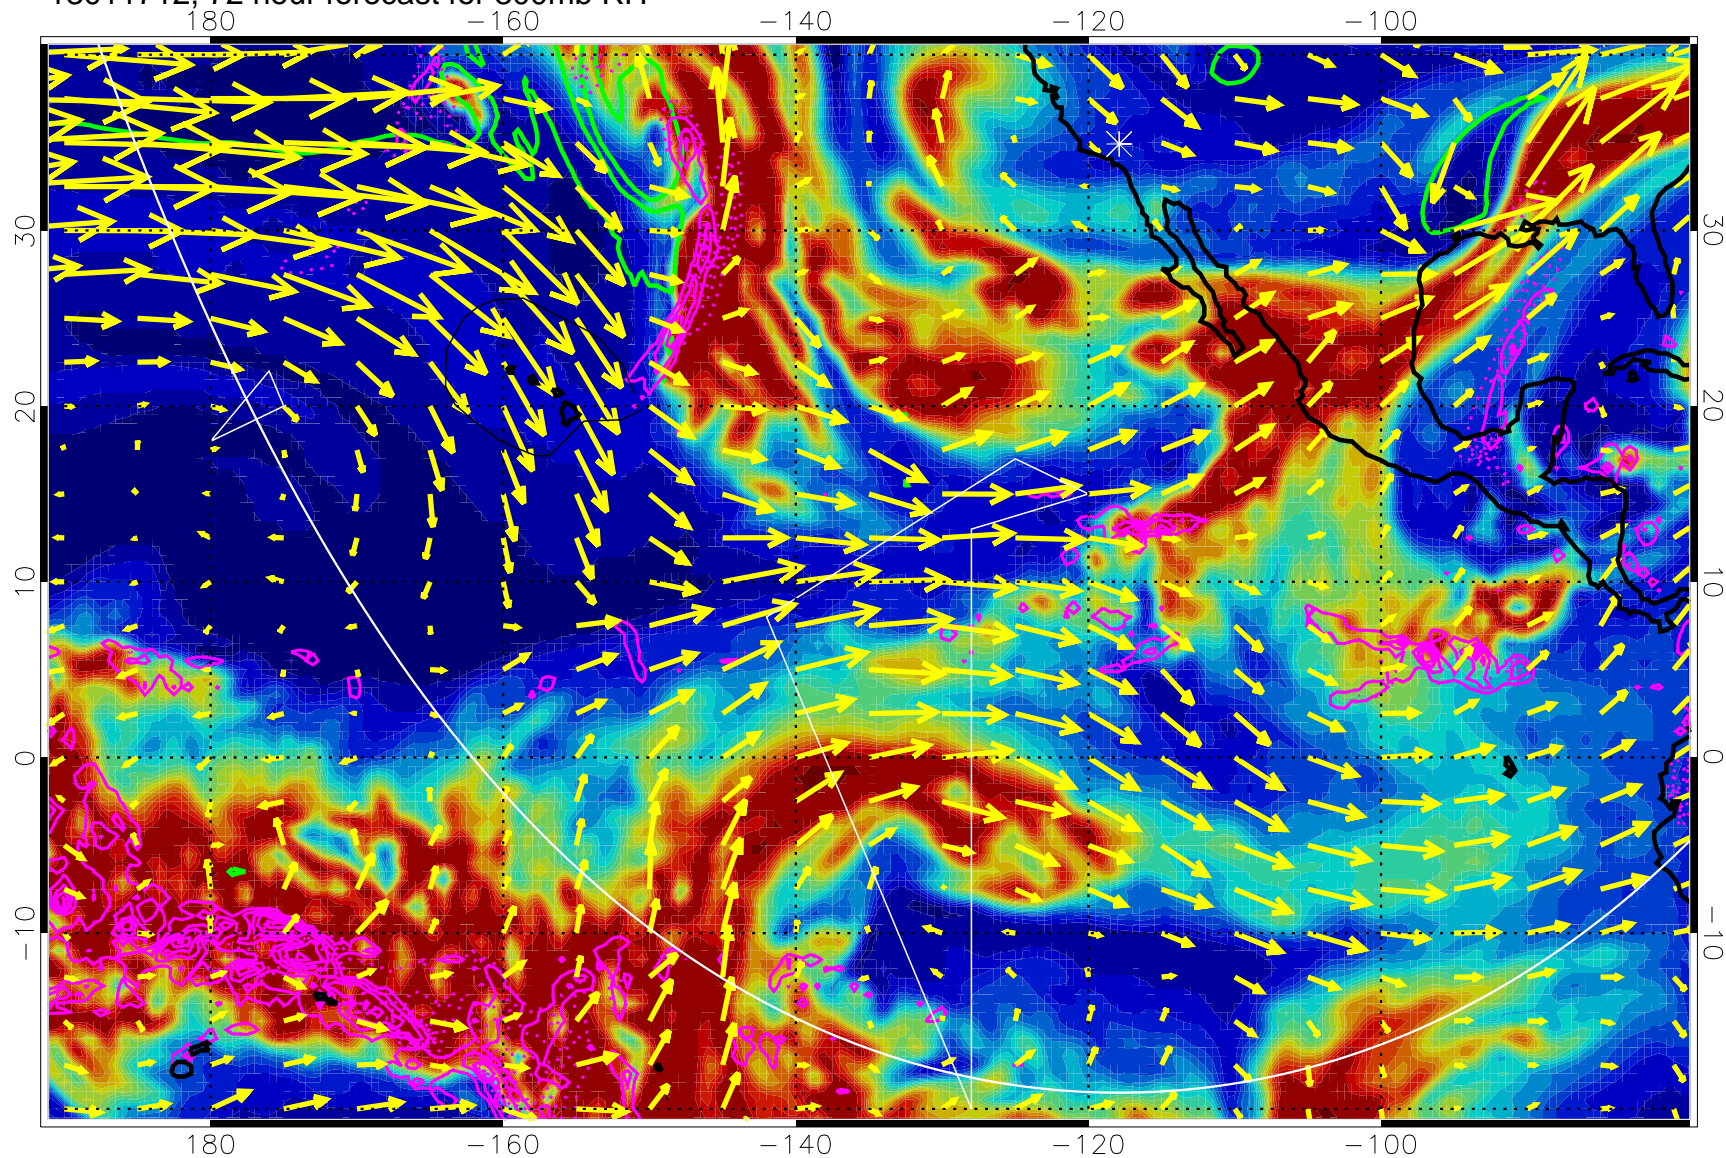

13011706, 66 hour forecast for 300mb RH

Precip (tot dot, conv sol) past 6 hrs 6 kg/m2 contours, min 4

EPV Tropopause (2 PVU) Position

→ 50 m/s

Range ring of 6000 km -- 19 hours GH round trip

13011712, 72 hour forecast for 300mb RH

Precip (tot dot, conv sol) past 6 hrs 6 kg/m2 contours, min 4

EPV Tropopause (2 PVU) Position

→ 50 m/s

Range ring of 6000 km -- 19 hours GH round trip

13011718, 78 hour forecast for 300mb RH

Precip (tot dot, conv sol) past 6 hrs 6 kg/m2 contours, min 4

EPV Tropopause (2 PVU) Position

→ 50 m/s

Range ring of 6000 km -- 19 hours GH round trip

13011800, 84 hour forecast for 300mb RH

Precip (tot dot, conv sol) past 6 hrs 6 kg/m2 contours, min 4

EPV Tropopause (2 PVU) Position

13011812, 96 hour forecast for 300mb RH

Precip (tot dot, conv sol) past 6 hrs 6 kg/m2 contours, min 4

EPV Tropopause (2 PVU) Position

→ 50 m/s

Range ring of 6000 km -- 19 hours GH round trip

13011818, 102 hour forecast for 300mb RH