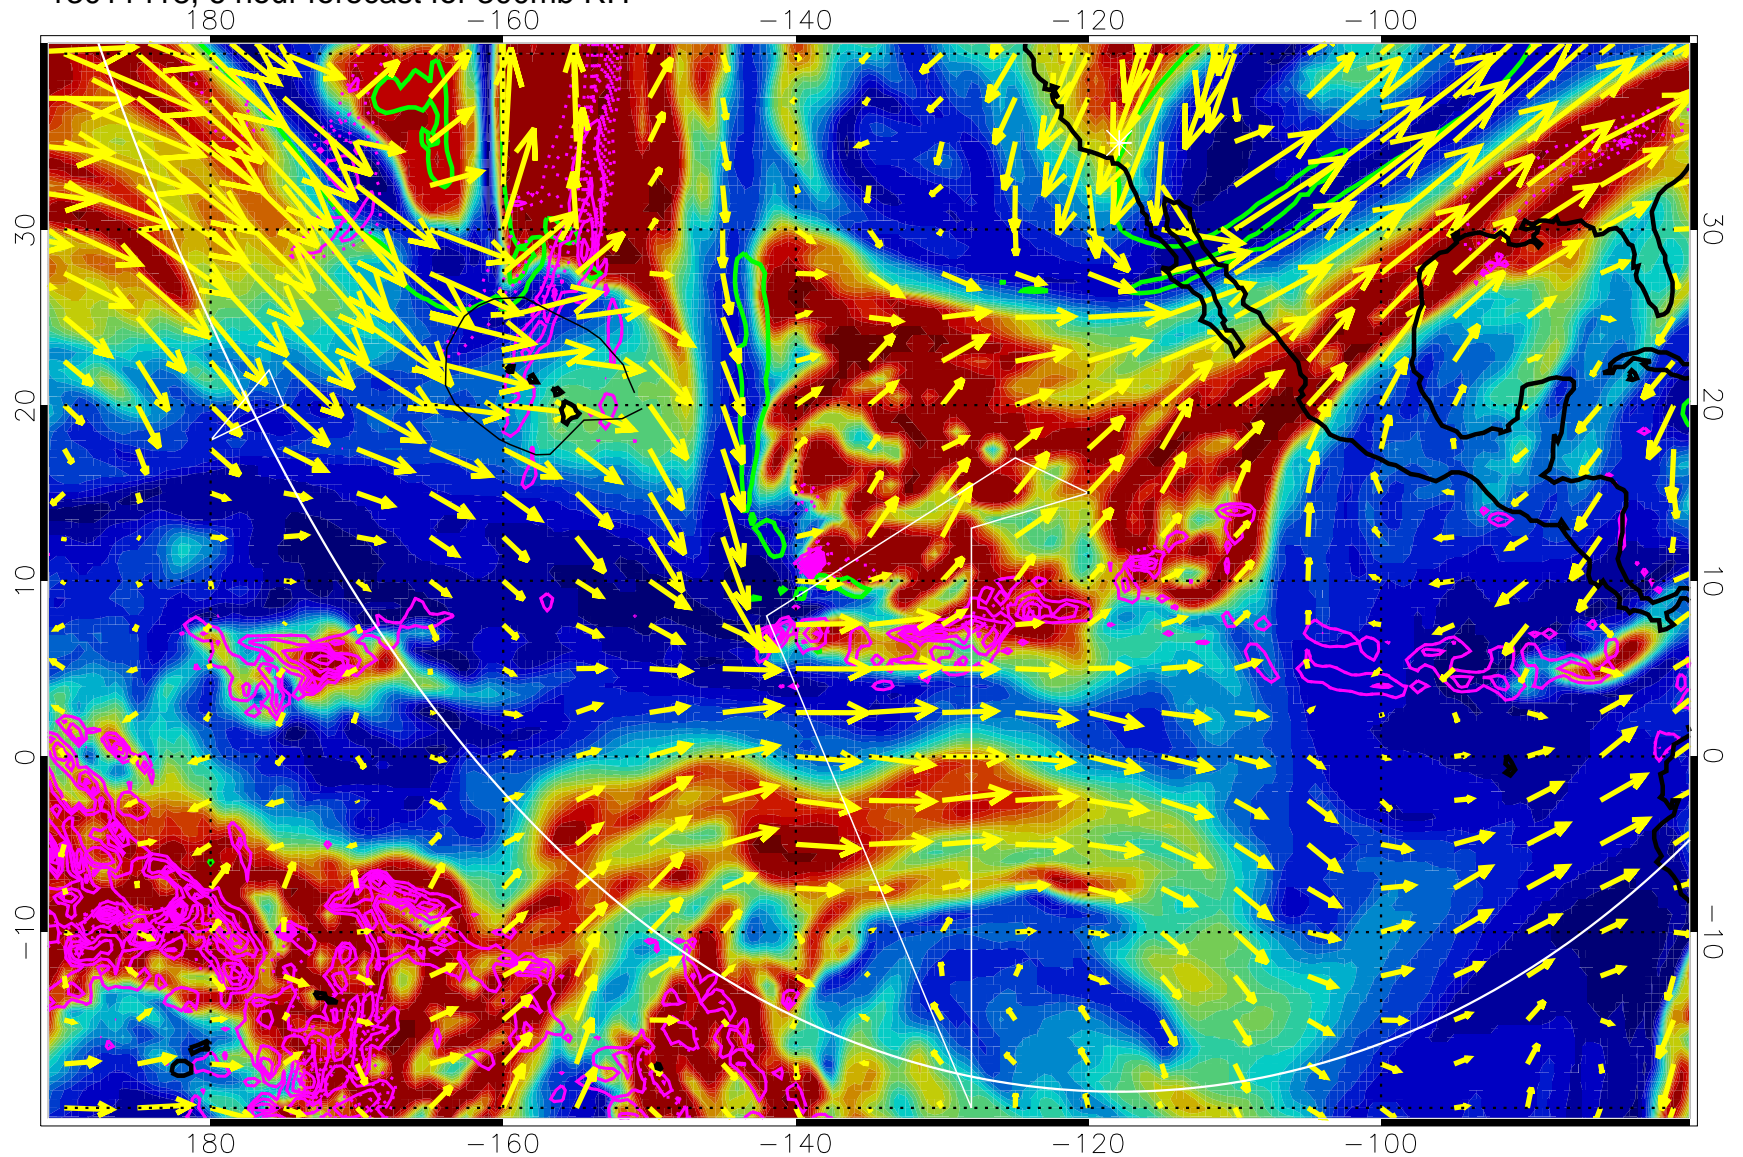

13011418, 6 hour forecast for 300mb RH

Precip (tot dot, conv sol) past 6 hrs 6 kg/m2 contours, min 4

EPV Tropopause (2 PVU) Position

→ 50 m/s

Range ring of 6000 km -- 19 hours GH round trip

13011500, 12 hour forecast for 300mb RH

Precip (tot dot, conv sol) past 6 hrs 6 kg/m2 contours, min 4

EPV Tropopause (2 PVU) Position

→ 50 m/s

Range ring of 6000 km -- 19 hours GH round trip

13011506, 18 hour forecast for 300mb RH

Precip (tot dot, conv sol) past 6 hrs 6 kg/m2 contours, min 4

EPV Tropopause (2 PVU) Position

→ 50 m/s

Range ring of 6000 km -- 19 hours GH round trip

13011512, 24 hour forecast for 300mb RH

Precip (tot dot, conv sol) past 6 hrs 6 kg/m2 contours, min 4

EPV Tropopause (2 PVU) Position

13011600, 36 hour forecast for 300mb RH

Precip (tot dot, conv sol) past 6 hrs 6 kg/m2 contours, min 4

EPV Tropopause (2 PVU) Position

→ 50 m/s

Range ring of 6000 km -- 19 hours GH round trip

13011606, 42 hour forecast for 300mb RH