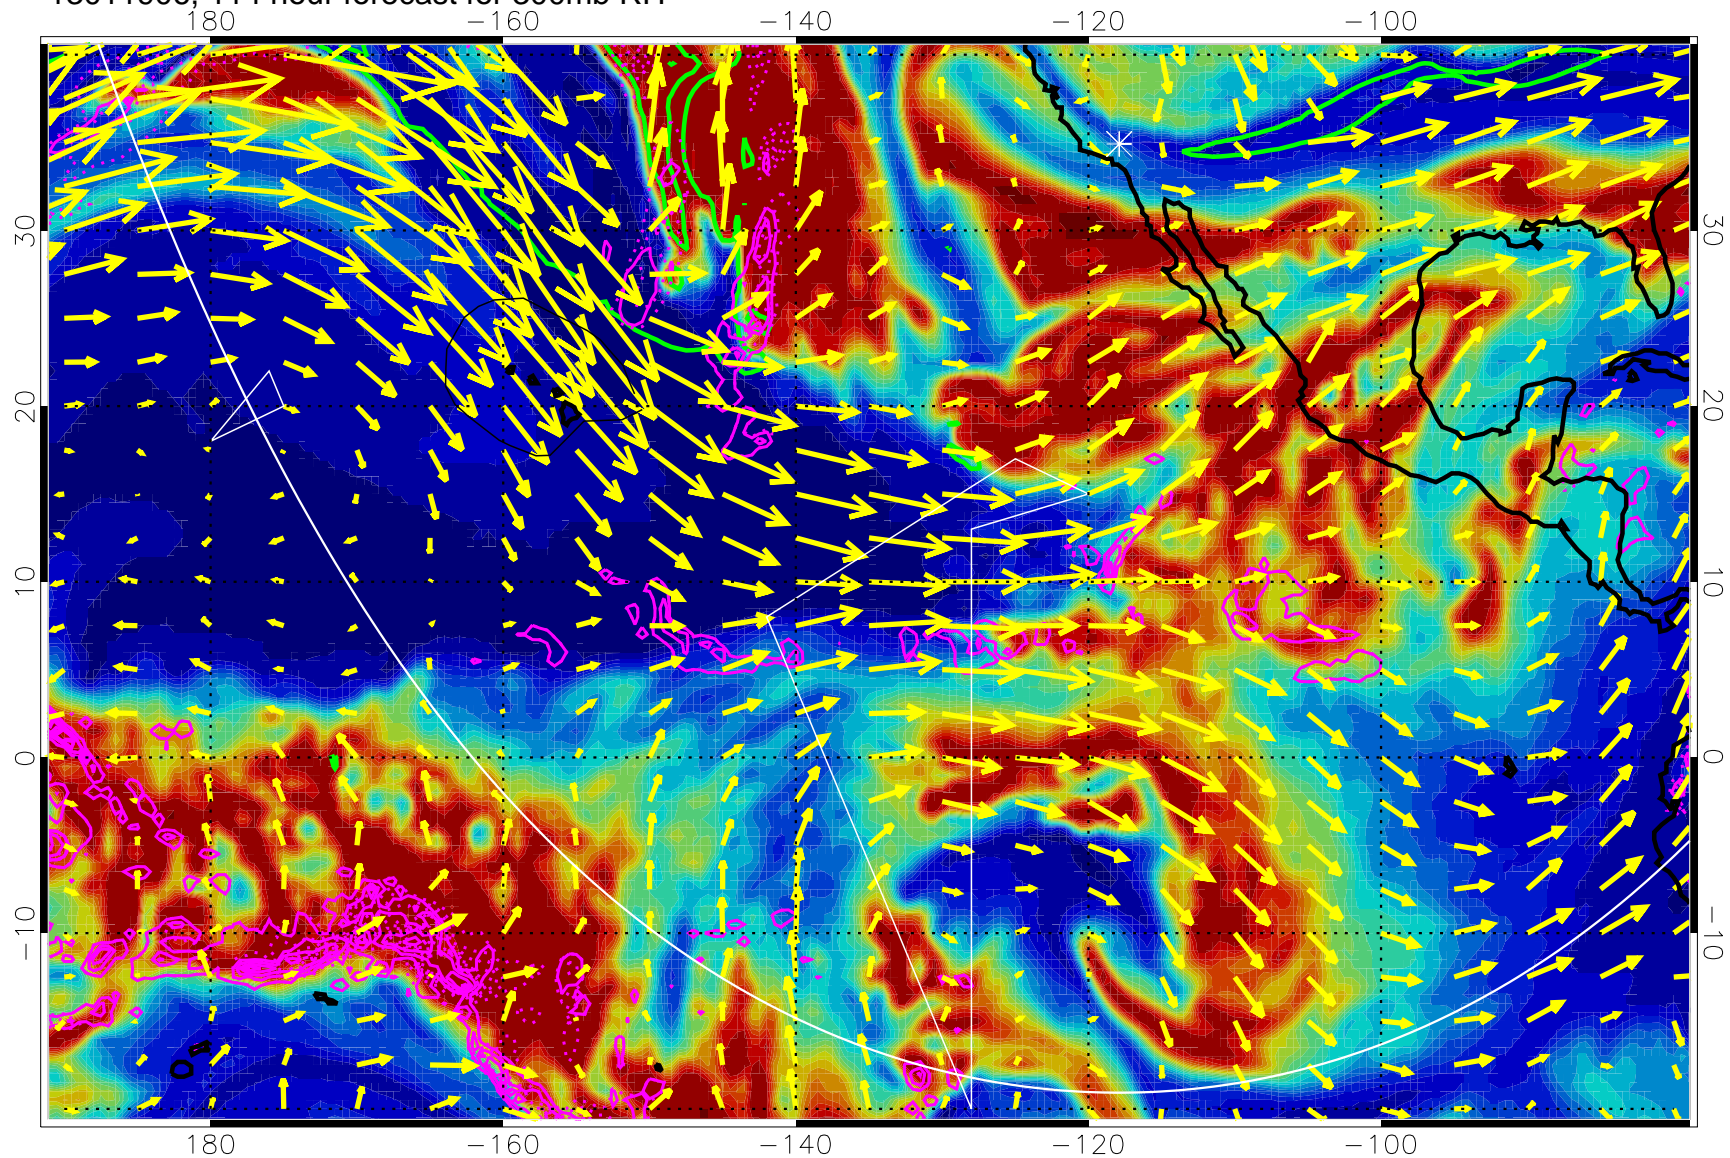

13011812, 96 hour forecast for 300mb RH

Precip (tot dot, conv sol) past 6 hrs 6 kg/m2 contours, min 4

EPV Tropopause (2 PVU) Position

→ 50 m/s

Range ring of 6000 km -- 19 hours GH round trip

13011818, 102 hour forecast for 300mb RH

Precip (tot dot, conv sol) past 6 hrs 6 kg/m2 contours, min 4

EPV Tropopause (2 PVU) Position

→ 50 m/s

Range ring of 6000 km -- 19 hours GH round trip

13011906, 114 hour forecast for 300mb RH

Precip (tot dot, conv sol) past 6 hrs 6 kg/m2 contours, min 4

EPV Tropopause (2 PVU) Position

→ 50 m/s

Range ring of 6000 km -- 19 hours GH round trip

13011912, 120 hour forecast for 300mb RH

Precip (tot dot, conv sol) past 6 hrs 6 kg/m2 contours, min 4

EPV Tropopause (2 PVU) Position

→ 50 m/s

Range ring of 6000 km -- 19 hours GH round trip