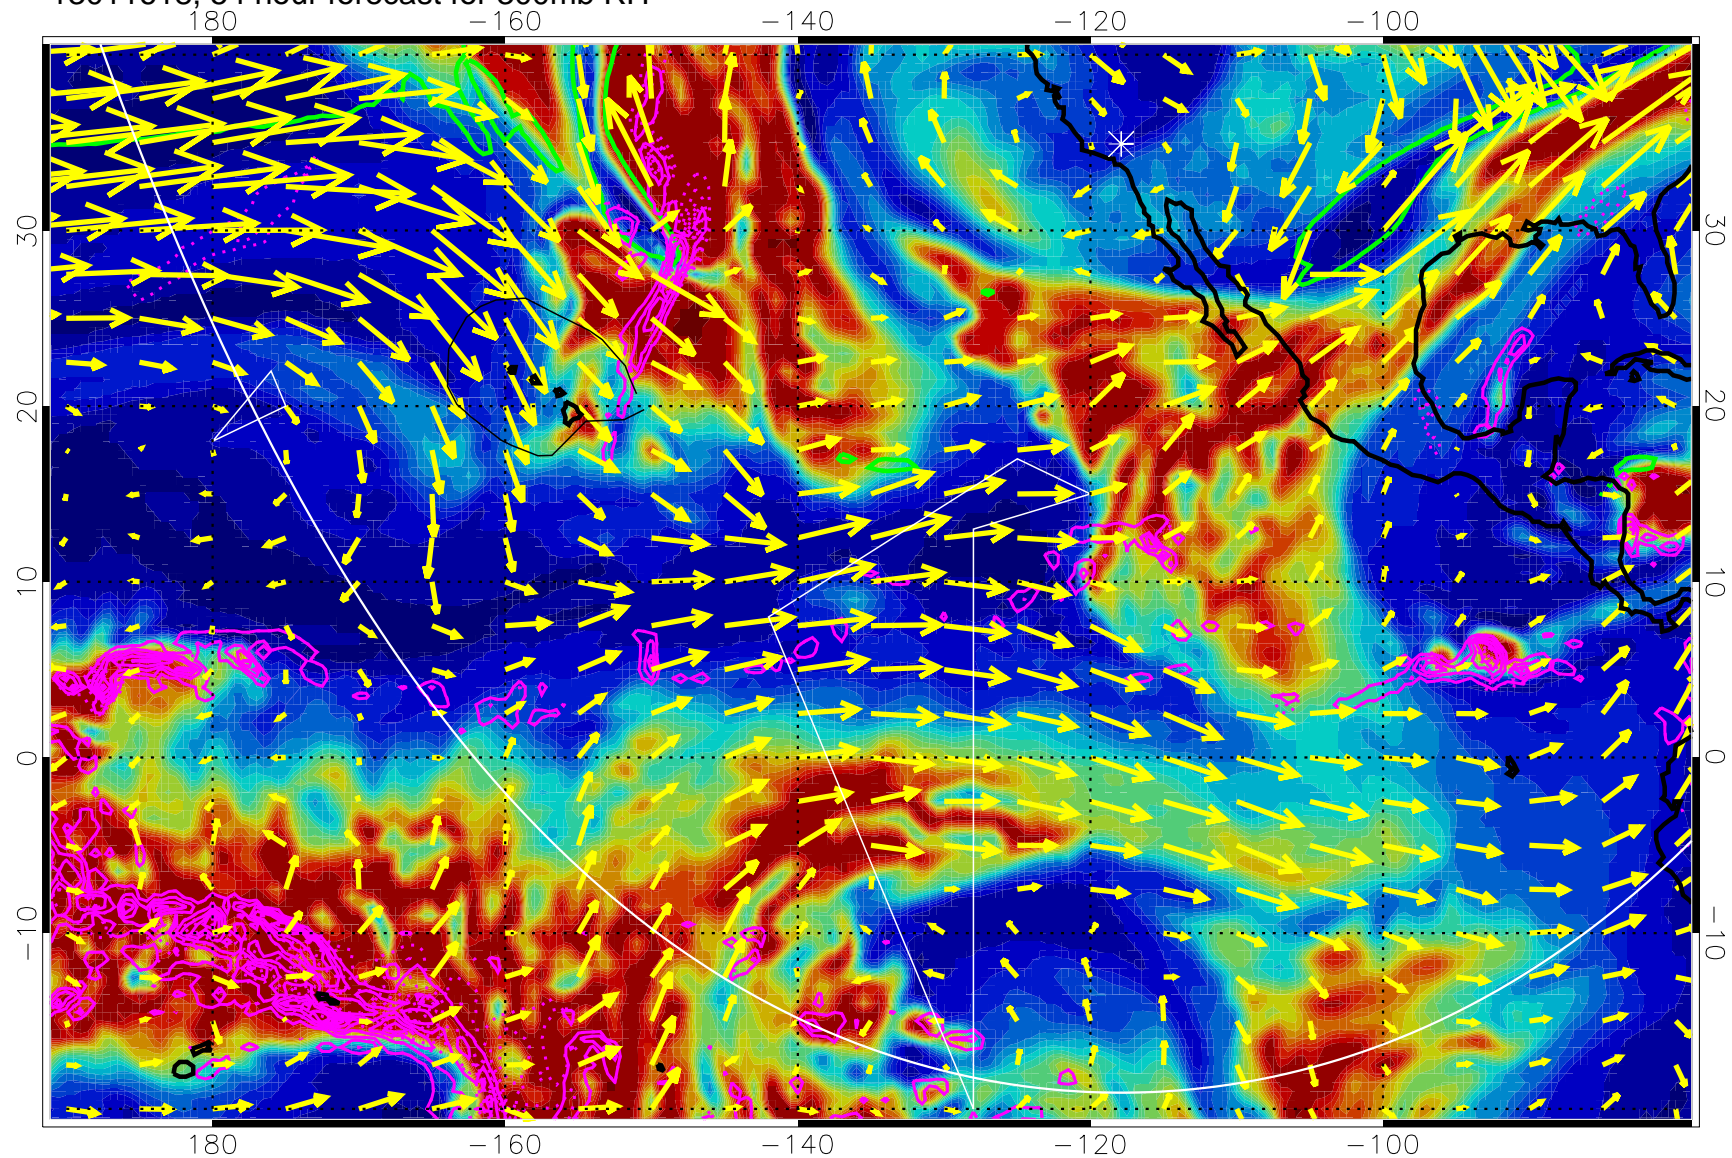

13011600, 36 hour forecast for 300mb RH

Precip (tot dot, conv sol) past 6 hrs 6 kg/m2 contours, min 4

EPV Tropopause (2 PVU) Position

→ 50 m/s

Range ring of 6000 km -- 19 hours GH round trip

13011606, 42 hour forecast for 300mb RH

Precip (tot dot, conv sol) past 6 hrs 6 kg/m2 contours, min 4

EPV Tropopause (2 PVU) Position

→ 50 m/s

Range ring of 6000 km -- 19 hours GH round trip

13011612, 48 hour forecast for 300mb RH

Precip (tot dot, conv sol) past 6 hrs 6 kg/m2 contours, min 4

EPV Tropopause (2 PVU) Position

→ 50 m/s

Range ring of 6000 km -- 19 hours GH round trip

13011618, 54 hour forecast for 300mb RH

Precip (tot dot, conv sol) past 6 hrs 6 kg/m2 contours, min 4

EPV Tropopause (2 PVU) Position

13011706, 66 hour forecast for 300mb RH

Precip (tot dot, conv sol) past 6 hrs 6 kg/m2 contours, min 4

EPV Tropopause (2 PVU) Position

→ 50 m/s

Range ring of 6000 km -- 19 hours GH round trip

13011712, 72 hour forecast for 300mb RH