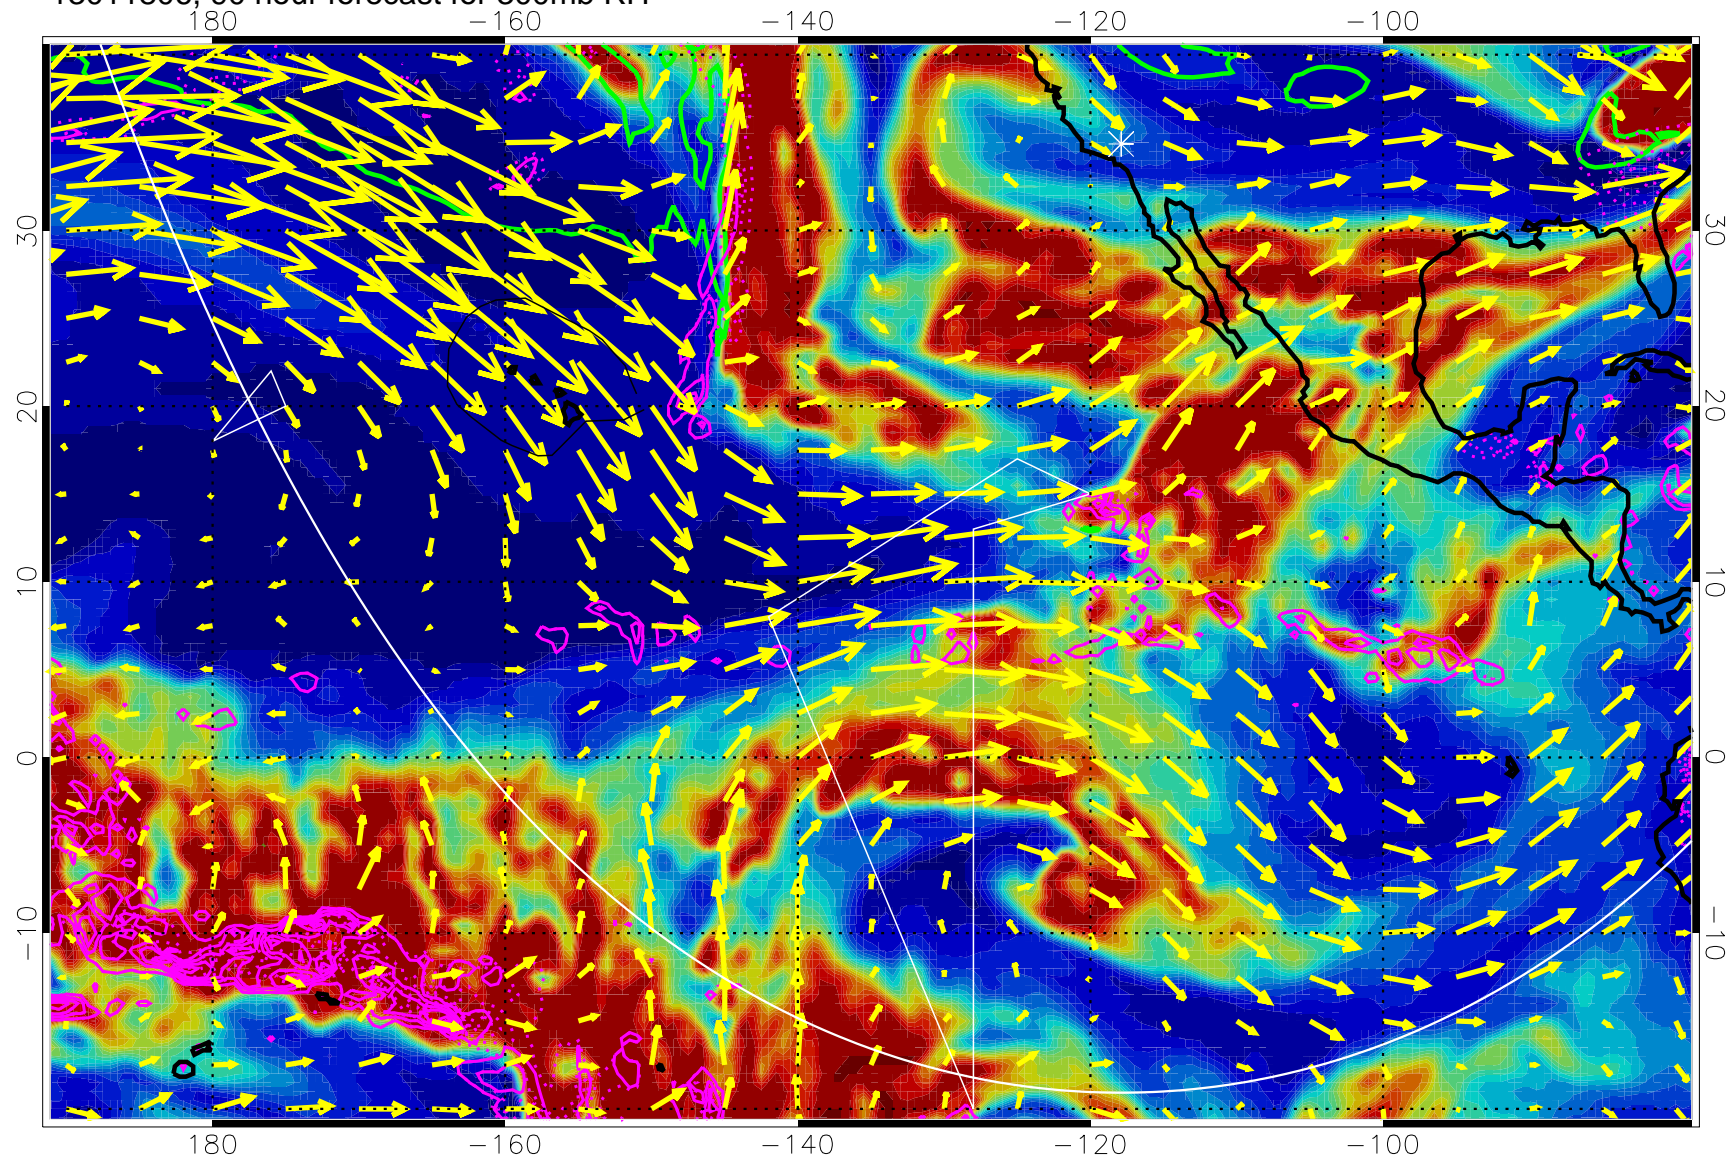

Precip (tot dot, conv sol) past 6 hrs 6 kg/m2 contours, min 4

EPV Tropopause (2 PVU) Position

→ 50 m/s

Range ring of 6000 km -- 19 hours GH round trip

13011718, 78 hour forecast for 300mb RH

Precip (tot dot, conv sol) past 6 hrs 6 kg/m2 contours, min 4

EPV Tropopause (2 PVU) Position

→ 50 m/s

Range ring of 6000 km -- 19 hours GH round trip

13011800, 84 hour forecast for 300mb RH

Precip (tot dot, conv sol) past 6 hrs 6 kg/m2 contours, min 4

EPV Tropopause (2 PVU) Position

→ 50 m/s

Range ring of 6000 km -- 19 hours GH round trip

13011806, 90 hour forecast for 300mb RH

Precip (tot dot, conv sol) past 6 hrs 6 kg/m2 contours, min 4

EPV Tropopause (2 PVU) Position

→ 50 m/s

Range ring of 6000 km -- 19 hours GH round trip

13011812, 96 hour forecast for 300mb RH

Precip (tot dot, conv sol) past 6 hrs 6 kg/m2 contours, min 4

EPV Tropopause (2 PVU) Position

→ 50 m/s

Range ring of 6000 km -- 19 hours GH round trip

13011818, 102 hour forecast for 300mb RH