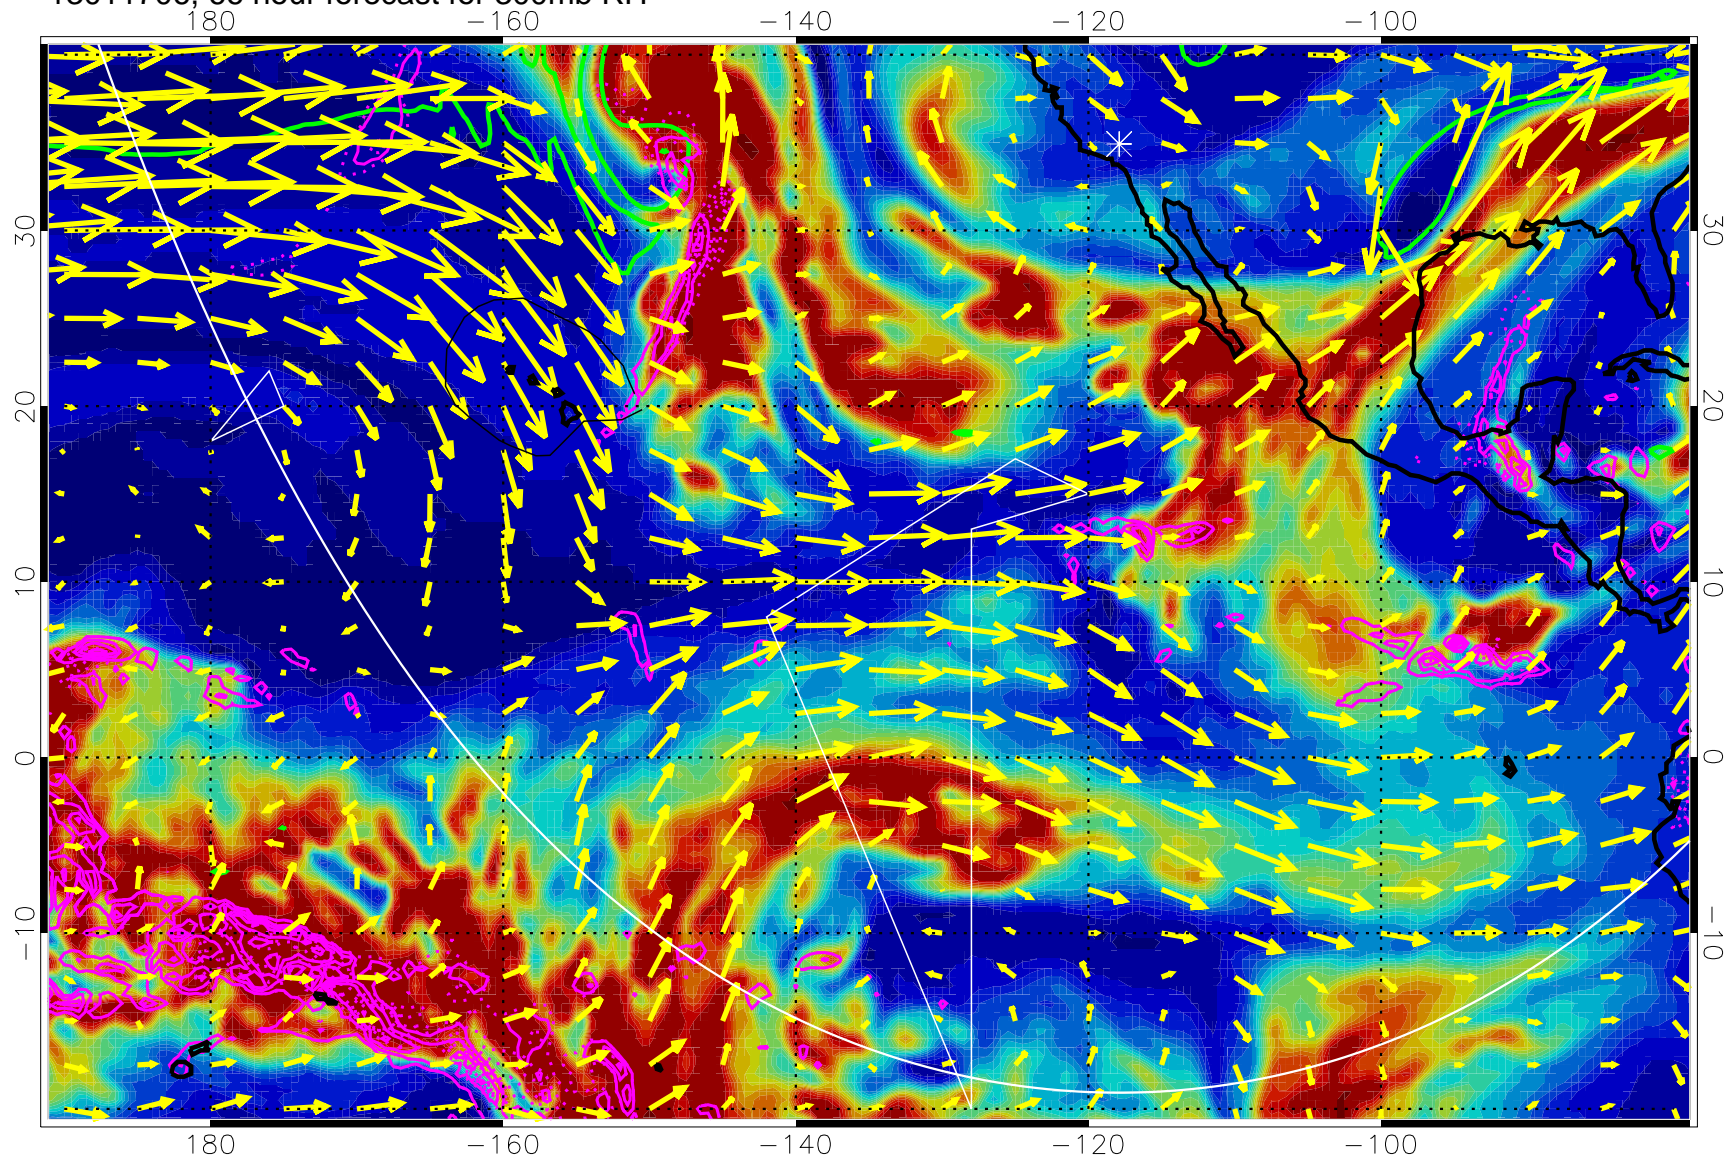

EPV Tropopause (2 PVU) Position

→ 50 m/s

Range ring of 6000 km -- 19 hours GH round trip

13011618, 54 hour forecast for 300mb RH

Precip (tot dot, conv sol) past 6 hrs 6 kg/m2 contours, min 4

EPV Tropopause (2 PVU) Position

→ 50 m/s

Range ring of 6000 km -- 19 hours GH round trip

13011700, 60 hour forecast for 300mb RH

Precip (tot dot, conv sol) past 6 hrs 6 kg/m2 contours, min 4

EPV Tropopause (2 PVU) Position

→ 50 m/s

Range ring of 6000 km -- 19 hours GH round trip

13011706, 66 hour forecast for 300mb RH

Precip (tot dot, conv sol) past 6 hrs 6 kg/m2 contours, min 4

EPV Tropopause (2 PVU) Position

→ 50 m/s

Range ring of 6000 km -- 19 hours GH round trip

13011712, 72 hour forecast for 300mb RH

Precip (tot dot, conv sol) past 6 hrs 6 kg/m2 contours, min 4

EPV Tropopause (2 PVU) Position

→ 50 m/s

Range ring of 6000 km -- 19 hours GH round trip

13011718, 78 hour forecast for 300mb RH

Precip (tot dot, conv sol) past 6 hrs 6 kg/m2 contours, min 4