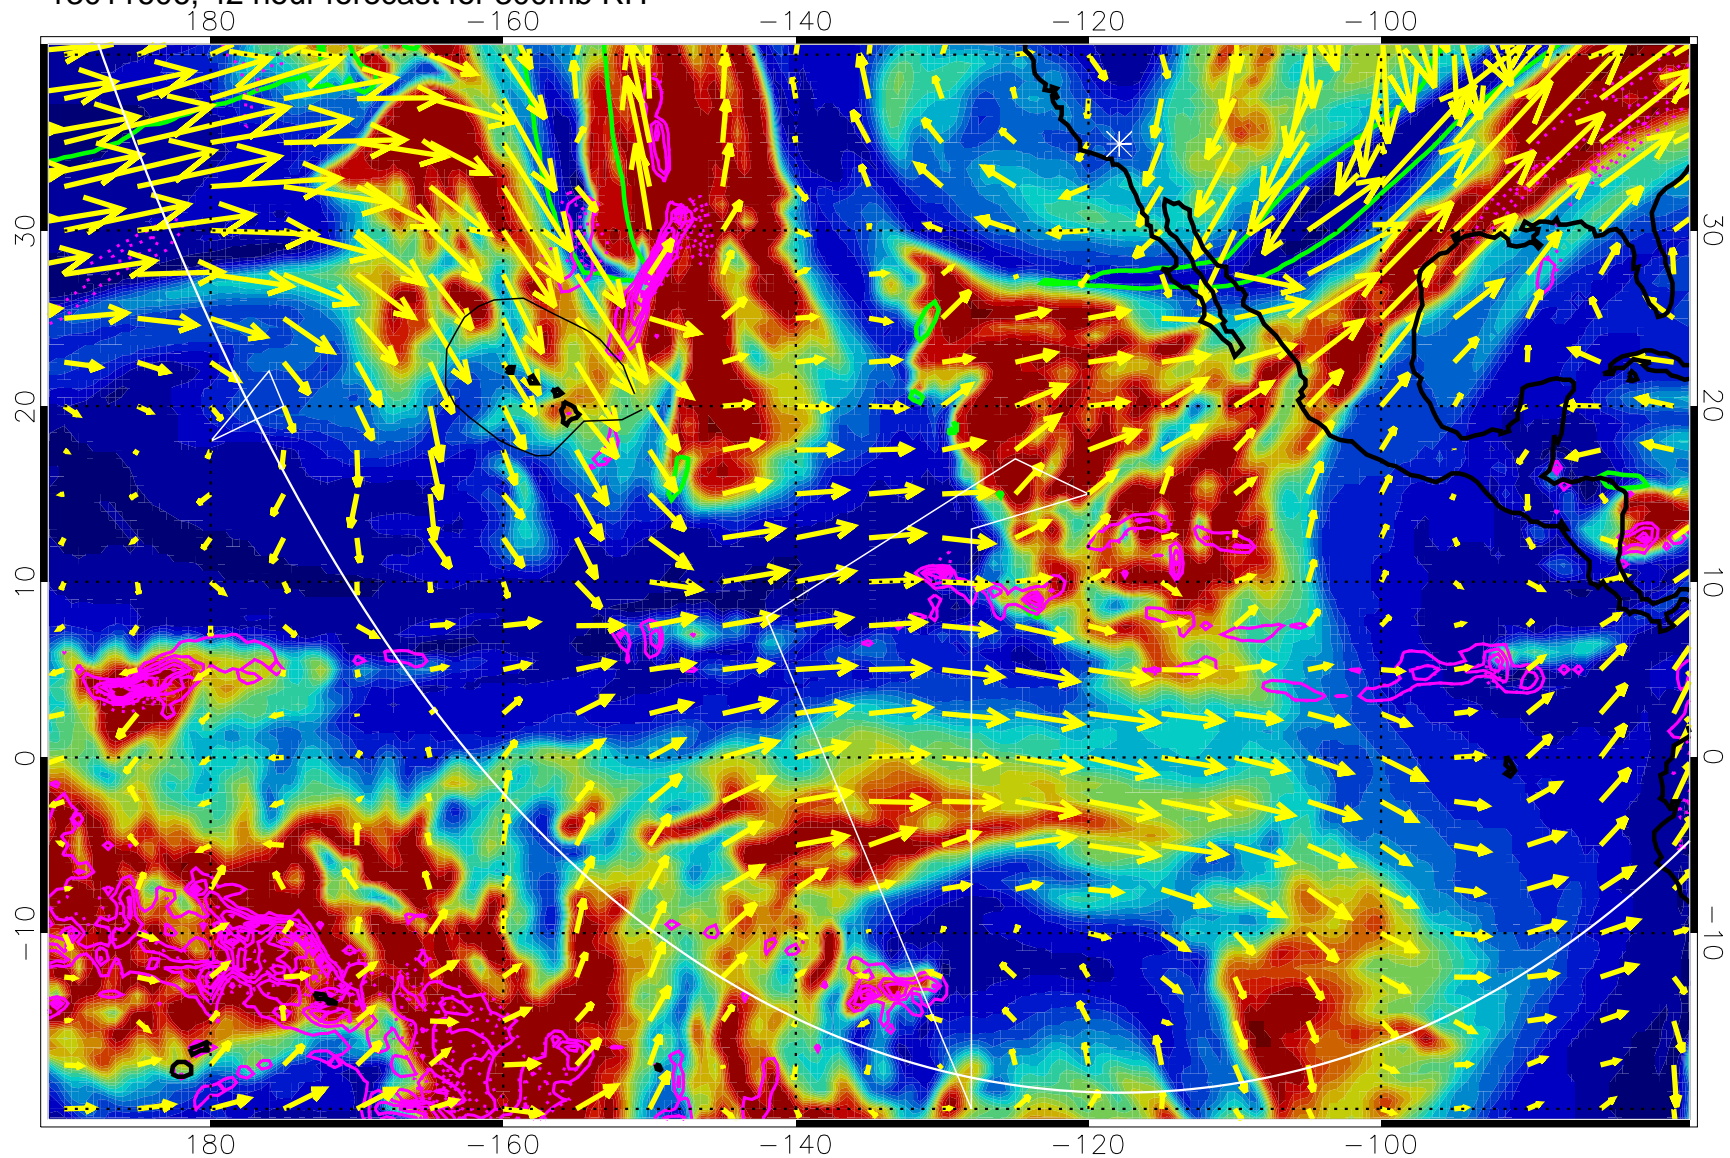

→ 50 m/s

Range ring of 6000 km -- 19 hours GH round trip

13011518, 30 hour forecast for 300mb RH

Precip (tot dot, conv sol) past 6 hrs 6 kg/m2 contours, min 4

EPV Tropopause (2 PVU) Position

→ 50 m/s

Range ring of 6000 km -- 19 hours GH round trip

13011600, 36 hour forecast for 300mb RH

Precip (tot dot, conv sol) past 6 hrs 6 kg/m2 contours, min 4

EPV Tropopause (2 PVU) Position

→ 50 m/s

Range ring of 6000 km -- 19 hours GH round trip

13011606, 42 hour forecast for 300mb RH

Precip (tot dot, conv sol) past 6 hrs 6 kg/m2 contours, min 4

EPV Tropopause (2 PVU) Position

→ 50 m/s

Range ring of 6000 km -- 19 hours GH round trip

13011612, 48 hour forecast for 300mb RH

Precip (tot dot, conv sol) past 6 hrs 6 kg/m2 contours, min 4

EPV Tropopause (2 PVU) Position

→ 50 m/s

Range ring of 6000 km -- 19 hours GH round trip

13011618, 54 hour forecast for 300mb RH

Precip (tot dot, conv sol) past 6 hrs 6 kg/m2 contours, min 4

EPV Tropopause (2 PVU) Position