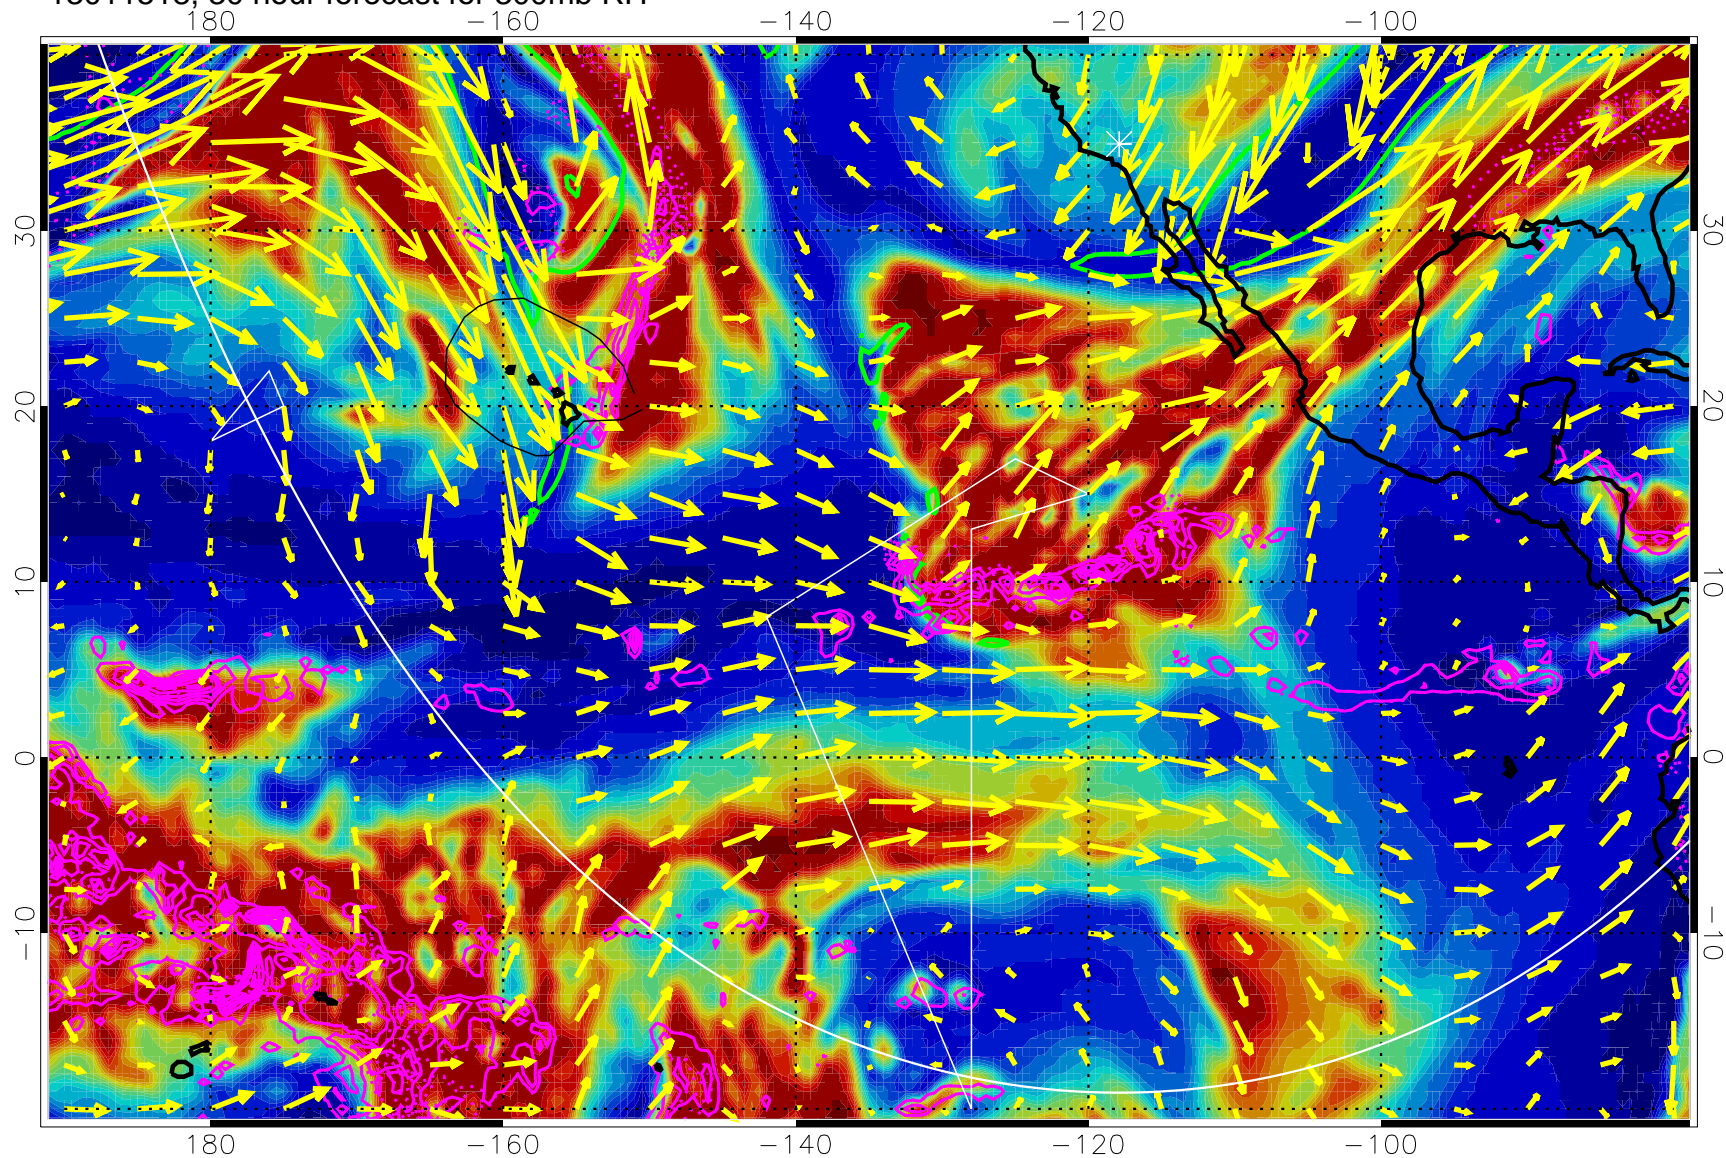

Precip (tot dot, conv sol) past 6 hrs 6 kg/m2 contours, min 4

EPV Tropopause (2 PVU) Position

→ 50 m/s

Range ring of 6000 km -- 19 hours GH round trip

13011506, 18 hour forecast for 300mb RH

Precip (tot dot, conv sol) past 6 hrs 6 kg/m2 contours, min 4

EPV Tropopause (2 PVU) Position

→ 50 m/s

Range ring of 6000 km -- 19 hours GH round trip

13011512, 24 hour forecast for 300mb RH

Precip (tot dot, conv sol) past 6 hrs 6 kg/m2 contours, min 4

EPV Tropopause (2 PVU) Position

→ 50 m/s

Range ring of 6000 km -- 19 hours GH round trip

13011518, 30 hour forecast for 300mb RH

Precip (tot dot, conv sol) past 6 hrs 6 kg/m2 contours, min 4

EPV Tropopause (2 PVU) Position

→ 50 m/s

Range ring of 6000 km -- 19 hours GH round trip

13011600, 36 hour forecast for 300mb RH

Precip (tot dot, conv sol) past 6 hrs 6 kg/m2 contours, min 4

EPV Tropopause (2 PVU) Position

→ 50 m/s

Range ring of 6000 km -- 19 hours GH round trip

13011606, 42 hour forecast for 300mb RH