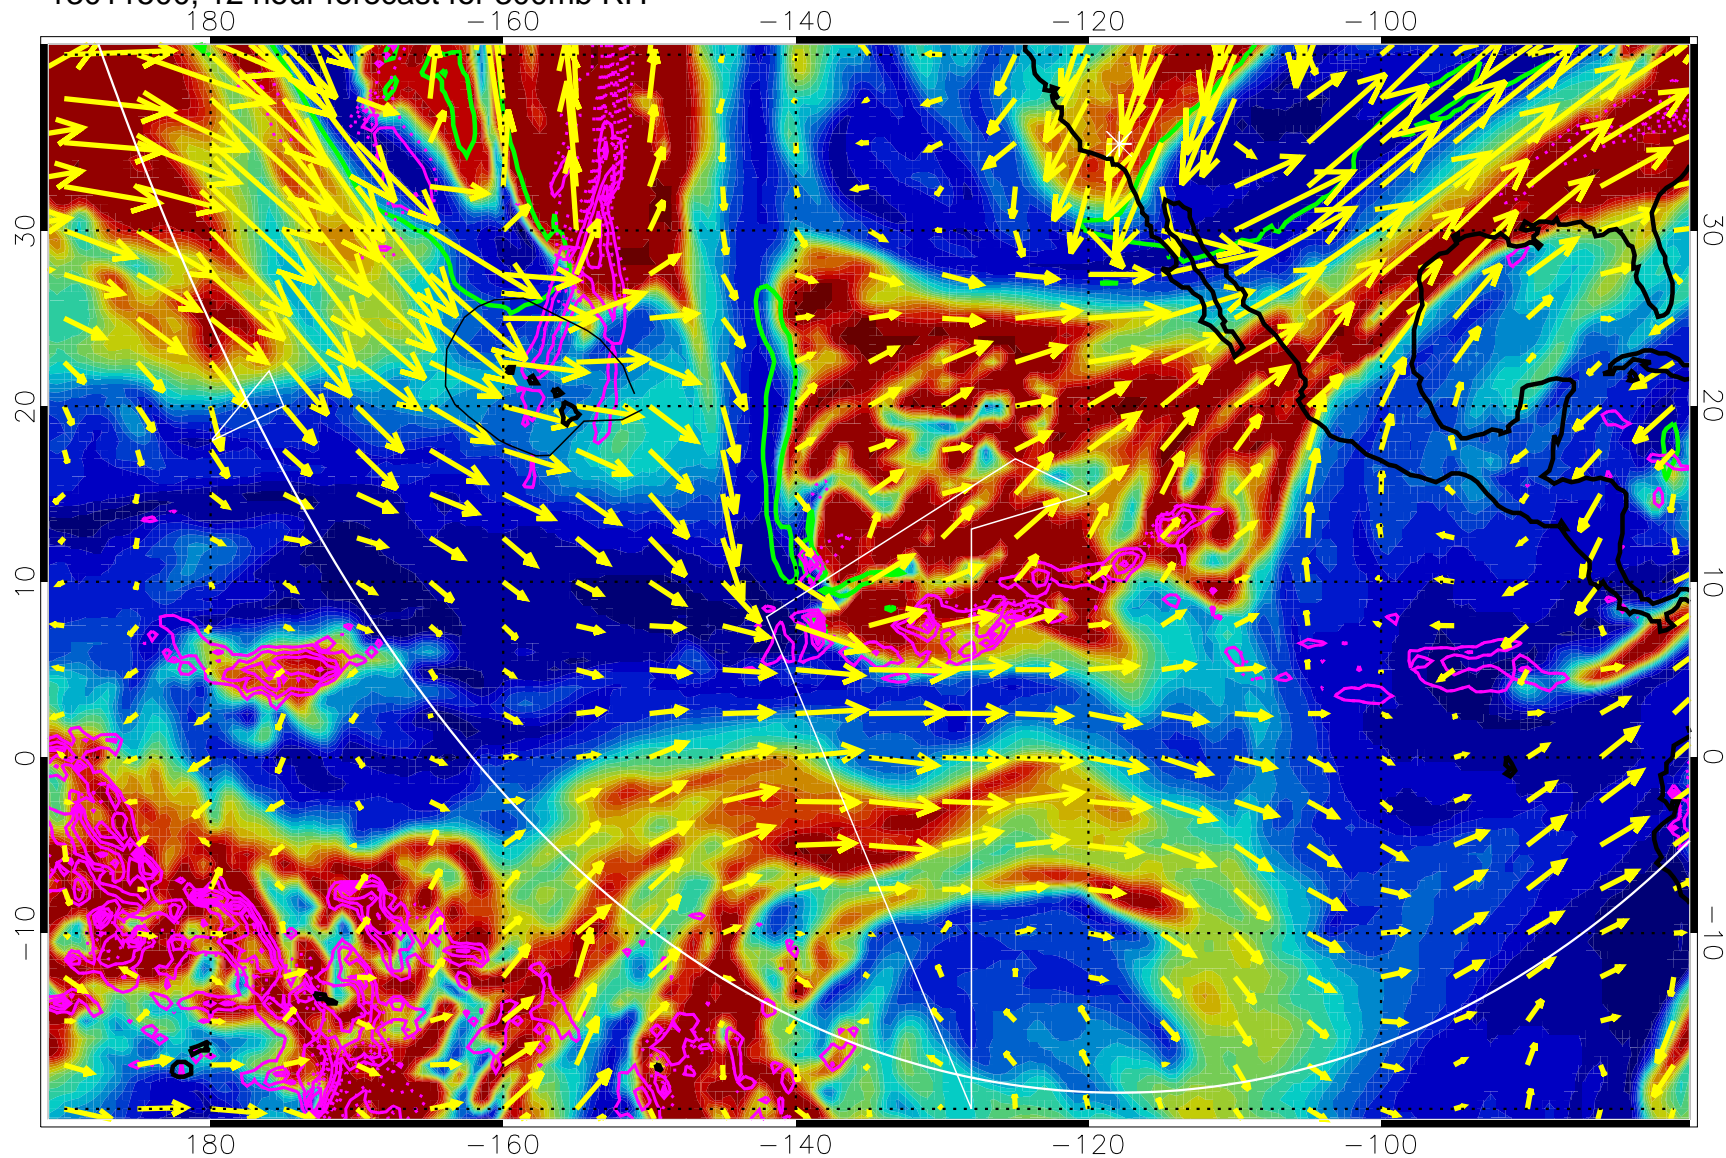

13011418, 6 hour forecast for 300mb RH

Precip (tot dot, conv sol) past 6 hrs 6 kg/m2 contours, min 4

EPV Tropopause (2 PVU) Position

→ 50 m/s

Range ring of 6000 km -- 19 hours GH round trip

13011500, 12 hour forecast for 300mb RH

Precip (tot dot, conv sol) past 6 hrs 6 kg/m2 contours, min 4

EPV Tropopause (2 PVU) Position

→ 50 m/s

Range ring of 6000 km -- 19 hours GH round trip

13011506, 18 hour forecast for 300mb RH

Precip (tot dot, conv sol) past 6 hrs 6 kg/m2 contours, min 4

EPV Tropopause (2 PVU) Position

→ 50 m/s

Range ring of 6000 km -- 19 hours GH round trip

13011512, 24 hour forecast for 300mb RH

Precip (tot dot, conv sol) past 6 hrs 6 kg/m2 contours, min 4

EPV Tropopause (2 PVU) Position

→ 50 m/s

Range ring of 6000 km -- 19 hours GH round trip

13011518, 30 hour forecast for 300mb RH

Precip (tot dot, conv sol) past 6 hrs 6 kg/m2 contours, min 4

EPV Tropopause (2 PVU) Position

→ 50 m/s

Range ring of 6000 km -- 19 hours GH round trip