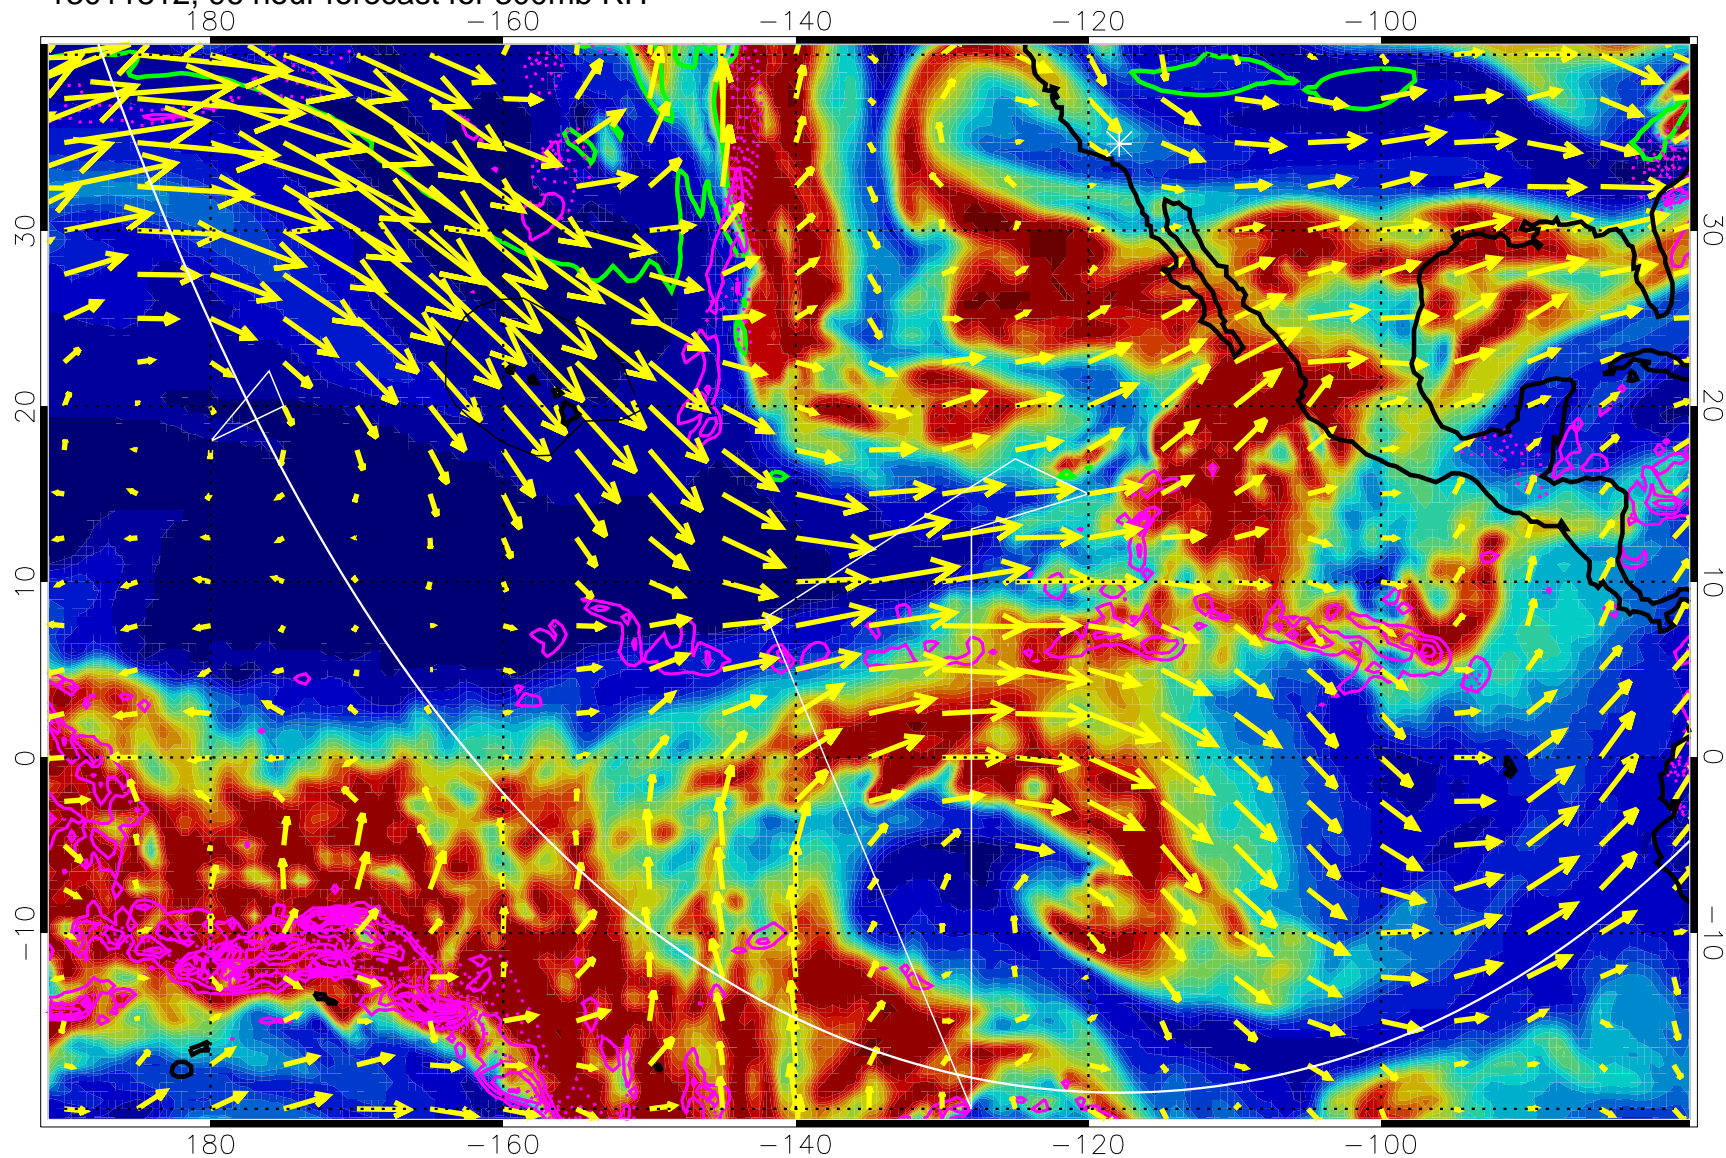

EPV Tropopause (2 PVU) Position

→ 50 m/s

Range ring of 6000 km -- 19 hours GH round trip

13011800, 84 hour forecast for 300mb RH

Precip (tot dot, conv sol) past 6 hrs 6 kg/m2 contours, min 4

EPV Tropopause (2 PVU) Position

→ 50 m/s

Range ring of 6000 km -- 19 hours GH round trip

13011806, 90 hour forecast for 300mb RH

Precip (tot dot, conv sol) past 6 hrs 6 kg/m2 contours, min 4

EPV Tropopause (2 PVU) Position

→ 50 m/s

Range ring of 6000 km -- 19 hours GH round trip

13011812, 96 hour forecast for 300mb RH

Precip (tot dot, conv sol) past 6 hrs 6 kg/m2 contours, min 4

EPV Tropopause (2 PVU) Position

→ 50 m/s

Range ring of 6000 km -- 19 hours GH round trip

13011818, 102 hour forecast for 300mb RH

Precip (tot dot, conv sol) past 6 hrs 6 kg/m2 contours, min 4

EPV Tropopause (2 PVU) Position

→ 50 m/s

Range ring of 6000 km -- 19 hours GH round trip

13011906, 114 hour forecast for 300mb RH

Precip (tot dot, conv sol) past 6 hrs 6 kg/m2 contours, min 4