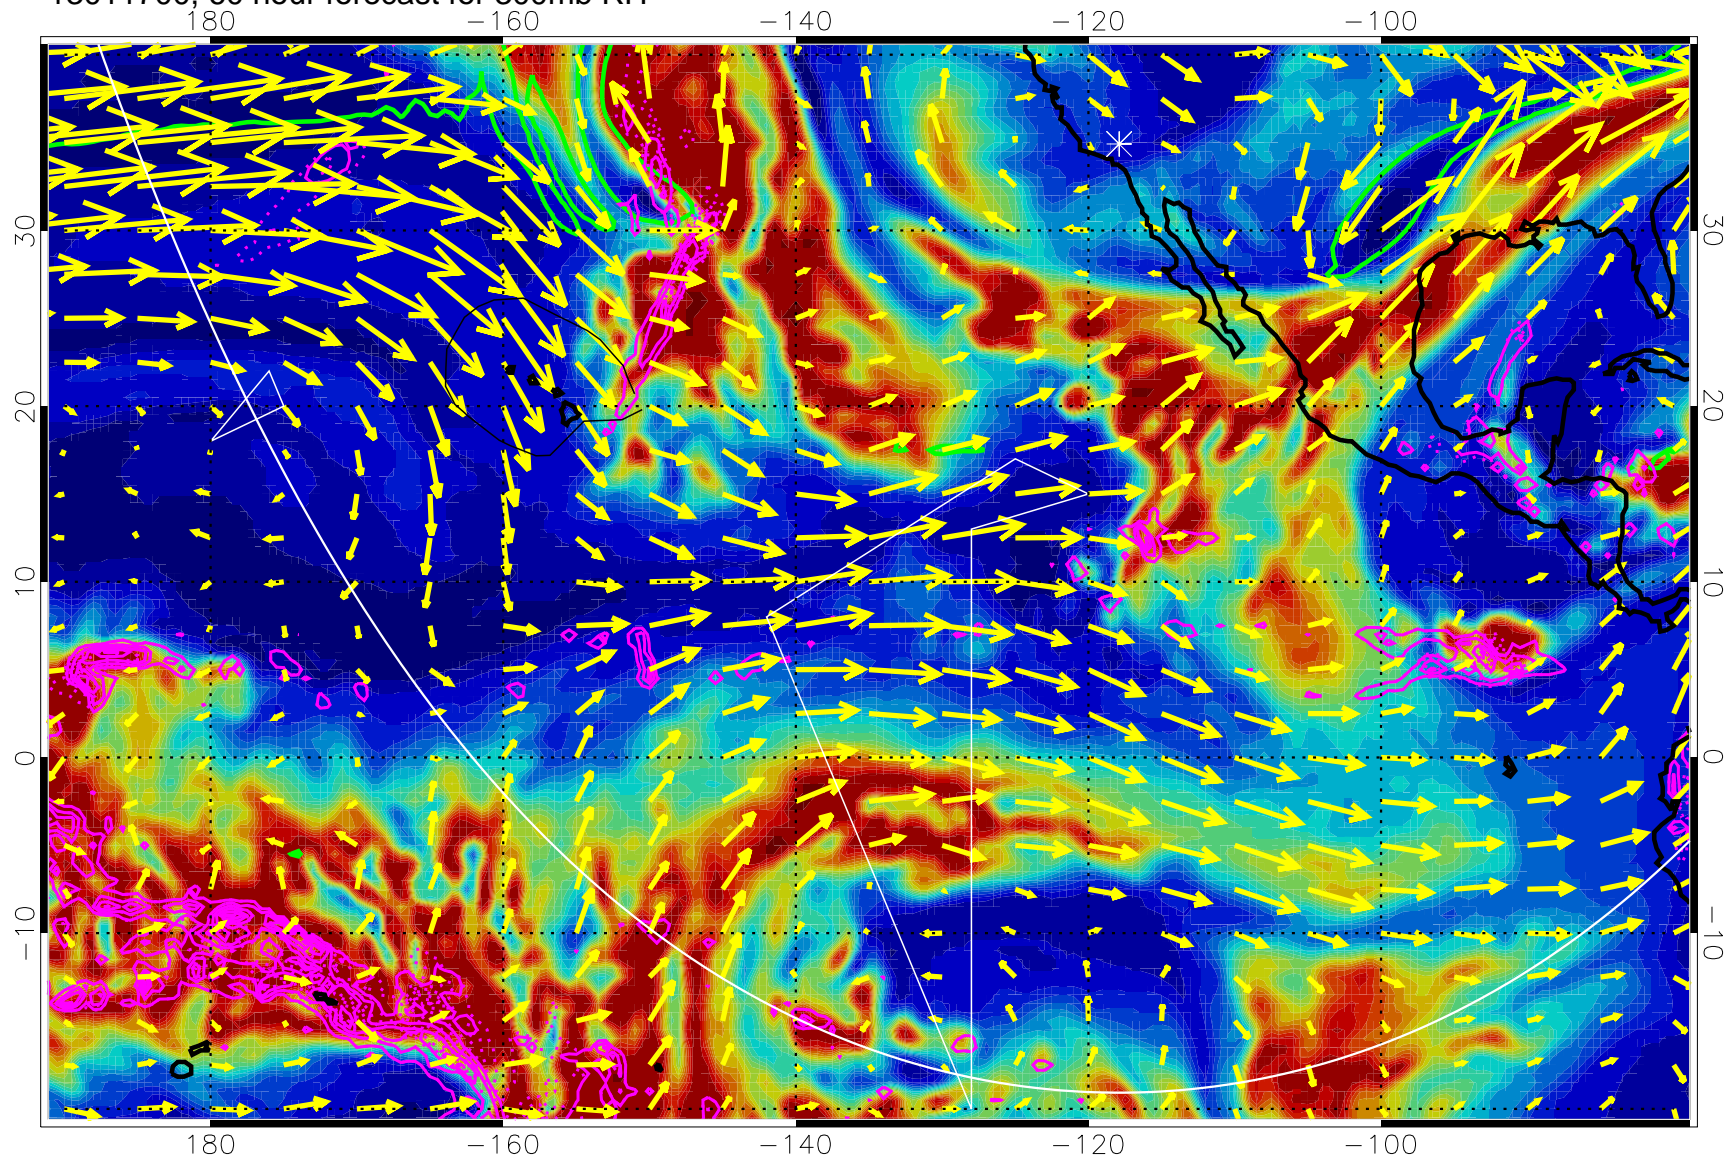

Precip (tot dot, conv sol) past 6 hrs 6 kg/m2 contours, min 4

EPV Tropopause (2 PVU) Position

→ 50 m/s

Range ring of 6000 km -- 19 hours GH round trip

13011612, 48 hour forecast for 300mb RH

Precip (tot dot, conv sol) past 6 hrs 6 kg/m2 contours, min 4

EPV Tropopause (2 PVU) Position

→ 50 m/s

Range ring of 6000 km -- 19 hours GH round trip

13011618, 54 hour forecast for 300mb RH

Precip (tot dot, conv sol) past 6 hrs 6 kg/m2 contours, min 4

EPV Tropopause (2 PVU) Position

→ 50 m/s

Range ring of 6000 km -- 19 hours GH round trip

13011700, 60 hour forecast for 300mb RH

Precip (tot dot, conv sol) past 6 hrs 6 kg/m2 contours, min 4

EPV Tropopause (2 PVU) Position

→ 50 m/s

Range ring of 6000 km -- 19 hours GH round trip

13011706, 66 hour forecast for 300mb RH

Precip (tot dot, conv sol) past 6 hrs 6 kg/m2 contours, min 4

EPV Tropopause (2 PVU) Position

→ 50 m/s

Range ring of 6000 km -- 19 hours GH round trip

13011712, 72 hour forecast for 300mb RH