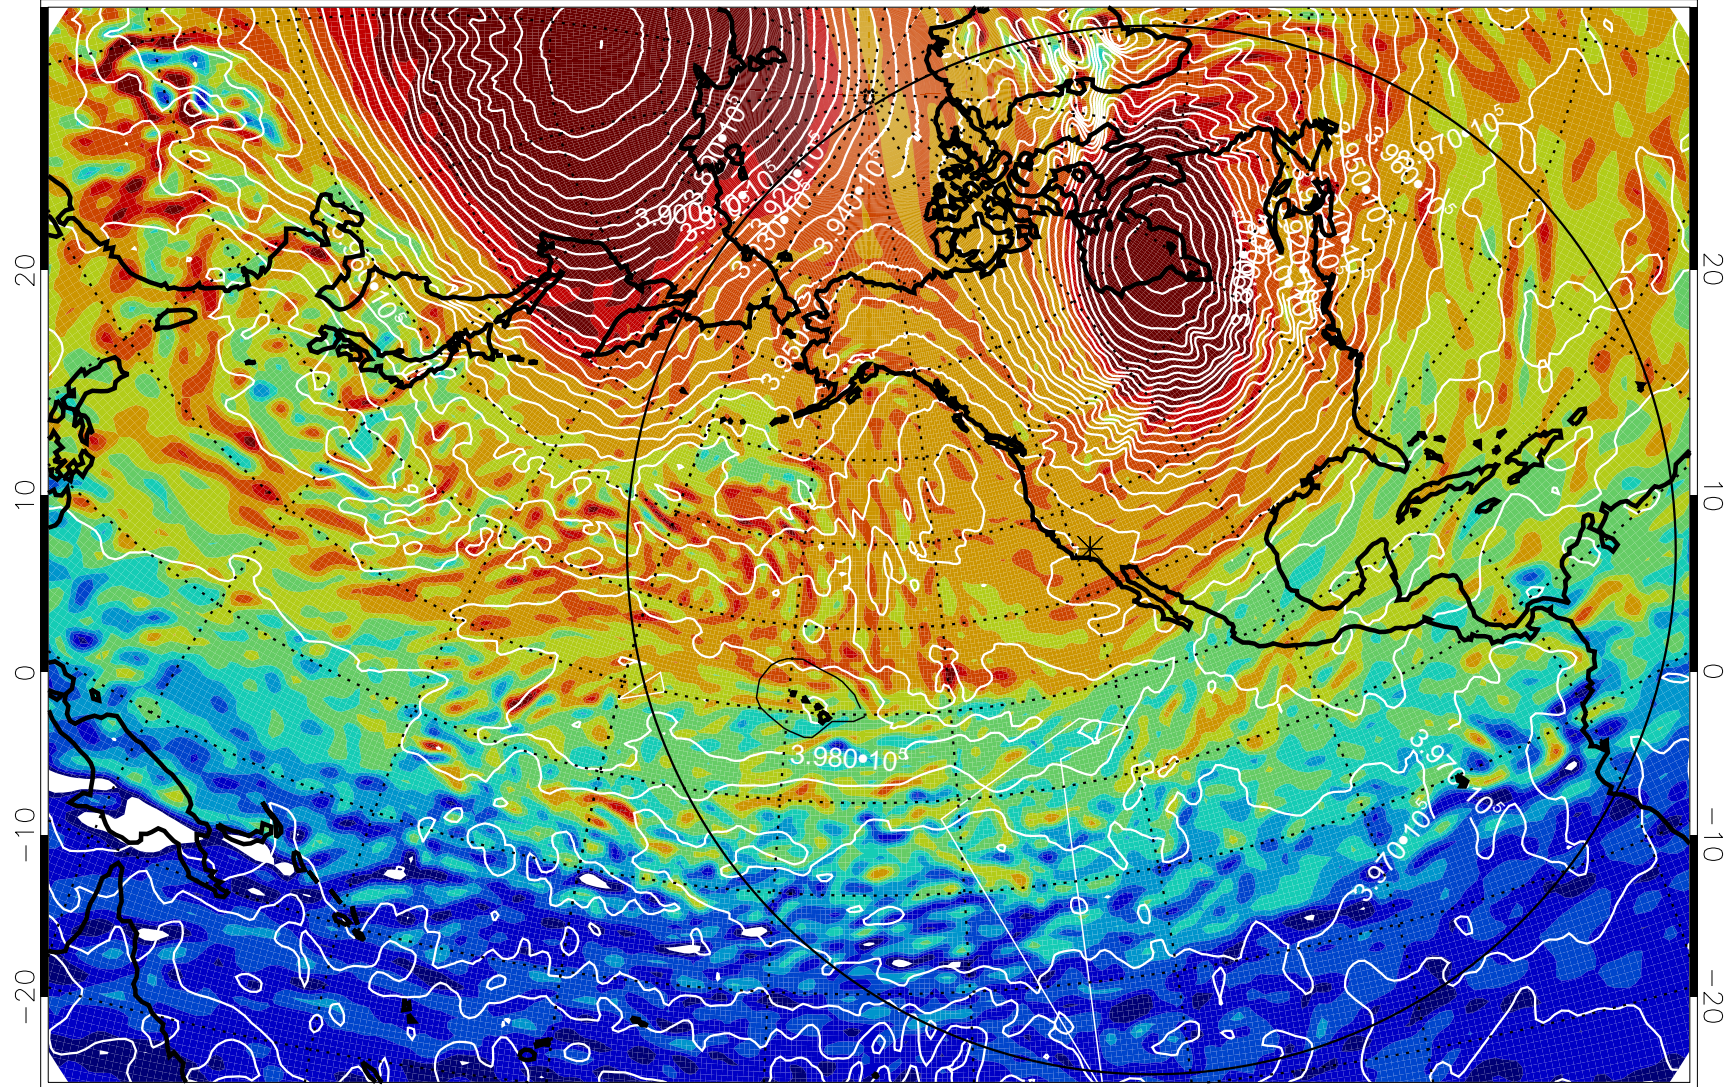

13012000, 12 hour forecast for 460K EPV

460K Montgomery Streamfunction, white

Range ring of 6000 km -- 19 hours GH round trip

13012006, 18 hour forecast for 460K EPV

460K Montgomery Streamfunction, white

Range ring of 6000 km -- 19 hours GH round trip

13012012, 24 hour forecast for 460K EPV

460K Montgomery Streamfunction, white

Range ring of 6000 km -- 19 hours GH round trip

13012100, 36 hour forecast for 460K EPV

460K Montgomery Streamfunction, white

Range ring of 6000 km -- 19 hours GH round trip

13012106, 42 hour forecast for 460K EPV

460K Montgomery Streamfunction, white

Range ring of 6000 km -- 19 hours GH round trip

13012112, 48 hour forecast for 460K EPV

460K Montgomery Streamfunction, white

Range ring of 6000 km -- 19 hours GH round trip

13012118, 54 hour forecast for 460K EPV

460K Montgomery Streamfunction, white

Range ring of 6000 km -- 19 hours GH round trip

13012200, 60 hour forecast for 460K EPV

460K Montgomery Streamfunction, white

Range ring of 6000 km -- 19 hours GH round trip