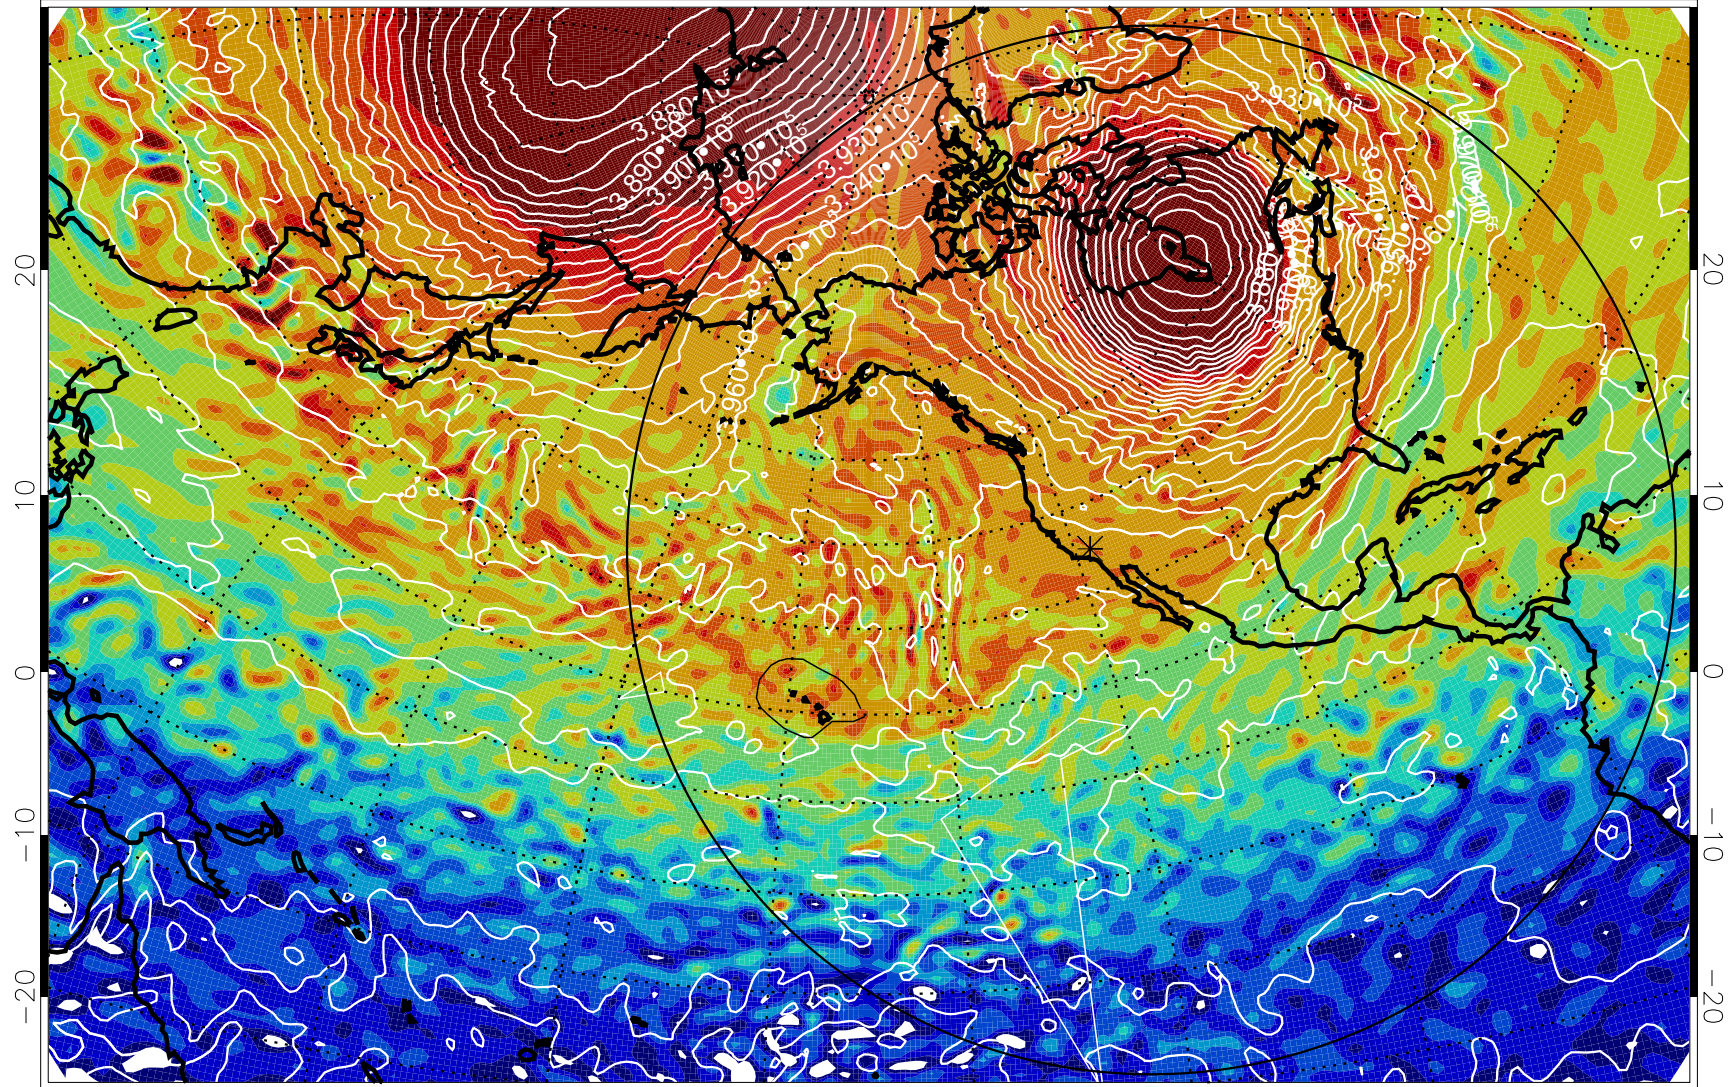

13012206, 66 hour forecast for 460K EPV

460K Montgomery Streamfunction, white

Range ring of 6000 km -- 19 hours GH round trip

13012212, 72 hour forecast for 460K EPV

460K Montgomery Streamfunction, white

Range ring of 6000 km -- 19 hours GH round trip

13012218, 78 hour forecast for 460K EPV

460K Montgomery Streamfunction, white

Range ring of 6000 km -- 19 hours GH round trip

13012300, 84 hour forecast for 460K EPV

460K Montgomery Streamfunction, white

Range ring of 6000 km -- 19 hours GH round trip

13012306, 90 hour forecast for 460K EPV

460K Montgomery Streamfunction, white

Range ring of 6000 km -- 19 hours GH round trip

13012312, 96 hour forecast for 460K EPV

460K Montgomery Streamfunction, white

Range ring of 6000 km -- 19 hours GH round trip

13012400, 108 hour forecast for 460K EPV

460K Montgomery Streamfunction, white

Range ring of 6000 km -- 19 hours GH round trip

13012412, 120 hour forecast for 460K EPV

460K Montgomery Streamfunction, white