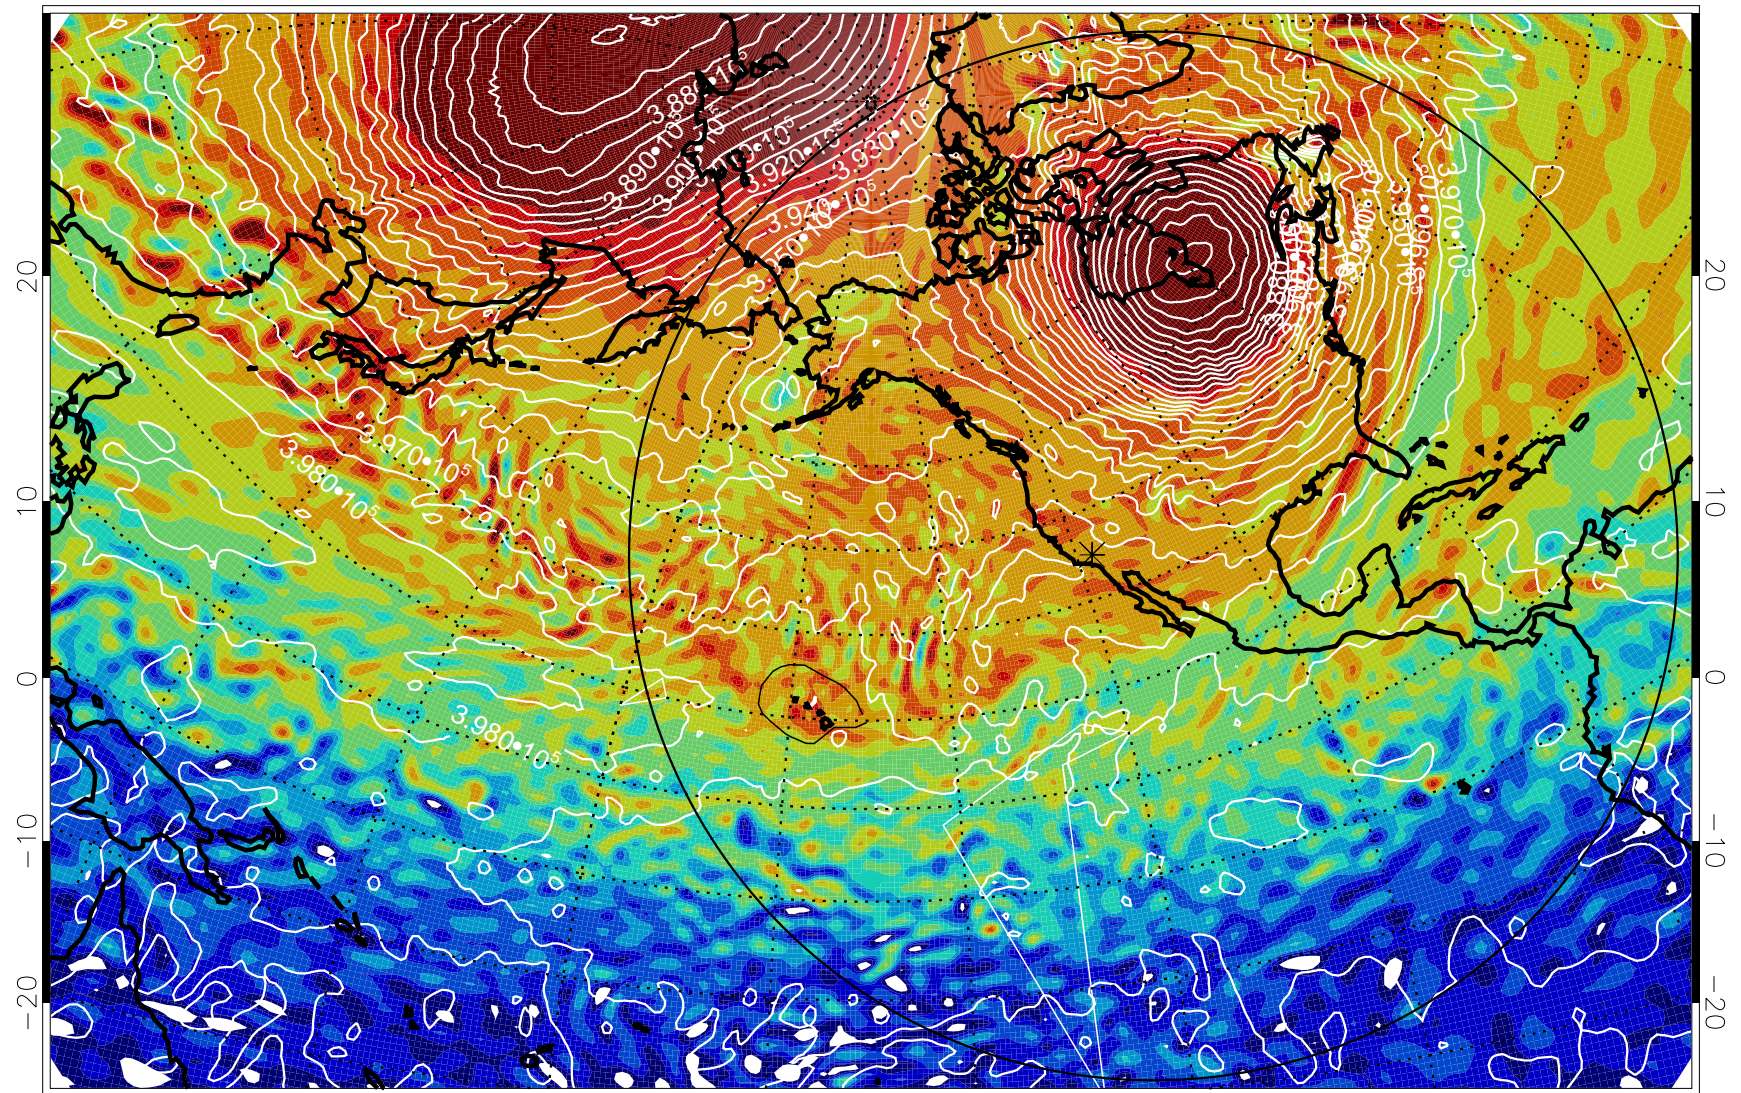

13012206, 66 hour forecast for 460K EPV

460K Montgomery Streamfunction, white

Range ring of 6000 km -- 19 hours GH round trip

13012212, 72 hour forecast for 460K EPV

460K Montgomery Streamfunction, white

Range ring of 6000 km -- 19 hours GH round trip

13012218, 78 hour forecast for 460K EPV

460K Montgomery Streamfunction, white

Range ring of 6000 km -- 19 hours GH round trip

13012300, 84 hour forecast for 460K EPV

460K Montgomery Streamfunction, white

Range ring of 6000 km -- 19 hours GH round trip

13012306, 90 hour forecast for 460K EPV

460K Montgomery Streamfunction, white

Range ring of 6000 km -- 19 hours GH round trip

13012312, 96 hour forecast for 460K EPV

460K Montgomery Streamfunction, white

Range ring of 6000 km -- 19 hours GH round trip

13012400, 108 hour forecast for 460K EPV

460K Montgomery Streamfunction, white

Range ring of 6000 km -- 19 hours GH round trip

13012412, 120 hour forecast for 460K EPV

460K Montgomery Streamfunction, white