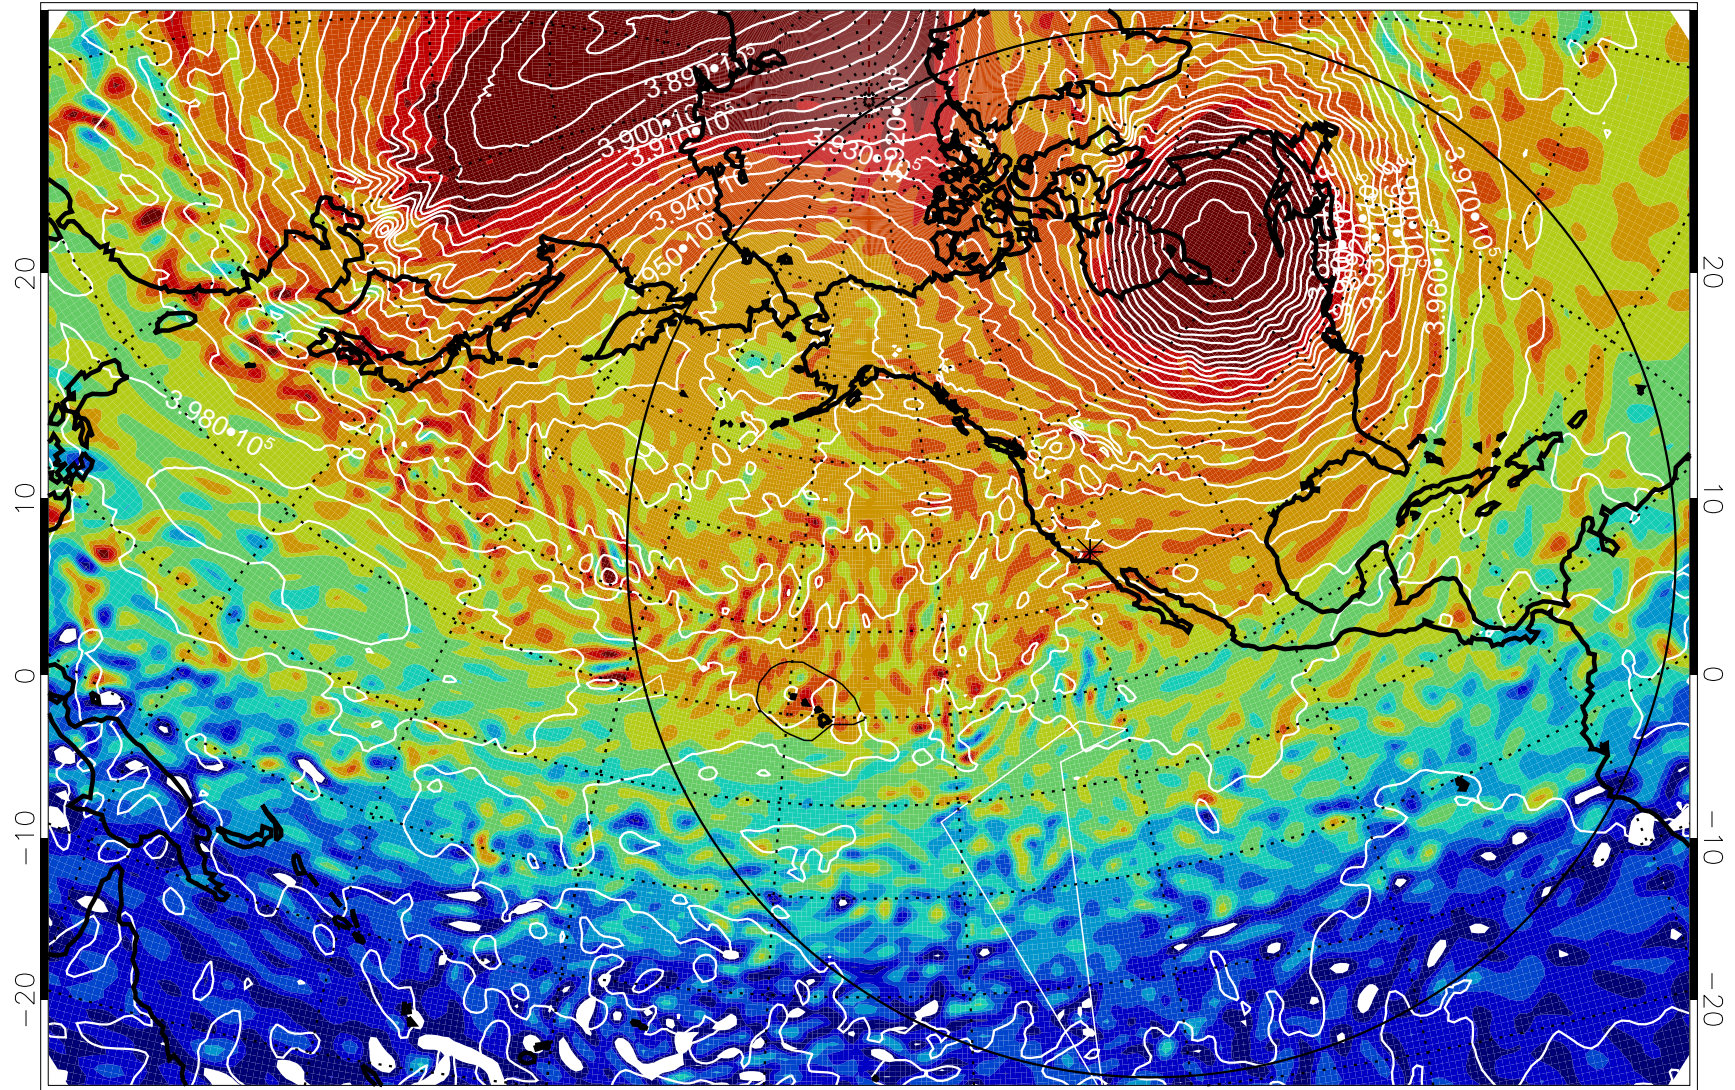

13012218, 78 hour forecast for 460K EPV

460K Montgomery Streamfunction, white

Range ring of 6000 km -- 19 hours GH round trip

13012300, 84 hour forecast for 460K EPV

460K Montgomery Streamfunction, white

Range ring of 6000 km -- 19 hours GH round trip

13012306, 90 hour forecast for 460K EPV

460K Montgomery Streamfunction, white

Range ring of 6000 km -- 19 hours GH round trip

13012312, 96 hour forecast for 460K EPV

460K Montgomery Streamfunction, white

Range ring of 6000 km -- 19 hours GH round trip

13012400, 108 hour forecast for 460K EPV

460K Montgomery Streamfunction, white

Range ring of 6000 km -- 19 hours GH round trip

13012412, 120 hour forecast for 460K EPV

460K Montgomery Streamfunction, white

Range ring of 6000 km -- 19 hours GH round trip