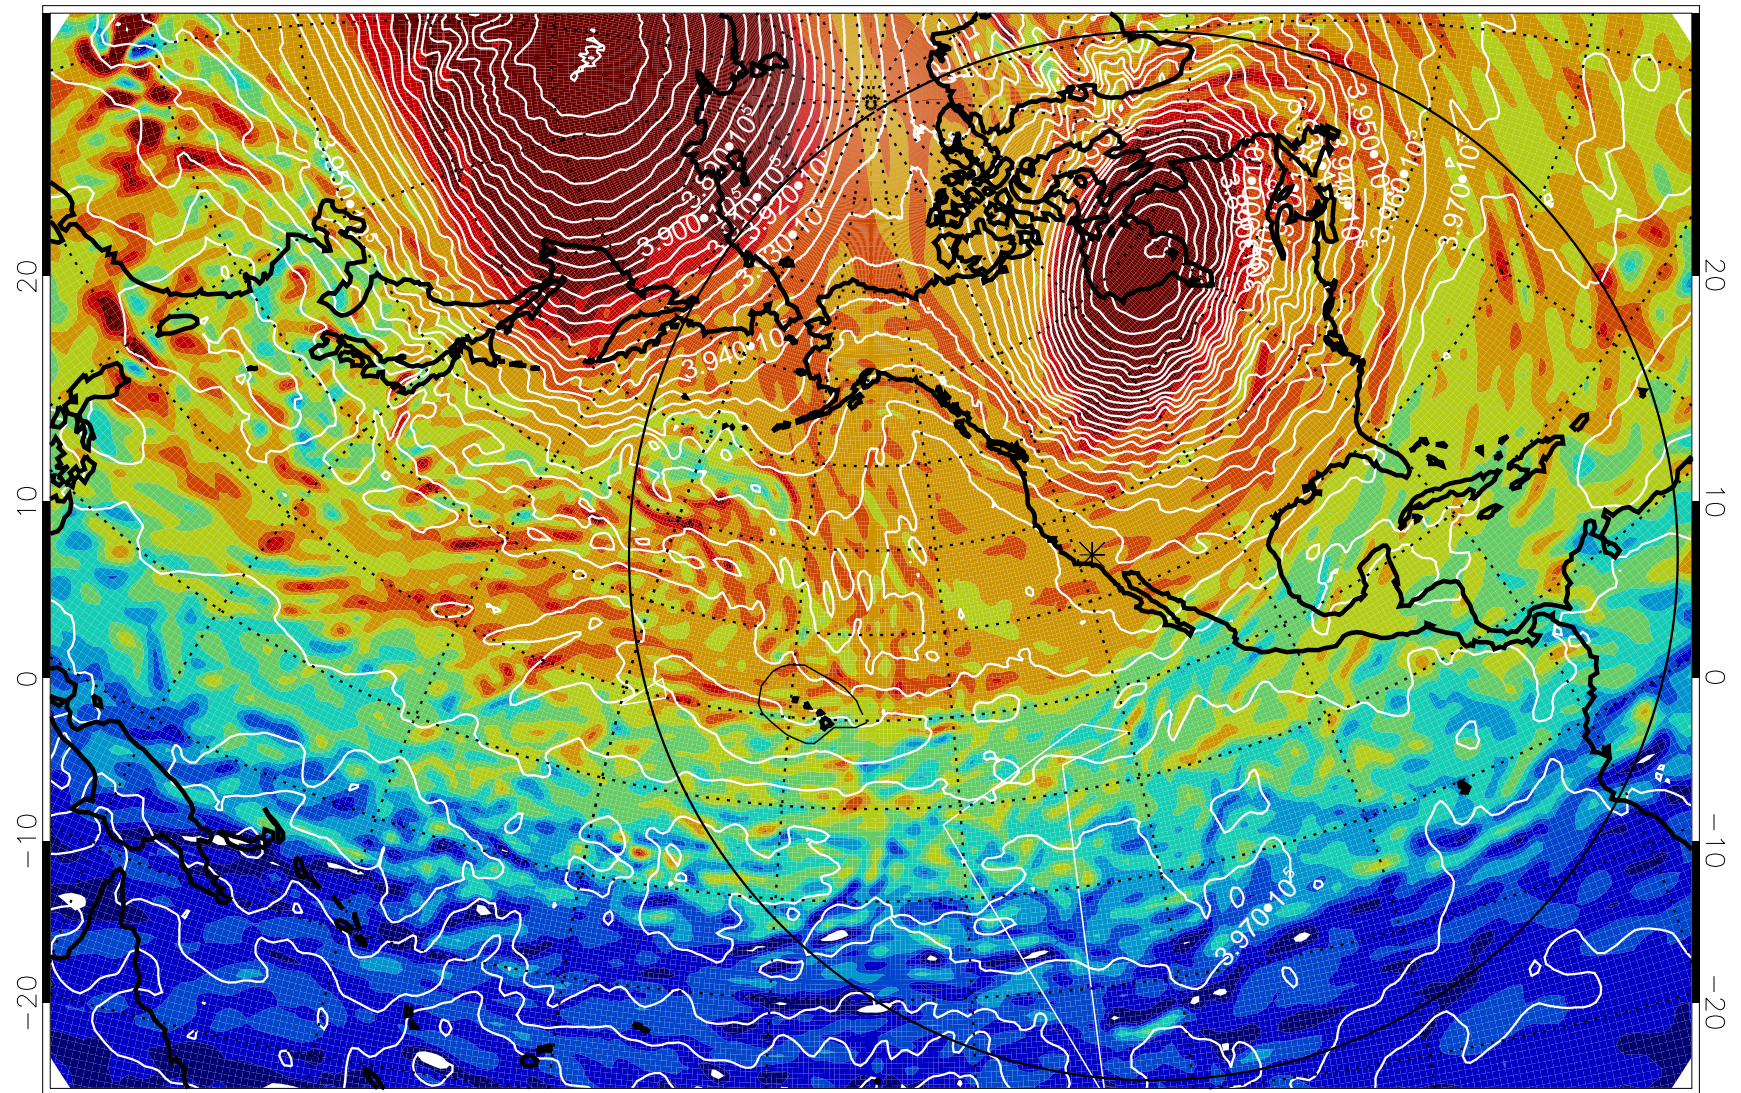

13012000, 12 hour forecast for 460K EPV

460K Montgomery Streamfunction, white

Range ring of 6000 km -- 19 hours GH round trip

13012006, 18 hour forecast for 460K EPV

460K Montgomery Streamfunction, white

Range ring of 6000 km -- 19 hours GH round trip

13012012, 24 hour forecast for 460K EPV

460K Montgomery Streamfunction, white

Range ring of 6000 km -- 19 hours GH round trip

13012100, 36 hour forecast for 460K EPV

460K Montgomery Streamfunction, white

Range ring of 6000 km -- 19 hours GH round trip

13012106, 42 hour forecast for 460K EPV

460K Montgomery Streamfunction, white

Range ring of 6000 km -- 19 hours GH round trip

13012112, 48 hour forecast for 460K EPV

460K Montgomery Streamfunction, white

Range ring of 6000 km -- 19 hours GH round trip

13012118, 54 hour forecast for 460K EPV

460K Montgomery Streamfunction, white

Range ring of 6000 km -- 19 hours GH round trip

13012200, 60 hour forecast for 460K EPV

460K Montgomery Streamfunction, white

Range ring of 6000 km -- 19 hours GH round trip