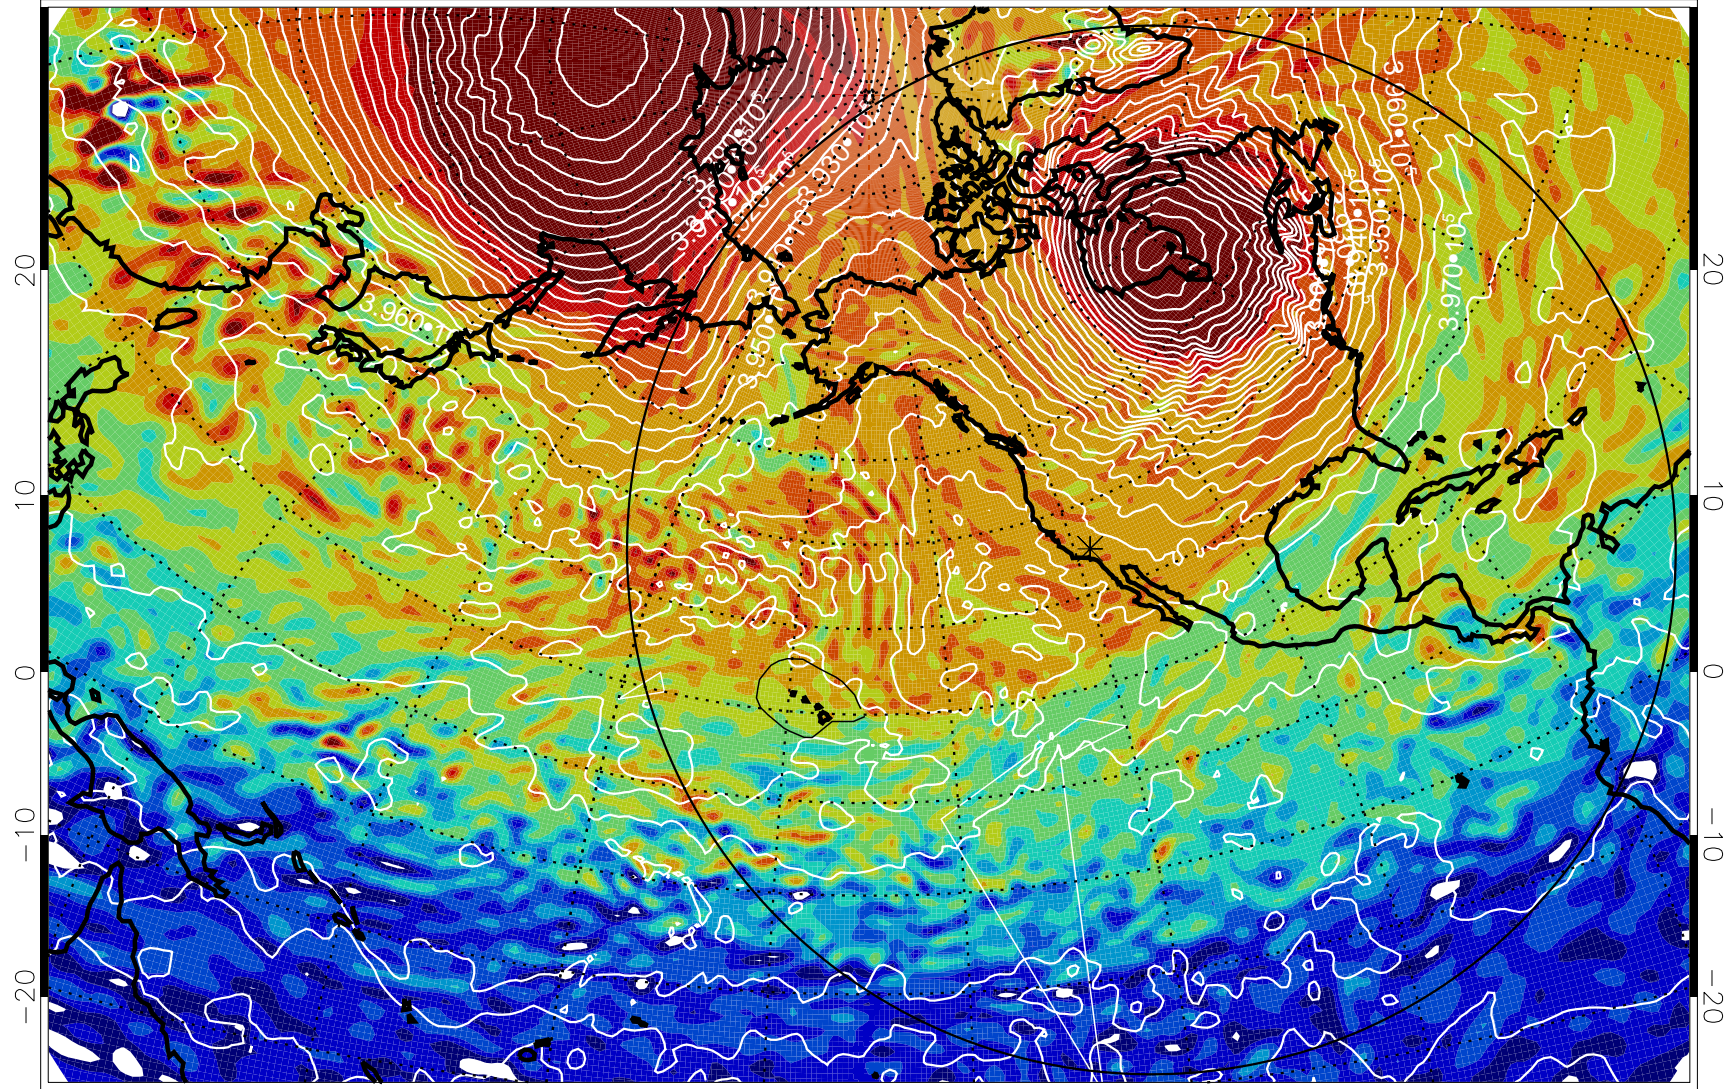

13012012, 24 hour forecast for 460K EPV

460K Montgomery Streamfunction, white

Range ring of 6000 km -- 19 hours GH round trip

13012100, 36 hour forecast for 460K EPV

460K Montgomery Streamfunction, white

Range ring of 6000 km -- 19 hours GH round trip

13012106, 42 hour forecast for 460K EPV

460K Montgomery Streamfunction, white

Range ring of 6000 km -- 19 hours GH round trip

13012112, 48 hour forecast for 460K EPV

460K Montgomery Streamfunction, white

Range ring of 6000 km -- 19 hours GH round trip

13012118, 54 hour forecast for 460K EPV

460K Montgomery Streamfunction, white

Range ring of 6000 km -- 19 hours GH round trip

13012200, 60 hour forecast for 460K EPV

460K Montgomery Streamfunction, white

Range ring of 6000 km -- 19 hours GH round trip

13012206, 66 hour forecast for 460K EPV

460K Montgomery Streamfunction, white

Range ring of 6000 km -- 19 hours GH round trip

13012212, 72 hour forecast for 460K EPV

460K Montgomery Streamfunction, white

Range ring of 6000 km -- 19 hours GH round trip