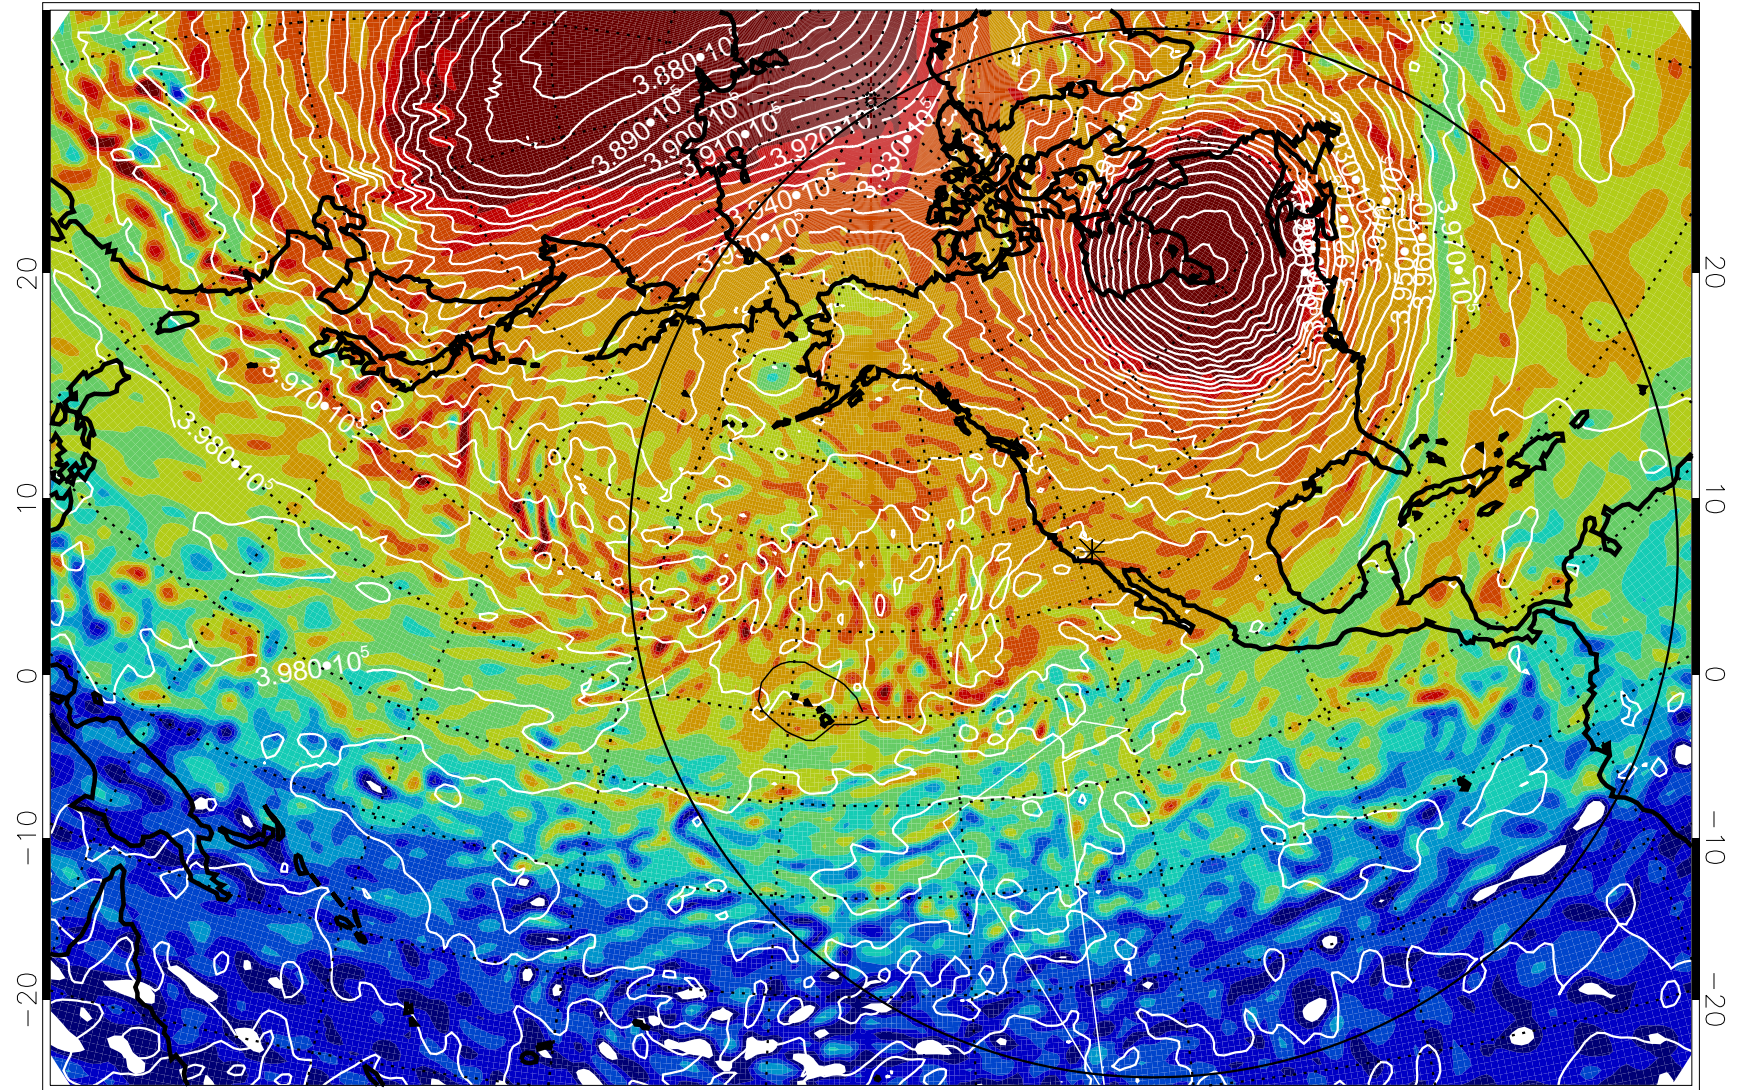

13012206, 66 hour forecast for 460K EPV

460K Montgomery Streamfunction, white

Range ring of 6000 km -- 19 hours GH round trip

13012212, 72 hour forecast for 460K EPV

460K Montgomery Streamfunction, white

Range ring of 6000 km -- 19 hours GH round trip

13012218, 78 hour forecast for 460K EPV

460K Montgomery Streamfunction, white

Range ring of 6000 km -- 19 hours GH round trip

13012300, 84 hour forecast for 460K EPV

460K Montgomery Streamfunction, white

Range ring of 6000 km -- 19 hours GH round trip

13012306, 90 hour forecast for 460K EPV

460K Montgomery Streamfunction, white

Range ring of 6000 km -- 19 hours GH round trip

13012312, 96 hour forecast for 460K EPV

460K Montgomery Streamfunction, white

Range ring of 6000 km -- 19 hours GH round trip

13012400, 108 hour forecast for 460K EPV

460K Montgomery Streamfunction, white

Range ring of 6000 km -- 19 hours GH round trip

13012412, 120 hour forecast for 460K EPV

460K Montgomery Streamfunction, white