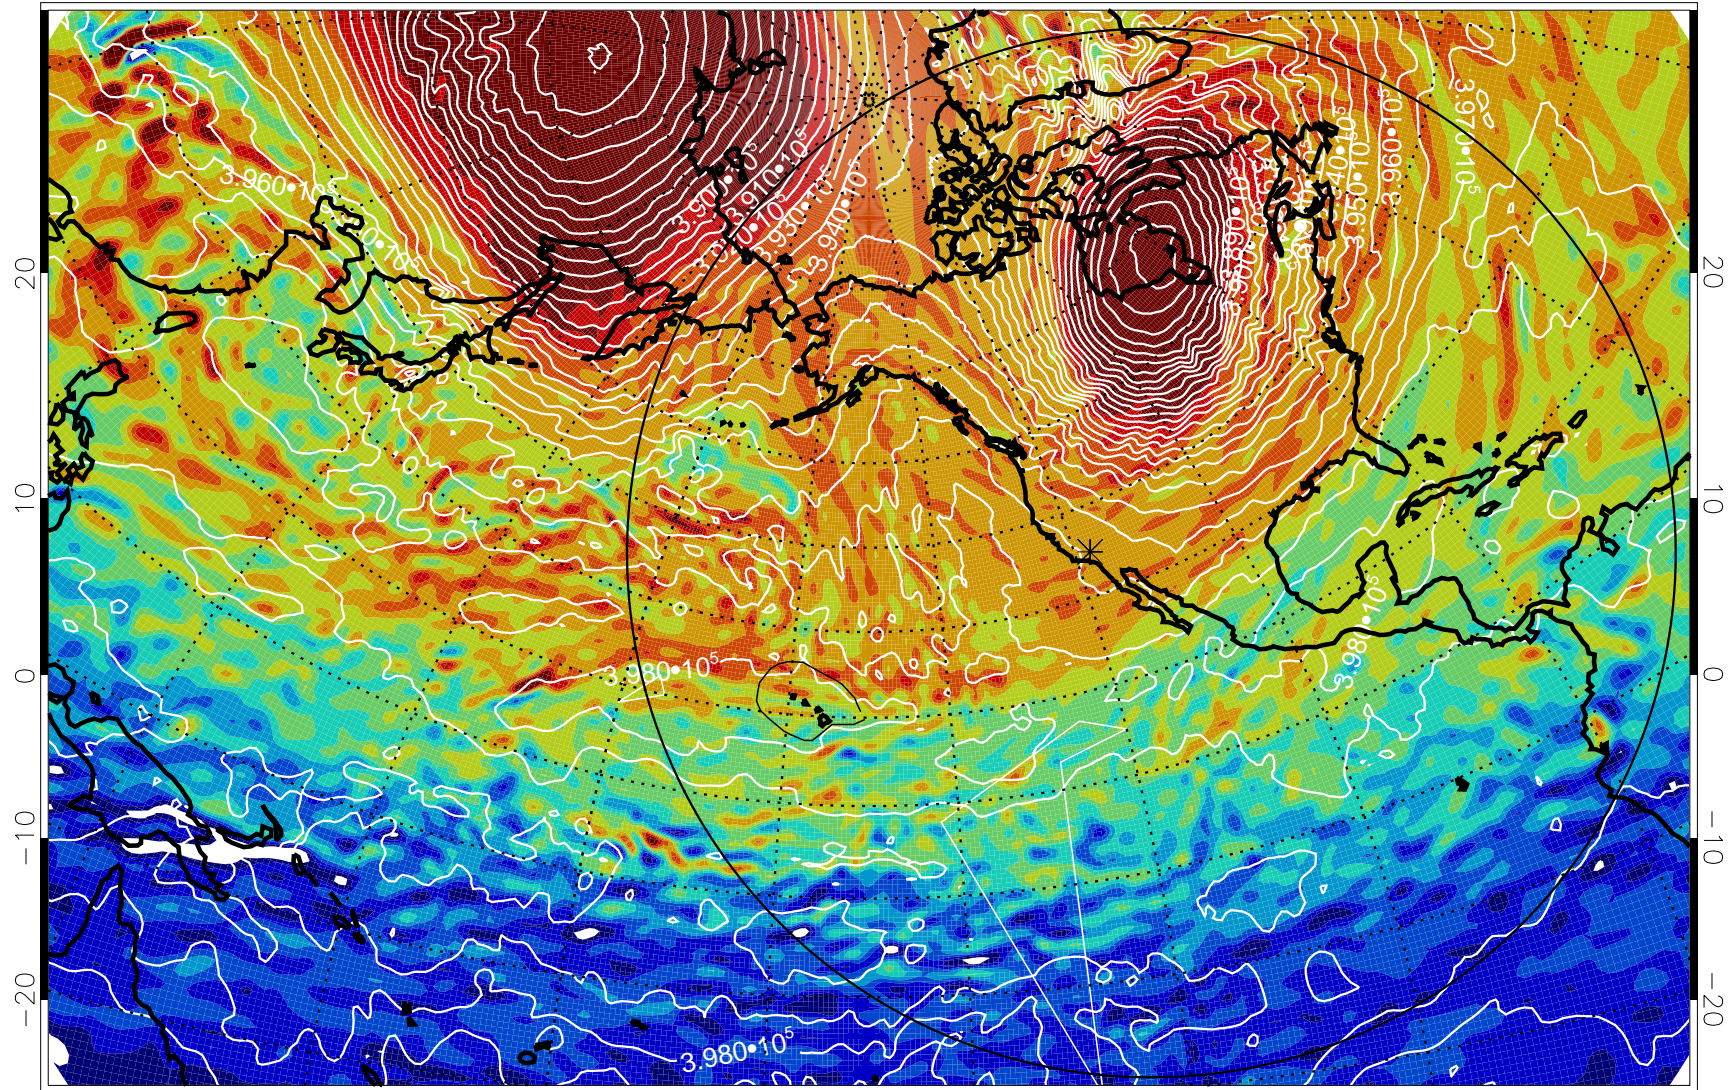

13012000, 12 hour forecast for 460K EPV

460K Montgomery Streamfunction, white

Range ring of 6000 km -- 19 hours GH round trip

13012006, 18 hour forecast for 460K EPV

460K Montgomery Streamfunction, white

Range ring of 6000 km -- 19 hours GH round trip

13012012, 24 hour forecast for 460K EPV

460K Montgomery Streamfunction, white

Range ring of 6000 km -- 19 hours GH round trip

13012100, 36 hour forecast for 460K EPV

460K Montgomery Streamfunction, white

Range ring of 6000 km -- 19 hours GH round trip

13012106, 42 hour forecast for 460K EPV

460K Montgomery Streamfunction, white

Range ring of 6000 km -- 19 hours GH round trip

13012112, 48 hour forecast for 460K EPV

460K Montgomery Streamfunction, white

Range ring of 6000 km -- 19 hours GH round trip

13012118, 54 hour forecast for 460K EPV

460K Montgomery Streamfunction, white

Range ring of 6000 km -- 19 hours GH round trip

13012200, 60 hour forecast for 460K EPV

460K Montgomery Streamfunction, white

Range ring of 6000 km -- 19 hours GH round trip