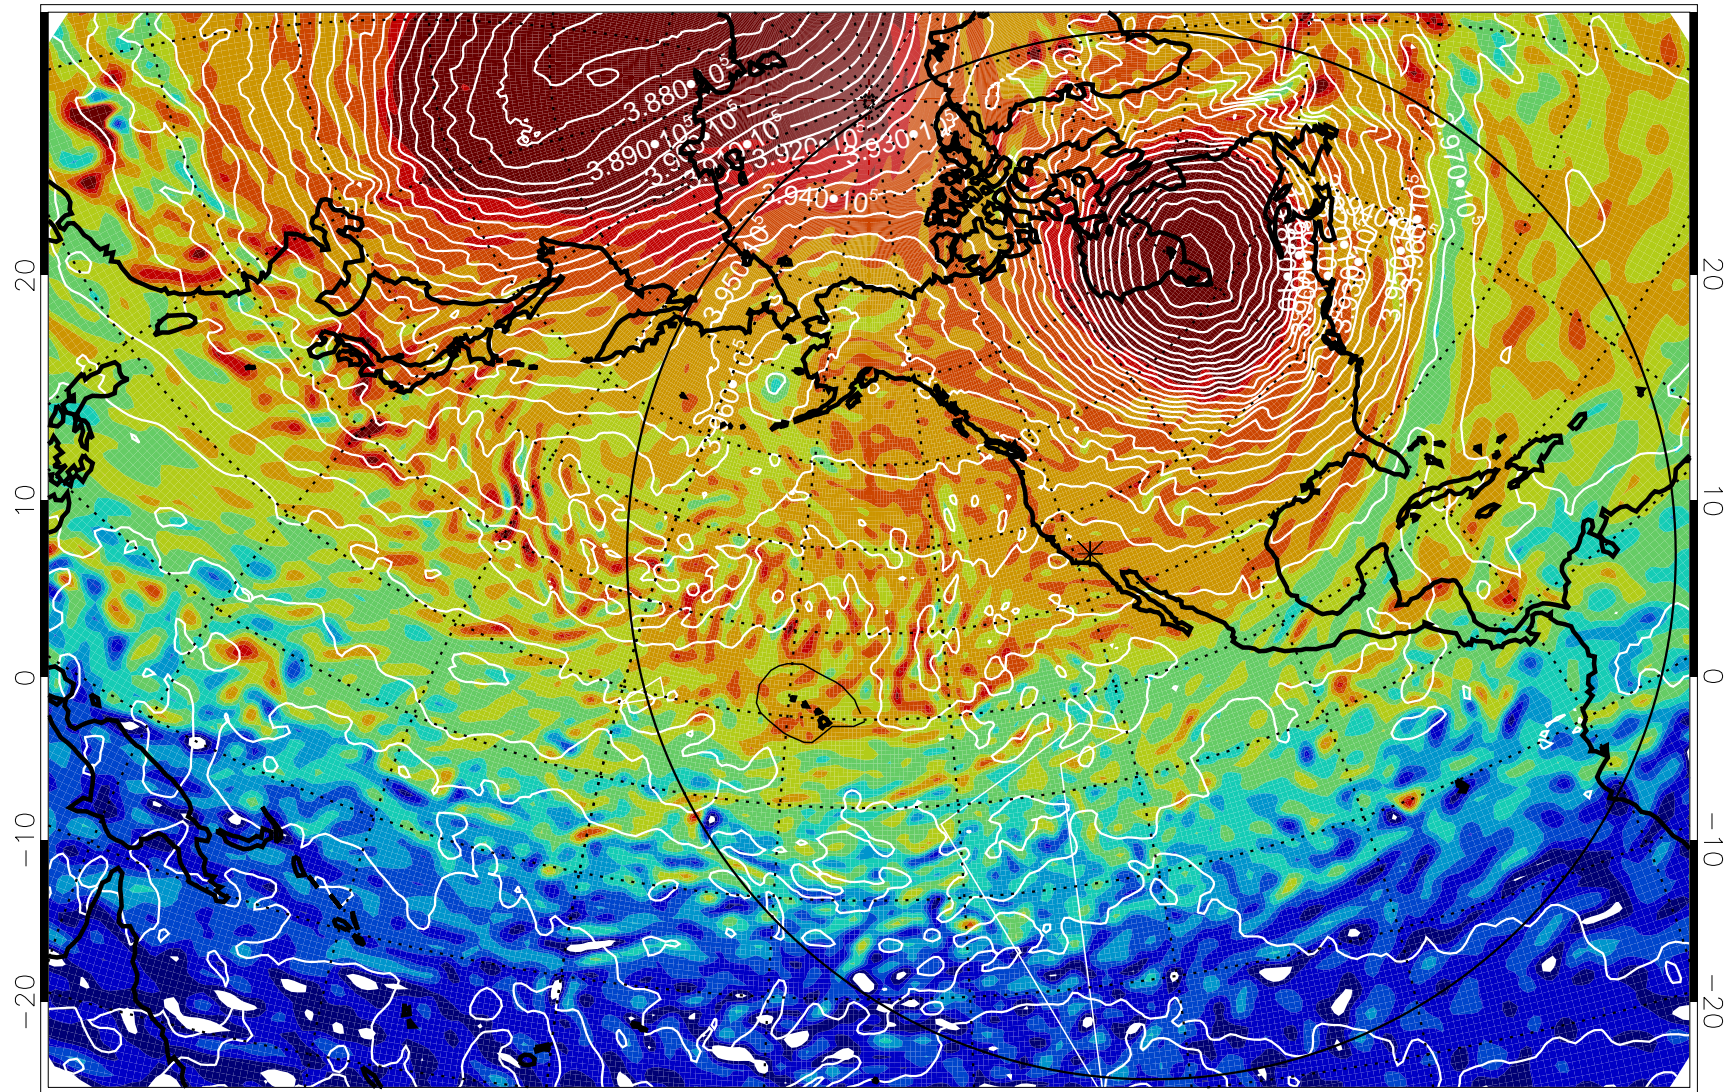

13012206, 66 hour forecast for 460K EPV

460K Montgomery Streamfunction, white

Range ring of 6000 km -- 19 hours GH round trip

13012212, 72 hour forecast for 460K EPV

460K Montgomery Streamfunction, white

Range ring of 6000 km -- 19 hours GH round trip

13012218, 78 hour forecast for 460K EPV

460K Montgomery Streamfunction, white

Range ring of 6000 km -- 19 hours GH round trip

13012300, 84 hour forecast for 460K EPV

460K Montgomery Streamfunction, white

Range ring of 6000 km -- 19 hours GH round trip

13012306, 90 hour forecast for 460K EPV

460K Montgomery Streamfunction, white

Range ring of 6000 km -- 19 hours GH round trip

13012312, 96 hour forecast for 460K EPV

460K Montgomery Streamfunction, white

Range ring of 6000 km -- 19 hours GH round trip

13012400, 108 hour forecast for 460K EPV

460K Montgomery Streamfunction, white

Range ring of 6000 km -- 19 hours GH round trip

13012412, 120 hour forecast for 460K EPV

460K Montgomery Streamfunction, white