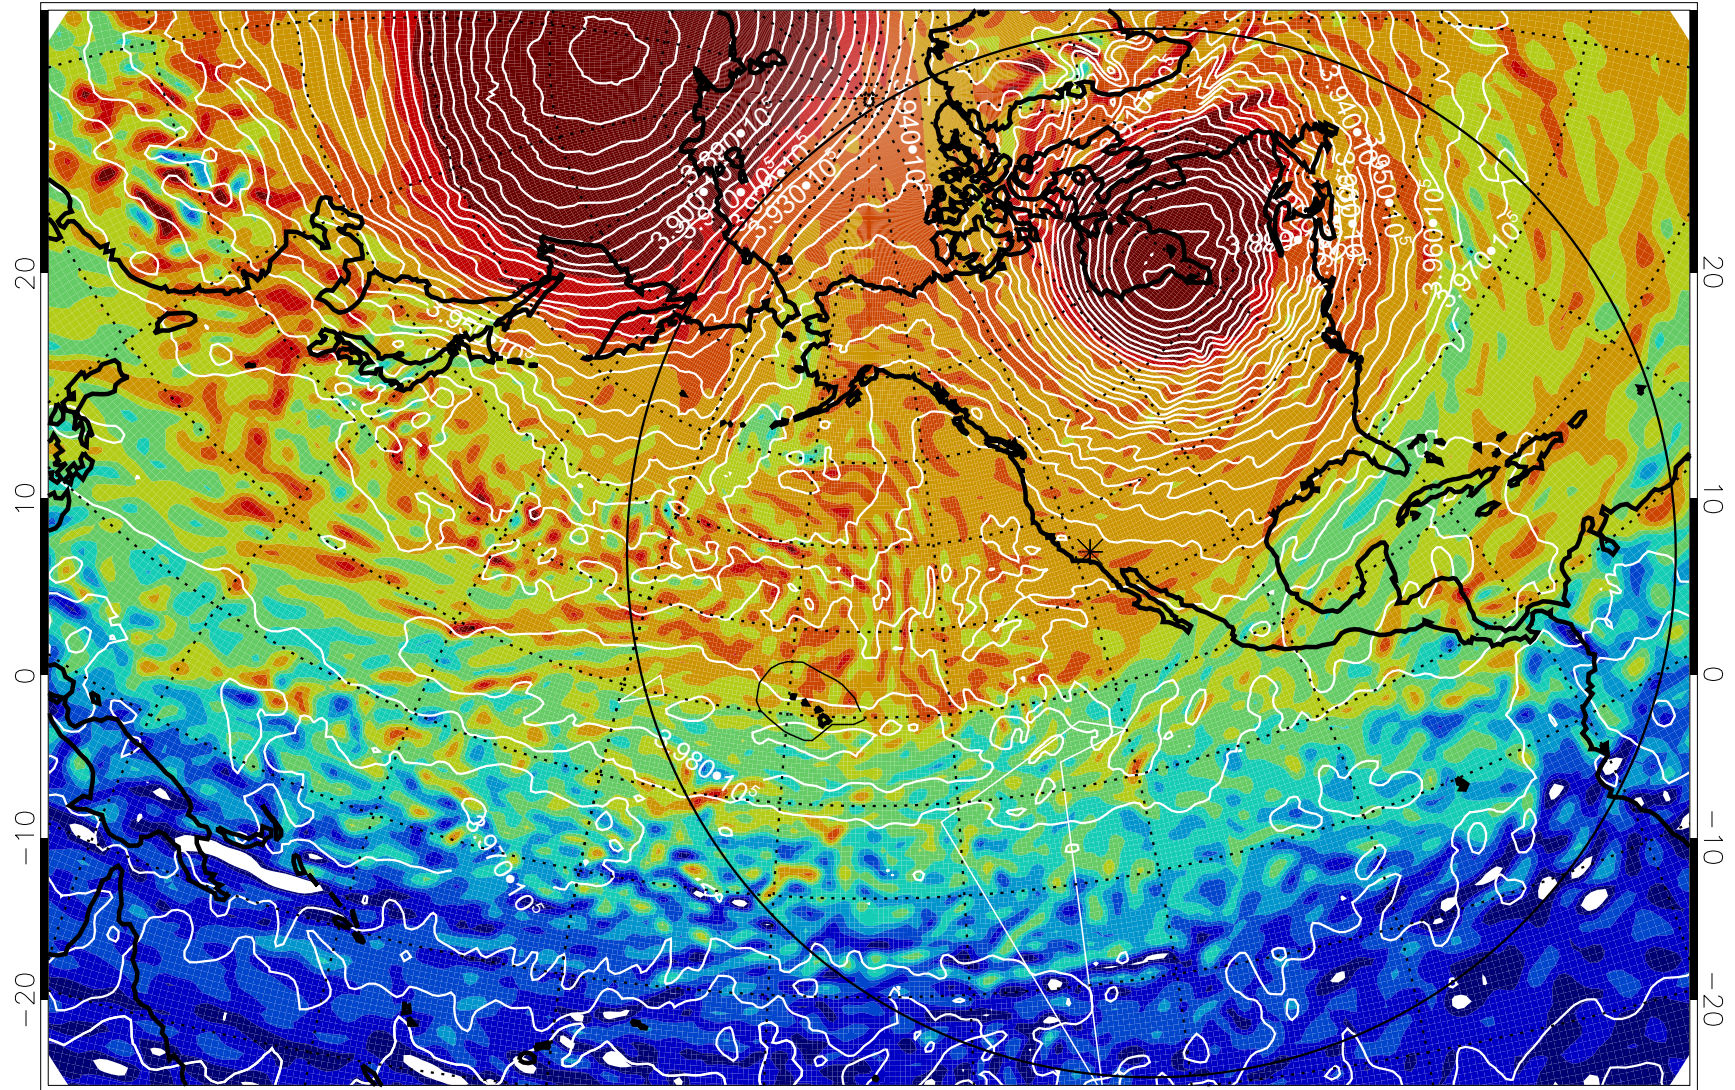

13012106, 42 hour forecast for 460K EPV

460K Montgomery Streamfunction, white

Range ring of 6000 km -- 19 hours GH round trip

13012112, 48 hour forecast for 460K EPV

460K Montgomery Streamfunction, white

Range ring of 6000 km -- 19 hours GH round trip

13012118, 54 hour forecast for 460K EPV

460K Montgomery Streamfunction, white

Range ring of 6000 km -- 19 hours GH round trip

13012200, 60 hour forecast for 460K EPV

460K Montgomery Streamfunction, white

Range ring of 6000 km -- 19 hours GH round trip

13012206, 66 hour forecast for 460K EPV

460K Montgomery Streamfunction, white

Range ring of 6000 km -- 19 hours GH round trip

13012212, 72 hour forecast for 460K EPV

460K Montgomery Streamfunction, white

Range ring of 6000 km -- 19 hours GH round trip

13012218, 78 hour forecast for 460K EPV

460K Montgomery Streamfunction, white

Range ring of 6000 km -- 19 hours GH round trip

13012300, 84 hour forecast for 460K EPV

460K Montgomery Streamfunction, white

Range ring of 6000 km -- 19 hours GH round trip