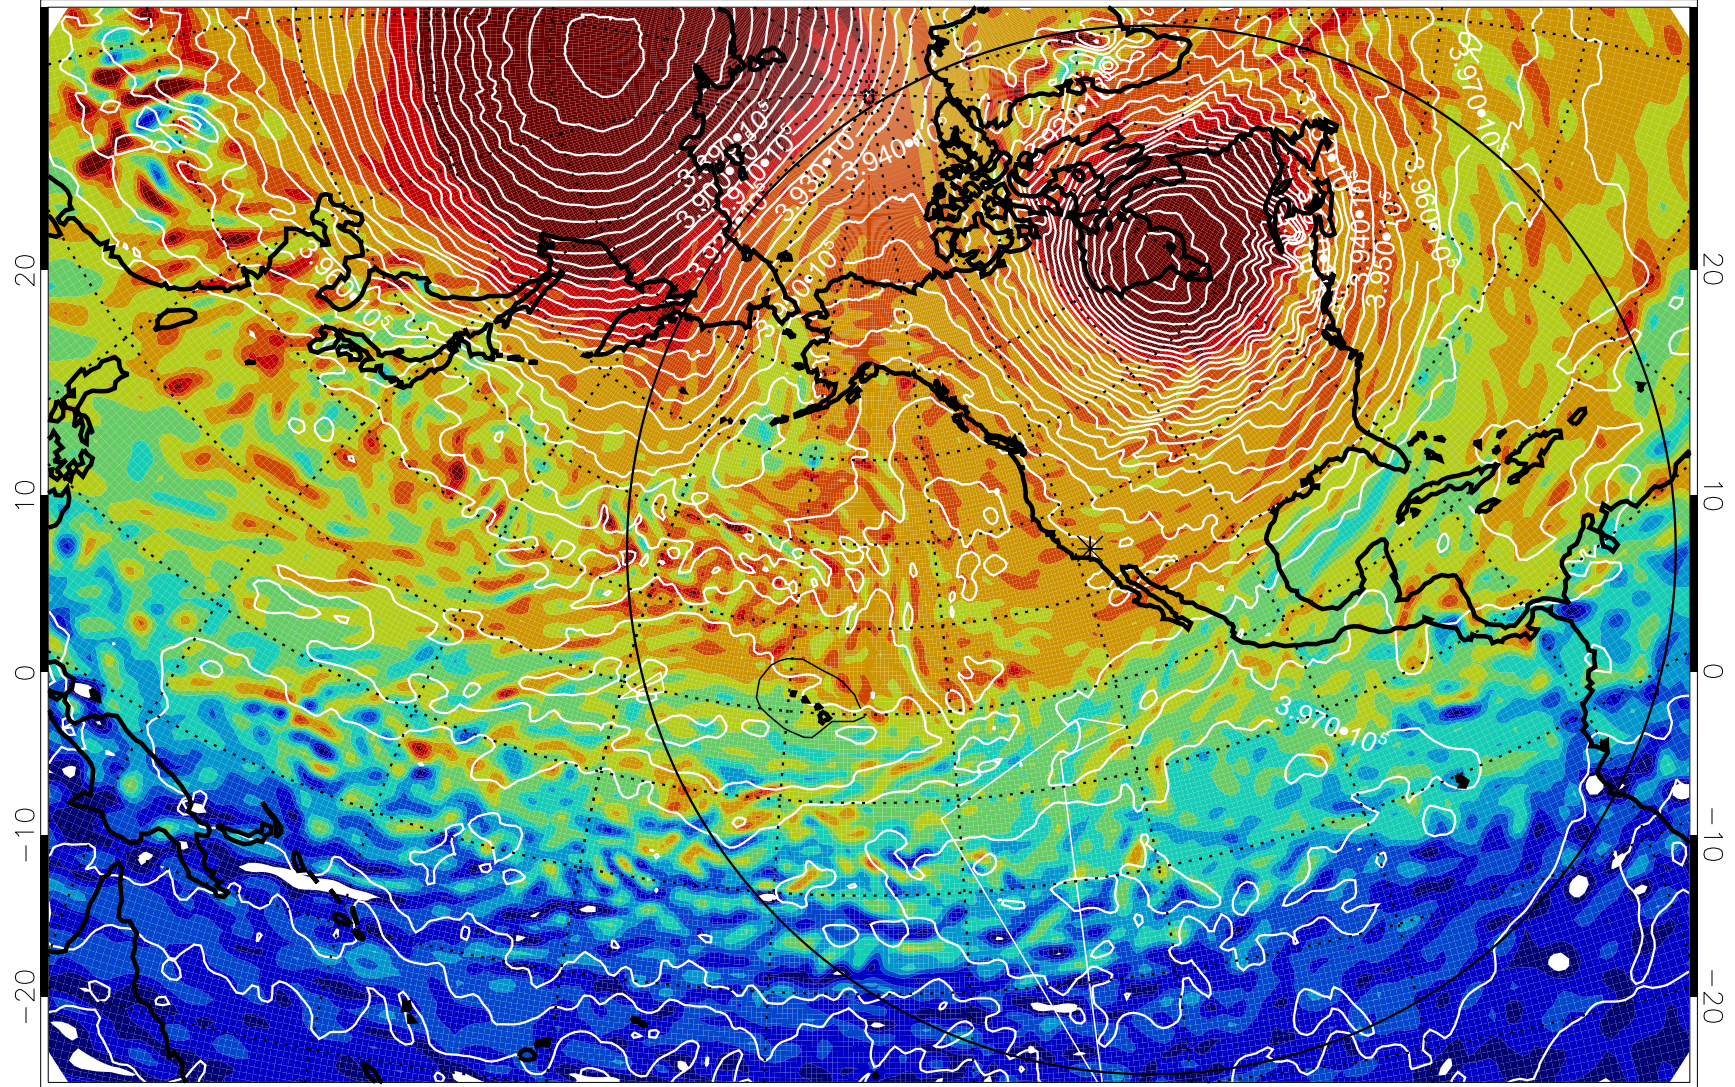

13012012, 24 hour forecast for 460K EPV

460K Montgomery Streamfunction, white

Range ring of 6000 km -- 19 hours GH round trip

13012100, 36 hour forecast for 460K EPV

460K Montgomery Streamfunction, white

Range ring of 6000 km -- 19 hours GH round trip

13012106, 42 hour forecast for 460K EPV

460K Montgomery Streamfunction, white

Range ring of 6000 km -- 19 hours GH round trip

13012112, 48 hour forecast for 460K EPV

460K Montgomery Streamfunction, white

Range ring of 6000 km -- 19 hours GH round trip

13012118, 54 hour forecast for 460K EPV

460K Montgomery Streamfunction, white

Range ring of 6000 km -- 19 hours GH round trip

13012200, 60 hour forecast for 460K EPV

460K Montgomery Streamfunction, white

Range ring of 6000 km -- 19 hours GH round trip

13012206, 66 hour forecast for 460K EPV

460K Montgomery Streamfunction, white

Range ring of 6000 km -- 19 hours GH round trip

13012212, 72 hour forecast for 460K EPV

460K Montgomery Streamfunction, white

Range ring of 6000 km -- 19 hours GH round trip