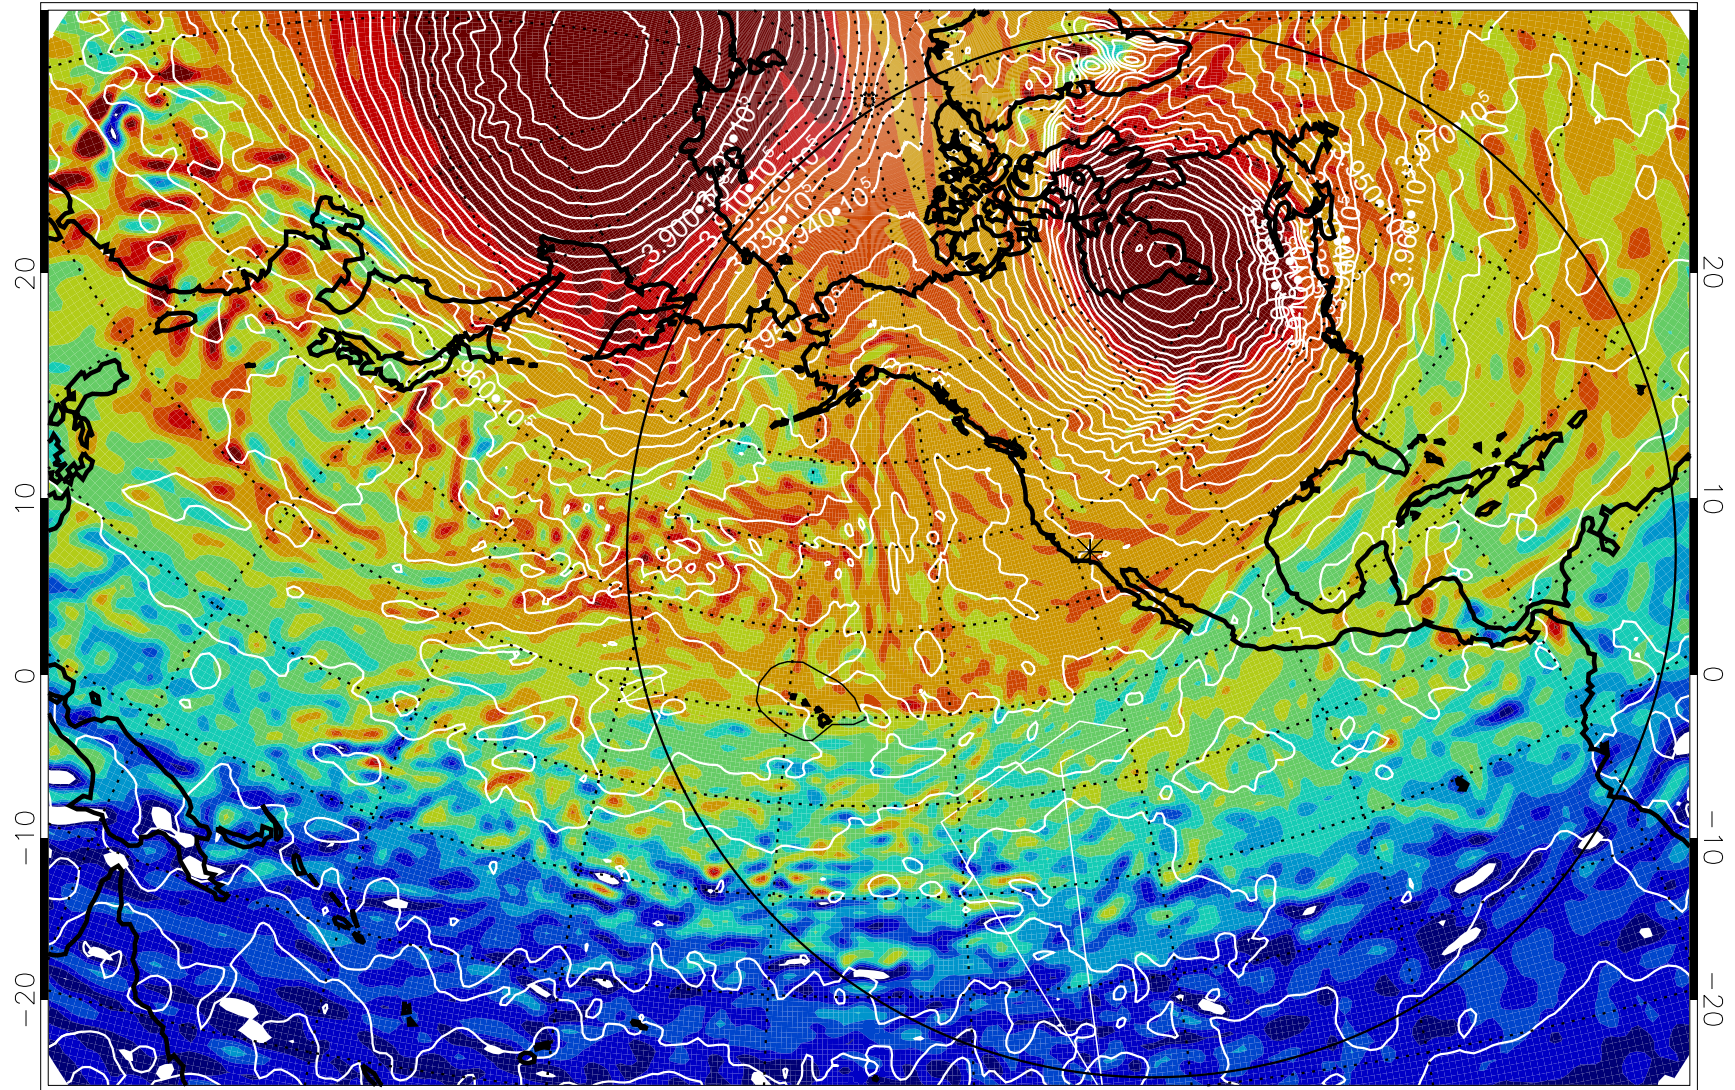

13012012, 24 hour forecast for 460K EPV

460K Montgomery Streamfunction, white

Range ring of 6000 km -- 19 hours GH round trip

13012100, 36 hour forecast for 460K EPV

460K Montgomery Streamfunction, white

Range ring of 6000 km -- 19 hours GH round trip

13012106, 42 hour forecast for 460K EPV

460K Montgomery Streamfunction, white

Range ring of 6000 km -- 19 hours GH round trip

13012112, 48 hour forecast for 460K EPV

460K Montgomery Streamfunction, white

Range ring of 6000 km -- 19 hours GH round trip

13012118, 54 hour forecast for 460K EPV

460K Montgomery Streamfunction, white

Range ring of 6000 km -- 19 hours GH round trip

13012200, 60 hour forecast for 460K EPV

460K Montgomery Streamfunction, white

Range ring of 6000 km -- 19 hours GH round trip

13012206, 66 hour forecast for 460K EPV

460K Montgomery Streamfunction, white

Range ring of 6000 km -- 19 hours GH round trip

13012212, 72 hour forecast for 460K EPV

460K Montgomery Streamfunction, white

Range ring of 6000 km -- 19 hours GH round trip