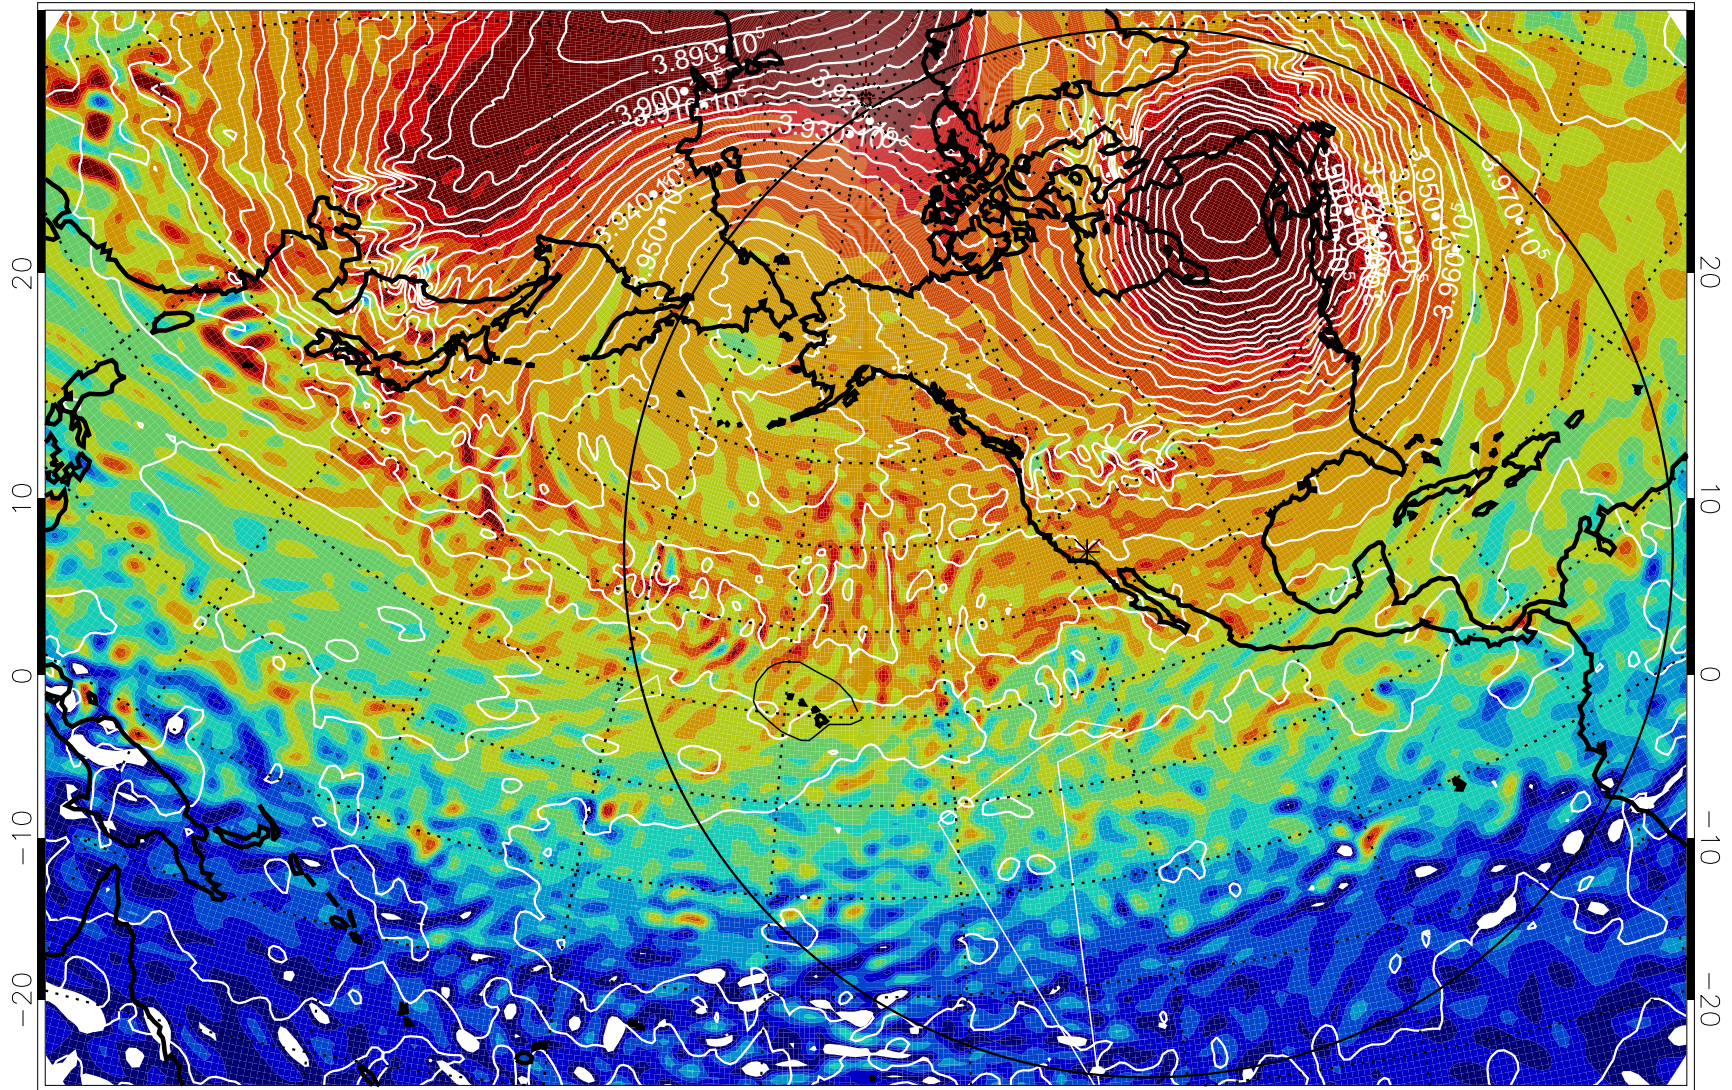

13012306, 90 hour forecast for 460K EPV

460K Montgomery Streamfunction, white

Range ring of 6000 km -- 19 hours GH round trip

13012312, 96 hour forecast for 460K EPV

460K Montgomery Streamfunction, white

Range ring of 6000 km -- 19 hours GH round trip

13012400, 108 hour forecast for 460K EPV

460K Montgomery Streamfunction, white

Range ring of 6000 km -- 19 hours GH round trip

13012412, 120 hour forecast for 460K EPV

460K Montgomery Streamfunction, white

Range ring of 6000 km -- 19 hours GH round trip