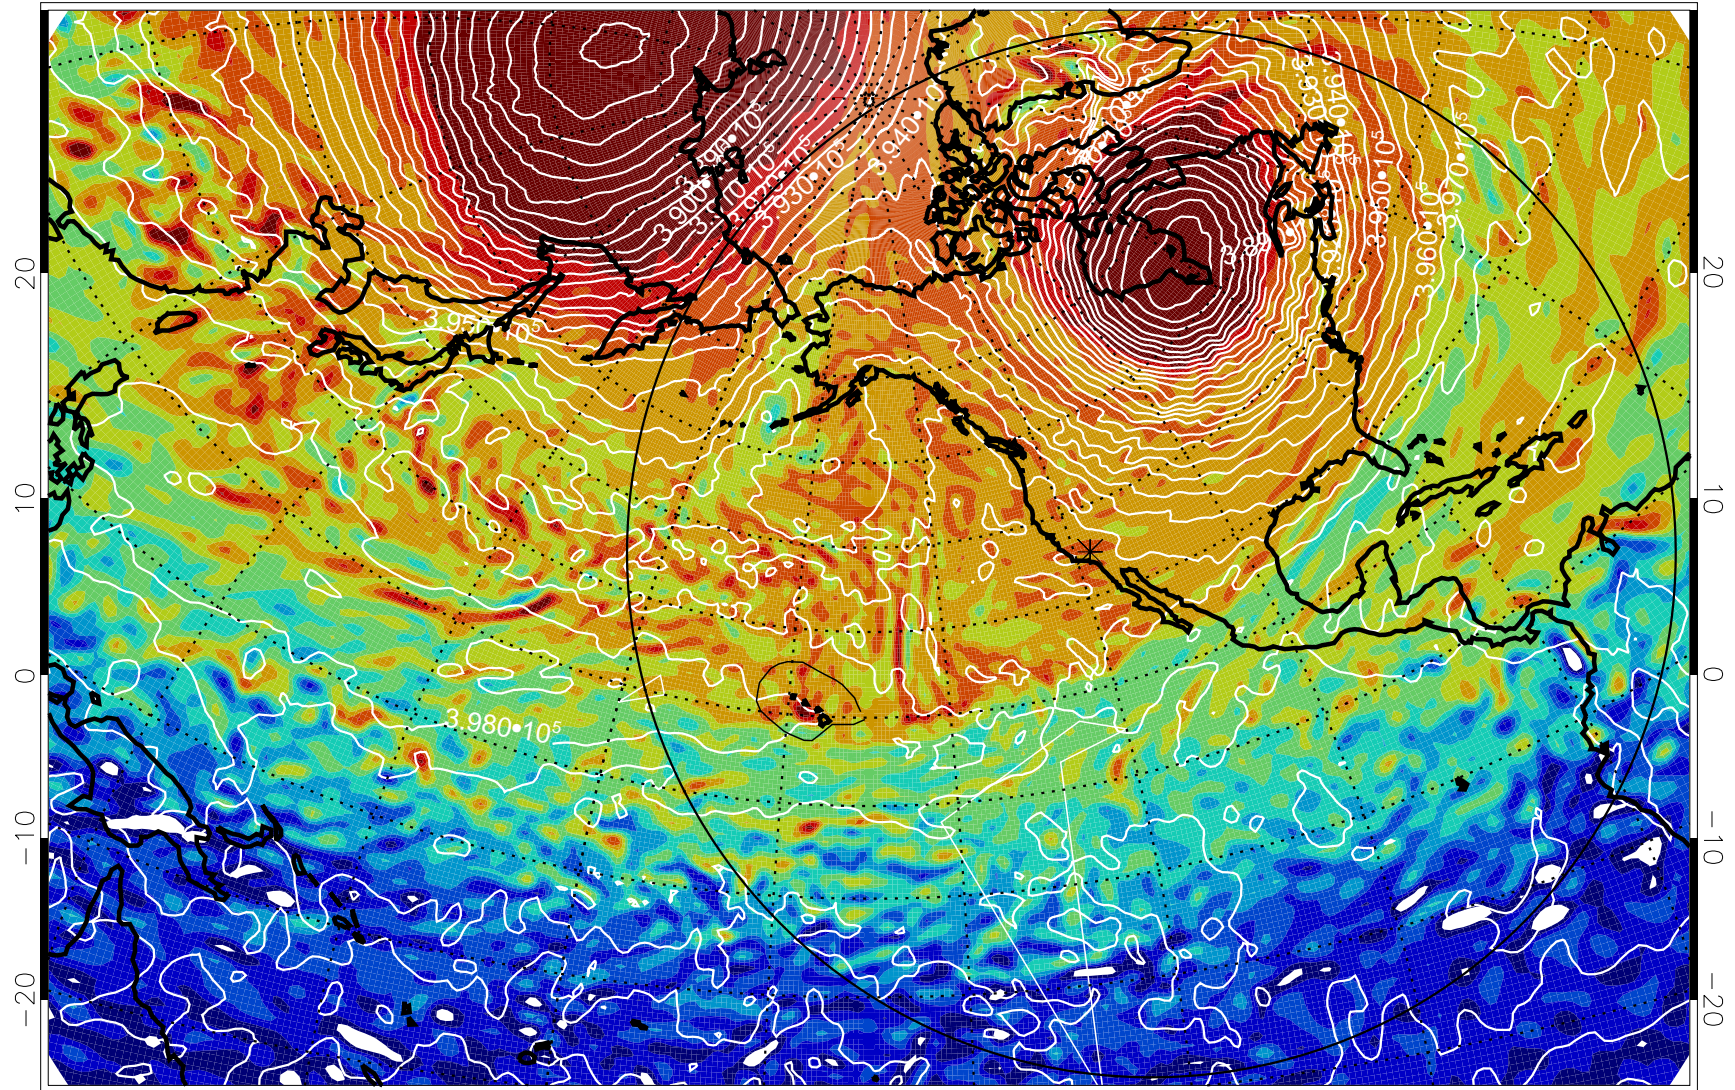

13012106, 42 hour forecast for 460K EPV

460K Montgomery Streamfunction, white

Range ring of 6000 km -- 19 hours GH round trip

13012112, 48 hour forecast for 460K EPV

460K Montgomery Streamfunction, white

Range ring of 6000 km -- 19 hours GH round trip

13012118, 54 hour forecast for 460K EPV

460K Montgomery Streamfunction, white

Range ring of 6000 km -- 19 hours GH round trip

13012200, 60 hour forecast for 460K EPV

460K Montgomery Streamfunction, white

Range ring of 6000 km -- 19 hours GH round trip

13012206, 66 hour forecast for 460K EPV

460K Montgomery Streamfunction, white

Range ring of 6000 km -- 19 hours GH round trip

13012212, 72 hour forecast for 460K EPV

460K Montgomery Streamfunction, white

Range ring of 6000 km -- 19 hours GH round trip

13012218, 78 hour forecast for 460K EPV

460K Montgomery Streamfunction, white

Range ring of 6000 km -- 19 hours GH round trip

13012300, 84 hour forecast for 460K EPV

460K Montgomery Streamfunction, white

Range ring of 6000 km -- 19 hours GH round trip