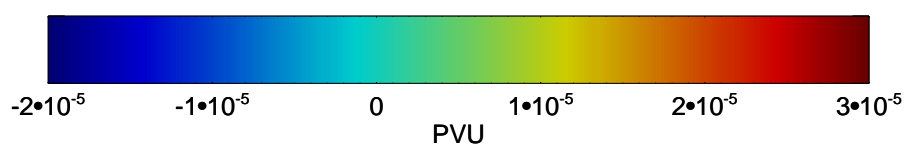

13012212, 72 hour forecast for 460K EPV

460K Montgomery Streamfunction, white

Range ring of 6000 km -- 19 hours GH round trip