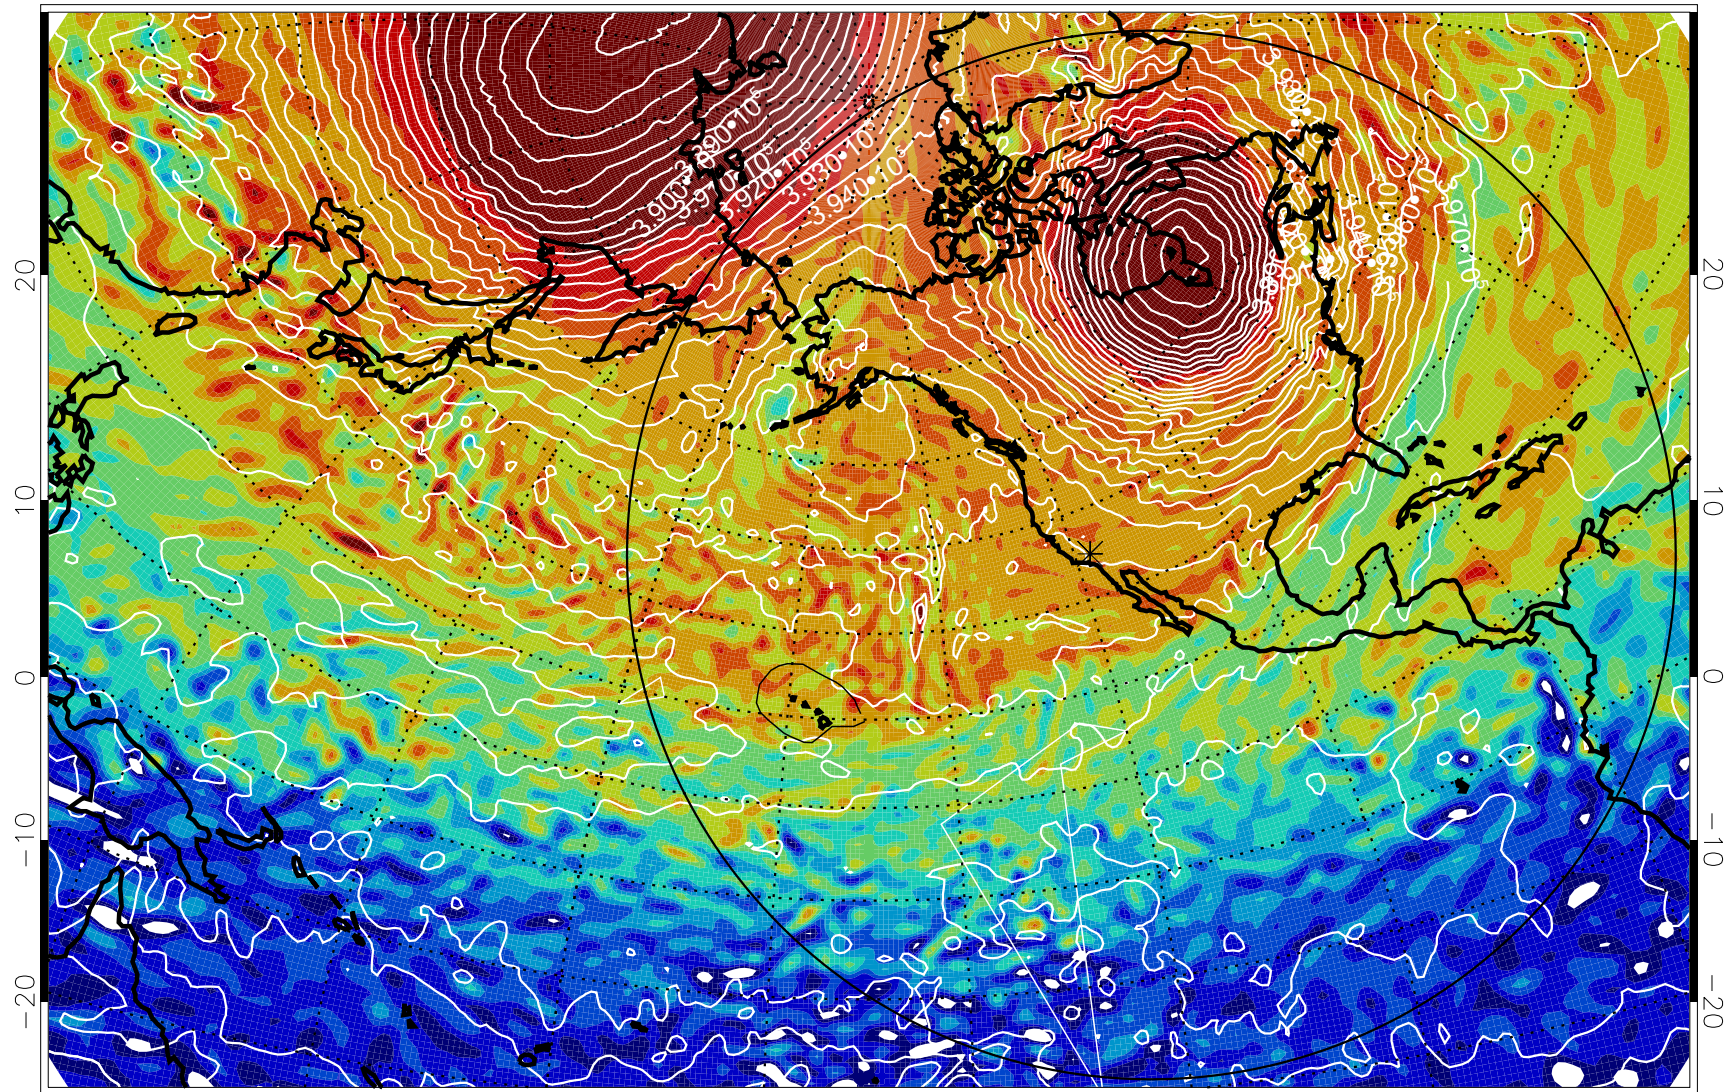

13012106, 42 hour forecast for 460K EPV

460K Montgomery Streamfunction, white

Range ring of 6000 km -- 19 hours GH round trip

13012112, 48 hour forecast for 460K EPV

460K Montgomery Streamfunction, white

Range ring of 6000 km -- 19 hours GH round trip

13012118, 54 hour forecast for 460K EPV

460K Montgomery Streamfunction, white

Range ring of 6000 km -- 19 hours GH round trip

13012200, 60 hour forecast for 460K EPV

460K Montgomery Streamfunction, white

Range ring of 6000 km -- 19 hours GH round trip

13012206, 66 hour forecast for 460K EPV

460K Montgomery Streamfunction, white

Range ring of 6000 km -- 19 hours GH round trip

13012212, 72 hour forecast for 460K EPV

460K Montgomery Streamfunction, white

Range ring of 6000 km -- 19 hours GH round trip

13012218, 78 hour forecast for 460K EPV

460K Montgomery Streamfunction, white

Range ring of 6000 km -- 19 hours GH round trip

13012300, 84 hour forecast for 460K EPV

460K Montgomery Streamfunction, white

Range ring of 6000 km -- 19 hours GH round trip