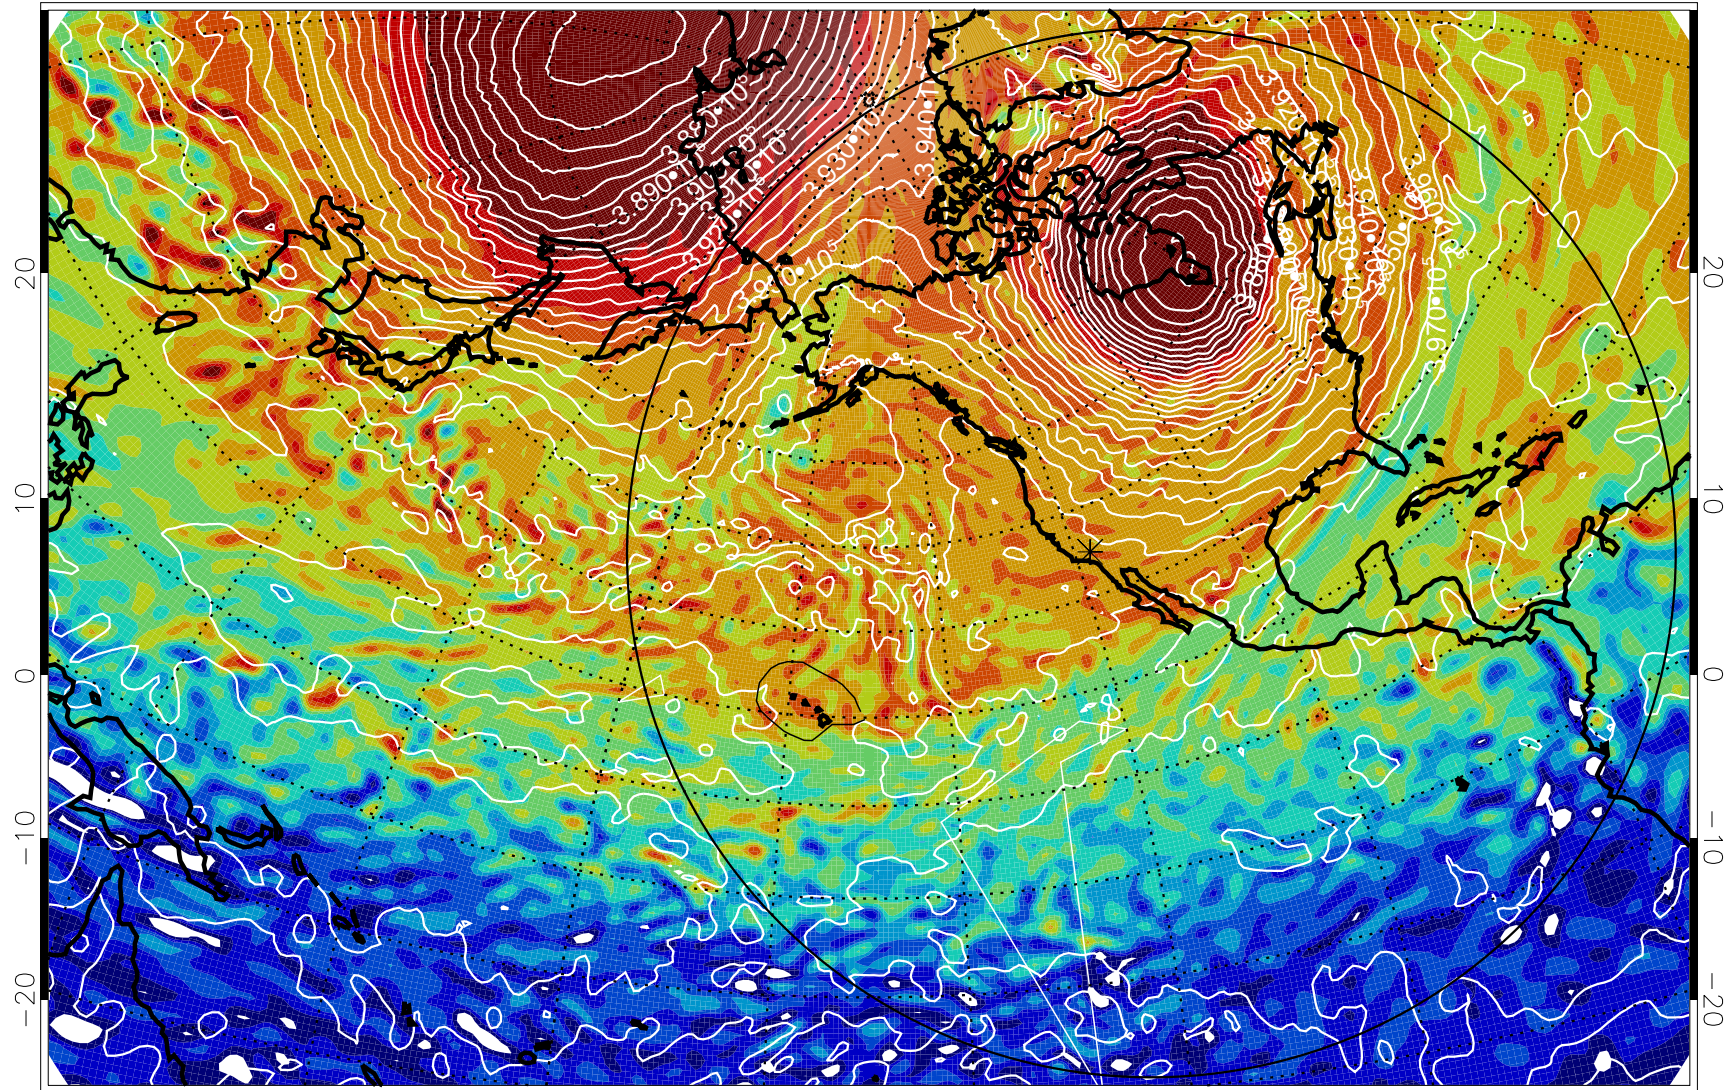

13012118, 54 hour forecast for 460K EPV

460K Montgomery Streamfunction, white

Range ring of 6000 km -- 19 hours GH round trip

13012200, 60 hour forecast for 460K EPV

460K Montgomery Streamfunction, white

Range ring of 6000 km -- 19 hours GH round trip

13012206, 66 hour forecast for 460K EPV

460K Montgomery Streamfunction, white

Range ring of 6000 km -- 19 hours GH round trip

13012212, 72 hour forecast for 460K EPV

460K Montgomery Streamfunction, white

Range ring of 6000 km -- 19 hours GH round trip

13012218, 78 hour forecast for 460K EPV

460K Montgomery Streamfunction, white

Range ring of 6000 km -- 19 hours GH round trip

13012300, 84 hour forecast for 460K EPV

460K Montgomery Streamfunction, white

Range ring of 6000 km -- 19 hours GH round trip