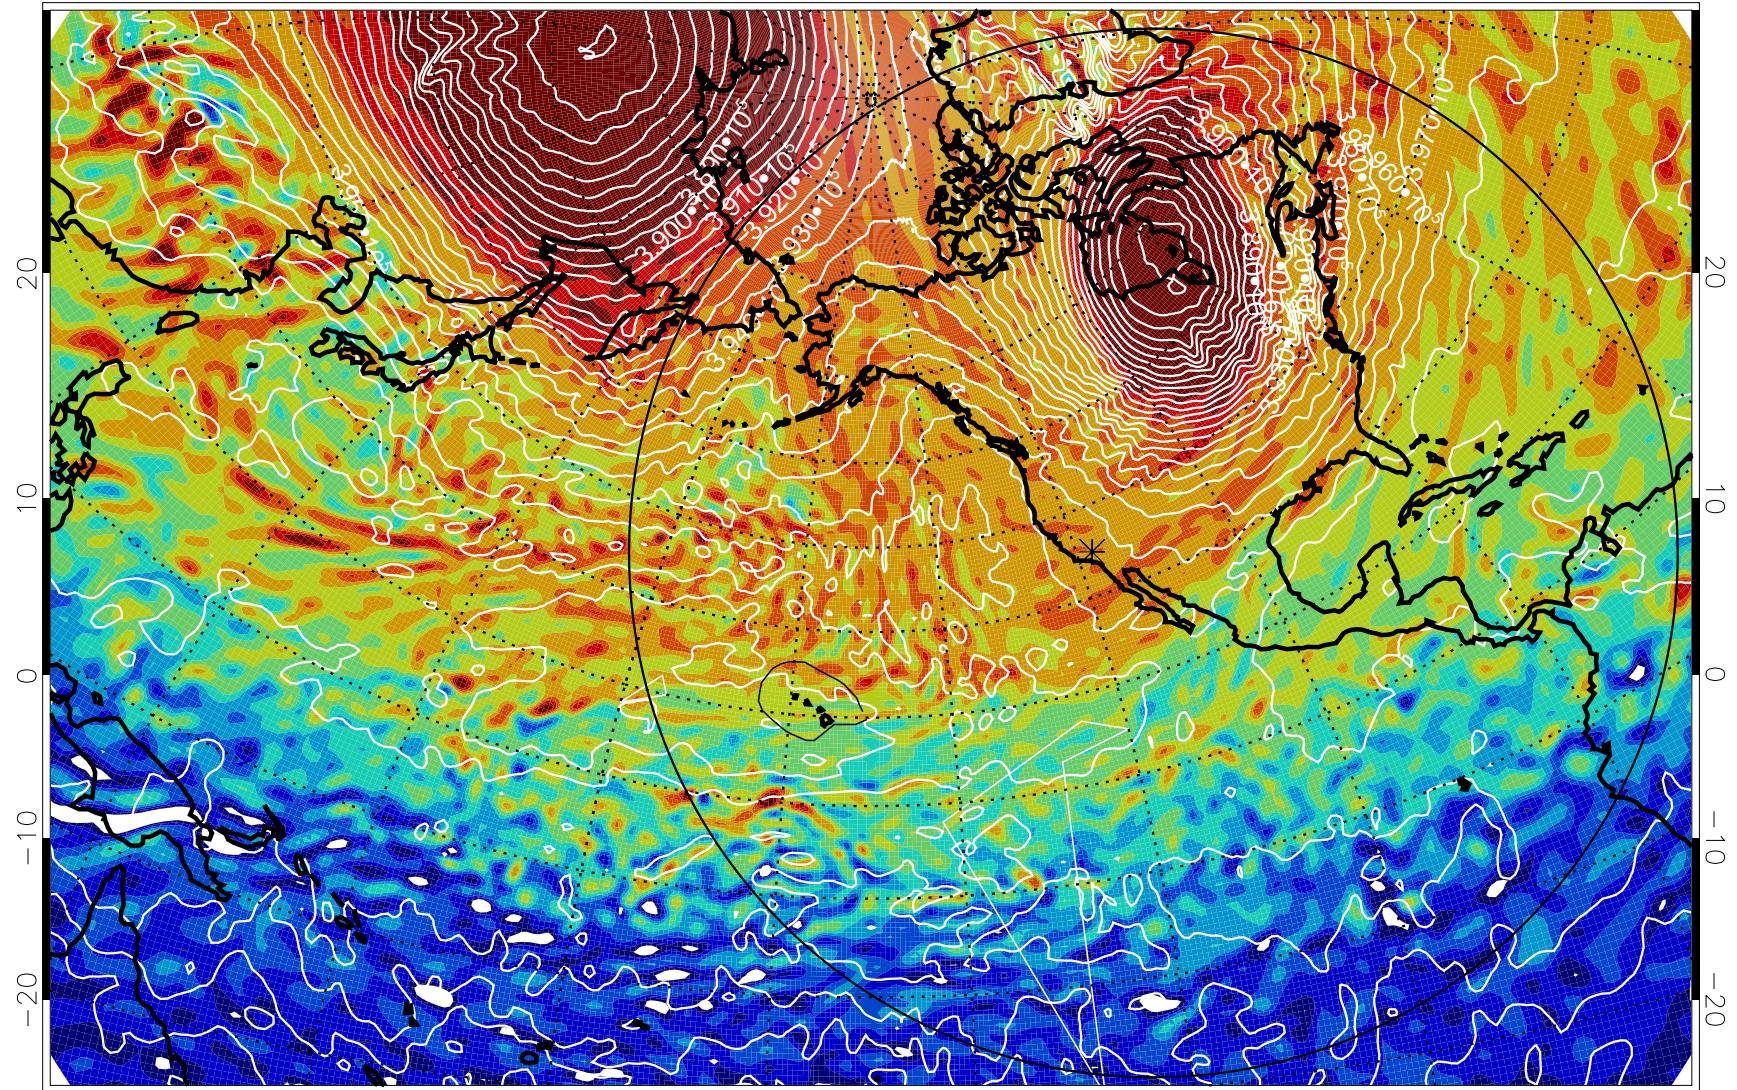

13011918, 54 hour forecast for 460K EPV

460K Montgomery Streamfunction, white

Range ring of 6000 km -- 19 hours GH round trip

13012000, 60 hour forecast for 460K EPV

460K Montgomery Streamfunction, white

Range ring of 6000 km -- 19 hours GH round trip

13012006, 66 hour forecast for 460K EPV

460K Montgomery Streamfunction, white

Range ring of 6000 km -- 19 hours GH round trip

13012012, 72 hour forecast for 460K EPV

460K Montgomery Streamfunction, white

Range ring of 6000 km -- 19 hours GH round trip

13012018, 78 hour forecast for 460K EPV

460K Montgomery Streamfunction, white

Range ring of 6000 km -- 19 hours GH round trip

13012100, 84 hour forecast for 460K EPV

460K Montgomery Streamfunction, white

Range ring of 6000 km -- 19 hours GH round trip

13012106, 90 hour forecast for 460K EPV

460K Montgomery Streamfunction, white

Range ring of 6000 km -- 19 hours GH round trip

13012112, 96 hour forecast for 460K EPV

460K Montgomery Streamfunction, white

Range ring of 6000 km -- 19 hours GH round trip