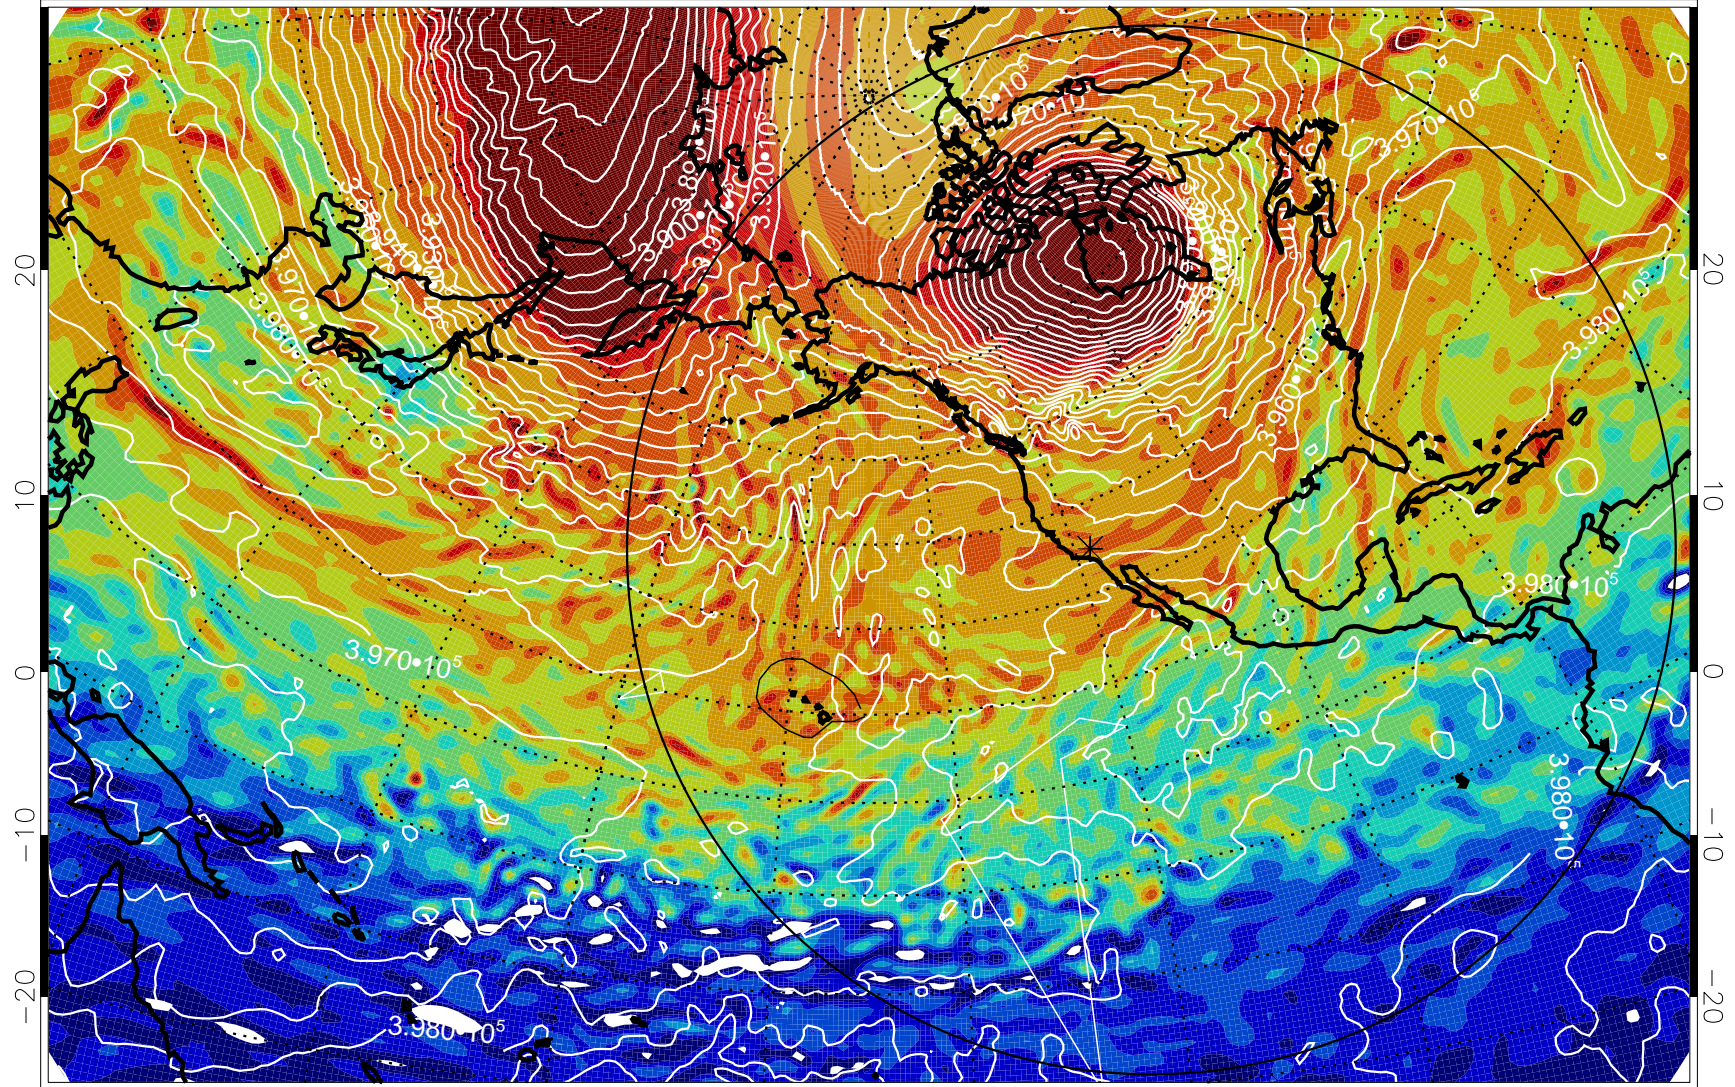

13011718, 6 hour forecast for 460K EPV

460K Montgomery Streamfunction, white

Range ring of 6000 km -- 19 hours GH round trip

13011800, 12 hour forecast for 460K EPV

460K Montgomery Streamfunction, white

Range ring of 6000 km -- 19 hours GH round trip

13011806, 18 hour forecast for 460K EPV

460K Montgomery Streamfunction, white

Range ring of 6000 km -- 19 hours GH round trip

13011812, 24 hour forecast for 460K EPV

460K Montgomery Streamfunction, white

Range ring of 6000 km -- 19 hours GH round trip

13011818, 30 hour forecast for 460K EPV

460K Montgomery Streamfunction, white

Range ring of 6000 km -- 19 hours GH round trip

13011900, 36 hour forecast for 460K EPV

460K Montgomery Streamfunction, white

Range ring of 6000 km -- 19 hours GH round trip

13011906, 42 hour forecast for 460K EPV

460K Montgomery Streamfunction, white

Range ring of 6000 km -- 19 hours GH round trip

13011912, 48 hour forecast for 460K EPV

460K Montgomery Streamfunction, white

Range ring of 6000 km -- 19 hours GH round trip