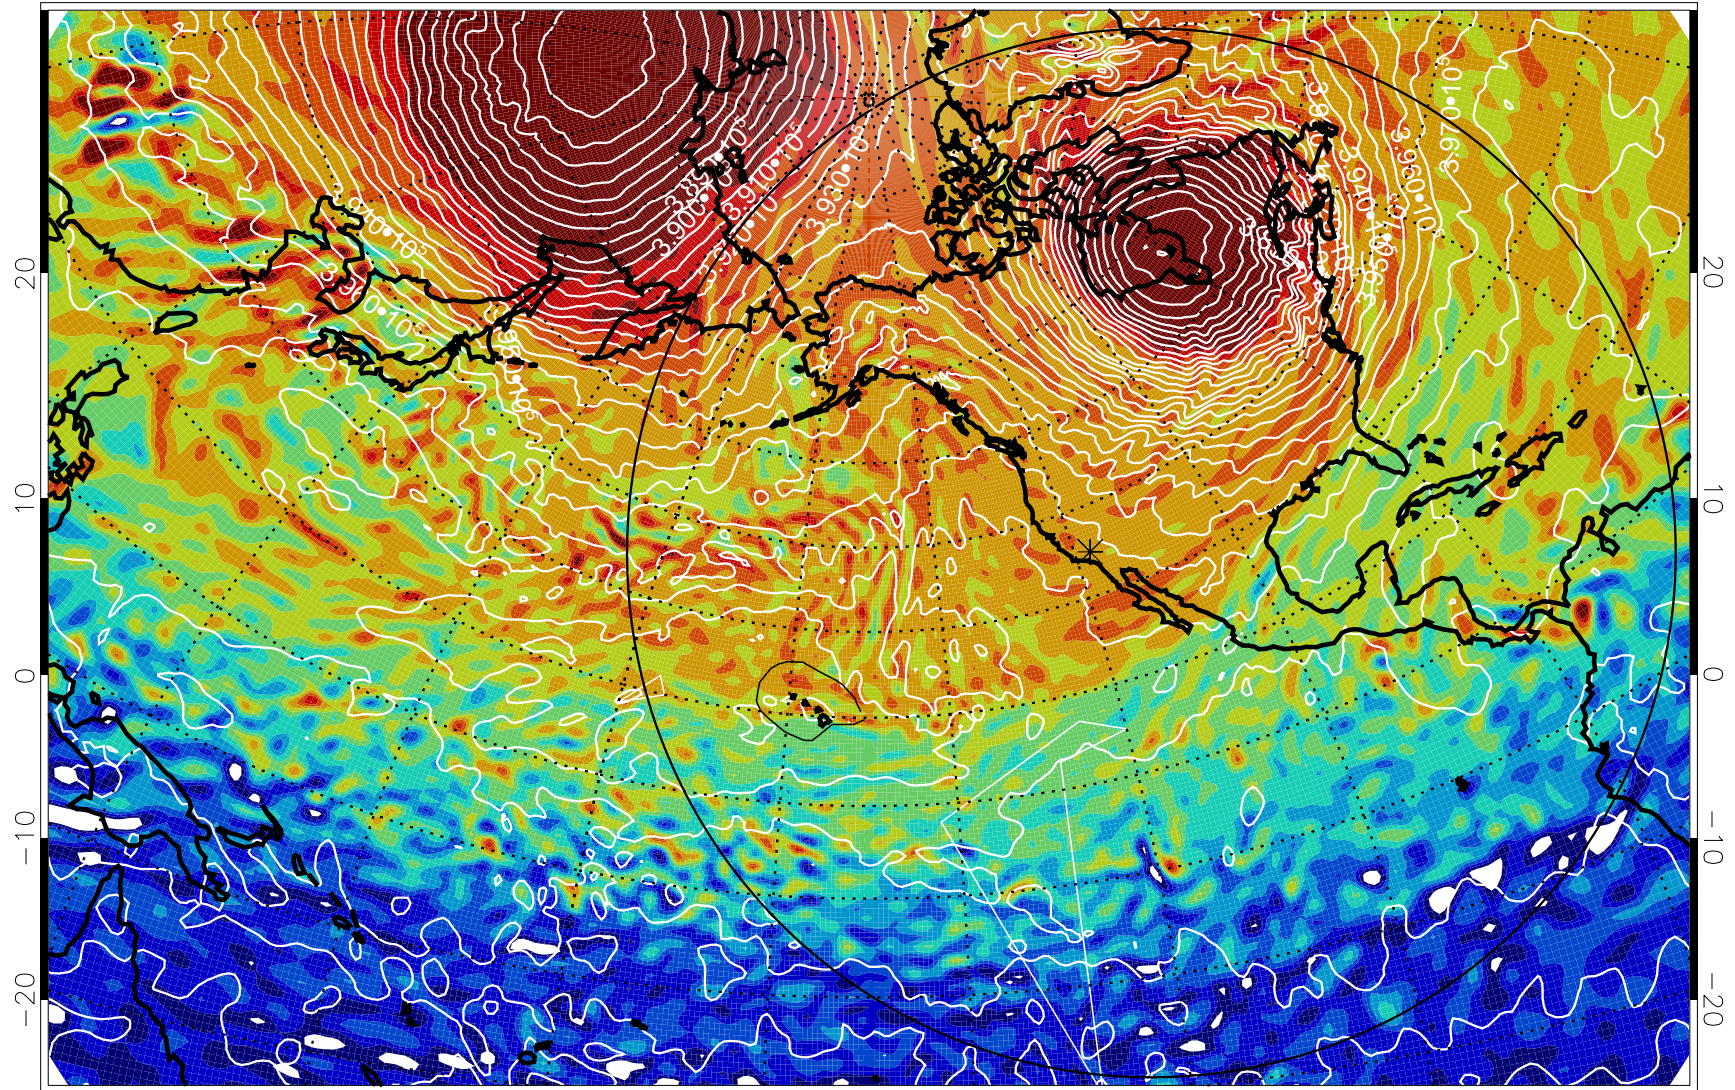

13012006, 66 hour forecast for 460K EPV

460K Montgomery Streamfunction, white

Range ring of 6000 km -- 19 hours GH round trip

13012012, 72 hour forecast for 460K EPV

460K Montgomery Streamfunction, white

Range ring of 6000 km -- 19 hours GH round trip

13012018, 78 hour forecast for 460K EPV

460K Montgomery Streamfunction, white

Range ring of 6000 km -- 19 hours GH round trip

13012100, 84 hour forecast for 460K EPV

460K Montgomery Streamfunction, white

Range ring of 6000 km -- 19 hours GH round trip

13012106, 90 hour forecast for 460K EPV

460K Montgomery Streamfunction, white

Range ring of 6000 km -- 19 hours GH round trip

13012112, 96 hour forecast for 460K EPV

460K Montgomery Streamfunction, white

Range ring of 6000 km -- 19 hours GH round trip

13012118, 102 hour forecast for 460K EPV

460K Montgomery Streamfunction, white

Range ring of 6000 km -- 19 hours GH round trip

13012200, 108 hour forecast for 460K EPV

460K Montgomery Streamfunction, white