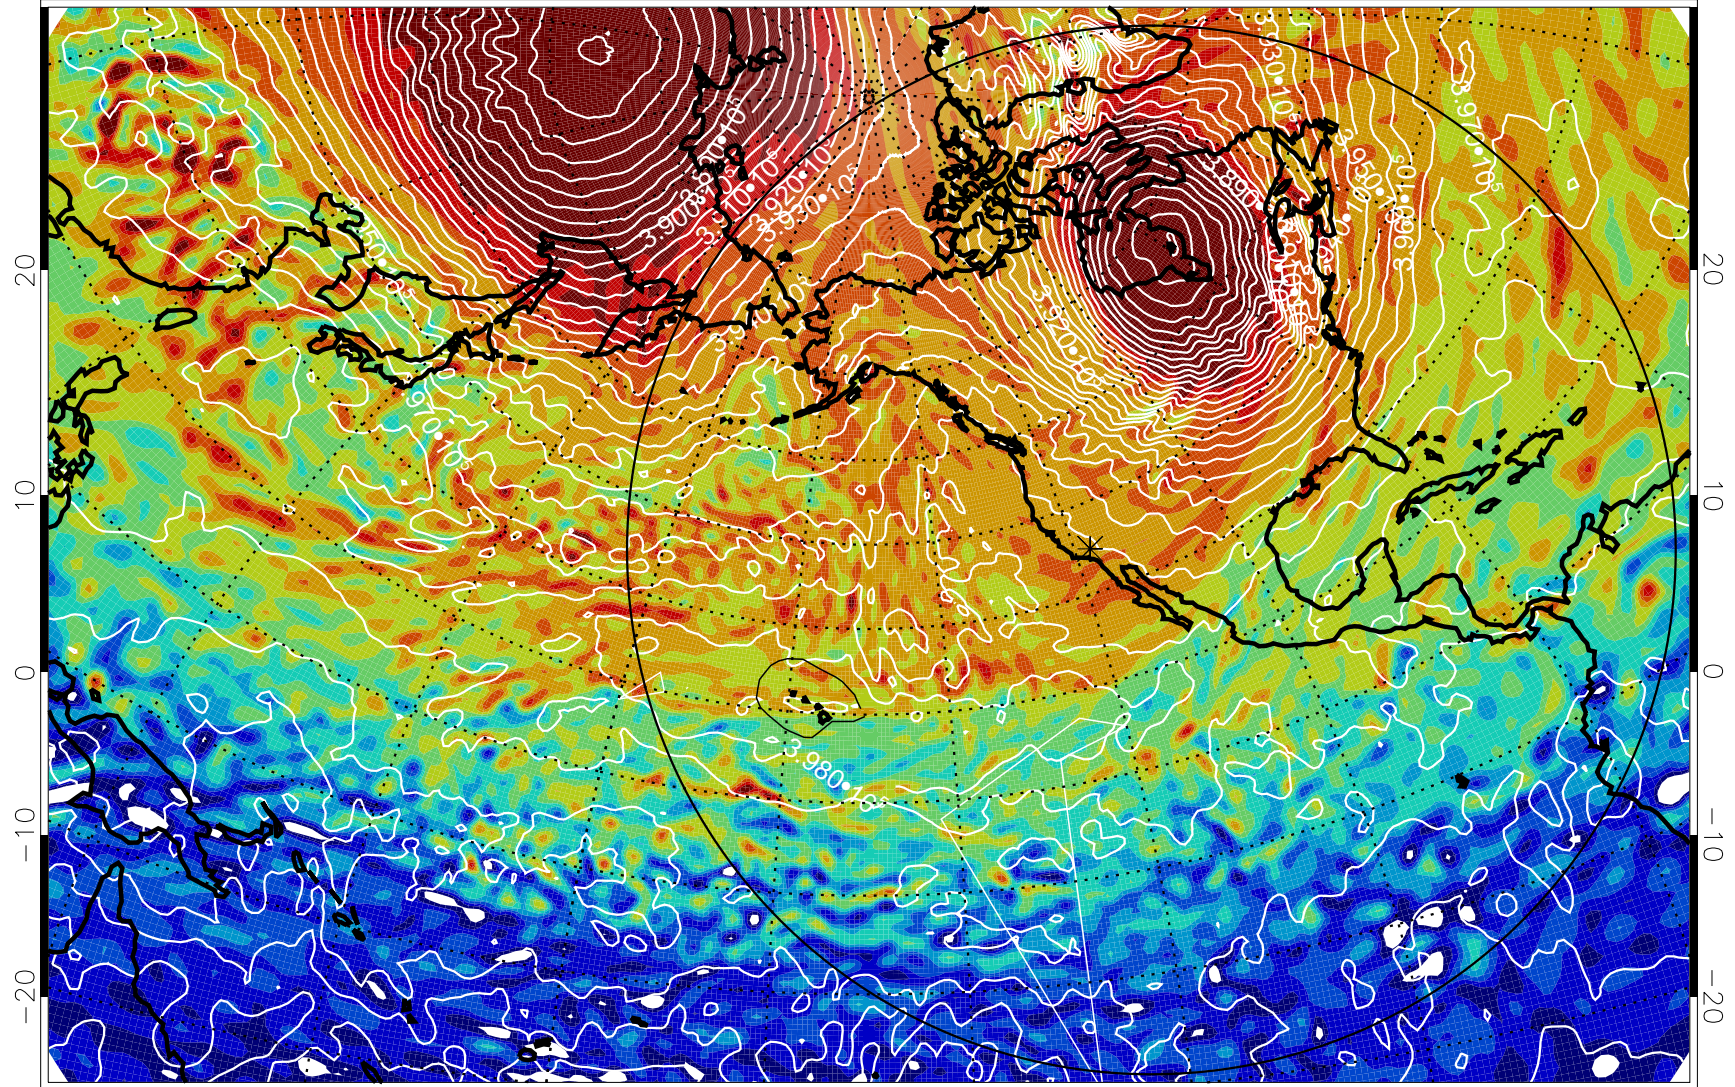

13012006, 66 hour forecast for 460K EPV

460K Montgomery Streamfunction, white

Range ring of 6000 km -- 19 hours GH round trip

13012012, 72 hour forecast for 460K EPV

460K Montgomery Streamfunction, white

Range ring of 6000 km -- 19 hours GH round trip

13012018, 78 hour forecast for 460K EPV

460K Montgomery Streamfunction, white

Range ring of 6000 km -- 19 hours GH round trip

13012100, 84 hour forecast for 460K EPV

460K Montgomery Streamfunction, white

Range ring of 6000 km -- 19 hours GH round trip

13012106, 90 hour forecast for 460K EPV

460K Montgomery Streamfunction, white

Range ring of 6000 km -- 19 hours GH round trip

13012112, 96 hour forecast for 460K EPV

460K Montgomery Streamfunction, white

Range ring of 6000 km -- 19 hours GH round trip

13012118, 102 hour forecast for 460K EPV

460K Montgomery Streamfunction, white

Range ring of 6000 km -- 19 hours GH round trip

13012200, 108 hour forecast for 460K EPV

460K Montgomery Streamfunction, white