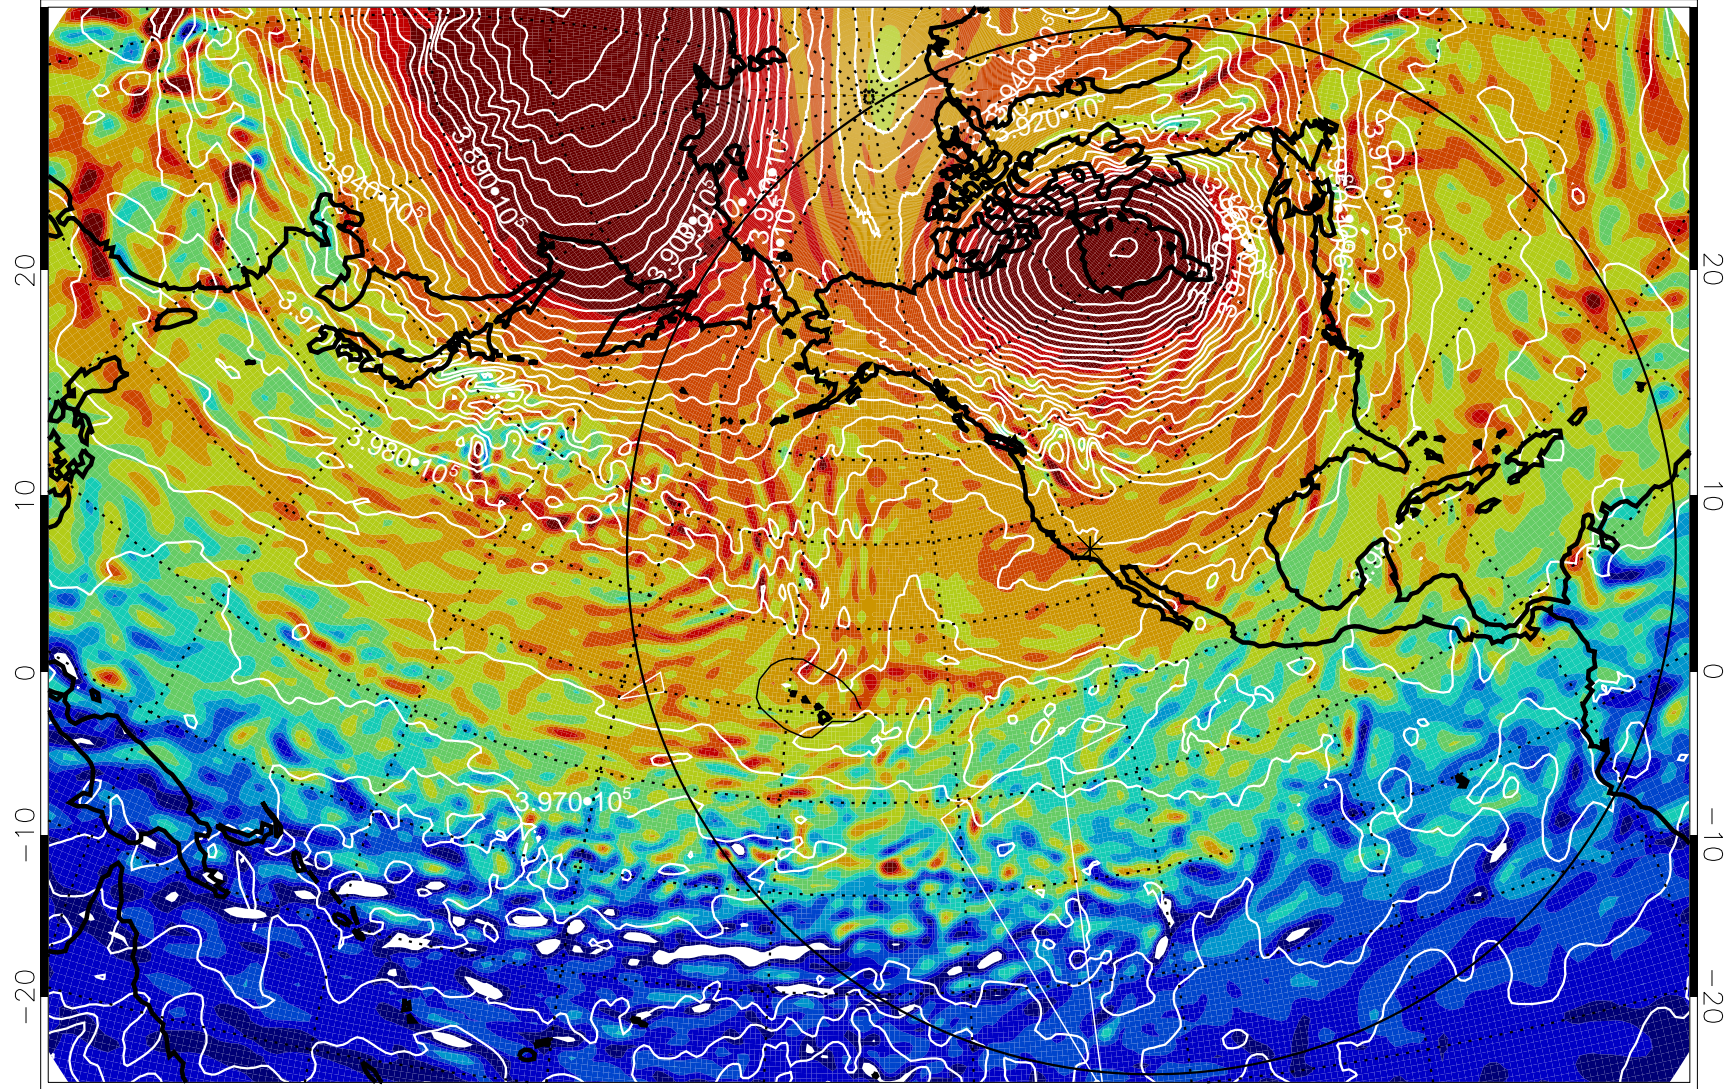

13011806, 18 hour forecast for 460K EPV

460K Montgomery Streamfunction, white

Range ring of 6000 km -- 19 hours GH round trip

13011812, 24 hour forecast for 460K EPV

460K Montgomery Streamfunction, white

Range ring of 6000 km -- 19 hours GH round trip

13011818, 30 hour forecast for 460K EPV

460K Montgomery Streamfunction, white

Range ring of 6000 km -- 19 hours GH round trip

13011900, 36 hour forecast for 460K EPV

460K Montgomery Streamfunction, white

Range ring of 6000 km -- 19 hours GH round trip

13011906, 42 hour forecast for 460K EPV

460K Montgomery Streamfunction, white

Range ring of 6000 km -- 19 hours GH round trip

13011912, 48 hour forecast for 460K EPV

460K Montgomery Streamfunction, white

Range ring of 6000 km -- 19 hours GH round trip

13011918, 54 hour forecast for 460K EPV

460K Montgomery Streamfunction, white

Range ring of 6000 km -- 19 hours GH round trip

13012000, 60 hour forecast for 460K EPV

460K Montgomery Streamfunction, white

Range ring of 6000 km -- 19 hours GH round trip