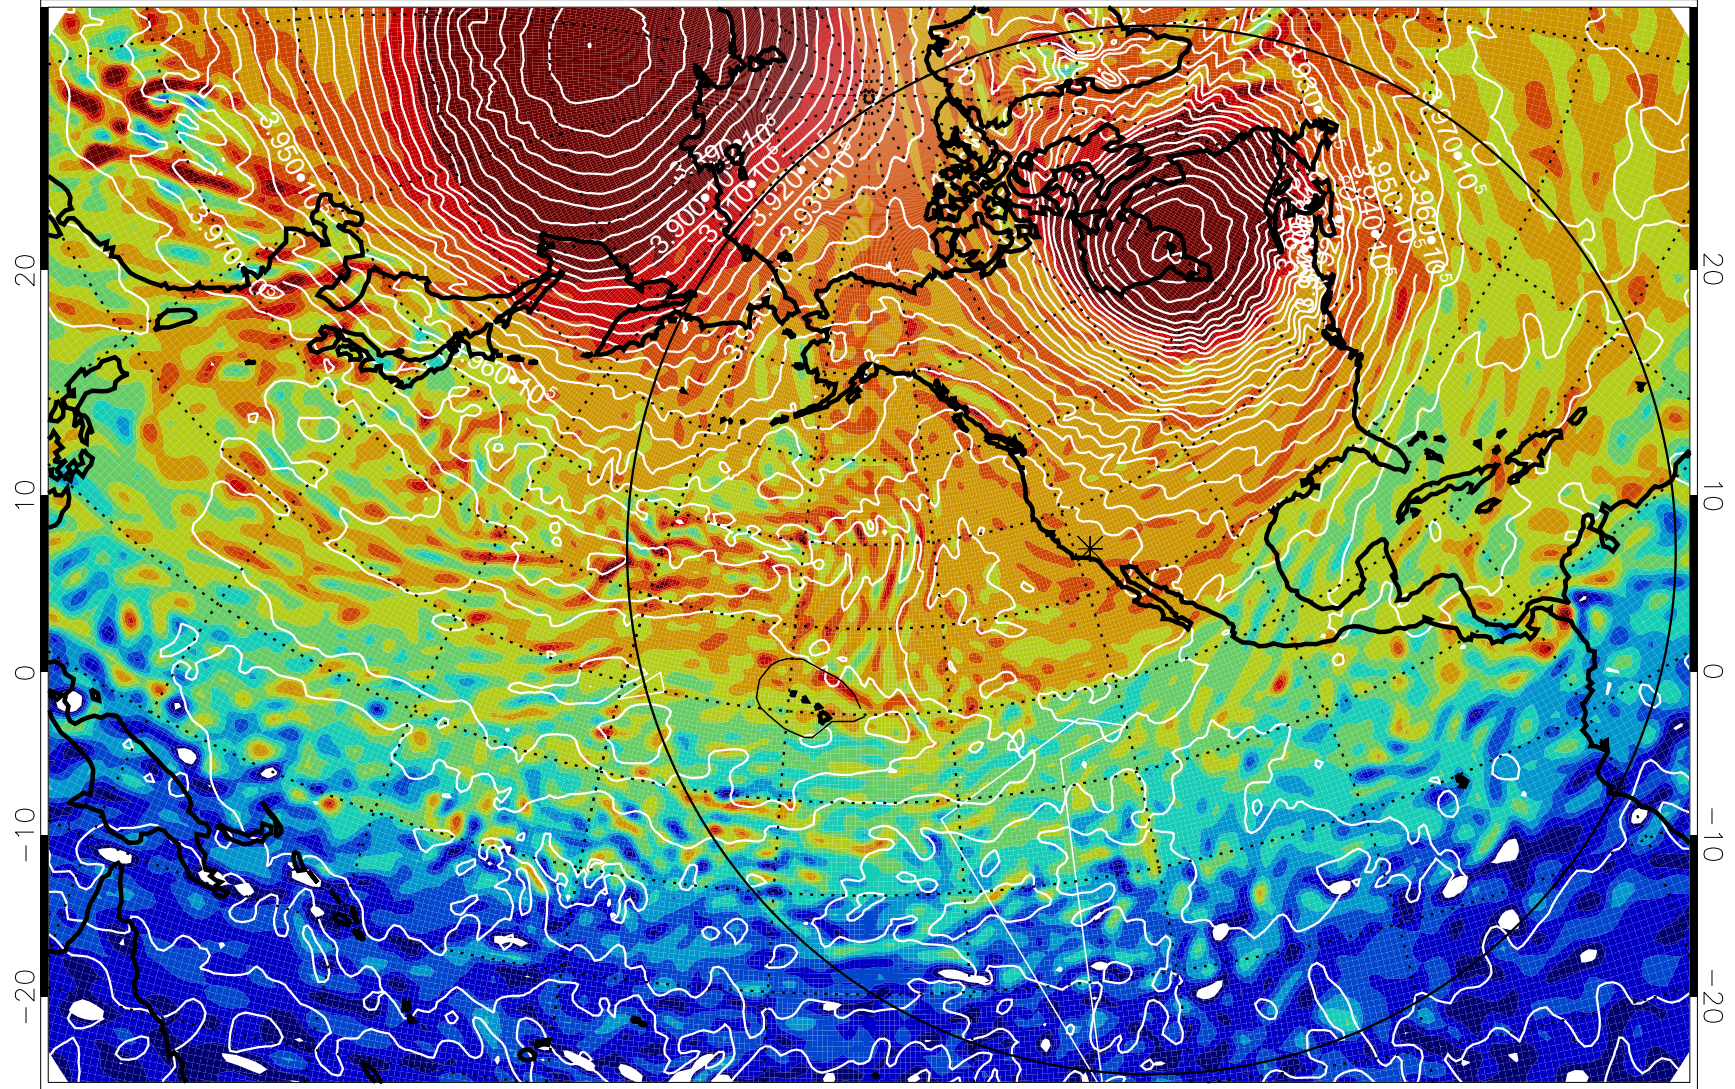

13012018, 78 hour forecast for 460K EPV

460K Montgomery Streamfunction, white

Range ring of 6000 km -- 19 hours GH round trip

13012100, 84 hour forecast for 460K EPV

460K Montgomery Streamfunction, white

Range ring of 6000 km -- 19 hours GH round trip

13012106, 90 hour forecast for 460K EPV

460K Montgomery Streamfunction, white

Range ring of 6000 km -- 19 hours GH round trip

13012112, 96 hour forecast for 460K EPV

460K Montgomery Streamfunction, white

Range ring of 6000 km -- 19 hours GH round trip

13012118, 102 hour forecast for 460K EPV

460K Montgomery Streamfunction, white

Range ring of 6000 km -- 19 hours GH round trip

13012200, 108 hour forecast for 460K EPV

460K Montgomery Streamfunction, white

Range ring of 6000 km -- 19 hours GH round trip

13012206, 114 hour forecast for 460K EPV

460K Montgomery Streamfunction, white

Range ring of 6000 km -- 19 hours GH round trip

13012212, 120 hour forecast for 460K EPV