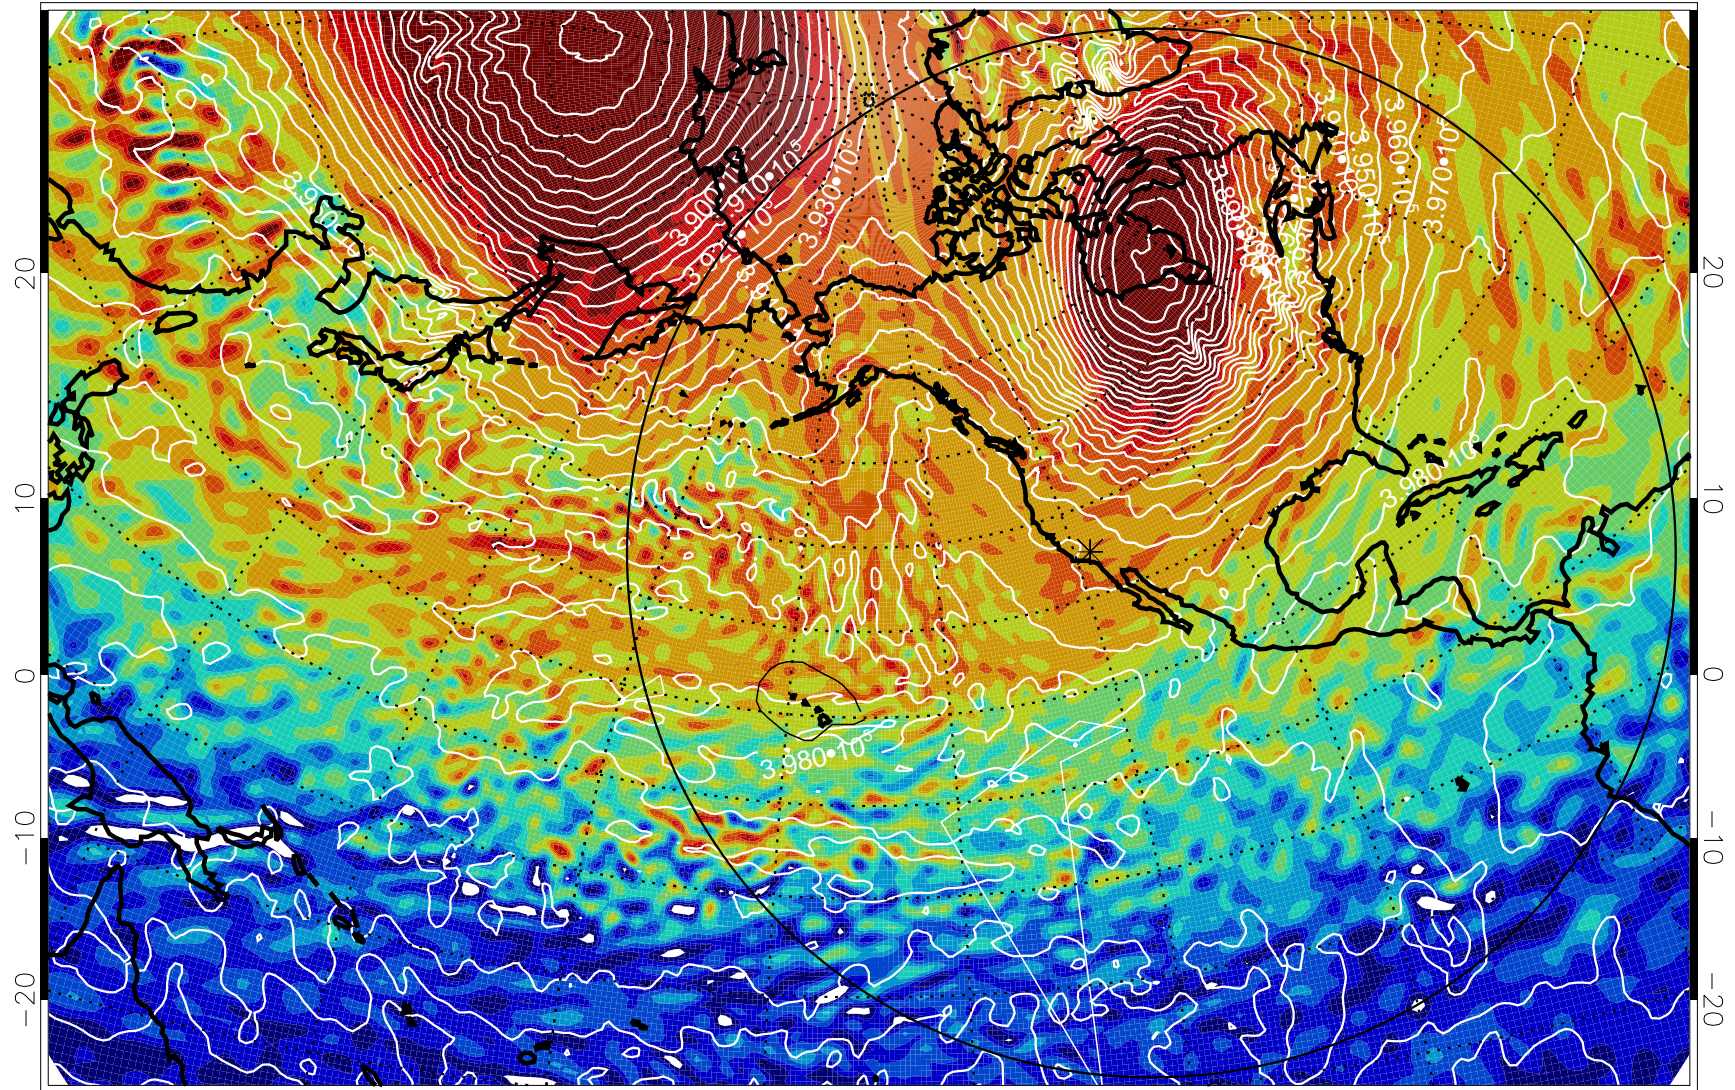

13011906, 42 hour forecast for 460K EPV

460K Montgomery Streamfunction, white

Range ring of 6000 km -- 19 hours GH round trip

13011912, 48 hour forecast for 460K EPV

460K Montgomery Streamfunction, white

Range ring of 6000 km -- 19 hours GH round trip

13011918, 54 hour forecast for 460K EPV

460K Montgomery Streamfunction, white

Range ring of 6000 km -- 19 hours GH round trip

13012000, 60 hour forecast for 460K EPV

460K Montgomery Streamfunction, white

Range ring of 6000 km -- 19 hours GH round trip

13012006, 66 hour forecast for 460K EPV

460K Montgomery Streamfunction, white

Range ring of 6000 km -- 19 hours GH round trip

13012012, 72 hour forecast for 460K EPV

460K Montgomery Streamfunction, white

Range ring of 6000 km -- 19 hours GH round trip

13012018, 78 hour forecast for 460K EPV

460K Montgomery Streamfunction, white

Range ring of 6000 km -- 19 hours GH round trip

13012100, 84 hour forecast for 460K EPV

460K Montgomery Streamfunction, white

Range ring of 6000 km -- 19 hours GH round trip