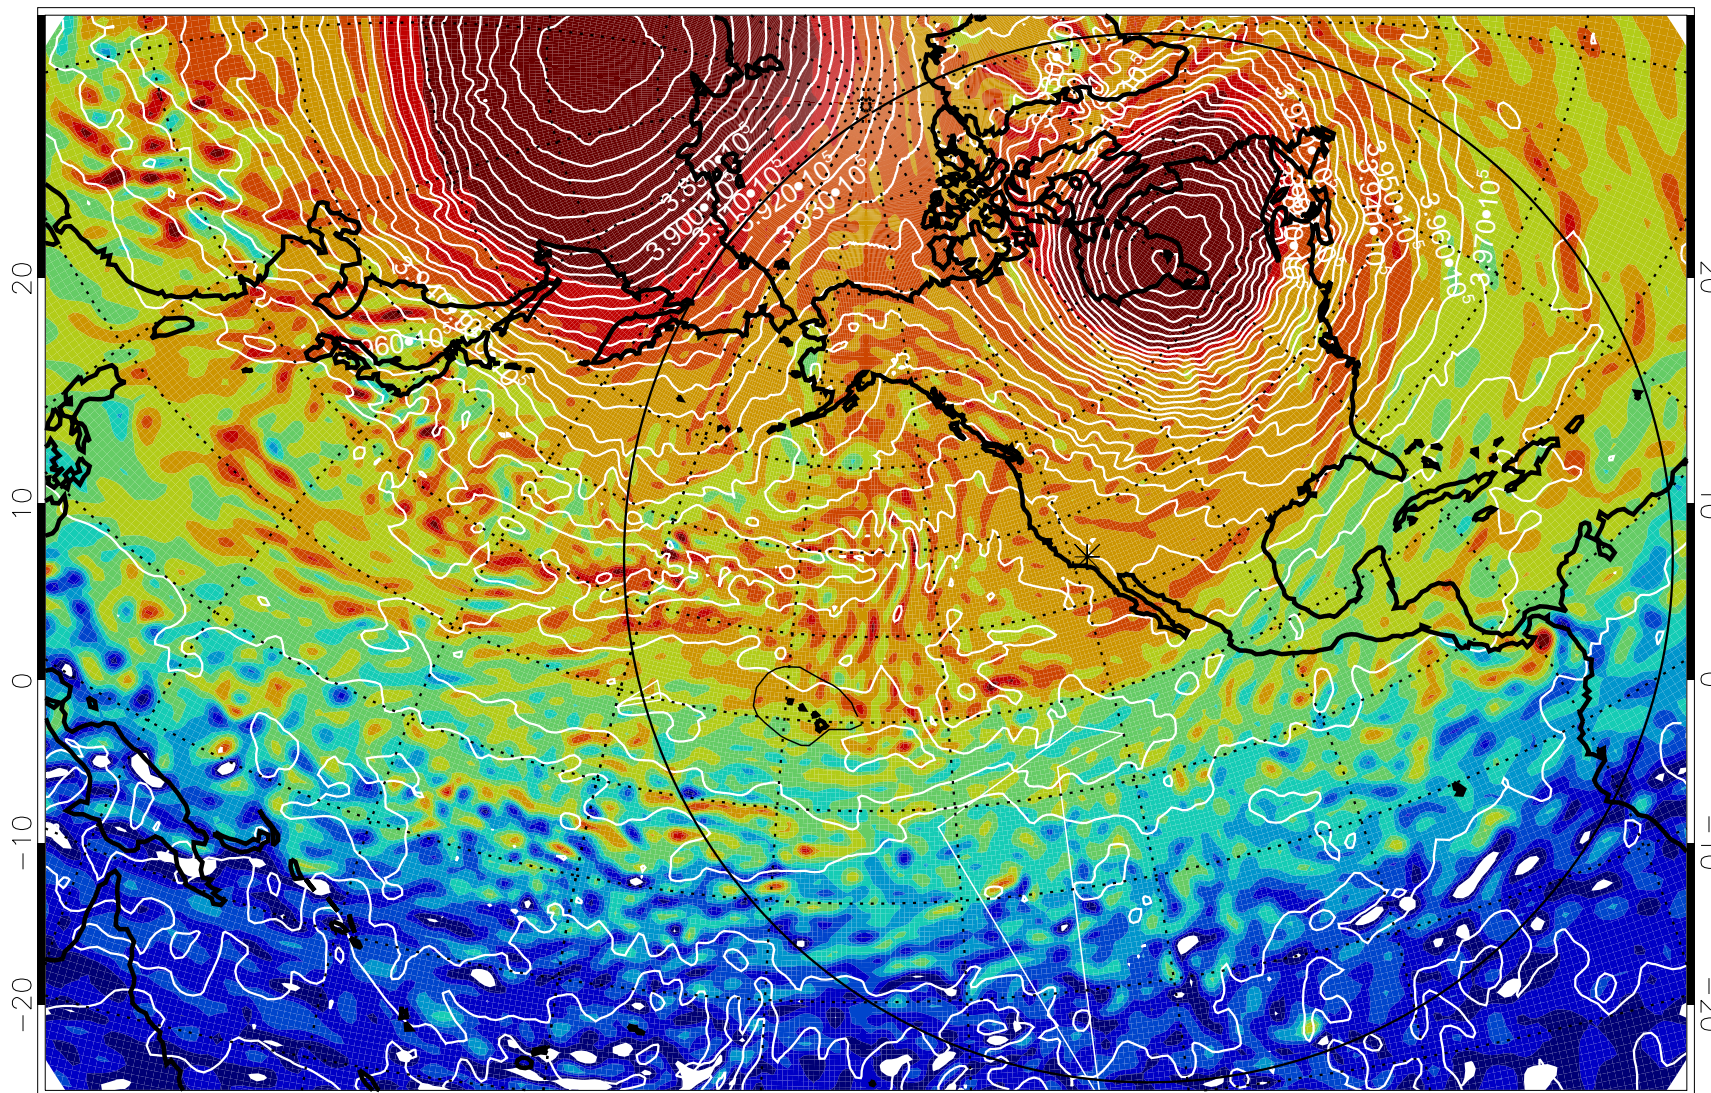

13012018, 78 hour forecast for 460K EPV

460K Montgomery Streamfunction, white

Range ring of 6000 km -- 19 hours GH round trip

13012100, 84 hour forecast for 460K EPV

460K Montgomery Streamfunction, white

Range ring of 6000 km -- 19 hours GH round trip

13012106, 90 hour forecast for 460K EPV

460K Montgomery Streamfunction, white

Range ring of 6000 km -- 19 hours GH round trip

13012112, 96 hour forecast for 460K EPV

460K Montgomery Streamfunction, white

Range ring of 6000 km -- 19 hours GH round trip

13012118, 102 hour forecast for 460K EPV

460K Montgomery Streamfunction, white

Range ring of 6000 km -- 19 hours GH round trip

13012200, 108 hour forecast for 460K EPV

460K Montgomery Streamfunction, white

Range ring of 6000 km -- 19 hours GH round trip

13012206, 114 hour forecast for 460K EPV

460K Montgomery Streamfunction, white

Range ring of 6000 km -- 19 hours GH round trip

13012212, 120 hour forecast for 460K EPV