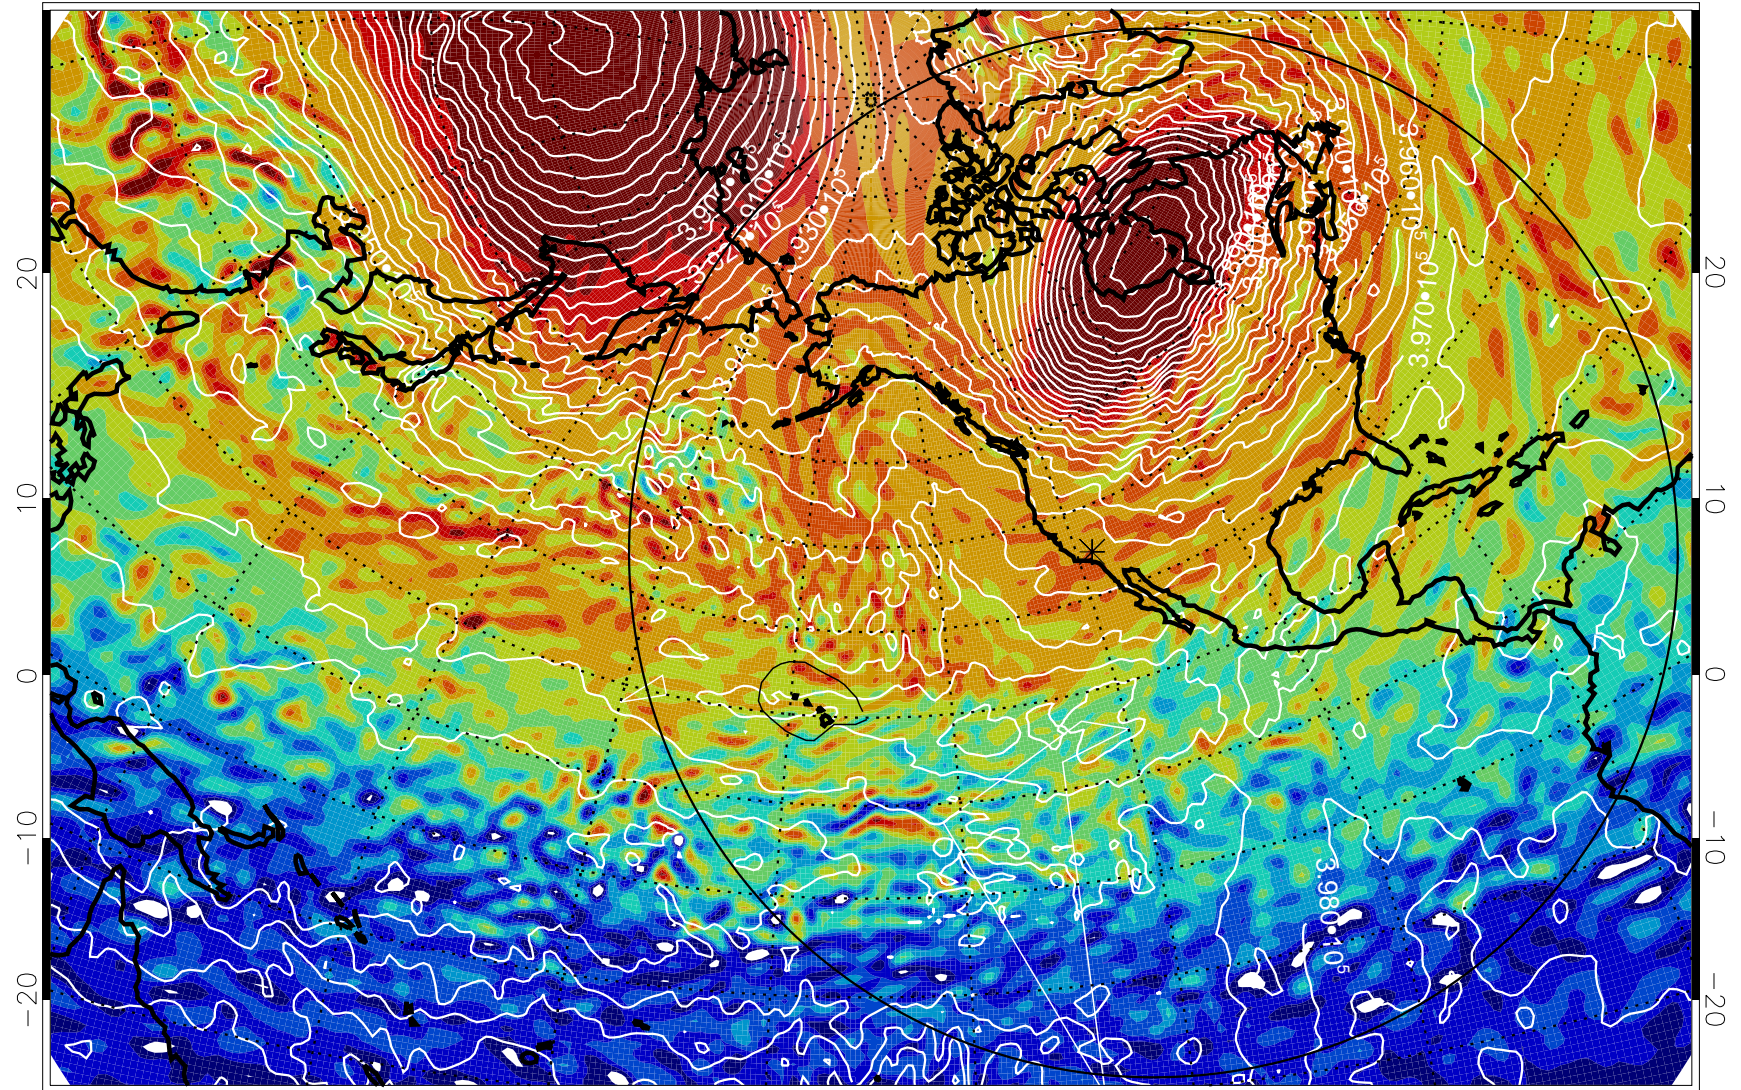

13011906, 42 hour forecast for 460K EPV

460K Montgomery Streamfunction, white

Range ring of 6000 km -- 19 hours GH round trip

13011912, 48 hour forecast for 460K EPV

460K Montgomery Streamfunction, white

Range ring of 6000 km -- 19 hours GH round trip

13011918, 54 hour forecast for 460K EPV

460K Montgomery Streamfunction, white

Range ring of 6000 km -- 19 hours GH round trip

13012000, 60 hour forecast for 460K EPV

460K Montgomery Streamfunction, white

Range ring of 6000 km -- 19 hours GH round trip

13012006, 66 hour forecast for 460K EPV

460K Montgomery Streamfunction, white

Range ring of 6000 km -- 19 hours GH round trip

13012012, 72 hour forecast for 460K EPV

460K Montgomery Streamfunction, white

Range ring of 6000 km -- 19 hours GH round trip

13012018, 78 hour forecast for 460K EPV

460K Montgomery Streamfunction, white

Range ring of 6000 km -- 19 hours GH round trip

13012100, 84 hour forecast for 460K EPV

460K Montgomery Streamfunction, white

Range ring of 6000 km -- 19 hours GH round trip