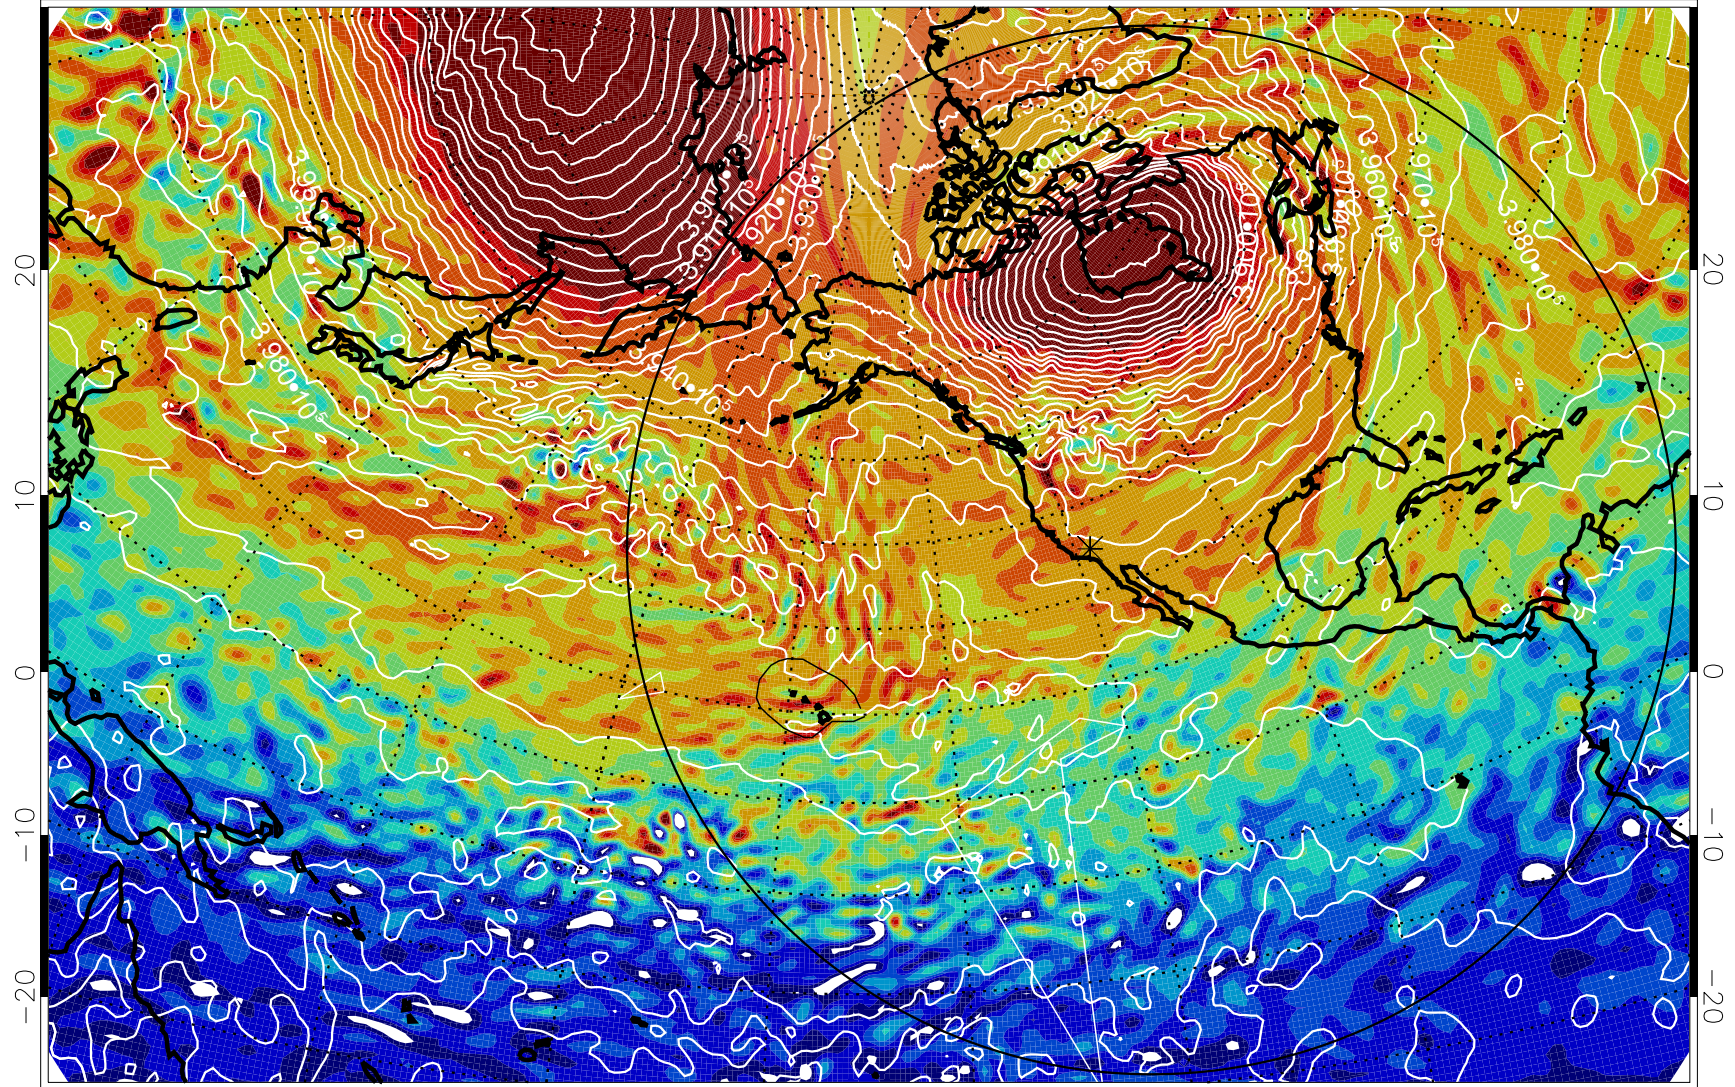

13011818, 30 hour forecast for 460K EPV

460K Montgomery Streamfunction, white

Range ring of 6000 km -- 19 hours GH round trip

13011900, 36 hour forecast for 460K EPV

460K Montgomery Streamfunction, white

Range ring of 6000 km -- 19 hours GH round trip

13011906, 42 hour forecast for 460K EPV

460K Montgomery Streamfunction, white

Range ring of 6000 km -- 19 hours GH round trip

13011912, 48 hour forecast for 460K EPV

460K Montgomery Streamfunction, white

Range ring of 6000 km -- 19 hours GH round trip

13011918, 54 hour forecast for 460K EPV

460K Montgomery Streamfunction, white

Range ring of 6000 km -- 19 hours GH round trip

13012000, 60 hour forecast for 460K EPV

460K Montgomery Streamfunction, white

Range ring of 6000 km -- 19 hours GH round trip