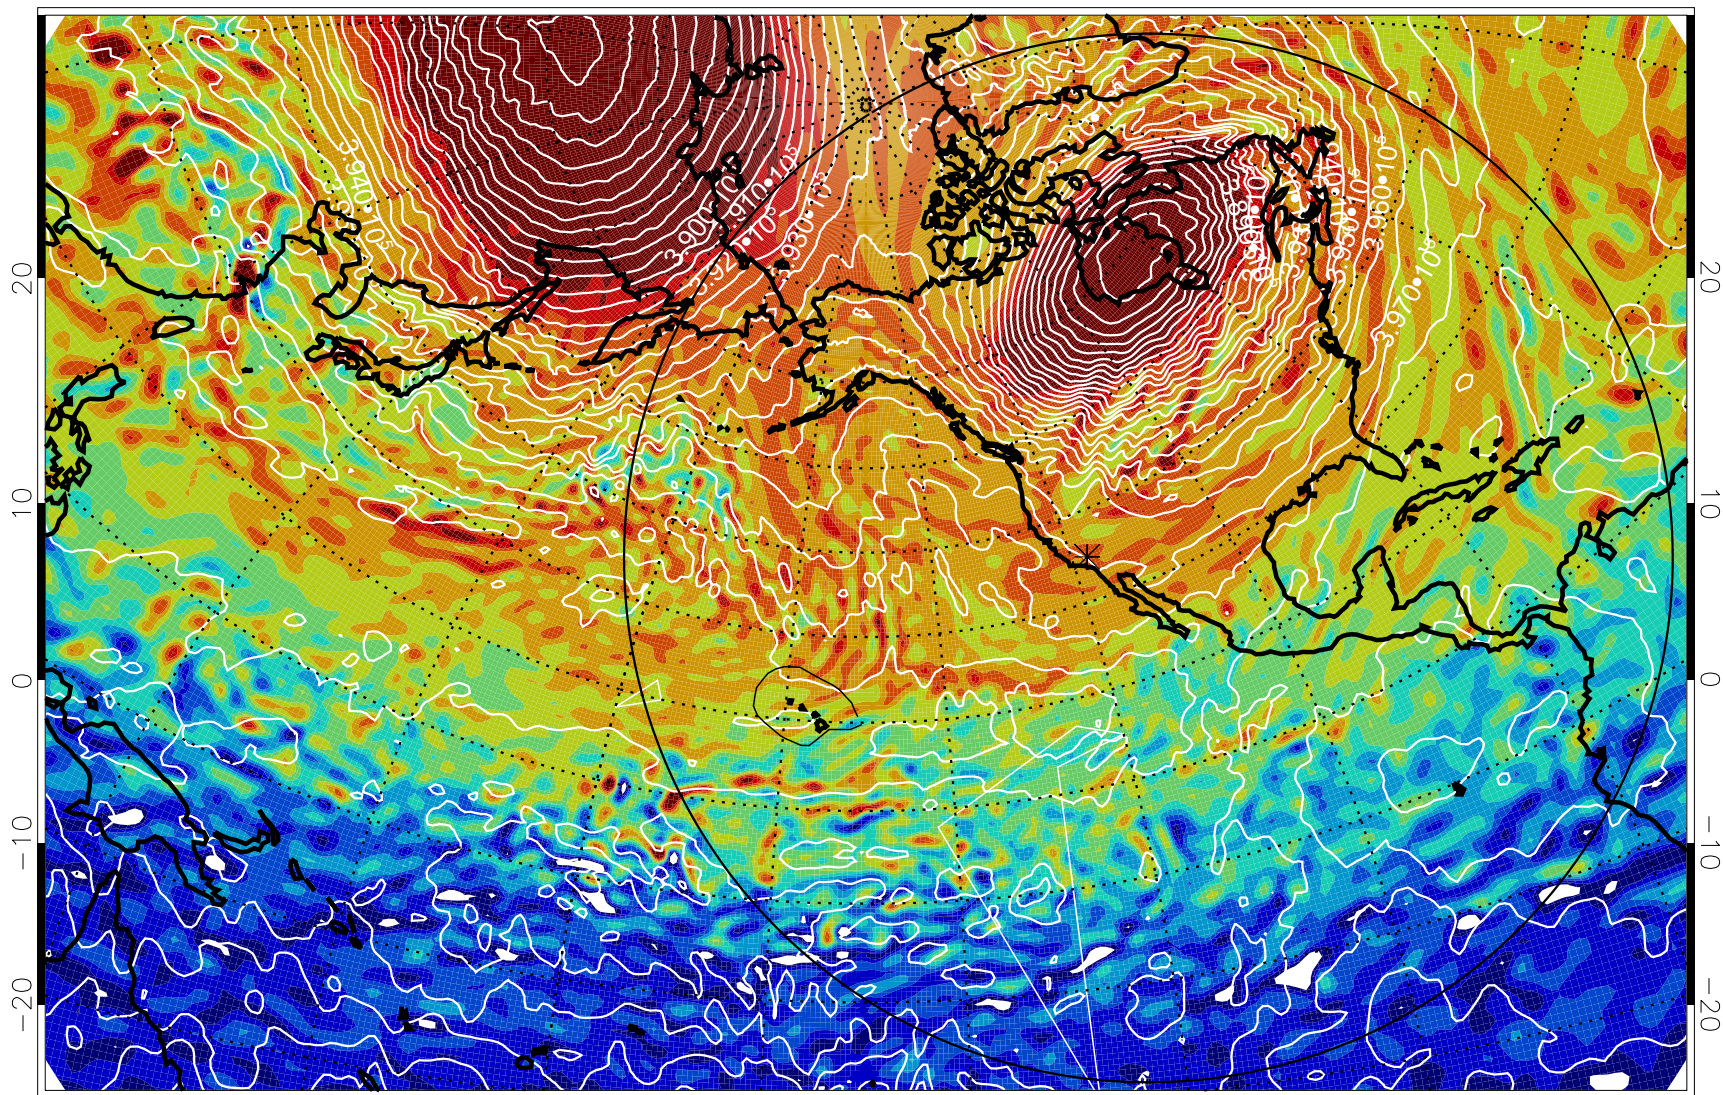

13011906, 42 hour forecast for 460K EPV

460K Montgomery Streamfunction, white

Range ring of 6000 km -- 19 hours GH round trip

13011912, 48 hour forecast for 460K EPV

460K Montgomery Streamfunction, white

Range ring of 6000 km -- 19 hours GH round trip

13011918, 54 hour forecast for 460K EPV

460K Montgomery Streamfunction, white

Range ring of 6000 km -- 19 hours GH round trip

13012000, 60 hour forecast for 460K EPV

460K Montgomery Streamfunction, white

Range ring of 6000 km -- 19 hours GH round trip

13012006, 66 hour forecast for 460K EPV

460K Montgomery Streamfunction, white

Range ring of 6000 km -- 19 hours GH round trip

13012012, 72 hour forecast for 460K EPV

460K Montgomery Streamfunction, white

Range ring of 6000 km -- 19 hours GH round trip

13012018, 78 hour forecast for 460K EPV

460K Montgomery Streamfunction, white

Range ring of 6000 km -- 19 hours GH round trip

13012100, 84 hour forecast for 460K EPV

460K Montgomery Streamfunction, white

Range ring of 6000 km -- 19 hours GH round trip