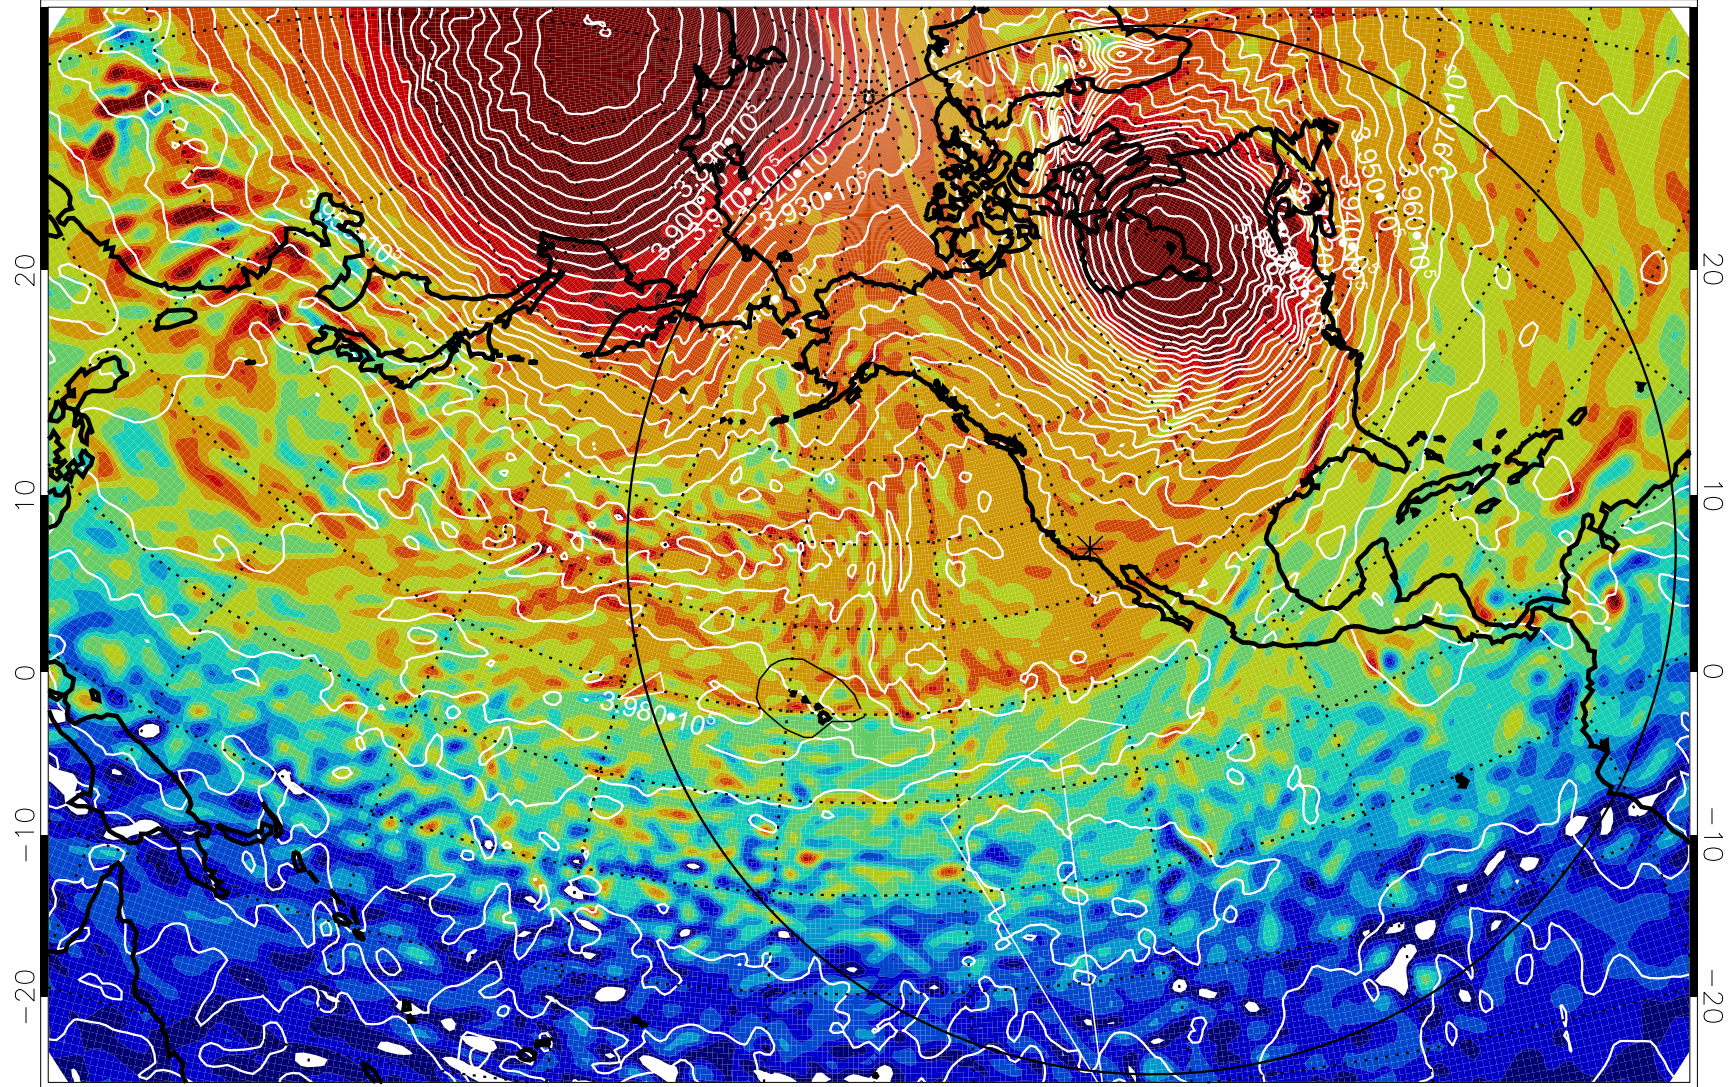

13012006, 66 hour forecast for 460K EPV

460K Montgomery Streamfunction, white

Range ring of 6000 km -- 19 hours GH round trip

13012012, 72 hour forecast for 460K EPV

460K Montgomery Streamfunction, white

Range ring of 6000 km -- 19 hours GH round trip

13012018, 78 hour forecast for 460K EPV

460K Montgomery Streamfunction, white

Range ring of 6000 km -- 19 hours GH round trip

13012100, 84 hour forecast for 460K EPV

460K Montgomery Streamfunction, white

Range ring of 6000 km -- 19 hours GH round trip

13012106, 90 hour forecast for 460K EPV

460K Montgomery Streamfunction, white

Range ring of 6000 km -- 19 hours GH round trip

13012112, 96 hour forecast for 460K EPV

460K Montgomery Streamfunction, white

Range ring of 6000 km -- 19 hours GH round trip

13012118, 102 hour forecast for 460K EPV

460K Montgomery Streamfunction, white

Range ring of 6000 km -- 19 hours GH round trip

13012200, 108 hour forecast for 460K EPV

460K Montgomery Streamfunction, white