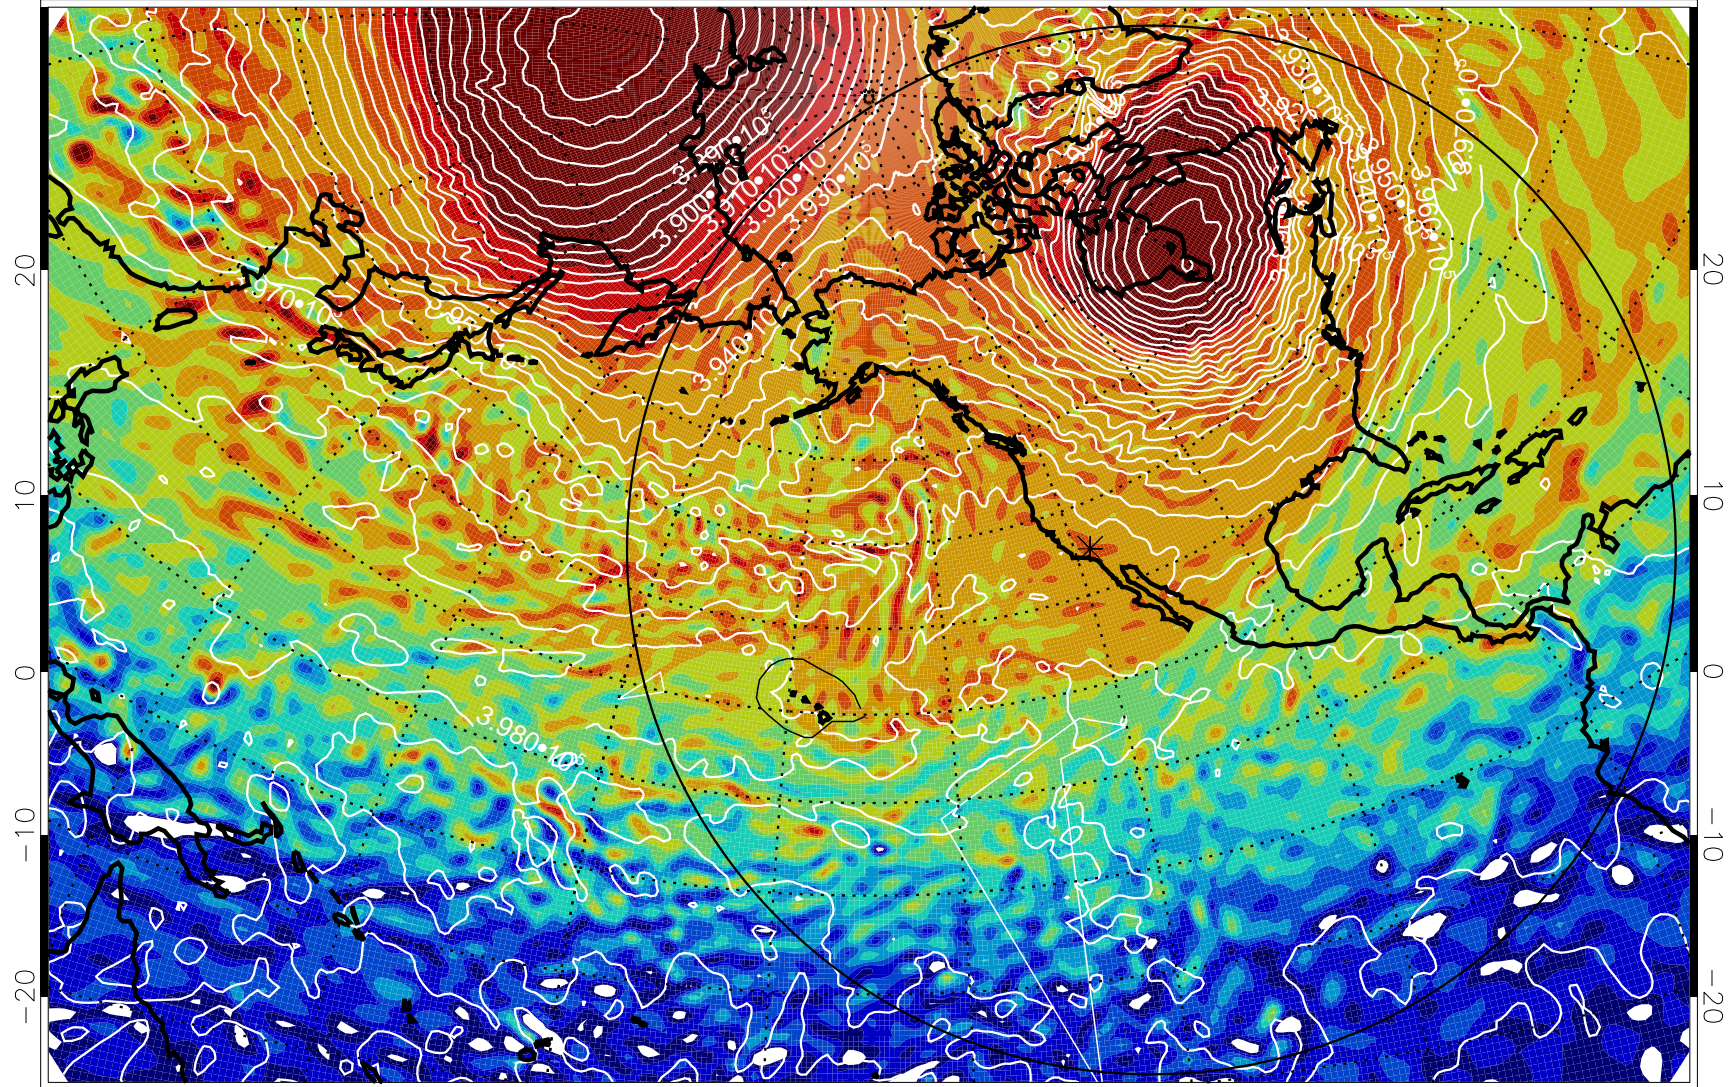

13012106, 90 hour forecast for 460K EPV

460K Montgomery Streamfunction, white

Range ring of 6000 km -- 19 hours GH round trip

13012112, 96 hour forecast for 460K EPV

460K Montgomery Streamfunction, white

Range ring of 6000 km -- 19 hours GH round trip

13012118, 102 hour forecast for 460K EPV

460K Montgomery Streamfunction, white

Range ring of 6000 km -- 19 hours GH round trip

13012200, 108 hour forecast for 460K EPV

460K Montgomery Streamfunction, white

Range ring of 6000 km -- 19 hours GH round trip

13012206, 114 hour forecast for 460K EPV

460K Montgomery Streamfunction, white

Range ring of 6000 km -- 19 hours GH round trip

13012212, 120 hour forecast for 460K EPV

460K Montgomery Streamfunction, white

Range ring of 6000 km -- 19 hours GH round trip