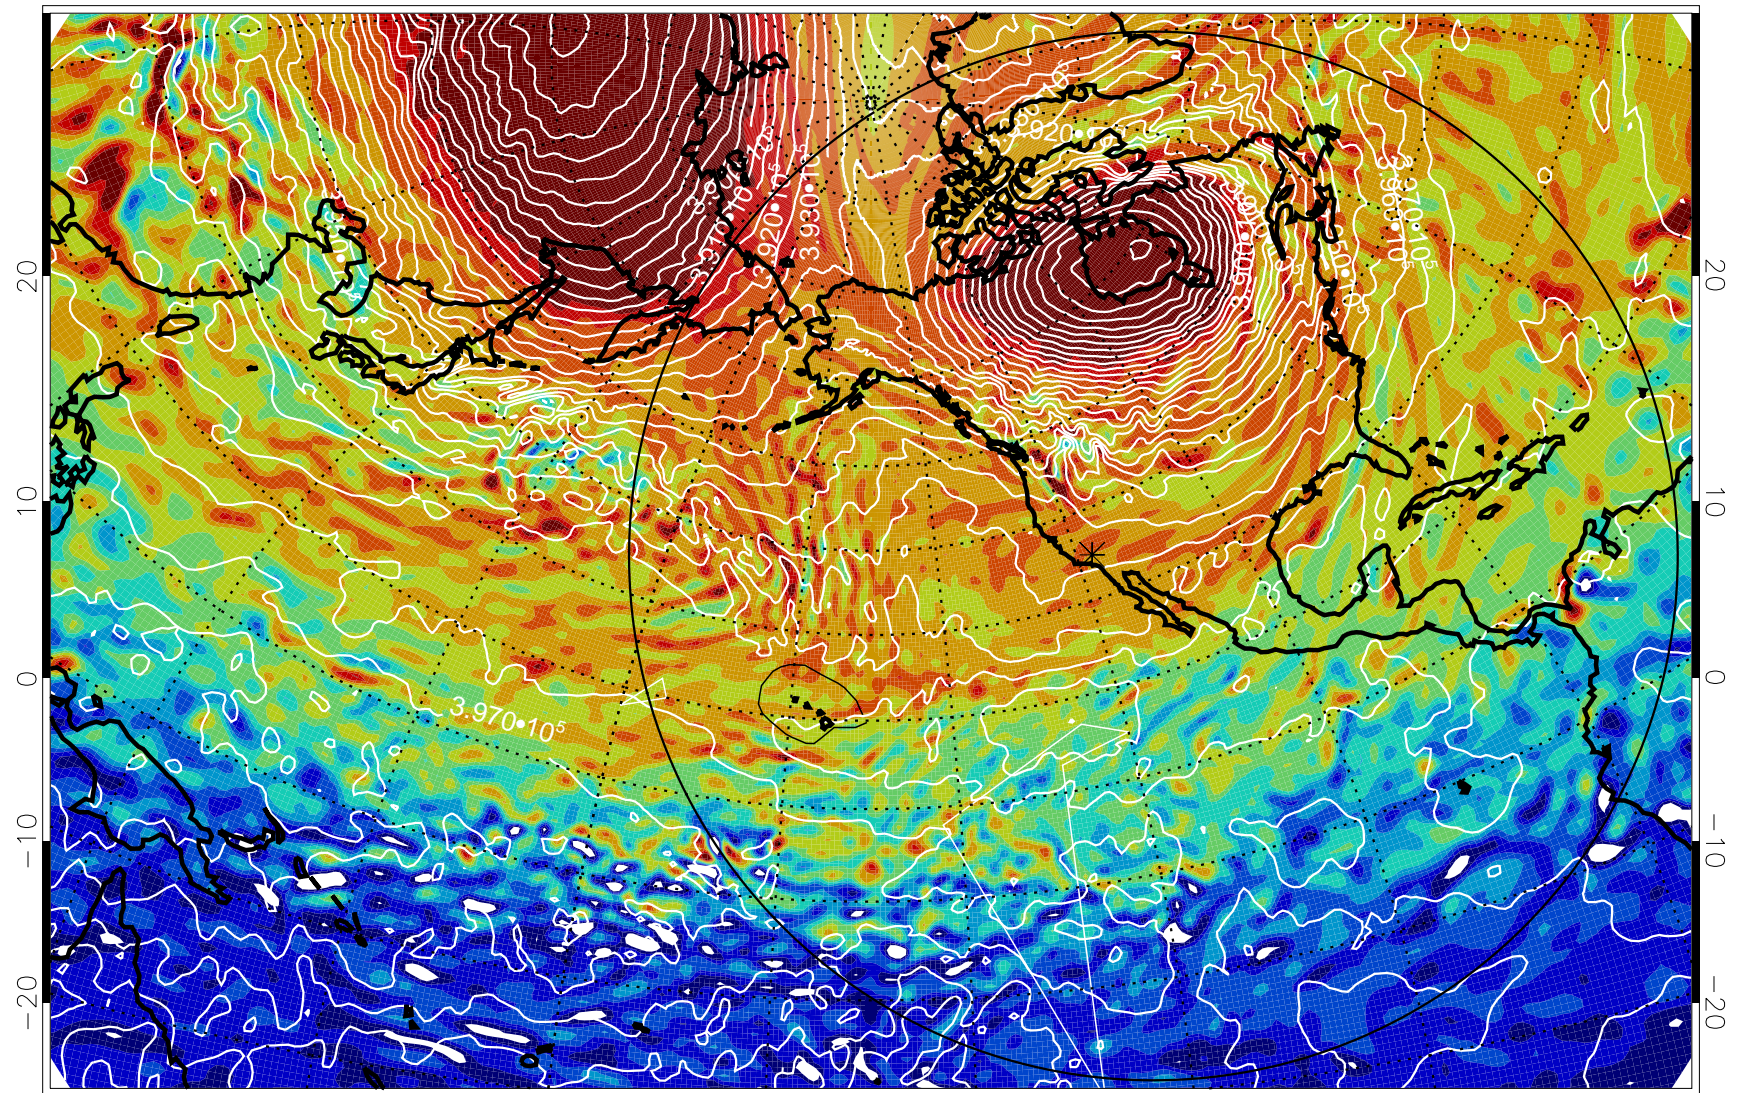

13011806, 18 hour forecast for 460K EPV

460K Montgomery Streamfunction, white

Range ring of 6000 km -- 19 hours GH round trip

13011812, 24 hour forecast for 460K EPV

460K Montgomery Streamfunction, white

Range ring of 6000 km -- 19 hours GH round trip

13011818, 30 hour forecast for 460K EPV

460K Montgomery Streamfunction, white

Range ring of 6000 km -- 19 hours GH round trip

13011900, 36 hour forecast for 460K EPV

460K Montgomery Streamfunction, white

Range ring of 6000 km -- 19 hours GH round trip

13011906, 42 hour forecast for 460K EPV

460K Montgomery Streamfunction, white

Range ring of 6000 km -- 19 hours GH round trip

13011912, 48 hour forecast for 460K EPV

460K Montgomery Streamfunction, white

Range ring of 6000 km -- 19 hours GH round trip

13011918, 54 hour forecast for 460K EPV

460K Montgomery Streamfunction, white

Range ring of 6000 km -- 19 hours GH round trip

13012000, 60 hour forecast for 460K EPV

460K Montgomery Streamfunction, white

Range ring of 6000 km -- 19 hours GH round trip