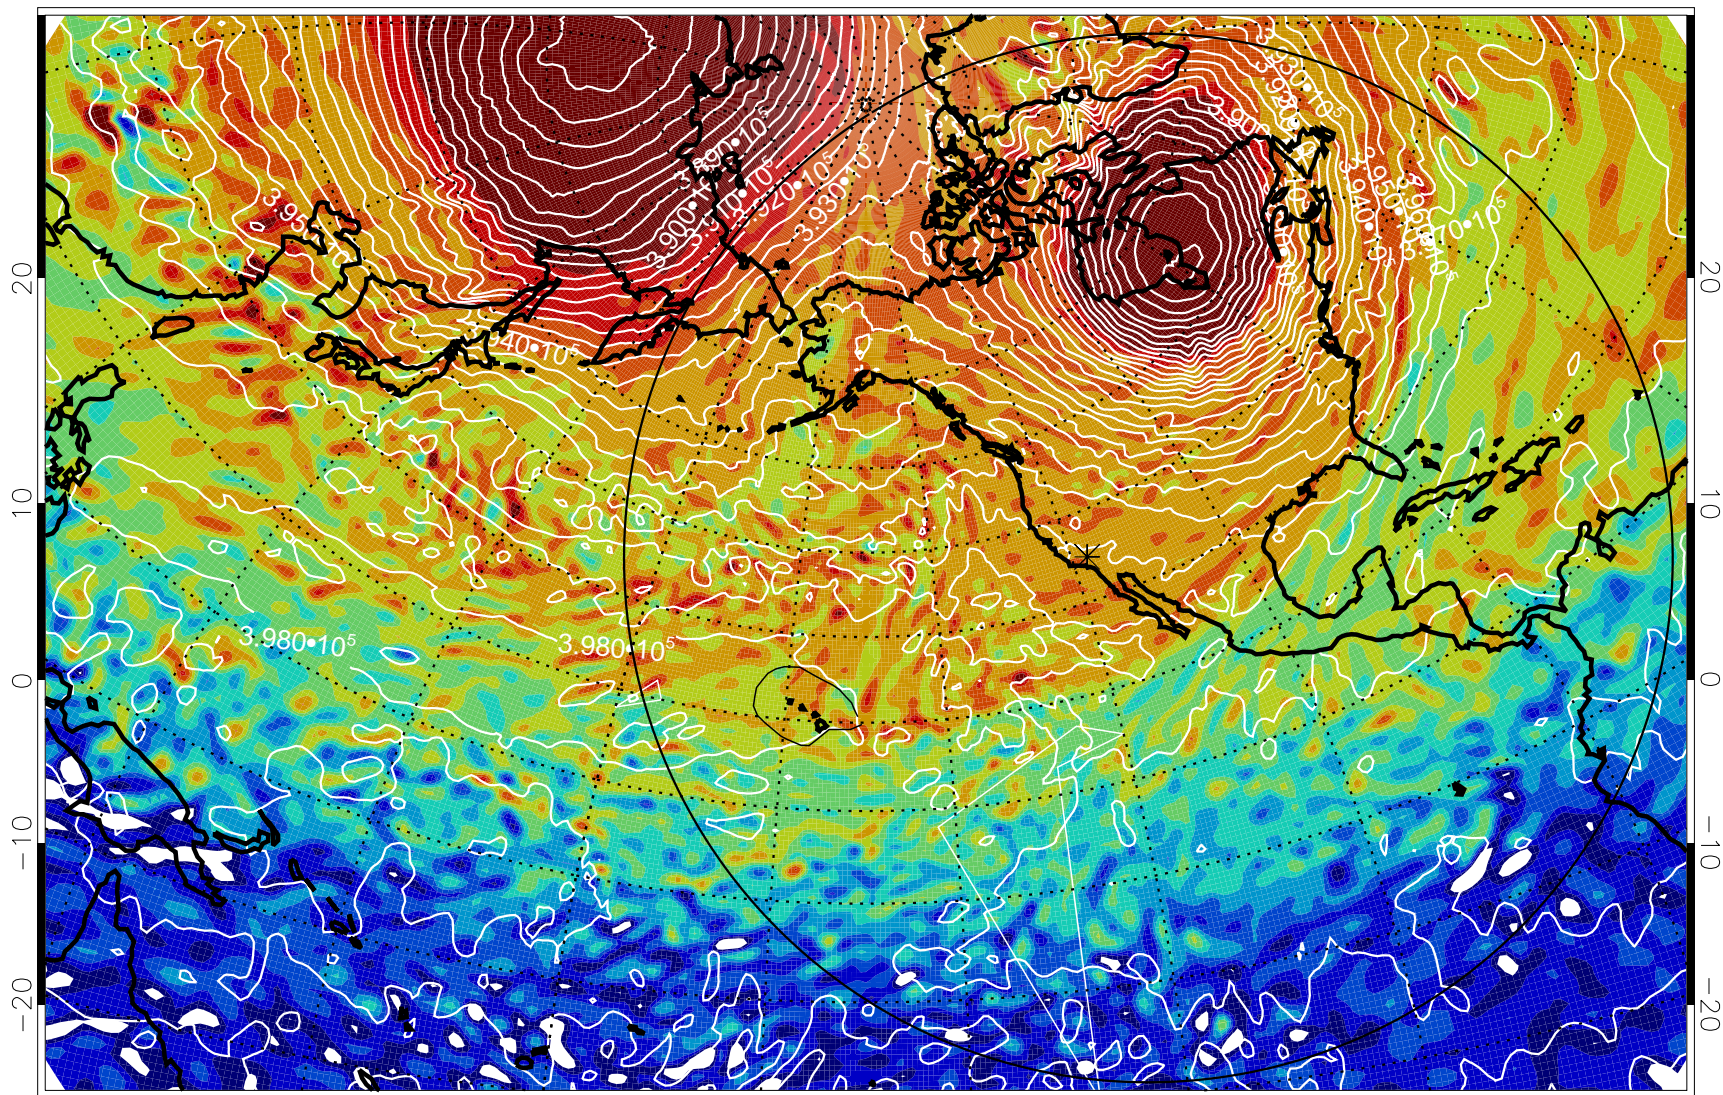

13012106, 90 hour forecast for 460K EPV

460K Montgomery Streamfunction, white

Range ring of 6000 km -- 19 hours GH round trip

13012112, 96 hour forecast for 460K EPV

460K Montgomery Streamfunction, white

Range ring of 6000 km -- 19 hours GH round trip

13012118, 102 hour forecast for 460K EPV

460K Montgomery Streamfunction, white

Range ring of 6000 km -- 19 hours GH round trip

13012200, 108 hour forecast for 460K EPV

460K Montgomery Streamfunction, white

Range ring of 6000 km -- 19 hours GH round trip

13012206, 114 hour forecast for 460K EPV

460K Montgomery Streamfunction, white

Range ring of 6000 km -- 19 hours GH round trip

13012212, 120 hour forecast for 460K EPV