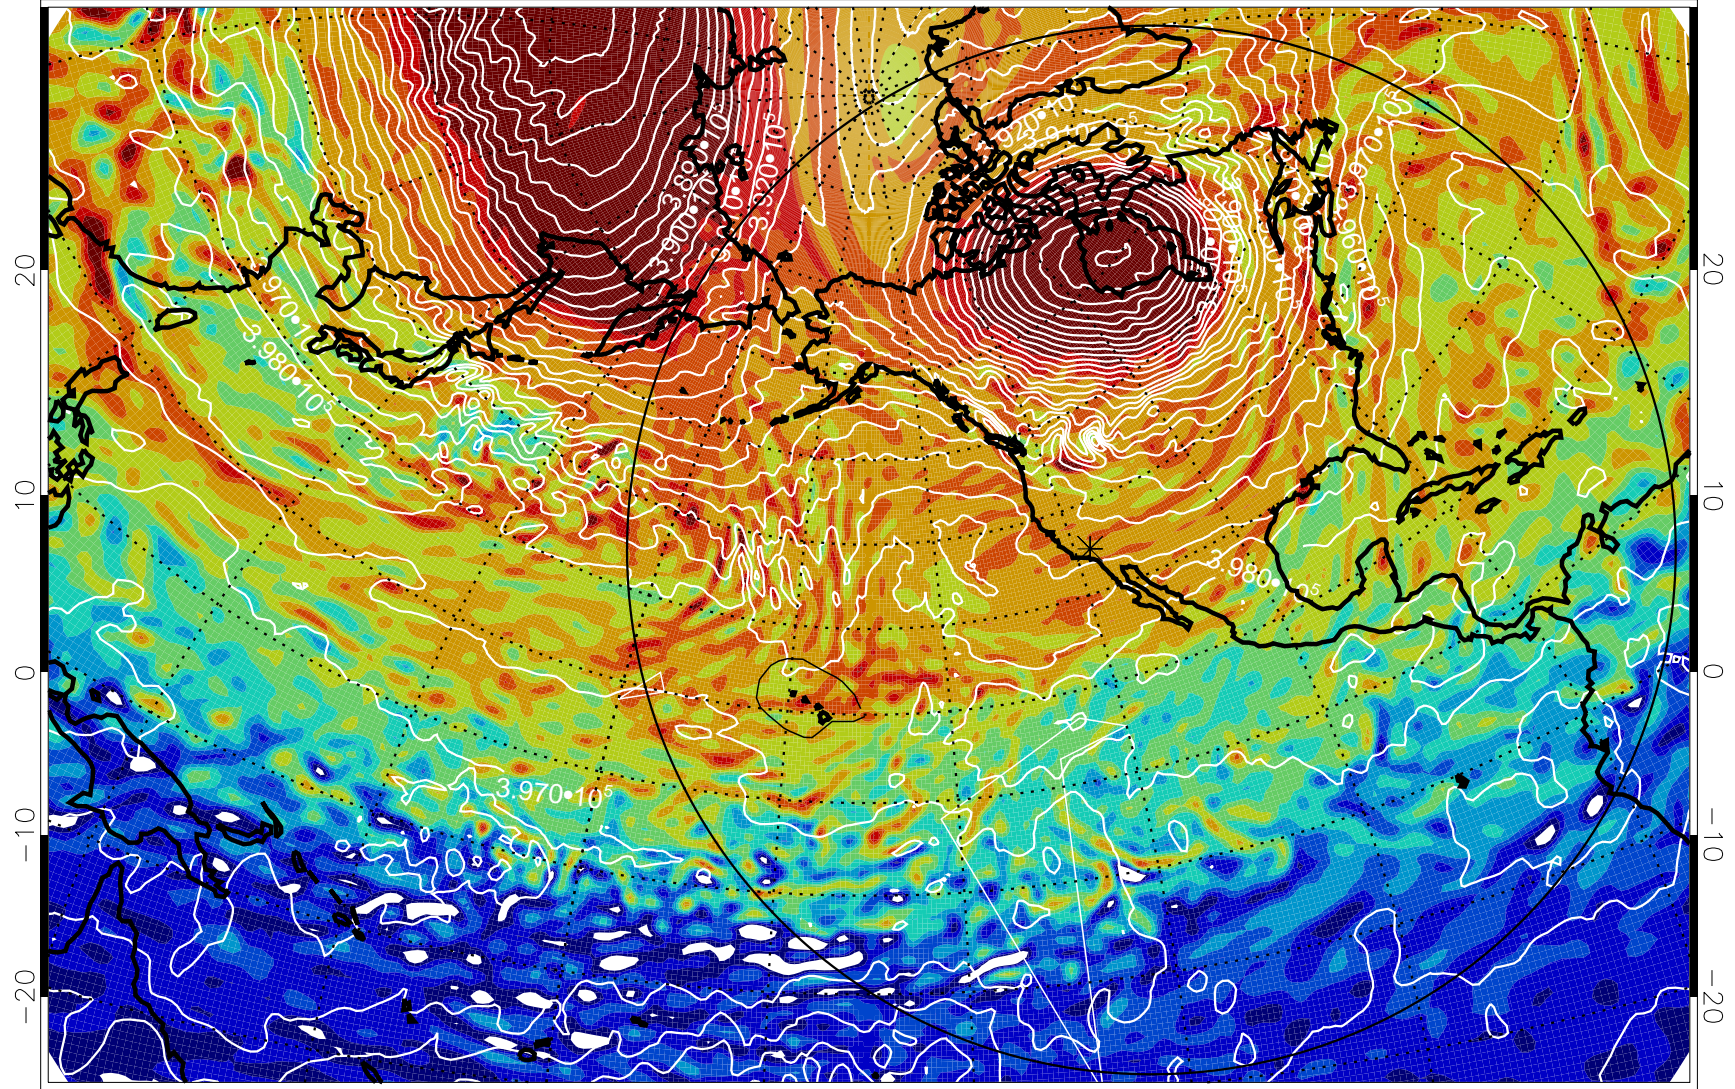

13011718, 6 hour forecast for 460K EPV

460K Montgomery Streamfunction, white

Range ring of 6000 km -- 19 hours GH round trip

13011800, 12 hour forecast for 460K EPV

460K Montgomery Streamfunction, white

Range ring of 6000 km -- 19 hours GH round trip

13011806, 18 hour forecast for 460K EPV

460K Montgomery Streamfunction, white

Range ring of 6000 km -- 19 hours GH round trip

13011812, 24 hour forecast for 460K EPV

460K Montgomery Streamfunction, white

Range ring of 6000 km -- 19 hours GH round trip

13011818, 30 hour forecast for 460K EPV

460K Montgomery Streamfunction, white

Range ring of 6000 km -- 19 hours GH round trip

13011900, 36 hour forecast for 460K EPV

460K Montgomery Streamfunction, white

Range ring of 6000 km -- 19 hours GH round trip

13011906, 42 hour forecast for 460K EPV

460K Montgomery Streamfunction, white

Range ring of 6000 km -- 19 hours GH round trip

13011912, 48 hour forecast for 460K EPV

460K Montgomery Streamfunction, white

Range ring of 6000 km -- 19 hours GH round trip