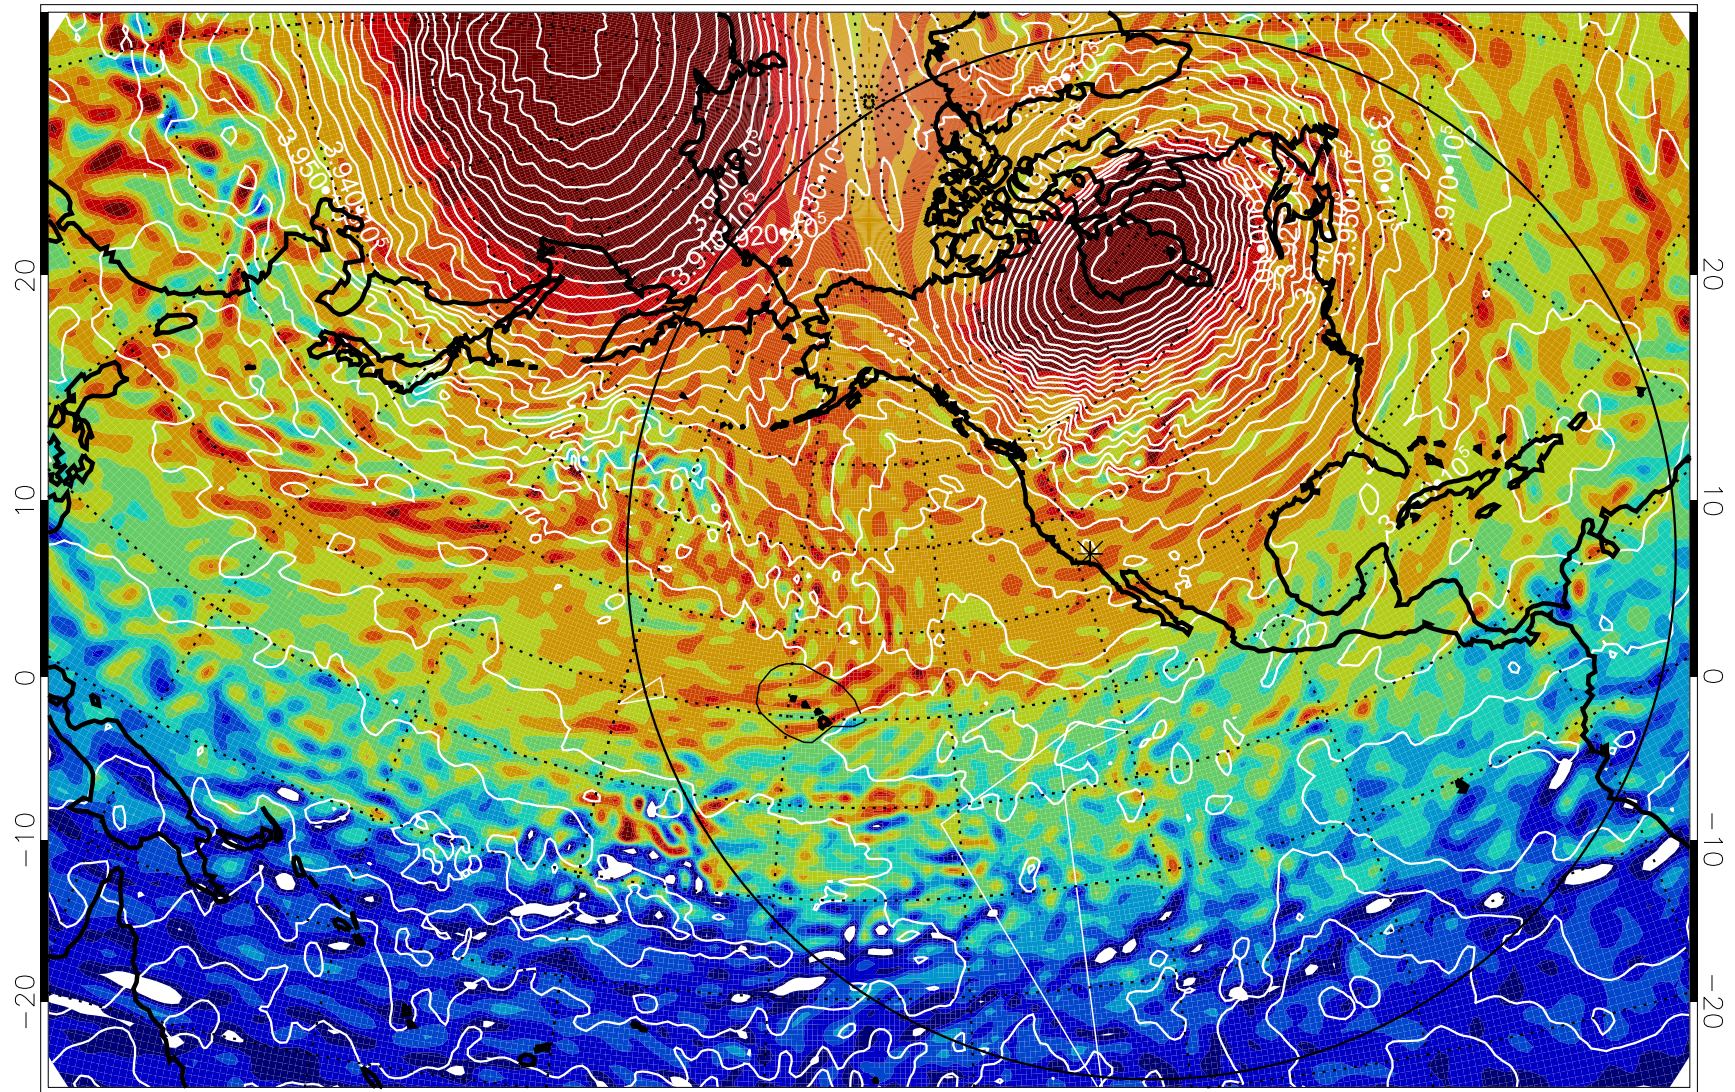

13011818, 30 hour forecast for 460K EPV

460K Montgomery Streamfunction, white

Range ring of 6000 km -- 19 hours GH round trip

13011900, 36 hour forecast for 460K EPV

460K Montgomery Streamfunction, white

Range ring of 6000 km -- 19 hours GH round trip

13011906, 42 hour forecast for 460K EPV

460K Montgomery Streamfunction, white

Range ring of 6000 km -- 19 hours GH round trip

13011912, 48 hour forecast for 460K EPV

460K Montgomery Streamfunction, white

Range ring of 6000 km -- 19 hours GH round trip

13011918, 54 hour forecast for 460K EPV

460K Montgomery Streamfunction, white

Range ring of 6000 km -- 19 hours GH round trip

13012000, 60 hour forecast for 460K EPV

460K Montgomery Streamfunction, white

Range ring of 6000 km -- 19 hours GH round trip