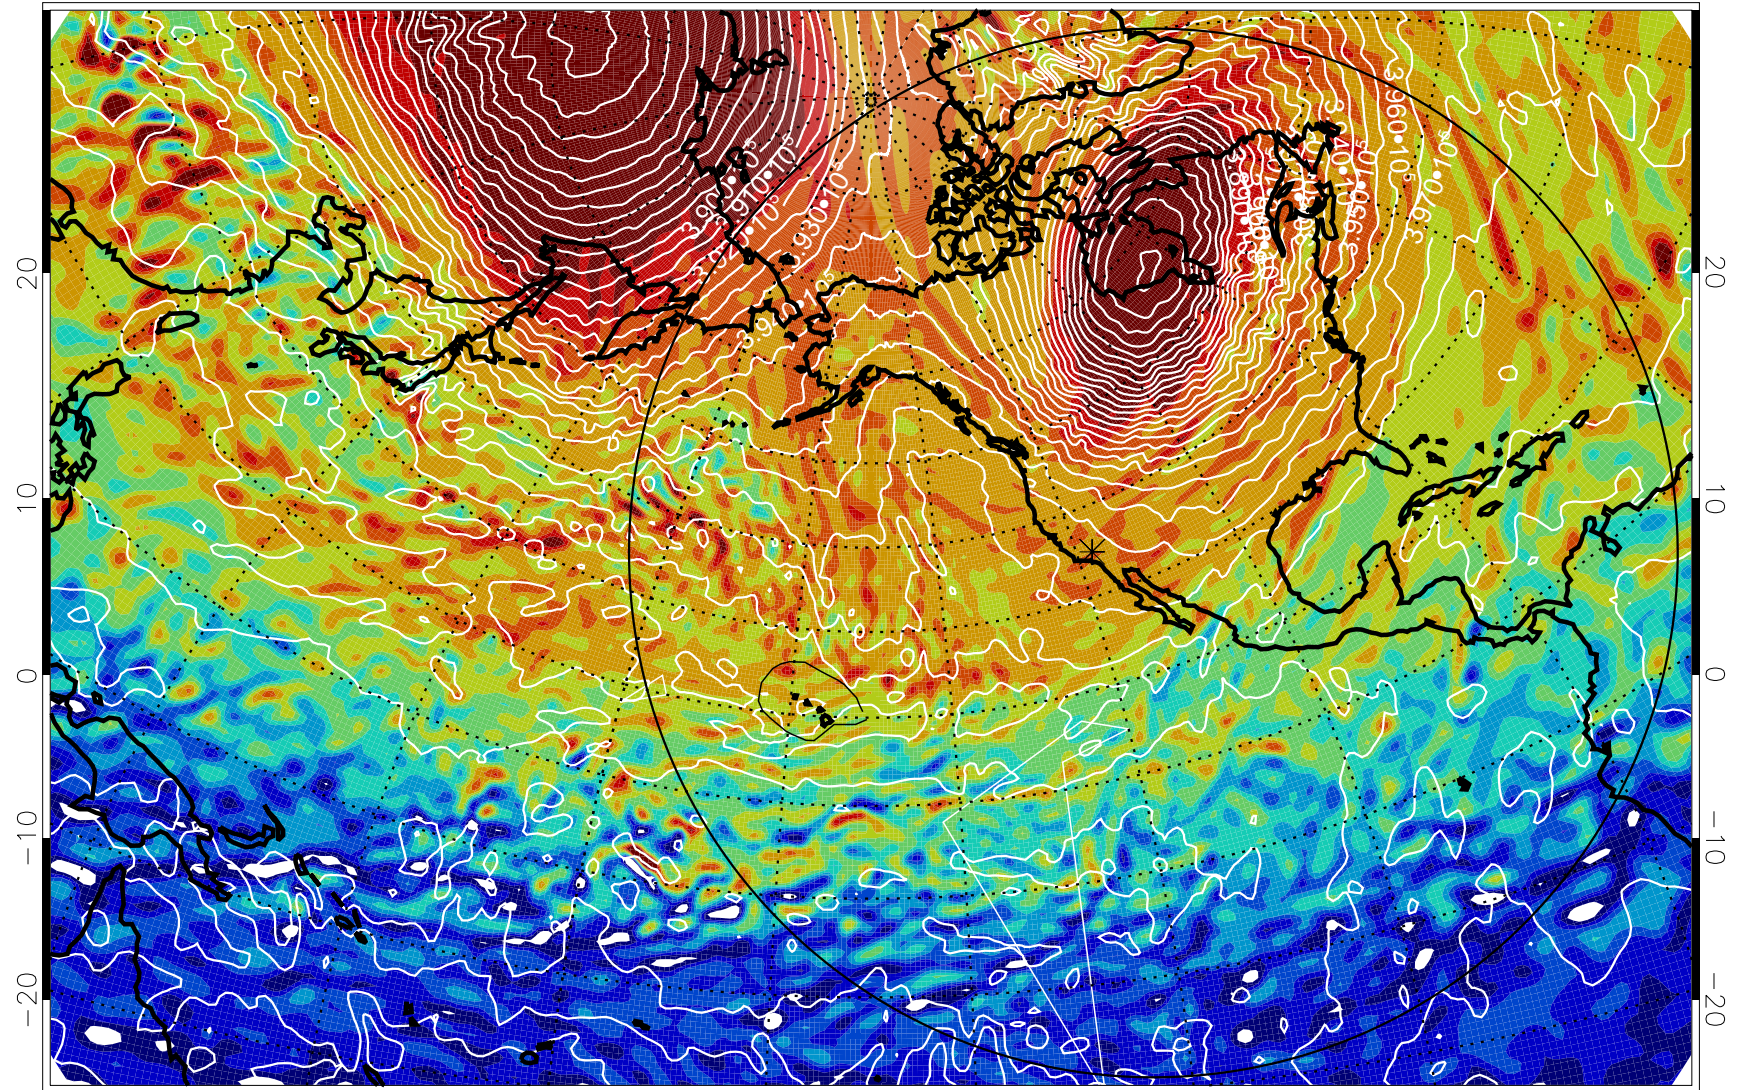

13011906, 42 hour forecast for 460K EPV

460K Montgomery Streamfunction, white

Range ring of 6000 km -- 19 hours GH round trip

13011912, 48 hour forecast for 460K EPV

460K Montgomery Streamfunction, white

Range ring of 6000 km -- 19 hours GH round trip

13011918, 54 hour forecast for 460K EPV

460K Montgomery Streamfunction, white

Range ring of 6000 km -- 19 hours GH round trip

13012000, 60 hour forecast for 460K EPV

460K Montgomery Streamfunction, white

Range ring of 6000 km -- 19 hours GH round trip

13012006, 66 hour forecast for 460K EPV

460K Montgomery Streamfunction, white

Range ring of 6000 km -- 19 hours GH round trip

13012012, 72 hour forecast for 460K EPV

460K Montgomery Streamfunction, white

Range ring of 6000 km -- 19 hours GH round trip

13012018, 78 hour forecast for 460K EPV

460K Montgomery Streamfunction, white

Range ring of 6000 km -- 19 hours GH round trip

13012100, 84 hour forecast for 460K EPV

460K Montgomery Streamfunction, white

Range ring of 6000 km -- 19 hours GH round trip