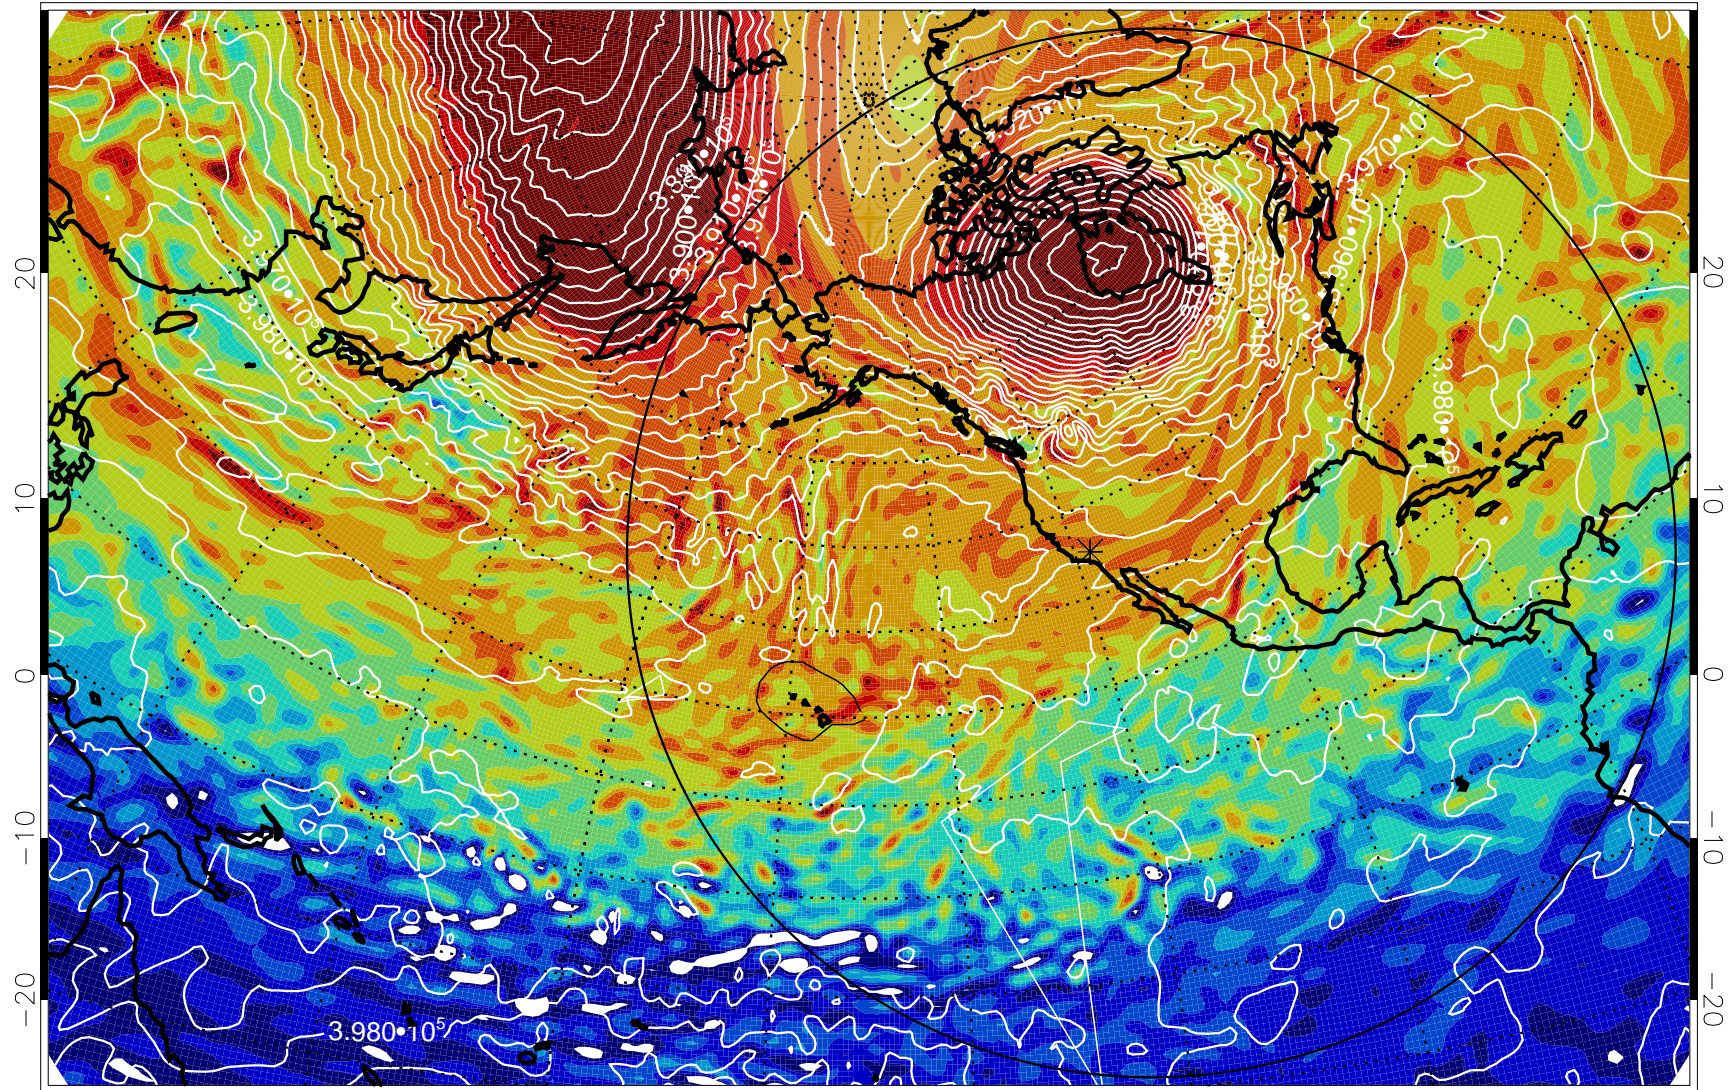

13011718, 6 hour forecast for 460K EPV

460K Montgomery Streamfunction, white

Range ring of 6000 km -- 19 hours GH round trip

13011800, 12 hour forecast for 460K EPV

460K Montgomery Streamfunction, white

Range ring of 6000 km -- 19 hours GH round trip

13011806, 18 hour forecast for 460K EPV

460K Montgomery Streamfunction, white

Range ring of 6000 km -- 19 hours GH round trip

13011812, 24 hour forecast for 460K EPV

460K Montgomery Streamfunction, white

Range ring of 6000 km -- 19 hours GH round trip

13011818, 30 hour forecast for 460K EPV

460K Montgomery Streamfunction, white

Range ring of 6000 km -- 19 hours GH round trip

13011900, 36 hour forecast for 460K EPV

460K Montgomery Streamfunction, white

Range ring of 6000 km -- 19 hours GH round trip

13011906, 42 hour forecast for 460K EPV

460K Montgomery Streamfunction, white

Range ring of 6000 km -- 19 hours GH round trip

13011912, 48 hour forecast for 460K EPV

460K Montgomery Streamfunction, white

Range ring of 6000 km -- 19 hours GH round trip