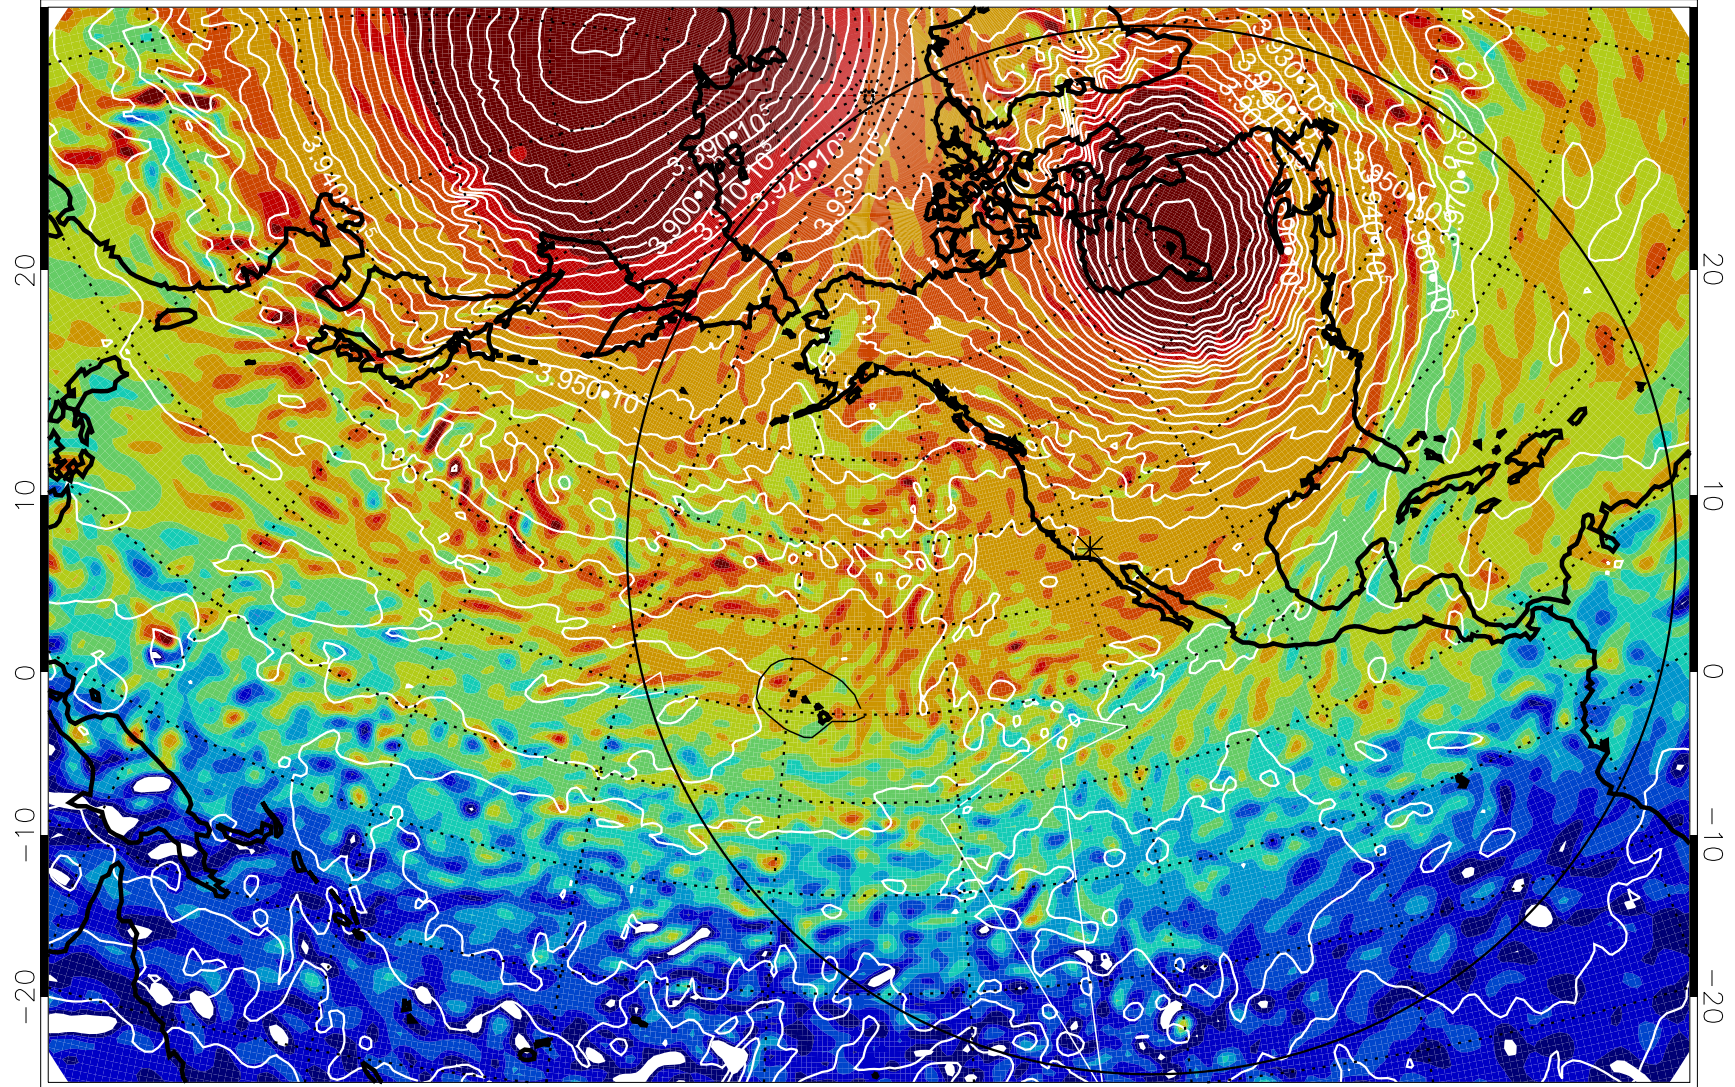

13012118, 102 hour forecast for 460K EPV

460K Montgomery Streamfunction, white

Range ring of 6000 km -- 19 hours GH round trip

13012200, 108 hour forecast for 460K EPV

460K Montgomery Streamfunction, white

Range ring of 6000 km -- 19 hours GH round trip

13012206, 114 hour forecast for 460K EPV

460K Montgomery Streamfunction, white

Range ring of 6000 km -- 19 hours GH round trip

13012212, 120 hour forecast for 460K EPV

460K Montgomery Streamfunction, white

Range ring of 6000 km -- 19 hours GH round trip