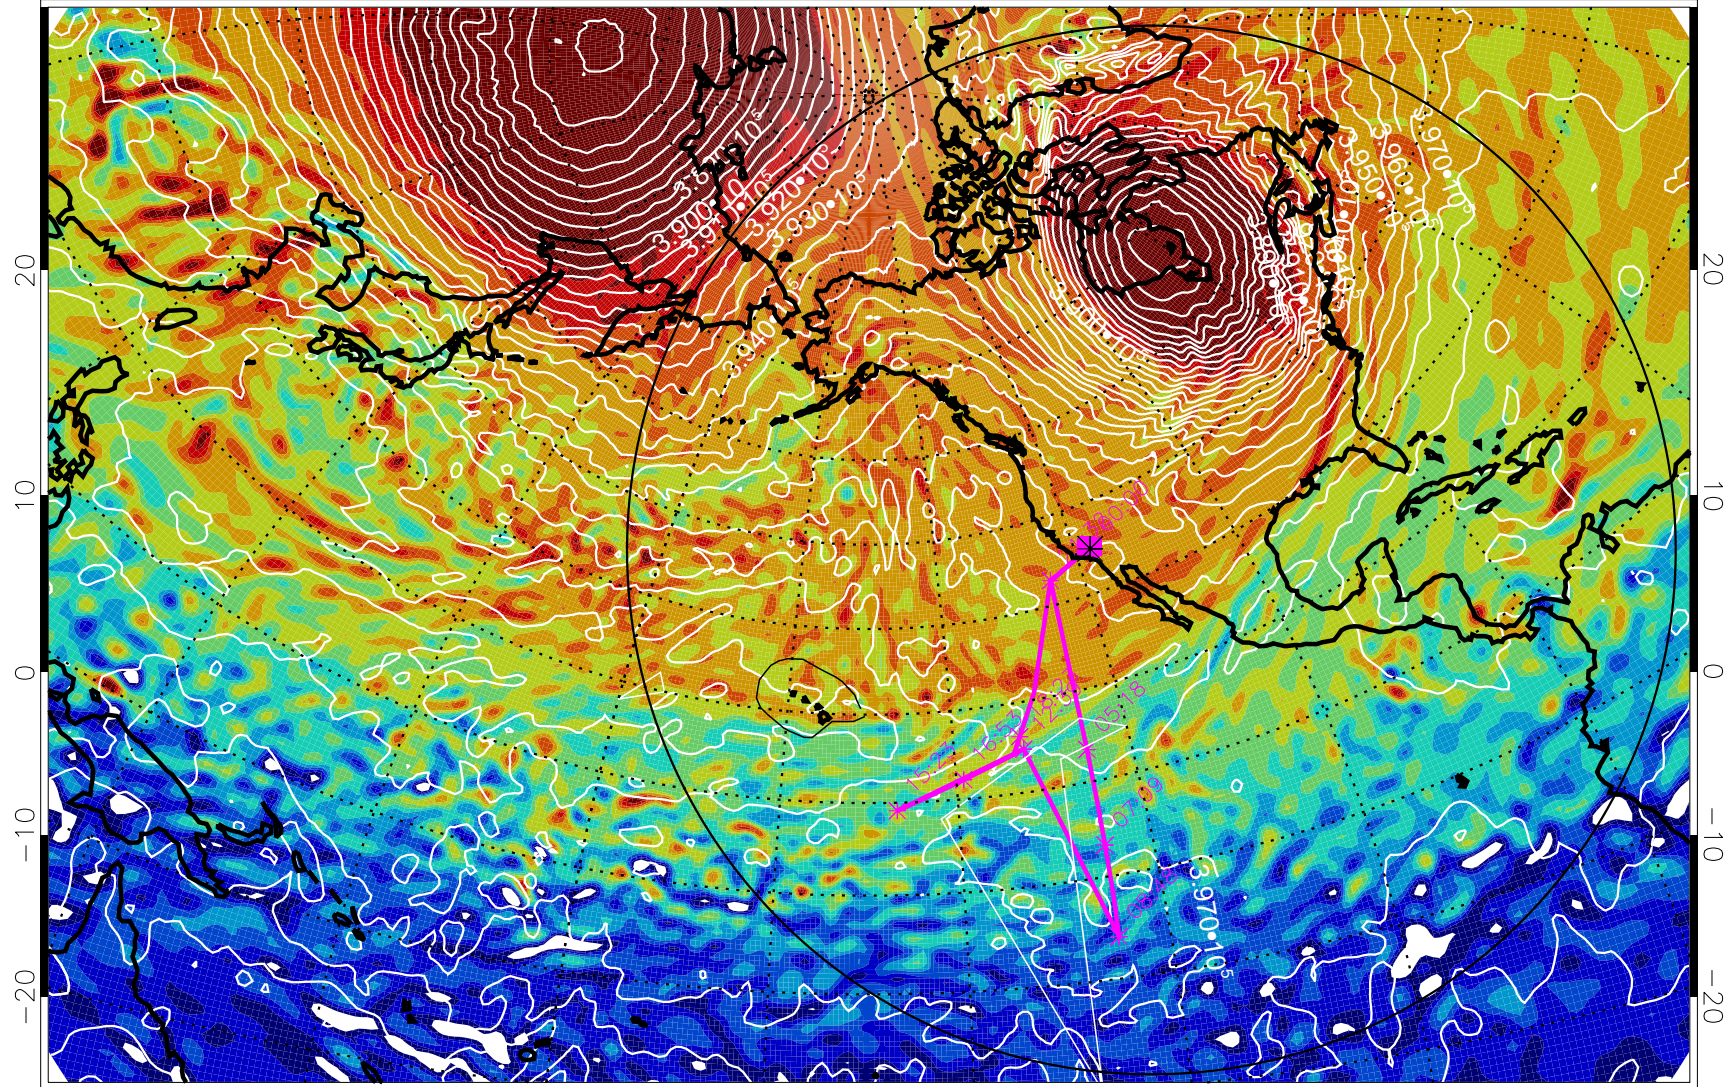

13012000, 72 hour forecast for 460K EPV

460K Montgomery Streamfunction, white

Range ring of 6000 km -- 19 hours GH round trip

13012006, 78 hour forecast for 460K EPV

460K Montgomery Streamfunction, white

Range ring of 6000 km -- 19 hours GH round trip

13012012, 84 hour forecast for 460K EPV

460K Montgomery Streamfunction, white

Range ring of 6000 km -- 19 hours GH round trip

13012018, 90 hour forecast for 460K EPV

460K Montgomery Streamfunction, white

Range ring of 6000 km -- 19 hours GH round trip

13012100, 96 hour forecast for 460K EPV

460K Montgomery Streamfunction, white

Range ring of 6000 km -- 19 hours GH round trip

13012106, 102 hour forecast for 460K EPV

460K Montgomery Streamfunction, white

Range ring of 6000 km -- 19 hours GH round trip

13012112, 108 hour forecast for 460K EPV

460K Montgomery Streamfunction, white

Range ring of 6000 km -- 19 hours GH round trip

13012118, 114 hour forecast for 460K EPV