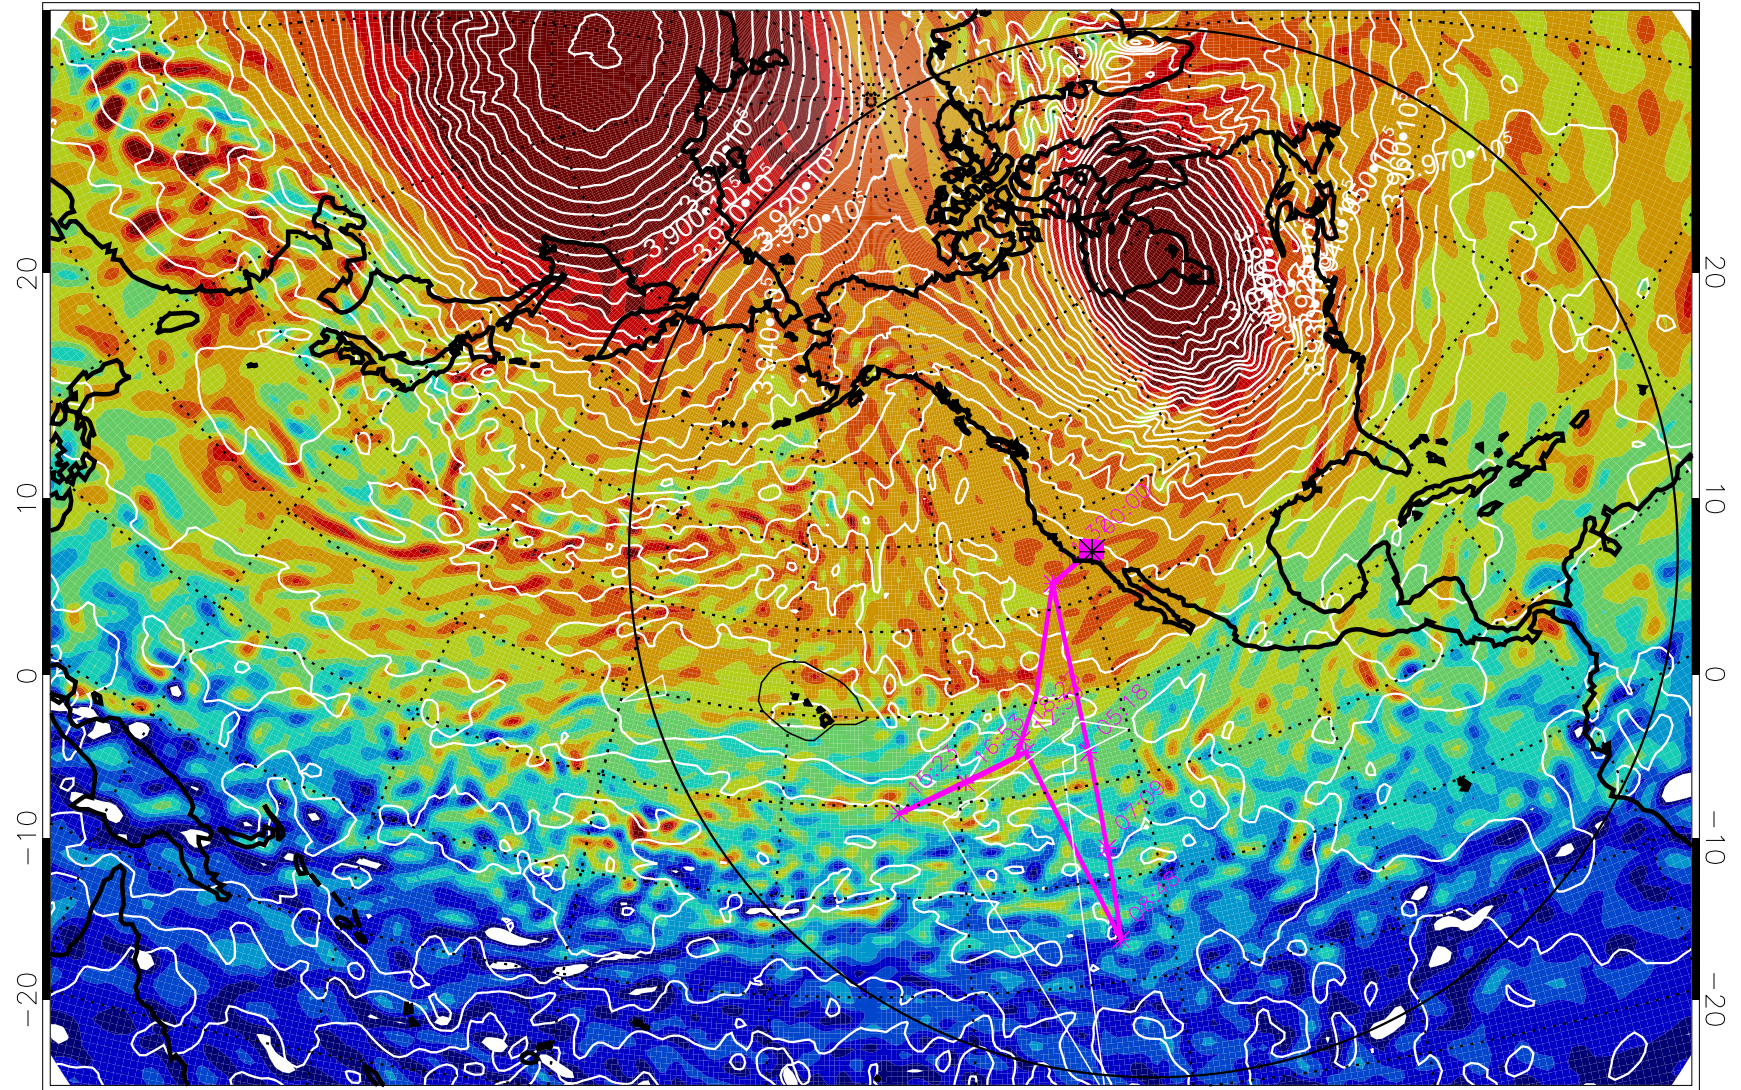

13011912, 60 hour forecast for 460K EPV

460K Montgomery Streamfunction, white

Range ring of 6000 km -- 19 hours GH round trip

13011918, 66 hour forecast for 460K EPV

460K Montgomery Streamfunction, white

Range ring of 6000 km -- 19 hours GH round trip

13012000, 72 hour forecast for 460K EPV

460K Montgomery Streamfunction, white

Range ring of 6000 km -- 19 hours GH round trip

13012006, 78 hour forecast for 460K EPV

460K Montgomery Streamfunction, white

Range ring of 6000 km -- 19 hours GH round trip

13012012, 84 hour forecast for 460K EPV

460K Montgomery Streamfunction, white

Range ring of 6000 km -- 19 hours GH round trip

13012018, 90 hour forecast for 460K EPV

460K Montgomery Streamfunction, white

Range ring of 6000 km -- 19 hours GH round trip

13012100, 96 hour forecast for 460K EPV

460K Montgomery Streamfunction, white

Range ring of 6000 km -- 19 hours GH round trip

13012106, 102 hour forecast for 460K EPV

460K Montgomery Streamfunction, white