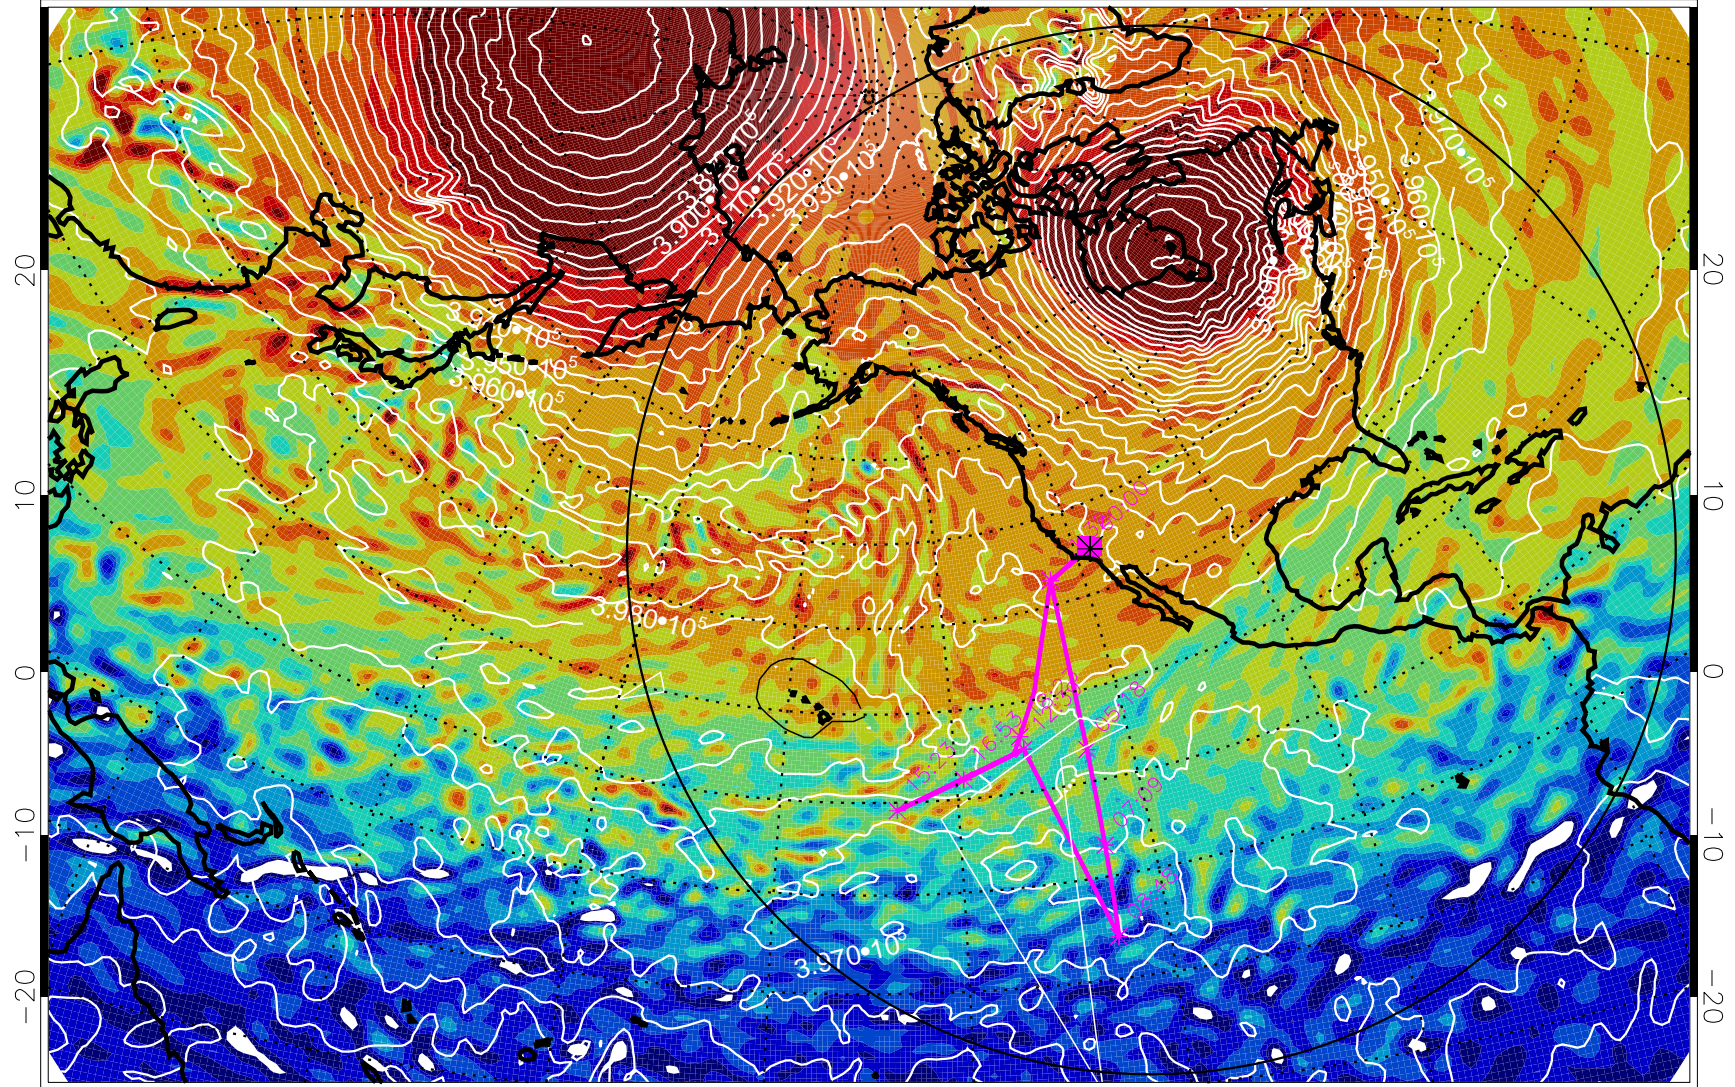

13012012, 84 hour forecast for 460K EPV

460K Montgomery Streamfunction, white

Range ring of 6000 km -- 19 hours GH round trip

13012018, 90 hour forecast for 460K EPV

460K Montgomery Streamfunction, white

Range ring of 6000 km -- 19 hours GH round trip

13012100, 96 hour forecast for 460K EPV

460K Montgomery Streamfunction, white

Range ring of 6000 km -- 19 hours GH round trip

13012106, 102 hour forecast for 460K EPV

460K Montgomery Streamfunction, white

Range ring of 6000 km -- 19 hours GH round trip

13012112, 108 hour forecast for 460K EPV

460K Montgomery Streamfunction, white

Range ring of 6000 km -- 19 hours GH round trip

13012118, 114 hour forecast for 460K EPV

460K Montgomery Streamfunction, white

Range ring of 6000 km -- 19 hours GH round trip

13012200, 120 hour forecast for 460K EPV

460K Montgomery Streamfunction, white

Range ring of 6000 km -- 19 hours GH round trip