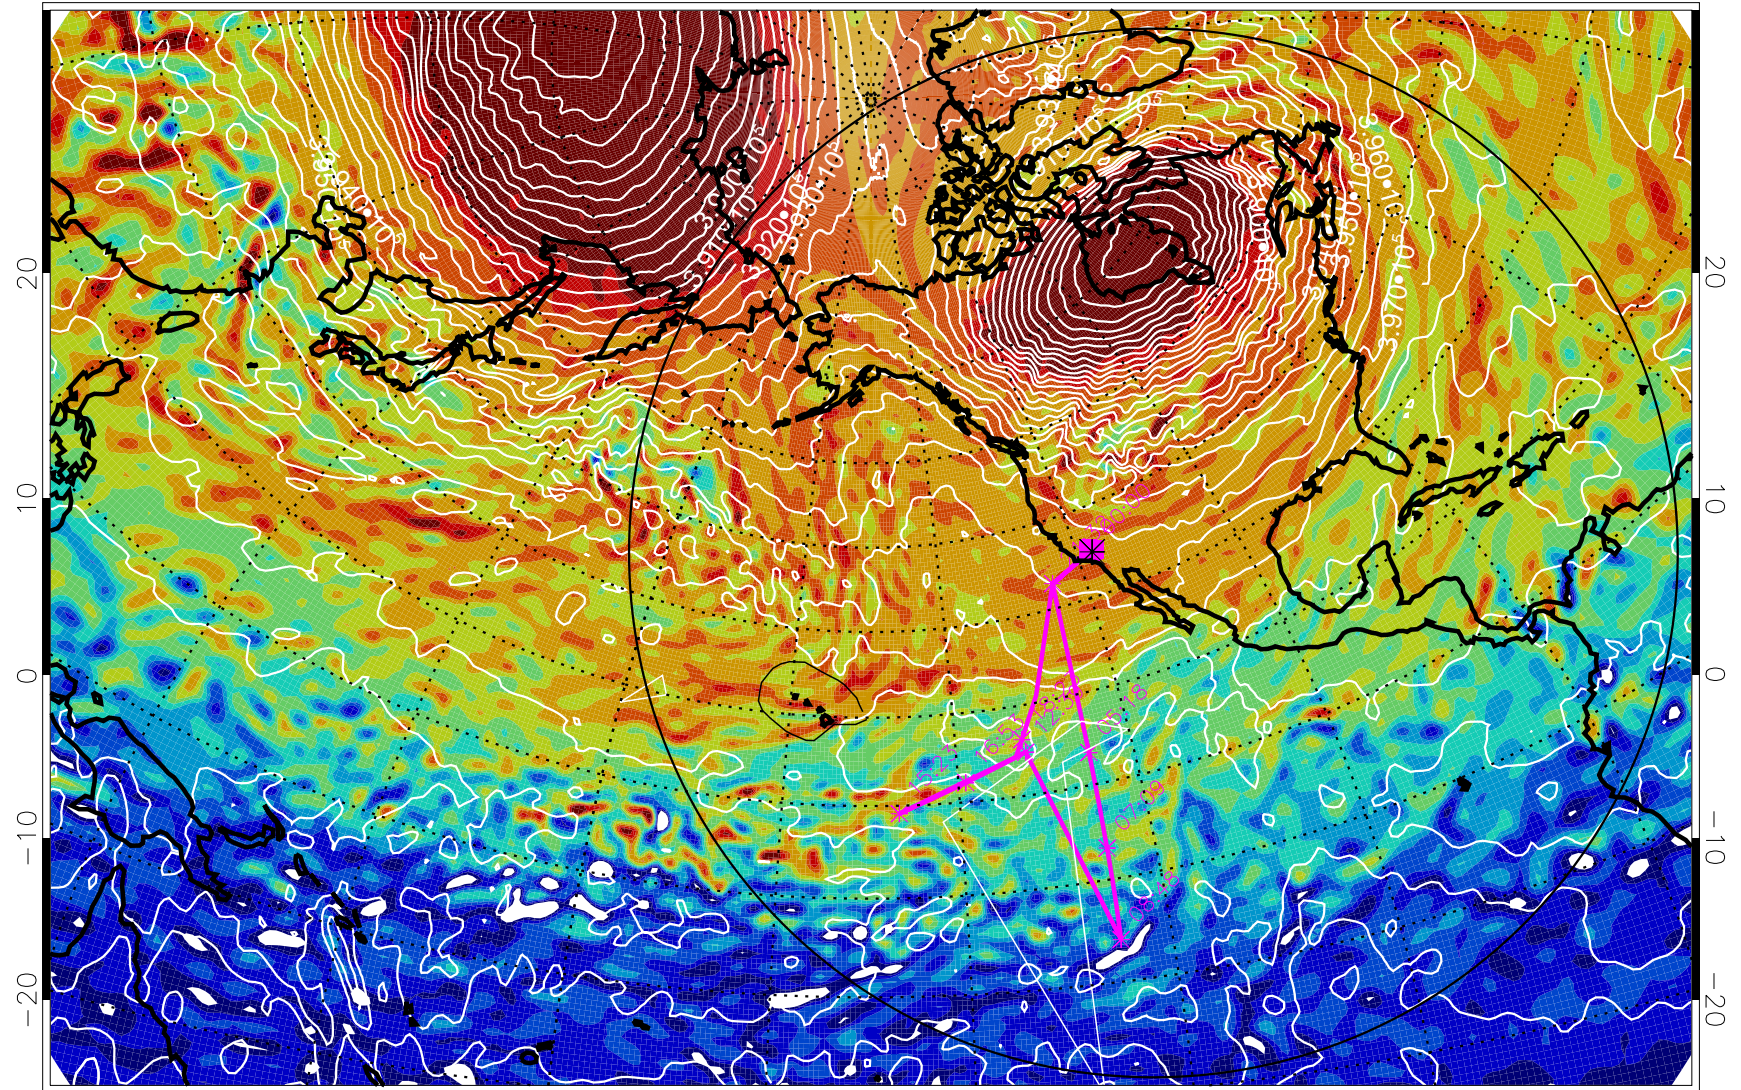

13011800, 24 hour forecast for 460K EPV

460K Montgomery Streamfunction, white

Range ring of 6000 km -- 19 hours GH round trip

13011806, 30 hour forecast for 460K EPV

460K Montgomery Streamfunction, white

Range ring of 6000 km -- 19 hours GH round trip

13011812, 36 hour forecast for 460K EPV

460K Montgomery Streamfunction, white

Range ring of 6000 km -- 19 hours GH round trip

13011818, 42 hour forecast for 460K EPV

460K Montgomery Streamfunction, white

Range ring of 6000 km -- 19 hours GH round trip

13011900, 48 hour forecast for 460K EPV

460K Montgomery Streamfunction, white

Range ring of 6000 km -- 19 hours GH round trip

13011906, 54 hour forecast for 460K EPV

460K Montgomery Streamfunction, white

Range ring of 6000 km -- 19 hours GH round trip

13011912, 60 hour forecast for 460K EPV

460K Montgomery Streamfunction, white

Range ring of 6000 km -- 19 hours GH round trip

13011918, 66 hour forecast for 460K EPV

460K Montgomery Streamfunction, white

Range ring of 6000 km -- 19 hours GH round trip