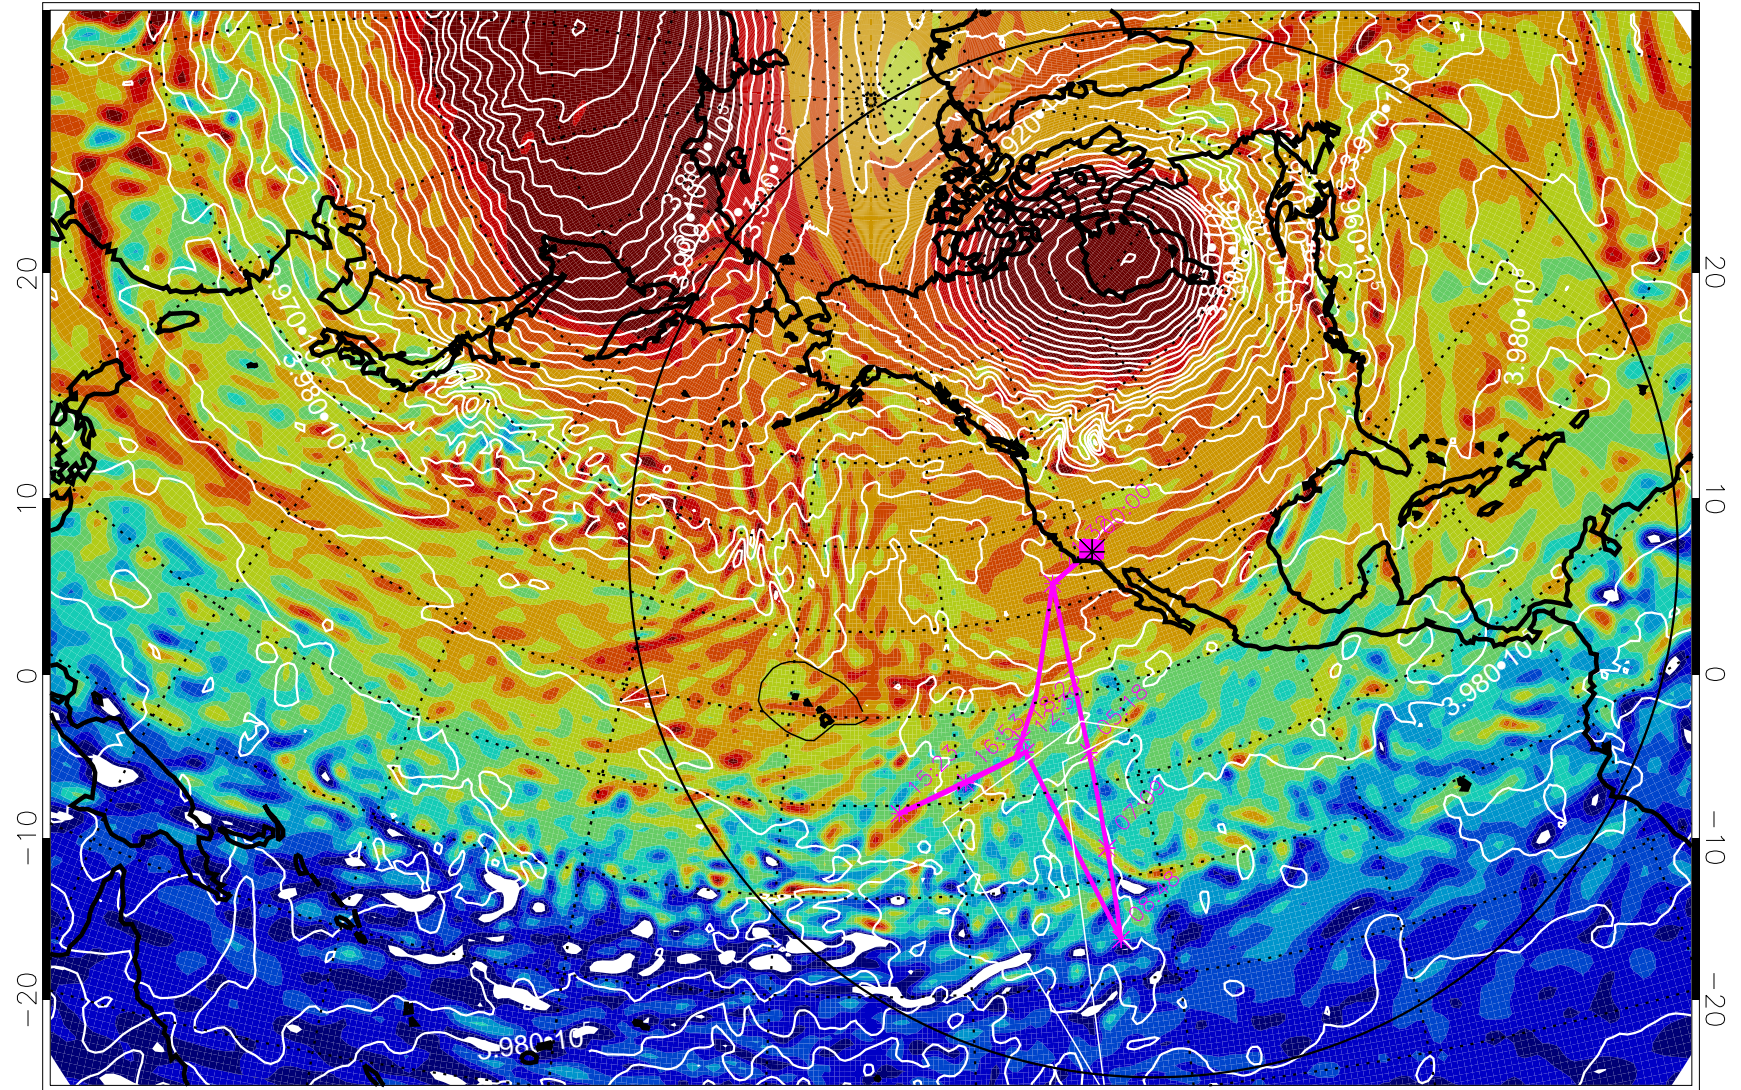

13011712, 12 hour forecast for 460K EPV

460K Montgomery Streamfunction, white

Range ring of 6000 km -- 19 hours GH round trip

13011718, 18 hour forecast for 460K EPV

460K Montgomery Streamfunction, white

Range ring of 6000 km -- 19 hours GH round trip

13011800, 24 hour forecast for 460K EPV

460K Montgomery Streamfunction, white

Range ring of 6000 km -- 19 hours GH round trip

13011806, 30 hour forecast for 460K EPV

460K Montgomery Streamfunction, white

Range ring of 6000 km -- 19 hours GH round trip

13011812, 36 hour forecast for 460K EPV

460K Montgomery Streamfunction, white

Range ring of 6000 km -- 19 hours GH round trip

13011818, 42 hour forecast for 460K EPV

460K Montgomery Streamfunction, white

Range ring of 6000 km -- 19 hours GH round trip

13011900, 48 hour forecast for 460K EPV

460K Montgomery Streamfunction, white

Range ring of 6000 km -- 19 hours GH round trip

13011906, 54 hour forecast for 460K EPV

460K Montgomery Streamfunction, white

Range ring of 6000 km -- 19 hours GH round trip