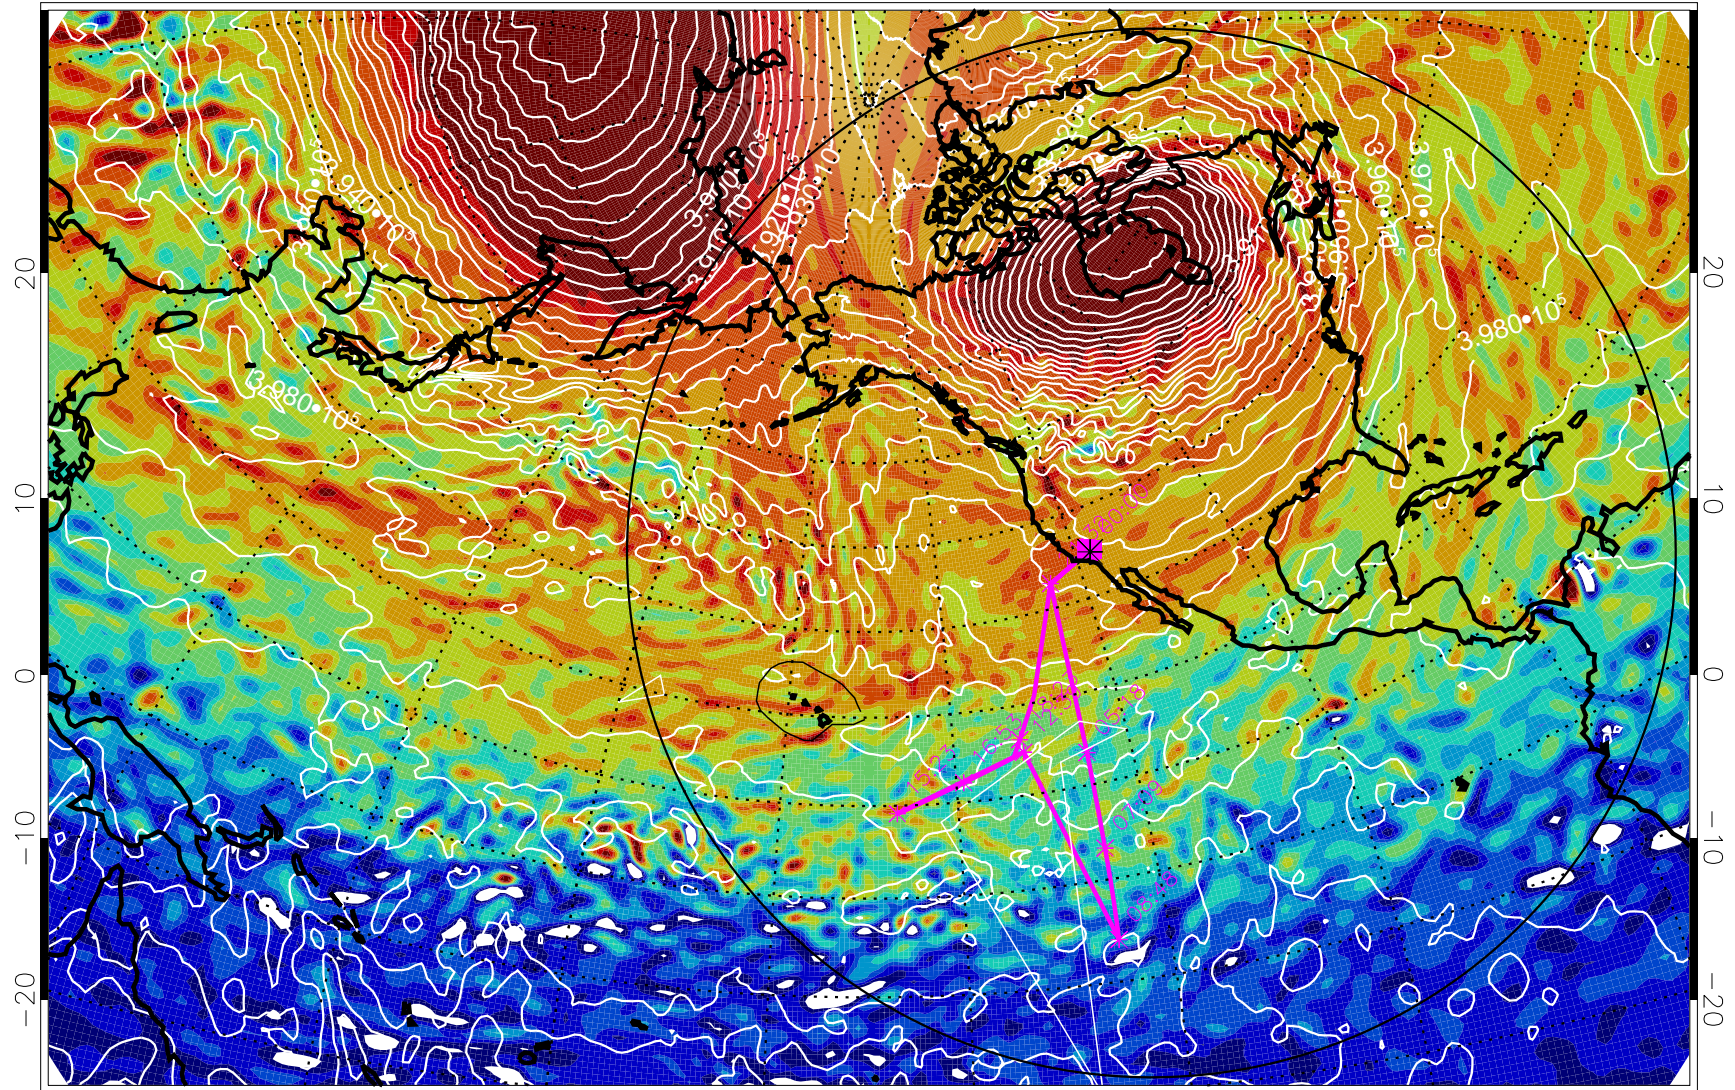

13011800, 24 hour forecast for 460K EPV

460K Montgomery Streamfunction, white

Range ring of 6000 km -- 19 hours GH round trip

13011806, 30 hour forecast for 460K EPV

460K Montgomery Streamfunction, white

Range ring of 6000 km -- 19 hours GH round trip

13011812, 36 hour forecast for 460K EPV

460K Montgomery Streamfunction, white

Range ring of 6000 km -- 19 hours GH round trip

13011818, 42 hour forecast for 460K EPV

460K Montgomery Streamfunction, white

Range ring of 6000 km -- 19 hours GH round trip

13011900, 48 hour forecast for 460K EPV

460K Montgomery Streamfunction, white

Range ring of 6000 km -- 19 hours GH round trip

13011906, 54 hour forecast for 460K EPV

460K Montgomery Streamfunction, white

Range ring of 6000 km -- 19 hours GH round trip

13011912, 60 hour forecast for 460K EPV

460K Montgomery Streamfunction, white

Range ring of 6000 km -- 19 hours GH round trip

13011918, 66 hour forecast for 460K EPV

460K Montgomery Streamfunction, white

Range ring of 6000 km -- 19 hours GH round trip