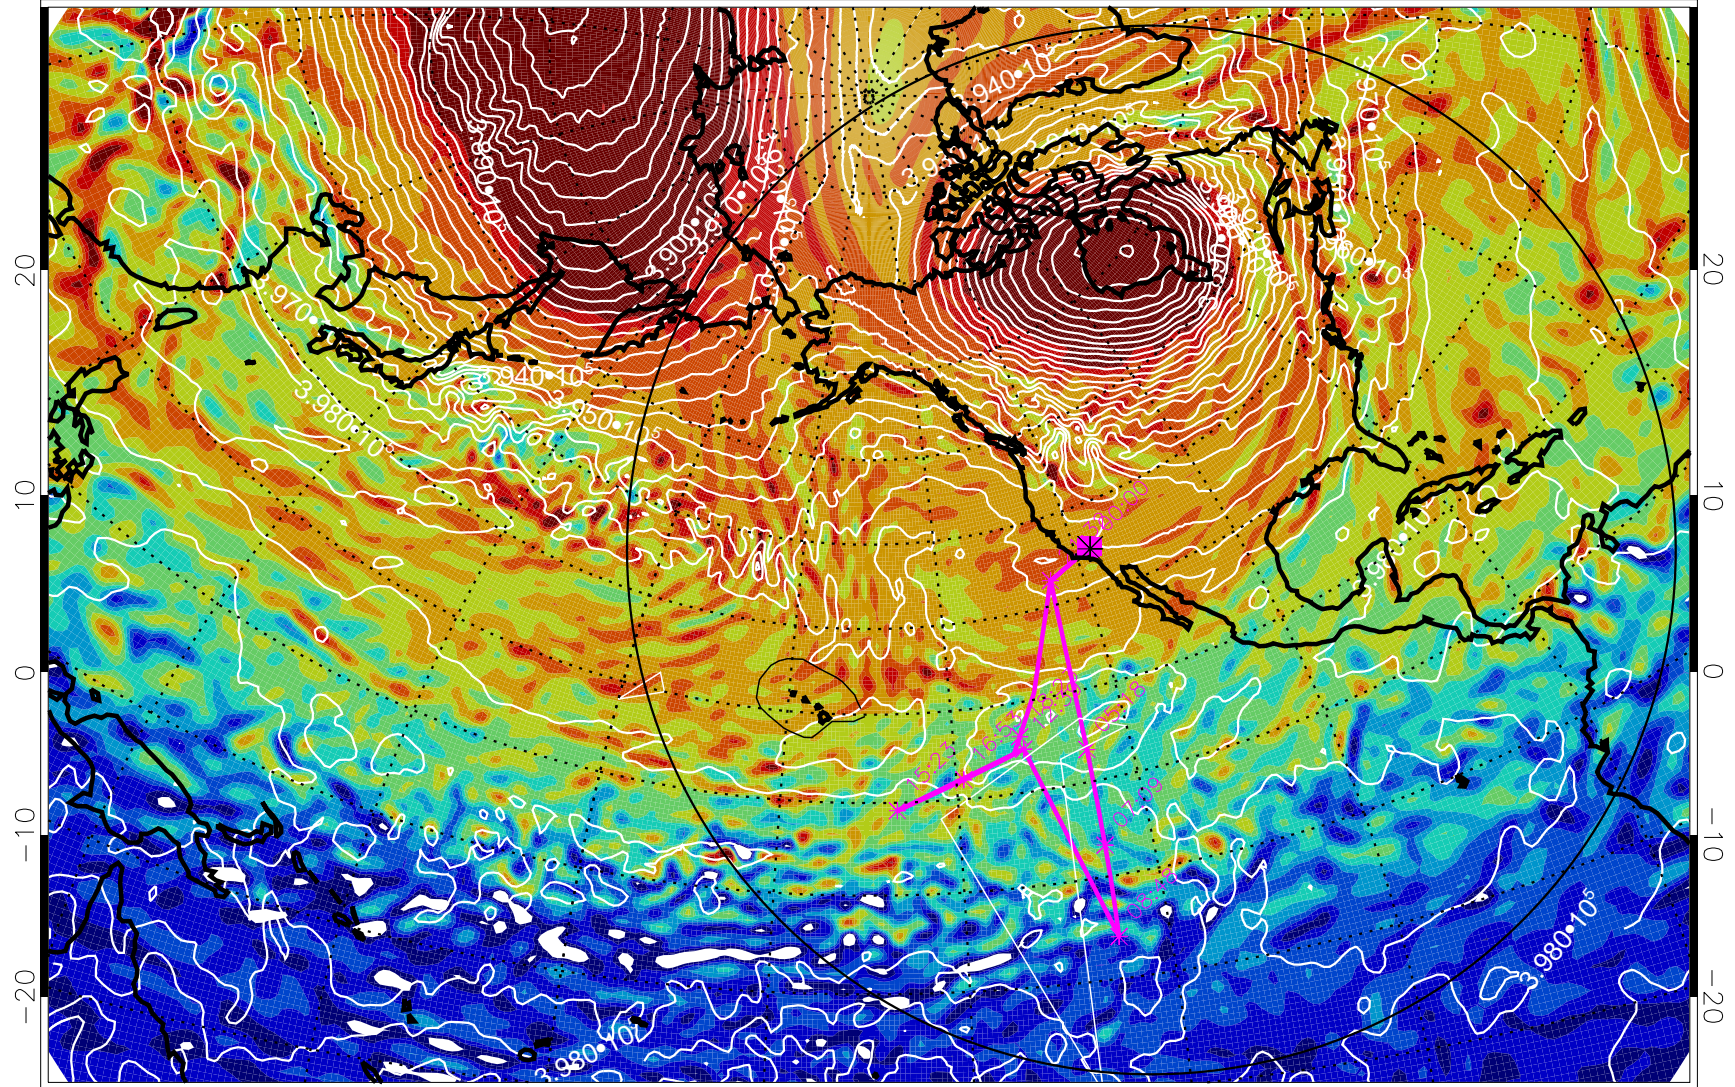

13011800, 24 hour forecast for 460K EPV

460K Montgomery Streamfunction, white

Range ring of 6000 km -- 19 hours GH round trip

13011806, 30 hour forecast for 460K EPV

460K Montgomery Streamfunction, white

Range ring of 6000 km -- 19 hours GH round trip

13011812, 36 hour forecast for 460K EPV

460K Montgomery Streamfunction, white

Range ring of 6000 km -- 19 hours GH round trip

13011818, 42 hour forecast for 460K EPV

460K Montgomery Streamfunction, white

Range ring of 6000 km -- 19 hours GH round trip

13011900, 48 hour forecast for 460K EPV

460K Montgomery Streamfunction, white

Range ring of 6000 km -- 19 hours GH round trip

13011906, 54 hour forecast for 460K EPV

460K Montgomery Streamfunction, white

Range ring of 6000 km -- 19 hours GH round trip

13011912, 60 hour forecast for 460K EPV

460K Montgomery Streamfunction, white

Range ring of 6000 km -- 19 hours GH round trip

13011918, 66 hour forecast for 460K EPV

460K Montgomery Streamfunction, white

Range ring of 6000 km -- 19 hours GH round trip