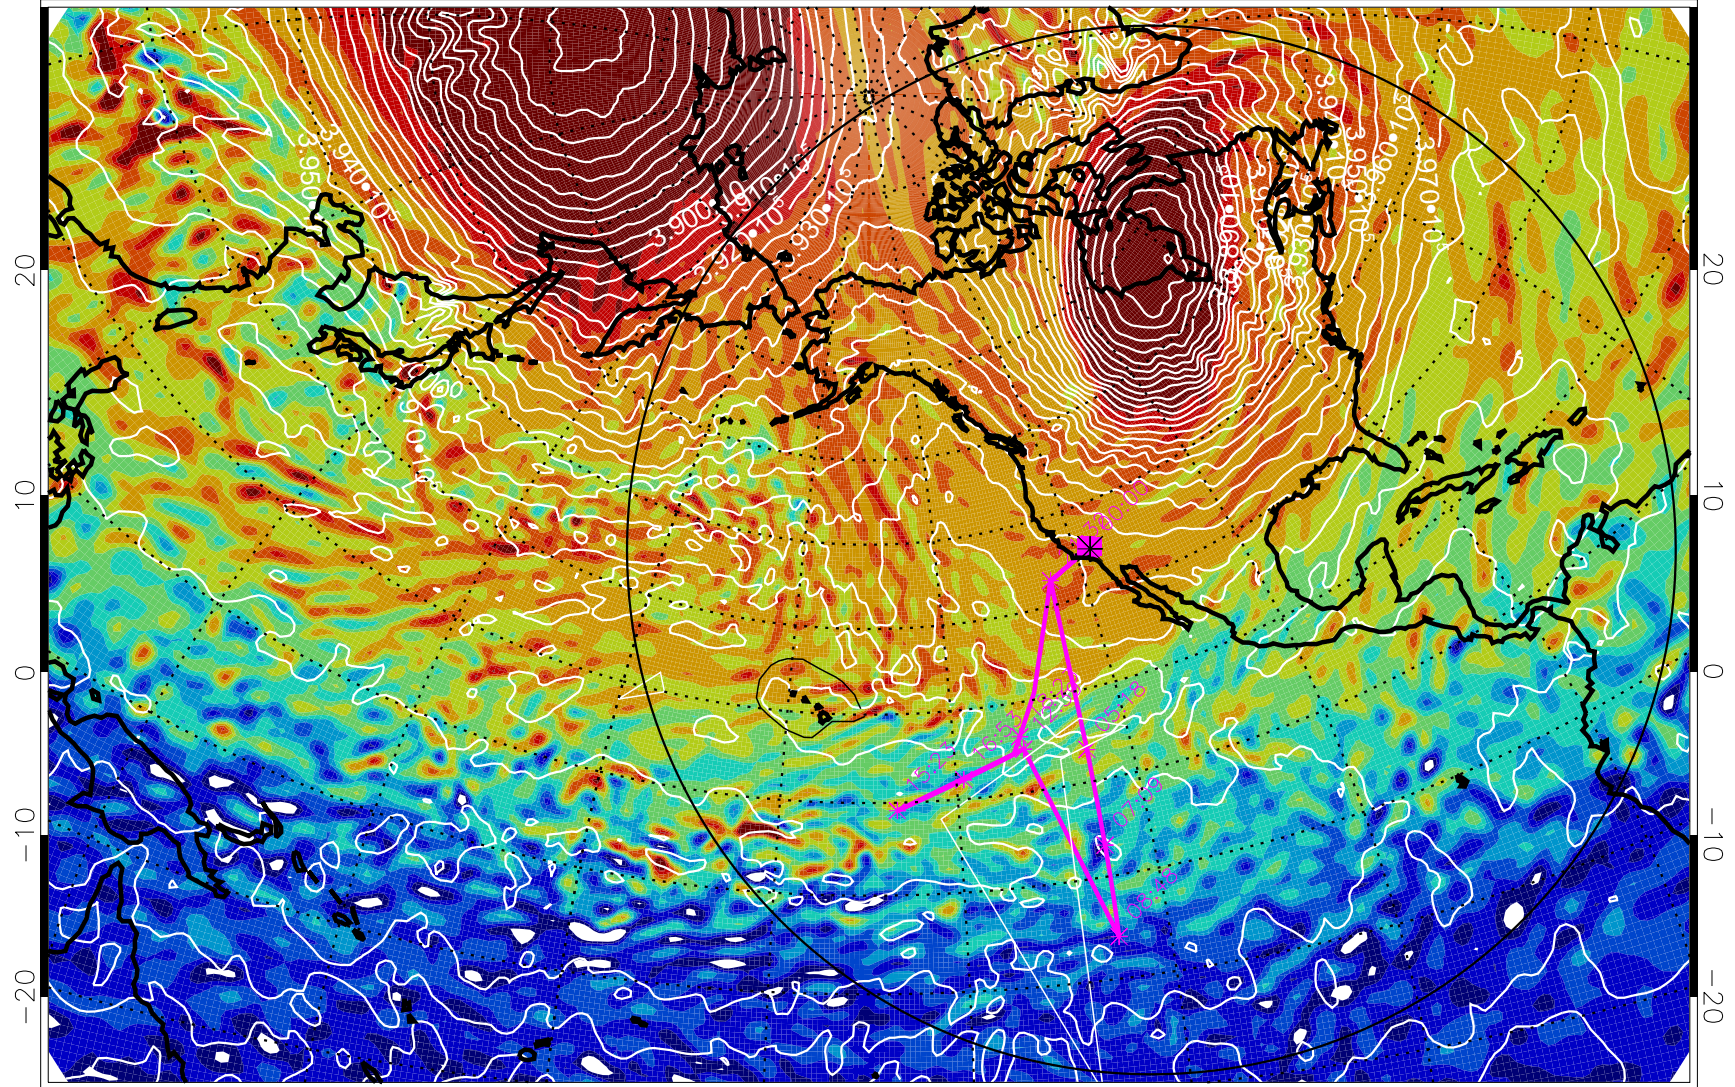

13011912, 60 hour forecast for 460K EPV

460K Montgomery Streamfunction, white

Range ring of 6000 km -- 19 hours GH round trip

13011918, 66 hour forecast for 460K EPV

460K Montgomery Streamfunction, white

Range ring of 6000 km -- 19 hours GH round trip

13012000, 72 hour forecast for 460K EPV

460K Montgomery Streamfunction, white

Range ring of 6000 km -- 19 hours GH round trip

13012006, 78 hour forecast for 460K EPV

460K Montgomery Streamfunction, white

Range ring of 6000 km -- 19 hours GH round trip

13012012, 84 hour forecast for 460K EPV

460K Montgomery Streamfunction, white

Range ring of 6000 km -- 19 hours GH round trip

13012018, 90 hour forecast for 460K EPV

460K Montgomery Streamfunction, white

Range ring of 6000 km -- 19 hours GH round trip

13012100, 96 hour forecast for 460K EPV

460K Montgomery Streamfunction, white

Range ring of 6000 km -- 19 hours GH round trip

13012106, 102 hour forecast for 460K EPV

460K Montgomery Streamfunction, white