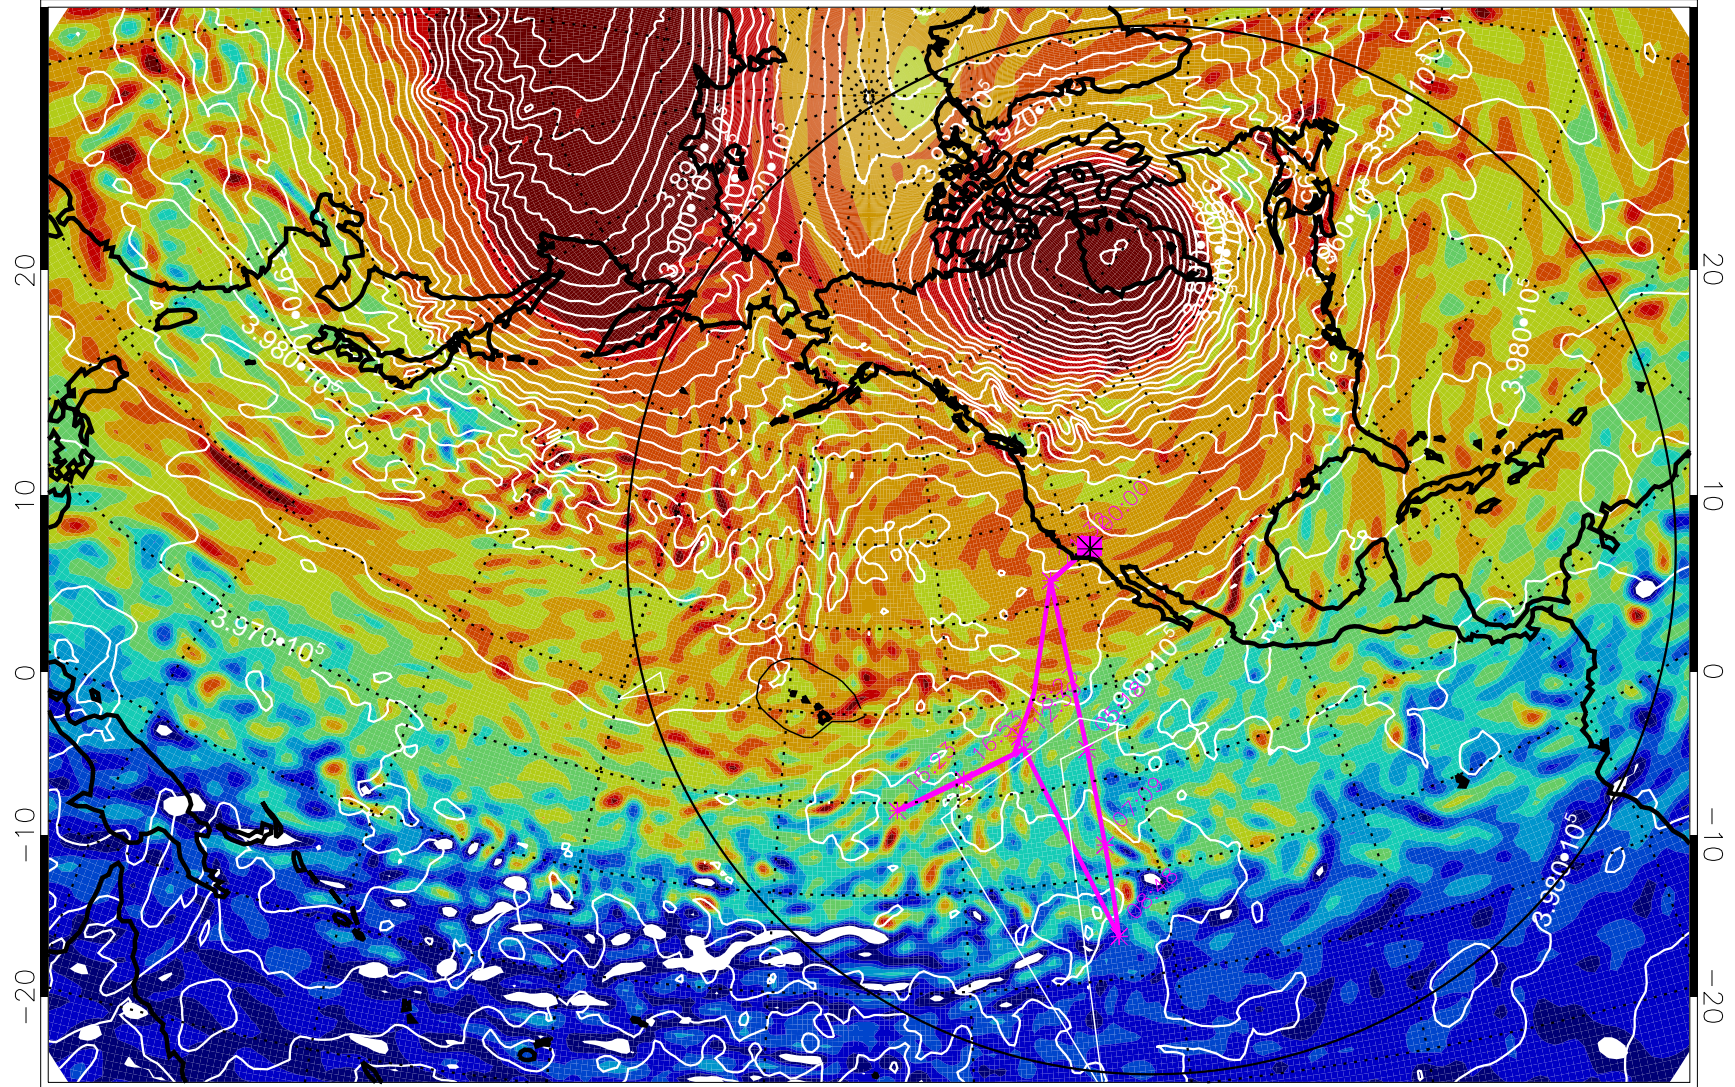

13011712, 12 hour forecast for 460K EPV

460K Montgomery Streamfunction, white

Range ring of 6000 km -- 19 hours GH round trip

13011718, 18 hour forecast for 460K EPV

460K Montgomery Streamfunction, white

Range ring of 6000 km -- 19 hours GH round trip

13011800, 24 hour forecast for 460K EPV

460K Montgomery Streamfunction, white

Range ring of 6000 km -- 19 hours GH round trip

13011806, 30 hour forecast for 460K EPV

460K Montgomery Streamfunction, white

Range ring of 6000 km -- 19 hours GH round trip

13011812, 36 hour forecast for 460K EPV

460K Montgomery Streamfunction, white

Range ring of 6000 km -- 19 hours GH round trip

13011818, 42 hour forecast for 460K EPV

460K Montgomery Streamfunction, white

Range ring of 6000 km -- 19 hours GH round trip

13011900, 48 hour forecast for 460K EPV

460K Montgomery Streamfunction, white

Range ring of 6000 km -- 19 hours GH round trip

13011906, 54 hour forecast for 460K EPV

460K Montgomery Streamfunction, white

Range ring of 6000 km -- 19 hours GH round trip