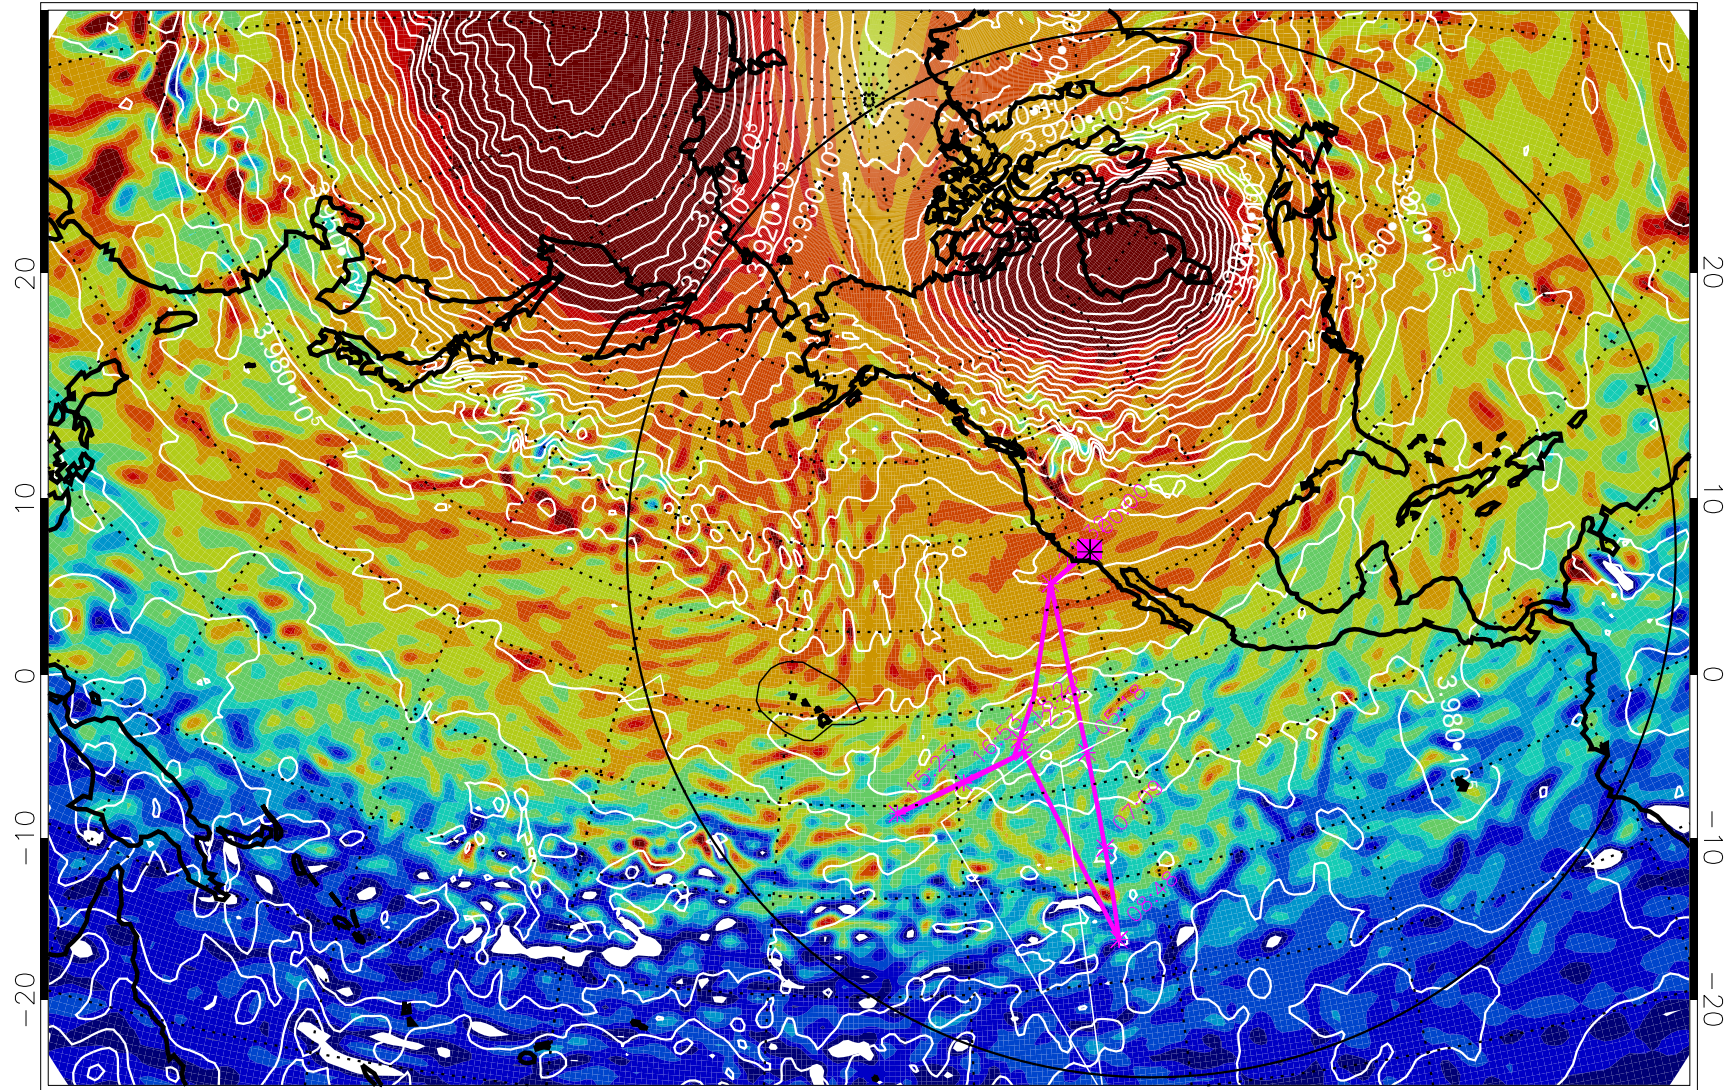

13011800, 24 hour forecast for 460K EPV

460K Montgomery Streamfunction, white

Range ring of 6000 km -- 19 hours GH round trip

13011806, 30 hour forecast for 460K EPV

460K Montgomery Streamfunction, white

Range ring of 6000 km -- 19 hours GH round trip

13011812, 36 hour forecast for 460K EPV

460K Montgomery Streamfunction, white

Range ring of 6000 km -- 19 hours GH round trip

13011818, 42 hour forecast for 460K EPV

460K Montgomery Streamfunction, white

Range ring of 6000 km -- 19 hours GH round trip

13011900, 48 hour forecast for 460K EPV

460K Montgomery Streamfunction, white

Range ring of 6000 km -- 19 hours GH round trip

13011906, 54 hour forecast for 460K EPV

460K Montgomery Streamfunction, white

Range ring of 6000 km -- 19 hours GH round trip

13011912, 60 hour forecast for 460K EPV

460K Montgomery Streamfunction, white

Range ring of 6000 km -- 19 hours GH round trip

13011918, 66 hour forecast for 460K EPV

460K Montgomery Streamfunction, white

Range ring of 6000 km -- 19 hours GH round trip