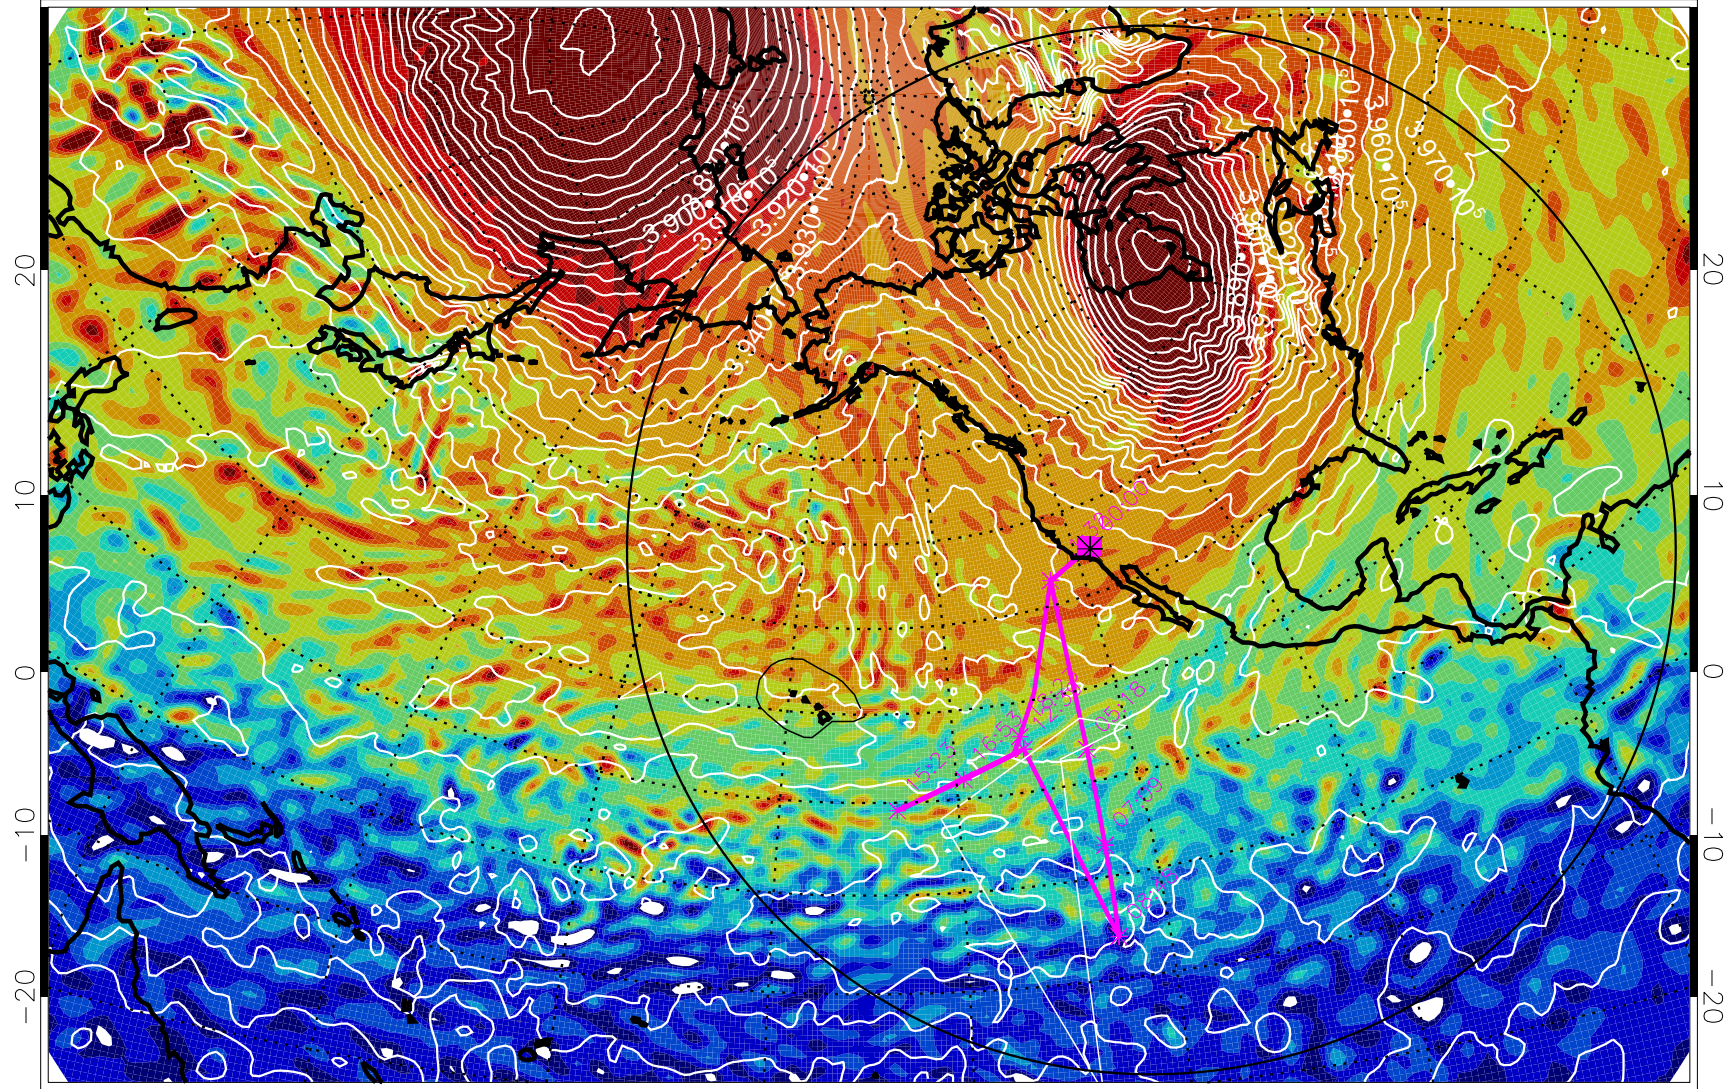

13012000, 72 hour forecast for 460K EPV

460K Montgomery Streamfunction, white

Range ring of 6000 km -- 19 hours GH round trip

13012006, 78 hour forecast for 460K EPV

460K Montgomery Streamfunction, white

Range ring of 6000 km -- 19 hours GH round trip

13012012, 84 hour forecast for 460K EPV

460K Montgomery Streamfunction, white

Range ring of 6000 km -- 19 hours GH round trip

13012018, 90 hour forecast for 460K EPV

460K Montgomery Streamfunction, white

Range ring of 6000 km -- 19 hours GH round trip

13012100, 96 hour forecast for 460K EPV

460K Montgomery Streamfunction, white

Range ring of 6000 km -- 19 hours GH round trip

13012106, 102 hour forecast for 460K EPV

460K Montgomery Streamfunction, white

Range ring of 6000 km -- 19 hours GH round trip

13012112, 108 hour forecast for 460K EPV

460K Montgomery Streamfunction, white

Range ring of 6000 km -- 19 hours GH round trip

13012118, 114 hour forecast for 460K EPV