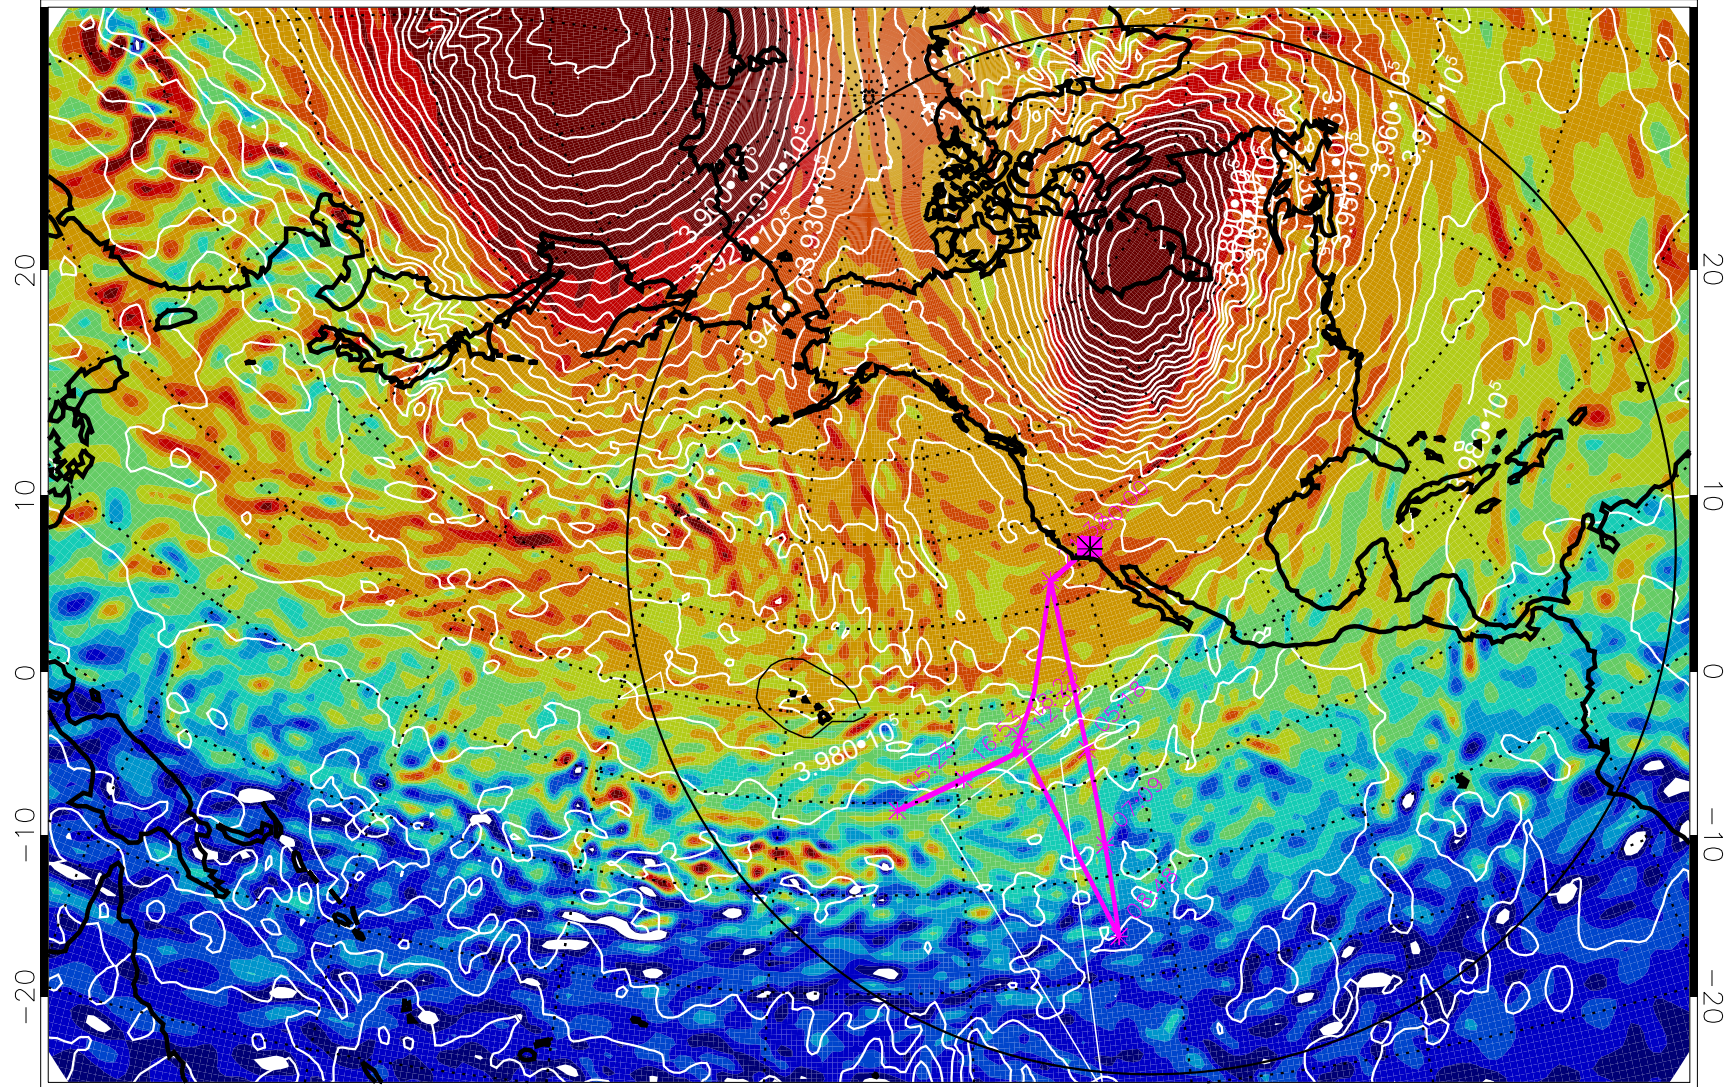

13011912, 60 hour forecast for 460K EPV

460K Montgomery Streamfunction, white

Range ring of 6000 km -- 19 hours GH round trip

13011918, 66 hour forecast for 460K EPV

460K Montgomery Streamfunction, white

Range ring of 6000 km -- 19 hours GH round trip

13012000, 72 hour forecast for 460K EPV

460K Montgomery Streamfunction, white

Range ring of 6000 km -- 19 hours GH round trip

13012006, 78 hour forecast for 460K EPV

460K Montgomery Streamfunction, white

Range ring of 6000 km -- 19 hours GH round trip

13012012, 84 hour forecast for 460K EPV

460K Montgomery Streamfunction, white

Range ring of 6000 km -- 19 hours GH round trip

13012018, 90 hour forecast for 460K EPV

460K Montgomery Streamfunction, white

Range ring of 6000 km -- 19 hours GH round trip

13012100, 96 hour forecast for 460K EPV

460K Montgomery Streamfunction, white

Range ring of 6000 km -- 19 hours GH round trip

13012106, 102 hour forecast for 460K EPV

460K Montgomery Streamfunction, white