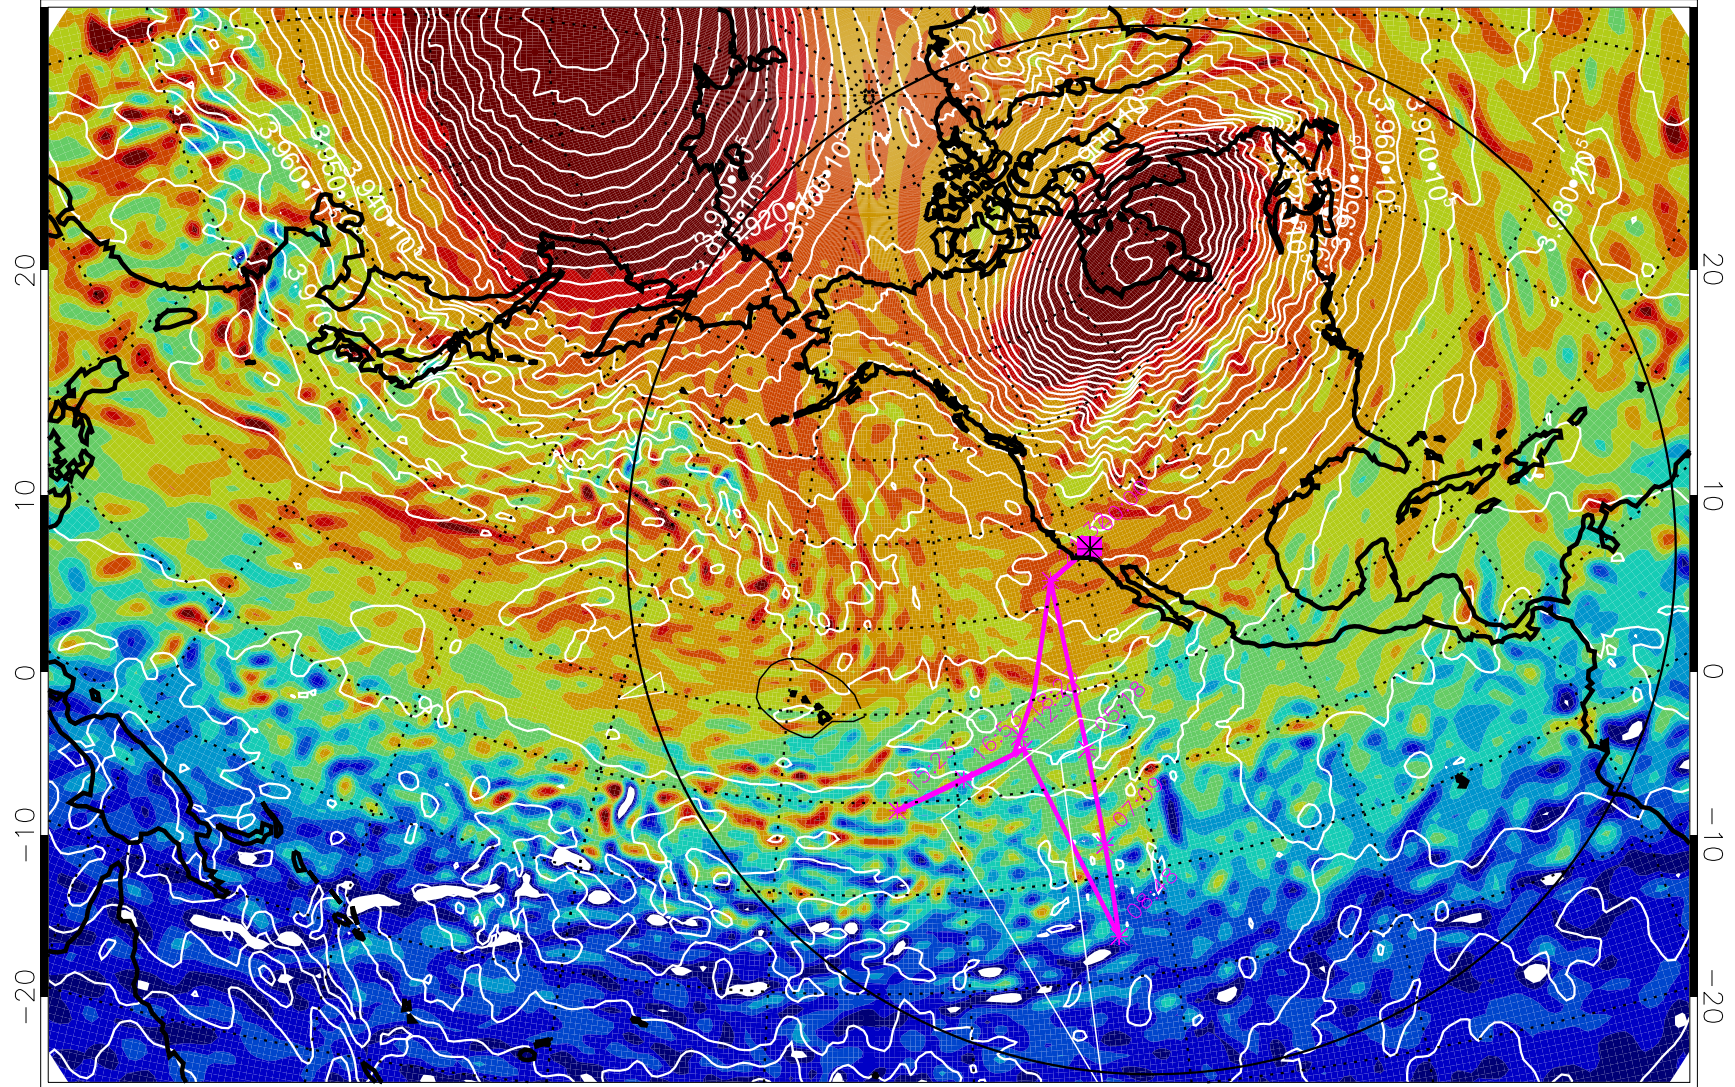

13011900, 48 hour forecast for 460K EPV

460K Montgomery Streamfunction, white

Range ring of 6000 km -- 19 hours GH round trip

13011906, 54 hour forecast for 460K EPV

460K Montgomery Streamfunction, white

Range ring of 6000 km -- 19 hours GH round trip

13011912, 60 hour forecast for 460K EPV

460K Montgomery Streamfunction, white

Range ring of 6000 km -- 19 hours GH round trip

13011918, 66 hour forecast for 460K EPV

460K Montgomery Streamfunction, white

Range ring of 6000 km -- 19 hours GH round trip

13012000, 72 hour forecast for 460K EPV

460K Montgomery Streamfunction, white

Range ring of 6000 km -- 19 hours GH round trip

13012006, 78 hour forecast for 460K EPV

460K Montgomery Streamfunction, white

Range ring of 6000 km -- 19 hours GH round trip

13012012, 84 hour forecast for 460K EPV

460K Montgomery Streamfunction, white

Range ring of 6000 km -- 19 hours GH round trip

13012018, 90 hour forecast for 460K EPV

460K Montgomery Streamfunction, white

Range ring of 6000 km -- 19 hours GH round trip