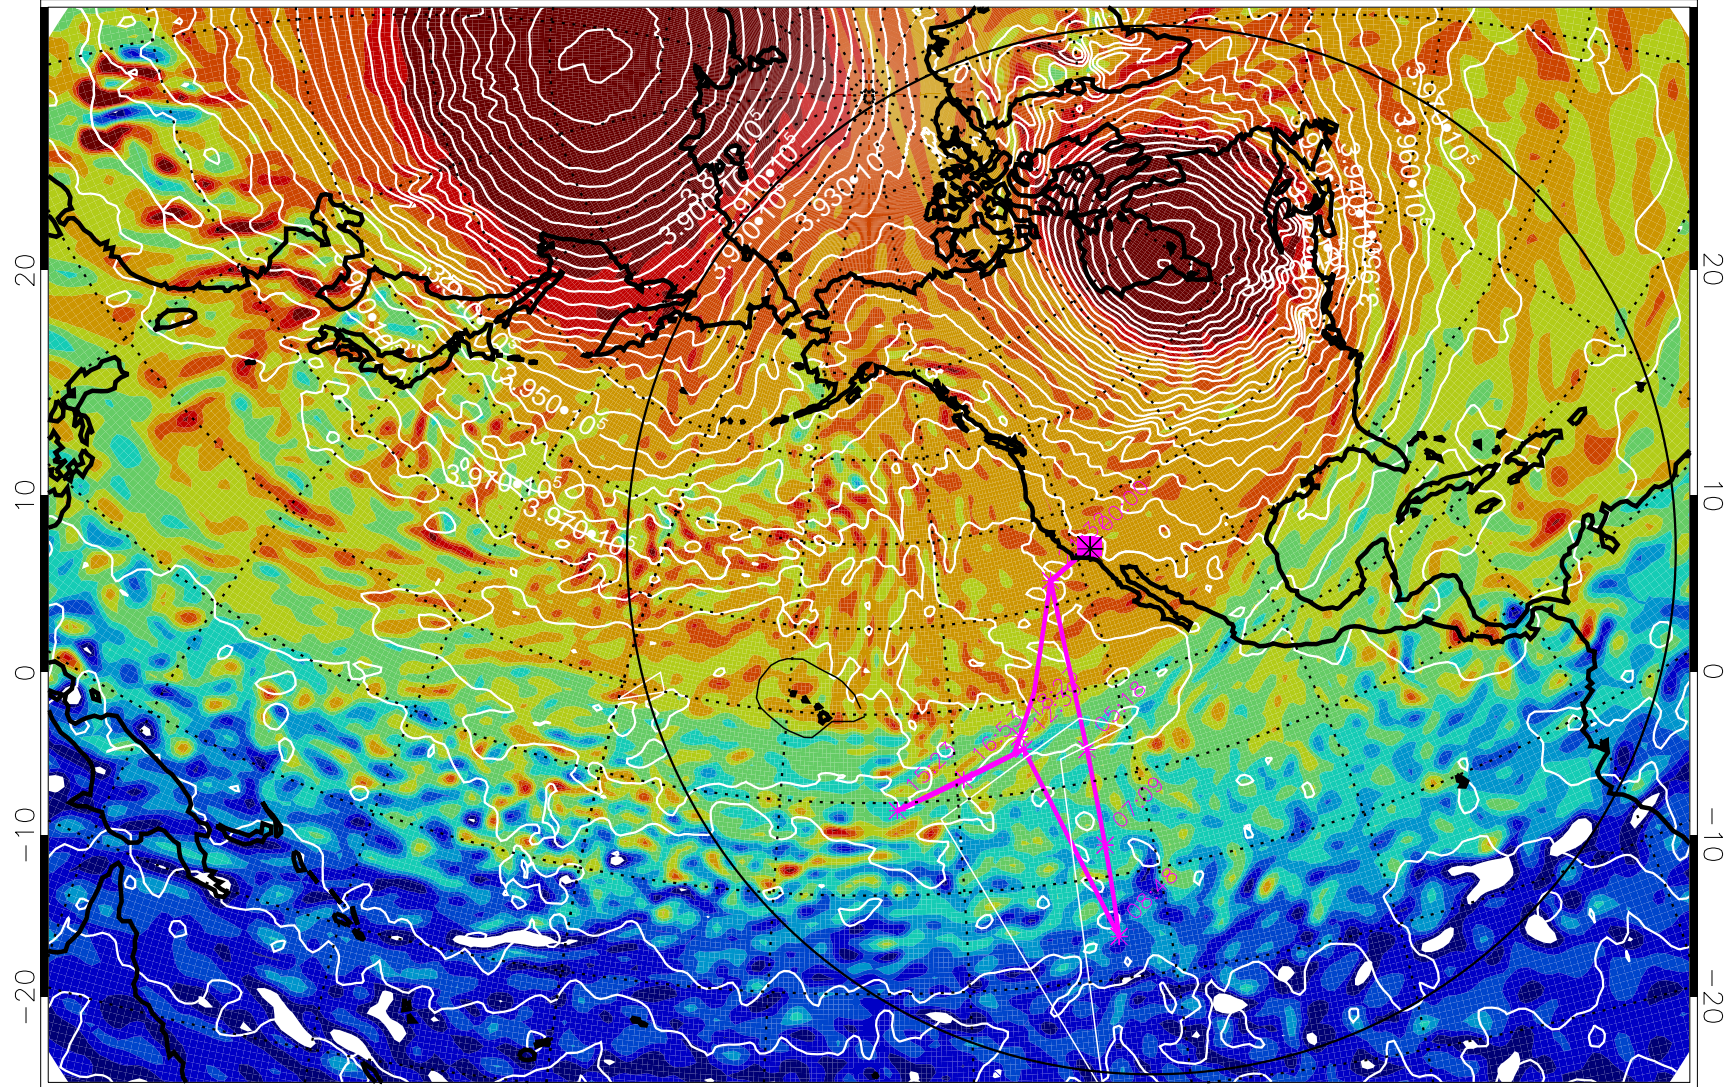

13012000, 72 hour forecast for 460K EPV

460K Montgomery Streamfunction, white

Range ring of 6000 km -- 19 hours GH round trip

13012006, 78 hour forecast for 460K EPV

460K Montgomery Streamfunction, white

Range ring of 6000 km -- 19 hours GH round trip

13012012, 84 hour forecast for 460K EPV

460K Montgomery Streamfunction, white

Range ring of 6000 km -- 19 hours GH round trip

13012018, 90 hour forecast for 460K EPV

460K Montgomery Streamfunction, white

Range ring of 6000 km -- 19 hours GH round trip

13012100, 96 hour forecast for 460K EPV

460K Montgomery Streamfunction, white

Range ring of 6000 km -- 19 hours GH round trip

13012106, 102 hour forecast for 460K EPV

460K Montgomery Streamfunction, white

Range ring of 6000 km -- 19 hours GH round trip

13012112, 108 hour forecast for 460K EPV

460K Montgomery Streamfunction, white

Range ring of 6000 km -- 19 hours GH round trip

13012118, 114 hour forecast for 460K EPV