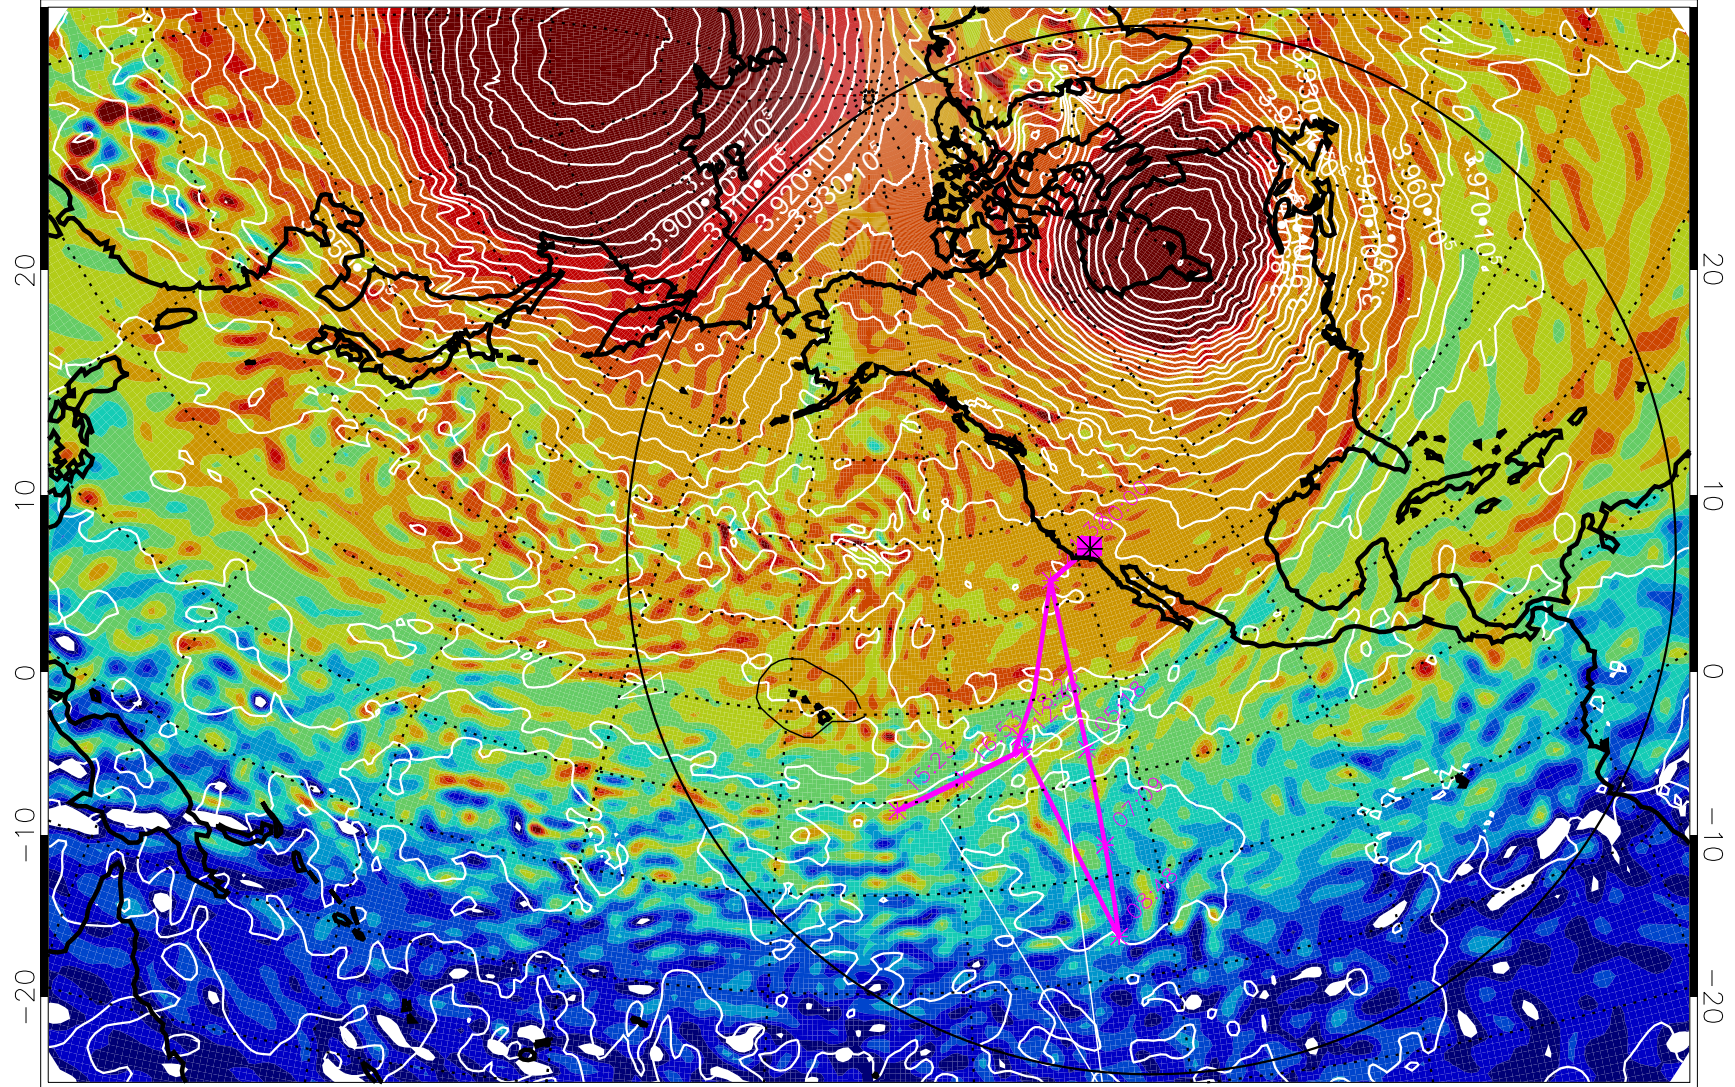

13012100, 96 hour forecast for 460K EPV

460K Montgomery Streamfunction, white

Range ring of 6000 km -- 19 hours GH round trip

13012106, 102 hour forecast for 460K EPV

460K Montgomery Streamfunction, white

Range ring of 6000 km -- 19 hours GH round trip

13012112, 108 hour forecast for 460K EPV

460K Montgomery Streamfunction, white

Range ring of 6000 km -- 19 hours GH round trip

13012118, 114 hour forecast for 460K EPV

460K Montgomery Streamfunction, white

Range ring of 6000 km -- 19 hours GH round trip

13012200, 120 hour forecast for 460K EPV

460K Montgomery Streamfunction, white

Range ring of 6000 km -- 19 hours GH round trip