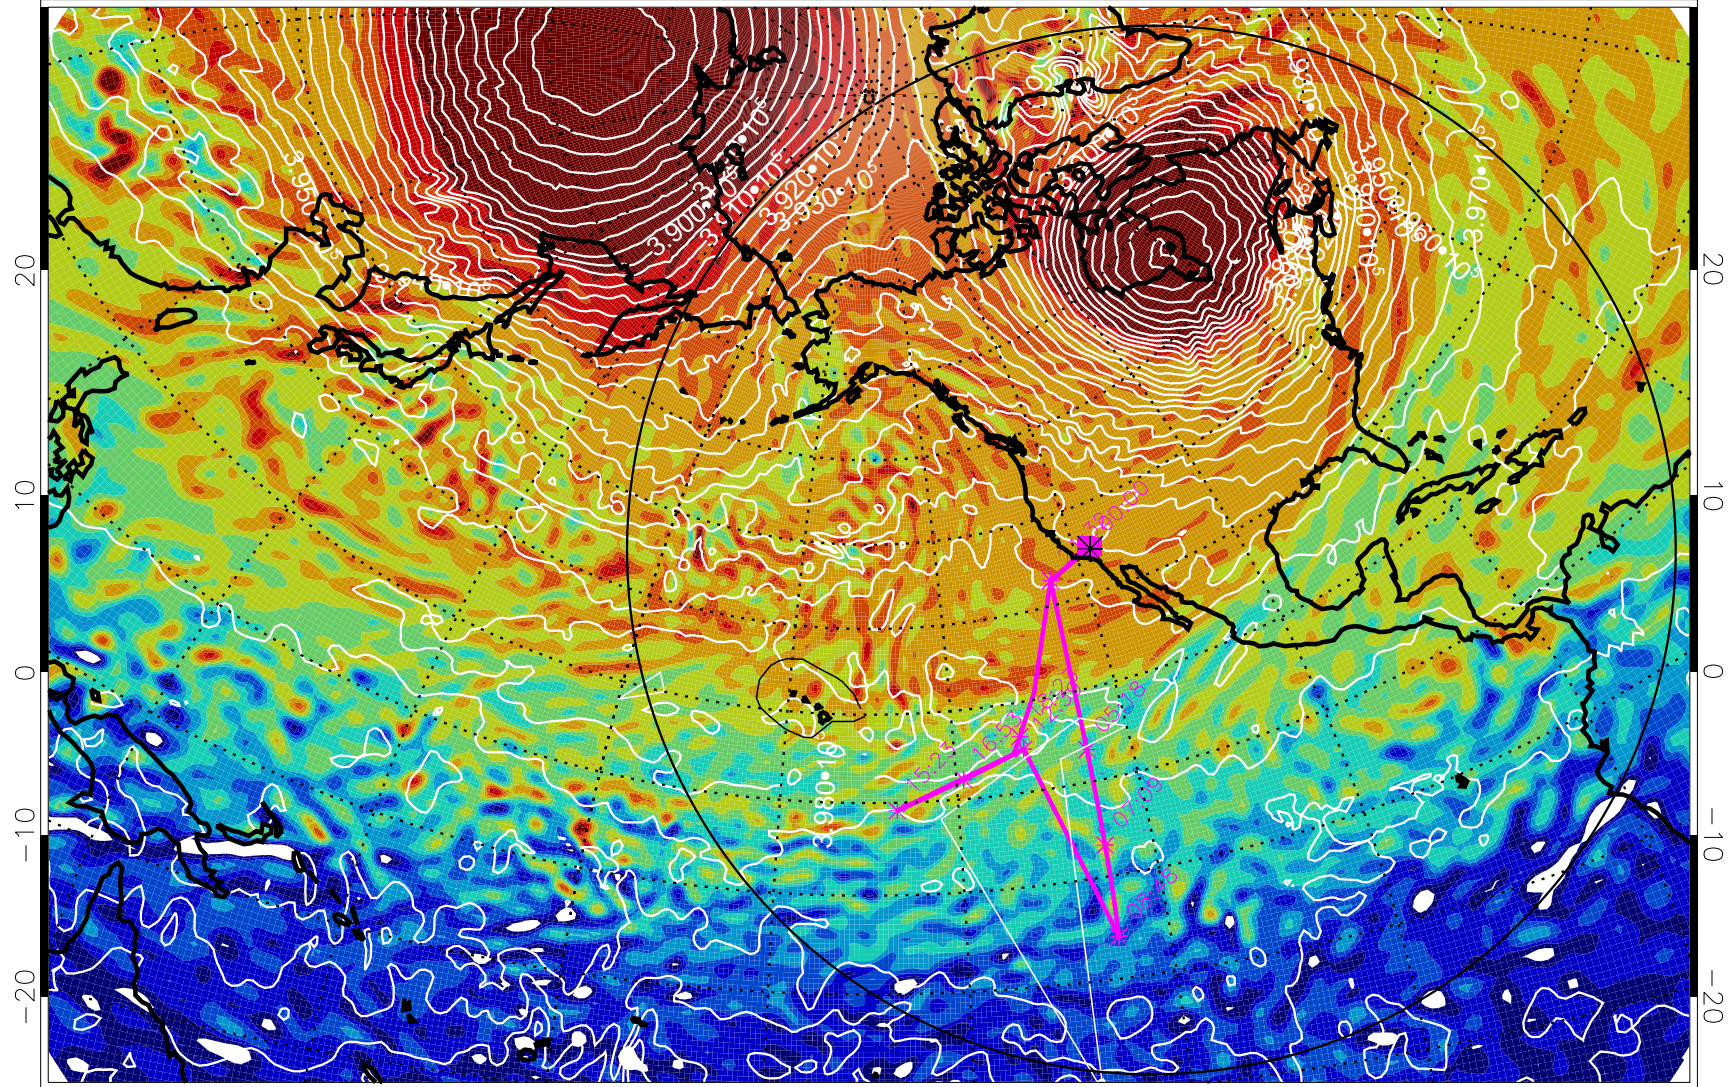

13012100, 96 hour forecast for 460K EPV

460K Montgomery Streamfunction, white

Range ring of 6000 km -- 19 hours GH round trip

13012106, 102 hour forecast for 460K EPV

460K Montgomery Streamfunction, white

Range ring of 6000 km -- 19 hours GH round trip

13012112, 108 hour forecast for 460K EPV

460K Montgomery Streamfunction, white

Range ring of 6000 km -- 19 hours GH round trip

13012118, 114 hour forecast for 460K EPV

460K Montgomery Streamfunction, white

Range ring of 6000 km -- 19 hours GH round trip

13012200, 120 hour forecast for 460K EPV

460K Montgomery Streamfunction, white

Range ring of 6000 km -- 19 hours GH round trip