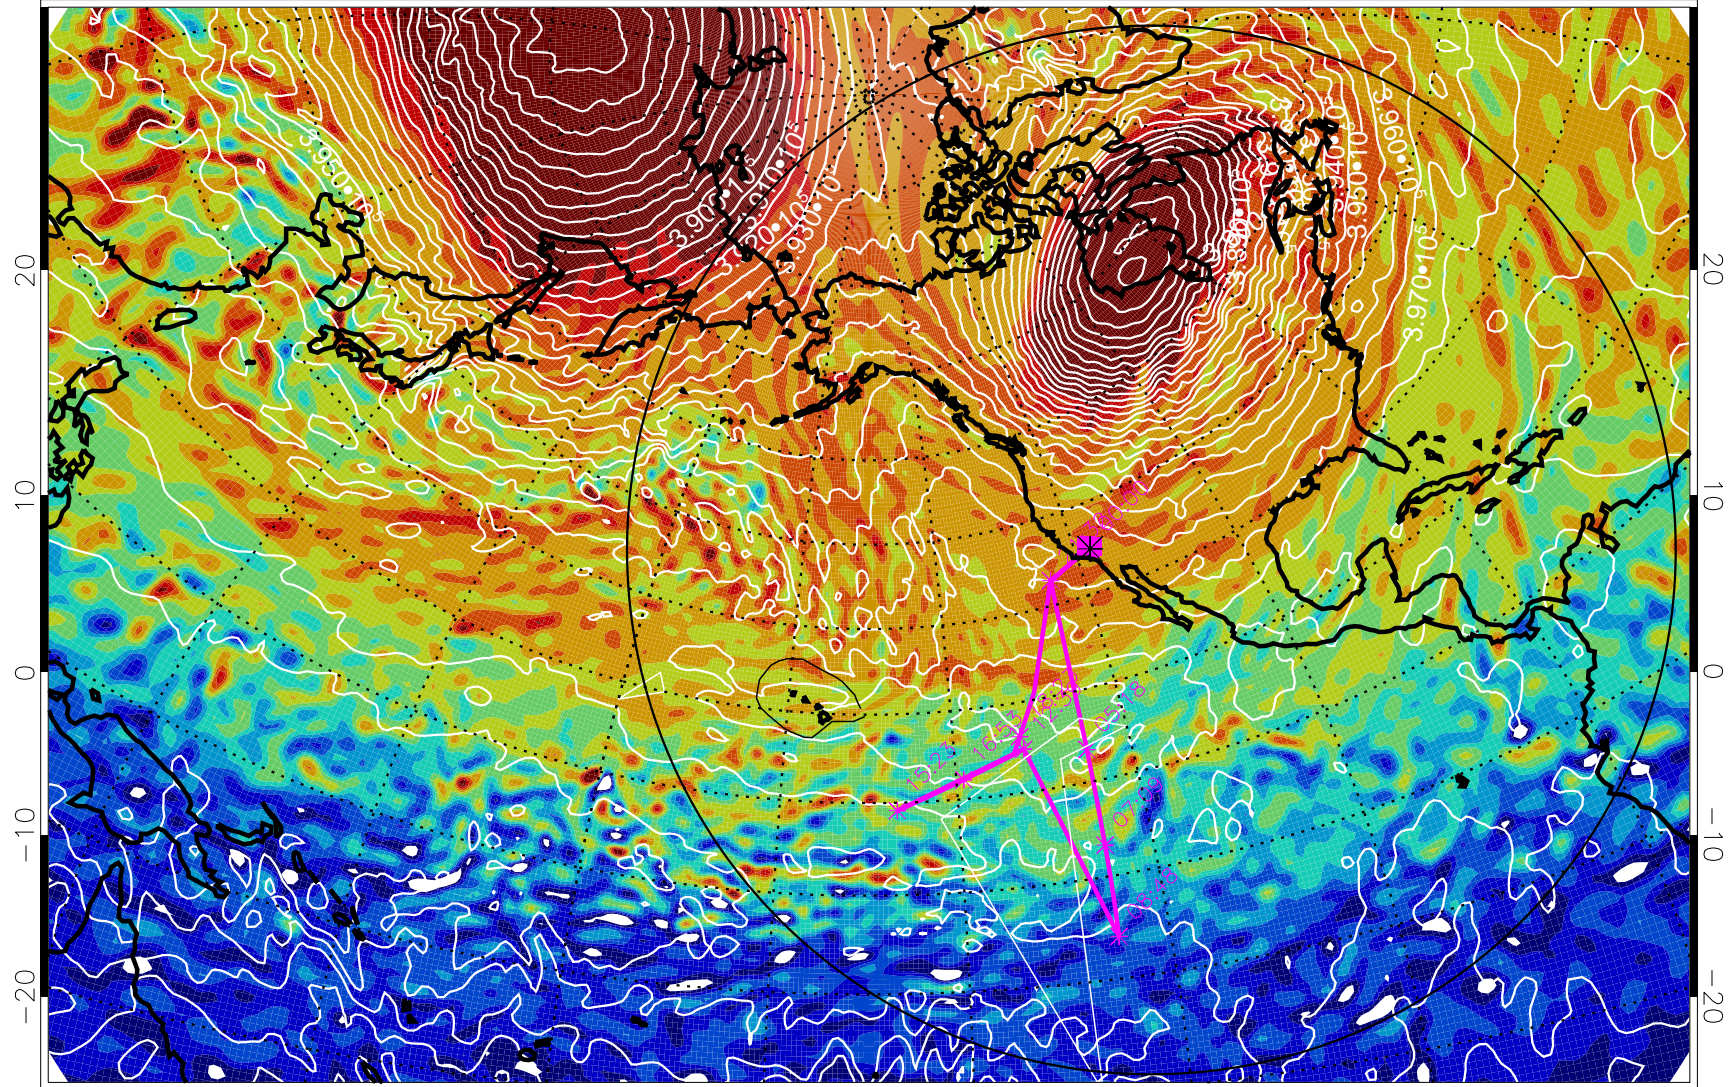

13011812, 36 hour forecast for 460K EPV

460K Montgomery Streamfunction, white

Range ring of 6000 km -- 19 hours GH round trip

13011818, 42 hour forecast for 460K EPV

460K Montgomery Streamfunction, white

Range ring of 6000 km -- 19 hours GH round trip

13011900, 48 hour forecast for 460K EPV

460K Montgomery Streamfunction, white

Range ring of 6000 km -- 19 hours GH round trip

13011906, 54 hour forecast for 460K EPV

460K Montgomery Streamfunction, white

Range ring of 6000 km -- 19 hours GH round trip

13011912, 60 hour forecast for 460K EPV

460K Montgomery Streamfunction, white

Range ring of 6000 km -- 19 hours GH round trip

13011918, 66 hour forecast for 460K EPV

460K Montgomery Streamfunction, white

Range ring of 6000 km -- 19 hours GH round trip

13012000, 72 hour forecast for 460K EPV

460K Montgomery Streamfunction, white

Range ring of 6000 km -- 19 hours GH round trip

13012006, 78 hour forecast for 460K EPV

460K Montgomery Streamfunction, white

Range ring of 6000 km -- 19 hours GH round trip