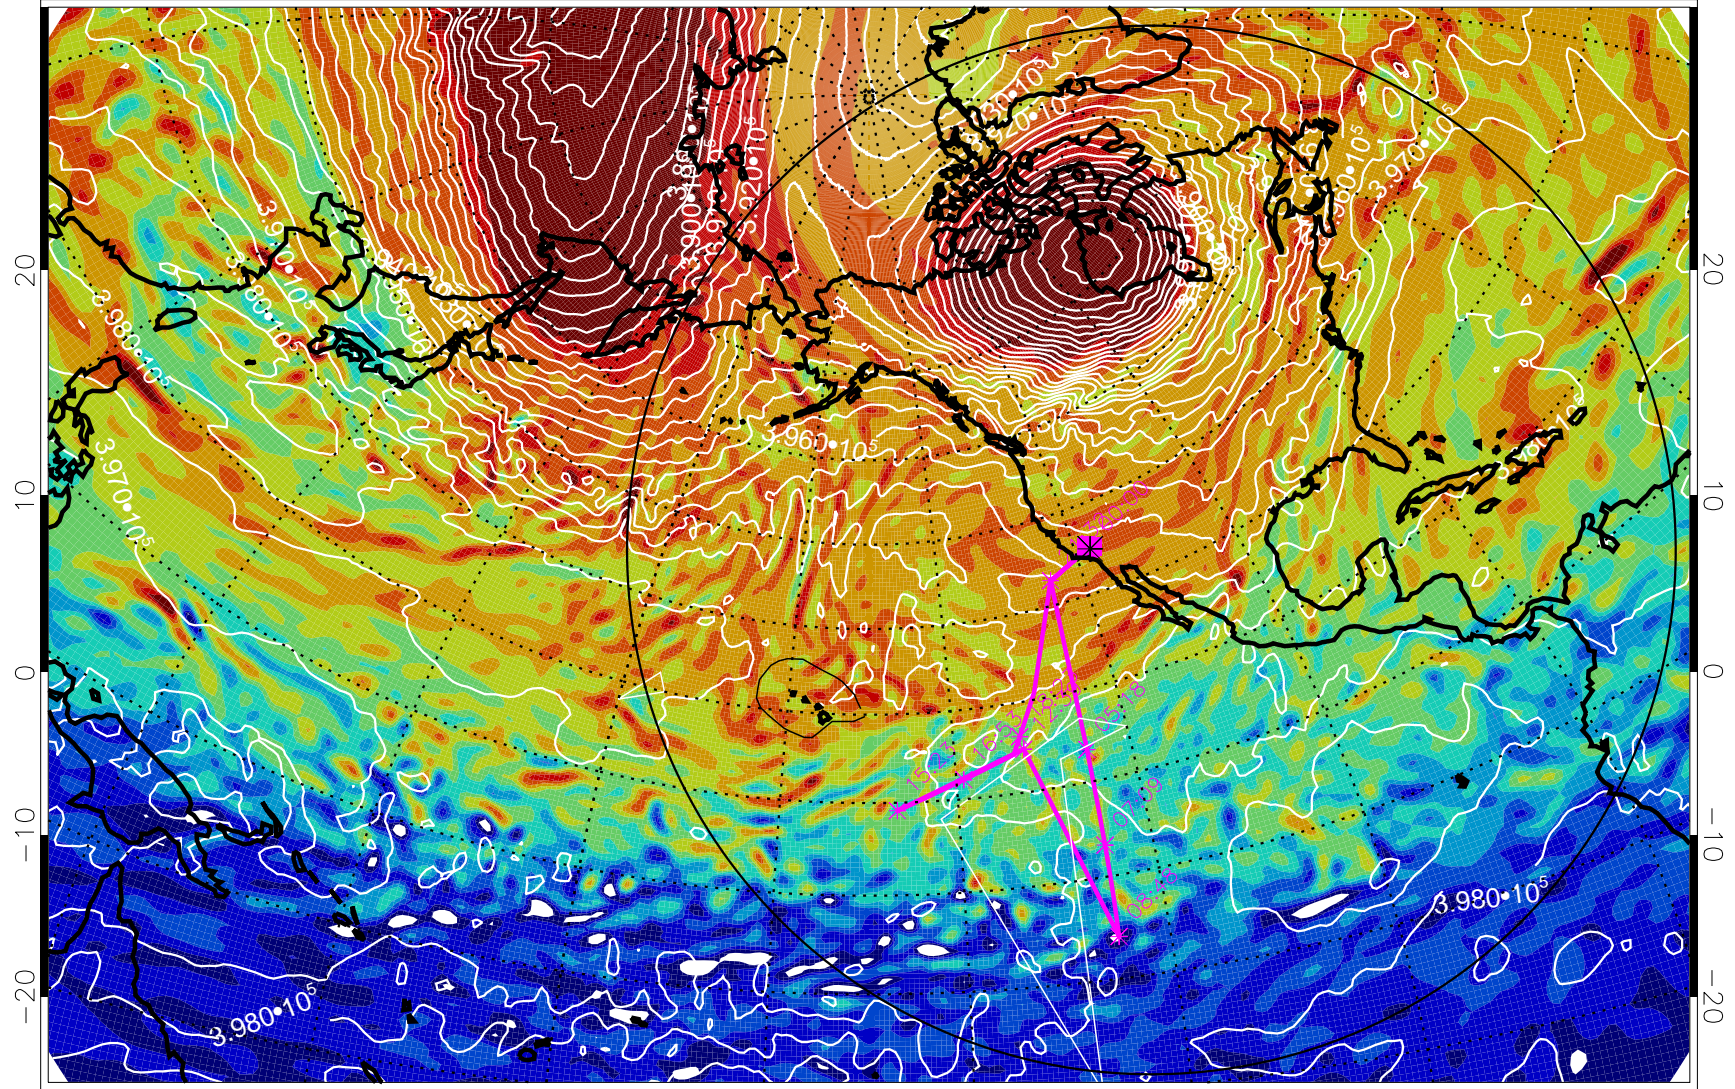

13011712, 12 hour forecast for 460K EPV

460K Montgomery Streamfunction, white

Range ring of 6000 km -- 19 hours GH round trip

13011718, 18 hour forecast for 460K EPV

460K Montgomery Streamfunction, white

Range ring of 6000 km -- 19 hours GH round trip

13011800, 24 hour forecast for 460K EPV

460K Montgomery Streamfunction, white

Range ring of 6000 km -- 19 hours GH round trip

13011806, 30 hour forecast for 460K EPV

460K Montgomery Streamfunction, white

Range ring of 6000 km -- 19 hours GH round trip

13011812, 36 hour forecast for 460K EPV

460K Montgomery Streamfunction, white

Range ring of 6000 km -- 19 hours GH round trip

13011818, 42 hour forecast for 460K EPV

460K Montgomery Streamfunction, white

Range ring of 6000 km -- 19 hours GH round trip

13011900, 48 hour forecast for 460K EPV

460K Montgomery Streamfunction, white

Range ring of 6000 km -- 19 hours GH round trip

13011906, 54 hour forecast for 460K EPV

460K Montgomery Streamfunction, white

Range ring of 6000 km -- 19 hours GH round trip