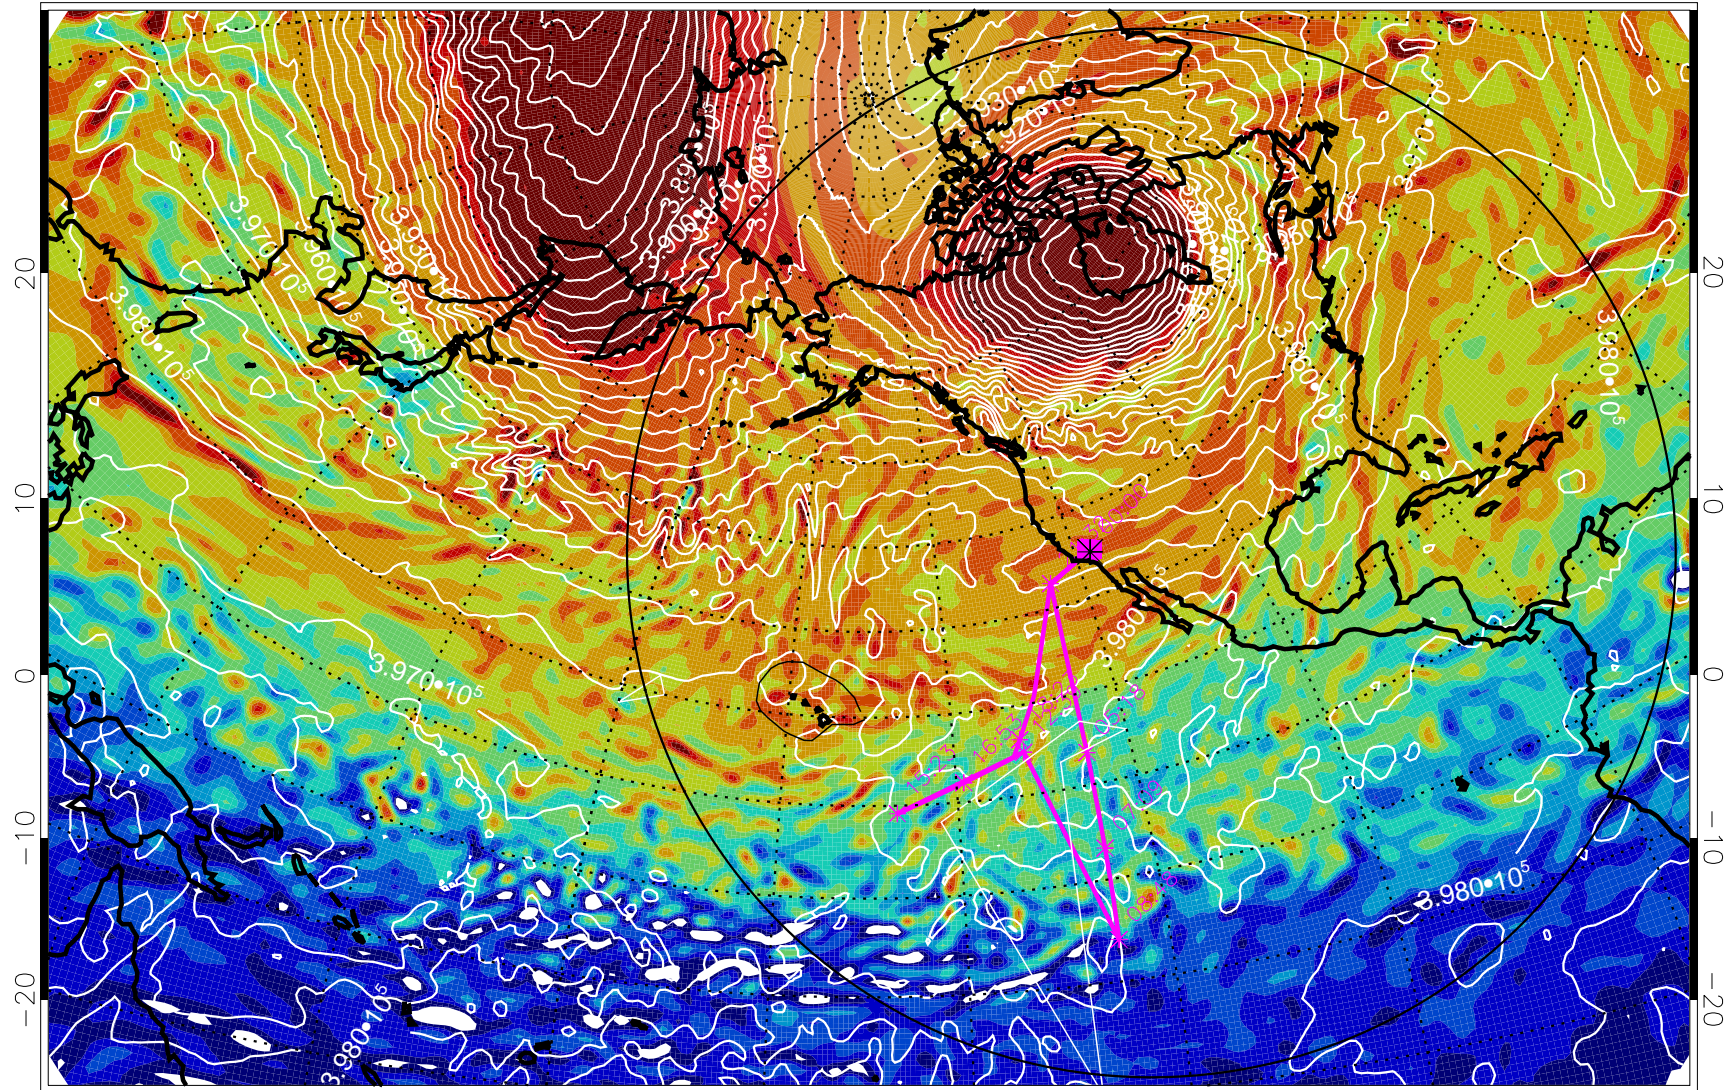

13011712, 12 hour forecast for 460K EPV

460K Montgomery Streamfunction, white

Range ring of 6000 km -- 19 hours GH round trip

13011718, 18 hour forecast for 460K EPV

460K Montgomery Streamfunction, white

Range ring of 6000 km -- 19 hours GH round trip

13011800, 24 hour forecast for 460K EPV

460K Montgomery Streamfunction, white

Range ring of 6000 km -- 19 hours GH round trip

13011806, 30 hour forecast for 460K EPV

460K Montgomery Streamfunction, white

Range ring of 6000 km -- 19 hours GH round trip

13011812, 36 hour forecast for 460K EPV

460K Montgomery Streamfunction, white

Range ring of 6000 km -- 19 hours GH round trip

13011818, 42 hour forecast for 460K EPV

460K Montgomery Streamfunction, white

Range ring of 6000 km -- 19 hours GH round trip

13011900, 48 hour forecast for 460K EPV

460K Montgomery Streamfunction, white

Range ring of 6000 km -- 19 hours GH round trip

13011906, 54 hour forecast for 460K EPV

460K Montgomery Streamfunction, white

Range ring of 6000 km -- 19 hours GH round trip