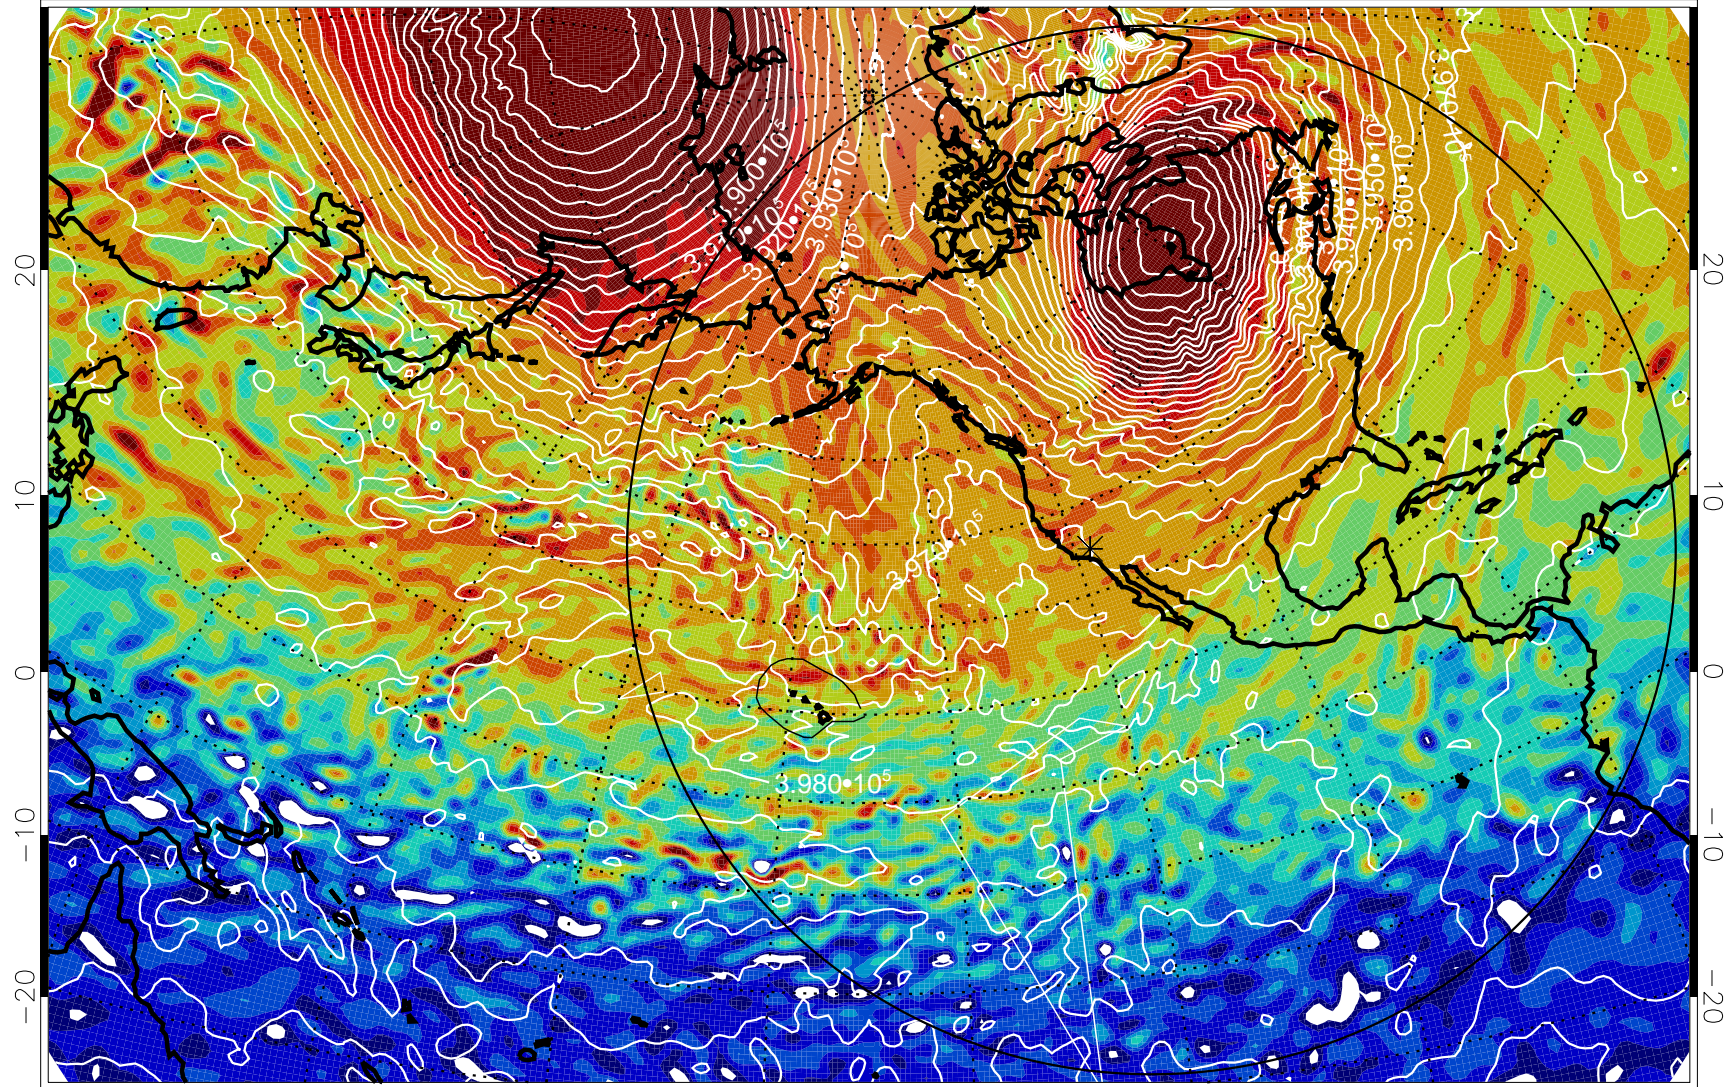

13011906, 78 hour forecast for 460K EPV

460K Montgomery Streamfunction, white

Range ring of 6000 km -- 19 hours GH round trip

13011912, 84 hour forecast for 460K EPV

460K Montgomery Streamfunction, white

Range ring of 6000 km -- 19 hours GH round trip

13011918, 90 hour forecast for 460K EPV

460K Montgomery Streamfunction, white

Range ring of 6000 km -- 19 hours GH round trip

13012000, 96 hour forecast for 460K EPV

460K Montgomery Streamfunction, white

Range ring of 6000 km -- 19 hours GH round trip

13012006, 102 hour forecast for 460K EPV

460K Montgomery Streamfunction, white

Range ring of 6000 km -- 19 hours GH round trip

13012012, 108 hour forecast for 460K EPV

460K Montgomery Streamfunction, white

Range ring of 6000 km -- 19 hours GH round trip

13012018, 114 hour forecast for 460K EPV

460K Montgomery Streamfunction, white

Range ring of 6000 km -- 19 hours GH round trip

13012100, 120 hour forecast for 460K EPV