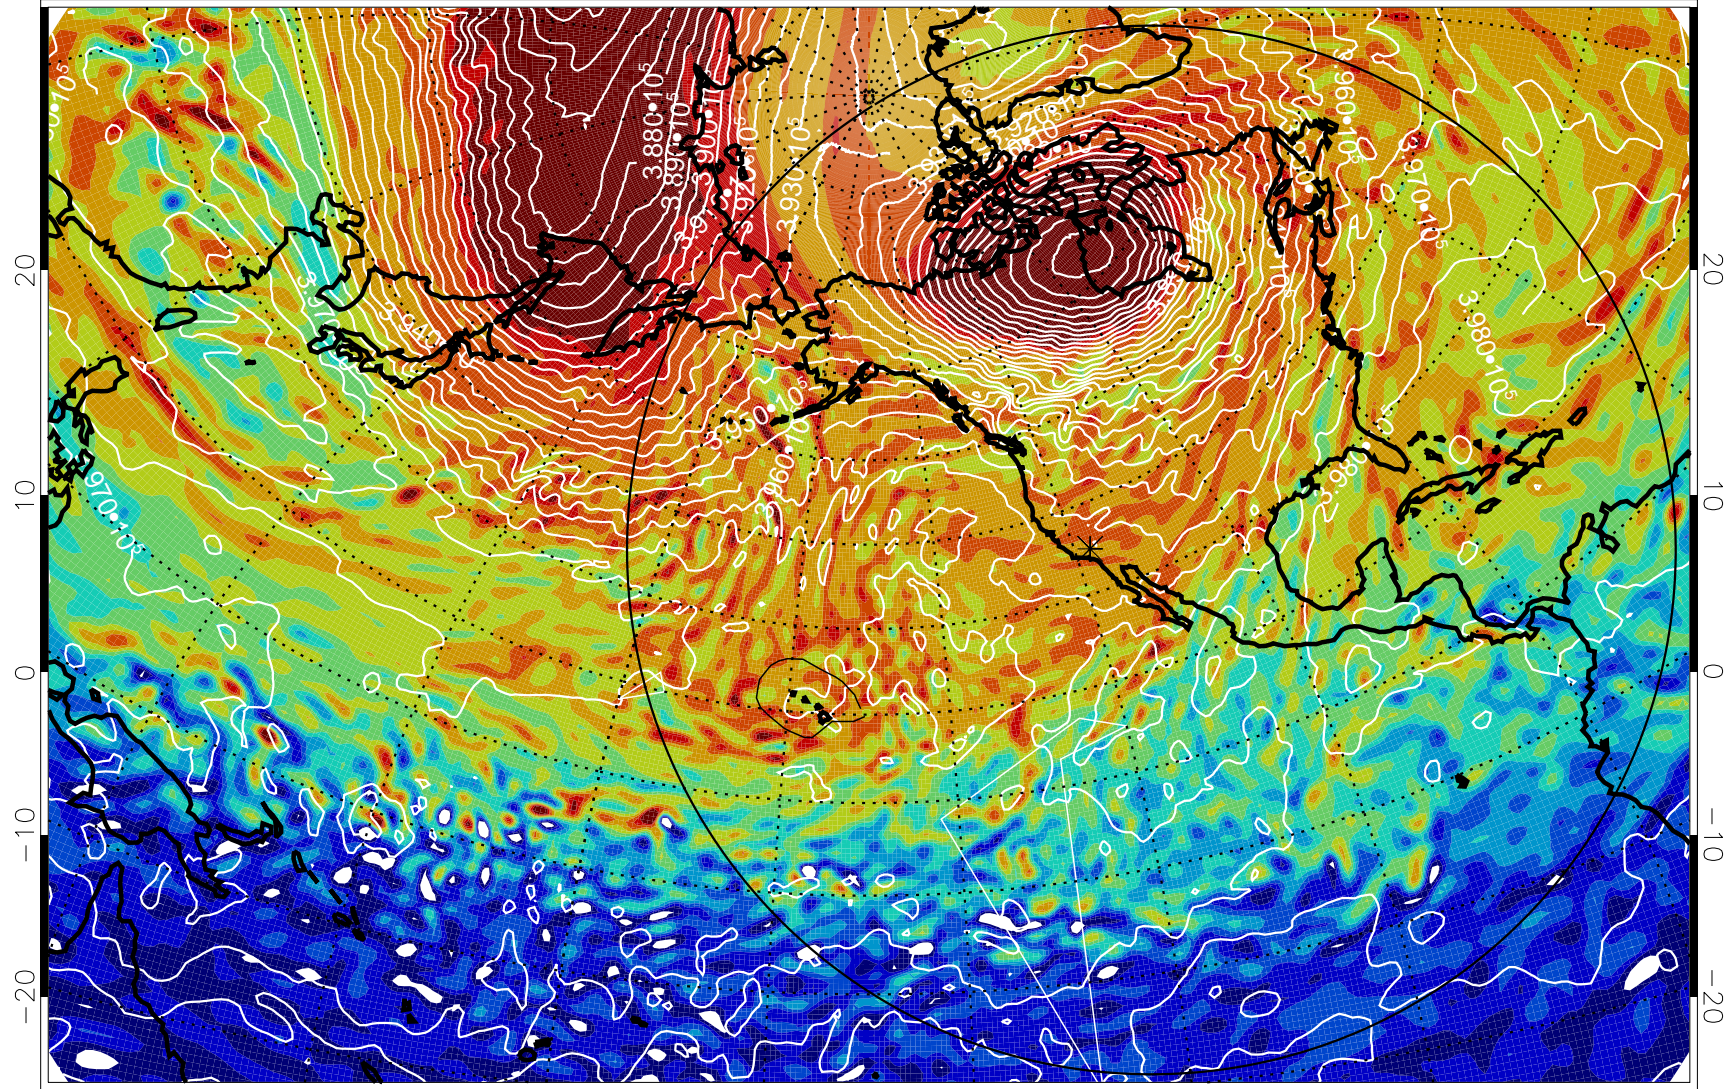

13011612, 12 hour forecast for 460K EPV

460K Montgomery Streamfunction, white

Range ring of 6000 km -- 19 hours GH round trip

13011618, 18 hour forecast for 460K EPV

460K Montgomery Streamfunction, white

Range ring of 6000 km -- 19 hours GH round trip

13011700, 24 hour forecast for 460K EPV

460K Montgomery Streamfunction, white

Range ring of 6000 km -- 19 hours GH round trip

13011712, 36 hour forecast for 460K EPV

460K Montgomery Streamfunction, white

Range ring of 6000 km -- 19 hours GH round trip

13011718, 42 hour forecast for 460K EPV

460K Montgomery Streamfunction, white

Range ring of 6000 km -- 19 hours GH round trip

13011800, 48 hour forecast for 460K EPV

460K Montgomery Streamfunction, white

Range ring of 6000 km -- 19 hours GH round trip

13011806, 54 hour forecast for 460K EPV

460K Montgomery Streamfunction, white

Range ring of 6000 km -- 19 hours GH round trip

13011812, 60 hour forecast for 460K EPV

460K Montgomery Streamfunction, white

Range ring of 6000 km -- 19 hours GH round trip