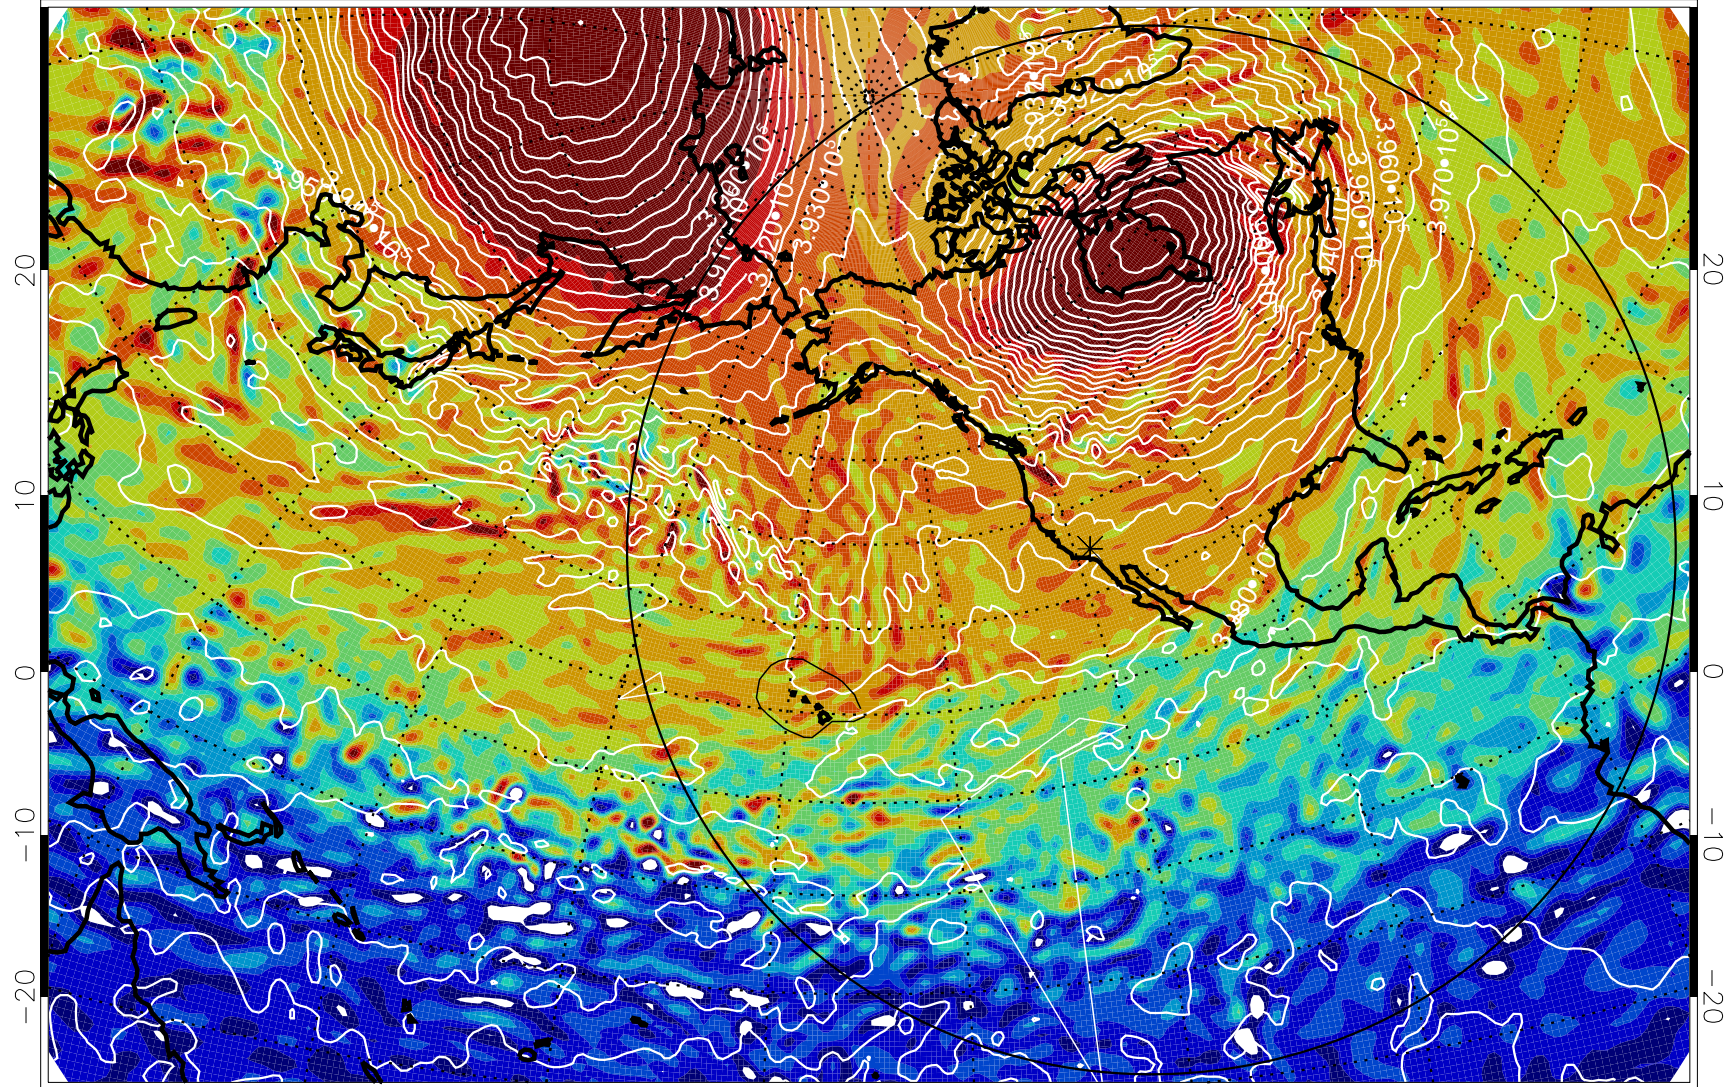

13011818, 66 hour forecast for 460K EPV

460K Montgomery Streamfunction, white

Range ring of 6000 km -- 19 hours GH round trip

13011900, 72 hour forecast for 460K EPV

460K Montgomery Streamfunction, white

Range ring of 6000 km -- 19 hours GH round trip

13011906, 78 hour forecast for 460K EPV

460K Montgomery Streamfunction, white

Range ring of 6000 km -- 19 hours GH round trip

13011912, 84 hour forecast for 460K EPV

460K Montgomery Streamfunction, white

Range ring of 6000 km -- 19 hours GH round trip

13011918, 90 hour forecast for 460K EPV

460K Montgomery Streamfunction, white

Range ring of 6000 km -- 19 hours GH round trip

13012000, 96 hour forecast for 460K EPV

460K Montgomery Streamfunction, white

Range ring of 6000 km -- 19 hours GH round trip

13012006, 102 hour forecast for 460K EPV

460K Montgomery Streamfunction, white

Range ring of 6000 km -- 19 hours GH round trip

13012012, 108 hour forecast for 460K EPV

460K Montgomery Streamfunction, white