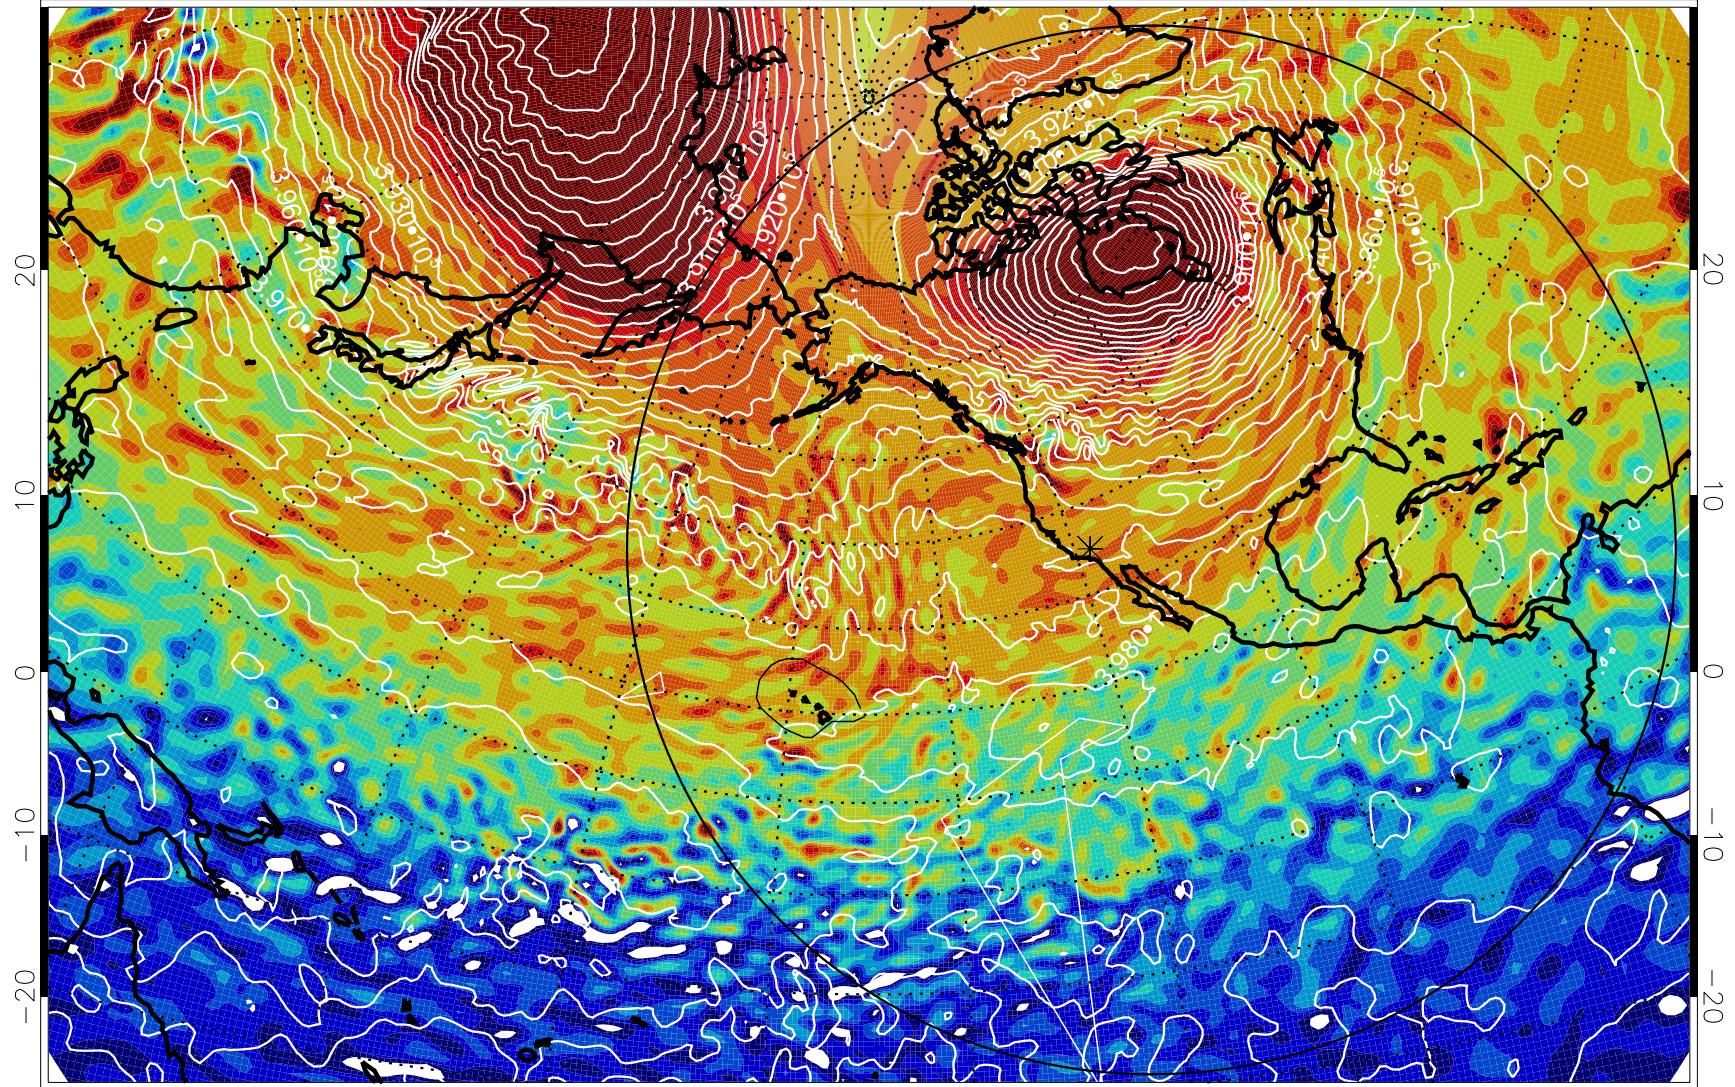

13011806, 54 hour forecast for 460K EPV

460K Montgomery Streamfunction, white

Range ring of 6000 km -- 19 hours GH round trip

13011812, 60 hour forecast for 460K EPV

460K Montgomery Streamfunction, white

Range ring of 6000 km -- 19 hours GH round trip

13011818, 66 hour forecast for 460K EPV

460K Montgomery Streamfunction, white

Range ring of 6000 km -- 19 hours GH round trip

13011900, 72 hour forecast for 460K EPV

460K Montgomery Streamfunction, white

Range ring of 6000 km -- 19 hours GH round trip

13011906, 78 hour forecast for 460K EPV

460K Montgomery Streamfunction, white

Range ring of 6000 km -- 19 hours GH round trip

13011912, 84 hour forecast for 460K EPV

460K Montgomery Streamfunction, white

Range ring of 6000 km -- 19 hours GH round trip

13011918, 90 hour forecast for 460K EPV

460K Montgomery Streamfunction, white

Range ring of 6000 km -- 19 hours GH round trip

13012000, 96 hour forecast for 460K EPV

460K Montgomery Streamfunction, white

Range ring of 6000 km -- 19 hours GH round trip