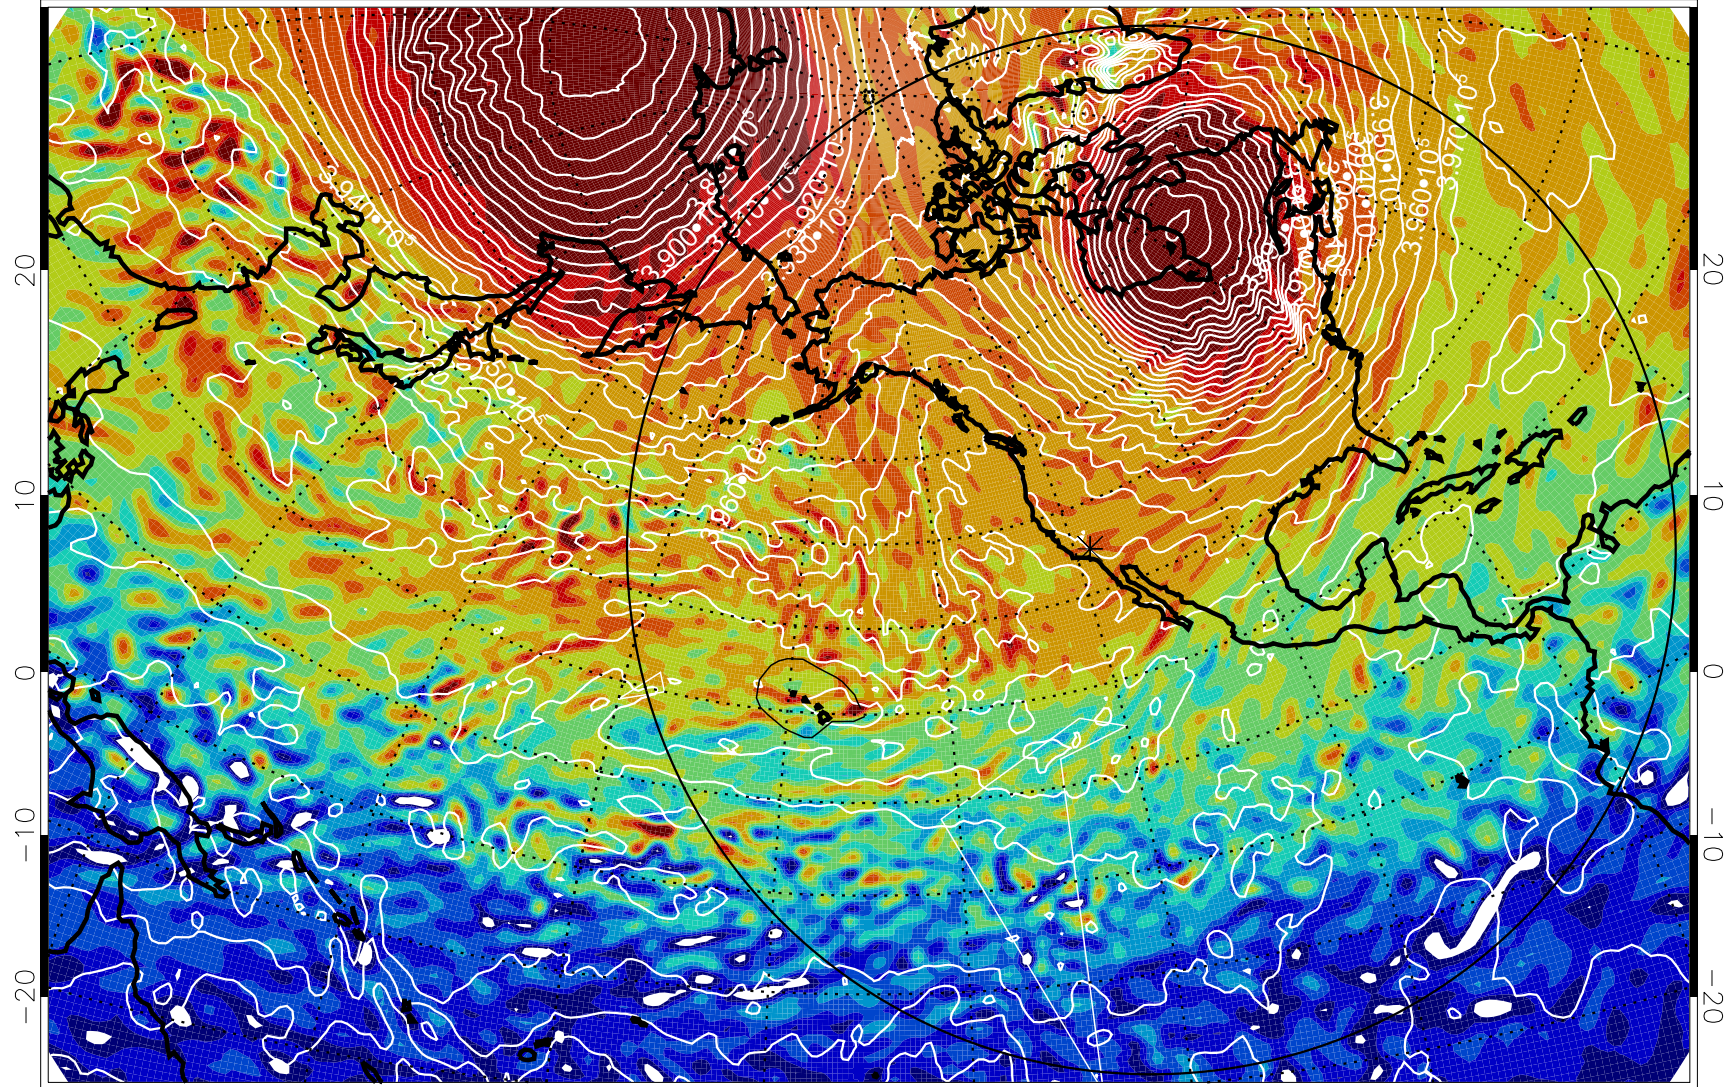

13011918, 90 hour forecast for 460K EPV

460K Montgomery Streamfunction, white

Range ring of 6000 km -- 19 hours GH round trip

13012000, 96 hour forecast for 460K EPV

460K Montgomery Streamfunction, white

Range ring of 6000 km -- 19 hours GH round trip

13012006, 102 hour forecast for 460K EPV

460K Montgomery Streamfunction, white

Range ring of 6000 km -- 19 hours GH round trip

13012012, 108 hour forecast for 460K EPV

460K Montgomery Streamfunction, white

Range ring of 6000 km -- 19 hours GH round trip

13012018, 114 hour forecast for 460K EPV

460K Montgomery Streamfunction, white

Range ring of 6000 km -- 19 hours GH round trip

13012100, 120 hour forecast for 460K EPV

460K Montgomery Streamfunction, white

Range ring of 6000 km -- 19 hours GH round trip