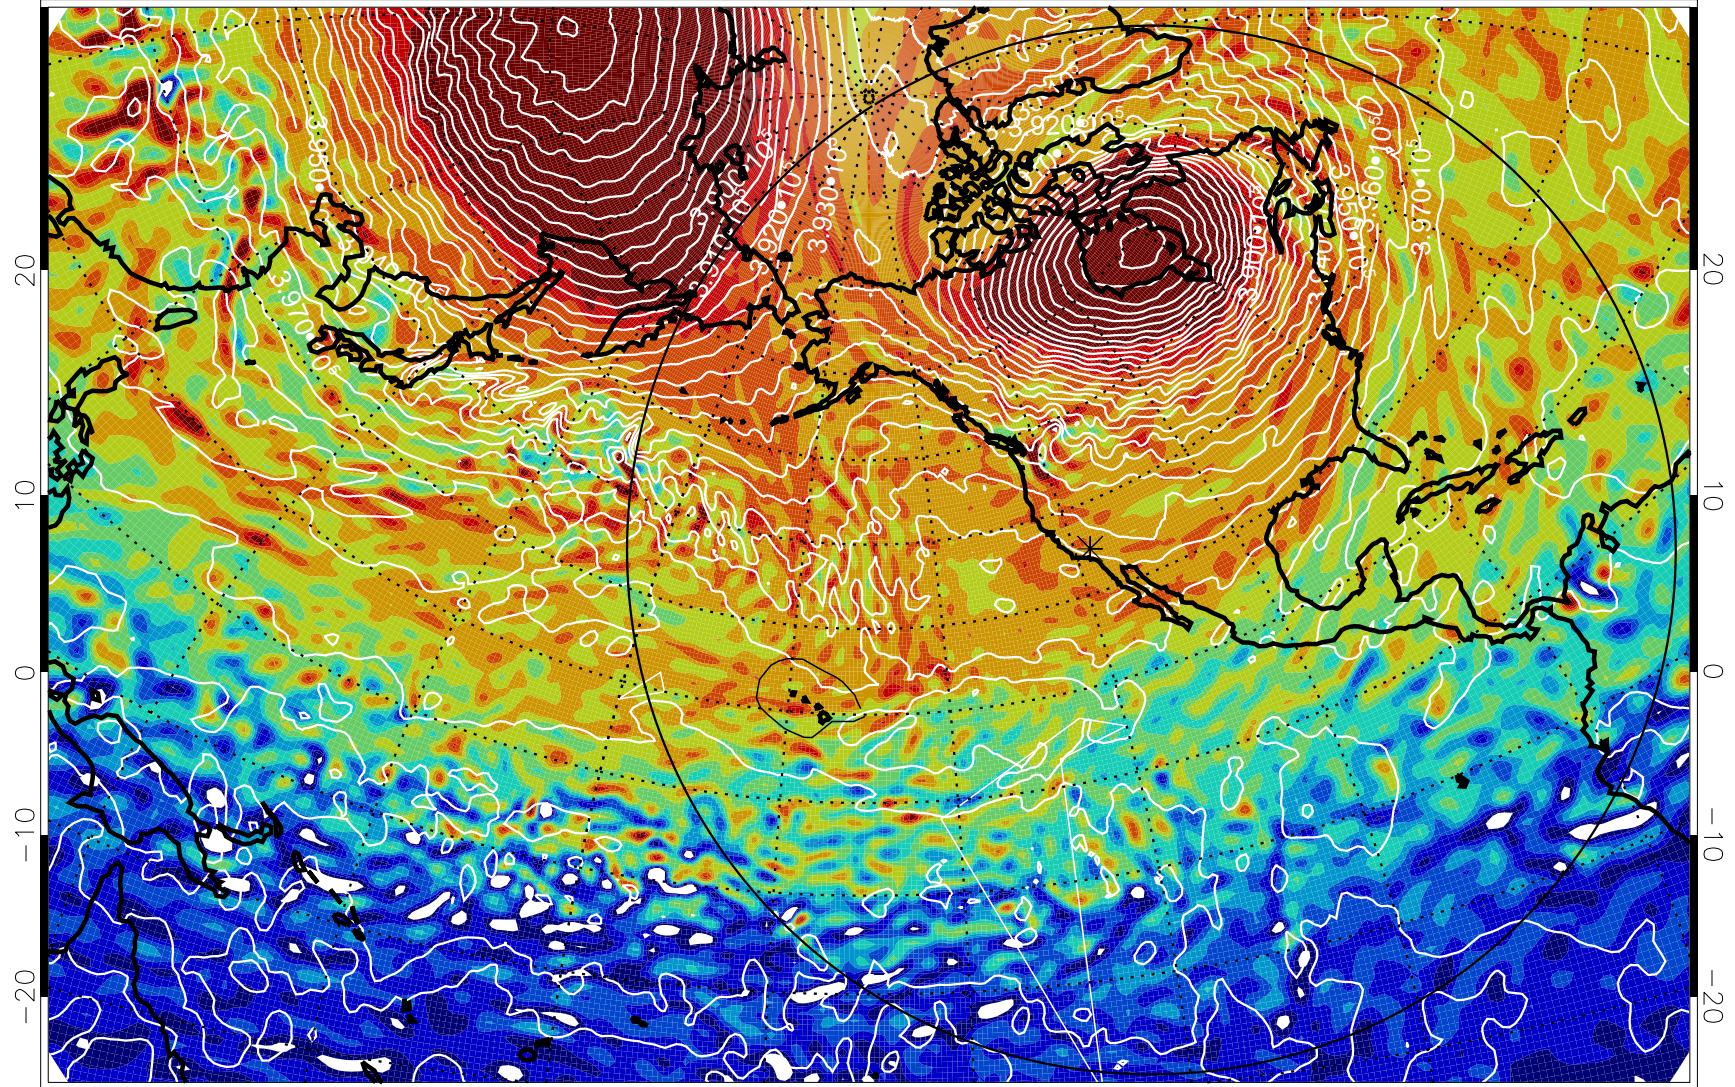

13011806, 54 hour forecast for 460K EPV

460K Montgomery Streamfunction, white

Range ring of 6000 km -- 19 hours GH round trip

13011812, 60 hour forecast for 460K EPV

460K Montgomery Streamfunction, white

Range ring of 6000 km -- 19 hours GH round trip

13011818, 66 hour forecast for 460K EPV

460K Montgomery Streamfunction, white

Range ring of 6000 km -- 19 hours GH round trip

13011900, 72 hour forecast for 460K EPV

460K Montgomery Streamfunction, white

Range ring of 6000 km -- 19 hours GH round trip

13011906, 78 hour forecast for 460K EPV

460K Montgomery Streamfunction, white

Range ring of 6000 km -- 19 hours GH round trip

13011912, 84 hour forecast for 460K EPV

460K Montgomery Streamfunction, white

Range ring of 6000 km -- 19 hours GH round trip

13011918, 90 hour forecast for 460K EPV

460K Montgomery Streamfunction, white

Range ring of 6000 km -- 19 hours GH round trip

13012000, 96 hour forecast for 460K EPV

460K Montgomery Streamfunction, white

Range ring of 6000 km -- 19 hours GH round trip