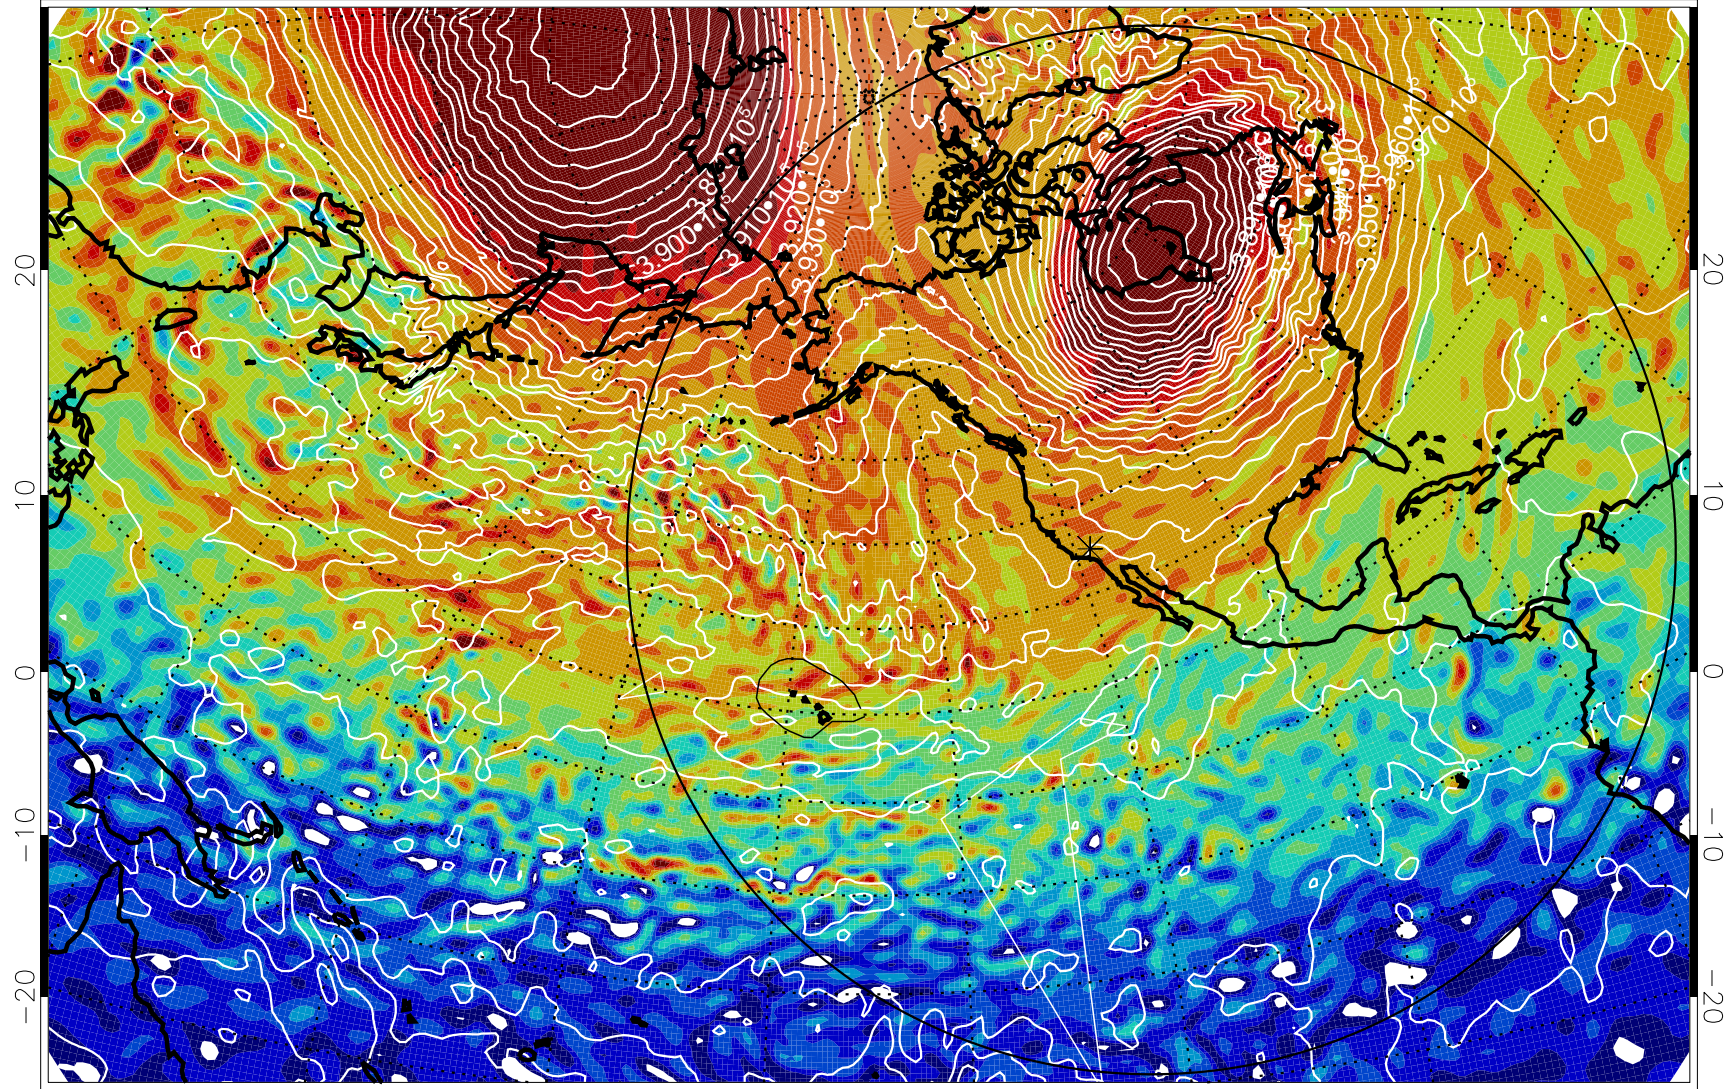

13011906, 78 hour forecast for 460K EPV

460K Montgomery Streamfunction, white

Range ring of 6000 km -- 19 hours GH round trip

13011912, 84 hour forecast for 460K EPV

460K Montgomery Streamfunction, white

Range ring of 6000 km -- 19 hours GH round trip

13011918, 90 hour forecast for 460K EPV

460K Montgomery Streamfunction, white

Range ring of 6000 km -- 19 hours GH round trip

13012000, 96 hour forecast for 460K EPV

460K Montgomery Streamfunction, white

Range ring of 6000 km -- 19 hours GH round trip

13012006, 102 hour forecast for 460K EPV

460K Montgomery Streamfunction, white

Range ring of 6000 km -- 19 hours GH round trip

13012012, 108 hour forecast for 460K EPV

460K Montgomery Streamfunction, white

Range ring of 6000 km -- 19 hours GH round trip

13012018, 114 hour forecast for 460K EPV

460K Montgomery Streamfunction, white

Range ring of 6000 km -- 19 hours GH round trip

13012100, 120 hour forecast for 460K EPV