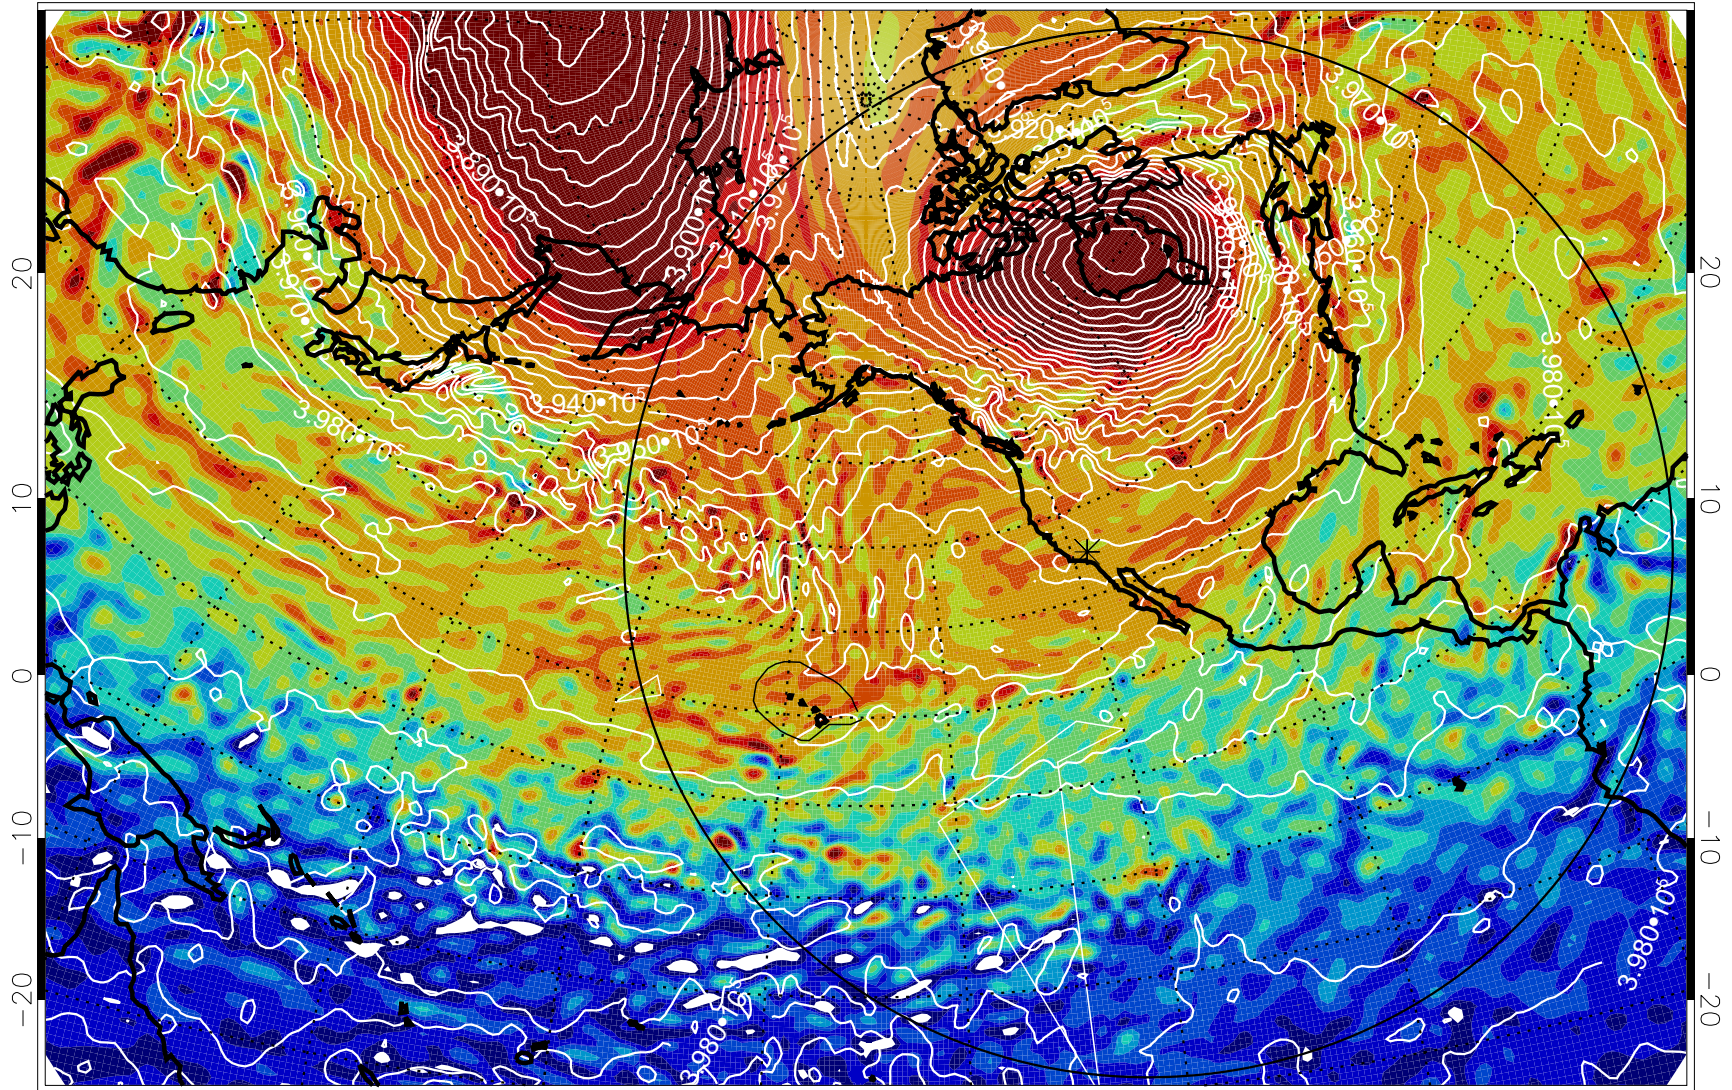

13011806, 54 hour forecast for 460K EPV

460K Montgomery Streamfunction, white

Range ring of 6000 km -- 19 hours GH round trip

13011812, 60 hour forecast for 460K EPV

460K Montgomery Streamfunction, white

Range ring of 6000 km -- 19 hours GH round trip

13011818, 66 hour forecast for 460K EPV

460K Montgomery Streamfunction, white

Range ring of 6000 km -- 19 hours GH round trip

13011900, 72 hour forecast for 460K EPV

460K Montgomery Streamfunction, white

Range ring of 6000 km -- 19 hours GH round trip

13011906, 78 hour forecast for 460K EPV

460K Montgomery Streamfunction, white

Range ring of 6000 km -- 19 hours GH round trip

13011912, 84 hour forecast for 460K EPV

460K Montgomery Streamfunction, white

Range ring of 6000 km -- 19 hours GH round trip

13011918, 90 hour forecast for 460K EPV

460K Montgomery Streamfunction, white

Range ring of 6000 km -- 19 hours GH round trip

13012000, 96 hour forecast for 460K EPV

460K Montgomery Streamfunction, white

Range ring of 6000 km -- 19 hours GH round trip