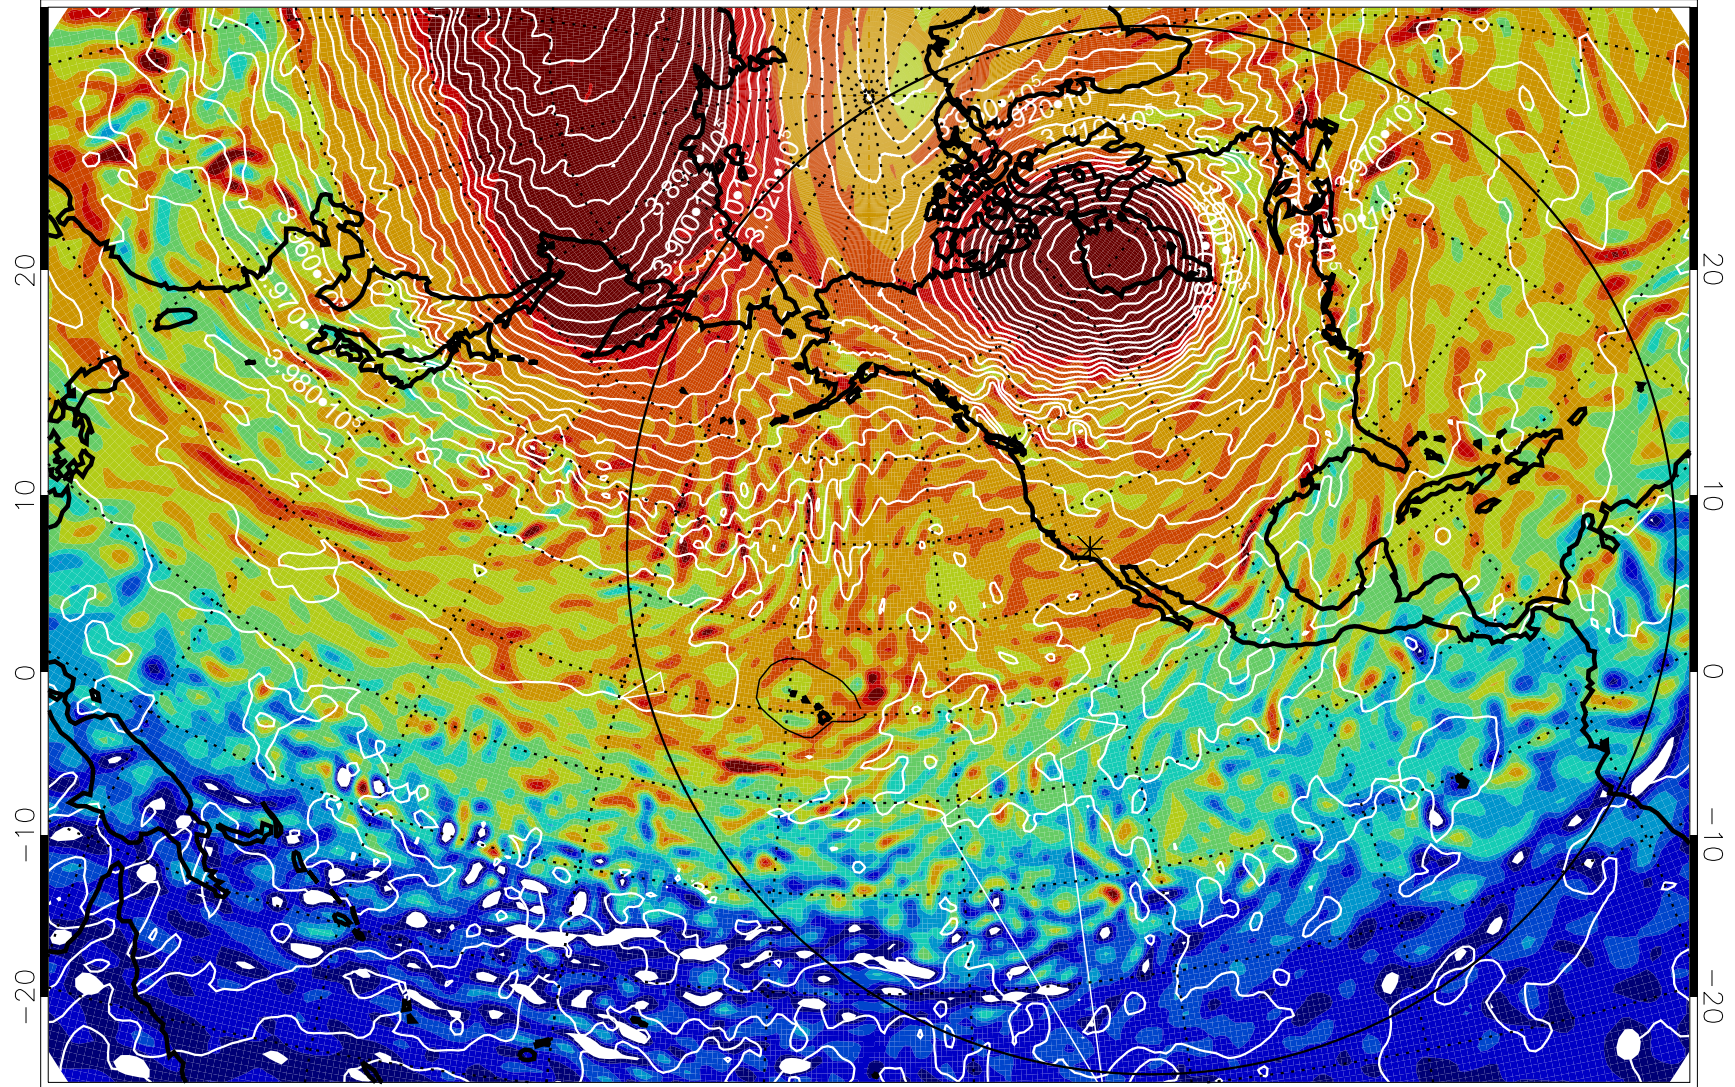

13011700, 24 hour forecast for 460K EPV

460K Montgomery Streamfunction, white

Range ring of 6000 km -- 19 hours GH round trip

13011712, 36 hour forecast for 460K EPV

460K Montgomery Streamfunction, white

Range ring of 6000 km -- 19 hours GH round trip

13011718, 42 hour forecast for 460K EPV

460K Montgomery Streamfunction, white

Range ring of 6000 km -- 19 hours GH round trip

13011800, 48 hour forecast for 460K EPV

460K Montgomery Streamfunction, white

Range ring of 6000 km -- 19 hours GH round trip

13011806, 54 hour forecast for 460K EPV

460K Montgomery Streamfunction, white

Range ring of 6000 km -- 19 hours GH round trip

13011812, 60 hour forecast for 460K EPV

460K Montgomery Streamfunction, white

Range ring of 6000 km -- 19 hours GH round trip

13011818, 66 hour forecast for 460K EPV

460K Montgomery Streamfunction, white

Range ring of 6000 km -- 19 hours GH round trip

13011900, 72 hour forecast for 460K EPV

460K Montgomery Streamfunction, white

Range ring of 6000 km -- 19 hours GH round trip