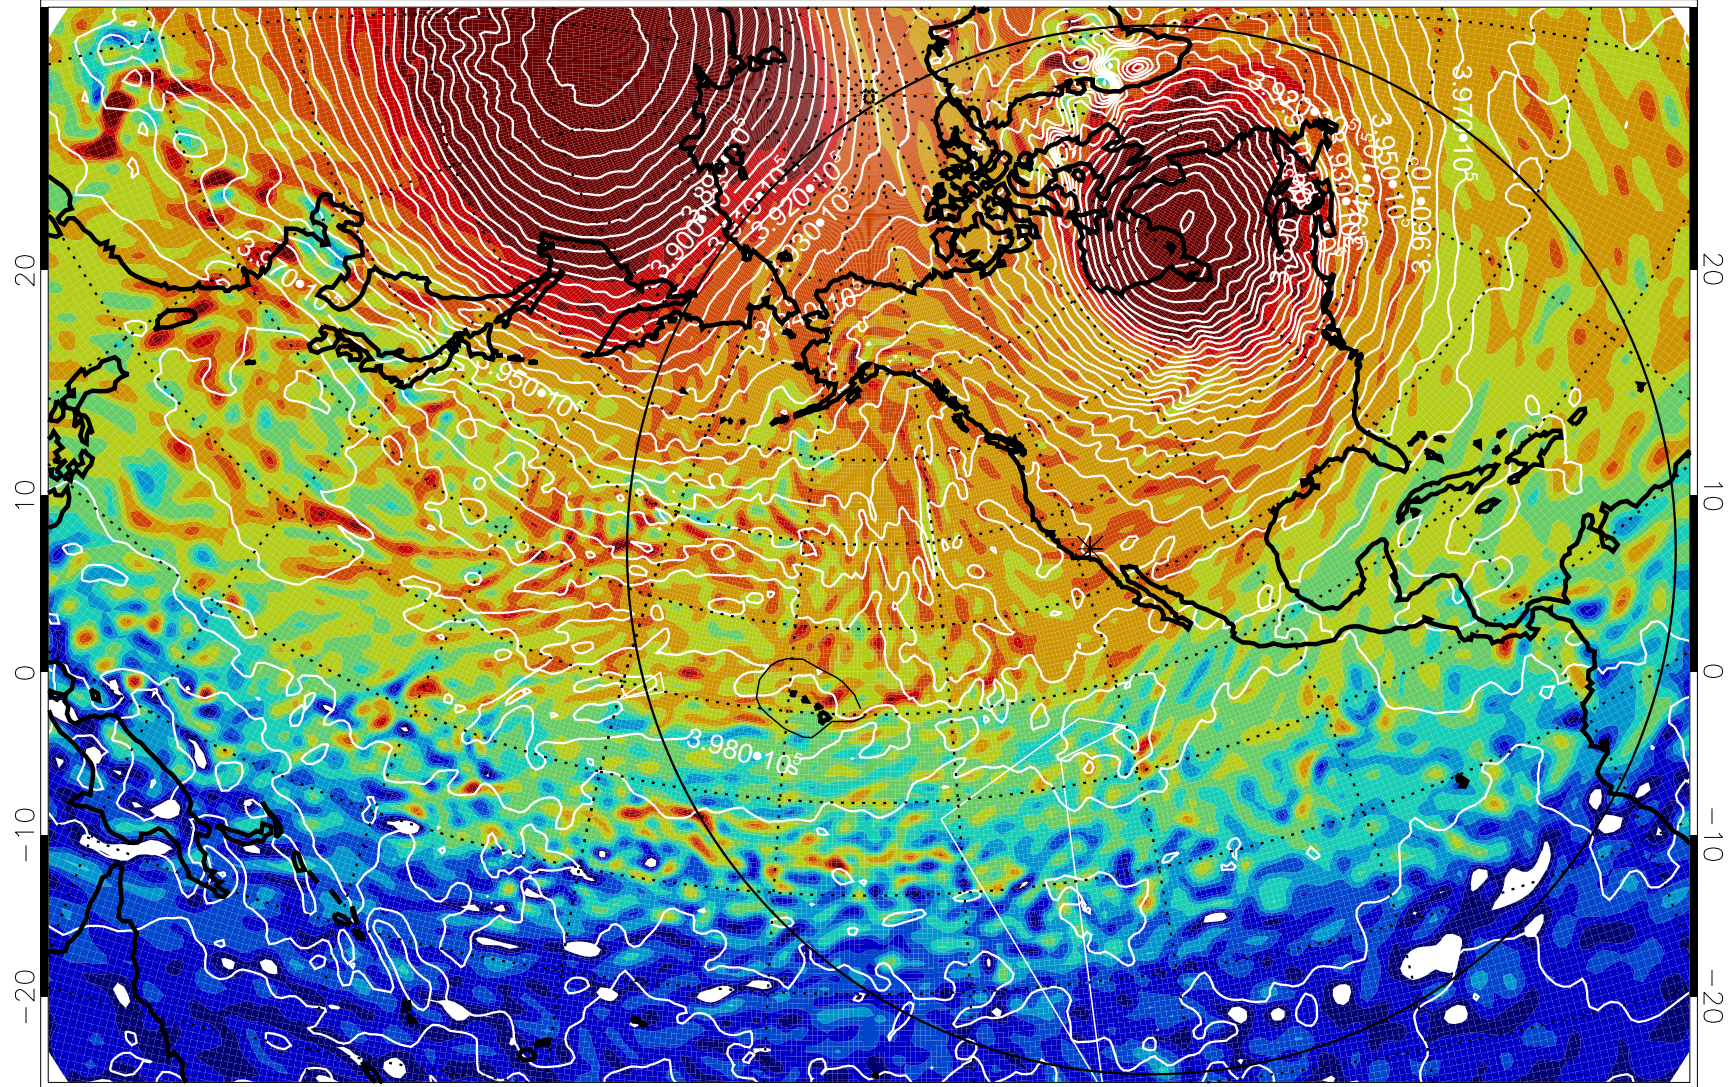

13012006, 102 hour forecast for 460K EPV

460K Montgomery Streamfunction, white

Range ring of 6000 km -- 19 hours GH round trip

13012012, 108 hour forecast for 460K EPV

460K Montgomery Streamfunction, white

Range ring of 6000 km -- 19 hours GH round trip

13012018, 114 hour forecast for 460K EPV

460K Montgomery Streamfunction, white

Range ring of 6000 km -- 19 hours GH round trip

13012100, 120 hour forecast for 460K EPV

460K Montgomery Streamfunction, white

Range ring of 6000 km -- 19 hours GH round trip