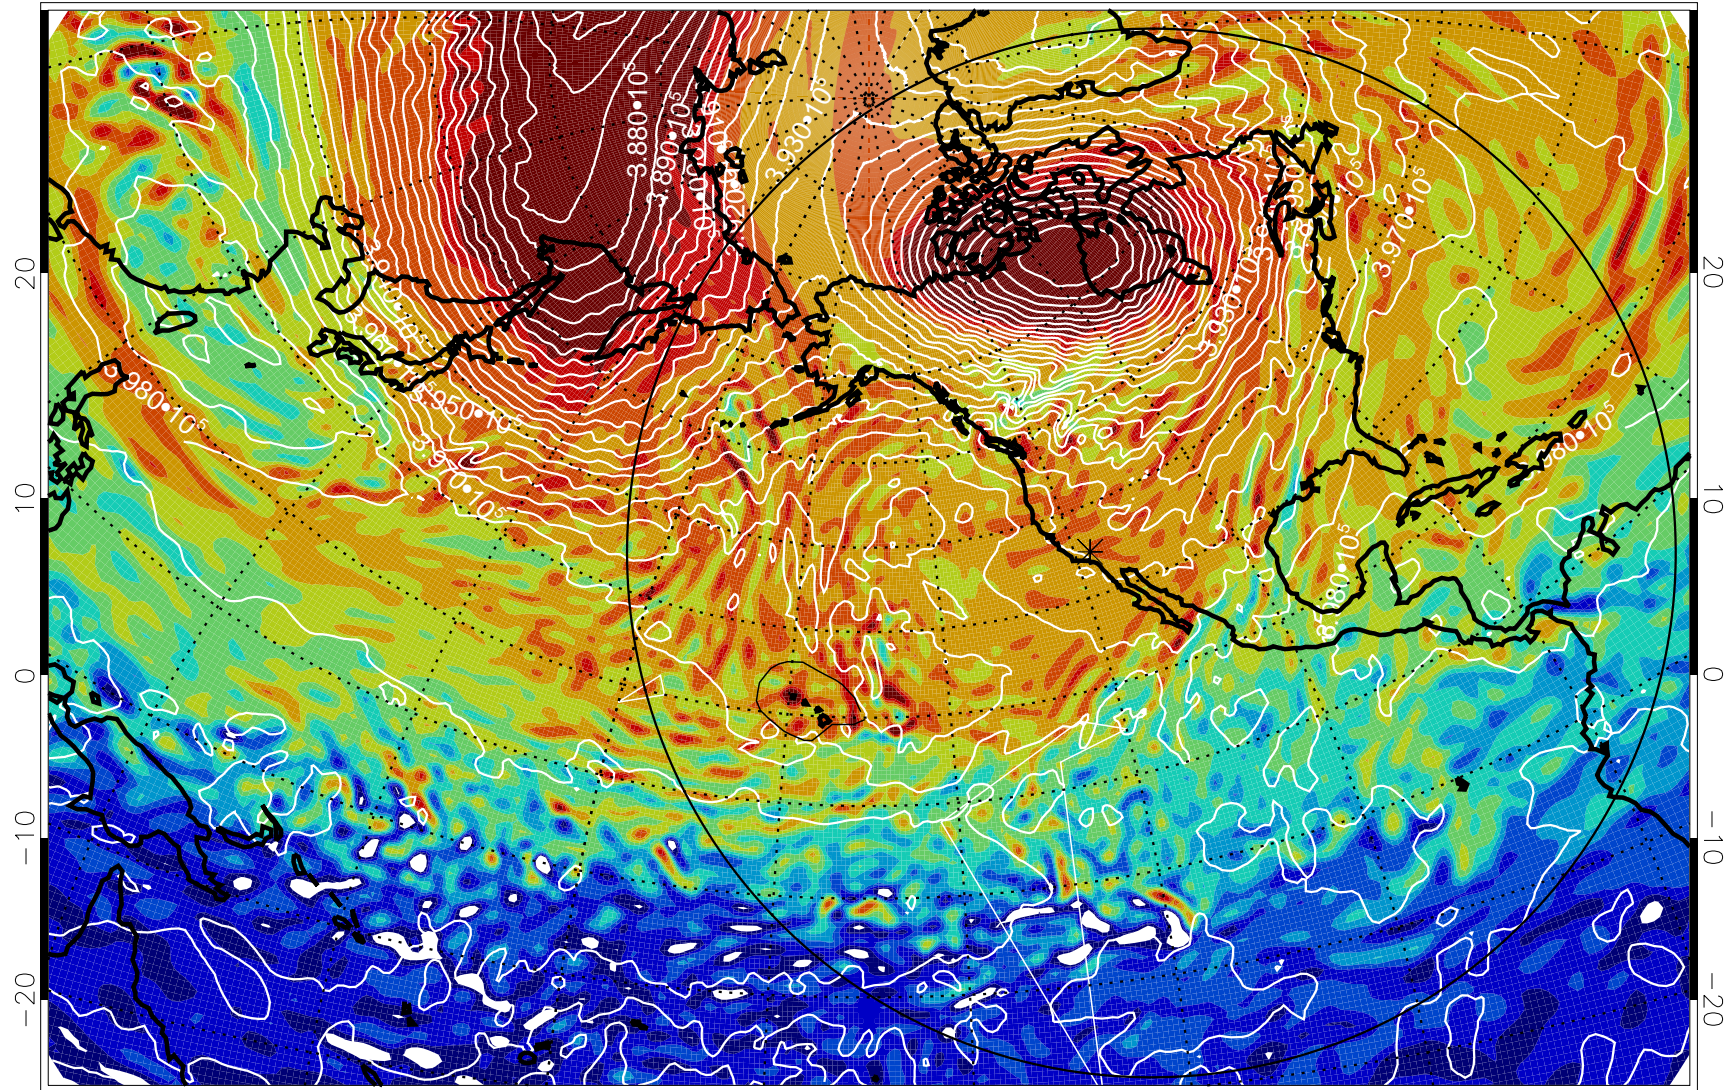

13011612, 12 hour forecast for 460K EPV

460K Montgomery Streamfunction, white

Range ring of 6000 km -- 19 hours GH round trip

13011618, 18 hour forecast for 460K EPV

460K Montgomery Streamfunction, white

Range ring of 6000 km -- 19 hours GH round trip

13011700, 24 hour forecast for 460K EPV

460K Montgomery Streamfunction, white

Range ring of 6000 km -- 19 hours GH round trip

13011712, 36 hour forecast for 460K EPV

460K Montgomery Streamfunction, white

Range ring of 6000 km -- 19 hours GH round trip

13011718, 42 hour forecast for 460K EPV

460K Montgomery Streamfunction, white

Range ring of 6000 km -- 19 hours GH round trip

13011800, 48 hour forecast for 460K EPV

460K Montgomery Streamfunction, white

Range ring of 6000 km -- 19 hours GH round trip

13011806, 54 hour forecast for 460K EPV

460K Montgomery Streamfunction, white

Range ring of 6000 km -- 19 hours GH round trip

13011812, 60 hour forecast for 460K EPV

460K Montgomery Streamfunction, white

Range ring of 6000 km -- 19 hours GH round trip