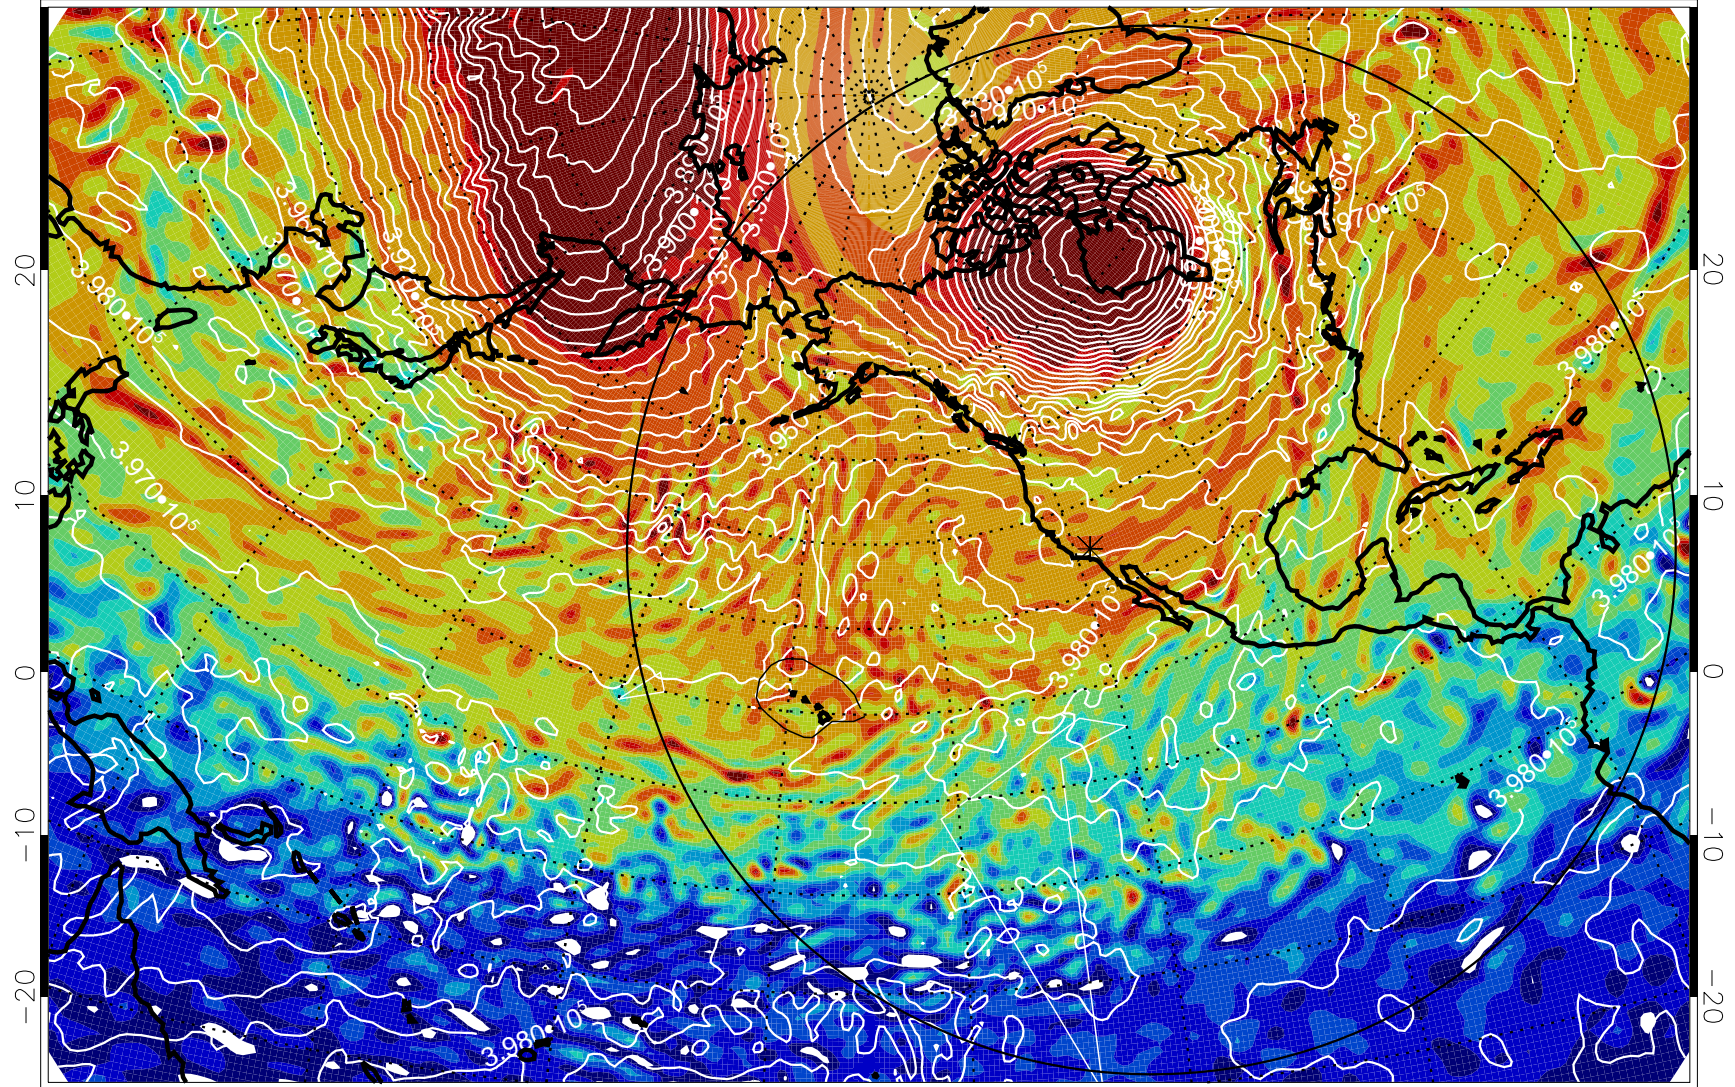

13011700, 24 hour forecast for 460K EPV

460K Montgomery Streamfunction, white

Range ring of 6000 km -- 19 hours GH round trip

13011712, 36 hour forecast for 460K EPV

460K Montgomery Streamfunction, white

Range ring of 6000 km -- 19 hours GH round trip

13011718, 42 hour forecast for 460K EPV

460K Montgomery Streamfunction, white

Range ring of 6000 km -- 19 hours GH round trip

13011800, 48 hour forecast for 460K EPV

460K Montgomery Streamfunction, white

Range ring of 6000 km -- 19 hours GH round trip

13011806, 54 hour forecast for 460K EPV

460K Montgomery Streamfunction, white

Range ring of 6000 km -- 19 hours GH round trip

13011812, 60 hour forecast for 460K EPV

460K Montgomery Streamfunction, white

Range ring of 6000 km -- 19 hours GH round trip

13011818, 66 hour forecast for 460K EPV

460K Montgomery Streamfunction, white

Range ring of 6000 km -- 19 hours GH round trip

13011900, 72 hour forecast for 460K EPV

460K Montgomery Streamfunction, white

Range ring of 6000 km -- 19 hours GH round trip