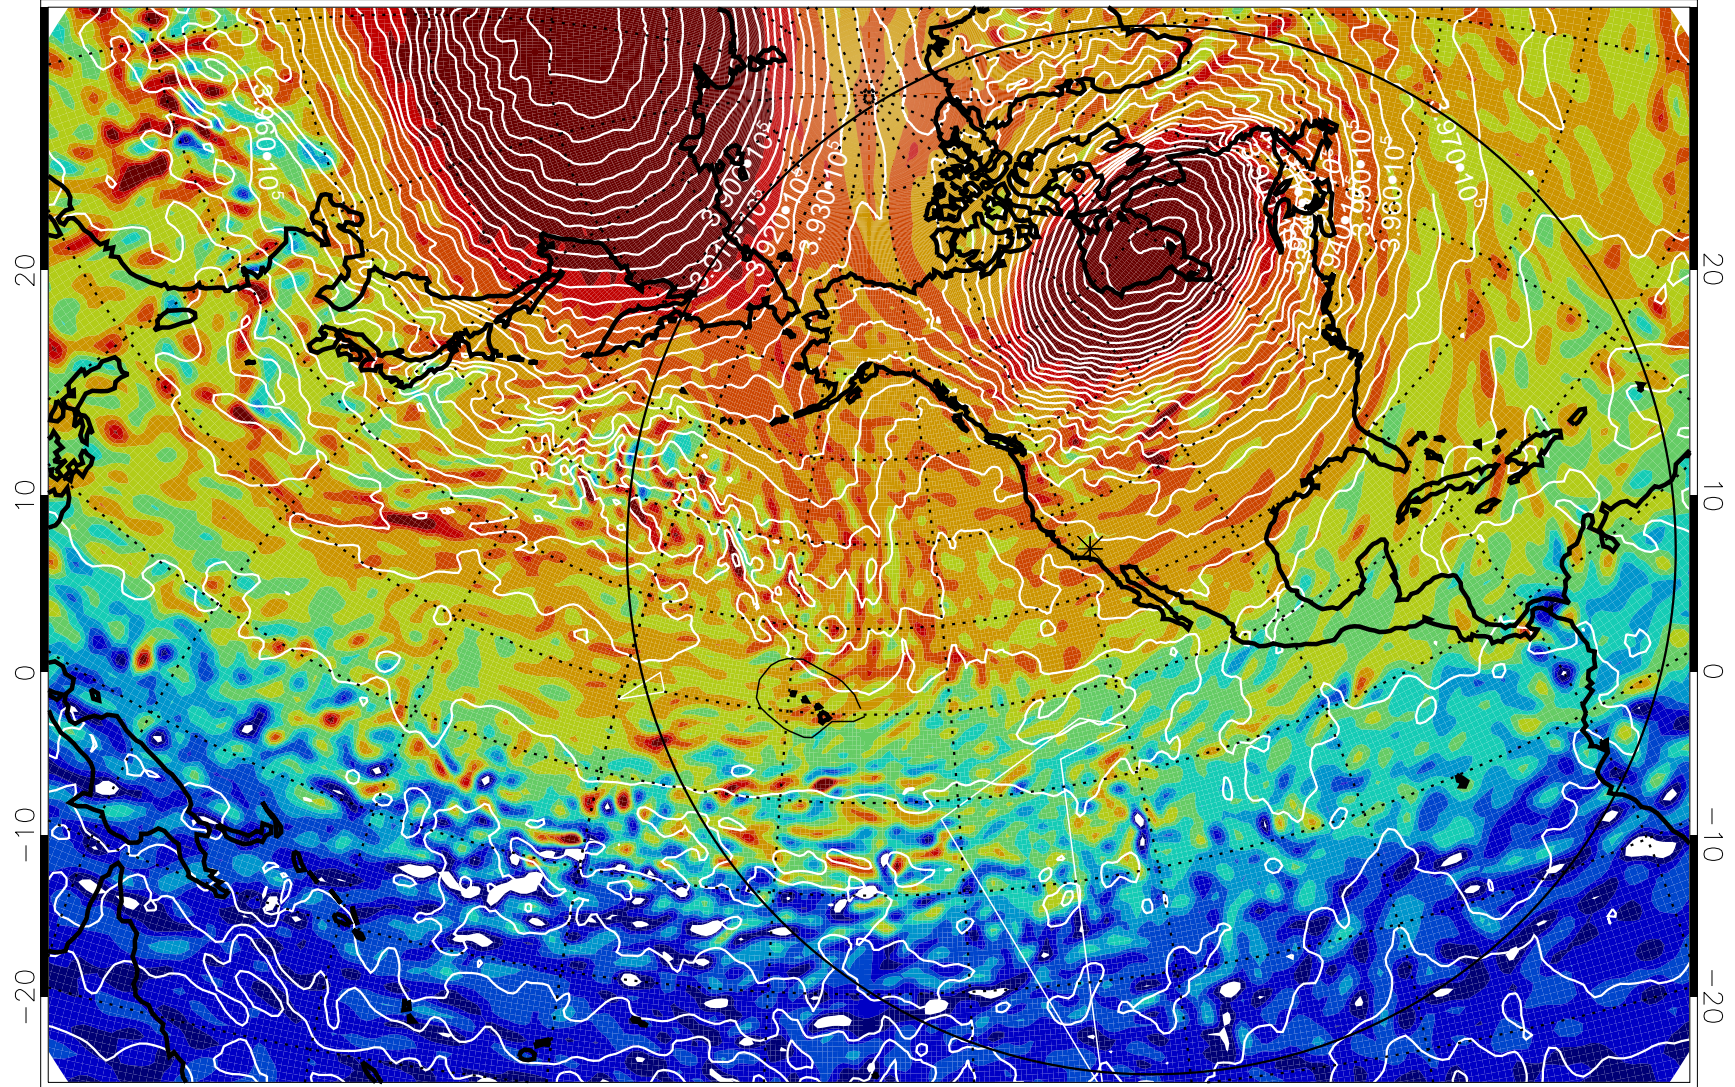

13011818, 66 hour forecast for 460K EPV

460K Montgomery Streamfunction, white

Range ring of 6000 km -- 19 hours GH round trip

13011900, 72 hour forecast for 460K EPV

460K Montgomery Streamfunction, white

Range ring of 6000 km -- 19 hours GH round trip

13011906, 78 hour forecast for 460K EPV

460K Montgomery Streamfunction, white

Range ring of 6000 km -- 19 hours GH round trip

13011912, 84 hour forecast for 460K EPV

460K Montgomery Streamfunction, white

Range ring of 6000 km -- 19 hours GH round trip

13011918, 90 hour forecast for 460K EPV

460K Montgomery Streamfunction, white

Range ring of 6000 km -- 19 hours GH round trip

13012000, 96 hour forecast for 460K EPV

460K Montgomery Streamfunction, white

Range ring of 6000 km -- 19 hours GH round trip