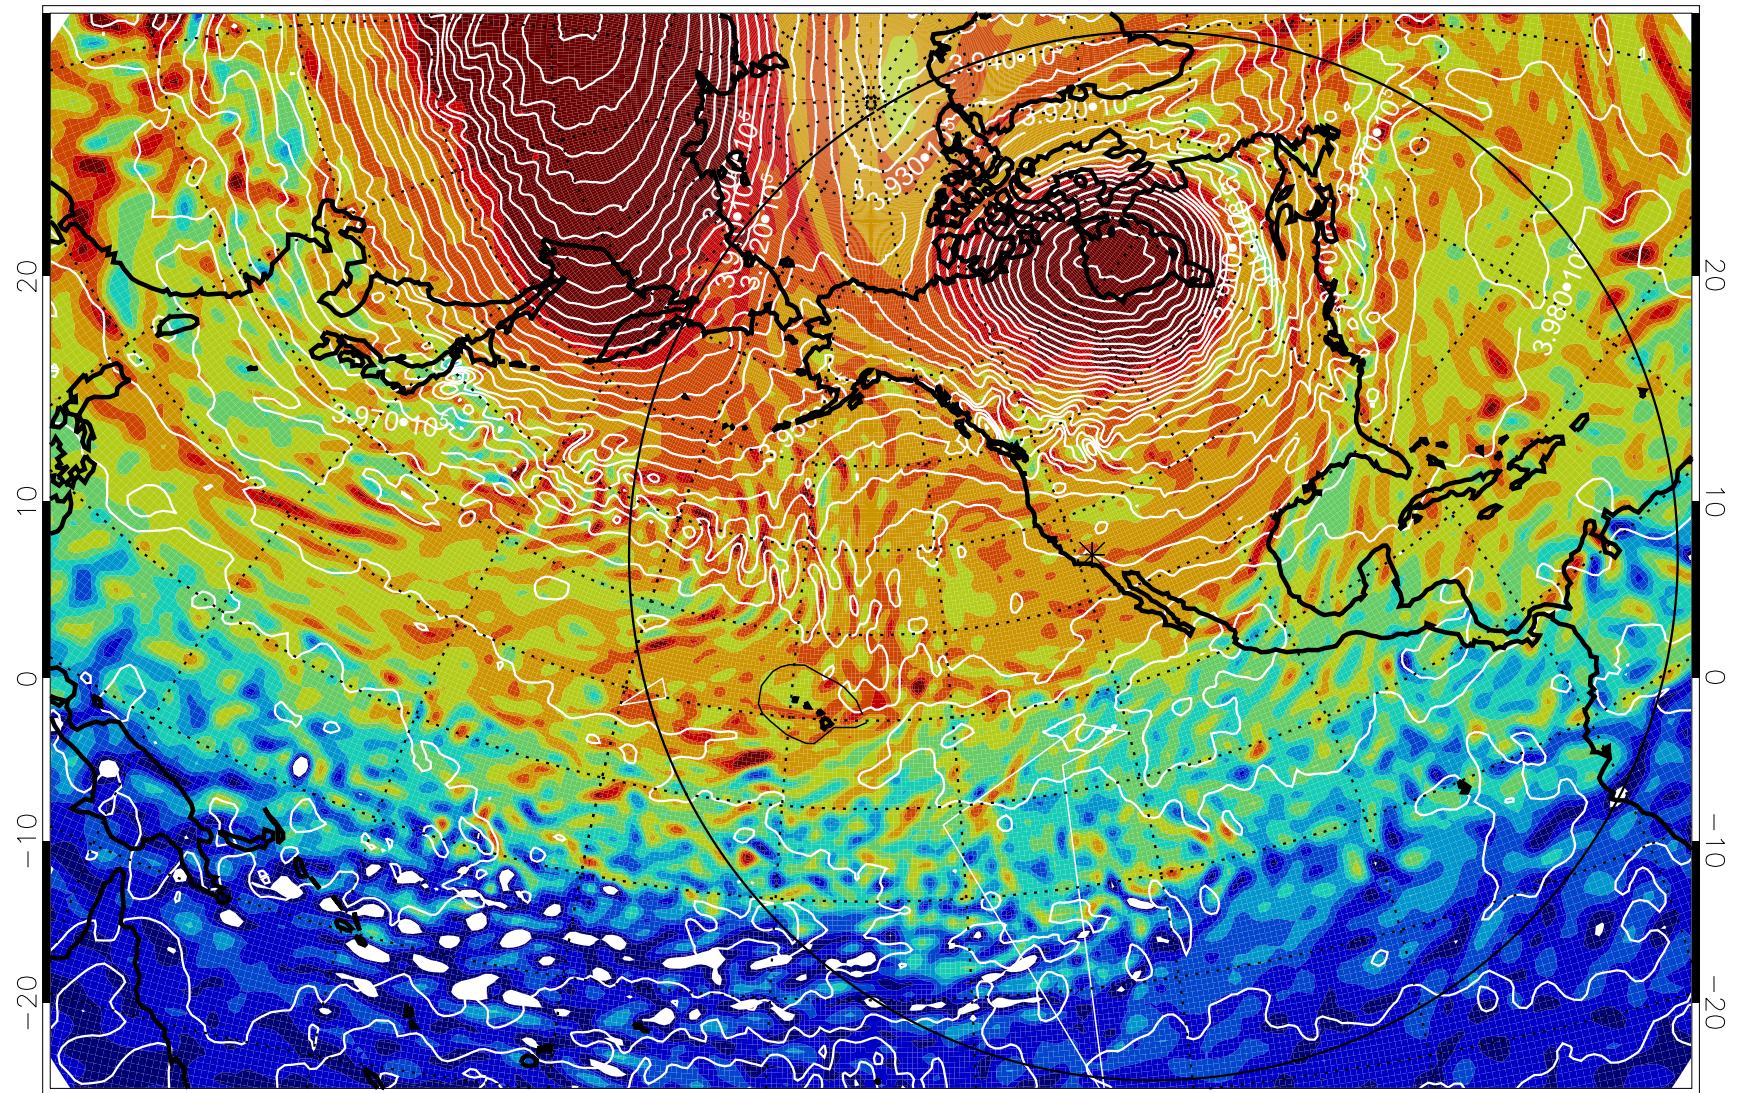

13011718, 42 hour forecast for 460K EPV

460K Montgomery Streamfunction, white

Range ring of 6000 km -- 19 hours GH round trip

13011800, 48 hour forecast for 460K EPV

460K Montgomery Streamfunction, white

Range ring of 6000 km -- 19 hours GH round trip

13011806, 54 hour forecast for 460K EPV

460K Montgomery Streamfunction, white

Range ring of 6000 km -- 19 hours GH round trip

13011812, 60 hour forecast for 460K EPV

460K Montgomery Streamfunction, white

Range ring of 6000 km -- 19 hours GH round trip

13011818, 66 hour forecast for 460K EPV

460K Montgomery Streamfunction, white

Range ring of 6000 km -- 19 hours GH round trip

13011900, 72 hour forecast for 460K EPV

460K Montgomery Streamfunction, white

Range ring of 6000 km -- 19 hours GH round trip

13011906, 78 hour forecast for 460K EPV

460K Montgomery Streamfunction, white

Range ring of 6000 km -- 19 hours GH round trip

13011912, 84 hour forecast for 460K EPV

460K Montgomery Streamfunction, white

Range ring of 6000 km -- 19 hours GH round trip