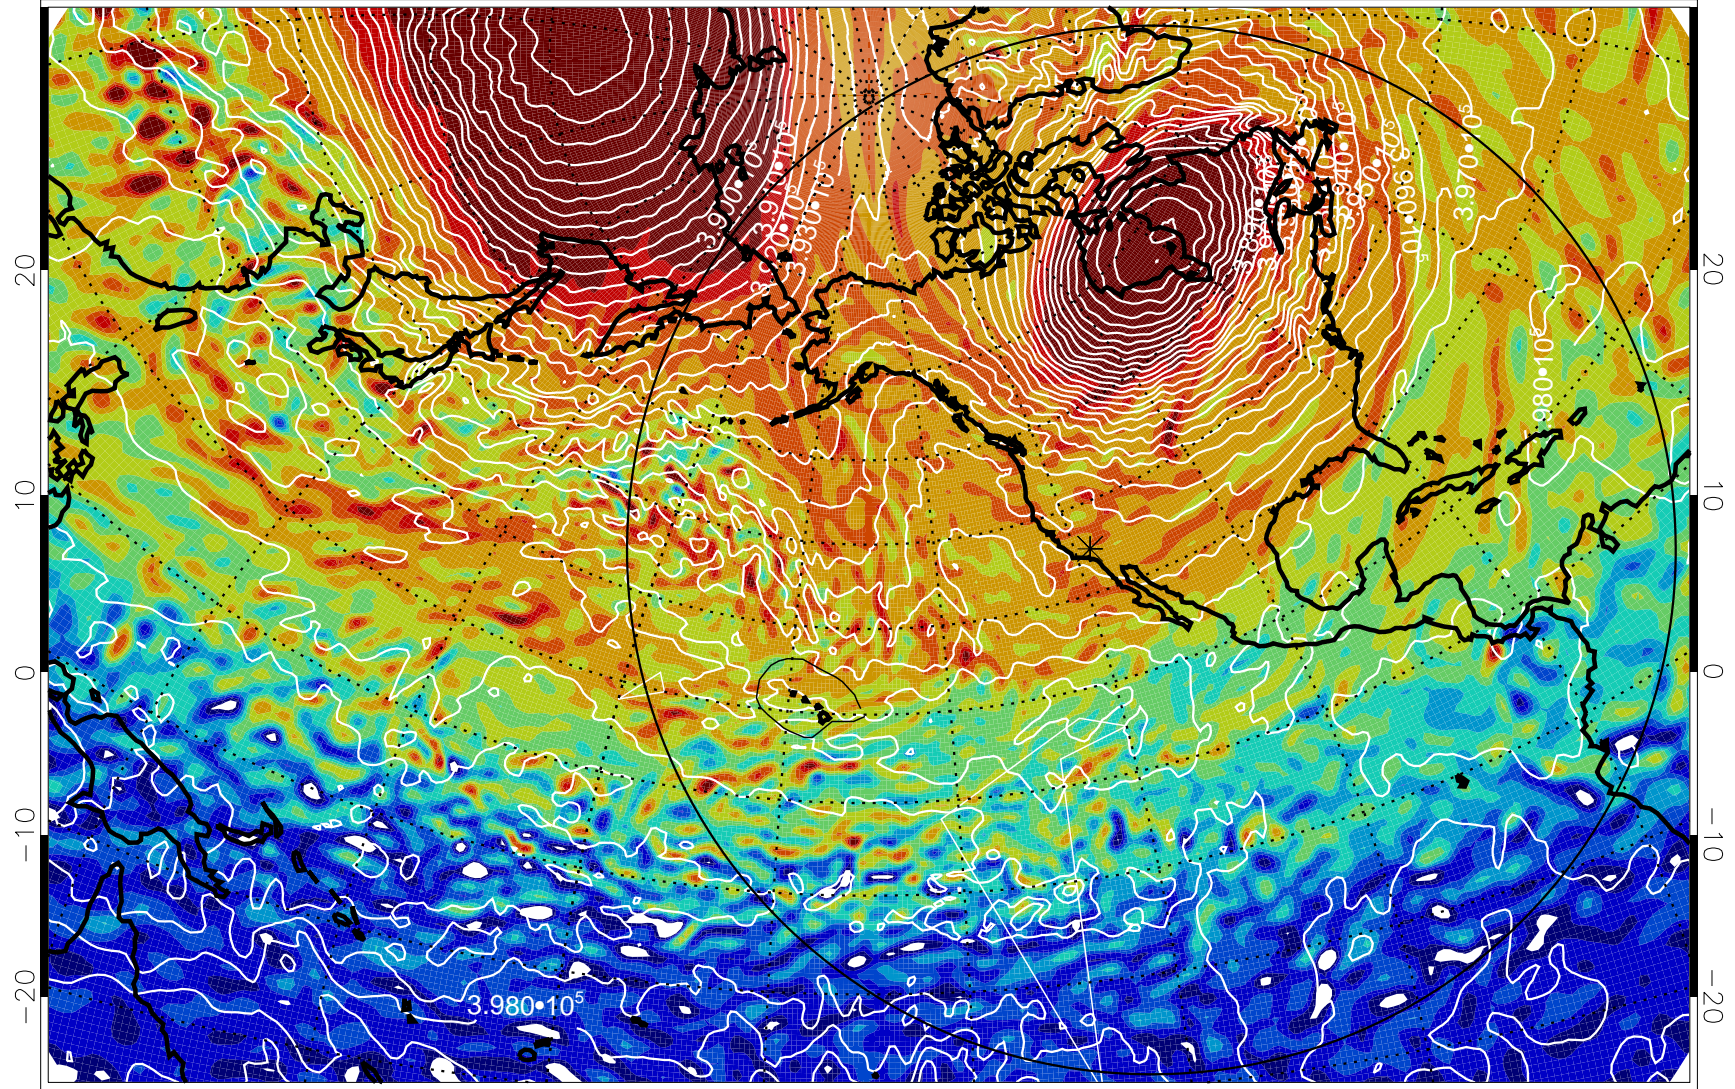

13011906, 78 hour forecast for 460K EPV

460K Montgomery Streamfunction, white

Range ring of 6000 km -- 19 hours GH round trip

13011912, 84 hour forecast for 460K EPV

460K Montgomery Streamfunction, white

Range ring of 6000 km -- 19 hours GH round trip

13011918, 90 hour forecast for 460K EPV

460K Montgomery Streamfunction, white

Range ring of 6000 km -- 19 hours GH round trip

13012000, 96 hour forecast for 460K EPV

460K Montgomery Streamfunction, white

Range ring of 6000 km -- 19 hours GH round trip

13012006, 102 hour forecast for 460K EPV

460K Montgomery Streamfunction, white

Range ring of 6000 km -- 19 hours GH round trip

13012012, 108 hour forecast for 460K EPV

460K Montgomery Streamfunction, white

Range ring of 6000 km -- 19 hours GH round trip

13012018, 114 hour forecast for 460K EPV

460K Montgomery Streamfunction, white

Range ring of 6000 km -- 19 hours GH round trip

13012100, 120 hour forecast for 460K EPV