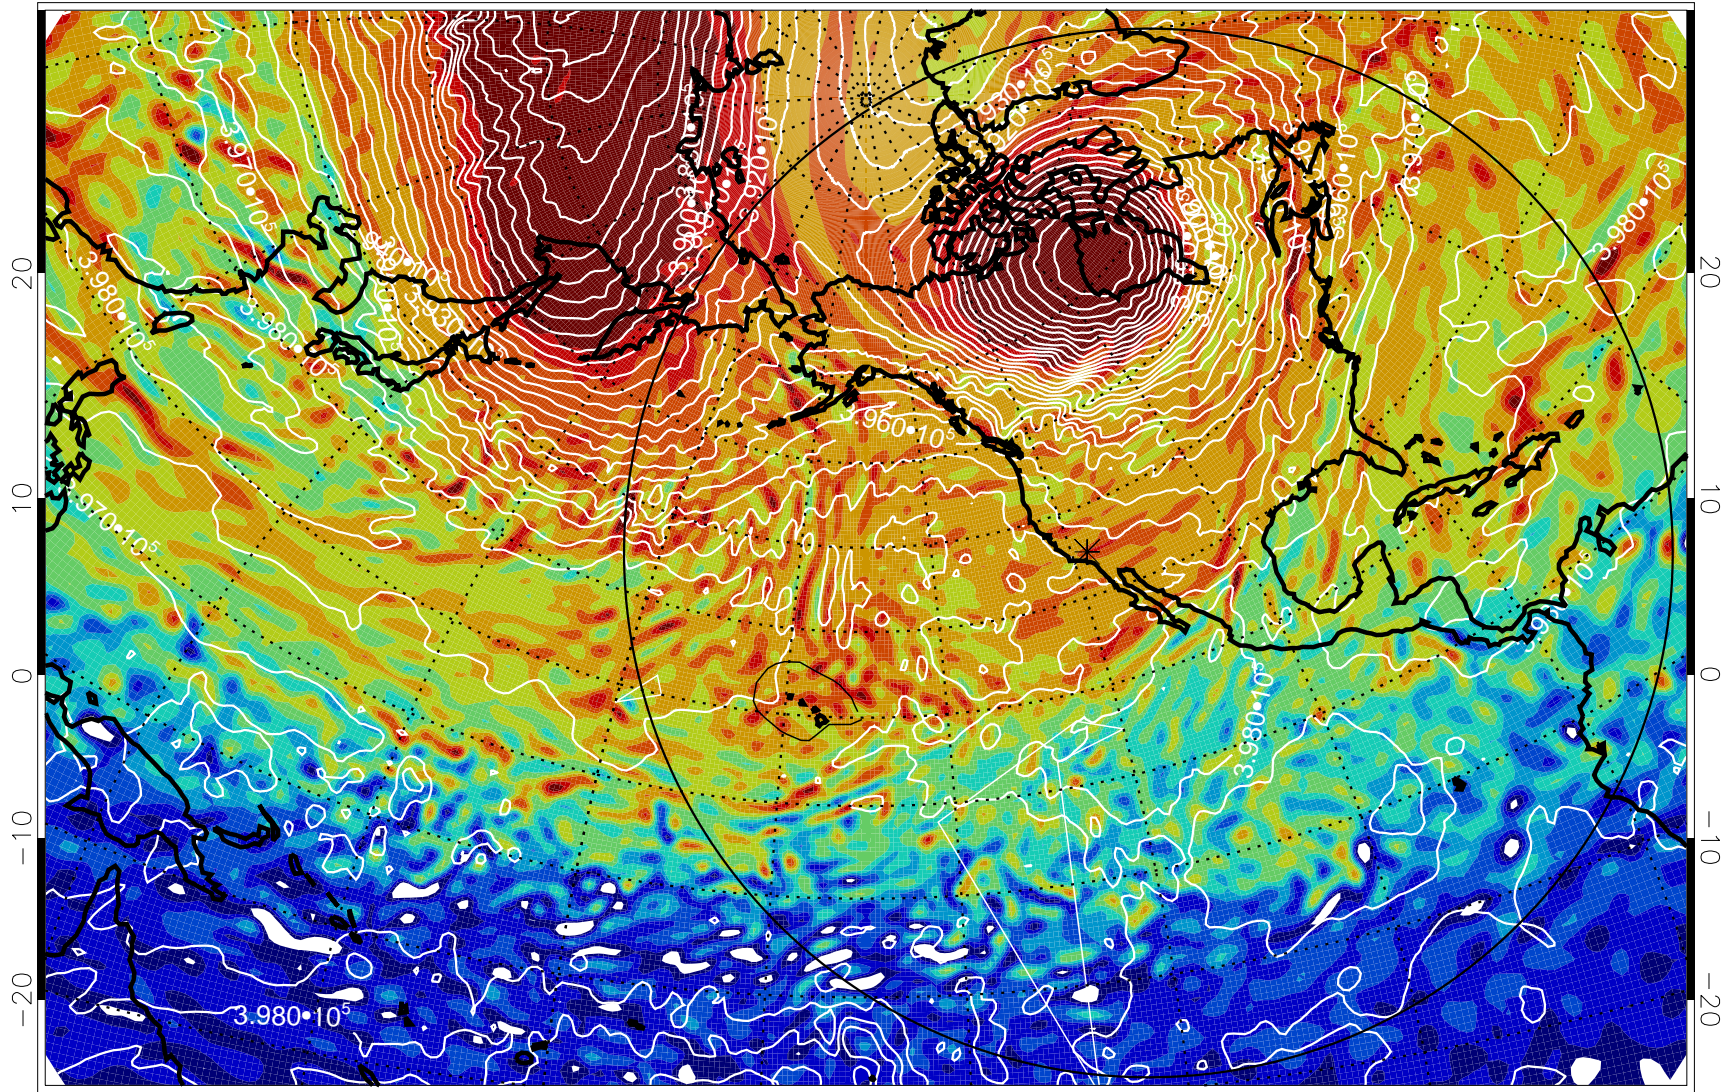

13011700, 24 hour forecast for 460K EPV

460K Montgomery Streamfunction, white

Range ring of 6000 km -- 19 hours GH round trip

13011712, 36 hour forecast for 460K EPV

460K Montgomery Streamfunction, white

Range ring of 6000 km -- 19 hours GH round trip

13011718, 42 hour forecast for 460K EPV

460K Montgomery Streamfunction, white

Range ring of 6000 km -- 19 hours GH round trip

13011800, 48 hour forecast for 460K EPV

460K Montgomery Streamfunction, white

Range ring of 6000 km -- 19 hours GH round trip

13011806, 54 hour forecast for 460K EPV

460K Montgomery Streamfunction, white

Range ring of 6000 km -- 19 hours GH round trip

13011812, 60 hour forecast for 460K EPV

460K Montgomery Streamfunction, white

Range ring of 6000 km -- 19 hours GH round trip

13011818, 66 hour forecast for 460K EPV

460K Montgomery Streamfunction, white

Range ring of 6000 km -- 19 hours GH round trip

13011900, 72 hour forecast for 460K EPV

460K Montgomery Streamfunction, white

Range ring of 6000 km -- 19 hours GH round trip