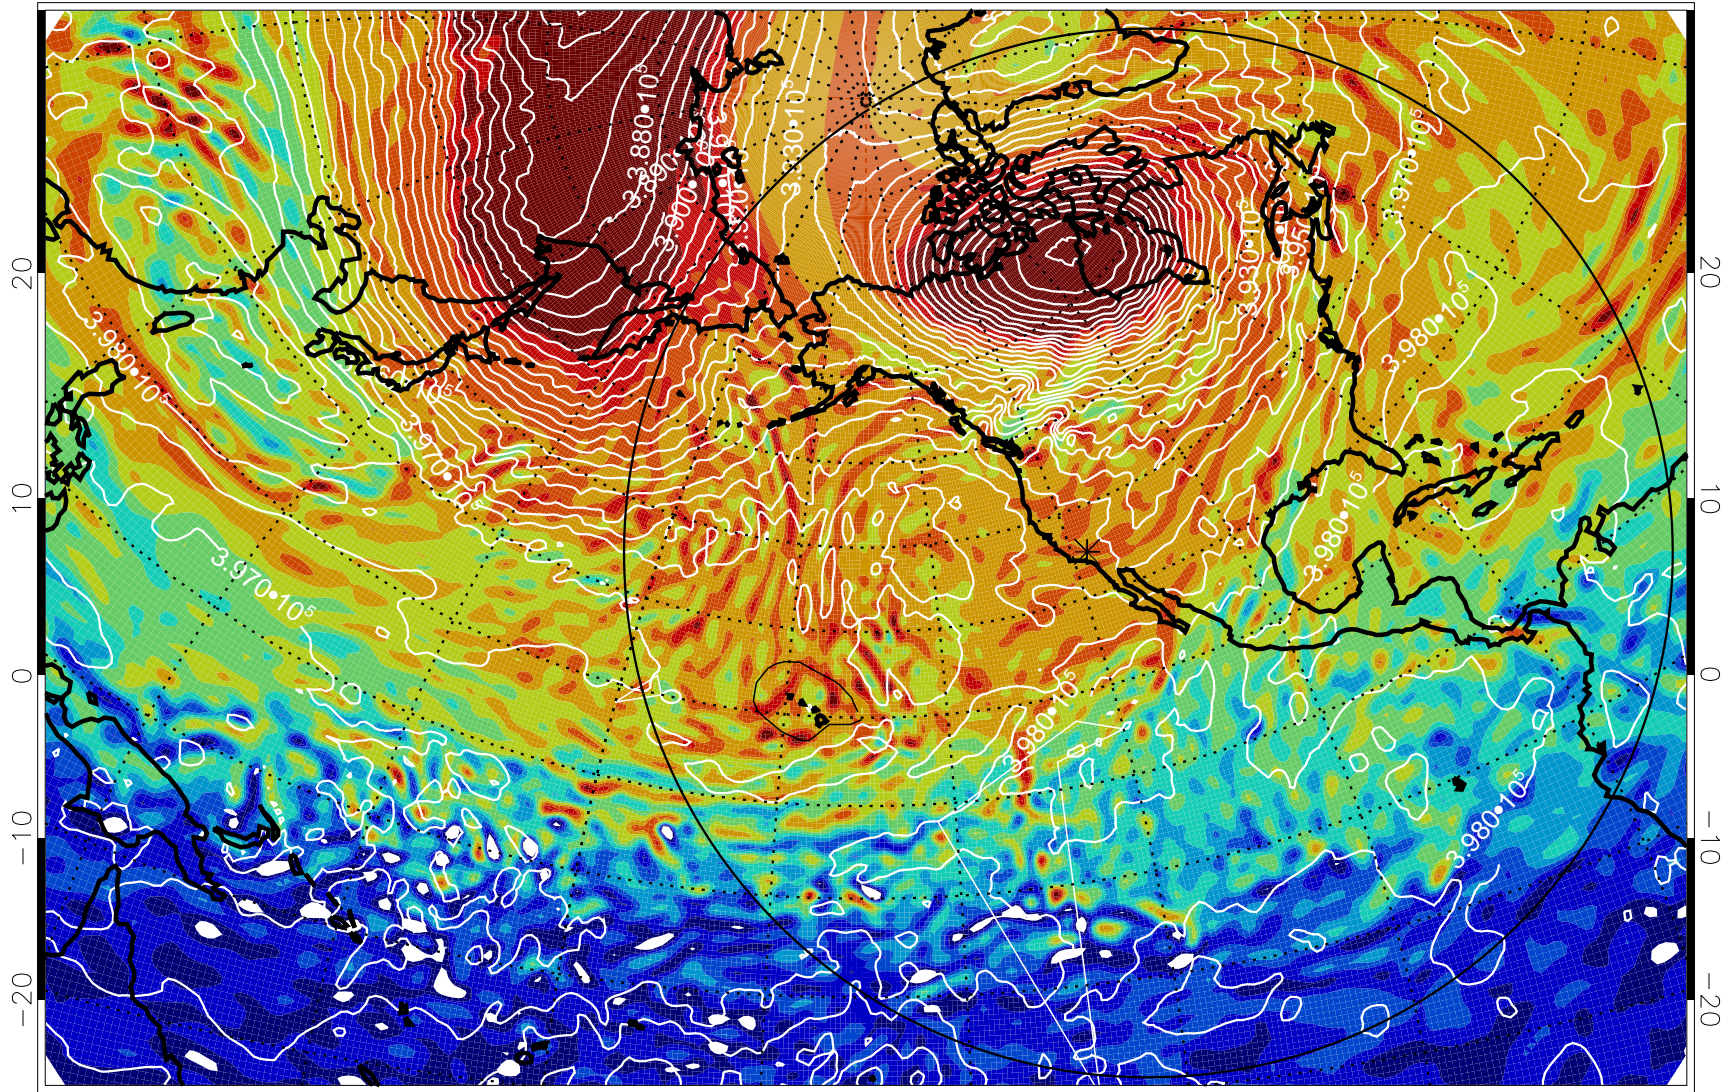

13011612, 12 hour forecast for 460K EPV

460K Montgomery Streamfunction, white

Range ring of 6000 km -- 19 hours GH round trip

13011618, 18 hour forecast for 460K EPV

460K Montgomery Streamfunction, white

Range ring of 6000 km -- 19 hours GH round trip

13011700, 24 hour forecast for 460K EPV

460K Montgomery Streamfunction, white

Range ring of 6000 km -- 19 hours GH round trip

13011712, 36 hour forecast for 460K EPV

460K Montgomery Streamfunction, white

Range ring of 6000 km -- 19 hours GH round trip

13011718, 42 hour forecast for 460K EPV

460K Montgomery Streamfunction, white

Range ring of 6000 km -- 19 hours GH round trip

13011800, 48 hour forecast for 460K EPV

460K Montgomery Streamfunction, white

Range ring of 6000 km -- 19 hours GH round trip

13011806, 54 hour forecast for 460K EPV

460K Montgomery Streamfunction, white

Range ring of 6000 km -- 19 hours GH round trip

13011812, 60 hour forecast for 460K EPV

460K Montgomery Streamfunction, white

Range ring of 6000 km -- 19 hours GH round trip