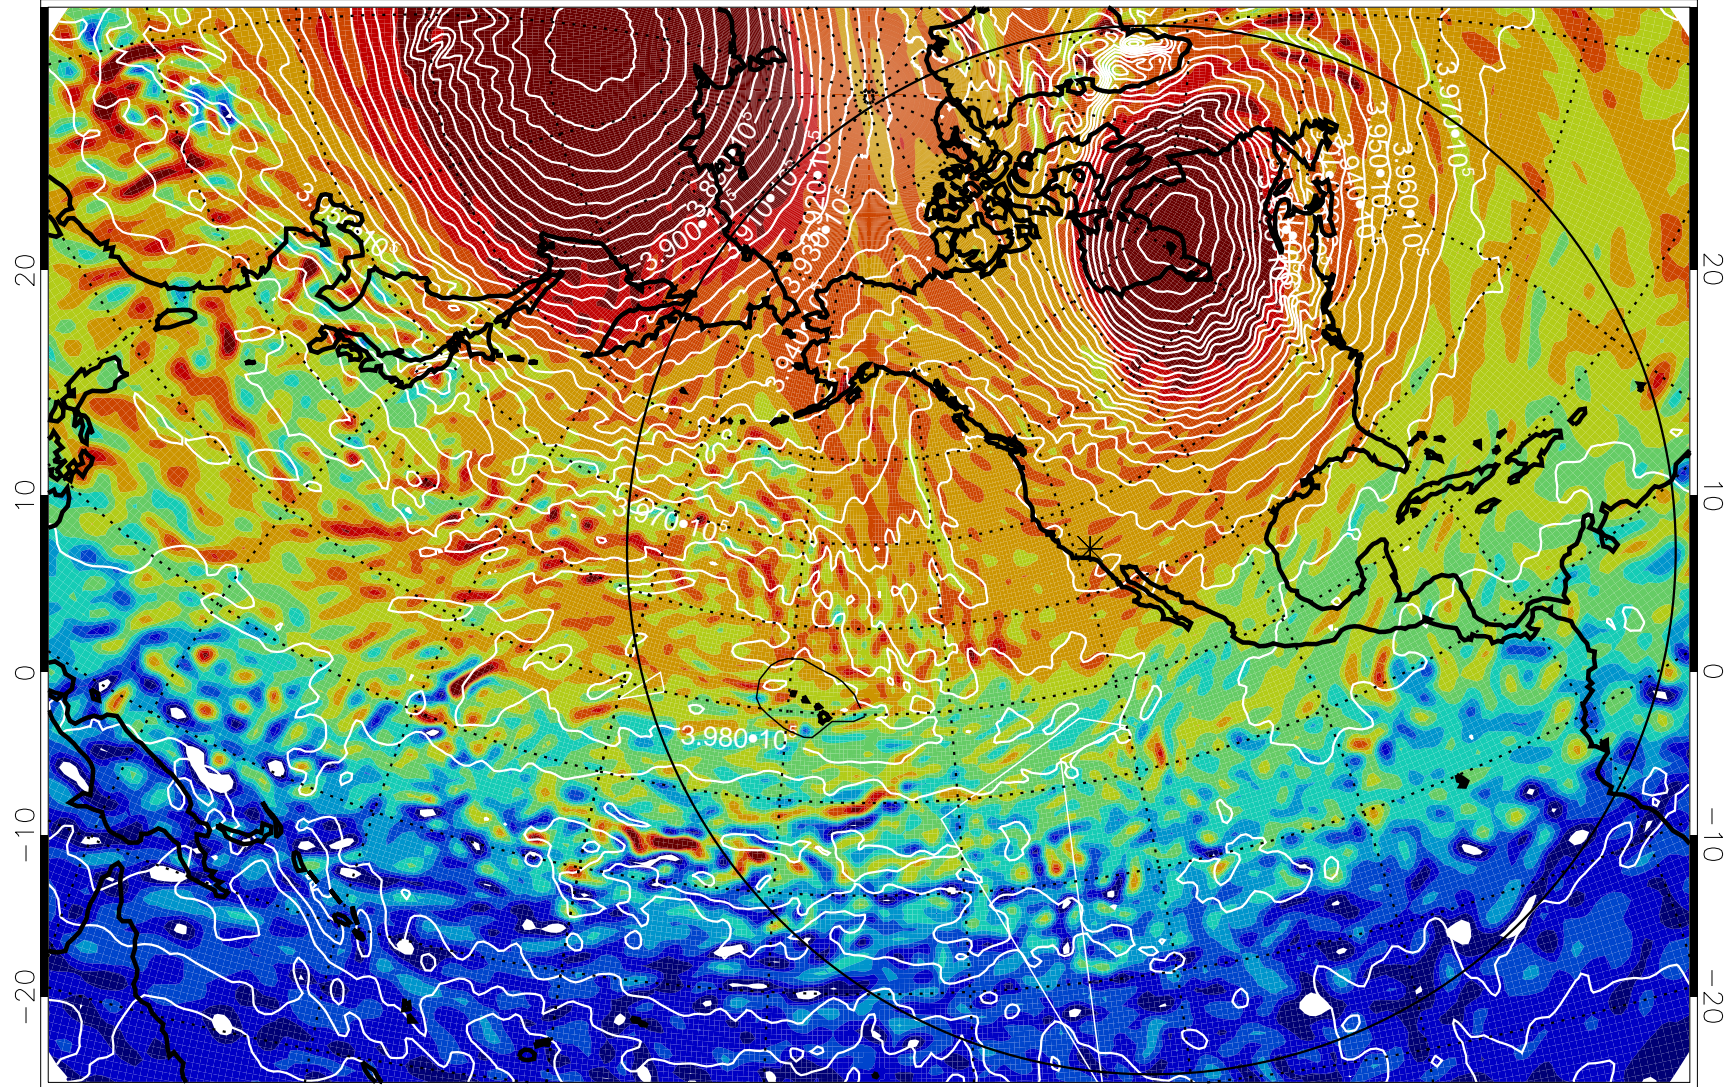

13011918, 90 hour forecast for 460K EPV

460K Montgomery Streamfunction, white

Range ring of 6000 km -- 19 hours GH round trip

13012000, 96 hour forecast for 460K EPV

460K Montgomery Streamfunction, white

Range ring of 6000 km -- 19 hours GH round trip

13012006, 102 hour forecast for 460K EPV

460K Montgomery Streamfunction, white

Range ring of 6000 km -- 19 hours GH round trip

13012012, 108 hour forecast for 460K EPV

460K Montgomery Streamfunction, white

Range ring of 6000 km -- 19 hours GH round trip

13012018, 114 hour forecast for 460K EPV

460K Montgomery Streamfunction, white

Range ring of 6000 km -- 19 hours GH round trip

13012100, 120 hour forecast for 460K EPV

460K Montgomery Streamfunction, white

Range ring of 6000 km -- 19 hours GH round trip