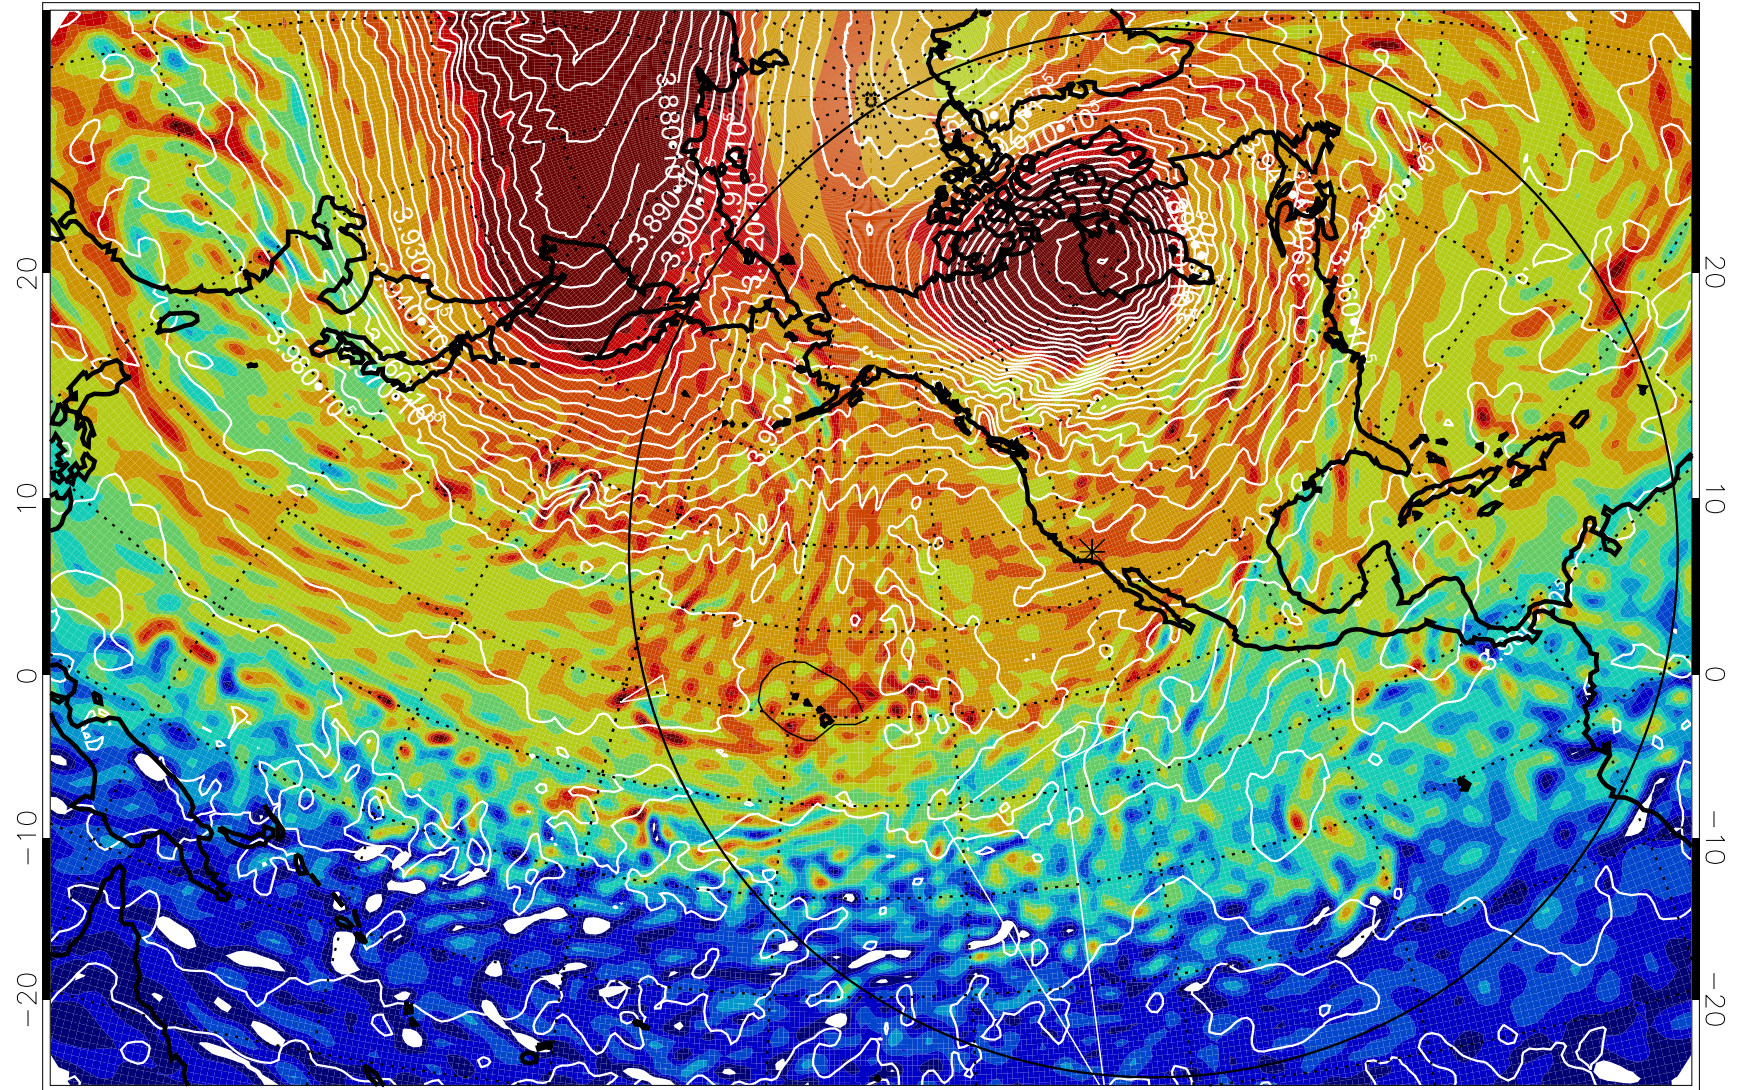

13011618, 30 hour forecast for 460K EPV

460K Montgomery Streamfunction, white

Range ring of 6000 km -- 19 hours GH round trip

13011700, 36 hour forecast for 460K EPV

460K Montgomery Streamfunction, white

Range ring of 6000 km -- 19 hours GH round trip

13011706, 42 hour forecast for 460K EPV

460K Montgomery Streamfunction, white

Range ring of 6000 km -- 19 hours GH round trip

13011718, 54 hour forecast for 460K EPV

460K Montgomery Streamfunction, white

Range ring of 6000 km -- 19 hours GH round trip

13011900, 84 hour forecast for 460K EPV

460K Montgomery Streamfunction, white

Range ring of 6000 km -- 19 hours GH round trip

13011918, 102 hour forecast for 460K EPV

460K Montgomery Streamfunction, white

Range ring of 6000 km -- 19 hours GH round trip

13012000, 108 hour forecast for 460K EPV

460K Montgomery Streamfunction, white

Range ring of 6000 km -- 19 hours GH round trip

13012006, 114 hour forecast for 460K EPV