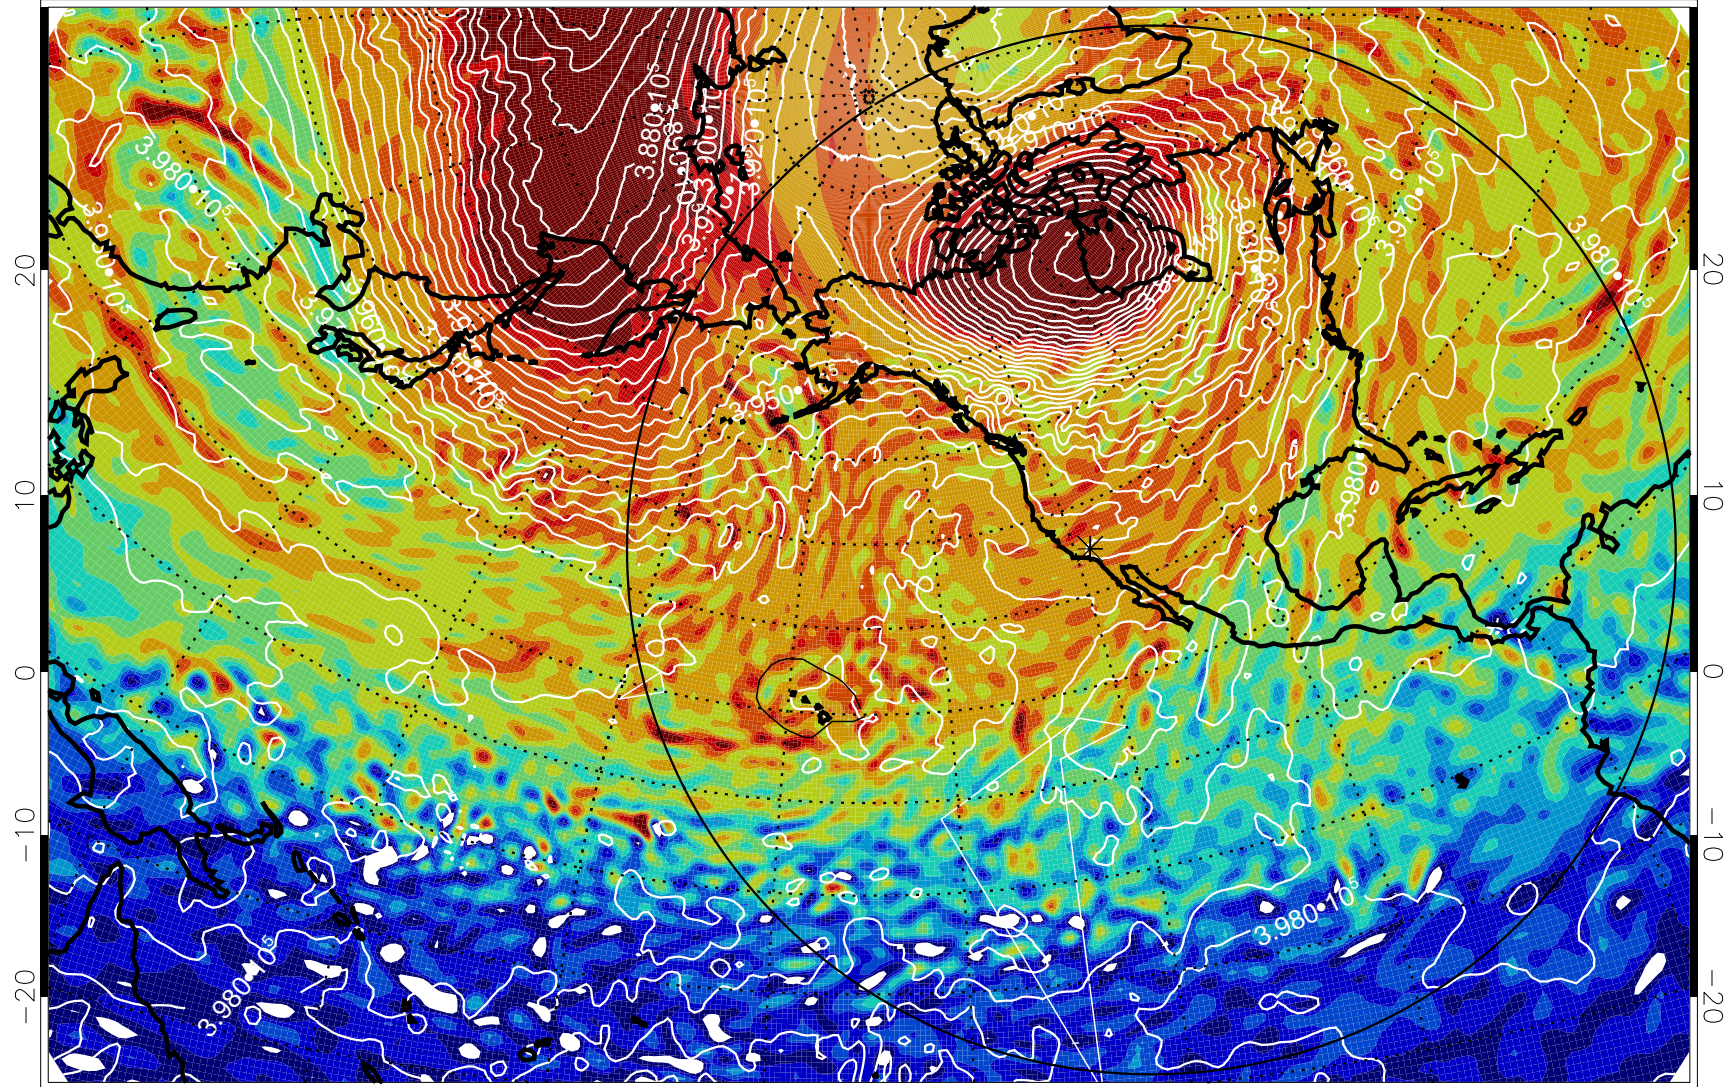

13011618, 30 hour forecast for 460K EPV

460K Montgomery Streamfunction, white

Range ring of 6000 km -- 19 hours GH round trip

13011700, 36 hour forecast for 460K EPV

460K Montgomery Streamfunction, white

Range ring of 6000 km -- 19 hours GH round trip

13011706, 42 hour forecast for 460K EPV

460K Montgomery Streamfunction, white

Range ring of 6000 km -- 19 hours GH round trip

13011718, 54 hour forecast for 460K EPV

460K Montgomery Streamfunction, white

Range ring of 6000 km -- 19 hours GH round trip

13011900, 84 hour forecast for 460K EPV

460K Montgomery Streamfunction, white

Range ring of 6000 km -- 19 hours GH round trip

13011918, 102 hour forecast for 460K EPV

460K Montgomery Streamfunction, white

Range ring of 6000 km -- 19 hours GH round trip

13012000, 108 hour forecast for 460K EPV

460K Montgomery Streamfunction, white

Range ring of 6000 km -- 19 hours GH round trip

13012006, 114 hour forecast for 460K EPV