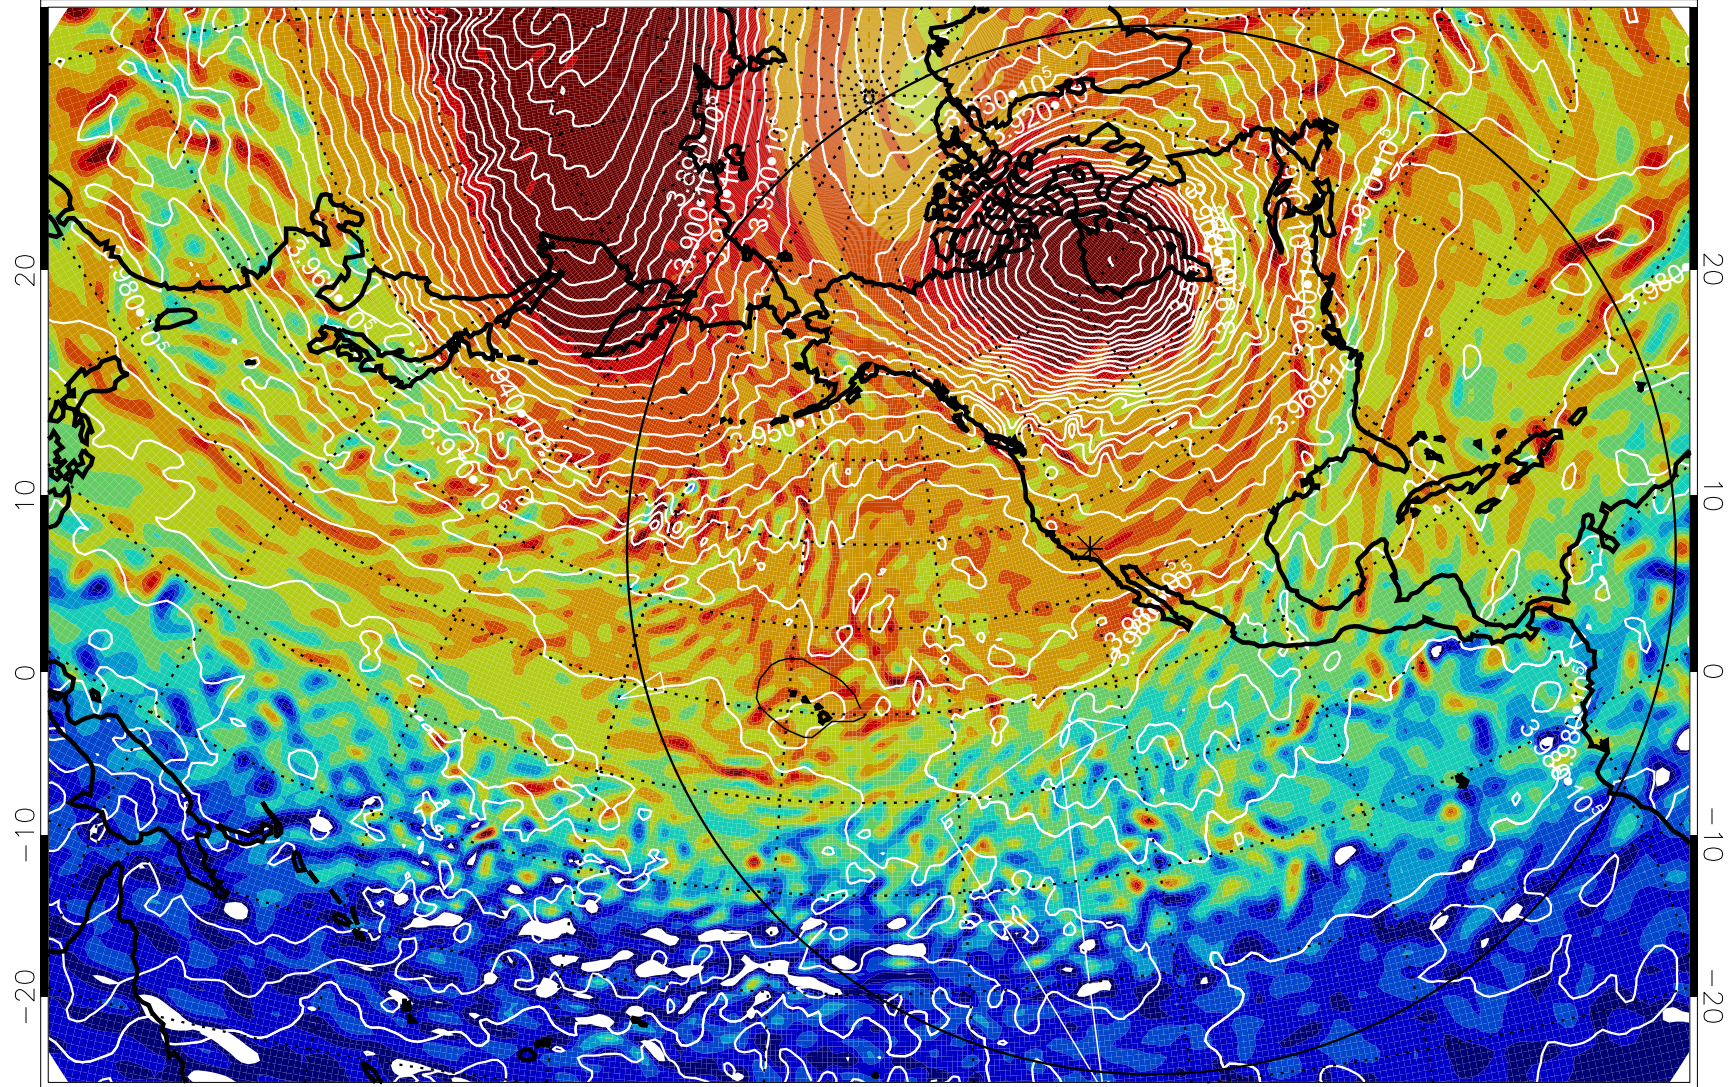

13011706, 42 hour forecast for 460K EPV

460K Montgomery Streamfunction, white

Range ring of 6000 km -- 19 hours GH round trip

13011718, 54 hour forecast for 460K EPV

460K Montgomery Streamfunction, white

Range ring of 6000 km -- 19 hours GH round trip

13011900, 84 hour forecast for 460K EPV

460K Montgomery Streamfunction, white

Range ring of 6000 km -- 19 hours GH round trip

13011918, 102 hour forecast for 460K EPV

460K Montgomery Streamfunction, white

Range ring of 6000 km -- 19 hours GH round trip

13012000, 108 hour forecast for 460K EPV

460K Montgomery Streamfunction, white

Range ring of 6000 km -- 19 hours GH round trip

13012006, 114 hour forecast for 460K EPV

460K Montgomery Streamfunction, white

Range ring of 6000 km -- 19 hours GH round trip