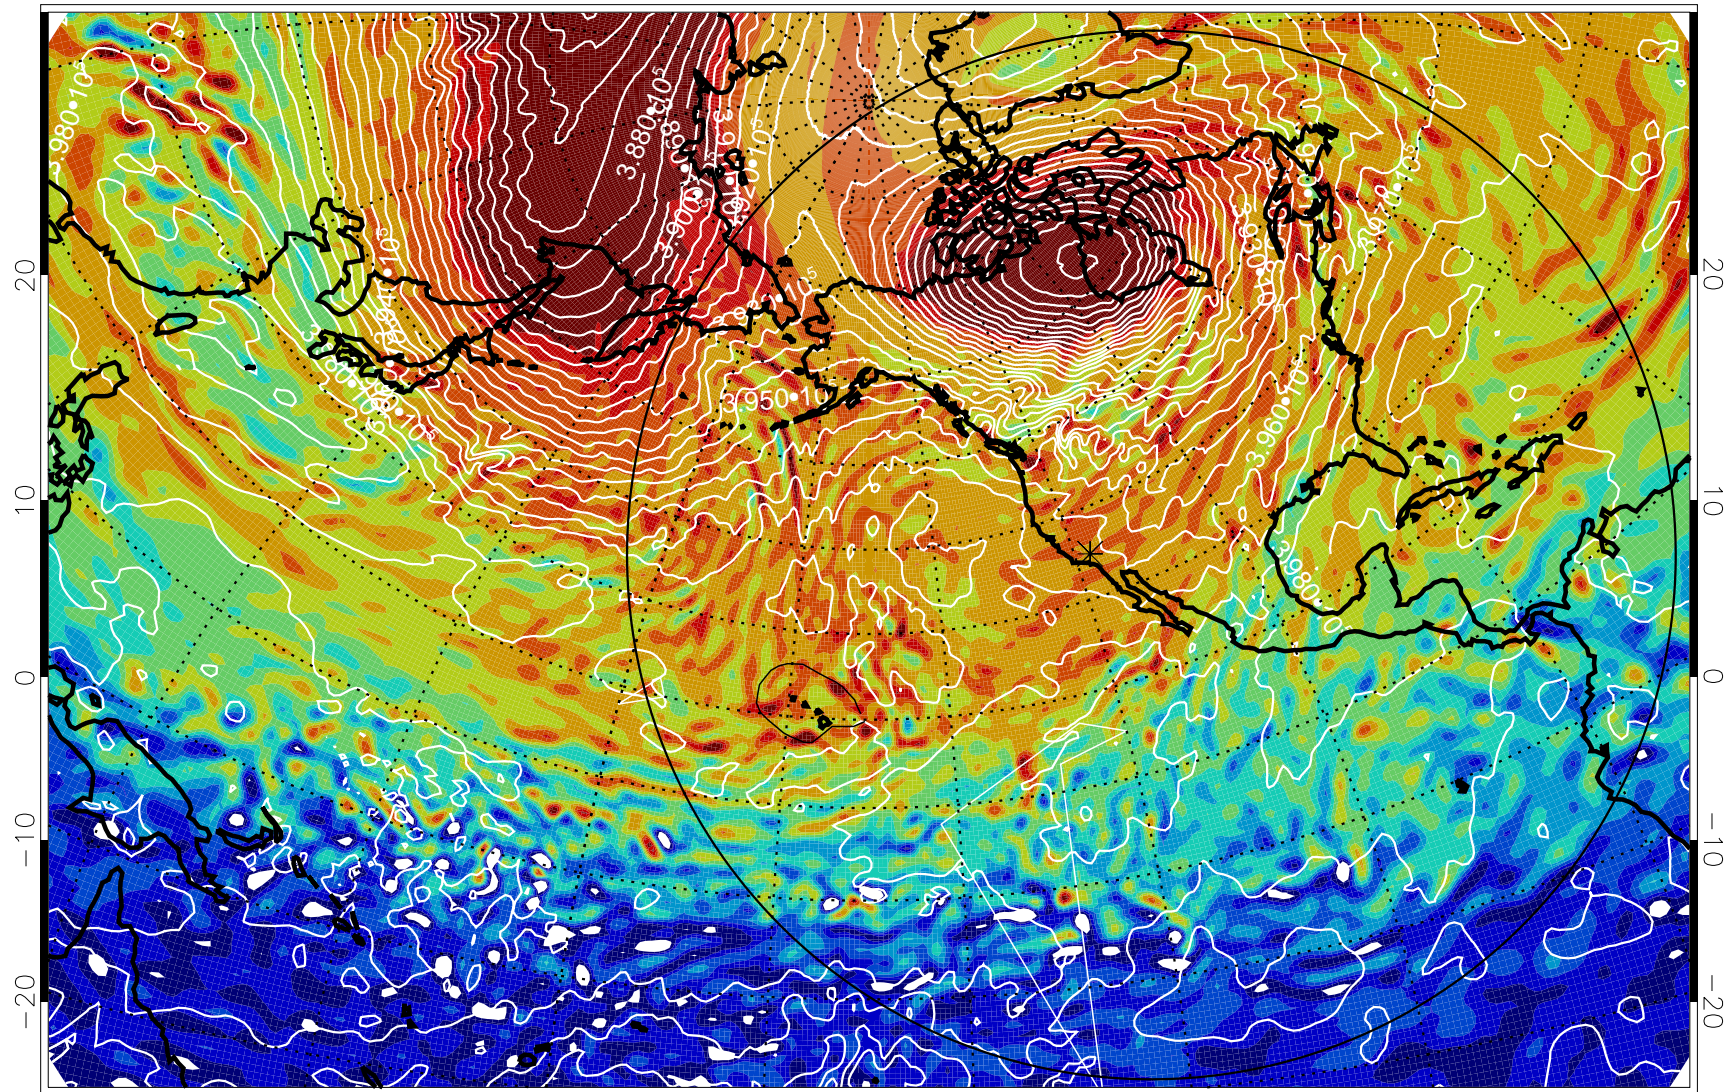

13011606, 18 hour forecast for 460K EPV

460K Montgomery Streamfunction, white

Range ring of 6000 km -- 19 hours GH round trip

13011612, 24 hour forecast for 460K EPV

460K Montgomery Streamfunction, white

Range ring of 6000 km -- 19 hours GH round trip

13011618, 30 hour forecast for 460K EPV

460K Montgomery Streamfunction, white

Range ring of 6000 km -- 19 hours GH round trip

13011700, 36 hour forecast for 460K EPV

460K Montgomery Streamfunction, white

Range ring of 6000 km -- 19 hours GH round trip

13011706, 42 hour forecast for 460K EPV

460K Montgomery Streamfunction, white

Range ring of 6000 km -- 19 hours GH round trip

13011718, 54 hour forecast for 460K EPV

460K Montgomery Streamfunction, white

Range ring of 6000 km -- 19 hours GH round trip

13011900, 84 hour forecast for 460K EPV

460K Montgomery Streamfunction, white

Range ring of 6000 km -- 19 hours GH round trip

13011918, 102 hour forecast for 460K EPV

460K Montgomery Streamfunction, white