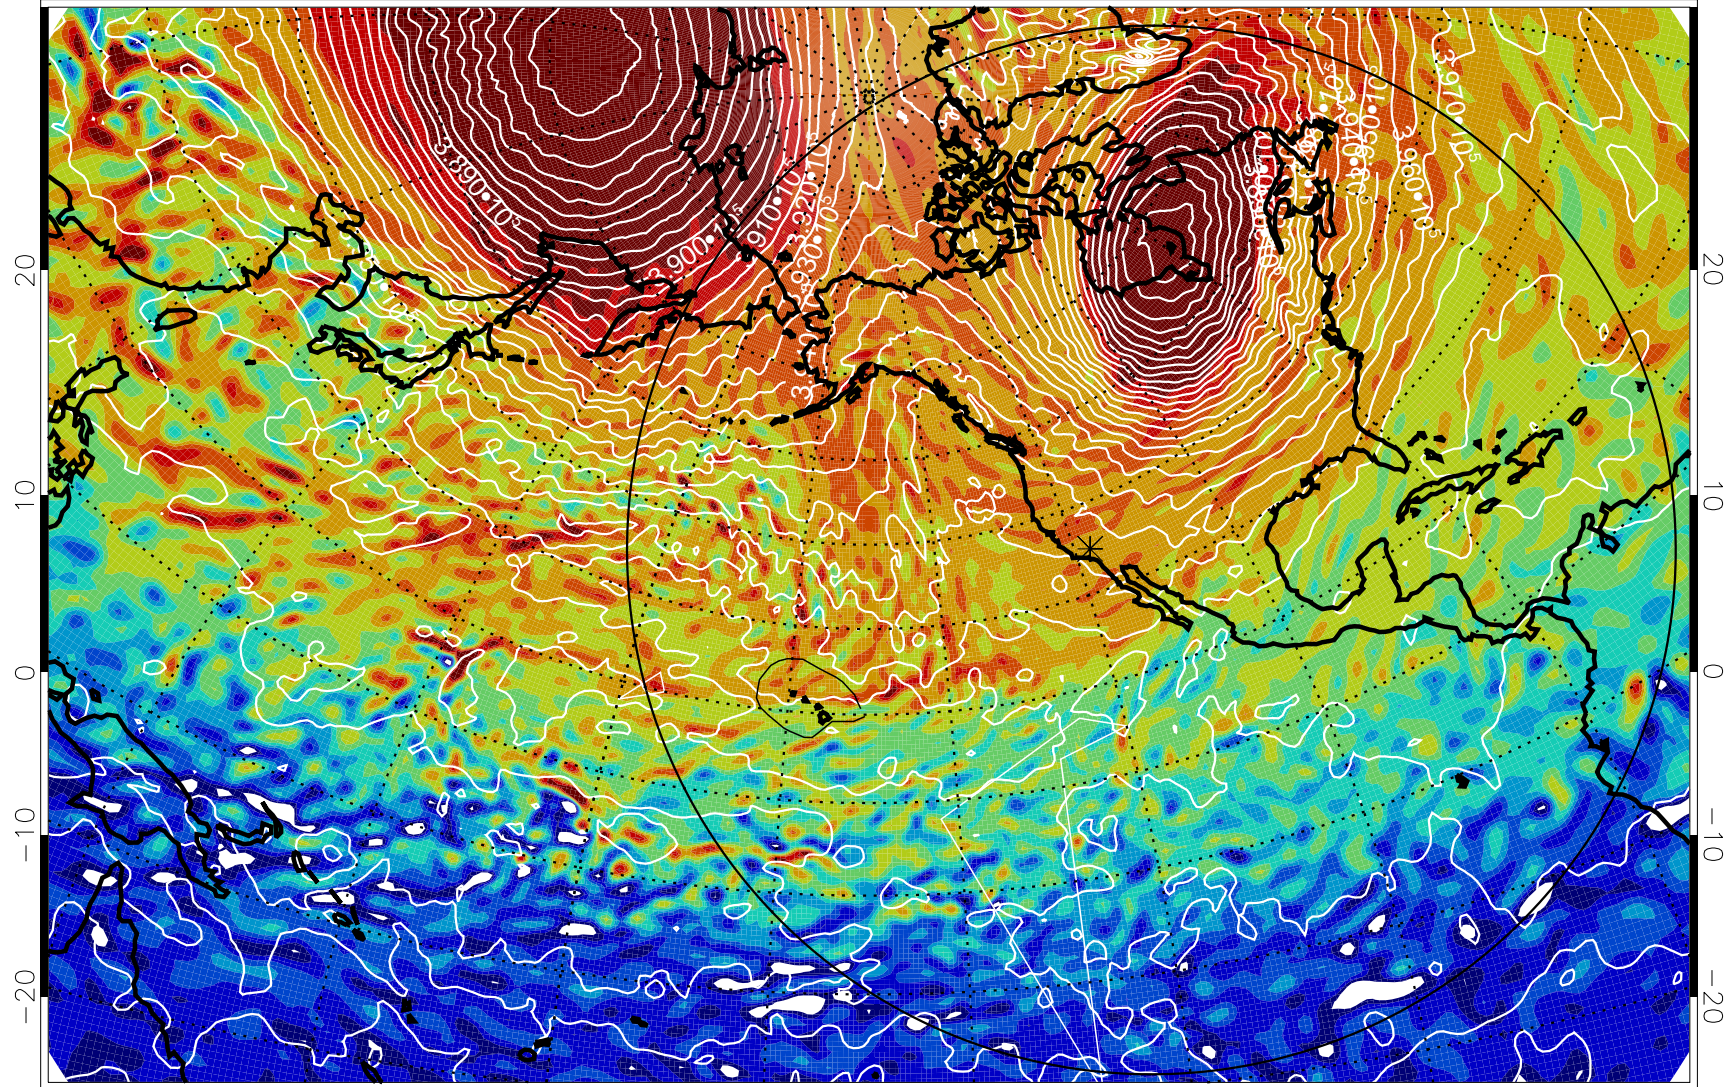

13011900, 84 hour forecast for 460K EPV

460K Montgomery Streamfunction, white

Range ring of 6000 km -- 19 hours GH round trip

13011918, 102 hour forecast for 460K EPV

460K Montgomery Streamfunction, white

Range ring of 6000 km -- 19 hours GH round trip

13012000, 108 hour forecast for 460K EPV

460K Montgomery Streamfunction, white

Range ring of 6000 km -- 19 hours GH round trip

13012006, 114 hour forecast for 460K EPV

460K Montgomery Streamfunction, white

Range ring of 6000 km -- 19 hours GH round trip