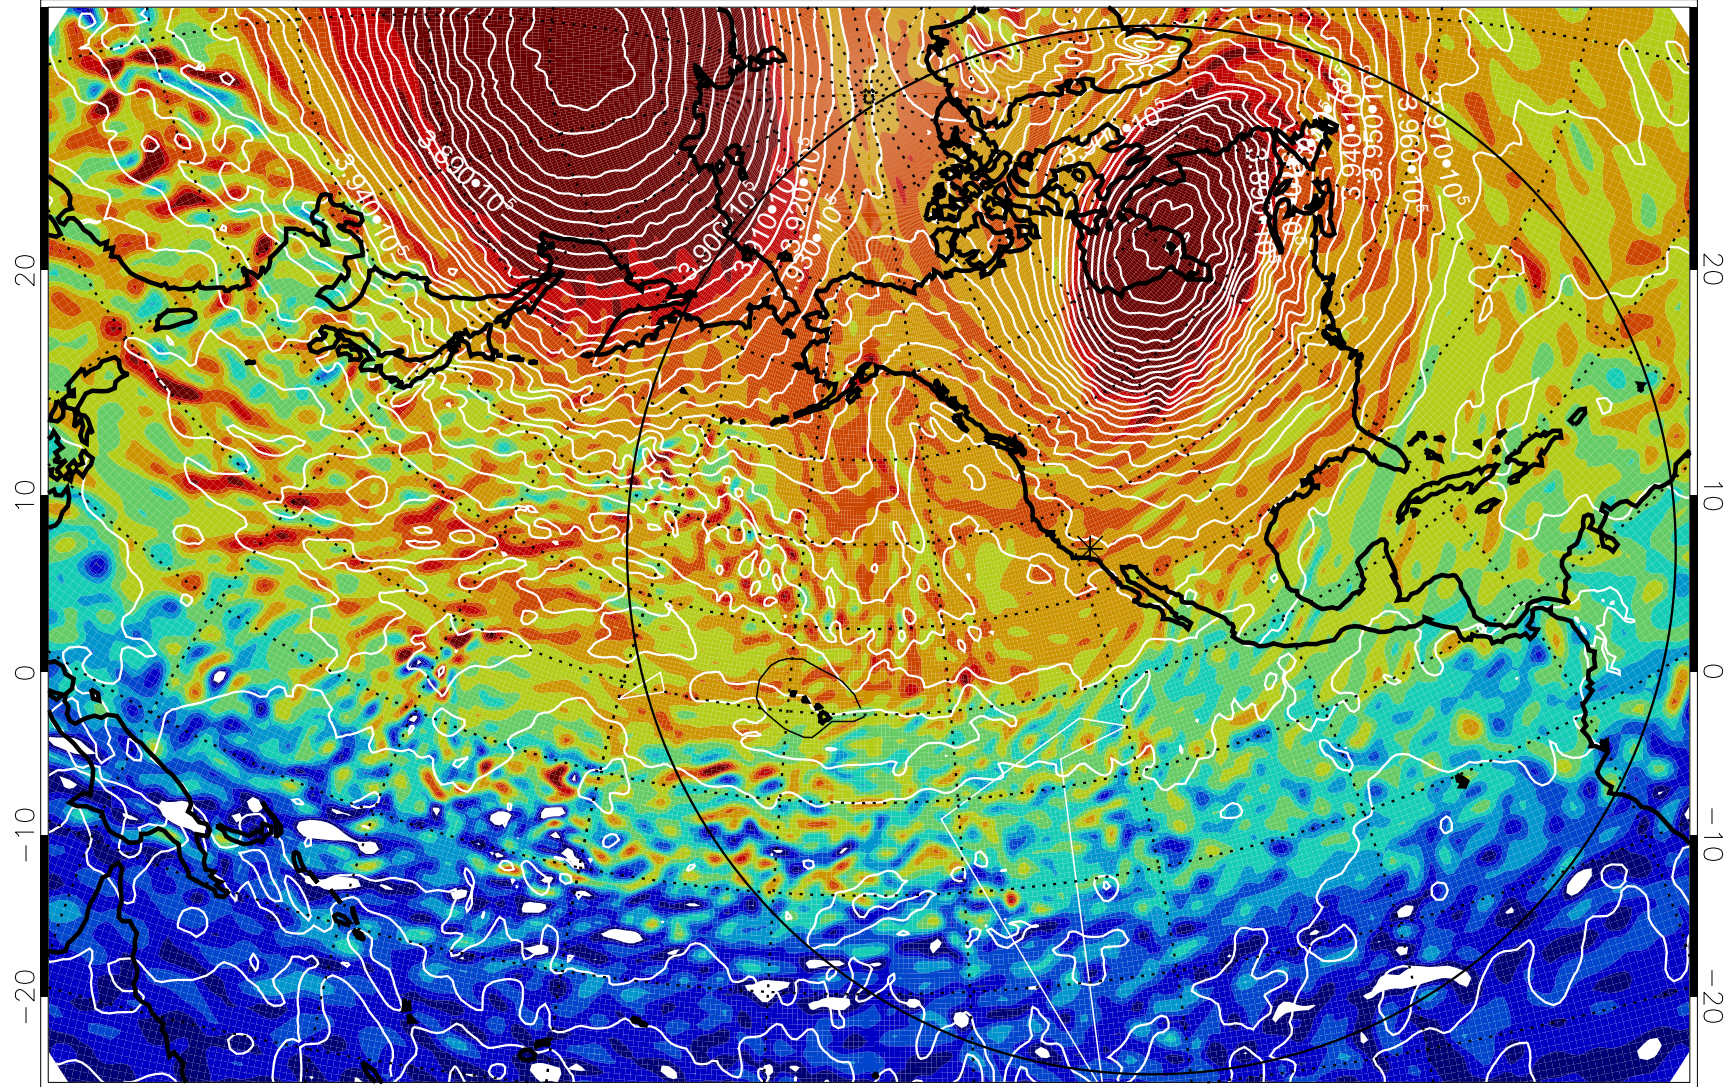

13011706, 42 hour forecast for 460K EPV

460K Montgomery Streamfunction, white

Range ring of 6000 km -- 19 hours GH round trip

13011718, 54 hour forecast for 460K EPV

460K Montgomery Streamfunction, white

Range ring of 6000 km -- 19 hours GH round trip

13011900, 84 hour forecast for 460K EPV

460K Montgomery Streamfunction, white

Range ring of 6000 km -- 19 hours GH round trip

13011918, 102 hour forecast for 460K EPV

460K Montgomery Streamfunction, white

Range ring of 6000 km -- 19 hours GH round trip

13012000, 108 hour forecast for 460K EPV

460K Montgomery Streamfunction, white

Range ring of 6000 km -- 19 hours GH round trip

13012006, 114 hour forecast for 460K EPV

460K Montgomery Streamfunction, white

Range ring of 6000 km -- 19 hours GH round trip