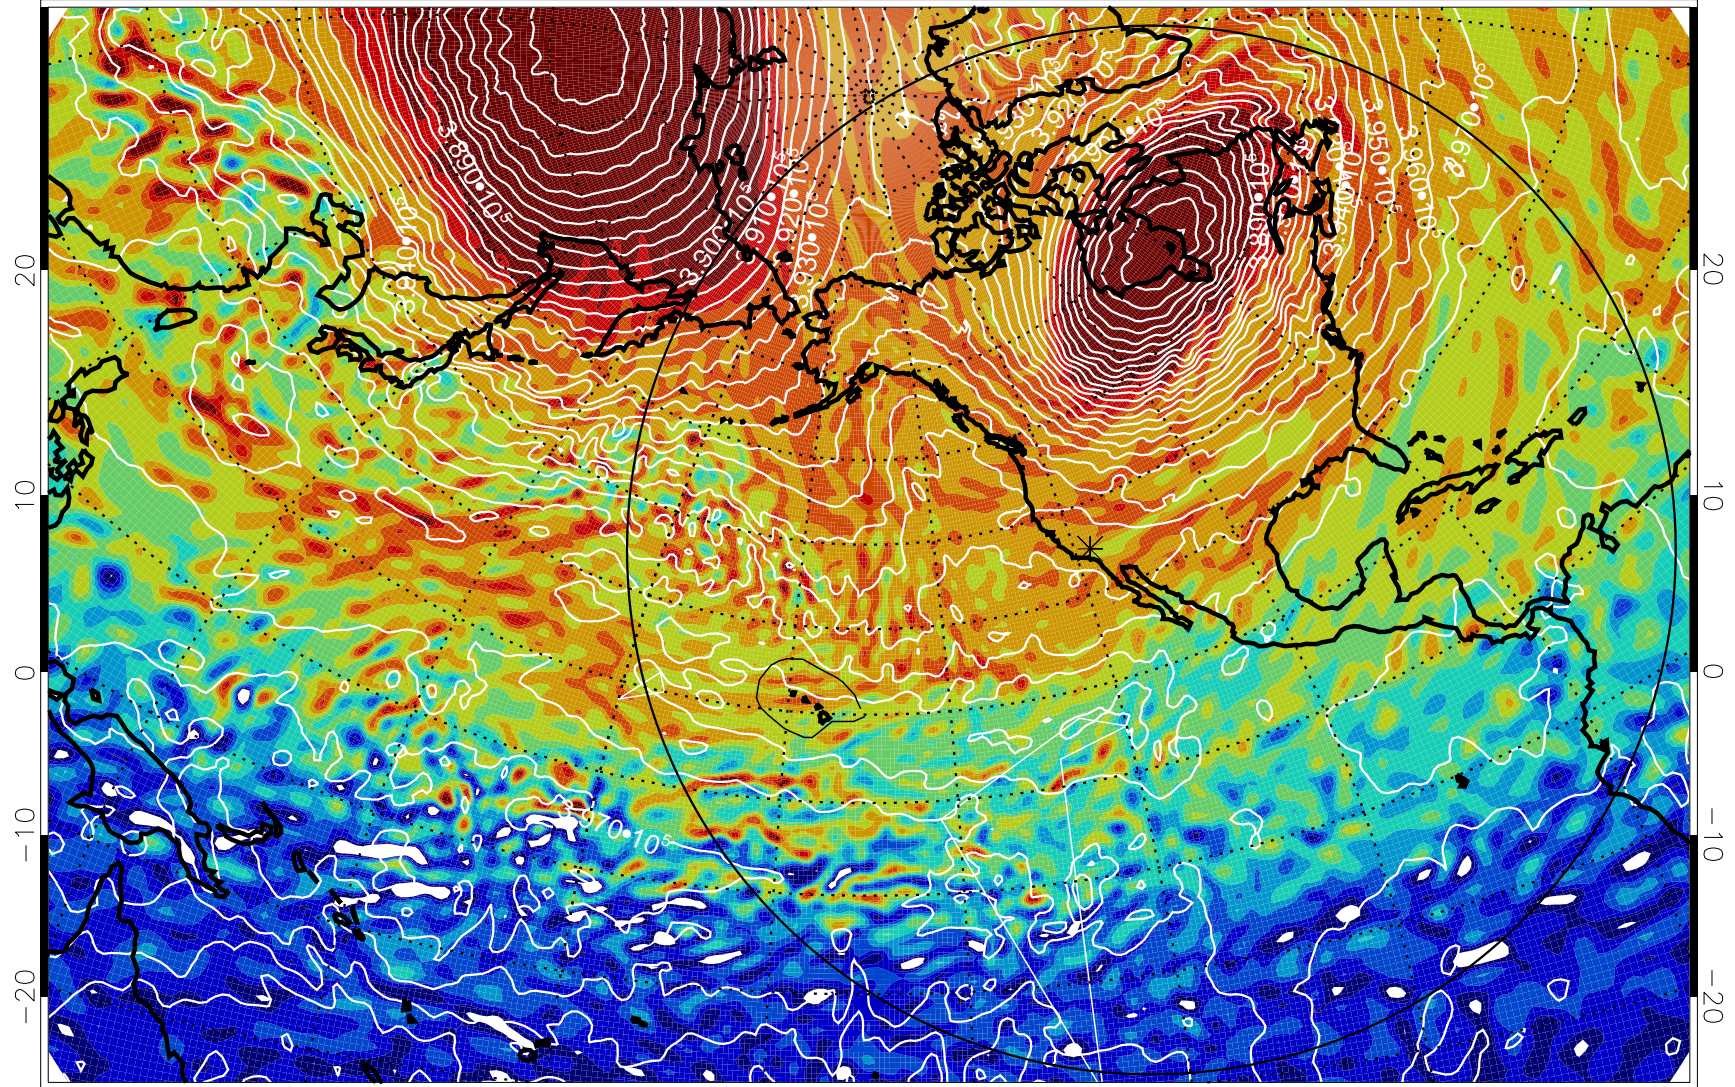

13011706, 42 hour forecast for 460K EPV

460K Montgomery Streamfunction, white

Range ring of 6000 km -- 19 hours GH round trip

13011718, 54 hour forecast for 460K EPV

460K Montgomery Streamfunction, white

Range ring of 6000 km -- 19 hours GH round trip

13011900, 84 hour forecast for 460K EPV

460K Montgomery Streamfunction, white

Range ring of 6000 km -- 19 hours GH round trip

13011918, 102 hour forecast for 460K EPV

460K Montgomery Streamfunction, white

Range ring of 6000 km -- 19 hours GH round trip

13012000, 108 hour forecast for 460K EPV

460K Montgomery Streamfunction, white

Range ring of 6000 km -- 19 hours GH round trip

13012006, 114 hour forecast for 460K EPV

460K Montgomery Streamfunction, white

Range ring of 6000 km -- 19 hours GH round trip