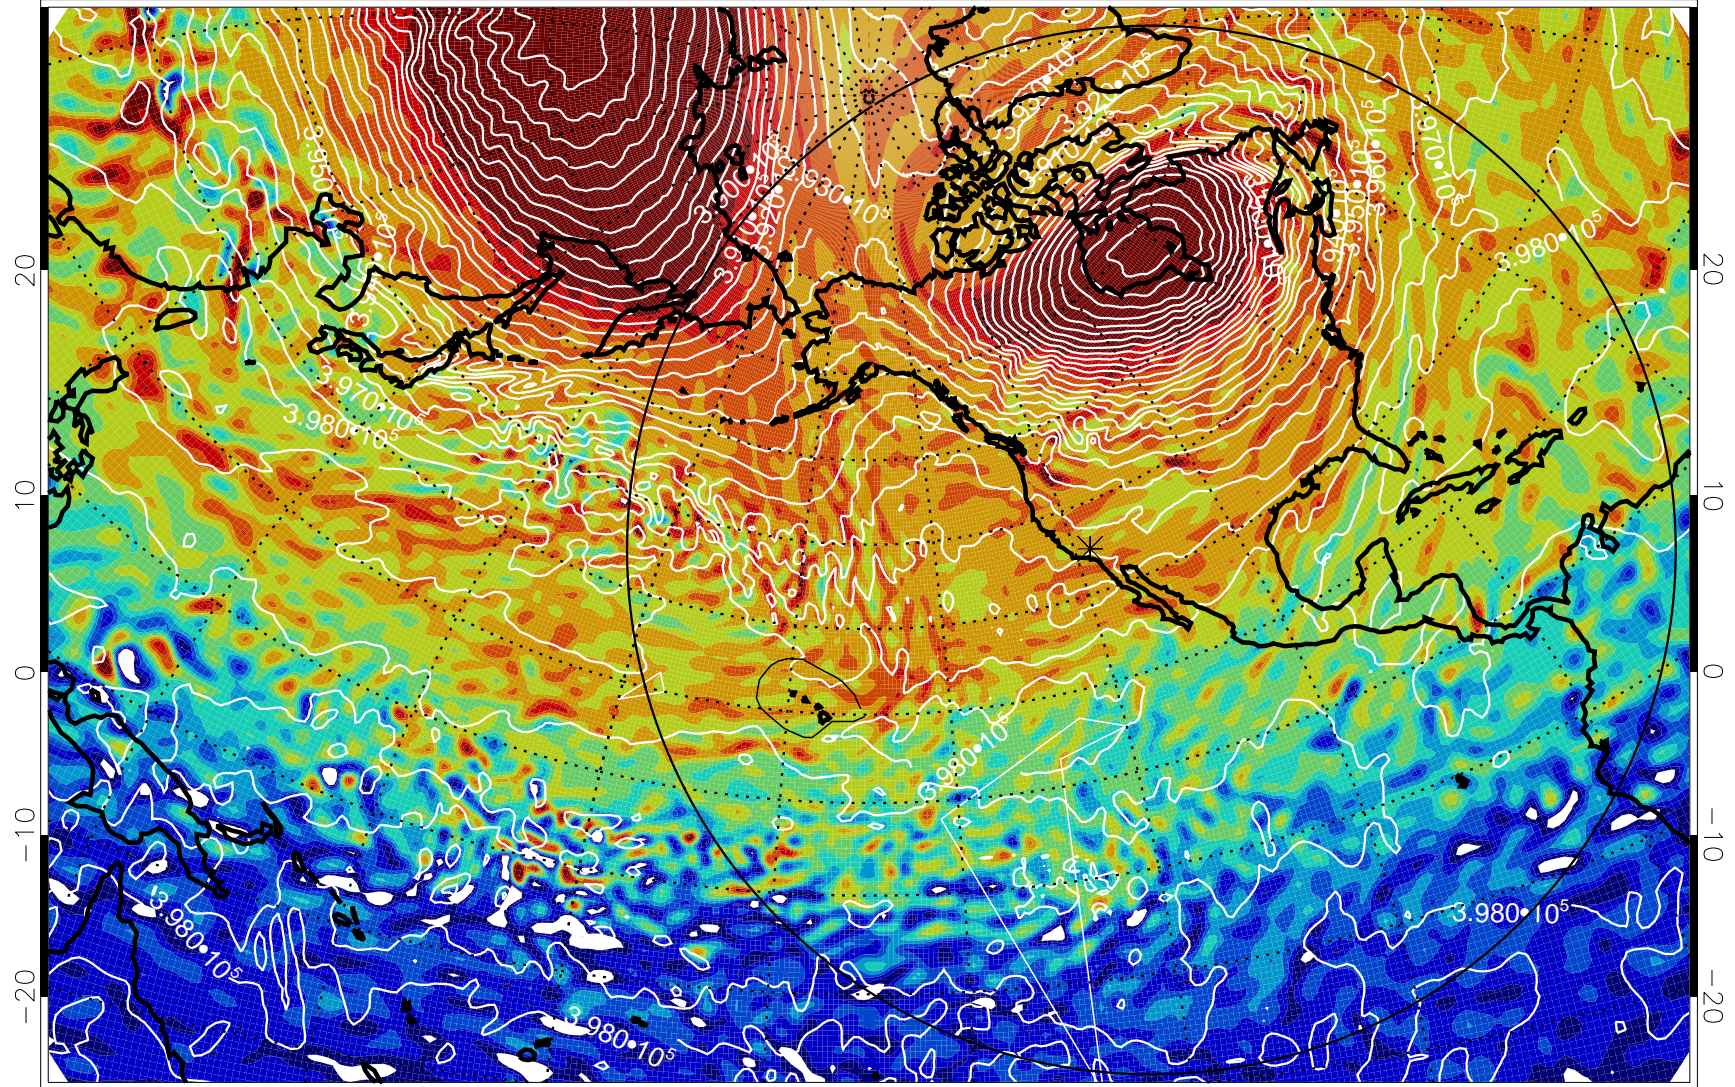

13011706, 42 hour forecast for 460K EPV

460K Montgomery Streamfunction, white

Range ring of 6000 km -- 19 hours GH round trip

13011718, 54 hour forecast for 460K EPV

460K Montgomery Streamfunction, white

Range ring of 6000 km -- 19 hours GH round trip

13011900, 84 hour forecast for 460K EPV

460K Montgomery Streamfunction, white

Range ring of 6000 km -- 19 hours GH round trip

13011918, 102 hour forecast for 460K EPV

460K Montgomery Streamfunction, white

Range ring of 6000 km -- 19 hours GH round trip

13012000, 108 hour forecast for 460K EPV

460K Montgomery Streamfunction, white

Range ring of 6000 km -- 19 hours GH round trip

13012006, 114 hour forecast for 460K EPV

460K Montgomery Streamfunction, white

Range ring of 6000 km -- 19 hours GH round trip