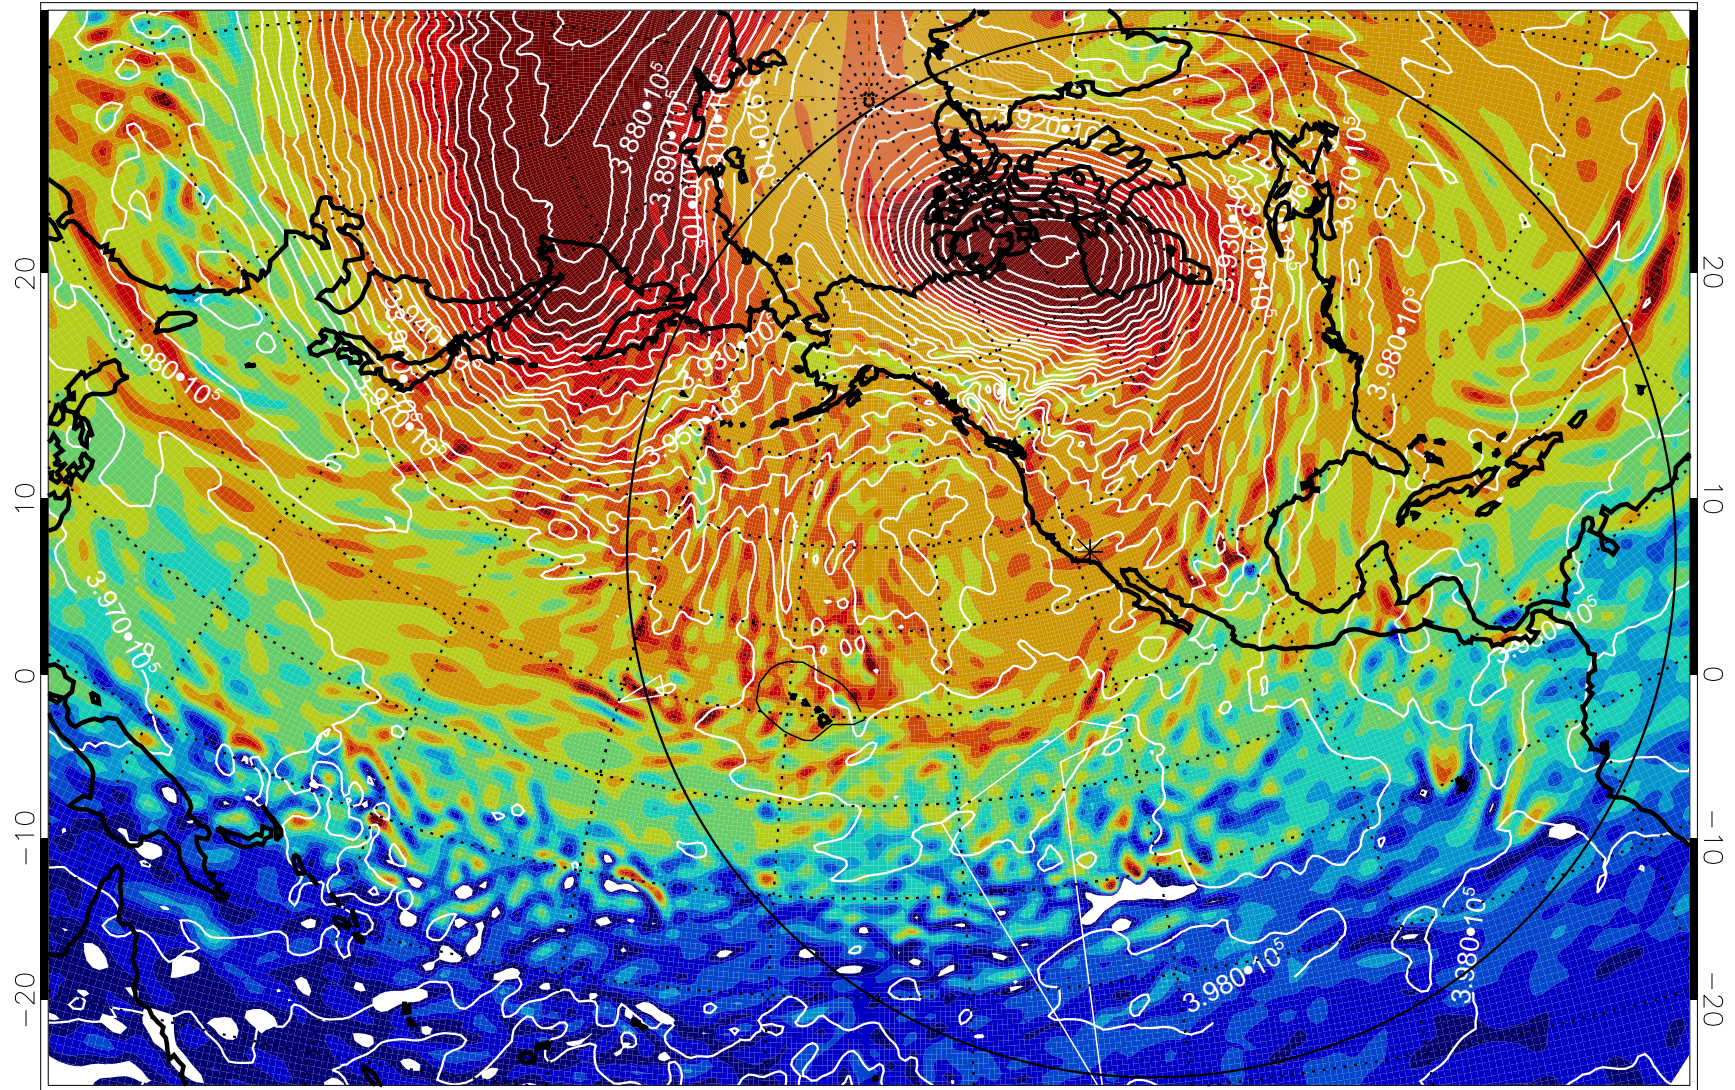

13011518, 6 hour forecast for 460K EPV

460K Montgomery Streamfunction, white

Range ring of 6000 km -- 19 hours GH round trip

13011600, 12 hour forecast for 460K EPV

460K Montgomery Streamfunction, white

Range ring of 6000 km -- 19 hours GH round trip

13011606, 18 hour forecast for 460K EPV

460K Montgomery Streamfunction, white

Range ring of 6000 km -- 19 hours GH round trip

13011612, 24 hour forecast for 460K EPV

460K Montgomery Streamfunction, white

Range ring of 6000 km -- 19 hours GH round trip

13011618, 30 hour forecast for 460K EPV

460K Montgomery Streamfunction, white

Range ring of 6000 km -- 19 hours GH round trip

13011700, 36 hour forecast for 460K EPV

460K Montgomery Streamfunction, white

Range ring of 6000 km -- 19 hours GH round trip

Range ring of 6000 km -- 19 hours GH round trip

13012000, 108 hour forecast for 460K EPV

460K Montgomery Streamfunction, white

Range ring of 6000 km -- 19 hours GH round trip

13012006, 114 hour forecast for 460K EPV