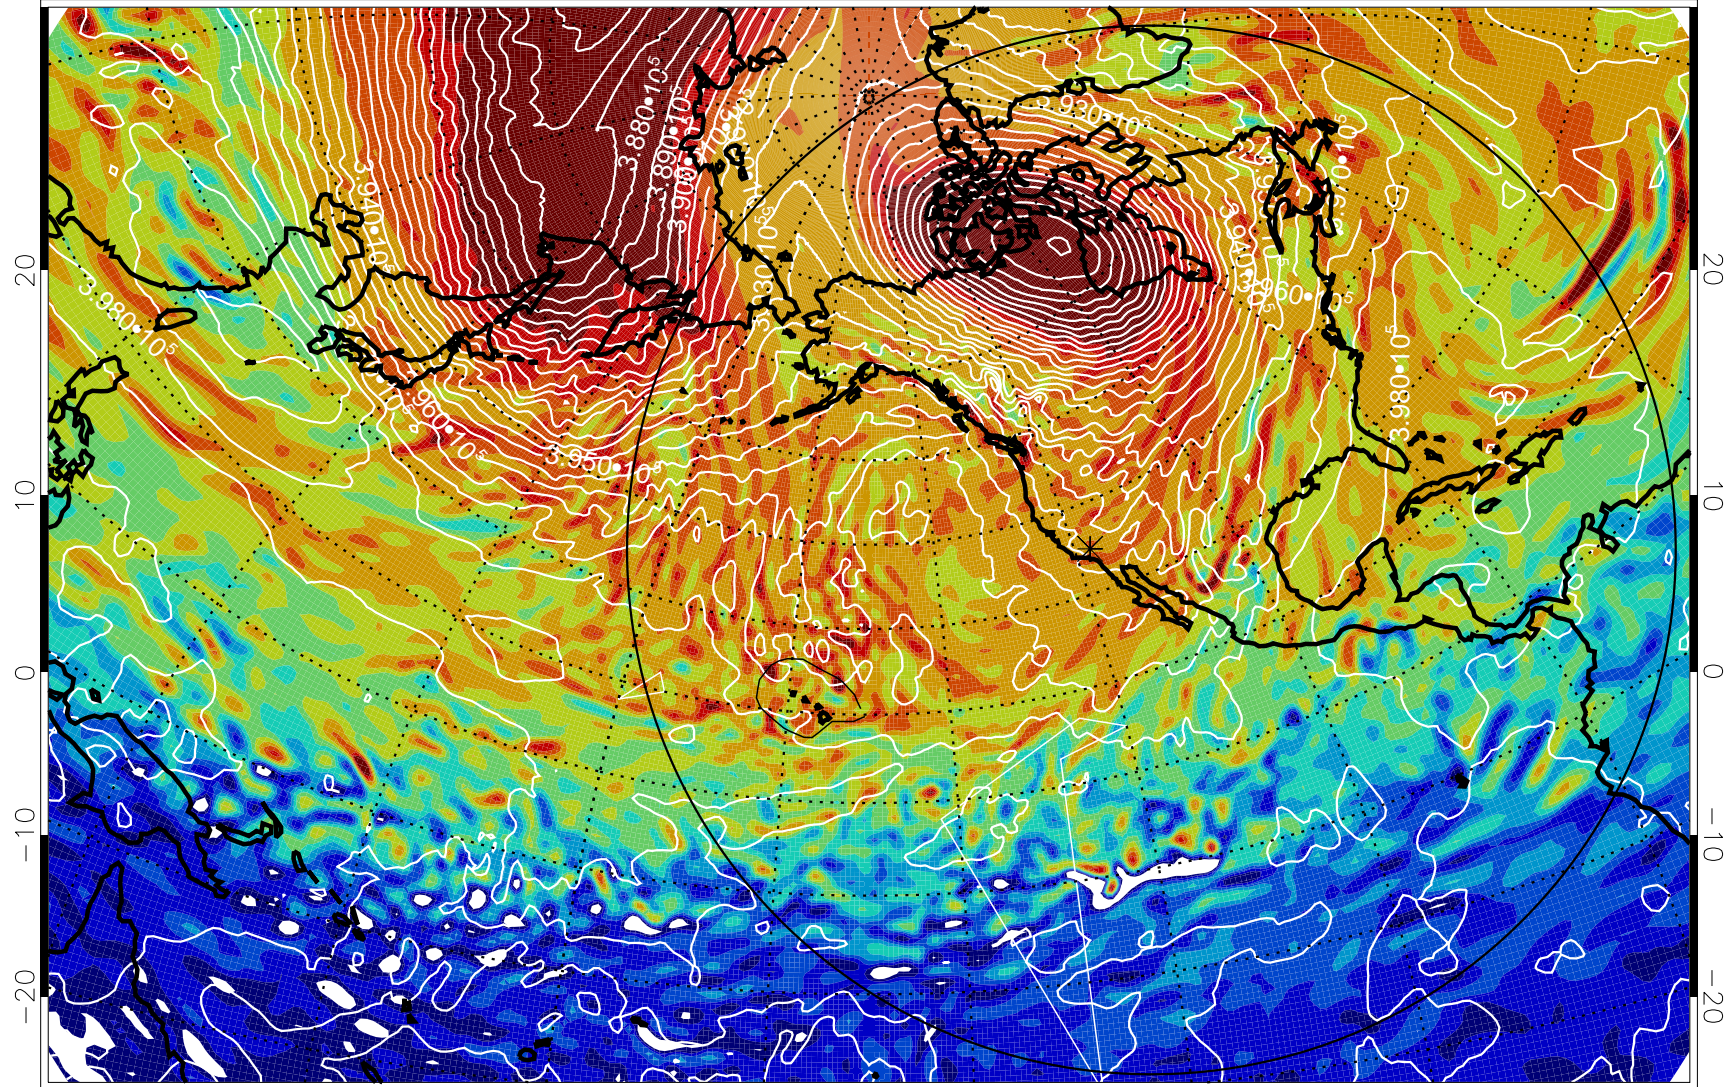

13011518, 6 hour forecast for 460K EPV

460K Montgomery Streamfunction, white

Range ring of 6000 km -- 19 hours GH round trip

13011600, 12 hour forecast for 460K EPV

460K Montgomery Streamfunction, white

Range ring of 6000 km -- 19 hours GH round trip

13011606, 18 hour forecast for 460K EPV

460K Montgomery Streamfunction, white

Range ring of 6000 km -- 19 hours GH round trip

13011612, 24 hour forecast for 460K EPV

460K Montgomery Streamfunction, white

Range ring of 6000 km -- 19 hours GH round trip

13011618, 30 hour forecast for 460K EPV

460K Montgomery Streamfunction, white

Range ring of 6000 km -- 19 hours GH round trip

13011700, 36 hour forecast for 460K EPV

460K Montgomery Streamfunction, white

Range ring of 6000 km -- 19 hours GH round trip

Range ring of 6000 km -- 19 hours GH round trip

13012000, 108 hour forecast for 460K EPV

460K Montgomery Streamfunction, white

Range ring of 6000 km -- 19 hours GH round trip

13012006, 114 hour forecast for 460K EPV