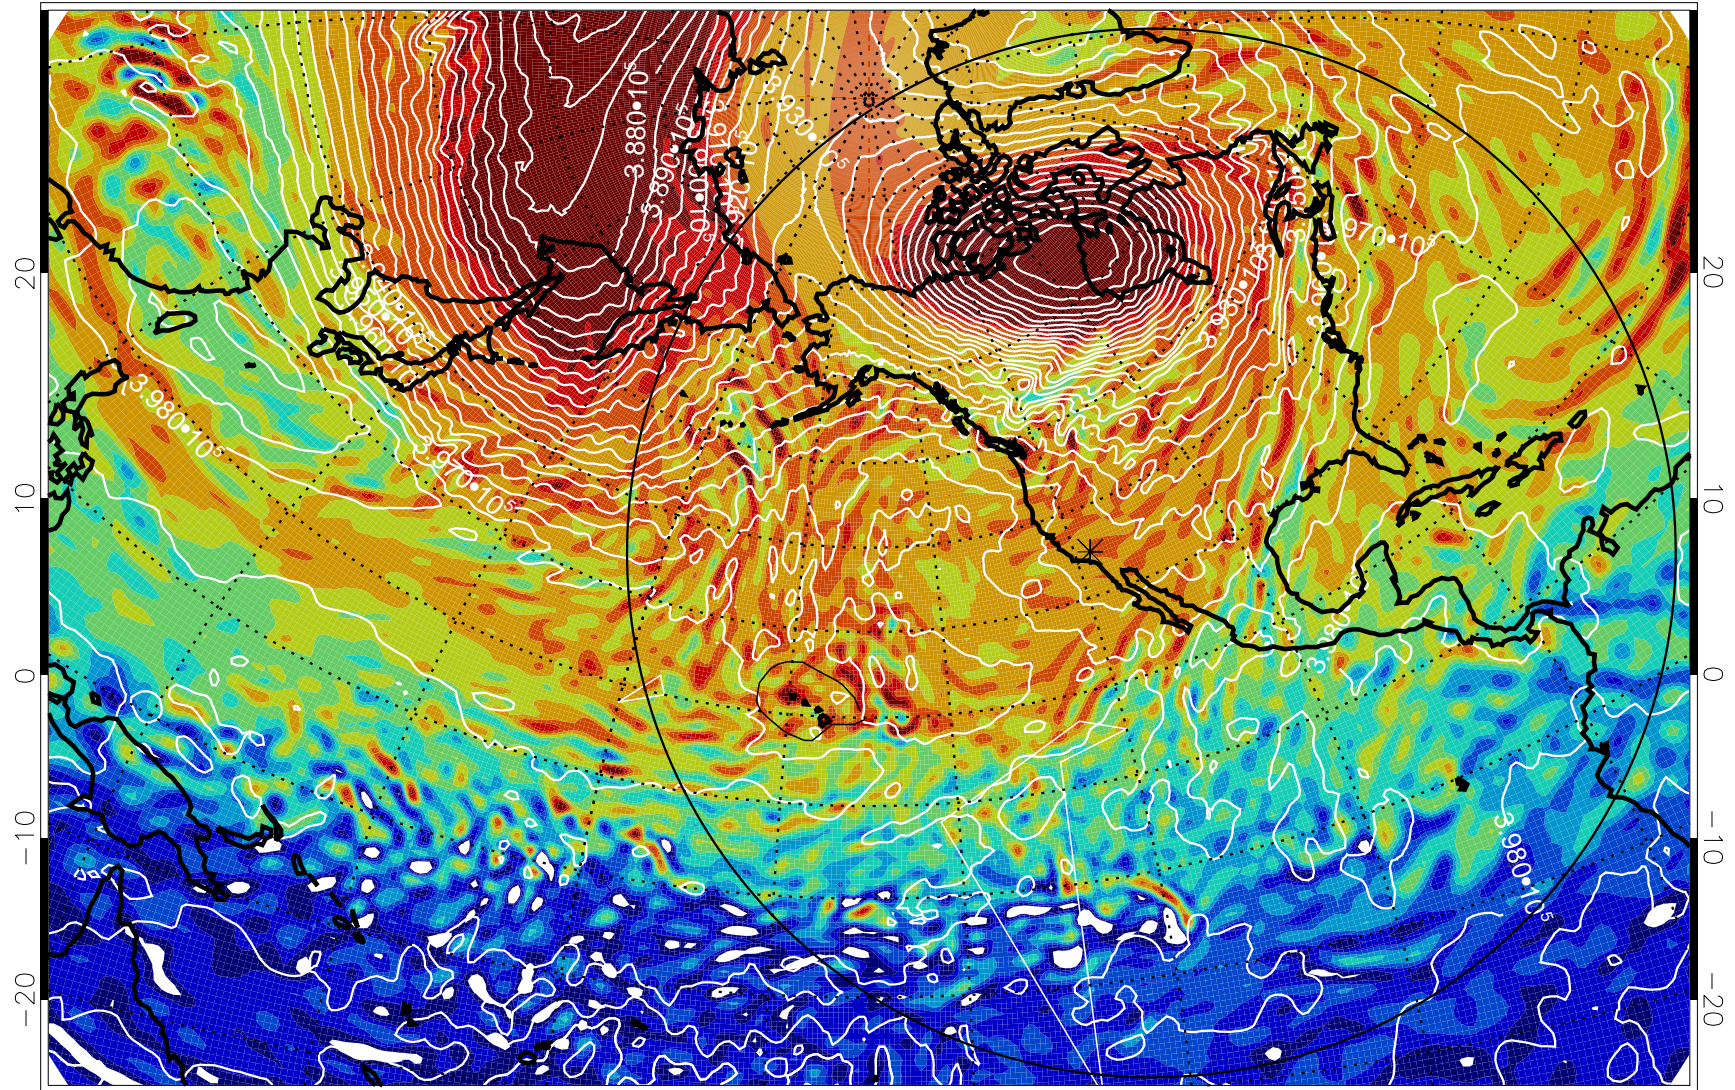

13011606, 18 hour forecast for 460K EPV

460K Montgomery Streamfunction, white

Range ring of 6000 km -- 19 hours GH round trip

13011612, 24 hour forecast for 460K EPV

460K Montgomery Streamfunction, white

Range ring of 6000 km -- 19 hours GH round trip

13011618, 30 hour forecast for 460K EPV

460K Montgomery Streamfunction, white

Range ring of 6000 km -- 19 hours GH round trip

13011700, 36 hour forecast for 460K EPV

460K Montgomery Streamfunction, white

Range ring of 6000 km -- 19 hours GH round trip

13011706, 42 hour forecast for 460K EPV

460K Montgomery Streamfunction, white

Range ring of 6000 km -- 19 hours GH round trip

13011718, 54 hour forecast for 460K EPV

460K Montgomery Streamfunction, white

Range ring of 6000 km -- 19 hours GH round trip

13011900, 84 hour forecast for 460K EPV

460K Montgomery Streamfunction, white

Range ring of 6000 km -- 19 hours GH round trip

13011918, 102 hour forecast for 460K EPV

460K Montgomery Streamfunction, white