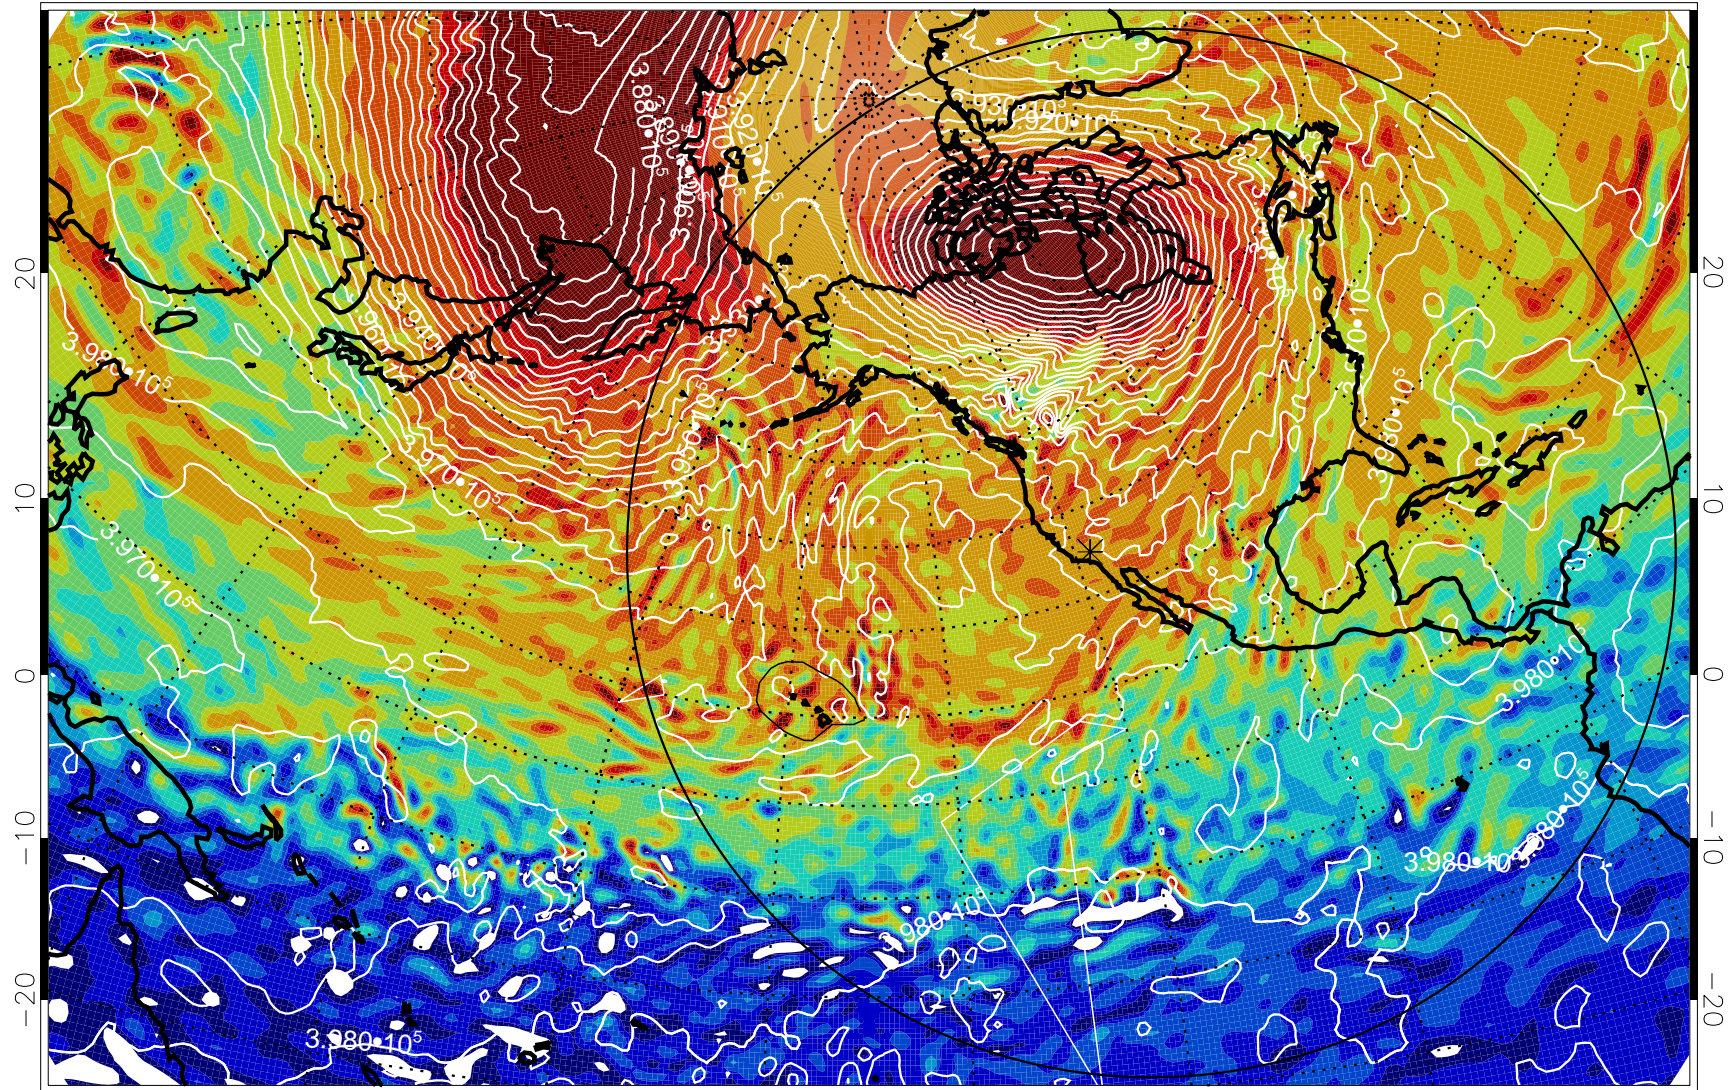

13011518, 6 hour forecast for 460K EPV

460K Montgomery Streamfunction, white

Range ring of 6000 km -- 19 hours GH round trip

13011600, 12 hour forecast for 460K EPV

460K Montgomery Streamfunction, white

Range ring of 6000 km -- 19 hours GH round trip

13011606, 18 hour forecast for 460K EPV

460K Montgomery Streamfunction, white

Range ring of 6000 km -- 19 hours GH round trip

13011612, 24 hour forecast for 460K EPV

460K Montgomery Streamfunction, white

Range ring of 6000 km -- 19 hours GH round trip

13011618, 30 hour forecast for 460K EPV

460K Montgomery Streamfunction, white

Range ring of 6000 km -- 19 hours GH round trip

13011700, 36 hour forecast for 460K EPV

460K Montgomery Streamfunction, white

Range ring of 6000 km -- 19 hours GH round trip

Range ring of 6000 km -- 19 hours GH round trip

13012000, 108 hour forecast for 460K EPV

460K Montgomery Streamfunction, white

Range ring of 6000 km -- 19 hours GH round trip

13012006, 114 hour forecast for 460K EPV