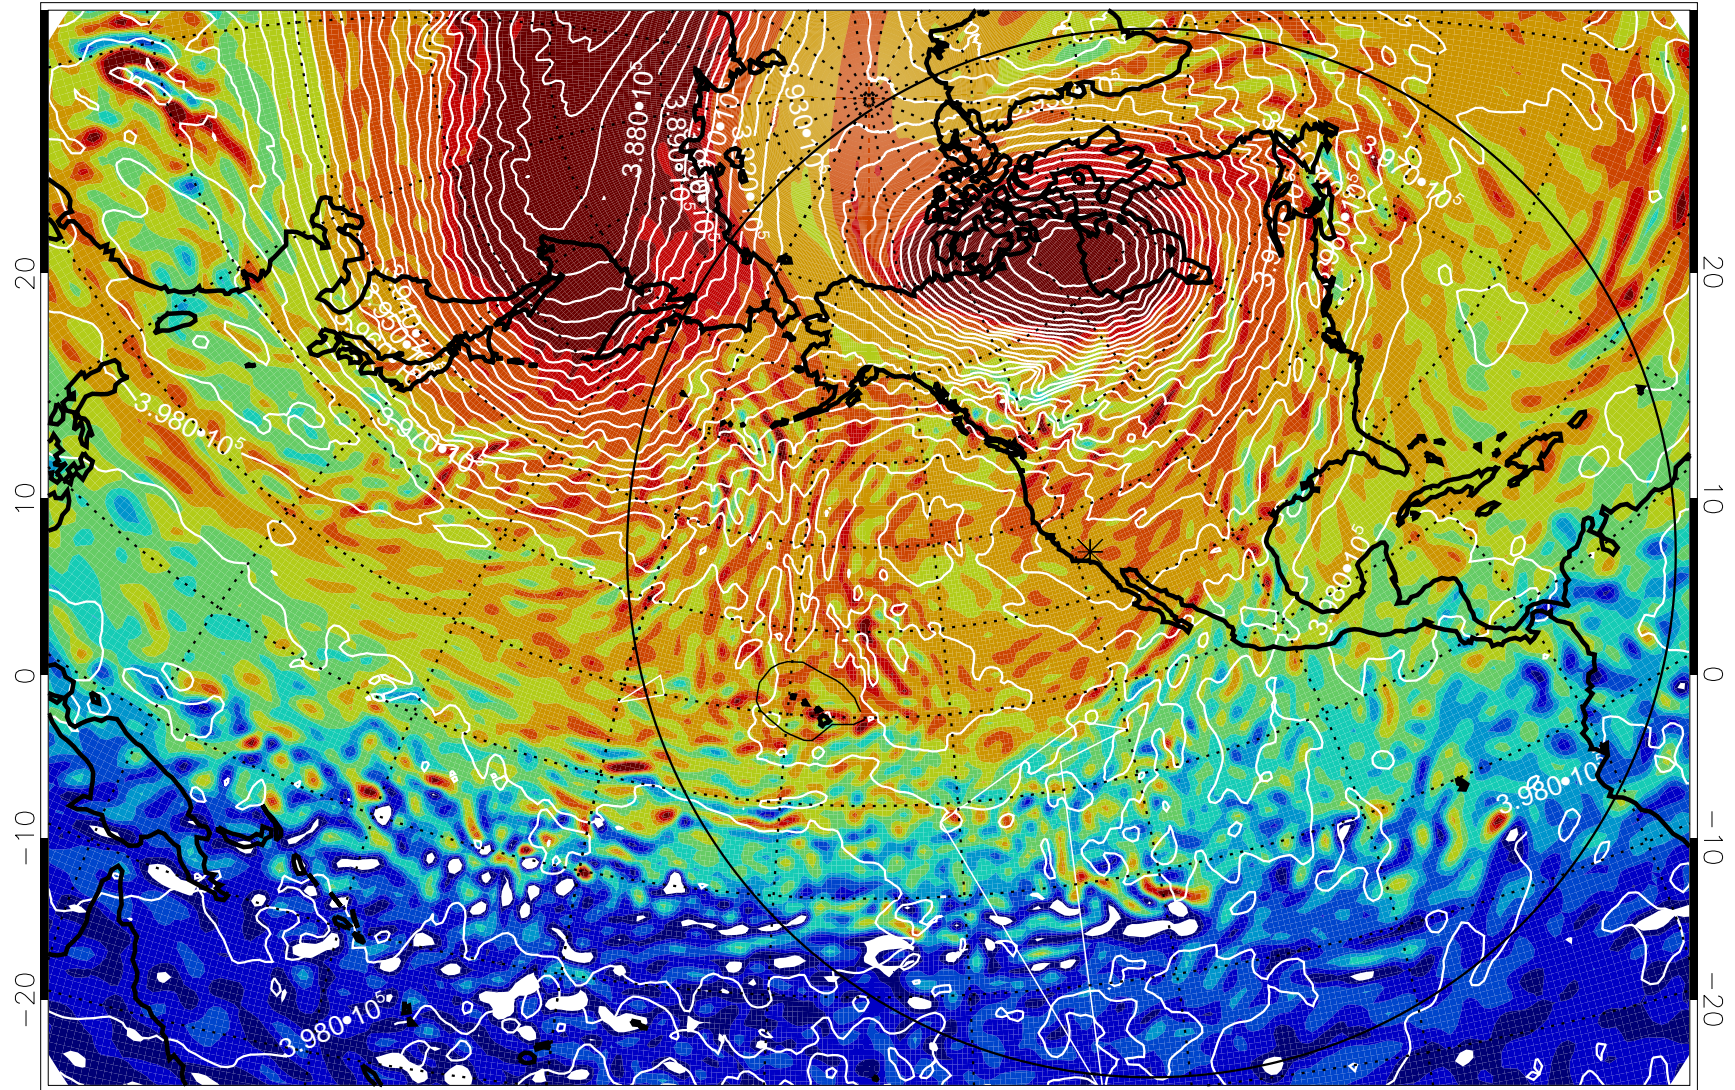

13011518, 30 hour forecast for 460K EPV

460K Montgomery Streamfunction, white

Range ring of 6000 km -- 19 hours GH round trip

13011600, 36 hour forecast for 460K EPV

460K Montgomery Streamfunction, white

Range ring of 6000 km -- 19 hours GH round trip

13011606, 42 hour forecast for 460K EPV

460K Montgomery Streamfunction, white

Range ring of 6000 km -- 19 hours GH round trip

13011612, 48 hour forecast for 460K EPV

460K Montgomery Streamfunction, white

Range ring of 6000 km -- 19 hours GH round trip

13011618, 54 hour forecast for 460K EPV

460K Montgomery Streamfunction, white

Range ring of 6000 km -- 19 hours GH round trip

13011700, 60 hour forecast for 460K EPV

460K Montgomery Streamfunction, white

Range ring of 6000 km -- 19 hours GH round trip

13011706, 66 hour forecast for 460K EPV

460K Montgomery Streamfunction, white

Range ring of 6000 km -- 19 hours GH round trip

13011712, 72 hour forecast for 460K EPV

460K Montgomery Streamfunction, white

Range ring of 6000 km -- 19 hours GH round trip