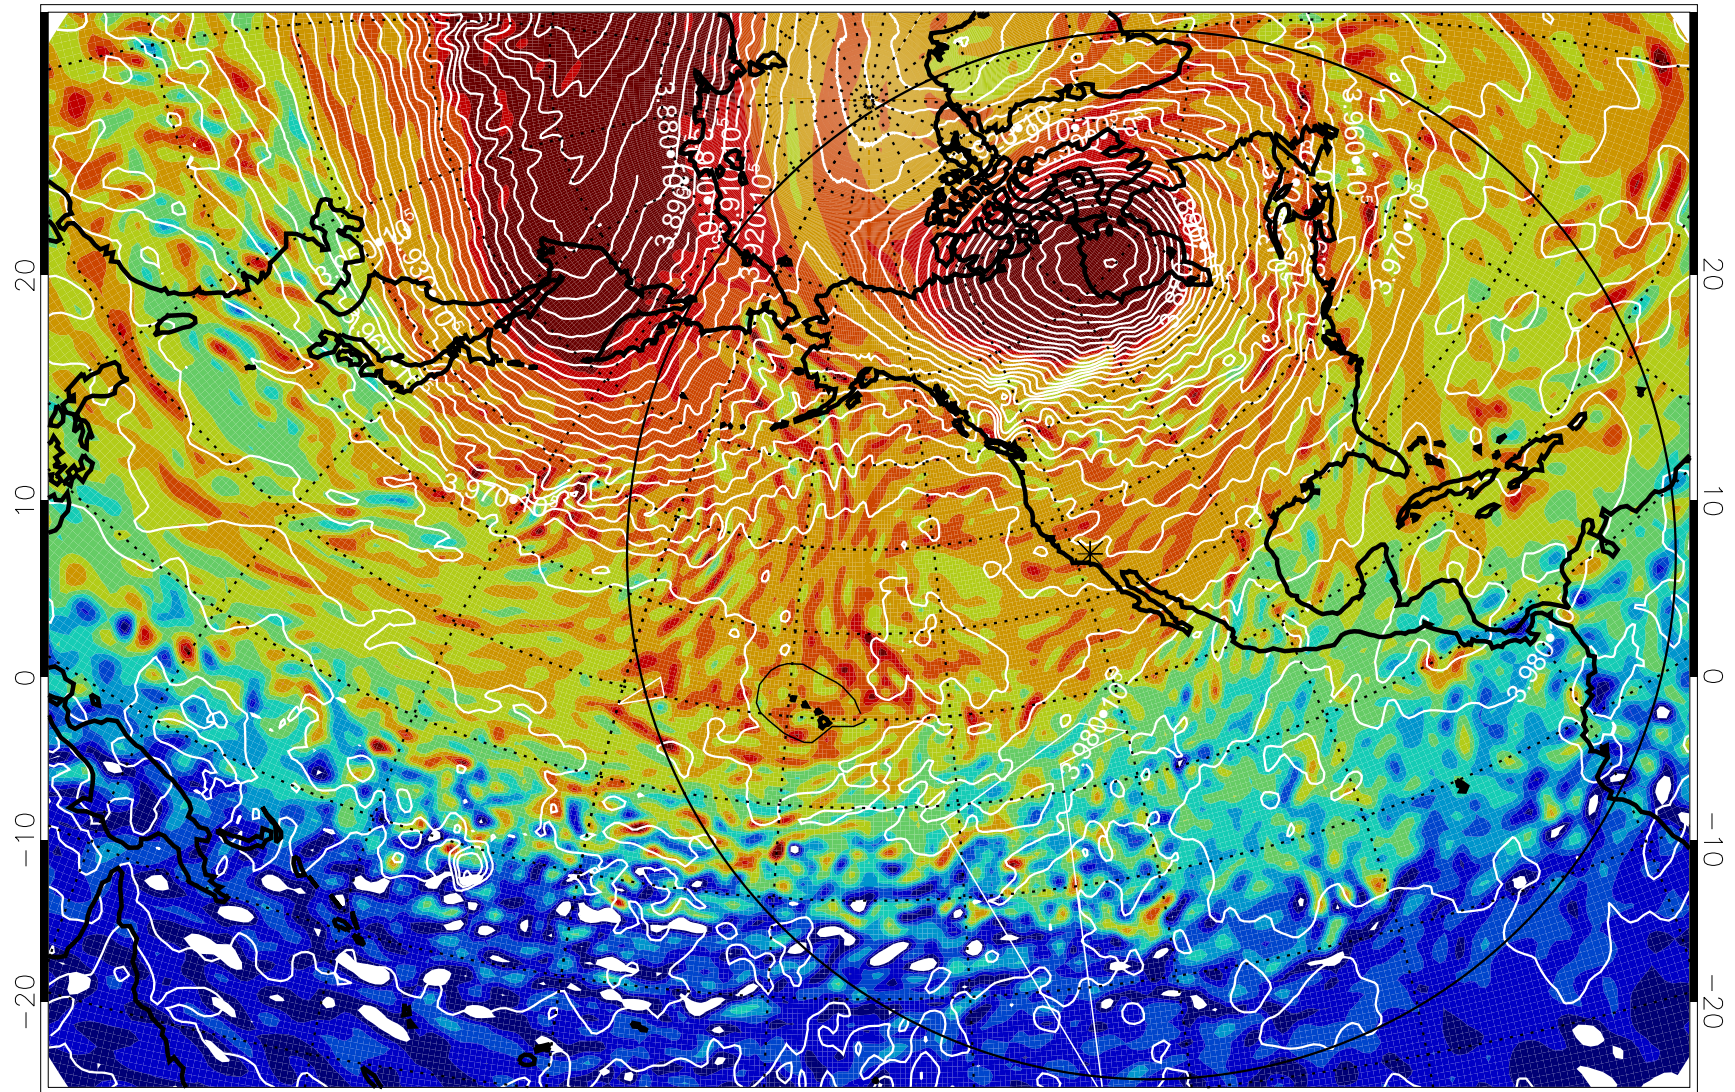

13011618, 54 hour forecast for 460K EPV

460K Montgomery Streamfunction, white

Range ring of 6000 km -- 19 hours GH round trip

13011700, 60 hour forecast for 460K EPV

460K Montgomery Streamfunction, white

Range ring of 6000 km -- 19 hours GH round trip

13011706, 66 hour forecast for 460K EPV

460K Montgomery Streamfunction, white

Range ring of 6000 km -- 19 hours GH round trip

13011712, 72 hour forecast for 460K EPV

460K Montgomery Streamfunction, white

Range ring of 6000 km -- 19 hours GH round trip

13011718, 78 hour forecast for 460K EPV

460K Montgomery Streamfunction, white

Range ring of 6000 km -- 19 hours GH round trip

13011806, 90 hour forecast for 460K EPV

460K Montgomery Streamfunction, white

Range ring of 6000 km -- 19 hours GH round trip

13011812, 96 hour forecast for 460K EPV

460K Montgomery Streamfunction, white

Range ring of 6000 km -- 19 hours GH round trip

13011818, 102 hour forecast for 460K EPV

460K Montgomery Streamfunction, white