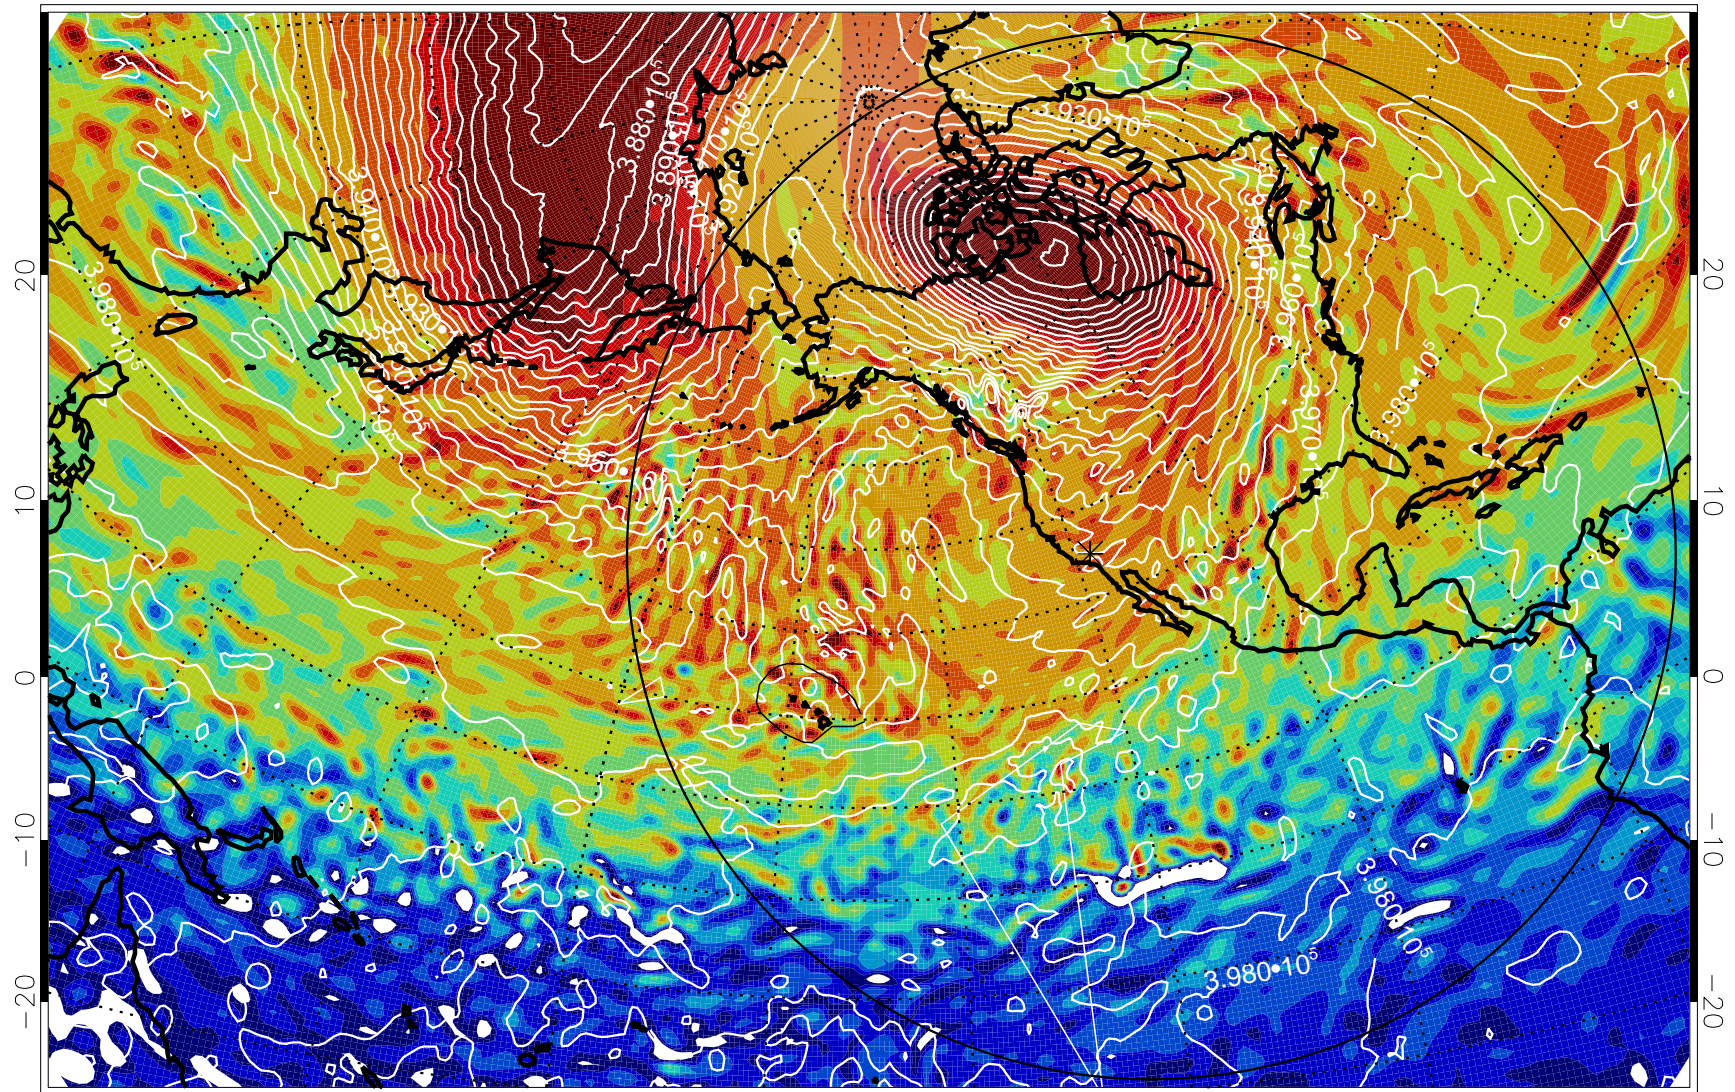

13011506, 18 hour forecast for 460K EPV

460K Montgomery Streamfunction, white

Range ring of 6000 km -- 19 hours GH round trip

13011512, 24 hour forecast for 460K EPV

460K Montgomery Streamfunction, white

Range ring of 6000 km -- 19 hours GH round trip

13011518, 30 hour forecast for 460K EPV

460K Montgomery Streamfunction, white

Range ring of 6000 km -- 19 hours GH round trip

13011600, 36 hour forecast for 460K EPV

460K Montgomery Streamfunction, white

Range ring of 6000 km -- 19 hours GH round trip

13011606, 42 hour forecast for 460K EPV

460K Montgomery Streamfunction, white

Range ring of 6000 km -- 19 hours GH round trip

13011612, 48 hour forecast for 460K EPV

460K Montgomery Streamfunction, white

Range ring of 6000 km -- 19 hours GH round trip

13011618, 54 hour forecast for 460K EPV

460K Montgomery Streamfunction, white

Range ring of 6000 km -- 19 hours GH round trip

13011700, 60 hour forecast for 460K EPV

460K Montgomery Streamfunction, white

Range ring of 6000 km -- 19 hours GH round trip