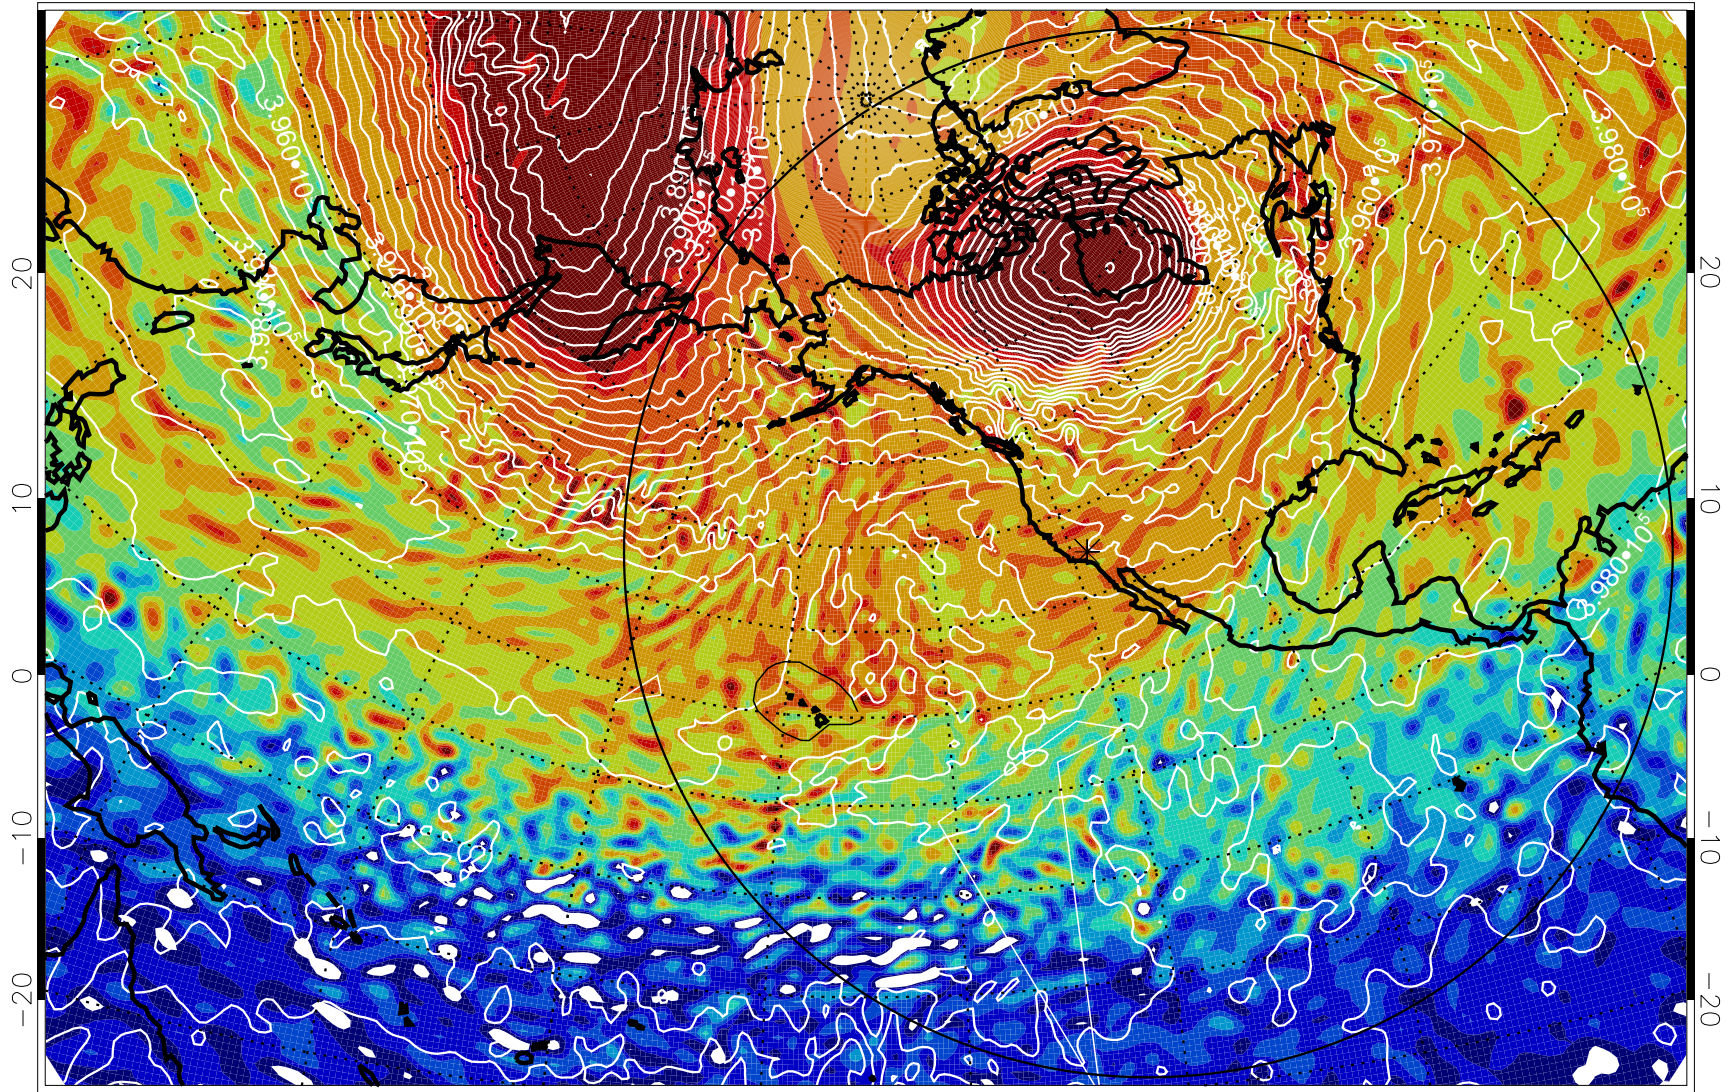

13011706, 66 hour forecast for 460K EPV

460K Montgomery Streamfunction, white

Range ring of 6000 km -- 19 hours GH round trip

13011712, 72 hour forecast for 460K EPV

460K Montgomery Streamfunction, white

Range ring of 6000 km -- 19 hours GH round trip

13011718, 78 hour forecast for 460K EPV

460K Montgomery Streamfunction, white

Range ring of 6000 km -- 19 hours GH round trip

13011806, 90 hour forecast for 460K EPV

460K Montgomery Streamfunction, white

Range ring of 6000 km -- 19 hours GH round trip

13011812, 96 hour forecast for 460K EPV

460K Montgomery Streamfunction, white

Range ring of 6000 km -- 19 hours GH round trip

13011818, 102 hour forecast for 460K EPV

460K Montgomery Streamfunction, white

Range ring of 6000 km -- 19 hours GH round trip

13011900, 108 hour forecast for 460K EPV

460K Montgomery Streamfunction, white

Range ring of 6000 km -- 19 hours GH round trip

13011912, 120 hour forecast for 460K EPV