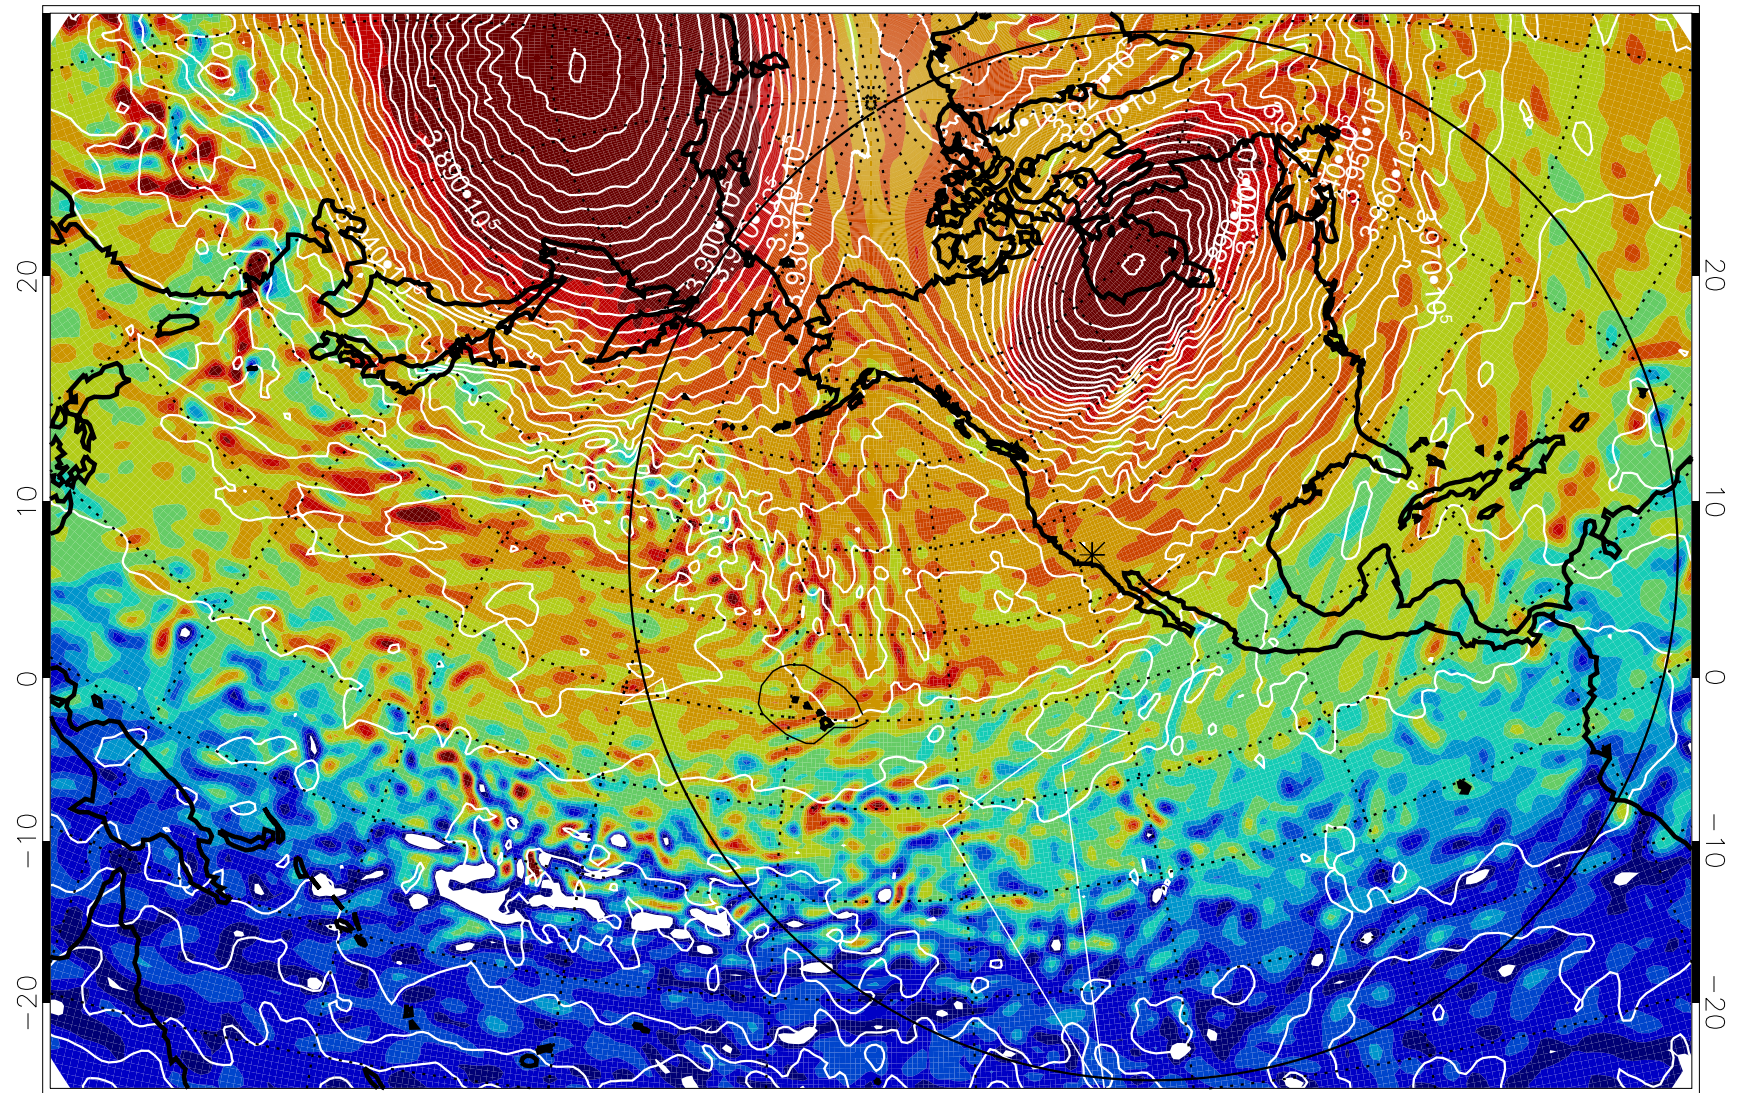

13011812, 96 hour forecast for 460K EPV

460K Montgomery Streamfunction, white

Range ring of 6000 km -- 19 hours GH round trip

13011818, 102 hour forecast for 460K EPV

460K Montgomery Streamfunction, white

Range ring of 6000 km -- 19 hours GH round trip

13011900, 108 hour forecast for 460K EPV

460K Montgomery Streamfunction, white

Range ring of 6000 km -- 19 hours GH round trip

13011912, 120 hour forecast for 460K EPV

460K Montgomery Streamfunction, white

Range ring of 6000 km -- 19 hours GH round trip