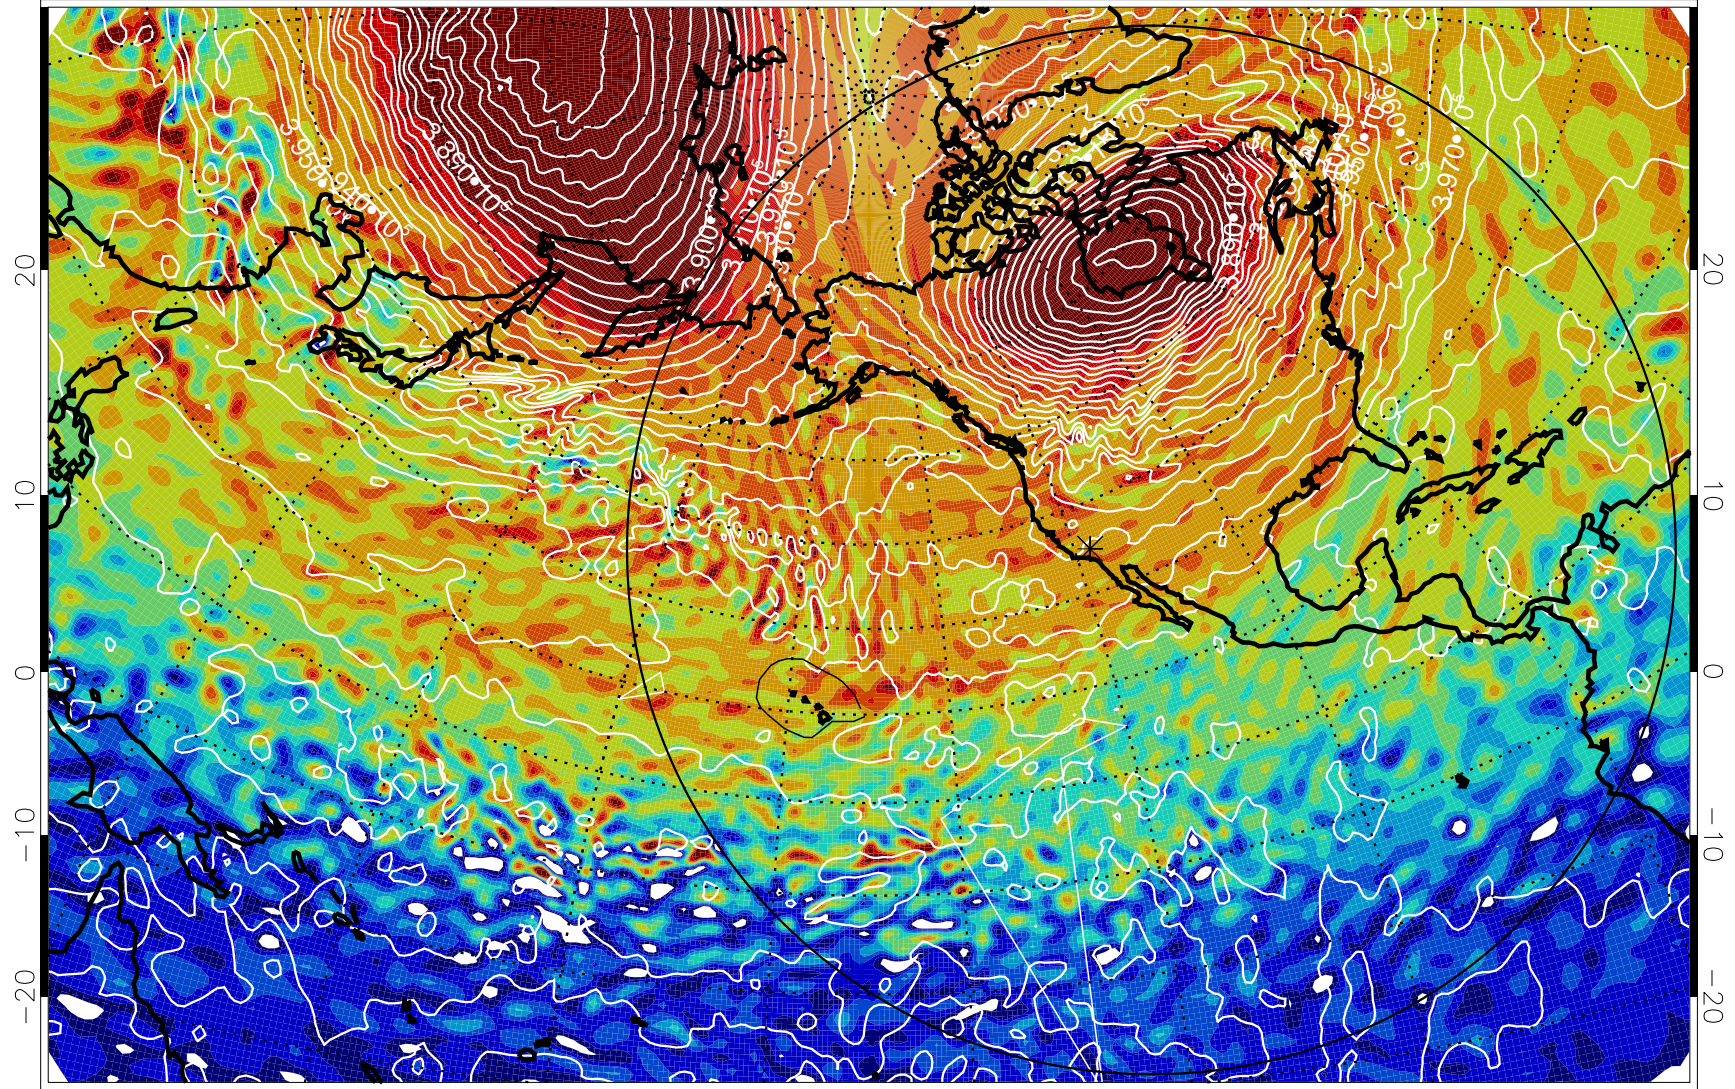

13011718, 78 hour forecast for 460K EPV

460K Montgomery Streamfunction, white

Range ring of 6000 km -- 19 hours GH round trip

13011806, 90 hour forecast for 460K EPV

460K Montgomery Streamfunction, white

Range ring of 6000 km -- 19 hours GH round trip

13011812, 96 hour forecast for 460K EPV

460K Montgomery Streamfunction, white

Range ring of 6000 km -- 19 hours GH round trip

13011818, 102 hour forecast for 460K EPV

460K Montgomery Streamfunction, white

Range ring of 6000 km -- 19 hours GH round trip

13011900, 108 hour forecast for 460K EPV

460K Montgomery Streamfunction, white

Range ring of 6000 km -- 19 hours GH round trip

13011912, 120 hour forecast for 460K EPV

460K Montgomery Streamfunction, white

Range ring of 6000 km -- 19 hours GH round trip