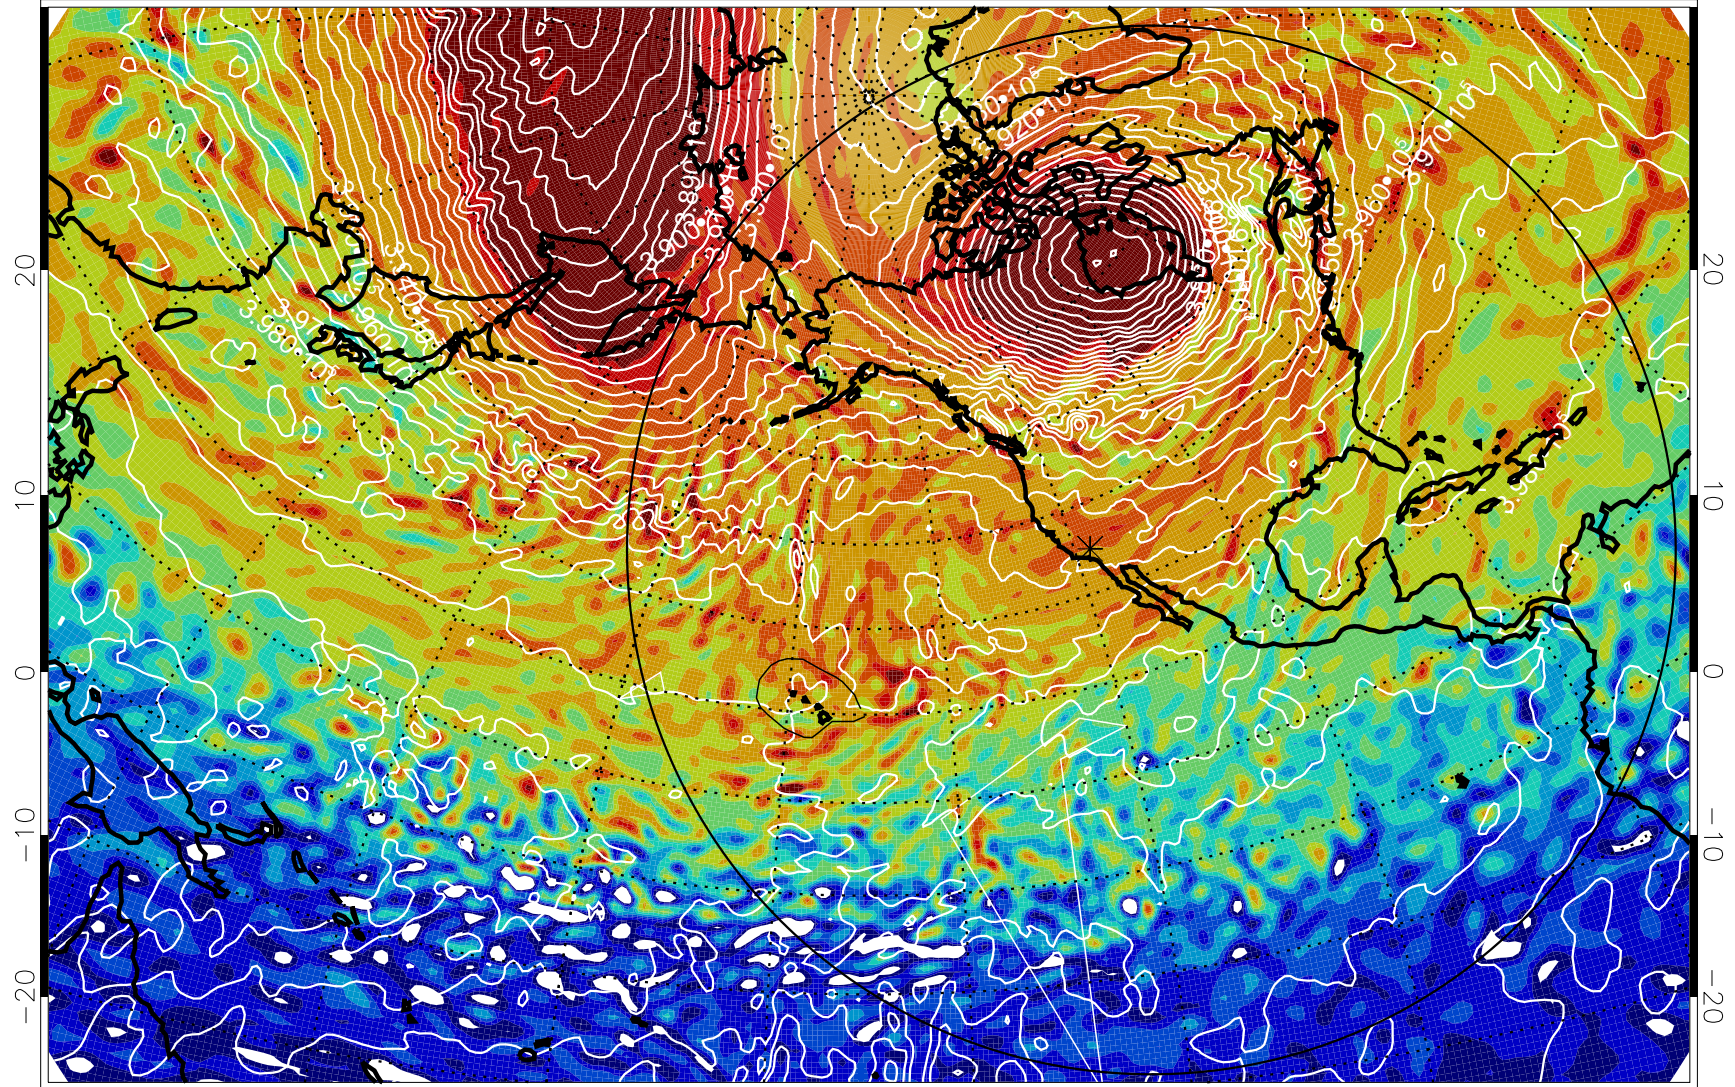

13011706, 66 hour forecast for 460K EPV

460K Montgomery Streamfunction, white

Range ring of 6000 km -- 19 hours GH round trip

13011712, 72 hour forecast for 460K EPV

460K Montgomery Streamfunction, white

Range ring of 6000 km -- 19 hours GH round trip

13011718, 78 hour forecast for 460K EPV

460K Montgomery Streamfunction, white

Range ring of 6000 km -- 19 hours GH round trip

13011806, 90 hour forecast for 460K EPV

460K Montgomery Streamfunction, white

Range ring of 6000 km -- 19 hours GH round trip

13011812, 96 hour forecast for 460K EPV

460K Montgomery Streamfunction, white

Range ring of 6000 km -- 19 hours GH round trip

13011818, 102 hour forecast for 460K EPV

460K Montgomery Streamfunction, white

Range ring of 6000 km -- 19 hours GH round trip

13011900, 108 hour forecast for 460K EPV

460K Montgomery Streamfunction, white

Range ring of 6000 km -- 19 hours GH round trip

13011912, 120 hour forecast for 460K EPV