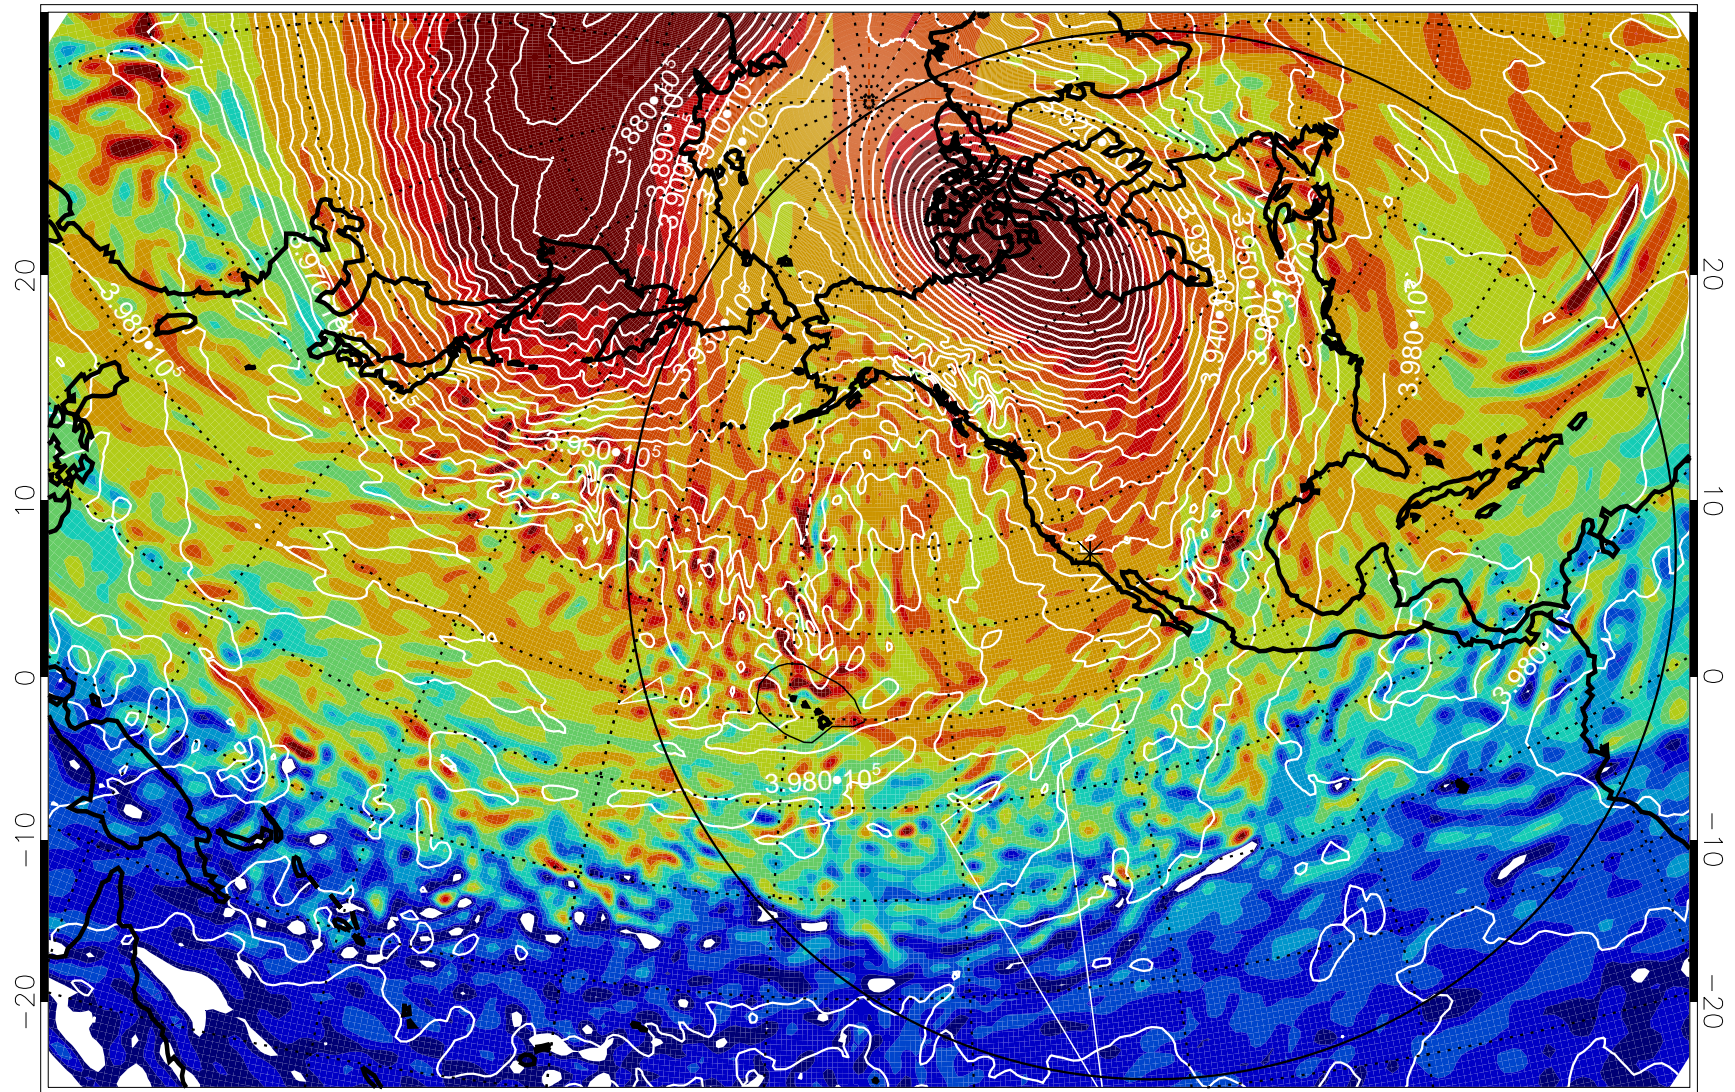

13011418, 6 hour forecast for 460K EPV

460K Montgomery Streamfunction, white

Range ring of 6000 km -- 19 hours GH round trip

13011500, 12 hour forecast for 460K EPV

460K Montgomery Streamfunction, white

Range ring of 6000 km -- 19 hours GH round trip

13011506, 18 hour forecast for 460K EPV

460K Montgomery Streamfunction, white

Range ring of 6000 km -- 19 hours GH round trip

13011512, 24 hour forecast for 460K EPV

460K Montgomery Streamfunction, white

Range ring of 6000 km -- 19 hours GH round trip

13011518, 30 hour forecast for 460K EPV

460K Montgomery Streamfunction, white

Range ring of 6000 km -- 19 hours GH round trip

13011600, 36 hour forecast for 460K EPV

460K Montgomery Streamfunction, white

Range ring of 6000 km -- 19 hours GH round trip

13011606, 42 hour forecast for 460K EPV

460K Montgomery Streamfunction, white

Range ring of 6000 km -- 19 hours GH round trip

13011612, 48 hour forecast for 460K EPV

460K Montgomery Streamfunction, white

Range ring of 6000 km -- 19 hours GH round trip