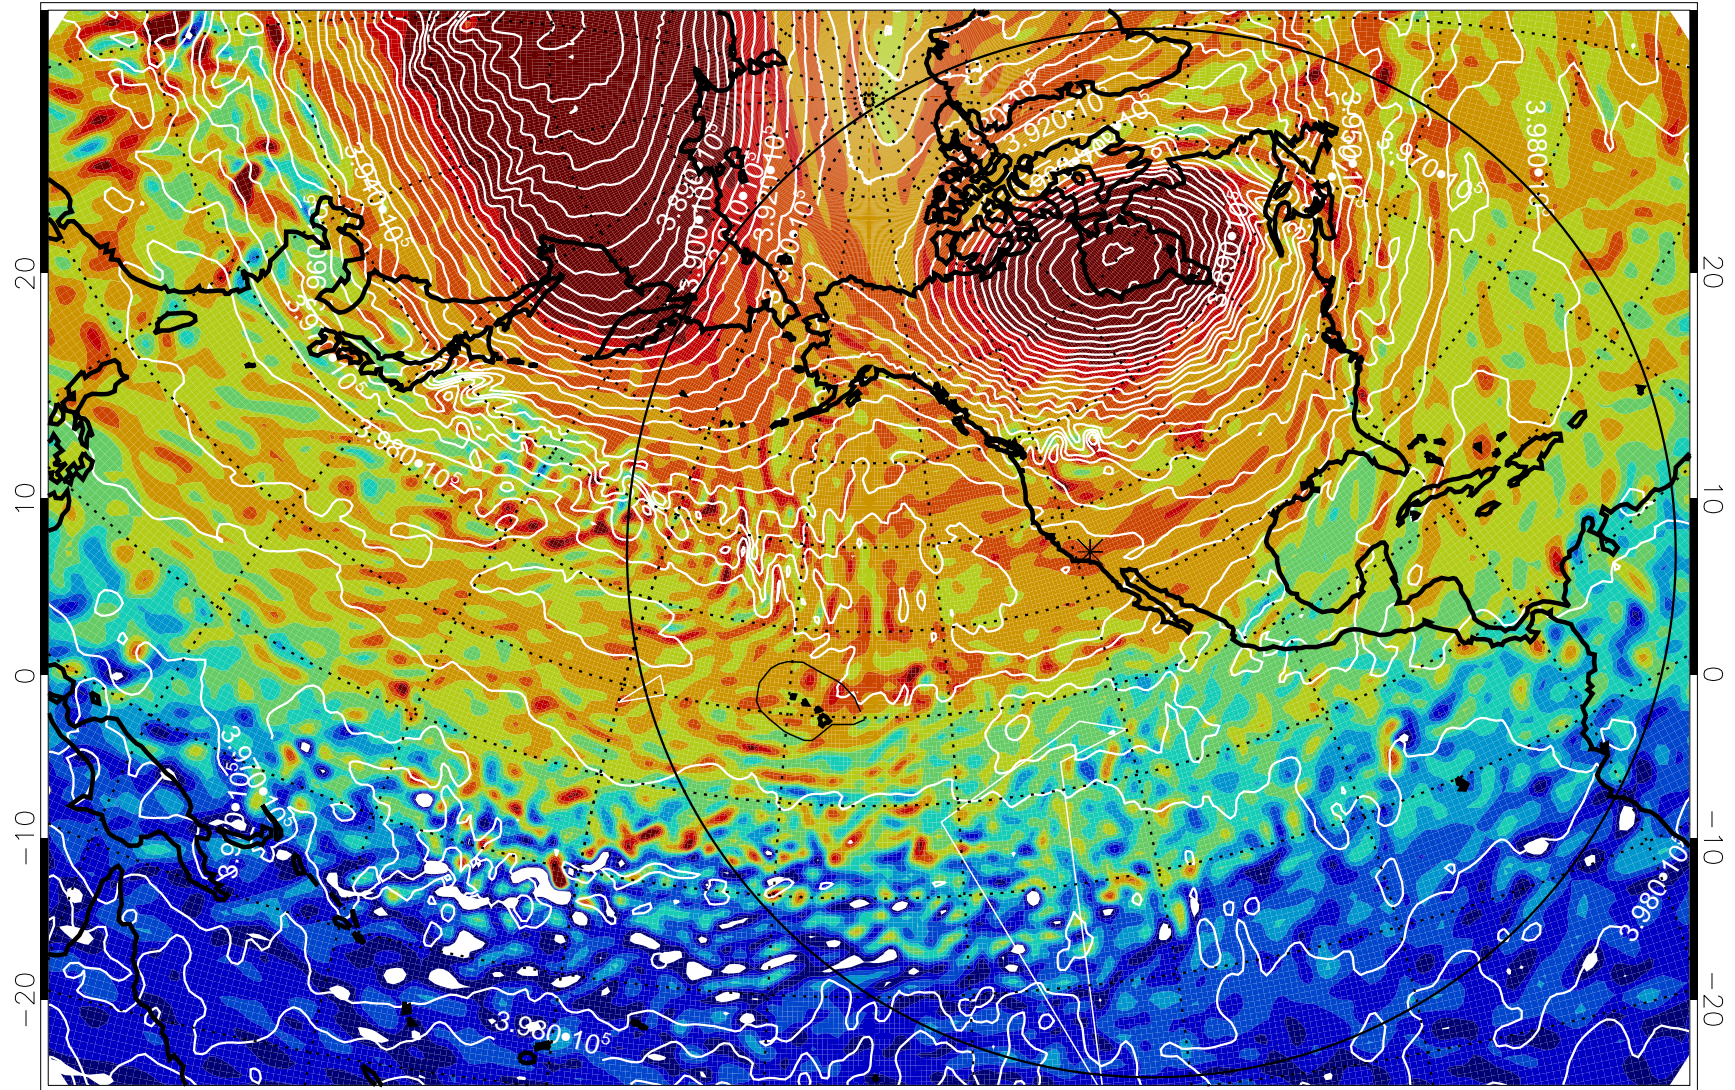

13011706, 66 hour forecast for 460K EPV

460K Montgomery Streamfunction, white

Range ring of 6000 km -- 19 hours GH round trip

13011712, 72 hour forecast for 460K EPV

460K Montgomery Streamfunction, white

Range ring of 6000 km -- 19 hours GH round trip

13011718, 78 hour forecast for 460K EPV

460K Montgomery Streamfunction, white

Range ring of 6000 km -- 19 hours GH round trip

13011806, 90 hour forecast for 460K EPV

460K Montgomery Streamfunction, white

Range ring of 6000 km -- 19 hours GH round trip

13011812, 96 hour forecast for 460K EPV

460K Montgomery Streamfunction, white

Range ring of 6000 km -- 19 hours GH round trip

13011818, 102 hour forecast for 460K EPV

460K Montgomery Streamfunction, white

Range ring of 6000 km -- 19 hours GH round trip

13011900, 108 hour forecast for 460K EPV

460K Montgomery Streamfunction, white

Range ring of 6000 km -- 19 hours GH round trip

13011912, 120 hour forecast for 460K EPV