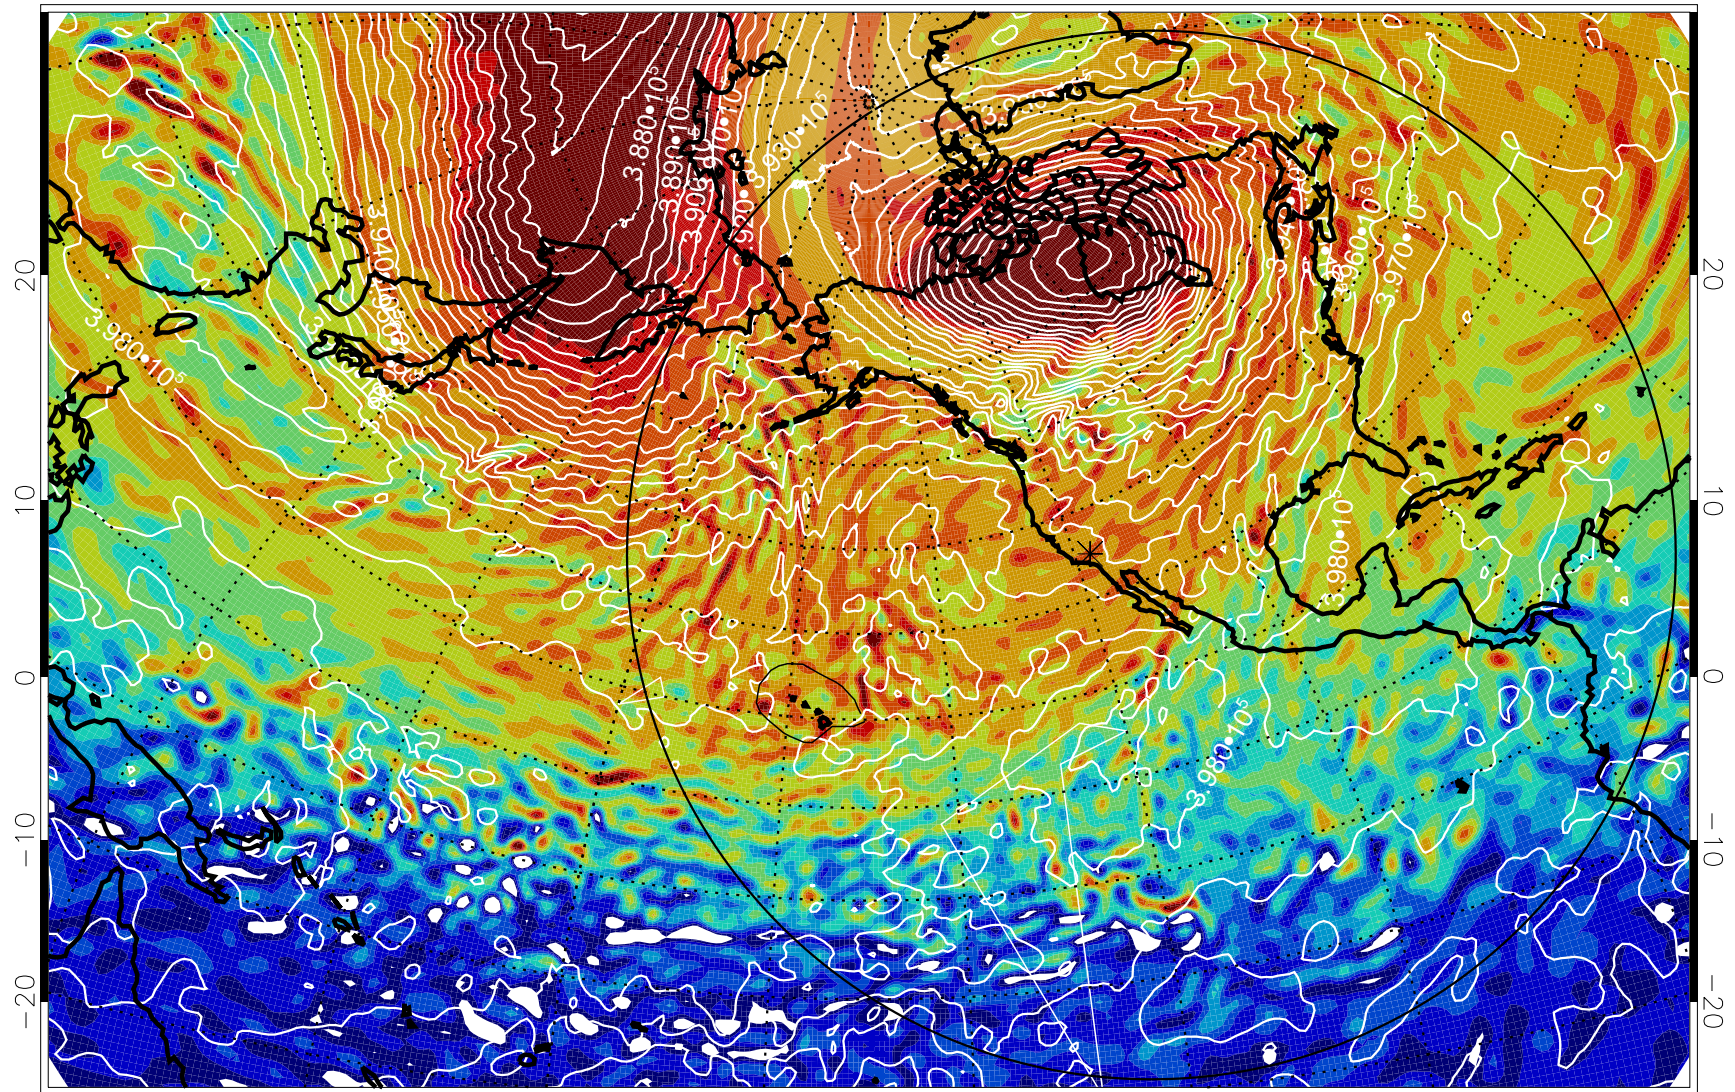

13011518, 30 hour forecast for 460K EPV

460K Montgomery Streamfunction, white

Range ring of 6000 km -- 19 hours GH round trip

13011600, 36 hour forecast for 460K EPV

460K Montgomery Streamfunction, white

Range ring of 6000 km -- 19 hours GH round trip

13011606, 42 hour forecast for 460K EPV

460K Montgomery Streamfunction, white

Range ring of 6000 km -- 19 hours GH round trip

13011612, 48 hour forecast for 460K EPV

460K Montgomery Streamfunction, white

Range ring of 6000 km -- 19 hours GH round trip

13011618, 54 hour forecast for 460K EPV

460K Montgomery Streamfunction, white

Range ring of 6000 km -- 19 hours GH round trip

13011700, 60 hour forecast for 460K EPV

460K Montgomery Streamfunction, white

Range ring of 6000 km -- 19 hours GH round trip

13011706, 66 hour forecast for 460K EPV

460K Montgomery Streamfunction, white

Range ring of 6000 km -- 19 hours GH round trip

13011712, 72 hour forecast for 460K EPV

460K Montgomery Streamfunction, white

Range ring of 6000 km -- 19 hours GH round trip