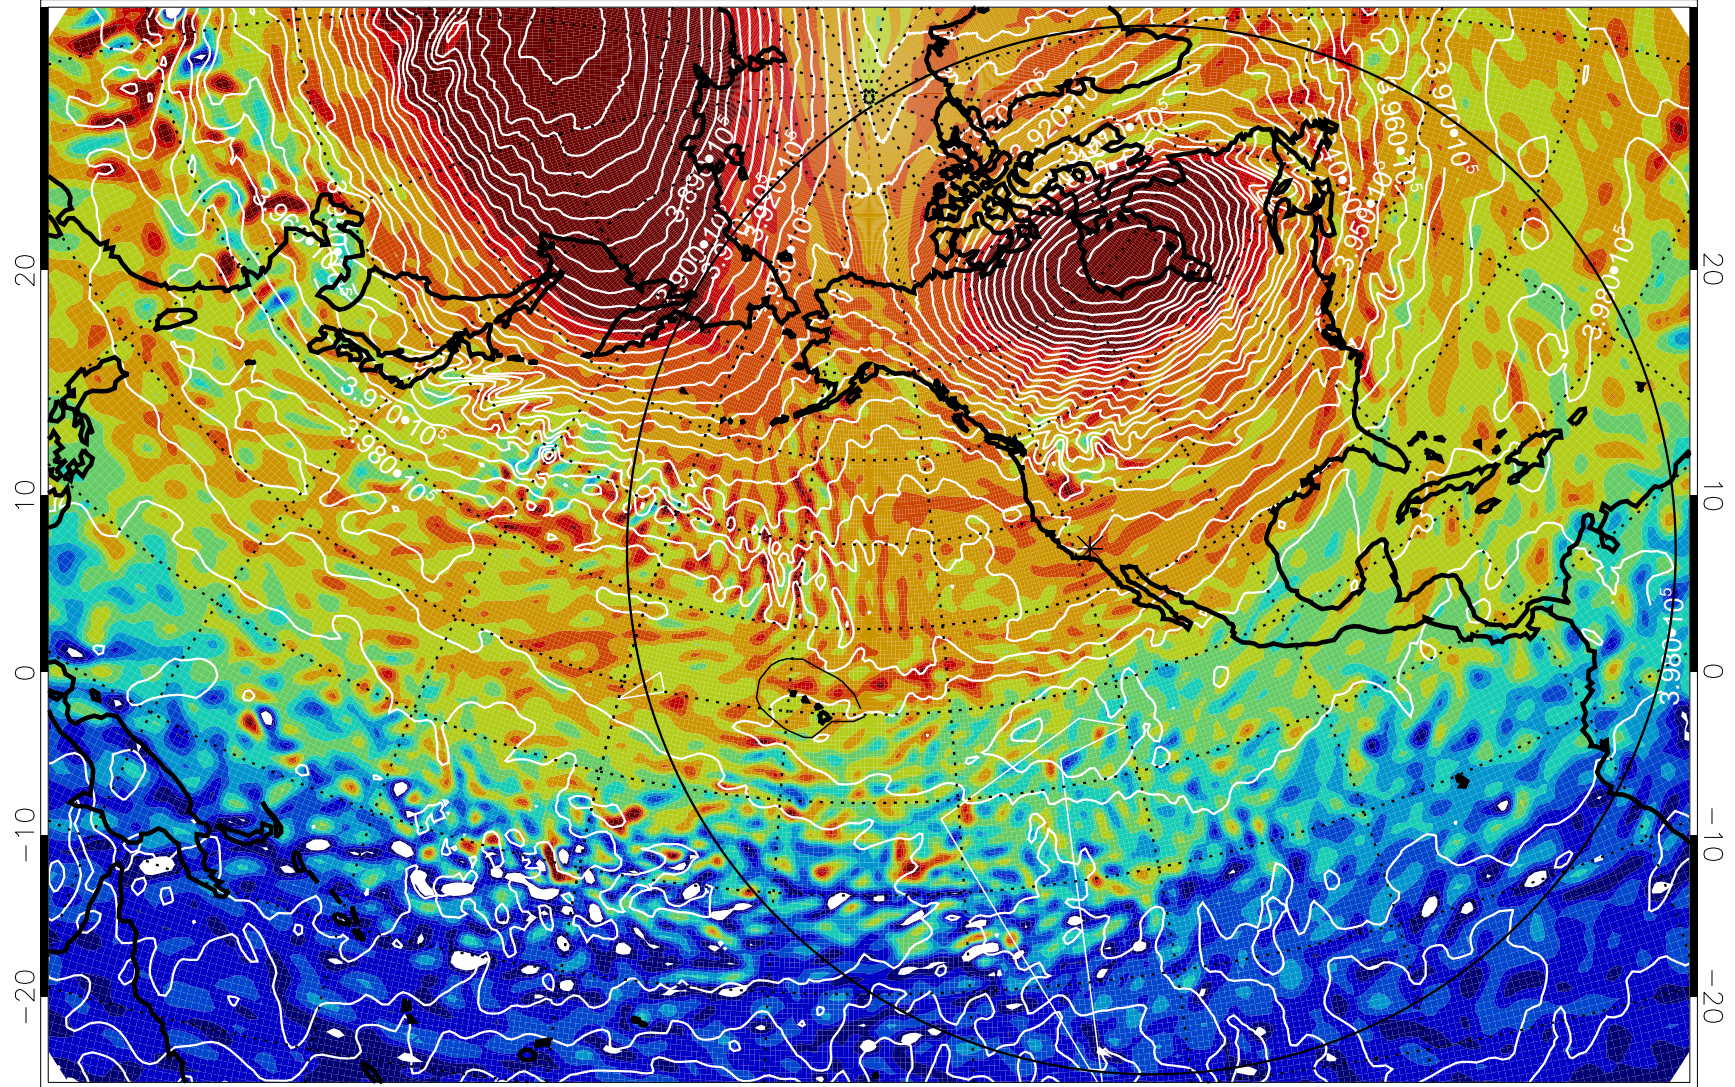

13011718, 78 hour forecast for 460K EPV

460K Montgomery Streamfunction, white

Range ring of 6000 km -- 19 hours GH round trip

13011806, 90 hour forecast for 460K EPV

460K Montgomery Streamfunction, white

Range ring of 6000 km -- 19 hours GH round trip

13011812, 96 hour forecast for 460K EPV

460K Montgomery Streamfunction, white

Range ring of 6000 km -- 19 hours GH round trip

13011818, 102 hour forecast for 460K EPV

460K Montgomery Streamfunction, white

Range ring of 6000 km -- 19 hours GH round trip

13011900, 108 hour forecast for 460K EPV

460K Montgomery Streamfunction, white

Range ring of 6000 km -- 19 hours GH round trip

13011912, 120 hour forecast for 460K EPV

460K Montgomery Streamfunction, white

Range ring of 6000 km -- 19 hours GH round trip