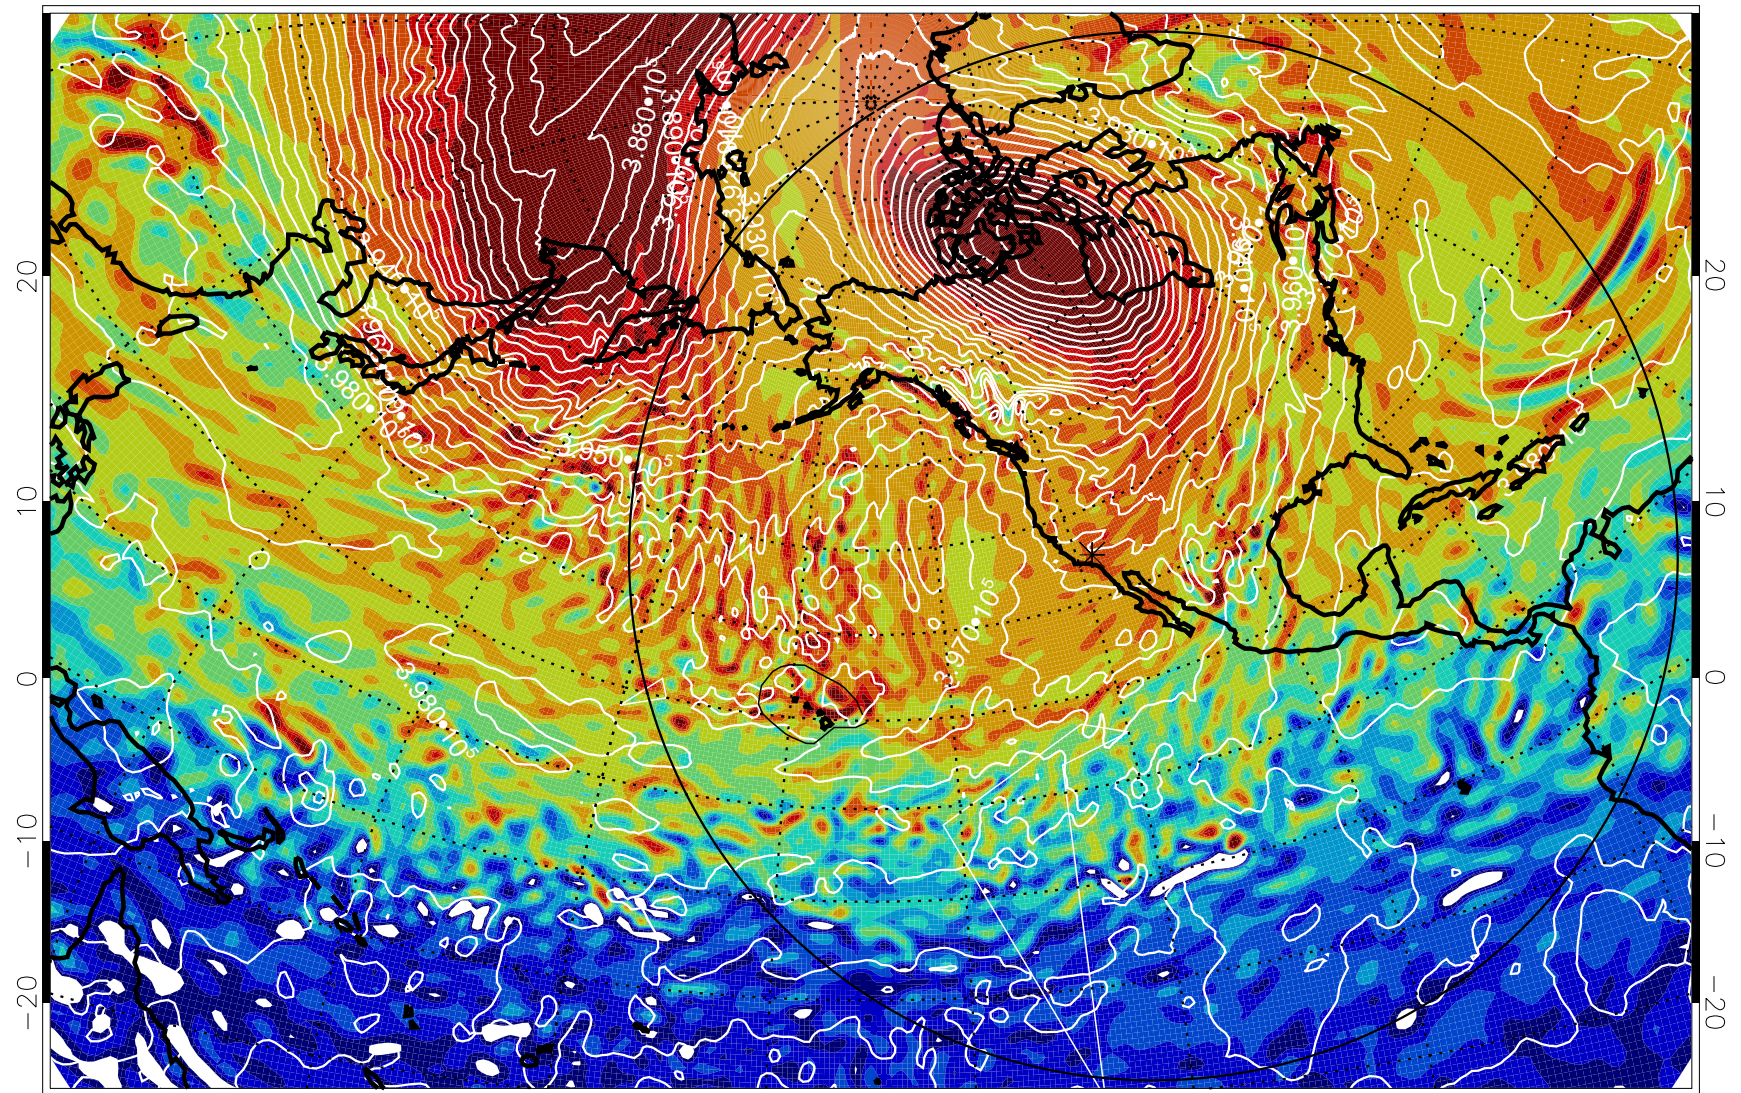

13011506, 18 hour forecast for 460K EPV

460K Montgomery Streamfunction, white

Range ring of 6000 km -- 19 hours GH round trip

13011512, 24 hour forecast for 460K EPV

460K Montgomery Streamfunction, white

Range ring of 6000 km -- 19 hours GH round trip

13011518, 30 hour forecast for 460K EPV

460K Montgomery Streamfunction, white

Range ring of 6000 km -- 19 hours GH round trip

13011600, 36 hour forecast for 460K EPV

460K Montgomery Streamfunction, white

Range ring of 6000 km -- 19 hours GH round trip

13011606, 42 hour forecast for 460K EPV

460K Montgomery Streamfunction, white

Range ring of 6000 km -- 19 hours GH round trip

13011612, 48 hour forecast for 460K EPV

460K Montgomery Streamfunction, white

Range ring of 6000 km -- 19 hours GH round trip

13011618, 54 hour forecast for 460K EPV

460K Montgomery Streamfunction, white

Range ring of 6000 km -- 19 hours GH round trip

13011700, 60 hour forecast for 460K EPV

460K Montgomery Streamfunction, white

Range ring of 6000 km -- 19 hours GH round trip