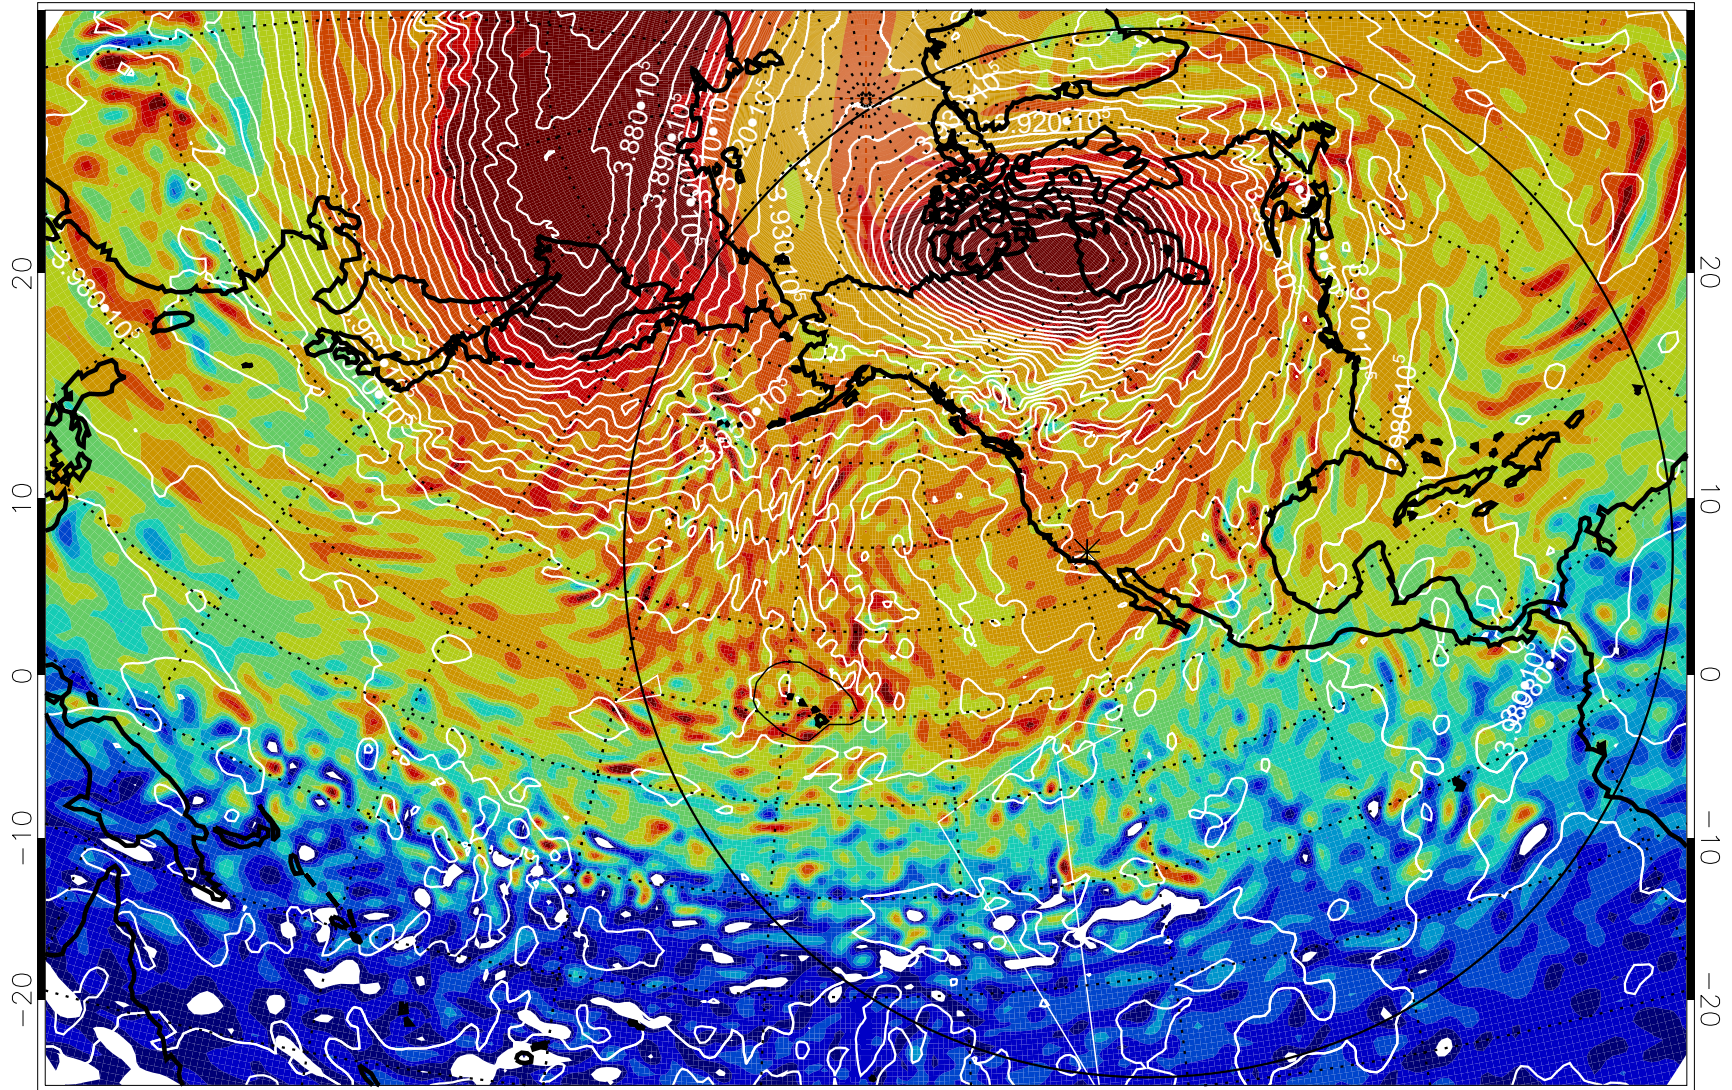

13011518, 30 hour forecast for 460K EPV

460K Montgomery Streamfunction, white

Range ring of 6000 km -- 19 hours GH round trip

13011600, 36 hour forecast for 460K EPV

460K Montgomery Streamfunction, white

Range ring of 6000 km -- 19 hours GH round trip

13011606, 42 hour forecast for 460K EPV

460K Montgomery Streamfunction, white

Range ring of 6000 km -- 19 hours GH round trip

13011612, 48 hour forecast for 460K EPV

460K Montgomery Streamfunction, white

Range ring of 6000 km -- 19 hours GH round trip

13011618, 54 hour forecast for 460K EPV

460K Montgomery Streamfunction, white

Range ring of 6000 km -- 19 hours GH round trip

13011700, 60 hour forecast for 460K EPV

460K Montgomery Streamfunction, white

Range ring of 6000 km -- 19 hours GH round trip

13011706, 66 hour forecast for 460K EPV

460K Montgomery Streamfunction, white

Range ring of 6000 km -- 19 hours GH round trip

13011712, 72 hour forecast for 460K EPV

460K Montgomery Streamfunction, white

Range ring of 6000 km -- 19 hours GH round trip