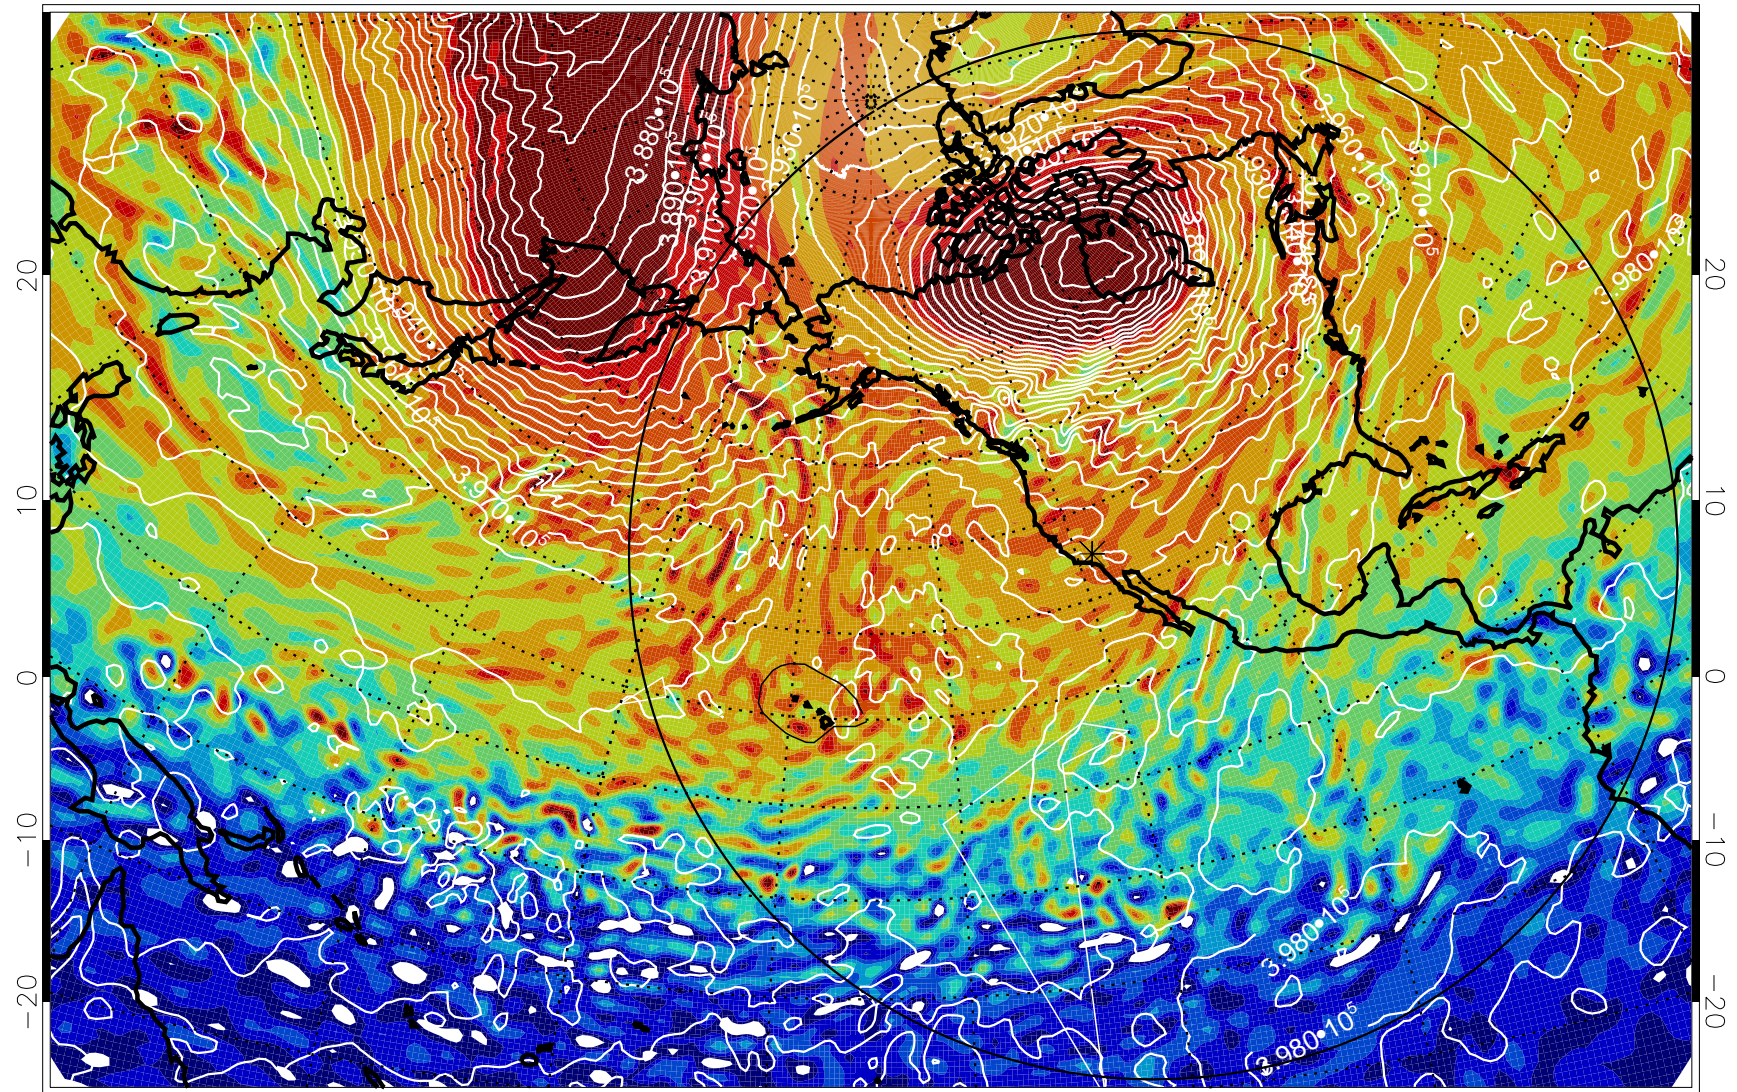

13011618, 54 hour forecast for 460K EPV

460K Montgomery Streamfunction, white

Range ring of 6000 km -- 19 hours GH round trip

13011700, 60 hour forecast for 460K EPV

460K Montgomery Streamfunction, white

Range ring of 6000 km -- 19 hours GH round trip

13011706, 66 hour forecast for 460K EPV

460K Montgomery Streamfunction, white

Range ring of 6000 km -- 19 hours GH round trip

13011712, 72 hour forecast for 460K EPV

460K Montgomery Streamfunction, white

Range ring of 6000 km -- 19 hours GH round trip

13011718, 78 hour forecast for 460K EPV

460K Montgomery Streamfunction, white

Range ring of 6000 km -- 19 hours GH round trip

13011806, 90 hour forecast for 460K EPV

460K Montgomery Streamfunction, white

Range ring of 6000 km -- 19 hours GH round trip

13011812, 96 hour forecast for 460K EPV

460K Montgomery Streamfunction, white

Range ring of 6000 km -- 19 hours GH round trip

13011818, 102 hour forecast for 460K EPV

460K Montgomery Streamfunction, white