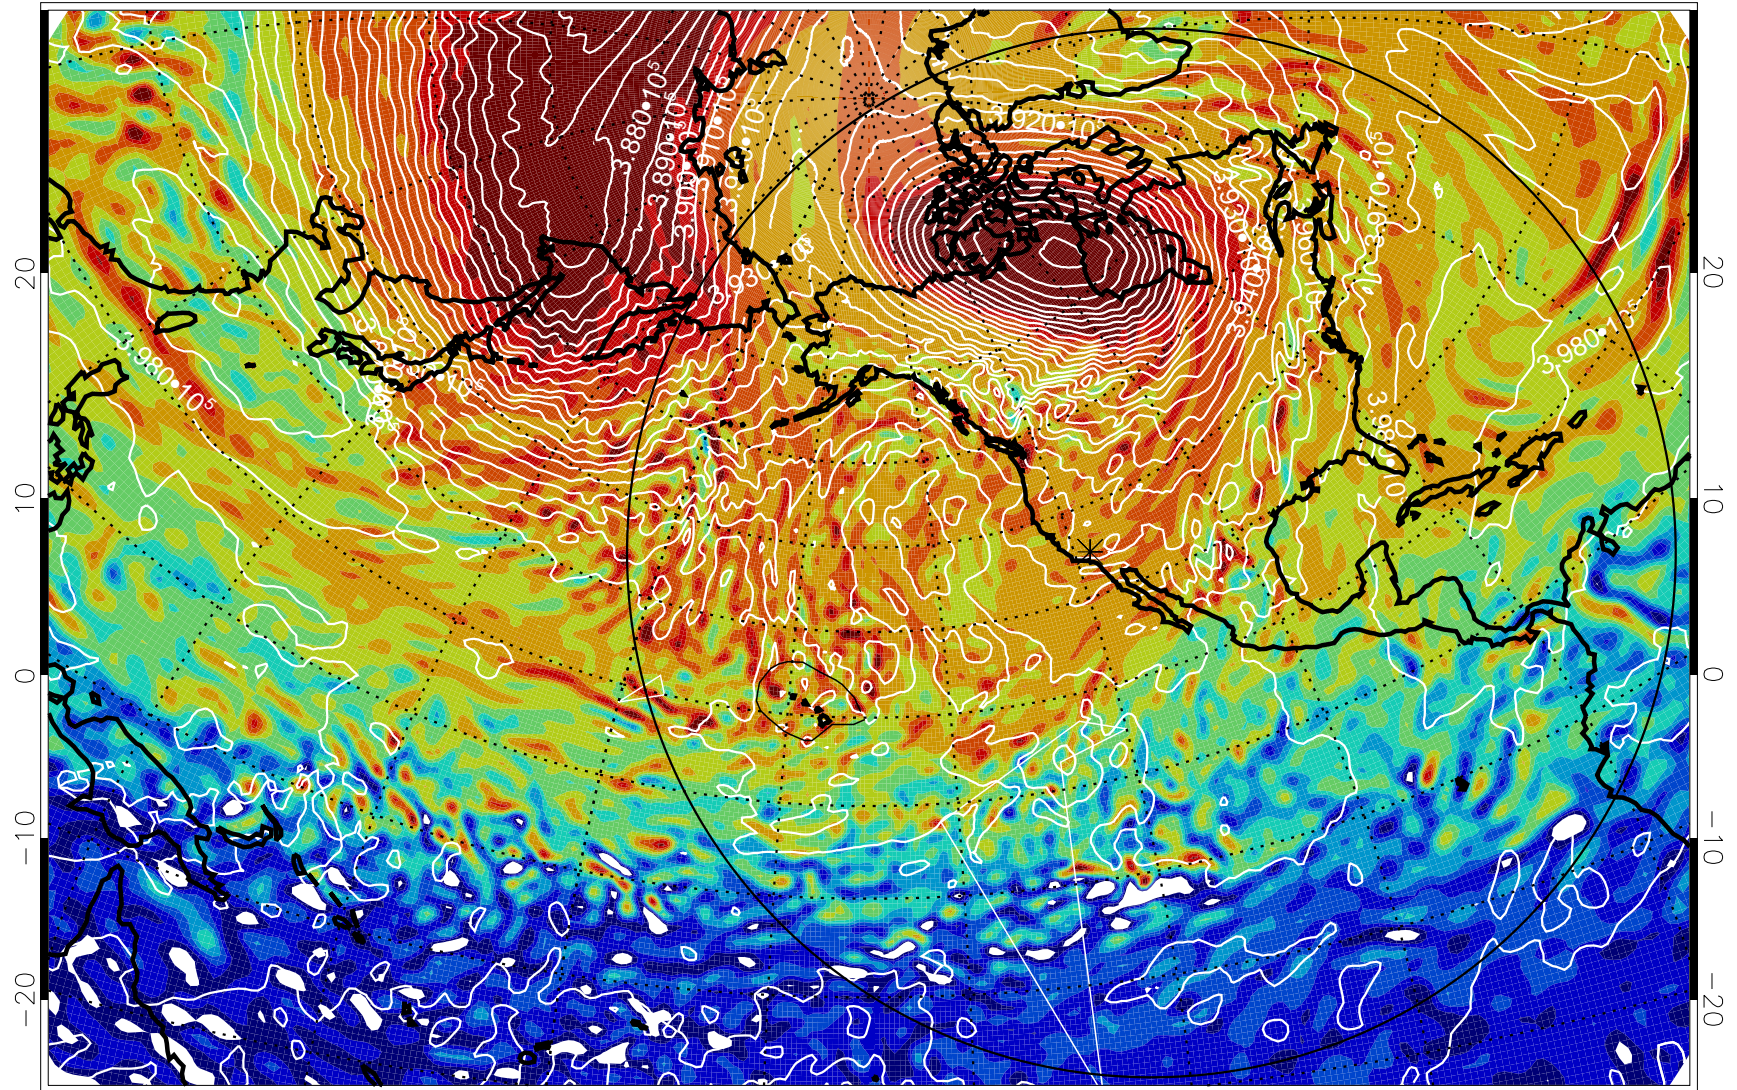

13011518, 30 hour forecast for 460K EPV

460K Montgomery Streamfunction, white

Range ring of 6000 km -- 19 hours GH round trip

13011600, 36 hour forecast for 460K EPV

460K Montgomery Streamfunction, white

Range ring of 6000 km -- 19 hours GH round trip

13011606, 42 hour forecast for 460K EPV

460K Montgomery Streamfunction, white

Range ring of 6000 km -- 19 hours GH round trip

13011612, 48 hour forecast for 460K EPV

460K Montgomery Streamfunction, white

Range ring of 6000 km -- 19 hours GH round trip

13011618, 54 hour forecast for 460K EPV

460K Montgomery Streamfunction, white

Range ring of 6000 km -- 19 hours GH round trip

13011700, 60 hour forecast for 460K EPV

460K Montgomery Streamfunction, white

Range ring of 6000 km -- 19 hours GH round trip

13011706, 66 hour forecast for 460K EPV

460K Montgomery Streamfunction, white

Range ring of 6000 km -- 19 hours GH round trip

13011712, 72 hour forecast for 460K EPV

460K Montgomery Streamfunction, white

Range ring of 6000 km -- 19 hours GH round trip