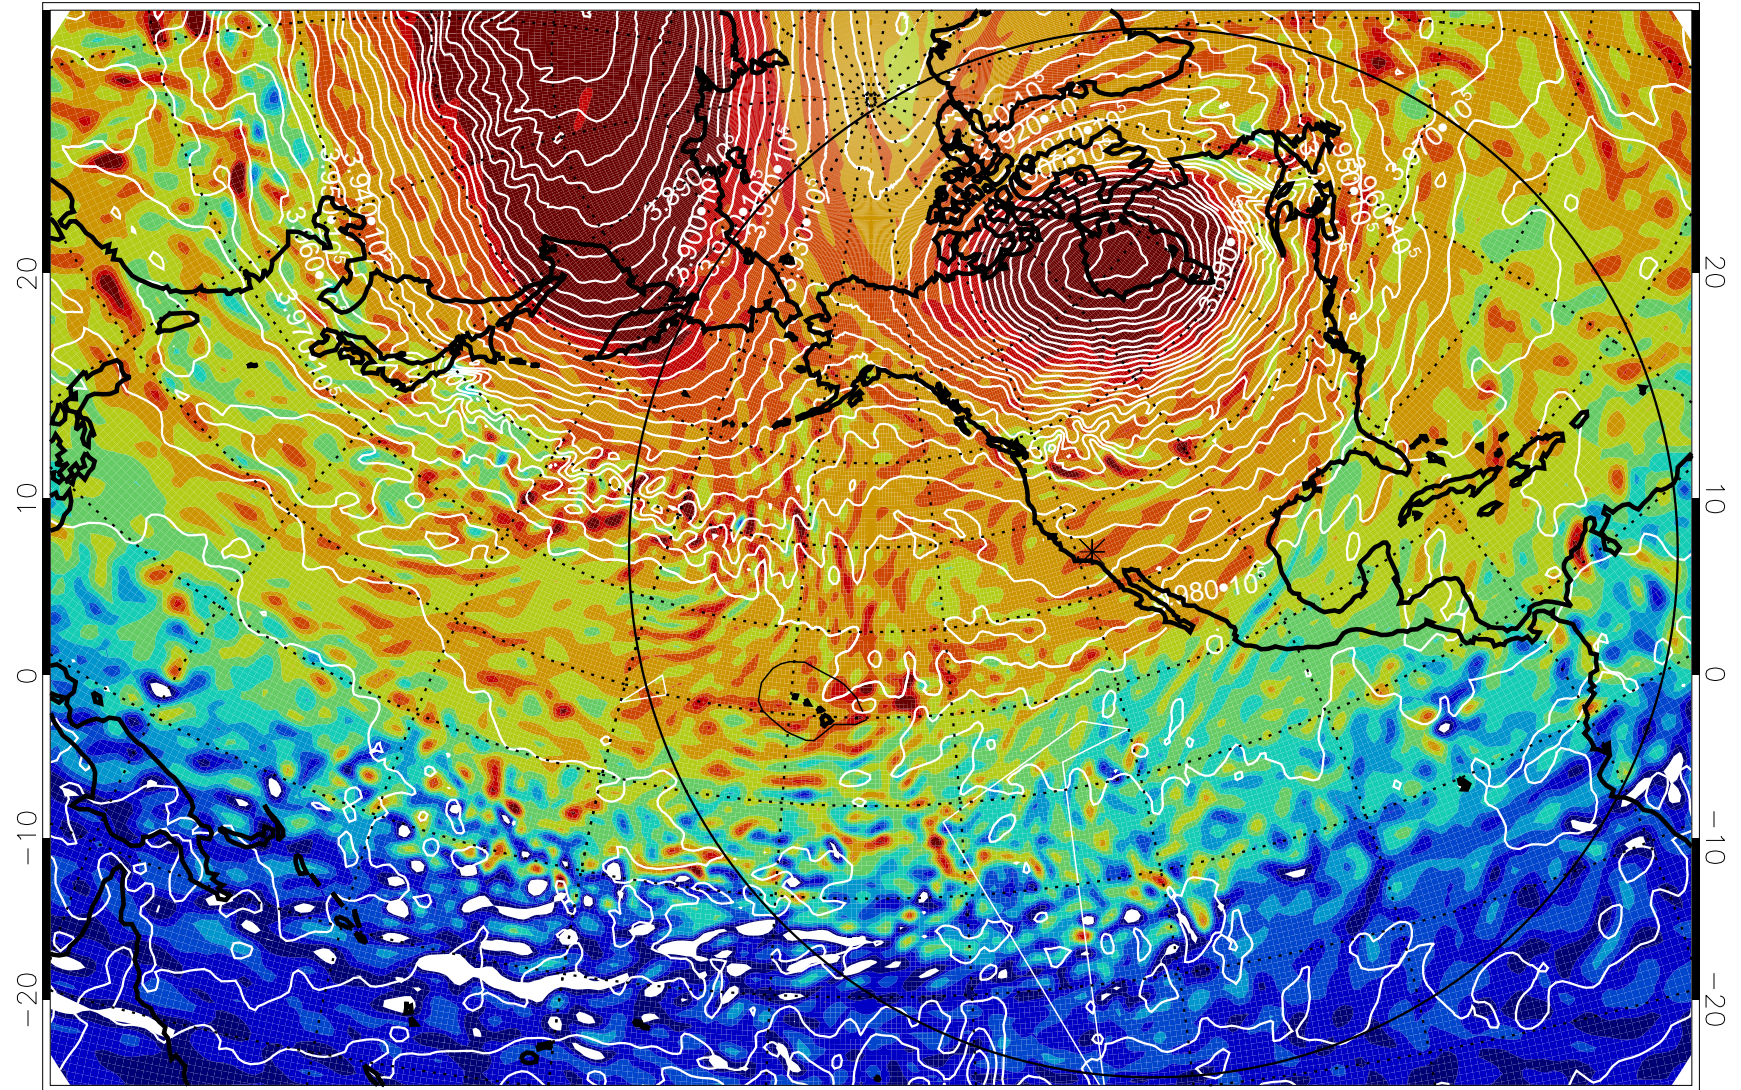

13011706, 66 hour forecast for 460K EPV

460K Montgomery Streamfunction, white

Range ring of 6000 km -- 19 hours GH round trip

13011712, 72 hour forecast for 460K EPV

460K Montgomery Streamfunction, white

Range ring of 6000 km -- 19 hours GH round trip

13011718, 78 hour forecast for 460K EPV

460K Montgomery Streamfunction, white

Range ring of 6000 km -- 19 hours GH round trip

13011806, 90 hour forecast for 460K EPV

460K Montgomery Streamfunction, white

Range ring of 6000 km -- 19 hours GH round trip

13011812, 96 hour forecast for 460K EPV

460K Montgomery Streamfunction, white

Range ring of 6000 km -- 19 hours GH round trip

13011818, 102 hour forecast for 460K EPV

460K Montgomery Streamfunction, white

Range ring of 6000 km -- 19 hours GH round trip

13011900, 108 hour forecast for 460K EPV

460K Montgomery Streamfunction, white

Range ring of 6000 km -- 19 hours GH round trip

13011912, 120 hour forecast for 460K EPV