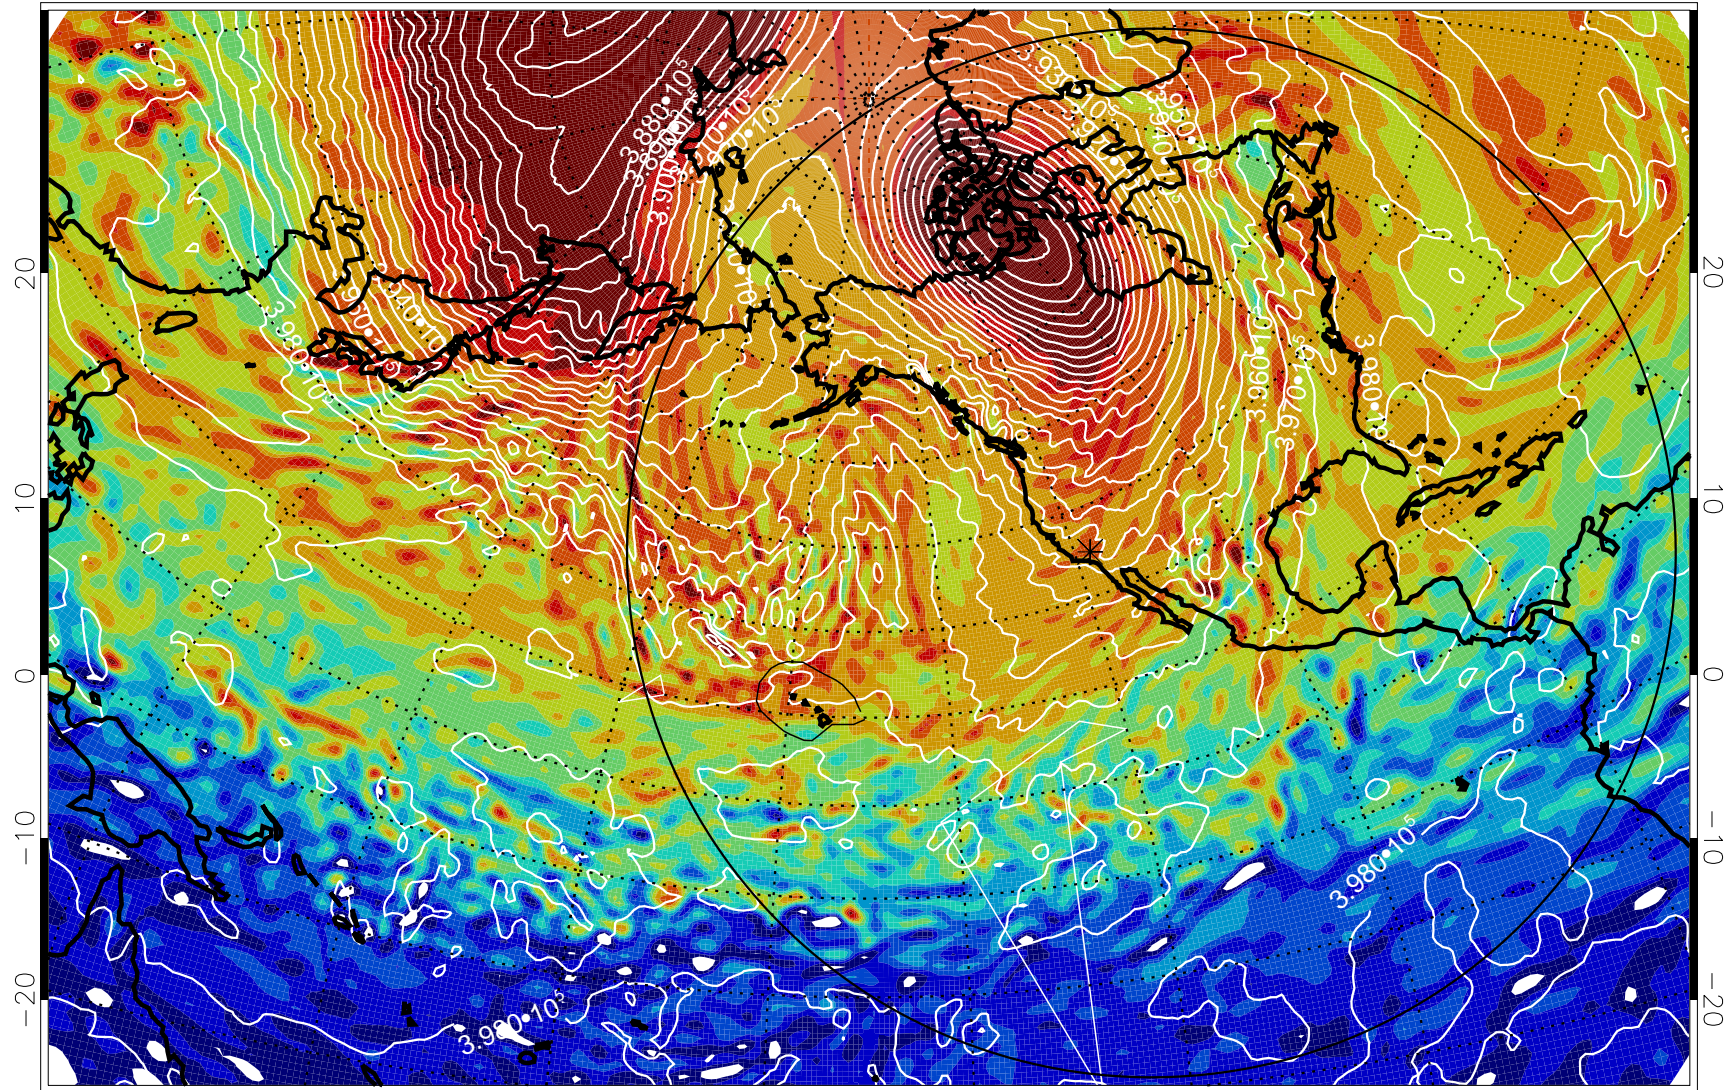

13011418, 6 hour forecast for 460K EPV

460K Montgomery Streamfunction, white

Range ring of 6000 km -- 19 hours GH round trip

13011500, 12 hour forecast for 460K EPV

460K Montgomery Streamfunction, white

Range ring of 6000 km -- 19 hours GH round trip

13011506, 18 hour forecast for 460K EPV

460K Montgomery Streamfunction, white

Range ring of 6000 km -- 19 hours GH round trip

13011512, 24 hour forecast for 460K EPV

460K Montgomery Streamfunction, white

Range ring of 6000 km -- 19 hours GH round trip

13011518, 30 hour forecast for 460K EPV

460K Montgomery Streamfunction, white

Range ring of 6000 km -- 19 hours GH round trip

13011600, 36 hour forecast for 460K EPV

460K Montgomery Streamfunction, white

Range ring of 6000 km -- 19 hours GH round trip

13011606, 42 hour forecast for 460K EPV

460K Montgomery Streamfunction, white

Range ring of 6000 km -- 19 hours GH round trip

13011612, 48 hour forecast for 460K EPV

460K Montgomery Streamfunction, white

Range ring of 6000 km -- 19 hours GH round trip