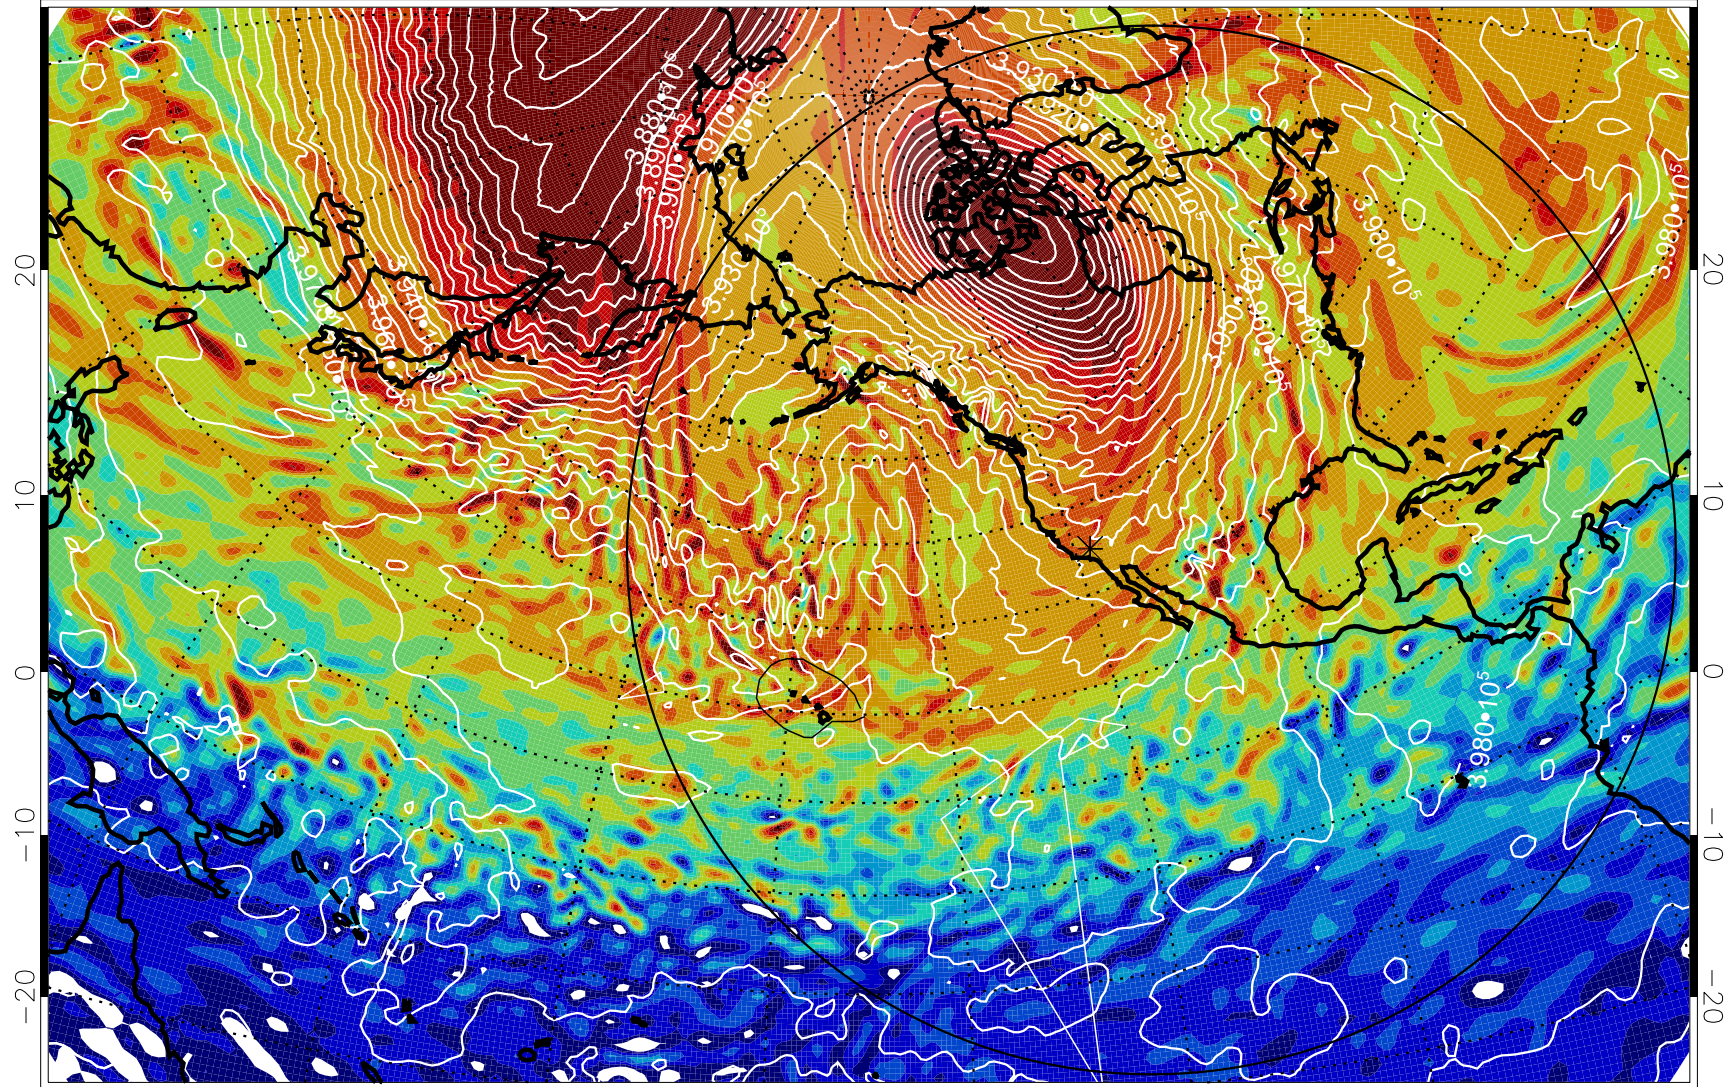

13011418, 6 hour forecast for 460K EPV

460K Montgomery Streamfunction, white

Range ring of 6000 km -- 19 hours GH round trip

13011500, 12 hour forecast for 460K EPV

460K Montgomery Streamfunction, white

Range ring of 6000 km -- 19 hours GH round trip

13011506, 18 hour forecast for 460K EPV

460K Montgomery Streamfunction, white

Range ring of 6000 km -- 19 hours GH round trip

13011512, 24 hour forecast for 460K EPV

460K Montgomery Streamfunction, white

Range ring of 6000 km -- 19 hours GH round trip

13011518, 30 hour forecast for 460K EPV

460K Montgomery Streamfunction, white

Range ring of 6000 km -- 19 hours GH round trip

13011600, 36 hour forecast for 460K EPV

460K Montgomery Streamfunction, white

Range ring of 6000 km -- 19 hours GH round trip

13011606, 42 hour forecast for 460K EPV

460K Montgomery Streamfunction, white

Range ring of 6000 km -- 19 hours GH round trip

13011612, 48 hour forecast for 460K EPV

460K Montgomery Streamfunction, white

Range ring of 6000 km -- 19 hours GH round trip