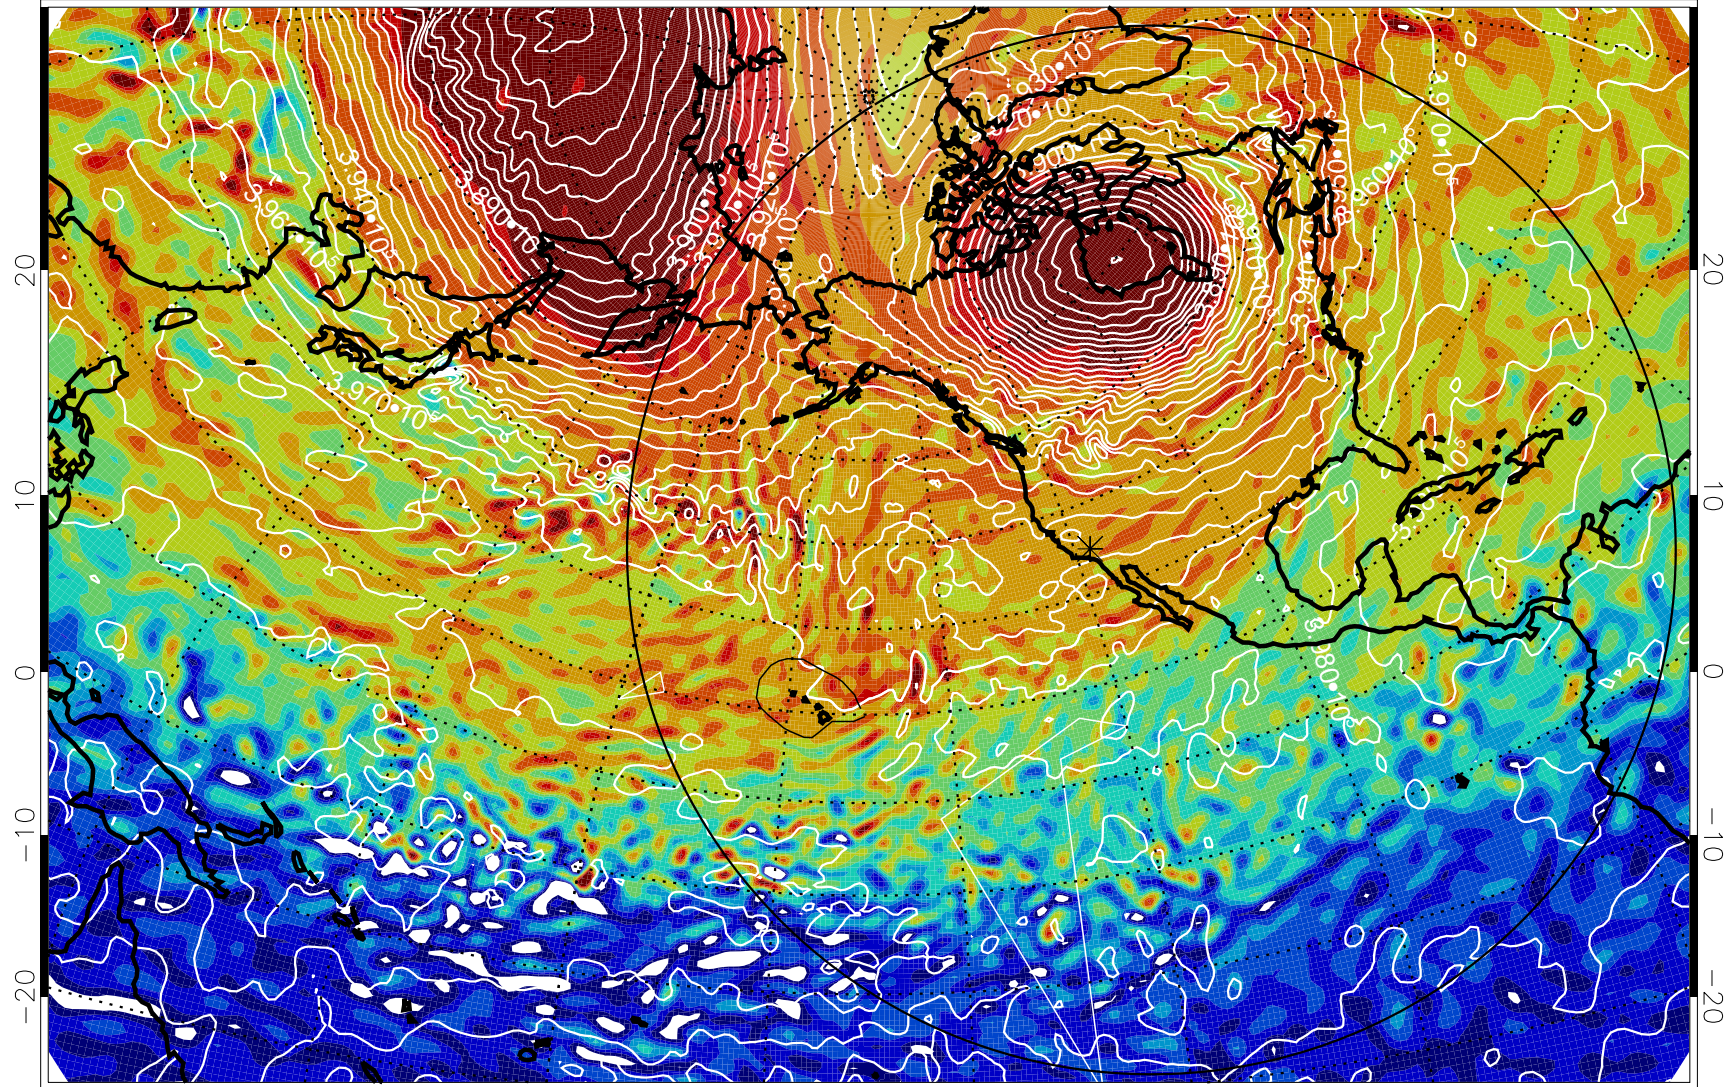

13011618, 66 hour forecast for 460K EPV

460K Montgomery Streamfunction, white

Range ring of 6000 km -- 19 hours GH round trip

13011706, 78 hour forecast for 460K EPV

460K Montgomery Streamfunction, white

Range ring of 6000 km -- 19 hours GH round trip

13011712, 84 hour forecast for 460K EPV

460K Montgomery Streamfunction, white

Range ring of 6000 km -- 19 hours GH round trip

13011718, 90 hour forecast for 460K EPV

460K Montgomery Streamfunction, white

Range ring of 6000 km -- 19 hours GH round trip

13011800, 96 hour forecast for 460K EPV

460K Montgomery Streamfunction, white

Range ring of 6000 km -- 19 hours GH round trip

13011806, 102 hour forecast for 460K EPV

460K Montgomery Streamfunction, white

Range ring of 6000 km -- 19 hours GH round trip

13011812, 108 hour forecast for 460K EPV

460K Montgomery Streamfunction, white

Range ring of 6000 km -- 19 hours GH round trip

13011818, 114 hour forecast for 460K EPV