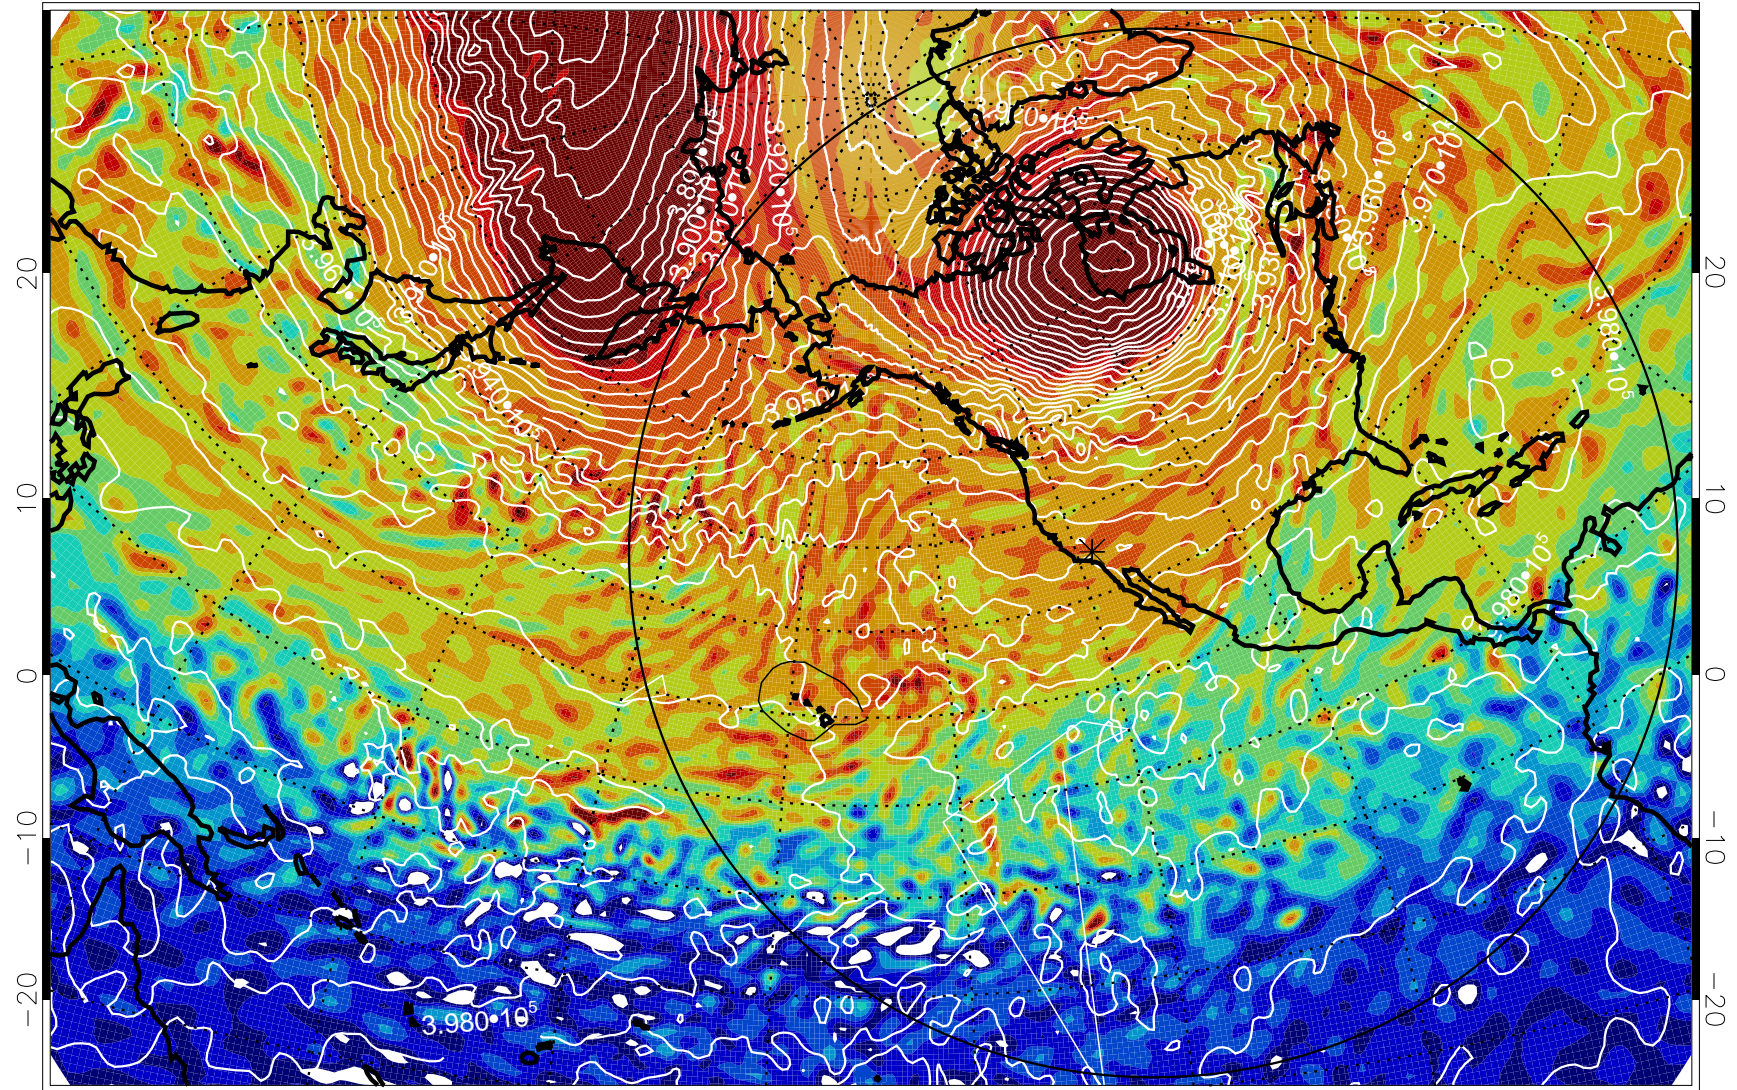

13011618, 66 hour forecast for 460K EPV

460K Montgomery Streamfunction, white

Range ring of 6000 km -- 19 hours GH round trip

13011706, 78 hour forecast for 460K EPV

460K Montgomery Streamfunction, white

Range ring of 6000 km -- 19 hours GH round trip

13011712, 84 hour forecast for 460K EPV

460K Montgomery Streamfunction, white

Range ring of 6000 km -- 19 hours GH round trip

13011718, 90 hour forecast for 460K EPV

460K Montgomery Streamfunction, white

Range ring of 6000 km -- 19 hours GH round trip

13011800, 96 hour forecast for 460K EPV

460K Montgomery Streamfunction, white

Range ring of 6000 km -- 19 hours GH round trip

13011806, 102 hour forecast for 460K EPV

460K Montgomery Streamfunction, white

Range ring of 6000 km -- 19 hours GH round trip

13011812, 108 hour forecast for 460K EPV

460K Montgomery Streamfunction, white

Range ring of 6000 km -- 19 hours GH round trip

13011818, 114 hour forecast for 460K EPV