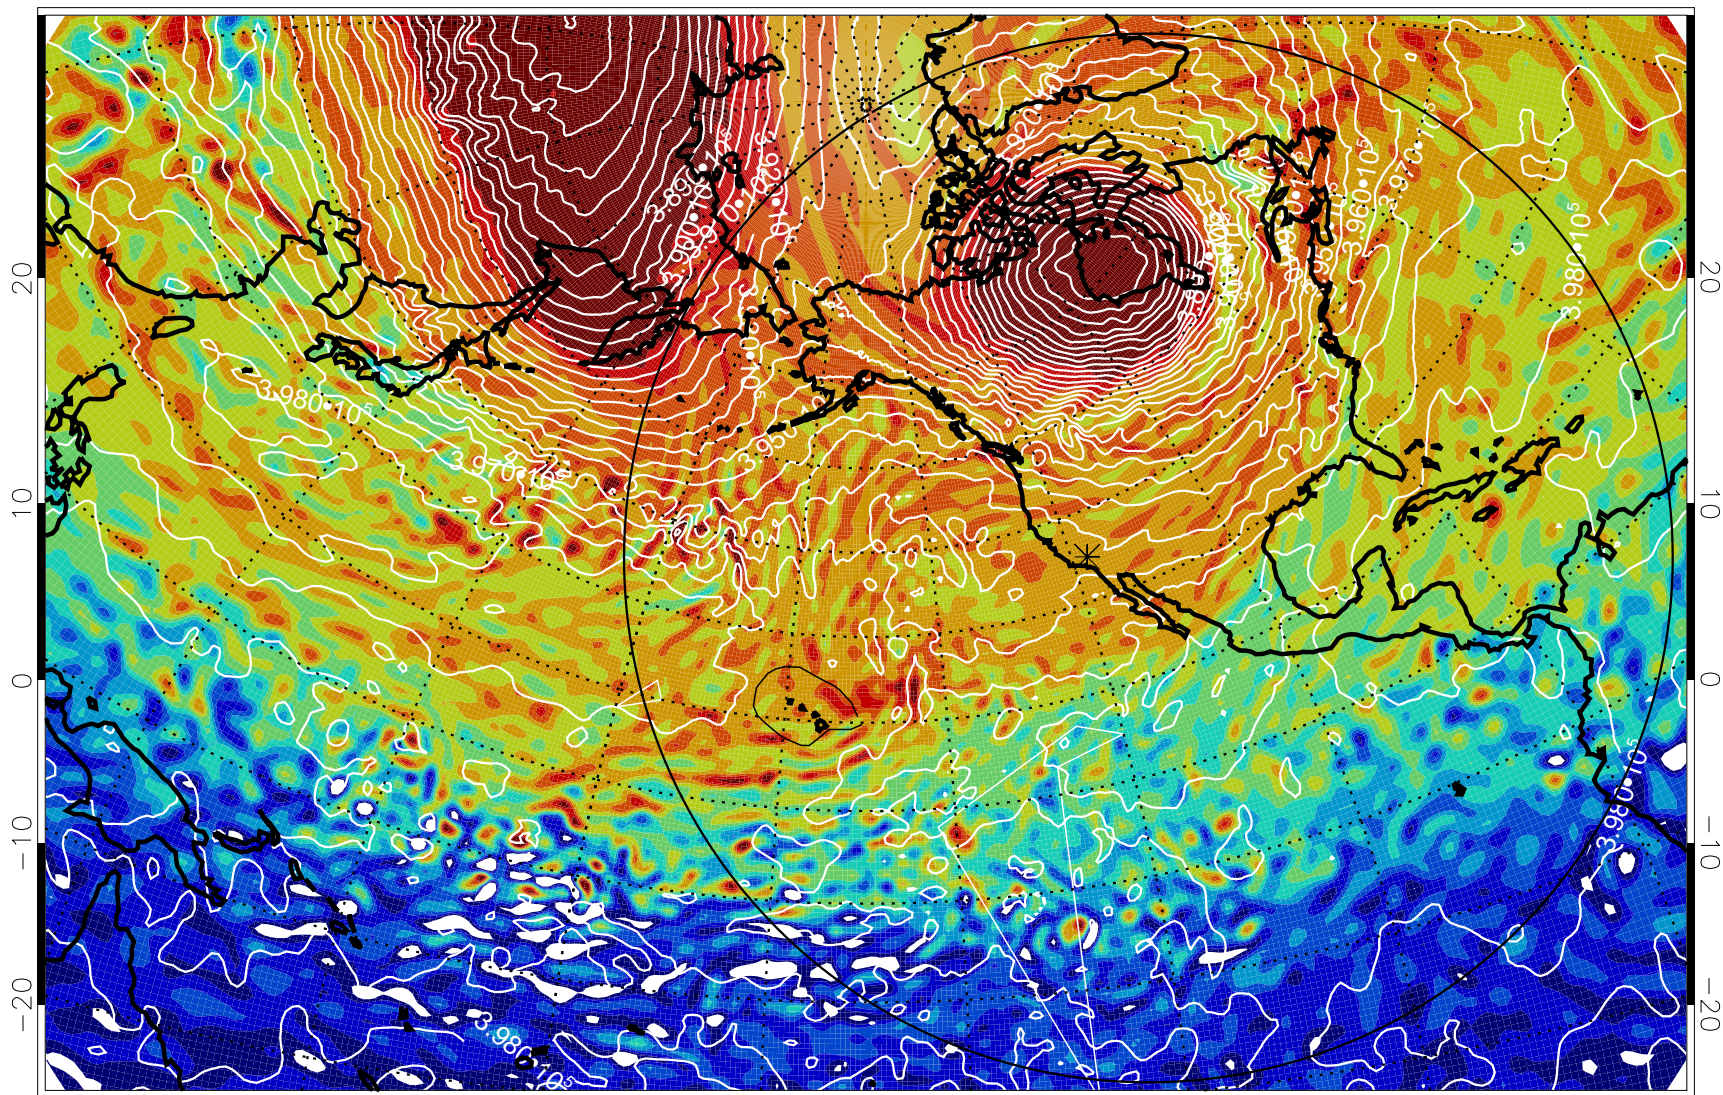

13011618, 66 hour forecast for 460K EPV

460K Montgomery Streamfunction, white

Range ring of 6000 km -- 19 hours GH round trip

13011706, 78 hour forecast for 460K EPV

460K Montgomery Streamfunction, white

Range ring of 6000 km -- 19 hours GH round trip

13011712, 84 hour forecast for 460K EPV

460K Montgomery Streamfunction, white

Range ring of 6000 km -- 19 hours GH round trip

13011718, 90 hour forecast for 460K EPV

460K Montgomery Streamfunction, white

Range ring of 6000 km -- 19 hours GH round trip

13011800, 96 hour forecast for 460K EPV

460K Montgomery Streamfunction, white

Range ring of 6000 km -- 19 hours GH round trip

13011806, 102 hour forecast for 460K EPV

460K Montgomery Streamfunction, white

Range ring of 6000 km -- 19 hours GH round trip

13011812, 108 hour forecast for 460K EPV

460K Montgomery Streamfunction, white

Range ring of 6000 km -- 19 hours GH round trip

13011818, 114 hour forecast for 460K EPV