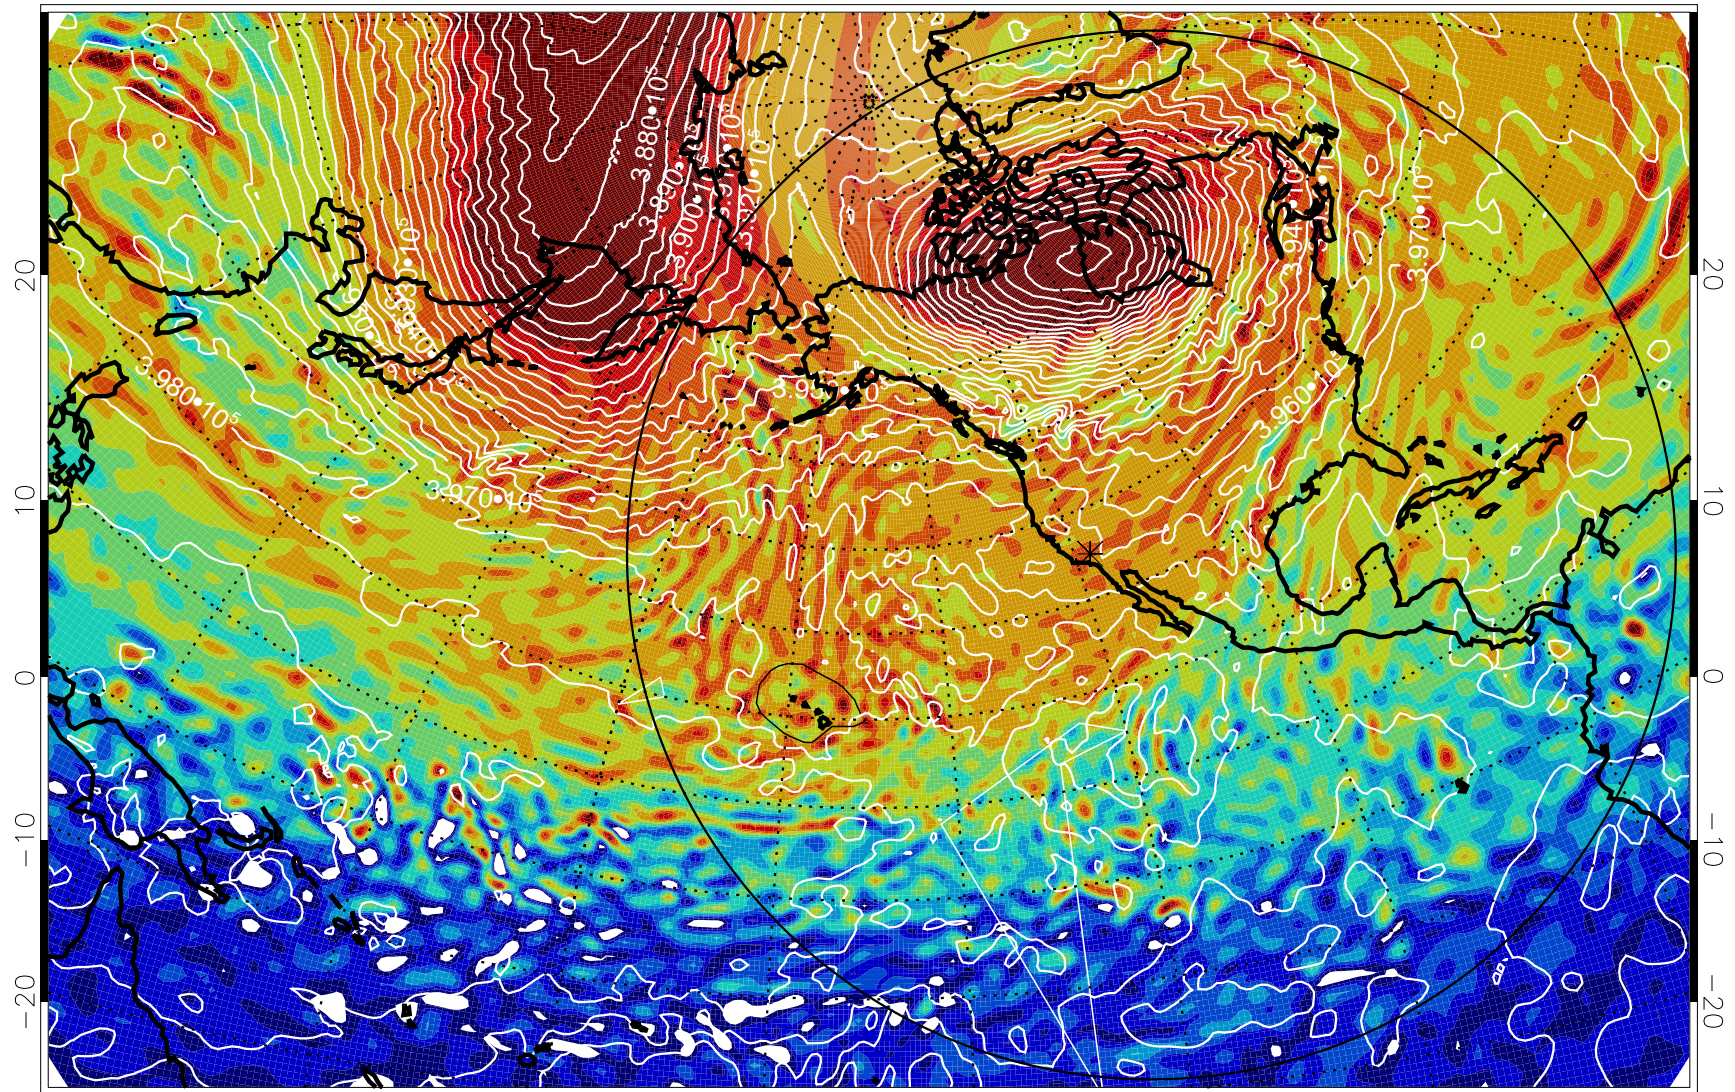

13011600, 48 hour forecast for 460K EPV

460K Montgomery Streamfunction, white

Range ring of 6000 km -- 19 hours GH round trip

13011606, 54 hour forecast for 460K EPV

460K Montgomery Streamfunction, white

Range ring of 6000 km -- 19 hours GH round trip

13011618, 66 hour forecast for 460K EPV

460K Montgomery Streamfunction, white

Range ring of 6000 km -- 19 hours GH round trip

13011706, 78 hour forecast for 460K EPV

460K Montgomery Streamfunction, white

Range ring of 6000 km -- 19 hours GH round trip

13011712, 84 hour forecast for 460K EPV

460K Montgomery Streamfunction, white

Range ring of 6000 km -- 19 hours GH round trip

13011718, 90 hour forecast for 460K EPV

460K Montgomery Streamfunction, white

Range ring of 6000 km -- 19 hours GH round trip

13011800, 96 hour forecast for 460K EPV

460K Montgomery Streamfunction, white

Range ring of 6000 km -- 19 hours GH round trip

13011806, 102 hour forecast for 460K EPV

460K Montgomery Streamfunction, white