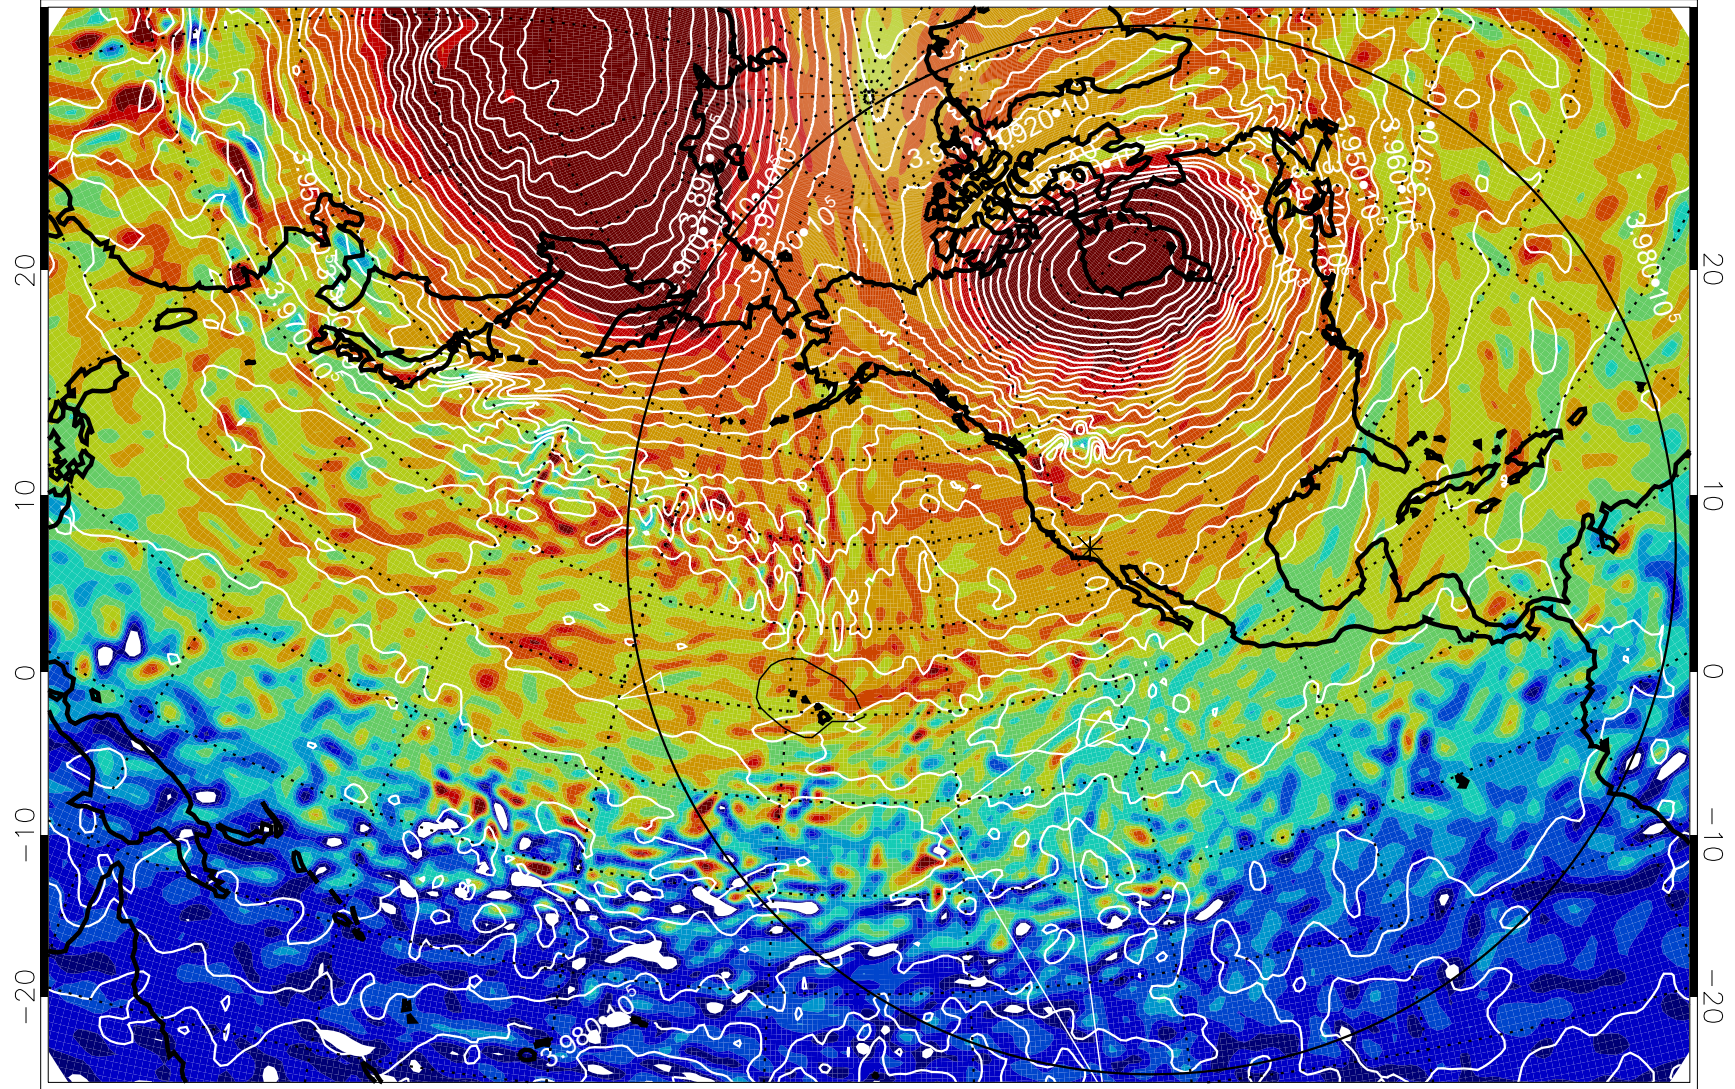

13011800, 96 hour forecast for 460K EPV

460K Montgomery Streamfunction, white

Range ring of 6000 km -- 19 hours GH round trip

13011806, 102 hour forecast for 460K EPV

460K Montgomery Streamfunction, white

Range ring of 6000 km -- 19 hours GH round trip

13011812, 108 hour forecast for 460K EPV

460K Montgomery Streamfunction, white

Range ring of 6000 km -- 19 hours GH round trip

13011818, 114 hour forecast for 460K EPV

460K Montgomery Streamfunction, white

Range ring of 6000 km -- 19 hours GH round trip

13011900, 120 hour forecast for 460K EPV

460K Montgomery Streamfunction, white

Range ring of 6000 km -- 19 hours GH round trip