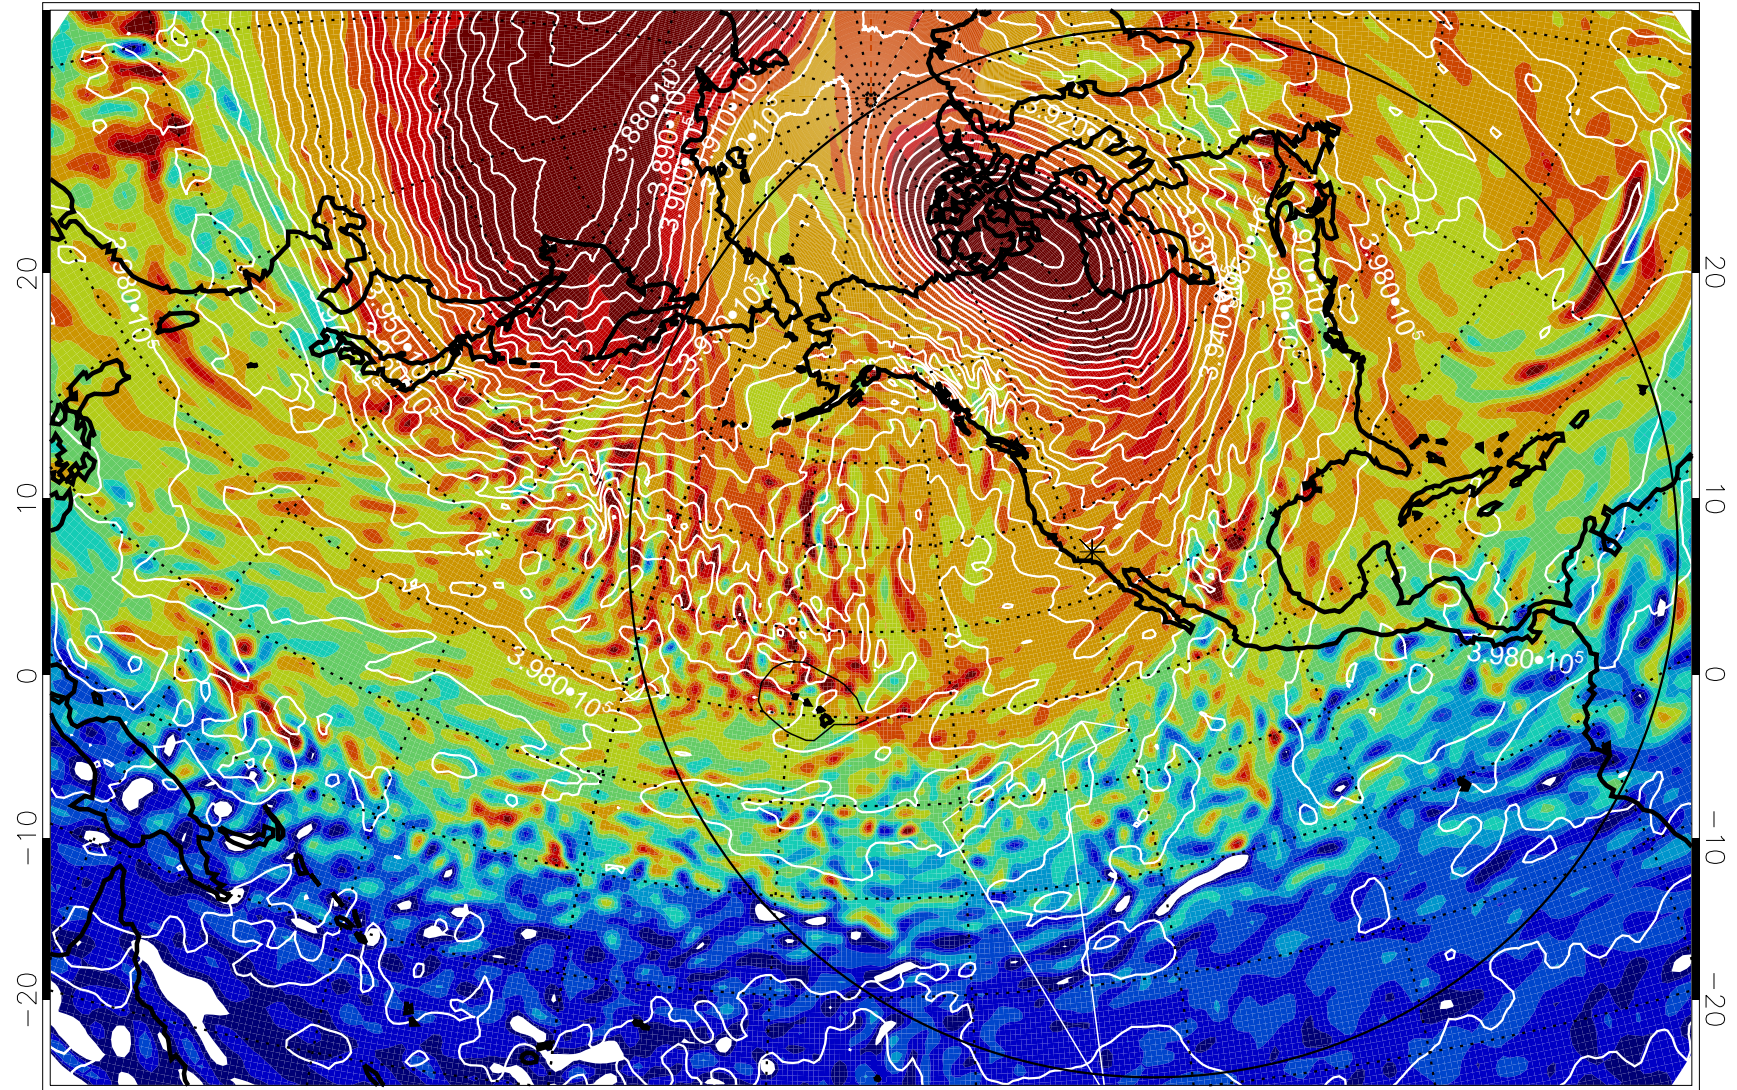

13011412, 12 hour forecast for 460K EPV

460K Montgomery Streamfunction, white

Range ring of 6000 km -- 19 hours GH round trip

13011418, 18 hour forecast for 460K EPV

460K Montgomery Streamfunction, white

Range ring of 6000 km -- 19 hours GH round trip

13011500, 24 hour forecast for 460K EPV

460K Montgomery Streamfunction, white

Range ring of 6000 km -- 19 hours GH round trip

13011506, 30 hour forecast for 460K EPV

460K Montgomery Streamfunction, white

Range ring of 6000 km -- 19 hours GH round trip

13011512, 36 hour forecast for 460K EPV

460K Montgomery Streamfunction, white

Range ring of 6000 km -- 19 hours GH round trip

13011518, 42 hour forecast for 460K EPV

460K Montgomery Streamfunction, white

Range ring of 6000 km -- 19 hours GH round trip

13011618, 66 hour forecast for 460K EPV

460K Montgomery Streamfunction, white

Range ring of 6000 km -- 19 hours GH round trip

13011706, 78 hour forecast for 460K EPV

460K Montgomery Streamfunction, white

Range ring of 6000 km -- 19 hours GH round trip