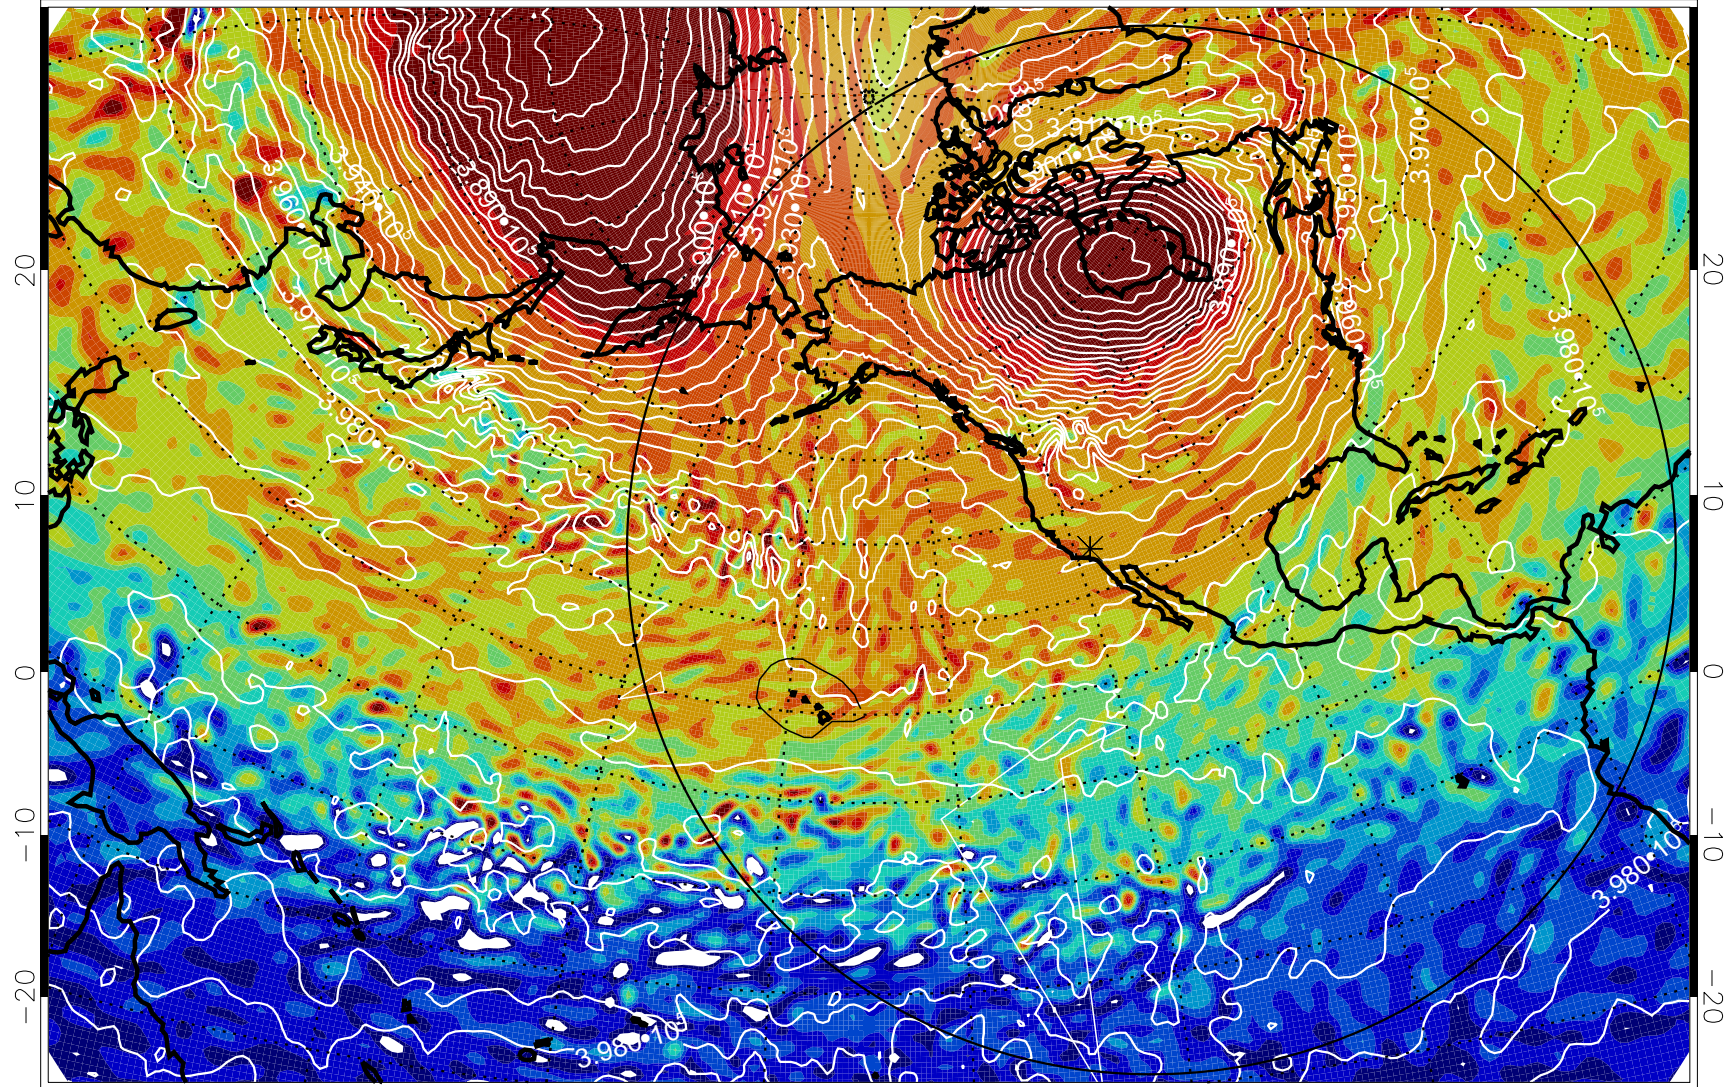

13011712, 84 hour forecast for 460K EPV

460K Montgomery Streamfunction, white

Range ring of 6000 km -- 19 hours GH round trip

13011718, 90 hour forecast for 460K EPV

460K Montgomery Streamfunction, white

Range ring of 6000 km -- 19 hours GH round trip

13011800, 96 hour forecast for 460K EPV

460K Montgomery Streamfunction, white

Range ring of 6000 km -- 19 hours GH round trip

13011806, 102 hour forecast for 460K EPV

460K Montgomery Streamfunction, white

Range ring of 6000 km -- 19 hours GH round trip

13011812, 108 hour forecast for 460K EPV

460K Montgomery Streamfunction, white

Range ring of 6000 km -- 19 hours GH round trip

13011818, 114 hour forecast for 460K EPV

460K Montgomery Streamfunction, white

Range ring of 6000 km -- 19 hours GH round trip

13011900, 120 hour forecast for 460K EPV

460K Montgomery Streamfunction, white

Range ring of 6000 km -- 19 hours GH round trip