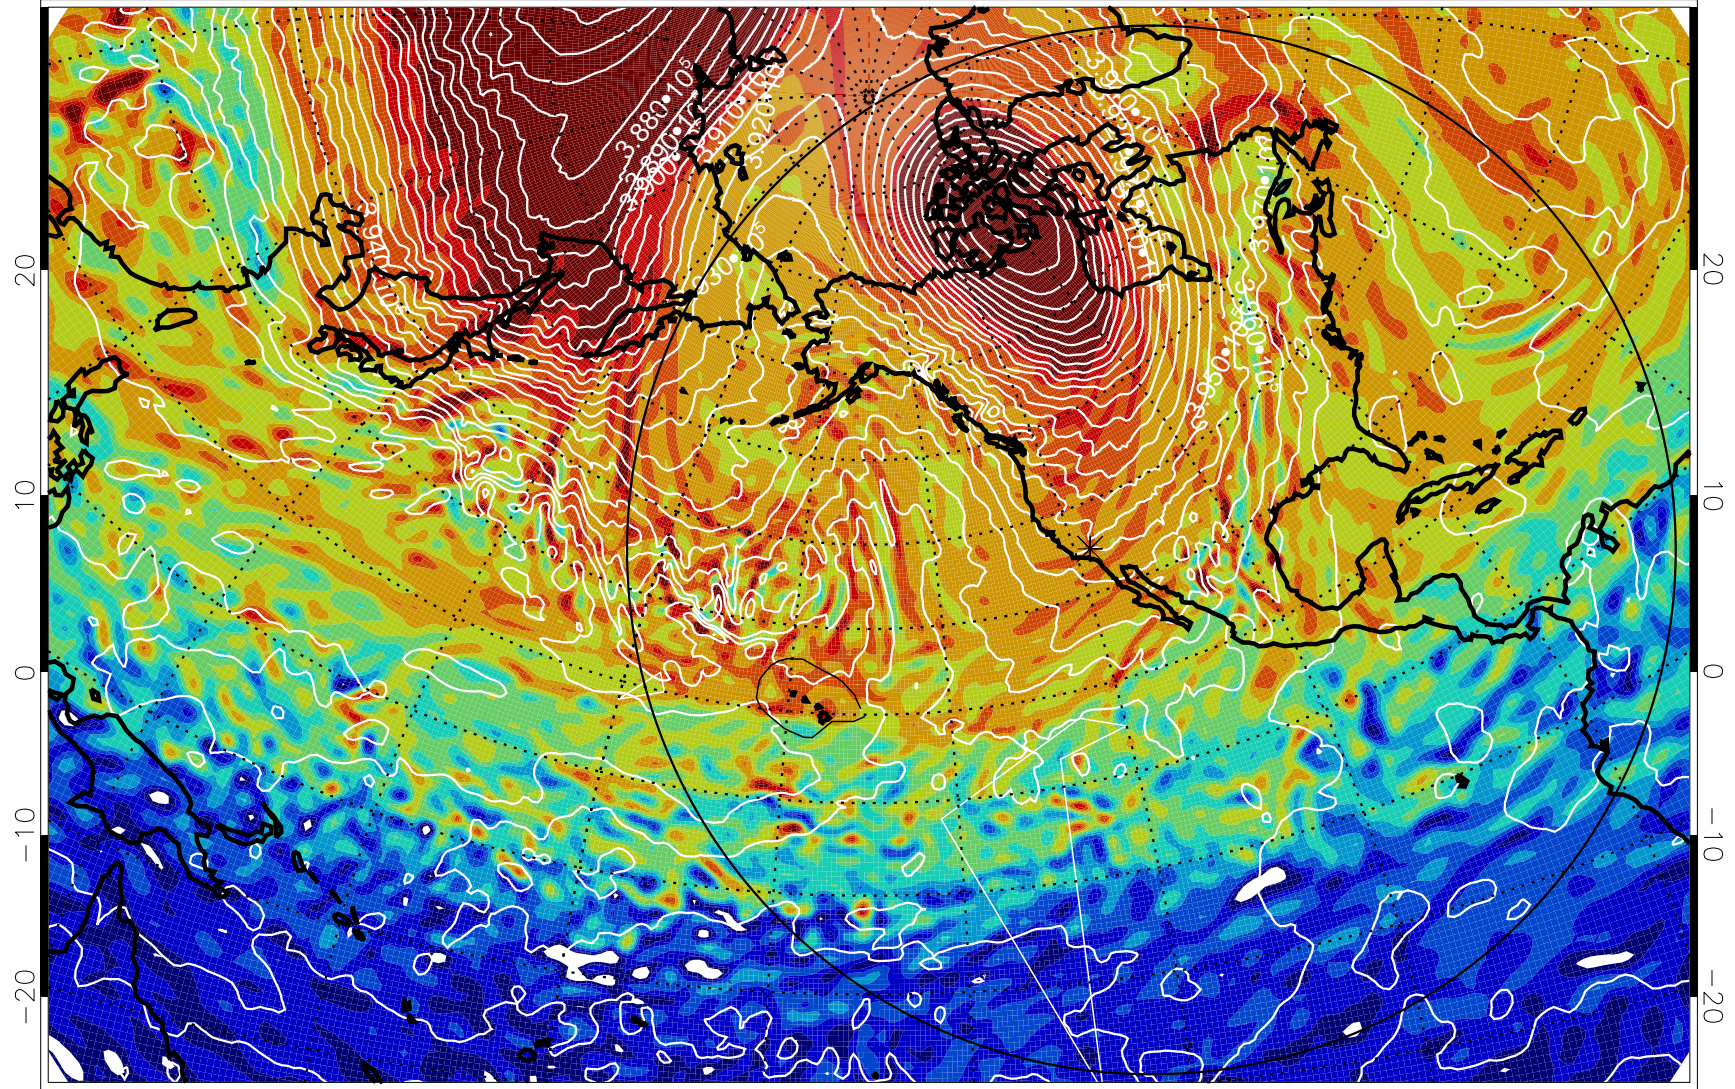

13011412, 12 hour forecast for 460K EPV

460K Montgomery Streamfunction, white

Range ring of 6000 km -- 19 hours GH round trip

13011418, 18 hour forecast for 460K EPV

460K Montgomery Streamfunction, white

Range ring of 6000 km -- 19 hours GH round trip

13011500, 24 hour forecast for 460K EPV

460K Montgomery Streamfunction, white

Range ring of 6000 km -- 19 hours GH round trip

13011506, 30 hour forecast for 460K EPV

460K Montgomery Streamfunction, white

Range ring of 6000 km -- 19 hours GH round trip

13011512, 36 hour forecast for 460K EPV

460K Montgomery Streamfunction, white

Range ring of 6000 km -- 19 hours GH round trip

13011518, 42 hour forecast for 460K EPV

460K Montgomery Streamfunction, white

Range ring of 6000 km -- 19 hours GH round trip

Range ring of 6000 km -- 19 hours GH round trip

13011812, 108 hour forecast for 460K EPV

460K Montgomery Streamfunction, white

Range ring of 6000 km -- 19 hours GH round trip

13011818, 114 hour forecast for 460K EPV