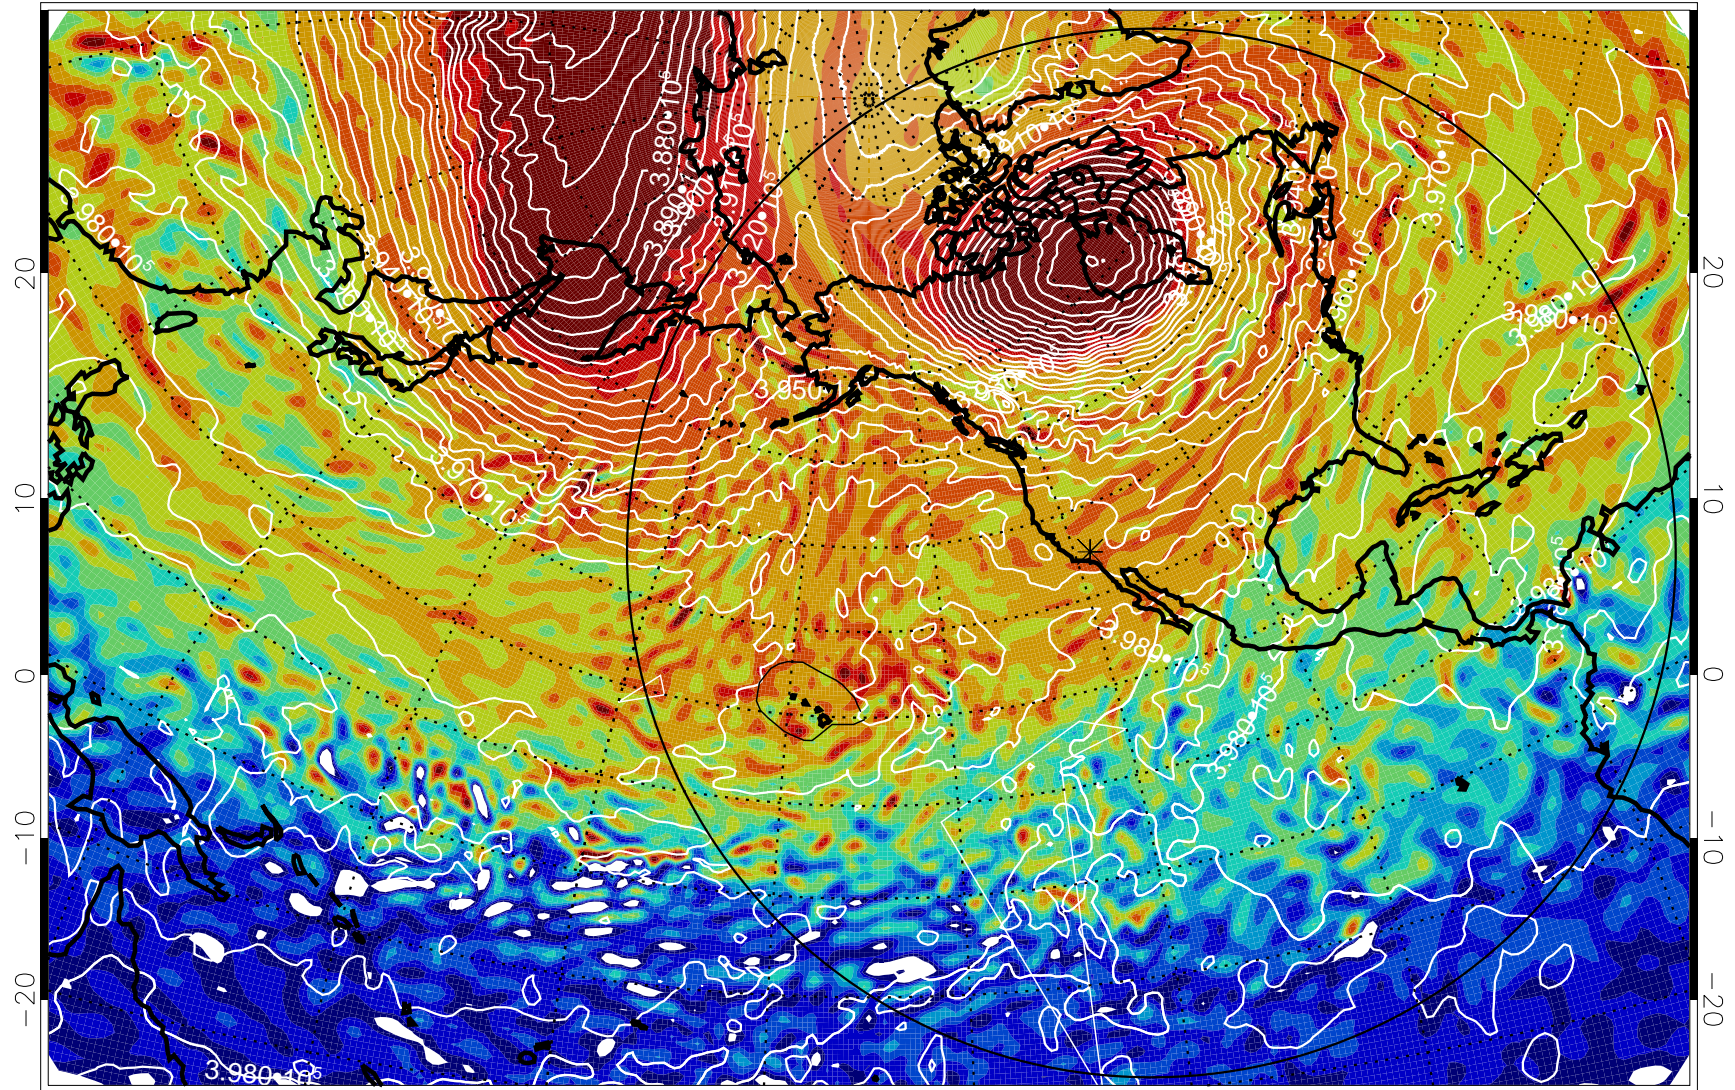

13011618, 66 hour forecast for 460K EPV

460K Montgomery Streamfunction, white

Range ring of 6000 km -- 19 hours GH round trip

13011706, 78 hour forecast for 460K EPV

460K Montgomery Streamfunction, white

Range ring of 6000 km -- 19 hours GH round trip

13011712, 84 hour forecast for 460K EPV

460K Montgomery Streamfunction, white

Range ring of 6000 km -- 19 hours GH round trip

13011718, 90 hour forecast for 460K EPV

460K Montgomery Streamfunction, white

Range ring of 6000 km -- 19 hours GH round trip

13011800, 96 hour forecast for 460K EPV

460K Montgomery Streamfunction, white

Range ring of 6000 km -- 19 hours GH round trip

13011806, 102 hour forecast for 460K EPV

460K Montgomery Streamfunction, white

Range ring of 6000 km -- 19 hours GH round trip

13011812, 108 hour forecast for 460K EPV

460K Montgomery Streamfunction, white

Range ring of 6000 km -- 19 hours GH round trip

13011818, 114 hour forecast for 460K EPV