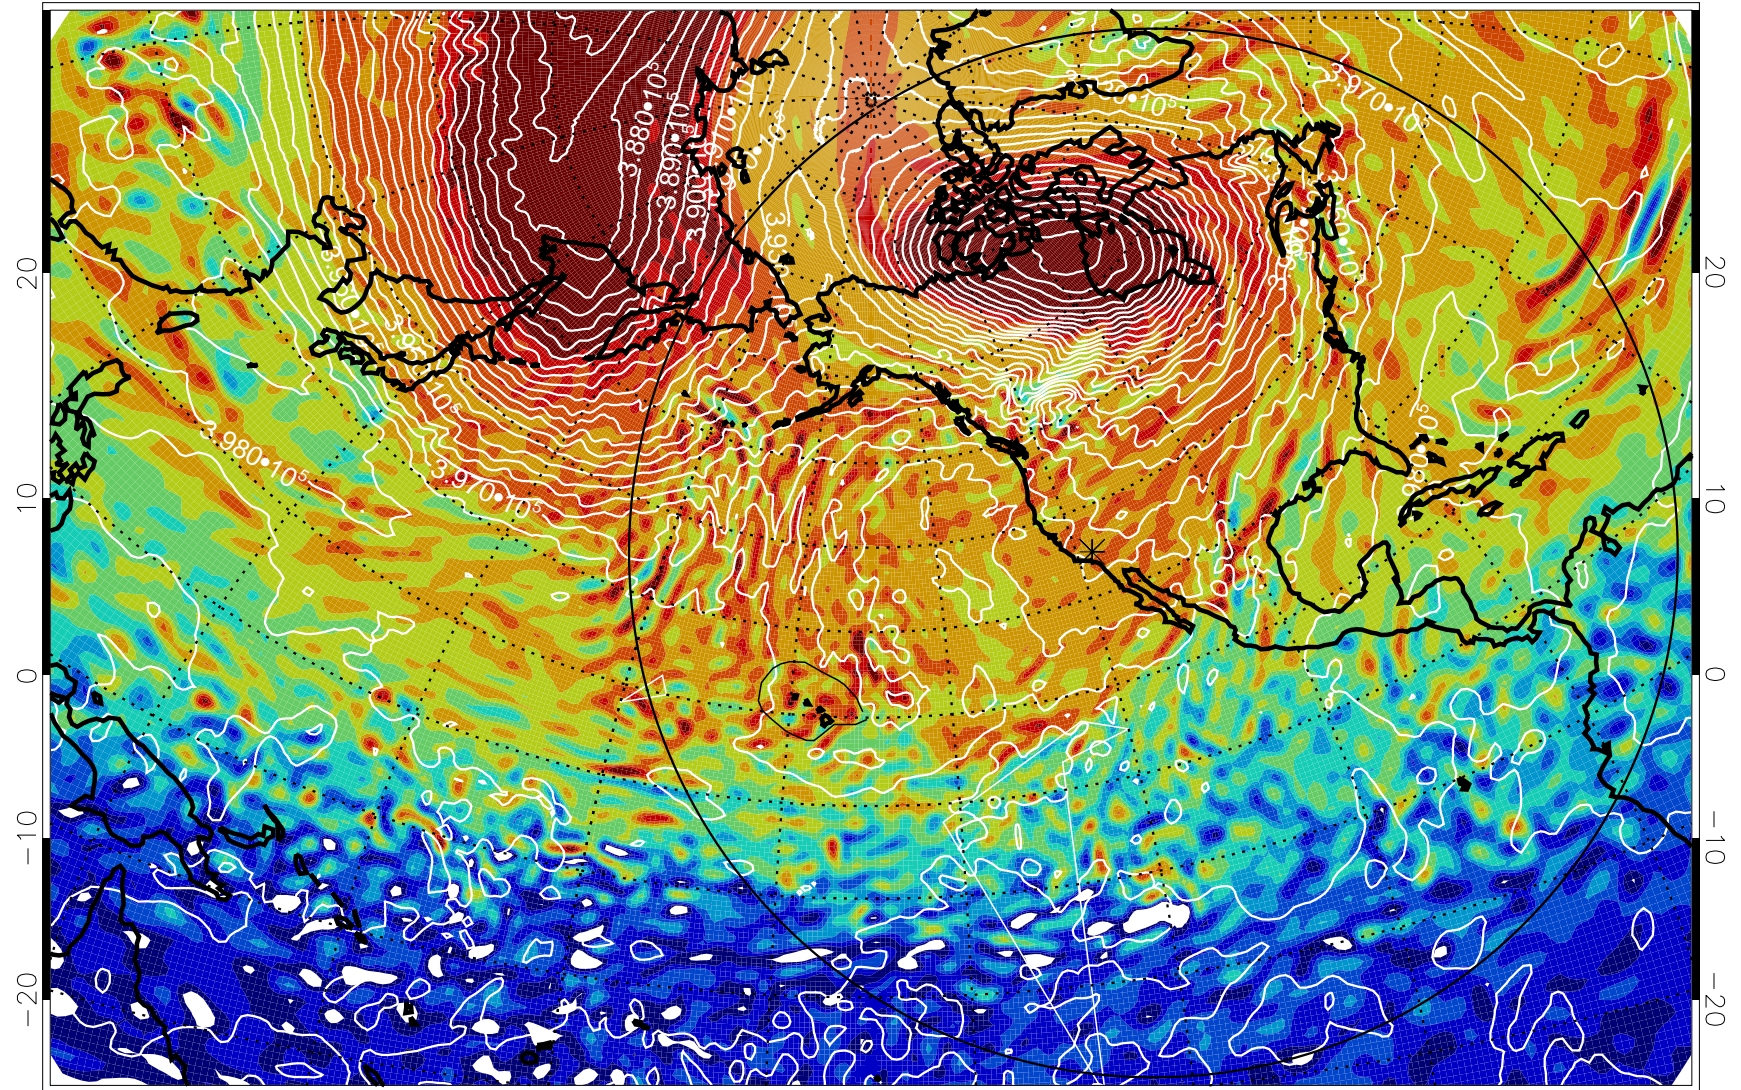

13011512, 36 hour forecast for 460K EPV

460K Montgomery Streamfunction, white

Range ring of 6000 km -- 19 hours GH round trip

13011518, 42 hour forecast for 460K EPV

460K Montgomery Streamfunction, white

Range ring of 6000 km -- 19 hours GH round trip

13011600, 48 hour forecast for 460K EPV

460K Montgomery Streamfunction, white

Range ring of 6000 km -- 19 hours GH round trip

13011606, 54 hour forecast for 460K EPV

460K Montgomery Streamfunction, white

Range ring of 6000 km -- 19 hours GH round trip

13011618, 66 hour forecast for 460K EPV

460K Montgomery Streamfunction, white

Range ring of 6000 km -- 19 hours GH round trip

13011706, 78 hour forecast for 460K EPV

460K Montgomery Streamfunction, white

Range ring of 6000 km -- 19 hours GH round trip

13011712, 84 hour forecast for 460K EPV

460K Montgomery Streamfunction, white

Range ring of 6000 km -- 19 hours GH round trip

13011718, 90 hour forecast for 460K EPV

460K Montgomery Streamfunction, white

Range ring of 6000 km -- 19 hours GH round trip