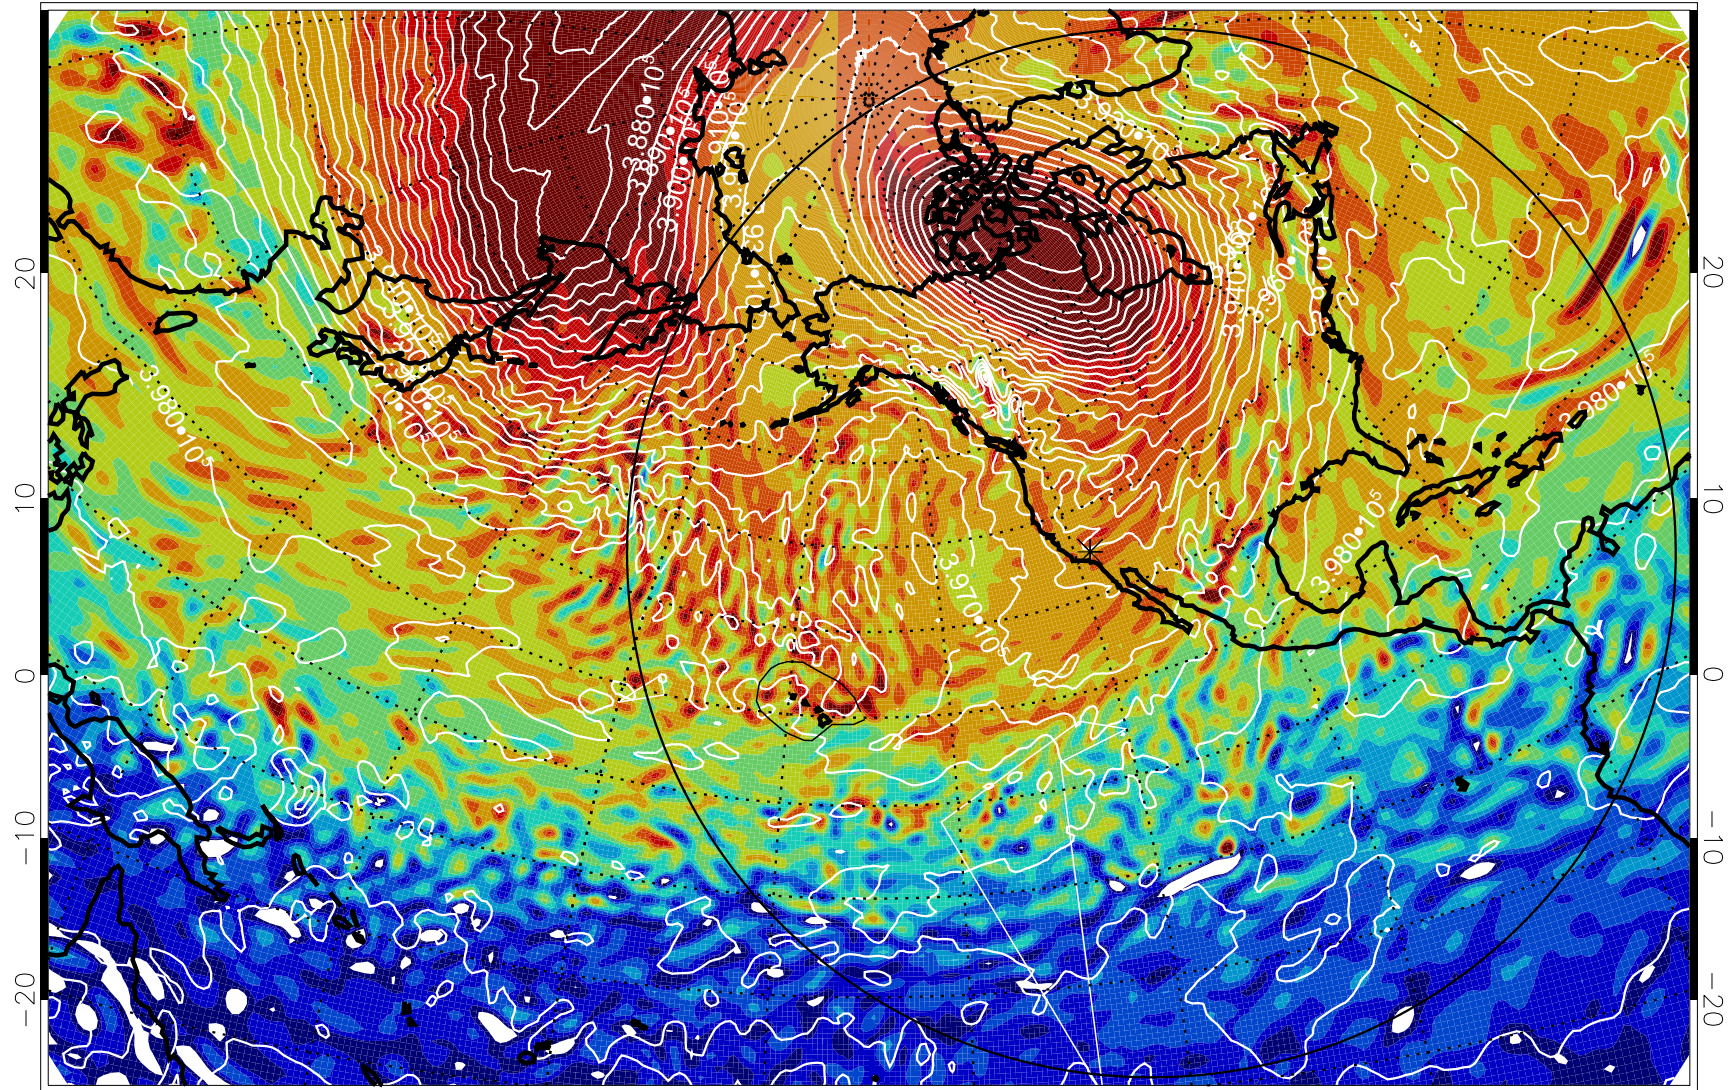

13011500, 24 hour forecast for 460K EPV

460K Montgomery Streamfunction, white

Range ring of 6000 km -- 19 hours GH round trip

13011506, 30 hour forecast for 460K EPV

460K Montgomery Streamfunction, white

Range ring of 6000 km -- 19 hours GH round trip

13011512, 36 hour forecast for 460K EPV

460K Montgomery Streamfunction, white

Range ring of 6000 km -- 19 hours GH round trip

13011518, 42 hour forecast for 460K EPV

460K Montgomery Streamfunction, white

Range ring of 6000 km -- 19 hours GH round trip

13011600, 48 hour forecast for 460K EPV

460K Montgomery Streamfunction, white

Range ring of 6000 km -- 19 hours GH round trip

13011606, 54 hour forecast for 460K EPV

460K Montgomery Streamfunction, white

Range ring of 6000 km -- 19 hours GH round trip

13011618, 66 hour forecast for 460K EPV

460K Montgomery Streamfunction, white

Range ring of 6000 km -- 19 hours GH round trip

13011706, 78 hour forecast for 460K EPV

460K Montgomery Streamfunction, white

Range ring of 6000 km -- 19 hours GH round trip