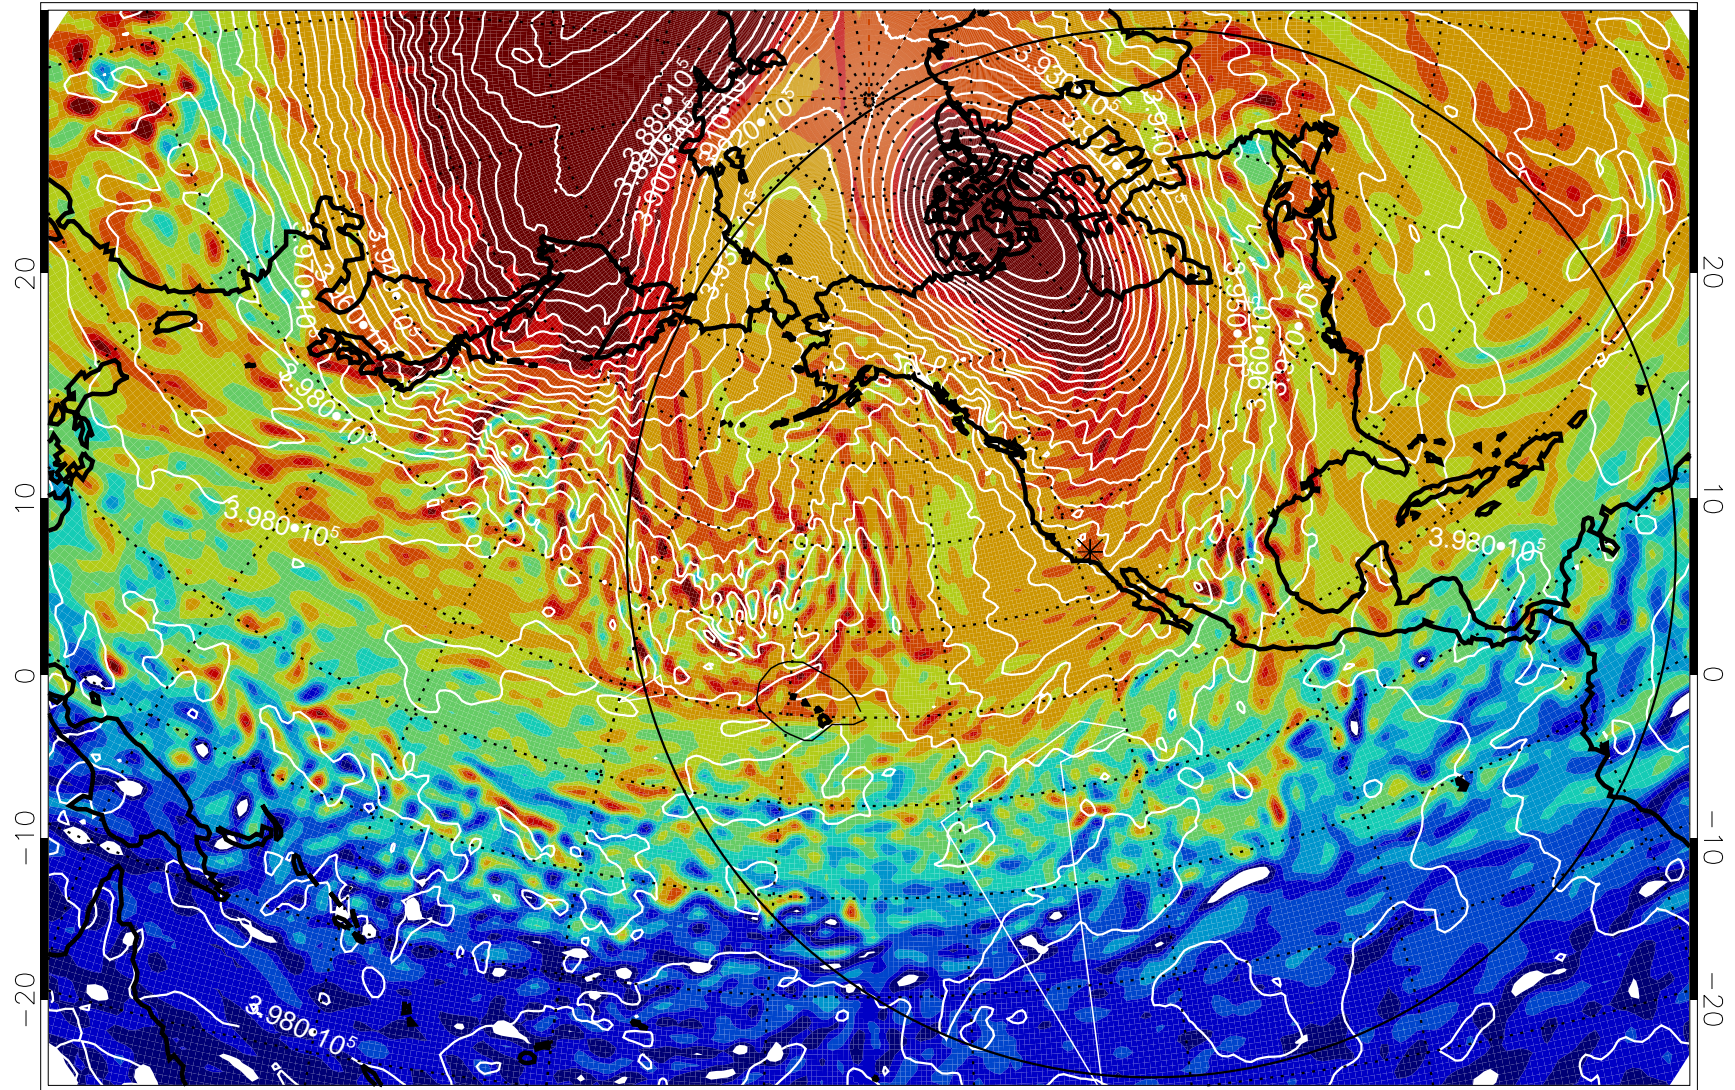

13011412, 12 hour forecast for 460K EPV

460K Montgomery Streamfunction, white

Range ring of 6000 km -- 19 hours GH round trip

13011418, 18 hour forecast for 460K EPV

460K Montgomery Streamfunction, white

Range ring of 6000 km -- 19 hours GH round trip

13011500, 24 hour forecast for 460K EPV

460K Montgomery Streamfunction, white

Range ring of 6000 km -- 19 hours GH round trip

13011506, 30 hour forecast for 460K EPV

460K Montgomery Streamfunction, white

Range ring of 6000 km -- 19 hours GH round trip

13011512, 36 hour forecast for 460K EPV

460K Montgomery Streamfunction, white

Range ring of 6000 km -- 19 hours GH round trip

13011518, 42 hour forecast for 460K EPV

460K Montgomery Streamfunction, white

Range ring of 6000 km -- 19 hours GH round trip

13011618, 66 hour forecast for 460K EPV

460K Montgomery Streamfunction, white

Range ring of 6000 km -- 19 hours GH round trip

13011706, 78 hour forecast for 460K EPV

460K Montgomery Streamfunction, white

Range ring of 6000 km -- 19 hours GH round trip