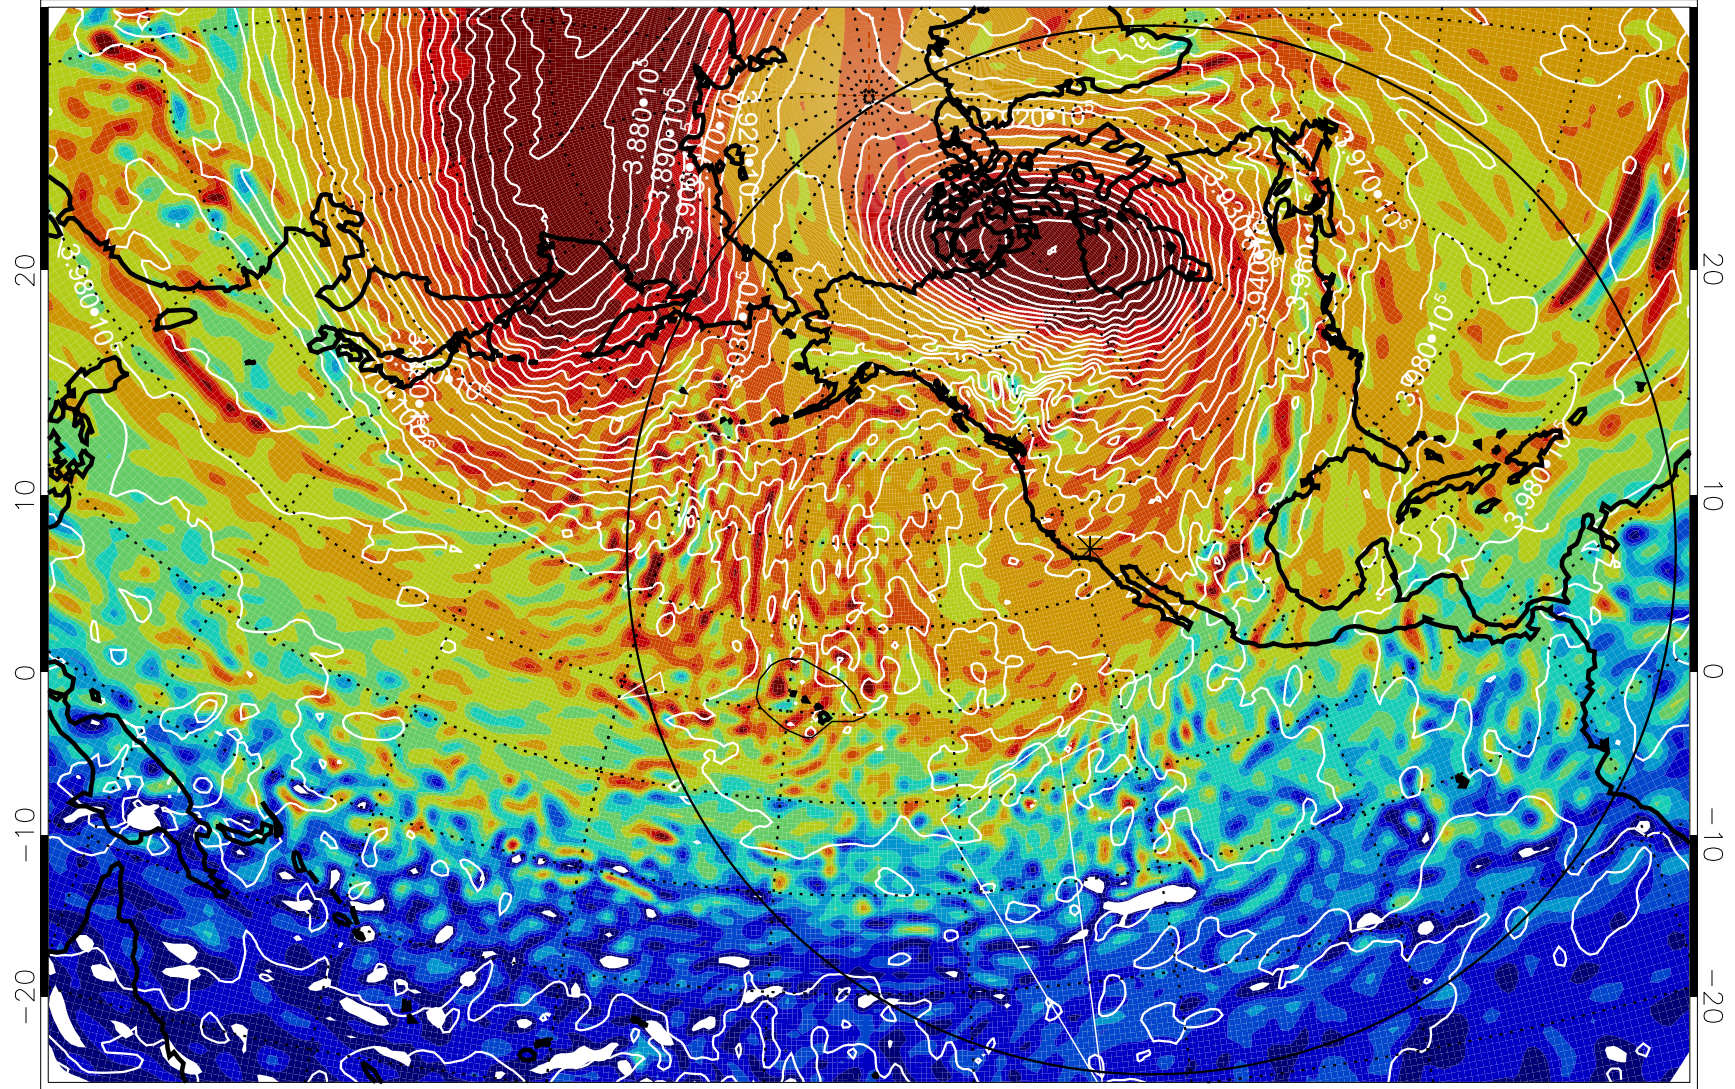

13011512, 36 hour forecast for 460K EPV

460K Montgomery Streamfunction, white

Range ring of 6000 km -- 19 hours GH round trip

13011518, 42 hour forecast for 460K EPV

460K Montgomery Streamfunction, white

Range ring of 6000 km -- 19 hours GH round trip

13011600, 48 hour forecast for 460K EPV

460K Montgomery Streamfunction, white

Range ring of 6000 km -- 19 hours GH round trip

13011606, 54 hour forecast for 460K EPV

460K Montgomery Streamfunction, white

Range ring of 6000 km -- 19 hours GH round trip

13011618, 66 hour forecast for 460K EPV

460K Montgomery Streamfunction, white

Range ring of 6000 km -- 19 hours GH round trip

13011706, 78 hour forecast for 460K EPV

460K Montgomery Streamfunction, white

Range ring of 6000 km -- 19 hours GH round trip

13011712, 84 hour forecast for 460K EPV

460K Montgomery Streamfunction, white

Range ring of 6000 km -- 19 hours GH round trip

13011718, 90 hour forecast for 460K EPV

460K Montgomery Streamfunction, white

Range ring of 6000 km -- 19 hours GH round trip