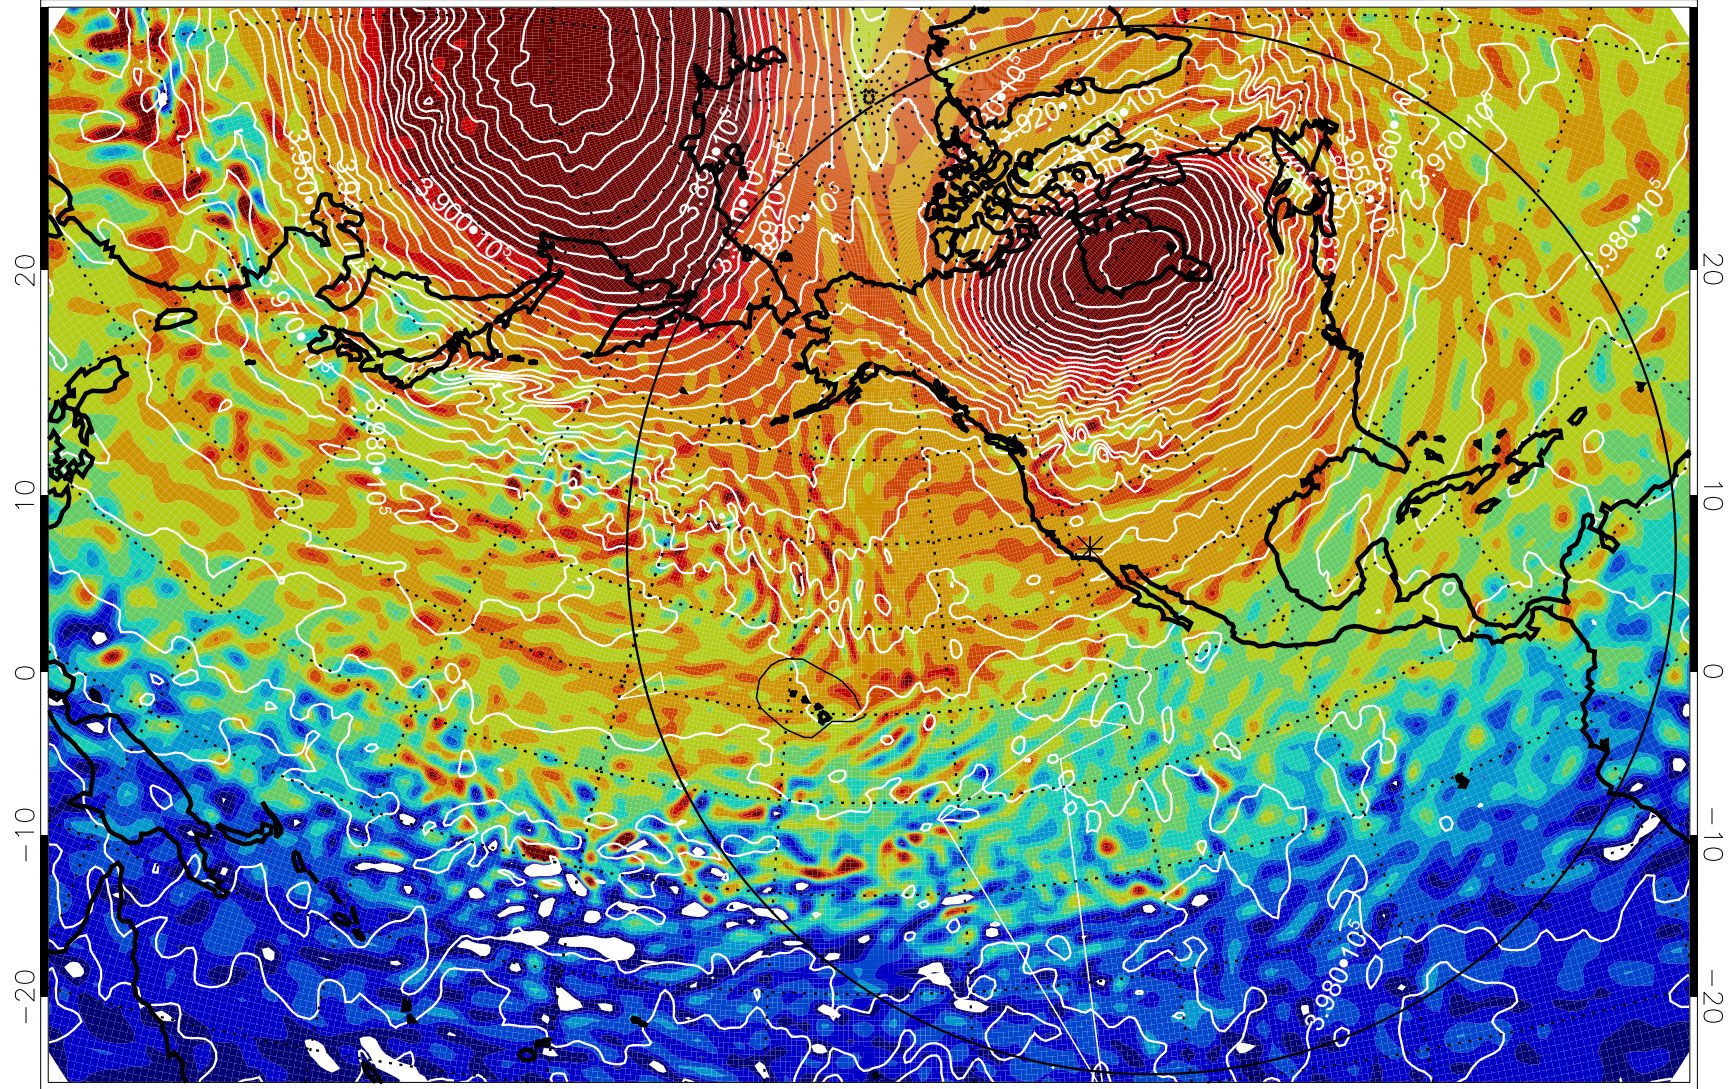

13011800, 96 hour forecast for 460K EPV

460K Montgomery Streamfunction, white

Range ring of 6000 km -- 19 hours GH round trip

13011806, 102 hour forecast for 460K EPV

460K Montgomery Streamfunction, white

Range ring of 6000 km -- 19 hours GH round trip

13011812, 108 hour forecast for 460K EPV

460K Montgomery Streamfunction, white

Range ring of 6000 km -- 19 hours GH round trip

13011818, 114 hour forecast for 460K EPV

460K Montgomery Streamfunction, white

Range ring of 6000 km -- 19 hours GH round trip

13011900, 120 hour forecast for 460K EPV

460K Montgomery Streamfunction, white

Range ring of 6000 km -- 19 hours GH round trip