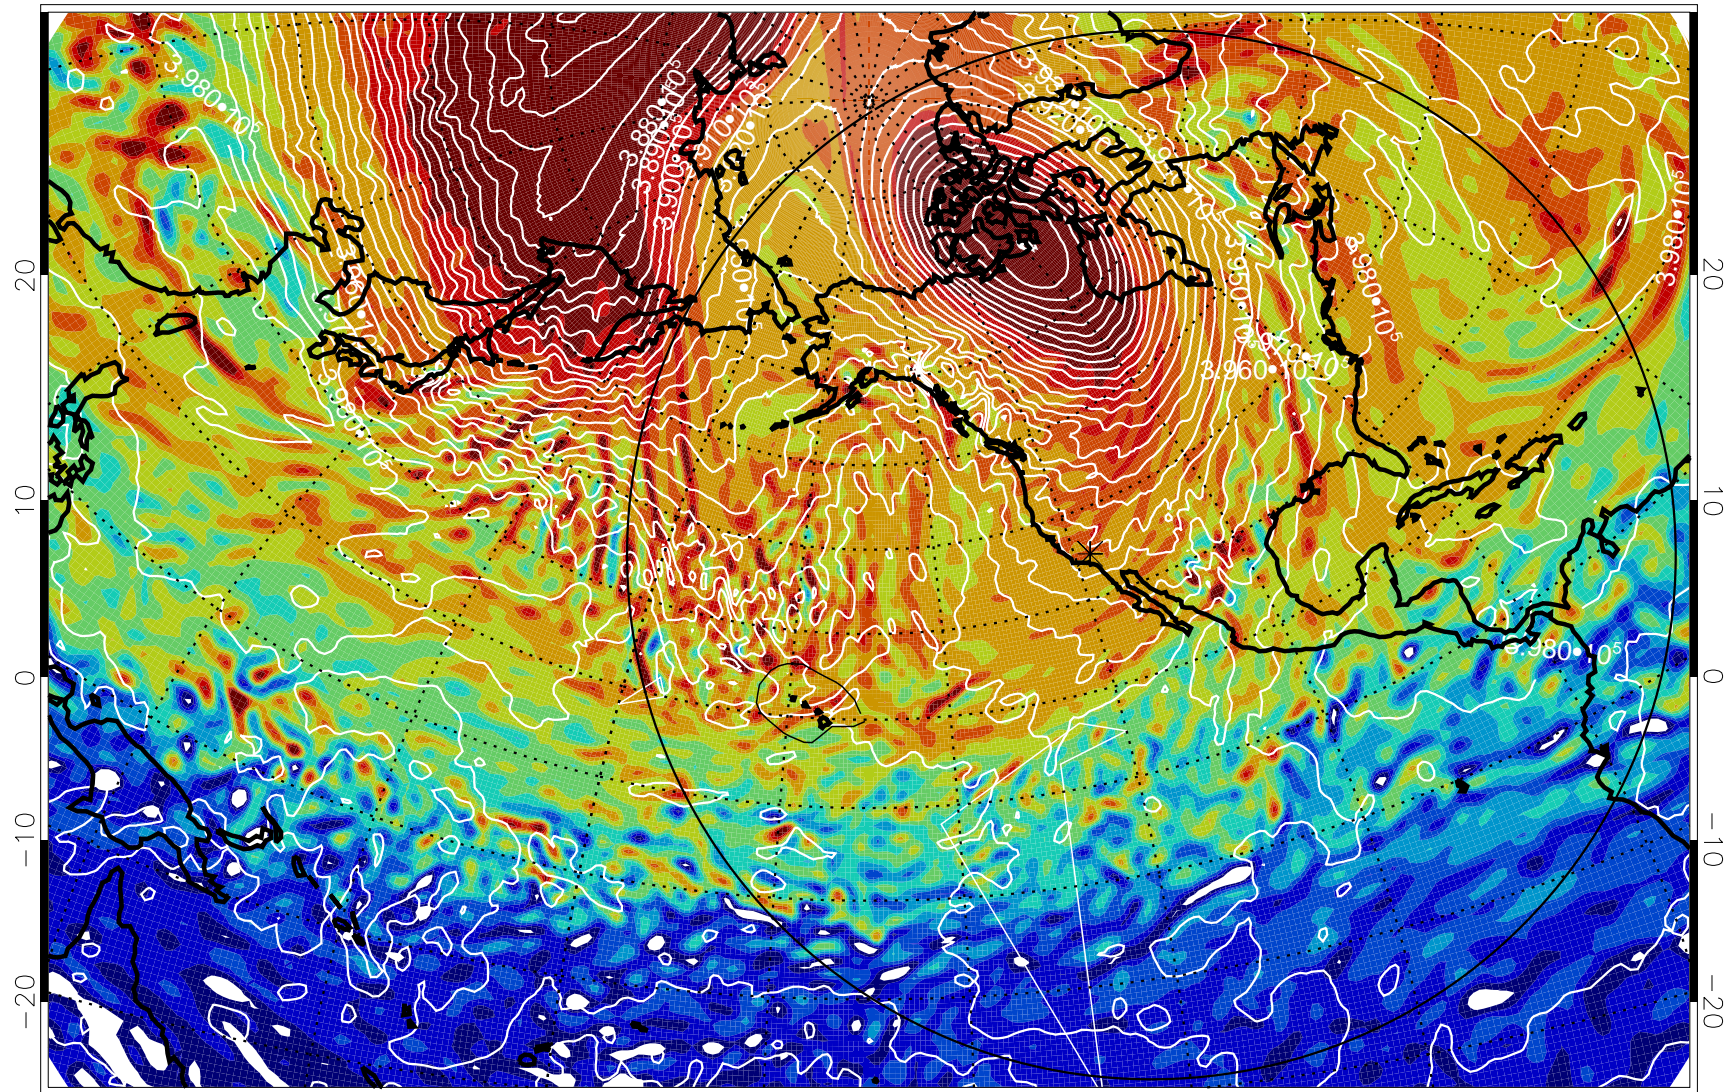

13011412, 12 hour forecast for 460K EPV

460K Montgomery Streamfunction, white

Range ring of 6000 km -- 19 hours GH round trip

13011418, 18 hour forecast for 460K EPV

460K Montgomery Streamfunction, white

Range ring of 6000 km -- 19 hours GH round trip

13011500, 24 hour forecast for 460K EPV

460K Montgomery Streamfunction, white

Range ring of 6000 km -- 19 hours GH round trip

13011506, 30 hour forecast for 460K EPV

460K Montgomery Streamfunction, white

Range ring of 6000 km -- 19 hours GH round trip

13011512, 36 hour forecast for 460K EPV

460K Montgomery Streamfunction, white

Range ring of 6000 km -- 19 hours GH round trip

13011518, 42 hour forecast for 460K EPV

460K Montgomery Streamfunction, white

Range ring of 6000 km -- 19 hours GH round trip

13011618, 66 hour forecast for 460K EPV

460K Montgomery Streamfunction, white

Range ring of 6000 km -- 19 hours GH round trip

13011706, 78 hour forecast for 460K EPV

460K Montgomery Streamfunction, white

Range ring of 6000 km -- 19 hours GH round trip