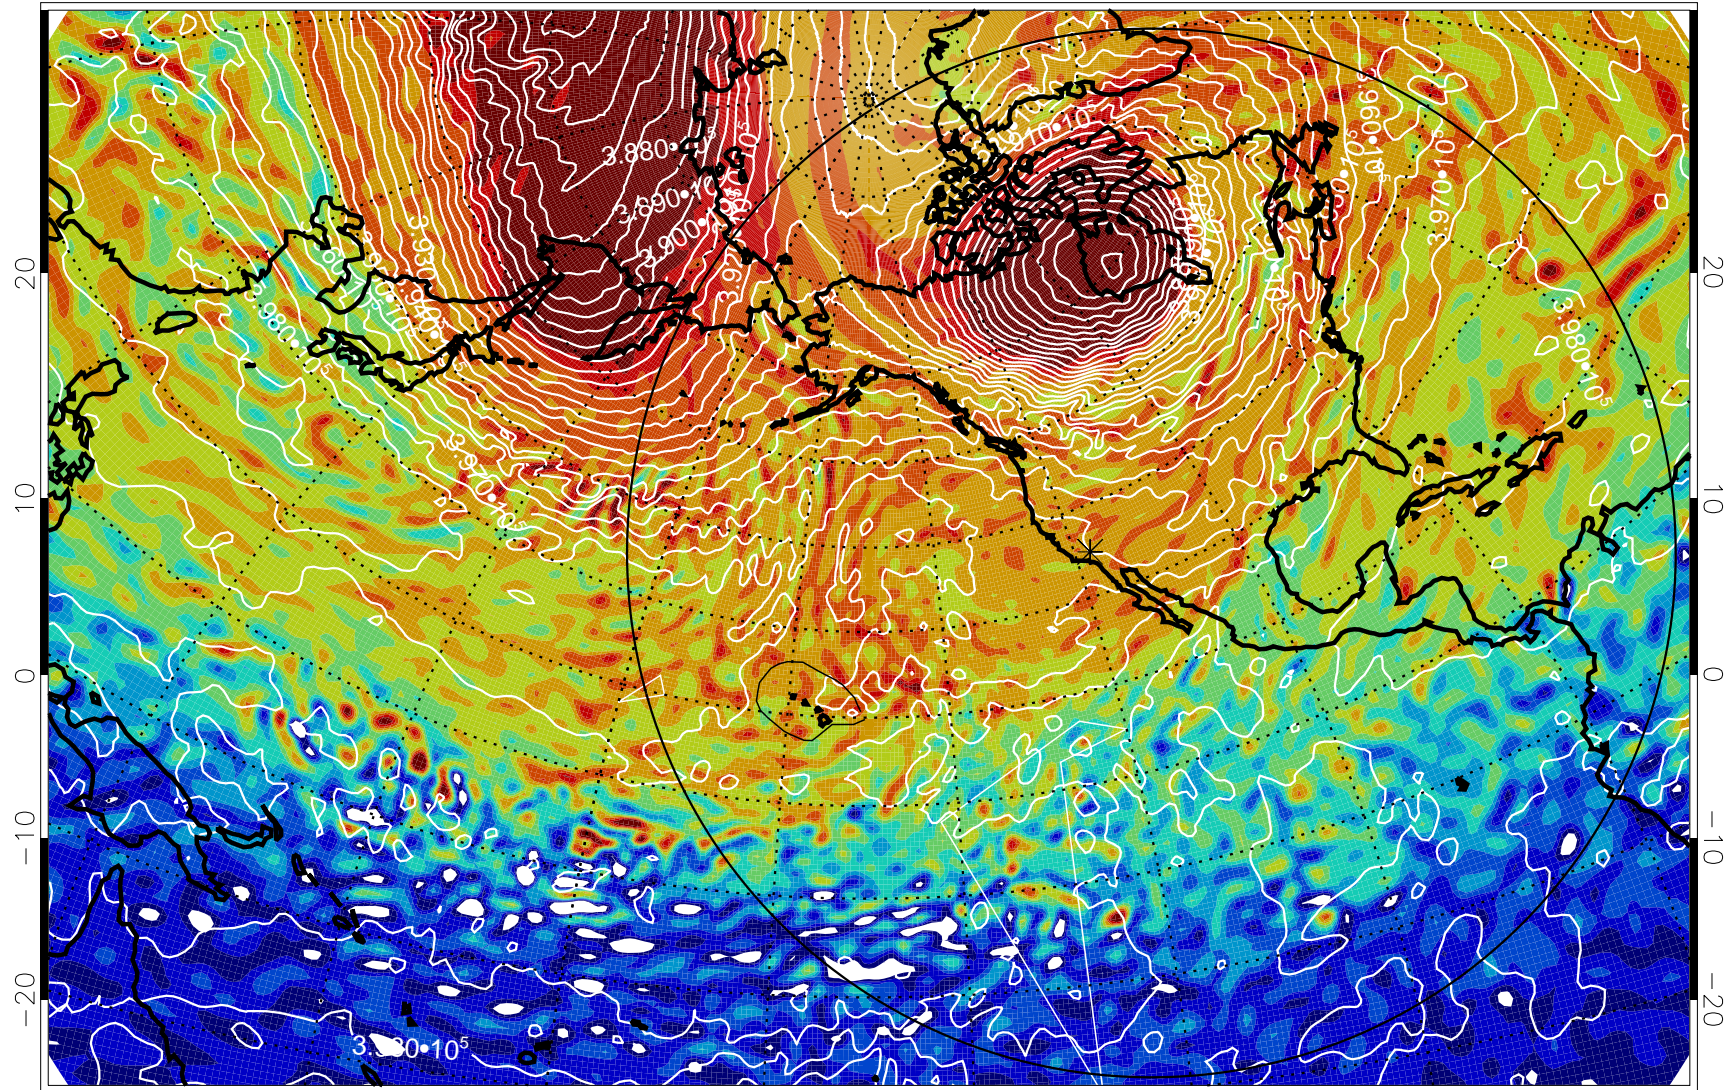

13011618, 66 hour forecast for 460K EPV

460K Montgomery Streamfunction, white

Range ring of 6000 km -- 19 hours GH round trip

13011706, 78 hour forecast for 460K EPV

460K Montgomery Streamfunction, white

Range ring of 6000 km -- 19 hours GH round trip

13011712, 84 hour forecast for 460K EPV

460K Montgomery Streamfunction, white

Range ring of 6000 km -- 19 hours GH round trip

13011718, 90 hour forecast for 460K EPV

460K Montgomery Streamfunction, white

Range ring of 6000 km -- 19 hours GH round trip

13011800, 96 hour forecast for 460K EPV

460K Montgomery Streamfunction, white

Range ring of 6000 km -- 19 hours GH round trip

13011806, 102 hour forecast for 460K EPV

460K Montgomery Streamfunction, white

Range ring of 6000 km -- 19 hours GH round trip

13011812, 108 hour forecast for 460K EPV

460K Montgomery Streamfunction, white

Range ring of 6000 km -- 19 hours GH round trip

13011818, 114 hour forecast for 460K EPV