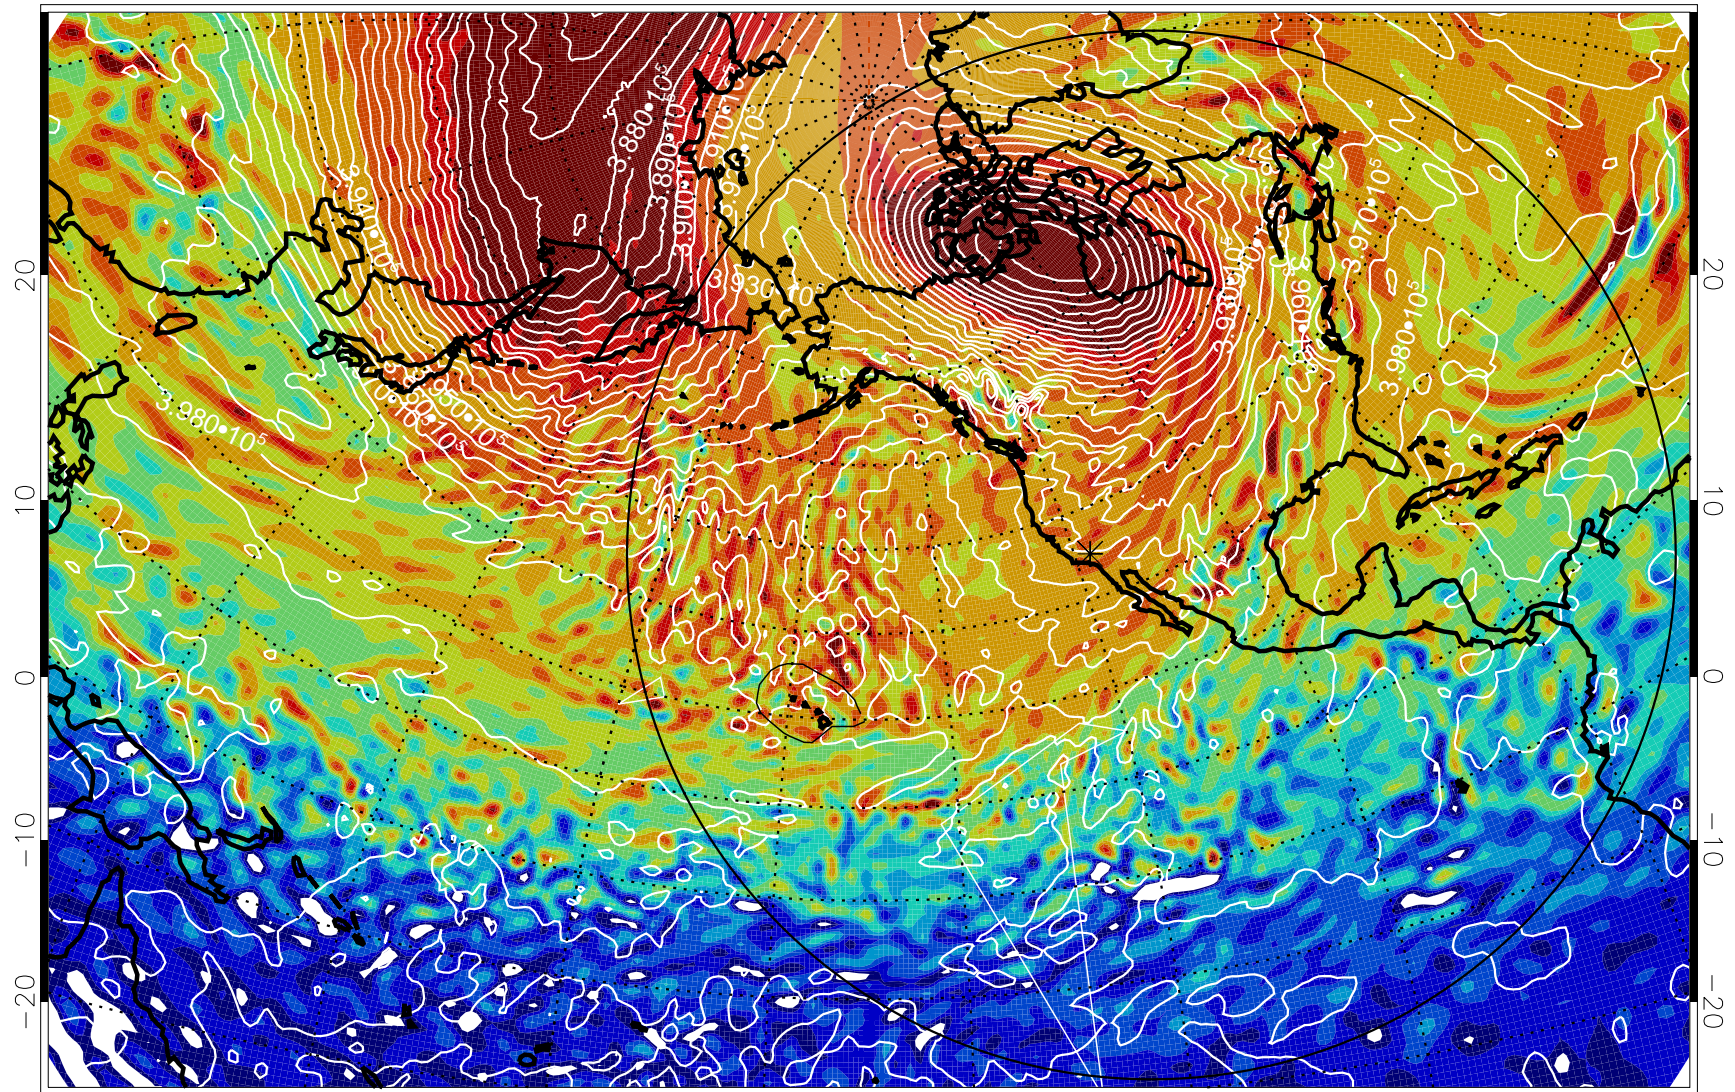

13011500, 24 hour forecast for 460K EPV

460K Montgomery Streamfunction, white

Range ring of 6000 km -- 19 hours GH round trip

13011506, 30 hour forecast for 460K EPV

460K Montgomery Streamfunction, white

Range ring of 6000 km -- 19 hours GH round trip

13011512, 36 hour forecast for 460K EPV

460K Montgomery Streamfunction, white

Range ring of 6000 km -- 19 hours GH round trip

13011518, 42 hour forecast for 460K EPV

460K Montgomery Streamfunction, white

Range ring of 6000 km -- 19 hours GH round trip

13011600, 48 hour forecast for 460K EPV

460K Montgomery Streamfunction, white

Range ring of 6000 km -- 19 hours GH round trip

13011606, 54 hour forecast for 460K EPV

460K Montgomery Streamfunction, white

Range ring of 6000 km -- 19 hours GH round trip

13011618, 66 hour forecast for 460K EPV

460K Montgomery Streamfunction, white

Range ring of 6000 km -- 19 hours GH round trip

13011706, 78 hour forecast for 460K EPV

460K Montgomery Streamfunction, white

Range ring of 6000 km -- 19 hours GH round trip