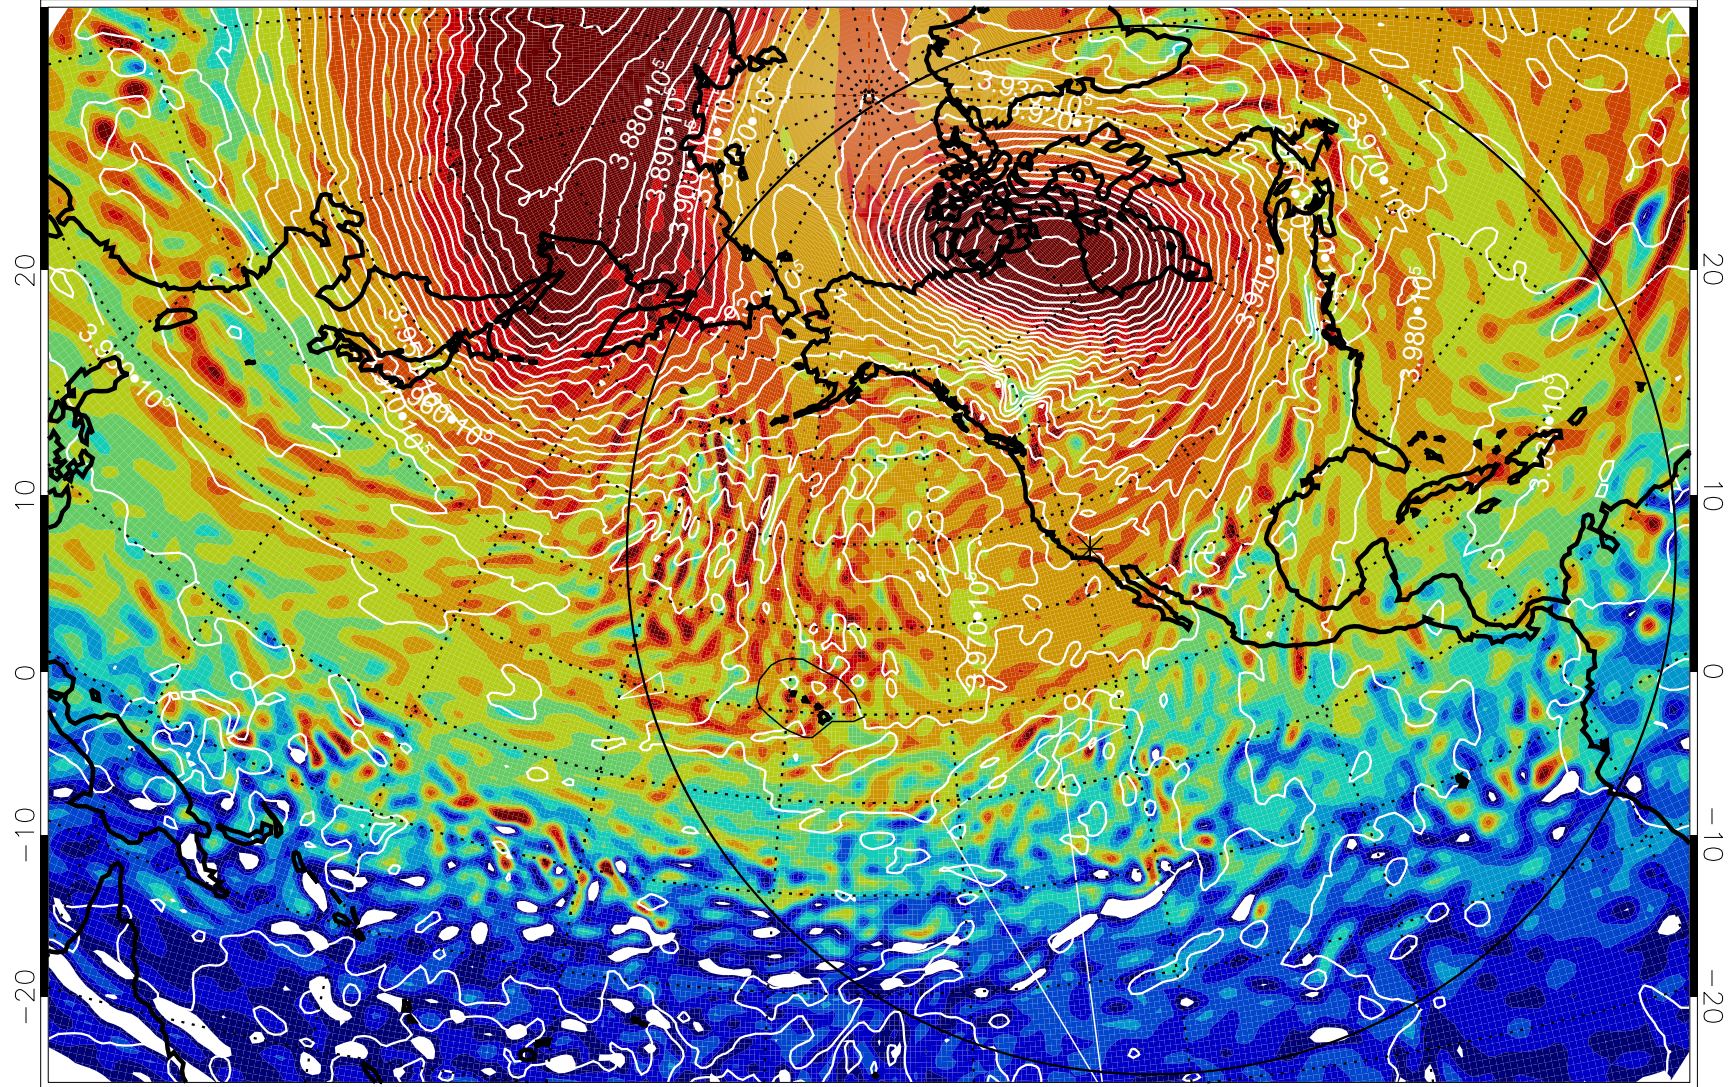

13011500, 48 hour forecast for 460K EPV

460K Montgomery Streamfunction, white

Range ring of 6000 km -- 19 hours GH round trip

13011512, 60 hour forecast for 460K EPV

460K Montgomery Streamfunction, white

Range ring of 6000 km -- 19 hours GH round trip

13011600, 72 hour forecast for 460K EPV

13011606, 78 hour forecast for 460K EPV

460K Montgomery Streamfunction, white

Range ring of 6000 km -- 19 hours GH round trip

13011612, 84 hour forecast for 460K EPV

460K Montgomery Streamfunction, white

Range ring of 6000 km -- 19 hours GH round trip

13011618, 90 hour forecast for 460K EPV

460K Montgomery Streamfunction, white

Range ring of 6000 km -- 19 hours GH round trip

13011700, 96 hour forecast for 460K EPV

460K Montgomery Streamfunction, white

Range ring of 6000 km -- 19 hours GH round trip

13011706, 102 hour forecast for 460K EPV

460K Montgomery Streamfunction, white