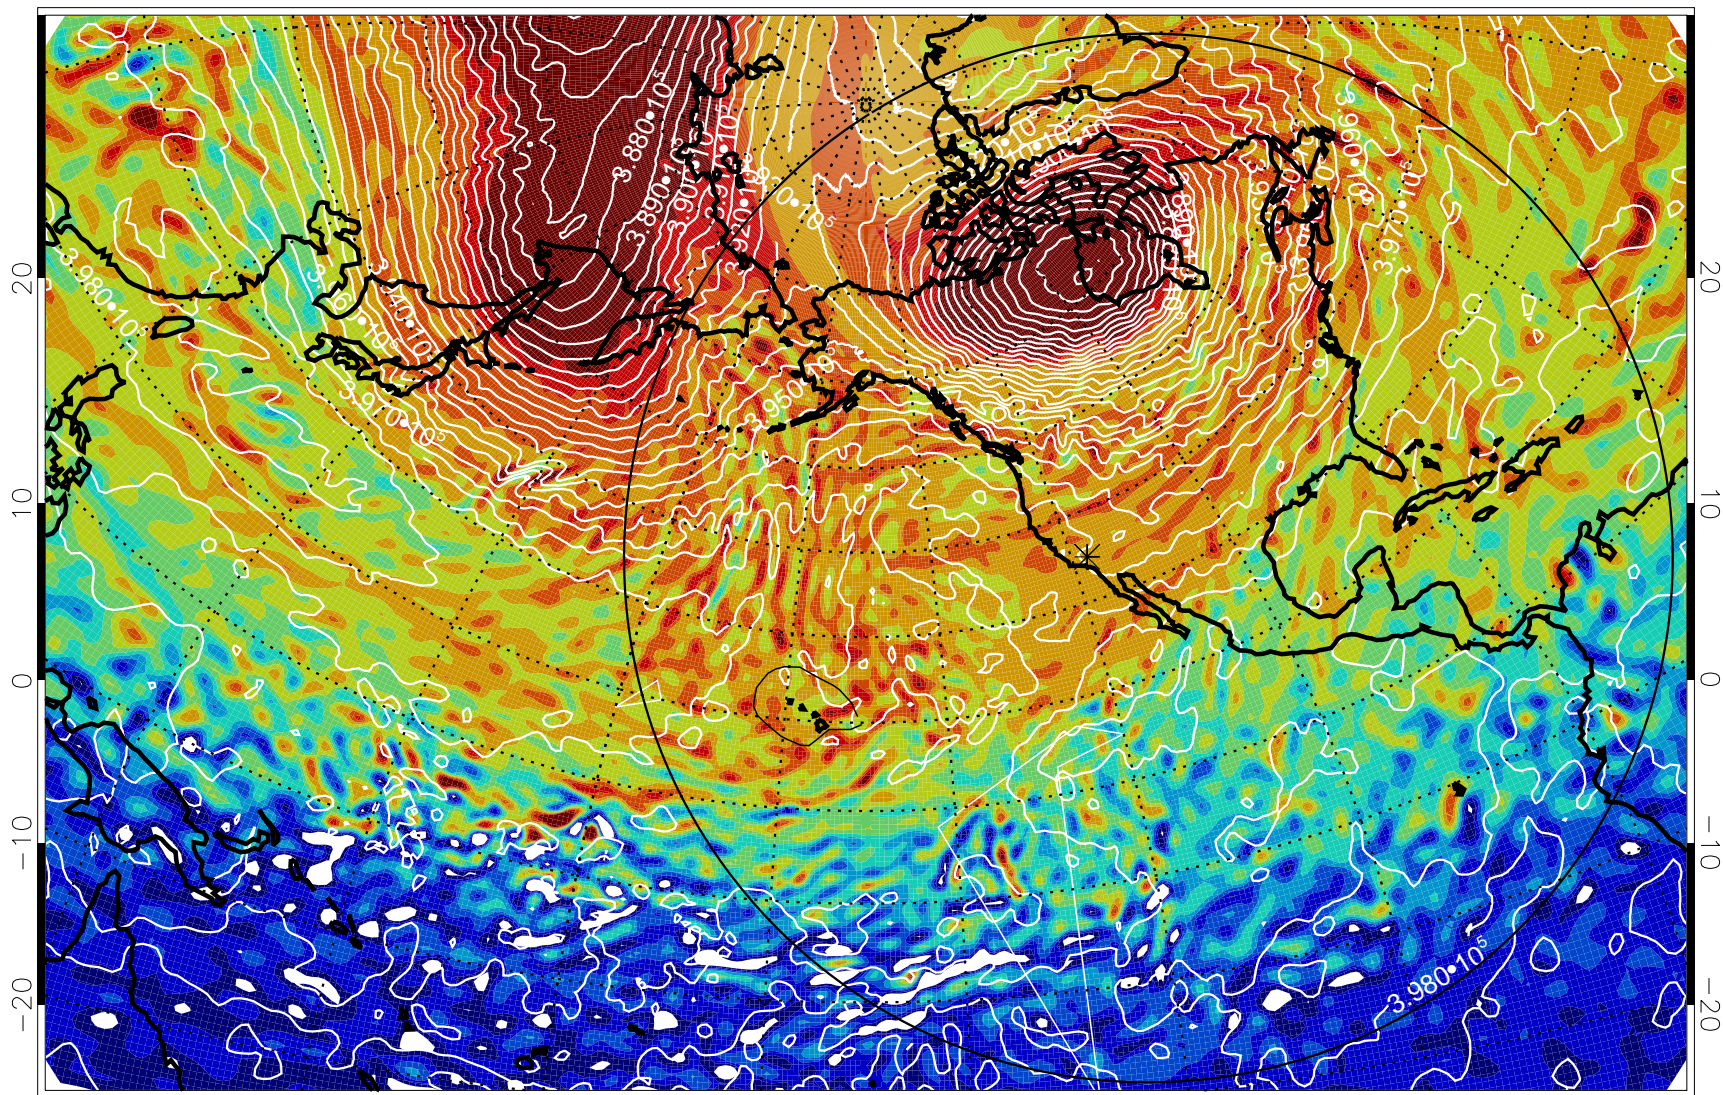

13011600, 72 hour forecast for 460K EPV

13011606, 78 hour forecast for 460K EPV

460K Montgomery Streamfunction, white

Range ring of 6000 km -- 19 hours GH round trip

13011612, 84 hour forecast for 460K EPV

460K Montgomery Streamfunction, white

Range ring of 6000 km -- 19 hours GH round trip

13011618, 90 hour forecast for 460K EPV

460K Montgomery Streamfunction, white

Range ring of 6000 km -- 19 hours GH round trip

13011700, 96 hour forecast for 460K EPV

460K Montgomery Streamfunction, white

Range ring of 6000 km -- 19 hours GH round trip

13011706, 102 hour forecast for 460K EPV

460K Montgomery Streamfunction, white

Range ring of 6000 km -- 19 hours GH round trip

13011712, 108 hour forecast for 460K EPV

460K Montgomery Streamfunction, white

Range ring of 6000 km -- 19 hours GH round trip