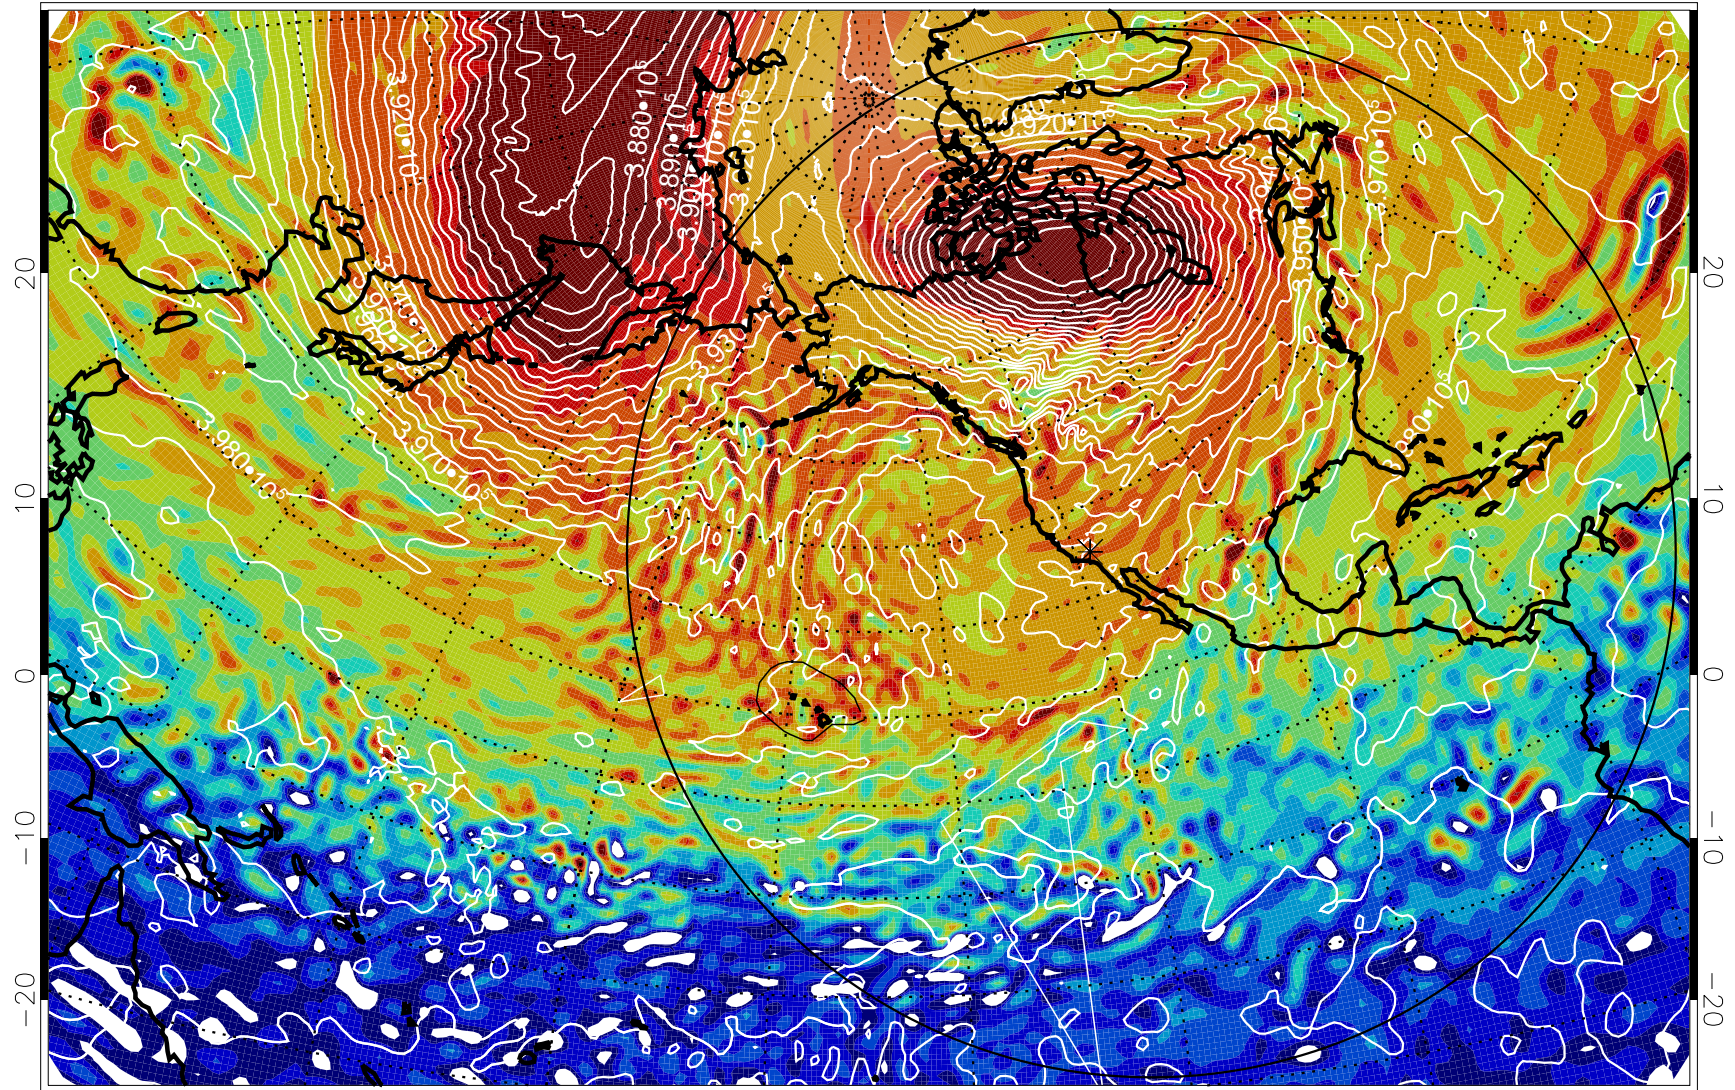

13011500, 48 hour forecast for 460K EPV

460K Montgomery Streamfunction, white

Range ring of 6000 km -- 19 hours GH round trip

13011512, 60 hour forecast for 460K EPV

460K Montgomery Streamfunction, white

Range ring of 6000 km -- 19 hours GH round trip

13011600, 72 hour forecast for 460K EPV

13011606, 78 hour forecast for 460K EPV

460K Montgomery Streamfunction, white

Range ring of 6000 km -- 19 hours GH round trip

13011612, 84 hour forecast for 460K EPV

460K Montgomery Streamfunction, white

Range ring of 6000 km -- 19 hours GH round trip

13011618, 90 hour forecast for 460K EPV

460K Montgomery Streamfunction, white

Range ring of 6000 km -- 19 hours GH round trip

13011700, 96 hour forecast for 460K EPV

460K Montgomery Streamfunction, white

Range ring of 6000 km -- 19 hours GH round trip

13011706, 102 hour forecast for 460K EPV

460K Montgomery Streamfunction, white