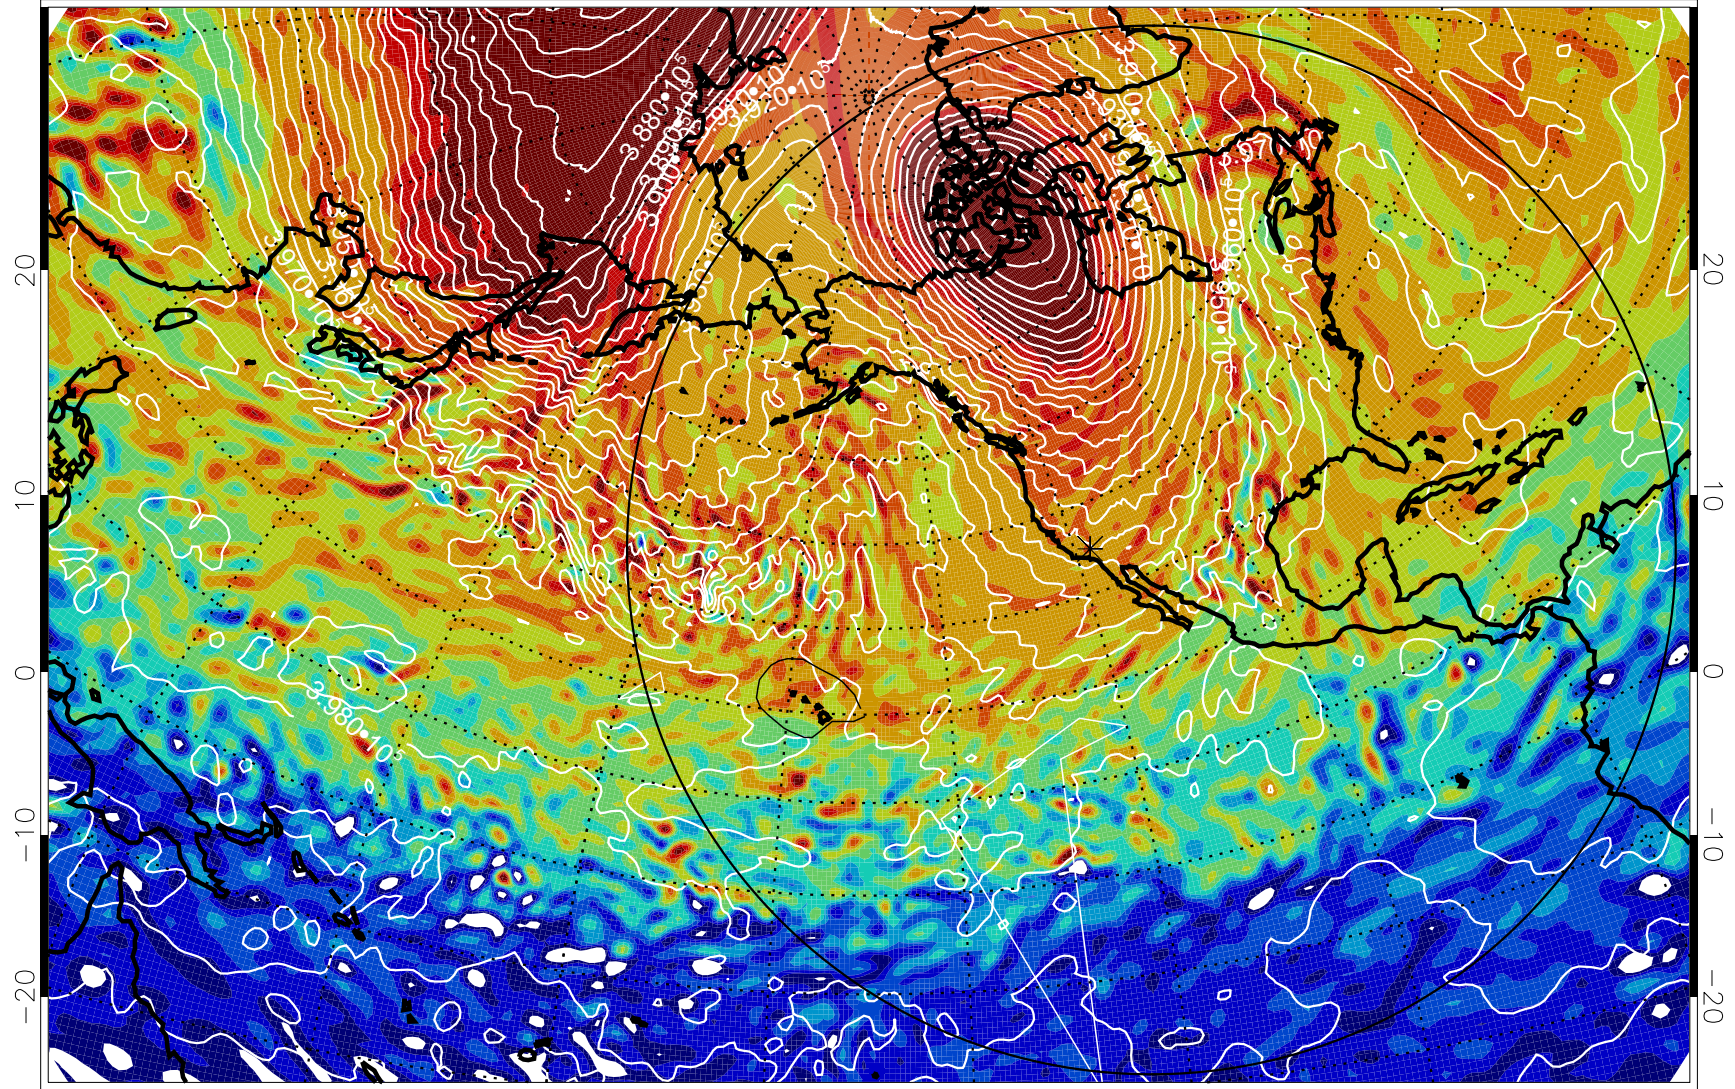

13011312, 12 hour forecast for 460K EPV

460K Montgomery Streamfunction, white

Range ring of 6000 km -- 19 hours GH round trip

13011400, 24 hour forecast for 460K EPV

460K Montgomery Streamfunction, white

Range ring of 6000 km -- 19 hours GH round trip

13011406, 30 hour forecast for 460K EPV

460K Montgomery Streamfunction, white

Range ring of 6000 km -- 19 hours GH round trip

13011412, 36 hour forecast for 460K EPV

460K Montgomery Streamfunction, white

Range ring of 6000 km -- 19 hours GH round trip

13011600, 72 hour forecast for 460K EPV

13011606, 78 hour forecast for 460K EPV

460K Montgomery Streamfunction, white

Range ring of 6000 km -- 19 hours GH round trip

13011612, 84 hour forecast for 460K EPV

460K Montgomery Streamfunction, white

Range ring of 6000 km -- 19 hours GH round trip

13011618, 90 hour forecast for 460K EPV

460K Montgomery Streamfunction, white

Range ring of 6000 km -- 19 hours GH round trip