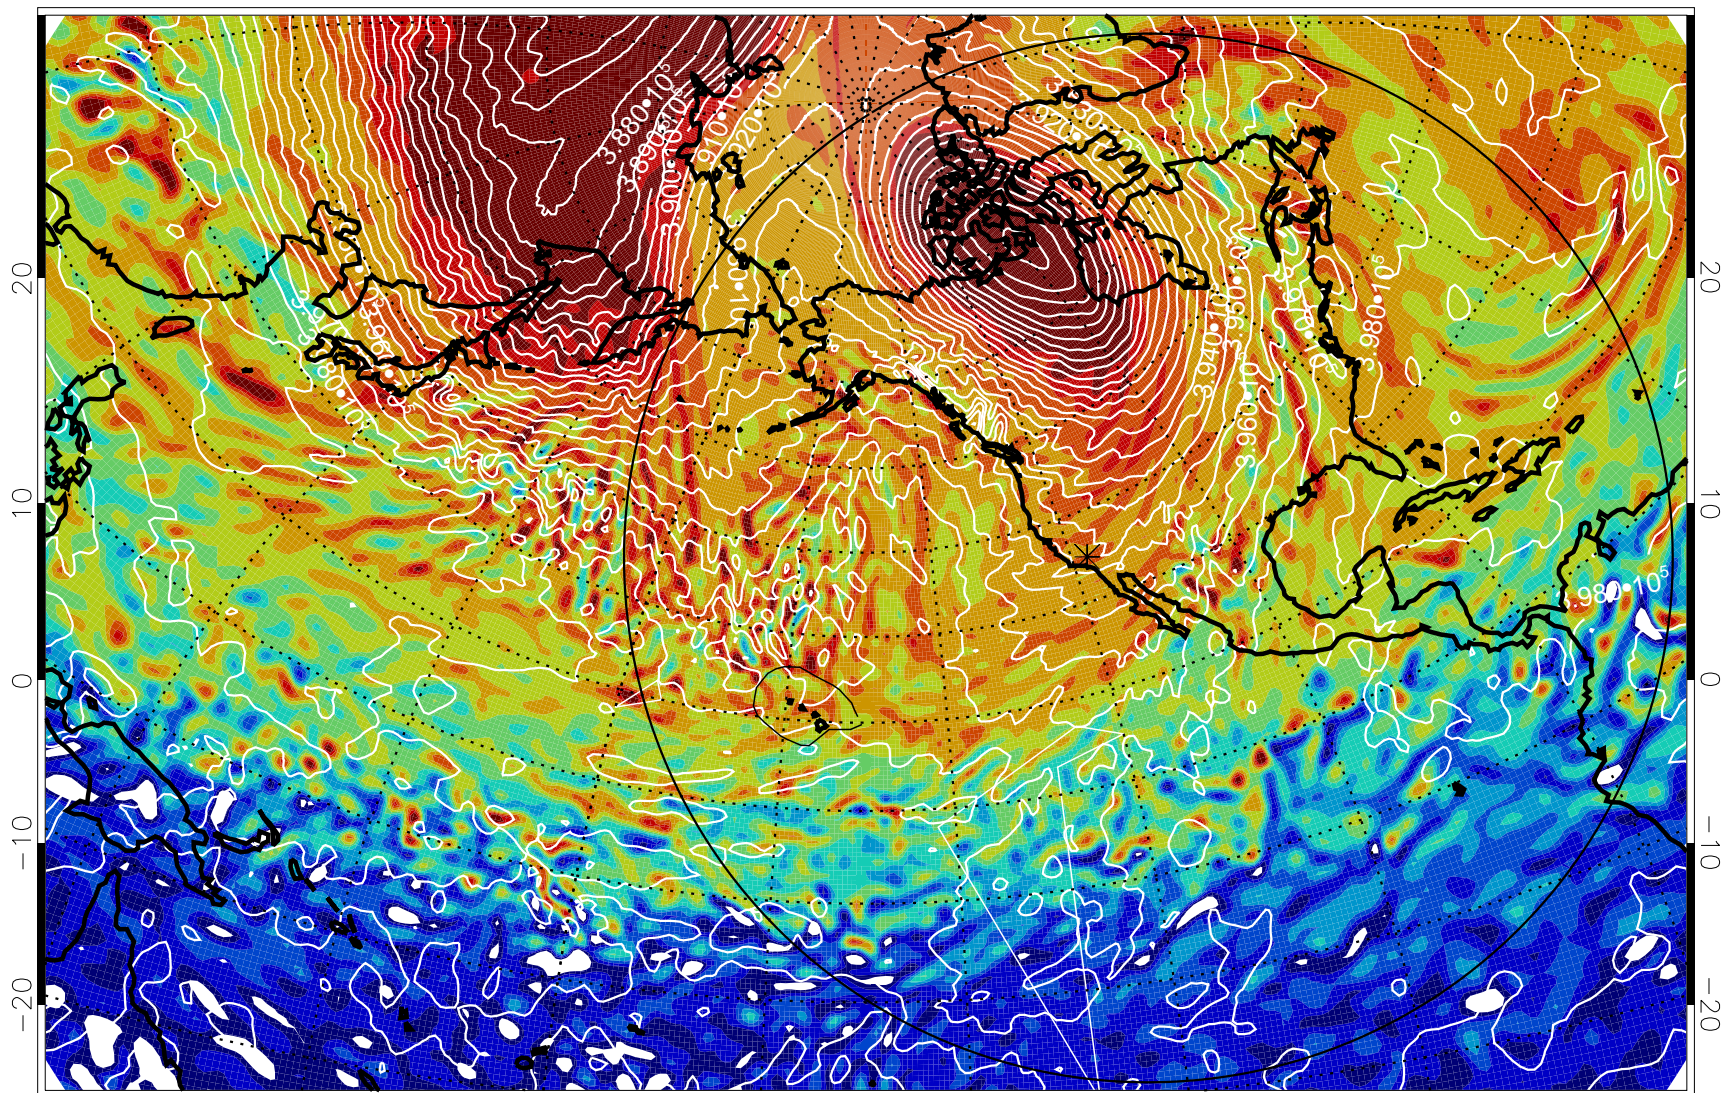

13011406, 30 hour forecast for 460K EPV

460K Montgomery Streamfunction, white

Range ring of 6000 km -- 19 hours GH round trip

13011412, 36 hour forecast for 460K EPV

460K Montgomery Streamfunction, white

Range ring of 6000 km -- 19 hours GH round trip

13011500, 48 hour forecast for 460K EPV

460K Montgomery Streamfunction, white

Range ring of 6000 km -- 19 hours GH round trip

13011512, 60 hour forecast for 460K EPV

460K Montgomery Streamfunction, white

Range ring of 6000 km -- 19 hours GH round trip

13011600, 72 hour forecast for 460K EPV

13011606, 78 hour forecast for 460K EPV

460K Montgomery Streamfunction, white

Range ring of 6000 km -- 19 hours GH round trip

13011612, 84 hour forecast for 460K EPV

460K Montgomery Streamfunction, white

Range ring of 6000 km -- 19 hours GH round trip

13011618, 90 hour forecast for 460K EPV

460K Montgomery Streamfunction, white

Range ring of 6000 km -- 19 hours GH round trip