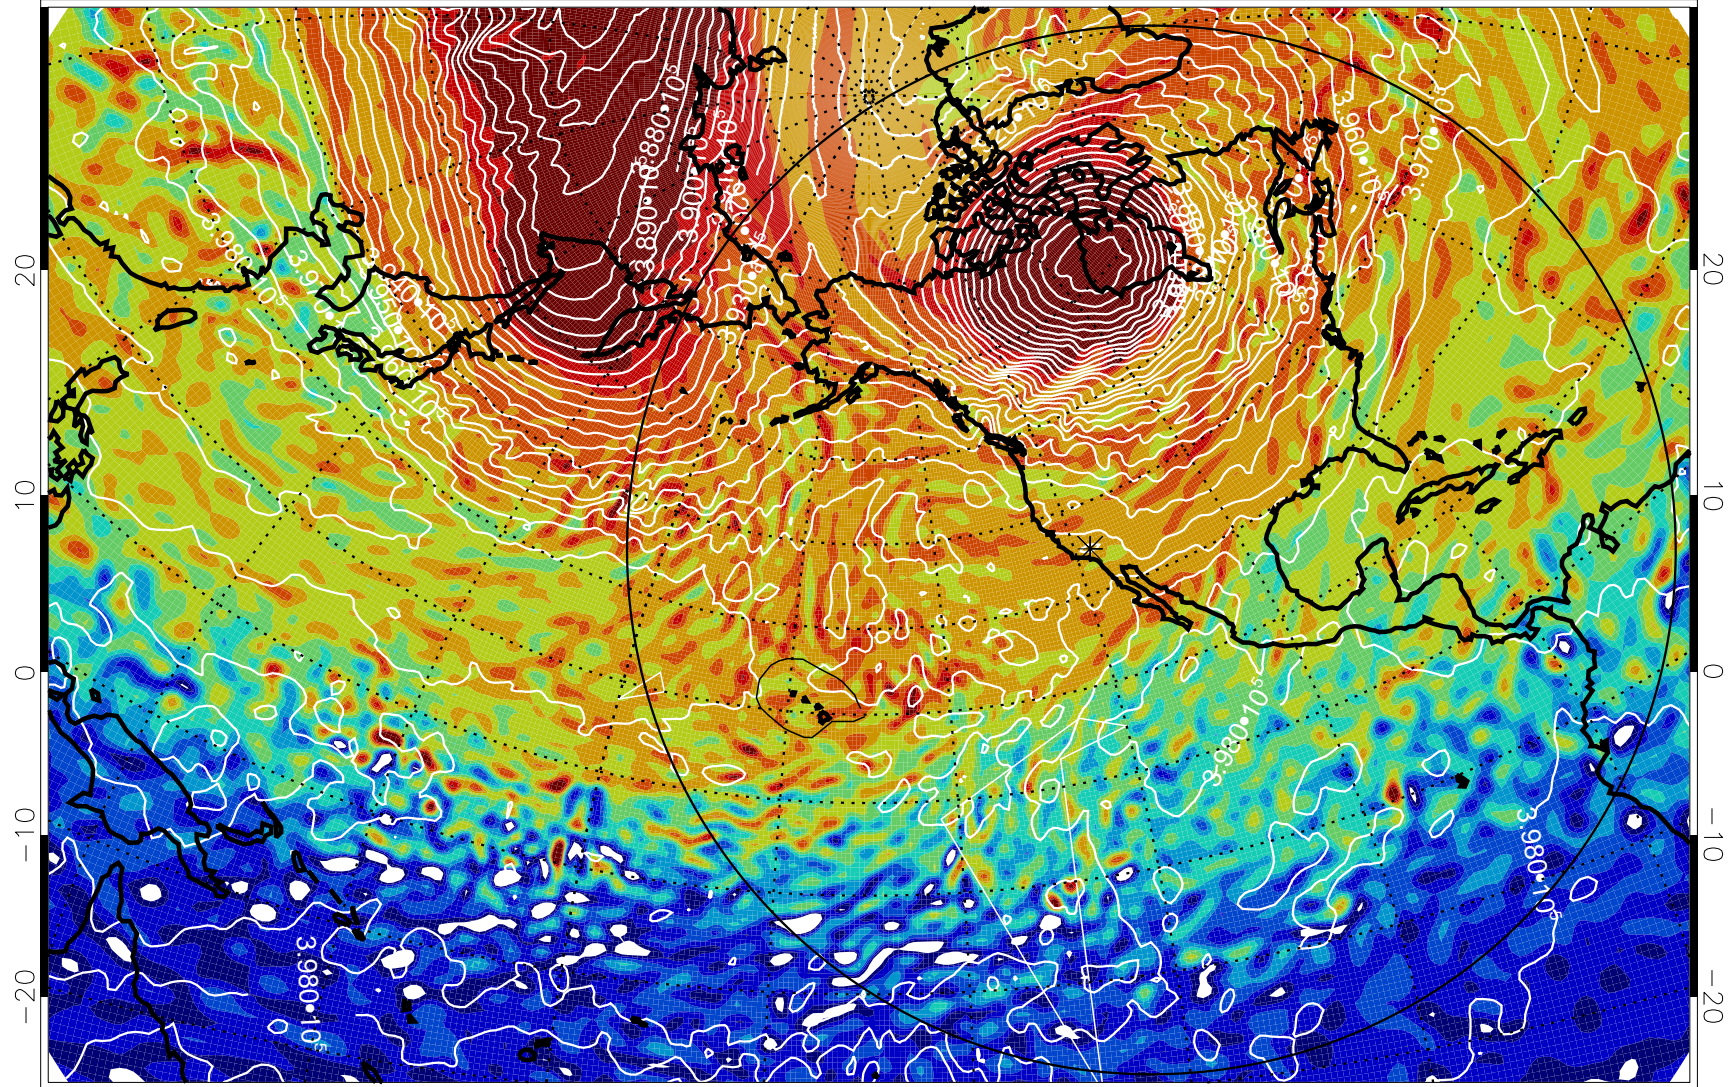

460K Montgomery Streamfunction, white

Range ring of 6000 km -- 19 hours GH round trip

13011618, 90 hour forecast for 460K EPV

460K Montgomery Streamfunction, white

Range ring of 6000 km -- 19 hours GH round trip

13011700, 96 hour forecast for 460K EPV

460K Montgomery Streamfunction, white

Range ring of 6000 km -- 19 hours GH round trip

13011706, 102 hour forecast for 460K EPV

460K Montgomery Streamfunction, white

Range ring of 6000 km -- 19 hours GH round trip

13011712, 108 hour forecast for 460K EPV

460K Montgomery Streamfunction, white

Range ring of 6000 km -- 19 hours GH round trip