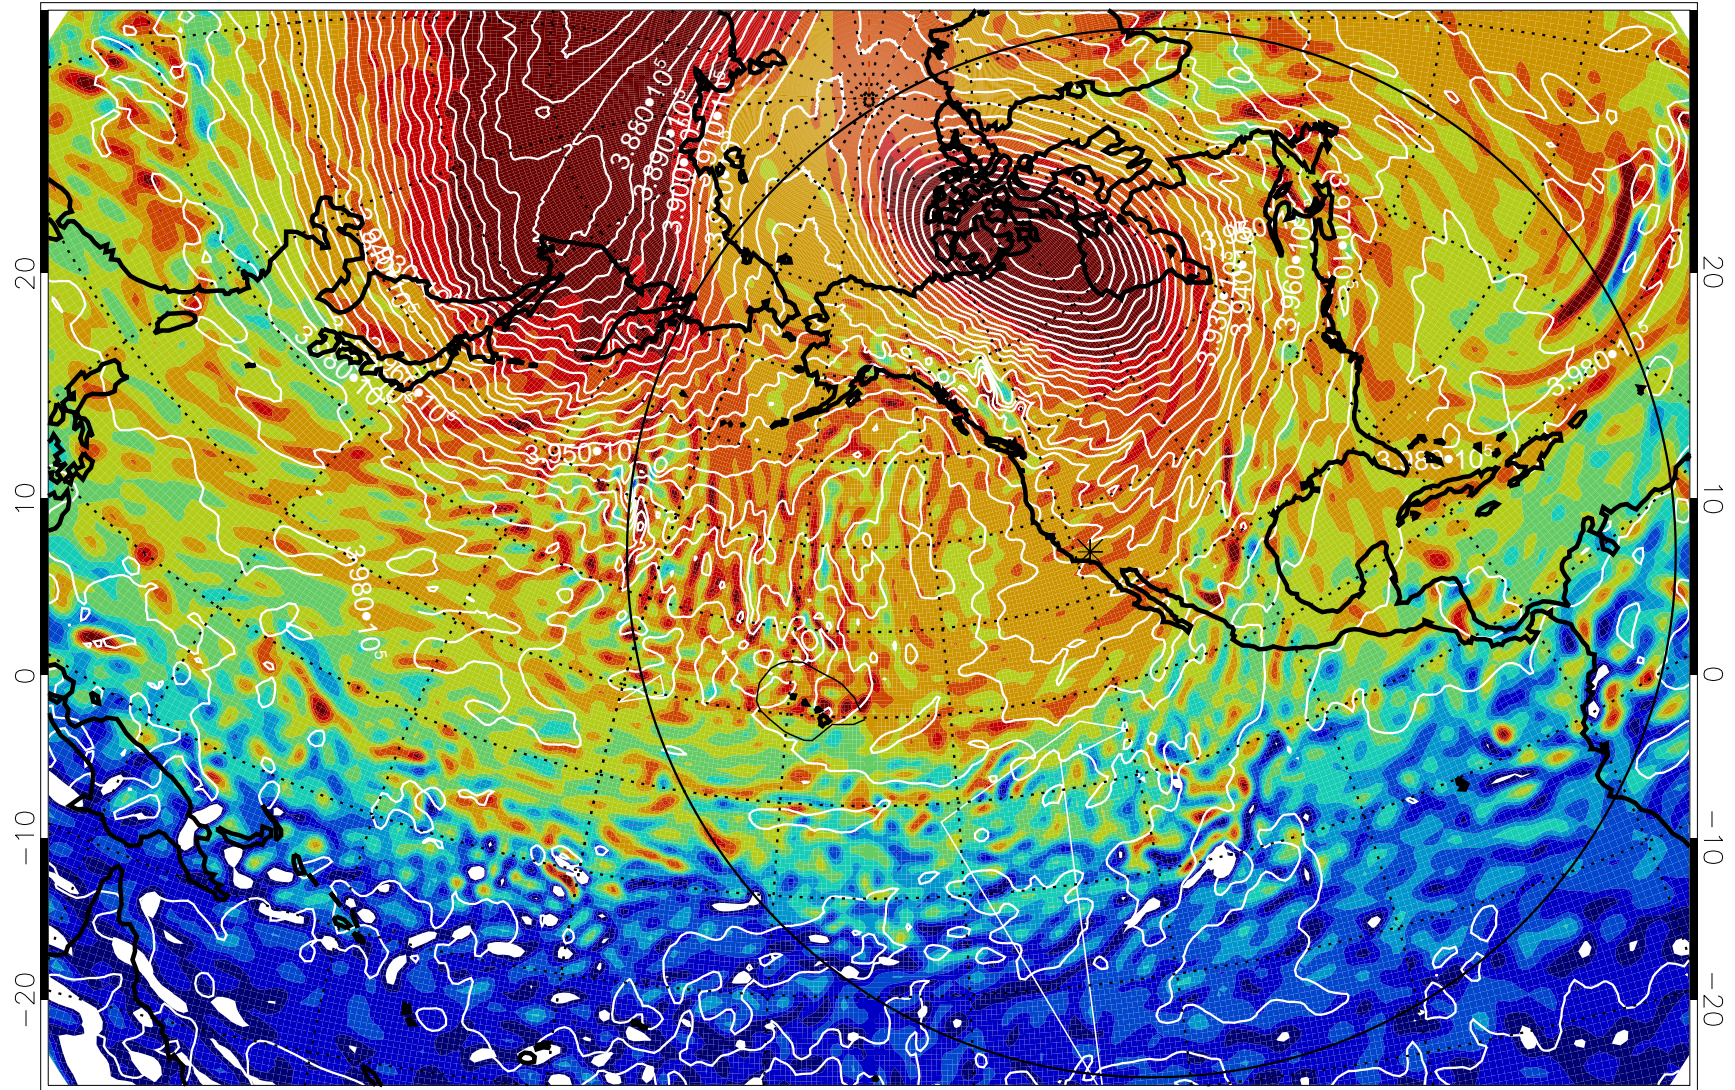

13011500, 48 hour forecast for 460K EPV

460K Montgomery Streamfunction, white

Range ring of 6000 km -- 19 hours GH round trip

13011512, 60 hour forecast for 460K EPV

460K Montgomery Streamfunction, white

Range ring of 6000 km -- 19 hours GH round trip

13011600, 72 hour forecast for 460K EPV

13011606, 78 hour forecast for 460K EPV

460K Montgomery Streamfunction, white

Range ring of 6000 km -- 19 hours GH round trip

13011612, 84 hour forecast for 460K EPV

460K Montgomery Streamfunction, white

Range ring of 6000 km -- 19 hours GH round trip

13011618, 90 hour forecast for 460K EPV

460K Montgomery Streamfunction, white

Range ring of 6000 km -- 19 hours GH round trip

13011700, 96 hour forecast for 460K EPV

460K Montgomery Streamfunction, white

Range ring of 6000 km -- 19 hours GH round trip

13011706, 102 hour forecast for 460K EPV

460K Montgomery Streamfunction, white