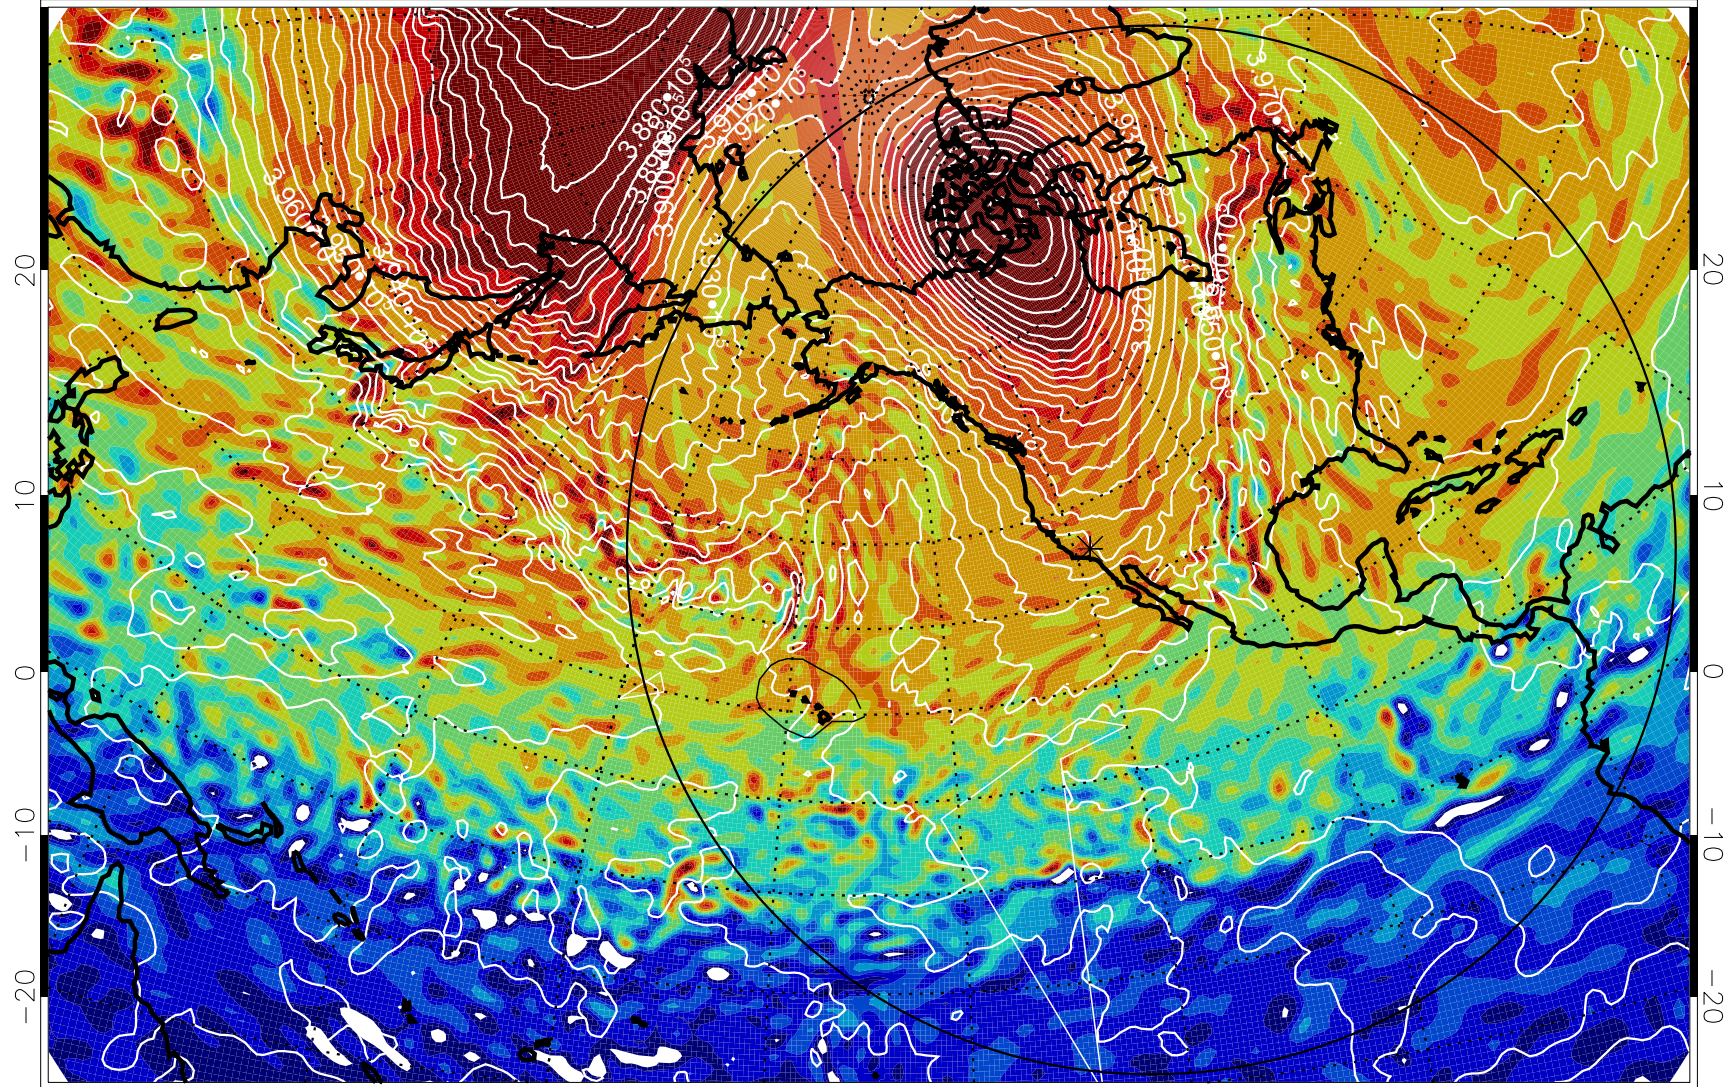

13011312, 12 hour forecast for 460K EPV

460K Montgomery Streamfunction, white

Range ring of 6000 km -- 19 hours GH round trip

13011400, 24 hour forecast for 460K EPV

460K Montgomery Streamfunction, white

Range ring of 6000 km -- 19 hours GH round trip

13011406, 30 hour forecast for 460K EPV

460K Montgomery Streamfunction, white

Range ring of 6000 km -- 19 hours GH round trip

13011412, 36 hour forecast for 460K EPV

460K Montgomery Streamfunction, white

Range ring of 6000 km -- 19 hours GH round trip

13011600, 72 hour forecast for 460K EPV

13011606, 78 hour forecast for 460K EPV

460K Montgomery Streamfunction, white

Range ring of 6000 km -- 19 hours GH round trip

13011612, 84 hour forecast for 460K EPV

460K Montgomery Streamfunction, white

Range ring of 6000 km -- 19 hours GH round trip

13011618, 90 hour forecast for 460K EPV

460K Montgomery Streamfunction, white

Range ring of 6000 km -- 19 hours GH round trip