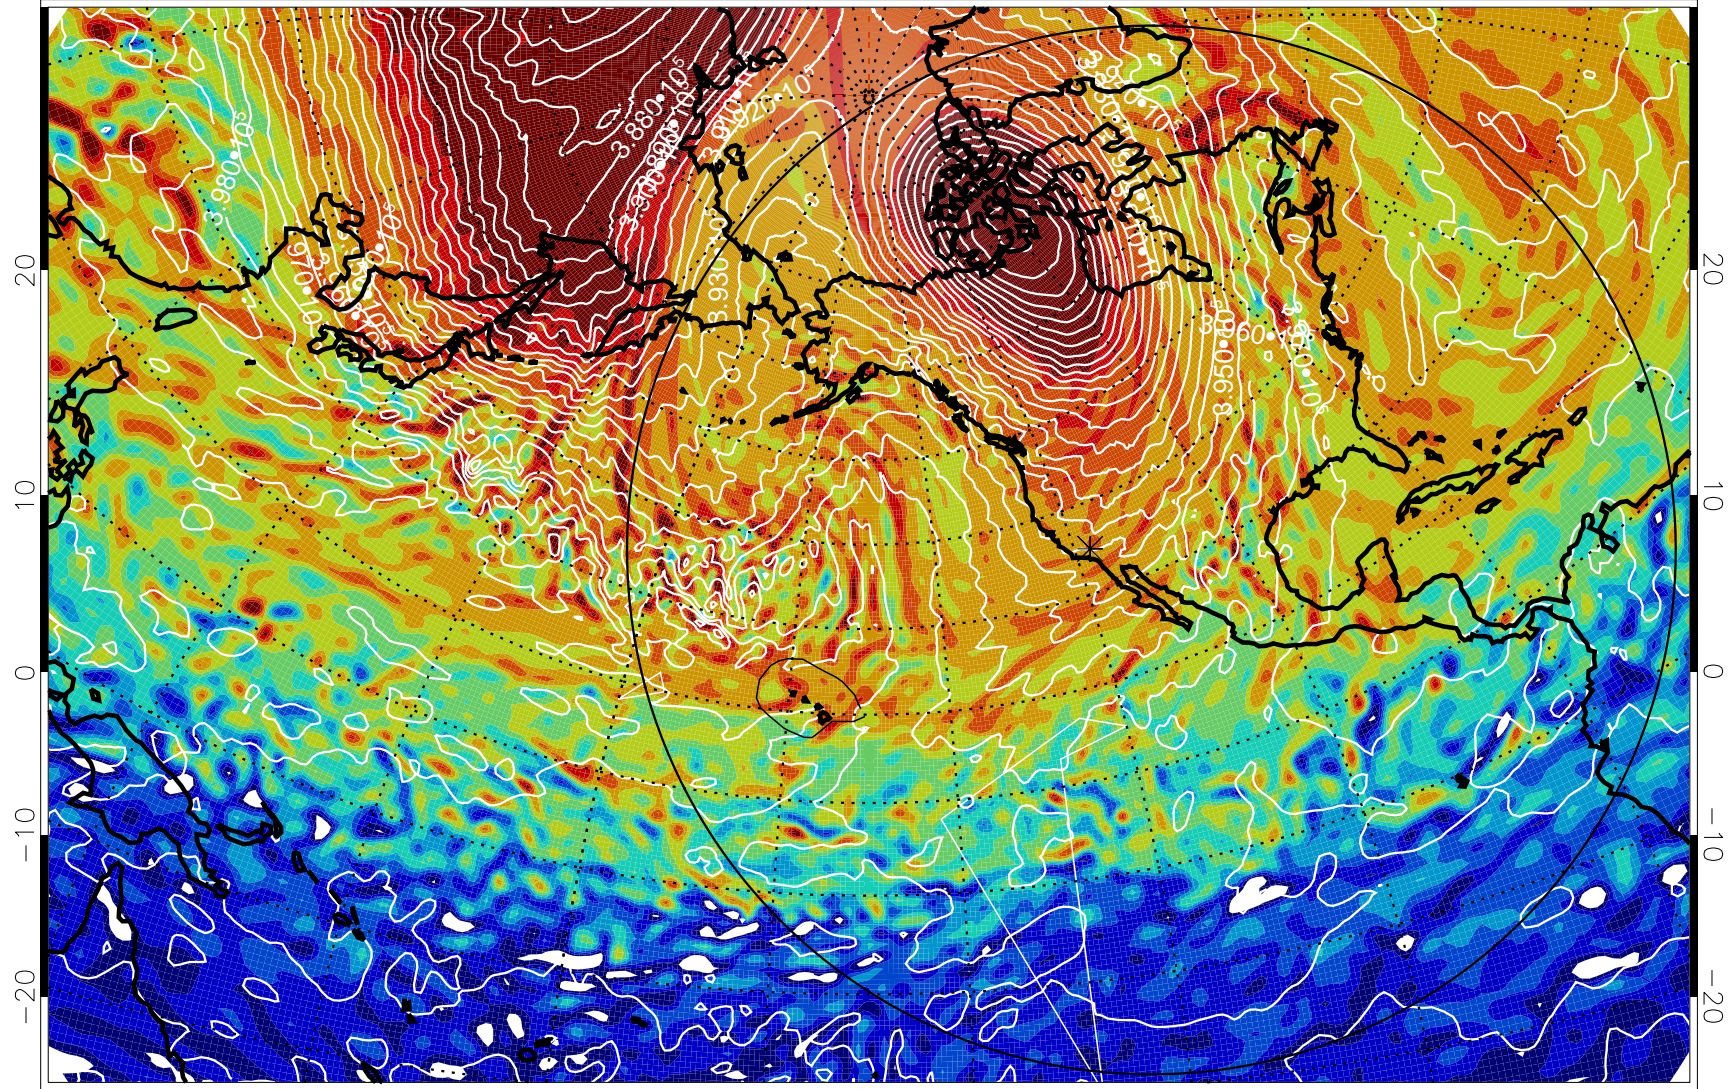

13011312, 12 hour forecast for 460K EPV

460K Montgomery Streamfunction, white

Range ring of 6000 km -- 19 hours GH round trip

13011400, 24 hour forecast for 460K EPV

460K Montgomery Streamfunction, white

Range ring of 6000 km -- 19 hours GH round trip

13011406, 30 hour forecast for 460K EPV

460K Montgomery Streamfunction, white

Range ring of 6000 km -- 19 hours GH round trip

13011412, 36 hour forecast for 460K EPV

460K Montgomery Streamfunction, white

Range ring of 6000 km -- 19 hours GH round trip

460K Montgomery Streamfunction, white

Range ring of 6000 km -- 19 hours GH round trip

13011618, 90 hour forecast for 460K EPV

460K Montgomery Streamfunction, white

Range ring of 6000 km -- 19 hours GH round trip

Range ring of 6000 km -- 19 hours GH round trip

13011712, 108 hour forecast for 460K EPV

460K Montgomery Streamfunction, white

Range ring of 6000 km -- 19 hours GH round trip