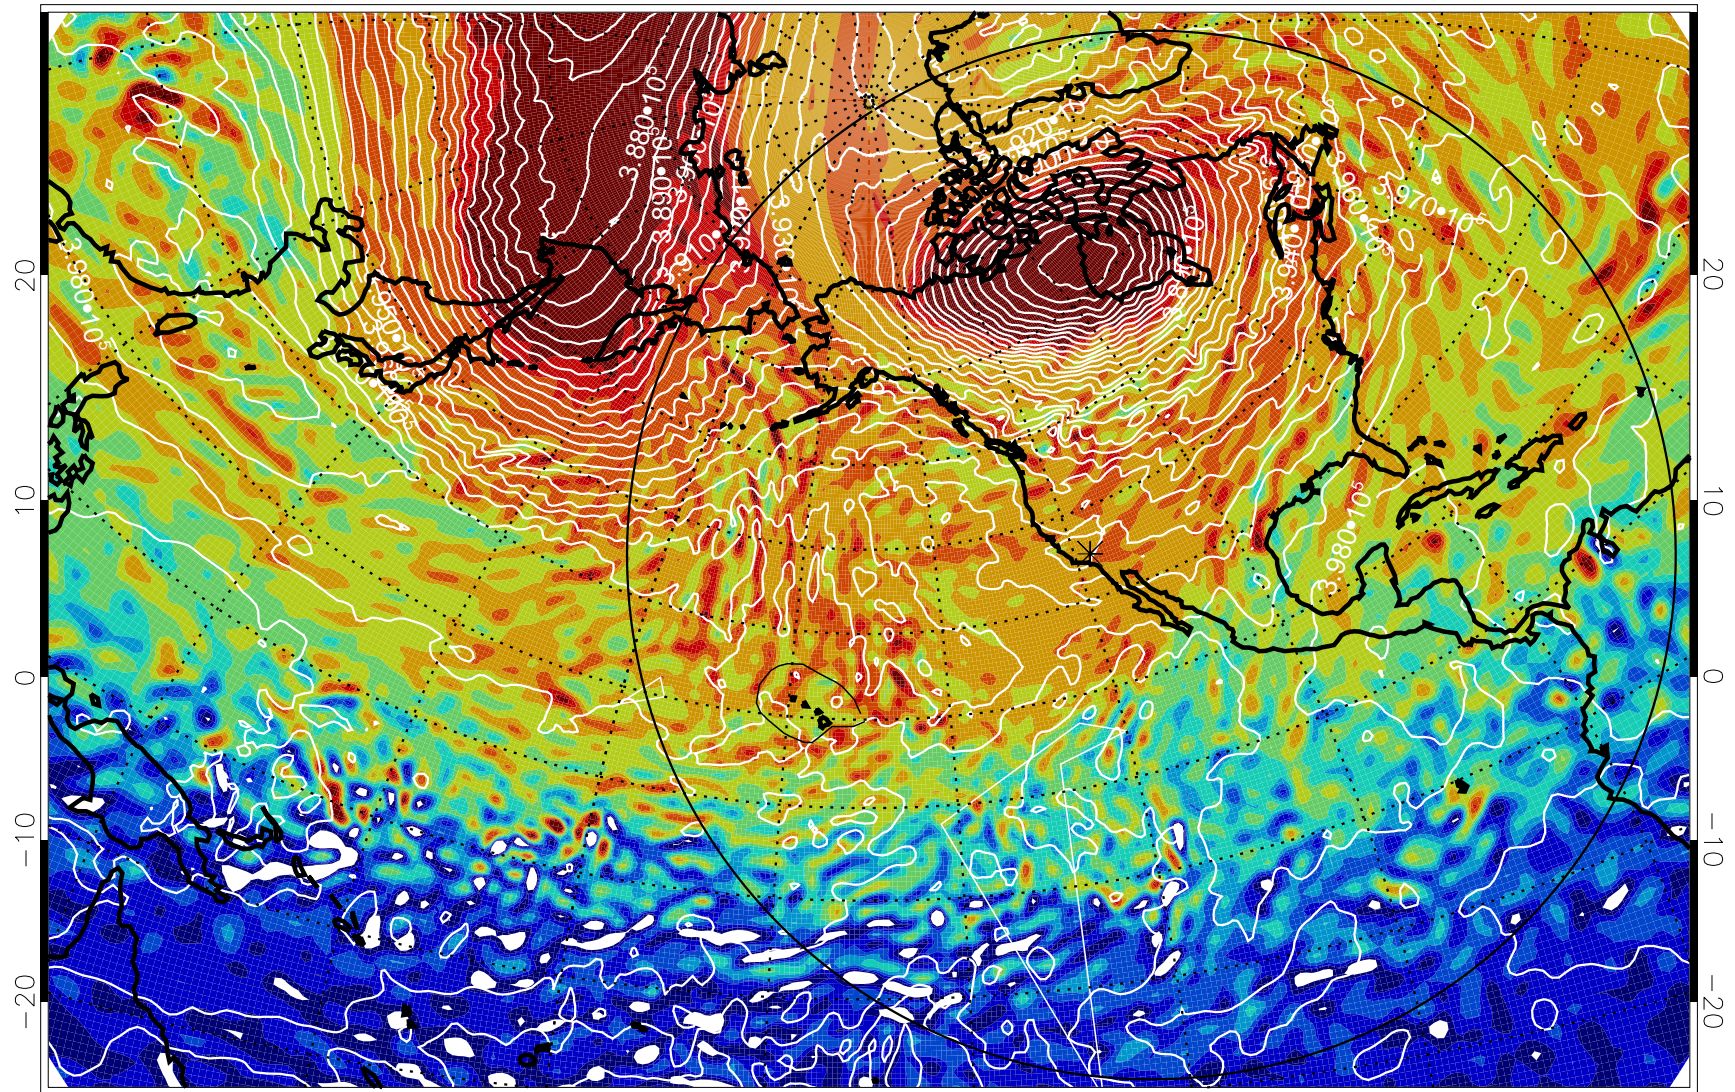

13011600, 72 hour forecast for 460K EPV

13011606, 78 hour forecast for 460K EPV

460K Montgomery Streamfunction, white

Range ring of 6000 km -- 19 hours GH round trip

13011612, 84 hour forecast for 460K EPV

460K Montgomery Streamfunction, white

Range ring of 6000 km -- 19 hours GH round trip

13011618, 90 hour forecast for 460K EPV

460K Montgomery Streamfunction, white

Range ring of 6000 km -- 19 hours GH round trip

13011700, 96 hour forecast for 460K EPV

460K Montgomery Streamfunction, white

Range ring of 6000 km -- 19 hours GH round trip

13011706, 102 hour forecast for 460K EPV

460K Montgomery Streamfunction, white

Range ring of 6000 km -- 19 hours GH round trip

13011712, 108 hour forecast for 460K EPV

460K Montgomery Streamfunction, white

Range ring of 6000 km -- 19 hours GH round trip