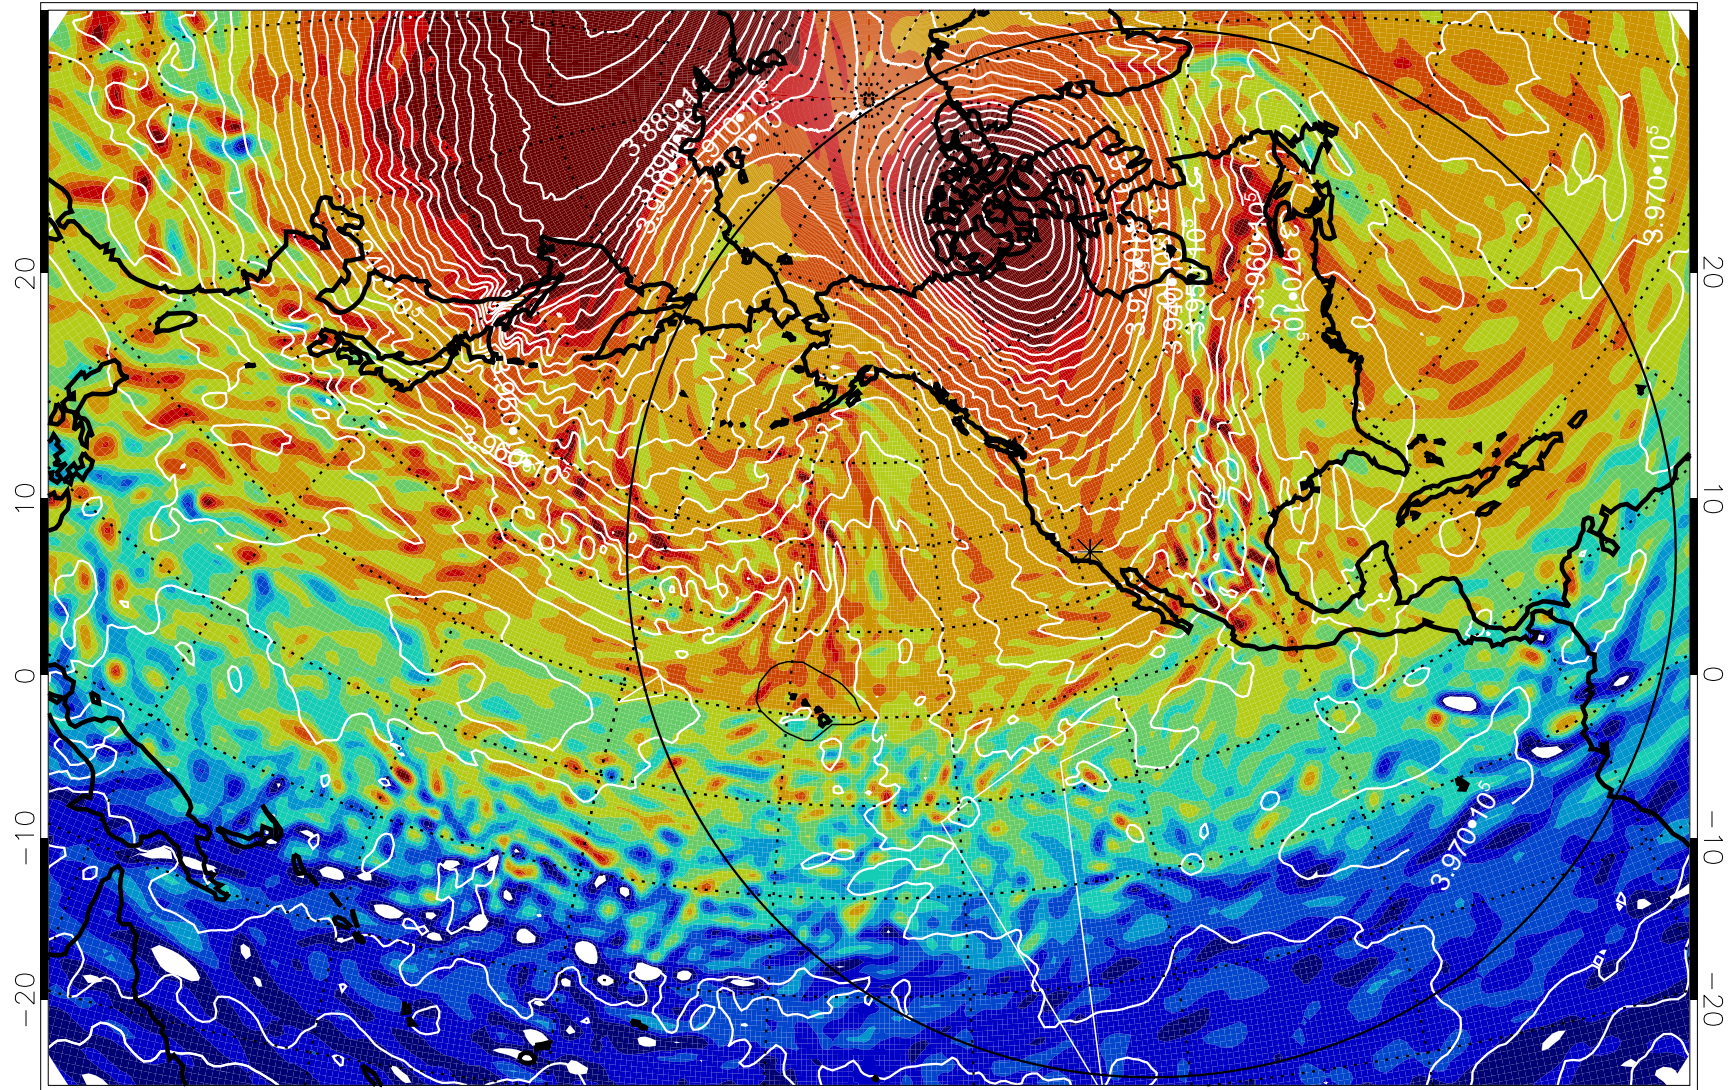

13011312, 12 hour forecast for 460K EPV

460K Montgomery Streamfunction, white

Range ring of 6000 km -- 19 hours GH round trip

13011400, 24 hour forecast for 460K EPV

460K Montgomery Streamfunction, white

Range ring of 6000 km -- 19 hours GH round trip

13011406, 30 hour forecast for 460K EPV

460K Montgomery Streamfunction, white

Range ring of 6000 km -- 19 hours GH round trip

13011412, 36 hour forecast for 460K EPV

460K Montgomery Streamfunction, white

Range ring of 6000 km -- 19 hours GH round trip

13011500, 48 hour forecast for 460K EPV

460K Montgomery Streamfunction, white

Range ring of 6000 km -- 19 hours GH round trip

13011512, 60 hour forecast for 460K EPV

460K Montgomery Streamfunction, white

Range ring of 6000 km -- 19 hours GH round trip

13011600, 72 hour forecast for 460K EPV

13011606, 78 hour forecast for 460K EPV

460K Montgomery Streamfunction, white

Range ring of 6000 km -- 19 hours GH round trip

13011612, 84 hour forecast for 460K EPV