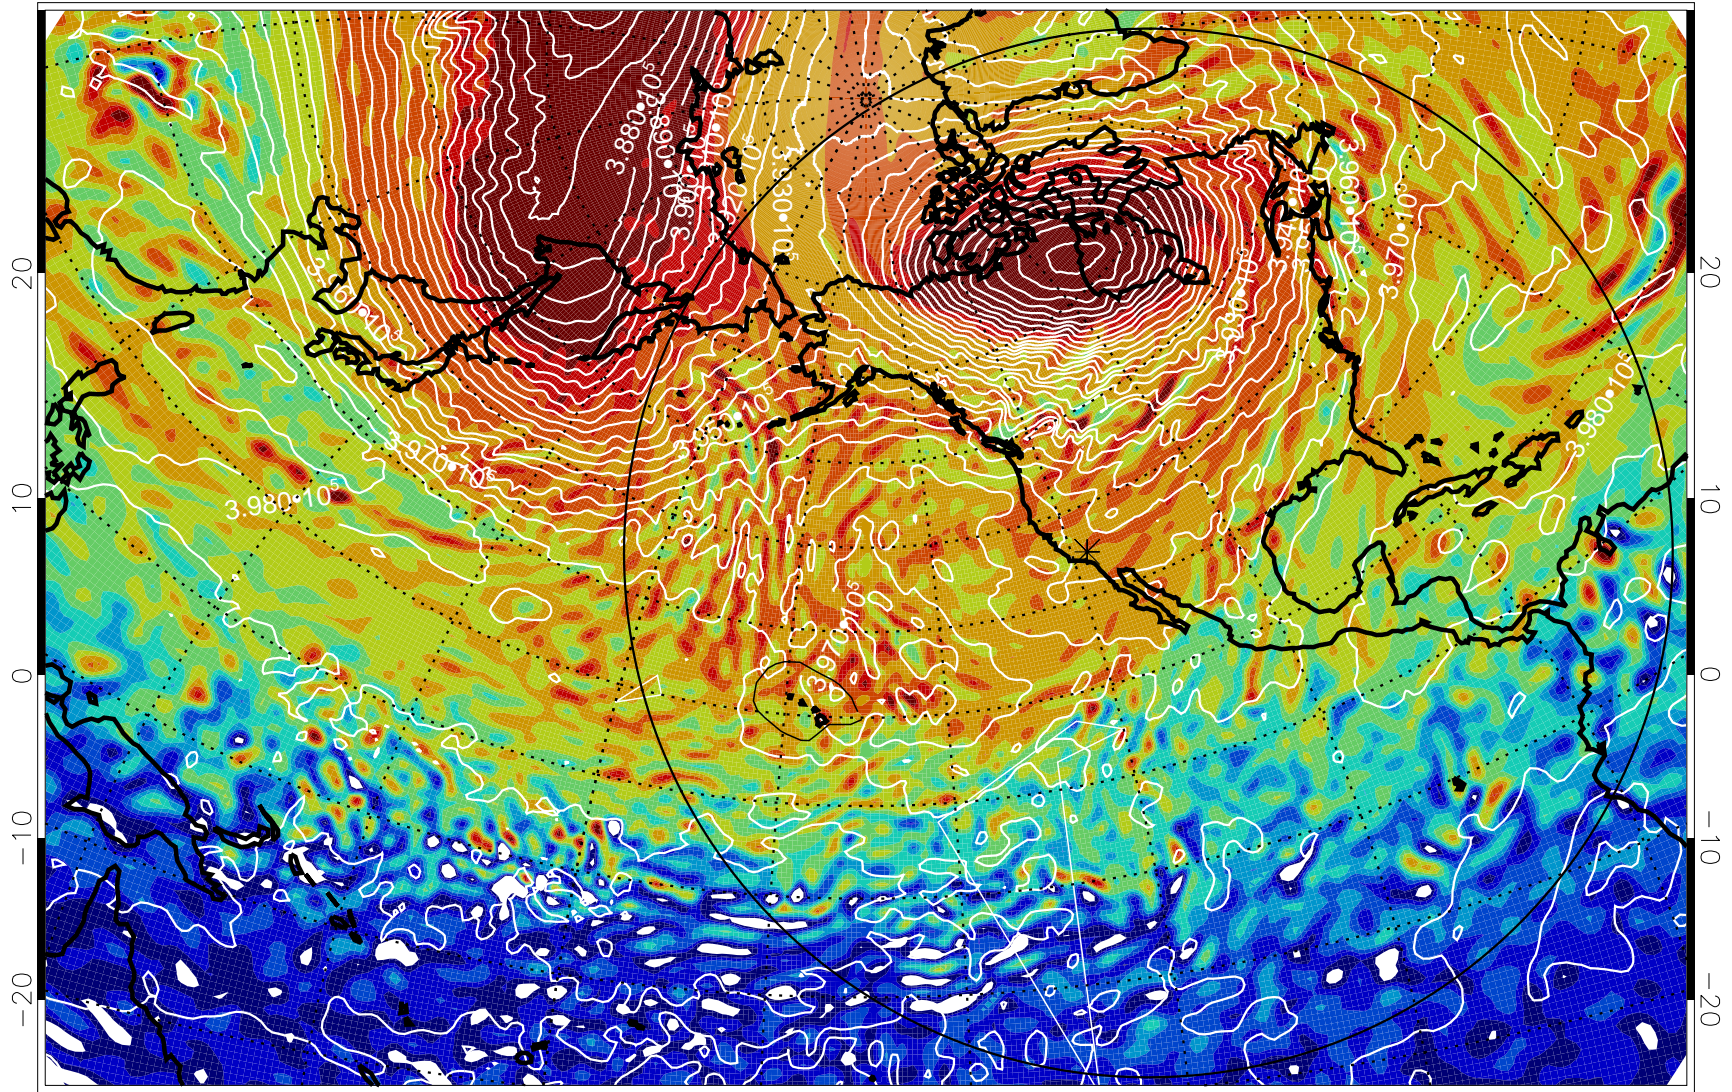

13011600, 72 hour forecast for 460K EPV

13011606, 78 hour forecast for 460K EPV

460K Montgomery Streamfunction, white

Range ring of 6000 km -- 19 hours GH round trip

13011612, 84 hour forecast for 460K EPV

460K Montgomery Streamfunction, white

Range ring of 6000 km -- 19 hours GH round trip

13011618, 90 hour forecast for 460K EPV

460K Montgomery Streamfunction, white

Range ring of 6000 km -- 19 hours GH round trip

13011700, 96 hour forecast for 460K EPV

460K Montgomery Streamfunction, white

Range ring of 6000 km -- 19 hours GH round trip

13011706, 102 hour forecast for 460K EPV

460K Montgomery Streamfunction, white

Range ring of 6000 km -- 19 hours GH round trip

13011712, 108 hour forecast for 460K EPV

460K Montgomery Streamfunction, white

Range ring of 6000 km -- 19 hours GH round trip