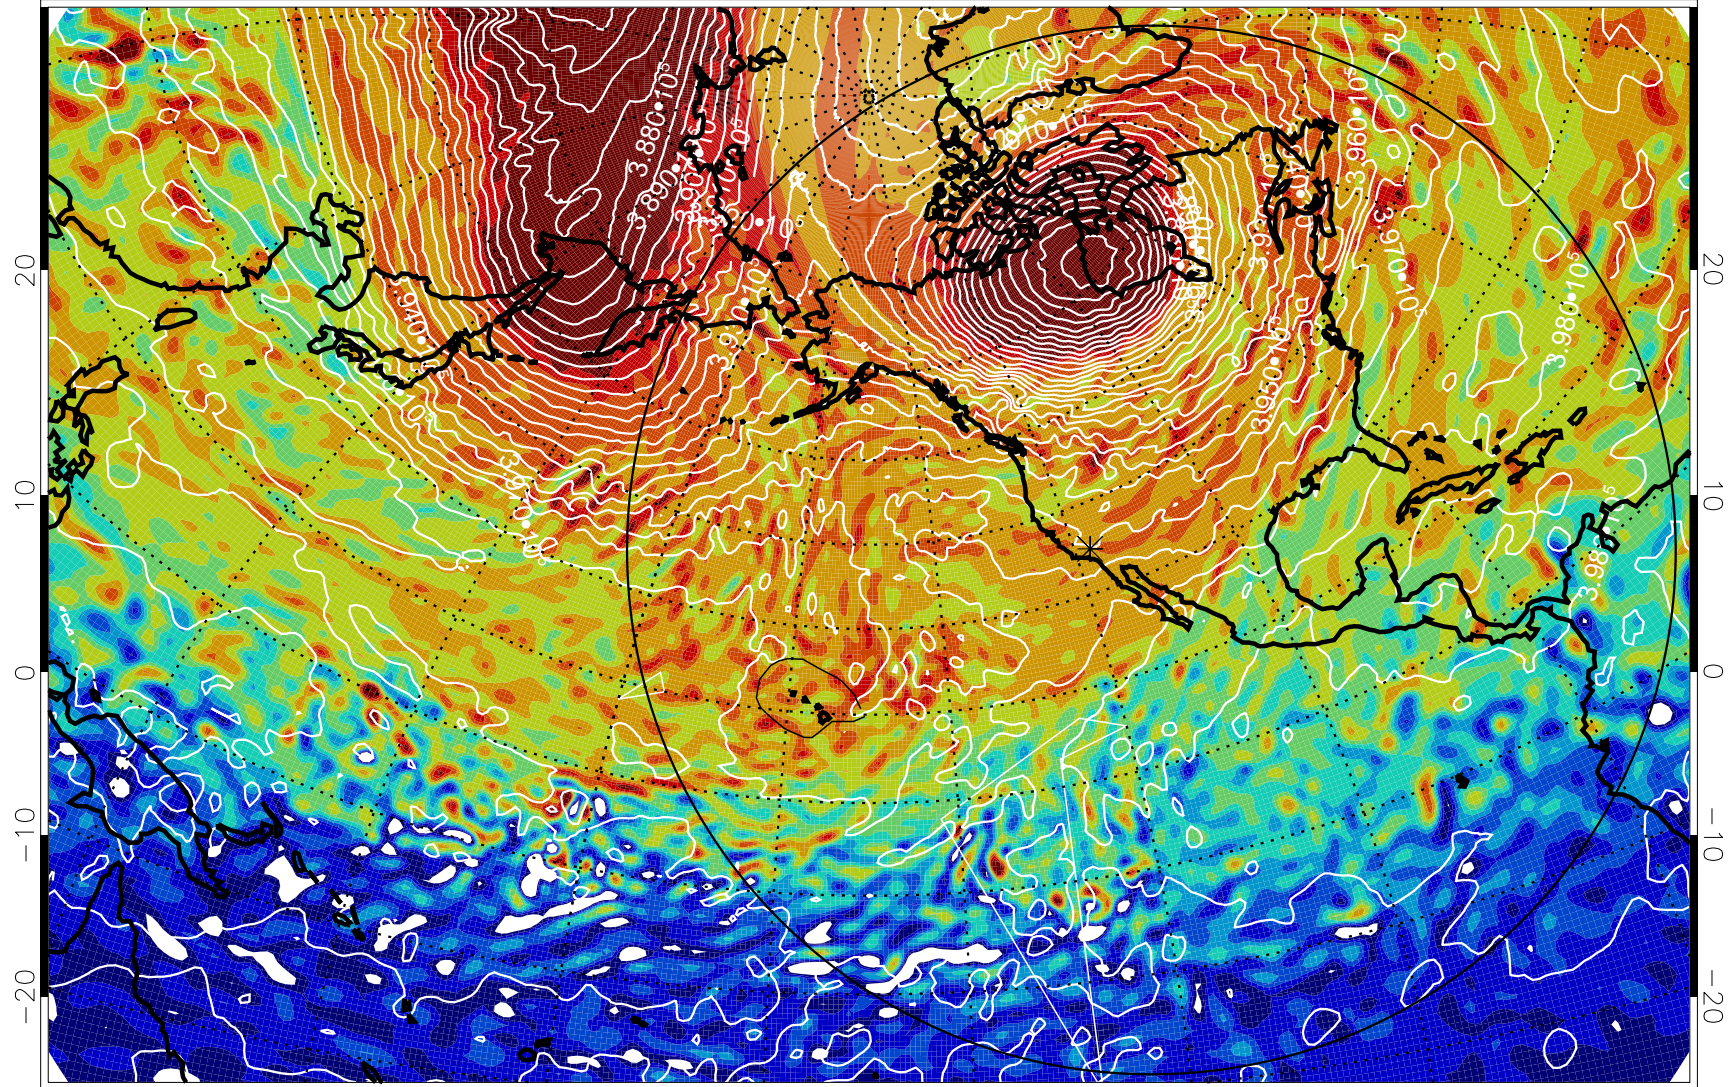

13011600, 72 hour forecast for 460K EPV

13011606, 78 hour forecast for 460K EPV

460K Montgomery Streamfunction, white

Range ring of 6000 km -- 19 hours GH round trip

13011612, 84 hour forecast for 460K EPV

460K Montgomery Streamfunction, white

Range ring of 6000 km -- 19 hours GH round trip

13011618, 90 hour forecast for 460K EPV

460K Montgomery Streamfunction, white

Range ring of 6000 km -- 19 hours GH round trip

13011700, 96 hour forecast for 460K EPV

460K Montgomery Streamfunction, white

Range ring of 6000 km -- 19 hours GH round trip

13011706, 102 hour forecast for 460K EPV

460K Montgomery Streamfunction, white

Range ring of 6000 km -- 19 hours GH round trip

13011712, 108 hour forecast for 460K EPV

460K Montgomery Streamfunction, white

Range ring of 6000 km -- 19 hours GH round trip