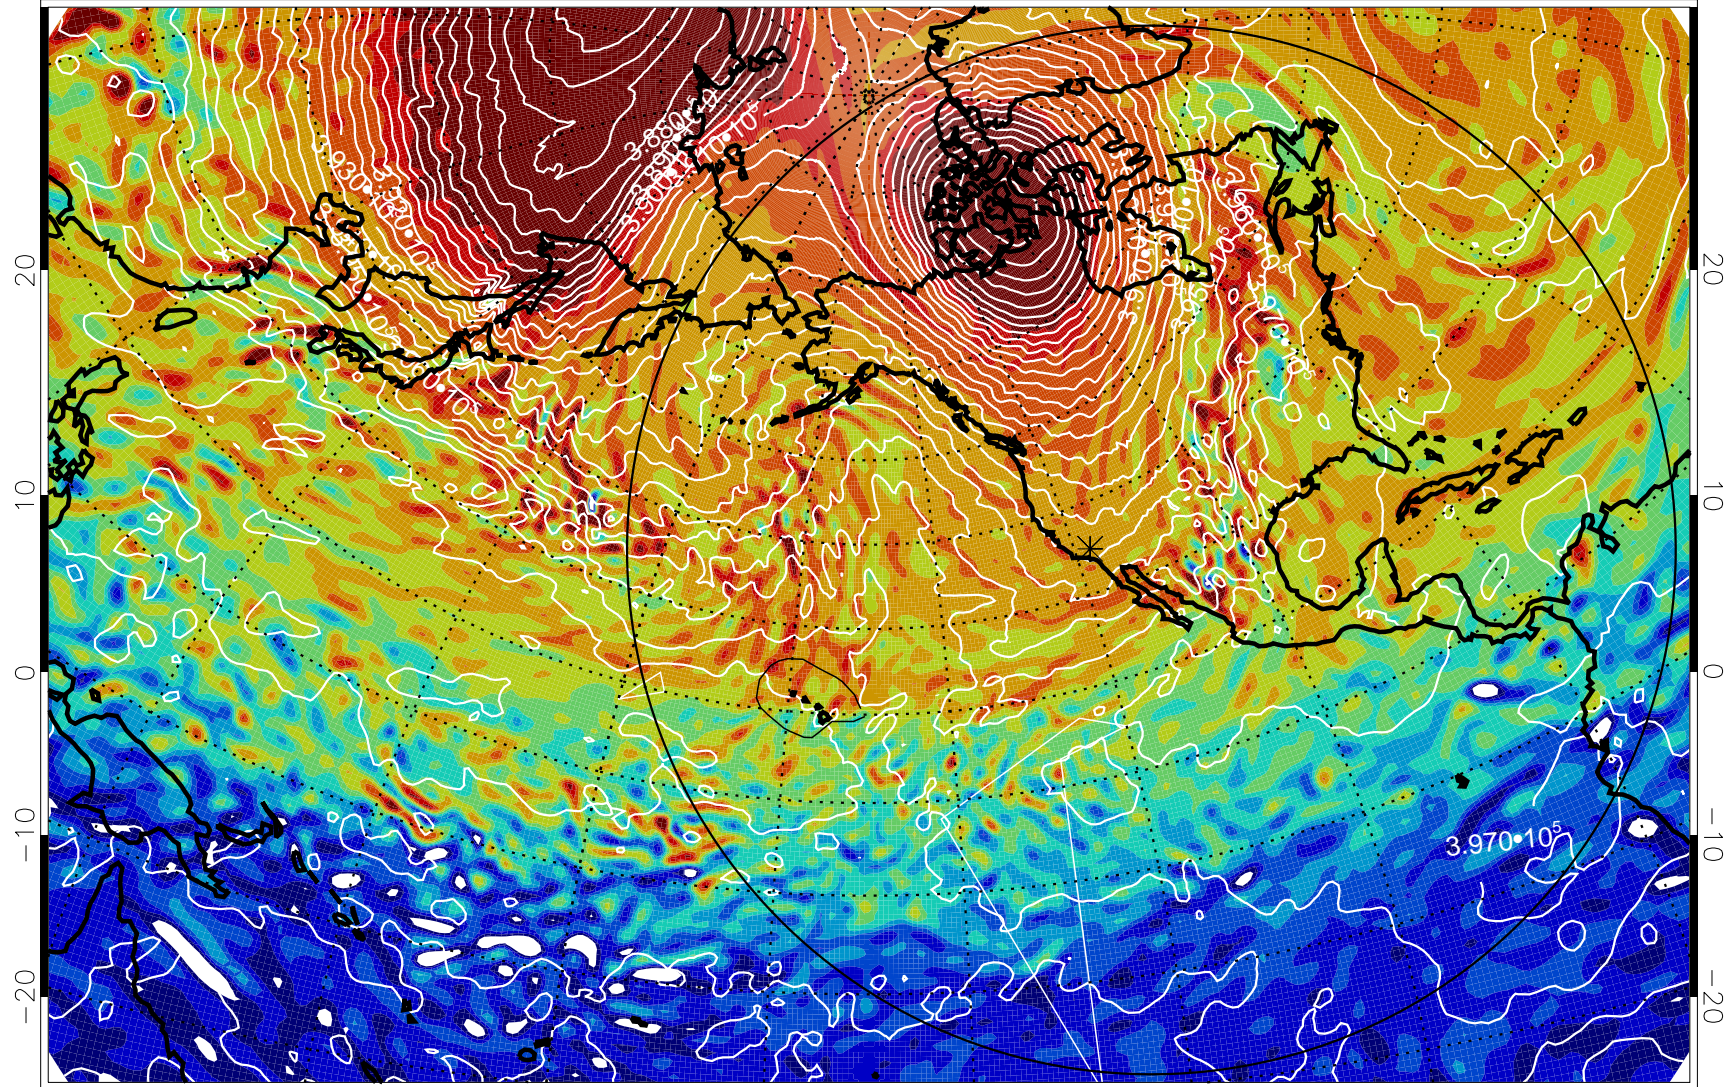

13011212, 12 hour forecast for 460K EPV

460K Montgomery Streamfunction, white

Range ring of 6000 km -- 19 hours GH round trip

13011218, 18 hour forecast for 460K EPV

460K Montgomery Streamfunction, white

Range ring of 6000 km -- 19 hours GH round trip

13011300, 24 hour forecast for 460K EPV

460K Montgomery Streamfunction, white

Range ring of 6000 km -- 19 hours GH round trip

13011306, 30 hour forecast for 460K EPV

460K Montgomery Streamfunction, white

Range ring of 6000 km -- 19 hours GH round trip

13011312, 36 hour forecast for 460K EPV

460K Montgomery Streamfunction, white

Range ring of 6000 km -- 19 hours GH round trip

13011318, 42 hour forecast for 460K EPV

460K Montgomery Streamfunction, white

Range ring of 6000 km -- 19 hours GH round trip

Range ring of 6000 km -- 19 hours GH round trip

13011612, 108 hour forecast for 460K EPV

460K Montgomery Streamfunction, white

Range ring of 6000 km -- 19 hours GH round trip

13011618, 114 hour forecast for 460K EPV