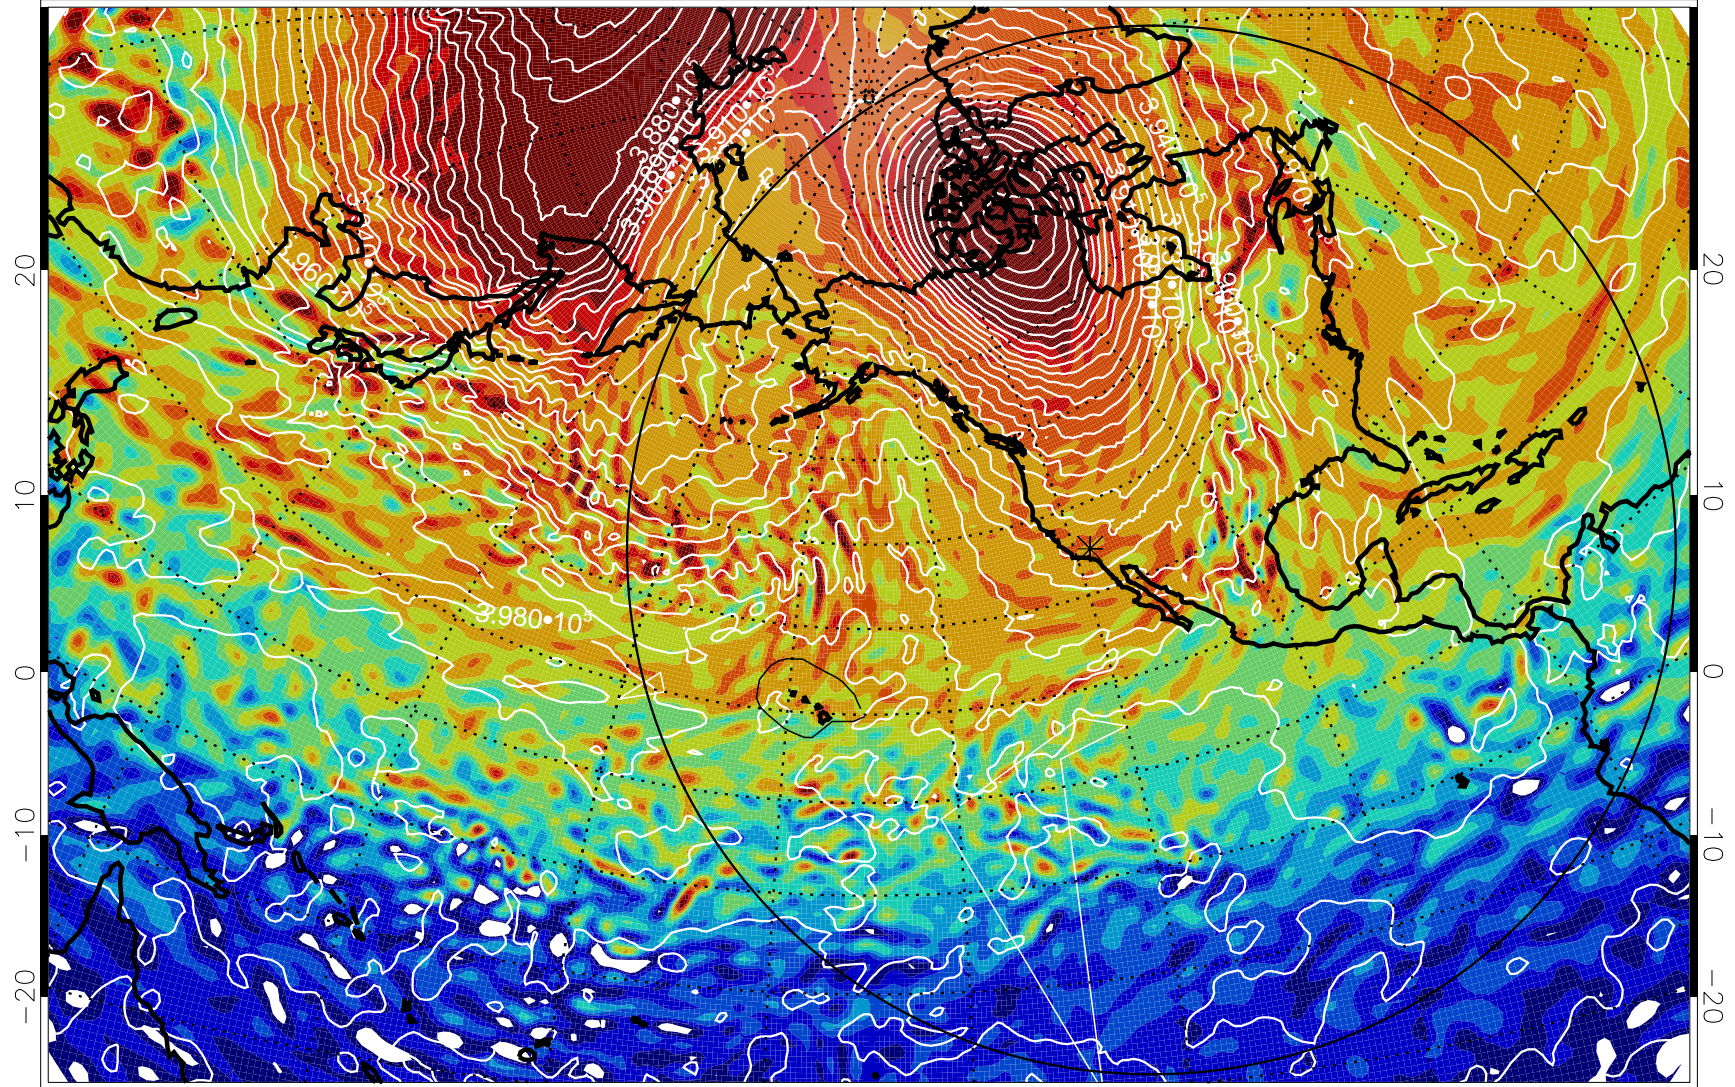

13011300, 24 hour forecast for 460K EPV

460K Montgomery Streamfunction, white

Range ring of 6000 km -- 19 hours GH round trip

13011306, 30 hour forecast for 460K EPV

460K Montgomery Streamfunction, white

Range ring of 6000 km -- 19 hours GH round trip

13011312, 36 hour forecast for 460K EPV

460K Montgomery Streamfunction, white

Range ring of 6000 km -- 19 hours GH round trip

13011318, 42 hour forecast for 460K EPV

460K Montgomery Streamfunction, white

Range ring of 6000 km -- 19 hours GH round trip

13011406, 54 hour forecast for 460K EPV

460K Montgomery Streamfunction, white

Range ring of 6000 km -- 19 hours GH round trip

13011412, 60 hour forecast for 460K EPV

460K Montgomery Streamfunction, white

Range ring of 6000 km -- 19 hours GH round trip

13011418, 66 hour forecast for 460K EPV

460K Montgomery Streamfunction, white

Range ring of 6000 km -- 19 hours GH round trip

13011500, 72 hour forecast for 460K EPV

460K Montgomery Streamfunction, white

Range ring of 6000 km -- 19 hours GH round trip