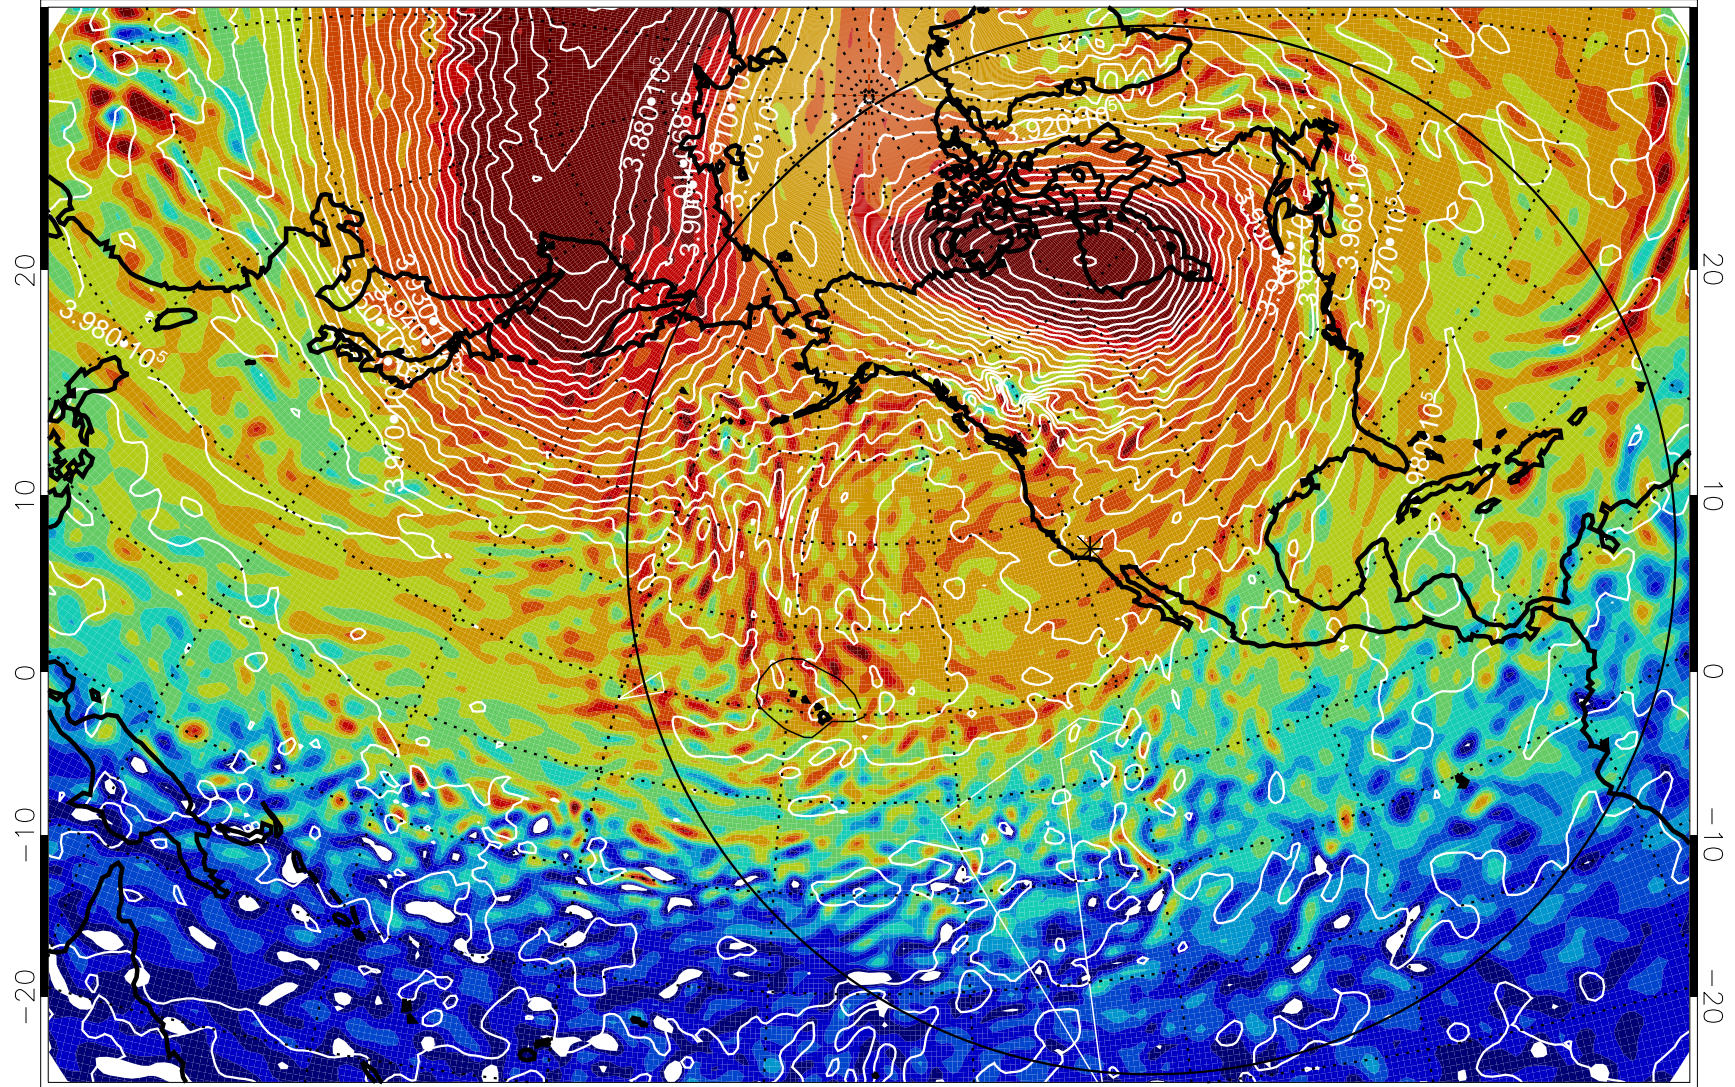

13011418, 66 hour forecast for 460K EPV

460K Montgomery Streamfunction, white

Range ring of 6000 km -- 19 hours GH round trip

13011500, 72 hour forecast for 460K EPV

460K Montgomery Streamfunction, white

Range ring of 6000 km -- 19 hours GH round trip

13011506, 78 hour forecast for 460K EPV

460K Montgomery Streamfunction, white

Range ring of 6000 km -- 19 hours GH round trip

13011518, 90 hour forecast for 460K EPV

460K Montgomery Streamfunction, white

Range ring of 6000 km -- 19 hours GH round trip

13011600, 96 hour forecast for 460K EPV

460K Montgomery Streamfunction, white

Range ring of 6000 km -- 19 hours GH round trip

13011606, 102 hour forecast for 460K EPV

460K Montgomery Streamfunction, white

Range ring of 6000 km -- 19 hours GH round trip

13011612, 108 hour forecast for 460K EPV

460K Montgomery Streamfunction, white

Range ring of 6000 km -- 19 hours GH round trip

13011618, 114 hour forecast for 460K EPV