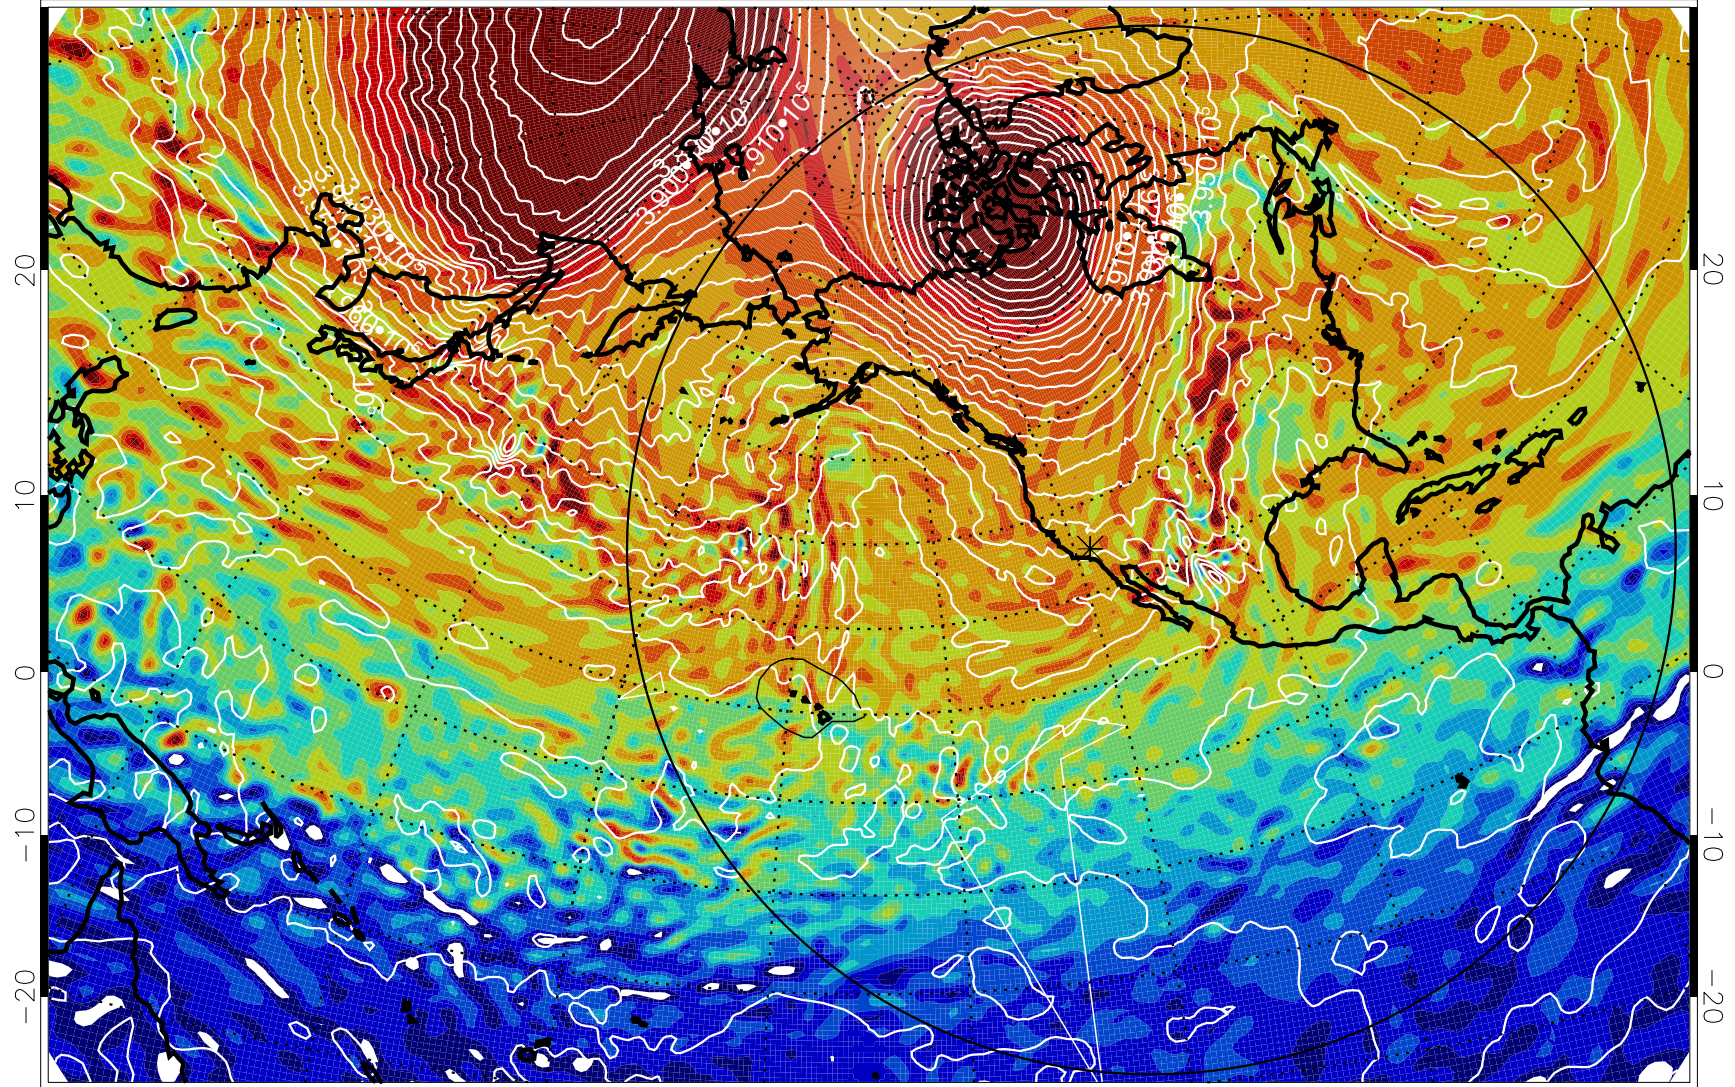

13011212, 12 hour forecast for 460K EPV

460K Montgomery Streamfunction, white

Range ring of 6000 km -- 19 hours GH round trip

13011218, 18 hour forecast for 460K EPV

460K Montgomery Streamfunction, white

Range ring of 6000 km -- 19 hours GH round trip

13011300, 24 hour forecast for 460K EPV

460K Montgomery Streamfunction, white

Range ring of 6000 km -- 19 hours GH round trip

13011306, 30 hour forecast for 460K EPV

460K Montgomery Streamfunction, white

Range ring of 6000 km -- 19 hours GH round trip

13011312, 36 hour forecast for 460K EPV

460K Montgomery Streamfunction, white

Range ring of 6000 km -- 19 hours GH round trip

13011318, 42 hour forecast for 460K EPV

460K Montgomery Streamfunction, white

Range ring of 6000 km -- 19 hours GH round trip

Range ring of 6000 km -- 19 hours GH round trip

13011612, 108 hour forecast for 460K EPV

460K Montgomery Streamfunction, white

Range ring of 6000 km -- 19 hours GH round trip

13011618, 114 hour forecast for 460K EPV