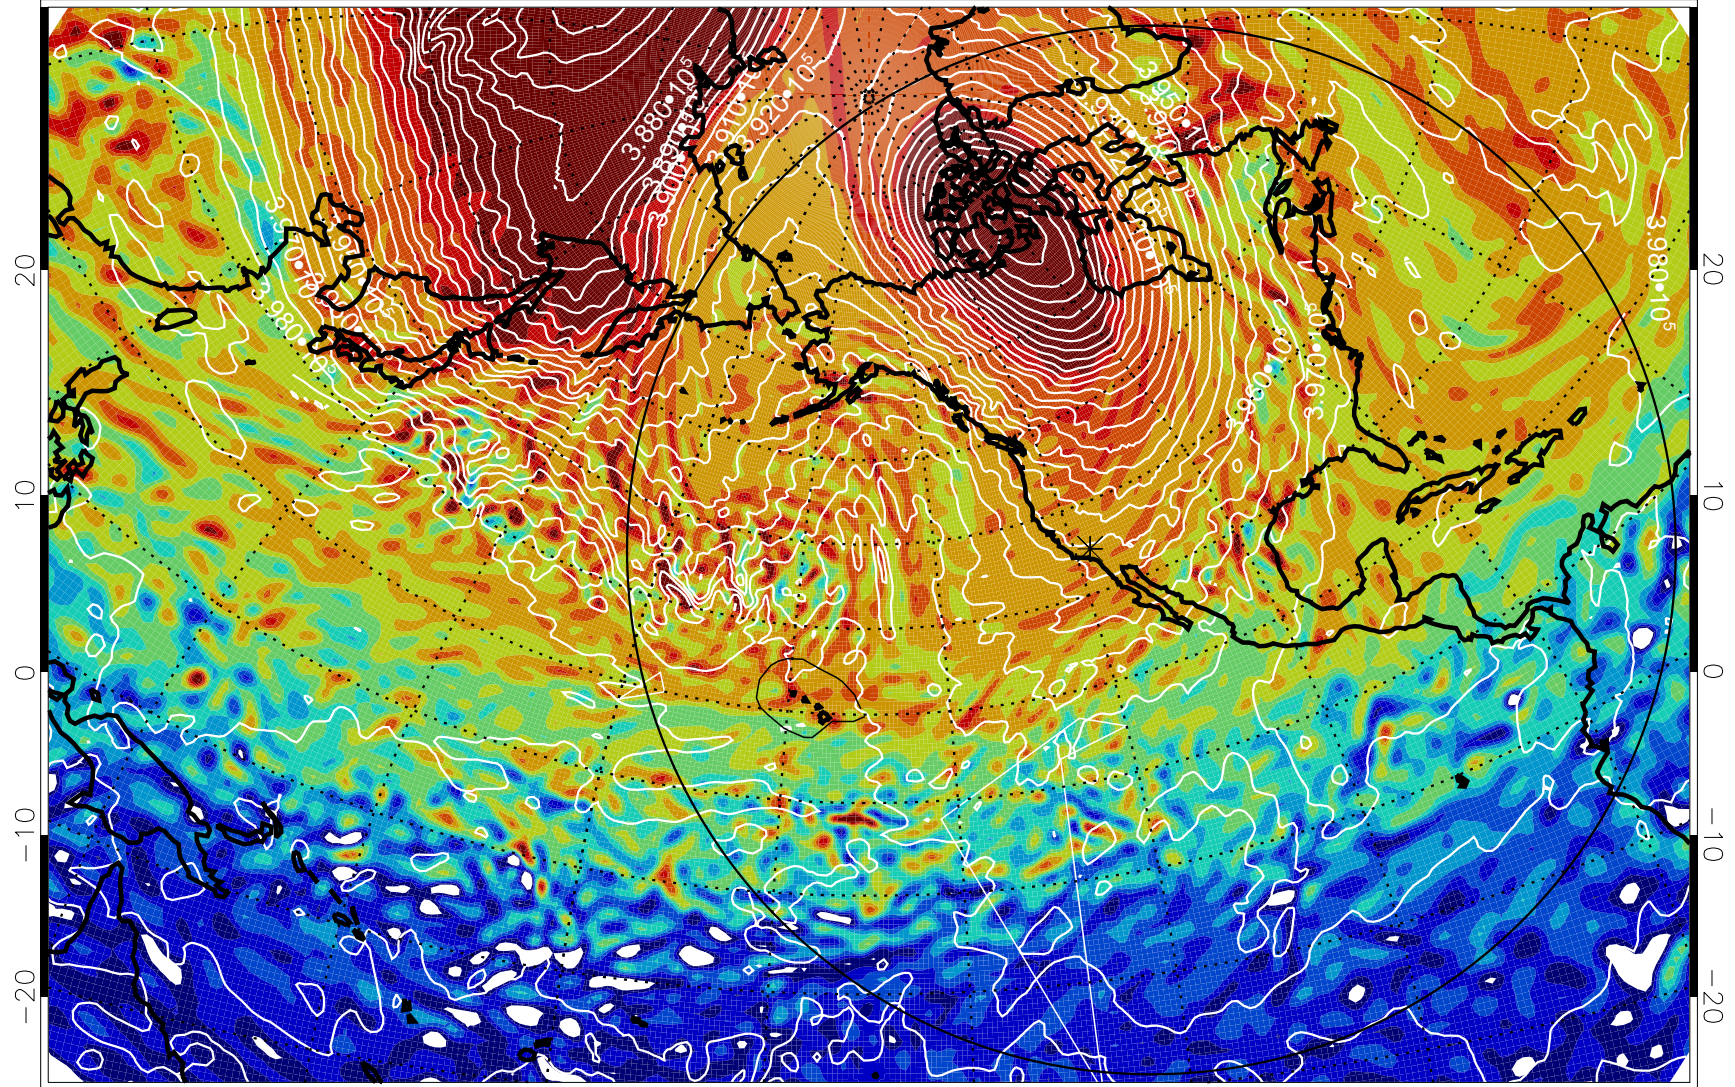

13011406, 54 hour forecast for 460K EPV

460K Montgomery Streamfunction, white

Range ring of 6000 km -- 19 hours GH round trip

13011412, 60 hour forecast for 460K EPV

460K Montgomery Streamfunction, white

Range ring of 6000 km -- 19 hours GH round trip

13011418, 66 hour forecast for 460K EPV

460K Montgomery Streamfunction, white

Range ring of 6000 km -- 19 hours GH round trip

13011500, 72 hour forecast for 460K EPV

460K Montgomery Streamfunction, white

Range ring of 6000 km -- 19 hours GH round trip

13011506, 78 hour forecast for 460K EPV

460K Montgomery Streamfunction, white

Range ring of 6000 km -- 19 hours GH round trip

13011518, 90 hour forecast for 460K EPV

460K Montgomery Streamfunction, white

Range ring of 6000 km -- 19 hours GH round trip

13011600, 96 hour forecast for 460K EPV

460K Montgomery Streamfunction, white

Range ring of 6000 km -- 19 hours GH round trip

13011606, 102 hour forecast for 460K EPV

460K Montgomery Streamfunction, white