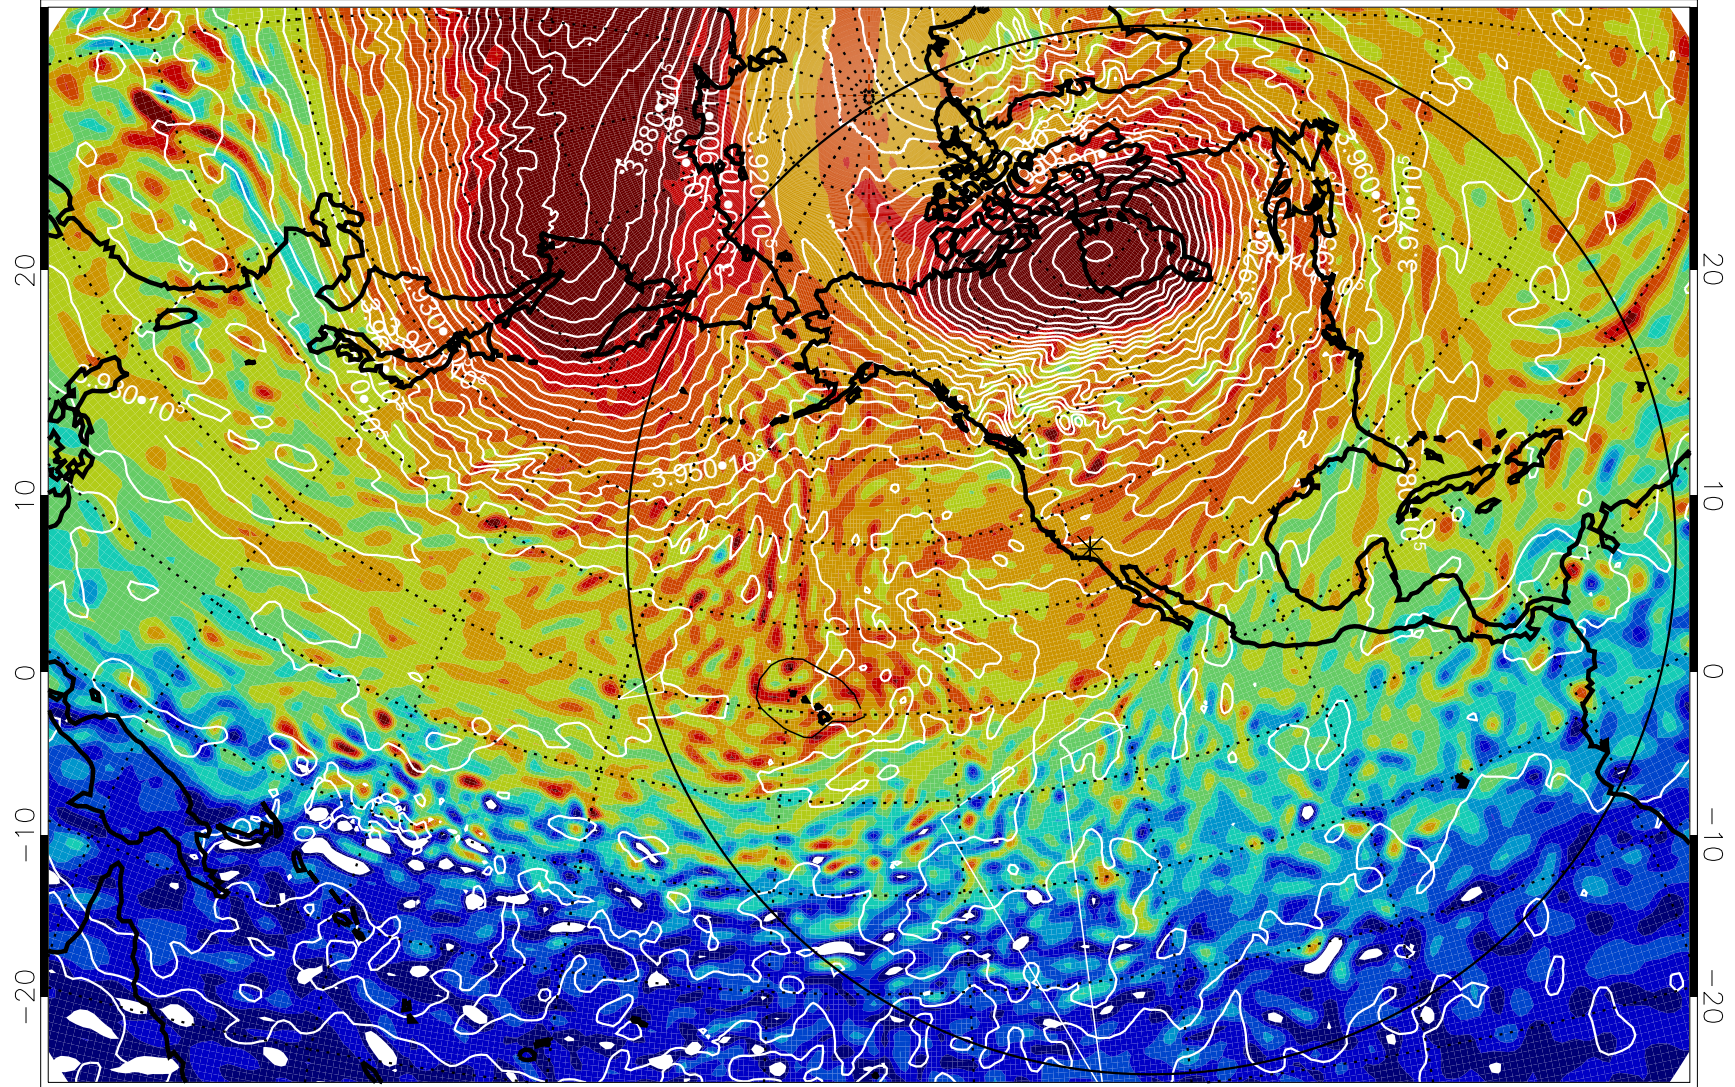

13011600, 96 hour forecast for 460K EPV

460K Montgomery Streamfunction, white

Range ring of 6000 km -- 19 hours GH round trip

13011606, 102 hour forecast for 460K EPV

460K Montgomery Streamfunction, white

Range ring of 6000 km -- 19 hours GH round trip

13011612, 108 hour forecast for 460K EPV

460K Montgomery Streamfunction, white

Range ring of 6000 km -- 19 hours GH round trip

13011618, 114 hour forecast for 460K EPV

460K Montgomery Streamfunction, white

Range ring of 6000 km -- 19 hours GH round trip

13011700, 120 hour forecast for 460K EPV

460K Montgomery Streamfunction, white

Range ring of 6000 km -- 19 hours GH round trip