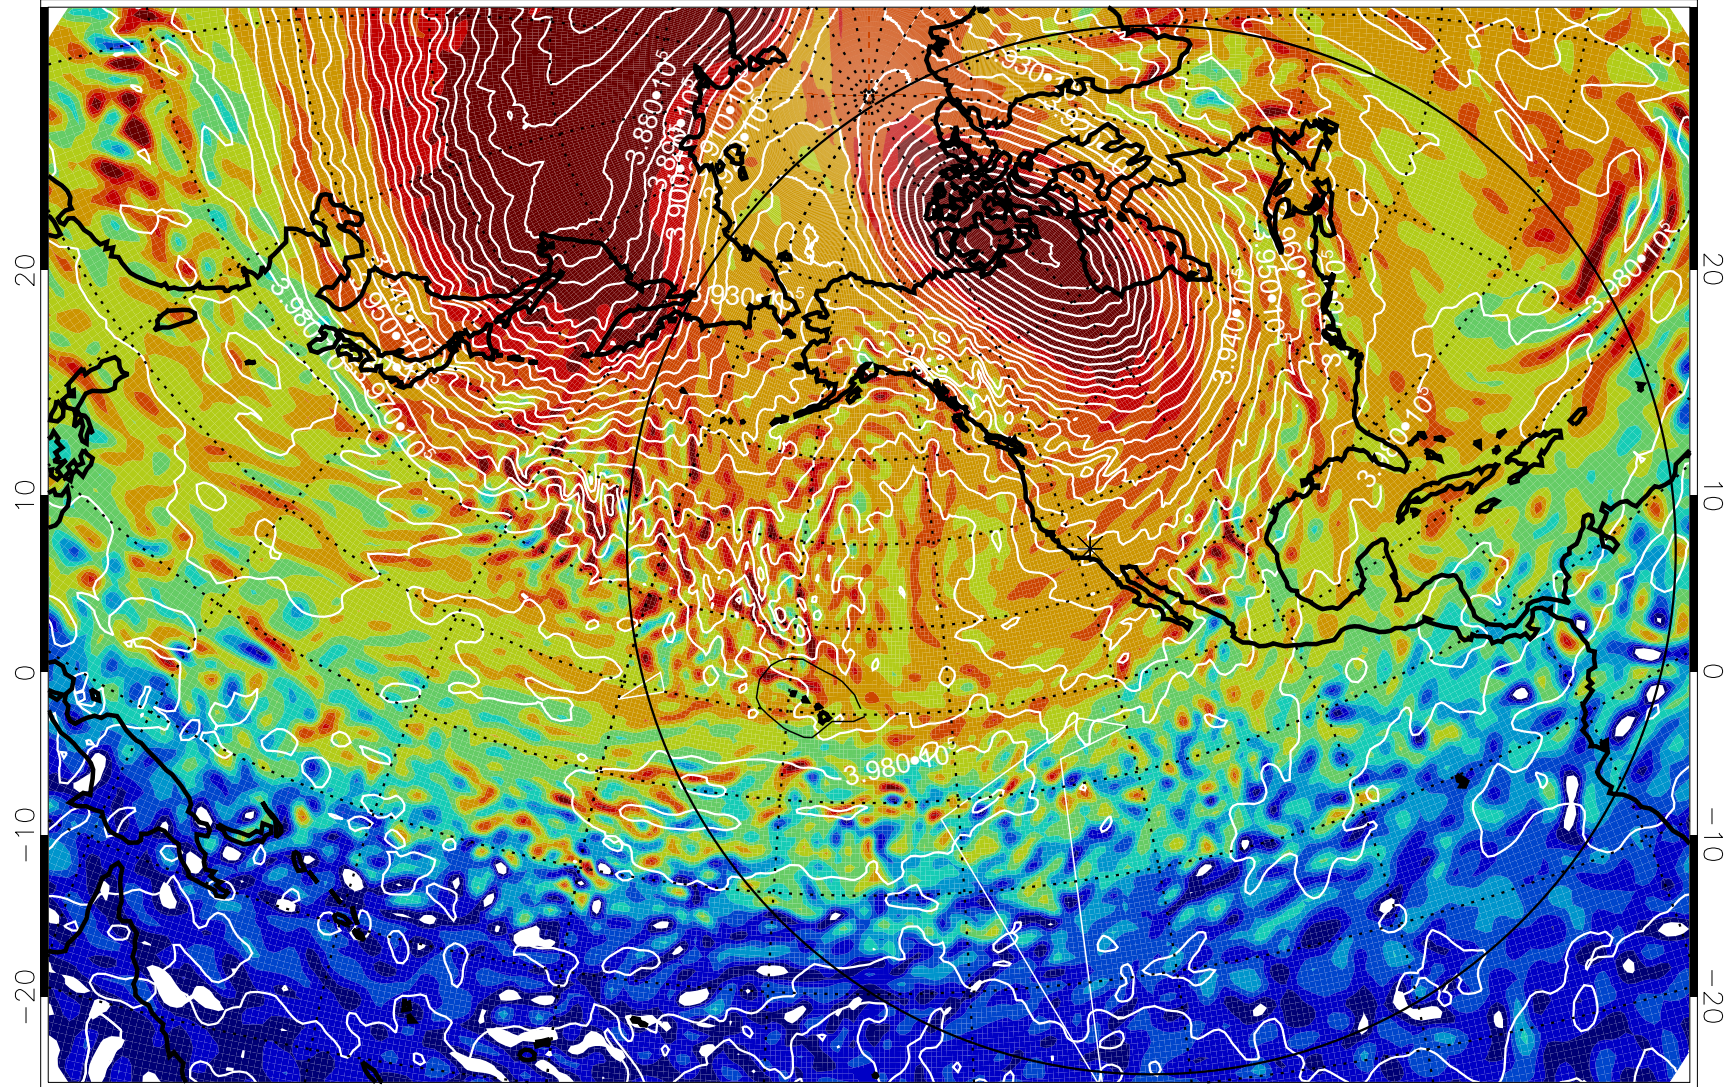

13011418, 66 hour forecast for 460K EPV

460K Montgomery Streamfunction, white

Range ring of 6000 km -- 19 hours GH round trip

13011500, 72 hour forecast for 460K EPV

460K Montgomery Streamfunction, white

Range ring of 6000 km -- 19 hours GH round trip

13011506, 78 hour forecast for 460K EPV

460K Montgomery Streamfunction, white

Range ring of 6000 km -- 19 hours GH round trip

13011518, 90 hour forecast for 460K EPV

460K Montgomery Streamfunction, white

Range ring of 6000 km -- 19 hours GH round trip

13011600, 96 hour forecast for 460K EPV

460K Montgomery Streamfunction, white

Range ring of 6000 km -- 19 hours GH round trip

13011606, 102 hour forecast for 460K EPV

460K Montgomery Streamfunction, white

Range ring of 6000 km -- 19 hours GH round trip

13011612, 108 hour forecast for 460K EPV

460K Montgomery Streamfunction, white

Range ring of 6000 km -- 19 hours GH round trip

13011618, 114 hour forecast for 460K EPV