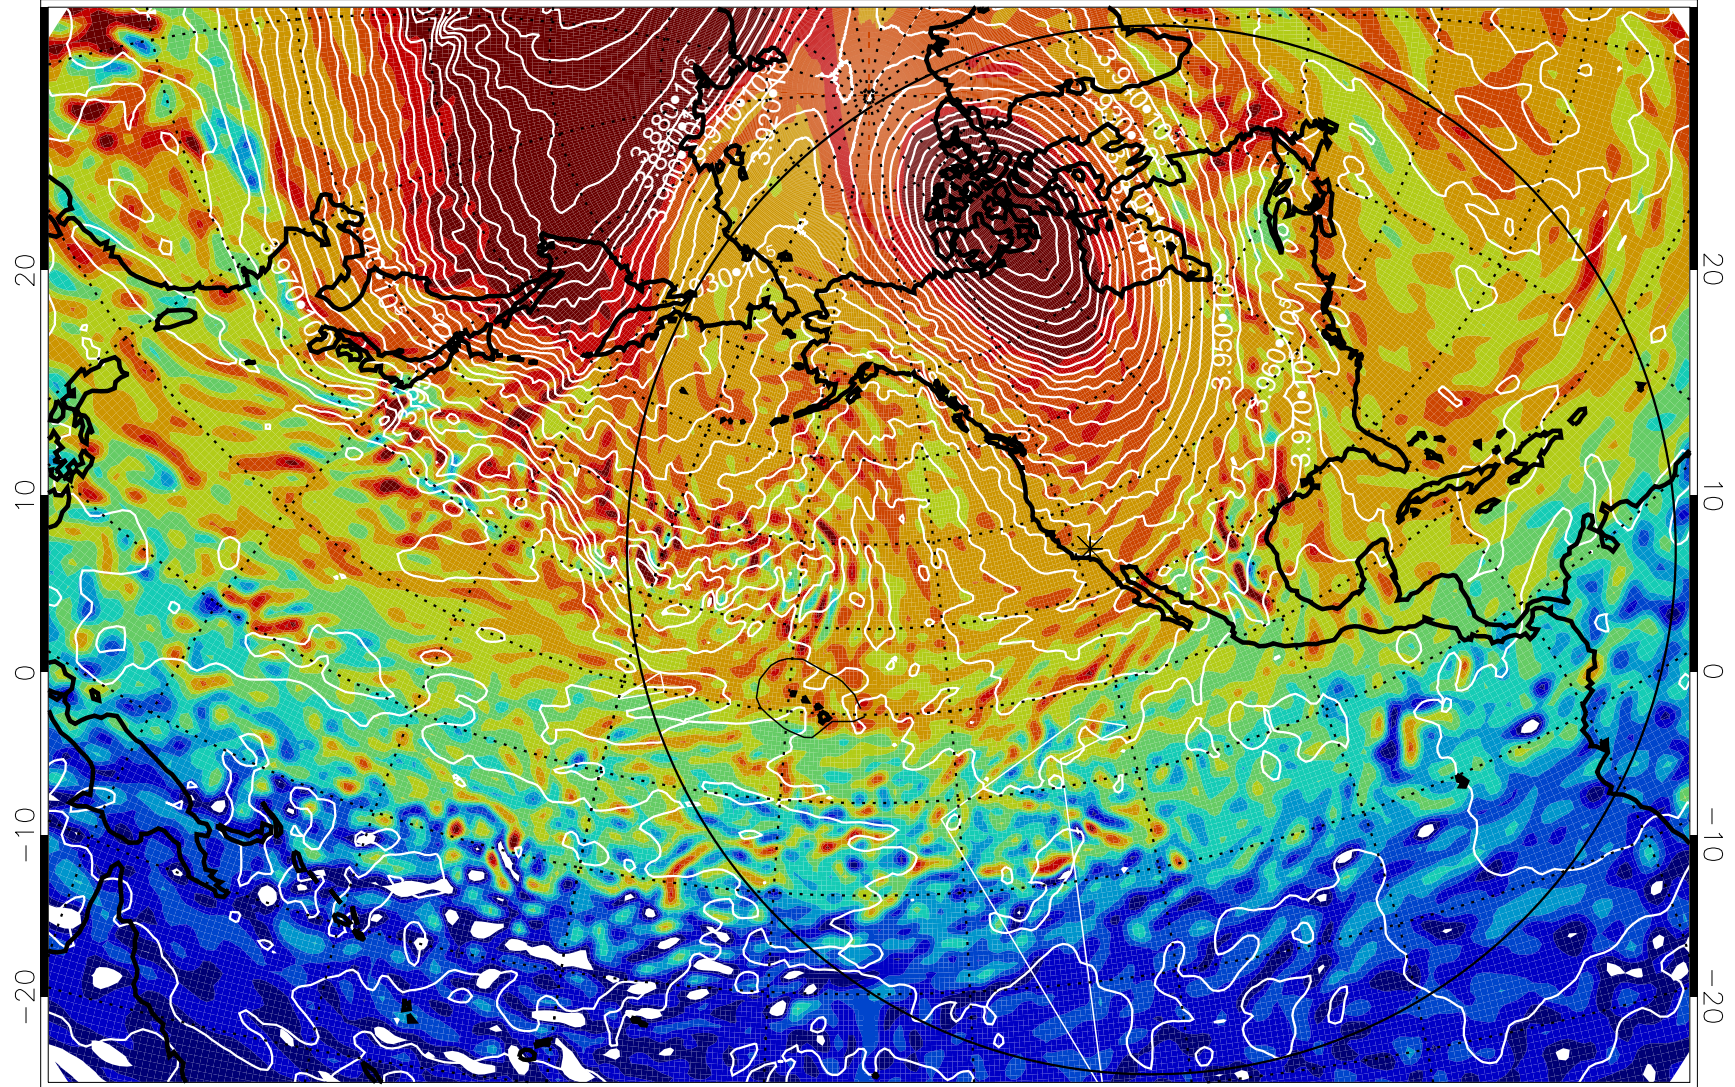

13011312, 36 hour forecast for 460K EPV

460K Montgomery Streamfunction, white

Range ring of 6000 km -- 19 hours GH round trip

13011318, 42 hour forecast for 460K EPV

460K Montgomery Streamfunction, white

Range ring of 6000 km -- 19 hours GH round trip

13011406, 54 hour forecast for 460K EPV

460K Montgomery Streamfunction, white

Range ring of 6000 km -- 19 hours GH round trip

13011412, 60 hour forecast for 460K EPV

460K Montgomery Streamfunction, white

Range ring of 6000 km -- 19 hours GH round trip

13011418, 66 hour forecast for 460K EPV

460K Montgomery Streamfunction, white

Range ring of 6000 km -- 19 hours GH round trip

13011500, 72 hour forecast for 460K EPV

460K Montgomery Streamfunction, white

Range ring of 6000 km -- 19 hours GH round trip

13011506, 78 hour forecast for 460K EPV

460K Montgomery Streamfunction, white

Range ring of 6000 km -- 19 hours GH round trip

13011518, 90 hour forecast for 460K EPV

460K Montgomery Streamfunction, white

Range ring of 6000 km -- 19 hours GH round trip