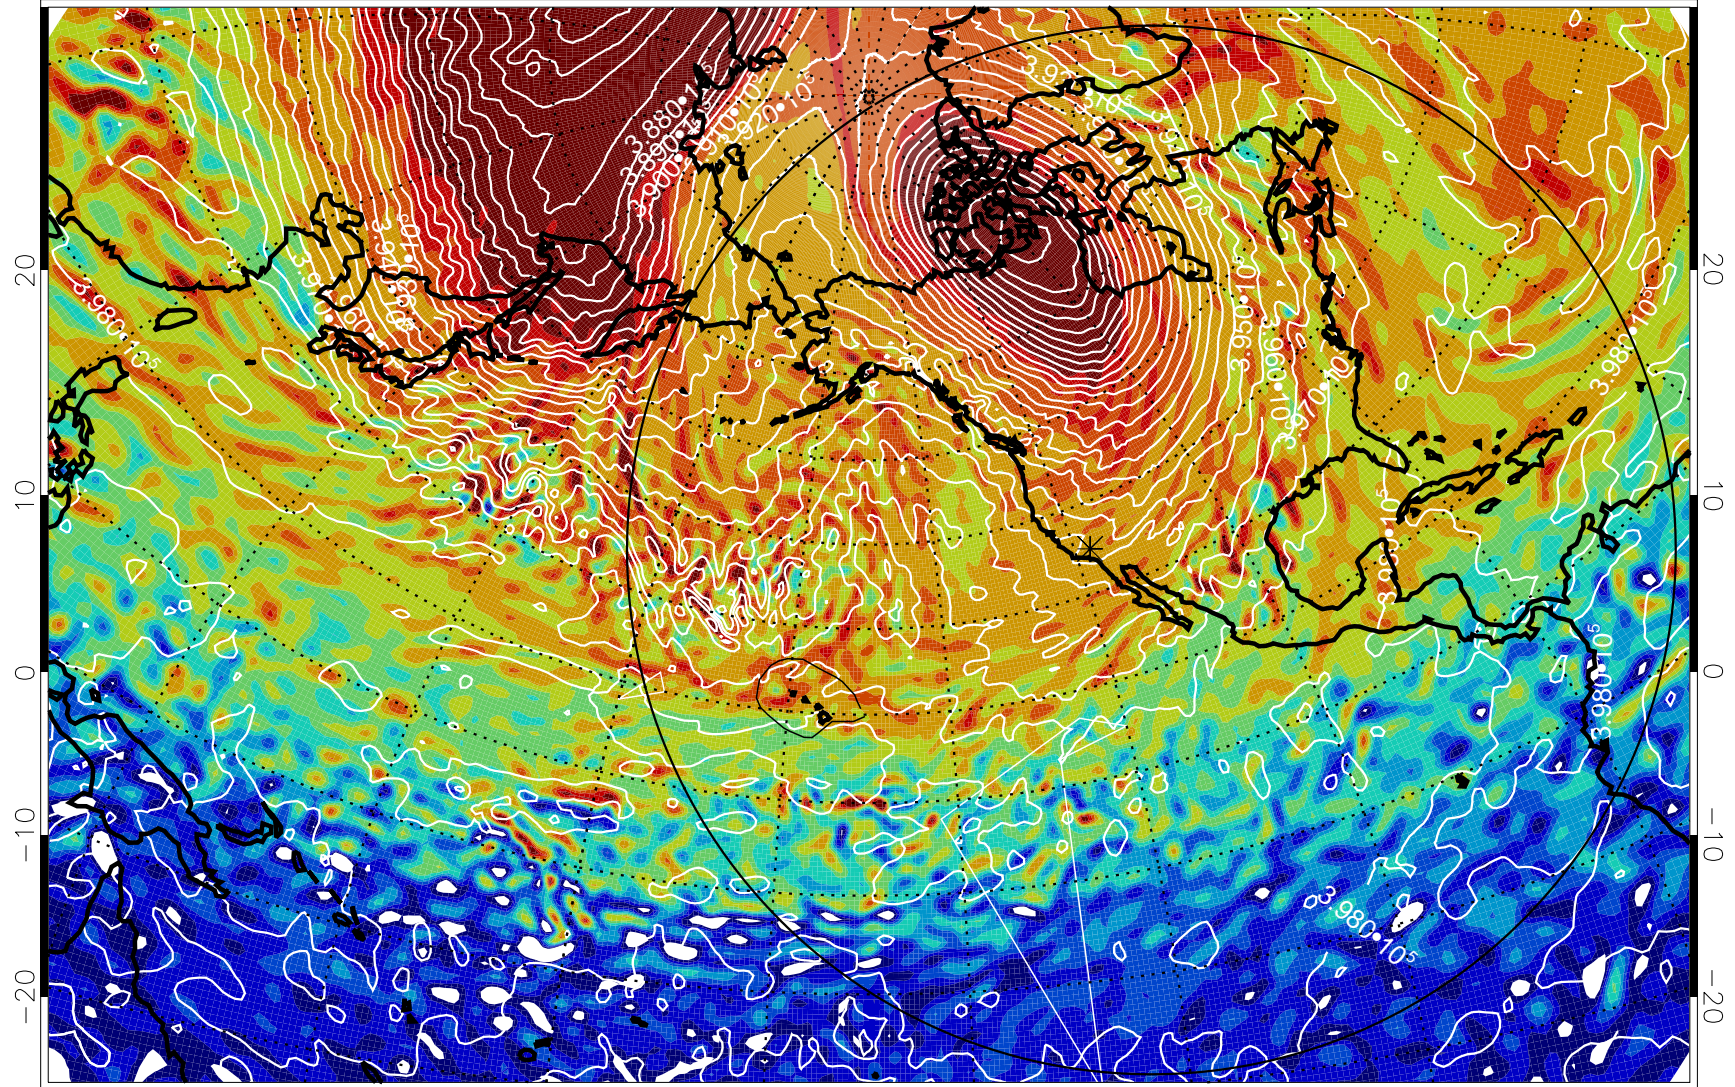

13011406, 54 hour forecast for 460K EPV

460K Montgomery Streamfunction, white

Range ring of 6000 km -- 19 hours GH round trip

13011412, 60 hour forecast for 460K EPV

460K Montgomery Streamfunction, white

Range ring of 6000 km -- 19 hours GH round trip

13011418, 66 hour forecast for 460K EPV

460K Montgomery Streamfunction, white

Range ring of 6000 km -- 19 hours GH round trip

13011500, 72 hour forecast for 460K EPV

460K Montgomery Streamfunction, white

Range ring of 6000 km -- 19 hours GH round trip

13011506, 78 hour forecast for 460K EPV

460K Montgomery Streamfunction, white

Range ring of 6000 km -- 19 hours GH round trip

13011518, 90 hour forecast for 460K EPV

460K Montgomery Streamfunction, white

Range ring of 6000 km -- 19 hours GH round trip

13011600, 96 hour forecast for 460K EPV

460K Montgomery Streamfunction, white

Range ring of 6000 km -- 19 hours GH round trip

13011606, 102 hour forecast for 460K EPV

460K Montgomery Streamfunction, white