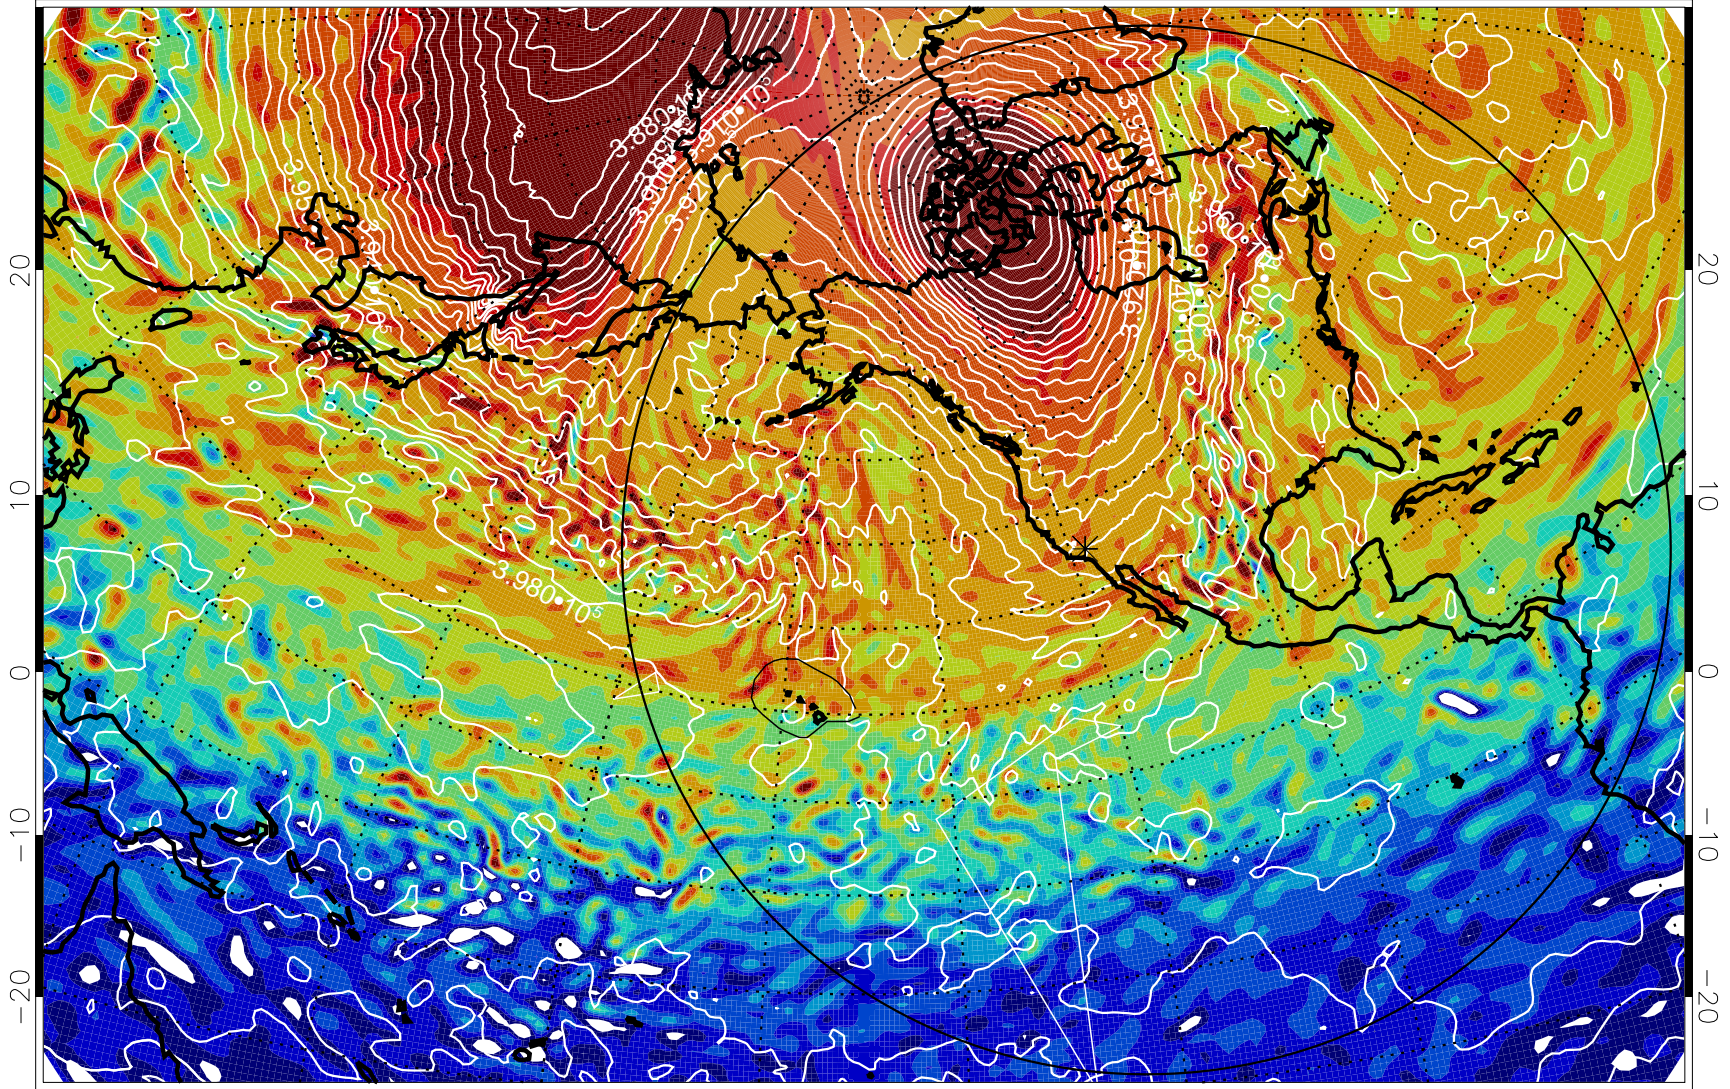

13011300, 24 hour forecast for 460K EPV

460K Montgomery Streamfunction, white

Range ring of 6000 km -- 19 hours GH round trip

13011306, 30 hour forecast for 460K EPV

460K Montgomery Streamfunction, white

Range ring of 6000 km -- 19 hours GH round trip

13011312, 36 hour forecast for 460K EPV

460K Montgomery Streamfunction, white

Range ring of 6000 km -- 19 hours GH round trip

13011318, 42 hour forecast for 460K EPV

460K Montgomery Streamfunction, white

Range ring of 6000 km -- 19 hours GH round trip

13011406, 54 hour forecast for 460K EPV

460K Montgomery Streamfunction, white

Range ring of 6000 km -- 19 hours GH round trip

13011412, 60 hour forecast for 460K EPV

460K Montgomery Streamfunction, white

Range ring of 6000 km -- 19 hours GH round trip

13011418, 66 hour forecast for 460K EPV

460K Montgomery Streamfunction, white

Range ring of 6000 km -- 19 hours GH round trip

13011500, 72 hour forecast for 460K EPV

460K Montgomery Streamfunction, white

Range ring of 6000 km -- 19 hours GH round trip