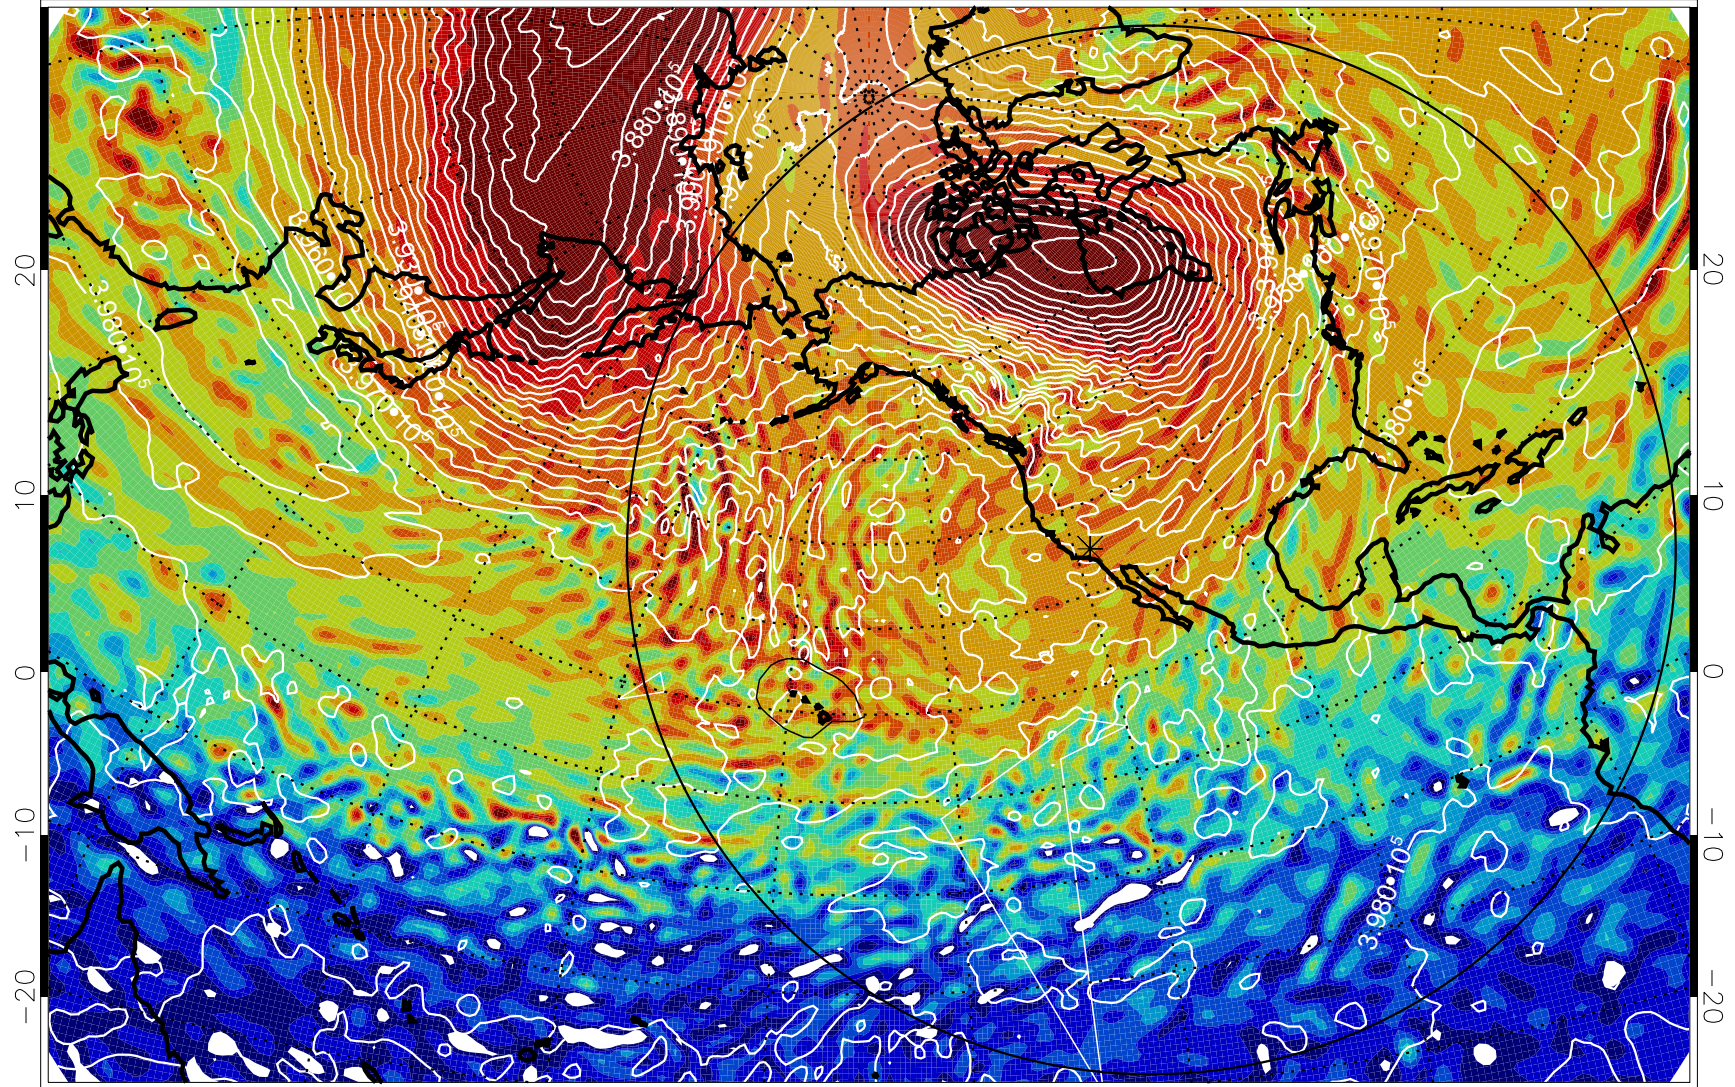

13011418, 66 hour forecast for 460K EPV

460K Montgomery Streamfunction, white

Range ring of 6000 km -- 19 hours GH round trip

13011500, 72 hour forecast for 460K EPV

460K Montgomery Streamfunction, white

Range ring of 6000 km -- 19 hours GH round trip

13011506, 78 hour forecast for 460K EPV

460K Montgomery Streamfunction, white

Range ring of 6000 km -- 19 hours GH round trip

13011518, 90 hour forecast for 460K EPV

460K Montgomery Streamfunction, white

Range ring of 6000 km -- 19 hours GH round trip

13011600, 96 hour forecast for 460K EPV

460K Montgomery Streamfunction, white

Range ring of 6000 km -- 19 hours GH round trip

13011606, 102 hour forecast for 460K EPV

460K Montgomery Streamfunction, white

Range ring of 6000 km -- 19 hours GH round trip

13011612, 108 hour forecast for 460K EPV

460K Montgomery Streamfunction, white

Range ring of 6000 km -- 19 hours GH round trip

13011618, 114 hour forecast for 460K EPV