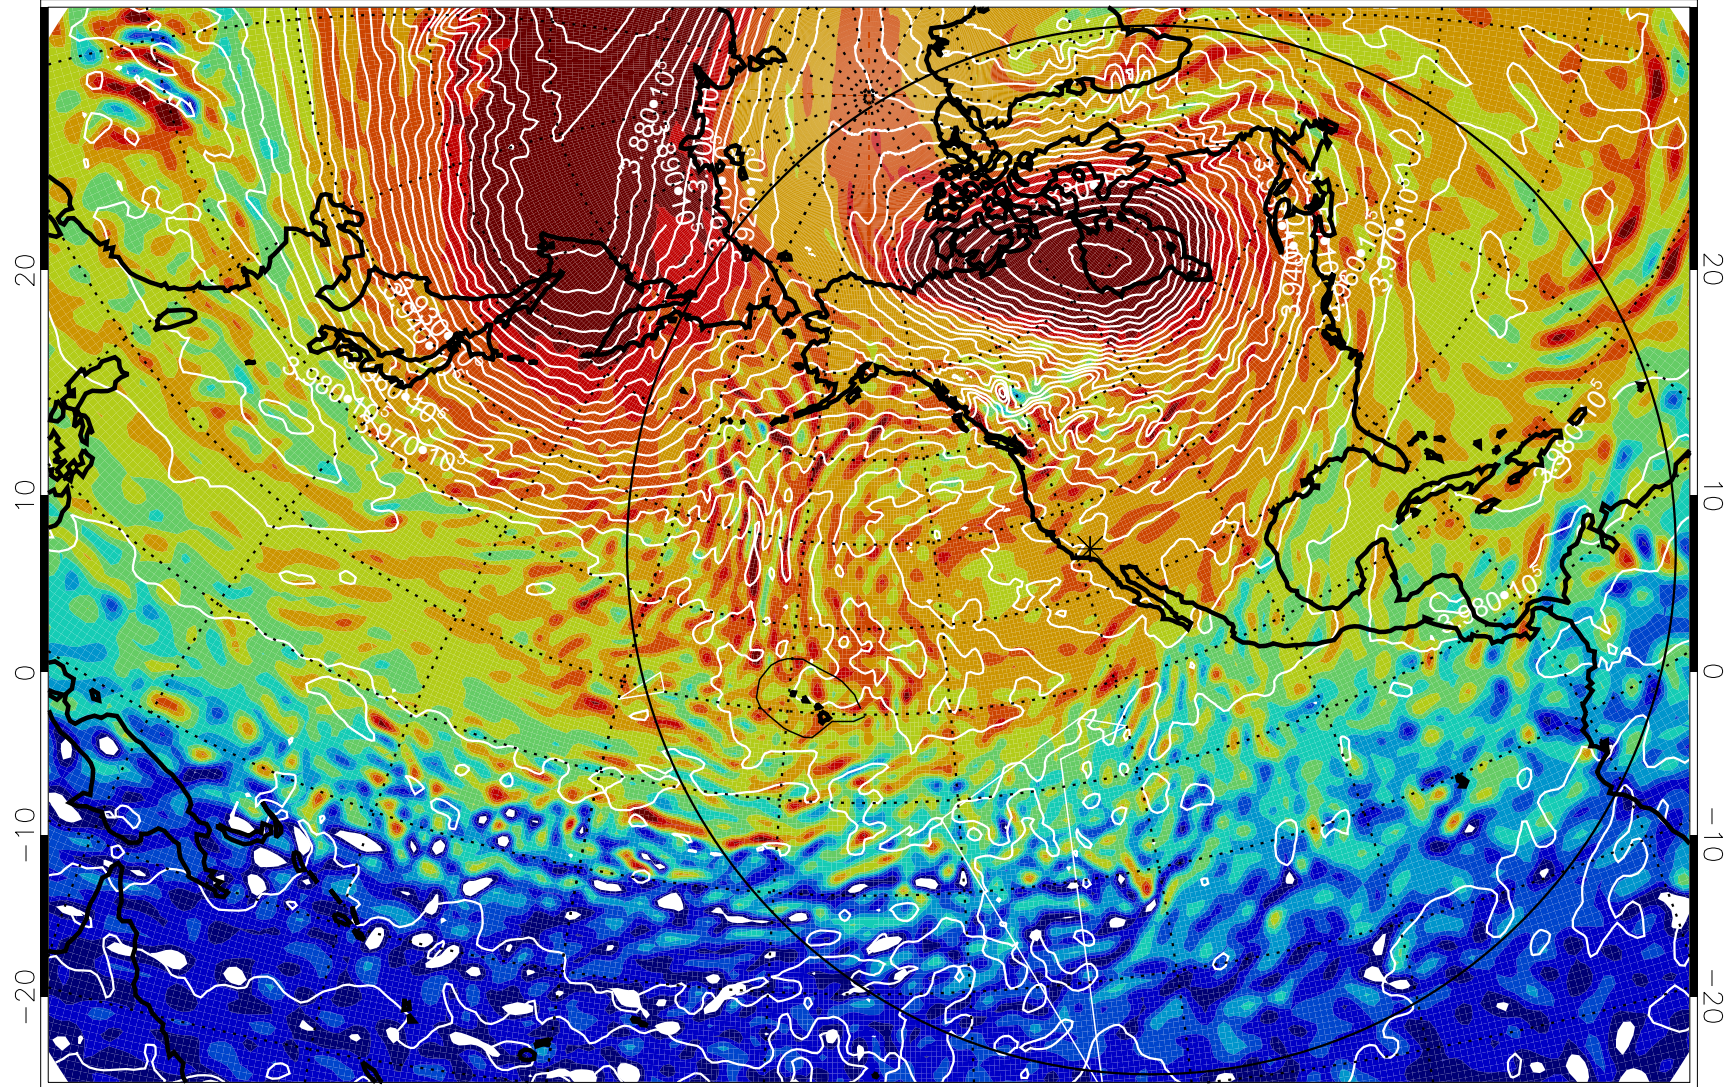

13011506, 78 hour forecast for 460K EPV

460K Montgomery Streamfunction, white

Range ring of 6000 km -- 19 hours GH round trip

13011518, 90 hour forecast for 460K EPV

460K Montgomery Streamfunction, white

Range ring of 6000 km -- 19 hours GH round trip

13011600, 96 hour forecast for 460K EPV

460K Montgomery Streamfunction, white

Range ring of 6000 km -- 19 hours GH round trip

13011606, 102 hour forecast for 460K EPV

460K Montgomery Streamfunction, white

Range ring of 6000 km -- 19 hours GH round trip

13011612, 108 hour forecast for 460K EPV

460K Montgomery Streamfunction, white

Range ring of 6000 km -- 19 hours GH round trip

13011618, 114 hour forecast for 460K EPV

460K Montgomery Streamfunction, white

Range ring of 6000 km -- 19 hours GH round trip

13011700, 120 hour forecast for 460K EPV

460K Montgomery Streamfunction, white

Range ring of 6000 km -- 19 hours GH round trip