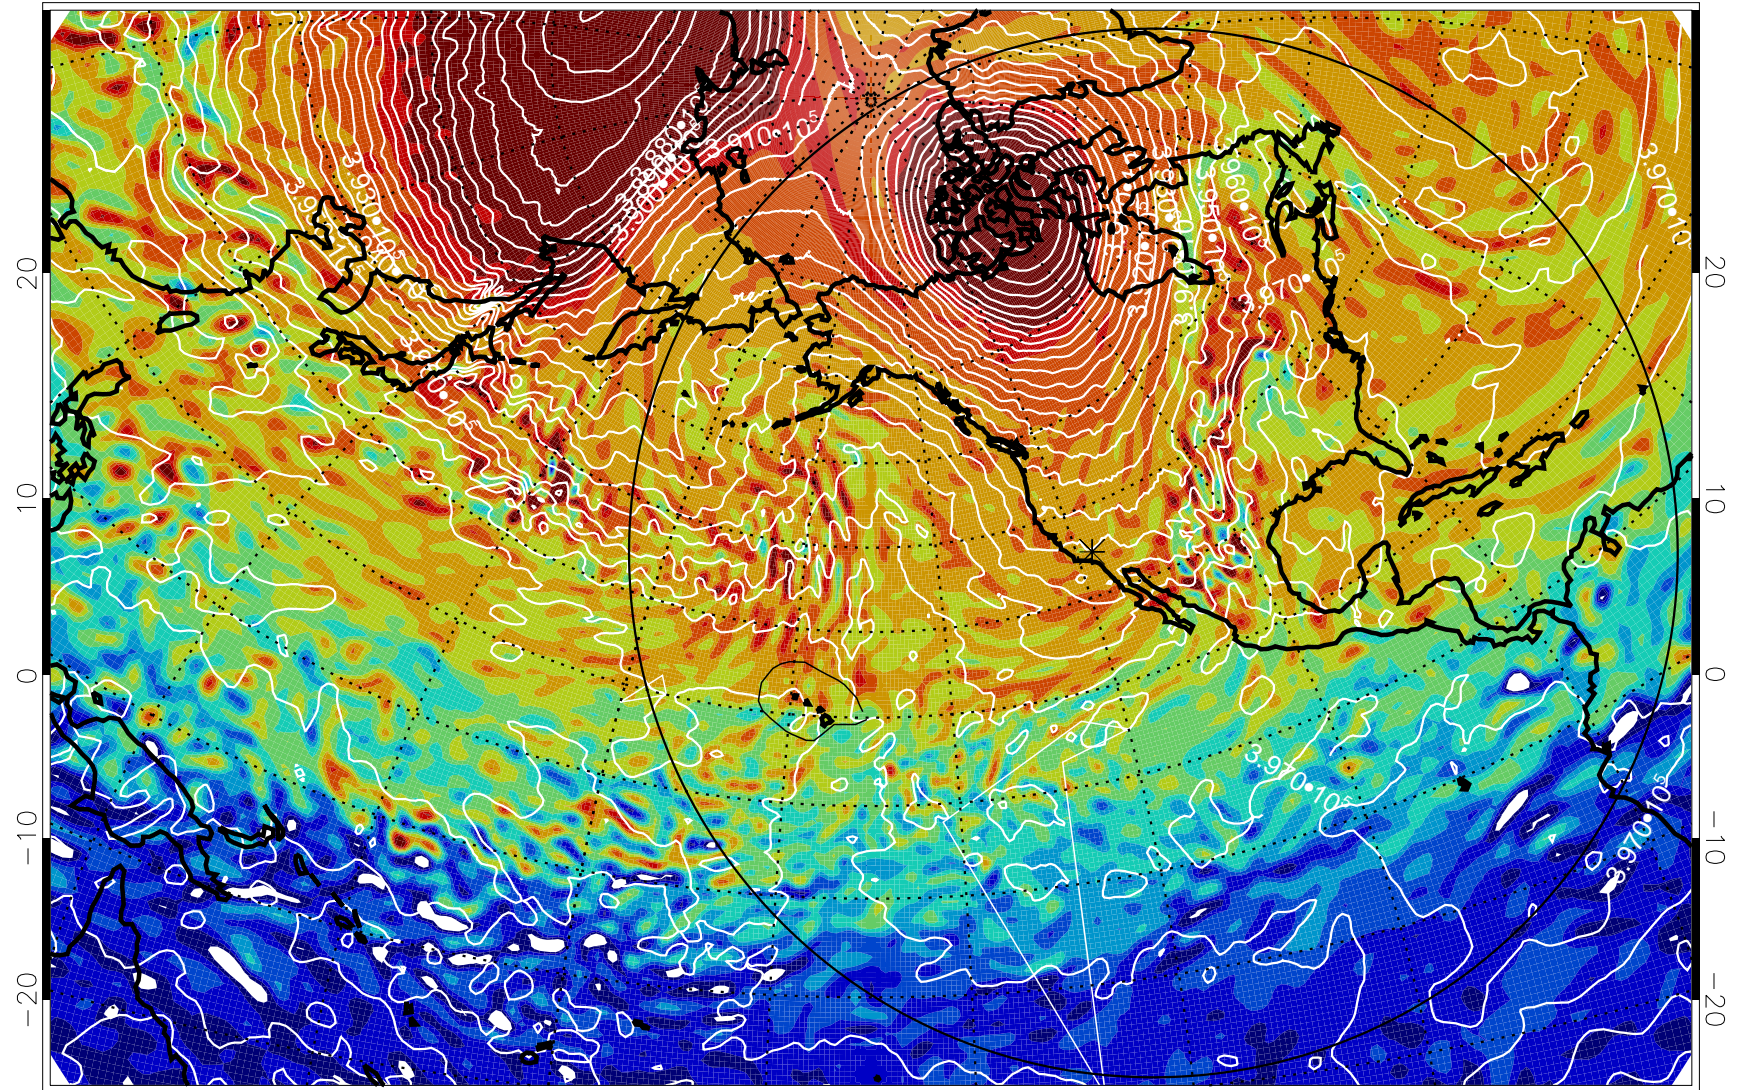

13011212, 12 hour forecast for 460K EPV

460K Montgomery Streamfunction, white

Range ring of 6000 km -- 19 hours GH round trip

13011218, 18 hour forecast for 460K EPV

460K Montgomery Streamfunction, white

Range ring of 6000 km -- 19 hours GH round trip

13011300, 24 hour forecast for 460K EPV

460K Montgomery Streamfunction, white

Range ring of 6000 km -- 19 hours GH round trip

13011306, 30 hour forecast for 460K EPV

460K Montgomery Streamfunction, white

Range ring of 6000 km -- 19 hours GH round trip

13011312, 36 hour forecast for 460K EPV

460K Montgomery Streamfunction, white

Range ring of 6000 km -- 19 hours GH round trip

13011318, 42 hour forecast for 460K EPV

460K Montgomery Streamfunction, white

Range ring of 6000 km -- 19 hours GH round trip

13011406, 54 hour forecast for 460K EPV

460K Montgomery Streamfunction, white

Range ring of 6000 km -- 19 hours GH round trip

13011412, 60 hour forecast for 460K EPV

460K Montgomery Streamfunction, white

Range ring of 6000 km -- 19 hours GH round trip