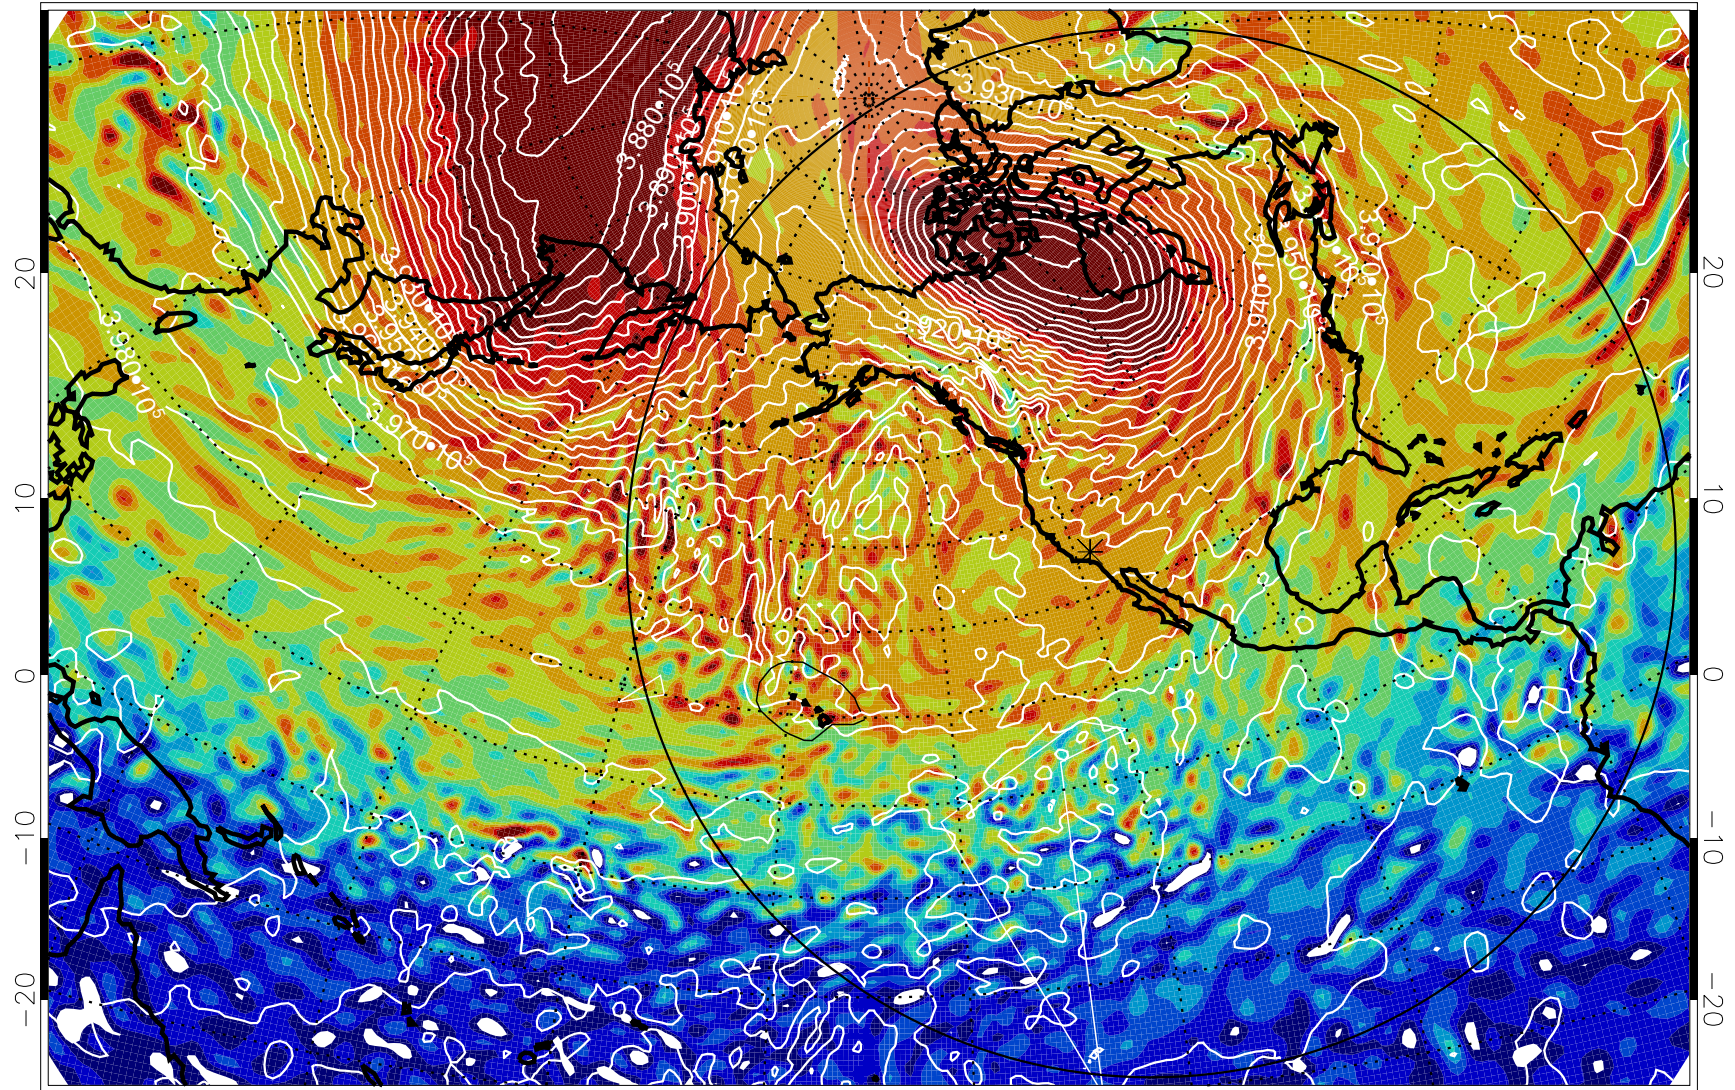

13011418, 66 hour forecast for 460K EPV

460K Montgomery Streamfunction, white

Range ring of 6000 km -- 19 hours GH round trip

13011500, 72 hour forecast for 460K EPV

460K Montgomery Streamfunction, white

Range ring of 6000 km -- 19 hours GH round trip

13011506, 78 hour forecast for 460K EPV

460K Montgomery Streamfunction, white

Range ring of 6000 km -- 19 hours GH round trip

13011518, 90 hour forecast for 460K EPV

460K Montgomery Streamfunction, white

Range ring of 6000 km -- 19 hours GH round trip

13011600, 96 hour forecast for 460K EPV

460K Montgomery Streamfunction, white

Range ring of 6000 km -- 19 hours GH round trip

13011606, 102 hour forecast for 460K EPV

460K Montgomery Streamfunction, white

Range ring of 6000 km -- 19 hours GH round trip

13011612, 108 hour forecast for 460K EPV

460K Montgomery Streamfunction, white

Range ring of 6000 km -- 19 hours GH round trip

13011618, 114 hour forecast for 460K EPV