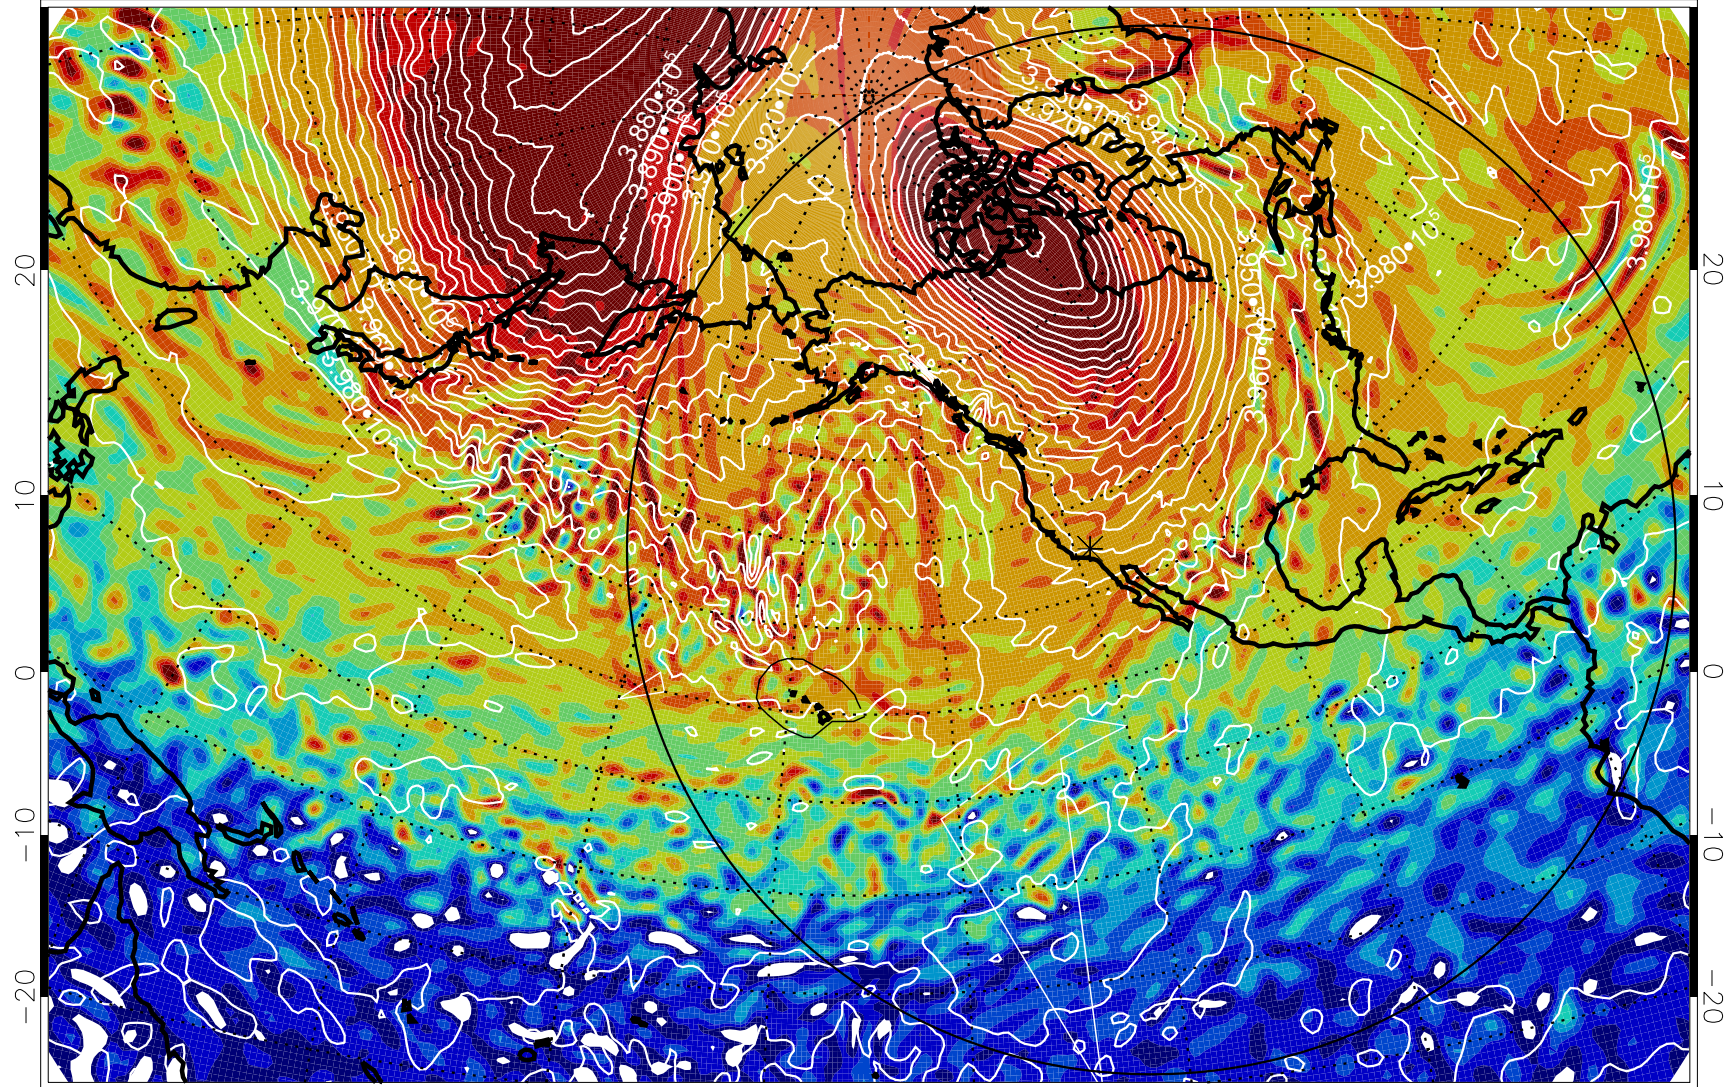

13011406, 54 hour forecast for 460K EPV

460K Montgomery Streamfunction, white

Range ring of 6000 km -- 19 hours GH round trip

13011412, 60 hour forecast for 460K EPV

460K Montgomery Streamfunction, white

Range ring of 6000 km -- 19 hours GH round trip

13011418, 66 hour forecast for 460K EPV

460K Montgomery Streamfunction, white

Range ring of 6000 km -- 19 hours GH round trip

13011500, 72 hour forecast for 460K EPV

460K Montgomery Streamfunction, white

Range ring of 6000 km -- 19 hours GH round trip

13011506, 78 hour forecast for 460K EPV

460K Montgomery Streamfunction, white

Range ring of 6000 km -- 19 hours GH round trip

13011518, 90 hour forecast for 460K EPV

460K Montgomery Streamfunction, white

Range ring of 6000 km -- 19 hours GH round trip

13011600, 96 hour forecast for 460K EPV

460K Montgomery Streamfunction, white

Range ring of 6000 km -- 19 hours GH round trip

13011606, 102 hour forecast for 460K EPV

460K Montgomery Streamfunction, white