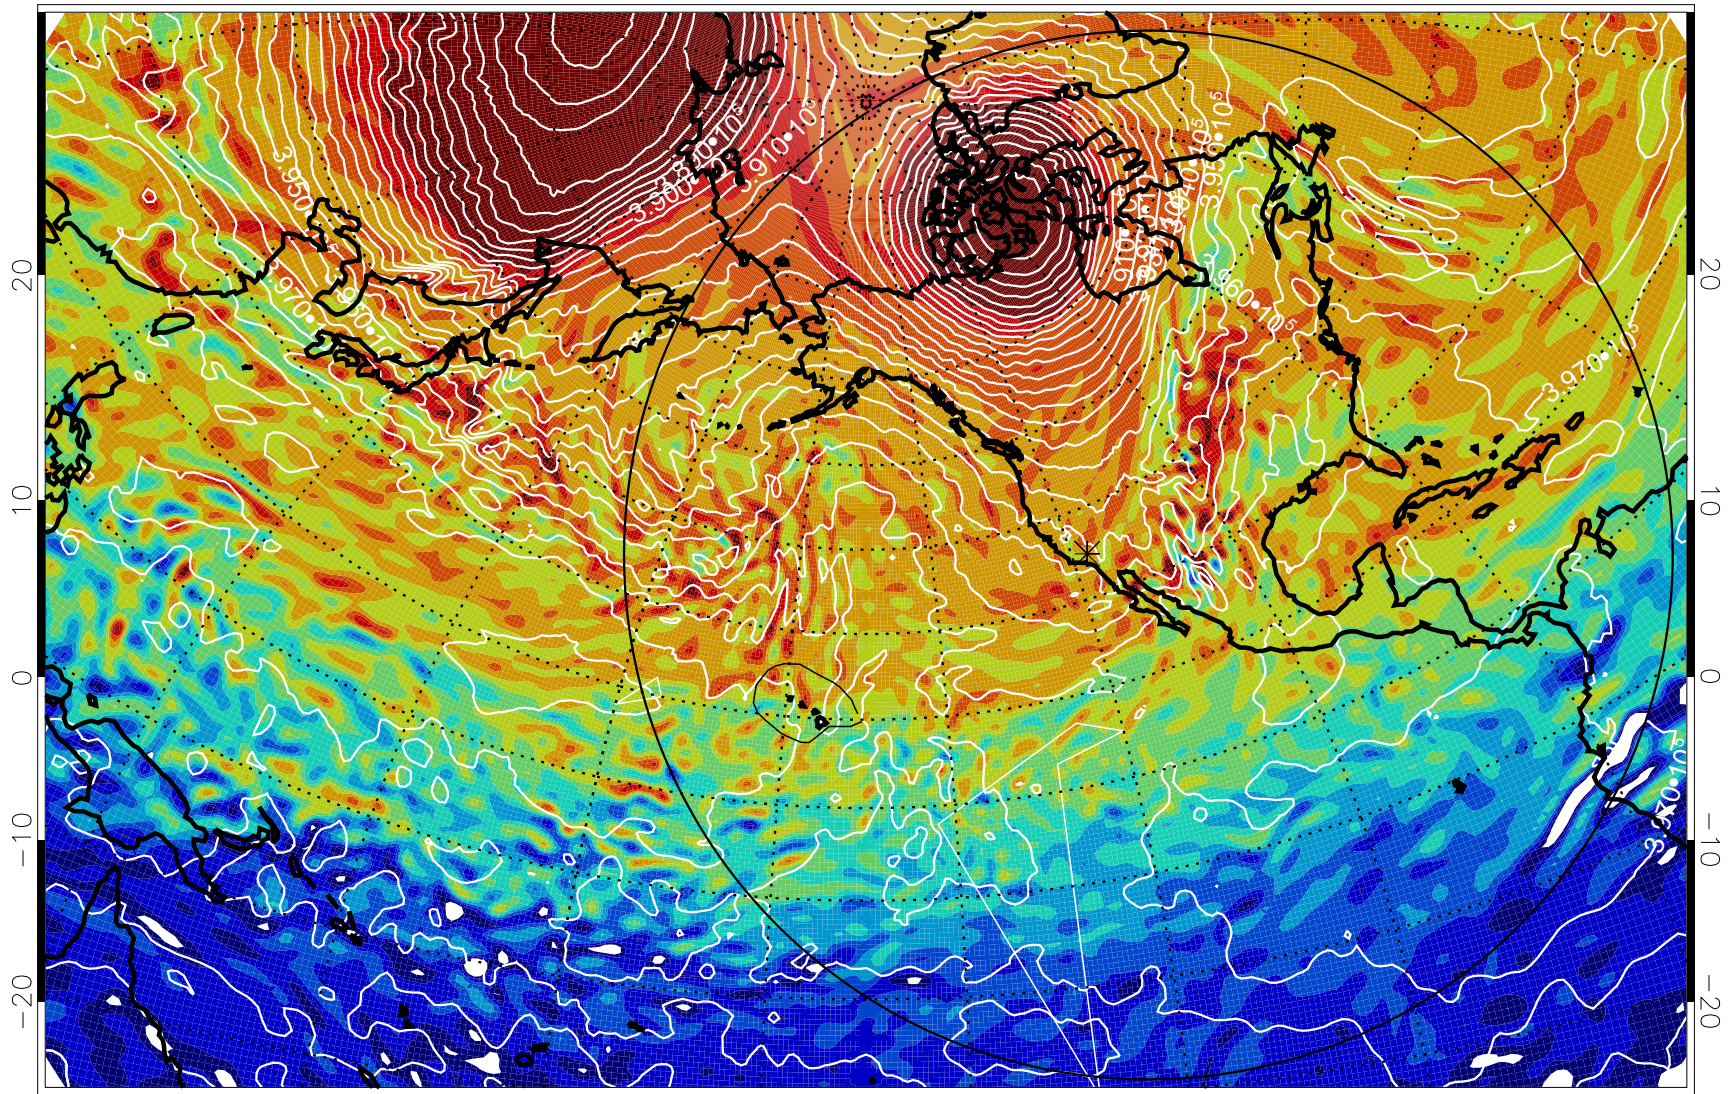

13011212, 12 hour forecast for 460K EPV

460K Montgomery Streamfunction, white

Range ring of 6000 km -- 19 hours GH round trip

13011218, 18 hour forecast for 460K EPV

460K Montgomery Streamfunction, white

Range ring of 6000 km -- 19 hours GH round trip

13011300, 24 hour forecast for 460K EPV

460K Montgomery Streamfunction, white

Range ring of 6000 km -- 19 hours GH round trip

13011306, 30 hour forecast for 460K EPV

460K Montgomery Streamfunction, white

Range ring of 6000 km -- 19 hours GH round trip

13011312, 36 hour forecast for 460K EPV

460K Montgomery Streamfunction, white

Range ring of 6000 km -- 19 hours GH round trip

13011318, 42 hour forecast for 460K EPV

460K Montgomery Streamfunction, white

Range ring of 6000 km -- 19 hours GH round trip

13011406, 54 hour forecast for 460K EPV

460K Montgomery Streamfunction, white

Range ring of 6000 km -- 19 hours GH round trip

13011412, 60 hour forecast for 460K EPV

460K Montgomery Streamfunction, white

Range ring of 6000 km -- 19 hours GH round trip