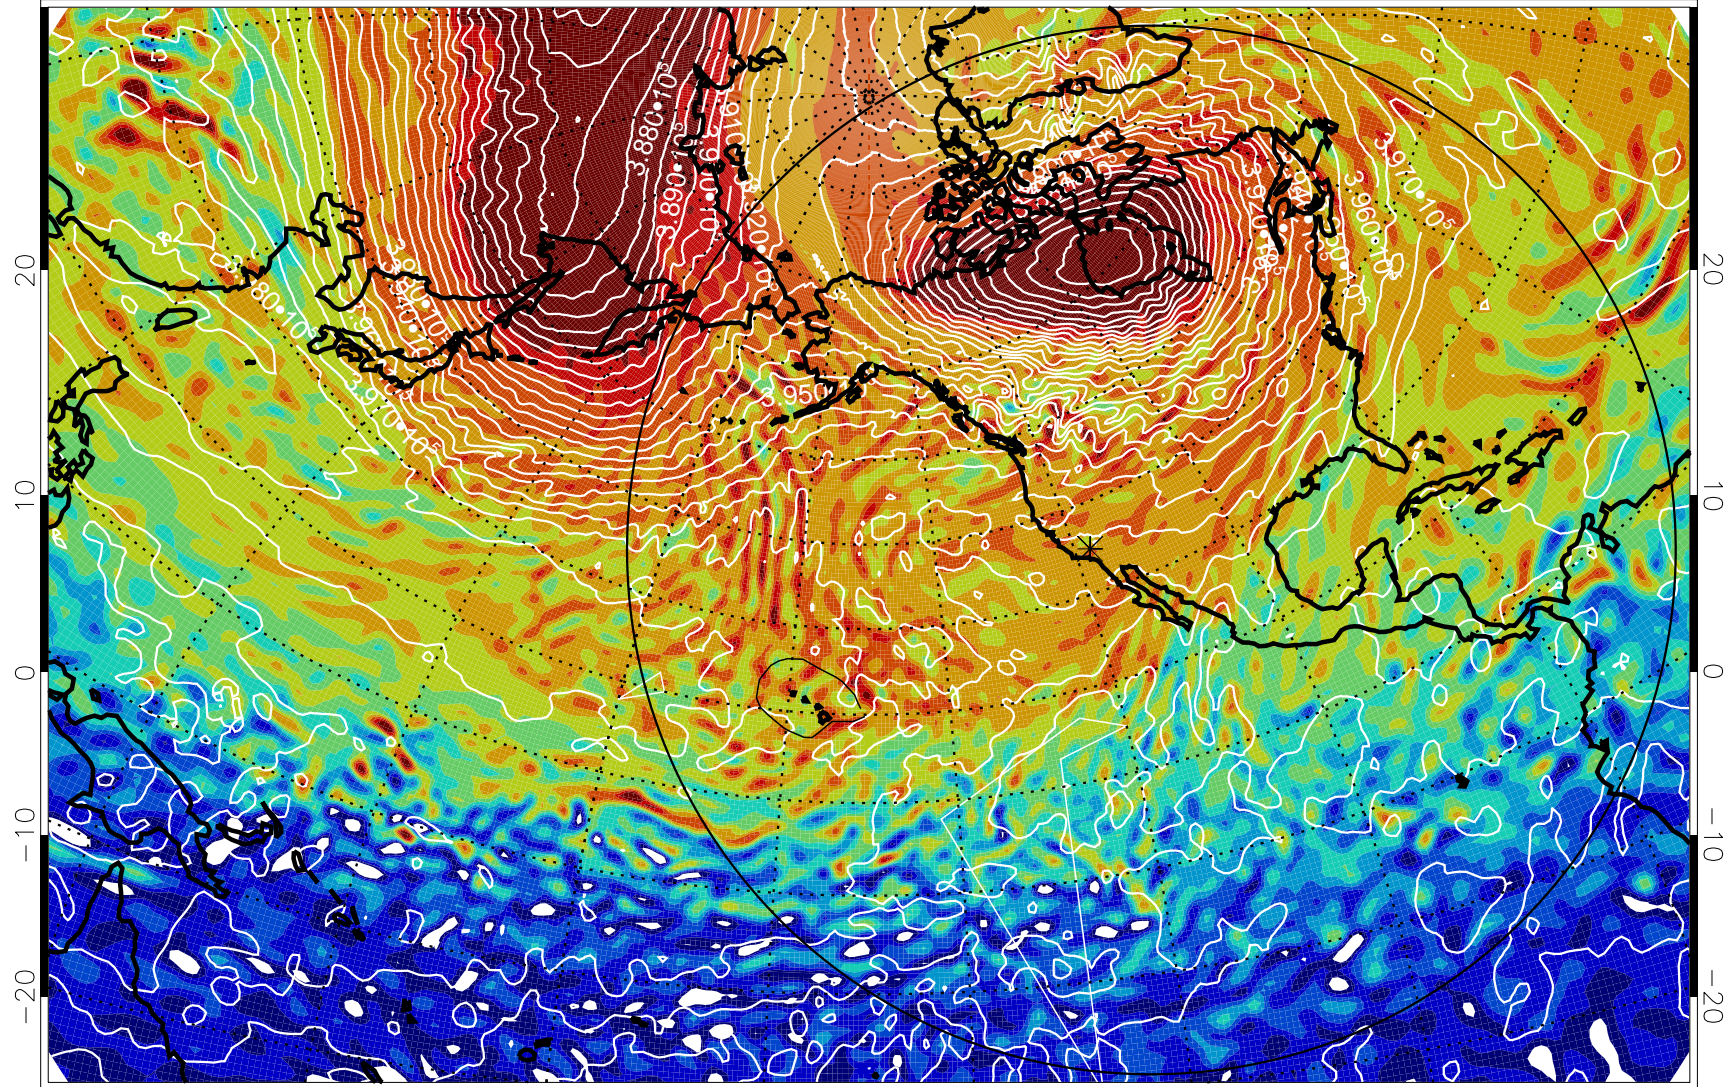

13011600, 96 hour forecast for 460K EPV

460K Montgomery Streamfunction, white

Range ring of 6000 km -- 19 hours GH round trip

13011606, 102 hour forecast for 460K EPV

460K Montgomery Streamfunction, white

Range ring of 6000 km -- 19 hours GH round trip

13011612, 108 hour forecast for 460K EPV

460K Montgomery Streamfunction, white

Range ring of 6000 km -- 19 hours GH round trip

13011618, 114 hour forecast for 460K EPV

460K Montgomery Streamfunction, white

Range ring of 6000 km -- 19 hours GH round trip

13011700, 120 hour forecast for 460K EPV

460K Montgomery Streamfunction, white

Range ring of 6000 km -- 19 hours GH round trip