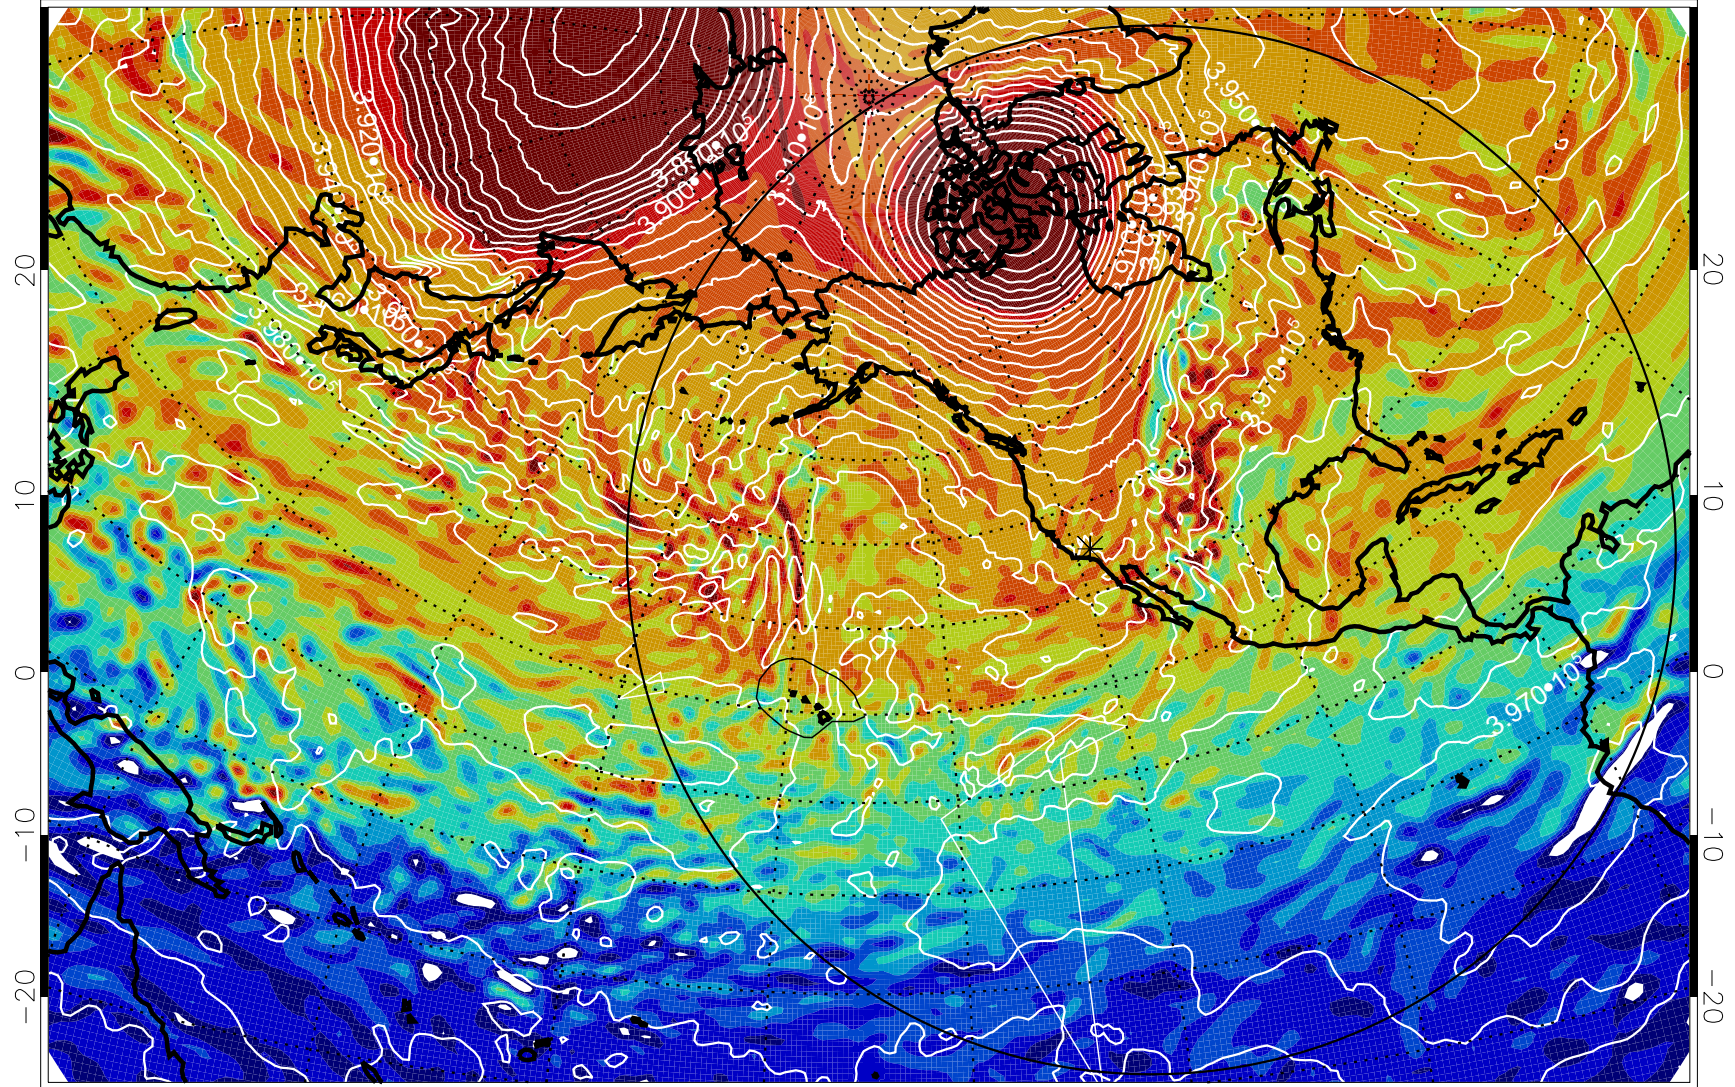

13011118, 6 hour forecast for 460K EPV

460K Montgomery Streamfunction, white

Range ring of 6000 km -- 19 hours GH round trip

13011200, 12 hour forecast for 460K EPV

460K Montgomery Streamfunction, white

Range ring of 6000 km -- 19 hours GH round trip

13011206, 18 hour forecast for 460K EPV

460K Montgomery Streamfunction, white

Range ring of 6000 km -- 19 hours GH round trip

13011212, 24 hour forecast for 460K EPV

460K Montgomery Streamfunction, white

Range ring of 6000 km -- 19 hours GH round trip

13011218, 30 hour forecast for 460K EPV

460K Montgomery Streamfunction, white

Range ring of 6000 km -- 19 hours GH round trip

13011300, 36 hour forecast for 460K EPV

460K Montgomery Streamfunction, white

Range ring of 6000 km -- 19 hours GH round trip

13011306, 42 hour forecast for 460K EPV

460K Montgomery Streamfunction, white

Range ring of 6000 km -- 19 hours GH round trip

13011312, 48 hour forecast for 460K EPV

460K Montgomery Streamfunction, white

Range ring of 6000 km -- 19 hours GH round trip