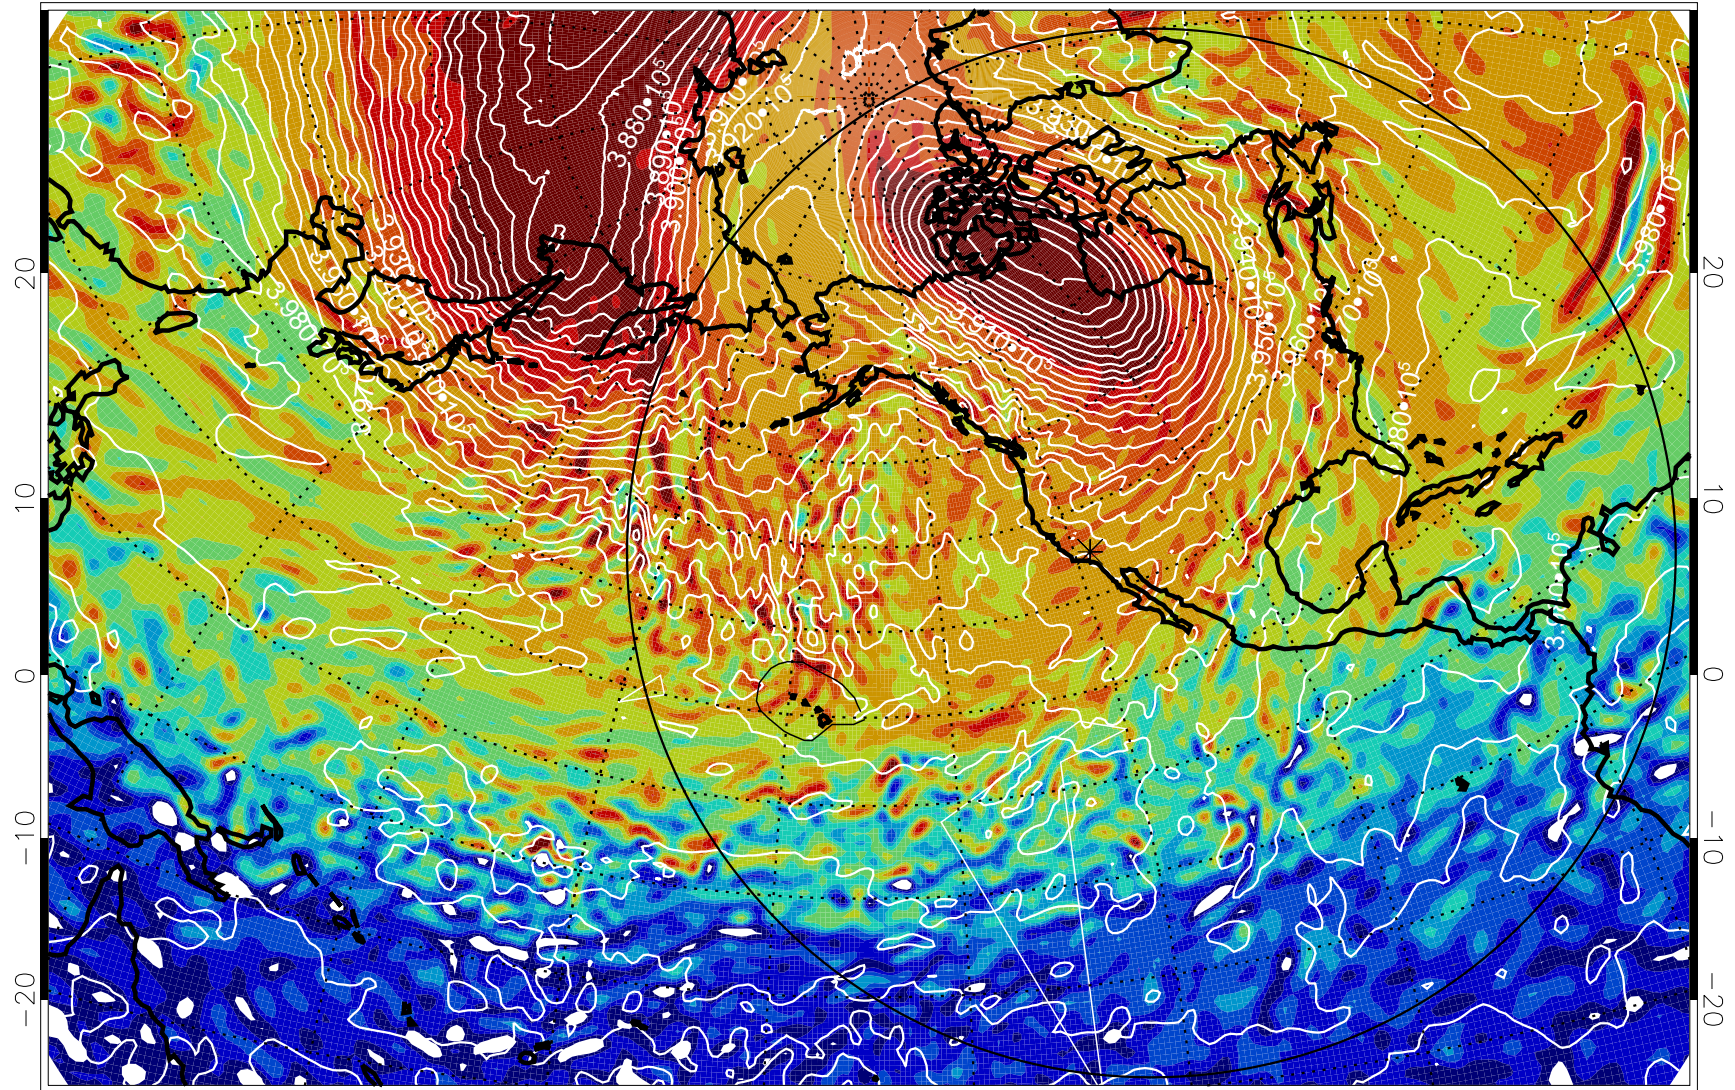

13011418, 78 hour forecast for 460K EPV

460K Montgomery Streamfunction, white

Range ring of 6000 km -- 19 hours GH round trip

13011500, 84 hour forecast for 460K EPV

460K Montgomery Streamfunction, white

Range ring of 6000 km -- 19 hours GH round trip

13011506, 90 hour forecast for 460K EPV

460K Montgomery Streamfunction, white

Range ring of 6000 km -- 19 hours GH round trip

13011512, 96 hour forecast for 460K EPV

460K Montgomery Streamfunction, white

Range ring of 6000 km -- 19 hours GH round trip

13011518, 102 hour forecast for 460K EPV

460K Montgomery Streamfunction, white

Range ring of 6000 km -- 19 hours GH round trip

13011600, 108 hour forecast for 460K EPV

460K Montgomery Streamfunction, white

Range ring of 6000 km -- 19 hours GH round trip

13011606, 114 hour forecast for 460K EPV

460K Montgomery Streamfunction, white

Range ring of 6000 km -- 19 hours GH round trip

13011612, 120 hour forecast for 460K EPV