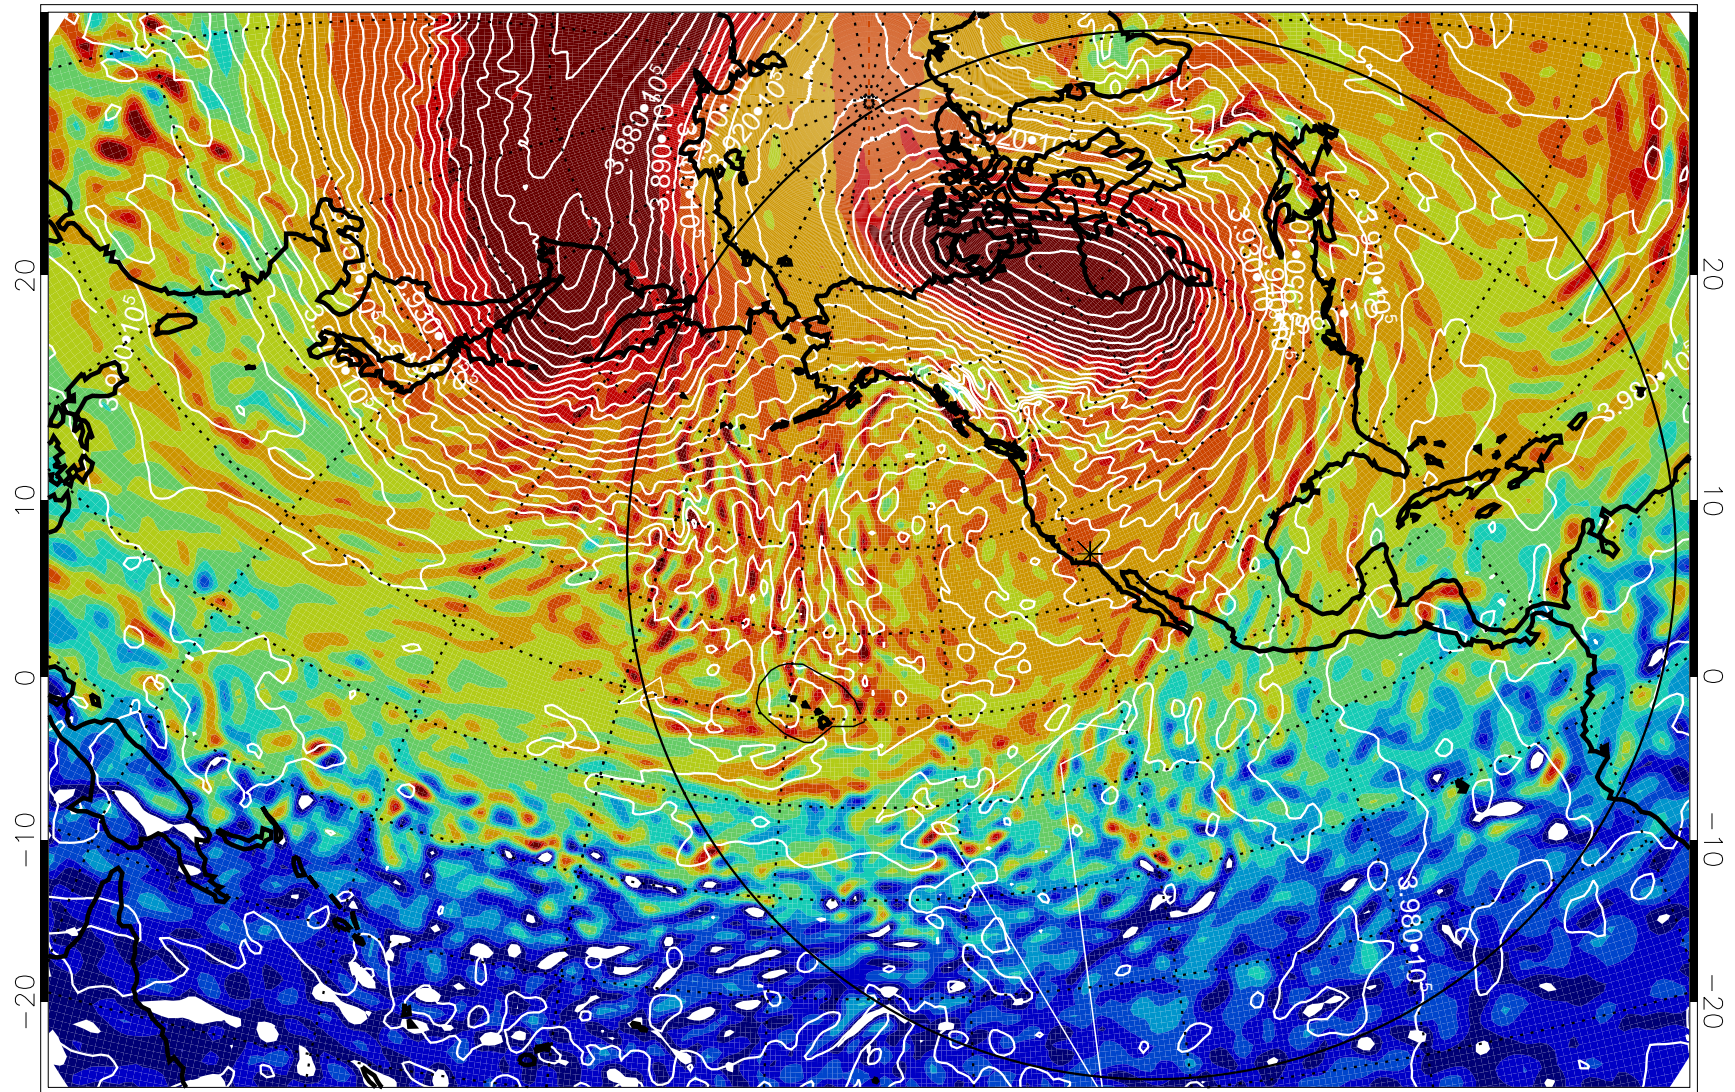

13011506, 90 hour forecast for 460K EPV

460K Montgomery Streamfunction, white

Range ring of 6000 km -- 19 hours GH round trip

13011512, 96 hour forecast for 460K EPV

460K Montgomery Streamfunction, white

Range ring of 6000 km -- 19 hours GH round trip

13011518, 102 hour forecast for 460K EPV

460K Montgomery Streamfunction, white

Range ring of 6000 km -- 19 hours GH round trip

13011600, 108 hour forecast for 460K EPV

460K Montgomery Streamfunction, white

Range ring of 6000 km -- 19 hours GH round trip

13011606, 114 hour forecast for 460K EPV

460K Montgomery Streamfunction, white

Range ring of 6000 km -- 19 hours GH round trip

13011612, 120 hour forecast for 460K EPV

460K Montgomery Streamfunction, white

Range ring of 6000 km -- 19 hours GH round trip