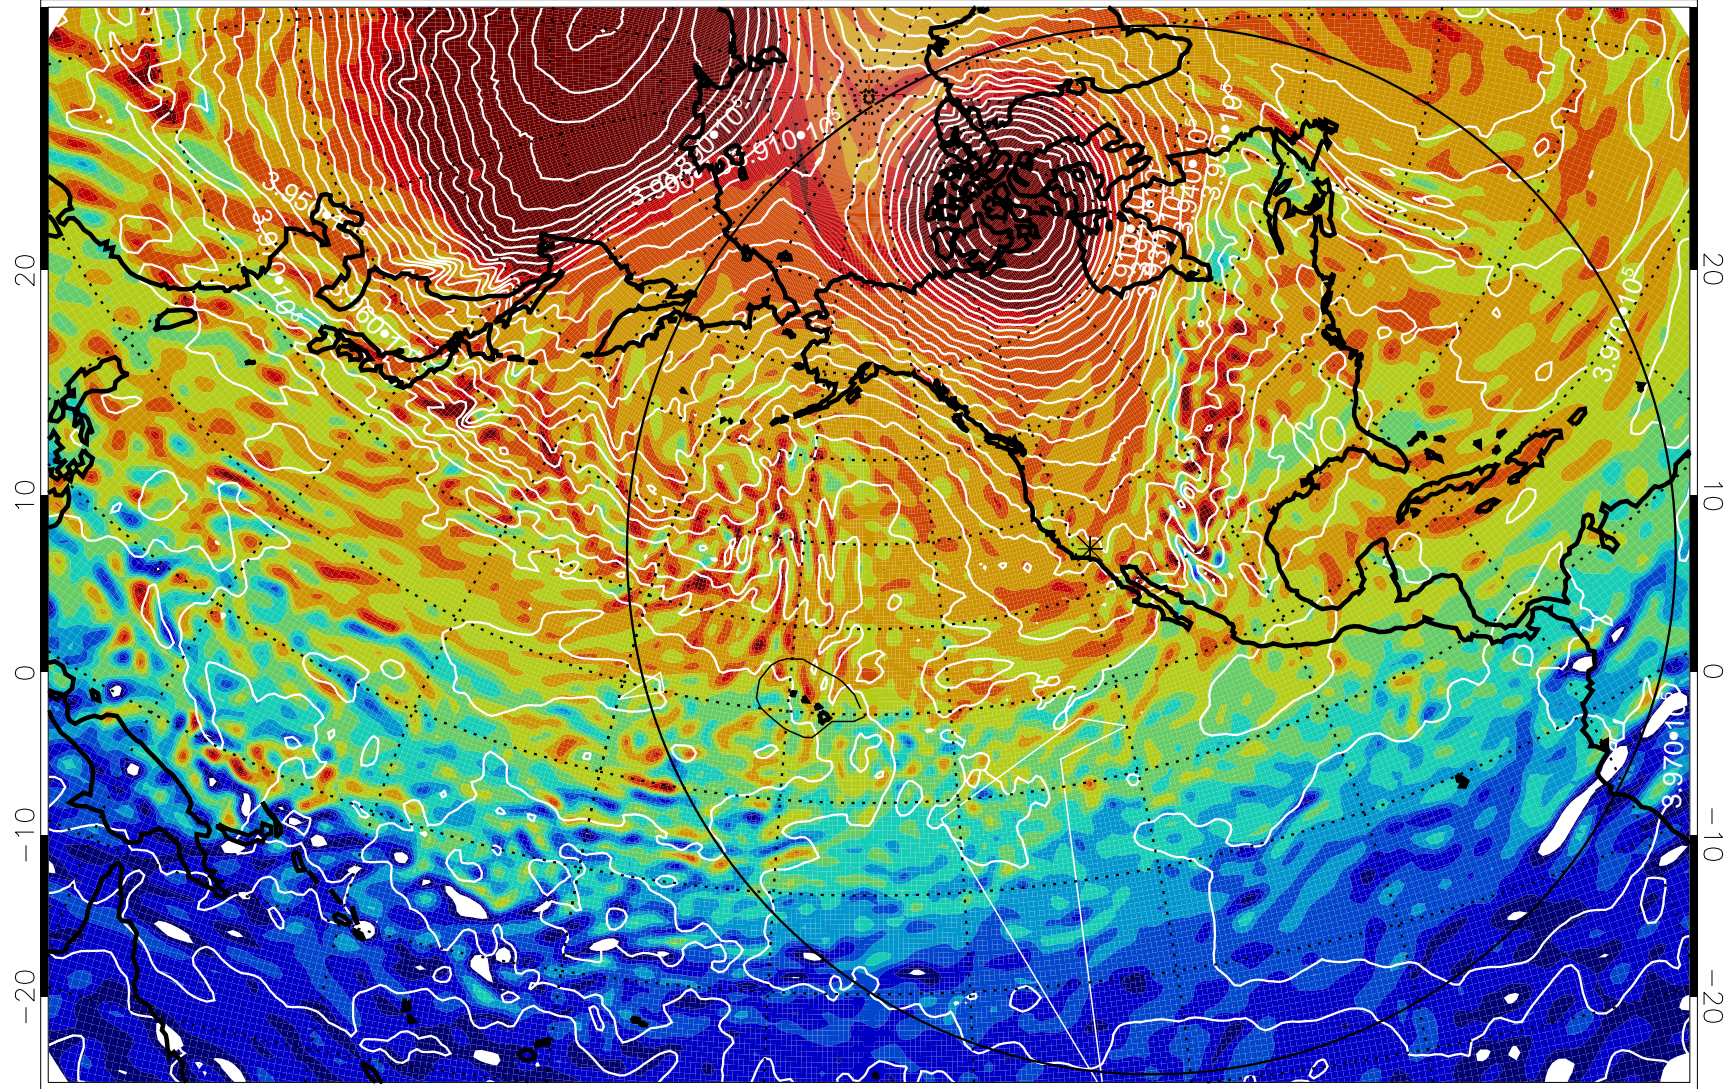

13011206, 18 hour forecast for 460K EPV

460K Montgomery Streamfunction, white

Range ring of 6000 km -- 19 hours GH round trip

13011212, 24 hour forecast for 460K EPV

460K Montgomery Streamfunction, white

Range ring of 6000 km -- 19 hours GH round trip

13011218, 30 hour forecast for 460K EPV

460K Montgomery Streamfunction, white

Range ring of 6000 km -- 19 hours GH round trip

13011300, 36 hour forecast for 460K EPV

460K Montgomery Streamfunction, white

Range ring of 6000 km -- 19 hours GH round trip

13011306, 42 hour forecast for 460K EPV

460K Montgomery Streamfunction, white

Range ring of 6000 km -- 19 hours GH round trip

13011312, 48 hour forecast for 460K EPV

460K Montgomery Streamfunction, white

Range ring of 6000 km -- 19 hours GH round trip

13011318, 54 hour forecast for 460K EPV

460K Montgomery Streamfunction, white

Range ring of 6000 km -- 19 hours GH round trip

13011400, 60 hour forecast for 460K EPV

460K Montgomery Streamfunction, white

Range ring of 6000 km -- 19 hours GH round trip