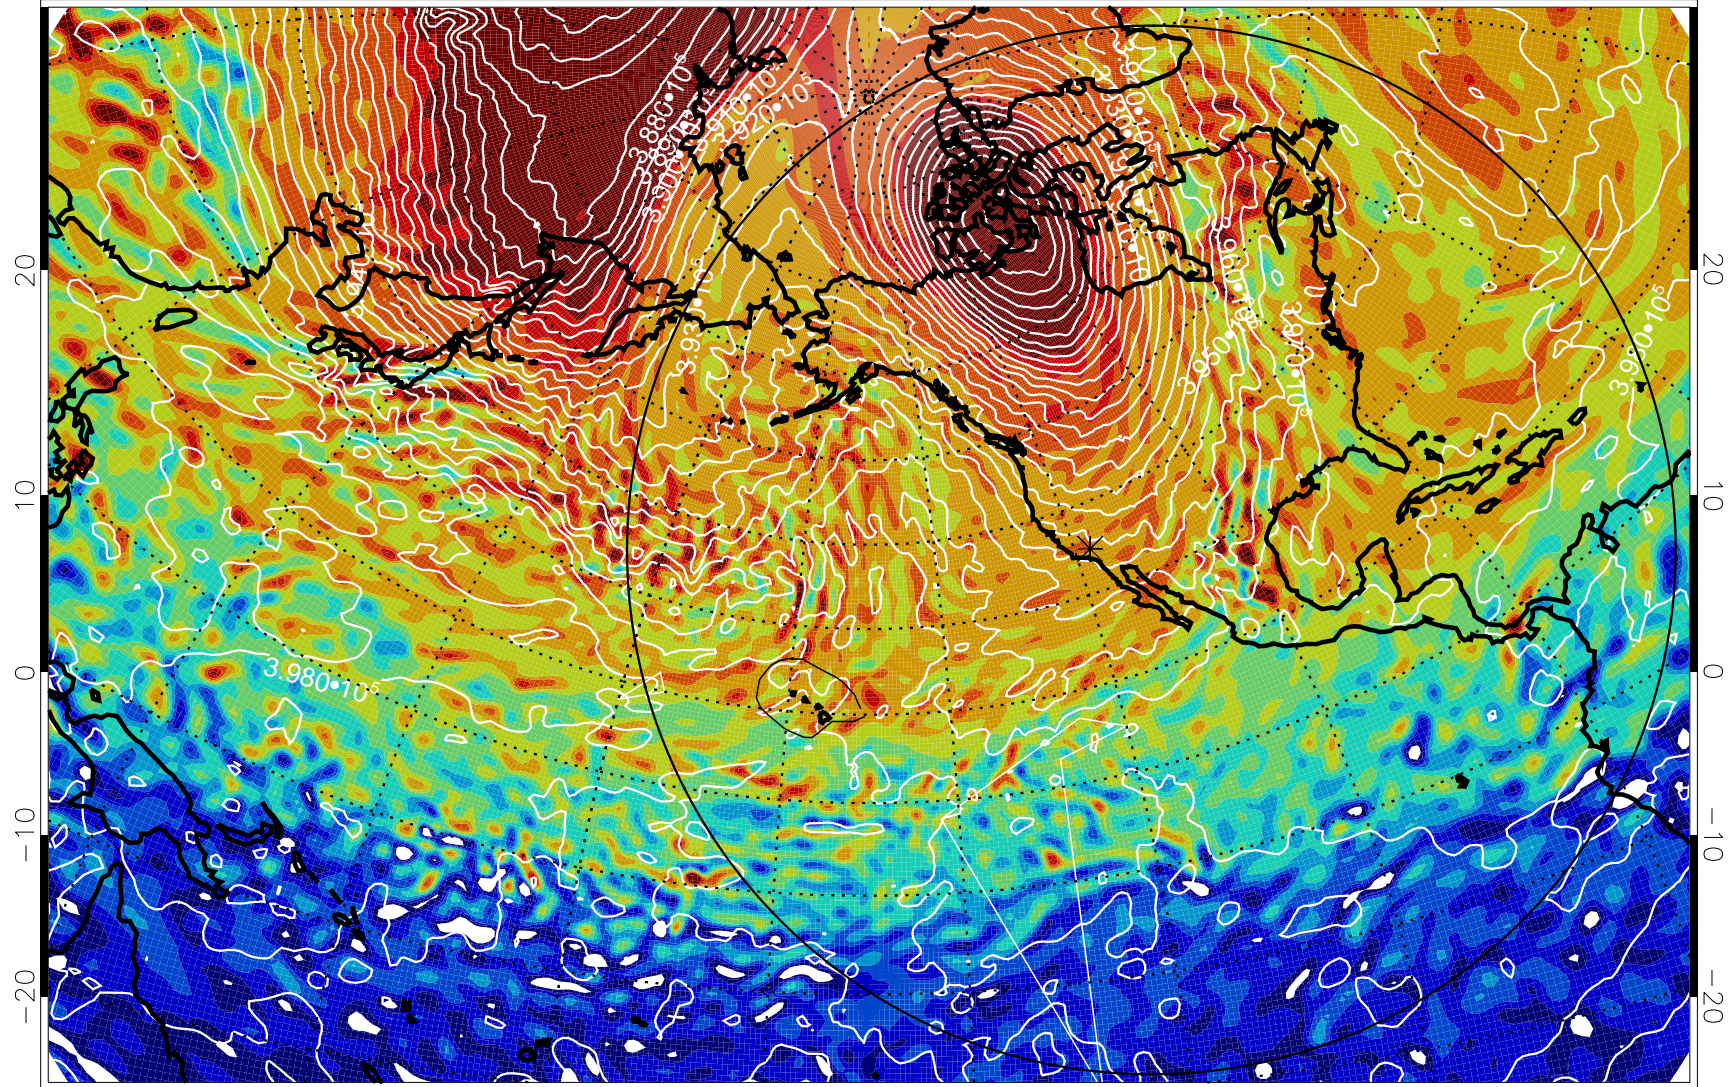

13011318, 54 hour forecast for 460K EPV

460K Montgomery Streamfunction, white

Range ring of 6000 km -- 19 hours GH round trip

13011400, 60 hour forecast for 460K EPV

460K Montgomery Streamfunction, white

Range ring of 6000 km -- 19 hours GH round trip

13011406, 66 hour forecast for 460K EPV

460K Montgomery Streamfunction, white

Range ring of 6000 km -- 19 hours GH round trip

13011412, 72 hour forecast for 460K EPV

460K Montgomery Streamfunction, white

Range ring of 6000 km -- 19 hours GH round trip

13011418, 78 hour forecast for 460K EPV

460K Montgomery Streamfunction, white

Range ring of 6000 km -- 19 hours GH round trip

13011500, 84 hour forecast for 460K EPV

460K Montgomery Streamfunction, white

Range ring of 6000 km -- 19 hours GH round trip