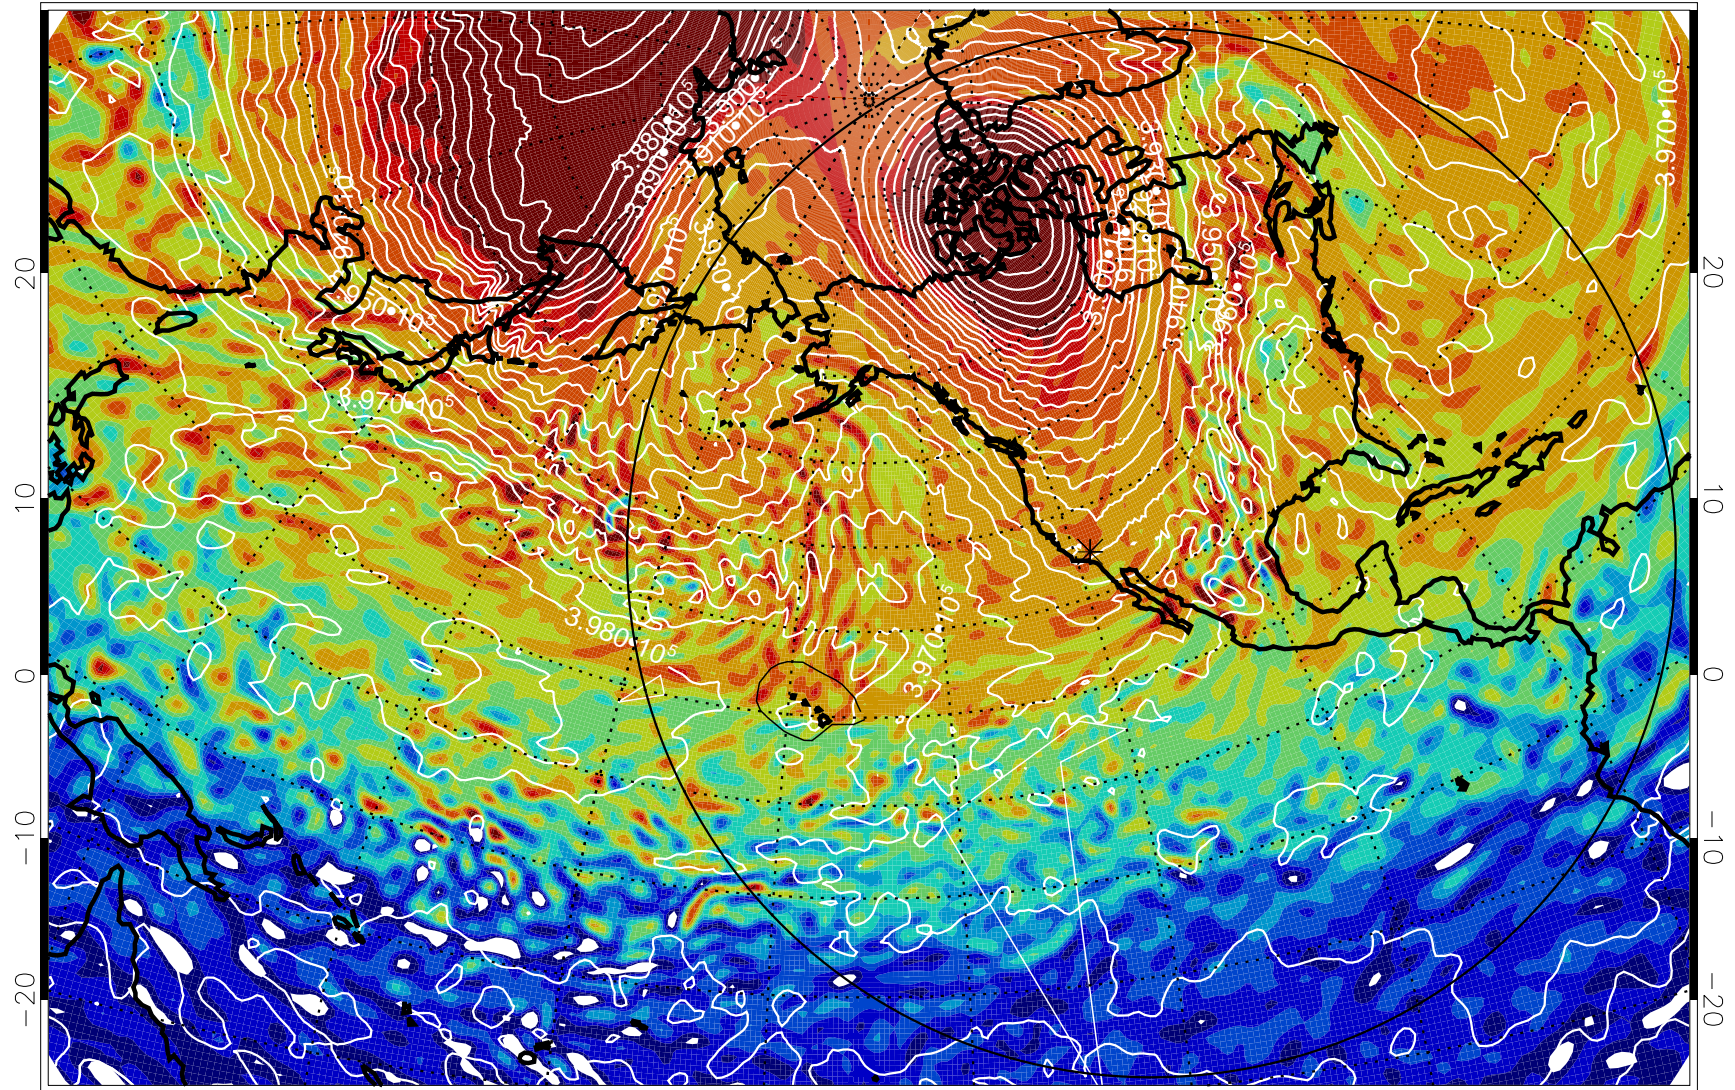

13011218, 30 hour forecast for 460K EPV

460K Montgomery Streamfunction, white

Range ring of 6000 km -- 19 hours GH round trip

13011300, 36 hour forecast for 460K EPV

460K Montgomery Streamfunction, white

Range ring of 6000 km -- 19 hours GH round trip

13011306, 42 hour forecast for 460K EPV

460K Montgomery Streamfunction, white

Range ring of 6000 km -- 19 hours GH round trip

13011312, 48 hour forecast for 460K EPV

460K Montgomery Streamfunction, white

Range ring of 6000 km -- 19 hours GH round trip

13011318, 54 hour forecast for 460K EPV

460K Montgomery Streamfunction, white

Range ring of 6000 km -- 19 hours GH round trip

13011400, 60 hour forecast for 460K EPV

460K Montgomery Streamfunction, white

Range ring of 6000 km -- 19 hours GH round trip

13011406, 66 hour forecast for 460K EPV

460K Montgomery Streamfunction, white

Range ring of 6000 km -- 19 hours GH round trip

13011412, 72 hour forecast for 460K EPV

460K Montgomery Streamfunction, white

Range ring of 6000 km -- 19 hours GH round trip