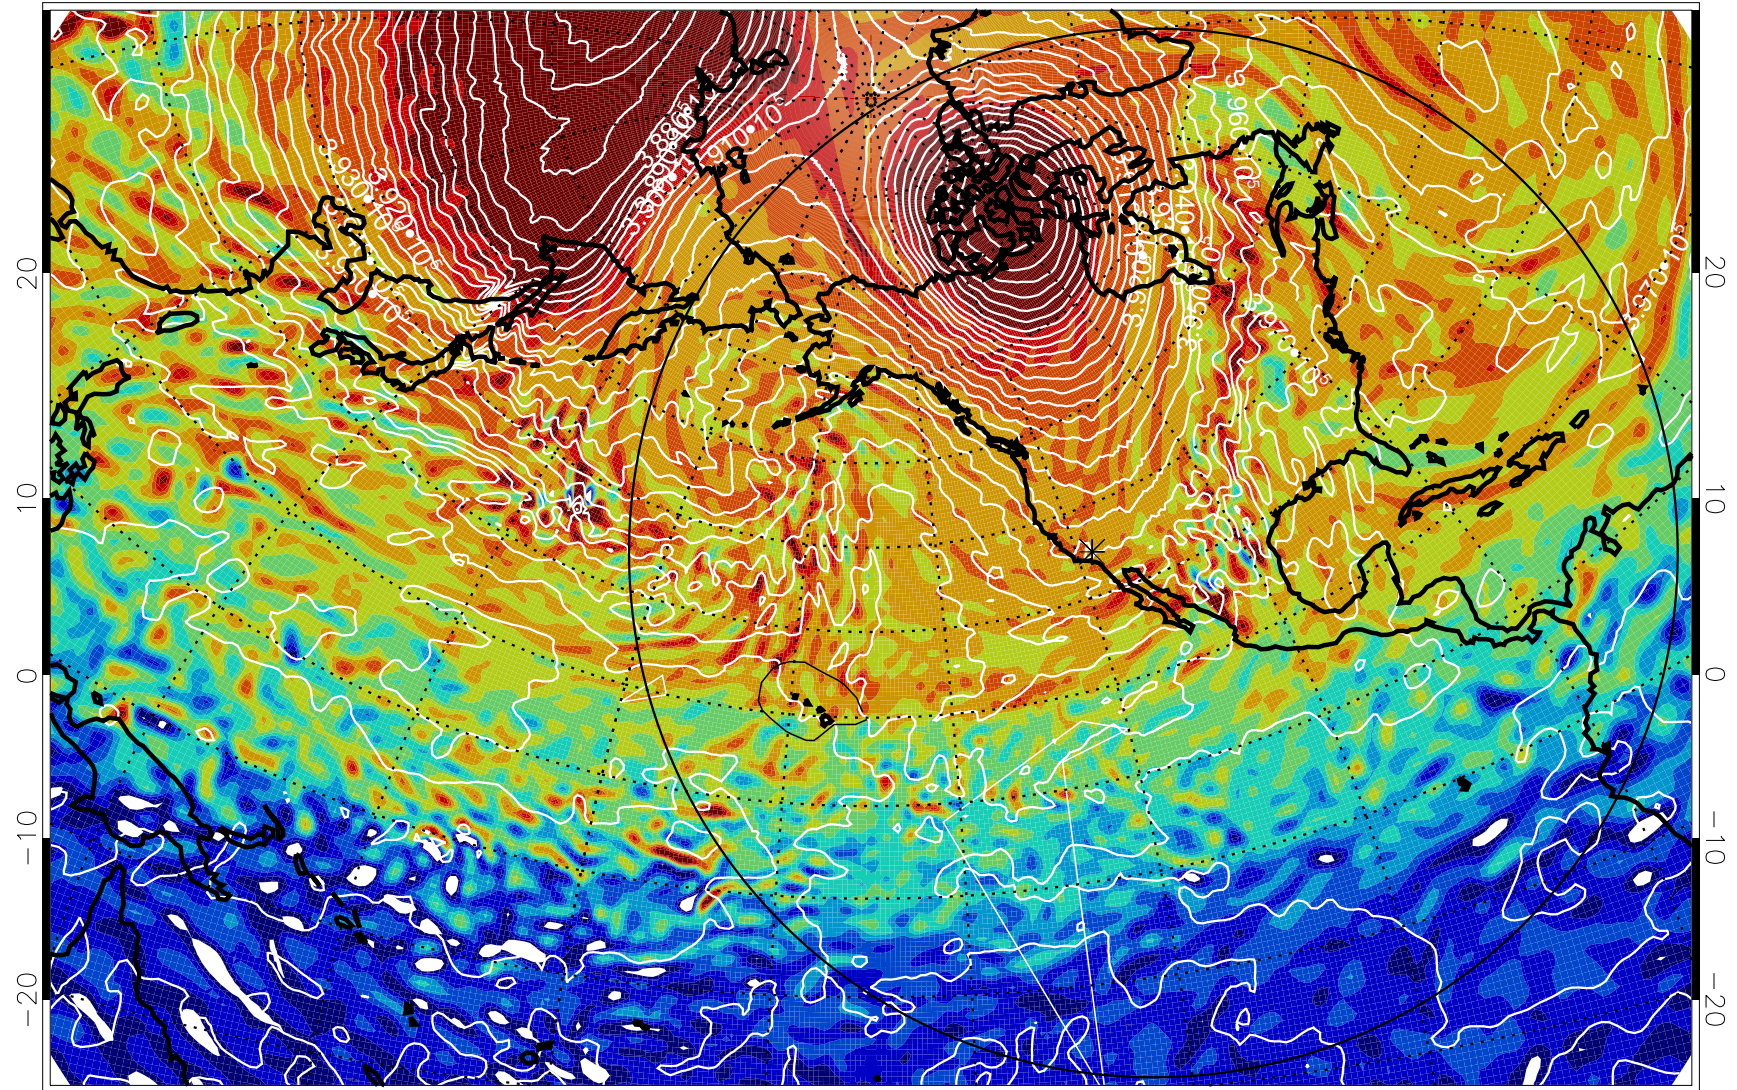

13011218, 30 hour forecast for 460K EPV

460K Montgomery Streamfunction, white

Range ring of 6000 km -- 19 hours GH round trip

13011300, 36 hour forecast for 460K EPV

460K Montgomery Streamfunction, white

Range ring of 6000 km -- 19 hours GH round trip

13011306, 42 hour forecast for 460K EPV

460K Montgomery Streamfunction, white

Range ring of 6000 km -- 19 hours GH round trip

13011312, 48 hour forecast for 460K EPV

460K Montgomery Streamfunction, white

Range ring of 6000 km -- 19 hours GH round trip

13011318, 54 hour forecast for 460K EPV

460K Montgomery Streamfunction, white

Range ring of 6000 km -- 19 hours GH round trip

13011400, 60 hour forecast for 460K EPV

460K Montgomery Streamfunction, white

Range ring of 6000 km -- 19 hours GH round trip

13011406, 66 hour forecast for 460K EPV

460K Montgomery Streamfunction, white

Range ring of 6000 km -- 19 hours GH round trip

13011412, 72 hour forecast for 460K EPV

460K Montgomery Streamfunction, white

Range ring of 6000 km -- 19 hours GH round trip