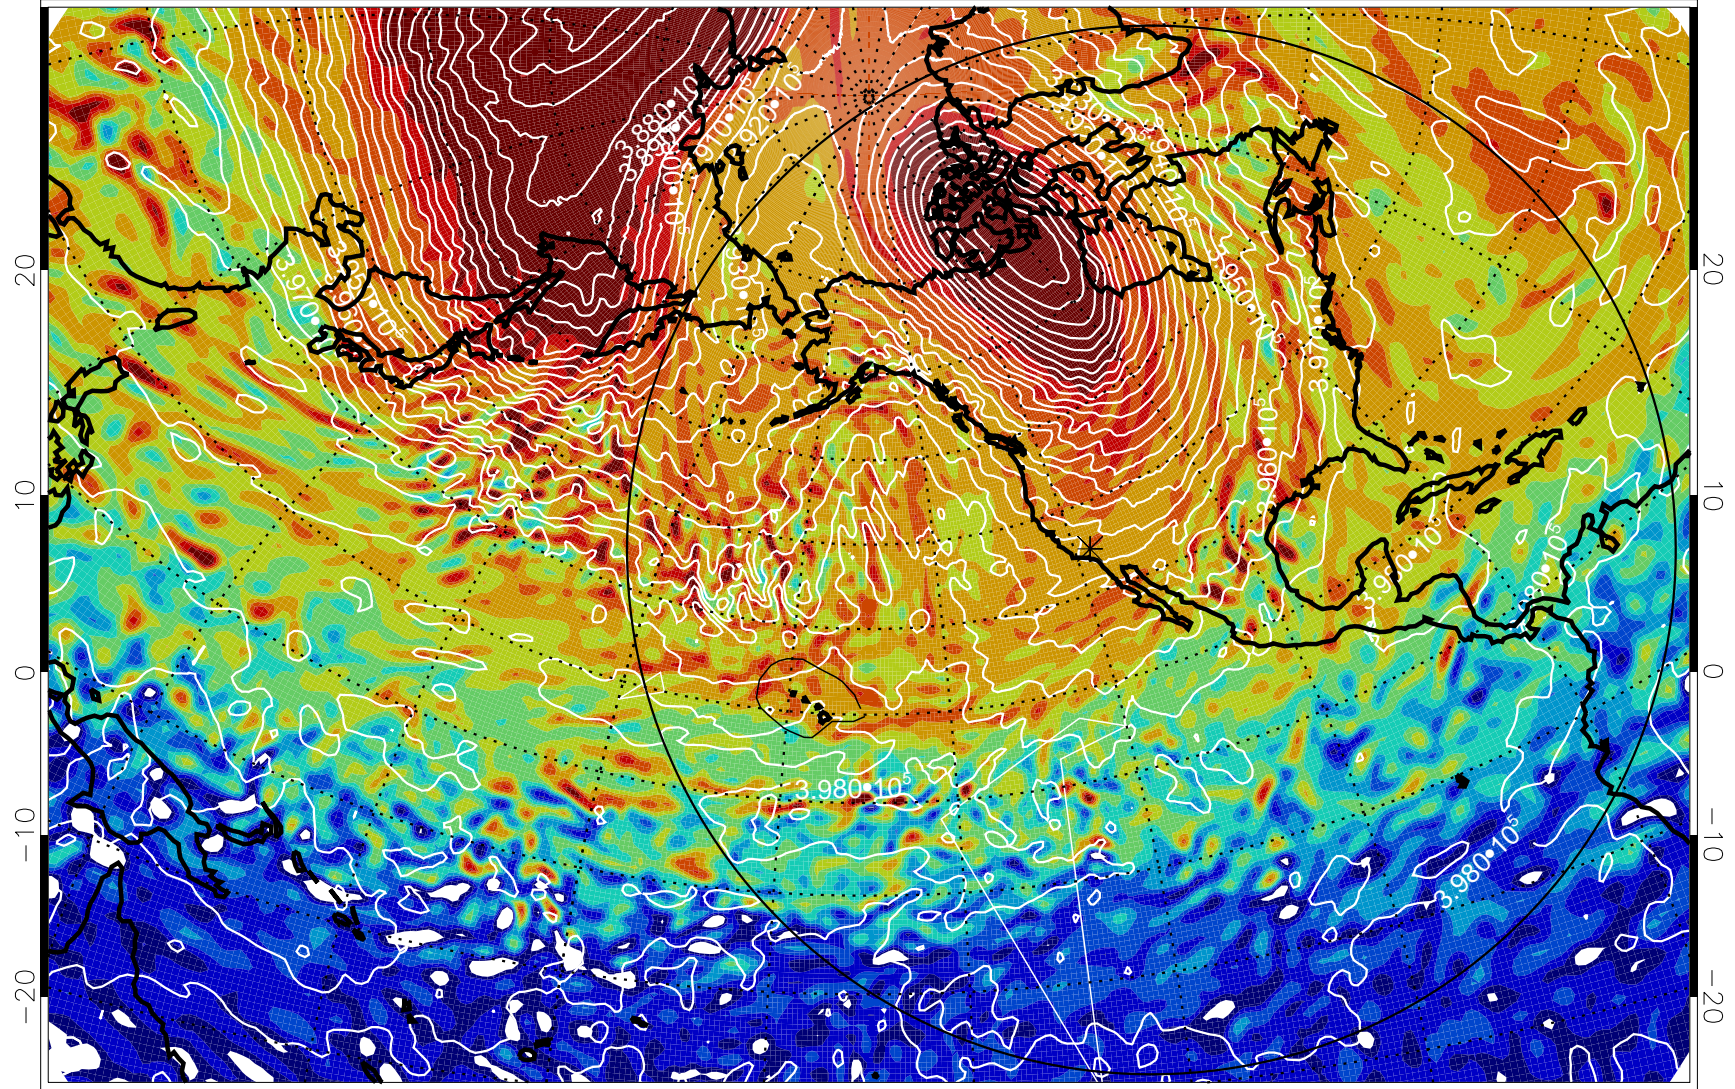

13011406, 66 hour forecast for 460K EPV

460K Montgomery Streamfunction, white

Range ring of 6000 km -- 19 hours GH round trip

13011412, 72 hour forecast for 460K EPV

460K Montgomery Streamfunction, white

Range ring of 6000 km -- 19 hours GH round trip

13011418, 78 hour forecast for 460K EPV

460K Montgomery Streamfunction, white

Range ring of 6000 km -- 19 hours GH round trip

13011500, 84 hour forecast for 460K EPV

460K Montgomery Streamfunction, white

Range ring of 6000 km -- 19 hours GH round trip

13011506, 90 hour forecast for 460K EPV

460K Montgomery Streamfunction, white

Range ring of 6000 km -- 19 hours GH round trip

13011512, 96 hour forecast for 460K EPV

460K Montgomery Streamfunction, white

Range ring of 6000 km -- 19 hours GH round trip

13011518, 102 hour forecast for 460K EPV

460K Montgomery Streamfunction, white

Range ring of 6000 km -- 19 hours GH round trip

13011600, 108 hour forecast for 460K EPV

460K Montgomery Streamfunction, white