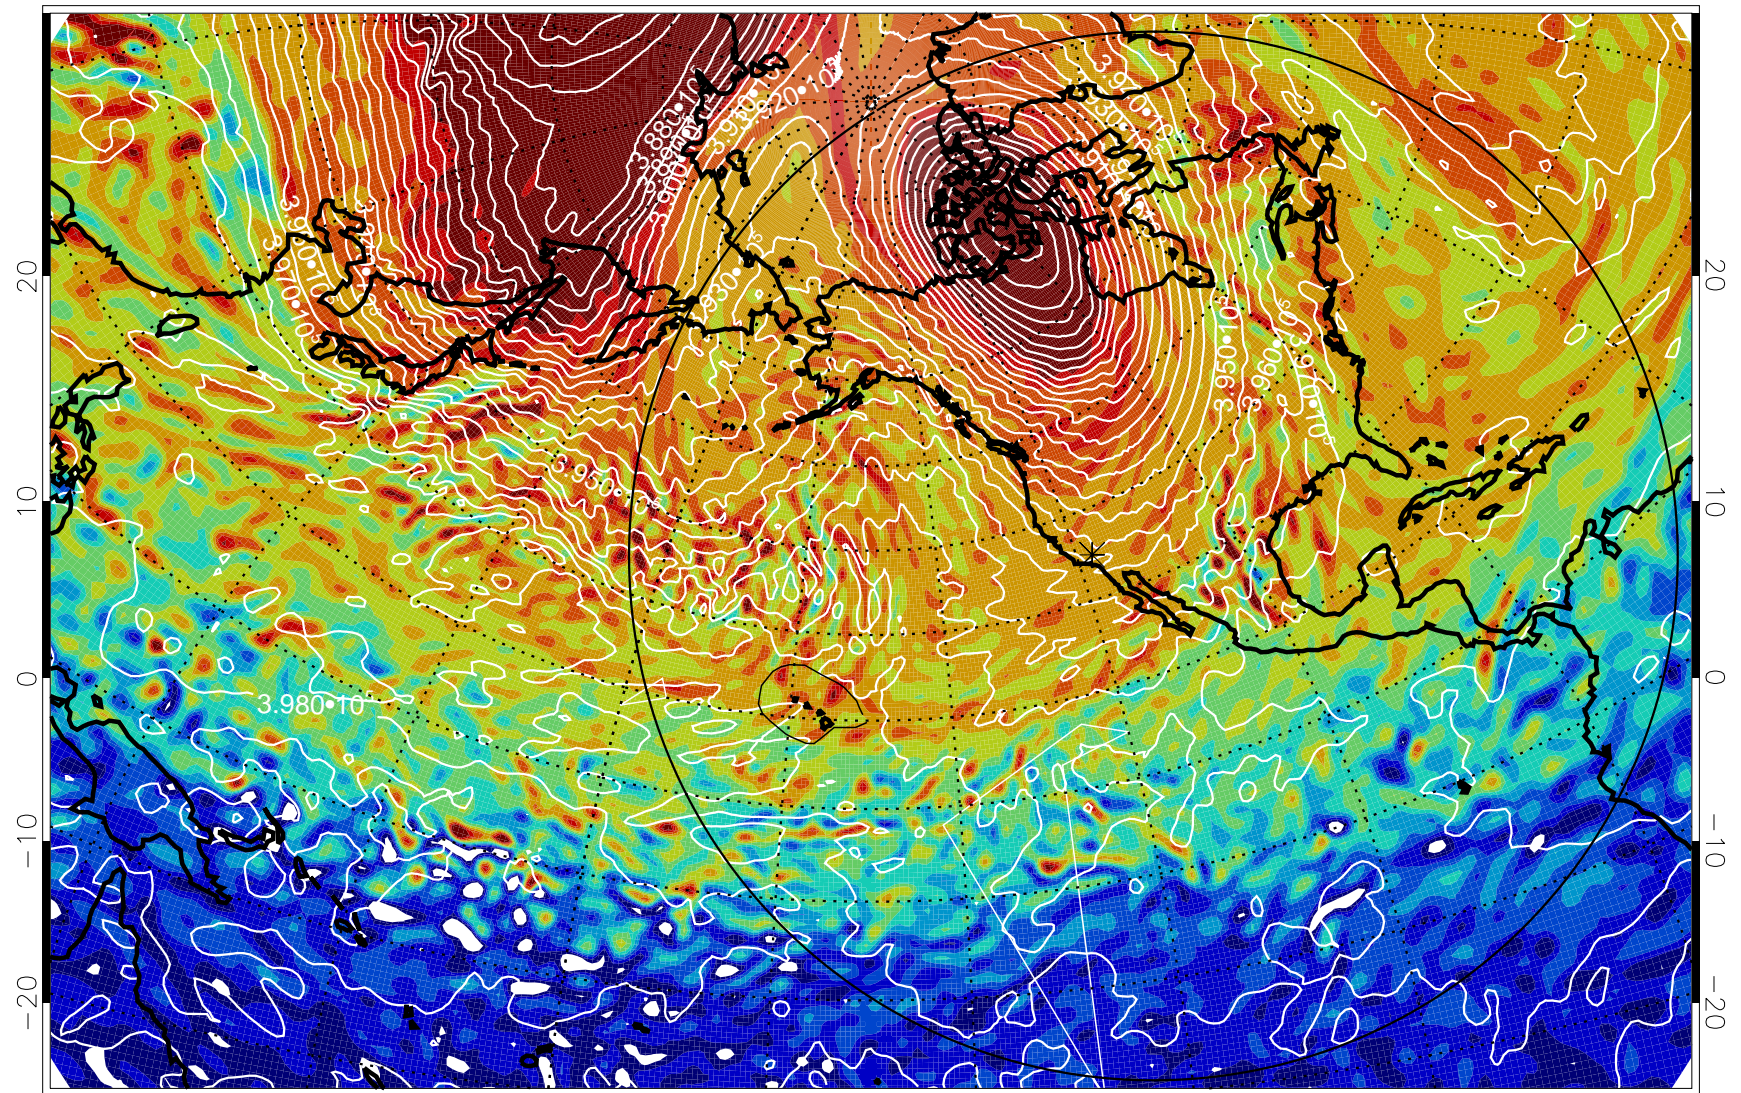

13011318, 54 hour forecast for 460K EPV

460K Montgomery Streamfunction, white

Range ring of 6000 km -- 19 hours GH round trip

13011400, 60 hour forecast for 460K EPV

460K Montgomery Streamfunction, white

Range ring of 6000 km -- 19 hours GH round trip

13011406, 66 hour forecast for 460K EPV

460K Montgomery Streamfunction, white

Range ring of 6000 km -- 19 hours GH round trip

13011412, 72 hour forecast for 460K EPV

460K Montgomery Streamfunction, white

Range ring of 6000 km -- 19 hours GH round trip

13011418, 78 hour forecast for 460K EPV

460K Montgomery Streamfunction, white

Range ring of 6000 km -- 19 hours GH round trip

13011500, 84 hour forecast for 460K EPV

460K Montgomery Streamfunction, white

Range ring of 6000 km -- 19 hours GH round trip