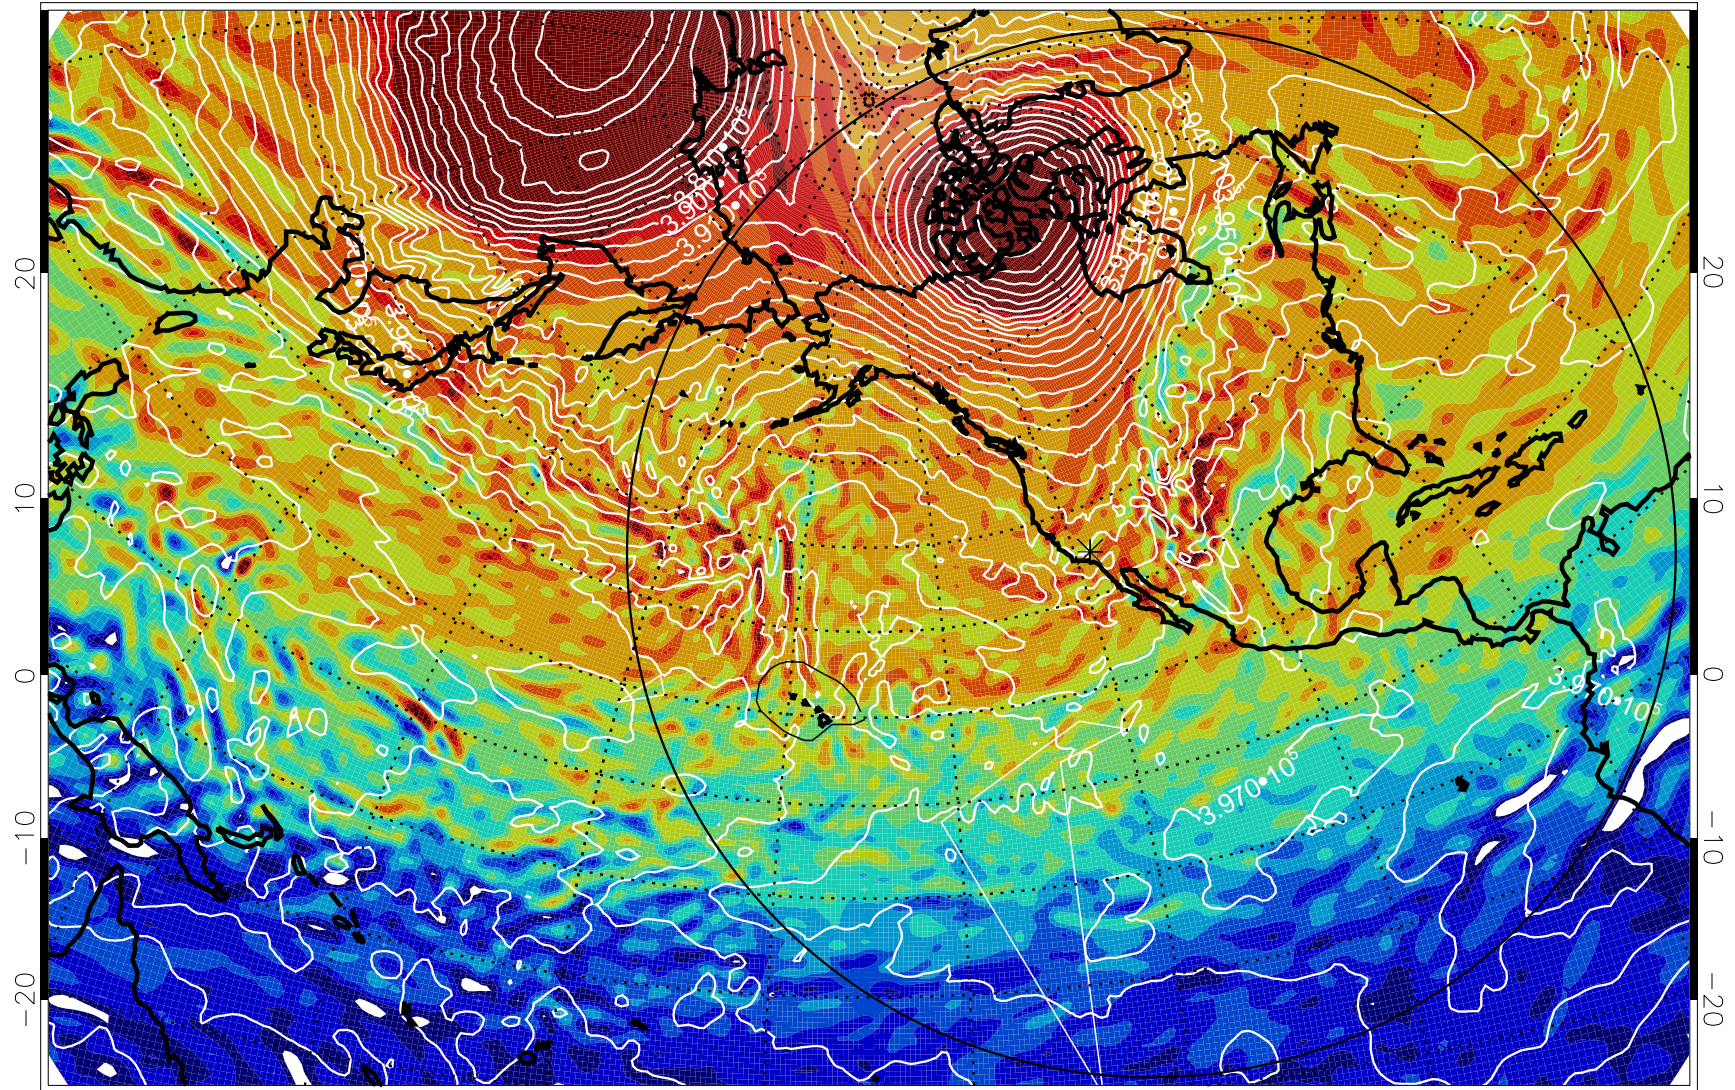

13011118, 6 hour forecast for 460K EPV

460K Montgomery Streamfunction, white

Range ring of 6000 km -- 19 hours GH round trip

13011200, 12 hour forecast for 460K EPV

460K Montgomery Streamfunction, white

Range ring of 6000 km -- 19 hours GH round trip

13011206, 18 hour forecast for 460K EPV

460K Montgomery Streamfunction, white

Range ring of 6000 km -- 19 hours GH round trip

13011212, 24 hour forecast for 460K EPV

460K Montgomery Streamfunction, white

Range ring of 6000 km -- 19 hours GH round trip

13011218, 30 hour forecast for 460K EPV

460K Montgomery Streamfunction, white

Range ring of 6000 km -- 19 hours GH round trip

13011300, 36 hour forecast for 460K EPV

460K Montgomery Streamfunction, white

Range ring of 6000 km -- 19 hours GH round trip

13011306, 42 hour forecast for 460K EPV

460K Montgomery Streamfunction, white

Range ring of 6000 km -- 19 hours GH round trip

13011312, 48 hour forecast for 460K EPV

460K Montgomery Streamfunction, white

Range ring of 6000 km -- 19 hours GH round trip