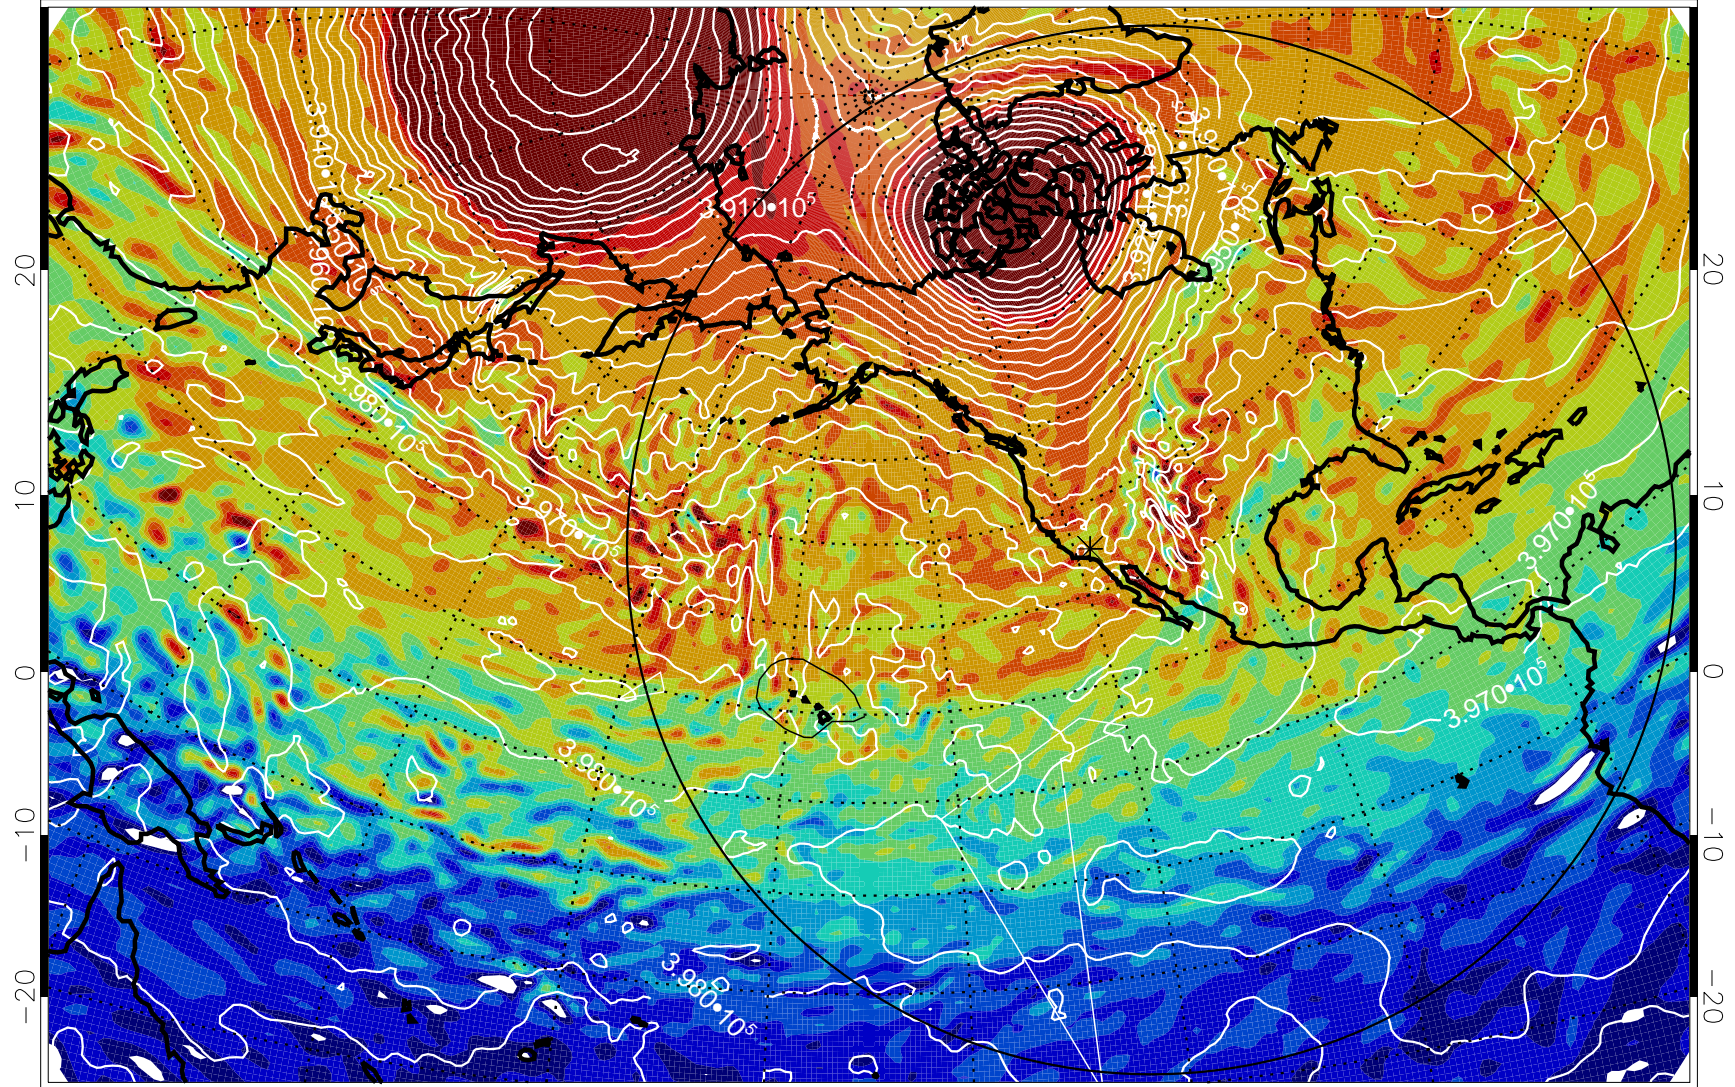

13011118, 6 hour forecast for 460K EPV

460K Montgomery Streamfunction, white

Range ring of 6000 km -- 19 hours GH round trip

13011200, 12 hour forecast for 460K EPV

460K Montgomery Streamfunction, white

Range ring of 6000 km -- 19 hours GH round trip

13011206, 18 hour forecast for 460K EPV

460K Montgomery Streamfunction, white

Range ring of 6000 km -- 19 hours GH round trip

13011212, 24 hour forecast for 460K EPV

460K Montgomery Streamfunction, white

Range ring of 6000 km -- 19 hours GH round trip

13011218, 30 hour forecast for 460K EPV

460K Montgomery Streamfunction, white

Range ring of 6000 km -- 19 hours GH round trip

13011300, 36 hour forecast for 460K EPV

460K Montgomery Streamfunction, white

Range ring of 6000 km -- 19 hours GH round trip

13011306, 42 hour forecast for 460K EPV

460K Montgomery Streamfunction, white

Range ring of 6000 km -- 19 hours GH round trip

13011312, 48 hour forecast for 460K EPV

460K Montgomery Streamfunction, white

Range ring of 6000 km -- 19 hours GH round trip