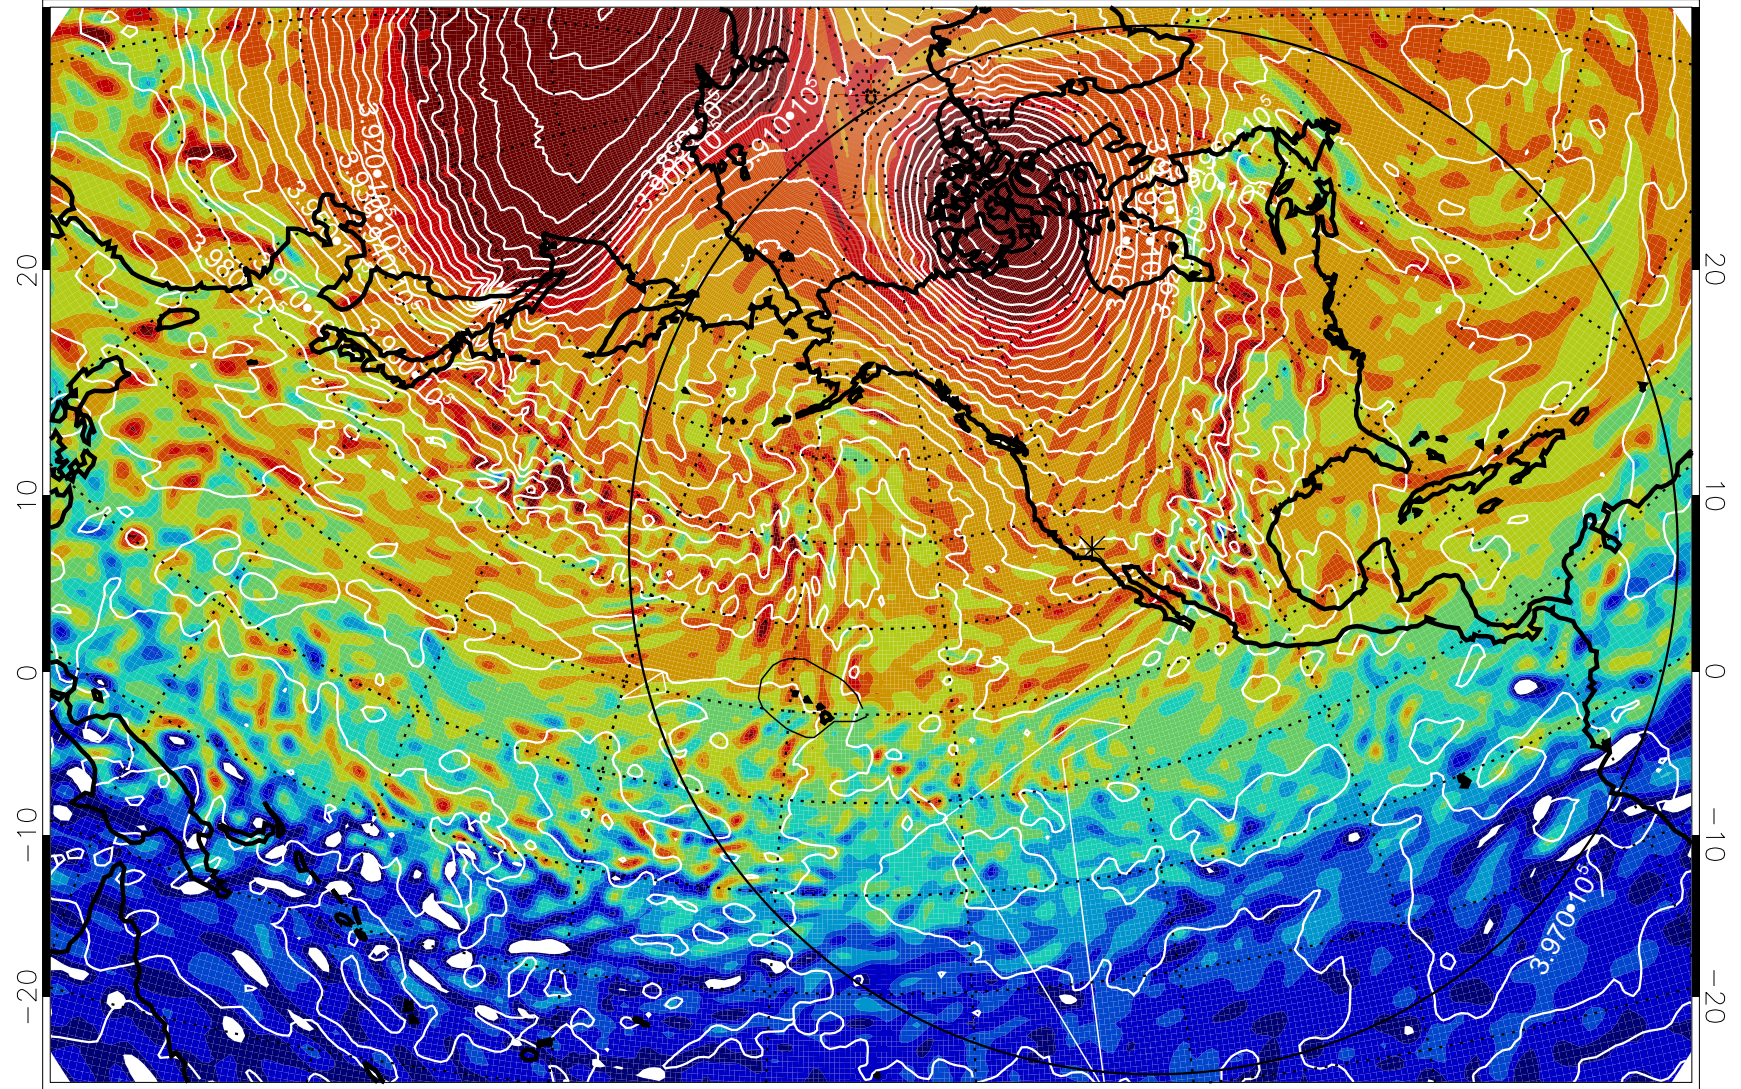

13011218, 30 hour forecast for 460K EPV

460K Montgomery Streamfunction, white

Range ring of 6000 km -- 19 hours GH round trip

13011300, 36 hour forecast for 460K EPV

460K Montgomery Streamfunction, white

Range ring of 6000 km -- 19 hours GH round trip

13011306, 42 hour forecast for 460K EPV

460K Montgomery Streamfunction, white

Range ring of 6000 km -- 19 hours GH round trip

13011312, 48 hour forecast for 460K EPV

460K Montgomery Streamfunction, white

Range ring of 6000 km -- 19 hours GH round trip

13011318, 54 hour forecast for 460K EPV

460K Montgomery Streamfunction, white

Range ring of 6000 km -- 19 hours GH round trip

13011400, 60 hour forecast for 460K EPV

460K Montgomery Streamfunction, white

Range ring of 6000 km -- 19 hours GH round trip

13011406, 66 hour forecast for 460K EPV

460K Montgomery Streamfunction, white

Range ring of 6000 km -- 19 hours GH round trip

13011412, 72 hour forecast for 460K EPV

460K Montgomery Streamfunction, white

Range ring of 6000 km -- 19 hours GH round trip