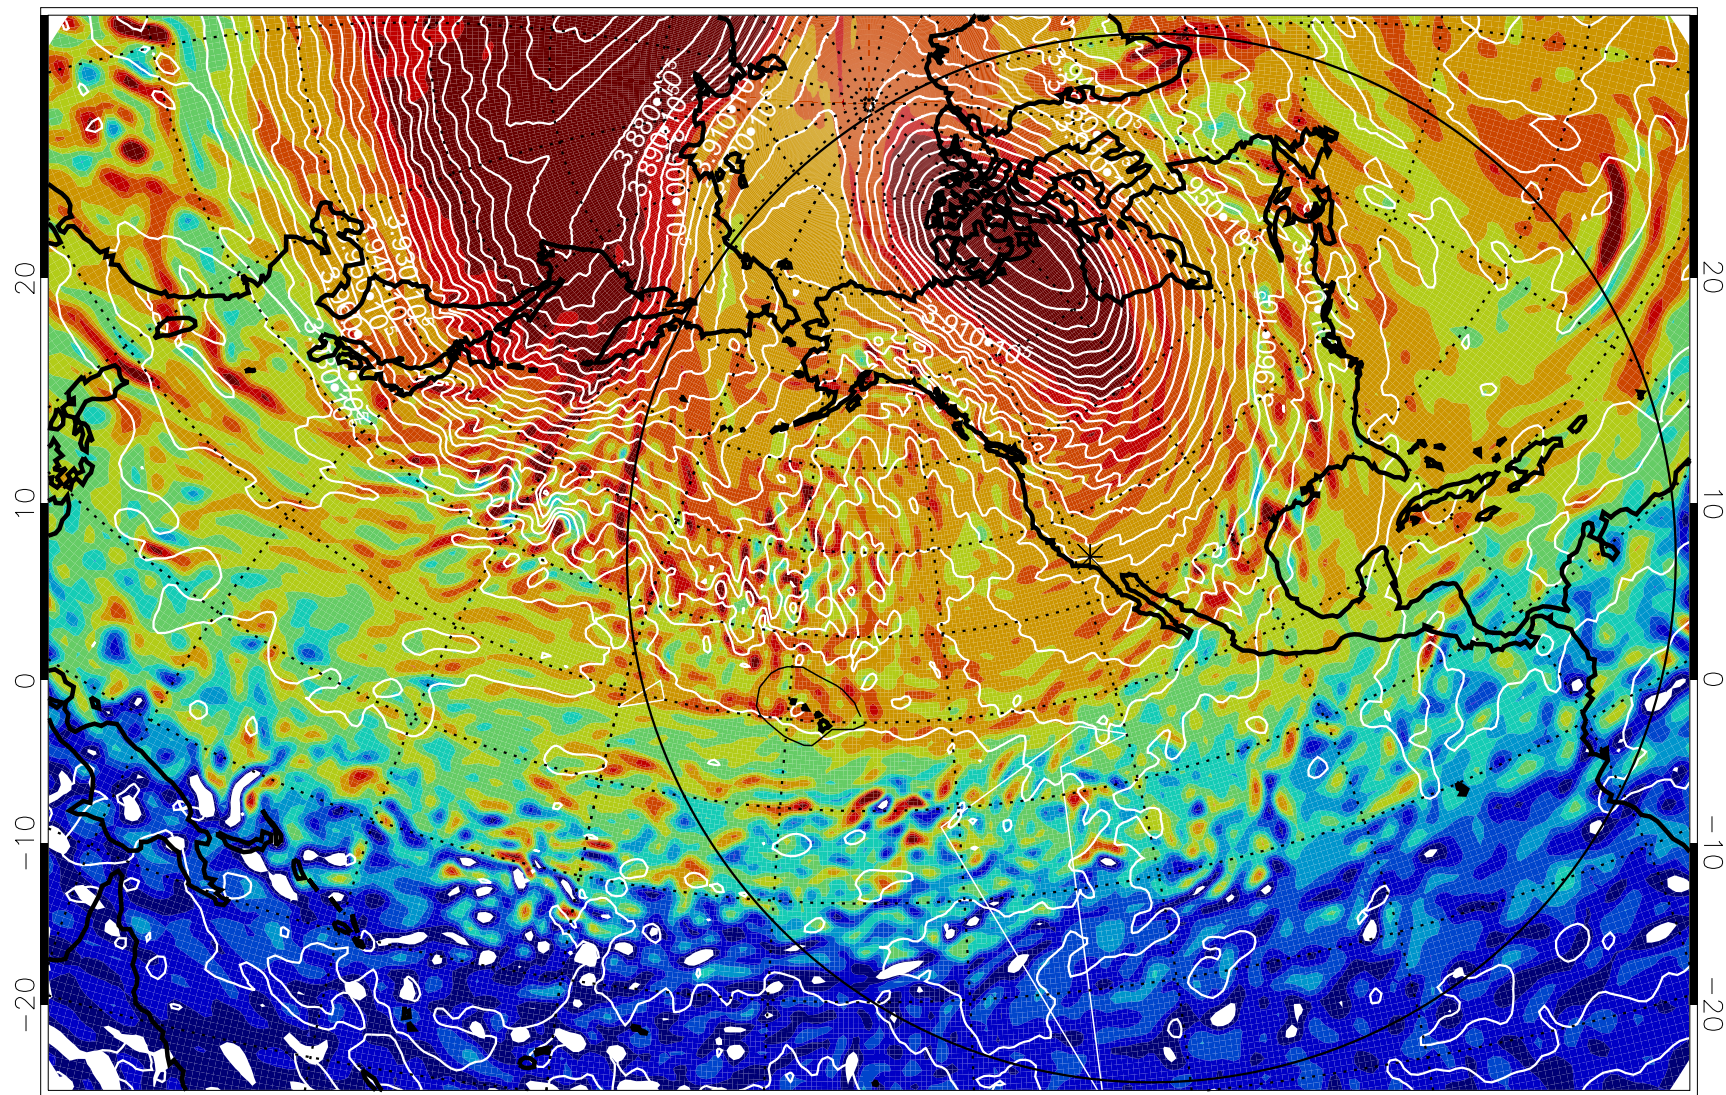

13011418, 78 hour forecast for 460K EPV

460K Montgomery Streamfunction, white

Range ring of 6000 km -- 19 hours GH round trip

13011500, 84 hour forecast for 460K EPV

460K Montgomery Streamfunction, white

Range ring of 6000 km -- 19 hours GH round trip

13011506, 90 hour forecast for 460K EPV

460K Montgomery Streamfunction, white

Range ring of 6000 km -- 19 hours GH round trip

13011512, 96 hour forecast for 460K EPV

460K Montgomery Streamfunction, white

Range ring of 6000 km -- 19 hours GH round trip

13011518, 102 hour forecast for 460K EPV

460K Montgomery Streamfunction, white

Range ring of 6000 km -- 19 hours GH round trip

13011600, 108 hour forecast for 460K EPV

460K Montgomery Streamfunction, white

Range ring of 6000 km -- 19 hours GH round trip

13011606, 114 hour forecast for 460K EPV

460K Montgomery Streamfunction, white

Range ring of 6000 km -- 19 hours GH round trip

13011612, 120 hour forecast for 460K EPV