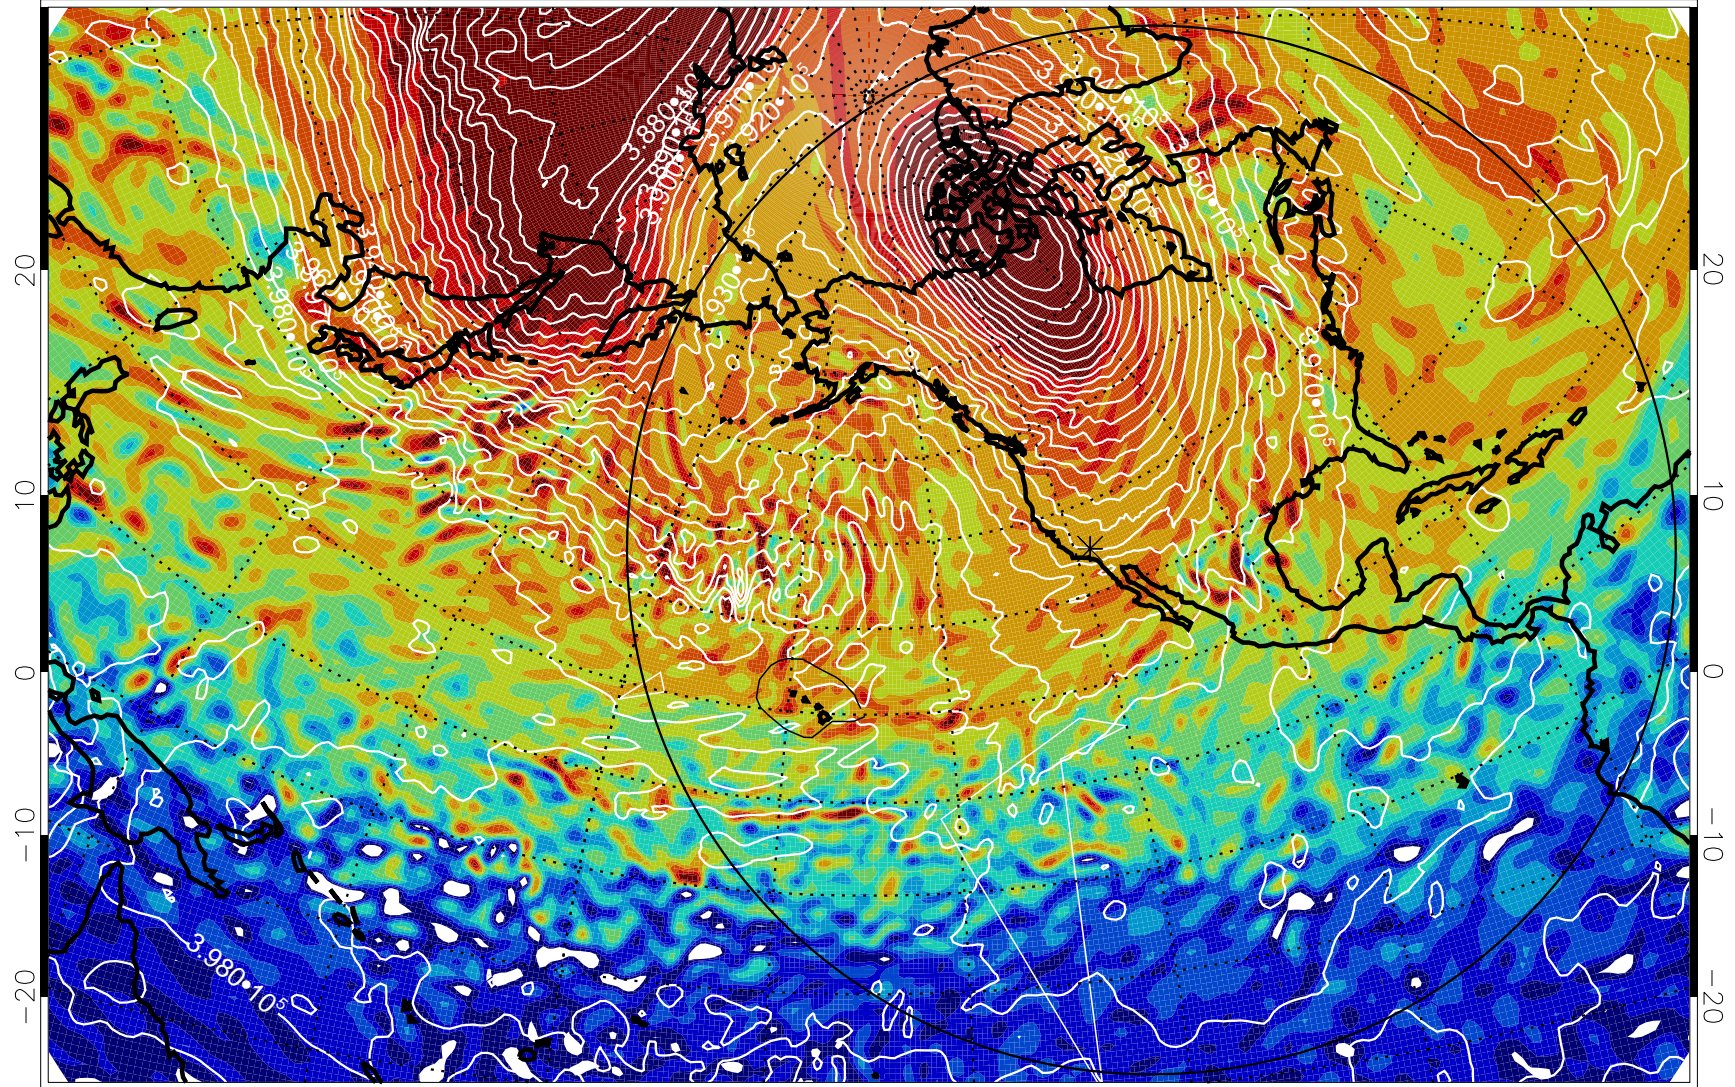

13011406, 66 hour forecast for 460K EPV

460K Montgomery Streamfunction, white

Range ring of 6000 km -- 19 hours GH round trip

13011412, 72 hour forecast for 460K EPV

460K Montgomery Streamfunction, white

Range ring of 6000 km -- 19 hours GH round trip

13011418, 78 hour forecast for 460K EPV

460K Montgomery Streamfunction, white

Range ring of 6000 km -- 19 hours GH round trip

13011500, 84 hour forecast for 460K EPV

460K Montgomery Streamfunction, white

Range ring of 6000 km -- 19 hours GH round trip

13011506, 90 hour forecast for 460K EPV

460K Montgomery Streamfunction, white

Range ring of 6000 km -- 19 hours GH round trip

13011512, 96 hour forecast for 460K EPV

460K Montgomery Streamfunction, white

Range ring of 6000 km -- 19 hours GH round trip

13011518, 102 hour forecast for 460K EPV

460K Montgomery Streamfunction, white

Range ring of 6000 km -- 19 hours GH round trip

13011600, 108 hour forecast for 460K EPV

460K Montgomery Streamfunction, white