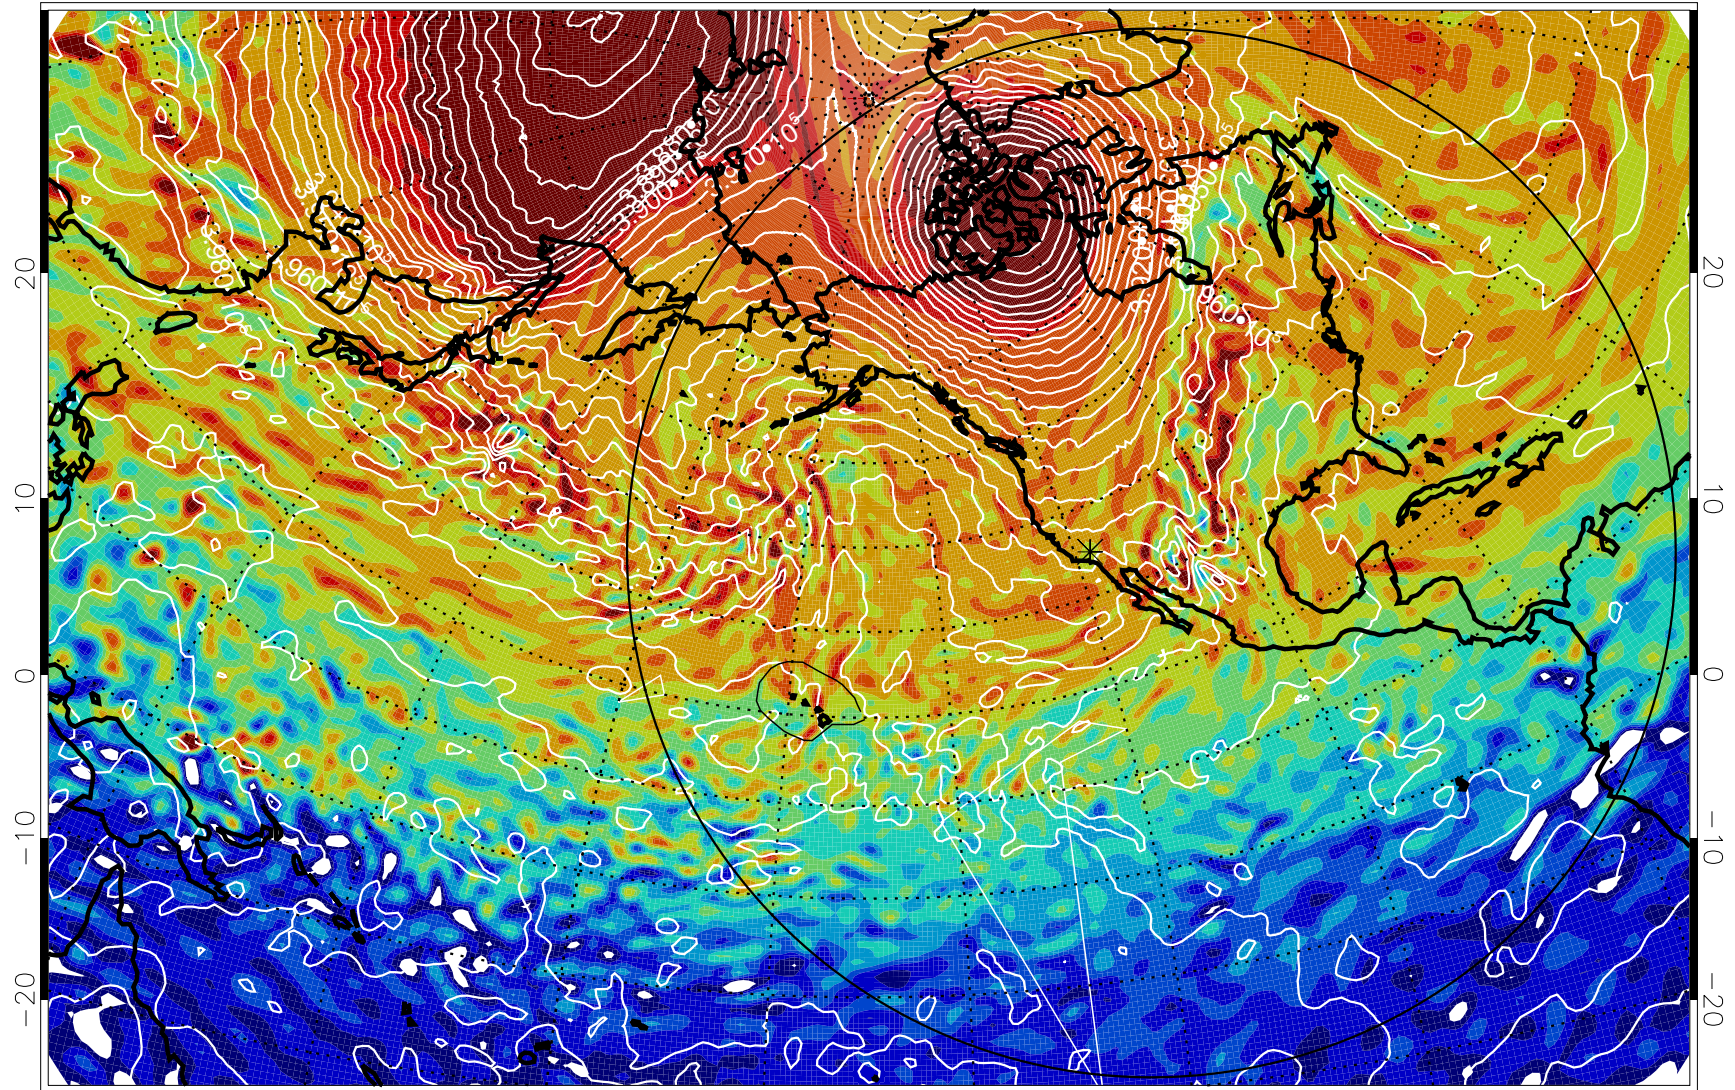

13011118, 6 hour forecast for 460K EPV

460K Montgomery Streamfunction, white

Range ring of 6000 km -- 19 hours GH round trip

13011200, 12 hour forecast for 460K EPV

460K Montgomery Streamfunction, white

Range ring of 6000 km -- 19 hours GH round trip

13011206, 18 hour forecast for 460K EPV

460K Montgomery Streamfunction, white

Range ring of 6000 km -- 19 hours GH round trip

13011212, 24 hour forecast for 460K EPV

460K Montgomery Streamfunction, white

Range ring of 6000 km -- 19 hours GH round trip

13011218, 30 hour forecast for 460K EPV

460K Montgomery Streamfunction, white

Range ring of 6000 km -- 19 hours GH round trip

13011300, 36 hour forecast for 460K EPV

460K Montgomery Streamfunction, white

Range ring of 6000 km -- 19 hours GH round trip

13011306, 42 hour forecast for 460K EPV

460K Montgomery Streamfunction, white

Range ring of 6000 km -- 19 hours GH round trip

13011312, 48 hour forecast for 460K EPV

460K Montgomery Streamfunction, white

Range ring of 6000 km -- 19 hours GH round trip