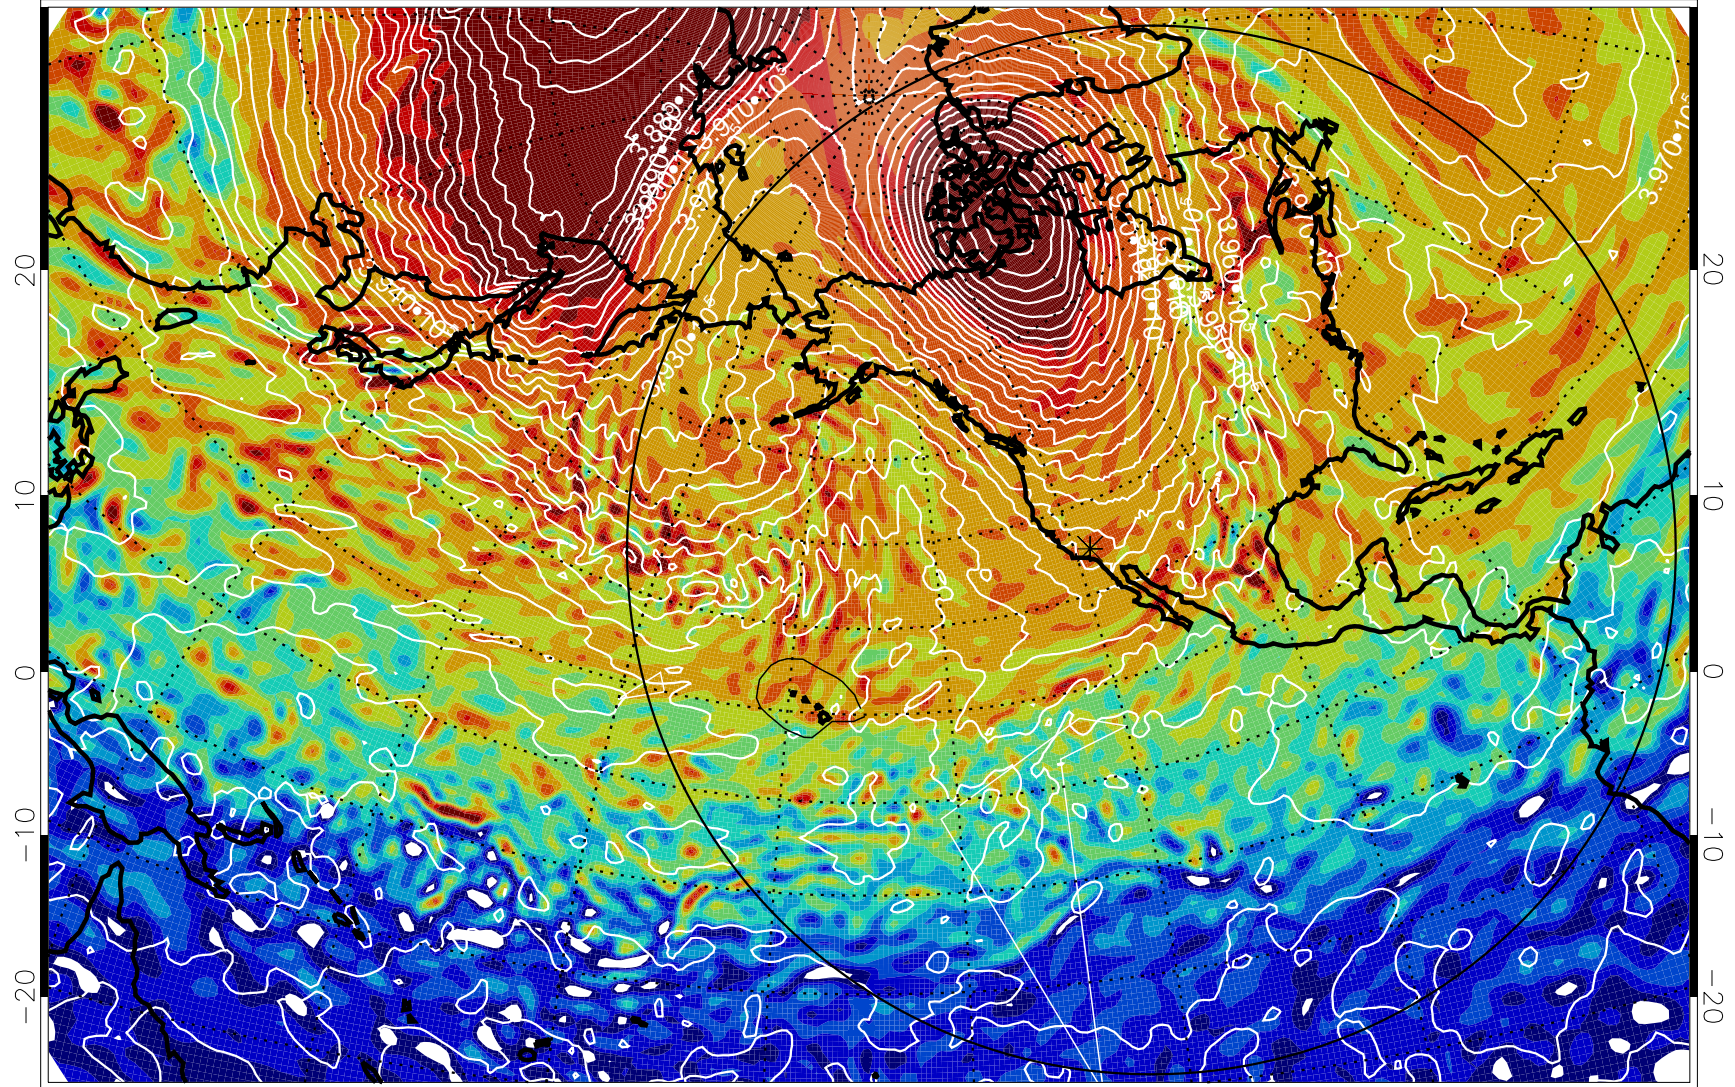

13011218, 30 hour forecast for 460K EPV

460K Montgomery Streamfunction, white

Range ring of 6000 km -- 19 hours GH round trip

13011300, 36 hour forecast for 460K EPV

460K Montgomery Streamfunction, white

Range ring of 6000 km -- 19 hours GH round trip

13011306, 42 hour forecast for 460K EPV

460K Montgomery Streamfunction, white

Range ring of 6000 km -- 19 hours GH round trip

13011312, 48 hour forecast for 460K EPV

460K Montgomery Streamfunction, white

Range ring of 6000 km -- 19 hours GH round trip

13011318, 54 hour forecast for 460K EPV

460K Montgomery Streamfunction, white

Range ring of 6000 km -- 19 hours GH round trip

13011400, 60 hour forecast for 460K EPV

460K Montgomery Streamfunction, white

Range ring of 6000 km -- 19 hours GH round trip

13011406, 66 hour forecast for 460K EPV

460K Montgomery Streamfunction, white

Range ring of 6000 km -- 19 hours GH round trip

13011412, 72 hour forecast for 460K EPV

460K Montgomery Streamfunction, white

Range ring of 6000 km -- 19 hours GH round trip