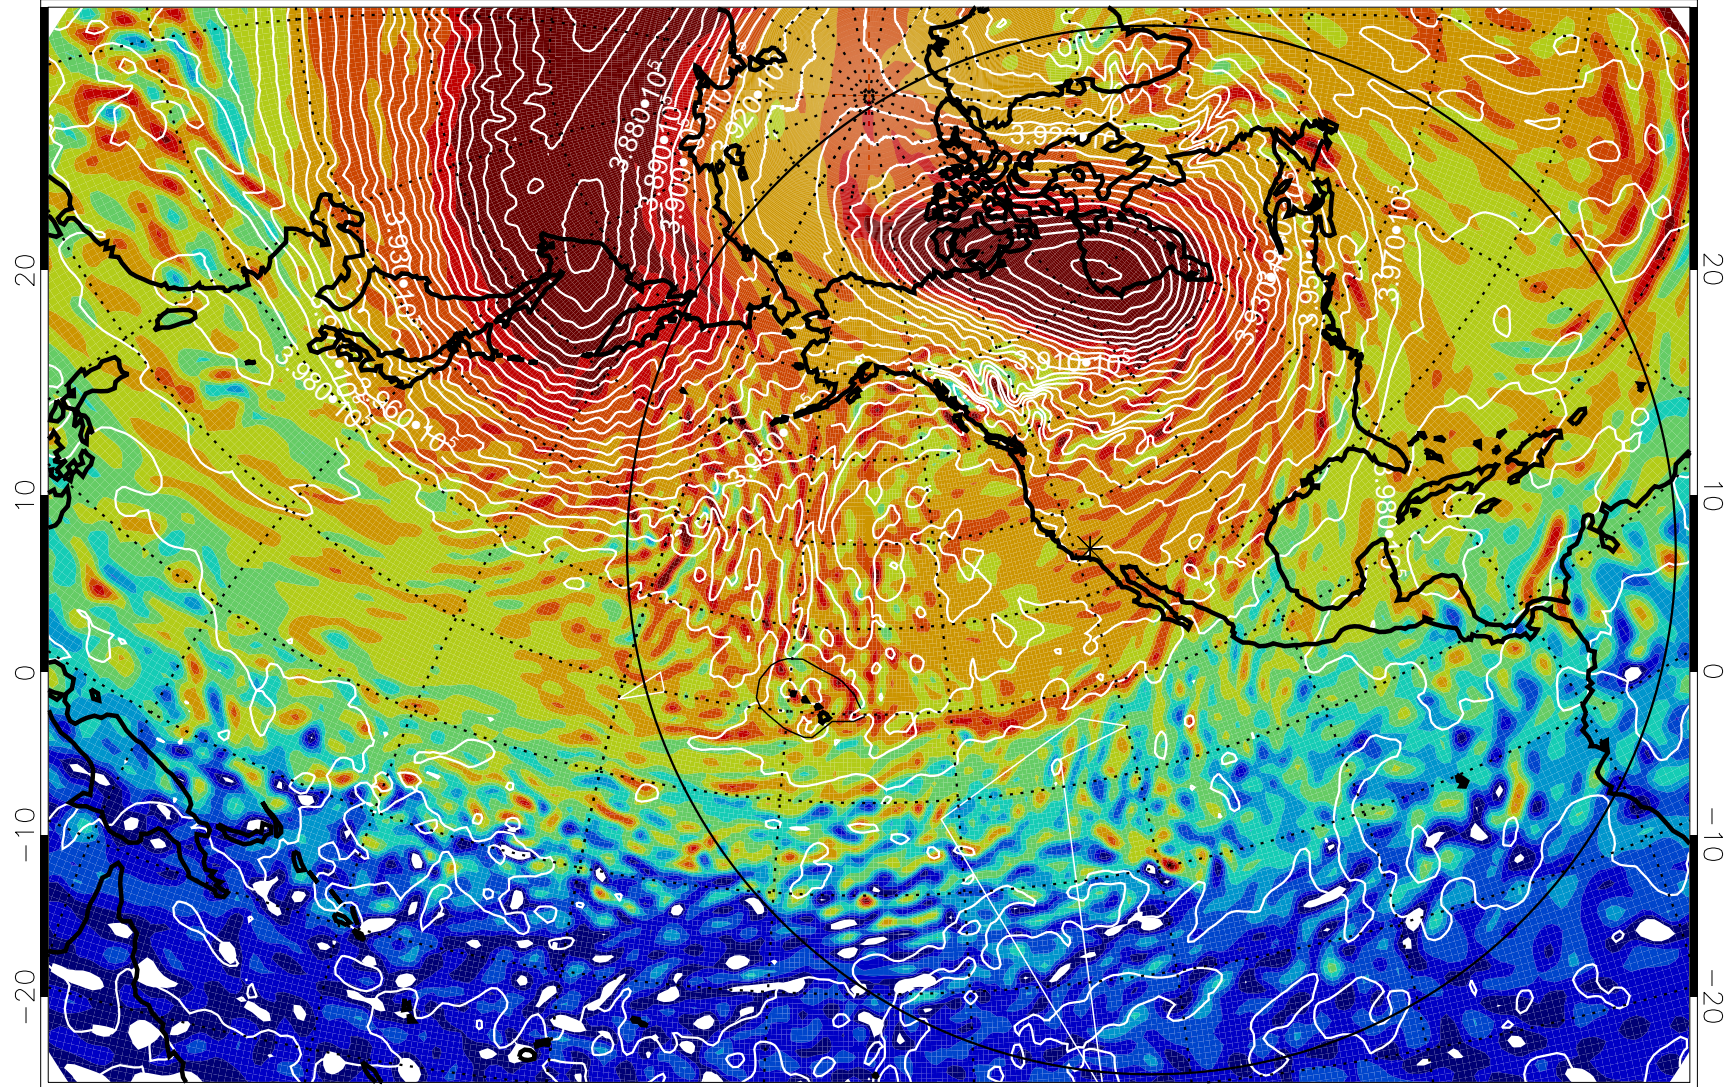

13011506, 90 hour forecast for 460K EPV

460K Montgomery Streamfunction, white

Range ring of 6000 km -- 19 hours GH round trip

13011512, 96 hour forecast for 460K EPV

460K Montgomery Streamfunction, white

Range ring of 6000 km -- 19 hours GH round trip

13011518, 102 hour forecast for 460K EPV

460K Montgomery Streamfunction, white

Range ring of 6000 km -- 19 hours GH round trip

13011600, 108 hour forecast for 460K EPV

460K Montgomery Streamfunction, white

Range ring of 6000 km -- 19 hours GH round trip

13011606, 114 hour forecast for 460K EPV

460K Montgomery Streamfunction, white

Range ring of 6000 km -- 19 hours GH round trip

13011612, 120 hour forecast for 460K EPV

460K Montgomery Streamfunction, white

Range ring of 6000 km -- 19 hours GH round trip