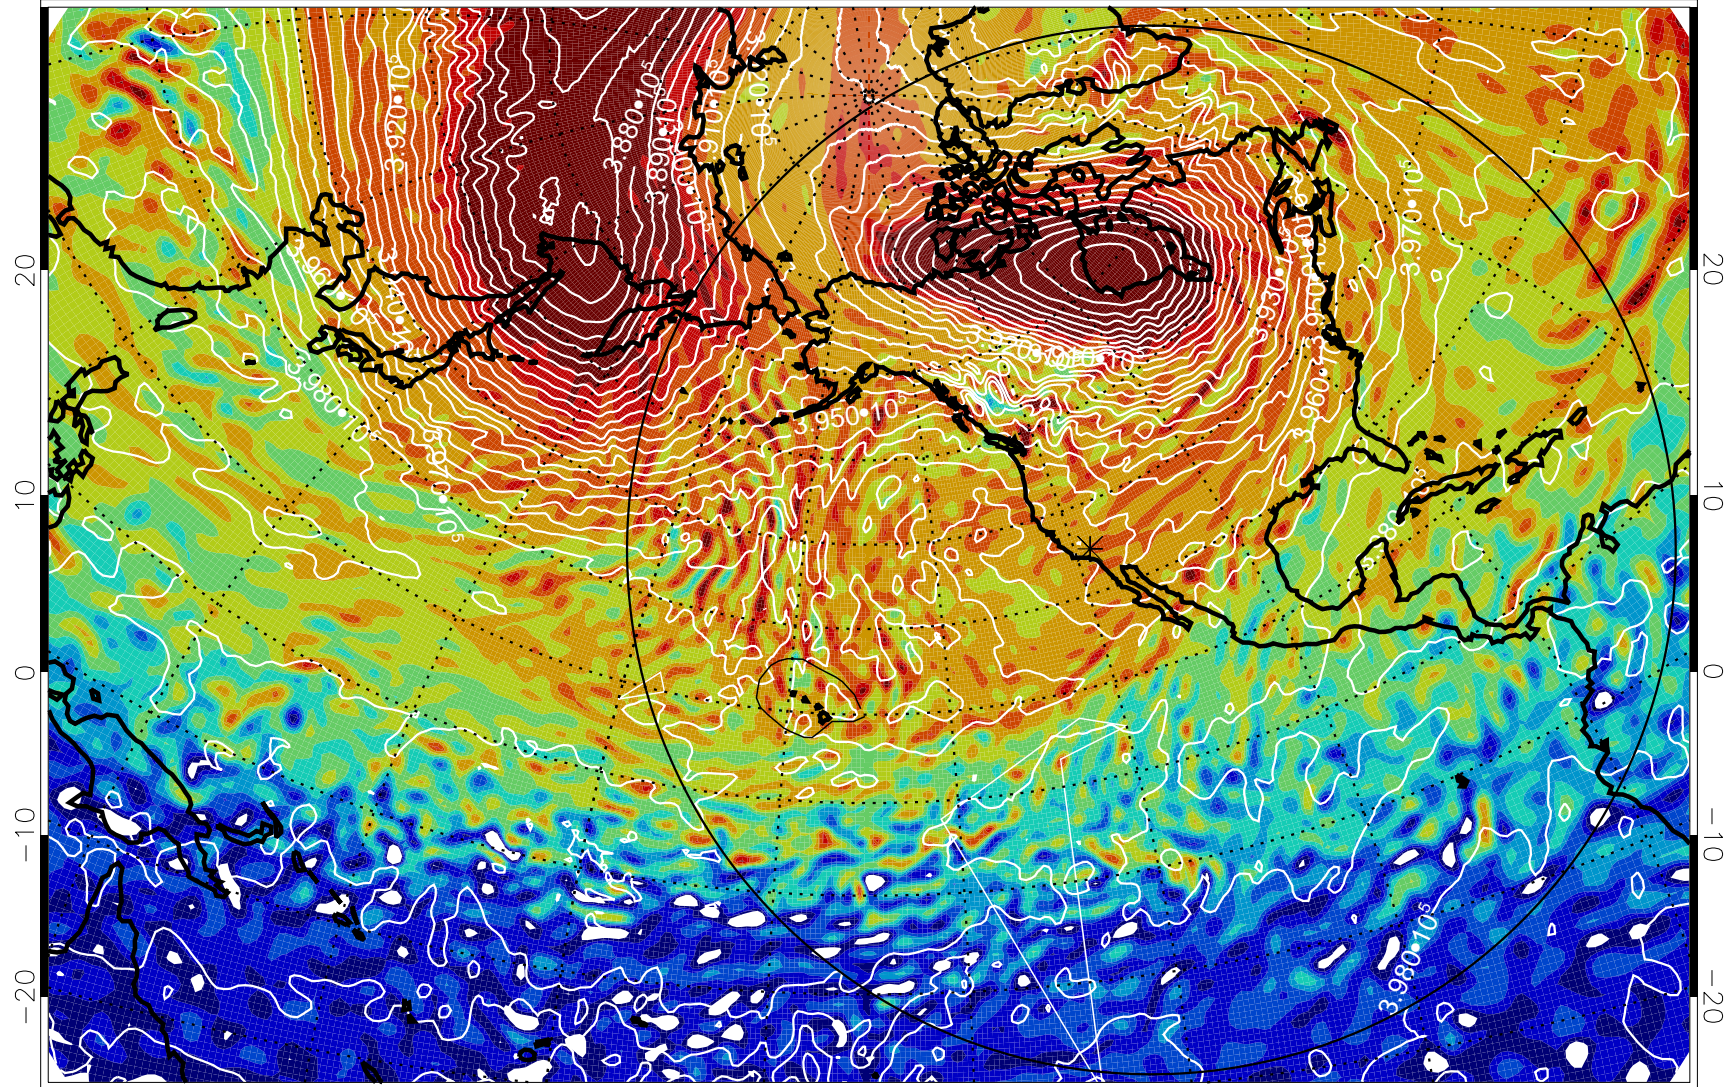

13011518, 102 hour forecast for 460K EPV

460K Montgomery Streamfunction, white

Range ring of 6000 km -- 19 hours GH round trip

13011600, 108 hour forecast for 460K EPV

460K Montgomery Streamfunction, white

Range ring of 6000 km -- 19 hours GH round trip

13011606, 114 hour forecast for 460K EPV

460K Montgomery Streamfunction, white

Range ring of 6000 km -- 19 hours GH round trip

13011612, 120 hour forecast for 460K EPV

460K Montgomery Streamfunction, white

Range ring of 6000 km -- 19 hours GH round trip