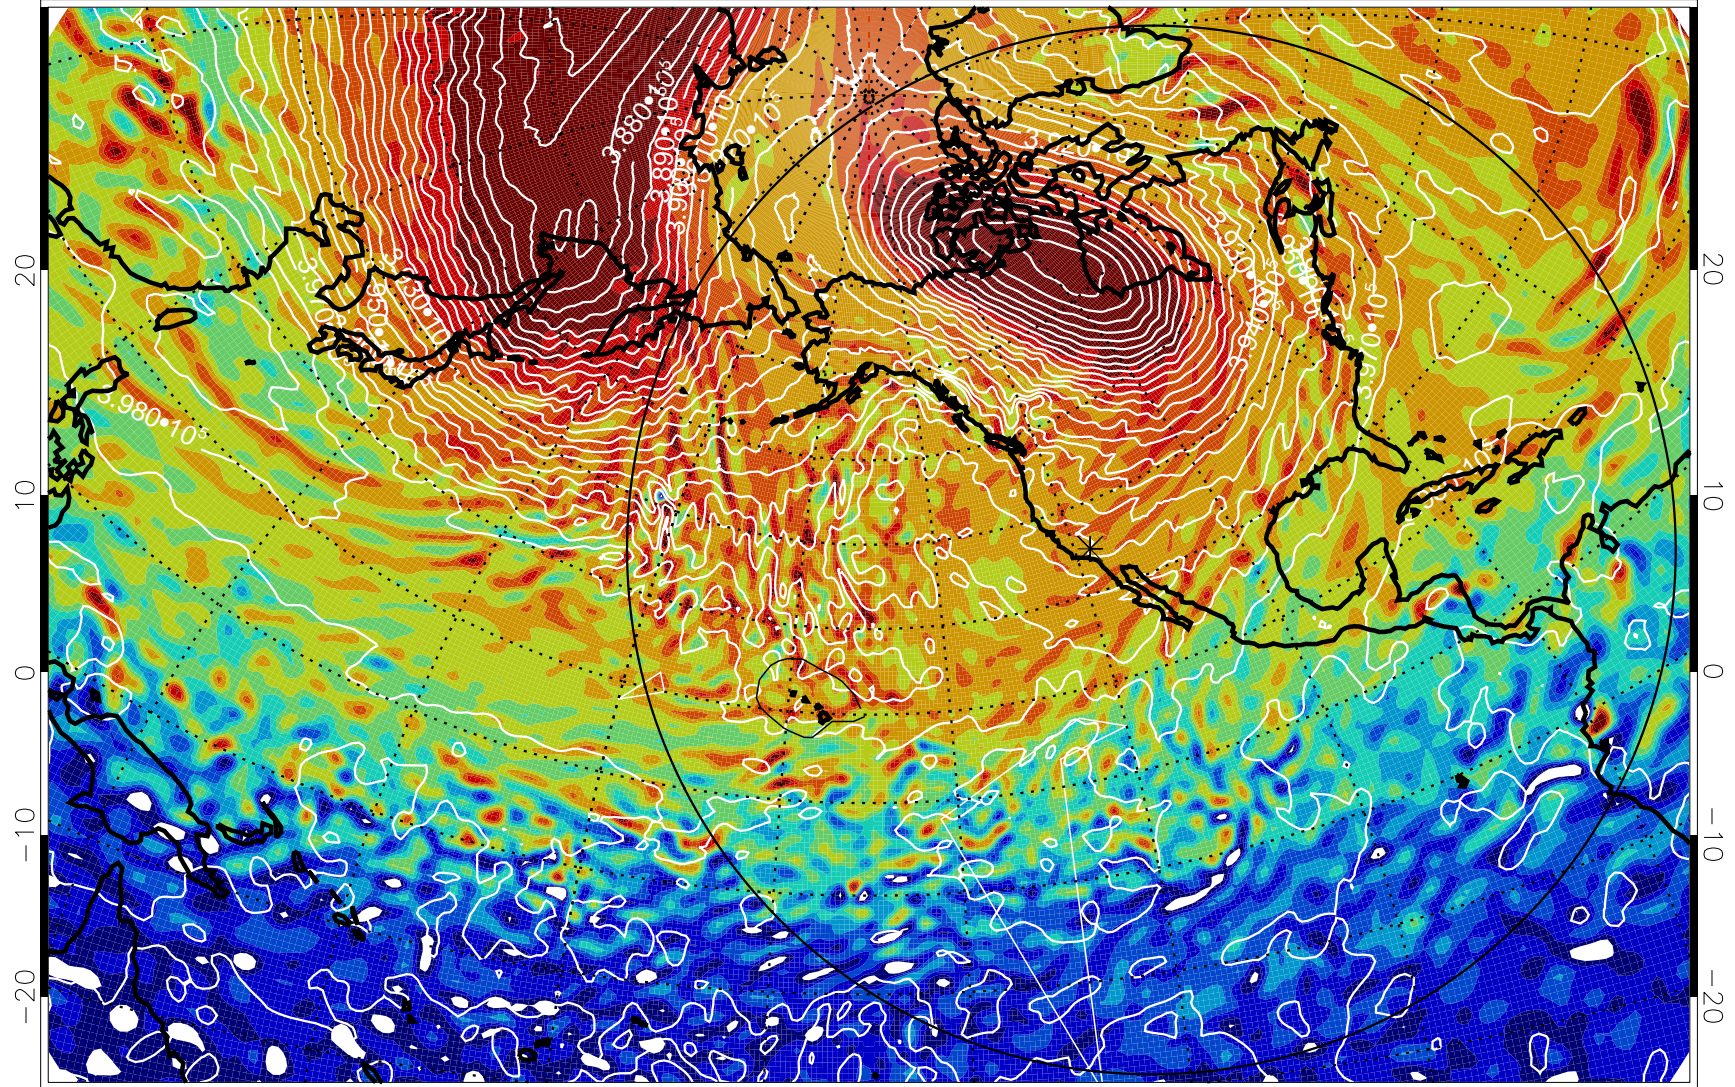

13011418, 78 hour forecast for 460K EPV

460K Montgomery Streamfunction, white

Range ring of 6000 km -- 19 hours GH round trip

13011500, 84 hour forecast for 460K EPV

460K Montgomery Streamfunction, white

Range ring of 6000 km -- 19 hours GH round trip

13011506, 90 hour forecast for 460K EPV

460K Montgomery Streamfunction, white

Range ring of 6000 km -- 19 hours GH round trip

13011512, 96 hour forecast for 460K EPV

460K Montgomery Streamfunction, white

Range ring of 6000 km -- 19 hours GH round trip

13011518, 102 hour forecast for 460K EPV

460K Montgomery Streamfunction, white

Range ring of 6000 km -- 19 hours GH round trip

13011600, 108 hour forecast for 460K EPV

460K Montgomery Streamfunction, white

Range ring of 6000 km -- 19 hours GH round trip

13011606, 114 hour forecast for 460K EPV

460K Montgomery Streamfunction, white

Range ring of 6000 km -- 19 hours GH round trip

13011612, 120 hour forecast for 460K EPV