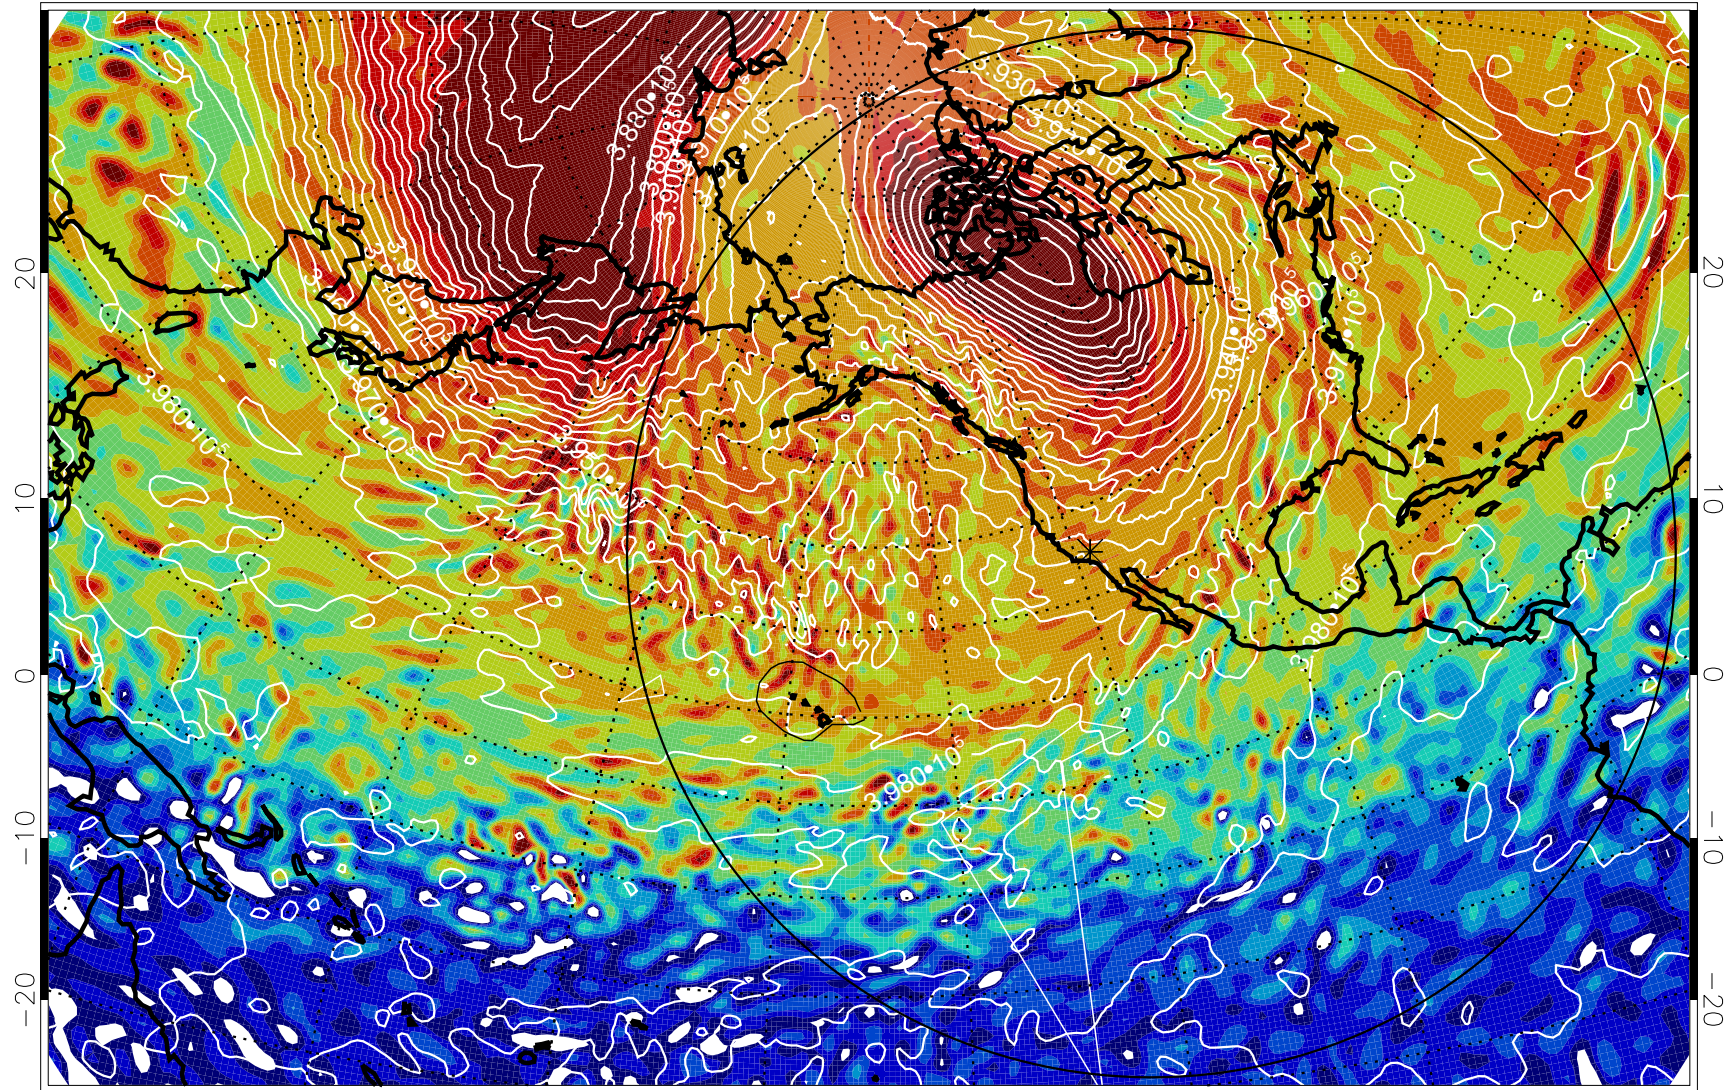

13011418, 78 hour forecast for 460K EPV

460K Montgomery Streamfunction, white

Range ring of 6000 km -- 19 hours GH round trip

13011500, 84 hour forecast for 460K EPV

460K Montgomery Streamfunction, white

Range ring of 6000 km -- 19 hours GH round trip

13011506, 90 hour forecast for 460K EPV

460K Montgomery Streamfunction, white

Range ring of 6000 km -- 19 hours GH round trip

13011512, 96 hour forecast for 460K EPV

460K Montgomery Streamfunction, white

Range ring of 6000 km -- 19 hours GH round trip

13011518, 102 hour forecast for 460K EPV

460K Montgomery Streamfunction, white

Range ring of 6000 km -- 19 hours GH round trip

13011600, 108 hour forecast for 460K EPV

460K Montgomery Streamfunction, white

Range ring of 6000 km -- 19 hours GH round trip

13011606, 114 hour forecast for 460K EPV

460K Montgomery Streamfunction, white

Range ring of 6000 km -- 19 hours GH round trip

13011612, 120 hour forecast for 460K EPV