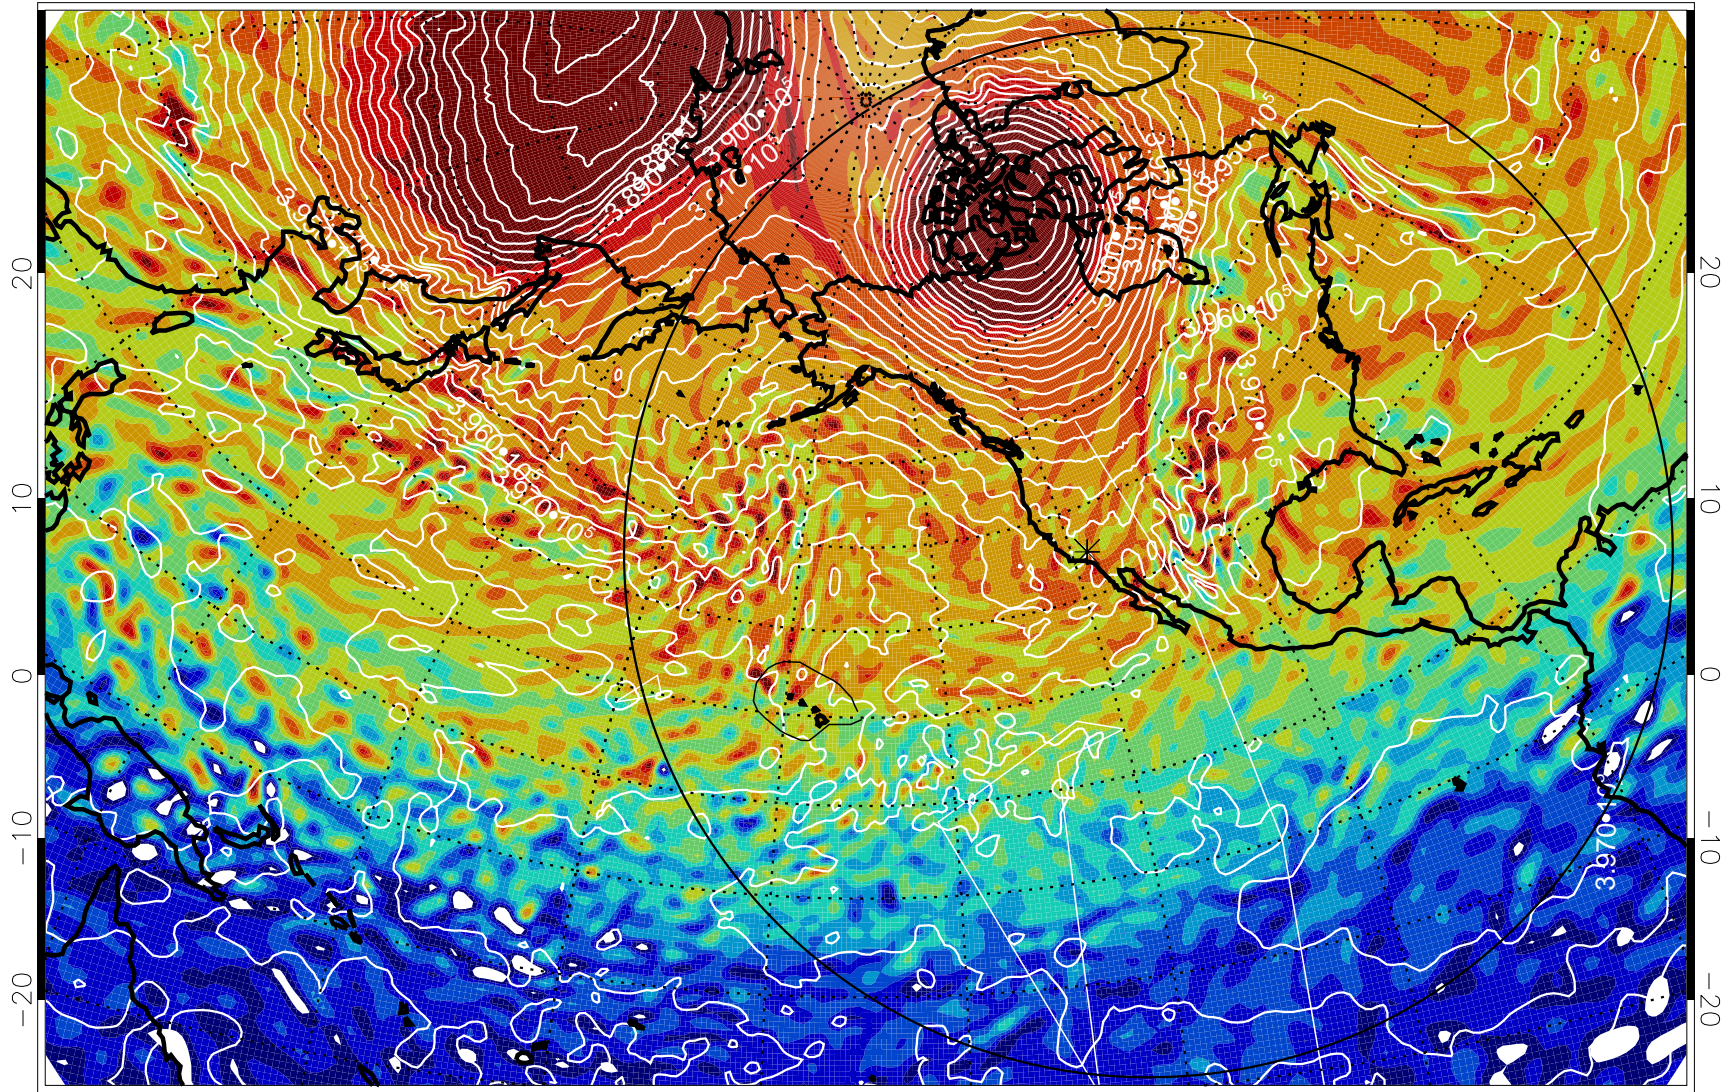

13011200, 60 hour forecast for 460K EPV

460K Montgomery Streamfunction, white

Range ring of 6000 km -- 19 hours GH round trip

13011206, 66 hour forecast for 460K EPV

460K Montgomery Streamfunction, white

Range ring of 6000 km -- 19 hours GH round trip

13011212, 72 hour forecast for 460K EPV

460K Montgomery Streamfunction, white

Range ring of 6000 km -- 19 hours GH round trip

13011218, 78 hour forecast for 460K EPV

460K Montgomery Streamfunction, white

Range ring of 6000 km -- 19 hours GH round trip

13011300, 84 hour forecast for 460K EPV

460K Montgomery Streamfunction, white

Range ring of 6000 km -- 19 hours GH round trip

13011306, 90 hour forecast for 460K EPV

460K Montgomery Streamfunction, white

Range ring of 6000 km -- 19 hours GH round trip

13011312, 96 hour forecast for 460K EPV

460K Montgomery Streamfunction, white

Range ring of 6000 km -- 19 hours GH round trip

13011318, 102 hour forecast for 460K EPV

460K Montgomery Streamfunction, white