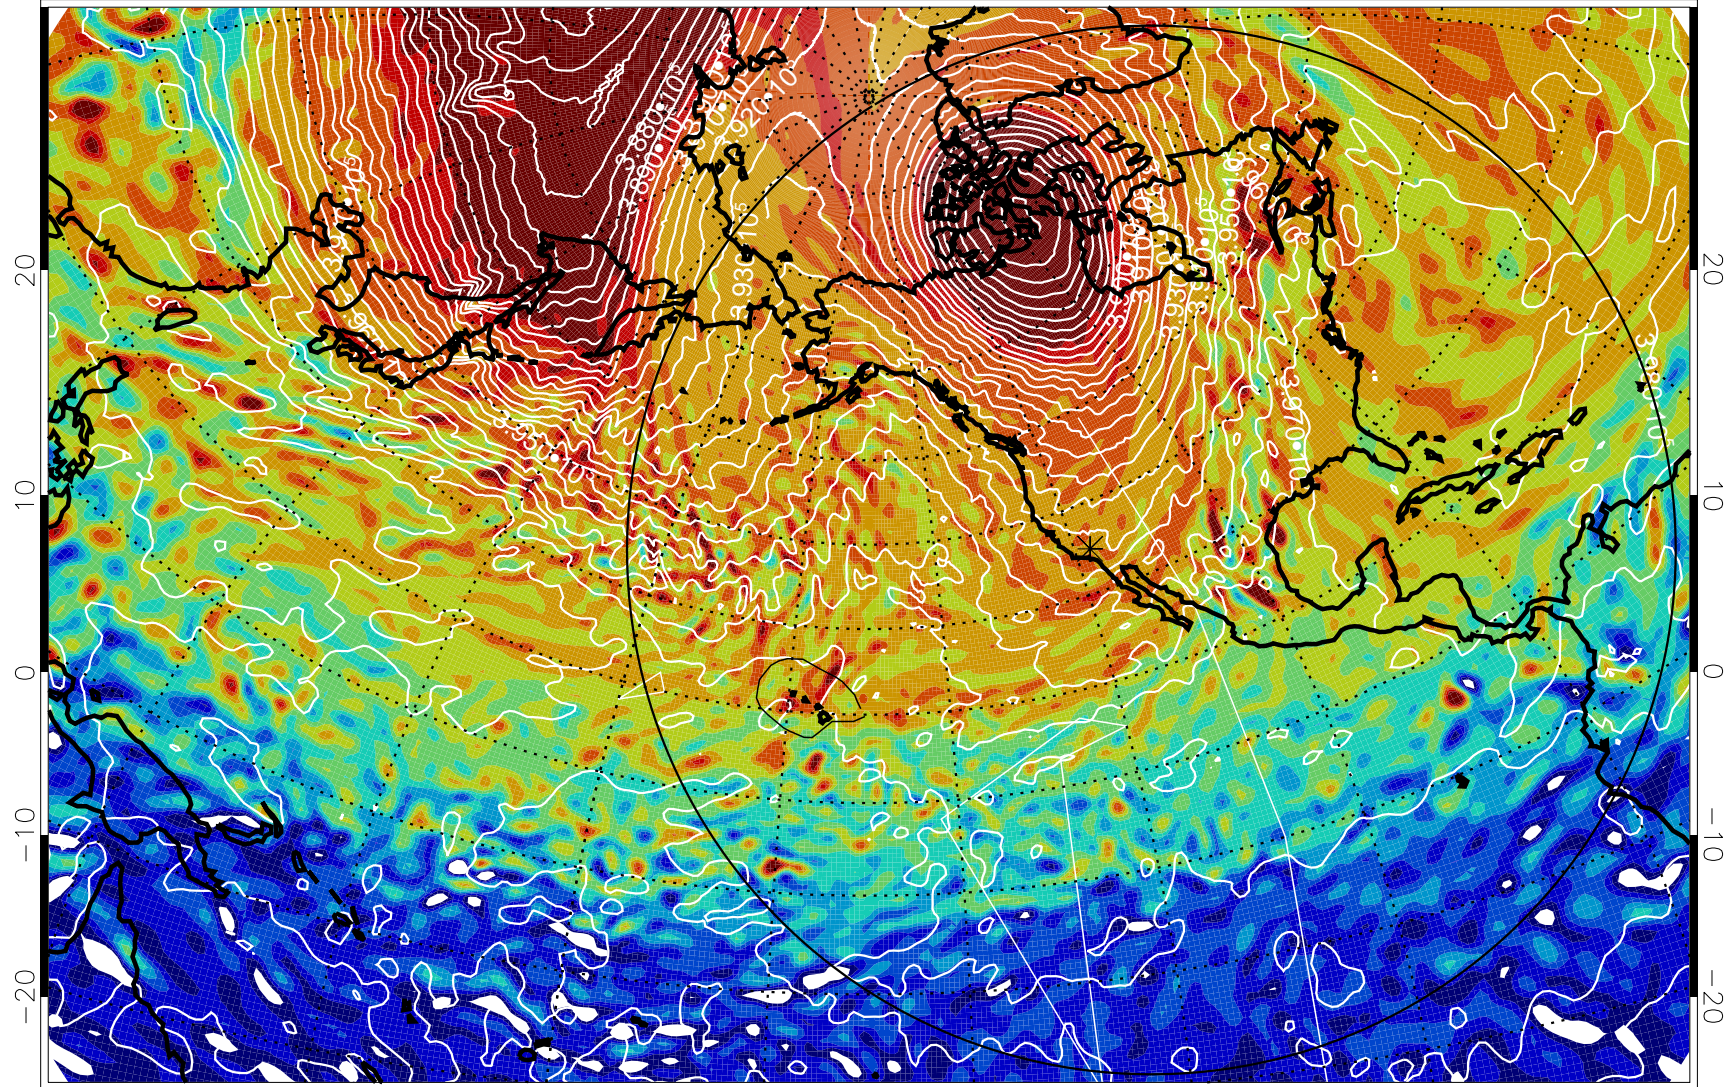

13011300, 84 hour forecast for 460K EPV

460K Montgomery Streamfunction, white

Range ring of 6000 km -- 19 hours GH round trip

13011306, 90 hour forecast for 460K EPV

460K Montgomery Streamfunction, white

Range ring of 6000 km -- 19 hours GH round trip

13011312, 96 hour forecast for 460K EPV

460K Montgomery Streamfunction, white

Range ring of 6000 km -- 19 hours GH round trip

13011318, 102 hour forecast for 460K EPV

460K Montgomery Streamfunction, white

Range ring of 6000 km -- 19 hours GH round trip

13011400, 108 hour forecast for 460K EPV

460K Montgomery Streamfunction, white

Range ring of 6000 km -- 19 hours GH round trip

13011406, 114 hour forecast for 460K EPV

460K Montgomery Streamfunction, white

Range ring of 6000 km -- 19 hours GH round trip

13011412, 120 hour forecast for 460K EPV

460K Montgomery Streamfunction, white

Range ring of 6000 km -- 19 hours GH round trip