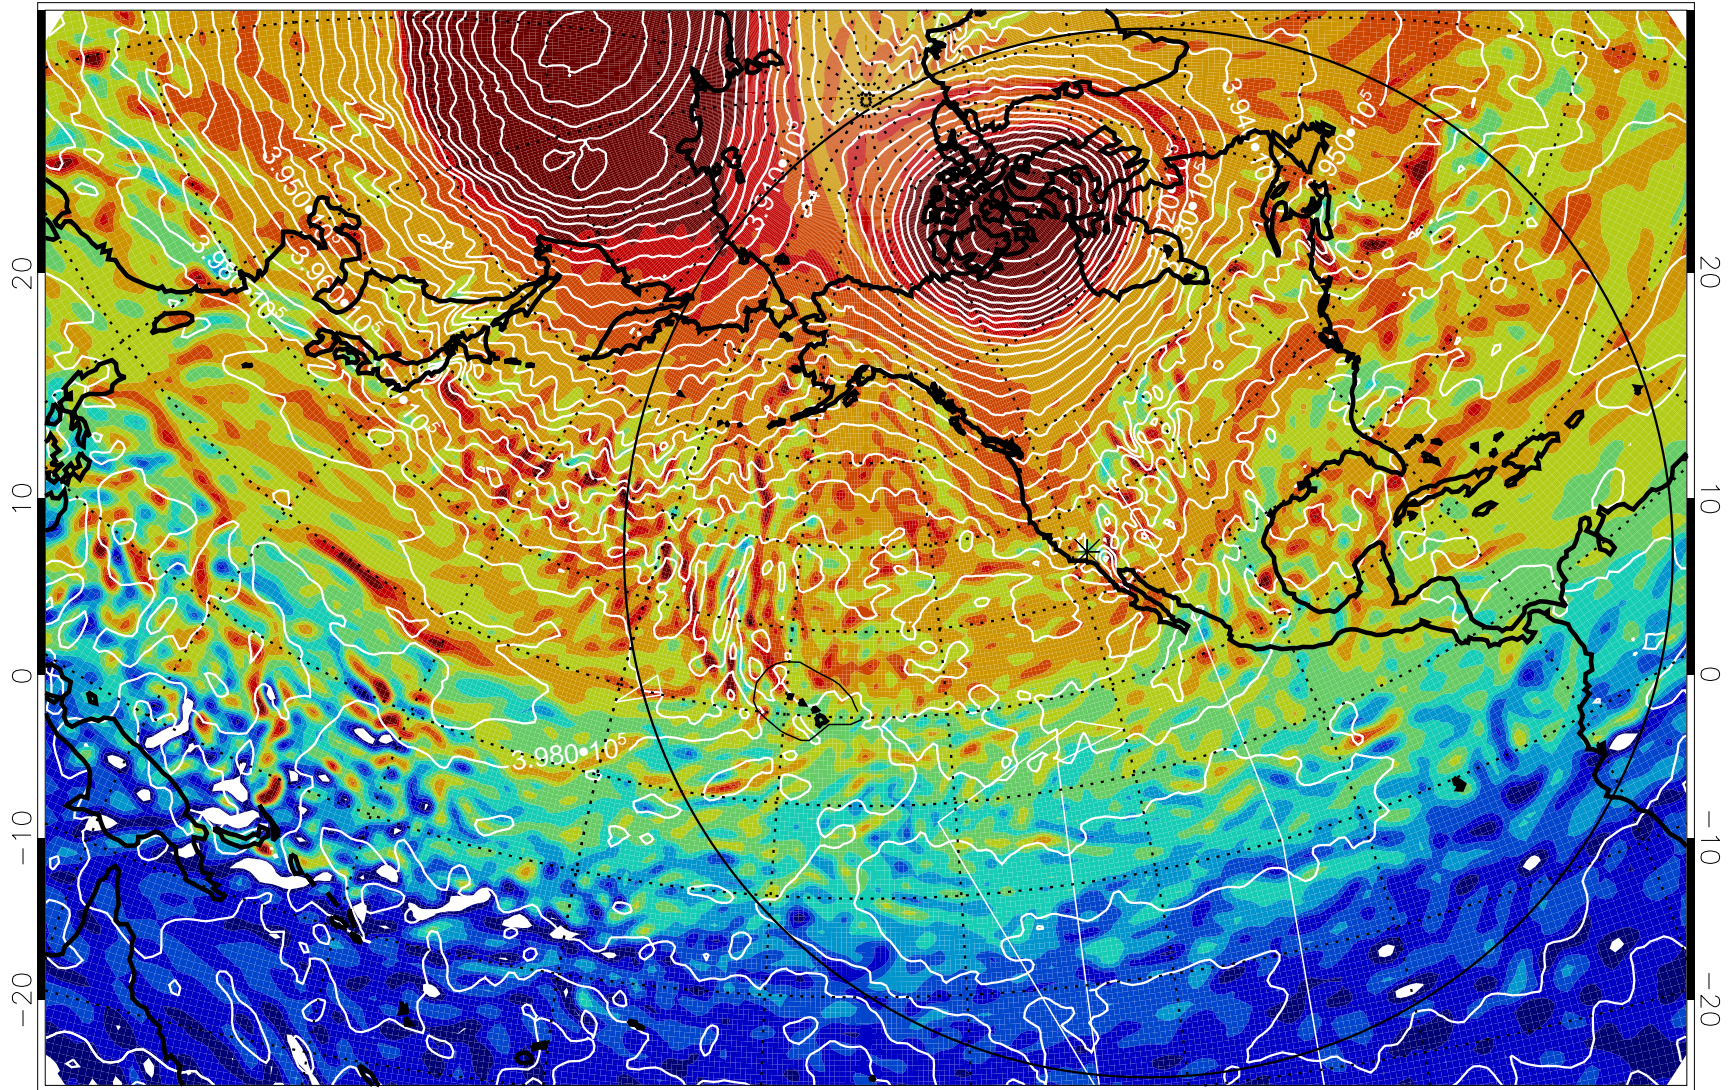

13011018, 30 hour forecast for 460K EPV

460K Montgomery Streamfunction, white

Range ring of 6000 km -- 19 hours GH round trip

13011100, 36 hour forecast for 460K EPV

460K Montgomery Streamfunction, white

Range ring of 6000 km -- 19 hours GH round trip

13011106, 42 hour forecast for 460K EPV

460K Montgomery Streamfunction, white

Range ring of 6000 km -- 19 hours GH round trip

13011112, 48 hour forecast for 460K EPV

460K Montgomery Streamfunction, white

Range ring of 6000 km -- 19 hours GH round trip

13011200, 60 hour forecast for 460K EPV

460K Montgomery Streamfunction, white

Range ring of 6000 km -- 19 hours GH round trip

13011206, 66 hour forecast for 460K EPV

460K Montgomery Streamfunction, white

Range ring of 6000 km -- 19 hours GH round trip

13011212, 72 hour forecast for 460K EPV

460K Montgomery Streamfunction, white

Range ring of 6000 km -- 19 hours GH round trip

13011218, 78 hour forecast for 460K EPV

460K Montgomery Streamfunction, white

Range ring of 6000 km -- 19 hours GH round trip