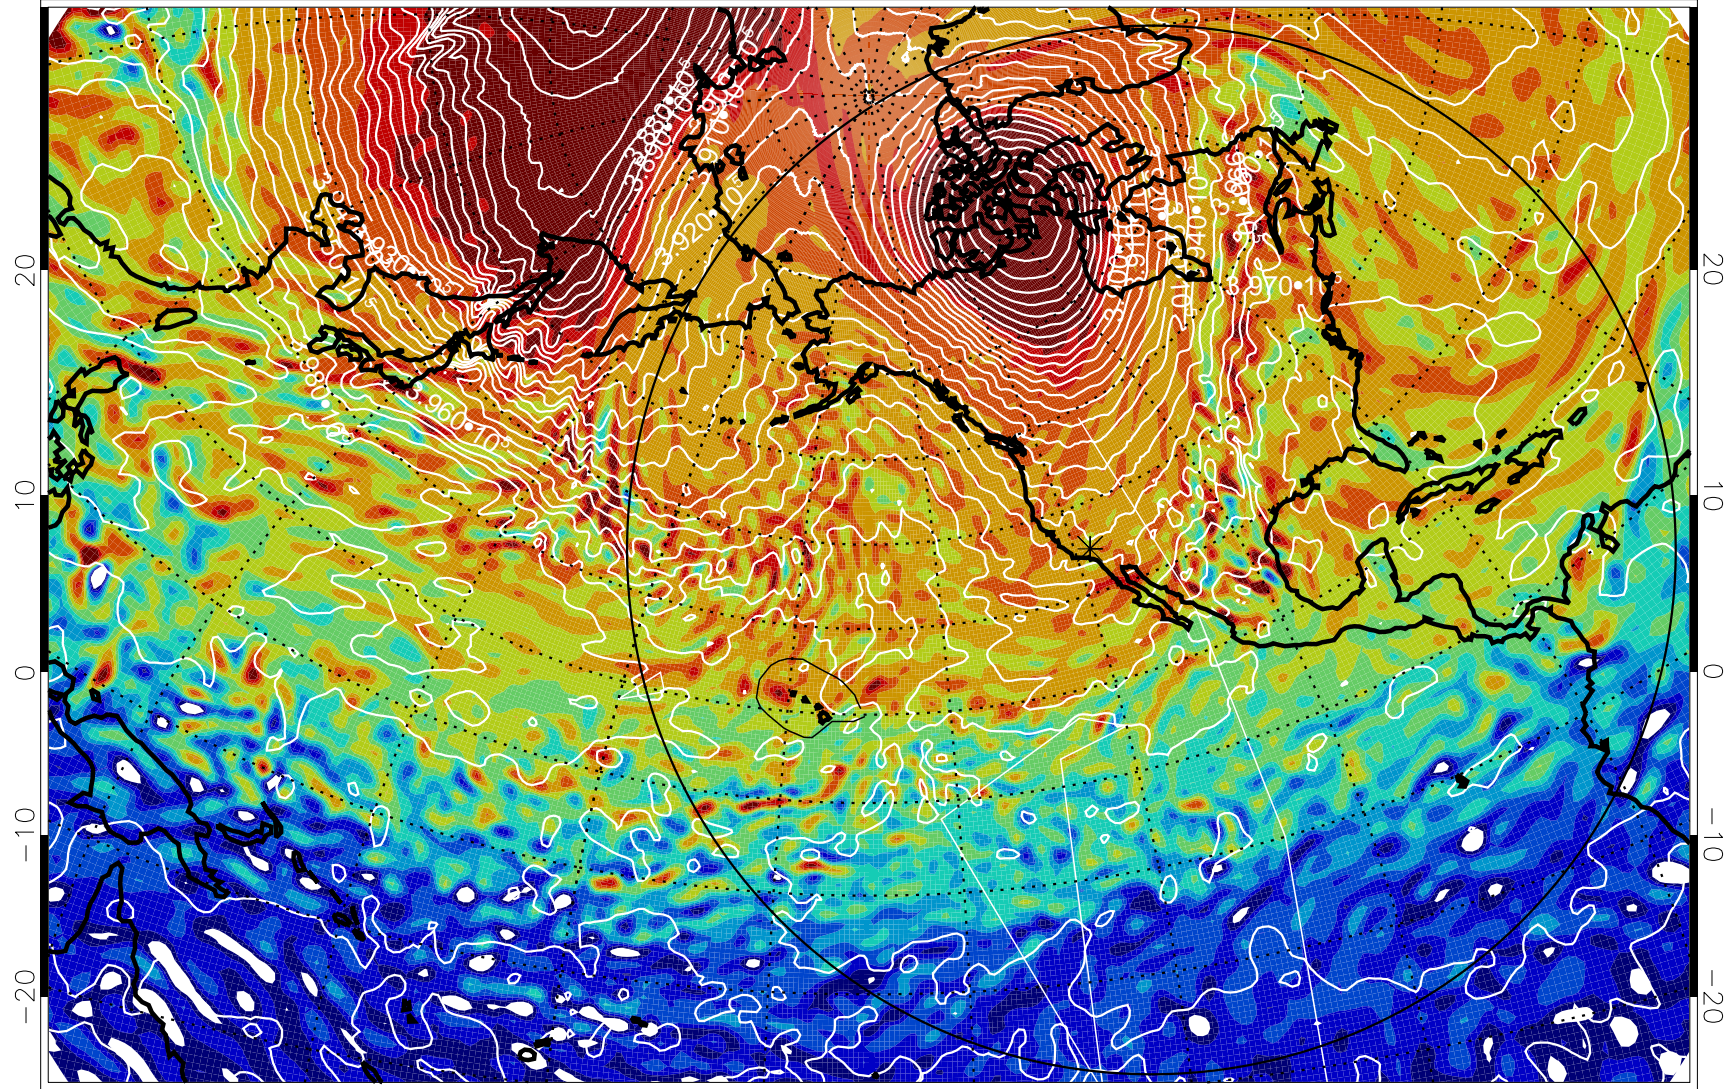

13011212, 72 hour forecast for 460K EPV

460K Montgomery Streamfunction, white

Range ring of 6000 km -- 19 hours GH round trip

13011218, 78 hour forecast for 460K EPV

460K Montgomery Streamfunction, white

Range ring of 6000 km -- 19 hours GH round trip

13011300, 84 hour forecast for 460K EPV

460K Montgomery Streamfunction, white

Range ring of 6000 km -- 19 hours GH round trip

13011306, 90 hour forecast for 460K EPV

460K Montgomery Streamfunction, white

Range ring of 6000 km -- 19 hours GH round trip

13011312, 96 hour forecast for 460K EPV

460K Montgomery Streamfunction, white

Range ring of 6000 km -- 19 hours GH round trip

13011318, 102 hour forecast for 460K EPV

460K Montgomery Streamfunction, white

Range ring of 6000 km -- 19 hours GH round trip

13011400, 108 hour forecast for 460K EPV

460K Montgomery Streamfunction, white

Range ring of 6000 km -- 19 hours GH round trip

13011406, 114 hour forecast for 460K EPV