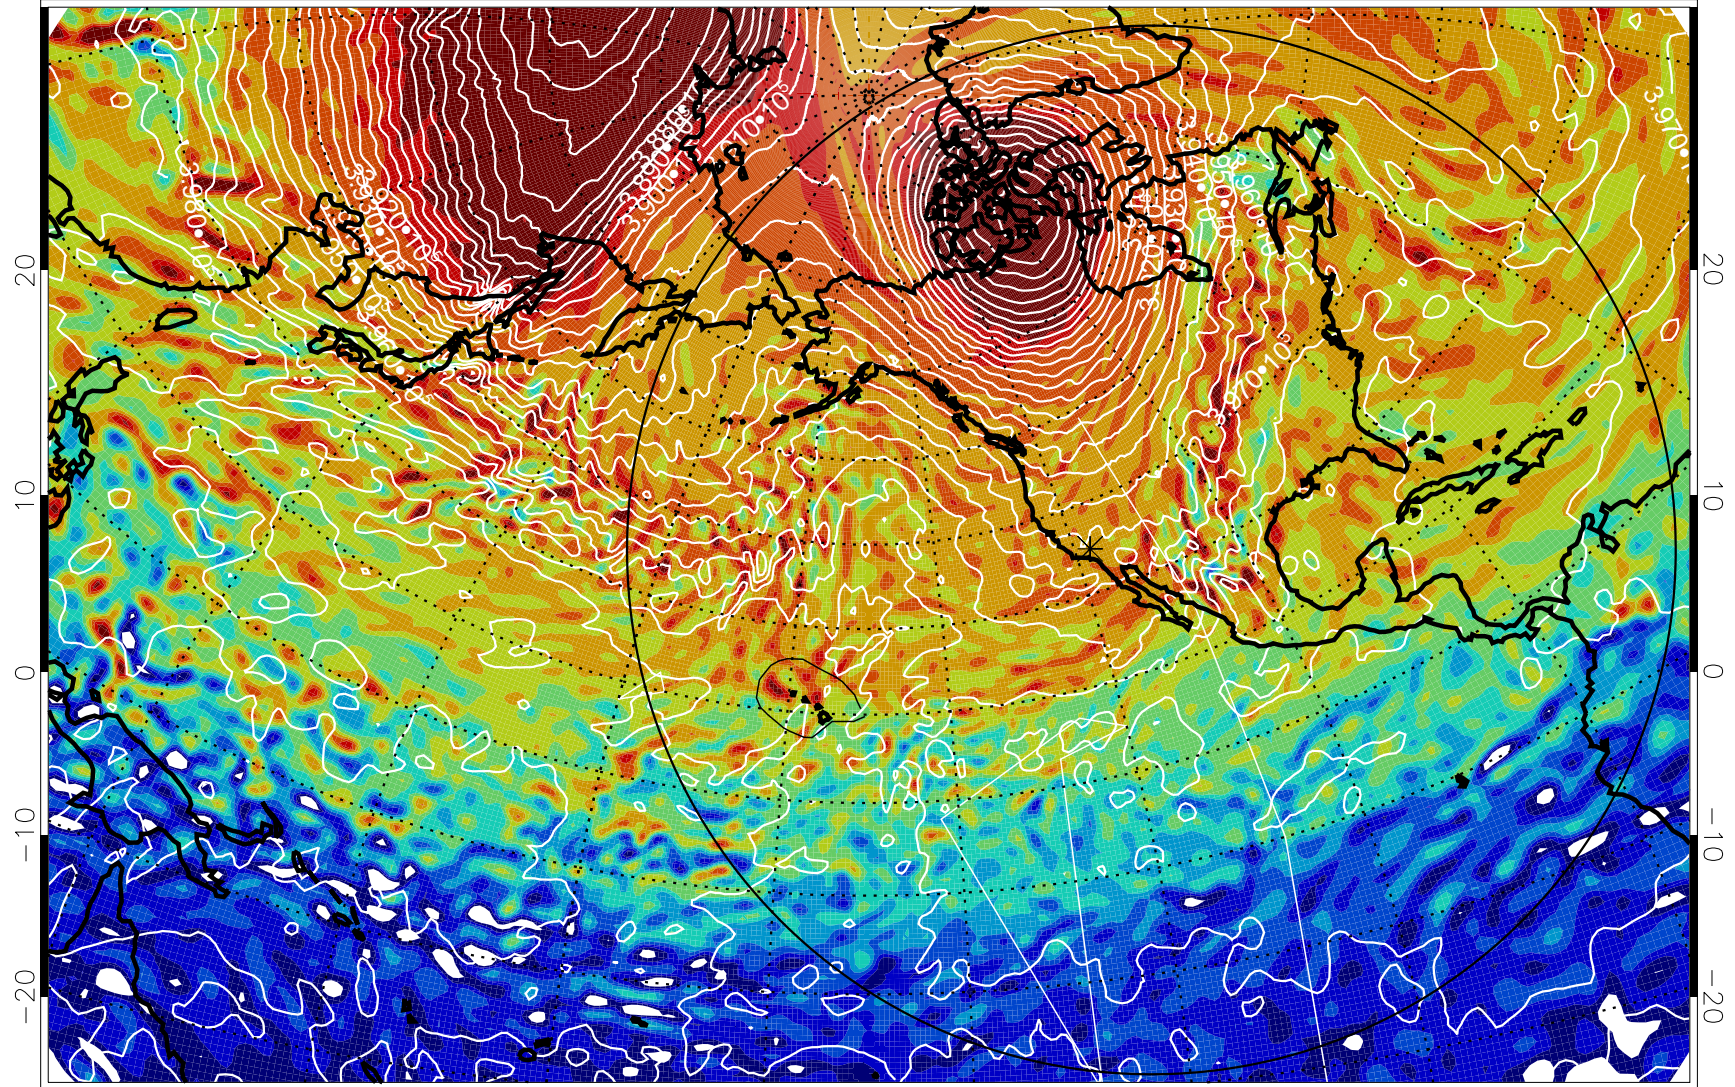

13011212, 72 hour forecast for 460K EPV

460K Montgomery Streamfunction, white

Range ring of 6000 km -- 19 hours GH round trip

13011218, 78 hour forecast for 460K EPV

460K Montgomery Streamfunction, white

Range ring of 6000 km -- 19 hours GH round trip

13011300, 84 hour forecast for 460K EPV

460K Montgomery Streamfunction, white

Range ring of 6000 km -- 19 hours GH round trip

13011306, 90 hour forecast for 460K EPV

460K Montgomery Streamfunction, white

Range ring of 6000 km -- 19 hours GH round trip

13011312, 96 hour forecast for 460K EPV

460K Montgomery Streamfunction, white

Range ring of 6000 km -- 19 hours GH round trip

13011318, 102 hour forecast for 460K EPV

460K Montgomery Streamfunction, white

Range ring of 6000 km -- 19 hours GH round trip

13011400, 108 hour forecast for 460K EPV

460K Montgomery Streamfunction, white

Range ring of 6000 km -- 19 hours GH round trip

13011406, 114 hour forecast for 460K EPV