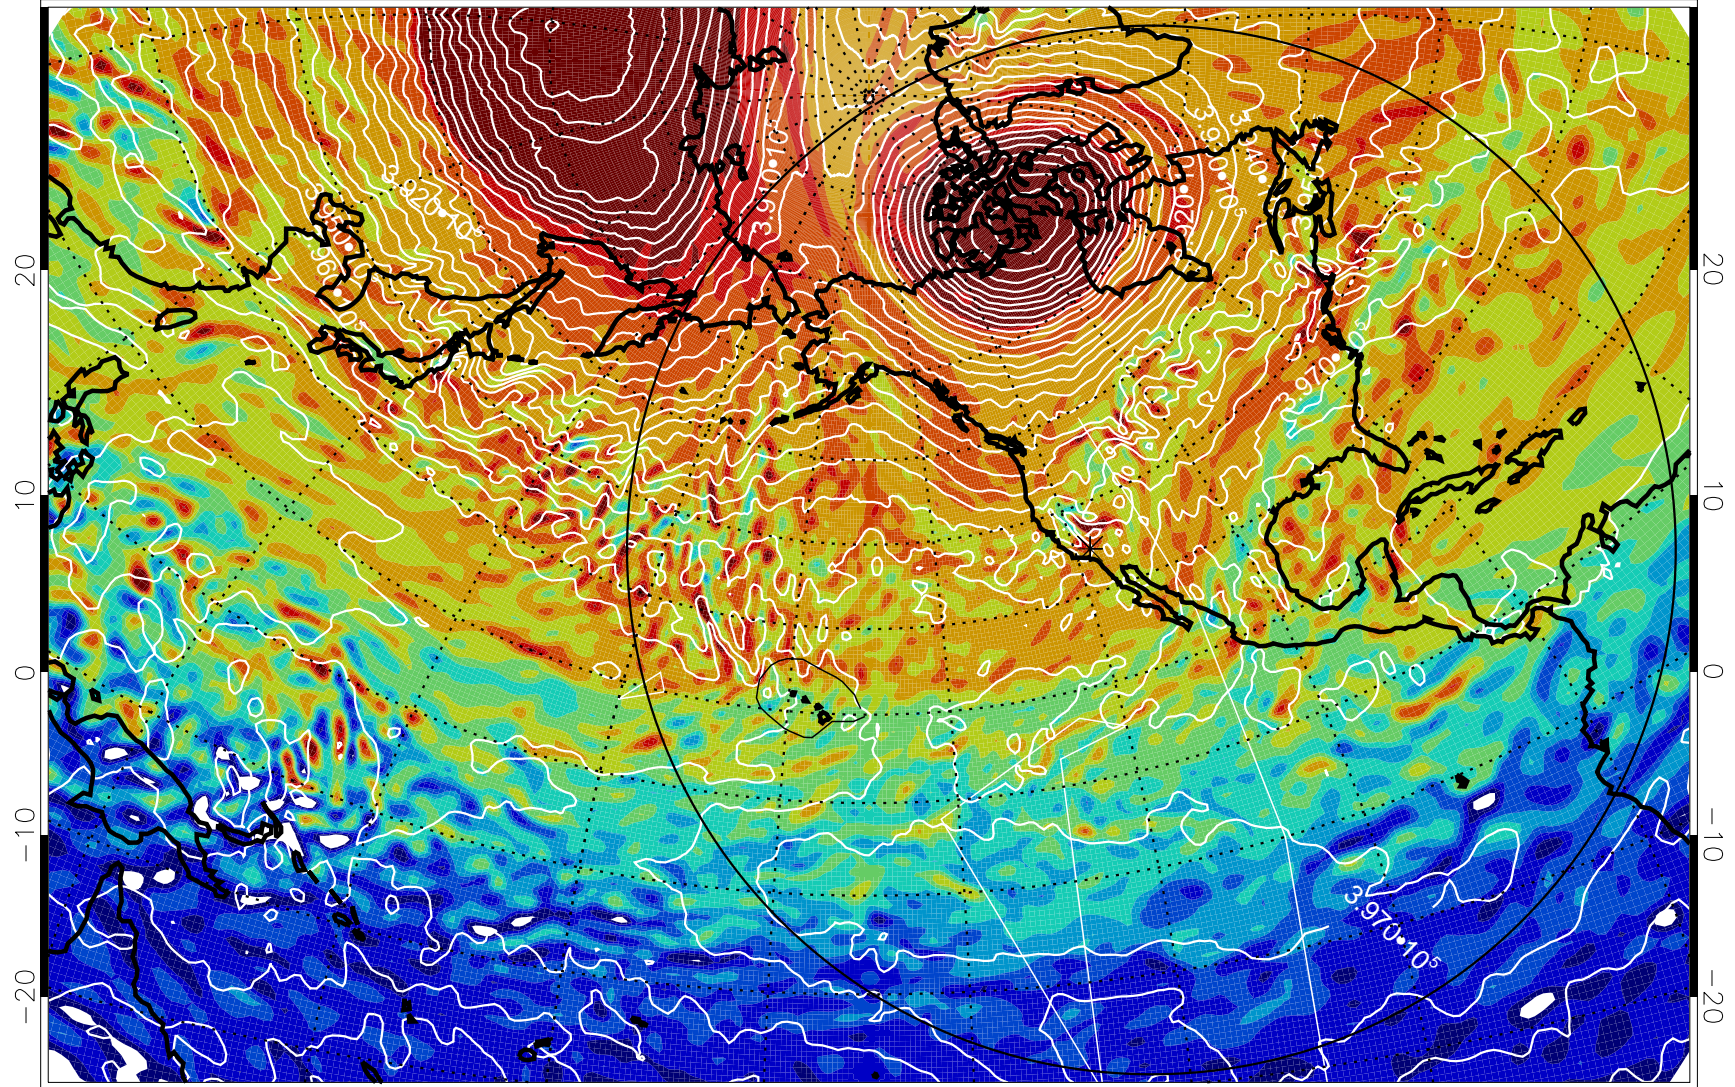

13011006, 18 hour forecast for 460K EPV

460K Montgomery Streamfunction, white

Range ring of 6000 km -- 19 hours GH round trip

13011012, 24 hour forecast for 460K EPV

460K Montgomery Streamfunction, white

Range ring of 6000 km -- 19 hours GH round trip

13011018, 30 hour forecast for 460K EPV

460K Montgomery Streamfunction, white

Range ring of 6000 km -- 19 hours GH round trip

13011100, 36 hour forecast for 460K EPV

460K Montgomery Streamfunction, white

Range ring of 6000 km -- 19 hours GH round trip

13011106, 42 hour forecast for 460K EPV

460K Montgomery Streamfunction, white

Range ring of 6000 km -- 19 hours GH round trip

13011112, 48 hour forecast for 460K EPV

460K Montgomery Streamfunction, white

Range ring of 6000 km -- 19 hours GH round trip

13011200, 60 hour forecast for 460K EPV

460K Montgomery Streamfunction, white

Range ring of 6000 km -- 19 hours GH round trip

13011206, 66 hour forecast for 460K EPV

460K Montgomery Streamfunction, white

Range ring of 6000 km -- 19 hours GH round trip