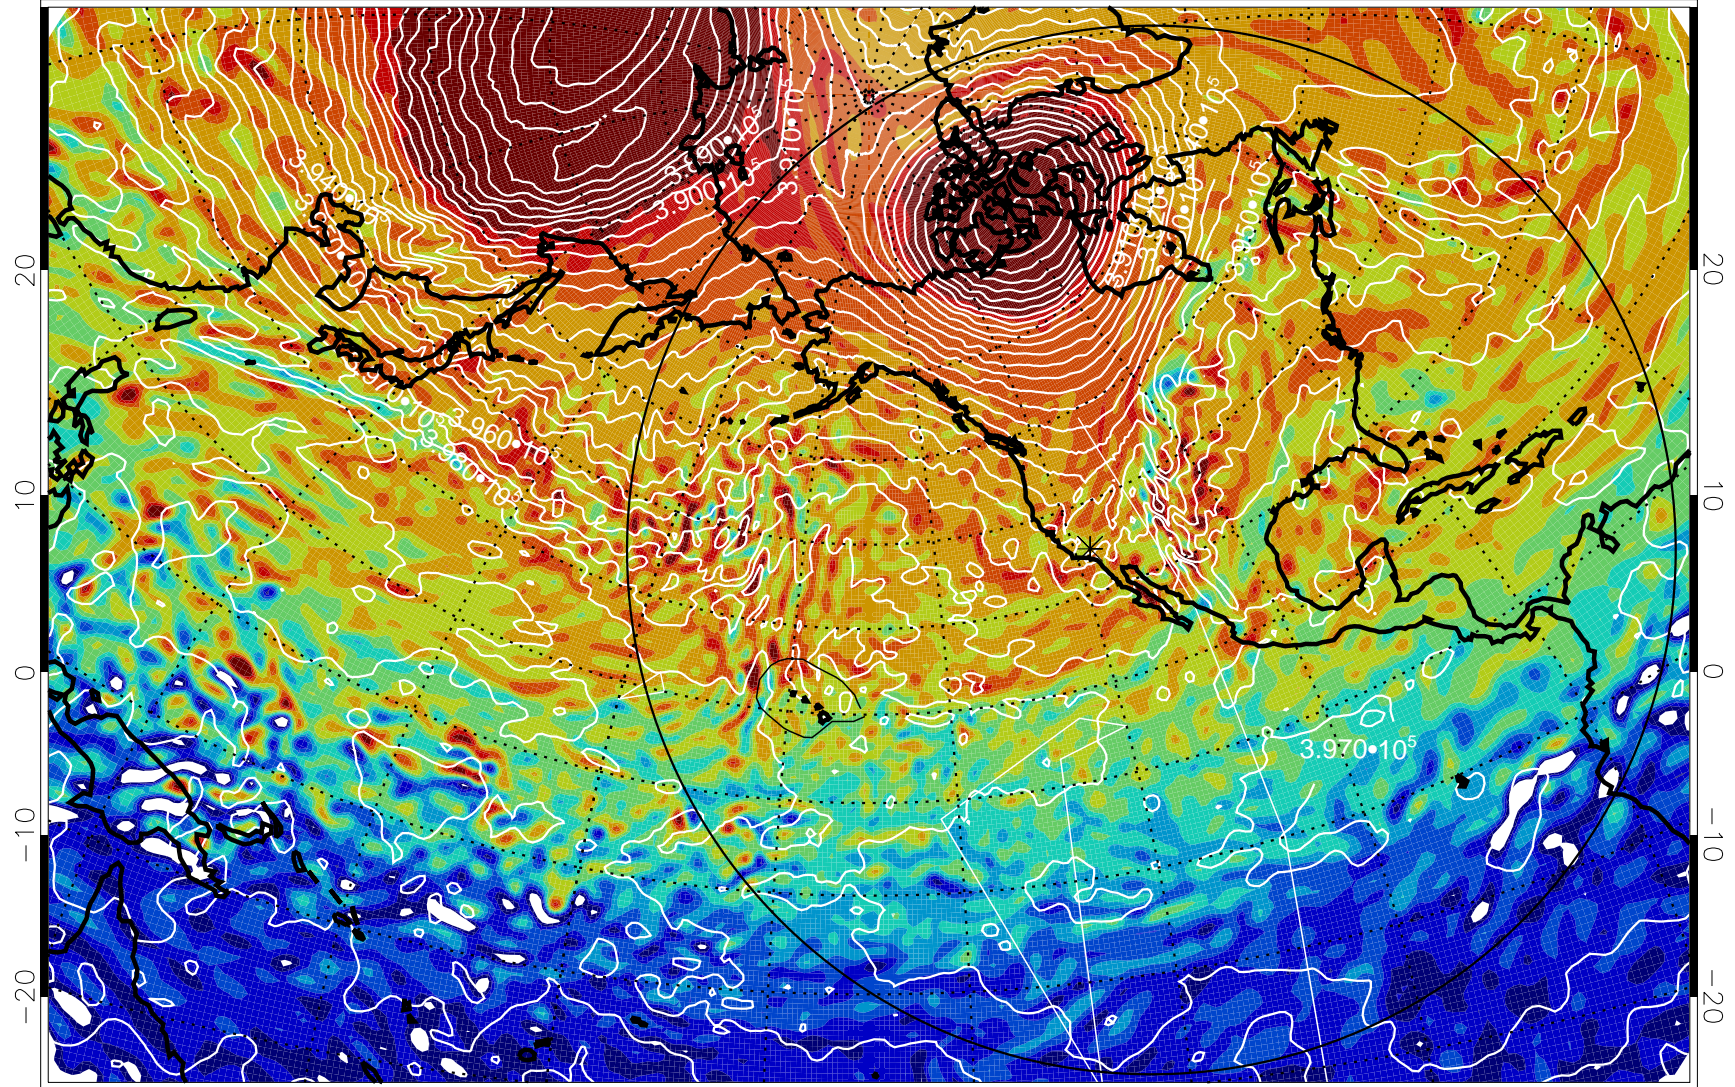

13011018, 30 hour forecast for 460K EPV

460K Montgomery Streamfunction, white

Range ring of 6000 km -- 19 hours GH round trip

13011100, 36 hour forecast for 460K EPV

460K Montgomery Streamfunction, white

Range ring of 6000 km -- 19 hours GH round trip

13011106, 42 hour forecast for 460K EPV

460K Montgomery Streamfunction, white

Range ring of 6000 km -- 19 hours GH round trip

13011112, 48 hour forecast for 460K EPV

460K Montgomery Streamfunction, white

Range ring of 6000 km -- 19 hours GH round trip

13011200, 60 hour forecast for 460K EPV

460K Montgomery Streamfunction, white

Range ring of 6000 km -- 19 hours GH round trip

13011206, 66 hour forecast for 460K EPV

460K Montgomery Streamfunction, white

Range ring of 6000 km -- 19 hours GH round trip

13011212, 72 hour forecast for 460K EPV

460K Montgomery Streamfunction, white

Range ring of 6000 km -- 19 hours GH round trip

13011218, 78 hour forecast for 460K EPV

460K Montgomery Streamfunction, white

Range ring of 6000 km -- 19 hours GH round trip