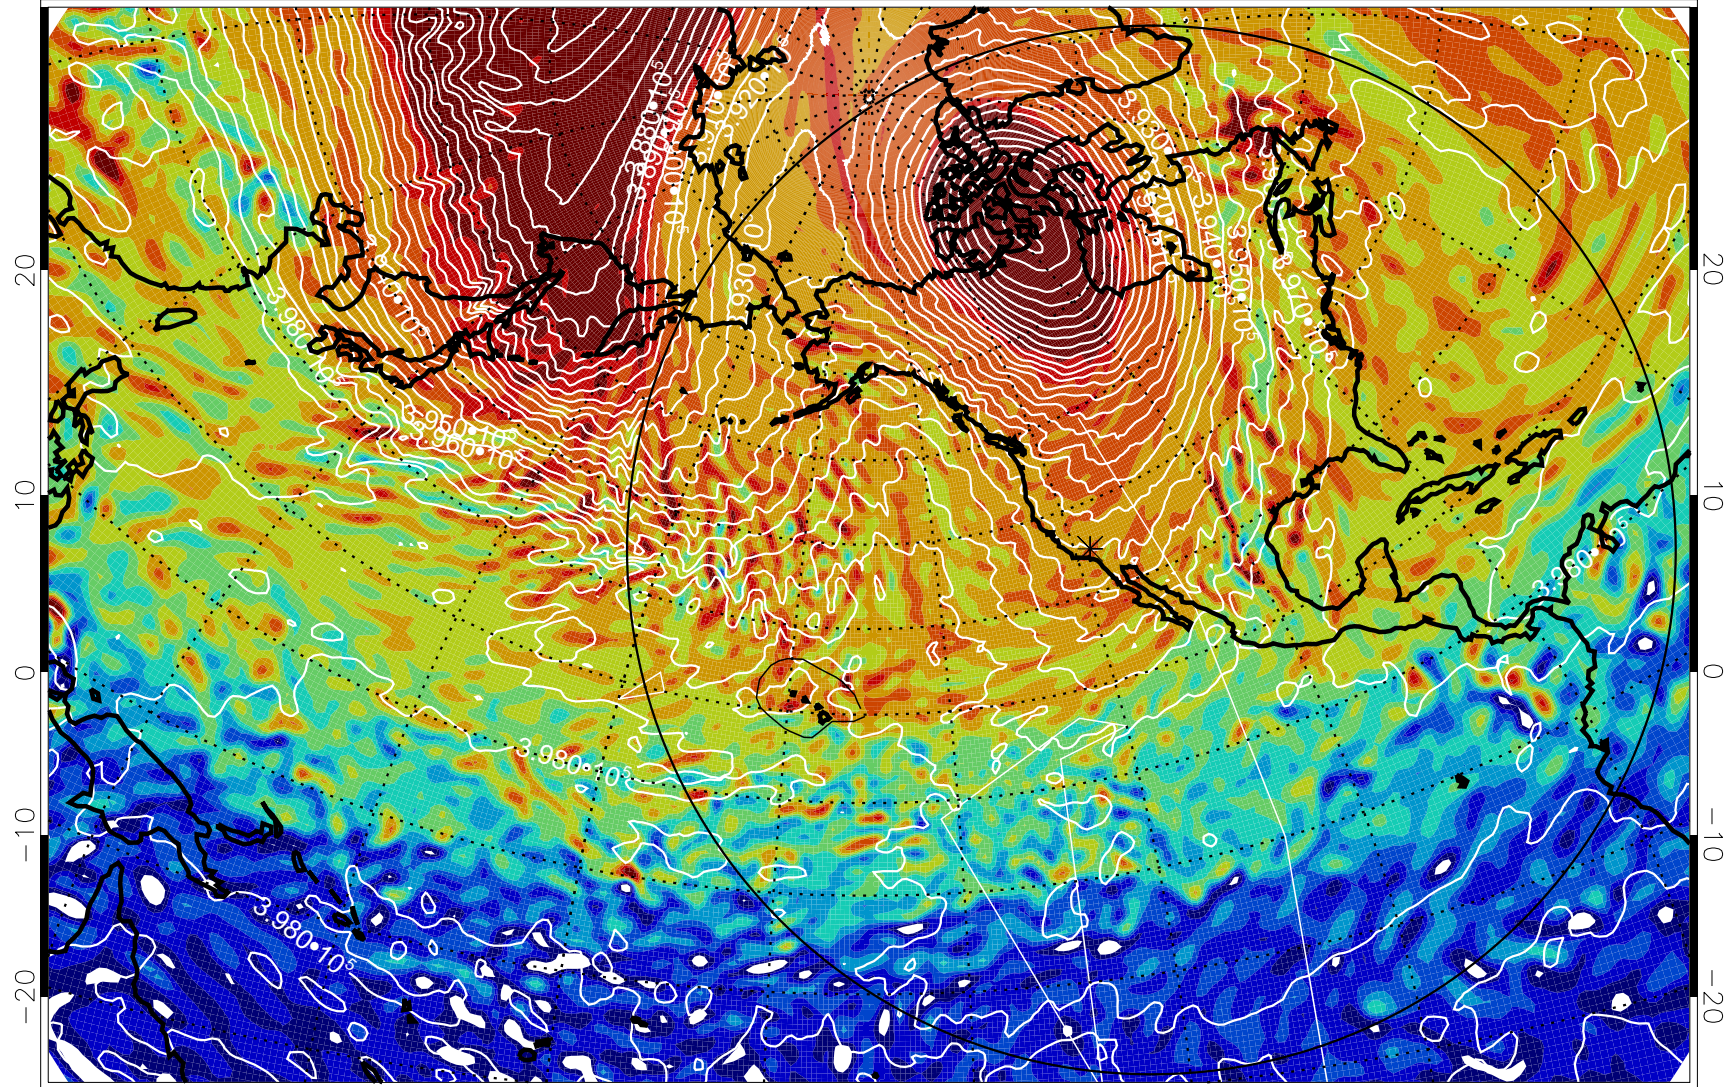

13011312, 96 hour forecast for 460K EPV

460K Montgomery Streamfunction, white

Range ring of 6000 km -- 19 hours GH round trip

13011318, 102 hour forecast for 460K EPV

460K Montgomery Streamfunction, white

Range ring of 6000 km -- 19 hours GH round trip

13011400, 108 hour forecast for 460K EPV

460K Montgomery Streamfunction, white

Range ring of 6000 km -- 19 hours GH round trip

13011406, 114 hour forecast for 460K EPV

460K Montgomery Streamfunction, white

Range ring of 6000 km -- 19 hours GH round trip

13011412, 120 hour forecast for 460K EPV

460K Montgomery Streamfunction, white

Range ring of 6000 km -- 19 hours GH round trip