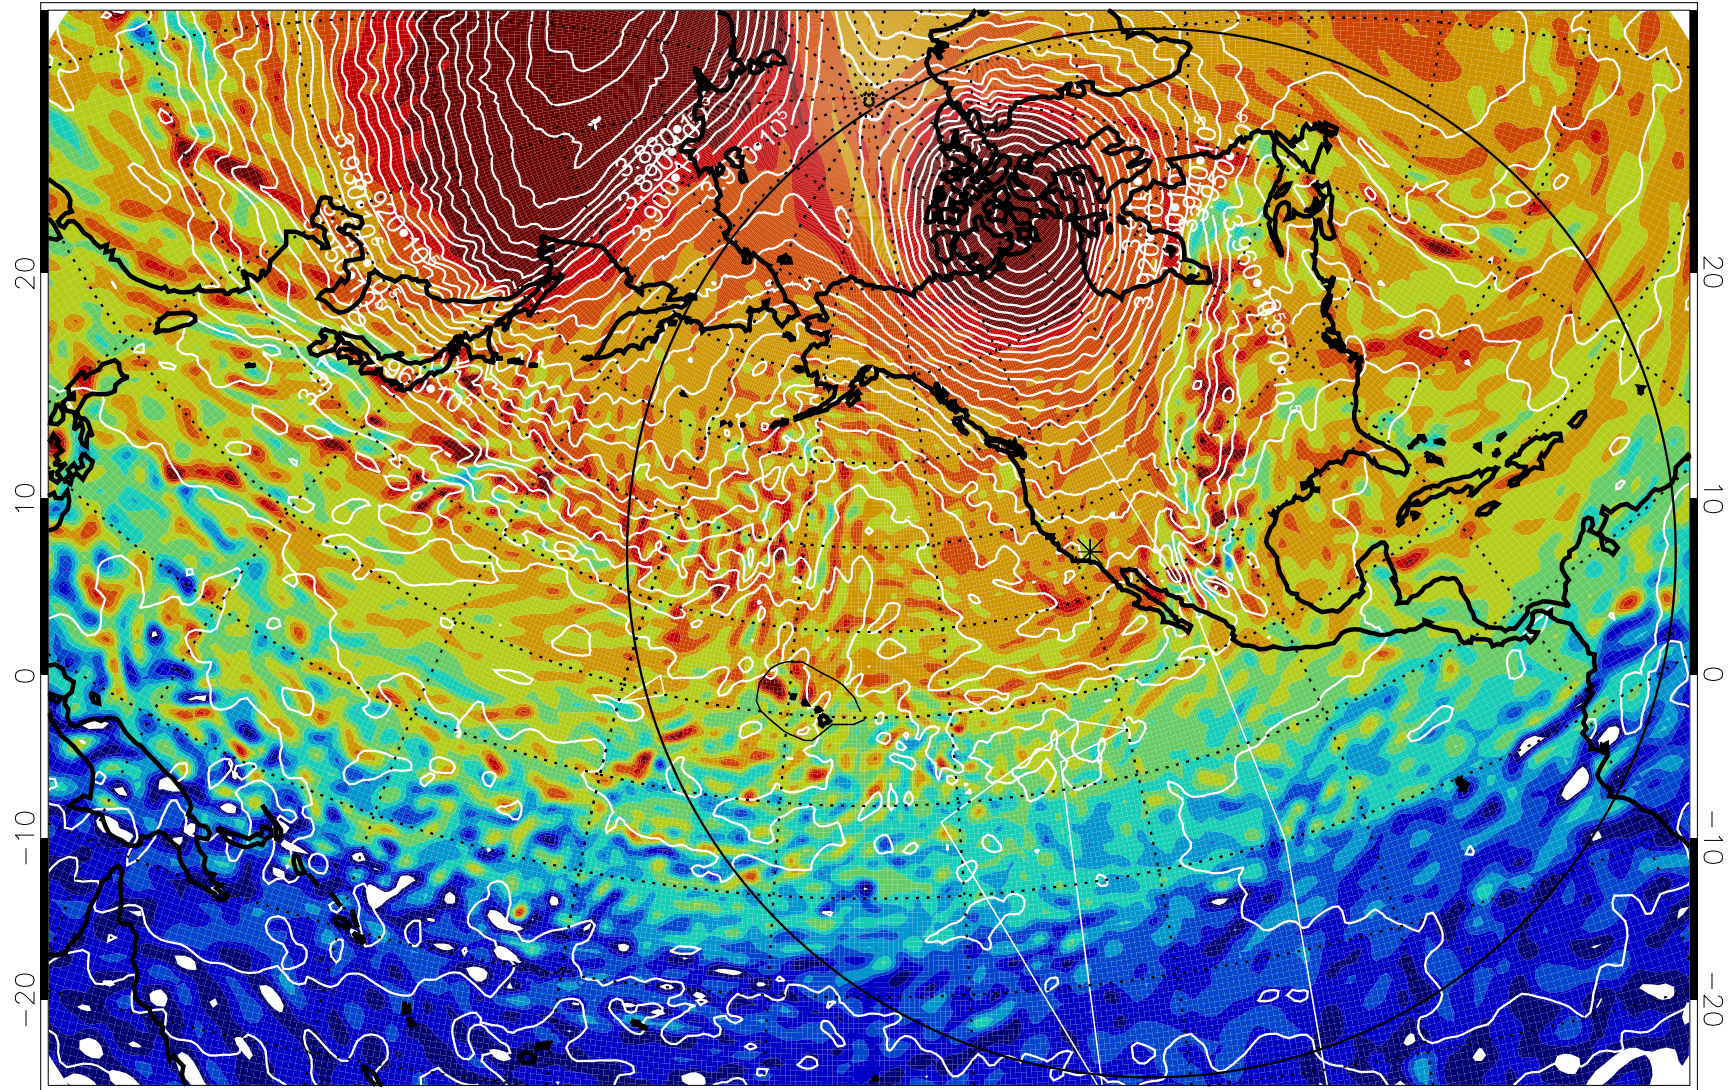

13011212, 72 hour forecast for 460K EPV

460K Montgomery Streamfunction, white

Range ring of 6000 km -- 19 hours GH round trip

13011218, 78 hour forecast for 460K EPV

460K Montgomery Streamfunction, white

Range ring of 6000 km -- 19 hours GH round trip

13011300, 84 hour forecast for 460K EPV

460K Montgomery Streamfunction, white

Range ring of 6000 km -- 19 hours GH round trip

13011306, 90 hour forecast for 460K EPV

460K Montgomery Streamfunction, white

Range ring of 6000 km -- 19 hours GH round trip

13011312, 96 hour forecast for 460K EPV

460K Montgomery Streamfunction, white

Range ring of 6000 km -- 19 hours GH round trip

13011318, 102 hour forecast for 460K EPV

460K Montgomery Streamfunction, white

Range ring of 6000 km -- 19 hours GH round trip

13011400, 108 hour forecast for 460K EPV

460K Montgomery Streamfunction, white

Range ring of 6000 km -- 19 hours GH round trip

13011406, 114 hour forecast for 460K EPV