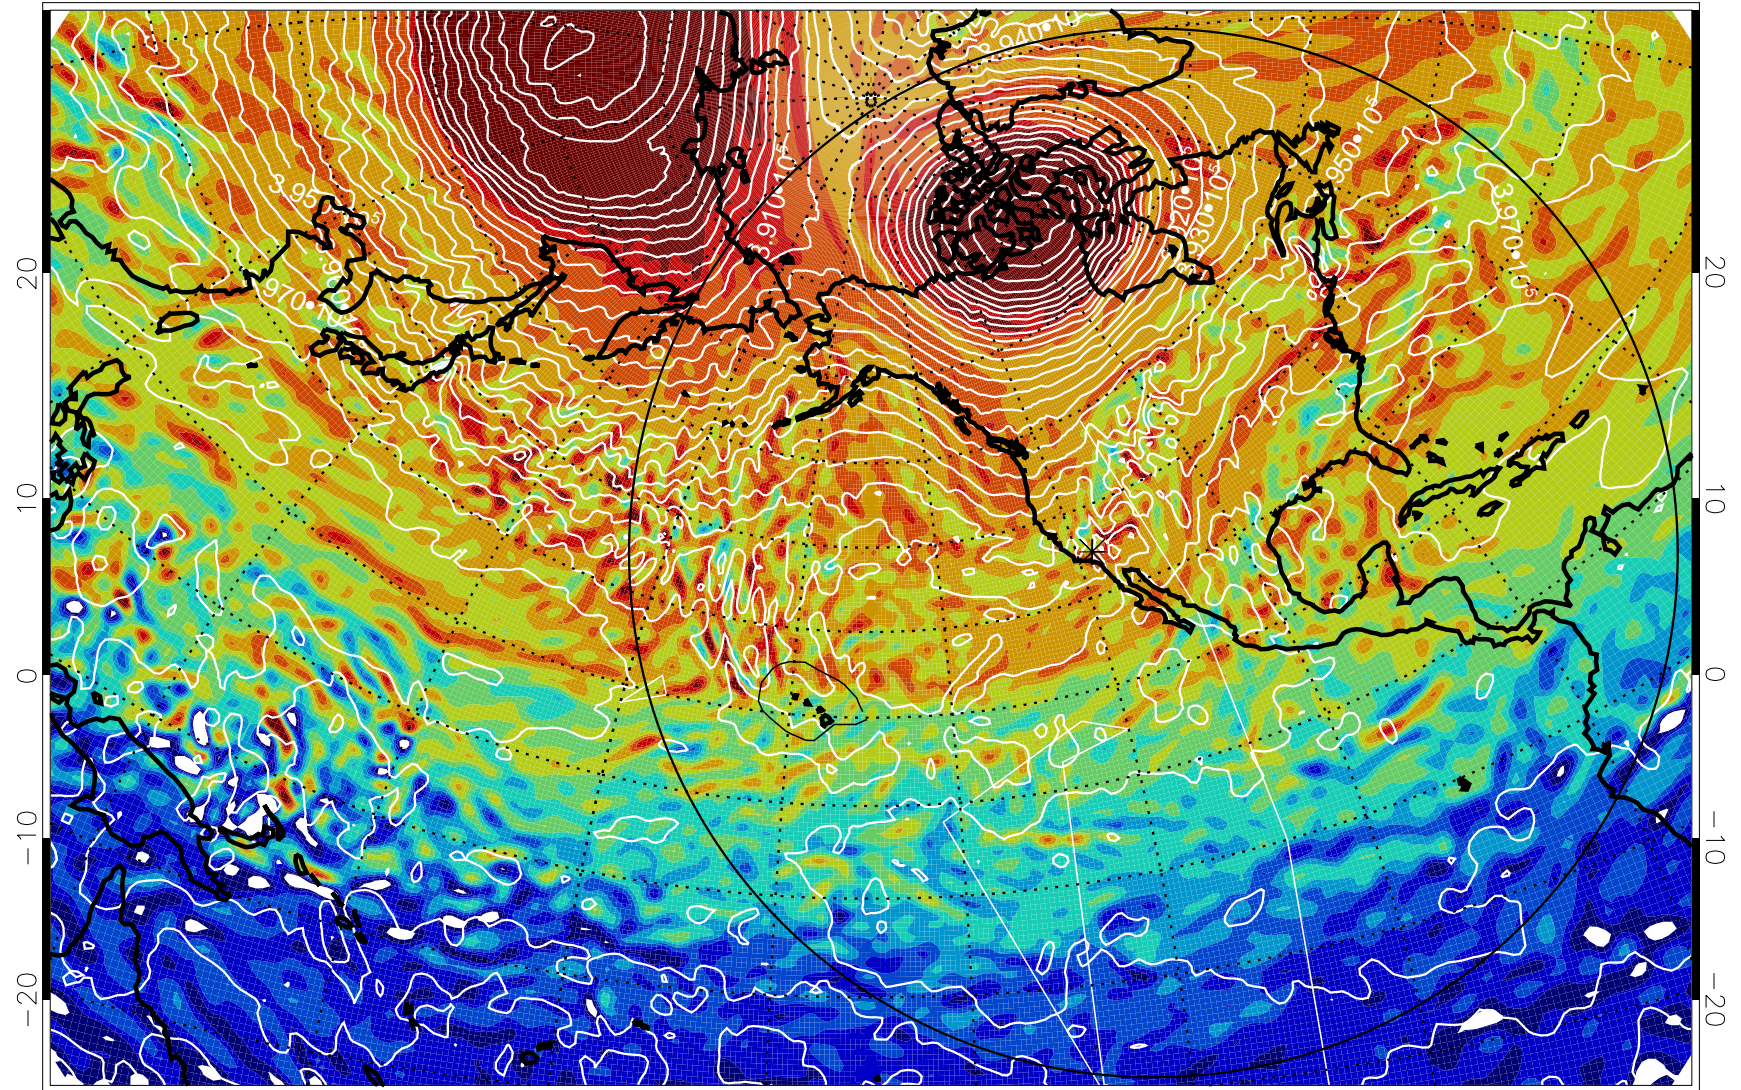

13011006, 18 hour forecast for 460K EPV

460K Montgomery Streamfunction, white

Range ring of 6000 km -- 19 hours GH round trip

13011012, 24 hour forecast for 460K EPV

460K Montgomery Streamfunction, white

Range ring of 6000 km -- 19 hours GH round trip

13011018, 30 hour forecast for 460K EPV

460K Montgomery Streamfunction, white

Range ring of 6000 km -- 19 hours GH round trip

13011100, 36 hour forecast for 460K EPV

460K Montgomery Streamfunction, white

Range ring of 6000 km -- 19 hours GH round trip

13011106, 42 hour forecast for 460K EPV

460K Montgomery Streamfunction, white

Range ring of 6000 km -- 19 hours GH round trip

13011112, 48 hour forecast for 460K EPV

460K Montgomery Streamfunction, white

Range ring of 6000 km -- 19 hours GH round trip

13011200, 60 hour forecast for 460K EPV

460K Montgomery Streamfunction, white

Range ring of 6000 km -- 19 hours GH round trip

13011206, 66 hour forecast for 460K EPV

460K Montgomery Streamfunction, white

Range ring of 6000 km -- 19 hours GH round trip