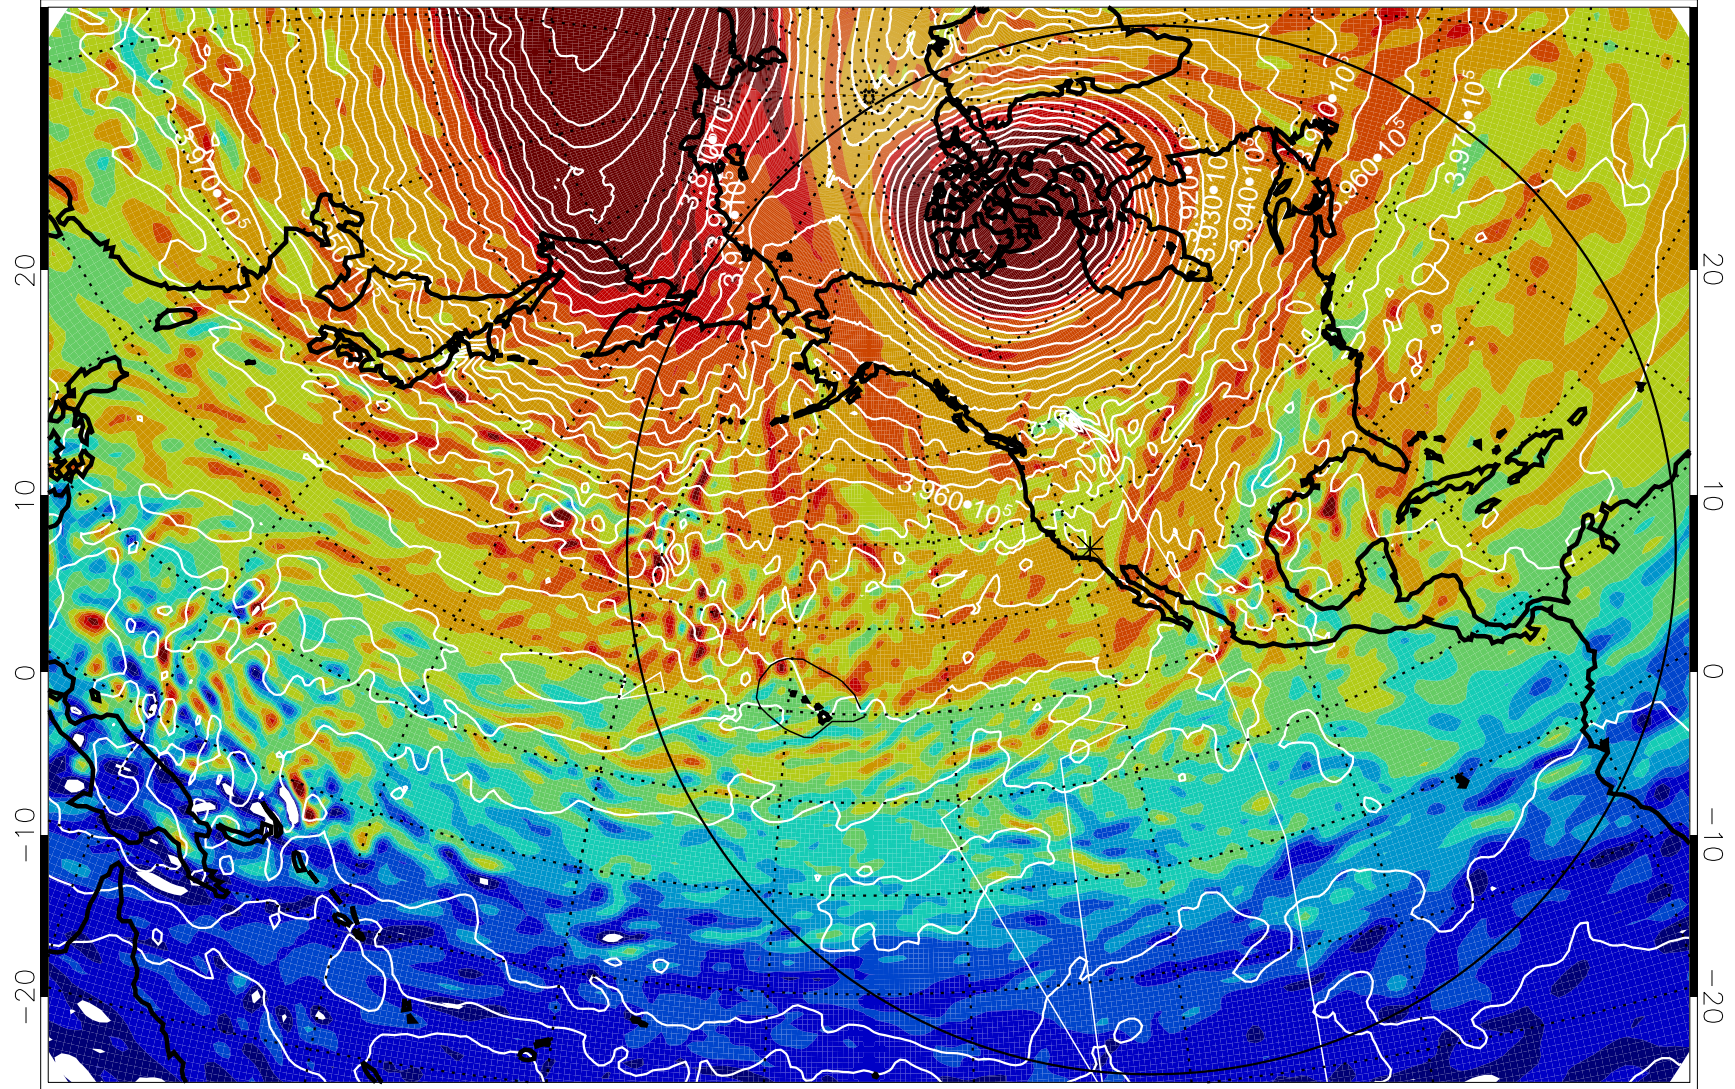

13010918, 6 hour forecast for 460K EPV

460K Montgomery Streamfunction, white

Range ring of 6000 km -- 19 hours GH round trip

13011000, 12 hour forecast for 460K EPV

460K Montgomery Streamfunction, white

Range ring of 6000 km -- 19 hours GH round trip

13011006, 18 hour forecast for 460K EPV

460K Montgomery Streamfunction, white

Range ring of 6000 km -- 19 hours GH round trip

13011012, 24 hour forecast for 460K EPV

460K Montgomery Streamfunction, white

Range ring of 6000 km -- 19 hours GH round trip

13011018, 30 hour forecast for 460K EPV

460K Montgomery Streamfunction, white

Range ring of 6000 km -- 19 hours GH round trip

13011100, 36 hour forecast for 460K EPV

460K Montgomery Streamfunction, white

Range ring of 6000 km -- 19 hours GH round trip

13011106, 42 hour forecast for 460K EPV

460K Montgomery Streamfunction, white

Range ring of 6000 km -- 19 hours GH round trip

13011112, 48 hour forecast for 460K EPV

460K Montgomery Streamfunction, white

Range ring of 6000 km -- 19 hours GH round trip