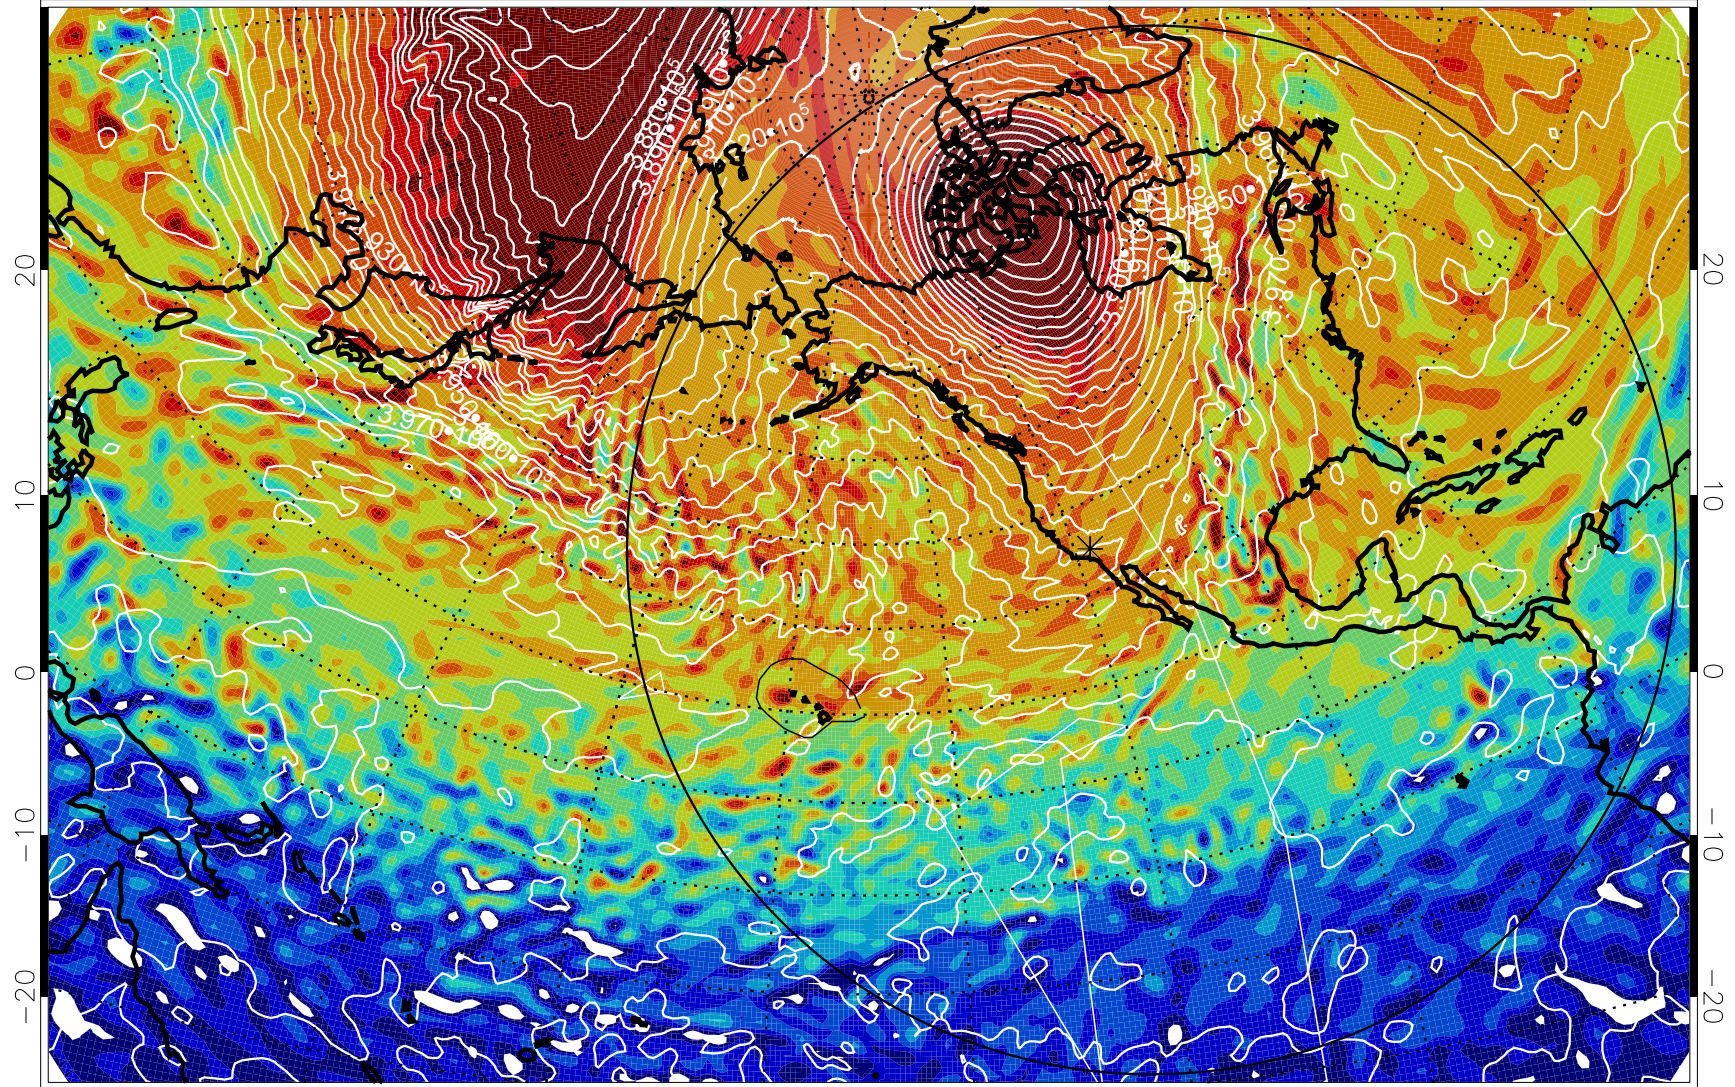

13011300, 84 hour forecast for 460K EPV

460K Montgomery Streamfunction, white

Range ring of 6000 km -- 19 hours GH round trip

13011306, 90 hour forecast for 460K EPV

460K Montgomery Streamfunction, white

Range ring of 6000 km -- 19 hours GH round trip

13011312, 96 hour forecast for 460K EPV

460K Montgomery Streamfunction, white

Range ring of 6000 km -- 19 hours GH round trip

13011318, 102 hour forecast for 460K EPV

460K Montgomery Streamfunction, white

Range ring of 6000 km -- 19 hours GH round trip

13011400, 108 hour forecast for 460K EPV

460K Montgomery Streamfunction, white

Range ring of 6000 km -- 19 hours GH round trip

13011406, 114 hour forecast for 460K EPV

460K Montgomery Streamfunction, white

Range ring of 6000 km -- 19 hours GH round trip

13011412, 120 hour forecast for 460K EPV

460K Montgomery Streamfunction, white

Range ring of 6000 km -- 19 hours GH round trip