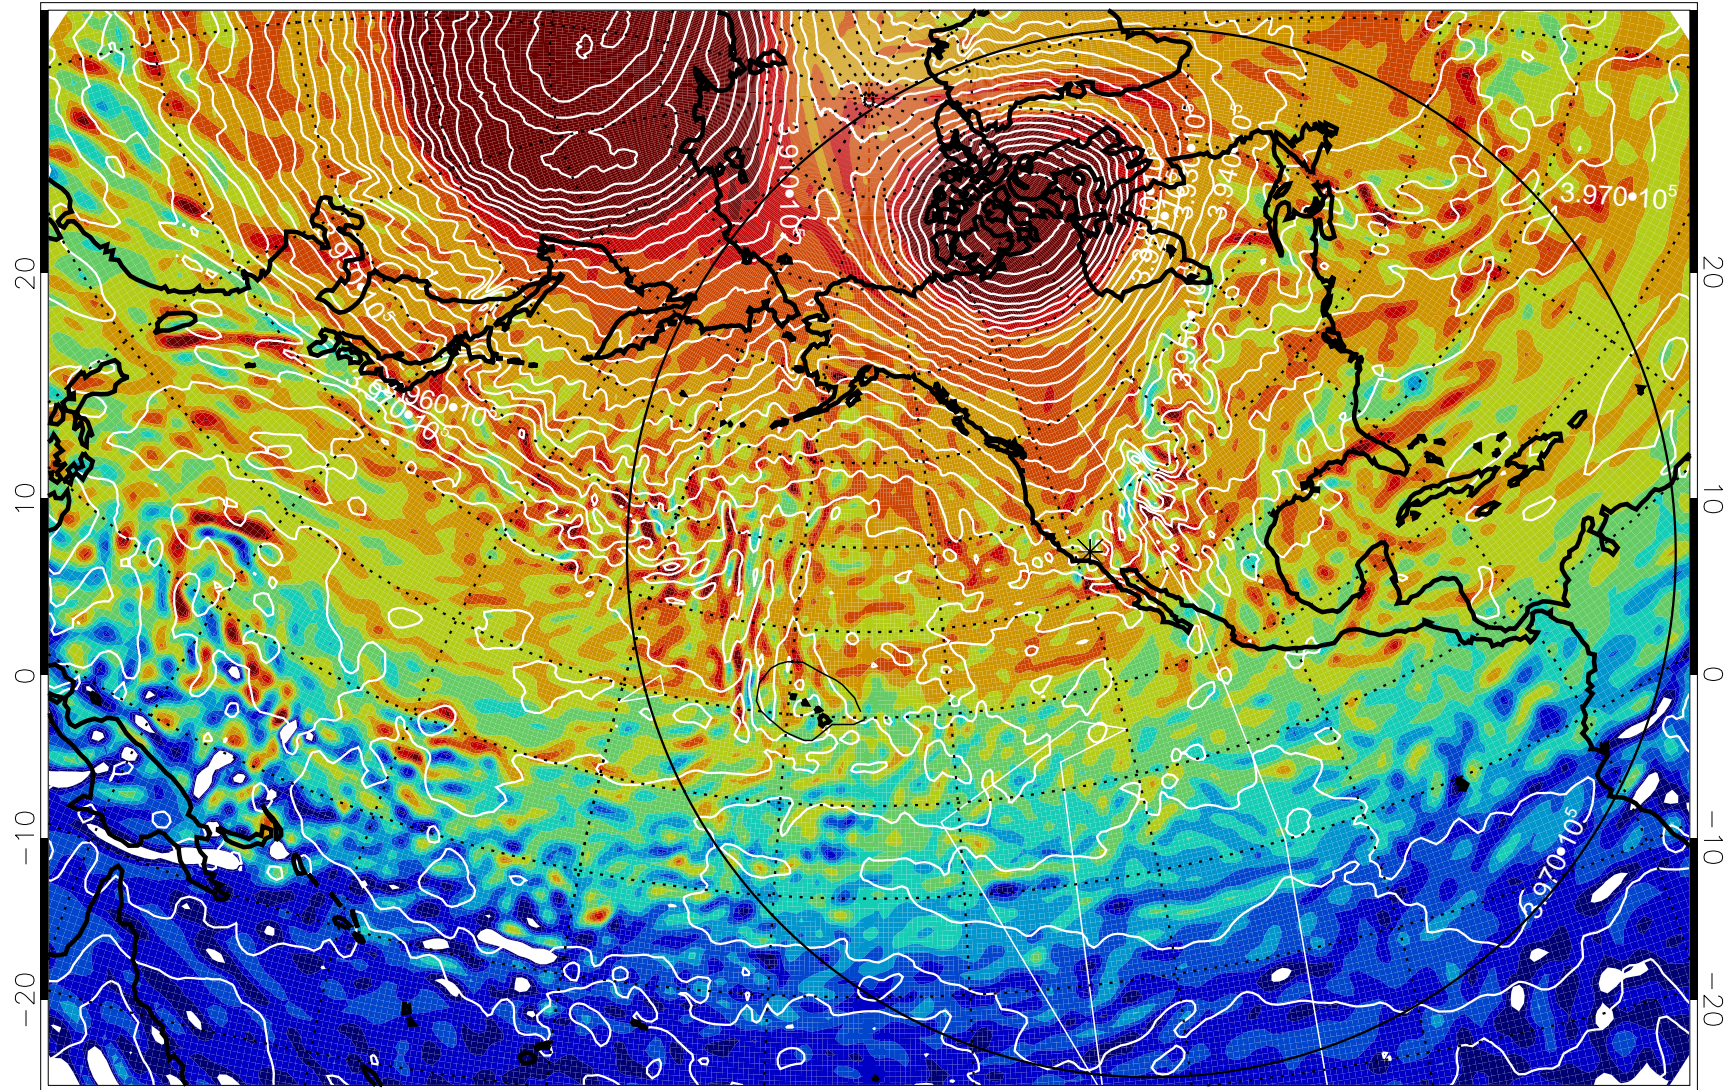

13011018, 30 hour forecast for 460K EPV

460K Montgomery Streamfunction, white

Range ring of 6000 km -- 19 hours GH round trip

13011100, 36 hour forecast for 460K EPV

460K Montgomery Streamfunction, white

Range ring of 6000 km -- 19 hours GH round trip

13011106, 42 hour forecast for 460K EPV

460K Montgomery Streamfunction, white

Range ring of 6000 km -- 19 hours GH round trip

13011112, 48 hour forecast for 460K EPV

460K Montgomery Streamfunction, white

Range ring of 6000 km -- 19 hours GH round trip

13011200, 60 hour forecast for 460K EPV

460K Montgomery Streamfunction, white

Range ring of 6000 km -- 19 hours GH round trip

13011206, 66 hour forecast for 460K EPV

460K Montgomery Streamfunction, white

Range ring of 6000 km -- 19 hours GH round trip

13011212, 72 hour forecast for 460K EPV

460K Montgomery Streamfunction, white

Range ring of 6000 km -- 19 hours GH round trip

13011218, 78 hour forecast for 460K EPV

460K Montgomery Streamfunction, white

Range ring of 6000 km -- 19 hours GH round trip