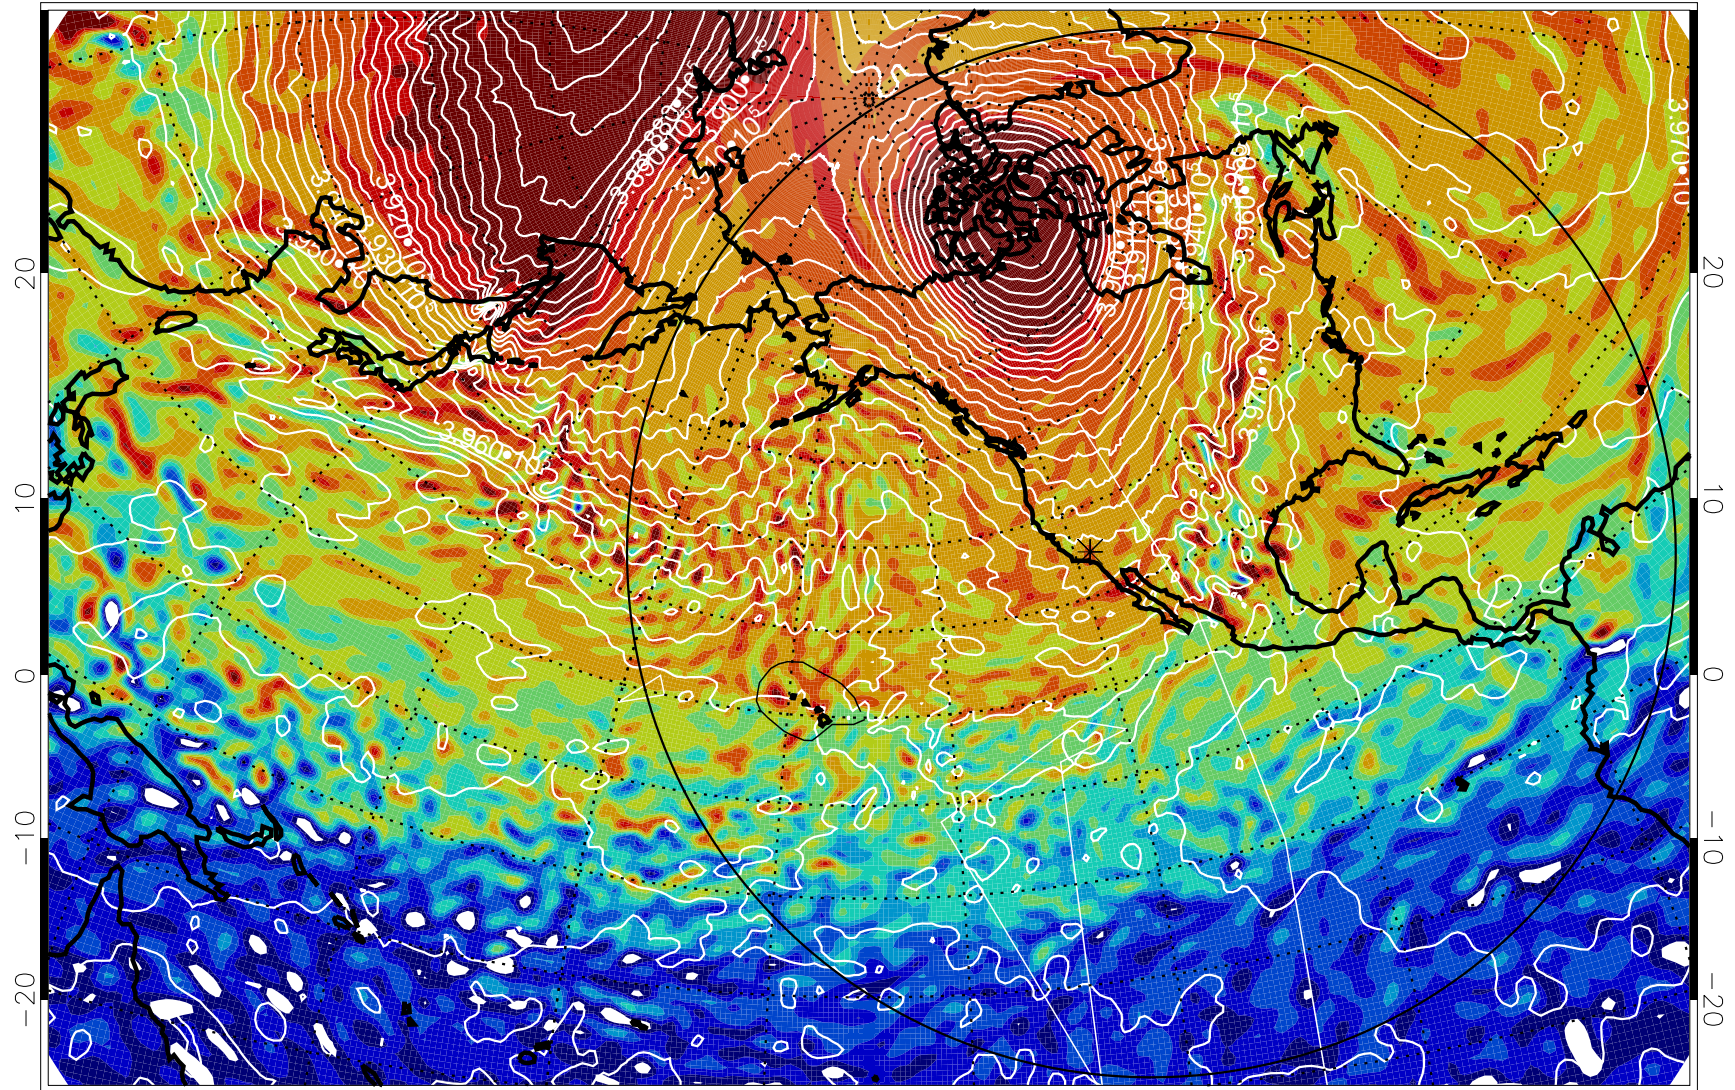

13011212, 72 hour forecast for 460K EPV

460K Montgomery Streamfunction, white

Range ring of 6000 km -- 19 hours GH round trip

13011218, 78 hour forecast for 460K EPV

460K Montgomery Streamfunction, white

Range ring of 6000 km -- 19 hours GH round trip

13011300, 84 hour forecast for 460K EPV

460K Montgomery Streamfunction, white

Range ring of 6000 km -- 19 hours GH round trip

13011306, 90 hour forecast for 460K EPV

460K Montgomery Streamfunction, white

Range ring of 6000 km -- 19 hours GH round trip

13011312, 96 hour forecast for 460K EPV

460K Montgomery Streamfunction, white

Range ring of 6000 km -- 19 hours GH round trip

13011318, 102 hour forecast for 460K EPV

460K Montgomery Streamfunction, white

Range ring of 6000 km -- 19 hours GH round trip

13011400, 108 hour forecast for 460K EPV

460K Montgomery Streamfunction, white

Range ring of 6000 km -- 19 hours GH round trip

13011406, 114 hour forecast for 460K EPV