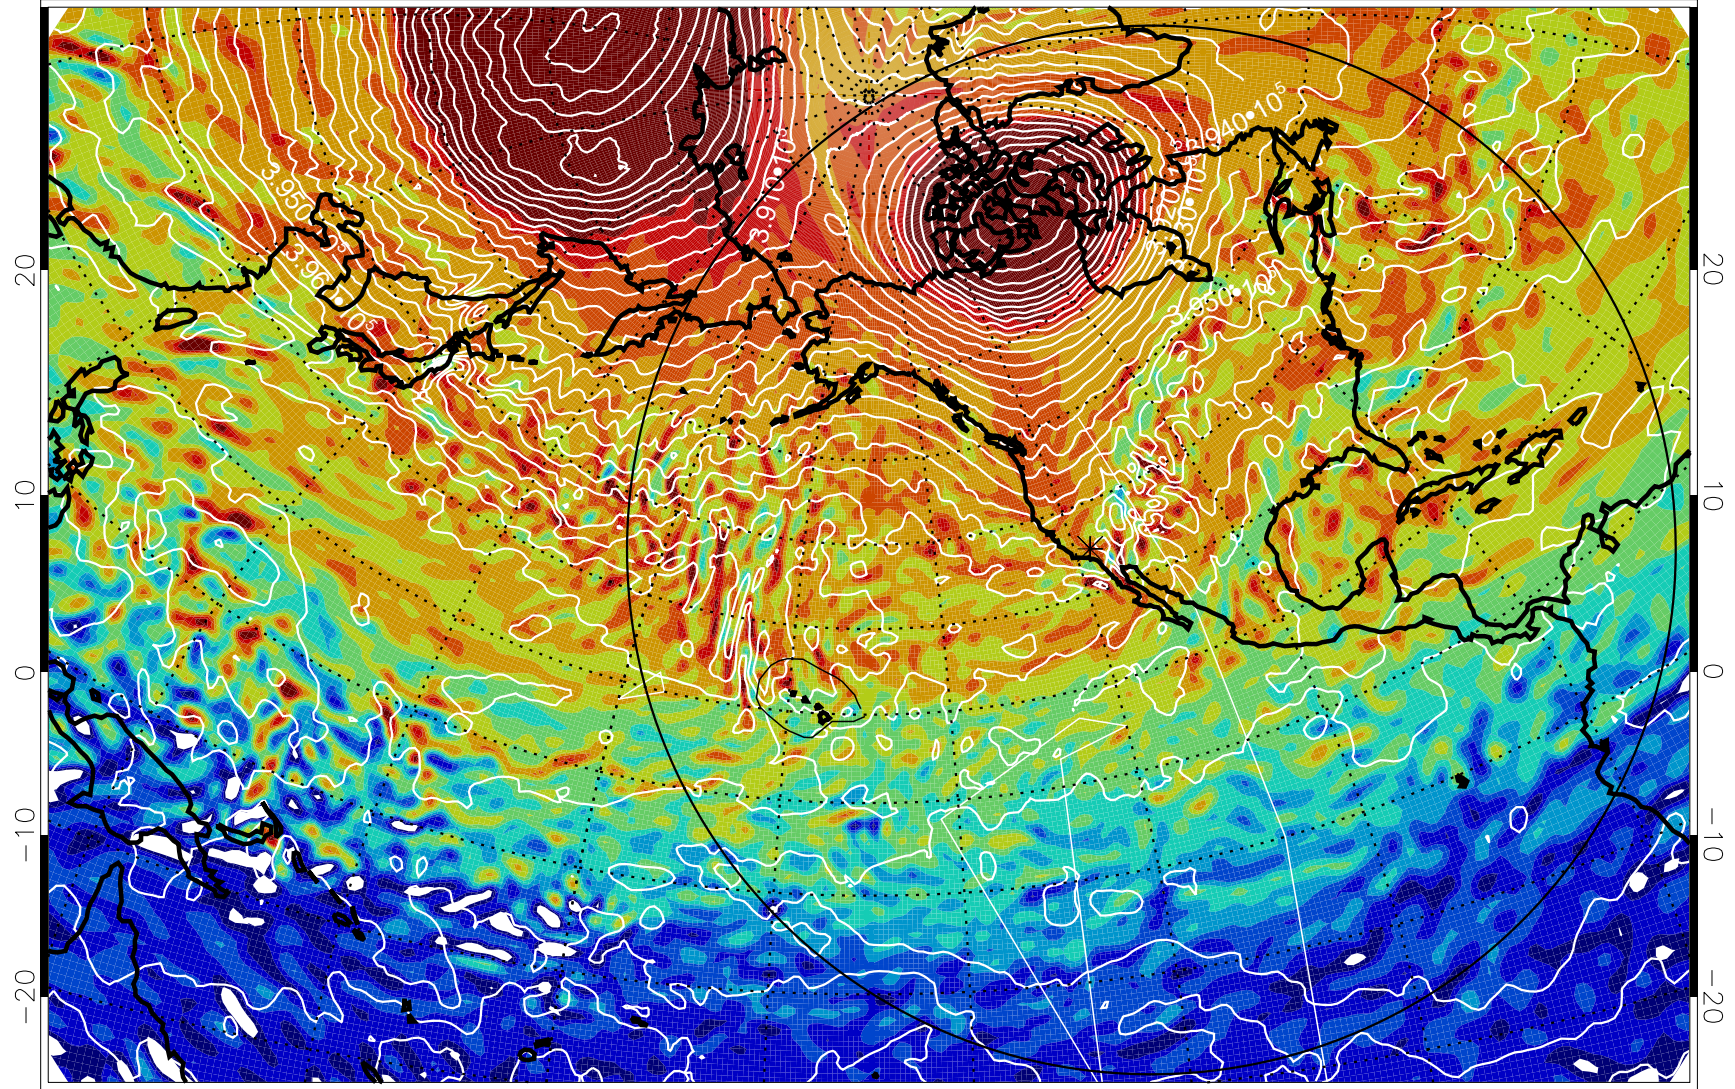

13011018, 30 hour forecast for 460K EPV

460K Montgomery Streamfunction, white

Range ring of 6000 km -- 19 hours GH round trip

13011100, 36 hour forecast for 460K EPV

460K Montgomery Streamfunction, white

Range ring of 6000 km -- 19 hours GH round trip

13011106, 42 hour forecast for 460K EPV

460K Montgomery Streamfunction, white

Range ring of 6000 km -- 19 hours GH round trip

13011112, 48 hour forecast for 460K EPV

460K Montgomery Streamfunction, white

Range ring of 6000 km -- 19 hours GH round trip

13011200, 60 hour forecast for 460K EPV

460K Montgomery Streamfunction, white

Range ring of 6000 km -- 19 hours GH round trip

13011206, 66 hour forecast for 460K EPV

460K Montgomery Streamfunction, white

Range ring of 6000 km -- 19 hours GH round trip

13011212, 72 hour forecast for 460K EPV

460K Montgomery Streamfunction, white

Range ring of 6000 km -- 19 hours GH round trip

13011218, 78 hour forecast for 460K EPV

460K Montgomery Streamfunction, white

Range ring of 6000 km -- 19 hours GH round trip