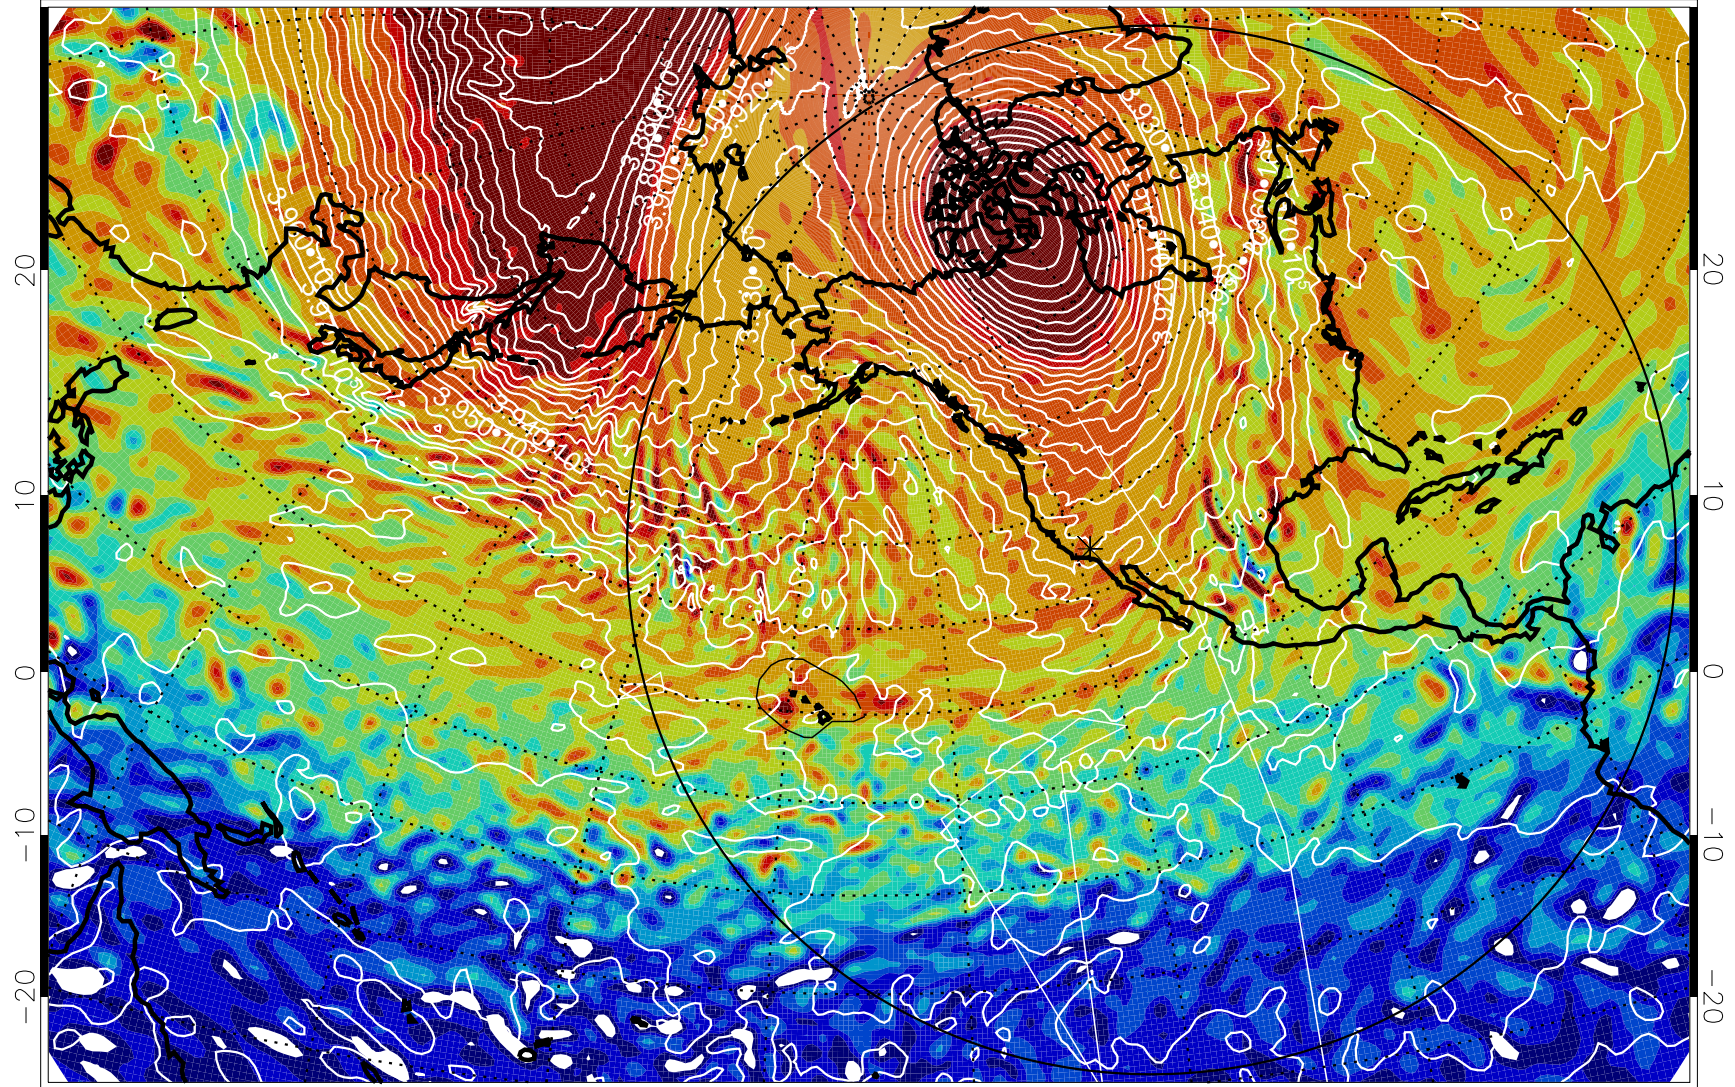

13011312, 96 hour forecast for 460K EPV

460K Montgomery Streamfunction, white

Range ring of 6000 km -- 19 hours GH round trip

13011318, 102 hour forecast for 460K EPV

460K Montgomery Streamfunction, white

Range ring of 6000 km -- 19 hours GH round trip

13011400, 108 hour forecast for 460K EPV

460K Montgomery Streamfunction, white

Range ring of 6000 km -- 19 hours GH round trip

13011406, 114 hour forecast for 460K EPV

460K Montgomery Streamfunction, white

Range ring of 6000 km -- 19 hours GH round trip

13011412, 120 hour forecast for 460K EPV

460K Montgomery Streamfunction, white

Range ring of 6000 km -- 19 hours GH round trip