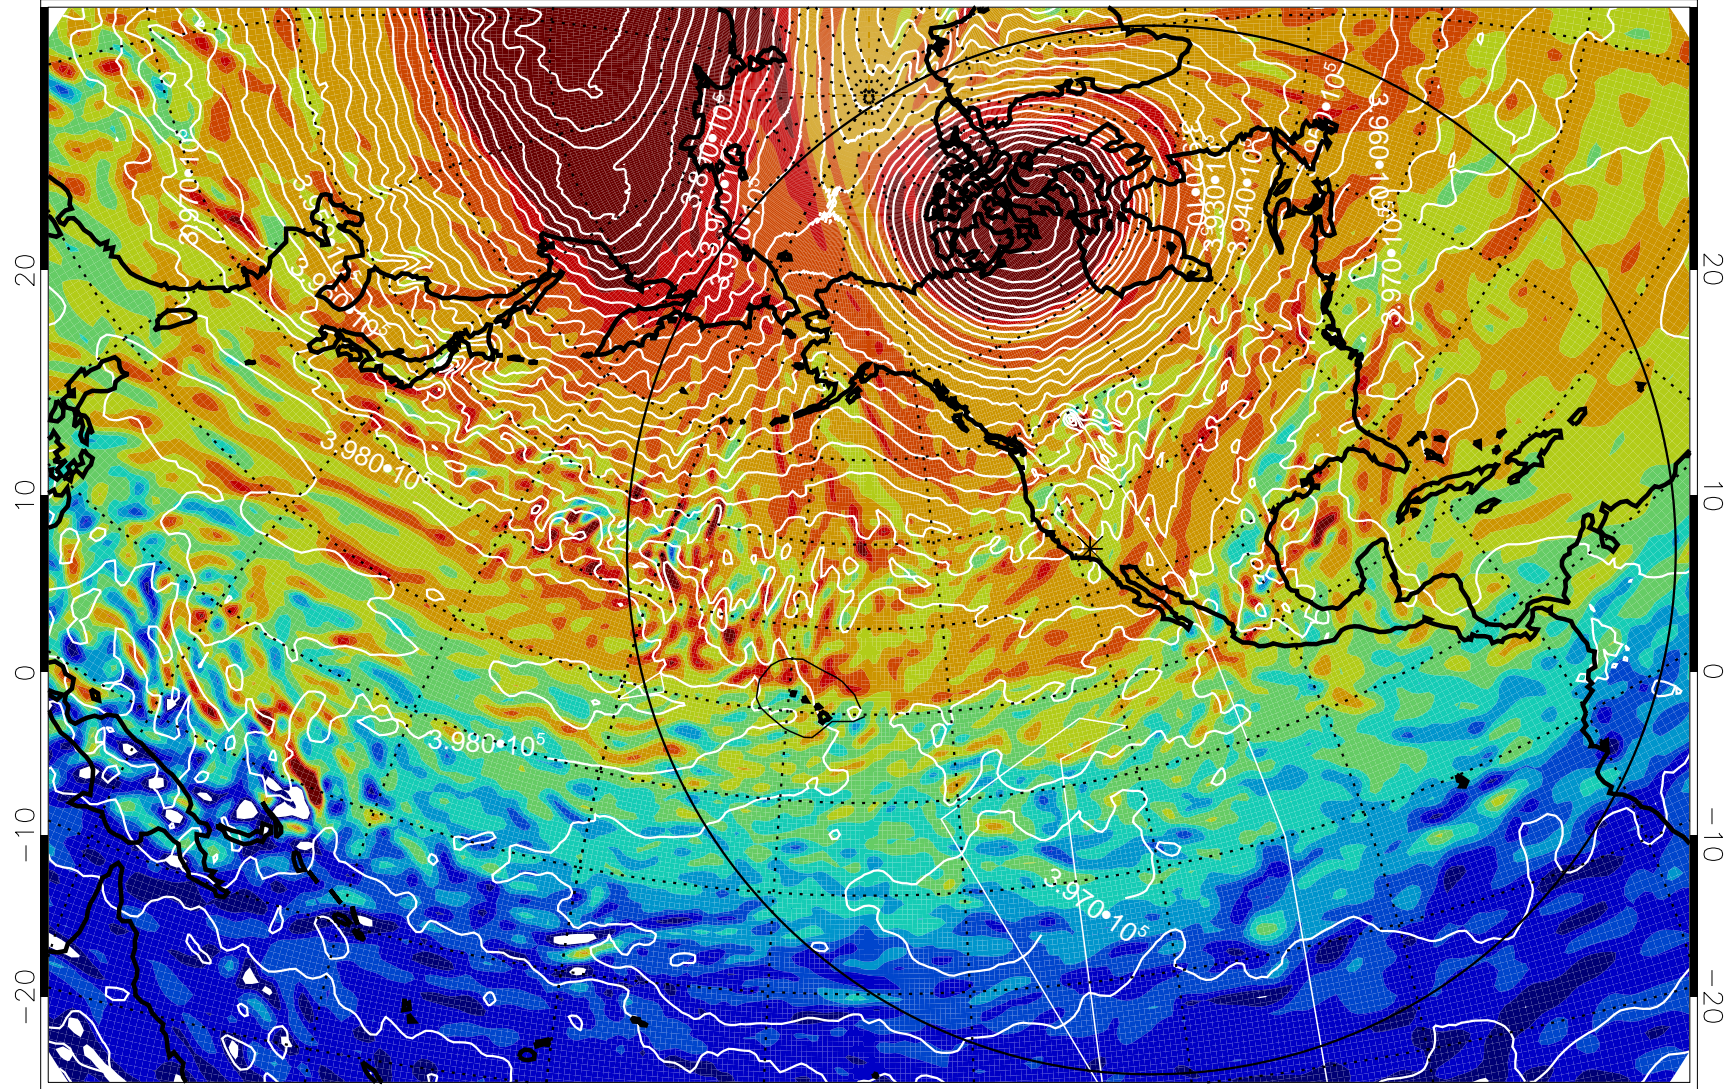

13010918, 6 hour forecast for 460K EPV

460K Montgomery Streamfunction, white

Range ring of 6000 km -- 19 hours GH round trip

13011000, 12 hour forecast for 460K EPV

460K Montgomery Streamfunction, white

Range ring of 6000 km -- 19 hours GH round trip

13011006, 18 hour forecast for 460K EPV

460K Montgomery Streamfunction, white

Range ring of 6000 km -- 19 hours GH round trip

13011012, 24 hour forecast for 460K EPV

460K Montgomery Streamfunction, white

Range ring of 6000 km -- 19 hours GH round trip

13011018, 30 hour forecast for 460K EPV

460K Montgomery Streamfunction, white

Range ring of 6000 km -- 19 hours GH round trip

13011100, 36 hour forecast for 460K EPV

460K Montgomery Streamfunction, white

Range ring of 6000 km -- 19 hours GH round trip

13011106, 42 hour forecast for 460K EPV

460K Montgomery Streamfunction, white

Range ring of 6000 km -- 19 hours GH round trip

13011112, 48 hour forecast for 460K EPV

460K Montgomery Streamfunction, white

Range ring of 6000 km -- 19 hours GH round trip