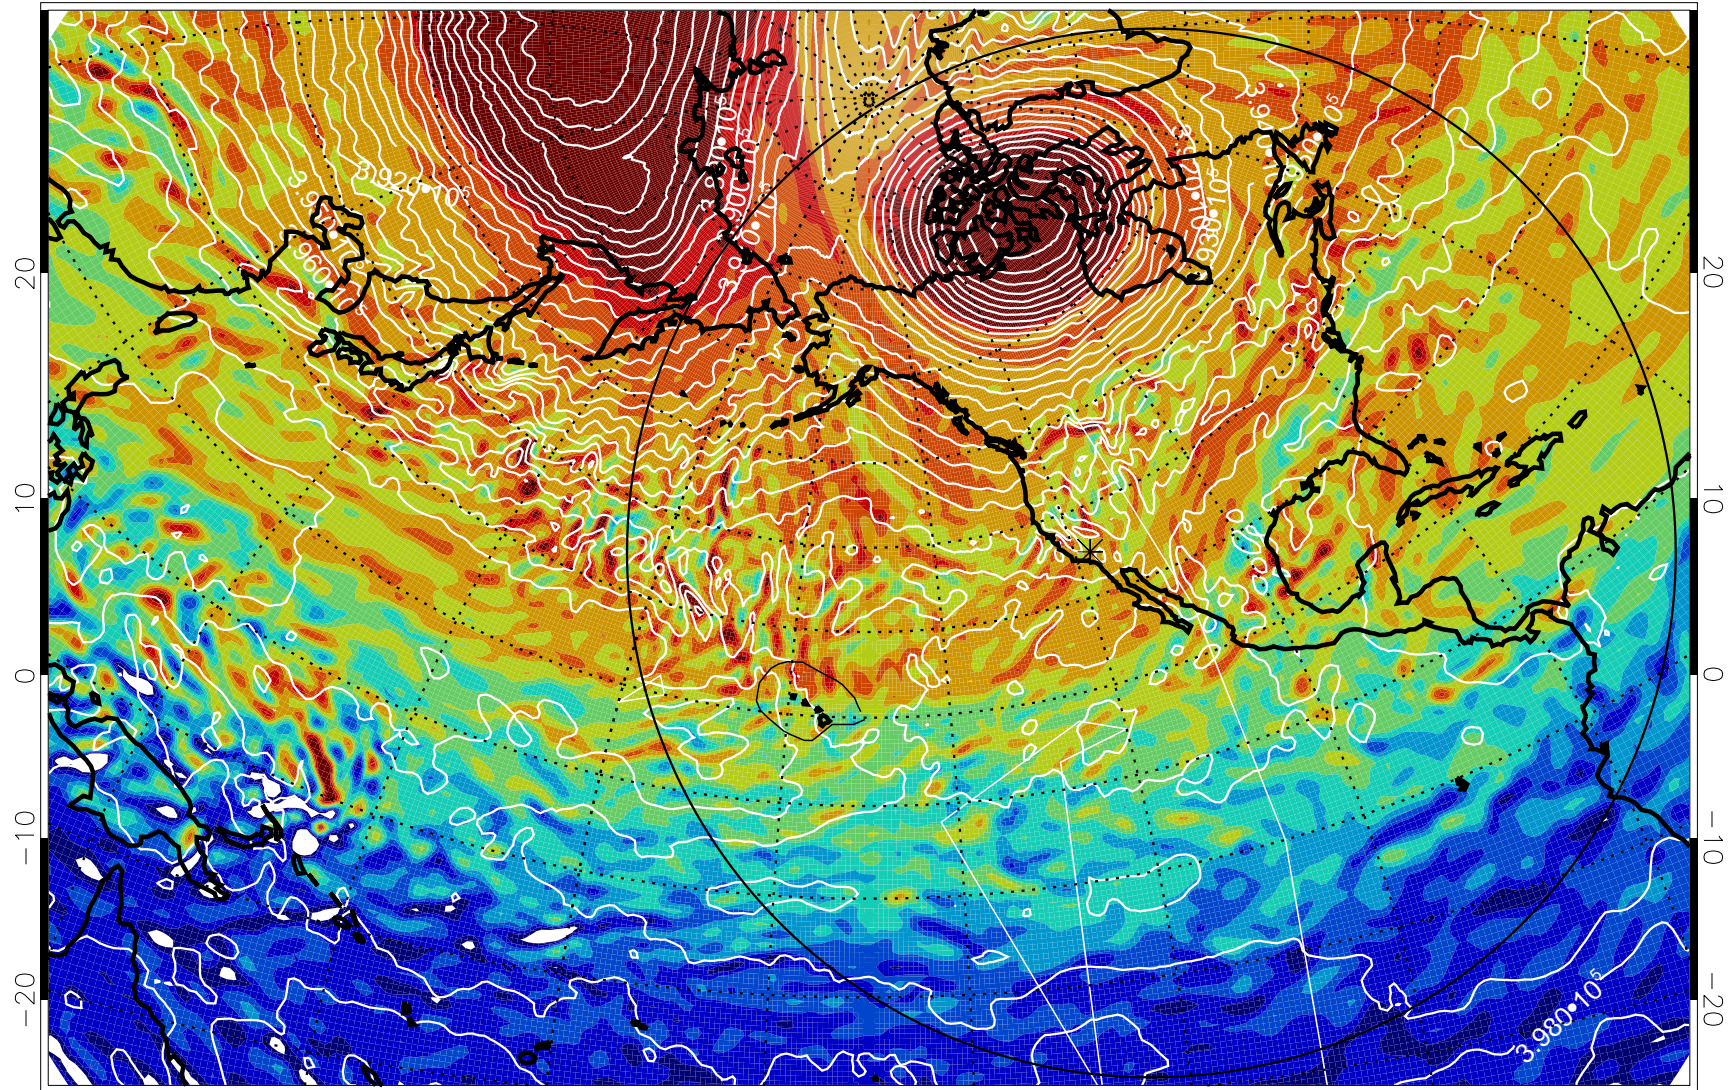

13010918, 6 hour forecast for 460K EPV

460K Montgomery Streamfunction, white

Range ring of 6000 km -- 19 hours GH round trip

13011000, 12 hour forecast for 460K EPV

460K Montgomery Streamfunction, white

Range ring of 6000 km -- 19 hours GH round trip

13011006, 18 hour forecast for 460K EPV

460K Montgomery Streamfunction, white

Range ring of 6000 km -- 19 hours GH round trip

13011012, 24 hour forecast for 460K EPV

460K Montgomery Streamfunction, white

Range ring of 6000 km -- 19 hours GH round trip

13011018, 30 hour forecast for 460K EPV

460K Montgomery Streamfunction, white

Range ring of 6000 km -- 19 hours GH round trip

13011100, 36 hour forecast for 460K EPV

460K Montgomery Streamfunction, white

Range ring of 6000 km -- 19 hours GH round trip

13011106, 42 hour forecast for 460K EPV

460K Montgomery Streamfunction, white

Range ring of 6000 km -- 19 hours GH round trip

13011112, 48 hour forecast for 460K EPV

460K Montgomery Streamfunction, white

Range ring of 6000 km -- 19 hours GH round trip