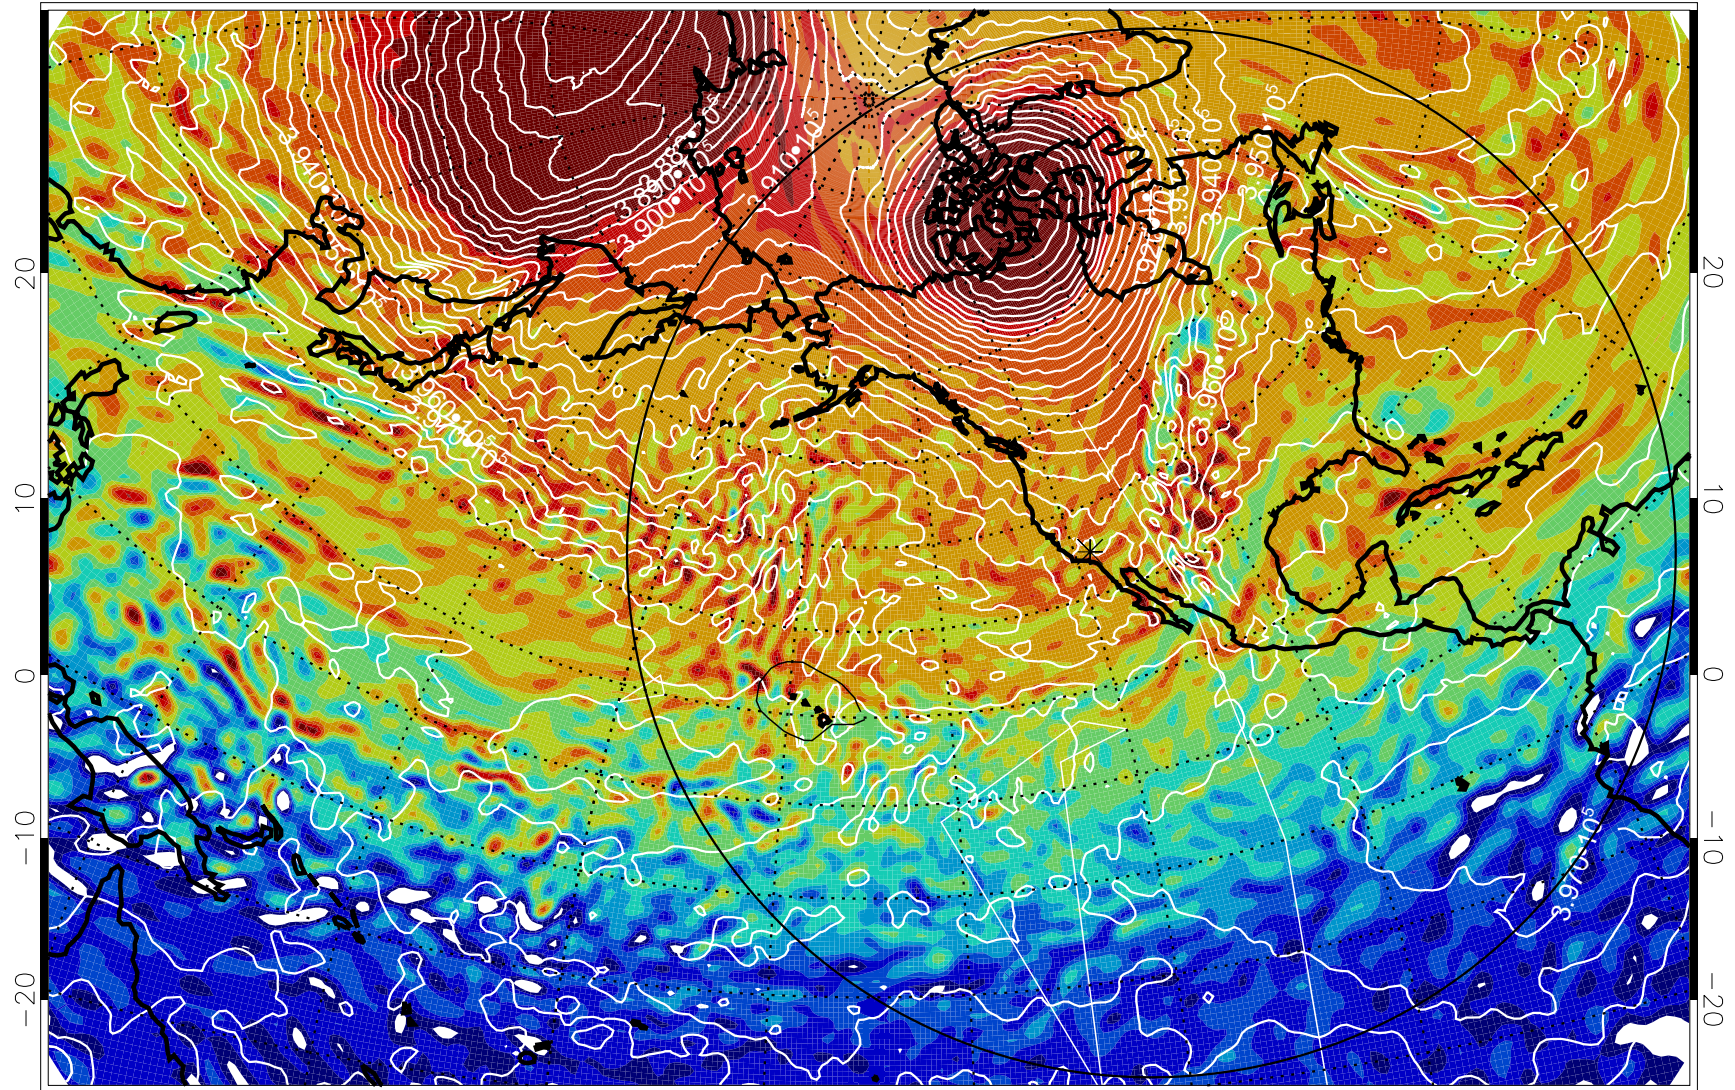

13011200, 60 hour forecast for 460K EPV

460K Montgomery Streamfunction, white

Range ring of 6000 km -- 19 hours GH round trip

13011206, 66 hour forecast for 460K EPV

460K Montgomery Streamfunction, white

Range ring of 6000 km -- 19 hours GH round trip

13011212, 72 hour forecast for 460K EPV

460K Montgomery Streamfunction, white

Range ring of 6000 km -- 19 hours GH round trip

13011218, 78 hour forecast for 460K EPV

460K Montgomery Streamfunction, white

Range ring of 6000 km -- 19 hours GH round trip

13011300, 84 hour forecast for 460K EPV

460K Montgomery Streamfunction, white

Range ring of 6000 km -- 19 hours GH round trip

13011306, 90 hour forecast for 460K EPV

460K Montgomery Streamfunction, white

Range ring of 6000 km -- 19 hours GH round trip

13011312, 96 hour forecast for 460K EPV

460K Montgomery Streamfunction, white

Range ring of 6000 km -- 19 hours GH round trip

13011318, 102 hour forecast for 460K EPV

460K Montgomery Streamfunction, white