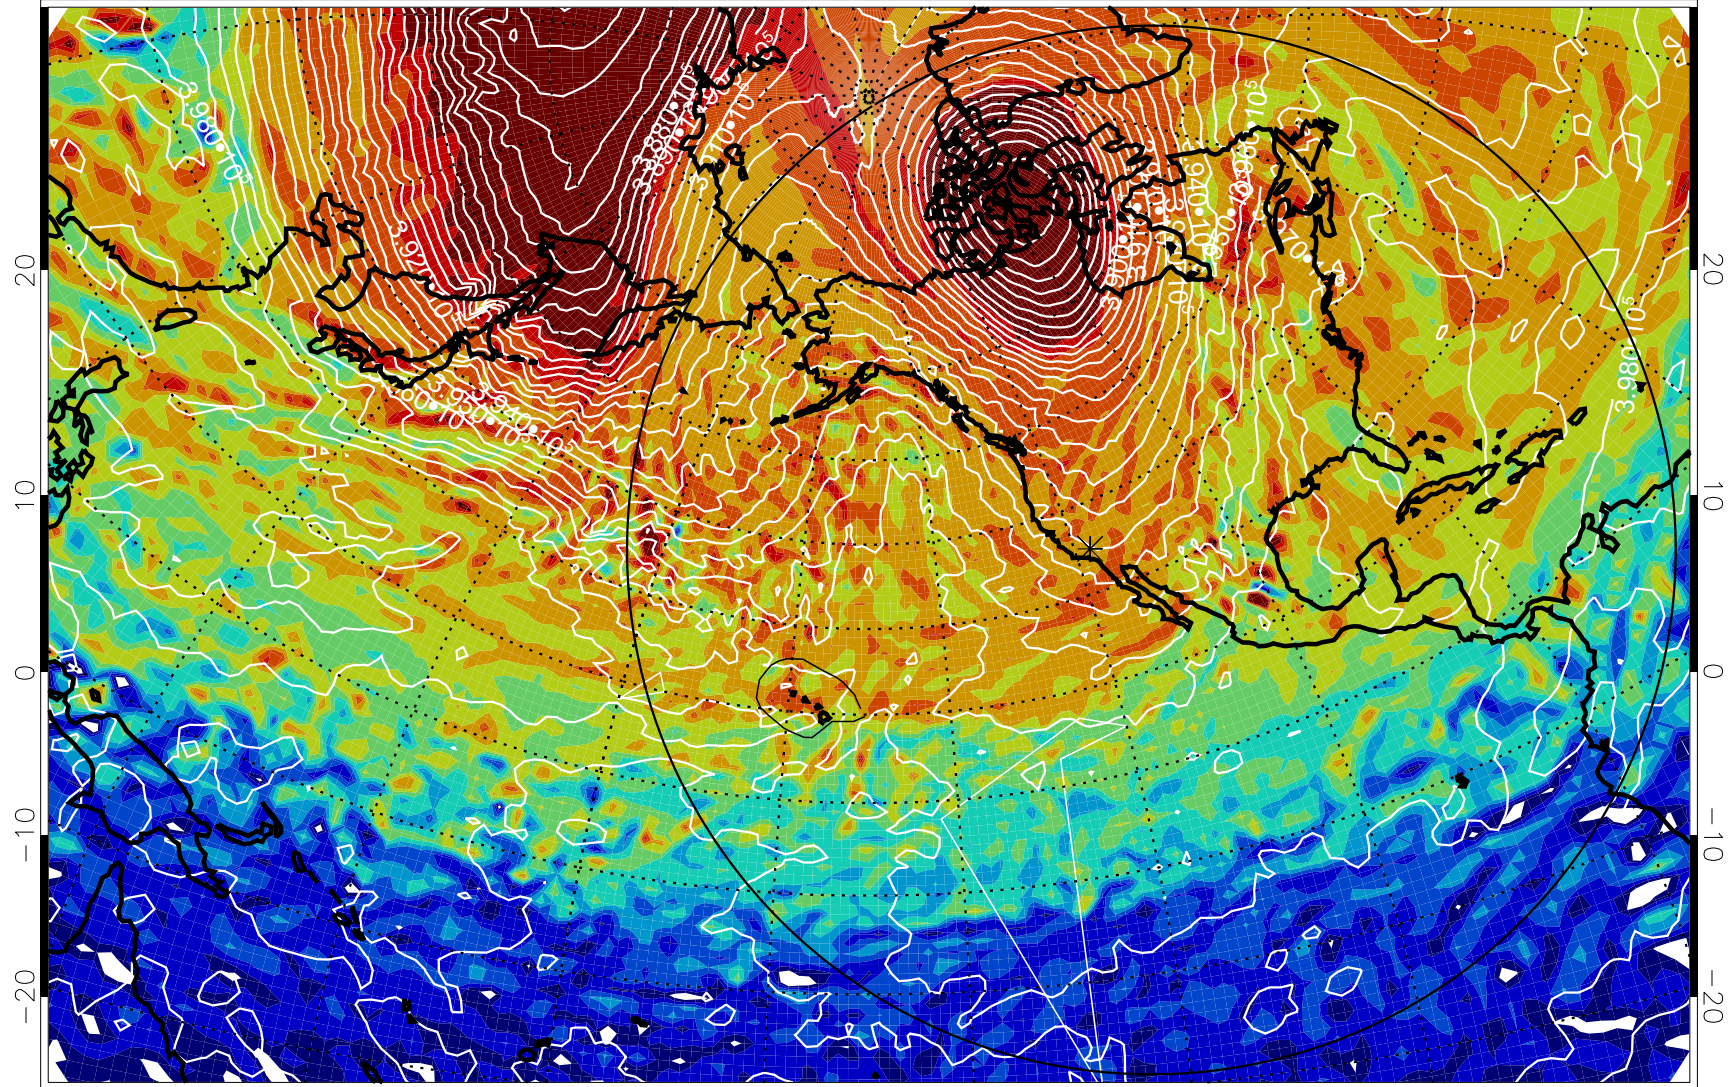

13011300, 96 hour forecast for 460K EPV

460K Montgomery Streamfunction, white

Range ring of 6000 km -- 19 hours GH round trip

13011312, 108 hour forecast for 460K EPV

460K Montgomery Streamfunction, white

Range ring of 6000 km -- 19 hours GH round trip

13011318, 114 hour forecast for 460K EPV

460K Montgomery Streamfunction, white

Range ring of 6000 km -- 19 hours GH round trip

13011400, 120 hour forecast for 460K EPV

460K Montgomery Streamfunction, white

Range ring of 6000 km -- 19 hours GH round trip