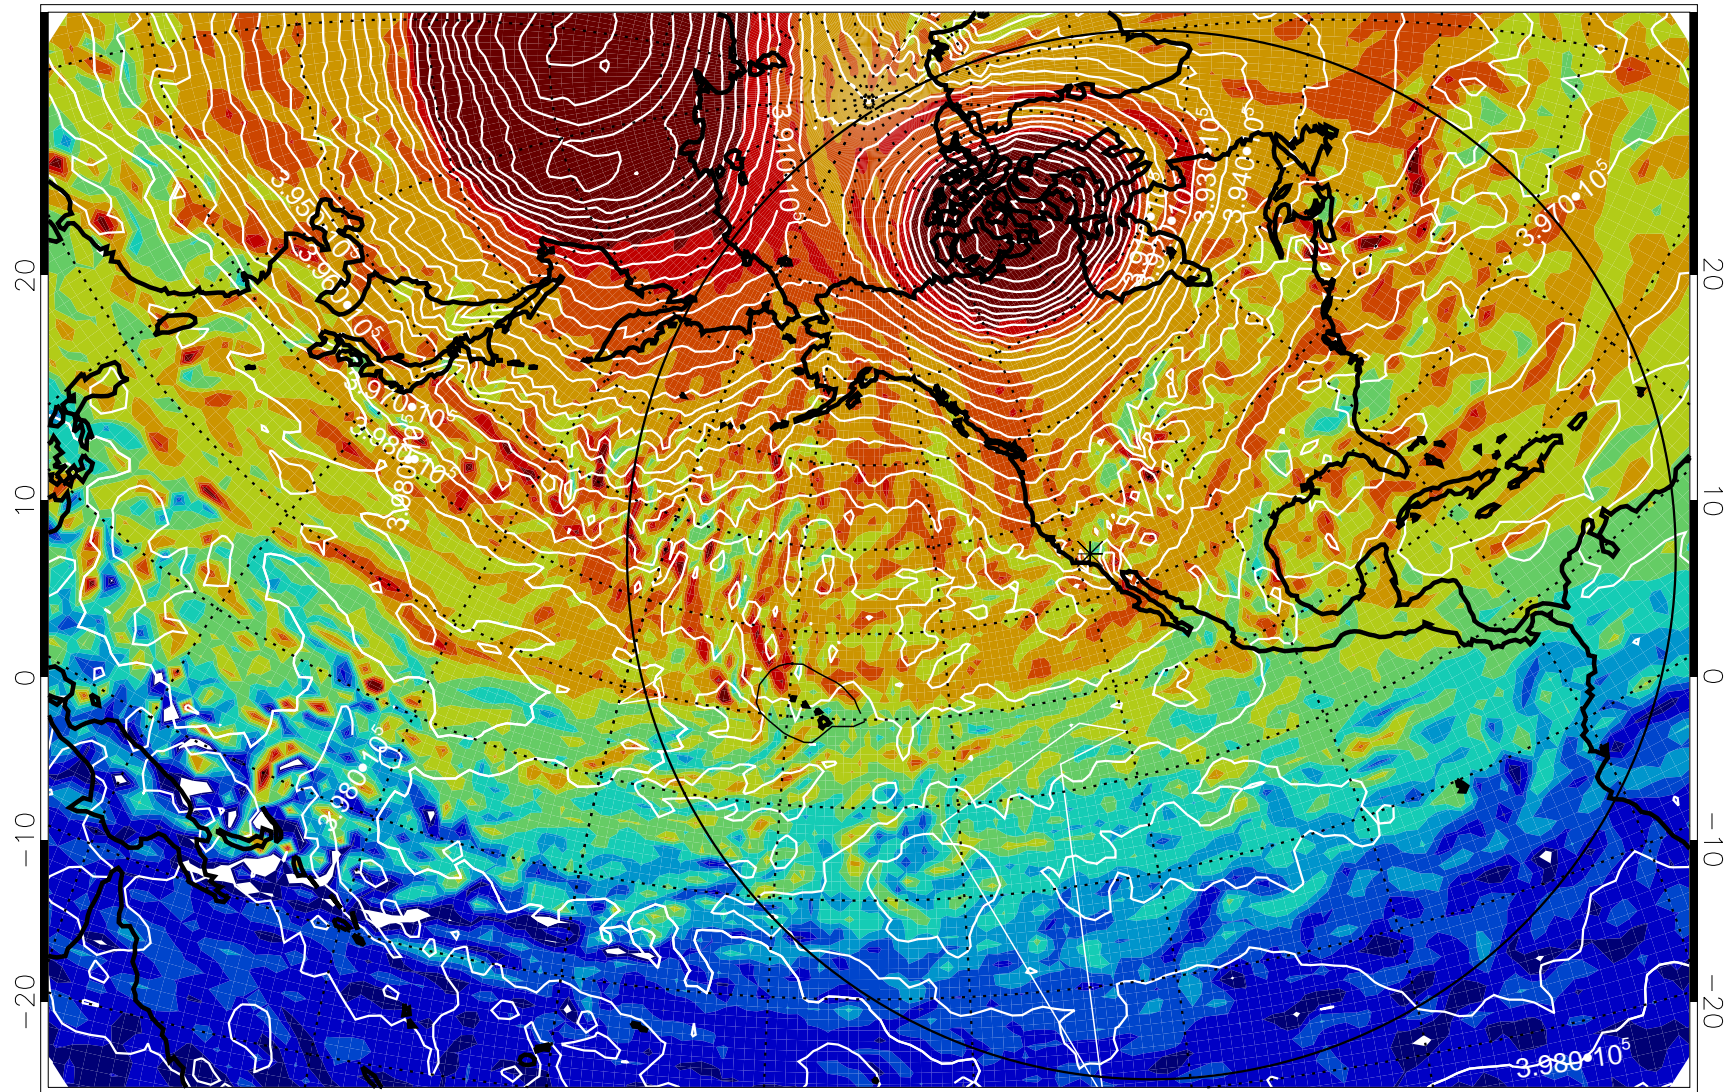

13011018, 42 hour forecast for 460K EPV

460K Montgomery Streamfunction, white

Range ring of 6000 km -- 19 hours GH round trip

13011100, 48 hour forecast for 460K EPV

13011106, 54 hour forecast for 460K EPV

460K Montgomery Streamfunction, white

Range ring of 6000 km -- 19 hours GH round trip

13011112, 60 hour forecast for 460K EPV

460K Montgomery Streamfunction, white

Range ring of 6000 km -- 19 hours GH round trip

13011200, 72 hour forecast for 460K EPV

460K Montgomery Streamfunction, white

Range ring of 6000 km -- 19 hours GH round trip

13011212, 84 hour forecast for 460K EPV

460K Montgomery Streamfunction, white

Range ring of 6000 km -- 19 hours GH round trip

13011300, 96 hour forecast for 460K EPV

460K Montgomery Streamfunction, white

Range ring of 6000 km -- 19 hours GH round trip

13011312, 108 hour forecast for 460K EPV

460K Montgomery Streamfunction, white