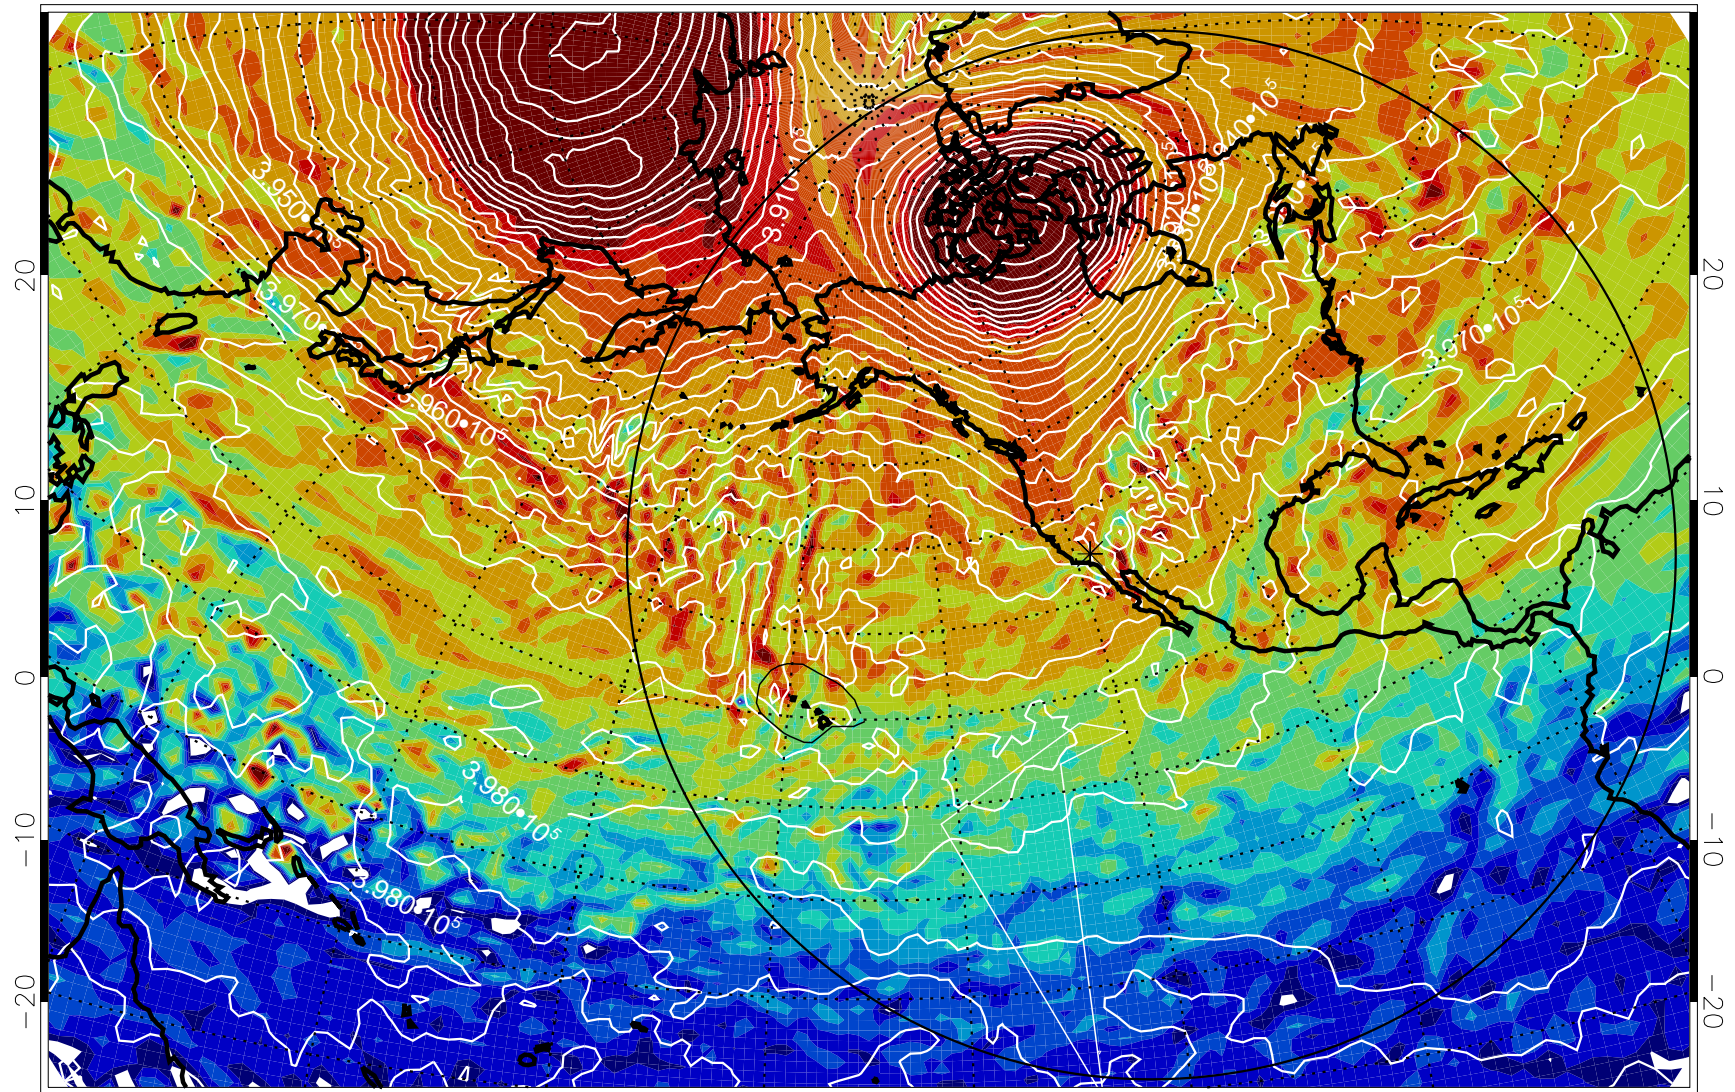

13011018, 42 hour forecast for 460K EPV

460K Montgomery Streamfunction, white

Range ring of 6000 km -- 19 hours GH round trip

13011100, 48 hour forecast for 460K EPV

13011106, 54 hour forecast for 460K EPV

460K Montgomery Streamfunction, white

Range ring of 6000 km -- 19 hours GH round trip

13011112, 60 hour forecast for 460K EPV

460K Montgomery Streamfunction, white

Range ring of 6000 km -- 19 hours GH round trip

13011200, 72 hour forecast for 460K EPV

460K Montgomery Streamfunction, white

Range ring of 6000 km -- 19 hours GH round trip

13011212, 84 hour forecast for 460K EPV

460K Montgomery Streamfunction, white

Range ring of 6000 km -- 19 hours GH round trip

13011300, 96 hour forecast for 460K EPV

460K Montgomery Streamfunction, white

Range ring of 6000 km -- 19 hours GH round trip

13011312, 108 hour forecast for 460K EPV

460K Montgomery Streamfunction, white