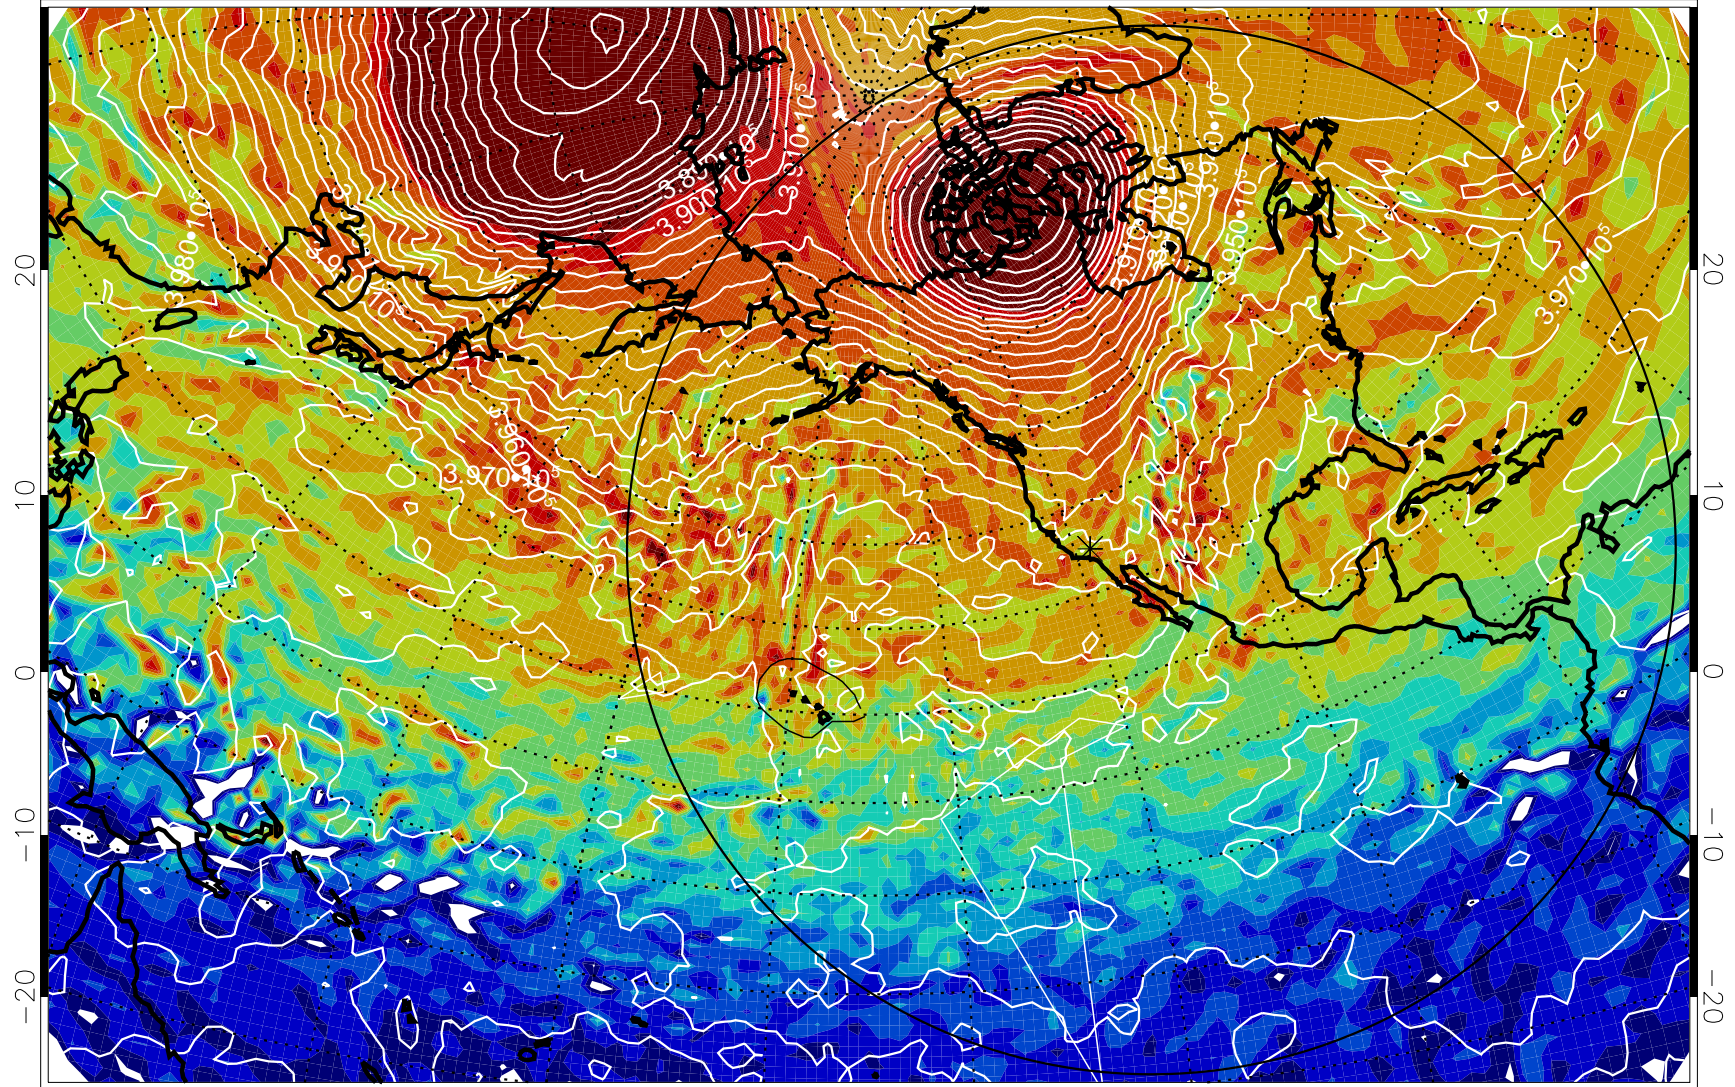

460K Montgomery Streamfunction, white

Range ring of 6000 km -- 19 hours GH round trip

13011112, 60 hour forecast for 460K EPV

460K Montgomery Streamfunction, white

Range ring of 6000 km -- 19 hours GH round trip

13011200, 72 hour forecast for 460K EPV

460K Montgomery Streamfunction, white

Range ring of 6000 km -- 19 hours GH round trip

13011212, 84 hour forecast for 460K EPV

460K Montgomery Streamfunction, white

Range ring of 6000 km -- 19 hours GH round trip

13011300, 96 hour forecast for 460K EPV

460K Montgomery Streamfunction, white

Range ring of 6000 km -- 19 hours GH round trip

13011312, 108 hour forecast for 460K EPV

460K Montgomery Streamfunction, white

Range ring of 6000 km -- 19 hours GH round trip

13011318, 114 hour forecast for 460K EPV

460K Montgomery Streamfunction, white

Range ring of 6000 km -- 19 hours GH round trip

13011400, 120 hour forecast for 460K EPV