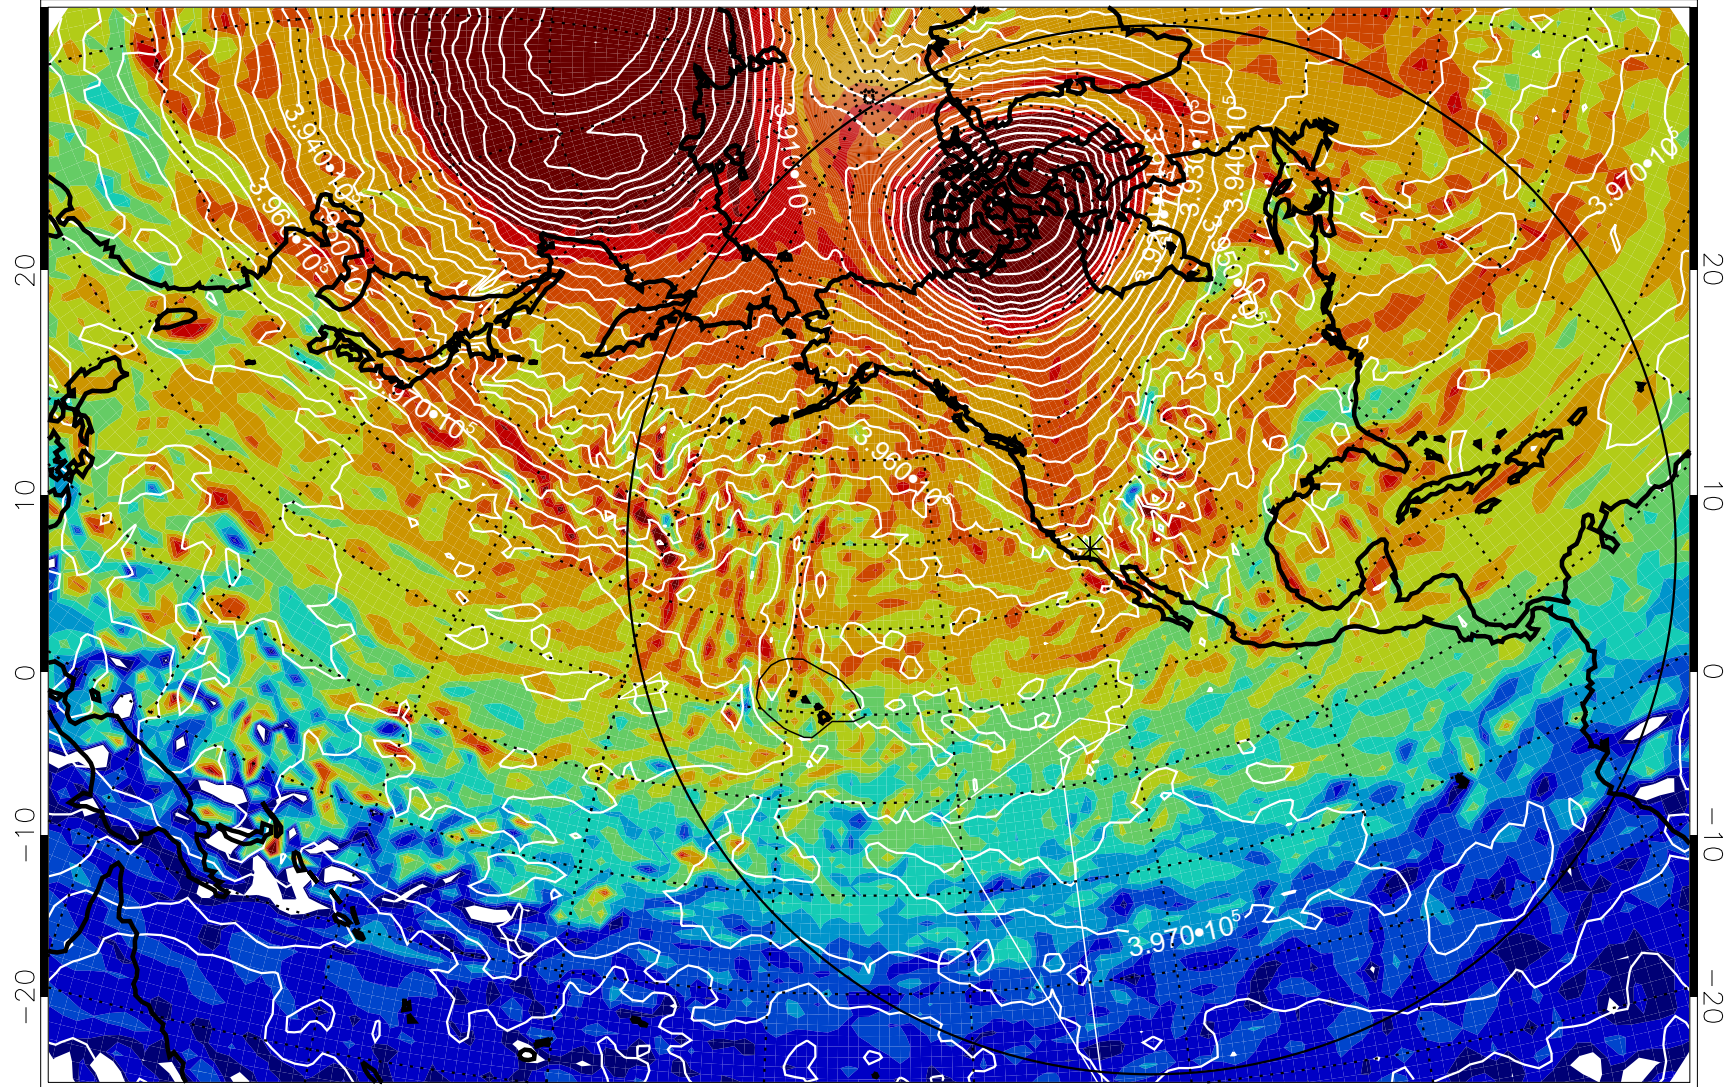

13011018, 42 hour forecast for 460K EPV

460K Montgomery Streamfunction, white

Range ring of 6000 km -- 19 hours GH round trip

13011100, 48 hour forecast for 460K EPV

13011106, 54 hour forecast for 460K EPV

460K Montgomery Streamfunction, white

Range ring of 6000 km -- 19 hours GH round trip

13011112, 60 hour forecast for 460K EPV

460K Montgomery Streamfunction, white

Range ring of 6000 km -- 19 hours GH round trip

13011200, 72 hour forecast for 460K EPV

460K Montgomery Streamfunction, white

Range ring of 6000 km -- 19 hours GH round trip

13011212, 84 hour forecast for 460K EPV

460K Montgomery Streamfunction, white

Range ring of 6000 km -- 19 hours GH round trip

13011300, 96 hour forecast for 460K EPV

460K Montgomery Streamfunction, white

Range ring of 6000 km -- 19 hours GH round trip

13011312, 108 hour forecast for 460K EPV

460K Montgomery Streamfunction, white