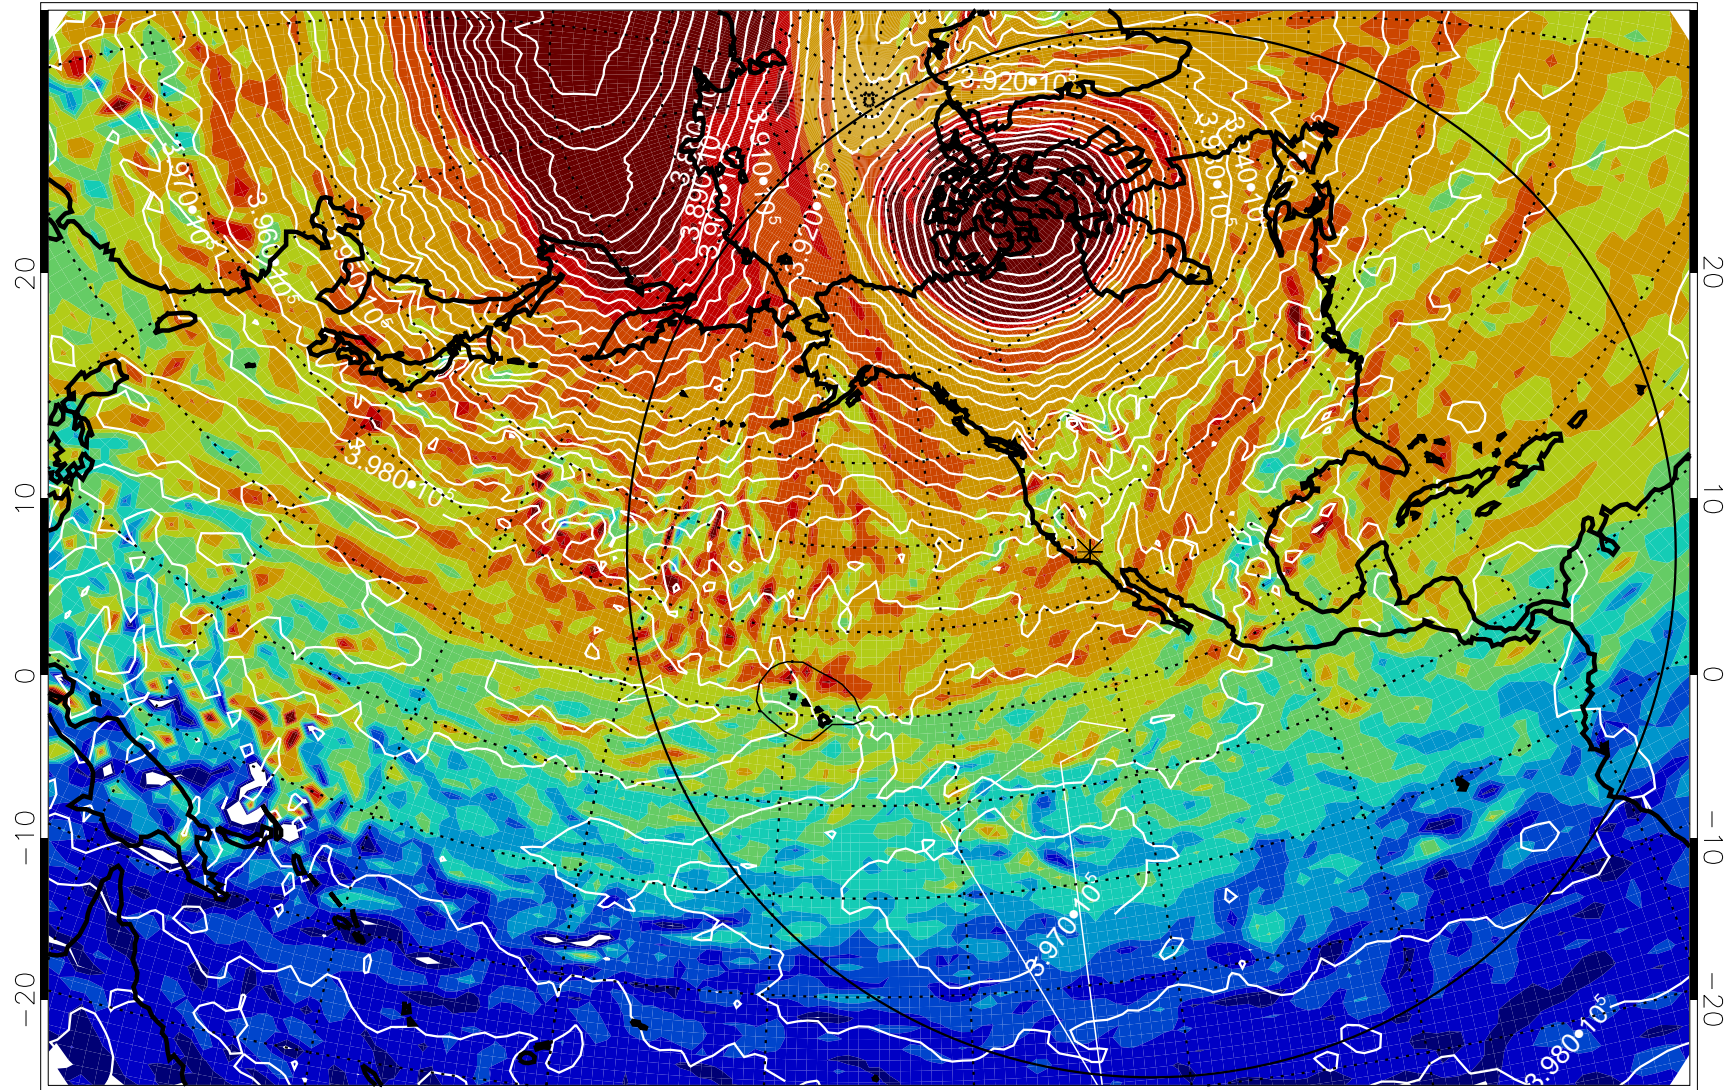

13010912, 12 hour forecast for 460K EPV

460K Montgomery Streamfunction, white

Range ring of 6000 km -- 19 hours GH round trip

13010918, 18 hour forecast for 460K EPV

460K Montgomery Streamfunction, white

Range ring of 6000 km -- 19 hours GH round trip

13011000, 24 hour forecast for 460K EPV

460K Montgomery Streamfunction, white

Range ring of 6000 km -- 19 hours GH round trip

13011006, 30 hour forecast for 460K EPV

460K Montgomery Streamfunction, white

Range ring of 6000 km -- 19 hours GH round trip

13011018, 42 hour forecast for 460K EPV

460K Montgomery Streamfunction, white

Range ring of 6000 km -- 19 hours GH round trip

13011100, 48 hour forecast for 460K EPV

13011106, 54 hour forecast for 460K EPV

460K Montgomery Streamfunction, white

Range ring of 6000 km -- 19 hours GH round trip

13011112, 60 hour forecast for 460K EPV

460K Montgomery Streamfunction, white

Range ring of 6000 km -- 19 hours GH round trip