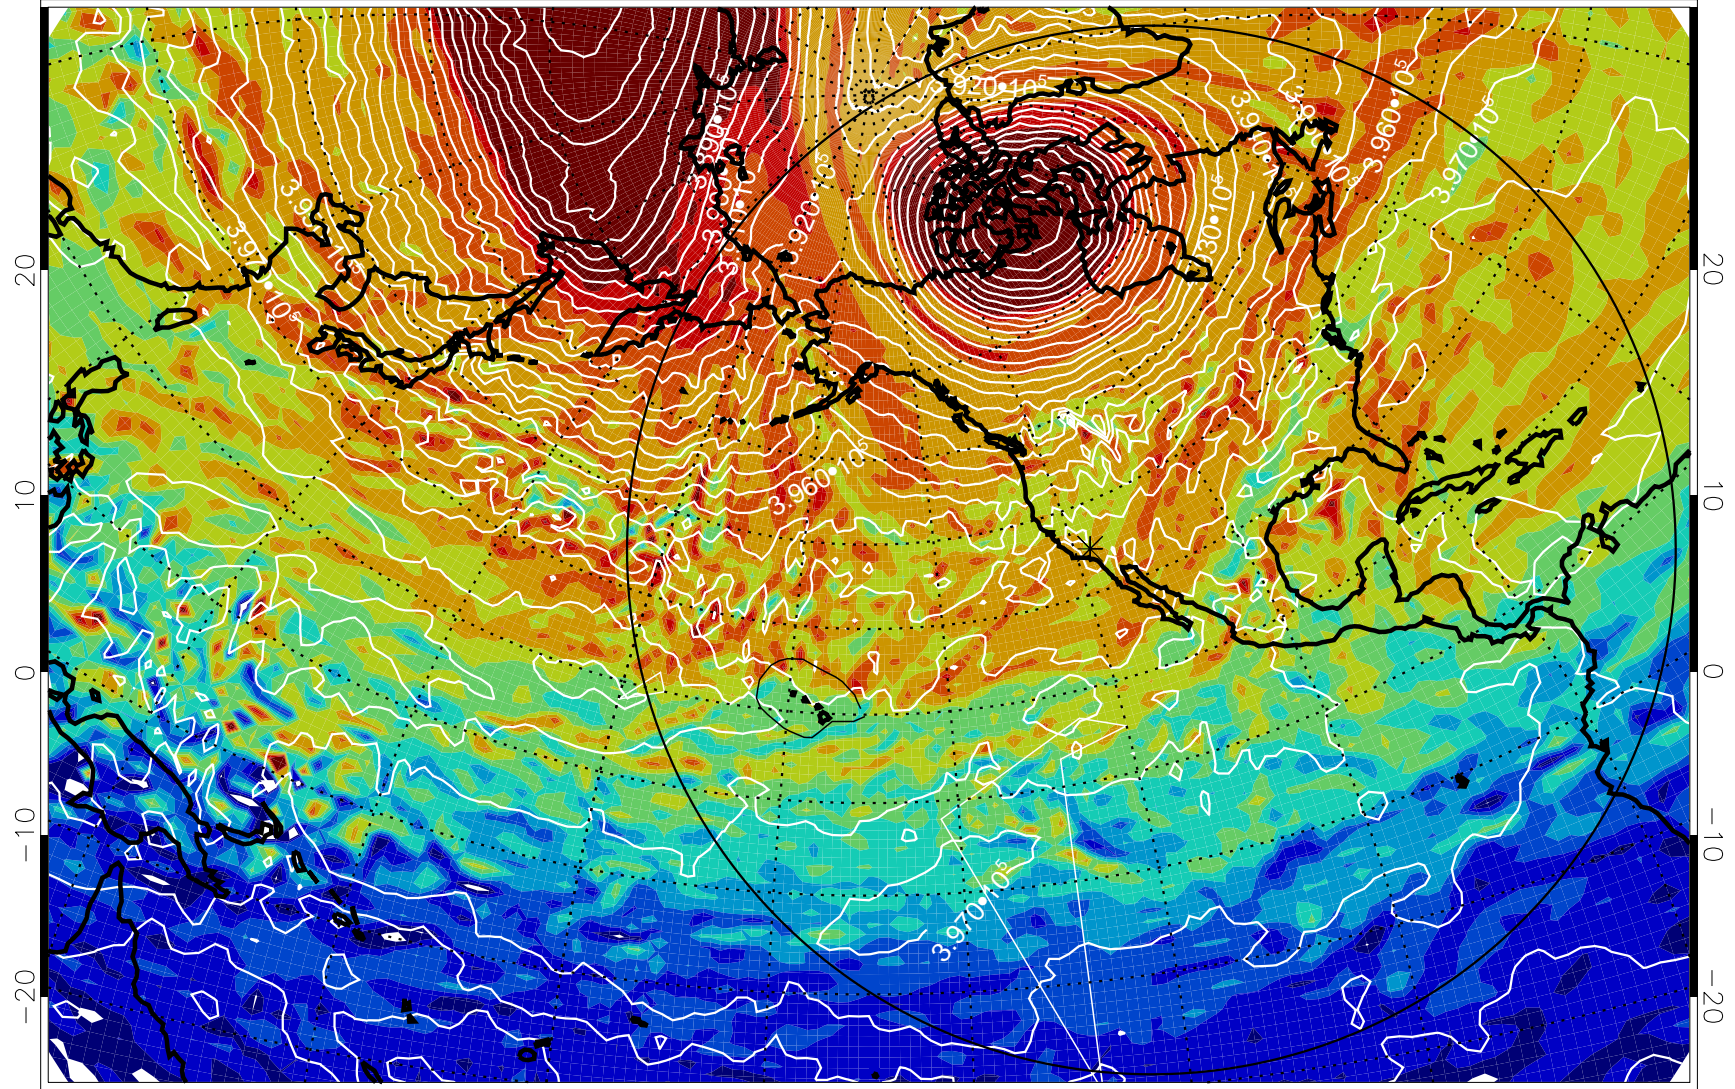

13010912, 12 hour forecast for 460K EPV

460K Montgomery Streamfunction, white

Range ring of 6000 km -- 19 hours GH round trip

13010918, 18 hour forecast for 460K EPV

460K Montgomery Streamfunction, white

Range ring of 6000 km -- 19 hours GH round trip

13011000, 24 hour forecast for 460K EPV

460K Montgomery Streamfunction, white

Range ring of 6000 km -- 19 hours GH round trip

13011006, 30 hour forecast for 460K EPV

460K Montgomery Streamfunction, white

Range ring of 6000 km -- 19 hours GH round trip

13011018, 42 hour forecast for 460K EPV

460K Montgomery Streamfunction, white

Range ring of 6000 km -- 19 hours GH round trip

13011100, 48 hour forecast for 460K EPV

13011106, 54 hour forecast for 460K EPV

460K Montgomery Streamfunction, white

Range ring of 6000 km -- 19 hours GH round trip

13011112, 60 hour forecast for 460K EPV

460K Montgomery Streamfunction, white

Range ring of 6000 km -- 19 hours GH round trip