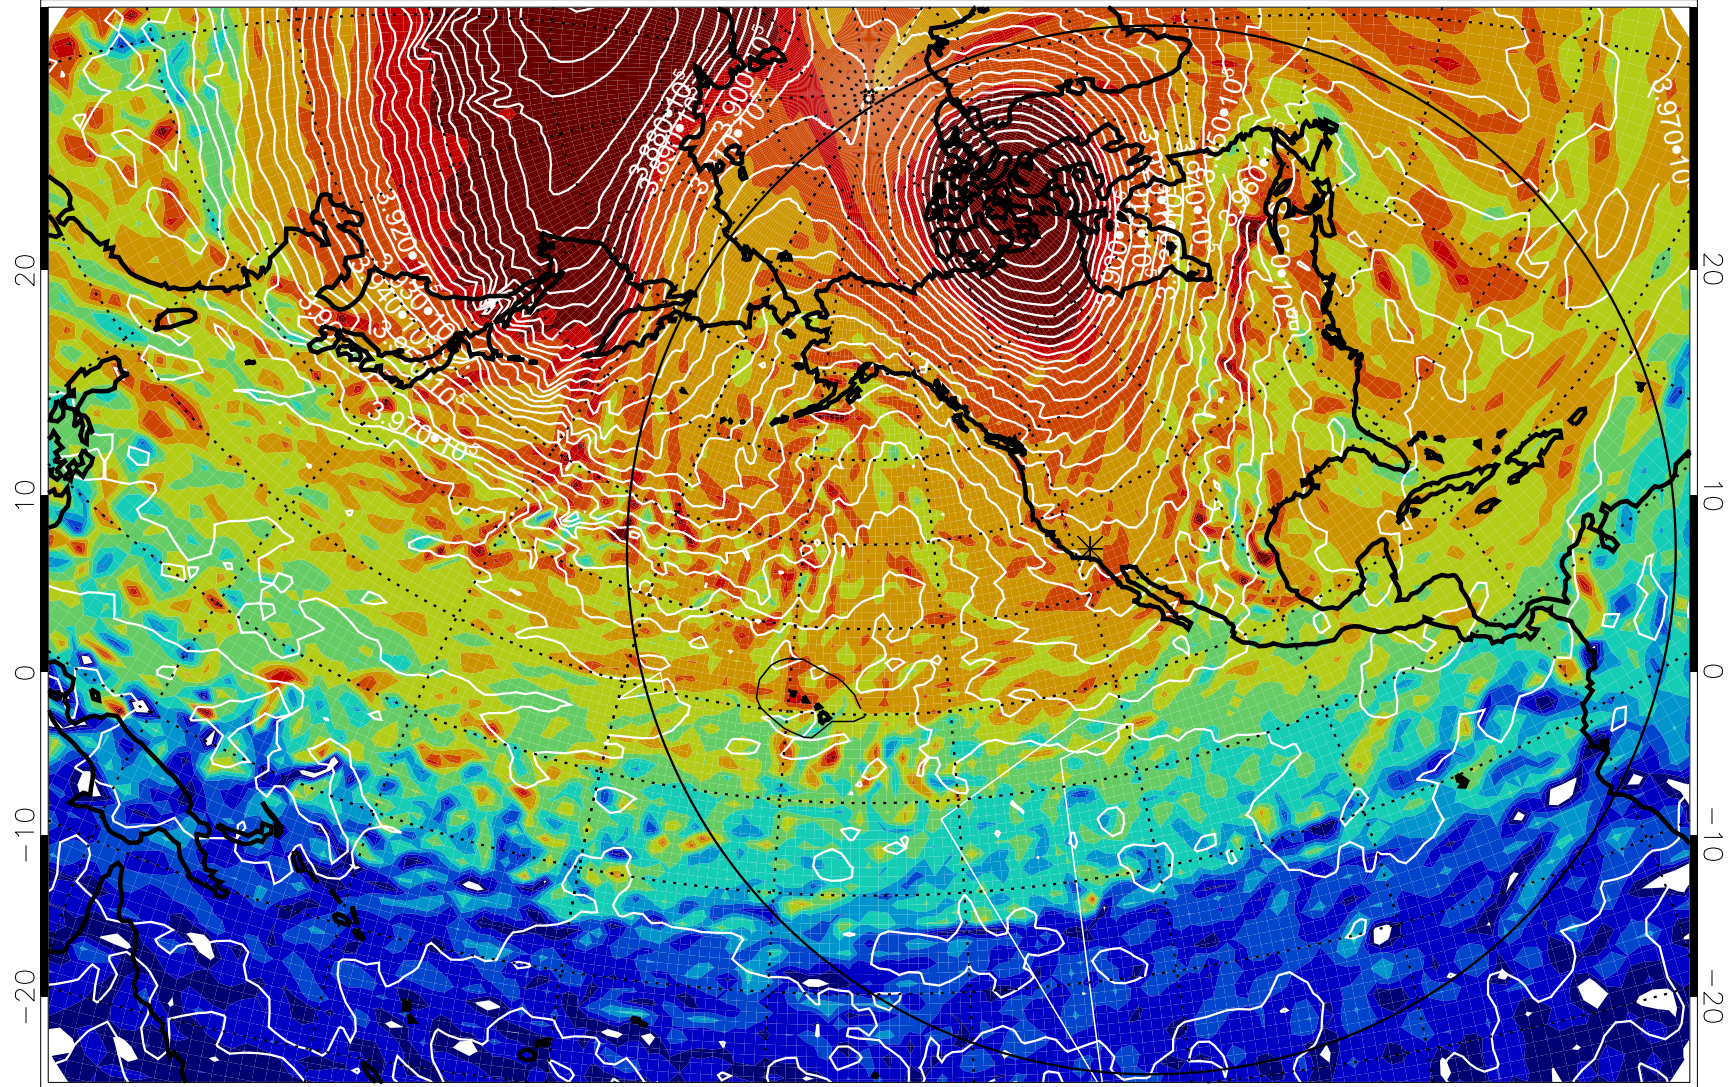

13011200, 72 hour forecast for 460K EPV

460K Montgomery Streamfunction, white

Range ring of 6000 km -- 19 hours GH round trip

13011212, 84 hour forecast for 460K EPV

460K Montgomery Streamfunction, white

Range ring of 6000 km -- 19 hours GH round trip

13011300, 96 hour forecast for 460K EPV

460K Montgomery Streamfunction, white

Range ring of 6000 km -- 19 hours GH round trip

13011312, 108 hour forecast for 460K EPV

460K Montgomery Streamfunction, white

Range ring of 6000 km -- 19 hours GH round trip

13011318, 114 hour forecast for 460K EPV

460K Montgomery Streamfunction, white

Range ring of 6000 km -- 19 hours GH round trip

13011400, 120 hour forecast for 460K EPV

460K Montgomery Streamfunction, white

Range ring of 6000 km -- 19 hours GH round trip