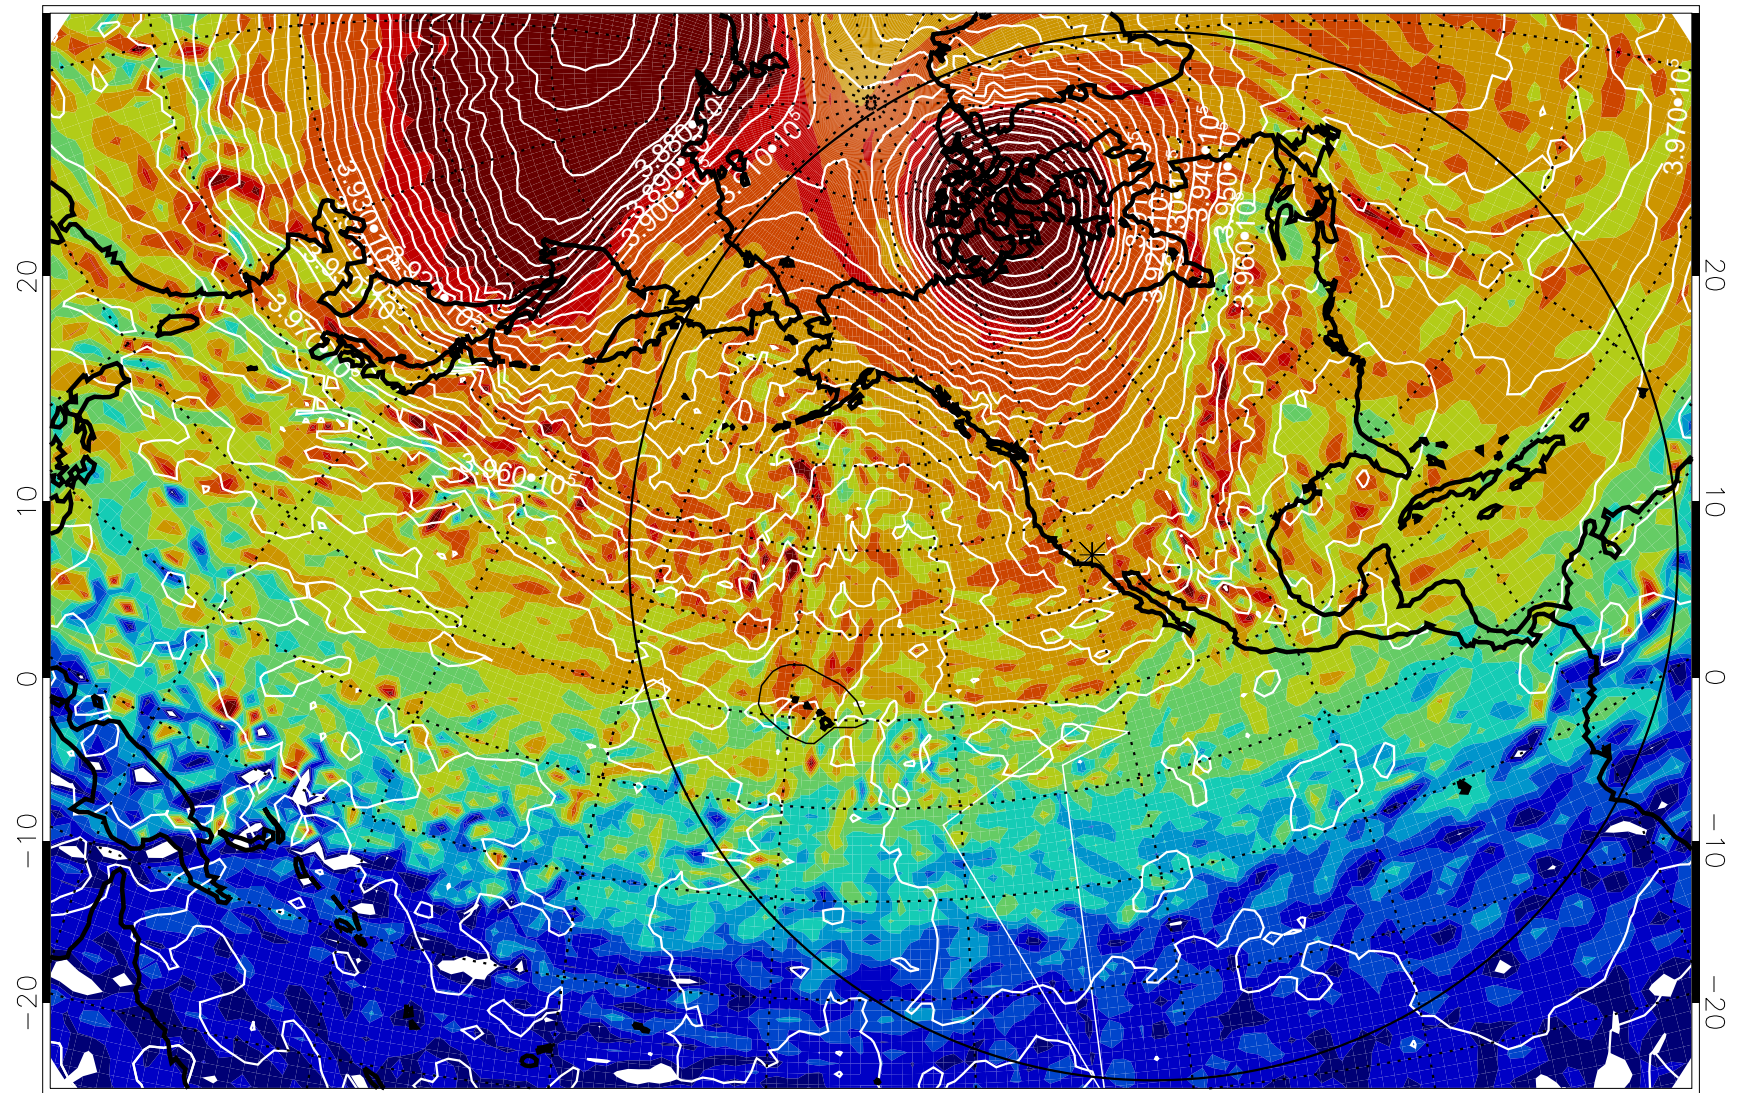

460K Montgomery Streamfunction, white

Range ring of 6000 km -- 19 hours GH round trip

13011112, 60 hour forecast for 460K EPV

460K Montgomery Streamfunction, white

Range ring of 6000 km -- 19 hours GH round trip

13011200, 72 hour forecast for 460K EPV

460K Montgomery Streamfunction, white

Range ring of 6000 km -- 19 hours GH round trip

13011212, 84 hour forecast for 460K EPV

460K Montgomery Streamfunction, white

Range ring of 6000 km -- 19 hours GH round trip

13011300, 96 hour forecast for 460K EPV

460K Montgomery Streamfunction, white

Range ring of 6000 km -- 19 hours GH round trip

13011312, 108 hour forecast for 460K EPV

460K Montgomery Streamfunction, white

Range ring of 6000 km -- 19 hours GH round trip

13011318, 114 hour forecast for 460K EPV

460K Montgomery Streamfunction, white

Range ring of 6000 km -- 19 hours GH round trip

13011400, 120 hour forecast for 460K EPV