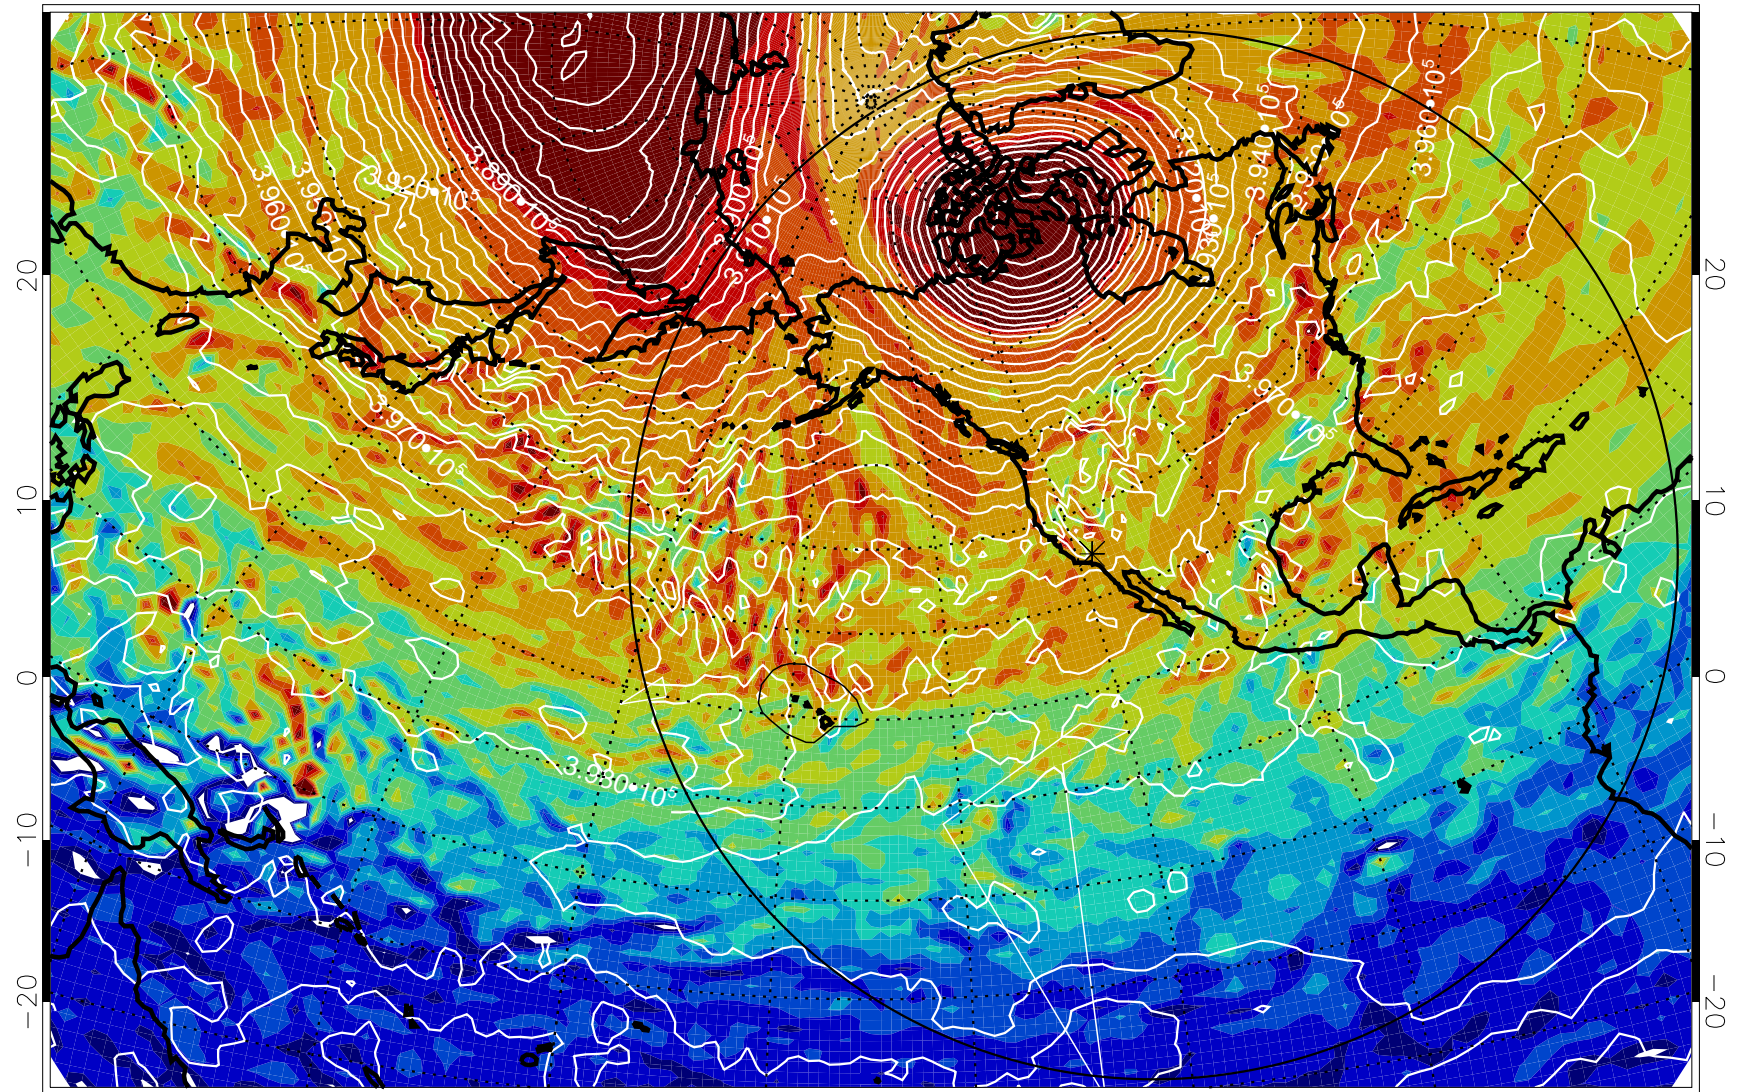

13011000, 24 hour forecast for 460K EPV

460K Montgomery Streamfunction, white

Range ring of 6000 km -- 19 hours GH round trip

13011006, 30 hour forecast for 460K EPV

460K Montgomery Streamfunction, white

Range ring of 6000 km -- 19 hours GH round trip

13011018, 42 hour forecast for 460K EPV

460K Montgomery Streamfunction, white

Range ring of 6000 km -- 19 hours GH round trip

13011100, 48 hour forecast for 460K EPV

13011106, 54 hour forecast for 460K EPV

460K Montgomery Streamfunction, white

Range ring of 6000 km -- 19 hours GH round trip

13011112, 60 hour forecast for 460K EPV

460K Montgomery Streamfunction, white

Range ring of 6000 km -- 19 hours GH round trip

Range ring of 6000 km -- 19 hours GH round trip

13011318, 114 hour forecast for 460K EPV

460K Montgomery Streamfunction, white

Range ring of 6000 km -- 19 hours GH round trip

13011400, 120 hour forecast for 460K EPV