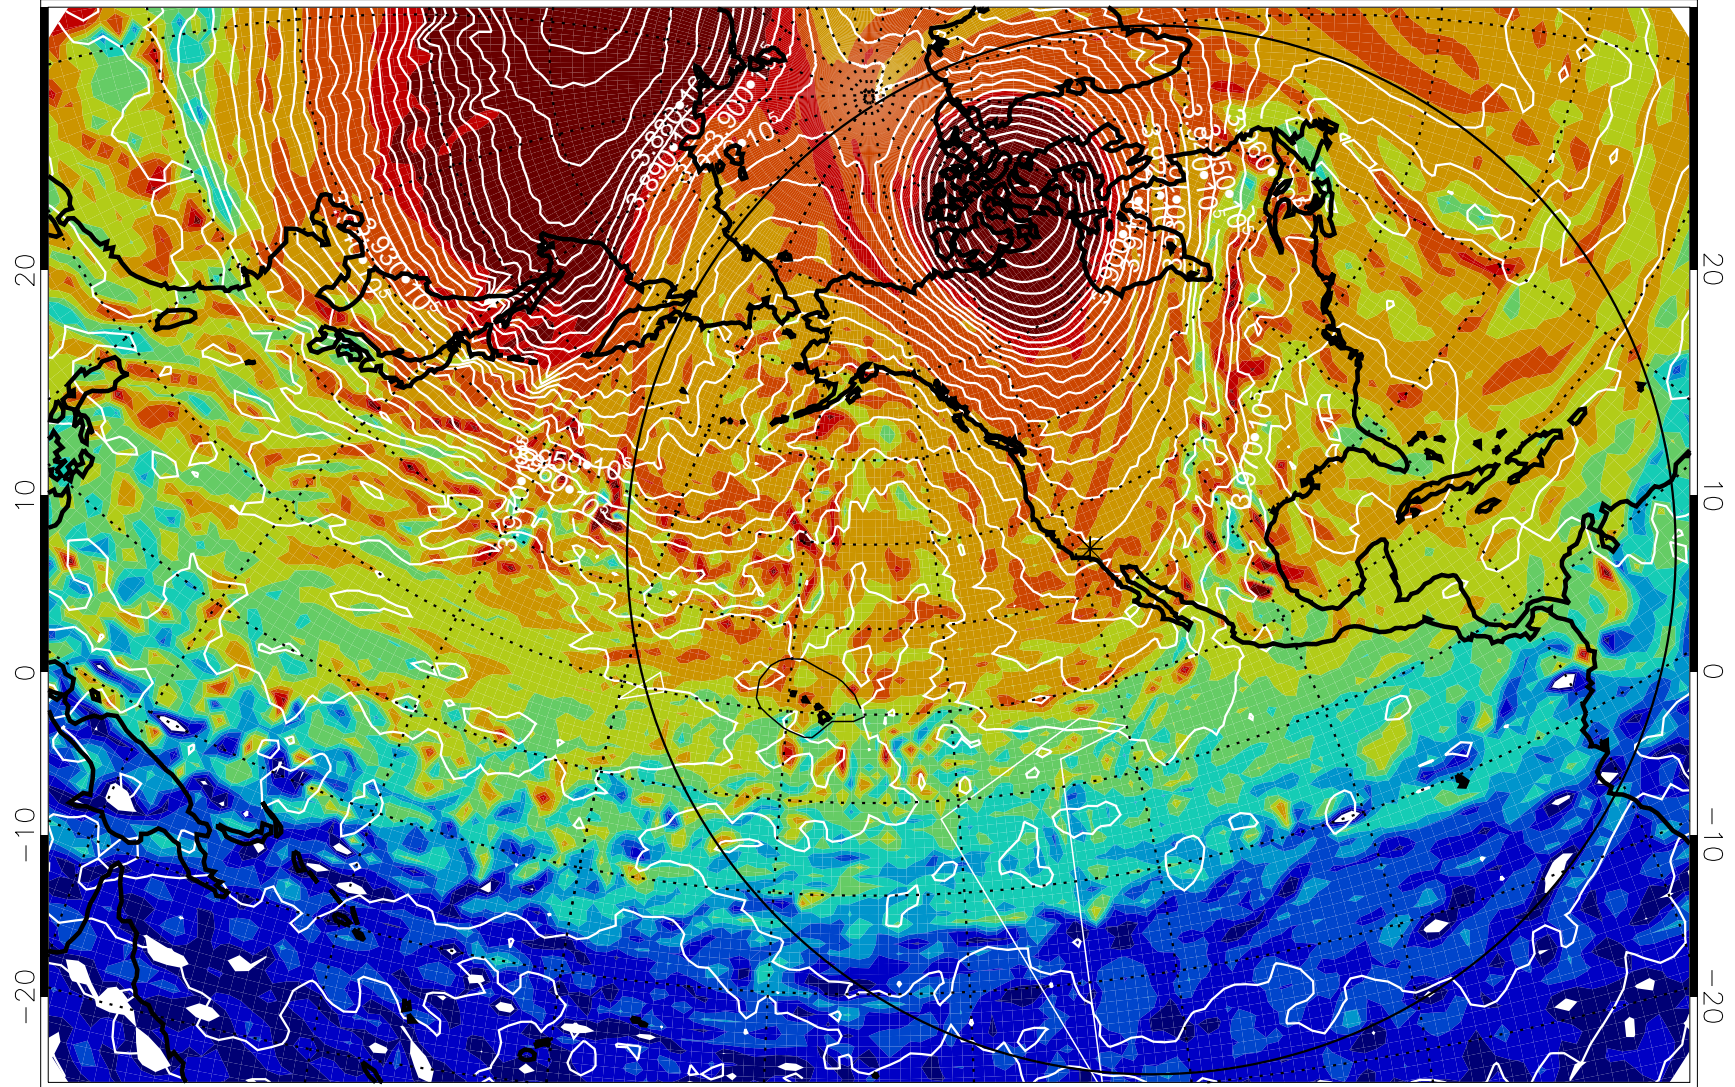

13011200, 72 hour forecast for 460K EPV

460K Montgomery Streamfunction, white

Range ring of 6000 km -- 19 hours GH round trip

13011212, 84 hour forecast for 460K EPV

460K Montgomery Streamfunction, white

Range ring of 6000 km -- 19 hours GH round trip

13011300, 96 hour forecast for 460K EPV

460K Montgomery Streamfunction, white

Range ring of 6000 km -- 19 hours GH round trip

13011312, 108 hour forecast for 460K EPV

460K Montgomery Streamfunction, white

Range ring of 6000 km -- 19 hours GH round trip

13011318, 114 hour forecast for 460K EPV

460K Montgomery Streamfunction, white

Range ring of 6000 km -- 19 hours GH round trip

13011400, 120 hour forecast for 460K EPV

460K Montgomery Streamfunction, white

Range ring of 6000 km -- 19 hours GH round trip