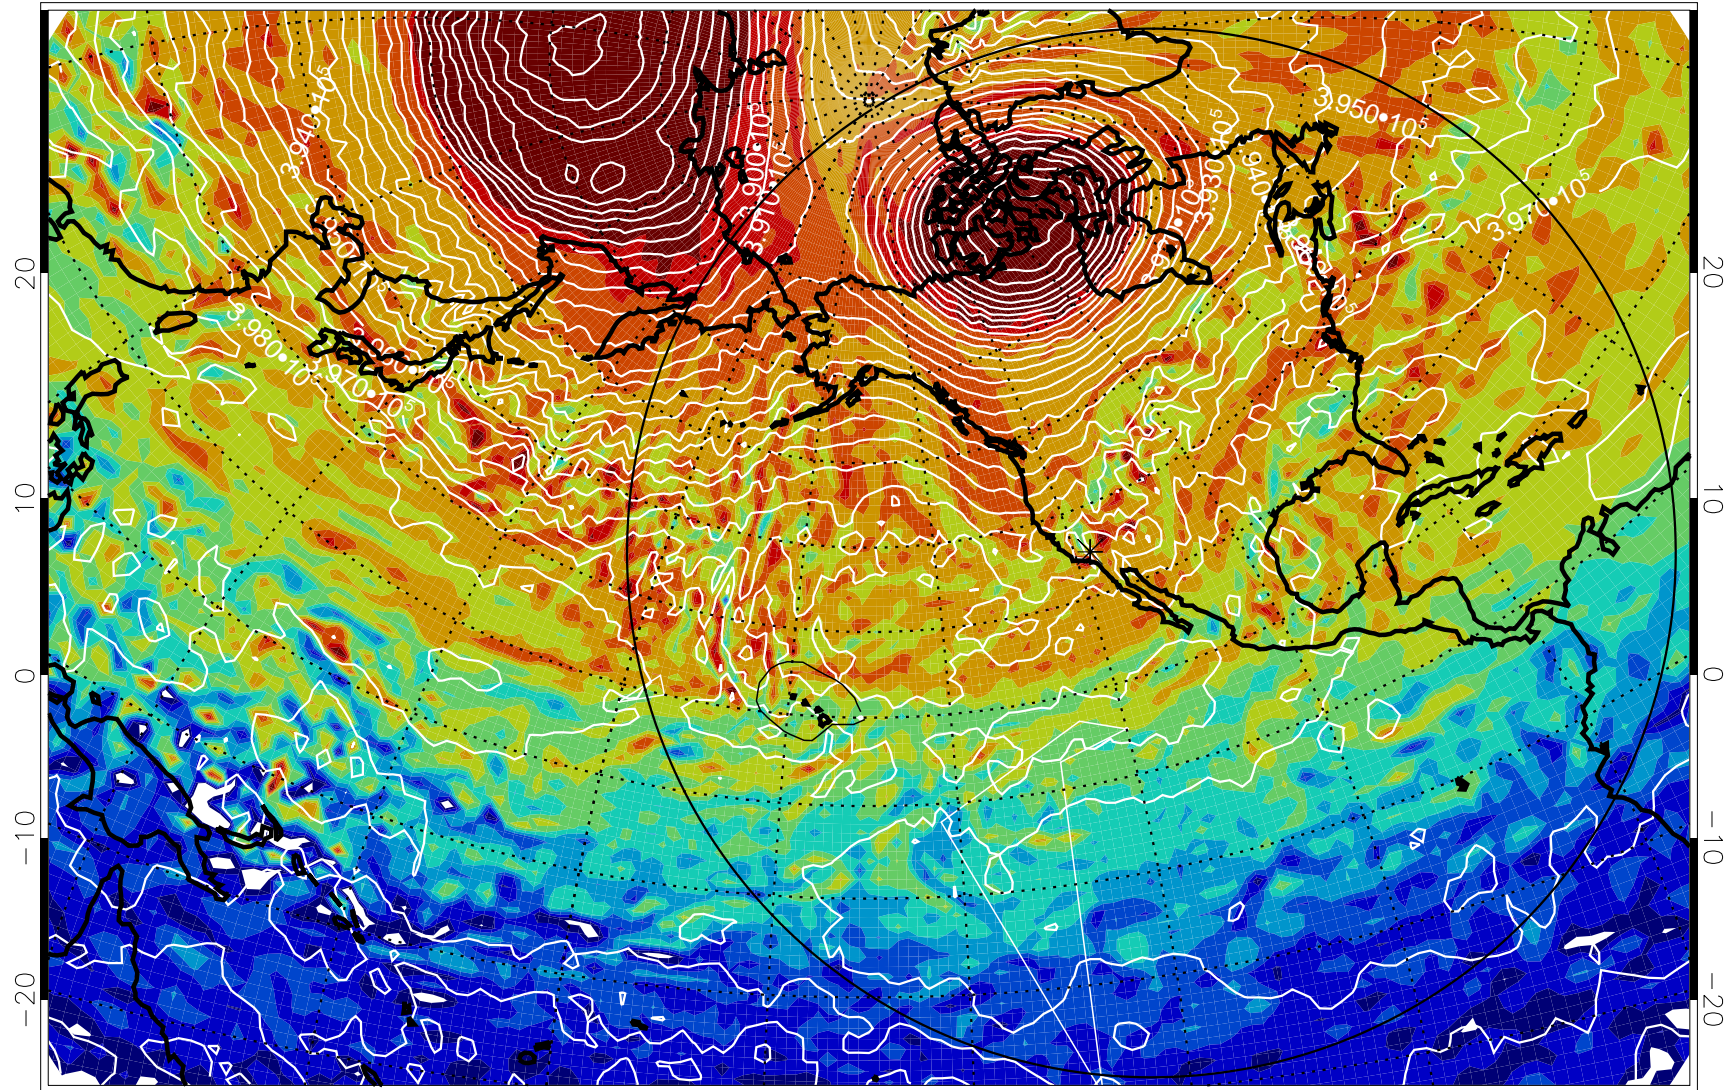

13011000, 24 hour forecast for 460K EPV

460K Montgomery Streamfunction, white

Range ring of 6000 km -- 19 hours GH round trip

13011006, 30 hour forecast for 460K EPV

460K Montgomery Streamfunction, white

Range ring of 6000 km -- 19 hours GH round trip

13011018, 42 hour forecast for 460K EPV

460K Montgomery Streamfunction, white

Range ring of 6000 km -- 19 hours GH round trip

13011100, 48 hour forecast for 460K EPV

13011106, 54 hour forecast for 460K EPV

460K Montgomery Streamfunction, white

Range ring of 6000 km -- 19 hours GH round trip

13011112, 60 hour forecast for 460K EPV

460K Montgomery Streamfunction, white

Range ring of 6000 km -- 19 hours GH round trip

13011200, 72 hour forecast for 460K EPV

460K Montgomery Streamfunction, white

Range ring of 6000 km -- 19 hours GH round trip

13011212, 84 hour forecast for 460K EPV

460K Montgomery Streamfunction, white

Range ring of 6000 km -- 19 hours GH round trip