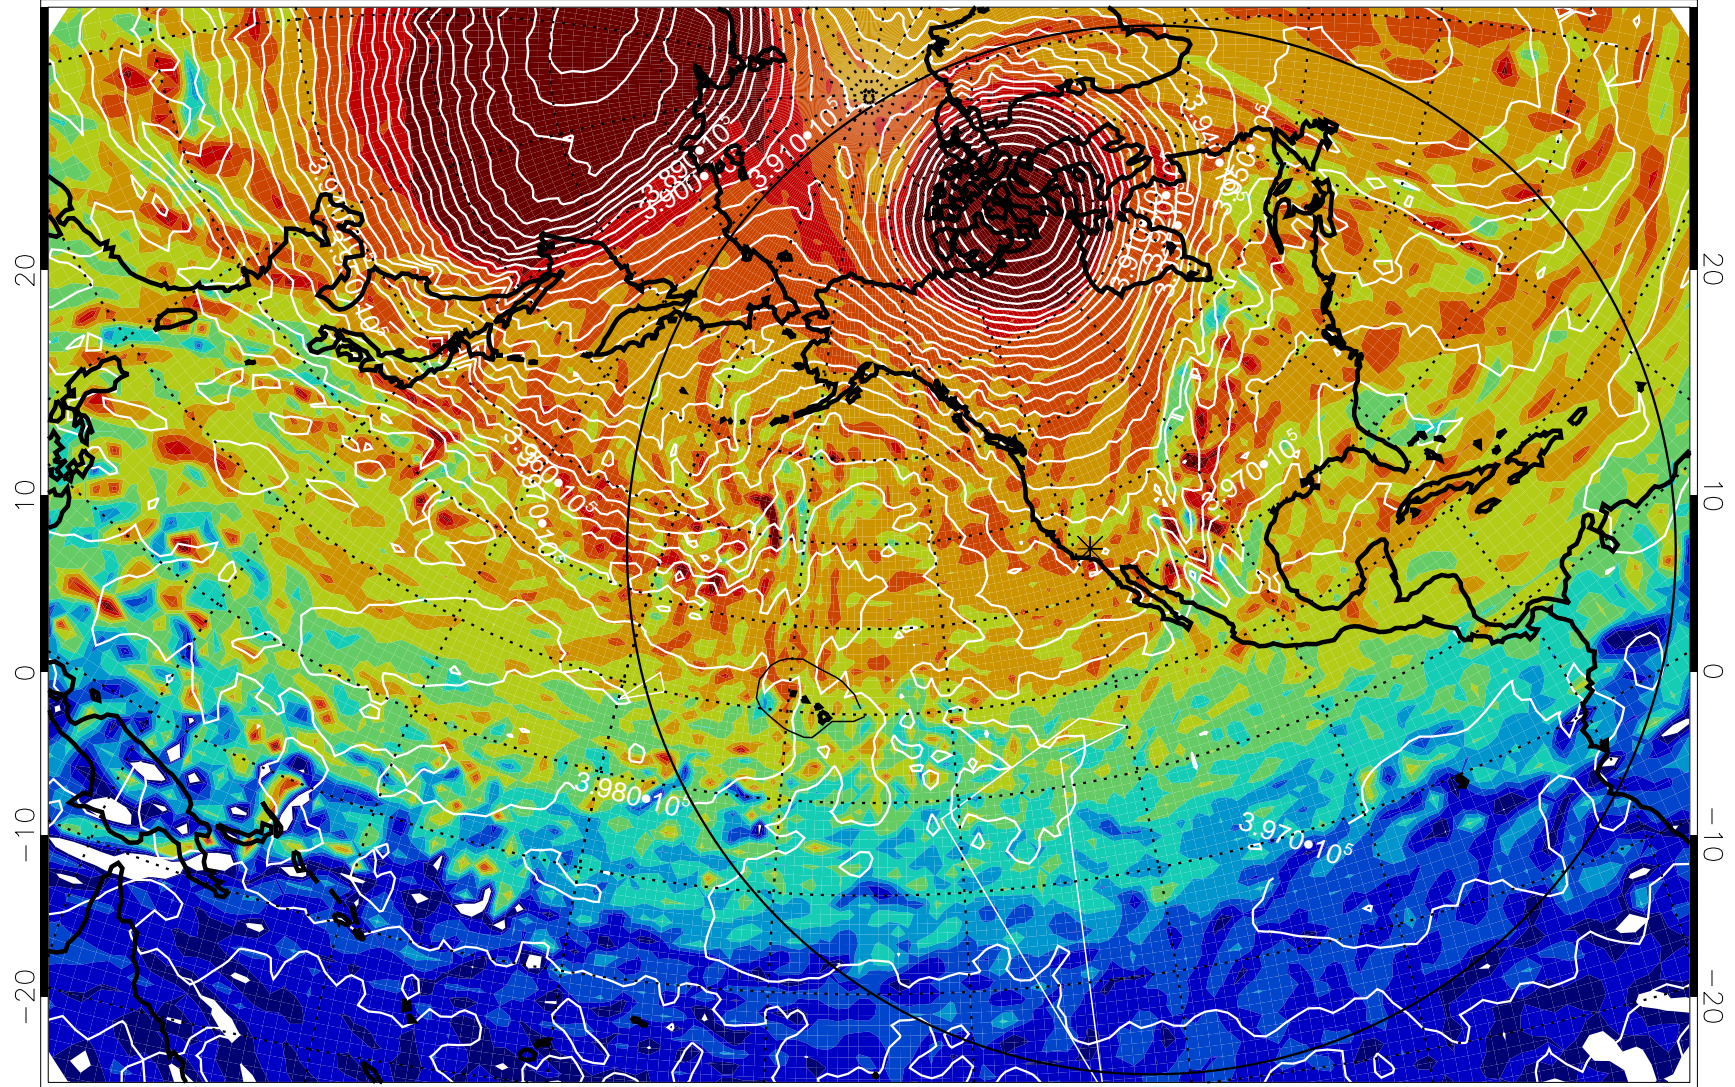

460K Montgomery Streamfunction, white

Range ring of 6000 km -- 19 hours GH round trip

13011112, 60 hour forecast for 460K EPV

460K Montgomery Streamfunction, white

Range ring of 6000 km -- 19 hours GH round trip

13011200, 72 hour forecast for 460K EPV

460K Montgomery Streamfunction, white

Range ring of 6000 km -- 19 hours GH round trip

13011212, 84 hour forecast for 460K EPV

460K Montgomery Streamfunction, white

Range ring of 6000 km -- 19 hours GH round trip

13011300, 96 hour forecast for 460K EPV

460K Montgomery Streamfunction, white

Range ring of 6000 km -- 19 hours GH round trip

13011312, 108 hour forecast for 460K EPV

460K Montgomery Streamfunction, white

Range ring of 6000 km -- 19 hours GH round trip

13011318, 114 hour forecast for 460K EPV

460K Montgomery Streamfunction, white

Range ring of 6000 km -- 19 hours GH round trip

13011400, 120 hour forecast for 460K EPV