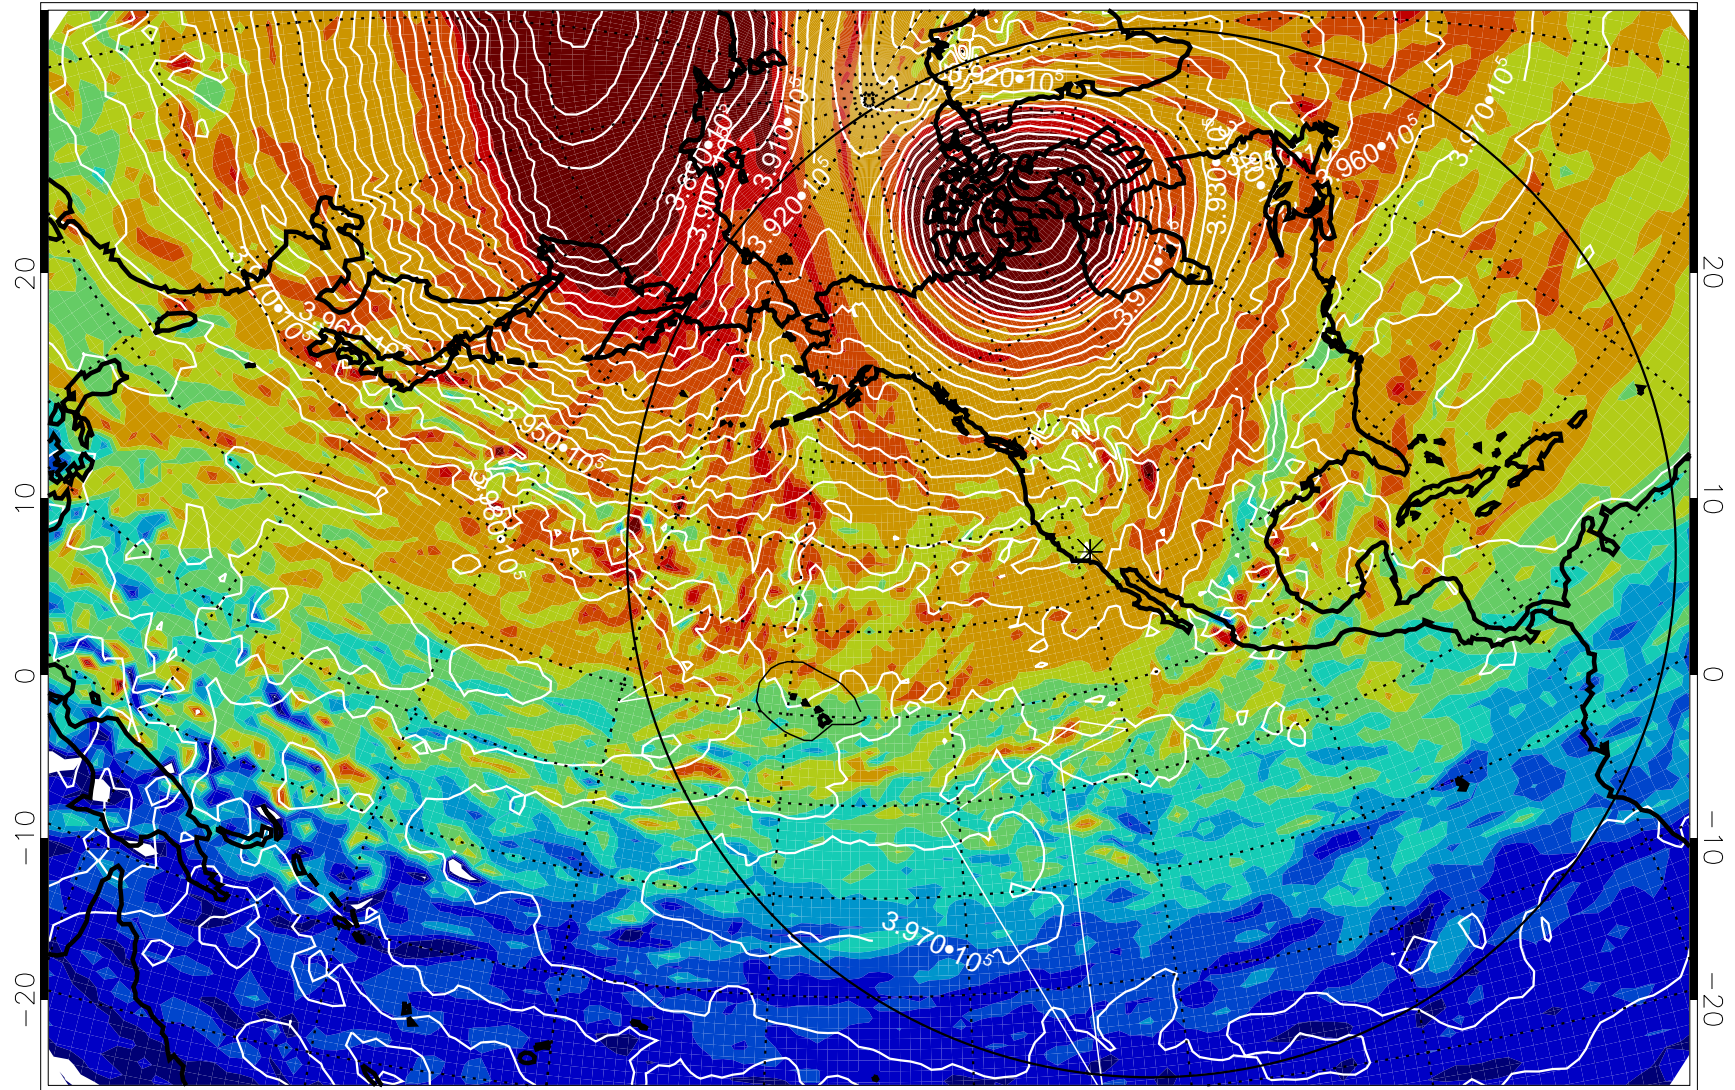

13010912, 12 hour forecast for 460K EPV

460K Montgomery Streamfunction, white

Range ring of 6000 km -- 19 hours GH round trip

13010918, 18 hour forecast for 460K EPV

460K Montgomery Streamfunction, white

Range ring of 6000 km -- 19 hours GH round trip

13011000, 24 hour forecast for 460K EPV

460K Montgomery Streamfunction, white

Range ring of 6000 km -- 19 hours GH round trip

13011006, 30 hour forecast for 460K EPV

460K Montgomery Streamfunction, white

Range ring of 6000 km -- 19 hours GH round trip

13011018, 42 hour forecast for 460K EPV

460K Montgomery Streamfunction, white

Range ring of 6000 km -- 19 hours GH round trip

13011100, 48 hour forecast for 460K EPV

13011106, 54 hour forecast for 460K EPV

460K Montgomery Streamfunction, white

Range ring of 6000 km -- 19 hours GH round trip

13011112, 60 hour forecast for 460K EPV

460K Montgomery Streamfunction, white

Range ring of 6000 km -- 19 hours GH round trip