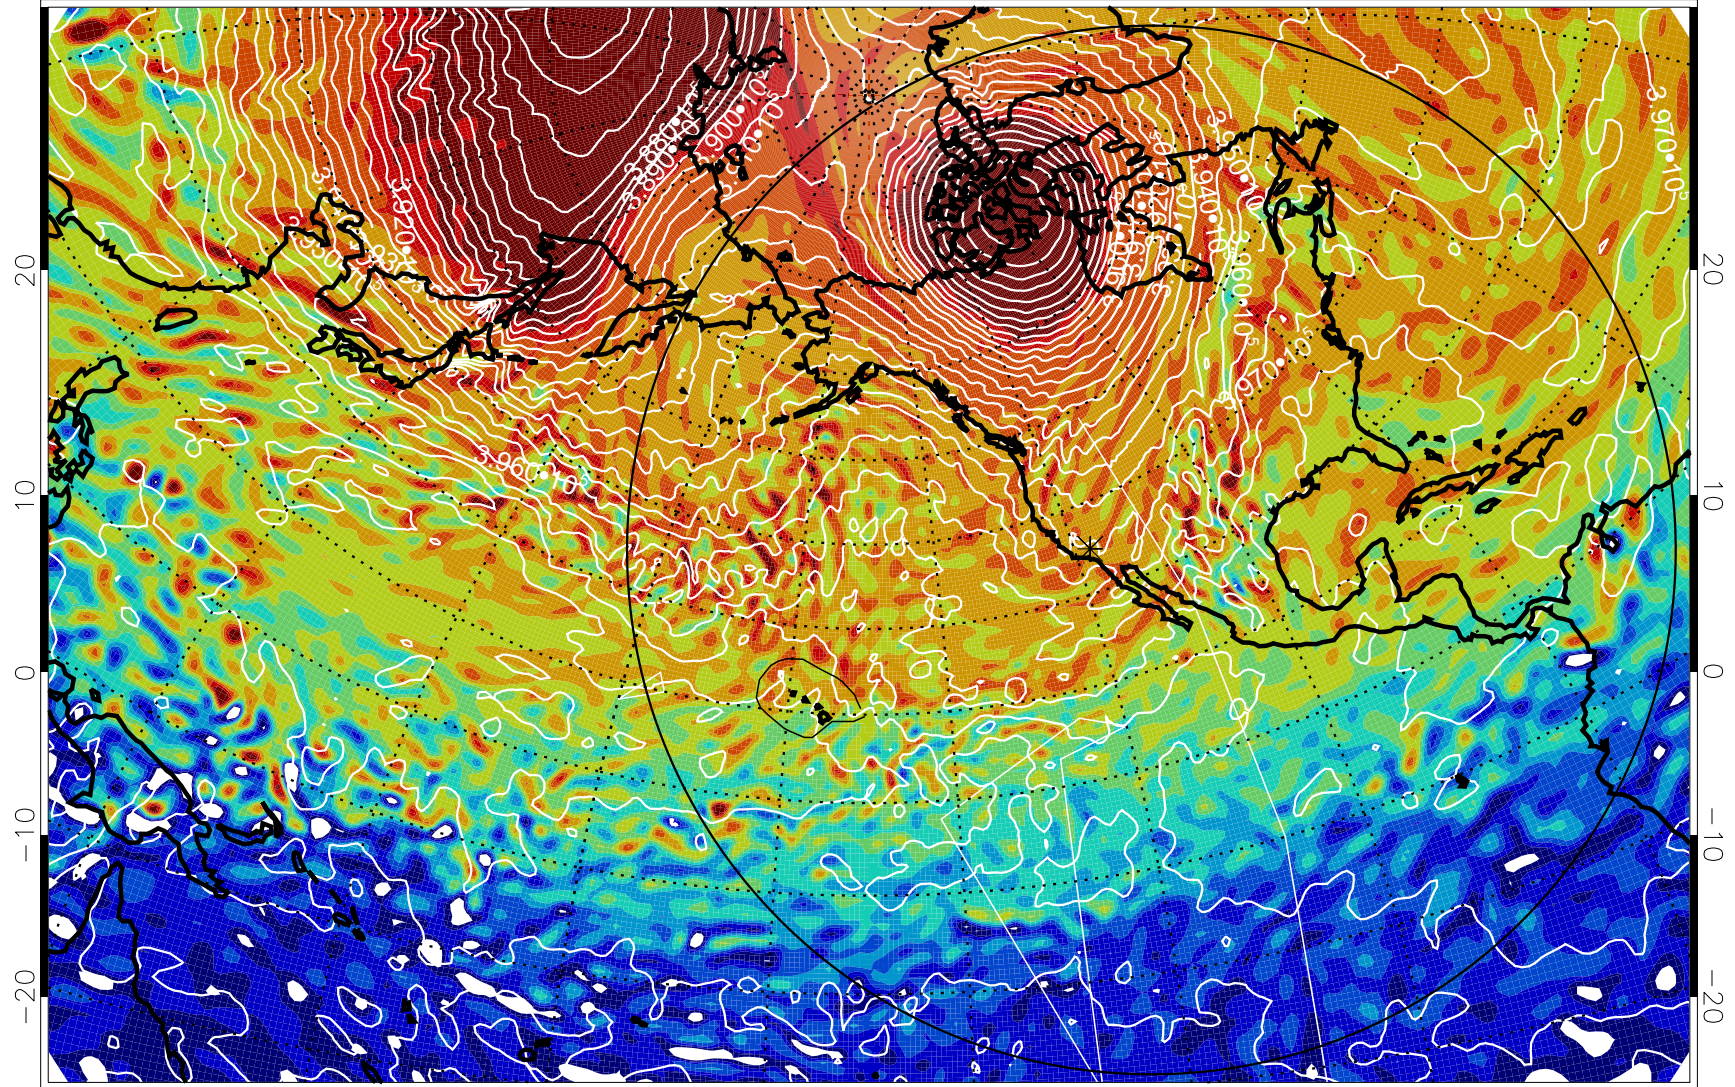

13011206, 90 hour forecast for 460K EPV

460K Montgomery Streamfunction, white

Range ring of 6000 km -- 19 hours GH round trip

13011212, 96 hour forecast for 460K EPV

460K Montgomery Streamfunction, white

Range ring of 6000 km -- 19 hours GH round trip

13011218, 102 hour forecast for 460K EPV

460K Montgomery Streamfunction, white

Range ring of 6000 km -- 19 hours GH round trip

13011300, 108 hour forecast for 460K EPV

460K Montgomery Streamfunction, white

Range ring of 6000 km -- 19 hours GH round trip

13011306, 114 hour forecast for 460K EPV

460K Montgomery Streamfunction, white

Range ring of 6000 km -- 19 hours GH round trip

13011312, 120 hour forecast for 460K EPV

460K Montgomery Streamfunction, white

Range ring of 6000 km -- 19 hours GH round trip