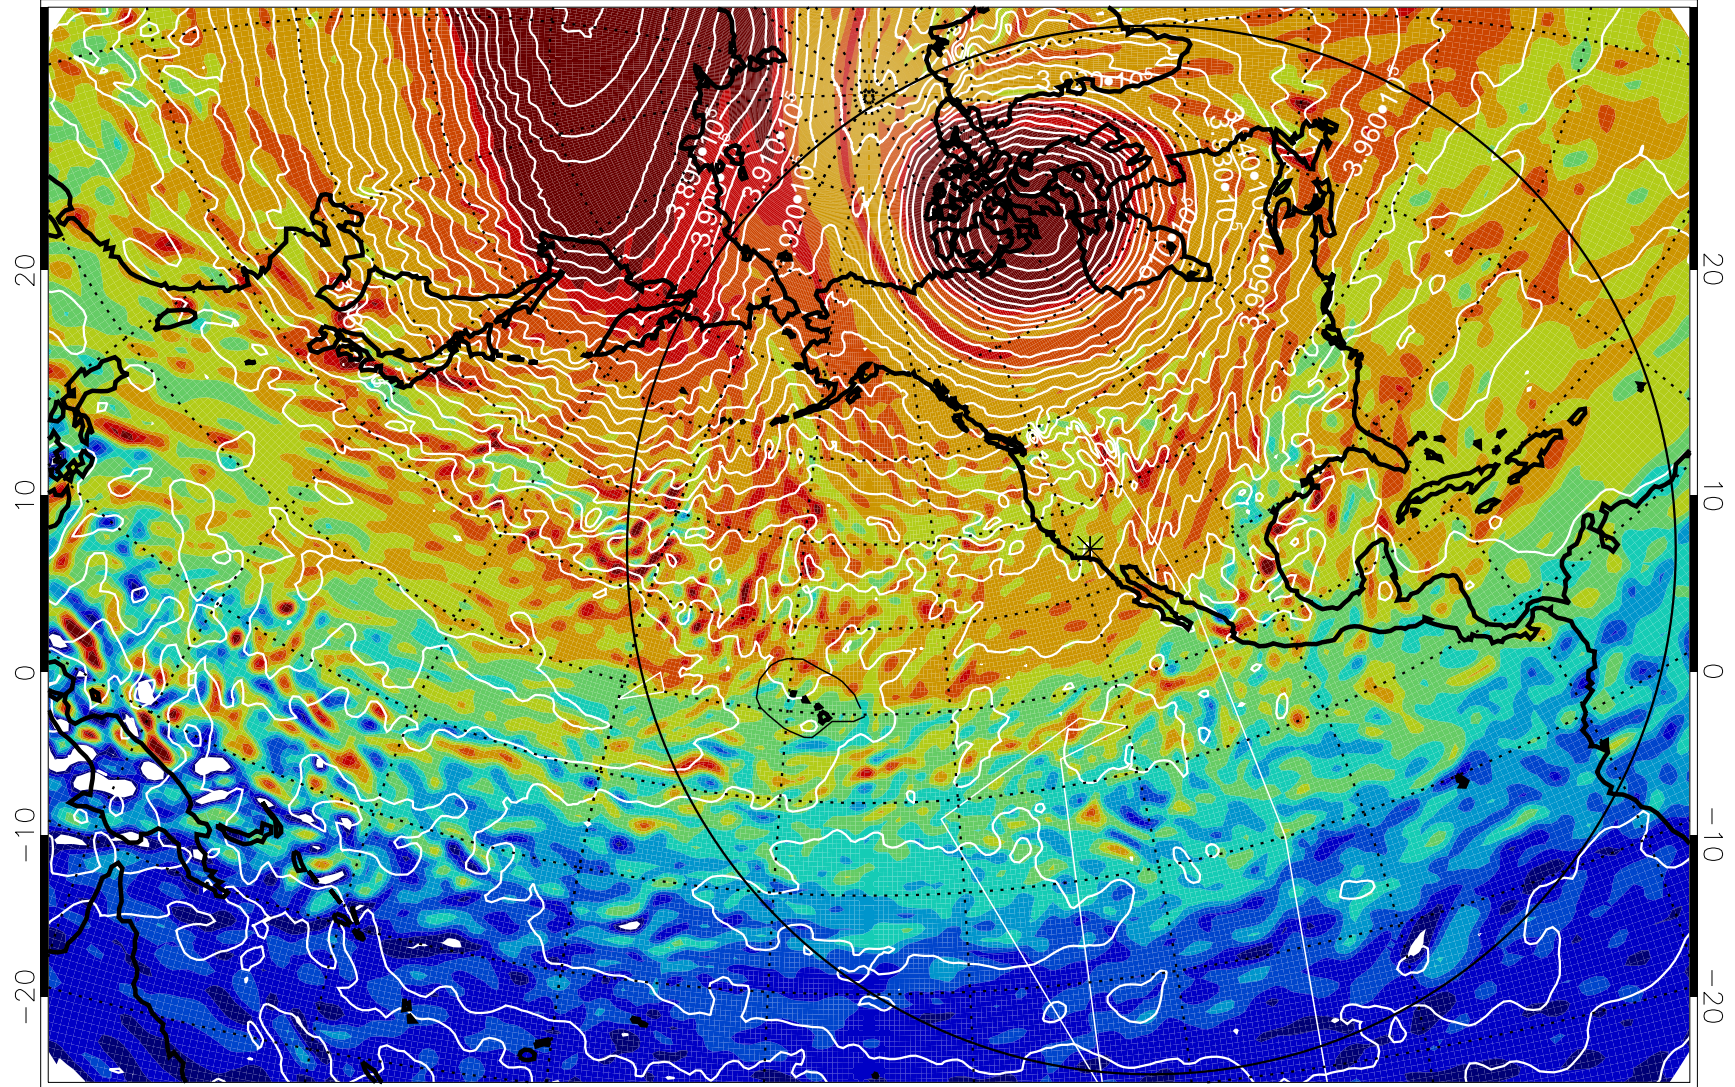

13010818, 6 hour forecast for 460K EPV

460K Montgomery Streamfunction, white

Range ring of 6000 km -- 19 hours GH round trip

13010900, 12 hour forecast for 460K EPV

460K Montgomery Streamfunction, white

Range ring of 6000 km -- 19 hours GH round trip

13010906, 18 hour forecast for 460K EPV

460K Montgomery Streamfunction, white

Range ring of 6000 km -- 19 hours GH round trip

13010912, 24 hour forecast for 460K EPV

460K Montgomery Streamfunction, white

Range ring of 6000 km -- 19 hours GH round trip

13010918, 30 hour forecast for 460K EPV

460K Montgomery Streamfunction, white

Range ring of 6000 km -- 19 hours GH round trip

13011000, 36 hour forecast for 460K EPV

460K Montgomery Streamfunction, white

Range ring of 6000 km -- 19 hours GH round trip

13011006, 42 hour forecast for 460K EPV

460K Montgomery Streamfunction, white

Range ring of 6000 km -- 19 hours GH round trip

13011012, 48 hour forecast for 460K EPV

460K Montgomery Streamfunction, white

Range ring of 6000 km -- 19 hours GH round trip