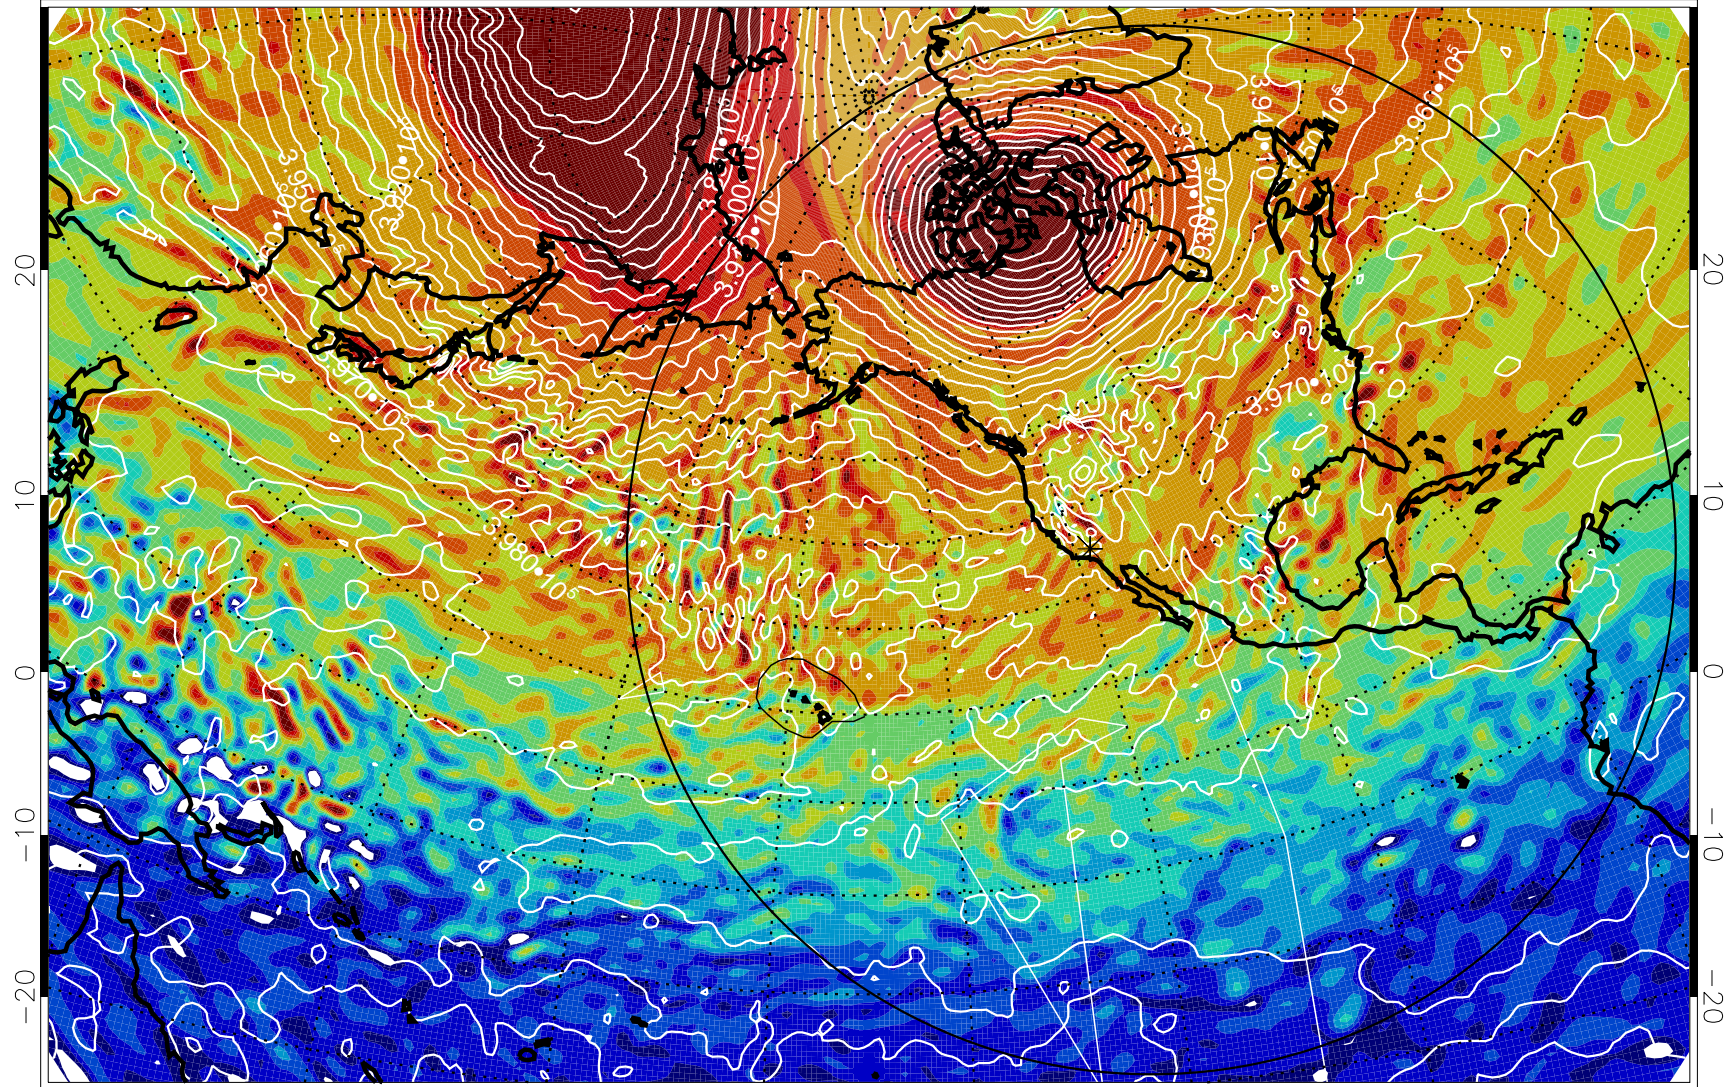

13010906, 18 hour forecast for 460K EPV

460K Montgomery Streamfunction, white

Range ring of 6000 km -- 19 hours GH round trip

13010912, 24 hour forecast for 460K EPV

460K Montgomery Streamfunction, white

Range ring of 6000 km -- 19 hours GH round trip

13010918, 30 hour forecast for 460K EPV

460K Montgomery Streamfunction, white

Range ring of 6000 km -- 19 hours GH round trip

13011000, 36 hour forecast for 460K EPV

460K Montgomery Streamfunction, white

Range ring of 6000 km -- 19 hours GH round trip

13011006, 42 hour forecast for 460K EPV

460K Montgomery Streamfunction, white

Range ring of 6000 km -- 19 hours GH round trip

13011012, 48 hour forecast for 460K EPV

460K Montgomery Streamfunction, white

Range ring of 6000 km -- 19 hours GH round trip

13011018, 54 hour forecast for 460K EPV

460K Montgomery Streamfunction, white

Range ring of 6000 km -- 19 hours GH round trip

13011100, 60 hour forecast for 460K EPV

460K Montgomery Streamfunction, white

Range ring of 6000 km -- 19 hours GH round trip