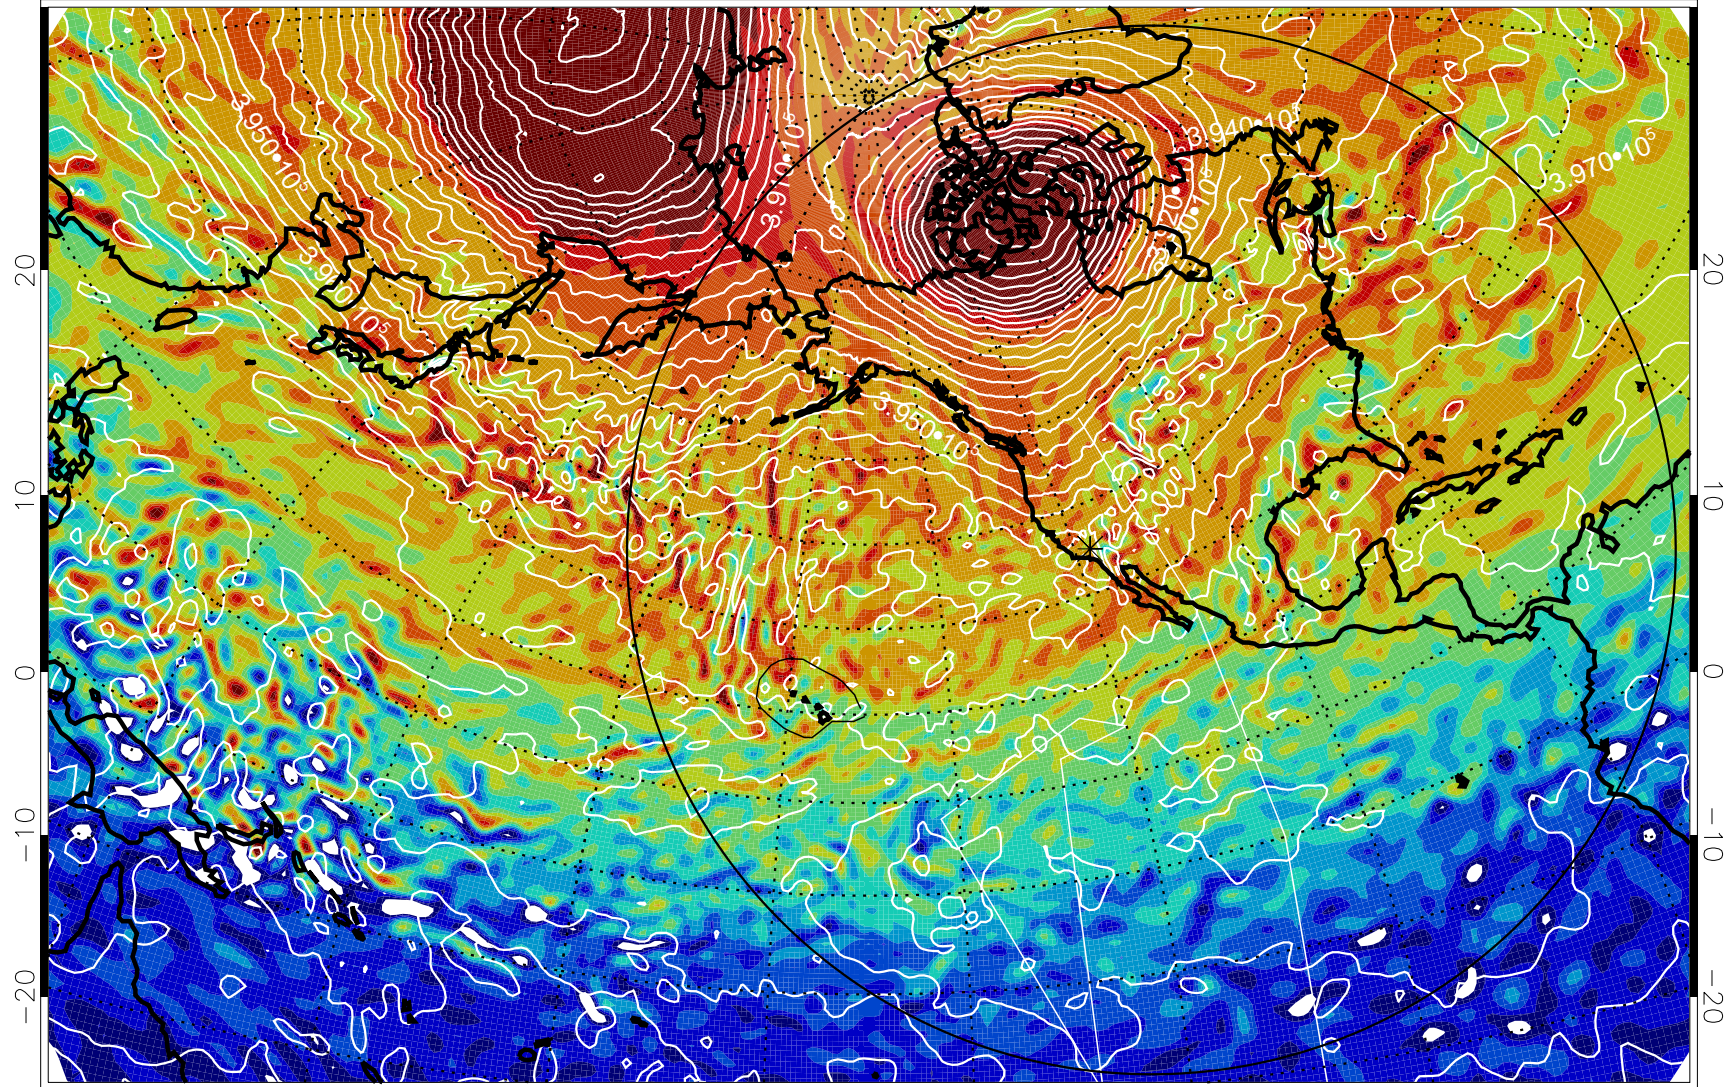

13011006, 42 hour forecast for 460K EPV

460K Montgomery Streamfunction, white

Range ring of 6000 km -- 19 hours GH round trip

13011012, 48 hour forecast for 460K EPV

460K Montgomery Streamfunction, white

Range ring of 6000 km -- 19 hours GH round trip

13011018, 54 hour forecast for 460K EPV

460K Montgomery Streamfunction, white

Range ring of 6000 km -- 19 hours GH round trip

13011100, 60 hour forecast for 460K EPV

460K Montgomery Streamfunction, white

Range ring of 6000 km -- 19 hours GH round trip

13011106, 66 hour forecast for 460K EPV

460K Montgomery Streamfunction, white

Range ring of 6000 km -- 19 hours GH round trip

13011112, 72 hour forecast for 460K EPV

460K Montgomery Streamfunction, white

Range ring of 6000 km -- 19 hours GH round trip

13011118, 78 hour forecast for 460K EPV

460K Montgomery Streamfunction, white

Range ring of 6000 km -- 19 hours GH round trip

13011200, 84 hour forecast for 460K EPV

460K Montgomery Streamfunction, white

Range ring of 6000 km -- 19 hours GH round trip