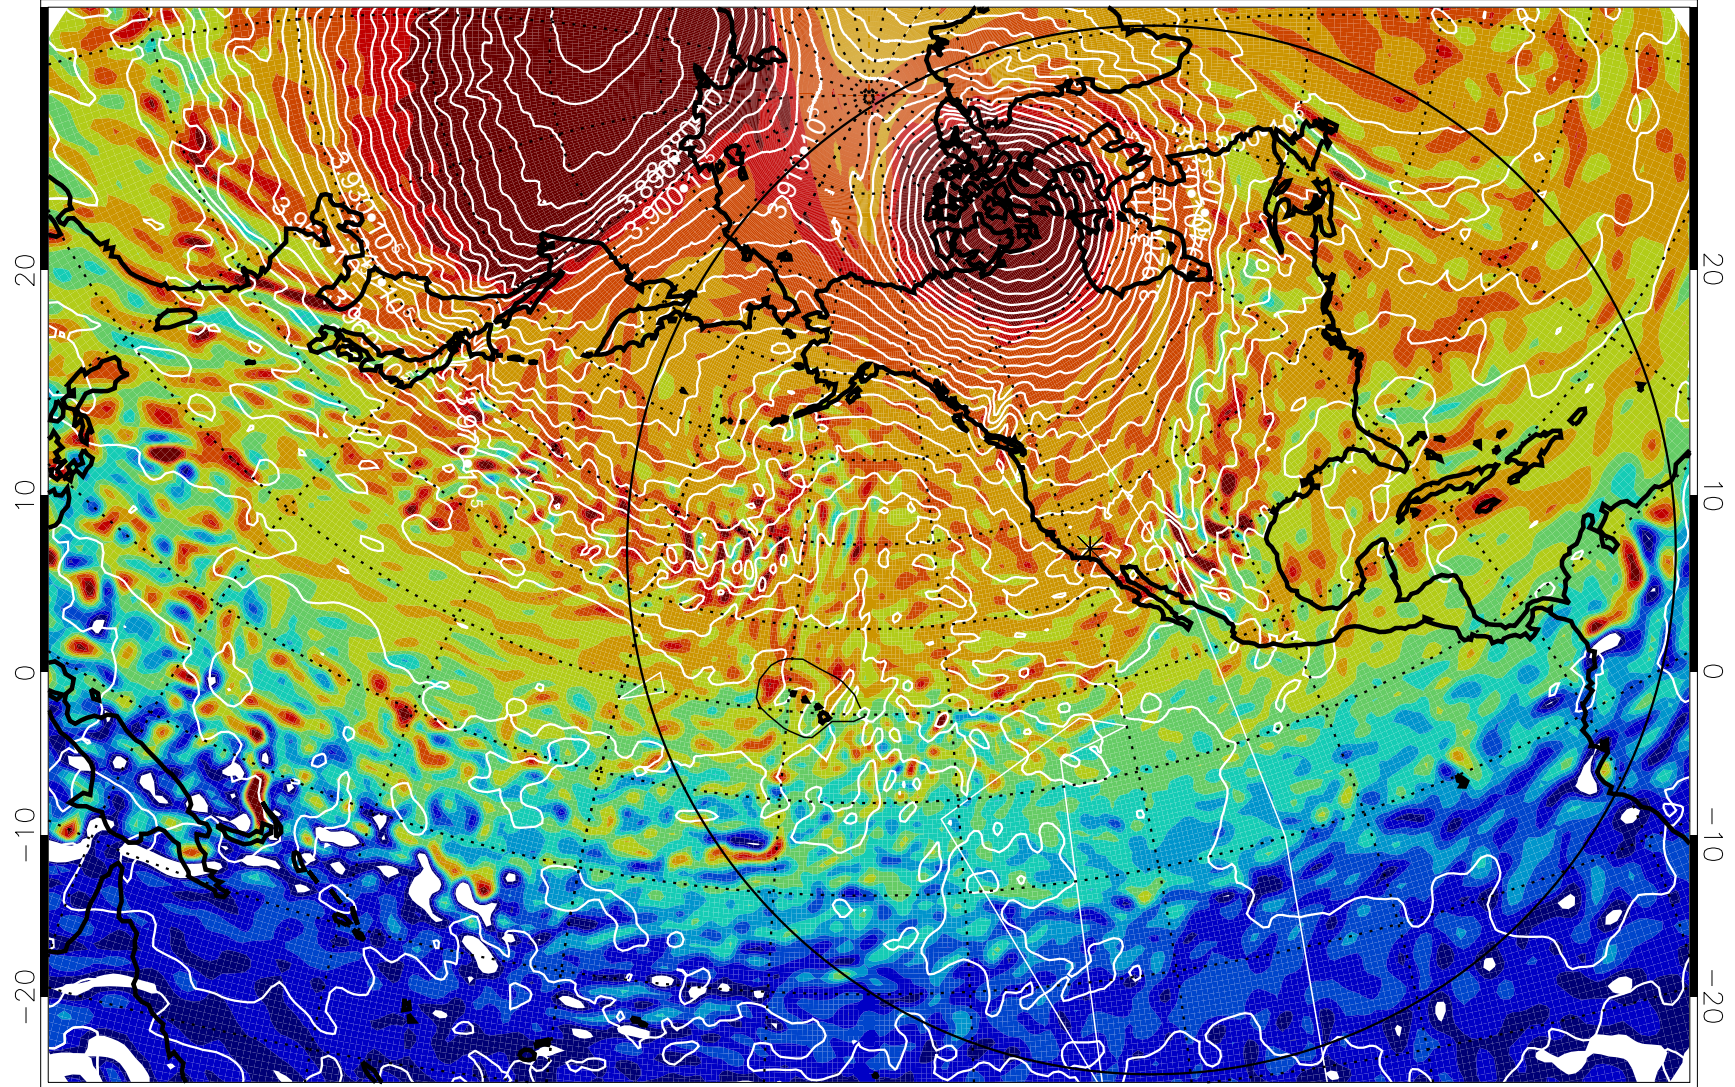

13011118, 78 hour forecast for 460K EPV

460K Montgomery Streamfunction, white

Range ring of 6000 km -- 19 hours GH round trip

13011200, 84 hour forecast for 460K EPV

460K Montgomery Streamfunction, white

Range ring of 6000 km -- 19 hours GH round trip

13011206, 90 hour forecast for 460K EPV

460K Montgomery Streamfunction, white

Range ring of 6000 km -- 19 hours GH round trip

13011212, 96 hour forecast for 460K EPV

460K Montgomery Streamfunction, white

Range ring of 6000 km -- 19 hours GH round trip

13011218, 102 hour forecast for 460K EPV

460K Montgomery Streamfunction, white

Range ring of 6000 km -- 19 hours GH round trip

13011300, 108 hour forecast for 460K EPV

460K Montgomery Streamfunction, white

Range ring of 6000 km -- 19 hours GH round trip

13011306, 114 hour forecast for 460K EPV

460K Montgomery Streamfunction, white

Range ring of 6000 km -- 19 hours GH round trip

13011312, 120 hour forecast for 460K EPV