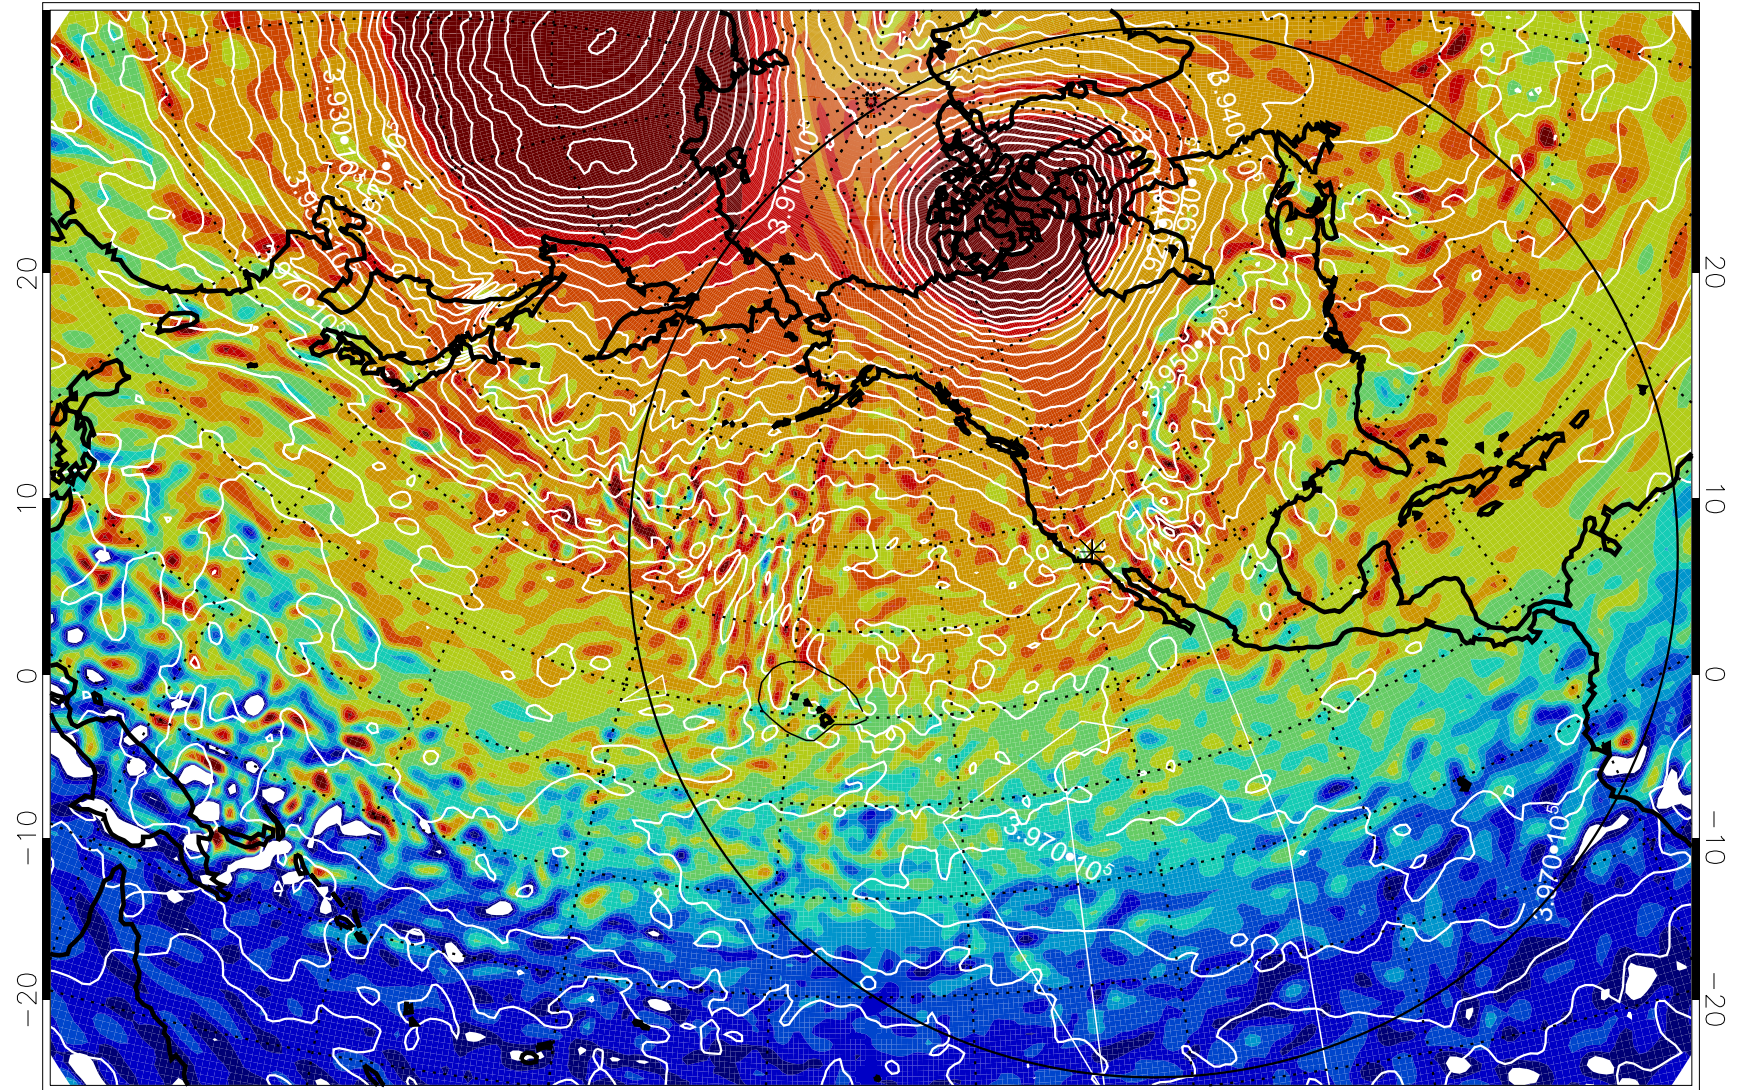

13011106, 66 hour forecast for 460K EPV

460K Montgomery Streamfunction, white

Range ring of 6000 km -- 19 hours GH round trip

13011112, 72 hour forecast for 460K EPV

460K Montgomery Streamfunction, white

Range ring of 6000 km -- 19 hours GH round trip

13011118, 78 hour forecast for 460K EPV

460K Montgomery Streamfunction, white

Range ring of 6000 km -- 19 hours GH round trip

13011200, 84 hour forecast for 460K EPV

460K Montgomery Streamfunction, white

Range ring of 6000 km -- 19 hours GH round trip

13011206, 90 hour forecast for 460K EPV

460K Montgomery Streamfunction, white

Range ring of 6000 km -- 19 hours GH round trip

13011212, 96 hour forecast for 460K EPV

460K Montgomery Streamfunction, white

Range ring of 6000 km -- 19 hours GH round trip

13011218, 102 hour forecast for 460K EPV

460K Montgomery Streamfunction, white

Range ring of 6000 km -- 19 hours GH round trip

13011300, 108 hour forecast for 460K EPV

460K Montgomery Streamfunction, white