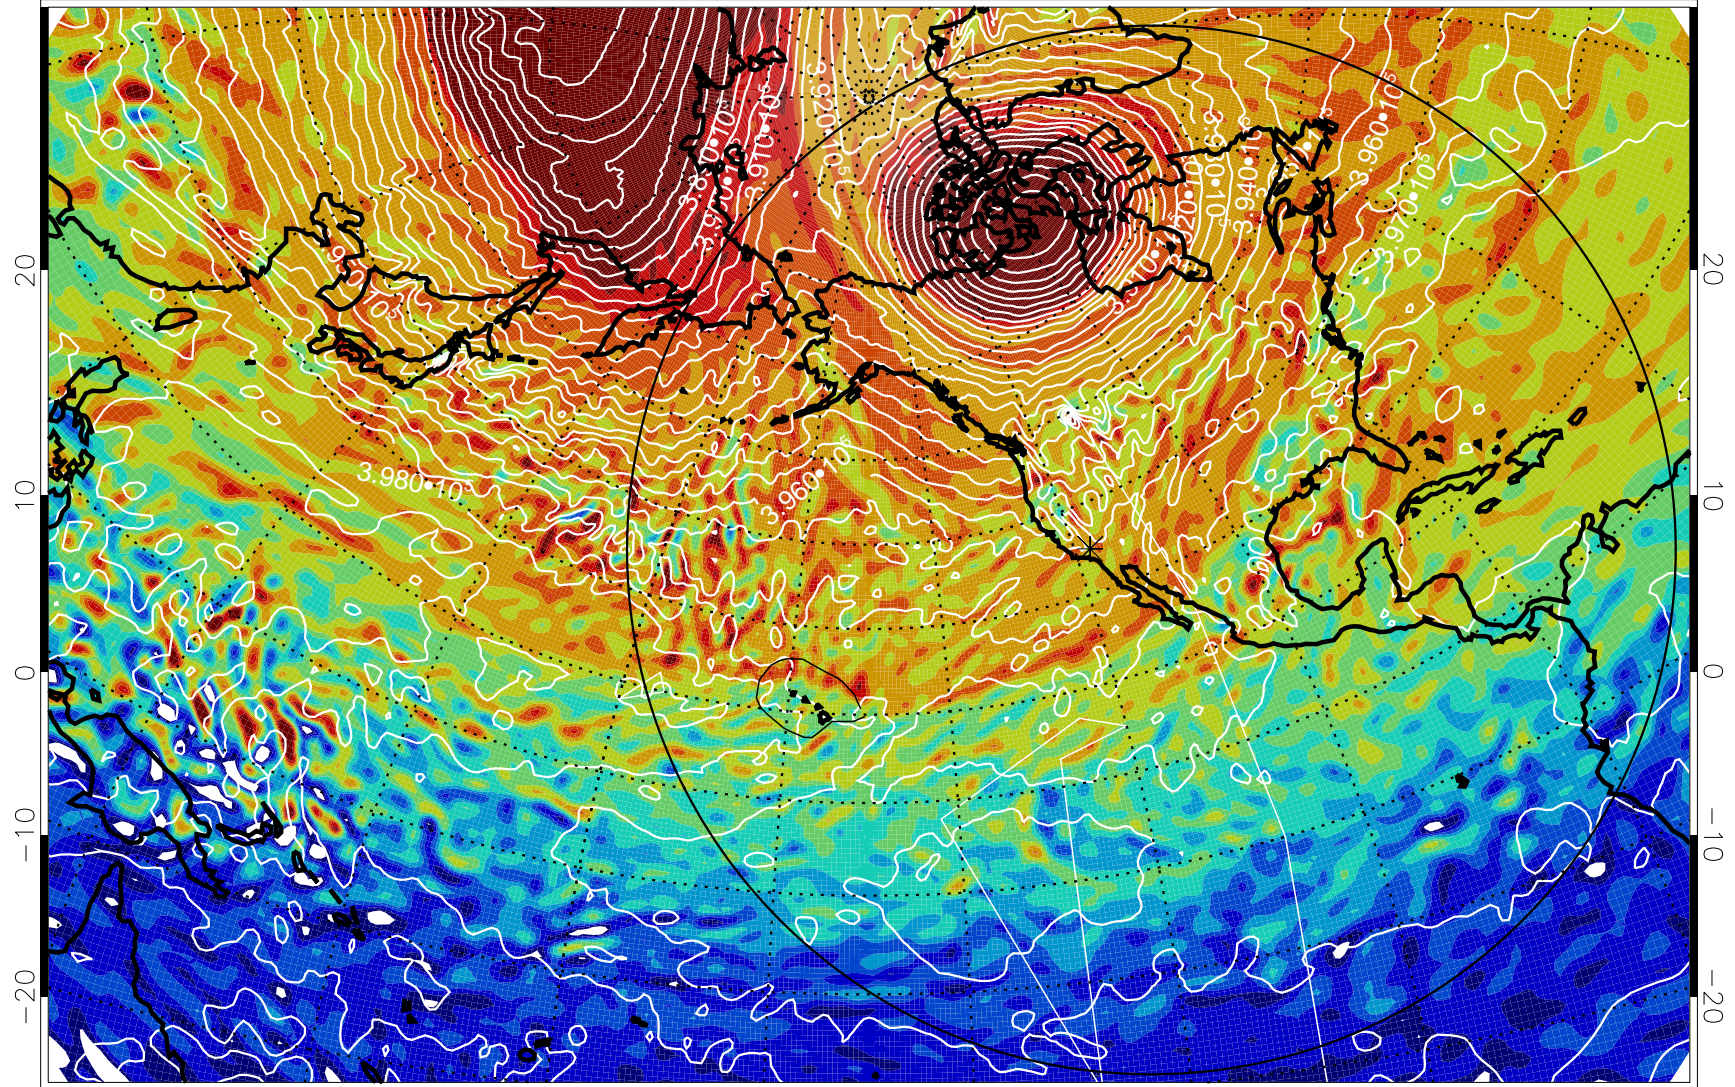

13010906, 18 hour forecast for 460K EPV

460K Montgomery Streamfunction, white

Range ring of 6000 km -- 19 hours GH round trip

13010912, 24 hour forecast for 460K EPV

460K Montgomery Streamfunction, white

Range ring of 6000 km -- 19 hours GH round trip

13010918, 30 hour forecast for 460K EPV

460K Montgomery Streamfunction, white

Range ring of 6000 km -- 19 hours GH round trip

13011000, 36 hour forecast for 460K EPV

460K Montgomery Streamfunction, white

Range ring of 6000 km -- 19 hours GH round trip

13011006, 42 hour forecast for 460K EPV

460K Montgomery Streamfunction, white

Range ring of 6000 km -- 19 hours GH round trip

13011012, 48 hour forecast for 460K EPV

460K Montgomery Streamfunction, white

Range ring of 6000 km -- 19 hours GH round trip

13011018, 54 hour forecast for 460K EPV

460K Montgomery Streamfunction, white

Range ring of 6000 km -- 19 hours GH round trip

13011100, 60 hour forecast for 460K EPV

460K Montgomery Streamfunction, white

Range ring of 6000 km -- 19 hours GH round trip