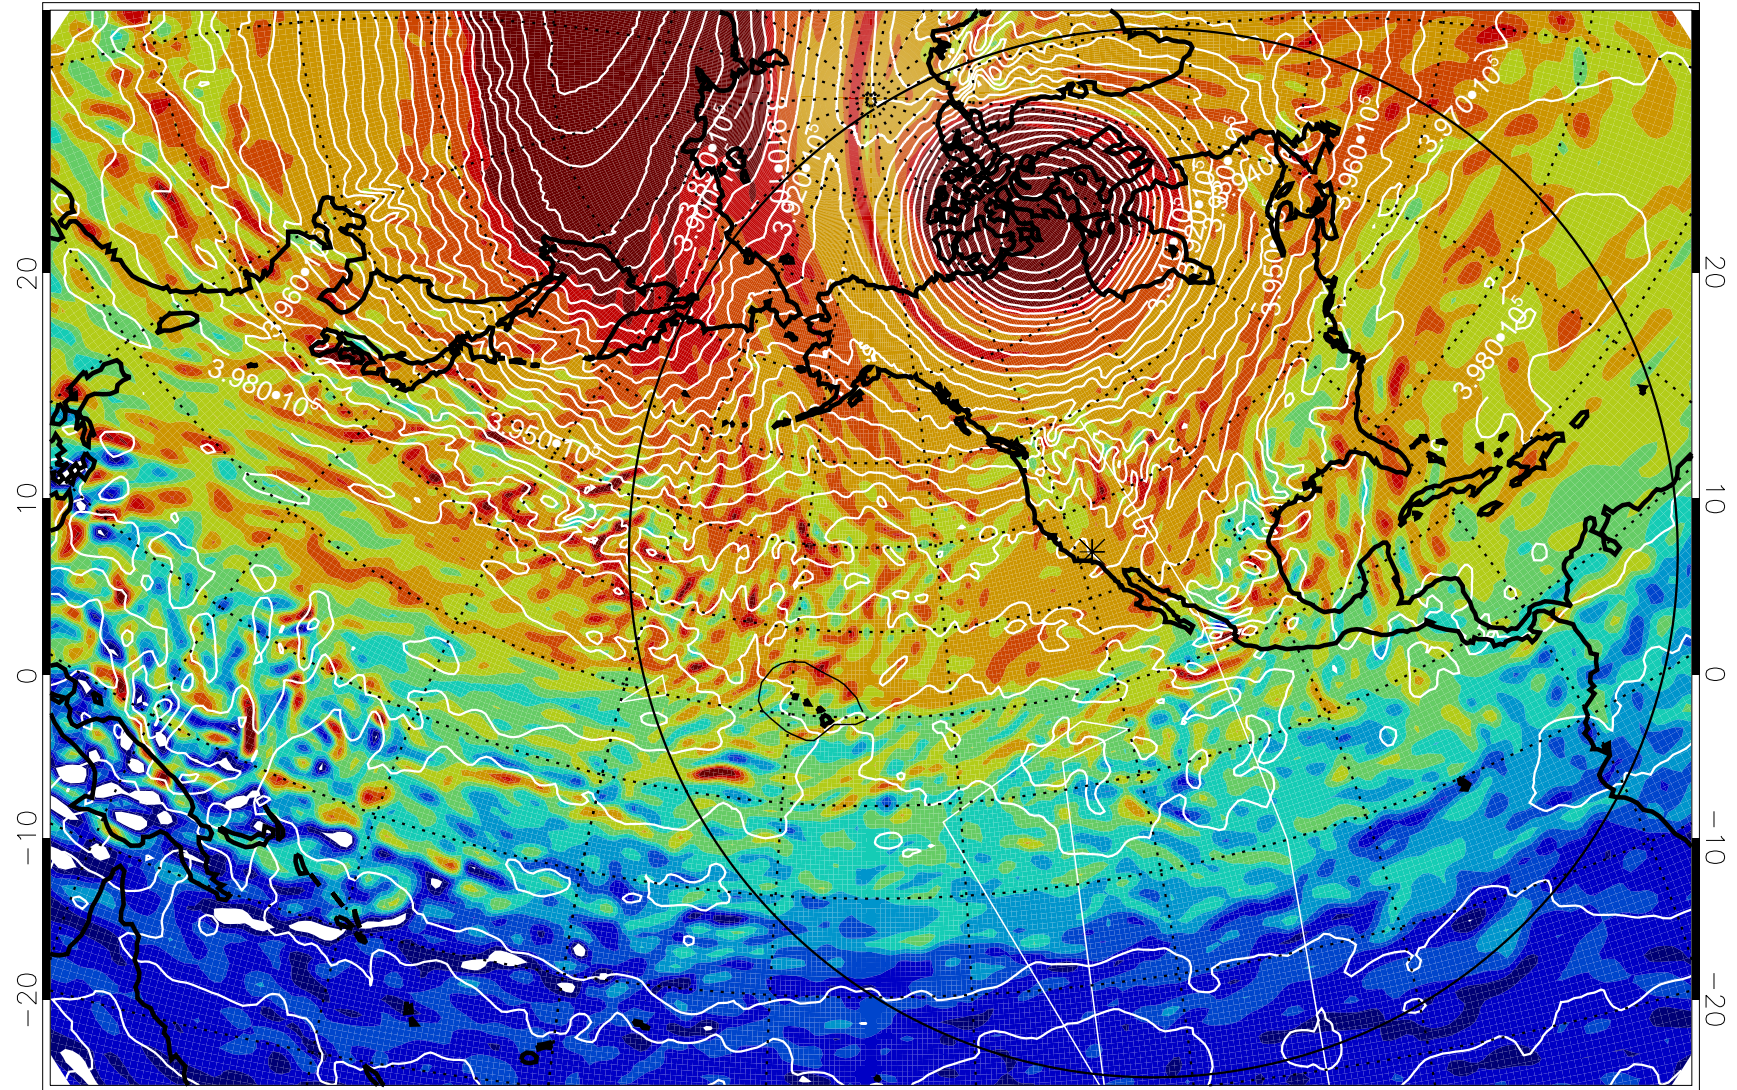

13010818, 6 hour forecast for 460K EPV

460K Montgomery Streamfunction, white

Range ring of 6000 km -- 19 hours GH round trip

13010900, 12 hour forecast for 460K EPV

460K Montgomery Streamfunction, white

Range ring of 6000 km -- 19 hours GH round trip

13010906, 18 hour forecast for 460K EPV

460K Montgomery Streamfunction, white

Range ring of 6000 km -- 19 hours GH round trip

13010912, 24 hour forecast for 460K EPV

460K Montgomery Streamfunction, white

Range ring of 6000 km -- 19 hours GH round trip

13010918, 30 hour forecast for 460K EPV

460K Montgomery Streamfunction, white

Range ring of 6000 km -- 19 hours GH round trip

13011000, 36 hour forecast for 460K EPV

460K Montgomery Streamfunction, white

Range ring of 6000 km -- 19 hours GH round trip

13011006, 42 hour forecast for 460K EPV

460K Montgomery Streamfunction, white

Range ring of 6000 km -- 19 hours GH round trip

13011012, 48 hour forecast for 460K EPV

460K Montgomery Streamfunction, white

Range ring of 6000 km -- 19 hours GH round trip