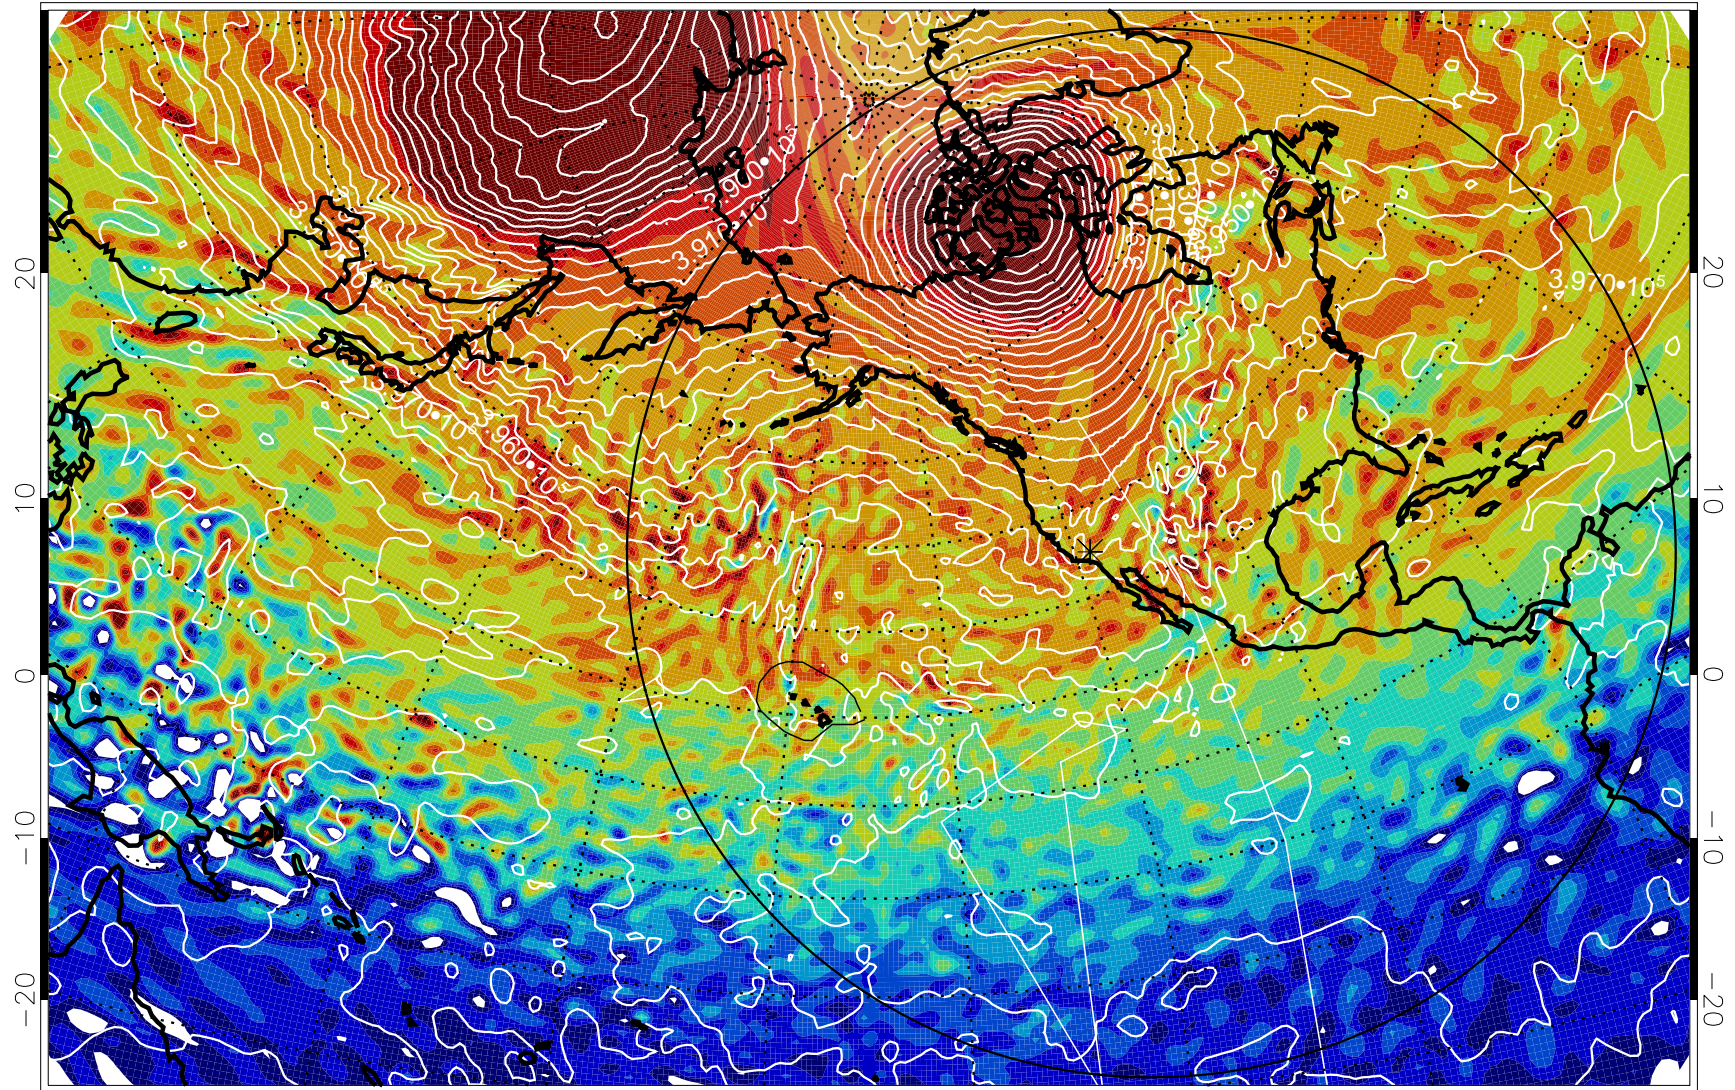

13011118, 78 hour forecast for 460K EPV

460K Montgomery Streamfunction, white

Range ring of 6000 km -- 19 hours GH round trip

13011200, 84 hour forecast for 460K EPV

460K Montgomery Streamfunction, white

Range ring of 6000 km -- 19 hours GH round trip

13011206, 90 hour forecast for 460K EPV

460K Montgomery Streamfunction, white

Range ring of 6000 km -- 19 hours GH round trip

13011212, 96 hour forecast for 460K EPV

460K Montgomery Streamfunction, white

Range ring of 6000 km -- 19 hours GH round trip

13011218, 102 hour forecast for 460K EPV

460K Montgomery Streamfunction, white

Range ring of 6000 km -- 19 hours GH round trip

13011300, 108 hour forecast for 460K EPV

460K Montgomery Streamfunction, white

Range ring of 6000 km -- 19 hours GH round trip

13011306, 114 hour forecast for 460K EPV

460K Montgomery Streamfunction, white

Range ring of 6000 km -- 19 hours GH round trip

13011312, 120 hour forecast for 460K EPV