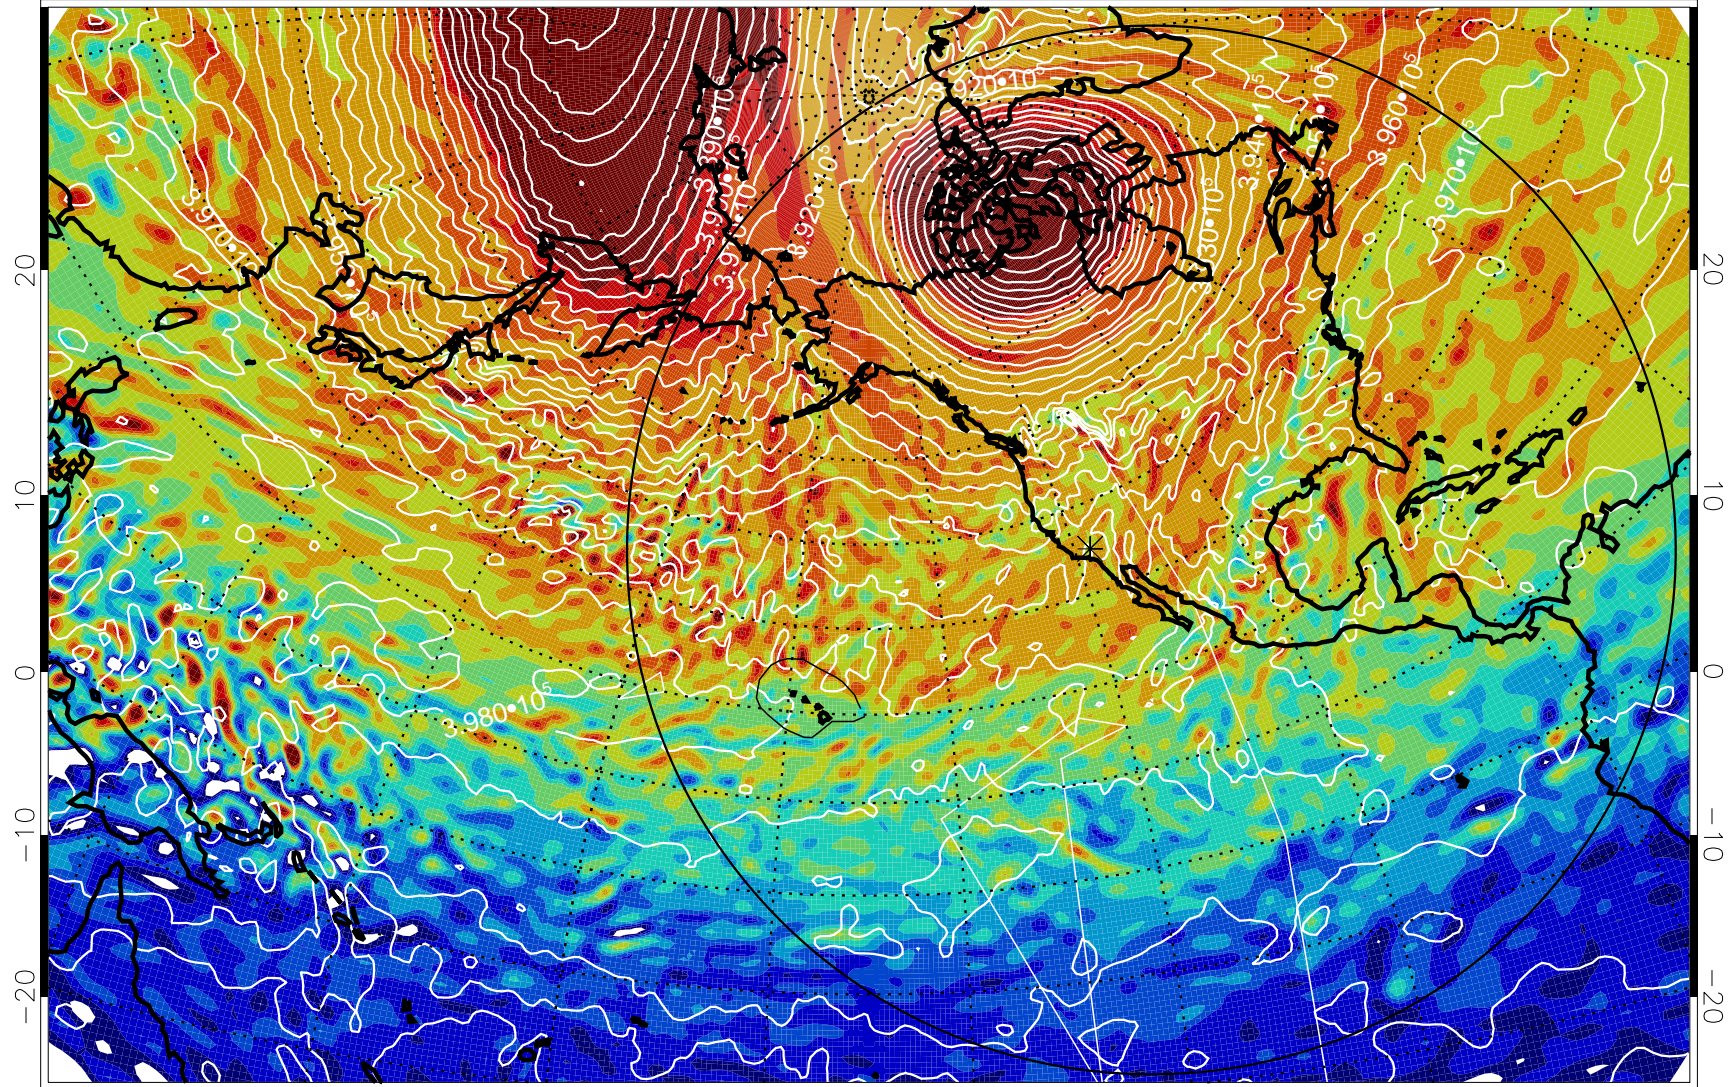

13010818, 6 hour forecast for 460K EPV

460K Montgomery Streamfunction, white

Range ring of 6000 km -- 19 hours GH round trip

13010900, 12 hour forecast for 460K EPV

460K Montgomery Streamfunction, white

Range ring of 6000 km -- 19 hours GH round trip

13010906, 18 hour forecast for 460K EPV

460K Montgomery Streamfunction, white

Range ring of 6000 km -- 19 hours GH round trip

13010912, 24 hour forecast for 460K EPV

460K Montgomery Streamfunction, white

Range ring of 6000 km -- 19 hours GH round trip

13010918, 30 hour forecast for 460K EPV

460K Montgomery Streamfunction, white

Range ring of 6000 km -- 19 hours GH round trip

13011000, 36 hour forecast for 460K EPV

460K Montgomery Streamfunction, white

Range ring of 6000 km -- 19 hours GH round trip

13011006, 42 hour forecast for 460K EPV

460K Montgomery Streamfunction, white

Range ring of 6000 km -- 19 hours GH round trip

13011012, 48 hour forecast for 460K EPV

460K Montgomery Streamfunction, white

Range ring of 6000 km -- 19 hours GH round trip