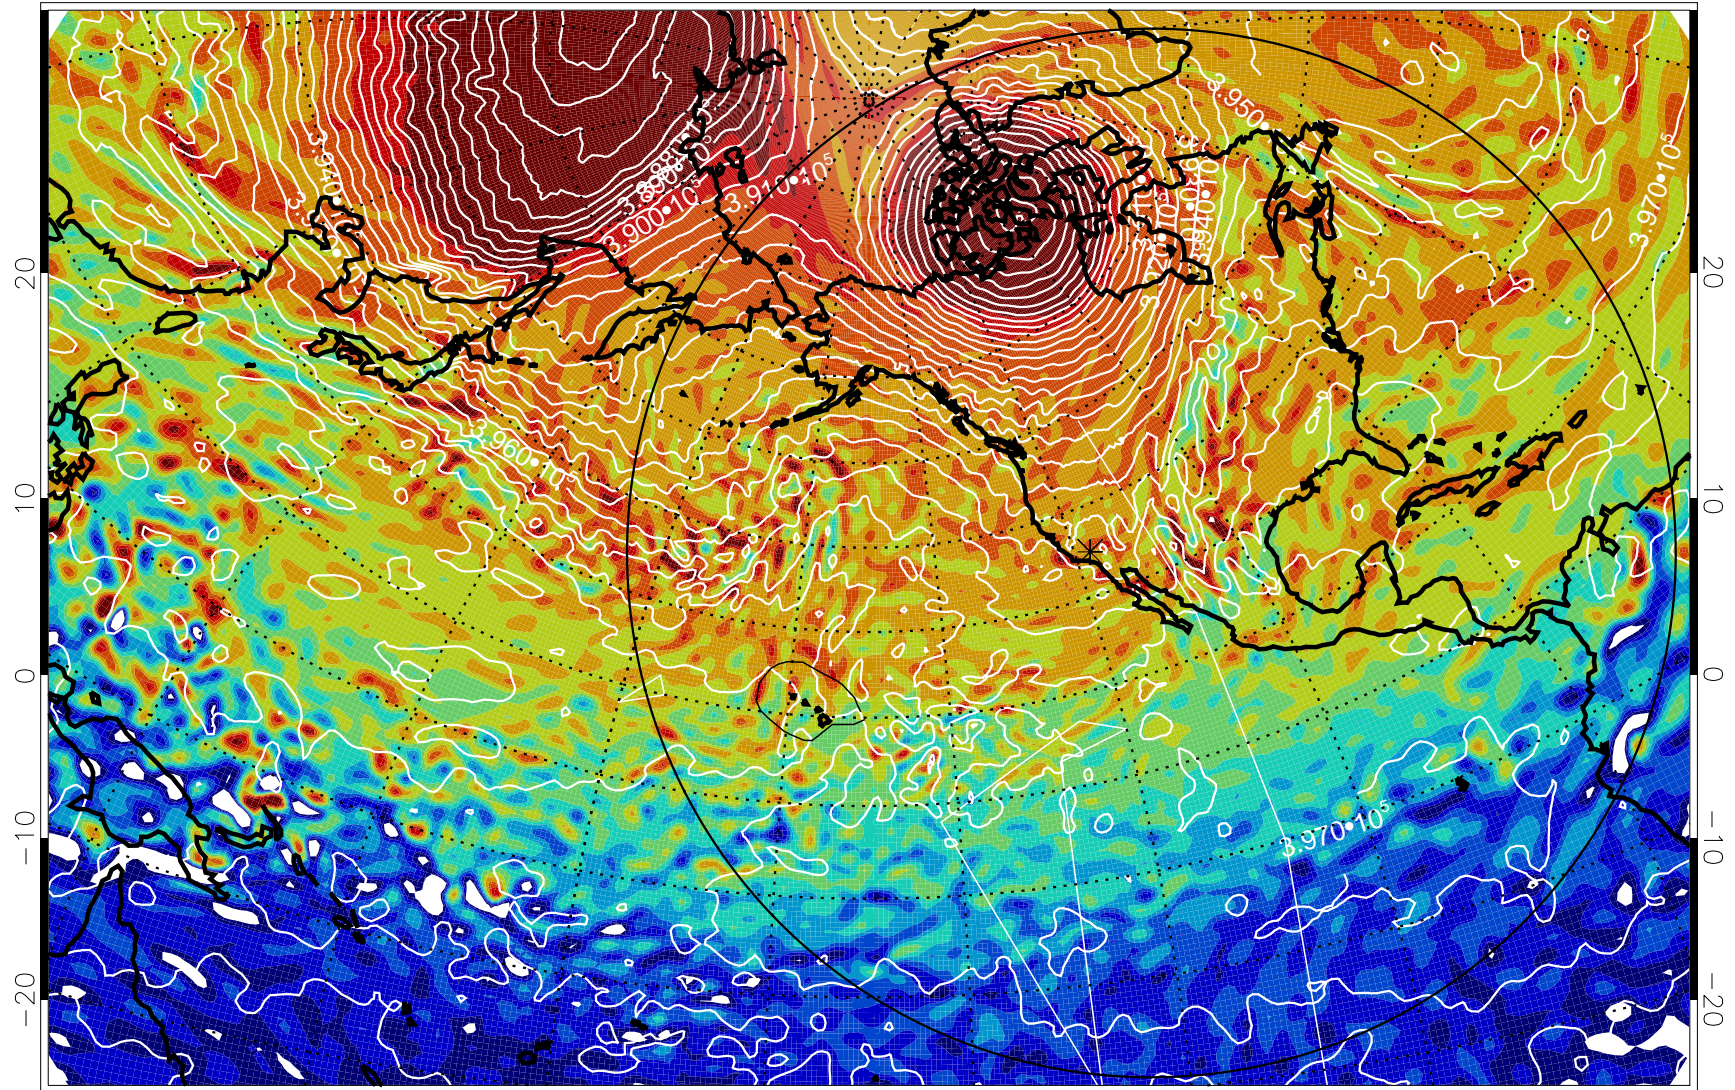

13011118, 78 hour forecast for 460K EPV

460K Montgomery Streamfunction, white

Range ring of 6000 km -- 19 hours GH round trip

13011200, 84 hour forecast for 460K EPV

460K Montgomery Streamfunction, white

Range ring of 6000 km -- 19 hours GH round trip

13011206, 90 hour forecast for 460K EPV

460K Montgomery Streamfunction, white

Range ring of 6000 km -- 19 hours GH round trip

13011212, 96 hour forecast for 460K EPV

460K Montgomery Streamfunction, white

Range ring of 6000 km -- 19 hours GH round trip

13011218, 102 hour forecast for 460K EPV

460K Montgomery Streamfunction, white

Range ring of 6000 km -- 19 hours GH round trip

13011300, 108 hour forecast for 460K EPV

460K Montgomery Streamfunction, white

Range ring of 6000 km -- 19 hours GH round trip

13011306, 114 hour forecast for 460K EPV

460K Montgomery Streamfunction, white

Range ring of 6000 km -- 19 hours GH round trip

13011312, 120 hour forecast for 460K EPV