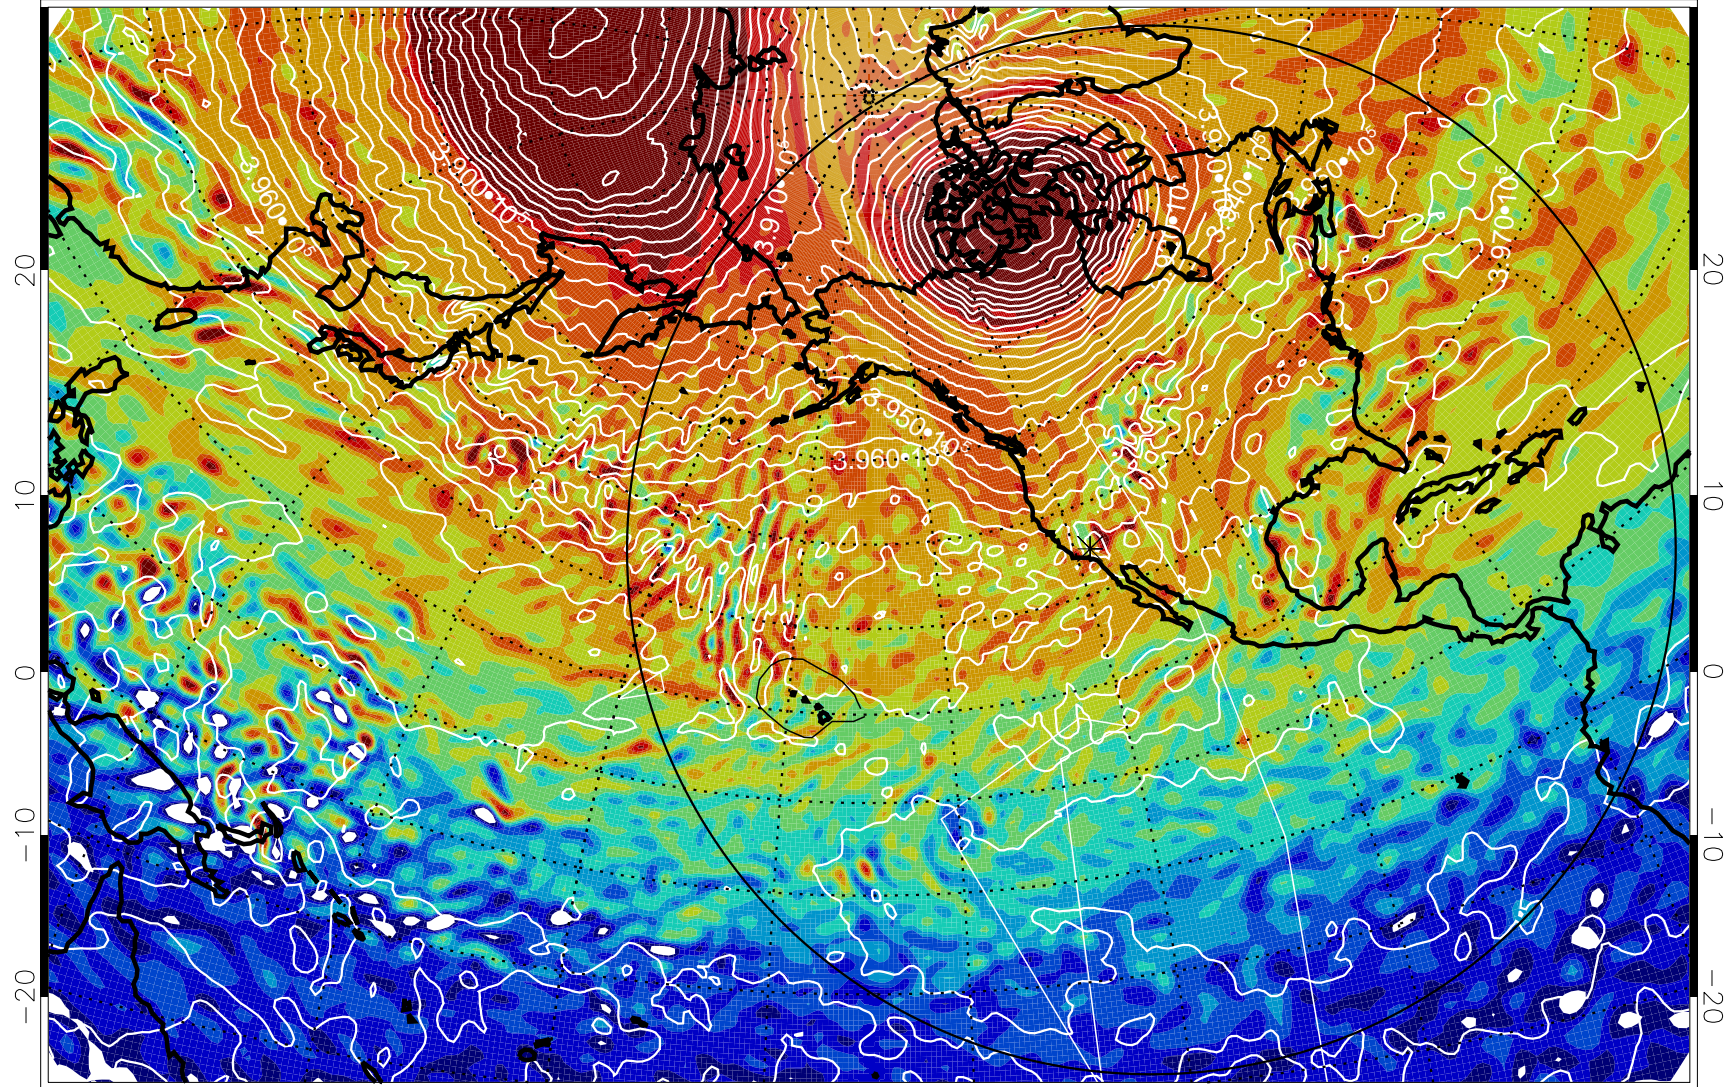

13010918, 30 hour forecast for 460K EPV

460K Montgomery Streamfunction, white

Range ring of 6000 km -- 19 hours GH round trip

13011000, 36 hour forecast for 460K EPV

460K Montgomery Streamfunction, white

Range ring of 6000 km -- 19 hours GH round trip

13011006, 42 hour forecast for 460K EPV

460K Montgomery Streamfunction, white

Range ring of 6000 km -- 19 hours GH round trip

13011012, 48 hour forecast for 460K EPV

460K Montgomery Streamfunction, white

Range ring of 6000 km -- 19 hours GH round trip

13011018, 54 hour forecast for 460K EPV

460K Montgomery Streamfunction, white

Range ring of 6000 km -- 19 hours GH round trip

13011100, 60 hour forecast for 460K EPV

460K Montgomery Streamfunction, white

Range ring of 6000 km -- 19 hours GH round trip

13011106, 66 hour forecast for 460K EPV

460K Montgomery Streamfunction, white

Range ring of 6000 km -- 19 hours GH round trip

13011112, 72 hour forecast for 460K EPV

460K Montgomery Streamfunction, white

Range ring of 6000 km -- 19 hours GH round trip