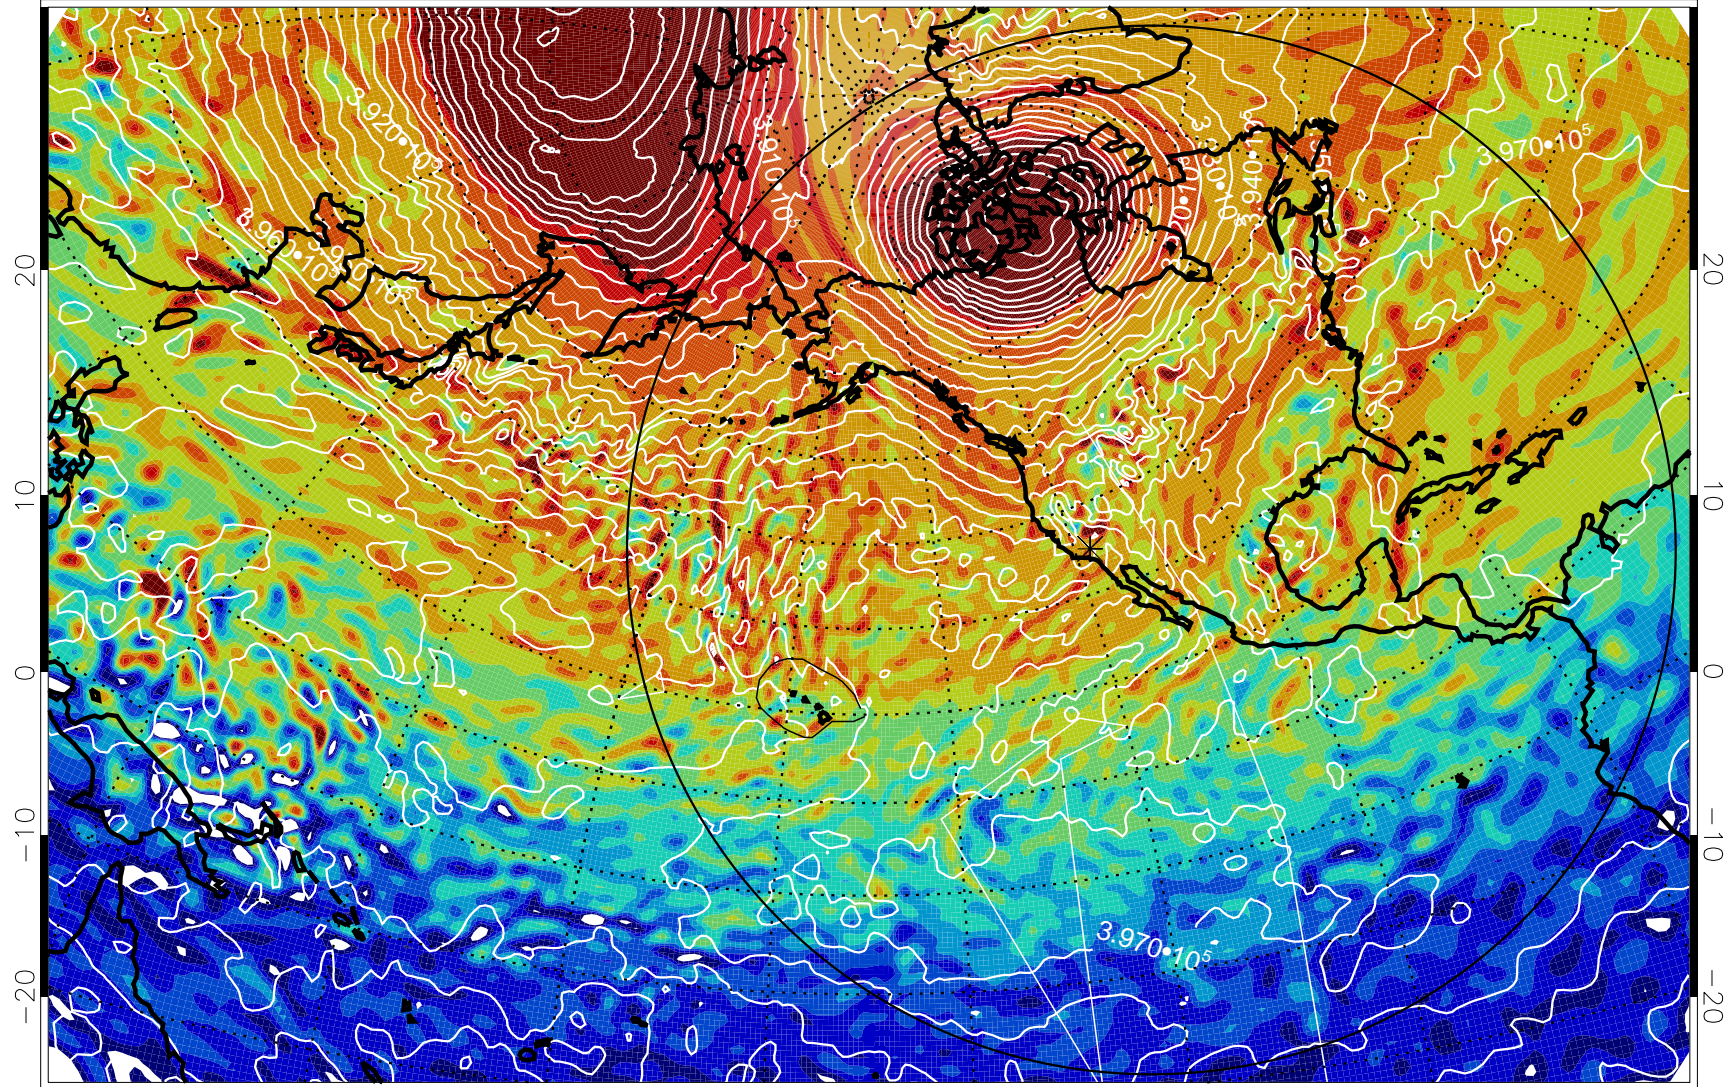

13010918, 30 hour forecast for 460K EPV

460K Montgomery Streamfunction, white

Range ring of 6000 km -- 19 hours GH round trip

13011000, 36 hour forecast for 460K EPV

460K Montgomery Streamfunction, white

Range ring of 6000 km -- 19 hours GH round trip

13011006, 42 hour forecast for 460K EPV

460K Montgomery Streamfunction, white

Range ring of 6000 km -- 19 hours GH round trip

13011012, 48 hour forecast for 460K EPV

460K Montgomery Streamfunction, white

Range ring of 6000 km -- 19 hours GH round trip

13011018, 54 hour forecast for 460K EPV

460K Montgomery Streamfunction, white

Range ring of 6000 km -- 19 hours GH round trip

13011100, 60 hour forecast for 460K EPV

460K Montgomery Streamfunction, white

Range ring of 6000 km -- 19 hours GH round trip

13011106, 66 hour forecast for 460K EPV

460K Montgomery Streamfunction, white

Range ring of 6000 km -- 19 hours GH round trip

13011112, 72 hour forecast for 460K EPV

460K Montgomery Streamfunction, white

Range ring of 6000 km -- 19 hours GH round trip