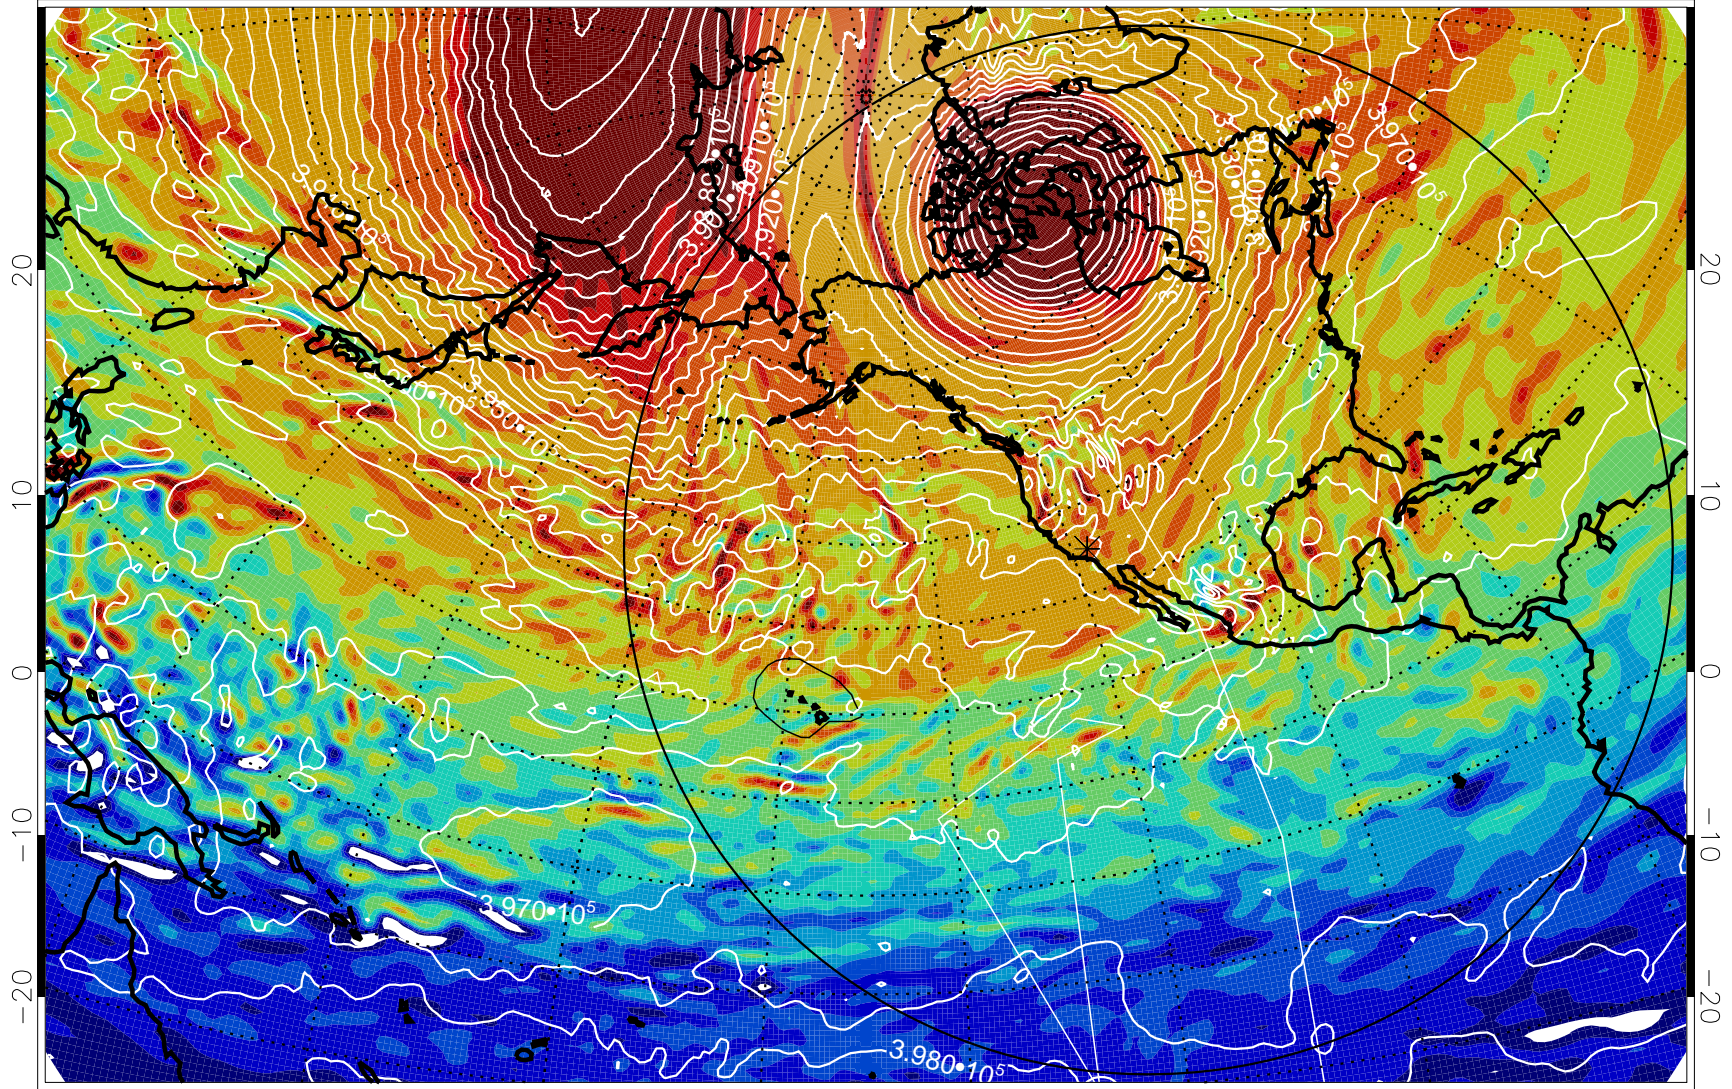

13010818, 6 hour forecast for 460K EPV

460K Montgomery Streamfunction, white

Range ring of 6000 km -- 19 hours GH round trip

13010900, 12 hour forecast for 460K EPV

460K Montgomery Streamfunction, white

Range ring of 6000 km -- 19 hours GH round trip

13010906, 18 hour forecast for 460K EPV

460K Montgomery Streamfunction, white

Range ring of 6000 km -- 19 hours GH round trip

13010912, 24 hour forecast for 460K EPV

460K Montgomery Streamfunction, white

Range ring of 6000 km -- 19 hours GH round trip

13010918, 30 hour forecast for 460K EPV

460K Montgomery Streamfunction, white

Range ring of 6000 km -- 19 hours GH round trip

13011000, 36 hour forecast for 460K EPV

460K Montgomery Streamfunction, white

Range ring of 6000 km -- 19 hours GH round trip

13011006, 42 hour forecast for 460K EPV

460K Montgomery Streamfunction, white

Range ring of 6000 km -- 19 hours GH round trip

13011012, 48 hour forecast for 460K EPV

460K Montgomery Streamfunction, white

Range ring of 6000 km -- 19 hours GH round trip