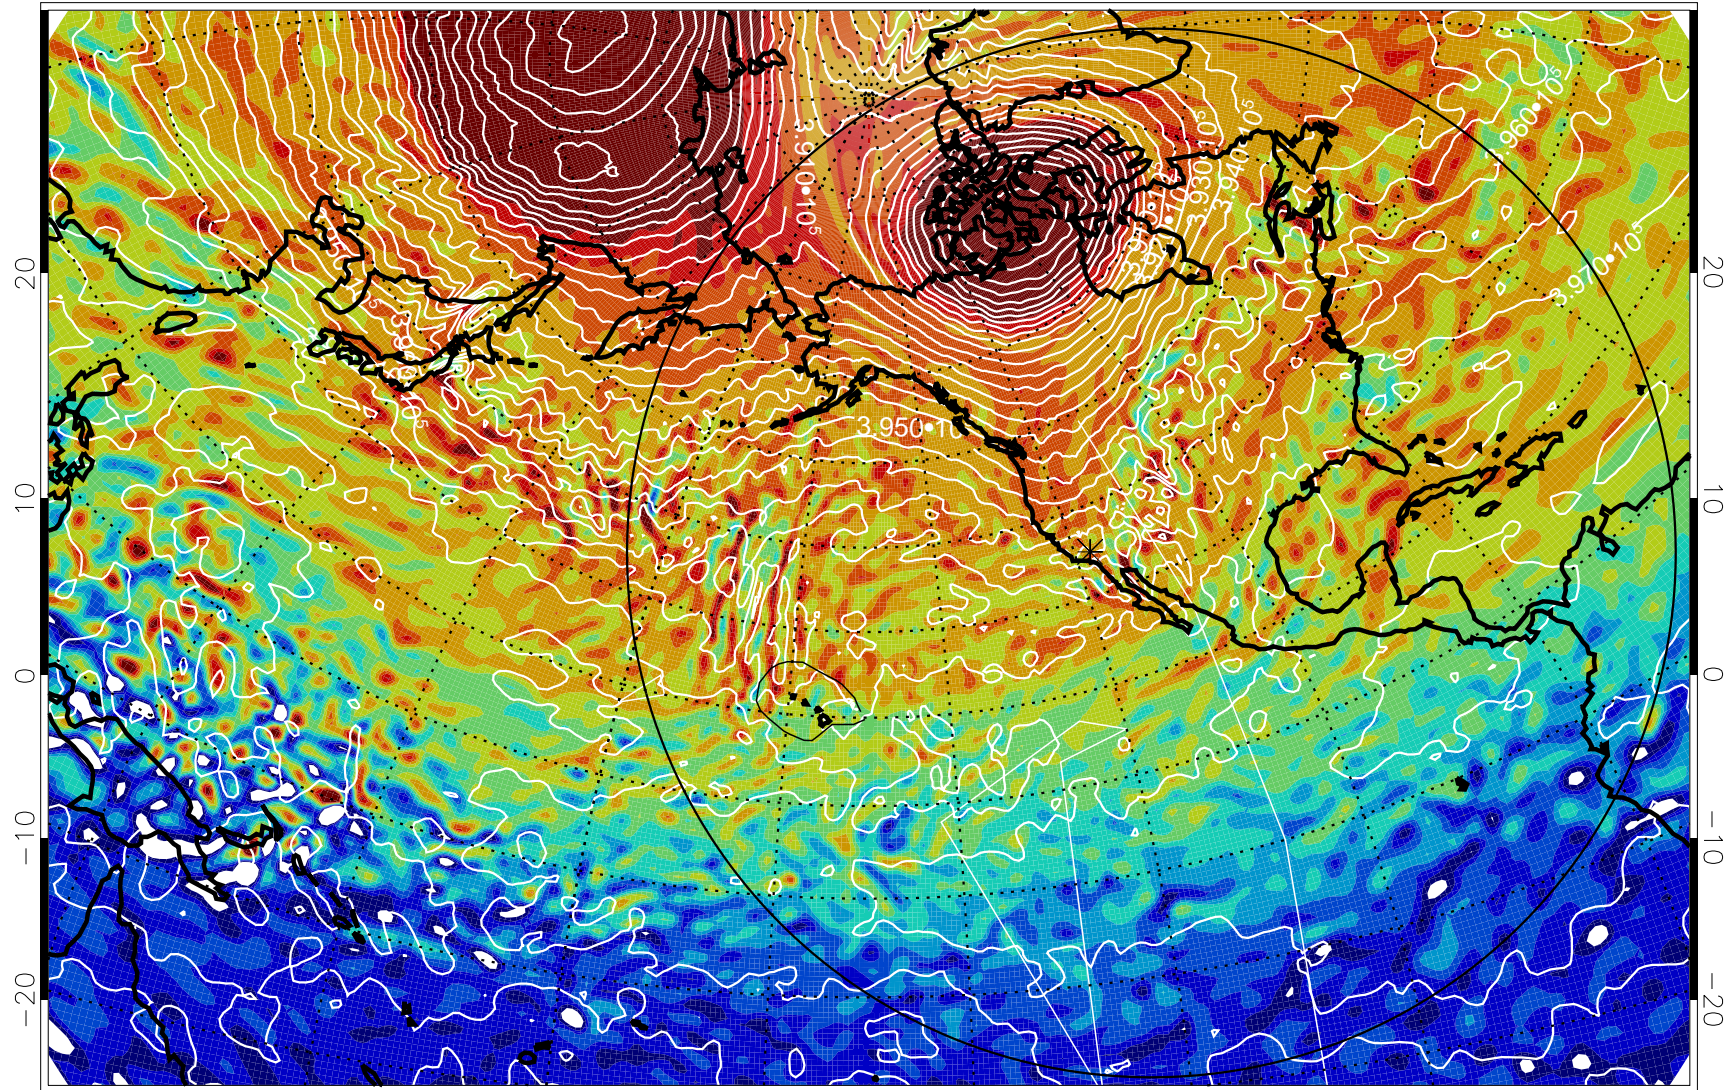

13011006, 42 hour forecast for 460K EPV

460K Montgomery Streamfunction, white

Range ring of 6000 km -- 19 hours GH round trip

13011012, 48 hour forecast for 460K EPV

460K Montgomery Streamfunction, white

Range ring of 6000 km -- 19 hours GH round trip

13011018, 54 hour forecast for 460K EPV

460K Montgomery Streamfunction, white

Range ring of 6000 km -- 19 hours GH round trip

13011100, 60 hour forecast for 460K EPV

460K Montgomery Streamfunction, white

Range ring of 6000 km -- 19 hours GH round trip

13011106, 66 hour forecast for 460K EPV

460K Montgomery Streamfunction, white

Range ring of 6000 km -- 19 hours GH round trip

13011112, 72 hour forecast for 460K EPV

460K Montgomery Streamfunction, white

Range ring of 6000 km -- 19 hours GH round trip

13011118, 78 hour forecast for 460K EPV

460K Montgomery Streamfunction, white

Range ring of 6000 km -- 19 hours GH round trip

13011200, 84 hour forecast for 460K EPV

460K Montgomery Streamfunction, white

Range ring of 6000 km -- 19 hours GH round trip