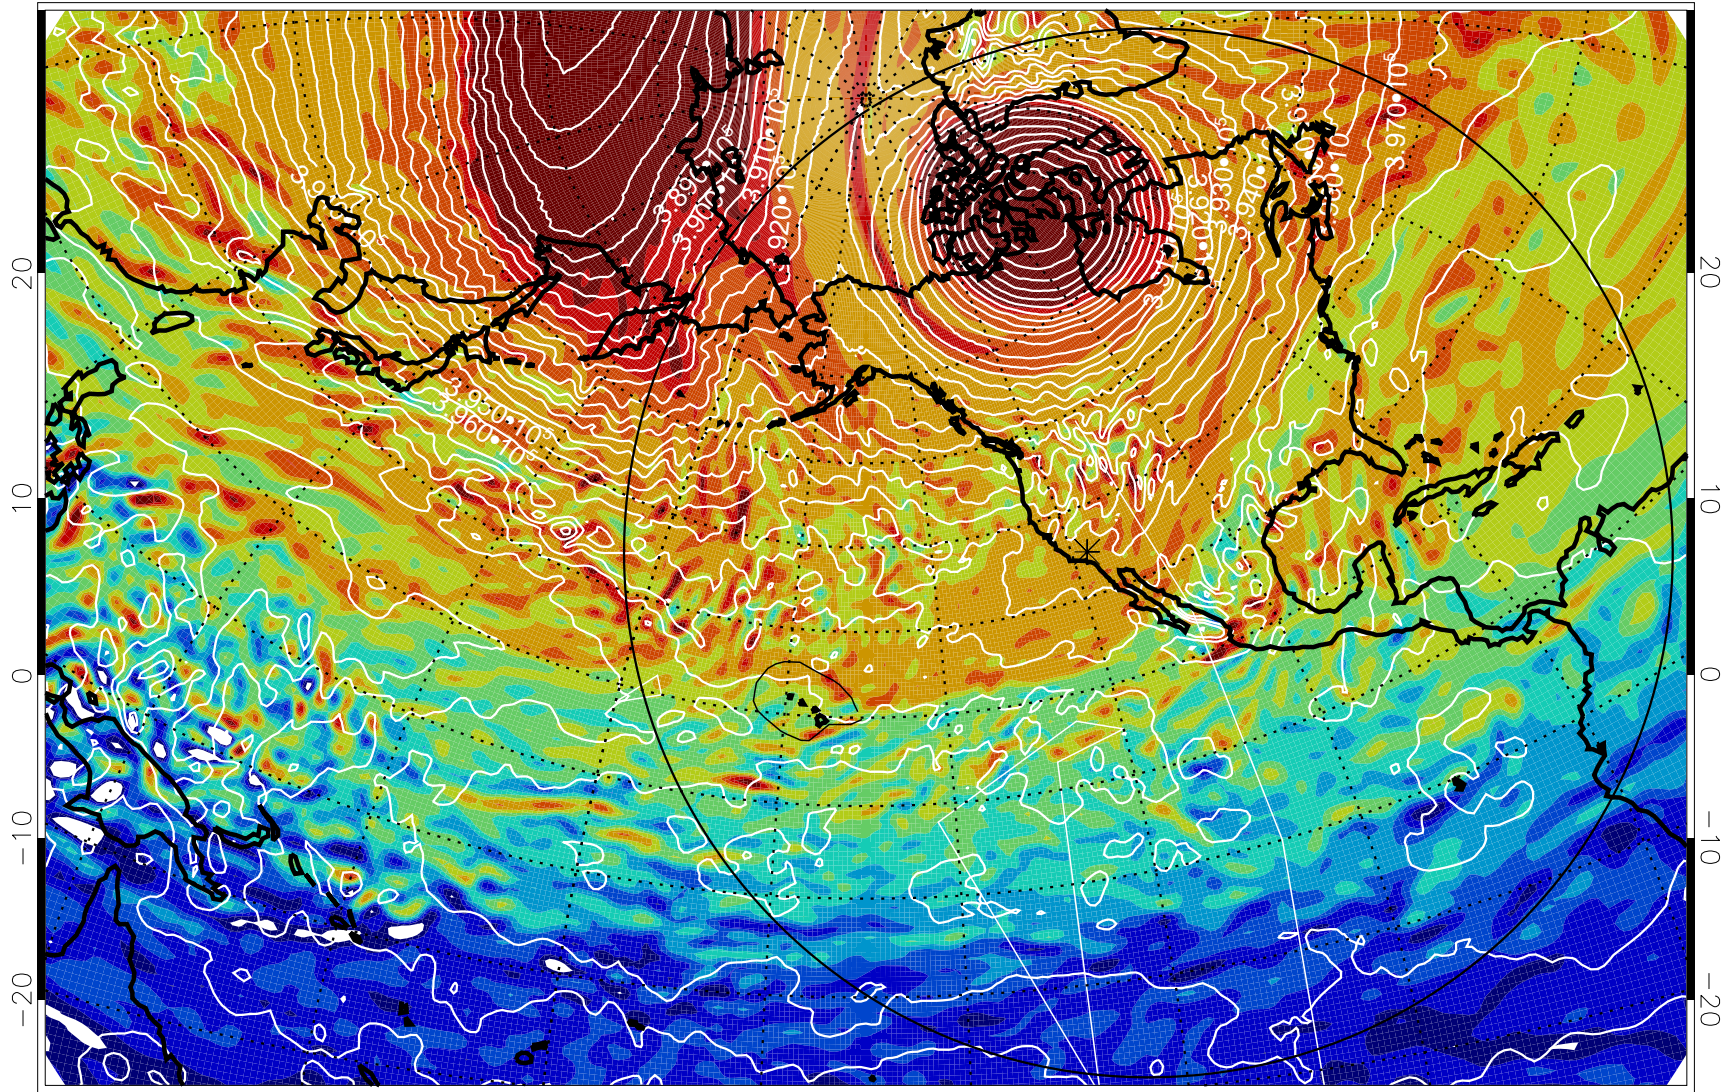

13010818, 6 hour forecast for 460K EPV

460K Montgomery Streamfunction, white

Range ring of 6000 km -- 19 hours GH round trip

13010900, 12 hour forecast for 460K EPV

460K Montgomery Streamfunction, white

Range ring of 6000 km -- 19 hours GH round trip

13010906, 18 hour forecast for 460K EPV

460K Montgomery Streamfunction, white

Range ring of 6000 km -- 19 hours GH round trip

13010912, 24 hour forecast for 460K EPV

460K Montgomery Streamfunction, white

Range ring of 6000 km -- 19 hours GH round trip

13010918, 30 hour forecast for 460K EPV

460K Montgomery Streamfunction, white

Range ring of 6000 km -- 19 hours GH round trip

13011000, 36 hour forecast for 460K EPV

460K Montgomery Streamfunction, white

Range ring of 6000 km -- 19 hours GH round trip

13011006, 42 hour forecast for 460K EPV

460K Montgomery Streamfunction, white

Range ring of 6000 km -- 19 hours GH round trip

13011012, 48 hour forecast for 460K EPV

460K Montgomery Streamfunction, white

Range ring of 6000 km -- 19 hours GH round trip