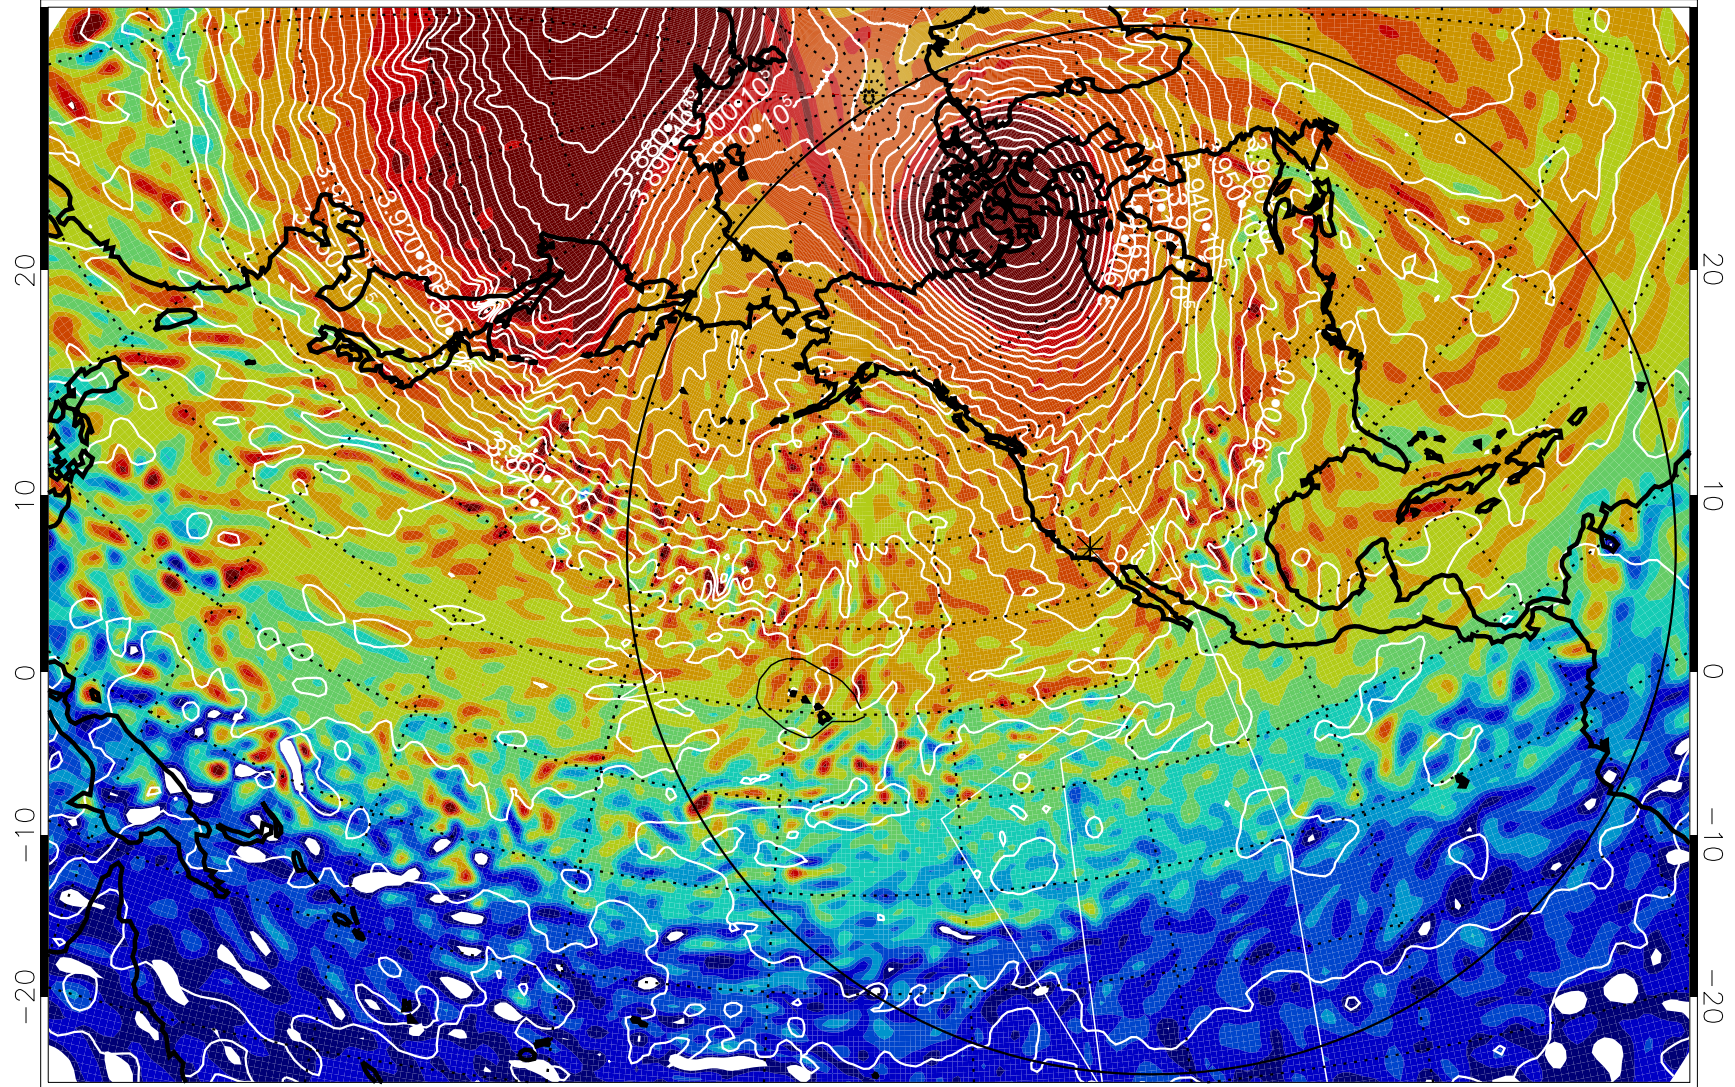

13011218, 102 hour forecast for 460K EPV

460K Montgomery Streamfunction, white

Range ring of 6000 km -- 19 hours GH round trip

13011300, 108 hour forecast for 460K EPV

460K Montgomery Streamfunction, white

Range ring of 6000 km -- 19 hours GH round trip

13011306, 114 hour forecast for 460K EPV

460K Montgomery Streamfunction, white

Range ring of 6000 km -- 19 hours GH round trip

13011312, 120 hour forecast for 460K EPV

460K Montgomery Streamfunction, white

Range ring of 6000 km -- 19 hours GH round trip