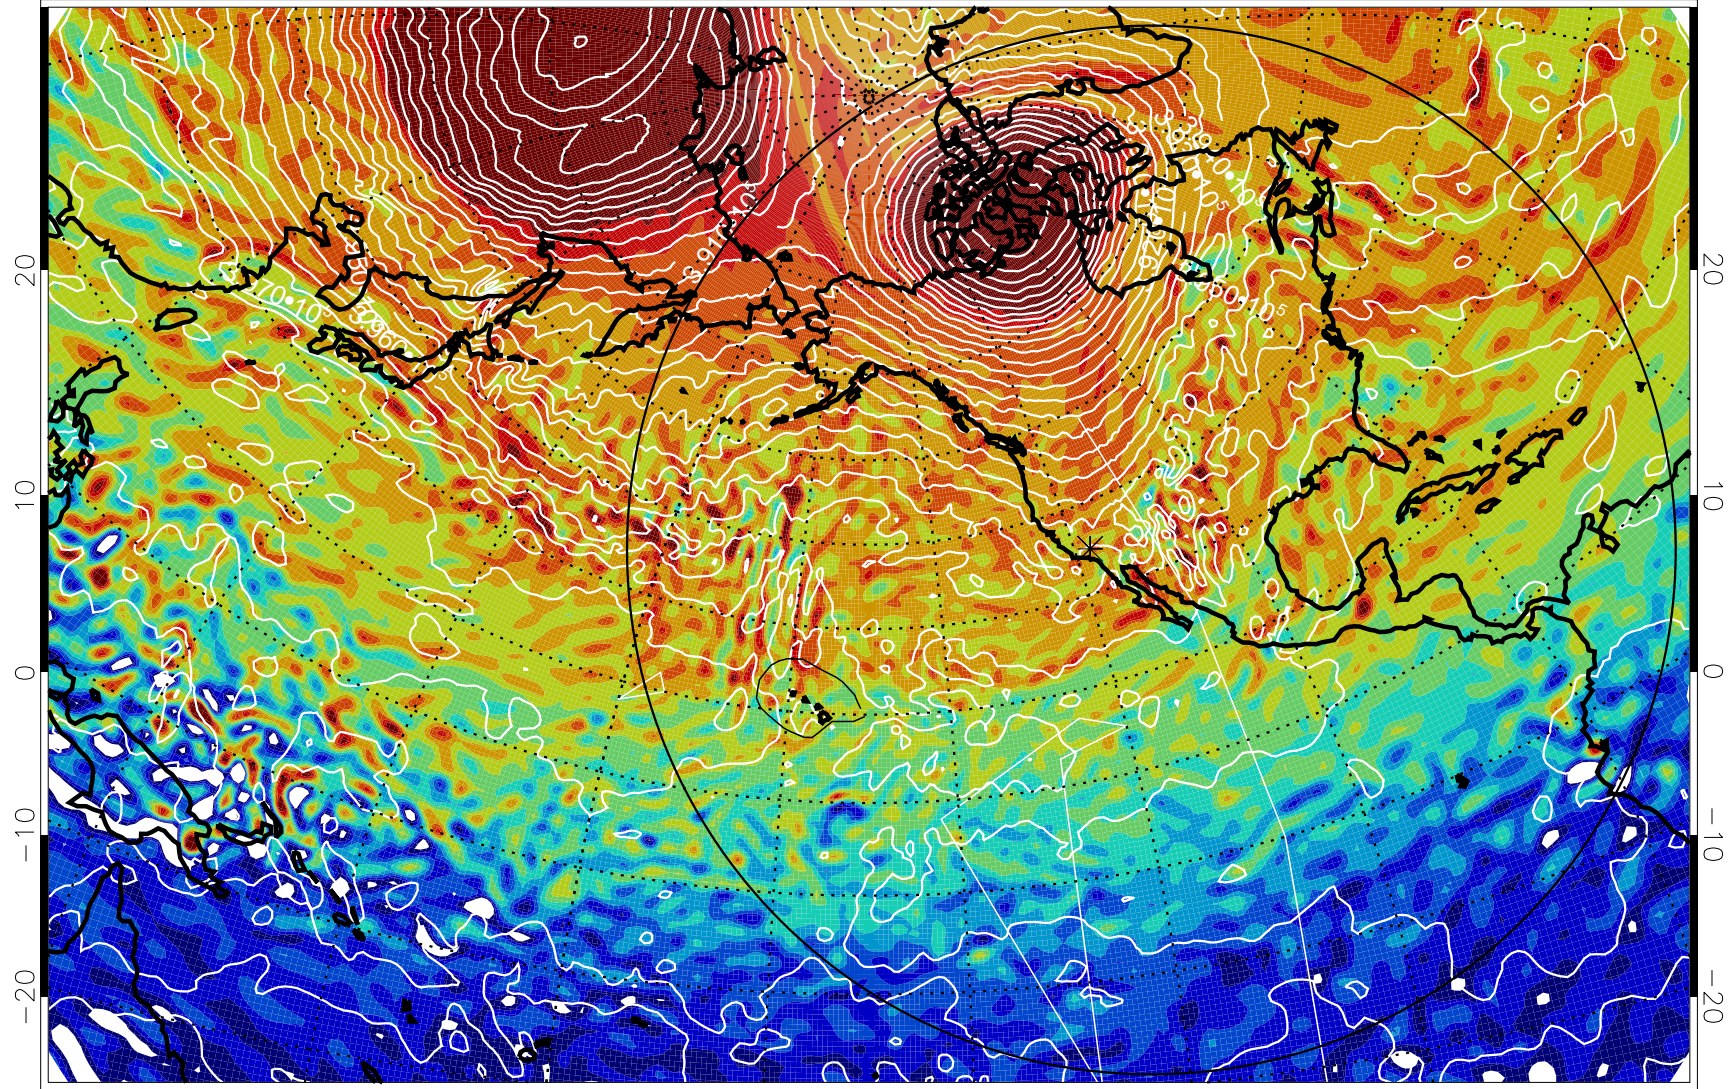

13011106, 66 hour forecast for 460K EPV

460K Montgomery Streamfunction, white

Range ring of 6000 km -- 19 hours GH round trip

13011112, 72 hour forecast for 460K EPV

460K Montgomery Streamfunction, white

Range ring of 6000 km -- 19 hours GH round trip

13011118, 78 hour forecast for 460K EPV

460K Montgomery Streamfunction, white

Range ring of 6000 km -- 19 hours GH round trip

13011200, 84 hour forecast for 460K EPV

460K Montgomery Streamfunction, white

Range ring of 6000 km -- 19 hours GH round trip

13011206, 90 hour forecast for 460K EPV

460K Montgomery Streamfunction, white

Range ring of 6000 km -- 19 hours GH round trip

13011212, 96 hour forecast for 460K EPV

460K Montgomery Streamfunction, white

Range ring of 6000 km -- 19 hours GH round trip

13011218, 102 hour forecast for 460K EPV

460K Montgomery Streamfunction, white

Range ring of 6000 km -- 19 hours GH round trip

13011300, 108 hour forecast for 460K EPV

460K Montgomery Streamfunction, white