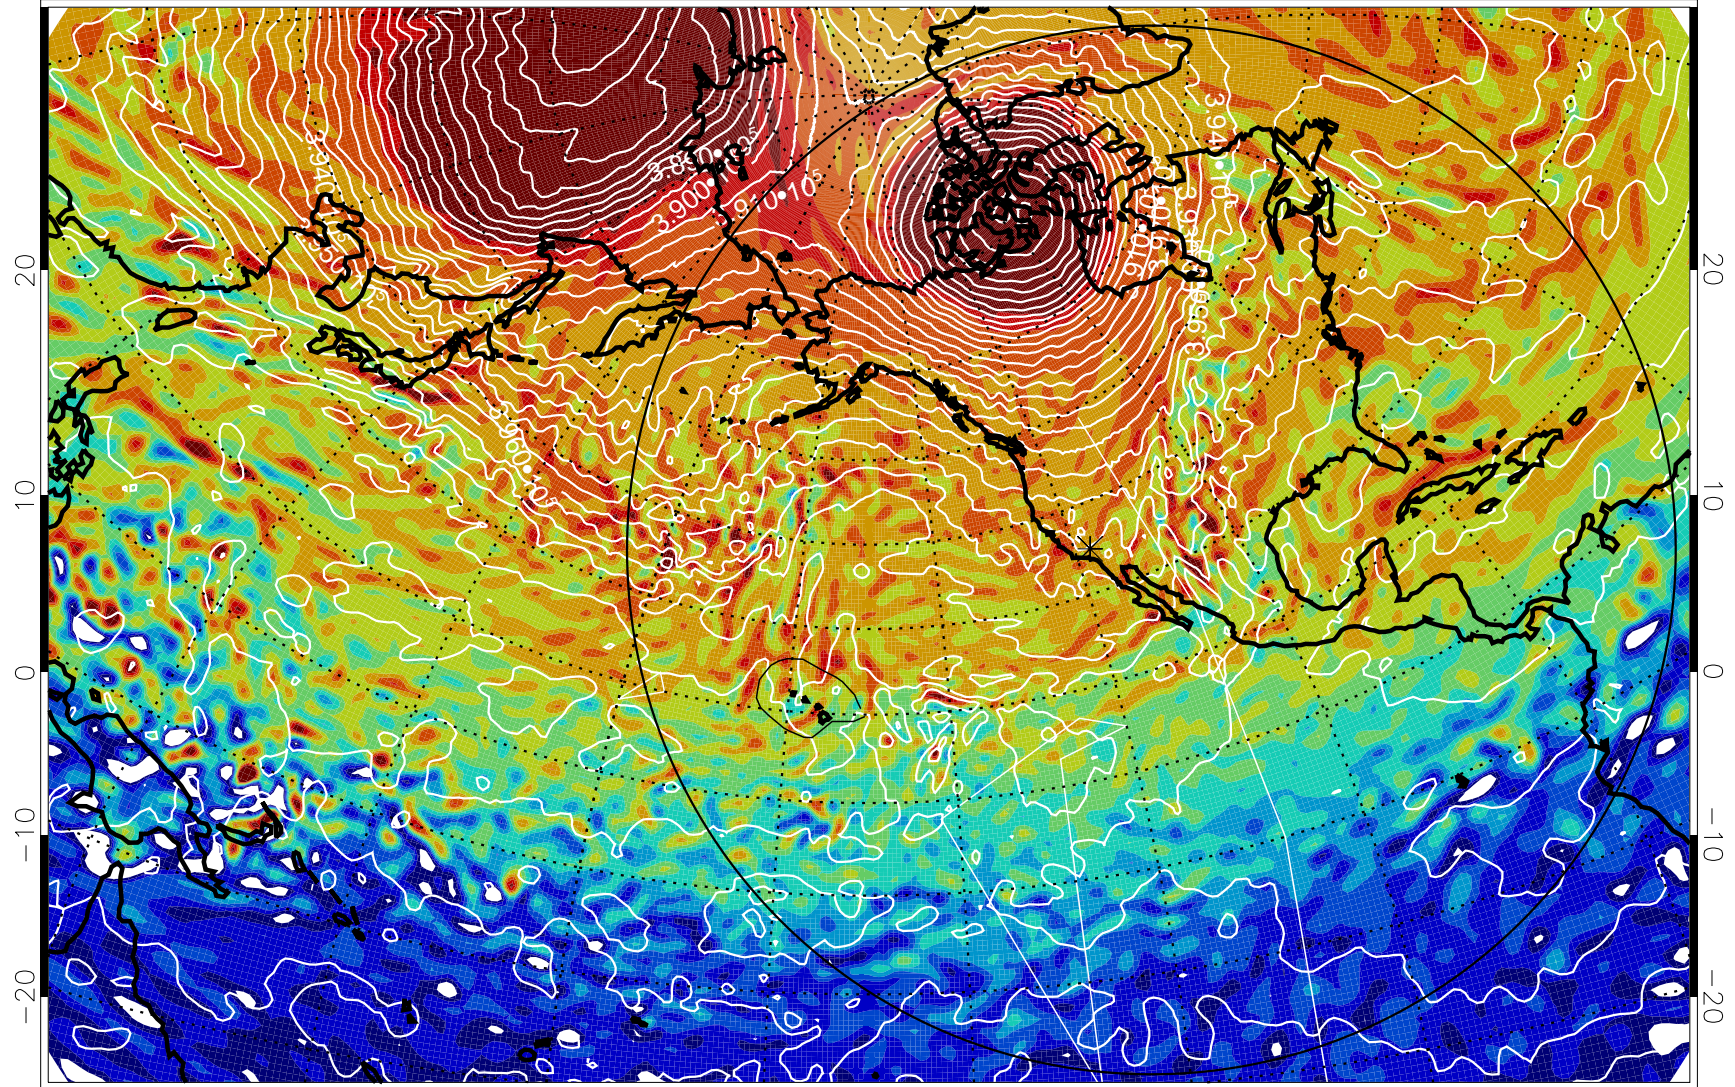

13011118, 78 hour forecast for 460K EPV

460K Montgomery Streamfunction, white

Range ring of 6000 km -- 19 hours GH round trip

13011200, 84 hour forecast for 460K EPV

460K Montgomery Streamfunction, white

Range ring of 6000 km -- 19 hours GH round trip

13011206, 90 hour forecast for 460K EPV

460K Montgomery Streamfunction, white

Range ring of 6000 km -- 19 hours GH round trip

13011212, 96 hour forecast for 460K EPV

460K Montgomery Streamfunction, white

Range ring of 6000 km -- 19 hours GH round trip

13011218, 102 hour forecast for 460K EPV

460K Montgomery Streamfunction, white

Range ring of 6000 km -- 19 hours GH round trip

13011300, 108 hour forecast for 460K EPV

460K Montgomery Streamfunction, white

Range ring of 6000 km -- 19 hours GH round trip

13011306, 114 hour forecast for 460K EPV

460K Montgomery Streamfunction, white

Range ring of 6000 km -- 19 hours GH round trip

13011312, 120 hour forecast for 460K EPV