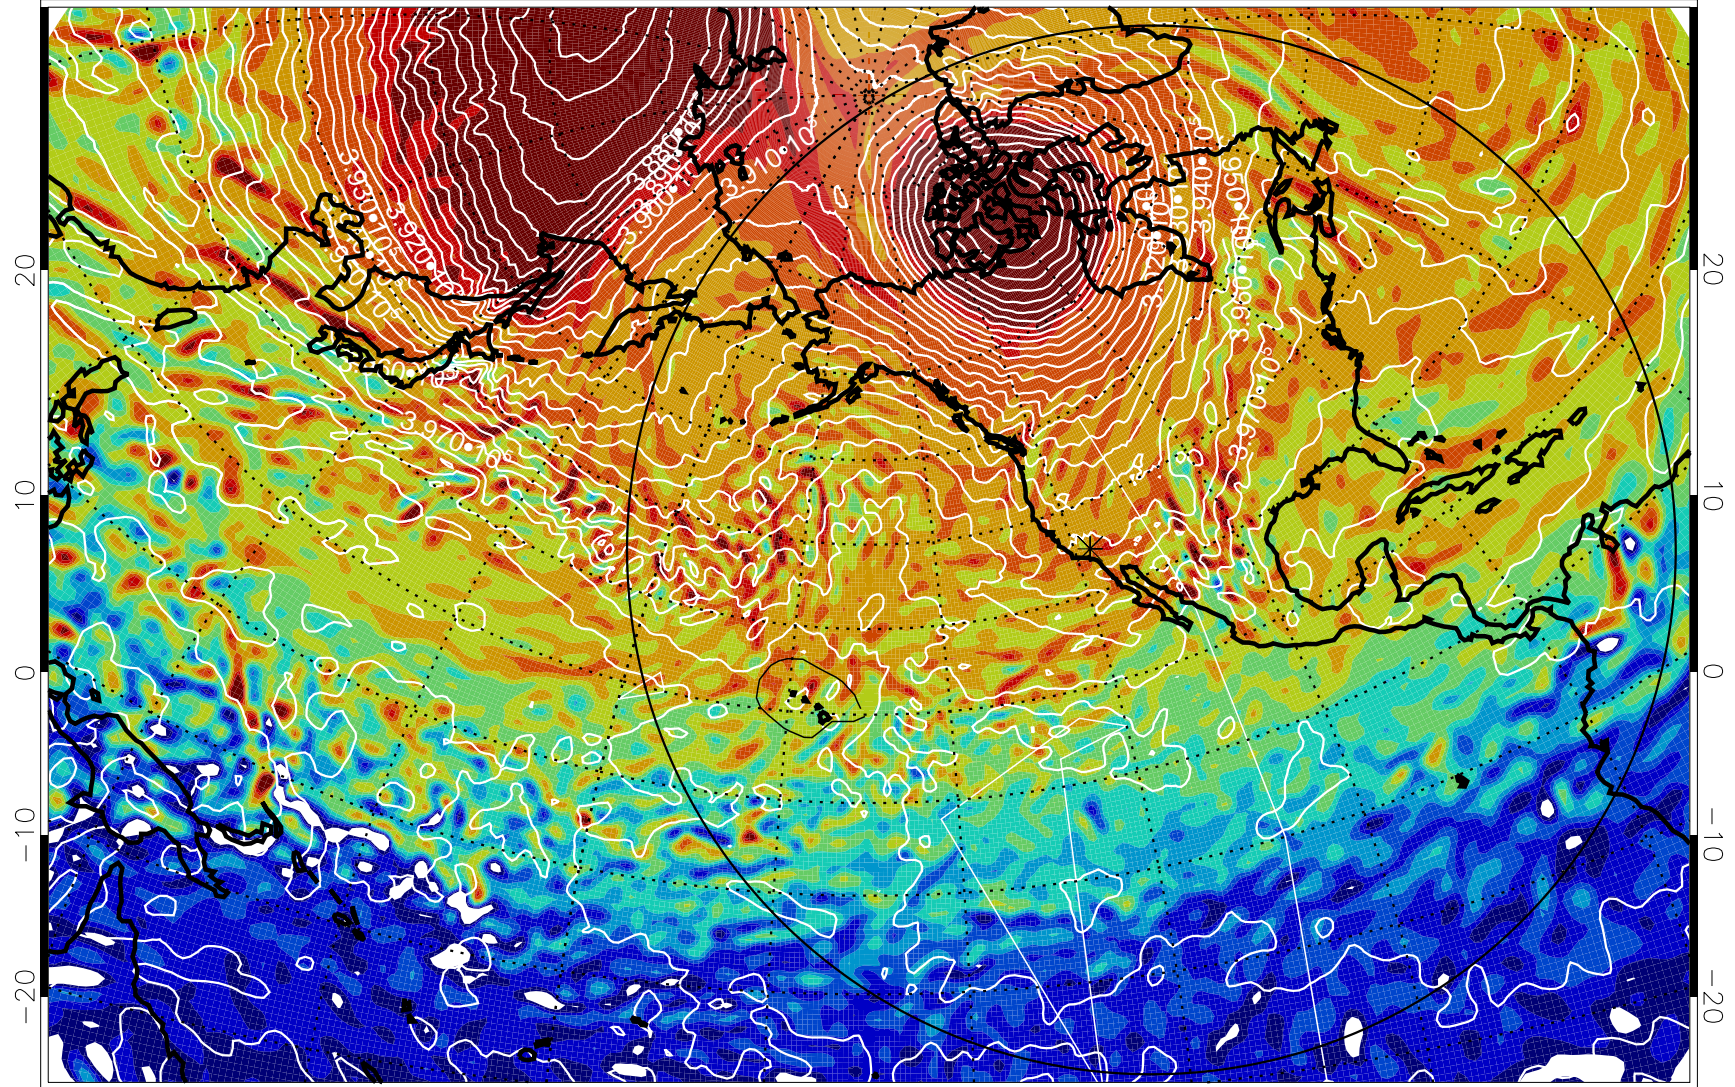

13011206, 90 hour forecast for 460K EPV

460K Montgomery Streamfunction, white

Range ring of 6000 km -- 19 hours GH round trip

13011212, 96 hour forecast for 460K EPV

460K Montgomery Streamfunction, white

Range ring of 6000 km -- 19 hours GH round trip

13011218, 102 hour forecast for 460K EPV

460K Montgomery Streamfunction, white

Range ring of 6000 km -- 19 hours GH round trip

13011300, 108 hour forecast for 460K EPV

460K Montgomery Streamfunction, white

Range ring of 6000 km -- 19 hours GH round trip

13011306, 114 hour forecast for 460K EPV

460K Montgomery Streamfunction, white

Range ring of 6000 km -- 19 hours GH round trip

13011312, 120 hour forecast for 460K EPV

460K Montgomery Streamfunction, white

Range ring of 6000 km -- 19 hours GH round trip