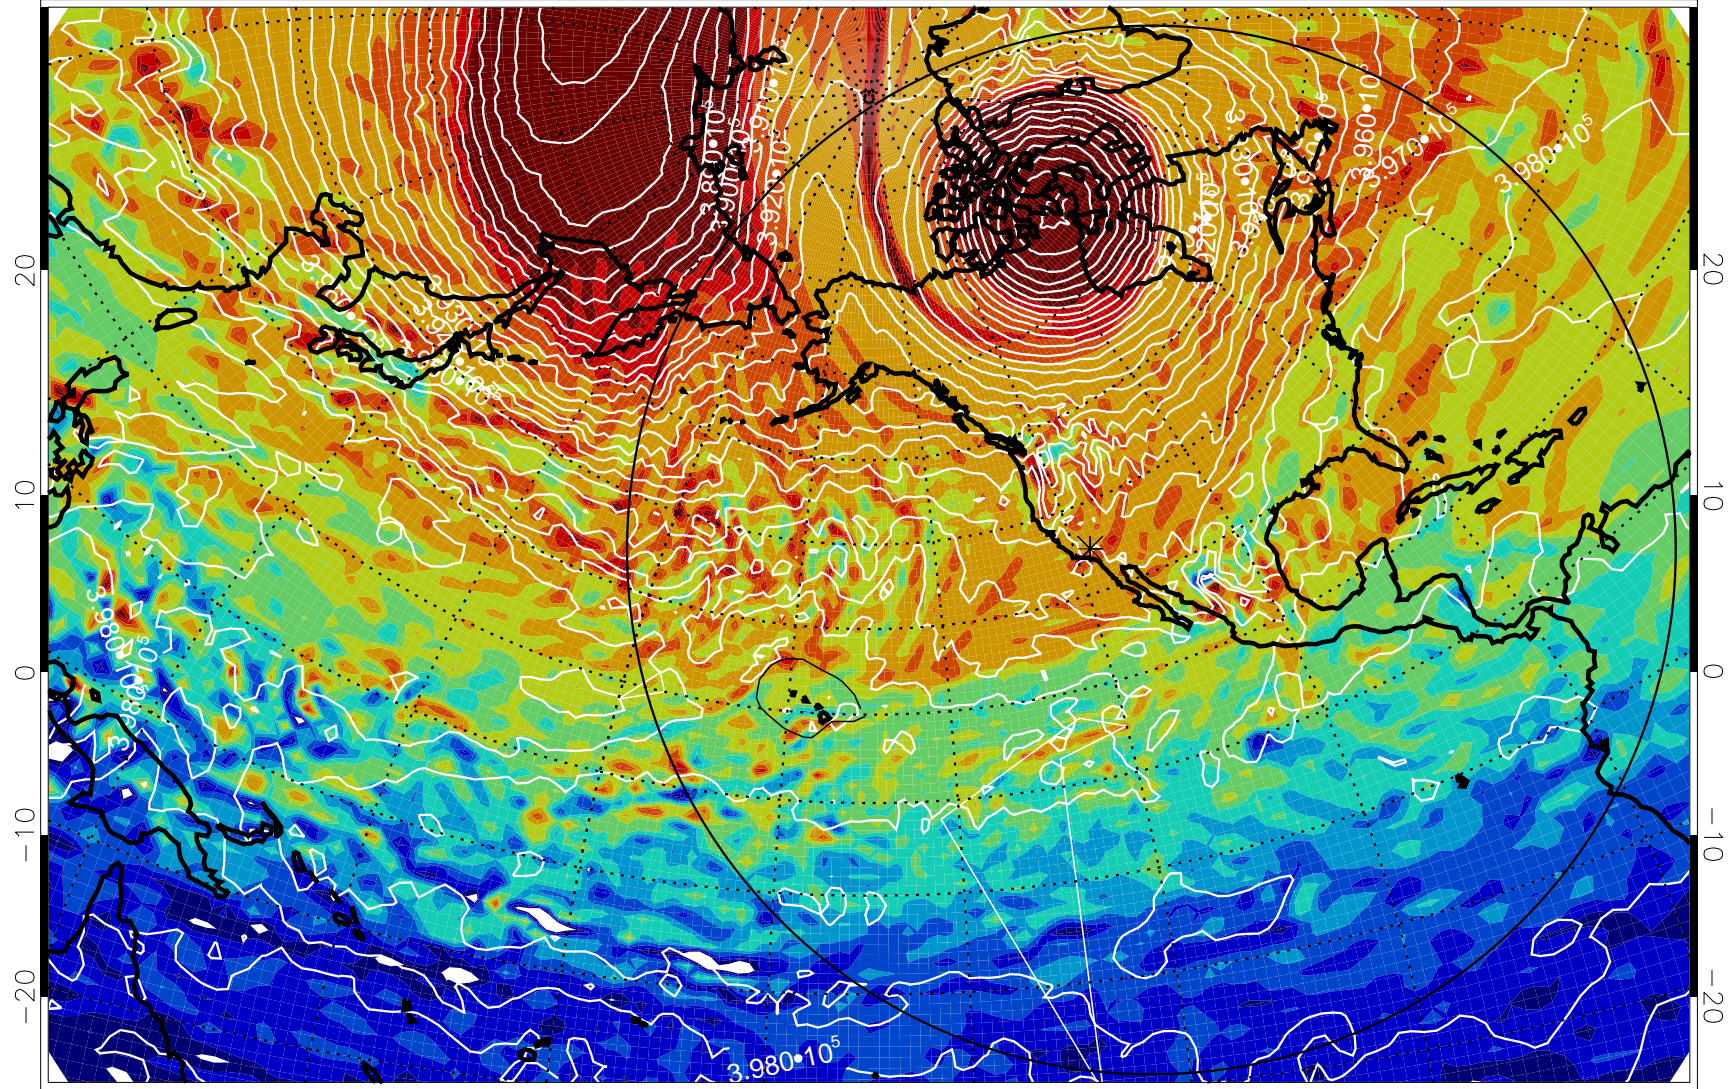

13010712, 12 hour forecast for 460K EPV

460K Montgomery Streamfunction, white

Range ring of 6000 km -- 19 hours GH round trip

13010718, 18 hour forecast for 460K EPV

460K Montgomery Streamfunction, white

Range ring of 6000 km -- 19 hours GH round trip

13010812, 36 hour forecast for 460K EPV

460K Montgomery Streamfunction, white

Range ring of 6000 km -- 19 hours GH round trip

13010818, 42 hour forecast for 460K EPV

460K Montgomery Streamfunction, white

Range ring of 6000 km -- 19 hours GH round trip

13010900, 48 hour forecast for 460K EPV

460K Montgomery Streamfunction, white

Range ring of 6000 km -- 19 hours GH round trip

13010912, 60 hour forecast for 460K EPV

460K Montgomery Streamfunction, white

Range ring of 6000 km -- 19 hours GH round trip

13010918, 66 hour forecast for 460K EPV

460K Montgomery Streamfunction, white

Range ring of 6000 km -- 19 hours GH round trip

13011000, 72 hour forecast for 460K EPV

460K Montgomery Streamfunction, white

Range ring of 6000 km -- 19 hours GH round trip