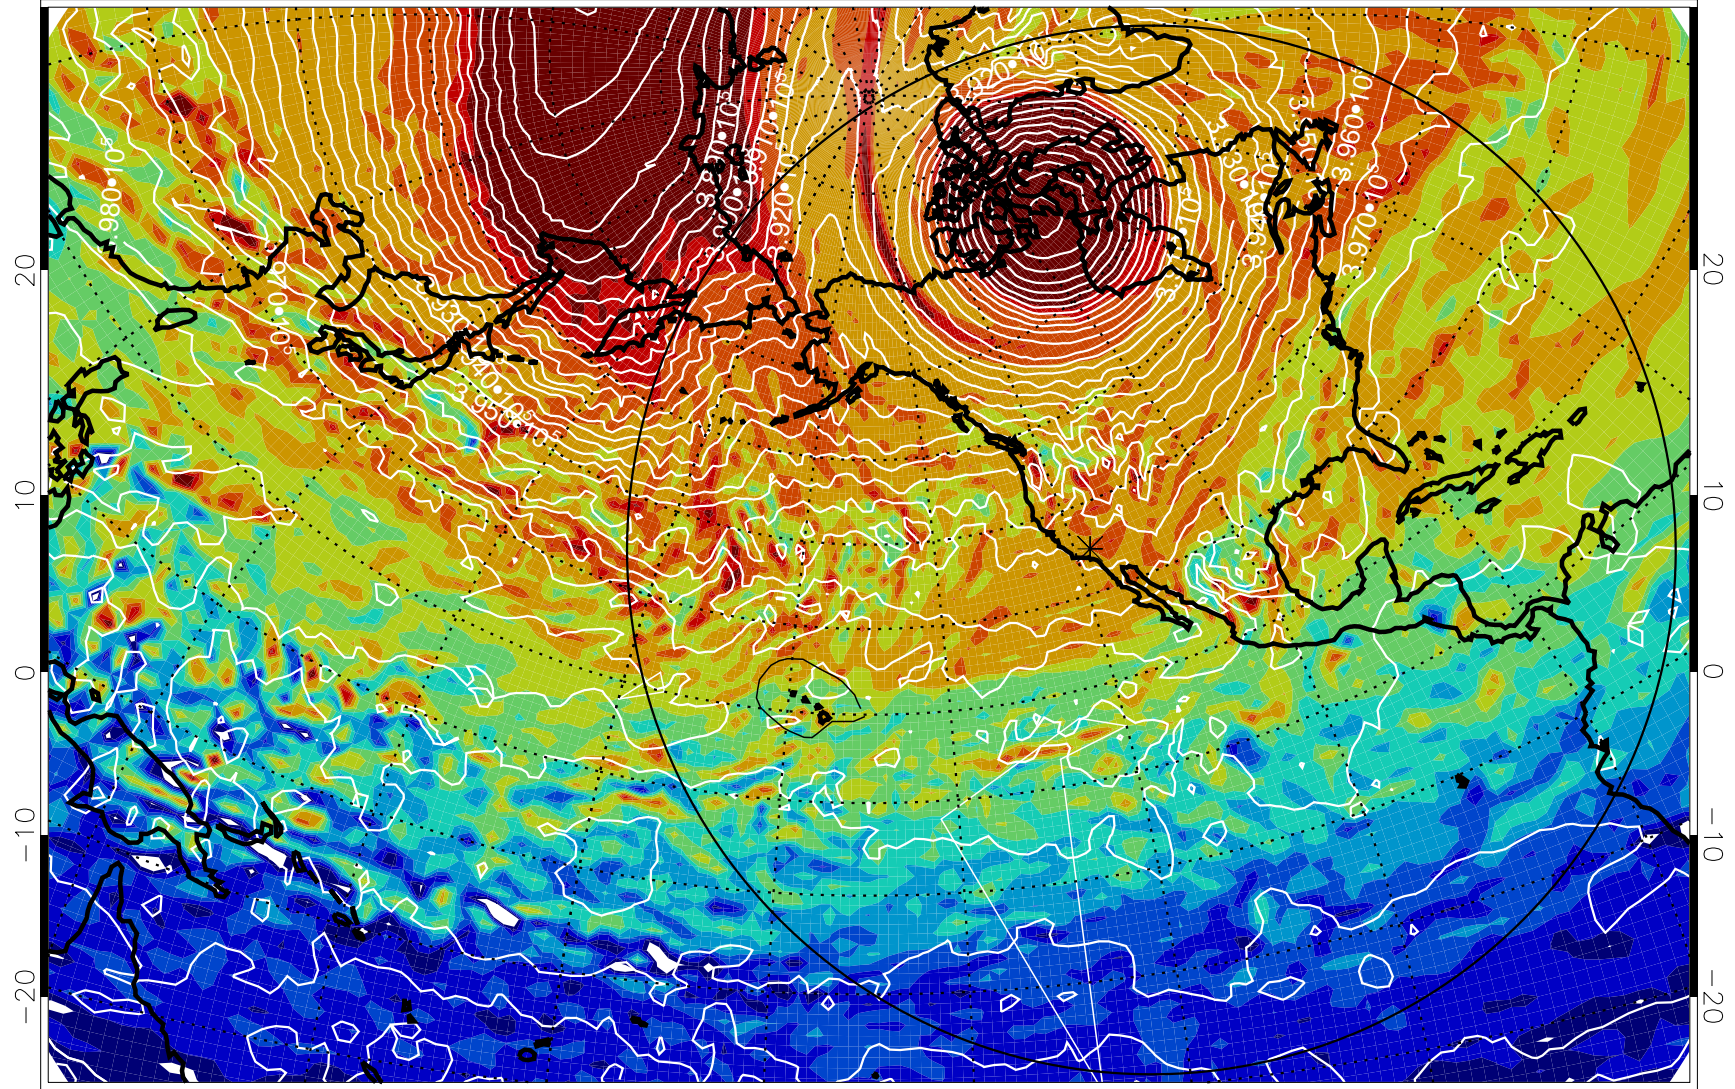

13010712, 12 hour forecast for 460K EPV

460K Montgomery Streamfunction, white

Range ring of 6000 km -- 19 hours GH round trip

13010718, 18 hour forecast for 460K EPV

460K Montgomery Streamfunction, white

Range ring of 6000 km -- 19 hours GH round trip

13010812, 36 hour forecast for 460K EPV

460K Montgomery Streamfunction, white

Range ring of 6000 km -- 19 hours GH round trip

13010818, 42 hour forecast for 460K EPV

460K Montgomery Streamfunction, white

Range ring of 6000 km -- 19 hours GH round trip

13010900, 48 hour forecast for 460K EPV

460K Montgomery Streamfunction, white

Range ring of 6000 km -- 19 hours GH round trip

13010912, 60 hour forecast for 460K EPV

460K Montgomery Streamfunction, white

Range ring of 6000 km -- 19 hours GH round trip

13010918, 66 hour forecast for 460K EPV

460K Montgomery Streamfunction, white

Range ring of 6000 km -- 19 hours GH round trip

13011000, 72 hour forecast for 460K EPV

460K Montgomery Streamfunction, white

Range ring of 6000 km -- 19 hours GH round trip