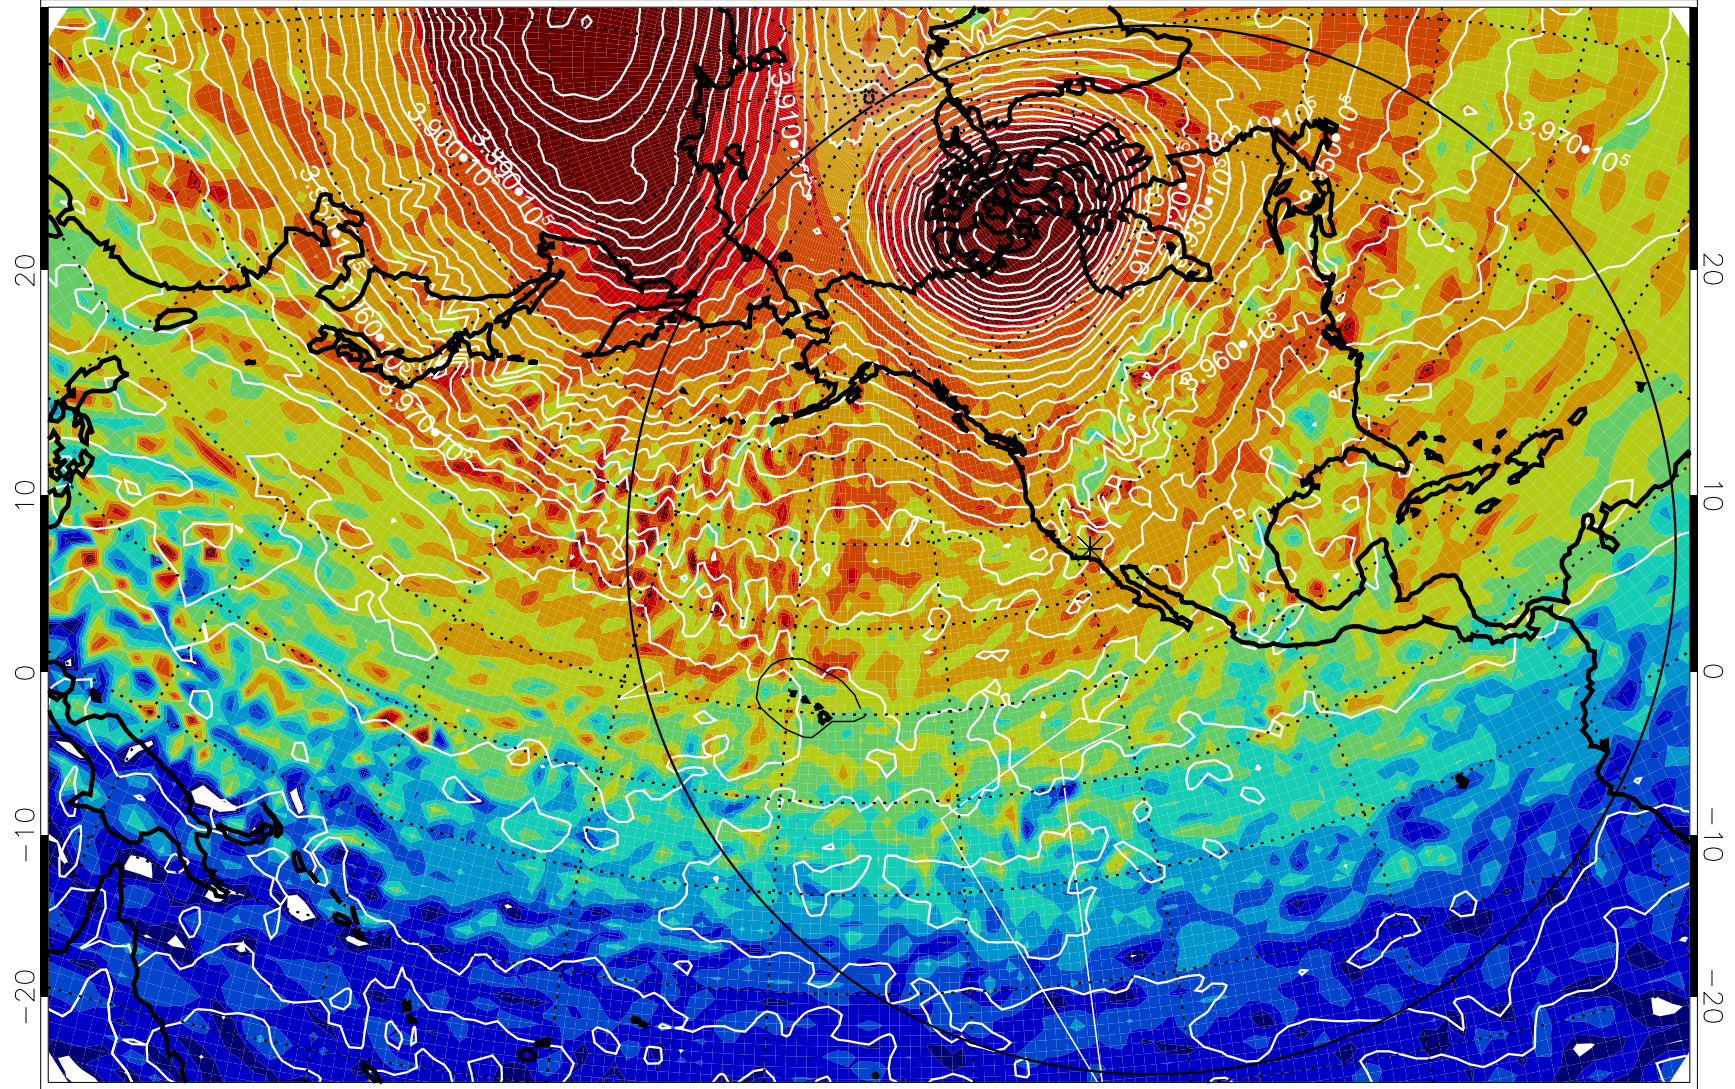

13010918, 66 hour forecast for 460K EPV

460K Montgomery Streamfunction, white

Range ring of 6000 km -- 19 hours GH round trip

13011000, 72 hour forecast for 460K EPV

460K Montgomery Streamfunction, white

Range ring of 6000 km -- 19 hours GH round trip

13011006, 78 hour forecast for 460K EPV

460K Montgomery Streamfunction, white

Range ring of 6000 km -- 19 hours GH round trip

13011012, 84 hour forecast for 460K EPV

460K Montgomery Streamfunction, white

Range ring of 6000 km -- 19 hours GH round trip

13011018, 90 hour forecast for 460K EPV

460K Montgomery Streamfunction, white

Range ring of 6000 km -- 19 hours GH round trip

13011106, 102 hour forecast for 460K EPV

460K Montgomery Streamfunction, white

Range ring of 6000 km -- 19 hours GH round trip

13011112, 108 hour forecast for 460K EPV

460K Montgomery Streamfunction, white

Range ring of 6000 km -- 19 hours GH round trip

13011118, 114 hour forecast for 460K EPV