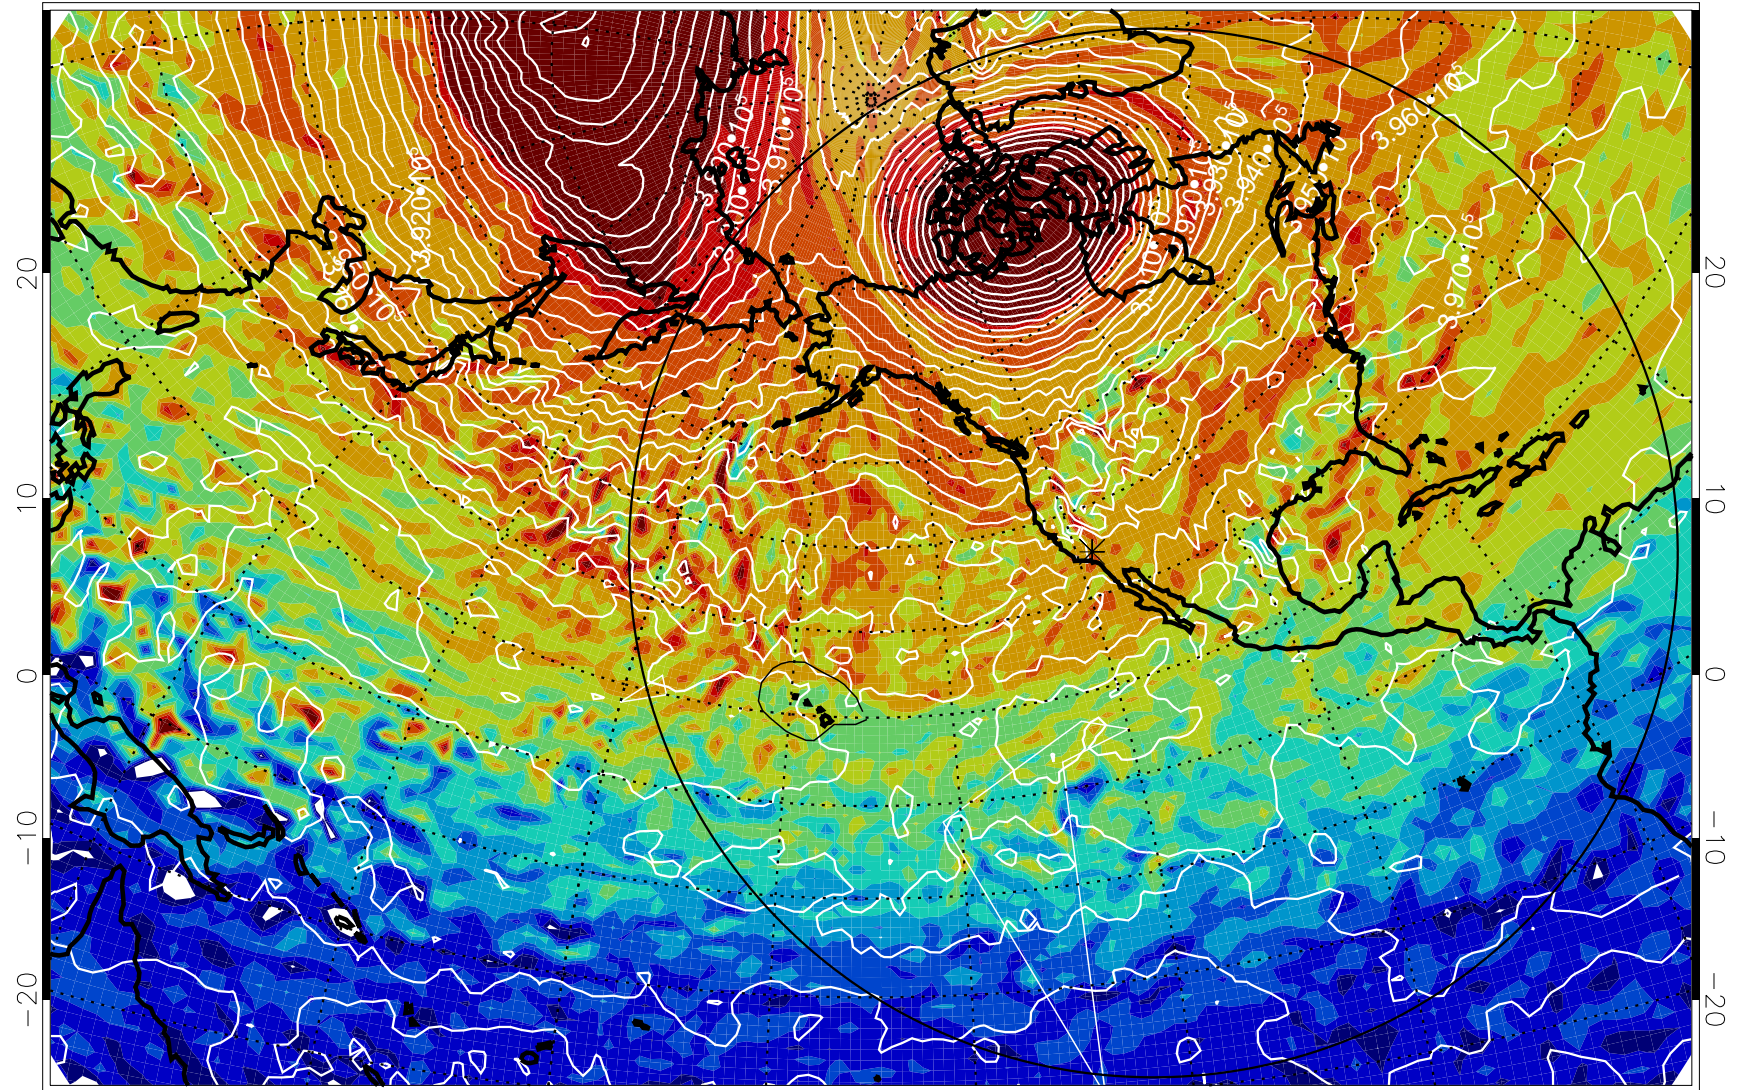

13010918, 66 hour forecast for 460K EPV

460K Montgomery Streamfunction, white

Range ring of 6000 km -- 19 hours GH round trip

13011000, 72 hour forecast for 460K EPV

460K Montgomery Streamfunction, white

Range ring of 6000 km -- 19 hours GH round trip

13011006, 78 hour forecast for 460K EPV

460K Montgomery Streamfunction, white

Range ring of 6000 km -- 19 hours GH round trip

13011012, 84 hour forecast for 460K EPV

460K Montgomery Streamfunction, white

Range ring of 6000 km -- 19 hours GH round trip

13011018, 90 hour forecast for 460K EPV

460K Montgomery Streamfunction, white

Range ring of 6000 km -- 19 hours GH round trip

13011106, 102 hour forecast for 460K EPV

460K Montgomery Streamfunction, white

Range ring of 6000 km -- 19 hours GH round trip

13011112, 108 hour forecast for 460K EPV

460K Montgomery Streamfunction, white

Range ring of 6000 km -- 19 hours GH round trip

13011118, 114 hour forecast for 460K EPV