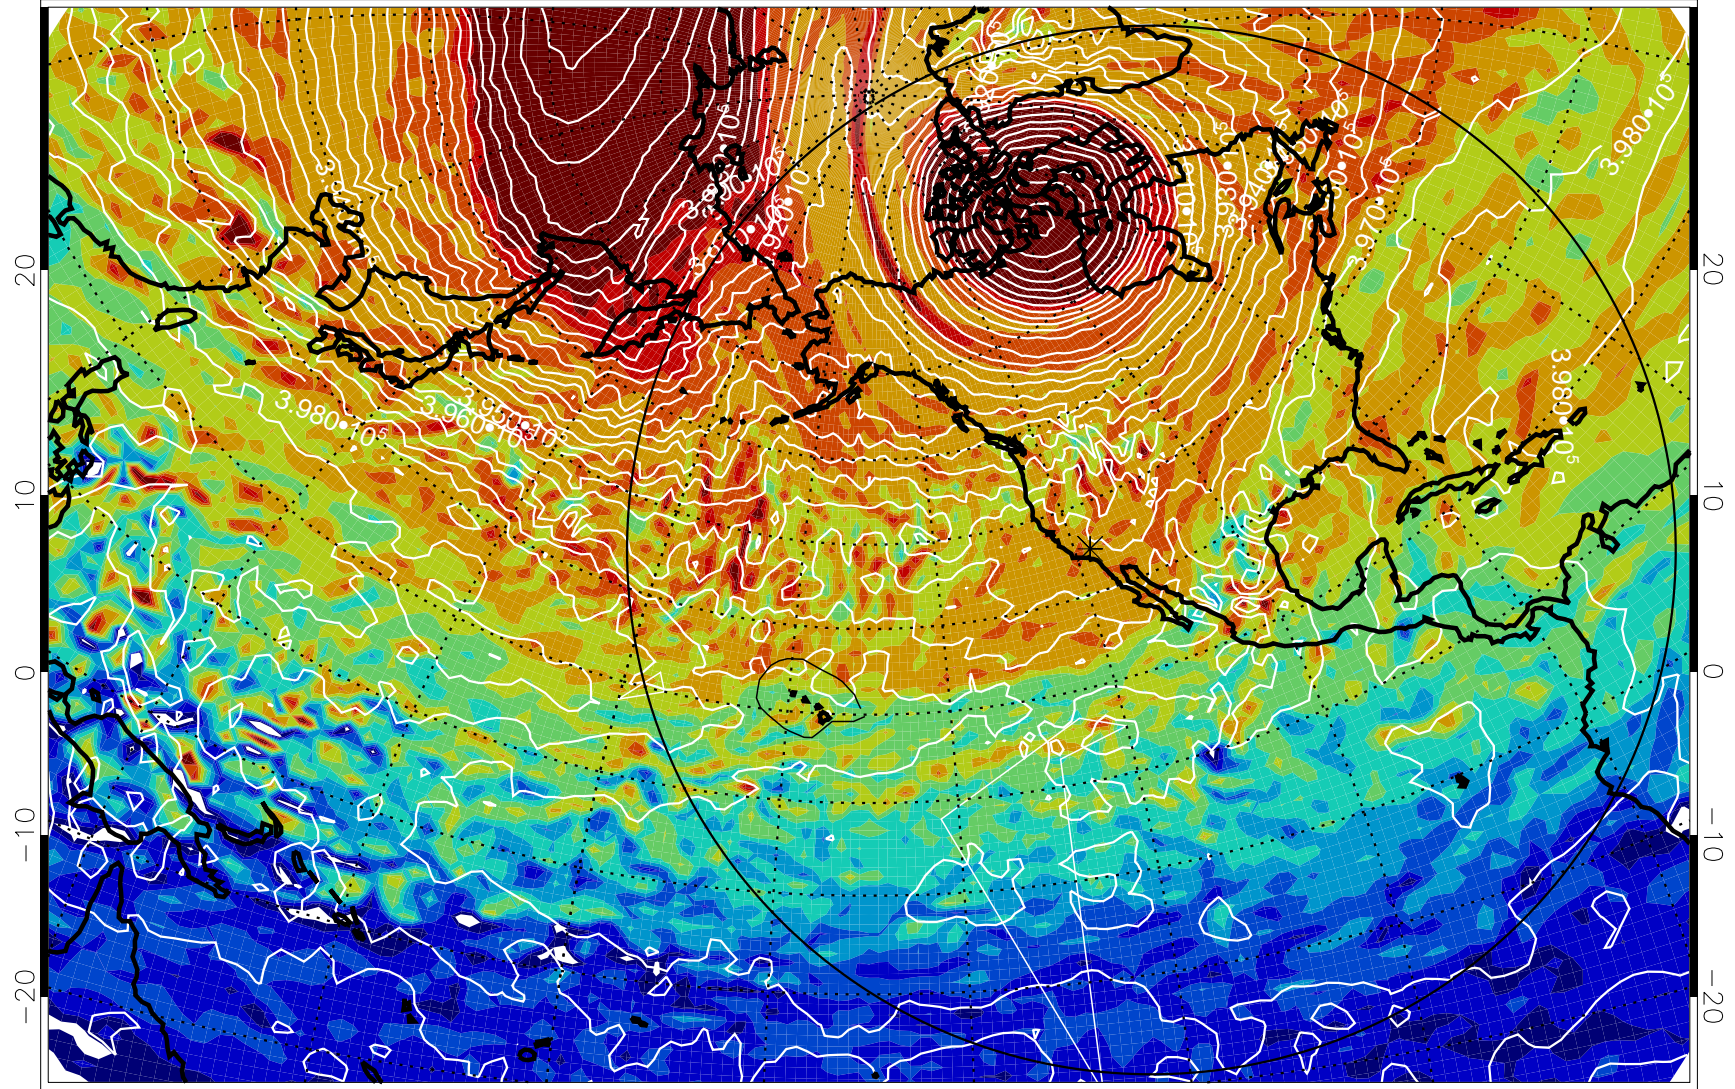

13010812, 36 hour forecast for 460K EPV

460K Montgomery Streamfunction, white

Range ring of 6000 km -- 19 hours GH round trip

13010818, 42 hour forecast for 460K EPV

460K Montgomery Streamfunction, white

Range ring of 6000 km -- 19 hours GH round trip

13010900, 48 hour forecast for 460K EPV

460K Montgomery Streamfunction, white

Range ring of 6000 km -- 19 hours GH round trip

13010912, 60 hour forecast for 460K EPV

460K Montgomery Streamfunction, white

Range ring of 6000 km -- 19 hours GH round trip

13010918, 66 hour forecast for 460K EPV

460K Montgomery Streamfunction, white

Range ring of 6000 km -- 19 hours GH round trip

13011000, 72 hour forecast for 460K EPV

460K Montgomery Streamfunction, white

Range ring of 6000 km -- 19 hours GH round trip

13011006, 78 hour forecast for 460K EPV

460K Montgomery Streamfunction, white

Range ring of 6000 km -- 19 hours GH round trip

13011012, 84 hour forecast for 460K EPV

460K Montgomery Streamfunction, white

Range ring of 6000 km -- 19 hours GH round trip