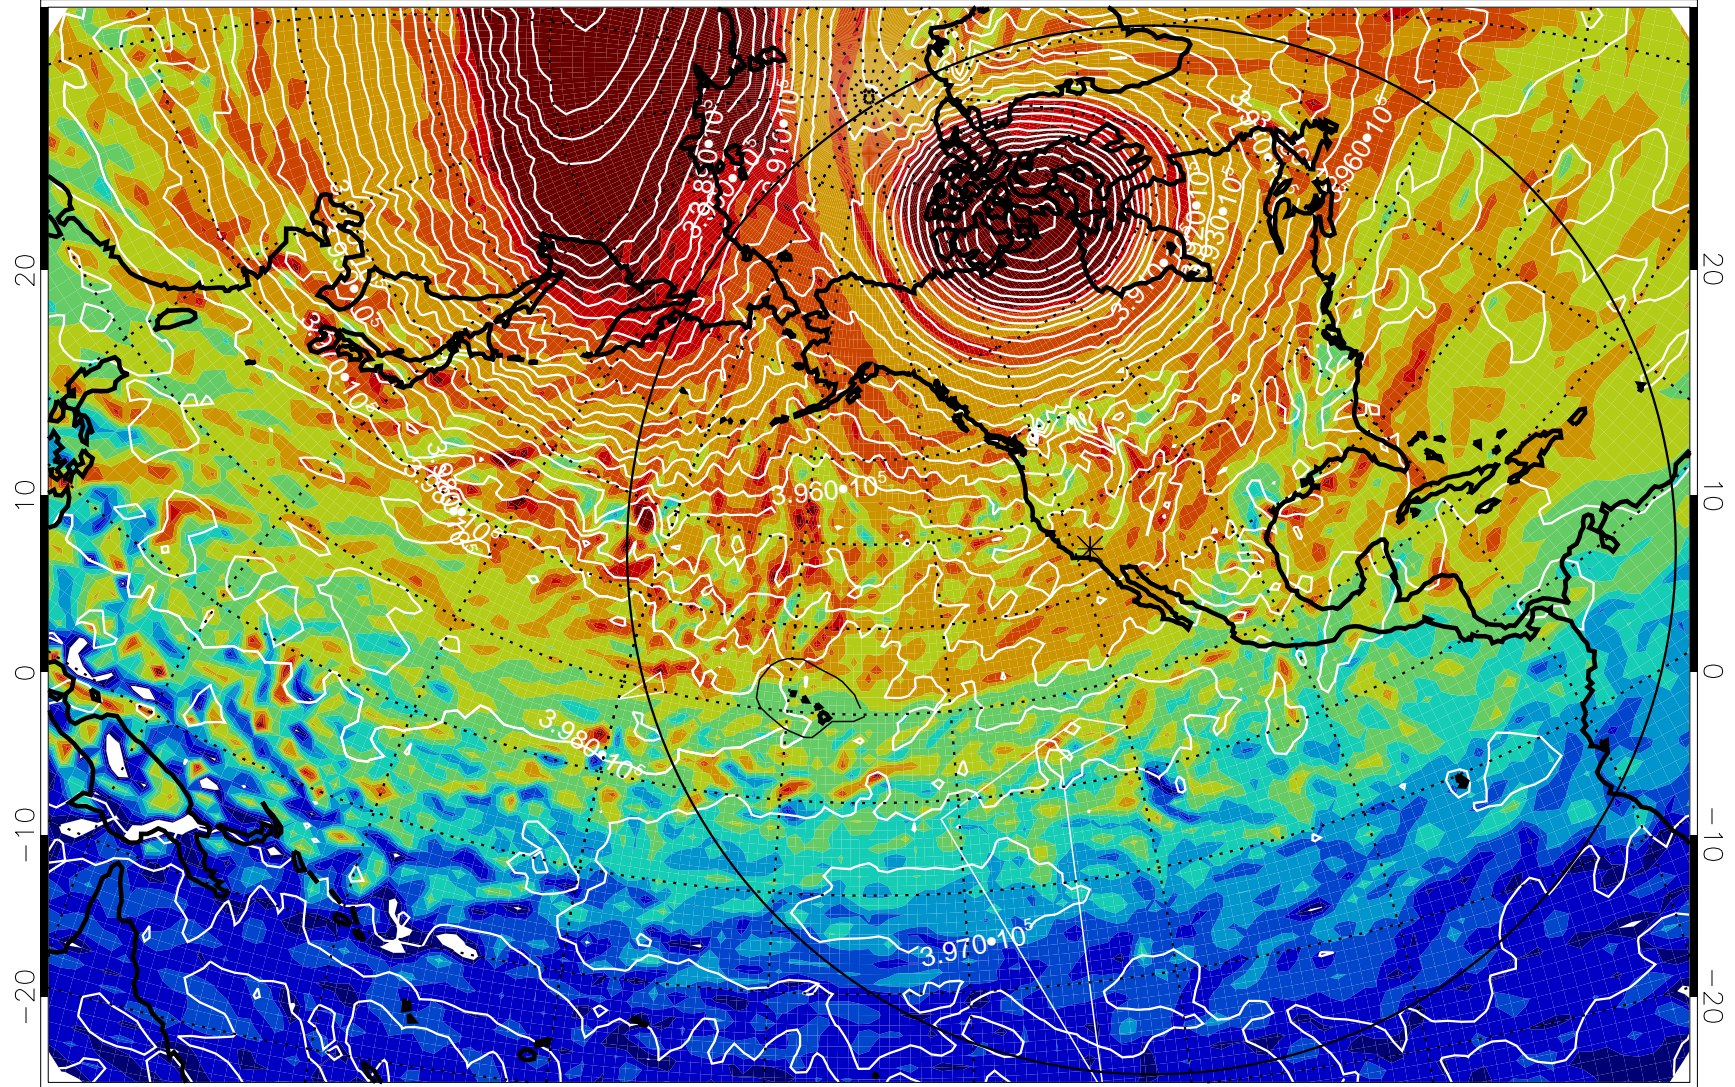

13010900, 48 hour forecast for 460K EPV

460K Montgomery Streamfunction, white

Range ring of 6000 km -- 19 hours GH round trip

13010912, 60 hour forecast for 460K EPV

460K Montgomery Streamfunction, white

Range ring of 6000 km -- 19 hours GH round trip

13010918, 66 hour forecast for 460K EPV

460K Montgomery Streamfunction, white

Range ring of 6000 km -- 19 hours GH round trip

13011000, 72 hour forecast for 460K EPV

460K Montgomery Streamfunction, white

Range ring of 6000 km -- 19 hours GH round trip

13011006, 78 hour forecast for 460K EPV

460K Montgomery Streamfunction, white

Range ring of 6000 km -- 19 hours GH round trip

13011012, 84 hour forecast for 460K EPV

460K Montgomery Streamfunction, white

Range ring of 6000 km -- 19 hours GH round trip

13011018, 90 hour forecast for 460K EPV

460K Montgomery Streamfunction, white

Range ring of 6000 km -- 19 hours GH round trip

13011106, 102 hour forecast for 460K EPV

460K Montgomery Streamfunction, white