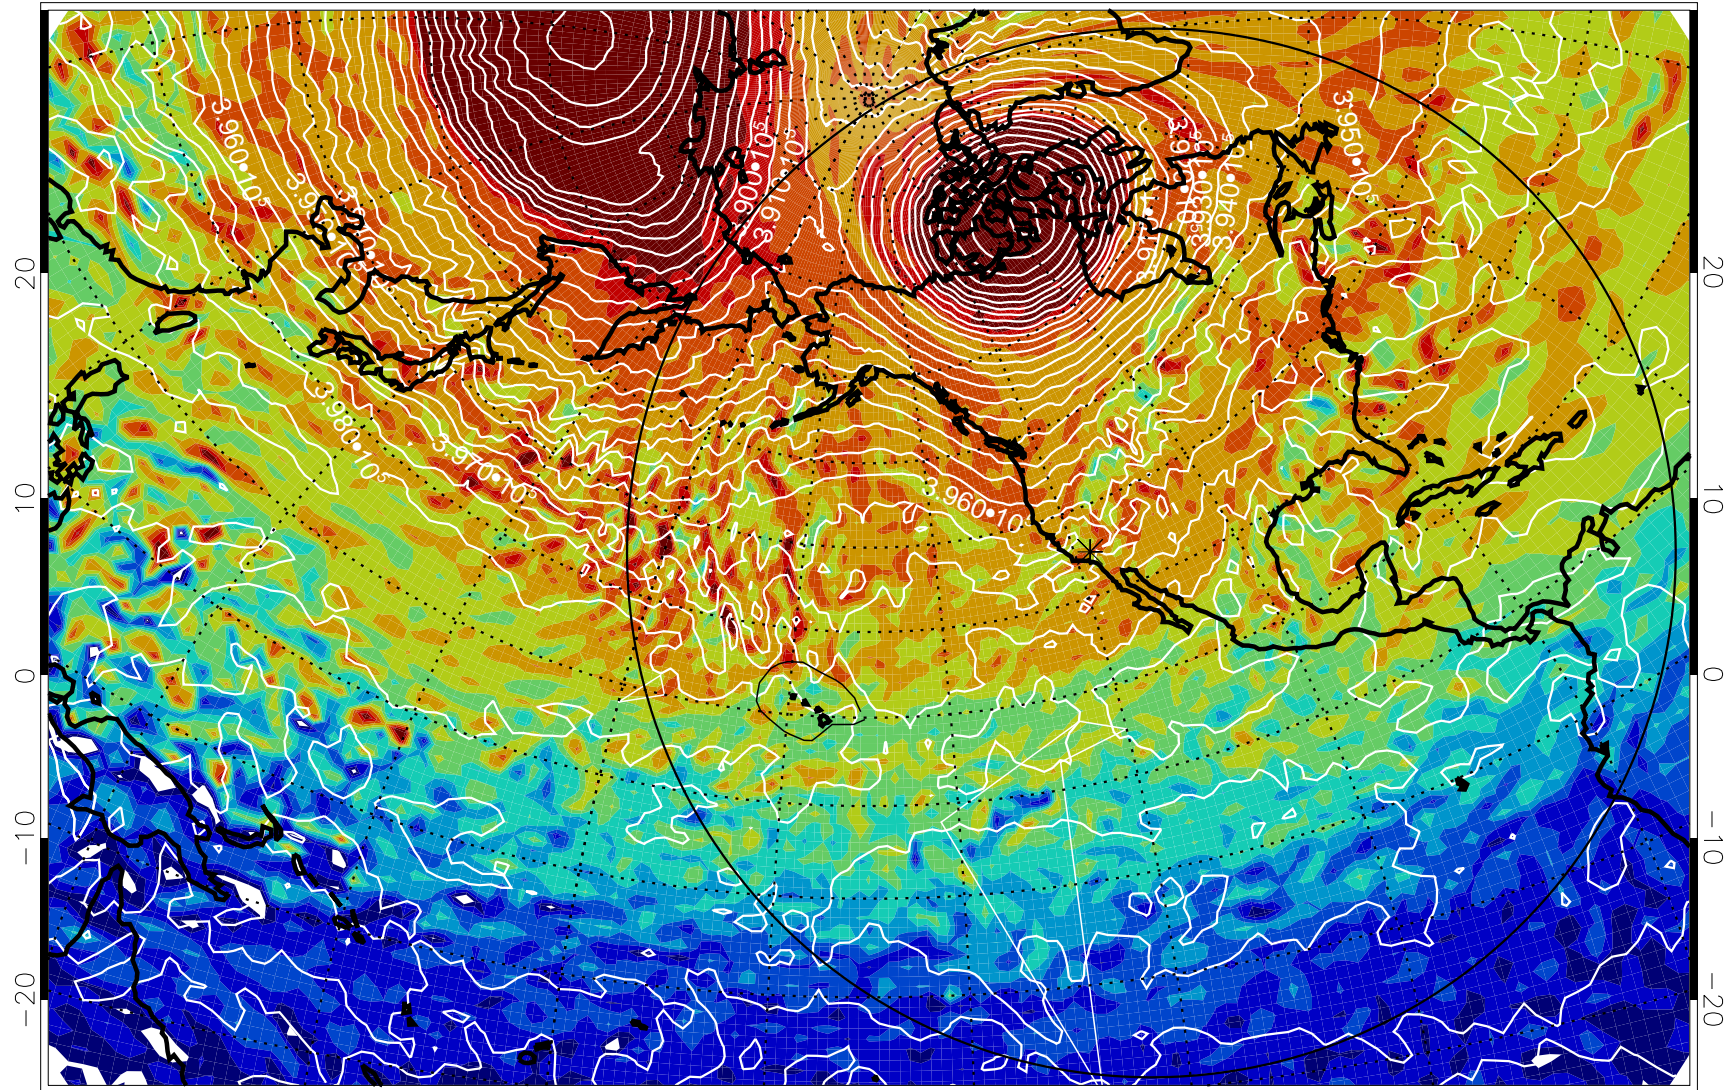

13010918, 66 hour forecast for 460K EPV

460K Montgomery Streamfunction, white

Range ring of 6000 km -- 19 hours GH round trip

13011000, 72 hour forecast for 460K EPV

460K Montgomery Streamfunction, white

Range ring of 6000 km -- 19 hours GH round trip

13011006, 78 hour forecast for 460K EPV

460K Montgomery Streamfunction, white

Range ring of 6000 km -- 19 hours GH round trip

13011012, 84 hour forecast for 460K EPV

460K Montgomery Streamfunction, white

Range ring of 6000 km -- 19 hours GH round trip

13011018, 90 hour forecast for 460K EPV

460K Montgomery Streamfunction, white

Range ring of 6000 km -- 19 hours GH round trip

13011106, 102 hour forecast for 460K EPV

460K Montgomery Streamfunction, white

Range ring of 6000 km -- 19 hours GH round trip

13011112, 108 hour forecast for 460K EPV

460K Montgomery Streamfunction, white

Range ring of 6000 km -- 19 hours GH round trip

13011118, 114 hour forecast for 460K EPV