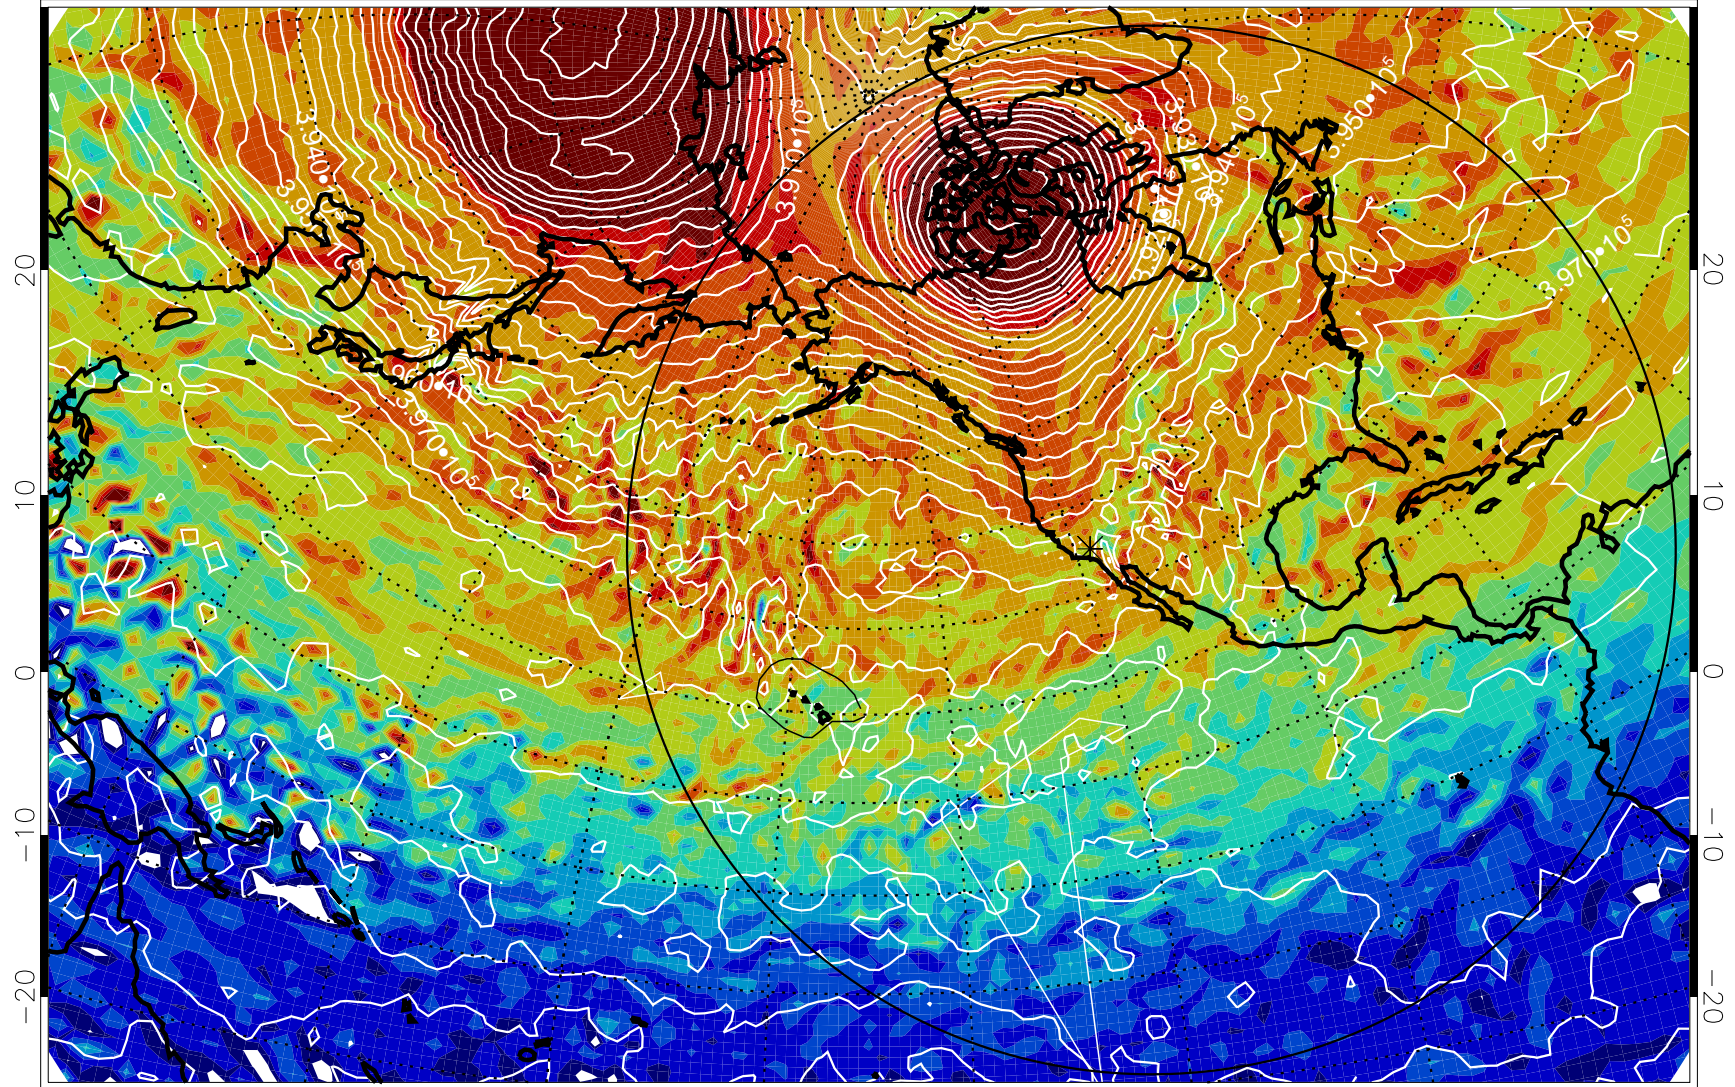

13011006, 78 hour forecast for 460K EPV

460K Montgomery Streamfunction, white

Range ring of 6000 km -- 19 hours GH round trip

13011012, 84 hour forecast for 460K EPV

460K Montgomery Streamfunction, white

Range ring of 6000 km -- 19 hours GH round trip

13011018, 90 hour forecast for 460K EPV

460K Montgomery Streamfunction, white

Range ring of 6000 km -- 19 hours GH round trip

13011106, 102 hour forecast for 460K EPV

460K Montgomery Streamfunction, white

Range ring of 6000 km -- 19 hours GH round trip

13011112, 108 hour forecast for 460K EPV

460K Montgomery Streamfunction, white

Range ring of 6000 km -- 19 hours GH round trip

13011118, 114 hour forecast for 460K EPV

460K Montgomery Streamfunction, white

Range ring of 6000 km -- 19 hours GH round trip

13011200, 120 hour forecast for 460K EPV

460K Montgomery Streamfunction, white

Range ring of 6000 km -- 19 hours GH round trip