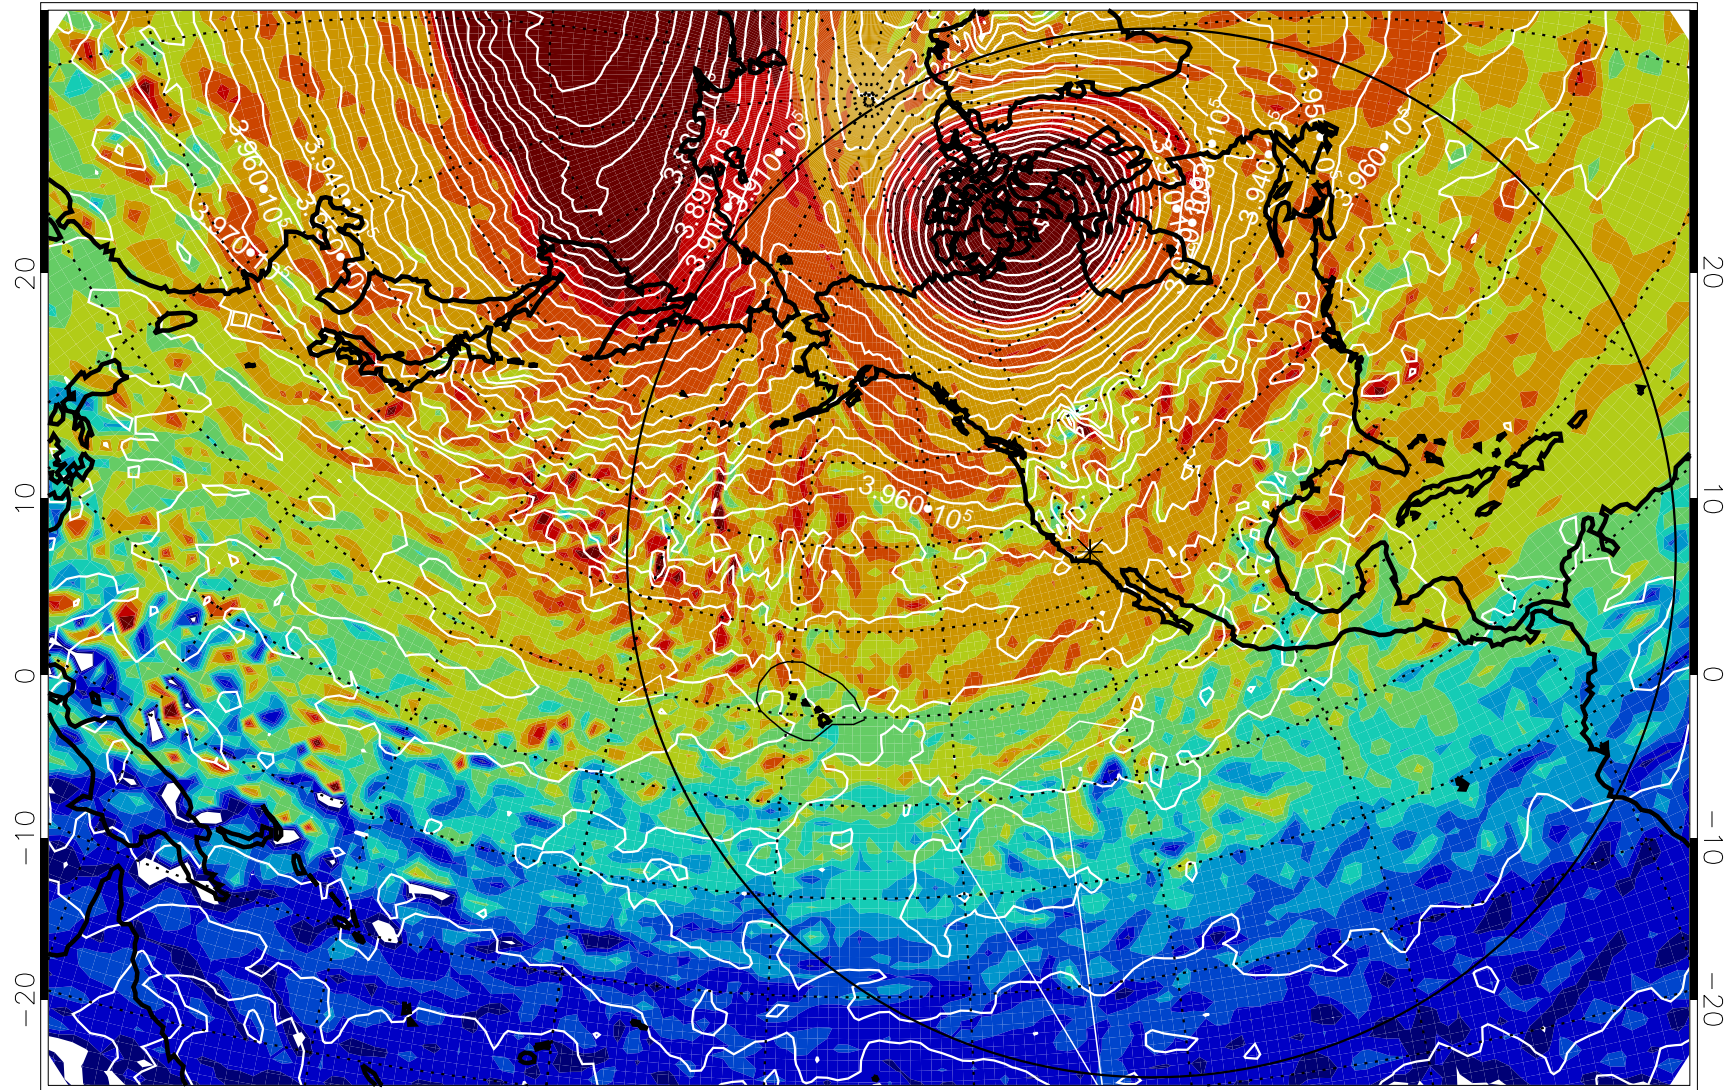

13010900, 48 hour forecast for 460K EPV

460K Montgomery Streamfunction, white

Range ring of 6000 km -- 19 hours GH round trip

13010912, 60 hour forecast for 460K EPV

460K Montgomery Streamfunction, white

Range ring of 6000 km -- 19 hours GH round trip

13010918, 66 hour forecast for 460K EPV

460K Montgomery Streamfunction, white

Range ring of 6000 km -- 19 hours GH round trip

13011000, 72 hour forecast for 460K EPV

460K Montgomery Streamfunction, white

Range ring of 6000 km -- 19 hours GH round trip

13011006, 78 hour forecast for 460K EPV

460K Montgomery Streamfunction, white

Range ring of 6000 km -- 19 hours GH round trip

13011012, 84 hour forecast for 460K EPV

460K Montgomery Streamfunction, white

Range ring of 6000 km -- 19 hours GH round trip

13011018, 90 hour forecast for 460K EPV

460K Montgomery Streamfunction, white

Range ring of 6000 km -- 19 hours GH round trip

13011106, 102 hour forecast for 460K EPV

460K Montgomery Streamfunction, white