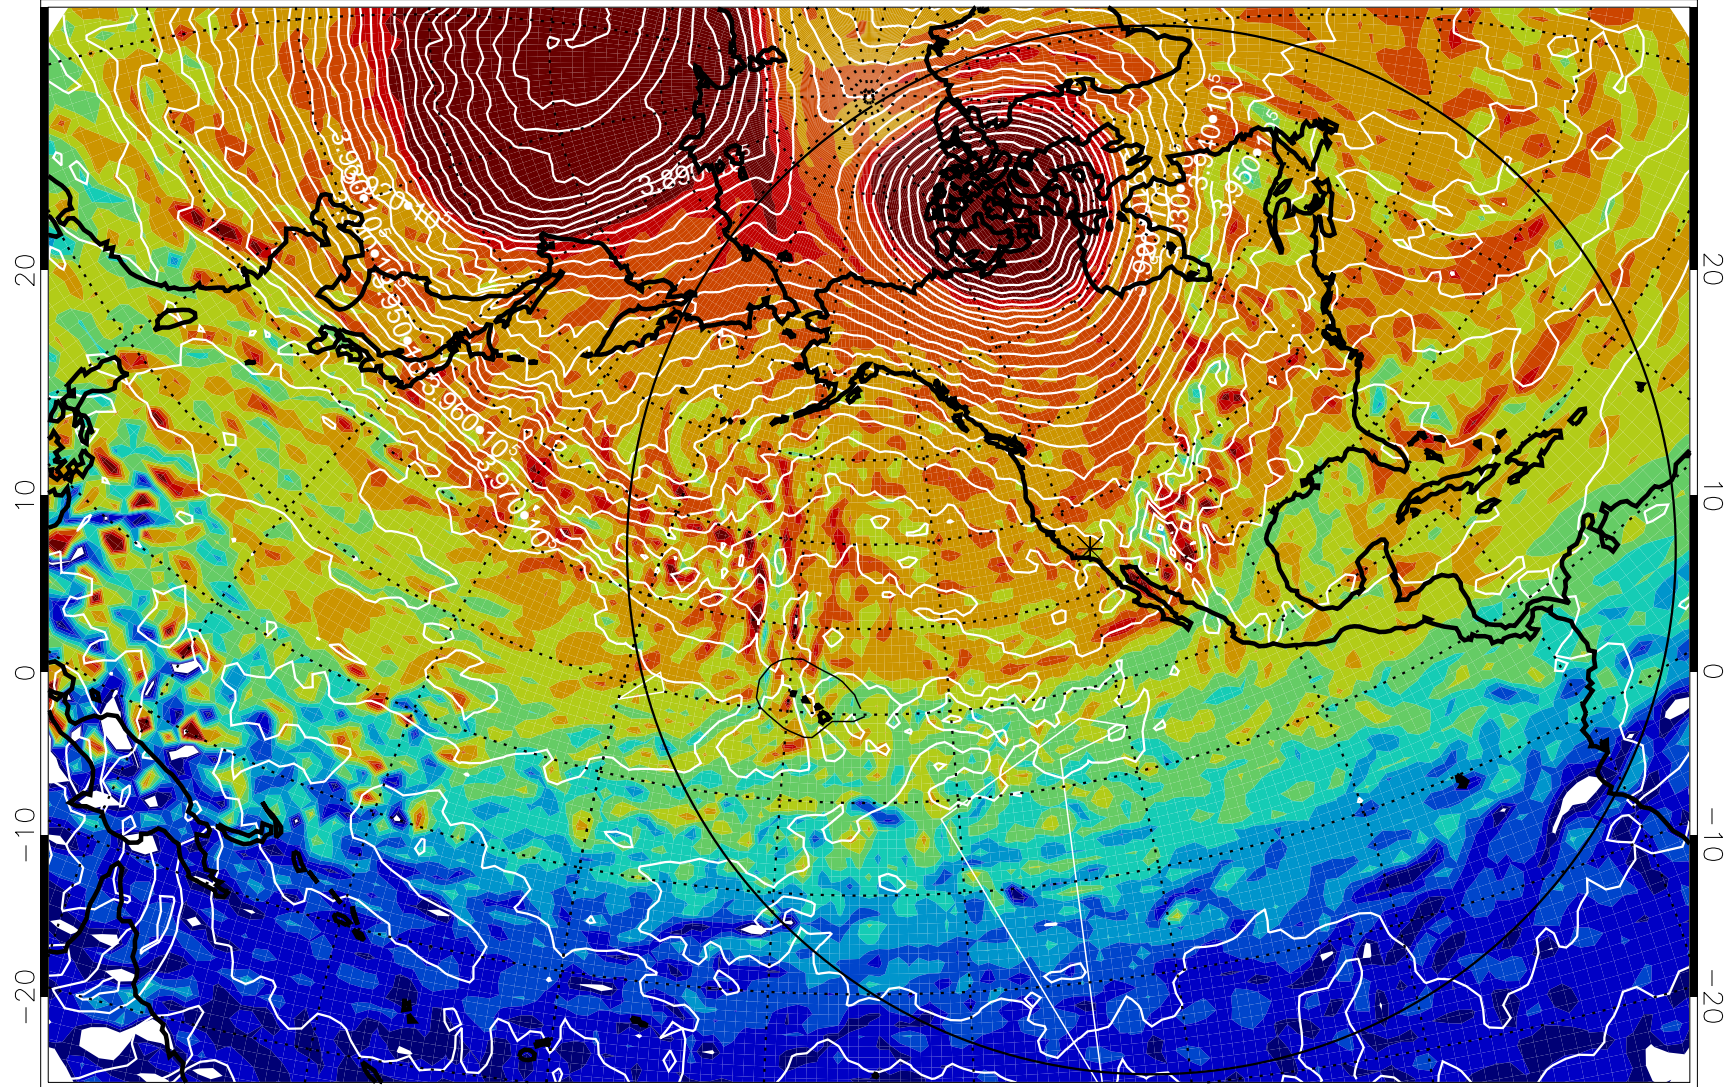

13011018, 90 hour forecast for 460K EPV

460K Montgomery Streamfunction, white

Range ring of 6000 km -- 19 hours GH round trip

13011106, 102 hour forecast for 460K EPV

460K Montgomery Streamfunction, white

Range ring of 6000 km -- 19 hours GH round trip

13011112, 108 hour forecast for 460K EPV

460K Montgomery Streamfunction, white

Range ring of 6000 km -- 19 hours GH round trip

13011118, 114 hour forecast for 460K EPV

460K Montgomery Streamfunction, white

Range ring of 6000 km -- 19 hours GH round trip

13011200, 120 hour forecast for 460K EPV

460K Montgomery Streamfunction, white

Range ring of 6000 km -- 19 hours GH round trip