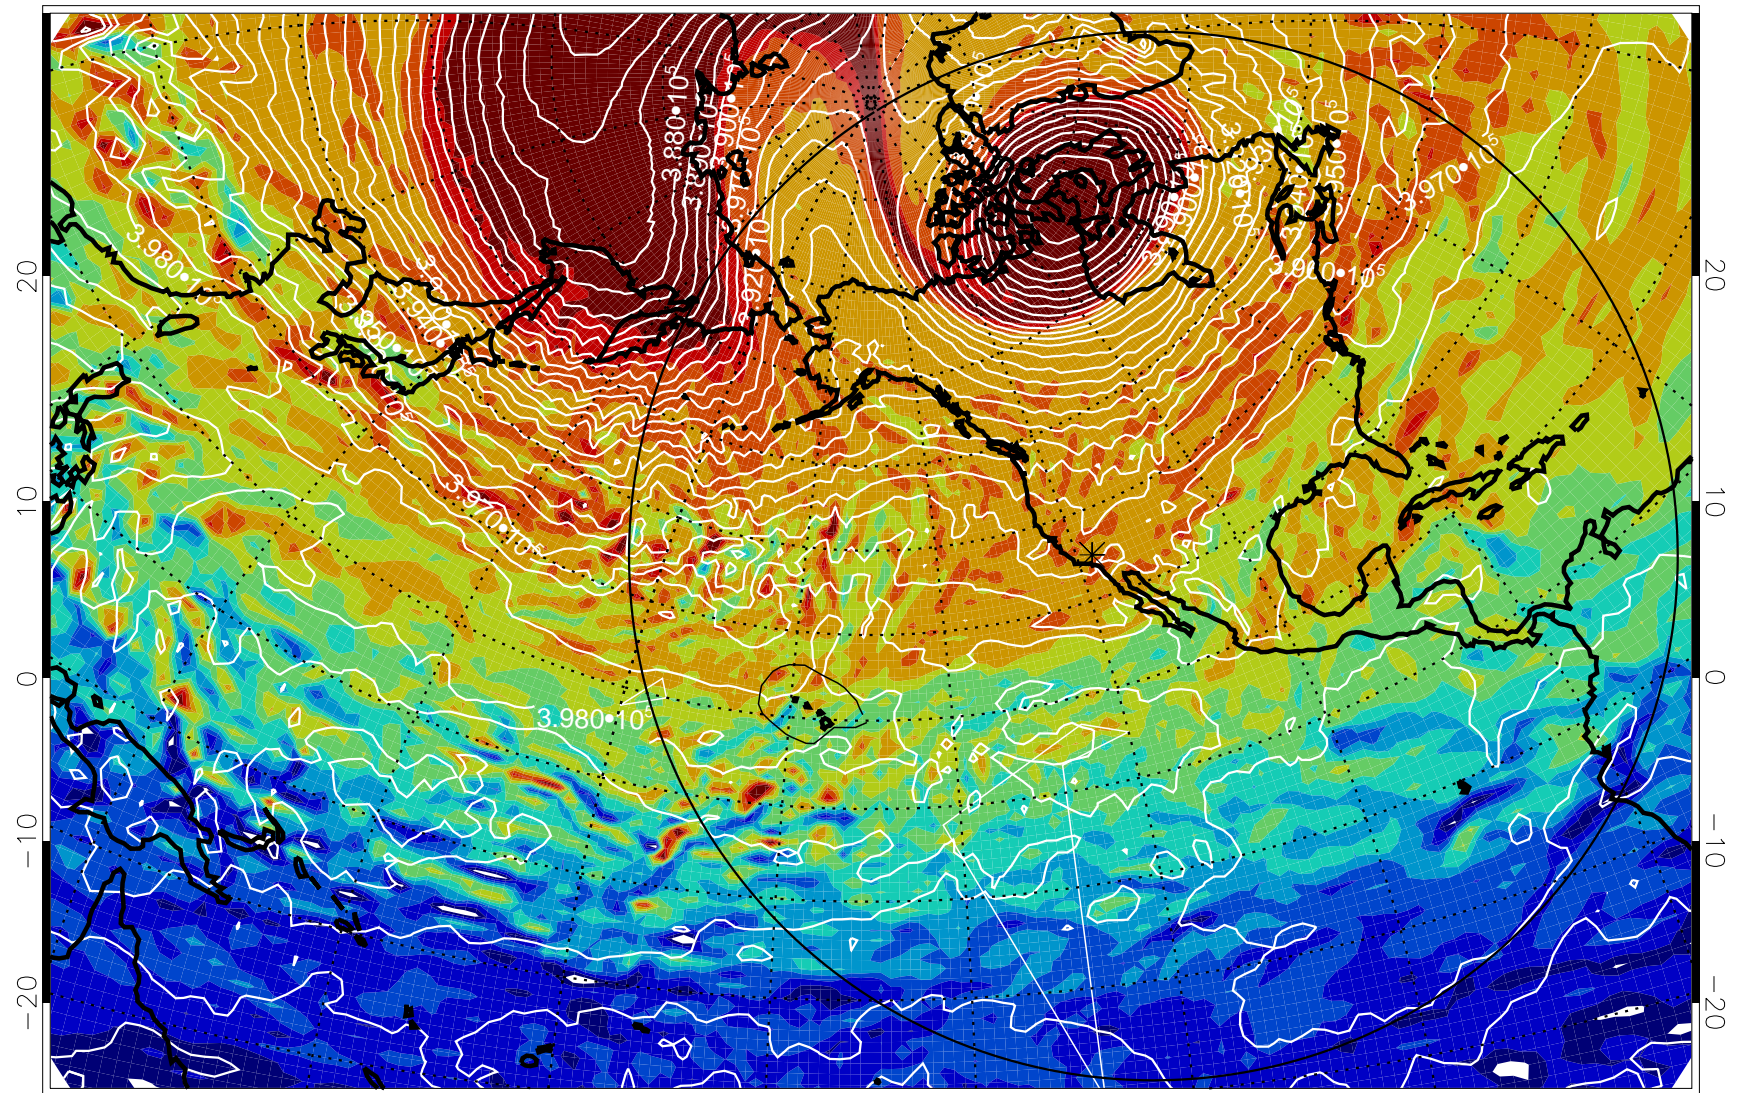

13010712, 12 hour forecast for 460K EPV

460K Montgomery Streamfunction, white

Range ring of 6000 km -- 19 hours GH round trip

13010718, 18 hour forecast for 460K EPV

460K Montgomery Streamfunction, white

Range ring of 6000 km -- 19 hours GH round trip

13010812, 36 hour forecast for 460K EPV

460K Montgomery Streamfunction, white

Range ring of 6000 km -- 19 hours GH round trip

13010818, 42 hour forecast for 460K EPV

460K Montgomery Streamfunction, white

Range ring of 6000 km -- 19 hours GH round trip

13010900, 48 hour forecast for 460K EPV

460K Montgomery Streamfunction, white

Range ring of 6000 km -- 19 hours GH round trip

13010912, 60 hour forecast for 460K EPV

460K Montgomery Streamfunction, white

Range ring of 6000 km -- 19 hours GH round trip

13010918, 66 hour forecast for 460K EPV

460K Montgomery Streamfunction, white

Range ring of 6000 km -- 19 hours GH round trip

13011000, 72 hour forecast for 460K EPV

460K Montgomery Streamfunction, white

Range ring of 6000 km -- 19 hours GH round trip