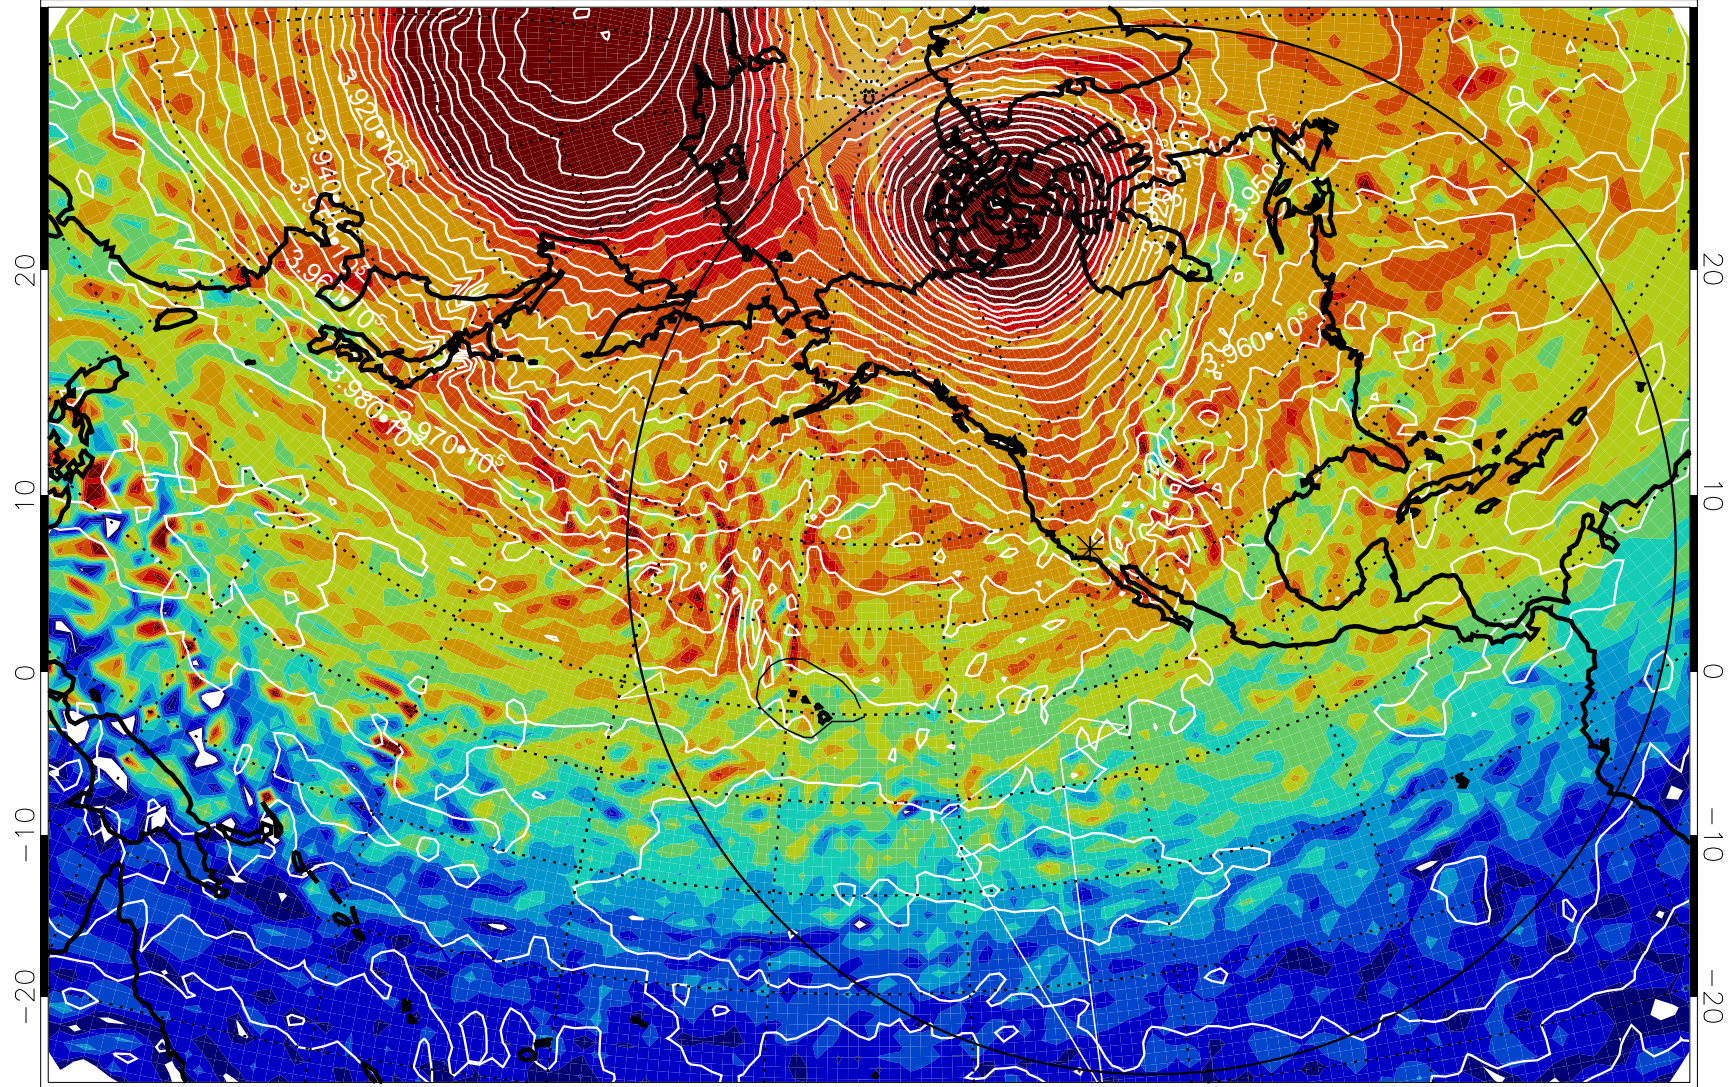

13011006, 78 hour forecast for 460K EPV

460K Montgomery Streamfunction, white

Range ring of 6000 km -- 19 hours GH round trip

13011012, 84 hour forecast for 460K EPV

460K Montgomery Streamfunction, white

Range ring of 6000 km -- 19 hours GH round trip

13011018, 90 hour forecast for 460K EPV

460K Montgomery Streamfunction, white

Range ring of 6000 km -- 19 hours GH round trip

13011106, 102 hour forecast for 460K EPV

460K Montgomery Streamfunction, white

Range ring of 6000 km -- 19 hours GH round trip

13011112, 108 hour forecast for 460K EPV

460K Montgomery Streamfunction, white

Range ring of 6000 km -- 19 hours GH round trip

13011118, 114 hour forecast for 460K EPV

460K Montgomery Streamfunction, white

Range ring of 6000 km -- 19 hours GH round trip

13011200, 120 hour forecast for 460K EPV

460K Montgomery Streamfunction, white

Range ring of 6000 km -- 19 hours GH round trip