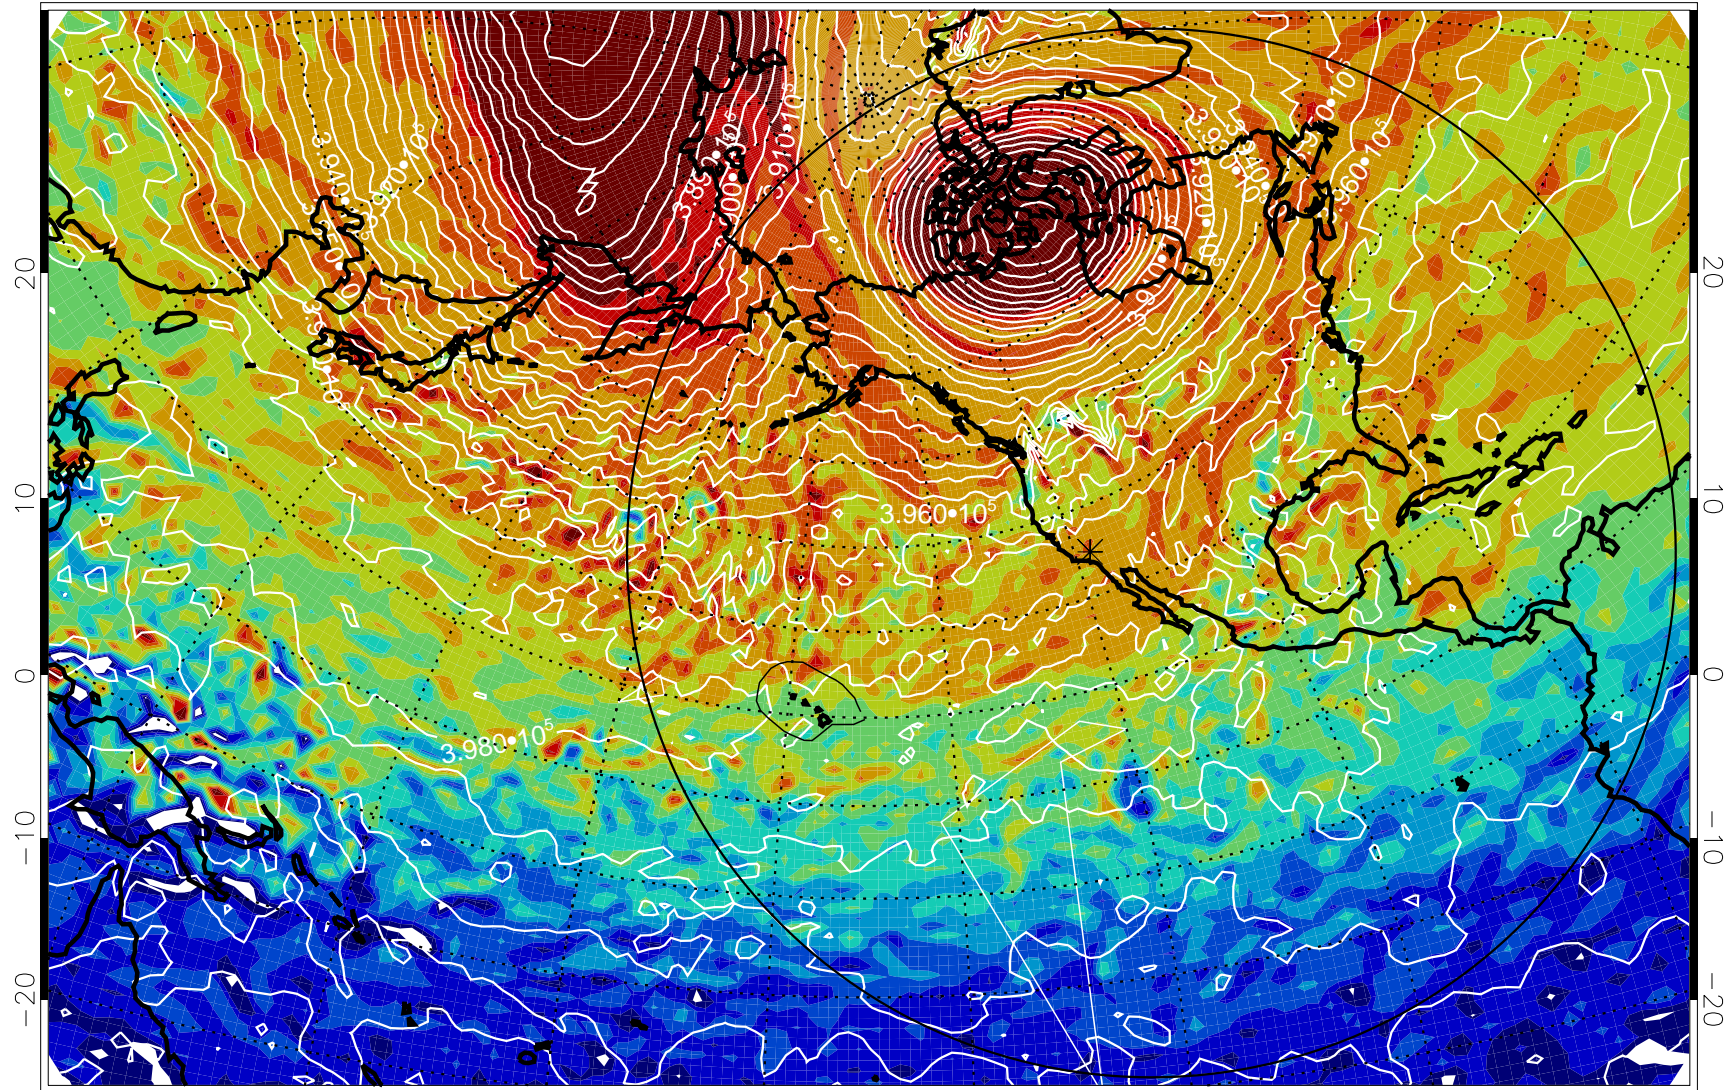

13010900, 48 hour forecast for 460K EPV

460K Montgomery Streamfunction, white

Range ring of 6000 km -- 19 hours GH round trip

13010912, 60 hour forecast for 460K EPV

460K Montgomery Streamfunction, white

Range ring of 6000 km -- 19 hours GH round trip

13010918, 66 hour forecast for 460K EPV

460K Montgomery Streamfunction, white

Range ring of 6000 km -- 19 hours GH round trip

13011000, 72 hour forecast for 460K EPV

460K Montgomery Streamfunction, white

Range ring of 6000 km -- 19 hours GH round trip

13011006, 78 hour forecast for 460K EPV

460K Montgomery Streamfunction, white

Range ring of 6000 km -- 19 hours GH round trip

13011012, 84 hour forecast for 460K EPV

460K Montgomery Streamfunction, white

Range ring of 6000 km -- 19 hours GH round trip

13011018, 90 hour forecast for 460K EPV

460K Montgomery Streamfunction, white

Range ring of 6000 km -- 19 hours GH round trip

13011106, 102 hour forecast for 460K EPV

460K Montgomery Streamfunction, white