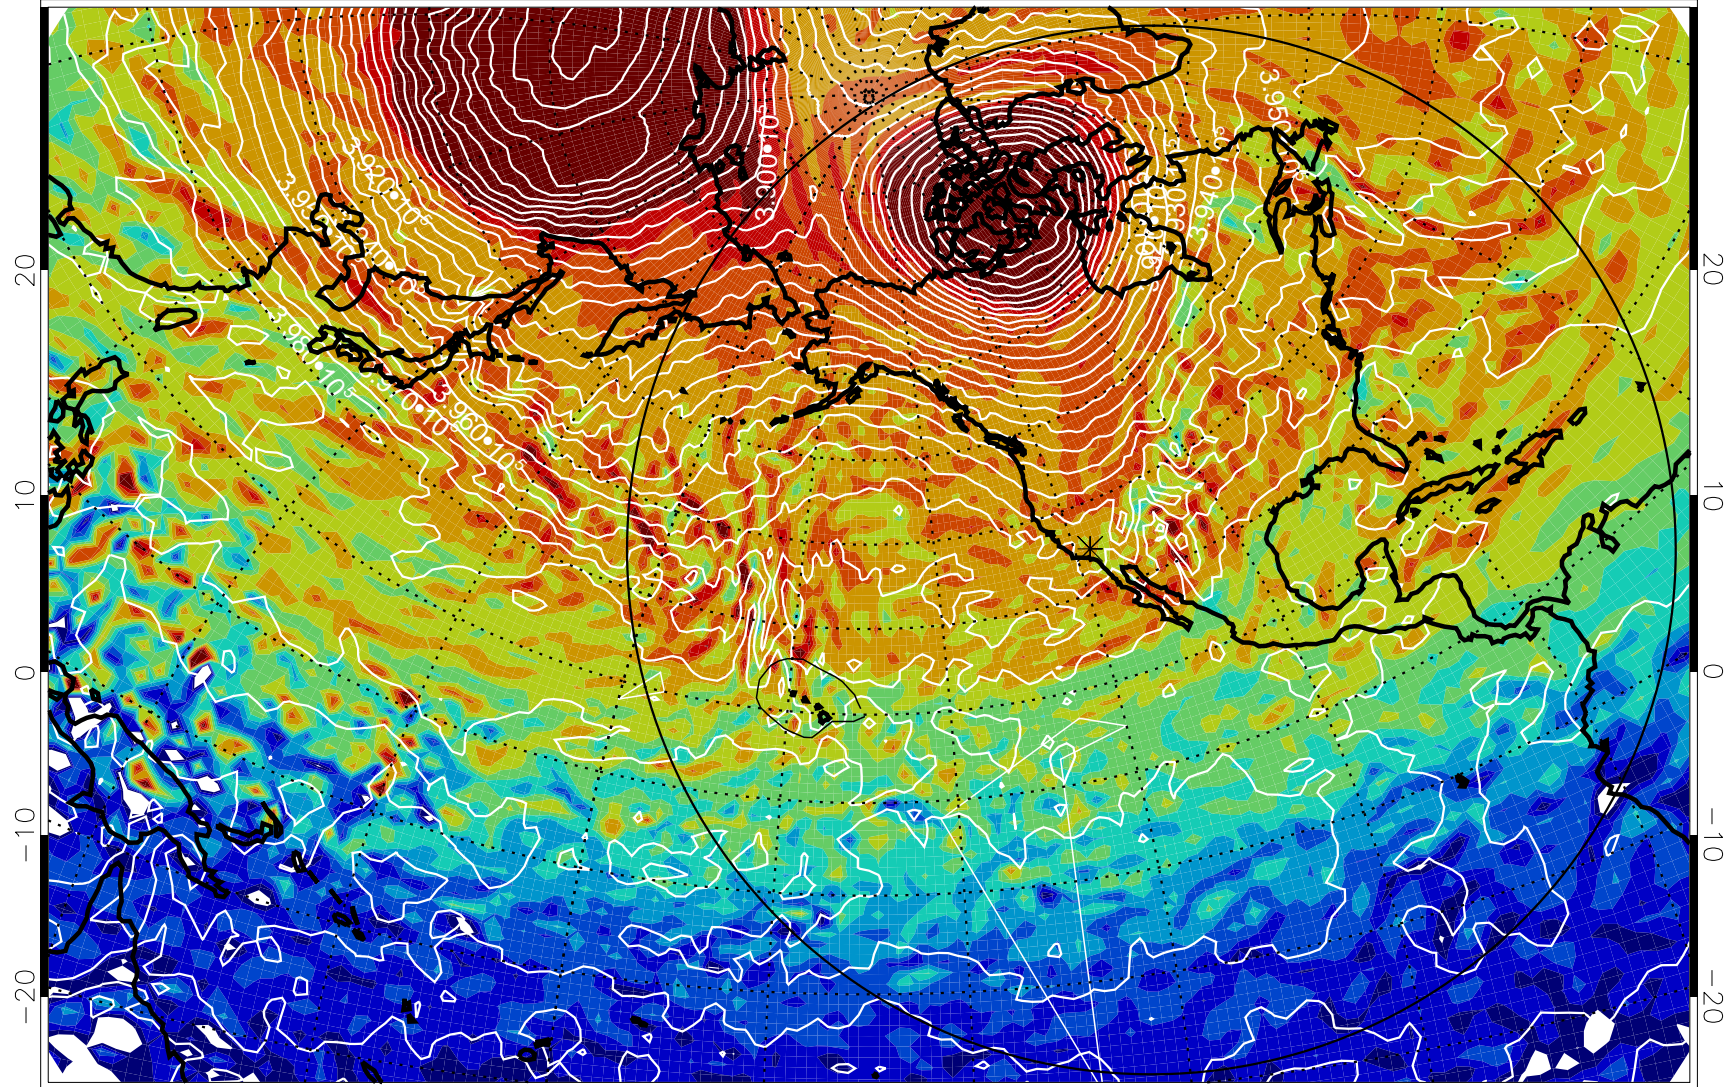

13011018, 90 hour forecast for 460K EPV

460K Montgomery Streamfunction, white

Range ring of 6000 km -- 19 hours GH round trip

13011106, 102 hour forecast for 460K EPV

460K Montgomery Streamfunction, white

Range ring of 6000 km -- 19 hours GH round trip

13011112, 108 hour forecast for 460K EPV

460K Montgomery Streamfunction, white

Range ring of 6000 km -- 19 hours GH round trip

13011118, 114 hour forecast for 460K EPV

460K Montgomery Streamfunction, white

Range ring of 6000 km -- 19 hours GH round trip

13011200, 120 hour forecast for 460K EPV

460K Montgomery Streamfunction, white

Range ring of 6000 km -- 19 hours GH round trip