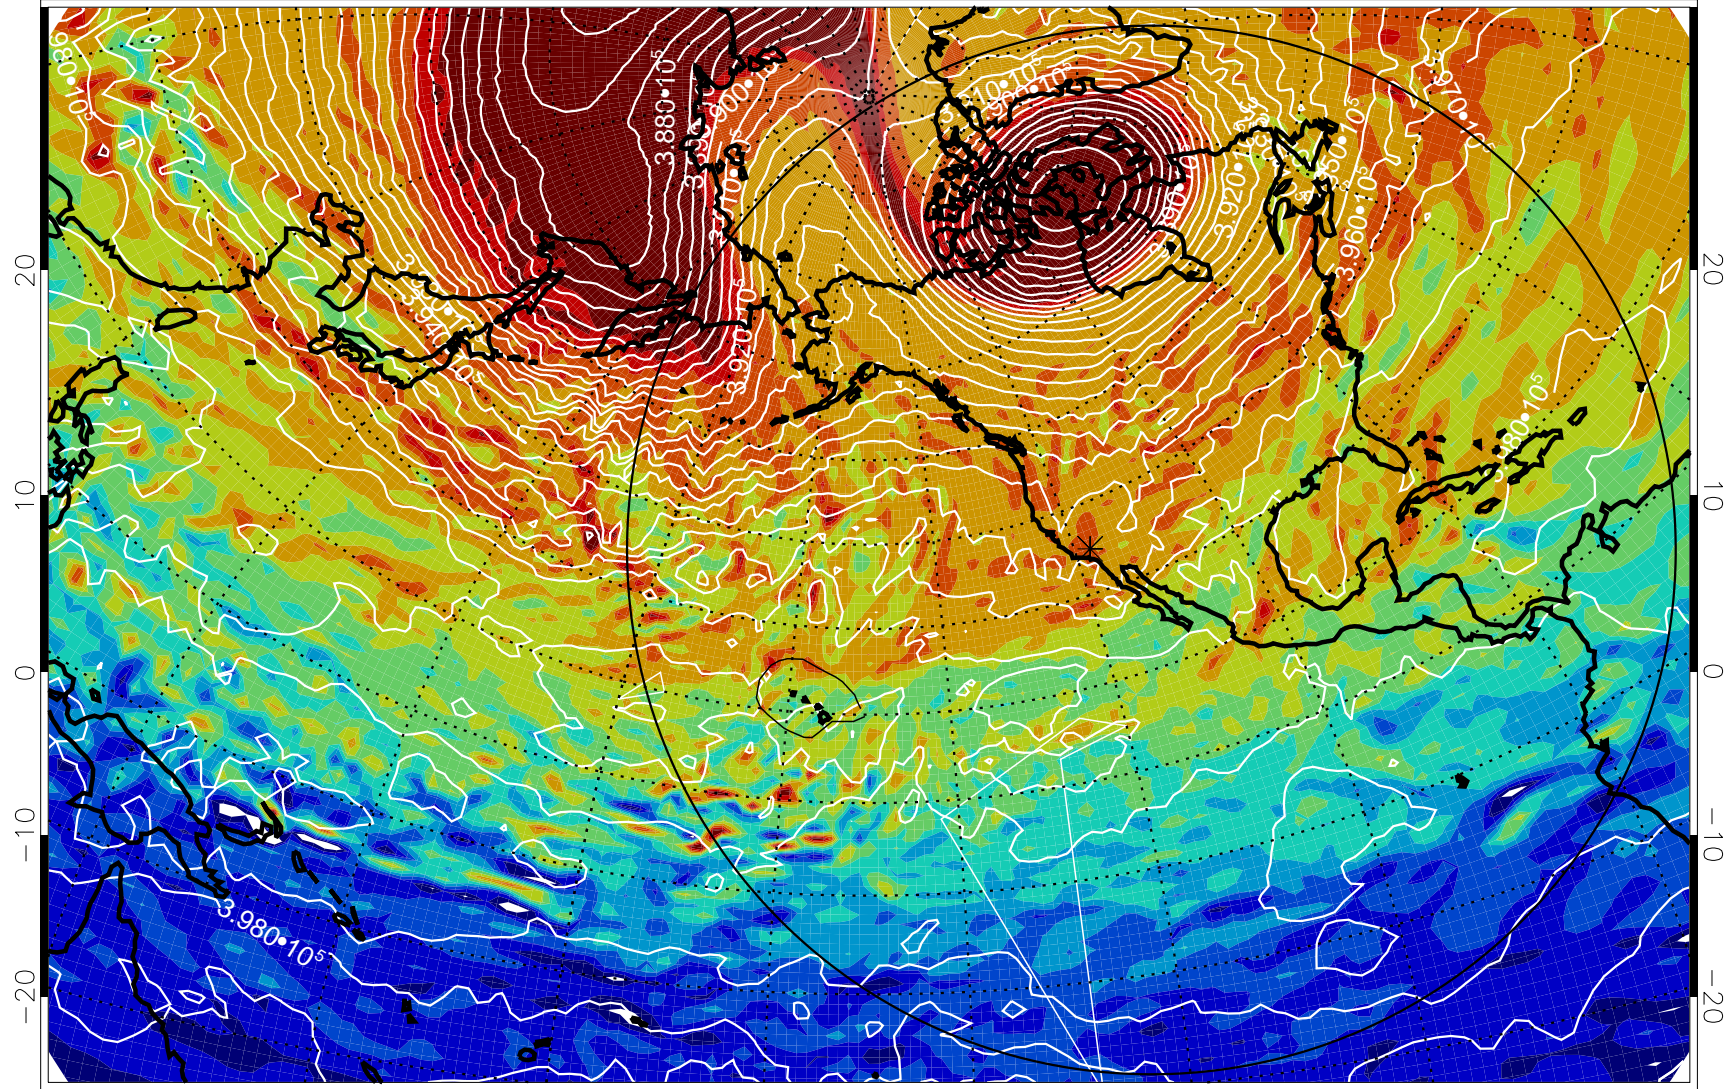

13010712, 12 hour forecast for 460K EPV

460K Montgomery Streamfunction, white

Range ring of 6000 km -- 19 hours GH round trip

13010718, 18 hour forecast for 460K EPV

460K Montgomery Streamfunction, white

Range ring of 6000 km -- 19 hours GH round trip

13010812, 36 hour forecast for 460K EPV

460K Montgomery Streamfunction, white

Range ring of 6000 km -- 19 hours GH round trip

13010818, 42 hour forecast for 460K EPV

460K Montgomery Streamfunction, white

Range ring of 6000 km -- 19 hours GH round trip

13010900, 48 hour forecast for 460K EPV

460K Montgomery Streamfunction, white

Range ring of 6000 km -- 19 hours GH round trip

13010912, 60 hour forecast for 460K EPV

460K Montgomery Streamfunction, white

Range ring of 6000 km -- 19 hours GH round trip

13010918, 66 hour forecast for 460K EPV

460K Montgomery Streamfunction, white

Range ring of 6000 km -- 19 hours GH round trip

13011000, 72 hour forecast for 460K EPV

460K Montgomery Streamfunction, white

Range ring of 6000 km -- 19 hours GH round trip