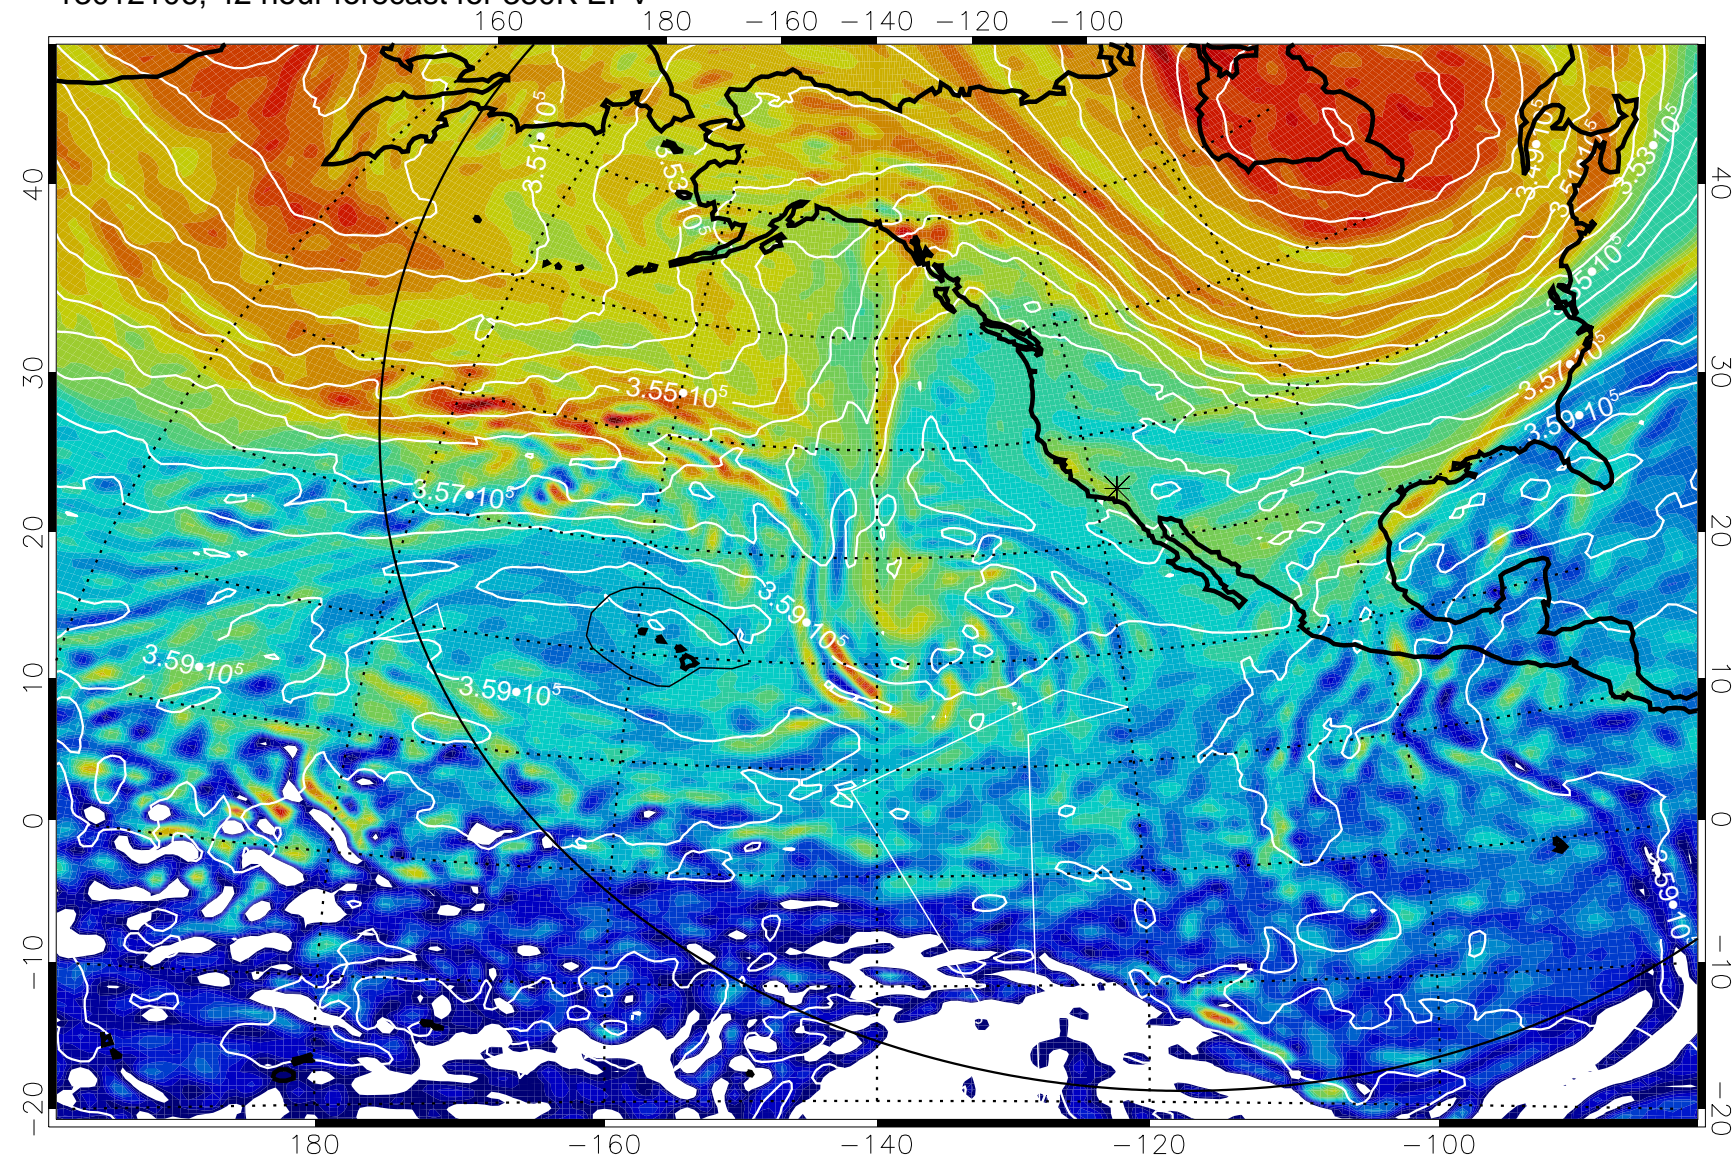

380K Montgomery Streamfunction, white

Range ring of 6000 km -- 19 hours GH round trip

13012018, 30 hour forecast for 380K EPV

380K Montgomery Streamfunction, white

Range ring of 6000 km -- 19 hours GH round trip

13012100, 36 hour forecast for 380K EPV

380K Montgomery Streamfunction, white

Range ring of 6000 km -- 19 hours GH round trip

13012106, 42 hour forecast for 380K EPV

380K Montgomery Streamfunction, white

Range ring of 6000 km -- 19 hours GH round trip

13012112, 48 hour forecast for 380K EPV

380K Montgomery Streamfunction, white

Range ring of 6000 km -- 19 hours GH round trip

13012118, 54 hour forecast for 380K EPV

380K Montgomery Streamfunction, white

Range ring of 6000 km -- 19 hours GH round trip

13012200, 60 hour forecast for 380K EPV

380K Montgomery Streamfunction, white

Range ring of 6000 km -- 19 hours GH round trip

13012206, 66 hour forecast for 380K EPV

380K Montgomery Streamfunction, white

Range ring of 6000 km -- 19 hours GH round trip