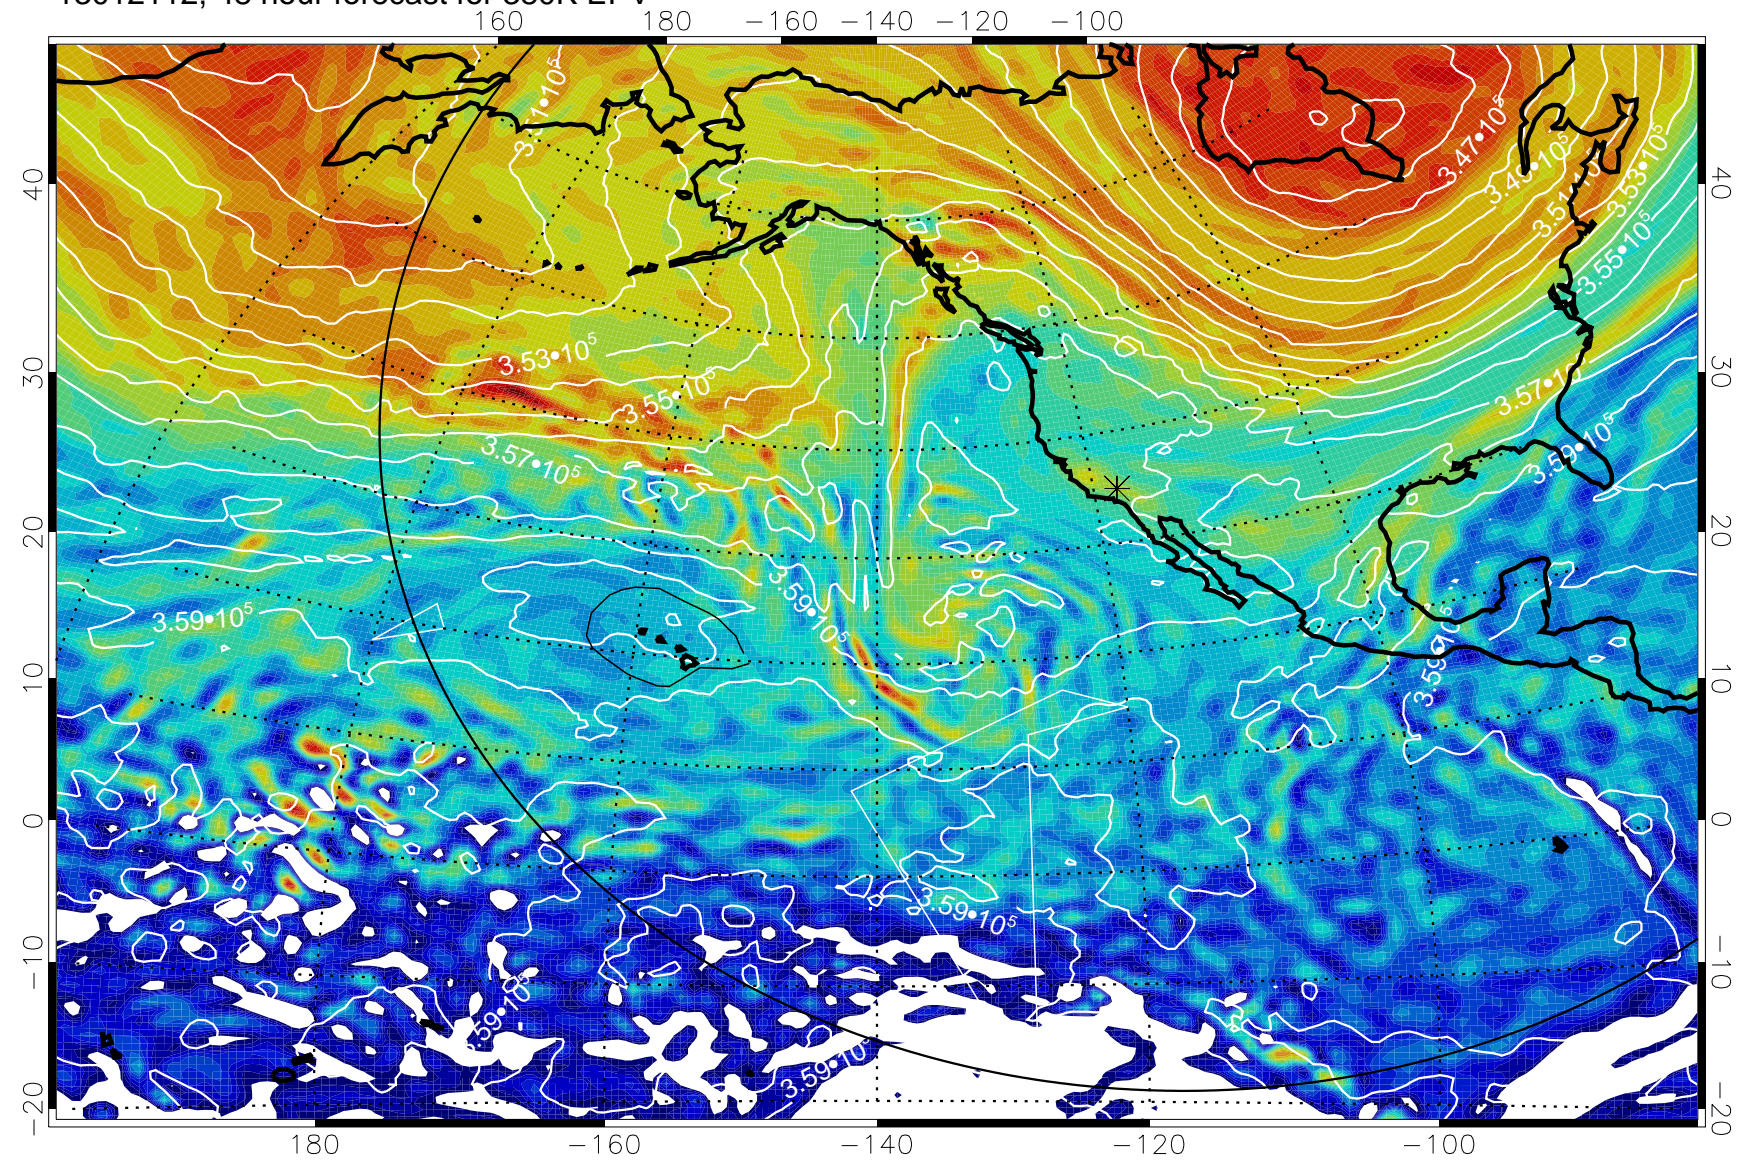

380K Montgomery Streamfunction, white

Range ring of 6000 km -- 19 hours GH round trip

13012018, 30 hour forecast for 380K EPV

380K Montgomery Streamfunction, white

Range ring of 6000 km -- 19 hours GH round trip

13012100, 36 hour forecast for 380K EPV

380K Montgomery Streamfunction, white

Range ring of 6000 km -- 19 hours GH round trip

13012106, 42 hour forecast for 380K EPV

380K Montgomery Streamfunction, white

Range ring of 6000 km -- 19 hours GH round trip

13012112, 48 hour forecast for 380K EPV

380K Montgomery Streamfunction, white

Range ring of 6000 km -- 19 hours GH round trip

13012118, 54 hour forecast for 380K EPV

380K Montgomery Streamfunction, white

Range ring of 6000 km -- 19 hours GH round trip

13012200, 60 hour forecast for 380K EPV

380K Montgomery Streamfunction, white

Range ring of 6000 km -- 19 hours GH round trip

13012206, 66 hour forecast for 380K EPV

380K Montgomery Streamfunction, white

Range ring of 6000 km -- 19 hours GH round trip