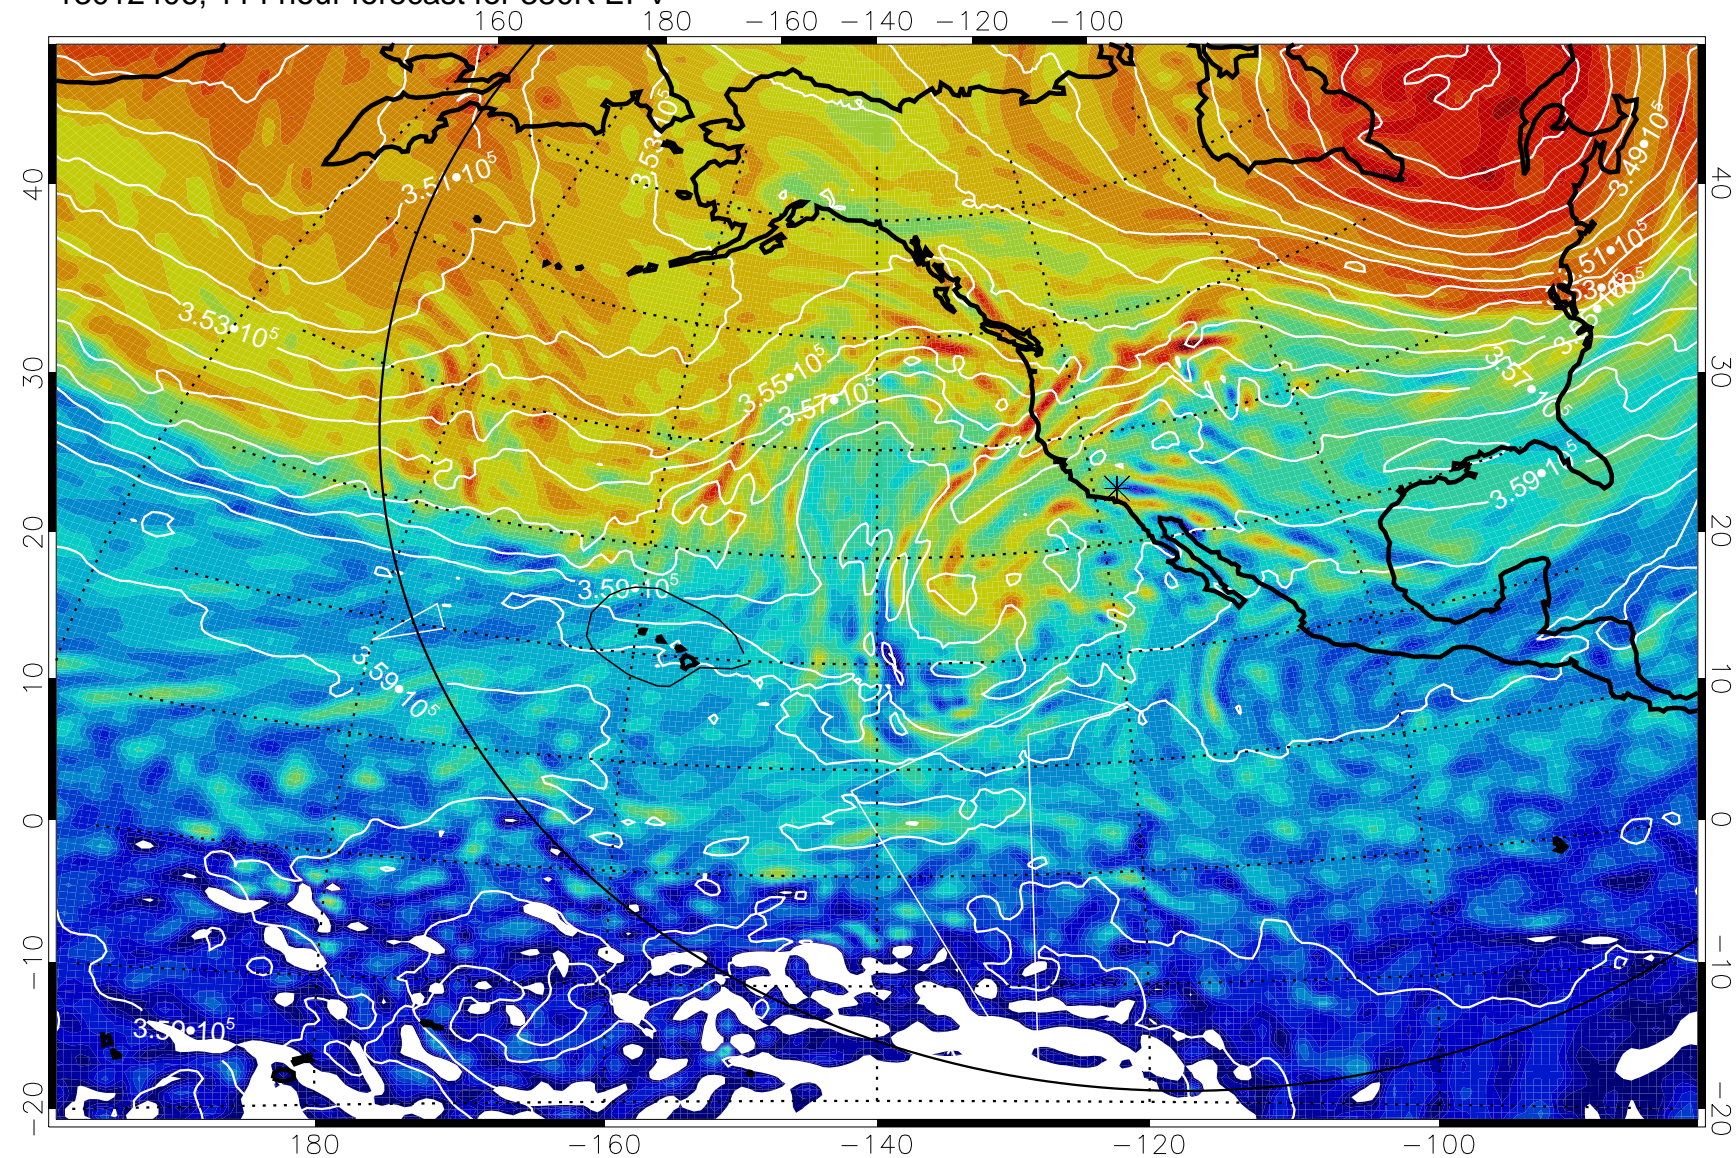

13012312, 96 hour forecast for 380K EPV

380K Montgomery Streamfunction, white

Range ring of 6000 km -- 19 hours GH round trip

13012318, 102 hour forecast for 380K EPV

160 180 -160 -140 -120 -100

380K Montgomery Streamfunction, white

Range ring of 6000 km -- 19 hours GH round trip

13012400, 108 hour forecast for 380K EPV

160 180 -160 -140 -120 -100

380K Montgomery Streamfunction, white

Range ring of 6000 km -- 19 hours GH round trip

13012406, 114 hour forecast for 380K EPV

380K Montgomery Streamfunction, white

Range ring of 6000 km -- 19 hours GH round trip

13012412, 120 hour forecast for 380K EPV

380K Montgomery Streamfunction, white

Range ring of 6000 km -- 19 hours GH round trip