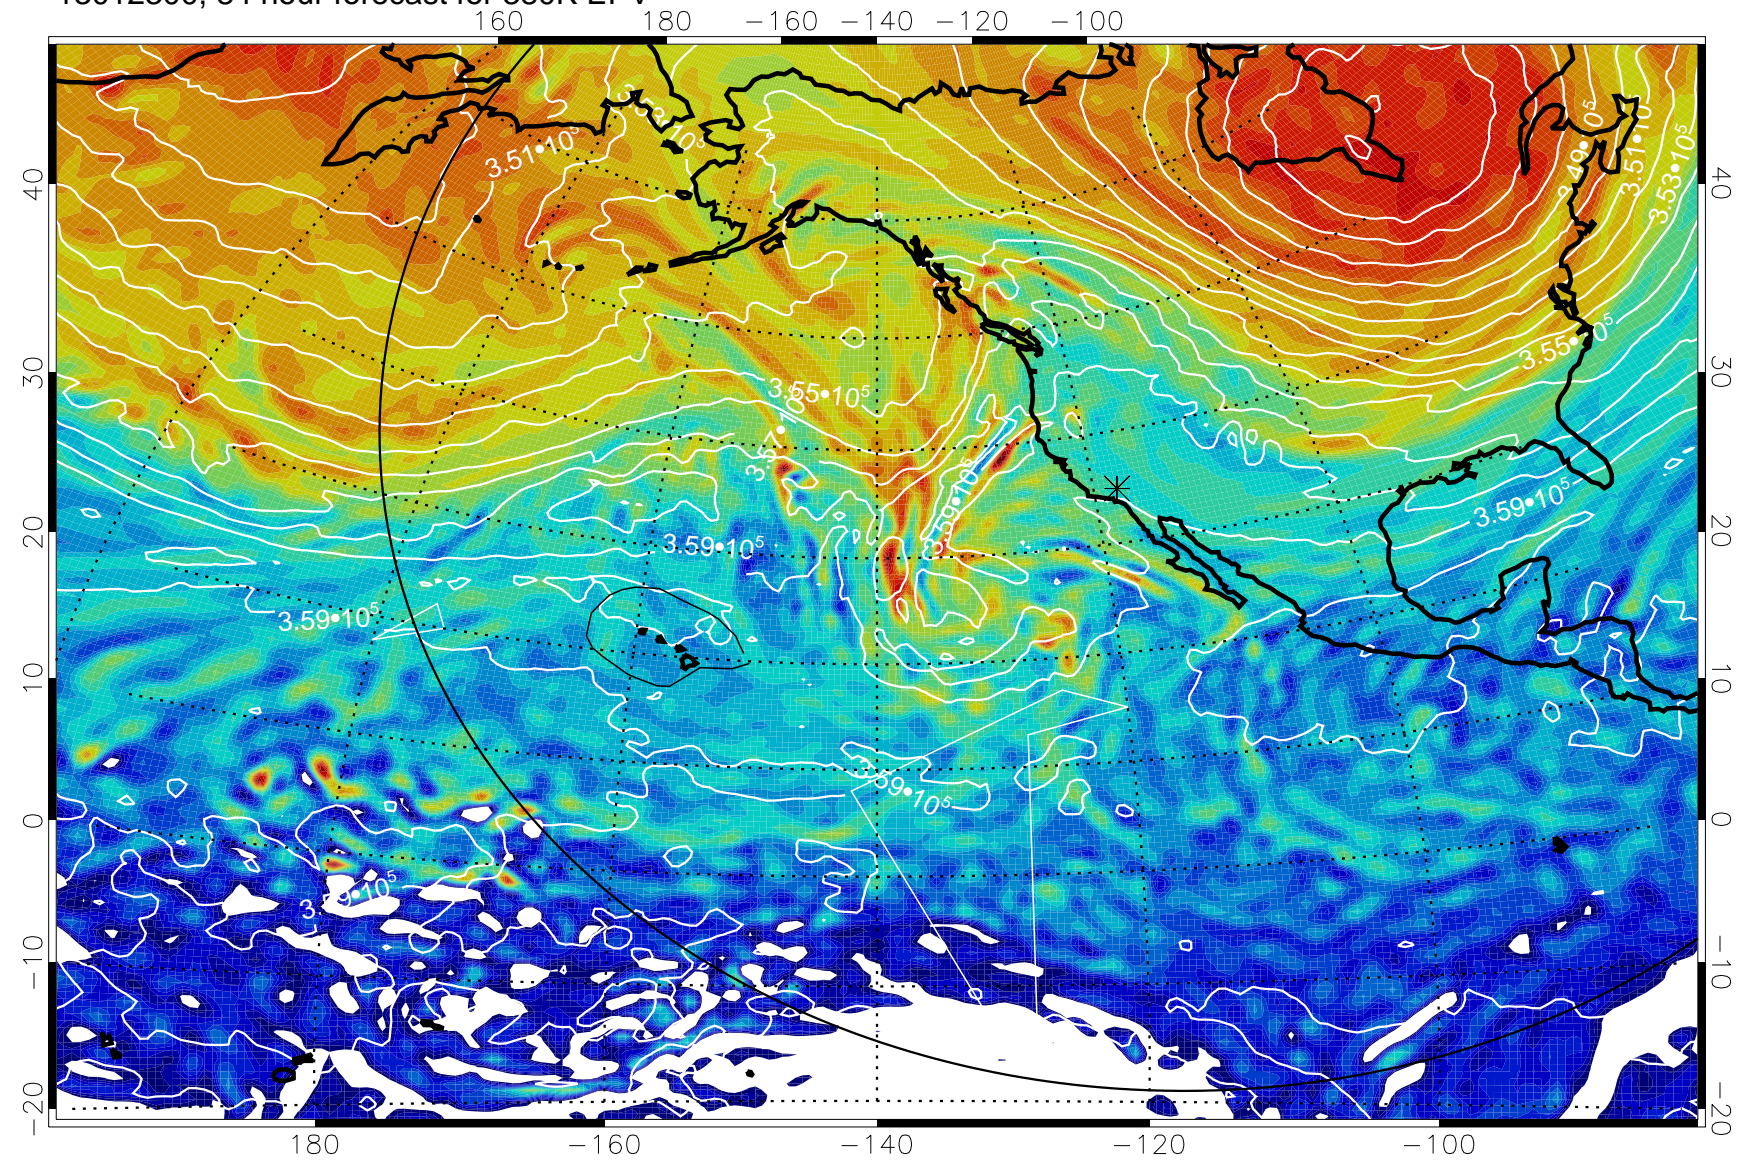

13012200, 60 hour forecast for 380K EPV

380K Montgomery Streamfunction, white

Range ring of 6000 km -- 19 hours GH round trip

13012206, 66 hour forecast for 380K EPV

380K Montgomery Streamfunction, white

Range ring of 6000 km -- 19 hours GH round trip

13012212, 72 hour forecast for 380K EPV

380K Montgomery Streamfunction, white

Range ring of 6000 km -- 19 hours GH round trip

13012218, 78 hour forecast for 380K EPV

380K Montgomery Streamfunction, white

Range ring of 6000 km -- 19 hours GH round trip

13012300, 84 hour forecast for 380K EPV

380K Montgomery Streamfunction, white

Range ring of 6000 km -- 19 hours GH round trip

13012306, 90 hour forecast for 380K EPV

380K Montgomery Streamfunction, white

Range ring of 6000 km -- 19 hours GH round trip

13012312, 96 hour forecast for 380K EPV

380K Montgomery Streamfunction, white

Range ring of 6000 km -- 19 hours GH round trip

13012318, 102 hour forecast for 380K EPV

160 180 -160 -140 -120 -100

380K Montgomery Streamfunction, white