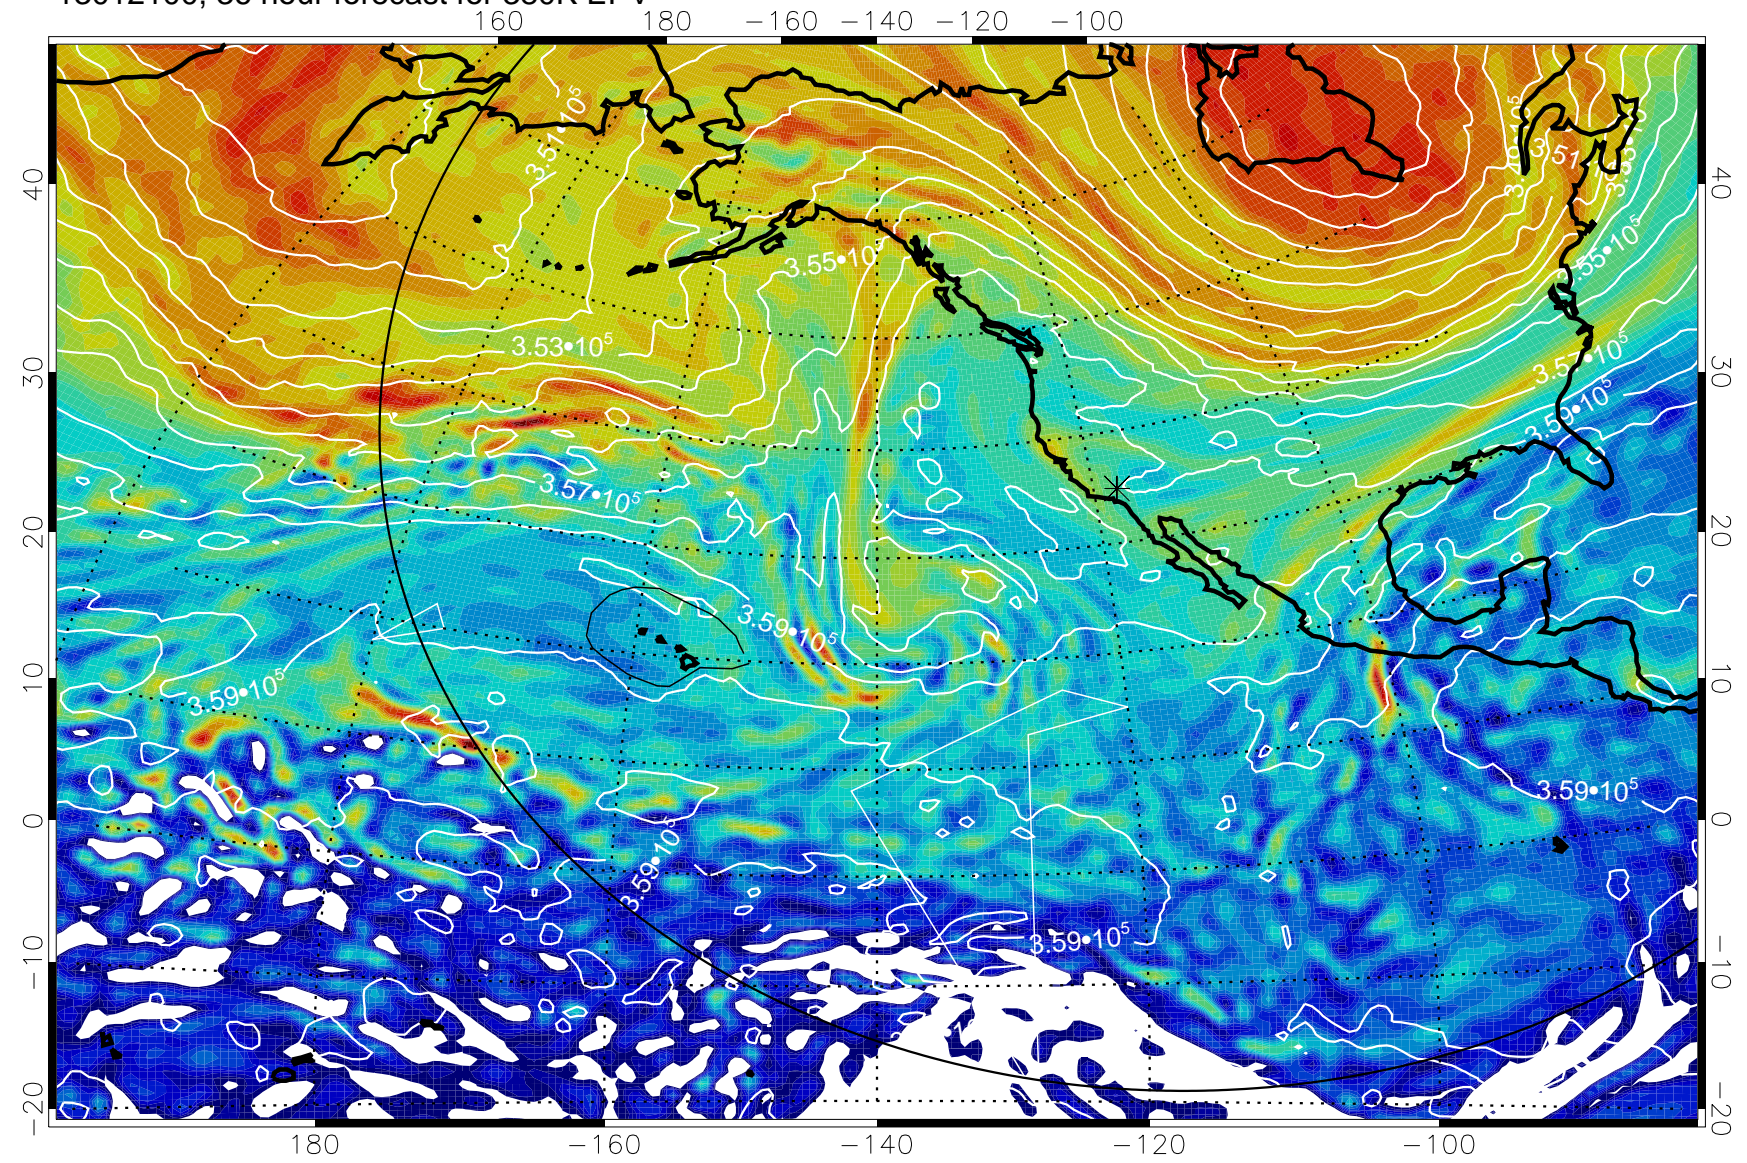

Range ring of 6000 km -- 19 hours GH round trip

13012006, 18 hour forecast for 380K EPV

380K Montgomery Streamfunction, white

Range ring of 6000 km -- 19 hours GH round trip

13012012, 24 hour forecast for 380K EPV

380K Montgomery Streamfunction, white

Range ring of 6000 km -- 19 hours GH round trip

13012018, 30 hour forecast for 380K EPV

380K Montgomery Streamfunction, white

Range ring of 6000 km -- 19 hours GH round trip

13012100, 36 hour forecast for 380K EPV

380K Montgomery Streamfunction, white

Range ring of 6000 km -- 19 hours GH round trip

13012106, 42 hour forecast for 380K EPV

380K Montgomery Streamfunction, white

Range ring of 6000 km -- 19 hours GH round trip

13012112, 48 hour forecast for 380K EPV

380K Montgomery Streamfunction, white

Range ring of 6000 km -- 19 hours GH round trip

13012118, 54 hour forecast for 380K EPV

380K Montgomery Streamfunction, white

Range ring of 6000 km -- 19 hours GH round trip