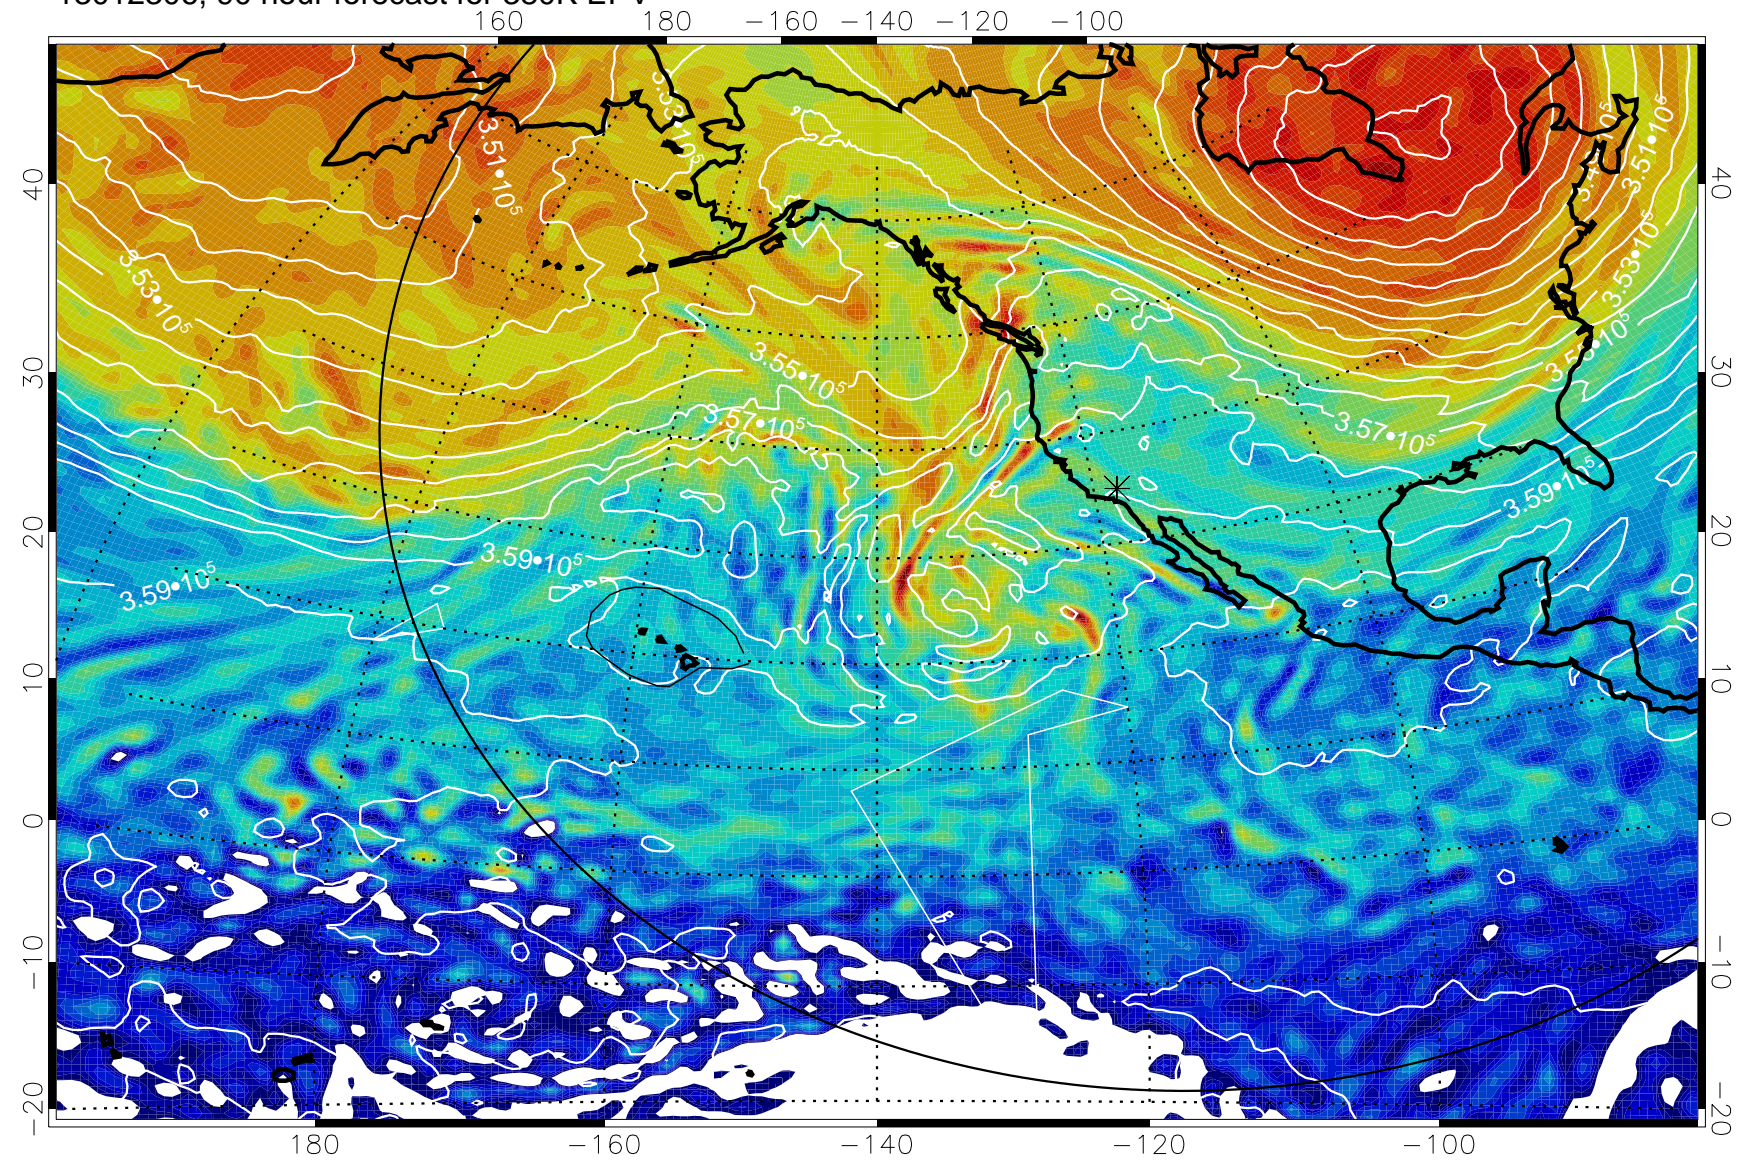

13012212, 72 hour forecast for 380K EPV

380K Montgomery Streamfunction, white

Range ring of 6000 km -- 19 hours GH round trip

13012218, 78 hour forecast for 380K EPV

380K Montgomery Streamfunction, white

Range ring of 6000 km -- 19 hours GH round trip

13012300, 84 hour forecast for 380K EPV

380K Montgomery Streamfunction, white

Range ring of 6000 km -- 19 hours GH round trip

13012306, 90 hour forecast for 380K EPV

380K Montgomery Streamfunction, white

Range ring of 6000 km -- 19 hours GH round trip

13012312, 96 hour forecast for 380K EPV

380K Montgomery Streamfunction, white

Range ring of 6000 km -- 19 hours GH round trip

13012318, 102 hour forecast for 380K EPV

160 180 -160 -140 -120 -100

380K Montgomery Streamfunction, white

Range ring of 6000 km -- 19 hours GH round trip

13012400, 108 hour forecast for 380K EPV

160 180 -160 -140 -120 -100

380K Montgomery Streamfunction, white

Range ring of 6000 km -- 19 hours GH round trip

13012406, 114 hour forecast for 380K EPV