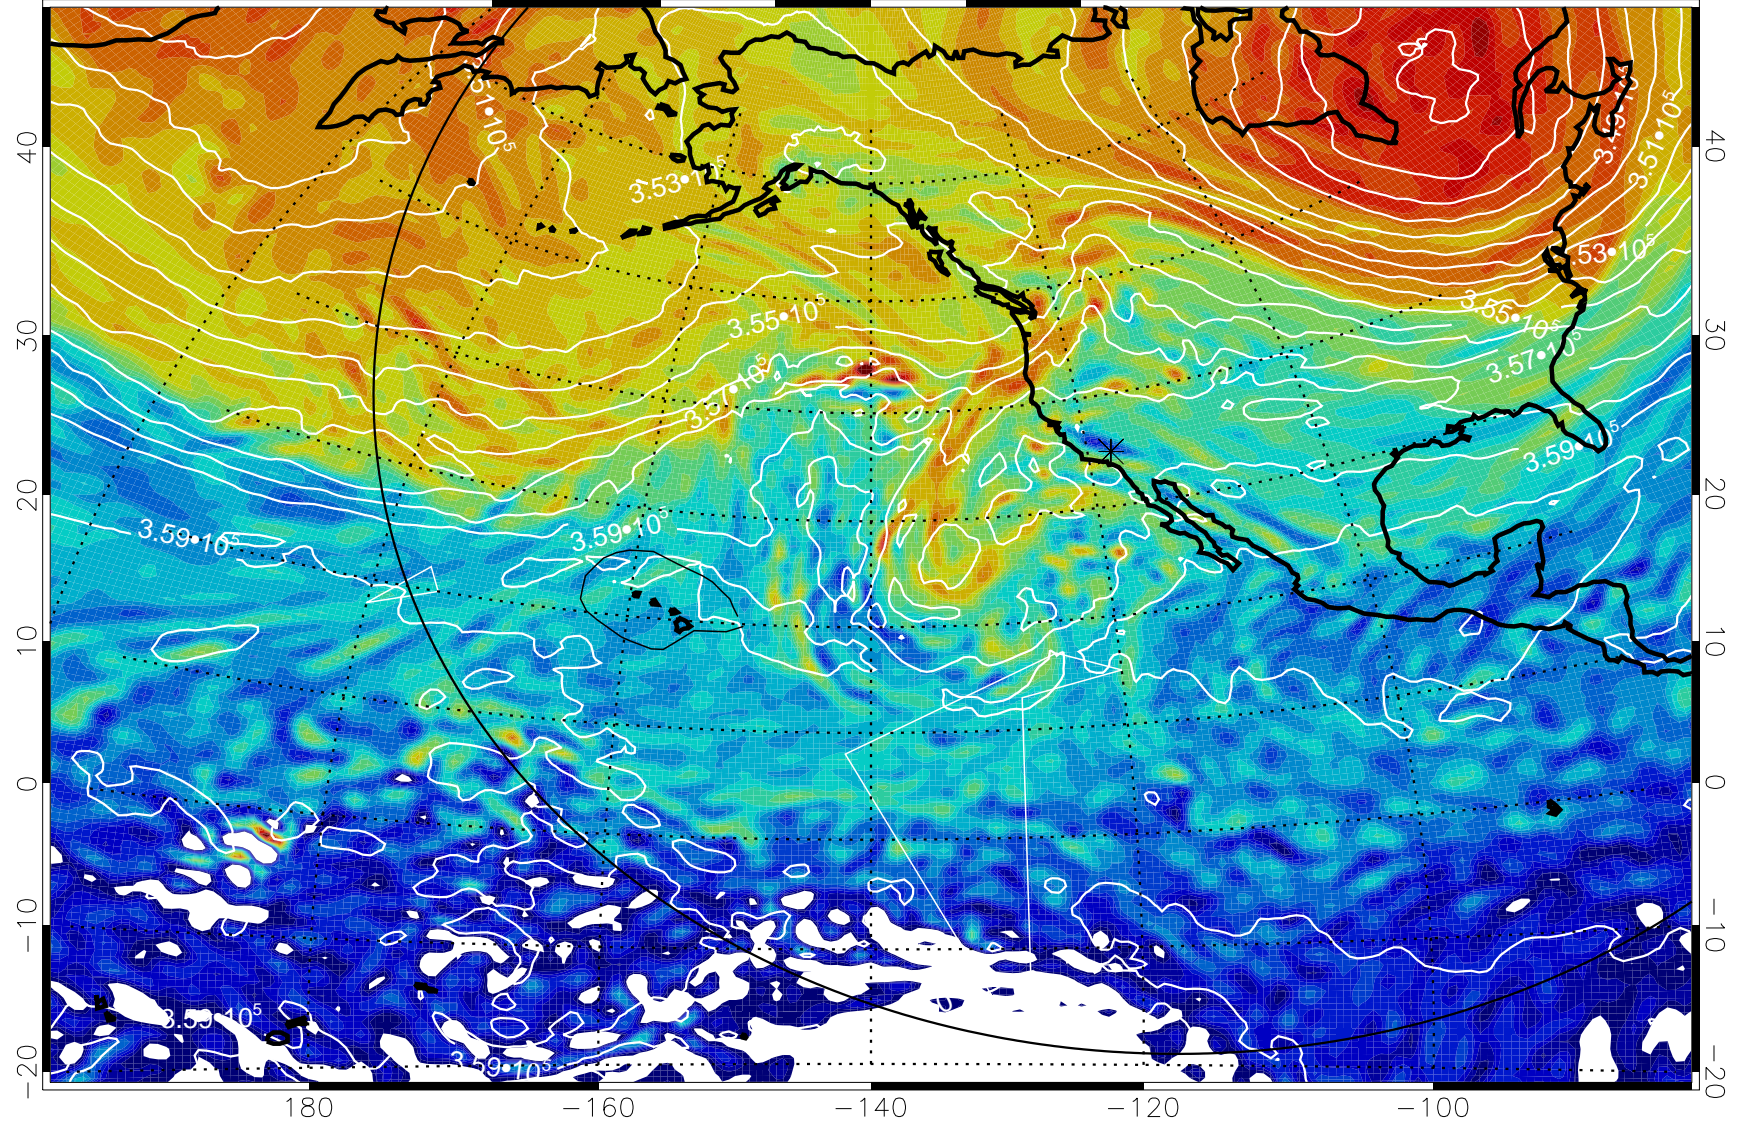

13012300, 84 hour forecast for 380K EPV

380K Montgomery Streamfunction, white

Range ring of 6000 km -- 19 hours GH round trip

13012306, 90 hour forecast for 380K EPV

380K Montgomery Streamfunction, white

Range ring of 6000 km -- 19 hours GH round trip

13012312, 96 hour forecast for 380K EPV

380K Montgomery Streamfunction, white

Range ring of 6000 km -- 19 hours GH round trip

13012318, 102 hour forecast for 380K EPV

160 180 -160 -140 -120 -100

380K Montgomery Streamfunction, white

Range ring of 6000 km -- 19 hours GH round trip

13012400, 108 hour forecast for 380K EPV

160 180 -160 -140 -120 -100

380K Montgomery Streamfunction, white

Range ring of 6000 km -- 19 hours GH round trip

13012406, 114 hour forecast for 380K EPV

380K Montgomery Streamfunction, white

Range ring of 6000 km -- 19 hours GH round trip

13012412, 120 hour forecast for 380K EPV

380K Montgomery Streamfunction, white

Range ring of 6000 km -- 19 hours GH round trip