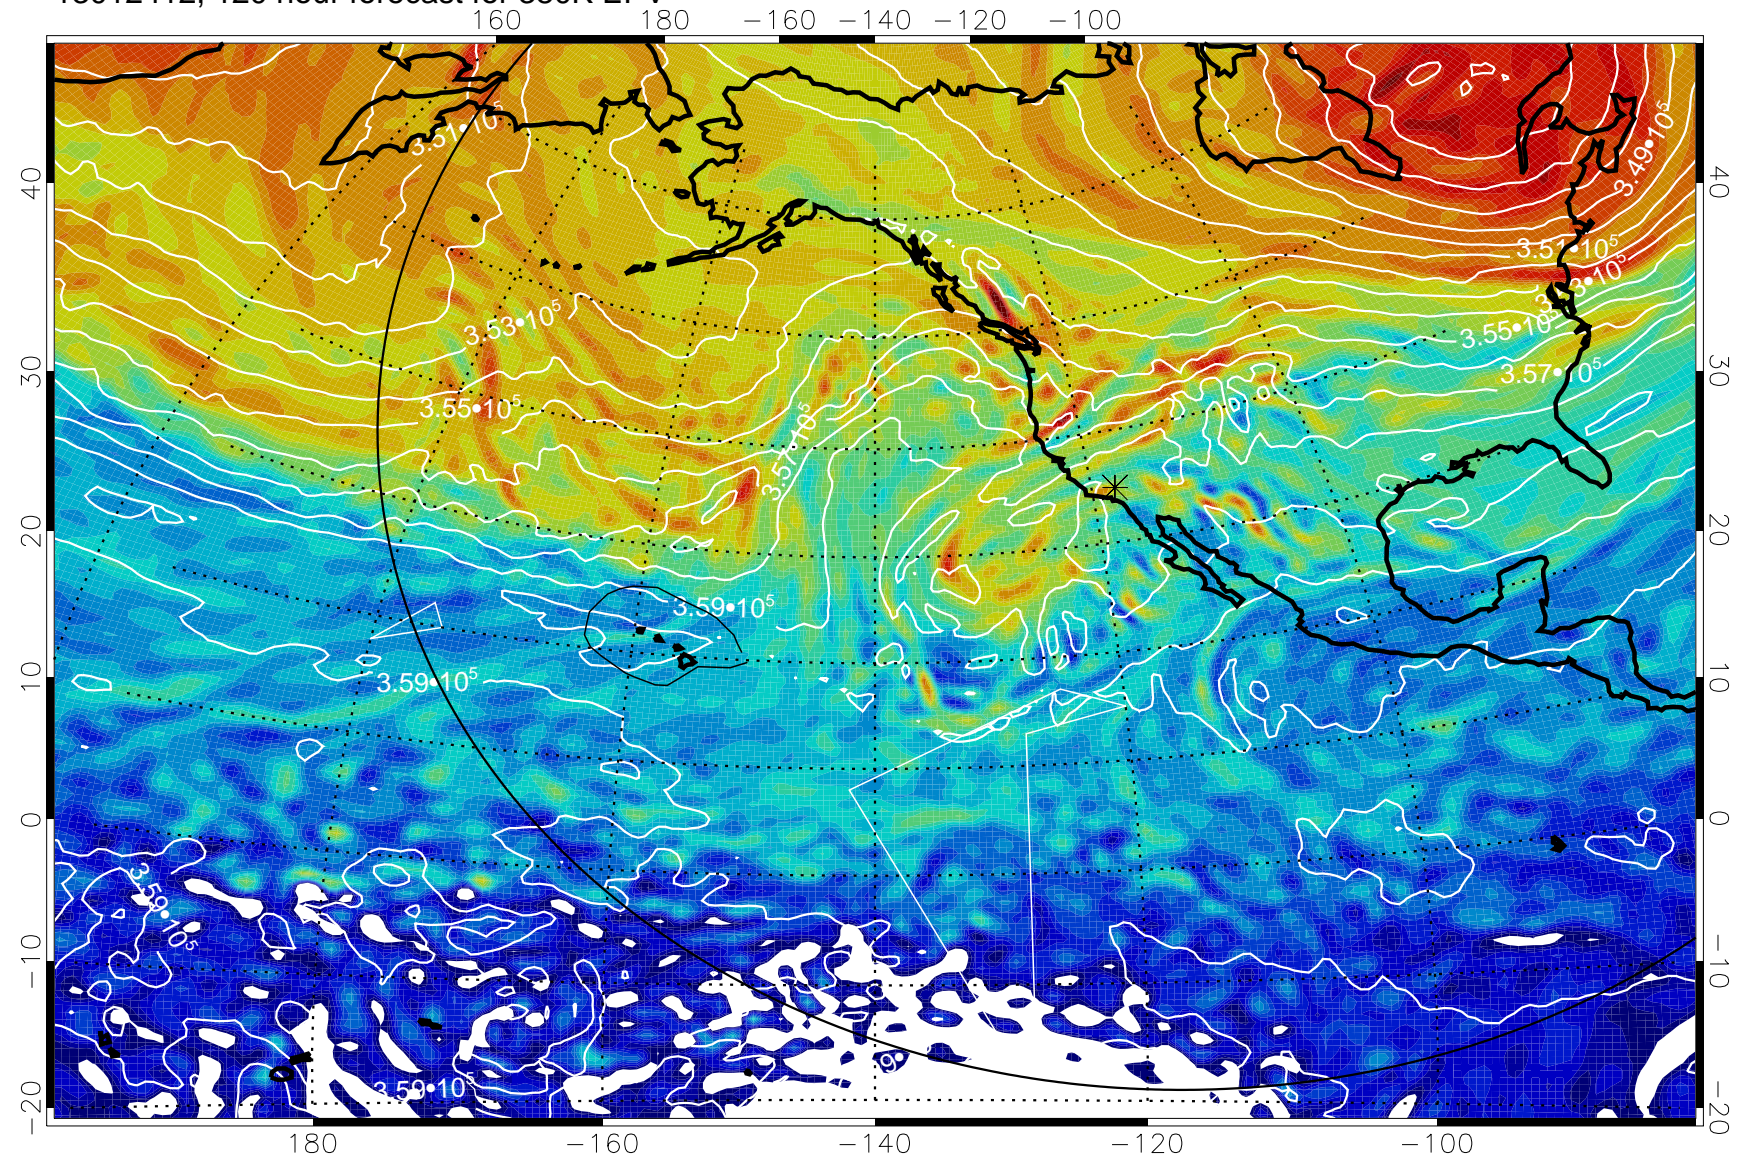

13012312, 96 hour forecast for 380K EPV

380K Montgomery Streamfunction, white

Range ring of 6000 km -- 19 hours GH round trip

13012318, 102 hour forecast for 380K EPV

160 180 -160 -140 -120 -100

380K Montgomery Streamfunction, white

Range ring of 6000 km -- 19 hours GH round trip

13012400, 108 hour forecast for 380K EPV

160 180 -160 -140 -120 -100

380K Montgomery Streamfunction, white

Range ring of 6000 km -- 19 hours GH round trip

13012406, 114 hour forecast for 380K EPV

380K Montgomery Streamfunction, white

Range ring of 6000 km -- 19 hours GH round trip

13012412, 120 hour forecast for 380K EPV

380K Montgomery Streamfunction, white

Range ring of 6000 km -- 19 hours GH round trip