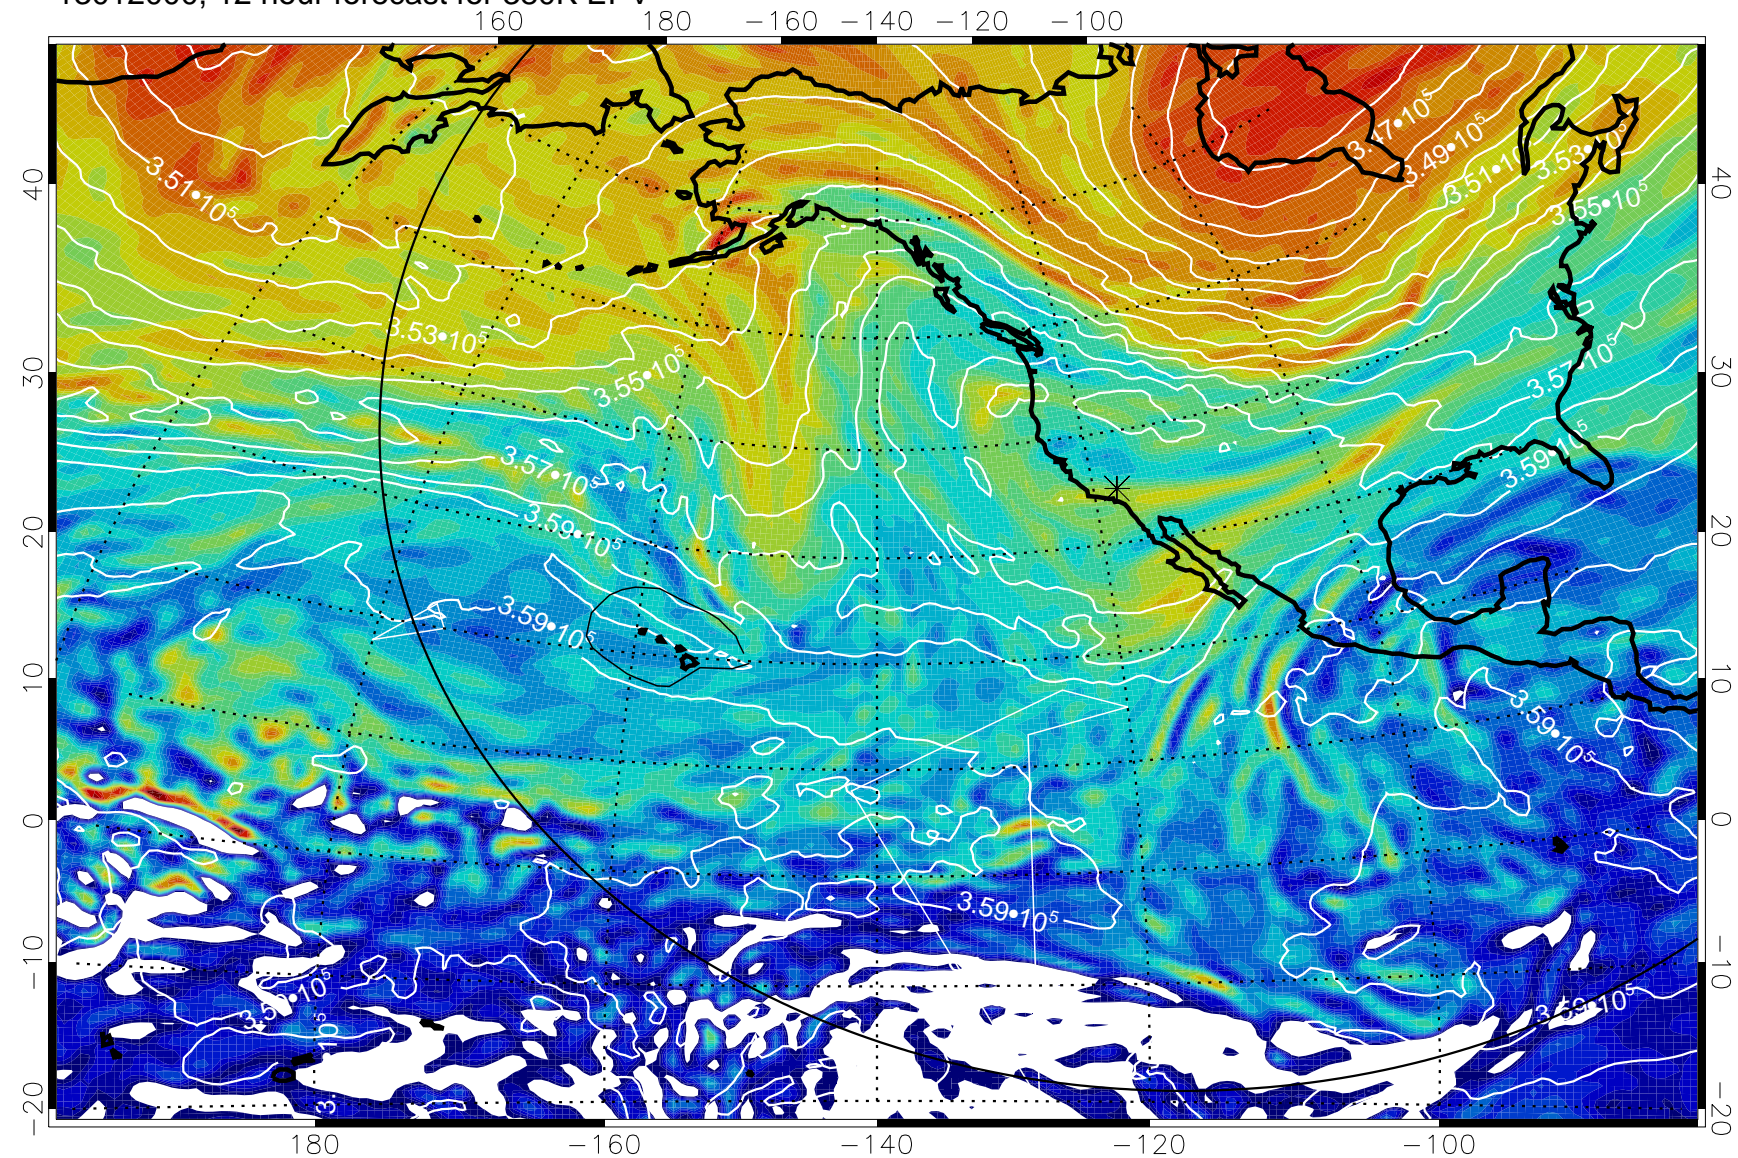

13011918, 6 hour forecast for 380K EPV

160 180 -160 -140 -120 -100

380K Montgomery Streamfunction, white

Range ring of 6000 km -- 19 hours GH round trip

13012000, 12 hour forecast for 380K EPV

380K Montgomery Streamfunction, white

Range ring of 6000 km -- 19 hours GH round trip

13012006, 18 hour forecast for 380K EPV

380K Montgomery Streamfunction, white

Range ring of 6000 km -- 19 hours GH round trip

13012012, 24 hour forecast for 380K EPV

380K Montgomery Streamfunction, white

Range ring of 6000 km -- 19 hours GH round trip

13012018, 30 hour forecast for 380K EPV

380K Montgomery Streamfunction, white

Range ring of 6000 km -- 19 hours GH round trip

13012100, 36 hour forecast for 380K EPV

380K Montgomery Streamfunction, white

Range ring of 6000 km -- 19 hours GH round trip

13012106, 42 hour forecast for 380K EPV

380K Montgomery Streamfunction, white

Range ring of 6000 km -- 19 hours GH round trip