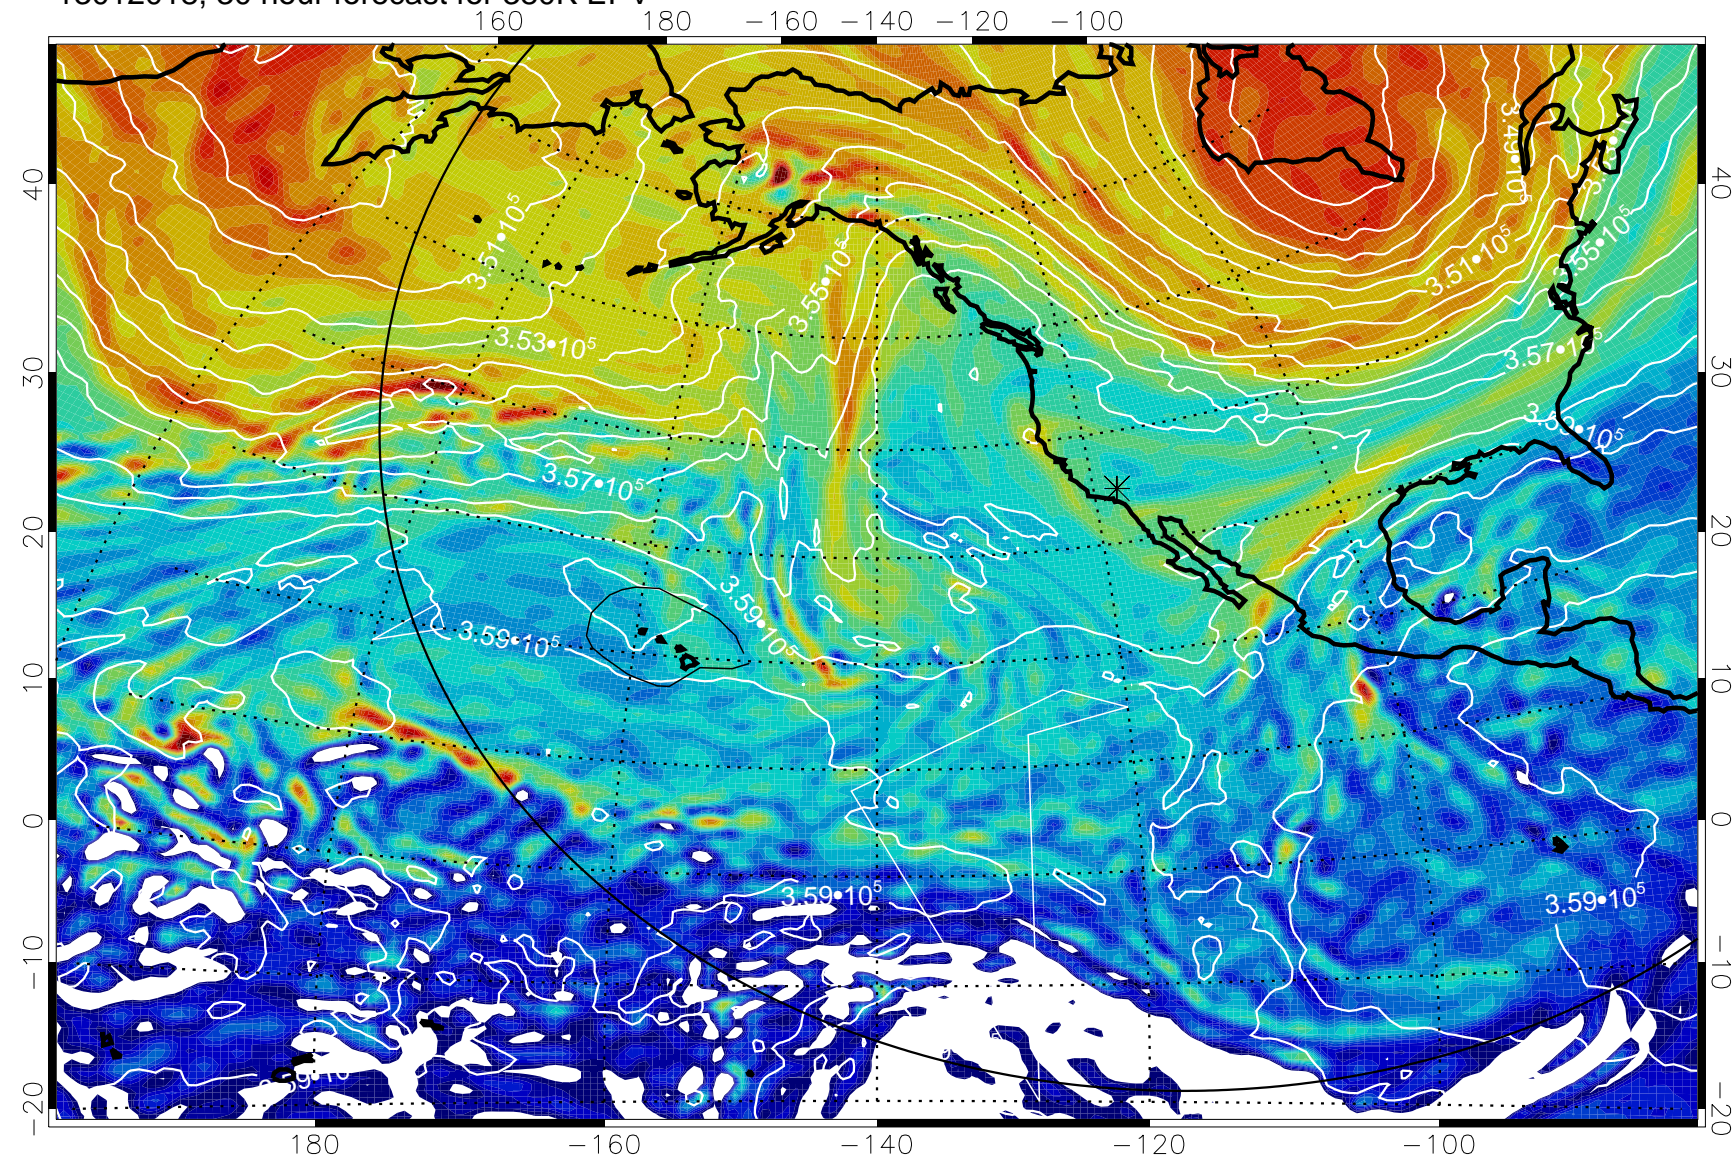

Range ring of 6000 km -- 19 hours GH round trip

13012006, 18 hour forecast for 380K EPV

380K Montgomery Streamfunction, white

Range ring of 6000 km -- 19 hours GH round trip

13012012, 24 hour forecast for 380K EPV

380K Montgomery Streamfunction, white

Range ring of 6000 km -- 19 hours GH round trip

13012018, 30 hour forecast for 380K EPV

380K Montgomery Streamfunction, white

Range ring of 6000 km -- 19 hours GH round trip

13012100, 36 hour forecast for 380K EPV

380K Montgomery Streamfunction, white

Range ring of 6000 km -- 19 hours GH round trip

13012106, 42 hour forecast for 380K EPV

380K Montgomery Streamfunction, white

Range ring of 6000 km -- 19 hours GH round trip