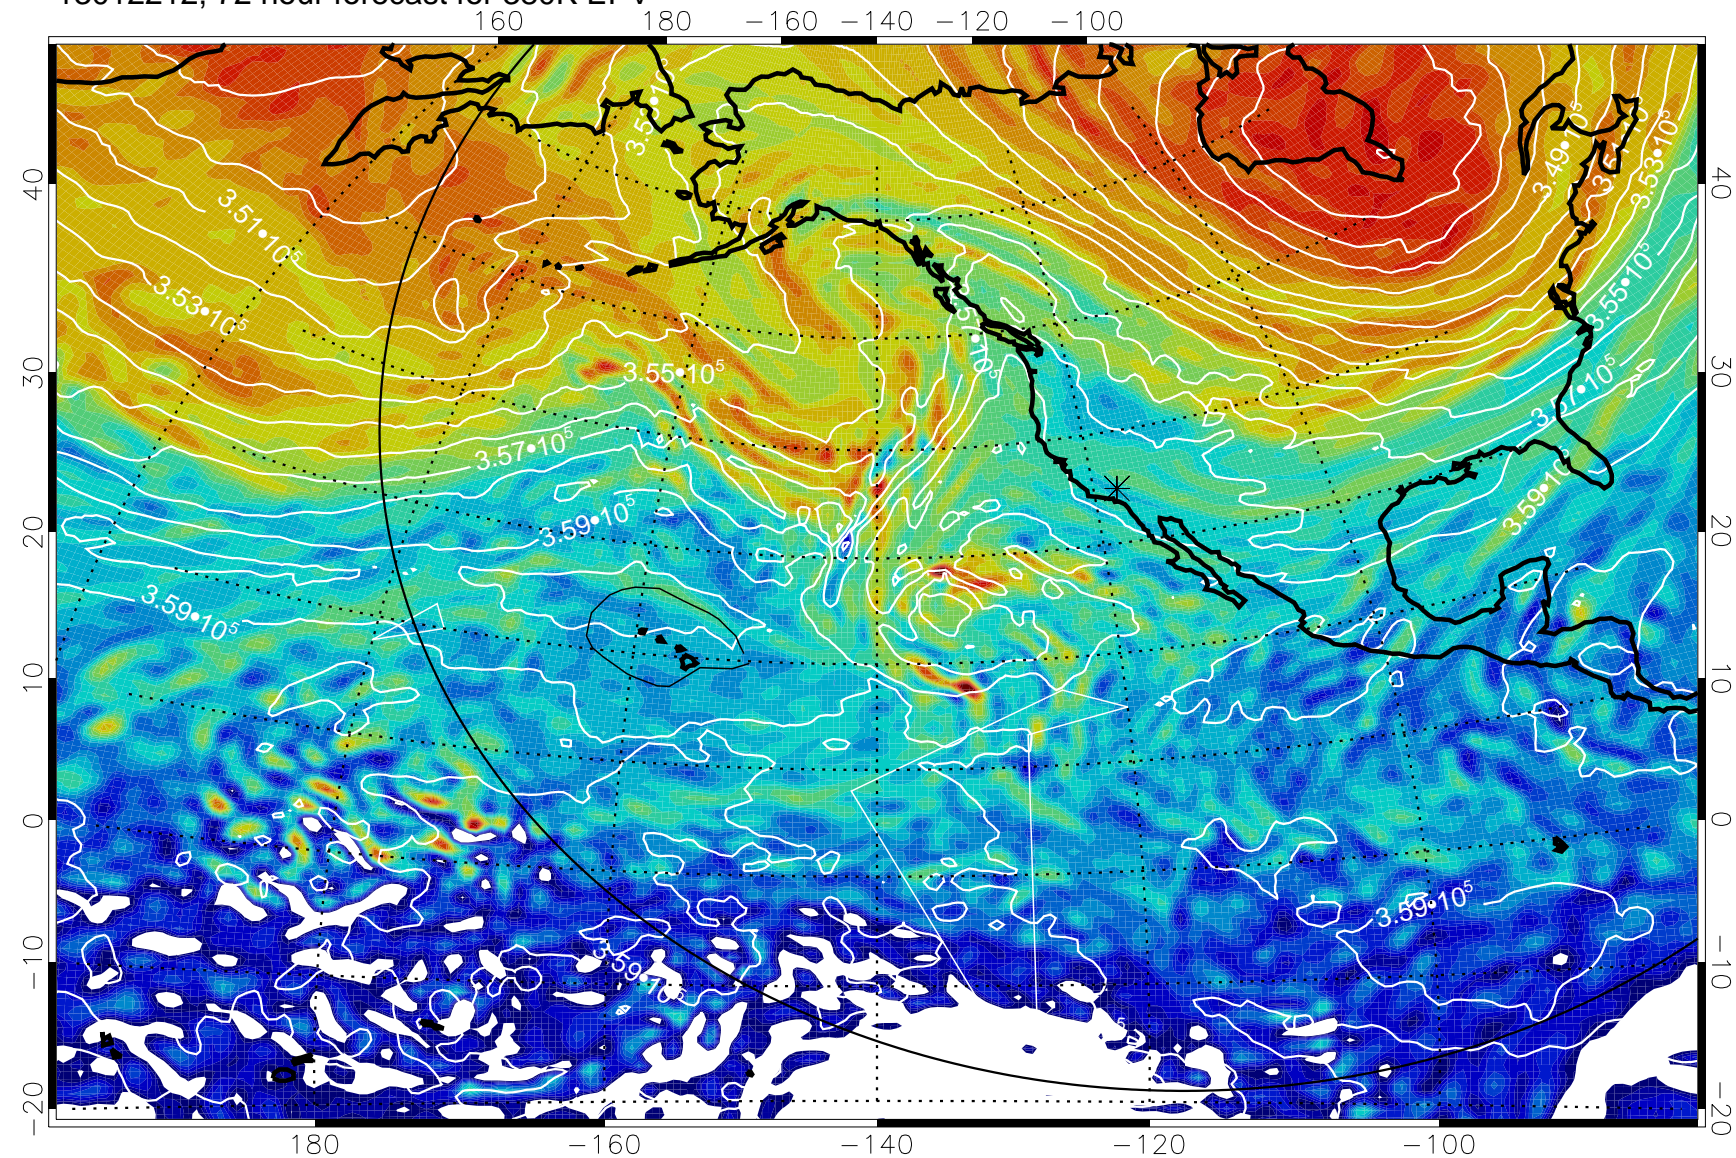

13012112, 48 hour forecast for 380K EPV

380K Montgomery Streamfunction, white

Range ring of 6000 km -- 19 hours GH round trip

13012118, 54 hour forecast for 380K EPV

380K Montgomery Streamfunction, white

Range ring of 6000 km -- 19 hours GH round trip

13012200, 60 hour forecast for 380K EPV

380K Montgomery Streamfunction, white

Range ring of 6000 km -- 19 hours GH round trip

13012206, 66 hour forecast for 380K EPV

380K Montgomery Streamfunction, white

Range ring of 6000 km -- 19 hours GH round trip

13012212, 72 hour forecast for 380K EPV

380K Montgomery Streamfunction, white

Range ring of 6000 km -- 19 hours GH round trip

13012218, 78 hour forecast for 380K EPV

380K Montgomery Streamfunction, white

Range ring of 6000 km -- 19 hours GH round trip

13012300, 84 hour forecast for 380K EPV

380K Montgomery Streamfunction, white

Range ring of 6000 km -- 19 hours GH round trip

13012306, 90 hour forecast for 380K EPV

380K Montgomery Streamfunction, white

Range ring of 6000 km -- 19 hours GH round trip