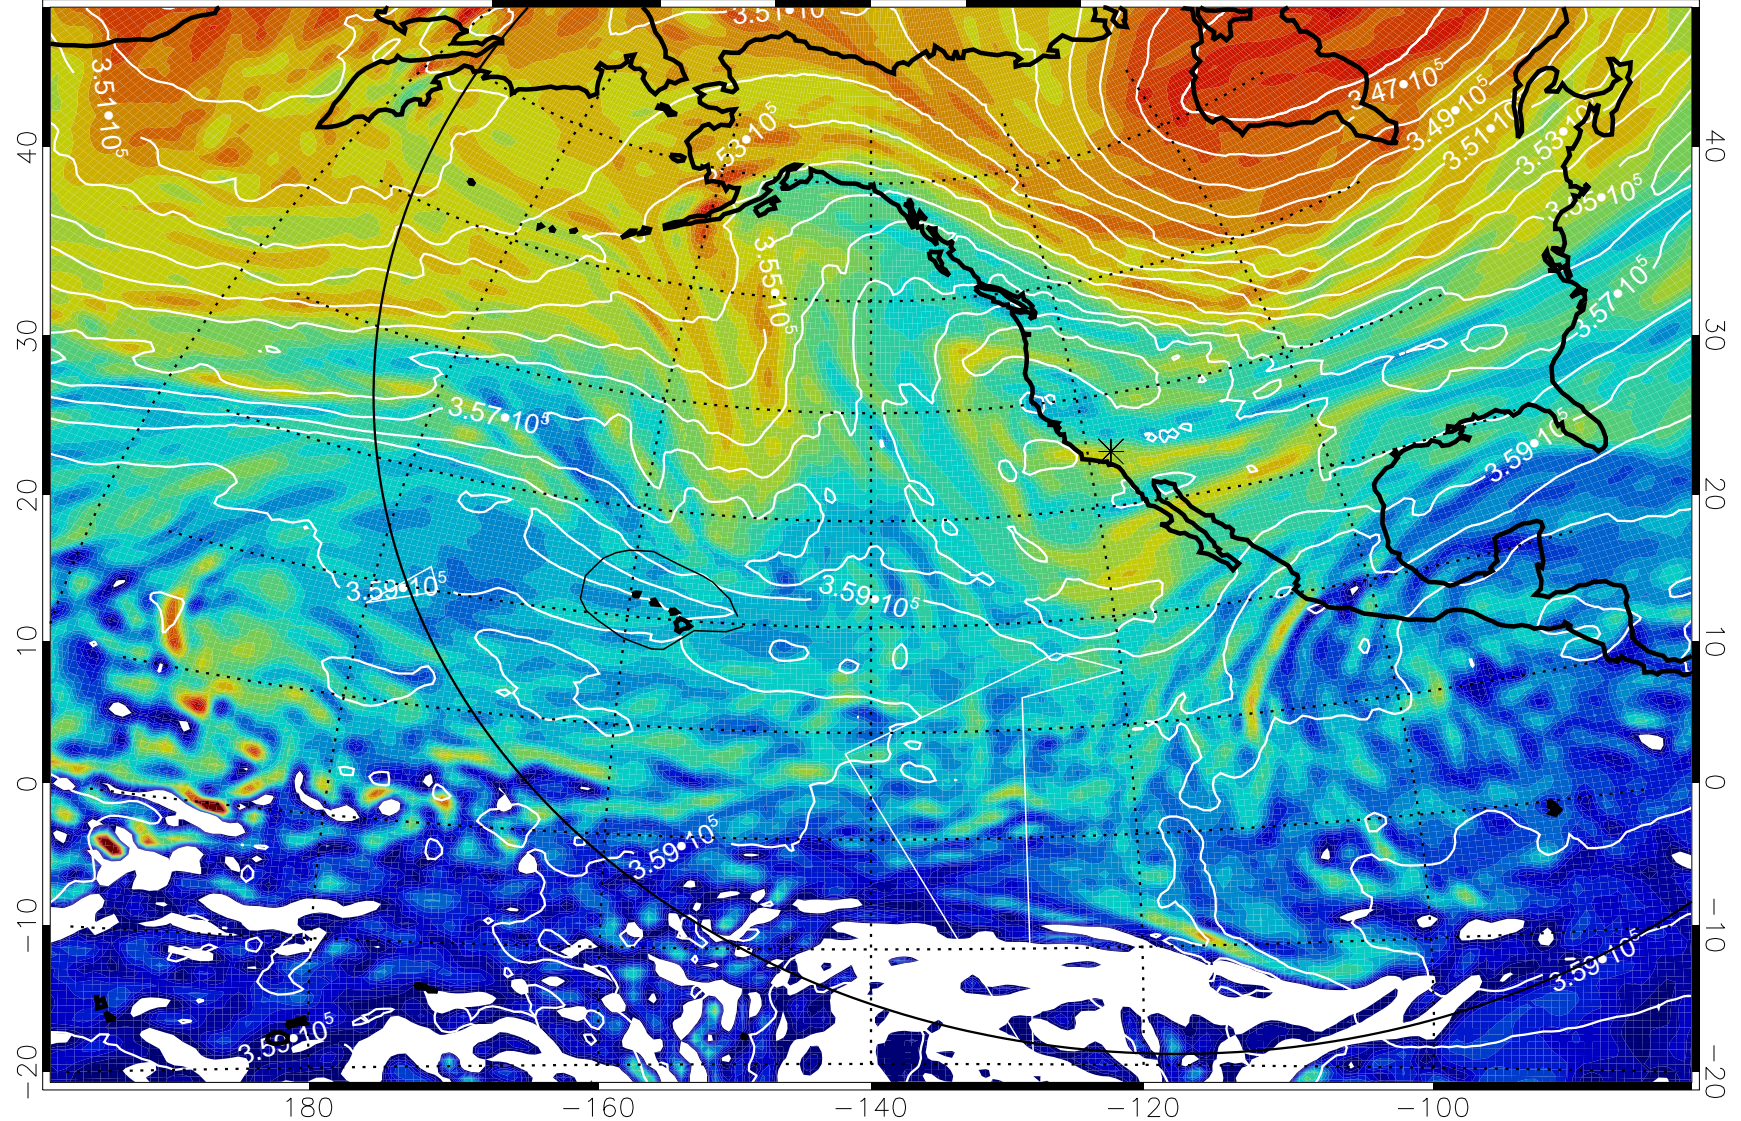

13011918, 6 hour forecast for 380K EPV

160 180 -160 -140 -120 -100

380K Montgomery Streamfunction, white

Range ring of 6000 km -- 19 hours GH round trip

13012000, 12 hour forecast for 380K EPV

380K Montgomery Streamfunction, white

Range ring of 6000 km -- 19 hours GH round trip

13012006, 18 hour forecast for 380K EPV

380K Montgomery Streamfunction, white

Range ring of 6000 km -- 19 hours GH round trip

13012012, 24 hour forecast for 380K EPV

380K Montgomery Streamfunction, white

Range ring of 6000 km -- 19 hours GH round trip

13012018, 30 hour forecast for 380K EPV

380K Montgomery Streamfunction, white

Range ring of 6000 km -- 19 hours GH round trip

13012100, 36 hour forecast for 380K EPV

380K Montgomery Streamfunction, white

Range ring of 6000 km -- 19 hours GH round trip

13012106, 42 hour forecast for 380K EPV

380K Montgomery Streamfunction, white

Range ring of 6000 km -- 19 hours GH round trip