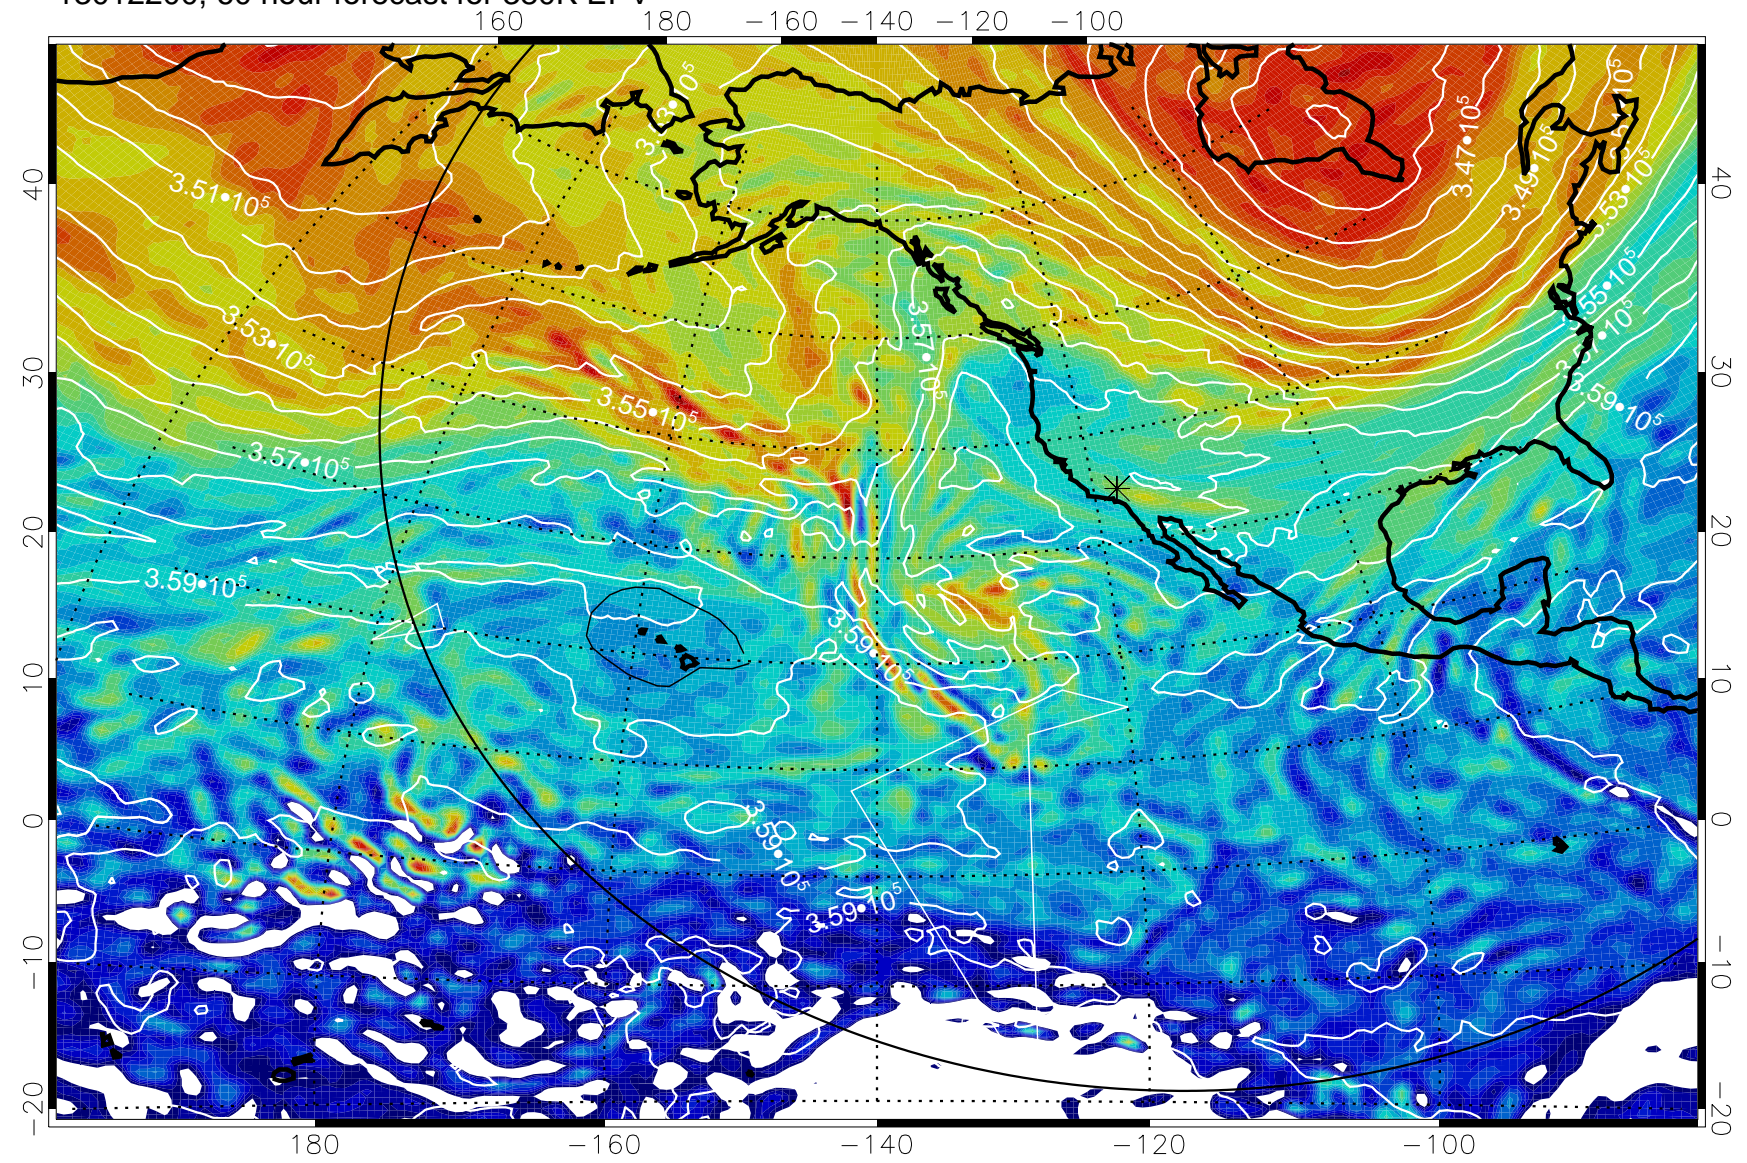

13012100, 36 hour forecast for 380K EPV

380K Montgomery Streamfunction, white

Range ring of 6000 km -- 19 hours GH round trip

13012106, 42 hour forecast for 380K EPV

380K Montgomery Streamfunction, white

Range ring of 6000 km -- 19 hours GH round trip

13012112, 48 hour forecast for 380K EPV

380K Montgomery Streamfunction, white

Range ring of 6000 km -- 19 hours GH round trip

13012118, 54 hour forecast for 380K EPV

380K Montgomery Streamfunction, white

Range ring of 6000 km -- 19 hours GH round trip

13012200, 60 hour forecast for 380K EPV

380K Montgomery Streamfunction, white

Range ring of 6000 km -- 19 hours GH round trip

13012206, 66 hour forecast for 380K EPV

380K Montgomery Streamfunction, white

Range ring of 6000 km -- 19 hours GH round trip

13012212, 72 hour forecast for 380K EPV

380K Montgomery Streamfunction, white

Range ring of 6000 km -- 19 hours GH round trip

13012218, 78 hour forecast for 380K EPV

380K Montgomery Streamfunction, white

Range ring of 6000 km -- 19 hours GH round trip