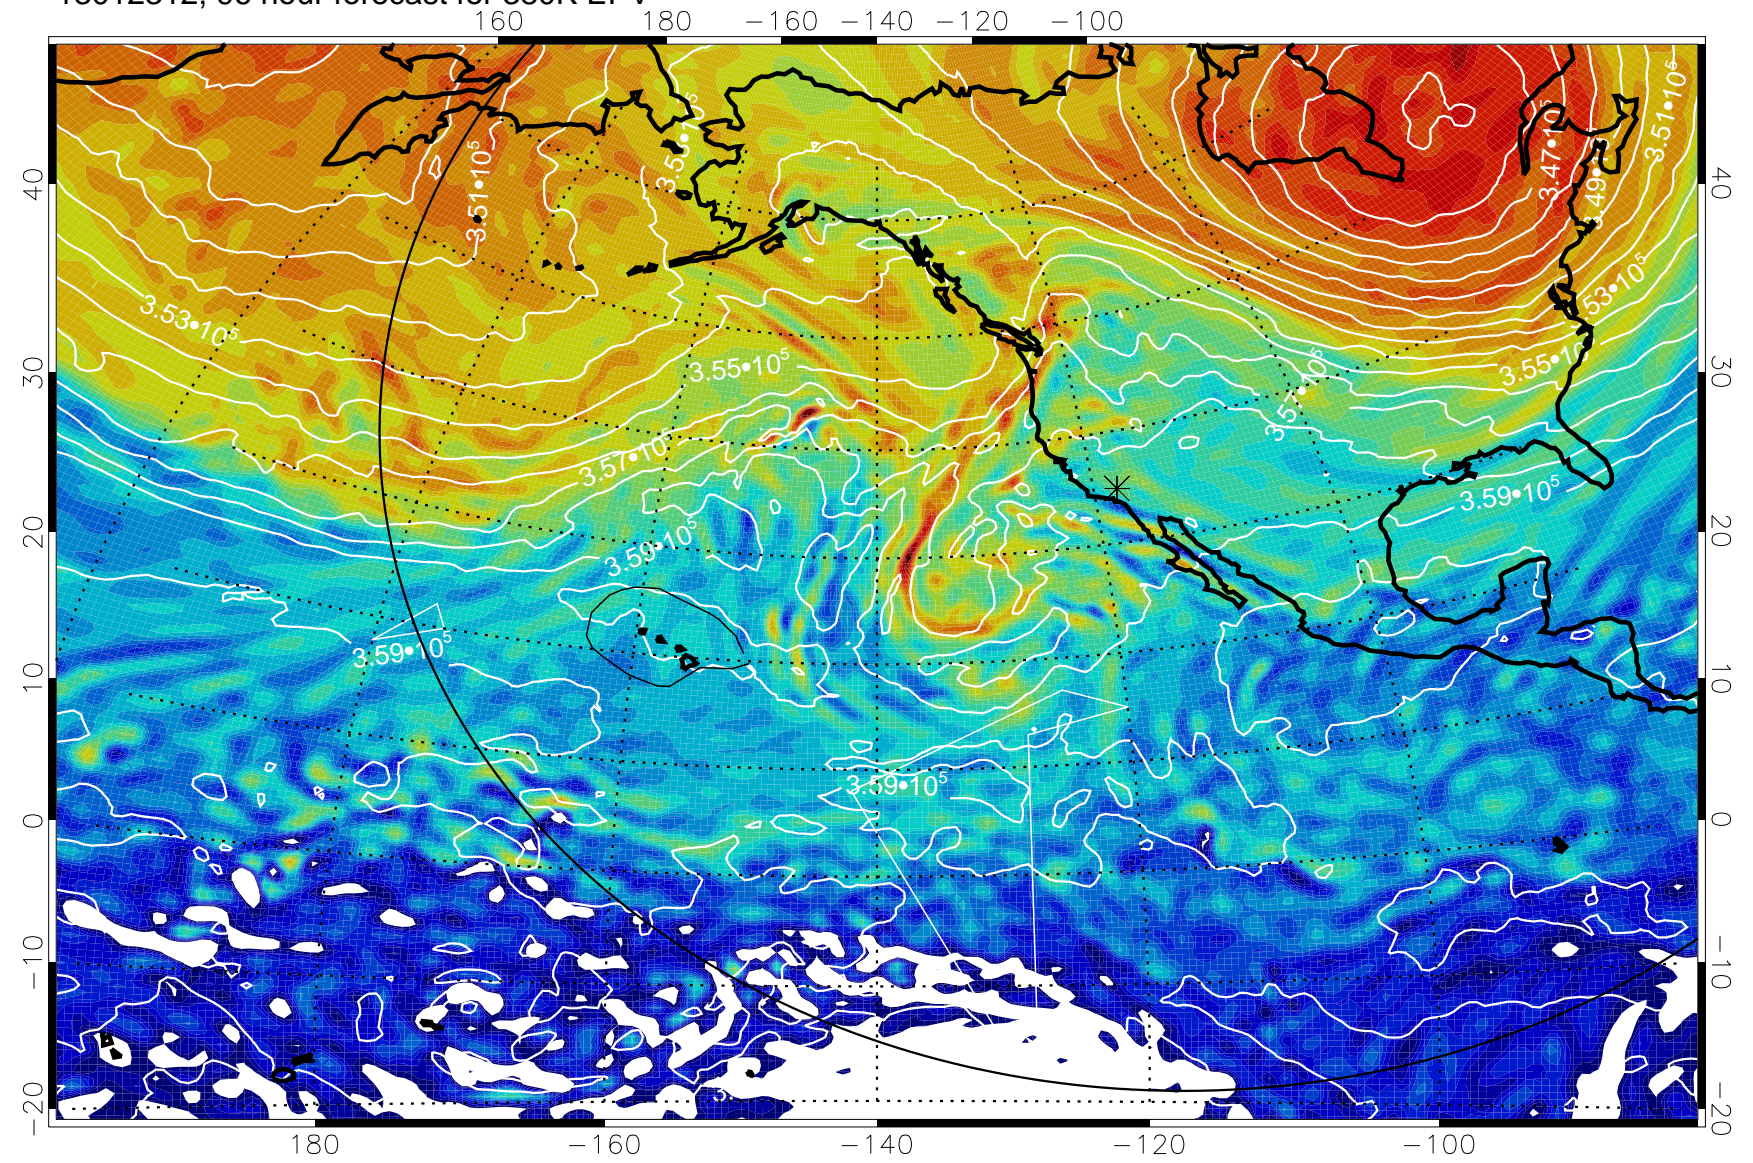

13012212, 72 hour forecast for 380K EPV

380K Montgomery Streamfunction, white

Range ring of 6000 km -- 19 hours GH round trip

13012218, 78 hour forecast for 380K EPV

380K Montgomery Streamfunction, white

Range ring of 6000 km -- 19 hours GH round trip

13012300, 84 hour forecast for 380K EPV

380K Montgomery Streamfunction, white

Range ring of 6000 km -- 19 hours GH round trip

13012306, 90 hour forecast for 380K EPV

380K Montgomery Streamfunction, white

Range ring of 6000 km -- 19 hours GH round trip

13012312, 96 hour forecast for 380K EPV

380K Montgomery Streamfunction, white

Range ring of 6000 km -- 19 hours GH round trip

13012318, 102 hour forecast for 380K EPV

160 180 -160 -140 -120 -100

380K Montgomery Streamfunction, white

Range ring of 6000 km -- 19 hours GH round trip

13012400, 108 hour forecast for 380K EPV

160 180 -160 -140 -120 -100

380K Montgomery Streamfunction, white

Range ring of 6000 km -- 19 hours GH round trip

13012406, 114 hour forecast for 380K EPV