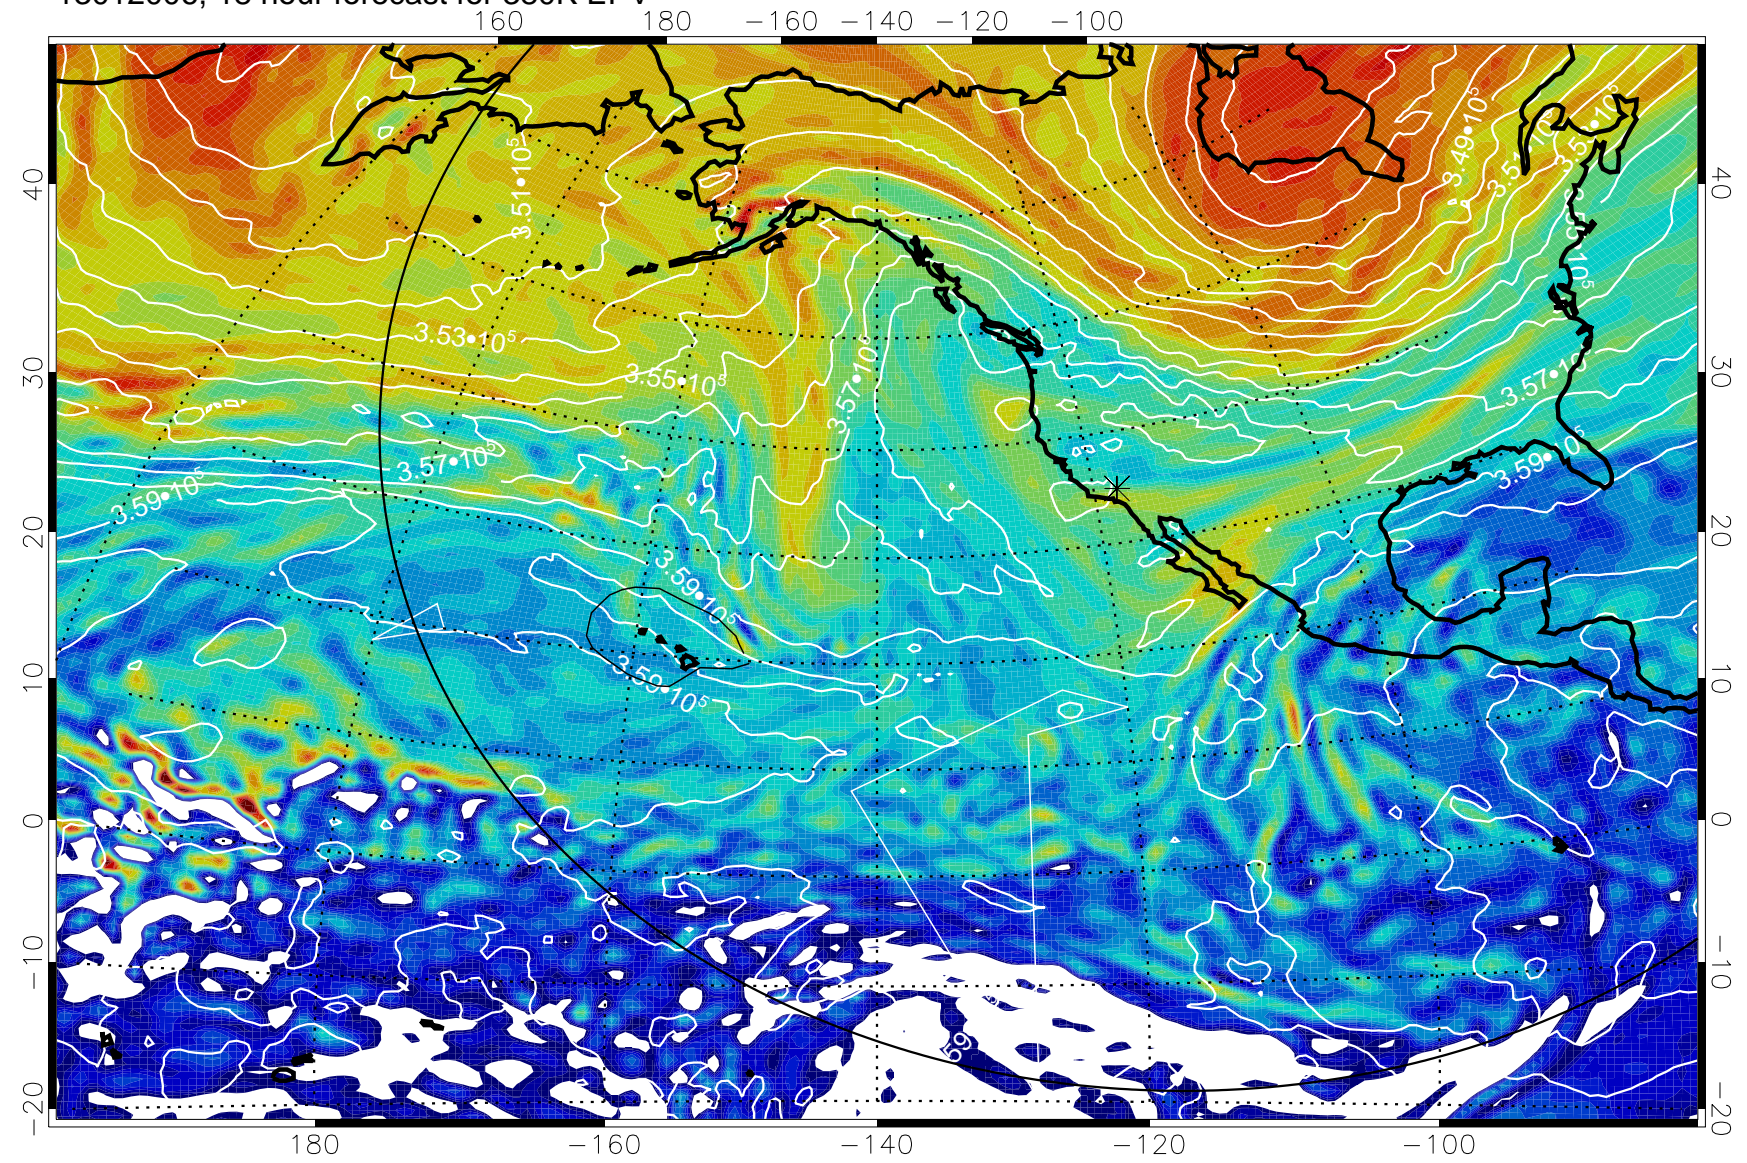

13011918, 6 hour forecast for 380K EPV

160 180 -160 -140 -120 -100

380K Montgomery Streamfunction, white

Range ring of 6000 km -- 19 hours GH round trip

13012000, 12 hour forecast for 380K EPV

380K Montgomery Streamfunction, white

Range ring of 6000 km -- 19 hours GH round trip

13012006, 18 hour forecast for 380K EPV

380K Montgomery Streamfunction, white

Range ring of 6000 km -- 19 hours GH round trip

13012012, 24 hour forecast for 380K EPV

380K Montgomery Streamfunction, white

Range ring of 6000 km -- 19 hours GH round trip

13012018, 30 hour forecast for 380K EPV

380K Montgomery Streamfunction, white

Range ring of 6000 km -- 19 hours GH round trip

13012100, 36 hour forecast for 380K EPV

380K Montgomery Streamfunction, white

Range ring of 6000 km -- 19 hours GH round trip

13012106, 42 hour forecast for 380K EPV

380K Montgomery Streamfunction, white

Range ring of 6000 km -- 19 hours GH round trip