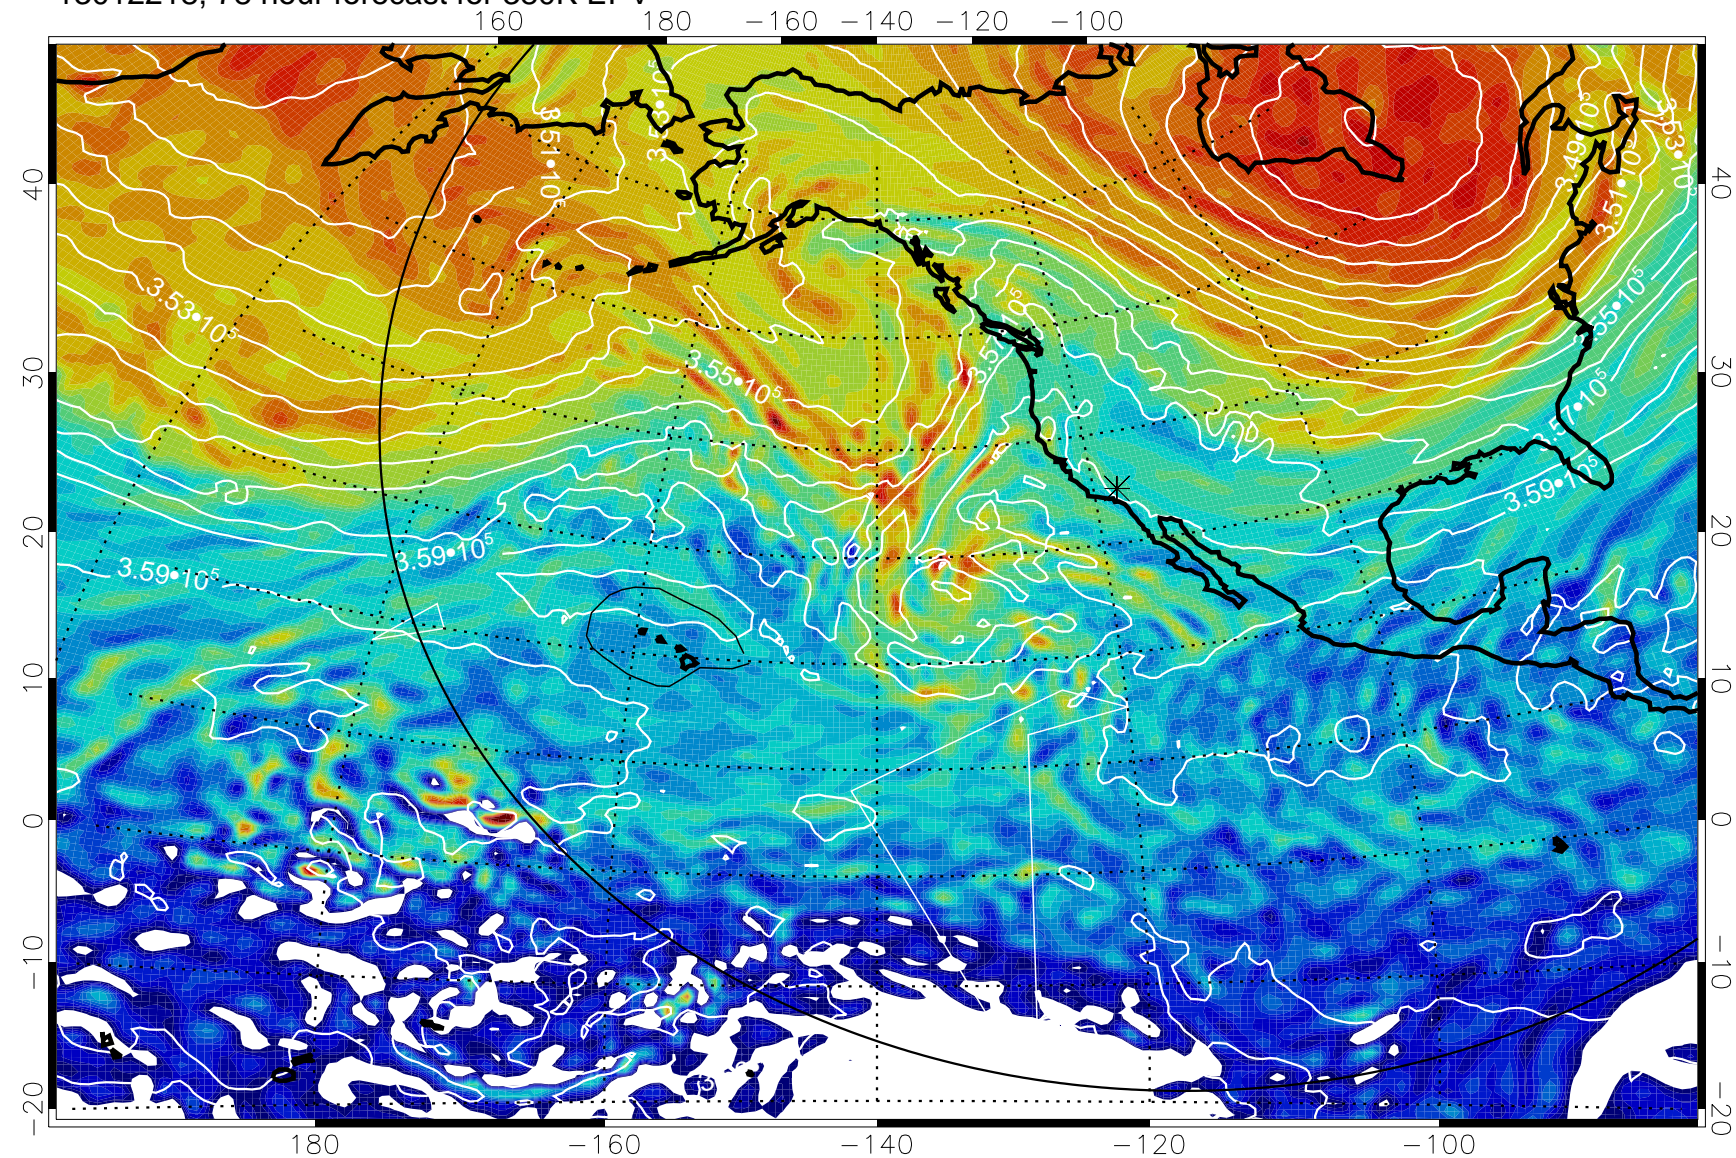

13012200, 60 hour forecast for 380K EPV

380K Montgomery Streamfunction, white

Range ring of 6000 km -- 19 hours GH round trip

13012206, 66 hour forecast for 380K EPV

380K Montgomery Streamfunction, white

Range ring of 6000 km -- 19 hours GH round trip

13012212, 72 hour forecast for 380K EPV

380K Montgomery Streamfunction, white

Range ring of 6000 km -- 19 hours GH round trip

13012218, 78 hour forecast for 380K EPV

380K Montgomery Streamfunction, white

Range ring of 6000 km -- 19 hours GH round trip

13012300, 84 hour forecast for 380K EPV

380K Montgomery Streamfunction, white

Range ring of 6000 km -- 19 hours GH round trip

13012306, 90 hour forecast for 380K EPV

380K Montgomery Streamfunction, white

Range ring of 6000 km -- 19 hours GH round trip

13012312, 96 hour forecast for 380K EPV

380K Montgomery Streamfunction, white

Range ring of 6000 km -- 19 hours GH round trip

13012318, 102 hour forecast for 380K EPV

160 180 -160 -140 -120 -100

380K Montgomery Streamfunction, white