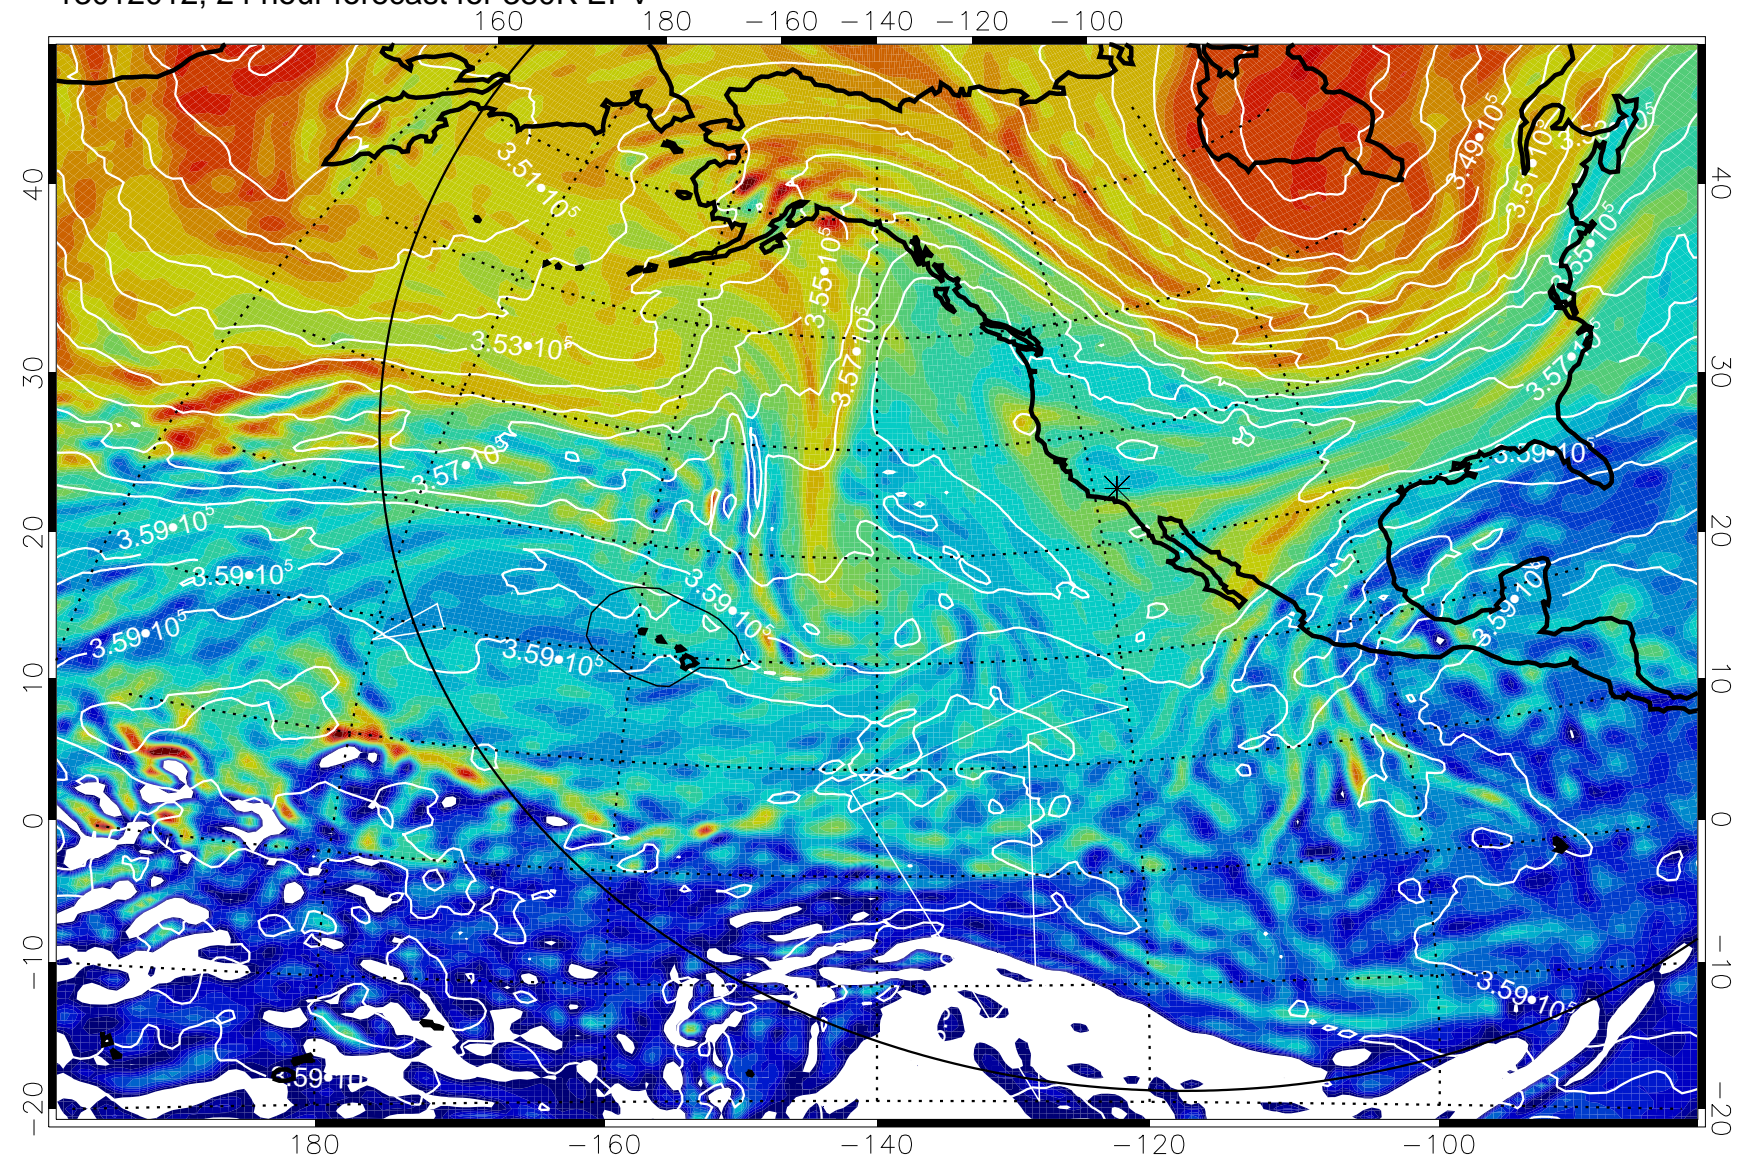

13011918, 6 hour forecast for 380K EPV

160 180 -160 -140 -120 -100

380K Montgomery Streamfunction, white

Range ring of 6000 km -- 19 hours GH round trip

13012000, 12 hour forecast for 380K EPV

380K Montgomery Streamfunction, white

Range ring of 6000 km -- 19 hours GH round trip

13012006, 18 hour forecast for 380K EPV

380K Montgomery Streamfunction, white

Range ring of 6000 km -- 19 hours GH round trip

13012012, 24 hour forecast for 380K EPV

380K Montgomery Streamfunction, white

Range ring of 6000 km -- 19 hours GH round trip

13012018, 30 hour forecast for 380K EPV

380K Montgomery Streamfunction, white

Range ring of 6000 km -- 19 hours GH round trip

13012100, 36 hour forecast for 380K EPV

380K Montgomery Streamfunction, white

Range ring of 6000 km -- 19 hours GH round trip

13012106, 42 hour forecast for 380K EPV

380K Montgomery Streamfunction, white

Range ring of 6000 km -- 19 hours GH round trip