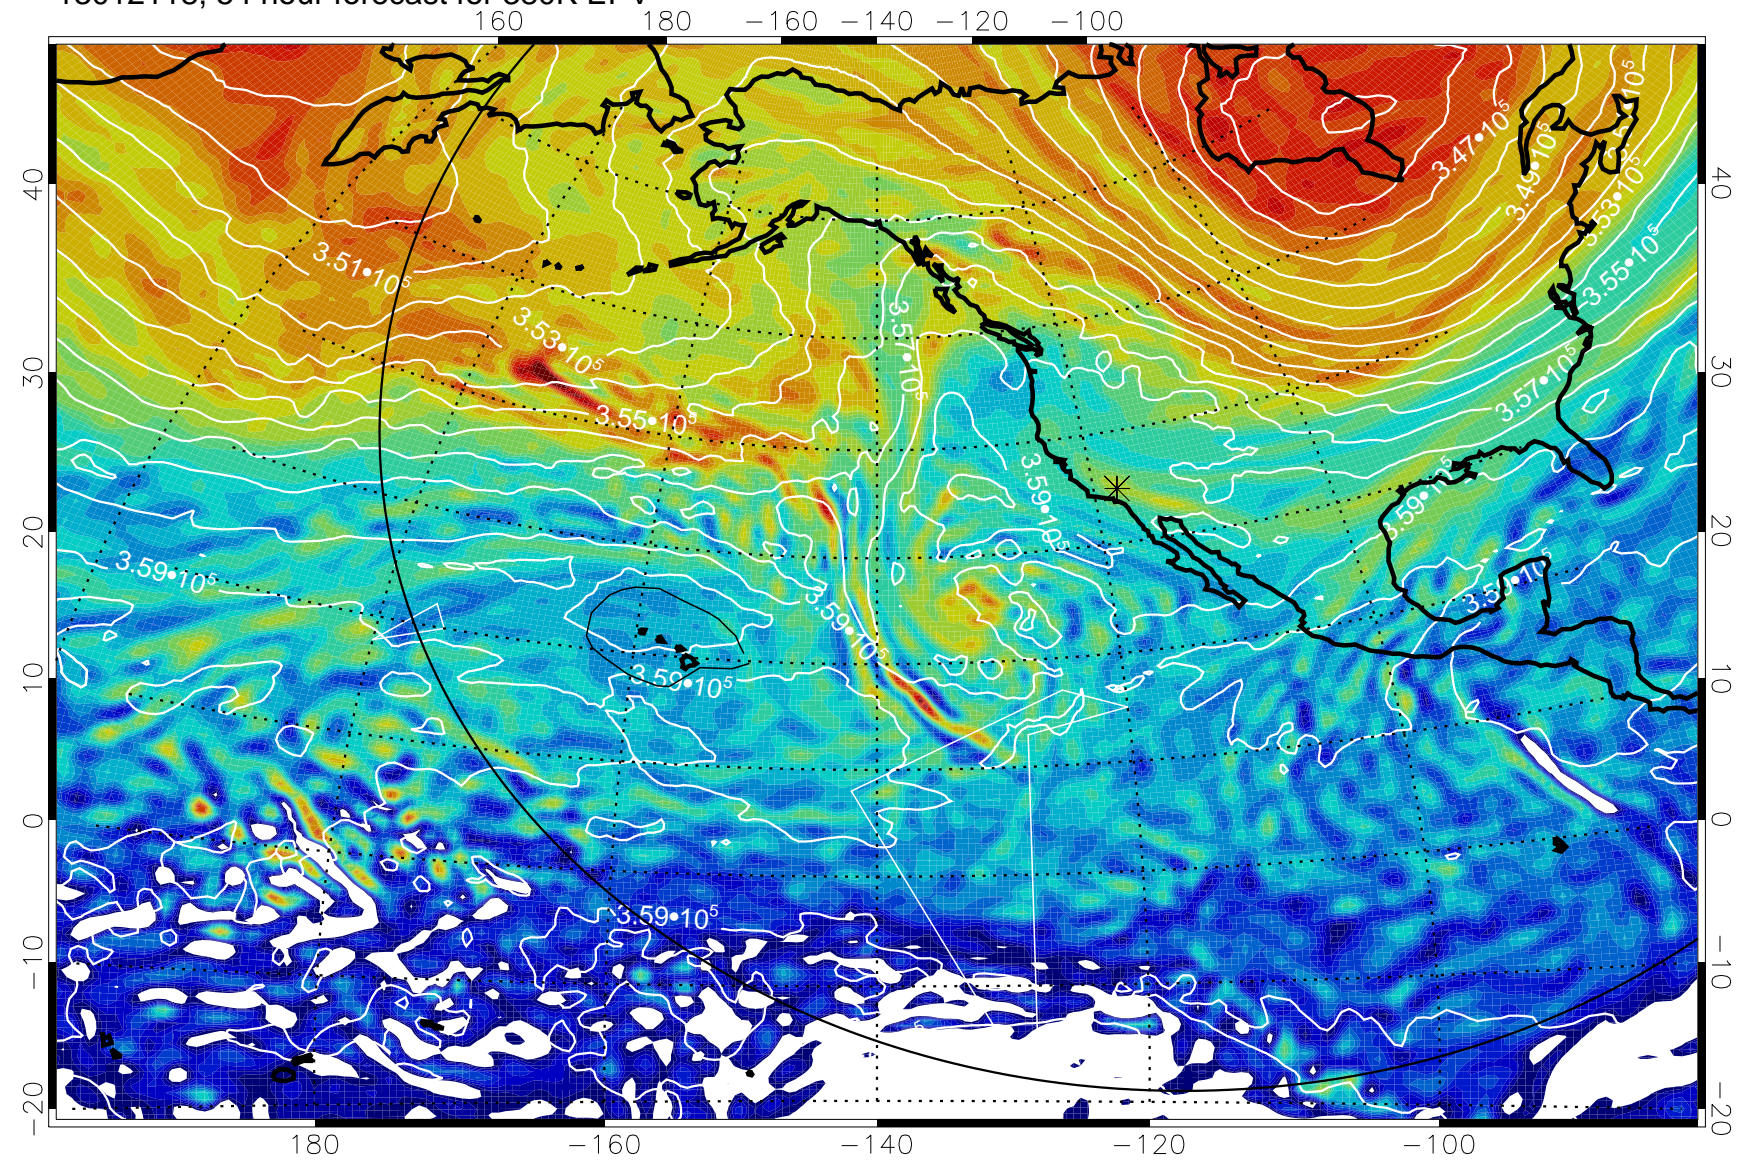

13012100, 36 hour forecast for 380K EPV

380K Montgomery Streamfunction, white

Range ring of 6000 km -- 19 hours GH round trip

13012106, 42 hour forecast for 380K EPV

380K Montgomery Streamfunction, white

Range ring of 6000 km -- 19 hours GH round trip

13012112, 48 hour forecast for 380K EPV

380K Montgomery Streamfunction, white

Range ring of 6000 km -- 19 hours GH round trip

13012118, 54 hour forecast for 380K EPV

380K Montgomery Streamfunction, white

Range ring of 6000 km -- 19 hours GH round trip

13012200, 60 hour forecast for 380K EPV

380K Montgomery Streamfunction, white

Range ring of 6000 km -- 19 hours GH round trip

13012206, 66 hour forecast for 380K EPV

380K Montgomery Streamfunction, white

Range ring of 6000 km -- 19 hours GH round trip

13012212, 72 hour forecast for 380K EPV

380K Montgomery Streamfunction, white

Range ring of 6000 km -- 19 hours GH round trip

13012218, 78 hour forecast for 380K EPV

380K Montgomery Streamfunction, white

Range ring of 6000 km -- 19 hours GH round trip