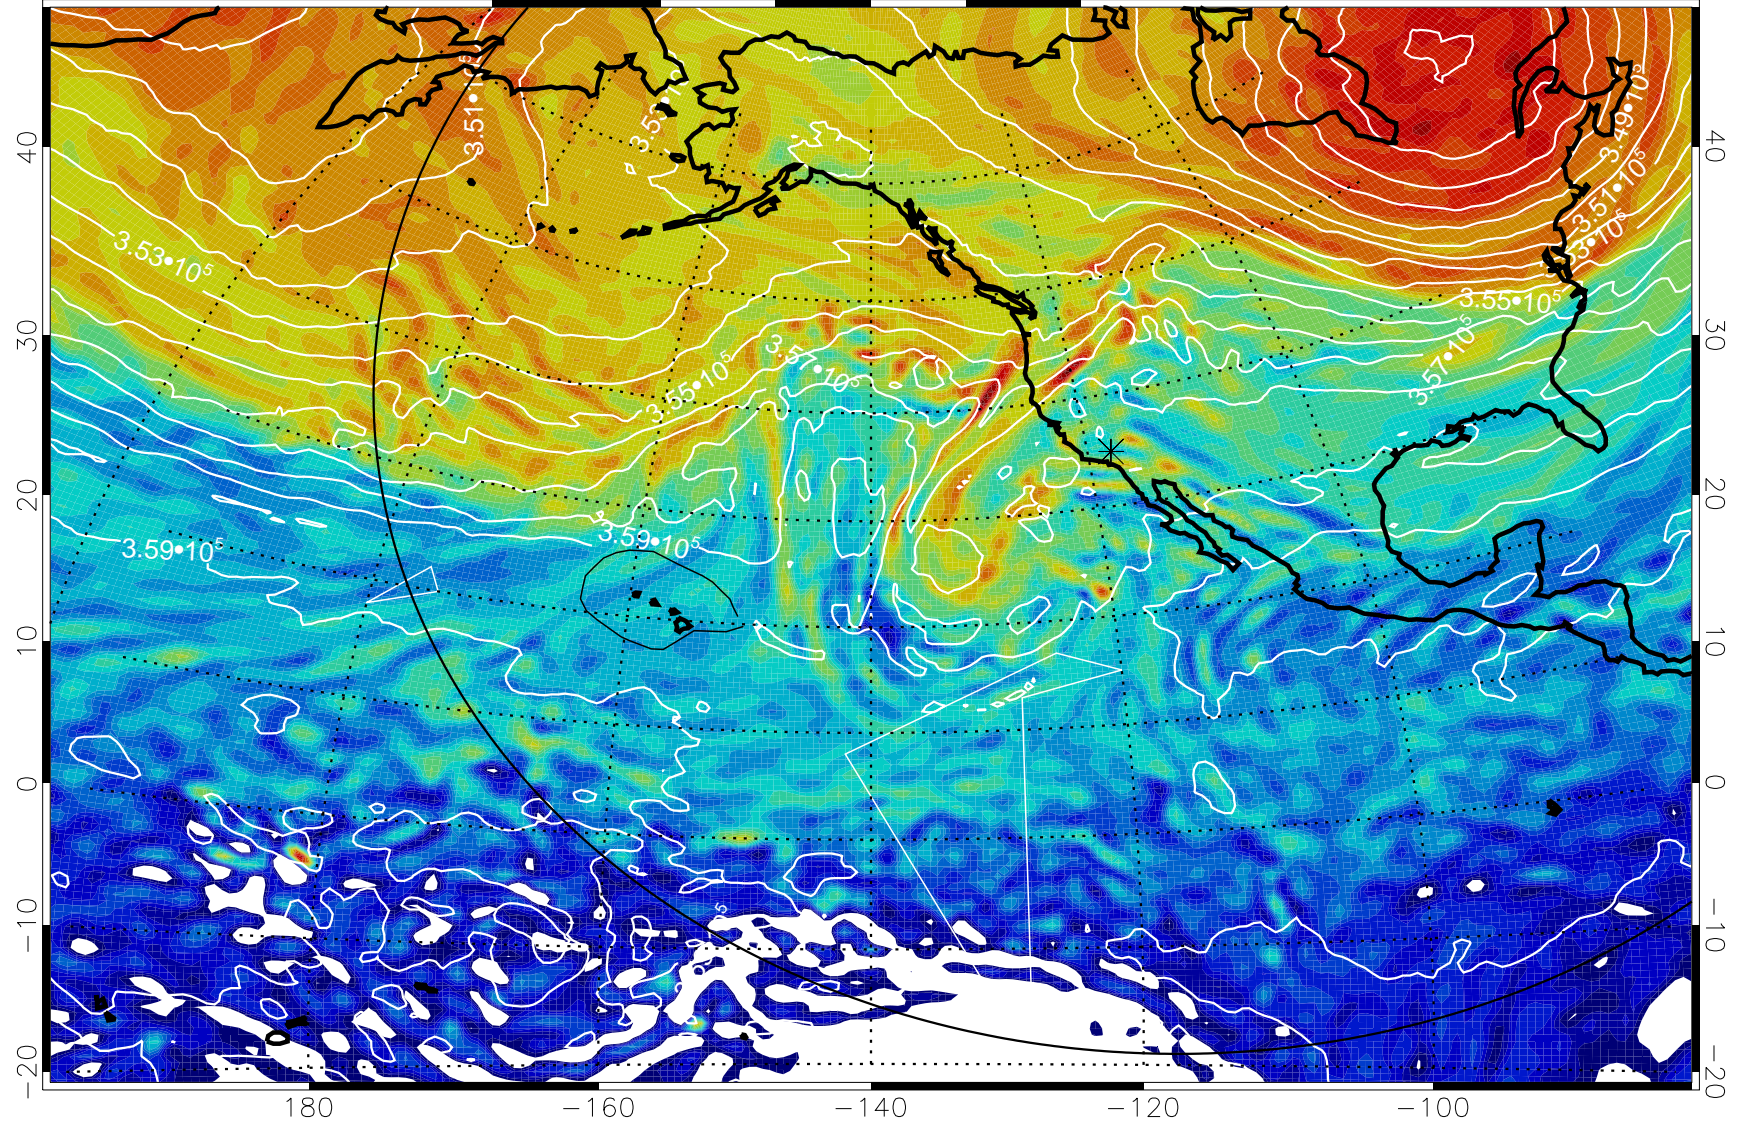

13012300, 84 hour forecast for 380K EPV

380K Montgomery Streamfunction, white

Range ring of 6000 km -- 19 hours GH round trip

13012306, 90 hour forecast for 380K EPV

380K Montgomery Streamfunction, white

Range ring of 6000 km -- 19 hours GH round trip

13012312, 96 hour forecast for 380K EPV

380K Montgomery Streamfunction, white

Range ring of 6000 km -- 19 hours GH round trip

13012318, 102 hour forecast for 380K EPV

160 180 -160 -140 -120 -100

380K Montgomery Streamfunction, white

Range ring of 6000 km -- 19 hours GH round trip

13012400, 108 hour forecast for 380K EPV

160 180 -160 -140 -120 -100

380K Montgomery Streamfunction, white

Range ring of 6000 km -- 19 hours GH round trip

13012406, 114 hour forecast for 380K EPV

380K Montgomery Streamfunction, white

Range ring of 6000 km -- 19 hours GH round trip

13012412, 120 hour forecast for 380K EPV

380K Montgomery Streamfunction, white

Range ring of 6000 km -- 19 hours GH round trip