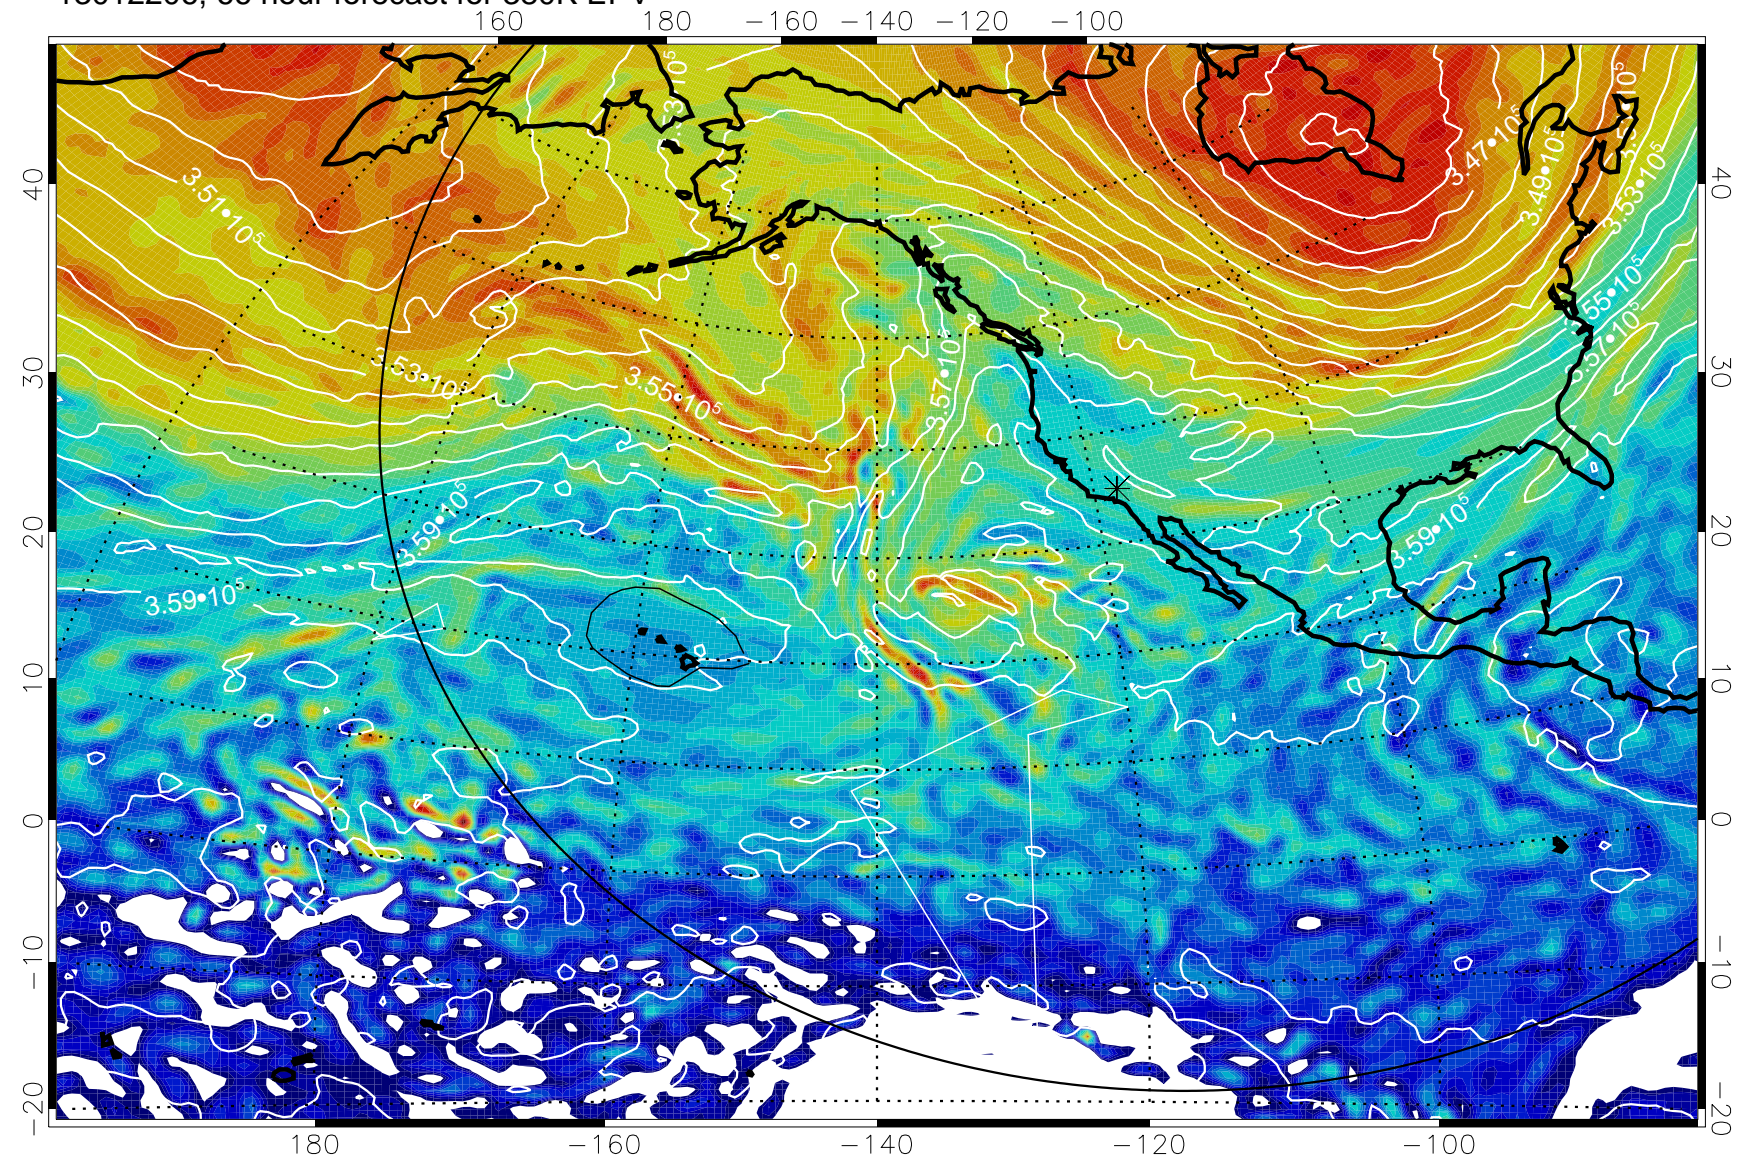

13012200, 60 hour forecast for 380K EPV

380K Montgomery Streamfunction, white

Range ring of 6000 km -- 19 hours GH round trip

13012206, 66 hour forecast for 380K EPV

380K Montgomery Streamfunction, white

Range ring of 6000 km -- 19 hours GH round trip

13012212, 72 hour forecast for 380K EPV

380K Montgomery Streamfunction, white

Range ring of 6000 km -- 19 hours GH round trip

13012218, 78 hour forecast for 380K EPV

380K Montgomery Streamfunction, white

Range ring of 6000 km -- 19 hours GH round trip

13012300, 84 hour forecast for 380K EPV

380K Montgomery Streamfunction, white

Range ring of 6000 km -- 19 hours GH round trip

13012306, 90 hour forecast for 380K EPV

380K Montgomery Streamfunction, white

Range ring of 6000 km -- 19 hours GH round trip

13012312, 96 hour forecast for 380K EPV

380K Montgomery Streamfunction, white

Range ring of 6000 km -- 19 hours GH round trip

13012318, 102 hour forecast for 380K EPV

160 180 -160 -140 -120 -100

380K Montgomery Streamfunction, white