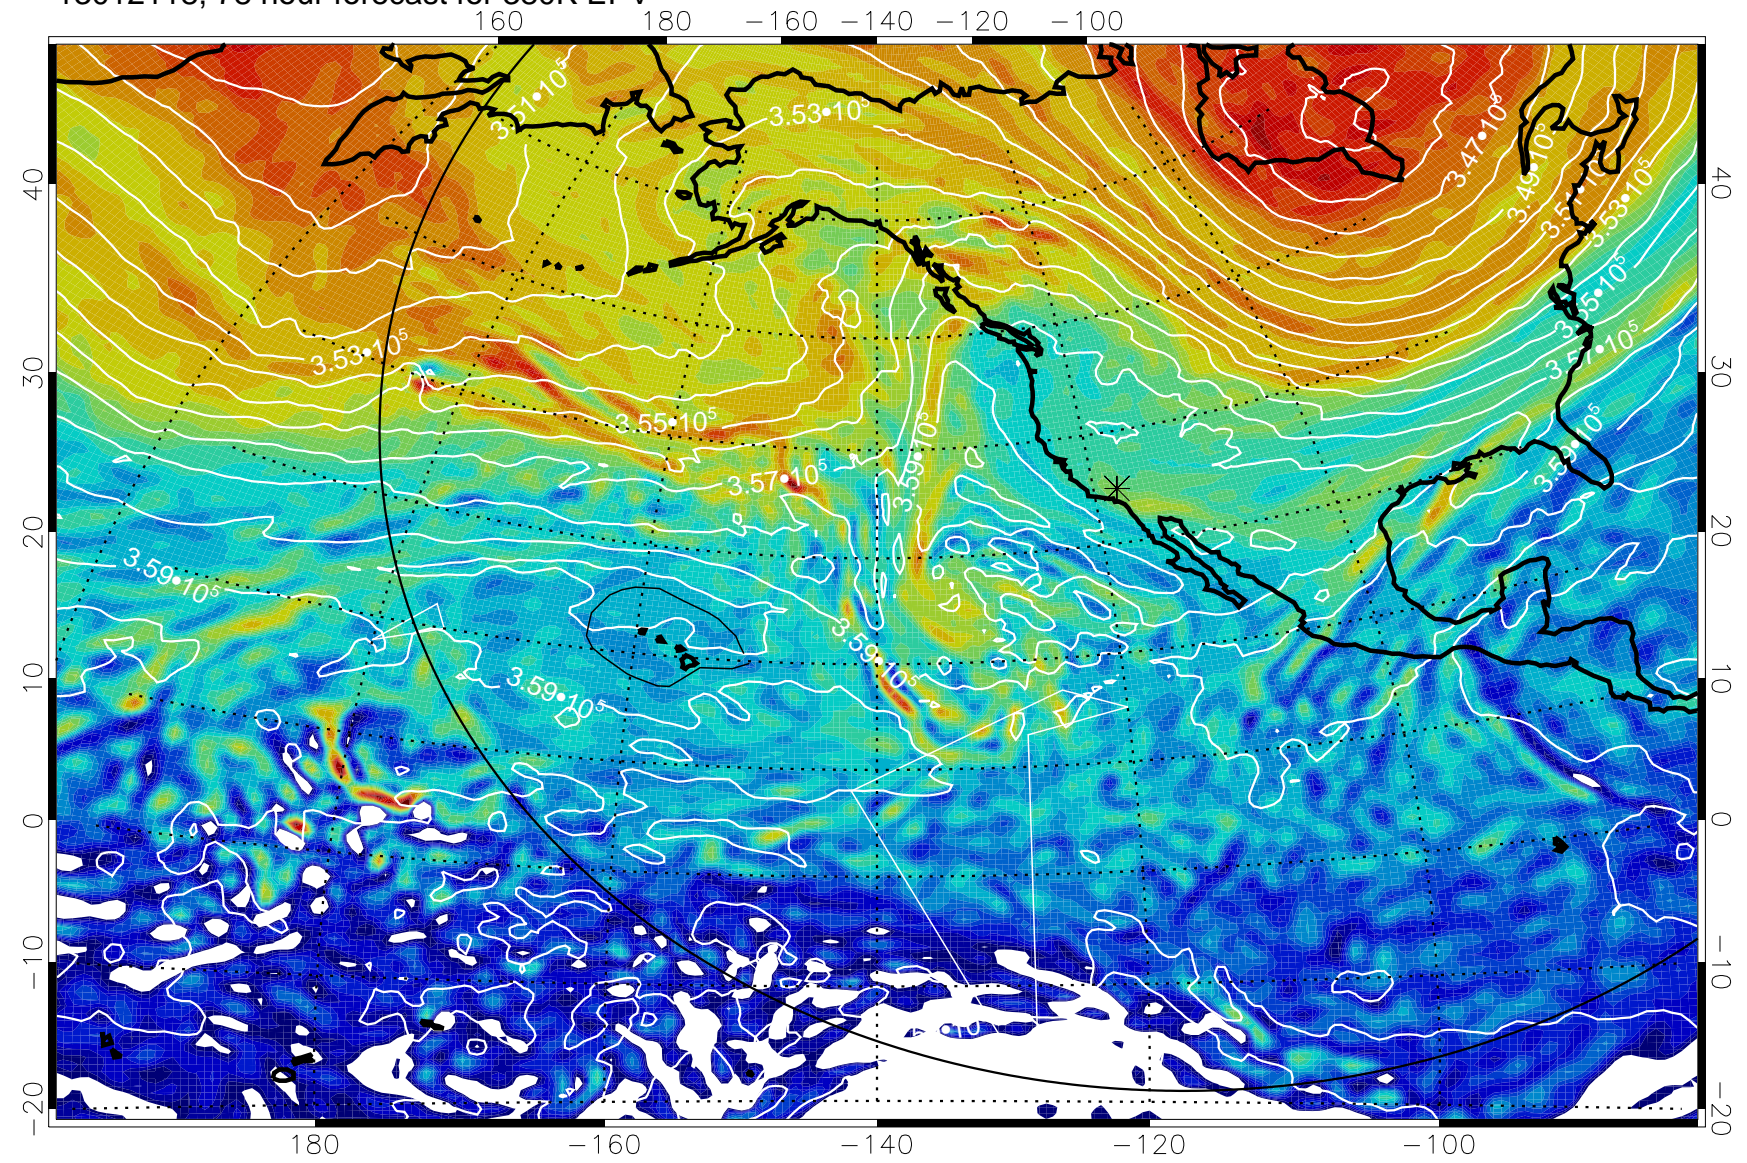

Range ring of 6000 km -- 19 hours GH round trip

13012100, 60 hour forecast for 380K EPV

380K Montgomery Streamfunction, white

Range ring of 6000 km -- 19 hours GH round trip

13012106, 66 hour forecast for 380K EPV

380K Montgomery Streamfunction, white

Range ring of 6000 km -- 19 hours GH round trip

13012112, 72 hour forecast for 380K EPV

380K Montgomery Streamfunction, white

Range ring of 6000 km -- 19 hours GH round trip

13012118, 78 hour forecast for 380K EPV

380K Montgomery Streamfunction, white

Range ring of 6000 km -- 19 hours GH round trip

13012200, 84 hour forecast for 380K EPV

380K Montgomery Streamfunction, white

Range ring of 6000 km -- 19 hours GH round trip

13012206, 90 hour forecast for 380K EPV

160 180 -160 -140 -120 -100

380K Montgomery Streamfunction, white

Range ring of 6000 km -- 19 hours GH round trip

13012212, 96 hour forecast for 380K EPV

380K Montgomery Streamfunction, white