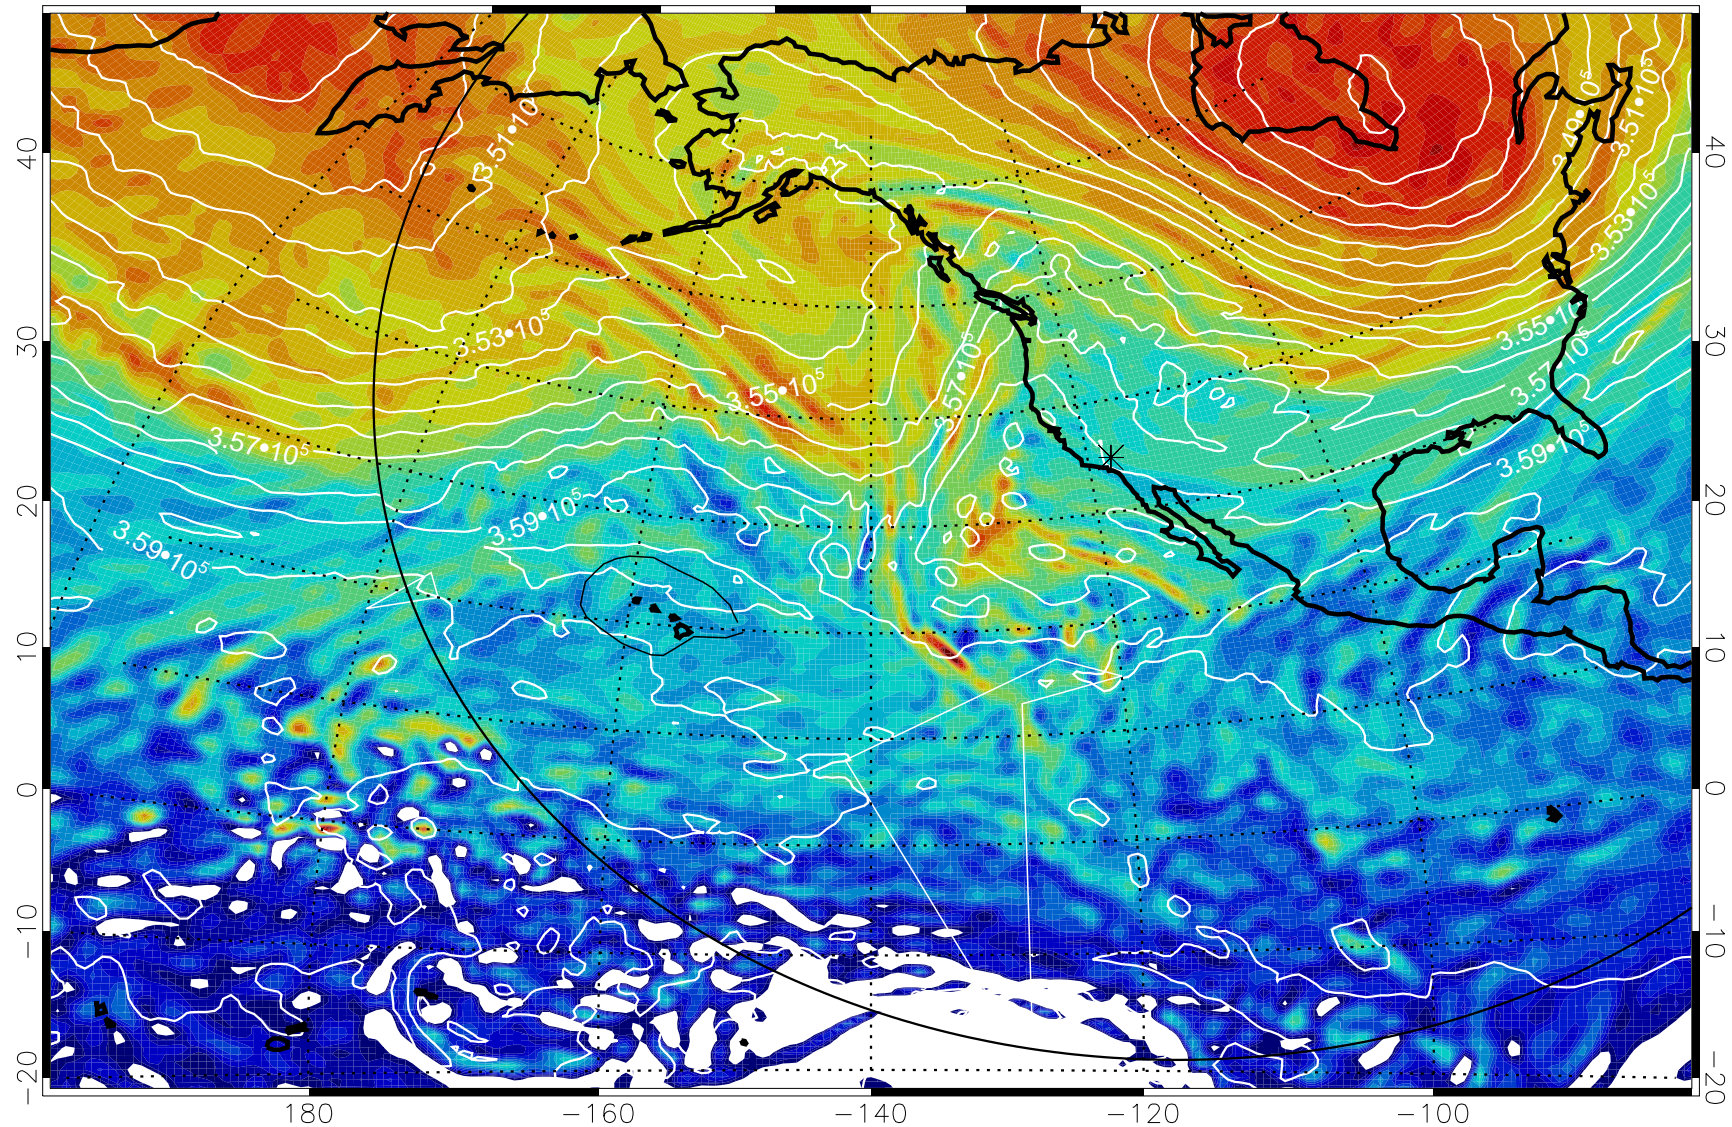

13012118, 78 hour forecast for 380K EPV

380K Montgomery Streamfunction, white

Range ring of 6000 km -- 19 hours GH round trip

13012200, 84 hour forecast for 380K EPV

380K Montgomery Streamfunction, white

Range ring of 6000 km -- 19 hours GH round trip

13012206, 90 hour forecast for 380K EPV

160 180 -160 -140 -120 -100

380K Montgomery Streamfunction, white

Range ring of 6000 km -- 19 hours GH round trip

13012212, 96 hour forecast for 380K EPV

380K Montgomery Streamfunction, white

Range ring of 6000 km -- 19 hours GH round trip

13012218, 102 hour forecast for 380K EPV

160 180 -160 -140 -120 -100

380K Montgomery Streamfunction, white

Range ring of 6000 km -- 19 hours GH round trip

13012300, 108 hour forecast for 380K EPV

380K Montgomery Streamfunction, white

Range ring of 6000 km -- 19 hours GH round trip

13012306, 114 hour forecast for 380K EPV

380K Montgomery Streamfunction, white

Range ring of 6000 km -- 19 hours GH round trip