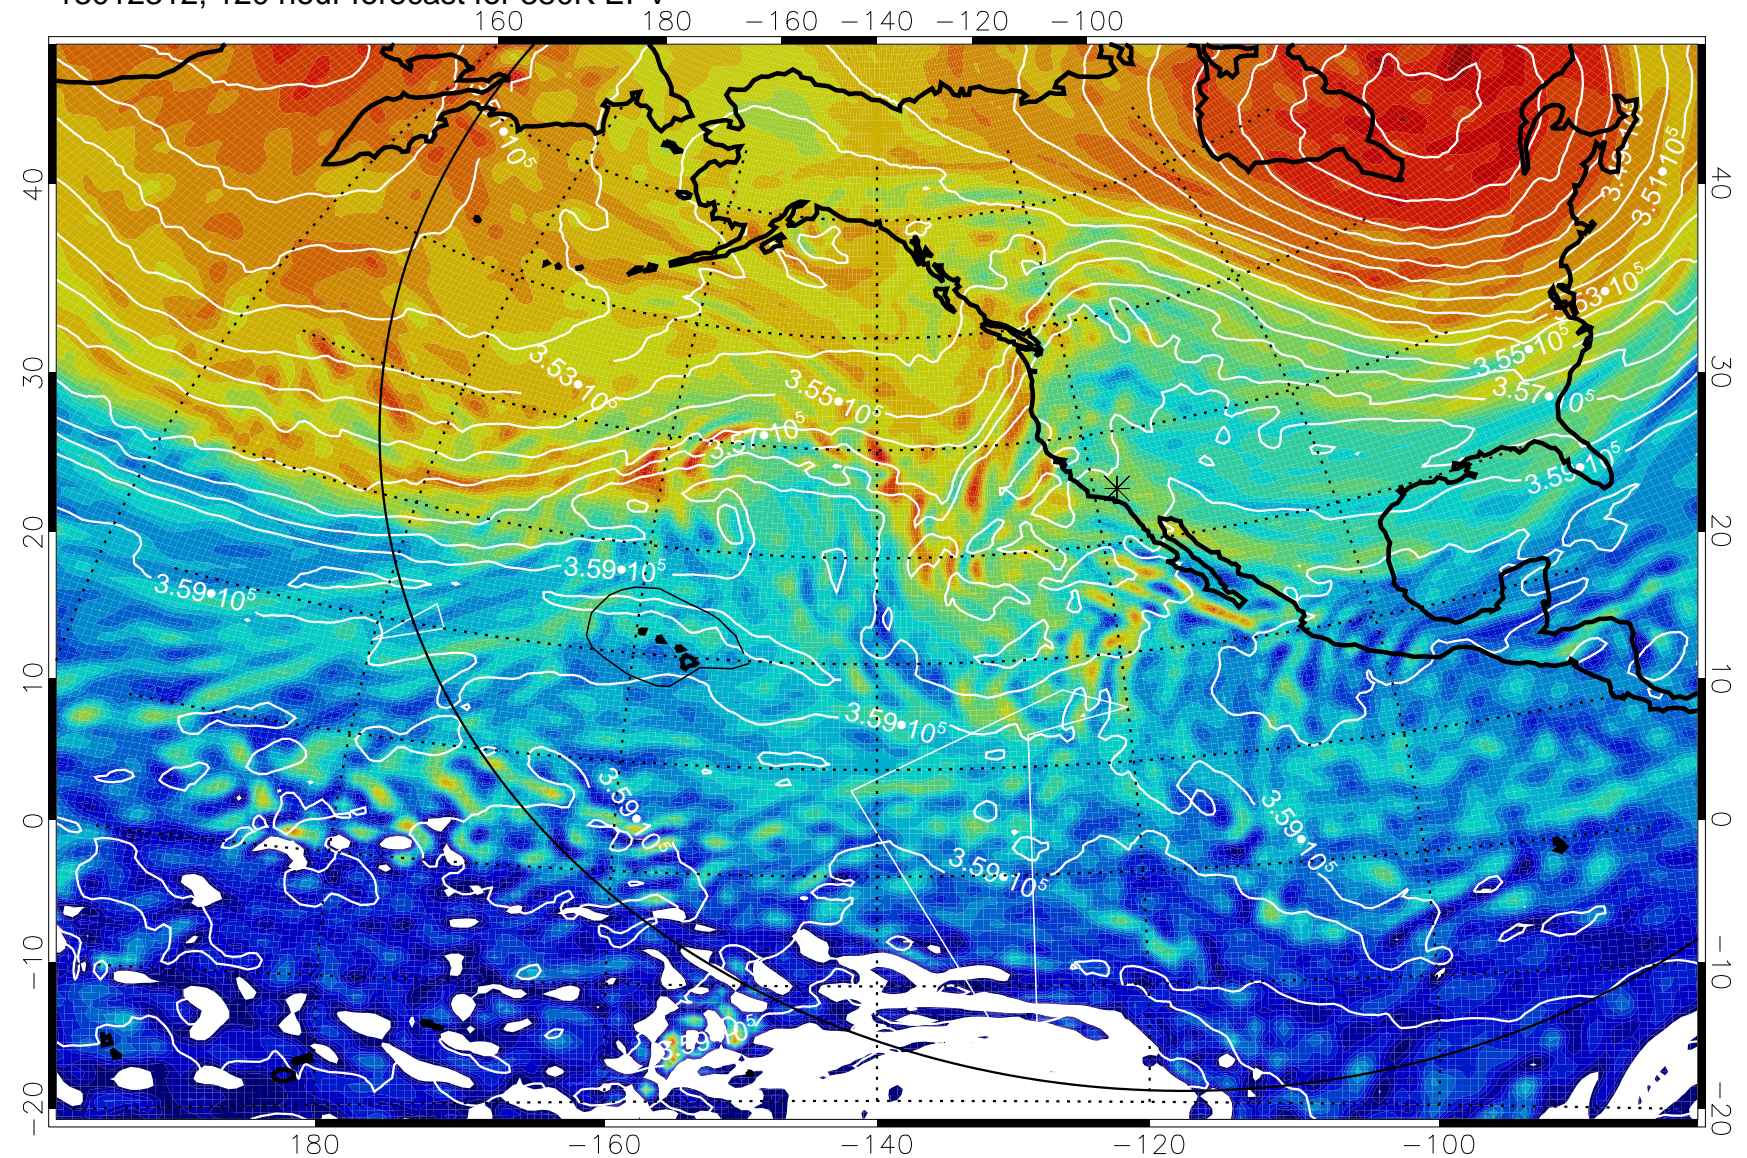

Range ring of 6000 km -- 19 hours GH round trip

13012218, 102 hour forecast for 380K EPV

160 180 -160 -140 -120 -100

380K Montgomery Streamfunction, white

Range ring of 6000 km -- 19 hours GH round trip

13012300, 108 hour forecast for 380K EPV

380K Montgomery Streamfunction, white

Range ring of 6000 km -- 19 hours GH round trip

13012306, 114 hour forecast for 380K EPV

380K Montgomery Streamfunction, white

Range ring of 6000 km -- 19 hours GH round trip

13012312, 120 hour forecast for 380K EPV

380K Montgomery Streamfunction, white

Range ring of 6000 km -- 19 hours GH round trip