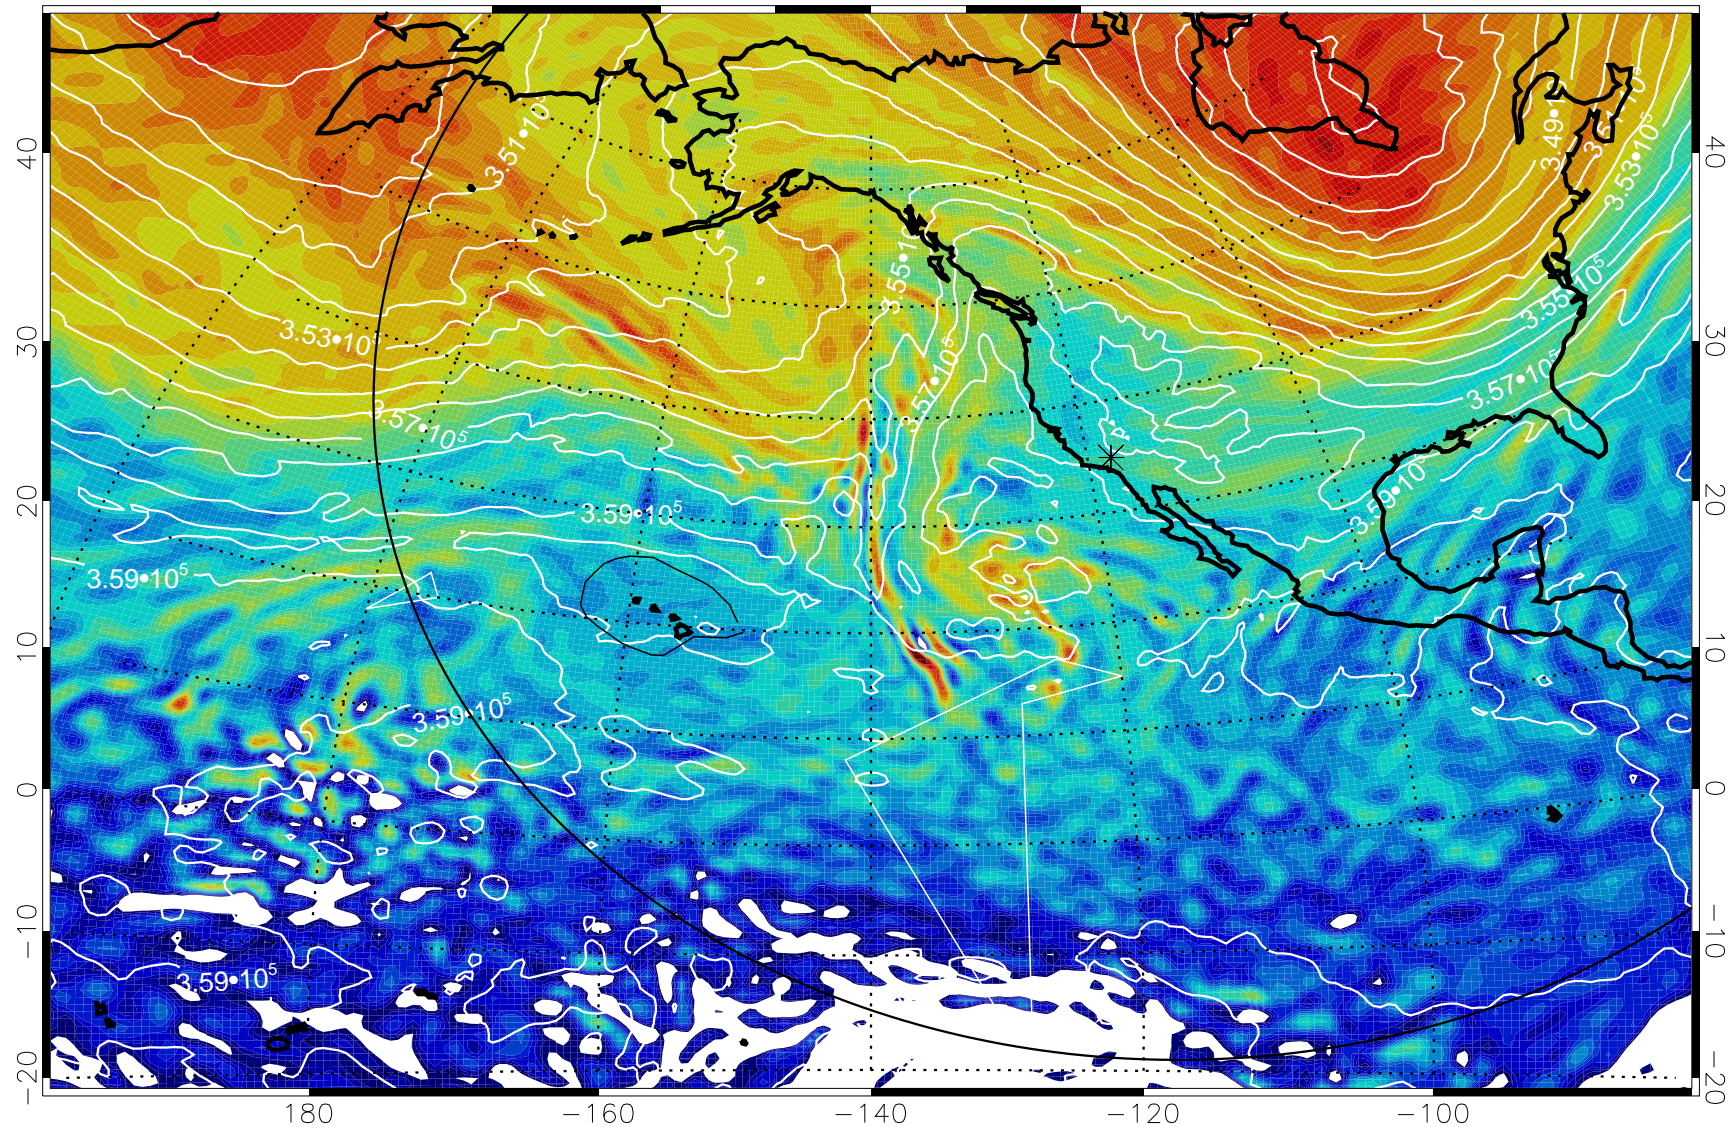

380K Montgomery Streamfunction, white

Range ring of 6000 km -- 19 hours GH round trip

13012112, 72 hour forecast for 380K EPV

380K Montgomery Streamfunction, white

Range ring of 6000 km -- 19 hours GH round trip

13012118, 78 hour forecast for 380K EPV

380K Montgomery Streamfunction, white

Range ring of 6000 km -- 19 hours GH round trip

13012200, 84 hour forecast for 380K EPV

380K Montgomery Streamfunction, white

Range ring of 6000 km -- 19 hours GH round trip

13012206, 90 hour forecast for 380K EPV

160 180 -160 -140 -120 -100

380K Montgomery Streamfunction, white

Range ring of 6000 km -- 19 hours GH round trip

13012212, 96 hour forecast for 380K EPV

380K Montgomery Streamfunction, white

Range ring of 6000 km -- 19 hours GH round trip

13012218, 102 hour forecast for 380K EPV

160 180 -160 -140 -120 -100

380K Montgomery Streamfunction, white

Range ring of 6000 km -- 19 hours GH round trip

13012300, 108 hour forecast for 380K EPV