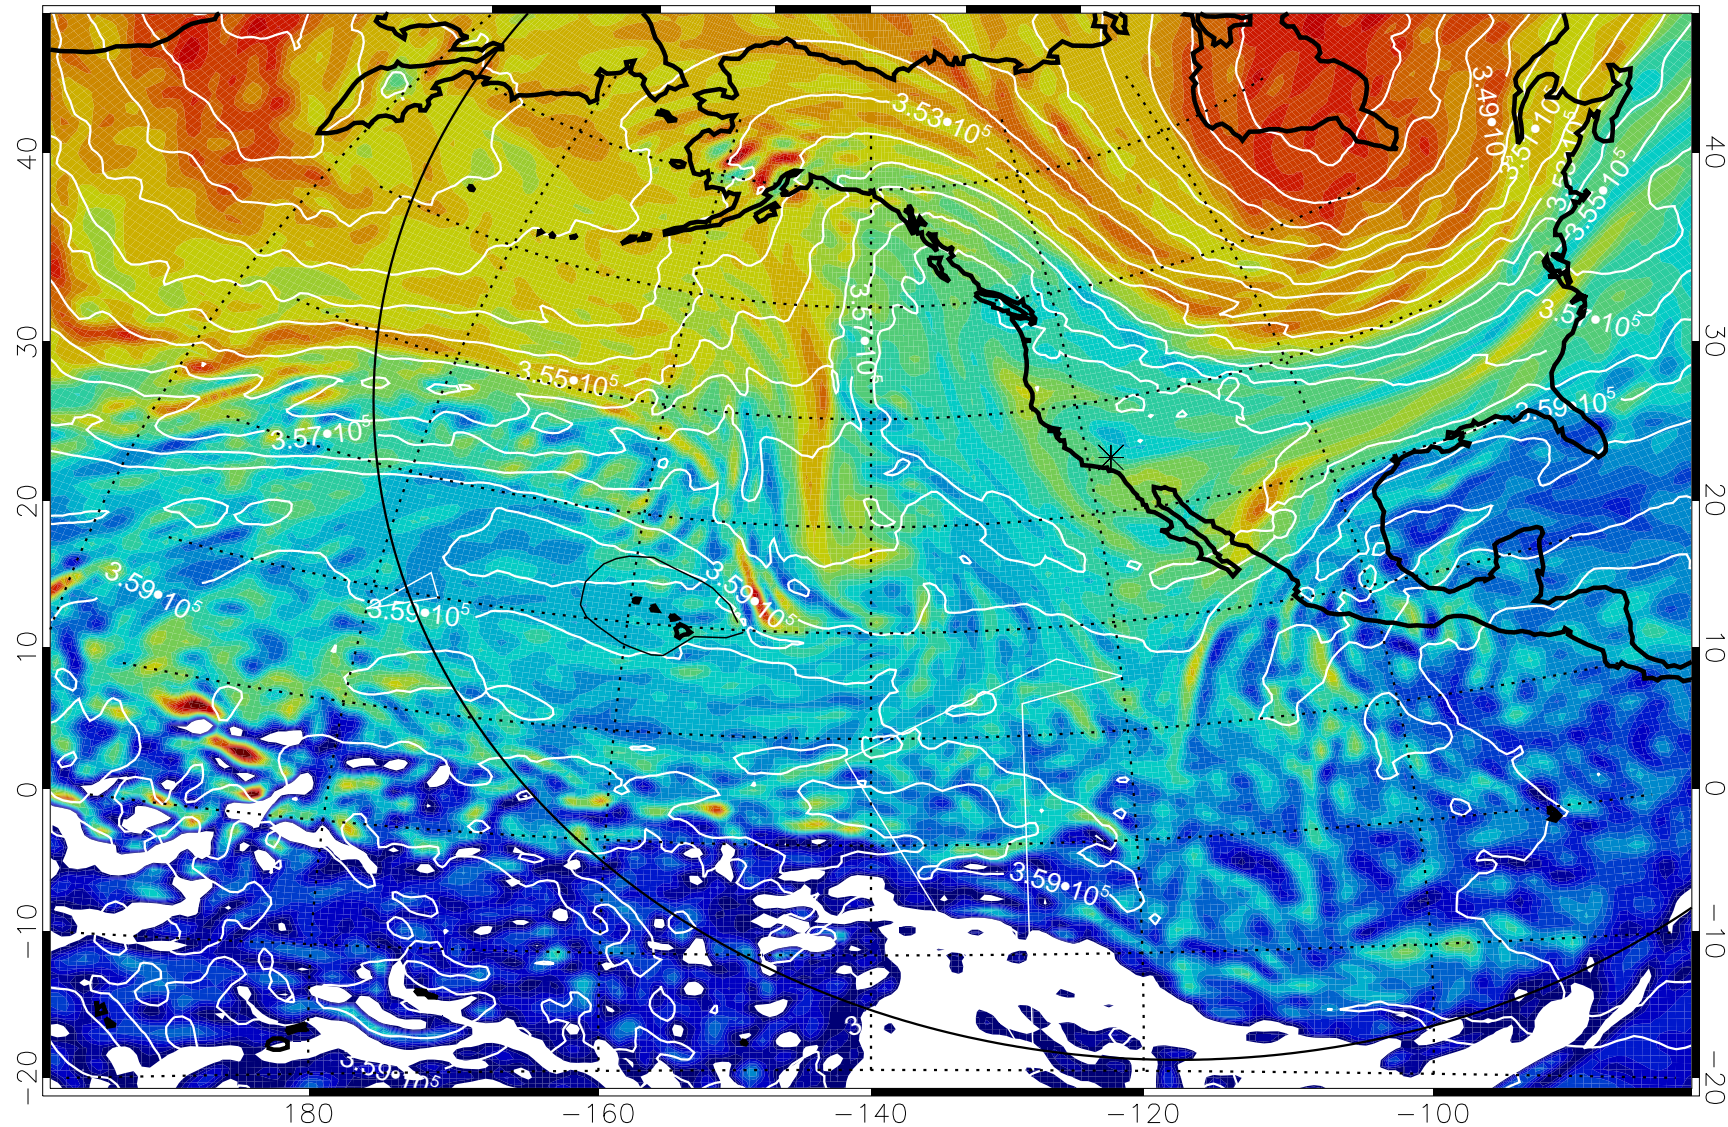

380K Montgomery Streamfunction, white

Range ring of 6000 km -- 19 hours GH round trip

13011918, 30 hour forecast for 380K EPV

380K Montgomery Streamfunction, white

Range ring of 6000 km -- 19 hours GH round trip

13012000, 36 hour forecast for 380K EPV

380K Montgomery Streamfunction, white

Range ring of 6000 km -- 19 hours GH round trip

13012006, 42 hour forecast for 380K EPV

380K Montgomery Streamfunction, white

Range ring of 6000 km -- 19 hours GH round trip

13012012, 48 hour forecast for 380K EPV

160 180 -160 -140 -120 -100

380K Montgomery Streamfunction, white

Range ring of 6000 km -- 19 hours GH round trip

13012018, 54 hour forecast for 380K EPV

380K Montgomery Streamfunction, white

Range ring of 6000 km -- 19 hours GH round trip

13012100, 60 hour forecast for 380K EPV

380K Montgomery Streamfunction, white

Range ring of 6000 km -- 19 hours GH round trip

13012106, 66 hour forecast for 380K EPV