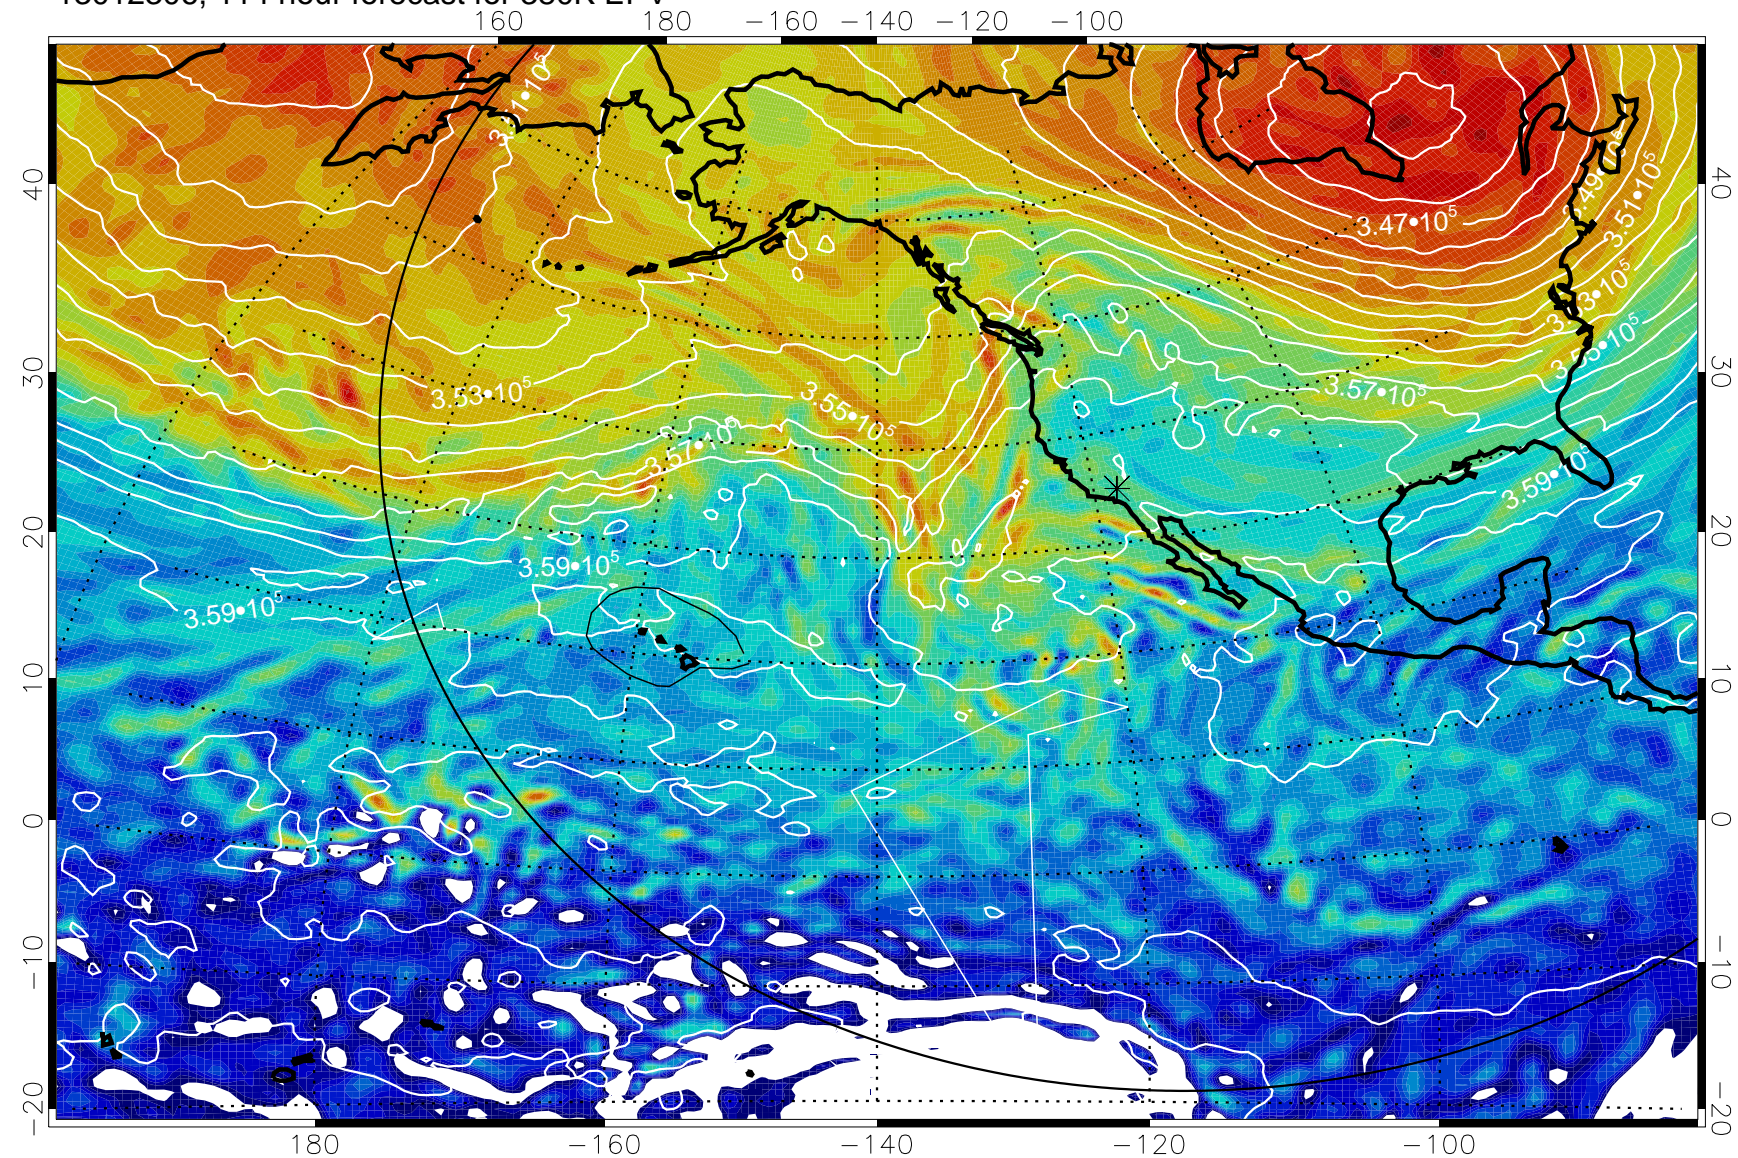

13012206, 90 hour forecast for 380K EPV

160 180 -160 -140 -120 -100

380K Montgomery Streamfunction, white

Range ring of 6000 km -- 19 hours GH round trip

13012212, 96 hour forecast for 380K EPV

380K Montgomery Streamfunction, white

Range ring of 6000 km -- 19 hours GH round trip

13012218, 102 hour forecast for 380K EPV

160 180 -160 -140 -120 -100

380K Montgomery Streamfunction, white

Range ring of 6000 km -- 19 hours GH round trip

13012300, 108 hour forecast for 380K EPV

380K Montgomery Streamfunction, white

Range ring of 6000 km -- 19 hours GH round trip

13012306, 114 hour forecast for 380K EPV

380K Montgomery Streamfunction, white

Range ring of 6000 km -- 19 hours GH round trip

13012312, 120 hour forecast for 380K EPV

380K Montgomery Streamfunction, white

Range ring of 6000 km -- 19 hours GH round trip