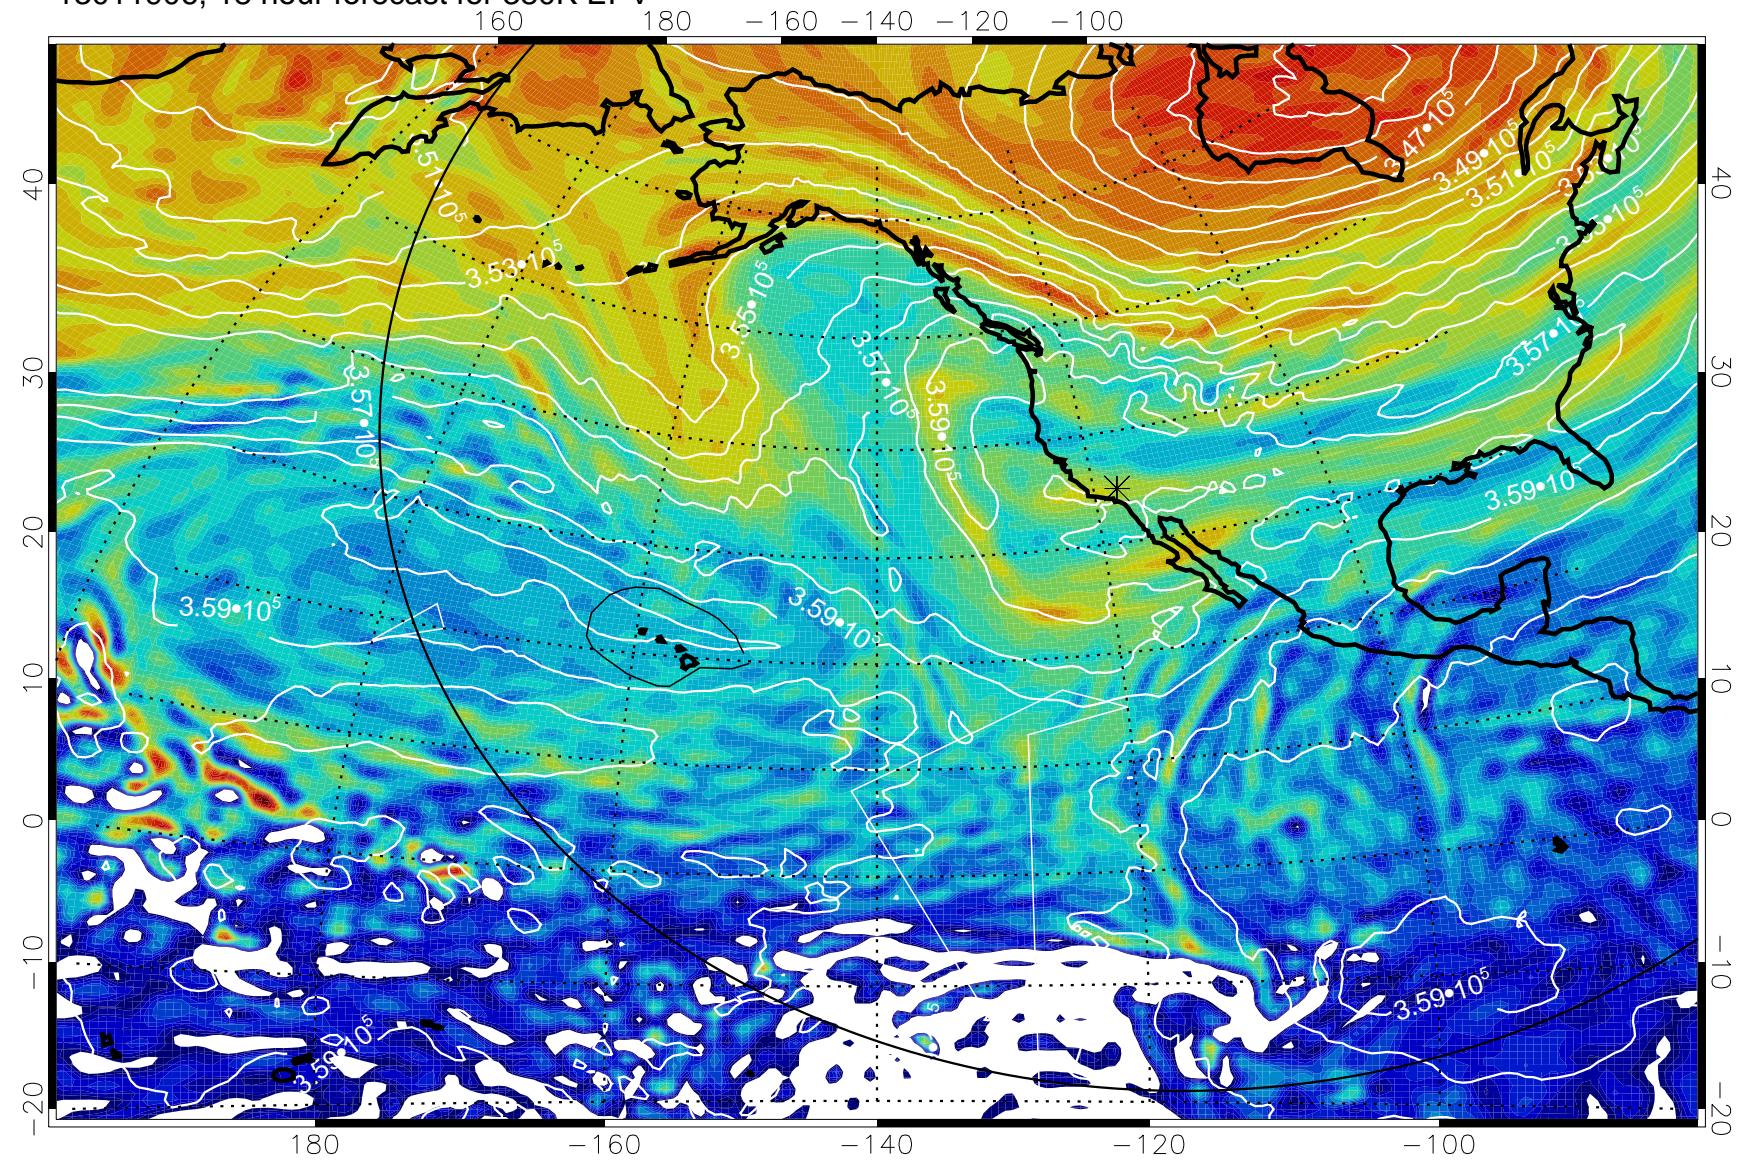

13011818, 6 hour forecast for 380K EPV

160 180 -160 -140 -120 -100

380K Montgomery Streamfunction, white

Range ring of 6000 km -- 19 hours GH round trip

13011900, 12 hour forecast for 380K EPV

380K Montgomery Streamfunction, white

Range ring of 6000 km -- 19 hours GH round trip

13011906, 18 hour forecast for 380K EPV

380K Montgomery Streamfunction, white

Range ring of 6000 km -- 19 hours GH round trip

13011912, 24 hour forecast for 380K EPV

380K Montgomery Streamfunction, white

Range ring of 6000 km -- 19 hours GH round trip

13011918, 30 hour forecast for 380K EPV

380K Montgomery Streamfunction, white

Range ring of 6000 km -- 19 hours GH round trip

13012000, 36 hour forecast for 380K EPV

380K Montgomery Streamfunction, white

Range ring of 6000 km -- 19 hours GH round trip

13012006, 42 hour forecast for 380K EPV

380K Montgomery Streamfunction, white

Range ring of 6000 km -- 19 hours GH round trip