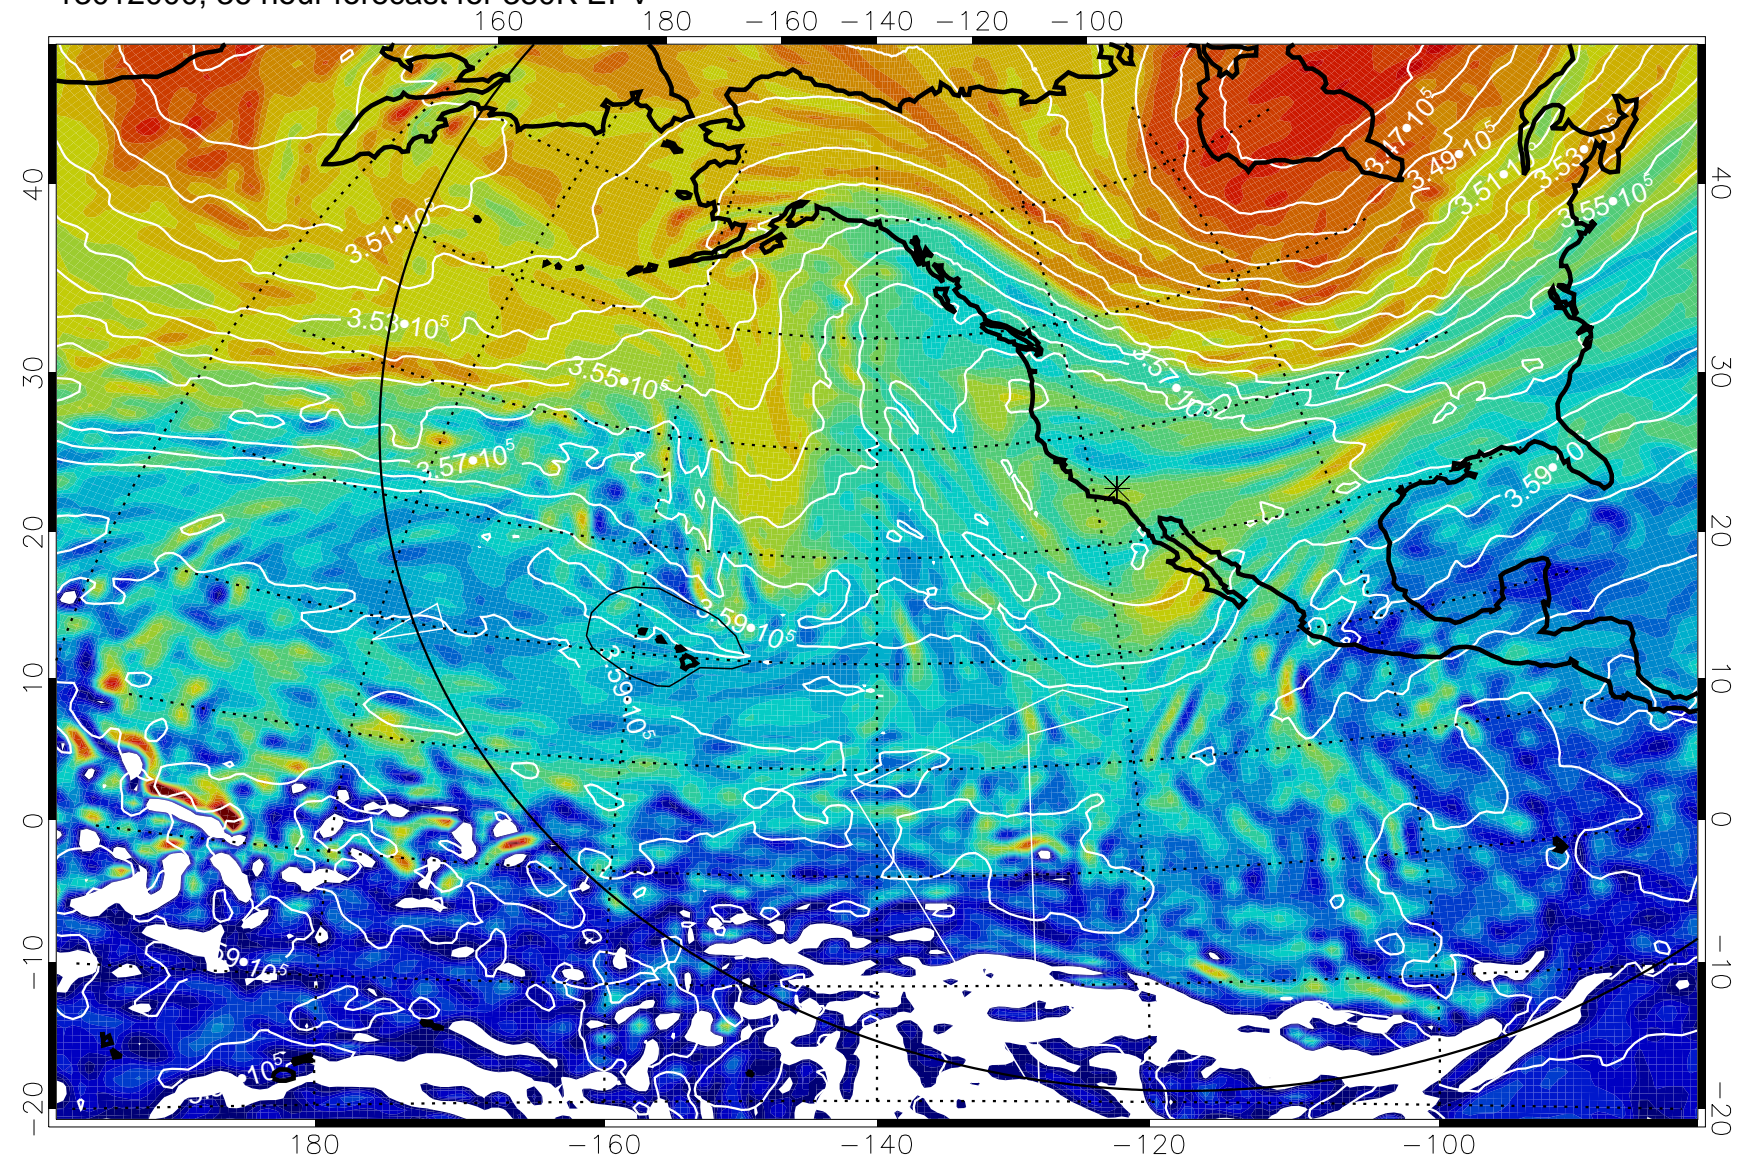

Range ring of 6000 km -- 19 hours GH round trip

13011906, 18 hour forecast for 380K EPV

380K Montgomery Streamfunction, white

Range ring of 6000 km -- 19 hours GH round trip

13011912, 24 hour forecast for 380K EPV

380K Montgomery Streamfunction, white

Range ring of 6000 km -- 19 hours GH round trip

13011918, 30 hour forecast for 380K EPV

380K Montgomery Streamfunction, white

Range ring of 6000 km -- 19 hours GH round trip

13012000, 36 hour forecast for 380K EPV

380K Montgomery Streamfunction, white

Range ring of 6000 km -- 19 hours GH round trip

13012006, 42 hour forecast for 380K EPV

380K Montgomery Streamfunction, white

Range ring of 6000 km -- 19 hours GH round trip

Range ring of 6000 km -- 19 hours GH round trip

13012100, 60 hour forecast for 380K EPV

380K Montgomery Streamfunction, white

Range ring of 6000 km -- 19 hours GH round trip

13012106, 66 hour forecast for 380K EPV