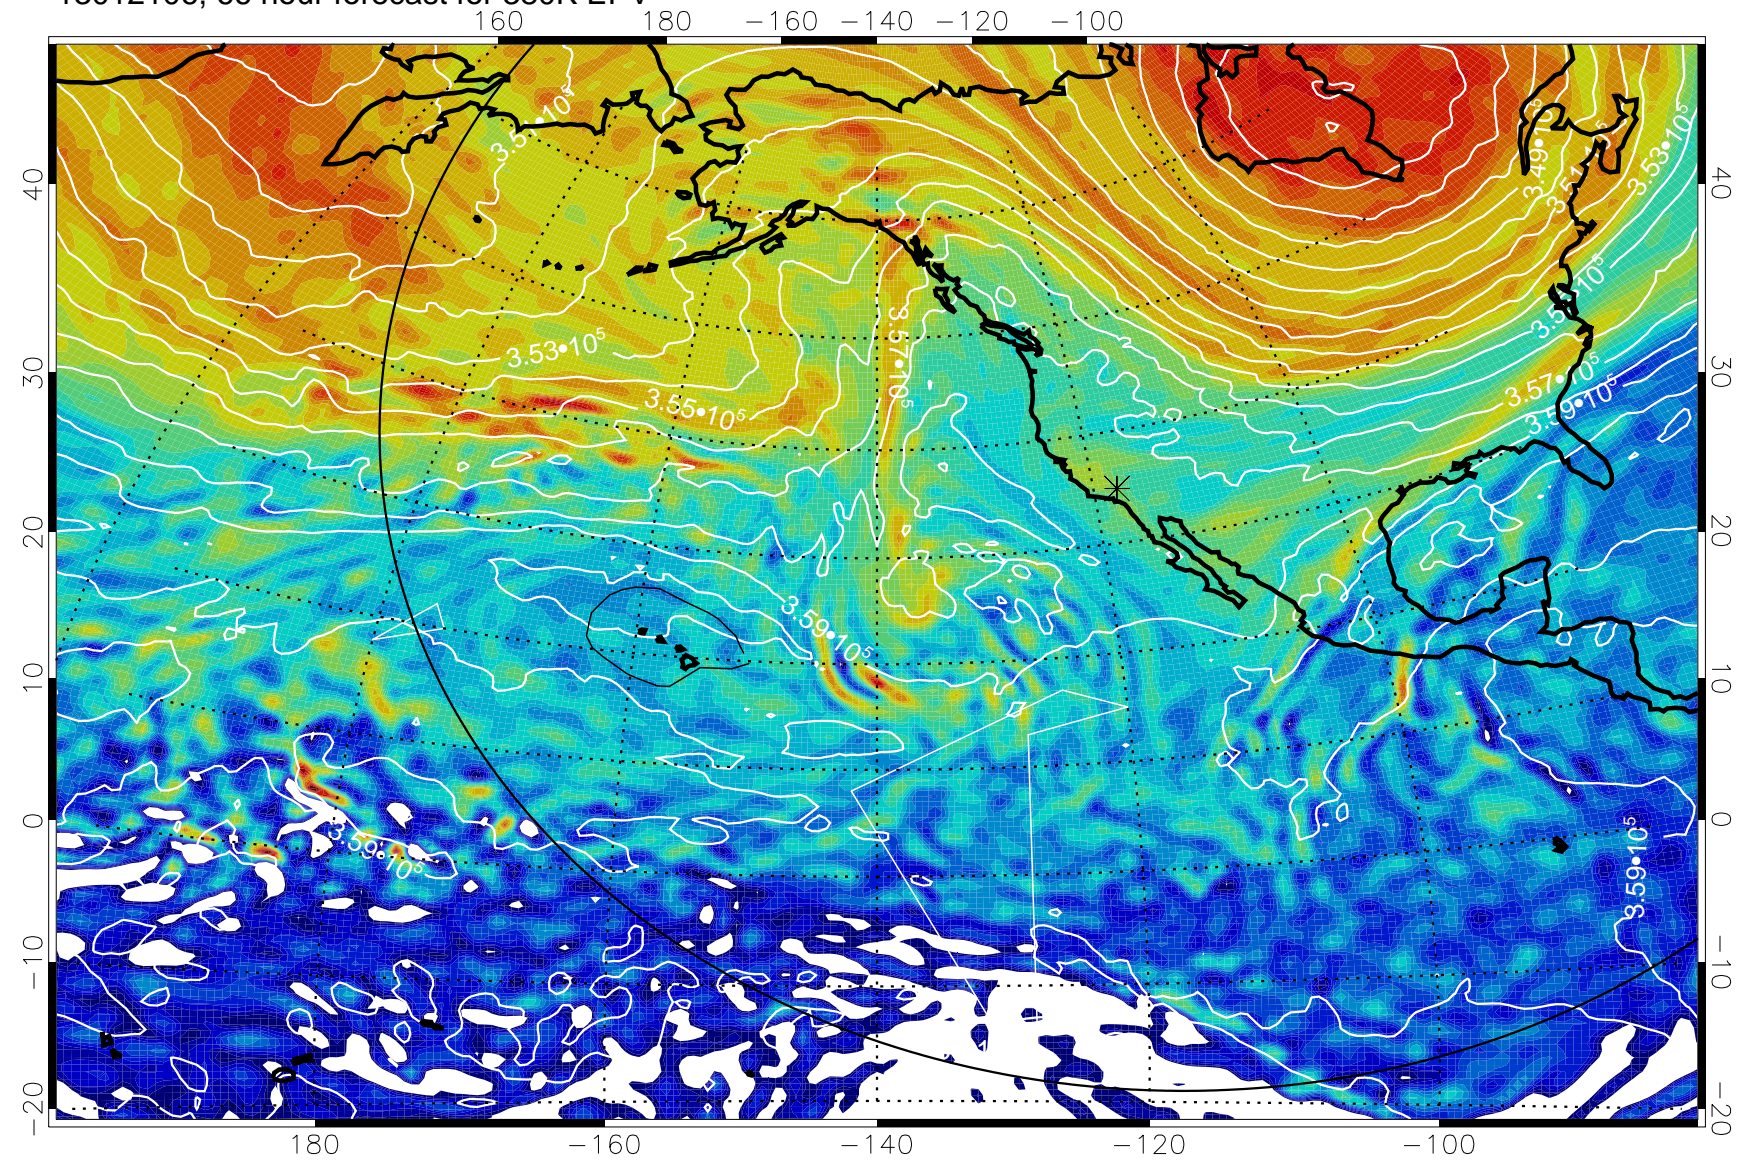

13012012, 48 hour forecast for 380K EPV

160 180 -160 -140 -120 -100

380K Montgomery Streamfunction, white

Range ring of 6000 km -- 19 hours GH round trip

13012018, 54 hour forecast for 380K EPV

380K Montgomery Streamfunction, white

Range ring of 6000 km -- 19 hours GH round trip

13012100, 60 hour forecast for 380K EPV

380K Montgomery Streamfunction, white

Range ring of 6000 km -- 19 hours GH round trip

13012106, 66 hour forecast for 380K EPV

380K Montgomery Streamfunction, white

Range ring of 6000 km -- 19 hours GH round trip

13012112, 72 hour forecast for 380K EPV

380K Montgomery Streamfunction, white

Range ring of 6000 km -- 19 hours GH round trip

13012118, 78 hour forecast for 380K EPV

380K Montgomery Streamfunction, white

Range ring of 6000 km -- 19 hours GH round trip

13012200, 84 hour forecast for 380K EPV

380K Montgomery Streamfunction, white

Range ring of 6000 km -- 19 hours GH round trip