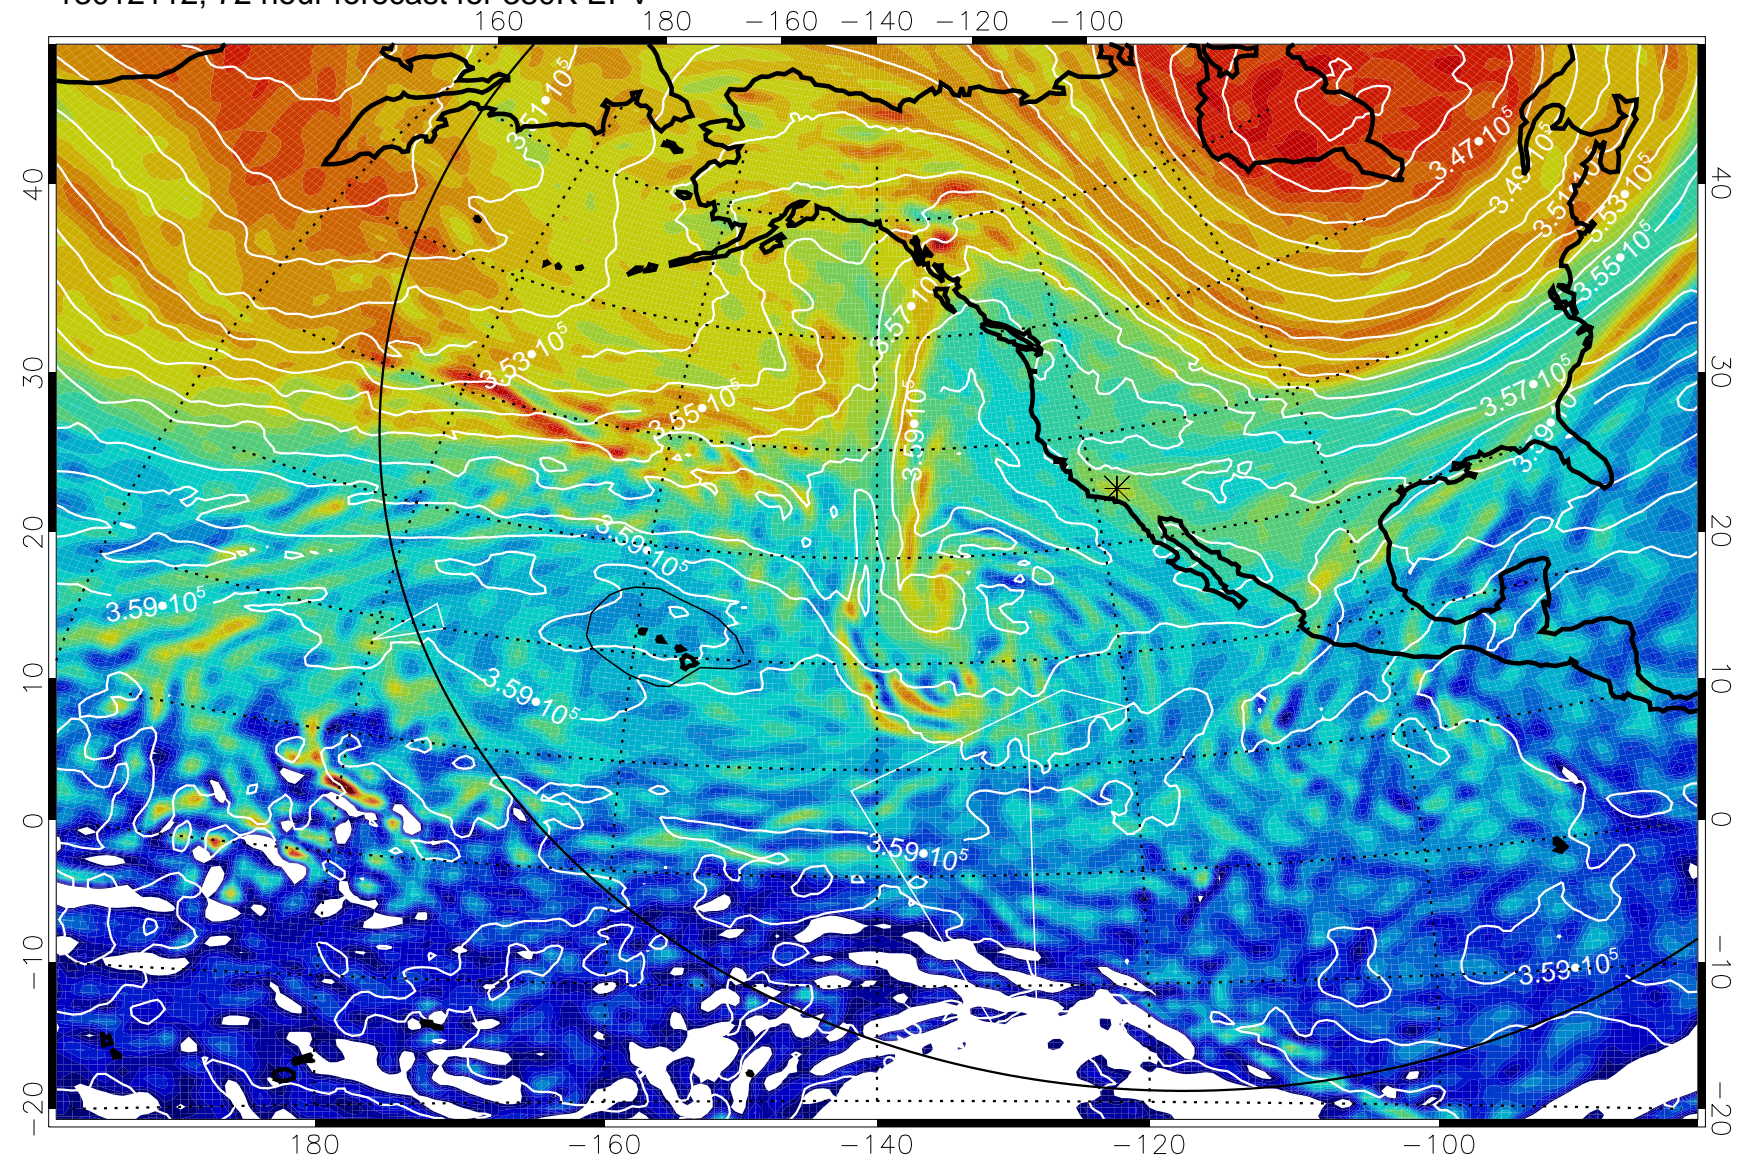

13012012, 48 hour forecast for 380K EPV

160 180 -160 -140 -120 -100

380K Montgomery Streamfunction, white

Range ring of 6000 km -- 19 hours GH round trip

13012018, 54 hour forecast for 380K EPV

380K Montgomery Streamfunction, white

Range ring of 6000 km -- 19 hours GH round trip

13012100, 60 hour forecast for 380K EPV

380K Montgomery Streamfunction, white

Range ring of 6000 km -- 19 hours GH round trip

13012106, 66 hour forecast for 380K EPV

380K Montgomery Streamfunction, white

Range ring of 6000 km -- 19 hours GH round trip

13012112, 72 hour forecast for 380K EPV

380K Montgomery Streamfunction, white

Range ring of 6000 km -- 19 hours GH round trip

13012118, 78 hour forecast for 380K EPV

380K Montgomery Streamfunction, white

Range ring of 6000 km -- 19 hours GH round trip

13012200, 84 hour forecast for 380K EPV

380K Montgomery Streamfunction, white

Range ring of 6000 km -- 19 hours GH round trip