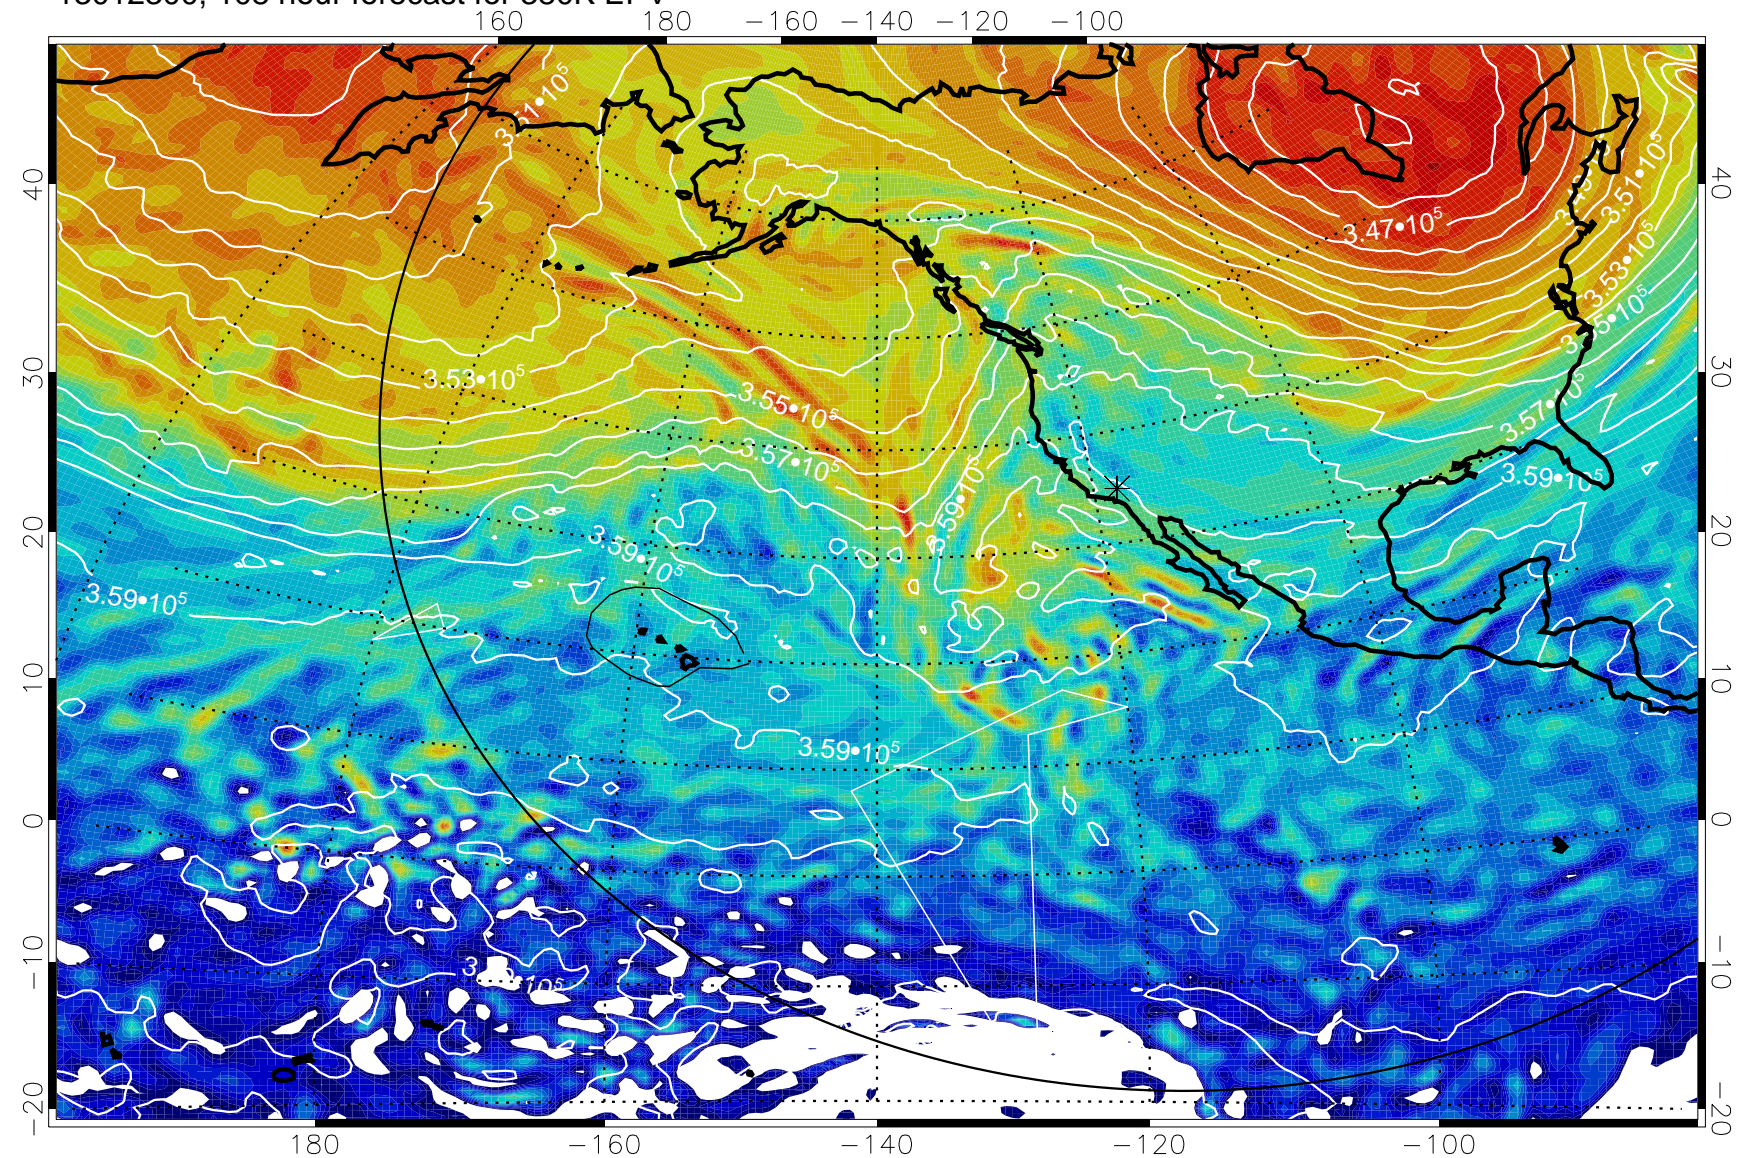

13012206, 90 hour forecast for 380K EPV

160 180 -160 -140 -120 -100

380K Montgomery Streamfunction, white

Range ring of 6000 km -- 19 hours GH round trip

13012212, 96 hour forecast for 380K EPV

380K Montgomery Streamfunction, white

Range ring of 6000 km -- 19 hours GH round trip

13012218, 102 hour forecast for 380K EPV

160 180 -160 -140 -120 -100

380K Montgomery Streamfunction, white

Range ring of 6000 km -- 19 hours GH round trip

13012300, 108 hour forecast for 380K EPV

380K Montgomery Streamfunction, white

Range ring of 6000 km -- 19 hours GH round trip

13012306, 114 hour forecast for 380K EPV

380K Montgomery Streamfunction, white

Range ring of 6000 km -- 19 hours GH round trip

13012312, 120 hour forecast for 380K EPV

380K Montgomery Streamfunction, white

Range ring of 6000 km -- 19 hours GH round trip