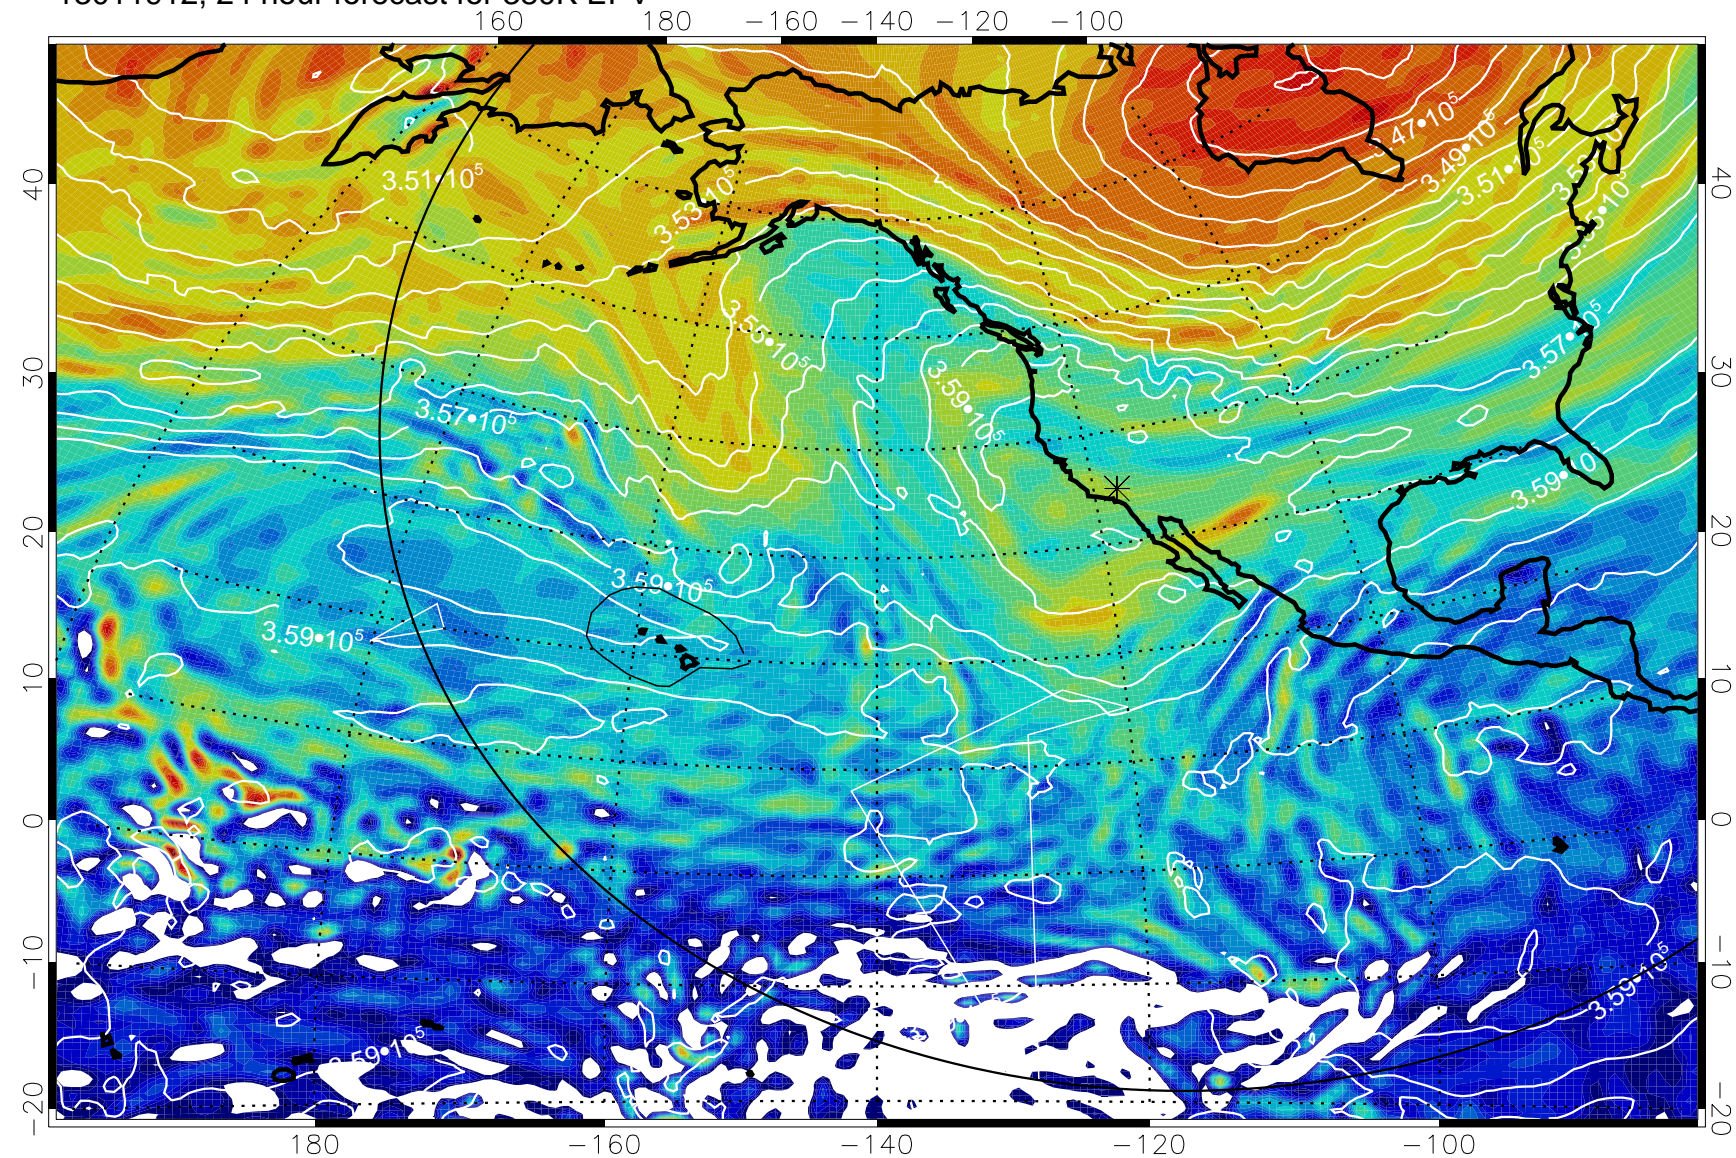

Range ring of 6000 km -- 19 hours GH round trip

13011906, 18 hour forecast for 380K EPV

380K Montgomery Streamfunction, white

Range ring of 6000 km -- 19 hours GH round trip

13011912, 24 hour forecast for 380K EPV

380K Montgomery Streamfunction, white

Range ring of 6000 km -- 19 hours GH round trip

13011918, 30 hour forecast for 380K EPV

380K Montgomery Streamfunction, white

Range ring of 6000 km -- 19 hours GH round trip

13012000, 36 hour forecast for 380K EPV

380K Montgomery Streamfunction, white

Range ring of 6000 km -- 19 hours GH round trip

13012006, 42 hour forecast for 380K EPV

380K Montgomery Streamfunction, white

Range ring of 6000 km -- 19 hours GH round trip

Range ring of 6000 km -- 19 hours GH round trip

13012100, 60 hour forecast for 380K EPV

380K Montgomery Streamfunction, white

Range ring of 6000 km -- 19 hours GH round trip

13012106, 66 hour forecast for 380K EPV