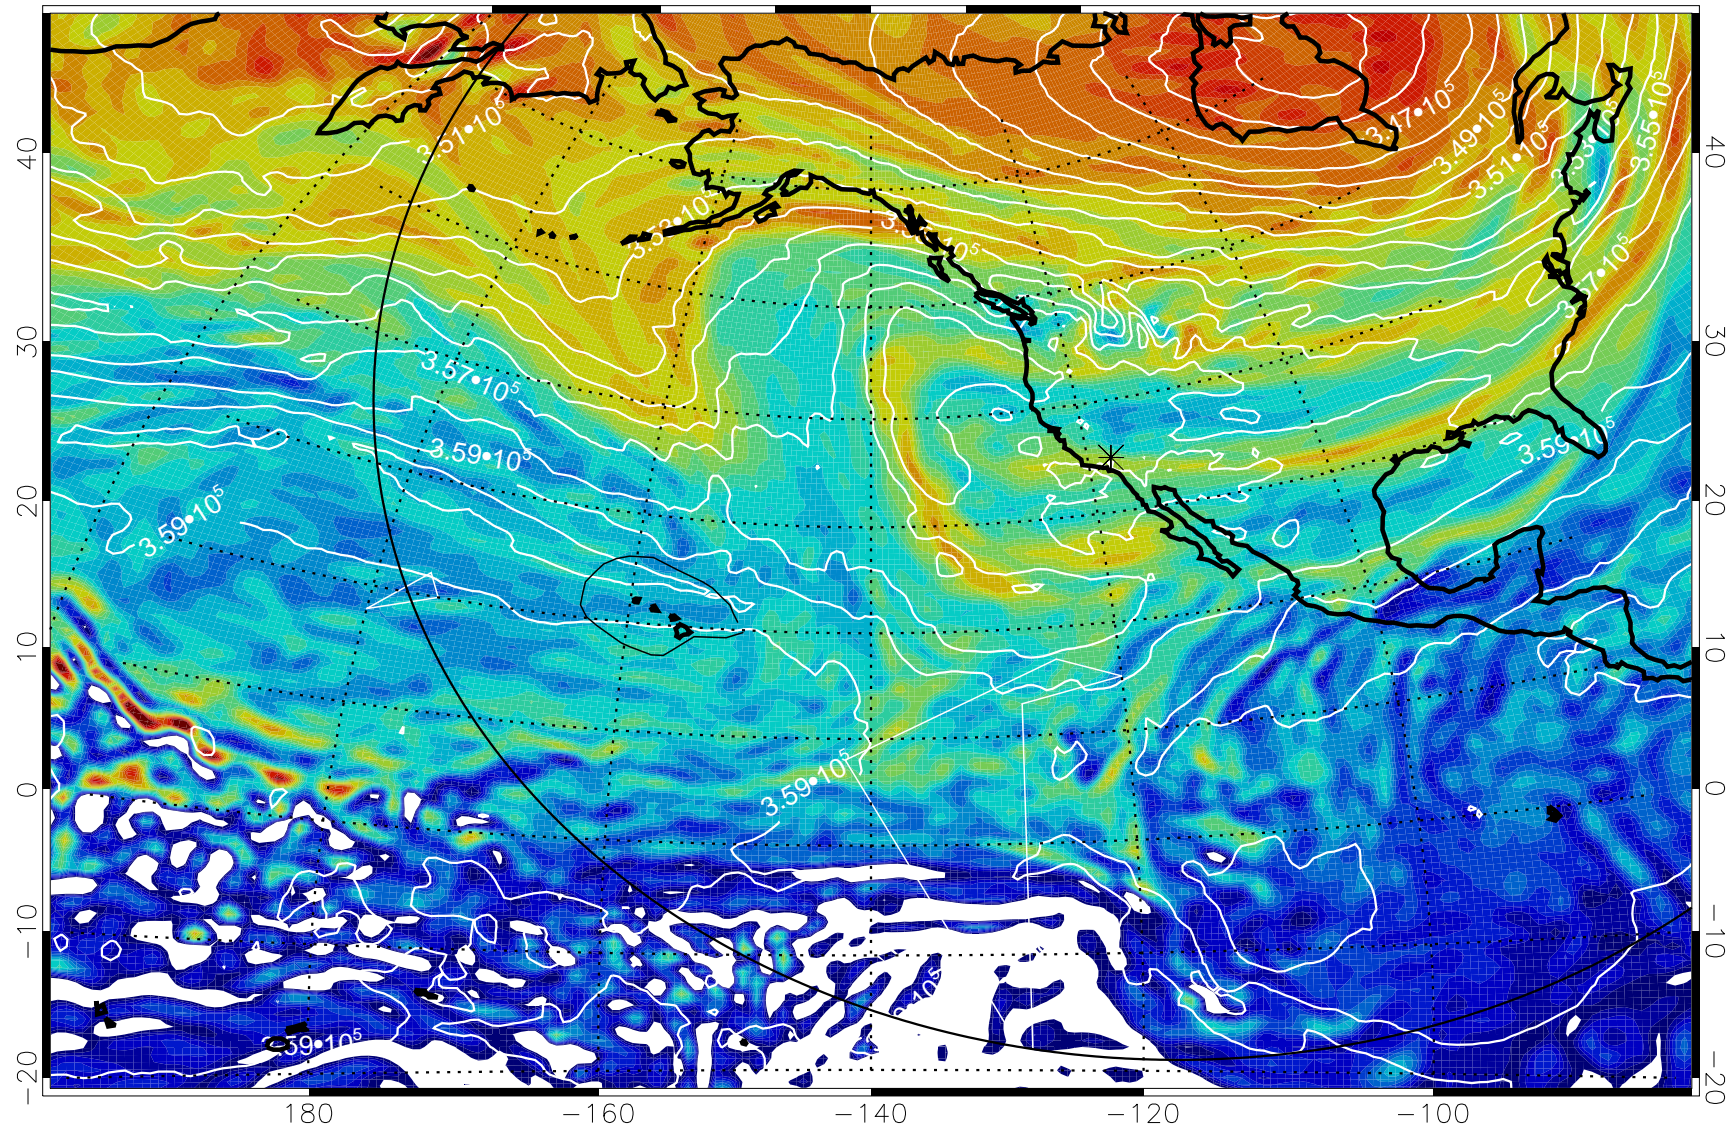

13011818, 6 hour forecast for 380K EPV

160 180 -160 -140 -120 -100

380K Montgomery Streamfunction, white

Range ring of 6000 km -- 19 hours GH round trip

13011900, 12 hour forecast for 380K EPV

380K Montgomery Streamfunction, white

Range ring of 6000 km -- 19 hours GH round trip

13011906, 18 hour forecast for 380K EPV

380K Montgomery Streamfunction, white

Range ring of 6000 km -- 19 hours GH round trip

13011912, 24 hour forecast for 380K EPV

380K Montgomery Streamfunction, white

Range ring of 6000 km -- 19 hours GH round trip

13011918, 30 hour forecast for 380K EPV

380K Montgomery Streamfunction, white

Range ring of 6000 km -- 19 hours GH round trip

13012000, 36 hour forecast for 380K EPV

380K Montgomery Streamfunction, white

Range ring of 6000 km -- 19 hours GH round trip

13012006, 42 hour forecast for 380K EPV

380K Montgomery Streamfunction, white

Range ring of 6000 km -- 19 hours GH round trip