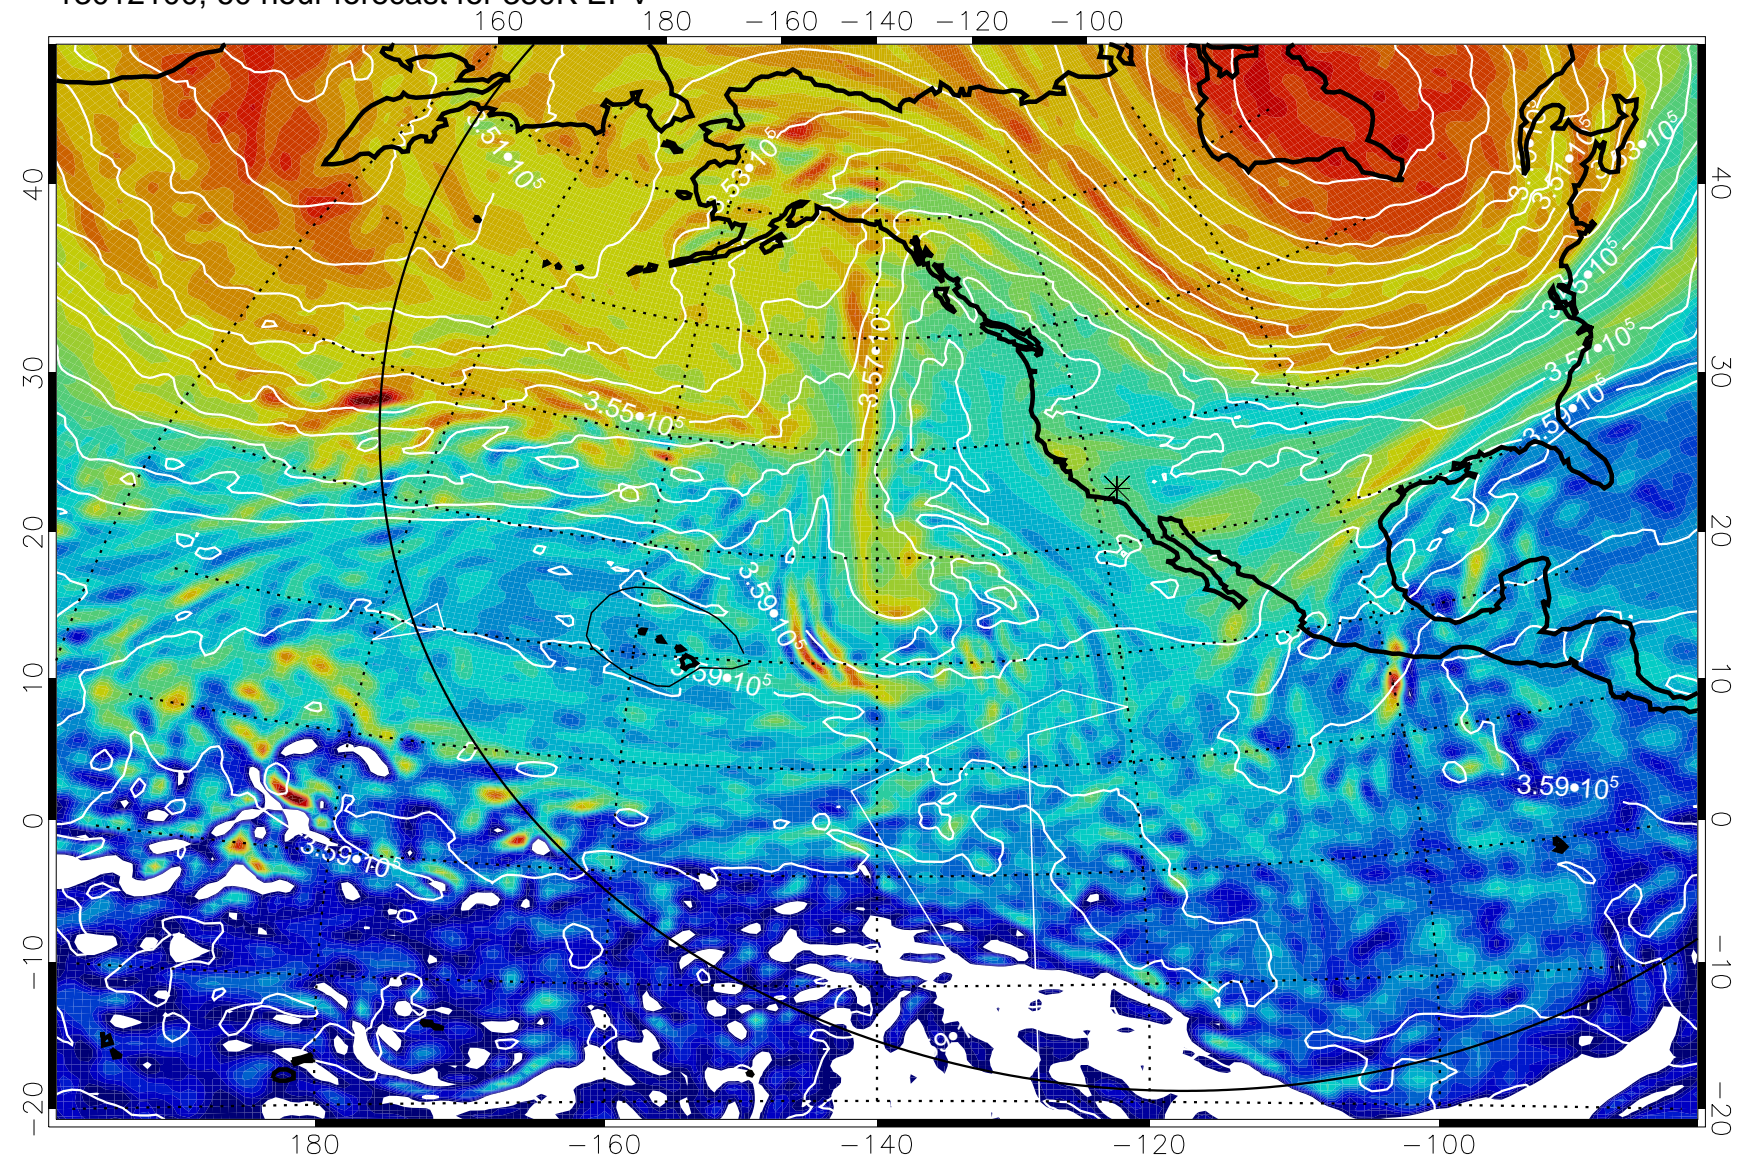

13012000, 36 hour forecast for 380K EPV

380K Montgomery Streamfunction, white

Range ring of 6000 km -- 19 hours GH round trip

13012006, 42 hour forecast for 380K EPV

380K Montgomery Streamfunction, white

Range ring of 6000 km -- 19 hours GH round trip

13012012, 48 hour forecast for 380K EPV

160 180 -160 -140 -120 -100

380K Montgomery Streamfunction, white

Range ring of 6000 km -- 19 hours GH round trip

13012018, 54 hour forecast for 380K EPV

380K Montgomery Streamfunction, white

Range ring of 6000 km -- 19 hours GH round trip

13012100, 60 hour forecast for 380K EPV

380K Montgomery Streamfunction, white

Range ring of 6000 km -- 19 hours GH round trip

13012106, 66 hour forecast for 380K EPV

380K Montgomery Streamfunction, white

Range ring of 6000 km -- 19 hours GH round trip

13012112, 72 hour forecast for 380K EPV

380K Montgomery Streamfunction, white

Range ring of 6000 km -- 19 hours GH round trip