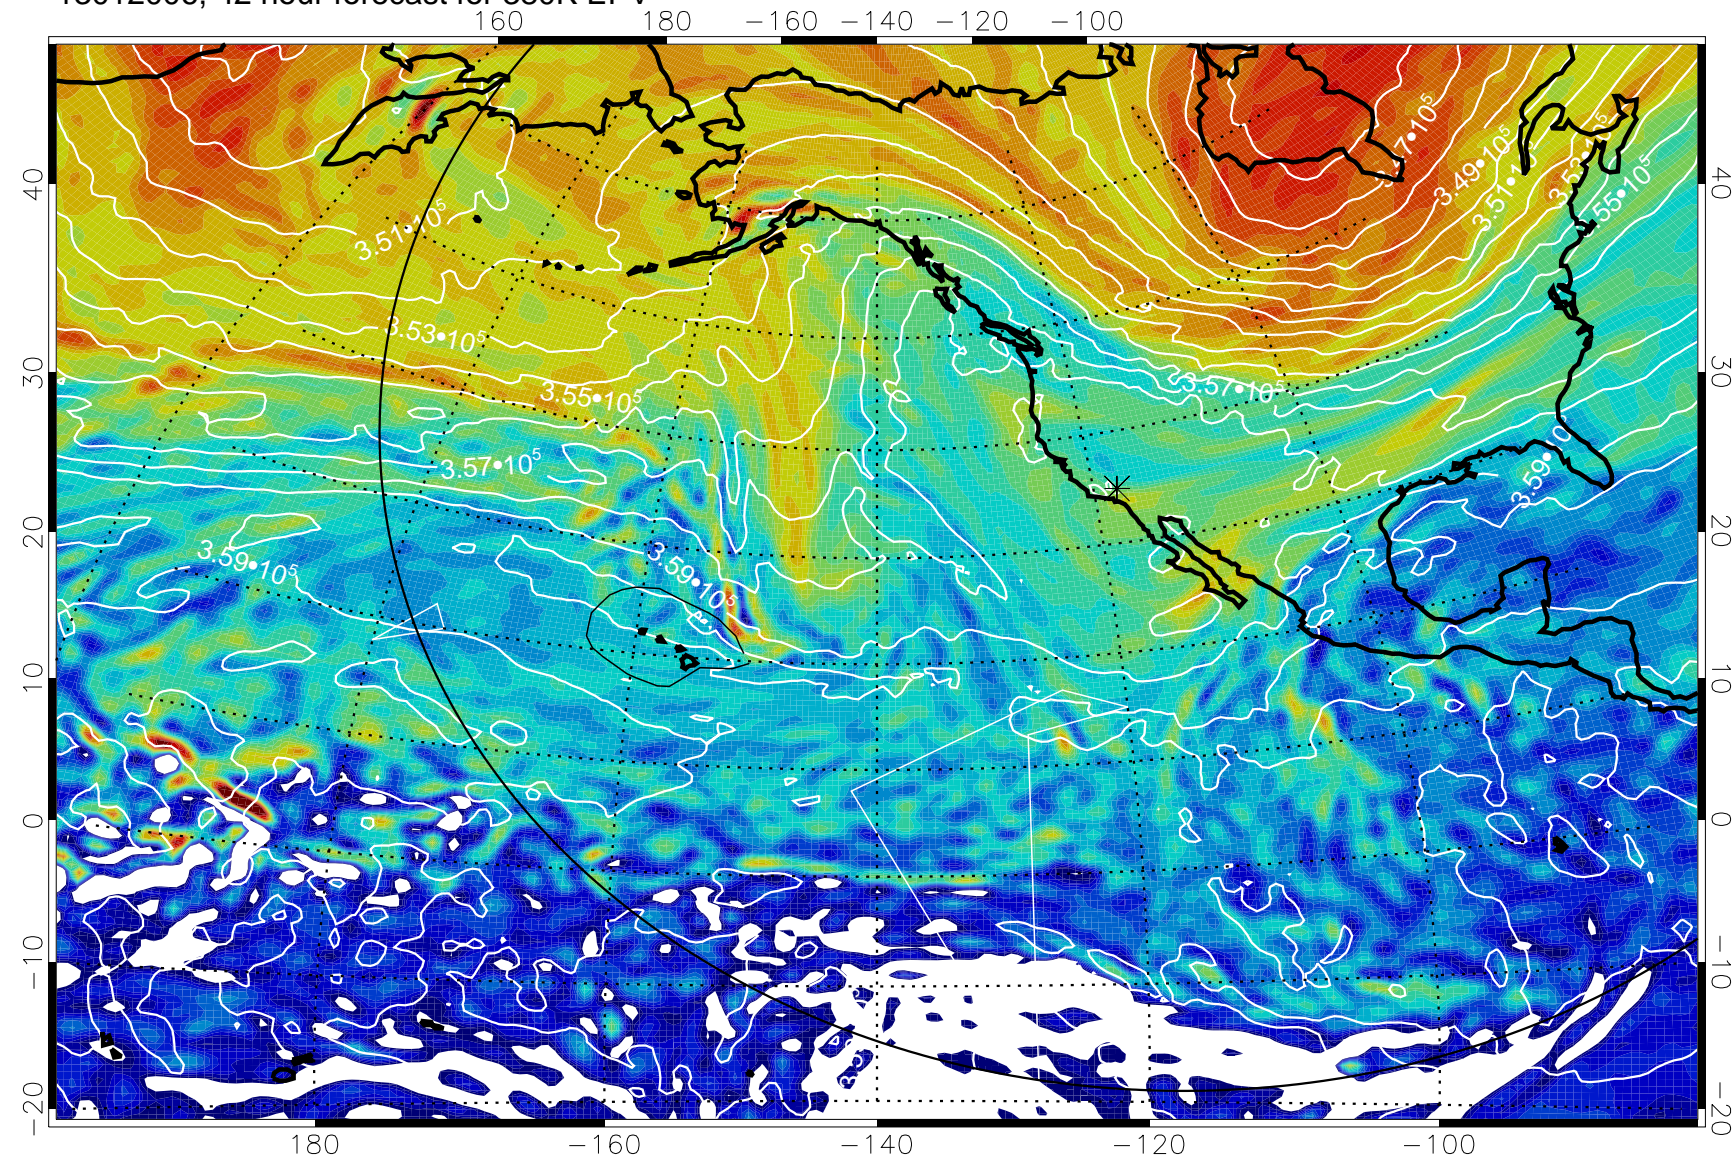

Range ring of 6000 km -- 19 hours GH round trip

13011906, 18 hour forecast for 380K EPV

380K Montgomery Streamfunction, white

Range ring of 6000 km -- 19 hours GH round trip

13011912, 24 hour forecast for 380K EPV

380K Montgomery Streamfunction, white

Range ring of 6000 km -- 19 hours GH round trip

13011918, 30 hour forecast for 380K EPV

380K Montgomery Streamfunction, white

Range ring of 6000 km -- 19 hours GH round trip

13012000, 36 hour forecast for 380K EPV

380K Montgomery Streamfunction, white

Range ring of 6000 km -- 19 hours GH round trip

13012006, 42 hour forecast for 380K EPV

380K Montgomery Streamfunction, white

Range ring of 6000 km -- 19 hours GH round trip

Range ring of 6000 km -- 19 hours GH round trip

13012100, 60 hour forecast for 380K EPV

380K Montgomery Streamfunction, white

Range ring of 6000 km -- 19 hours GH round trip

13012106, 66 hour forecast for 380K EPV