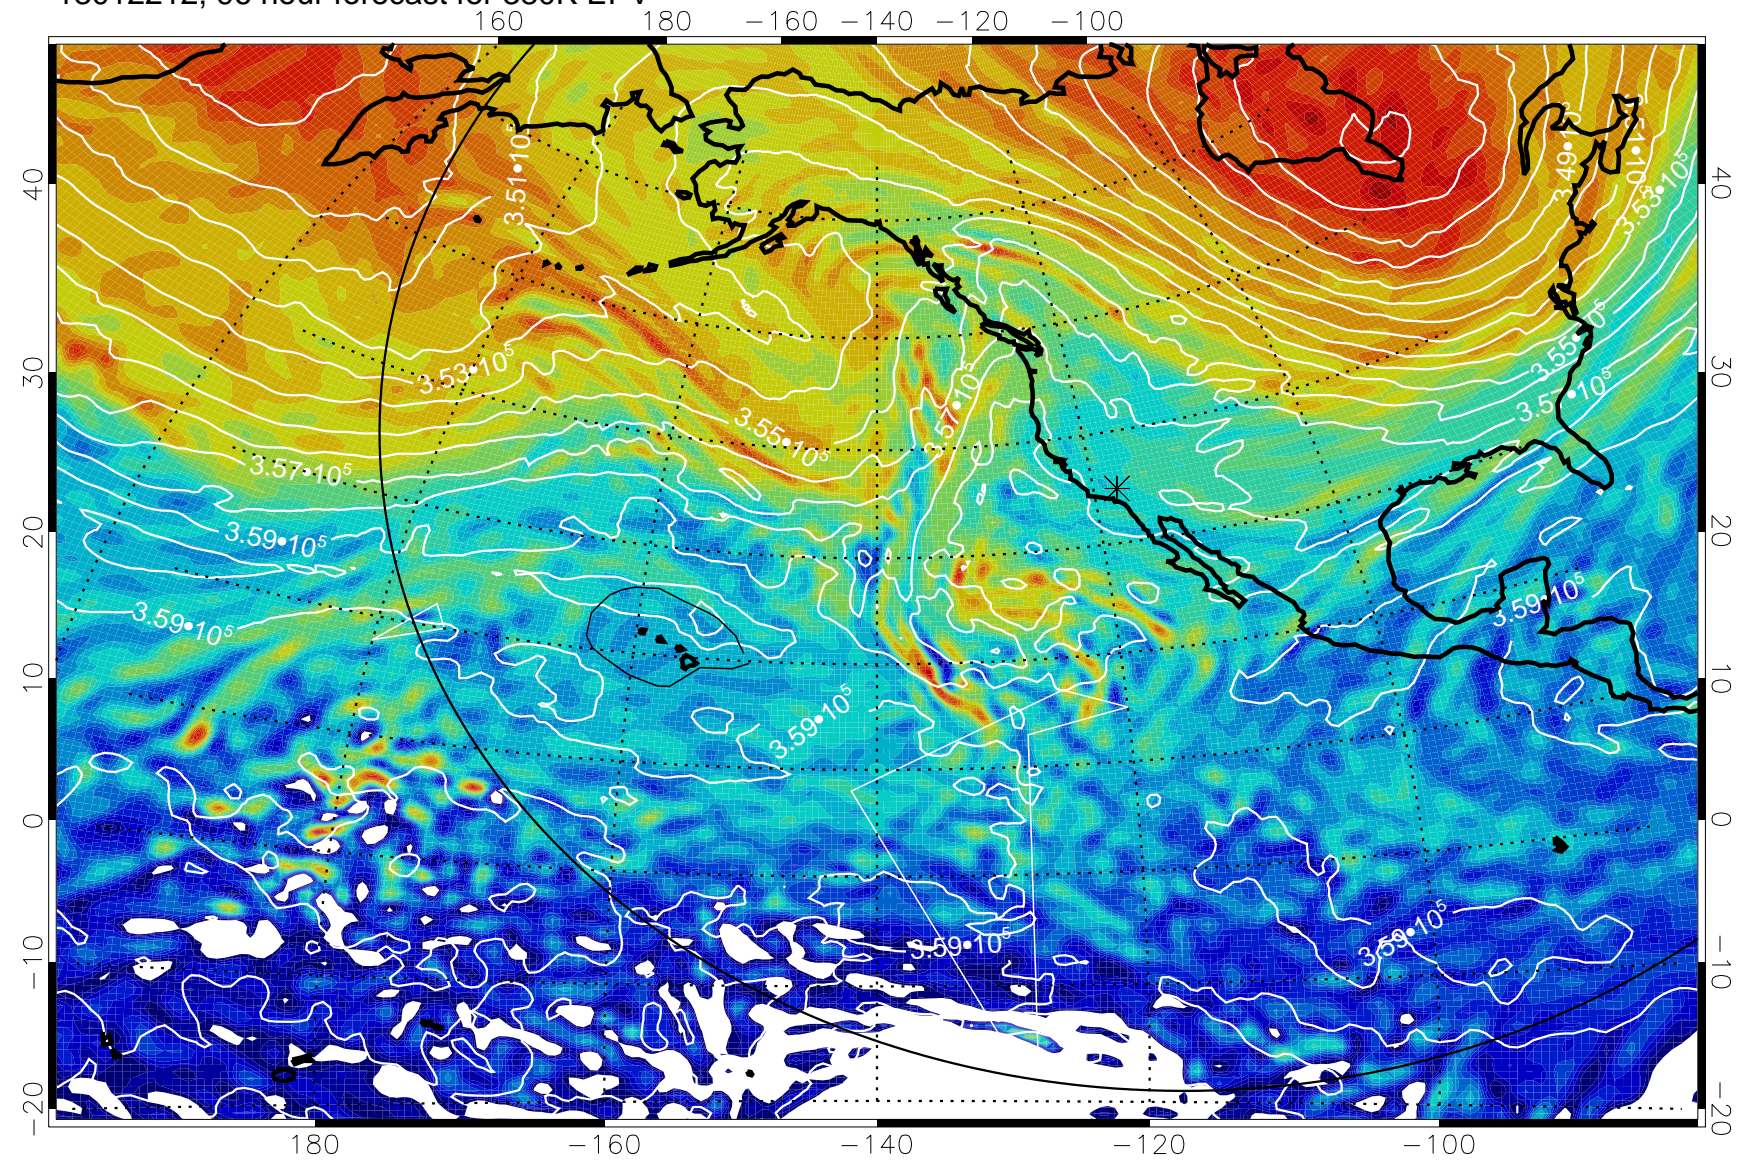

13012118, 78 hour forecast for 380K EPV

380K Montgomery Streamfunction, white

Range ring of 6000 km -- 19 hours GH round trip

13012200, 84 hour forecast for 380K EPV

380K Montgomery Streamfunction, white

Range ring of 6000 km -- 19 hours GH round trip

13012206, 90 hour forecast for 380K EPV

160 180 -160 -140 -120 -100

380K Montgomery Streamfunction, white

Range ring of 6000 km -- 19 hours GH round trip

13012212, 96 hour forecast for 380K EPV

380K Montgomery Streamfunction, white

Range ring of 6000 km -- 19 hours GH round trip

13012218, 102 hour forecast for 380K EPV

160 180 -160 -140 -120 -100

380K Montgomery Streamfunction, white

Range ring of 6000 km -- 19 hours GH round trip

13012300, 108 hour forecast for 380K EPV

380K Montgomery Streamfunction, white

Range ring of 6000 km -- 19 hours GH round trip

13012306, 114 hour forecast for 380K EPV

380K Montgomery Streamfunction, white

Range ring of 6000 km -- 19 hours GH round trip