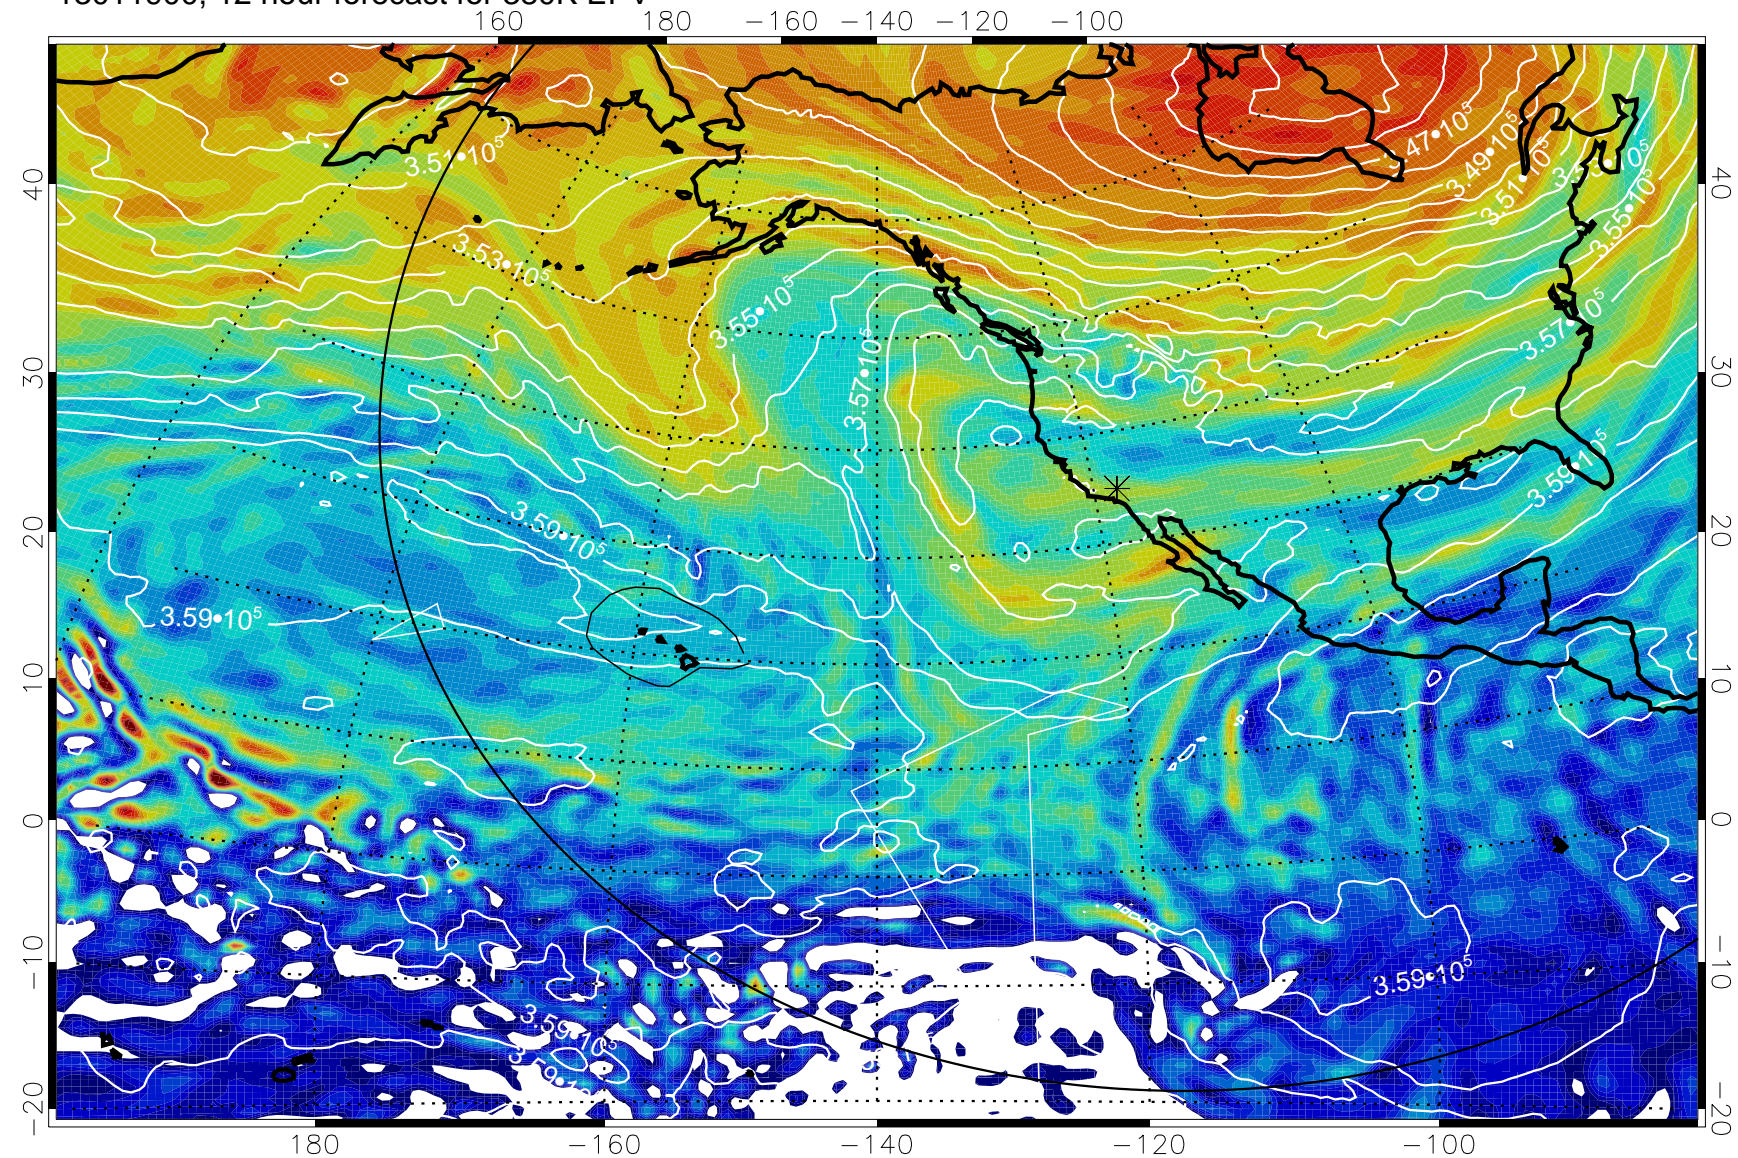

13011818, 6 hour forecast for 380K EPV

160 180 -160 -140 -120 -100

380K Montgomery Streamfunction, white

Range ring of 6000 km -- 19 hours GH round trip

13011900, 12 hour forecast for 380K EPV

380K Montgomery Streamfunction, white

Range ring of 6000 km -- 19 hours GH round trip

13011906, 18 hour forecast for 380K EPV

380K Montgomery Streamfunction, white

Range ring of 6000 km -- 19 hours GH round trip

13011912, 24 hour forecast for 380K EPV

380K Montgomery Streamfunction, white

Range ring of 6000 km -- 19 hours GH round trip

13011918, 30 hour forecast for 380K EPV

380K Montgomery Streamfunction, white

Range ring of 6000 km -- 19 hours GH round trip

13012000, 36 hour forecast for 380K EPV

380K Montgomery Streamfunction, white

Range ring of 6000 km -- 19 hours GH round trip

13012006, 42 hour forecast for 380K EPV

380K Montgomery Streamfunction, white

Range ring of 6000 km -- 19 hours GH round trip