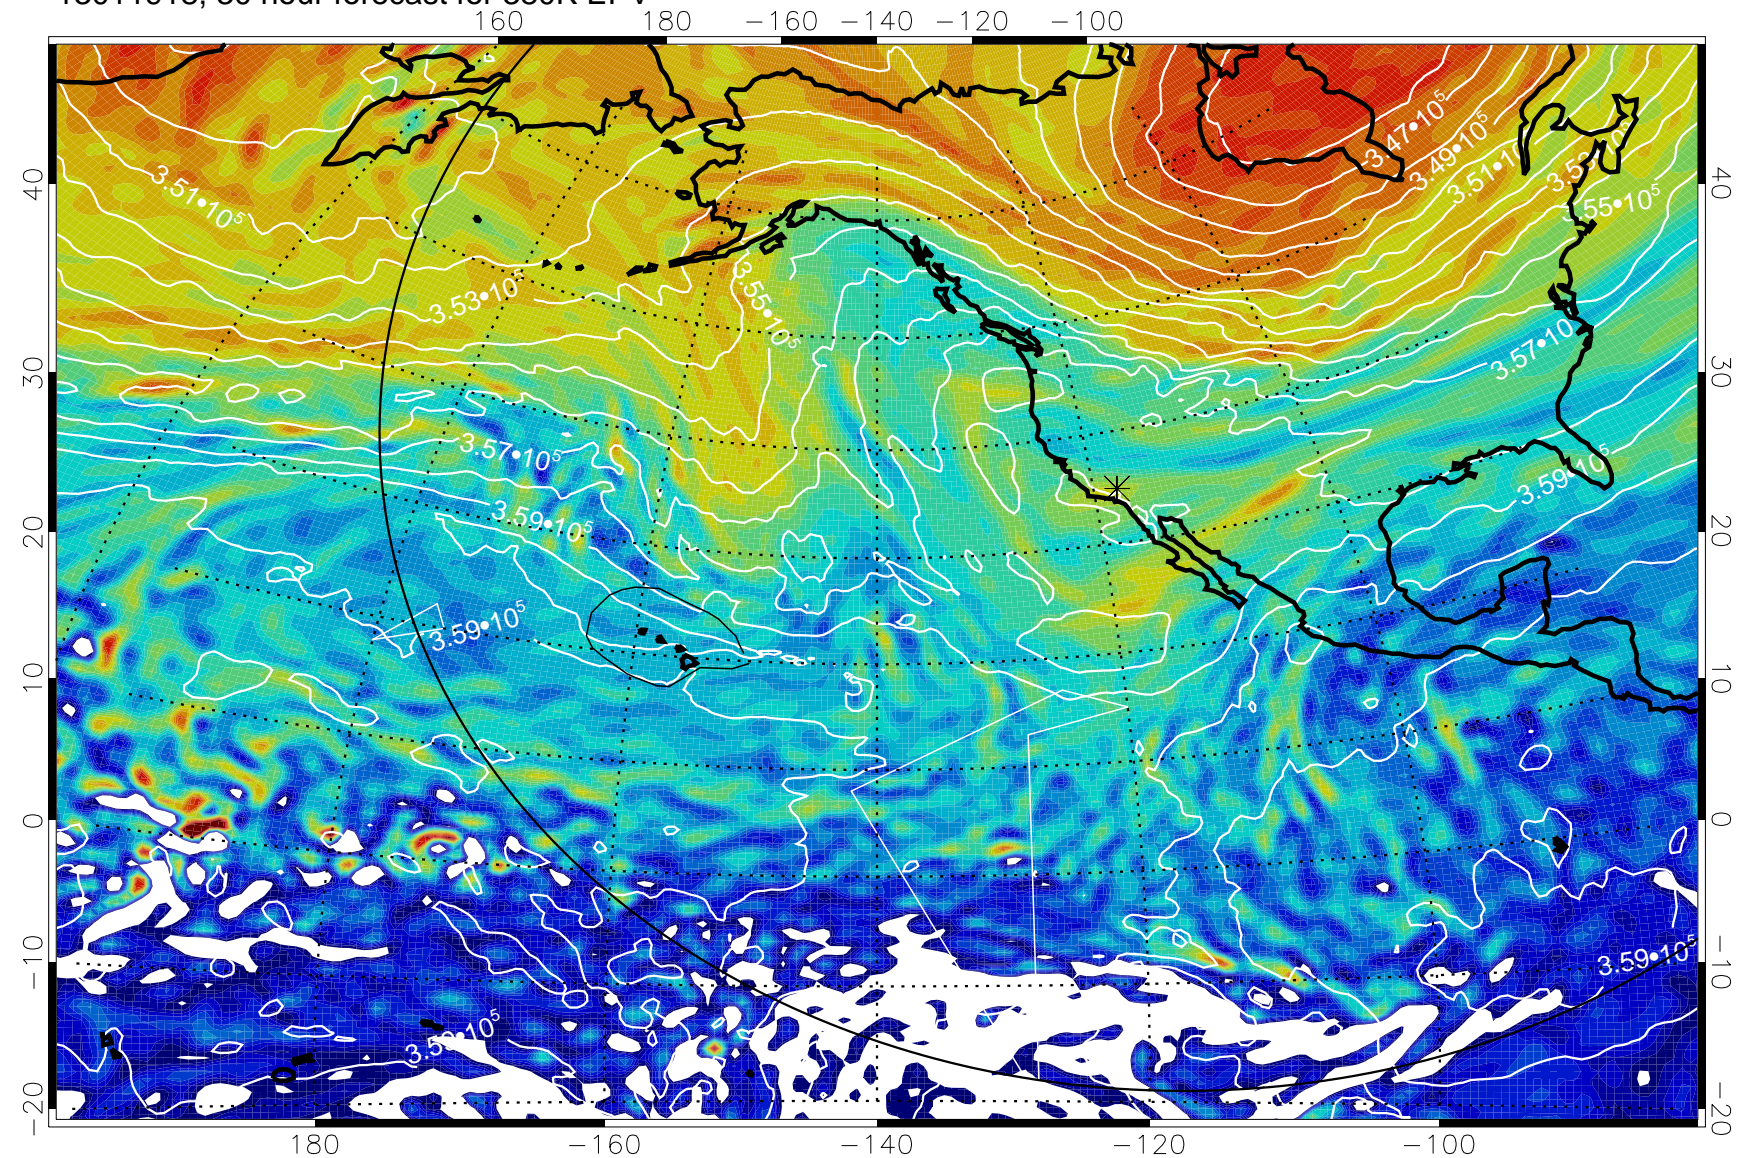

Range ring of 6000 km -- 19 hours GH round trip

13011906, 18 hour forecast for 380K EPV

380K Montgomery Streamfunction, white

Range ring of 6000 km -- 19 hours GH round trip

13011912, 24 hour forecast for 380K EPV

380K Montgomery Streamfunction, white

Range ring of 6000 km -- 19 hours GH round trip

13011918, 30 hour forecast for 380K EPV

380K Montgomery Streamfunction, white

Range ring of 6000 km -- 19 hours GH round trip

13012000, 36 hour forecast for 380K EPV

380K Montgomery Streamfunction, white

Range ring of 6000 km -- 19 hours GH round trip

13012006, 42 hour forecast for 380K EPV

380K Montgomery Streamfunction, white

Range ring of 6000 km -- 19 hours GH round trip

Range ring of 6000 km -- 19 hours GH round trip

13012100, 60 hour forecast for 380K EPV

380K Montgomery Streamfunction, white

Range ring of 6000 km -- 19 hours GH round trip

13012106, 66 hour forecast for 380K EPV