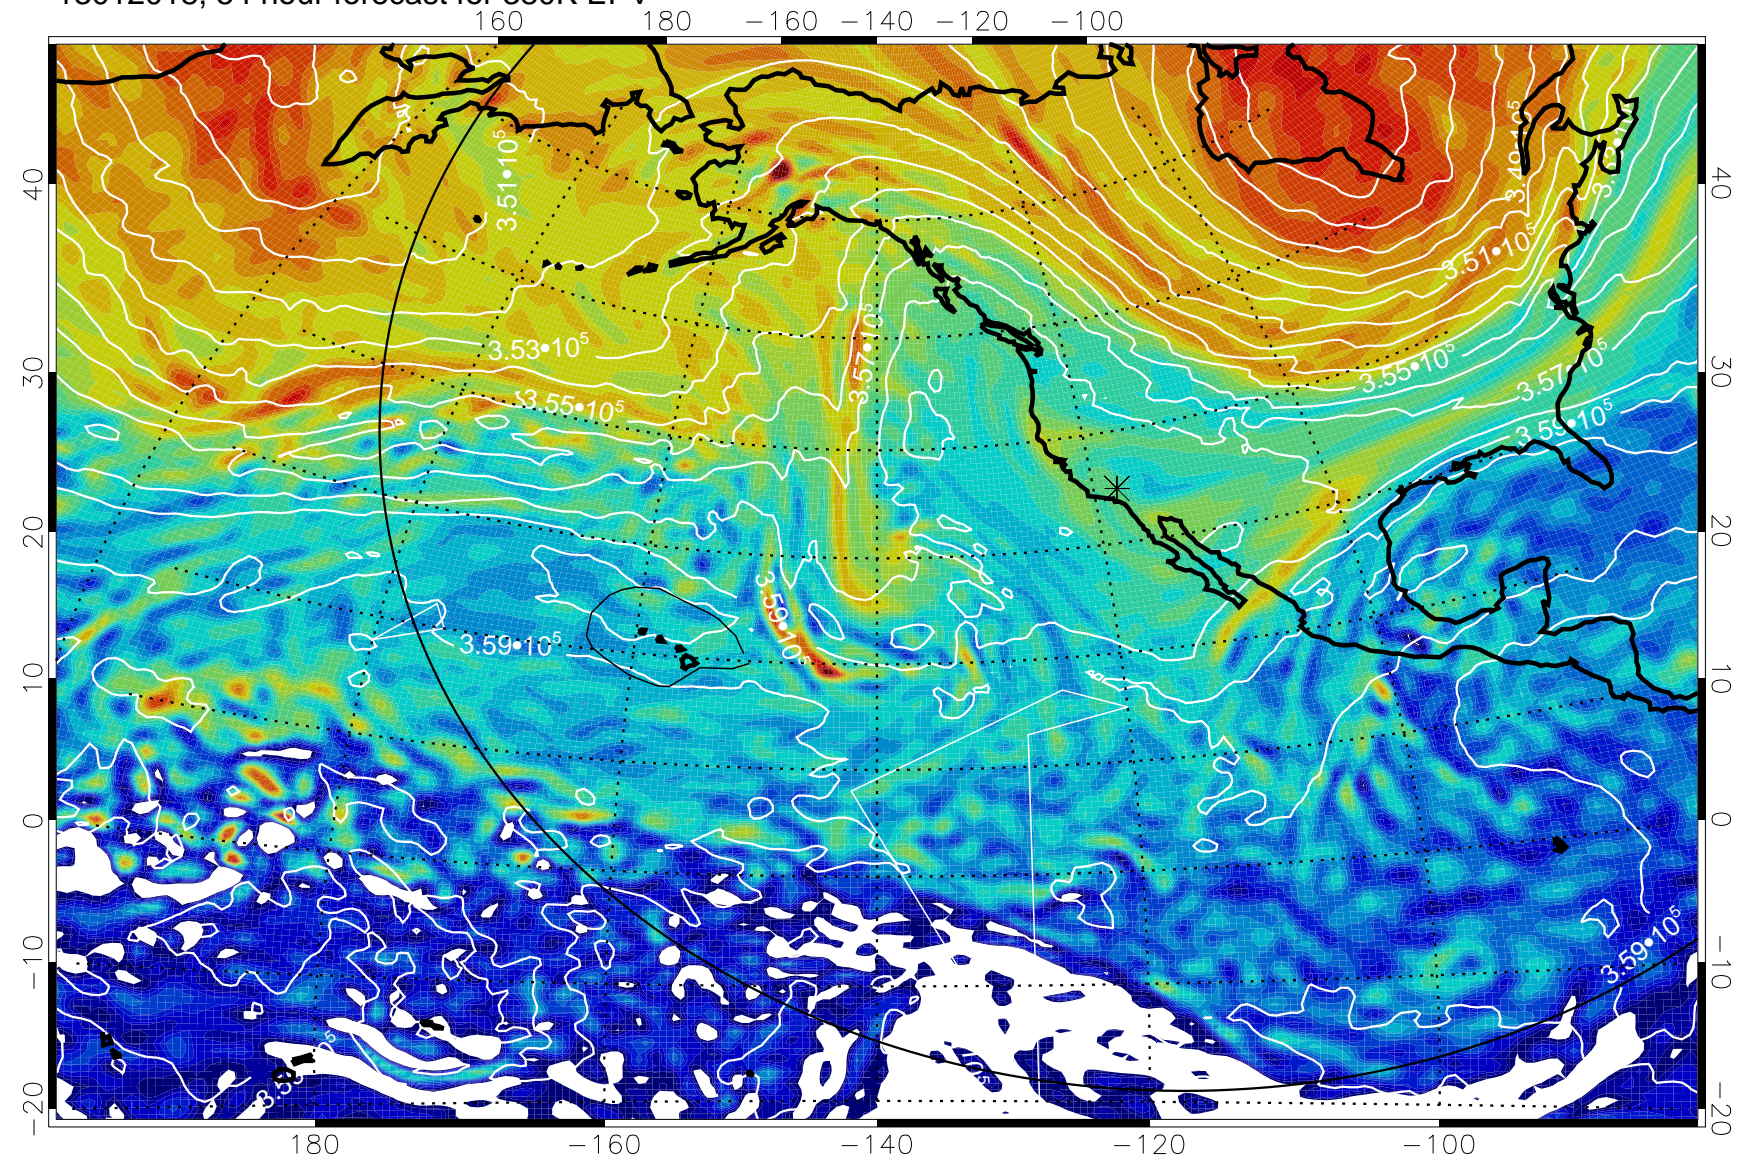

13012000, 36 hour forecast for 380K EPV

380K Montgomery Streamfunction, white

Range ring of 6000 km -- 19 hours GH round trip

13012006, 42 hour forecast for 380K EPV

380K Montgomery Streamfunction, white

Range ring of 6000 km -- 19 hours GH round trip

13012012, 48 hour forecast for 380K EPV

160 180 -160 -140 -120 -100

380K Montgomery Streamfunction, white

Range ring of 6000 km -- 19 hours GH round trip

13012018, 54 hour forecast for 380K EPV

380K Montgomery Streamfunction, white

Range ring of 6000 km -- 19 hours GH round trip

13012100, 60 hour forecast for 380K EPV

380K Montgomery Streamfunction, white

Range ring of 6000 km -- 19 hours GH round trip

13012106, 66 hour forecast for 380K EPV

380K Montgomery Streamfunction, white

Range ring of 6000 km -- 19 hours GH round trip

13012112, 72 hour forecast for 380K EPV

380K Montgomery Streamfunction, white

Range ring of 6000 km -- 19 hours GH round trip