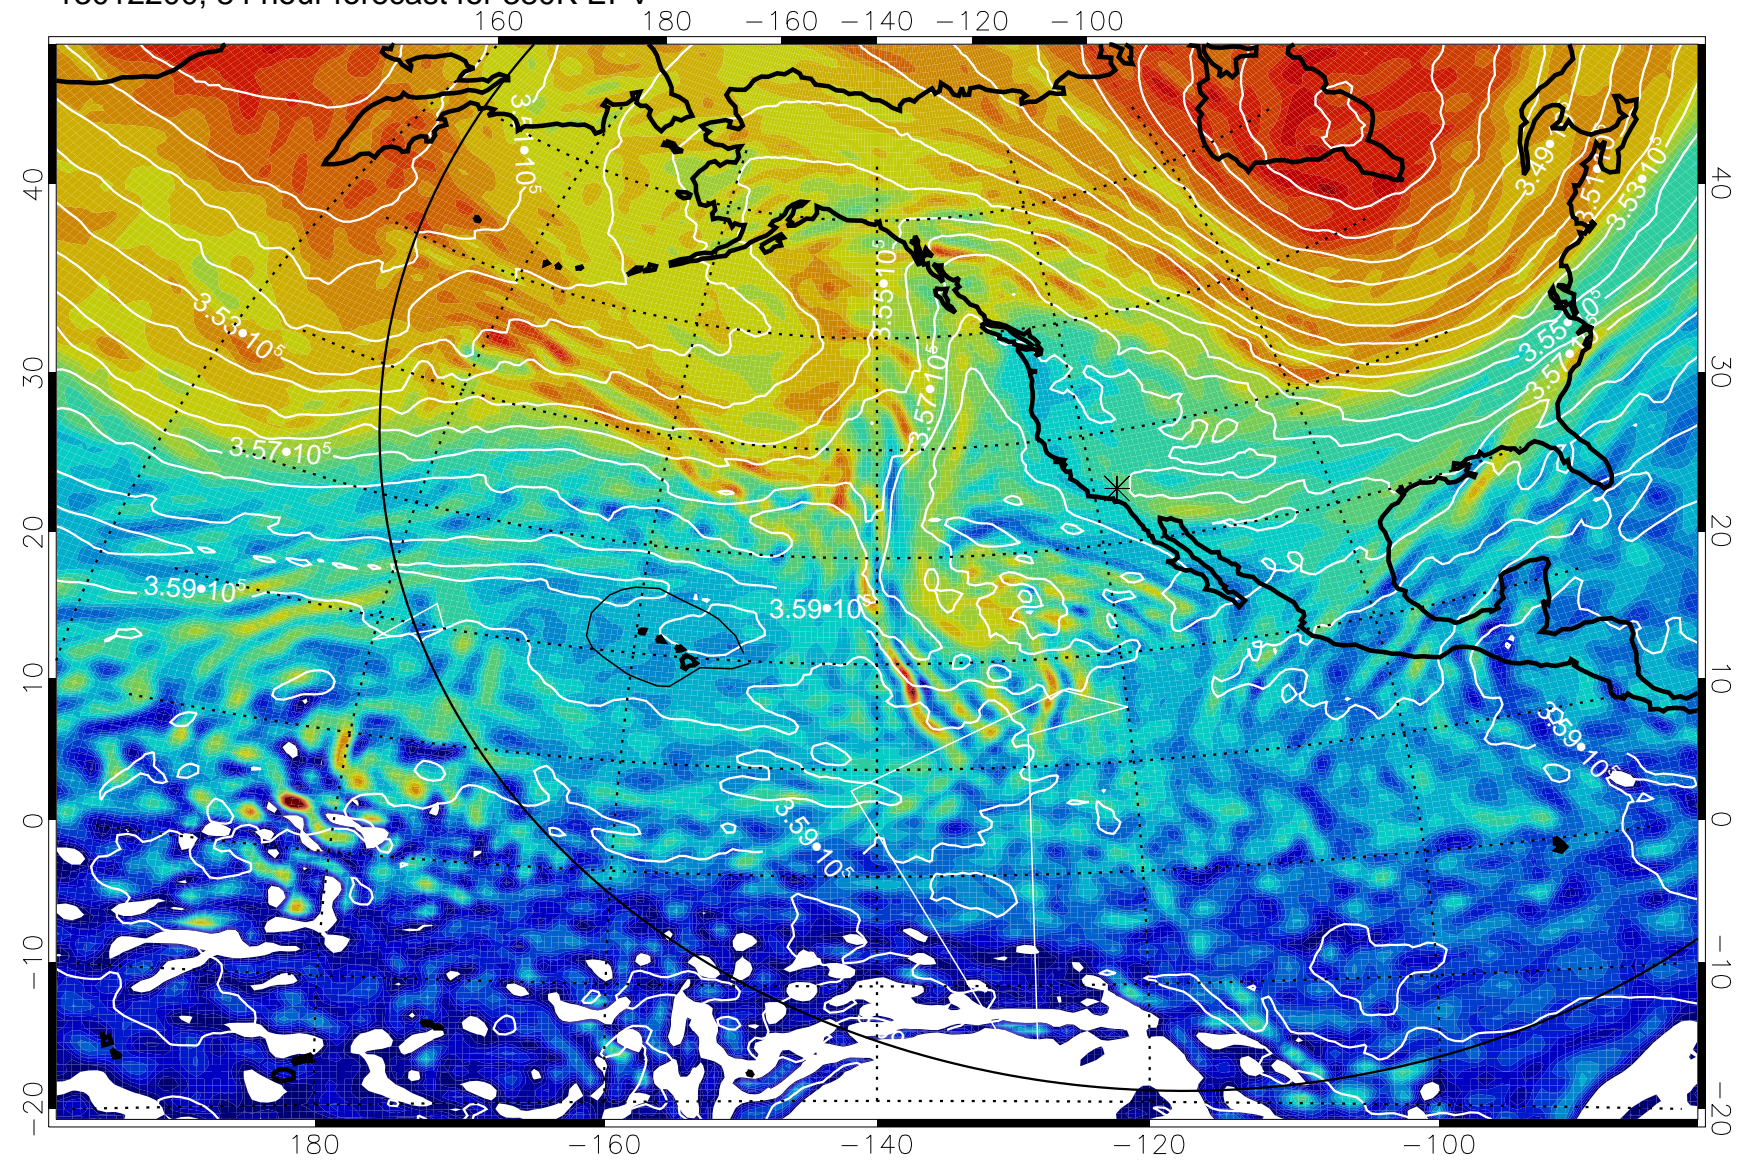

Range ring of 6000 km -- 19 hours GH round trip

13012100, 60 hour forecast for 380K EPV

380K Montgomery Streamfunction, white

Range ring of 6000 km -- 19 hours GH round trip

13012106, 66 hour forecast for 380K EPV

380K Montgomery Streamfunction, white

Range ring of 6000 km -- 19 hours GH round trip

13012112, 72 hour forecast for 380K EPV

380K Montgomery Streamfunction, white

Range ring of 6000 km -- 19 hours GH round trip

13012118, 78 hour forecast for 380K EPV

380K Montgomery Streamfunction, white

Range ring of 6000 km -- 19 hours GH round trip

13012200, 84 hour forecast for 380K EPV

380K Montgomery Streamfunction, white

Range ring of 6000 km -- 19 hours GH round trip

13012206, 90 hour forecast for 380K EPV

160 180 -160 -140 -120 -100

380K Montgomery Streamfunction, white

Range ring of 6000 km -- 19 hours GH round trip

13012212, 96 hour forecast for 380K EPV

380K Montgomery Streamfunction, white