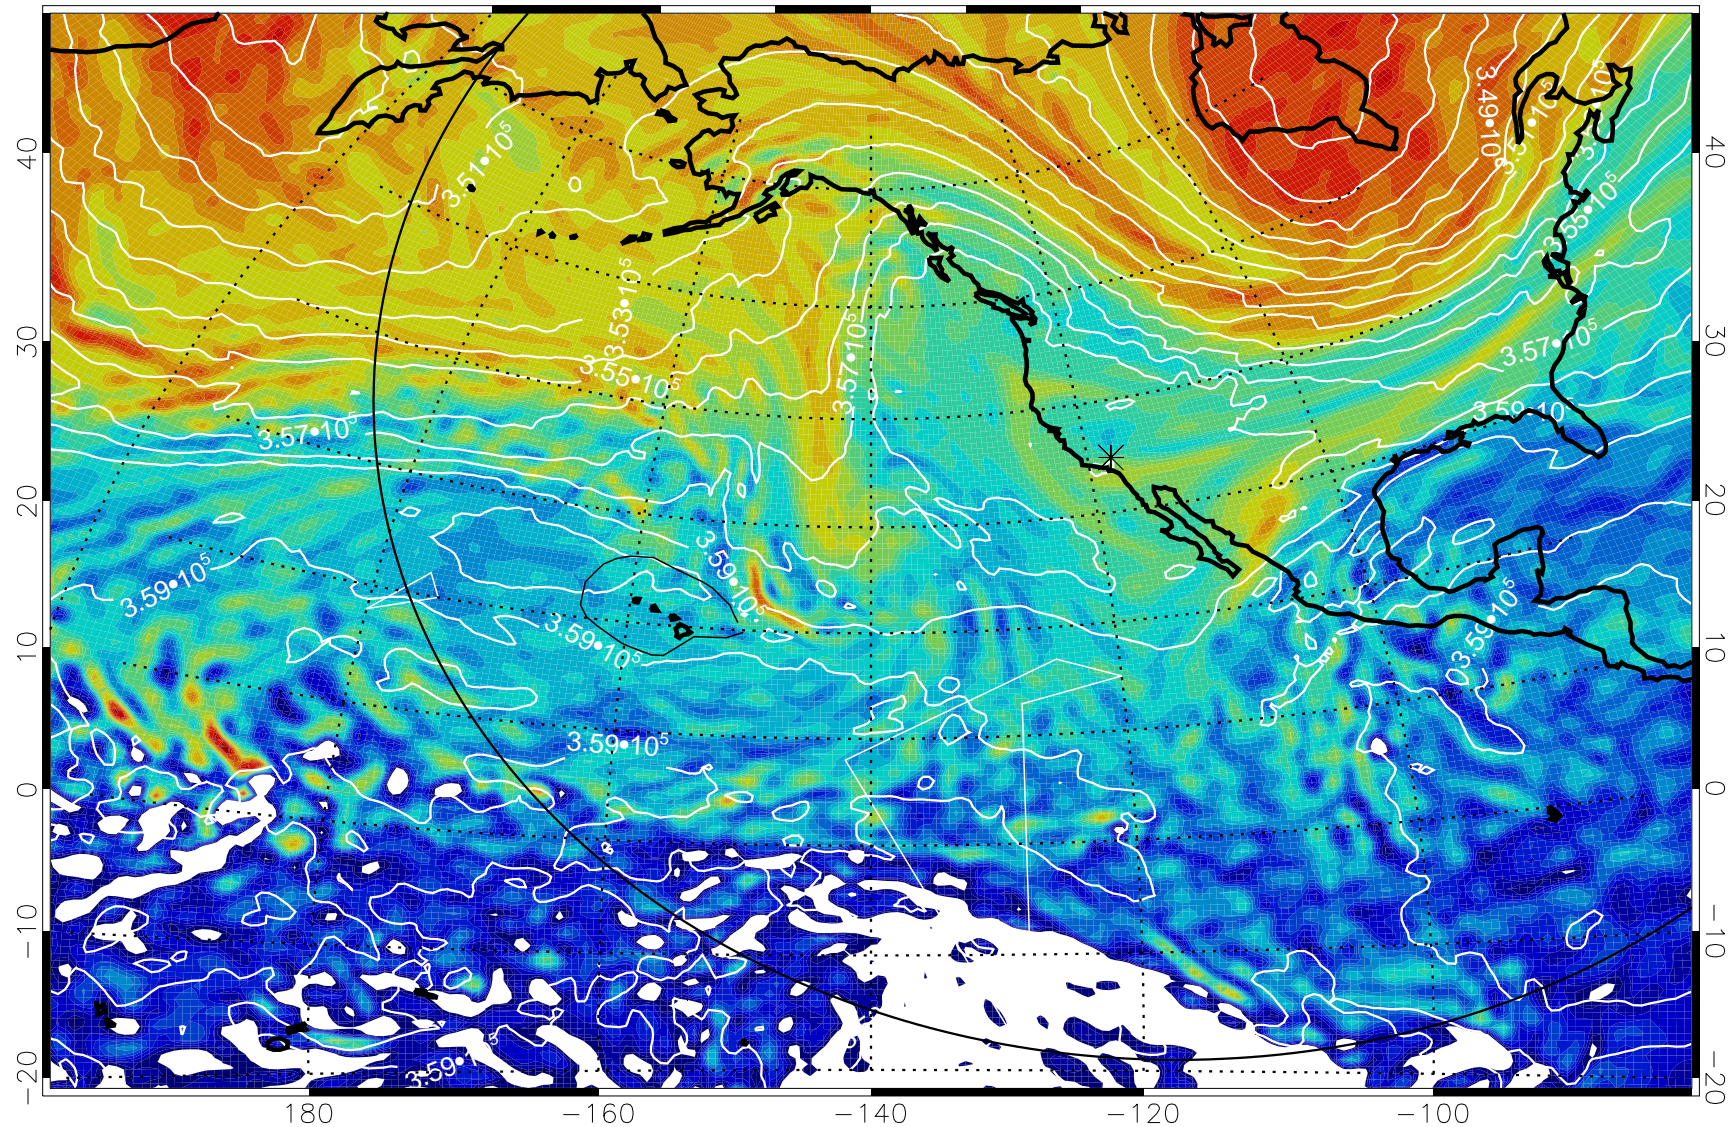

13012000, 48 hour forecast for 380K EPV

380K Montgomery Streamfunction, white

Range ring of 6000 km -- 19 hours GH round trip

13012006, 54 hour forecast for 380K EPV

380K Montgomery Streamfunction, white

Range ring of 6000 km -- 19 hours GH round trip

13012012, 60 hour forecast for 380K EPV

160 180 -160 -140 -120 -100

380K Montgomery Streamfunction, white

Range ring of 6000 km -- 19 hours GH round trip

13012018, 66 hour forecast for 380K EPV

160 180 -160 -140 -120 -100

380K Montgomery Streamfunction, white

Range ring of 6000 km -- 19 hours GH round trip

13012100, 72 hour forecast for 380K EPV

380K Montgomery Streamfunction, white

Range ring of 6000 km -- 19 hours GH round trip

Range ring of 6000 km -- 19 hours GH round trip

13012118, 90 hour forecast for 380K EPV

380K Montgomery Streamfunction, white

Range ring of 6000 km -- 19 hours GH round trip

13012200, 96 hour forecast for 380K EPV