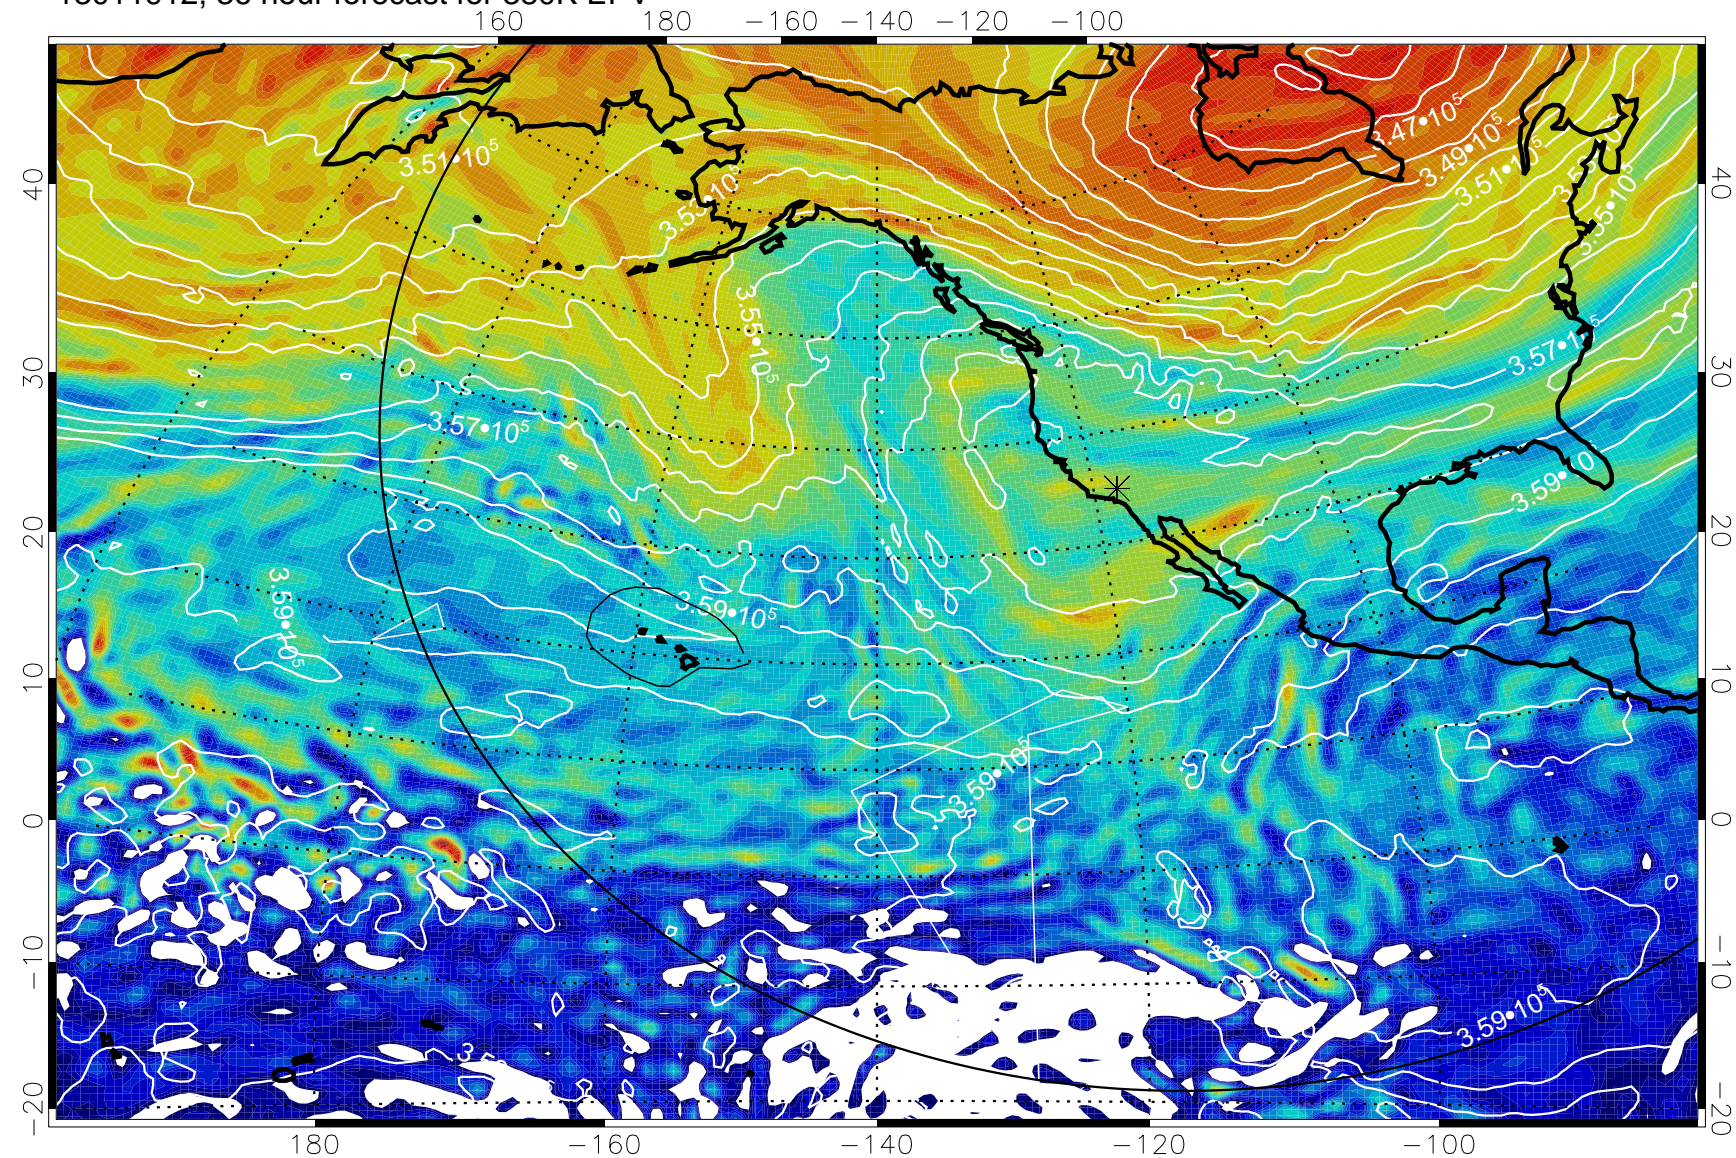

13011900, 24 hour forecast for 380K EPV

380K Montgomery Streamfunction, white

Range ring of 6000 km -- 19 hours GH round trip

13011906, 30 hour forecast for 380K EPV

380K Montgomery Streamfunction, white

Range ring of 6000 km -- 19 hours GH round trip

13011912, 36 hour forecast for 380K EPV

380K Montgomery Streamfunction, white

Range ring of 6000 km -- 19 hours GH round trip

13011918, 42 hour forecast for 380K EPV

380K Montgomery Streamfunction, white

Range ring of 6000 km -- 19 hours GH round trip

13012000, 48 hour forecast for 380K EPV

380K Montgomery Streamfunction, white

Range ring of 6000 km -- 19 hours GH round trip

13012006, 54 hour forecast for 380K EPV

380K Montgomery Streamfunction, white

Range ring of 6000 km -- 19 hours GH round trip

13012012, 60 hour forecast for 380K EPV

160 180 -160 -140 -120 -100

380K Montgomery Streamfunction, white

Range ring of 6000 km -- 19 hours GH round trip

13012018, 66 hour forecast for 380K EPV

160 180 -160 -140 -120 -100