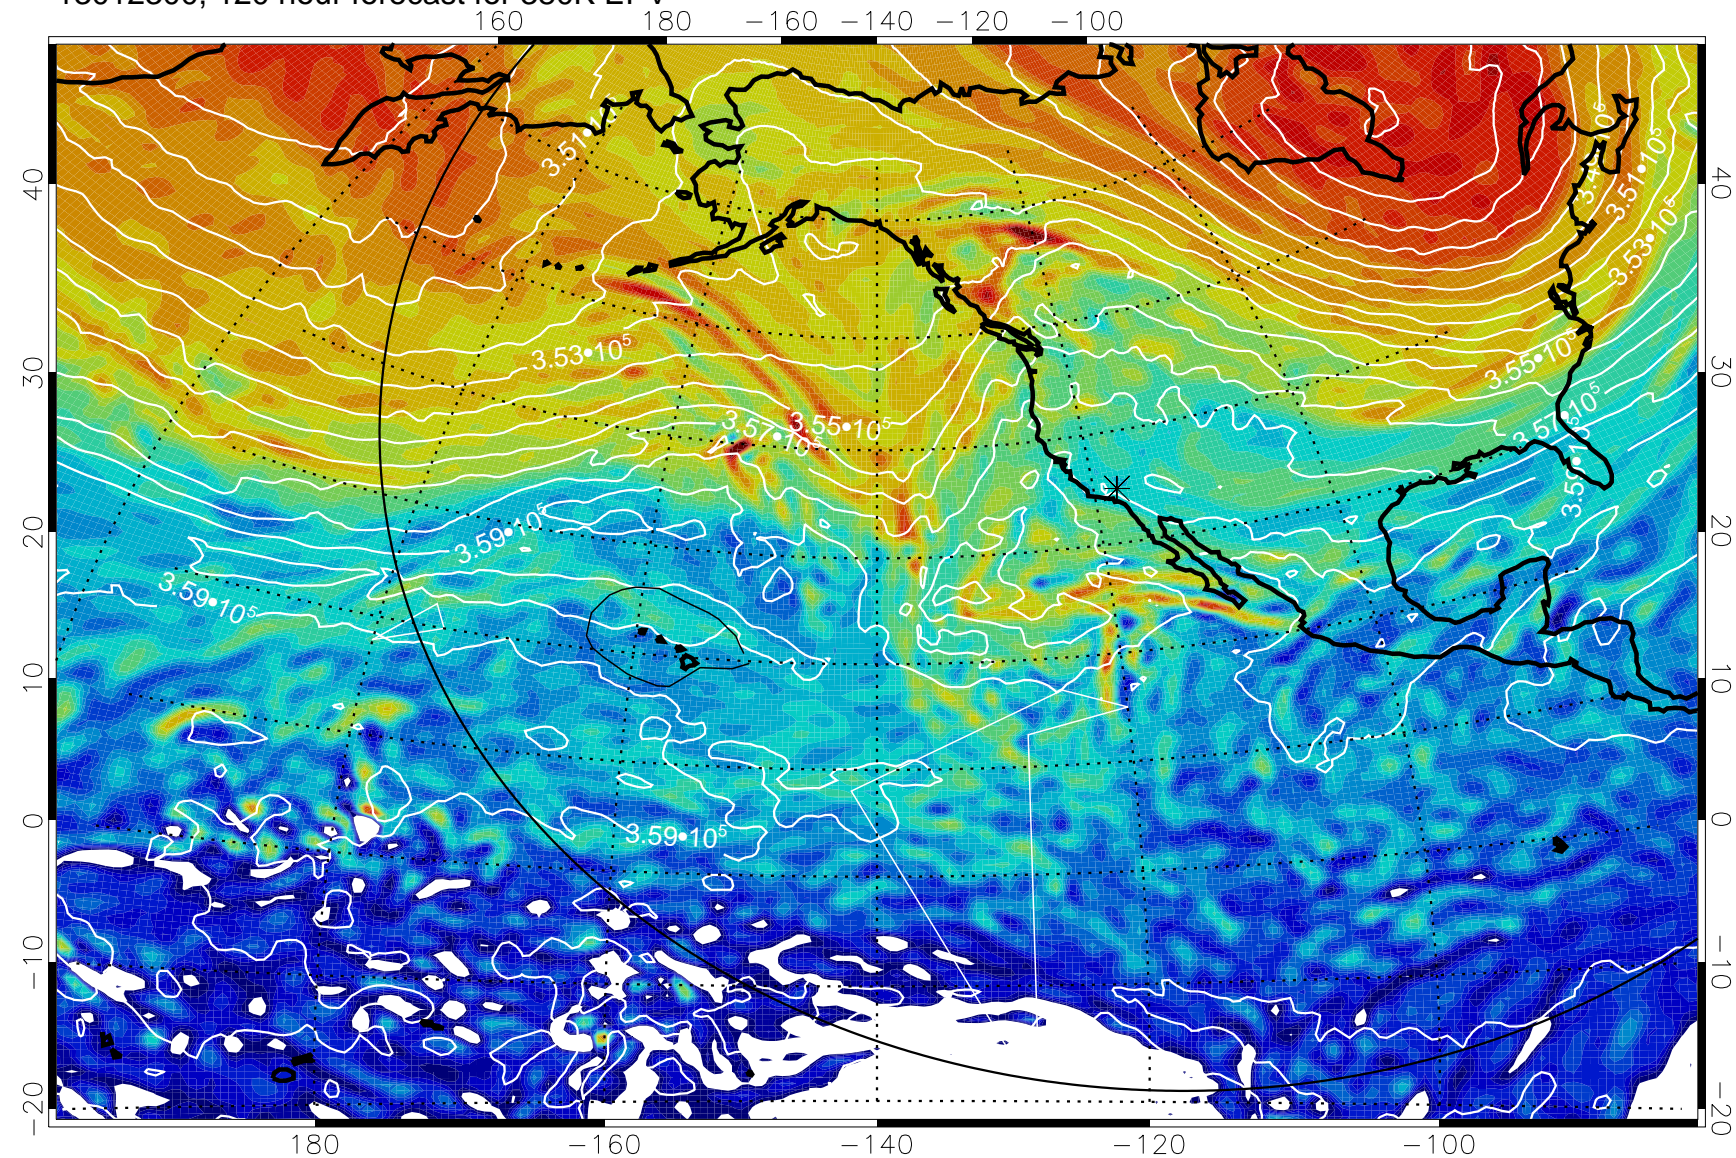

380K Montgomery Streamfunction, white

Range ring of 6000 km -- 19 hours GH round trip

13012206, 102 hour forecast for 380K EPV

160 180 -160 -140 -120 -100

380K Montgomery Streamfunction, white

Range ring of 6000 km -- 19 hours GH round trip

13012212, 108 hour forecast for 380K EPV

160 180 -160 -140 -120 -100

380K Montgomery Streamfunction, white

Range ring of 6000 km -- 19 hours GH round trip

13012218, 114 hour forecast for 380K EPV

160 180 -160 -140 -120 -100

380K Montgomery Streamfunction, white

Range ring of 6000 km -- 19 hours GH round trip

13012300, 120 hour forecast for 380K EPV

380K Montgomery Streamfunction, white

Range ring of 6000 km -- 19 hours GH round trip