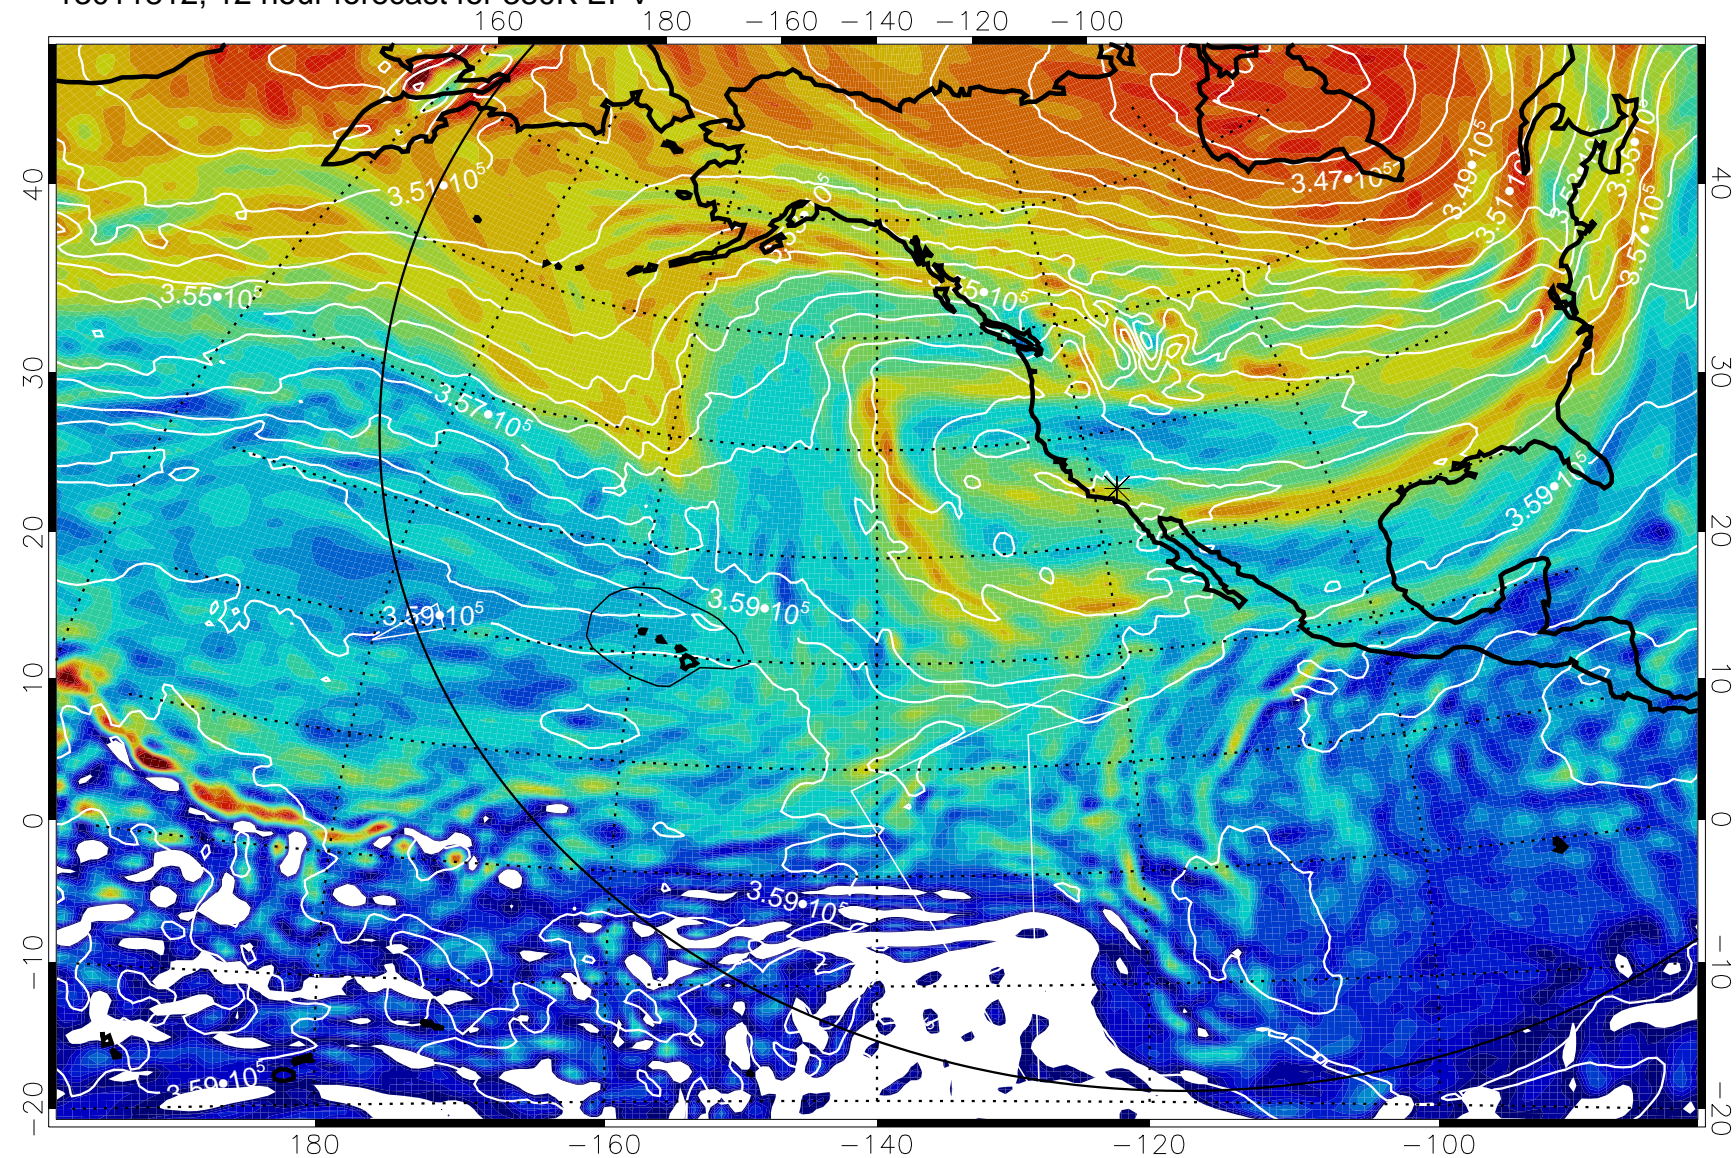

13011812, 12 hour forecast for 380K EPV

380K Montgomery Streamfunction, white

Range ring of 6000 km -- 19 hours GH round trip

13011818, 18 hour forecast for 380K EPV

380K Montgomery Streamfunction, white

Range ring of 6000 km -- 19 hours GH round trip

13011900, 24 hour forecast for 380K EPV

380K Montgomery Streamfunction, white

Range ring of 6000 km -- 19 hours GH round trip

13011906, 30 hour forecast for 380K EPV

380K Montgomery Streamfunction, white

Range ring of 6000 km -- 19 hours GH round trip

13011912, 36 hour forecast for 380K EPV

380K Montgomery Streamfunction, white

Range ring of 6000 km -- 19 hours GH round trip

13011918, 42 hour forecast for 380K EPV

380K Montgomery Streamfunction, white

Range ring of 6000 km -- 19 hours GH round trip

13012000, 48 hour forecast for 380K EPV

380K Montgomery Streamfunction, white

Range ring of 6000 km -- 19 hours GH round trip

13012006, 54 hour forecast for 380K EPV

380K Montgomery Streamfunction, white

Range ring of 6000 km -- 19 hours GH round trip