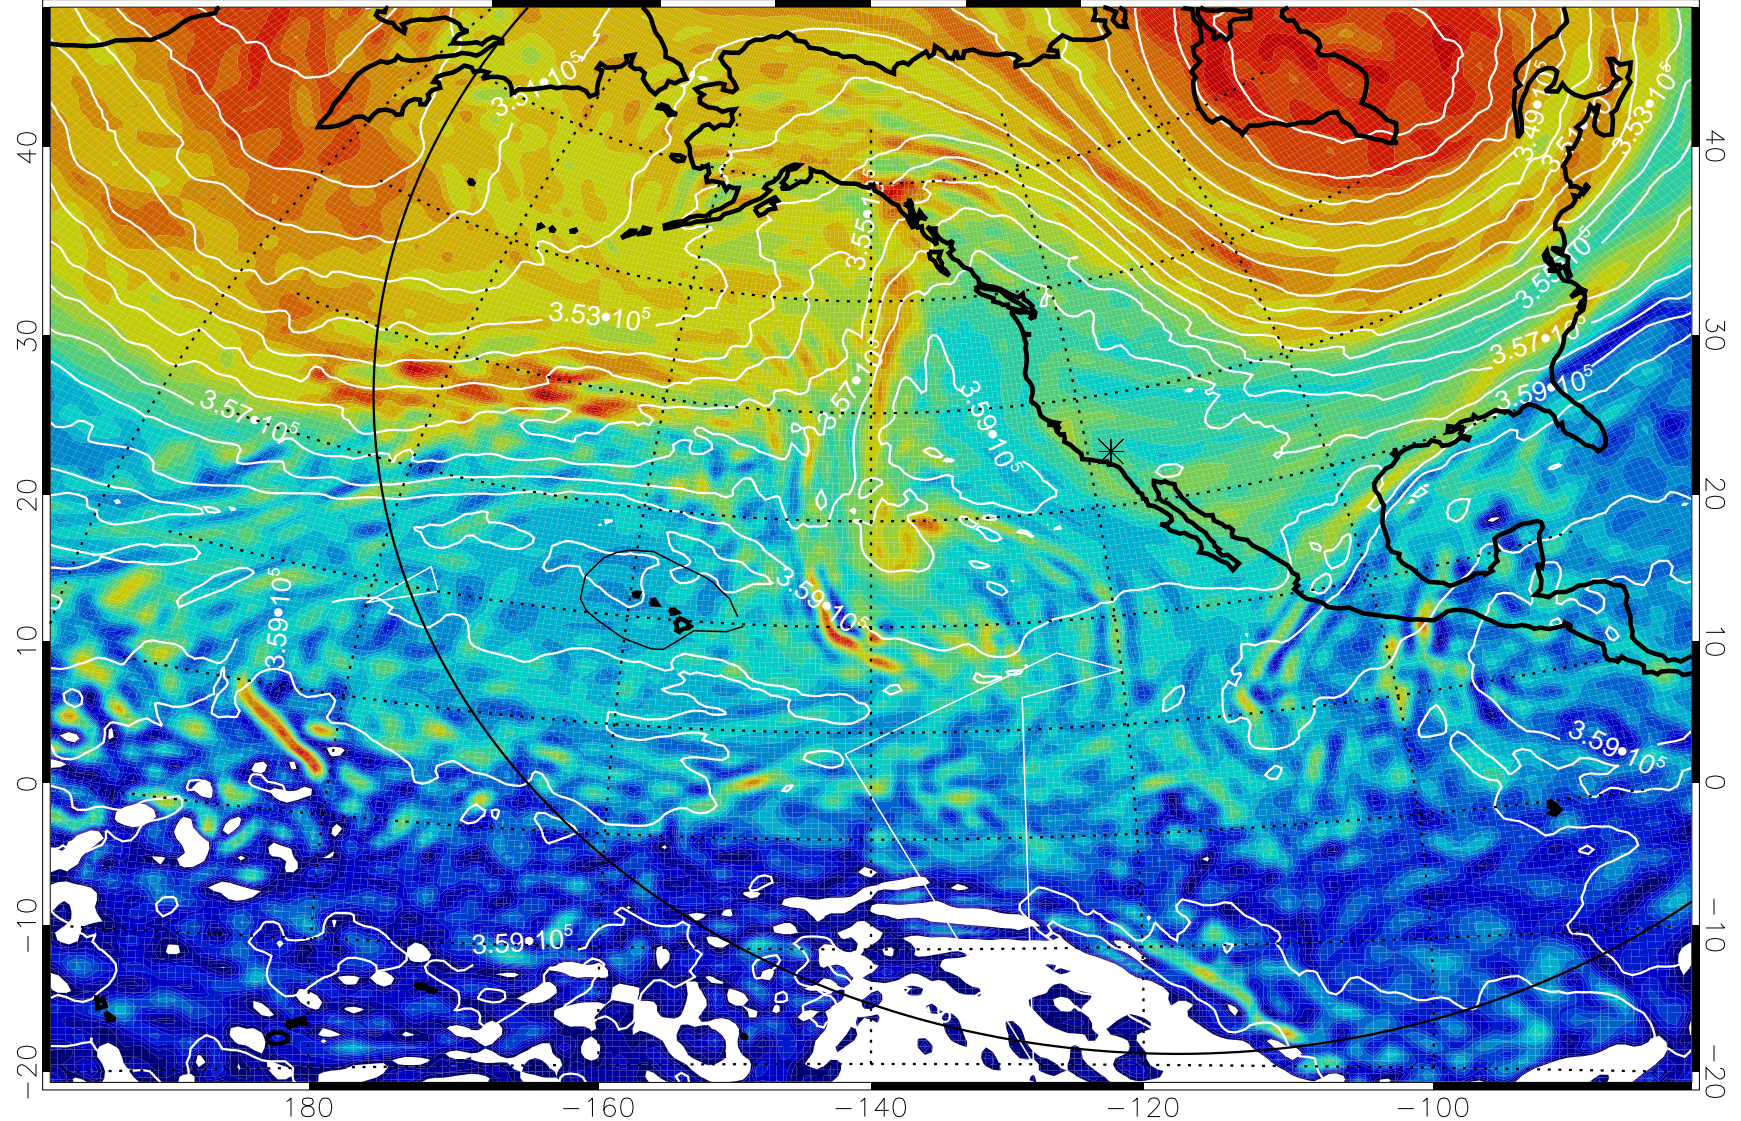

13012012, 60 hour forecast for 380K EPV

160 180 -160 -140 -120 -100

380K Montgomery Streamfunction, white

Range ring of 6000 km -- 19 hours GH round trip

13012018, 66 hour forecast for 380K EPV

160 180 -160 -140 -120 -100

380K Montgomery Streamfunction, white

Range ring of 6000 km -- 19 hours GH round trip

13012100, 72 hour forecast for 380K EPV

380K Montgomery Streamfunction, white

Range ring of 6000 km -- 19 hours GH round trip

13012106, 78 hour forecast for 380K EPV

160 180 -160 -140 -120 -100

380K Montgomery Streamfunction, white

Range ring of 6000 km -- 19 hours GH round trip

13012112, 84 hour forecast for 380K EPV

380K Montgomery Streamfunction, white

Range ring of 6000 km -- 19 hours GH round trip

13012118, 90 hour forecast for 380K EPV

380K Montgomery Streamfunction, white

Range ring of 6000 km -- 19 hours GH round trip

13012200, 96 hour forecast for 380K EPV