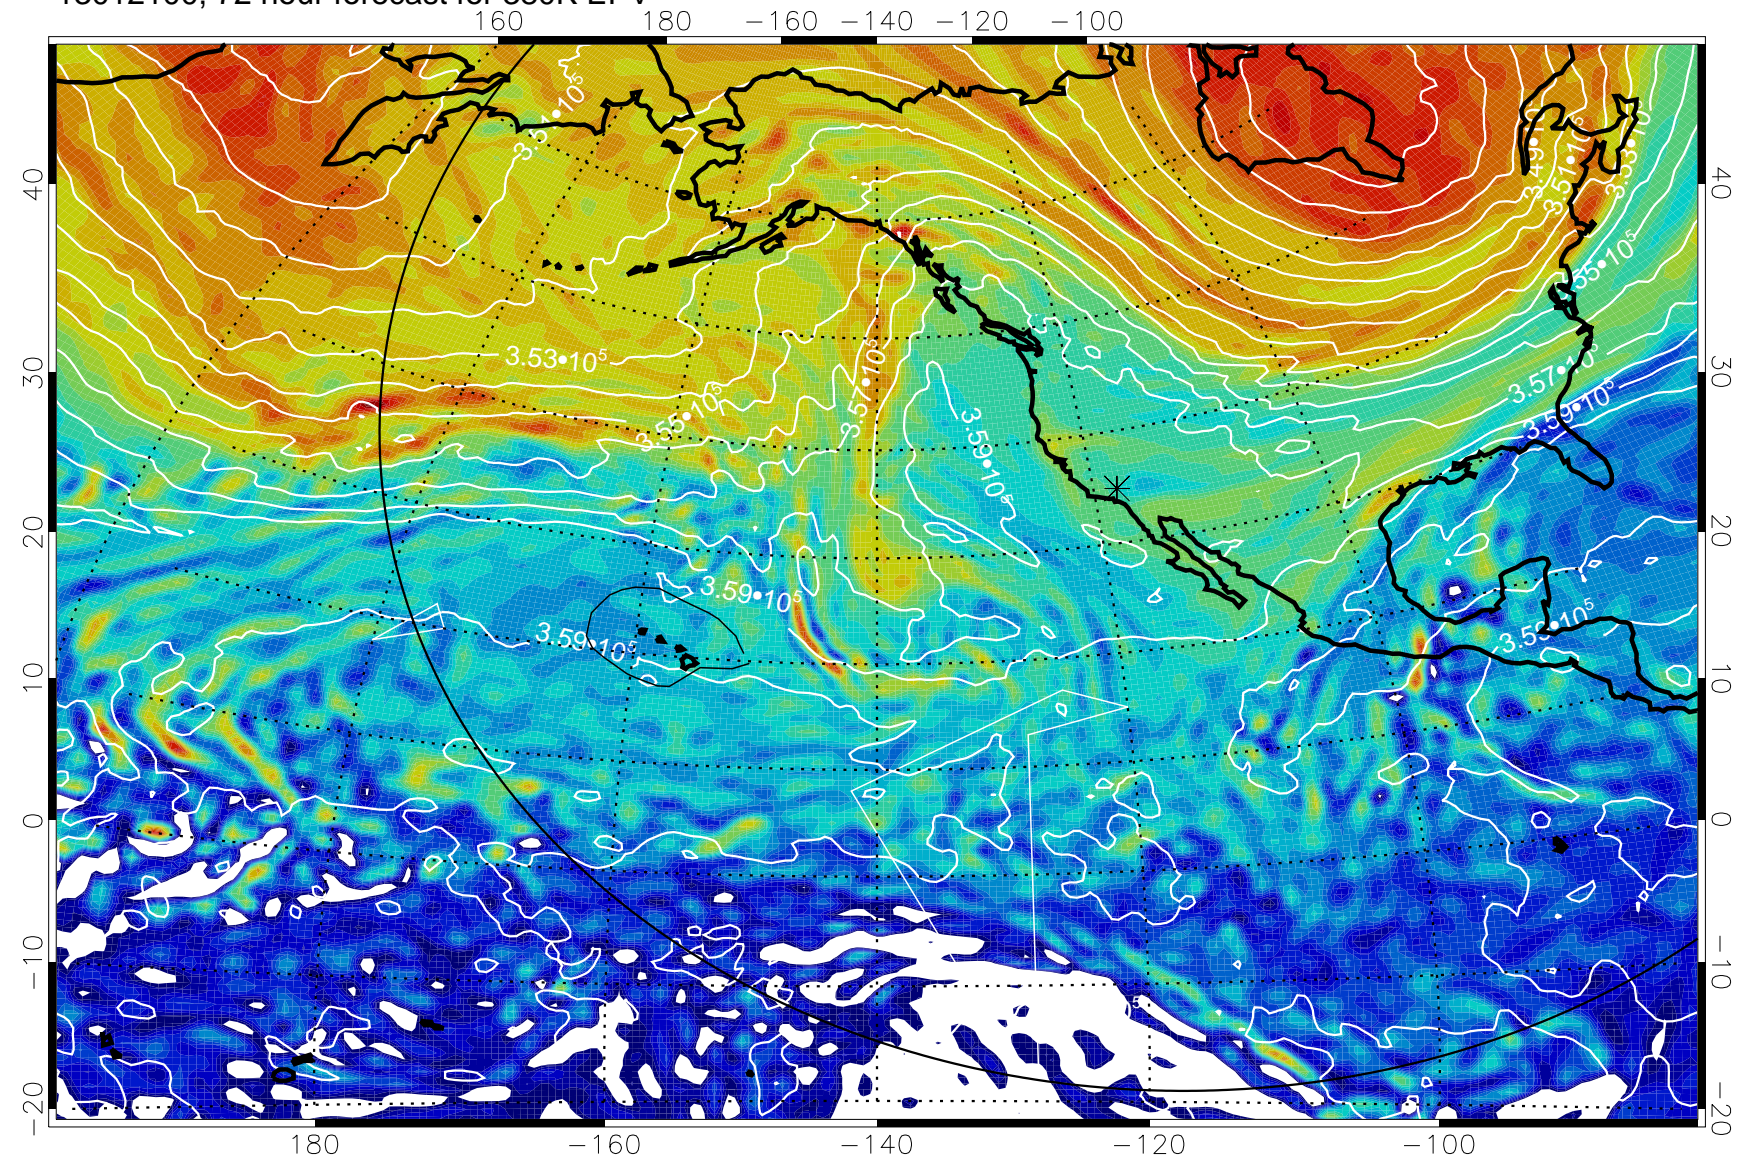

13012012, 60 hour forecast for 380K EPV

160 180 -160 -140 -120 -100

380K Montgomery Streamfunction, white

Range ring of 6000 km -- 19 hours GH round trip

13012018, 66 hour forecast for 380K EPV

160 180 -160 -140 -120 -100

380K Montgomery Streamfunction, white

Range ring of 6000 km -- 19 hours GH round trip

13012100, 72 hour forecast for 380K EPV

380K Montgomery Streamfunction, white

Range ring of 6000 km -- 19 hours GH round trip

13012106, 78 hour forecast for 380K EPV

160 180 -160 -140 -120 -100

380K Montgomery Streamfunction, white

Range ring of 6000 km -- 19 hours GH round trip

13012112, 84 hour forecast for 380K EPV

380K Montgomery Streamfunction, white

Range ring of 6000 km -- 19 hours GH round trip

13012118, 90 hour forecast for 380K EPV

380K Montgomery Streamfunction, white

Range ring of 6000 km -- 19 hours GH round trip

13012200, 96 hour forecast for 380K EPV