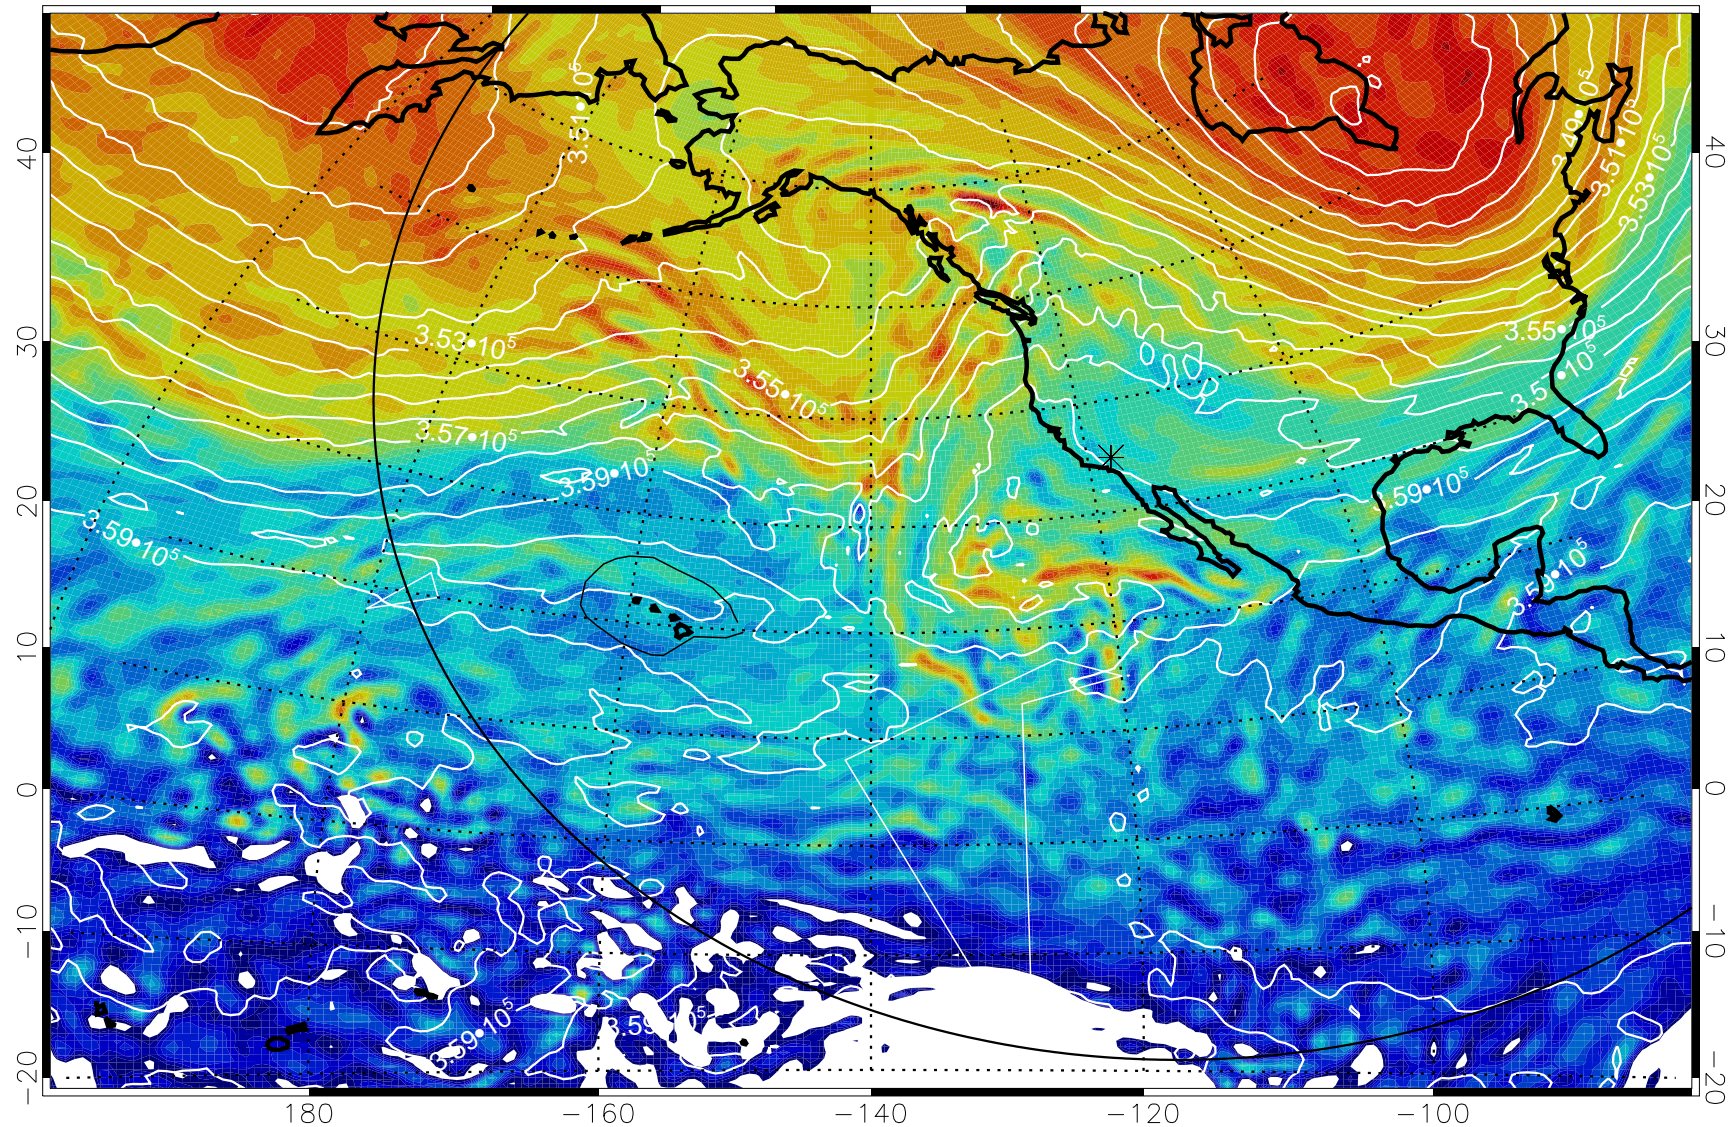

Range ring of 6000 km -- 19 hours GH round trip

13012118, 90 hour forecast for 380K EPV

380K Montgomery Streamfunction, white

Range ring of 6000 km -- 19 hours GH round trip

13012200, 96 hour forecast for 380K EPV

380K Montgomery Streamfunction, white

Range ring of 6000 km -- 19 hours GH round trip

13012206, 102 hour forecast for 380K EPV

160 180 -160 -140 -120 -100

380K Montgomery Streamfunction, white

Range ring of 6000 km -- 19 hours GH round trip

13012212, 108 hour forecast for 380K EPV

160 180 -160 -140 -120 -100

380K Montgomery Streamfunction, white

Range ring of 6000 km -- 19 hours GH round trip

13012218, 114 hour forecast for 380K EPV

160 180 -160 -140 -120 -100

380K Montgomery Streamfunction, white

Range ring of 6000 km -- 19 hours GH round trip

13012300, 120 hour forecast for 380K EPV

380K Montgomery Streamfunction, white

Range ring of 6000 km -- 19 hours GH round trip