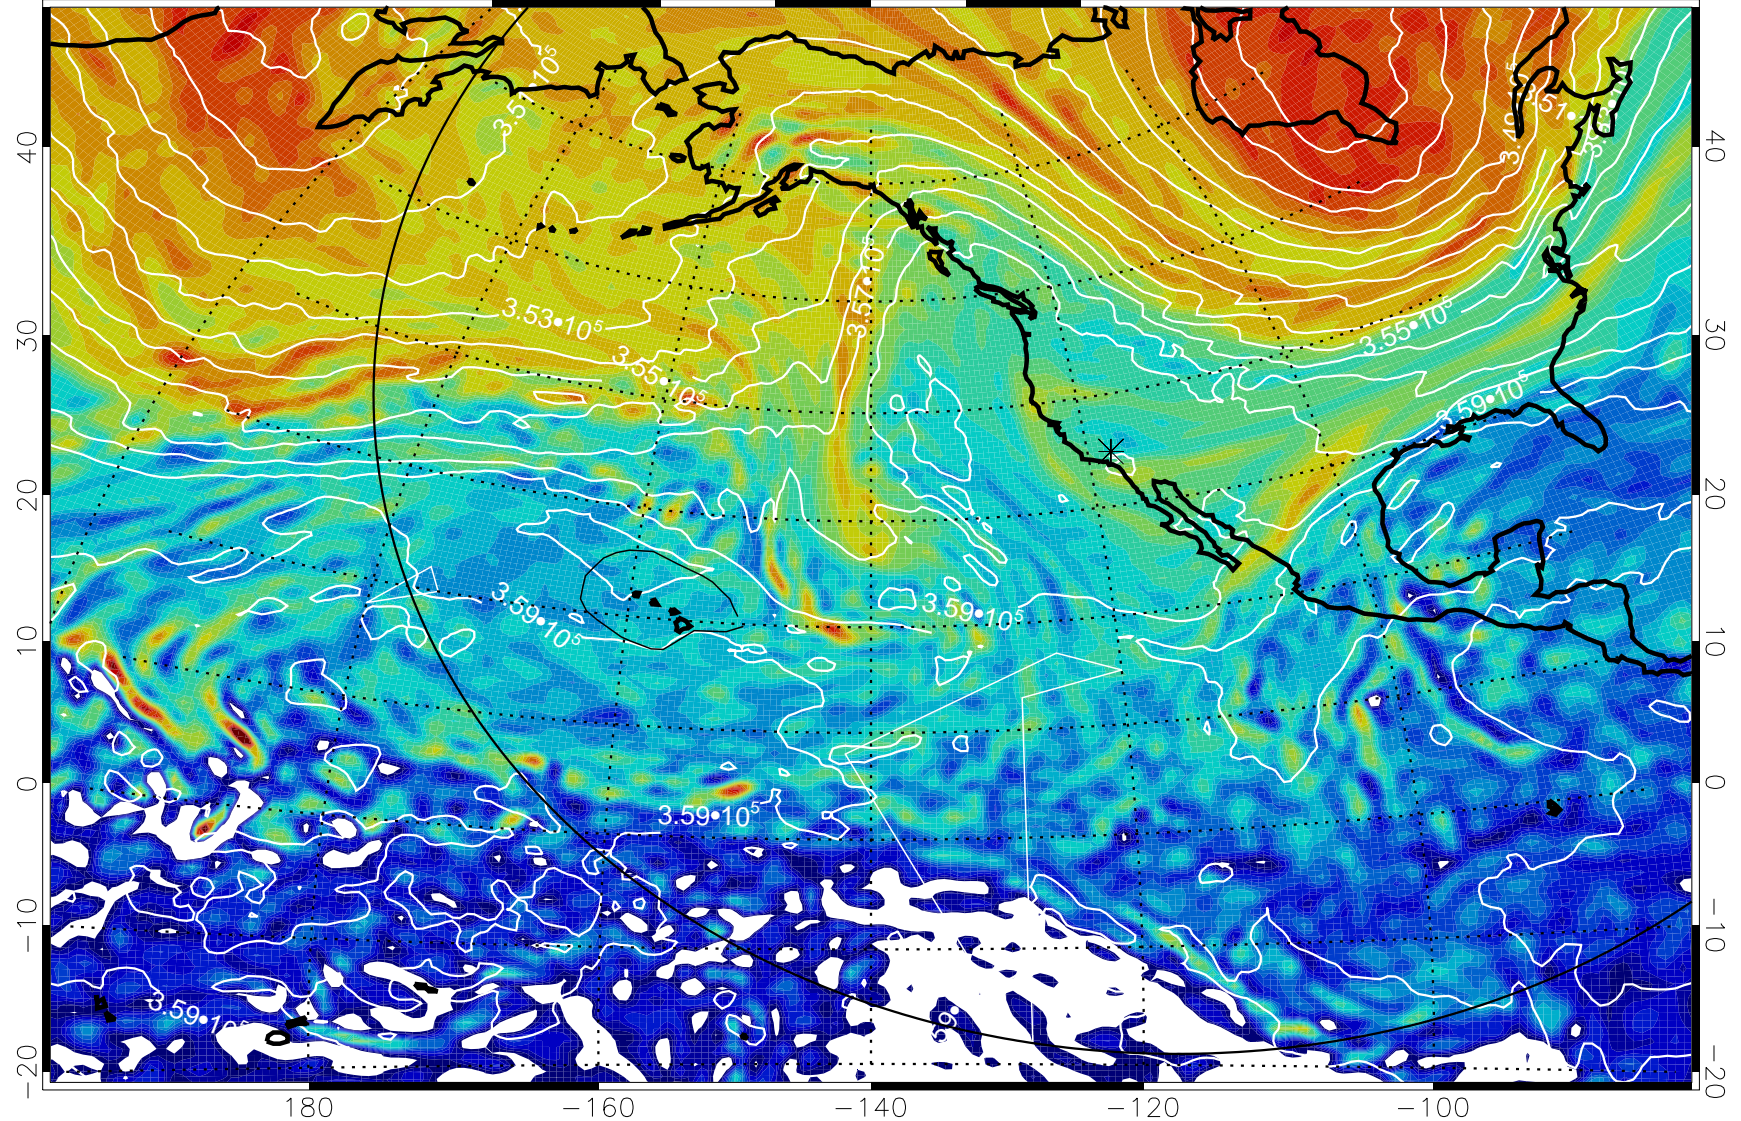

13012012, 60 hour forecast for 380K EPV

160 180 -160 -140 -120 -100

380K Montgomery Streamfunction, white

Range ring of 6000 km -- 19 hours GH round trip

13012018, 66 hour forecast for 380K EPV

160 180 -160 -140 -120 -100

380K Montgomery Streamfunction, white

Range ring of 6000 km -- 19 hours GH round trip

13012100, 72 hour forecast for 380K EPV

380K Montgomery Streamfunction, white

Range ring of 6000 km -- 19 hours GH round trip

13012106, 78 hour forecast for 380K EPV

160 180 -160 -140 -120 -100

380K Montgomery Streamfunction, white

Range ring of 6000 km -- 19 hours GH round trip

13012112, 84 hour forecast for 380K EPV

380K Montgomery Streamfunction, white

Range ring of 6000 km -- 19 hours GH round trip

13012118, 90 hour forecast for 380K EPV

380K Montgomery Streamfunction, white

Range ring of 6000 km -- 19 hours GH round trip

13012200, 96 hour forecast for 380K EPV