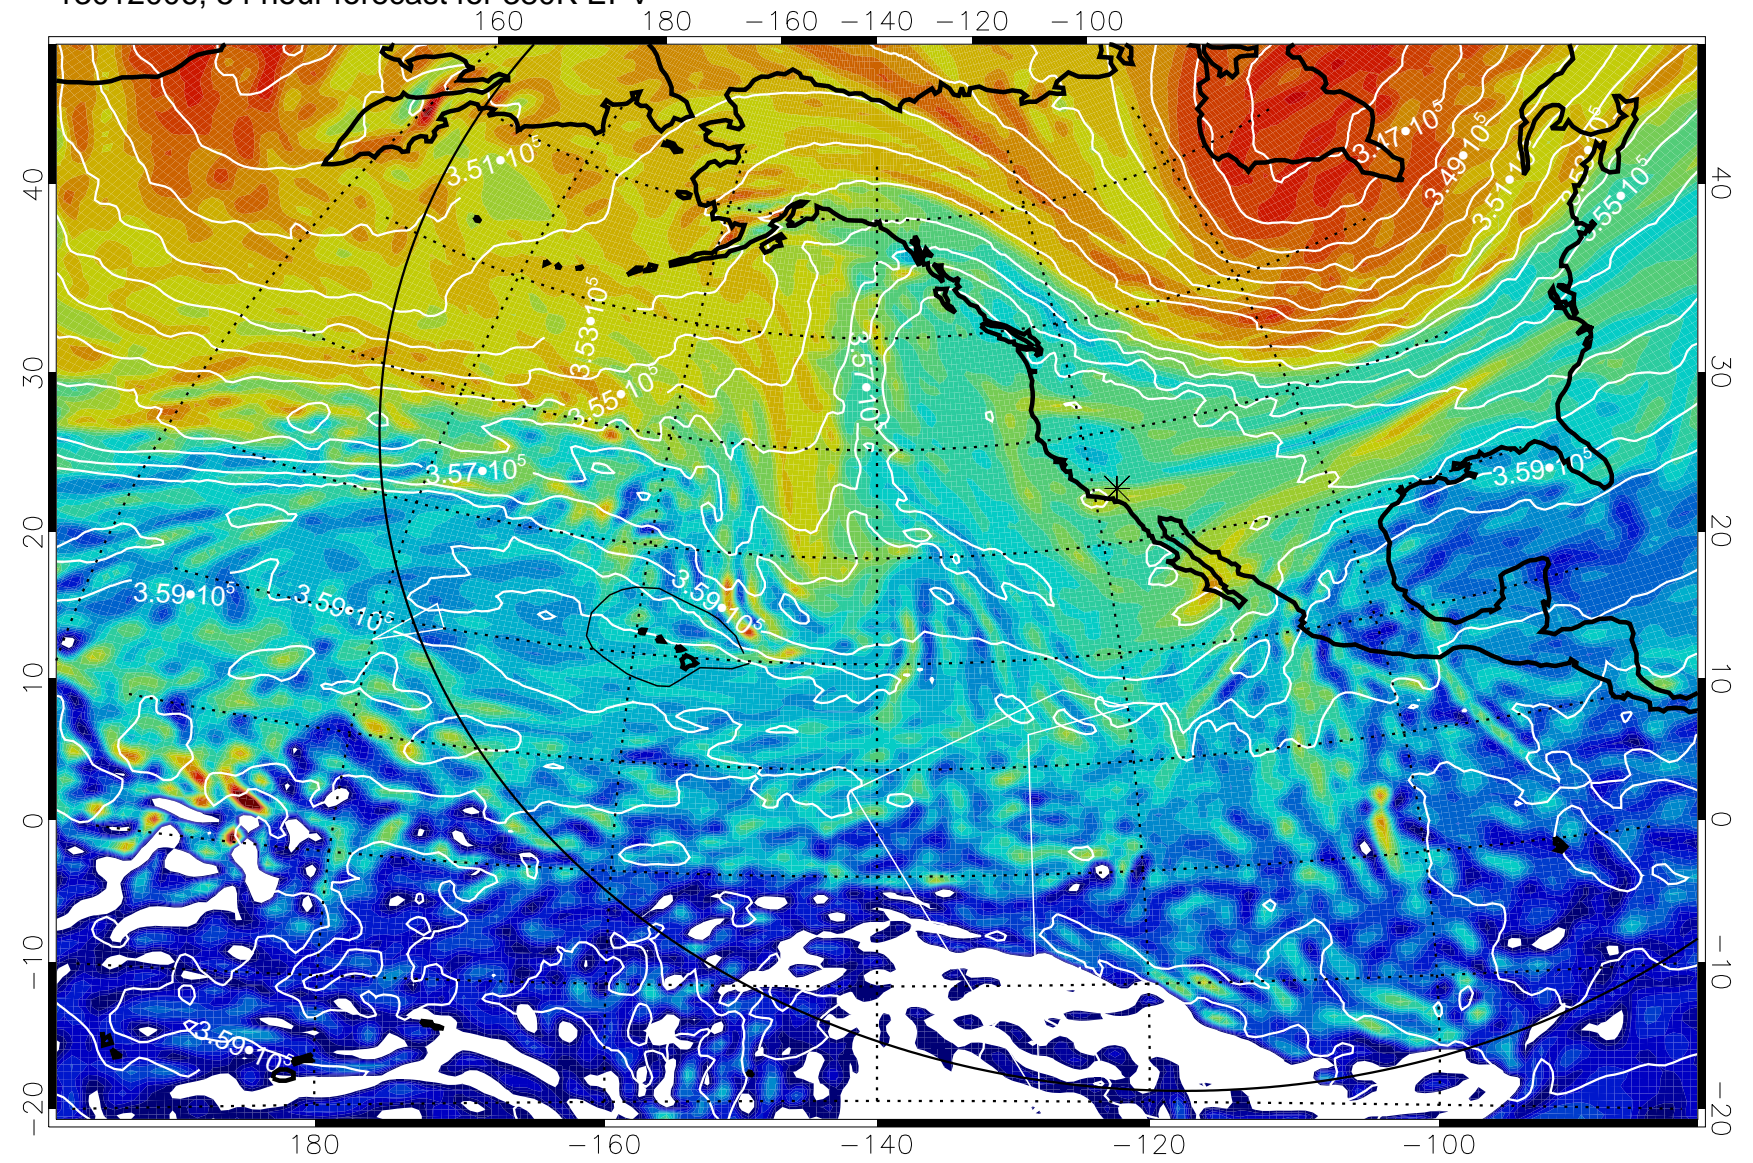

13011912, 36 hour forecast for 380K EPV

380K Montgomery Streamfunction, white

Range ring of 6000 km -- 19 hours GH round trip

13011918, 42 hour forecast for 380K EPV

380K Montgomery Streamfunction, white

Range ring of 6000 km -- 19 hours GH round trip

13012000, 48 hour forecast for 380K EPV

380K Montgomery Streamfunction, white

Range ring of 6000 km -- 19 hours GH round trip

13012006, 54 hour forecast for 380K EPV

380K Montgomery Streamfunction, white

Range ring of 6000 km -- 19 hours GH round trip

13012012, 60 hour forecast for 380K EPV

160 180 -160 -140 -120 -100

380K Montgomery Streamfunction, white

Range ring of 6000 km -- 19 hours GH round trip

13012018, 66 hour forecast for 380K EPV

160 180 -160 -140 -120 -100

380K Montgomery Streamfunction, white

Range ring of 6000 km -- 19 hours GH round trip

13012100, 72 hour forecast for 380K EPV

380K Montgomery Streamfunction, white

Range ring of 6000 km -- 19 hours GH round trip