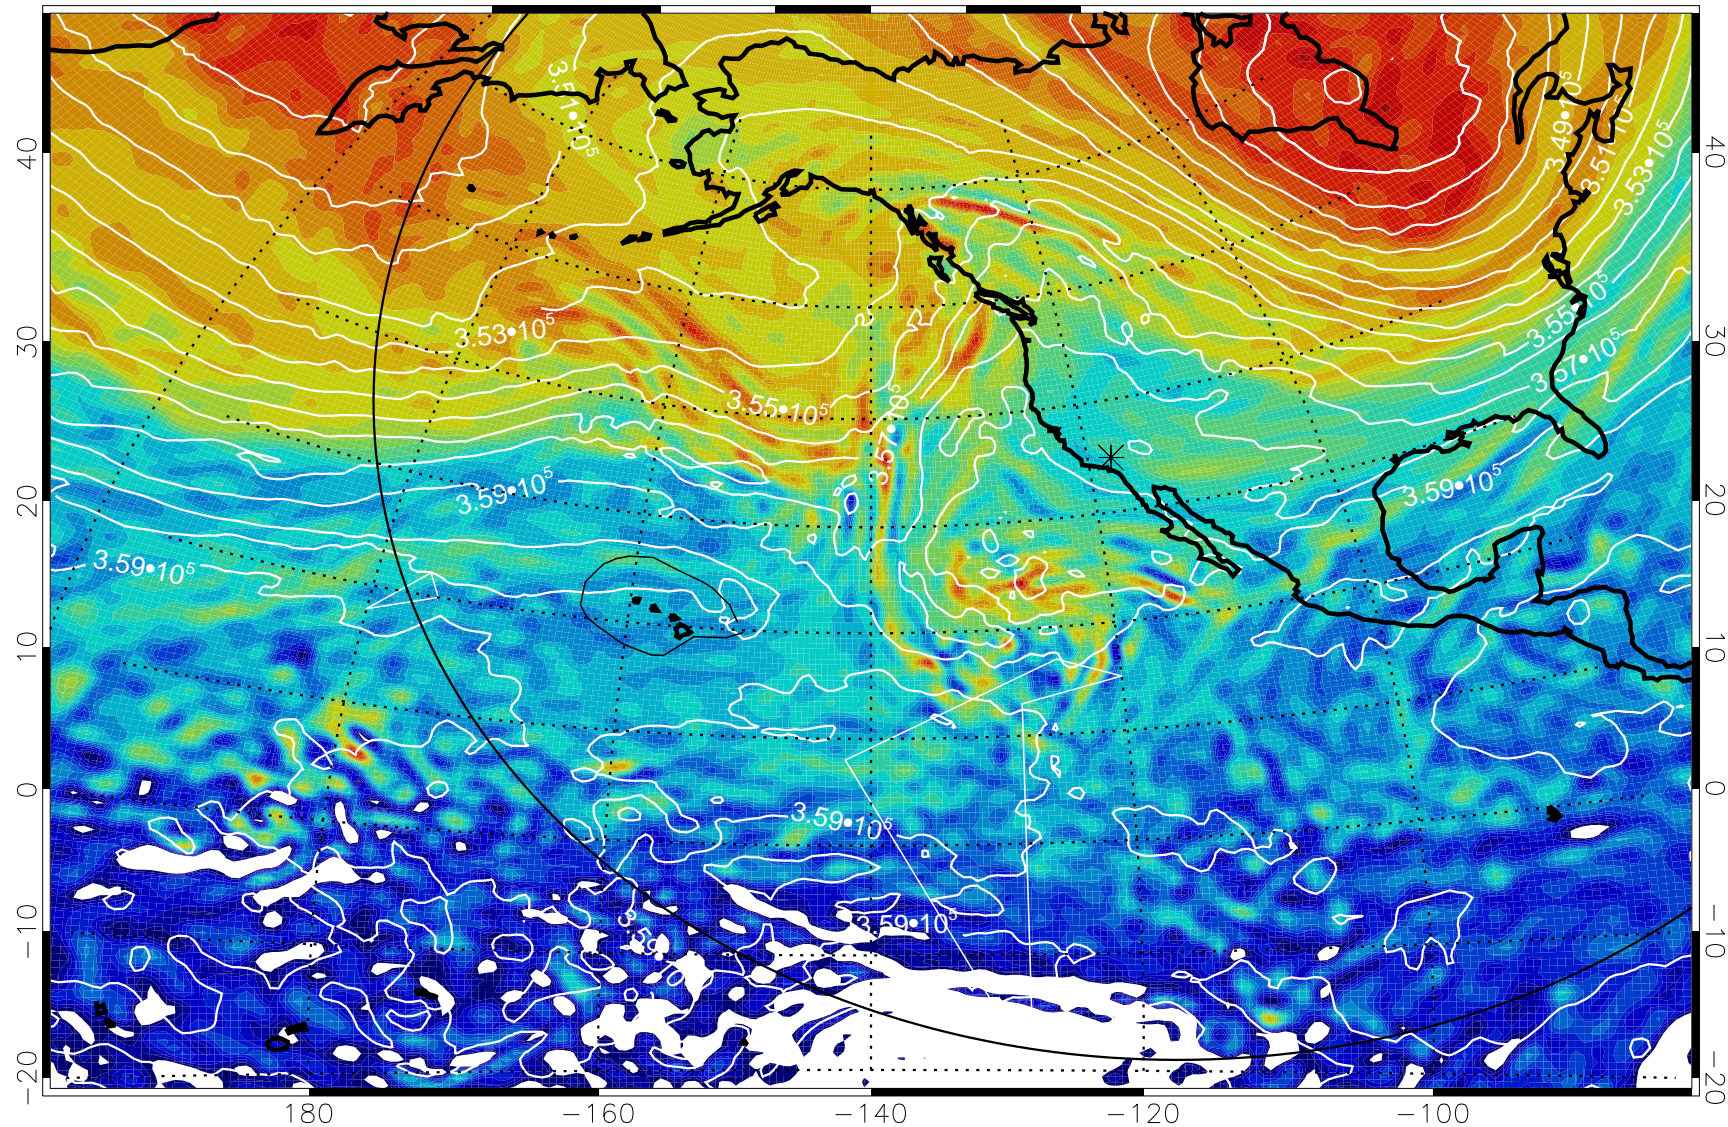

Range ring of 6000 km -- 19 hours GH round trip

13012118, 90 hour forecast for 380K EPV

380K Montgomery Streamfunction, white

Range ring of 6000 km -- 19 hours GH round trip

13012200, 96 hour forecast for 380K EPV

380K Montgomery Streamfunction, white

Range ring of 6000 km -- 19 hours GH round trip

13012206, 102 hour forecast for 380K EPV

160 180 -160 -140 -120 -100

380K Montgomery Streamfunction, white

Range ring of 6000 km -- 19 hours GH round trip

13012212, 108 hour forecast for 380K EPV

160 180 -160 -140 -120 -100

380K Montgomery Streamfunction, white

Range ring of 6000 km -- 19 hours GH round trip

13012218, 114 hour forecast for 380K EPV

160 180 -160 -140 -120 -100

380K Montgomery Streamfunction, white

Range ring of 6000 km -- 19 hours GH round trip

13012300, 120 hour forecast for 380K EPV

380K Montgomery Streamfunction, white

Range ring of 6000 km -- 19 hours GH round trip