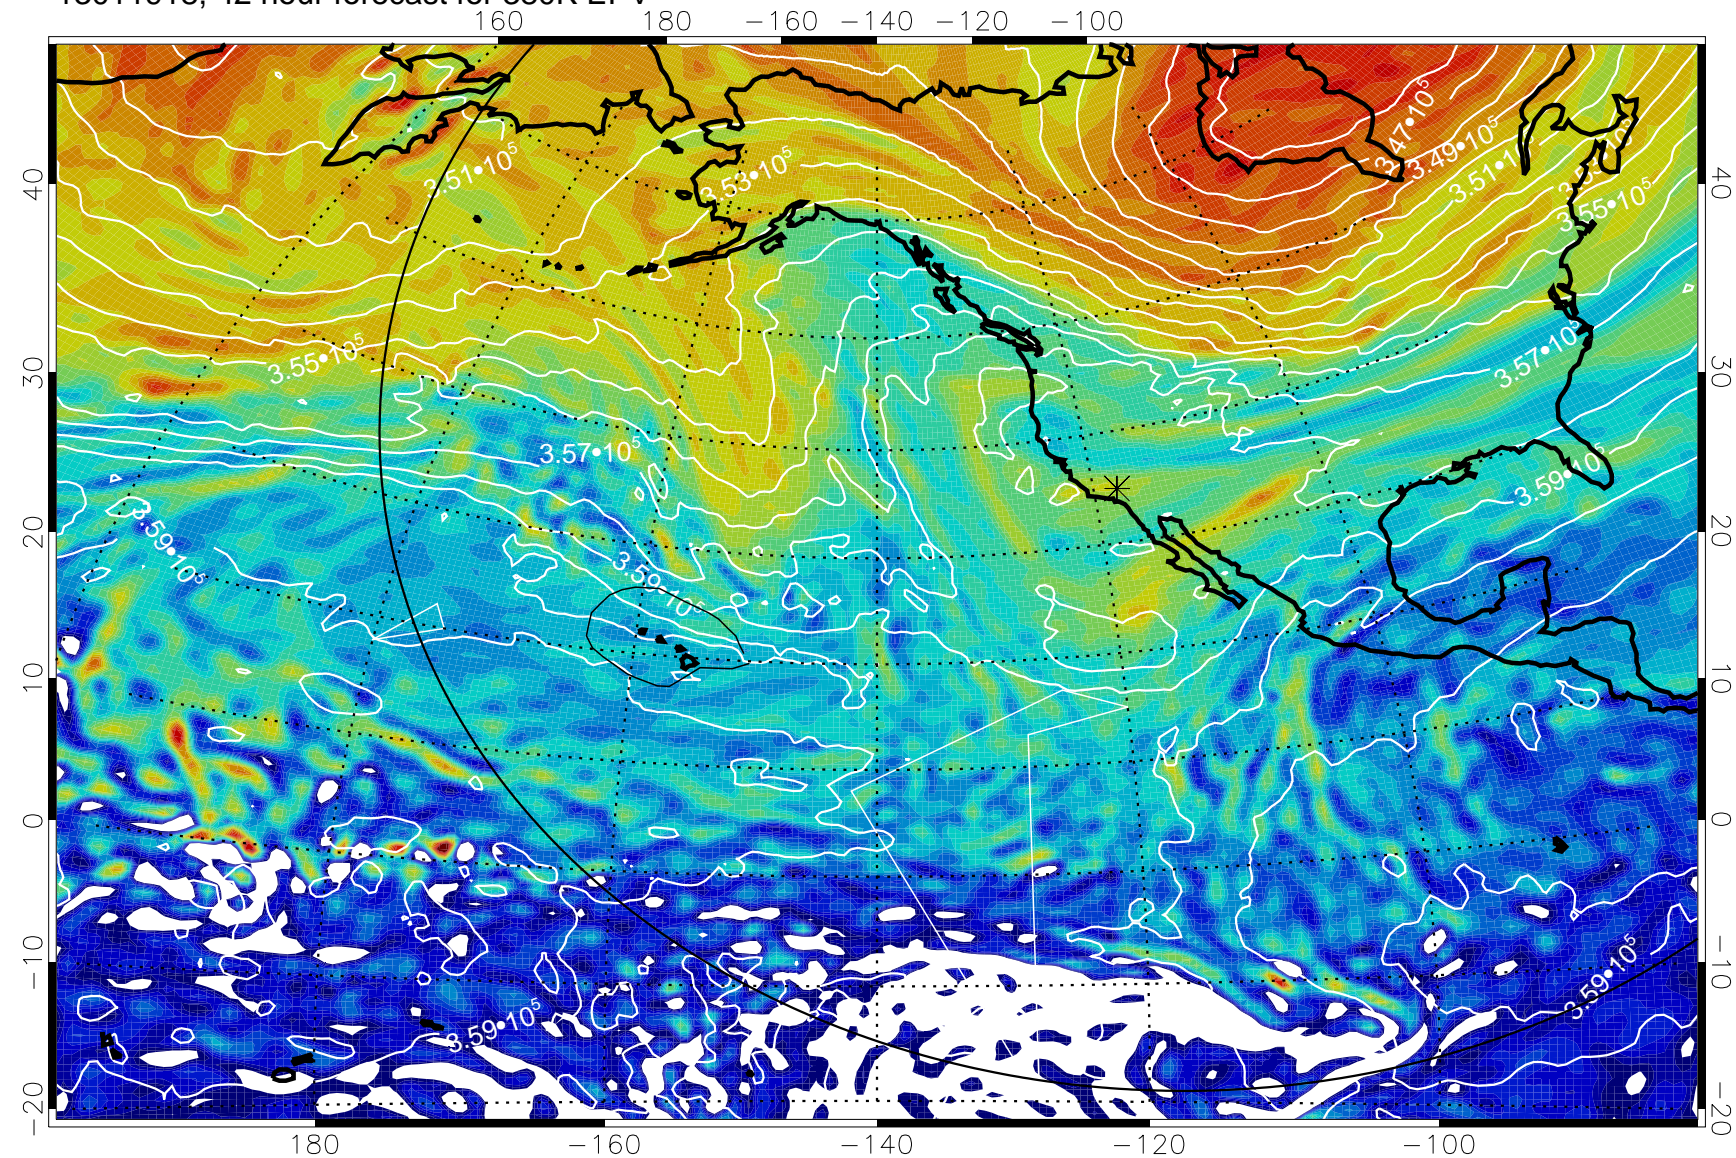

13011900, 24 hour forecast for 380K EPV

380K Montgomery Streamfunction, white

Range ring of 6000 km -- 19 hours GH round trip

13011906, 30 hour forecast for 380K EPV

380K Montgomery Streamfunction, white

Range ring of 6000 km -- 19 hours GH round trip

13011912, 36 hour forecast for 380K EPV

380K Montgomery Streamfunction, white

Range ring of 6000 km -- 19 hours GH round trip

13011918, 42 hour forecast for 380K EPV

380K Montgomery Streamfunction, white

Range ring of 6000 km -- 19 hours GH round trip

13012000, 48 hour forecast for 380K EPV

380K Montgomery Streamfunction, white

Range ring of 6000 km -- 19 hours GH round trip

13012006, 54 hour forecast for 380K EPV

380K Montgomery Streamfunction, white

Range ring of 6000 km -- 19 hours GH round trip

13012012, 60 hour forecast for 380K EPV

160 180 -160 -140 -120 -100

380K Montgomery Streamfunction, white

Range ring of 6000 km -- 19 hours GH round trip

13012018, 66 hour forecast for 380K EPV

160 180 -160 -140 -120 -100