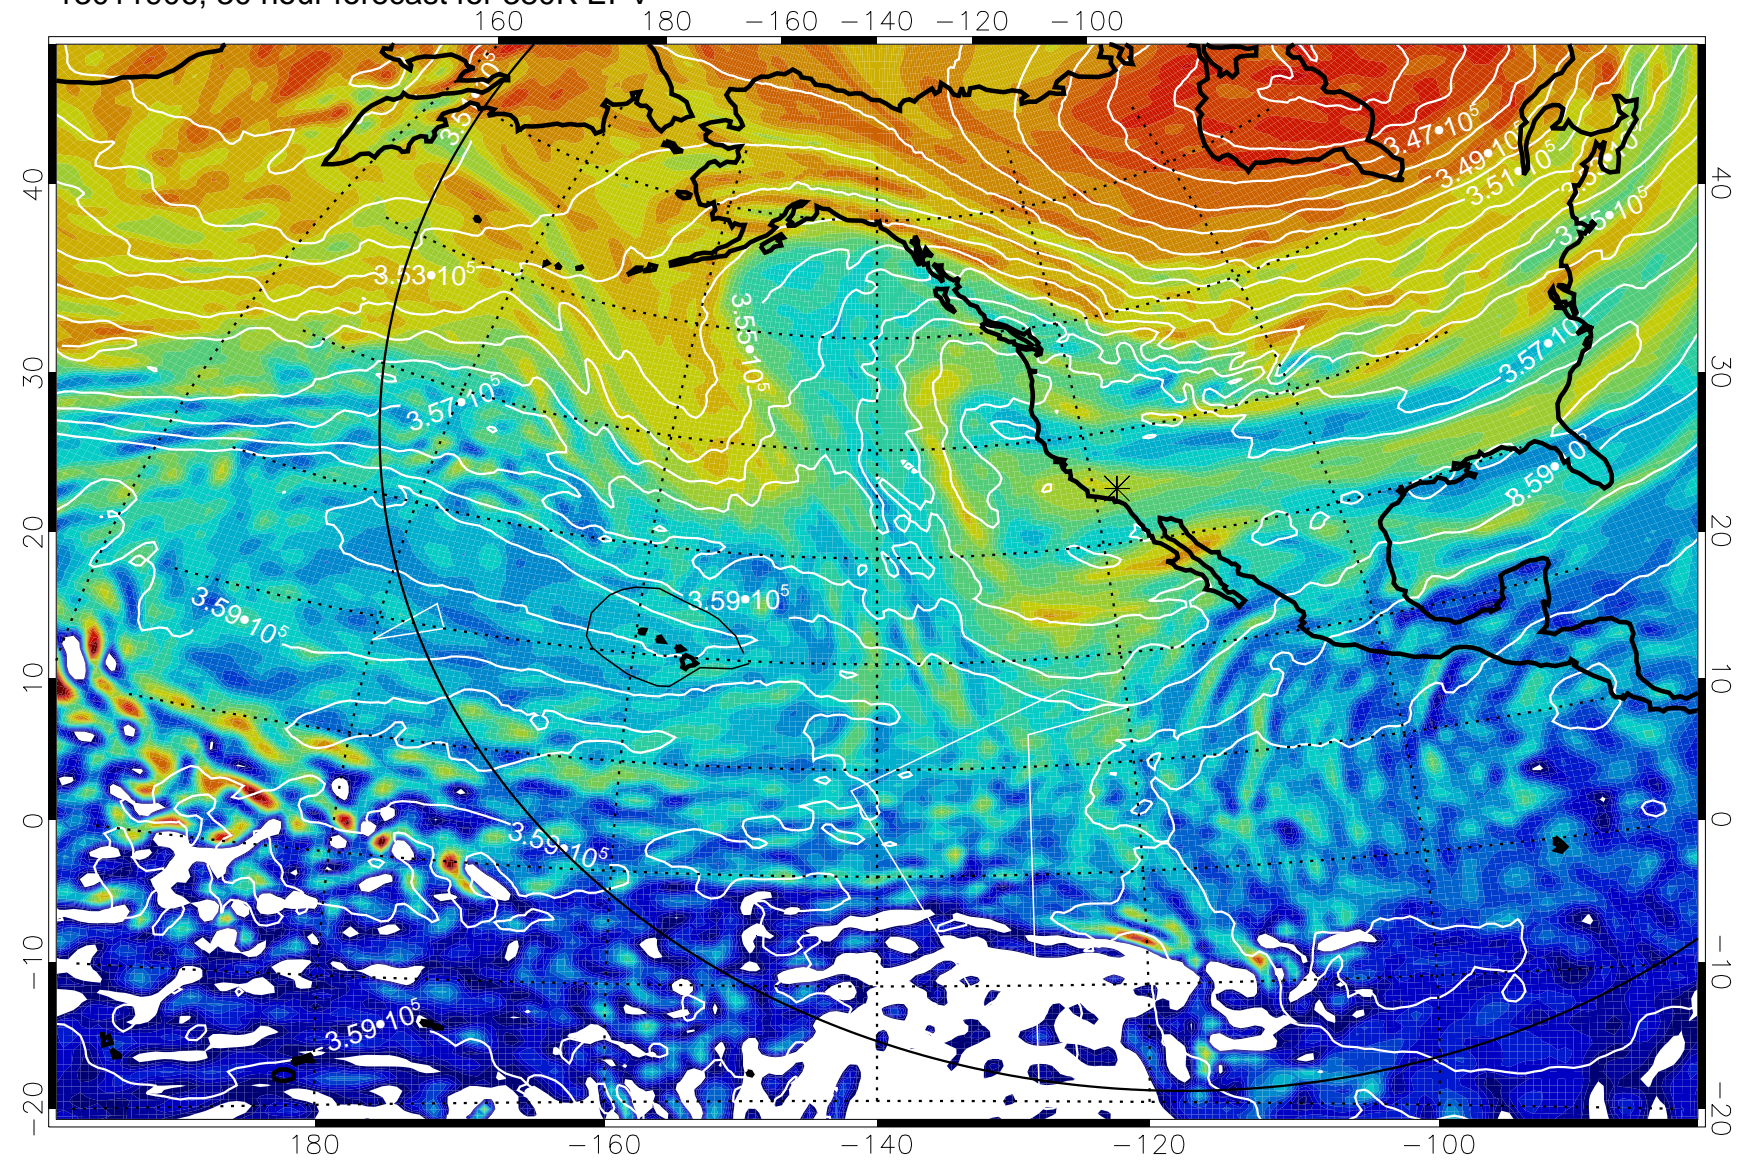

13011900, 24 hour forecast for 380K EPV

380K Montgomery Streamfunction, white

Range ring of 6000 km -- 19 hours GH round trip

13011906, 30 hour forecast for 380K EPV

380K Montgomery Streamfunction, white

Range ring of 6000 km -- 19 hours GH round trip

13011912, 36 hour forecast for 380K EPV

380K Montgomery Streamfunction, white

Range ring of 6000 km -- 19 hours GH round trip

13011918, 42 hour forecast for 380K EPV

380K Montgomery Streamfunction, white

Range ring of 6000 km -- 19 hours GH round trip

13012000, 48 hour forecast for 380K EPV

380K Montgomery Streamfunction, white

Range ring of 6000 km -- 19 hours GH round trip

13012006, 54 hour forecast for 380K EPV

380K Montgomery Streamfunction, white

Range ring of 6000 km -- 19 hours GH round trip

13012012, 60 hour forecast for 380K EPV

160 180 -160 -140 -120 -100

380K Montgomery Streamfunction, white

Range ring of 6000 km -- 19 hours GH round trip

13012018, 66 hour forecast for 380K EPV

160 180 -160 -140 -120 -100