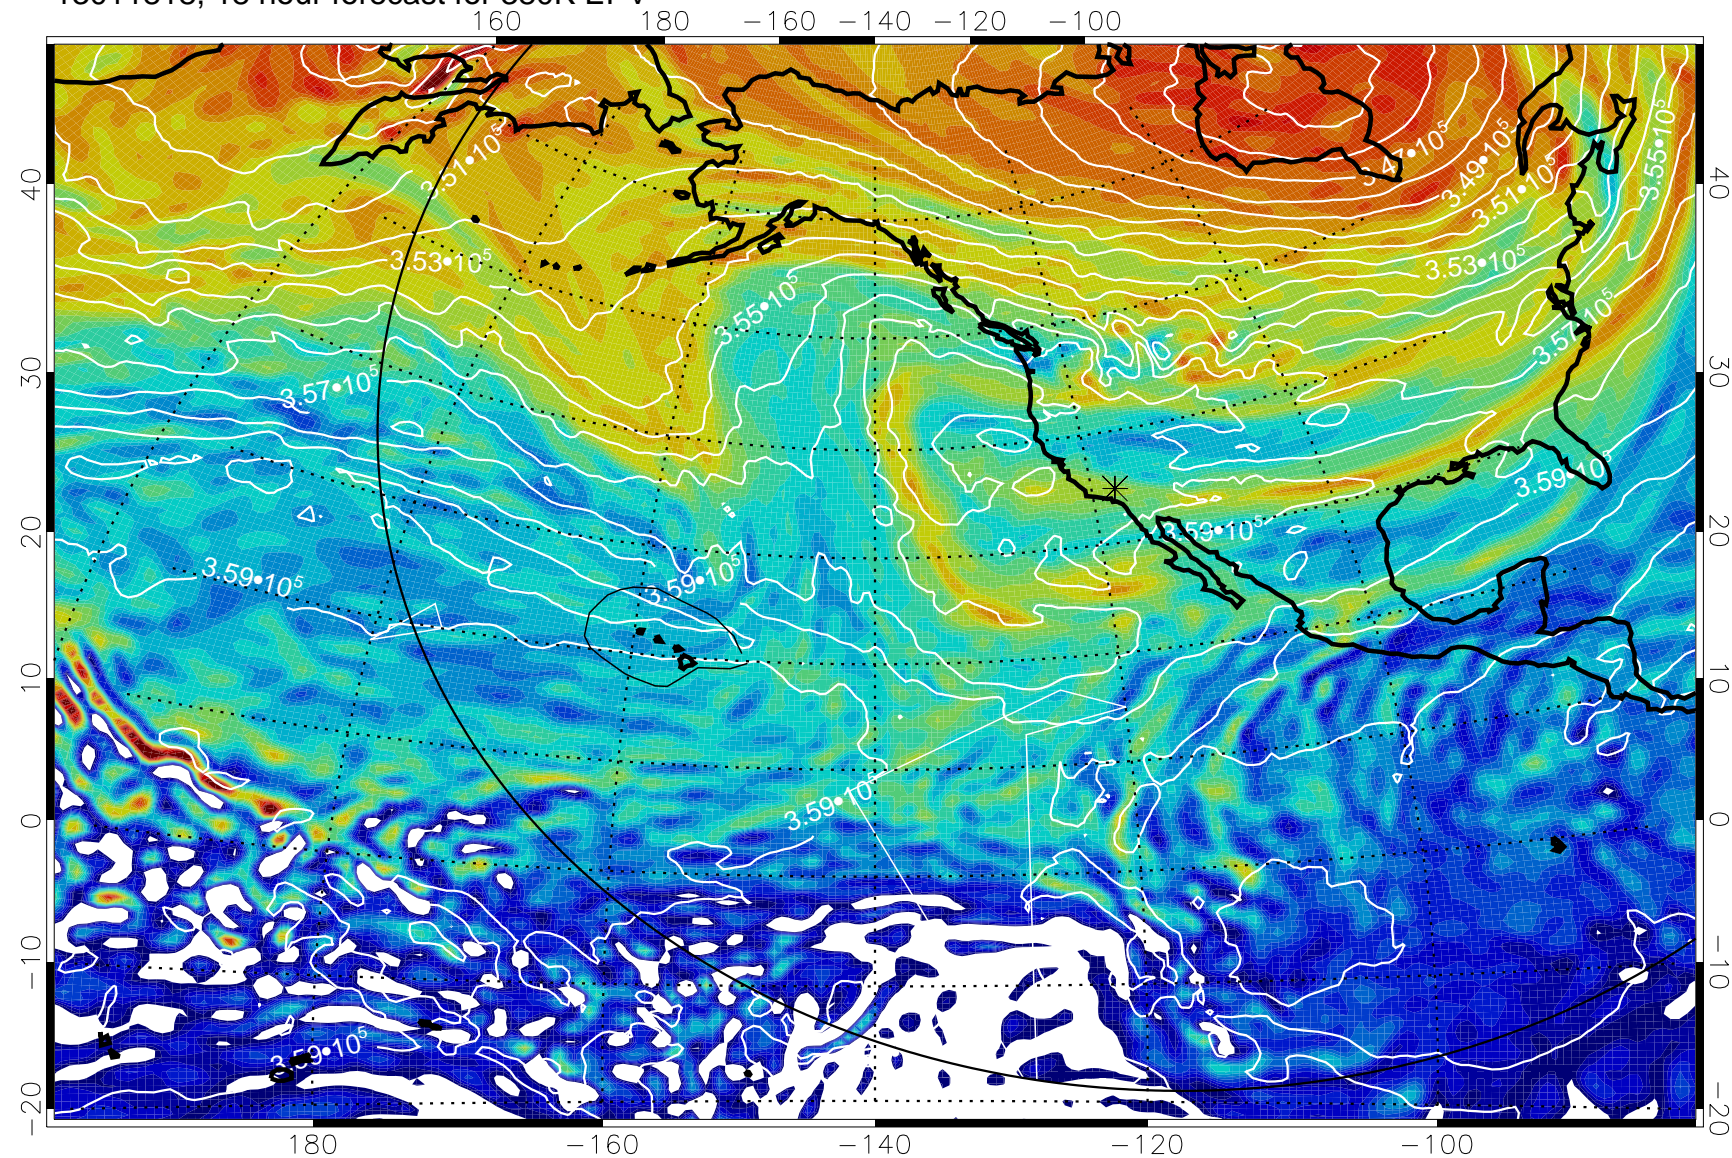

13011812, 12 hour forecast for 380K EPV

380K Montgomery Streamfunction, white

Range ring of 6000 km -- 19 hours GH round trip

13011818, 18 hour forecast for 380K EPV

380K Montgomery Streamfunction, white

Range ring of 6000 km -- 19 hours GH round trip

13011900, 24 hour forecast for 380K EPV

380K Montgomery Streamfunction, white

Range ring of 6000 km -- 19 hours GH round trip

13011906, 30 hour forecast for 380K EPV

380K Montgomery Streamfunction, white

Range ring of 6000 km -- 19 hours GH round trip

13011912, 36 hour forecast for 380K EPV

380K Montgomery Streamfunction, white

Range ring of 6000 km -- 19 hours GH round trip

13011918, 42 hour forecast for 380K EPV

380K Montgomery Streamfunction, white

Range ring of 6000 km -- 19 hours GH round trip

13012000, 48 hour forecast for 380K EPV

380K Montgomery Streamfunction, white

Range ring of 6000 km -- 19 hours GH round trip

13012006, 54 hour forecast for 380K EPV

380K Montgomery Streamfunction, white

Range ring of 6000 km -- 19 hours GH round trip