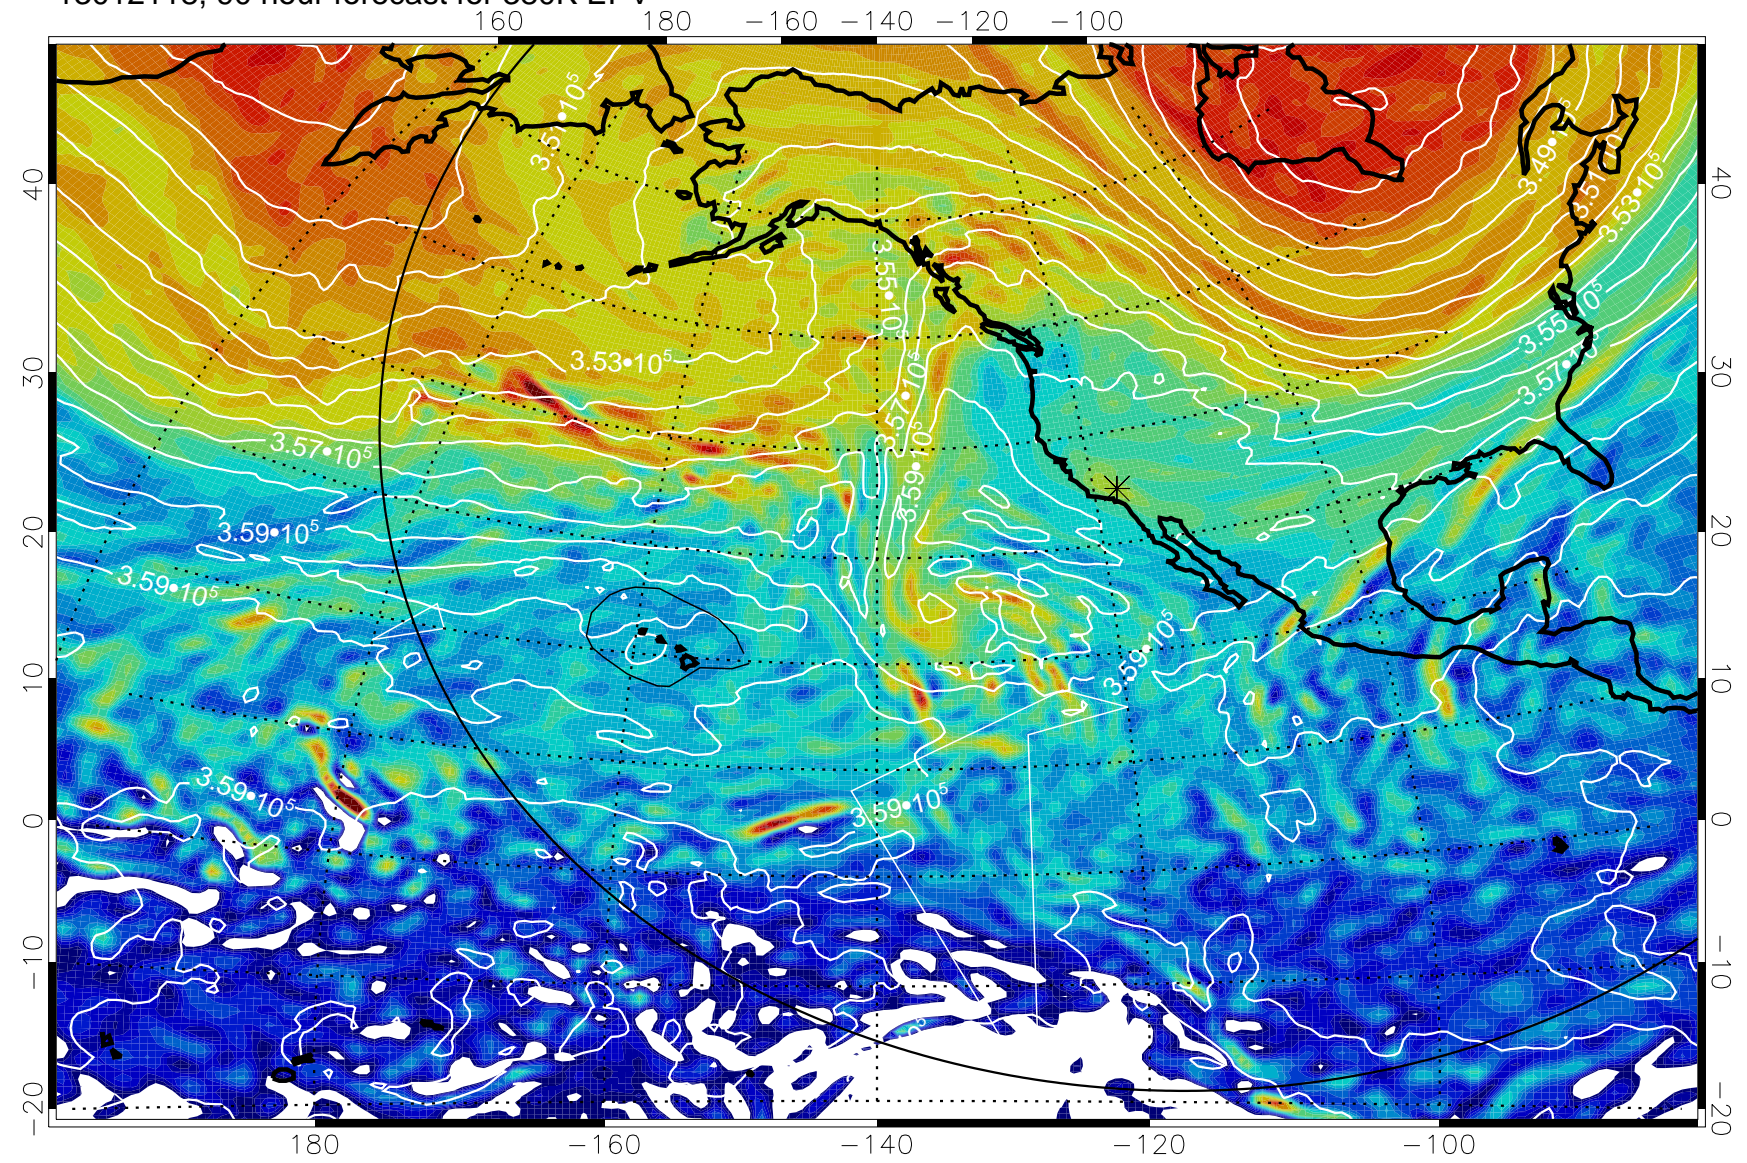

380K Montgomery Streamfunction, white

Range ring of 6000 km -- 19 hours GH round trip

13012100, 72 hour forecast for 380K EPV

380K Montgomery Streamfunction, white

Range ring of 6000 km -- 19 hours GH round trip

13012106, 78 hour forecast for 380K EPV

160 180 -160 -140 -120 -100

380K Montgomery Streamfunction, white

Range ring of 6000 km -- 19 hours GH round trip

13012112, 84 hour forecast for 380K EPV

380K Montgomery Streamfunction, white

Range ring of 6000 km -- 19 hours GH round trip

13012118, 90 hour forecast for 380K EPV

380K Montgomery Streamfunction, white

Range ring of 6000 km -- 19 hours GH round trip

13012200, 96 hour forecast for 380K EPV

380K Montgomery Streamfunction, white

Range ring of 6000 km -- 19 hours GH round trip

13012206, 102 hour forecast for 380K EPV

160 180 -160 -140 -120 -100

380K Montgomery Streamfunction, white

Range ring of 6000 km -- 19 hours GH round trip