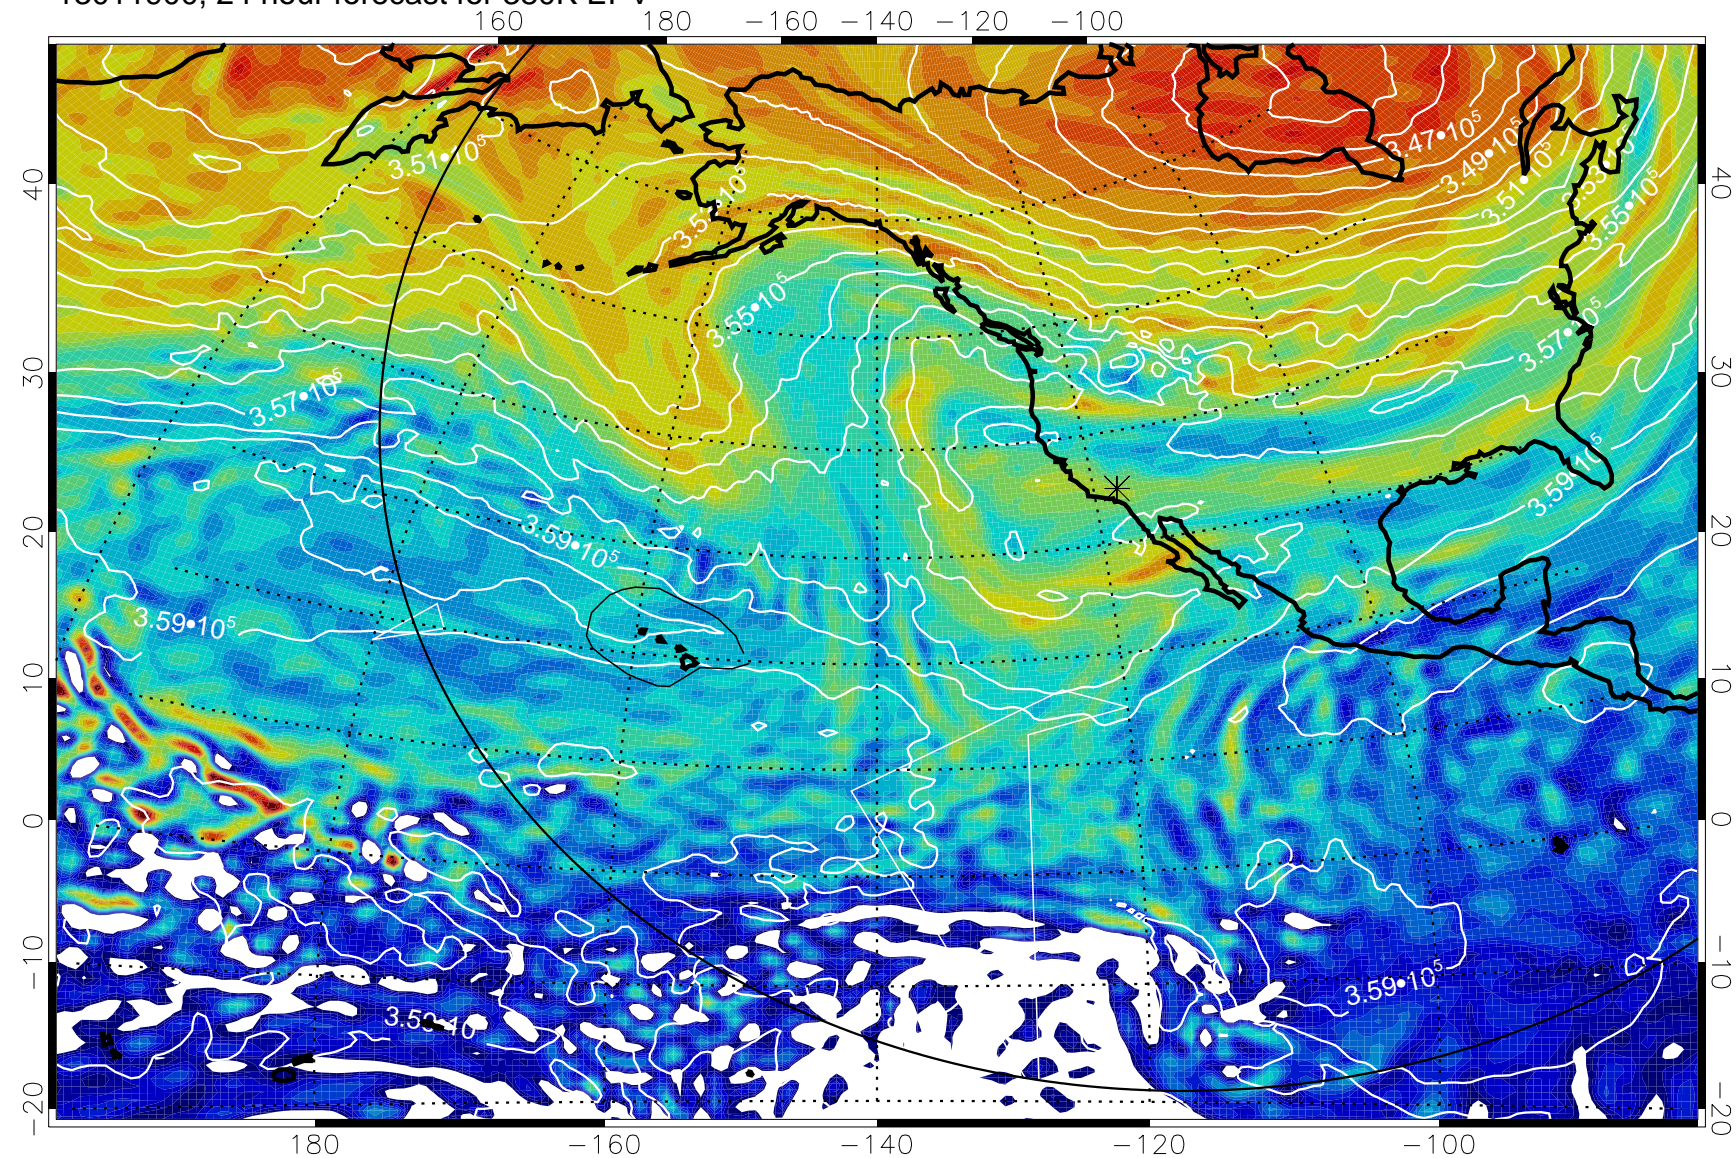

13011812, 12 hour forecast for 380K EPV

380K Montgomery Streamfunction, white

Range ring of 6000 km -- 19 hours GH round trip

13011818, 18 hour forecast for 380K EPV

380K Montgomery Streamfunction, white

Range ring of 6000 km -- 19 hours GH round trip

13011900, 24 hour forecast for 380K EPV

380K Montgomery Streamfunction, white

Range ring of 6000 km -- 19 hours GH round trip

13011906, 30 hour forecast for 380K EPV

380K Montgomery Streamfunction, white

Range ring of 6000 km -- 19 hours GH round trip

13011912, 36 hour forecast for 380K EPV

380K Montgomery Streamfunction, white

Range ring of 6000 km -- 19 hours GH round trip

13011918, 42 hour forecast for 380K EPV

380K Montgomery Streamfunction, white

Range ring of 6000 km -- 19 hours GH round trip

13012012, 60 hour forecast for 380K EPV

160 180 -160 -140 -120 -100

380K Montgomery Streamfunction, white

Range ring of 6000 km -- 19 hours GH round trip

13012018, 66 hour forecast for 380K EPV

160 180 -160 -140 -120 -100