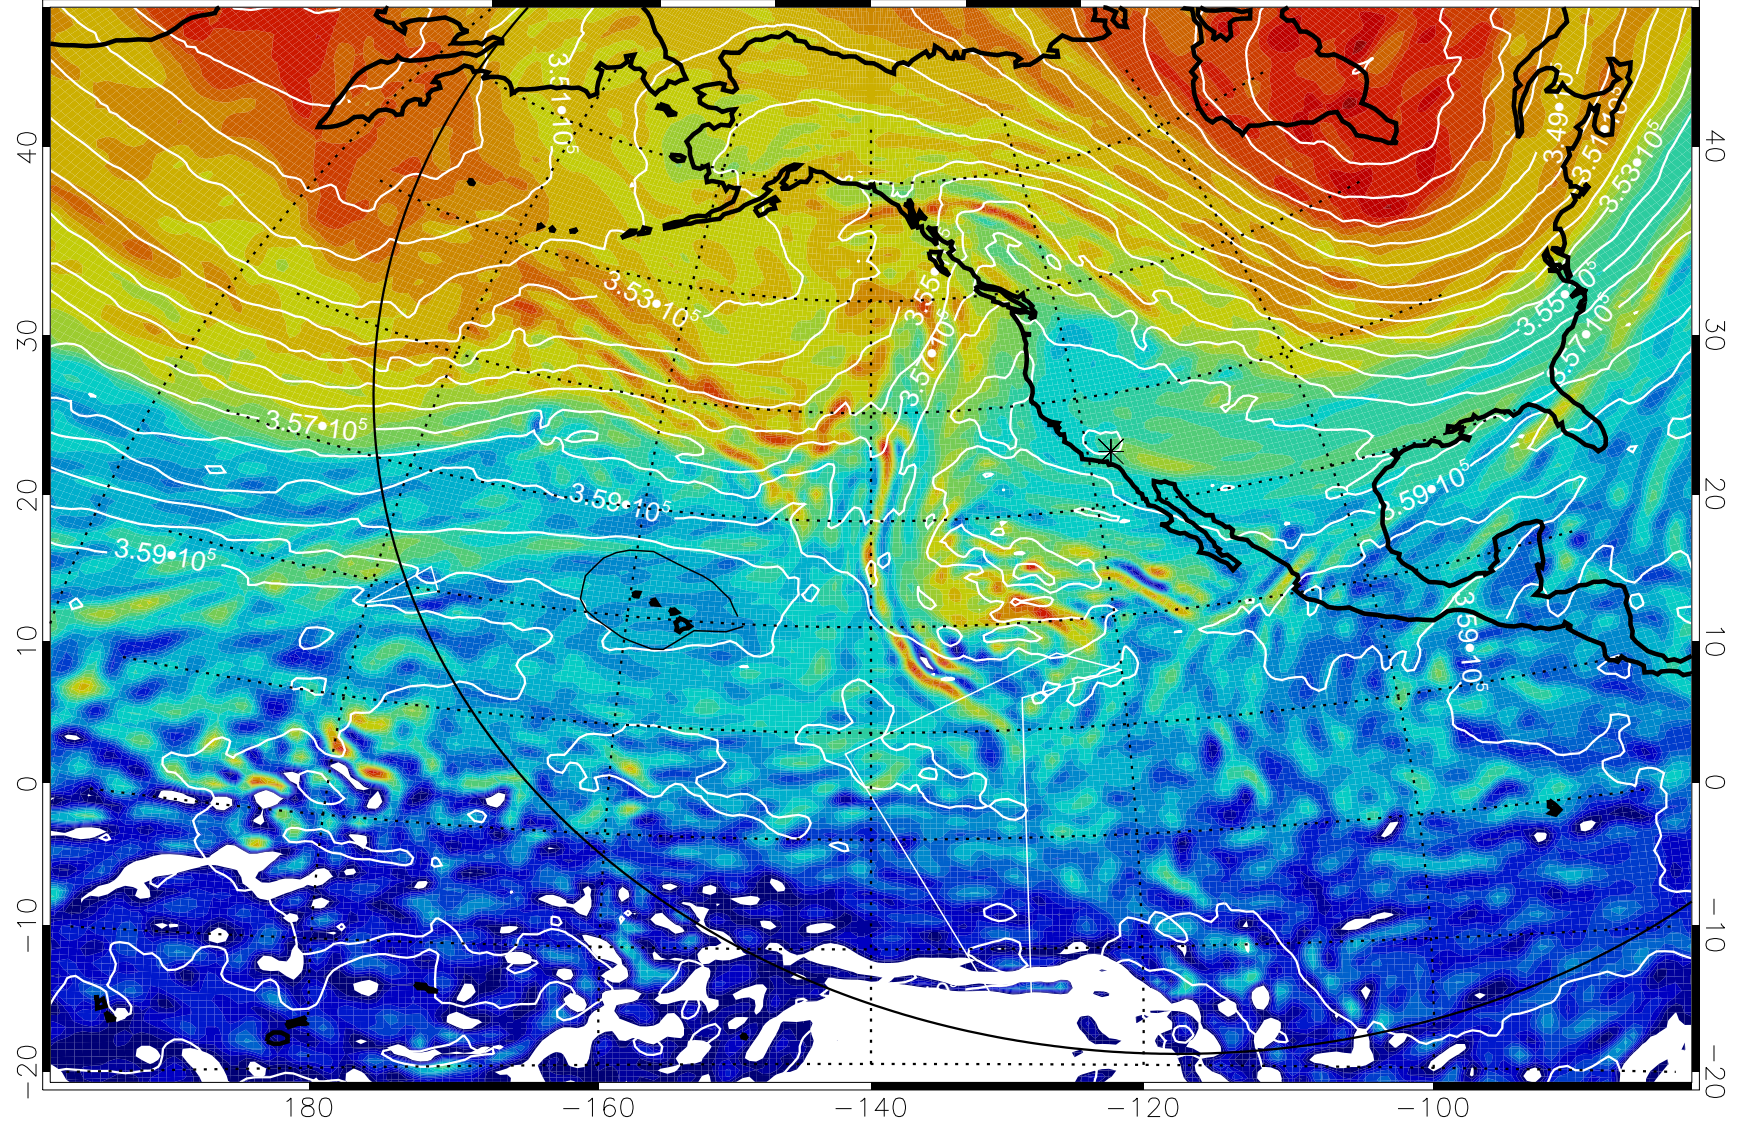

13012106, 78 hour forecast for 380K EPV

160 180 -160 -140 -120 -100

380K Montgomery Streamfunction, white

Range ring of 6000 km -- 19 hours GH round trip

13012112, 84 hour forecast for 380K EPV

380K Montgomery Streamfunction, white

Range ring of 6000 km -- 19 hours GH round trip

13012118, 90 hour forecast for 380K EPV

380K Montgomery Streamfunction, white

Range ring of 6000 km -- 19 hours GH round trip

13012200, 96 hour forecast for 380K EPV

380K Montgomery Streamfunction, white

Range ring of 6000 km -- 19 hours GH round trip

13012206, 102 hour forecast for 380K EPV

160 180 -160 -140 -120 -100

380K Montgomery Streamfunction, white

Range ring of 6000 km -- 19 hours GH round trip

13012212, 108 hour forecast for 380K EPV

160 180 -160 -140 -120 -100

380K Montgomery Streamfunction, white

Range ring of 6000 km -- 19 hours GH round trip

13012218, 114 hour forecast for 380K EPV

160 180 -160 -140 -120 -100