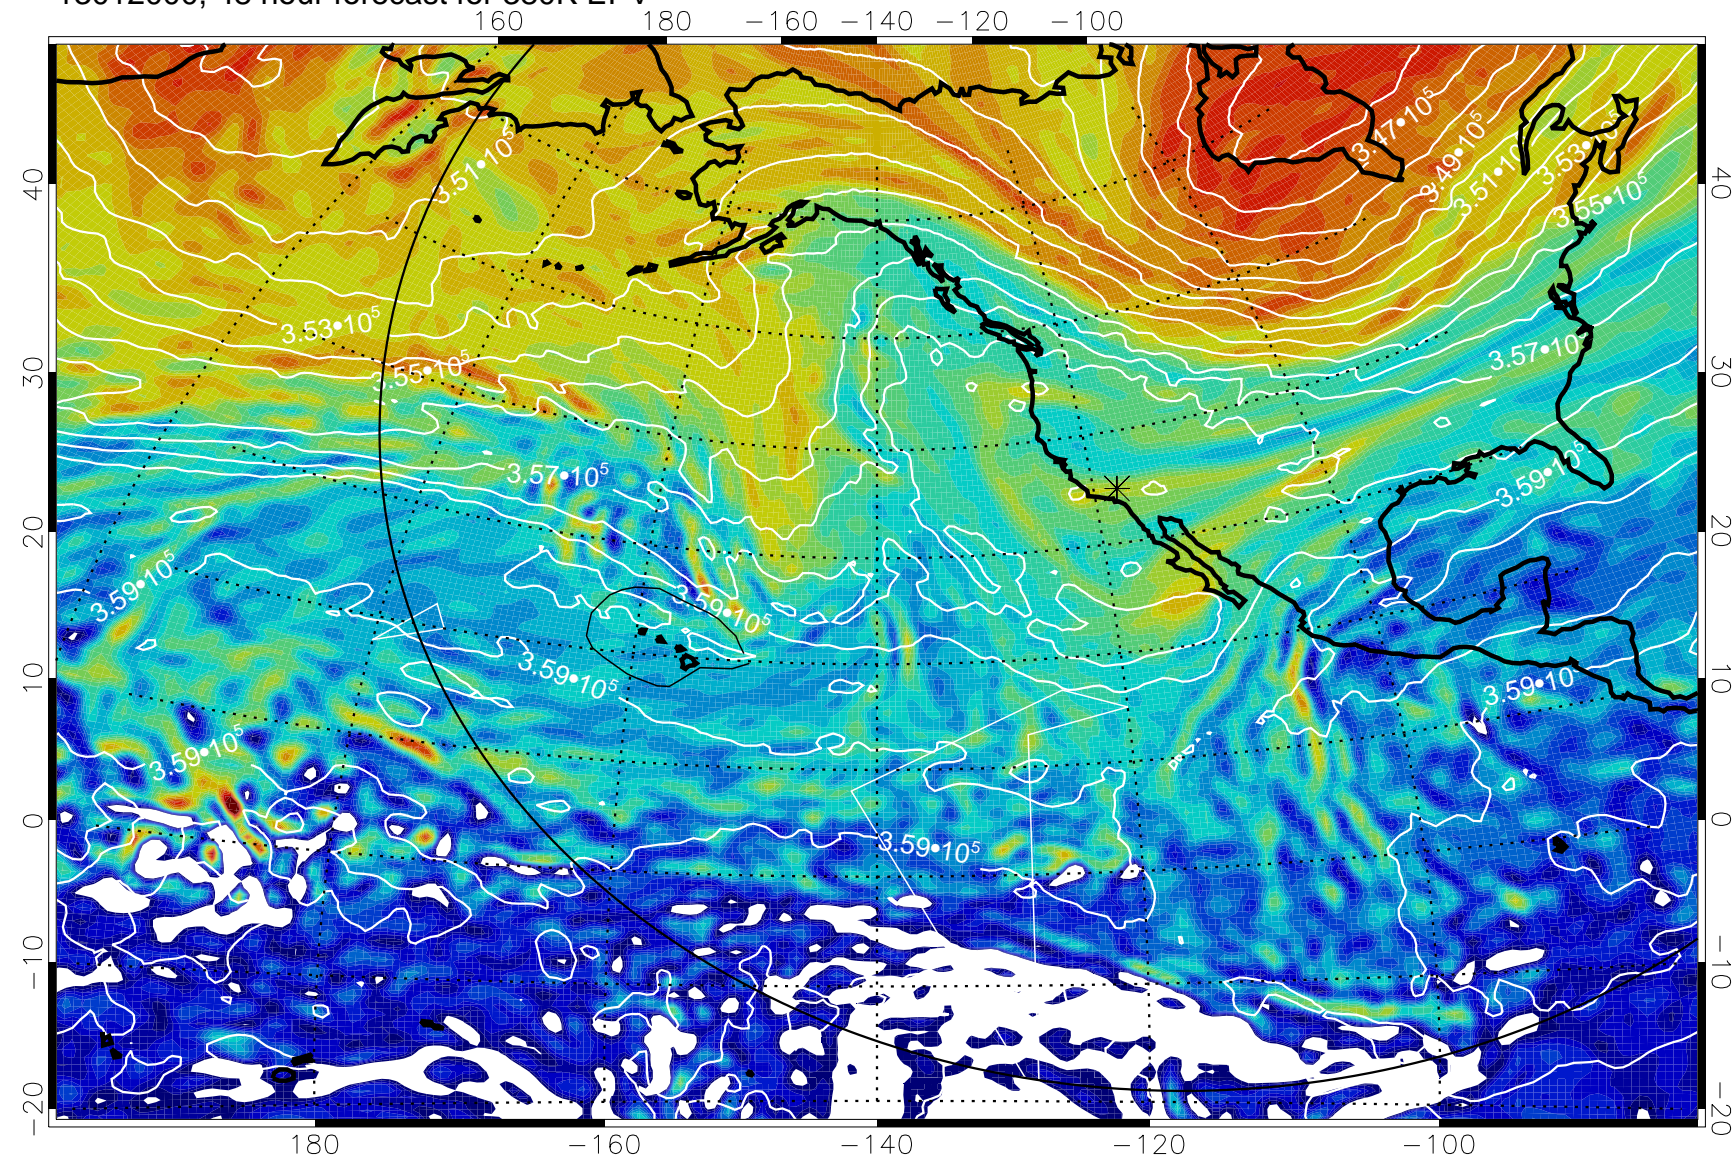

13011912, 36 hour forecast for 380K EPV

380K Montgomery Streamfunction, white

Range ring of 6000 km -- 19 hours GH round trip

13011918, 42 hour forecast for 380K EPV

380K Montgomery Streamfunction, white

Range ring of 6000 km -- 19 hours GH round trip

13012000, 48 hour forecast for 380K EPV

380K Montgomery Streamfunction, white

Range ring of 6000 km -- 19 hours GH round trip

13012006, 54 hour forecast for 380K EPV

380K Montgomery Streamfunction, white

Range ring of 6000 km -- 19 hours GH round trip

13012012, 60 hour forecast for 380K EPV

160 180 -160 -140 -120 -100

380K Montgomery Streamfunction, white

Range ring of 6000 km -- 19 hours GH round trip

13012018, 66 hour forecast for 380K EPV

160 180 -160 -140 -120 -100

380K Montgomery Streamfunction, white

Range ring of 6000 km -- 19 hours GH round trip

13012100, 72 hour forecast for 380K EPV

380K Montgomery Streamfunction, white

Range ring of 6000 km -- 19 hours GH round trip