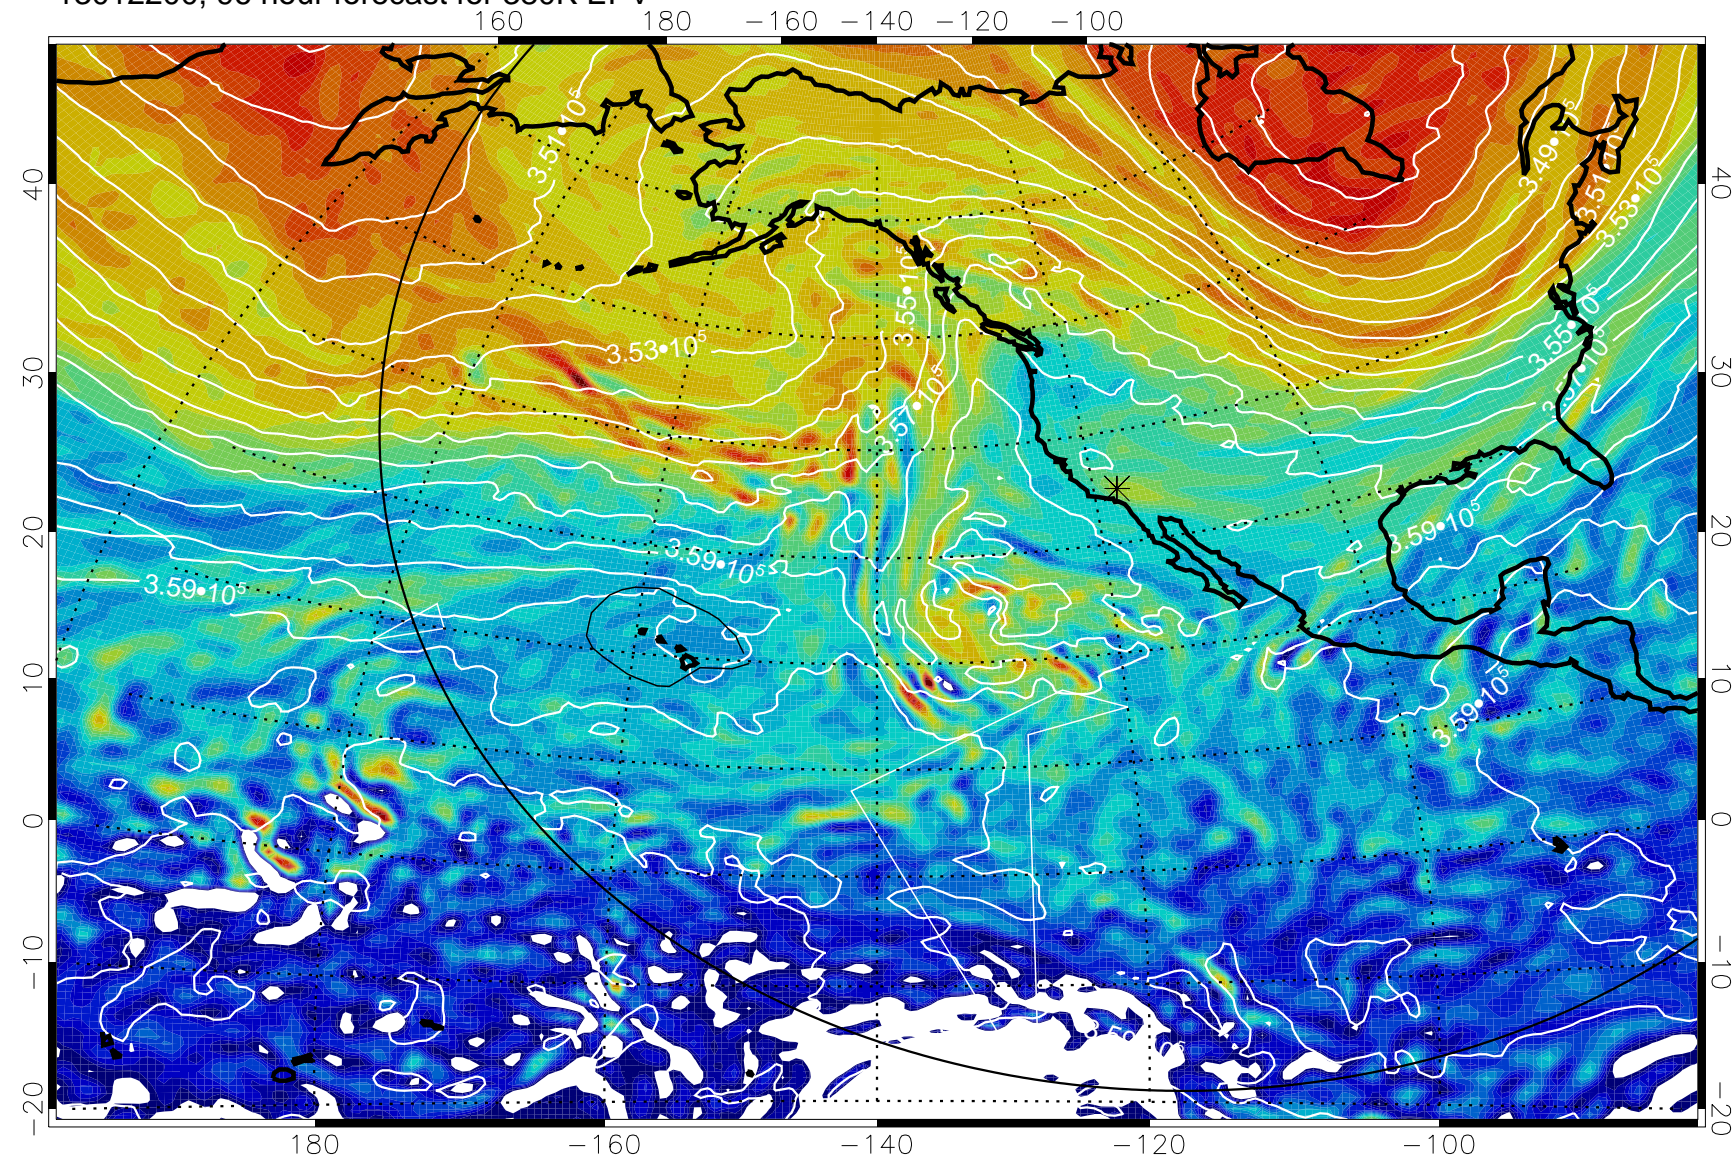

13012106, 78 hour forecast for 380K EPV

160 180 -160 -140 -120 -100

380K Montgomery Streamfunction, white

Range ring of 6000 km -- 19 hours GH round trip

13012112, 84 hour forecast for 380K EPV

380K Montgomery Streamfunction, white

Range ring of 6000 km -- 19 hours GH round trip

13012118, 90 hour forecast for 380K EPV

380K Montgomery Streamfunction, white

Range ring of 6000 km -- 19 hours GH round trip

13012200, 96 hour forecast for 380K EPV

380K Montgomery Streamfunction, white

Range ring of 6000 km -- 19 hours GH round trip

13012206, 102 hour forecast for 380K EPV

160 180 -160 -140 -120 -100

380K Montgomery Streamfunction, white

Range ring of 6000 km -- 19 hours GH round trip

13012212, 108 hour forecast for 380K EPV

160 180 -160 -140 -120 -100

380K Montgomery Streamfunction, white

Range ring of 6000 km -- 19 hours GH round trip

13012218, 114 hour forecast for 380K EPV

160 180 -160 -140 -120 -100