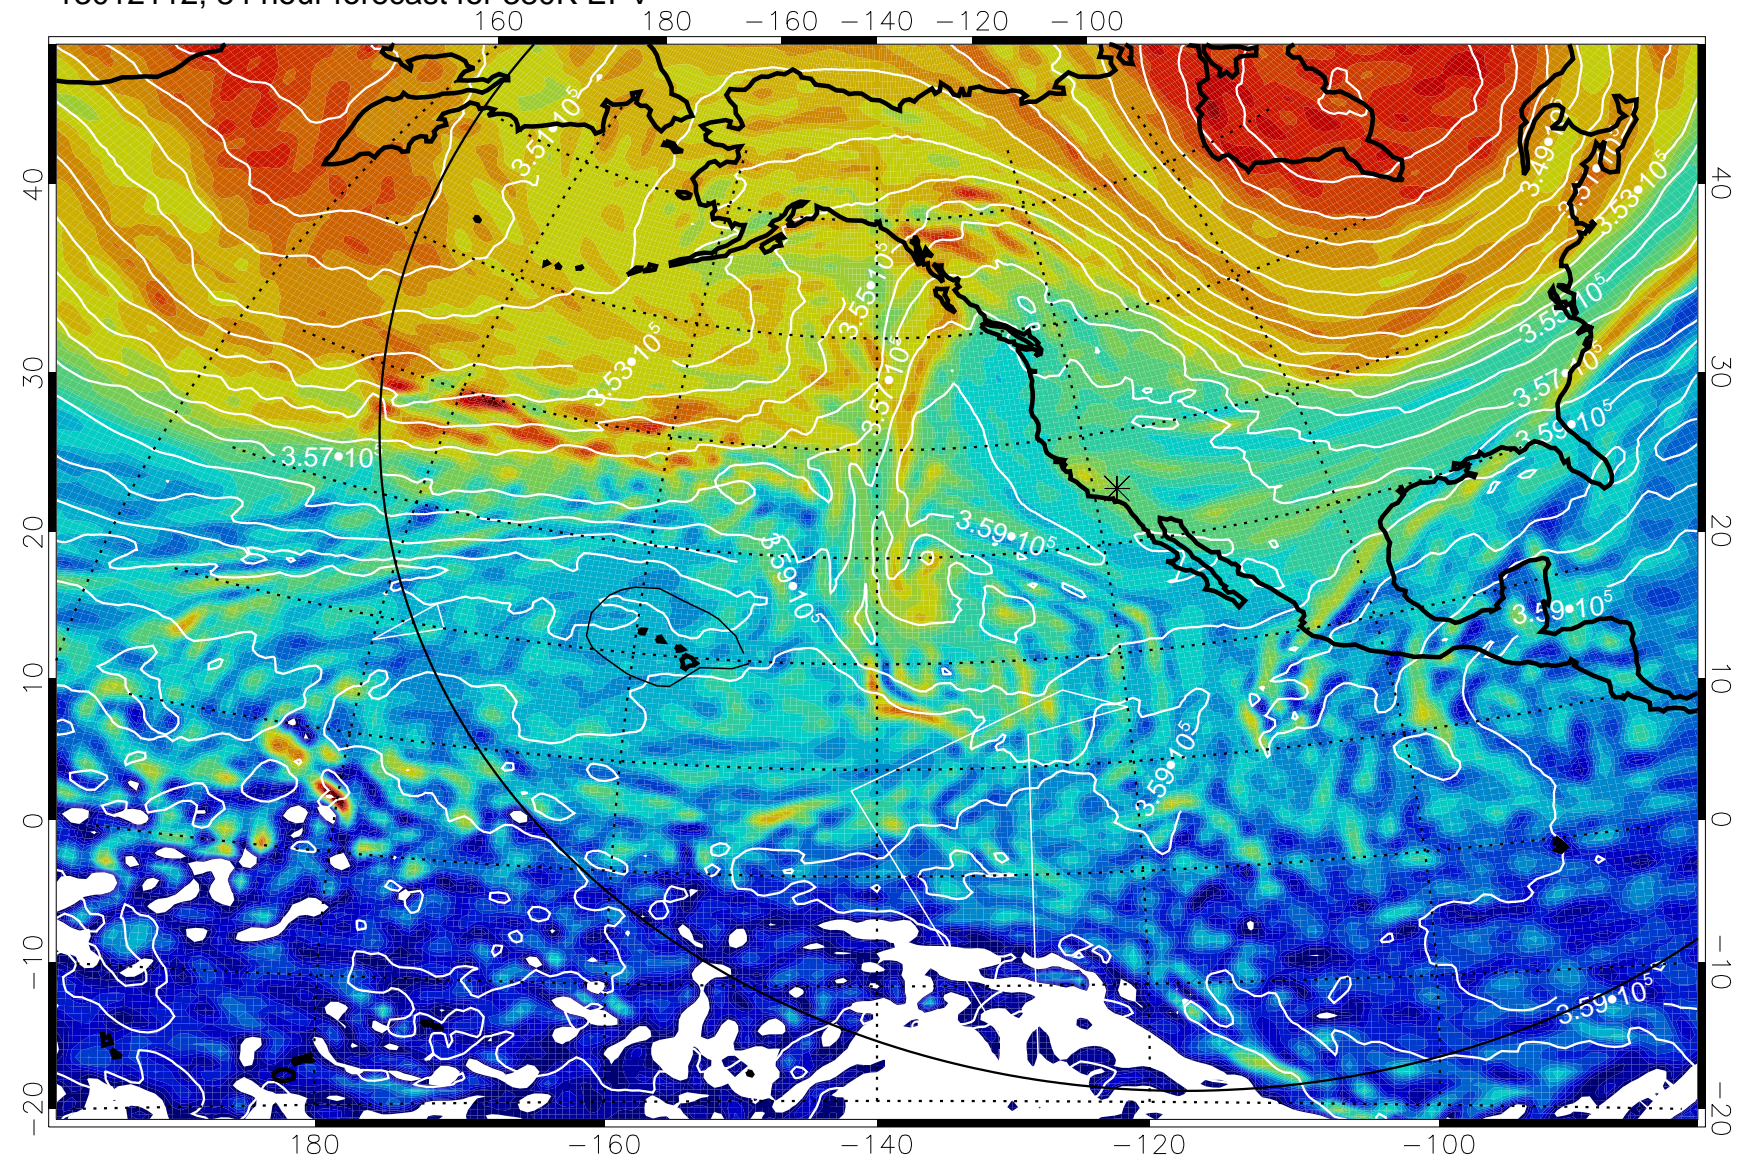

380K Montgomery Streamfunction, white

Range ring of 6000 km -- 19 hours GH round trip

13012100, 72 hour forecast for 380K EPV

380K Montgomery Streamfunction, white

Range ring of 6000 km -- 19 hours GH round trip

13012106, 78 hour forecast for 380K EPV

160 180 -160 -140 -120 -100

380K Montgomery Streamfunction, white

Range ring of 6000 km -- 19 hours GH round trip

13012112, 84 hour forecast for 380K EPV

380K Montgomery Streamfunction, white

Range ring of 6000 km -- 19 hours GH round trip

13012118, 90 hour forecast for 380K EPV

380K Montgomery Streamfunction, white

Range ring of 6000 km -- 19 hours GH round trip

13012200, 96 hour forecast for 380K EPV

380K Montgomery Streamfunction, white

Range ring of 6000 km -- 19 hours GH round trip

13012206, 102 hour forecast for 380K EPV

160 180 -160 -140 -120 -100

380K Montgomery Streamfunction, white

Range ring of 6000 km -- 19 hours GH round trip