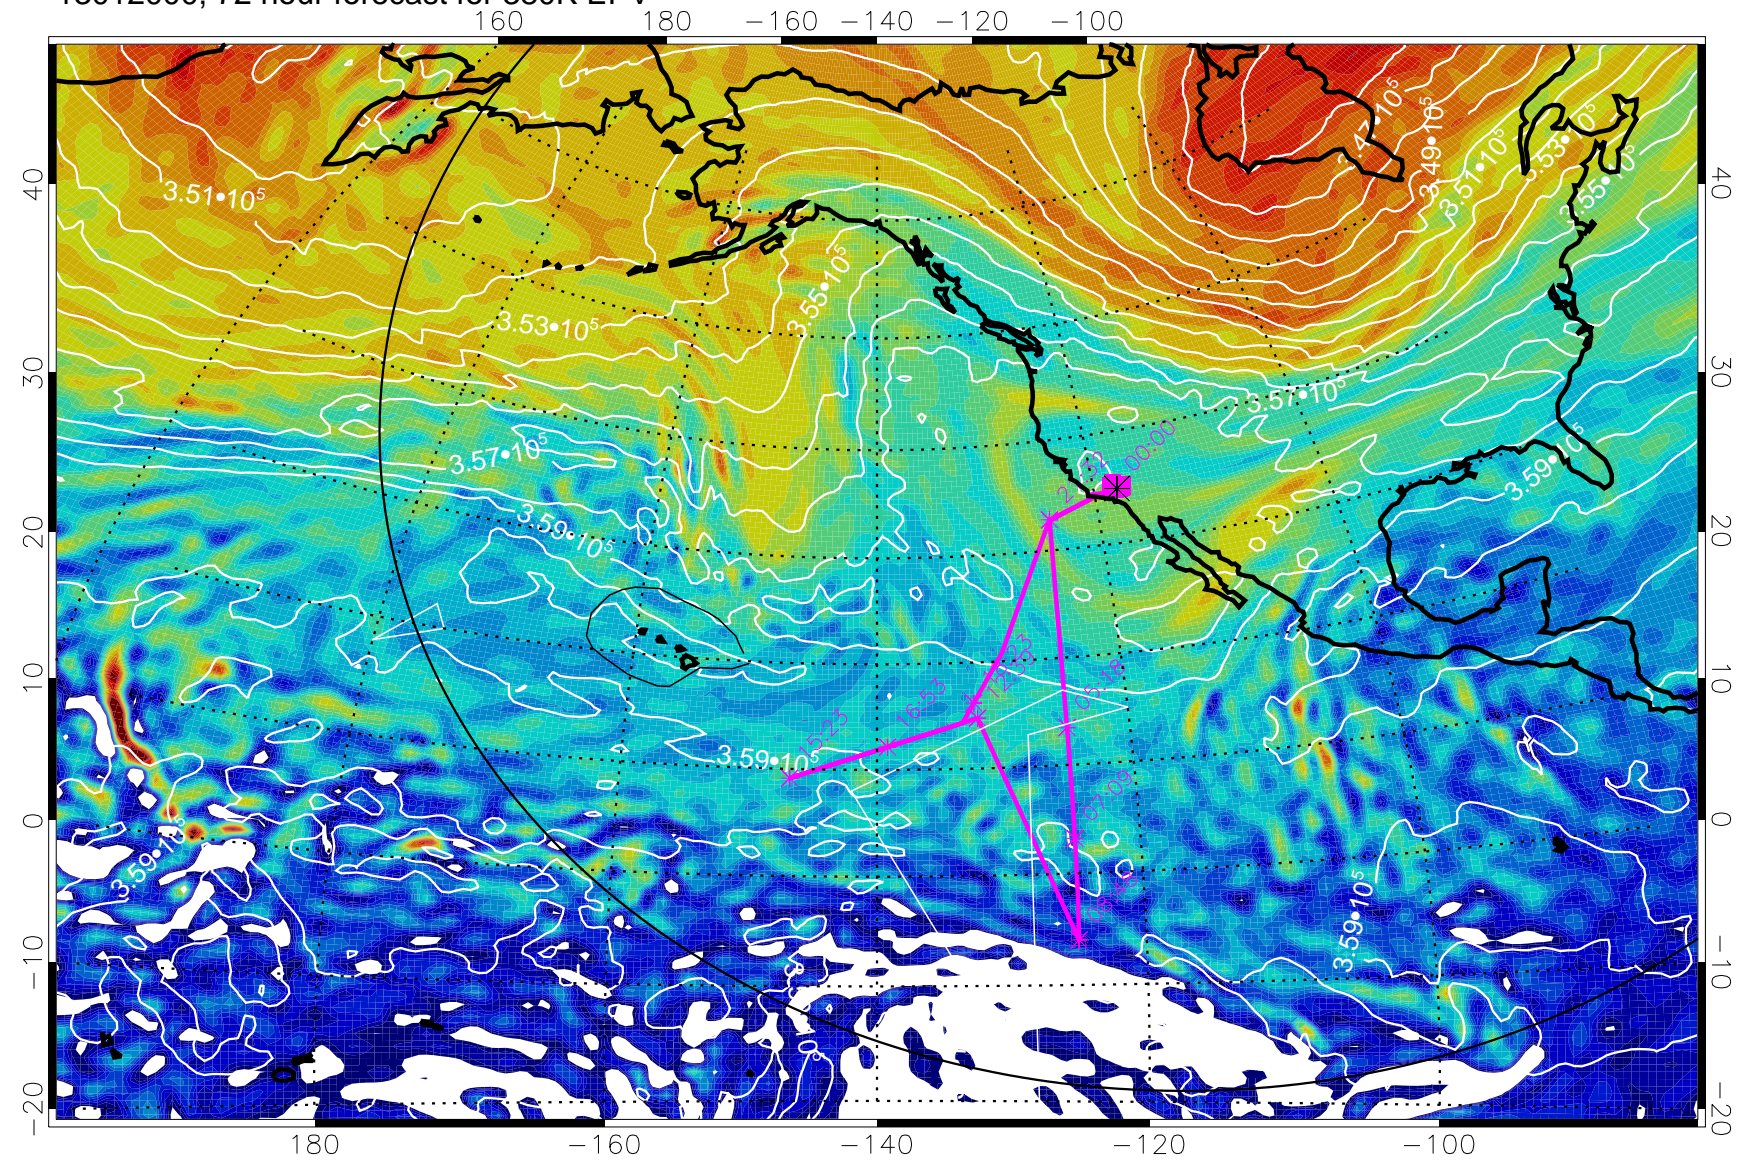

13011906, 54 hour forecast for 380K EPV

380K Montgomery Streamfunction, white

Range ring of 6000 km -- 19 hours GH round trip

13011912, 60 hour forecast for 380K EPV

380K Montgomery Streamfunction, white

Range ring of 6000 km -- 19 hours GH round trip

13011918, 66 hour forecast for 380K EPV

380K Montgomery Streamfunction, white

Range ring of 6000 km -- 19 hours GH round trip

13012000, 72 hour forecast for 380K EPV

380K Montgomery Streamfunction, white

Range ring of 6000 km -- 19 hours GH round trip

13012006, 78 hour forecast for 380K EPV

380K Montgomery Streamfunction, white

Range ring of 6000 km -- 19 hours GH round trip

13012012, 84 hour forecast for 380K EPV

380K Montgomery Streamfunction, white

Range ring of 6000 km -- 19 hours GH round trip

13012018, 90 hour forecast for 380K EPV

380K Montgomery Streamfunction, white

Range ring of 6000 km -- 19 hours GH round trip

13012100, 96 hour forecast for 380K EPV

160 180 -160 -140 -120 -100

380K Montgomery Streamfunction, white