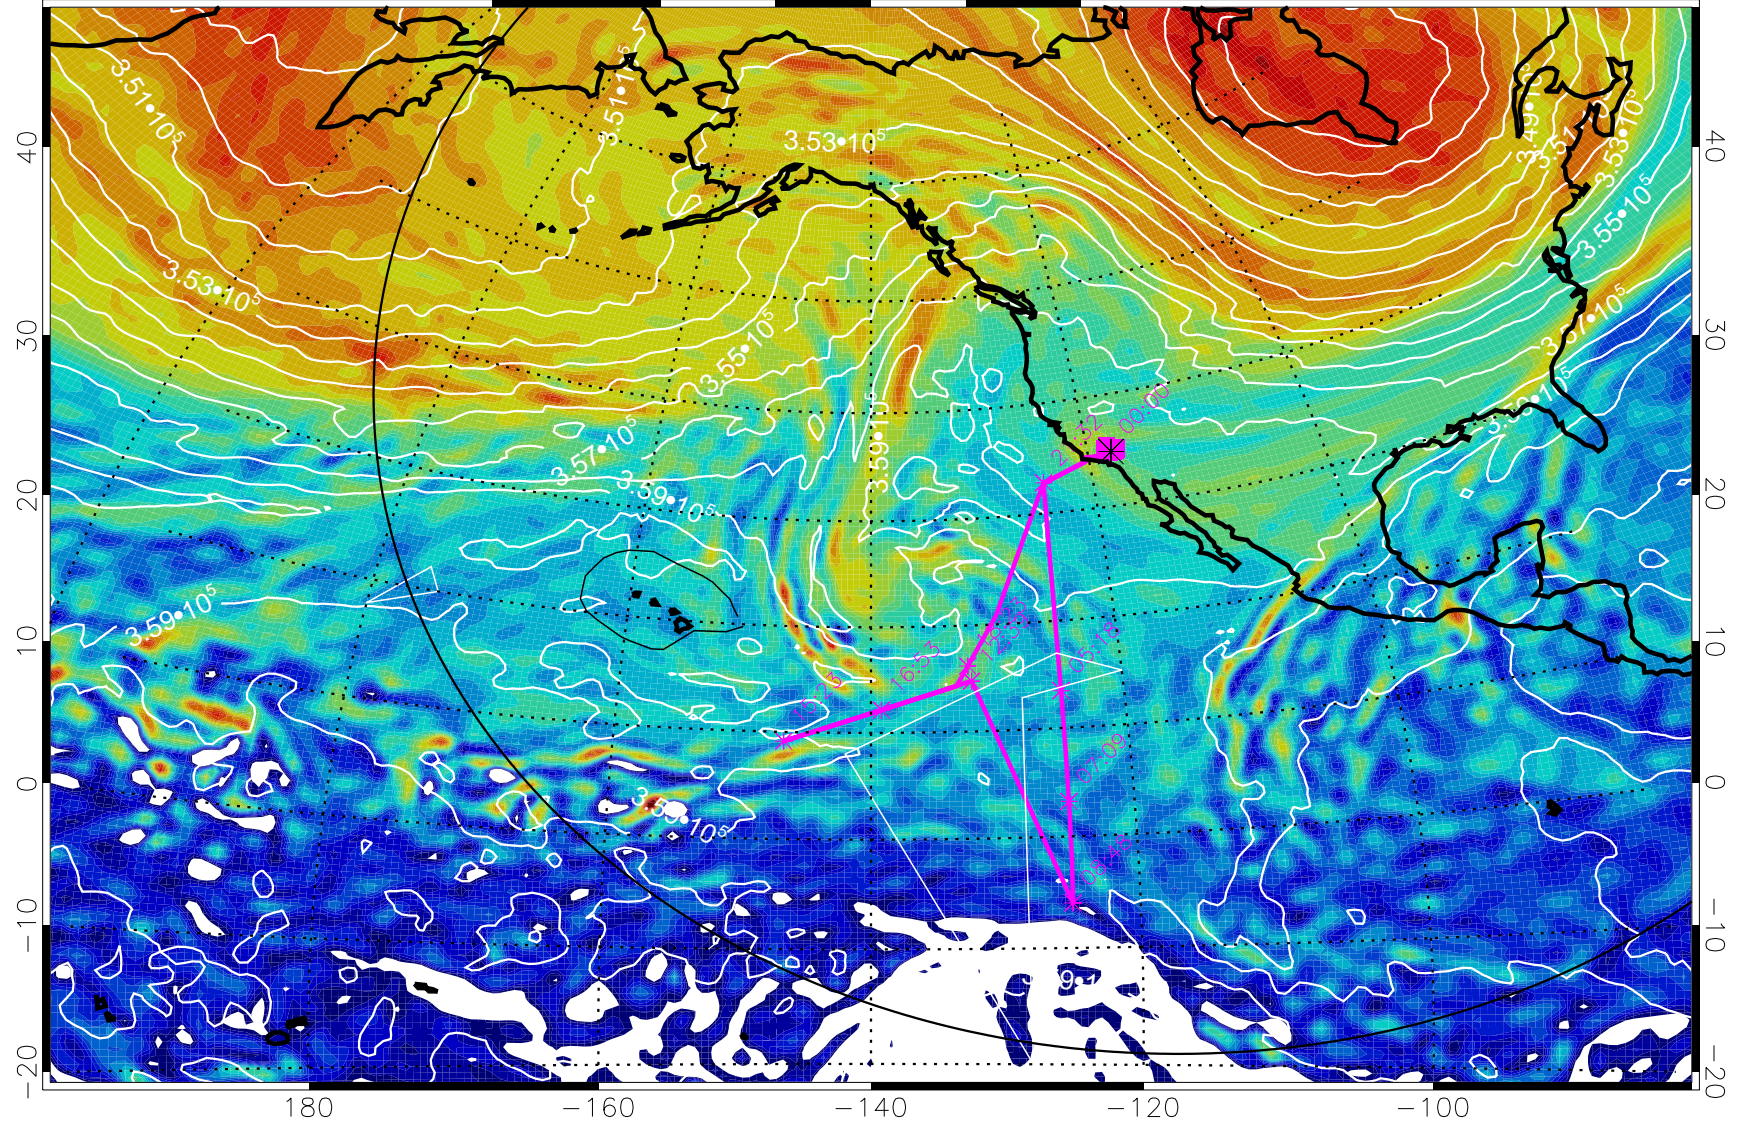

13012006, 78 hour forecast for 380K EPV

380K Montgomery Streamfunction, white

Range ring of 6000 km -- 19 hours GH round trip

13012012, 84 hour forecast for 380K EPV

380K Montgomery Streamfunction, white

Range ring of 6000 km -- 19 hours GH round trip

13012018, 90 hour forecast for 380K EPV

380K Montgomery Streamfunction, white

Range ring of 6000 km -- 19 hours GH round trip

13012100, 96 hour forecast for 380K EPV

160 180 -160 -140 -120 -100

380K Montgomery Streamfunction, white

Range ring of 6000 km -- 19 hours GH round trip

13012106, 102 hour forecast for 380K EPV

160 180 -160 -140 -120 -100

380K Montgomery Streamfunction, white

Range ring of 6000 km -- 19 hours GH round trip

13012112, 108 hour forecast for 380K EPV

160 180 -160 -140 -120 -100

380K Montgomery Streamfunction, white

Range ring of 6000 km -- 19 hours GH round trip

13012118, 114 hour forecast for 380K EPV

160 180 -160 -140 -120 -100

380K Montgomery Streamfunction, white