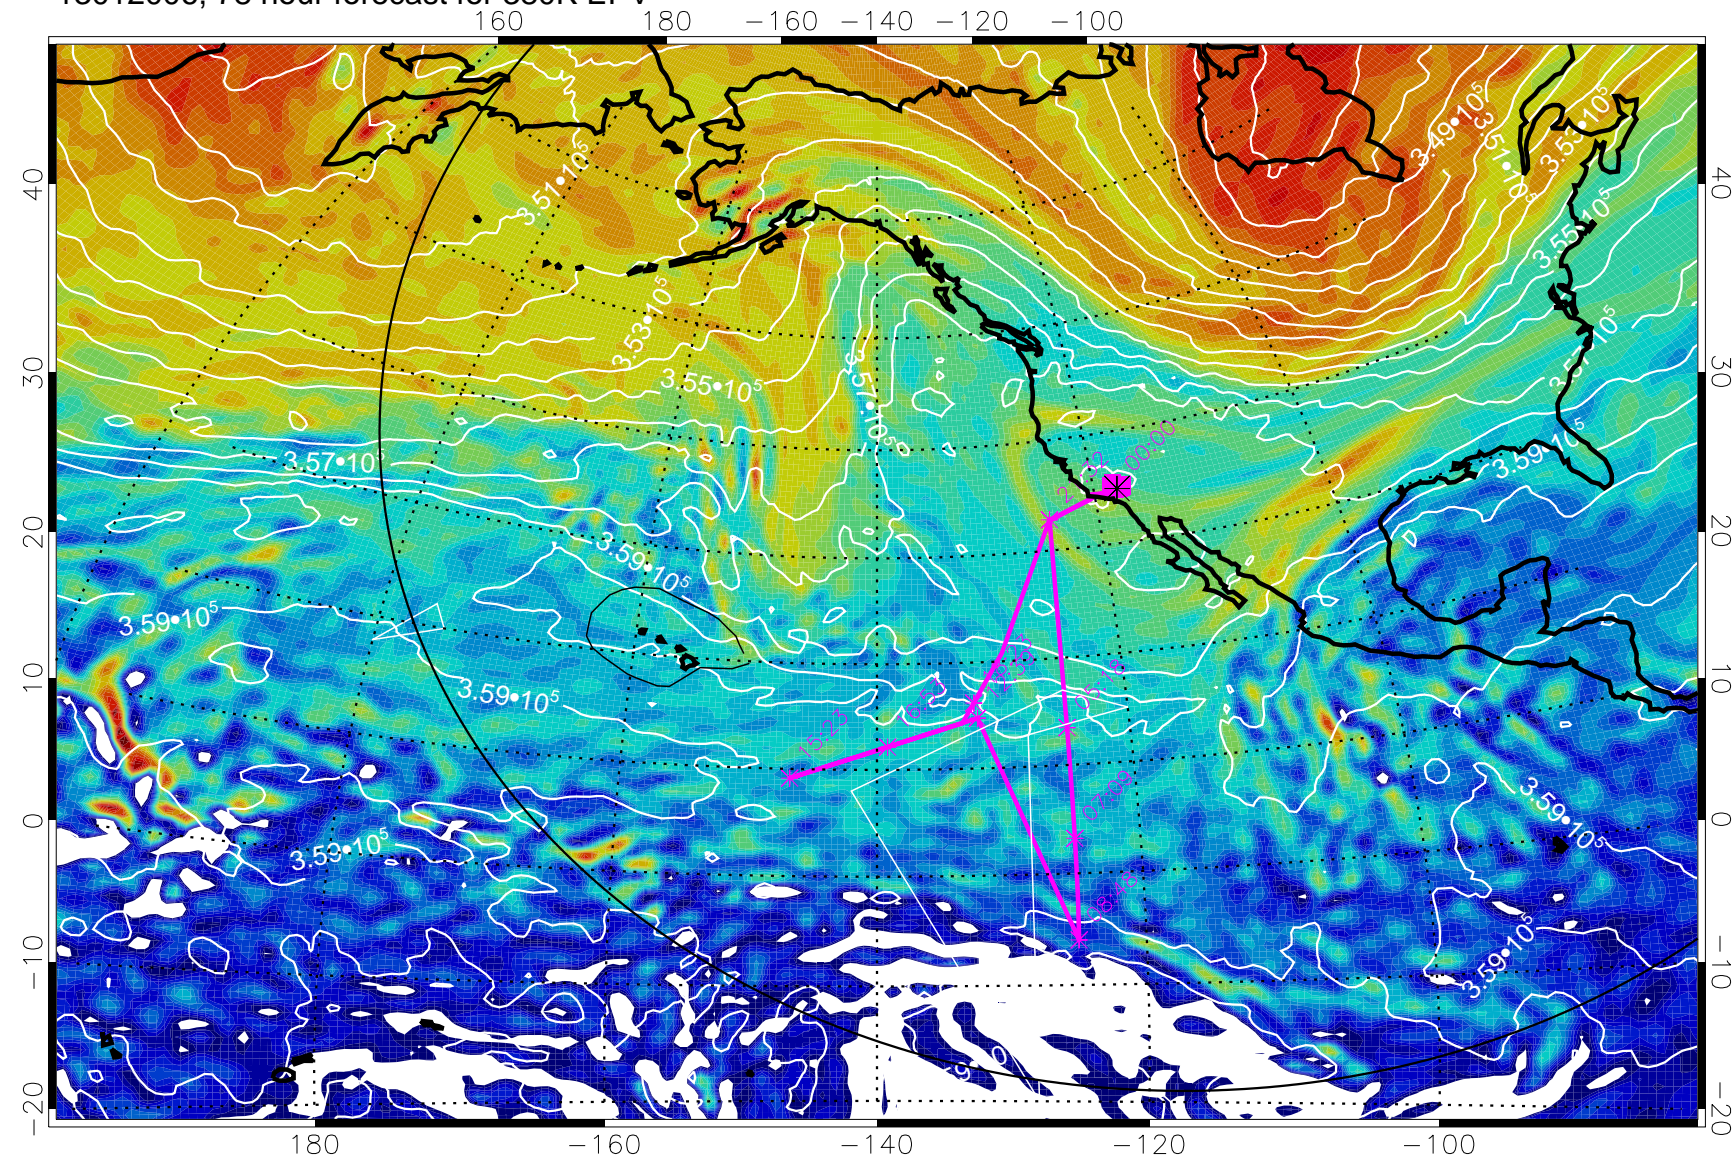

13011918, 66 hour forecast for 380K EPV

380K Montgomery Streamfunction, white

Range ring of 6000 km -- 19 hours GH round trip

13012000, 72 hour forecast for 380K EPV

380K Montgomery Streamfunction, white

Range ring of 6000 km -- 19 hours GH round trip

13012006, 78 hour forecast for 380K EPV

380K Montgomery Streamfunction, white

Range ring of 6000 km -- 19 hours GH round trip

13012012, 84 hour forecast for 380K EPV

380K Montgomery Streamfunction, white

Range ring of 6000 km -- 19 hours GH round trip

13012018, 90 hour forecast for 380K EPV

380K Montgomery Streamfunction, white

Range ring of 6000 km -- 19 hours GH round trip

13012100, 96 hour forecast for 380K EPV

160 180 -160 -140 -120 -100

380K Montgomery Streamfunction, white

Range ring of 6000 km -- 19 hours GH round trip

13012106, 102 hour forecast for 380K EPV

160 180 -160 -140 -120 -100

380K Montgomery Streamfunction, white

Range ring of 6000 km -- 19 hours GH round trip

13012112, 108 hour forecast for 380K EPV