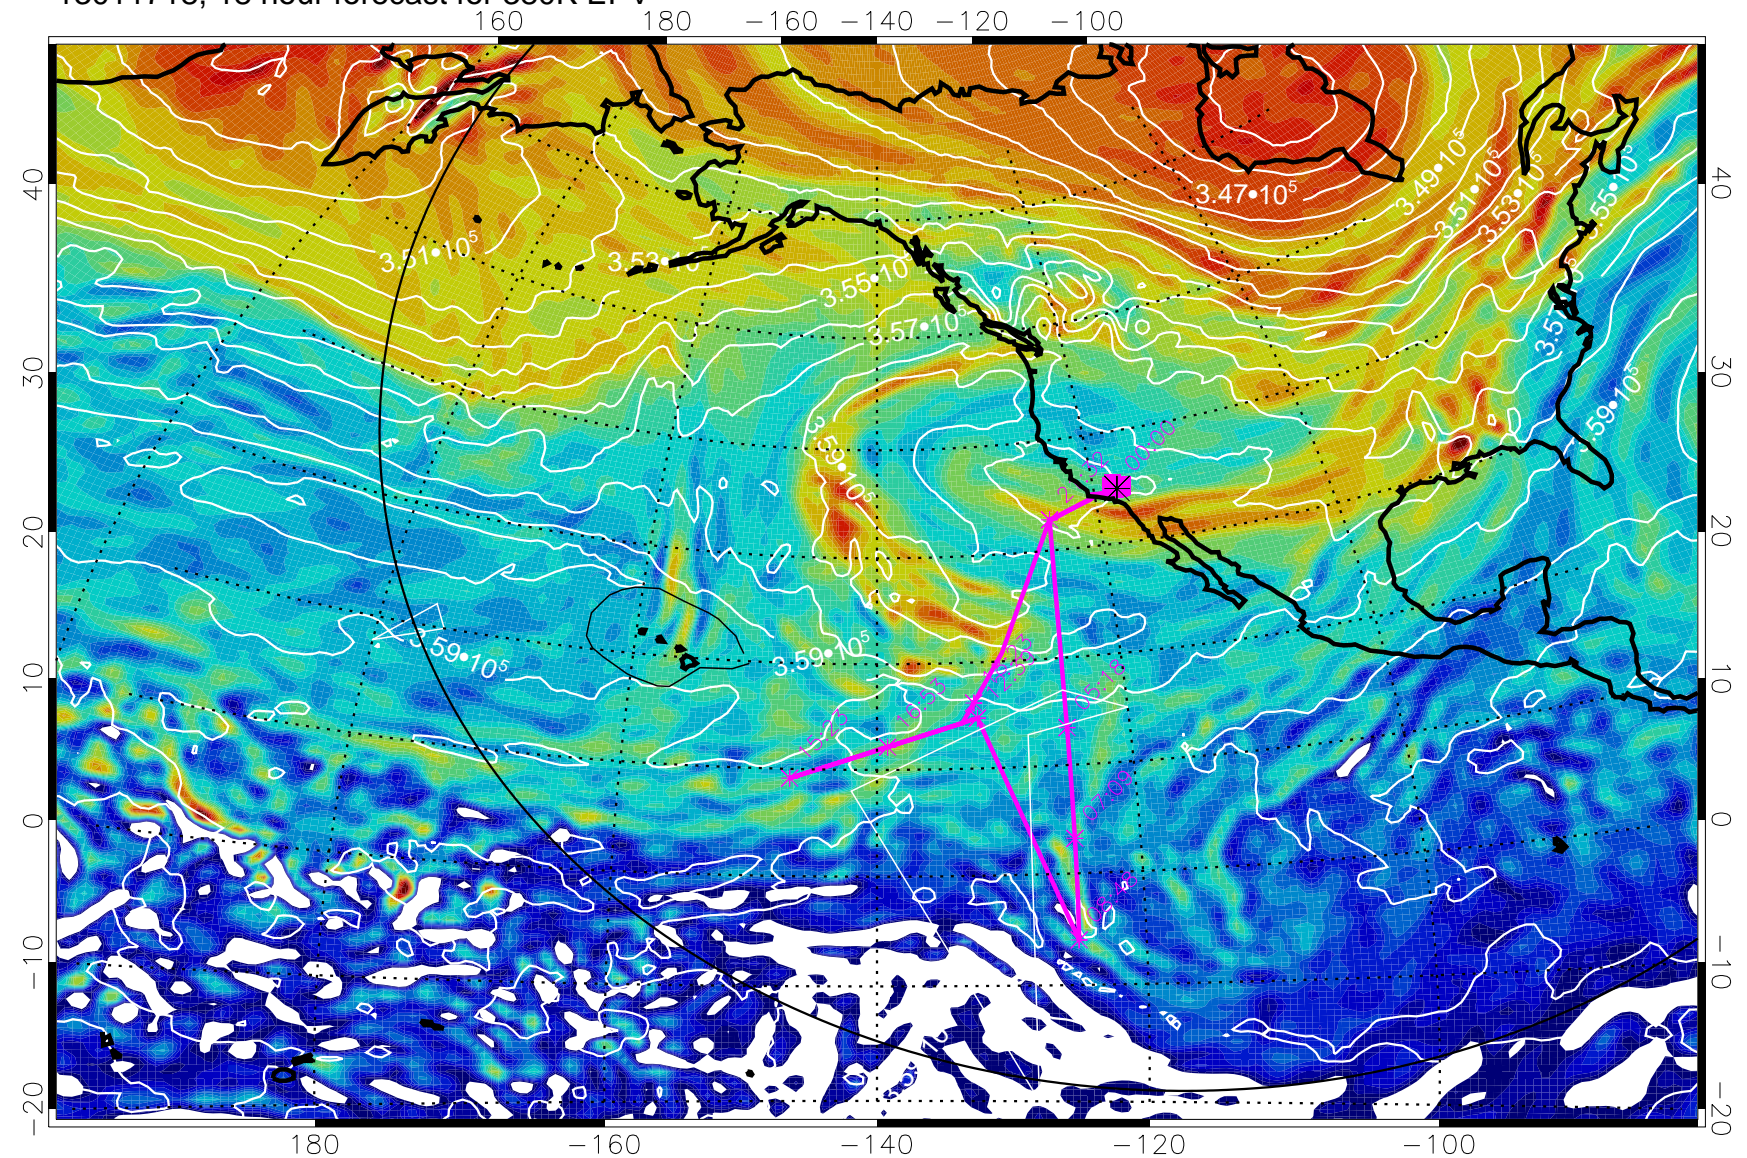

13011712, 12 hour forecast for 380K EPV

380K Montgomery Streamfunction, white

Range ring of 6000 km -- 19 hours GH round trip

13011718, 18 hour forecast for 380K EPV

380K Montgomery Streamfunction, white

Range ring of 6000 km -- 19 hours GH round trip

13011800, 24 hour forecast for 380K EPV

380K Montgomery Streamfunction, white

Range ring of 6000 km -- 19 hours GH round trip

13011812, 36 hour forecast for 380K EPV

380K Montgomery Streamfunction, white

Range ring of 6000 km -- 19 hours GH round trip

13011818, 42 hour forecast for 380K EPV

380K Montgomery Streamfunction, white

Range ring of 6000 km -- 19 hours GH round trip

13011900, 48 hour forecast for 380K EPV

380K Montgomery Streamfunction, white

Range ring of 6000 km -- 19 hours GH round trip

13011906, 54 hour forecast for 380K EPV

380K Montgomery Streamfunction, white

Range ring of 6000 km -- 19 hours GH round trip

13011912, 60 hour forecast for 380K EPV

380K Montgomery Streamfunction, white

Range ring of 6000 km -- 19 hours GH round trip