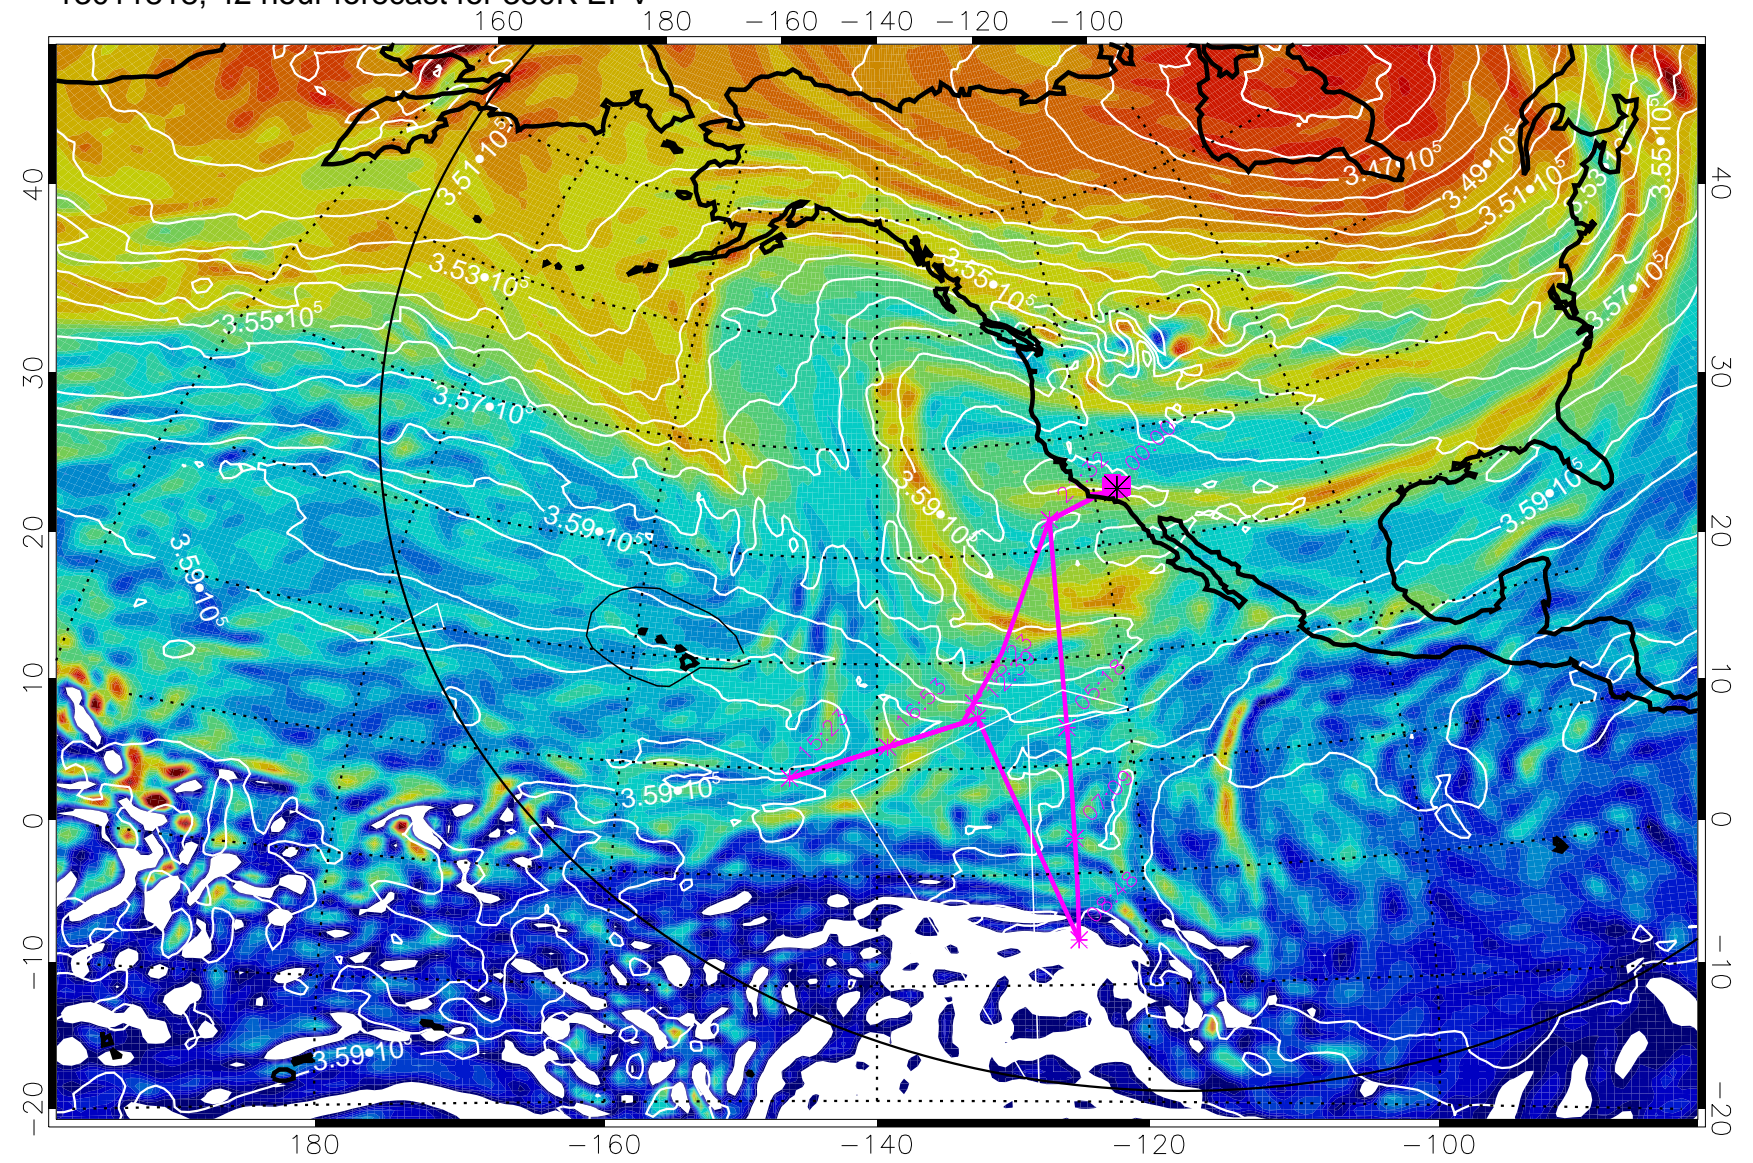

13011712, 12 hour forecast for 380K EPV

380K Montgomery Streamfunction, white

Range ring of 6000 km -- 19 hours GH round trip

13011718, 18 hour forecast for 380K EPV

380K Montgomery Streamfunction, white

Range ring of 6000 km -- 19 hours GH round trip

13011800, 24 hour forecast for 380K EPV

380K Montgomery Streamfunction, white

Range ring of 6000 km -- 19 hours GH round trip

13011812, 36 hour forecast for 380K EPV

380K Montgomery Streamfunction, white

Range ring of 6000 km -- 19 hours GH round trip

13011818, 42 hour forecast for 380K EPV

380K Montgomery Streamfunction, white

Range ring of 6000 km -- 19 hours GH round trip

13011900, 48 hour forecast for 380K EPV

380K Montgomery Streamfunction, white

Range ring of 6000 km -- 19 hours GH round trip

13011906, 54 hour forecast for 380K EPV

380K Montgomery Streamfunction, white

Range ring of 6000 km -- 19 hours GH round trip

13011912, 60 hour forecast for 380K EPV

380K Montgomery Streamfunction, white

Range ring of 6000 km -- 19 hours GH round trip