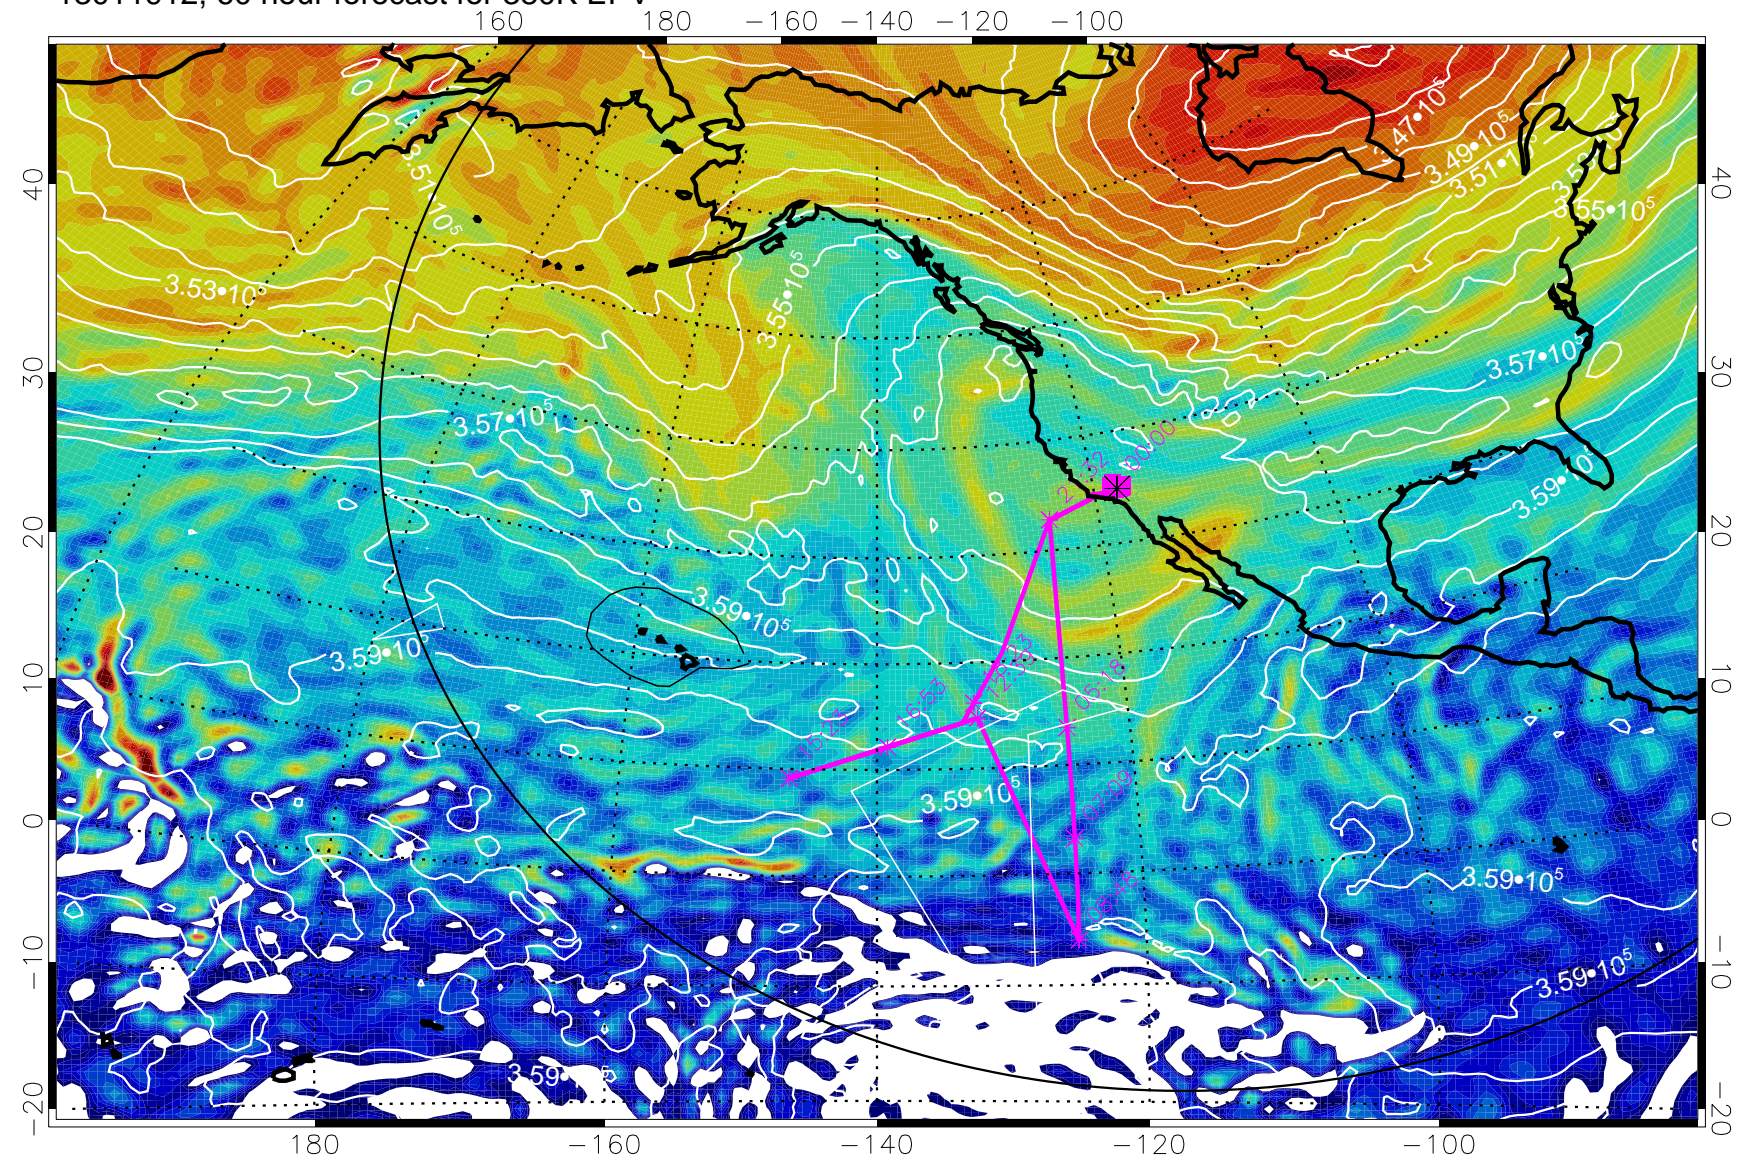

13011906, 54 hour forecast for 380K EPV

380K Montgomery Streamfunction, white

Range ring of 6000 km -- 19 hours GH round trip

13011912, 60 hour forecast for 380K EPV

380K Montgomery Streamfunction, white

Range ring of 6000 km -- 19 hours GH round trip

13011918, 66 hour forecast for 380K EPV

380K Montgomery Streamfunction, white

Range ring of 6000 km -- 19 hours GH round trip

13012000, 72 hour forecast for 380K EPV

380K Montgomery Streamfunction, white

Range ring of 6000 km -- 19 hours GH round trip

13012006, 78 hour forecast for 380K EPV

380K Montgomery Streamfunction, white

Range ring of 6000 km -- 19 hours GH round trip

13012012, 84 hour forecast for 380K EPV

380K Montgomery Streamfunction, white

Range ring of 6000 km -- 19 hours GH round trip

13012018, 90 hour forecast for 380K EPV

380K Montgomery Streamfunction, white

Range ring of 6000 km -- 19 hours GH round trip

13012100, 96 hour forecast for 380K EPV

160 180 -160 -140 -120 -100

380K Montgomery Streamfunction, white