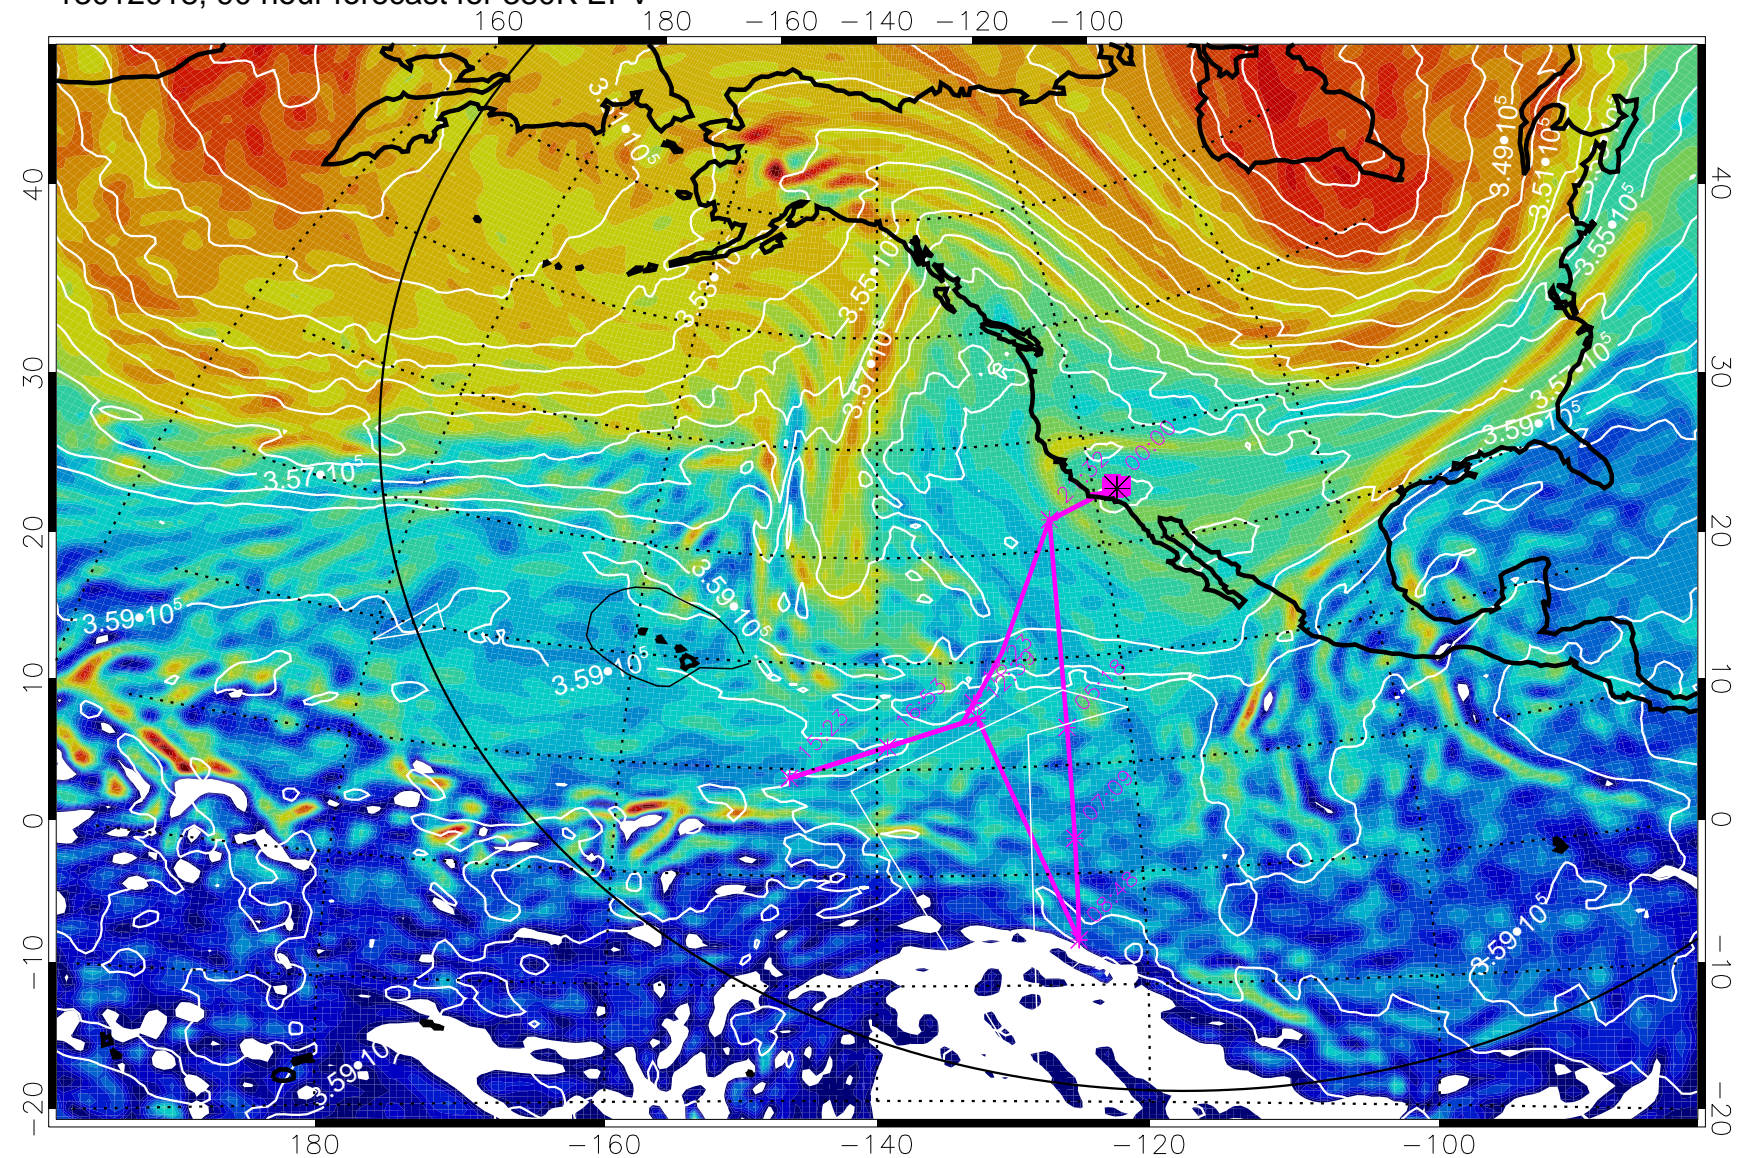

13011918, 66 hour forecast for 380K EPV

380K Montgomery Streamfunction, white

Range ring of 6000 km -- 19 hours GH round trip

13012000, 72 hour forecast for 380K EPV

380K Montgomery Streamfunction, white

Range ring of 6000 km -- 19 hours GH round trip

13012006, 78 hour forecast for 380K EPV

380K Montgomery Streamfunction, white

Range ring of 6000 km -- 19 hours GH round trip

13012012, 84 hour forecast for 380K EPV

380K Montgomery Streamfunction, white

Range ring of 6000 km -- 19 hours GH round trip

13012018, 90 hour forecast for 380K EPV

380K Montgomery Streamfunction, white

Range ring of 6000 km -- 19 hours GH round trip

13012100, 96 hour forecast for 380K EPV

160 180 -160 -140 -120 -100

380K Montgomery Streamfunction, white

Range ring of 6000 km -- 19 hours GH round trip

13012106, 102 hour forecast for 380K EPV

160 180 -160 -140 -120 -100

380K Montgomery Streamfunction, white

Range ring of 6000 km -- 19 hours GH round trip

13012112, 108 hour forecast for 380K EPV