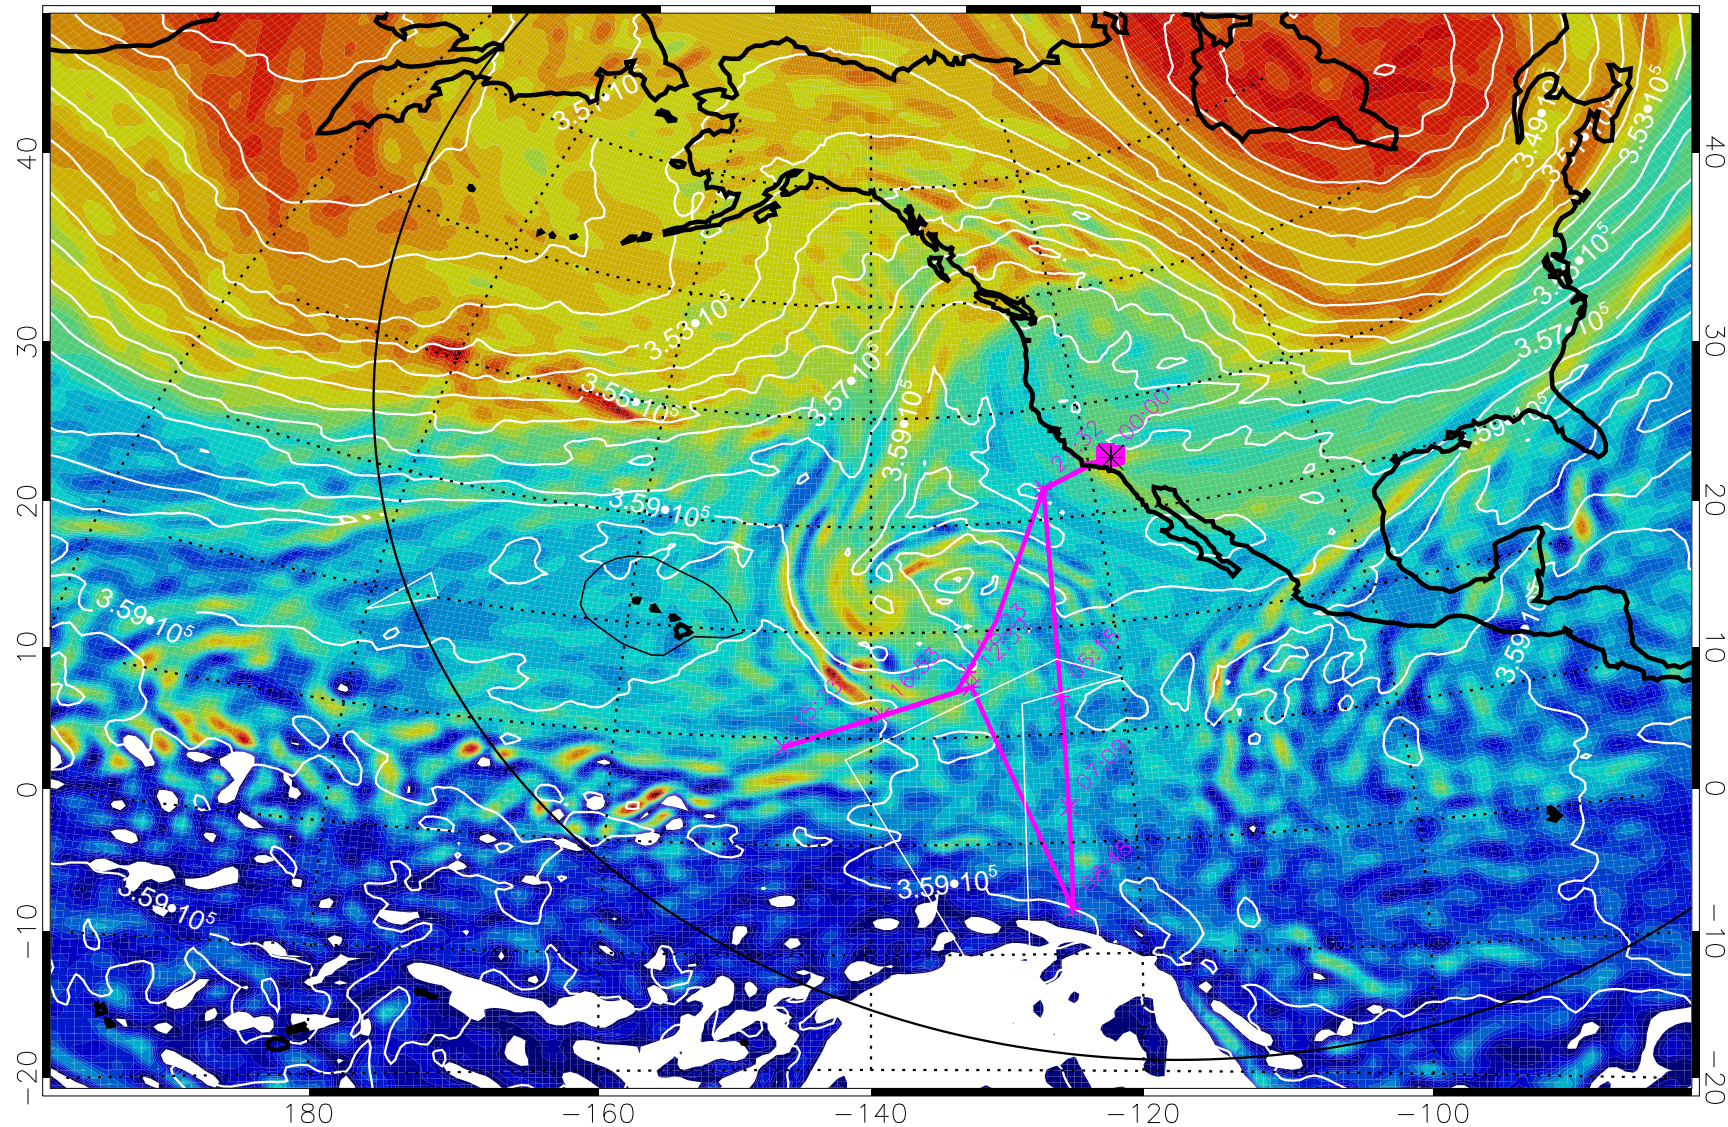

13012018, 90 hour forecast for 380K EPV

380K Montgomery Streamfunction, white

Range ring of 6000 km -- 19 hours GH round trip

13012100, 96 hour forecast for 380K EPV

160 180 -160 -140 -120 -100

380K Montgomery Streamfunction, white

Range ring of 6000 km -- 19 hours GH round trip

13012106, 102 hour forecast for 380K EPV

160 180 -160 -140 -120 -100

380K Montgomery Streamfunction, white

Range ring of 6000 km -- 19 hours GH round trip

13012112, 108 hour forecast for 380K EPV

160 180 -160 -140 -120 -100

380K Montgomery Streamfunction, white

Range ring of 6000 km -- 19 hours GH round trip

13012118, 114 hour forecast for 380K EPV

160 180 -160 -140 -120 -100

380K Montgomery Streamfunction, white

Range ring of 6000 km -- 19 hours GH round trip

13012200, 120 hour forecast for 380K EPV

160 180 -160 -140 -120 -100

380K Montgomery Streamfunction, white

Range ring of 6000 km -- 19 hours GH round trip