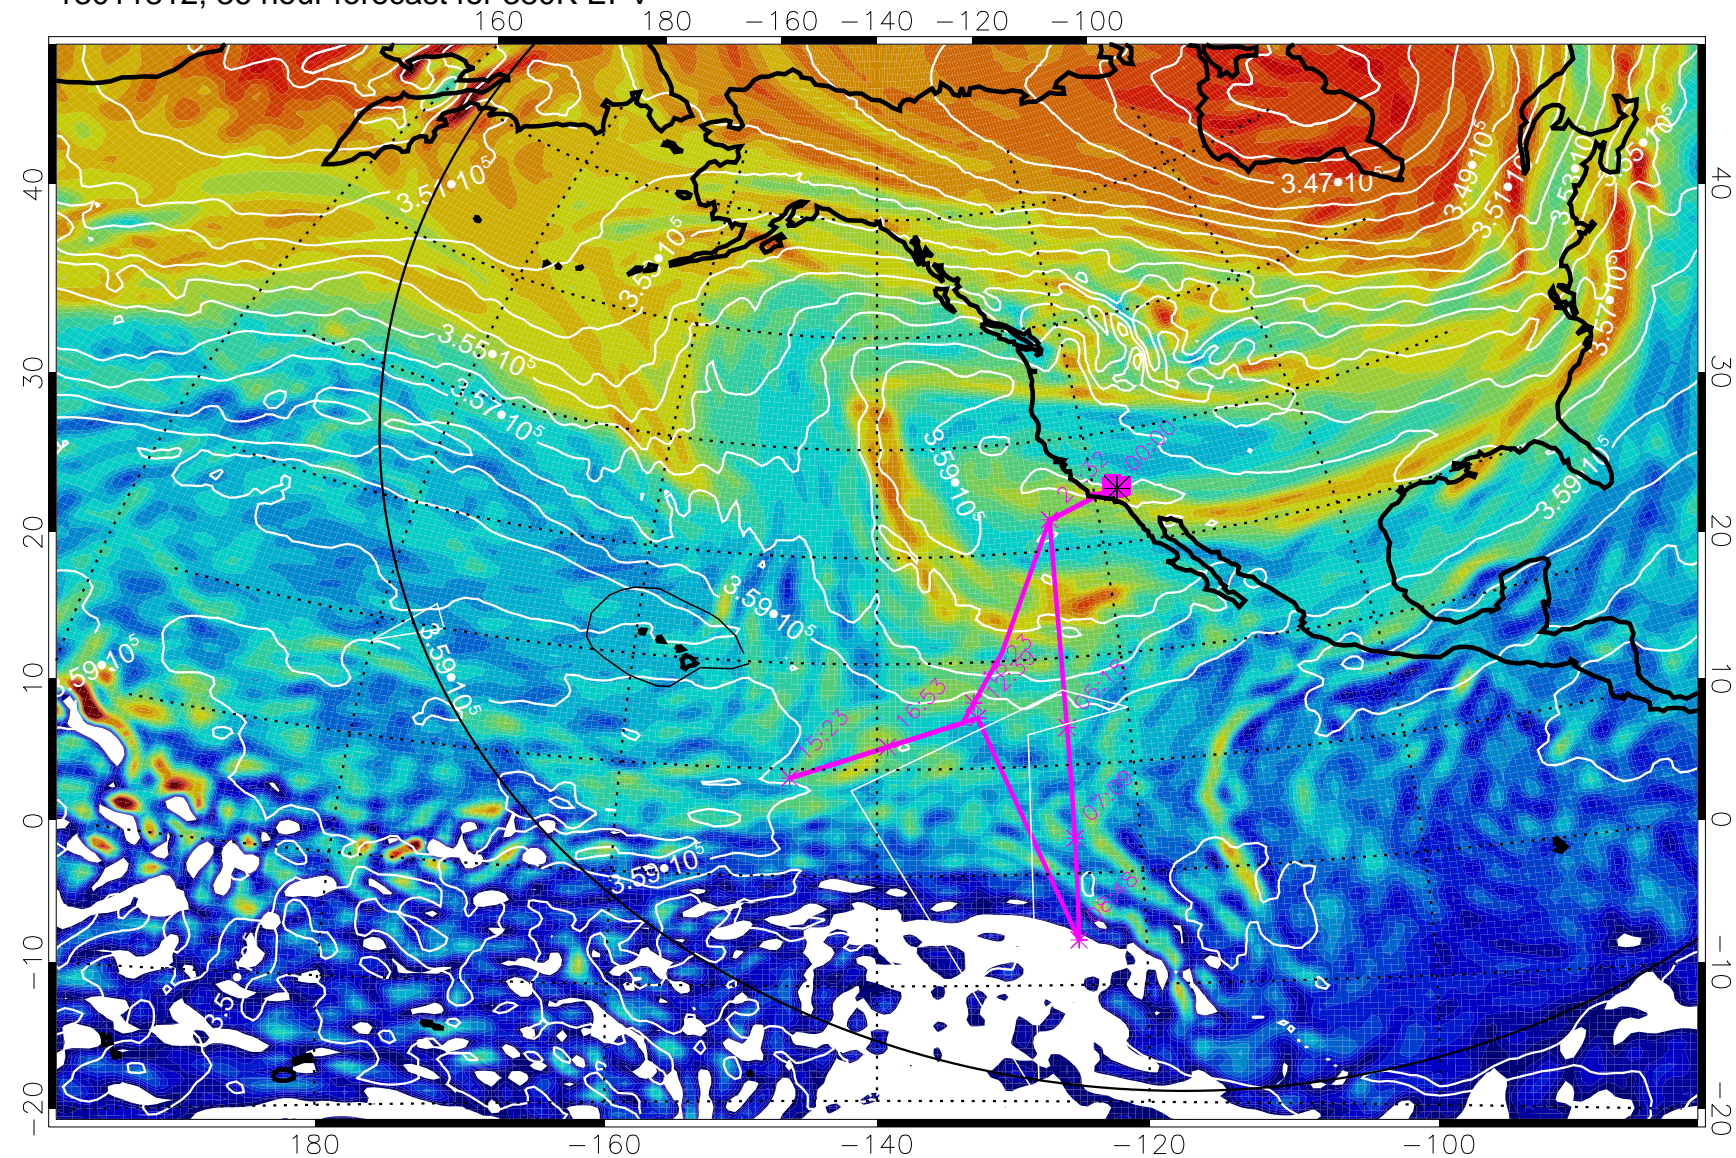

13011712, 12 hour forecast for 380K EPV

380K Montgomery Streamfunction, white

Range ring of 6000 km -- 19 hours GH round trip

13011718, 18 hour forecast for 380K EPV

380K Montgomery Streamfunction, white

Range ring of 6000 km -- 19 hours GH round trip

13011800, 24 hour forecast for 380K EPV

380K Montgomery Streamfunction, white

Range ring of 6000 km -- 19 hours GH round trip

13011812, 36 hour forecast for 380K EPV

380K Montgomery Streamfunction, white

Range ring of 6000 km -- 19 hours GH round trip

13011818, 42 hour forecast for 380K EPV

380K Montgomery Streamfunction, white

Range ring of 6000 km -- 19 hours GH round trip

13011900, 48 hour forecast for 380K EPV

380K Montgomery Streamfunction, white

Range ring of 6000 km -- 19 hours GH round trip

13011906, 54 hour forecast for 380K EPV

380K Montgomery Streamfunction, white

Range ring of 6000 km -- 19 hours GH round trip

13011912, 60 hour forecast for 380K EPV

380K Montgomery Streamfunction, white

Range ring of 6000 km -- 19 hours GH round trip