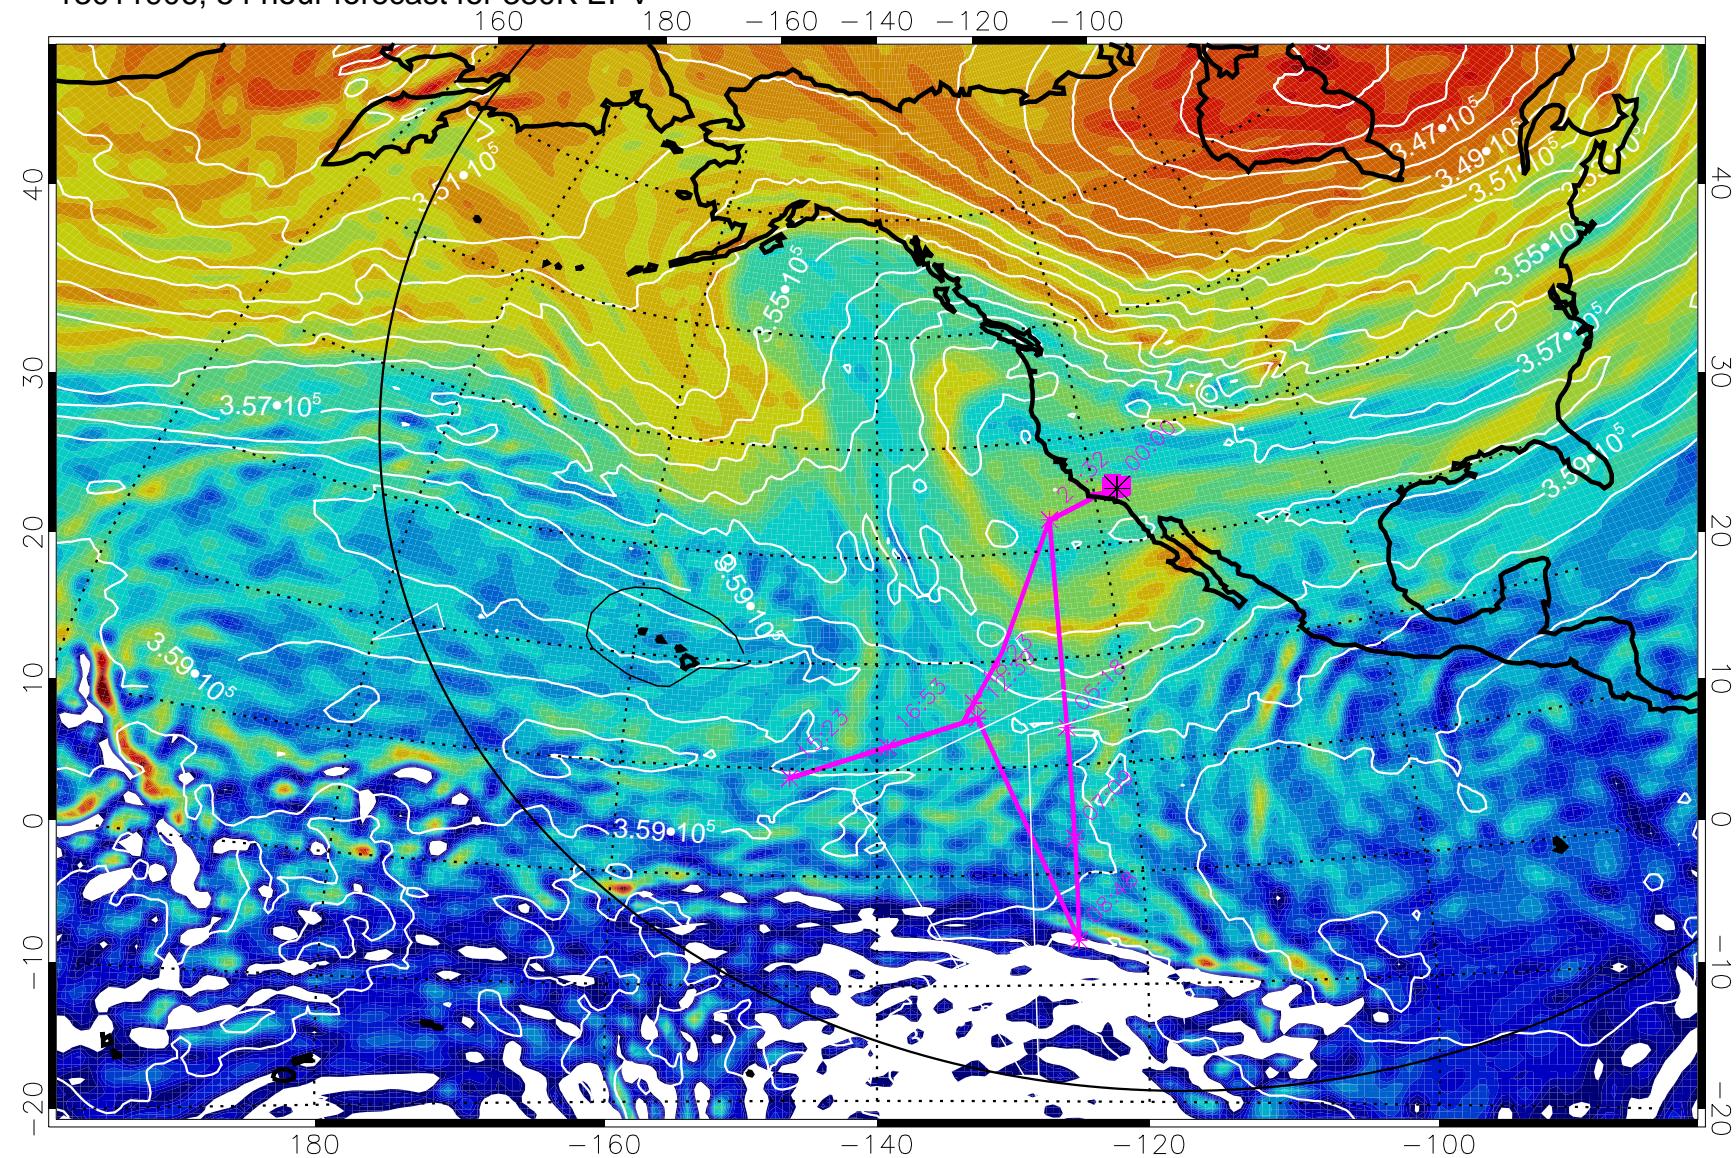

13011818, 42 hour forecast for 380K EPV

380K Montgomery Streamfunction, white

Range ring of 6000 km -- 19 hours GH round trip

13011900, 48 hour forecast for 380K EPV

380K Montgomery Streamfunction, white

Range ring of 6000 km -- 19 hours GH round trip

13011906, 54 hour forecast for 380K EPV

380K Montgomery Streamfunction, white

Range ring of 6000 km -- 19 hours GH round trip

13011912, 60 hour forecast for 380K EPV

380K Montgomery Streamfunction, white

Range ring of 6000 km -- 19 hours GH round trip

13011918, 66 hour forecast for 380K EPV

380K Montgomery Streamfunction, white

Range ring of 6000 km -- 19 hours GH round trip

13012000, 72 hour forecast for 380K EPV

380K Montgomery Streamfunction, white

Range ring of 6000 km -- 19 hours GH round trip

13012018, 90 hour forecast for 380K EPV

380K Montgomery Streamfunction, white

Range ring of 6000 km -- 19 hours GH round trip

13012100, 96 hour forecast for 380K EPV

160 180 -160 -140 -120 -100

380K Montgomery Streamfunction, white