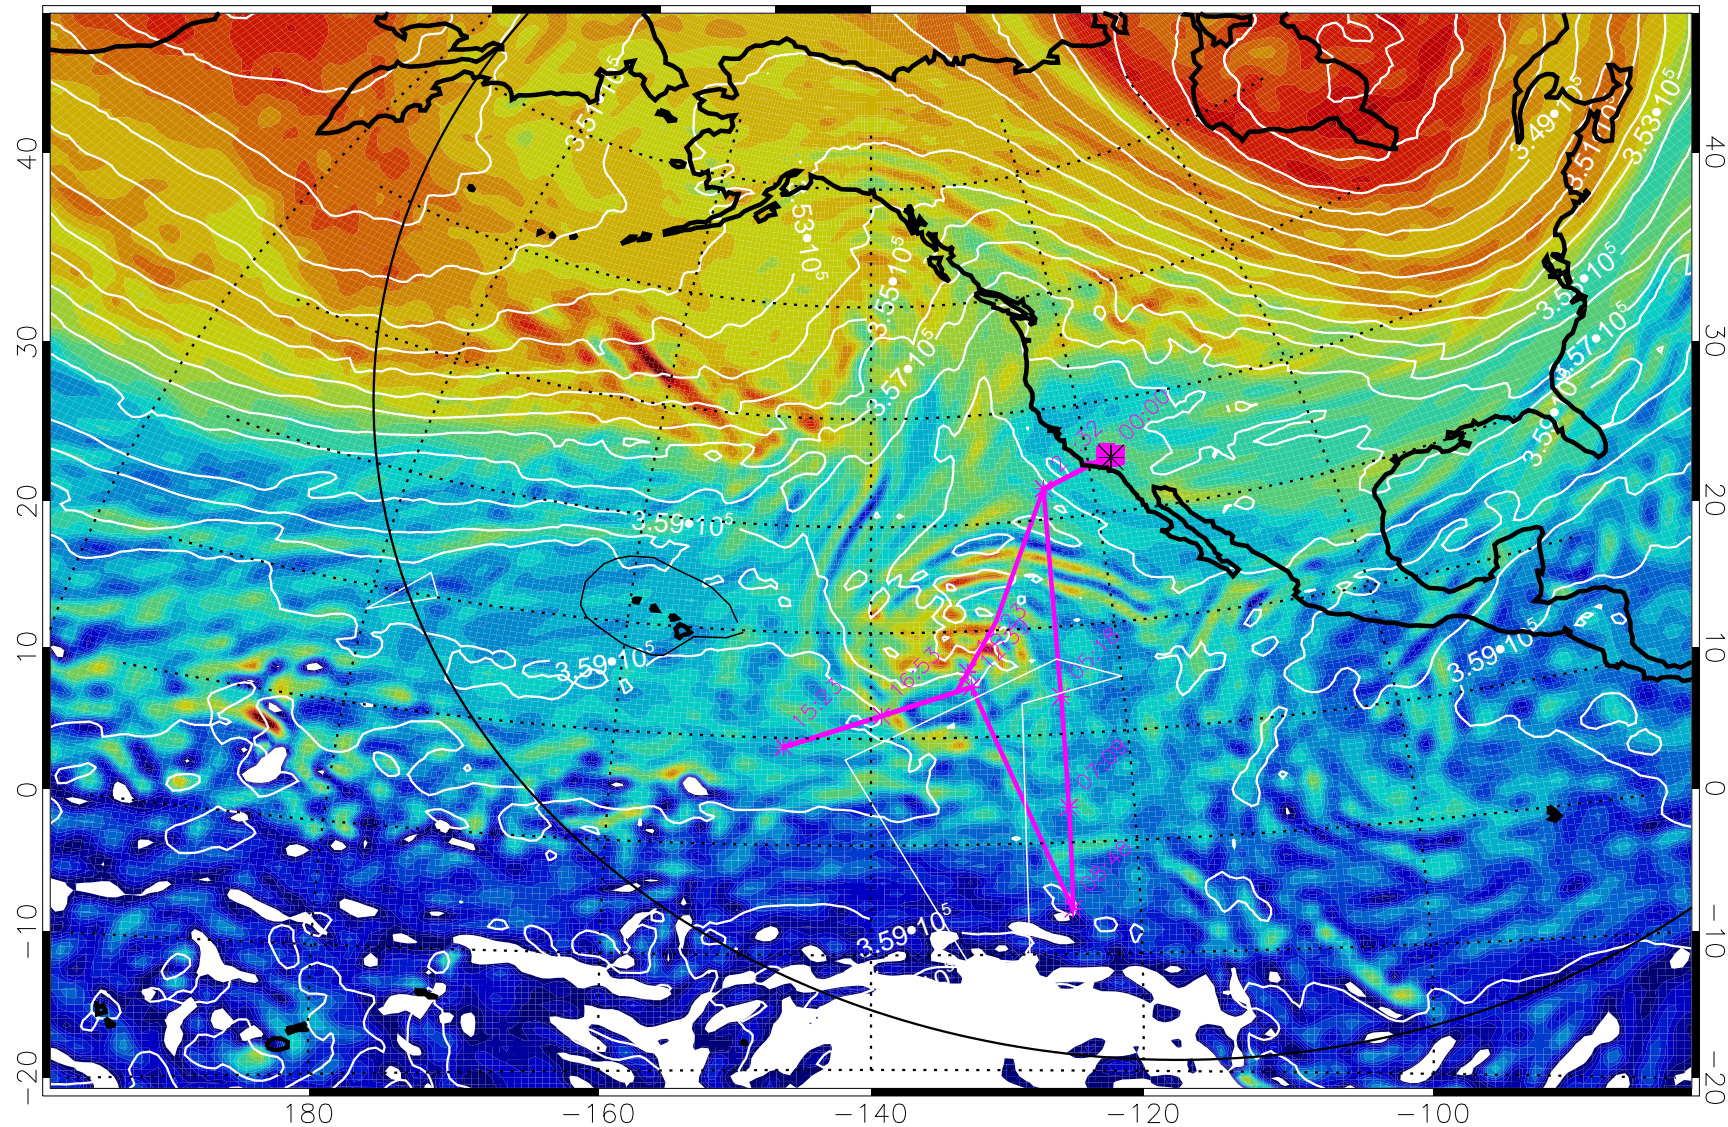

Range ring of 6000 km -- 19 hours GH round trip

13012106, 102 hour forecast for 380K EPV

160 180 -160 -140 -120 -100

380K Montgomery Streamfunction, white

Range ring of 6000 km -- 19 hours GH round trip

13012112, 108 hour forecast for 380K EPV

160 180 -160 -140 -120 -100

380K Montgomery Streamfunction, white

Range ring of 6000 km -- 19 hours GH round trip

13012118, 114 hour forecast for 380K EPV

160 180 -160 -140 -120 -100

380K Montgomery Streamfunction, white

Range ring of 6000 km -- 19 hours GH round trip

13012200, 120 hour forecast for 380K EPV

160 180 -160 -140 -120 -100

380K Montgomery Streamfunction, white

Range ring of 6000 km -- 19 hours GH round trip