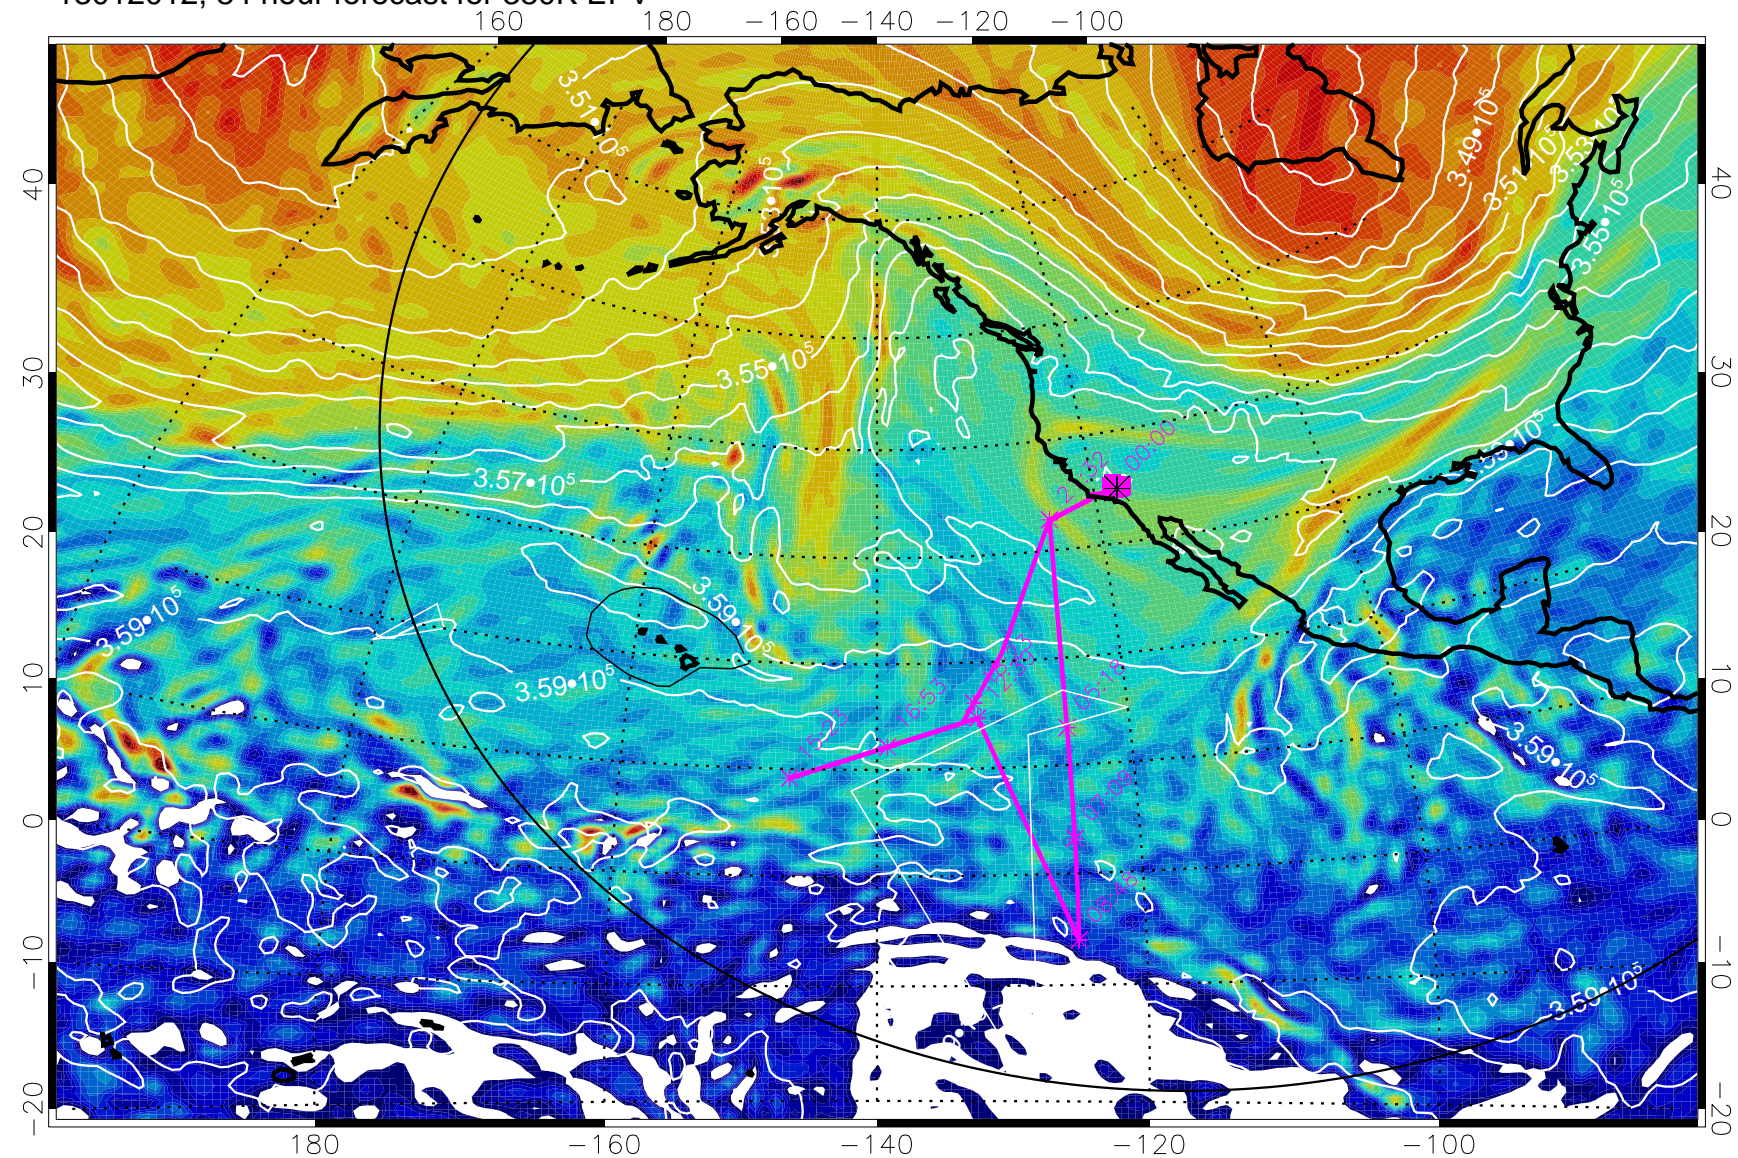

13011918, 66 hour forecast for 380K EPV

380K Montgomery Streamfunction, white

Range ring of 6000 km -- 19 hours GH round trip

13012000, 72 hour forecast for 380K EPV

380K Montgomery Streamfunction, white

Range ring of 6000 km -- 19 hours GH round trip

13012006, 78 hour forecast for 380K EPV

380K Montgomery Streamfunction, white

Range ring of 6000 km -- 19 hours GH round trip

13012012, 84 hour forecast for 380K EPV

380K Montgomery Streamfunction, white

Range ring of 6000 km -- 19 hours GH round trip

13012018, 90 hour forecast for 380K EPV

380K Montgomery Streamfunction, white

Range ring of 6000 km -- 19 hours GH round trip

13012100, 96 hour forecast for 380K EPV

160 180 -160 -140 -120 -100

380K Montgomery Streamfunction, white

Range ring of 6000 km -- 19 hours GH round trip

13012106, 102 hour forecast for 380K EPV

160 180 -160 -140 -120 -100

380K Montgomery Streamfunction, white

Range ring of 6000 km -- 19 hours GH round trip

13012112, 108 hour forecast for 380K EPV