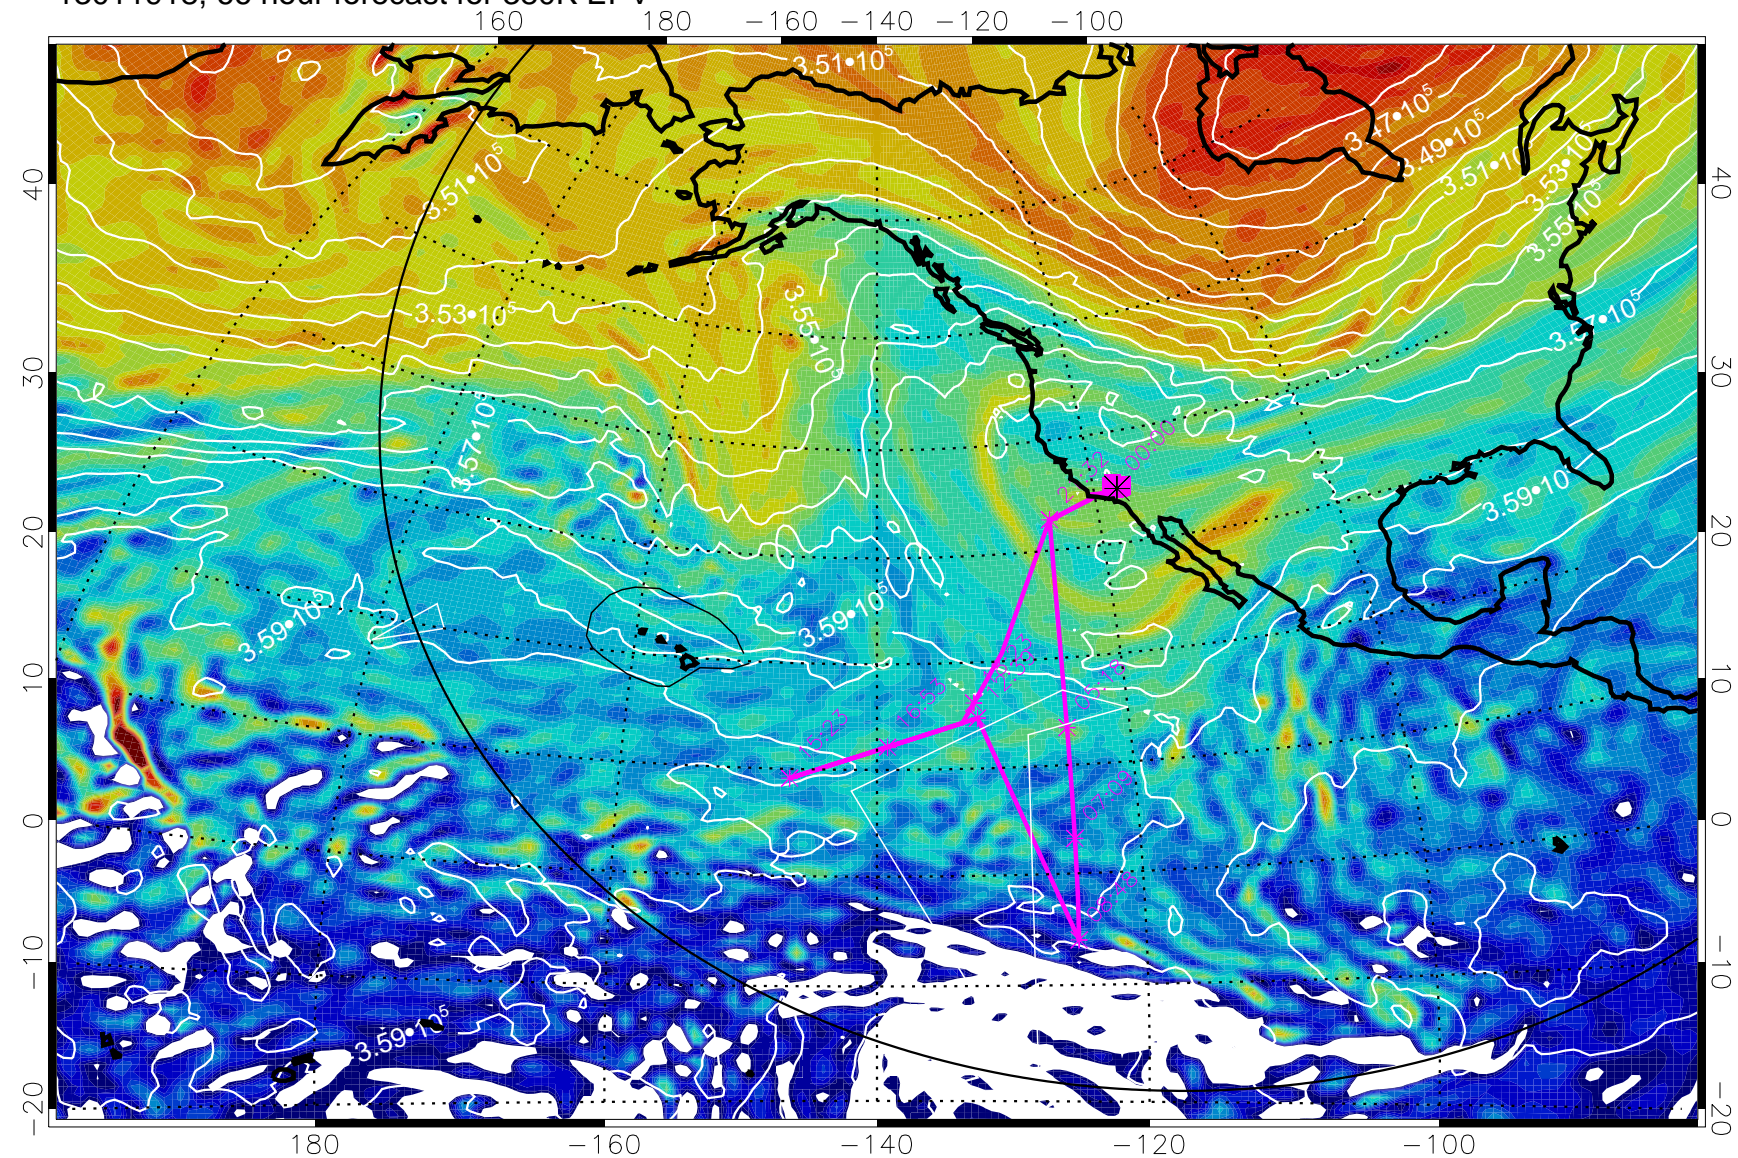

13011906, 54 hour forecast for 380K EPV

380K Montgomery Streamfunction, white

Range ring of 6000 km -- 19 hours GH round trip

13011912, 60 hour forecast for 380K EPV

380K Montgomery Streamfunction, white

Range ring of 6000 km -- 19 hours GH round trip

13011918, 66 hour forecast for 380K EPV

380K Montgomery Streamfunction, white

Range ring of 6000 km -- 19 hours GH round trip

13012000, 72 hour forecast for 380K EPV

380K Montgomery Streamfunction, white

Range ring of 6000 km -- 19 hours GH round trip

13012006, 78 hour forecast for 380K EPV

380K Montgomery Streamfunction, white

Range ring of 6000 km -- 19 hours GH round trip

13012012, 84 hour forecast for 380K EPV

380K Montgomery Streamfunction, white

Range ring of 6000 km -- 19 hours GH round trip

13012018, 90 hour forecast for 380K EPV

380K Montgomery Streamfunction, white

Range ring of 6000 km -- 19 hours GH round trip

13012100, 96 hour forecast for 380K EPV

160 180 -160 -140 -120 -100

380K Montgomery Streamfunction, white