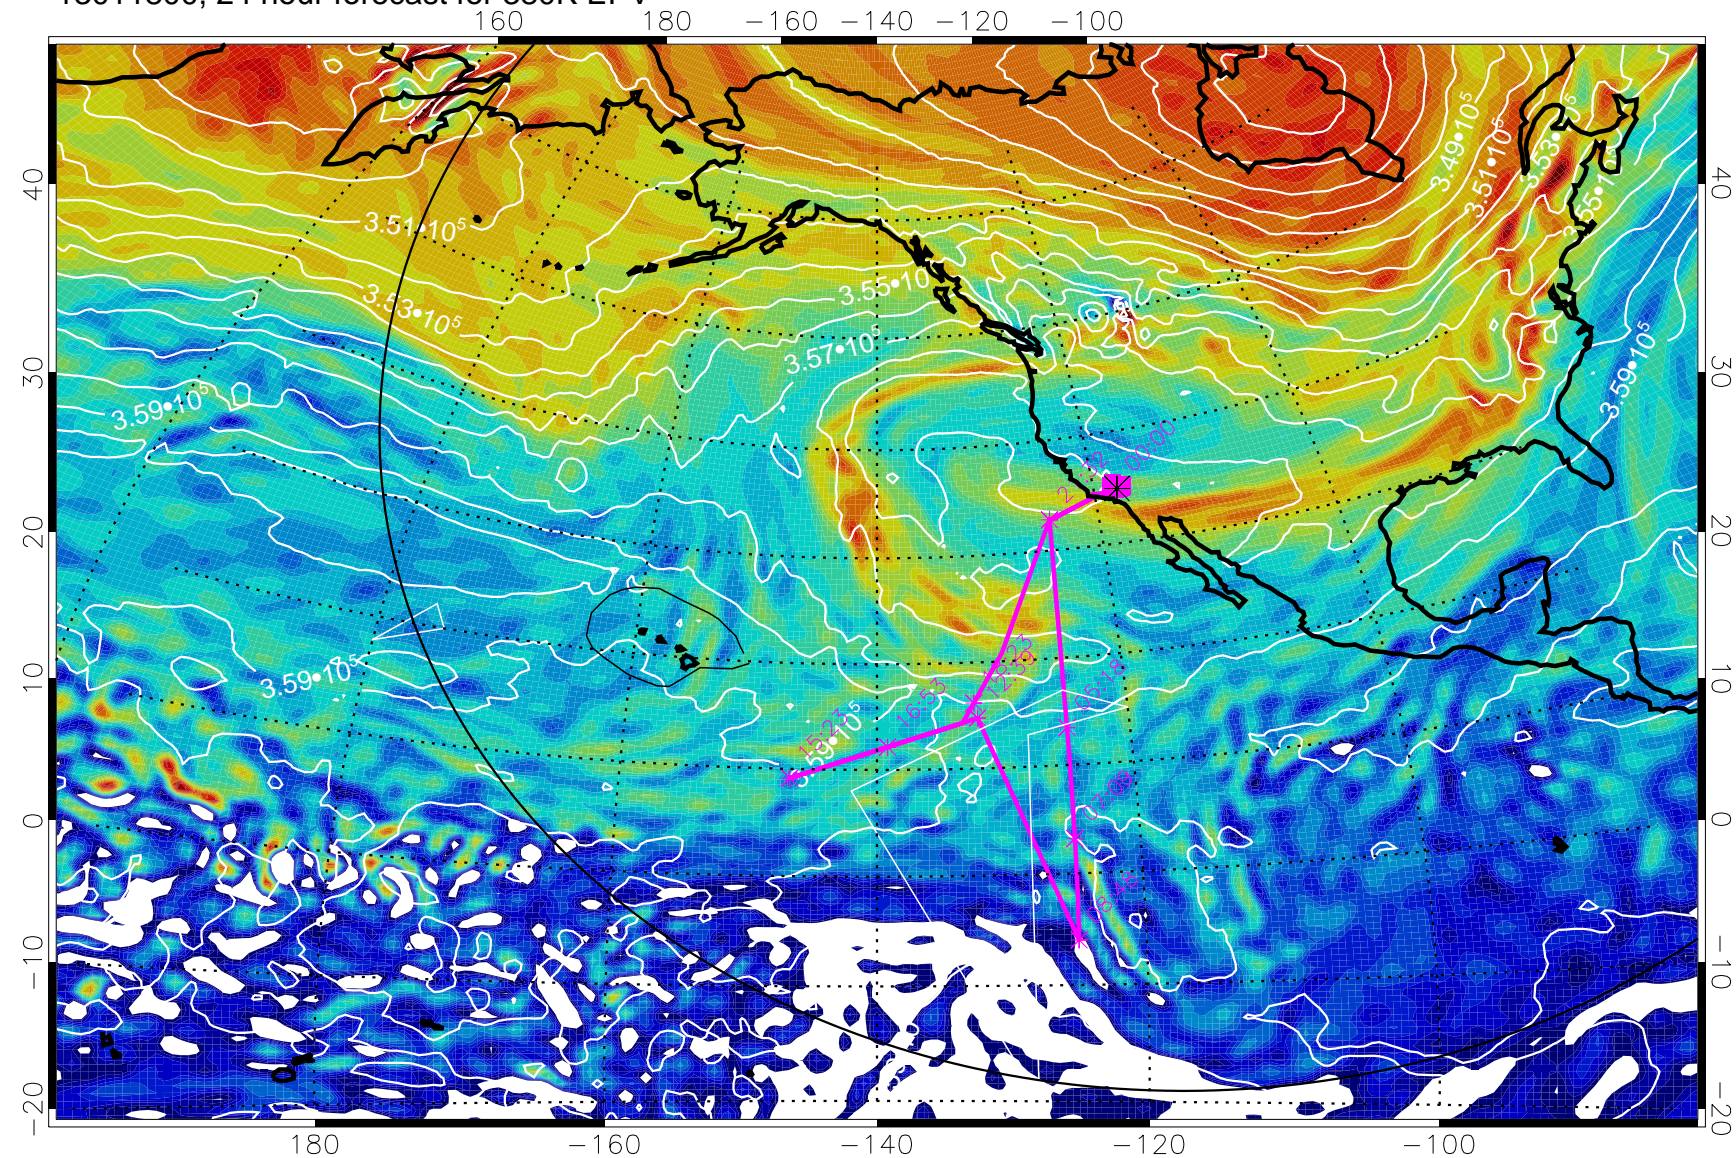

13011712, 12 hour forecast for 380K EPV

380K Montgomery Streamfunction, white

Range ring of 6000 km -- 19 hours GH round trip

13011718, 18 hour forecast for 380K EPV

380K Montgomery Streamfunction, white

Range ring of 6000 km -- 19 hours GH round trip

13011800, 24 hour forecast for 380K EPV

380K Montgomery Streamfunction, white

Range ring of 6000 km -- 19 hours GH round trip

13011812, 36 hour forecast for 380K EPV

380K Montgomery Streamfunction, white

Range ring of 6000 km -- 19 hours GH round trip

13011818, 42 hour forecast for 380K EPV

380K Montgomery Streamfunction, white

Range ring of 6000 km -- 19 hours GH round trip

13011900, 48 hour forecast for 380K EPV

380K Montgomery Streamfunction, white

Range ring of 6000 km -- 19 hours GH round trip

13011906, 54 hour forecast for 380K EPV

380K Montgomery Streamfunction, white

Range ring of 6000 km -- 19 hours GH round trip

13011912, 60 hour forecast for 380K EPV

380K Montgomery Streamfunction, white

Range ring of 6000 km -- 19 hours GH round trip