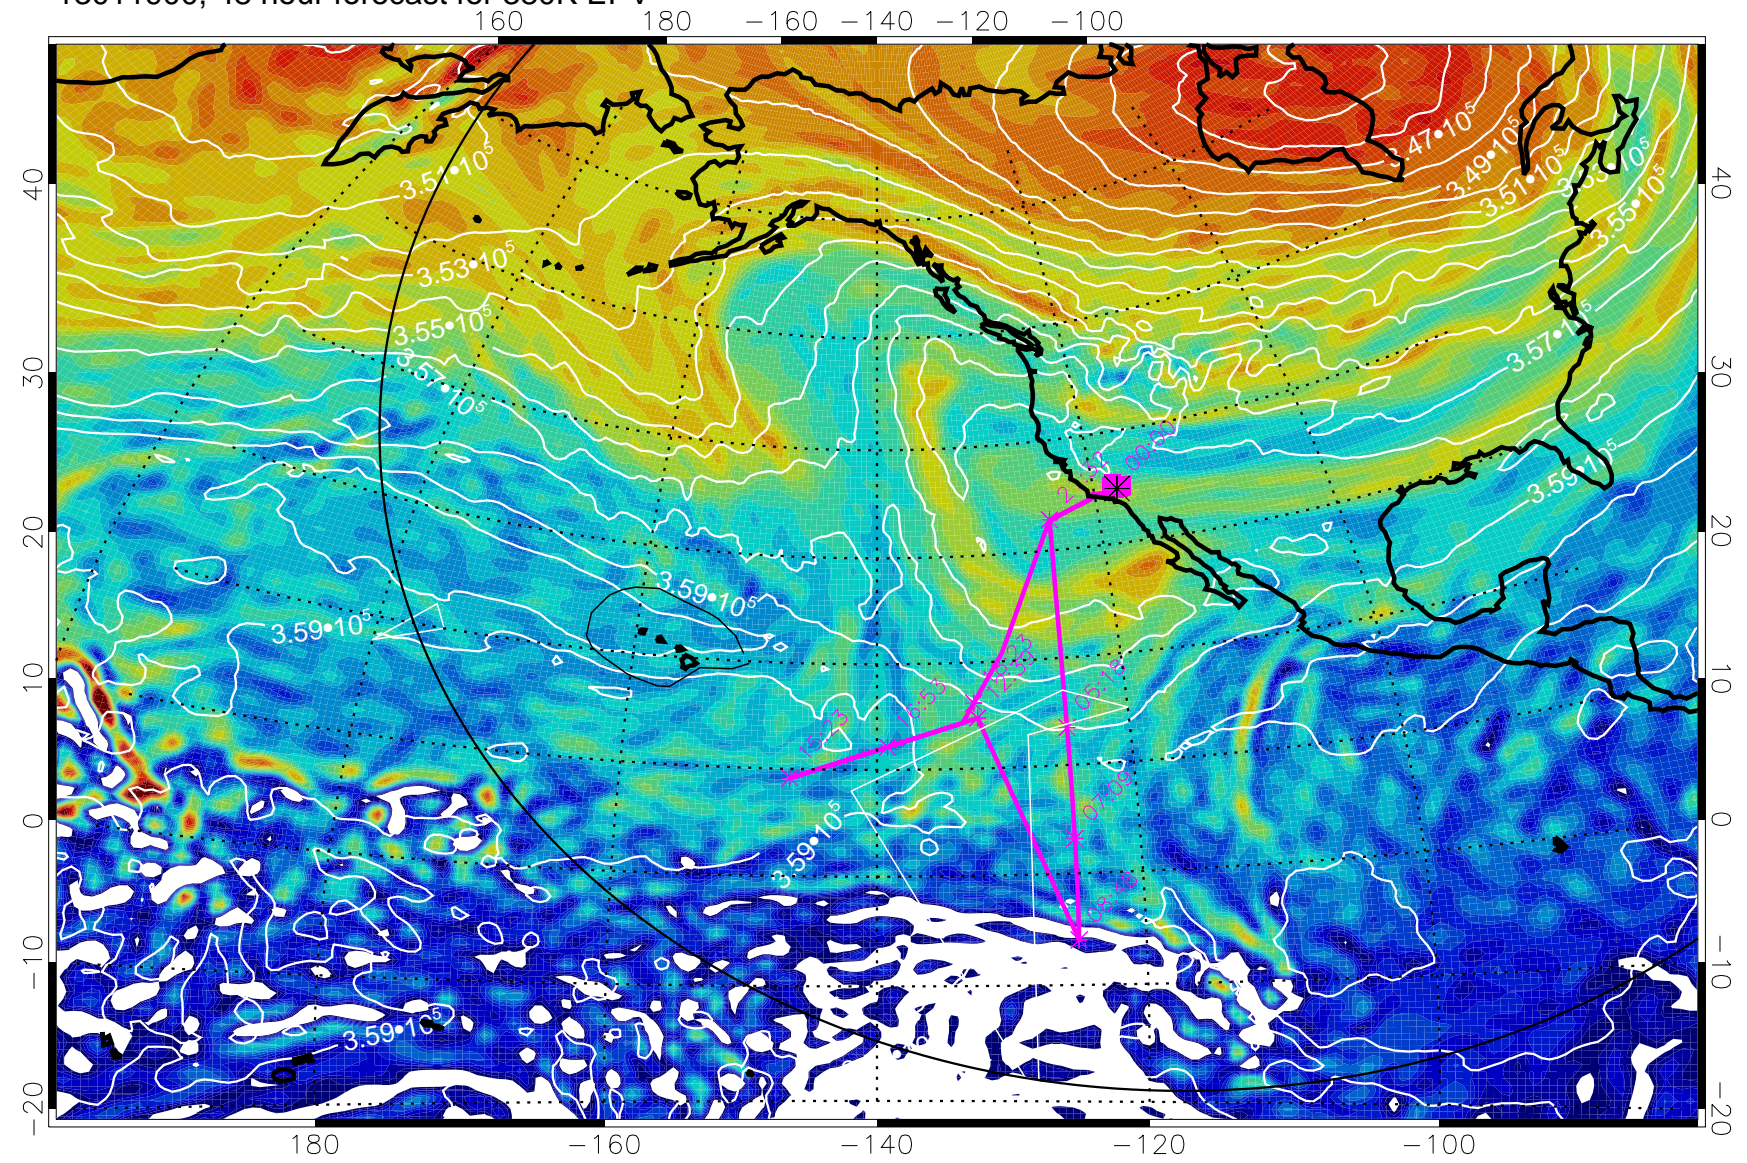

13011800, 24 hour forecast for 380K EPV

380K Montgomery Streamfunction, white

Range ring of 6000 km -- 19 hours GH round trip

13011812, 36 hour forecast for 380K EPV

380K Montgomery Streamfunction, white

Range ring of 6000 km -- 19 hours GH round trip

13011818, 42 hour forecast for 380K EPV

380K Montgomery Streamfunction, white

Range ring of 6000 km -- 19 hours GH round trip

13011900, 48 hour forecast for 380K EPV

380K Montgomery Streamfunction, white

Range ring of 6000 km -- 19 hours GH round trip

13011906, 54 hour forecast for 380K EPV

380K Montgomery Streamfunction, white

Range ring of 6000 km -- 19 hours GH round trip

13011912, 60 hour forecast for 380K EPV

380K Montgomery Streamfunction, white

Range ring of 6000 km -- 19 hours GH round trip

13011918, 66 hour forecast for 380K EPV

380K Montgomery Streamfunction, white

Range ring of 6000 km -- 19 hours GH round trip

13012000, 72 hour forecast for 380K EPV

380K Montgomery Streamfunction, white

Range ring of 6000 km -- 19 hours GH round trip