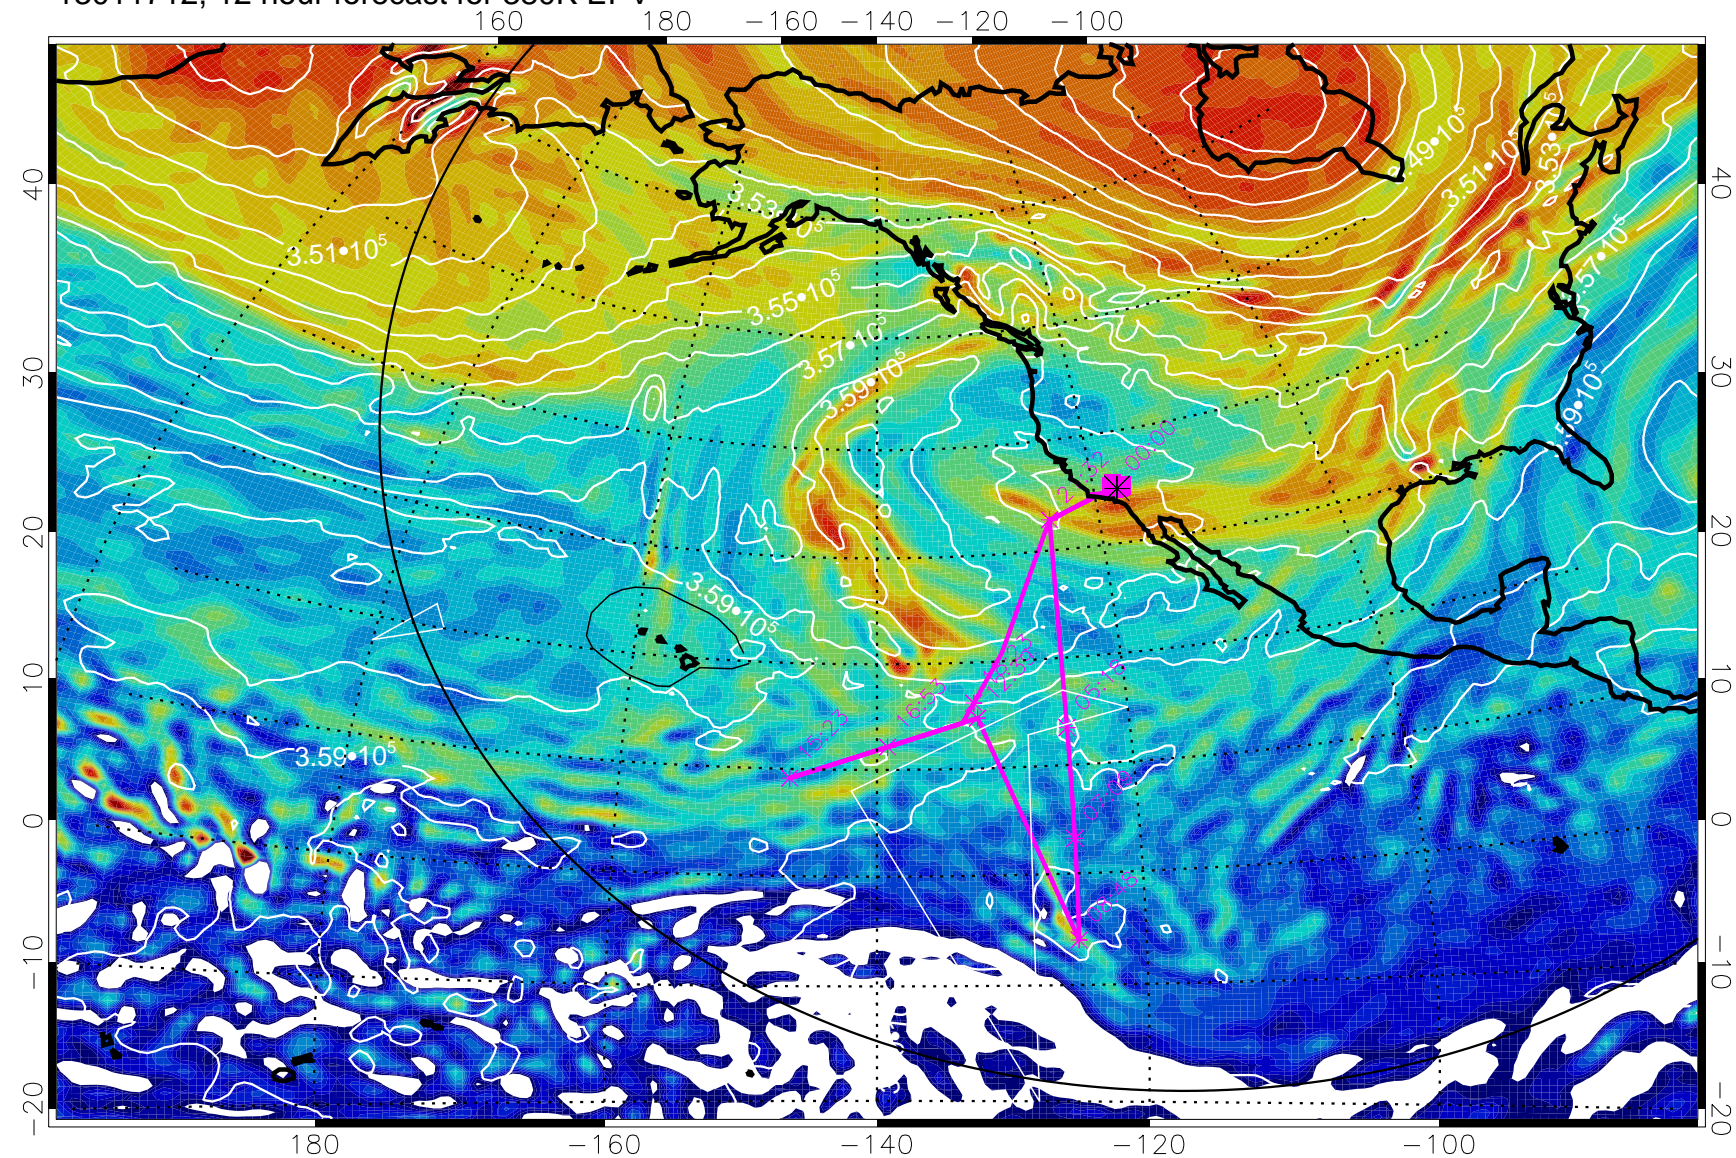

13011712, 12 hour forecast for 380K EPV

380K Montgomery Streamfunction, white

Range ring of 6000 km -- 19 hours GH round trip

13011718, 18 hour forecast for 380K EPV

380K Montgomery Streamfunction, white

Range ring of 6000 km -- 19 hours GH round trip

13011800, 24 hour forecast for 380K EPV

380K Montgomery Streamfunction, white

Range ring of 6000 km -- 19 hours GH round trip

13011812, 36 hour forecast for 380K EPV

380K Montgomery Streamfunction, white

Range ring of 6000 km -- 19 hours GH round trip

13011818, 42 hour forecast for 380K EPV

380K Montgomery Streamfunction, white

Range ring of 6000 km -- 19 hours GH round trip

13011900, 48 hour forecast for 380K EPV

380K Montgomery Streamfunction, white

Range ring of 6000 km -- 19 hours GH round trip

13011906, 54 hour forecast for 380K EPV

380K Montgomery Streamfunction, white

Range ring of 6000 km -- 19 hours GH round trip

13011912, 60 hour forecast for 380K EPV

380K Montgomery Streamfunction, white

Range ring of 6000 km -- 19 hours GH round trip