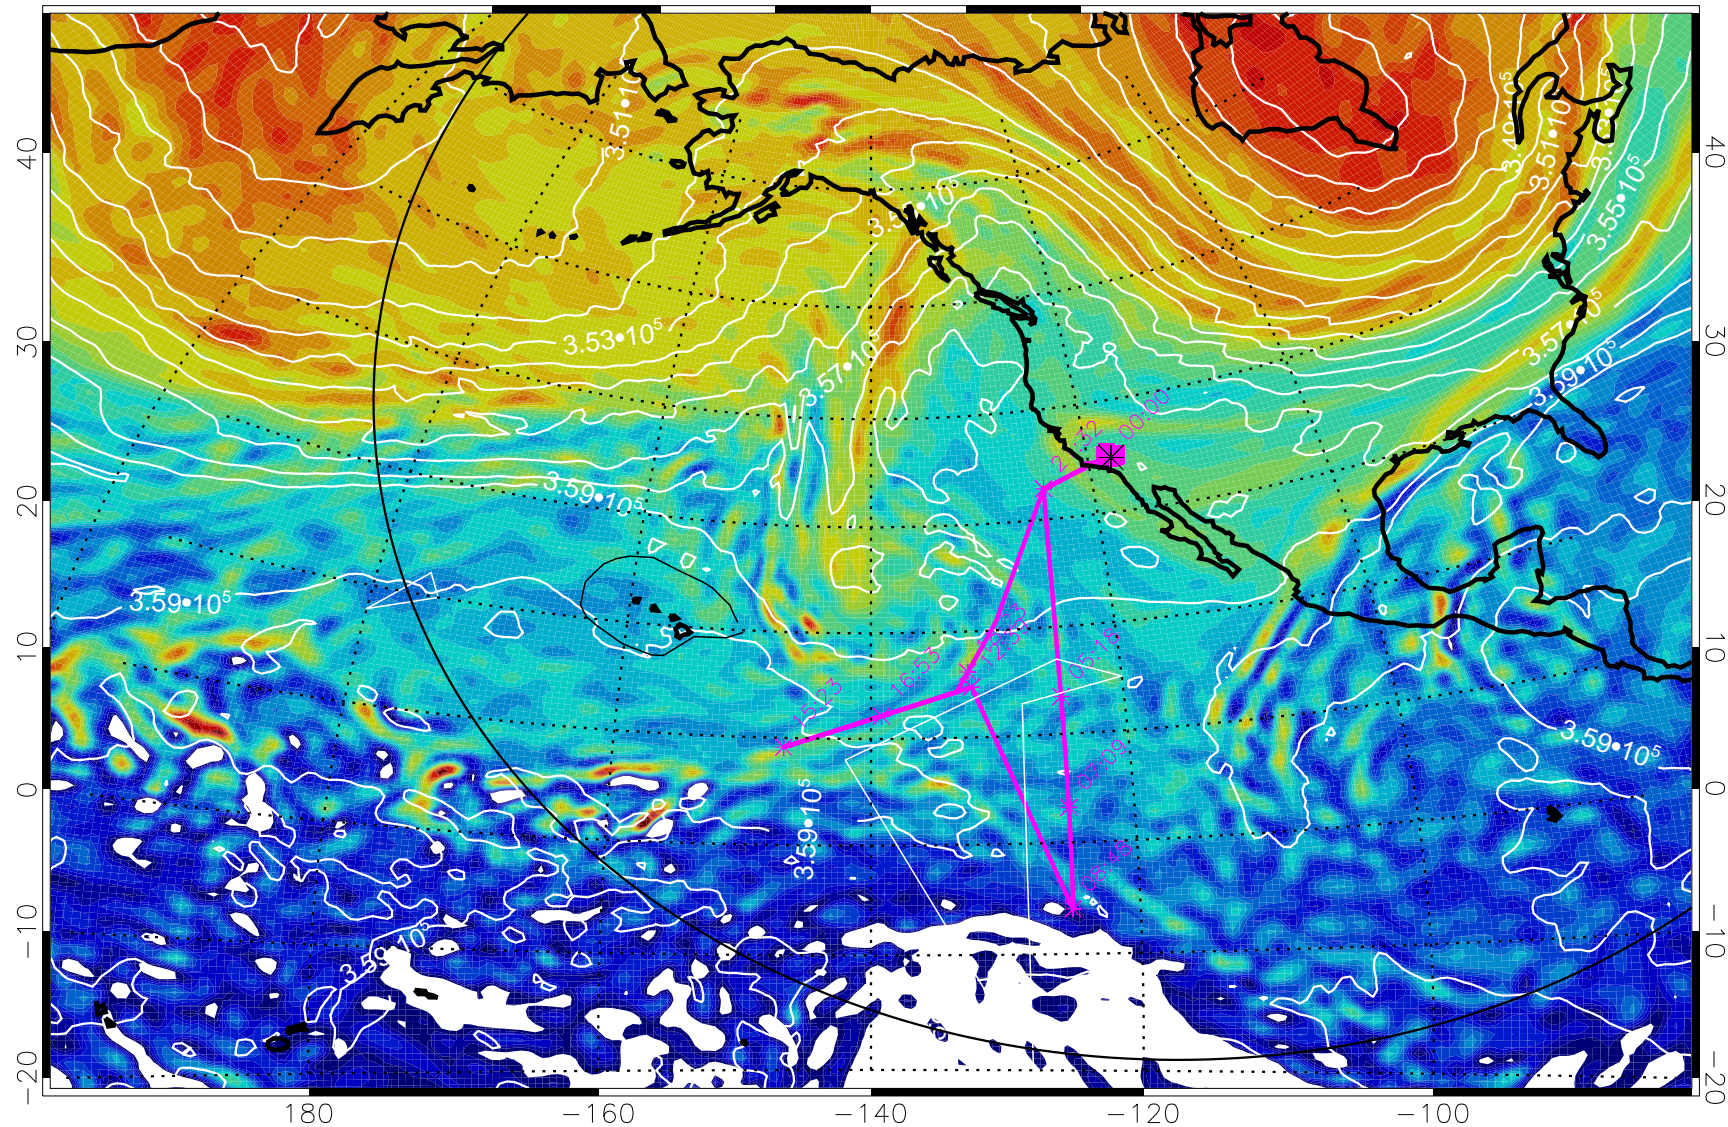

13012006, 78 hour forecast for 380K EPV

380K Montgomery Streamfunction, white

Range ring of 6000 km -- 19 hours GH round trip

13012012, 84 hour forecast for 380K EPV

380K Montgomery Streamfunction, white

Range ring of 6000 km -- 19 hours GH round trip

13012018, 90 hour forecast for 380K EPV

380K Montgomery Streamfunction, white

Range ring of 6000 km -- 19 hours GH round trip

13012100, 96 hour forecast for 380K EPV

160 180 -160 -140 -120 -100

380K Montgomery Streamfunction, white

Range ring of 6000 km -- 19 hours GH round trip

13012106, 102 hour forecast for 380K EPV

160 180 -160 -140 -120 -100

380K Montgomery Streamfunction, white

Range ring of 6000 km -- 19 hours GH round trip

13012112, 108 hour forecast for 380K EPV

160 180 -160 -140 -120 -100

380K Montgomery Streamfunction, white

Range ring of 6000 km -- 19 hours GH round trip

13012118, 114 hour forecast for 380K EPV

160 180 -160 -140 -120 -100

380K Montgomery Streamfunction, white