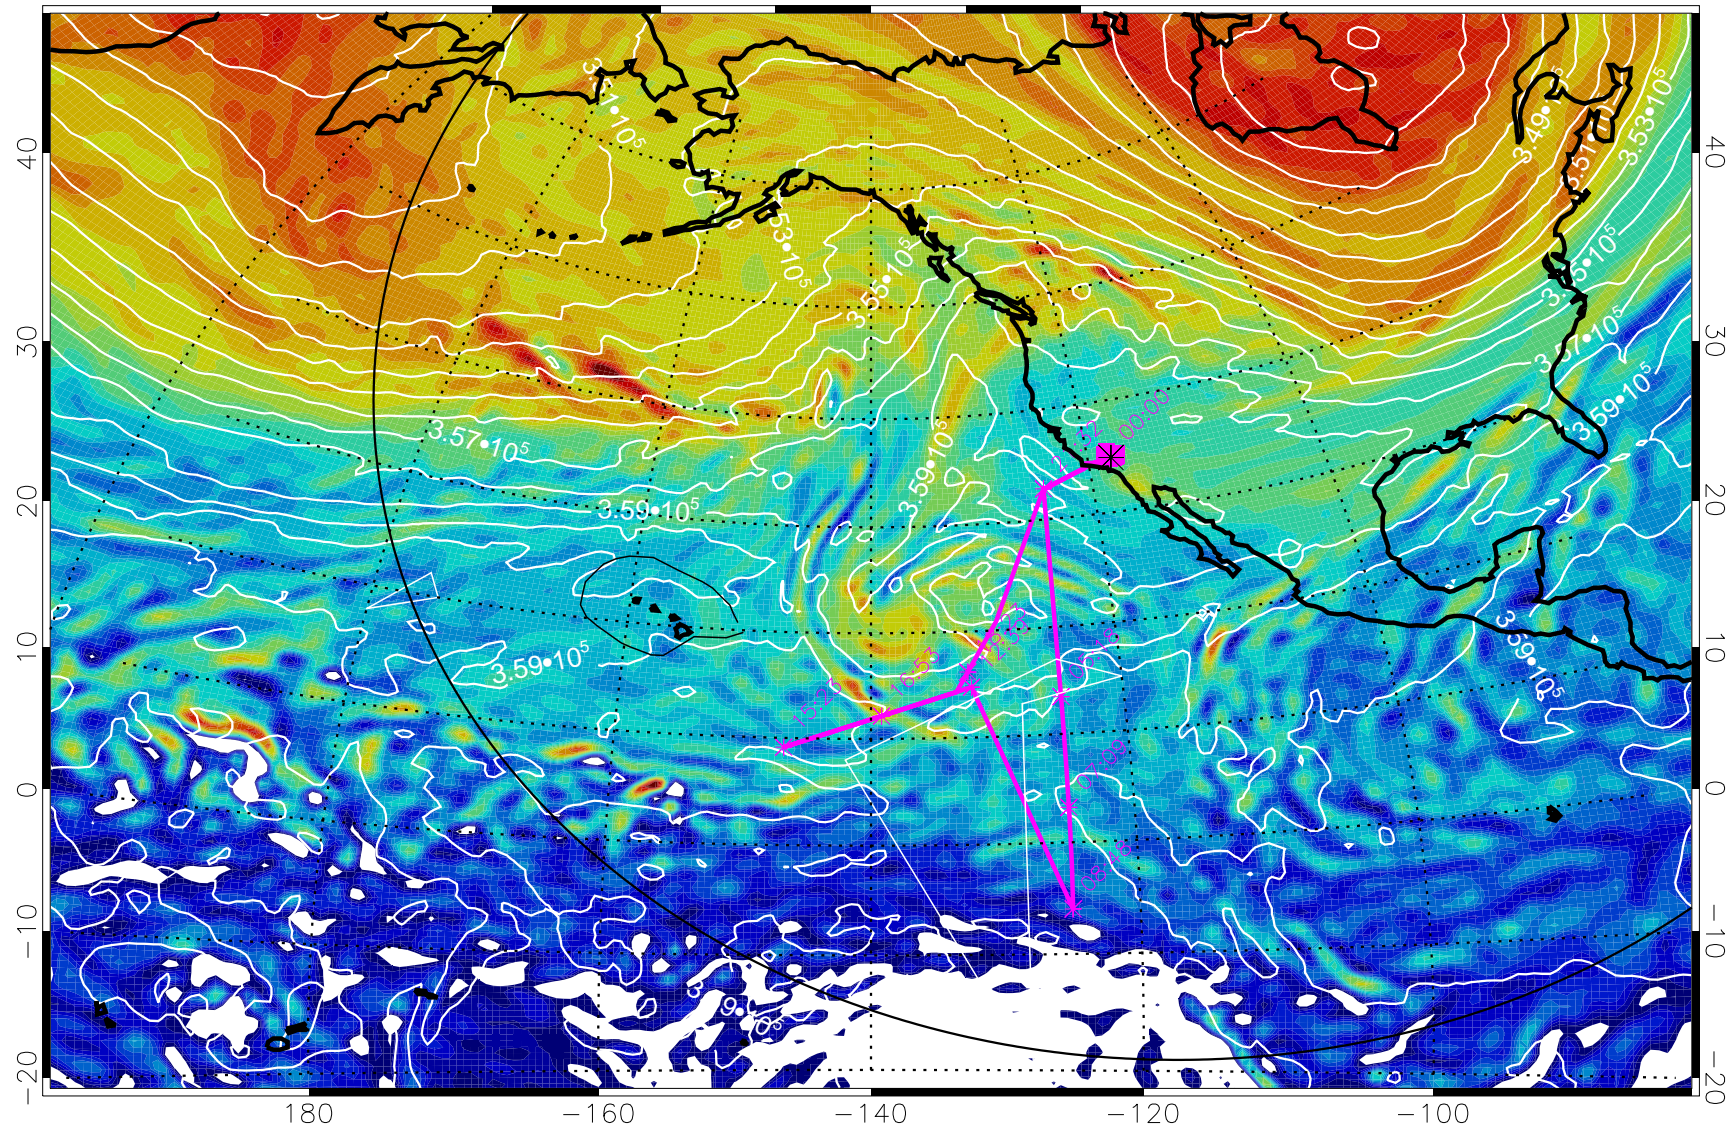

Range ring of 6000 km -- 19 hours GH round trip

13012106, 102 hour forecast for 380K EPV

160 180 -160 -140 -120 -100

380K Montgomery Streamfunction, white

Range ring of 6000 km -- 19 hours GH round trip

13012112, 108 hour forecast for 380K EPV

160 180 -160 -140 -120 -100

380K Montgomery Streamfunction, white

Range ring of 6000 km -- 19 hours GH round trip

13012118, 114 hour forecast for 380K EPV

160 180 -160 -140 -120 -100

380K Montgomery Streamfunction, white

Range ring of 6000 km -- 19 hours GH round trip

13012200, 120 hour forecast for 380K EPV

160 180 -160 -140 -120 -100

380K Montgomery Streamfunction, white

Range ring of 6000 km -- 19 hours GH round trip