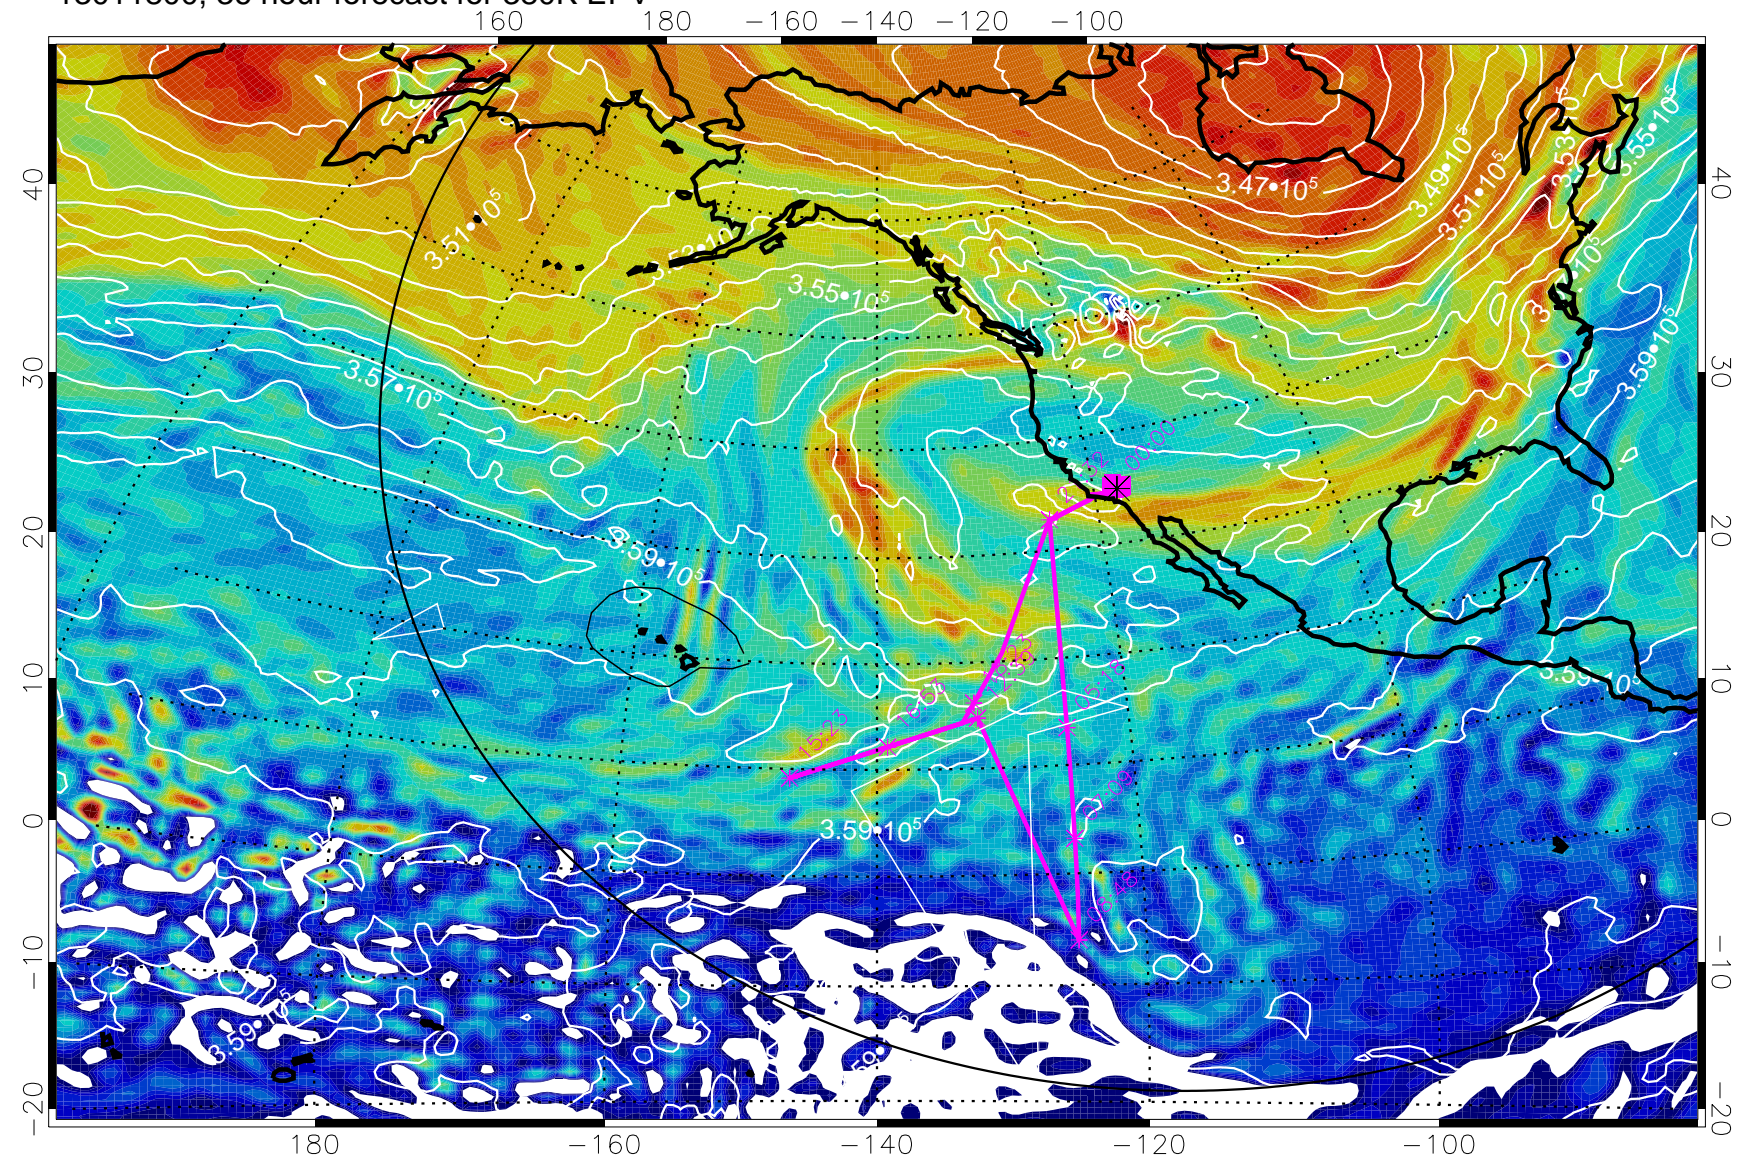

13011618, 6 hour forecast for 380K EPV

380K Montgomery Streamfunction, white

Range ring of 6000 km -- 19 hours GH round trip

13011700, 12 hour forecast for 380K EPV

380K Montgomery Streamfunction, white

Range ring of 6000 km -- 19 hours GH round trip

13011706, 18 hour forecast for 380K EPV

380K Montgomery Streamfunction, white

Range ring of 6000 km -- 19 hours GH round trip

13011712, 24 hour forecast for 380K EPV

380K Montgomery Streamfunction, white

Range ring of 6000 km -- 19 hours GH round trip

13011718, 30 hour forecast for 380K EPV

380K Montgomery Streamfunction, white

Range ring of 6000 km -- 19 hours GH round trip

13011800, 36 hour forecast for 380K EPV

380K Montgomery Streamfunction, white

Range ring of 6000 km -- 19 hours GH round trip

13011806, 42 hour forecast for 380K EPV

380K Montgomery Streamfunction, white

Range ring of 6000 km -- 19 hours GH round trip

13011812, 48 hour forecast for 380K EPV

380K Montgomery Streamfunction, white

Range ring of 6000 km -- 19 hours GH round trip