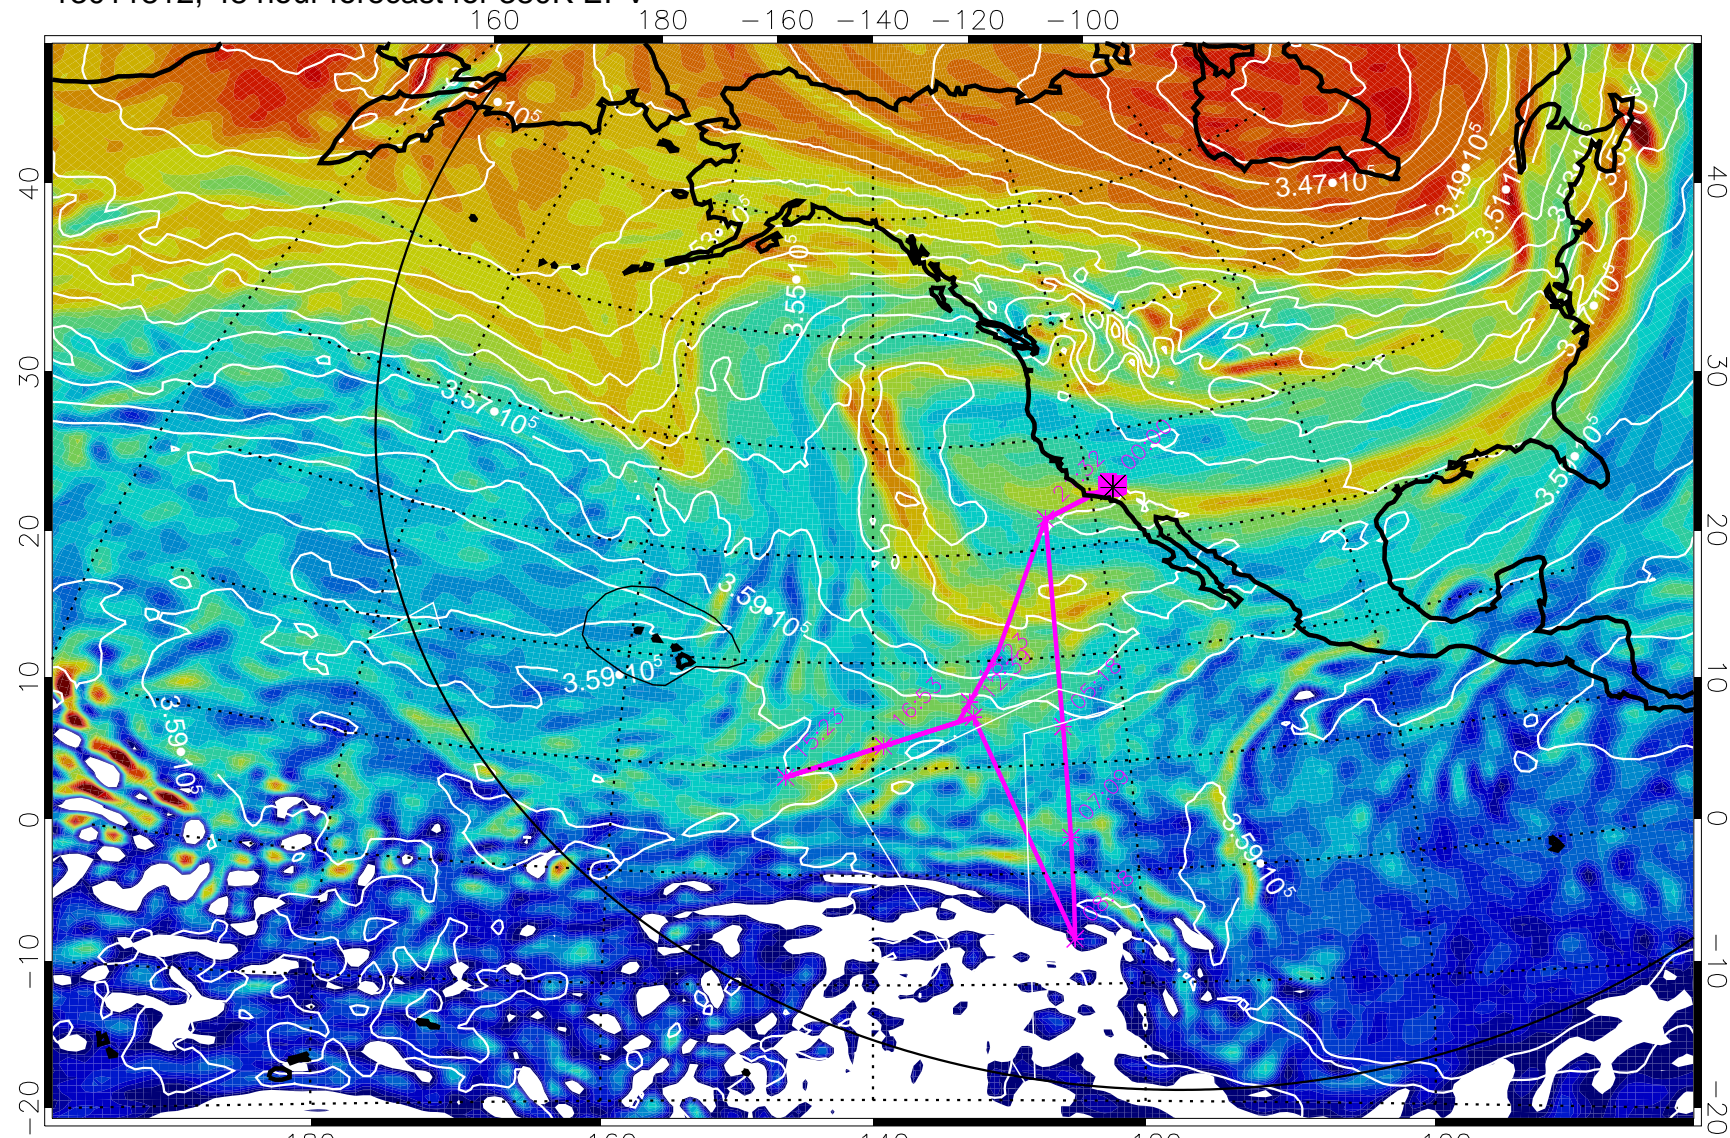

13011706, 18 hour forecast for 380K EPV

380K Montgomery Streamfunction, white

Range ring of 6000 km -- 19 hours GH round trip

13011712, 24 hour forecast for 380K EPV

380K Montgomery Streamfunction, white

Range ring of 6000 km -- 19 hours GH round trip

13011718, 30 hour forecast for 380K EPV

380K Montgomery Streamfunction, white

Range ring of 6000 km -- 19 hours GH round trip

13011800, 36 hour forecast for 380K EPV

380K Montgomery Streamfunction, white

Range ring of 6000 km -- 19 hours GH round trip

13011806, 42 hour forecast for 380K EPV

380K Montgomery Streamfunction, white

Range ring of 6000 km -- 19 hours GH round trip

13011812, 48 hour forecast for 380K EPV

380K Montgomery Streamfunction, white

Range ring of 6000 km -- 19 hours GH round trip

13011818, 54 hour forecast for 380K EPV

380K Montgomery Streamfunction, white

Range ring of 6000 km -- 19 hours GH round trip

13011900, 60 hour forecast for 380K EPV

380K Montgomery Streamfunction, white

Range ring of 6000 km -- 19 hours GH round trip