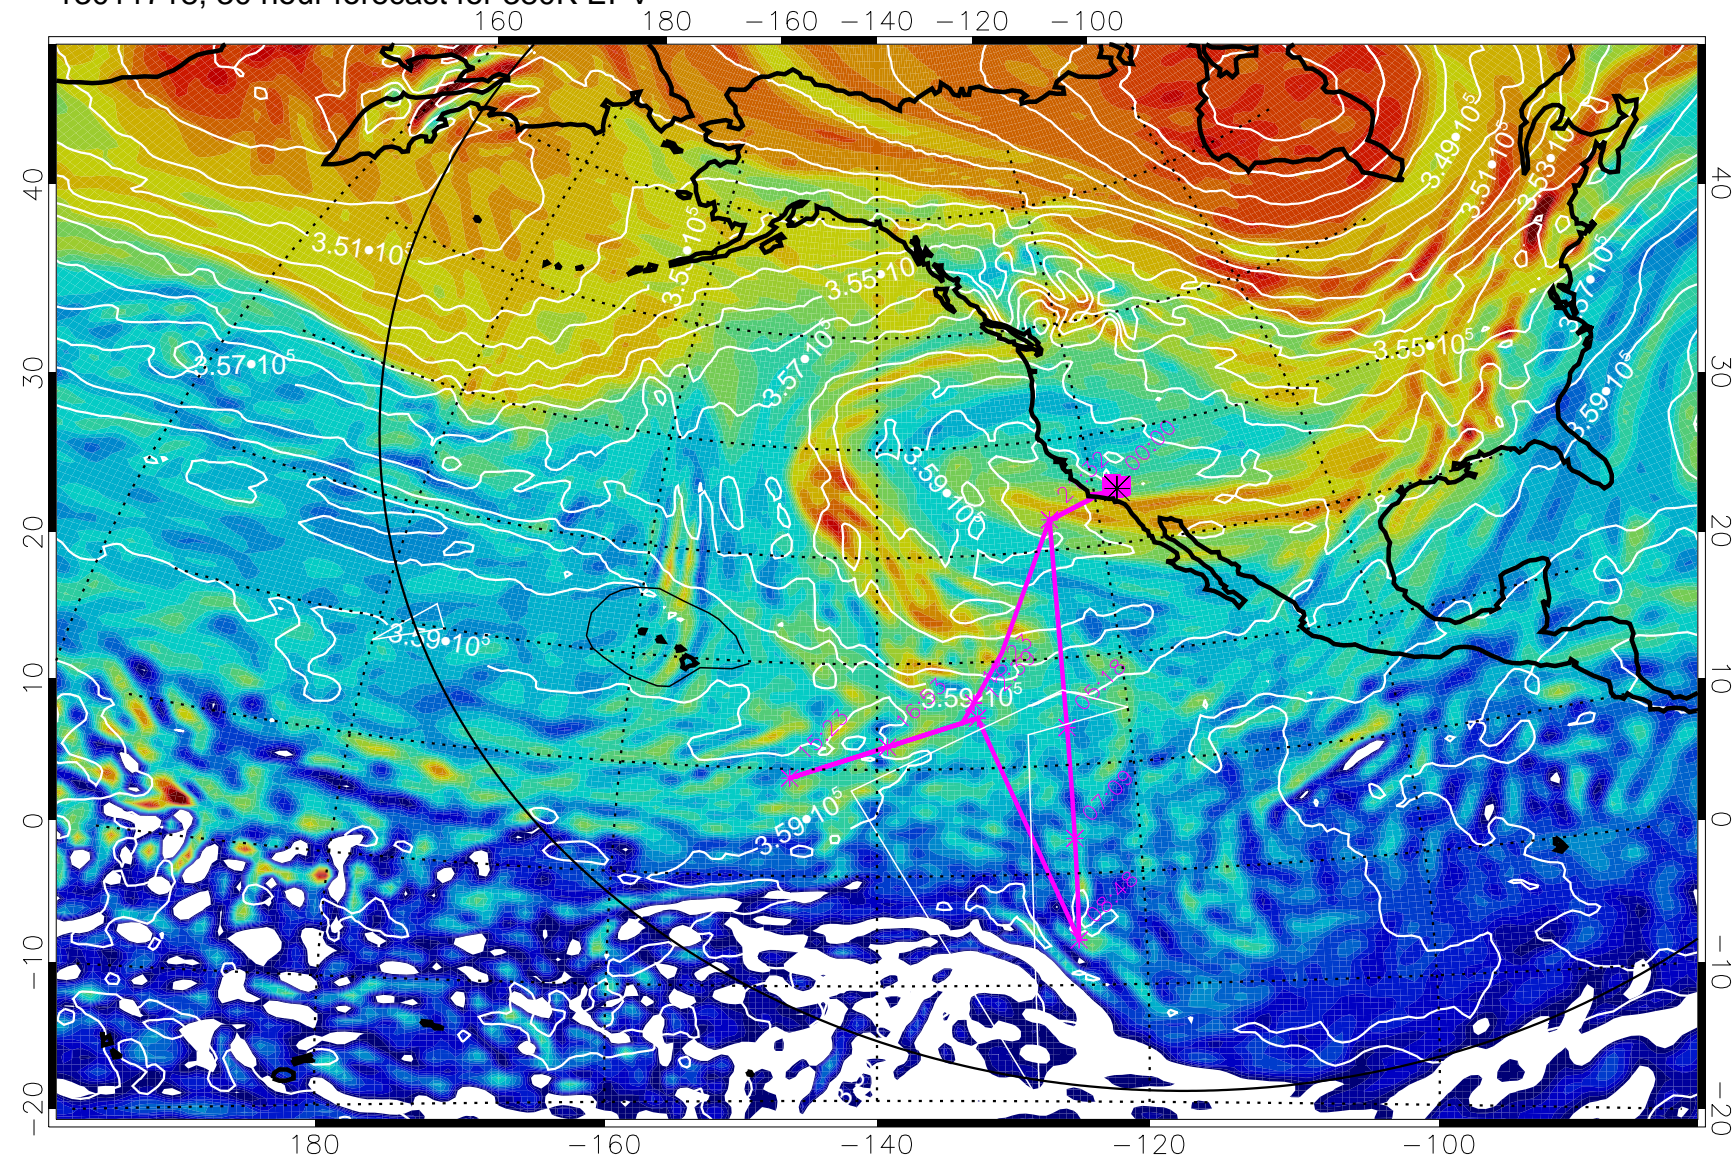

13011618, 6 hour forecast for 380K EPV

380K Montgomery Streamfunction, white

Range ring of 6000 km -- 19 hours GH round trip

13011700, 12 hour forecast for 380K EPV

380K Montgomery Streamfunction, white

Range ring of 6000 km -- 19 hours GH round trip

13011706, 18 hour forecast for 380K EPV

380K Montgomery Streamfunction, white

Range ring of 6000 km -- 19 hours GH round trip

13011712, 24 hour forecast for 380K EPV

380K Montgomery Streamfunction, white

Range ring of 6000 km -- 19 hours GH round trip

13011718, 30 hour forecast for 380K EPV

380K Montgomery Streamfunction, white

Range ring of 6000 km -- 19 hours GH round trip

13011800, 36 hour forecast for 380K EPV

380K Montgomery Streamfunction, white

Range ring of 6000 km -- 19 hours GH round trip

13011806, 42 hour forecast for 380K EPV

380K Montgomery Streamfunction, white

Range ring of 6000 km -- 19 hours GH round trip

13011812, 48 hour forecast for 380K EPV

380K Montgomery Streamfunction, white

Range ring of 6000 km -- 19 hours GH round trip