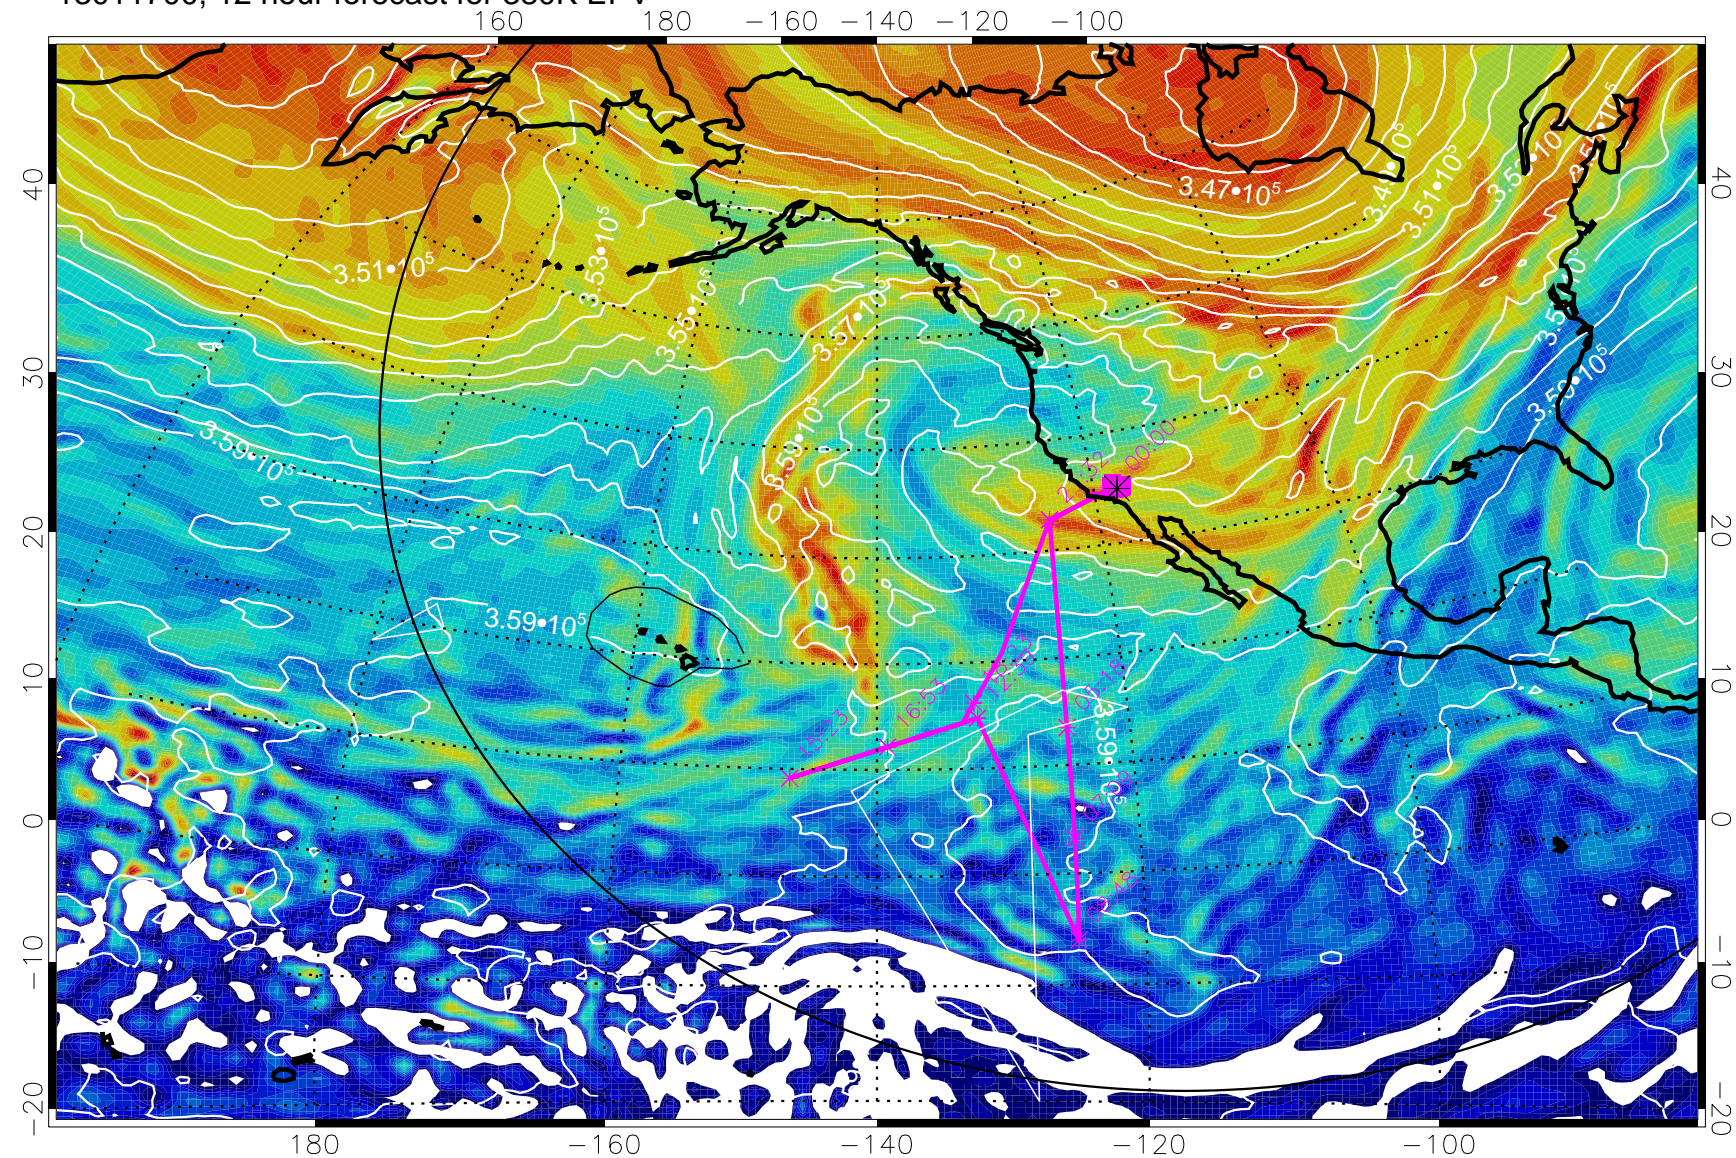

13011618, 6 hour forecast for 380K EPV

380K Montgomery Streamfunction, white

Range ring of 6000 km -- 19 hours GH round trip

13011700, 12 hour forecast for 380K EPV

380K Montgomery Streamfunction, white

Range ring of 6000 km -- 19 hours GH round trip

13011706, 18 hour forecast for 380K EPV

380K Montgomery Streamfunction, white

Range ring of 6000 km -- 19 hours GH round trip

13011712, 24 hour forecast for 380K EPV

380K Montgomery Streamfunction, white

Range ring of 6000 km -- 19 hours GH round trip

13011718, 30 hour forecast for 380K EPV

380K Montgomery Streamfunction, white

Range ring of 6000 km -- 19 hours GH round trip

13011800, 36 hour forecast for 380K EPV

380K Montgomery Streamfunction, white

Range ring of 6000 km -- 19 hours GH round trip

13011806, 42 hour forecast for 380K EPV

380K Montgomery Streamfunction, white

Range ring of 6000 km -- 19 hours GH round trip

13011812, 48 hour forecast for 380K EPV

380K Montgomery Streamfunction, white

Range ring of 6000 km -- 19 hours GH round trip