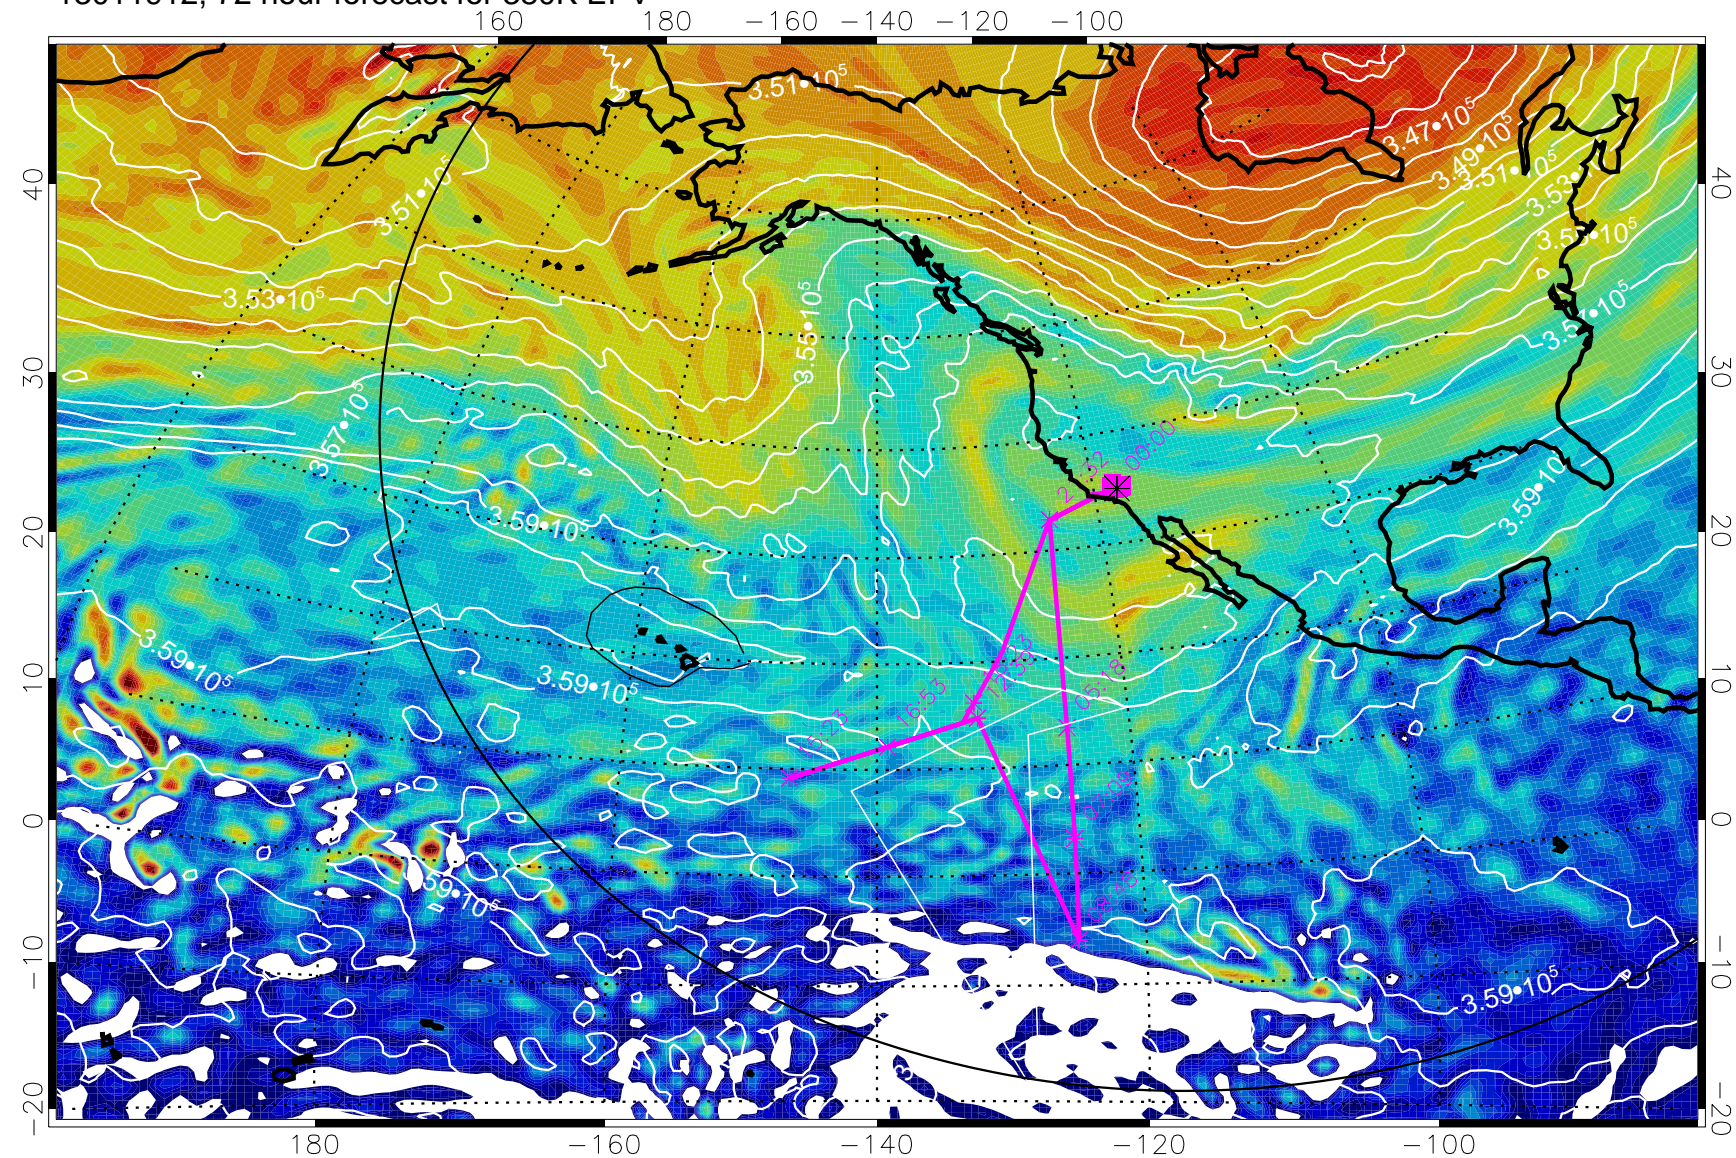

13011818, 54 hour forecast for 380K EPV

380K Montgomery Streamfunction, white

Range ring of 6000 km -- 19 hours GH round trip

13011900, 60 hour forecast for 380K EPV

380K Montgomery Streamfunction, white

Range ring of 6000 km -- 19 hours GH round trip

13011906, 66 hour forecast for 380K EPV

160 180 -160 -140 -120 -100

380K Montgomery Streamfunction, white

Range ring of 6000 km -- 19 hours GH round trip

13011912, 72 hour forecast for 380K EPV

380K Montgomery Streamfunction, white

Range ring of 6000 km -- 19 hours GH round trip

13011918, 78 hour forecast for 380K EPV

380K Montgomery Streamfunction, white

Range ring of 6000 km -- 19 hours GH round trip

13012000, 84 hour forecast for 380K EPV

380K Montgomery Streamfunction, white

Range ring of 6000 km -- 19 hours GH round trip

13012006, 90 hour forecast for 380K EPV

380K Montgomery Streamfunction, white

Range ring of 6000 km -- 19 hours GH round trip