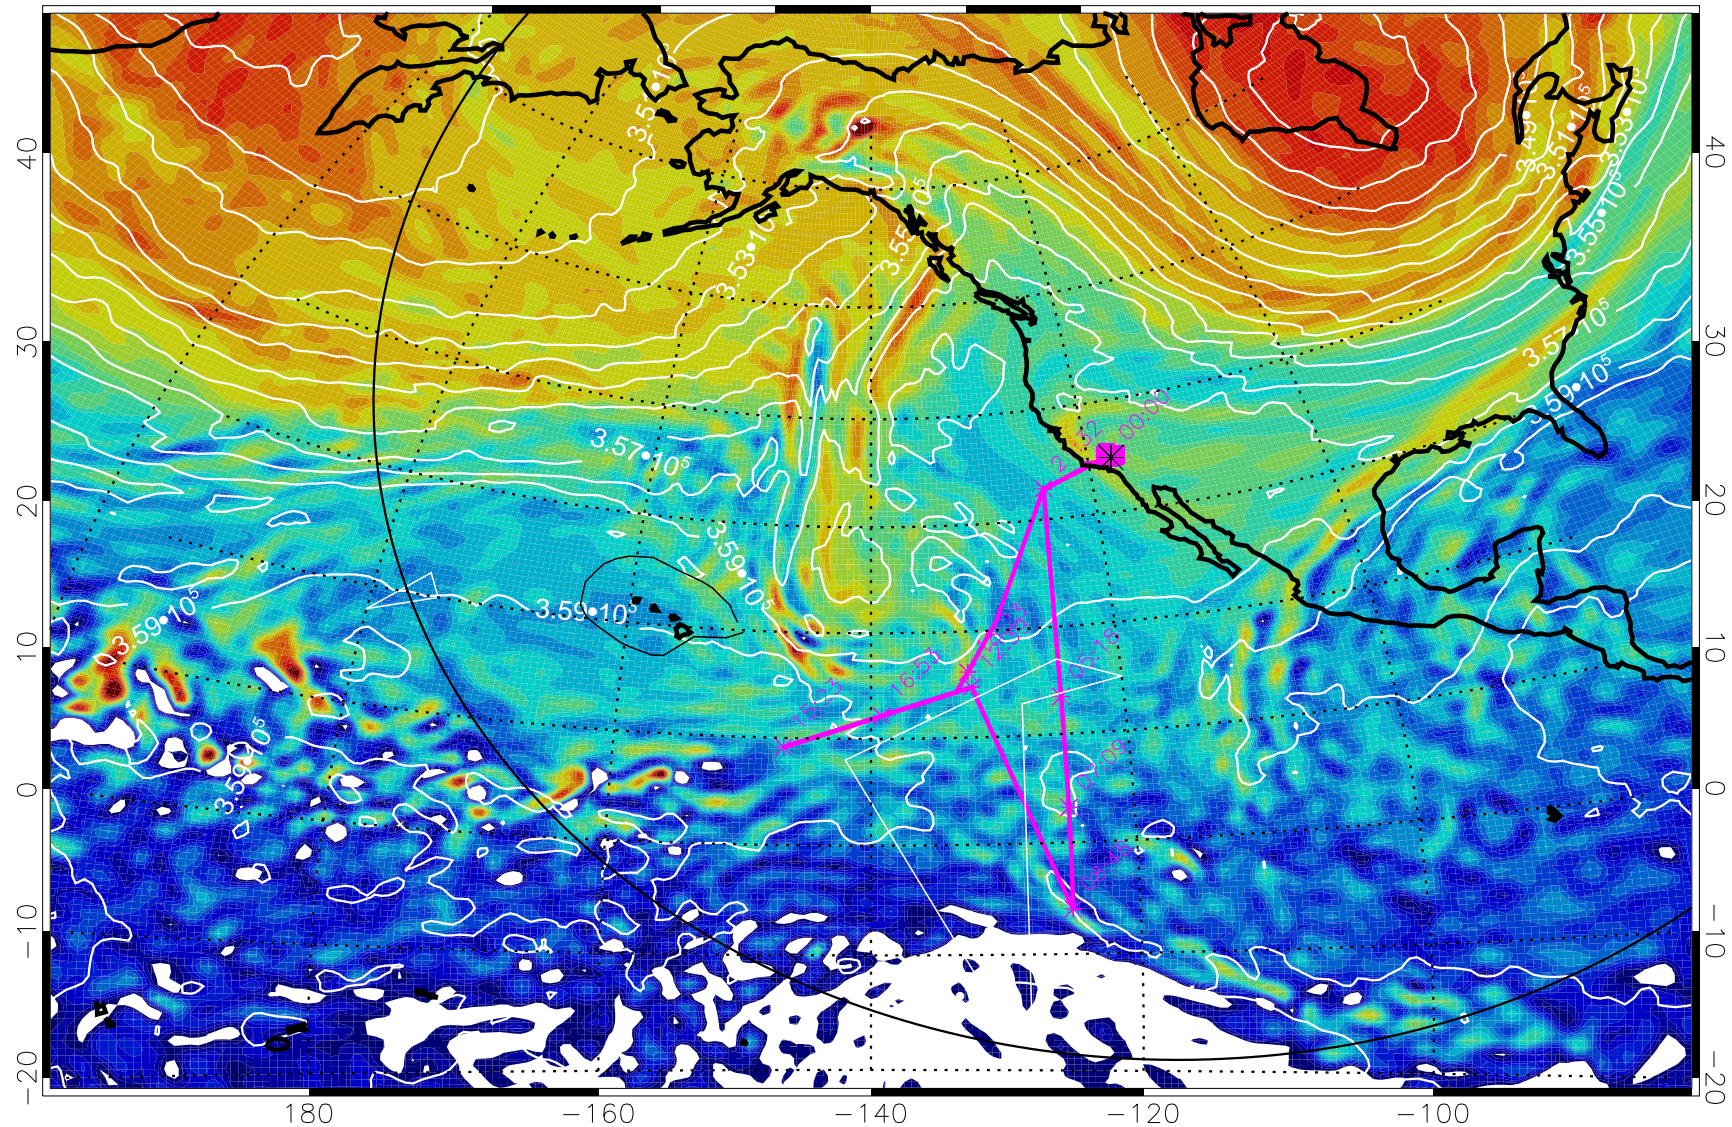

380K Montgomery Streamfunction, white

Range ring of 6000 km -- 19 hours GH round trip

13012006, 90 hour forecast for 380K EPV

380K Montgomery Streamfunction, white

Range ring of 6000 km -- 19 hours GH round trip

13012012, 96 hour forecast for 380K EPV

380K Montgomery Streamfunction, white

Range ring of 6000 km -- 19 hours GH round trip

13012018, 102 hour forecast for 380K EPV

160 180 -160 -140 -120 -100

$-5.0 \cdot 10^{-6}$ 0 $5.0 \cdot 10^{-6}$ $1.0 \cdot 10^{-5}$ $1.5 \cdot 10^{-5}$
PVU

380K Montgomery Streamfunction, white

Range ring of 6000 km -- 19 hours GH round trip

13012100, 108 hour forecast for 380K EPV

160 180 -160 -140 -120 -100

380K Montgomery Streamfunction, white

Range ring of 6000 km -- 19 hours GH round trip

13012106, 114 hour forecast for 380K EPV

160 180 -160 -140 -120 -100

380K Montgomery Streamfunction, white

Range ring of 6000 km -- 19 hours GH round trip

13012112, 120 hour forecast for 380K EPV

160 180 -160 -140 -120 -100