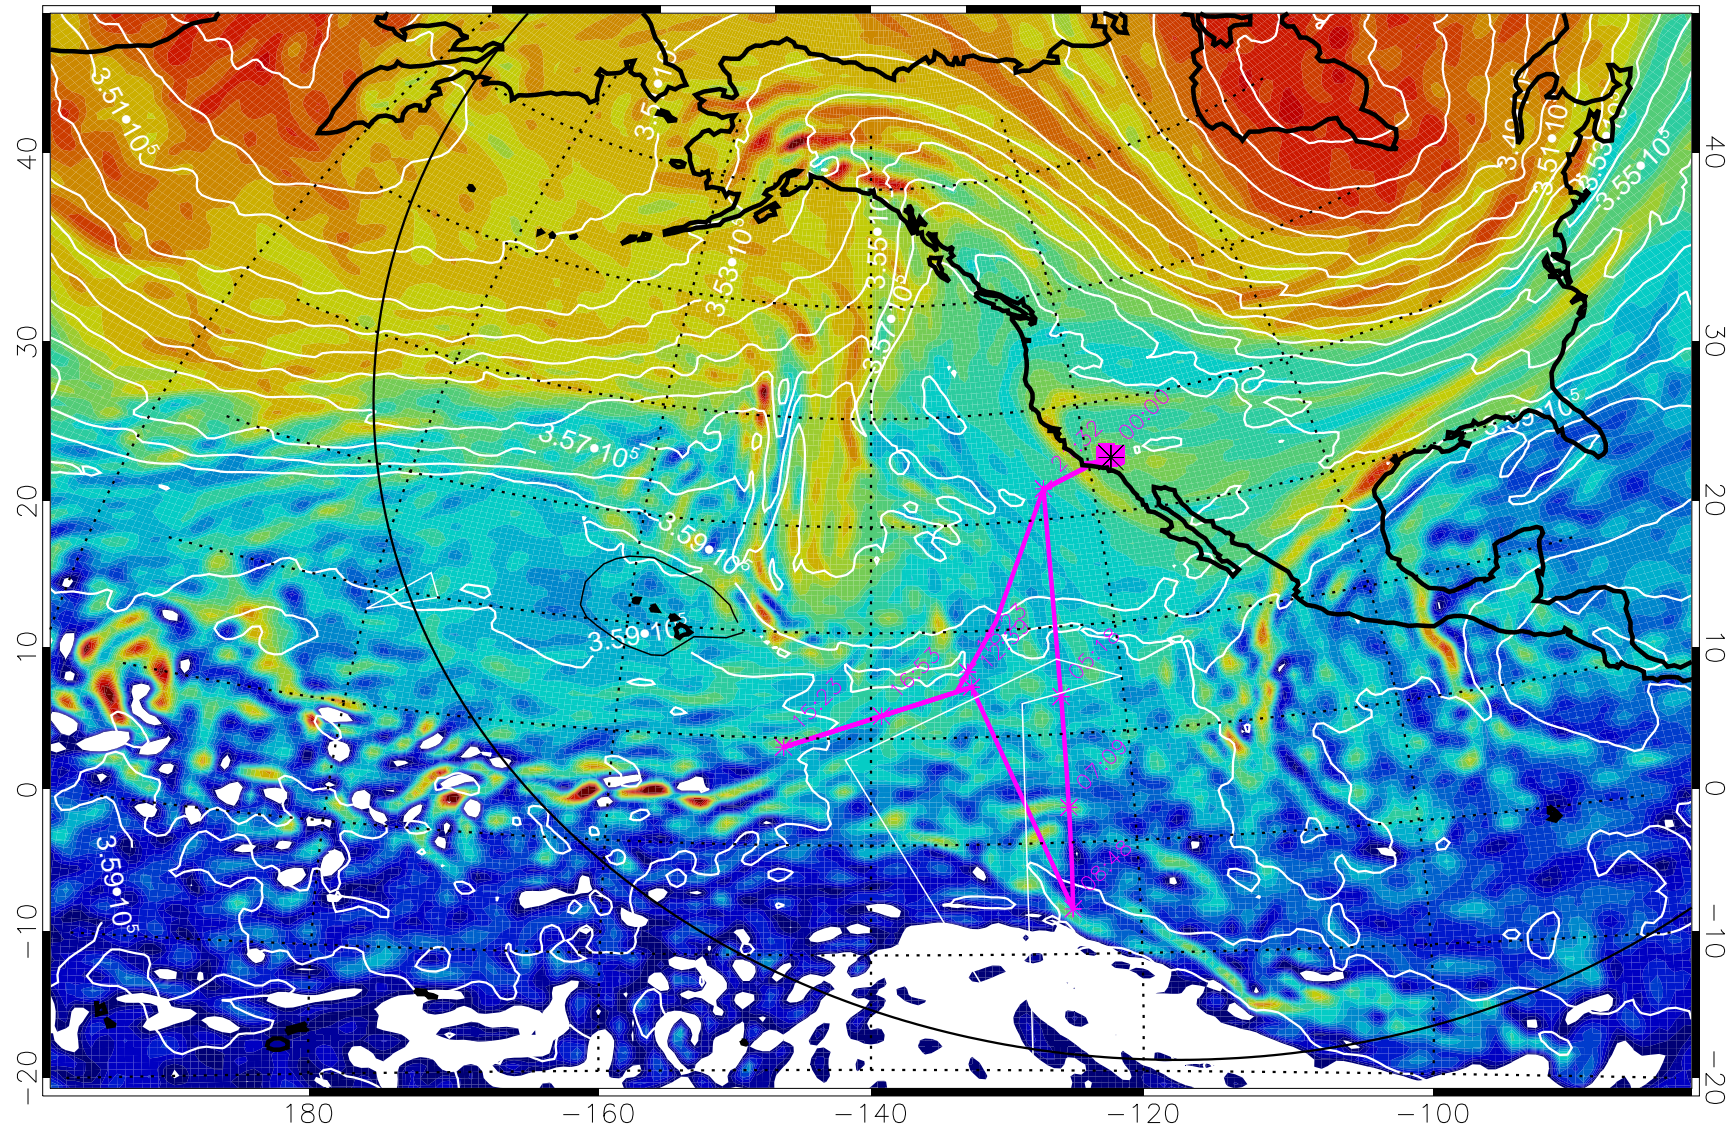

380K Montgomery Streamfunction, white

Range ring of 6000 km -- 19 hours GH round trip

13012006, 90 hour forecast for 380K EPV

380K Montgomery Streamfunction, white

Range ring of 6000 km -- 19 hours GH round trip

13012012, 96 hour forecast for 380K EPV

380K Montgomery Streamfunction, white

Range ring of 6000 km -- 19 hours GH round trip

13012018, 102 hour forecast for 380K EPV

160 180 -160 -140 -120 -100

$-5.0 \cdot 10^{-6}$ 0 $5.0 \cdot 10^{-6}$ $1.0 \cdot 10^{-5}$ $1.5 \cdot 10^{-5}$
PVU

380K Montgomery Streamfunction, white

Range ring of 6000 km -- 19 hours GH round trip

13012100, 108 hour forecast for 380K EPV

160 180 -160 -140 -120 -100

380K Montgomery Streamfunction, white

Range ring of 6000 km -- 19 hours GH round trip

13012106, 114 hour forecast for 380K EPV

160 180 -160 -140 -120 -100

380K Montgomery Streamfunction, white

Range ring of 6000 km -- 19 hours GH round trip

13012112, 120 hour forecast for 380K EPV

160 180 -160 -140 -120 -100