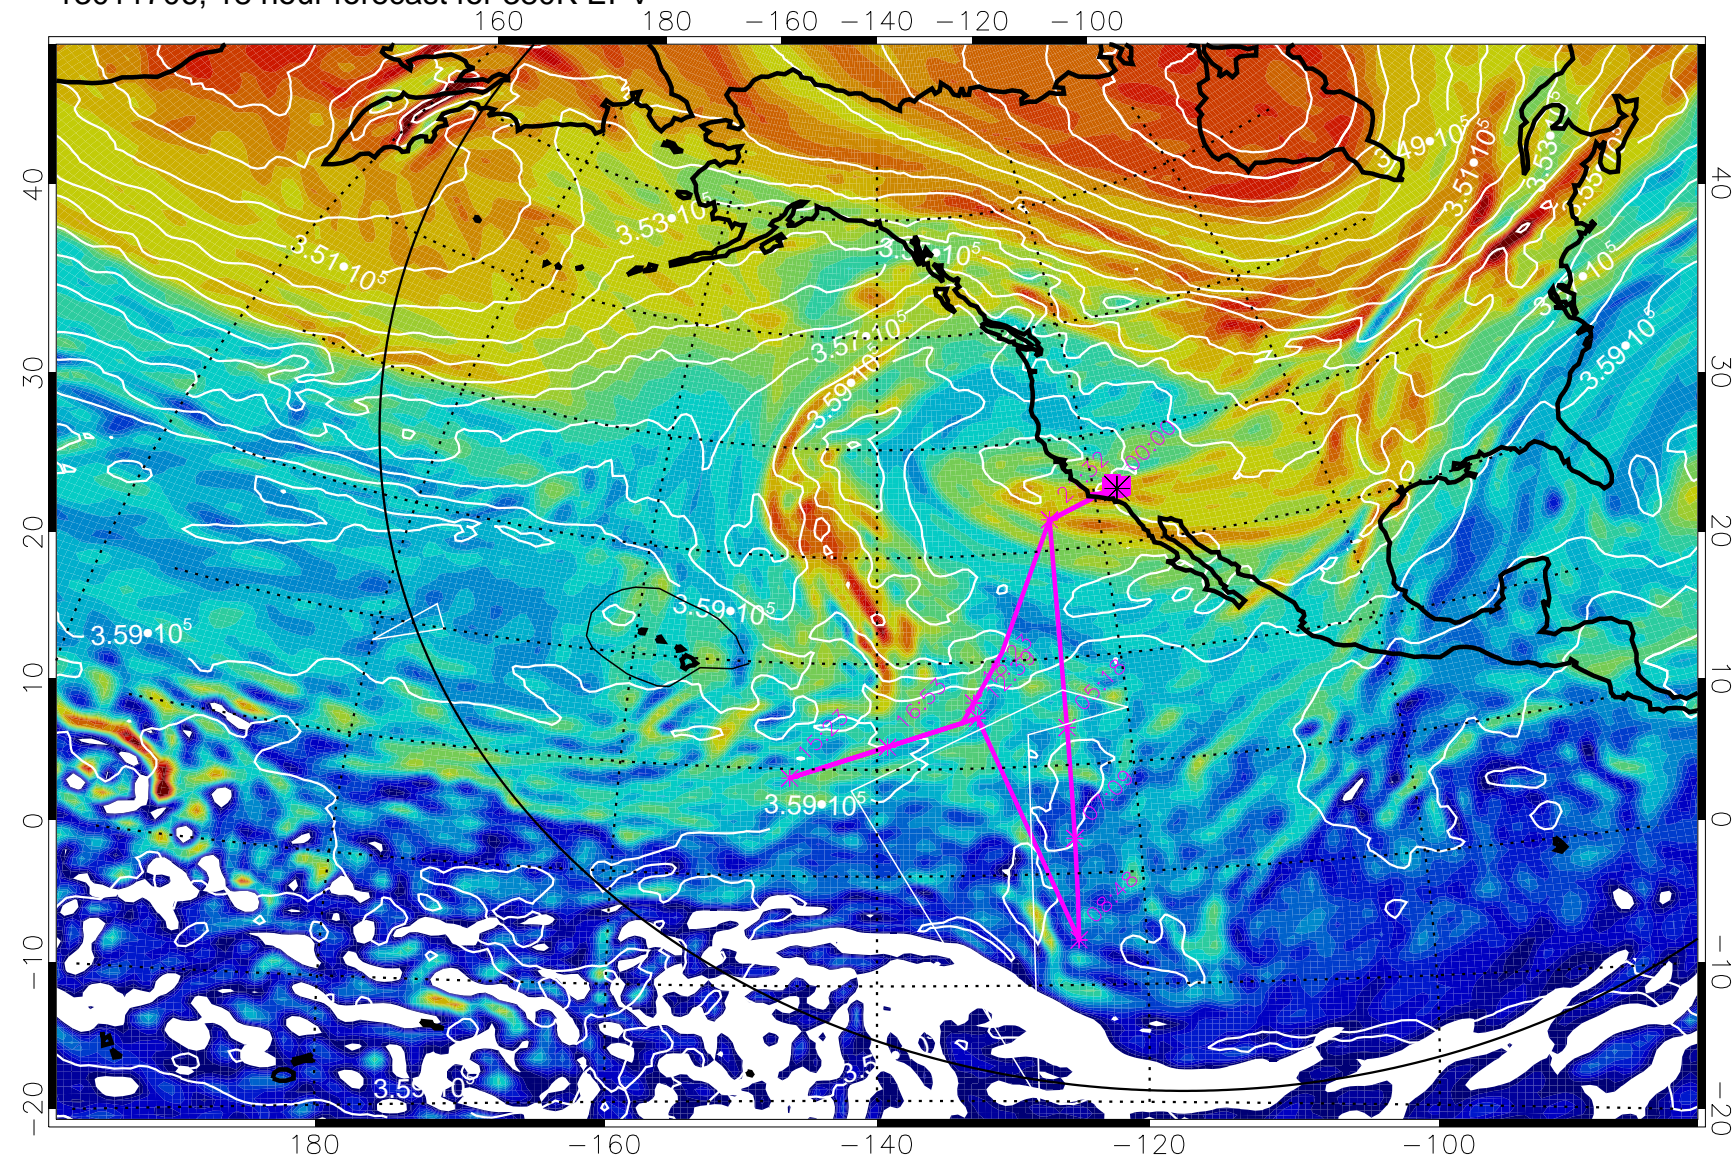

13011618, 6 hour forecast for 380K EPV

380K Montgomery Streamfunction, white

Range ring of 6000 km -- 19 hours GH round trip

13011700, 12 hour forecast for 380K EPV

380K Montgomery Streamfunction, white

Range ring of 6000 km -- 19 hours GH round trip

13011706, 18 hour forecast for 380K EPV

380K Montgomery Streamfunction, white

Range ring of 6000 km -- 19 hours GH round trip

13011712, 24 hour forecast for 380K EPV

380K Montgomery Streamfunction, white

Range ring of 6000 km -- 19 hours GH round trip

13011718, 30 hour forecast for 380K EPV

380K Montgomery Streamfunction, white

Range ring of 6000 km -- 19 hours GH round trip

13011800, 36 hour forecast for 380K EPV

380K Montgomery Streamfunction, white

Range ring of 6000 km -- 19 hours GH round trip

13011806, 42 hour forecast for 380K EPV

380K Montgomery Streamfunction, white

Range ring of 6000 km -- 19 hours GH round trip

13011812, 48 hour forecast for 380K EPV

380K Montgomery Streamfunction, white

Range ring of 6000 km -- 19 hours GH round trip