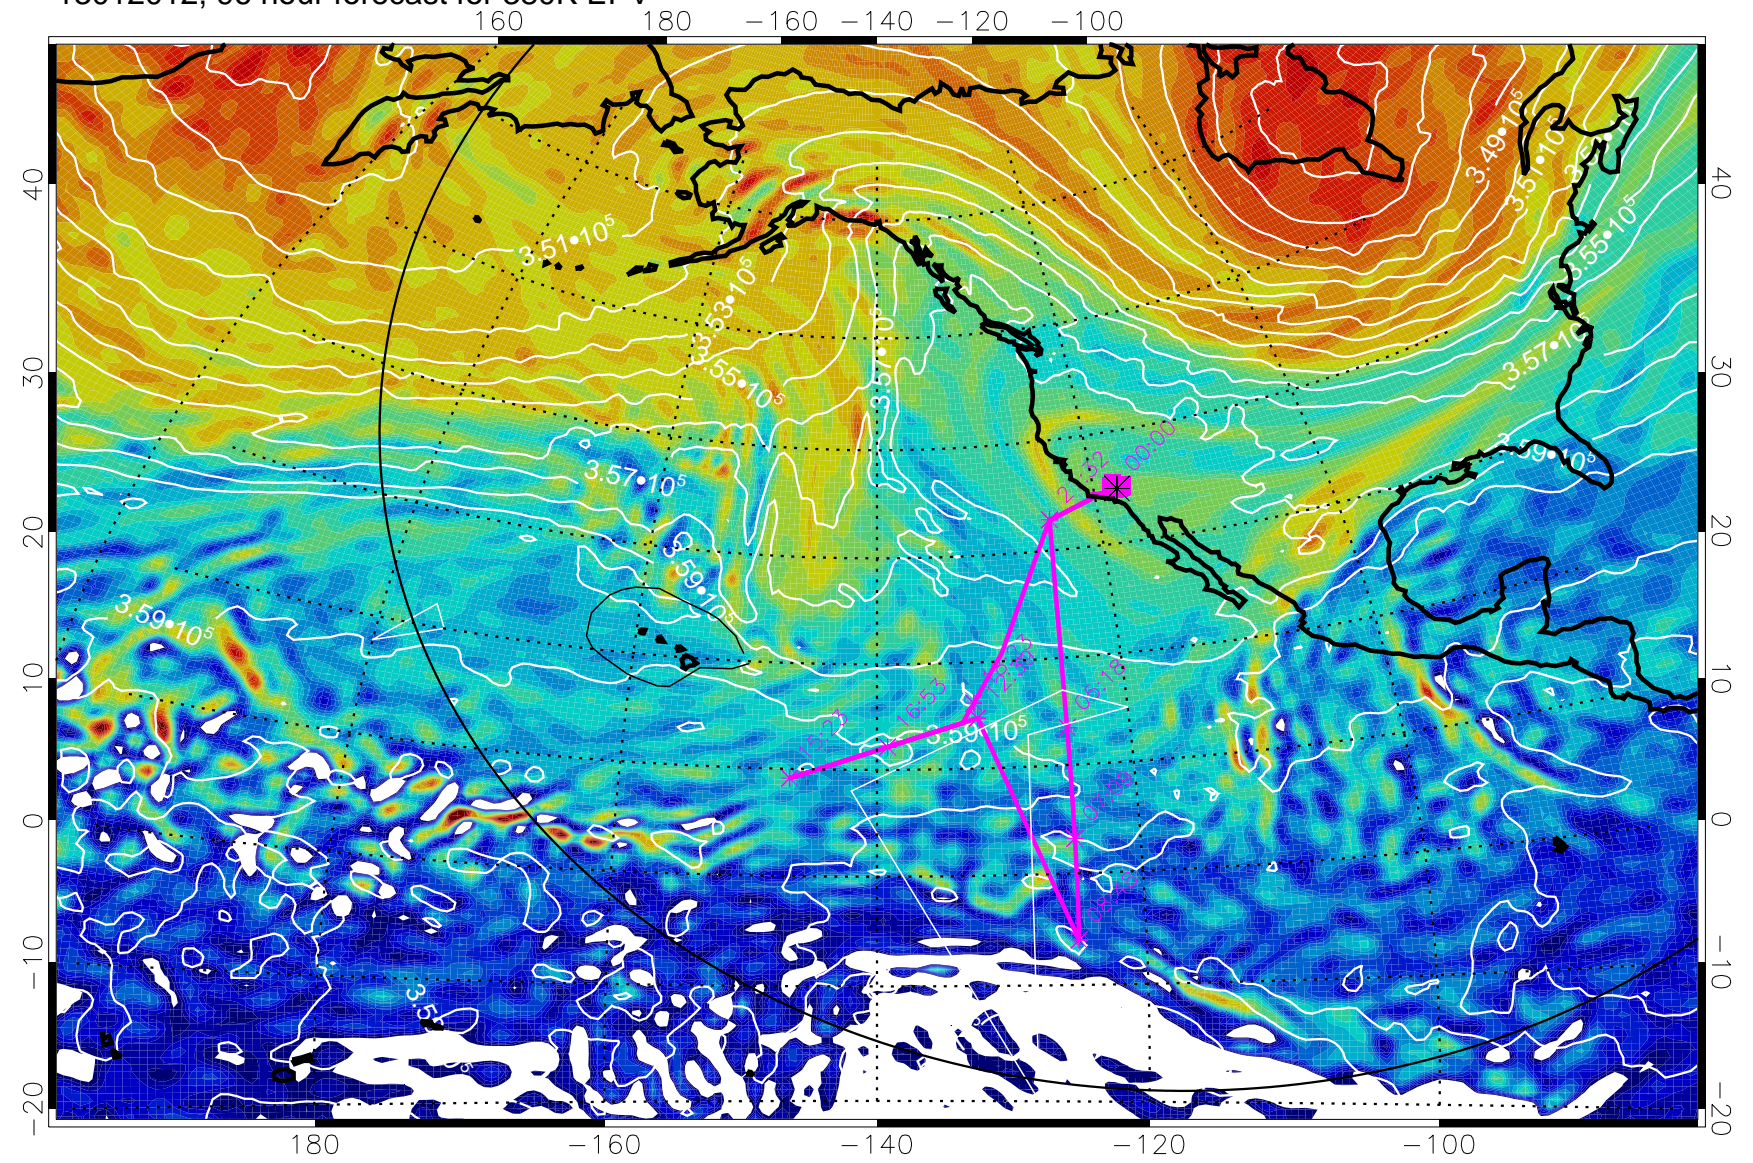

Range ring of 6000 km -- 19 hours GH round trip

13011918, 78 hour forecast for 380K EPV

380K Montgomery Streamfunction, white

Range ring of 6000 km -- 19 hours GH round trip

13012000, 84 hour forecast for 380K EPV

380K Montgomery Streamfunction, white

Range ring of 6000 km -- 19 hours GH round trip

13012006, 90 hour forecast for 380K EPV

380K Montgomery Streamfunction, white

Range ring of 6000 km -- 19 hours GH round trip

13012012, 96 hour forecast for 380K EPV

380K Montgomery Streamfunction, white

Range ring of 6000 km -- 19 hours GH round trip

13012018, 102 hour forecast for 380K EPV

160 180 -160 -140 -120 -100

$-5.0 \cdot 10^{-6}$ 0 $5.0 \cdot 10^{-6}$ $1.0 \cdot 10^{-5}$ $1.5 \cdot 10^{-5}$
PVU

380K Montgomery Streamfunction, white

Range ring of 6000 km -- 19 hours GH round trip

13012100, 108 hour forecast for 380K EPV

160 180 -160 -140 -120 -100

380K Montgomery Streamfunction, white

Range ring of 6000 km -- 19 hours GH round trip