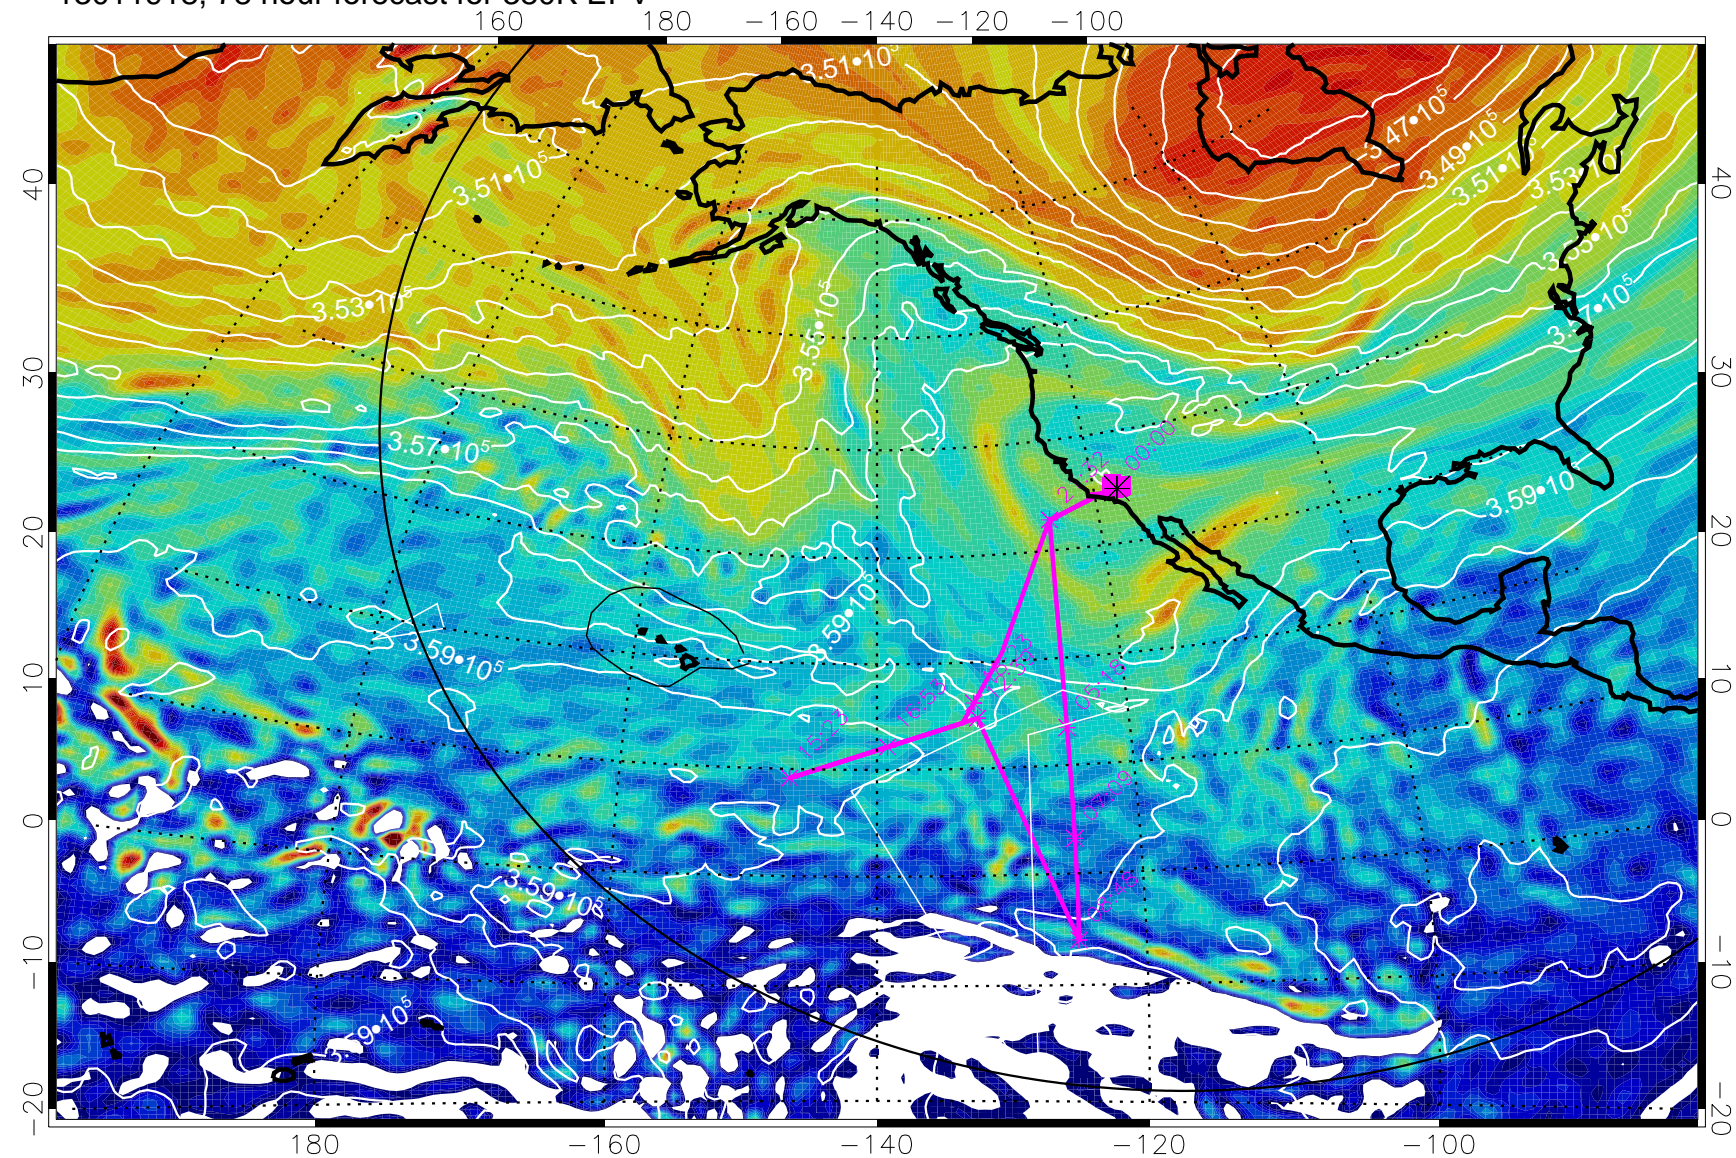

13011818, 54 hour forecast for 380K EPV

380K Montgomery Streamfunction, white

Range ring of 6000 km -- 19 hours GH round trip

13011900, 60 hour forecast for 380K EPV

380K Montgomery Streamfunction, white

Range ring of 6000 km -- 19 hours GH round trip

13011906, 66 hour forecast for 380K EPV

160 180 -160 -140 -120 -100

380K Montgomery Streamfunction, white

Range ring of 6000 km -- 19 hours GH round trip

13011912, 72 hour forecast for 380K EPV

380K Montgomery Streamfunction, white

Range ring of 6000 km -- 19 hours GH round trip

13011918, 78 hour forecast for 380K EPV

380K Montgomery Streamfunction, white

Range ring of 6000 km -- 19 hours GH round trip

13012000, 84 hour forecast for 380K EPV

380K Montgomery Streamfunction, white

Range ring of 6000 km -- 19 hours GH round trip

13012006, 90 hour forecast for 380K EPV

380K Montgomery Streamfunction, white

Range ring of 6000 km -- 19 hours GH round trip