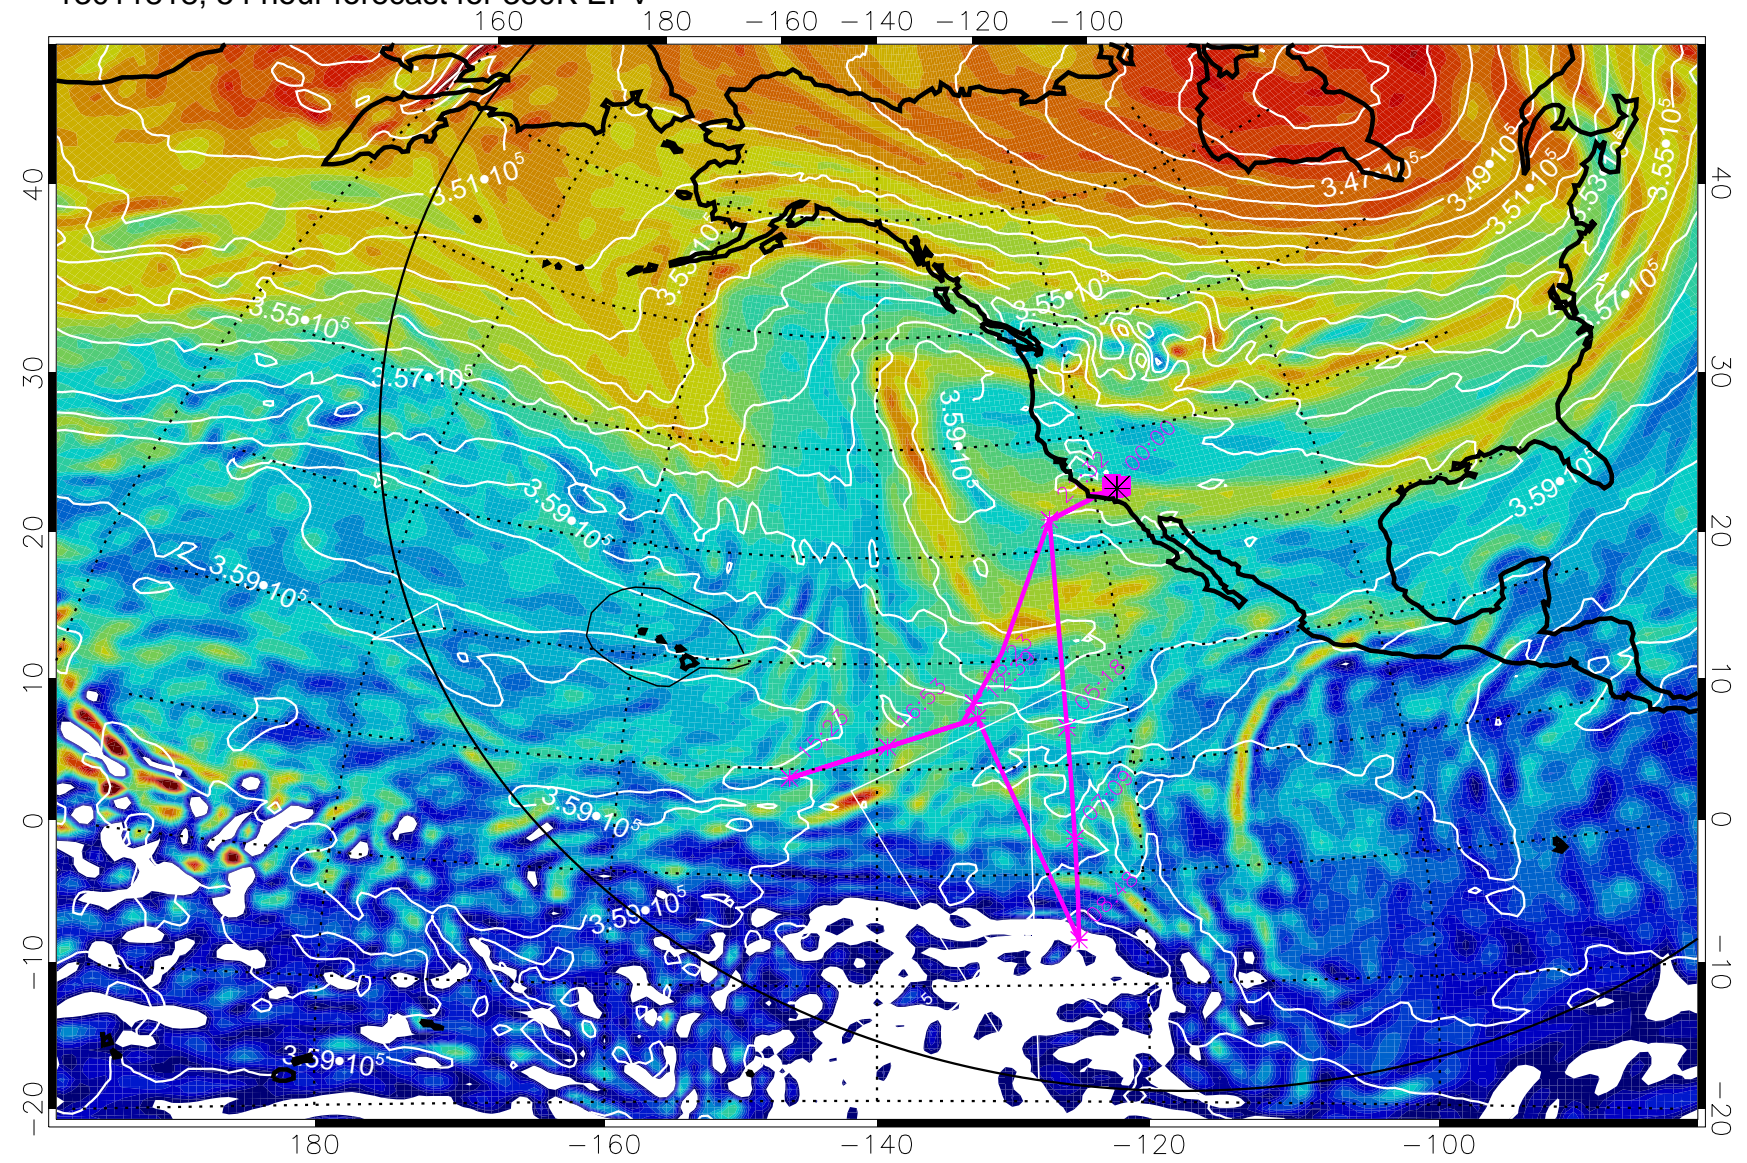

13011718, 30 hour forecast for 380K EPV

380K Montgomery Streamfunction, white

Range ring of 6000 km -- 19 hours GH round trip

13011800, 36 hour forecast for 380K EPV

380K Montgomery Streamfunction, white

Range ring of 6000 km -- 19 hours GH round trip

13011806, 42 hour forecast for 380K EPV

380K Montgomery Streamfunction, white

Range ring of 6000 km -- 19 hours GH round trip

13011812, 48 hour forecast for 380K EPV

380K Montgomery Streamfunction, white

Range ring of 6000 km -- 19 hours GH round trip

13011818, 54 hour forecast for 380K EPV

380K Montgomery Streamfunction, white

Range ring of 6000 km -- 19 hours GH round trip

13011900, 60 hour forecast for 380K EPV

380K Montgomery Streamfunction, white

Range ring of 6000 km -- 19 hours GH round trip

13011906, 66 hour forecast for 380K EPV

160 180 -160 -140 -120 -100

380K Montgomery Streamfunction, white

Range ring of 6000 km -- 19 hours GH round trip

13011912, 72 hour forecast for 380K EPV

380K Montgomery Streamfunction, white