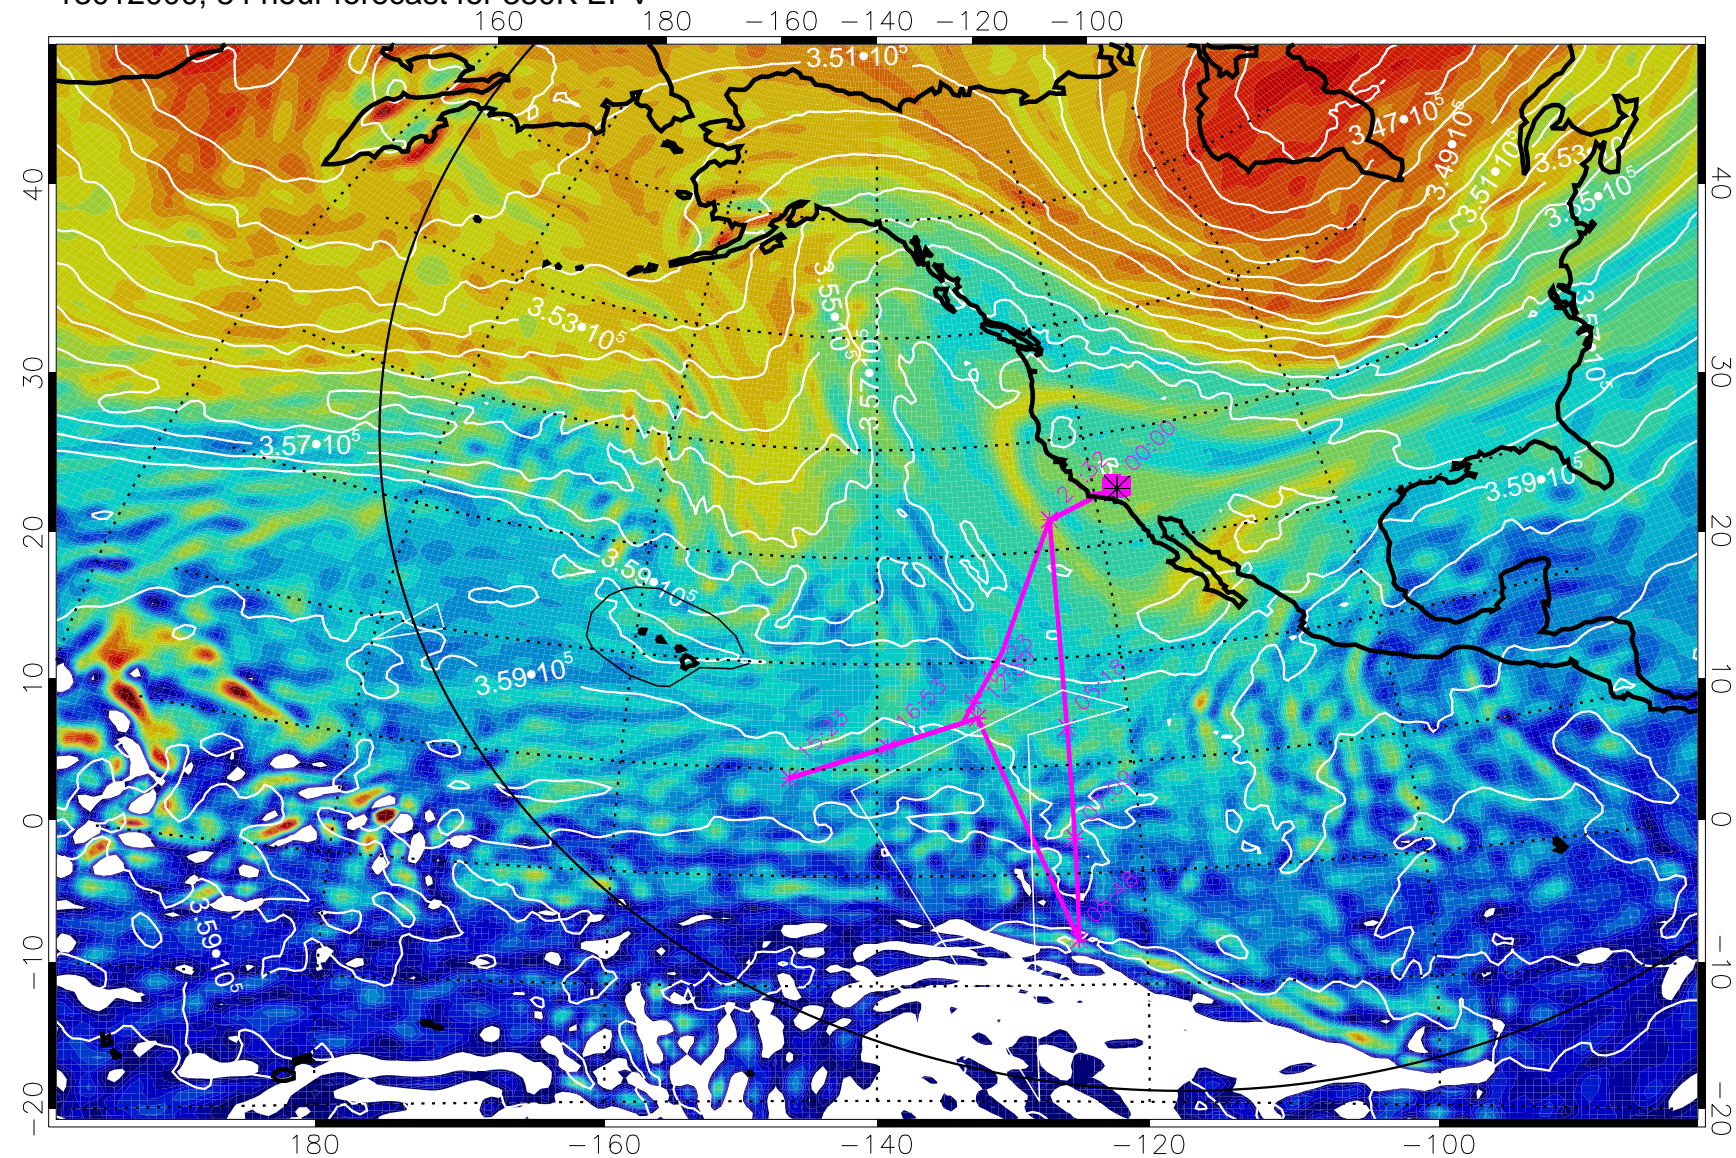

13011906, 66 hour forecast for 380K EPV

160 180 -160 -140 -120 -100

380K Montgomery Streamfunction, white

Range ring of 6000 km -- 19 hours GH round trip

13011912, 72 hour forecast for 380K EPV

380K Montgomery Streamfunction, white

Range ring of 6000 km -- 19 hours GH round trip

13011918, 78 hour forecast for 380K EPV

380K Montgomery Streamfunction, white

Range ring of 6000 km -- 19 hours GH round trip

13012000, 84 hour forecast for 380K EPV

380K Montgomery Streamfunction, white

Range ring of 6000 km -- 19 hours GH round trip

13012006, 90 hour forecast for 380K EPV

380K Montgomery Streamfunction, white

Range ring of 6000 km -- 19 hours GH round trip

13012012, 96 hour forecast for 380K EPV

380K Montgomery Streamfunction, white

Range ring of 6000 km -- 19 hours GH round trip

13012018, 102 hour forecast for 380K EPV

160 180 -160 -140 -120 -100

$-5.0 \cdot 10^{-6}$ 0 $5.0 \cdot 10^{-6}$ $1.0 \cdot 10^{-5}$ $1.5 \cdot 10^{-5}$
PVU