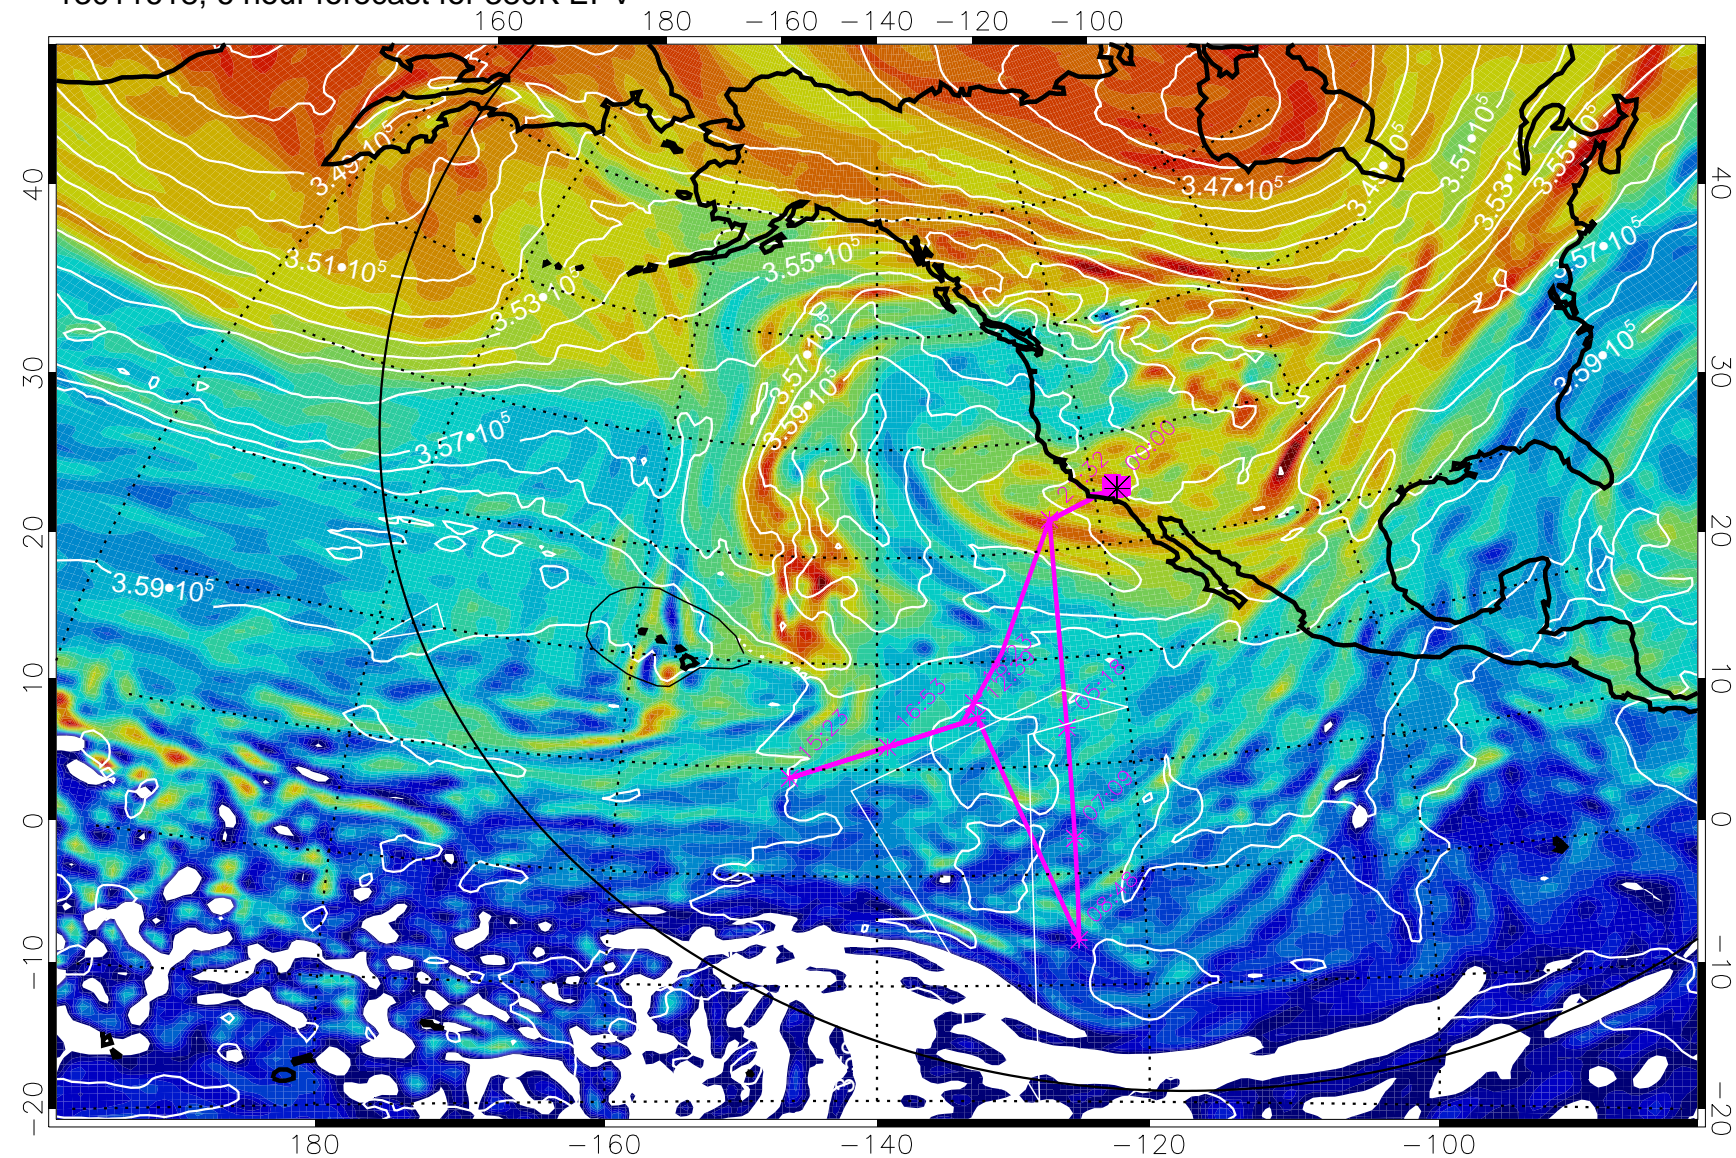

13011618, 6 hour forecast for 380K EPV

380K Montgomery Streamfunction, white

Range ring of 6000 km -- 19 hours GH round trip

13011700, 12 hour forecast for 380K EPV

380K Montgomery Streamfunction, white

Range ring of 6000 km -- 19 hours GH round trip

13011706, 18 hour forecast for 380K EPV

380K Montgomery Streamfunction, white

Range ring of 6000 km -- 19 hours GH round trip

13011712, 24 hour forecast for 380K EPV

380K Montgomery Streamfunction, white

Range ring of 6000 km -- 19 hours GH round trip

13011718, 30 hour forecast for 380K EPV

380K Montgomery Streamfunction, white

Range ring of 6000 km -- 19 hours GH round trip

13011800, 36 hour forecast for 380K EPV

380K Montgomery Streamfunction, white

Range ring of 6000 km -- 19 hours GH round trip

13011806, 42 hour forecast for 380K EPV

380K Montgomery Streamfunction, white

Range ring of 6000 km -- 19 hours GH round trip

13011812, 48 hour forecast for 380K EPV

380K Montgomery Streamfunction, white

Range ring of 6000 km -- 19 hours GH round trip