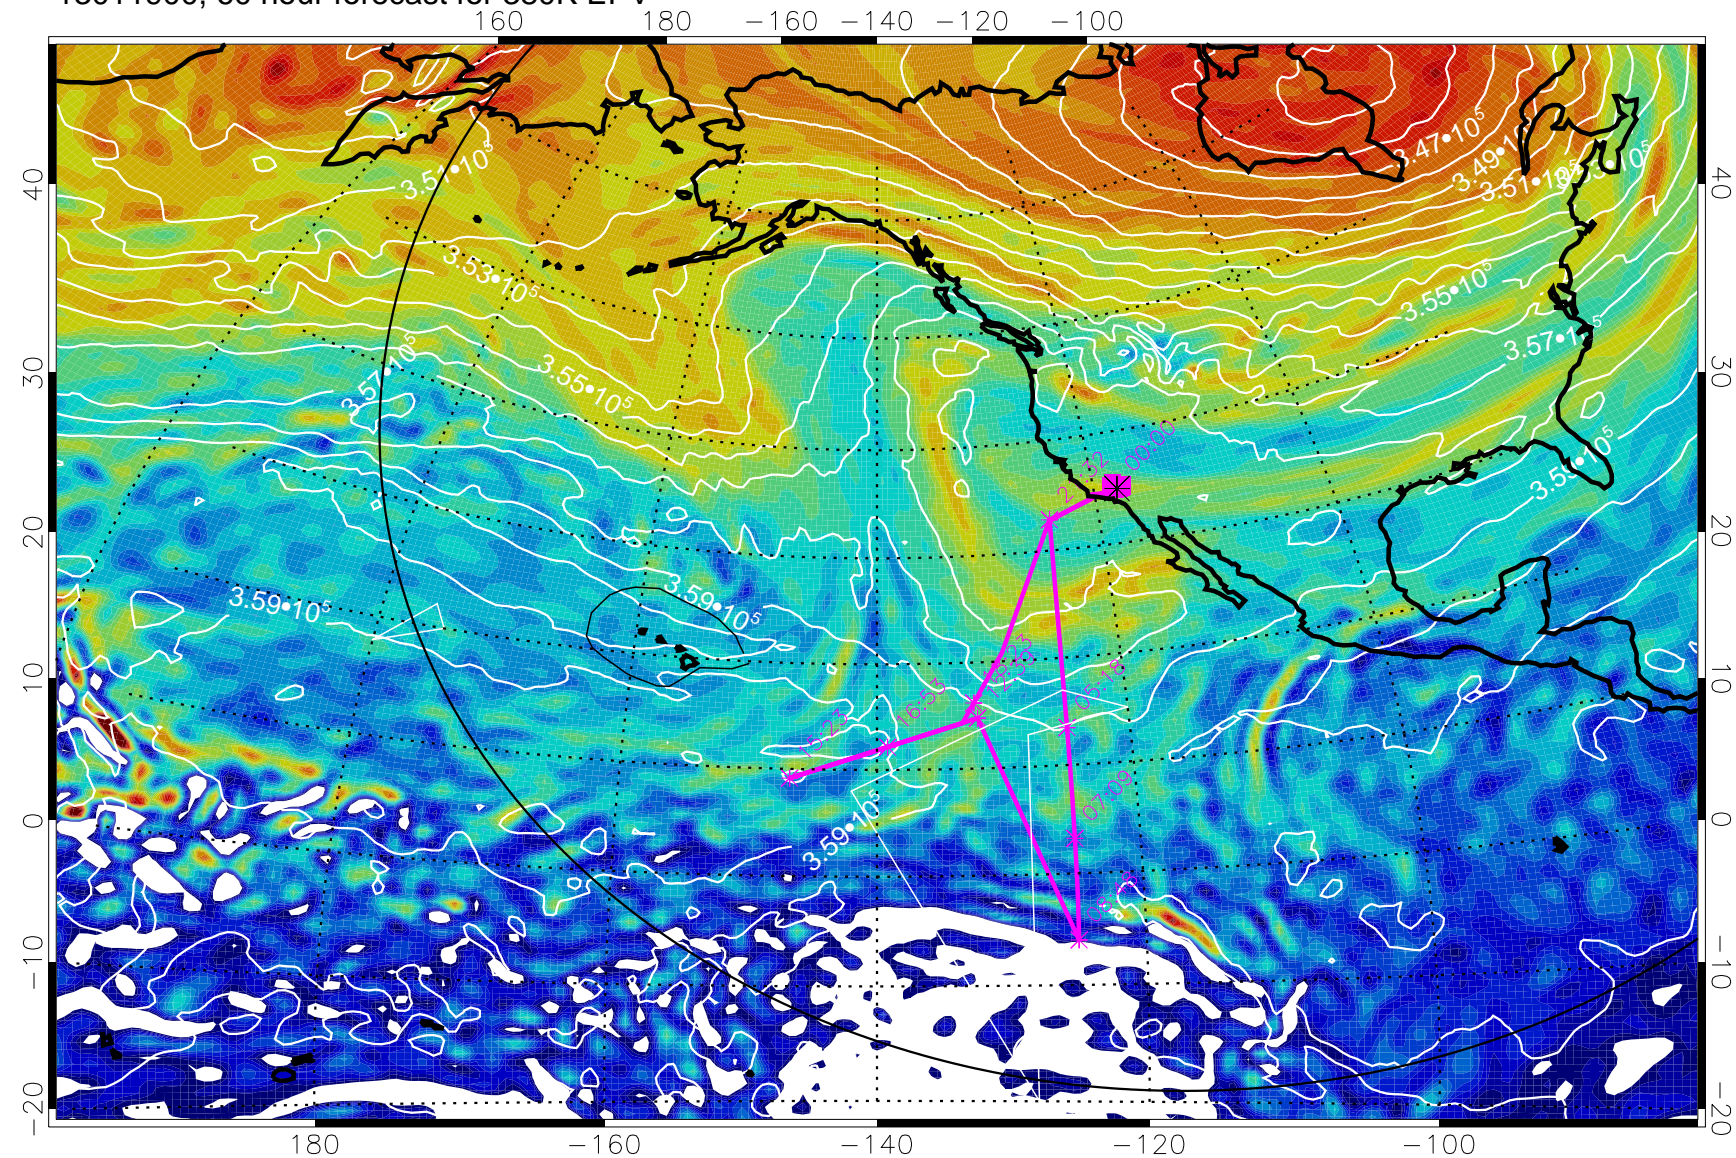

13011806, 42 hour forecast for 380K EPV

380K Montgomery Streamfunction, white

Range ring of 6000 km -- 19 hours GH round trip

13011812, 48 hour forecast for 380K EPV

380K Montgomery Streamfunction, white

Range ring of 6000 km -- 19 hours GH round trip

13011818, 54 hour forecast for 380K EPV

380K Montgomery Streamfunction, white

Range ring of 6000 km -- 19 hours GH round trip

13011900, 60 hour forecast for 380K EPV

380K Montgomery Streamfunction, white

Range ring of 6000 km -- 19 hours GH round trip

13011906, 66 hour forecast for 380K EPV

160 180 -160 -140 -120 -100

380K Montgomery Streamfunction, white

Range ring of 6000 km -- 19 hours GH round trip

13011912, 72 hour forecast for 380K EPV

380K Montgomery Streamfunction, white

Range ring of 6000 km -- 19 hours GH round trip

13011918, 78 hour forecast for 380K EPV

380K Montgomery Streamfunction, white

Range ring of 6000 km -- 19 hours GH round trip

13012000, 84 hour forecast for 380K EPV