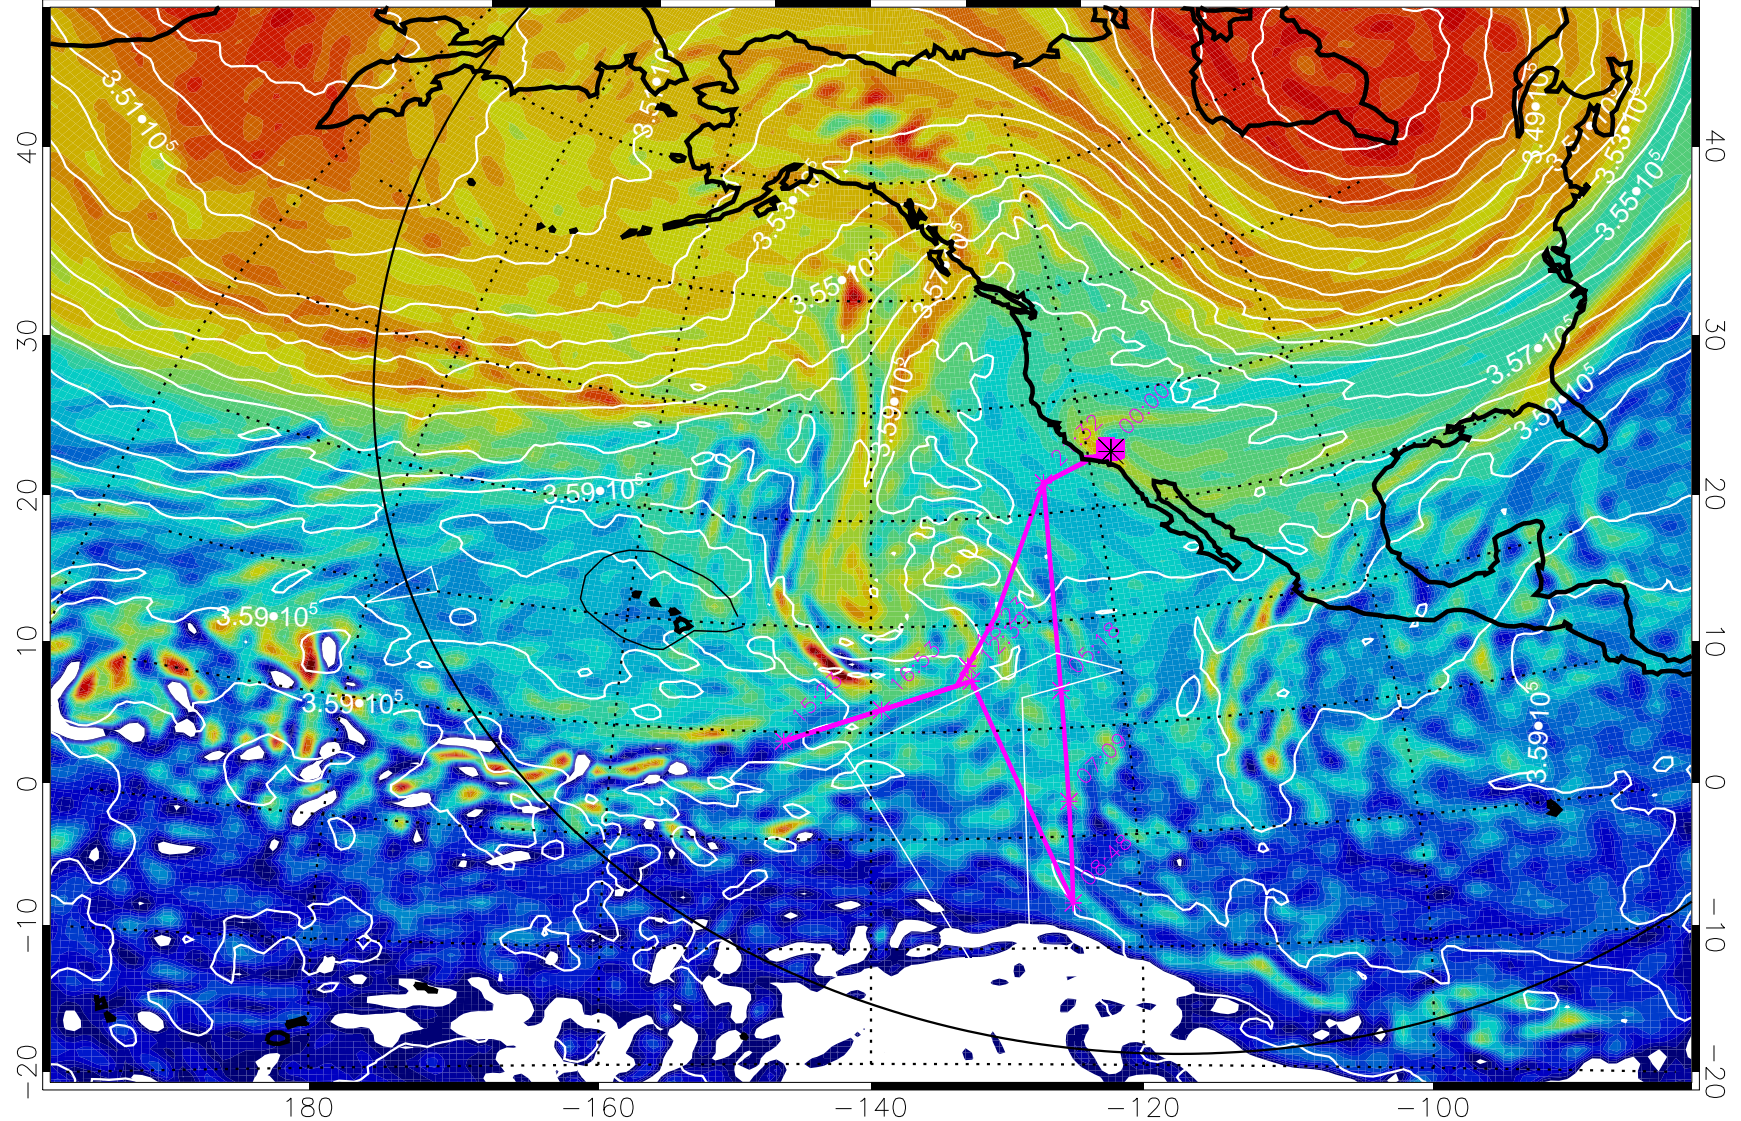

13012012, 96 hour forecast for 380K EPV

380K Montgomery Streamfunction, white

Range ring of 6000 km -- 19 hours GH round trip

13012018, 102 hour forecast for 380K EPV

160 180 -160 -140 -120 -100

$-5.0 \cdot 10^{-6}$ 0 $5.0 \cdot 10^{-6}$ $1.0 \cdot 10^{-5}$ $1.5 \cdot 10^{-5}$
PVU

380K Montgomery Streamfunction, white

Range ring of 6000 km -- 19 hours GH round trip

13012100, 108 hour forecast for 380K EPV

160 180 -160 -140 -120 -100

380K Montgomery Streamfunction, white

Range ring of 6000 km -- 19 hours GH round trip

13012106, 114 hour forecast for 380K EPV

160 180 -160 -140 -120 -100

380K Montgomery Streamfunction, white

Range ring of 6000 km -- 19 hours GH round trip

13012112, 120 hour forecast for 380K EPV

160 180 -160 -140 -120 -100

380K Montgomery Streamfunction, white

Range ring of 6000 km -- 19 hours GH round trip