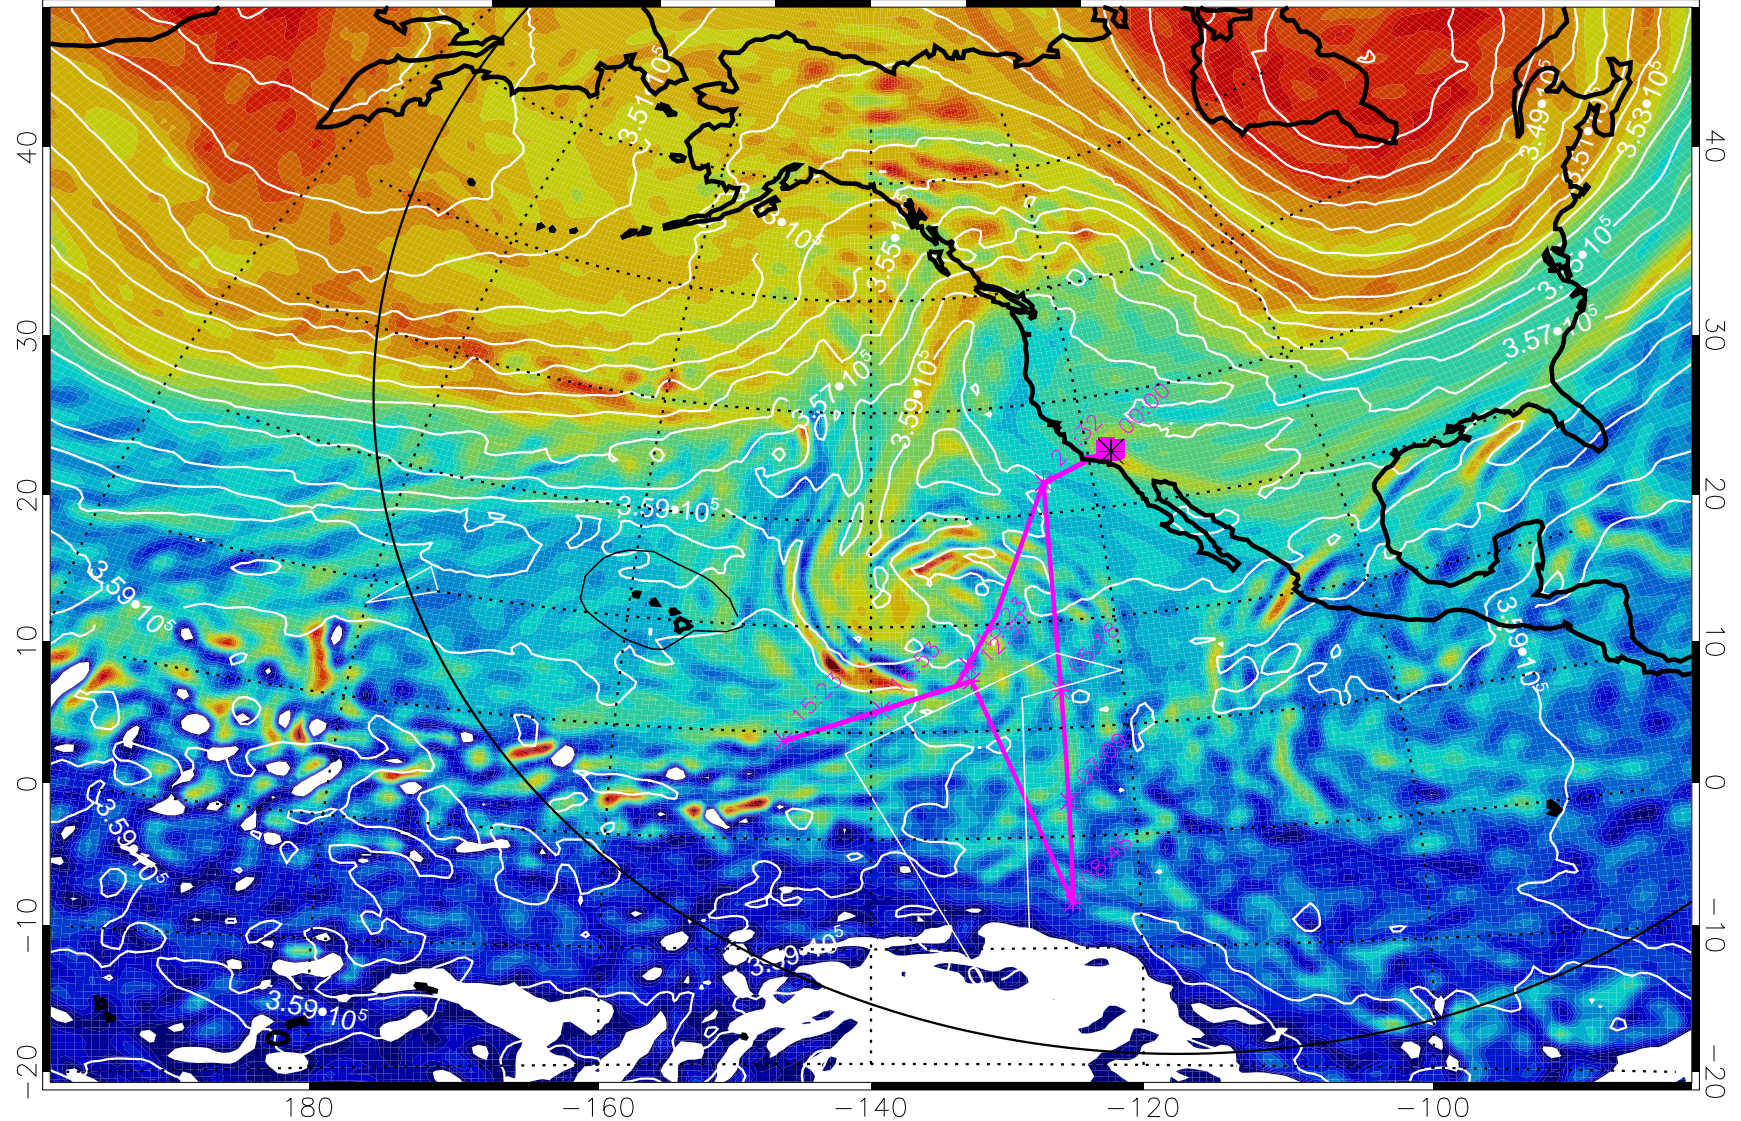

380K Montgomery Streamfunction, white

Range ring of 6000 km -- 19 hours GH round trip

13012100, 108 hour forecast for 380K EPV

160 180 -160 -140 -120 -100

380K Montgomery Streamfunction, white

Range ring of 6000 km -- 19 hours GH round trip

13012106, 114 hour forecast for 380K EPV

160 180 -160 -140 -120 -100

380K Montgomery Streamfunction, white

Range ring of 6000 km -- 19 hours GH round trip

13012112, 120 hour forecast for 380K EPV

160 180 -160 -140 -120 -100

380K Montgomery Streamfunction, white

Range ring of 6000 km -- 19 hours GH round trip