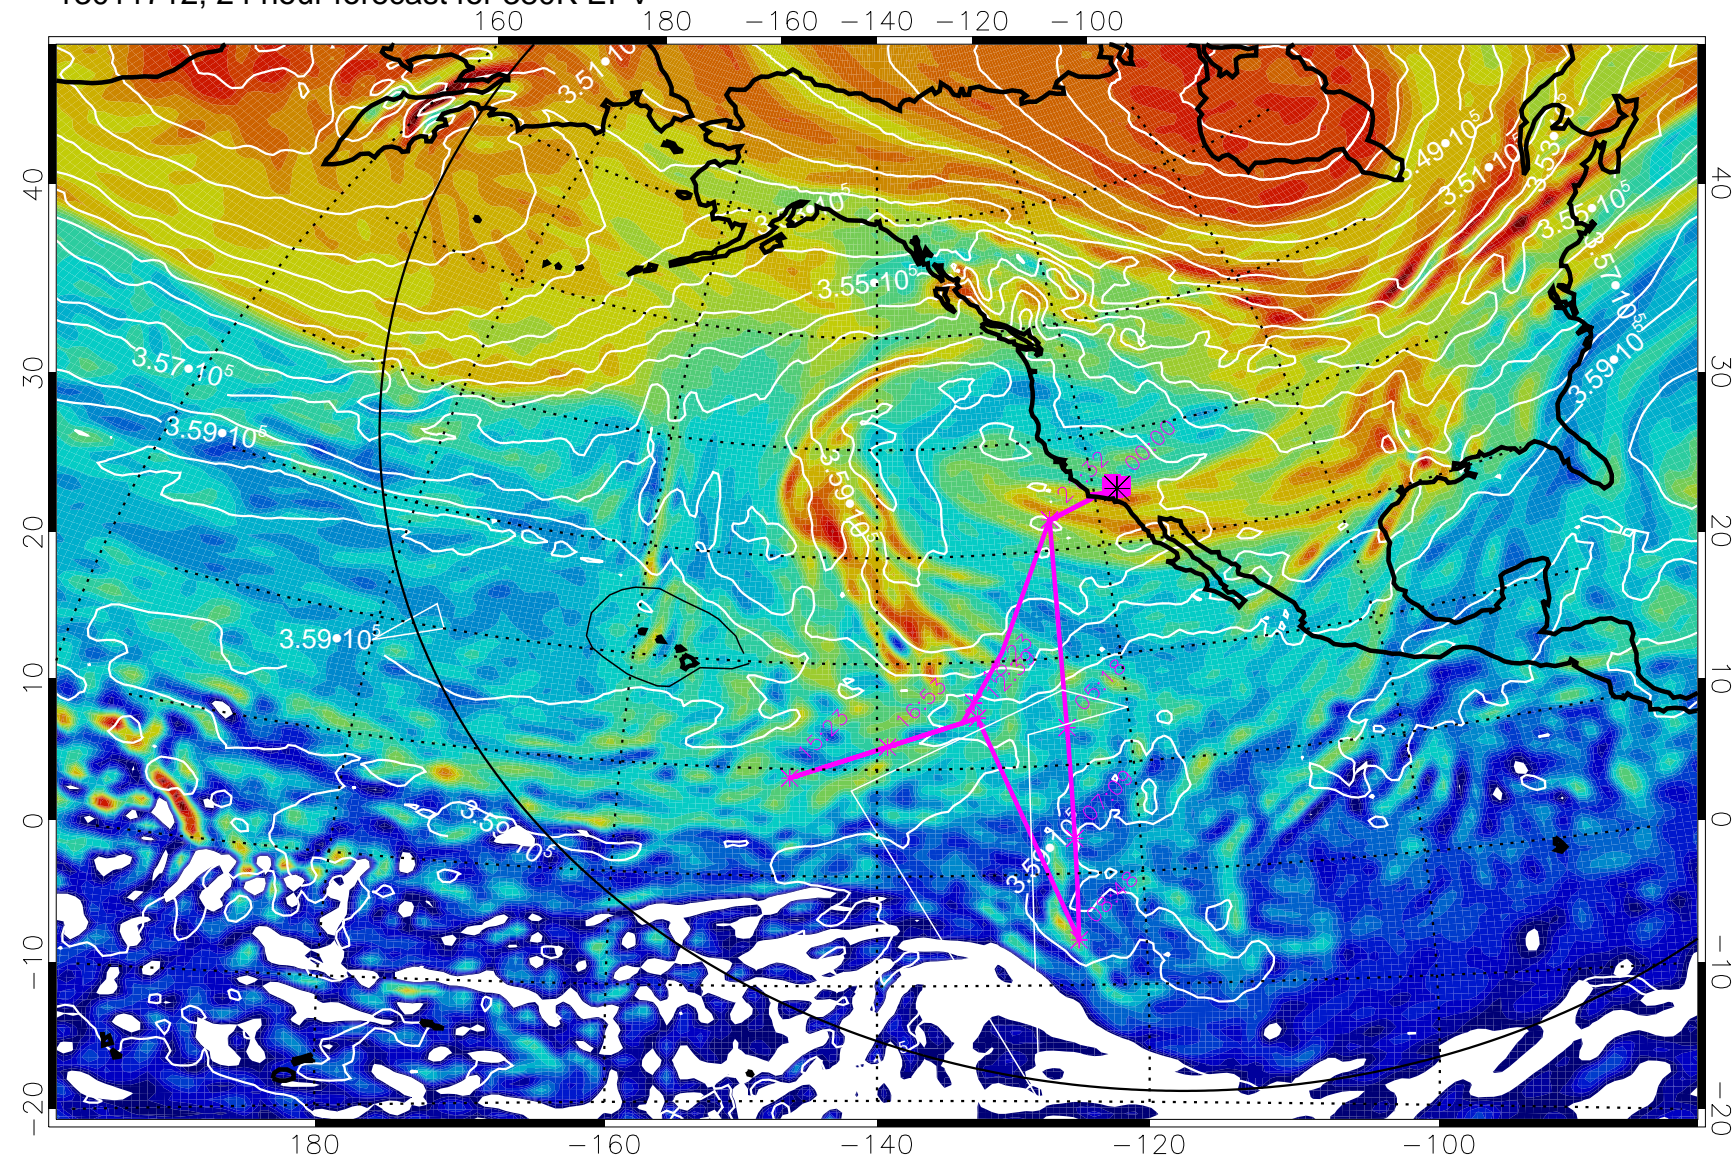

13011618, 6 hour forecast for 380K EPV

380K Montgomery Streamfunction, white

Range ring of 6000 km -- 19 hours GH round trip

13011700, 12 hour forecast for 380K EPV

380K Montgomery Streamfunction, white

Range ring of 6000 km -- 19 hours GH round trip

13011706, 18 hour forecast for 380K EPV

380K Montgomery Streamfunction, white

Range ring of 6000 km -- 19 hours GH round trip

13011712, 24 hour forecast for 380K EPV

380K Montgomery Streamfunction, white

Range ring of 6000 km -- 19 hours GH round trip

13011718, 30 hour forecast for 380K EPV

380K Montgomery Streamfunction, white

Range ring of 6000 km -- 19 hours GH round trip

13011800, 36 hour forecast for 380K EPV

380K Montgomery Streamfunction, white

Range ring of 6000 km -- 19 hours GH round trip

13011806, 42 hour forecast for 380K EPV

380K Montgomery Streamfunction, white

Range ring of 6000 km -- 19 hours GH round trip

13011812, 48 hour forecast for 380K EPV

380K Montgomery Streamfunction, white

Range ring of 6000 km -- 19 hours GH round trip