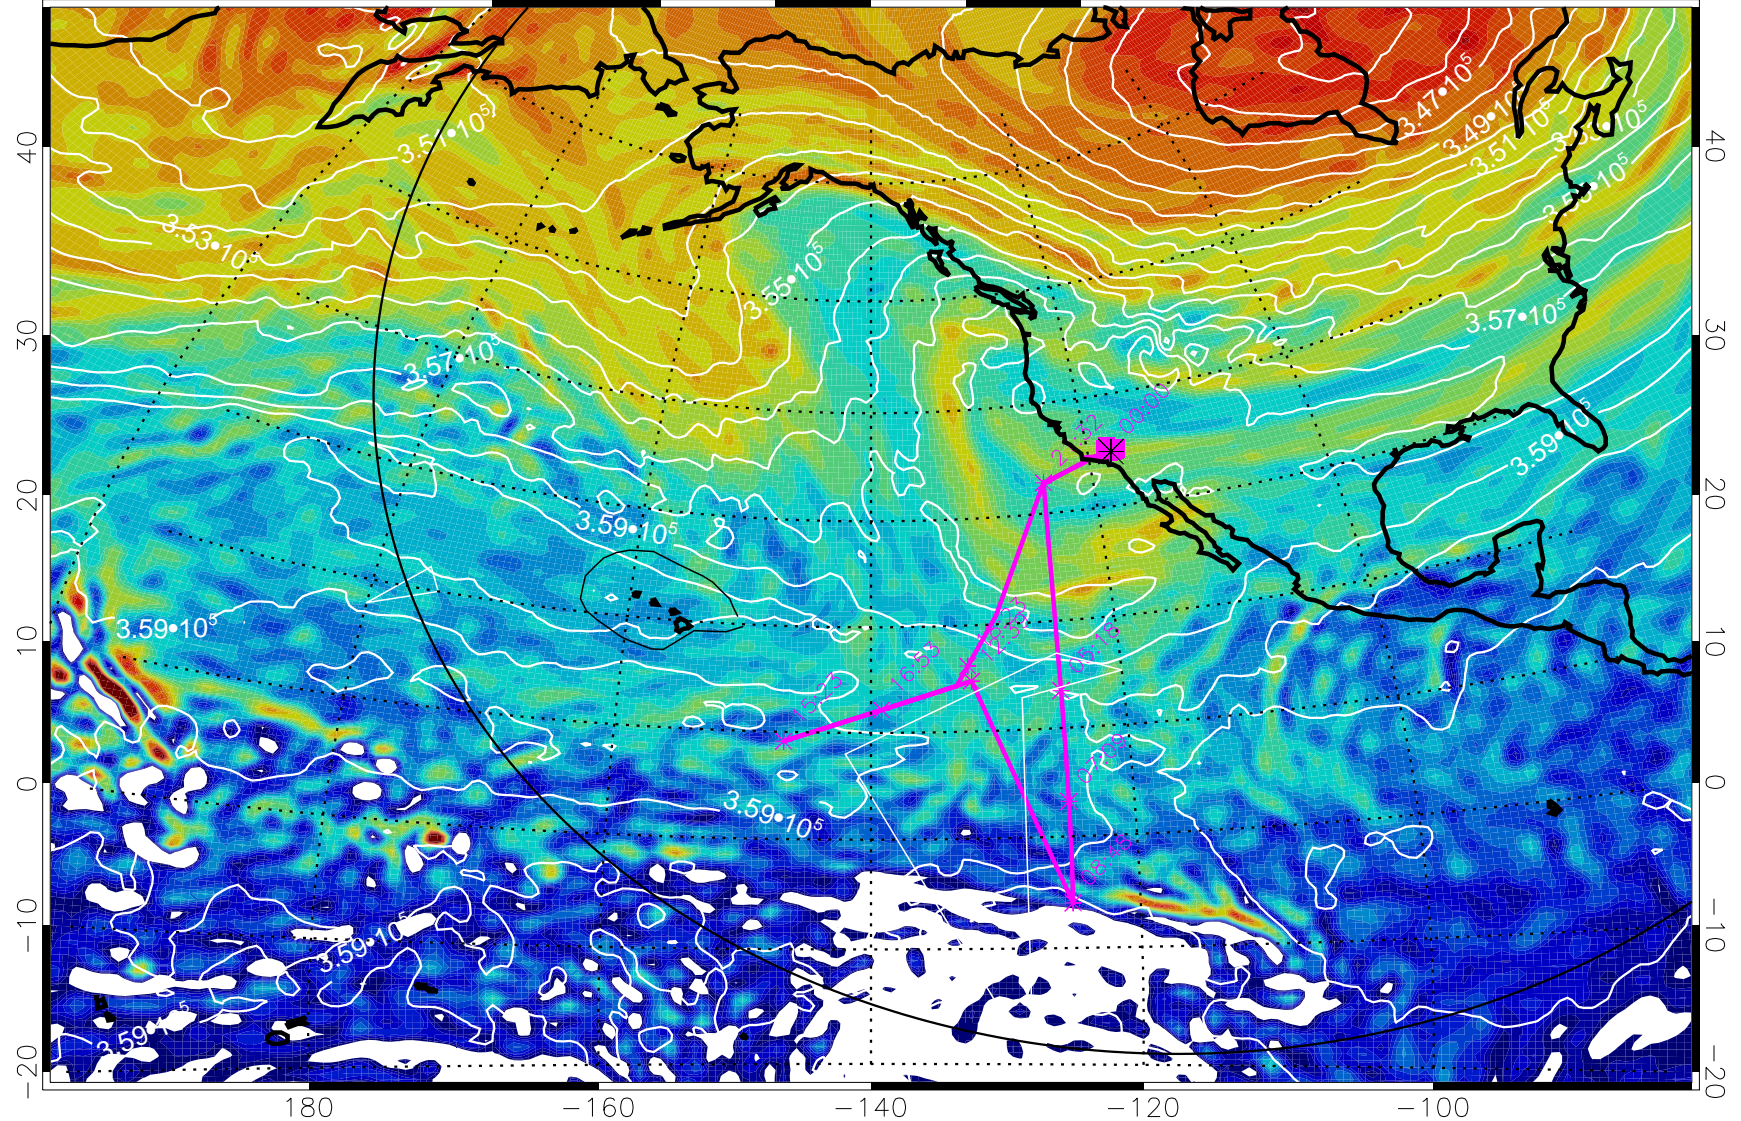

13011806, 42 hour forecast for 380K EPV

380K Montgomery Streamfunction, white

Range ring of 6000 km -- 19 hours GH round trip

13011812, 48 hour forecast for 380K EPV

380K Montgomery Streamfunction, white

Range ring of 6000 km -- 19 hours GH round trip

13011818, 54 hour forecast for 380K EPV

380K Montgomery Streamfunction, white

Range ring of 6000 km -- 19 hours GH round trip

13011900, 60 hour forecast for 380K EPV

380K Montgomery Streamfunction, white

Range ring of 6000 km -- 19 hours GH round trip

13011906, 66 hour forecast for 380K EPV

160 180 -160 -140 -120 -100

380K Montgomery Streamfunction, white

Range ring of 6000 km -- 19 hours GH round trip

13011912, 72 hour forecast for 380K EPV

380K Montgomery Streamfunction, white

Range ring of 6000 km -- 19 hours GH round trip

13011918, 78 hour forecast for 380K EPV

380K Montgomery Streamfunction, white

Range ring of 6000 km -- 19 hours GH round trip

13012000, 84 hour forecast for 380K EPV