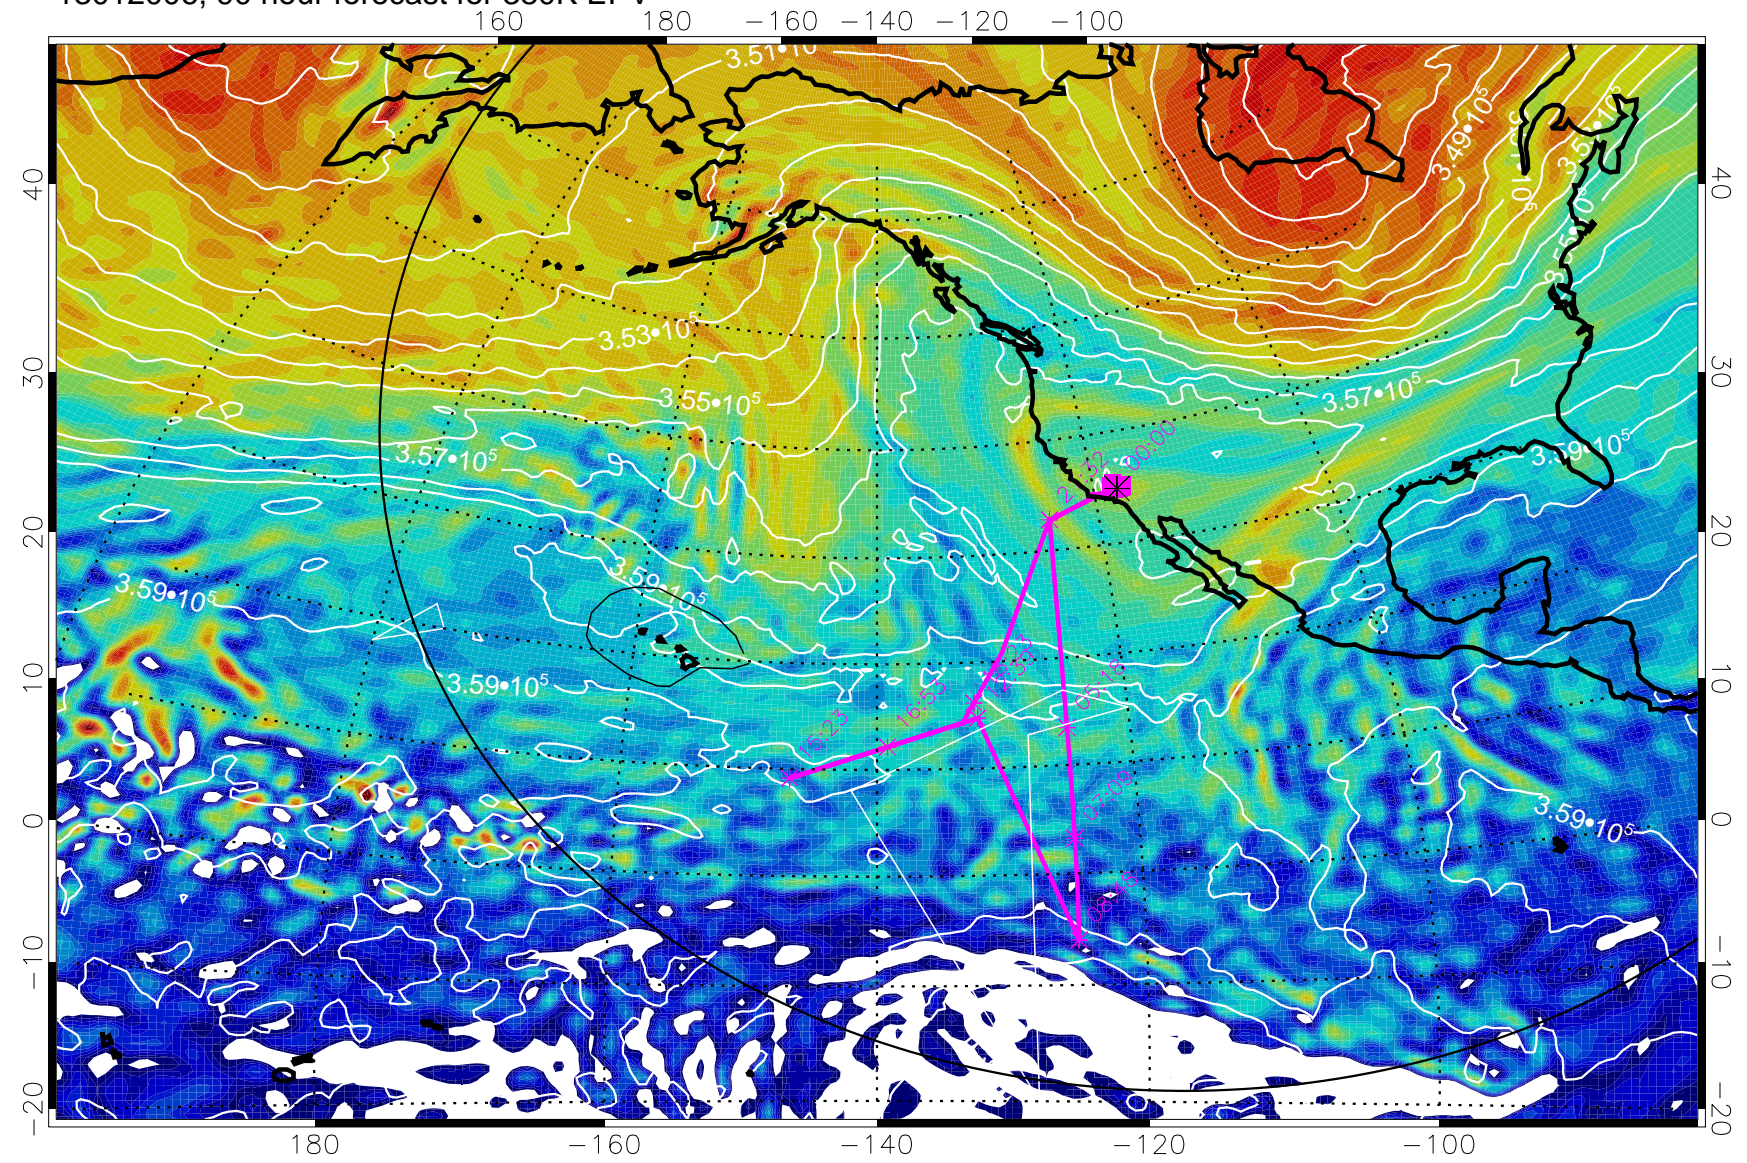

13011906, 66 hour forecast for 380K EPV

160 180 -160 -140 -120 -100

380K Montgomery Streamfunction, white

Range ring of 6000 km -- 19 hours GH round trip

13011912, 72 hour forecast for 380K EPV

380K Montgomery Streamfunction, white

Range ring of 6000 km -- 19 hours GH round trip

13011918, 78 hour forecast for 380K EPV

380K Montgomery Streamfunction, white

Range ring of 6000 km -- 19 hours GH round trip

13012000, 84 hour forecast for 380K EPV

380K Montgomery Streamfunction, white

Range ring of 6000 km -- 19 hours GH round trip

13012006, 90 hour forecast for 380K EPV

380K Montgomery Streamfunction, white

Range ring of 6000 km -- 19 hours GH round trip

13012012, 96 hour forecast for 380K EPV

380K Montgomery Streamfunction, white

Range ring of 6000 km -- 19 hours GH round trip

13012018, 102 hour forecast for 380K EPV

160 180 -160 -140 -120 -100

$-5.0 \cdot 10^{-6}$ 0 $5.0 \cdot 10^{-6}$ $1.0 \cdot 10^{-5}$ $1.5 \cdot 10^{-5}$
PVU