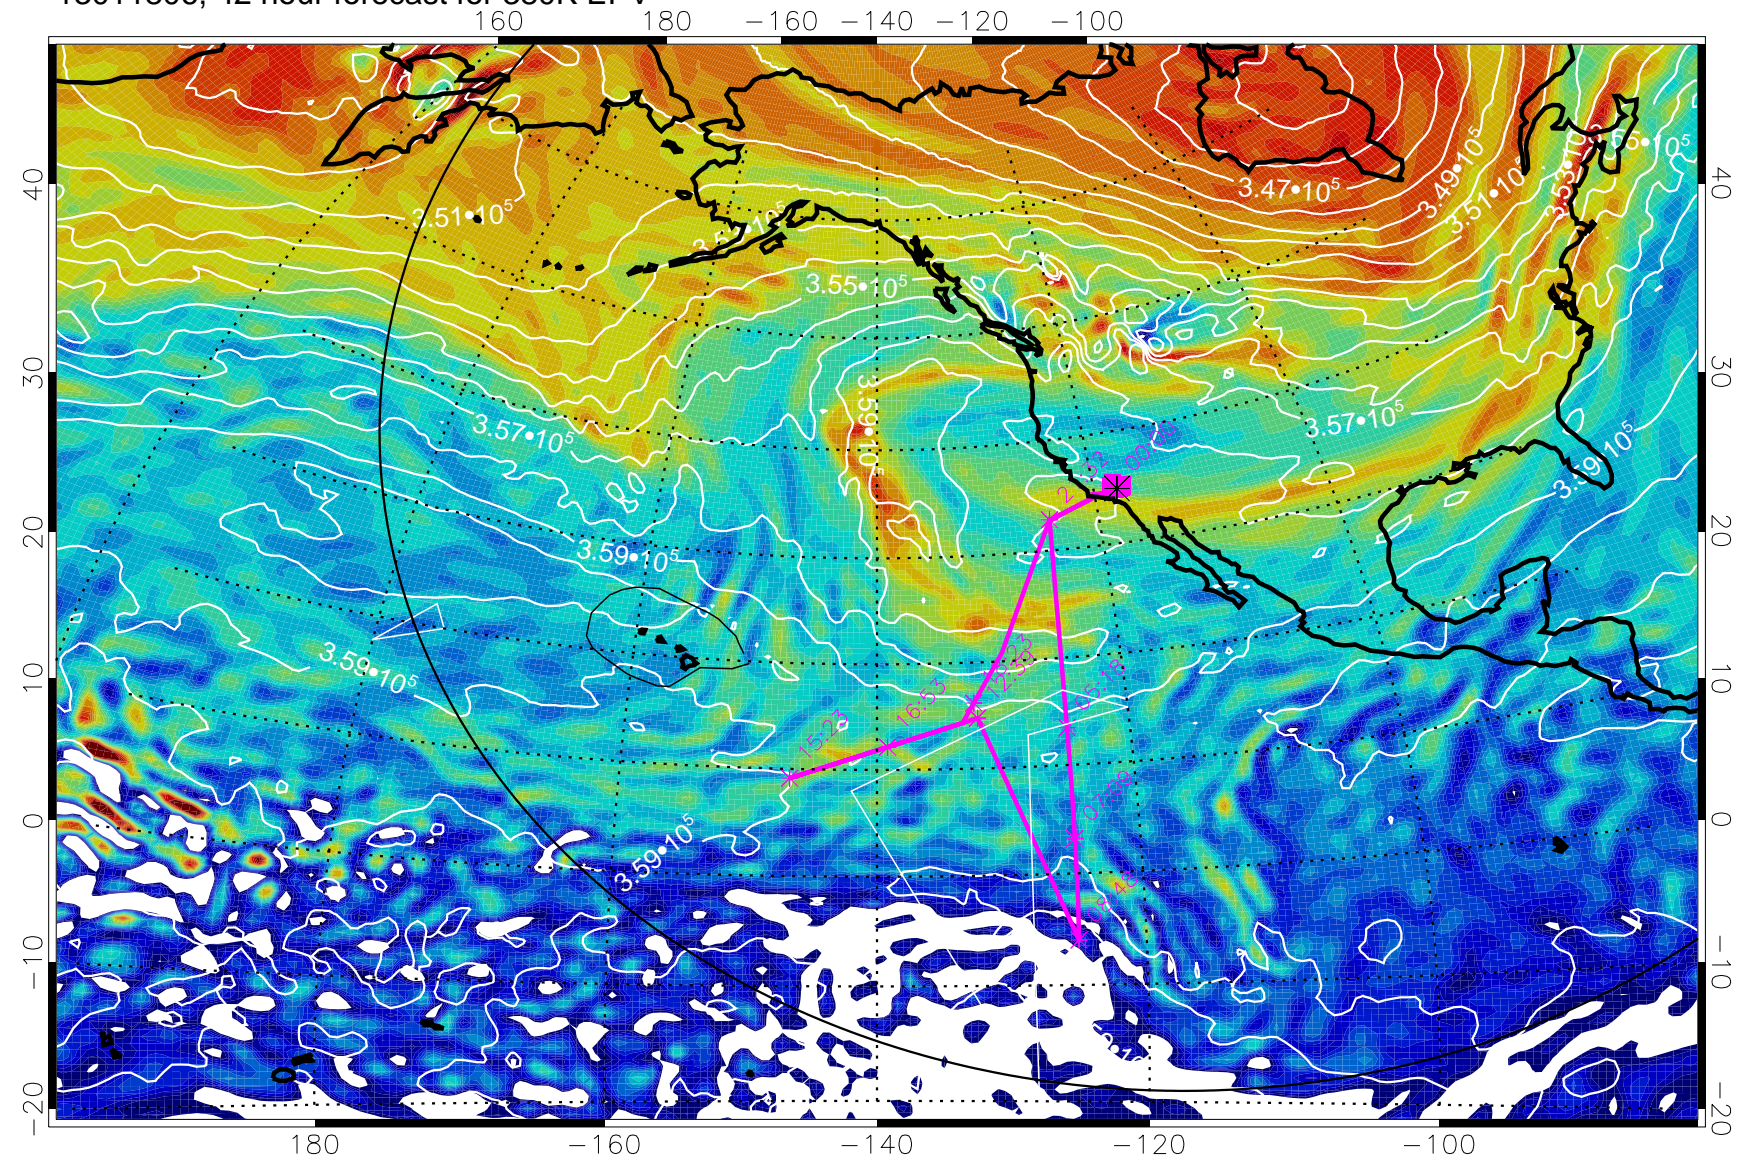

13011718, 30 hour forecast for 380K EPV

380K Montgomery Streamfunction, white

Range ring of 6000 km -- 19 hours GH round trip

13011800, 36 hour forecast for 380K EPV

380K Montgomery Streamfunction, white

Range ring of 6000 km -- 19 hours GH round trip

13011806, 42 hour forecast for 380K EPV

380K Montgomery Streamfunction, white

Range ring of 6000 km -- 19 hours GH round trip

13011812, 48 hour forecast for 380K EPV

380K Montgomery Streamfunction, white

Range ring of 6000 km -- 19 hours GH round trip

13011818, 54 hour forecast for 380K EPV

380K Montgomery Streamfunction, white

Range ring of 6000 km -- 19 hours GH round trip

13011900, 60 hour forecast for 380K EPV

380K Montgomery Streamfunction, white

Range ring of 6000 km -- 19 hours GH round trip

13011906, 66 hour forecast for 380K EPV

160 180 -160 -140 -120 -100

380K Montgomery Streamfunction, white

Range ring of 6000 km -- 19 hours GH round trip

13011912, 72 hour forecast for 380K EPV

380K Montgomery Streamfunction, white