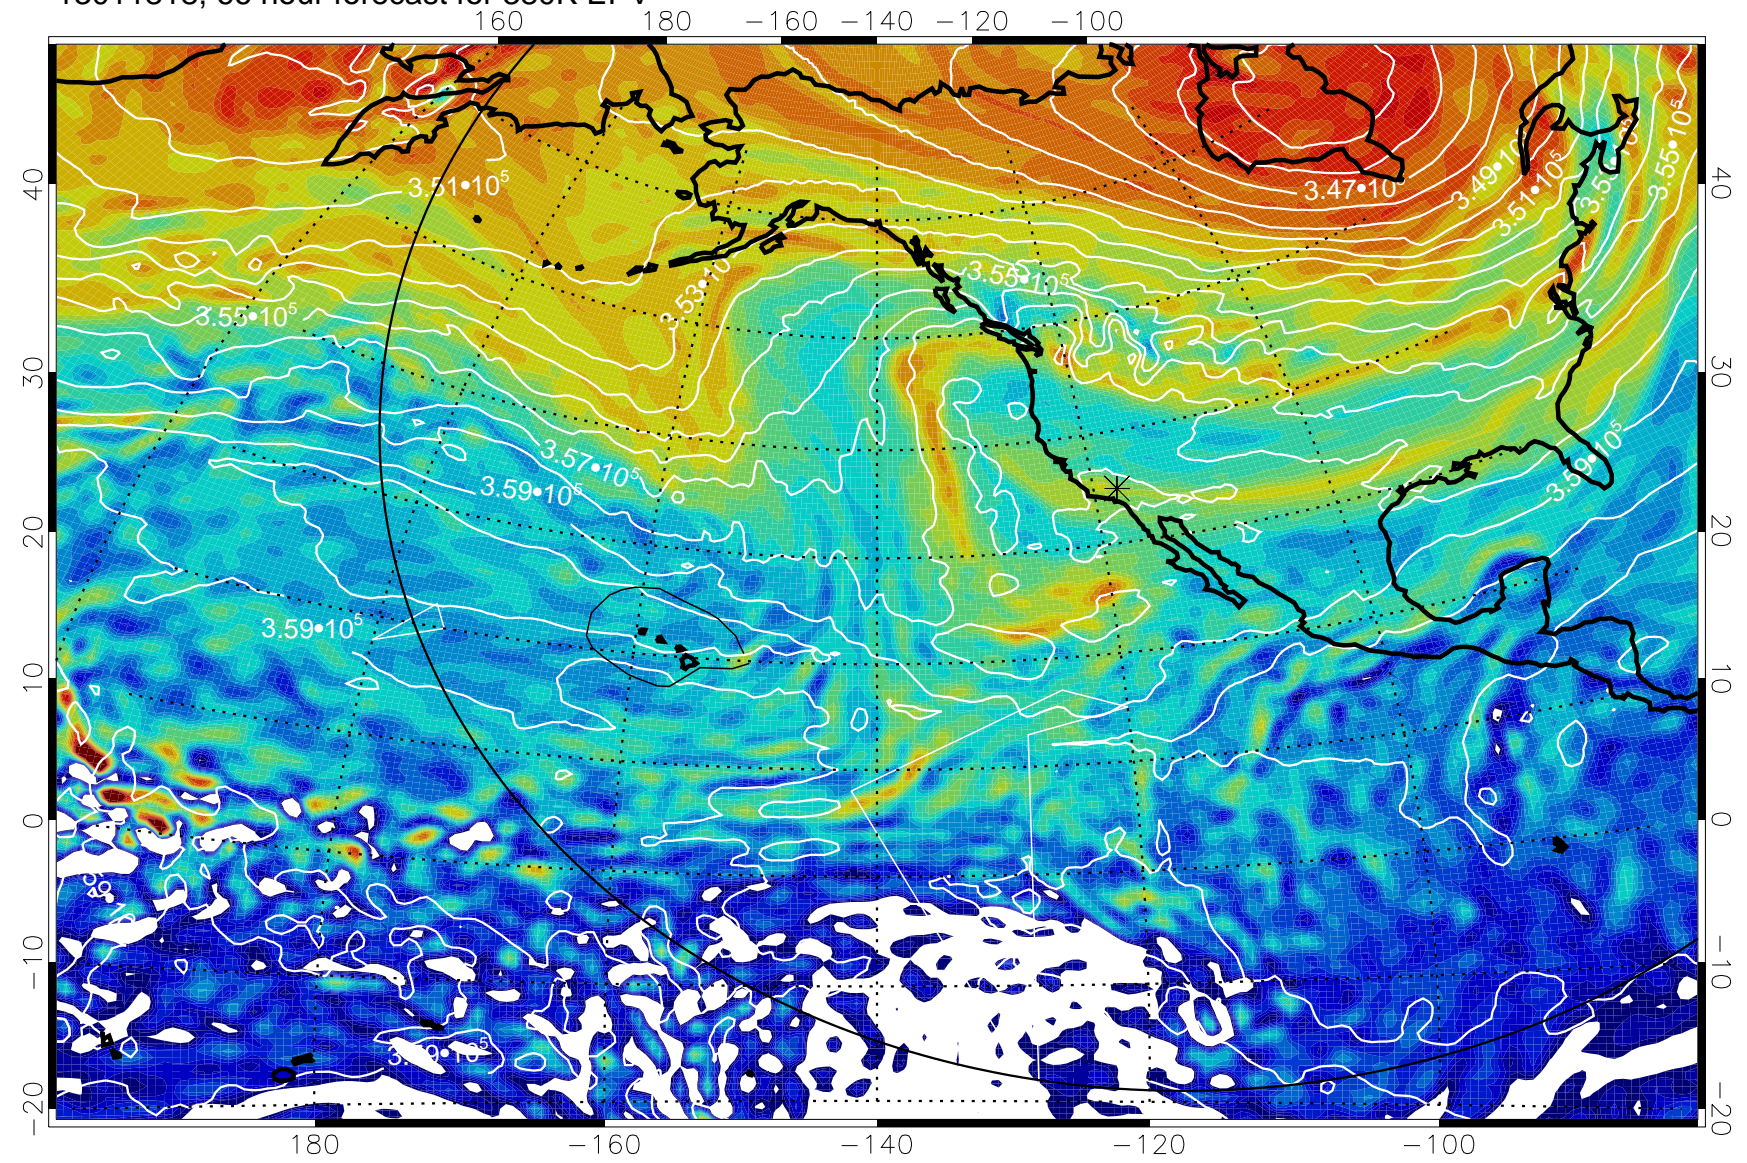

13011712, 36 hour forecast for 380K EPV

380K Montgomery Streamfunction, white

Range ring of 6000 km -- 19 hours GH round trip

13011718, 42 hour forecast for 380K EPV

380K Montgomery Streamfunction, white

Range ring of 6000 km -- 19 hours GH round trip

13011800, 48 hour forecast for 380K EPV

380K Montgomery Streamfunction, white

Range ring of 6000 km -- 19 hours GH round trip

13011806, 54 hour forecast for 380K EPV

380K Montgomery Streamfunction, white

Range ring of 6000 km -- 19 hours GH round trip

13011812, 60 hour forecast for 380K EPV

380K Montgomery Streamfunction, white

Range ring of 6000 km -- 19 hours GH round trip

13011818, 66 hour forecast for 380K EPV

380K Montgomery Streamfunction, white

Range ring of 6000 km -- 19 hours GH round trip

13011900, 72 hour forecast for 380K EPV

380K Montgomery Streamfunction, white

Range ring of 6000 km -- 19 hours GH round trip

13011906, 78 hour forecast for 380K EPV

380K Montgomery Streamfunction, white

Range ring of 6000 km -- 19 hours GH round trip