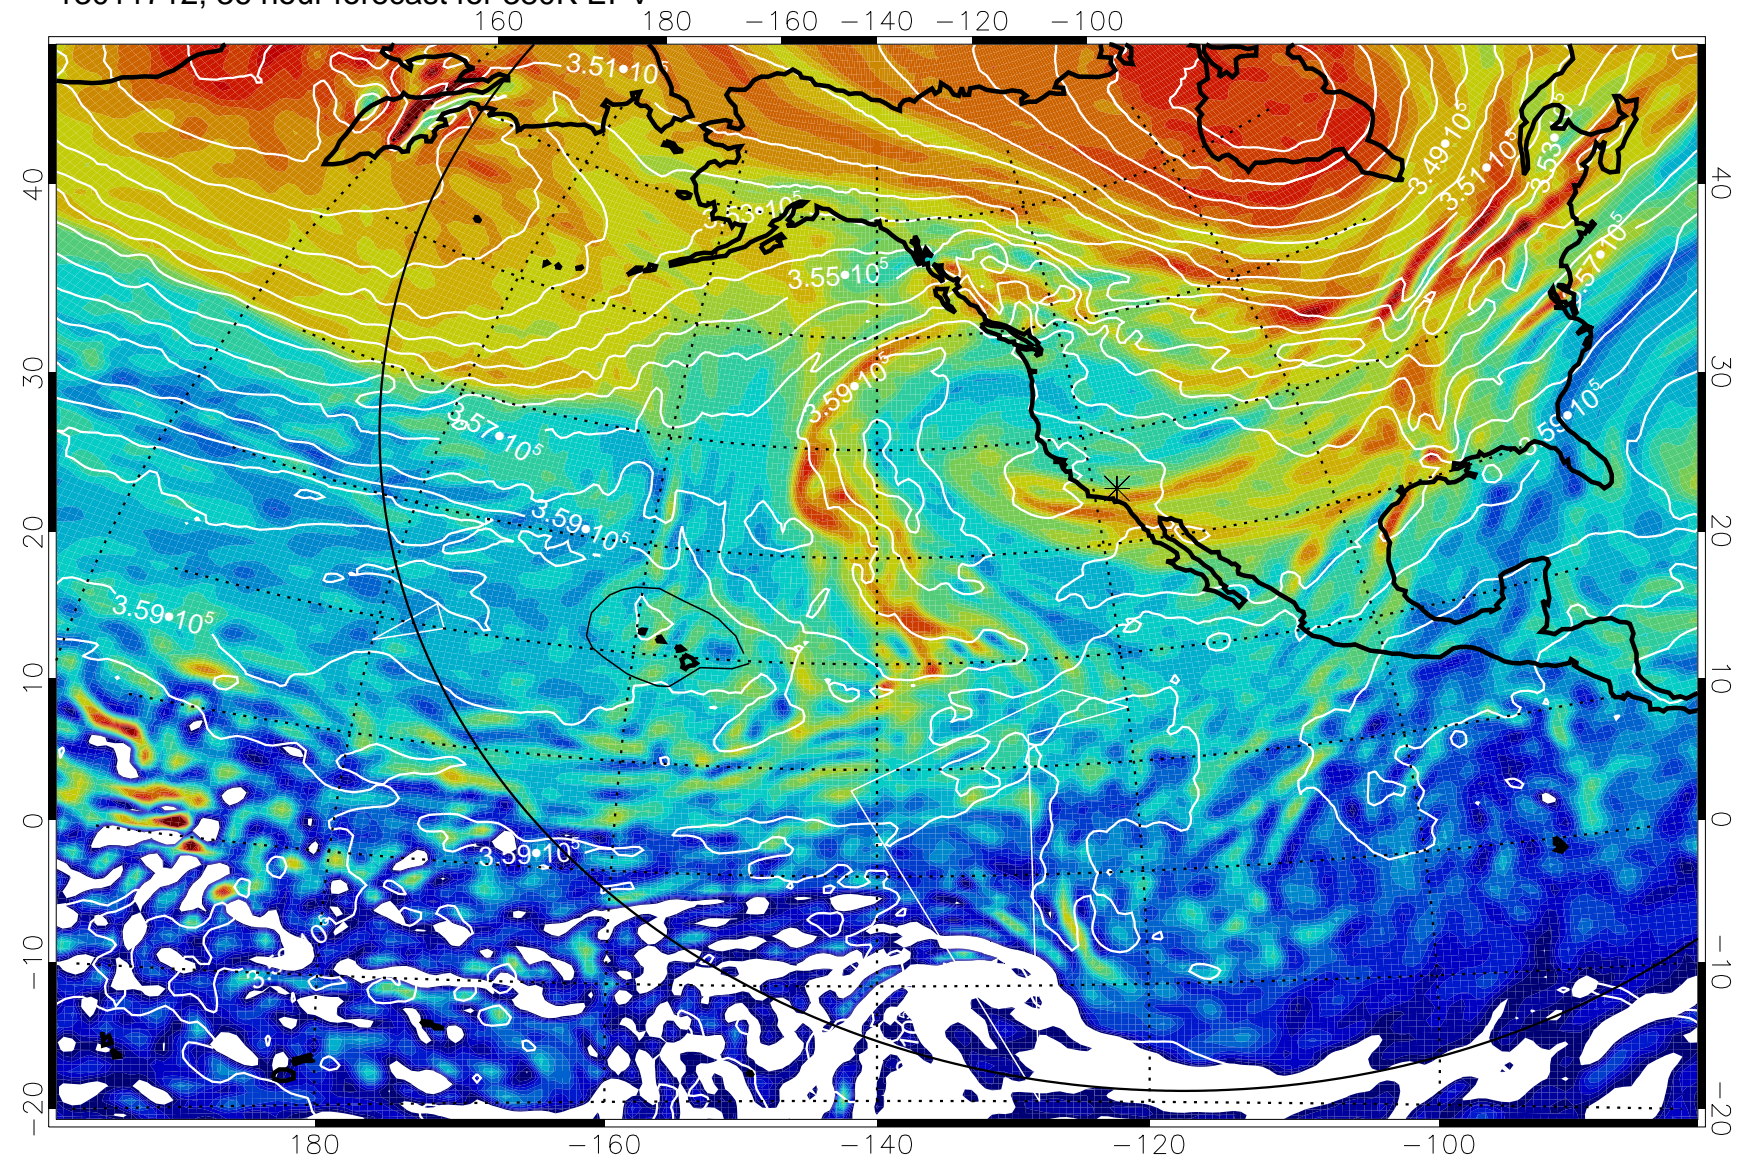

13011700, 24 hour forecast for 380K EPV

380K Montgomery Streamfunction, white

Range ring of 6000 km -- 19 hours GH round trip

13011706, 30 hour forecast for 380K EPV

380K Montgomery Streamfunction, white

Range ring of 6000 km -- 19 hours GH round trip

13011712, 36 hour forecast for 380K EPV

380K Montgomery Streamfunction, white

Range ring of 6000 km -- 19 hours GH round trip

13011718, 42 hour forecast for 380K EPV

380K Montgomery Streamfunction, white

Range ring of 6000 km -- 19 hours GH round trip

13011800, 48 hour forecast for 380K EPV

380K Montgomery Streamfunction, white

Range ring of 6000 km -- 19 hours GH round trip

13011806, 54 hour forecast for 380K EPV

380K Montgomery Streamfunction, white

Range ring of 6000 km -- 19 hours GH round trip

13011812, 60 hour forecast for 380K EPV

380K Montgomery Streamfunction, white

Range ring of 6000 km -- 19 hours GH round trip

13011818, 66 hour forecast for 380K EPV

380K Montgomery Streamfunction, white

Range ring of 6000 km -- 19 hours GH round trip