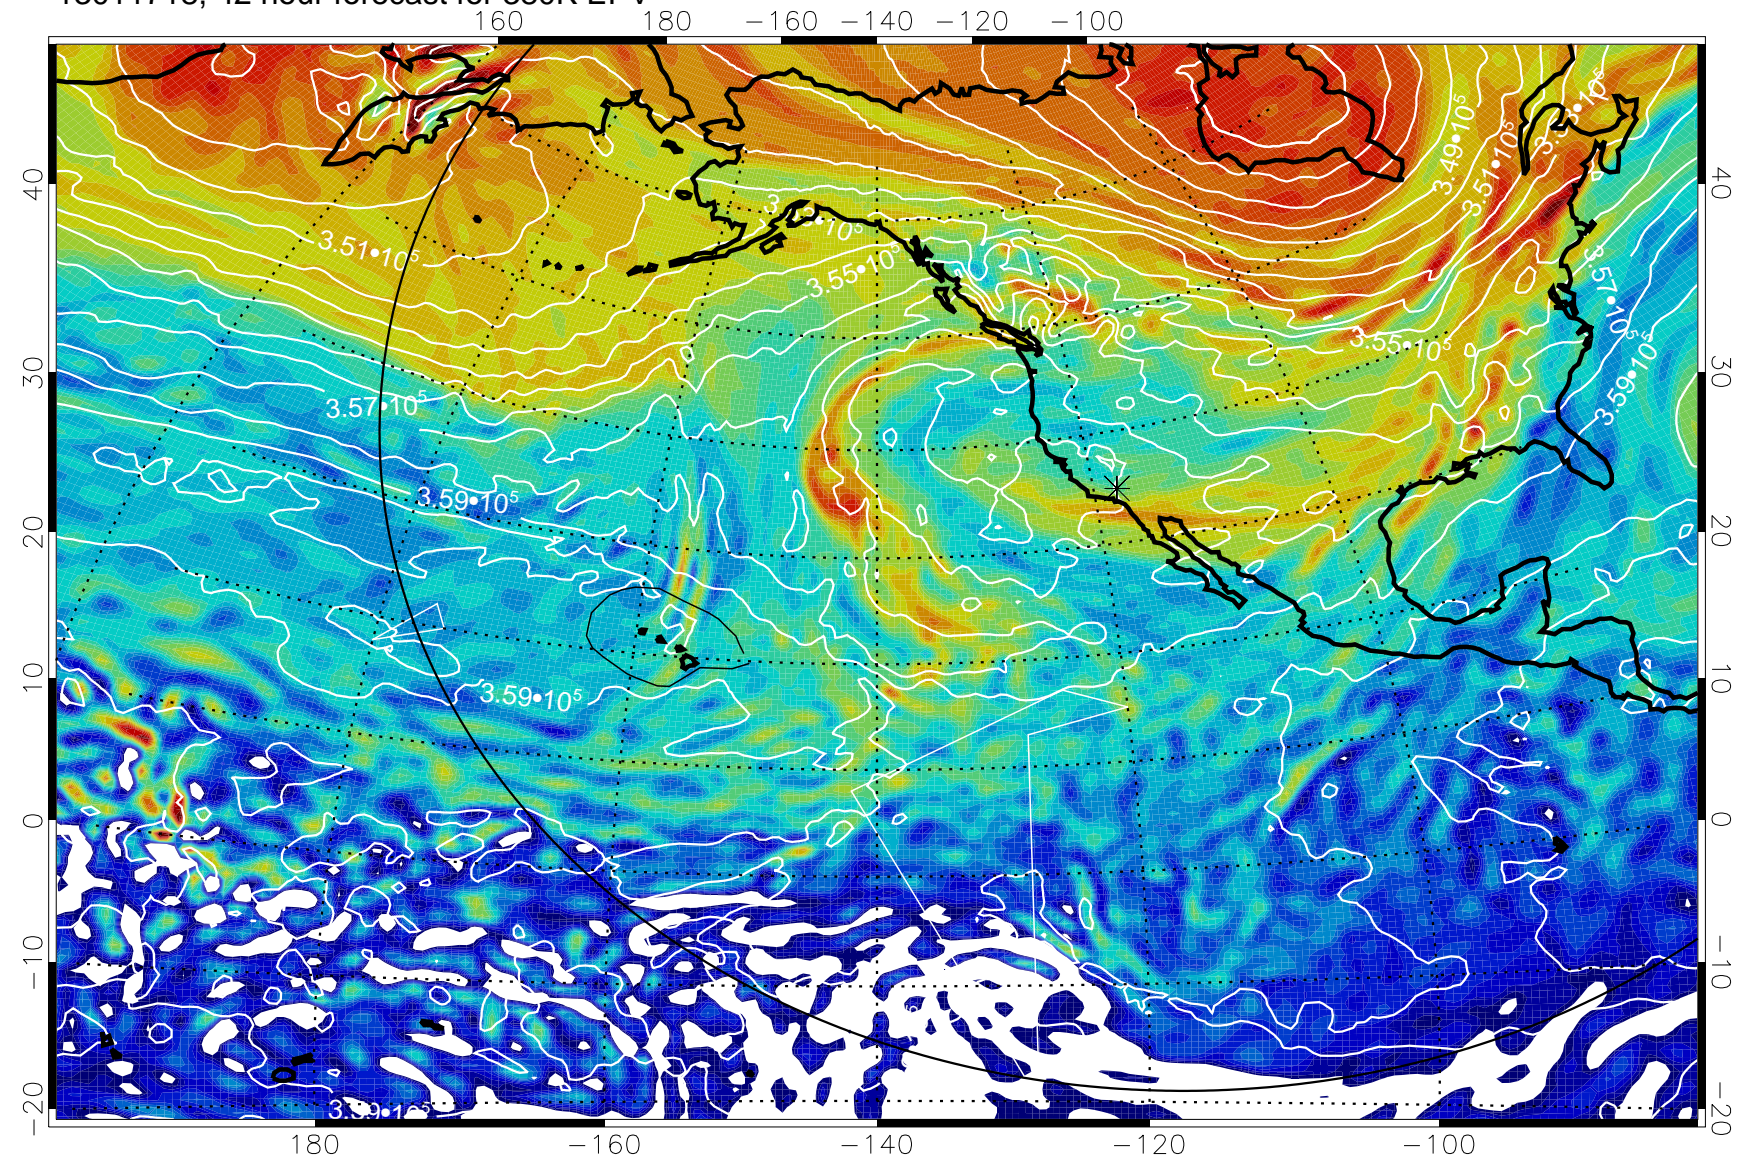

13011700, 24 hour forecast for 380K EPV

380K Montgomery Streamfunction, white

Range ring of 6000 km -- 19 hours GH round trip

13011706, 30 hour forecast for 380K EPV

380K Montgomery Streamfunction, white

Range ring of 6000 km -- 19 hours GH round trip

13011712, 36 hour forecast for 380K EPV

380K Montgomery Streamfunction, white

Range ring of 6000 km -- 19 hours GH round trip

13011718, 42 hour forecast for 380K EPV

380K Montgomery Streamfunction, white

Range ring of 6000 km -- 19 hours GH round trip

13011800, 48 hour forecast for 380K EPV

380K Montgomery Streamfunction, white

Range ring of 6000 km -- 19 hours GH round trip

13011806, 54 hour forecast for 380K EPV

380K Montgomery Streamfunction, white

Range ring of 6000 km -- 19 hours GH round trip

13011812, 60 hour forecast for 380K EPV

380K Montgomery Streamfunction, white

Range ring of 6000 km -- 19 hours GH round trip

13011818, 66 hour forecast for 380K EPV

380K Montgomery Streamfunction, white

Range ring of 6000 km -- 19 hours GH round trip