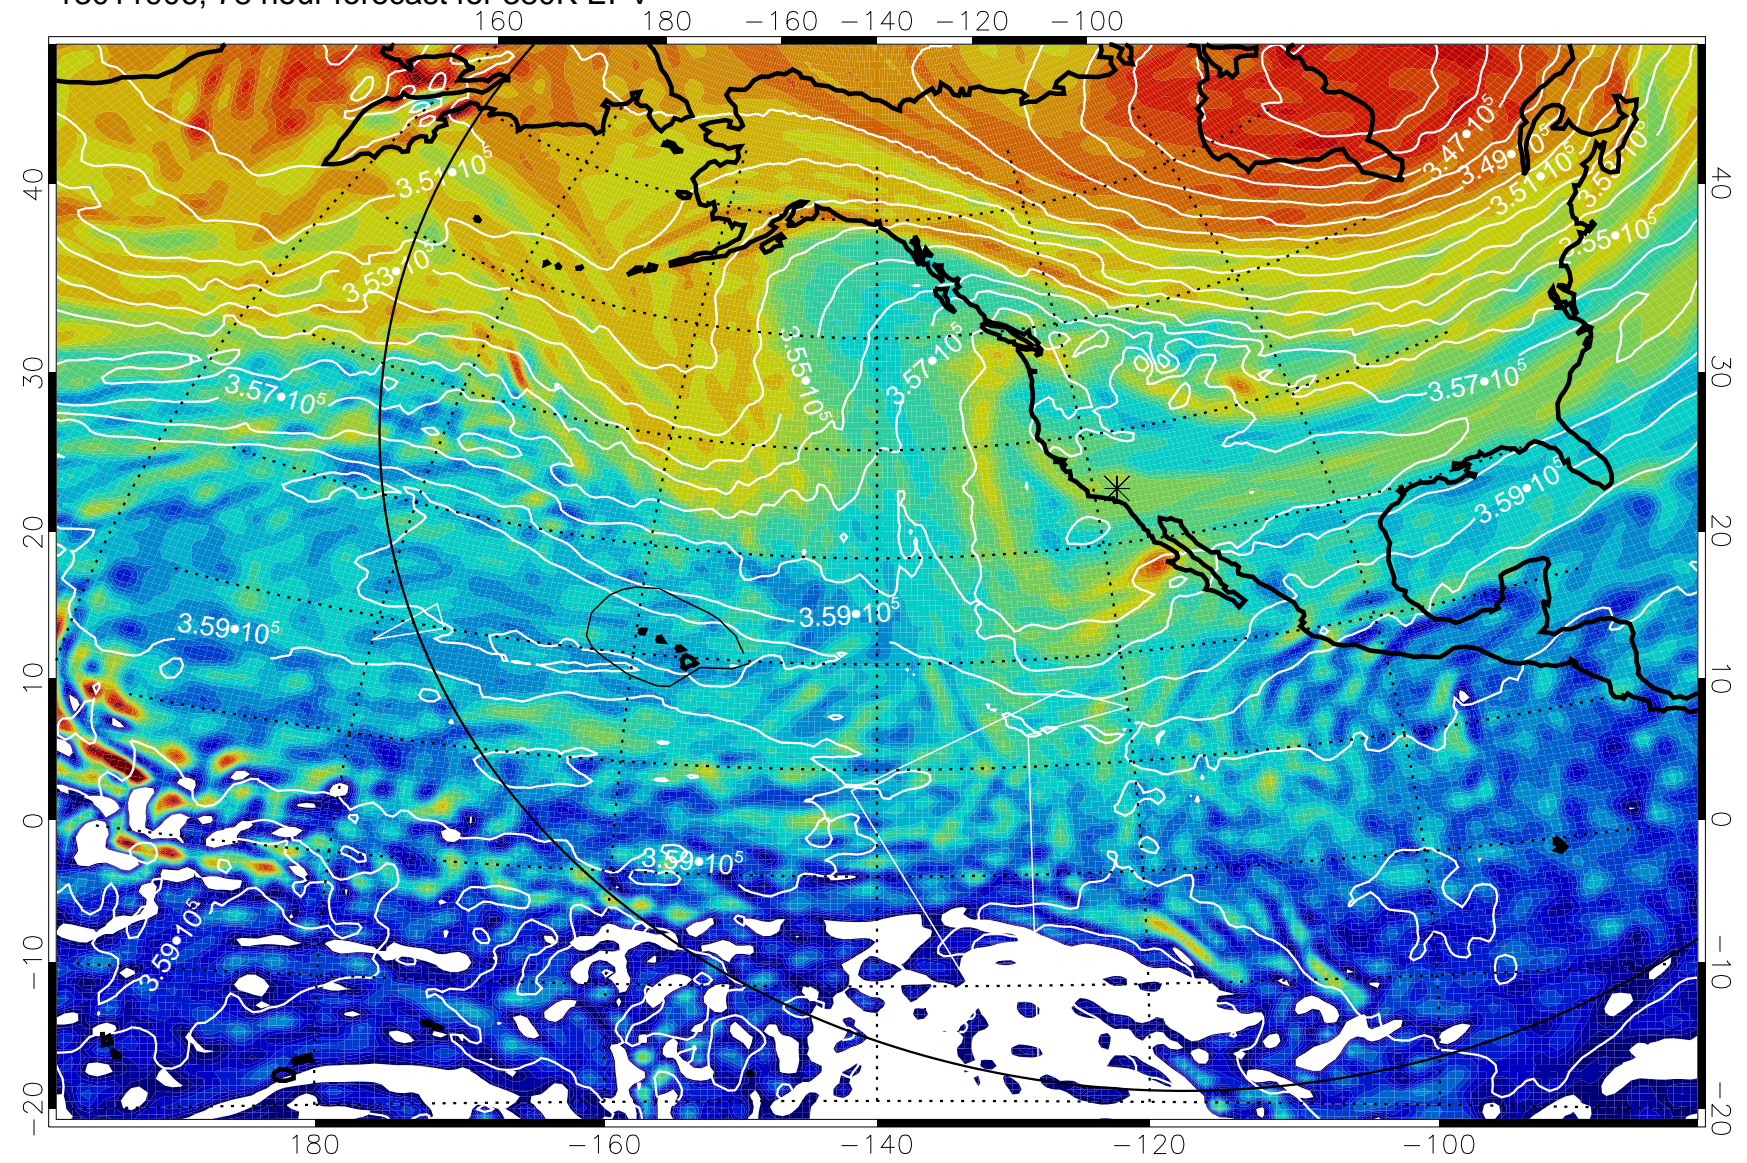

13011812, 60 hour forecast for 380K EPV

380K Montgomery Streamfunction, white

Range ring of 6000 km -- 19 hours GH round trip

13011818, 66 hour forecast for 380K EPV

380K Montgomery Streamfunction, white

Range ring of 6000 km -- 19 hours GH round trip

13011900, 72 hour forecast for 380K EPV

380K Montgomery Streamfunction, white

Range ring of 6000 km -- 19 hours GH round trip

13011906, 78 hour forecast for 380K EPV

380K Montgomery Streamfunction, white

Range ring of 6000 km -- 19 hours GH round trip

13011912, 84 hour forecast for 380K EPV

380K Montgomery Streamfunction, white

Range ring of 6000 km -- 19 hours GH round trip

13011918, 90 hour forecast for 380K EPV

380K Montgomery Streamfunction, white

Range ring of 6000 km -- 19 hours GH round trip

13012000, 96 hour forecast for 380K EPV

380K Montgomery Streamfunction, white

Range ring of 6000 km -- 19 hours GH round trip

13012006, 102 hour forecast for 380K EPV

380K Montgomery Streamfunction, white