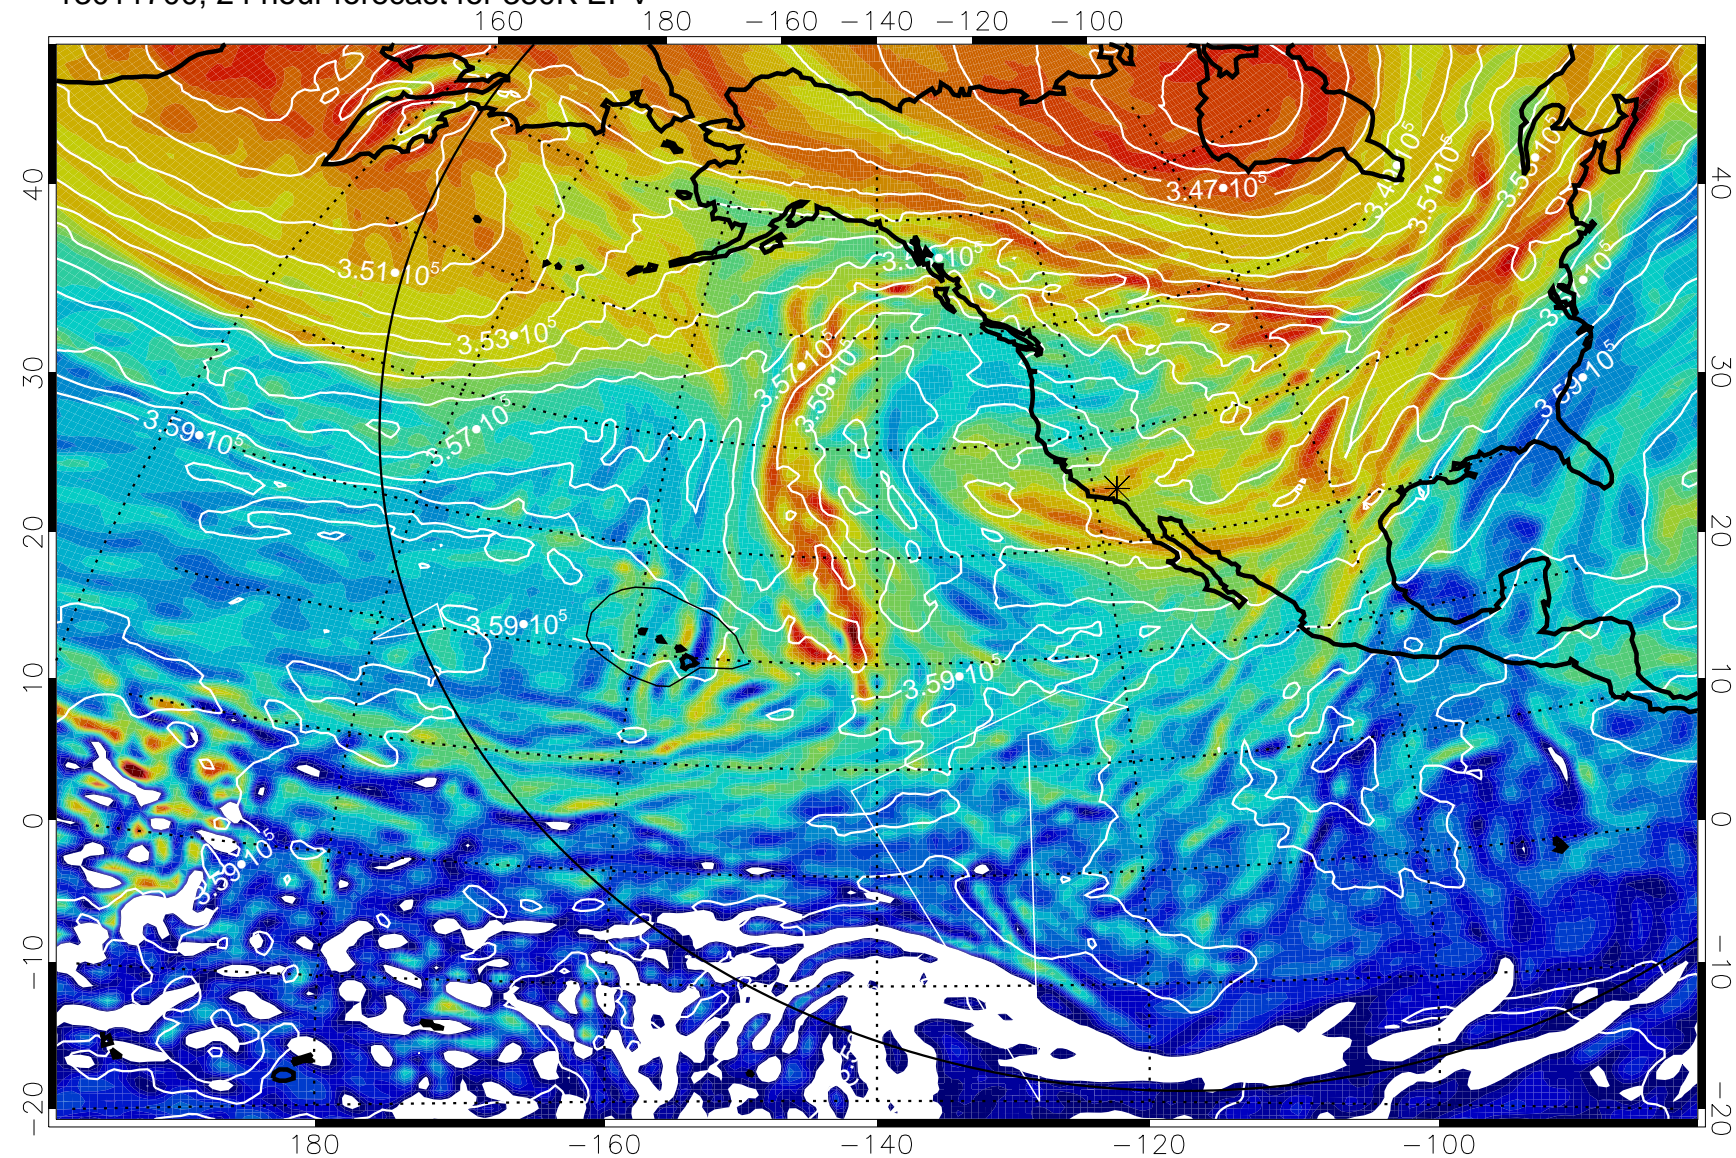

13011612, 12 hour forecast for 380K EPV

380K Montgomery Streamfunction, white

Range ring of 6000 km -- 19 hours GH round trip

13011618, 18 hour forecast for 380K EPV

380K Montgomery Streamfunction, white

Range ring of 6000 km -- 19 hours GH round trip

13011700, 24 hour forecast for 380K EPV

380K Montgomery Streamfunction, white

Range ring of 6000 km -- 19 hours GH round trip

13011706, 30 hour forecast for 380K EPV

380K Montgomery Streamfunction, white

Range ring of 6000 km -- 19 hours GH round trip

13011712, 36 hour forecast for 380K EPV

380K Montgomery Streamfunction, white

Range ring of 6000 km -- 19 hours GH round trip

13011718, 42 hour forecast for 380K EPV

380K Montgomery Streamfunction, white

Range ring of 6000 km -- 19 hours GH round trip

13011800, 48 hour forecast for 380K EPV

380K Montgomery Streamfunction, white

Range ring of 6000 km -- 19 hours GH round trip

13011806, 54 hour forecast for 380K EPV

380K Montgomery Streamfunction, white

Range ring of 6000 km -- 19 hours GH round trip