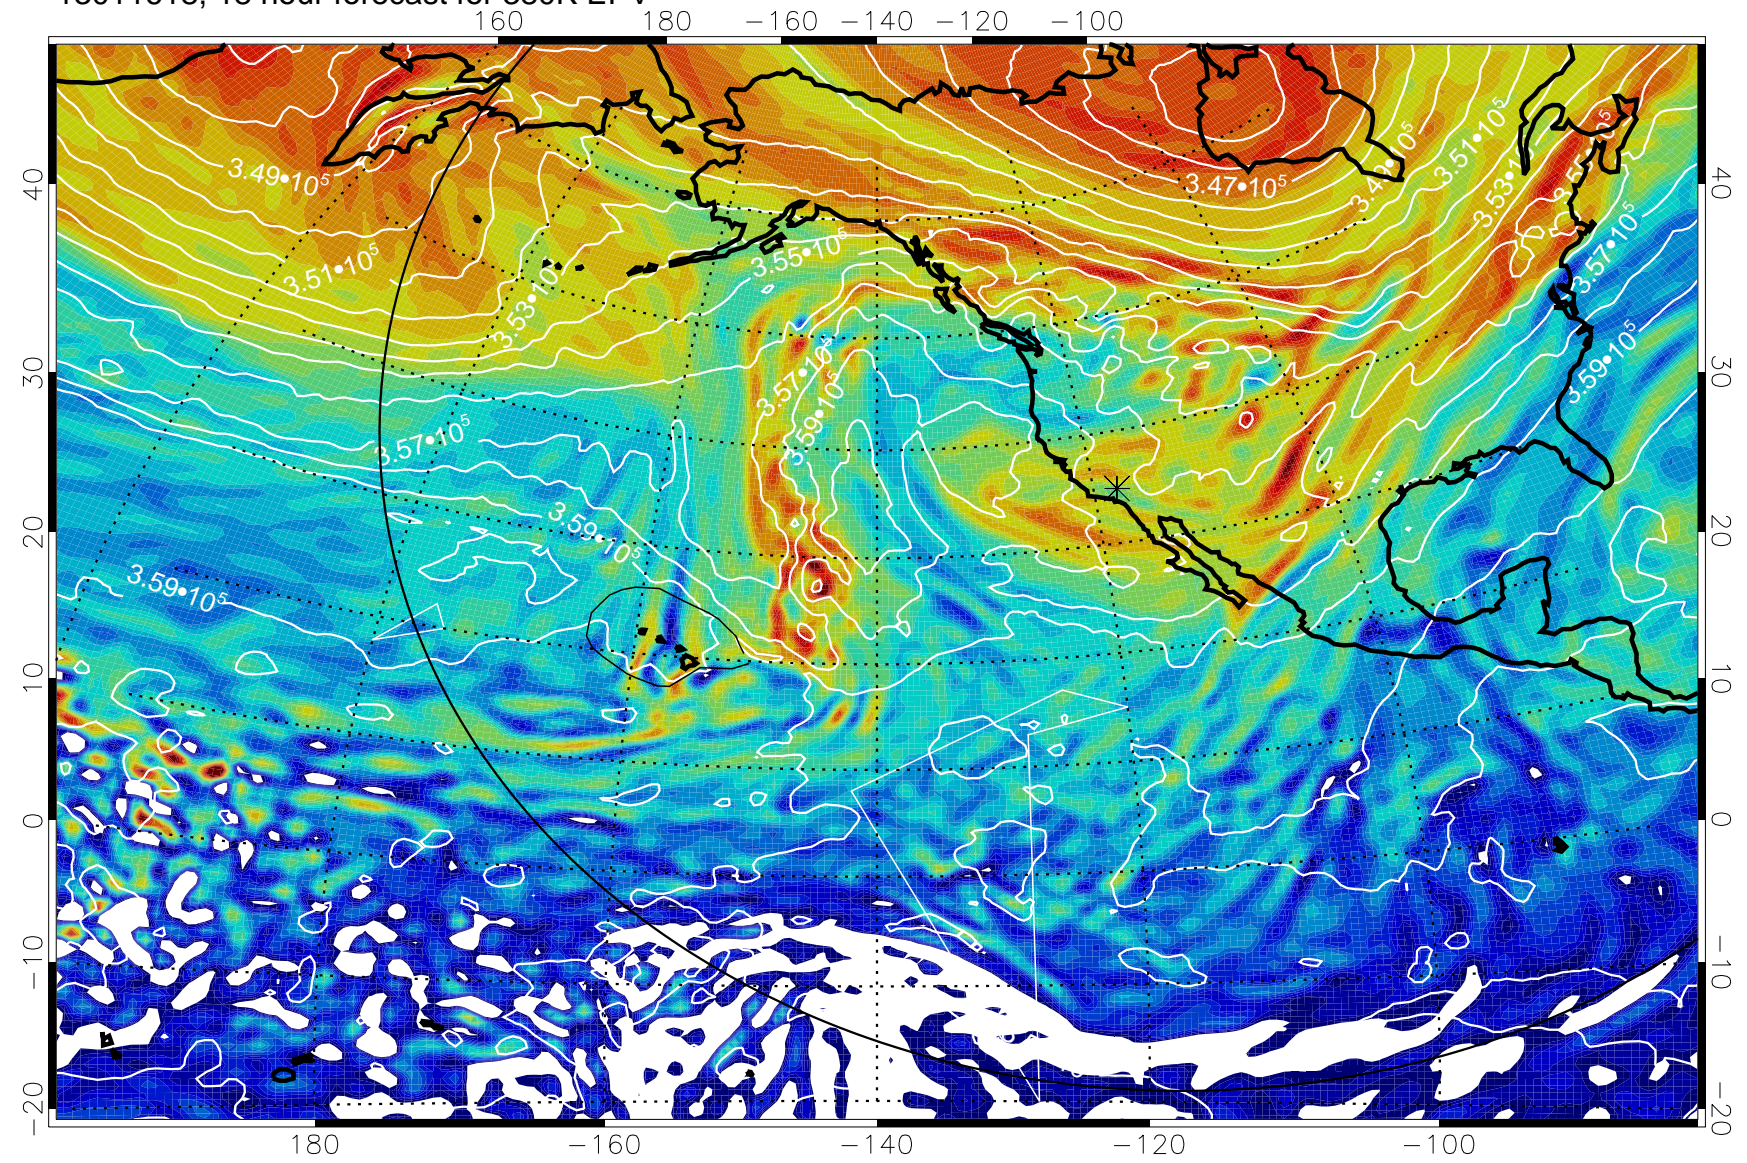

13011612, 12 hour forecast for 380K EPV

380K Montgomery Streamfunction, white

Range ring of 6000 km -- 19 hours GH round trip

13011618, 18 hour forecast for 380K EPV

380K Montgomery Streamfunction, white

Range ring of 6000 km -- 19 hours GH round trip

13011700, 24 hour forecast for 380K EPV

380K Montgomery Streamfunction, white

Range ring of 6000 km -- 19 hours GH round trip

13011706, 30 hour forecast for 380K EPV

380K Montgomery Streamfunction, white

Range ring of 6000 km -- 19 hours GH round trip

13011712, 36 hour forecast for 380K EPV

380K Montgomery Streamfunction, white

Range ring of 6000 km -- 19 hours GH round trip

13011718, 42 hour forecast for 380K EPV

380K Montgomery Streamfunction, white

Range ring of 6000 km -- 19 hours GH round trip

13011800, 48 hour forecast for 380K EPV

380K Montgomery Streamfunction, white

Range ring of 6000 km -- 19 hours GH round trip

13011806, 54 hour forecast for 380K EPV

380K Montgomery Streamfunction, white

Range ring of 6000 km -- 19 hours GH round trip