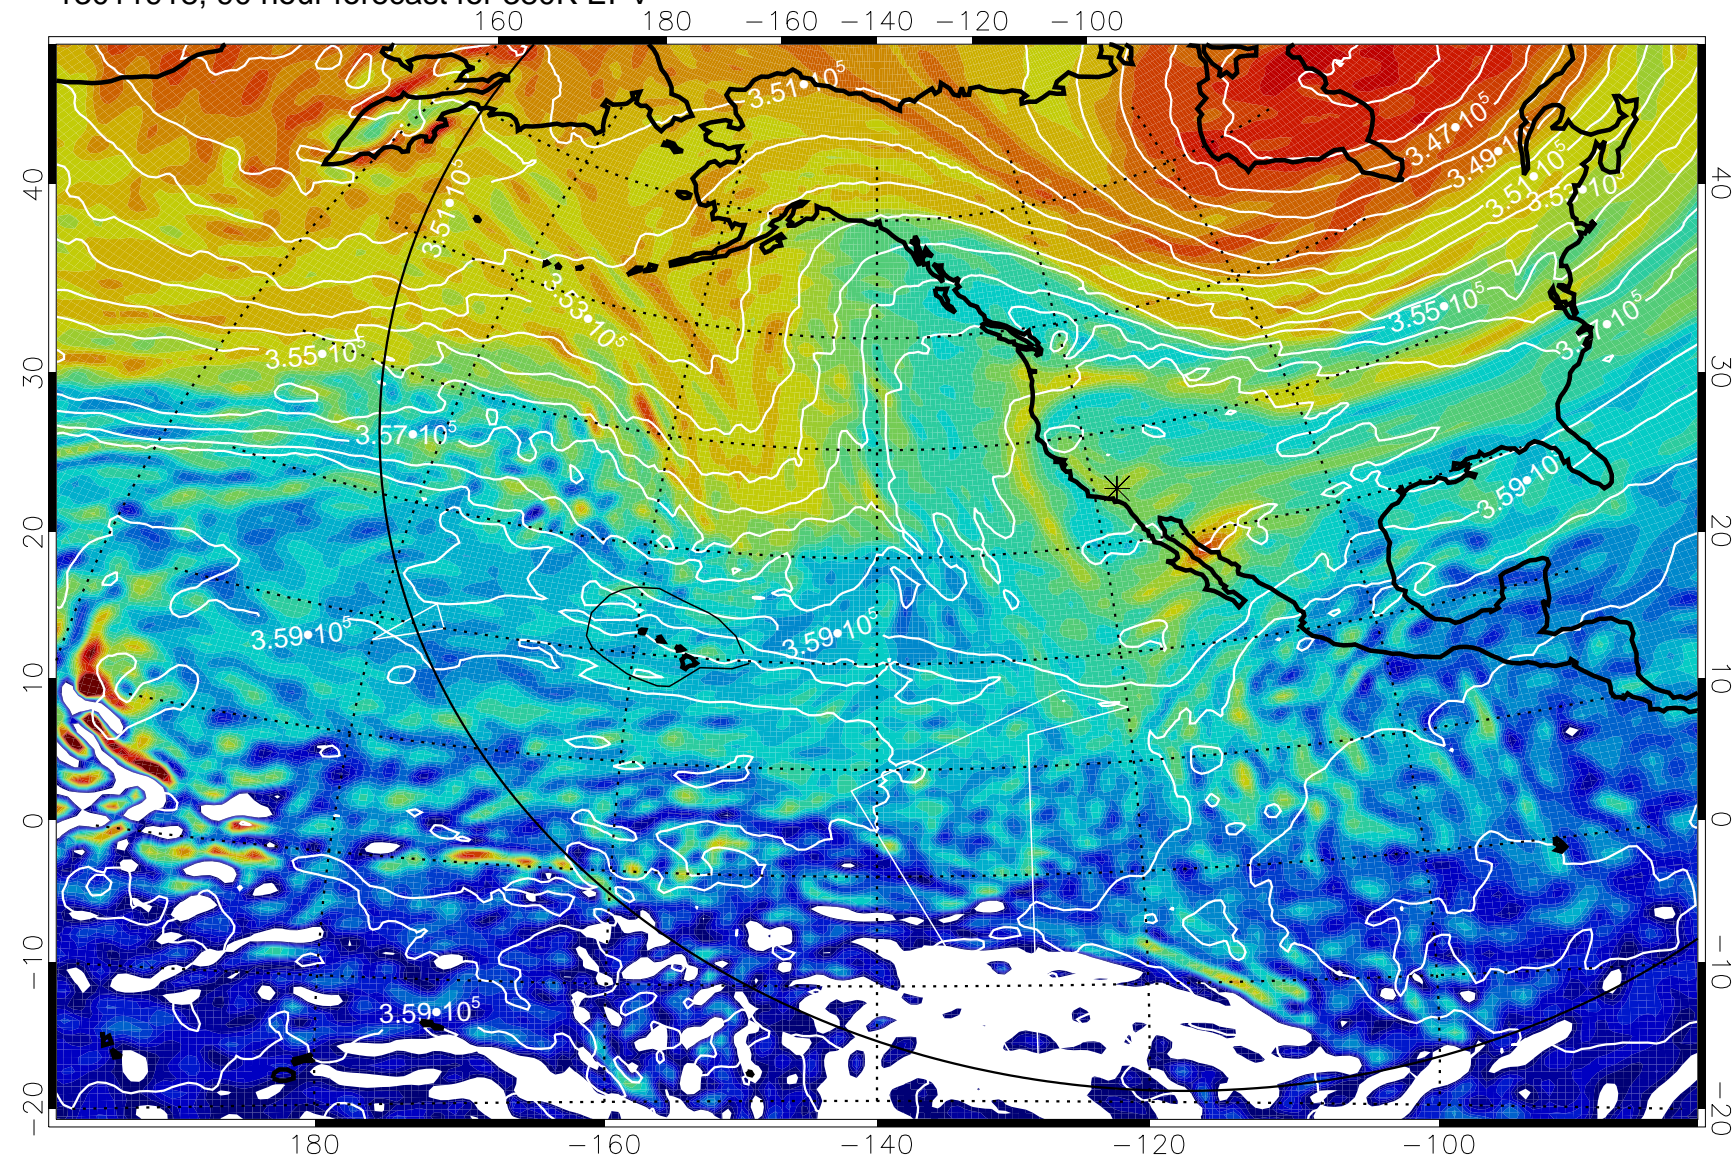

13011812, 60 hour forecast for 380K EPV

380K Montgomery Streamfunction, white

Range ring of 6000 km -- 19 hours GH round trip

13011818, 66 hour forecast for 380K EPV

380K Montgomery Streamfunction, white

Range ring of 6000 km -- 19 hours GH round trip

13011900, 72 hour forecast for 380K EPV

380K Montgomery Streamfunction, white

Range ring of 6000 km -- 19 hours GH round trip

13011906, 78 hour forecast for 380K EPV

380K Montgomery Streamfunction, white

Range ring of 6000 km -- 19 hours GH round trip

13011912, 84 hour forecast for 380K EPV

380K Montgomery Streamfunction, white

Range ring of 6000 km -- 19 hours GH round trip

13011918, 90 hour forecast for 380K EPV

380K Montgomery Streamfunction, white

Range ring of 6000 km -- 19 hours GH round trip

13012000, 96 hour forecast for 380K EPV

380K Montgomery Streamfunction, white

Range ring of 6000 km -- 19 hours GH round trip

13012006, 102 hour forecast for 380K EPV

380K Montgomery Streamfunction, white