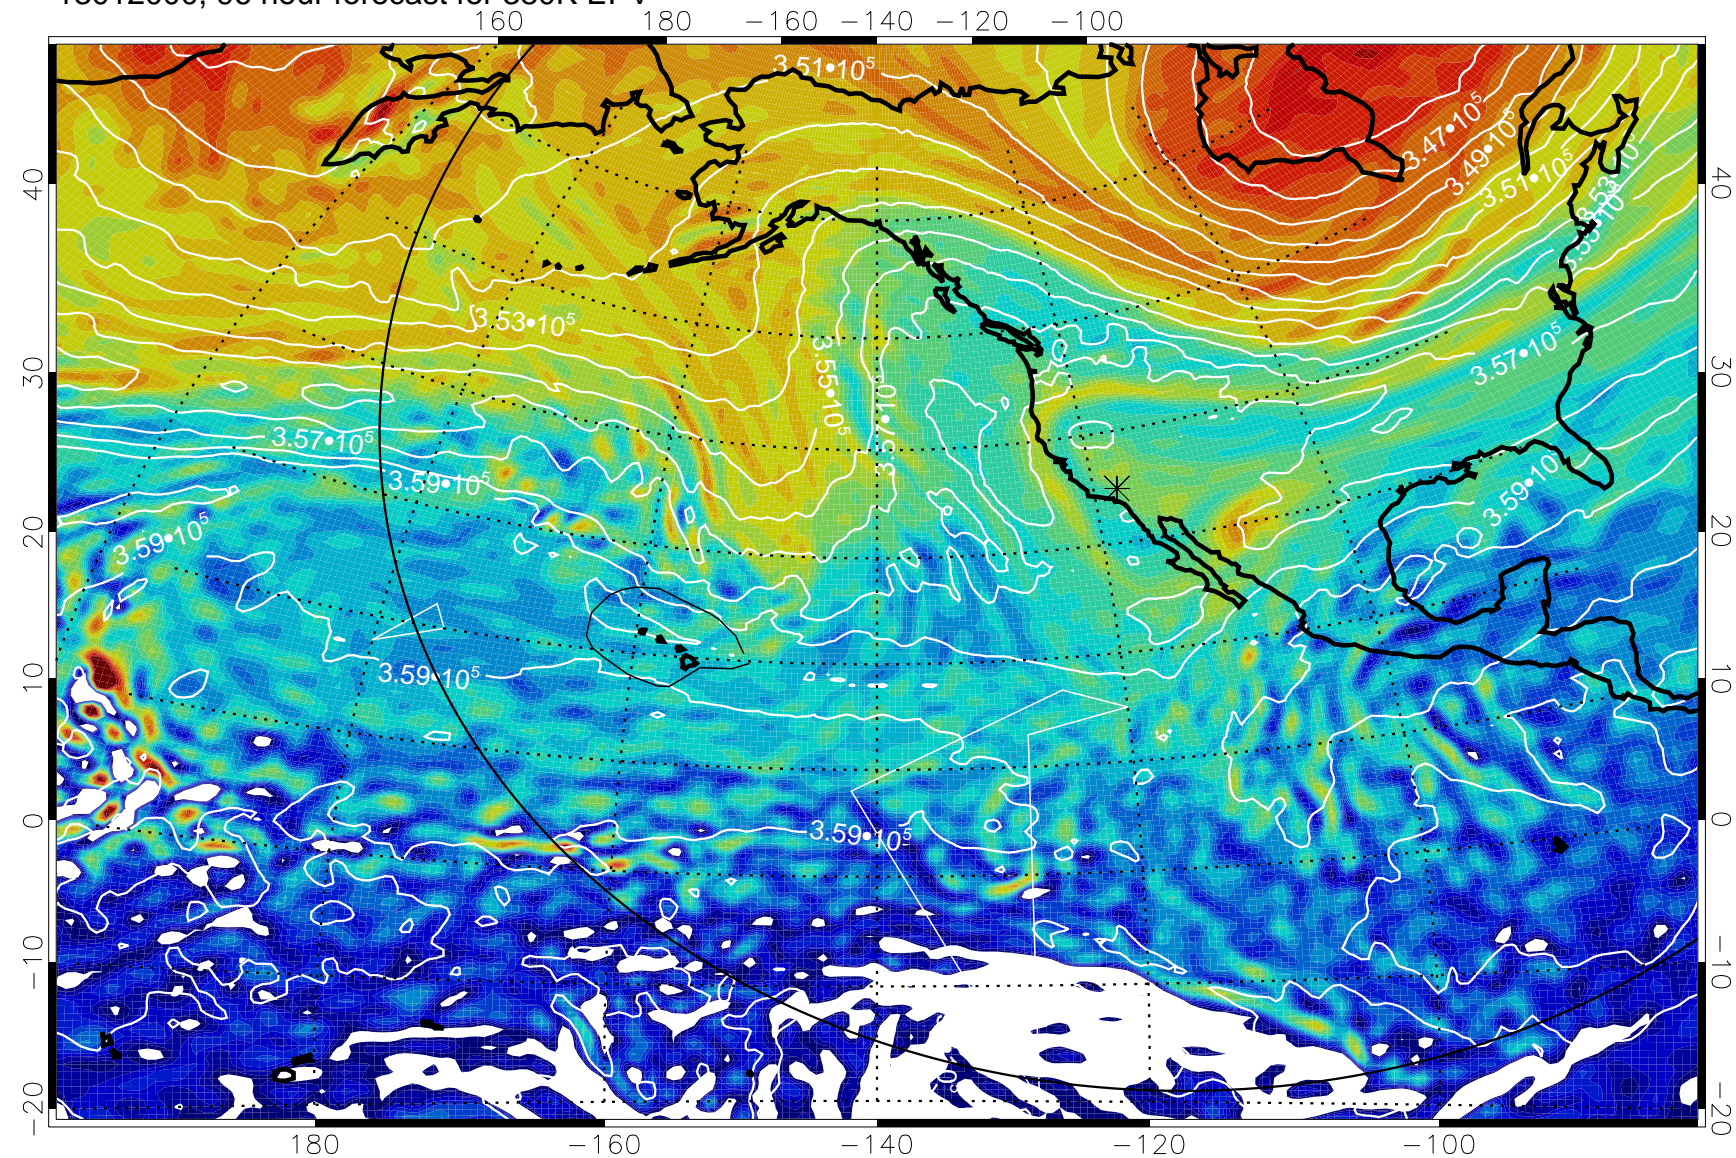

13011900, 72 hour forecast for 380K EPV

380K Montgomery Streamfunction, white

Range ring of 6000 km -- 19 hours GH round trip

13011906, 78 hour forecast for 380K EPV

380K Montgomery Streamfunction, white

Range ring of 6000 km -- 19 hours GH round trip

13011912, 84 hour forecast for 380K EPV

380K Montgomery Streamfunction, white

Range ring of 6000 km -- 19 hours GH round trip

13011918, 90 hour forecast for 380K EPV

380K Montgomery Streamfunction, white

Range ring of 6000 km -- 19 hours GH round trip

13012000, 96 hour forecast for 380K EPV

380K Montgomery Streamfunction, white

Range ring of 6000 km -- 19 hours GH round trip

13012006, 102 hour forecast for 380K EPV

380K Montgomery Streamfunction, white

Range ring of 6000 km -- 19 hours GH round trip

13012012, 108 hour forecast for 380K EPV

160 180 -160 -140 -120 -100

13012018, 114 hour forecast for 380K EPV

380K Montgomery Streamfunction, white

Range ring of 6000 km -- 19 hours GH round trip