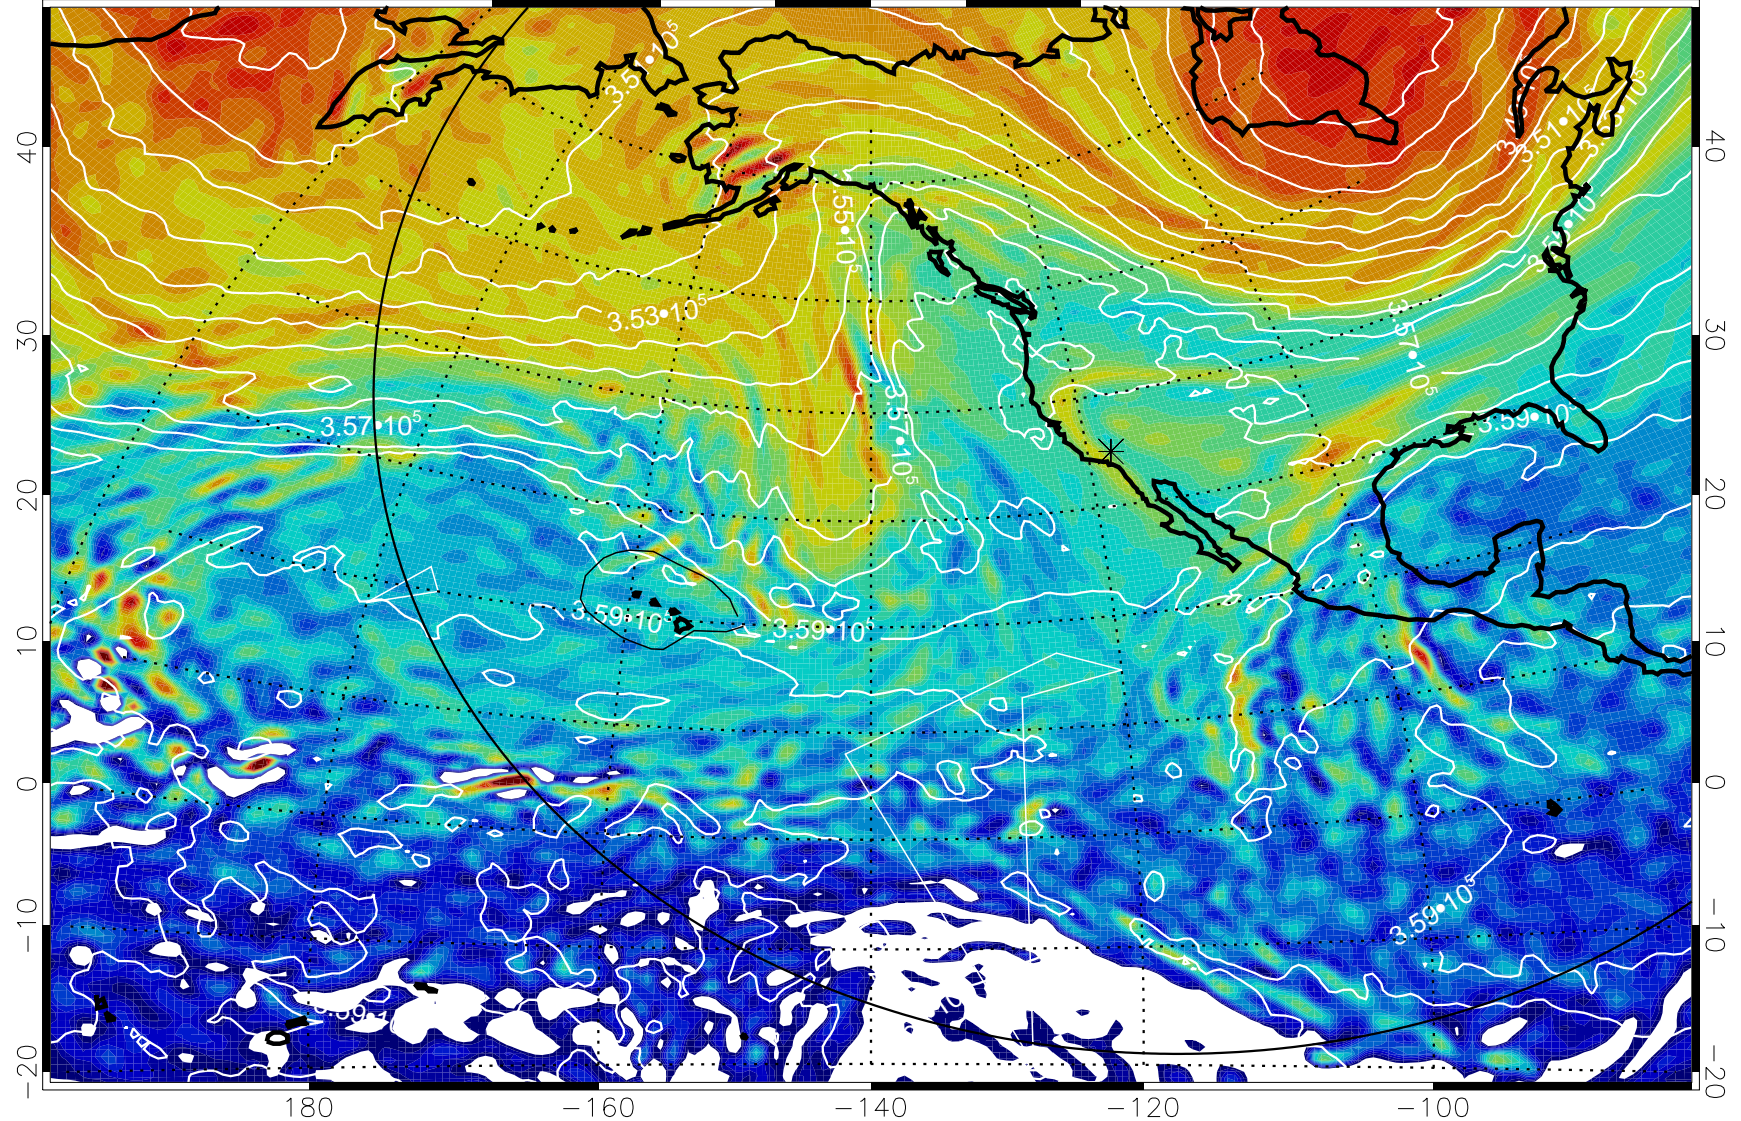

13011912, 84 hour forecast for 380K EPV

380K Montgomery Streamfunction, white

Range ring of 6000 km -- 19 hours GH round trip

13011918, 90 hour forecast for 380K EPV

380K Montgomery Streamfunction, white

Range ring of 6000 km -- 19 hours GH round trip

13012000, 96 hour forecast for 380K EPV

380K Montgomery Streamfunction, white

Range ring of 6000 km -- 19 hours GH round trip

13012006, 102 hour forecast for 380K EPV

380K Montgomery Streamfunction, white

Range ring of 6000 km -- 19 hours GH round trip

13012012, 108 hour forecast for 380K EPV

160 180 -160 -140 -120 -100

13012018, 114 hour forecast for 380K EPV

380K Montgomery Streamfunction, white

Range ring of 6000 km -- 19 hours GH round trip