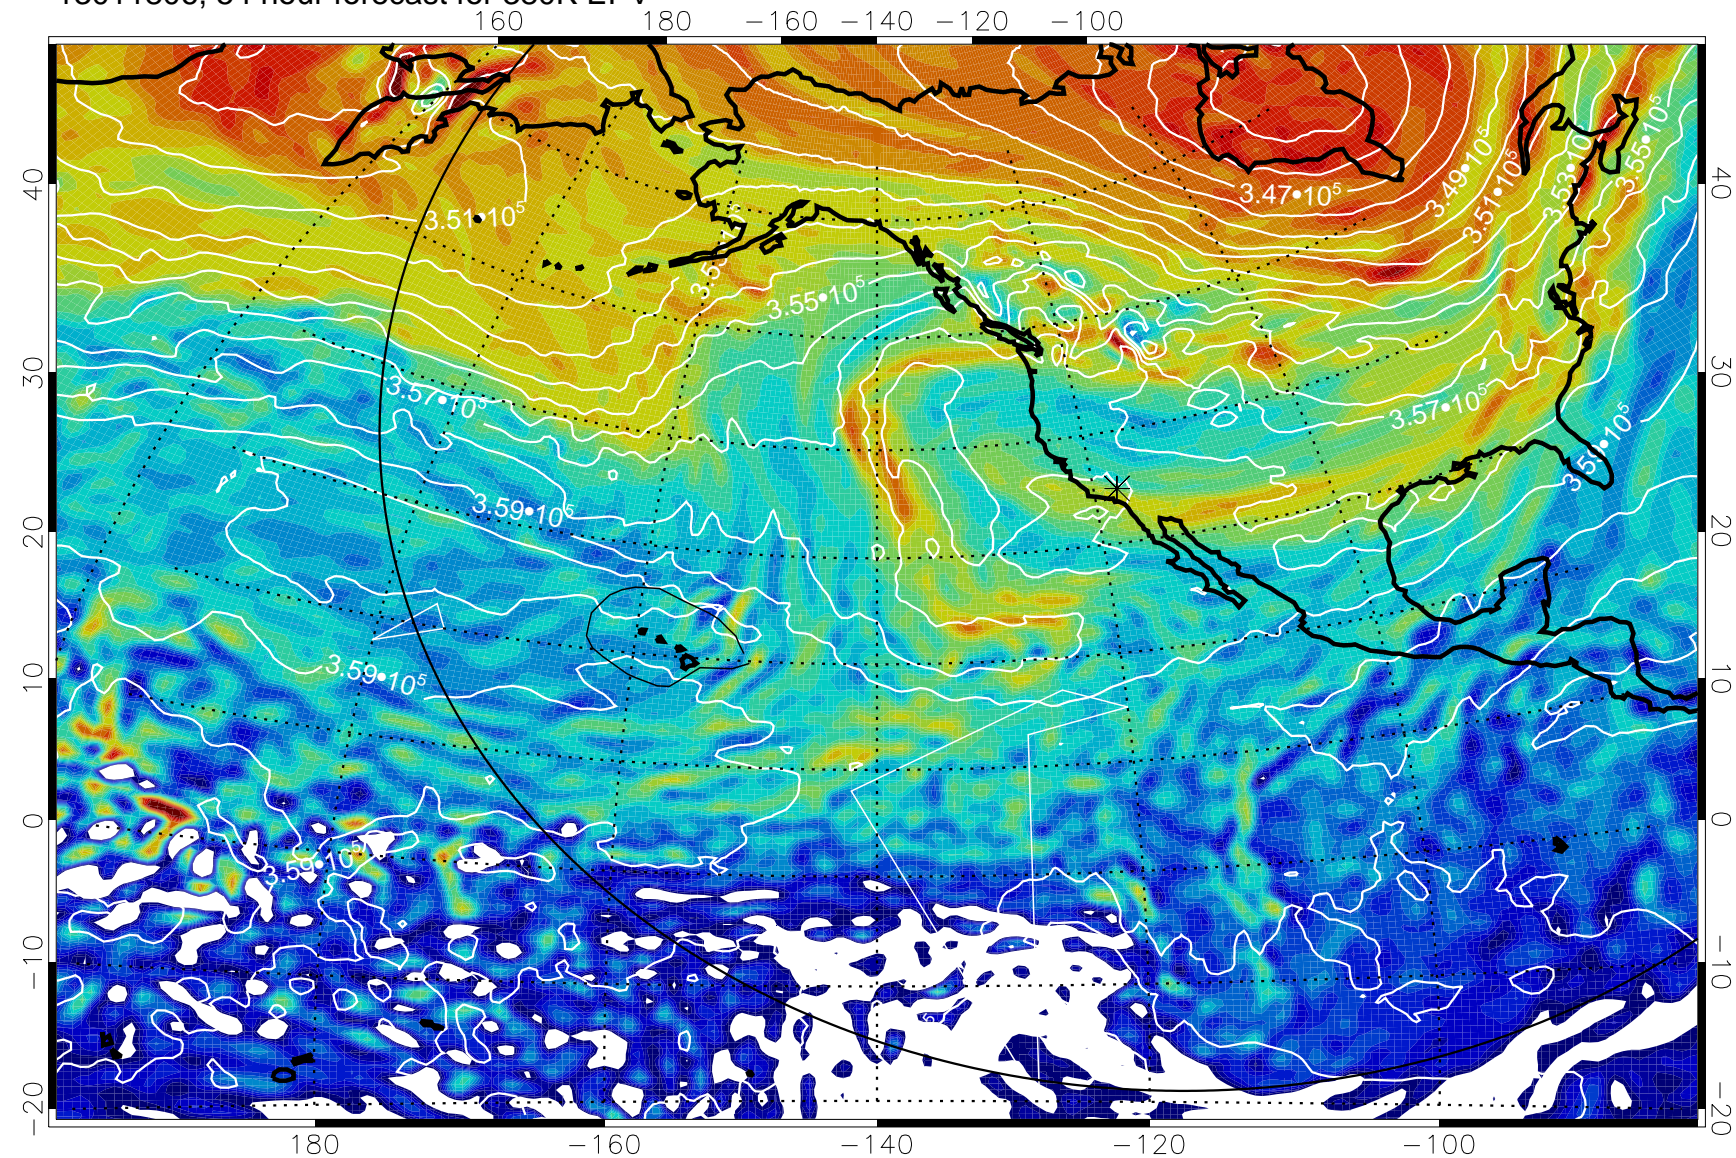

13011700, 24 hour forecast for 380K EPV

380K Montgomery Streamfunction, white

Range ring of 6000 km -- 19 hours GH round trip

13011706, 30 hour forecast for 380K EPV

380K Montgomery Streamfunction, white

Range ring of 6000 km -- 19 hours GH round trip

13011712, 36 hour forecast for 380K EPV

380K Montgomery Streamfunction, white

Range ring of 6000 km -- 19 hours GH round trip

13011718, 42 hour forecast for 380K EPV

380K Montgomery Streamfunction, white

Range ring of 6000 km -- 19 hours GH round trip

13011800, 48 hour forecast for 380K EPV

380K Montgomery Streamfunction, white

Range ring of 6000 km -- 19 hours GH round trip

13011806, 54 hour forecast for 380K EPV

380K Montgomery Streamfunction, white

Range ring of 6000 km -- 19 hours GH round trip

13011812, 60 hour forecast for 380K EPV

380K Montgomery Streamfunction, white

Range ring of 6000 km -- 19 hours GH round trip

13011818, 66 hour forecast for 380K EPV

380K Montgomery Streamfunction, white

Range ring of 6000 km -- 19 hours GH round trip