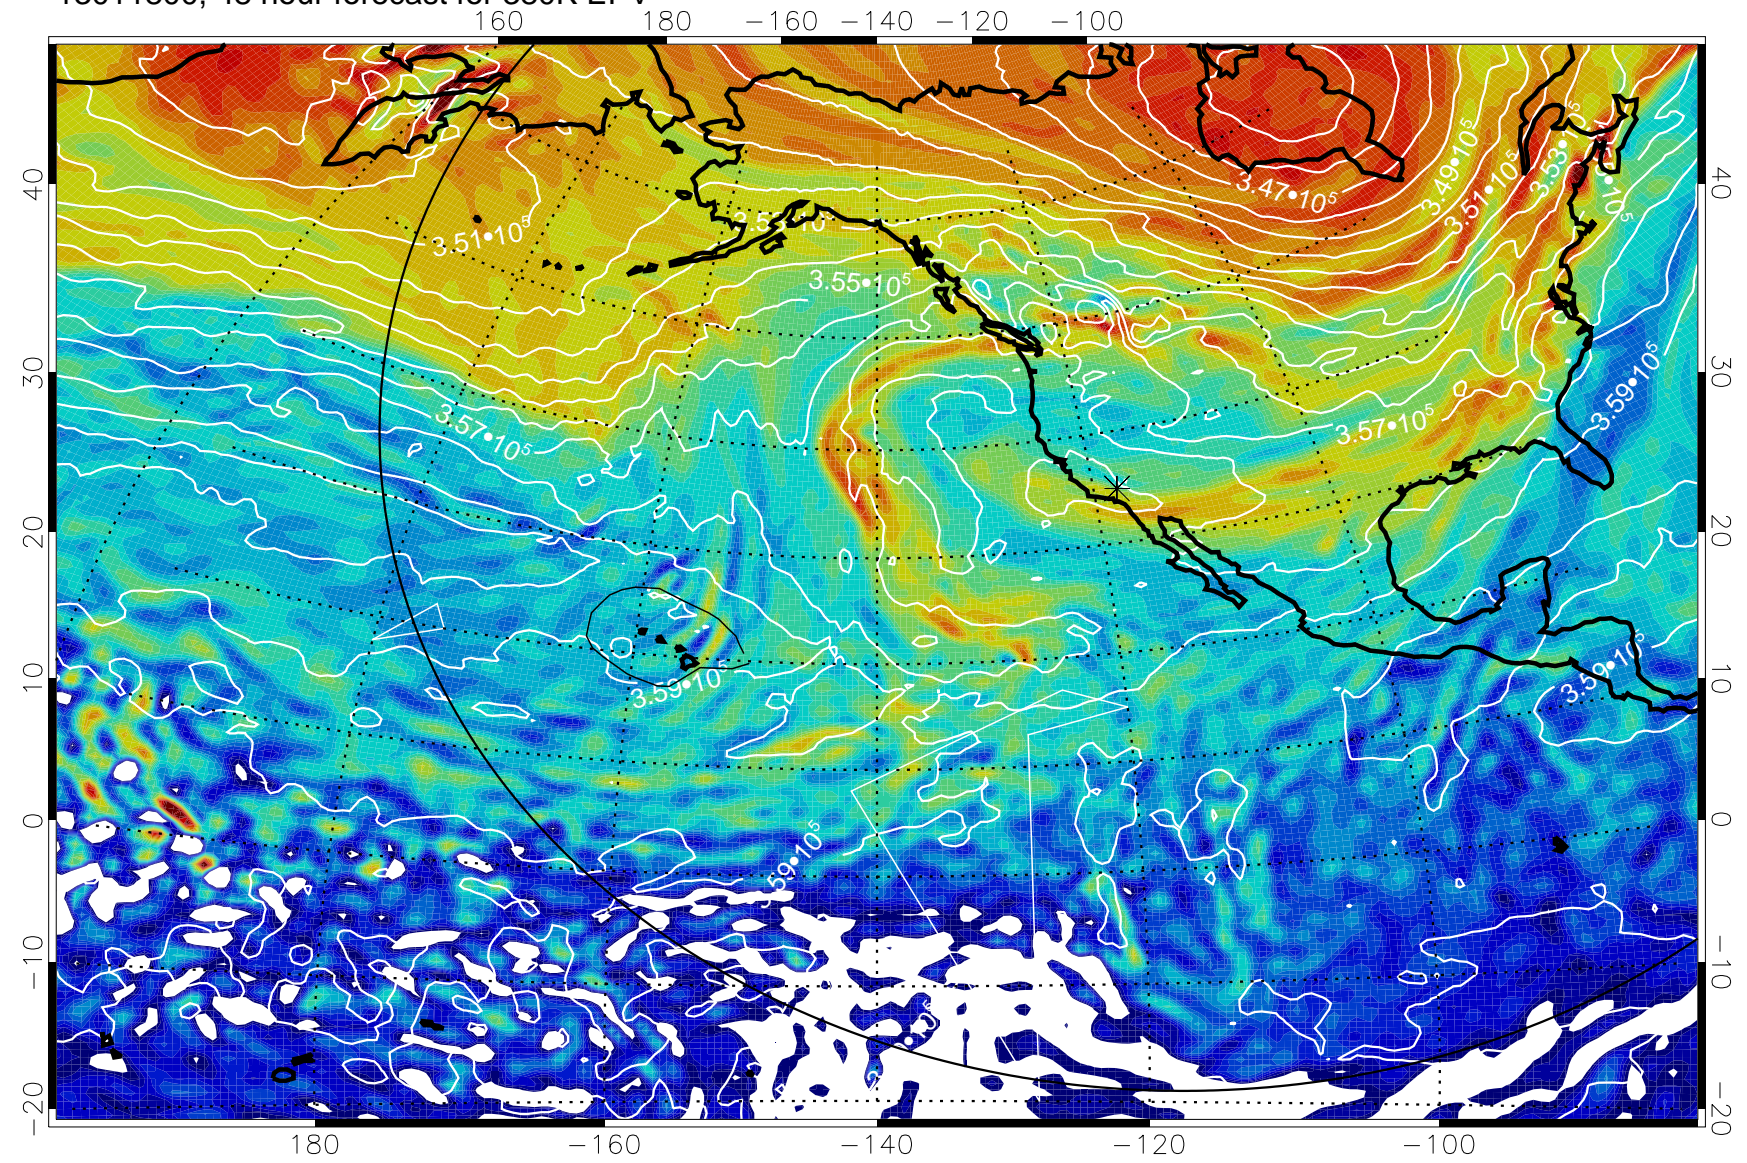

13011700, 24 hour forecast for 380K EPV

380K Montgomery Streamfunction, white

Range ring of 6000 km -- 19 hours GH round trip

13011706, 30 hour forecast for 380K EPV

380K Montgomery Streamfunction, white

Range ring of 6000 km -- 19 hours GH round trip

13011712, 36 hour forecast for 380K EPV

380K Montgomery Streamfunction, white

Range ring of 6000 km -- 19 hours GH round trip

13011718, 42 hour forecast for 380K EPV

380K Montgomery Streamfunction, white

Range ring of 6000 km -- 19 hours GH round trip

13011800, 48 hour forecast for 380K EPV

380K Montgomery Streamfunction, white

Range ring of 6000 km -- 19 hours GH round trip

13011806, 54 hour forecast for 380K EPV

380K Montgomery Streamfunction, white

Range ring of 6000 km -- 19 hours GH round trip

13011812, 60 hour forecast for 380K EPV

380K Montgomery Streamfunction, white

Range ring of 6000 km -- 19 hours GH round trip

13011818, 66 hour forecast for 380K EPV

380K Montgomery Streamfunction, white

Range ring of 6000 km -- 19 hours GH round trip