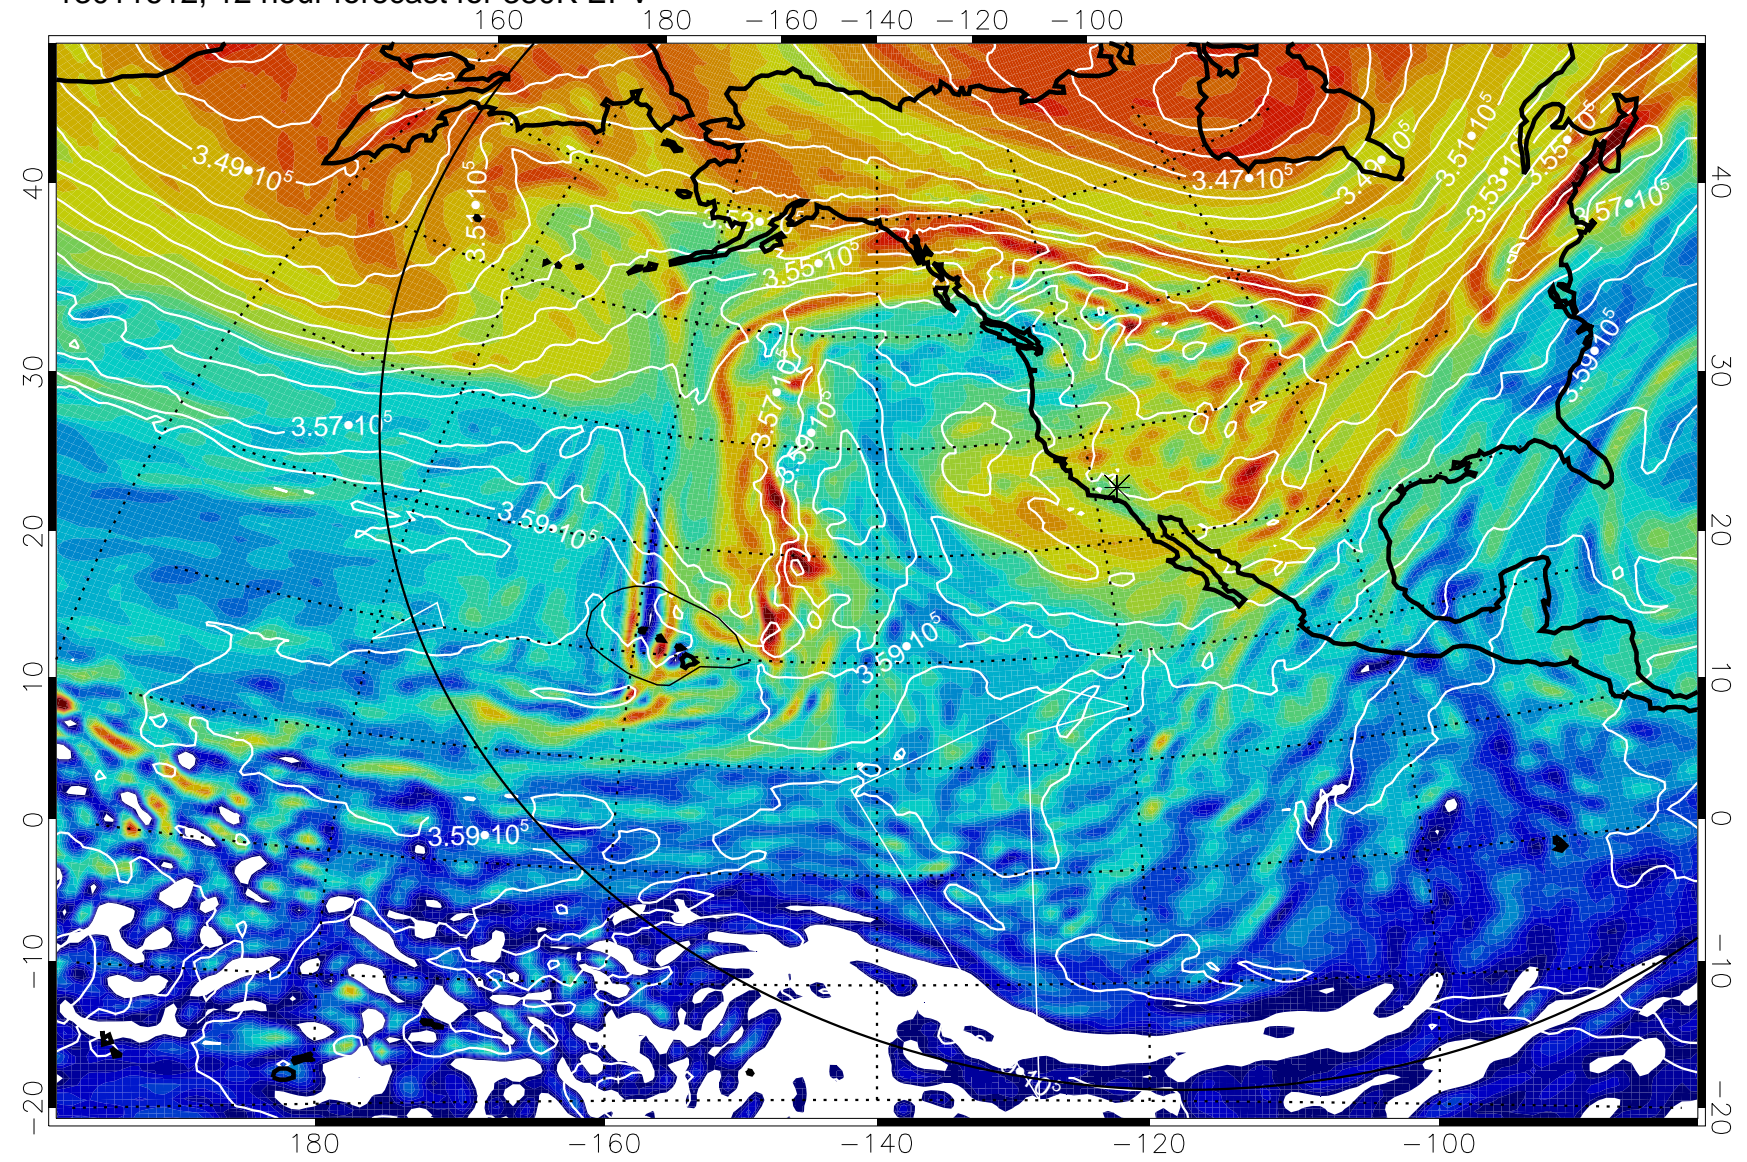

13011612, 12 hour forecast for 380K EPV

380K Montgomery Streamfunction, white

Range ring of 6000 km -- 19 hours GH round trip

13011618, 18 hour forecast for 380K EPV

380K Montgomery Streamfunction, white

Range ring of 6000 km -- 19 hours GH round trip

13011700, 24 hour forecast for 380K EPV

380K Montgomery Streamfunction, white

Range ring of 6000 km -- 19 hours GH round trip

13011706, 30 hour forecast for 380K EPV

380K Montgomery Streamfunction, white

Range ring of 6000 km -- 19 hours GH round trip

13011712, 36 hour forecast for 380K EPV

380K Montgomery Streamfunction, white

Range ring of 6000 km -- 19 hours GH round trip

13011718, 42 hour forecast for 380K EPV

380K Montgomery Streamfunction, white

Range ring of 6000 km -- 19 hours GH round trip

13011800, 48 hour forecast for 380K EPV

380K Montgomery Streamfunction, white

Range ring of 6000 km -- 19 hours GH round trip

13011806, 54 hour forecast for 380K EPV

380K Montgomery Streamfunction, white

Range ring of 6000 km -- 19 hours GH round trip