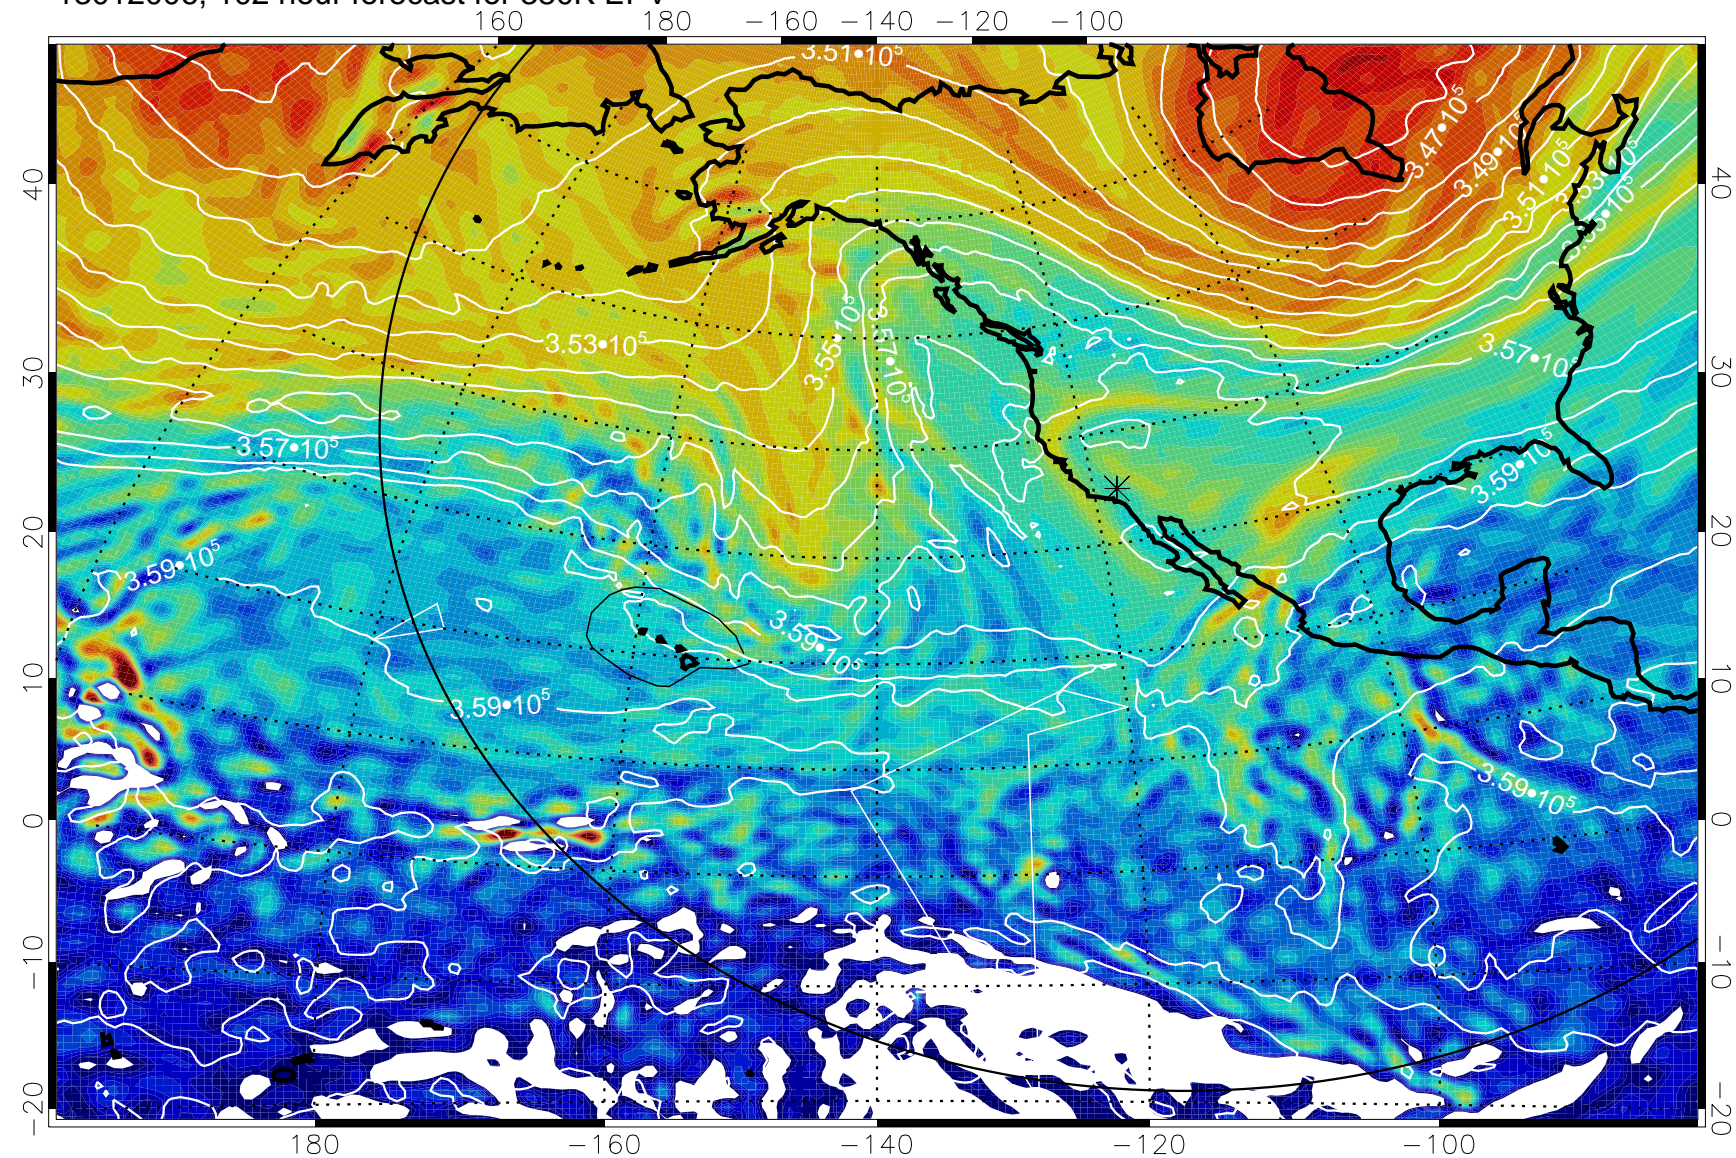

13011900, 72 hour forecast for 380K EPV

380K Montgomery Streamfunction, white

Range ring of 6000 km -- 19 hours GH round trip

13011906, 78 hour forecast for 380K EPV

380K Montgomery Streamfunction, white

Range ring of 6000 km -- 19 hours GH round trip

13011912, 84 hour forecast for 380K EPV

380K Montgomery Streamfunction, white

Range ring of 6000 km -- 19 hours GH round trip

13011918, 90 hour forecast for 380K EPV

380K Montgomery Streamfunction, white

Range ring of 6000 km -- 19 hours GH round trip

13012000, 96 hour forecast for 380K EPV

380K Montgomery Streamfunction, white

Range ring of 6000 km -- 19 hours GH round trip

13012006, 102 hour forecast for 380K EPV

380K Montgomery Streamfunction, white

Range ring of 6000 km -- 19 hours GH round trip

13012012, 108 hour forecast for 380K EPV

160 180 -160 -140 -120 -100

13012018, 114 hour forecast for 380K EPV

380K Montgomery Streamfunction, white

Range ring of 6000 km -- 19 hours GH round trip