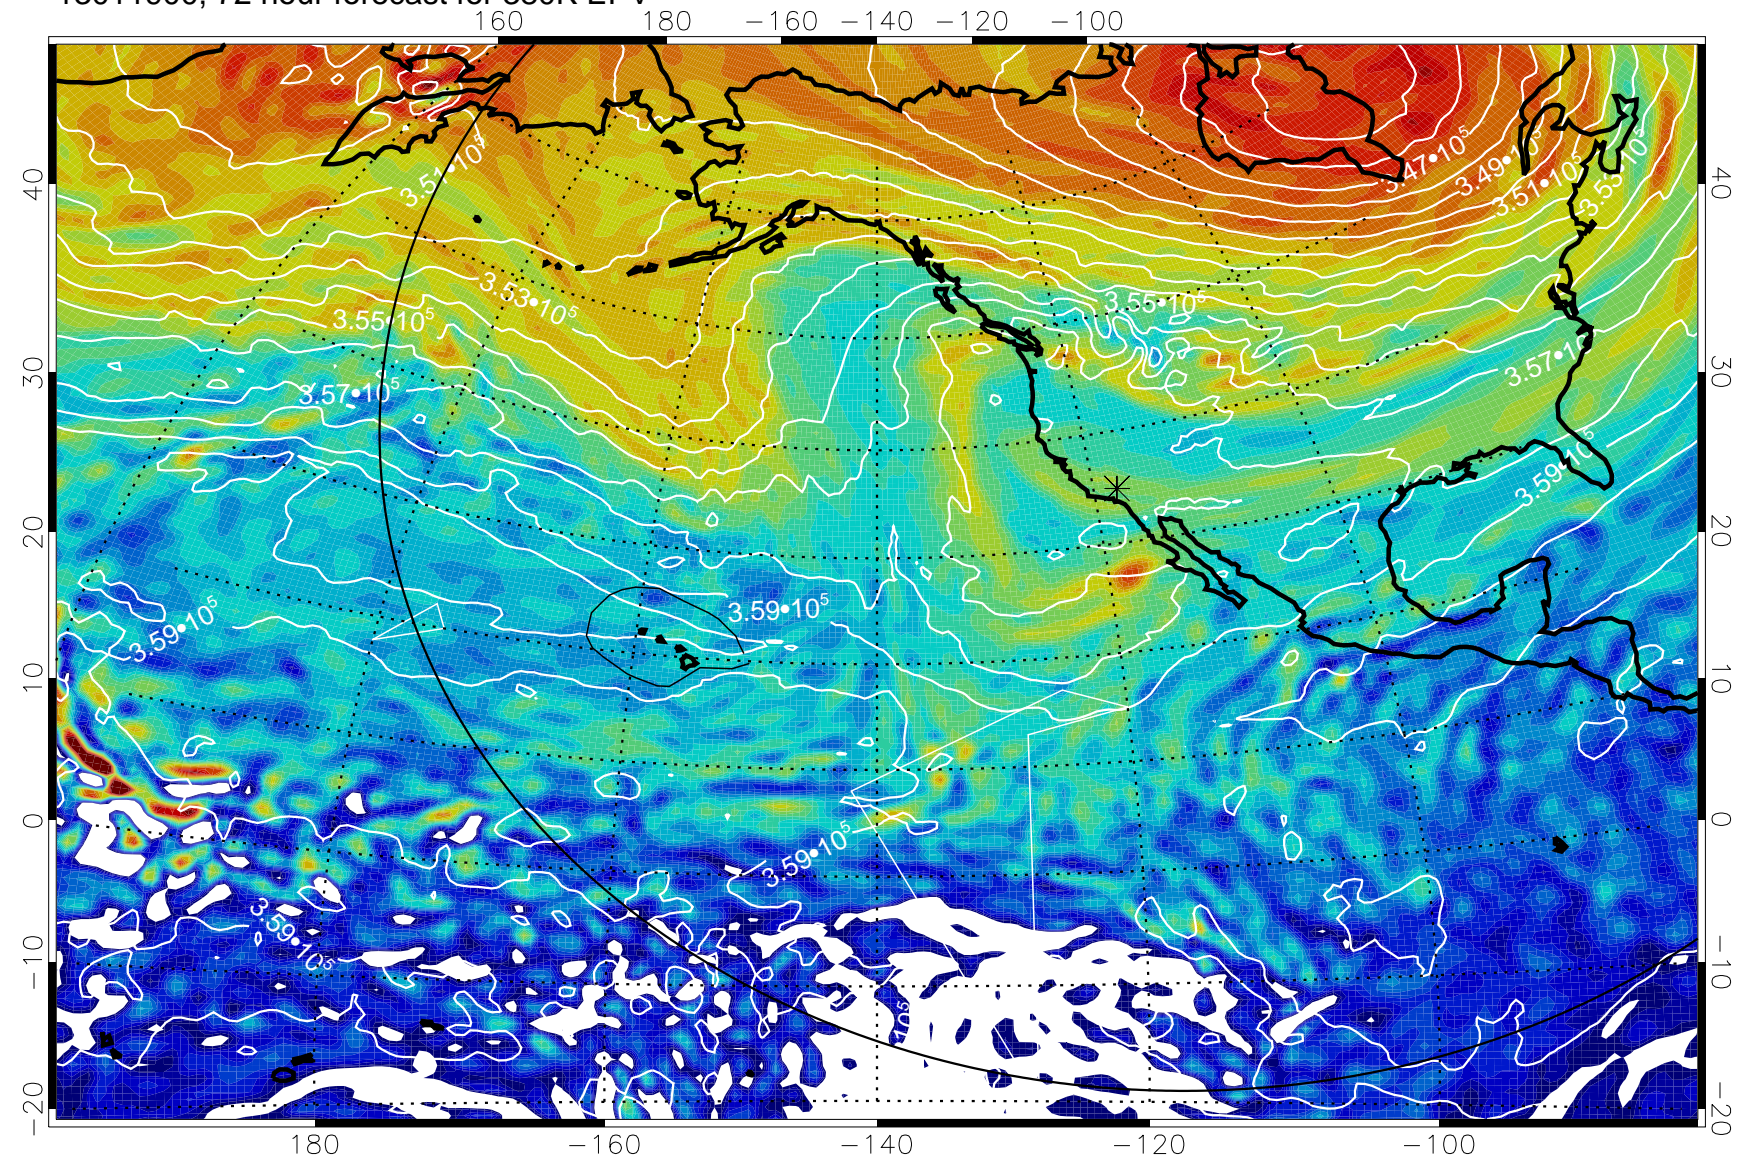

13011812, 60 hour forecast for 380K EPV

380K Montgomery Streamfunction, white

Range ring of 6000 km -- 19 hours GH round trip

13011818, 66 hour forecast for 380K EPV

380K Montgomery Streamfunction, white

Range ring of 6000 km -- 19 hours GH round trip

13011900, 72 hour forecast for 380K EPV

380K Montgomery Streamfunction, white

Range ring of 6000 km -- 19 hours GH round trip

13011906, 78 hour forecast for 380K EPV

380K Montgomery Streamfunction, white

Range ring of 6000 km -- 19 hours GH round trip

13011912, 84 hour forecast for 380K EPV

380K Montgomery Streamfunction, white

Range ring of 6000 km -- 19 hours GH round trip

13011918, 90 hour forecast for 380K EPV

380K Montgomery Streamfunction, white

Range ring of 6000 km -- 19 hours GH round trip

13012000, 96 hour forecast for 380K EPV

380K Montgomery Streamfunction, white

Range ring of 6000 km -- 19 hours GH round trip

13012006, 102 hour forecast for 380K EPV

380K Montgomery Streamfunction, white