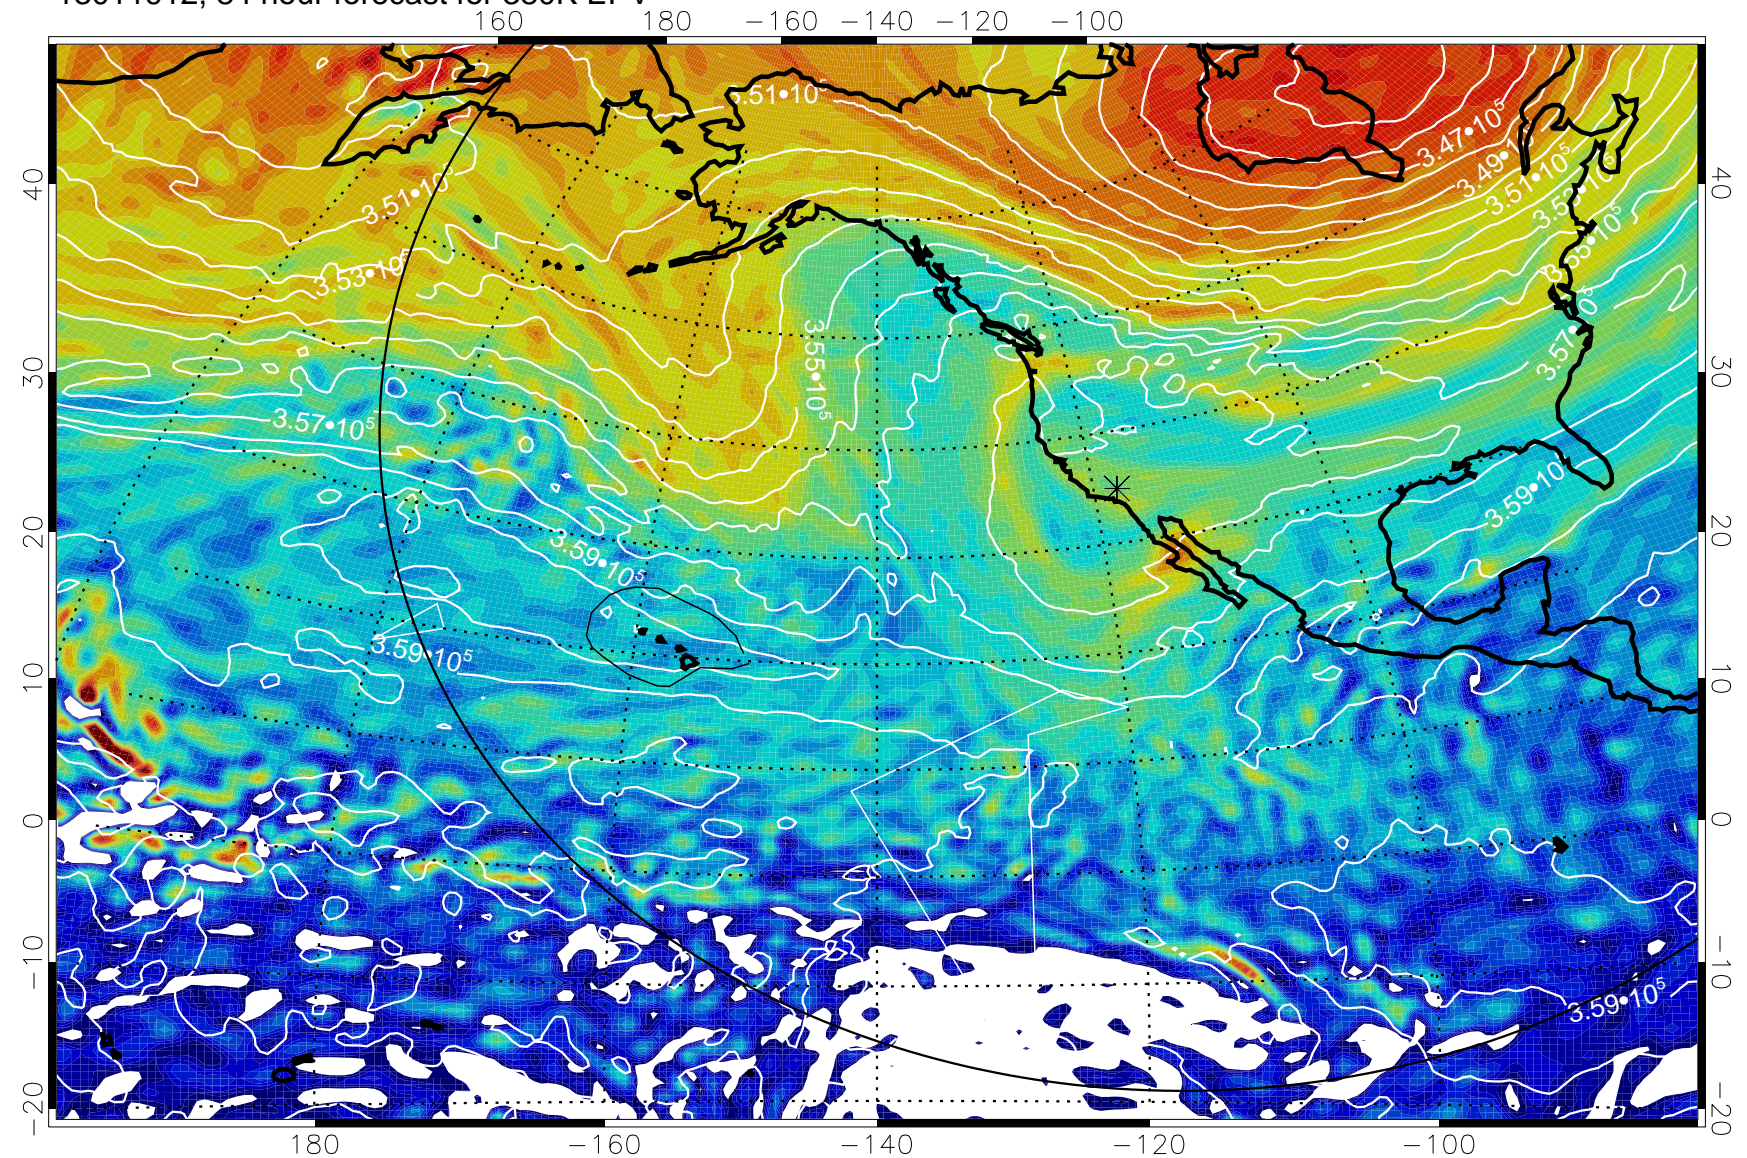

13011812, 60 hour forecast for 380K EPV

380K Montgomery Streamfunction, white

Range ring of 6000 km -- 19 hours GH round trip

13011818, 66 hour forecast for 380K EPV

380K Montgomery Streamfunction, white

Range ring of 6000 km -- 19 hours GH round trip

13011900, 72 hour forecast for 380K EPV

380K Montgomery Streamfunction, white

Range ring of 6000 km -- 19 hours GH round trip

13011906, 78 hour forecast for 380K EPV

380K Montgomery Streamfunction, white

Range ring of 6000 km -- 19 hours GH round trip

13011912, 84 hour forecast for 380K EPV

380K Montgomery Streamfunction, white

Range ring of 6000 km -- 19 hours GH round trip

13011918, 90 hour forecast for 380K EPV

380K Montgomery Streamfunction, white

Range ring of 6000 km -- 19 hours GH round trip

13012000, 96 hour forecast for 380K EPV

380K Montgomery Streamfunction, white

Range ring of 6000 km -- 19 hours GH round trip

13012006, 102 hour forecast for 380K EPV

380K Montgomery Streamfunction, white