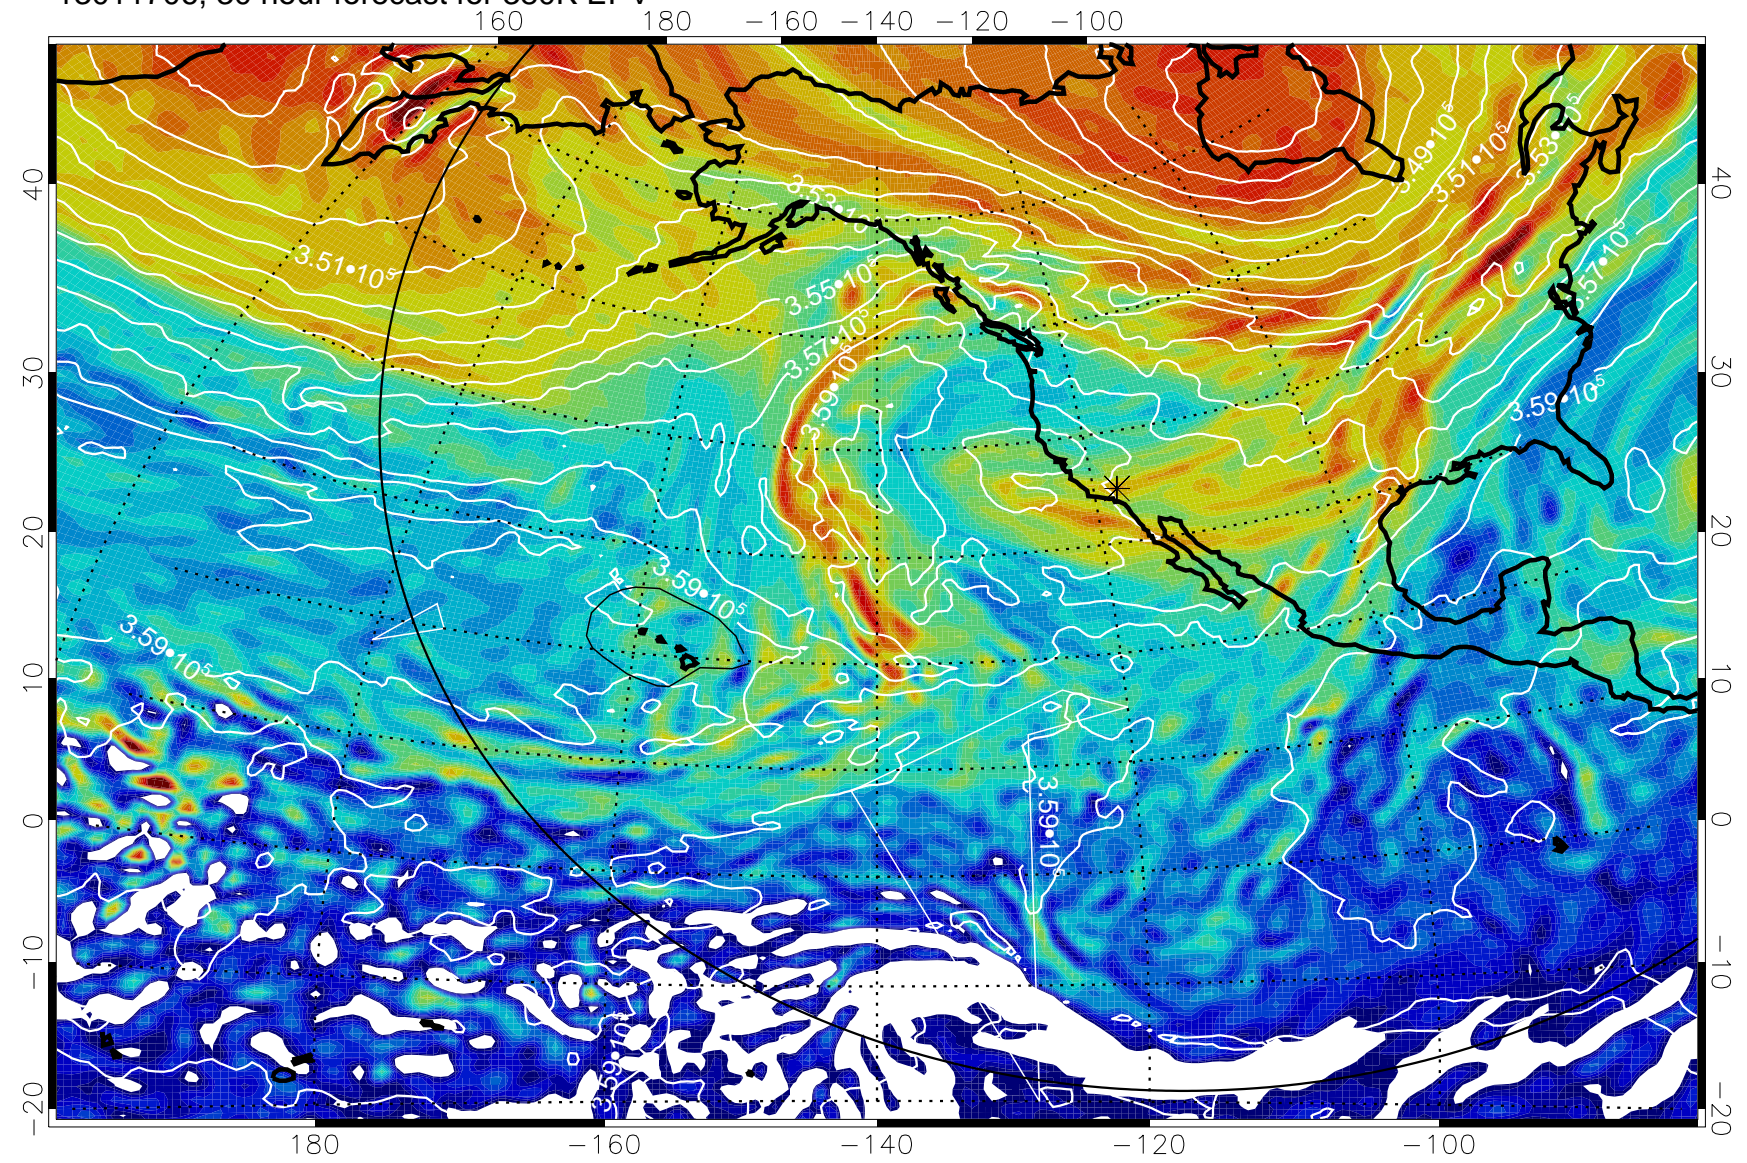

13011612, 12 hour forecast for 380K EPV

380K Montgomery Streamfunction, white

Range ring of 6000 km -- 19 hours GH round trip

13011618, 18 hour forecast for 380K EPV

380K Montgomery Streamfunction, white

Range ring of 6000 km -- 19 hours GH round trip

13011700, 24 hour forecast for 380K EPV

380K Montgomery Streamfunction, white

Range ring of 6000 km -- 19 hours GH round trip

13011706, 30 hour forecast for 380K EPV

380K Montgomery Streamfunction, white

Range ring of 6000 km -- 19 hours GH round trip

13011712, 36 hour forecast for 380K EPV

380K Montgomery Streamfunction, white

Range ring of 6000 km -- 19 hours GH round trip

13011718, 42 hour forecast for 380K EPV

380K Montgomery Streamfunction, white

Range ring of 6000 km -- 19 hours GH round trip

13011800, 48 hour forecast for 380K EPV

380K Montgomery Streamfunction, white

Range ring of 6000 km -- 19 hours GH round trip

13011806, 54 hour forecast for 380K EPV

380K Montgomery Streamfunction, white

Range ring of 6000 km -- 19 hours GH round trip