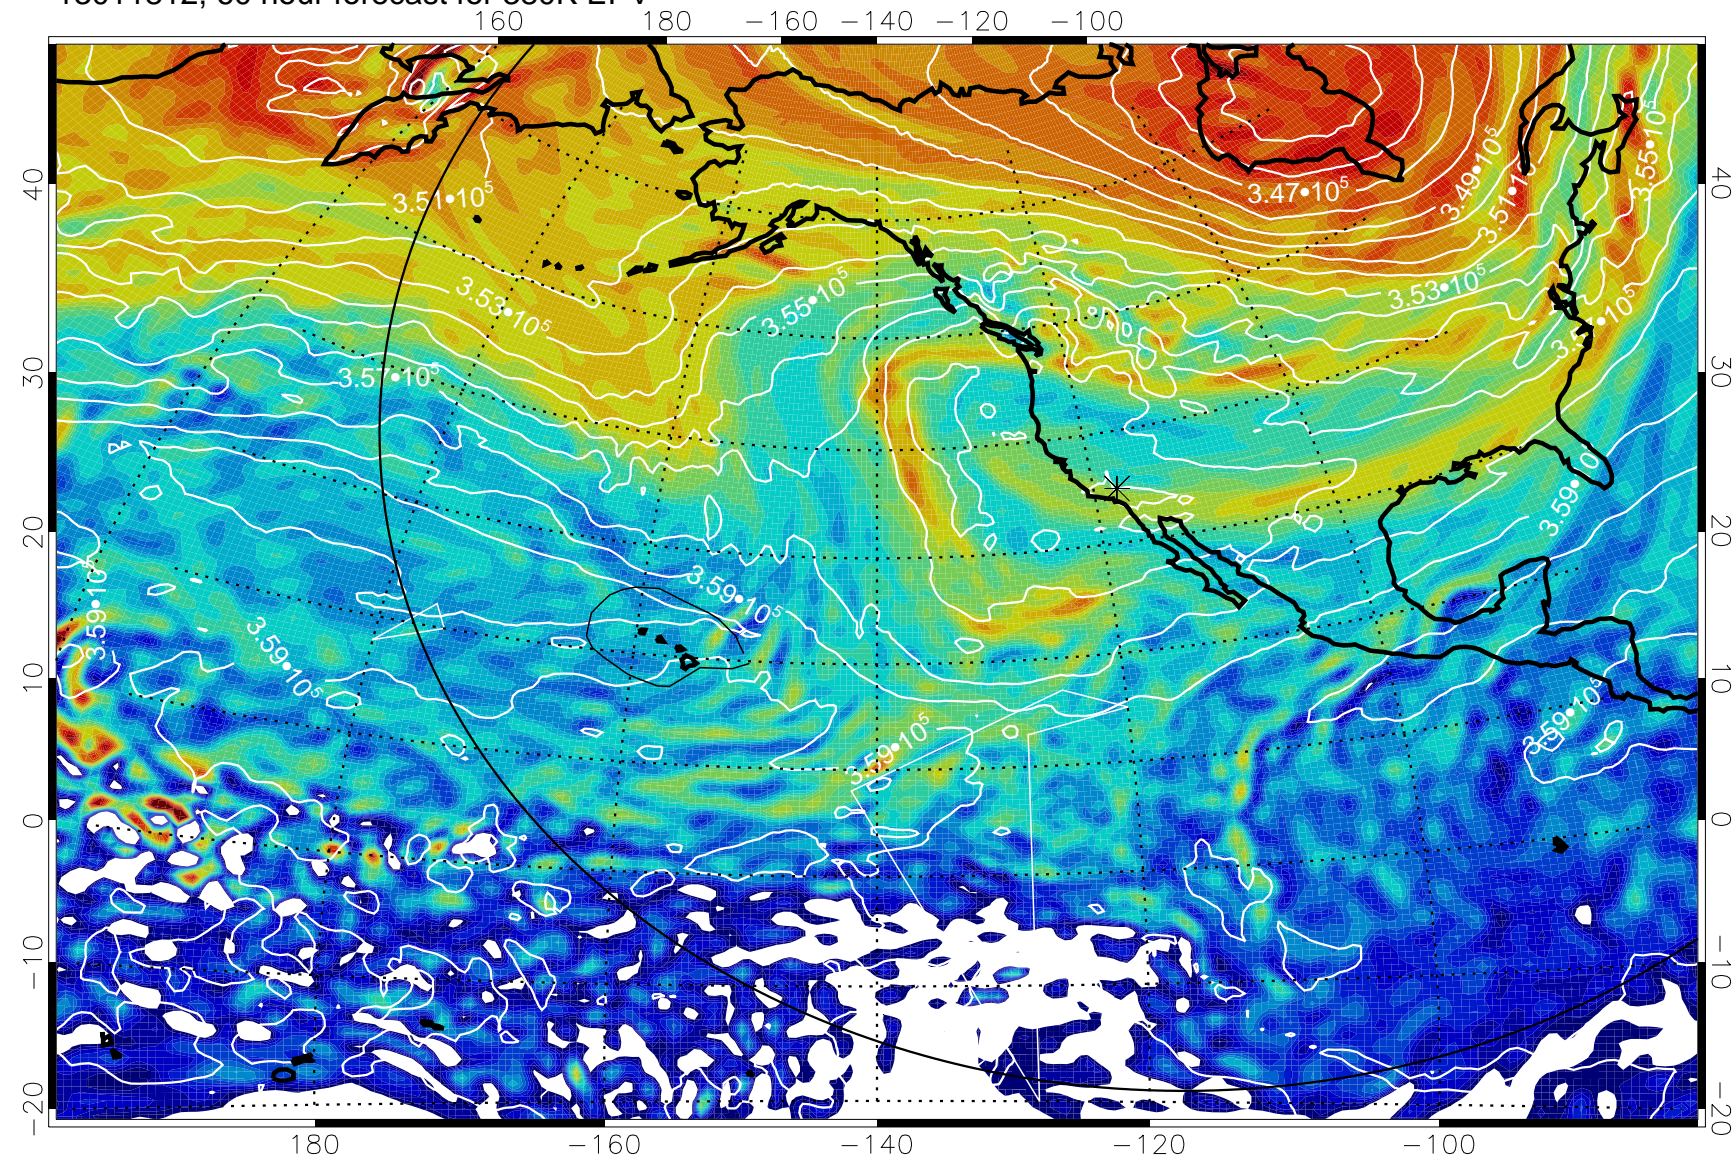

13011712, 36 hour forecast for 380K EPV

380K Montgomery Streamfunction, white

Range ring of 6000 km -- 19 hours GH round trip

13011718, 42 hour forecast for 380K EPV

380K Montgomery Streamfunction, white

Range ring of 6000 km -- 19 hours GH round trip

13011800, 48 hour forecast for 380K EPV

380K Montgomery Streamfunction, white

Range ring of 6000 km -- 19 hours GH round trip

13011806, 54 hour forecast for 380K EPV

380K Montgomery Streamfunction, white

Range ring of 6000 km -- 19 hours GH round trip

13011812, 60 hour forecast for 380K EPV

380K Montgomery Streamfunction, white

Range ring of 6000 km -- 19 hours GH round trip

13011818, 66 hour forecast for 380K EPV

380K Montgomery Streamfunction, white

Range ring of 6000 km -- 19 hours GH round trip

13011900, 72 hour forecast for 380K EPV

380K Montgomery Streamfunction, white

Range ring of 6000 km -- 19 hours GH round trip

13011906, 78 hour forecast for 380K EPV

380K Montgomery Streamfunction, white

Range ring of 6000 km -- 19 hours GH round trip