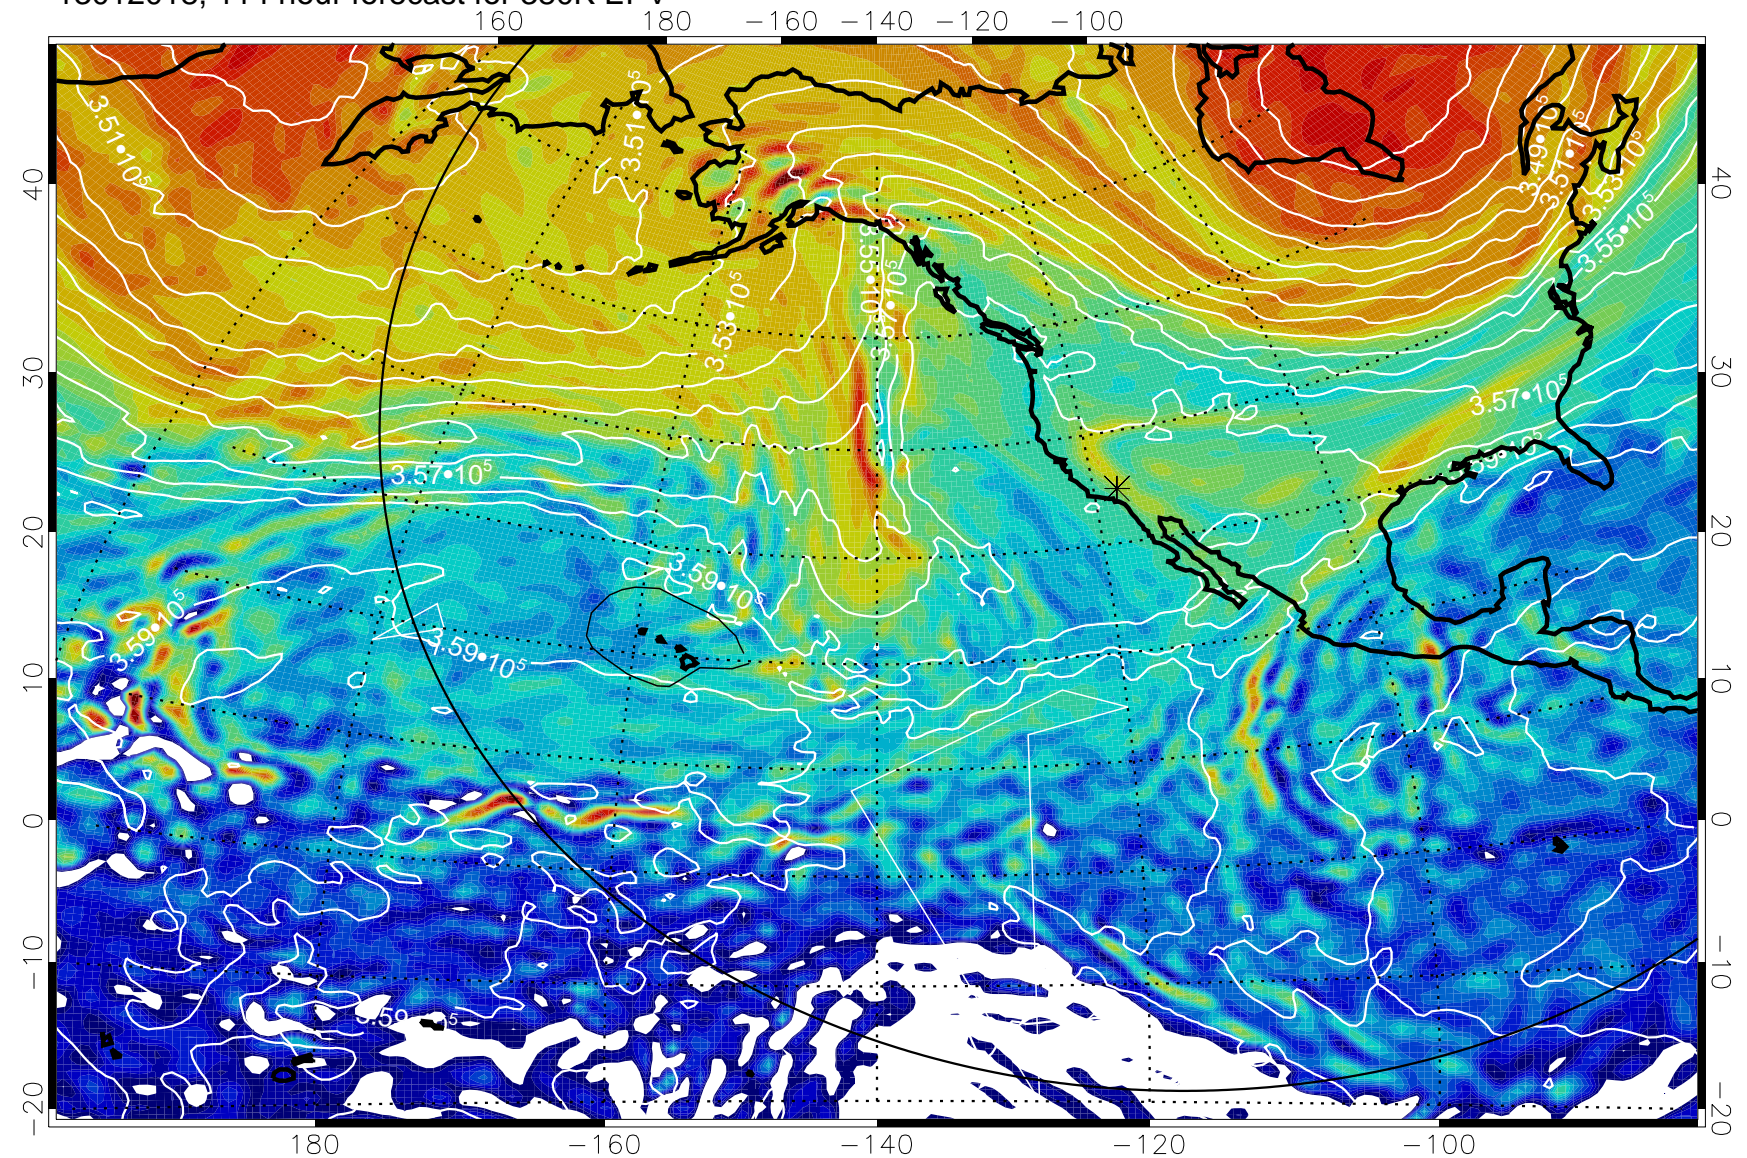

13012000, 96 hour forecast for 380K EPV

380K Montgomery Streamfunction, white

Range ring of 6000 km -- 19 hours GH round trip

13012006, 102 hour forecast for 380K EPV

380K Montgomery Streamfunction, white

Range ring of 6000 km -- 19 hours GH round trip

13012012, 108 hour forecast for 380K EPV

160 180 -160 -140 -120 -100

13012018, 114 hour forecast for 380K EPV

380K Montgomery Streamfunction, white

Range ring of 6000 km -- 19 hours GH round trip