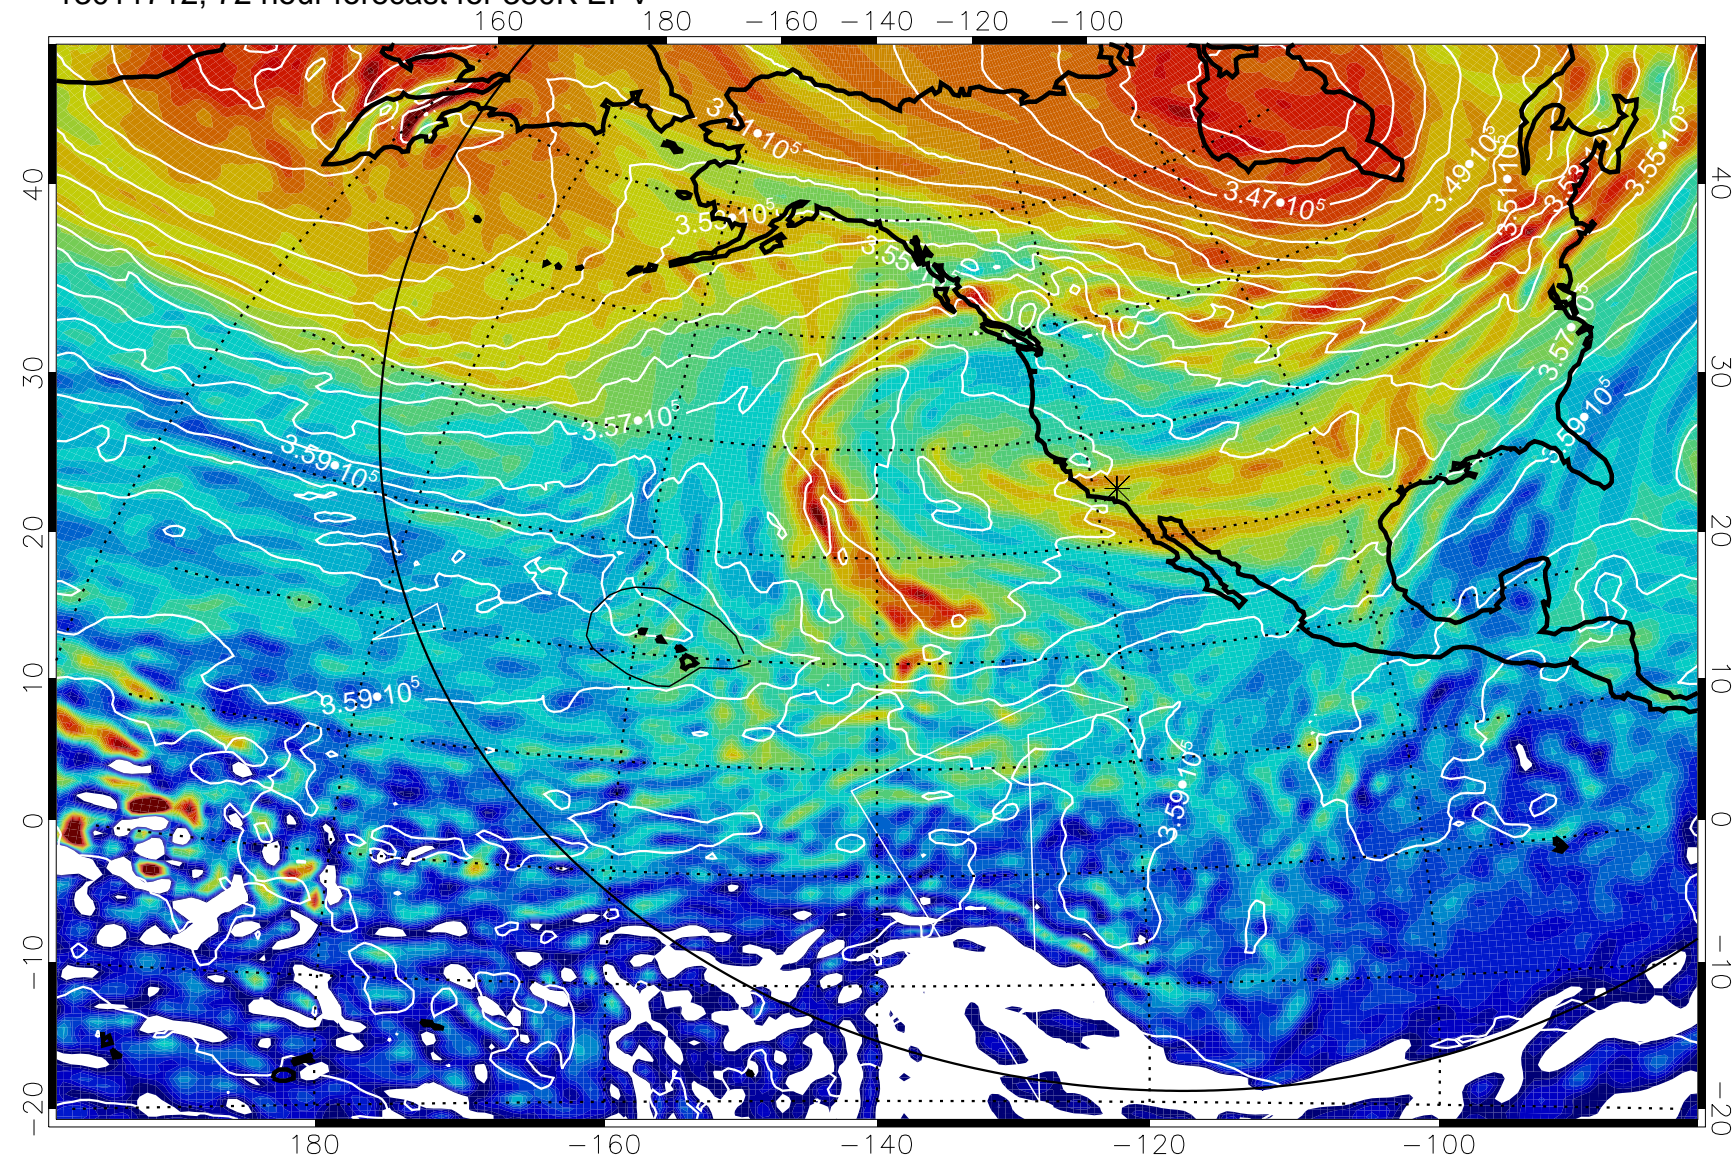

Range ring of 6000 km -- 19 hours GH round trip

13011700, 60 hour forecast for 380K EPV

380K Montgomery Streamfunction, white

Range ring of 6000 km -- 19 hours GH round trip

13011706, 66 hour forecast for 380K EPV

380K Montgomery Streamfunction, white

Range ring of 6000 km -- 19 hours GH round trip

13011712, 72 hour forecast for 380K EPV

380K Montgomery Streamfunction, white

Range ring of 6000 km -- 19 hours GH round trip

13011718, 78 hour forecast for 380K EPV

160 180 -160 -140 -120 -100

40
30
20
10
0
-10
-20

380K Montgomery Streamfunction, white

Range ring of 6000 km -- 19 hours GH round trip

13011800, 84 hour forecast for 380K EPV