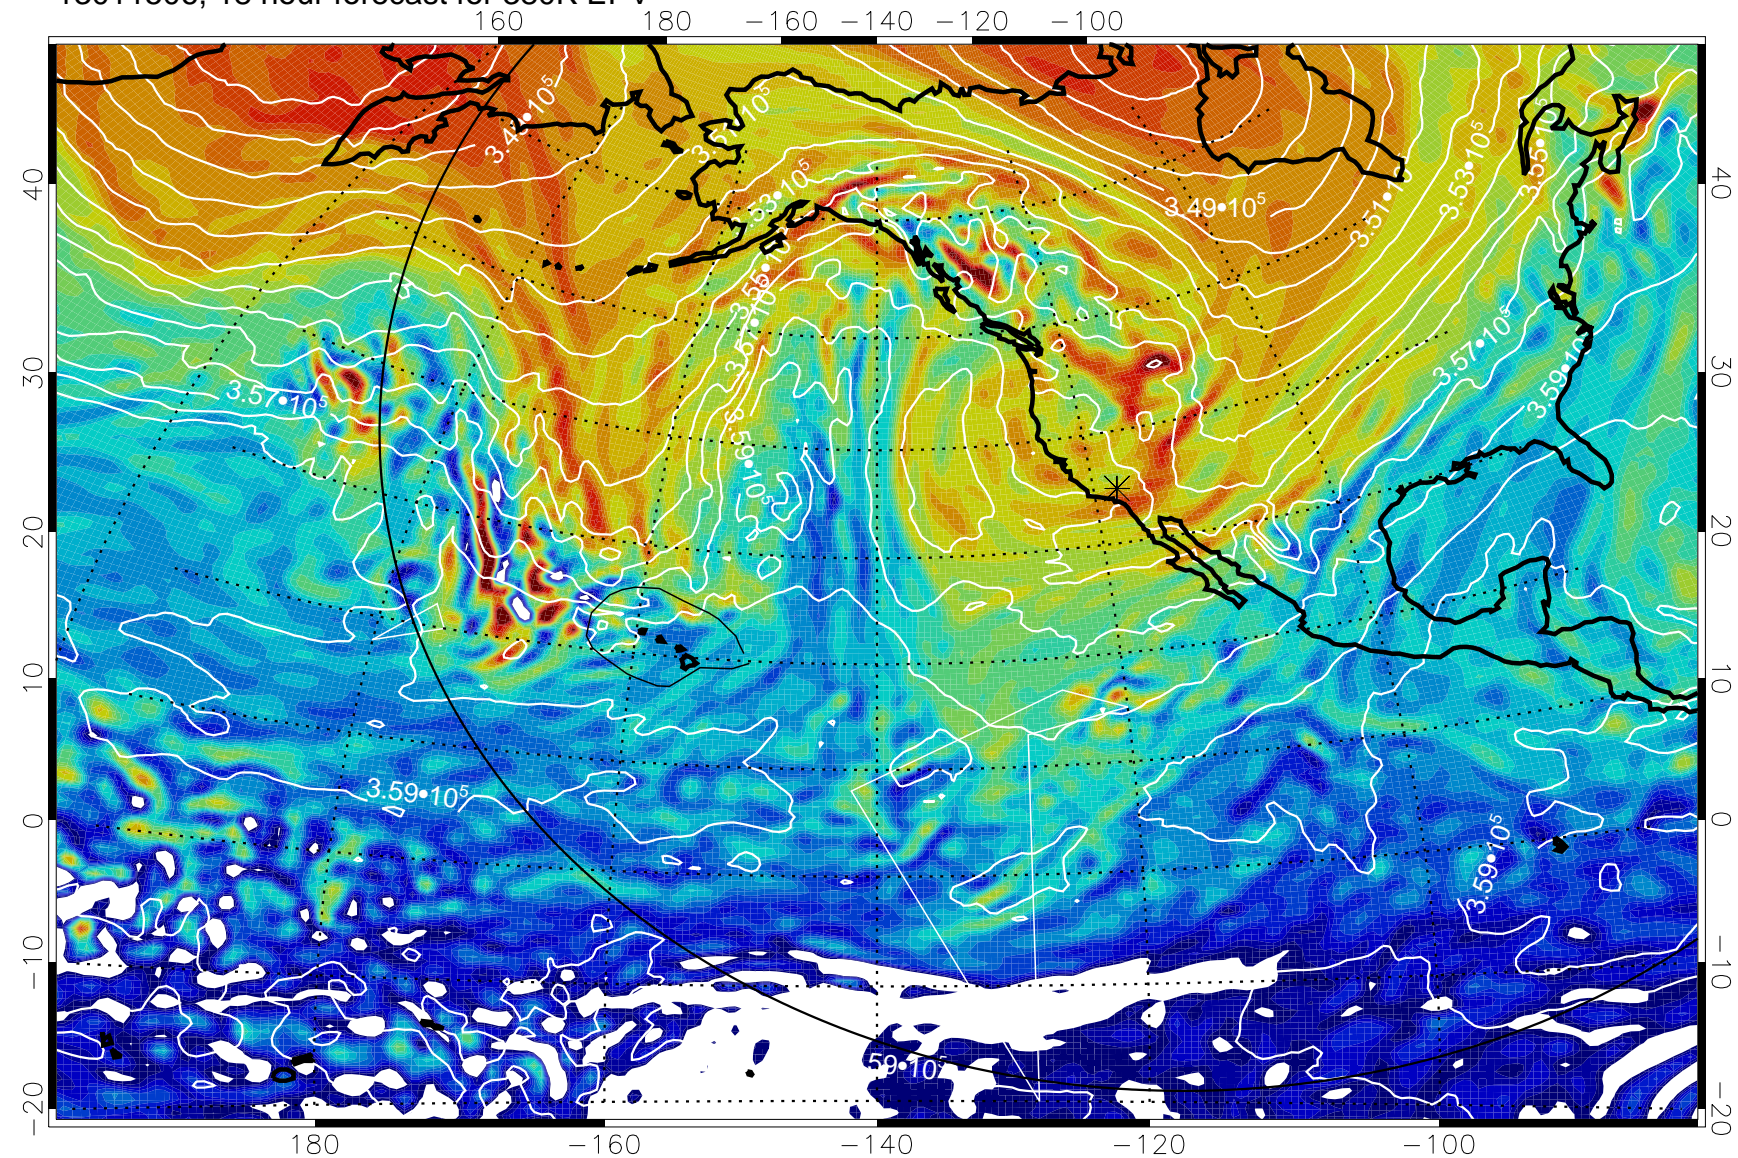

13011418, 6 hour forecast for 380K EPV

160 180 -160 -140 -120 -100

380K Montgomery Streamfunction, white

Range ring of 6000 km -- 19 hours GH round trip

13011500, 12 hour forecast for 380K EPV

380K Montgomery Streamfunction, white

Range ring of 6000 km -- 19 hours GH round trip

13011506, 18 hour forecast for 380K EPV

380K Montgomery Streamfunction, white

Range ring of 6000 km -- 19 hours GH round trip

13011512, 24 hour forecast for 380K EPV

380K Montgomery Streamfunction, white

Range ring of 6000 km -- 19 hours GH round trip

13011518, 30 hour forecast for 380K EPV

380K Montgomery Streamfunction, white

Range ring of 6000 km -- 19 hours GH round trip

13011600, 36 hour forecast for 380K EPV

380K Montgomery Streamfunction, white

Range ring of 6000 km -- 19 hours GH round trip

13011606, 42 hour forecast for 380K EPV

380K Montgomery Streamfunction, white

Range ring of 6000 km -- 19 hours GH round trip