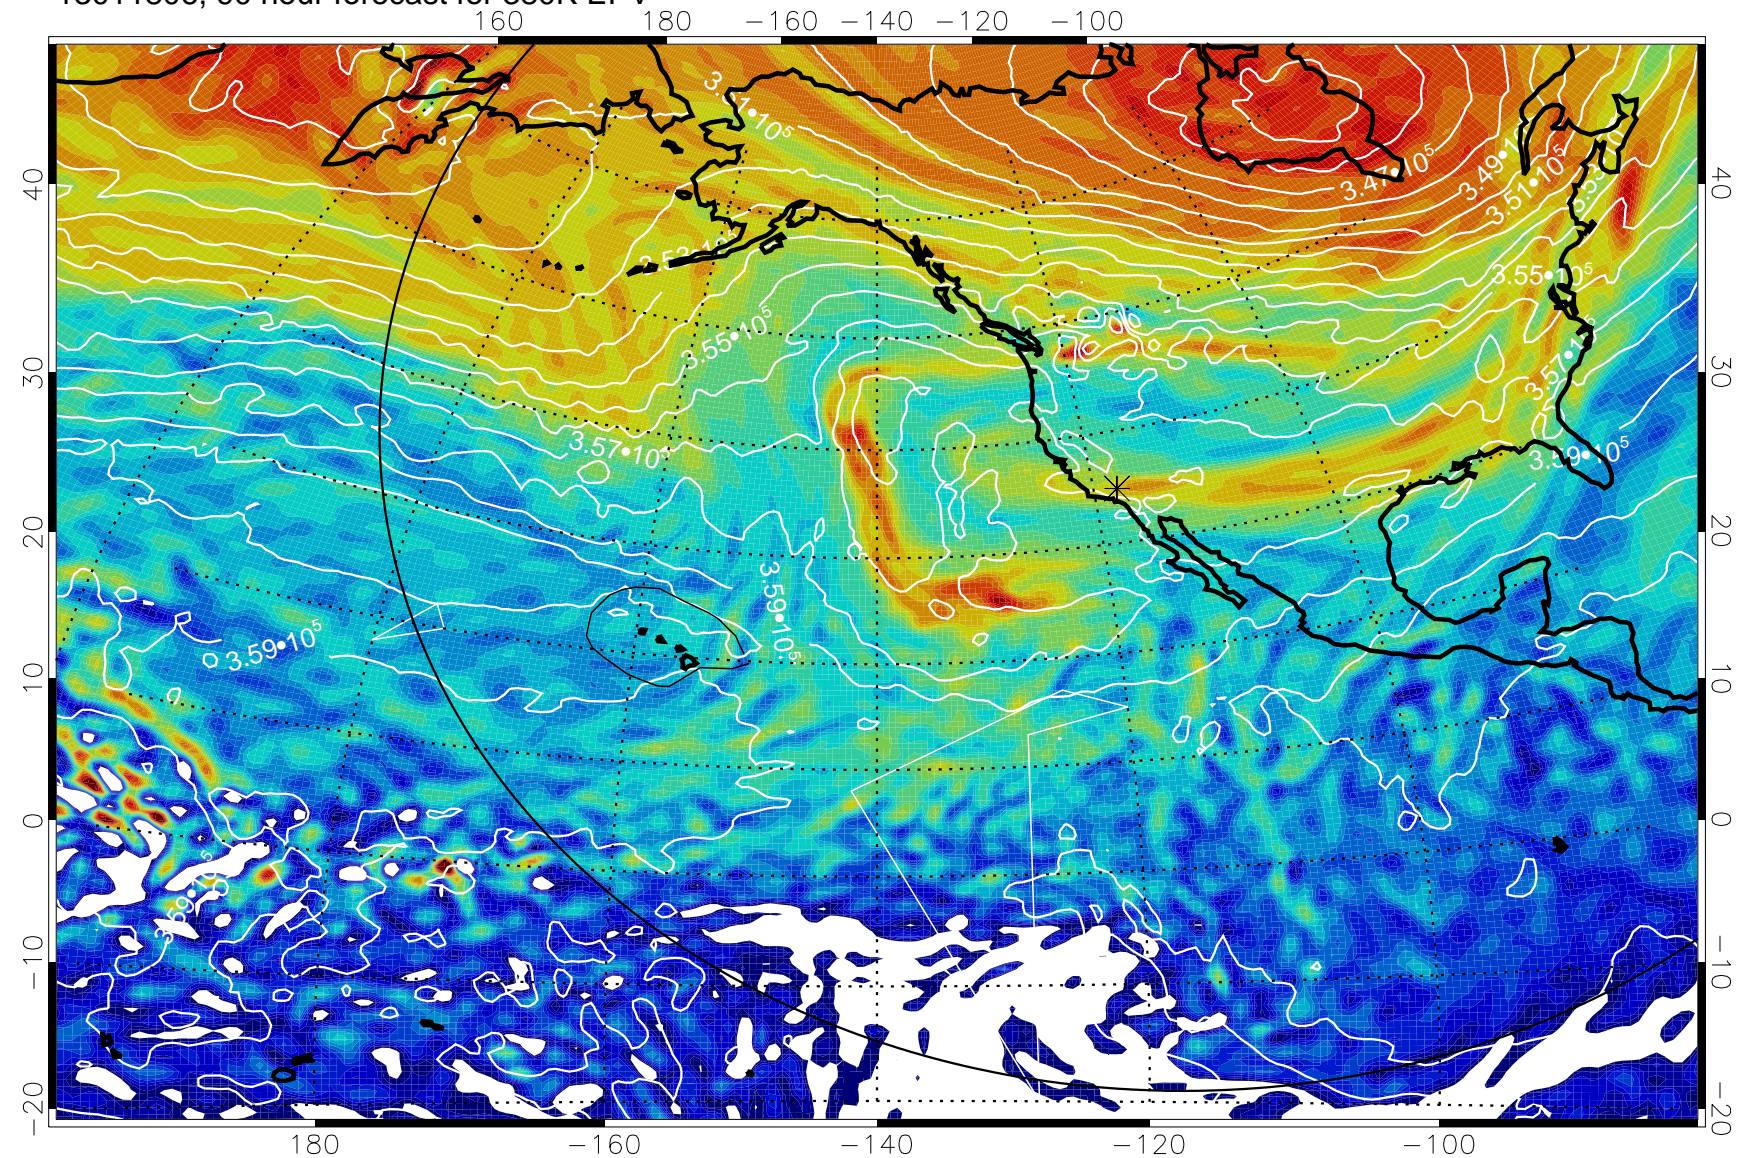

380K Montgomery Streamfunction, white

Range ring of 6000 km -- 19 hours GH round trip

13011712, 72 hour forecast for 380K EPV

380K Montgomery Streamfunction, white

Range ring of 6000 km -- 19 hours GH round trip

13011718, 78 hour forecast for 380K EPV

160 180 -160 -140 -120 -100

40
30
20
10
0
-10
-20

380K Montgomery Streamfunction, white

Range ring of 6000 km -- 19 hours GH round trip

13011800, 84 hour forecast for 380K EPV

380K Montgomery Streamfunction, white

Range ring of 6000 km -- 19 hours GH round trip

13011806, 90 hour forecast for 380K EPV

380K Montgomery Streamfunction, white

Range ring of 6000 km -- 19 hours GH round trip

13011812, 96 hour forecast for 380K EPV

380K Montgomery Streamfunction, white

Range ring of 6000 km -- 19 hours GH round trip

13011818, 102 hour forecast for 380K EPV

160 180 -160 -140 -120 -100

380K Montgomery Streamfunction, white