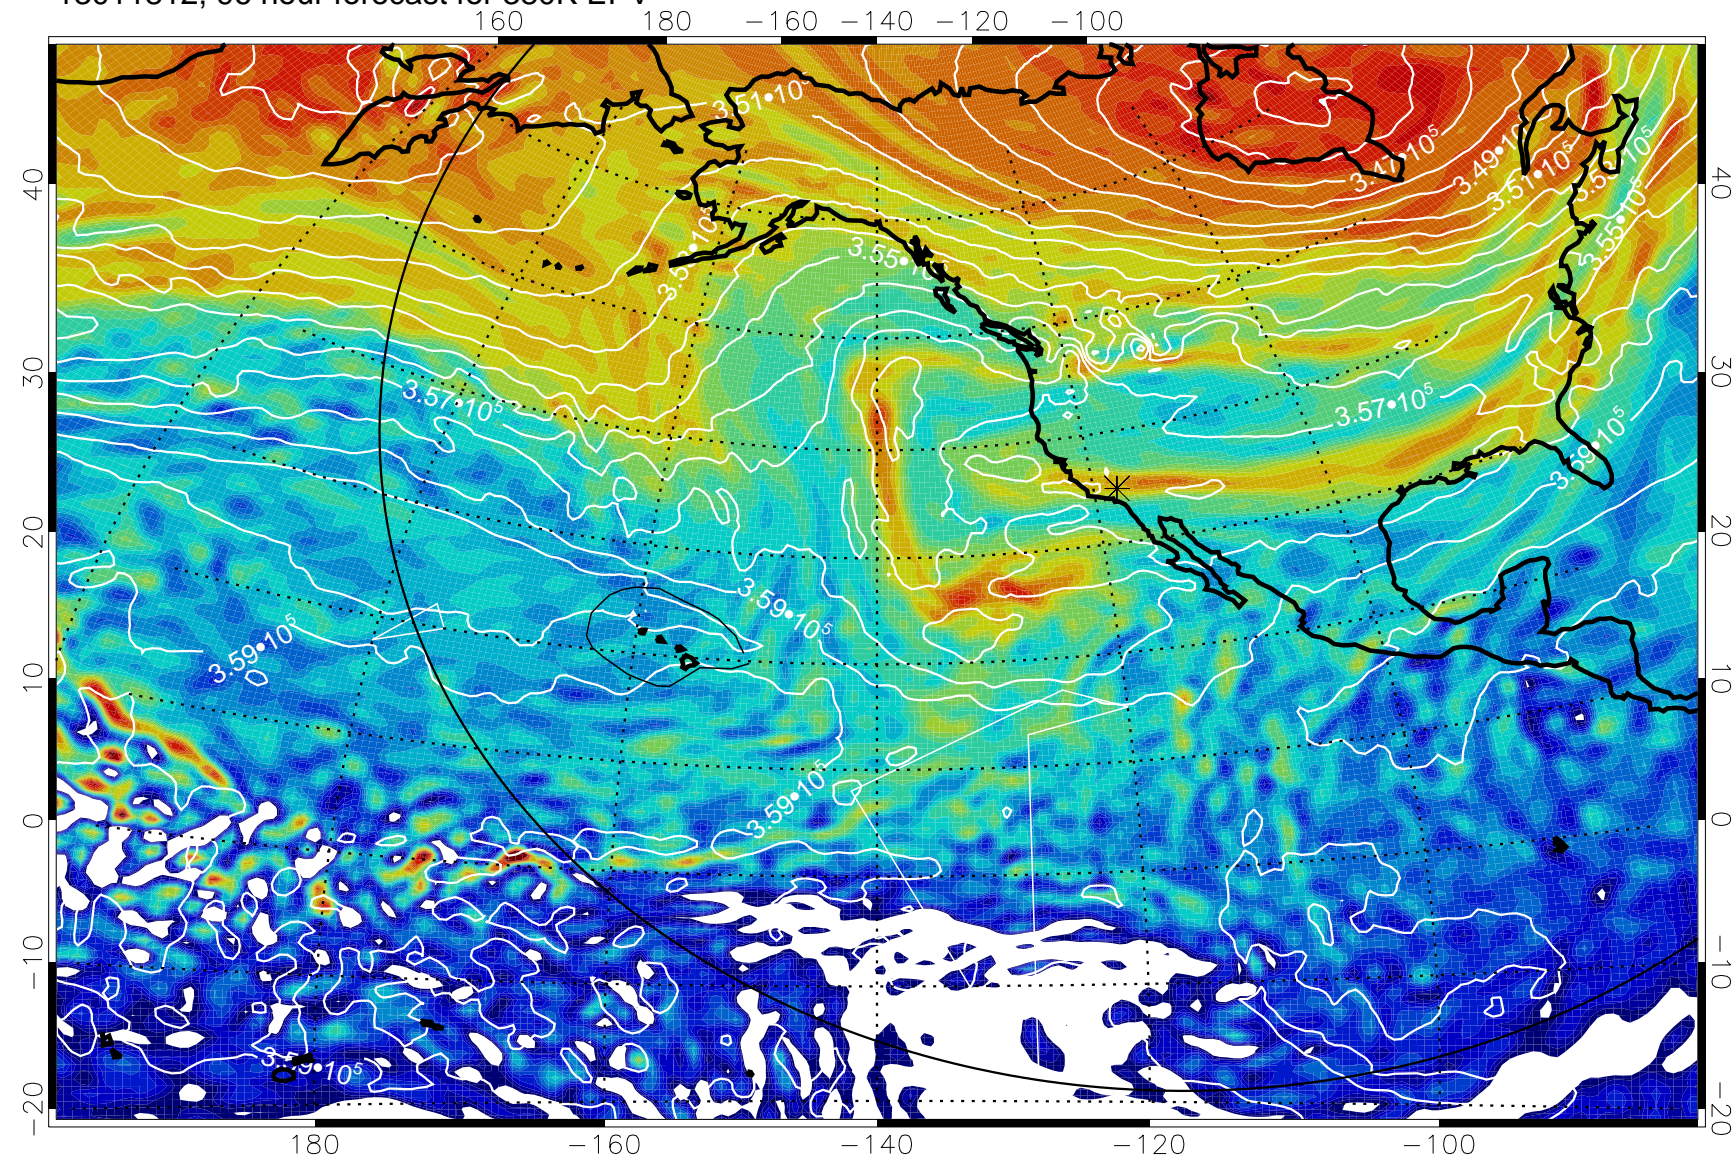

380K Montgomery Streamfunction, white

Range ring of 6000 km -- 19 hours GH round trip

13011806, 90 hour forecast for 380K EPV

380K Montgomery Streamfunction, white

Range ring of 6000 km -- 19 hours GH round trip

13011812, 96 hour forecast for 380K EPV

380K Montgomery Streamfunction, white

Range ring of 6000 km -- 19 hours GH round trip

13011818, 102 hour forecast for 380K EPV

160 180 -160 -140 -120 -100

380K Montgomery Streamfunction, white

Range ring of 6000 km -- 19 hours GH round trip

13011900, 108 hour forecast for 380K EPV

380K Montgomery Streamfunction, white

Range ring of 6000 km -- 19 hours GH round trip

13011906, 114 hour forecast for 380K EPV