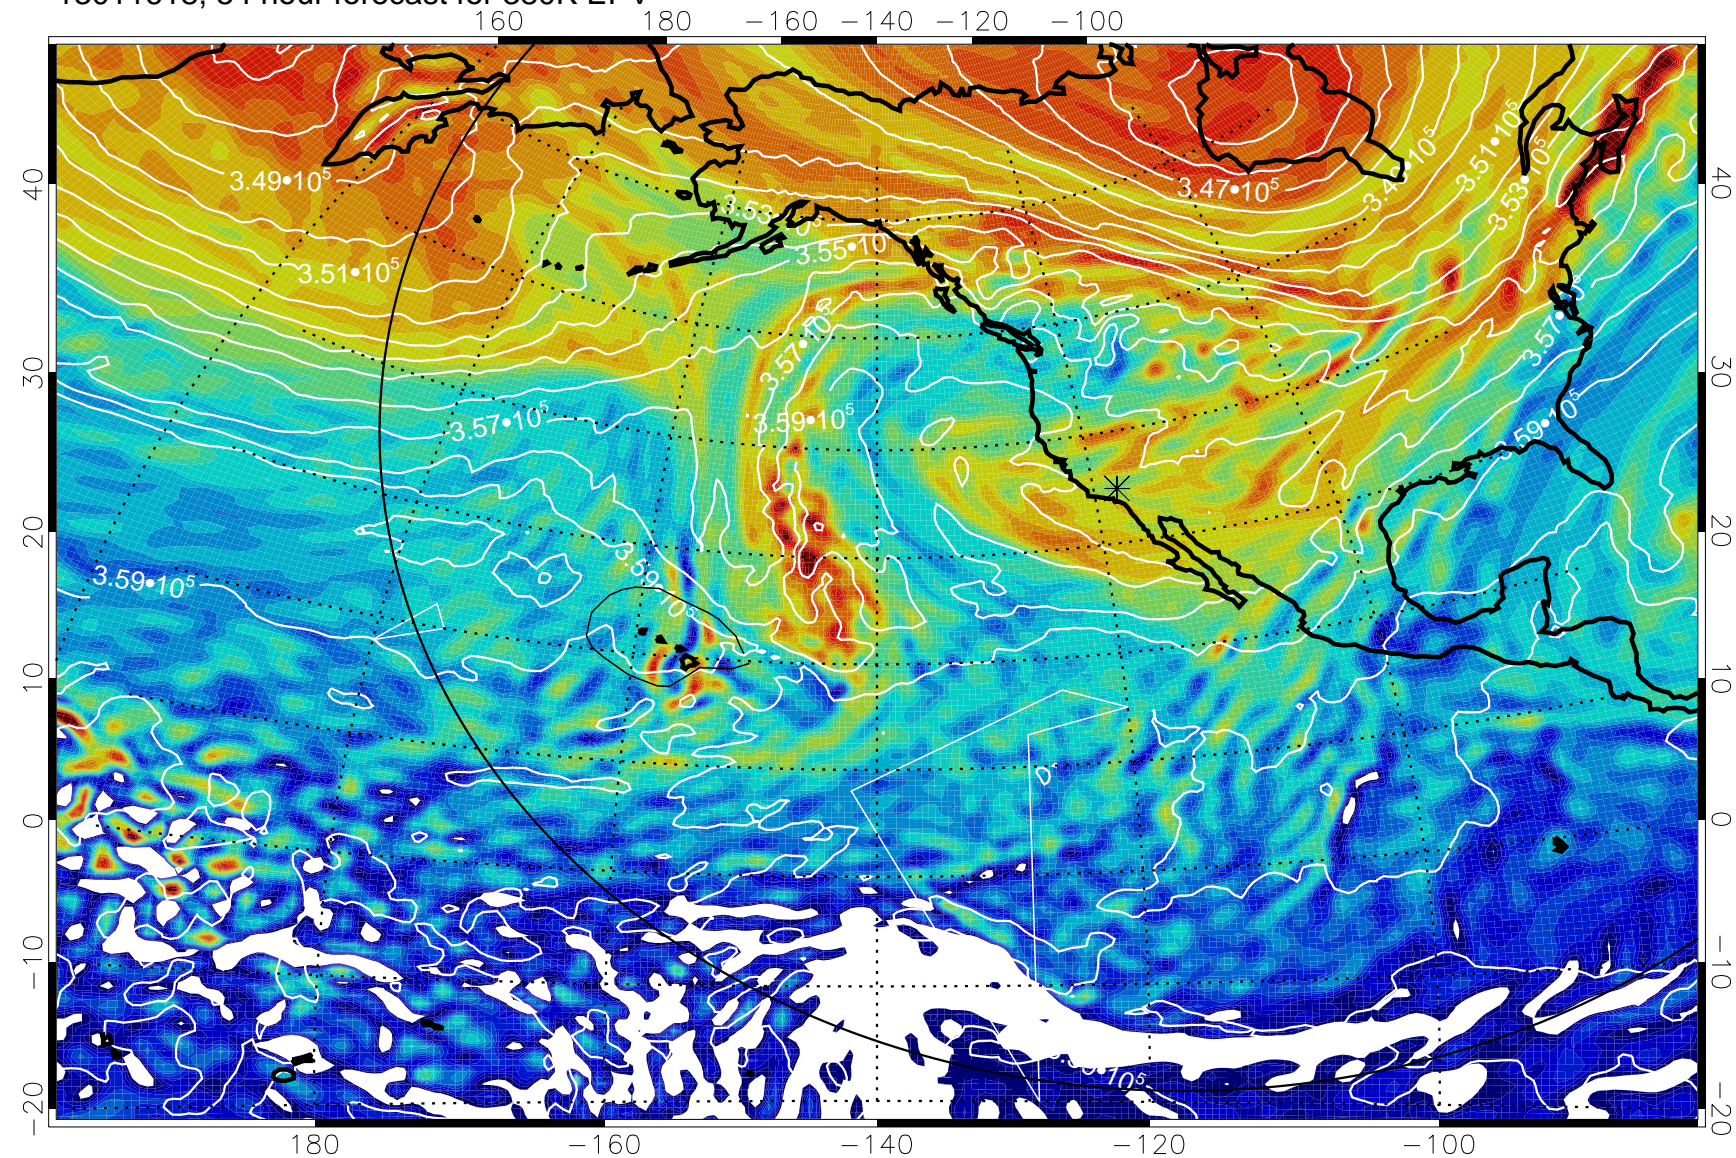

13011600, 36 hour forecast for 380K EPV

380K Montgomery Streamfunction, white

Range ring of 6000 km -- 19 hours GH round trip

13011606, 42 hour forecast for 380K EPV

380K Montgomery Streamfunction, white

Range ring of 6000 km -- 19 hours GH round trip

13011612, 48 hour forecast for 380K EPV

160 180 -160 -140 -120 -100

380K Montgomery Streamfunction, white

Range ring of 6000 km -- 19 hours GH round trip

13011618, 54 hour forecast for 380K EPV

380K Montgomery Streamfunction, white

Range ring of 6000 km -- 19 hours GH round trip

13011700, 60 hour forecast for 380K EPV

380K Montgomery Streamfunction, white

Range ring of 6000 km -- 19 hours GH round trip

13011706, 66 hour forecast for 380K EPV

380K Montgomery Streamfunction, white

Range ring of 6000 km -- 19 hours GH round trip

13011712, 72 hour forecast for 380K EPV

380K Montgomery Streamfunction, white

Range ring of 6000 km -- 19 hours GH round trip