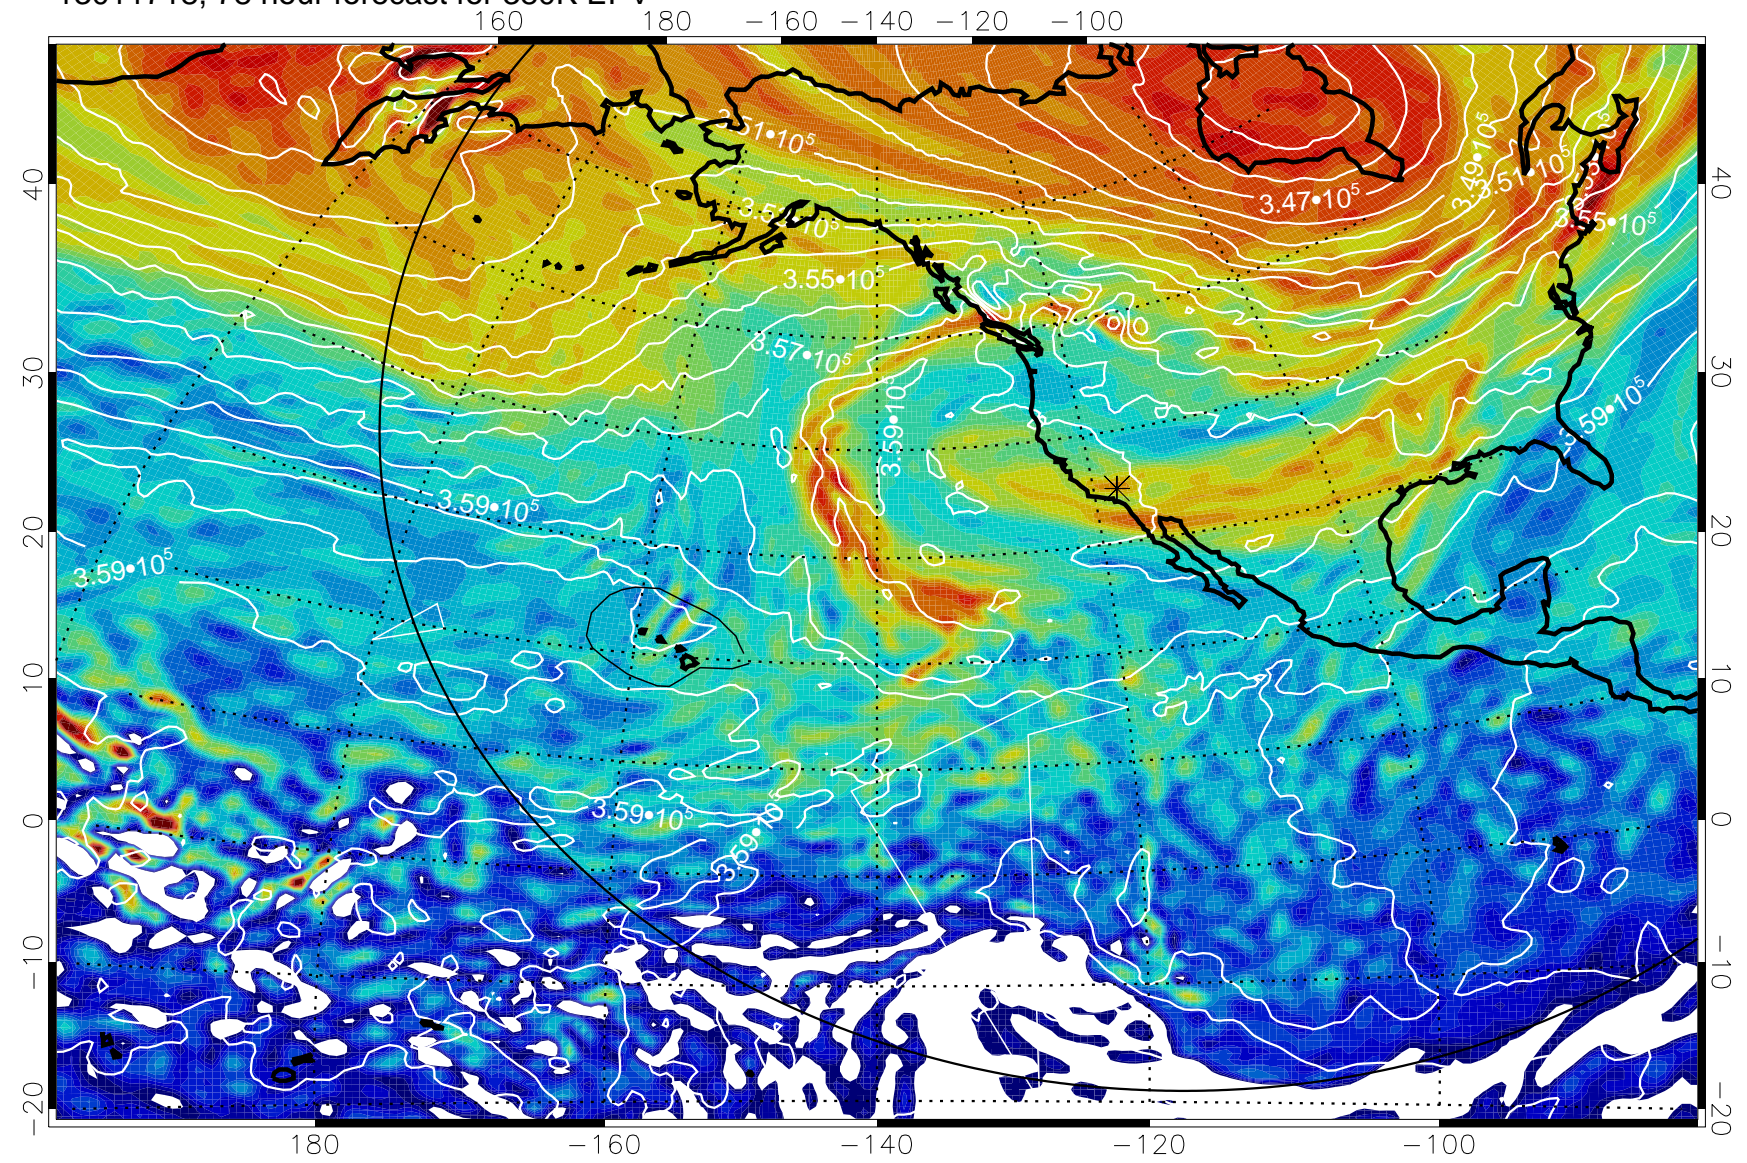

Range ring of 6000 km -- 19 hours GH round trip

13011700, 60 hour forecast for 380K EPV

380K Montgomery Streamfunction, white

Range ring of 6000 km -- 19 hours GH round trip

13011706, 66 hour forecast for 380K EPV

380K Montgomery Streamfunction, white

Range ring of 6000 km -- 19 hours GH round trip

13011712, 72 hour forecast for 380K EPV

380K Montgomery Streamfunction, white

Range ring of 6000 km -- 19 hours GH round trip

13011718, 78 hour forecast for 380K EPV

160 180 -160 -140 -120 -100

40
30
20
10
0
-10
-20

380K Montgomery Streamfunction, white

Range ring of 6000 km -- 19 hours GH round trip

13011800, 84 hour forecast for 380K EPV

380K Montgomery Streamfunction, white

Range ring of 6000 km -- 19 hours GH round trip

13011806, 90 hour forecast for 380K EPV

380K Montgomery Streamfunction, white

Range ring of 6000 km -- 19 hours GH round trip