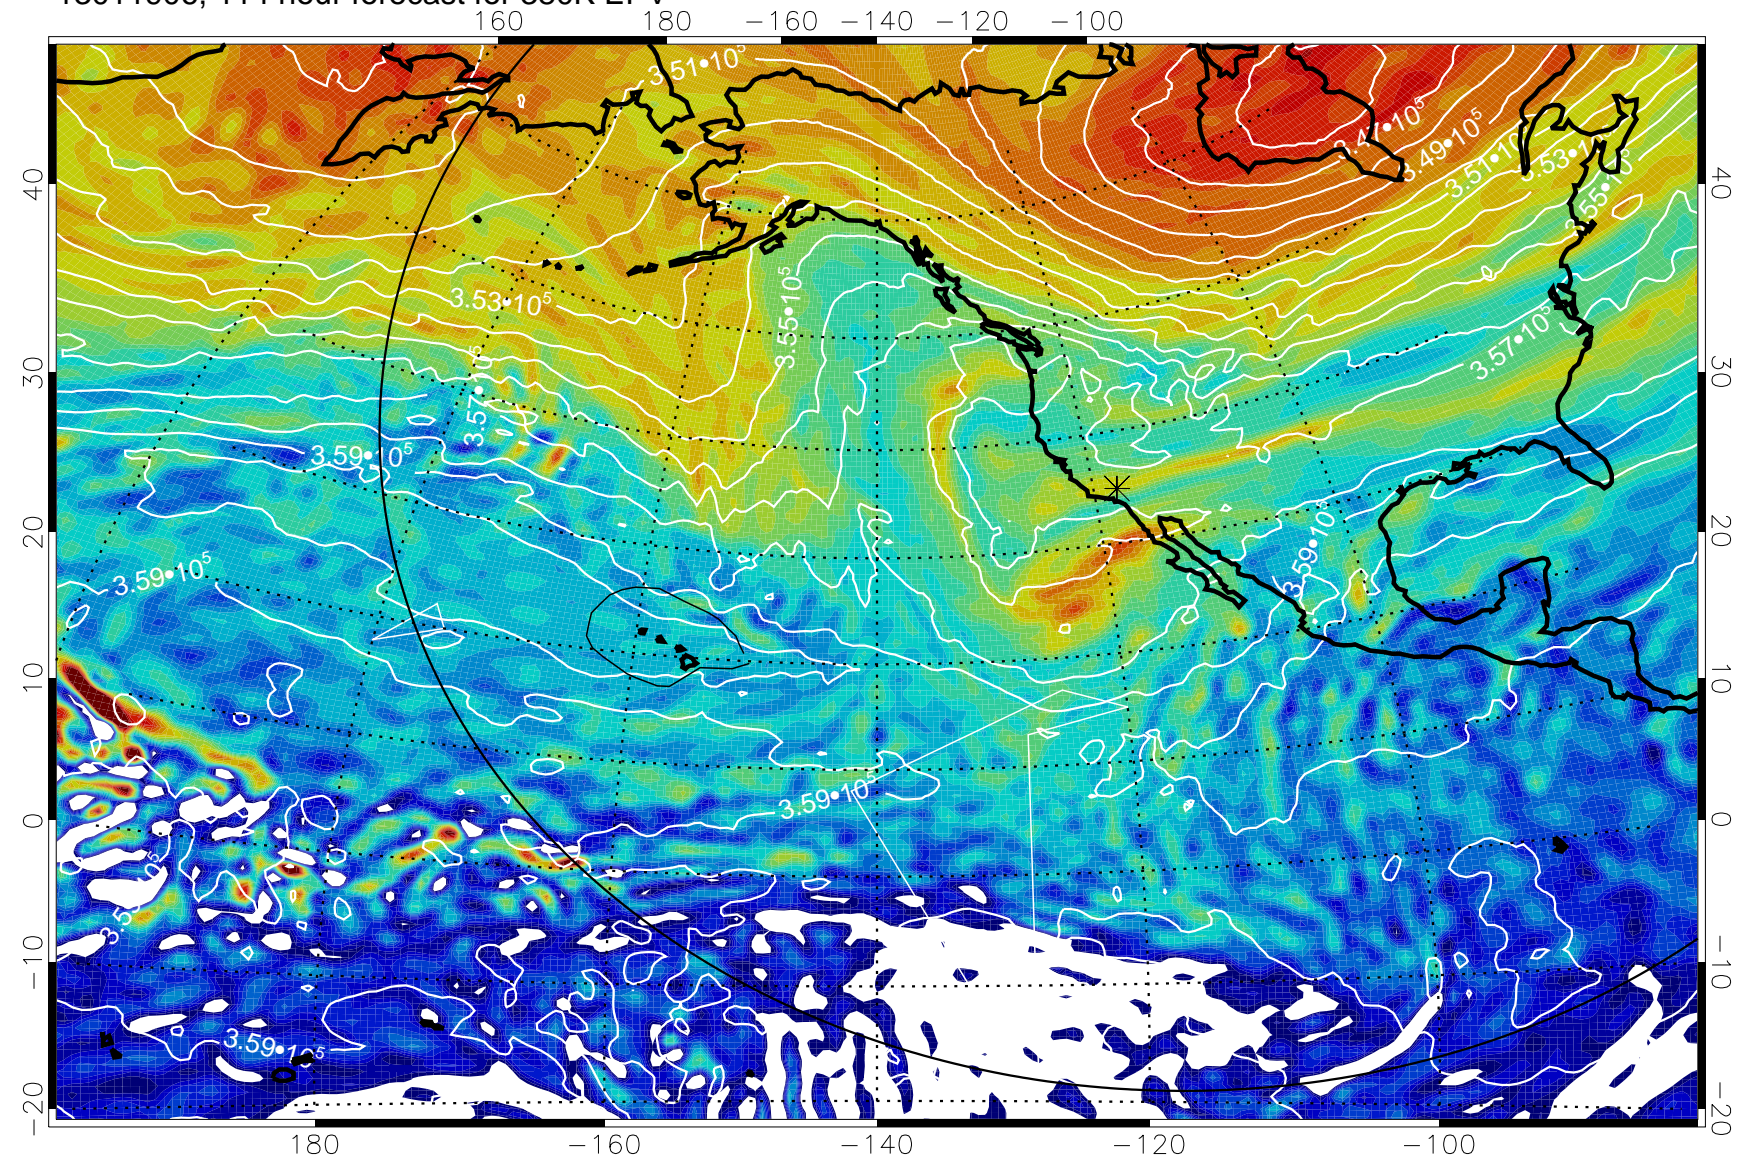

13011812, 96 hour forecast for 380K EPV

380K Montgomery Streamfunction, white

Range ring of 6000 km -- 19 hours GH round trip

13011818, 102 hour forecast for 380K EPV

160 180 -160 -140 -120 -100

380K Montgomery Streamfunction, white

Range ring of 6000 km -- 19 hours GH round trip

13011900, 108 hour forecast for 380K EPV

380K Montgomery Streamfunction, white

Range ring of 6000 km -- 19 hours GH round trip

13011906, 114 hour forecast for 380K EPV

380K Montgomery Streamfunction, white

Range ring of 6000 km -- 19 hours GH round trip

13011912, 120 hour forecast for 380K EPV

160 180 -160 -140 -120 -100

380K Montgomery Streamfunction, white

Range ring of 6000 km -- 19 hours GH round trip