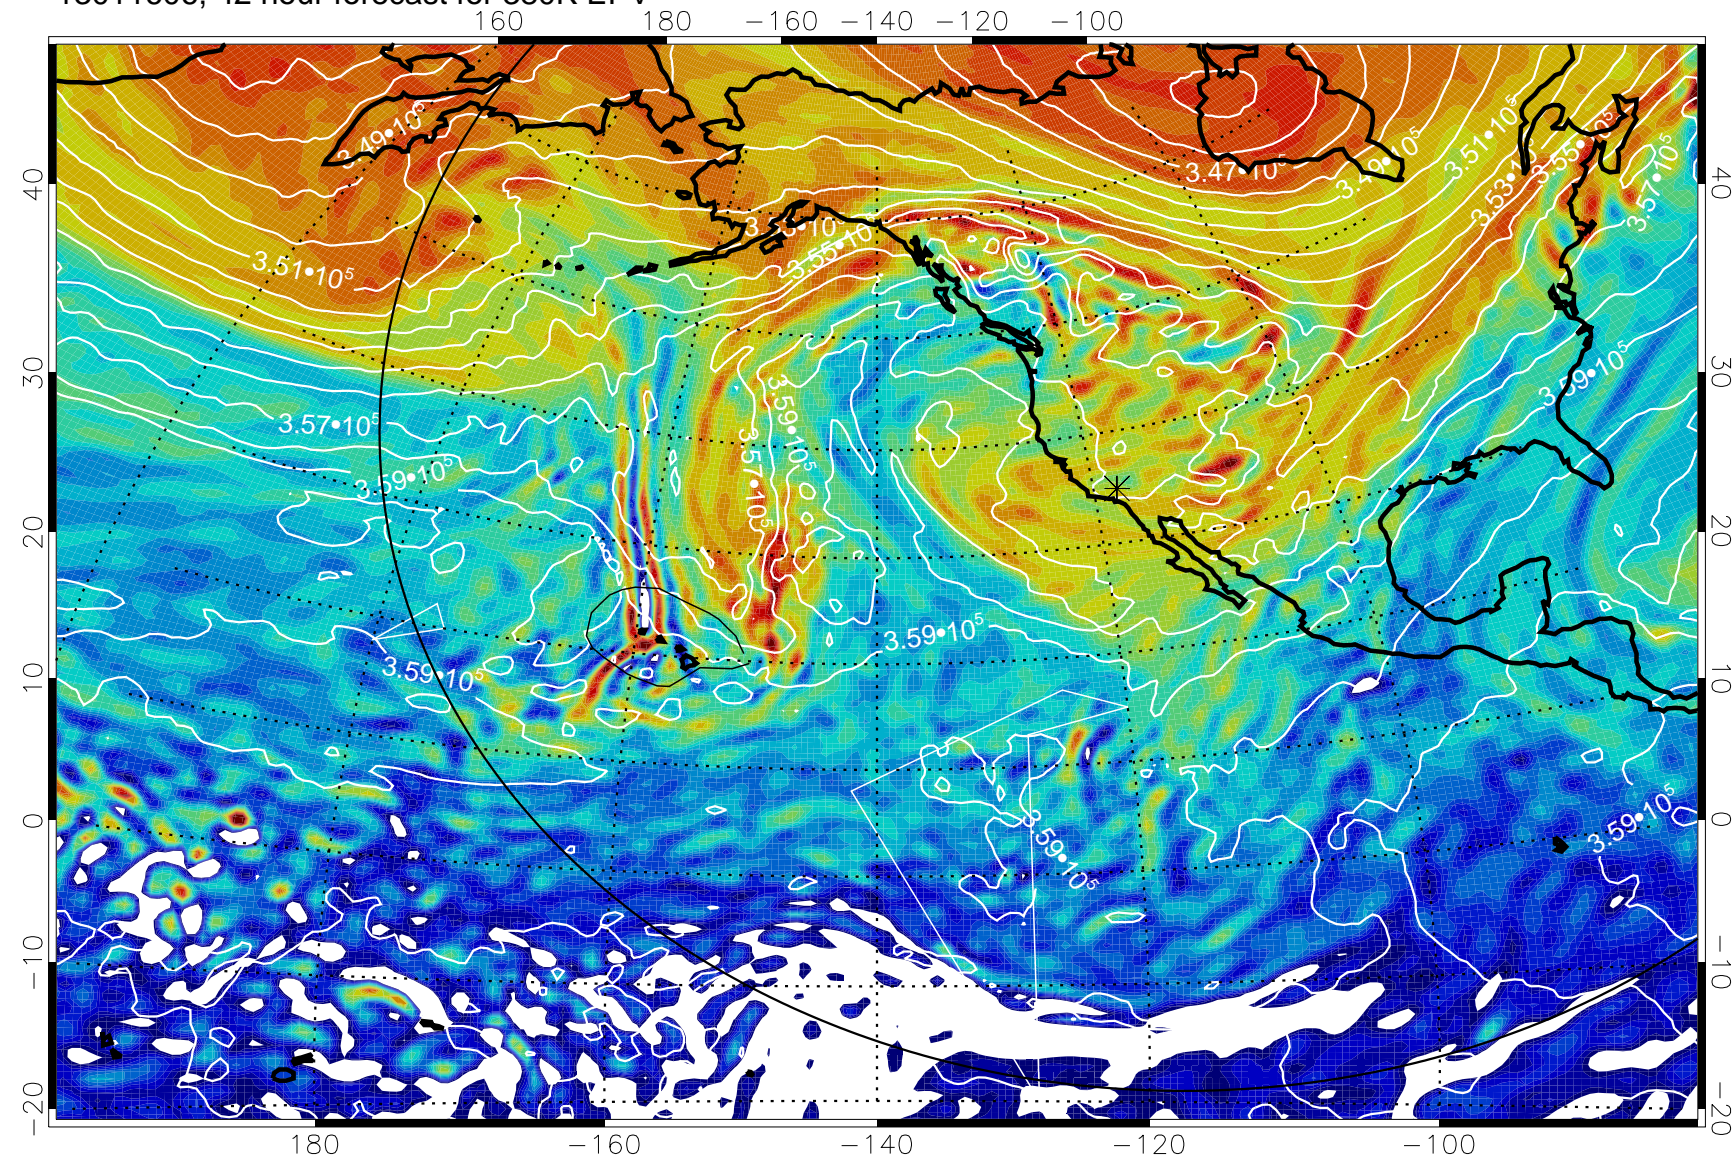

380K Montgomery Streamfunction, white

Range ring of 6000 km -- 19 hours GH round trip

13011518, 30 hour forecast for 380K EPV

380K Montgomery Streamfunction, white

Range ring of 6000 km -- 19 hours GH round trip

13011600, 36 hour forecast for 380K EPV

380K Montgomery Streamfunction, white

Range ring of 6000 km -- 19 hours GH round trip

13011606, 42 hour forecast for 380K EPV

380K Montgomery Streamfunction, white

Range ring of 6000 km -- 19 hours GH round trip

13011612, 48 hour forecast for 380K EPV

160 180 -160 -140 -120 -100

380K Montgomery Streamfunction, white

Range ring of 6000 km -- 19 hours GH round trip

13011618, 54 hour forecast for 380K EPV

380K Montgomery Streamfunction, white

Range ring of 6000 km -- 19 hours GH round trip

13011700, 60 hour forecast for 380K EPV

380K Montgomery Streamfunction, white

Range ring of 6000 km -- 19 hours GH round trip

13011706, 66 hour forecast for 380K EPV