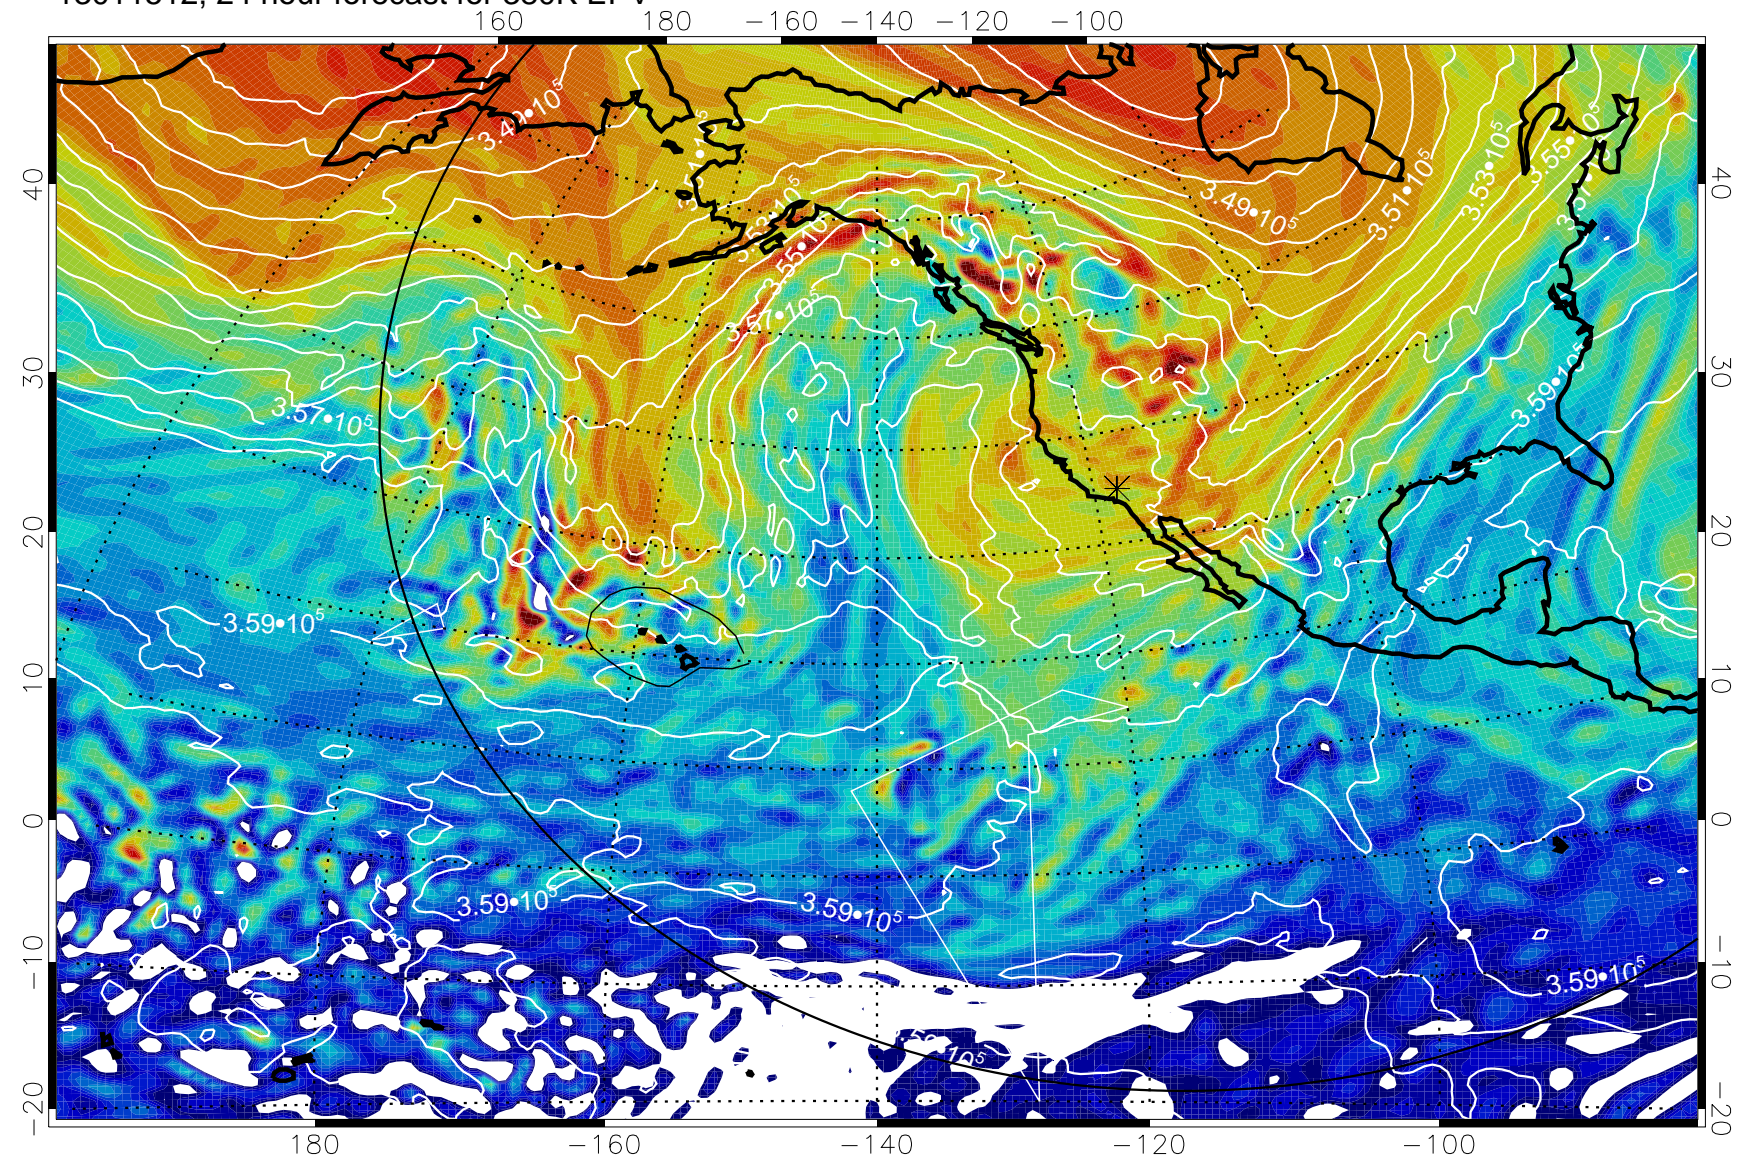

13011418, 6 hour forecast for 380K EPV

160 180 -160 -140 -120 -100

380K Montgomery Streamfunction, white

Range ring of 6000 km -- 19 hours GH round trip

13011500, 12 hour forecast for 380K EPV

380K Montgomery Streamfunction, white

Range ring of 6000 km -- 19 hours GH round trip

13011506, 18 hour forecast for 380K EPV

380K Montgomery Streamfunction, white

Range ring of 6000 km -- 19 hours GH round trip

13011512, 24 hour forecast for 380K EPV

380K Montgomery Streamfunction, white

Range ring of 6000 km -- 19 hours GH round trip

13011518, 30 hour forecast for 380K EPV

380K Montgomery Streamfunction, white

Range ring of 6000 km -- 19 hours GH round trip

13011600, 36 hour forecast for 380K EPV

380K Montgomery Streamfunction, white

Range ring of 6000 km -- 19 hours GH round trip

13011606, 42 hour forecast for 380K EPV

380K Montgomery Streamfunction, white

Range ring of 6000 km -- 19 hours GH round trip