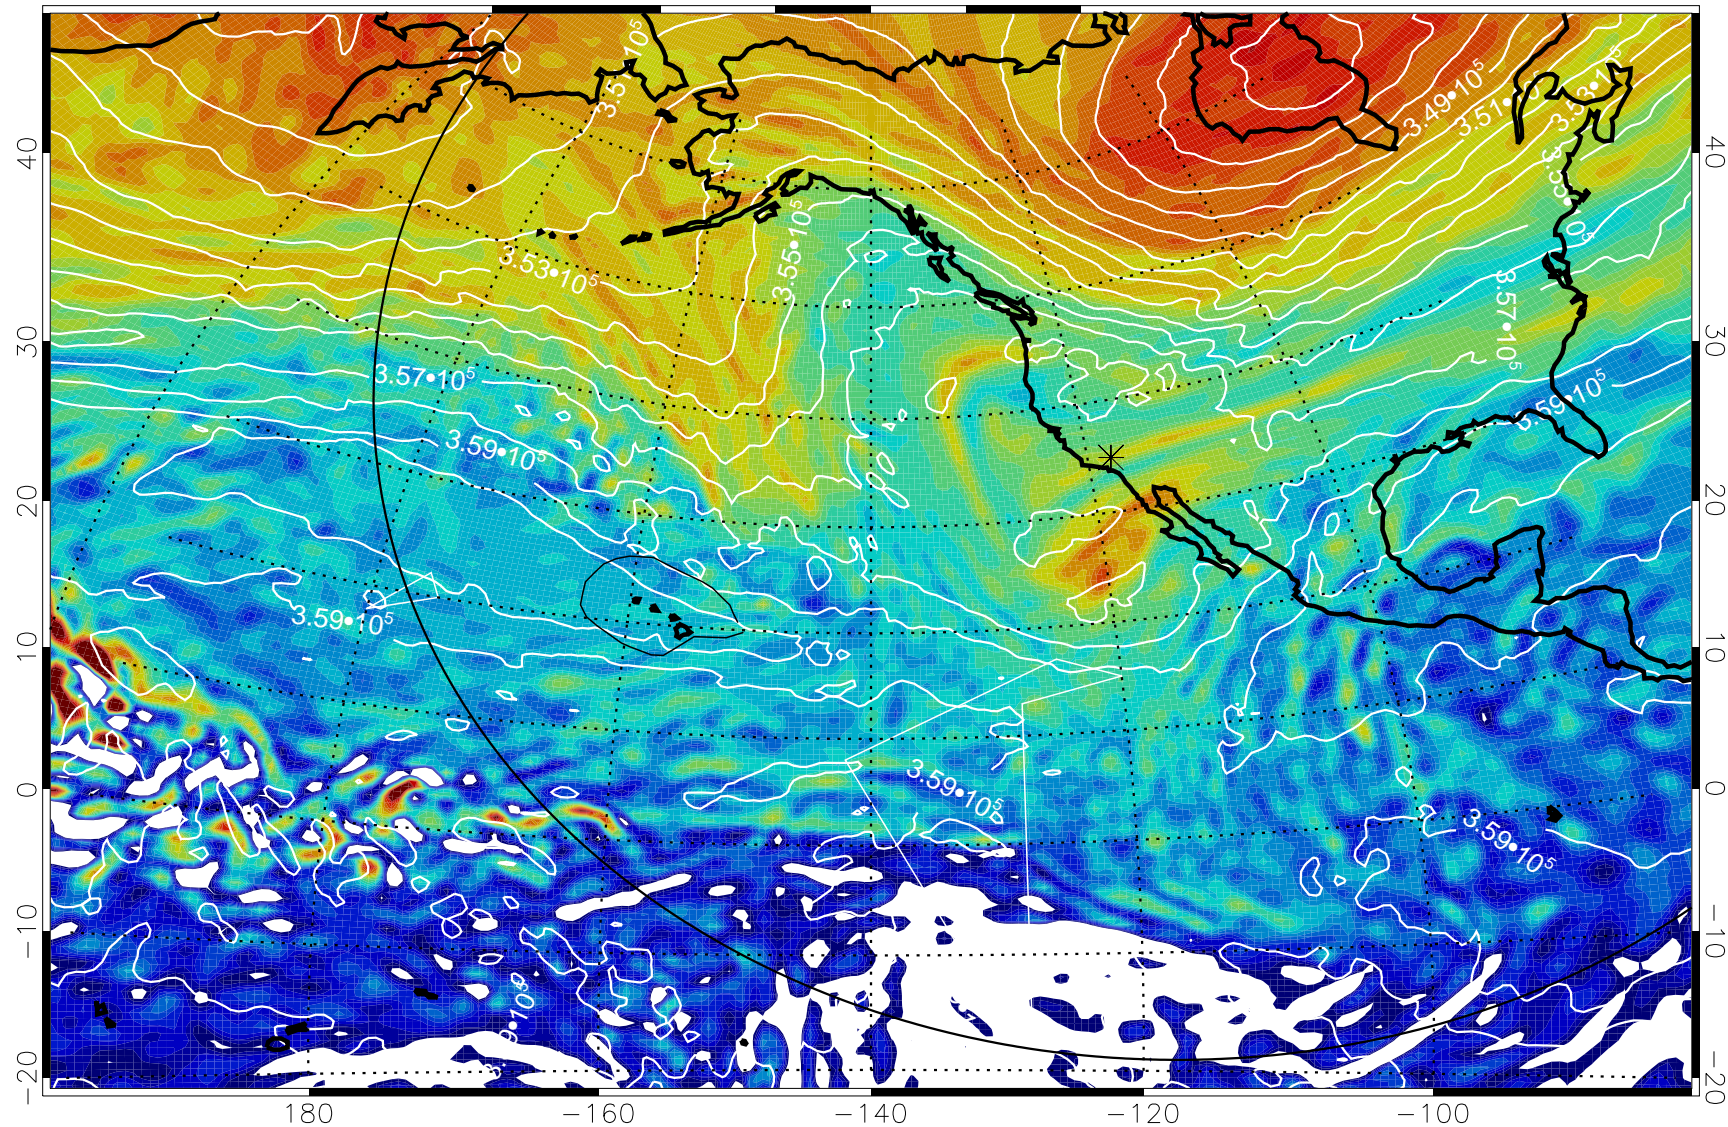

13011812, 96 hour forecast for 380K EPV

380K Montgomery Streamfunction, white

Range ring of 6000 km -- 19 hours GH round trip

13011818, 102 hour forecast for 380K EPV

160 180 -160 -140 -120 -100

380K Montgomery Streamfunction, white

Range ring of 6000 km -- 19 hours GH round trip

13011900, 108 hour forecast for 380K EPV

380K Montgomery Streamfunction, white

Range ring of 6000 km -- 19 hours GH round trip

13011906, 114 hour forecast for 380K EPV

380K Montgomery Streamfunction, white

Range ring of 6000 km -- 19 hours GH round trip

13011912, 120 hour forecast for 380K EPV

160 180 -160 -140 -120 -100

380K Montgomery Streamfunction, white

Range ring of 6000 km -- 19 hours GH round trip