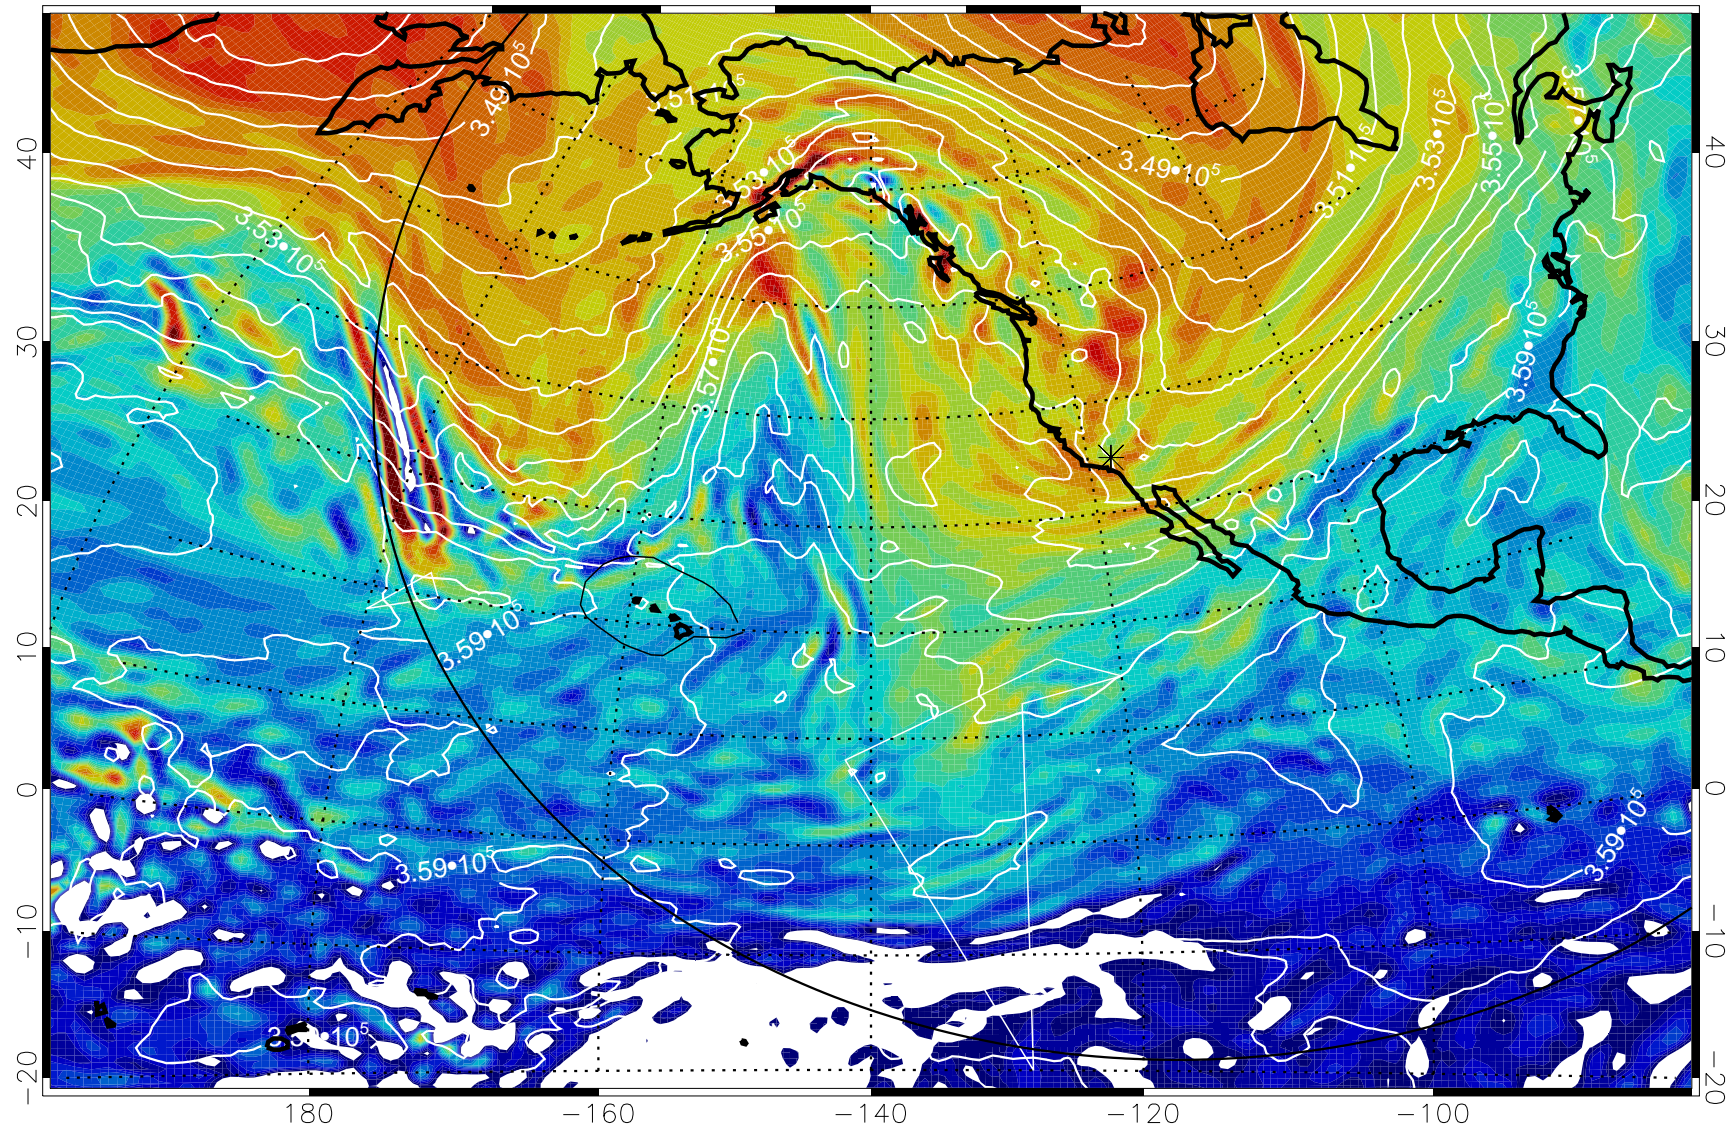

13011418, 6 hour forecast for 380K EPV

160 180 -160 -140 -120 -100

380K Montgomery Streamfunction, white

Range ring of 6000 km -- 19 hours GH round trip

13011500, 12 hour forecast for 380K EPV

380K Montgomery Streamfunction, white

Range ring of 6000 km -- 19 hours GH round trip

13011506, 18 hour forecast for 380K EPV

380K Montgomery Streamfunction, white

Range ring of 6000 km -- 19 hours GH round trip

13011512, 24 hour forecast for 380K EPV

380K Montgomery Streamfunction, white

Range ring of 6000 km -- 19 hours GH round trip

13011518, 30 hour forecast for 380K EPV

380K Montgomery Streamfunction, white

Range ring of 6000 km -- 19 hours GH round trip

13011600, 36 hour forecast for 380K EPV

380K Montgomery Streamfunction, white

Range ring of 6000 km -- 19 hours GH round trip

13011606, 42 hour forecast for 380K EPV

380K Montgomery Streamfunction, white

Range ring of 6000 km -- 19 hours GH round trip