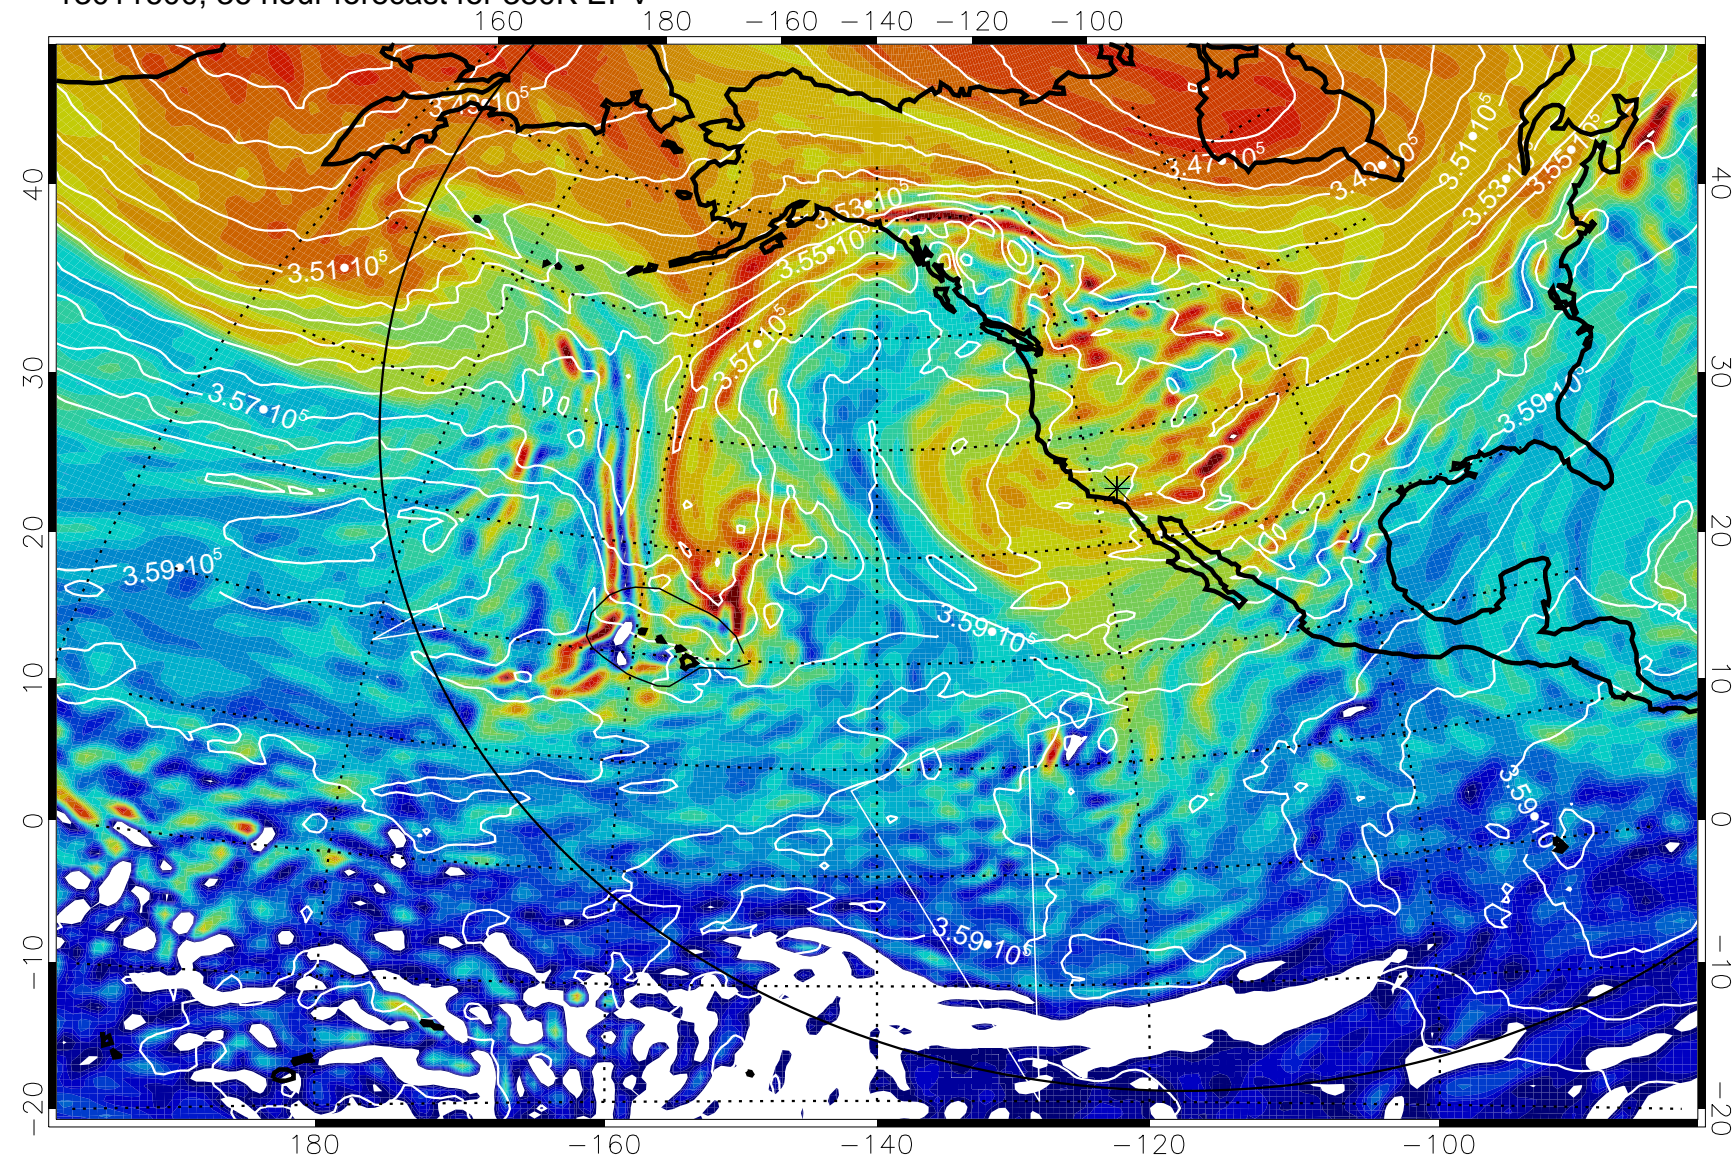

Range ring of 6000 km -- 19 hours GH round trip

13011506, 18 hour forecast for 380K EPV

380K Montgomery Streamfunction, white

Range ring of 6000 km -- 19 hours GH round trip

13011512, 24 hour forecast for 380K EPV

380K Montgomery Streamfunction, white

Range ring of 6000 km -- 19 hours GH round trip

13011518, 30 hour forecast for 380K EPV

380K Montgomery Streamfunction, white

Range ring of 6000 km -- 19 hours GH round trip

13011600, 36 hour forecast for 380K EPV

380K Montgomery Streamfunction, white

Range ring of 6000 km -- 19 hours GH round trip

13011606, 42 hour forecast for 380K EPV

380K Montgomery Streamfunction, white

Range ring of 6000 km -- 19 hours GH round trip

Range ring of 6000 km -- 19 hours GH round trip

13011700, 60 hour forecast for 380K EPV

380K Montgomery Streamfunction, white

Range ring of 6000 km -- 19 hours GH round trip

13011706, 66 hour forecast for 380K EPV