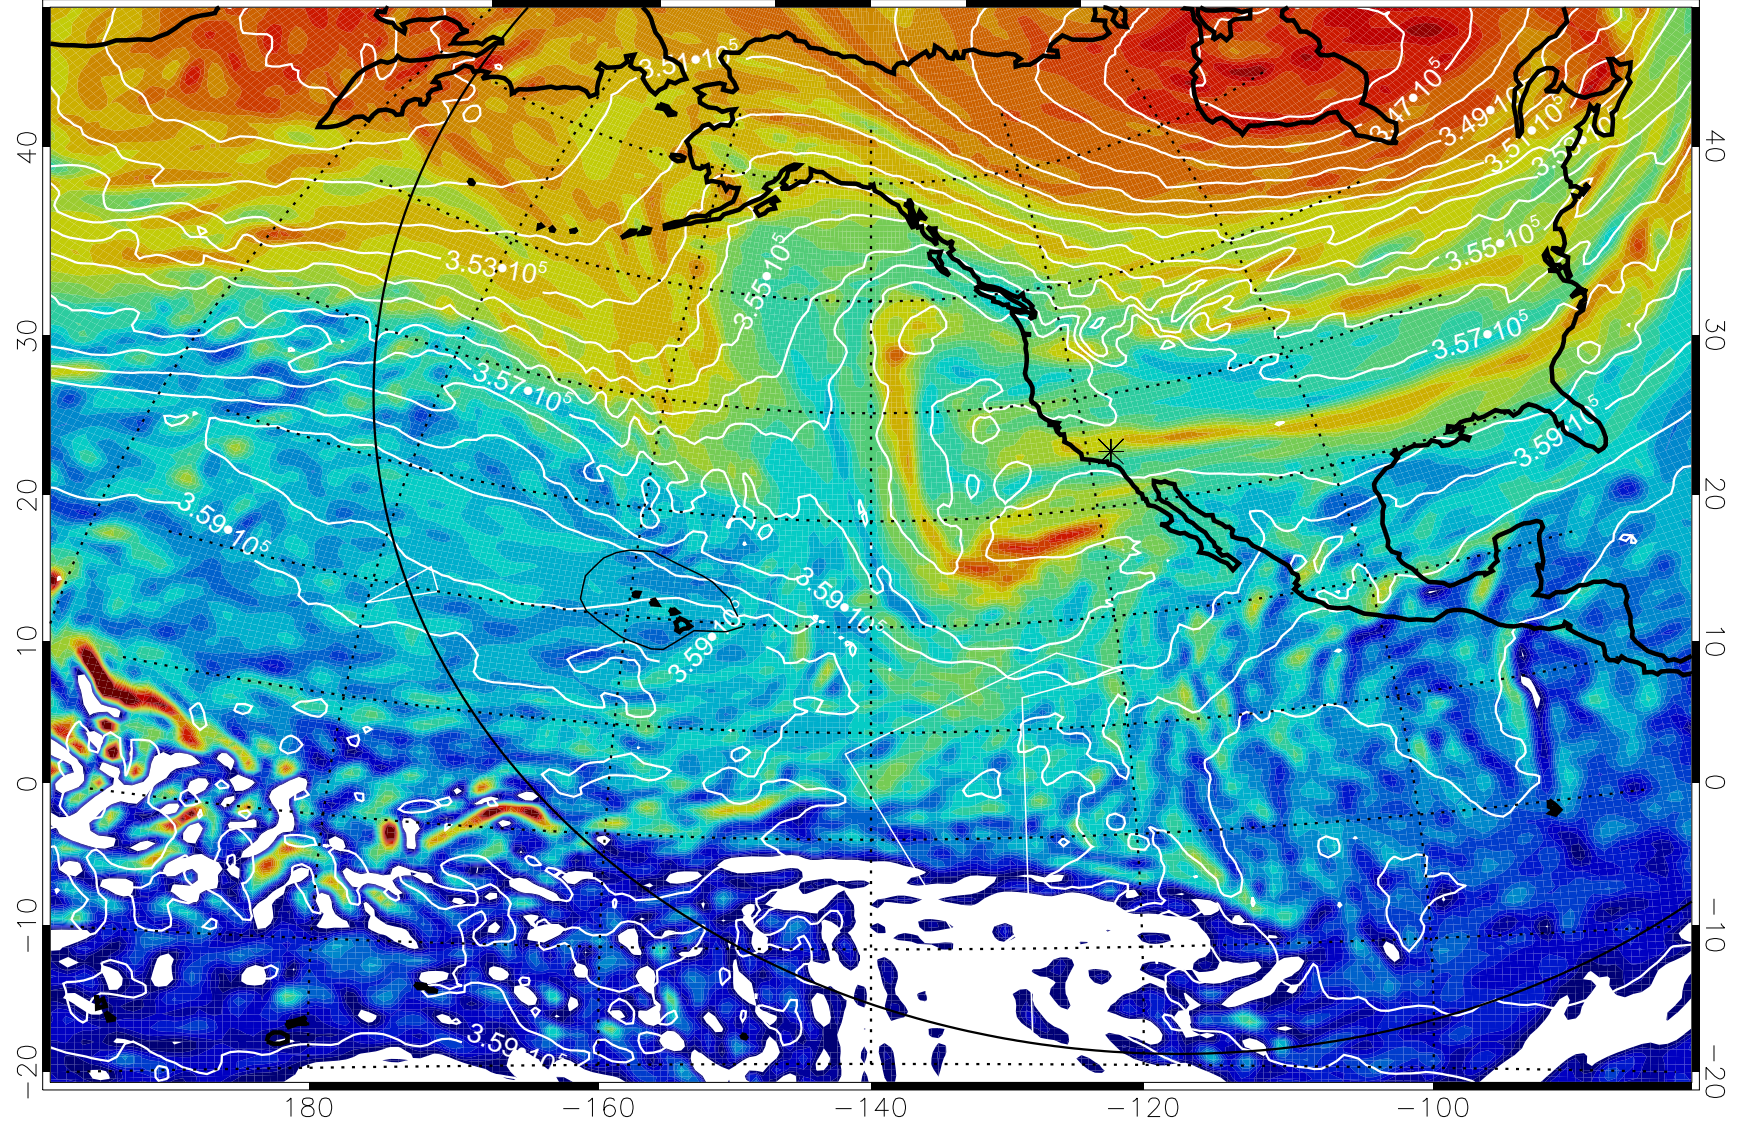

380K Montgomery Streamfunction, white

Range ring of 6000 km -- 19 hours GH round trip

13011806, 90 hour forecast for 380K EPV

380K Montgomery Streamfunction, white

Range ring of 6000 km -- 19 hours GH round trip

13011812, 96 hour forecast for 380K EPV

380K Montgomery Streamfunction, white

Range ring of 6000 km -- 19 hours GH round trip

13011818, 102 hour forecast for 380K EPV

160 180 -160 -140 -120 -100

380K Montgomery Streamfunction, white

Range ring of 6000 km -- 19 hours GH round trip

13011900, 108 hour forecast for 380K EPV

380K Montgomery Streamfunction, white

Range ring of 6000 km -- 19 hours GH round trip

13011906, 114 hour forecast for 380K EPV