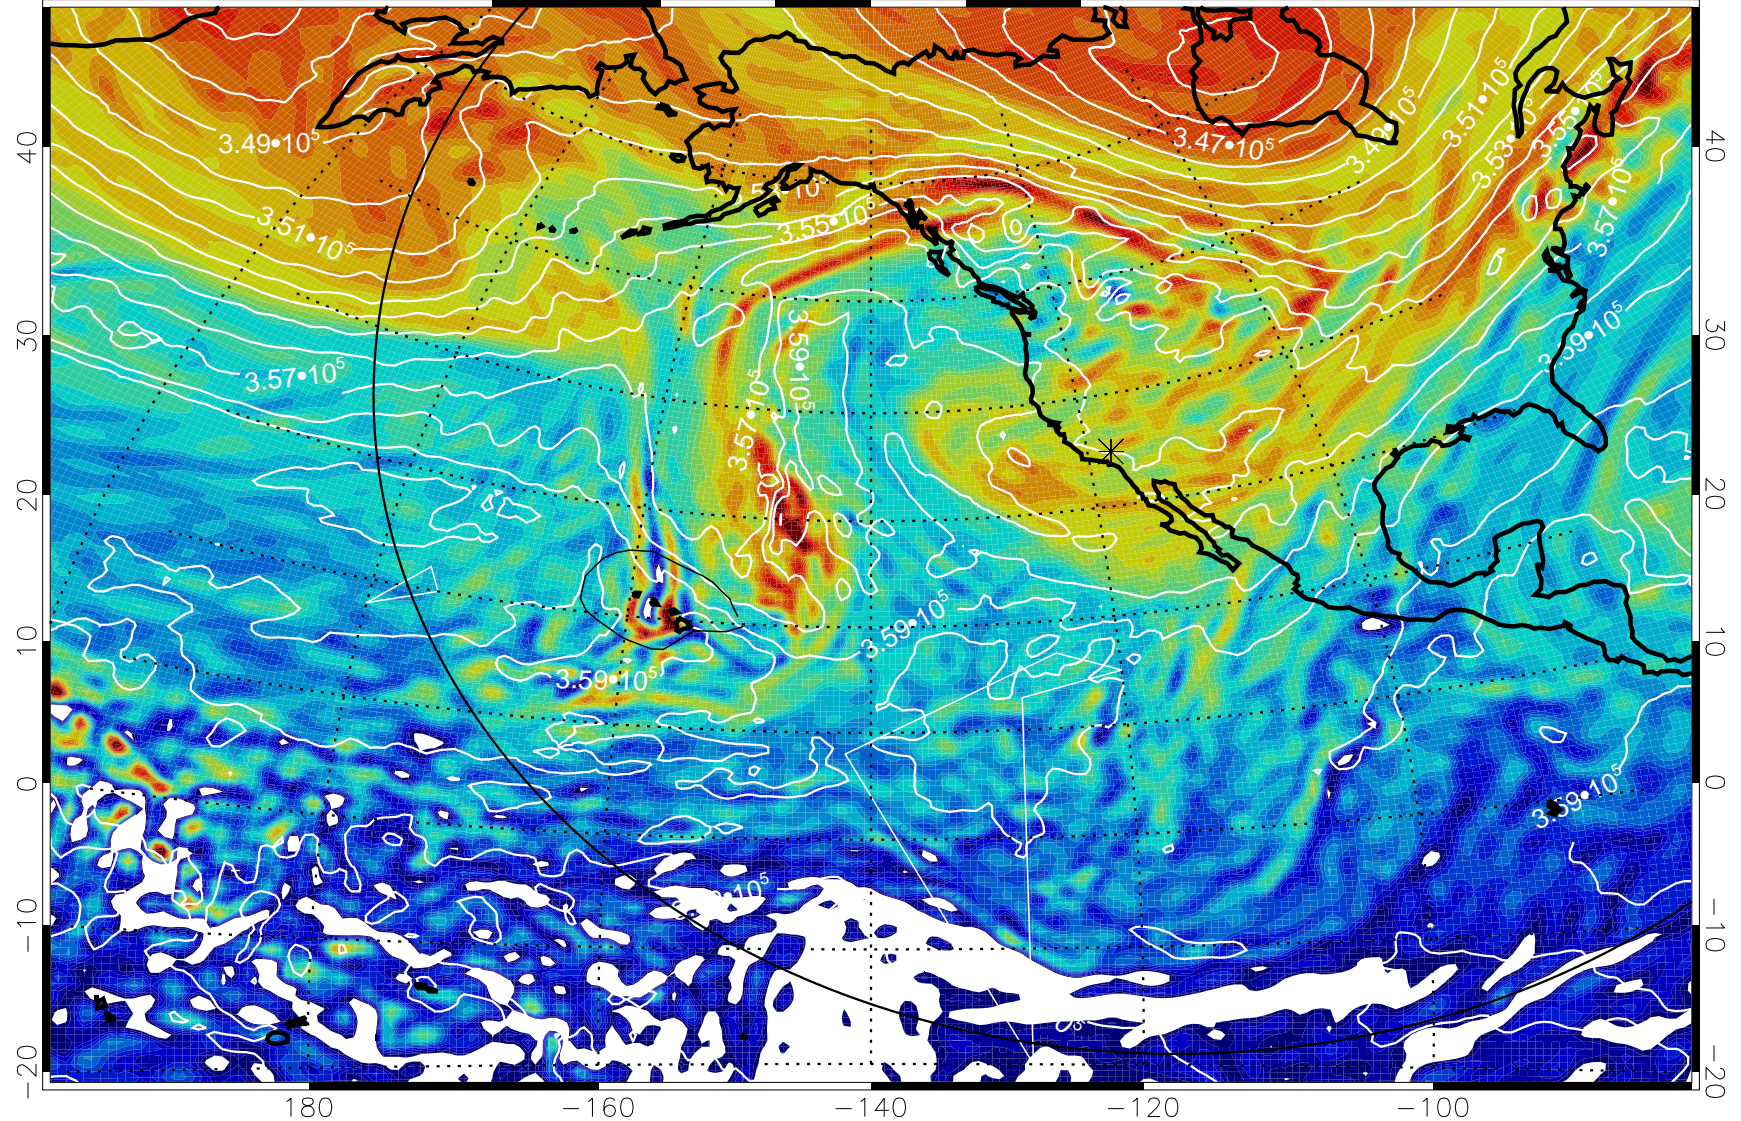

380K Montgomery Streamfunction, white

Range ring of 6000 km -- 19 hours GH round trip

13011518, 30 hour forecast for 380K EPV

380K Montgomery Streamfunction, white

Range ring of 6000 km -- 19 hours GH round trip

13011600, 36 hour forecast for 380K EPV

380K Montgomery Streamfunction, white

Range ring of 6000 km -- 19 hours GH round trip

13011606, 42 hour forecast for 380K EPV

380K Montgomery Streamfunction, white

Range ring of 6000 km -- 19 hours GH round trip

13011612, 48 hour forecast for 380K EPV

160 180 -160 -140 -120 -100

380K Montgomery Streamfunction, white

Range ring of 6000 km -- 19 hours GH round trip

13011618, 54 hour forecast for 380K EPV

380K Montgomery Streamfunction, white

Range ring of 6000 km -- 19 hours GH round trip

13011700, 60 hour forecast for 380K EPV

380K Montgomery Streamfunction, white

Range ring of 6000 km -- 19 hours GH round trip

13011706, 66 hour forecast for 380K EPV