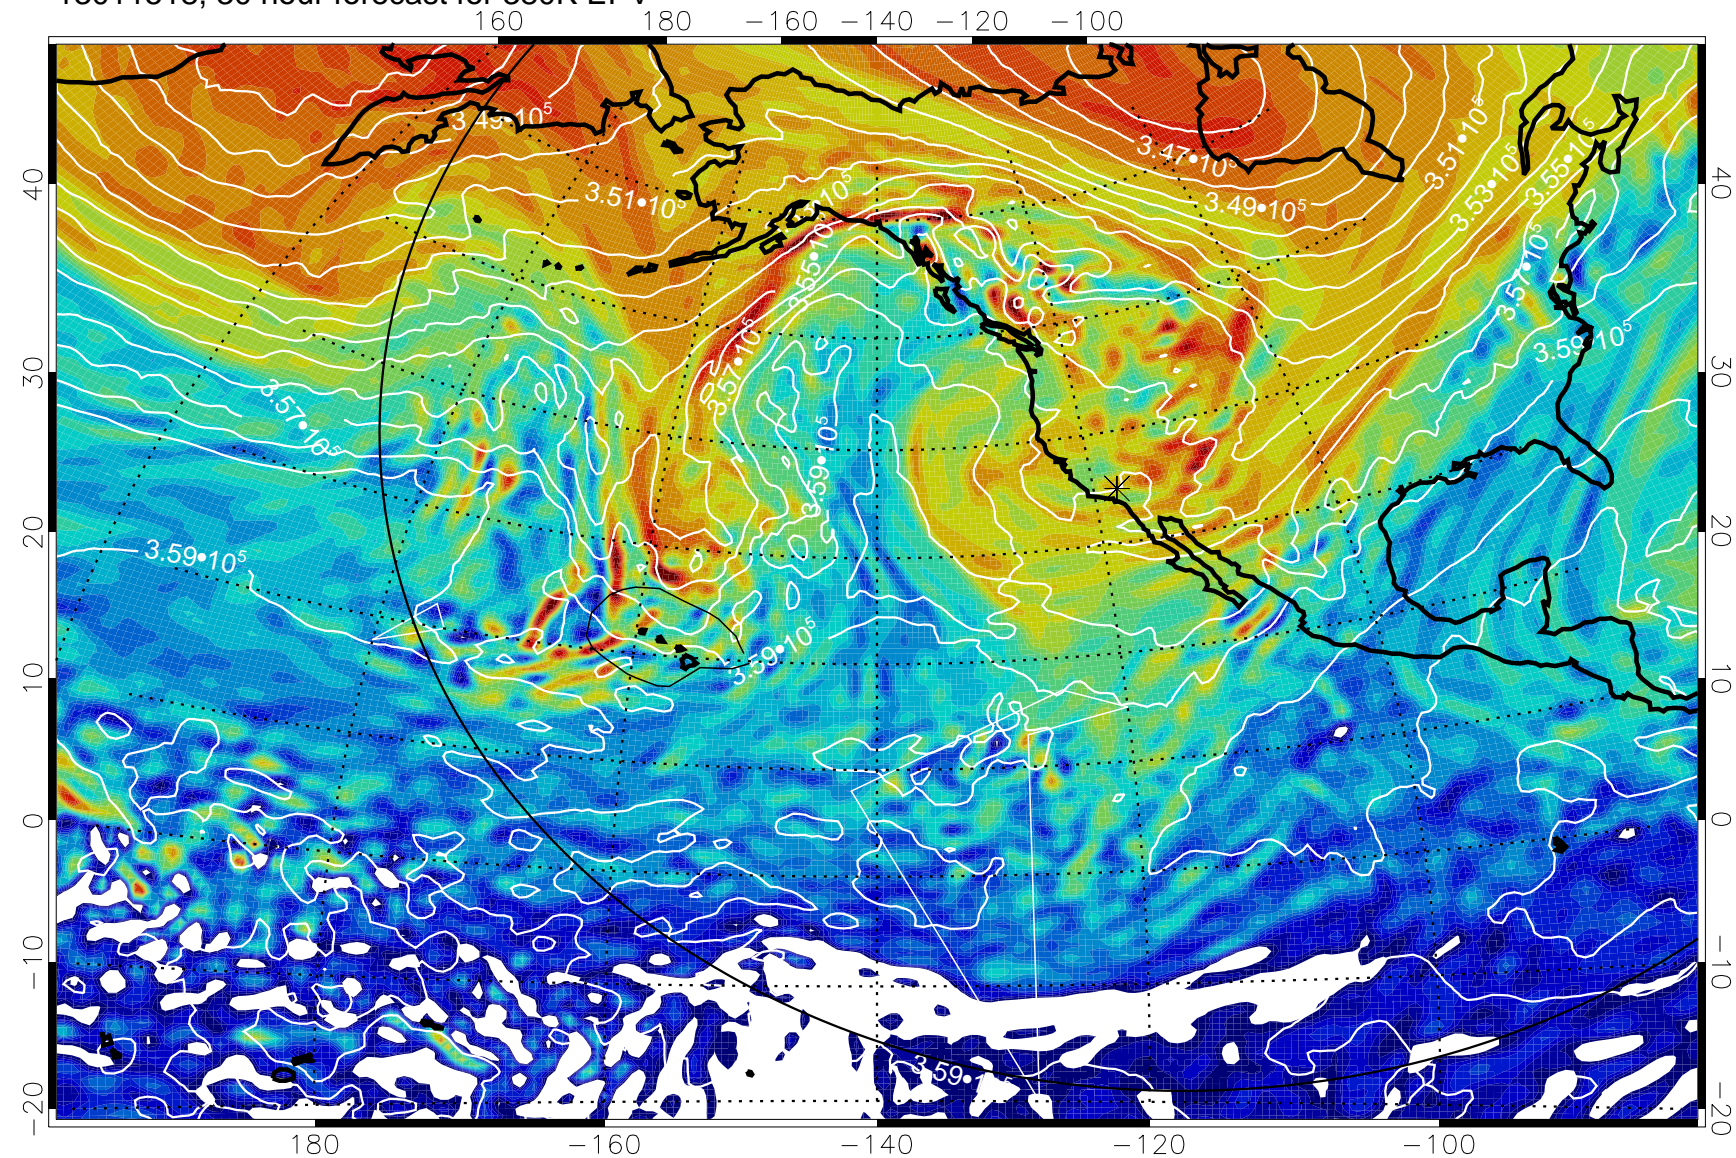

Range ring of 6000 km -- 19 hours GH round trip

13011506, 18 hour forecast for 380K EPV

380K Montgomery Streamfunction, white

Range ring of 6000 km -- 19 hours GH round trip

13011512, 24 hour forecast for 380K EPV

380K Montgomery Streamfunction, white

Range ring of 6000 km -- 19 hours GH round trip

13011518, 30 hour forecast for 380K EPV

380K Montgomery Streamfunction, white

Range ring of 6000 km -- 19 hours GH round trip

13011600, 36 hour forecast for 380K EPV

380K Montgomery Streamfunction, white

Range ring of 6000 km -- 19 hours GH round trip

13011606, 42 hour forecast for 380K EPV

380K Montgomery Streamfunction, white

Range ring of 6000 km -- 19 hours GH round trip

Range ring of 6000 km -- 19 hours GH round trip

13011700, 60 hour forecast for 380K EPV

380K Montgomery Streamfunction, white

Range ring of 6000 km -- 19 hours GH round trip

13011706, 66 hour forecast for 380K EPV