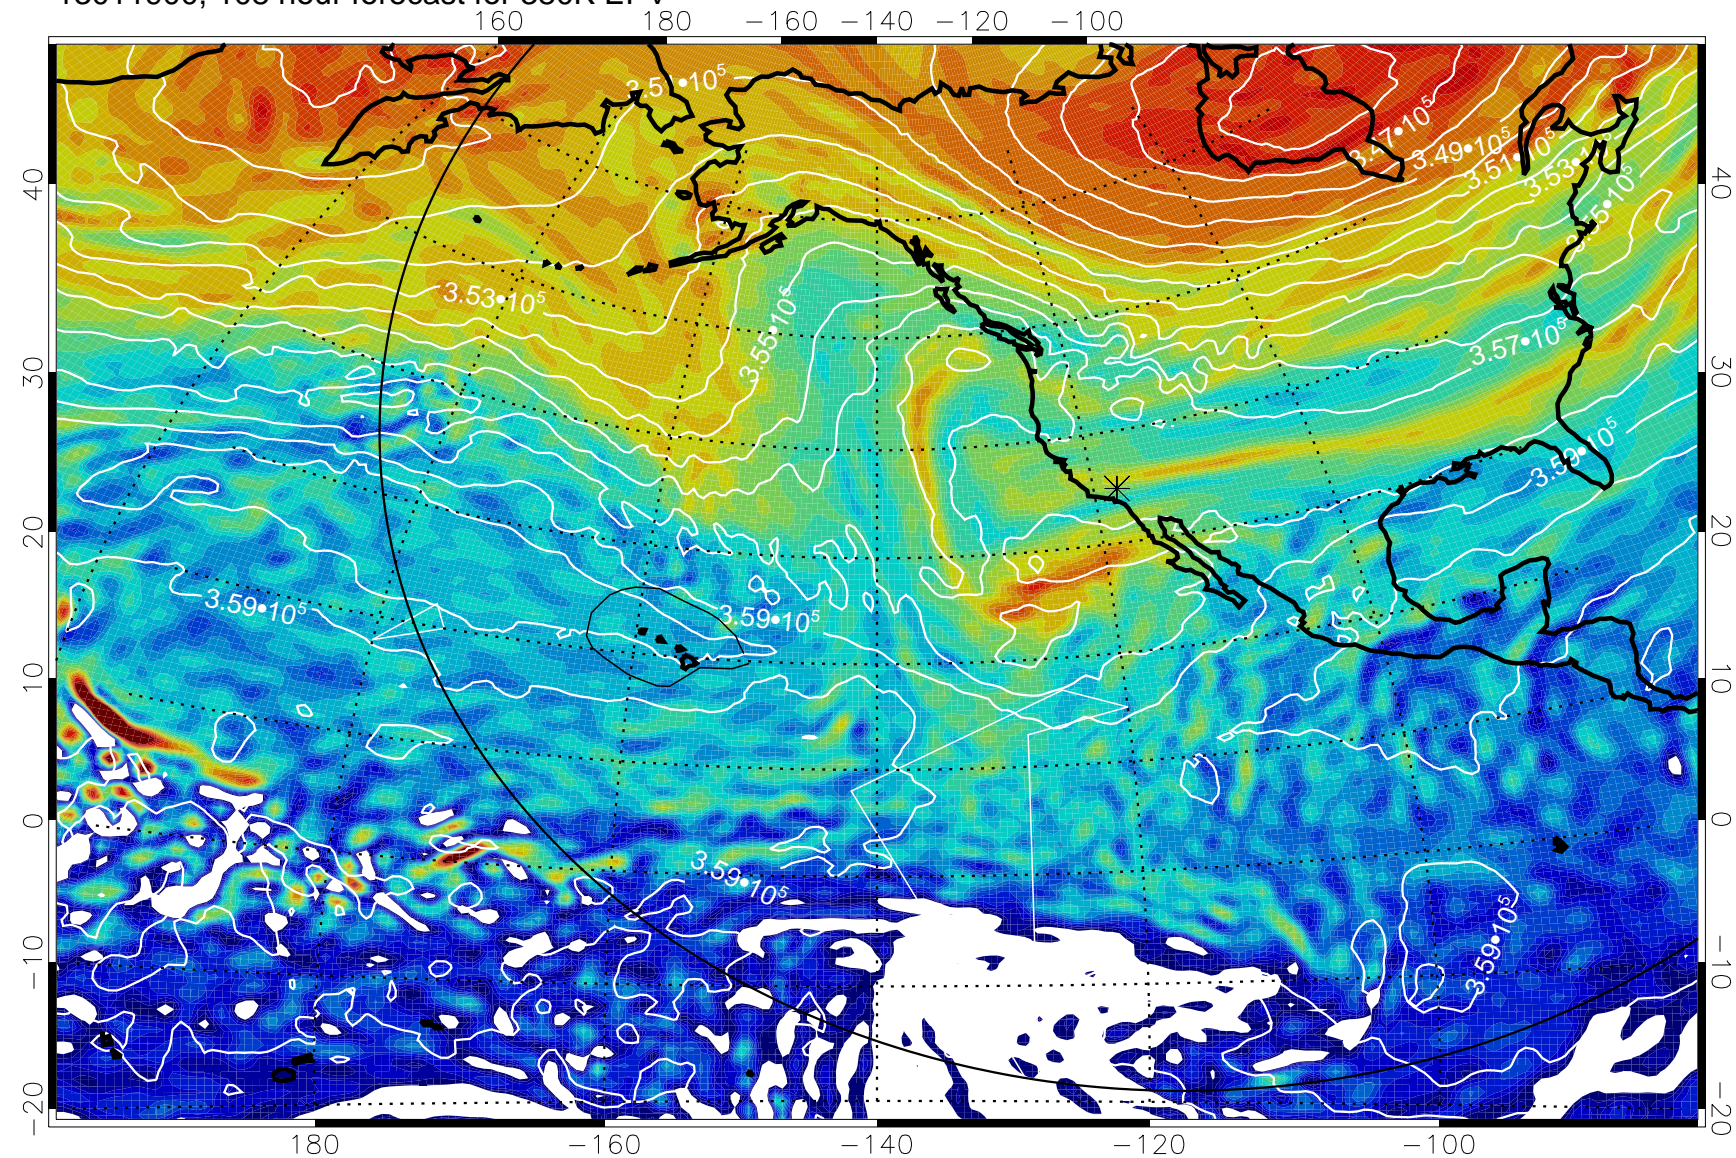

380K Montgomery Streamfunction, white

Range ring of 6000 km -- 19 hours GH round trip

13011806, 90 hour forecast for 380K EPV

380K Montgomery Streamfunction, white

Range ring of 6000 km -- 19 hours GH round trip

13011812, 96 hour forecast for 380K EPV

380K Montgomery Streamfunction, white

Range ring of 6000 km -- 19 hours GH round trip

13011818, 102 hour forecast for 380K EPV

160 180 -160 -140 -120 -100

380K Montgomery Streamfunction, white

Range ring of 6000 km -- 19 hours GH round trip

13011900, 108 hour forecast for 380K EPV

380K Montgomery Streamfunction, white

Range ring of 6000 km -- 19 hours GH round trip

13011906, 114 hour forecast for 380K EPV