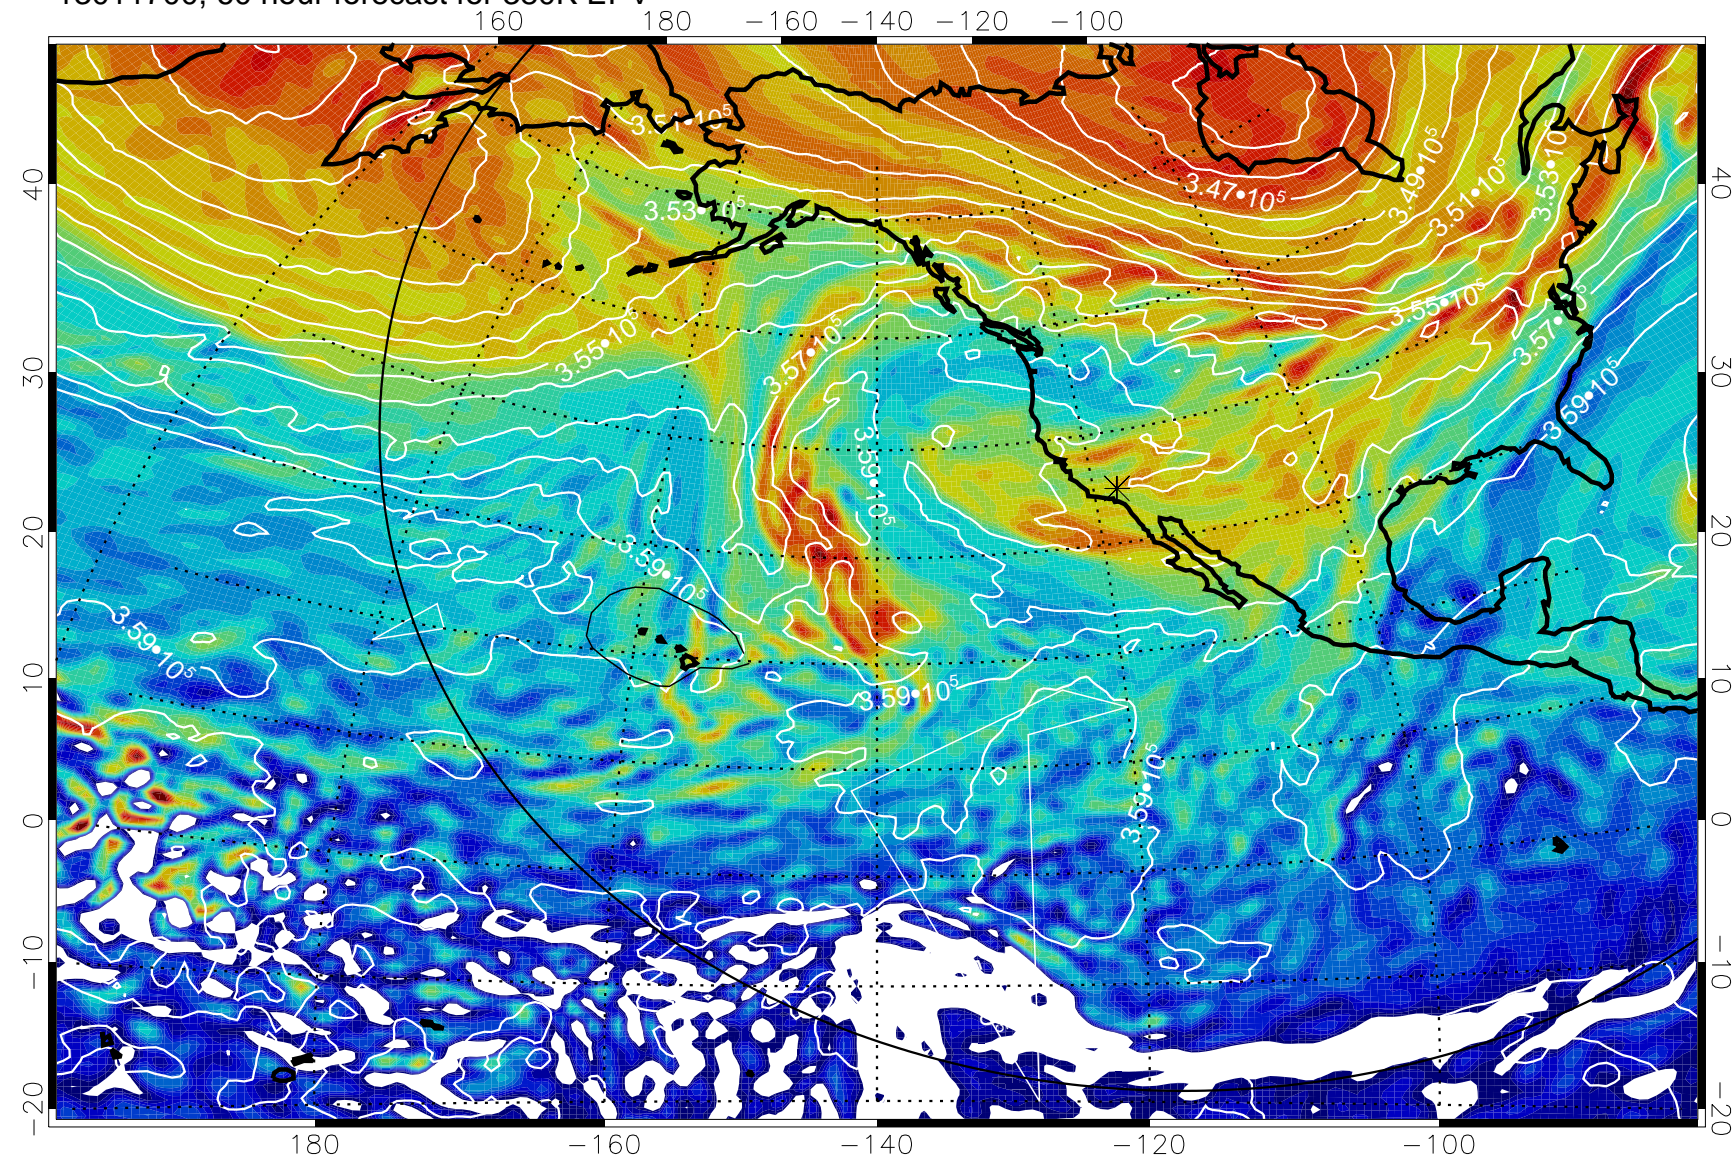

13011612, 48 hour forecast for 380K EPV

160 180 -160 -140 -120 -100

380K Montgomery Streamfunction, white

Range ring of 6000 km -- 19 hours GH round trip

13011618, 54 hour forecast for 380K EPV

380K Montgomery Streamfunction, white

Range ring of 6000 km -- 19 hours GH round trip

13011700, 60 hour forecast for 380K EPV

380K Montgomery Streamfunction, white

Range ring of 6000 km -- 19 hours GH round trip

13011706, 66 hour forecast for 380K EPV

380K Montgomery Streamfunction, white

Range ring of 6000 km -- 19 hours GH round trip

13011712, 72 hour forecast for 380K EPV

380K Montgomery Streamfunction, white

Range ring of 6000 km -- 19 hours GH round trip