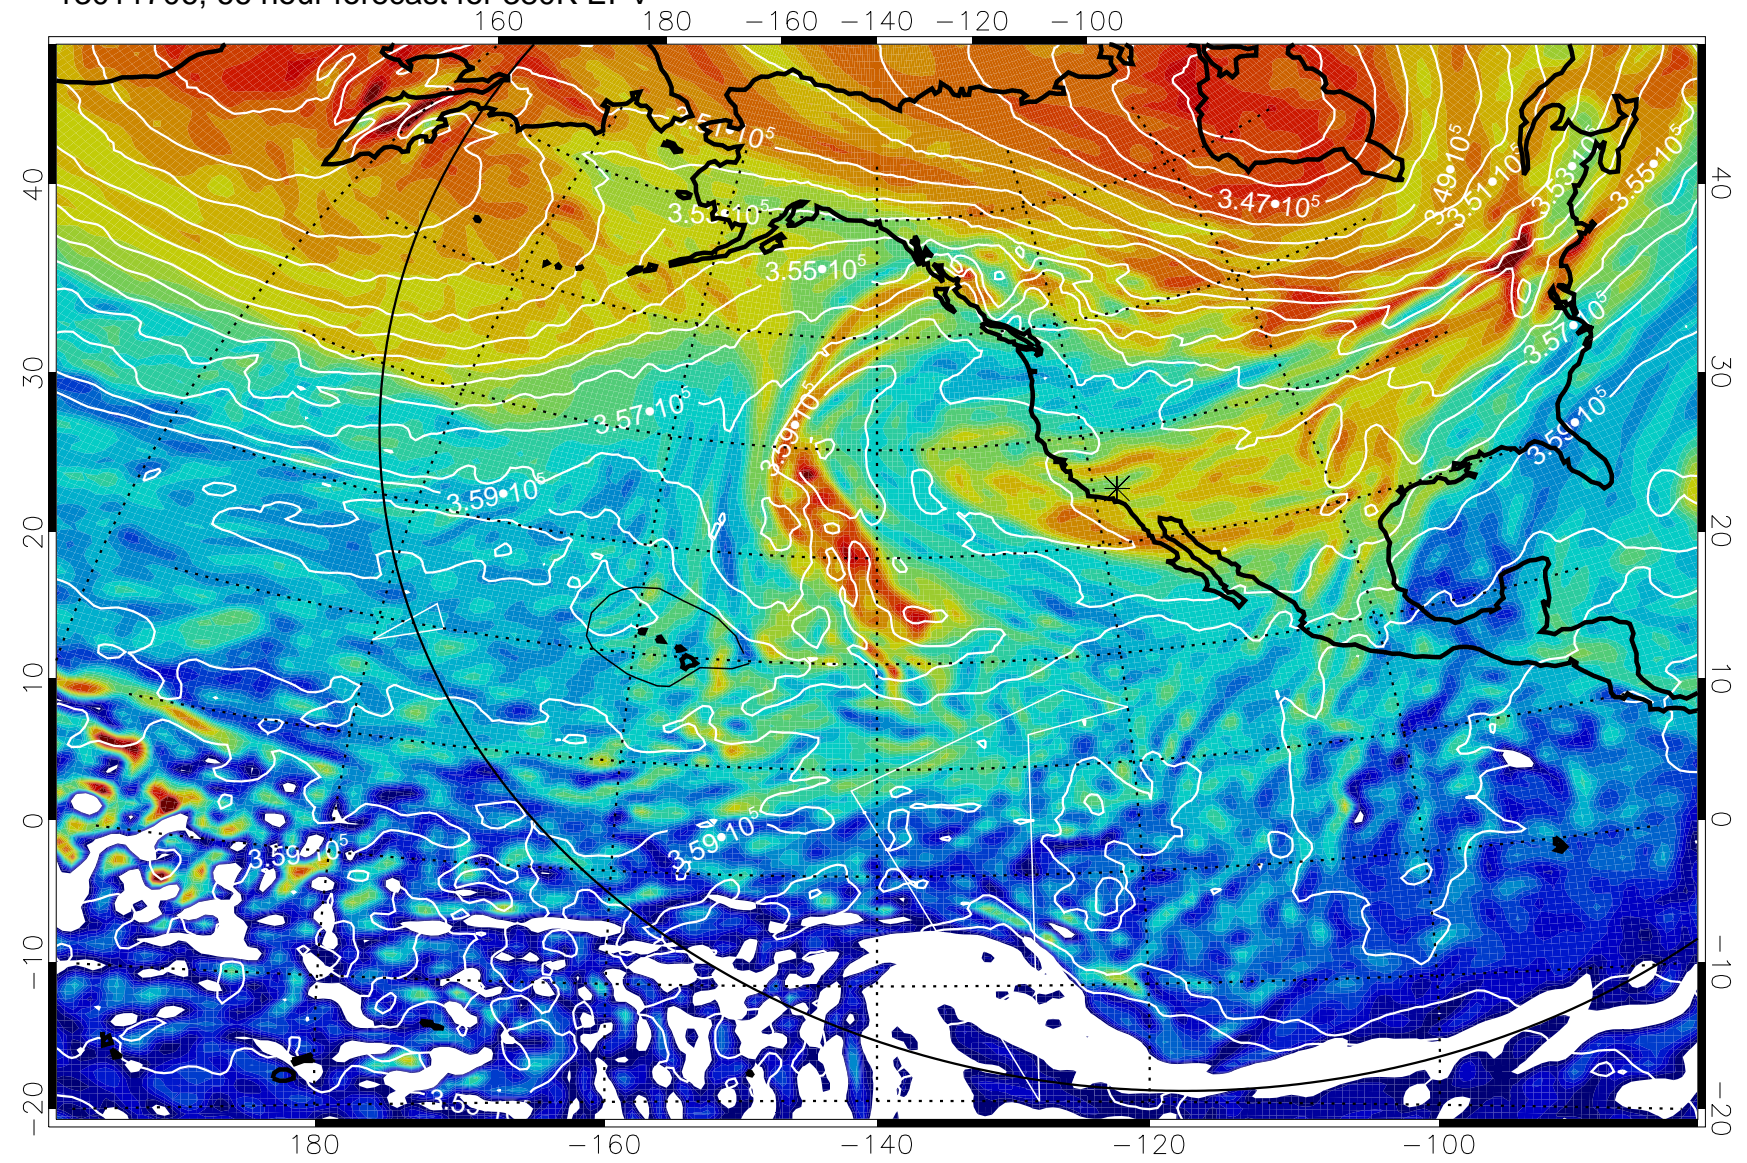

Range ring of 6000 km -- 19 hours GH round trip

13011700, 60 hour forecast for 380K EPV

380K Montgomery Streamfunction, white

Range ring of 6000 km -- 19 hours GH round trip

13011706, 66 hour forecast for 380K EPV

380K Montgomery Streamfunction, white

Range ring of 6000 km -- 19 hours GH round trip

13011712, 72 hour forecast for 380K EPV

380K Montgomery Streamfunction, white

Range ring of 6000 km -- 19 hours GH round trip

13011718, 78 hour forecast for 380K EPV

160 180 -160 -140 -120 -100

40
30
20
10
0
-10
-20

380K Montgomery Streamfunction, white

Range ring of 6000 km -- 19 hours GH round trip

13011800, 84 hour forecast for 380K EPV