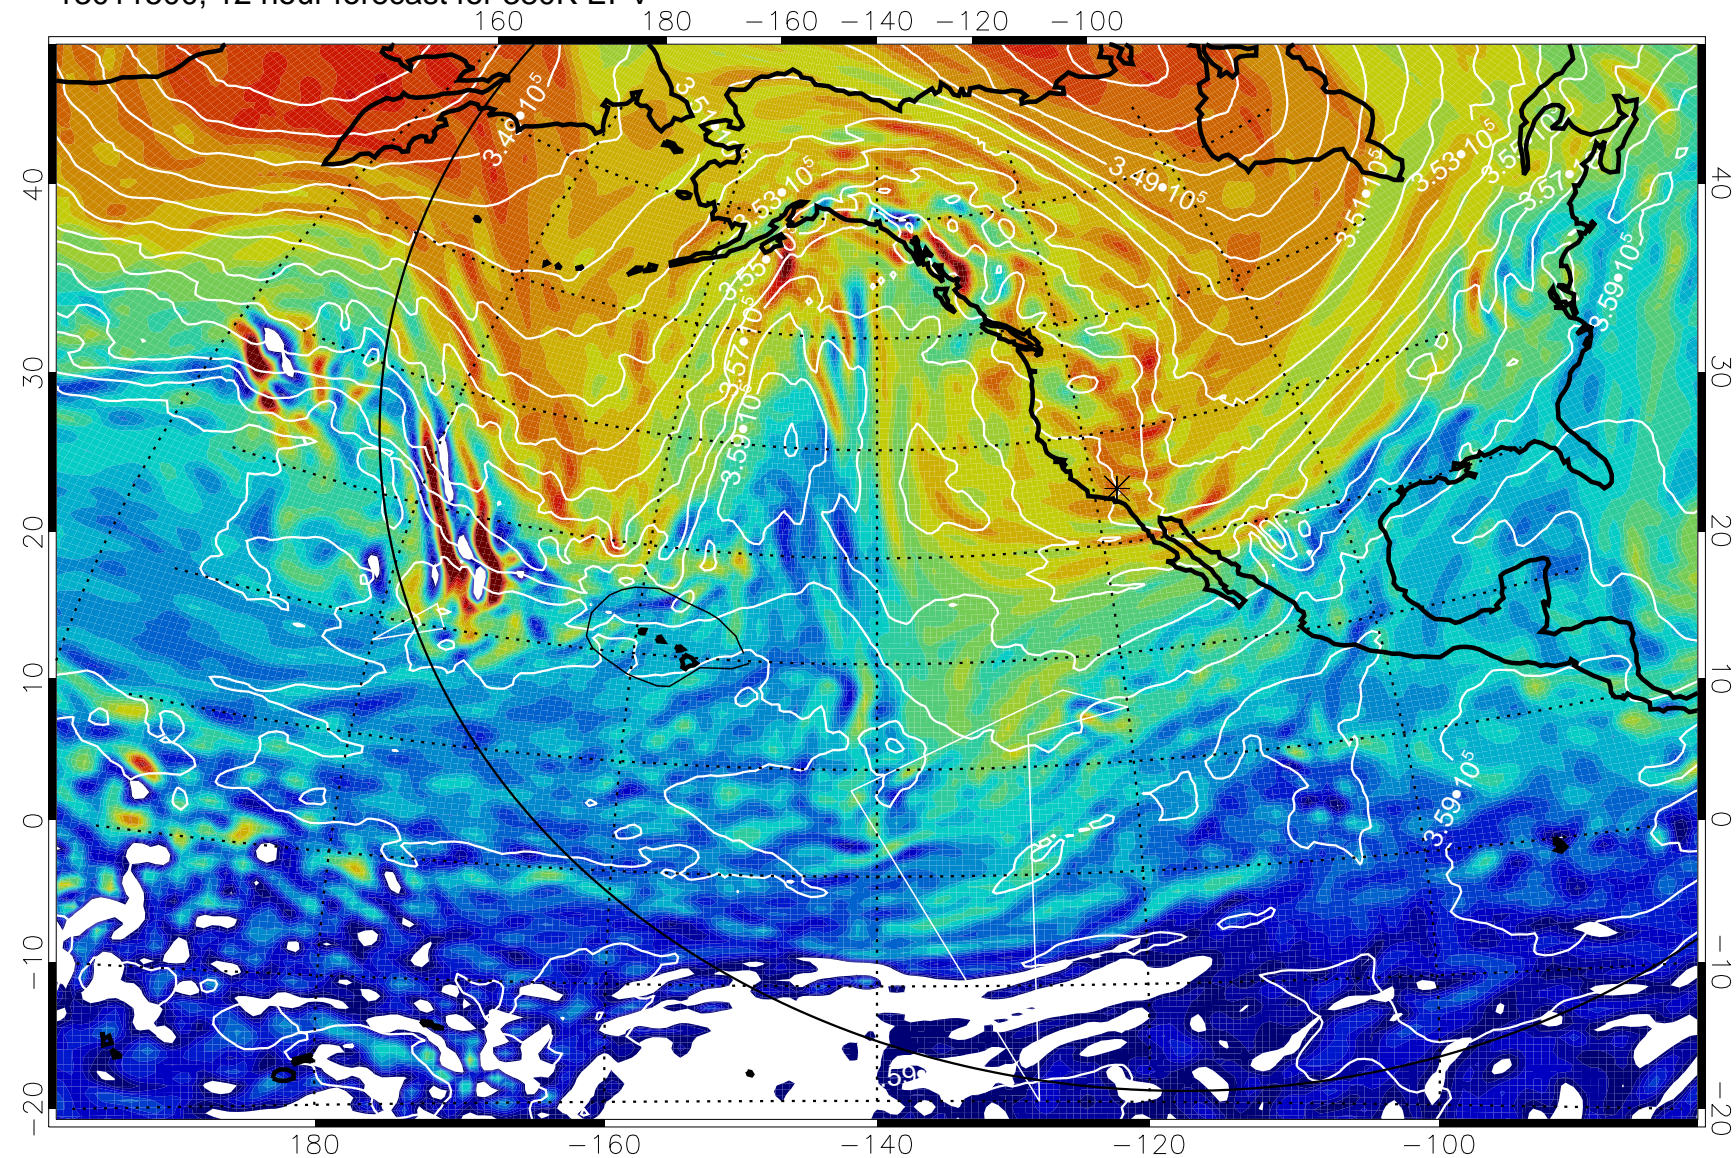

13011418, 6 hour forecast for 380K EPV

160 180 -160 -140 -120 -100

380K Montgomery Streamfunction, white

Range ring of 6000 km -- 19 hours GH round trip

13011500, 12 hour forecast for 380K EPV

380K Montgomery Streamfunction, white

Range ring of 6000 km -- 19 hours GH round trip

13011506, 18 hour forecast for 380K EPV

380K Montgomery Streamfunction, white

Range ring of 6000 km -- 19 hours GH round trip

13011512, 24 hour forecast for 380K EPV

380K Montgomery Streamfunction, white

Range ring of 6000 km -- 19 hours GH round trip

13011518, 30 hour forecast for 380K EPV

380K Montgomery Streamfunction, white

Range ring of 6000 km -- 19 hours GH round trip

13011600, 36 hour forecast for 380K EPV

380K Montgomery Streamfunction, white

Range ring of 6000 km -- 19 hours GH round trip

13011606, 42 hour forecast for 380K EPV

380K Montgomery Streamfunction, white

Range ring of 6000 km -- 19 hours GH round trip