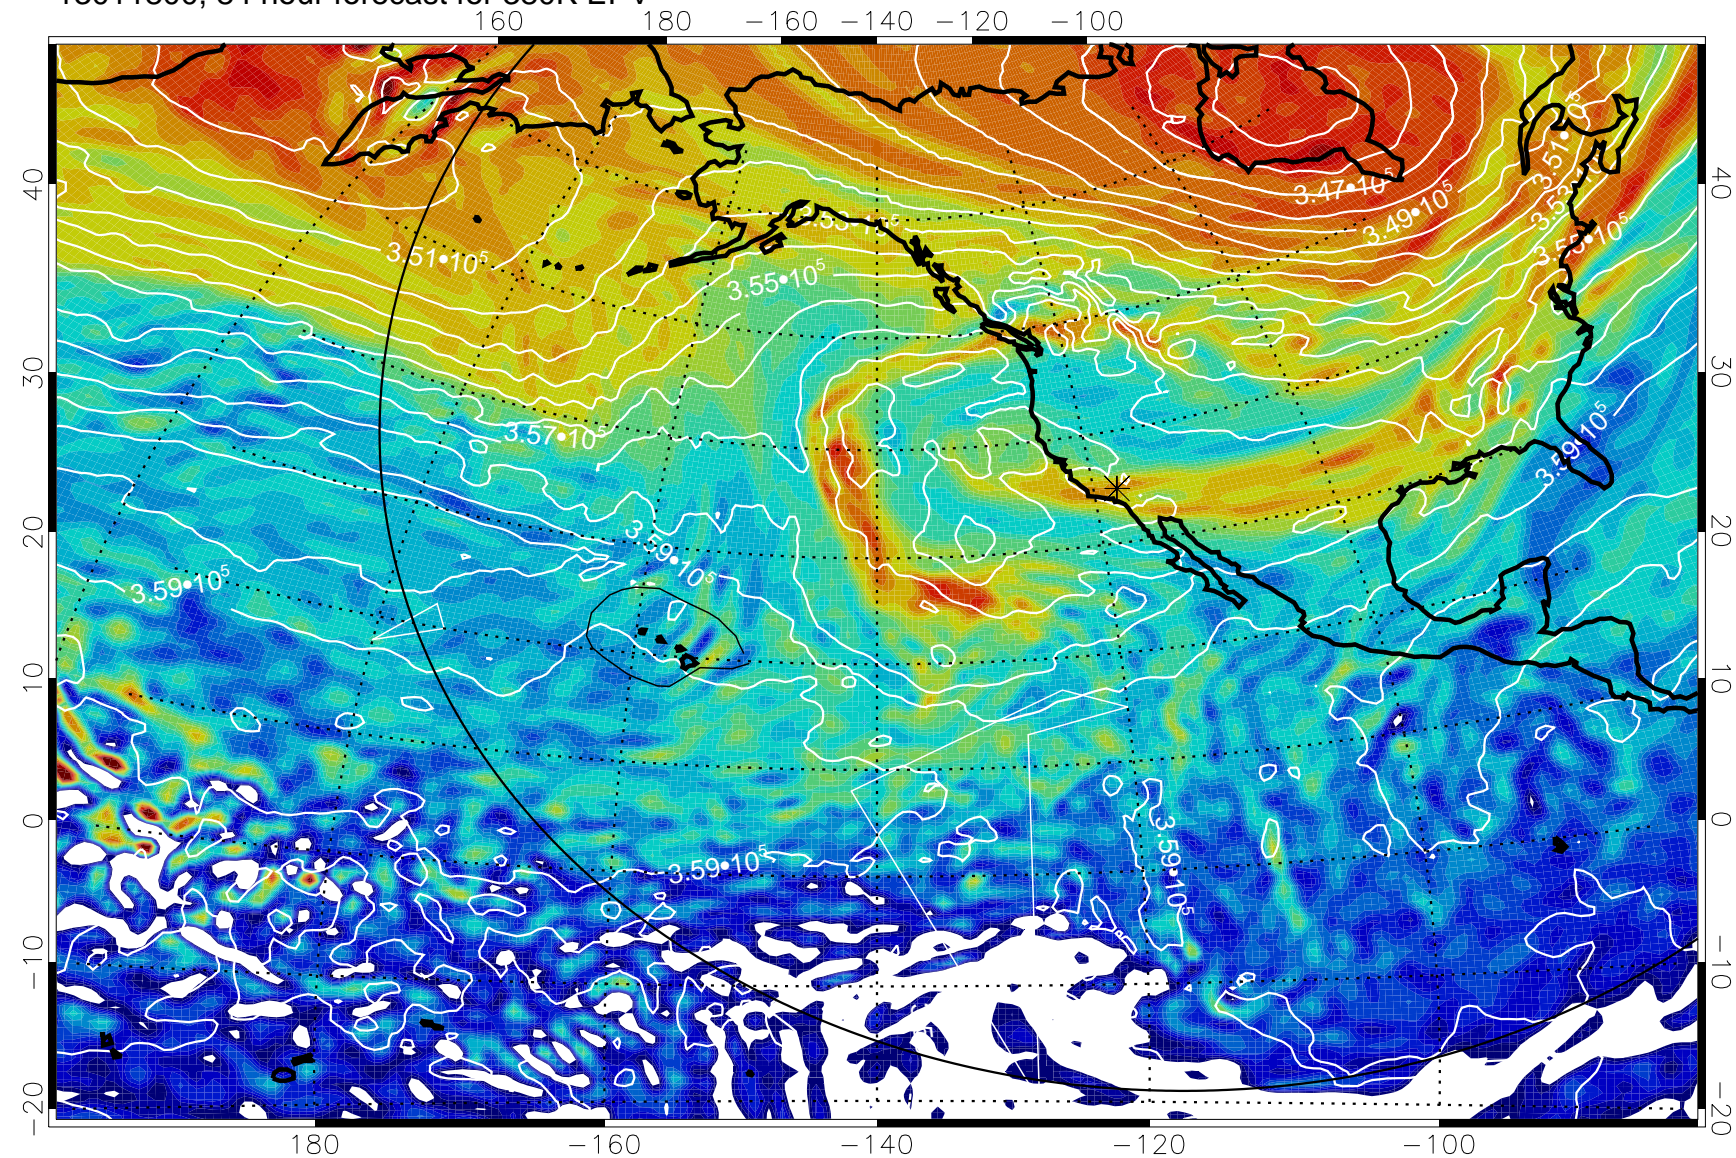

380K Montgomery Streamfunction, white

Range ring of 6000 km -- 19 hours GH round trip

13011712, 72 hour forecast for 380K EPV

380K Montgomery Streamfunction, white

Range ring of 6000 km -- 19 hours GH round trip

13011718, 78 hour forecast for 380K EPV

160 180 -160 -140 -120 -100

40
30
20
10
0
-10
-20

380K Montgomery Streamfunction, white

Range ring of 6000 km -- 19 hours GH round trip

13011800, 84 hour forecast for 380K EPV

380K Montgomery Streamfunction, white

Range ring of 6000 km -- 19 hours GH round trip

13011806, 90 hour forecast for 380K EPV

380K Montgomery Streamfunction, white

Range ring of 6000 km -- 19 hours GH round trip

13011812, 96 hour forecast for 380K EPV

380K Montgomery Streamfunction, white

Range ring of 6000 km -- 19 hours GH round trip

13011818, 102 hour forecast for 380K EPV

160 180 -160 -140 -120 -100

380K Montgomery Streamfunction, white