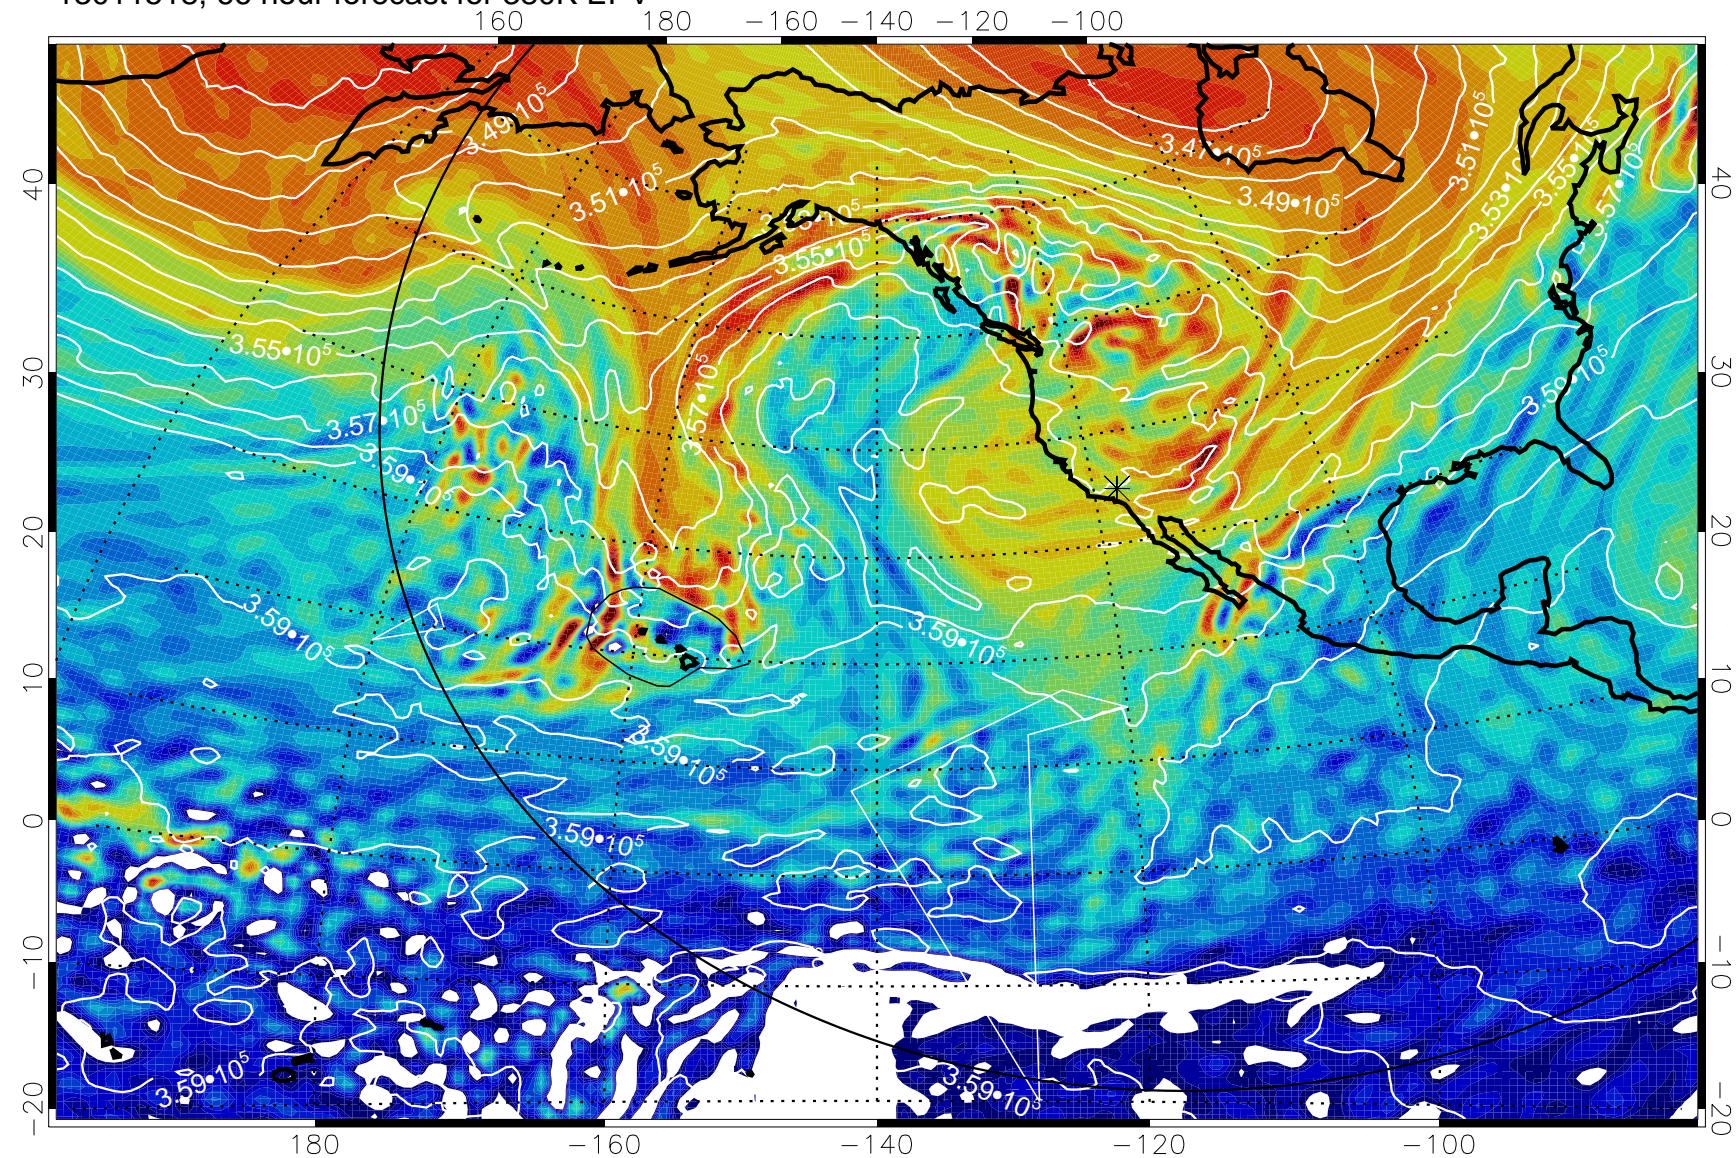

13011500, 48 hour forecast for 380K EPV

380K Montgomery Streamfunction, white

Range ring of 6000 km -- 19 hours GH round trip

13011506, 54 hour forecast for 380K EPV

380K Montgomery Streamfunction, white

Range ring of 6000 km -- 19 hours GH round trip

13011512, 60 hour forecast for 380K EPV

380K Montgomery Streamfunction, white

Range ring of 6000 km -- 19 hours GH round trip

13011518, 66 hour forecast for 380K EPV

380K Montgomery Streamfunction, white

Range ring of 6000 km -- 19 hours GH round trip

13011600, 72 hour forecast for 380K EPV

380K Montgomery Streamfunction, white

Range ring of 6000 km -- 19 hours GH round trip

13011606, 78 hour forecast for 380K EPV

380K Montgomery Streamfunction, white

Range ring of 6000 km -- 19 hours GH round trip

13011612, 84 hour forecast for 380K EPV

380K Montgomery Streamfunction, white

Range ring of 6000 km -- 19 hours GH round trip

13011618, 90 hour forecast for 380K EPV

380K Montgomery Streamfunction, white

Range ring of 6000 km -- 19 hours GH round trip