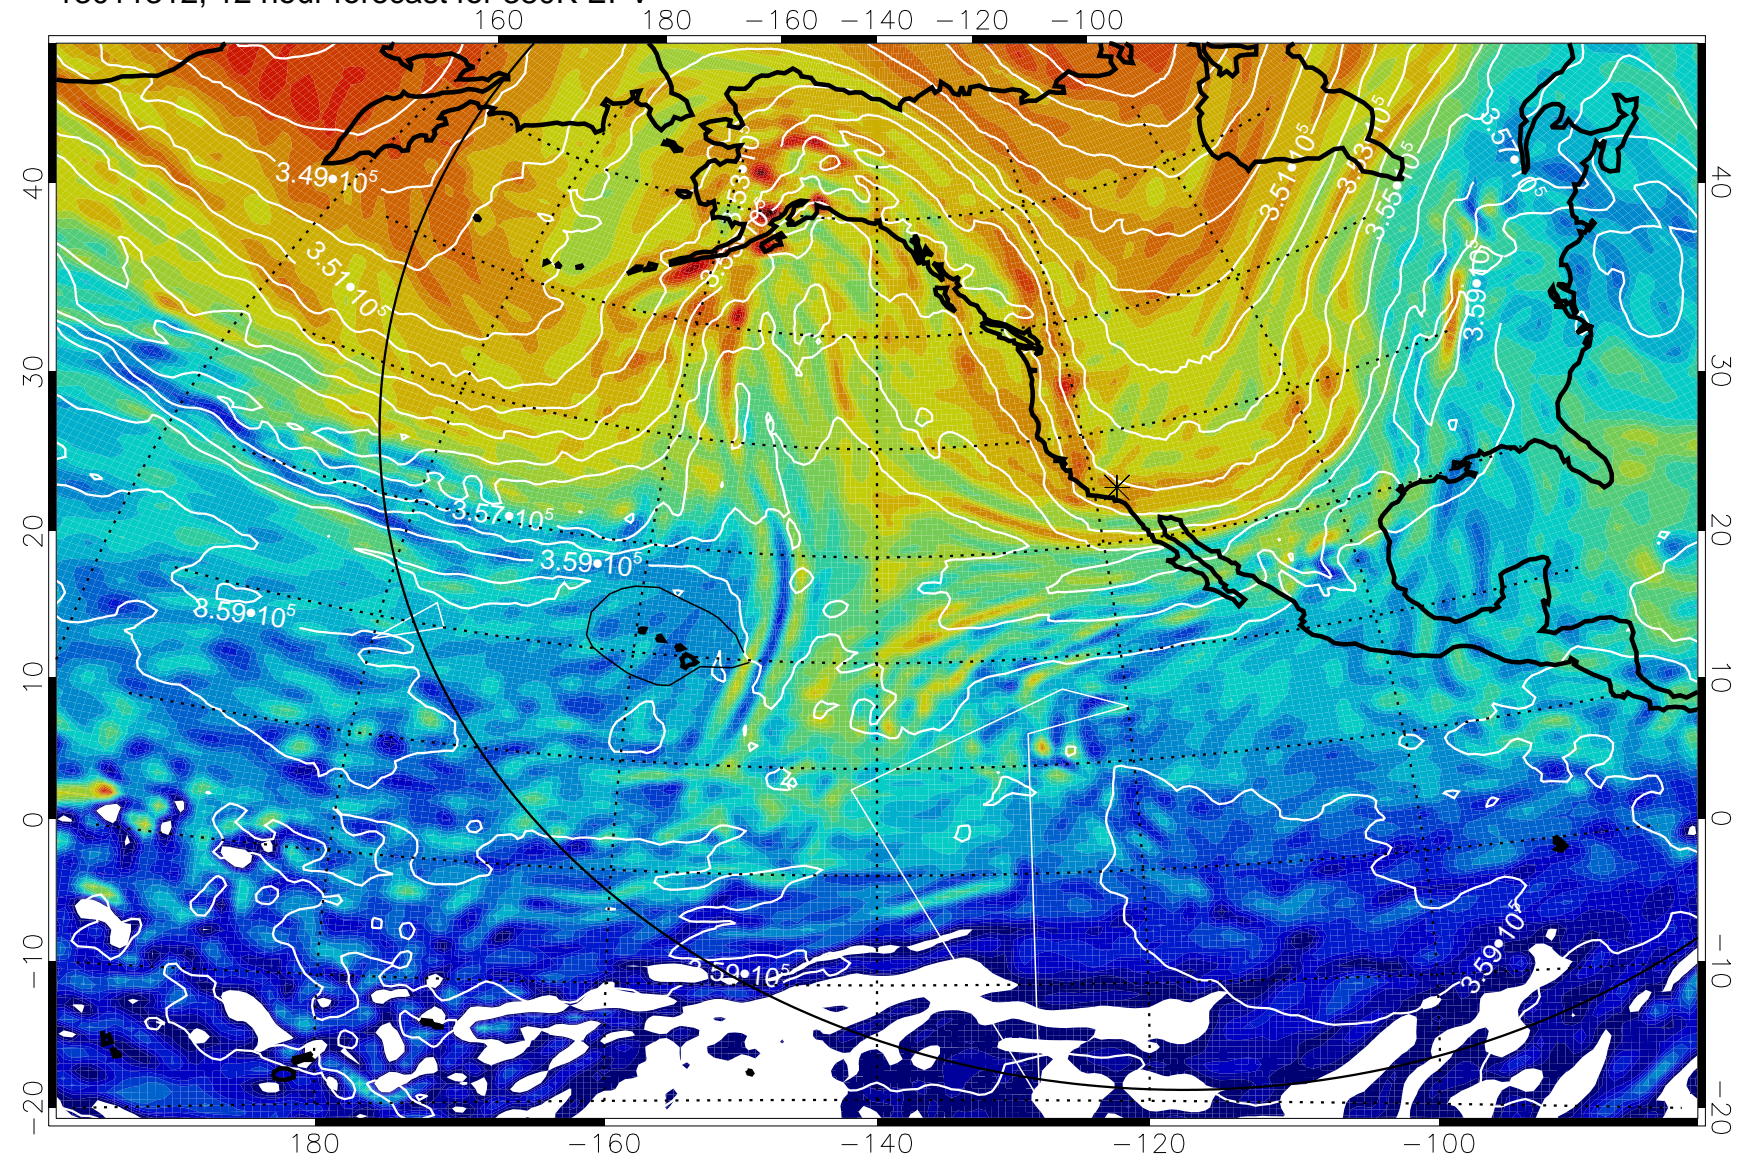

13011312, 12 hour forecast for 380K EPV

380K Montgomery Streamfunction, white

Range ring of 6000 km -- 19 hours GH round trip

13011318, 18 hour forecast for 380K EPV

380K Montgomery Streamfunction, white

Range ring of 6000 km -- 19 hours GH round trip

13011400, 24 hour forecast for 380K EPV

380K Montgomery Streamfunction, white

Range ring of 6000 km -- 19 hours GH round trip

13011406, 30 hour forecast for 380K EPV

380K Montgomery Streamfunction, white

Range ring of 6000 km -- 19 hours GH round trip

13011412, 36 hour forecast for 380K EPV

380K Montgomery Streamfunction, white

Range ring of 6000 km -- 19 hours GH round trip

13011418, 42 hour forecast for 380K EPV

380K Montgomery Streamfunction, white

Range ring of 6000 km -- 19 hours GH round trip

13011500, 48 hour forecast for 380K EPV

380K Montgomery Streamfunction, white

Range ring of 6000 km -- 19 hours GH round trip

13011506, 54 hour forecast for 380K EPV

380K Montgomery Streamfunction, white

Range ring of 6000 km -- 19 hours GH round trip