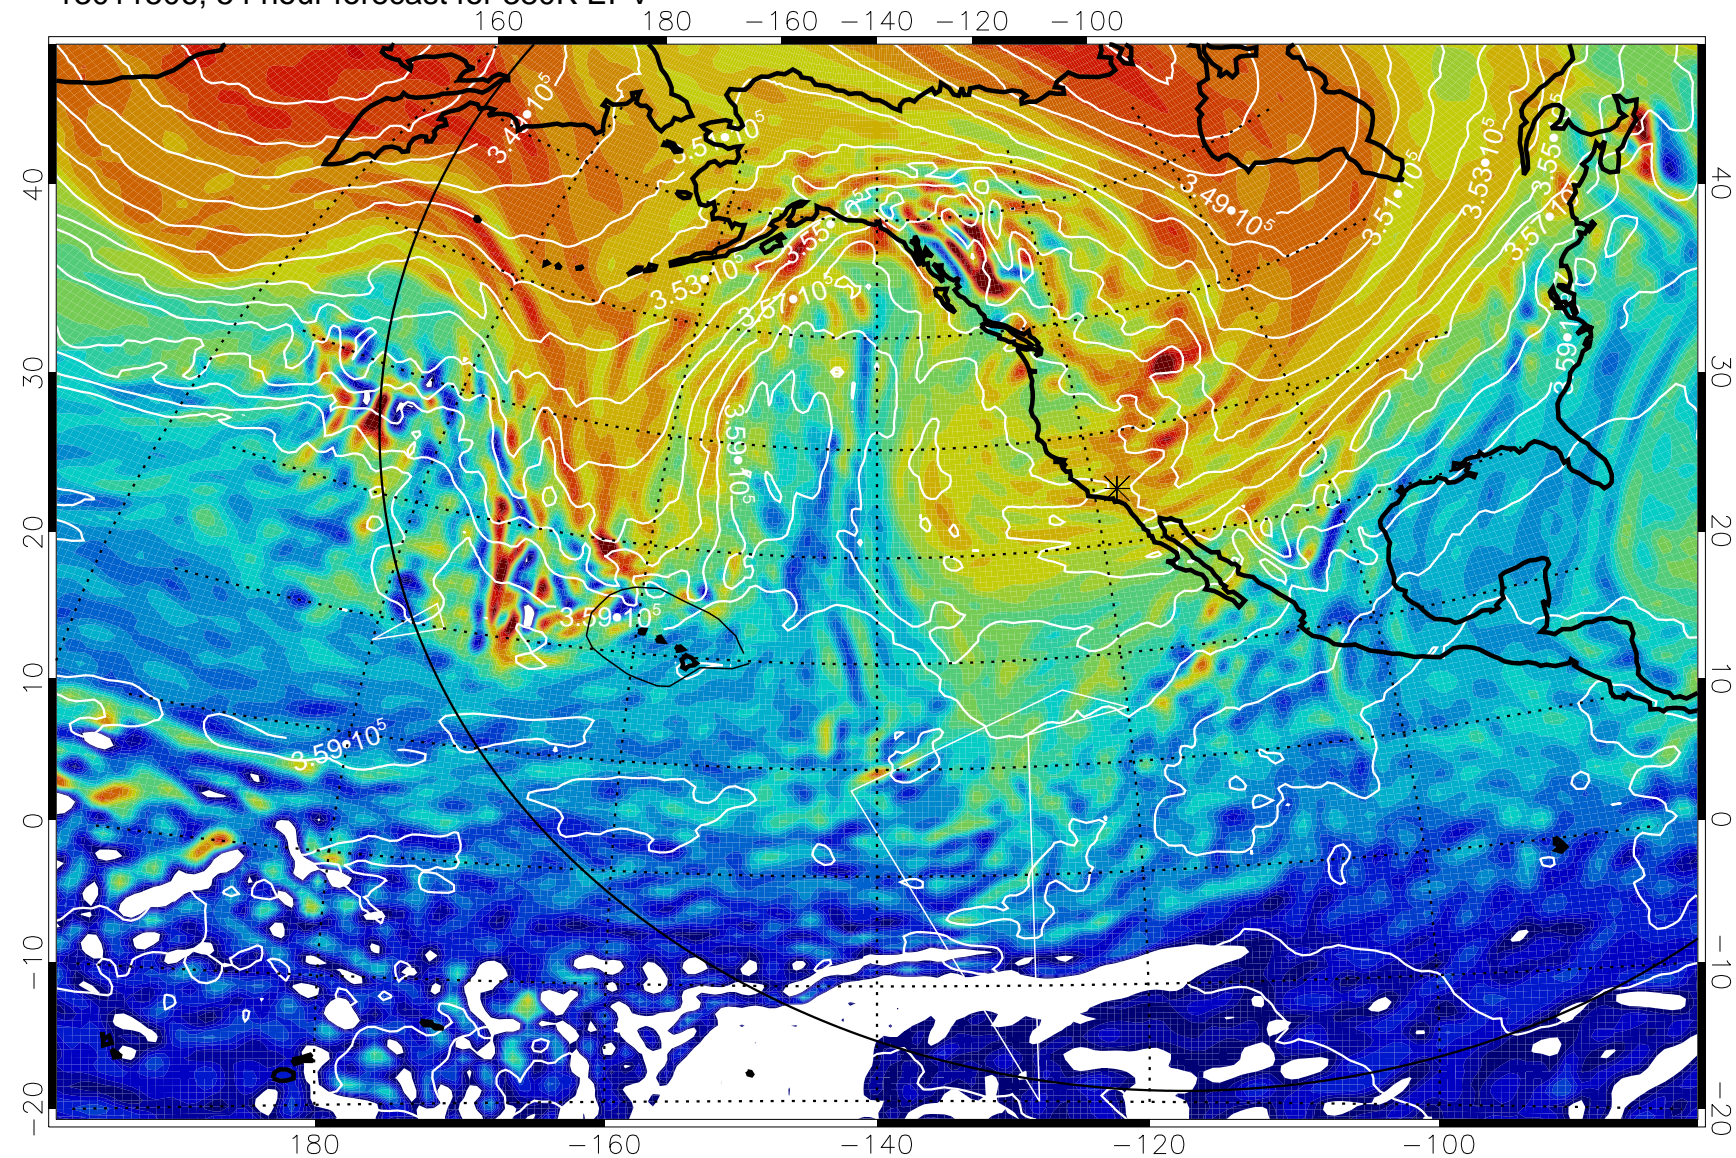

13011412, 36 hour forecast for 380K EPV

380K Montgomery Streamfunction, white

Range ring of 6000 km -- 19 hours GH round trip

13011418, 42 hour forecast for 380K EPV

380K Montgomery Streamfunction, white

Range ring of 6000 km -- 19 hours GH round trip

13011500, 48 hour forecast for 380K EPV

380K Montgomery Streamfunction, white

Range ring of 6000 km -- 19 hours GH round trip

13011506, 54 hour forecast for 380K EPV

380K Montgomery Streamfunction, white

Range ring of 6000 km -- 19 hours GH round trip

13011512, 60 hour forecast for 380K EPV

380K Montgomery Streamfunction, white

Range ring of 6000 km -- 19 hours GH round trip

13011518, 66 hour forecast for 380K EPV

380K Montgomery Streamfunction, white

Range ring of 6000 km -- 19 hours GH round trip

13011600, 72 hour forecast for 380K EPV

380K Montgomery Streamfunction, white

Range ring of 6000 km -- 19 hours GH round trip

13011606, 78 hour forecast for 380K EPV

380K Montgomery Streamfunction, white

Range ring of 6000 km -- 19 hours GH round trip