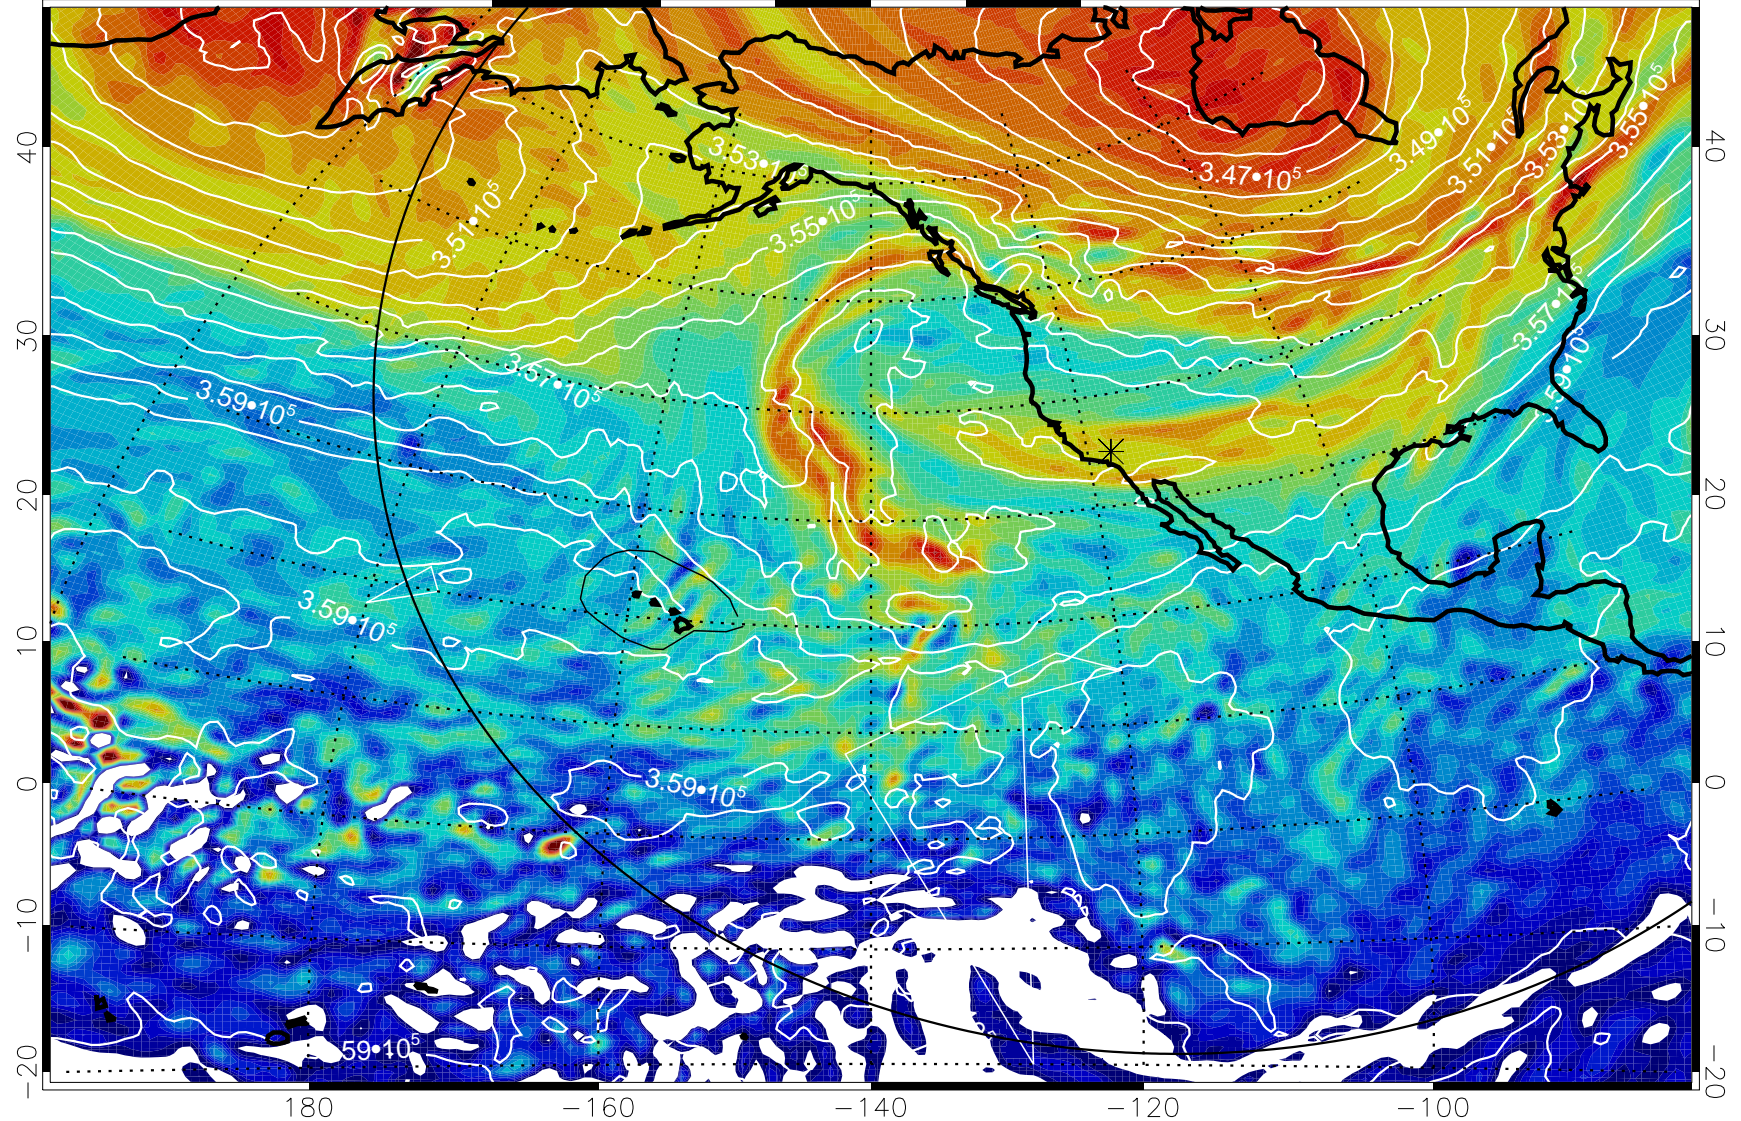

13011612, 84 hour forecast for 380K EPV

380K Montgomery Streamfunction, white

Range ring of 6000 km -- 19 hours GH round trip

13011618, 90 hour forecast for 380K EPV

380K Montgomery Streamfunction, white

Range ring of 6000 km -- 19 hours GH round trip

13011700, 96 hour forecast for 380K EPV

380K Montgomery Streamfunction, white

Range ring of 6000 km -- 19 hours GH round trip

13011706, 102 hour forecast for 380K EPV

160 180 -160 -140 -120 -100

380K Montgomery Streamfunction, white

Range ring of 6000 km -- 19 hours GH round trip

13011712, 108 hour forecast for 380K EPV

160 180 -160 -140 -120 -100

380K Montgomery Streamfunction, white

Range ring of 6000 km -- 19 hours GH round trip

13011718, 114 hour forecast for 380K EPV