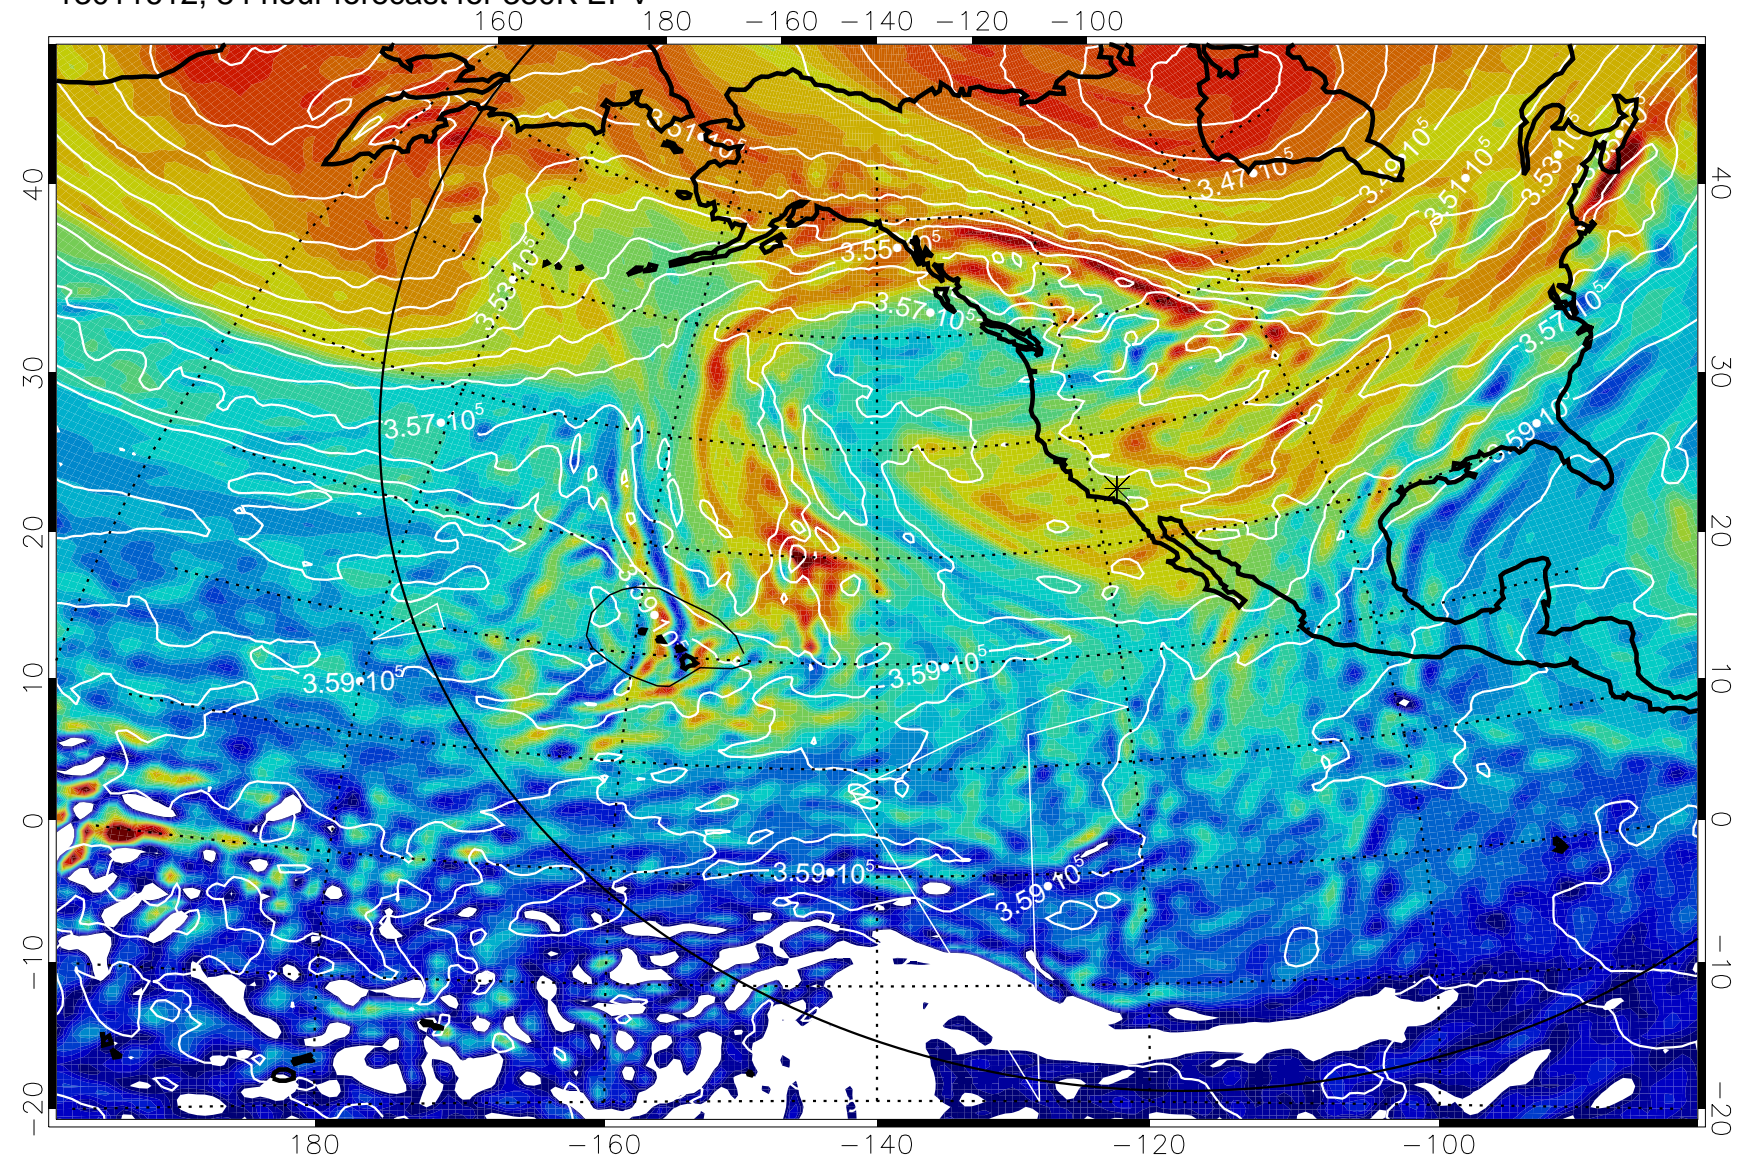

13011600, 72 hour forecast for 380K EPV

380K Montgomery Streamfunction, white

Range ring of 6000 km -- 19 hours GH round trip

13011606, 78 hour forecast for 380K EPV

380K Montgomery Streamfunction, white

Range ring of 6000 km -- 19 hours GH round trip

13011612, 84 hour forecast for 380K EPV

380K Montgomery Streamfunction, white

Range ring of 6000 km -- 19 hours GH round trip

13011618, 90 hour forecast for 380K EPV

380K Montgomery Streamfunction, white

Range ring of 6000 km -- 19 hours GH round trip

13011700, 96 hour forecast for 380K EPV

380K Montgomery Streamfunction, white

Range ring of 6000 km -- 19 hours GH round trip

13011706, 102 hour forecast for 380K EPV

160 180 -160 -140 -120 -100

380K Montgomery Streamfunction, white

Range ring of 6000 km -- 19 hours GH round trip

13011712, 108 hour forecast for 380K EPV

160 180 -160 -140 -120 -100

380K Montgomery Streamfunction, white

Range ring of 6000 km -- 19 hours GH round trip

13011718, 114 hour forecast for 380K EPV