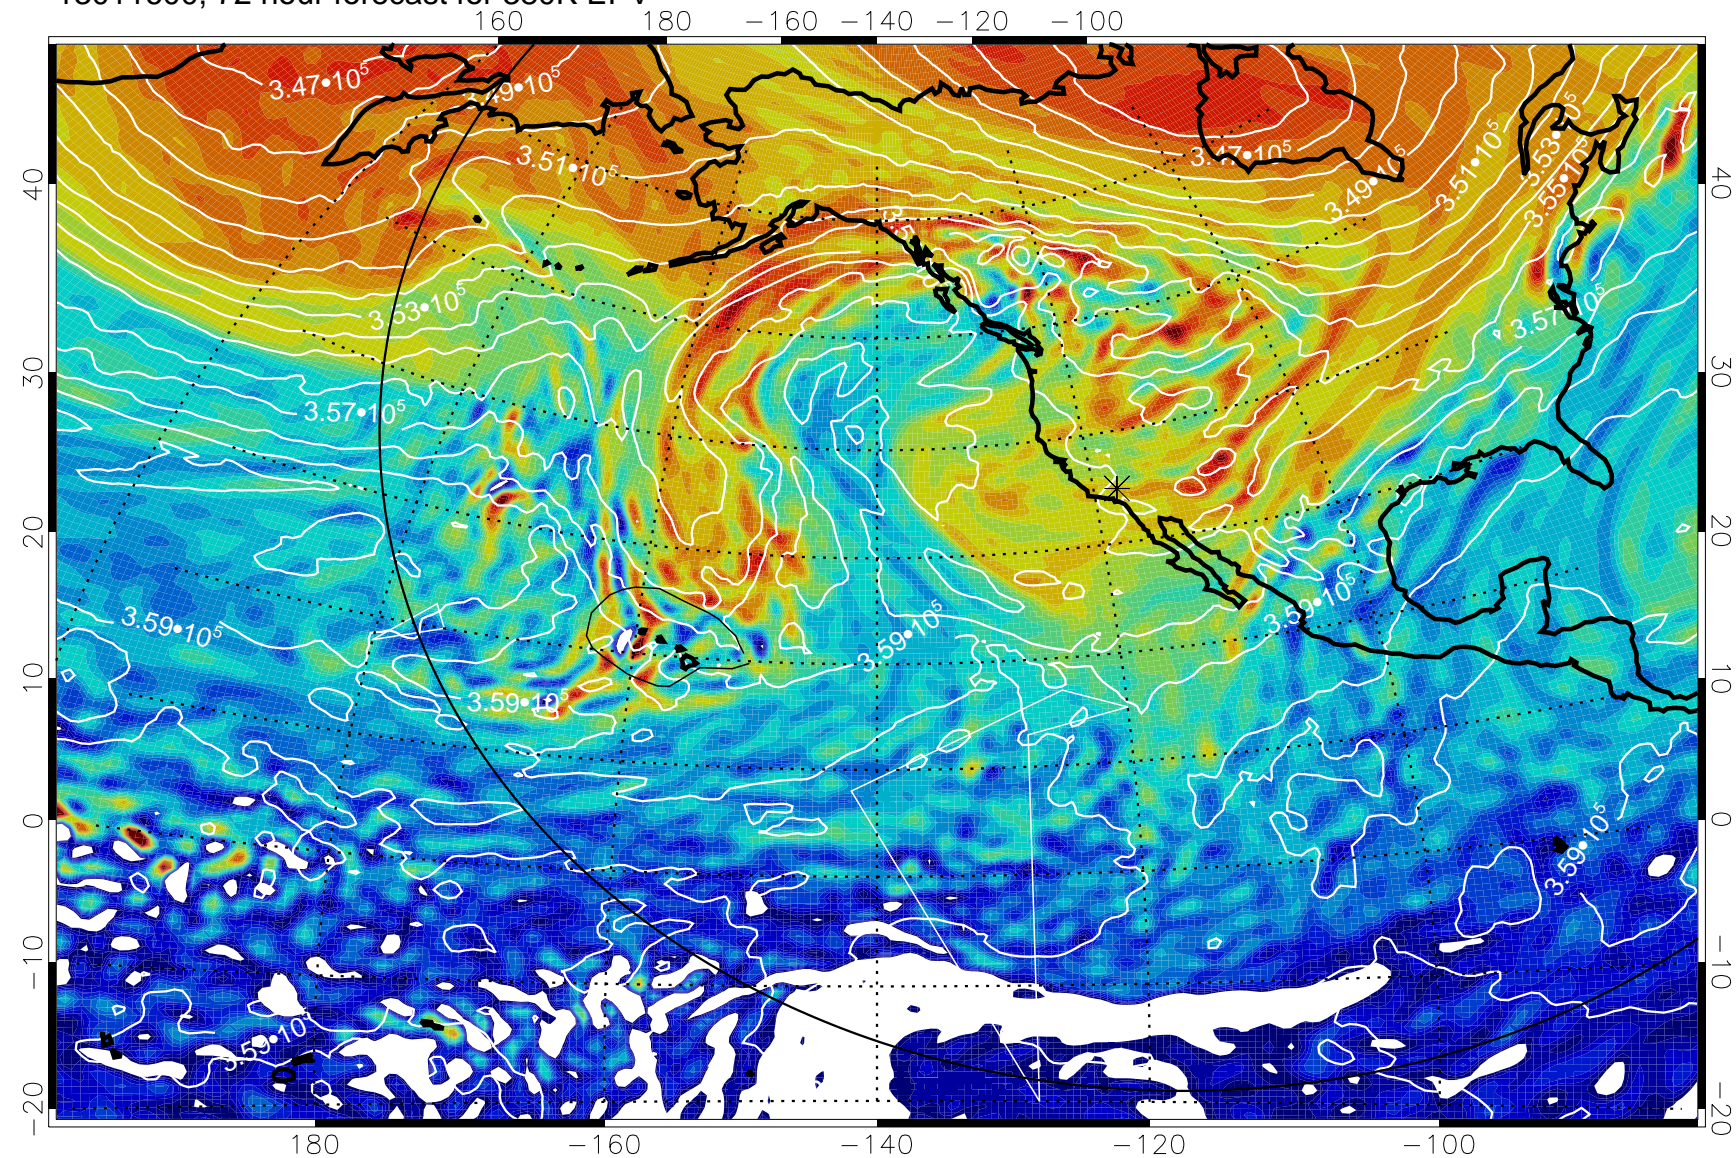

13011512, 60 hour forecast for 380K EPV

380K Montgomery Streamfunction, white

Range ring of 6000 km -- 19 hours GH round trip

13011518, 66 hour forecast for 380K EPV

380K Montgomery Streamfunction, white

Range ring of 6000 km -- 19 hours GH round trip

13011600, 72 hour forecast for 380K EPV

380K Montgomery Streamfunction, white

Range ring of 6000 km -- 19 hours GH round trip

13011606, 78 hour forecast for 380K EPV

380K Montgomery Streamfunction, white

Range ring of 6000 km -- 19 hours GH round trip

13011612, 84 hour forecast for 380K EPV

380K Montgomery Streamfunction, white

Range ring of 6000 km -- 19 hours GH round trip

13011618, 90 hour forecast for 380K EPV

380K Montgomery Streamfunction, white

Range ring of 6000 km -- 19 hours GH round trip

Range ring of 6000 km -- 19 hours GH round trip

13011712, 108 hour forecast for 380K EPV

160 180 -160 -140 -120 -100

380K Montgomery Streamfunction, white

Range ring of 6000 km -- 19 hours GH round trip

13011718, 114 hour forecast for 380K EPV