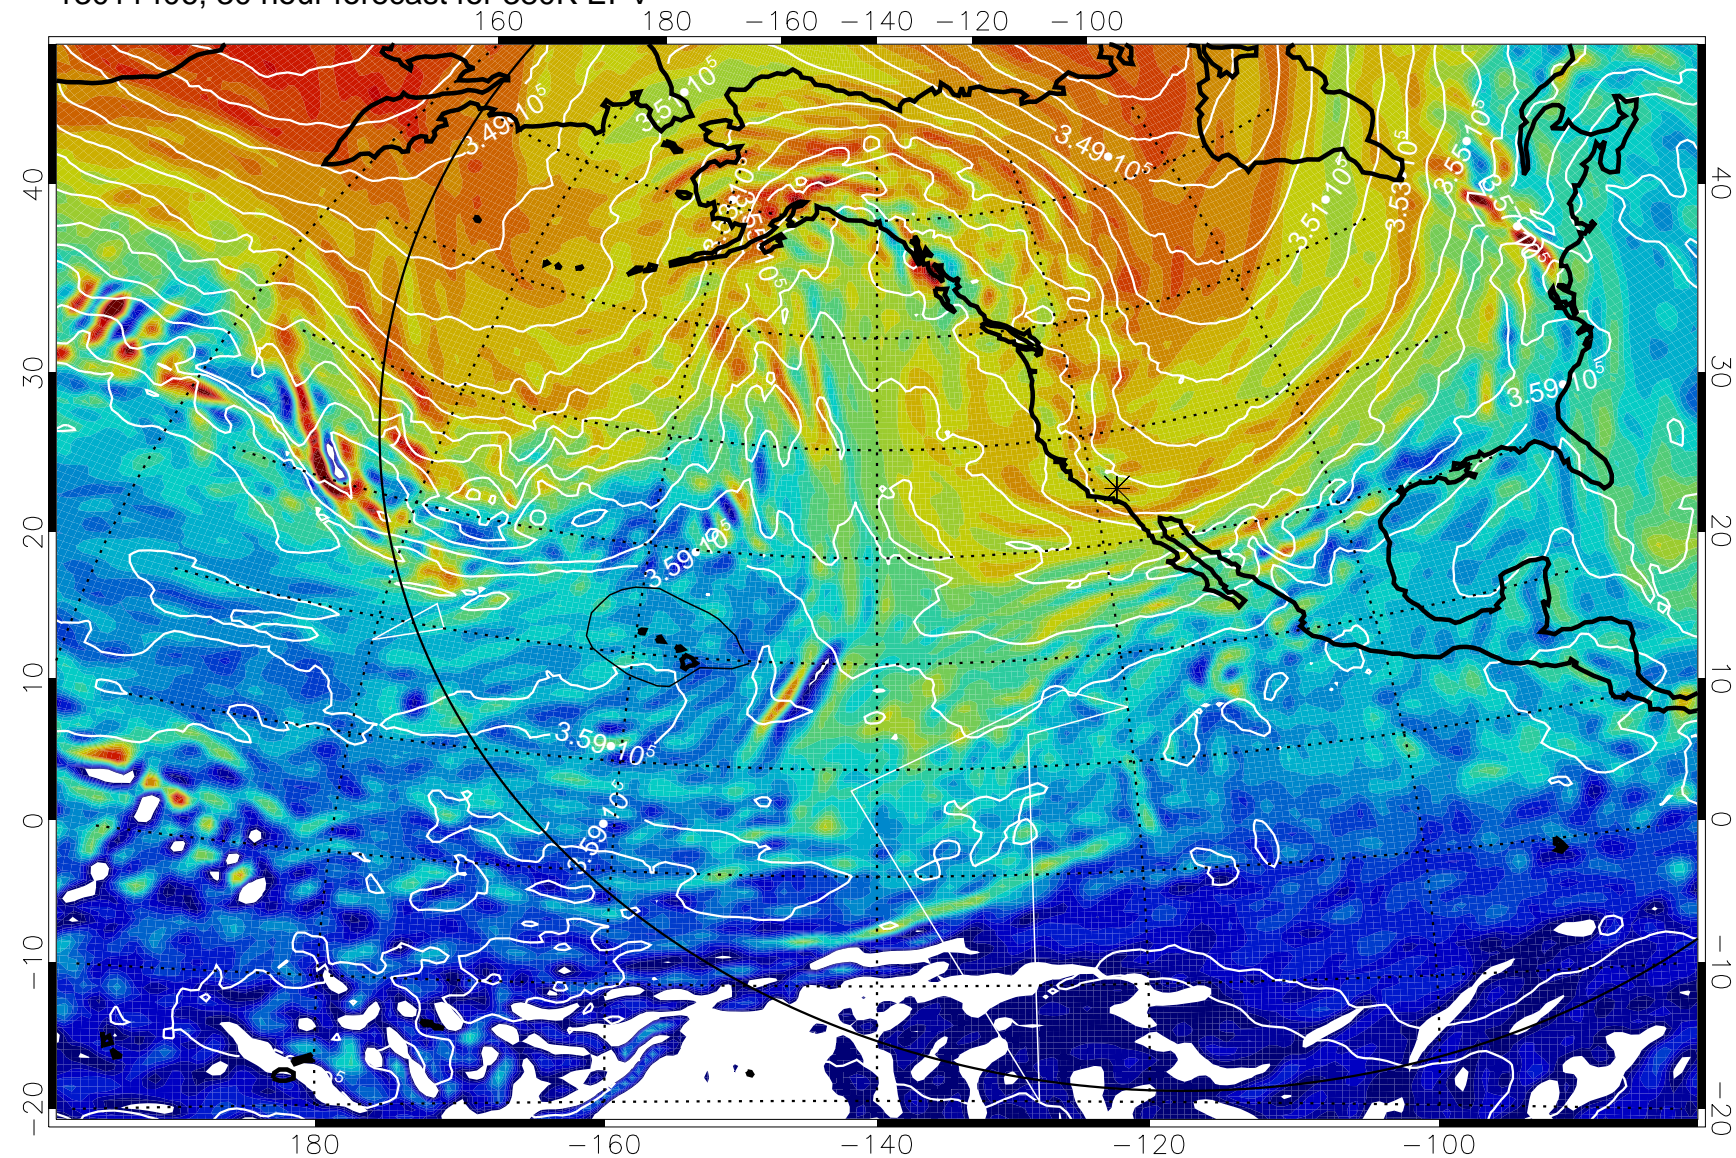

13011312, 12 hour forecast for 380K EPV

380K Montgomery Streamfunction, white

Range ring of 6000 km -- 19 hours GH round trip

13011318, 18 hour forecast for 380K EPV

380K Montgomery Streamfunction, white

Range ring of 6000 km -- 19 hours GH round trip

13011400, 24 hour forecast for 380K EPV

380K Montgomery Streamfunction, white

Range ring of 6000 km -- 19 hours GH round trip

13011406, 30 hour forecast for 380K EPV

380K Montgomery Streamfunction, white

Range ring of 6000 km -- 19 hours GH round trip

13011412, 36 hour forecast for 380K EPV

380K Montgomery Streamfunction, white

Range ring of 6000 km -- 19 hours GH round trip

13011418, 42 hour forecast for 380K EPV

380K Montgomery Streamfunction, white

Range ring of 6000 km -- 19 hours GH round trip

13011500, 48 hour forecast for 380K EPV

380K Montgomery Streamfunction, white

Range ring of 6000 km -- 19 hours GH round trip

13011506, 54 hour forecast for 380K EPV

380K Montgomery Streamfunction, white

Range ring of 6000 km -- 19 hours GH round trip