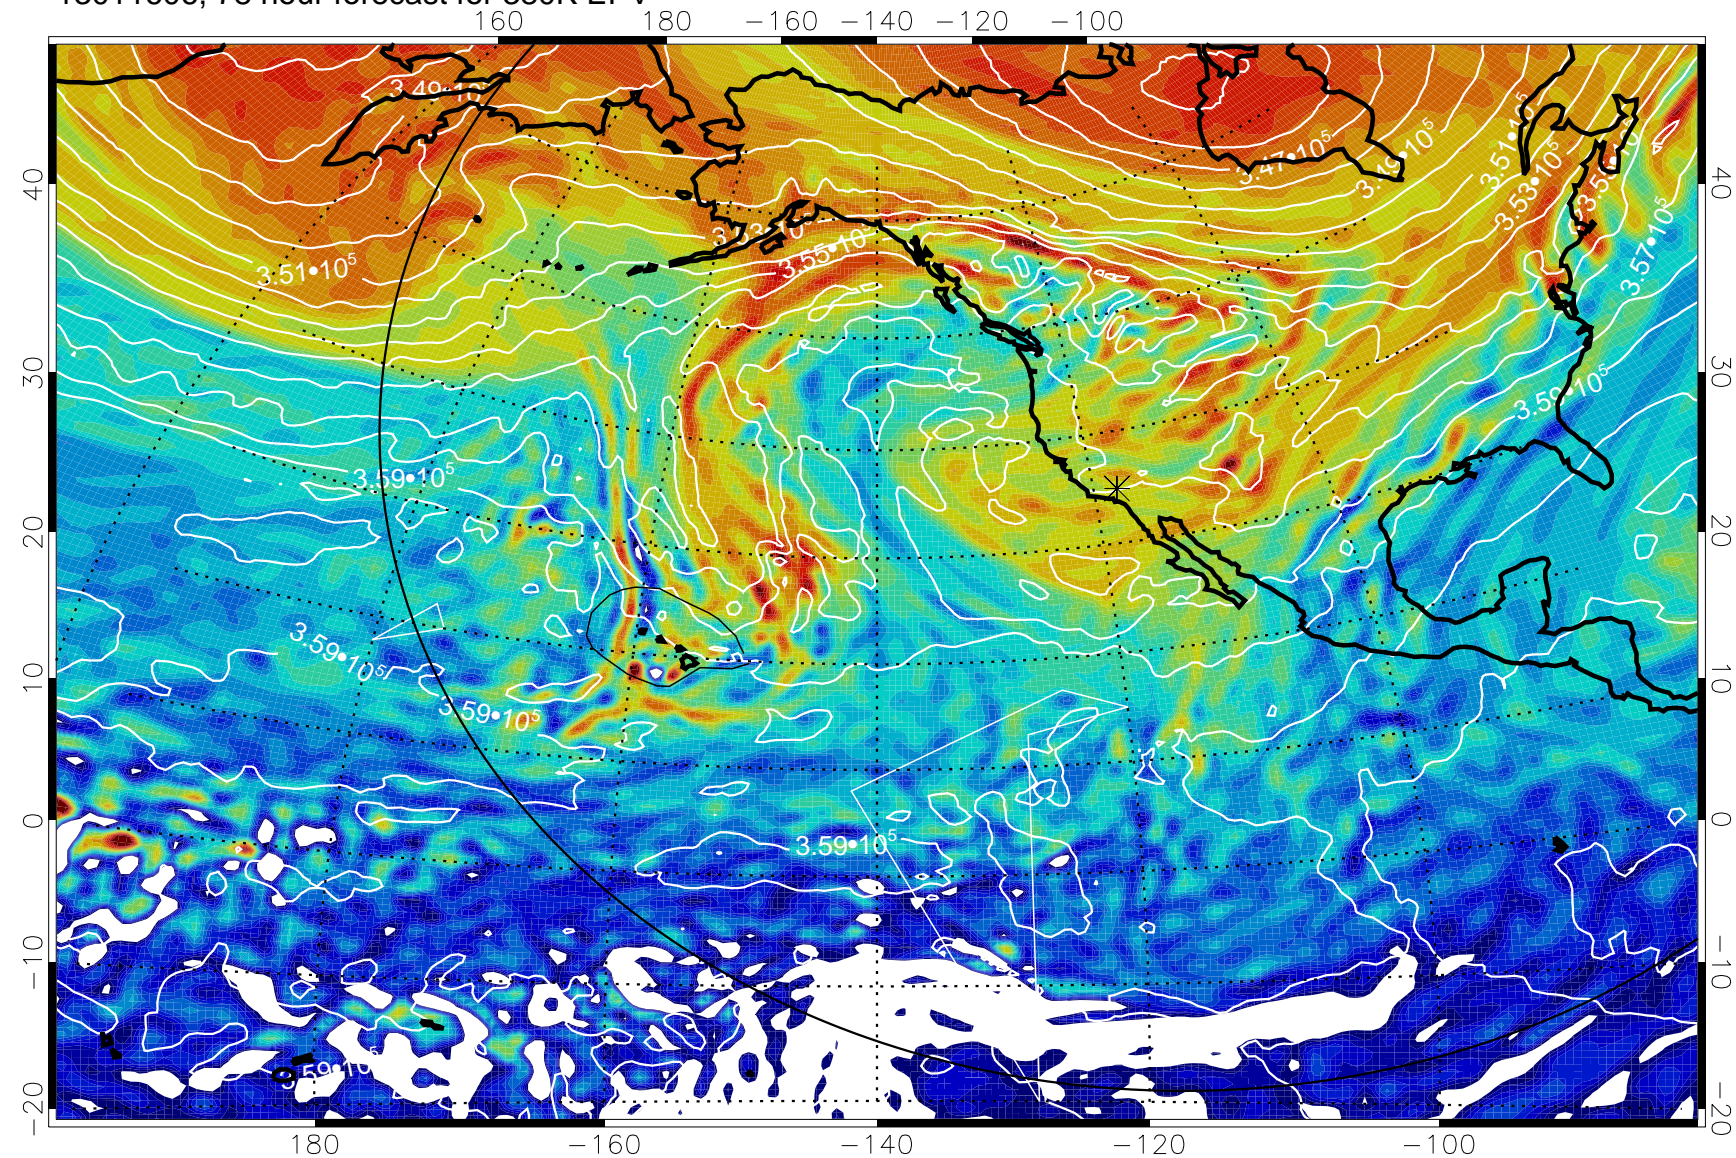

13011600, 72 hour forecast for 380K EPV

380K Montgomery Streamfunction, white

Range ring of 6000 km -- 19 hours GH round trip

13011606, 78 hour forecast for 380K EPV

380K Montgomery Streamfunction, white

Range ring of 6000 km -- 19 hours GH round trip

13011612, 84 hour forecast for 380K EPV

380K Montgomery Streamfunction, white

Range ring of 6000 km -- 19 hours GH round trip

13011618, 90 hour forecast for 380K EPV

380K Montgomery Streamfunction, white

Range ring of 6000 km -- 19 hours GH round trip

13011700, 96 hour forecast for 380K EPV

380K Montgomery Streamfunction, white

Range ring of 6000 km -- 19 hours GH round trip

13011706, 102 hour forecast for 380K EPV

160 180 -160 -140 -120 -100

380K Montgomery Streamfunction, white

Range ring of 6000 km -- 19 hours GH round trip

13011712, 108 hour forecast for 380K EPV

160 180 -160 -140 -120 -100

380K Montgomery Streamfunction, white

Range ring of 6000 km -- 19 hours GH round trip

13011718, 114 hour forecast for 380K EPV