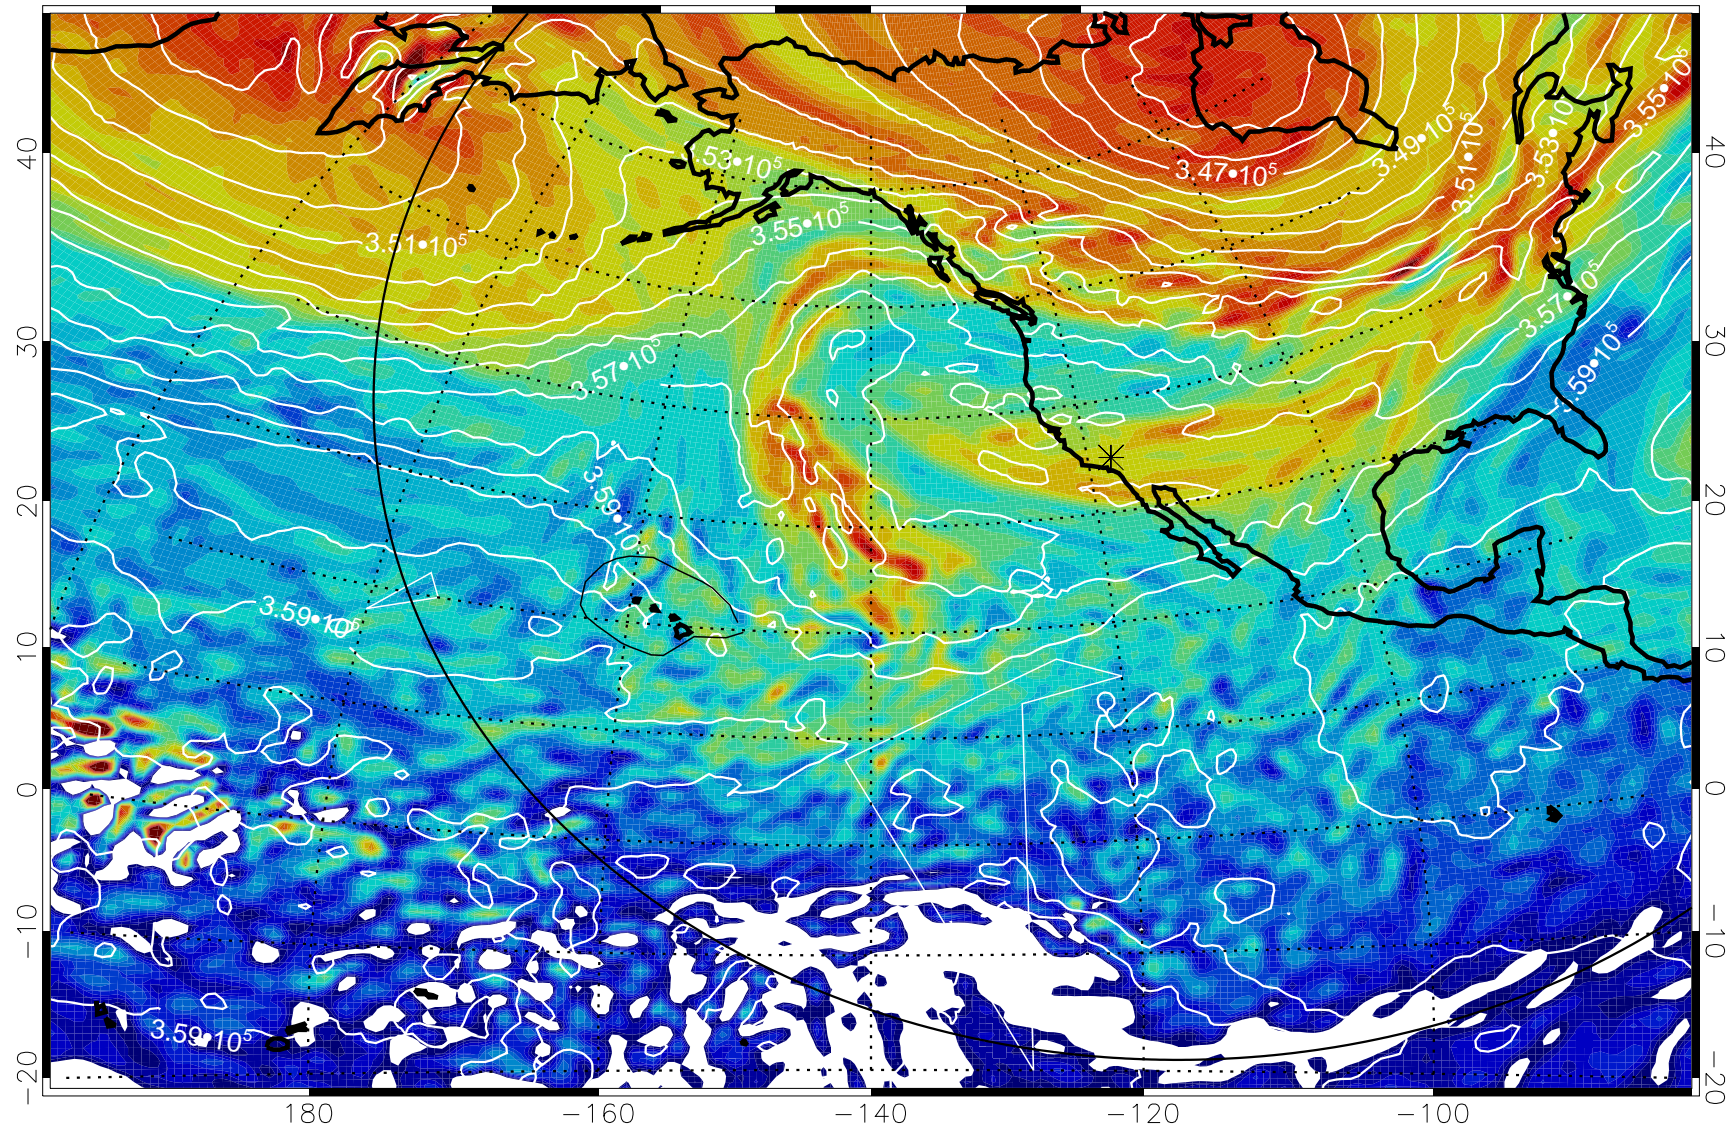

13011612, 84 hour forecast for 380K EPV

380K Montgomery Streamfunction, white

Range ring of 6000 km -- 19 hours GH round trip

13011618, 90 hour forecast for 380K EPV

380K Montgomery Streamfunction, white

Range ring of 6000 km -- 19 hours GH round trip

13011700, 96 hour forecast for 380K EPV

380K Montgomery Streamfunction, white

Range ring of 6000 km -- 19 hours GH round trip

13011706, 102 hour forecast for 380K EPV

160 180 -160 -140 -120 -100

380K Montgomery Streamfunction, white

Range ring of 6000 km -- 19 hours GH round trip

13011712, 108 hour forecast for 380K EPV

160 180 -160 -140 -120 -100

380K Montgomery Streamfunction, white

Range ring of 6000 km -- 19 hours GH round trip

13011718, 114 hour forecast for 380K EPV