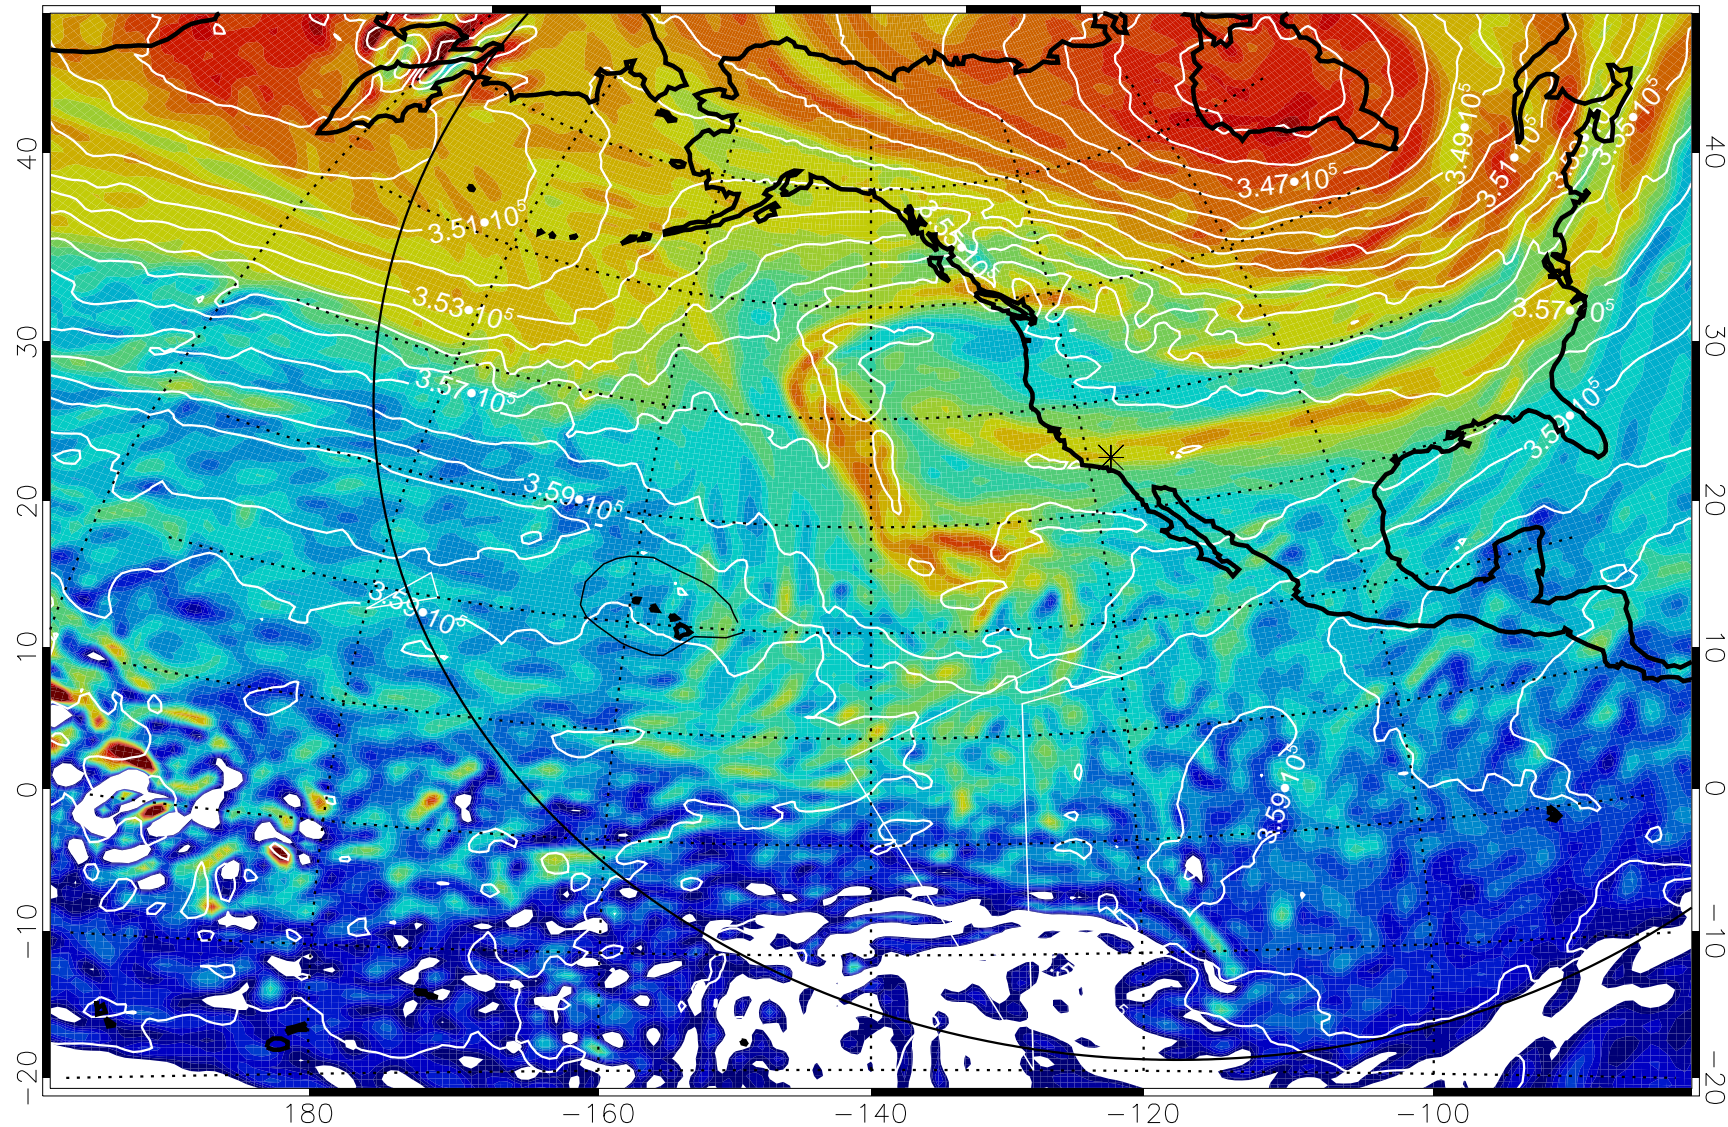

13011700, 96 hour forecast for 380K EPV

380K Montgomery Streamfunction, white

Range ring of 6000 km -- 19 hours GH round trip

13011706, 102 hour forecast for 380K EPV

160 180 -160 -140 -120 -100

380K Montgomery Streamfunction, white

Range ring of 6000 km -- 19 hours GH round trip

13011712, 108 hour forecast for 380K EPV

160 180 -160 -140 -120 -100

380K Montgomery Streamfunction, white

Range ring of 6000 km -- 19 hours GH round trip

13011718, 114 hour forecast for 380K EPV

380K Montgomery Streamfunction, white

Range ring of 6000 km -- 19 hours GH round trip

13011800, 120 hour forecast for 380K EPV

160 180 -160 -140 -120 -100

380K Montgomery Streamfunction, white

Range ring of 6000 km -- 19 hours GH round trip