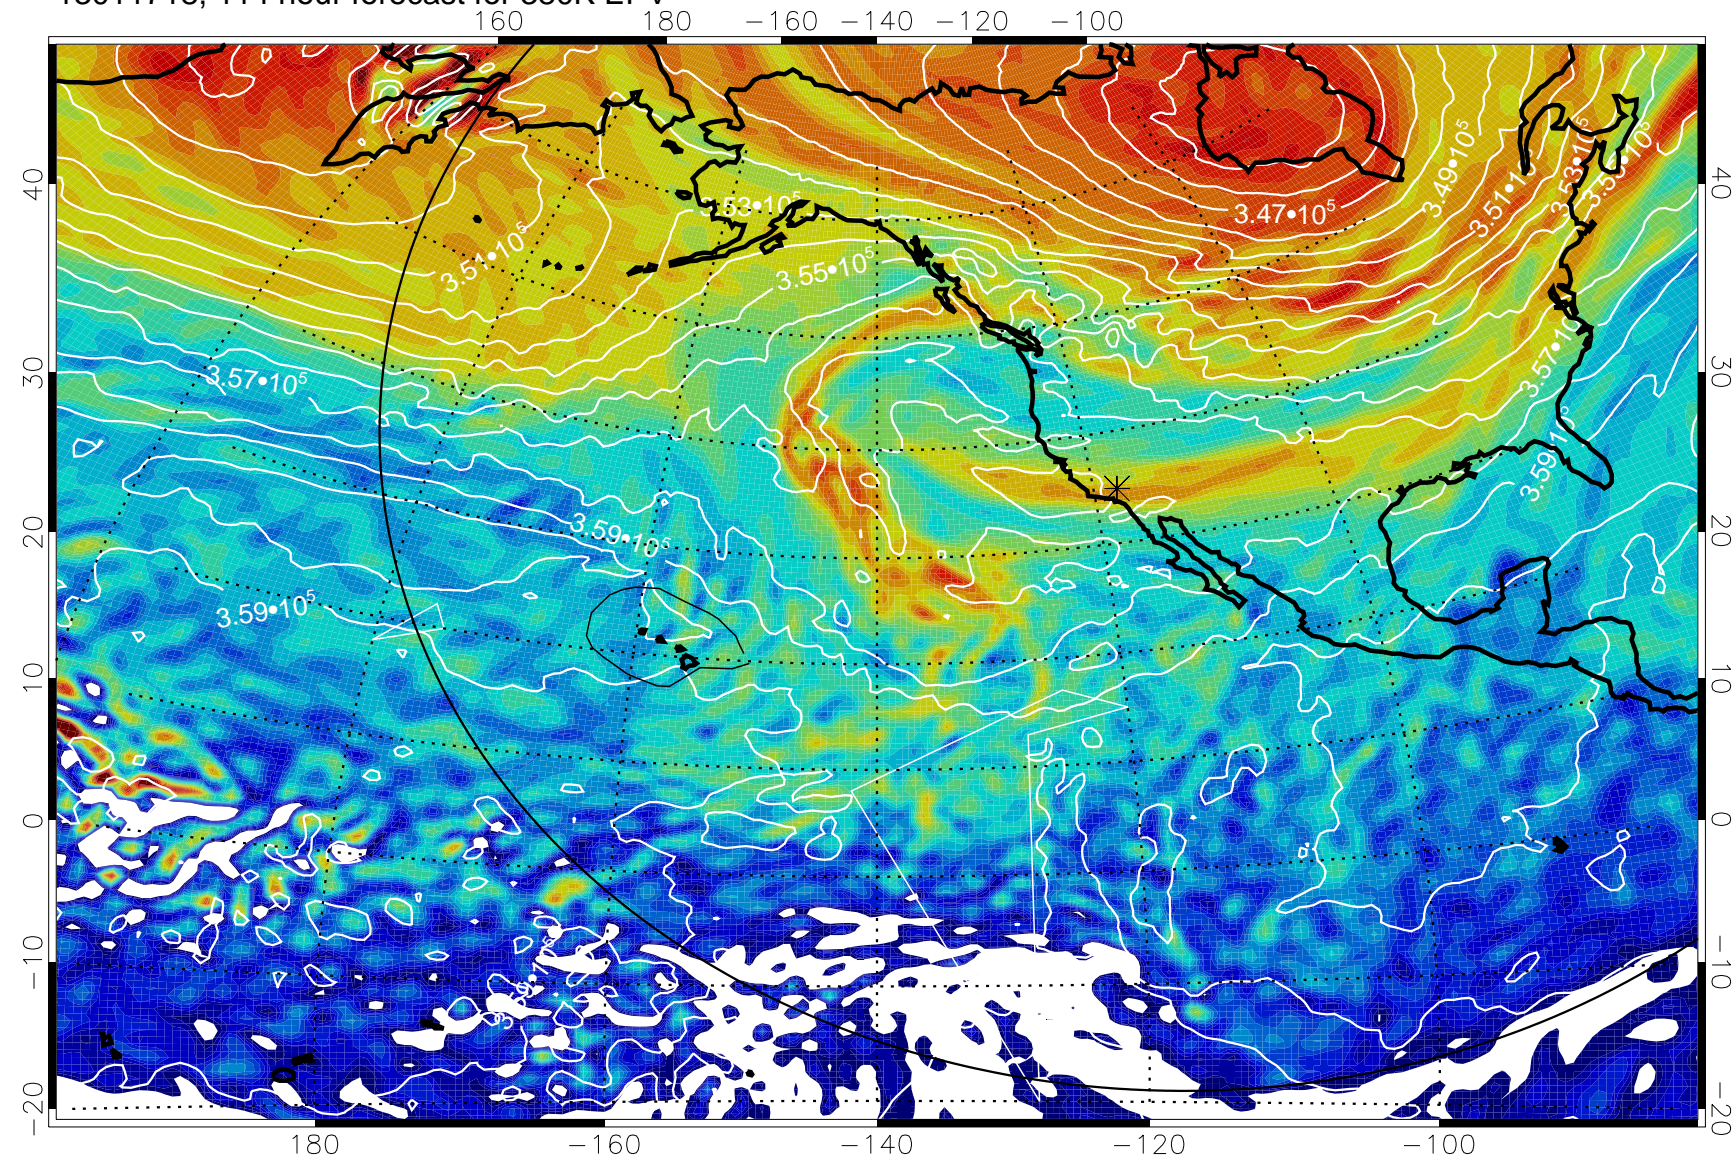

13011700, 96 hour forecast for 380K EPV

380K Montgomery Streamfunction, white

Range ring of 6000 km -- 19 hours GH round trip

13011706, 102 hour forecast for 380K EPV

160 180 -160 -140 -120 -100

380K Montgomery Streamfunction, white

Range ring of 6000 km -- 19 hours GH round trip

13011712, 108 hour forecast for 380K EPV

160 180 -160 -140 -120 -100

380K Montgomery Streamfunction, white

Range ring of 6000 km -- 19 hours GH round trip

13011718, 114 hour forecast for 380K EPV

380K Montgomery Streamfunction, white

Range ring of 6000 km -- 19 hours GH round trip

13011800, 120 hour forecast for 380K EPV

160 180 -160 -140 -120 -100

380K Montgomery Streamfunction, white

Range ring of 6000 km -- 19 hours GH round trip