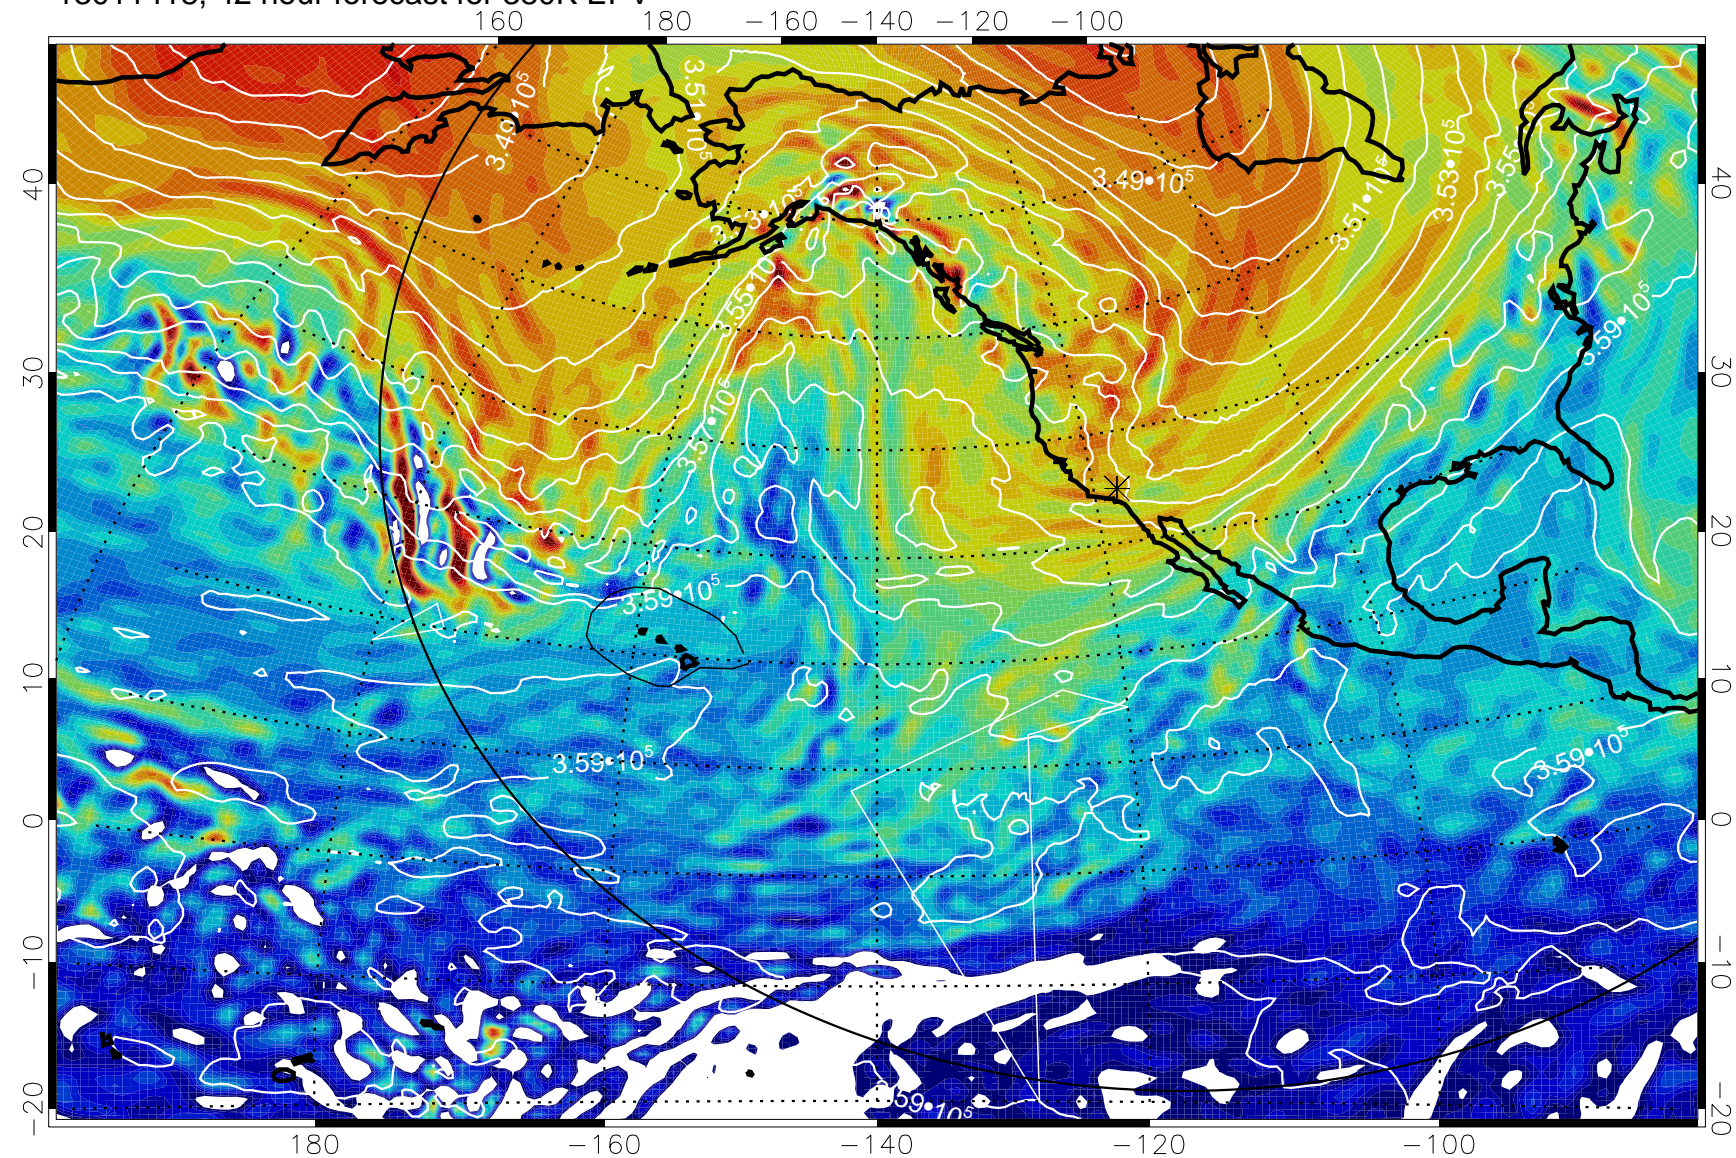

13011400, 24 hour forecast for 380K EPV

380K Montgomery Streamfunction, white

Range ring of 6000 km -- 19 hours GH round trip

13011406, 30 hour forecast for 380K EPV

380K Montgomery Streamfunction, white

Range ring of 6000 km -- 19 hours GH round trip

13011412, 36 hour forecast for 380K EPV

380K Montgomery Streamfunction, white

Range ring of 6000 km -- 19 hours GH round trip

13011418, 42 hour forecast for 380K EPV

380K Montgomery Streamfunction, white

Range ring of 6000 km -- 19 hours GH round trip

13011500, 48 hour forecast for 380K EPV

380K Montgomery Streamfunction, white

Range ring of 6000 km -- 19 hours GH round trip

13011506, 54 hour forecast for 380K EPV

380K Montgomery Streamfunction, white

Range ring of 6000 km -- 19 hours GH round trip

13011512, 60 hour forecast for 380K EPV

380K Montgomery Streamfunction, white

Range ring of 6000 km -- 19 hours GH round trip

13011518, 66 hour forecast for 380K EPV

380K Montgomery Streamfunction, white

Range ring of 6000 km -- 19 hours GH round trip