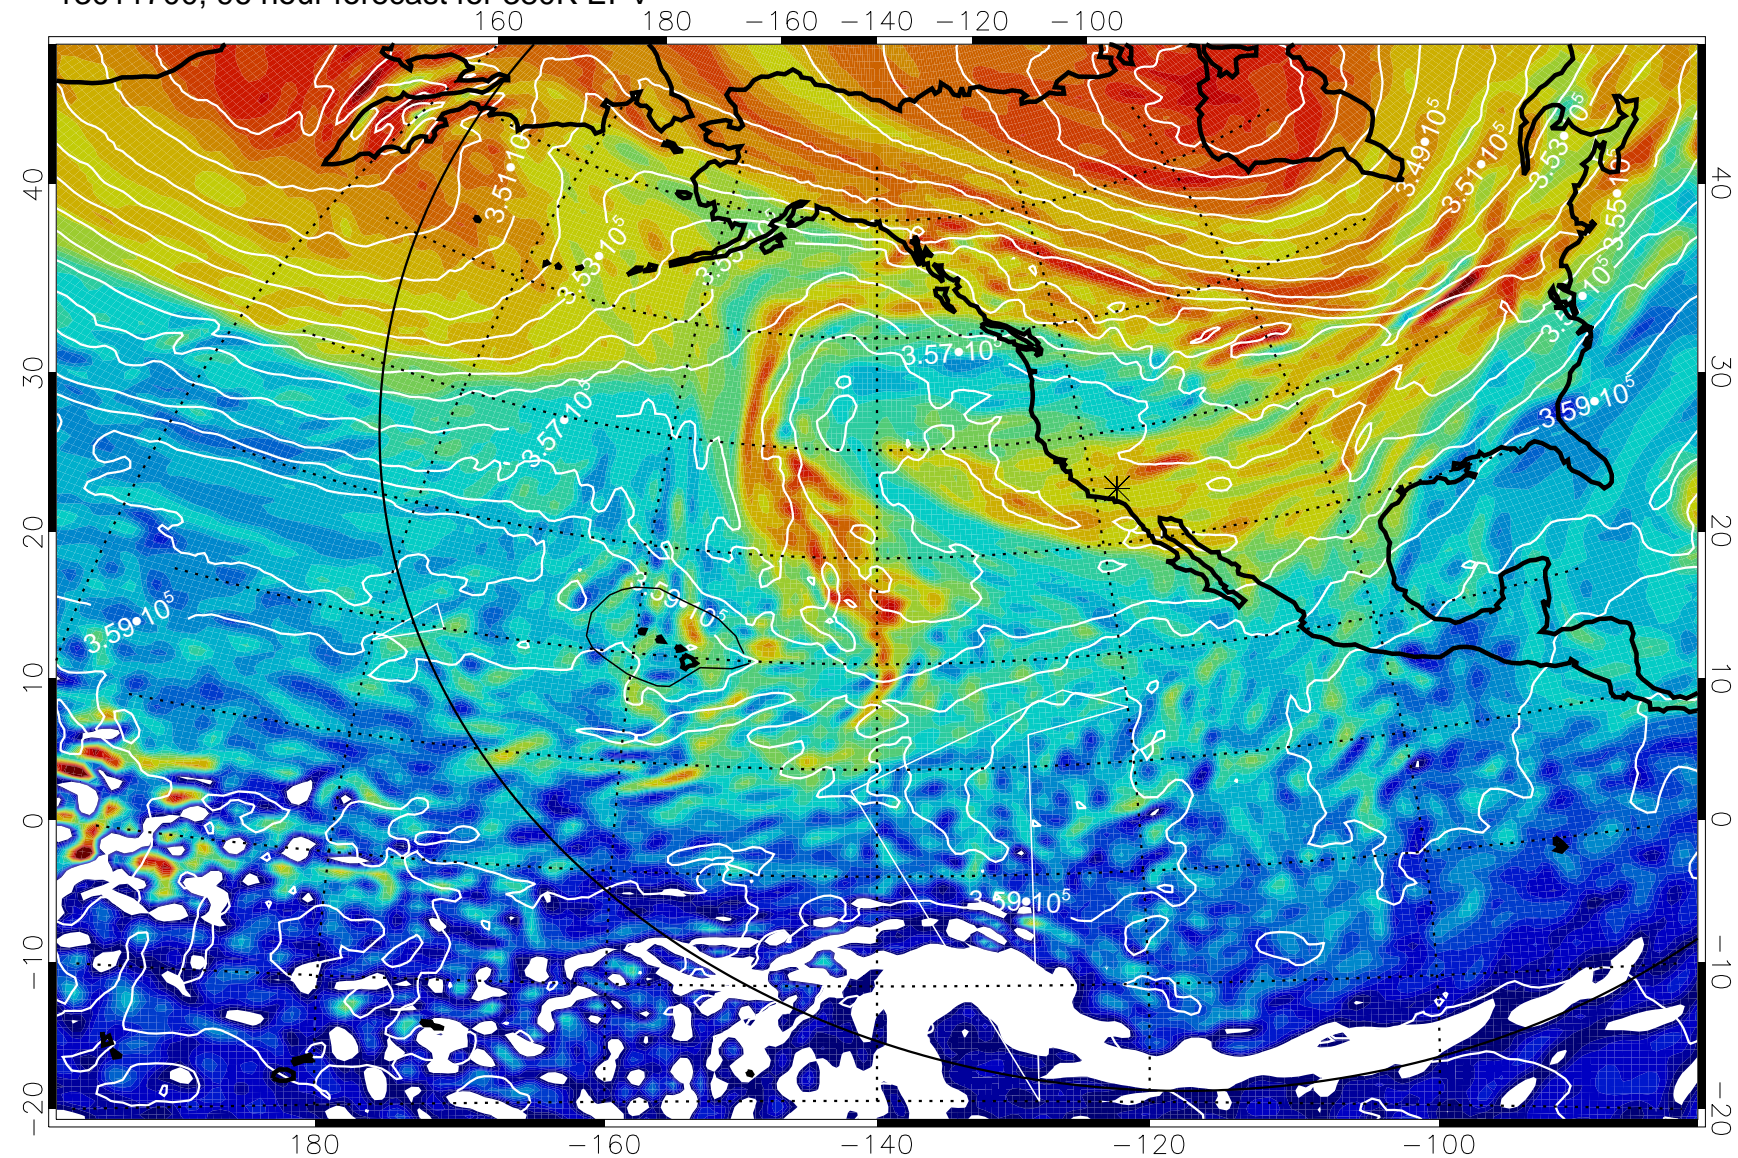

13011600, 72 hour forecast for 380K EPV

380K Montgomery Streamfunction, white

Range ring of 6000 km -- 19 hours GH round trip

13011606, 78 hour forecast for 380K EPV

380K Montgomery Streamfunction, white

Range ring of 6000 km -- 19 hours GH round trip

13011612, 84 hour forecast for 380K EPV

380K Montgomery Streamfunction, white

Range ring of 6000 km -- 19 hours GH round trip

13011618, 90 hour forecast for 380K EPV

380K Montgomery Streamfunction, white

Range ring of 6000 km -- 19 hours GH round trip

13011700, 96 hour forecast for 380K EPV

380K Montgomery Streamfunction, white

Range ring of 6000 km -- 19 hours GH round trip

13011706, 102 hour forecast for 380K EPV

160 180 -160 -140 -120 -100

380K Montgomery Streamfunction, white

Range ring of 6000 km -- 19 hours GH round trip

13011712, 108 hour forecast for 380K EPV

160 180 -160 -140 -120 -100

380K Montgomery Streamfunction, white

Range ring of 6000 km -- 19 hours GH round trip

13011718, 114 hour forecast for 380K EPV