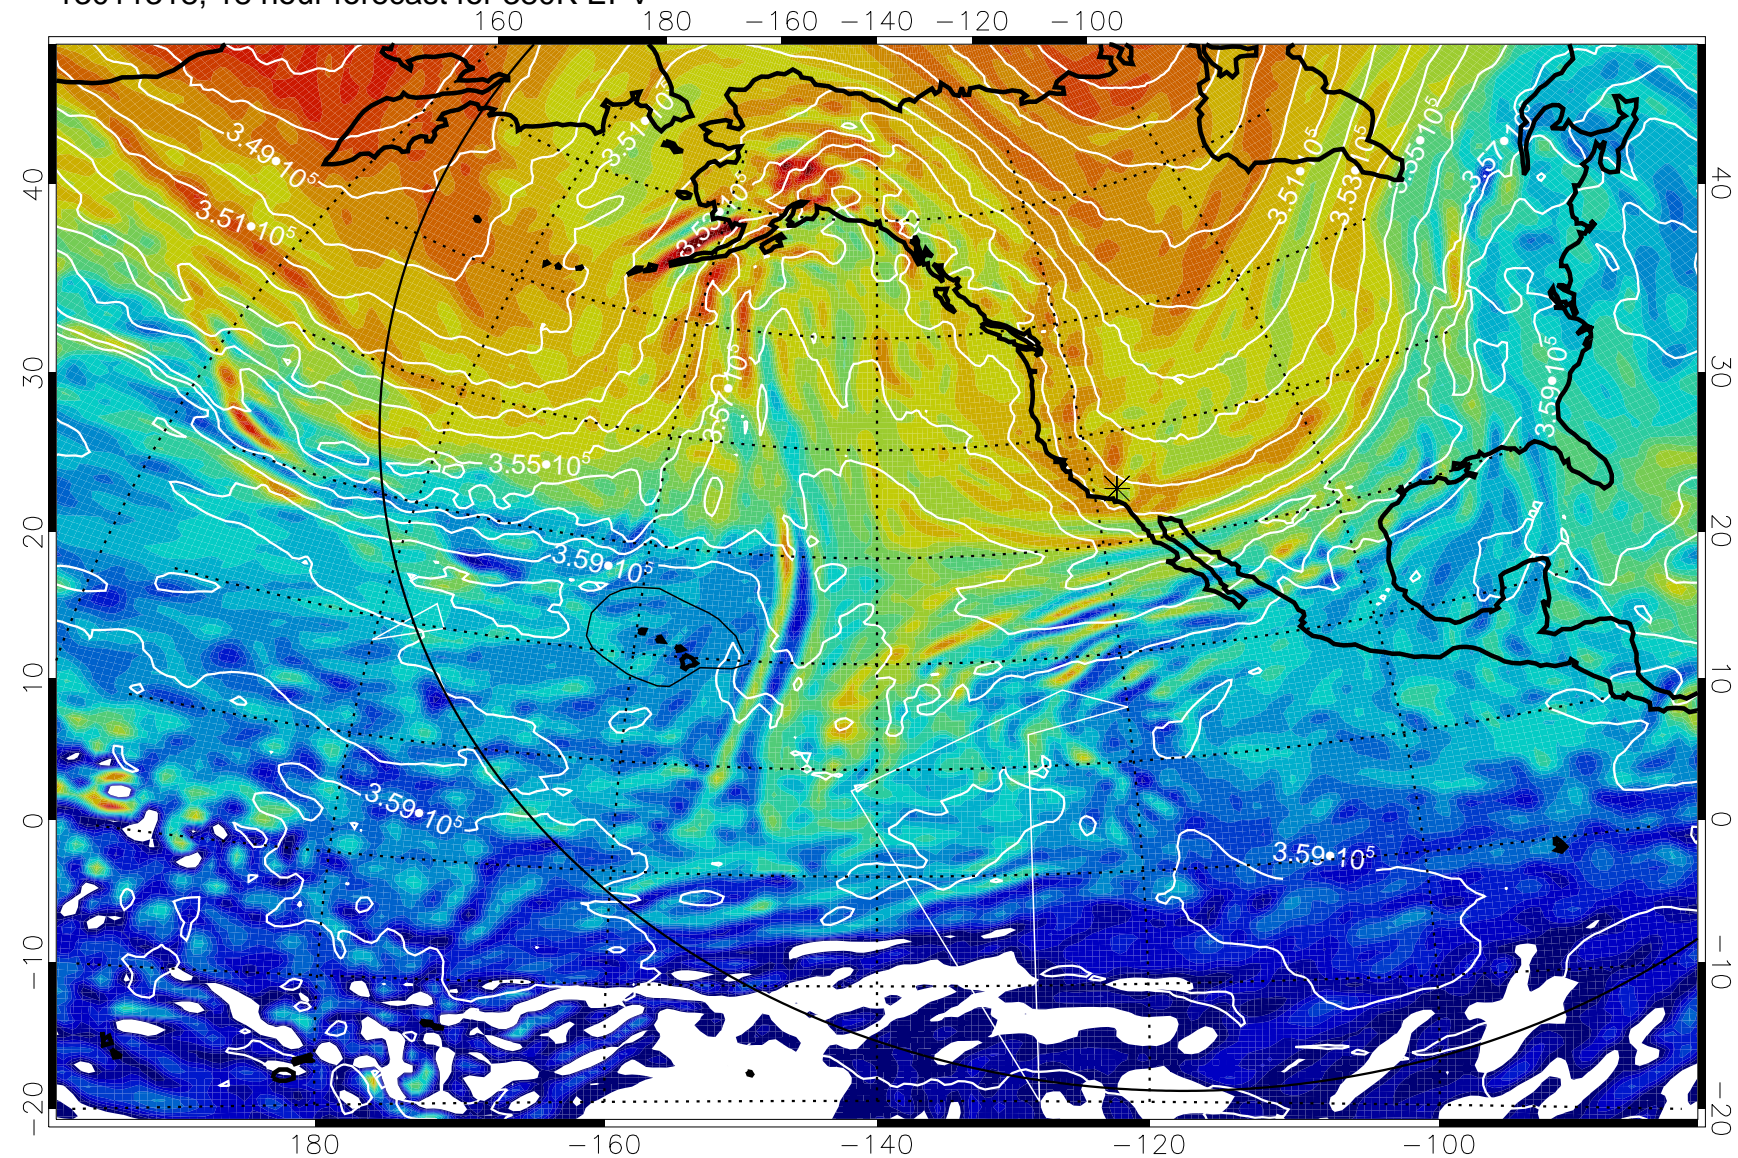

13011312, 12 hour forecast for 380K EPV

380K Montgomery Streamfunction, white

Range ring of 6000 km -- 19 hours GH round trip

13011318, 18 hour forecast for 380K EPV

380K Montgomery Streamfunction, white

Range ring of 6000 km -- 19 hours GH round trip

13011400, 24 hour forecast for 380K EPV

380K Montgomery Streamfunction, white

Range ring of 6000 km -- 19 hours GH round trip

13011406, 30 hour forecast for 380K EPV

380K Montgomery Streamfunction, white

Range ring of 6000 km -- 19 hours GH round trip

13011412, 36 hour forecast for 380K EPV

380K Montgomery Streamfunction, white

Range ring of 6000 km -- 19 hours GH round trip

13011418, 42 hour forecast for 380K EPV

380K Montgomery Streamfunction, white

Range ring of 6000 km -- 19 hours GH round trip

13011500, 48 hour forecast for 380K EPV

380K Montgomery Streamfunction, white

Range ring of 6000 km -- 19 hours GH round trip

13011506, 54 hour forecast for 380K EPV

380K Montgomery Streamfunction, white

Range ring of 6000 km -- 19 hours GH round trip