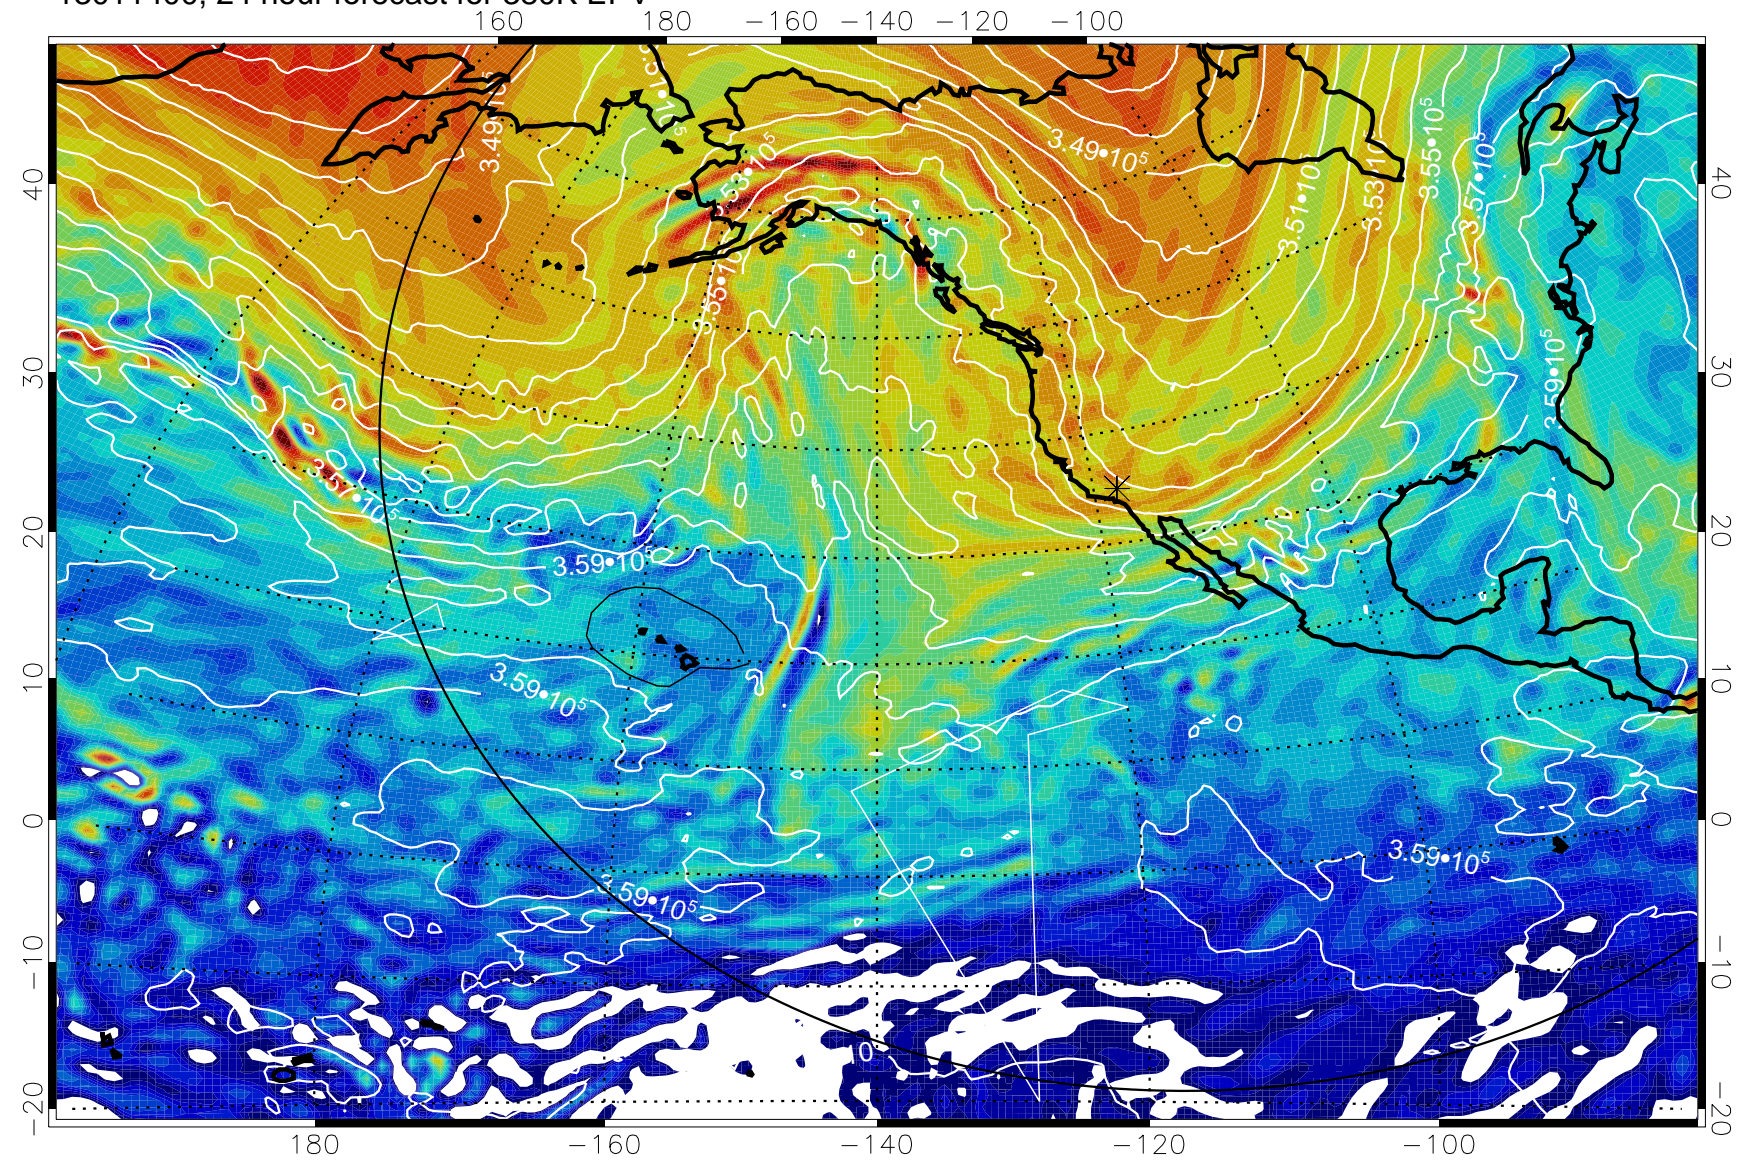

13011312, 12 hour forecast for 380K EPV

380K Montgomery Streamfunction, white

Range ring of 6000 km -- 19 hours GH round trip

13011318, 18 hour forecast for 380K EPV

380K Montgomery Streamfunction, white

Range ring of 6000 km -- 19 hours GH round trip

13011400, 24 hour forecast for 380K EPV

380K Montgomery Streamfunction, white

Range ring of 6000 km -- 19 hours GH round trip

13011406, 30 hour forecast for 380K EPV

380K Montgomery Streamfunction, white

Range ring of 6000 km -- 19 hours GH round trip

13011412, 36 hour forecast for 380K EPV

380K Montgomery Streamfunction, white

Range ring of 6000 km -- 19 hours GH round trip

13011418, 42 hour forecast for 380K EPV

380K Montgomery Streamfunction, white

Range ring of 6000 km -- 19 hours GH round trip

13011500, 48 hour forecast for 380K EPV

380K Montgomery Streamfunction, white

Range ring of 6000 km -- 19 hours GH round trip

13011506, 54 hour forecast for 380K EPV

380K Montgomery Streamfunction, white

Range ring of 6000 km -- 19 hours GH round trip