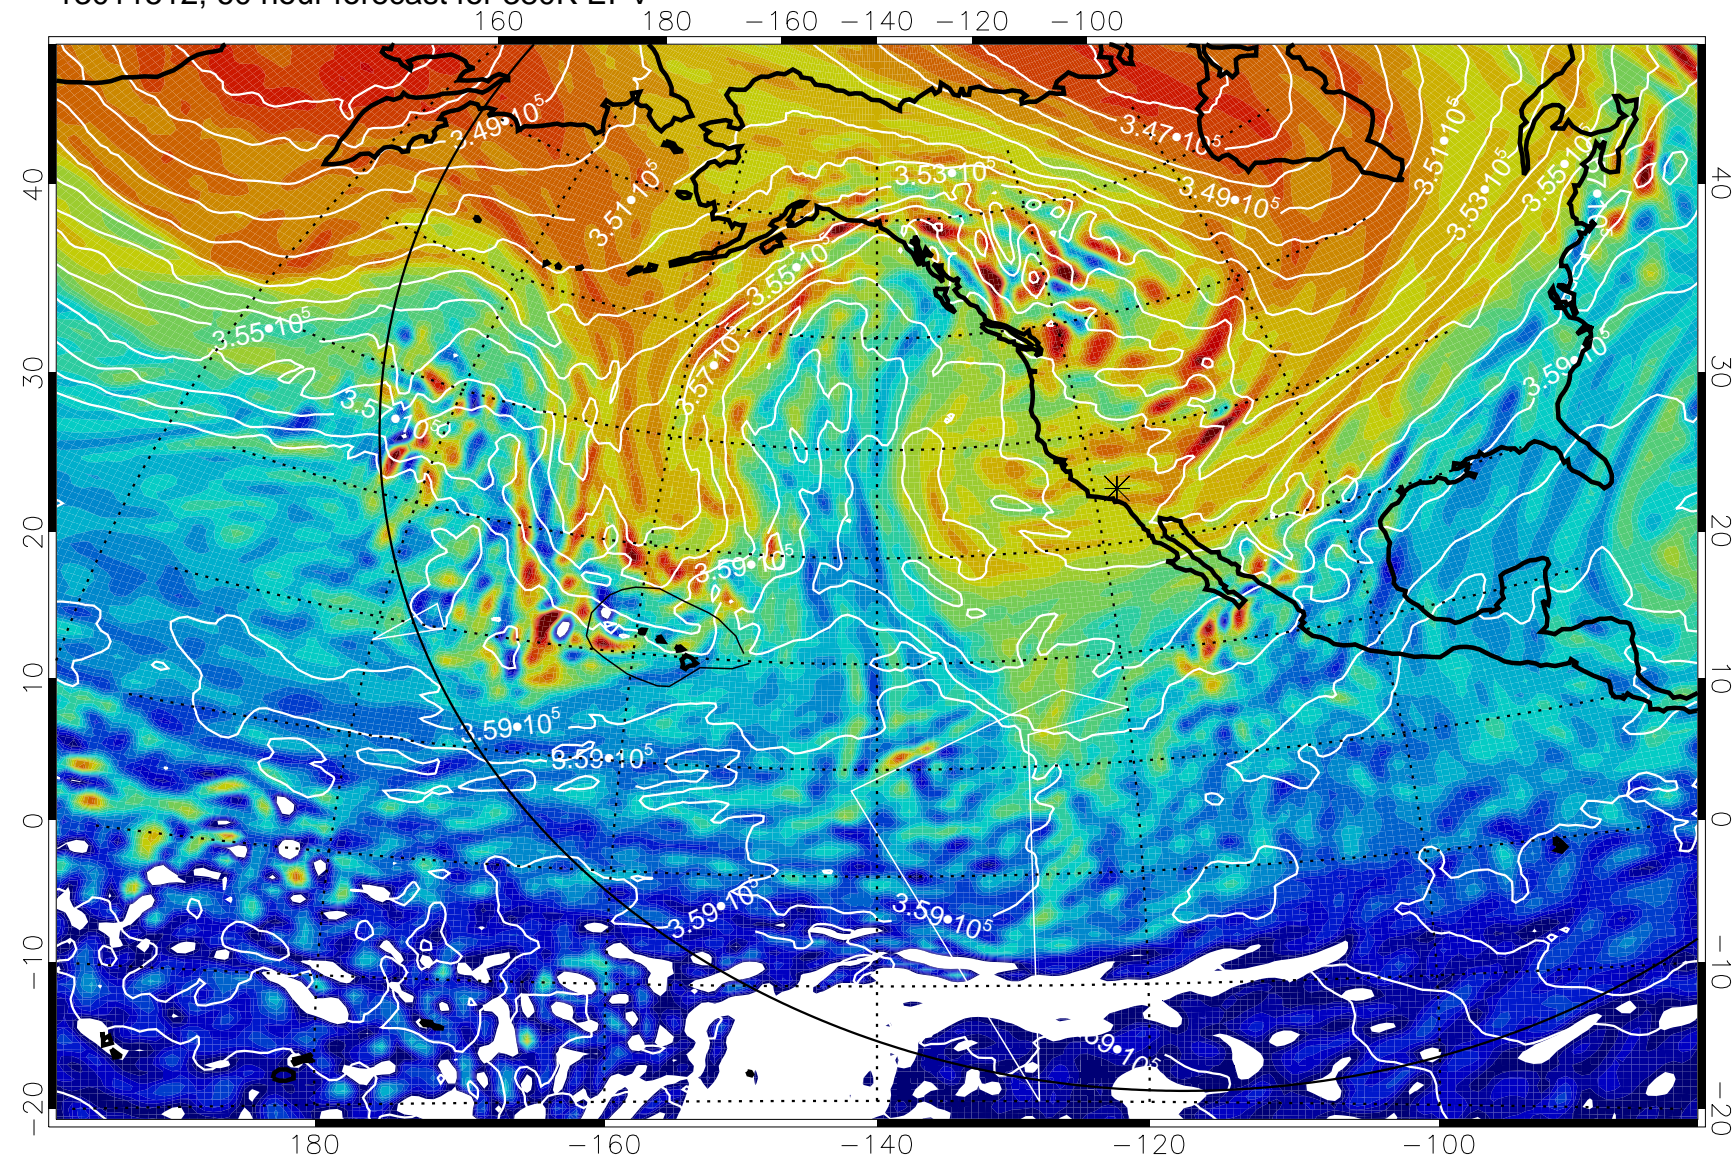

13011500, 48 hour forecast for 380K EPV

380K Montgomery Streamfunction, white

Range ring of 6000 km -- 19 hours GH round trip

13011506, 54 hour forecast for 380K EPV

380K Montgomery Streamfunction, white

Range ring of 6000 km -- 19 hours GH round trip

13011512, 60 hour forecast for 380K EPV

380K Montgomery Streamfunction, white

Range ring of 6000 km -- 19 hours GH round trip

13011518, 66 hour forecast for 380K EPV

380K Montgomery Streamfunction, white

Range ring of 6000 km -- 19 hours GH round trip

13011600, 72 hour forecast for 380K EPV

380K Montgomery Streamfunction, white

Range ring of 6000 km -- 19 hours GH round trip

13011606, 78 hour forecast for 380K EPV

380K Montgomery Streamfunction, white

Range ring of 6000 km -- 19 hours GH round trip

13011612, 84 hour forecast for 380K EPV

380K Montgomery Streamfunction, white

Range ring of 6000 km -- 19 hours GH round trip

13011618, 90 hour forecast for 380K EPV

380K Montgomery Streamfunction, white

Range ring of 6000 km -- 19 hours GH round trip