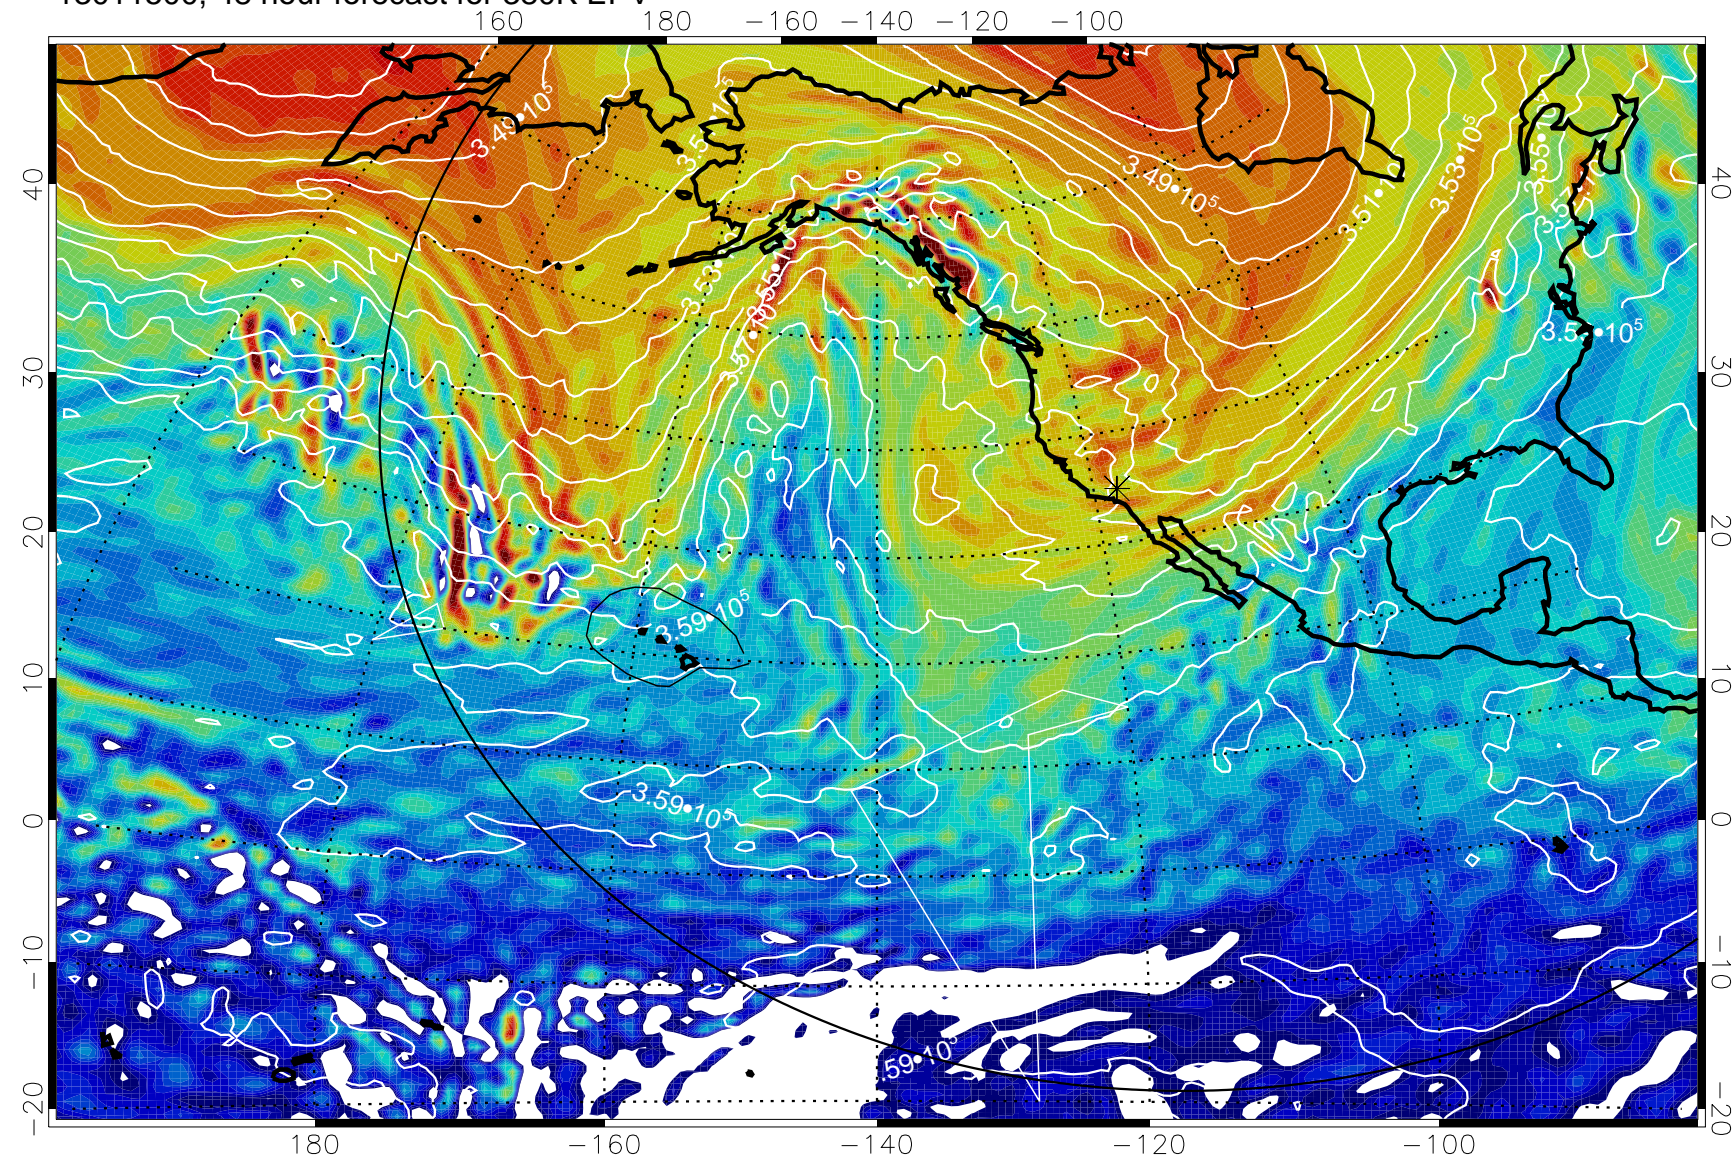

13011400, 24 hour forecast for 380K EPV

380K Montgomery Streamfunction, white

Range ring of 6000 km -- 19 hours GH round trip

13011406, 30 hour forecast for 380K EPV

380K Montgomery Streamfunction, white

Range ring of 6000 km -- 19 hours GH round trip

13011412, 36 hour forecast for 380K EPV

380K Montgomery Streamfunction, white

Range ring of 6000 km -- 19 hours GH round trip

13011418, 42 hour forecast for 380K EPV

380K Montgomery Streamfunction, white

Range ring of 6000 km -- 19 hours GH round trip

13011500, 48 hour forecast for 380K EPV

380K Montgomery Streamfunction, white

Range ring of 6000 km -- 19 hours GH round trip

13011506, 54 hour forecast for 380K EPV

380K Montgomery Streamfunction, white

Range ring of 6000 km -- 19 hours GH round trip

13011512, 60 hour forecast for 380K EPV

380K Montgomery Streamfunction, white

Range ring of 6000 km -- 19 hours GH round trip

13011518, 66 hour forecast for 380K EPV

380K Montgomery Streamfunction, white

Range ring of 6000 km -- 19 hours GH round trip