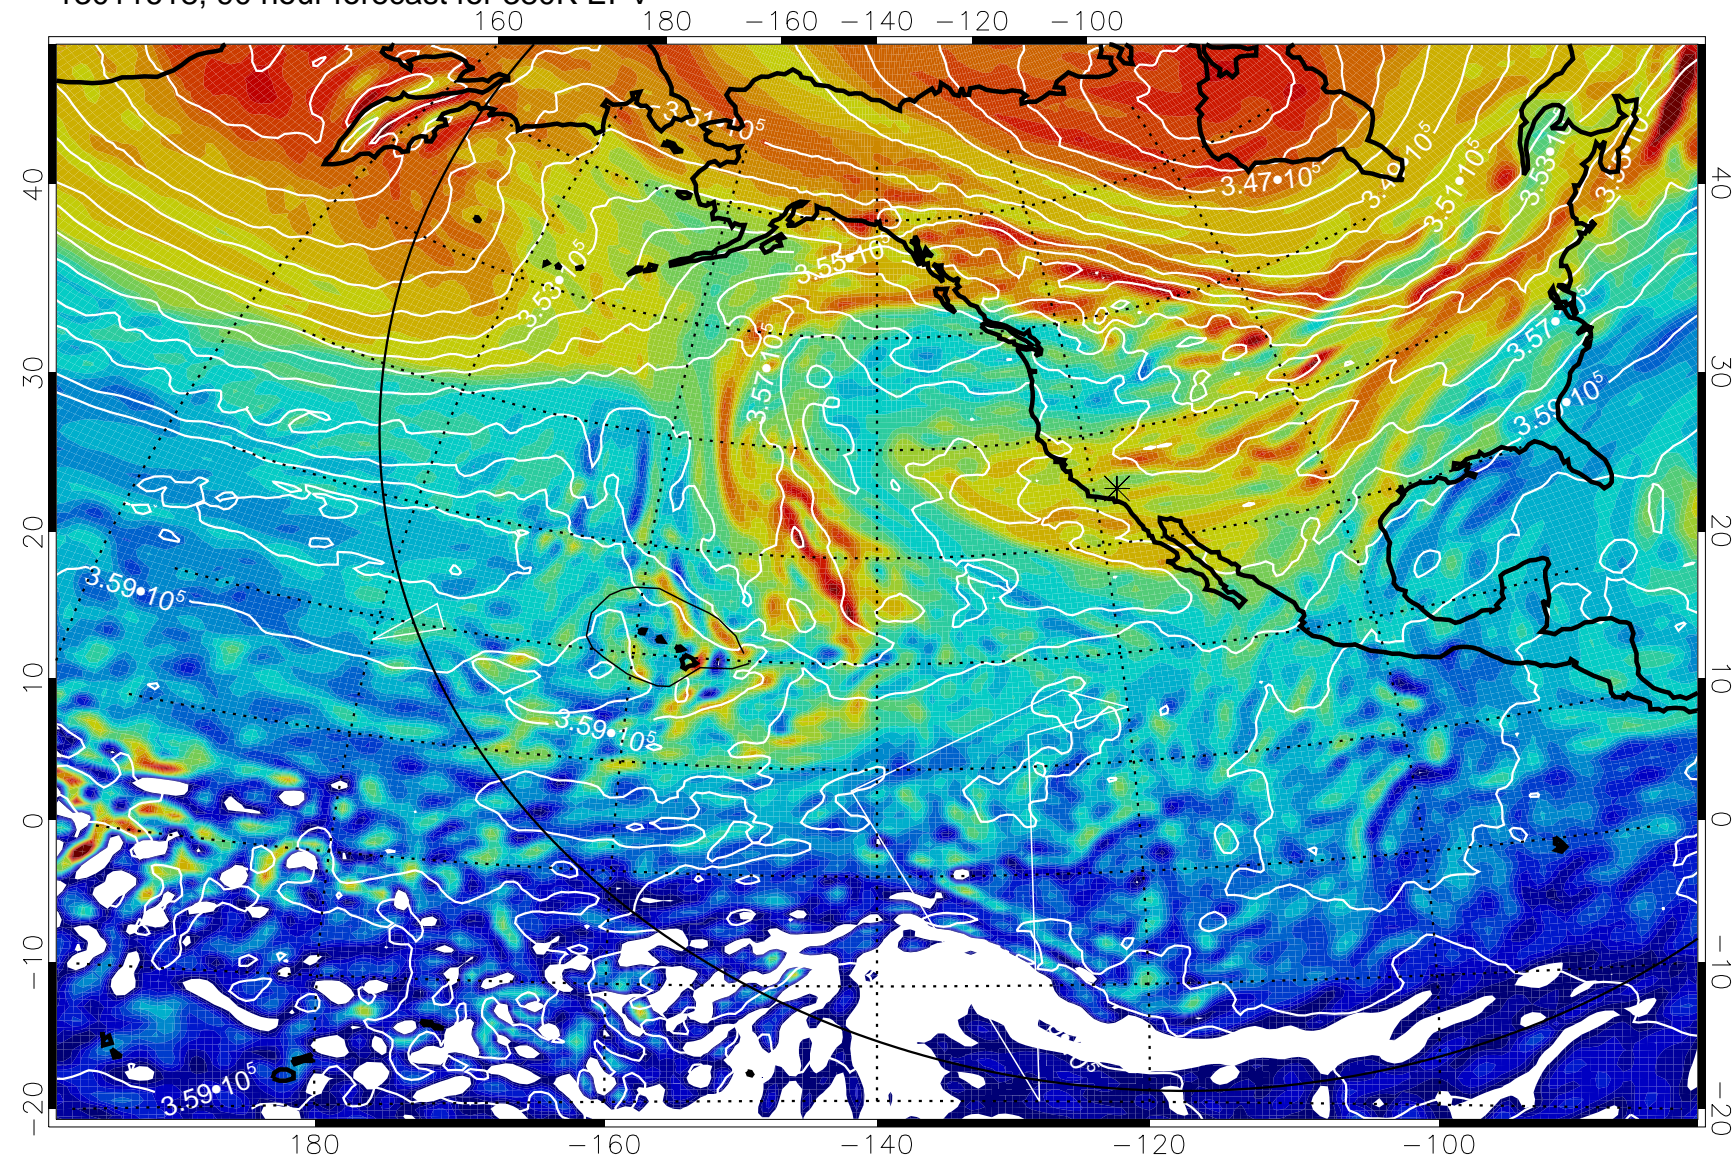

13011600, 72 hour forecast for 380K EPV

380K Montgomery Streamfunction, white

Range ring of 6000 km -- 19 hours GH round trip

13011606, 78 hour forecast for 380K EPV

380K Montgomery Streamfunction, white

Range ring of 6000 km -- 19 hours GH round trip

13011612, 84 hour forecast for 380K EPV

380K Montgomery Streamfunction, white

Range ring of 6000 km -- 19 hours GH round trip

13011618, 90 hour forecast for 380K EPV

380K Montgomery Streamfunction, white

Range ring of 6000 km -- 19 hours GH round trip

13011700, 96 hour forecast for 380K EPV

380K Montgomery Streamfunction, white

Range ring of 6000 km -- 19 hours GH round trip

13011706, 102 hour forecast for 380K EPV

160 180 -160 -140 -120 -100

380K Montgomery Streamfunction, white

Range ring of 6000 km -- 19 hours GH round trip

13011712, 108 hour forecast for 380K EPV

160 180 -160 -140 -120 -100

380K Montgomery Streamfunction, white

Range ring of 6000 km -- 19 hours GH round trip

13011718, 114 hour forecast for 380K EPV