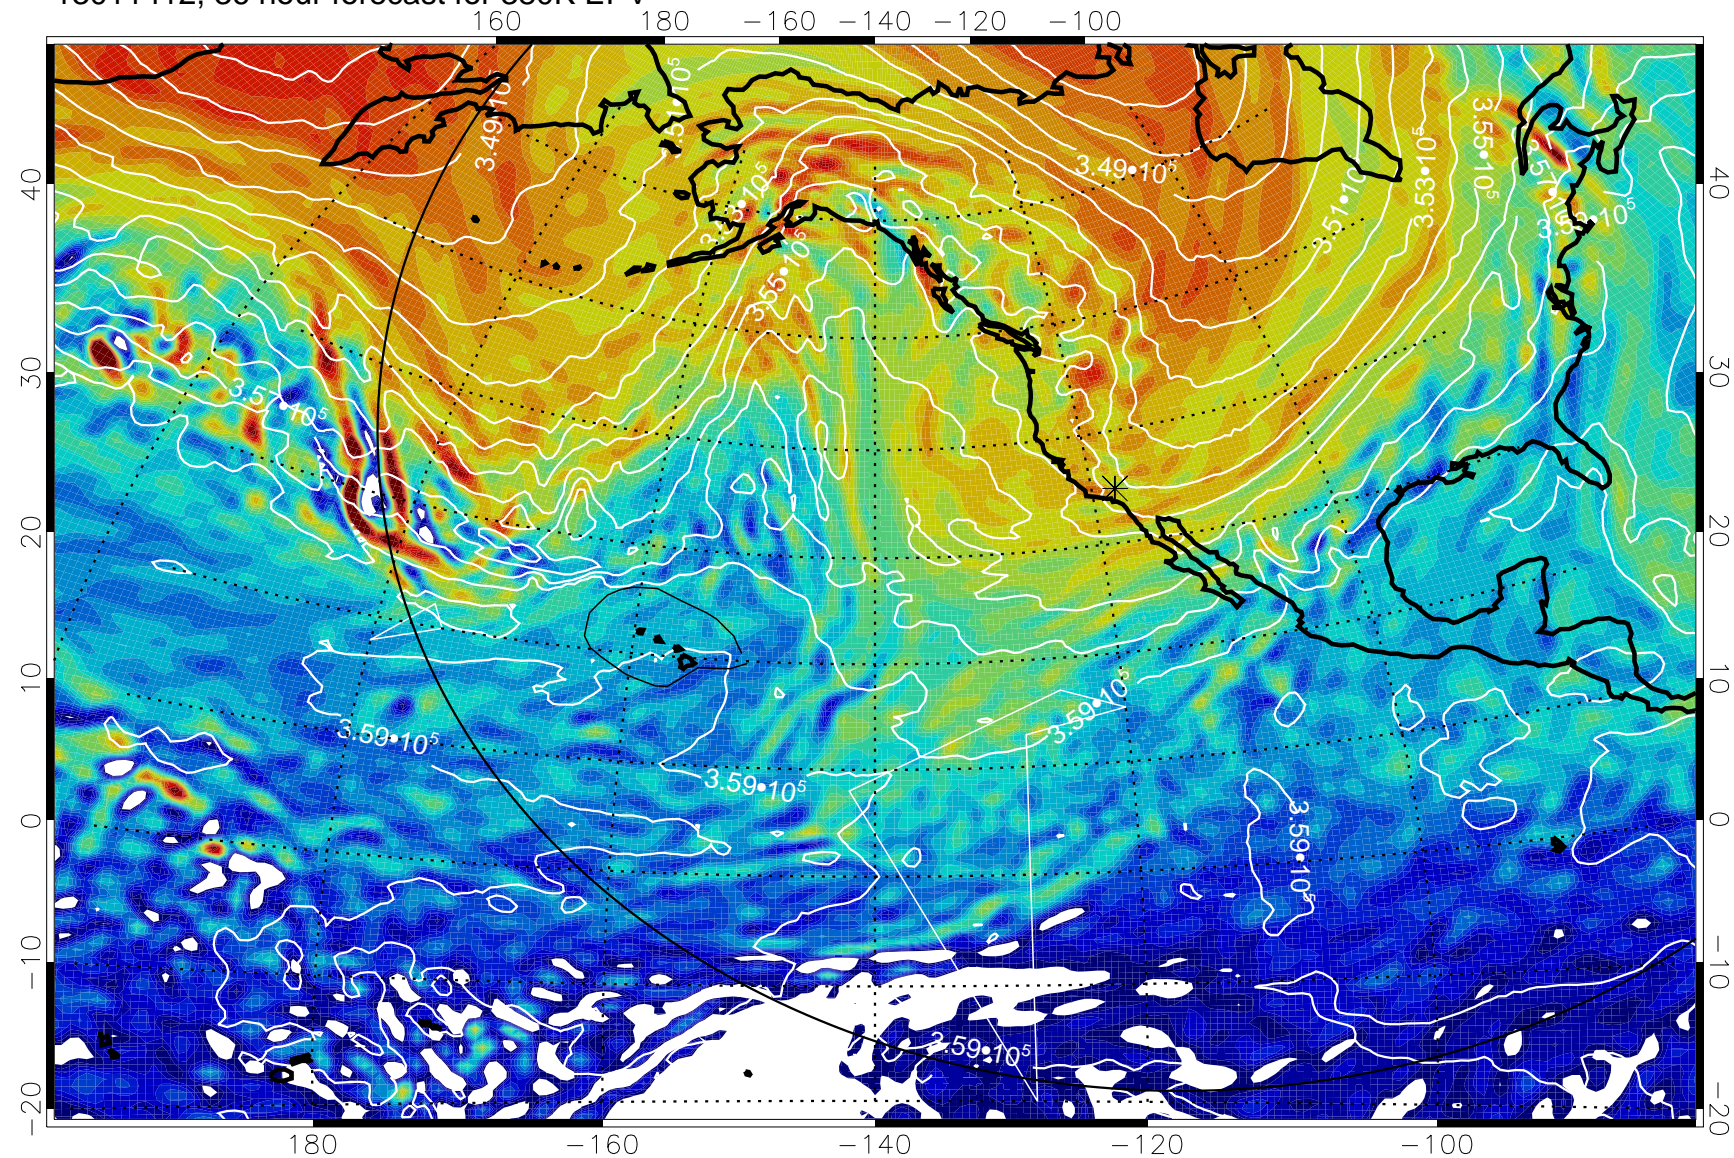

13011400, 24 hour forecast for 380K EPV

380K Montgomery Streamfunction, white

Range ring of 6000 km -- 19 hours GH round trip

13011406, 30 hour forecast for 380K EPV

380K Montgomery Streamfunction, white

Range ring of 6000 km -- 19 hours GH round trip

13011412, 36 hour forecast for 380K EPV

380K Montgomery Streamfunction, white

Range ring of 6000 km -- 19 hours GH round trip

13011418, 42 hour forecast for 380K EPV

380K Montgomery Streamfunction, white

Range ring of 6000 km -- 19 hours GH round trip

13011500, 48 hour forecast for 380K EPV

380K Montgomery Streamfunction, white

Range ring of 6000 km -- 19 hours GH round trip

13011506, 54 hour forecast for 380K EPV

380K Montgomery Streamfunction, white

Range ring of 6000 km -- 19 hours GH round trip

13011512, 60 hour forecast for 380K EPV

380K Montgomery Streamfunction, white

Range ring of 6000 km -- 19 hours GH round trip

13011518, 66 hour forecast for 380K EPV

380K Montgomery Streamfunction, white

Range ring of 6000 km -- 19 hours GH round trip