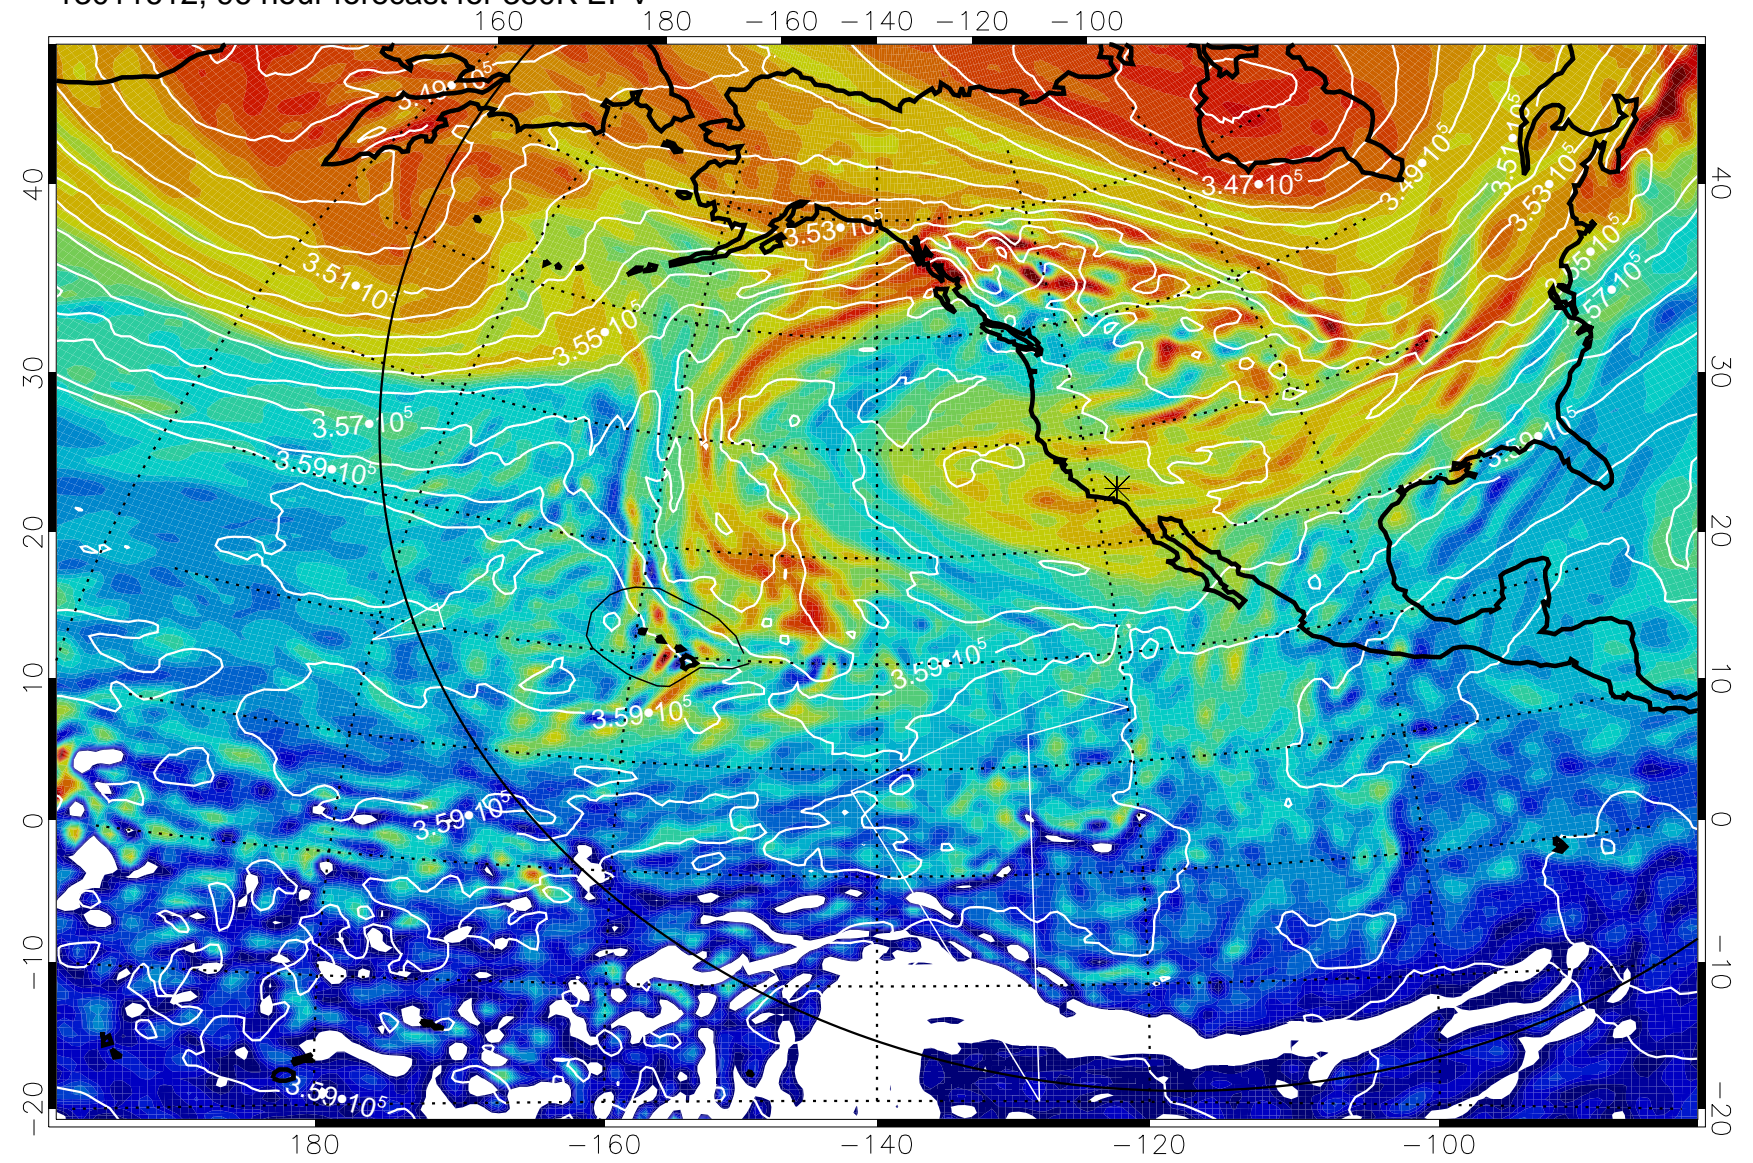

13011512, 72 hour forecast for 380K EPV

380K Montgomery Streamfunction, white

Range ring of 6000 km -- 19 hours GH round trip

13011518, 78 hour forecast for 380K EPV

380K Montgomery Streamfunction, white

Range ring of 6000 km -- 19 hours GH round trip

13011600, 84 hour forecast for 380K EPV

380K Montgomery Streamfunction, white

Range ring of 6000 km -- 19 hours GH round trip

13011606, 90 hour forecast for 380K EPV

380K Montgomery Streamfunction, white

Range ring of 6000 km -- 19 hours GH round trip

13011612, 96 hour forecast for 380K EPV

380K Montgomery Streamfunction, white

Range ring of 6000 km -- 19 hours GH round trip

13011618, 102 hour forecast for 380K EPV

160 180 -160 -140 -120 -100

380K Montgomery Streamfunction, white

Range ring of 6000 km -- 19 hours GH round trip

13011700, 108 hour forecast for 380K EPV

160 180 -160 -140 -120 -100

380K Montgomery Streamfunction, white

Range ring of 6000 km -- 19 hours GH round trip

13011712, 120 hour forecast for 380K EPV