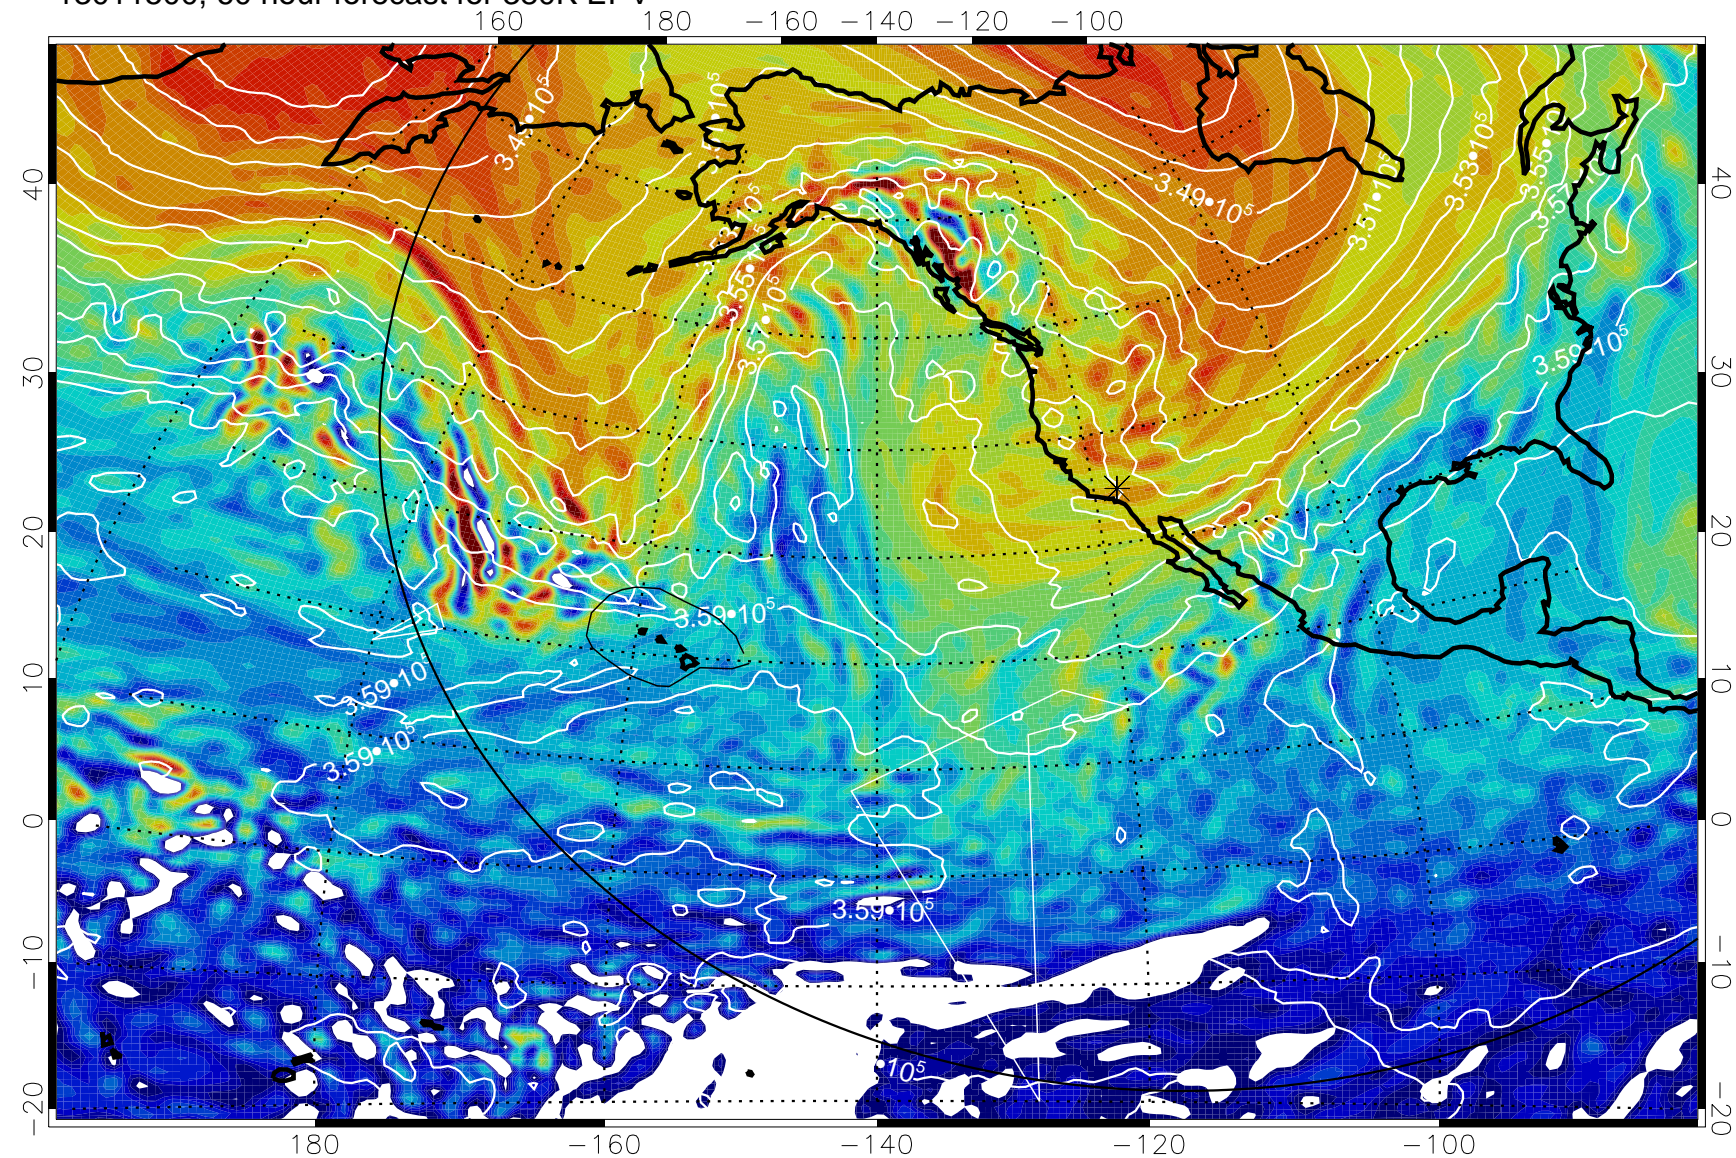

13011400, 36 hour forecast for 380K EPV

380K Montgomery Streamfunction, white

Range ring of 6000 km -- 19 hours GH round trip

13011406, 42 hour forecast for 380K EPV

380K Montgomery Streamfunction, white

Range ring of 6000 km -- 19 hours GH round trip

13011412, 48 hour forecast for 380K EPV

380K Montgomery Streamfunction, white

Range ring of 6000 km -- 19 hours GH round trip

13011418, 54 hour forecast for 380K EPV

380K Montgomery Streamfunction, white

Range ring of 6000 km -- 19 hours GH round trip

13011500, 60 hour forecast for 380K EPV

380K Montgomery Streamfunction, white

Range ring of 6000 km -- 19 hours GH round trip

13011506, 66 hour forecast for 380K EPV

380K Montgomery Streamfunction, white

Range ring of 6000 km -- 19 hours GH round trip

13011512, 72 hour forecast for 380K EPV

380K Montgomery Streamfunction, white

Range ring of 6000 km -- 19 hours GH round trip

13011518, 78 hour forecast for 380K EPV

380K Montgomery Streamfunction, white

Range ring of 6000 km -- 19 hours GH round trip