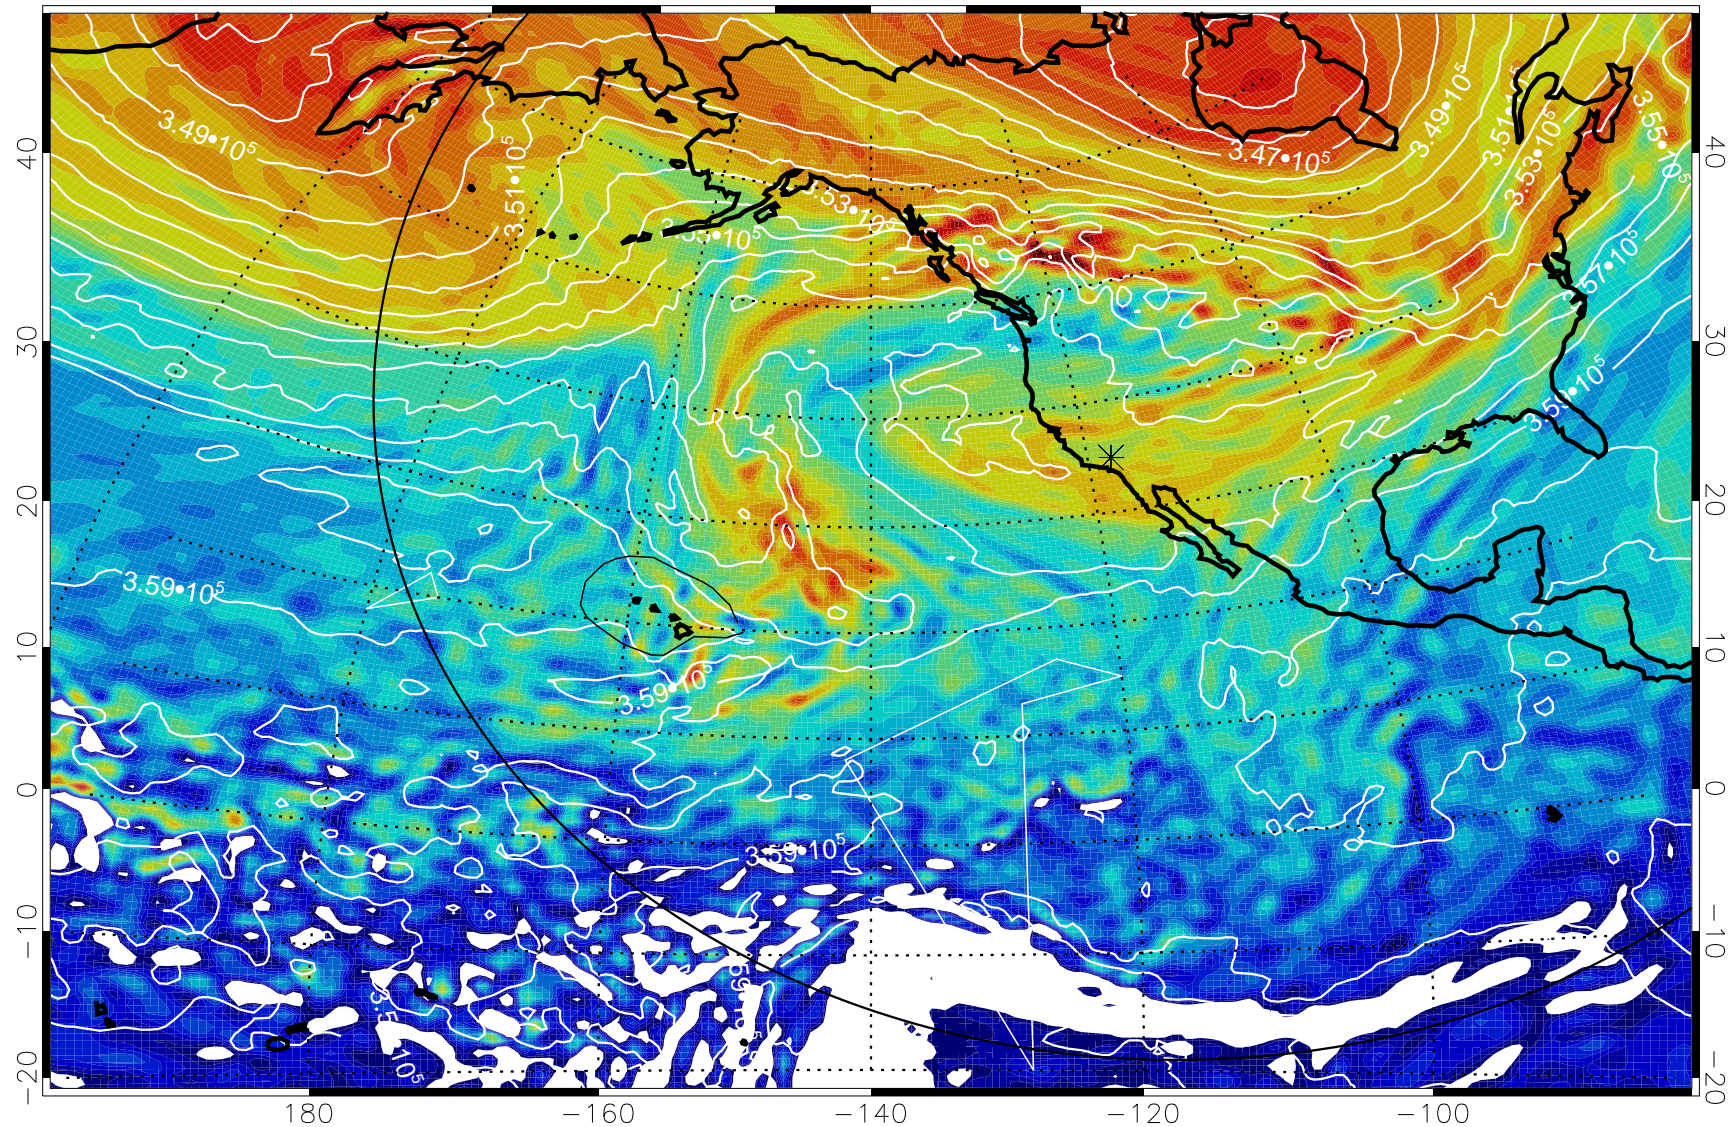

13011600, 84 hour forecast for 380K EPV

380K Montgomery Streamfunction, white

Range ring of 6000 km -- 19 hours GH round trip

13011606, 90 hour forecast for 380K EPV

380K Montgomery Streamfunction, white

Range ring of 6000 km -- 19 hours GH round trip

13011612, 96 hour forecast for 380K EPV

380K Montgomery Streamfunction, white

Range ring of 6000 km -- 19 hours GH round trip

13011618, 102 hour forecast for 380K EPV

160 180 -160 -140 -120 -100

380K Montgomery Streamfunction, white

Range ring of 6000 km -- 19 hours GH round trip

13011700, 108 hour forecast for 380K EPV

160 180 -160 -140 -120 -100

380K Montgomery Streamfunction, white

Range ring of 6000 km -- 19 hours GH round trip

13011712, 120 hour forecast for 380K EPV