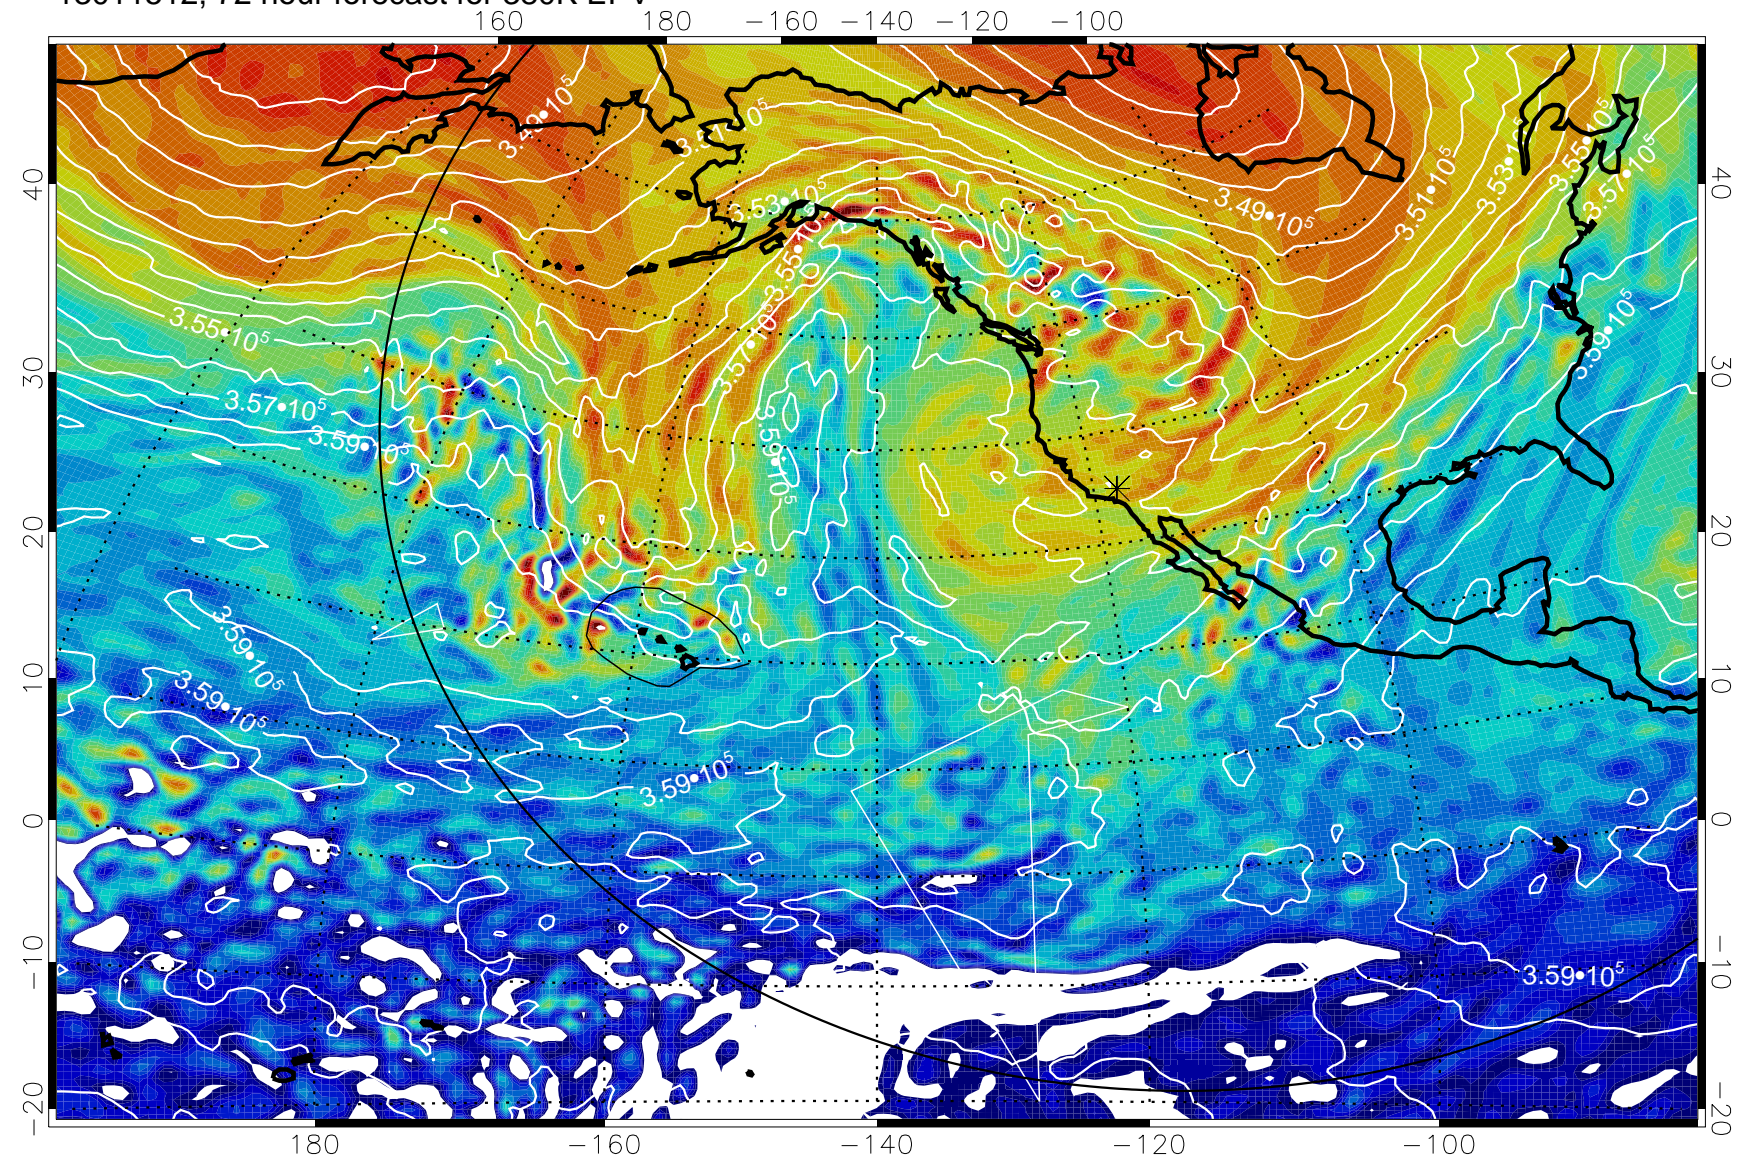

13011500, 60 hour forecast for 380K EPV

380K Montgomery Streamfunction, white

Range ring of 6000 km -- 19 hours GH round trip

13011506, 66 hour forecast for 380K EPV

380K Montgomery Streamfunction, white

Range ring of 6000 km -- 19 hours GH round trip

13011512, 72 hour forecast for 380K EPV

380K Montgomery Streamfunction, white

Range ring of 6000 km -- 19 hours GH round trip

13011518, 78 hour forecast for 380K EPV

380K Montgomery Streamfunction, white

Range ring of 6000 km -- 19 hours GH round trip

13011600, 84 hour forecast for 380K EPV

380K Montgomery Streamfunction, white

Range ring of 6000 km -- 19 hours GH round trip

13011606, 90 hour forecast for 380K EPV

380K Montgomery Streamfunction, white

Range ring of 6000 km -- 19 hours GH round trip