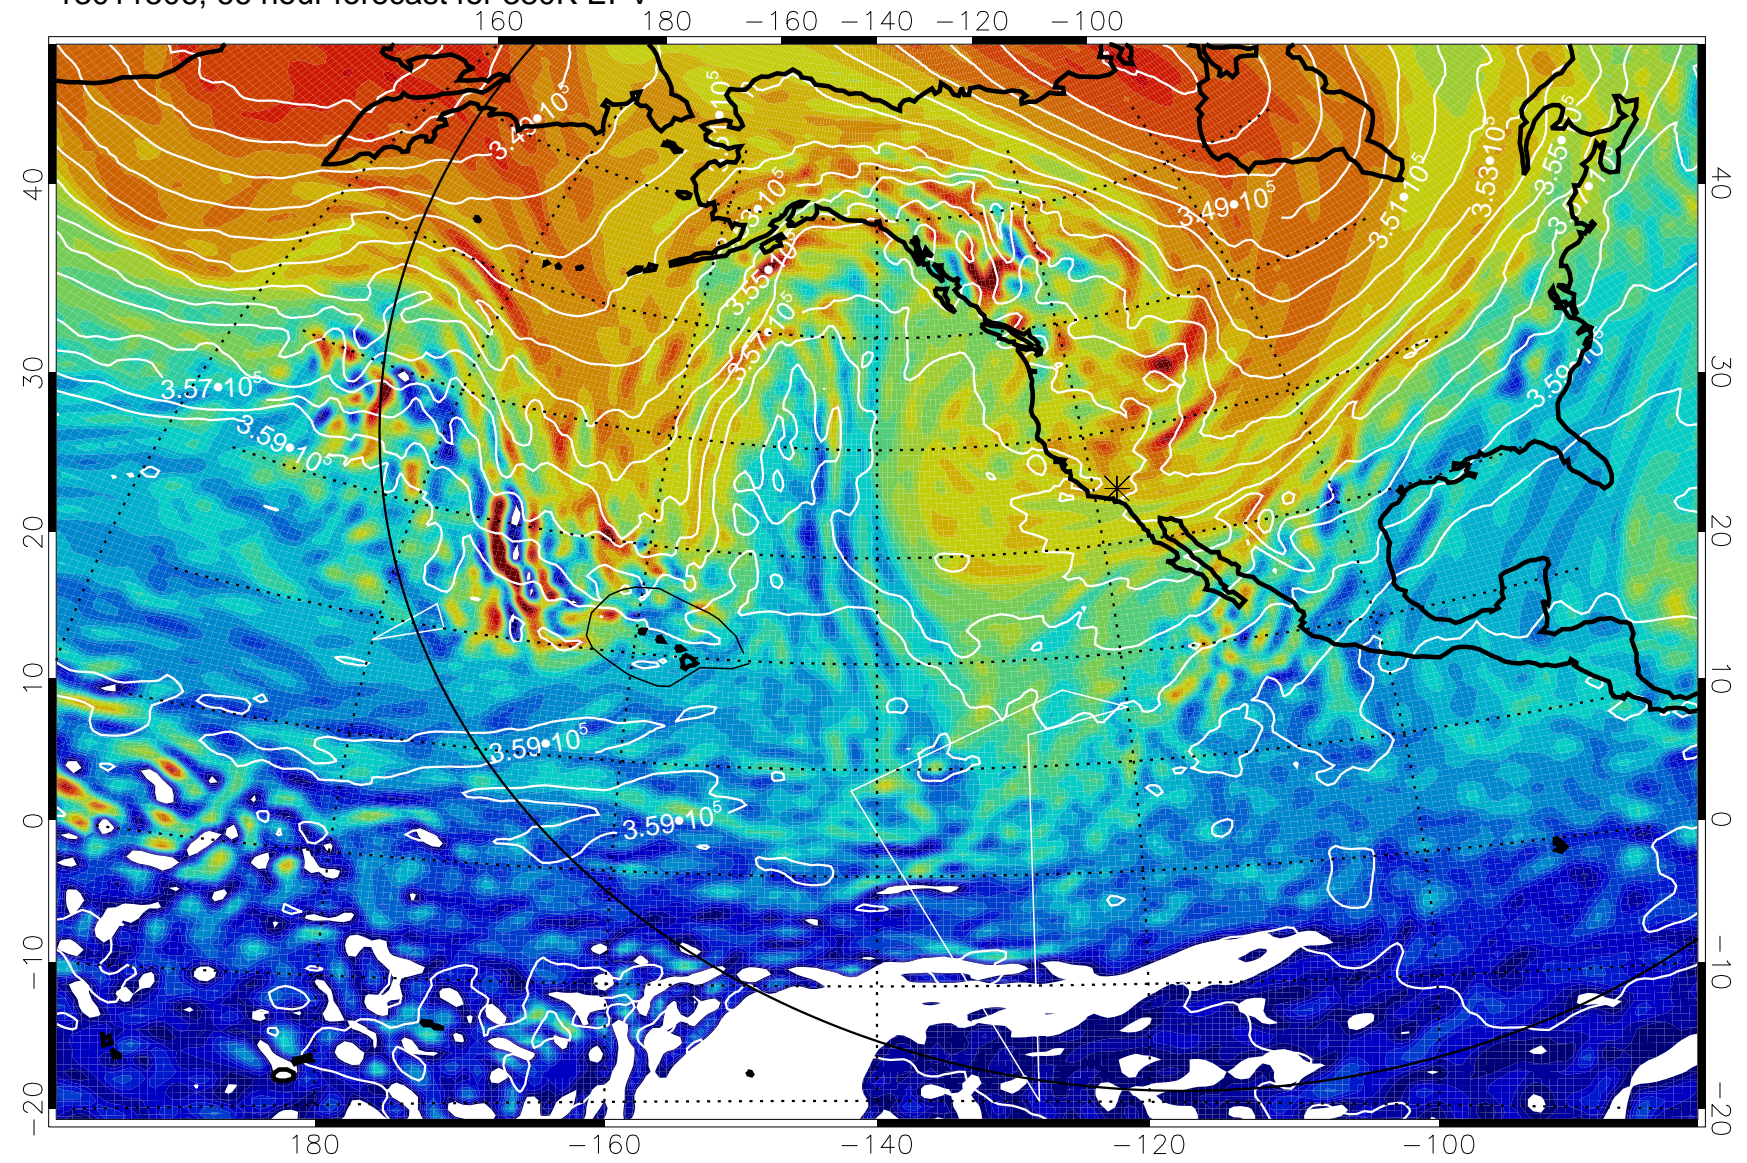

13011500, 60 hour forecast for 380K EPV

380K Montgomery Streamfunction, white

Range ring of 6000 km -- 19 hours GH round trip

13011506, 66 hour forecast for 380K EPV

380K Montgomery Streamfunction, white

Range ring of 6000 km -- 19 hours GH round trip

13011512, 72 hour forecast for 380K EPV

380K Montgomery Streamfunction, white

Range ring of 6000 km -- 19 hours GH round trip

13011518, 78 hour forecast for 380K EPV

380K Montgomery Streamfunction, white

Range ring of 6000 km -- 19 hours GH round trip

13011600, 84 hour forecast for 380K EPV

380K Montgomery Streamfunction, white

Range ring of 6000 km -- 19 hours GH round trip

13011606, 90 hour forecast for 380K EPV

380K Montgomery Streamfunction, white

Range ring of 6000 km -- 19 hours GH round trip