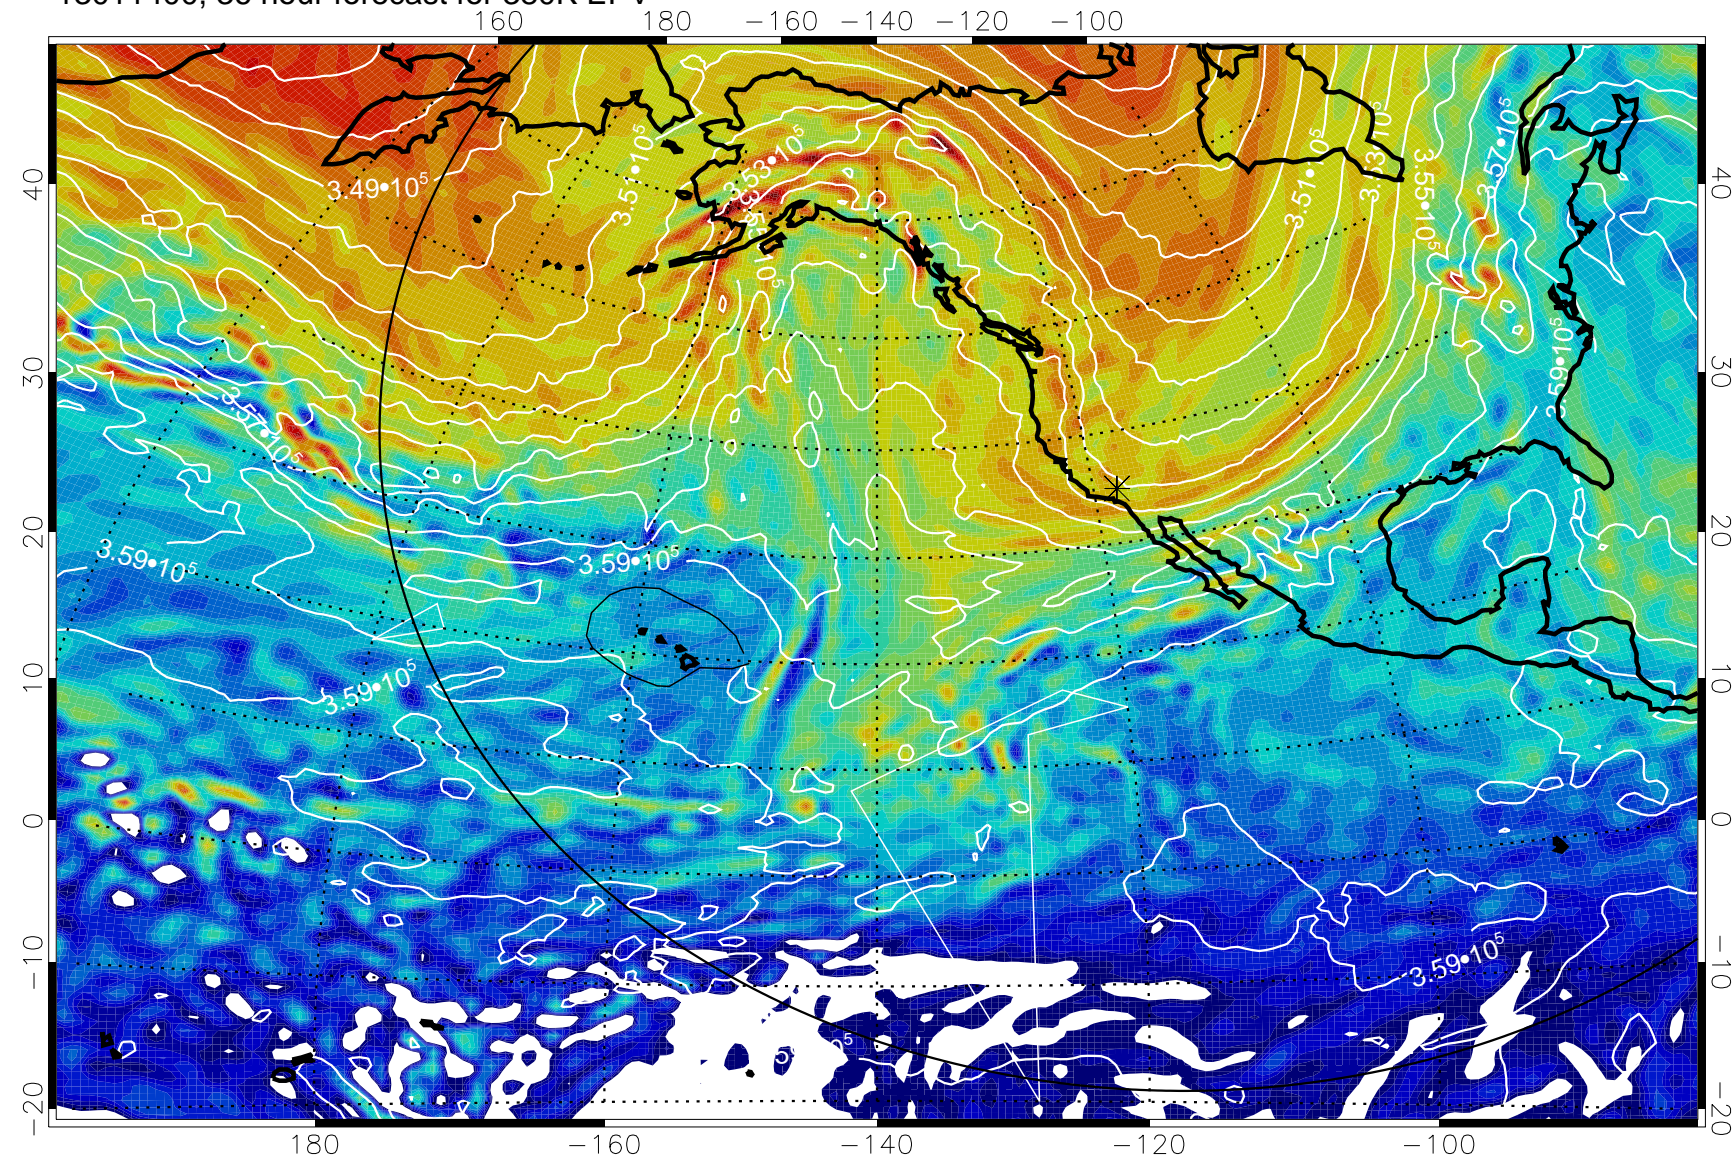

380K Montgomery Streamfunction, white

Range ring of 6000 km -- 19 hours GH round trip

13011306, 18 hour forecast for 380K EPV

380K Montgomery Streamfunction, white

Range ring of 6000 km -- 19 hours GH round trip

13011312, 24 hour forecast for 380K EPV

380K Montgomery Streamfunction, white

Range ring of 6000 km -- 19 hours GH round trip

13011318, 30 hour forecast for 380K EPV

380K Montgomery Streamfunction, white

Range ring of 6000 km -- 19 hours GH round trip

13011400, 36 hour forecast for 380K EPV

380K Montgomery Streamfunction, white

Range ring of 6000 km -- 19 hours GH round trip

13011406, 42 hour forecast for 380K EPV

380K Montgomery Streamfunction, white

Range ring of 6000 km -- 19 hours GH round trip

13011412, 48 hour forecast for 380K EPV

380K Montgomery Streamfunction, white

Range ring of 6000 km -- 19 hours GH round trip

13011418, 54 hour forecast for 380K EPV

380K Montgomery Streamfunction, white

Range ring of 6000 km -- 19 hours GH round trip