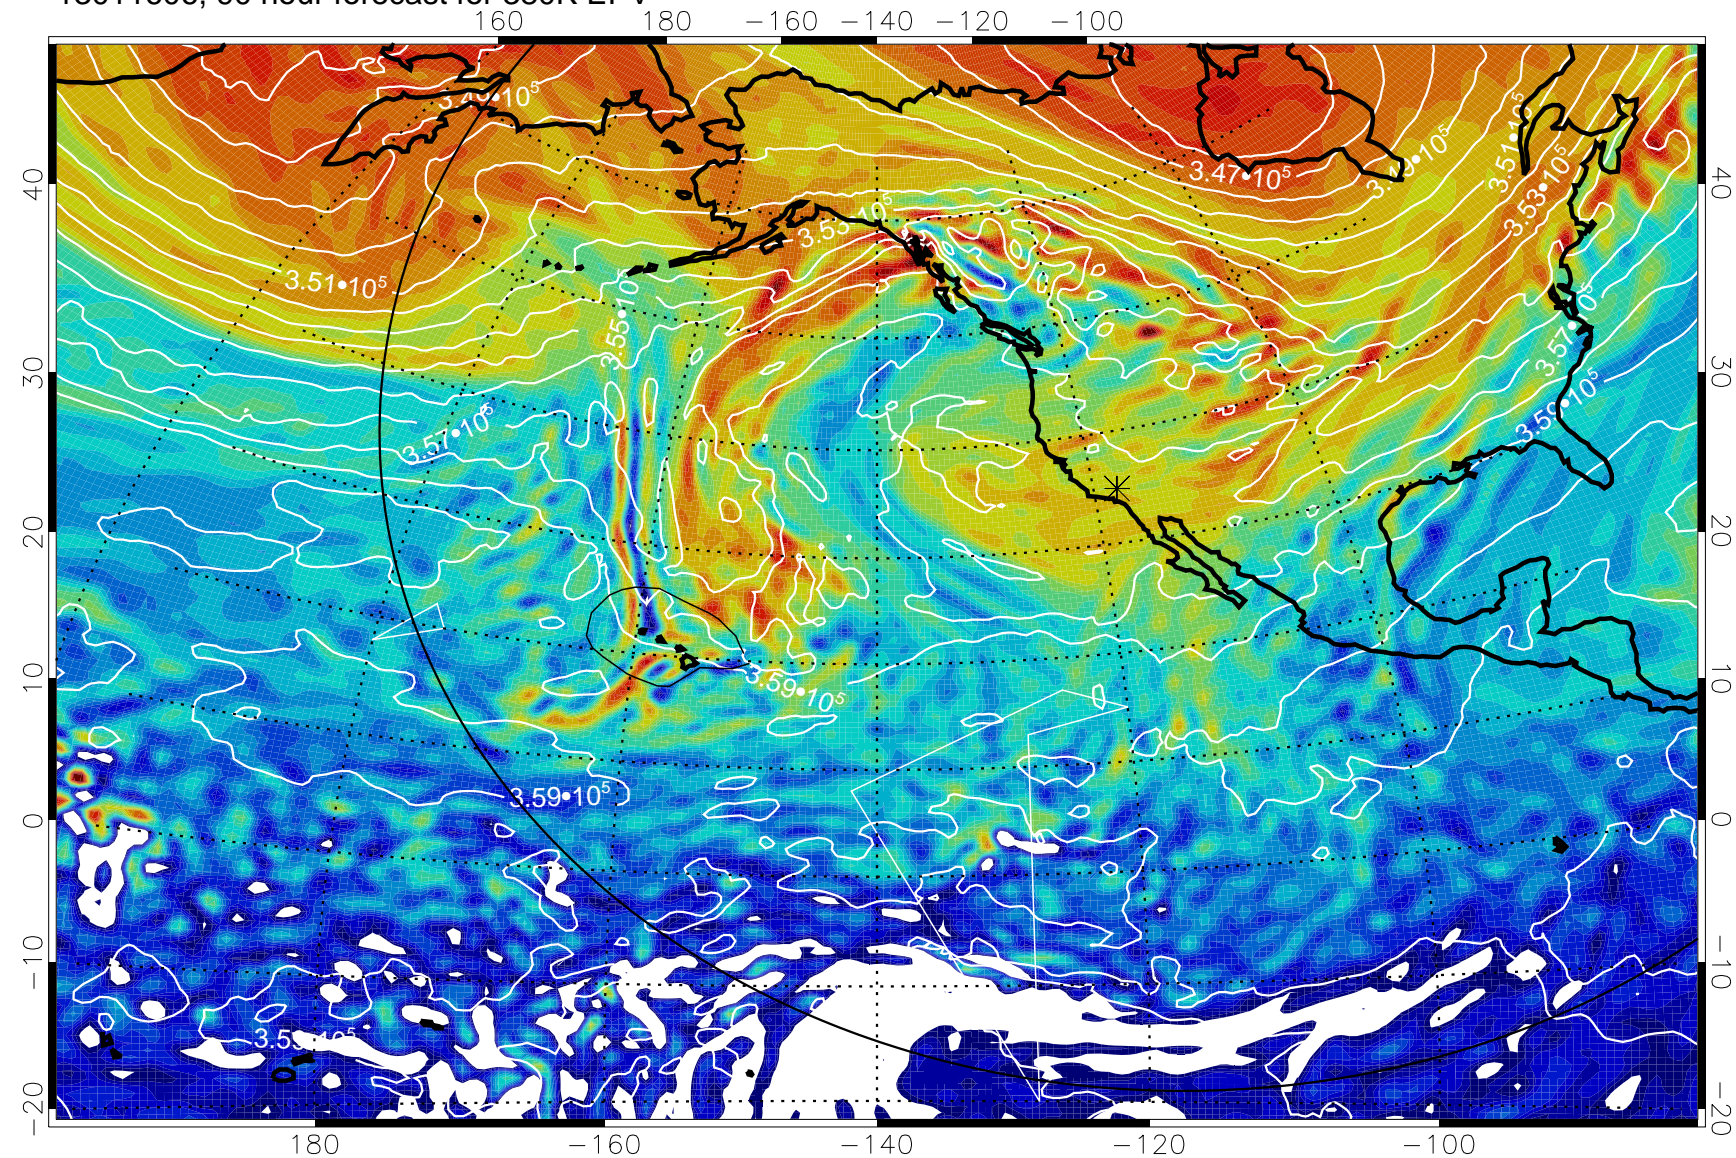

13011512, 72 hour forecast for 380K EPV

380K Montgomery Streamfunction, white

Range ring of 6000 km -- 19 hours GH round trip

13011518, 78 hour forecast for 380K EPV

380K Montgomery Streamfunction, white

Range ring of 6000 km -- 19 hours GH round trip

13011600, 84 hour forecast for 380K EPV

380K Montgomery Streamfunction, white

Range ring of 6000 km -- 19 hours GH round trip

13011606, 90 hour forecast for 380K EPV

380K Montgomery Streamfunction, white

Range ring of 6000 km -- 19 hours GH round trip

13011612, 96 hour forecast for 380K EPV

380K Montgomery Streamfunction, white

Range ring of 6000 km -- 19 hours GH round trip

13011618, 102 hour forecast for 380K EPV

160 180 -160 -140 -120 -100

380K Montgomery Streamfunction, white

Range ring of 6000 km -- 19 hours GH round trip

13011700, 108 hour forecast for 380K EPV

160 180 -160 -140 -120 -100

380K Montgomery Streamfunction, white

Range ring of 6000 km -- 19 hours GH round trip

13011712, 120 hour forecast for 380K EPV