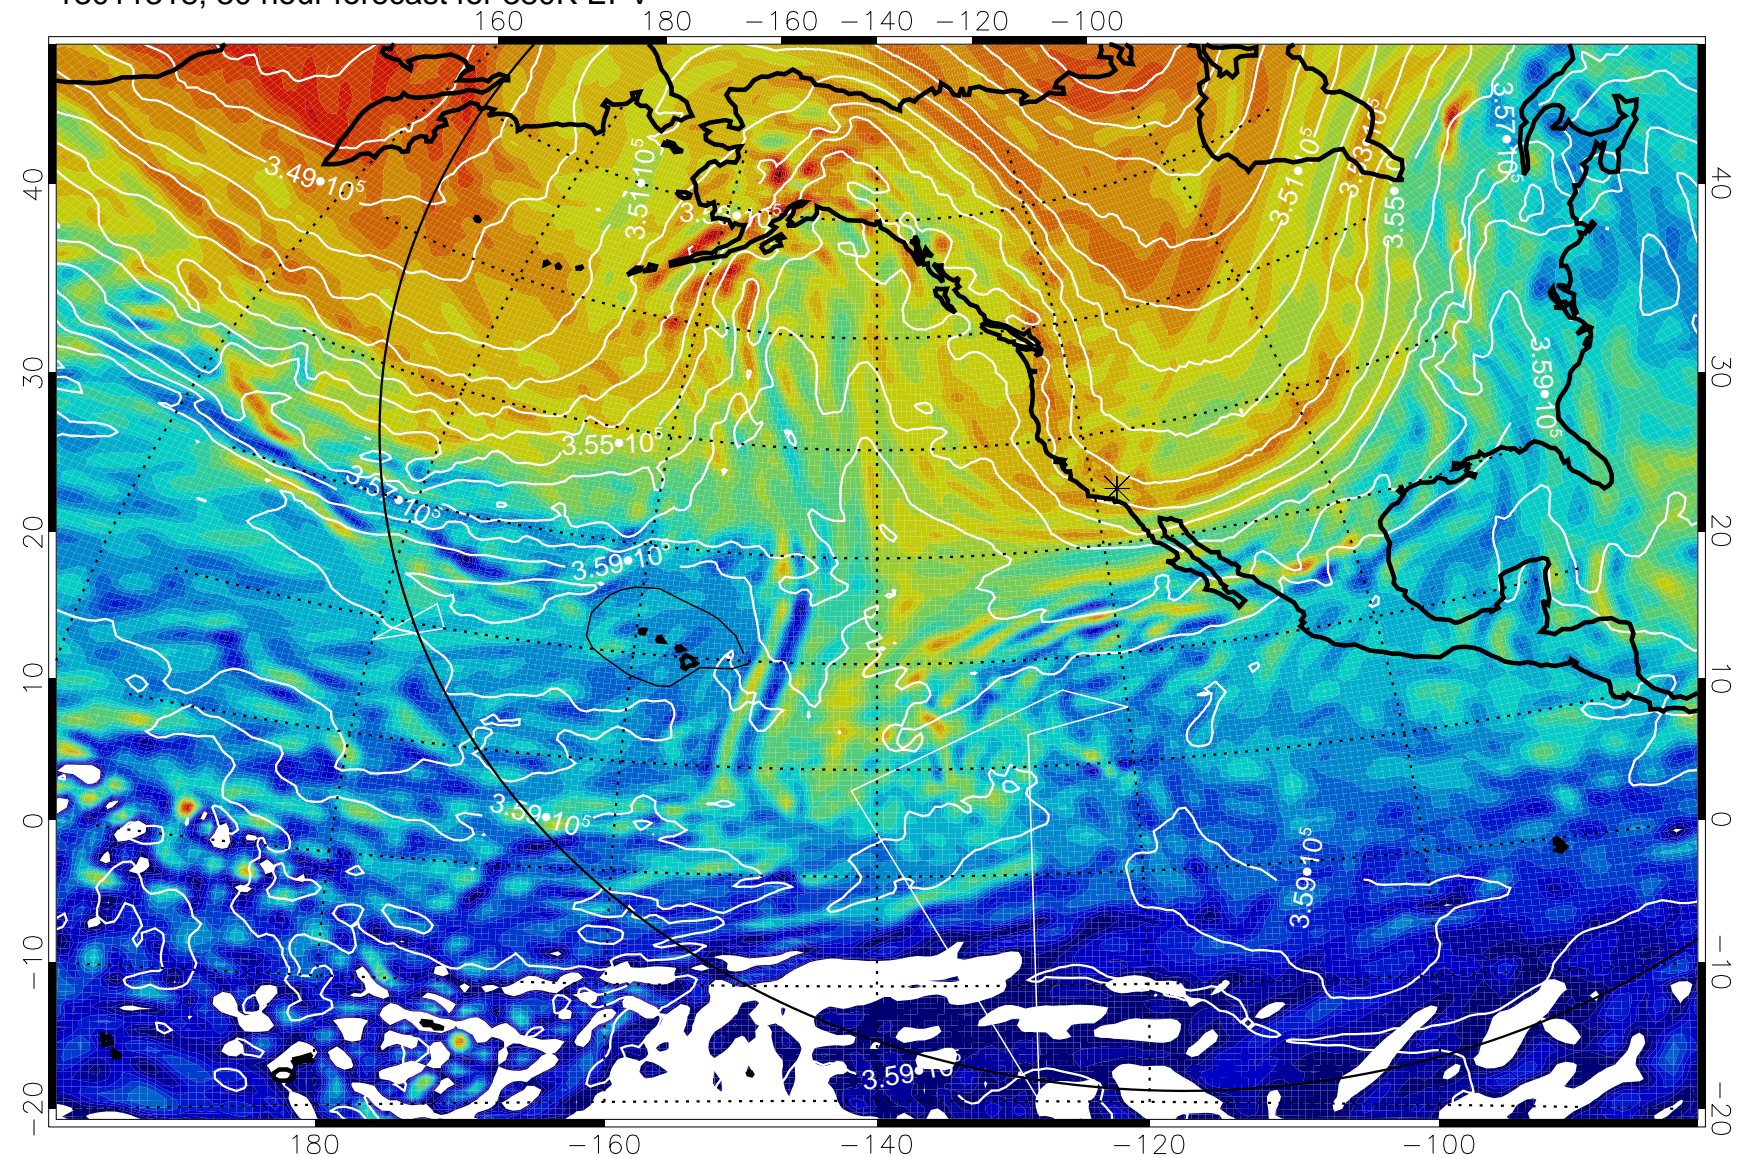

380K Montgomery Streamfunction, white

Range ring of 6000 km -- 19 hours GH round trip

13011306, 18 hour forecast for 380K EPV

380K Montgomery Streamfunction, white

Range ring of 6000 km -- 19 hours GH round trip

13011312, 24 hour forecast for 380K EPV

380K Montgomery Streamfunction, white

Range ring of 6000 km -- 19 hours GH round trip

13011318, 30 hour forecast for 380K EPV

380K Montgomery Streamfunction, white

Range ring of 6000 km -- 19 hours GH round trip

13011400, 36 hour forecast for 380K EPV

380K Montgomery Streamfunction, white

Range ring of 6000 km -- 19 hours GH round trip

13011406, 42 hour forecast for 380K EPV

380K Montgomery Streamfunction, white

Range ring of 6000 km -- 19 hours GH round trip

13011412, 48 hour forecast for 380K EPV

380K Montgomery Streamfunction, white

Range ring of 6000 km -- 19 hours GH round trip

13011418, 54 hour forecast for 380K EPV

380K Montgomery Streamfunction, white

Range ring of 6000 km -- 19 hours GH round trip