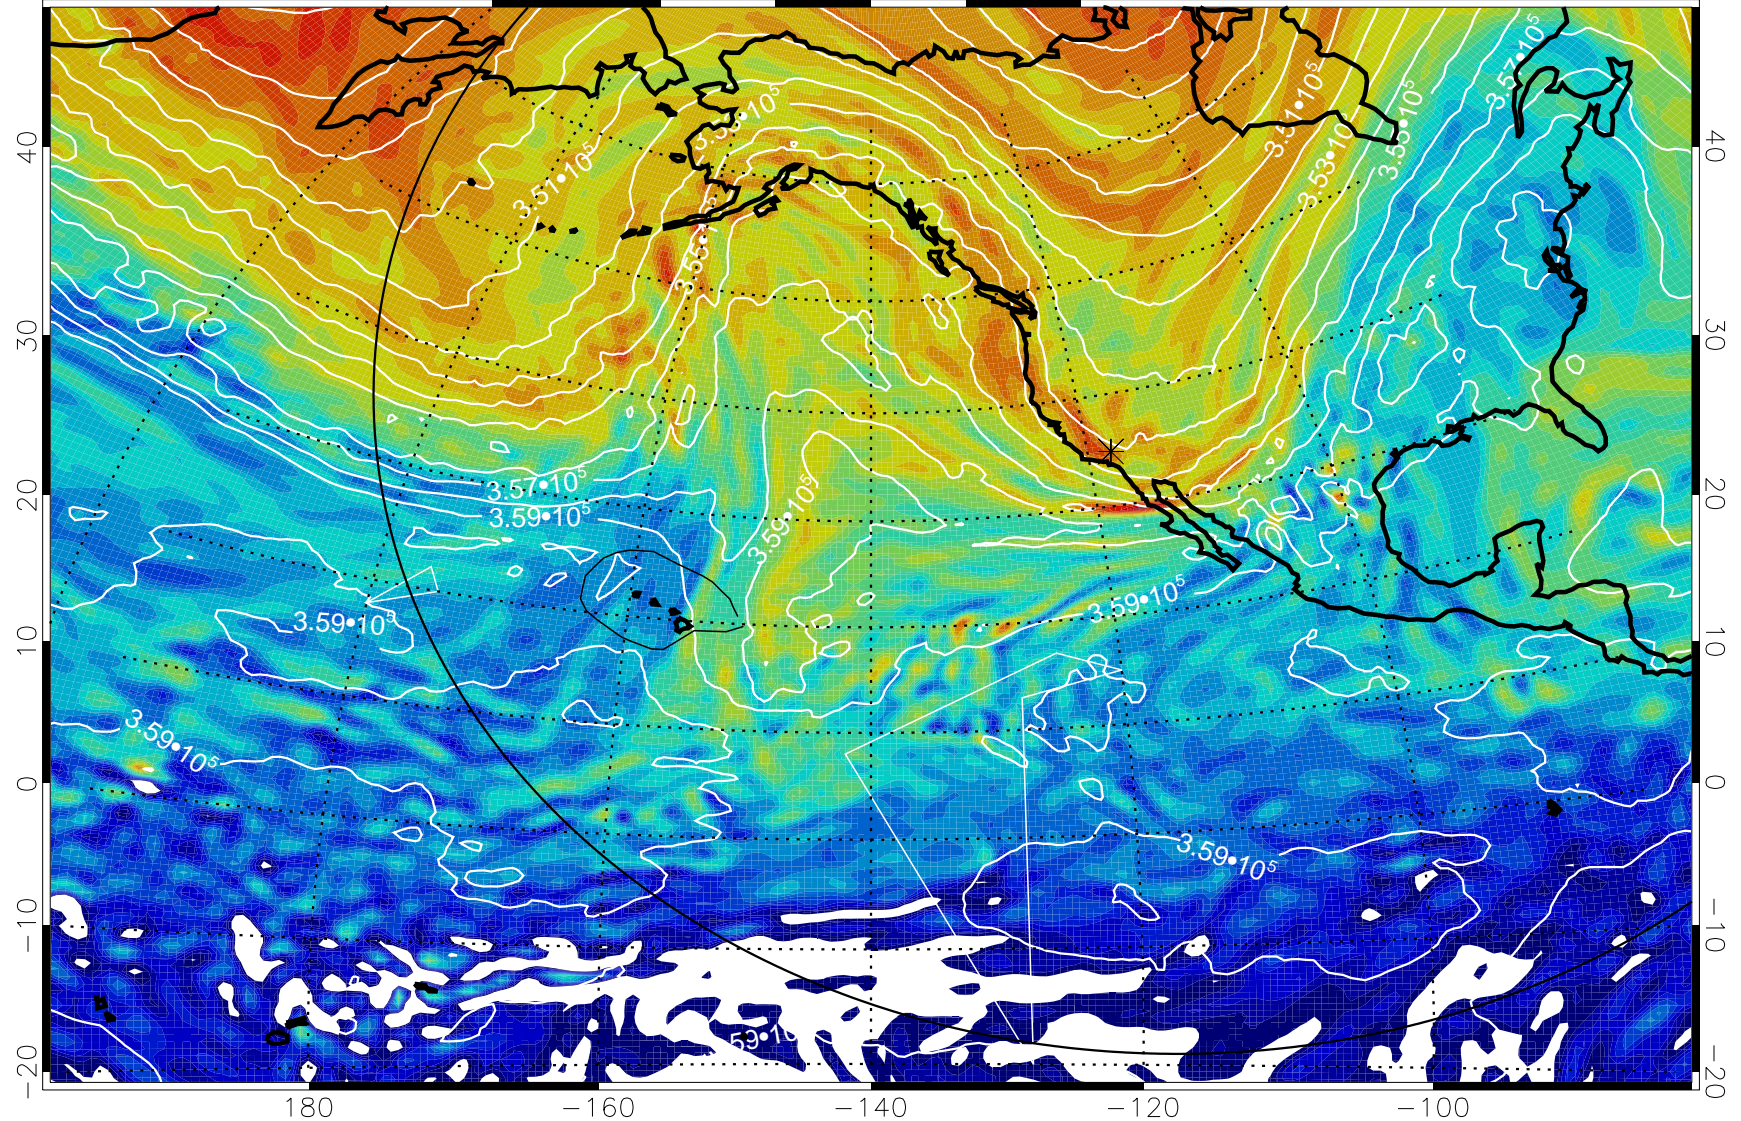

13011218, 6 hour forecast for 380K EPV

160 180 -160 -140 -120 -100

380K Montgomery Streamfunction, white

Range ring of 6000 km -- 19 hours GH round trip

13011300, 12 hour forecast for 380K EPV

160 180 -160 -140 -120 -100

380K Montgomery Streamfunction, white

Range ring of 6000 km -- 19 hours GH round trip

13011306, 18 hour forecast for 380K EPV

380K Montgomery Streamfunction, white

Range ring of 6000 km -- 19 hours GH round trip

13011312, 24 hour forecast for 380K EPV

380K Montgomery Streamfunction, white

Range ring of 6000 km -- 19 hours GH round trip

13011318, 30 hour forecast for 380K EPV

380K Montgomery Streamfunction, white

Range ring of 6000 km -- 19 hours GH round trip

13011400, 36 hour forecast for 380K EPV

380K Montgomery Streamfunction, white

Range ring of 6000 km -- 19 hours GH round trip

13011406, 42 hour forecast for 380K EPV

380K Montgomery Streamfunction, white

Range ring of 6000 km -- 19 hours GH round trip