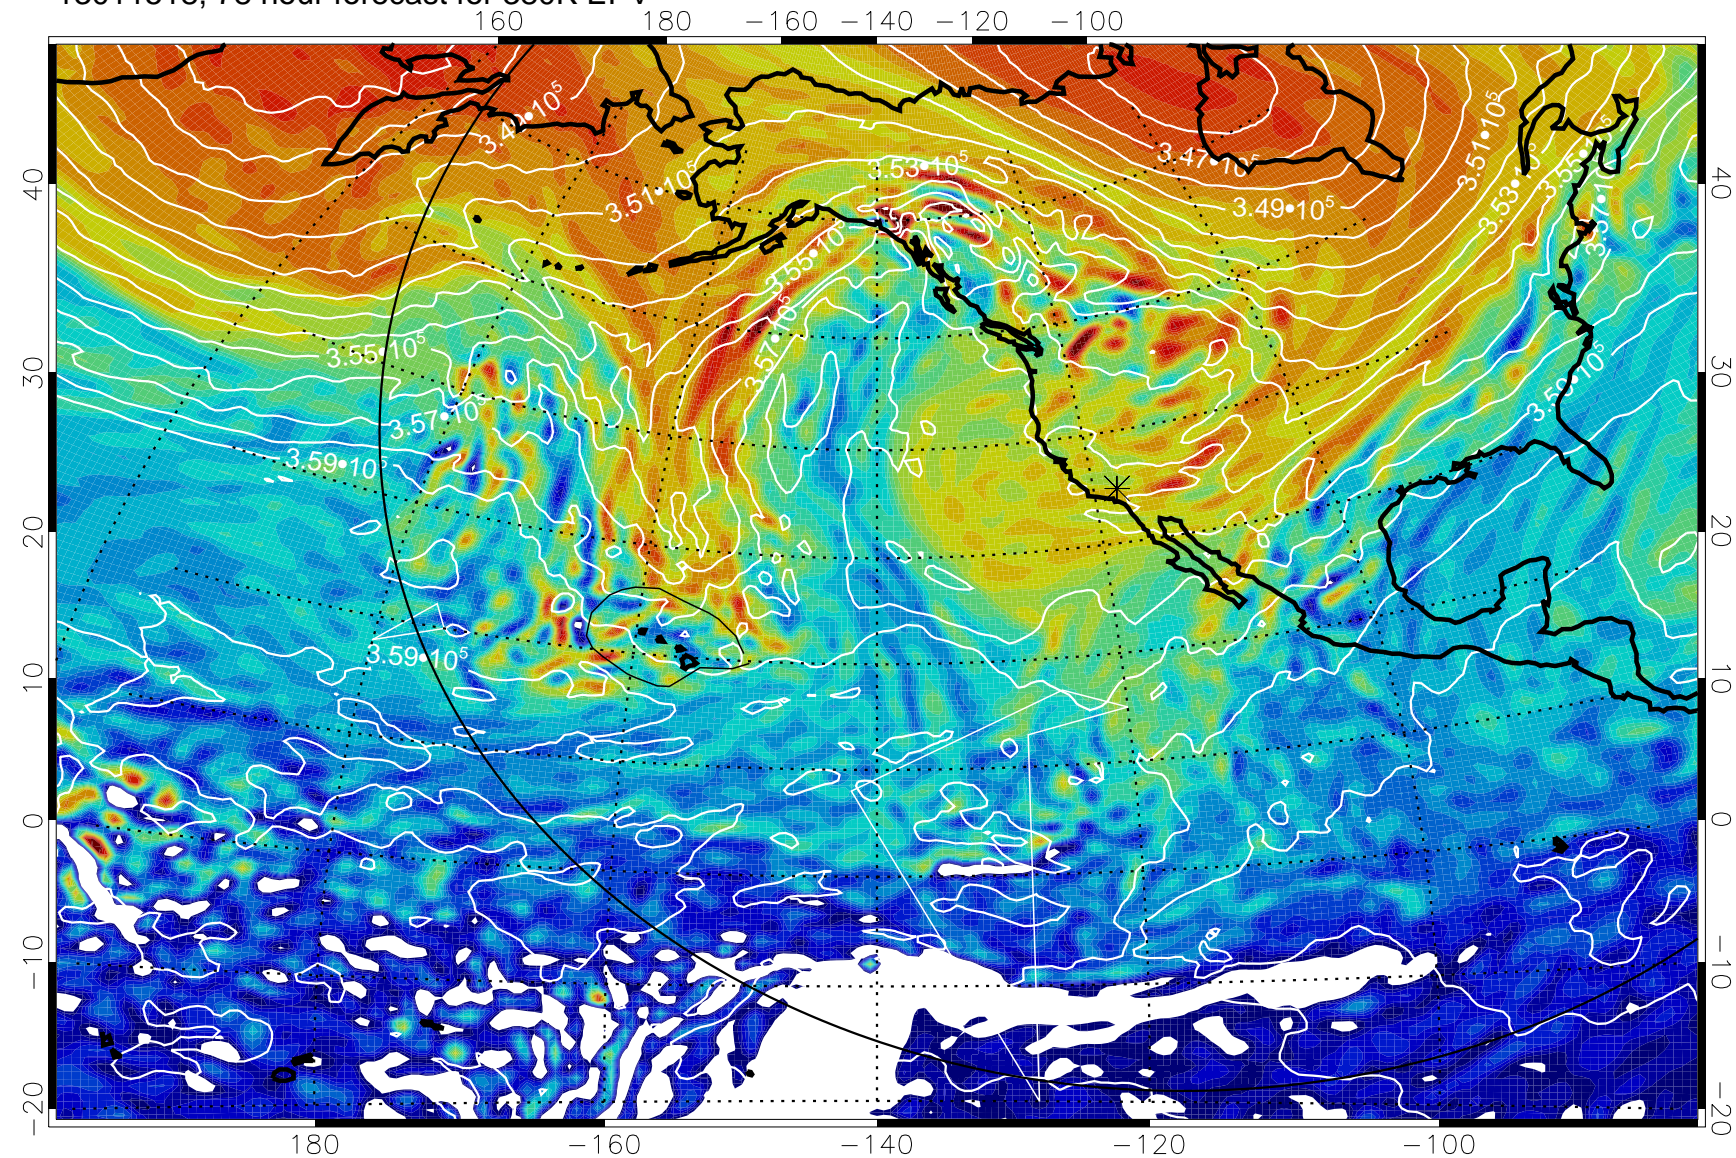

13011500, 60 hour forecast for 380K EPV

380K Montgomery Streamfunction, white

Range ring of 6000 km -- 19 hours GH round trip

13011506, 66 hour forecast for 380K EPV

380K Montgomery Streamfunction, white

Range ring of 6000 km -- 19 hours GH round trip

13011512, 72 hour forecast for 380K EPV

380K Montgomery Streamfunction, white

Range ring of 6000 km -- 19 hours GH round trip

13011518, 78 hour forecast for 380K EPV

380K Montgomery Streamfunction, white

Range ring of 6000 km -- 19 hours GH round trip

13011600, 84 hour forecast for 380K EPV

380K Montgomery Streamfunction, white

Range ring of 6000 km -- 19 hours GH round trip

13011606, 90 hour forecast for 380K EPV

380K Montgomery Streamfunction, white

Range ring of 6000 km -- 19 hours GH round trip

13011612, 96 hour forecast for 380K EPV

380K Montgomery Streamfunction, white

Range ring of 6000 km -- 19 hours GH round trip

13011618, 102 hour forecast for 380K EPV

160 180 -160 -140 -120 -100

380K Montgomery Streamfunction, white