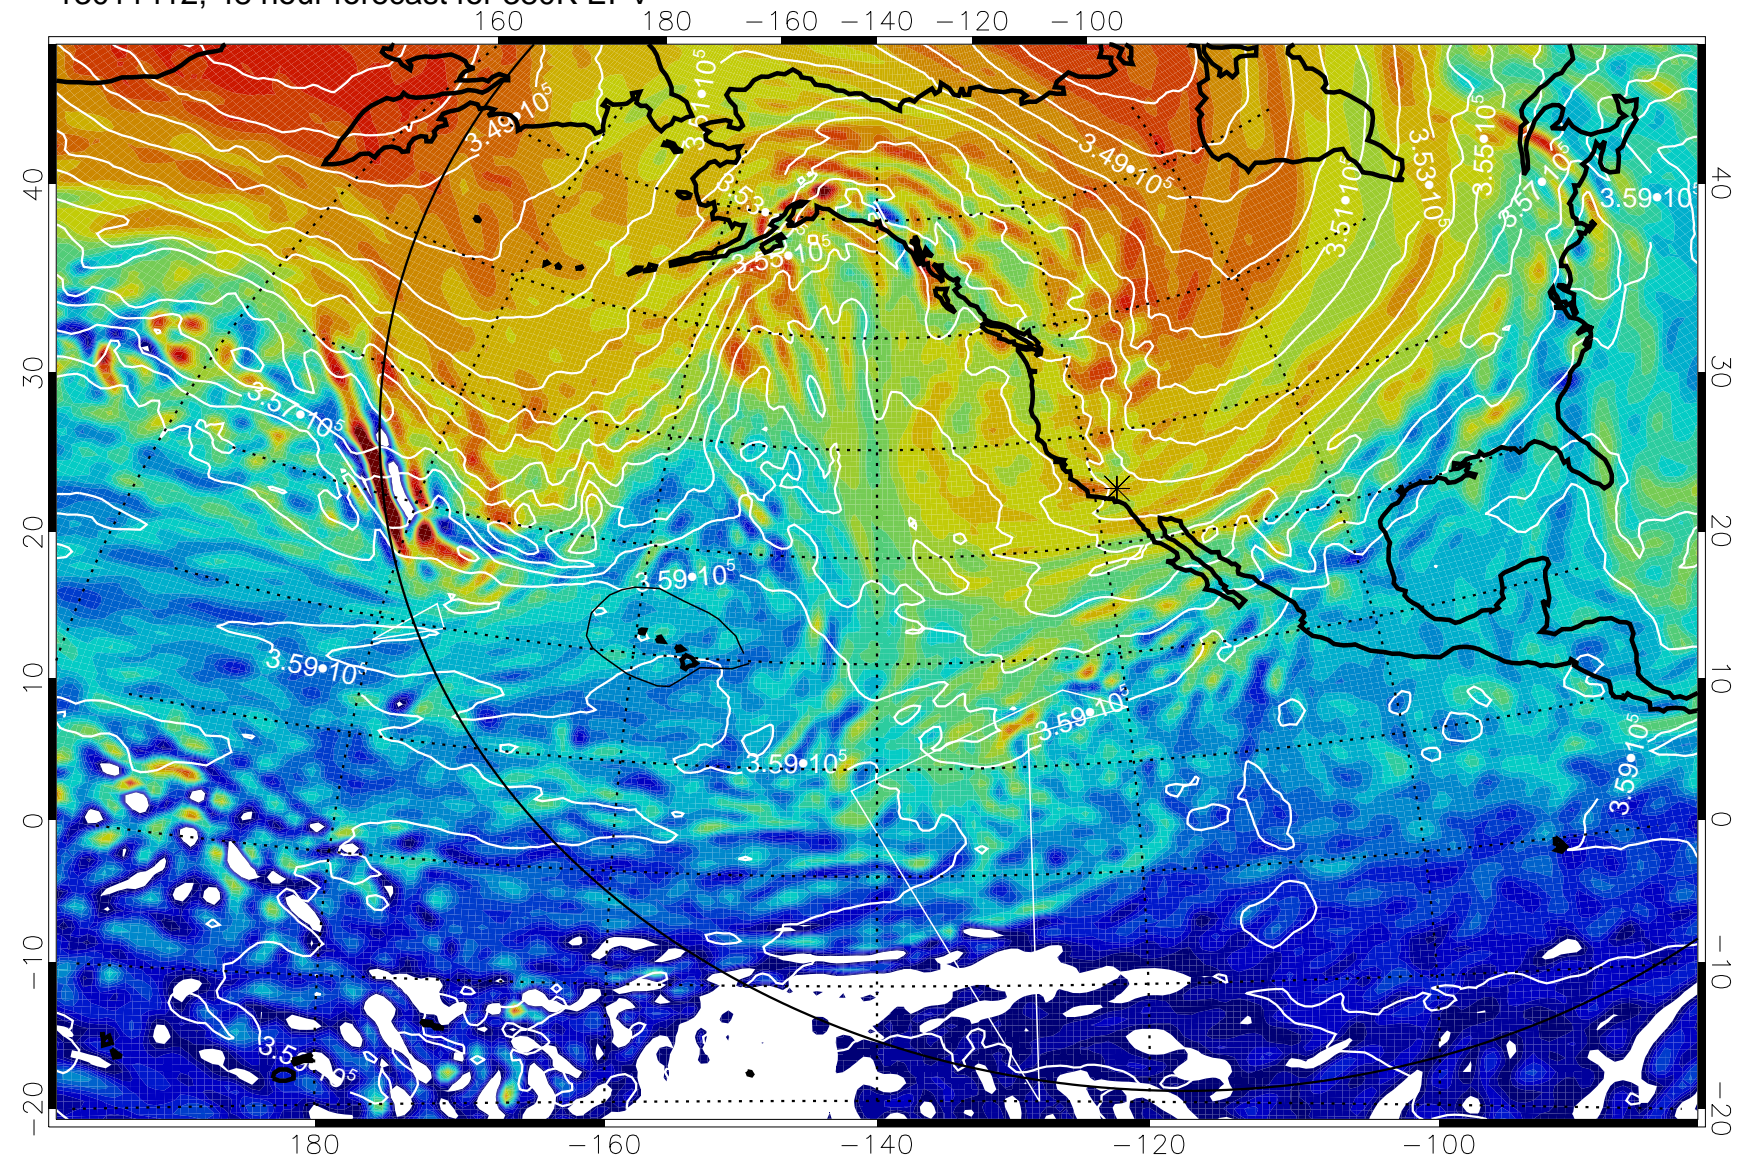

13011400, 36 hour forecast for 380K EPV

380K Montgomery Streamfunction, white

Range ring of 6000 km -- 19 hours GH round trip

13011406, 42 hour forecast for 380K EPV

380K Montgomery Streamfunction, white

Range ring of 6000 km -- 19 hours GH round trip

13011412, 48 hour forecast for 380K EPV

380K Montgomery Streamfunction, white

Range ring of 6000 km -- 19 hours GH round trip

13011418, 54 hour forecast for 380K EPV

380K Montgomery Streamfunction, white

Range ring of 6000 km -- 19 hours GH round trip

13011500, 60 hour forecast for 380K EPV

380K Montgomery Streamfunction, white

Range ring of 6000 km -- 19 hours GH round trip

13011506, 66 hour forecast for 380K EPV

380K Montgomery Streamfunction, white

Range ring of 6000 km -- 19 hours GH round trip