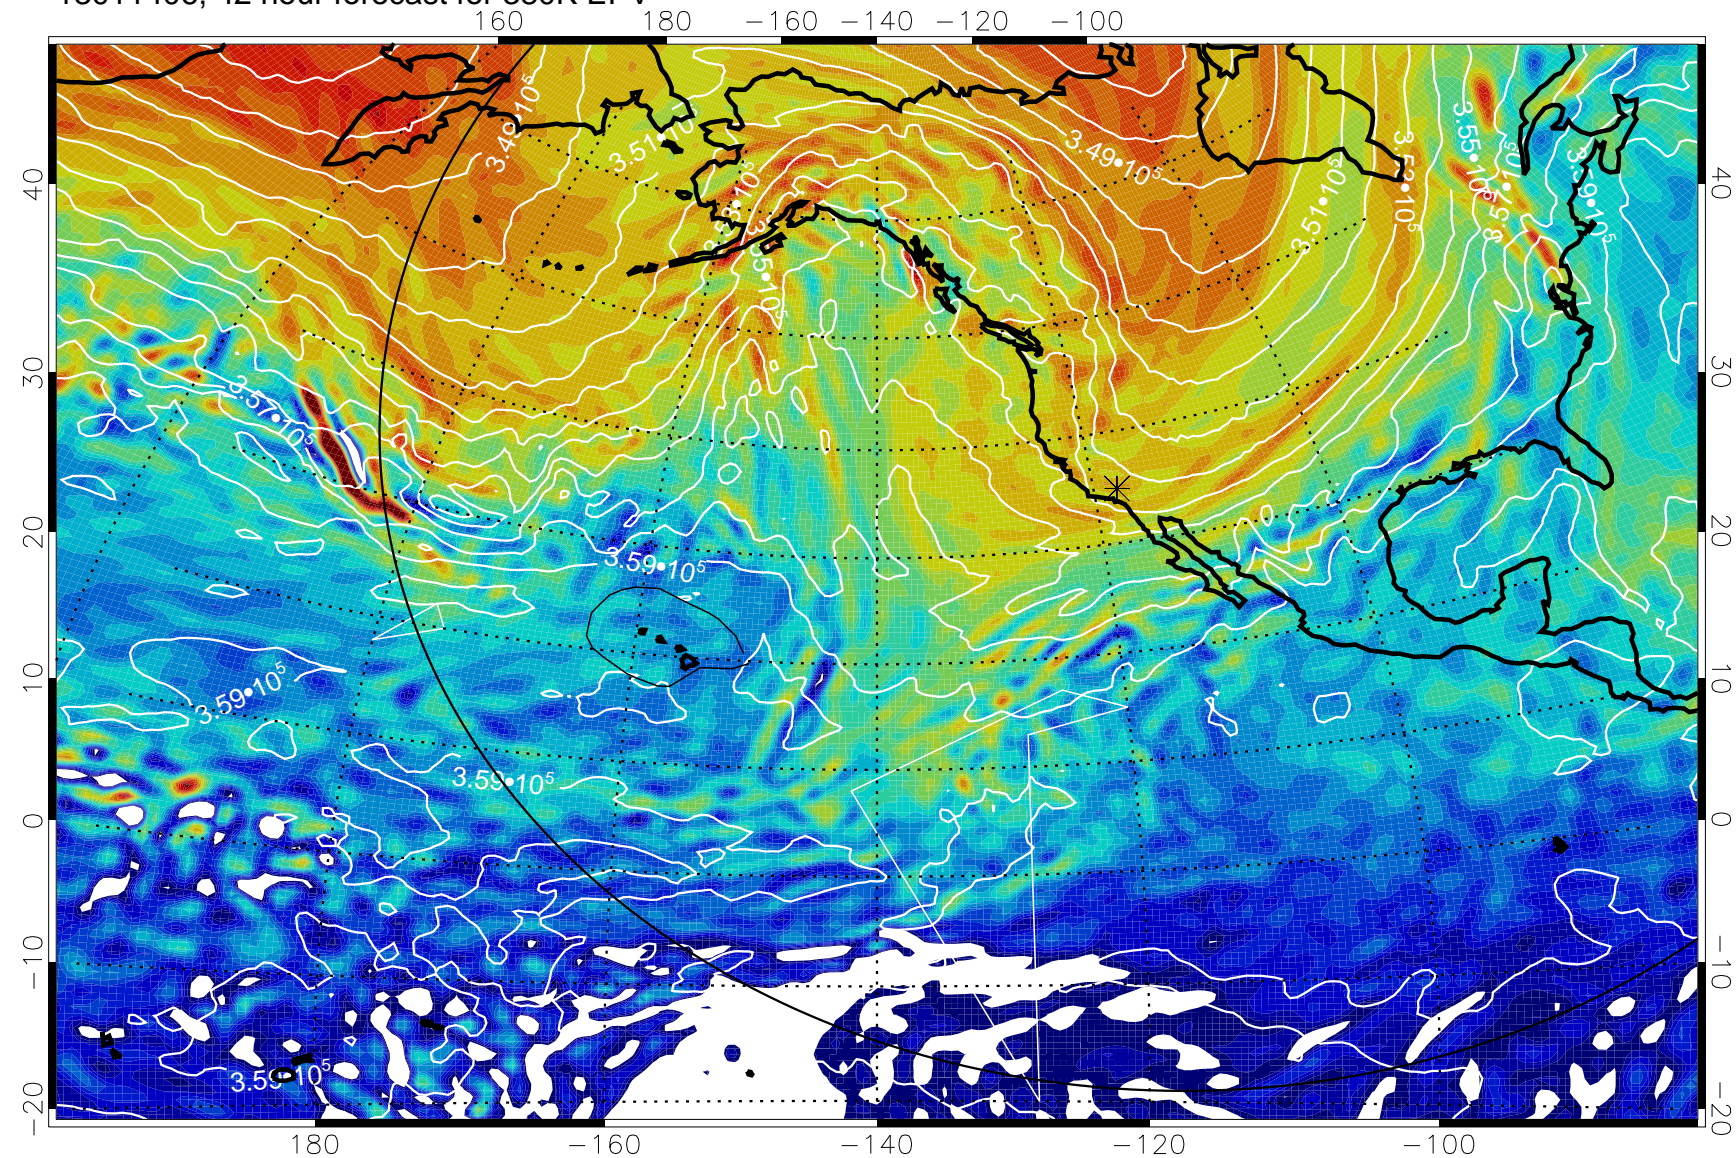

13011400, 36 hour forecast for 380K EPV

380K Montgomery Streamfunction, white

Range ring of 6000 km -- 19 hours GH round trip

13011406, 42 hour forecast for 380K EPV

380K Montgomery Streamfunction, white

Range ring of 6000 km -- 19 hours GH round trip

13011412, 48 hour forecast for 380K EPV

380K Montgomery Streamfunction, white

Range ring of 6000 km -- 19 hours GH round trip

13011418, 54 hour forecast for 380K EPV

380K Montgomery Streamfunction, white

Range ring of 6000 km -- 19 hours GH round trip

13011500, 60 hour forecast for 380K EPV

380K Montgomery Streamfunction, white

Range ring of 6000 km -- 19 hours GH round trip

13011506, 66 hour forecast for 380K EPV

380K Montgomery Streamfunction, white

Range ring of 6000 km -- 19 hours GH round trip

13011512, 72 hour forecast for 380K EPV

380K Montgomery Streamfunction, white

Range ring of 6000 km -- 19 hours GH round trip

13011518, 78 hour forecast for 380K EPV

380K Montgomery Streamfunction, white

Range ring of 6000 km -- 19 hours GH round trip