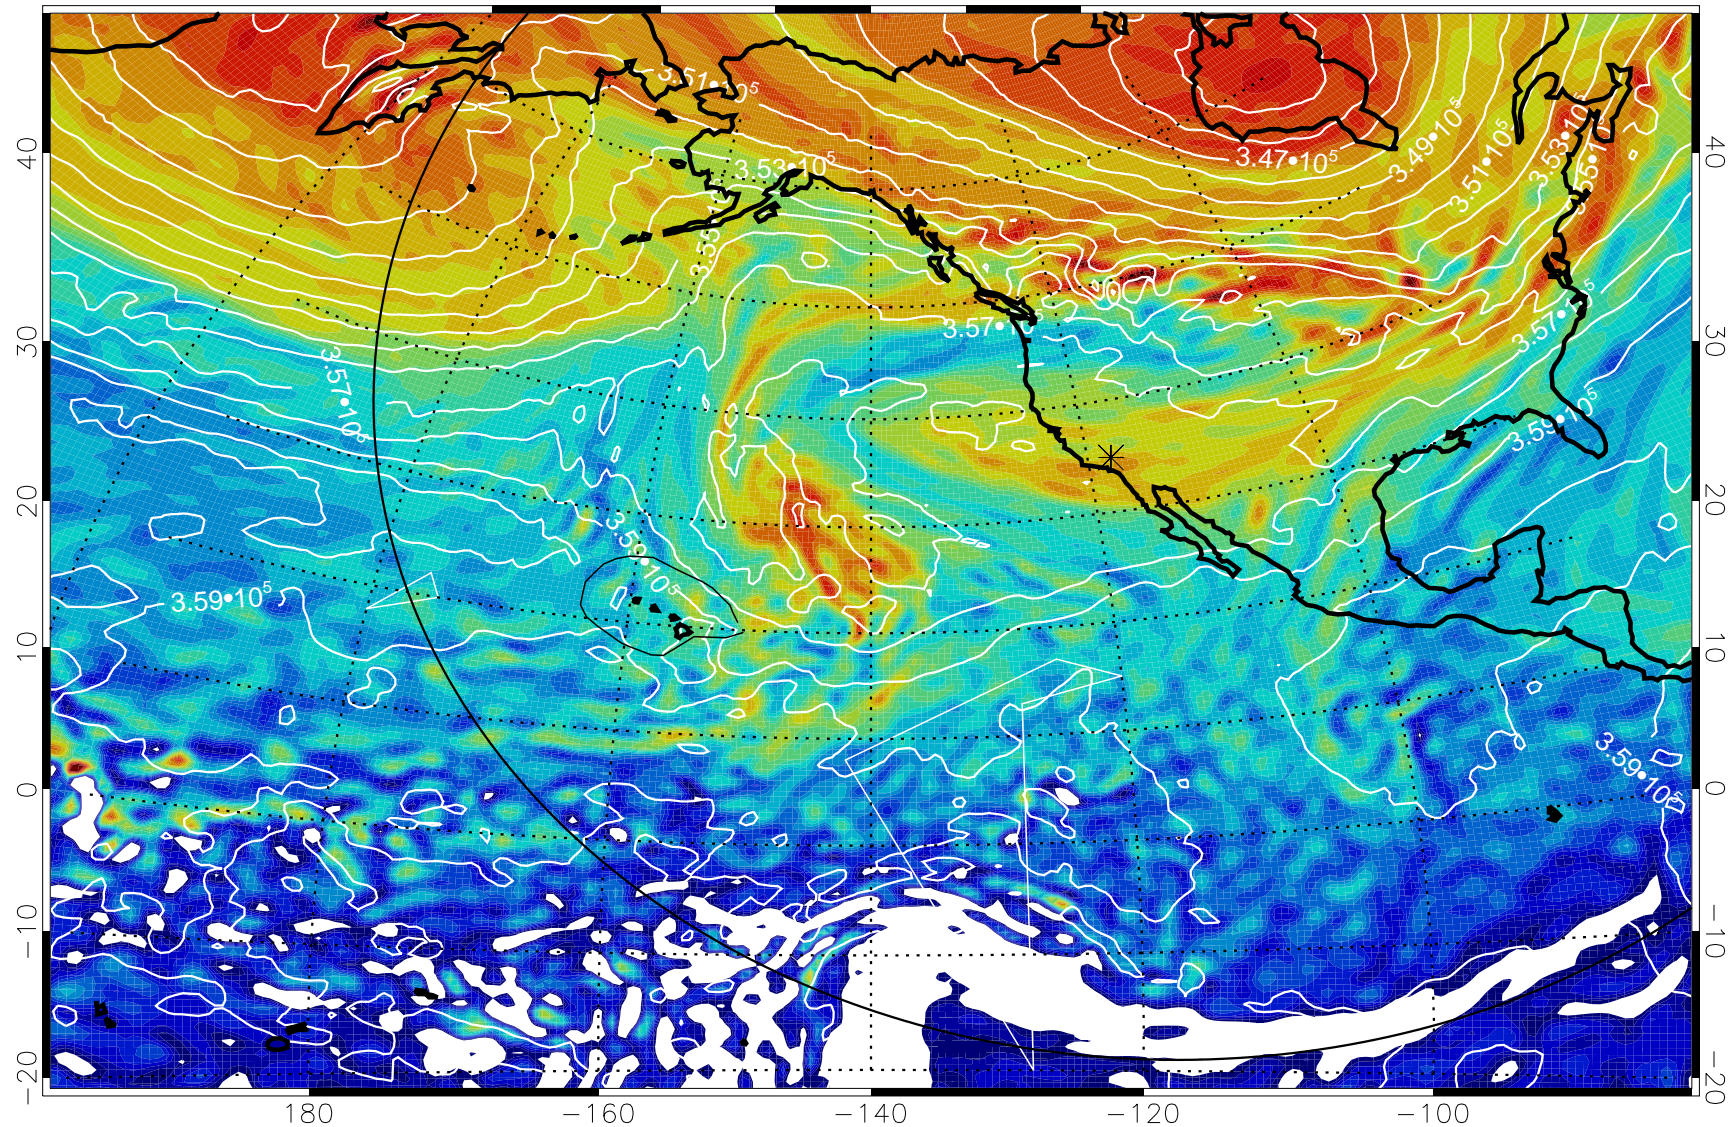

13011600, 84 hour forecast for 380K EPV

380K Montgomery Streamfunction, white

Range ring of 6000 km -- 19 hours GH round trip

13011606, 90 hour forecast for 380K EPV

380K Montgomery Streamfunction, white

Range ring of 6000 km -- 19 hours GH round trip

13011612, 96 hour forecast for 380K EPV

380K Montgomery Streamfunction, white

Range ring of 6000 km -- 19 hours GH round trip

13011618, 102 hour forecast for 380K EPV

160 180 -160 -140 -120 -100

380K Montgomery Streamfunction, white

Range ring of 6000 km -- 19 hours GH round trip

13011700, 108 hour forecast for 380K EPV

160 180 -160 -140 -120 -100

380K Montgomery Streamfunction, white

Range ring of 6000 km -- 19 hours GH round trip

13011712, 120 hour forecast for 380K EPV