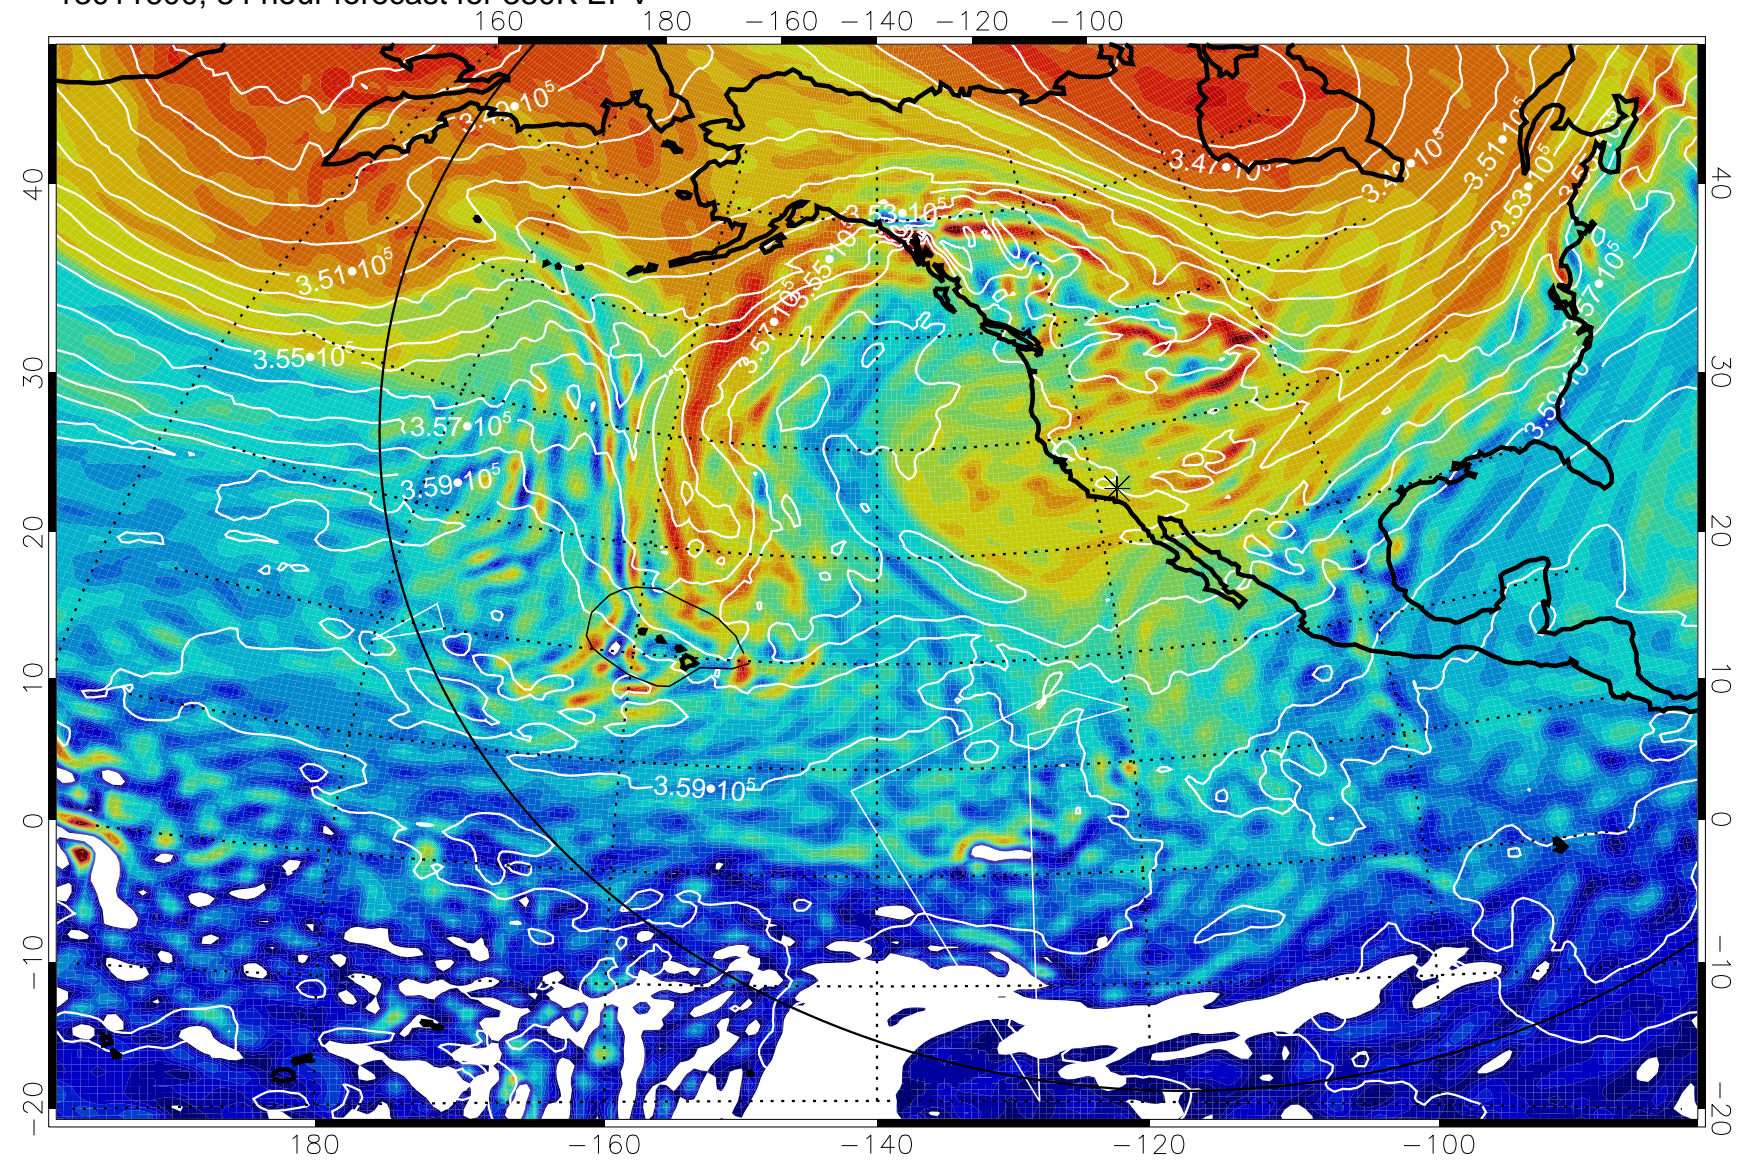

13011500, 60 hour forecast for 380K EPV

380K Montgomery Streamfunction, white

Range ring of 6000 km -- 19 hours GH round trip

13011506, 66 hour forecast for 380K EPV

380K Montgomery Streamfunction, white

Range ring of 6000 km -- 19 hours GH round trip

13011512, 72 hour forecast for 380K EPV

380K Montgomery Streamfunction, white

Range ring of 6000 km -- 19 hours GH round trip

13011518, 78 hour forecast for 380K EPV

380K Montgomery Streamfunction, white

Range ring of 6000 km -- 19 hours GH round trip

13011600, 84 hour forecast for 380K EPV

380K Montgomery Streamfunction, white

Range ring of 6000 km -- 19 hours GH round trip

13011606, 90 hour forecast for 380K EPV

380K Montgomery Streamfunction, white

Range ring of 6000 km -- 19 hours GH round trip

13011612, 96 hour forecast for 380K EPV

380K Montgomery Streamfunction, white

Range ring of 6000 km -- 19 hours GH round trip

13011618, 102 hour forecast for 380K EPV

160 180 -160 -140 -120 -100

380K Montgomery Streamfunction, white