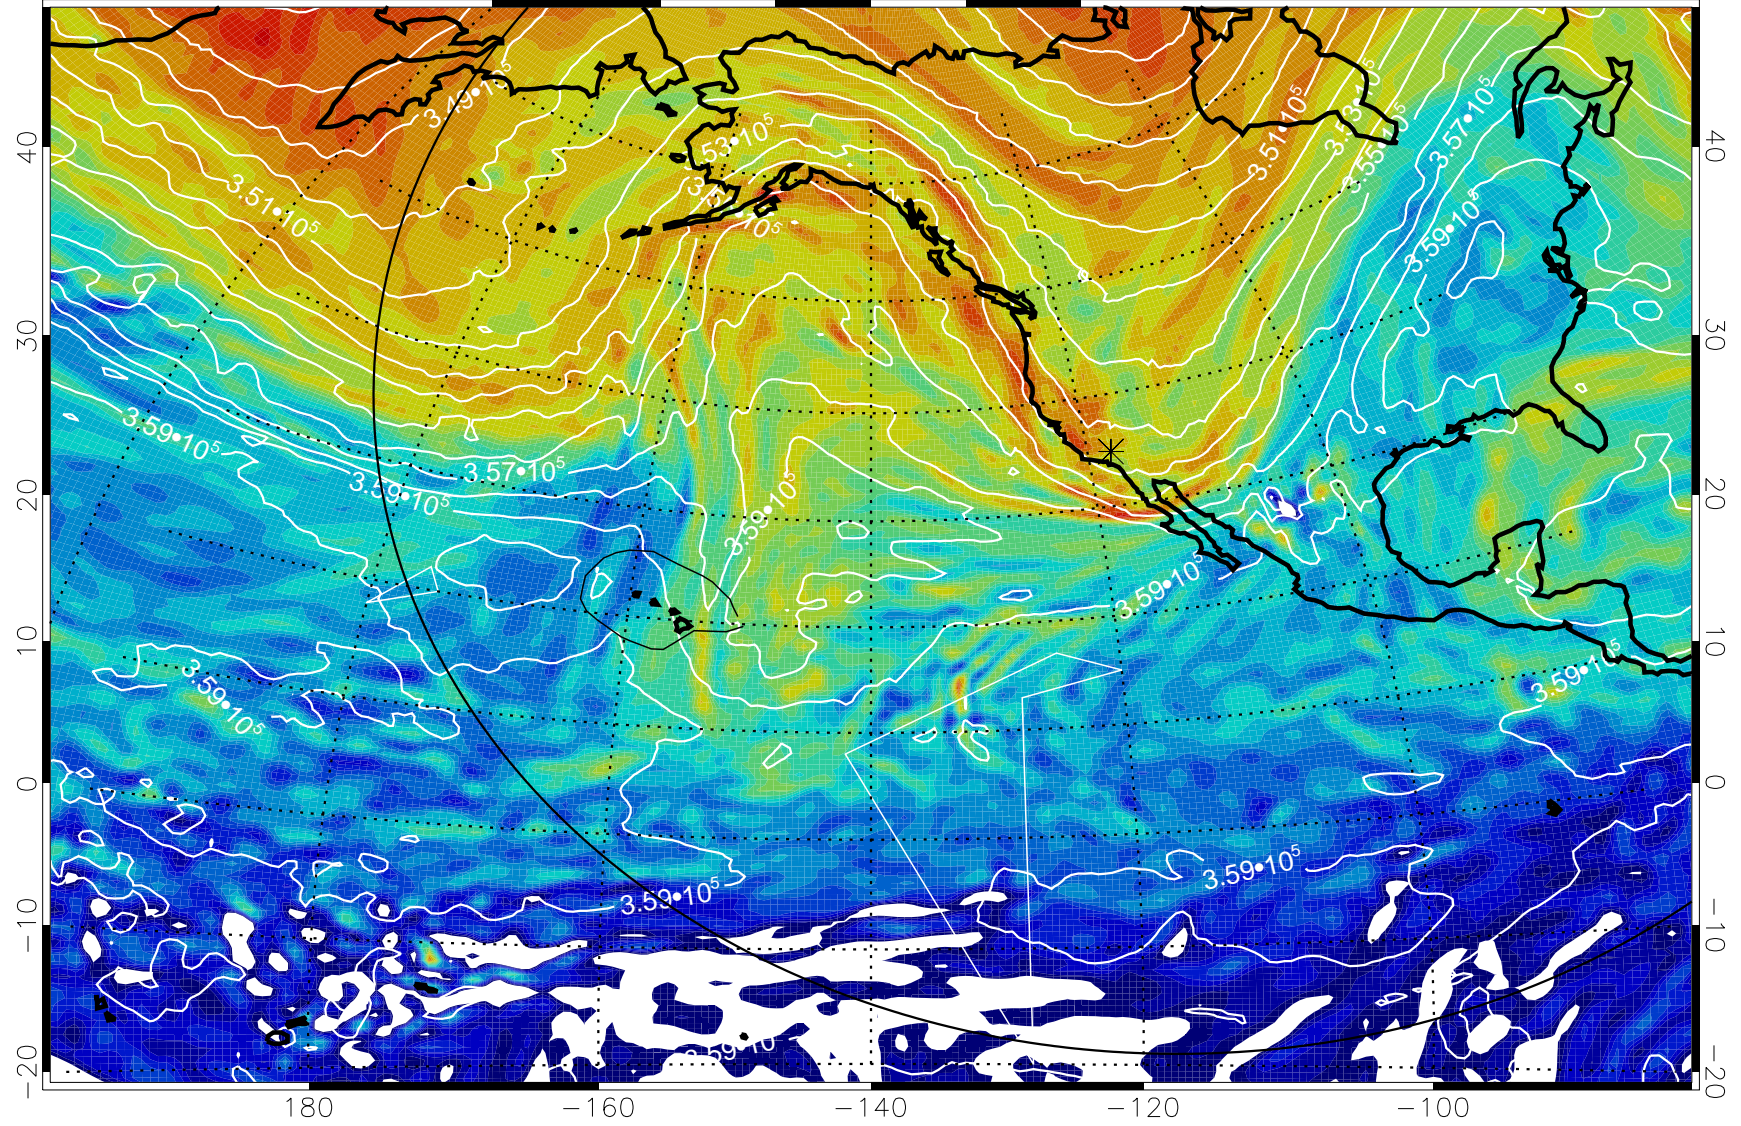

13011218, 6 hour forecast for 380K EPV

160 180 -160 -140 -120 -100

380K Montgomery Streamfunction, white

Range ring of 6000 km -- 19 hours GH round trip

13011300, 12 hour forecast for 380K EPV

160 180 -160 -140 -120 -100

380K Montgomery Streamfunction, white

Range ring of 6000 km -- 19 hours GH round trip

13011306, 18 hour forecast for 380K EPV

380K Montgomery Streamfunction, white

Range ring of 6000 km -- 19 hours GH round trip

13011312, 24 hour forecast for 380K EPV

380K Montgomery Streamfunction, white

Range ring of 6000 km -- 19 hours GH round trip

13011318, 30 hour forecast for 380K EPV

380K Montgomery Streamfunction, white

Range ring of 6000 km -- 19 hours GH round trip

13011400, 36 hour forecast for 380K EPV

380K Montgomery Streamfunction, white

Range ring of 6000 km -- 19 hours GH round trip

13011406, 42 hour forecast for 380K EPV

380K Montgomery Streamfunction, white

Range ring of 6000 km -- 19 hours GH round trip