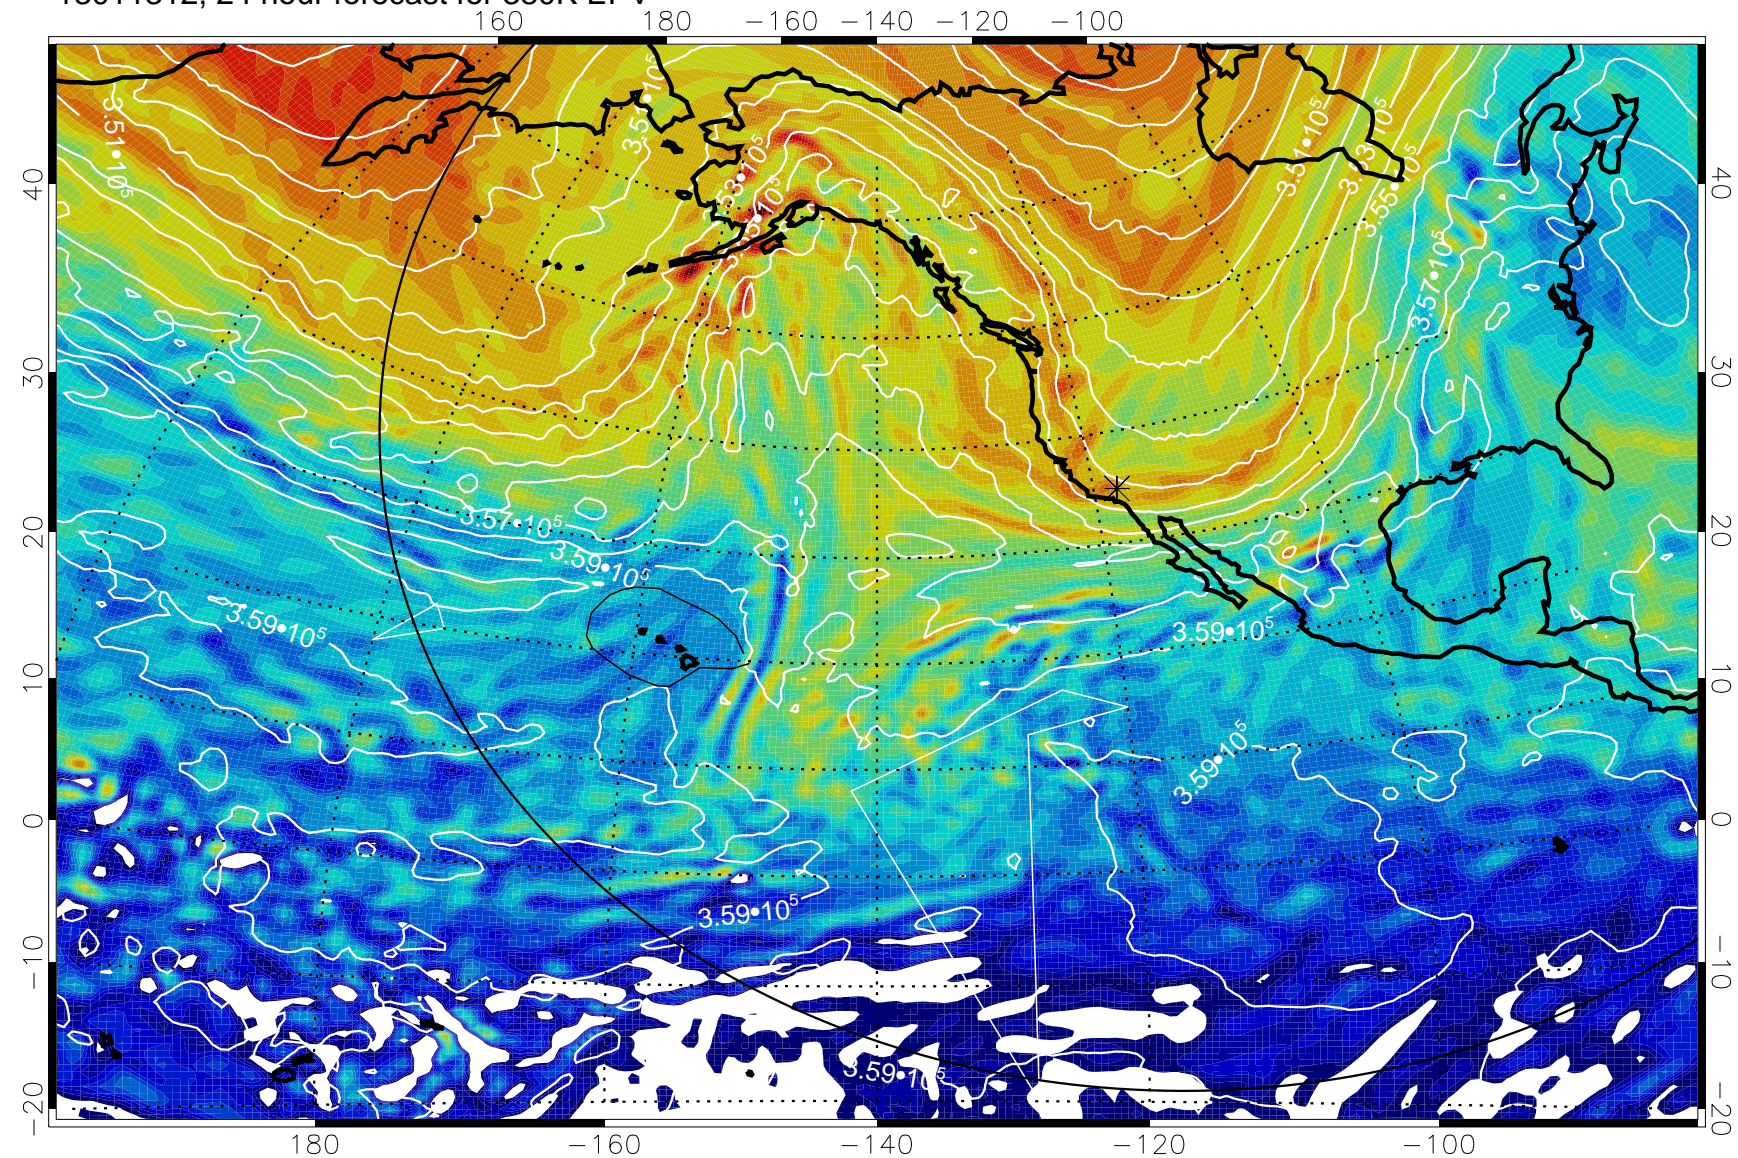

13011218, 6 hour forecast for 380K EPV

160 180 -160 -140 -120 -100

380K Montgomery Streamfunction, white

Range ring of 6000 km -- 19 hours GH round trip

13011300, 12 hour forecast for 380K EPV

160 180 -160 -140 -120 -100

380K Montgomery Streamfunction, white

Range ring of 6000 km -- 19 hours GH round trip

13011306, 18 hour forecast for 380K EPV

380K Montgomery Streamfunction, white

Range ring of 6000 km -- 19 hours GH round trip

13011312, 24 hour forecast for 380K EPV

380K Montgomery Streamfunction, white

Range ring of 6000 km -- 19 hours GH round trip

13011318, 30 hour forecast for 380K EPV

380K Montgomery Streamfunction, white

Range ring of 6000 km -- 19 hours GH round trip

13011400, 36 hour forecast for 380K EPV

380K Montgomery Streamfunction, white

Range ring of 6000 km -- 19 hours GH round trip

13011406, 42 hour forecast for 380K EPV

380K Montgomery Streamfunction, white

Range ring of 6000 km -- 19 hours GH round trip