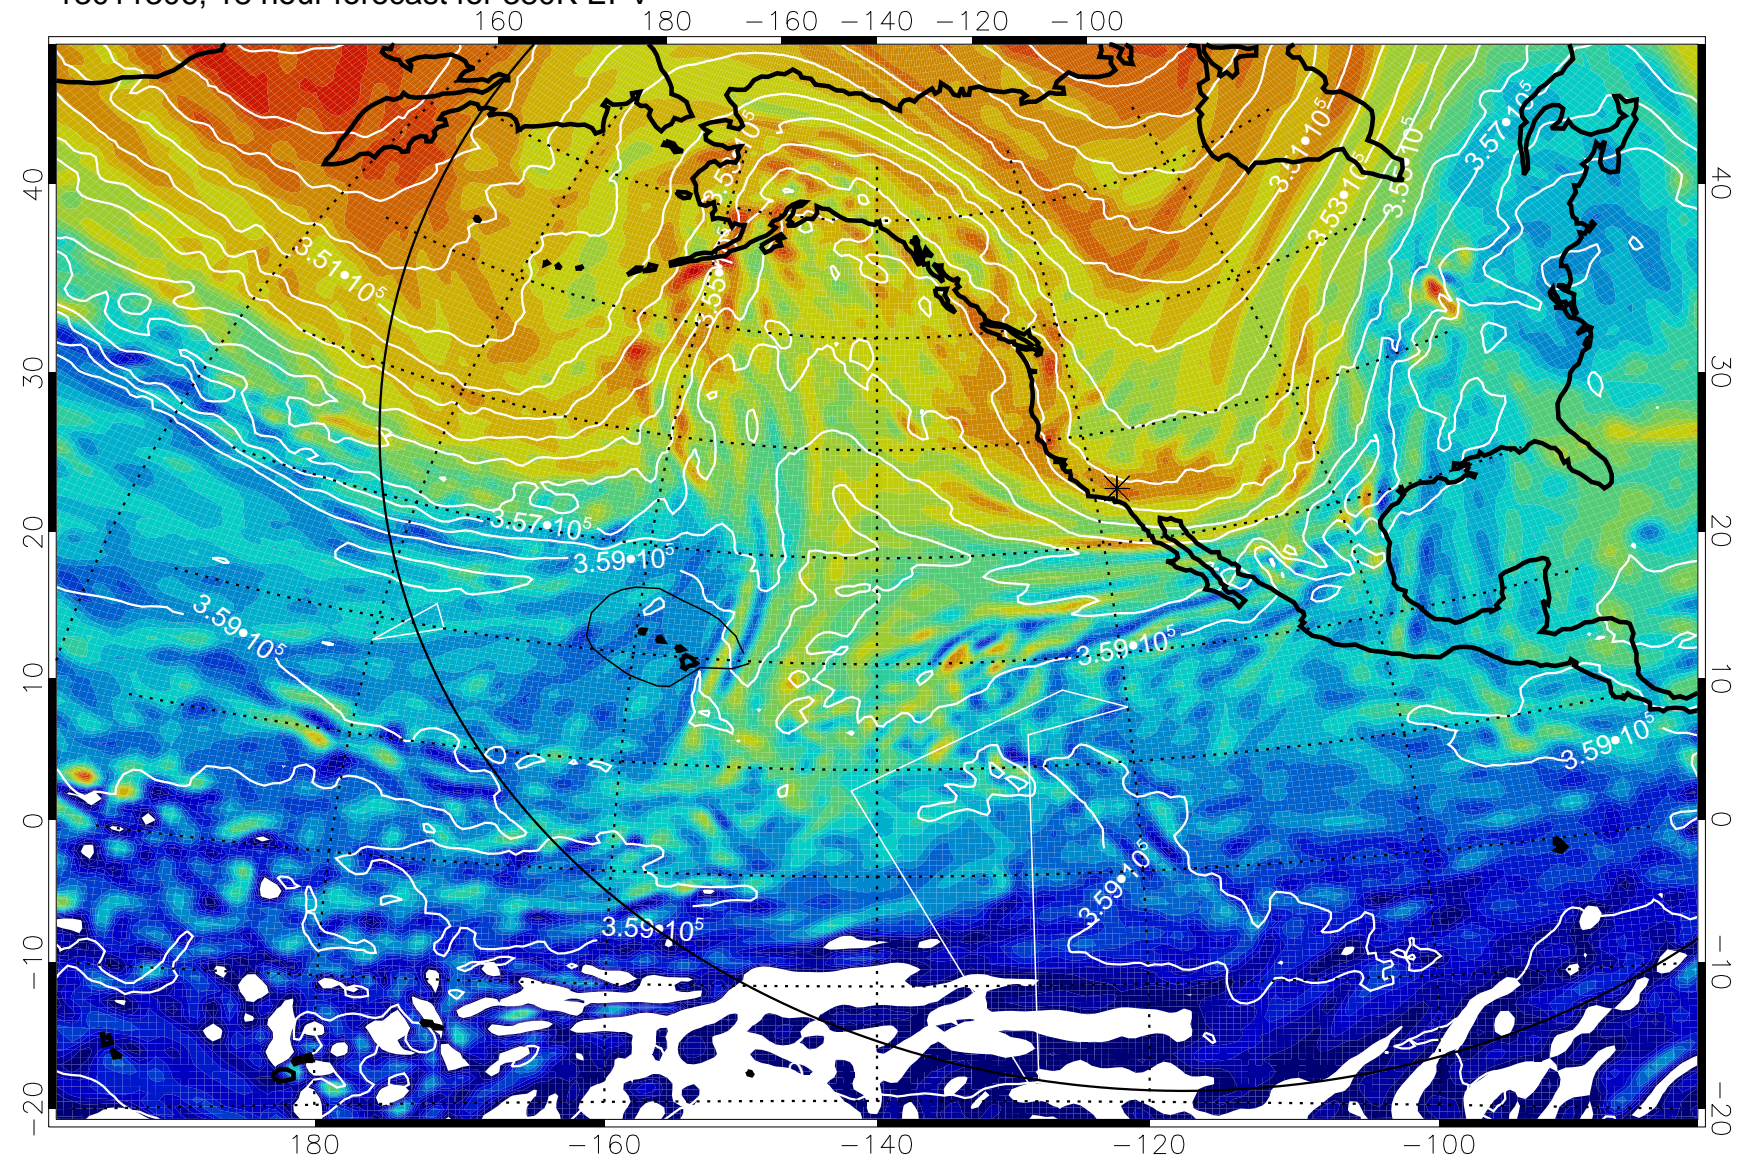

13011218, 6 hour forecast for 380K EPV

160 180 -160 -140 -120 -100

380K Montgomery Streamfunction, white

Range ring of 6000 km -- 19 hours GH round trip

13011300, 12 hour forecast for 380K EPV

160 180 -160 -140 -120 -100

380K Montgomery Streamfunction, white

Range ring of 6000 km -- 19 hours GH round trip

13011306, 18 hour forecast for 380K EPV

380K Montgomery Streamfunction, white

Range ring of 6000 km -- 19 hours GH round trip

13011312, 24 hour forecast for 380K EPV

380K Montgomery Streamfunction, white

Range ring of 6000 km -- 19 hours GH round trip

13011318, 30 hour forecast for 380K EPV

380K Montgomery Streamfunction, white

Range ring of 6000 km -- 19 hours GH round trip

13011400, 36 hour forecast for 380K EPV

380K Montgomery Streamfunction, white

Range ring of 6000 km -- 19 hours GH round trip

13011406, 42 hour forecast for 380K EPV

380K Montgomery Streamfunction, white

Range ring of 6000 km -- 19 hours GH round trip