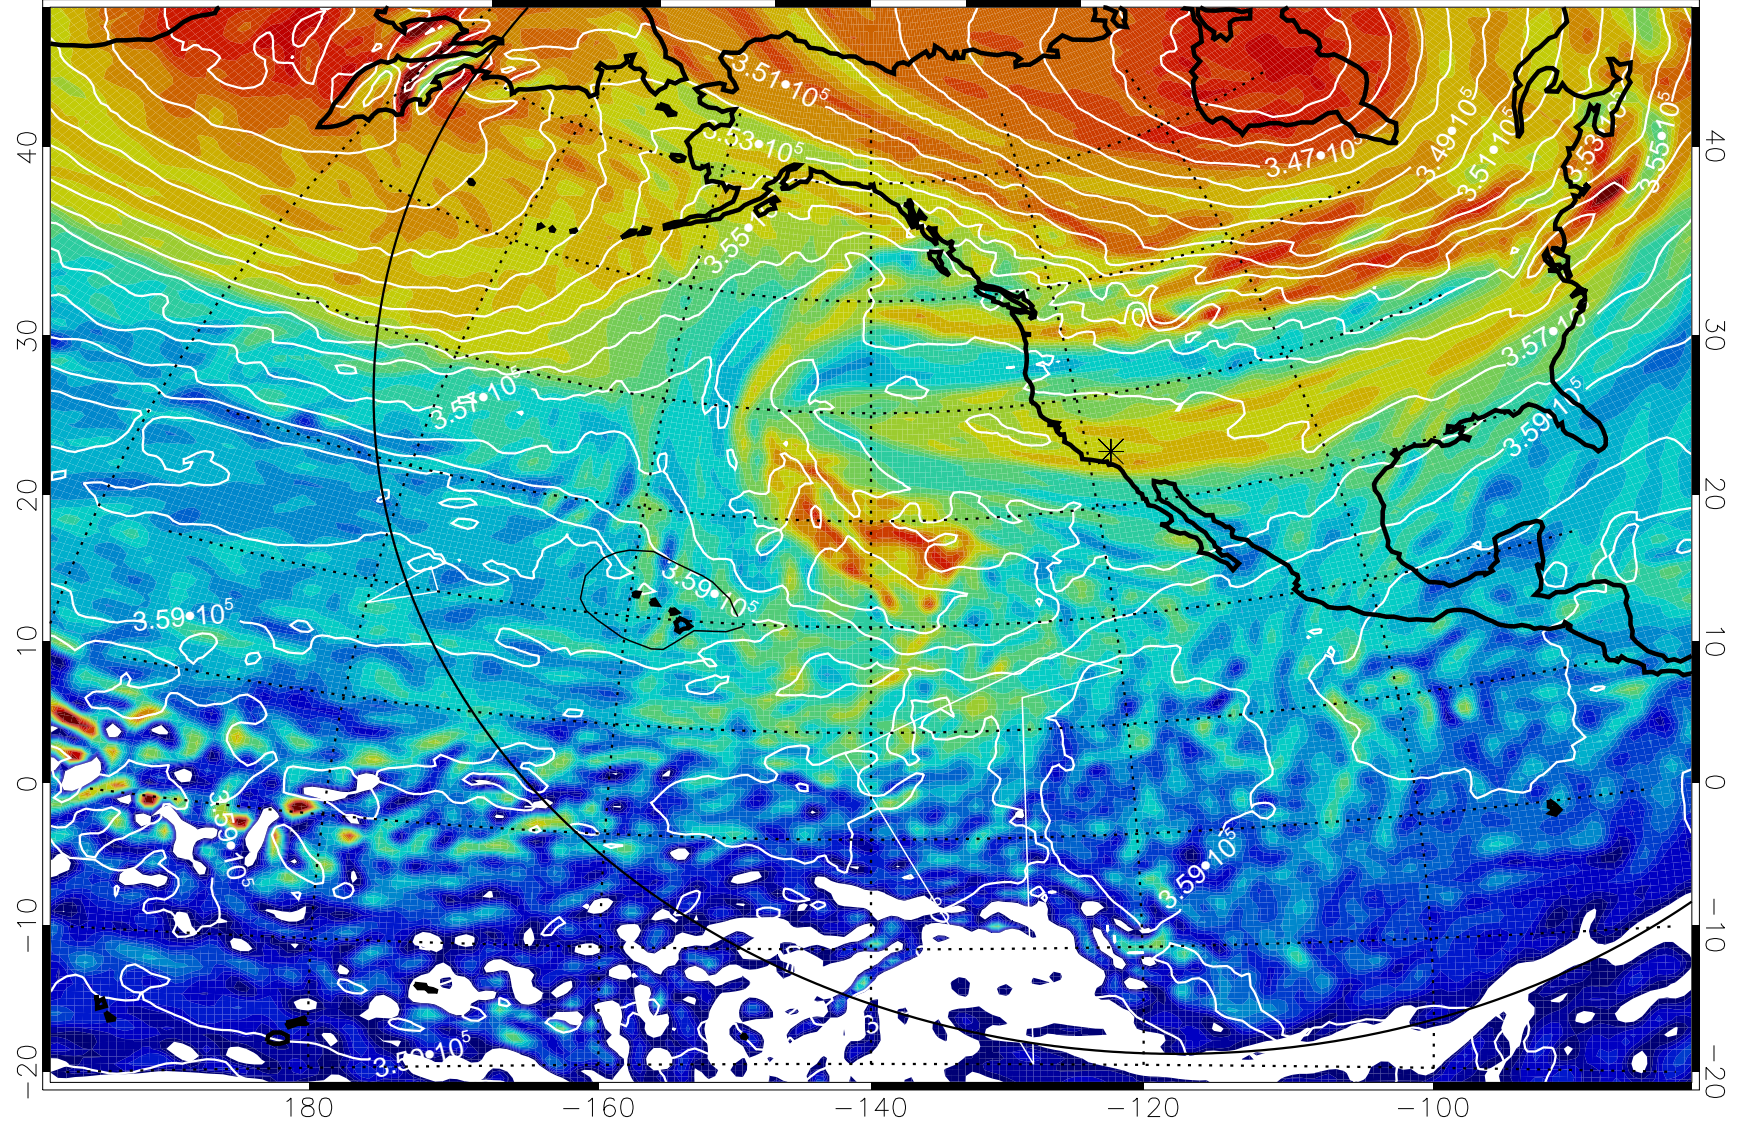

13011612, 96 hour forecast for 380K EPV

380K Montgomery Streamfunction, white

Range ring of 6000 km -- 19 hours GH round trip

13011618, 102 hour forecast for 380K EPV

160 180 -160 -140 -120 -100

380K Montgomery Streamfunction, white

Range ring of 6000 km -- 19 hours GH round trip

13011700, 108 hour forecast for 380K EPV

160 180 -160 -140 -120 -100

380K Montgomery Streamfunction, white

Range ring of 6000 km -- 19 hours GH round trip

13011712, 120 hour forecast for 380K EPV

160 180 -160 -140 -120 -100

380K Montgomery Streamfunction, white

Range ring of 6000 km -- 19 hours GH round trip