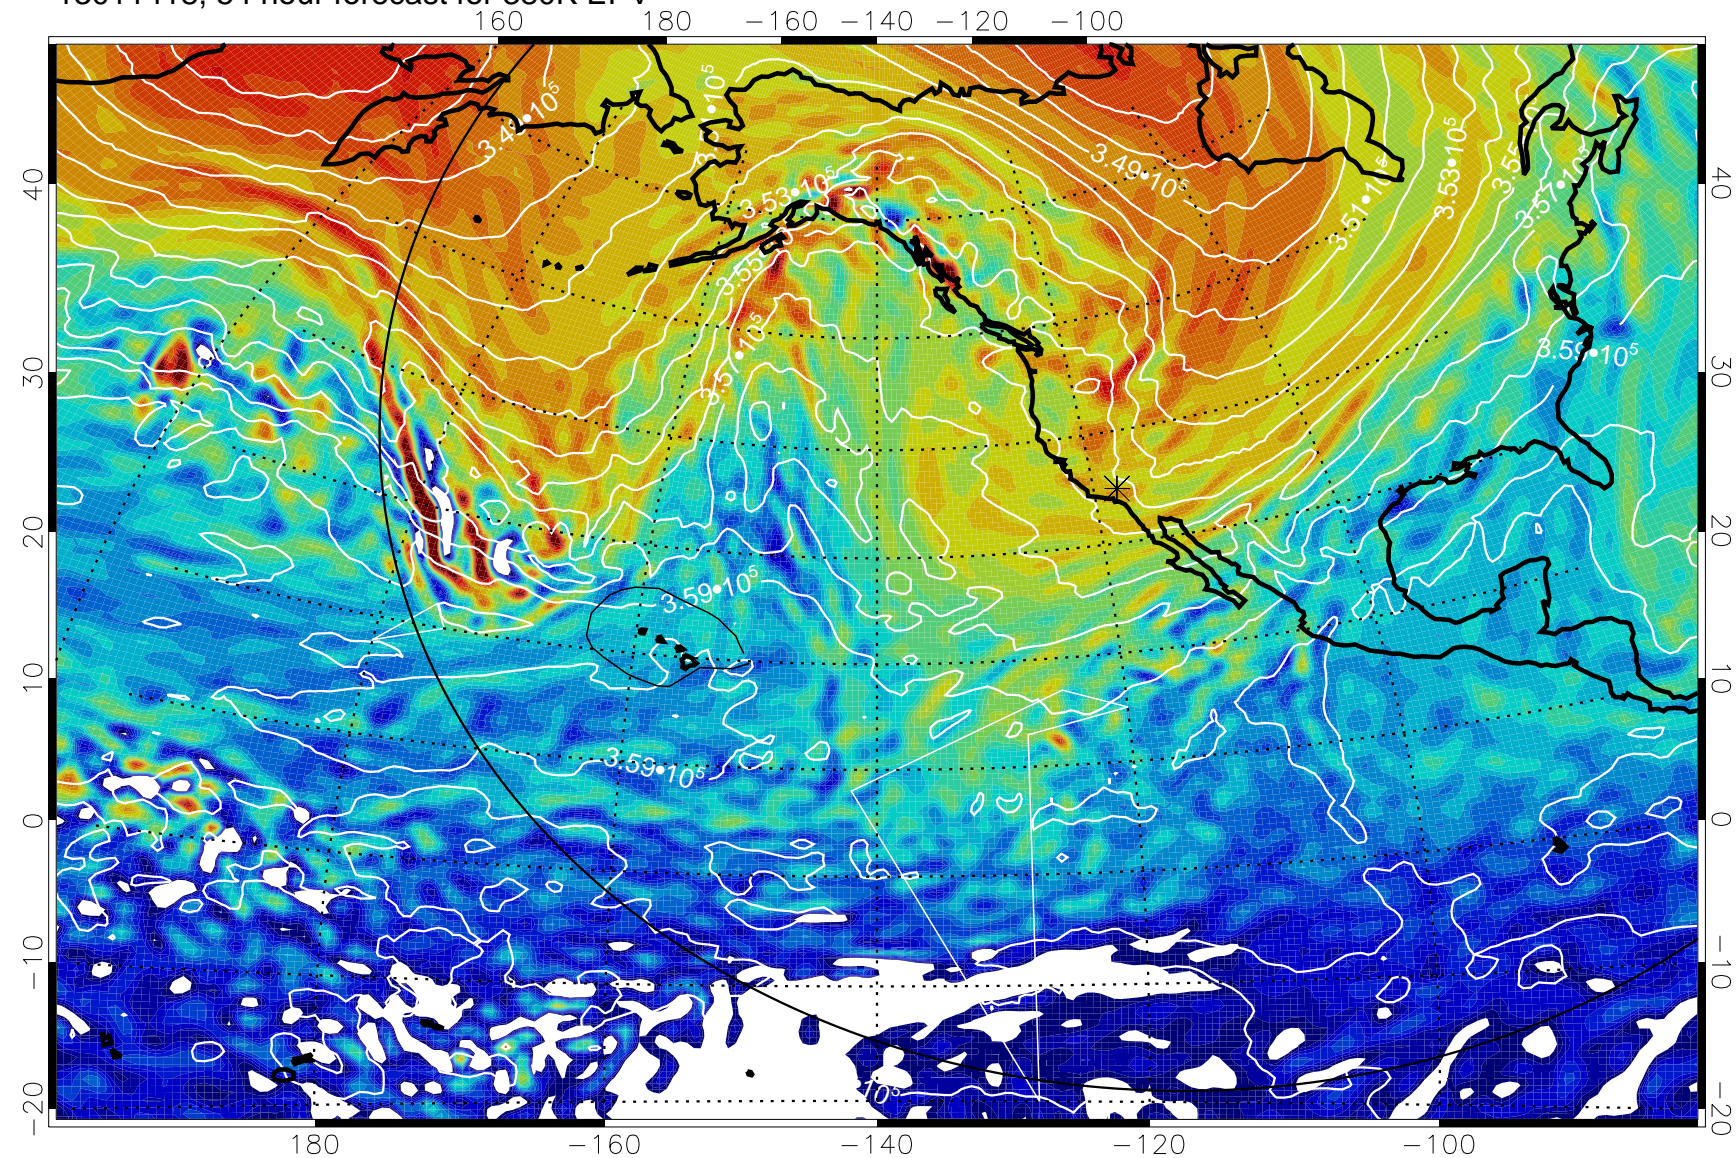

13011412, 48 hour forecast for 380K EPV

380K Montgomery Streamfunction, white

Range ring of 6000 km -- 19 hours GH round trip

13011418, 54 hour forecast for 380K EPV

380K Montgomery Streamfunction, white

Range ring of 6000 km -- 19 hours GH round trip

13011500, 60 hour forecast for 380K EPV

380K Montgomery Streamfunction, white

Range ring of 6000 km -- 19 hours GH round trip

13011506, 66 hour forecast for 380K EPV

380K Montgomery Streamfunction, white

Range ring of 6000 km -- 19 hours GH round trip

13011512, 72 hour forecast for 380K EPV

380K Montgomery Streamfunction, white

Range ring of 6000 km -- 19 hours GH round trip

13011518, 78 hour forecast for 380K EPV

380K Montgomery Streamfunction, white

Range ring of 6000 km -- 19 hours GH round trip