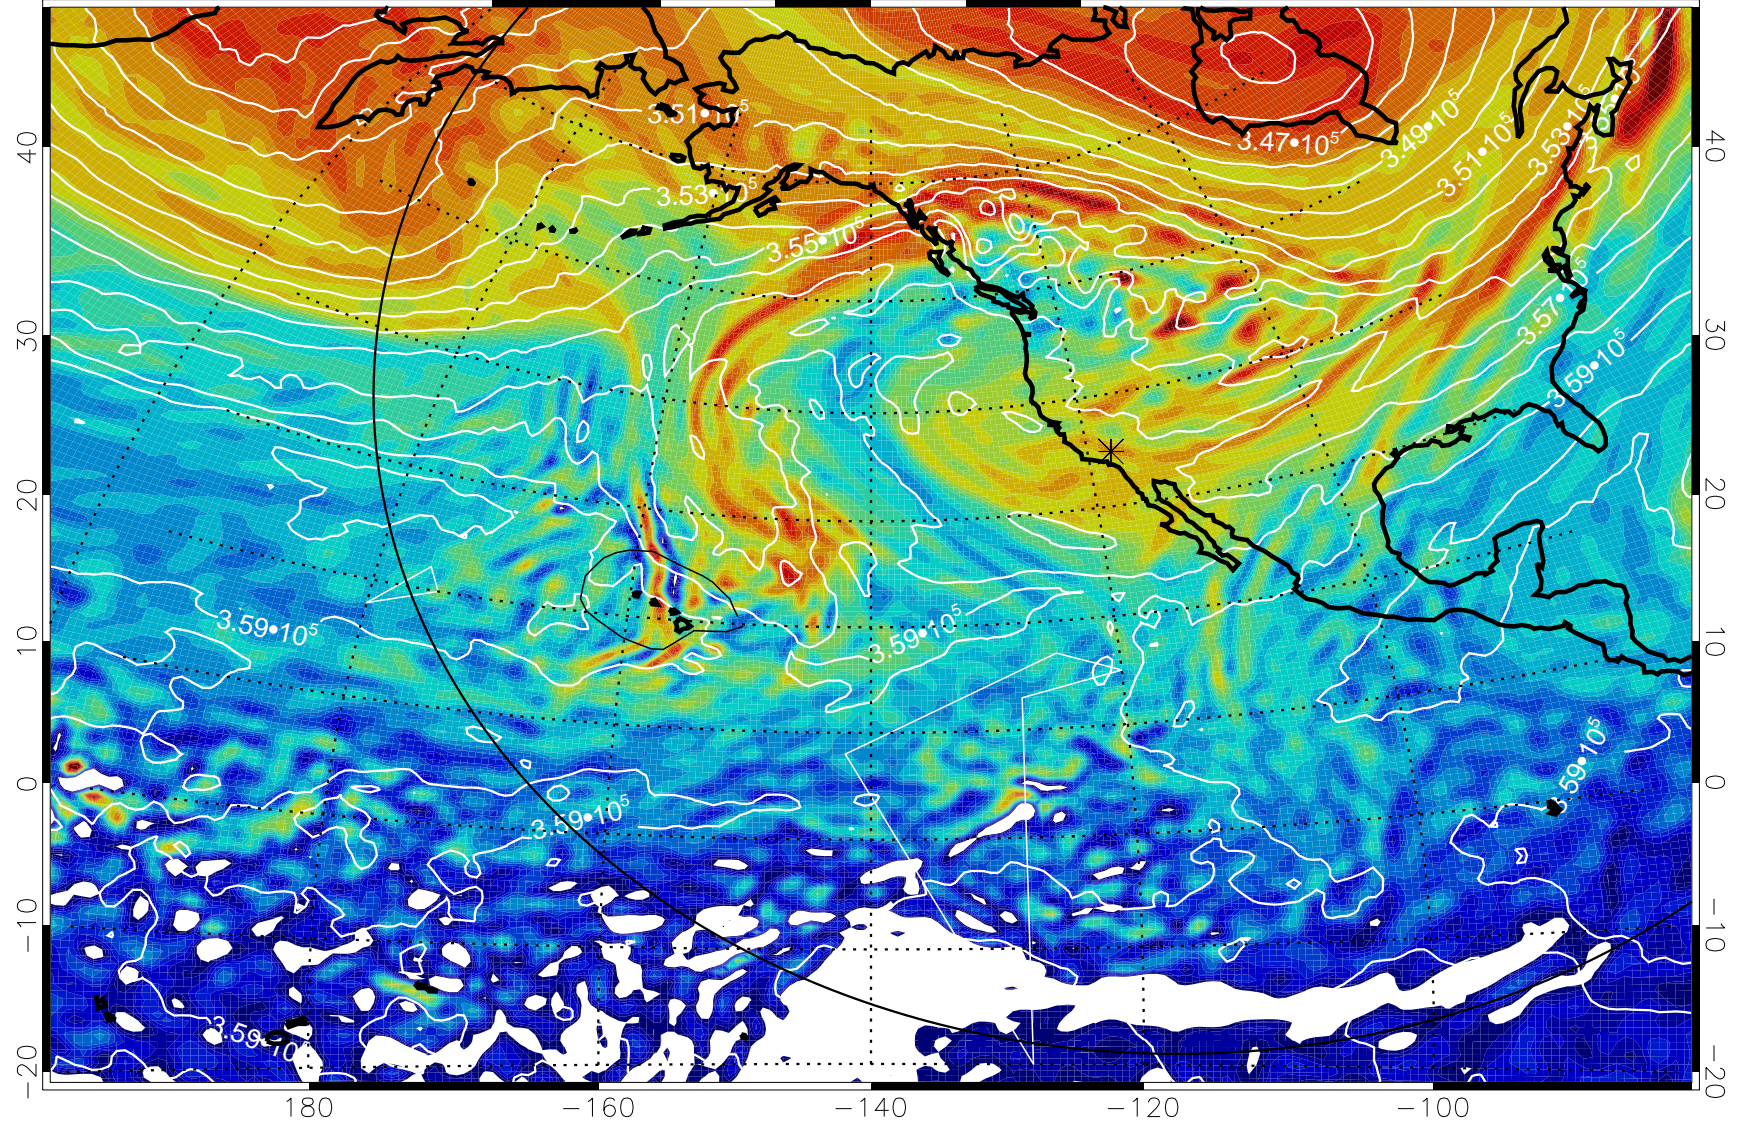

13011518, 90 hour forecast for 380K EPV

160 180 -160 -140 -120 -100

380K Montgomery Streamfunction, white

Range ring of 6000 km -- 19 hours GH round trip

13011600, 96 hour forecast for 380K EPV

380K Montgomery Streamfunction, white

Range ring of 6000 km -- 19 hours GH round trip

13011606, 102 hour forecast for 380K EPV

160 180 -160 -140 -120 -100

380K Montgomery Streamfunction, white

Range ring of 6000 km -- 19 hours GH round trip

13011612, 108 hour forecast for 380K EPV

160 180 -160 -140 -120 -100

380K Montgomery Streamfunction, white

Range ring of 6000 km -- 19 hours GH round trip

13011618, 114 hour forecast for 380K EPV

160 180 -160 -140 -120 -100

380K Montgomery Streamfunction, white

Range ring of 6000 km -- 19 hours GH round trip

13011700, 120 hour forecast for 380K EPV

160 180 -160 -140 -120 -100

380K Montgomery Streamfunction, white

Range ring of 6000 km -- 19 hours GH round trip