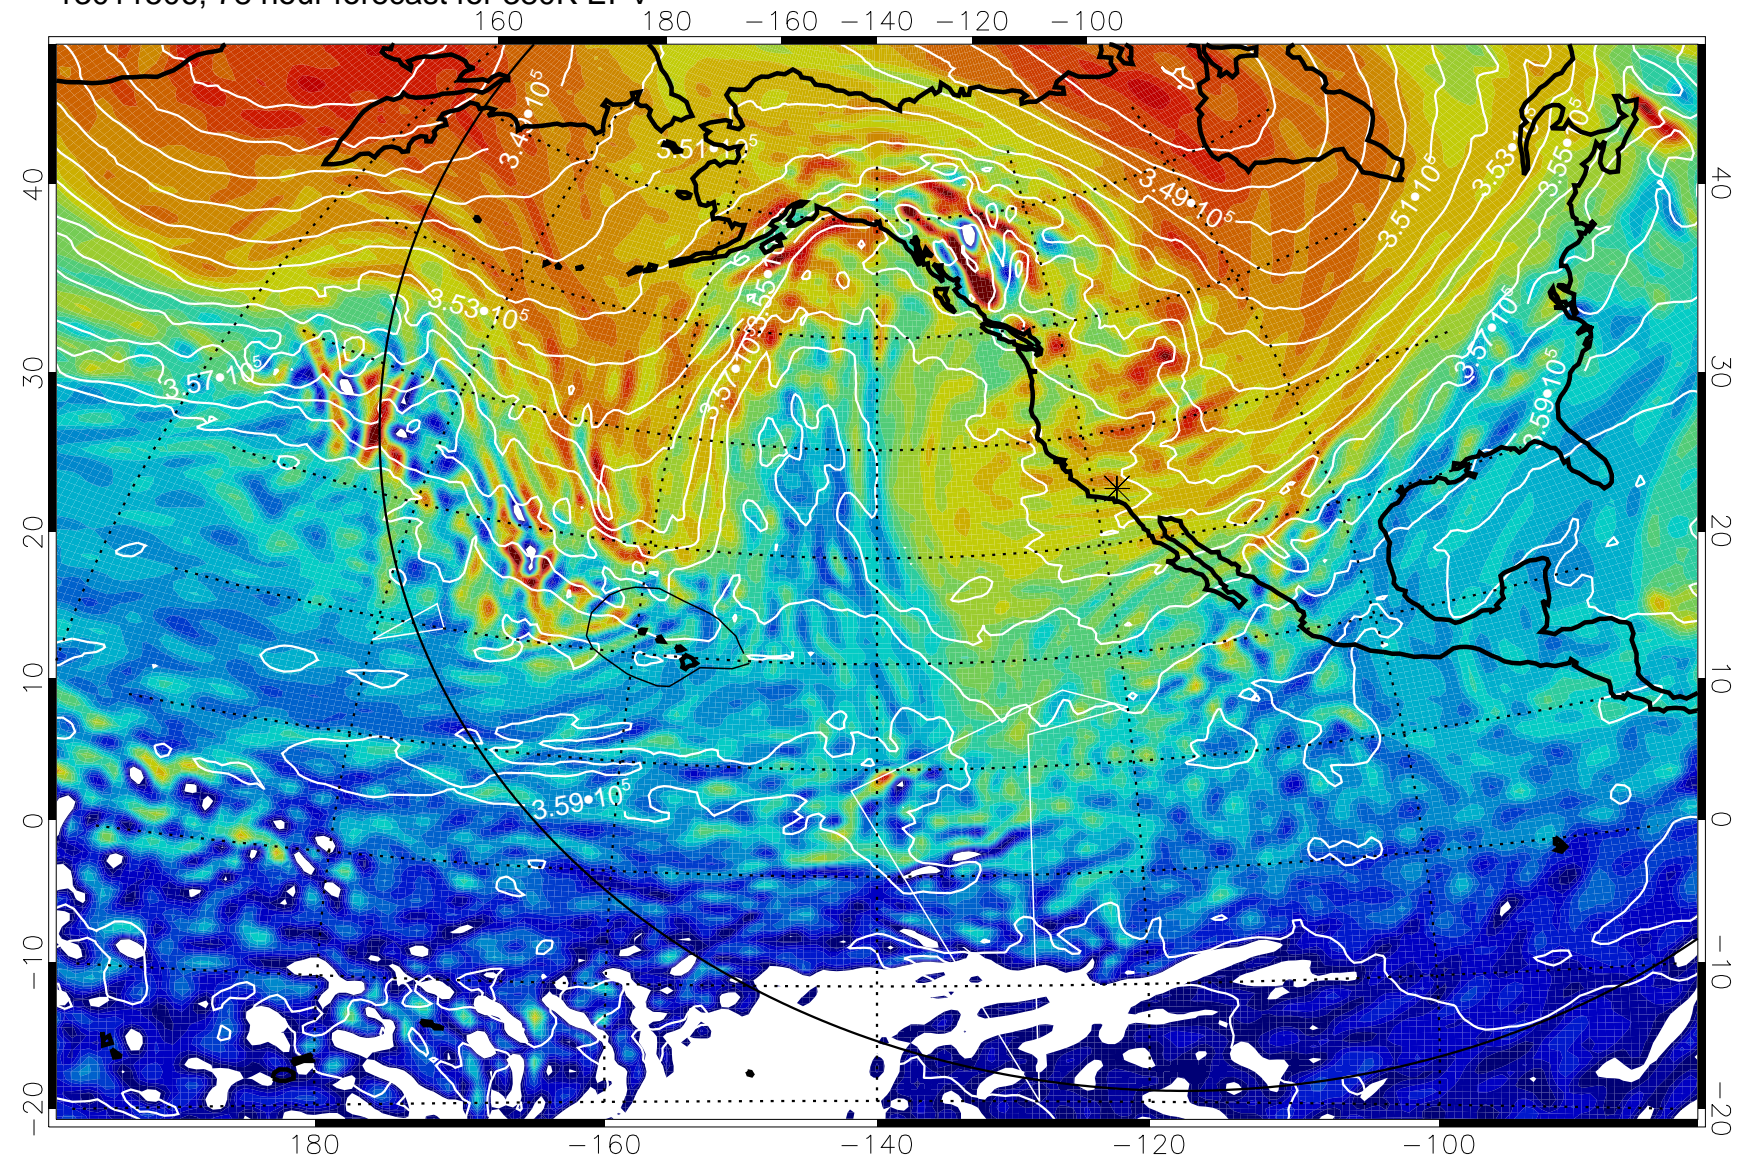

380K Montgomery Streamfunction, white

Range ring of 6000 km -- 19 hours GH round trip

13011412, 60 hour forecast for 380K EPV

380K Montgomery Streamfunction, white

Range ring of 6000 km -- 19 hours GH round trip

13011418, 66 hour forecast for 380K EPV

380K Montgomery Streamfunction, white

Range ring of 6000 km -- 19 hours GH round trip

13011500, 72 hour forecast for 380K EPV

380K Montgomery Streamfunction, white

Range ring of 6000 km -- 19 hours GH round trip

13011506, 78 hour forecast for 380K EPV

380K Montgomery Streamfunction, white

Range ring of 6000 km -- 19 hours GH round trip

13011512, 84 hour forecast for 380K EPV

380K Montgomery Streamfunction, white

Range ring of 6000 km -- 19 hours GH round trip

13011518, 90 hour forecast for 380K EPV

160 180 -160 -140 -120 -100

380K Montgomery Streamfunction, white

Range ring of 6000 km -- 19 hours GH round trip

13011600, 96 hour forecast for 380K EPV

380K Montgomery Streamfunction, white