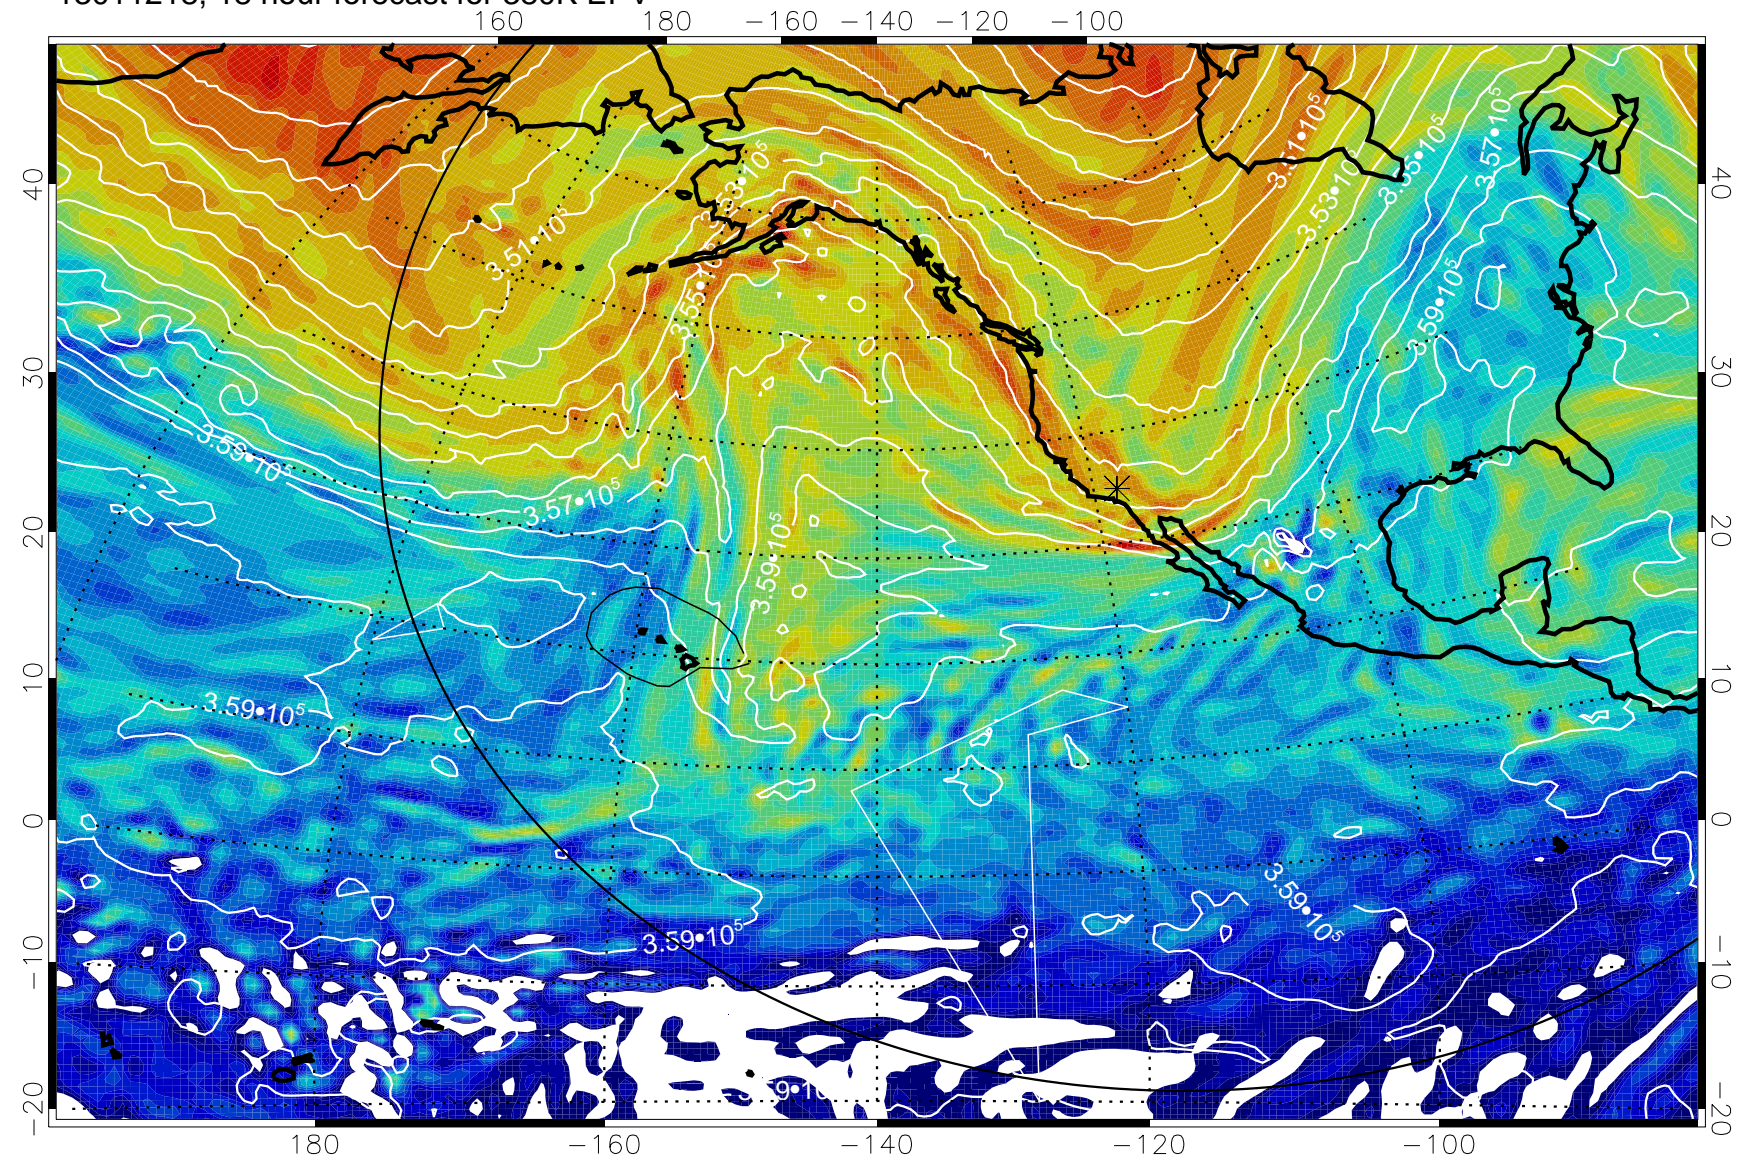

13011212, 12 hour forecast for 380K EPV

380K Montgomery Streamfunction, white

Range ring of 6000 km -- 19 hours GH round trip

13011218, 18 hour forecast for 380K EPV

380K Montgomery Streamfunction, white

Range ring of 6000 km -- 19 hours GH round trip

13011300, 24 hour forecast for 380K EPV

380K Montgomery Streamfunction, white

Range ring of 6000 km -- 19 hours GH round trip

13011306, 30 hour forecast for 380K EPV

380K Montgomery Streamfunction, white

Range ring of 6000 km -- 19 hours GH round trip

13011312, 36 hour forecast for 380K EPV

380K Montgomery Streamfunction, white

Range ring of 6000 km -- 19 hours GH round trip

13011318, 42 hour forecast for 380K EPV

160 180 -160 -140 -120 -100

380K Montgomery Streamfunction, white

Range ring of 6000 km -- 19 hours GH round trip

13011400, 48 hour forecast for 380K EPV

380K Montgomery Streamfunction, white

Range ring of 6000 km -- 19 hours GH round trip

13011406, 54 hour forecast for 380K EPV