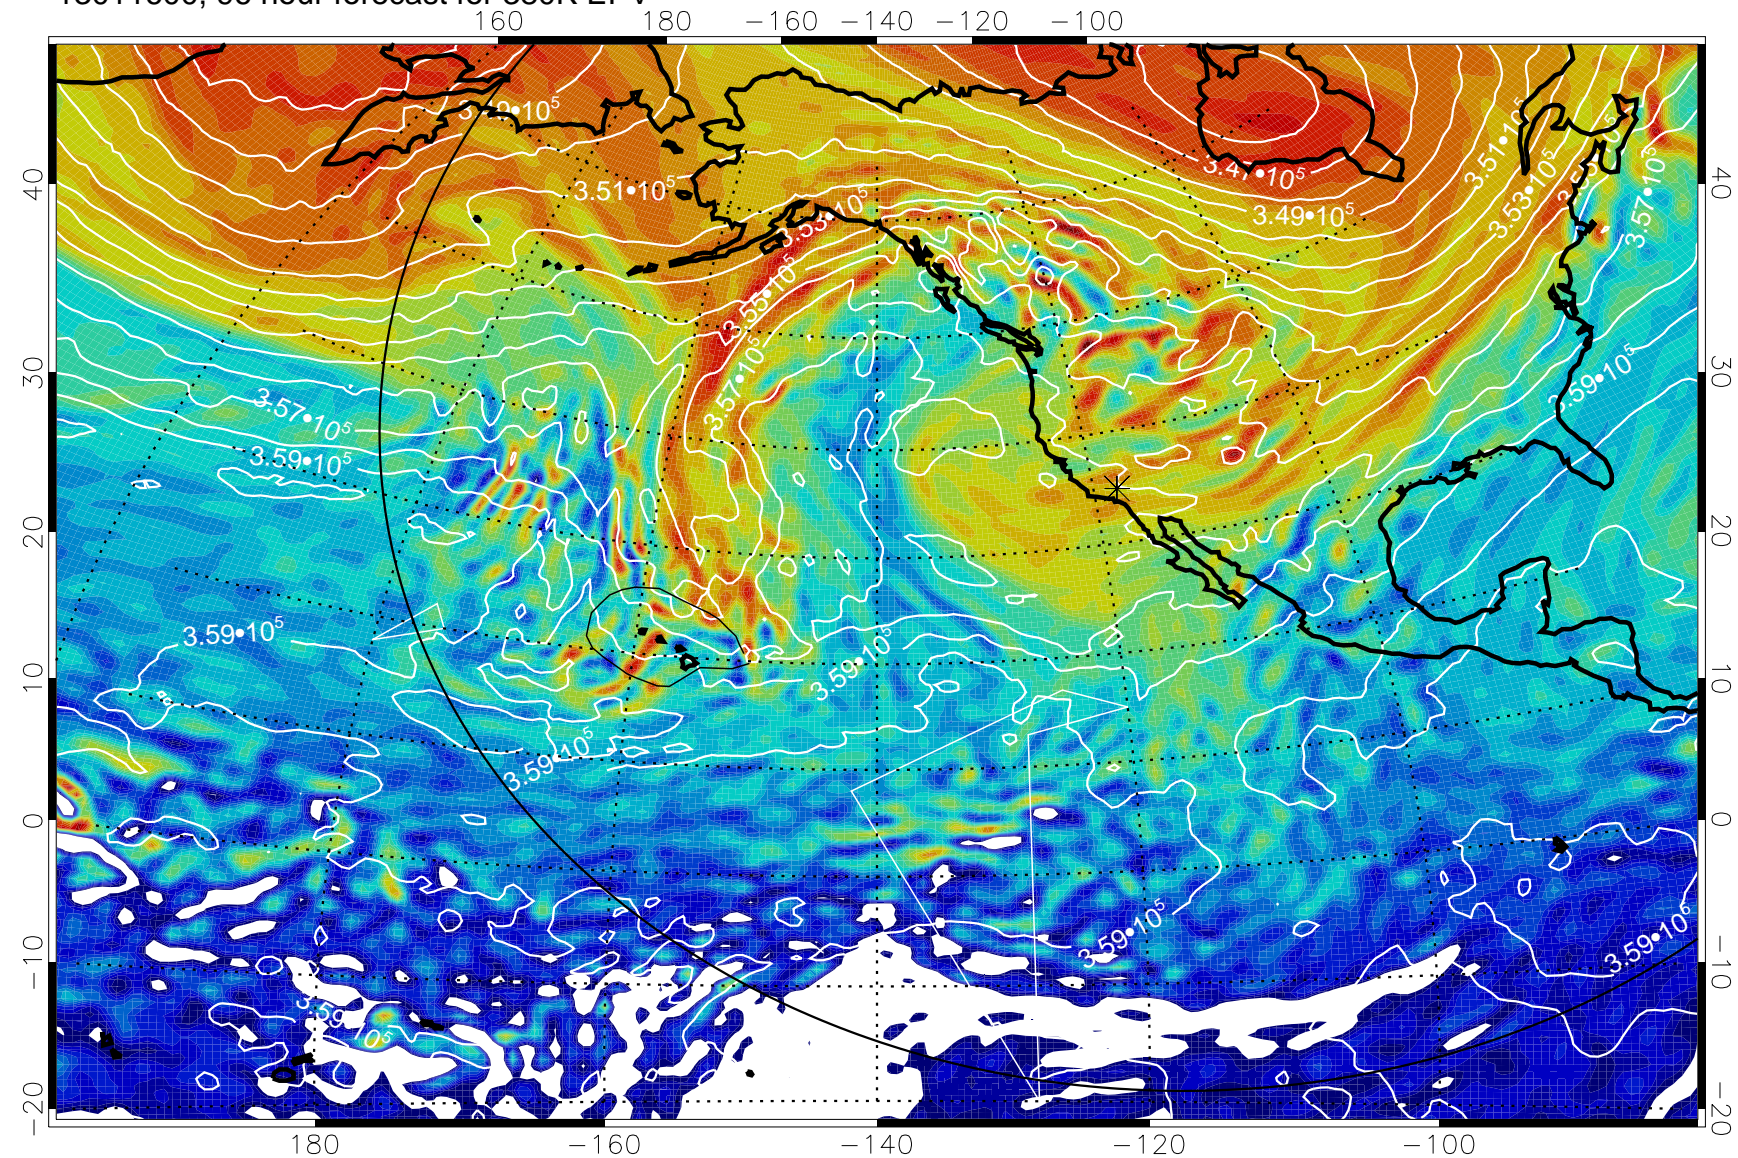

13011506, 78 hour forecast for 380K EPV

380K Montgomery Streamfunction, white

Range ring of 6000 km -- 19 hours GH round trip

13011512, 84 hour forecast for 380K EPV

380K Montgomery Streamfunction, white

Range ring of 6000 km -- 19 hours GH round trip

13011518, 90 hour forecast for 380K EPV

160 180 -160 -140 -120 -100

380K Montgomery Streamfunction, white

Range ring of 6000 km -- 19 hours GH round trip

13011600, 96 hour forecast for 380K EPV

380K Montgomery Streamfunction, white

Range ring of 6000 km -- 19 hours GH round trip

13011606, 102 hour forecast for 380K EPV

160 180 -160 -140 -120 -100

380K Montgomery Streamfunction, white

Range ring of 6000 km -- 19 hours GH round trip

13011612, 108 hour forecast for 380K EPV

160 180 -160 -140 -120 -100

380K Montgomery Streamfunction, white

Range ring of 6000 km -- 19 hours GH round trip

13011618, 114 hour forecast for 380K EPV

160 180 -160 -140 -120 -100

380K Montgomery Streamfunction, white