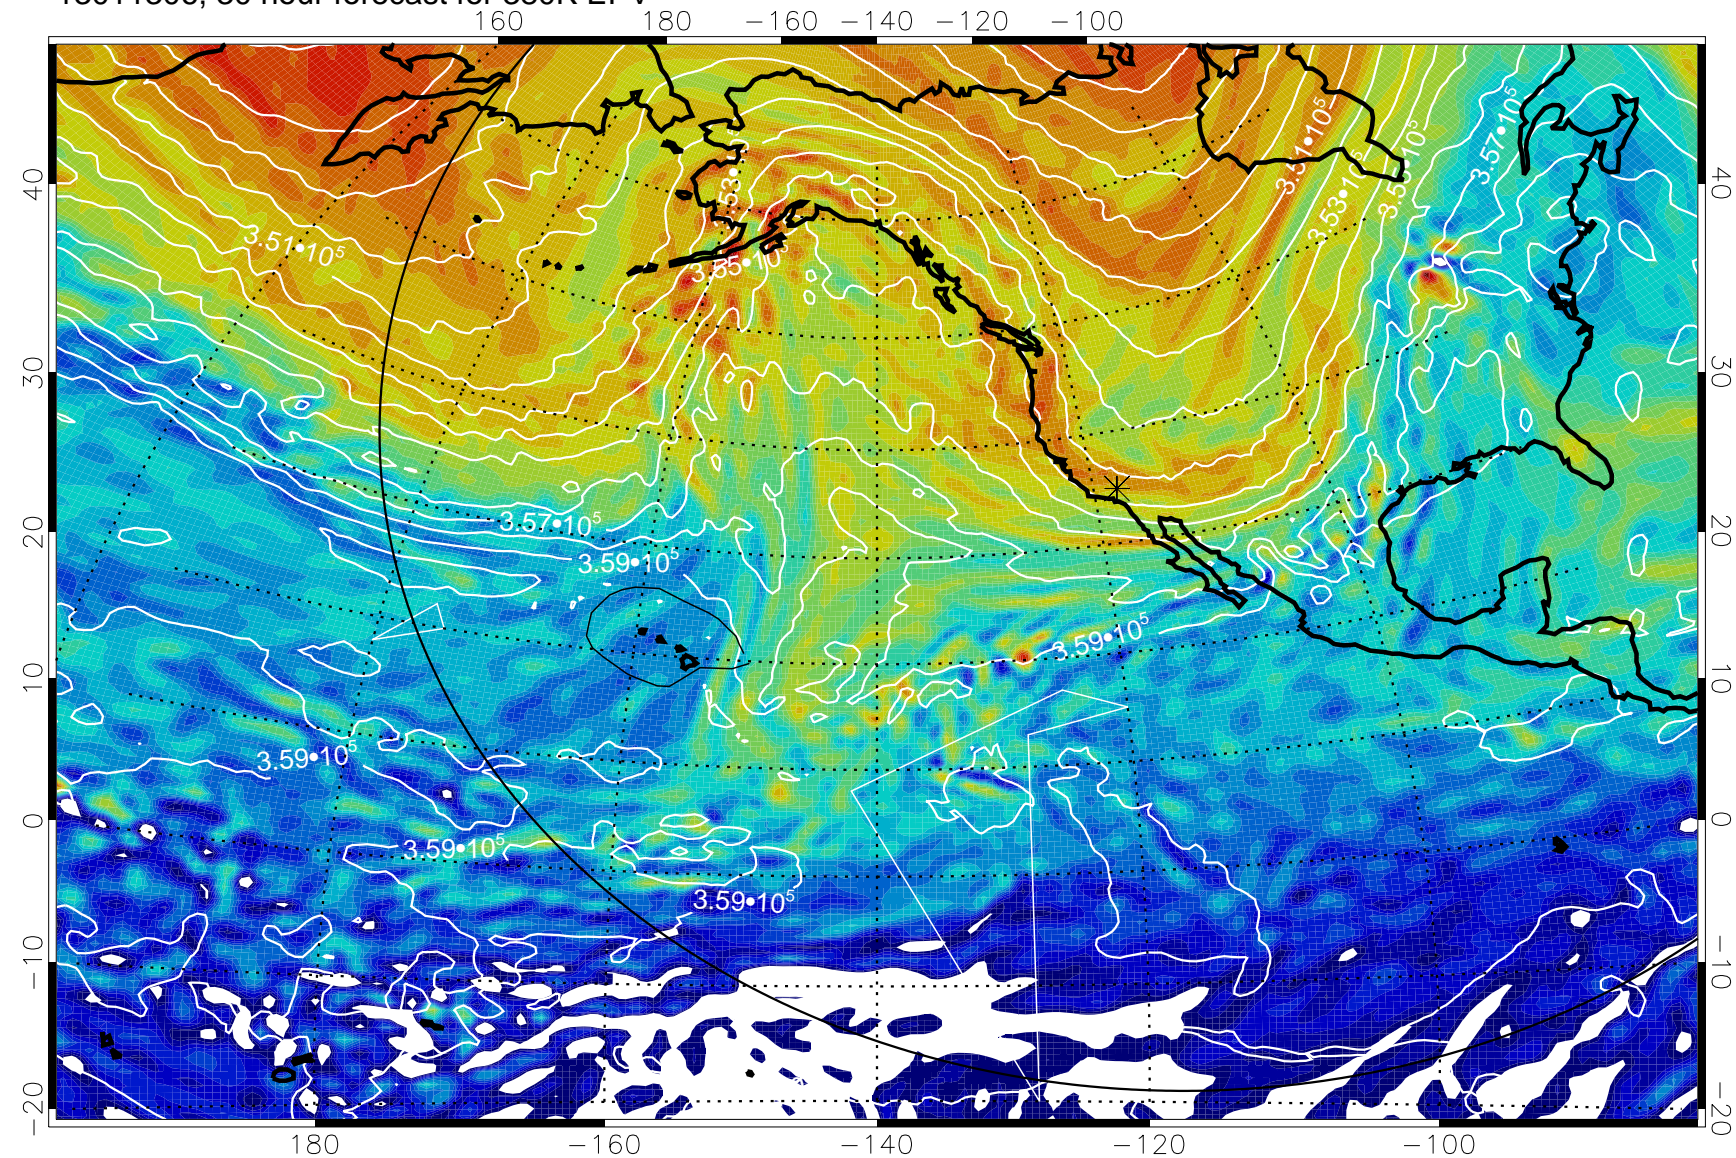

13011212, 12 hour forecast for 380K EPV

380K Montgomery Streamfunction, white

Range ring of 6000 km -- 19 hours GH round trip

13011218, 18 hour forecast for 380K EPV

380K Montgomery Streamfunction, white

Range ring of 6000 km -- 19 hours GH round trip

13011300, 24 hour forecast for 380K EPV

380K Montgomery Streamfunction, white

Range ring of 6000 km -- 19 hours GH round trip

13011306, 30 hour forecast for 380K EPV

380K Montgomery Streamfunction, white

Range ring of 6000 km -- 19 hours GH round trip

13011312, 36 hour forecast for 380K EPV

380K Montgomery Streamfunction, white

Range ring of 6000 km -- 19 hours GH round trip

13011318, 42 hour forecast for 380K EPV

160 180 -160 -140 -120 -100

380K Montgomery Streamfunction, white

Range ring of 6000 km -- 19 hours GH round trip

13011400, 48 hour forecast for 380K EPV

380K Montgomery Streamfunction, white

Range ring of 6000 km -- 19 hours GH round trip

13011406, 54 hour forecast for 380K EPV