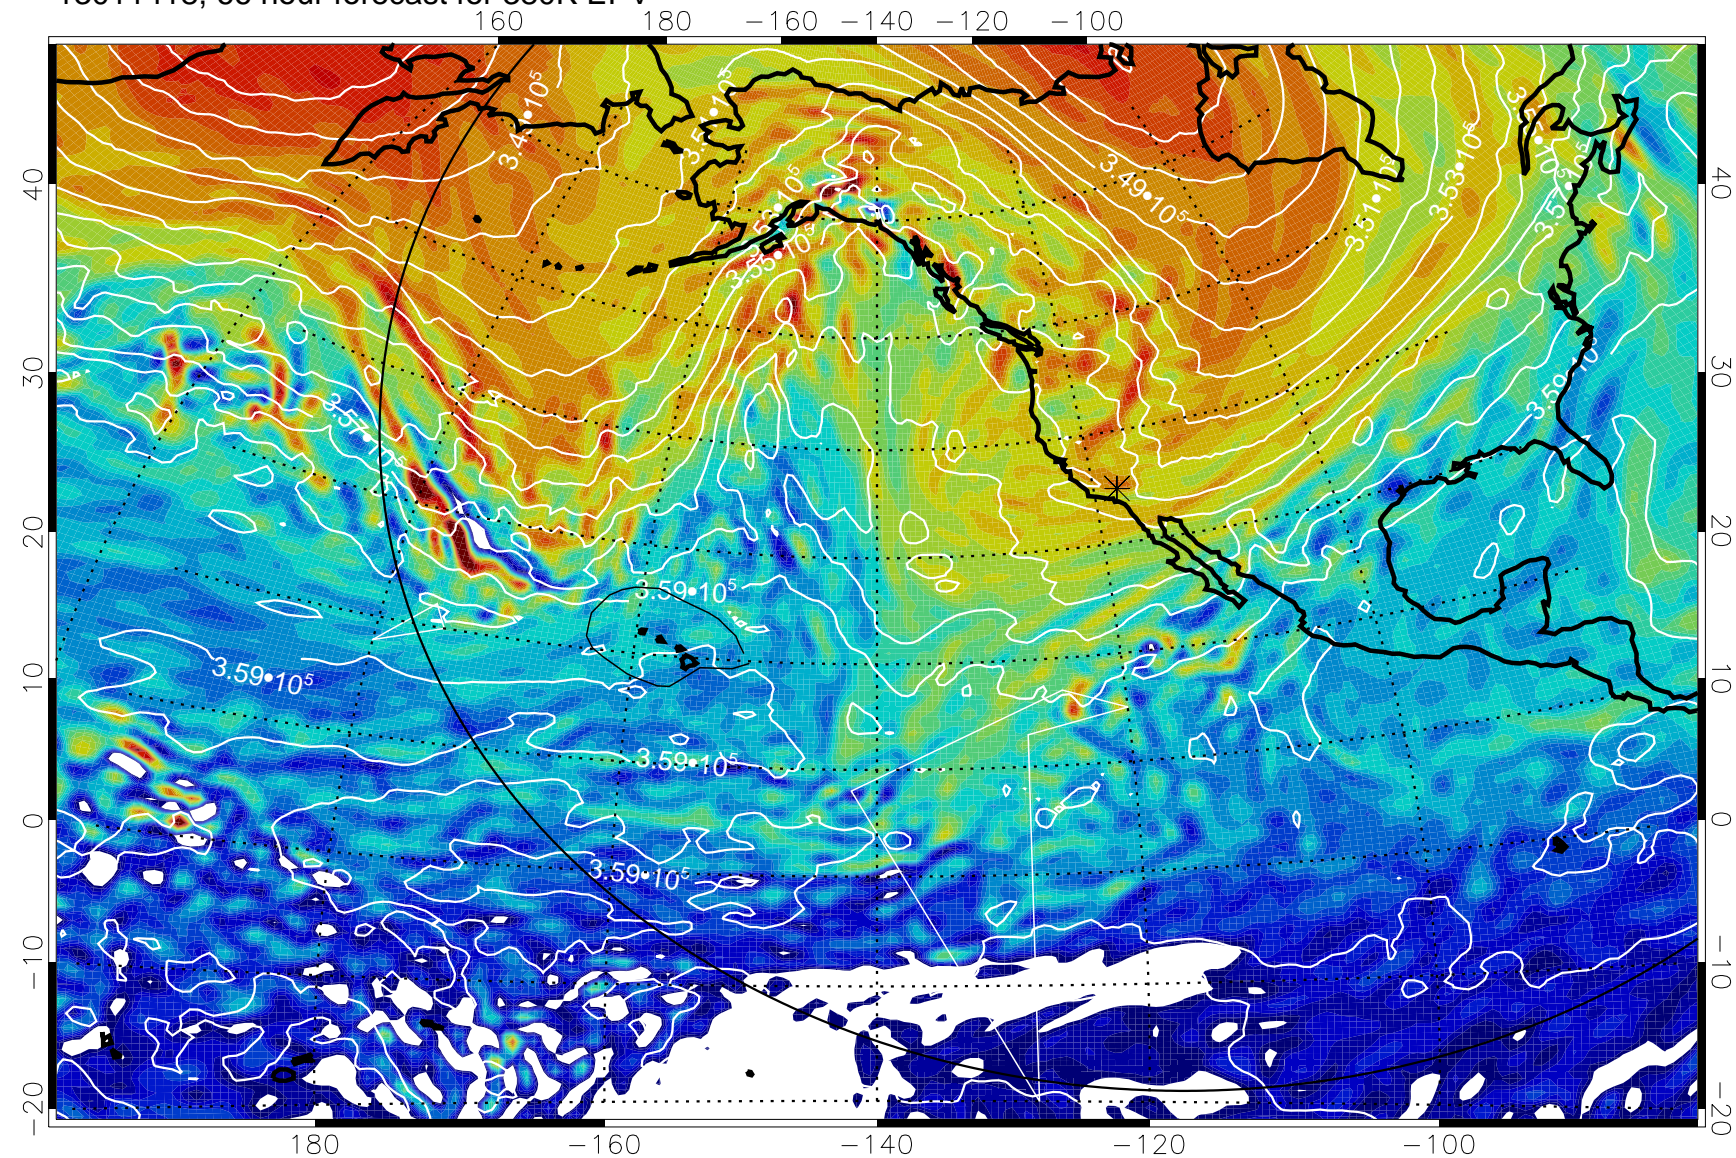

Range ring of 6000 km -- 19 hours GH round trip

13011400, 48 hour forecast for 380K EPV

380K Montgomery Streamfunction, white

Range ring of 6000 km -- 19 hours GH round trip

13011406, 54 hour forecast for 380K EPV

380K Montgomery Streamfunction, white

Range ring of 6000 km -- 19 hours GH round trip

13011412, 60 hour forecast for 380K EPV

380K Montgomery Streamfunction, white

Range ring of 6000 km -- 19 hours GH round trip

13011418, 66 hour forecast for 380K EPV

380K Montgomery Streamfunction, white

Range ring of 6000 km -- 19 hours GH round trip

13011500, 72 hour forecast for 380K EPV

380K Montgomery Streamfunction, white

Range ring of 6000 km -- 19 hours GH round trip

13011506, 78 hour forecast for 380K EPV

380K Montgomery Streamfunction, white

Range ring of 6000 km -- 19 hours GH round trip

13011512, 84 hour forecast for 380K EPV

380K Montgomery Streamfunction, white

Range ring of 6000 km -- 19 hours GH round trip