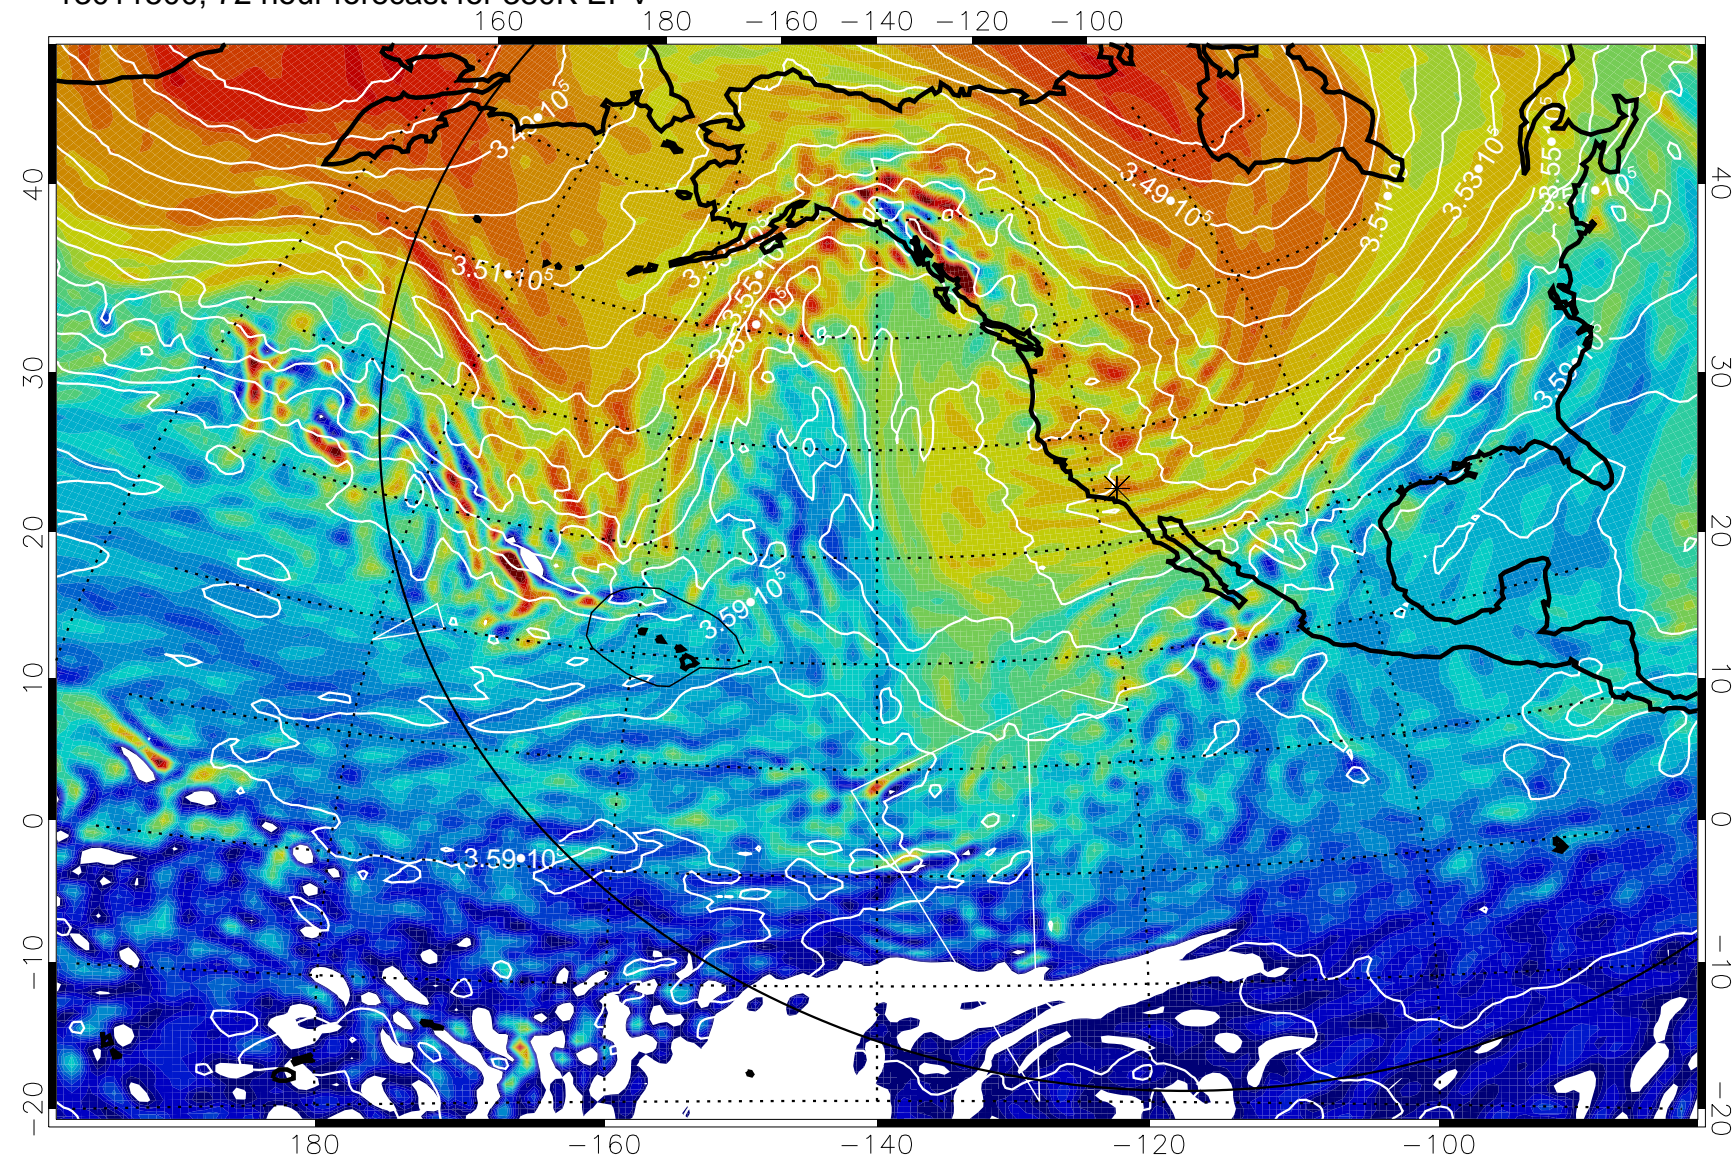

Range ring of 6000 km -- 19 hours GH round trip

13011400, 48 hour forecast for 380K EPV

380K Montgomery Streamfunction, white

Range ring of 6000 km -- 19 hours GH round trip

13011406, 54 hour forecast for 380K EPV

380K Montgomery Streamfunction, white

Range ring of 6000 km -- 19 hours GH round trip

13011412, 60 hour forecast for 380K EPV

380K Montgomery Streamfunction, white

Range ring of 6000 km -- 19 hours GH round trip

13011418, 66 hour forecast for 380K EPV

380K Montgomery Streamfunction, white

Range ring of 6000 km -- 19 hours GH round trip

13011500, 72 hour forecast for 380K EPV

380K Montgomery Streamfunction, white

Range ring of 6000 km -- 19 hours GH round trip

13011506, 78 hour forecast for 380K EPV

380K Montgomery Streamfunction, white

Range ring of 6000 km -- 19 hours GH round trip

13011512, 84 hour forecast for 380K EPV

380K Montgomery Streamfunction, white

Range ring of 6000 km -- 19 hours GH round trip