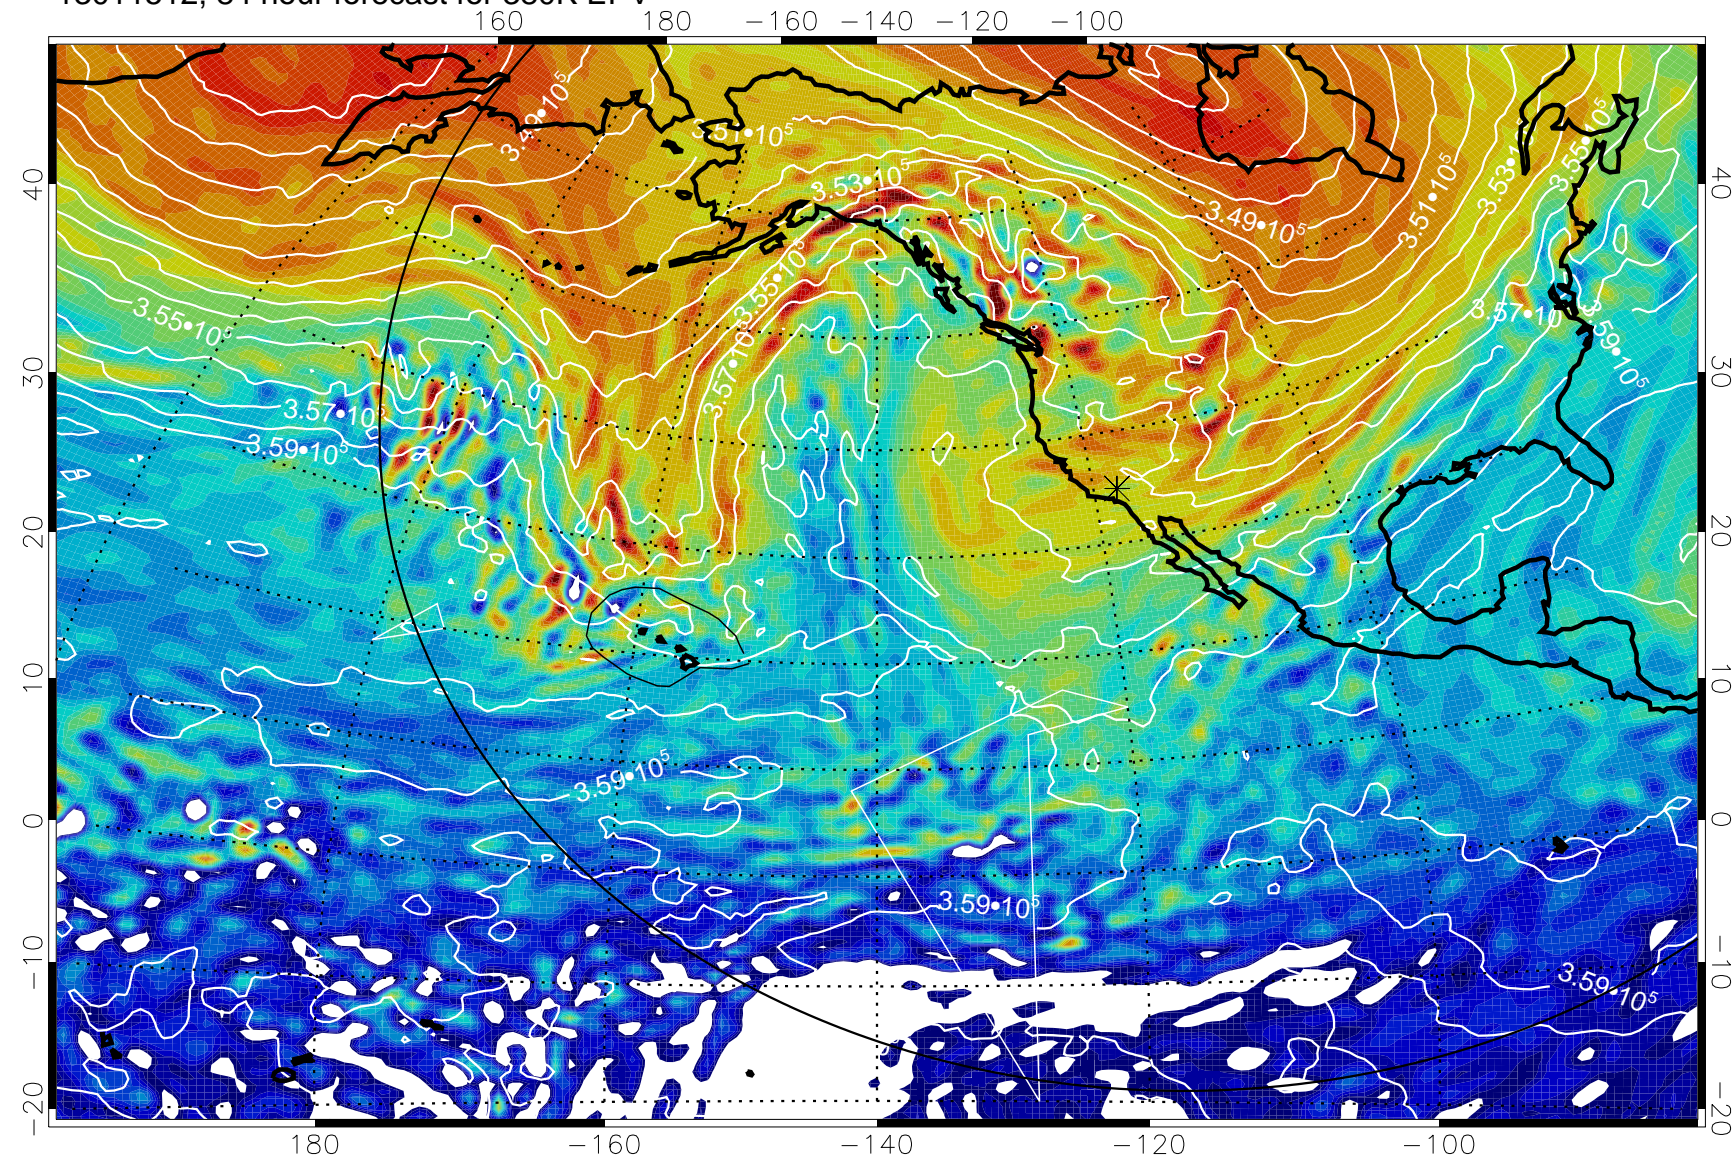

380K Montgomery Streamfunction, white

Range ring of 6000 km -- 19 hours GH round trip

13011412, 60 hour forecast for 380K EPV

380K Montgomery Streamfunction, white

Range ring of 6000 km -- 19 hours GH round trip

13011418, 66 hour forecast for 380K EPV

380K Montgomery Streamfunction, white

Range ring of 6000 km -- 19 hours GH round trip

13011500, 72 hour forecast for 380K EPV

380K Montgomery Streamfunction, white

Range ring of 6000 km -- 19 hours GH round trip

13011506, 78 hour forecast for 380K EPV

380K Montgomery Streamfunction, white

Range ring of 6000 km -- 19 hours GH round trip

13011512, 84 hour forecast for 380K EPV

380K Montgomery Streamfunction, white

Range ring of 6000 km -- 19 hours GH round trip

13011518, 90 hour forecast for 380K EPV

160 180 -160 -140 -120 -100

380K Montgomery Streamfunction, white

Range ring of 6000 km -- 19 hours GH round trip

13011600, 96 hour forecast for 380K EPV

380K Montgomery Streamfunction, white