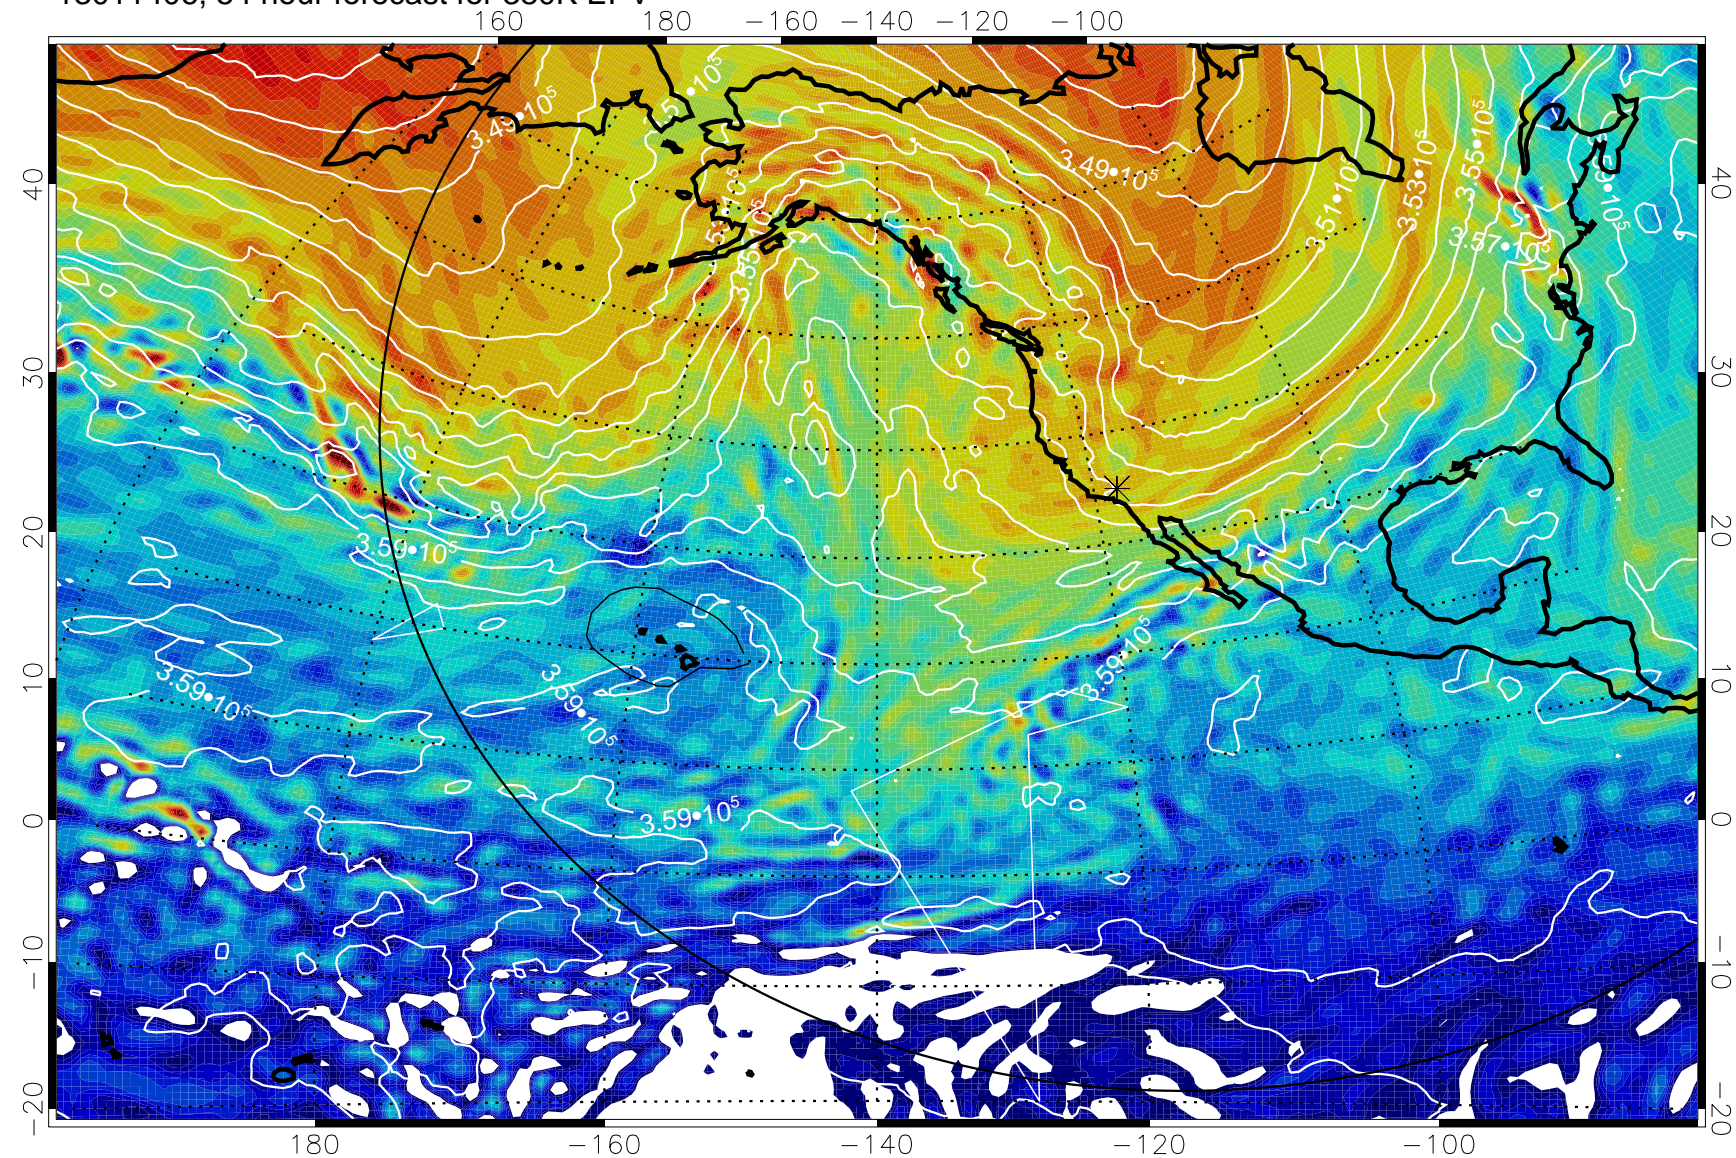

Range ring of 6000 km -- 19 hours GH round trip

13011400, 48 hour forecast for 380K EPV

380K Montgomery Streamfunction, white

Range ring of 6000 km -- 19 hours GH round trip

13011406, 54 hour forecast for 380K EPV

380K Montgomery Streamfunction, white

Range ring of 6000 km -- 19 hours GH round trip

13011412, 60 hour forecast for 380K EPV

380K Montgomery Streamfunction, white

Range ring of 6000 km -- 19 hours GH round trip

13011418, 66 hour forecast for 380K EPV

380K Montgomery Streamfunction, white

Range ring of 6000 km -- 19 hours GH round trip

13011500, 72 hour forecast for 380K EPV

380K Montgomery Streamfunction, white

Range ring of 6000 km -- 19 hours GH round trip