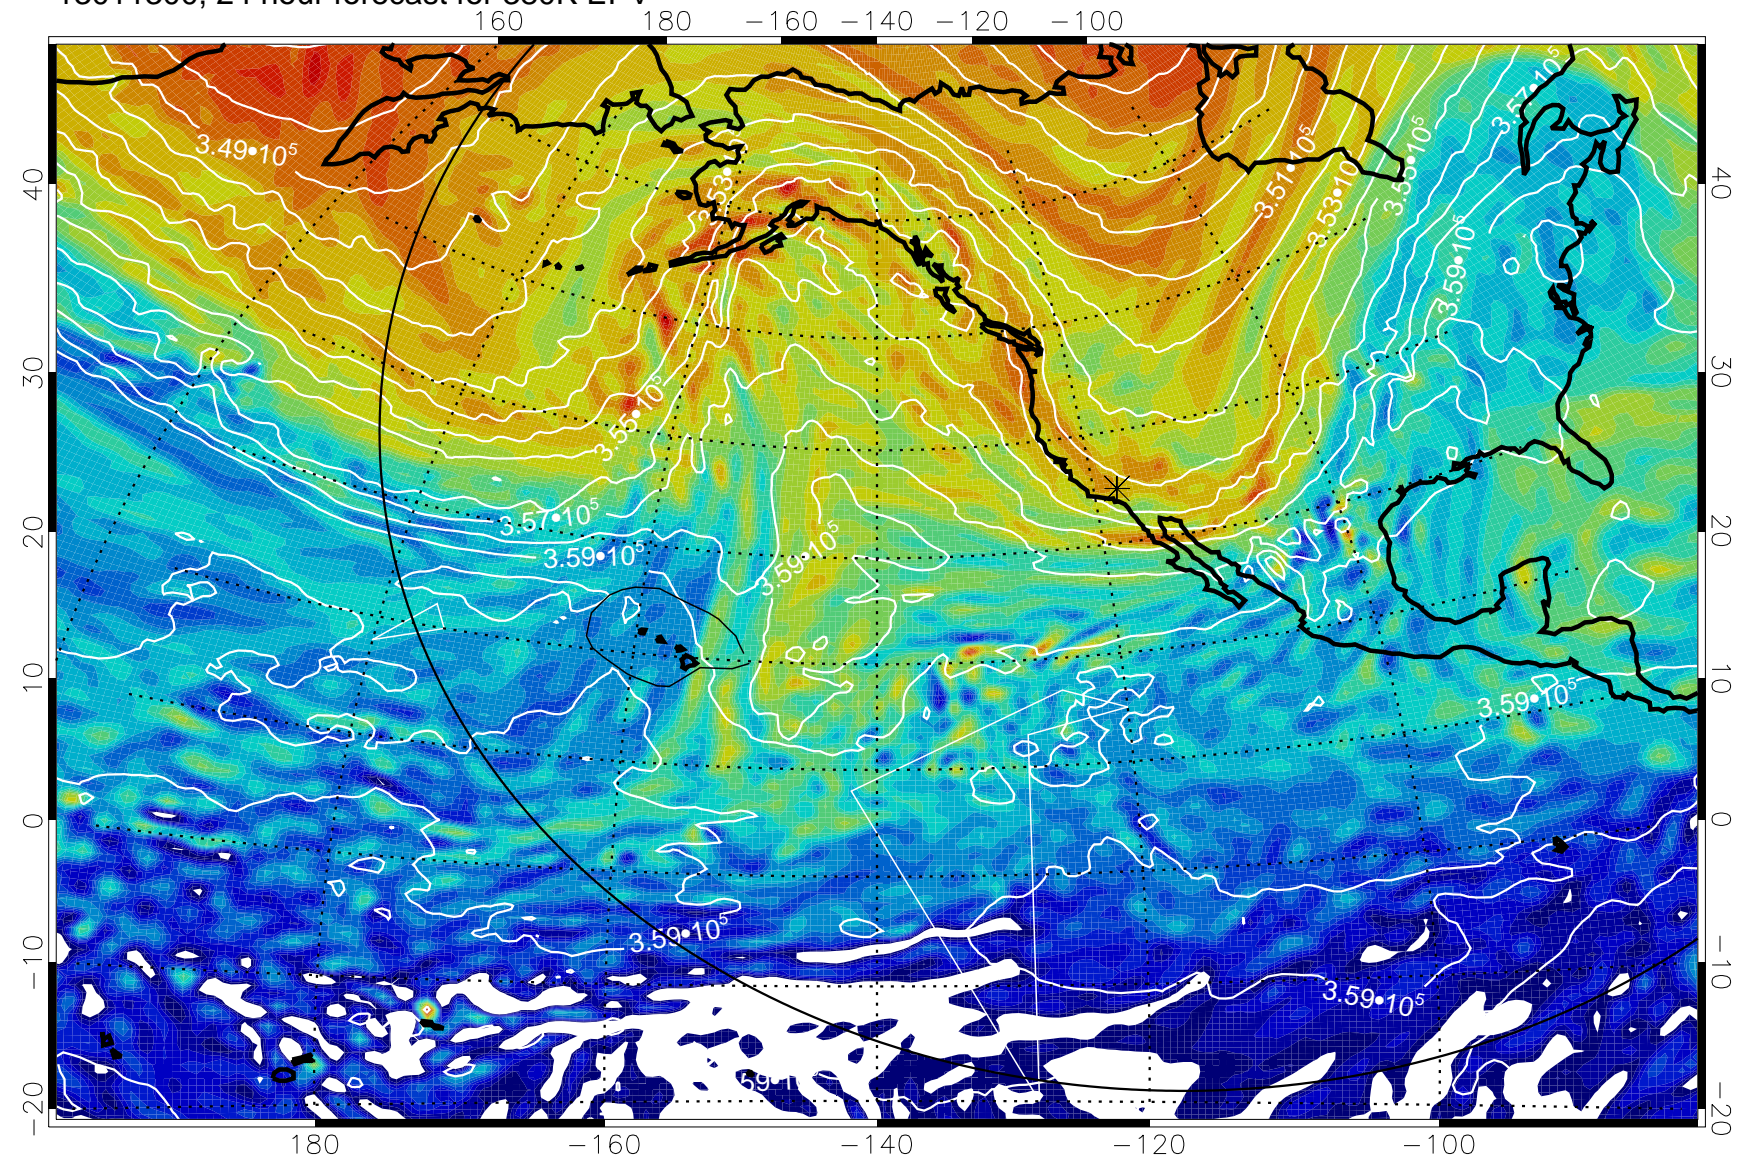

13011212, 12 hour forecast for 380K EPV

380K Montgomery Streamfunction, white

Range ring of 6000 km -- 19 hours GH round trip

13011218, 18 hour forecast for 380K EPV

380K Montgomery Streamfunction, white

Range ring of 6000 km -- 19 hours GH round trip

13011300, 24 hour forecast for 380K EPV

380K Montgomery Streamfunction, white

Range ring of 6000 km -- 19 hours GH round trip

13011306, 30 hour forecast for 380K EPV

380K Montgomery Streamfunction, white

Range ring of 6000 km -- 19 hours GH round trip

13011312, 36 hour forecast for 380K EPV

380K Montgomery Streamfunction, white

Range ring of 6000 km -- 19 hours GH round trip

13011318, 42 hour forecast for 380K EPV

160 180 -160 -140 -120 -100

380K Montgomery Streamfunction, white

Range ring of 6000 km -- 19 hours GH round trip

13011400, 48 hour forecast for 380K EPV

380K Montgomery Streamfunction, white

Range ring of 6000 km -- 19 hours GH round trip

13011406, 54 hour forecast for 380K EPV