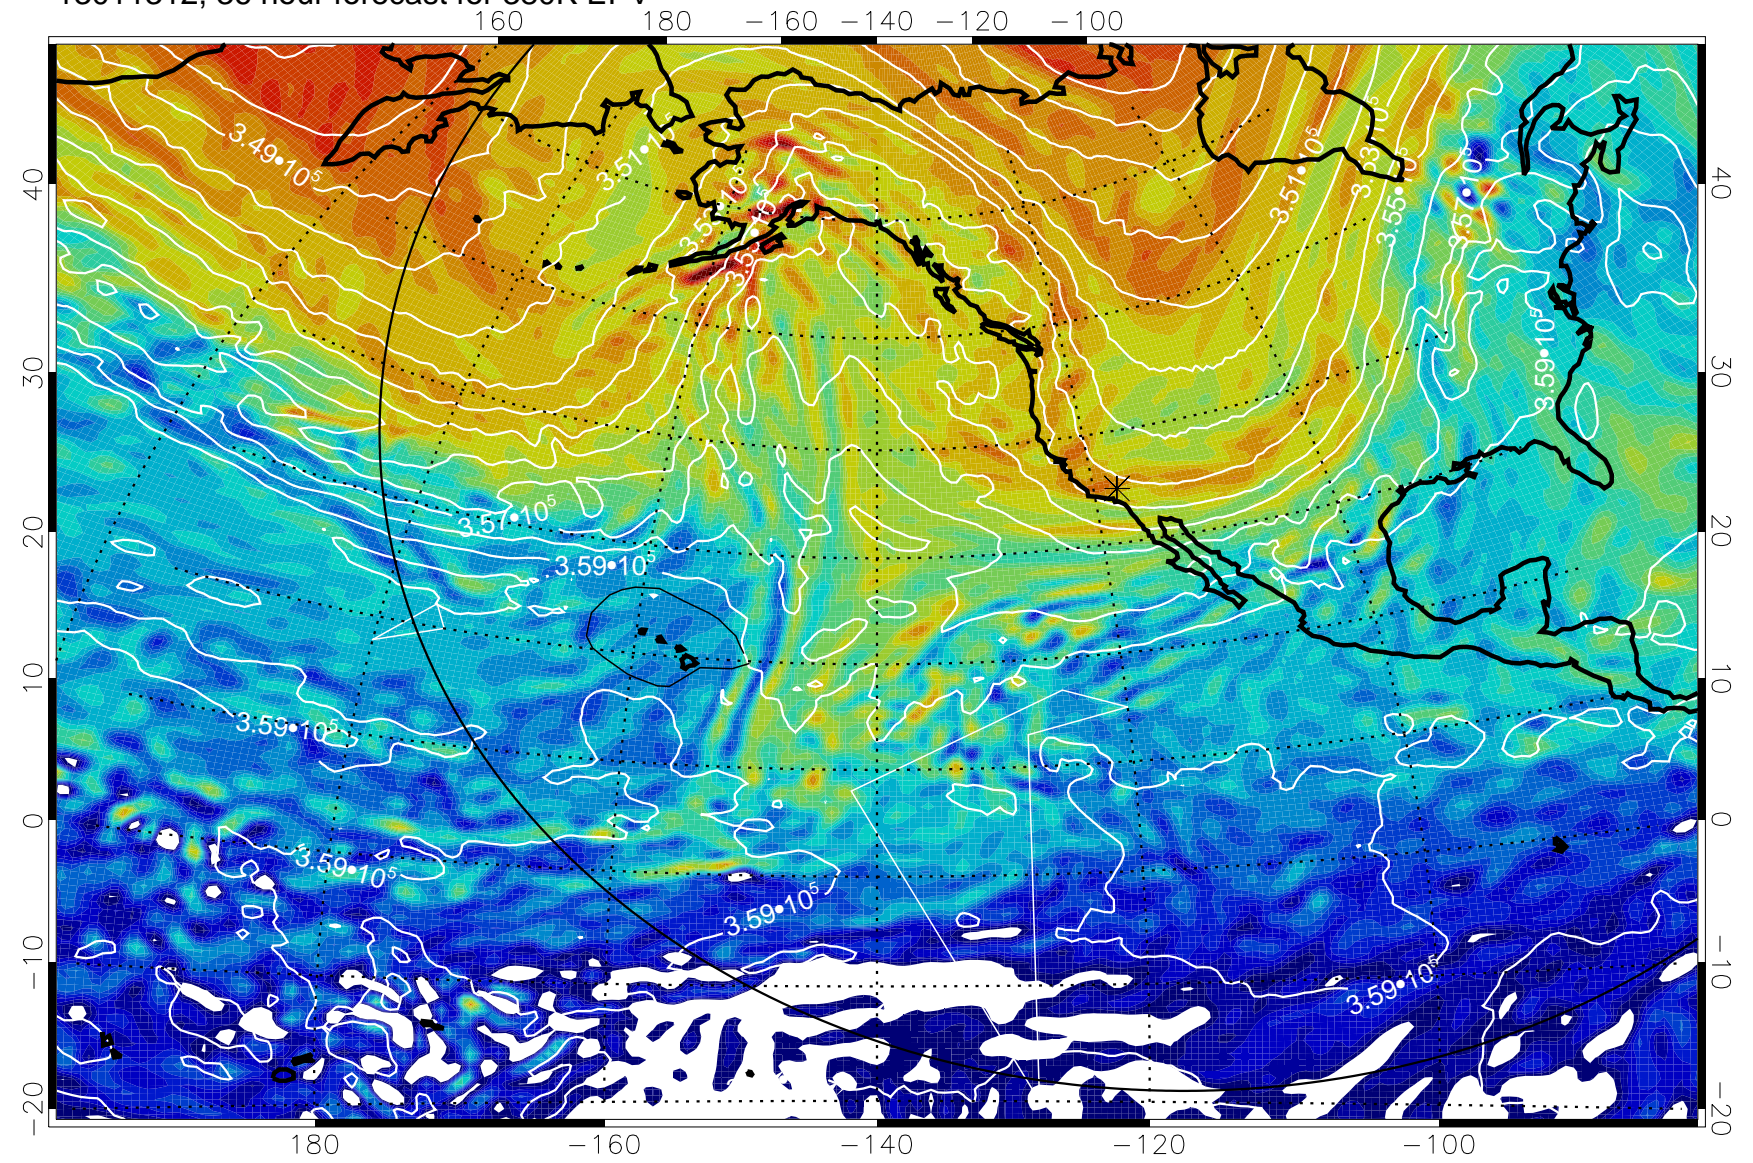

13011300, 24 hour forecast for 380K EPV

380K Montgomery Streamfunction, white

Range ring of 6000 km -- 19 hours GH round trip

13011306, 30 hour forecast for 380K EPV

380K Montgomery Streamfunction, white

Range ring of 6000 km -- 19 hours GH round trip

13011312, 36 hour forecast for 380K EPV

380K Montgomery Streamfunction, white

Range ring of 6000 km -- 19 hours GH round trip

13011318, 42 hour forecast for 380K EPV

160 180 -160 -140 -120 -100

380K Montgomery Streamfunction, white

Range ring of 6000 km -- 19 hours GH round trip

13011400, 48 hour forecast for 380K EPV

380K Montgomery Streamfunction, white

Range ring of 6000 km -- 19 hours GH round trip

13011406, 54 hour forecast for 380K EPV

380K Montgomery Streamfunction, white

Range ring of 6000 km -- 19 hours GH round trip

13011412, 60 hour forecast for 380K EPV

380K Montgomery Streamfunction, white

Range ring of 6000 km -- 19 hours GH round trip