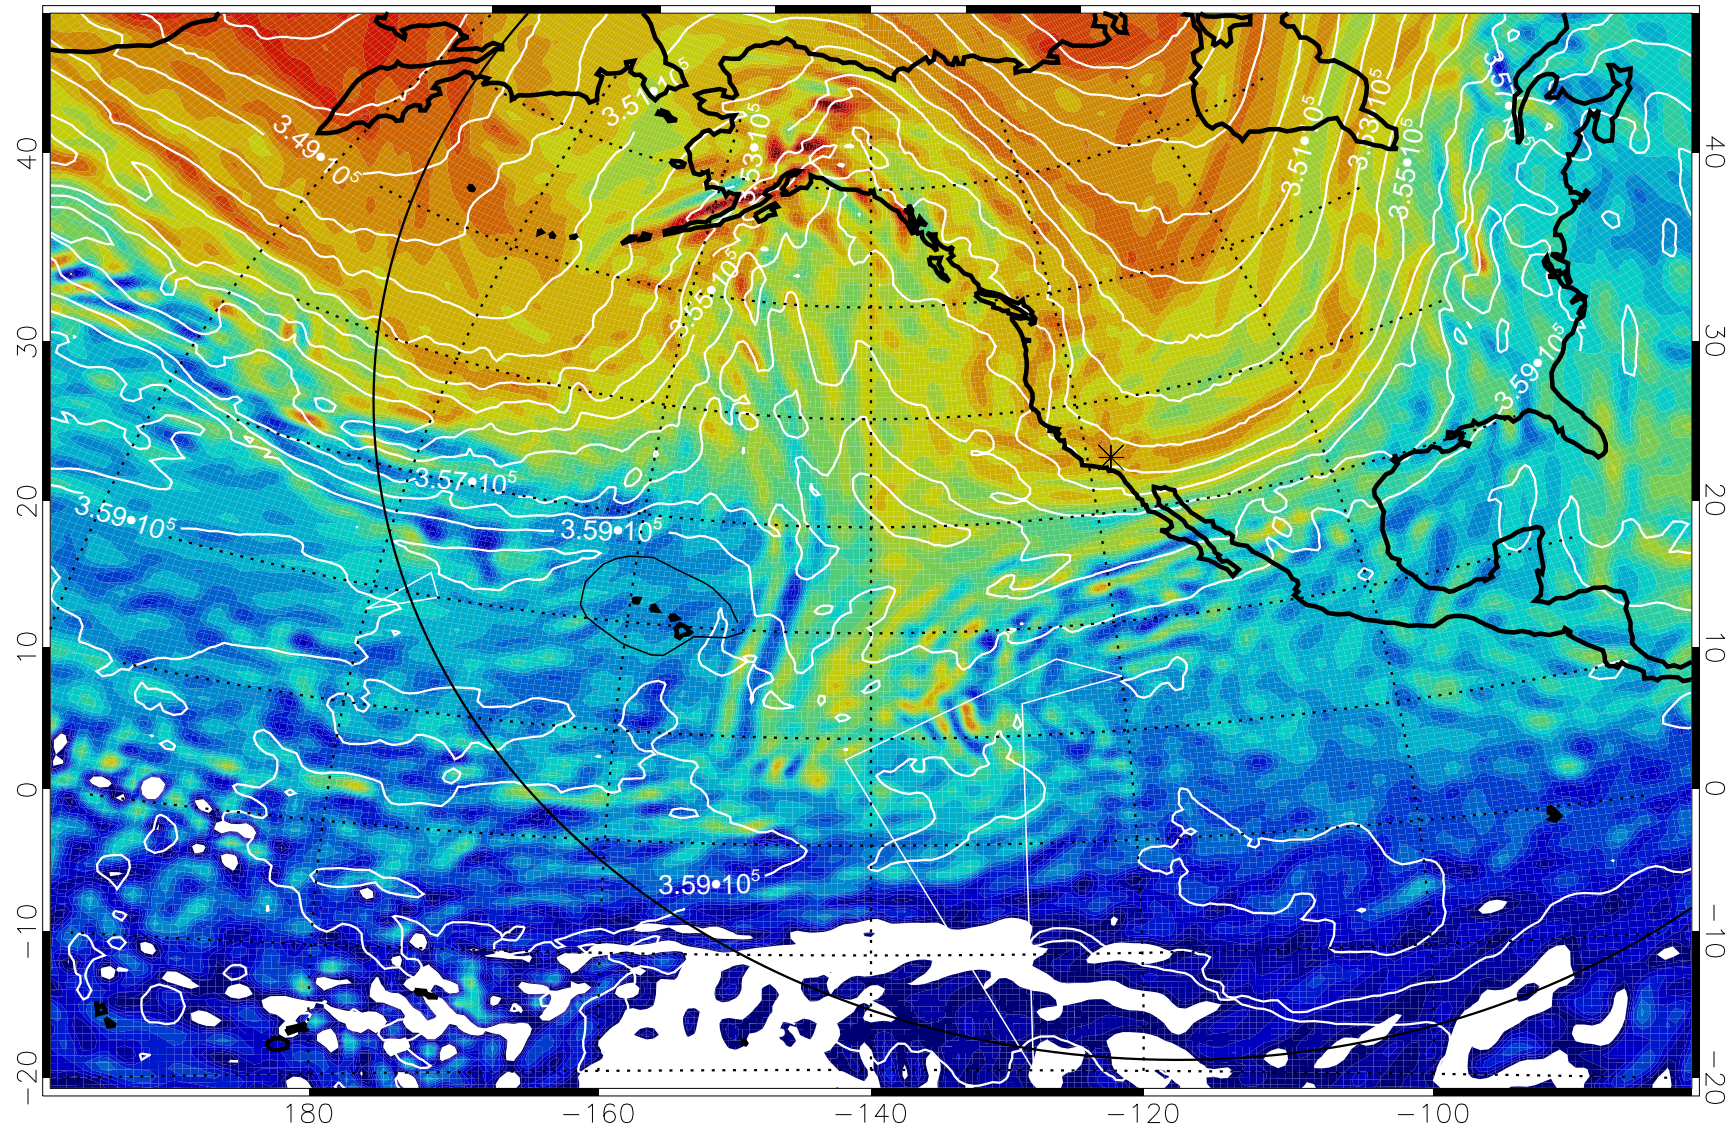

13011312, 36 hour forecast for 380K EPV

380K Montgomery Streamfunction, white

Range ring of 6000 km -- 19 hours GH round trip

13011318, 42 hour forecast for 380K EPV

160 180 -160 -140 -120 -100

380K Montgomery Streamfunction, white

Range ring of 6000 km -- 19 hours GH round trip

13011400, 48 hour forecast for 380K EPV

380K Montgomery Streamfunction, white

Range ring of 6000 km -- 19 hours GH round trip

13011406, 54 hour forecast for 380K EPV

380K Montgomery Streamfunction, white

Range ring of 6000 km -- 19 hours GH round trip

13011412, 60 hour forecast for 380K EPV

380K Montgomery Streamfunction, white

Range ring of 6000 km -- 19 hours GH round trip

13011418, 66 hour forecast for 380K EPV

380K Montgomery Streamfunction, white

Range ring of 6000 km -- 19 hours GH round trip

13011500, 72 hour forecast for 380K EPV

380K Montgomery Streamfunction, white

Range ring of 6000 km -- 19 hours GH round trip