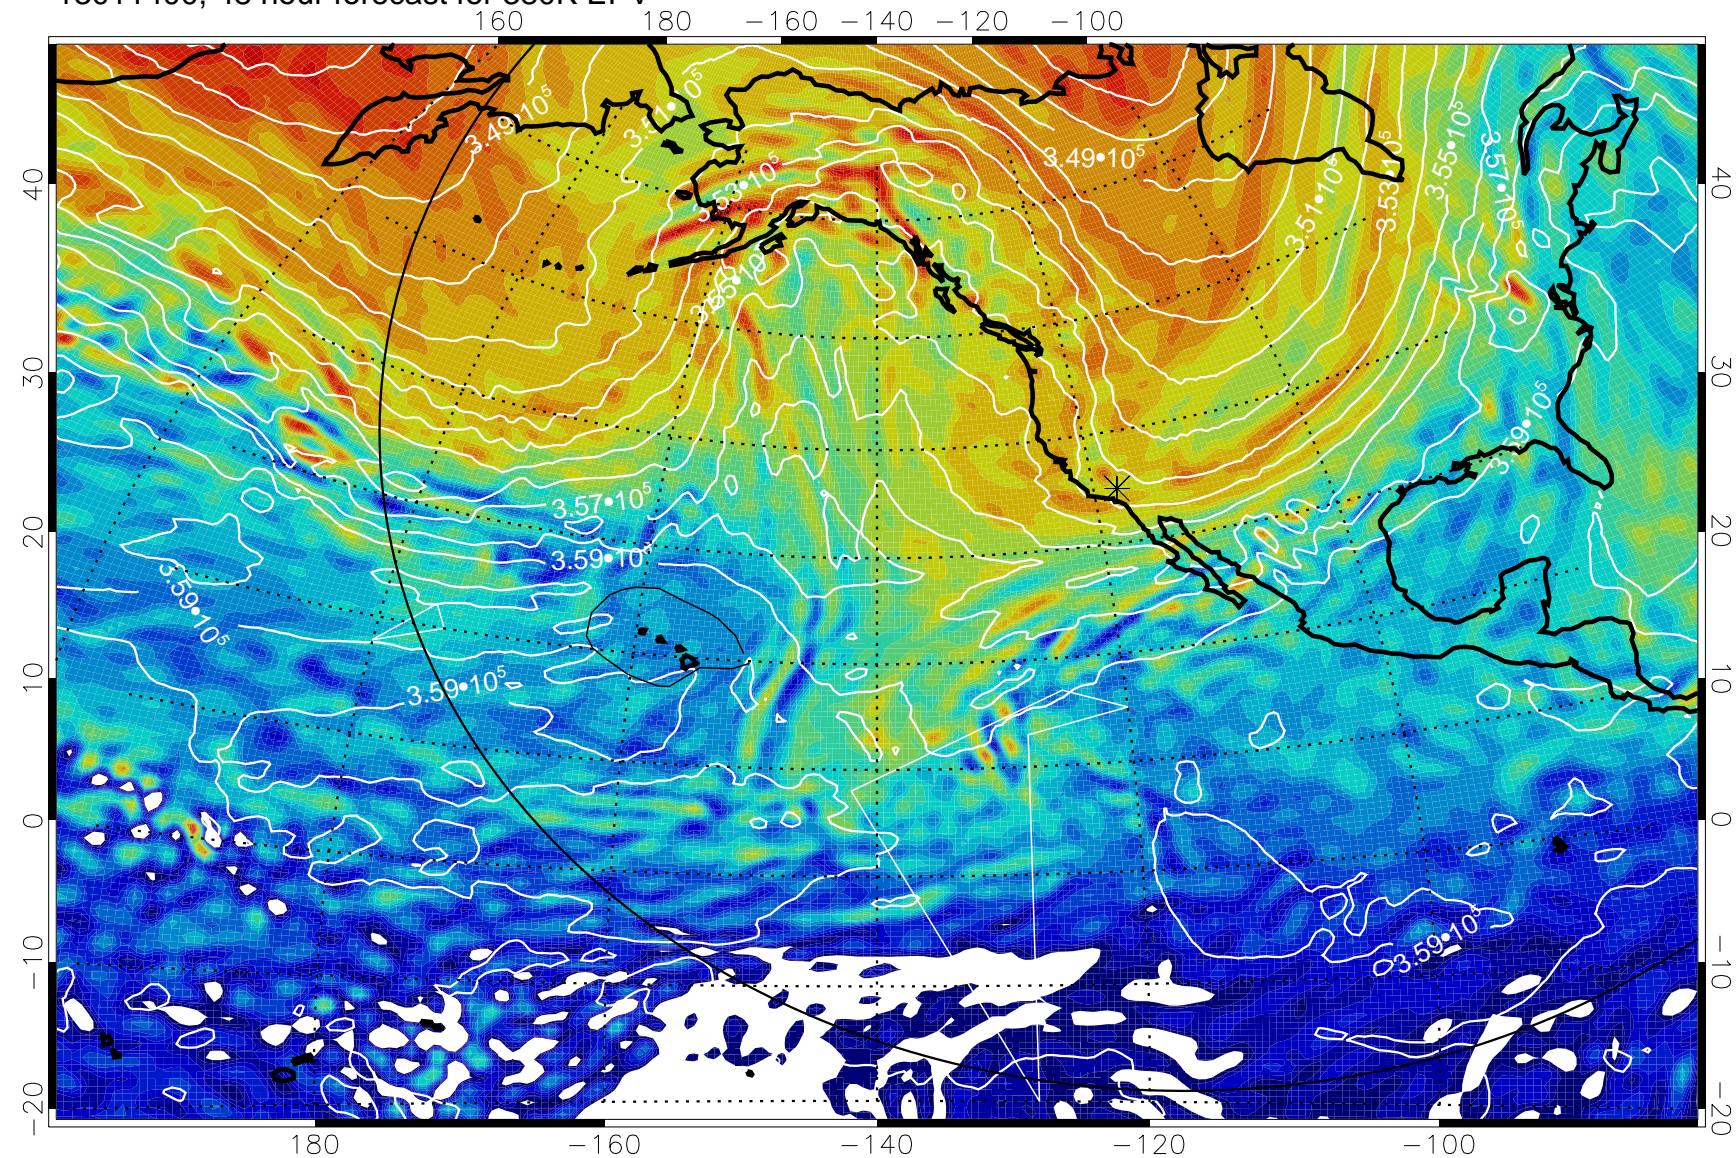

13011312, 36 hour forecast for 380K EPV

380K Montgomery Streamfunction, white

Range ring of 6000 km -- 19 hours GH round trip

13011318, 42 hour forecast for 380K EPV

160 180 -160 -140 -120 -100

380K Montgomery Streamfunction, white

Range ring of 6000 km -- 19 hours GH round trip

13011400, 48 hour forecast for 380K EPV

380K Montgomery Streamfunction, white

Range ring of 6000 km -- 19 hours GH round trip

13011406, 54 hour forecast for 380K EPV

380K Montgomery Streamfunction, white

Range ring of 6000 km -- 19 hours GH round trip

13011412, 60 hour forecast for 380K EPV

380K Montgomery Streamfunction, white

Range ring of 6000 km -- 19 hours GH round trip

13011418, 66 hour forecast for 380K EPV

380K Montgomery Streamfunction, white

Range ring of 6000 km -- 19 hours GH round trip

13011500, 72 hour forecast for 380K EPV

380K Montgomery Streamfunction, white

Range ring of 6000 km -- 19 hours GH round trip