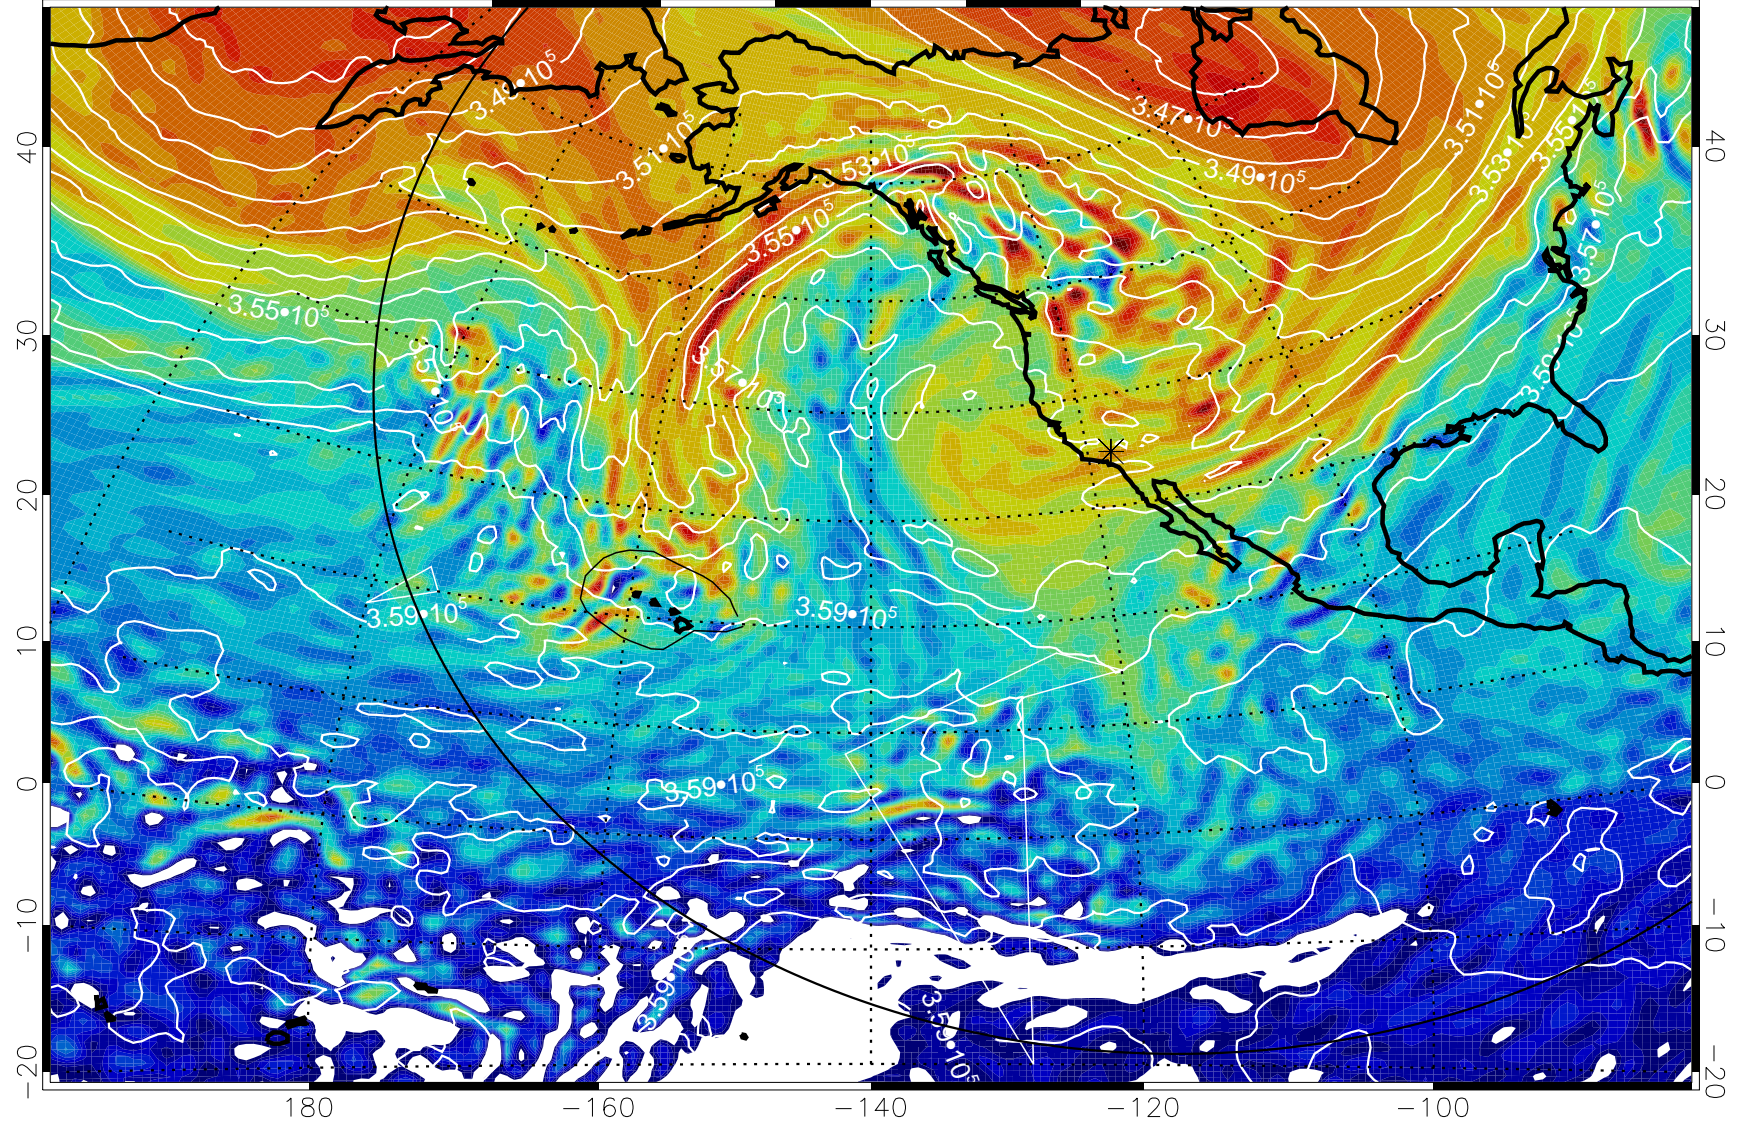

13011418, 66 hour forecast for 380K EPV

380K Montgomery Streamfunction, white

Range ring of 6000 km -- 19 hours GH round trip

13011500, 72 hour forecast for 380K EPV

380K Montgomery Streamfunction, white

Range ring of 6000 km -- 19 hours GH round trip

13011506, 78 hour forecast for 380K EPV

380K Montgomery Streamfunction, white

Range ring of 6000 km -- 19 hours GH round trip

13011512, 84 hour forecast for 380K EPV

380K Montgomery Streamfunction, white

Range ring of 6000 km -- 19 hours GH round trip

13011518, 90 hour forecast for 380K EPV

160 180 -160 -140 -120 -100

380K Montgomery Streamfunction, white

Range ring of 6000 km -- 19 hours GH round trip

13011600, 96 hour forecast for 380K EPV

380K Montgomery Streamfunction, white

Range ring of 6000 km -- 19 hours GH round trip

13011606, 102 hour forecast for 380K EPV

160 180 -160 -140 -120 -100

380K Montgomery Streamfunction, white

Range ring of 6000 km -- 19 hours GH round trip

13011612, 108 hour forecast for 380K EPV