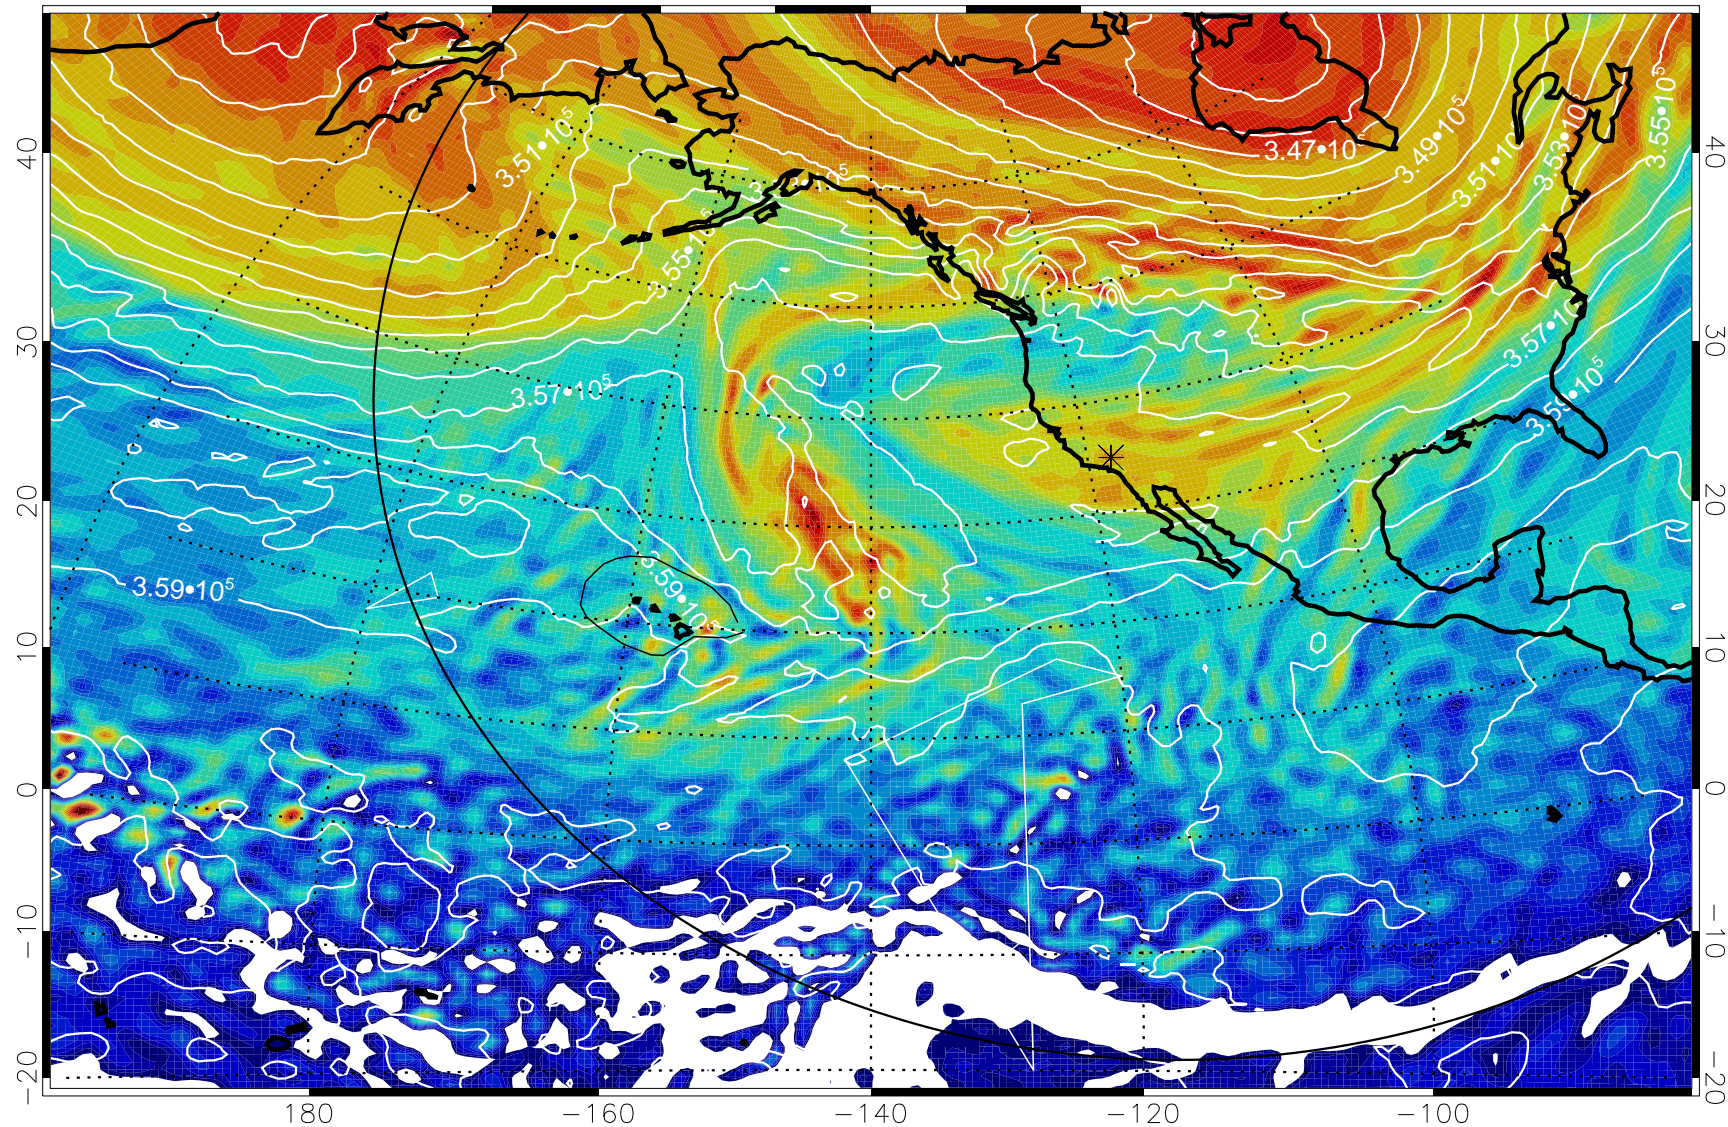

Range ring of 6000 km -- 19 hours GH round trip

13011606, 102 hour forecast for 380K EPV

160 180 -160 -140 -120 -100

380K Montgomery Streamfunction, white

Range ring of 6000 km -- 19 hours GH round trip

13011612, 108 hour forecast for 380K EPV

160 180 -160 -140 -120 -100

380K Montgomery Streamfunction, white

Range ring of 6000 km -- 19 hours GH round trip

13011618, 114 hour forecast for 380K EPV

160 180 -160 -140 -120 -100

380K Montgomery Streamfunction, white

Range ring of 6000 km -- 19 hours GH round trip

13011700, 120 hour forecast for 380K EPV

160 180 -160 -140 -120 -100

380K Montgomery Streamfunction, white

Range ring of 6000 km -- 19 hours GH round trip