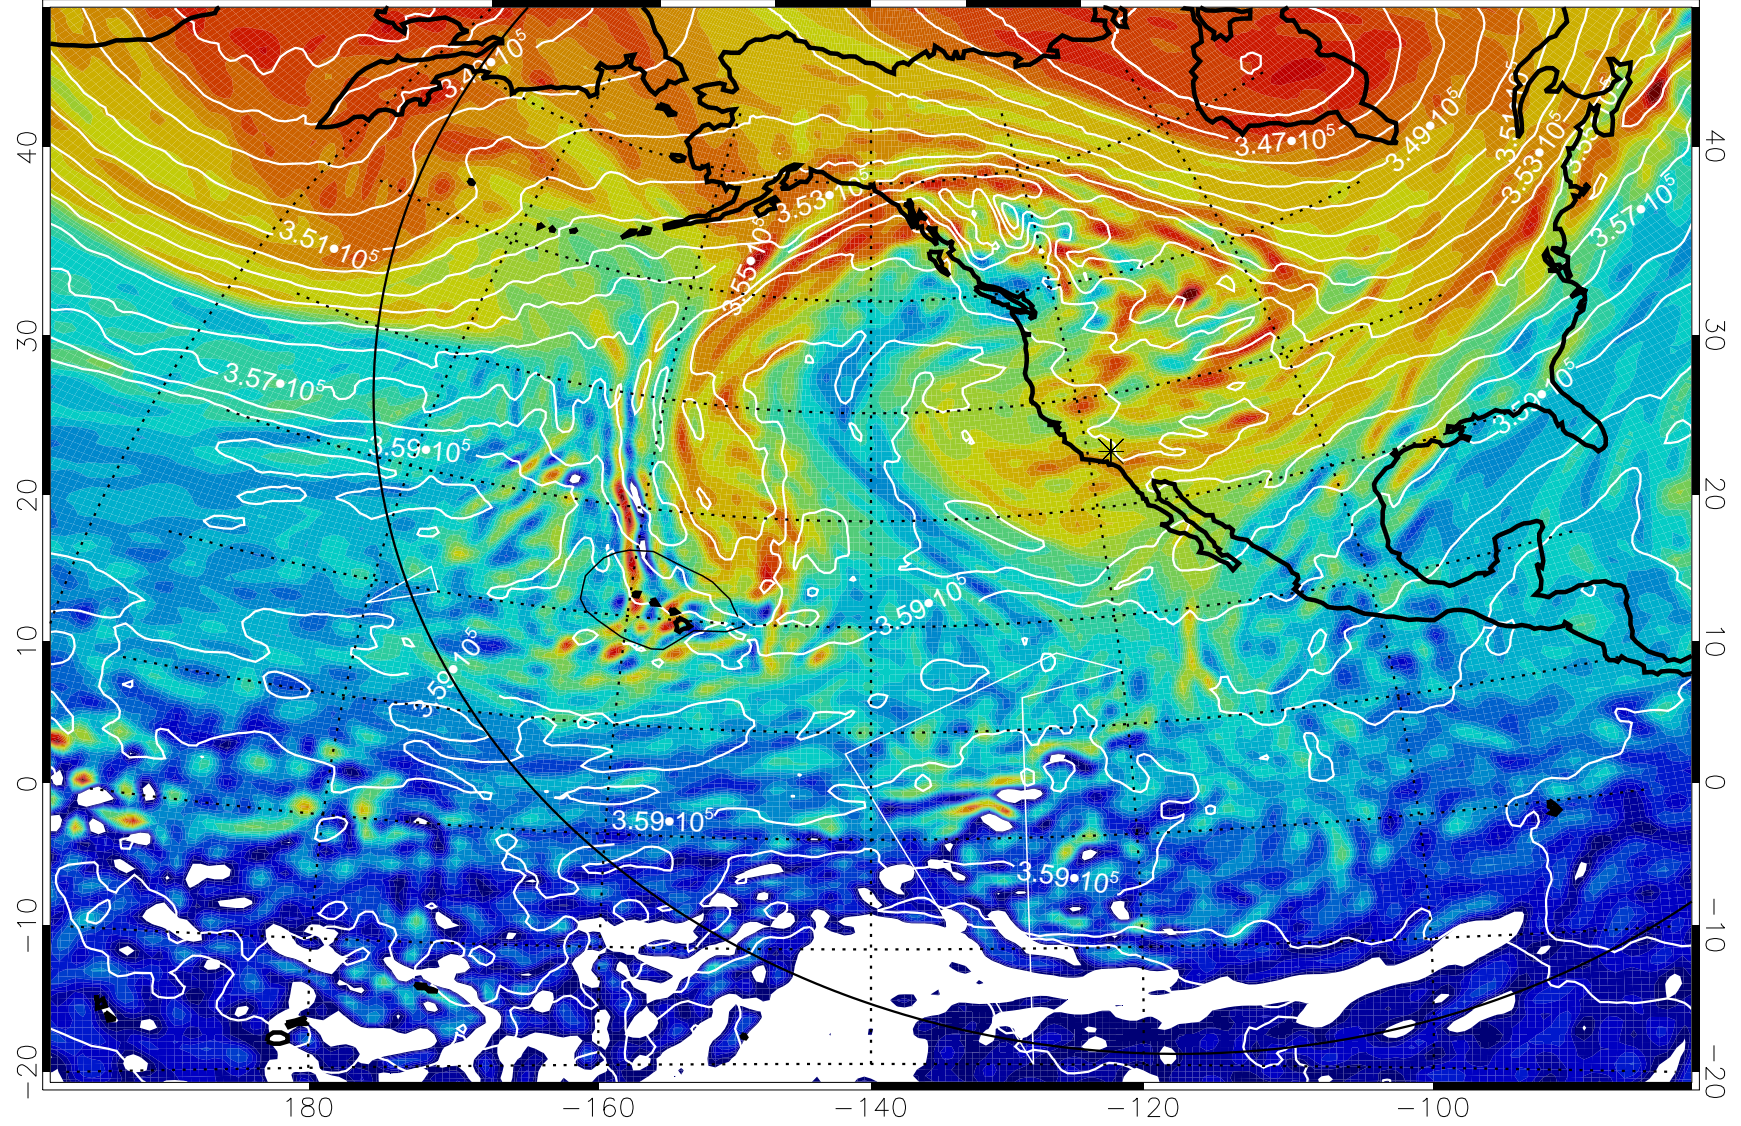

13011506, 78 hour forecast for 380K EPV

380K Montgomery Streamfunction, white

Range ring of 6000 km -- 19 hours GH round trip

13011512, 84 hour forecast for 380K EPV

380K Montgomery Streamfunction, white

Range ring of 6000 km -- 19 hours GH round trip

13011518, 90 hour forecast for 380K EPV

160 180 -160 -140 -120 -100

380K Montgomery Streamfunction, white

Range ring of 6000 km -- 19 hours GH round trip

13011600, 96 hour forecast for 380K EPV

380K Montgomery Streamfunction, white

Range ring of 6000 km -- 19 hours GH round trip

13011606, 102 hour forecast for 380K EPV

160 180 -160 -140 -120 -100

380K Montgomery Streamfunction, white

Range ring of 6000 km -- 19 hours GH round trip

13011612, 108 hour forecast for 380K EPV

160 180 -160 -140 -120 -100

380K Montgomery Streamfunction, white

Range ring of 6000 km -- 19 hours GH round trip

13011618, 114 hour forecast for 380K EPV

160 180 -160 -140 -120 -100

380K Montgomery Streamfunction, white