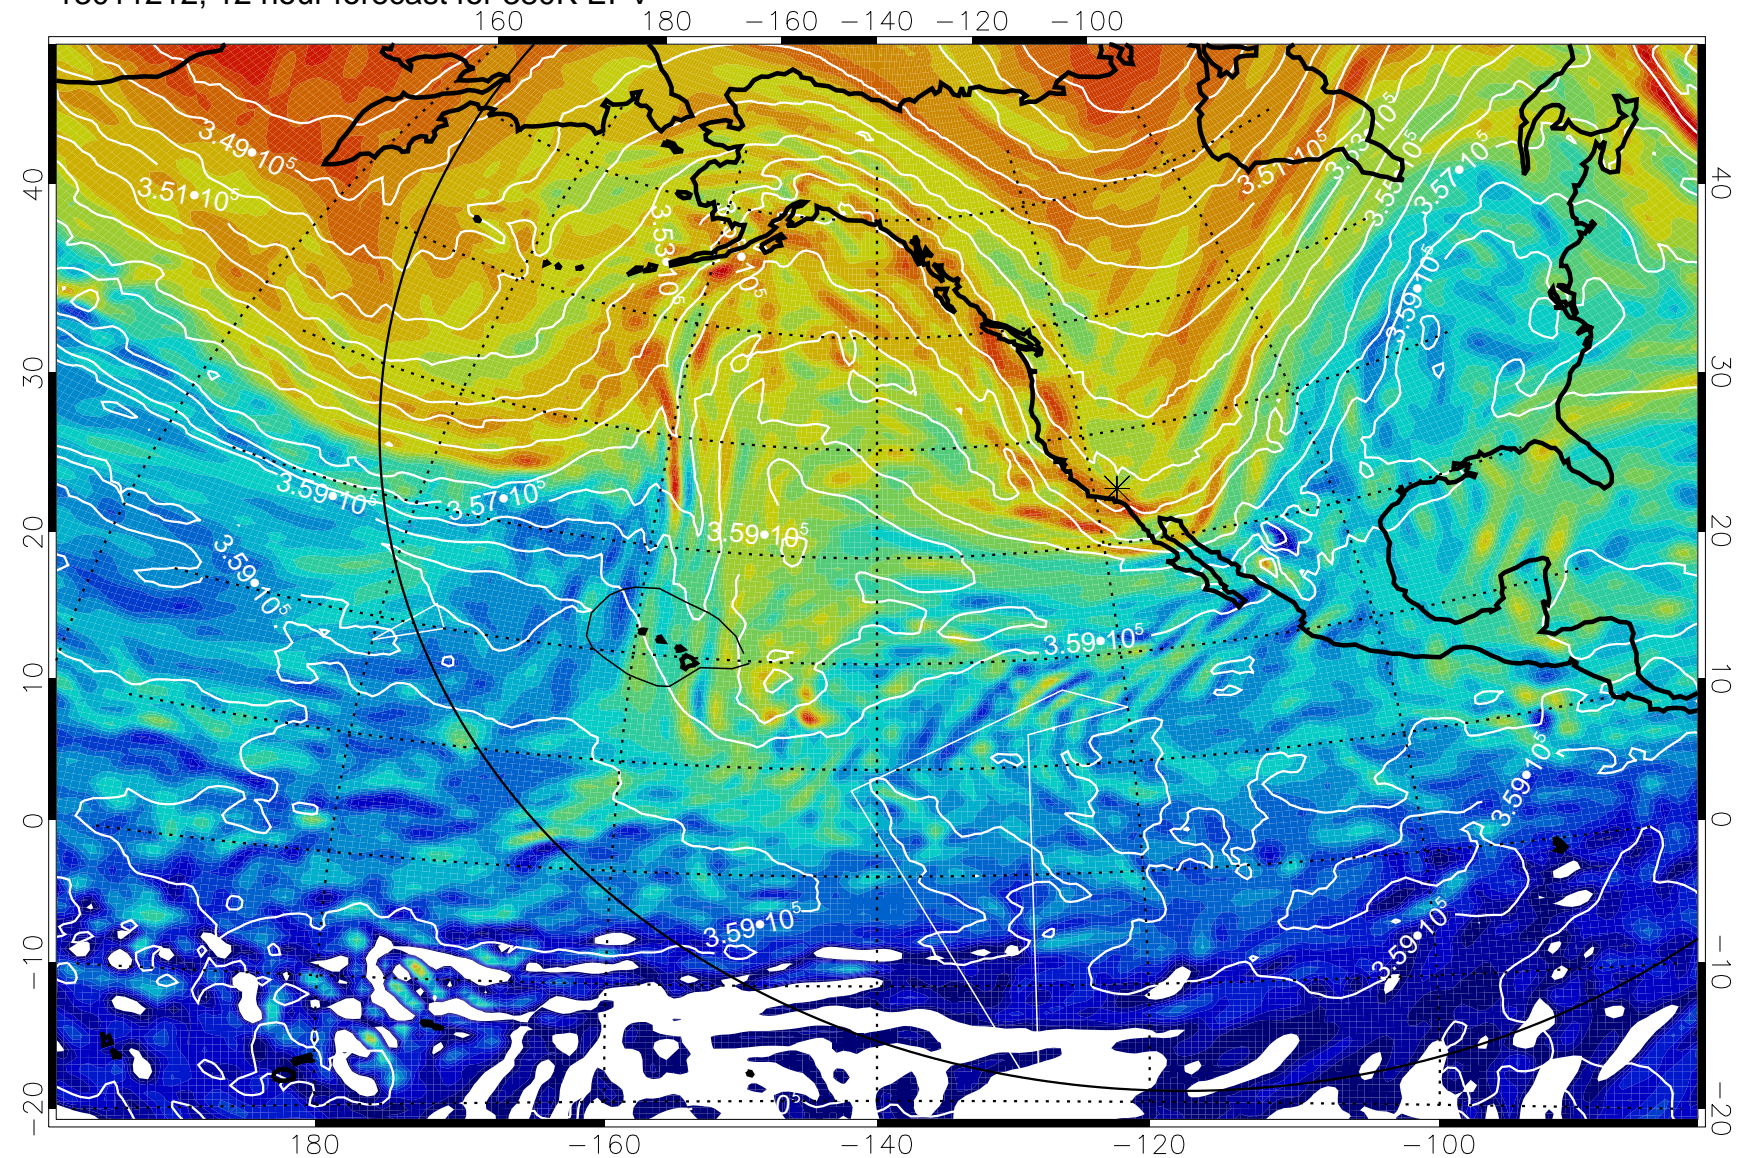

13011212, 12 hour forecast for 380K EPV

380K Montgomery Streamfunction, white

Range ring of 6000 km -- 19 hours GH round trip

13011218, 18 hour forecast for 380K EPV

380K Montgomery Streamfunction, white

Range ring of 6000 km -- 19 hours GH round trip

13011300, 24 hour forecast for 380K EPV

380K Montgomery Streamfunction, white

Range ring of 6000 km -- 19 hours GH round trip

13011306, 30 hour forecast for 380K EPV

380K Montgomery Streamfunction, white

Range ring of 6000 km -- 19 hours GH round trip

13011312, 36 hour forecast for 380K EPV

380K Montgomery Streamfunction, white

Range ring of 6000 km -- 19 hours GH round trip

13011318, 42 hour forecast for 380K EPV

160 180 -160 -140 -120 -100

380K Montgomery Streamfunction, white

Range ring of 6000 km -- 19 hours GH round trip

13011400, 48 hour forecast for 380K EPV

380K Montgomery Streamfunction, white

Range ring of 6000 km -- 19 hours GH round trip

13011406, 54 hour forecast for 380K EPV