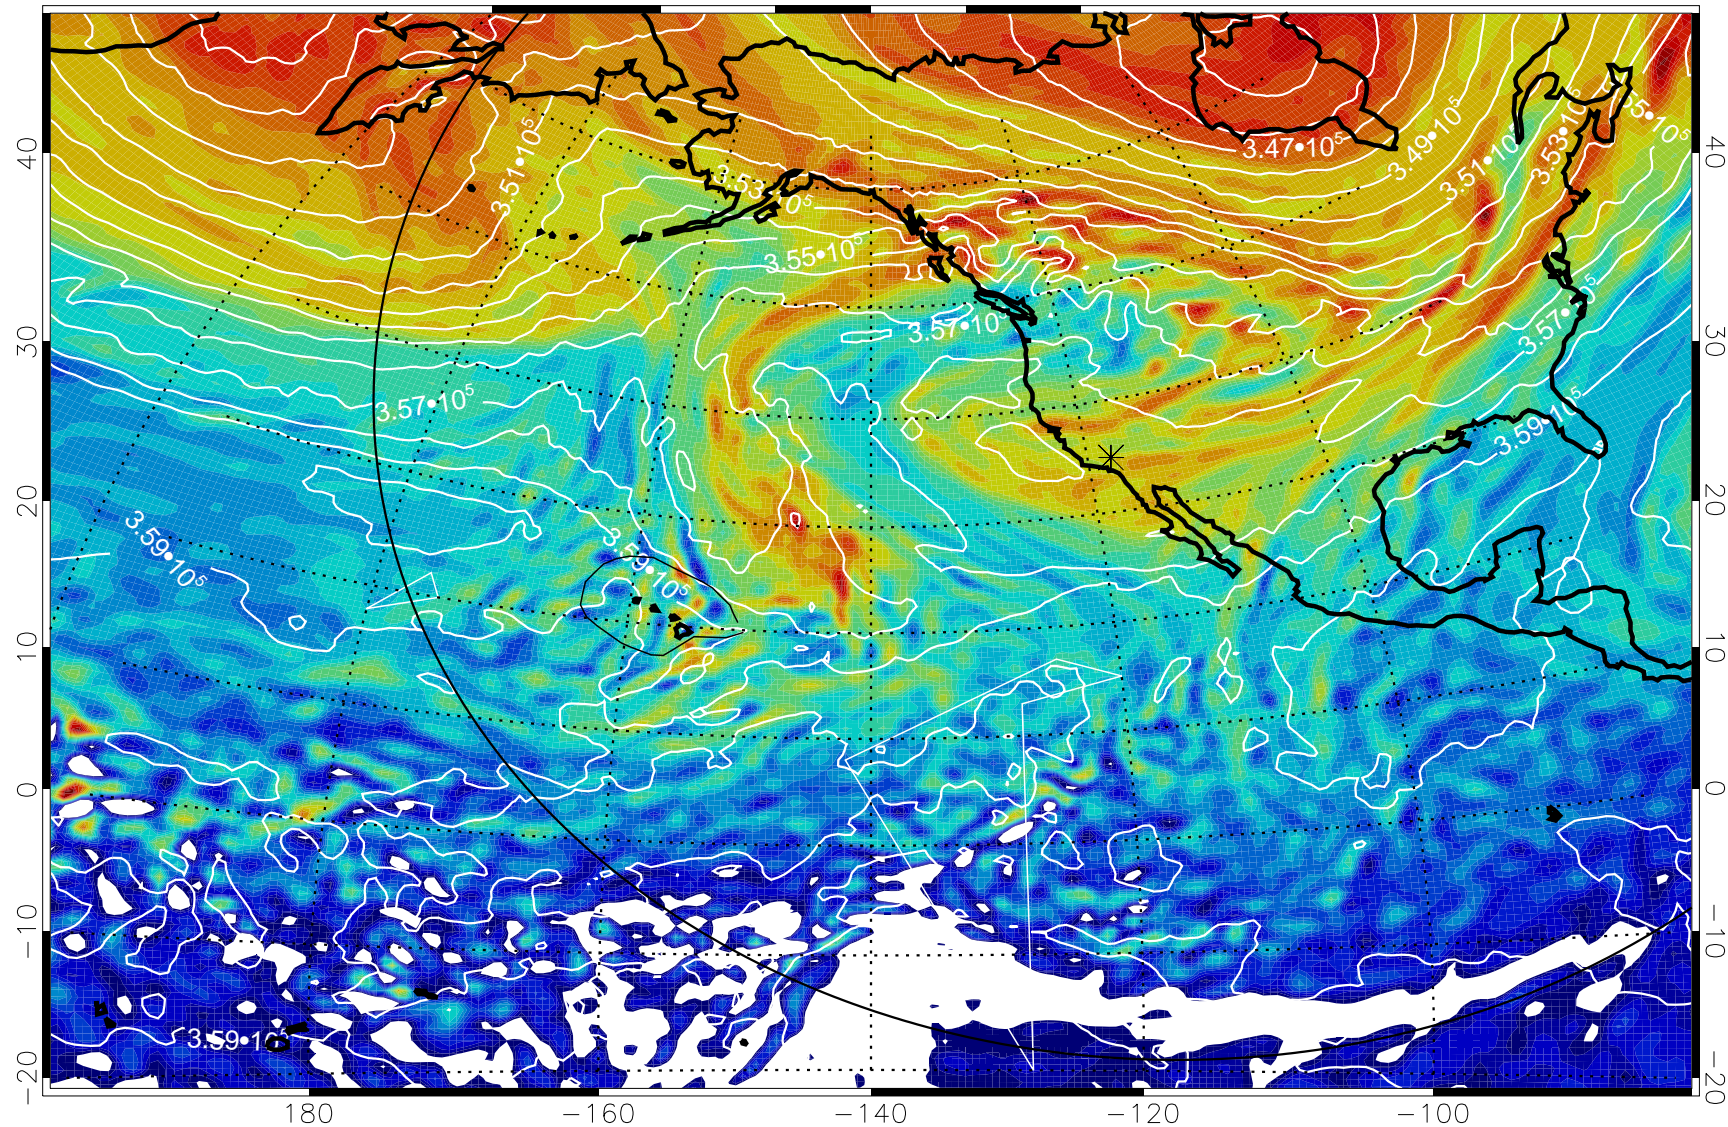

Range ring of 6000 km -- 19 hours GH round trip

13011606, 102 hour forecast for 380K EPV

160 180 -160 -140 -120 -100

380K Montgomery Streamfunction, white

Range ring of 6000 km -- 19 hours GH round trip

13011612, 108 hour forecast for 380K EPV

160 180 -160 -140 -120 -100

380K Montgomery Streamfunction, white

Range ring of 6000 km -- 19 hours GH round trip

13011618, 114 hour forecast for 380K EPV

160 180 -160 -140 -120 -100

380K Montgomery Streamfunction, white

Range ring of 6000 km -- 19 hours GH round trip

13011700, 120 hour forecast for 380K EPV

160 180 -160 -140 -120 -100

380K Montgomery Streamfunction, white

Range ring of 6000 km -- 19 hours GH round trip