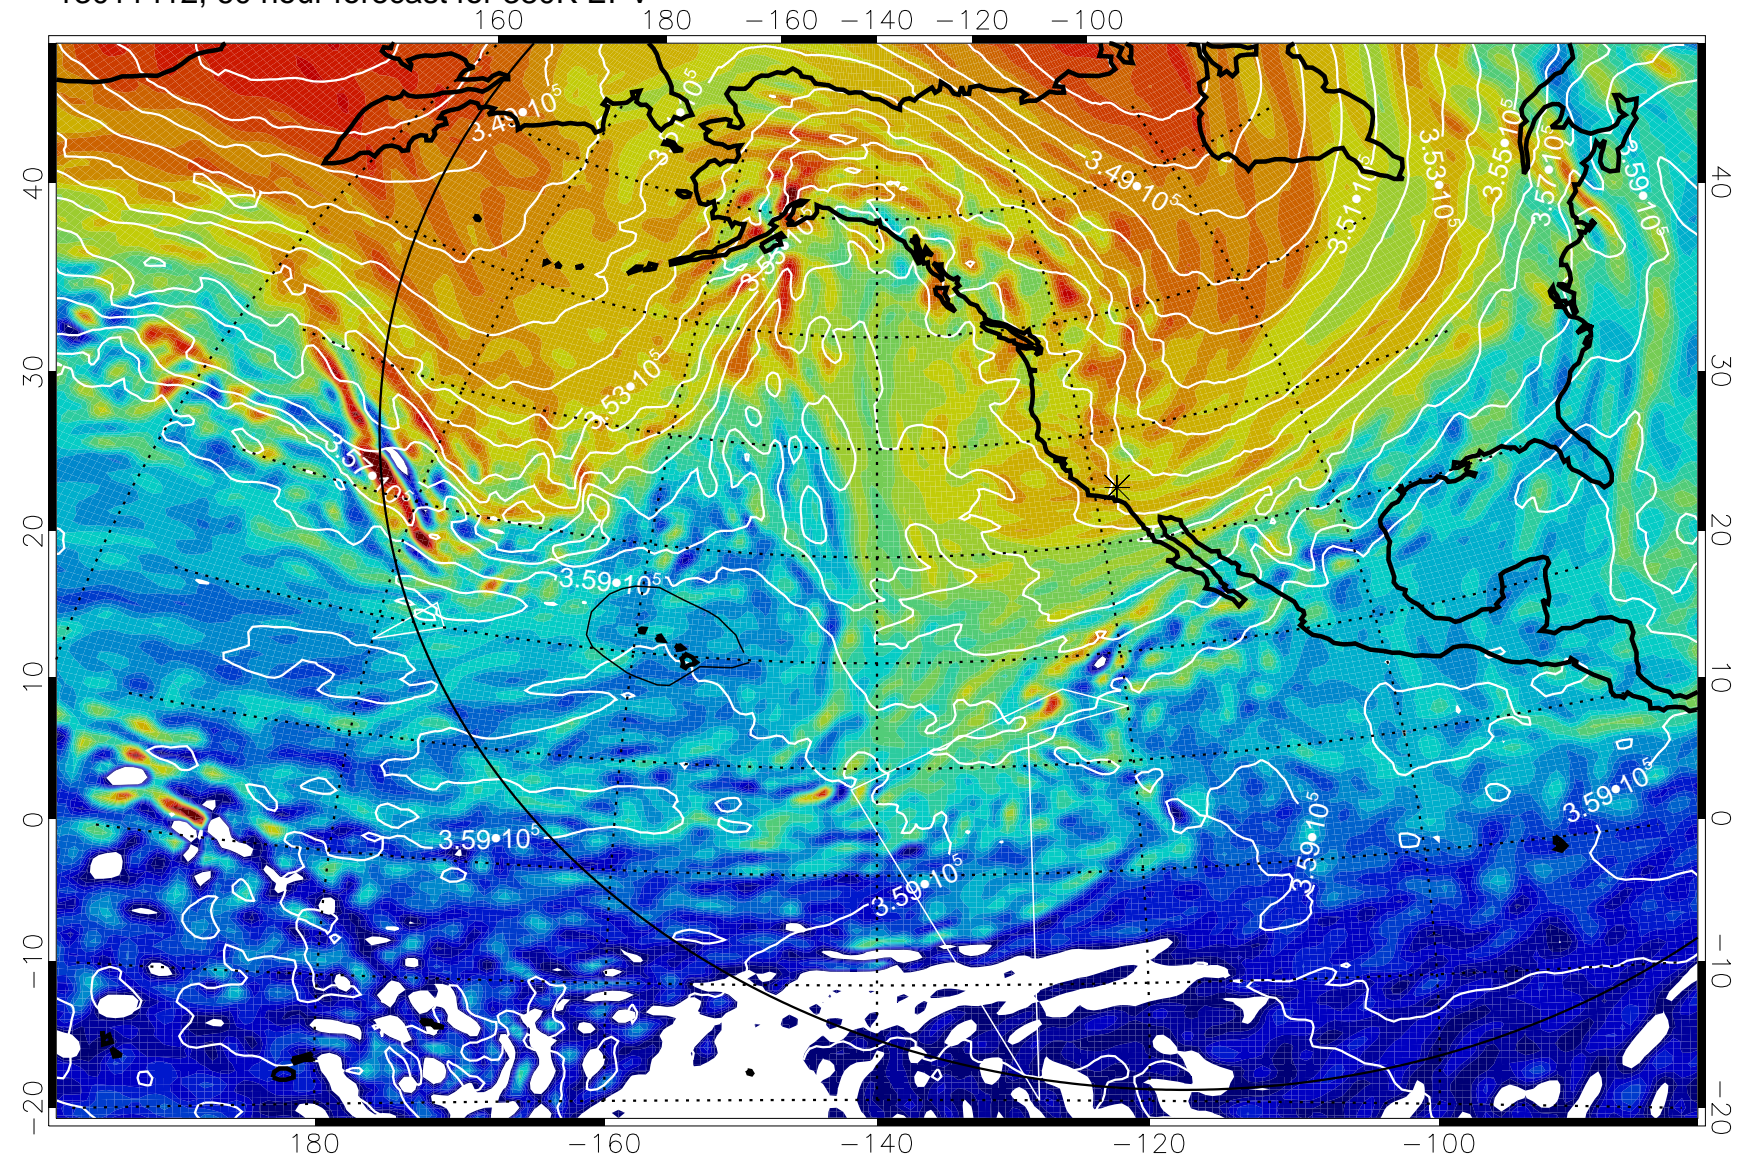

13011312, 36 hour forecast for 380K EPV

380K Montgomery Streamfunction, white

Range ring of 6000 km -- 19 hours GH round trip

13011318, 42 hour forecast for 380K EPV

160 180 -160 -140 -120 -100

380K Montgomery Streamfunction, white

Range ring of 6000 km -- 19 hours GH round trip

13011400, 48 hour forecast for 380K EPV

380K Montgomery Streamfunction, white

Range ring of 6000 km -- 19 hours GH round trip

13011406, 54 hour forecast for 380K EPV

380K Montgomery Streamfunction, white

Range ring of 6000 km -- 19 hours GH round trip

13011412, 60 hour forecast for 380K EPV

380K Montgomery Streamfunction, white

Range ring of 6000 km -- 19 hours GH round trip

13011418, 66 hour forecast for 380K EPV

380K Montgomery Streamfunction, white

Range ring of 6000 km -- 19 hours GH round trip

13011500, 72 hour forecast for 380K EPV

380K Montgomery Streamfunction, white

Range ring of 6000 km -- 19 hours GH round trip