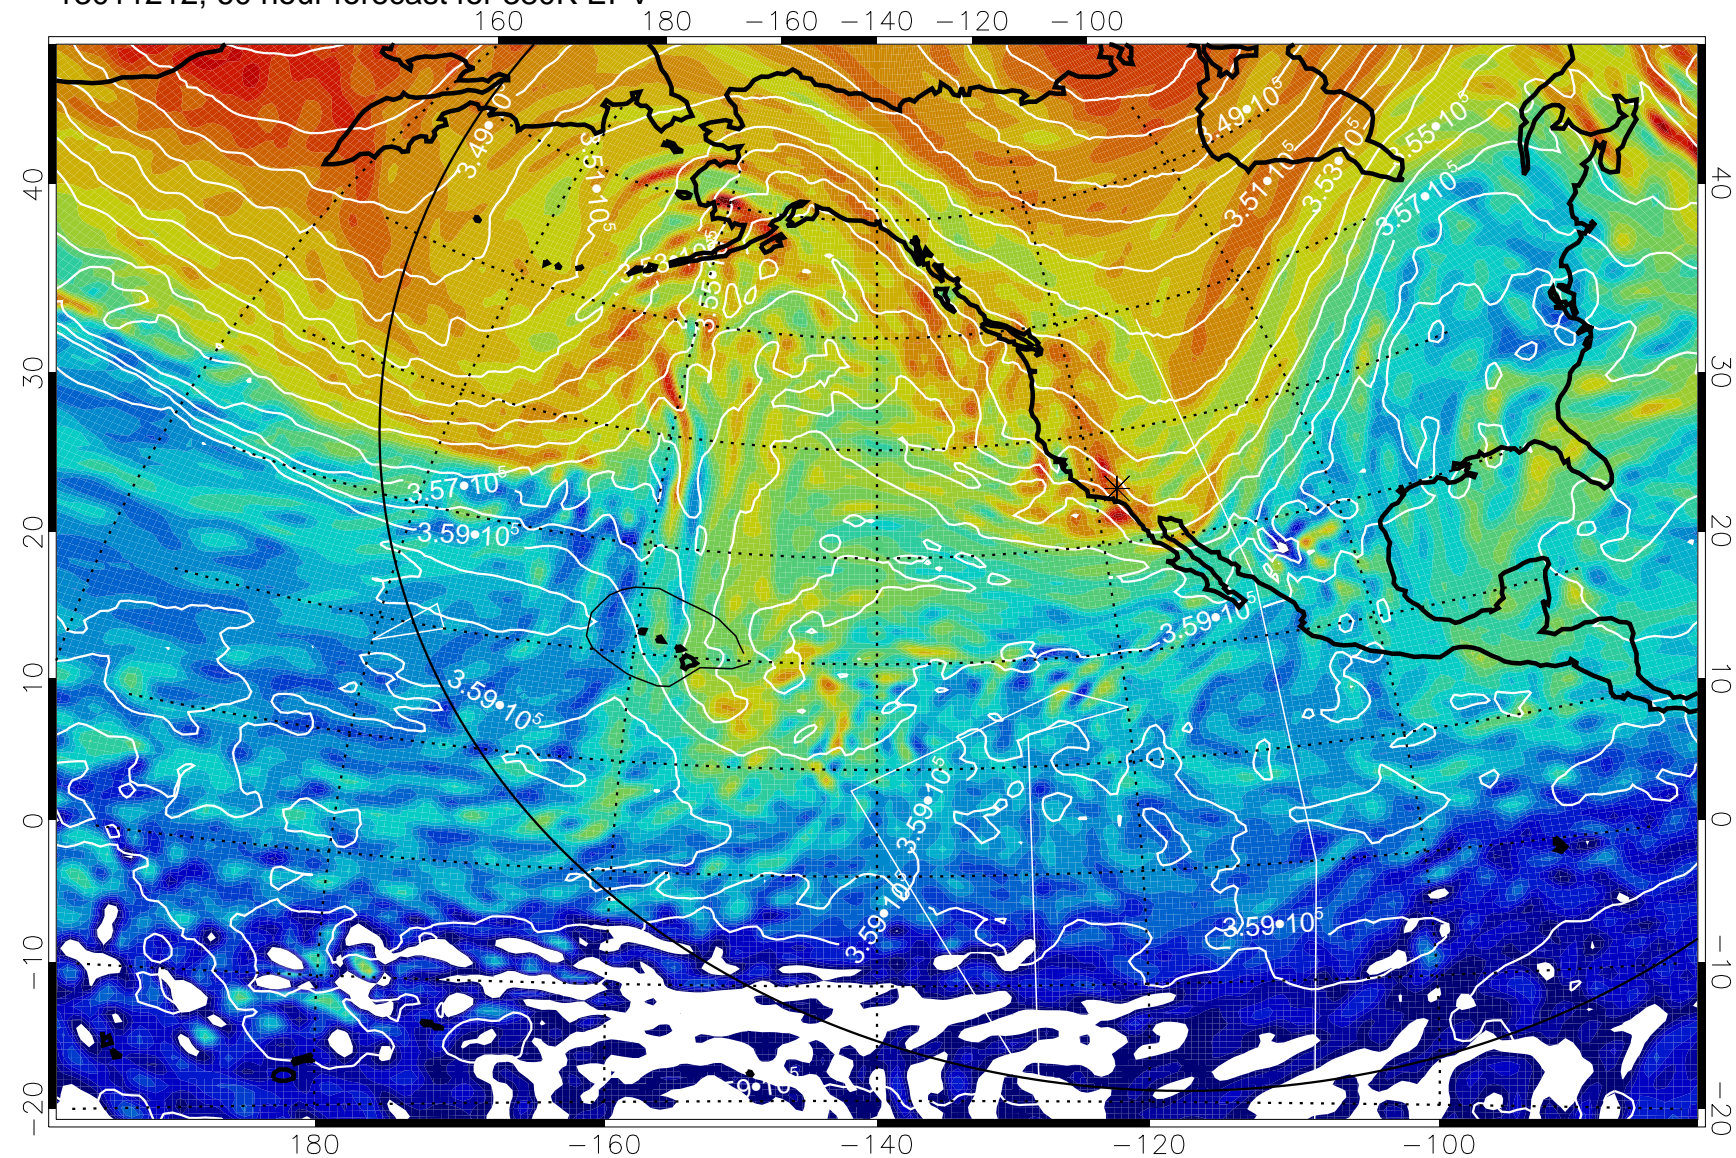

13011200, 48 hour forecast for 380K EPV

380K Montgomery Streamfunction, white

Range ring of 6000 km -- 19 hours GH round trip

13011206, 54 hour forecast for 380K EPV

160 180 -160 -140 -120 -100

40
30
20
10
0
-10
-20

40
30
20
10
0
-10
-20

180 -160 -140 -120 -100

380K Montgomery Streamfunction, white

Range ring of 6000 km -- 19 hours GH round trip

13011212, 60 hour forecast for 380K EPV

380K Montgomery Streamfunction, white

Range ring of 6000 km -- 19 hours GH round trip

13011218, 66 hour forecast for 380K EPV

380K Montgomery Streamfunction, white

Range ring of 6000 km -- 19 hours GH round trip

13011300, 72 hour forecast for 380K EPV

380K Montgomery Streamfunction, white

Range ring of 6000 km -- 19 hours GH round trip

13011306, 78 hour forecast for 380K EPV

380K Montgomery Streamfunction, white

Range ring of 6000 km -- 19 hours GH round trip