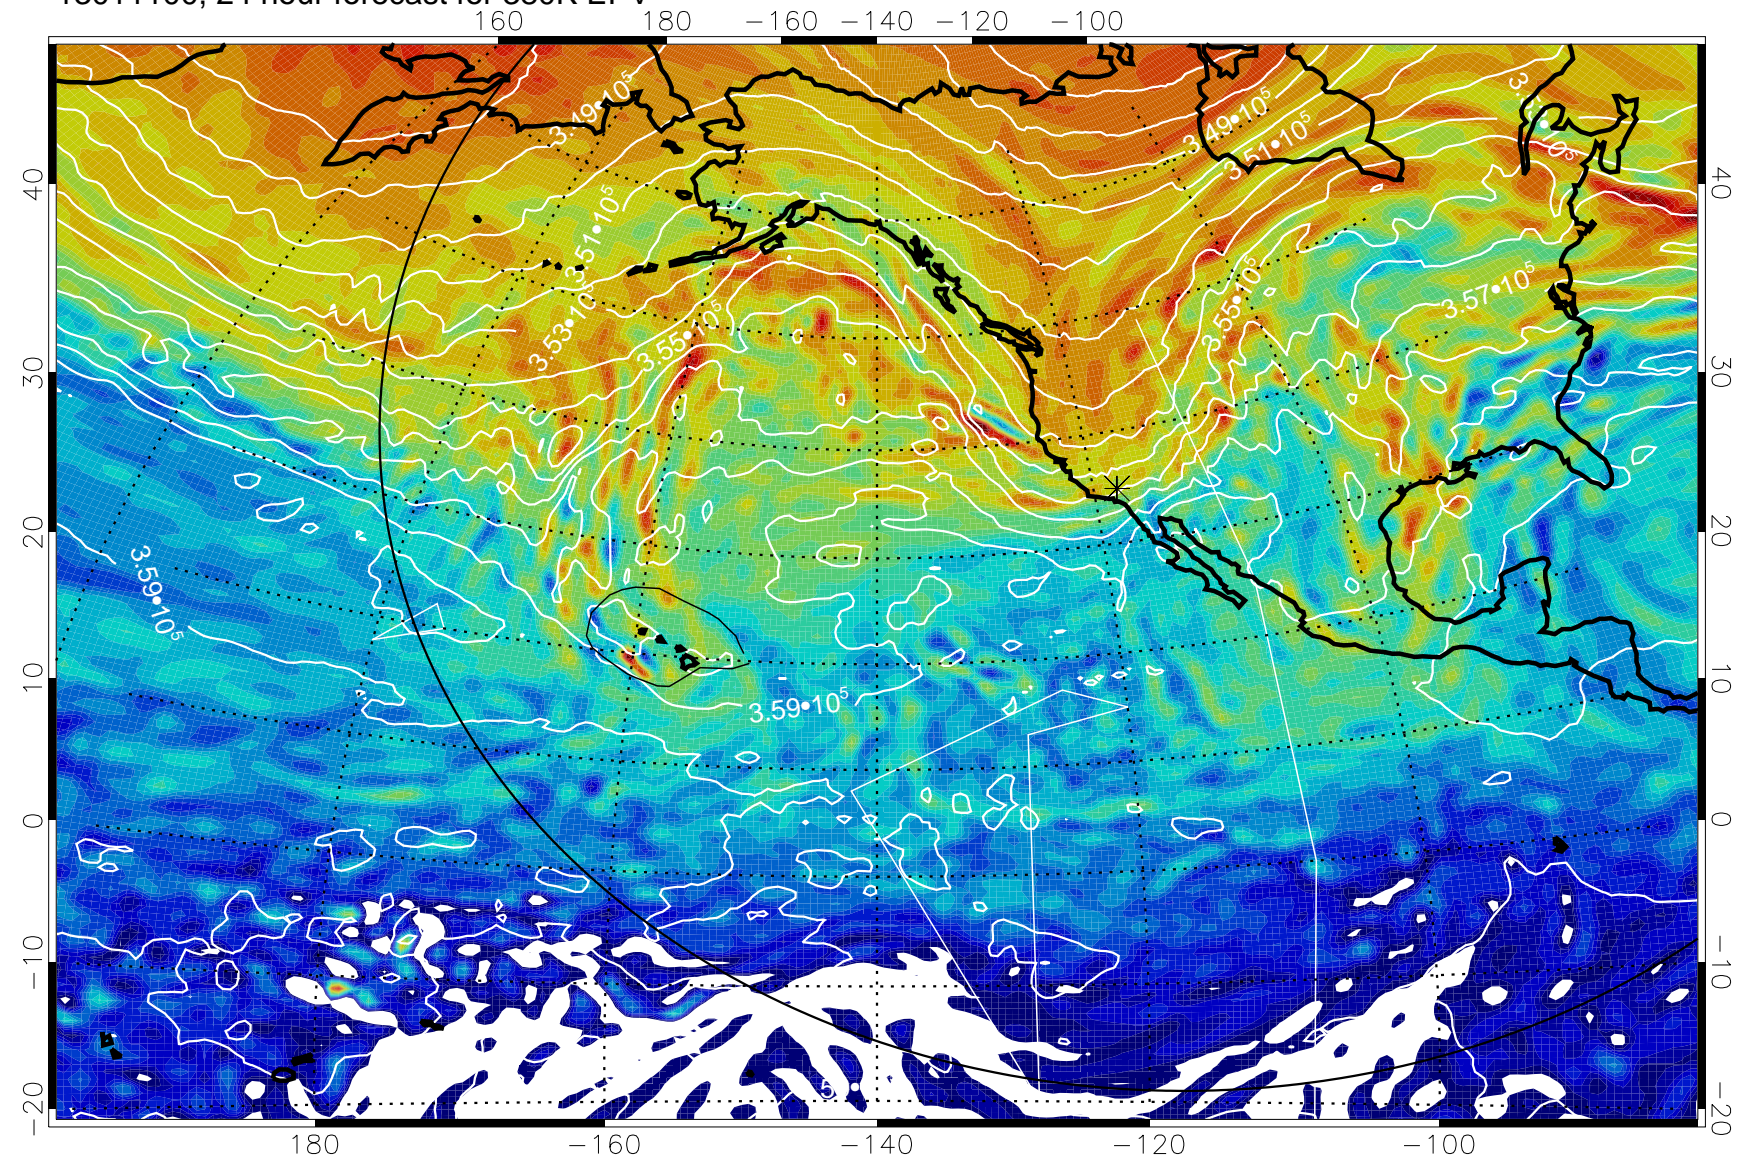

13011012, 12 hour forecast for 380K EPV

380K Montgomery Streamfunction, white

Range ring of 6000 km -- 19 hours GH round trip

13011018, 18 hour forecast for 380K EPV

380K Montgomery Streamfunction, white

Range ring of 6000 km -- 19 hours GH round trip

13011100, 24 hour forecast for 380K EPV

380K Montgomery Streamfunction, white

Range ring of 6000 km -- 19 hours GH round trip

13011106, 30 hour forecast for 380K EPV

380K Montgomery Streamfunction, white

Range ring of 6000 km -- 19 hours GH round trip

13011112, 36 hour forecast for 380K EPV

380K Montgomery Streamfunction, white

Range ring of 6000 km -- 19 hours GH round trip

13011118, 42 hour forecast for 380K EPV

380K Montgomery Streamfunction, white

Range ring of 6000 km -- 19 hours GH round trip

Range ring of 6000 km -- 19 hours GH round trip

13011218, 66 hour forecast for 380K EPV

380K Montgomery Streamfunction, white

Range ring of 6000 km -- 19 hours GH round trip

13011300, 72 hour forecast for 380K EPV