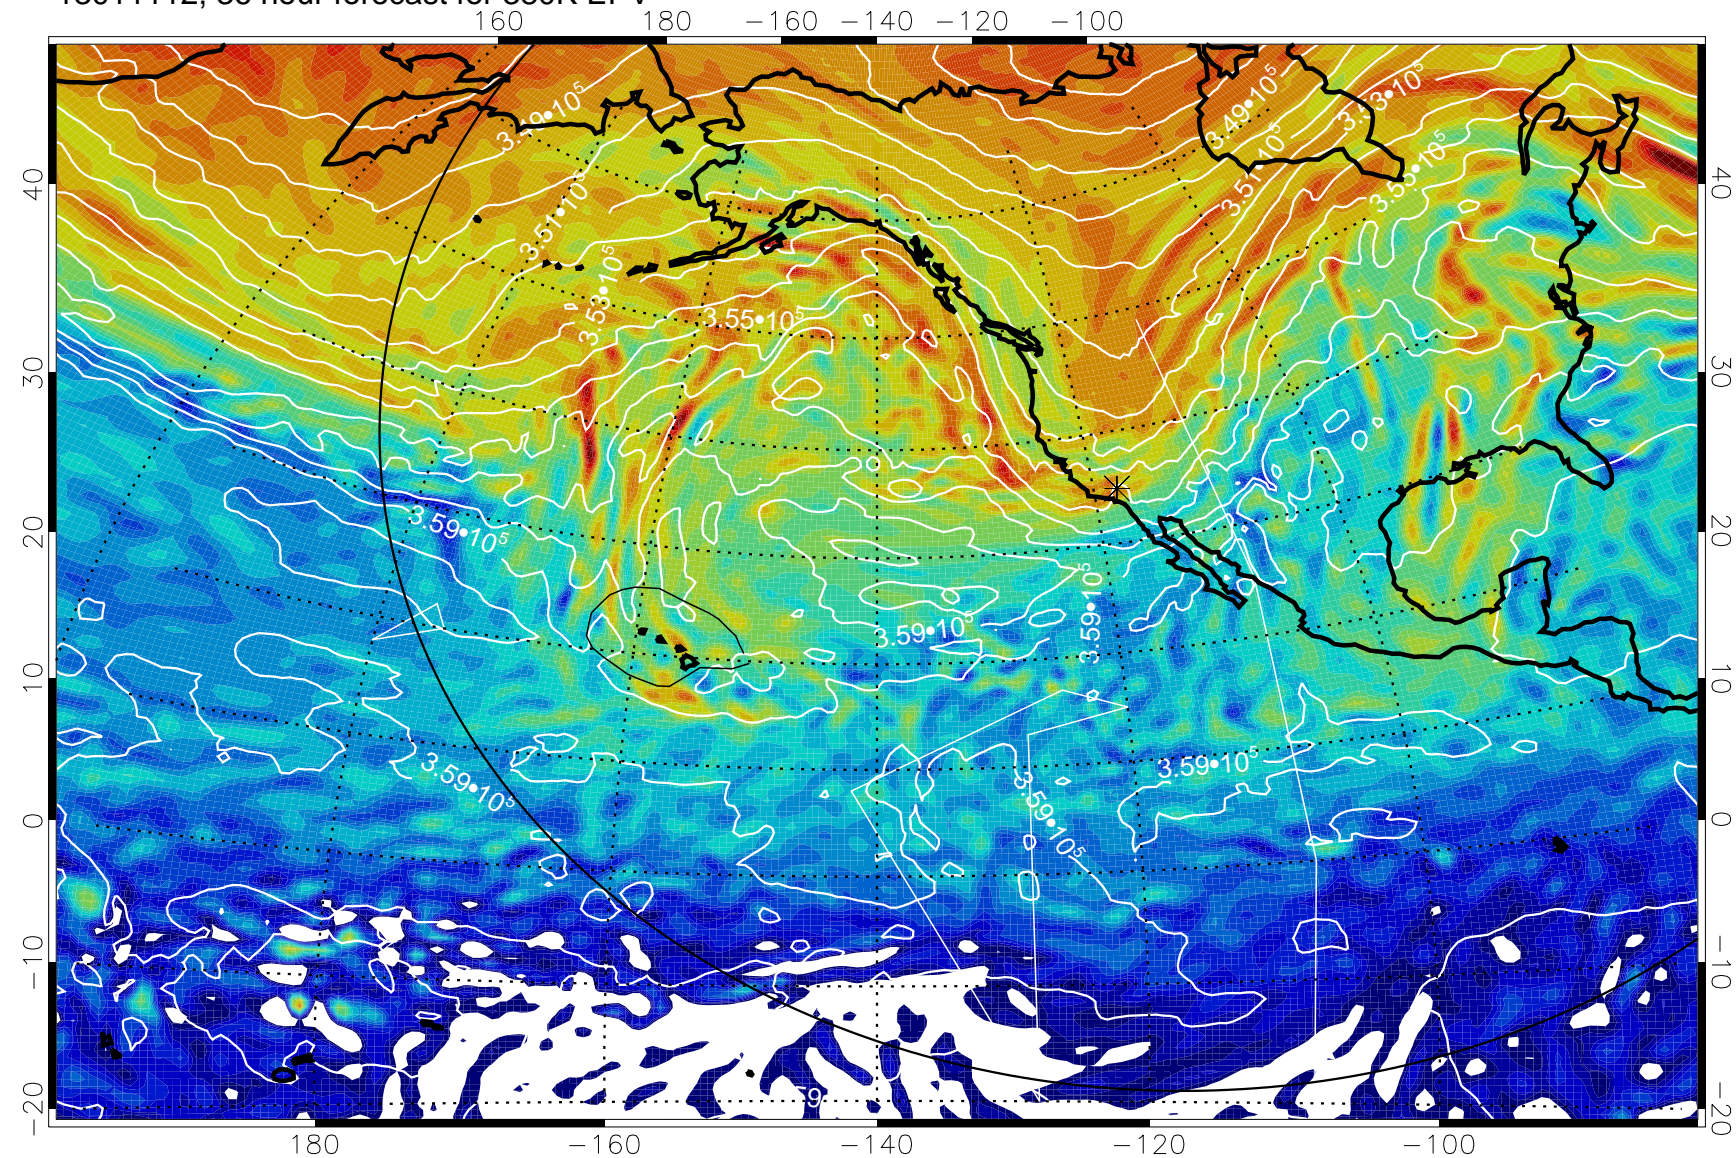

13011100, 24 hour forecast for 380K EPV

380K Montgomery Streamfunction, white

Range ring of 6000 km -- 19 hours GH round trip

13011106, 30 hour forecast for 380K EPV

380K Montgomery Streamfunction, white

Range ring of 6000 km -- 19 hours GH round trip

13011112, 36 hour forecast for 380K EPV

380K Montgomery Streamfunction, white

Range ring of 6000 km -- 19 hours GH round trip

13011118, 42 hour forecast for 380K EPV

380K Montgomery Streamfunction, white

Range ring of 6000 km -- 19 hours GH round trip

13011200, 48 hour forecast for 380K EPV

380K Montgomery Streamfunction, white

Range ring of 6000 km -- 19 hours GH round trip

13011206, 54 hour forecast for 380K EPV

160 180 -160 -140 -120 -100

40
30
20
10
0
-10
-20

40
30
20
10
0
-10
-20

180 -160 -140 -120 -100

380K Montgomery Streamfunction, white

Range ring of 6000 km -- 19 hours GH round trip

13011212, 60 hour forecast for 380K EPV

380K Montgomery Streamfunction, white