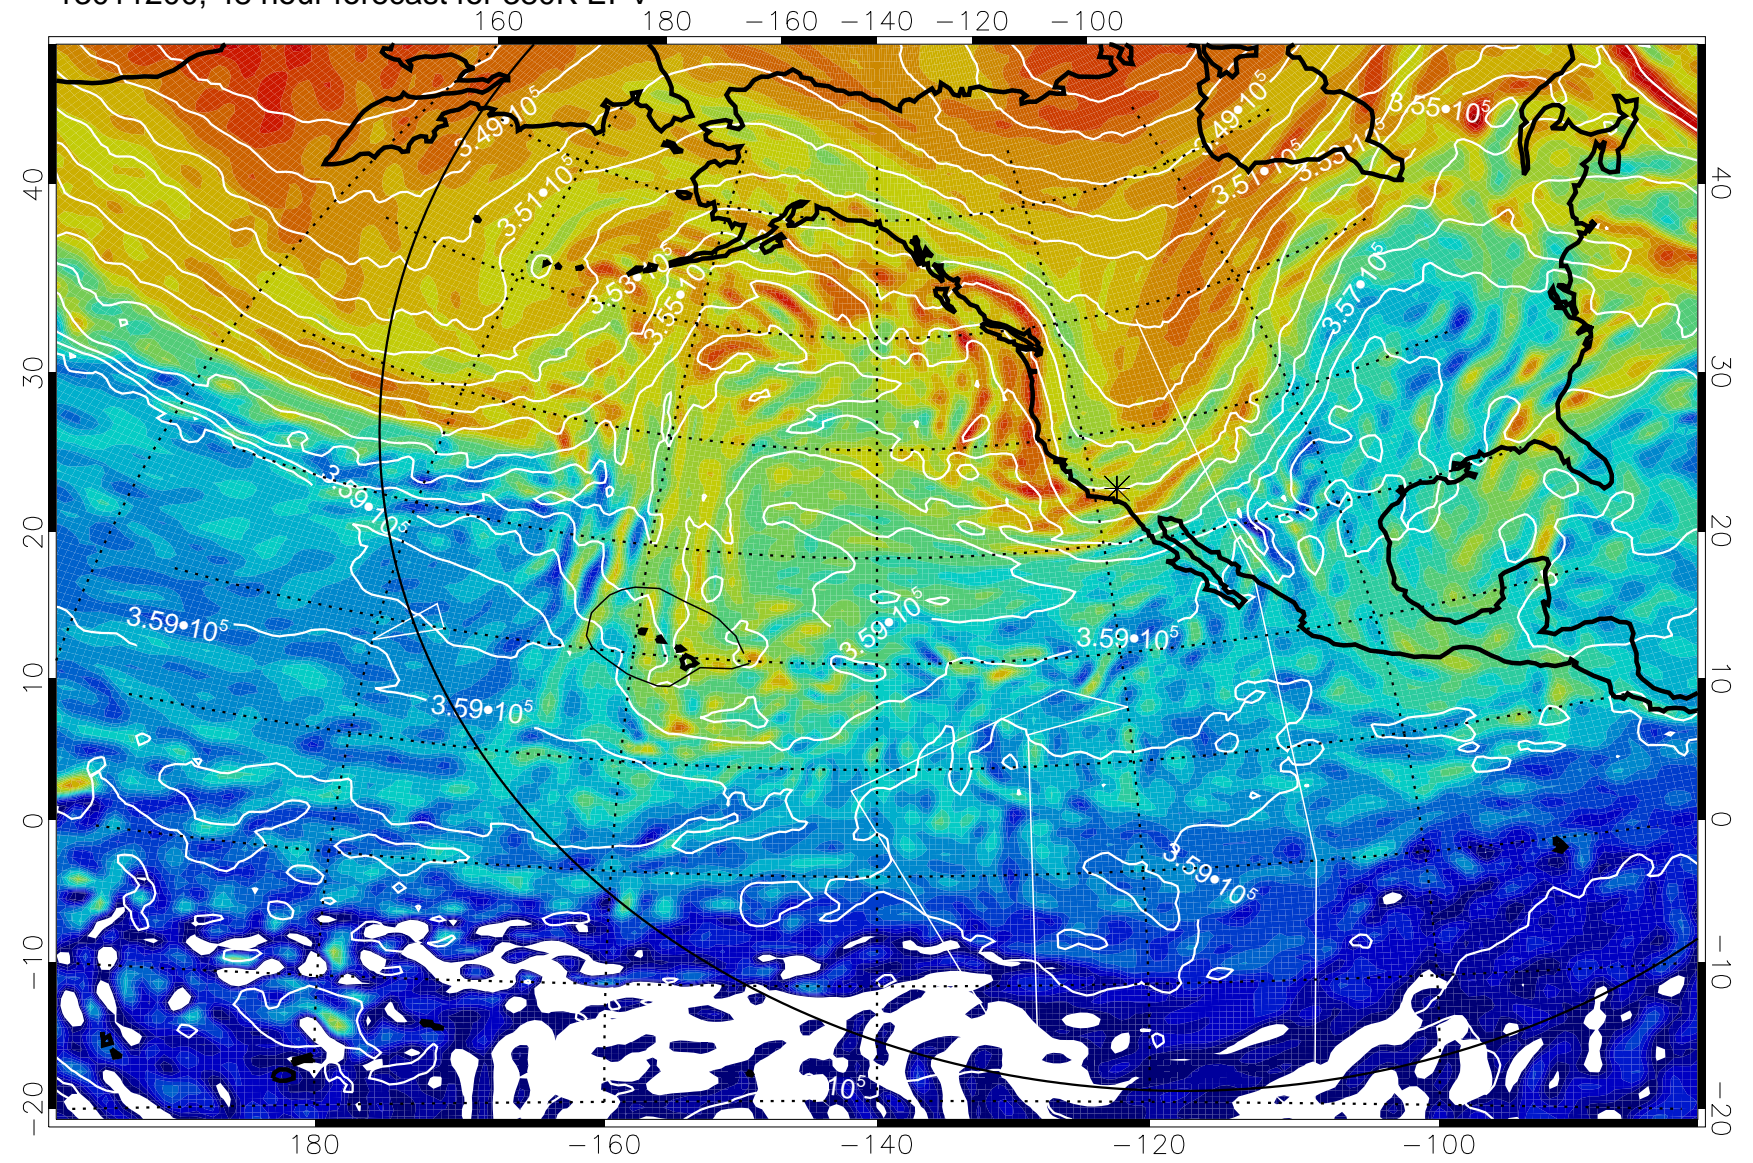

13011112, 36 hour forecast for 380K EPV

380K Montgomery Streamfunction, white

Range ring of 6000 km -- 19 hours GH round trip

13011118, 42 hour forecast for 380K EPV

380K Montgomery Streamfunction, white

Range ring of 6000 km -- 19 hours GH round trip

13011200, 48 hour forecast for 380K EPV

380K Montgomery Streamfunction, white

Range ring of 6000 km -- 19 hours GH round trip

13011206, 54 hour forecast for 380K EPV

160 180 -160 -140 -120 -100

40
30
20
10
0
-10
-20

40
30
20
10
0
-10
-20

180 -160 -140 -120 -100

380K Montgomery Streamfunction, white

Range ring of 6000 km -- 19 hours GH round trip

13011212, 60 hour forecast for 380K EPV

380K Montgomery Streamfunction, white

Range ring of 6000 km -- 19 hours GH round trip

13011218, 66 hour forecast for 380K EPV

380K Montgomery Streamfunction, white

Range ring of 6000 km -- 19 hours GH round trip

13011300, 72 hour forecast for 380K EPV