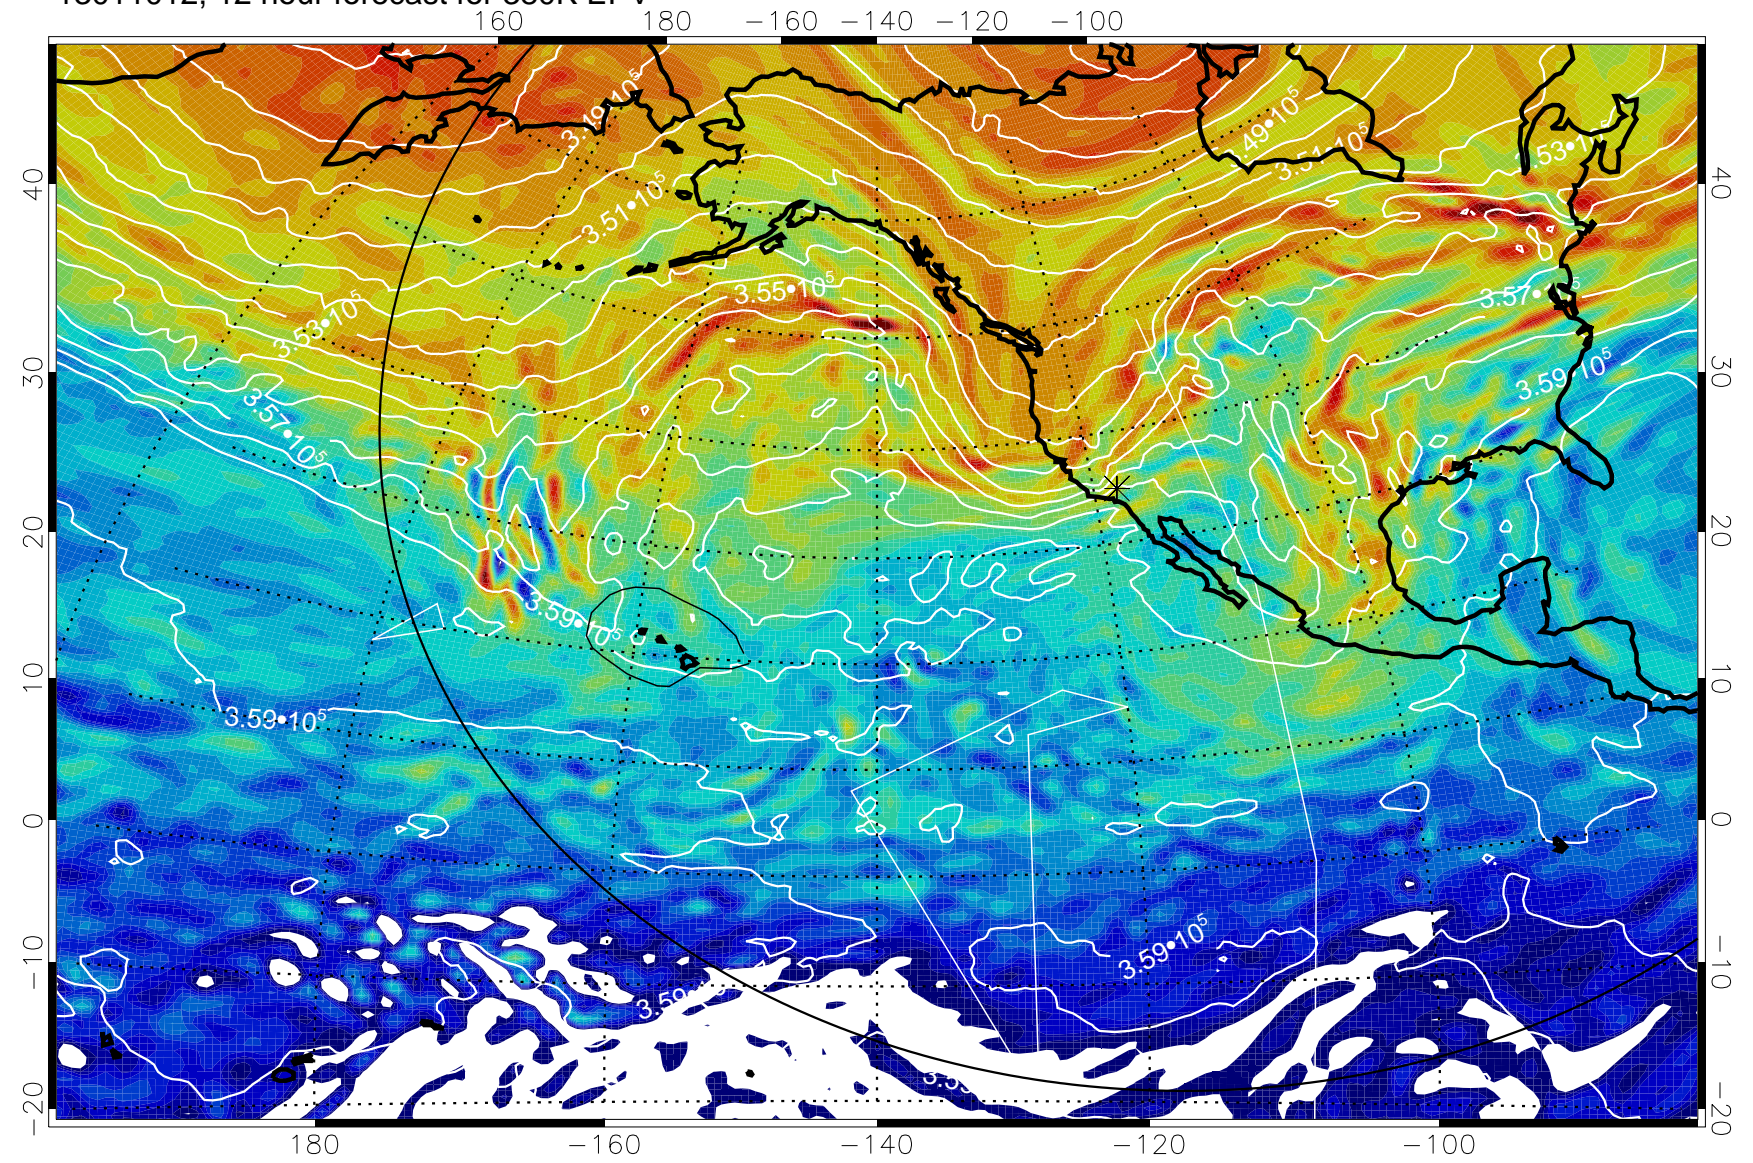

13011012, 12 hour forecast for 380K EPV

380K Montgomery Streamfunction, white

Range ring of 6000 km -- 19 hours GH round trip

13011018, 18 hour forecast for 380K EPV

380K Montgomery Streamfunction, white

Range ring of 6000 km -- 19 hours GH round trip

13011100, 24 hour forecast for 380K EPV

380K Montgomery Streamfunction, white

Range ring of 6000 km -- 19 hours GH round trip

13011106, 30 hour forecast for 380K EPV

380K Montgomery Streamfunction, white

Range ring of 6000 km -- 19 hours GH round trip

13011112, 36 hour forecast for 380K EPV

380K Montgomery Streamfunction, white

Range ring of 6000 km -- 19 hours GH round trip

13011118, 42 hour forecast for 380K EPV

380K Montgomery Streamfunction, white

Range ring of 6000 km -- 19 hours GH round trip

Range ring of 6000 km -- 19 hours GH round trip

13011218, 66 hour forecast for 380K EPV

380K Montgomery Streamfunction, white

Range ring of 6000 km -- 19 hours GH round trip

13011300, 72 hour forecast for 380K EPV