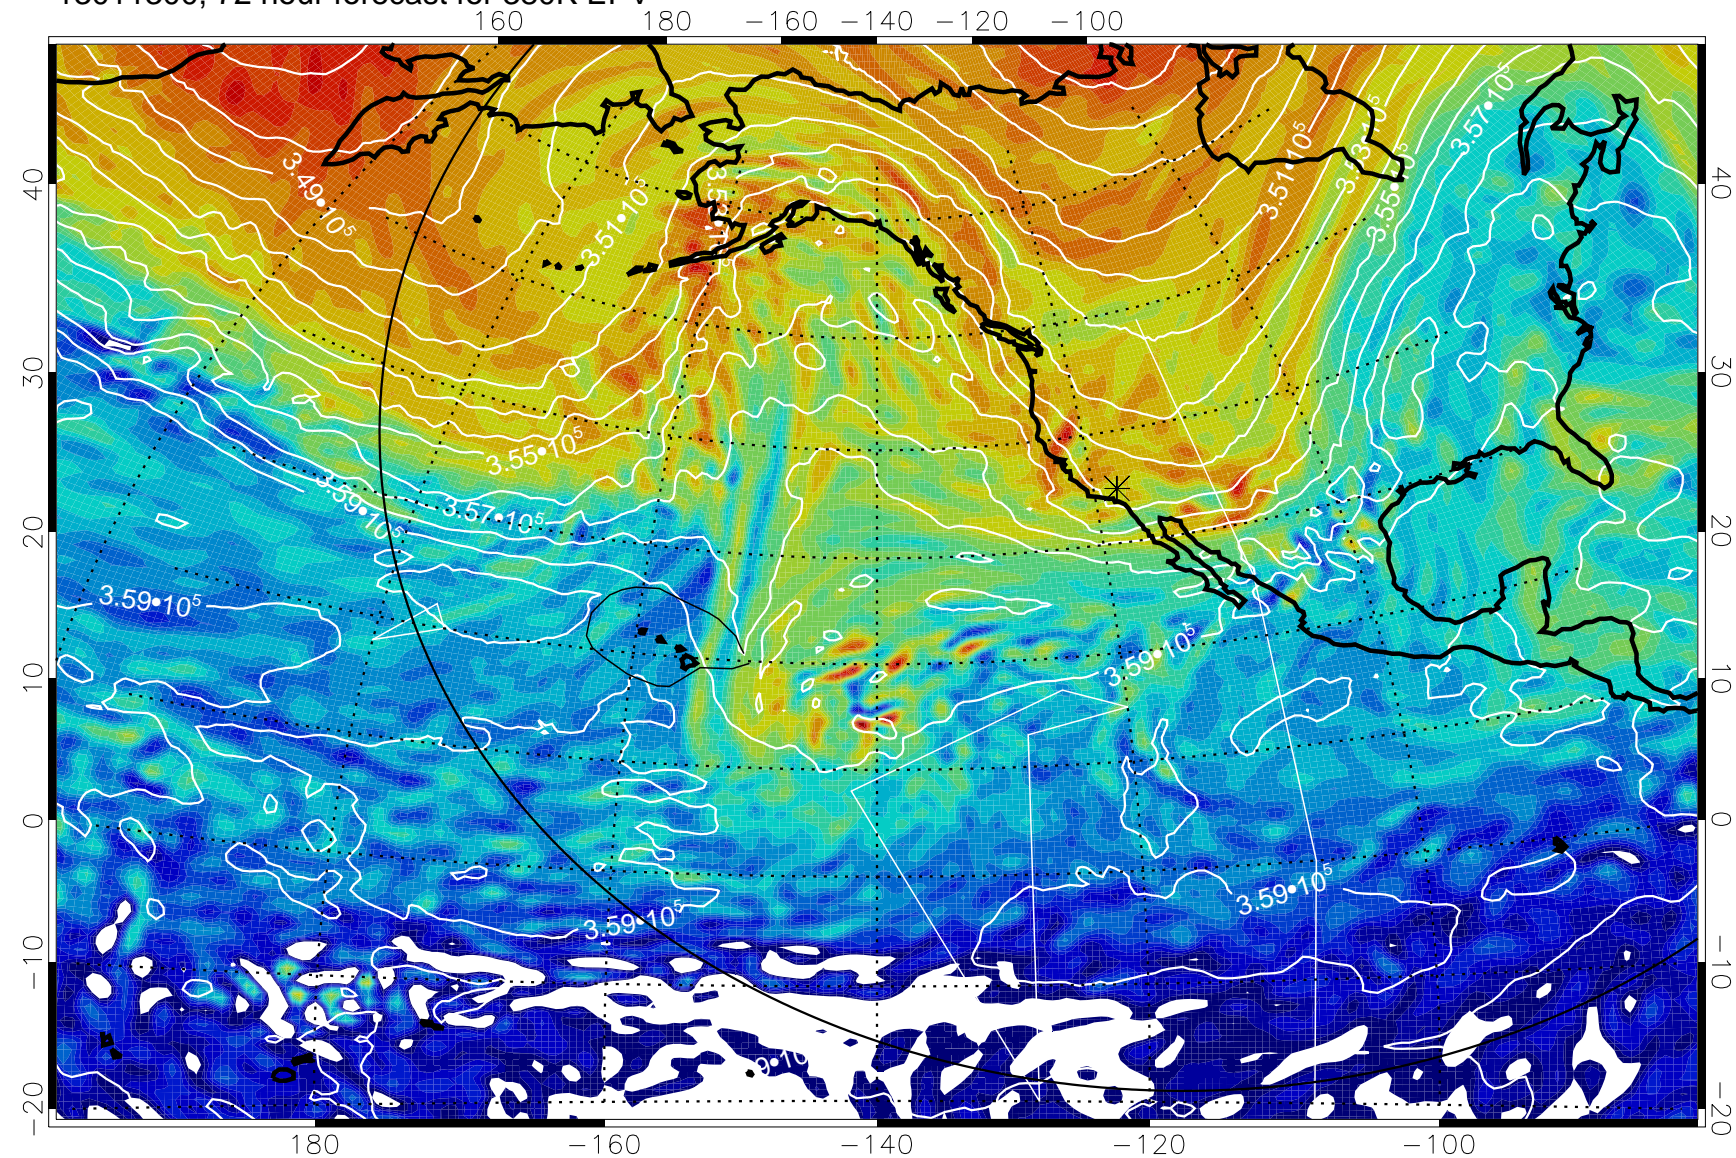

40
30
20
10
0
-10
-20

180 -160 -140 -120 -100

380K Montgomery Streamfunction, white

Range ring of 6000 km -- 19 hours GH round trip

13011212, 60 hour forecast for 380K EPV

380K Montgomery Streamfunction, white

Range ring of 6000 km -- 19 hours GH round trip

13011218, 66 hour forecast for 380K EPV

380K Montgomery Streamfunction, white

Range ring of 6000 km -- 19 hours GH round trip

13011300, 72 hour forecast for 380K EPV

380K Montgomery Streamfunction, white

Range ring of 6000 km -- 19 hours GH round trip

13011306, 78 hour forecast for 380K EPV

380K Montgomery Streamfunction, white

Range ring of 6000 km -- 19 hours GH round trip

13011312, 84 hour forecast for 380K EPV

160 180 -160 -140 -120 -100

380K Montgomery Streamfunction, white

Range ring of 6000 km -- 19 hours GH round trip

13011318, 90 hour forecast for 380K EPV

380K Montgomery Streamfunction, white