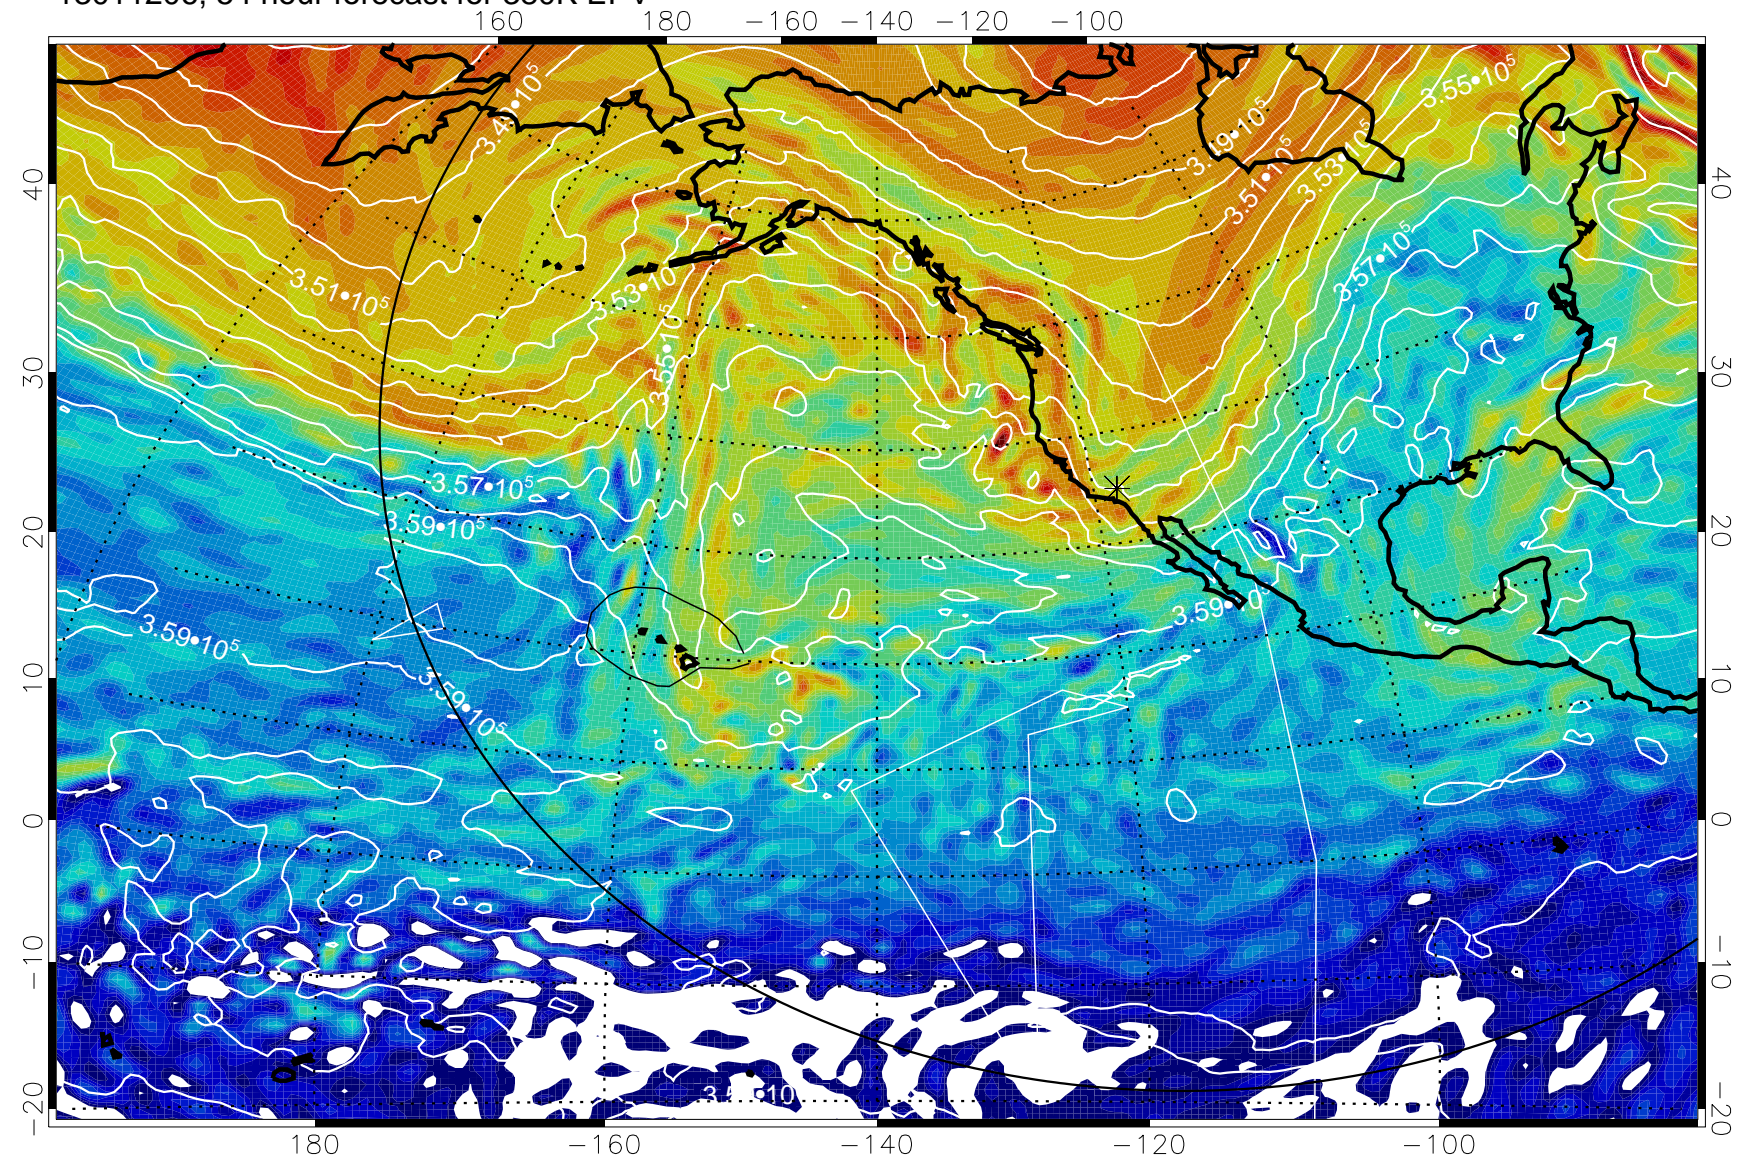

13011112, 36 hour forecast for 380K EPV

380K Montgomery Streamfunction, white

Range ring of 6000 km -- 19 hours GH round trip

13011118, 42 hour forecast for 380K EPV

380K Montgomery Streamfunction, white

Range ring of 6000 km -- 19 hours GH round trip

13011200, 48 hour forecast for 380K EPV

380K Montgomery Streamfunction, white

Range ring of 6000 km -- 19 hours GH round trip

13011206, 54 hour forecast for 380K EPV

160 180 -160 -140 -120 -100

40
30
20
10
0
-10
-20

40
30
20
10
0
-10
-20

180 -160 -140 -120 -100

380K Montgomery Streamfunction, white

Range ring of 6000 km -- 19 hours GH round trip

13011212, 60 hour forecast for 380K EPV

380K Montgomery Streamfunction, white

Range ring of 6000 km -- 19 hours GH round trip

13011218, 66 hour forecast for 380K EPV

380K Montgomery Streamfunction, white

Range ring of 6000 km -- 19 hours GH round trip

13011300, 72 hour forecast for 380K EPV