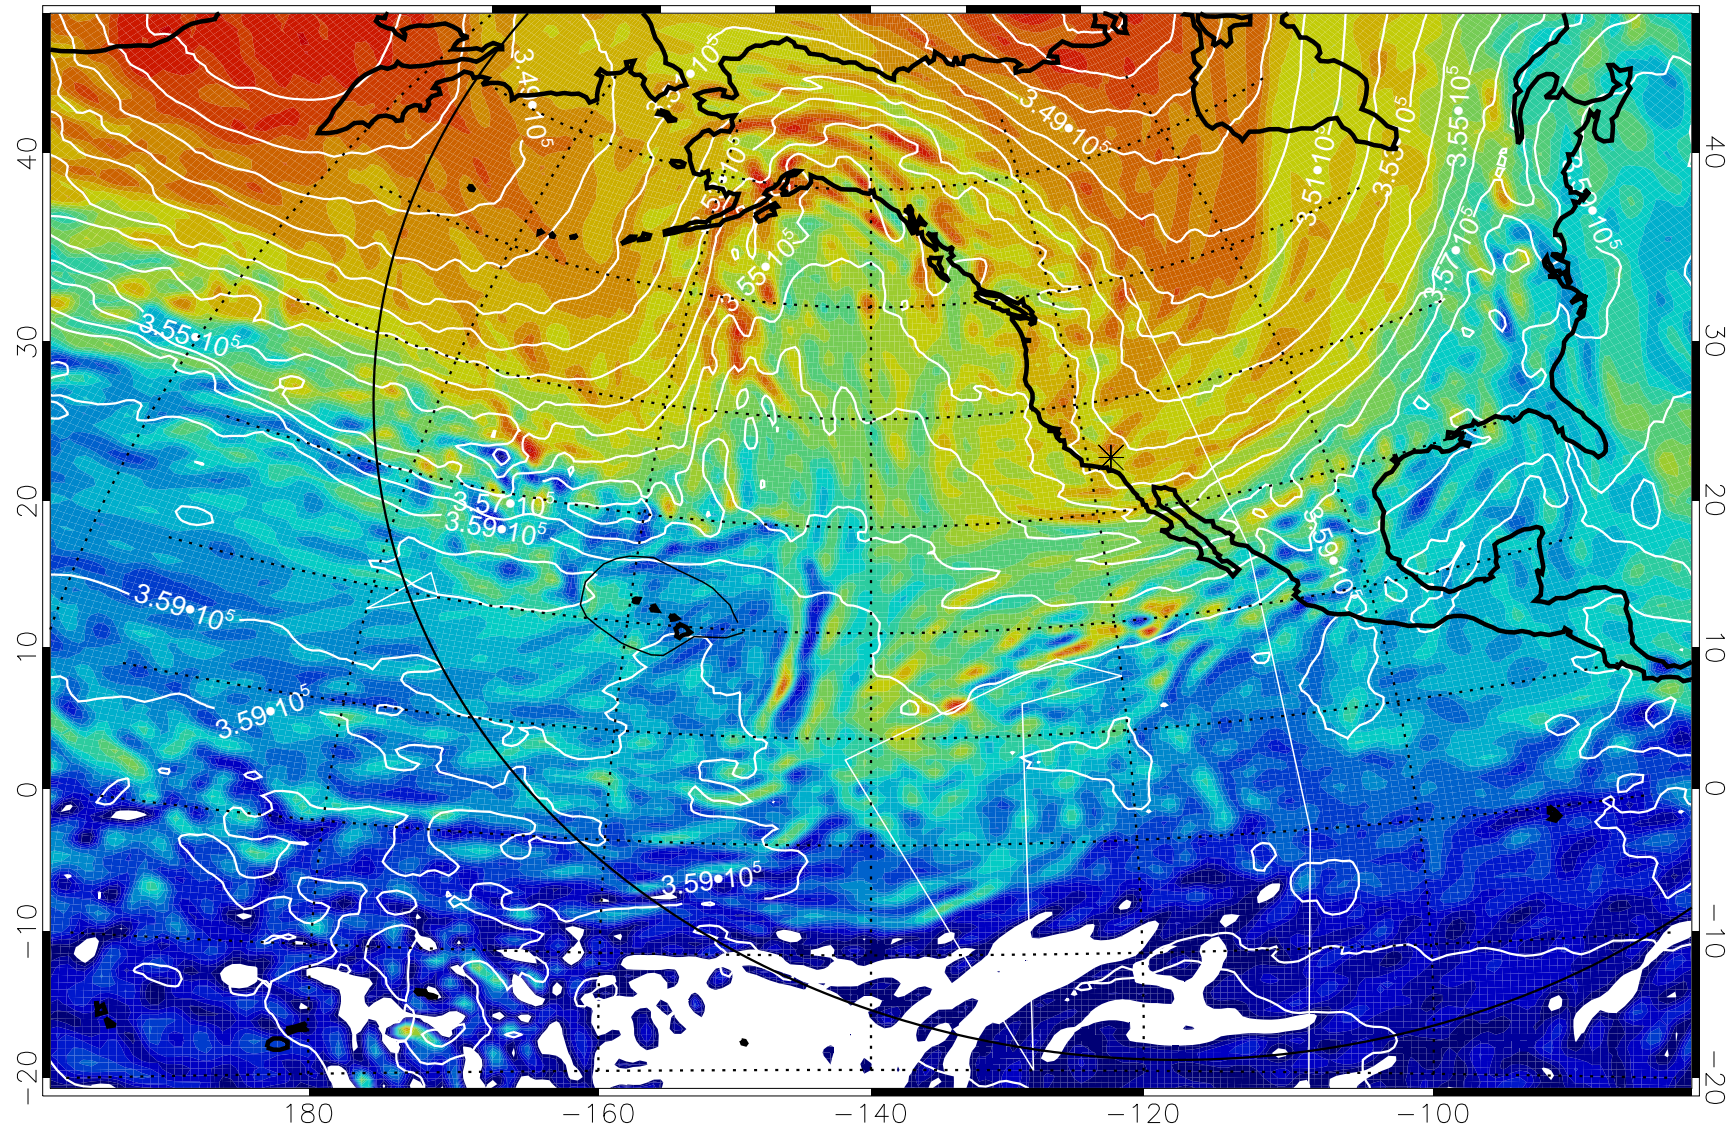

13011312, 84 hour forecast for 380K EPV

160 180 -160 -140 -120 -100

380K Montgomery Streamfunction, white

Range ring of 6000 km -- 19 hours GH round trip

13011318, 90 hour forecast for 380K EPV

380K Montgomery Streamfunction, white

Range ring of 6000 km -- 19 hours GH round trip

13011400, 96 hour forecast for 380K EPV

380K Montgomery Streamfunction, white

Range ring of 6000 km -- 19 hours GH round trip

13011406, 102 hour forecast for 380K EPV

160 180 -160 -140 -120 -100

380K Montgomery Streamfunction, white

Range ring of 6000 km -- 19 hours GH round trip

13011412, 108 hour forecast for 380K EPV

160 180 -160 -140 -120 -100

380K Montgomery Streamfunction, white