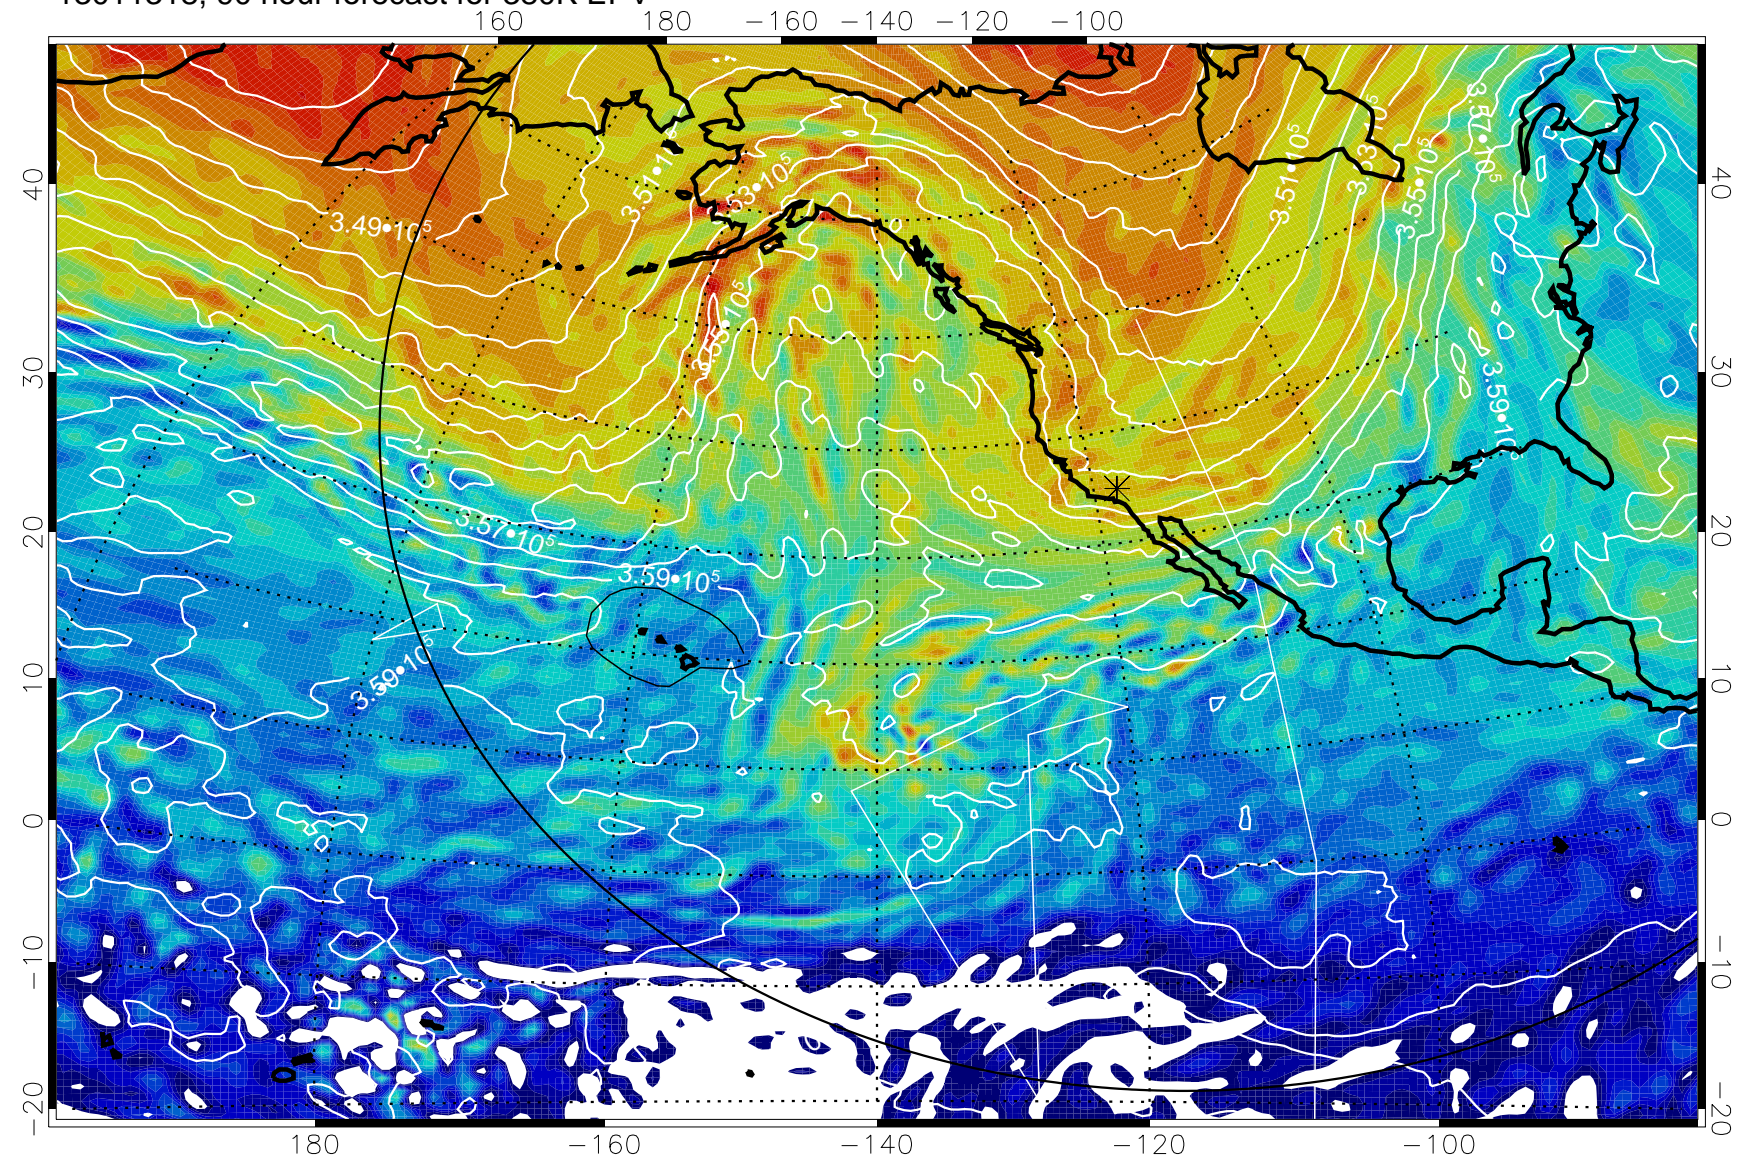

380K Montgomery Streamfunction, white

Range ring of 6000 km -- 19 hours GH round trip

13011306, 78 hour forecast for 380K EPV

380K Montgomery Streamfunction, white

Range ring of 6000 km -- 19 hours GH round trip

13011312, 84 hour forecast for 380K EPV

160 180 -160 -140 -120 -100

380K Montgomery Streamfunction, white

Range ring of 6000 km -- 19 hours GH round trip

13011318, 90 hour forecast for 380K EPV

380K Montgomery Streamfunction, white

Range ring of 6000 km -- 19 hours GH round trip

13011400, 96 hour forecast for 380K EPV

380K Montgomery Streamfunction, white

Range ring of 6000 km -- 19 hours GH round trip

13011406, 102 hour forecast for 380K EPV

160 180 -160 -140 -120 -100

380K Montgomery Streamfunction, white

Range ring of 6000 km -- 19 hours GH round trip

13011412, 108 hour forecast for 380K EPV

160 180 -160 -140 -120 -100

380K Montgomery Streamfunction, white