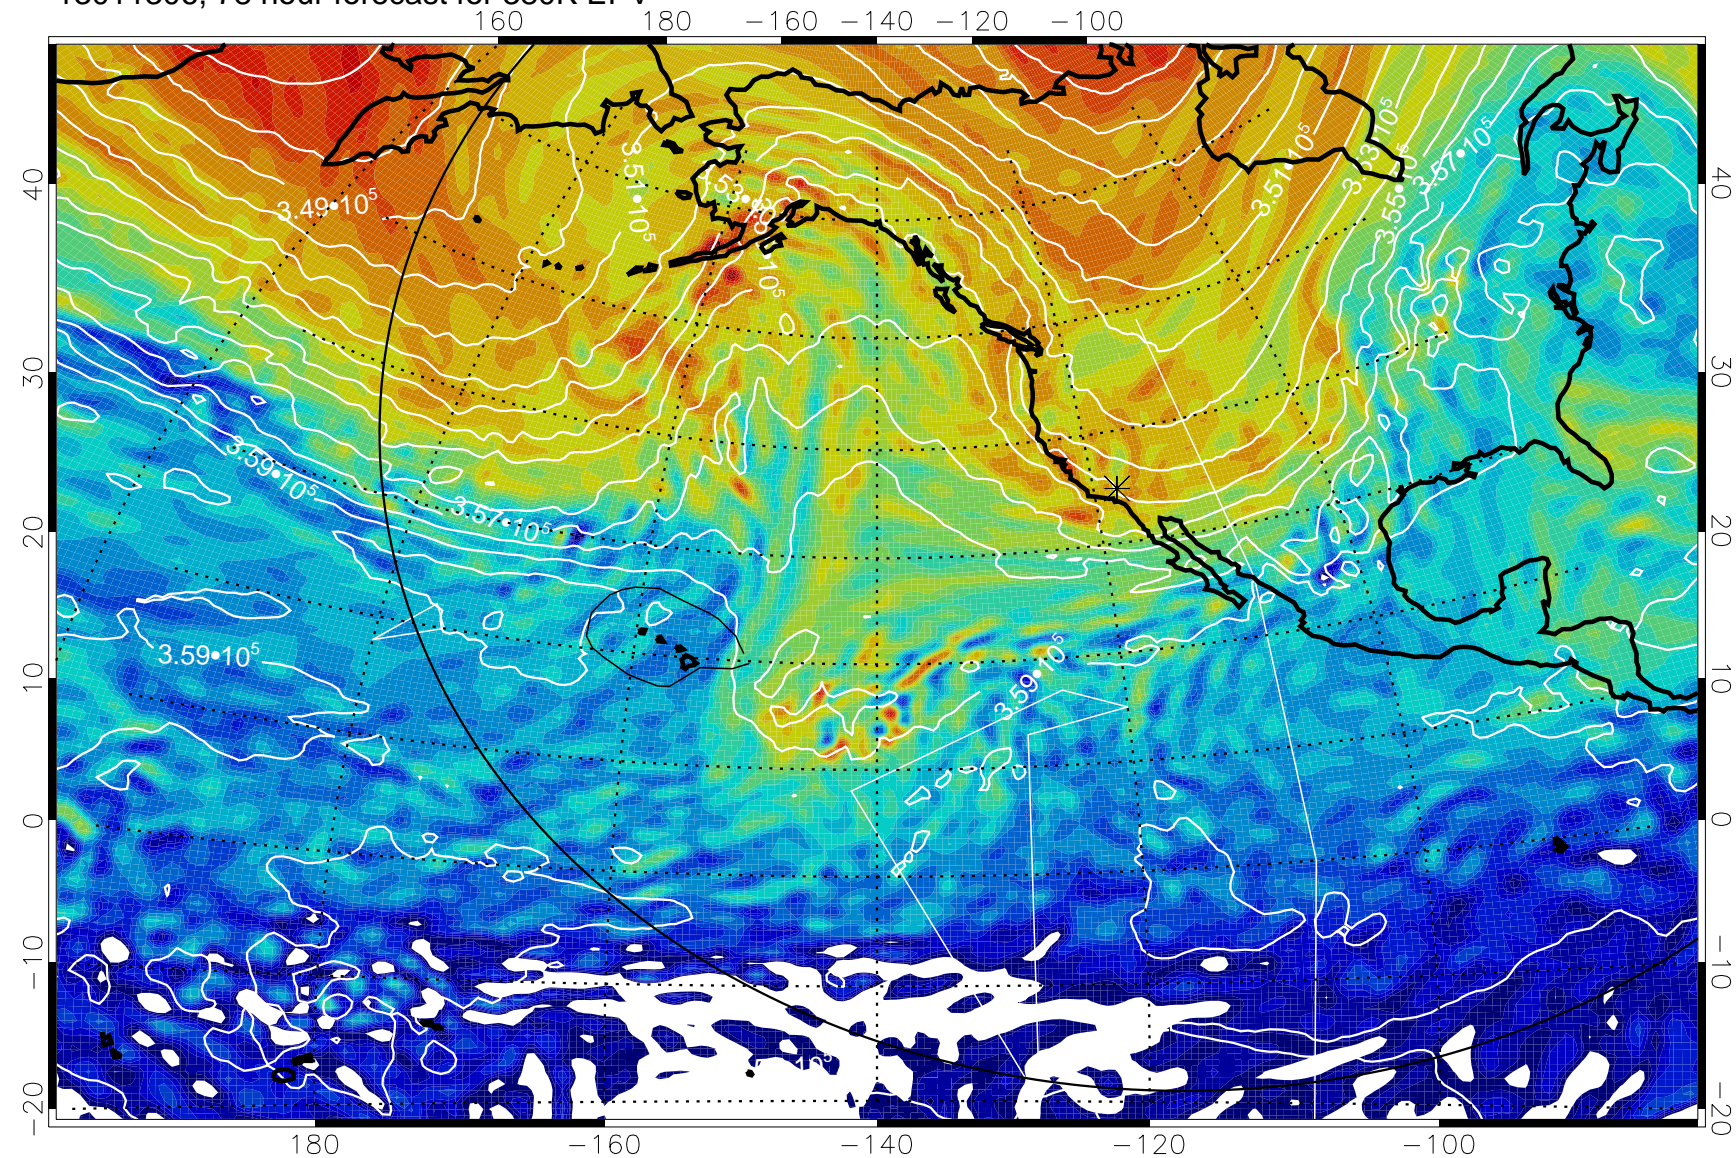

Range ring of 6000 km -- 19 hours GH round trip

13011218, 66 hour forecast for 380K EPV

380K Montgomery Streamfunction, white

Range ring of 6000 km -- 19 hours GH round trip

13011300, 72 hour forecast for 380K EPV

380K Montgomery Streamfunction, white

Range ring of 6000 km -- 19 hours GH round trip

13011306, 78 hour forecast for 380K EPV

380K Montgomery Streamfunction, white

Range ring of 6000 km -- 19 hours GH round trip

13011312, 84 hour forecast for 380K EPV

160 180 -160 -140 -120 -100

380K Montgomery Streamfunction, white

Range ring of 6000 km -- 19 hours GH round trip

13011318, 90 hour forecast for 380K EPV

380K Montgomery Streamfunction, white

Range ring of 6000 km -- 19 hours GH round trip

13011400, 96 hour forecast for 380K EPV

380K Montgomery Streamfunction, white

Range ring of 6000 km -- 19 hours GH round trip

13011406, 102 hour forecast for 380K EPV