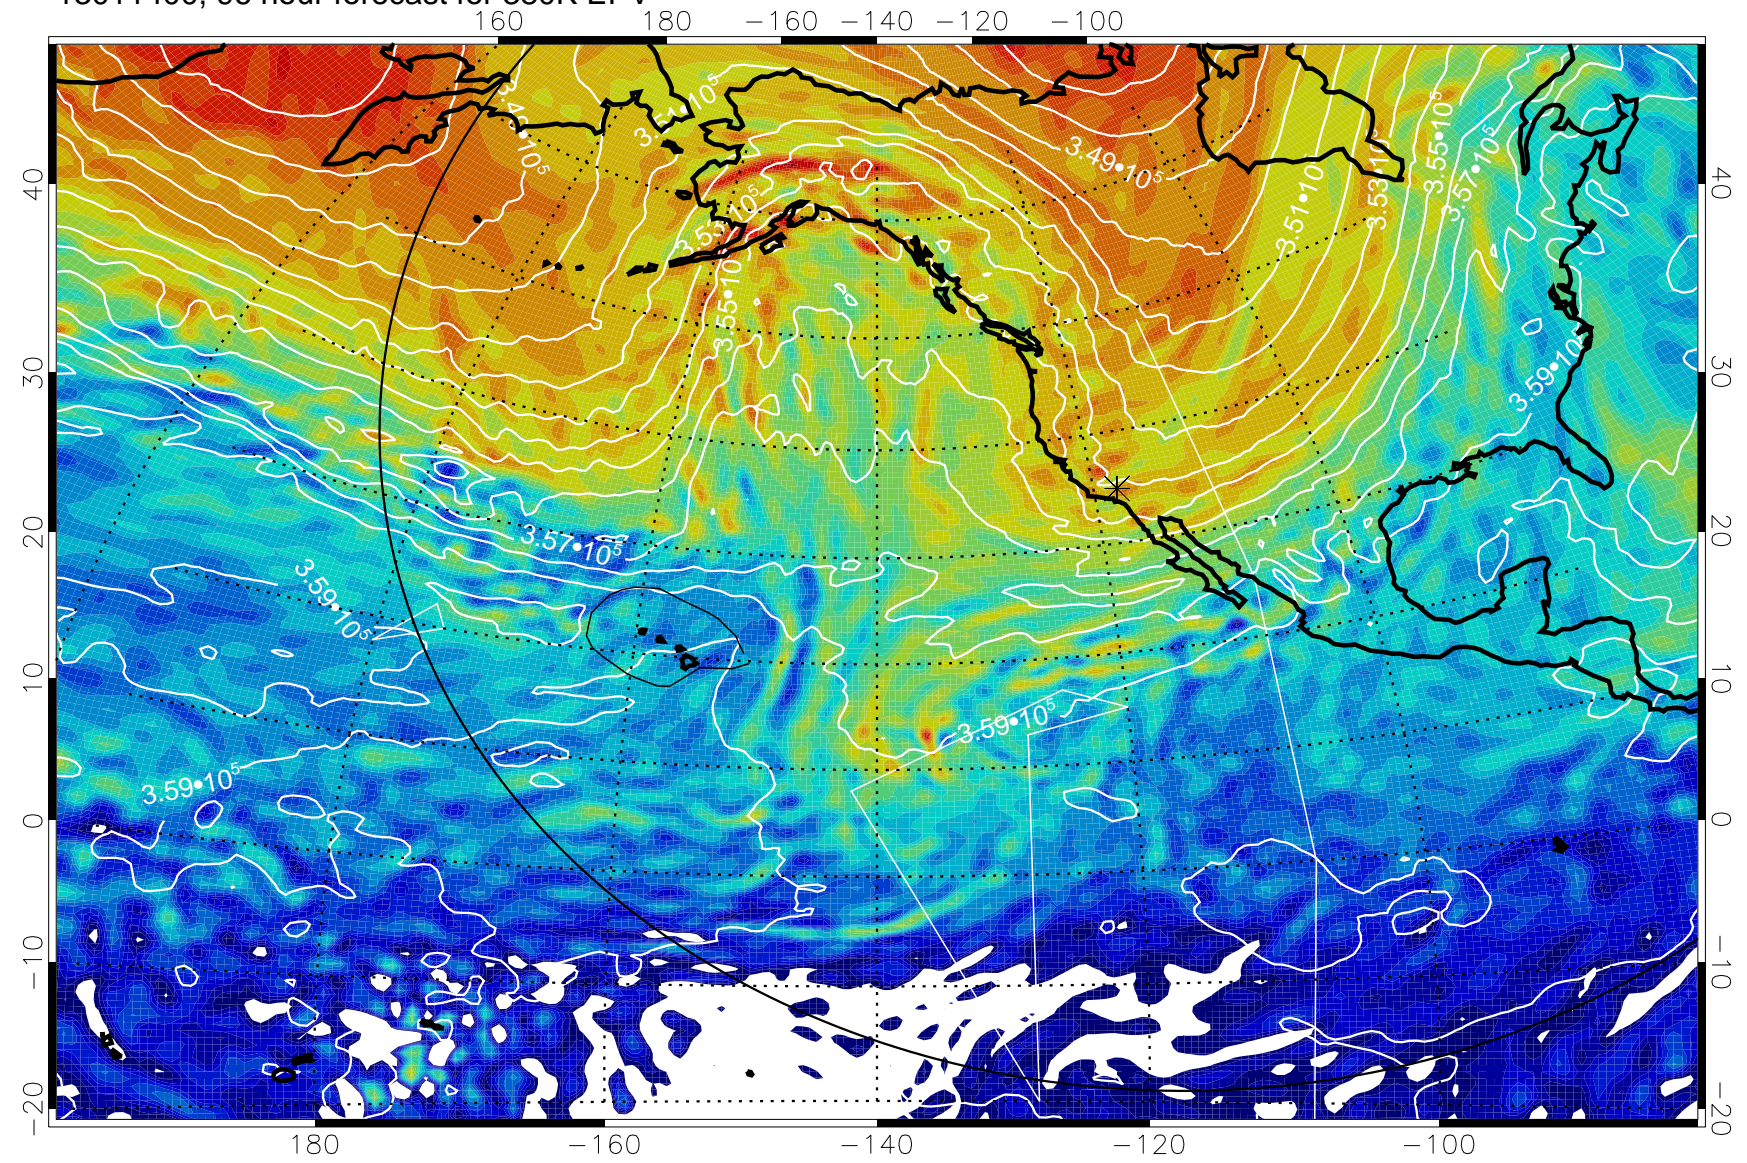

380K Montgomery Streamfunction, white

Range ring of 6000 km -- 19 hours GH round trip

13011306, 78 hour forecast for 380K EPV

380K Montgomery Streamfunction, white

Range ring of 6000 km -- 19 hours GH round trip

13011312, 84 hour forecast for 380K EPV

160 180 -160 -140 -120 -100

380K Montgomery Streamfunction, white

Range ring of 6000 km -- 19 hours GH round trip

13011318, 90 hour forecast for 380K EPV

380K Montgomery Streamfunction, white

Range ring of 6000 km -- 19 hours GH round trip

13011400, 96 hour forecast for 380K EPV

380K Montgomery Streamfunction, white

Range ring of 6000 km -- 19 hours GH round trip

13011406, 102 hour forecast for 380K EPV

160 180 -160 -140 -120 -100

380K Montgomery Streamfunction, white

Range ring of 6000 km -- 19 hours GH round trip

13011412, 108 hour forecast for 380K EPV

160 180 -160 -140 -120 -100

380K Montgomery Streamfunction, white