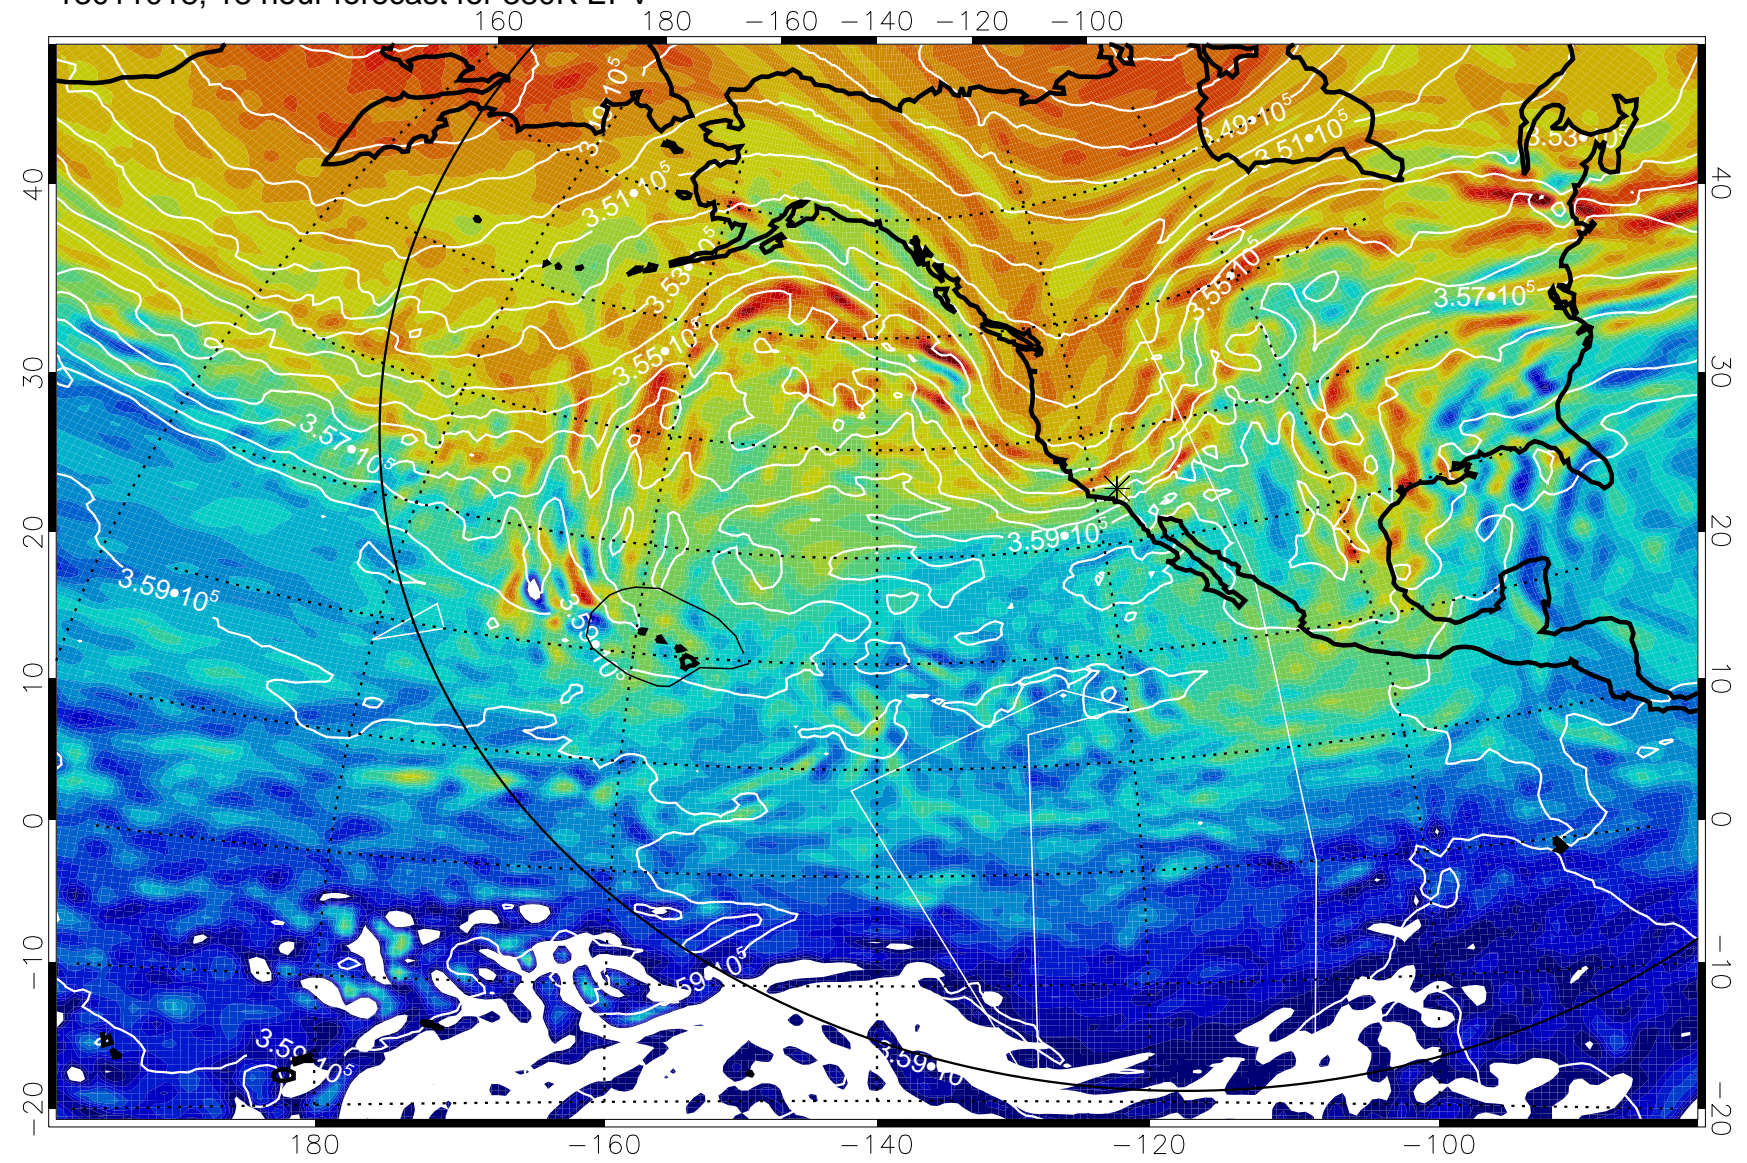

13011012, 12 hour forecast for 380K EPV

380K Montgomery Streamfunction, white

Range ring of 6000 km -- 19 hours GH round trip

13011018, 18 hour forecast for 380K EPV

380K Montgomery Streamfunction, white

Range ring of 6000 km -- 19 hours GH round trip

13011100, 24 hour forecast for 380K EPV

380K Montgomery Streamfunction, white

Range ring of 6000 km -- 19 hours GH round trip

13011106, 30 hour forecast for 380K EPV

380K Montgomery Streamfunction, white

Range ring of 6000 km -- 19 hours GH round trip

13011112, 36 hour forecast for 380K EPV

380K Montgomery Streamfunction, white

Range ring of 6000 km -- 19 hours GH round trip

13011118, 42 hour forecast for 380K EPV

380K Montgomery Streamfunction, white

Range ring of 6000 km -- 19 hours GH round trip

Range ring of 6000 km -- 19 hours GH round trip

13011218, 66 hour forecast for 380K EPV

380K Montgomery Streamfunction, white

Range ring of 6000 km -- 19 hours GH round trip

13011300, 72 hour forecast for 380K EPV