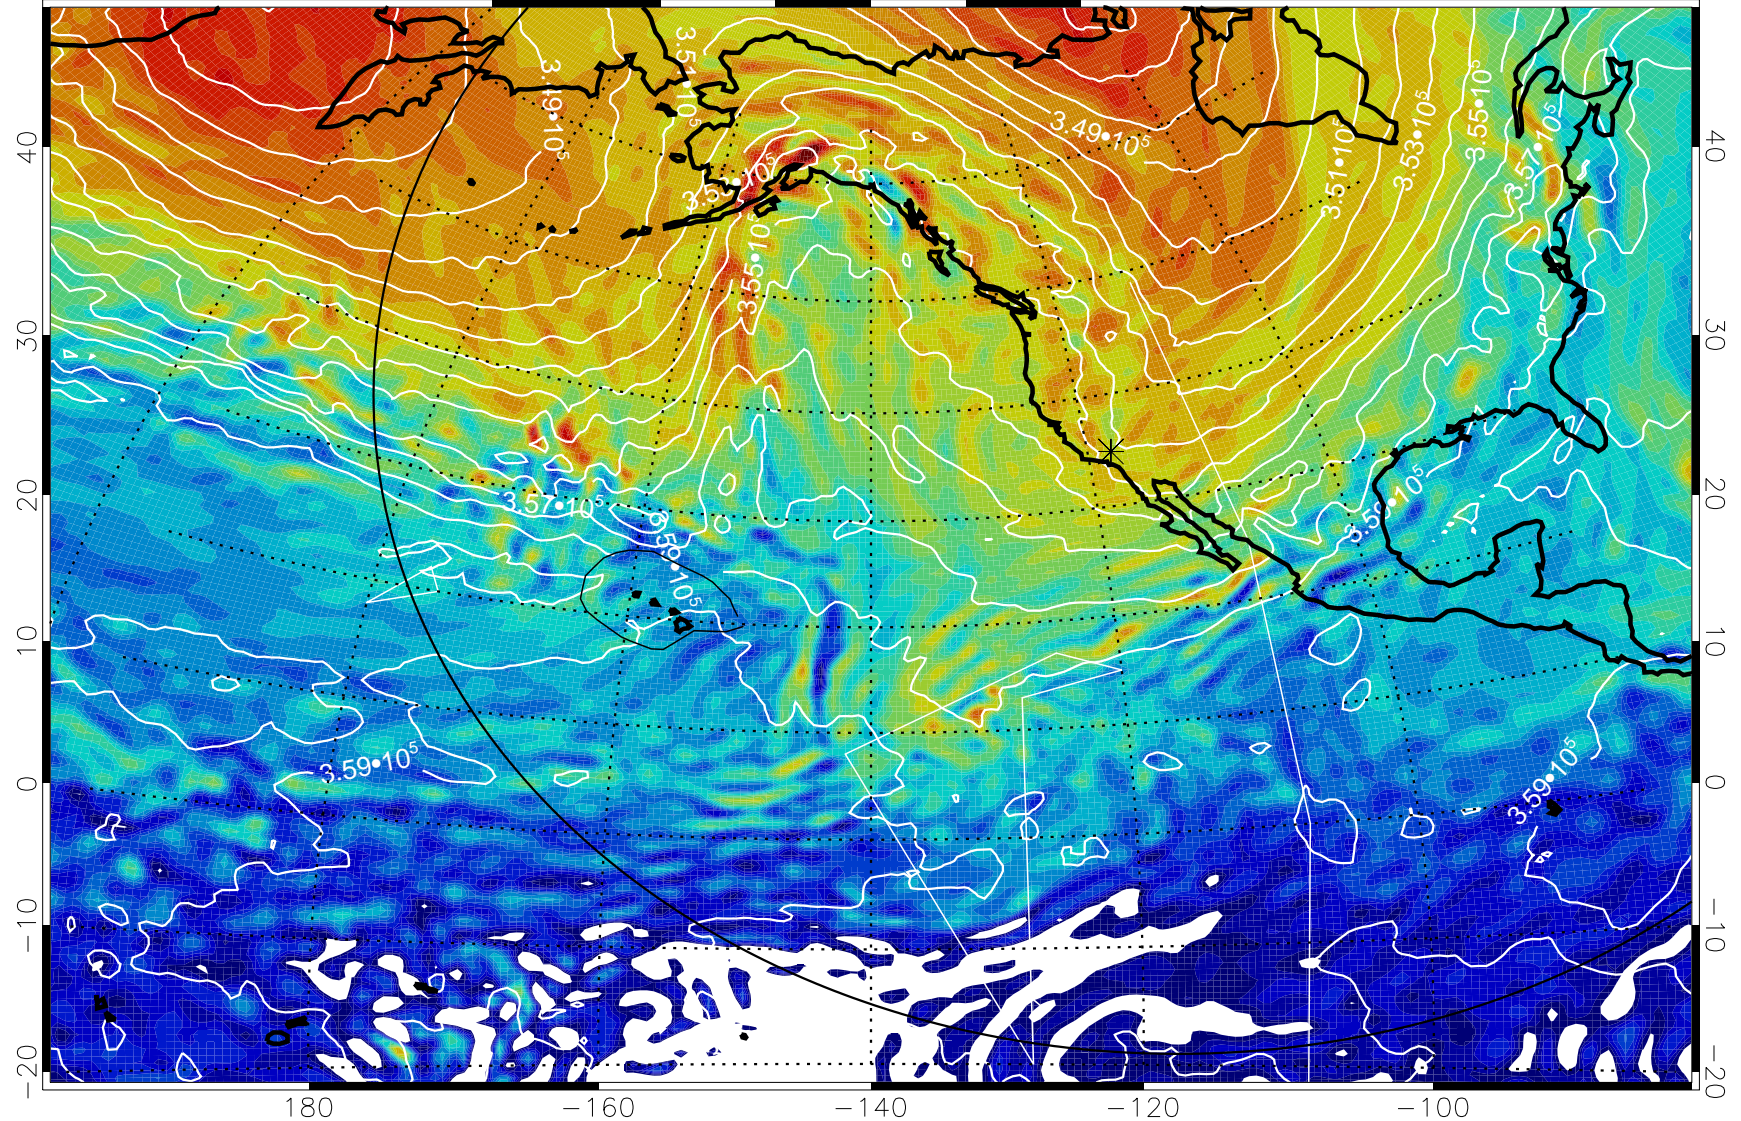

Range ring of 6000 km -- 19 hours GH round trip

13011400, 96 hour forecast for 380K EPV

380K Montgomery Streamfunction, white

Range ring of 6000 km -- 19 hours GH round trip

13011406, 102 hour forecast for 380K EPV

160 180 -160 -140 -120 -100

380K Montgomery Streamfunction, white

Range ring of 6000 km -- 19 hours GH round trip

13011412, 108 hour forecast for 380K EPV

160 180 -160 -140 -120 -100

380K Montgomery Streamfunction, white

Range ring of 6000 km -- 19 hours GH round trip

13011418, 114 hour forecast for 380K EPV

160 180 -160 -140 -120 -100

$-5.0 \cdot 10^{-6}$ 0 $5.0 \cdot 10^{-6}$ $1.0 \cdot 10^{-5}$ $1.5 \cdot 10^{-5}$
PVU

380K Montgomery Streamfunction, white

Range ring of 6000 km -- 19 hours GH round trip

13011500, 120 hour forecast for 380K EPV

160 180 -160 -140 -120 -100

380K Montgomery Streamfunction, white

Range ring of 6000 km -- 19 hours GH round trip