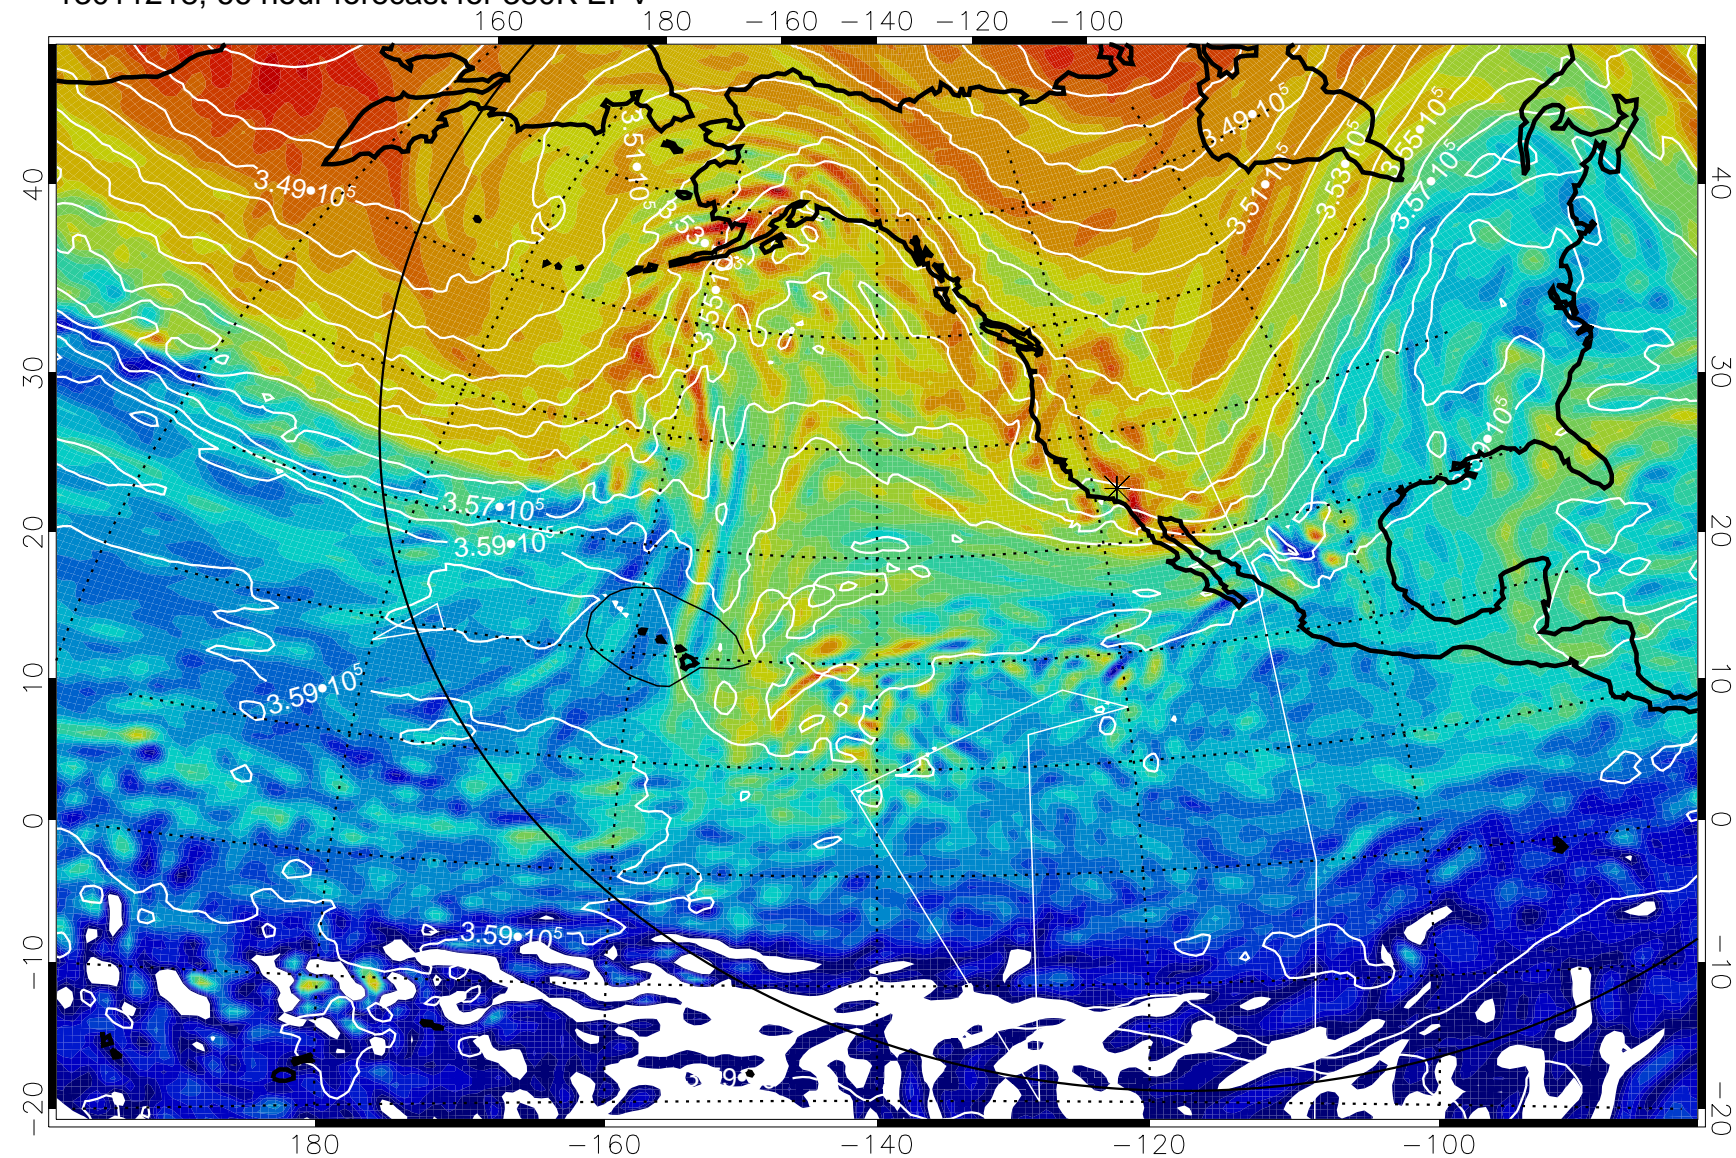

13011200, 48 hour forecast for 380K EPV

380K Montgomery Streamfunction, white

Range ring of 6000 km -- 19 hours GH round trip

13011206, 54 hour forecast for 380K EPV

160 180 -160 -140 -120 -100

40
30
20
10
0
-10
-20

40
30
20
10
0
-10
-20

180 -160 -140 -120 -100

380K Montgomery Streamfunction, white

Range ring of 6000 km -- 19 hours GH round trip

13011212, 60 hour forecast for 380K EPV

380K Montgomery Streamfunction, white

Range ring of 6000 km -- 19 hours GH round trip

13011218, 66 hour forecast for 380K EPV

380K Montgomery Streamfunction, white

Range ring of 6000 km -- 19 hours GH round trip

13011300, 72 hour forecast for 380K EPV

380K Montgomery Streamfunction, white

Range ring of 6000 km -- 19 hours GH round trip

13011306, 78 hour forecast for 380K EPV

380K Montgomery Streamfunction, white

Range ring of 6000 km -- 19 hours GH round trip