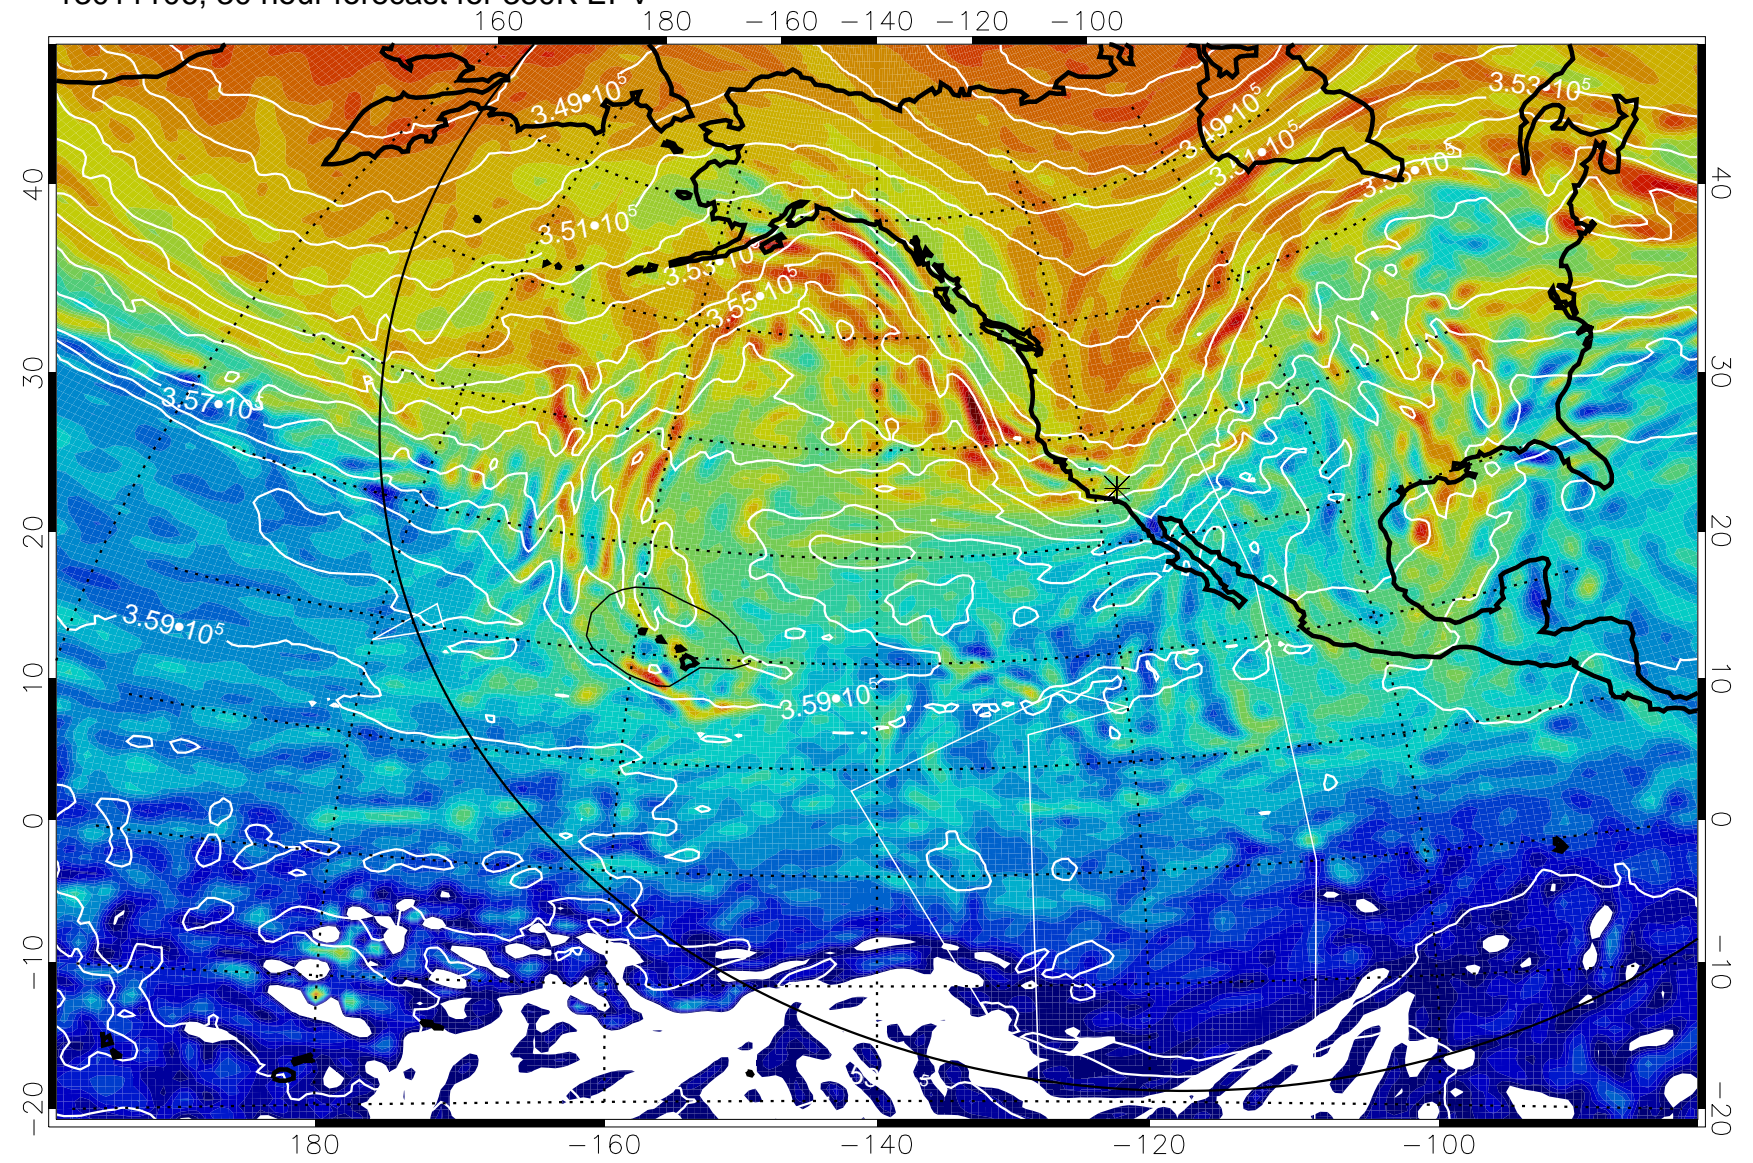

13011012, 12 hour forecast for 380K EPV

380K Montgomery Streamfunction, white

Range ring of 6000 km -- 19 hours GH round trip

13011018, 18 hour forecast for 380K EPV

380K Montgomery Streamfunction, white

Range ring of 6000 km -- 19 hours GH round trip

13011100, 24 hour forecast for 380K EPV

380K Montgomery Streamfunction, white

Range ring of 6000 km -- 19 hours GH round trip

13011106, 30 hour forecast for 380K EPV

380K Montgomery Streamfunction, white

Range ring of 6000 km -- 19 hours GH round trip

13011112, 36 hour forecast for 380K EPV

380K Montgomery Streamfunction, white

Range ring of 6000 km -- 19 hours GH round trip

13011118, 42 hour forecast for 380K EPV

380K Montgomery Streamfunction, white

Range ring of 6000 km -- 19 hours GH round trip

Range ring of 6000 km -- 19 hours GH round trip

13011218, 66 hour forecast for 380K EPV

380K Montgomery Streamfunction, white

Range ring of 6000 km -- 19 hours GH round trip

13011300, 72 hour forecast for 380K EPV