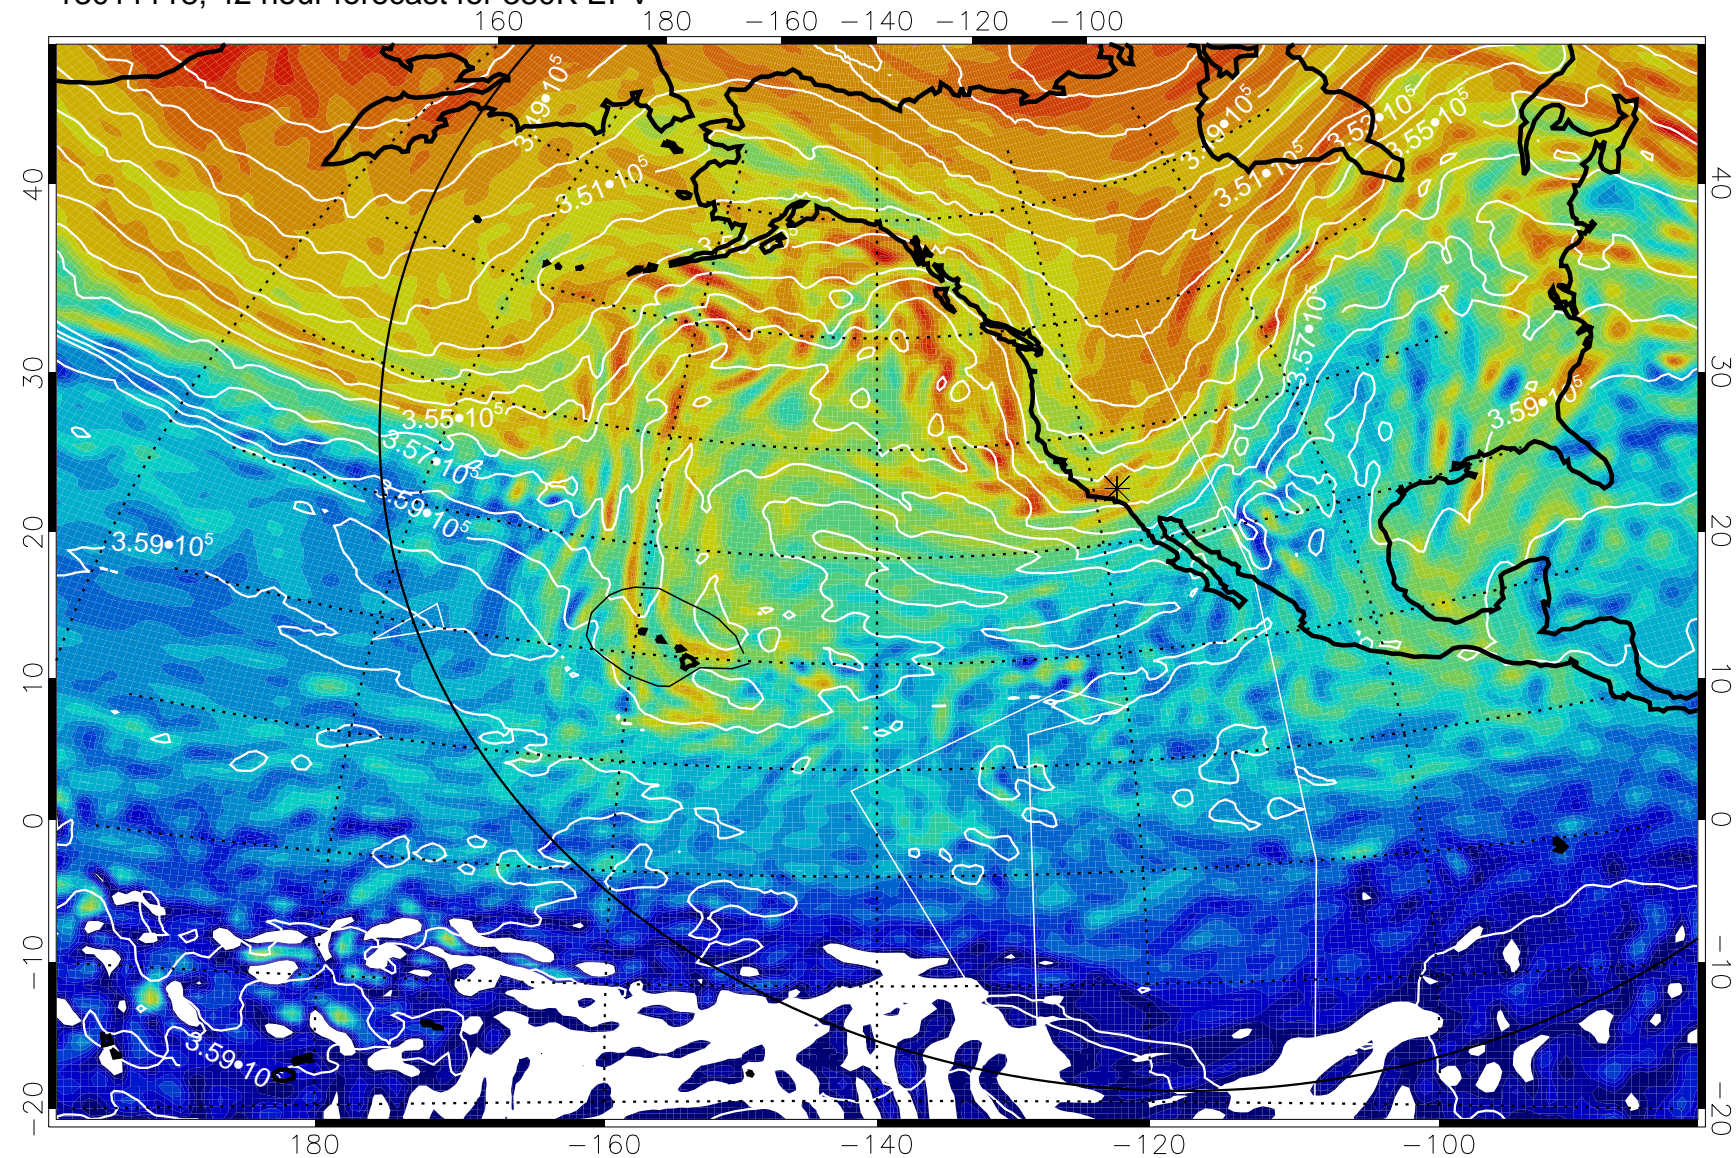

13011100, 24 hour forecast for 380K EPV

380K Montgomery Streamfunction, white

Range ring of 6000 km -- 19 hours GH round trip

13011106, 30 hour forecast for 380K EPV

380K Montgomery Streamfunction, white

Range ring of 6000 km -- 19 hours GH round trip

13011112, 36 hour forecast for 380K EPV

380K Montgomery Streamfunction, white

Range ring of 6000 km -- 19 hours GH round trip

13011118, 42 hour forecast for 380K EPV

380K Montgomery Streamfunction, white

Range ring of 6000 km -- 19 hours GH round trip

40
30
20
10
0
-10
-20

180 -160 -140 -120 -100

380K Montgomery Streamfunction, white

Range ring of 6000 km -- 19 hours GH round trip

13011212, 60 hour forecast for 380K EPV

380K Montgomery Streamfunction, white

Range ring of 6000 km -- 19 hours GH round trip

13011218, 66 hour forecast for 380K EPV

380K Montgomery Streamfunction, white

Range ring of 6000 km -- 19 hours GH round trip

13011300, 72 hour forecast for 380K EPV