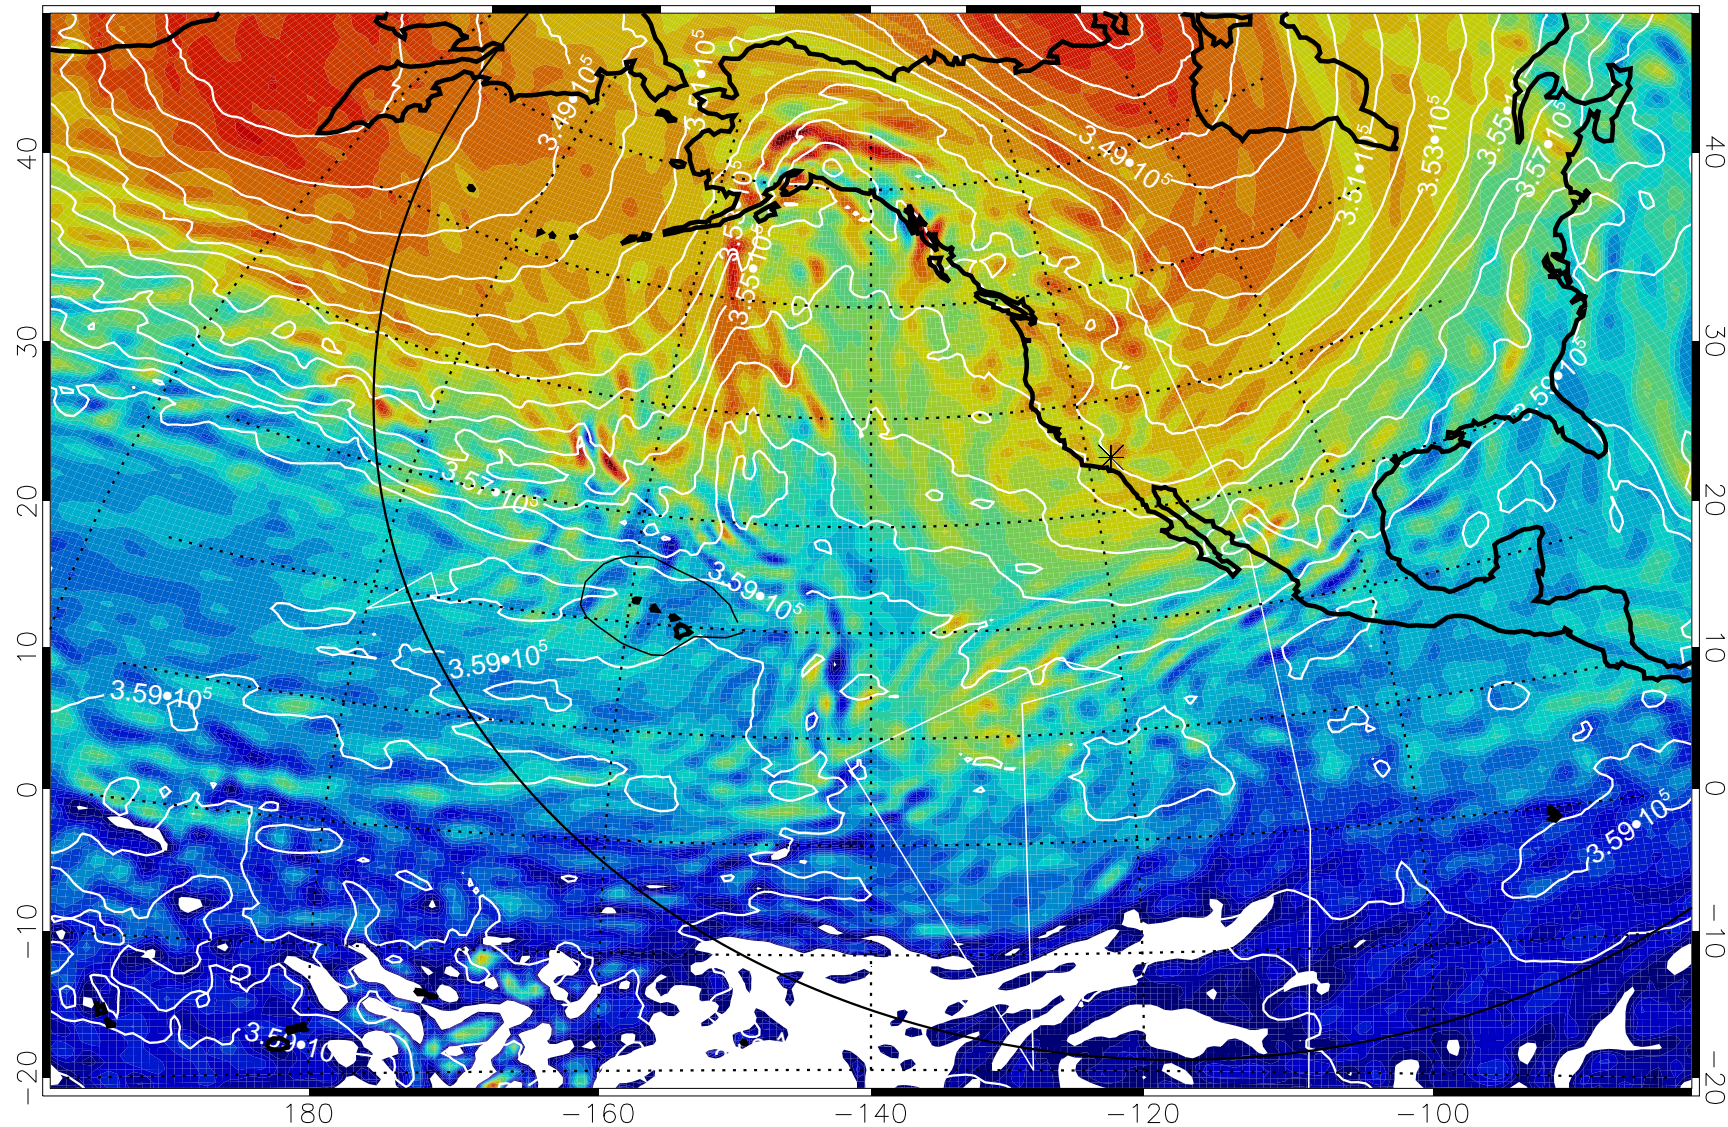

Range ring of 6000 km -- 19 hours GH round trip

13011400, 96 hour forecast for 380K EPV

380K Montgomery Streamfunction, white

Range ring of 6000 km -- 19 hours GH round trip

13011406, 102 hour forecast for 380K EPV

160 180 -160 -140 -120 -100

380K Montgomery Streamfunction, white

Range ring of 6000 km -- 19 hours GH round trip

13011412, 108 hour forecast for 380K EPV

160 180 -160 -140 -120 -100

380K Montgomery Streamfunction, white

Range ring of 6000 km -- 19 hours GH round trip

13011418, 114 hour forecast for 380K EPV

160 180 -160 -140 -120 -100

$-5.0 \cdot 10^{-6}$ 0 $5.0 \cdot 10^{-6}$ $1.0 \cdot 10^{-5}$ $1.5 \cdot 10^{-5}$
PVU