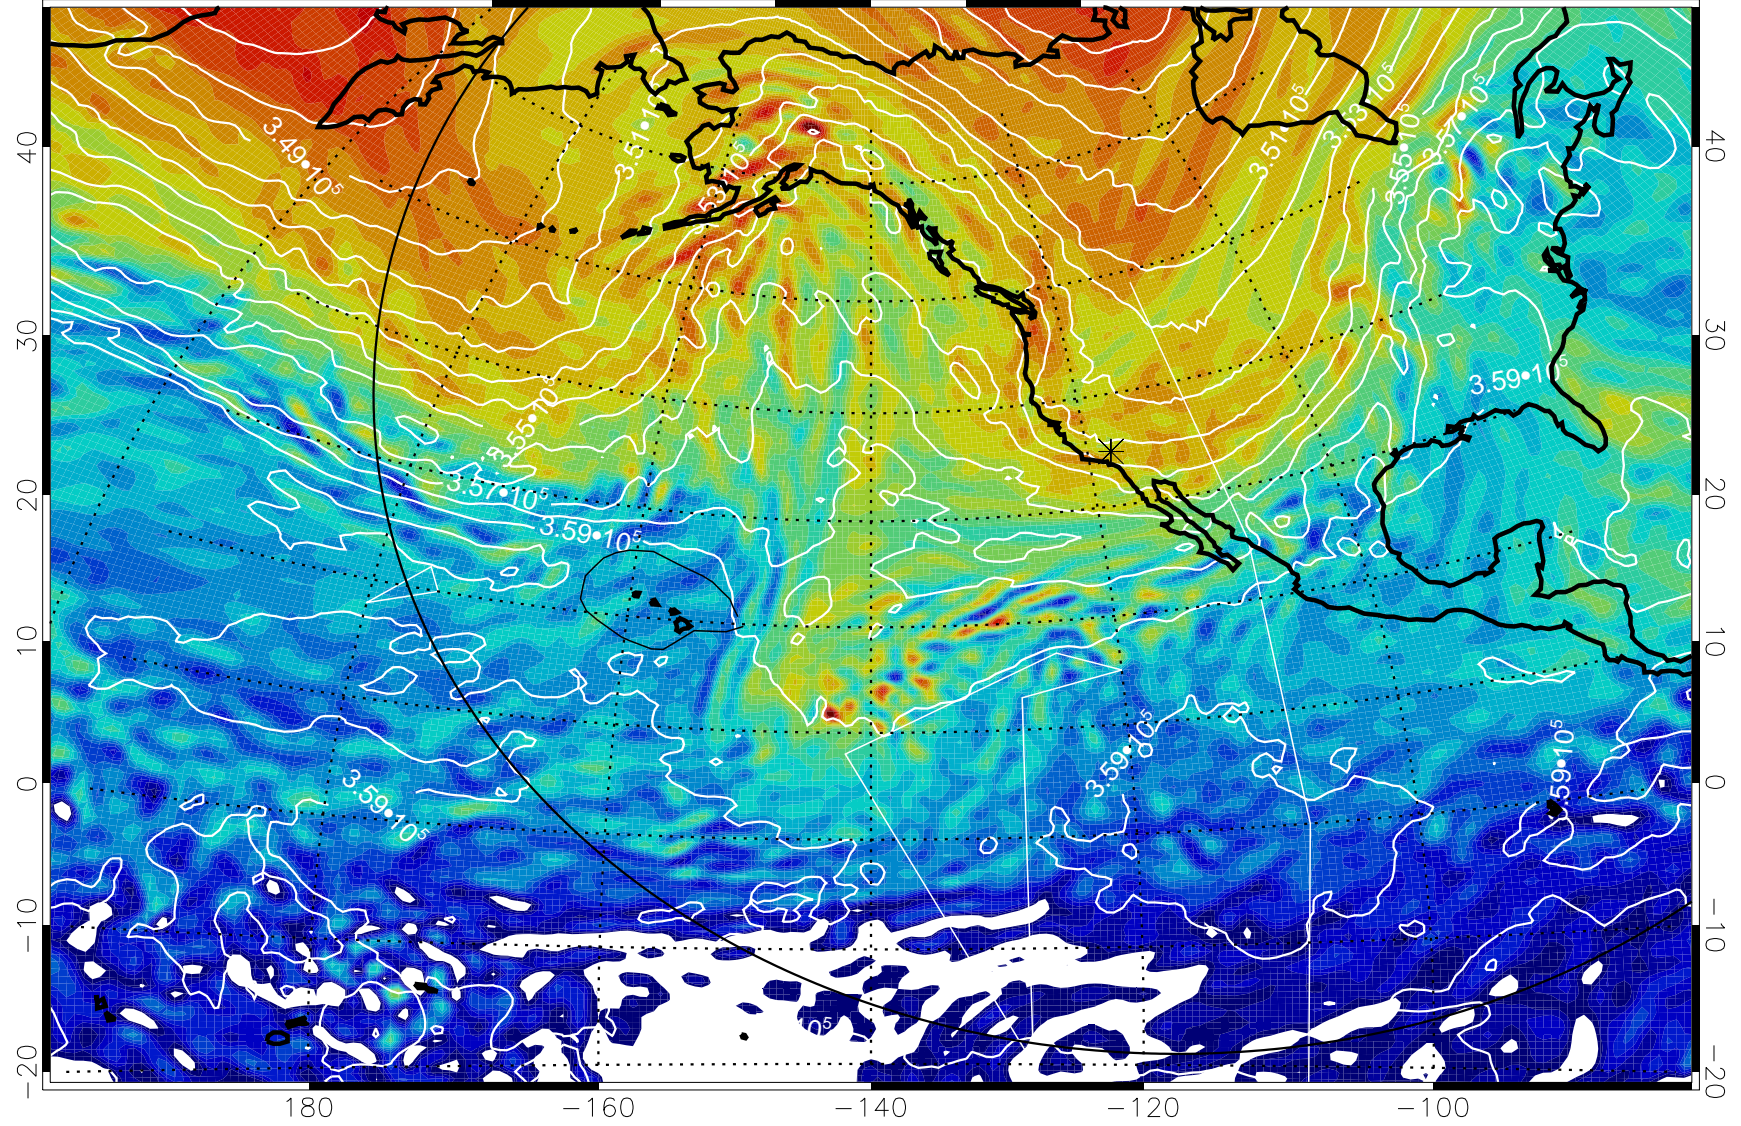

Range ring of 6000 km -- 19 hours GH round trip

13011218, 66 hour forecast for 380K EPV

380K Montgomery Streamfunction, white

Range ring of 6000 km -- 19 hours GH round trip

13011300, 72 hour forecast for 380K EPV

380K Montgomery Streamfunction, white

Range ring of 6000 km -- 19 hours GH round trip

13011306, 78 hour forecast for 380K EPV

380K Montgomery Streamfunction, white

Range ring of 6000 km -- 19 hours GH round trip

13011312, 84 hour forecast for 380K EPV

160 180 -160 -140 -120 -100

380K Montgomery Streamfunction, white

Range ring of 6000 km -- 19 hours GH round trip

13011318, 90 hour forecast for 380K EPV

380K Montgomery Streamfunction, white

Range ring of 6000 km -- 19 hours GH round trip

13011400, 96 hour forecast for 380K EPV

380K Montgomery Streamfunction, white

Range ring of 6000 km -- 19 hours GH round trip

13011406, 102 hour forecast for 380K EPV