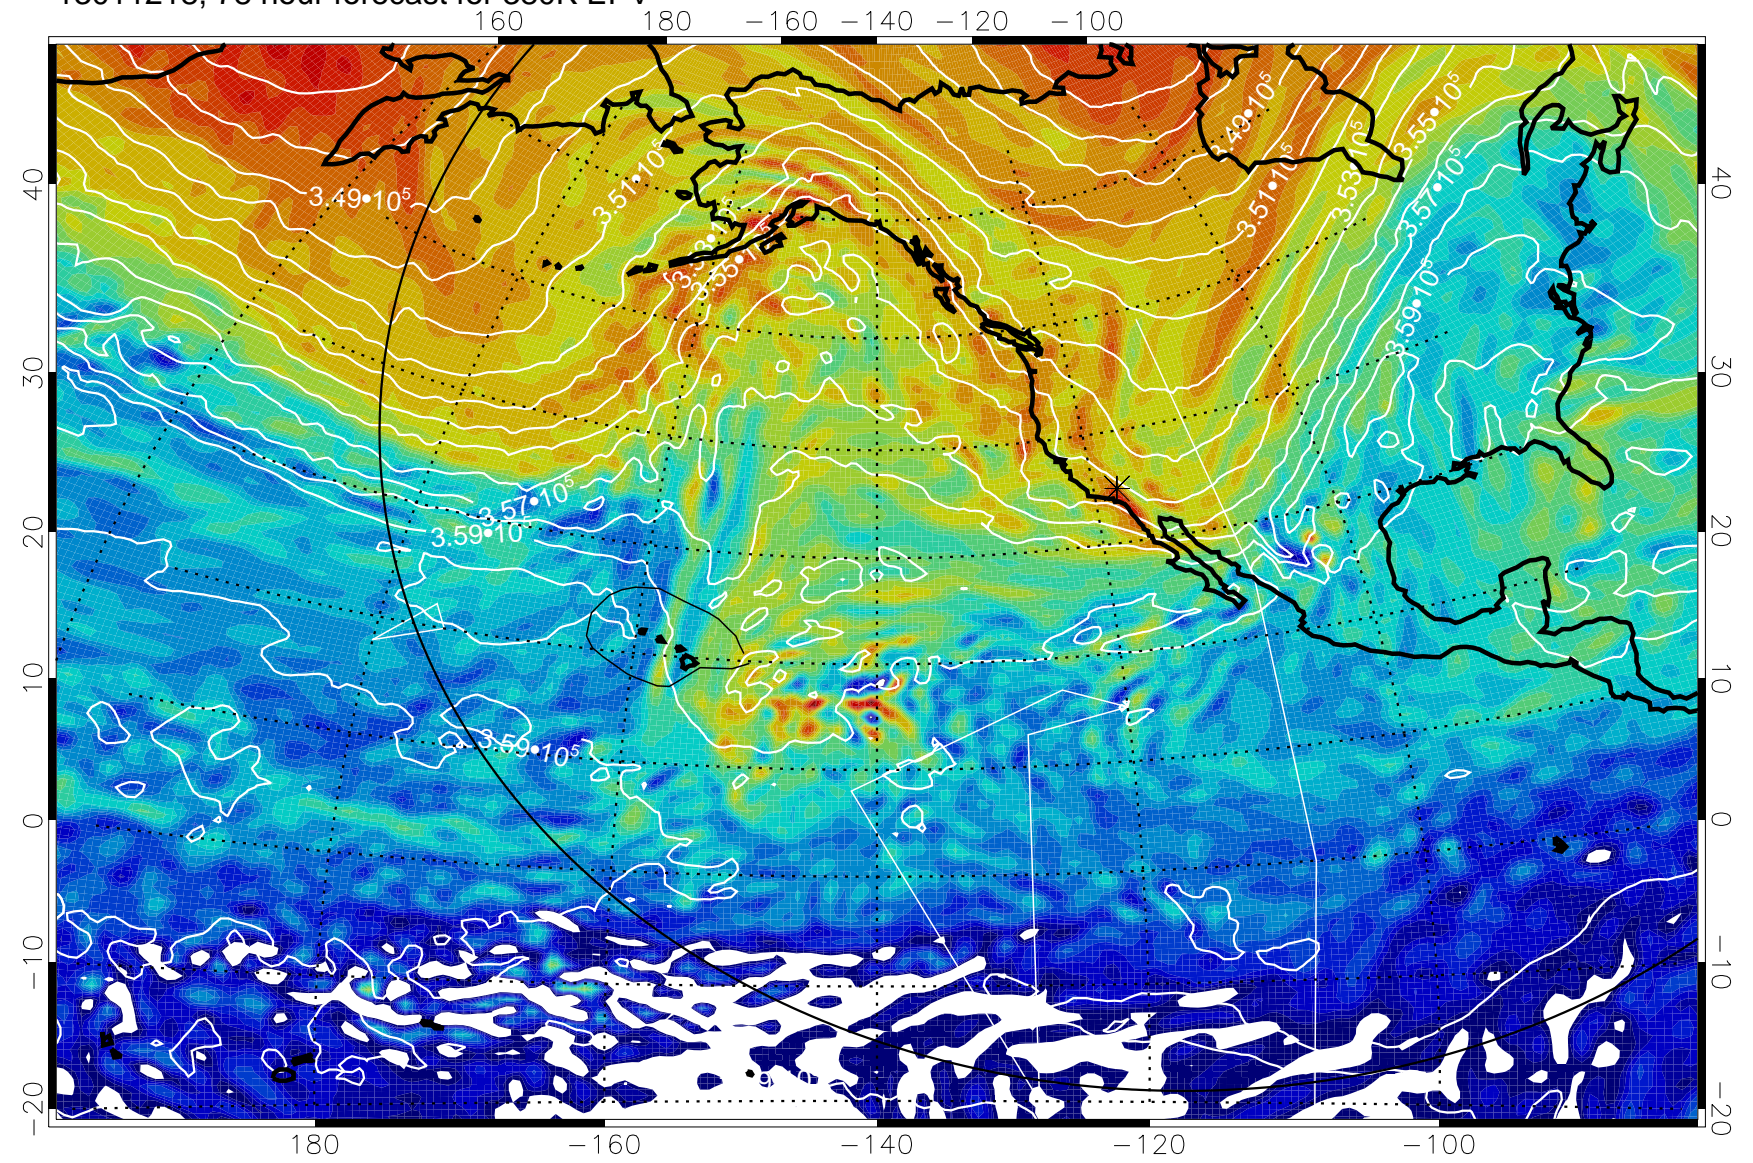

13011118, 54 hour forecast for 380K EPV

380K Montgomery Streamfunction, white

Range ring of 6000 km -- 19 hours GH round trip

13011200, 60 hour forecast for 380K EPV

380K Montgomery Streamfunction, white

Range ring of 6000 km -- 19 hours GH round trip

13011206, 66 hour forecast for 380K EPV

380K Montgomery Streamfunction, white

Range ring of 6000 km -- 19 hours GH round trip

13011212, 72 hour forecast for 380K EPV

380K Montgomery Streamfunction, white

Range ring of 6000 km -- 19 hours GH round trip

13011218, 78 hour forecast for 380K EPV

380K Montgomery Streamfunction, white

Range ring of 6000 km -- 19 hours GH round trip

13011300, 84 hour forecast for 380K EPV

380K Montgomery Streamfunction, white

Range ring of 6000 km -- 19 hours GH round trip

13011306, 90 hour forecast for 380K EPV

380K Montgomery Streamfunction, white

Range ring of 6000 km -- 19 hours GH round trip

13011312, 96 hour forecast for 380K EPV

380K Montgomery Streamfunction, white

Range ring of 6000 km -- 19 hours GH round trip