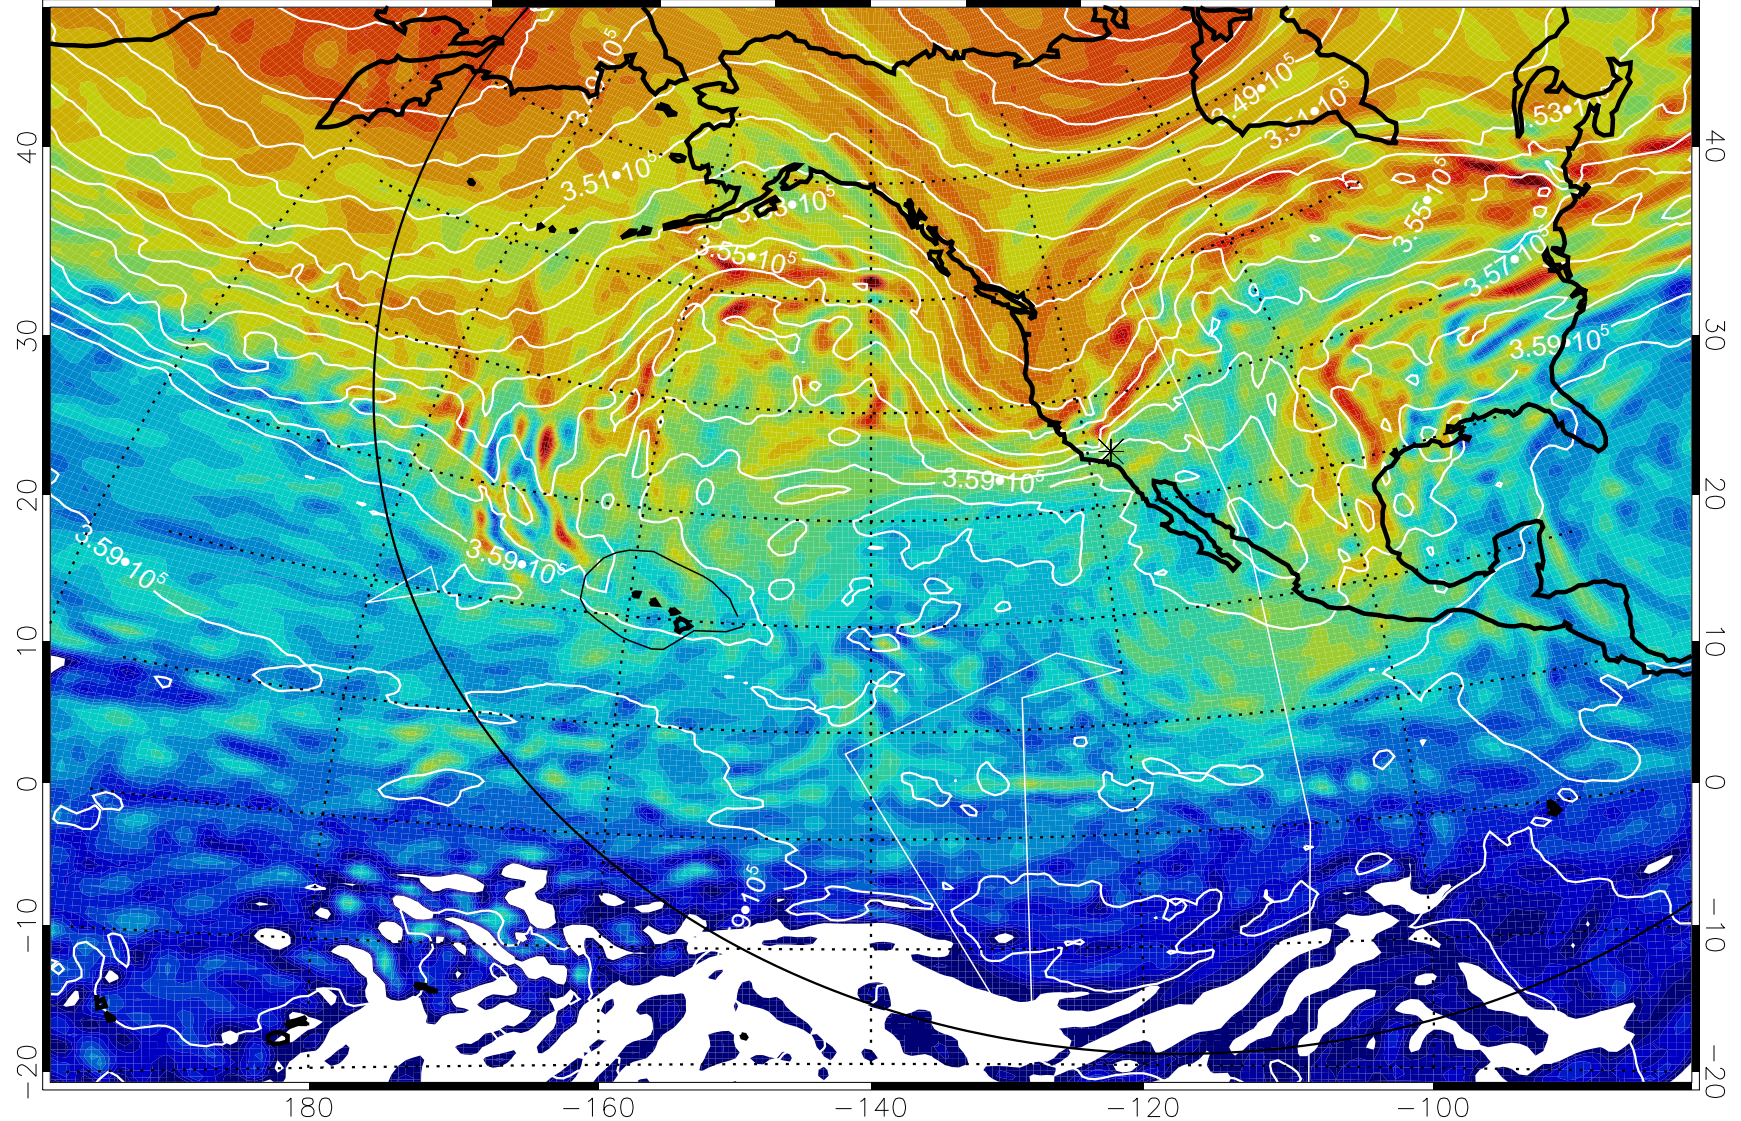

Range ring of 6000 km -- 19 hours GH round trip

13011006, 18 hour forecast for 380K EPV

380K Montgomery Streamfunction, white

Range ring of 6000 km -- 19 hours GH round trip

13011012, 24 hour forecast for 380K EPV

160 180 -160 -140 -120 -100

380K Montgomery Streamfunction, white

Range ring of 6000 km -- 19 hours GH round trip

13011018, 30 hour forecast for 380K EPV

160 180 -160 -140 -120 -100

40
30
20
10
0
-10
-20

380K Montgomery Streamfunction, white

Range ring of 6000 km -- 19 hours GH round trip

13011100, 36 hour forecast for 380K EPV

380K Montgomery Streamfunction, white

Range ring of 6000 km -- 19 hours GH round trip

13011106, 42 hour forecast for 380K EPV

380K Montgomery Streamfunction, white

Range ring of 6000 km -- 19 hours GH round trip

13011112, 48 hour forecast for 380K EPV

380K Montgomery Streamfunction, white

Range ring of 6000 km -- 19 hours GH round trip