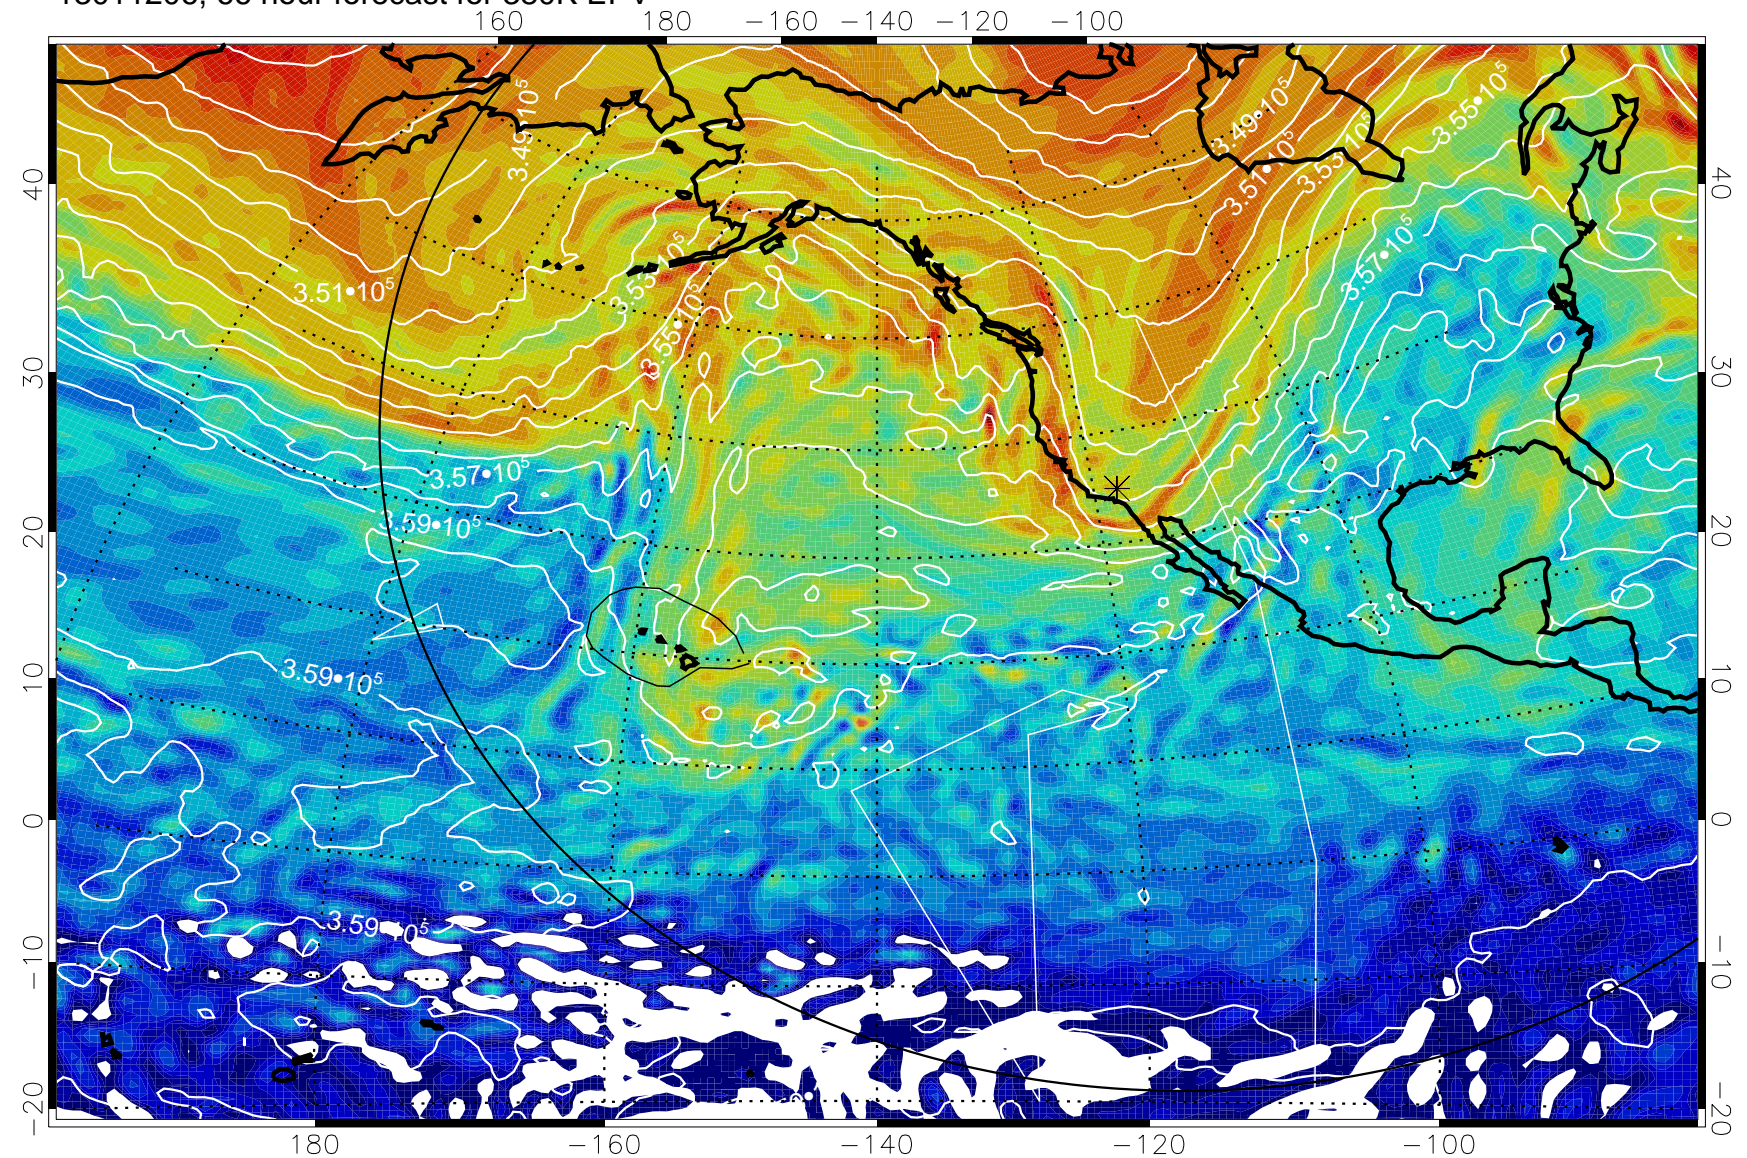

380K Montgomery Streamfunction, white

Range ring of 6000 km -- 19 hours GH round trip

13011112, 48 hour forecast for 380K EPV

380K Montgomery Streamfunction, white

Range ring of 6000 km -- 19 hours GH round trip

13011118, 54 hour forecast for 380K EPV

380K Montgomery Streamfunction, white

Range ring of 6000 km -- 19 hours GH round trip

13011200, 60 hour forecast for 380K EPV

380K Montgomery Streamfunction, white

Range ring of 6000 km -- 19 hours GH round trip

13011206, 66 hour forecast for 380K EPV

380K Montgomery Streamfunction, white

Range ring of 6000 km -- 19 hours GH round trip

13011212, 72 hour forecast for 380K EPV

380K Montgomery Streamfunction, white

Range ring of 6000 km -- 19 hours GH round trip

13011218, 78 hour forecast for 380K EPV

380K Montgomery Streamfunction, white

Range ring of 6000 km -- 19 hours GH round trip

13011300, 84 hour forecast for 380K EPV

380K Montgomery Streamfunction, white

Range ring of 6000 km -- 19 hours GH round trip