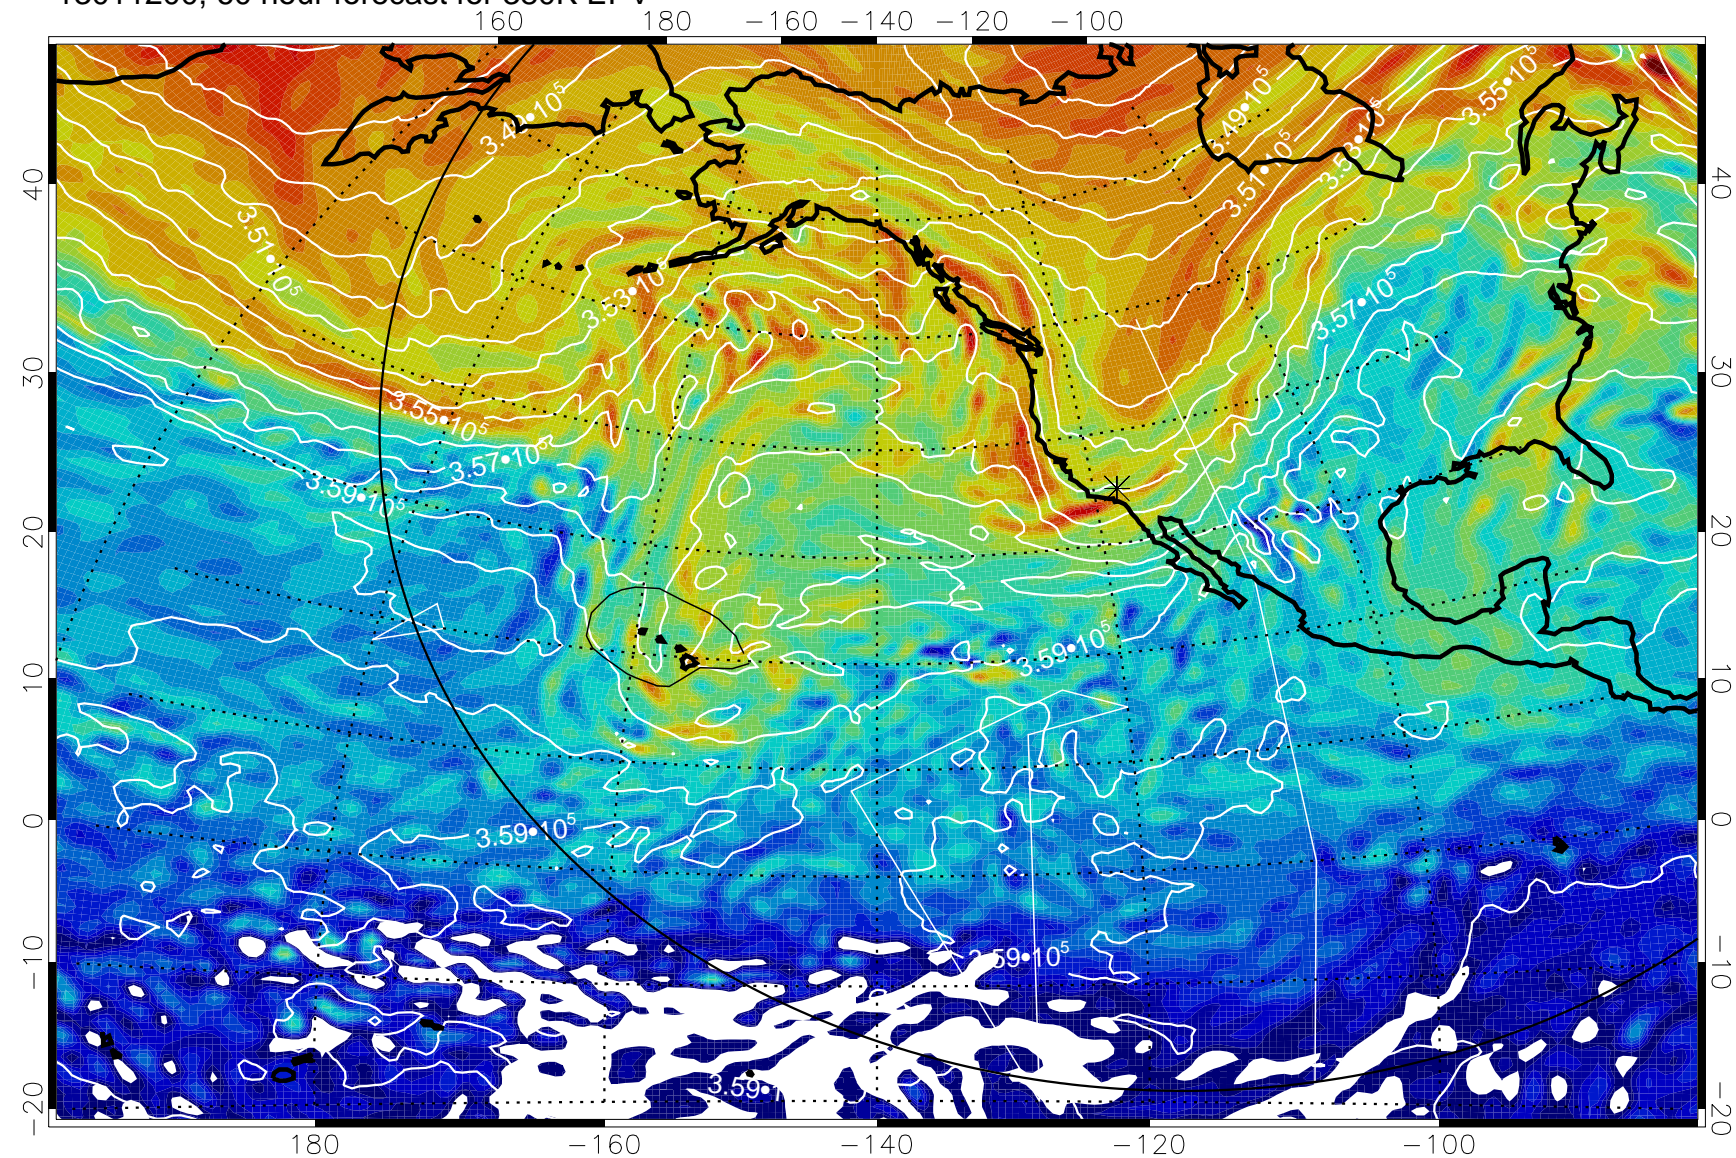

Range ring of 6000 km -- 19 hours GH round trip

13011100, 36 hour forecast for 380K EPV

380K Montgomery Streamfunction, white

Range ring of 6000 km -- 19 hours GH round trip

13011106, 42 hour forecast for 380K EPV

380K Montgomery Streamfunction, white

Range ring of 6000 km -- 19 hours GH round trip

13011112, 48 hour forecast for 380K EPV

380K Montgomery Streamfunction, white

Range ring of 6000 km -- 19 hours GH round trip

13011118, 54 hour forecast for 380K EPV

380K Montgomery Streamfunction, white

Range ring of 6000 km -- 19 hours GH round trip

13011200, 60 hour forecast for 380K EPV

380K Montgomery Streamfunction, white

Range ring of 6000 km -- 19 hours GH round trip

13011206, 66 hour forecast for 380K EPV

380K Montgomery Streamfunction, white

Range ring of 6000 km -- 19 hours GH round trip

13011212, 72 hour forecast for 380K EPV

380K Montgomery Streamfunction, white

Range ring of 6000 km -- 19 hours GH round trip