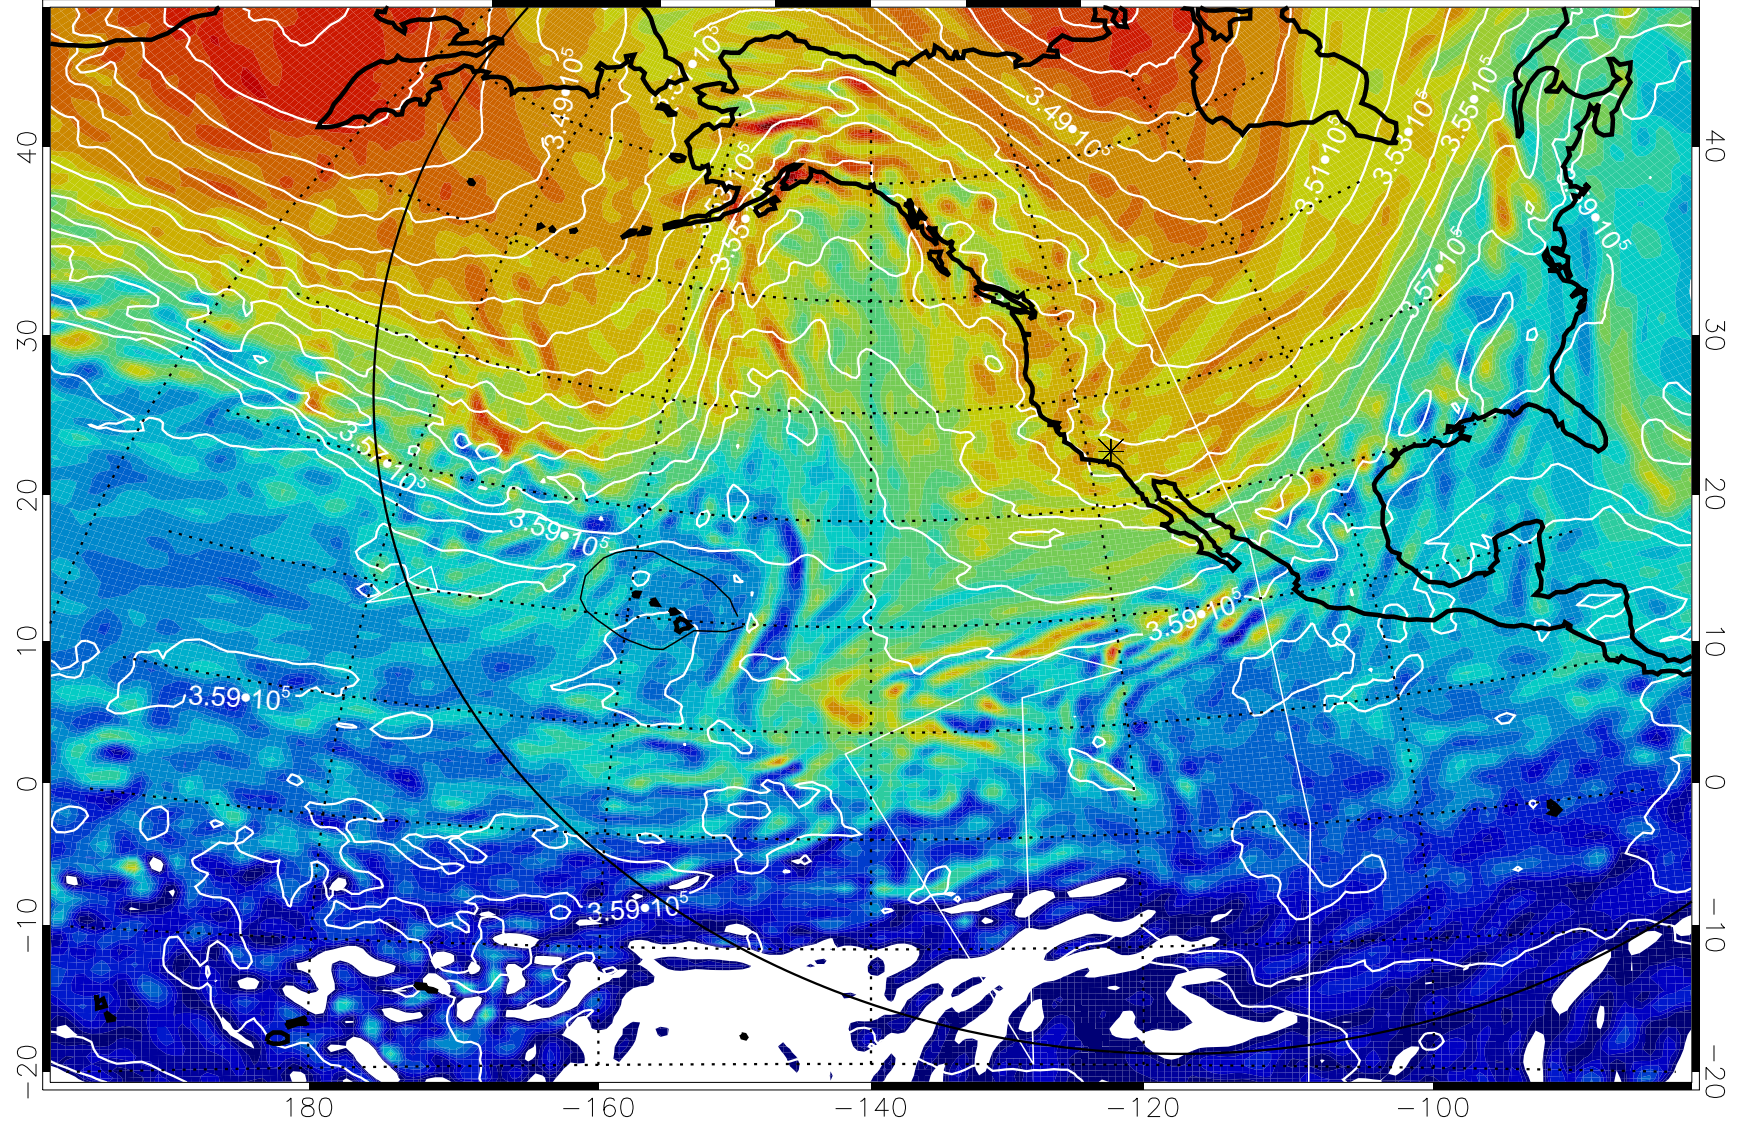

13011306, 90 hour forecast for 380K EPV

380K Montgomery Streamfunction, white

Range ring of 6000 km -- 19 hours GH round trip

13011312, 96 hour forecast for 380K EPV

380K Montgomery Streamfunction, white

Range ring of 6000 km -- 19 hours GH round trip

13011318, 102 hour forecast for 380K EPV

160 180 -160 -140 -120 -100

380K Montgomery Streamfunction, white

Range ring of 6000 km -- 19 hours GH round trip

13011400, 108 hour forecast for 380K EPV

160 180 -160 -140 -120 -100

380K Montgomery Streamfunction, white

Range ring of 6000 km -- 19 hours GH round trip

13011406, 114 hour forecast for 380K EPV

160 180 -160 -140 -120 -100

380K Montgomery Streamfunction, white

Range ring of 6000 km -- 19 hours GH round trip

13011412, 120 hour forecast for 380K EPV

160 180 -160 -140 -120 -100

380K Montgomery Streamfunction, white

Range ring of 6000 km -- 19 hours GH round trip