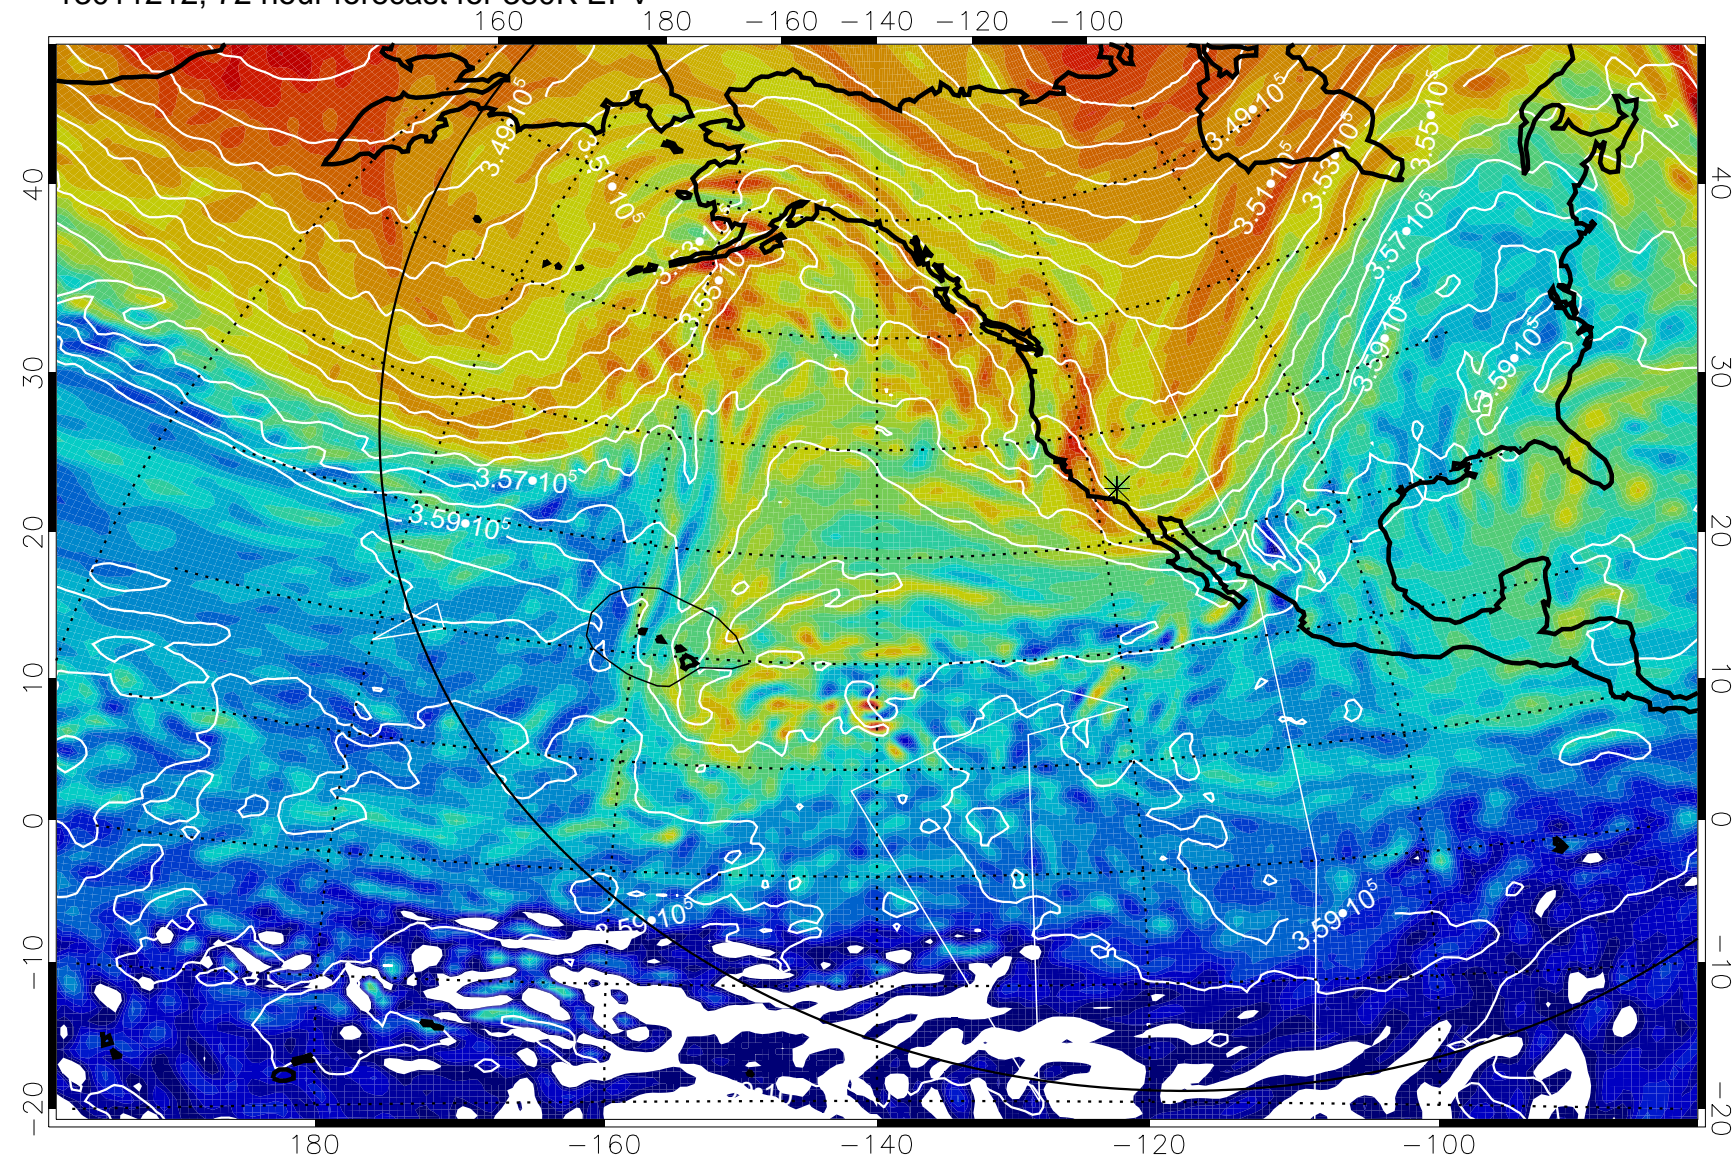

13011118, 54 hour forecast for 380K EPV

380K Montgomery Streamfunction, white

Range ring of 6000 km -- 19 hours GH round trip

13011200, 60 hour forecast for 380K EPV

380K Montgomery Streamfunction, white

Range ring of 6000 km -- 19 hours GH round trip

13011206, 66 hour forecast for 380K EPV

380K Montgomery Streamfunction, white

Range ring of 6000 km -- 19 hours GH round trip

13011212, 72 hour forecast for 380K EPV

380K Montgomery Streamfunction, white

Range ring of 6000 km -- 19 hours GH round trip

13011218, 78 hour forecast for 380K EPV

380K Montgomery Streamfunction, white

Range ring of 6000 km -- 19 hours GH round trip

13011300, 84 hour forecast for 380K EPV

380K Montgomery Streamfunction, white

Range ring of 6000 km -- 19 hours GH round trip

13011306, 90 hour forecast for 380K EPV

380K Montgomery Streamfunction, white

Range ring of 6000 km -- 19 hours GH round trip

13011312, 96 hour forecast for 380K EPV

380K Montgomery Streamfunction, white

Range ring of 6000 km -- 19 hours GH round trip