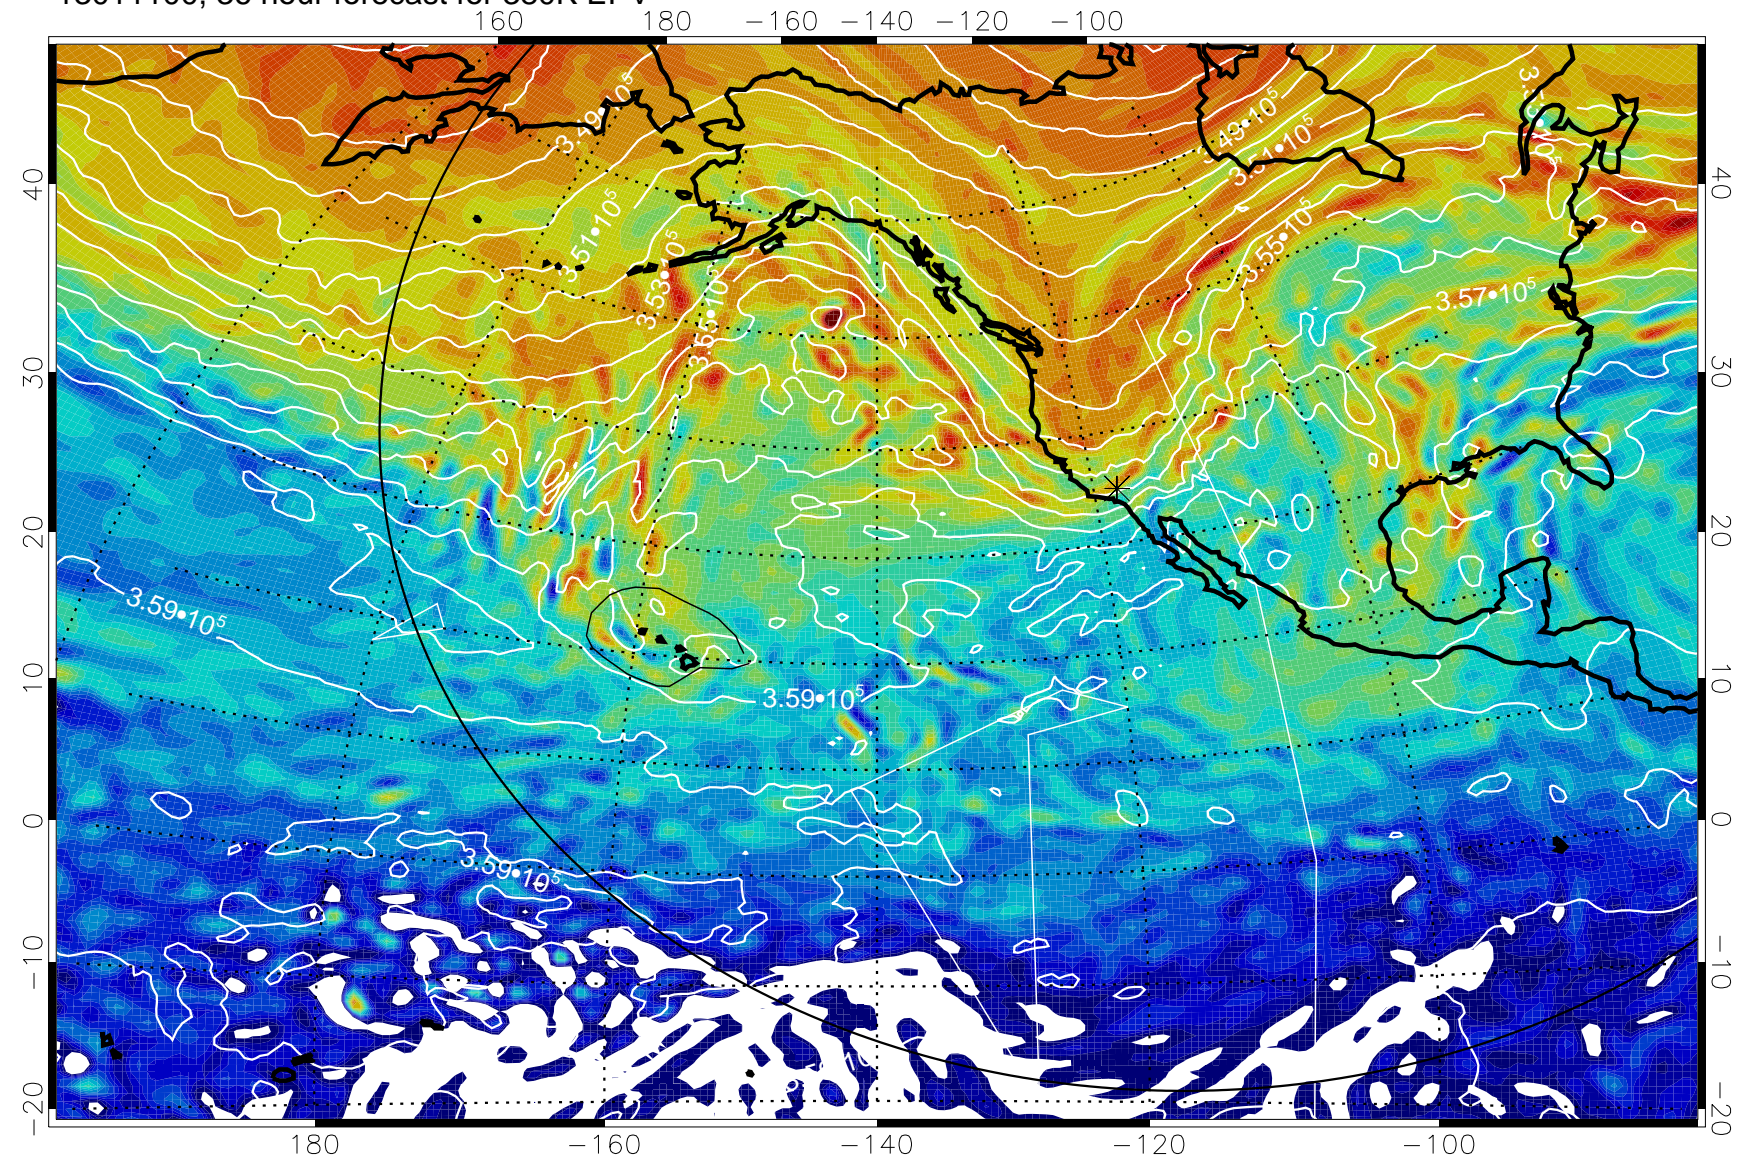

Range ring of 6000 km -- 19 hours GH round trip

13011006, 18 hour forecast for 380K EPV

380K Montgomery Streamfunction, white

Range ring of 6000 km -- 19 hours GH round trip

13011012, 24 hour forecast for 380K EPV

160 180 -160 -140 -120 -100

380K Montgomery Streamfunction, white

Range ring of 6000 km -- 19 hours GH round trip

13011018, 30 hour forecast for 380K EPV

160 180 -160 -140 -120 -100

40
30
20
10
0
-10
-20

380K Montgomery Streamfunction, white

Range ring of 6000 km -- 19 hours GH round trip

13011100, 36 hour forecast for 380K EPV

380K Montgomery Streamfunction, white

Range ring of 6000 km -- 19 hours GH round trip

13011106, 42 hour forecast for 380K EPV

380K Montgomery Streamfunction, white

Range ring of 6000 km -- 19 hours GH round trip

13011112, 48 hour forecast for 380K EPV

380K Montgomery Streamfunction, white

Range ring of 6000 km -- 19 hours GH round trip