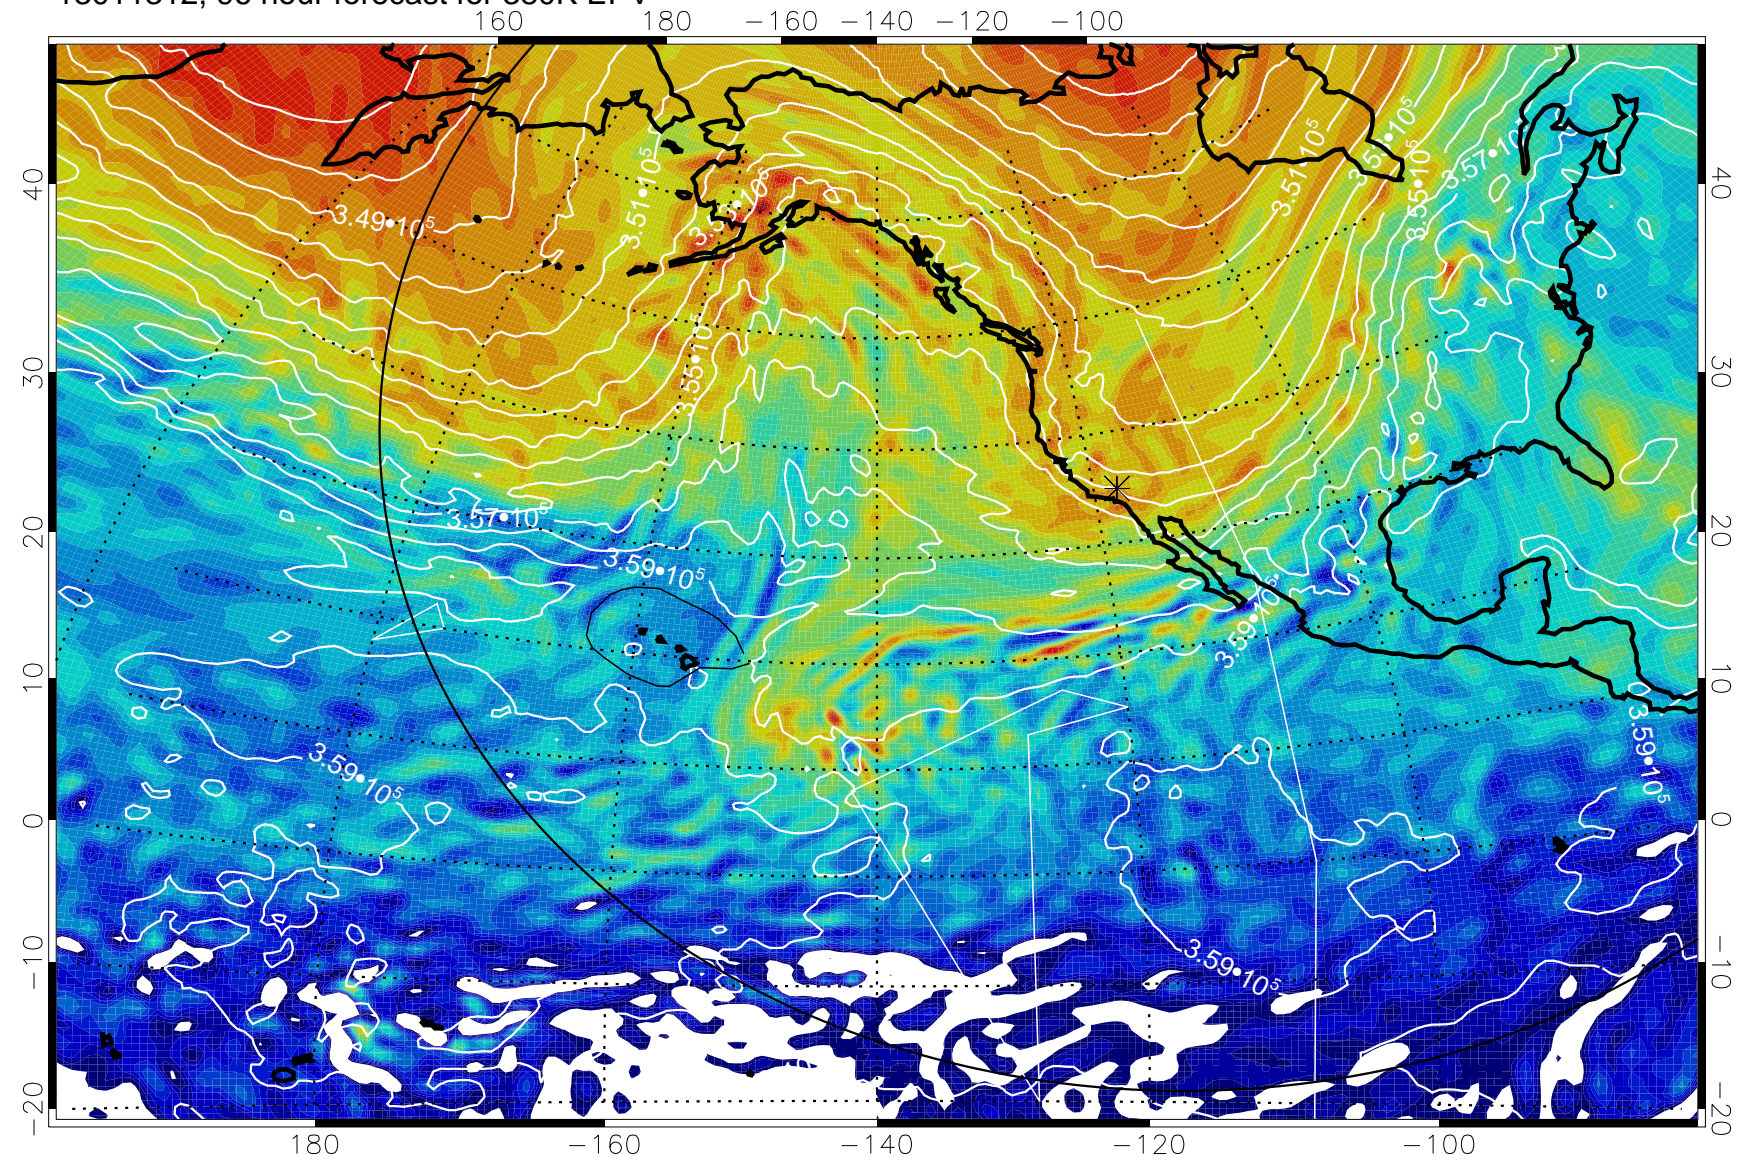

13011206, 66 hour forecast for 380K EPV

380K Montgomery Streamfunction, white

Range ring of 6000 km -- 19 hours GH round trip

13011212, 72 hour forecast for 380K EPV

380K Montgomery Streamfunction, white

Range ring of 6000 km -- 19 hours GH round trip

13011218, 78 hour forecast for 380K EPV

380K Montgomery Streamfunction, white

Range ring of 6000 km -- 19 hours GH round trip

13011300, 84 hour forecast for 380K EPV

380K Montgomery Streamfunction, white

Range ring of 6000 km -- 19 hours GH round trip

13011306, 90 hour forecast for 380K EPV

380K Montgomery Streamfunction, white

Range ring of 6000 km -- 19 hours GH round trip

13011312, 96 hour forecast for 380K EPV

380K Montgomery Streamfunction, white

Range ring of 6000 km -- 19 hours GH round trip

13011318, 102 hour forecast for 380K EPV

160 180 -160 -140 -120 -100

380K Montgomery Streamfunction, white

Range ring of 6000 km -- 19 hours GH round trip

13011400, 108 hour forecast for 380K EPV

160 180 -160 -140 -120 -100