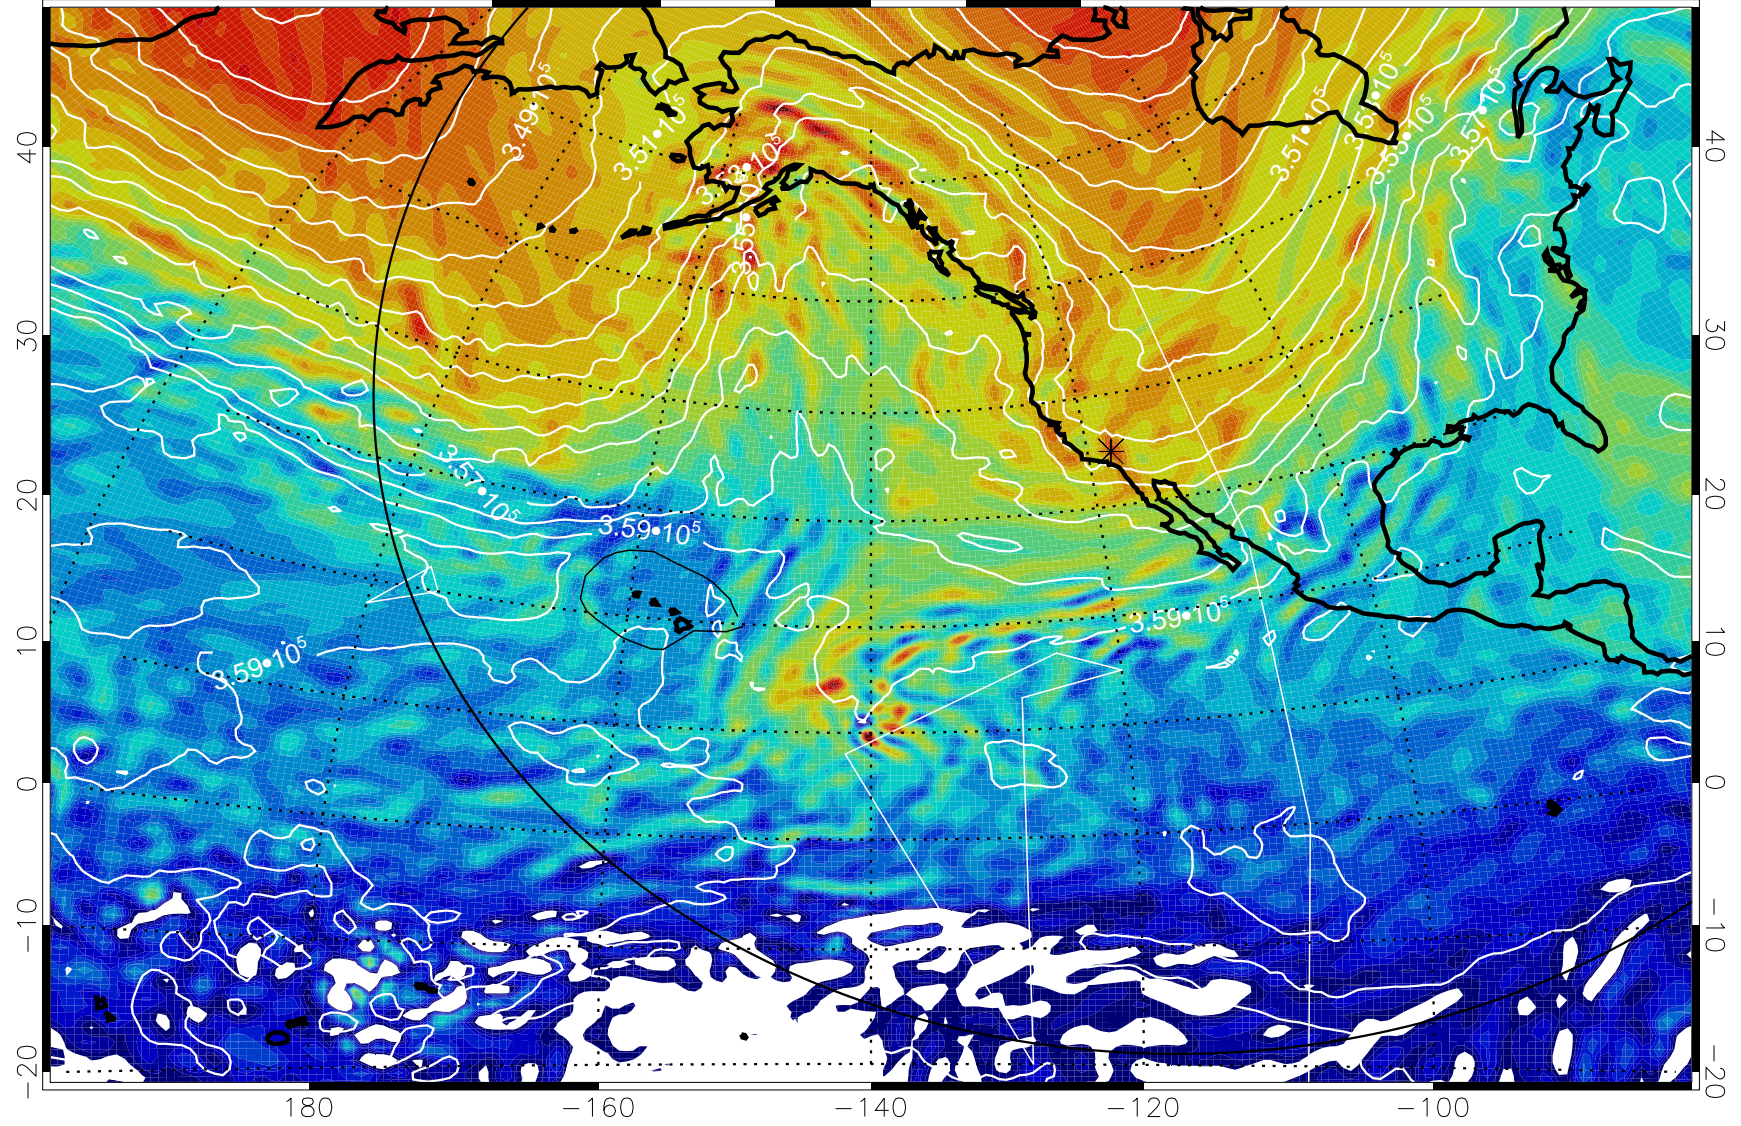

13011218, 78 hour forecast for 380K EPV

380K Montgomery Streamfunction, white

Range ring of 6000 km -- 19 hours GH round trip

13011300, 84 hour forecast for 380K EPV

380K Montgomery Streamfunction, white

Range ring of 6000 km -- 19 hours GH round trip

13011306, 90 hour forecast for 380K EPV

380K Montgomery Streamfunction, white

Range ring of 6000 km -- 19 hours GH round trip

13011312, 96 hour forecast for 380K EPV

380K Montgomery Streamfunction, white

Range ring of 6000 km -- 19 hours GH round trip

13011318, 102 hour forecast for 380K EPV

160 180 -160 -140 -120 -100

380K Montgomery Streamfunction, white

Range ring of 6000 km -- 19 hours GH round trip

13011400, 108 hour forecast for 380K EPV

160 180 -160 -140 -120 -100

380K Montgomery Streamfunction, white

Range ring of 6000 km -- 19 hours GH round trip

13011406, 114 hour forecast for 380K EPV

160 180 -160 -140 -120 -100

380K Montgomery Streamfunction, white

Range ring of 6000 km -- 19 hours GH round trip