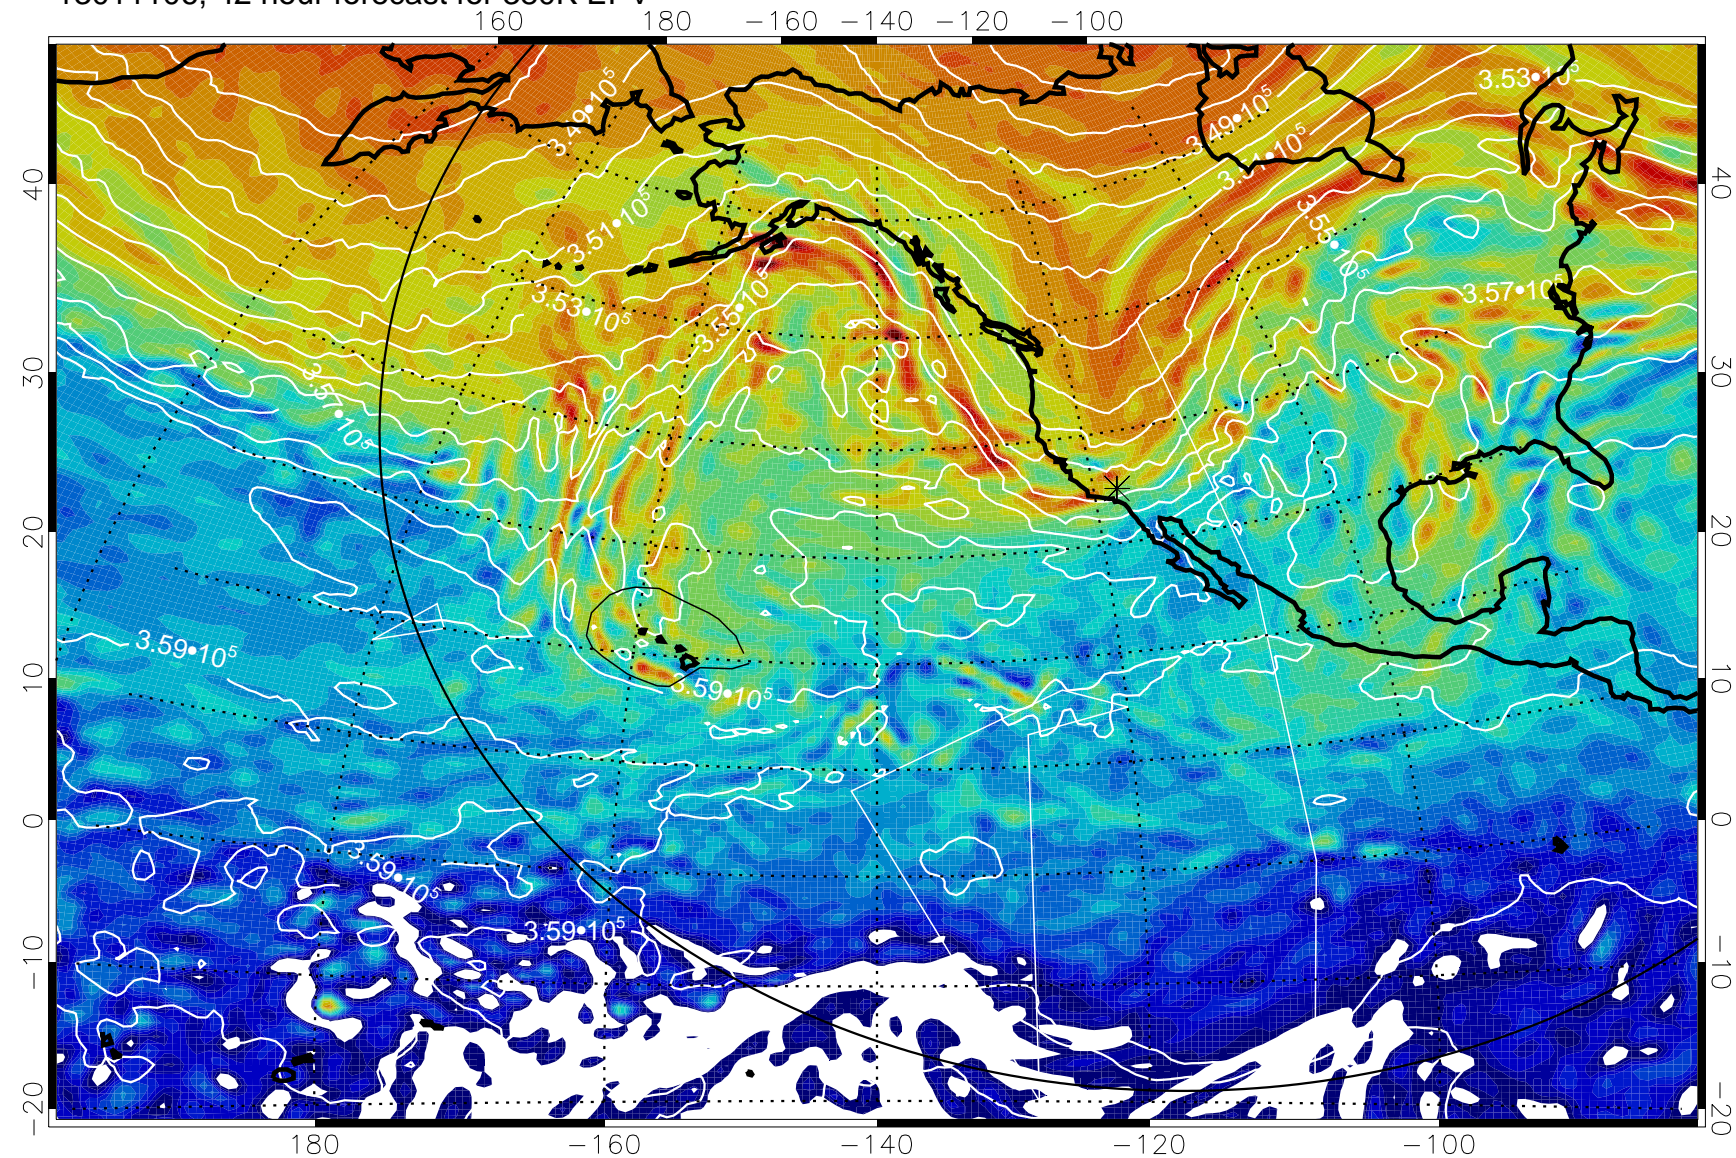

160 180 -160 -140 -120 -100

380K Montgomery Streamfunction, white

Range ring of 6000 km -- 19 hours GH round trip

13011018, 30 hour forecast for 380K EPV

160 180 -160 -140 -120 -100

40
30
20
10
0
-10
-20

380K Montgomery Streamfunction, white

Range ring of 6000 km -- 19 hours GH round trip

13011100, 36 hour forecast for 380K EPV

380K Montgomery Streamfunction, white

Range ring of 6000 km -- 19 hours GH round trip

13011106, 42 hour forecast for 380K EPV

380K Montgomery Streamfunction, white

Range ring of 6000 km -- 19 hours GH round trip

13011112, 48 hour forecast for 380K EPV

380K Montgomery Streamfunction, white

Range ring of 6000 km -- 19 hours GH round trip

13011118, 54 hour forecast for 380K EPV

380K Montgomery Streamfunction, white

Range ring of 6000 km -- 19 hours GH round trip

13011200, 60 hour forecast for 380K EPV

380K Montgomery Streamfunction, white

Range ring of 6000 km -- 19 hours GH round trip