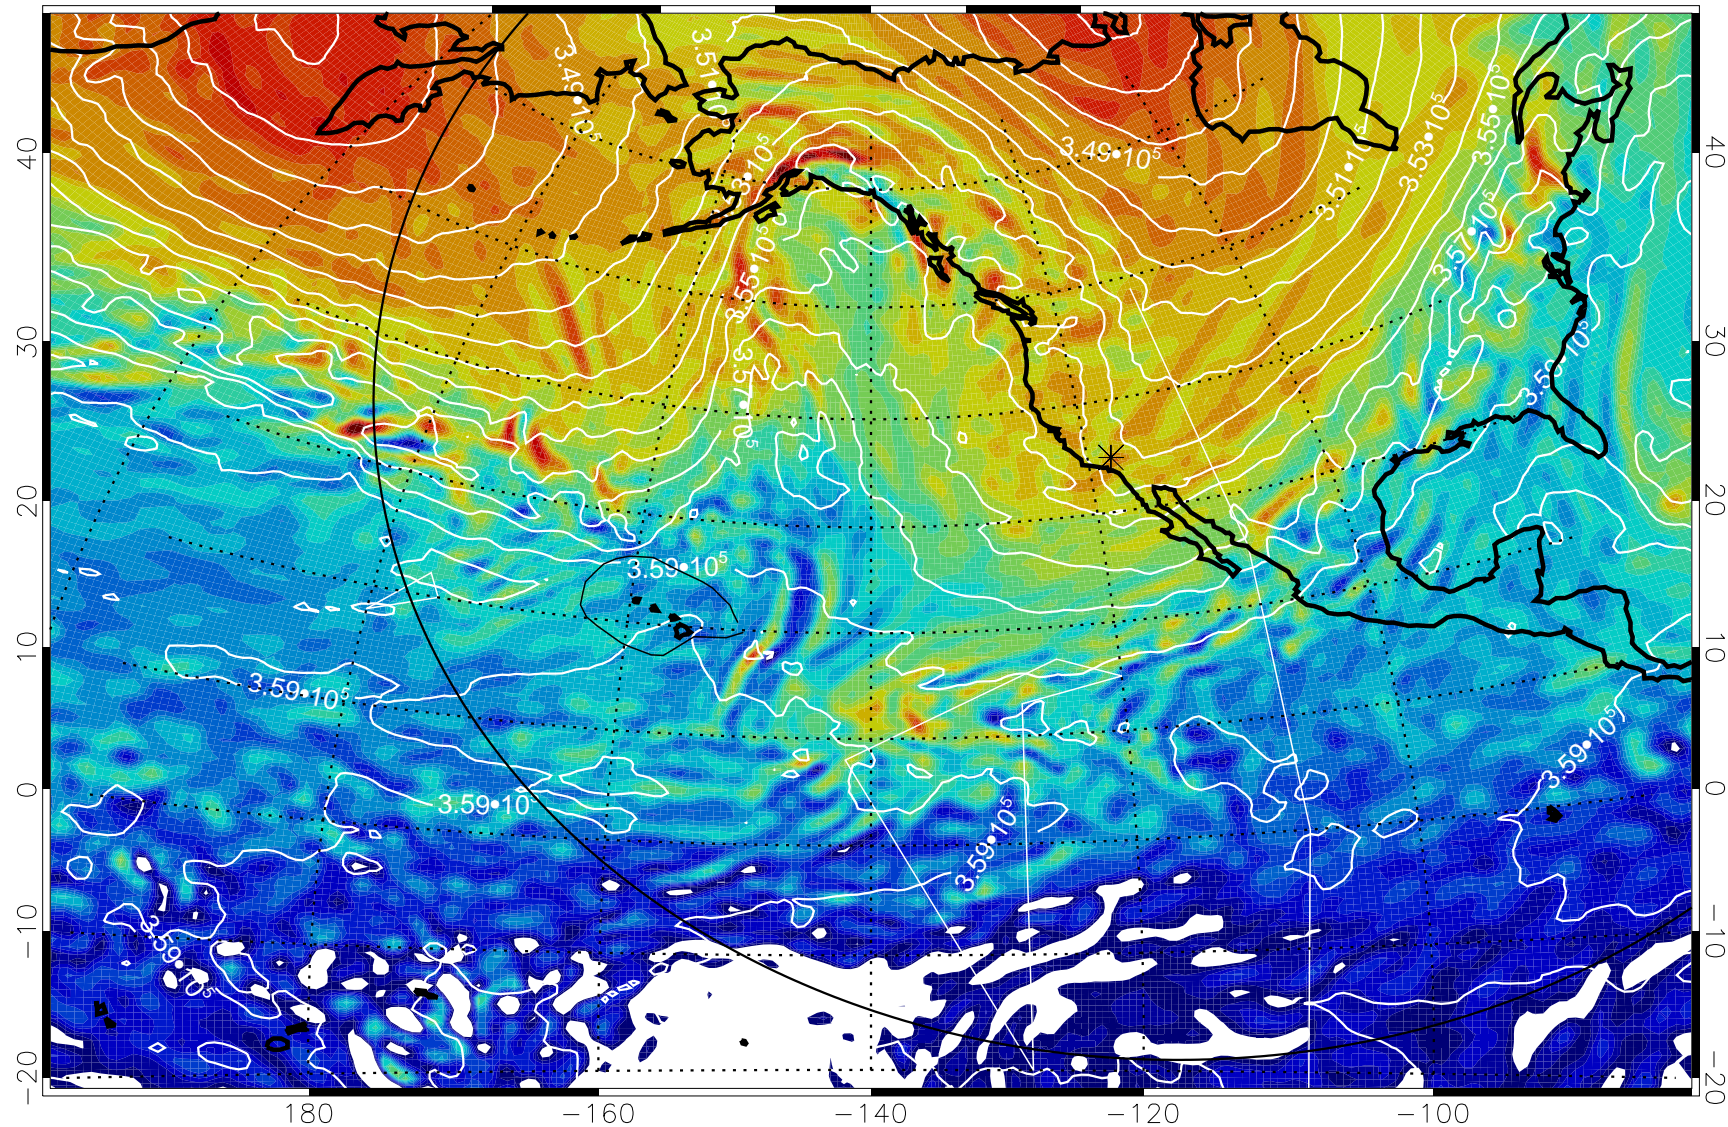

13011318, 102 hour forecast for 380K EPV

160 180 -160 -140 -120 -100

380K Montgomery Streamfunction, white

Range ring of 6000 km -- 19 hours GH round trip

13011400, 108 hour forecast for 380K EPV

160 180 -160 -140 -120 -100

380K Montgomery Streamfunction, white

Range ring of 6000 km -- 19 hours GH round trip

13011406, 114 hour forecast for 380K EPV

160 180 -160 -140 -120 -100

380K Montgomery Streamfunction, white

Range ring of 6000 km -- 19 hours GH round trip

13011412, 120 hour forecast for 380K EPV

160 180 -160 -140 -120 -100

380K Montgomery Streamfunction, white

Range ring of 6000 km -- 19 hours GH round trip