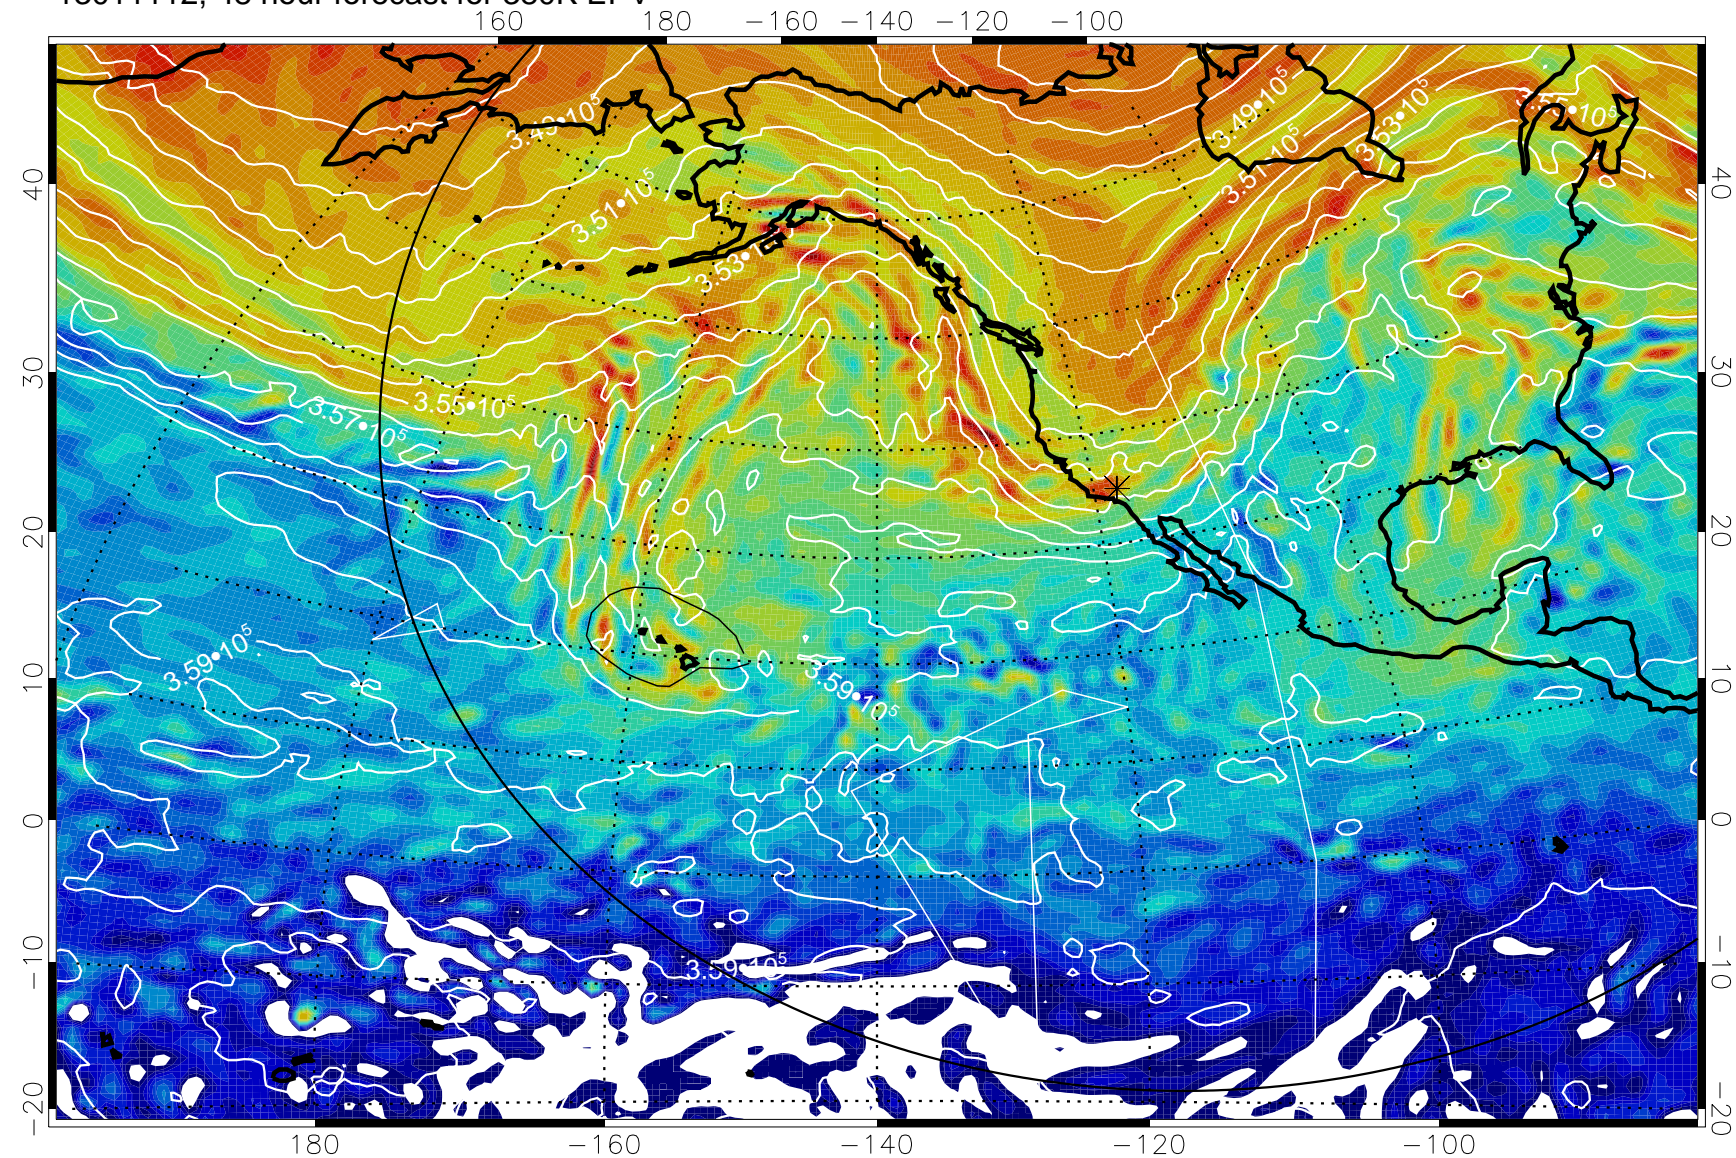

160 180 -160 -140 -120 -100

380K Montgomery Streamfunction, white

Range ring of 6000 km -- 19 hours GH round trip

13011018, 30 hour forecast for 380K EPV

160 180 -160 -140 -120 -100

40
30
20
10
0
-10
-20

380K Montgomery Streamfunction, white

Range ring of 6000 km -- 19 hours GH round trip

13011100, 36 hour forecast for 380K EPV

380K Montgomery Streamfunction, white

Range ring of 6000 km -- 19 hours GH round trip

13011106, 42 hour forecast for 380K EPV

380K Montgomery Streamfunction, white

Range ring of 6000 km -- 19 hours GH round trip

13011112, 48 hour forecast for 380K EPV

380K Montgomery Streamfunction, white

Range ring of 6000 km -- 19 hours GH round trip

13011118, 54 hour forecast for 380K EPV

380K Montgomery Streamfunction, white

Range ring of 6000 km -- 19 hours GH round trip

13011200, 60 hour forecast for 380K EPV

380K Montgomery Streamfunction, white

Range ring of 6000 km -- 19 hours GH round trip