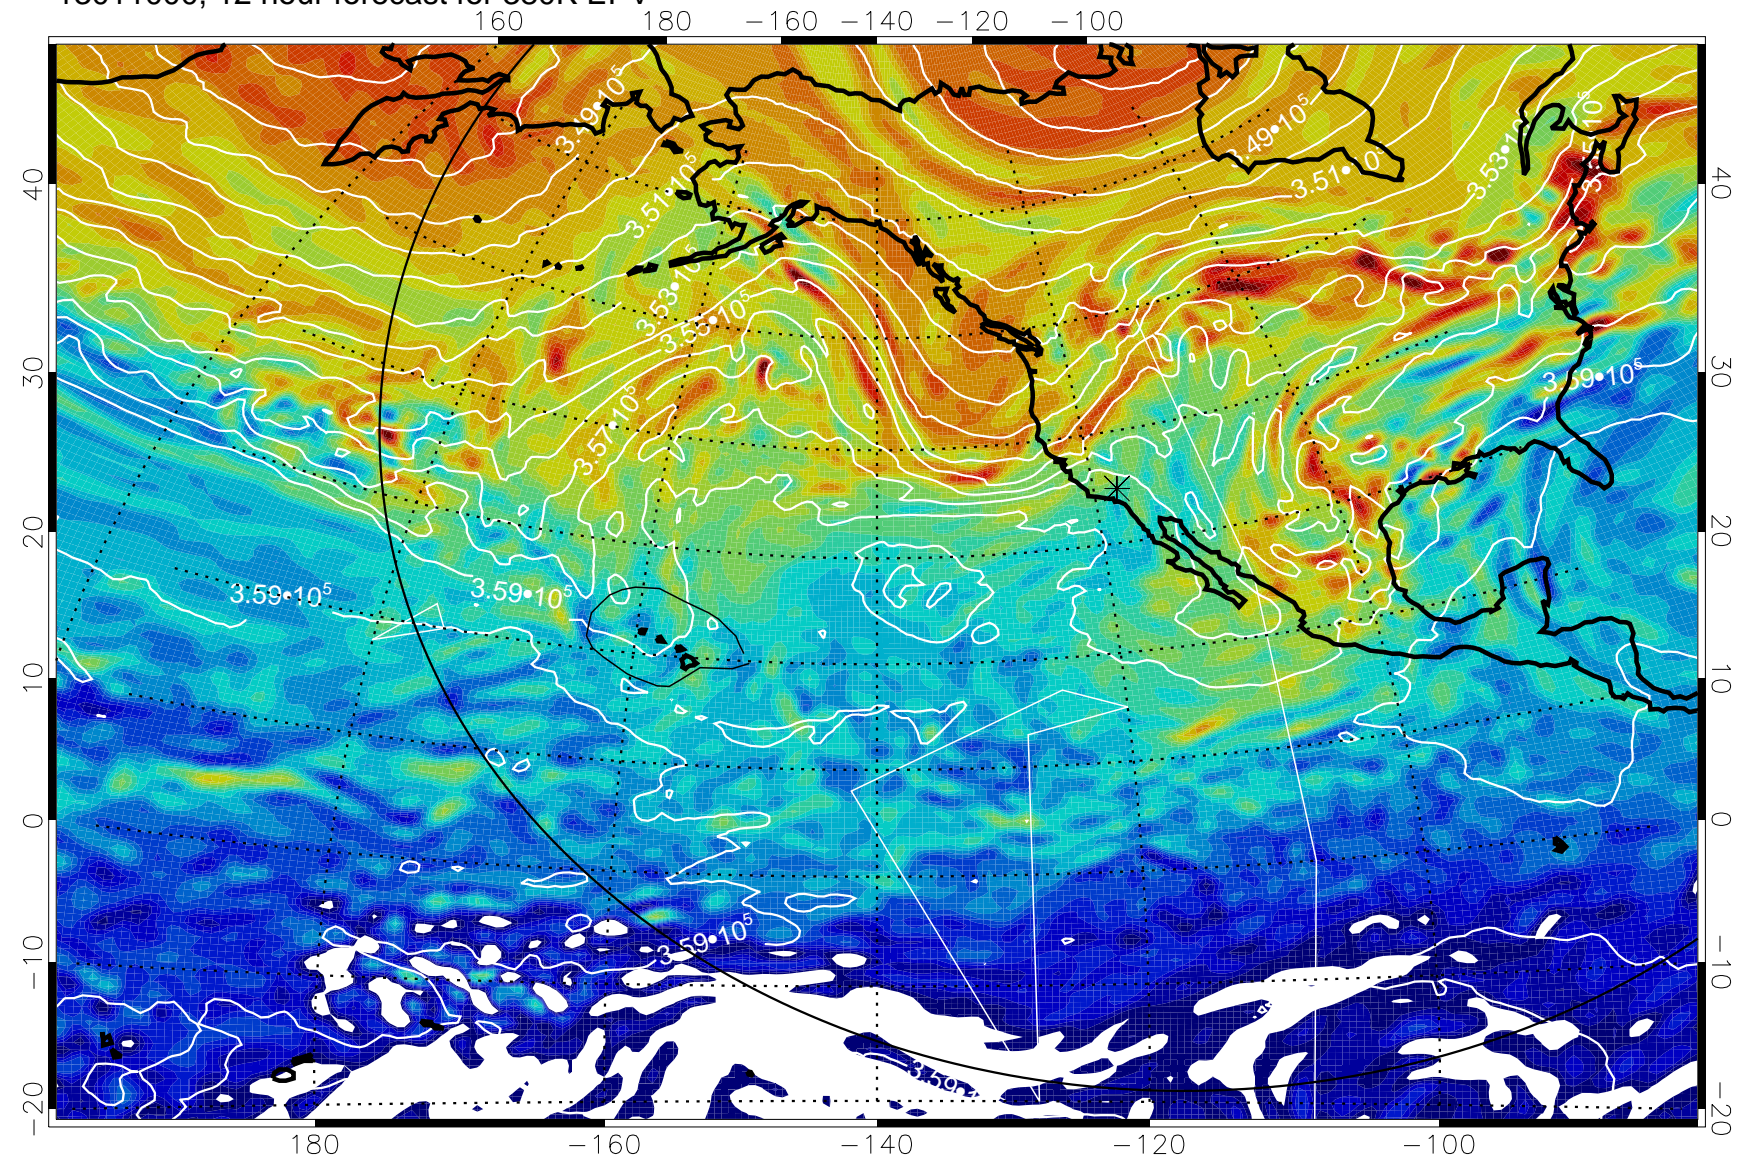

13010918, 6 hour forecast for 380K EPV

160 180 -160 -140 -120 -100

380K Montgomery Streamfunction, white

Range ring of 6000 km -- 19 hours GH round trip

13011000, 12 hour forecast for 380K EPV

380K Montgomery Streamfunction, white

Range ring of 6000 km -- 19 hours GH round trip

13011006, 18 hour forecast for 380K EPV

380K Montgomery Streamfunction, white

Range ring of 6000 km -- 19 hours GH round trip

13011012, 24 hour forecast for 380K EPV

160 180 -160 -140 -120 -100

380K Montgomery Streamfunction, white

Range ring of 6000 km -- 19 hours GH round trip

13011018, 30 hour forecast for 380K EPV

160 180 -160 -140 -120 -100

40
30
20
10
0
-10
-20

380K Montgomery Streamfunction, white

Range ring of 6000 km -- 19 hours GH round trip

13011100, 36 hour forecast for 380K EPV

380K Montgomery Streamfunction, white

Range ring of 6000 km -- 19 hours GH round trip

13011106, 42 hour forecast for 380K EPV