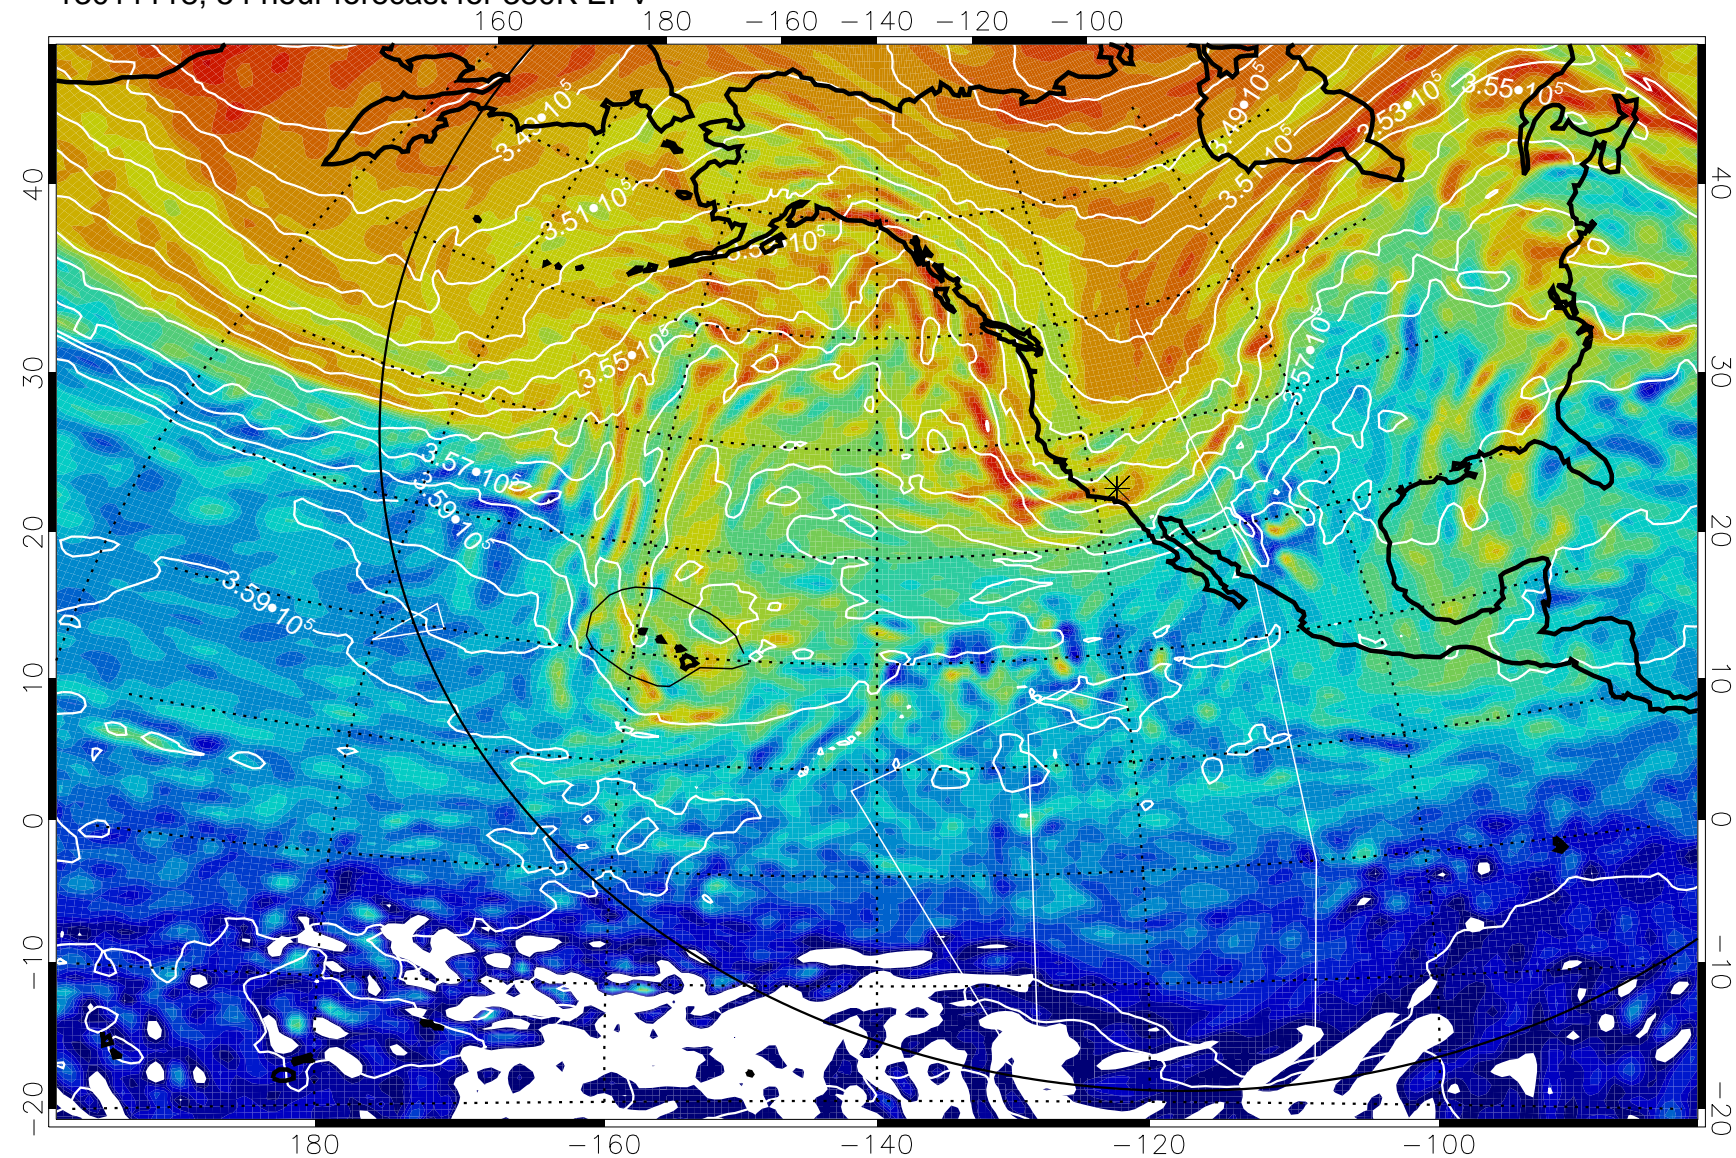

Range ring of 6000 km -- 19 hours GH round trip

13011100, 36 hour forecast for 380K EPV

380K Montgomery Streamfunction, white

Range ring of 6000 km -- 19 hours GH round trip

13011106, 42 hour forecast for 380K EPV

380K Montgomery Streamfunction, white

Range ring of 6000 km -- 19 hours GH round trip

13011112, 48 hour forecast for 380K EPV

380K Montgomery Streamfunction, white

Range ring of 6000 km -- 19 hours GH round trip

13011118, 54 hour forecast for 380K EPV

380K Montgomery Streamfunction, white

Range ring of 6000 km -- 19 hours GH round trip

13011200, 60 hour forecast for 380K EPV

380K Montgomery Streamfunction, white

Range ring of 6000 km -- 19 hours GH round trip

13011206, 66 hour forecast for 380K EPV

380K Montgomery Streamfunction, white

Range ring of 6000 km -- 19 hours GH round trip

13011212, 72 hour forecast for 380K EPV

380K Montgomery Streamfunction, white

Range ring of 6000 km -- 19 hours GH round trip