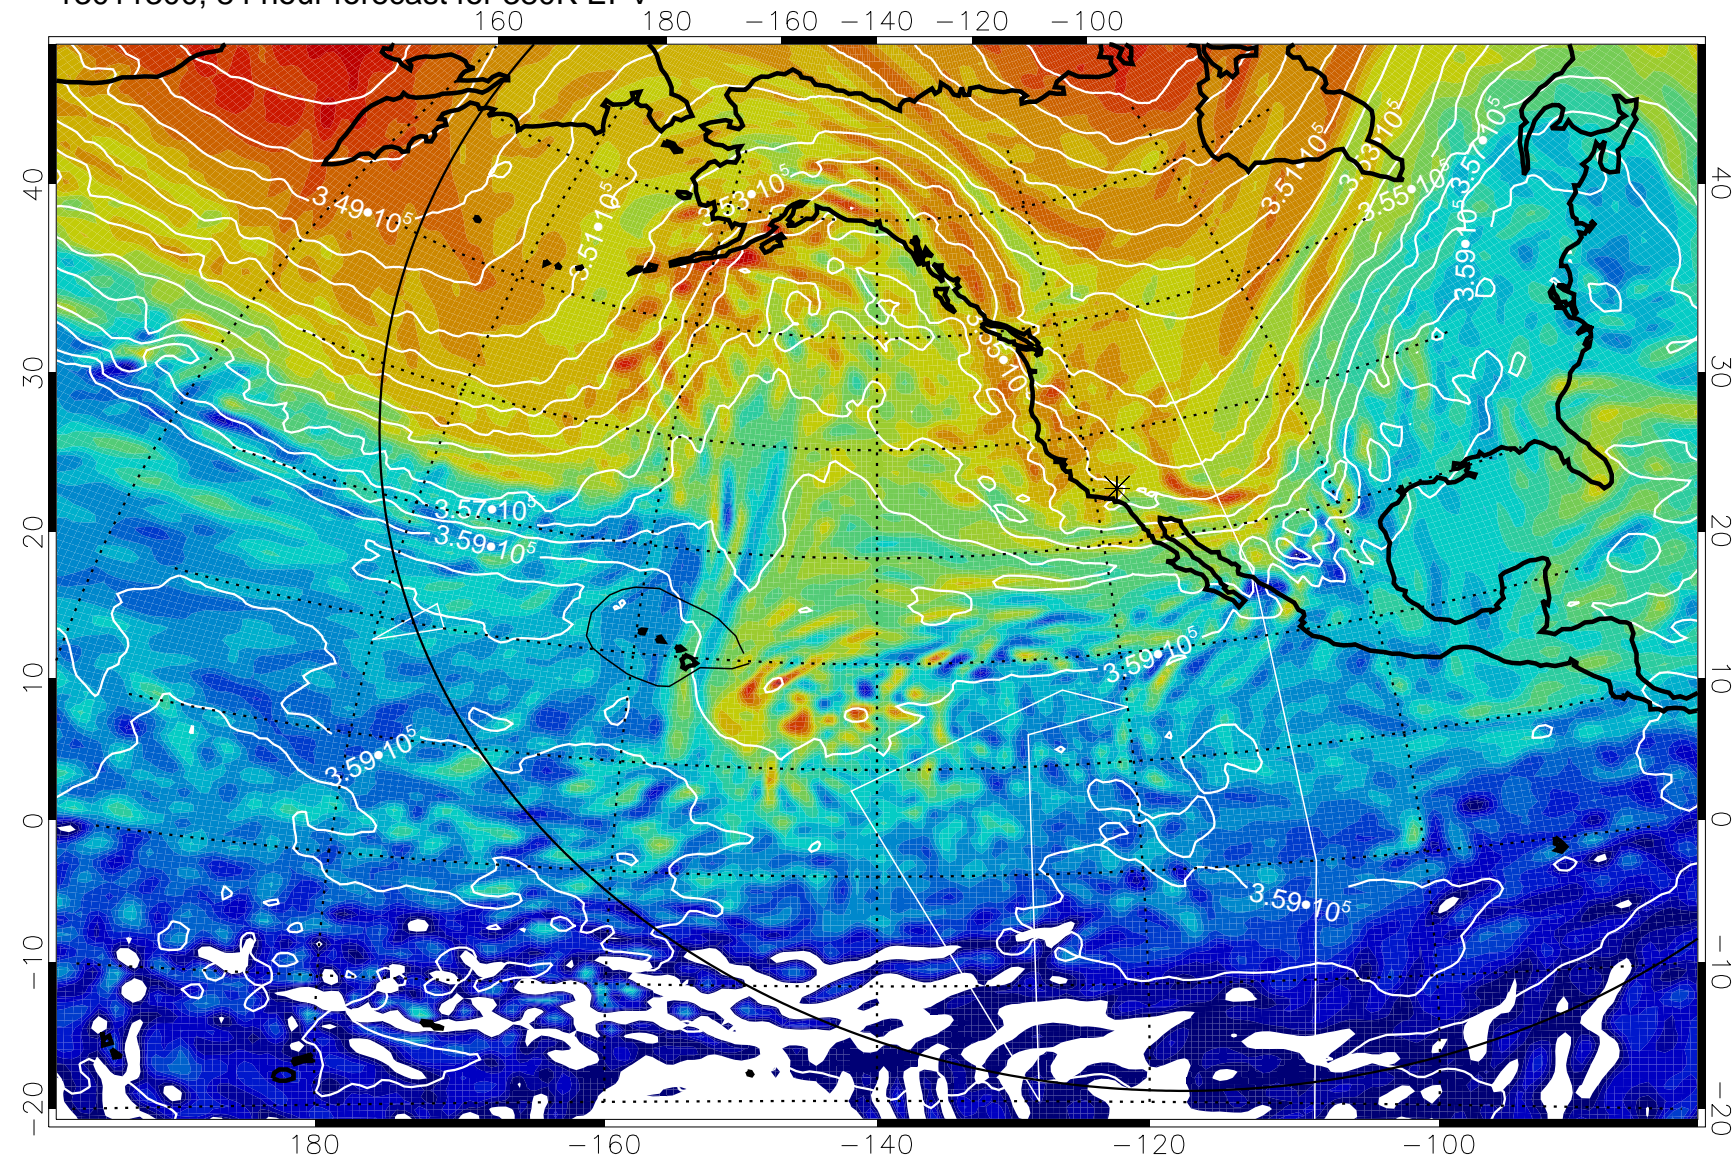

13011118, 54 hour forecast for 380K EPV

380K Montgomery Streamfunction, white

Range ring of 6000 km -- 19 hours GH round trip

13011200, 60 hour forecast for 380K EPV

380K Montgomery Streamfunction, white

Range ring of 6000 km -- 19 hours GH round trip

13011206, 66 hour forecast for 380K EPV

380K Montgomery Streamfunction, white

Range ring of 6000 km -- 19 hours GH round trip

13011212, 72 hour forecast for 380K EPV

380K Montgomery Streamfunction, white

Range ring of 6000 km -- 19 hours GH round trip

13011218, 78 hour forecast for 380K EPV

380K Montgomery Streamfunction, white

Range ring of 6000 km -- 19 hours GH round trip

13011300, 84 hour forecast for 380K EPV

380K Montgomery Streamfunction, white

Range ring of 6000 km -- 19 hours GH round trip

13011306, 90 hour forecast for 380K EPV

380K Montgomery Streamfunction, white

Range ring of 6000 km -- 19 hours GH round trip

13011312, 96 hour forecast for 380K EPV

380K Montgomery Streamfunction, white

Range ring of 6000 km -- 19 hours GH round trip