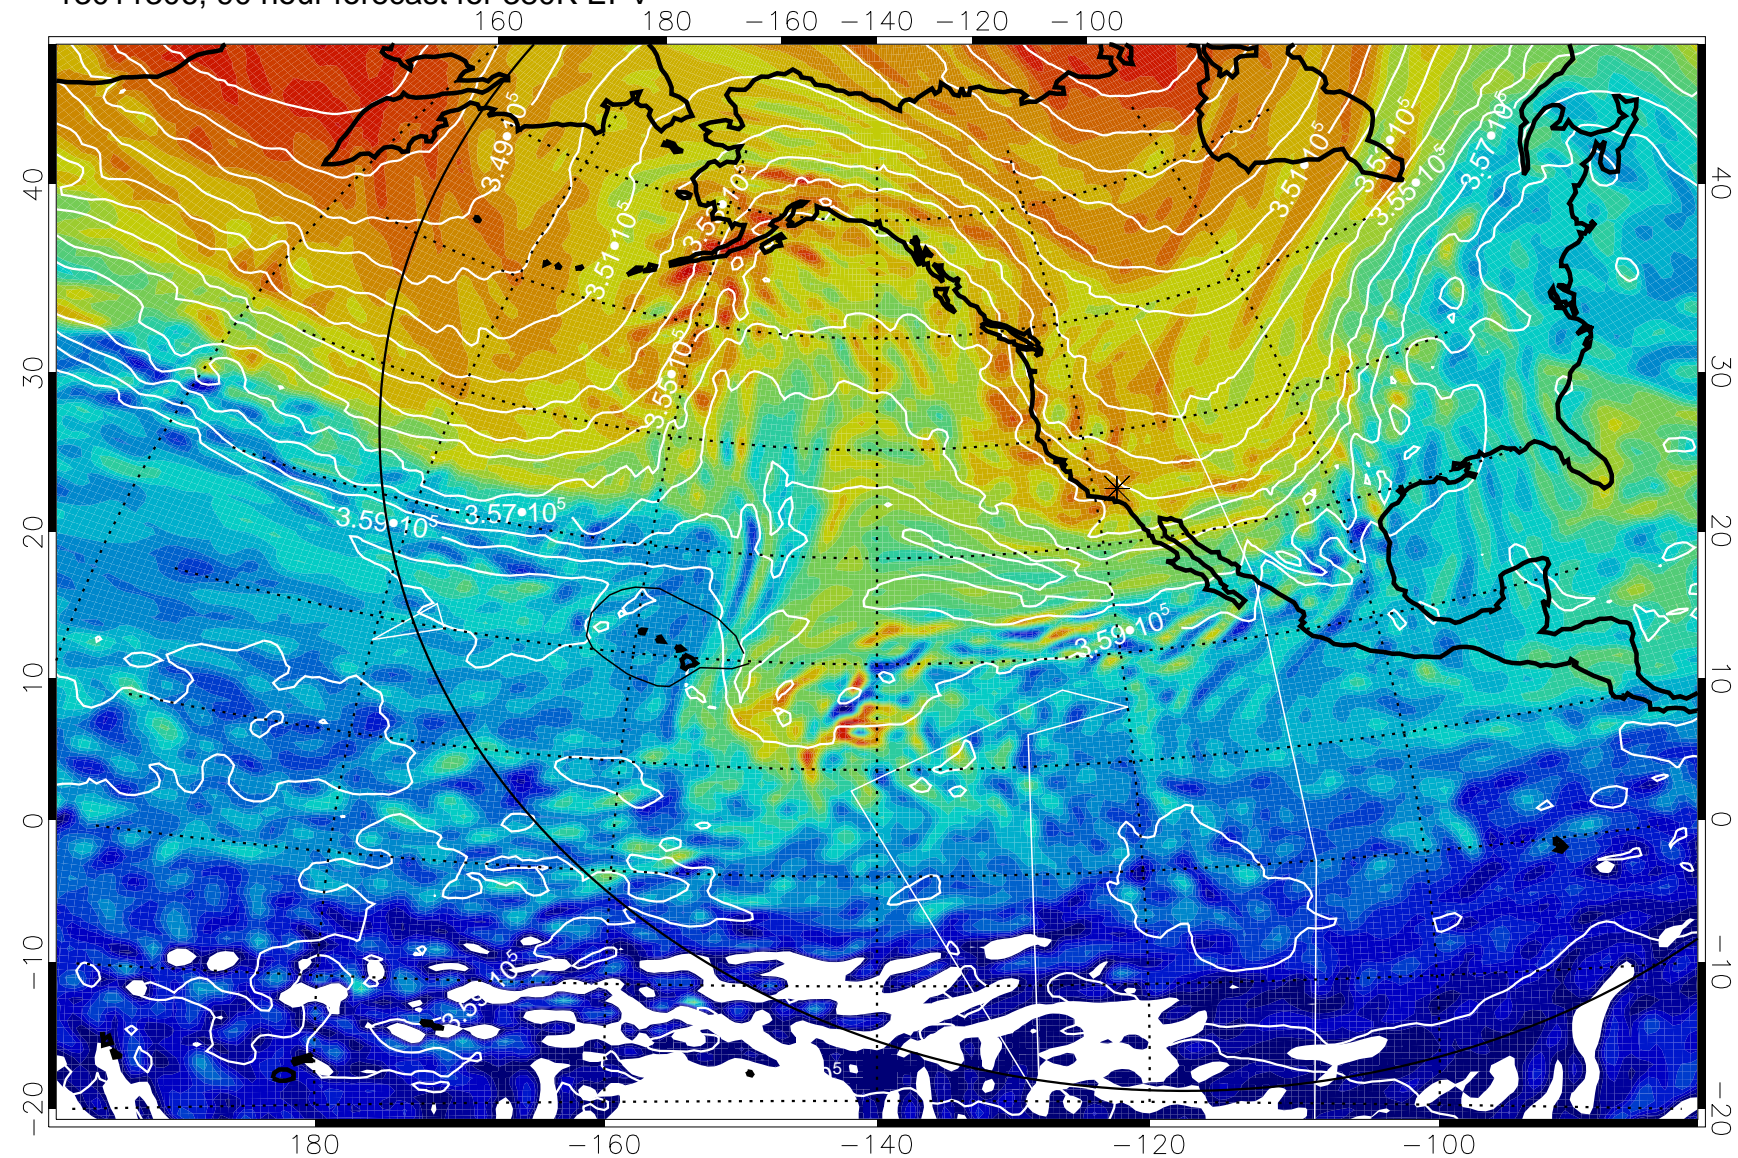

13011206, 66 hour forecast for 380K EPV

380K Montgomery Streamfunction, white

Range ring of 6000 km -- 19 hours GH round trip

13011212, 72 hour forecast for 380K EPV

380K Montgomery Streamfunction, white

Range ring of 6000 km -- 19 hours GH round trip

13011218, 78 hour forecast for 380K EPV

380K Montgomery Streamfunction, white

Range ring of 6000 km -- 19 hours GH round trip

13011300, 84 hour forecast for 380K EPV

380K Montgomery Streamfunction, white

Range ring of 6000 km -- 19 hours GH round trip

13011306, 90 hour forecast for 380K EPV

380K Montgomery Streamfunction, white

Range ring of 6000 km -- 19 hours GH round trip

13011312, 96 hour forecast for 380K EPV

380K Montgomery Streamfunction, white

Range ring of 6000 km -- 19 hours GH round trip

13011318, 102 hour forecast for 380K EPV

160 180 -160 -140 -120 -100

380K Montgomery Streamfunction, white

Range ring of 6000 km -- 19 hours GH round trip

13011400, 108 hour forecast for 380K EPV

160 180 -160 -140 -120 -100