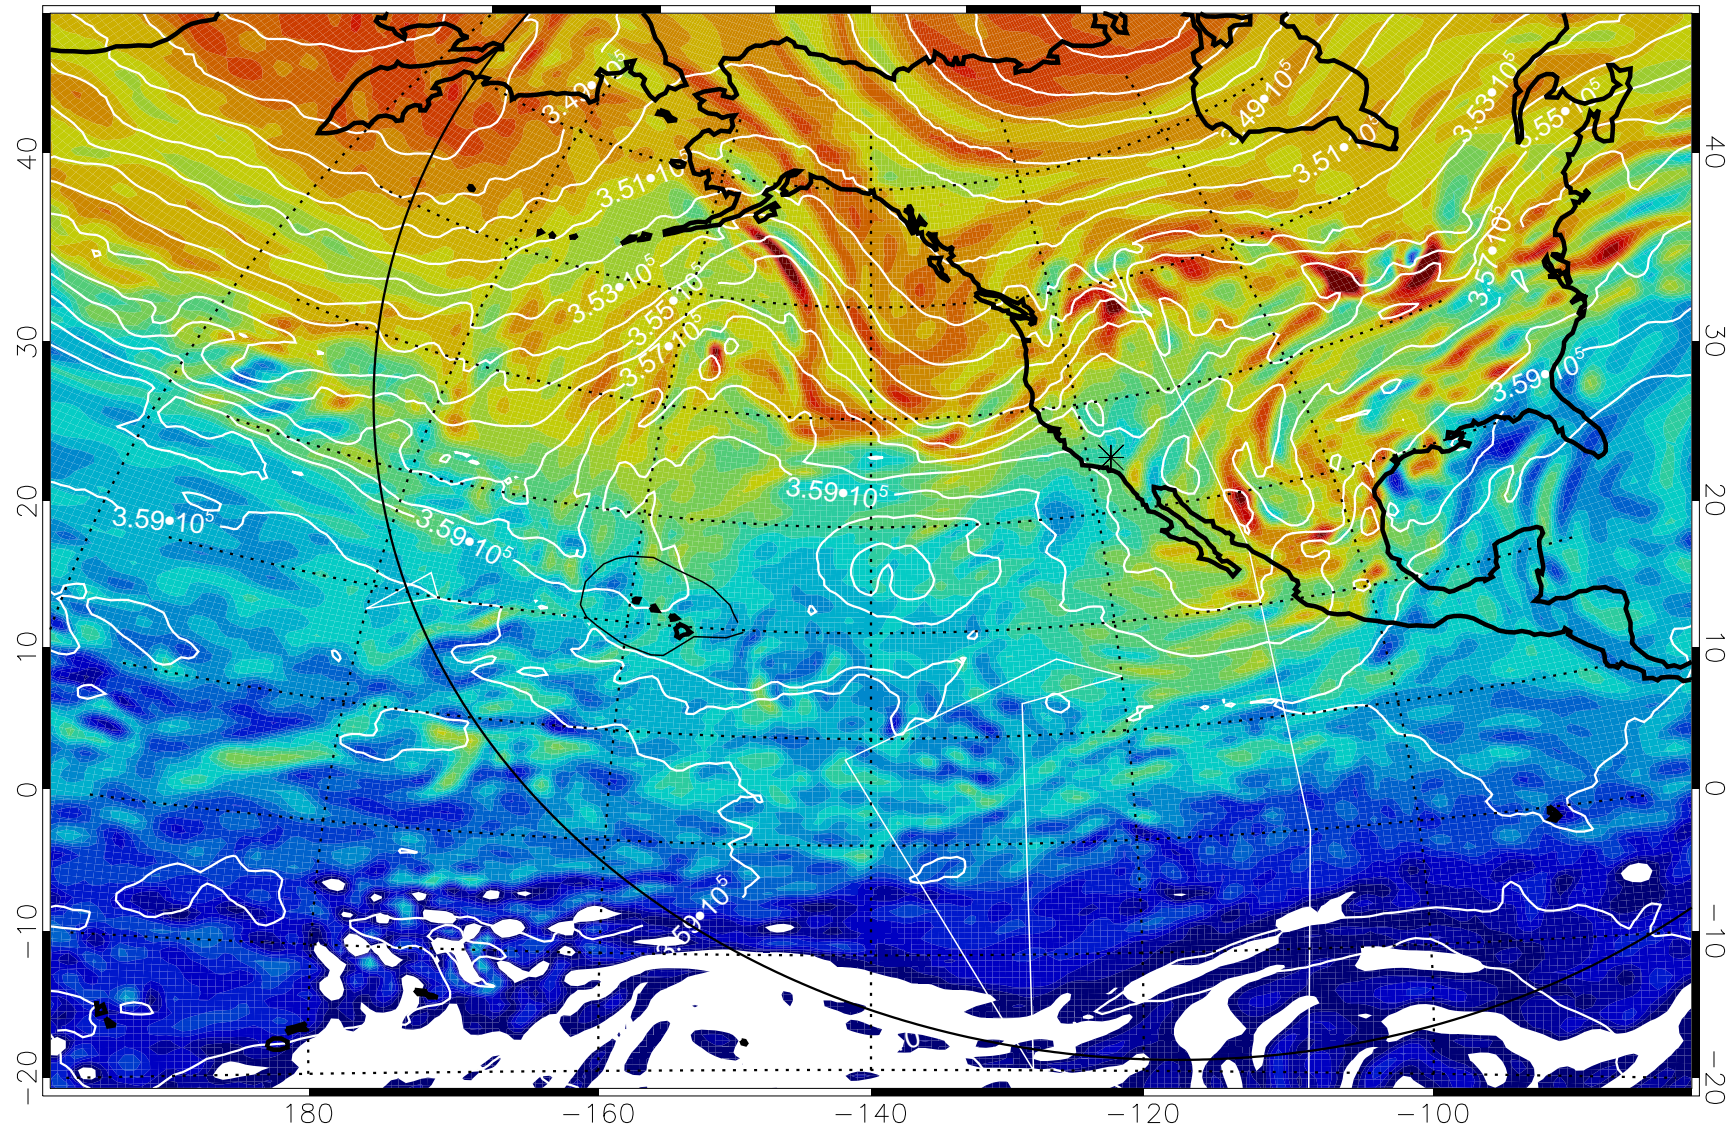

13010918, 6 hour forecast for 380K EPV

160 180 -160 -140 -120 -100

380K Montgomery Streamfunction, white

Range ring of 6000 km -- 19 hours GH round trip

13011000, 12 hour forecast for 380K EPV

380K Montgomery Streamfunction, white

Range ring of 6000 km -- 19 hours GH round trip

13011006, 18 hour forecast for 380K EPV

380K Montgomery Streamfunction, white

Range ring of 6000 km -- 19 hours GH round trip

13011012, 24 hour forecast for 380K EPV

160 180 -160 -140 -120 -100

380K Montgomery Streamfunction, white

Range ring of 6000 km -- 19 hours GH round trip

13011018, 30 hour forecast for 380K EPV

160 180 -160 -140 -120 -100

40
30
20
10
0
-10
-20

380K Montgomery Streamfunction, white

Range ring of 6000 km -- 19 hours GH round trip

13011100, 36 hour forecast for 380K EPV

380K Montgomery Streamfunction, white

Range ring of 6000 km -- 19 hours GH round trip

13011106, 42 hour forecast for 380K EPV