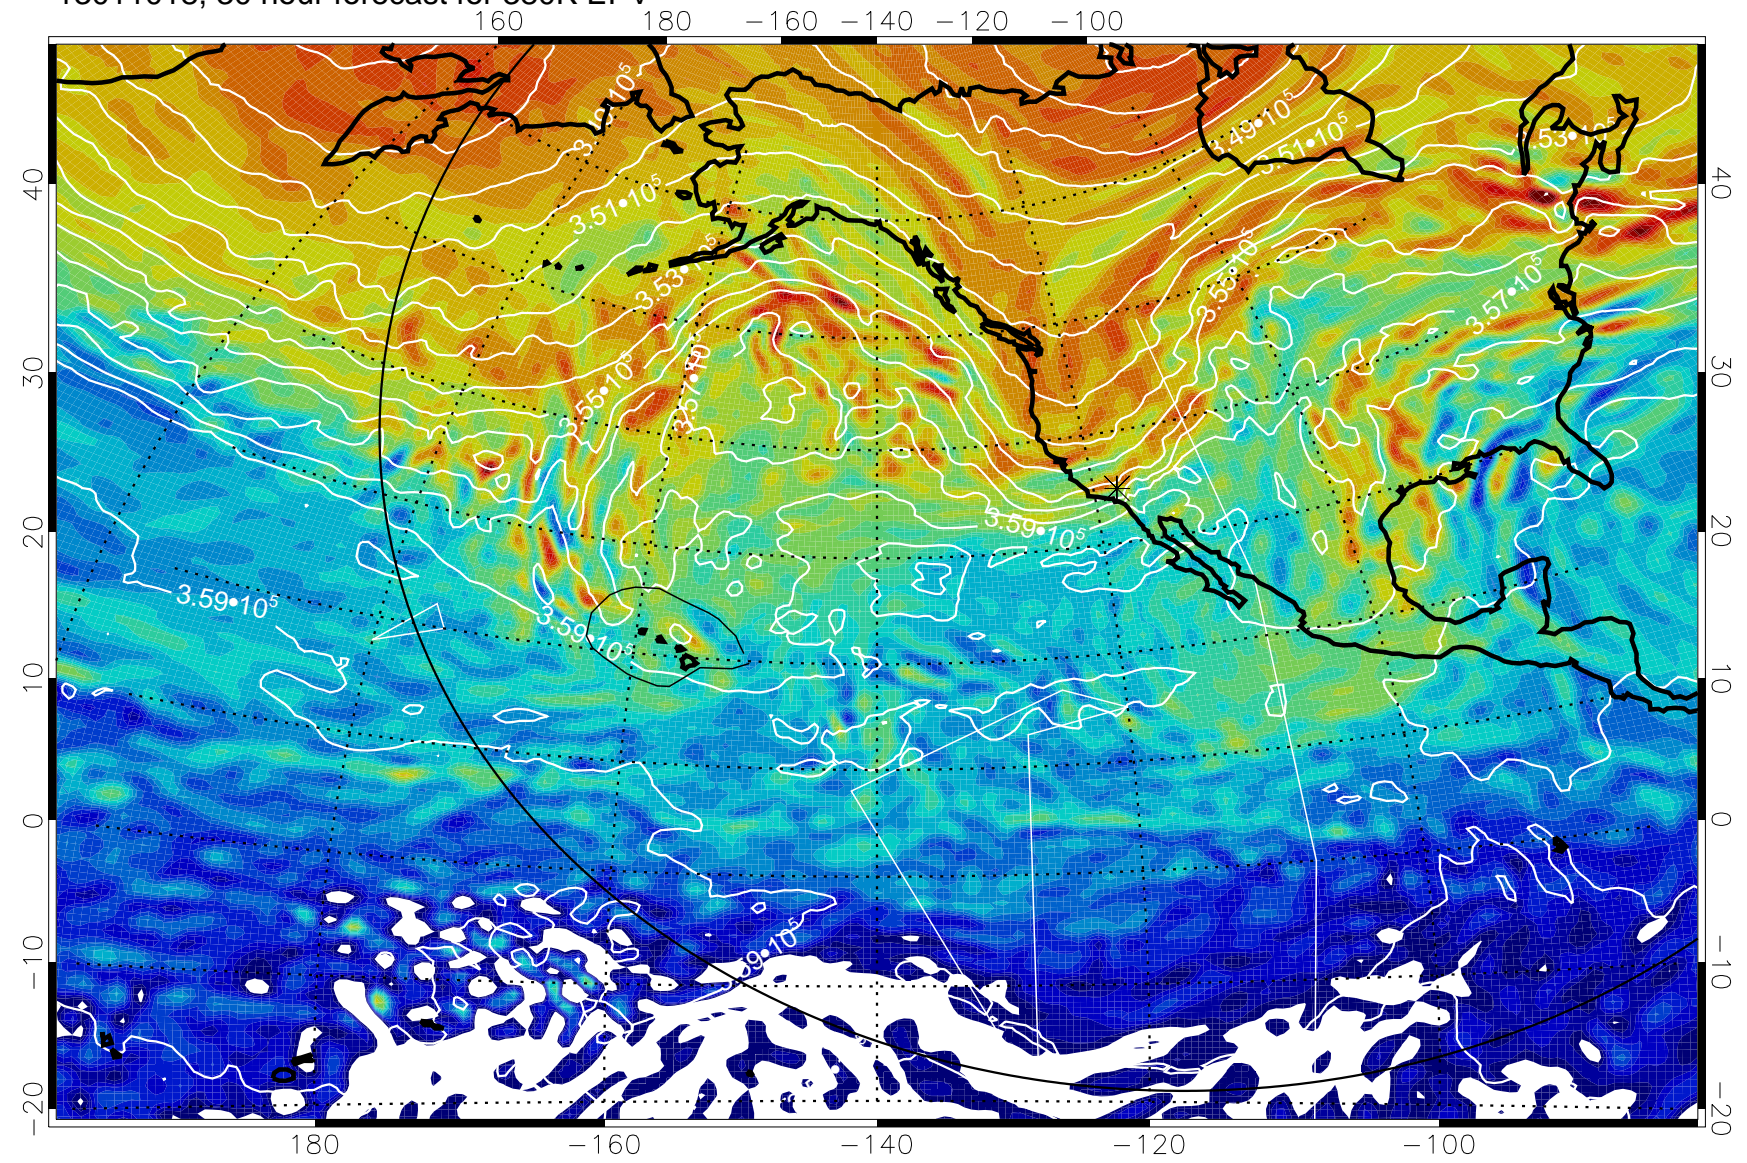

Range ring of 6000 km -- 19 hours GH round trip

13011006, 18 hour forecast for 380K EPV

380K Montgomery Streamfunction, white

Range ring of 6000 km -- 19 hours GH round trip

13011012, 24 hour forecast for 380K EPV

160 180 -160 -140 -120 -100

380K Montgomery Streamfunction, white

Range ring of 6000 km -- 19 hours GH round trip

13011018, 30 hour forecast for 380K EPV

160 180 -160 -140 -120 -100

40
30
20
10
0
-10
-20

380K Montgomery Streamfunction, white

Range ring of 6000 km -- 19 hours GH round trip

13011100, 36 hour forecast for 380K EPV

380K Montgomery Streamfunction, white

Range ring of 6000 km -- 19 hours GH round trip

13011106, 42 hour forecast for 380K EPV

380K Montgomery Streamfunction, white

Range ring of 6000 km -- 19 hours GH round trip

13011112, 48 hour forecast for 380K EPV

380K Montgomery Streamfunction, white

Range ring of 6000 km -- 19 hours GH round trip