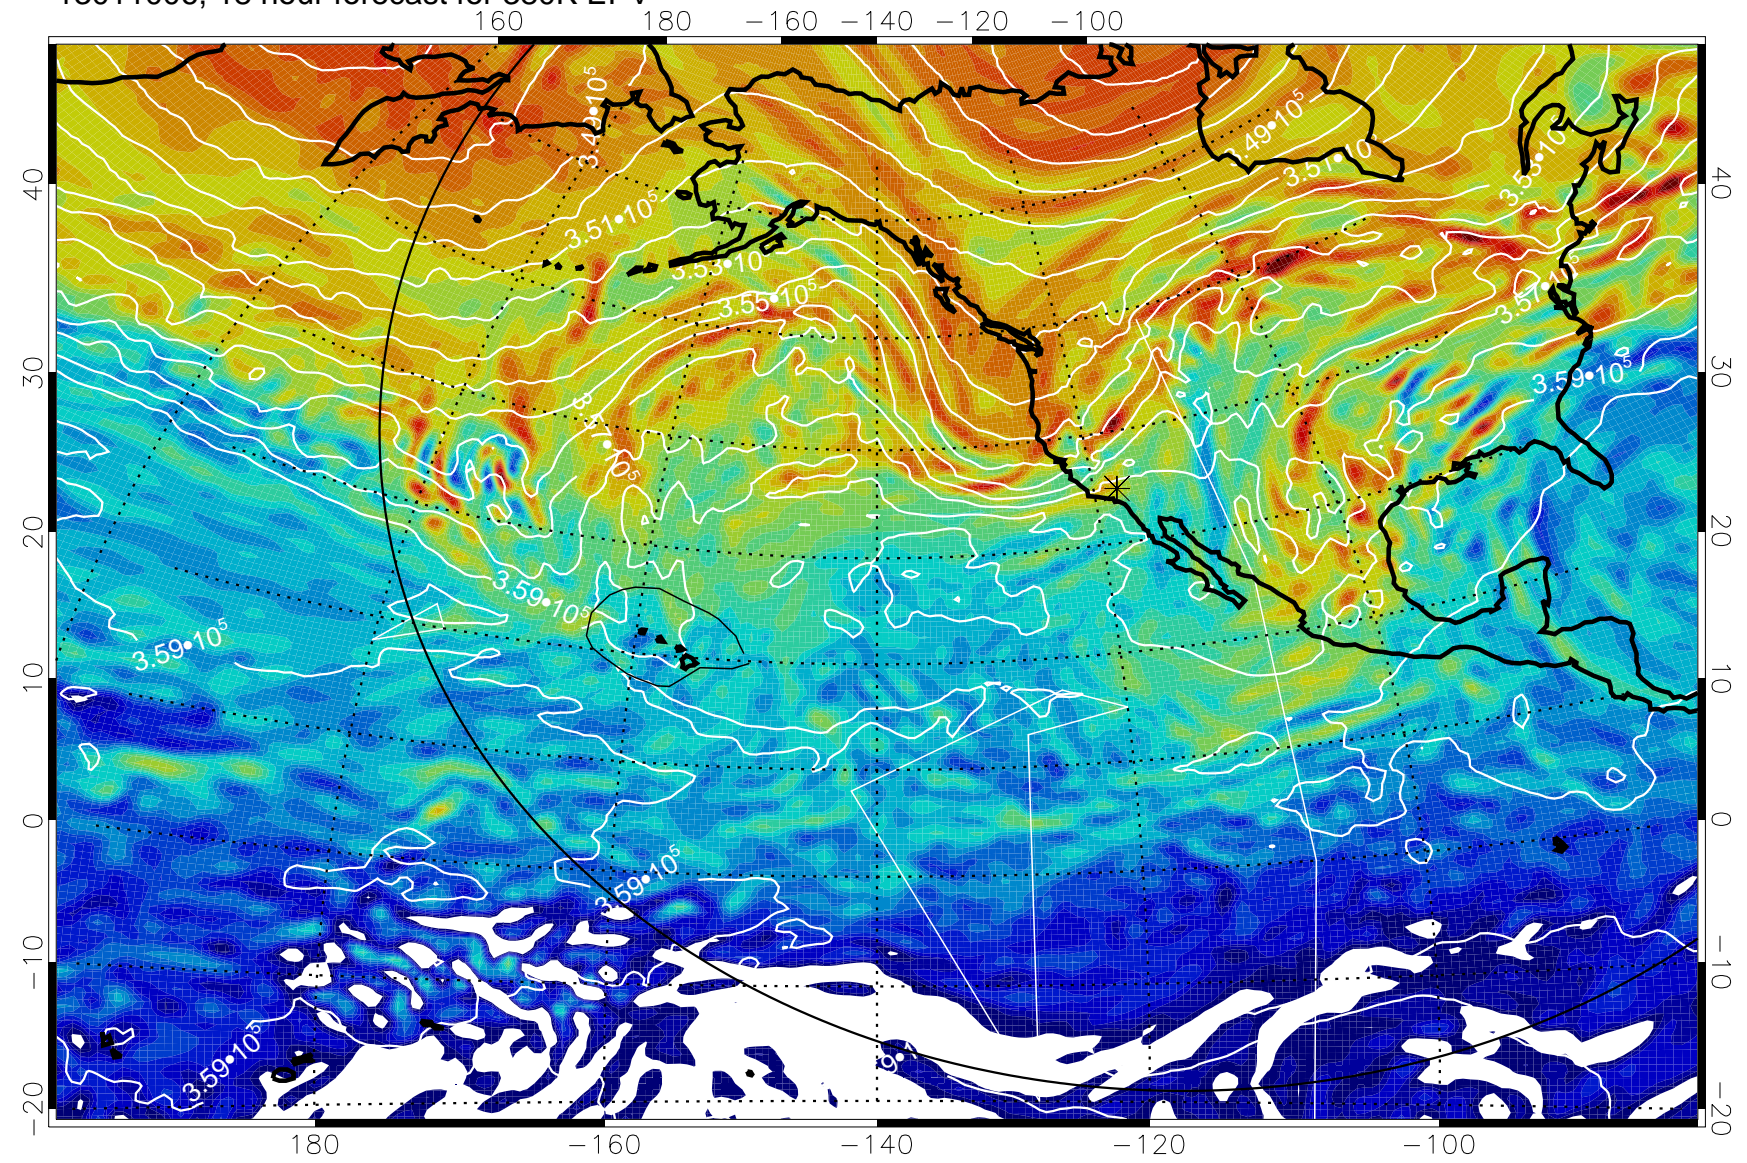

13010918, 6 hour forecast for 380K EPV

160 180 -160 -140 -120 -100

380K Montgomery Streamfunction, white

Range ring of 6000 km -- 19 hours GH round trip

13011000, 12 hour forecast for 380K EPV

380K Montgomery Streamfunction, white

Range ring of 6000 km -- 19 hours GH round trip

13011006, 18 hour forecast for 380K EPV

380K Montgomery Streamfunction, white

Range ring of 6000 km -- 19 hours GH round trip

13011012, 24 hour forecast for 380K EPV

160 180 -160 -140 -120 -100

380K Montgomery Streamfunction, white

Range ring of 6000 km -- 19 hours GH round trip

13011018, 30 hour forecast for 380K EPV

160 180 -160 -140 -120 -100

40
30
20
10
0
-10
-20

380K Montgomery Streamfunction, white

Range ring of 6000 km -- 19 hours GH round trip

13011100, 36 hour forecast for 380K EPV

380K Montgomery Streamfunction, white

Range ring of 6000 km -- 19 hours GH round trip

13011106, 42 hour forecast for 380K EPV