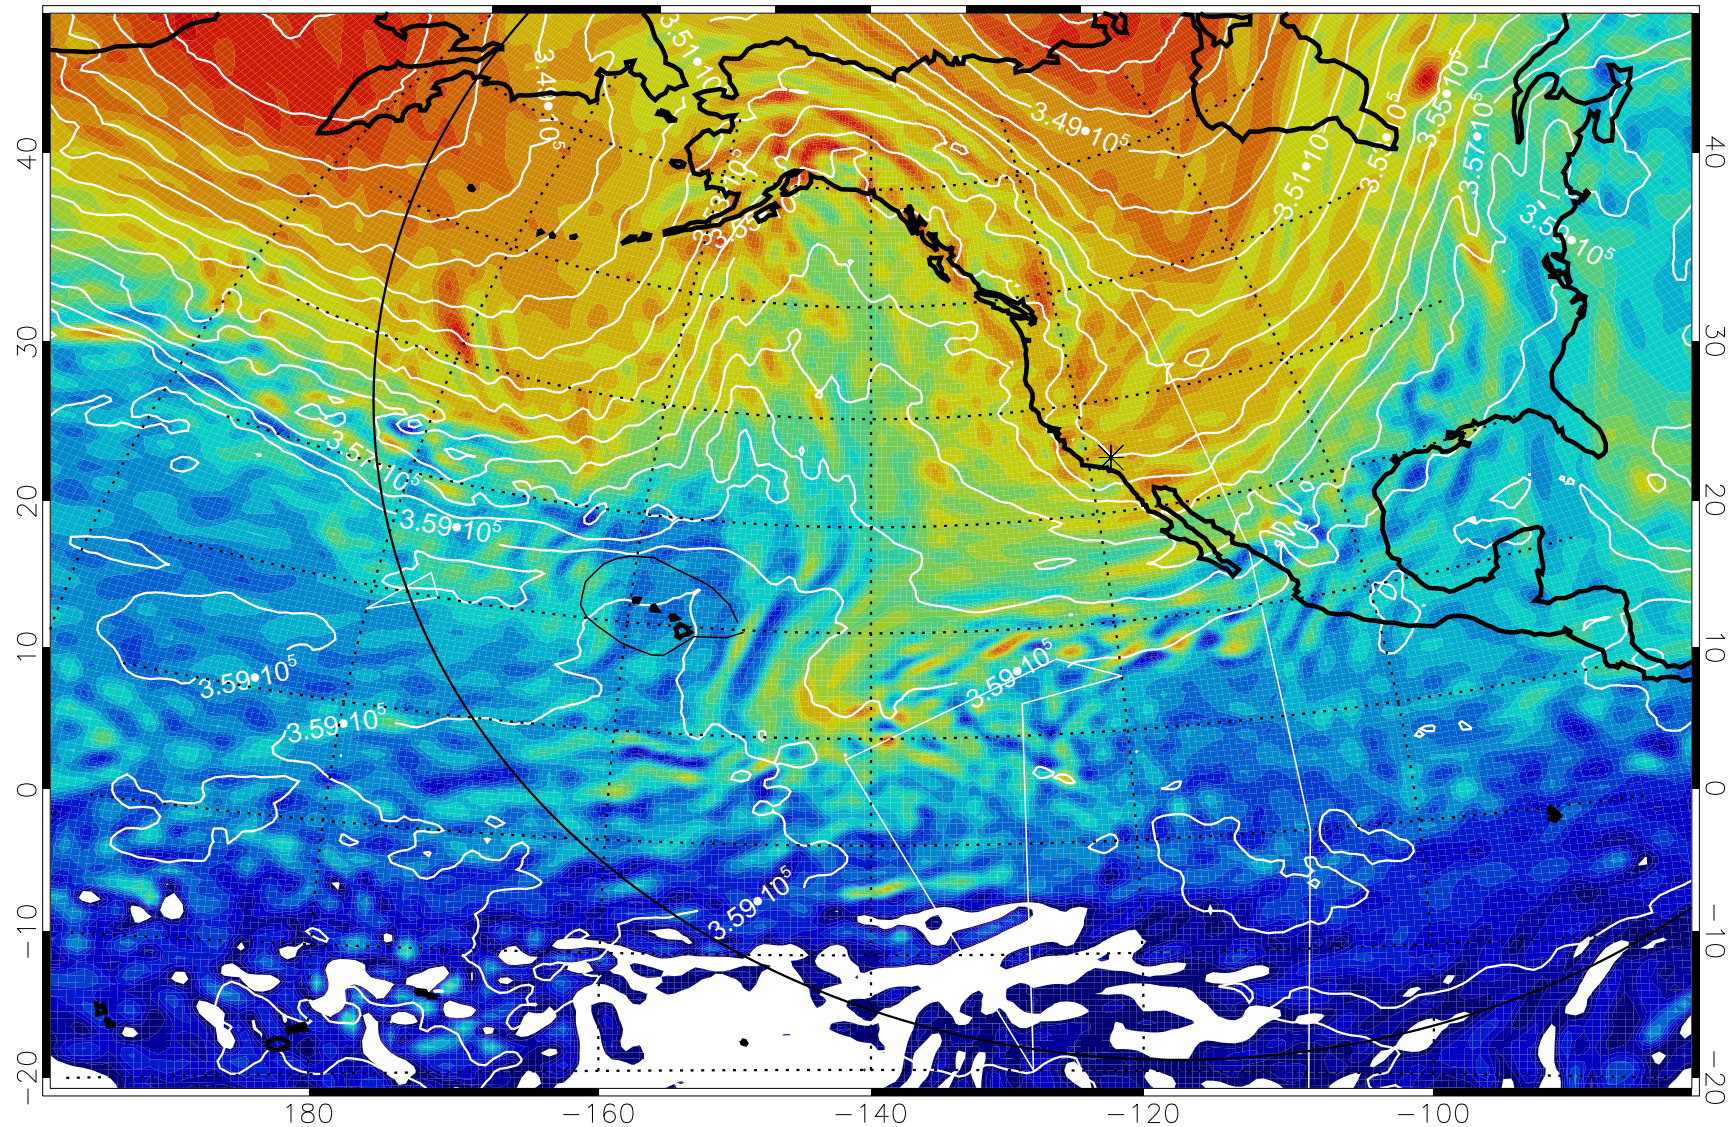

13011306, 90 hour forecast for 380K EPV

380K Montgomery Streamfunction, white

Range ring of 6000 km -- 19 hours GH round trip

13011312, 96 hour forecast for 380K EPV

380K Montgomery Streamfunction, white

Range ring of 6000 km -- 19 hours GH round trip

13011318, 102 hour forecast for 380K EPV

160 180 -160 -140 -120 -100

380K Montgomery Streamfunction, white

Range ring of 6000 km -- 19 hours GH round trip

13011400, 108 hour forecast for 380K EPV

160 180 -160 -140 -120 -100

380K Montgomery Streamfunction, white

Range ring of 6000 km -- 19 hours GH round trip

13011406, 114 hour forecast for 380K EPV

160 180 -160 -140 -120 -100

380K Montgomery Streamfunction, white

Range ring of 6000 km -- 19 hours GH round trip

13011412, 120 hour forecast for 380K EPV

160 180 -160 -140 -120 -100

380K Montgomery Streamfunction, white

Range ring of 6000 km -- 19 hours GH round trip