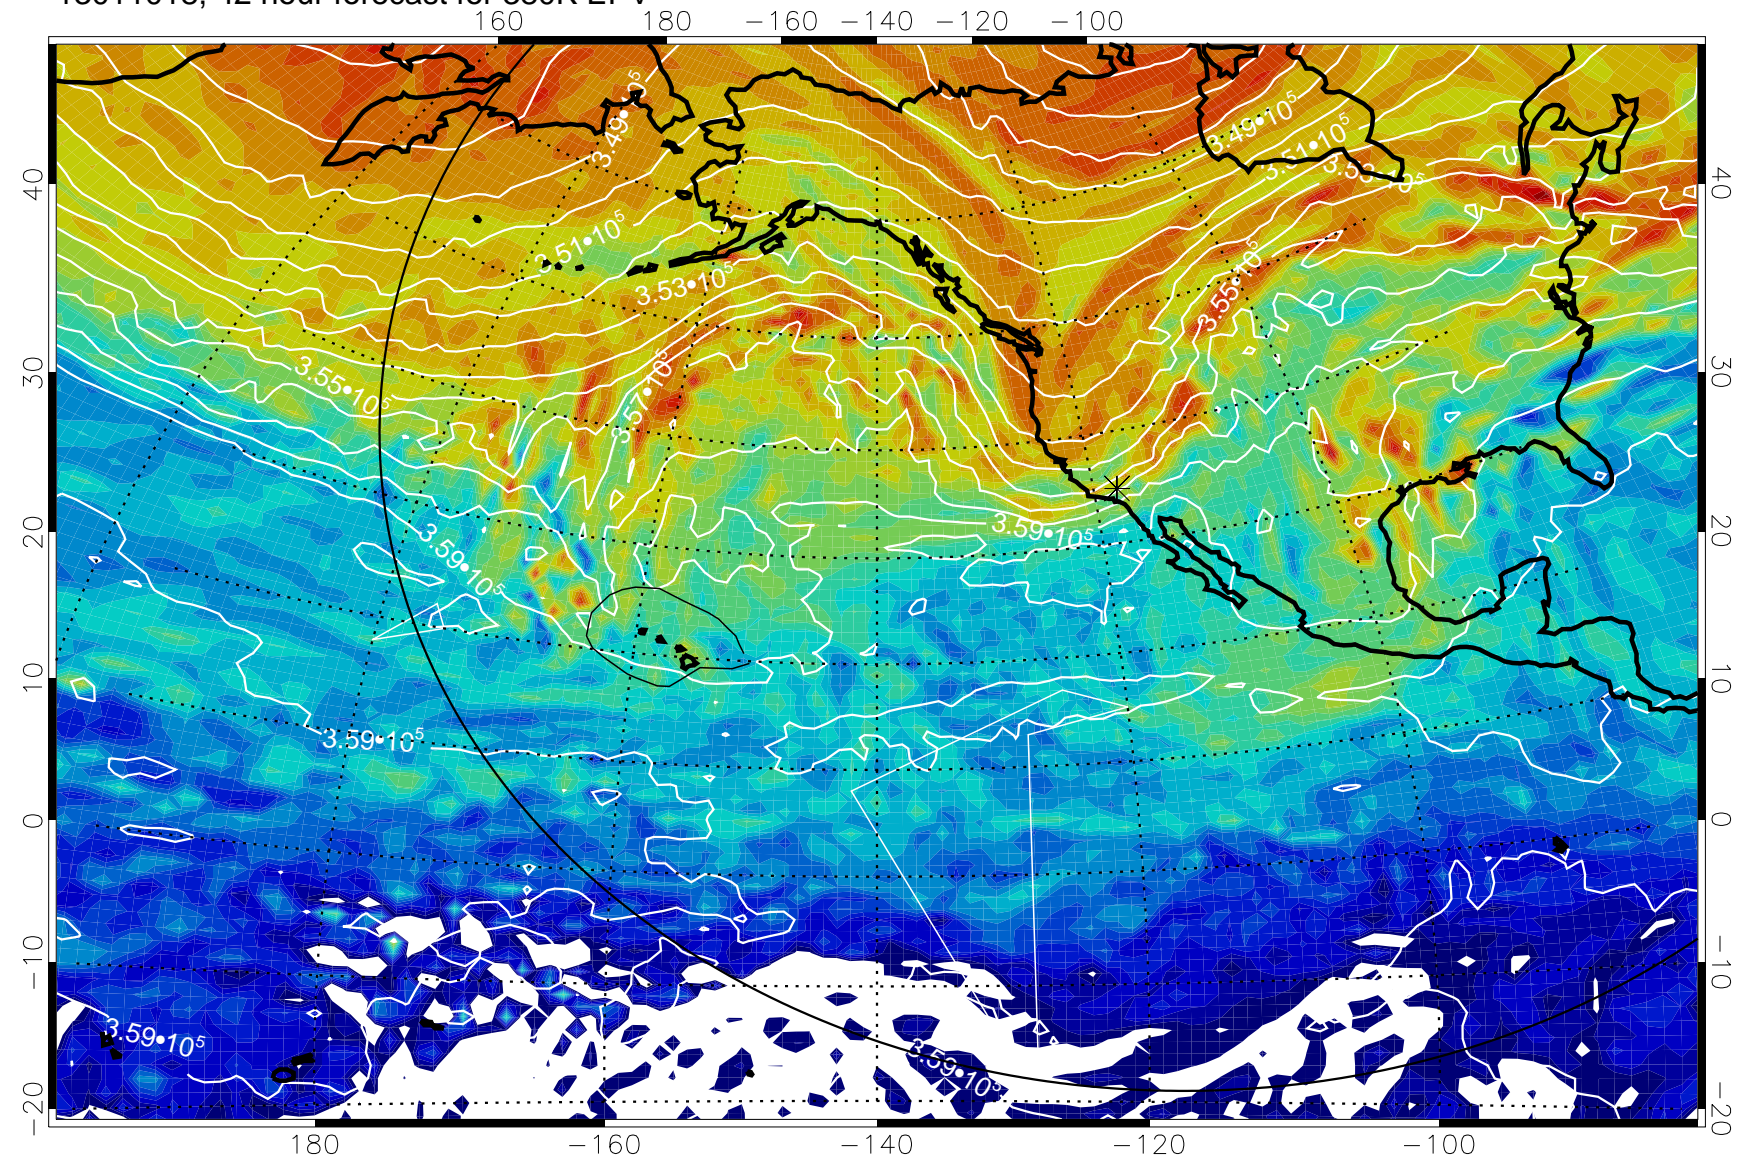

Range ring of 6000 km -- 19 hours GH round trip

13011000, 24 hour forecast for 380K EPV

380K Montgomery Streamfunction, white

Range ring of 6000 km -- 19 hours GH round trip

13011006, 30 hour forecast for 380K EPV

380K Montgomery Streamfunction, white

Range ring of 6000 km -- 19 hours GH round trip

13011012, 36 hour forecast for 380K EPV

380K Montgomery Streamfunction, white

Range ring of 6000 km -- 19 hours GH round trip

13011018, 42 hour forecast for 380K EPV

380K Montgomery Streamfunction, white

Range ring of 6000 km -- 19 hours GH round trip

13011100, 48 hour forecast for 380K EPV

380K Montgomery Streamfunction, white

Range ring of 6000 km -- 19 hours GH round trip

13011106, 54 hour forecast for 380K EPV

380K Montgomery Streamfunction, white

Range ring of 6000 km -- 19 hours GH round trip

13011112, 60 hour forecast for 380K EPV

160 180 -160 -140 -120 -100

40  
30  
20  
10  
0  
-10  
-20