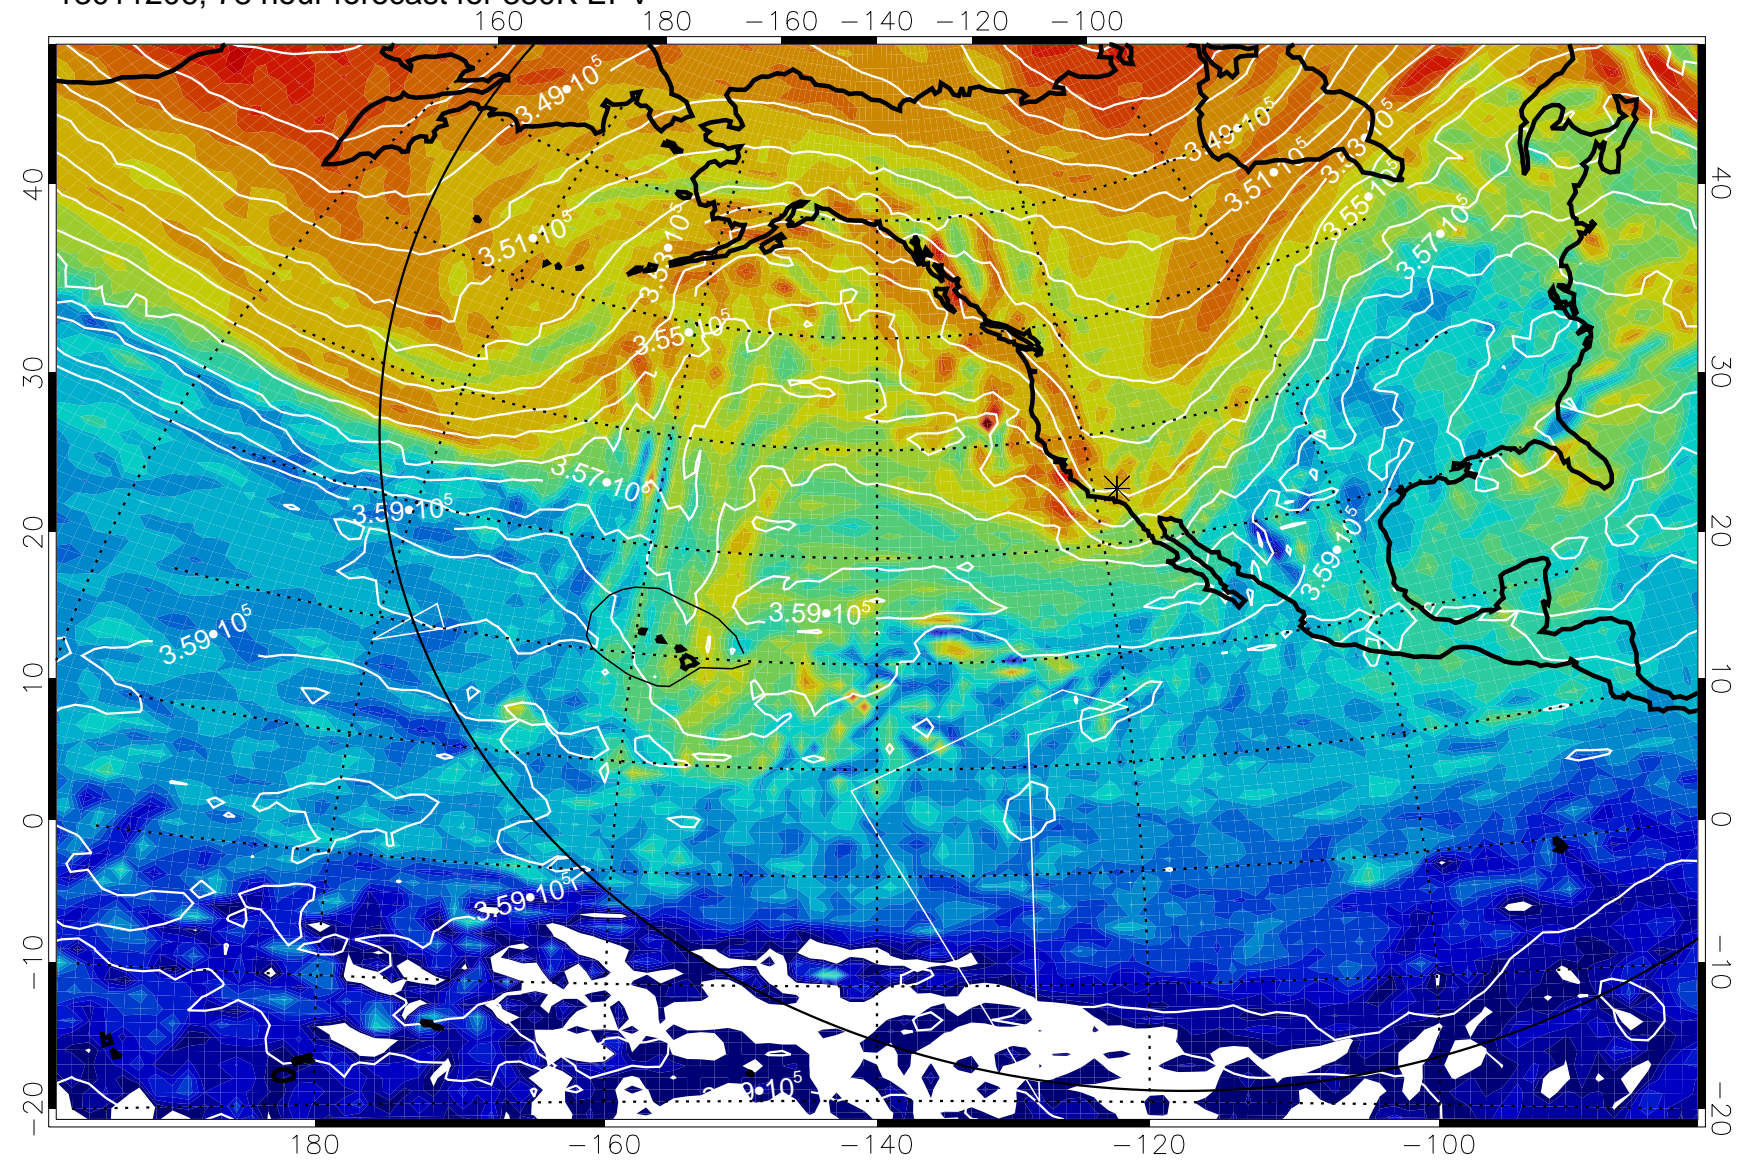

380K Montgomery Streamfunction, white

Range ring of 6000 km -- 19 hours GH round trip

13011118, 66 hour forecast for 380K EPV

160 180 -160 -140 -120 -100

380K Montgomery Streamfunction, white

Range ring of 6000 km -- 19 hours GH round trip

13011200, 72 hour forecast for 380K EPV

380K Montgomery Streamfunction, white

Range ring of 6000 km -- 19 hours GH round trip

13011206, 78 hour forecast for 380K EPV

380K Montgomery Streamfunction, white

Range ring of 6000 km -- 19 hours GH round trip

13011212, 84 hour forecast for 380K EPV

380K Montgomery Streamfunction, white

Range ring of 6000 km -- 19 hours GH round trip

13011218, 90 hour forecast for 380K EPV

380K Montgomery Streamfunction, white

Range ring of 6000 km -- 19 hours GH round trip

13011300, 96 hour forecast for 380K EPV

380K Montgomery Streamfunction, white

Range ring of 6000 km -- 19 hours GH round trip

13011306, 102 hour forecast for 380K EPV

160 180 -160 -140 -120 -100

380K Montgomery Streamfunction, white