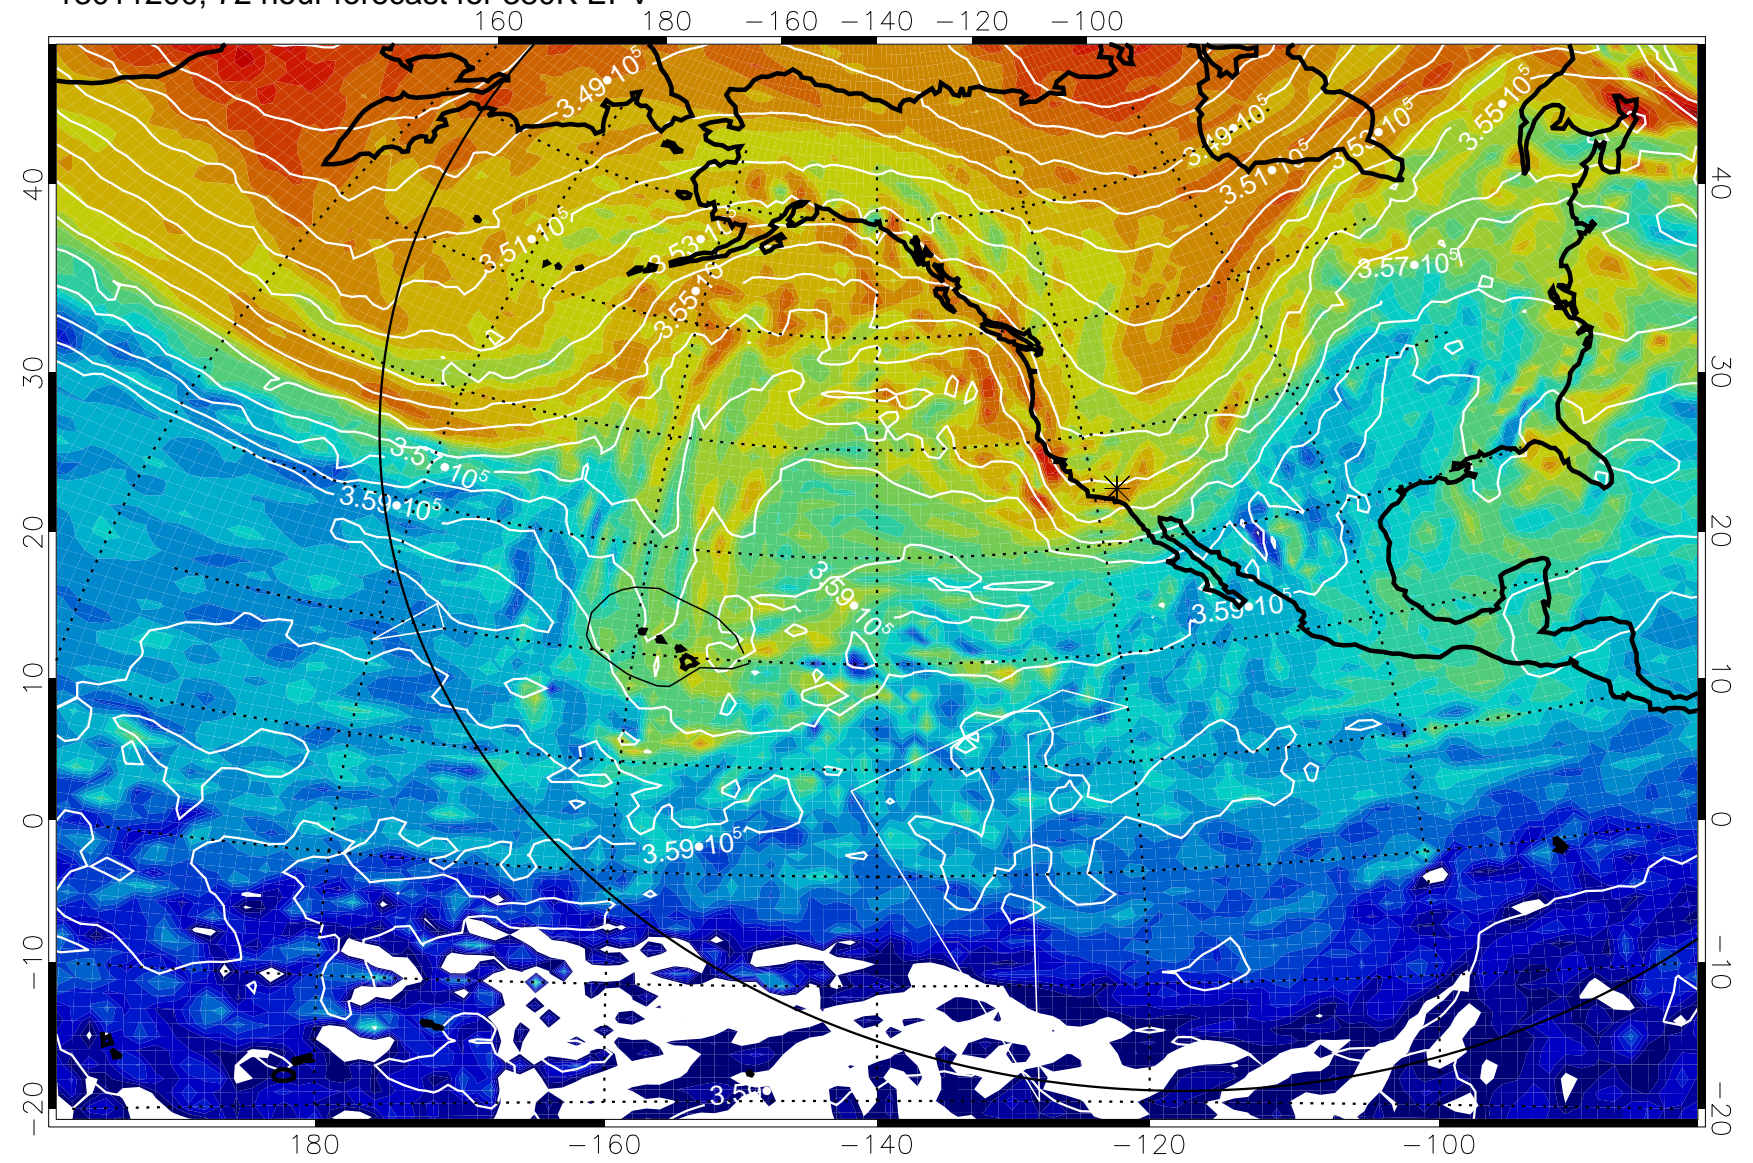

13011106, 54 hour forecast for 380K EPV

380K Montgomery Streamfunction, white

Range ring of 6000 km -- 19 hours GH round trip

13011112, 60 hour forecast for 380K EPV

160 180 -160 -140 -120 -100

40  
30  
20  
10  
0  
-10  
-20

380K Montgomery Streamfunction, white

Range ring of 6000 km -- 19 hours GH round trip

13011118, 66 hour forecast for 380K EPV

160 180 -160 -140 -120 -100

380K Montgomery Streamfunction, white

Range ring of 6000 km -- 19 hours GH round trip

13011200, 72 hour forecast for 380K EPV

380K Montgomery Streamfunction, white

Range ring of 6000 km -- 19 hours GH round trip

13011206, 78 hour forecast for 380K EPV

380K Montgomery Streamfunction, white

Range ring of 6000 km -- 19 hours GH round trip

13011212, 84 hour forecast for 380K EPV

380K Montgomery Streamfunction, white

Range ring of 6000 km -- 19 hours GH round trip

13011218, 90 hour forecast for 380K EPV

380K Montgomery Streamfunction, white

Range ring of 6000 km -- 19 hours GH round trip