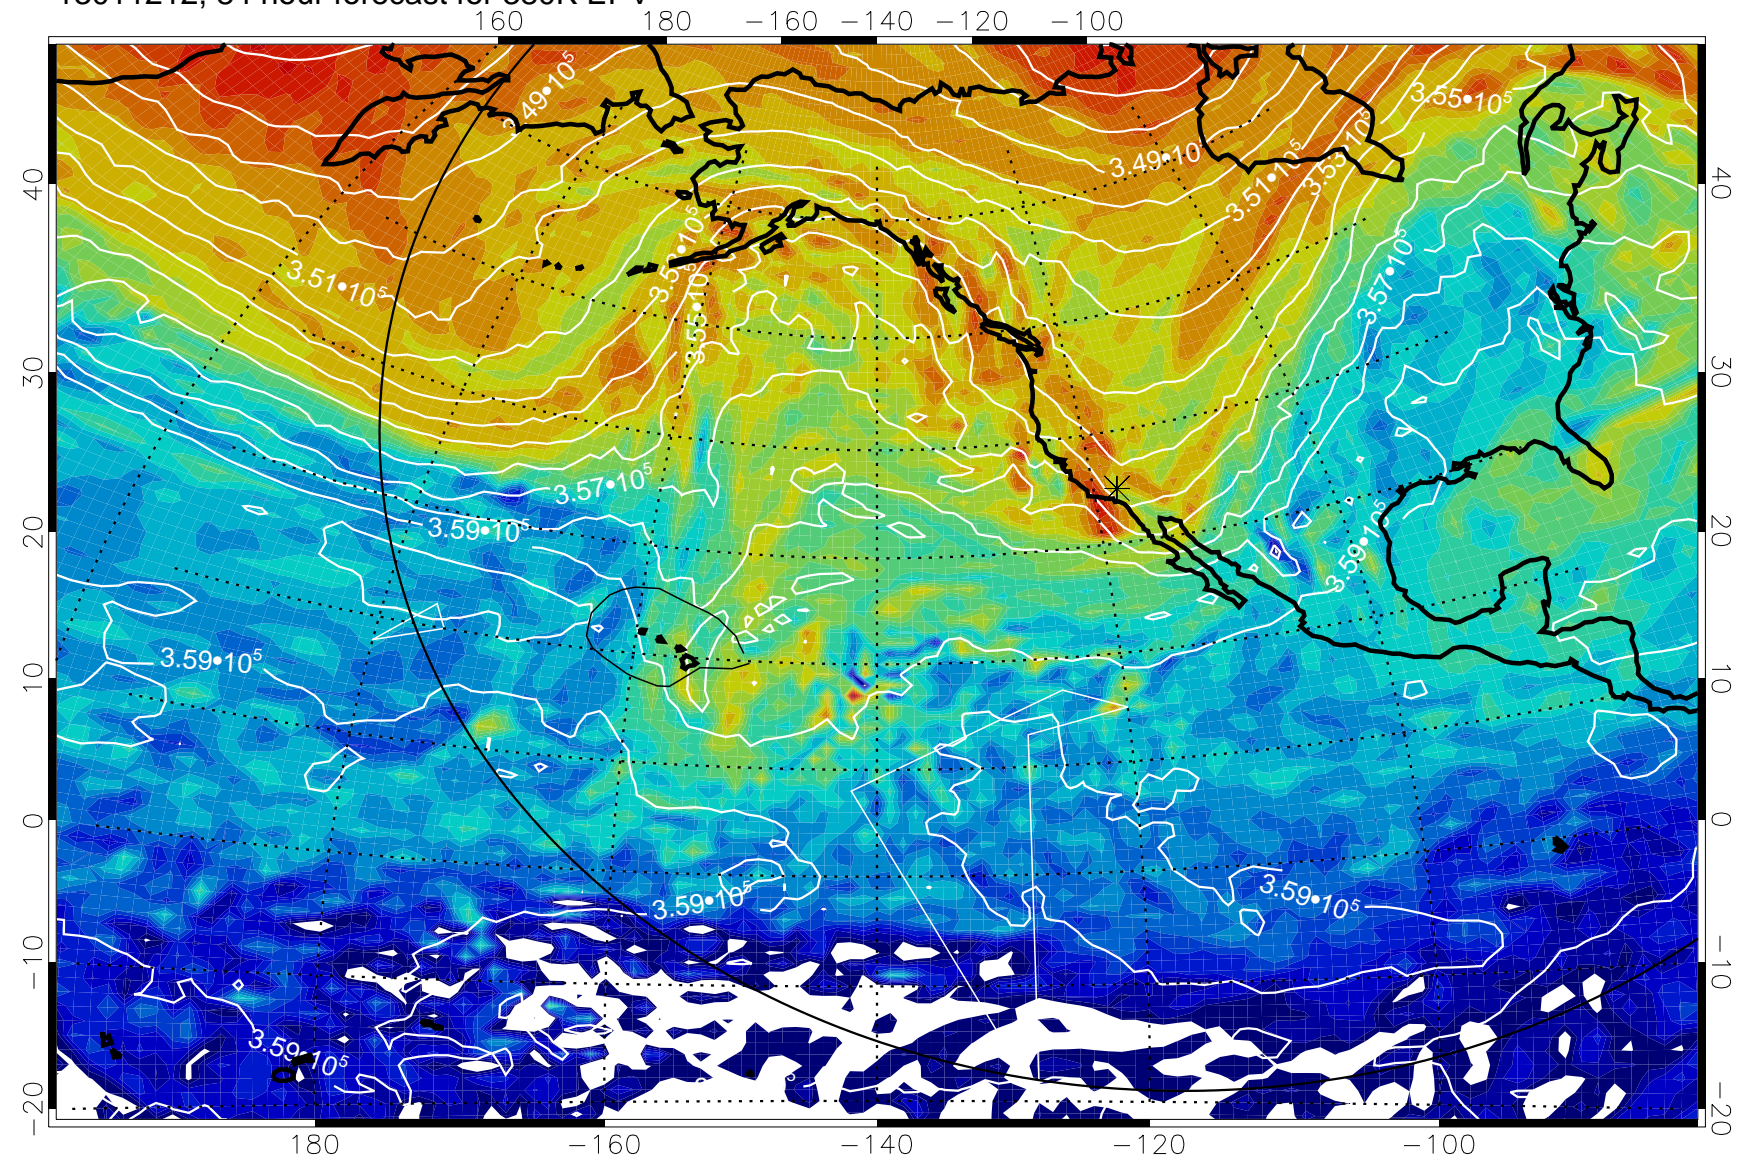

380K Montgomery Streamfunction, white

Range ring of 6000 km -- 19 hours GH round trip

13011118, 66 hour forecast for 380K EPV

160 180 -160 -140 -120 -100

380K Montgomery Streamfunction, white

Range ring of 6000 km -- 19 hours GH round trip

13011200, 72 hour forecast for 380K EPV

380K Montgomery Streamfunction, white

Range ring of 6000 km -- 19 hours GH round trip

13011206, 78 hour forecast for 380K EPV

380K Montgomery Streamfunction, white

Range ring of 6000 km -- 19 hours GH round trip

13011212, 84 hour forecast for 380K EPV

380K Montgomery Streamfunction, white

Range ring of 6000 km -- 19 hours GH round trip

13011218, 90 hour forecast for 380K EPV

380K Montgomery Streamfunction, white

Range ring of 6000 km -- 19 hours GH round trip

13011300, 96 hour forecast for 380K EPV

380K Montgomery Streamfunction, white

Range ring of 6000 km -- 19 hours GH round trip

13011306, 102 hour forecast for 380K EPV

160 180 -160 -140 -120 -100

380K Montgomery Streamfunction, white