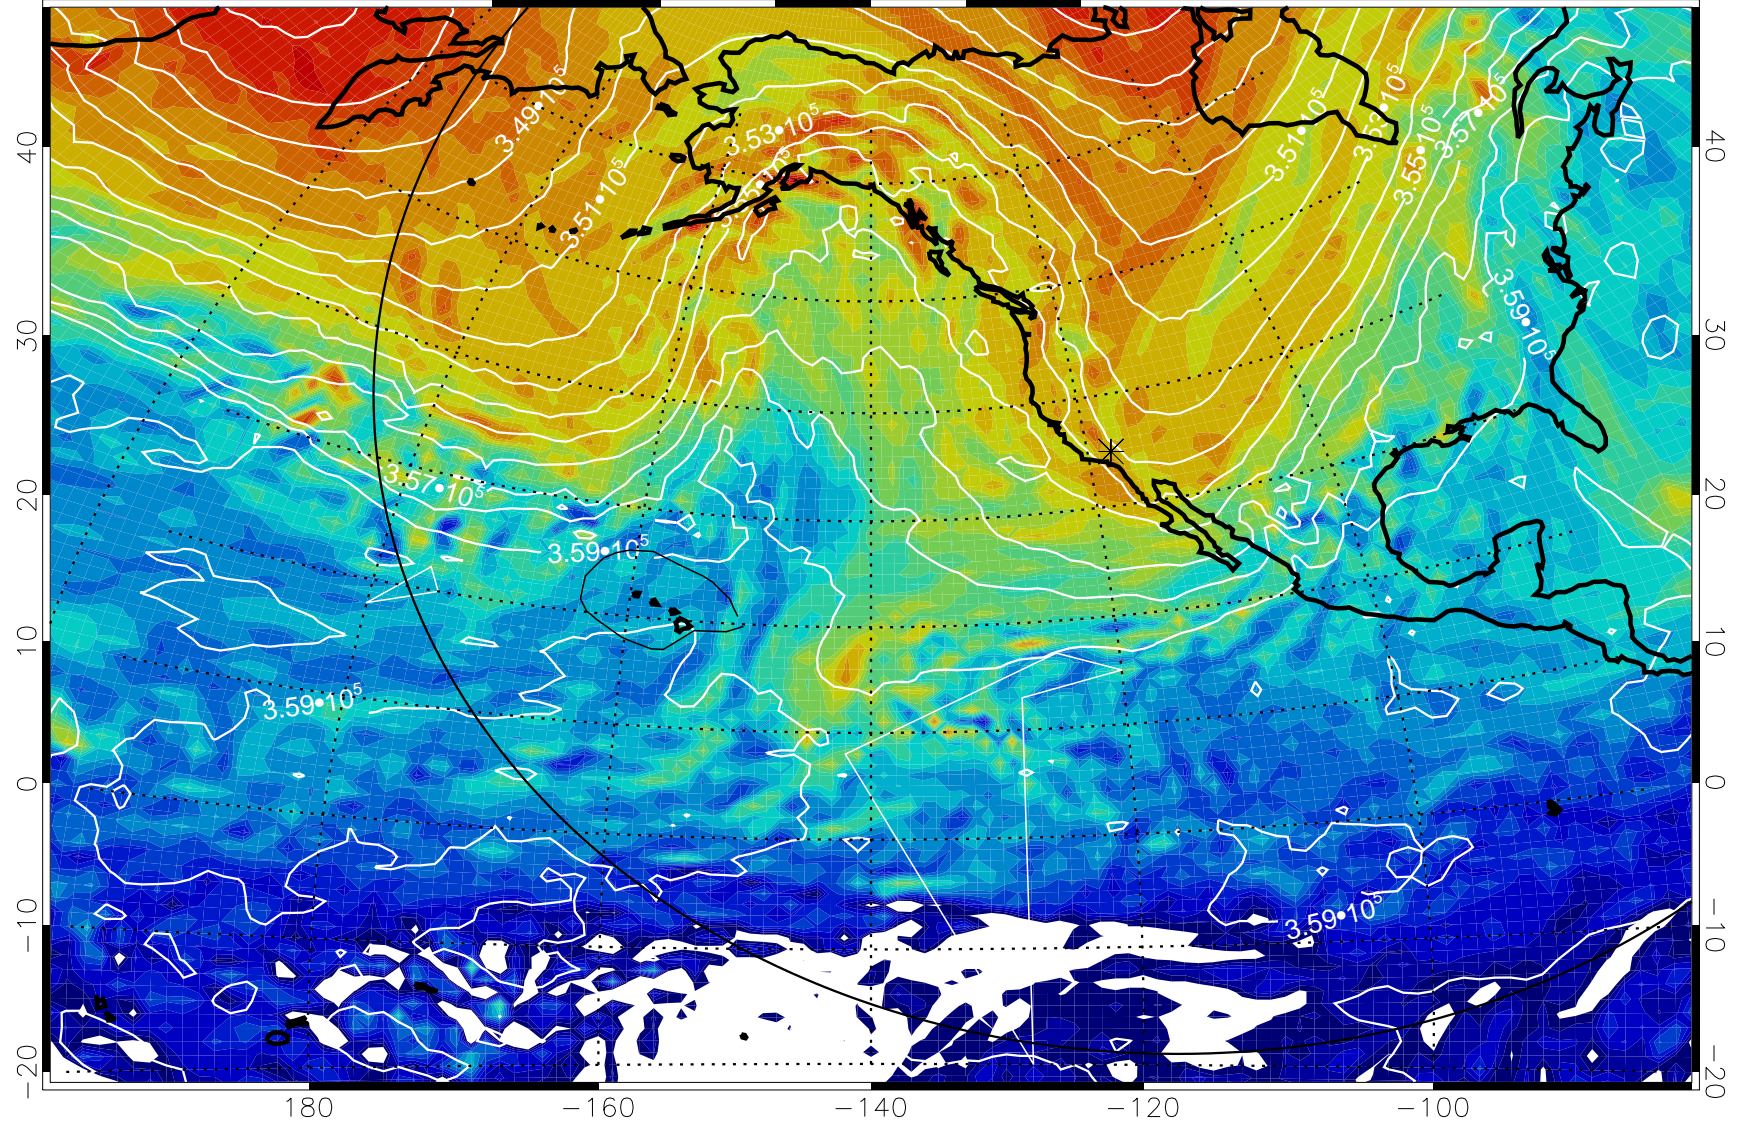

Range ring of 6000 km -- 19 hours GH round trip

13011312, 108 hour forecast for 380K EPV

160 180 -160 -140 -120 -100

$-5.0 \cdot 10^{-6}$  0  $5.0 \cdot 10^{-6}$   $1.0 \cdot 10^{-5}$   $1.5 \cdot 10^{-5}$   
PVU

380K Montgomery Streamfunction, white

Range ring of 6000 km -- 19 hours GH round trip

13011318, 114 hour forecast for 380K EPV

380K Montgomery Streamfunction, white

Range ring of 6000 km -- 19 hours GH round trip

13011400, 120 hour forecast for 380K EPV

160 180 -160 -140 -120 -100

380K Montgomery Streamfunction, white

Range ring of 6000 km -- 19 hours GH round trip