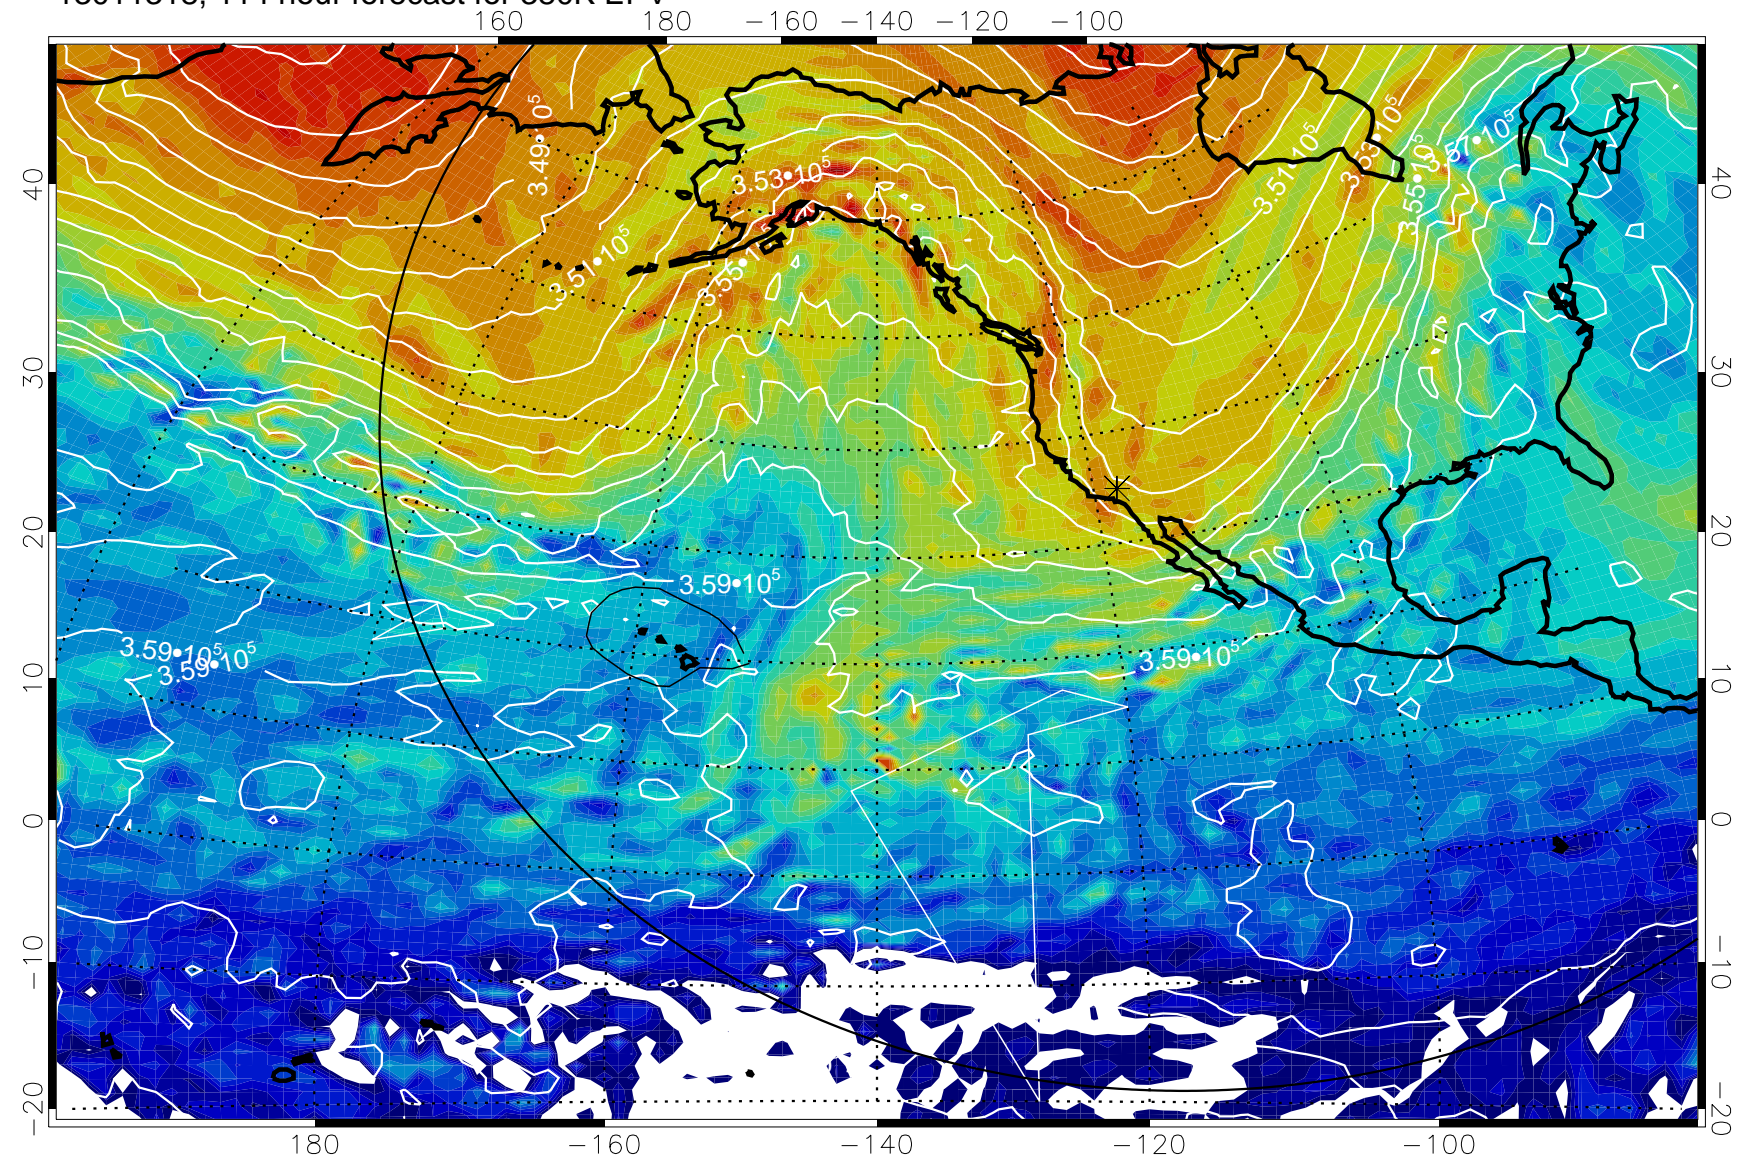

13011300, 96 hour forecast for 380K EPV

380K Montgomery Streamfunction, white

Range ring of 6000 km -- 19 hours GH round trip

13011306, 102 hour forecast for 380K EPV

160 180 -160 -140 -120 -100

380K Montgomery Streamfunction, white

Range ring of 6000 km -- 19 hours GH round trip

13011312, 108 hour forecast for 380K EPV

160 180 -160 -140 -120 -100

$-5.0 \cdot 10^{-6}$  0  $5.0 \cdot 10^{-6}$   $1.0 \cdot 10^{-5}$   $1.5 \cdot 10^{-5}$   
PVU

380K Montgomery Streamfunction, white

Range ring of 6000 km -- 19 hours GH round trip

13011318, 114 hour forecast for 380K EPV

380K Montgomery Streamfunction, white

Range ring of 6000 km -- 19 hours GH round trip

13011400, 120 hour forecast for 380K EPV

160 180 -160 -140 -120 -100

380K Montgomery Streamfunction, white

Range ring of 6000 km -- 19 hours GH round trip