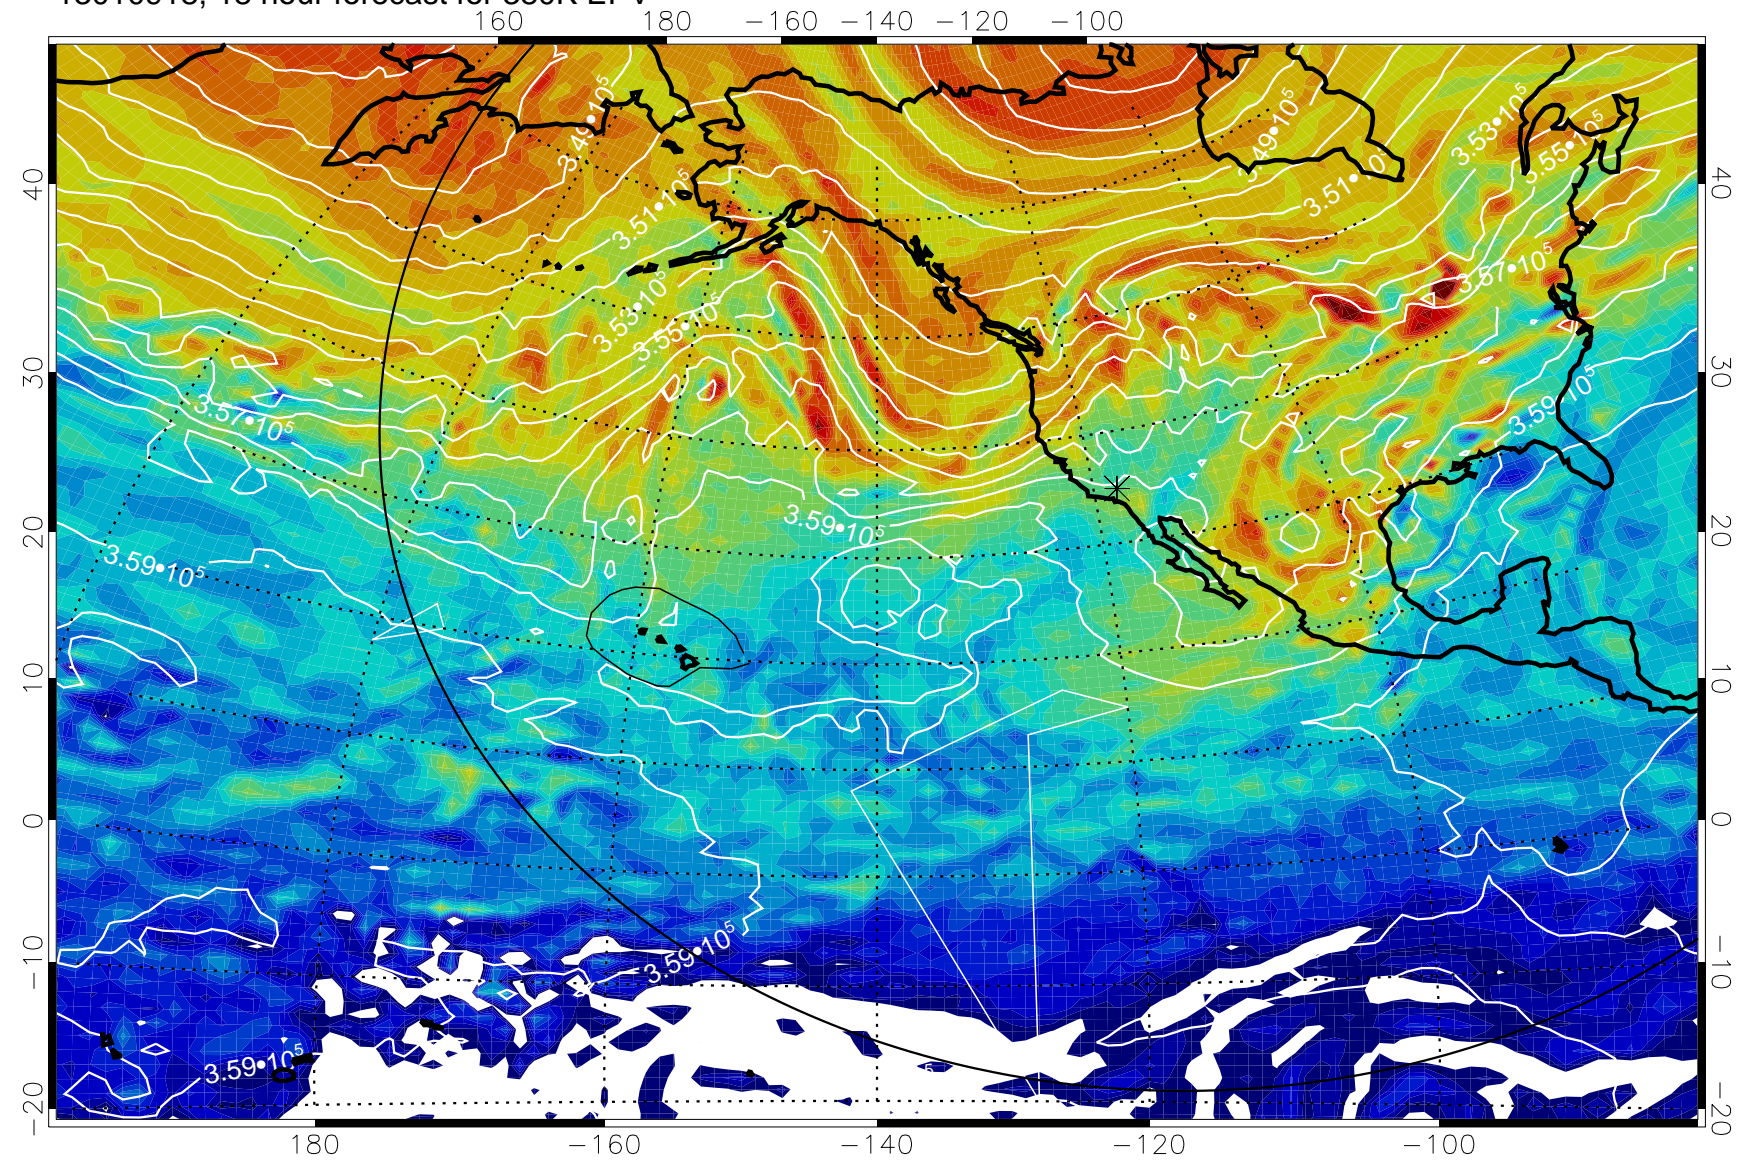

13010912, 12 hour forecast for 380K EPV

160 180 -160 -140 -120 -100

380K Montgomery Streamfunction, white

Range ring of 6000 km -- 19 hours GH round trip

13010918, 18 hour forecast for 380K EPV

380K Montgomery Streamfunction, white

Range ring of 6000 km -- 19 hours GH round trip

13011000, 24 hour forecast for 380K EPV

380K Montgomery Streamfunction, white

Range ring of 6000 km -- 19 hours GH round trip

13011006, 30 hour forecast for 380K EPV

380K Montgomery Streamfunction, white

Range ring of 6000 km -- 19 hours GH round trip

13011012, 36 hour forecast for 380K EPV

380K Montgomery Streamfunction, white

Range ring of 6000 km -- 19 hours GH round trip

13011018, 42 hour forecast for 380K EPV

380K Montgomery Streamfunction, white

Range ring of 6000 km -- 19 hours GH round trip

13011100, 48 hour forecast for 380K EPV

380K Montgomery Streamfunction, white

Range ring of 6000 km -- 19 hours GH round trip