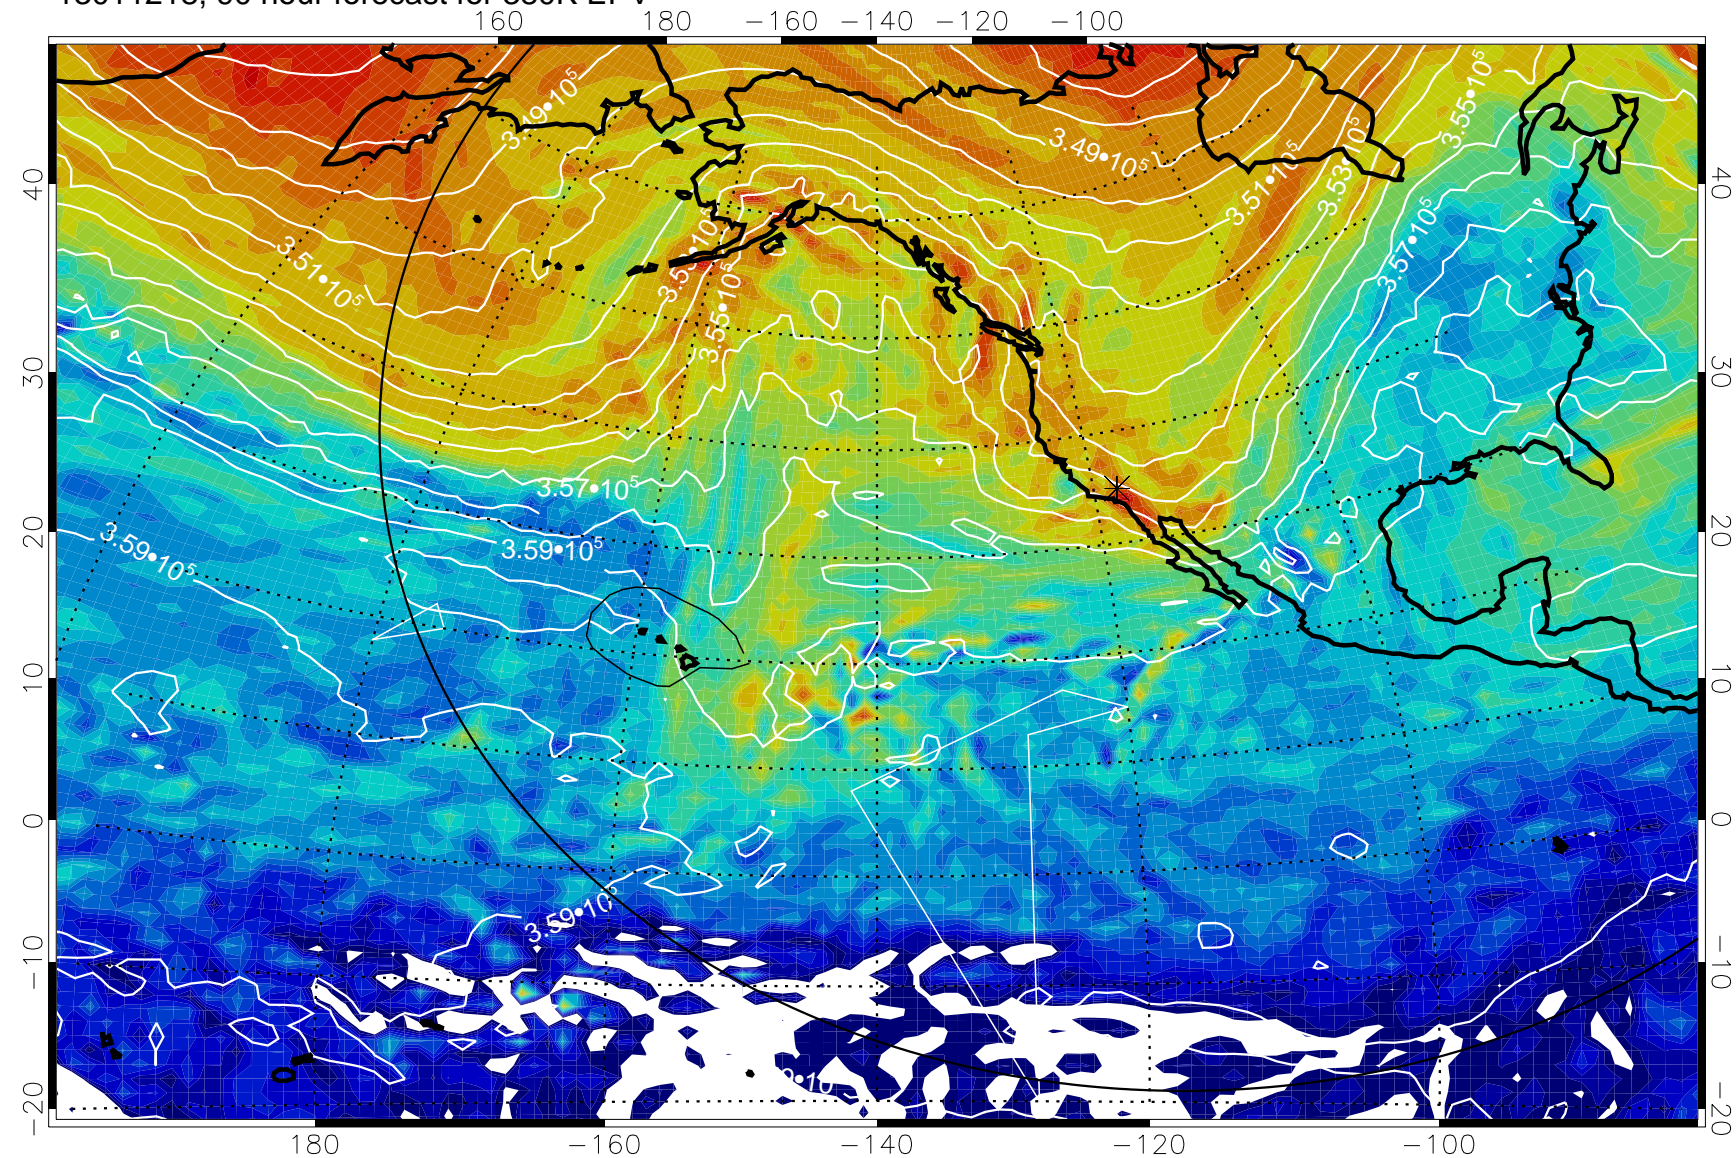

13011200, 72 hour forecast for 380K EPV

380K Montgomery Streamfunction, white

Range ring of 6000 km -- 19 hours GH round trip

13011206, 78 hour forecast for 380K EPV

380K Montgomery Streamfunction, white

Range ring of 6000 km -- 19 hours GH round trip

13011212, 84 hour forecast for 380K EPV

380K Montgomery Streamfunction, white

Range ring of 6000 km -- 19 hours GH round trip

13011218, 90 hour forecast for 380K EPV

380K Montgomery Streamfunction, white

Range ring of 6000 km -- 19 hours GH round trip

13011300, 96 hour forecast for 380K EPV

380K Montgomery Streamfunction, white

Range ring of 6000 km -- 19 hours GH round trip

13011306, 102 hour forecast for 380K EPV

160 180 -160 -140 -120 -100

380K Montgomery Streamfunction, white