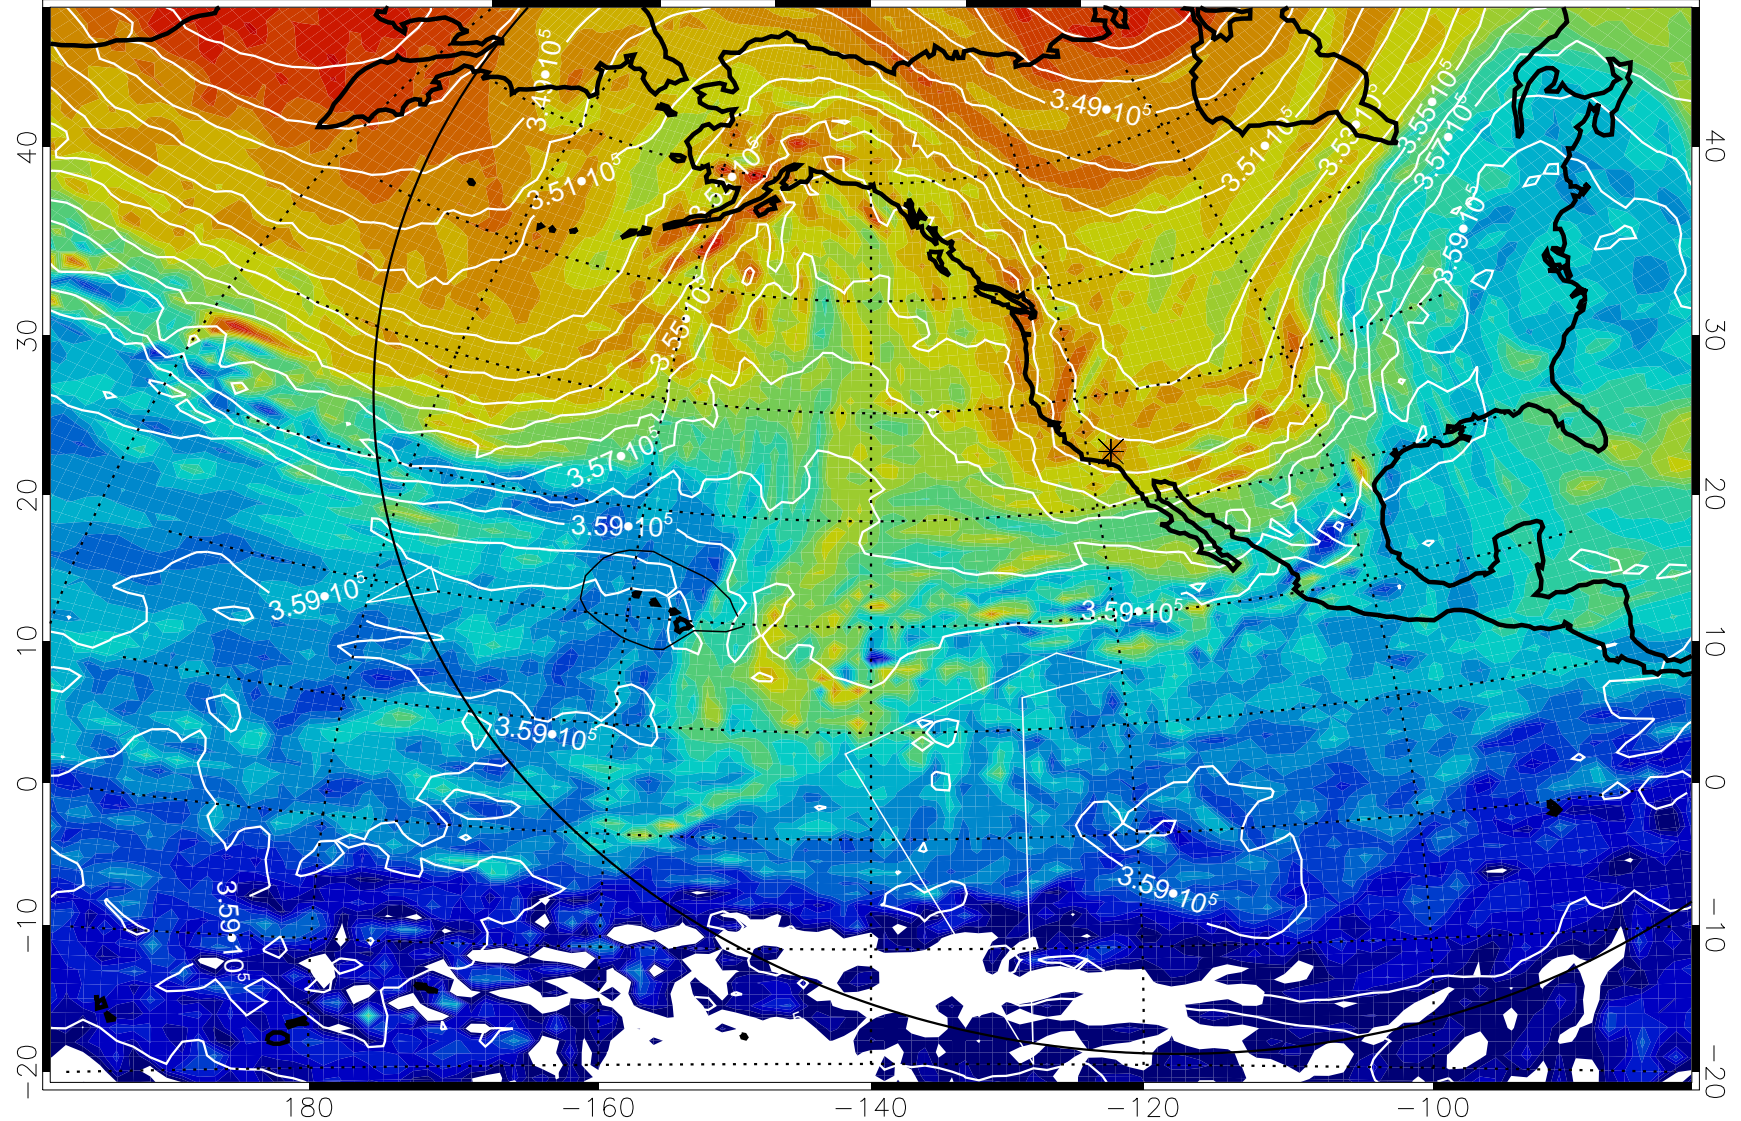

13011212, 84 hour forecast for 380K EPV

380K Montgomery Streamfunction, white

Range ring of 6000 km -- 19 hours GH round trip

13011218, 90 hour forecast for 380K EPV

380K Montgomery Streamfunction, white

Range ring of 6000 km -- 19 hours GH round trip

13011300, 96 hour forecast for 380K EPV

380K Montgomery Streamfunction, white

Range ring of 6000 km -- 19 hours GH round trip

13011306, 102 hour forecast for 380K EPV

160 180 -160 -140 -120 -100

380K Montgomery Streamfunction, white

Range ring of 6000 km -- 19 hours GH round trip

13011312, 108 hour forecast for 380K EPV

160 180 -160 -140 -120 -100

$-5.0 \cdot 10^{-6}$  0  $5.0 \cdot 10^{-6}$   $1.0 \cdot 10^{-5}$   $1.5 \cdot 10^{-5}$   
PVU

380K Montgomery Streamfunction, white

Range ring of 6000 km -- 19 hours GH round trip

13011318, 114 hour forecast for 380K EPV

380K Montgomery Streamfunction, white

Range ring of 6000 km -- 19 hours GH round trip