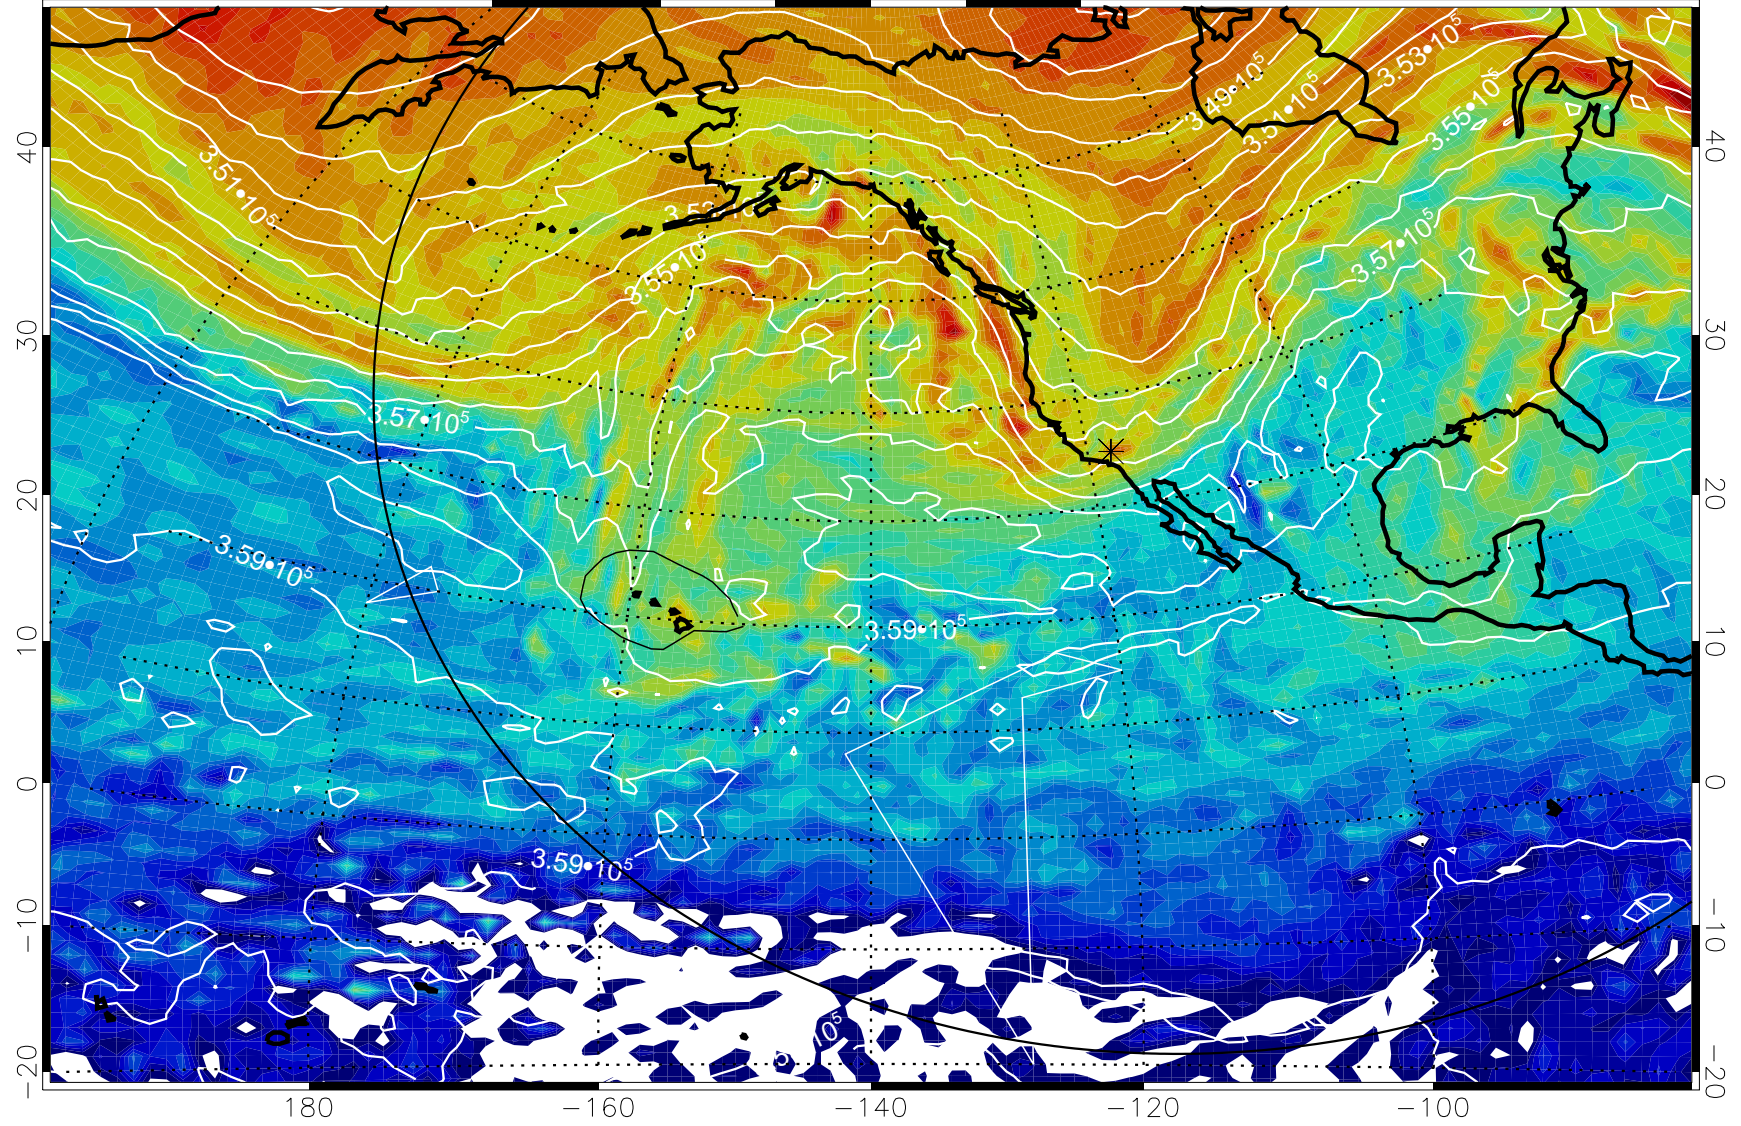

13011018, 42 hour forecast for 380K EPV

380K Montgomery Streamfunction, white

Range ring of 6000 km -- 19 hours GH round trip

13011100, 48 hour forecast for 380K EPV

380K Montgomery Streamfunction, white

Range ring of 6000 km -- 19 hours GH round trip

13011106, 54 hour forecast for 380K EPV

380K Montgomery Streamfunction, white

Range ring of 6000 km -- 19 hours GH round trip

13011112, 60 hour forecast for 380K EPV

160 180 -160 -140 -120 -100

40  
30  
20  
10  
0  
-10  
-20

380K Montgomery Streamfunction, white

Range ring of 6000 km -- 19 hours GH round trip

13011118, 66 hour forecast for 380K EPV

160 180 -160 -140 -120 -100

380K Montgomery Streamfunction, white

Range ring of 6000 km -- 19 hours GH round trip

13011200, 72 hour forecast for 380K EPV

380K Montgomery Streamfunction, white

Range ring of 6000 km -- 19 hours GH round trip

13011206, 78 hour forecast for 380K EPV

380K Montgomery Streamfunction, white

Range ring of 6000 km -- 19 hours GH round trip