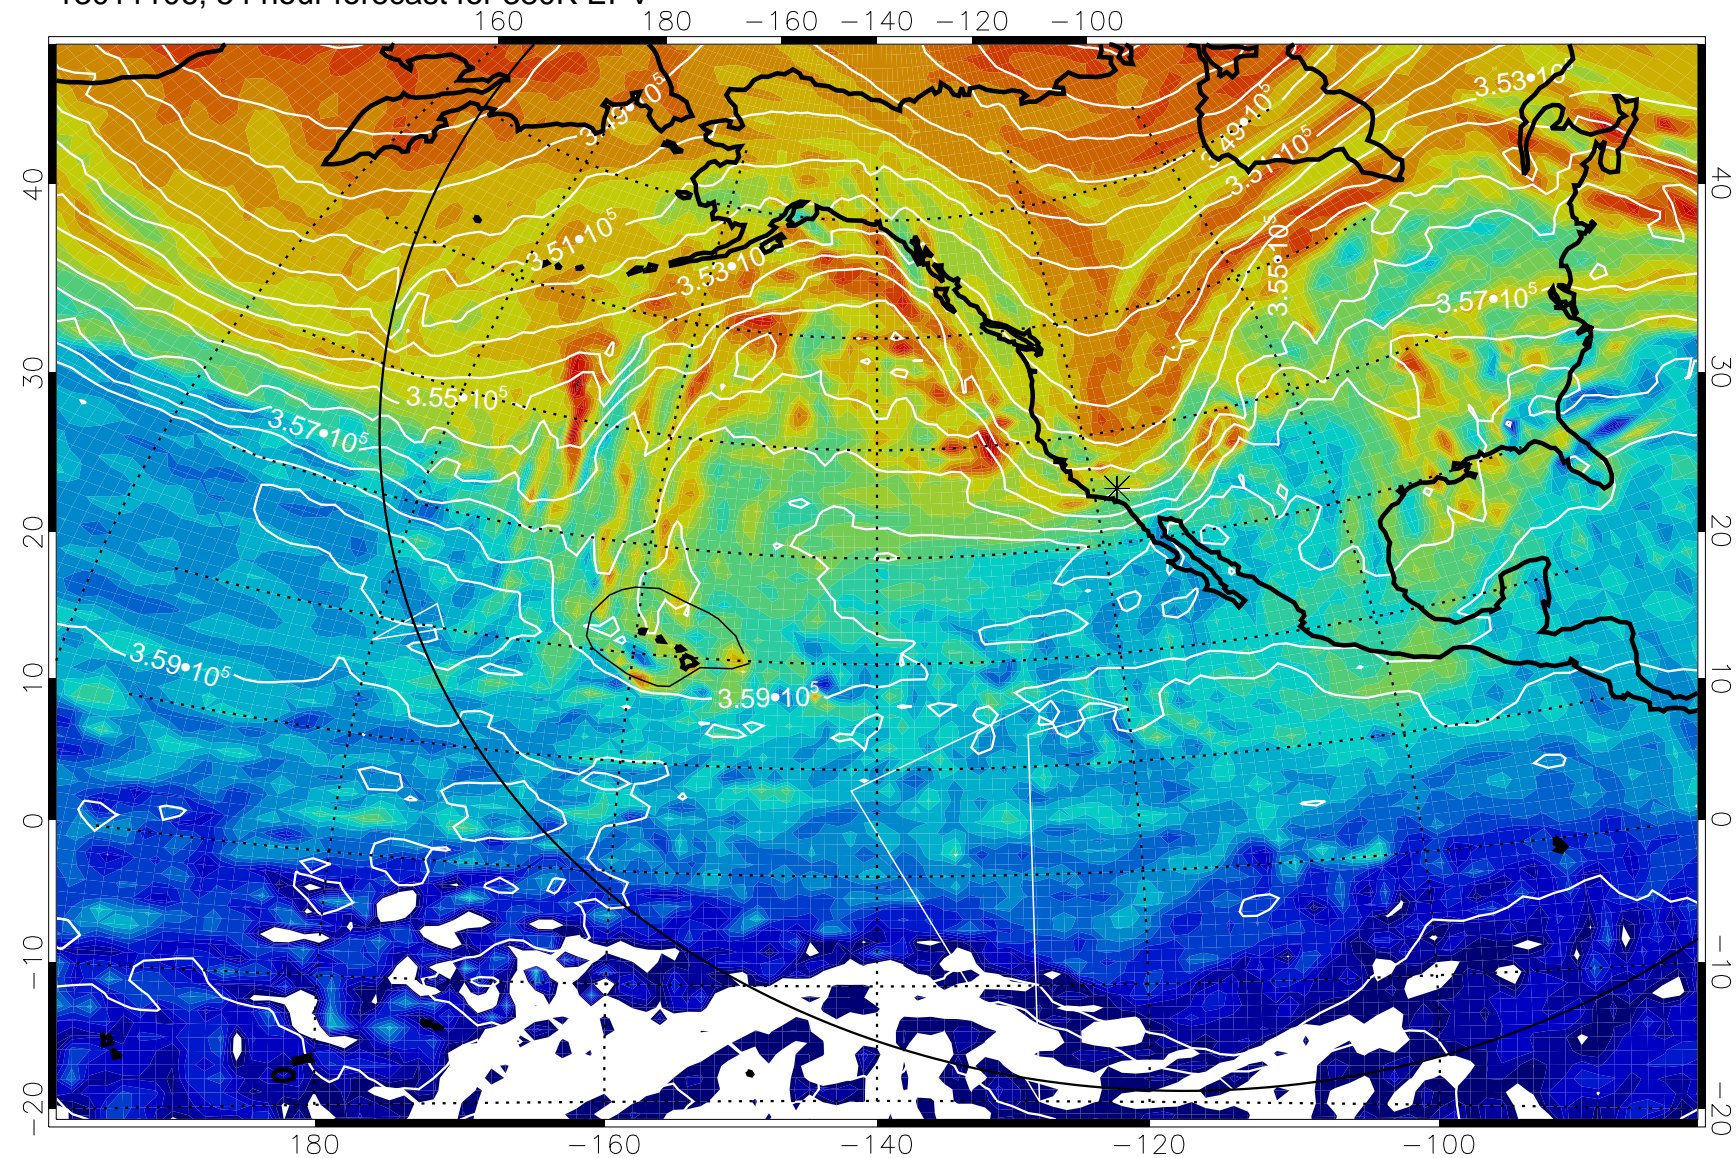

380K Montgomery Streamfunction, white

Range ring of 6000 km -- 19 hours GH round trip

13011012, 36 hour forecast for 380K EPV

380K Montgomery Streamfunction, white

Range ring of 6000 km -- 19 hours GH round trip

13011018, 42 hour forecast for 380K EPV

380K Montgomery Streamfunction, white

Range ring of 6000 km -- 19 hours GH round trip

13011100, 48 hour forecast for 380K EPV

380K Montgomery Streamfunction, white

Range ring of 6000 km -- 19 hours GH round trip

13011106, 54 hour forecast for 380K EPV

380K Montgomery Streamfunction, white

Range ring of 6000 km -- 19 hours GH round trip

13011112, 60 hour forecast for 380K EPV

160 180 -160 -140 -120 -100

40  
30  
20  
10  
0  
-10  
-20

380K Montgomery Streamfunction, white

Range ring of 6000 km -- 19 hours GH round trip

13011118, 66 hour forecast for 380K EPV

160 180 -160 -140 -120 -100

380K Montgomery Streamfunction, white

Range ring of 6000 km -- 19 hours GH round trip