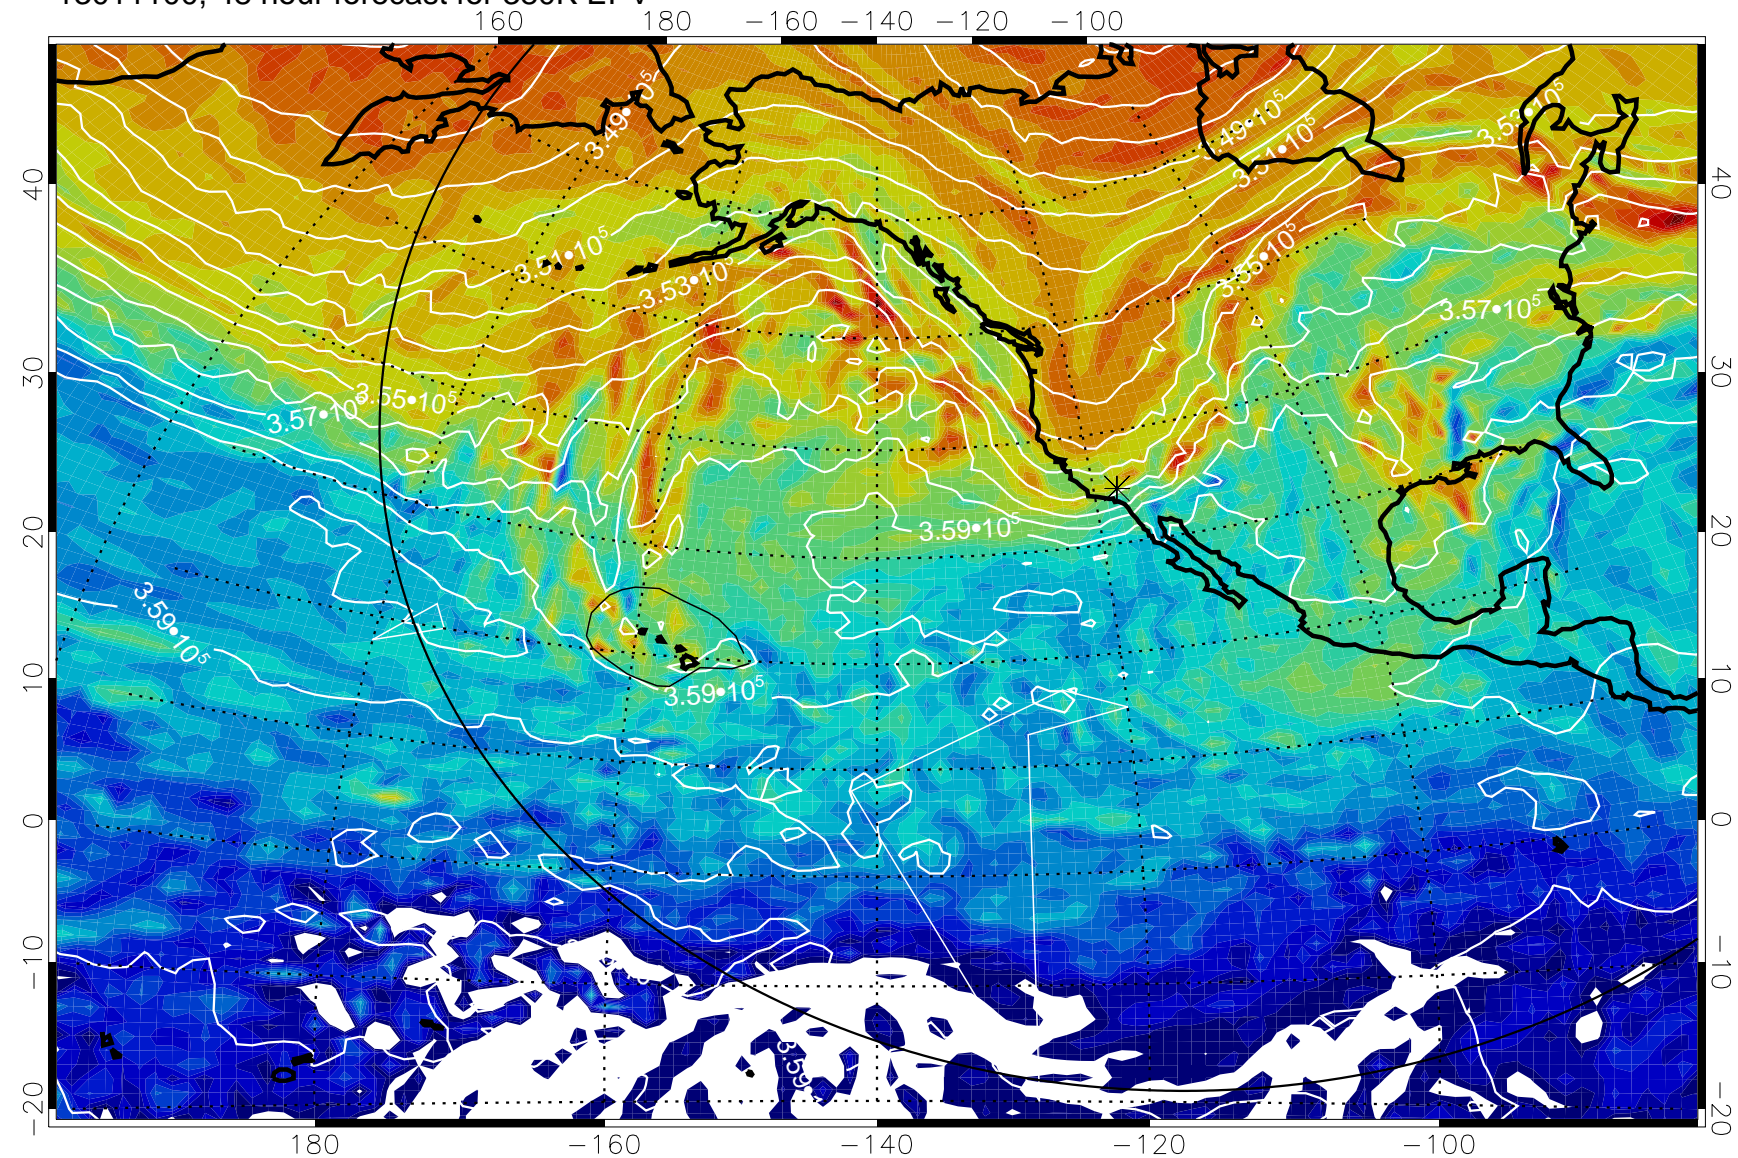

380K Montgomery Streamfunction, white

Range ring of 6000 km -- 19 hours GH round trip

13011012, 36 hour forecast for 380K EPV

380K Montgomery Streamfunction, white

Range ring of 6000 km -- 19 hours GH round trip

13011018, 42 hour forecast for 380K EPV

380K Montgomery Streamfunction, white

Range ring of 6000 km -- 19 hours GH round trip

13011100, 48 hour forecast for 380K EPV

380K Montgomery Streamfunction, white

Range ring of 6000 km -- 19 hours GH round trip

13011106, 54 hour forecast for 380K EPV

380K Montgomery Streamfunction, white

Range ring of 6000 km -- 19 hours GH round trip

13011112, 60 hour forecast for 380K EPV

160 180 -160 -140 -120 -100

40  
30  
20  
10  
0  
-10  
-20

380K Montgomery Streamfunction, white

Range ring of 6000 km -- 19 hours GH round trip

13011118, 66 hour forecast for 380K EPV

160 180 -160 -140 -120 -100

380K Montgomery Streamfunction, white

Range ring of 6000 km -- 19 hours GH round trip