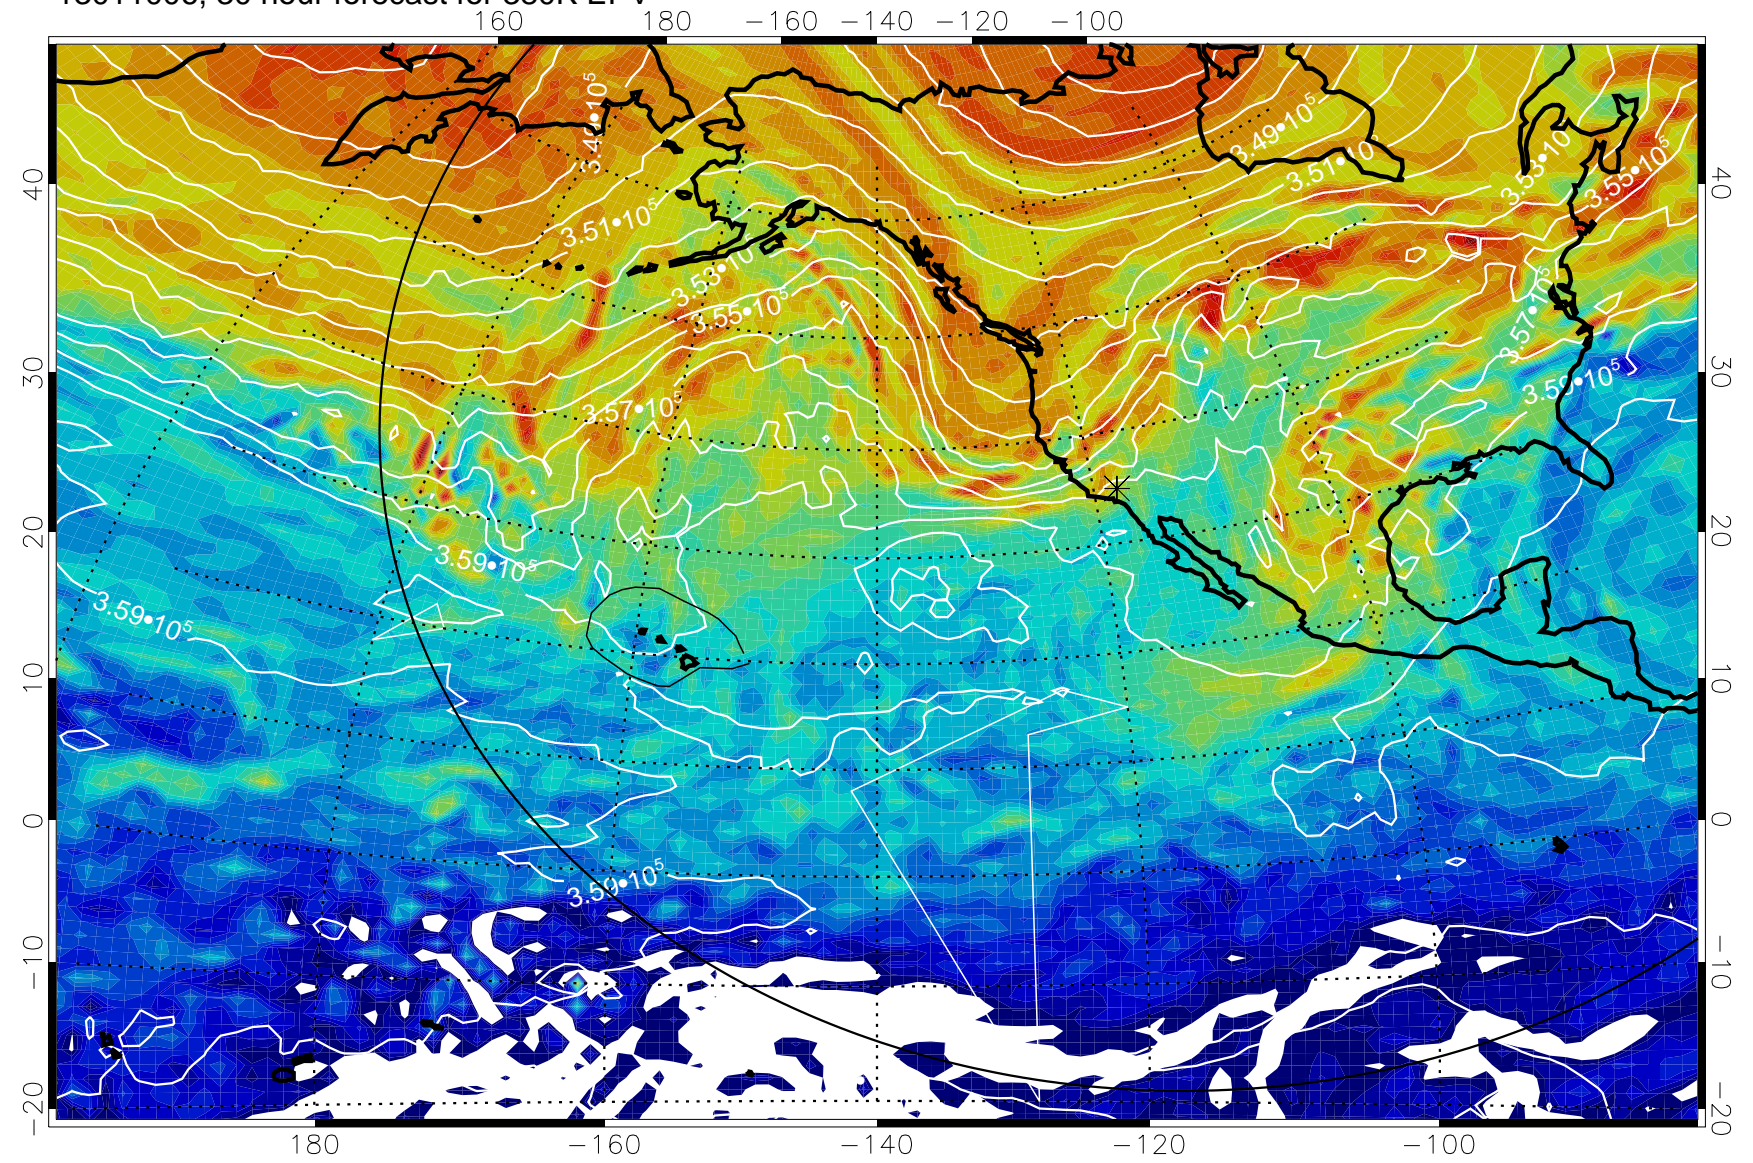

Range ring of 6000 km -- 19 hours GH round trip

13011000, 24 hour forecast for 380K EPV

380K Montgomery Streamfunction, white

Range ring of 6000 km -- 19 hours GH round trip

13011006, 30 hour forecast for 380K EPV

380K Montgomery Streamfunction, white

Range ring of 6000 km -- 19 hours GH round trip

13011012, 36 hour forecast for 380K EPV

380K Montgomery Streamfunction, white

Range ring of 6000 km -- 19 hours GH round trip

13011018, 42 hour forecast for 380K EPV

380K Montgomery Streamfunction, white

Range ring of 6000 km -- 19 hours GH round trip

13011100, 48 hour forecast for 380K EPV

380K Montgomery Streamfunction, white

Range ring of 6000 km -- 19 hours GH round trip

13011106, 54 hour forecast for 380K EPV

380K Montgomery Streamfunction, white

Range ring of 6000 km -- 19 hours GH round trip

13011112, 60 hour forecast for 380K EPV

160 180 -160 -140 -120 -100

40  
30  
20  
10  
0  
-10  
-20