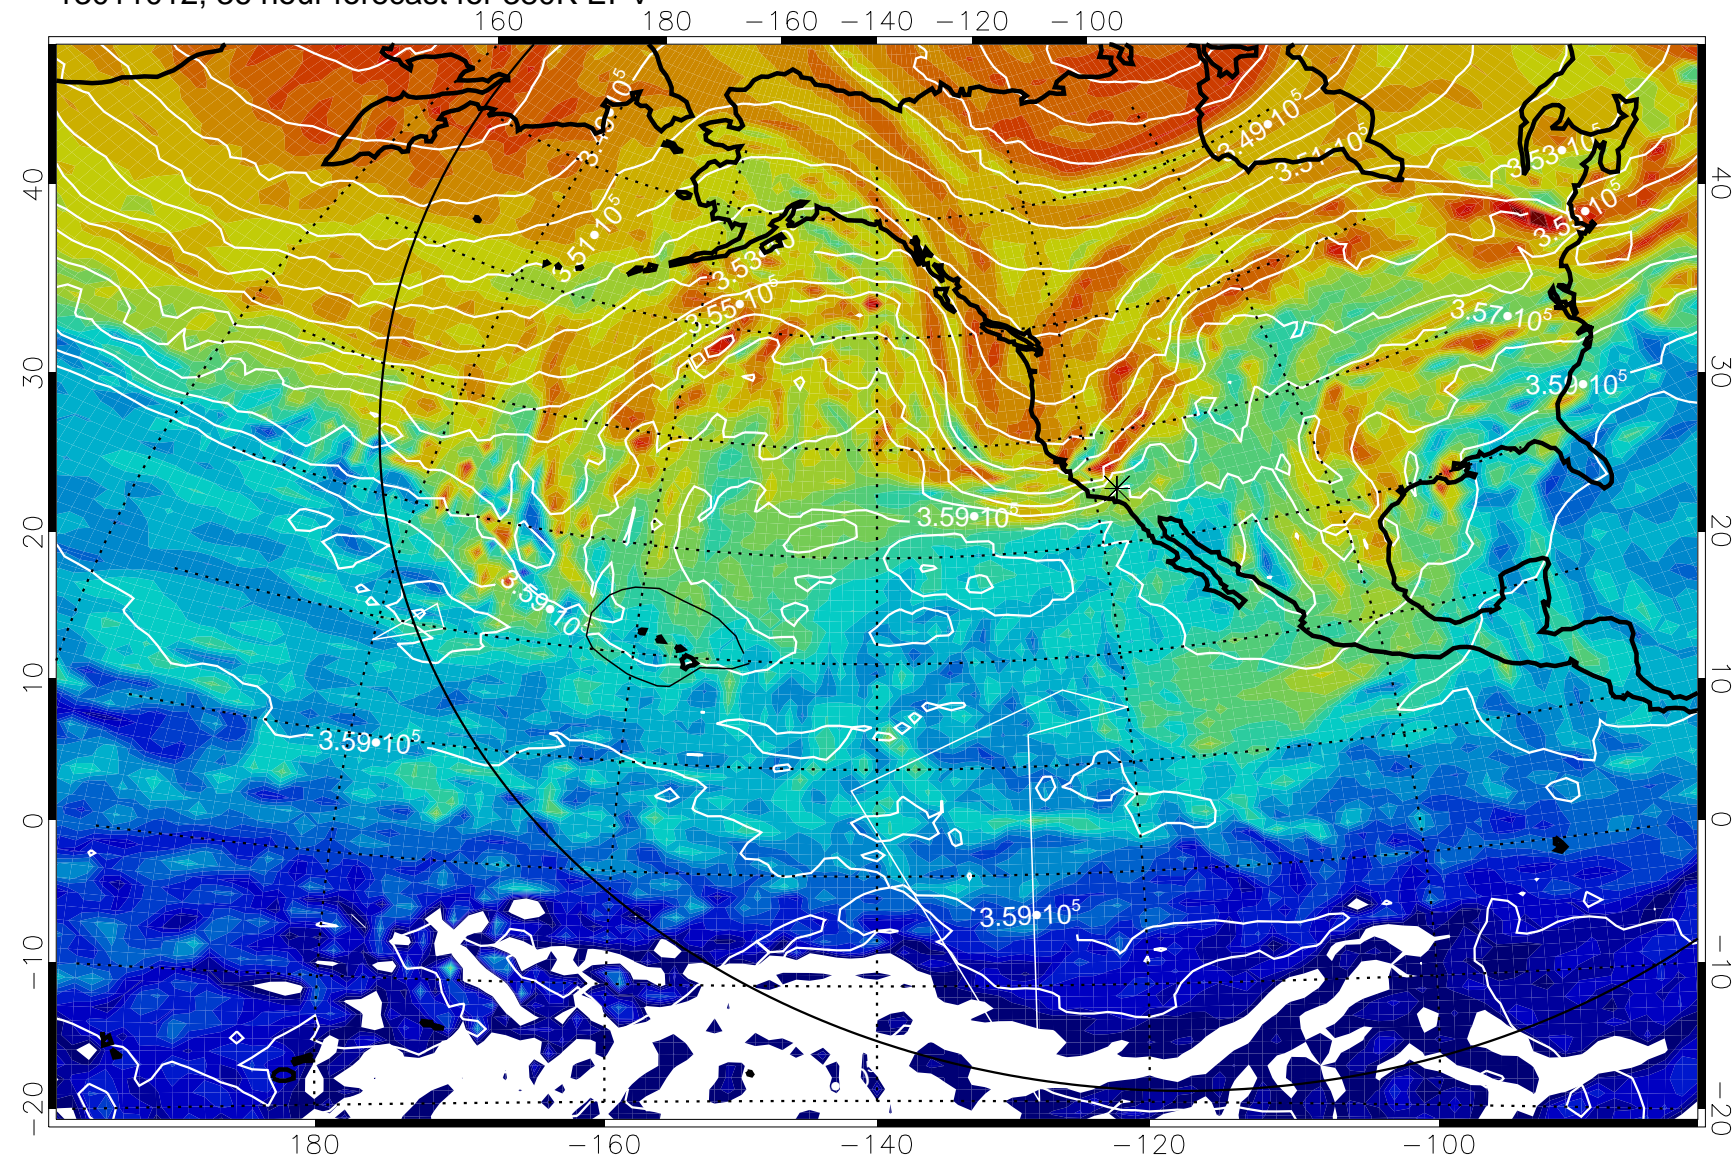

Range ring of 6000 km -- 19 hours GH round trip

13011000, 24 hour forecast for 380K EPV

380K Montgomery Streamfunction, white

Range ring of 6000 km -- 19 hours GH round trip

13011006, 30 hour forecast for 380K EPV

380K Montgomery Streamfunction, white

Range ring of 6000 km -- 19 hours GH round trip

13011012, 36 hour forecast for 380K EPV

380K Montgomery Streamfunction, white

Range ring of 6000 km -- 19 hours GH round trip

13011018, 42 hour forecast for 380K EPV

380K Montgomery Streamfunction, white

Range ring of 6000 km -- 19 hours GH round trip

13011100, 48 hour forecast for 380K EPV

380K Montgomery Streamfunction, white

Range ring of 6000 km -- 19 hours GH round trip

13011106, 54 hour forecast for 380K EPV

380K Montgomery Streamfunction, white

Range ring of 6000 km -- 19 hours GH round trip

13011112, 60 hour forecast for 380K EPV

160 180 -160 -140 -120 -100

40  
30  
20  
10  
0  
-10  
-20