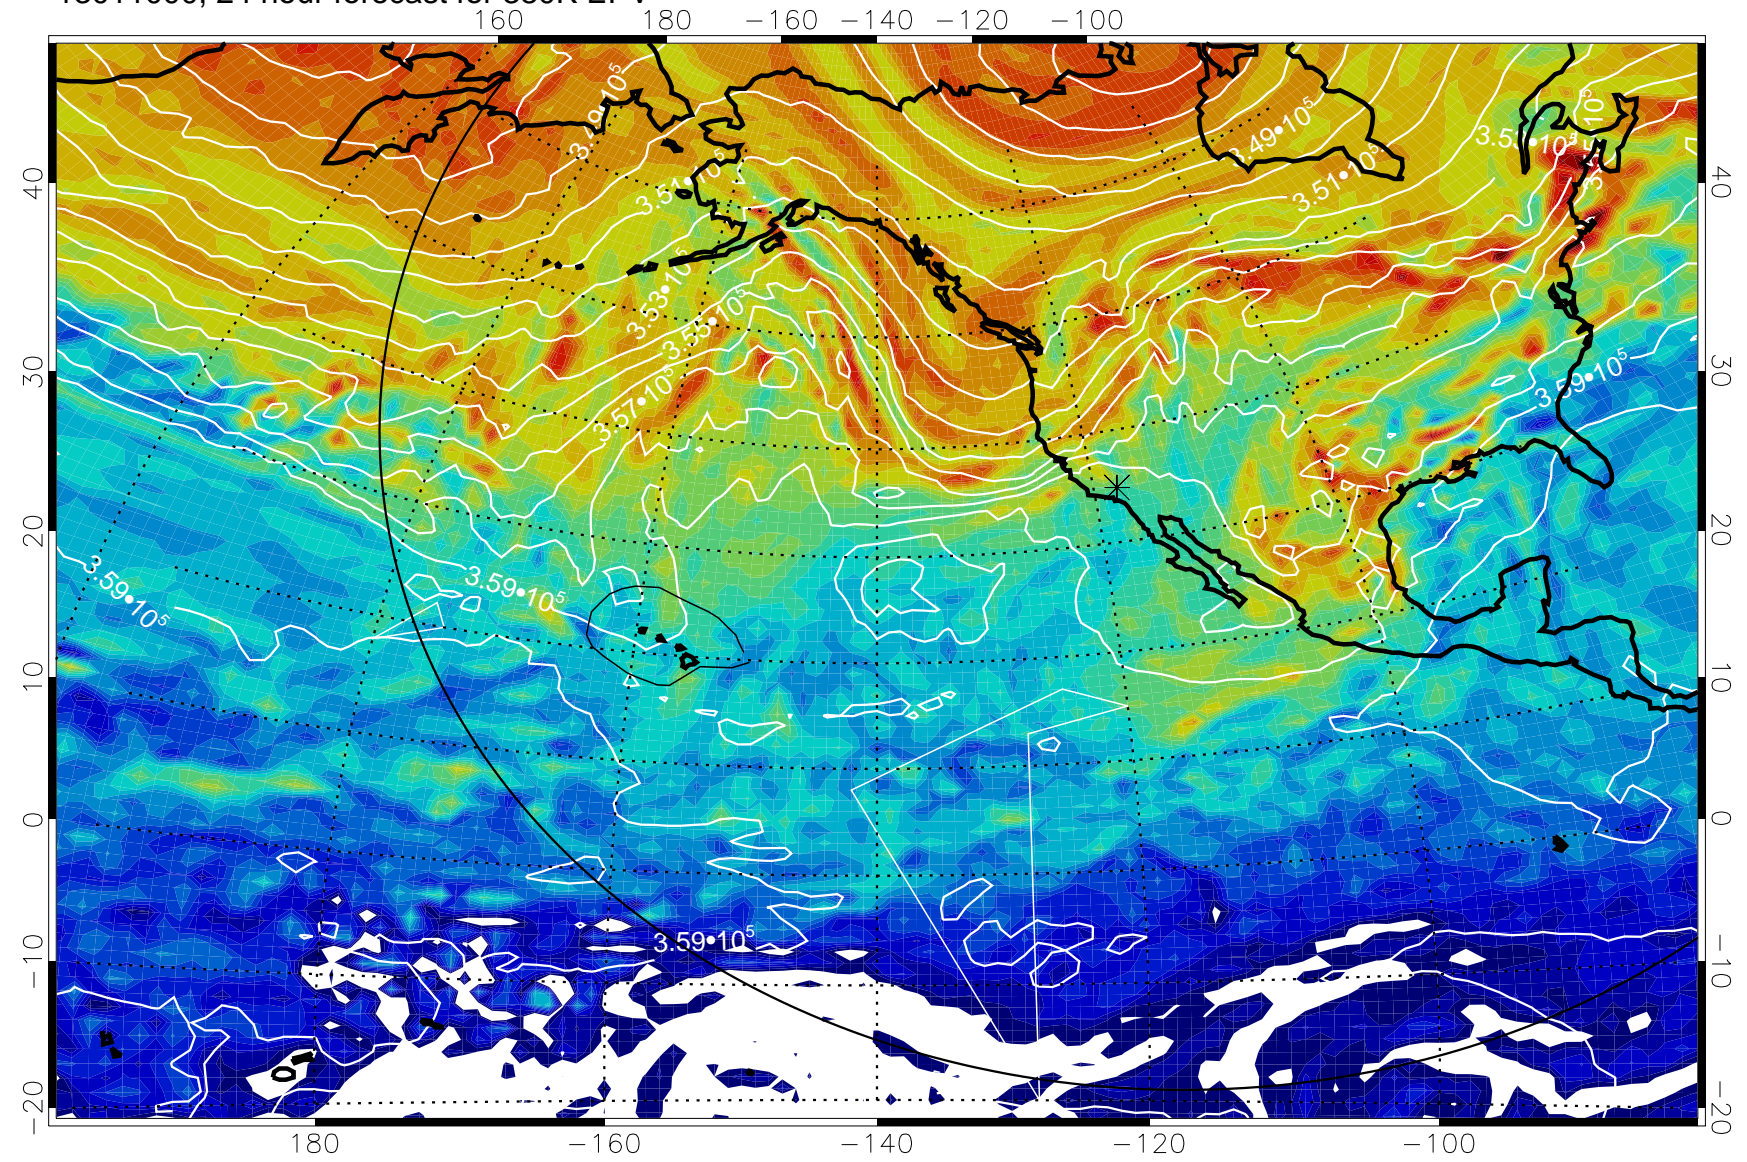

13010912, 12 hour forecast for 380K EPV

160 180 -160 -140 -120 -100

380K Montgomery Streamfunction, white

Range ring of 6000 km -- 19 hours GH round trip

13010918, 18 hour forecast for 380K EPV

380K Montgomery Streamfunction, white

Range ring of 6000 km -- 19 hours GH round trip

13011000, 24 hour forecast for 380K EPV

380K Montgomery Streamfunction, white

Range ring of 6000 km -- 19 hours GH round trip

13011006, 30 hour forecast for 380K EPV

380K Montgomery Streamfunction, white

Range ring of 6000 km -- 19 hours GH round trip

13011012, 36 hour forecast for 380K EPV

380K Montgomery Streamfunction, white

Range ring of 6000 km -- 19 hours GH round trip

13011018, 42 hour forecast for 380K EPV

380K Montgomery Streamfunction, white

Range ring of 6000 km -- 19 hours GH round trip

13011100, 48 hour forecast for 380K EPV

380K Montgomery Streamfunction, white

Range ring of 6000 km -- 19 hours GH round trip