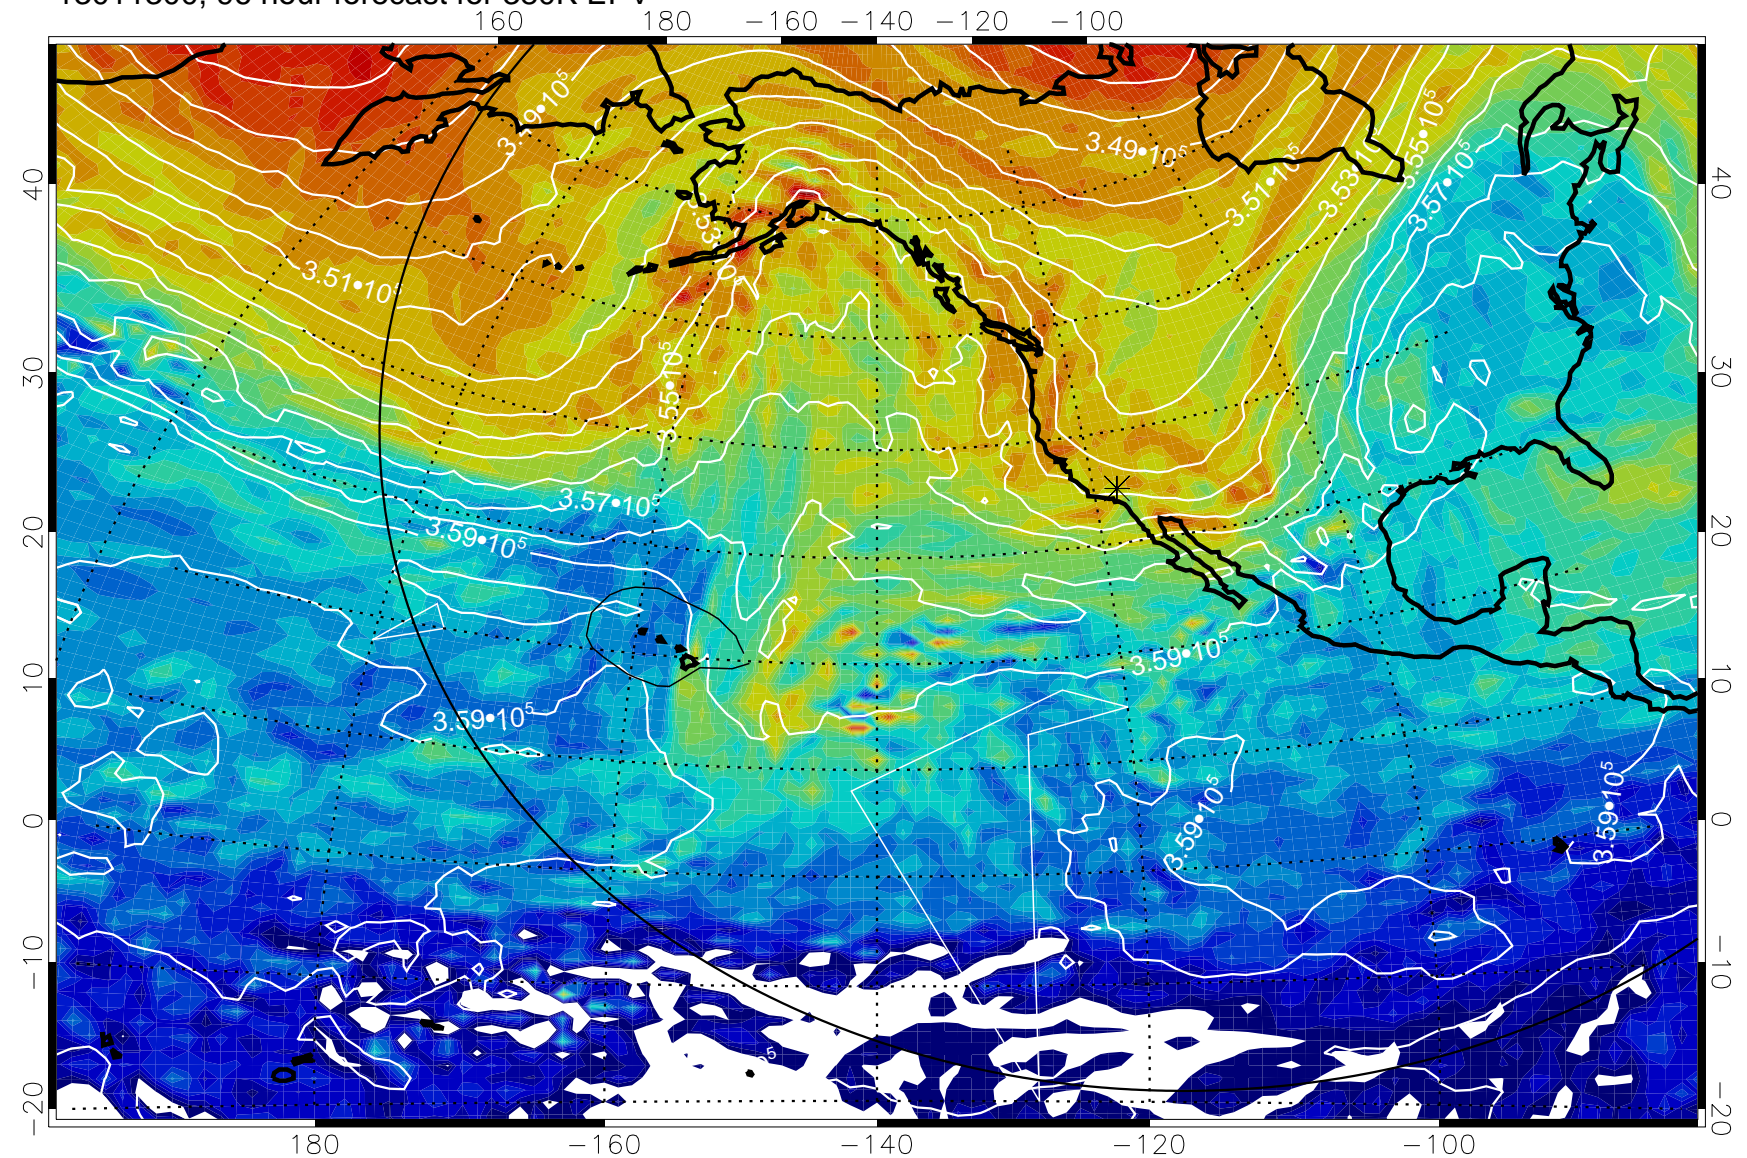

13011200, 72 hour forecast for 380K EPV

380K Montgomery Streamfunction, white

Range ring of 6000 km -- 19 hours GH round trip

13011206, 78 hour forecast for 380K EPV

380K Montgomery Streamfunction, white

Range ring of 6000 km -- 19 hours GH round trip

13011212, 84 hour forecast for 380K EPV

380K Montgomery Streamfunction, white

Range ring of 6000 km -- 19 hours GH round trip

13011218, 90 hour forecast for 380K EPV

380K Montgomery Streamfunction, white

Range ring of 6000 km -- 19 hours GH round trip

13011300, 96 hour forecast for 380K EPV

380K Montgomery Streamfunction, white

Range ring of 6000 km -- 19 hours GH round trip

13011306, 102 hour forecast for 380K EPV

160 180 -160 -140 -120 -100

380K Montgomery Streamfunction, white