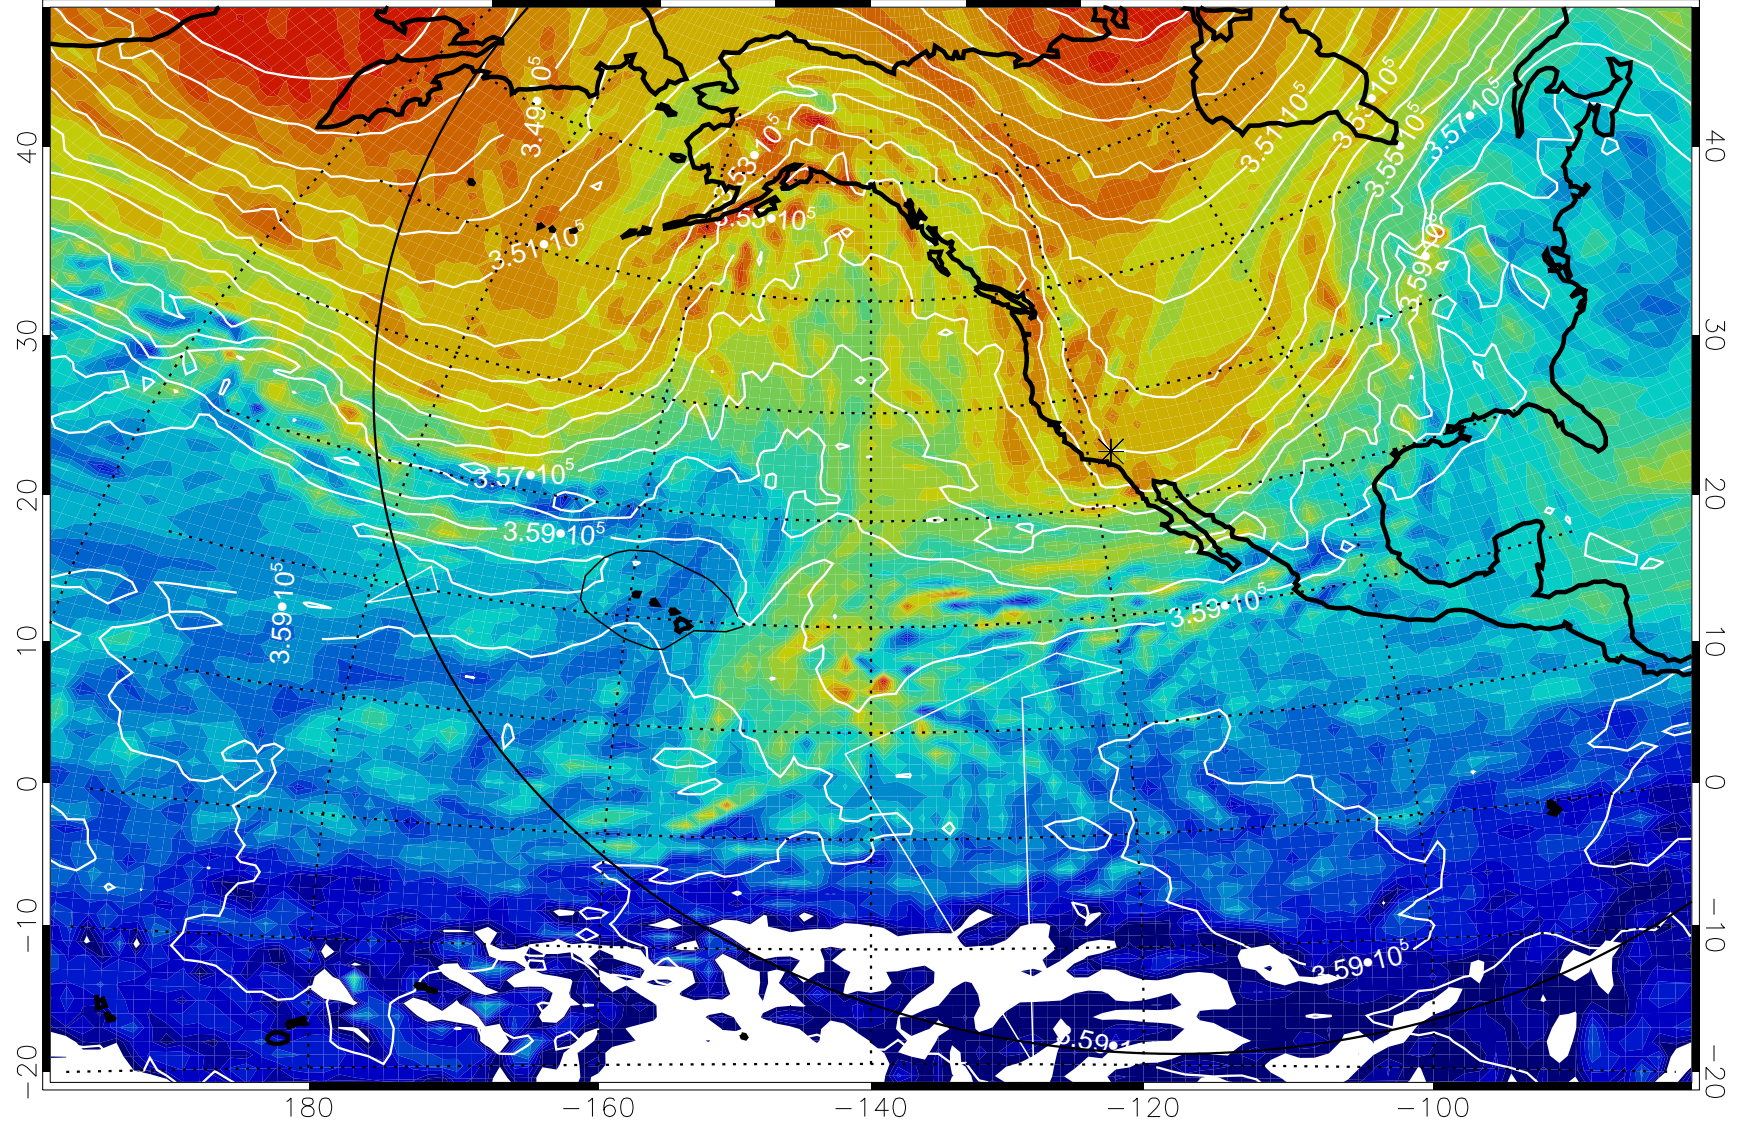

13011212, 84 hour forecast for 380K EPV

380K Montgomery Streamfunction, white

Range ring of 6000 km -- 19 hours GH round trip

13011218, 90 hour forecast for 380K EPV

380K Montgomery Streamfunction, white

Range ring of 6000 km -- 19 hours GH round trip

13011300, 96 hour forecast for 380K EPV

380K Montgomery Streamfunction, white

Range ring of 6000 km -- 19 hours GH round trip

13011306, 102 hour forecast for 380K EPV

160 180 -160 -140 -120 -100

380K Montgomery Streamfunction, white

Range ring of 6000 km -- 19 hours GH round trip

13011312, 108 hour forecast for 380K EPV

160 180 -160 -140 -120 -100

$-5.0 \cdot 10^{-6}$  0  $5.0 \cdot 10^{-6}$   $1.0 \cdot 10^{-5}$   $1.5 \cdot 10^{-5}$   
PVU

380K Montgomery Streamfunction, white

Range ring of 6000 km -- 19 hours GH round trip

13011318, 114 hour forecast for 380K EPV

380K Montgomery Streamfunction, white

Range ring of 6000 km -- 19 hours GH round trip