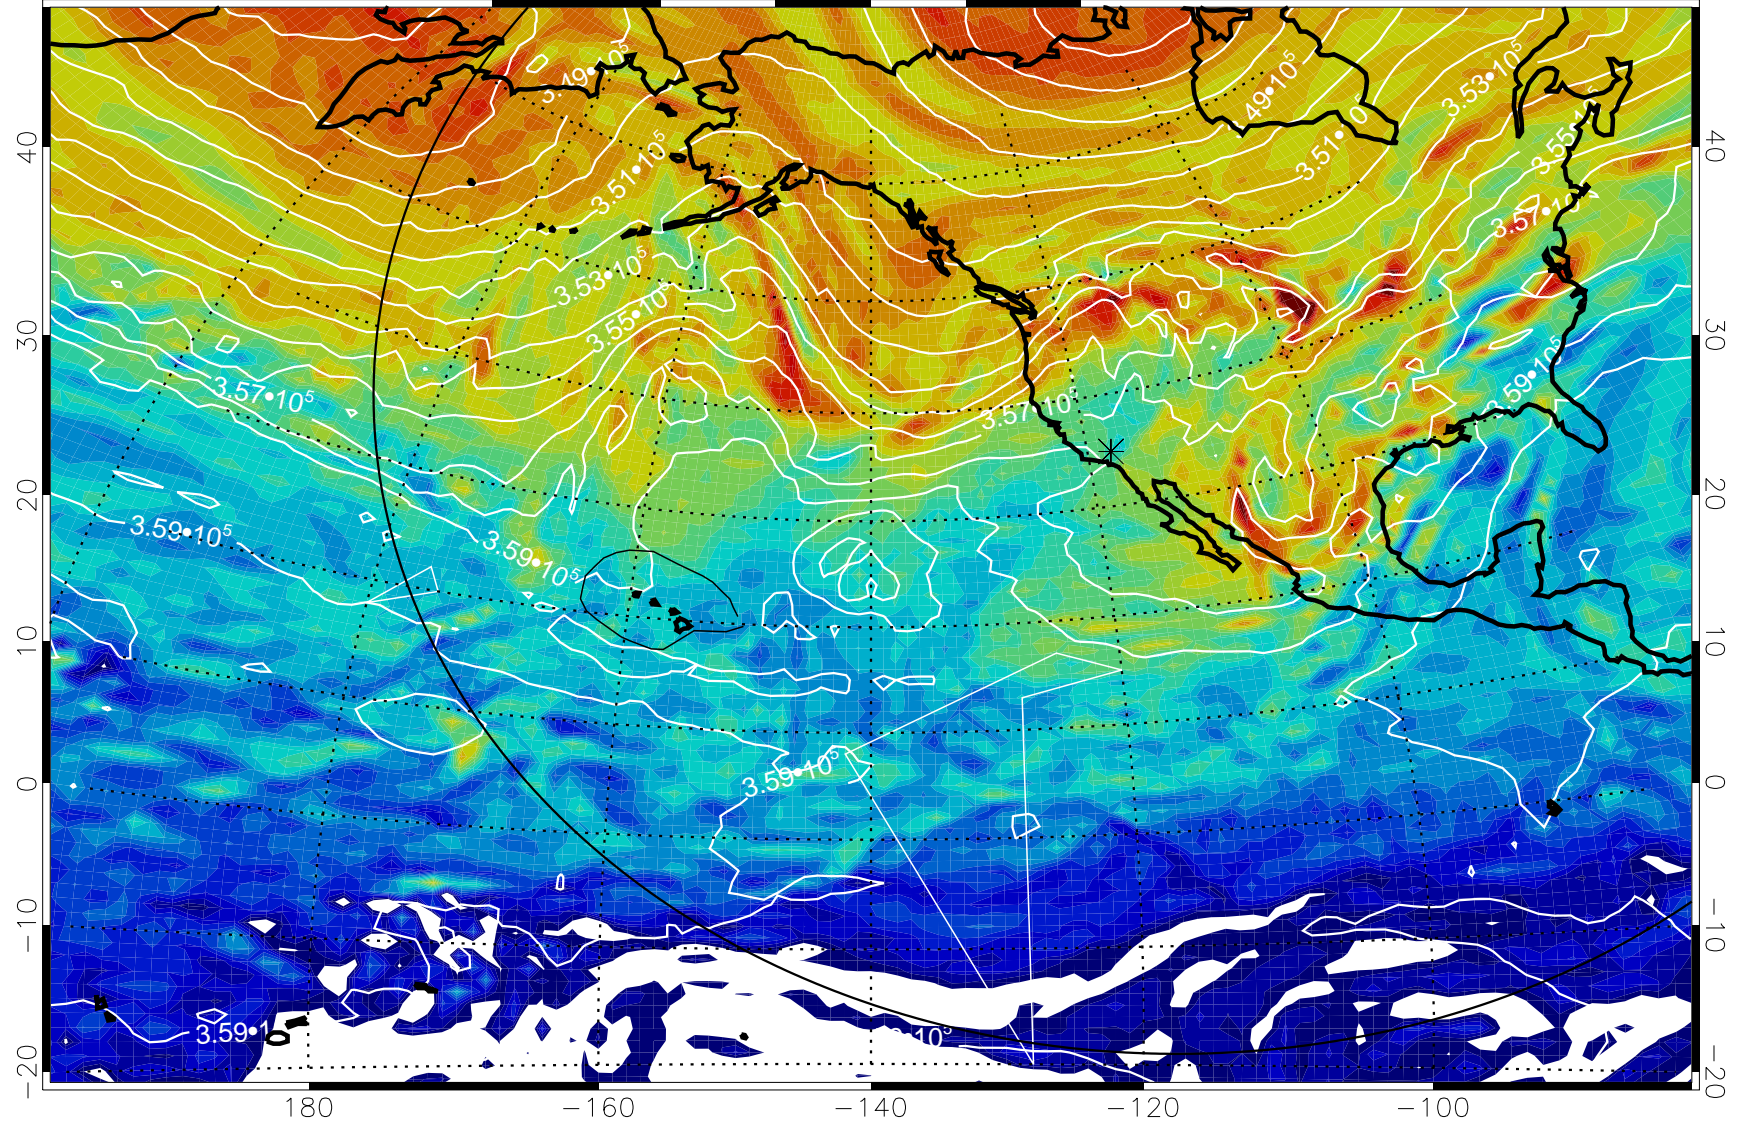

13010912, 12 hour forecast for 380K EPV

160 180 -160 -140 -120 -100

380K Montgomery Streamfunction, white

Range ring of 6000 km -- 19 hours GH round trip

13010918, 18 hour forecast for 380K EPV

380K Montgomery Streamfunction, white

Range ring of 6000 km -- 19 hours GH round trip

13011000, 24 hour forecast for 380K EPV

380K Montgomery Streamfunction, white

Range ring of 6000 km -- 19 hours GH round trip

13011006, 30 hour forecast for 380K EPV

380K Montgomery Streamfunction, white

Range ring of 6000 km -- 19 hours GH round trip

13011012, 36 hour forecast for 380K EPV

380K Montgomery Streamfunction, white

Range ring of 6000 km -- 19 hours GH round trip

13011018, 42 hour forecast for 380K EPV

380K Montgomery Streamfunction, white

Range ring of 6000 km -- 19 hours GH round trip

13011100, 48 hour forecast for 380K EPV

380K Montgomery Streamfunction, white

Range ring of 6000 km -- 19 hours GH round trip