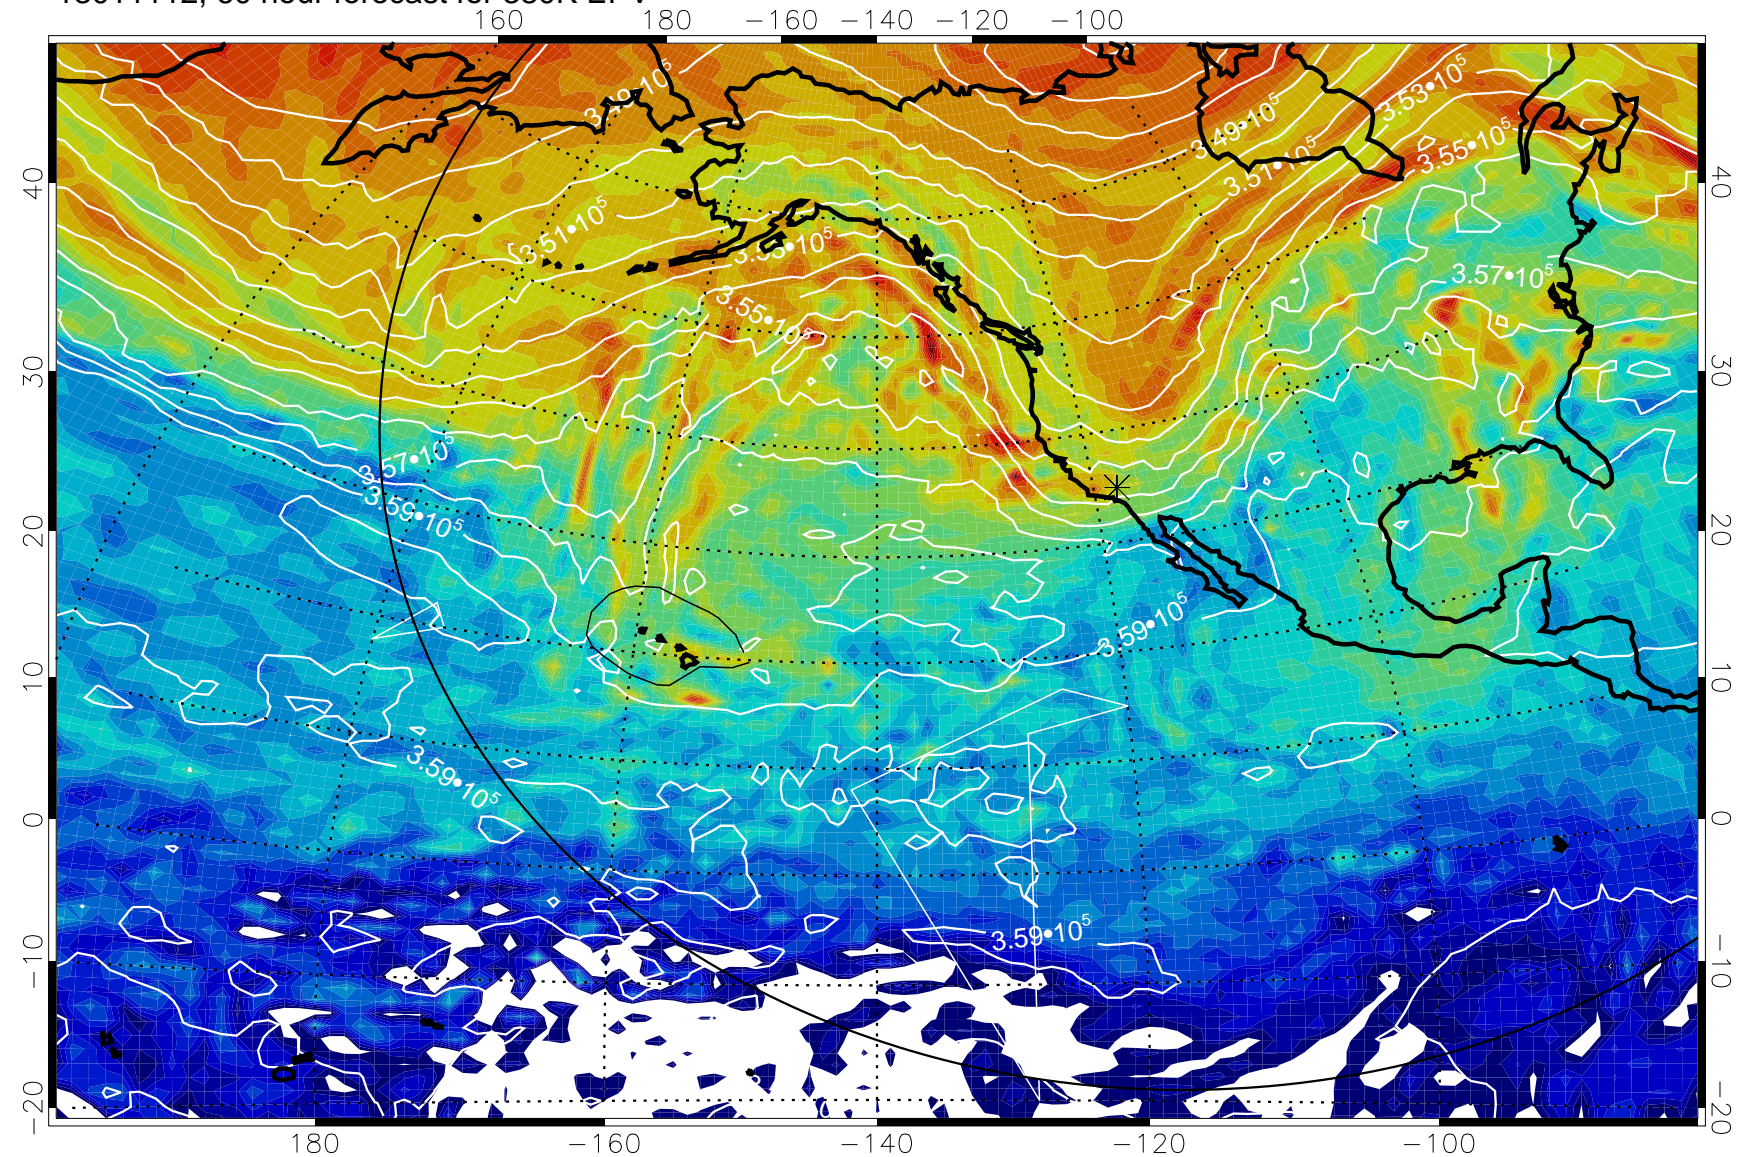

13011018, 42 hour forecast for 380K EPV

380K Montgomery Streamfunction, white

Range ring of 6000 km -- 19 hours GH round trip

13011100, 48 hour forecast for 380K EPV

380K Montgomery Streamfunction, white

Range ring of 6000 km -- 19 hours GH round trip

13011106, 54 hour forecast for 380K EPV

380K Montgomery Streamfunction, white

Range ring of 6000 km -- 19 hours GH round trip

13011112, 60 hour forecast for 380K EPV

160 180 -160 -140 -120 -100

40  
30  
20  
10  
0  
-10  
-20

380K Montgomery Streamfunction, white

Range ring of 6000 km -- 19 hours GH round trip

13011118, 66 hour forecast for 380K EPV

160 180 -160 -140 -120 -100

380K Montgomery Streamfunction, white

Range ring of 6000 km -- 19 hours GH round trip

13011200, 72 hour forecast for 380K EPV

380K Montgomery Streamfunction, white

Range ring of 6000 km -- 19 hours GH round trip

13011206, 78 hour forecast for 380K EPV

380K Montgomery Streamfunction, white

Range ring of 6000 km -- 19 hours GH round trip