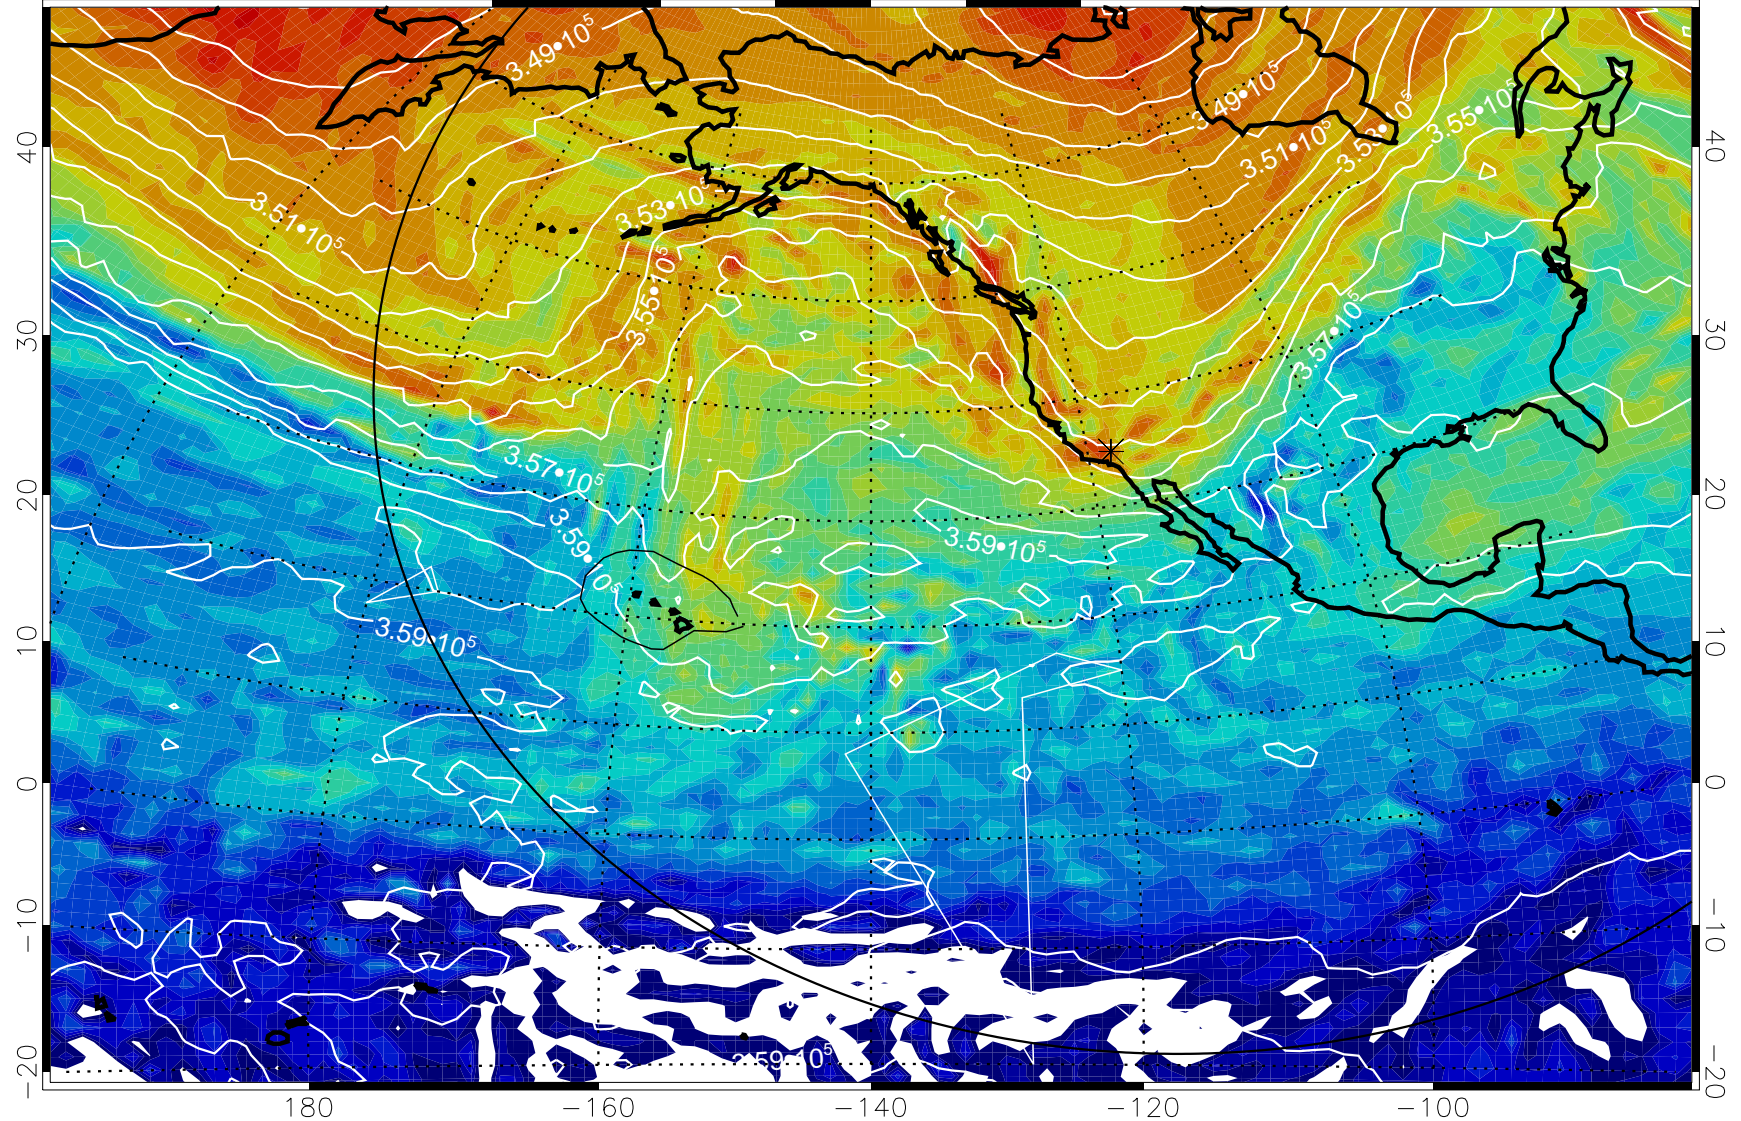

380K Montgomery Streamfunction, white

Range ring of 6000 km -- 19 hours GH round trip

13011106, 78 hour forecast for 380K EPV

13011112, 84 hour forecast for 380K EPV

380K Montgomery Streamfunction, white

Range ring of 6000 km -- 19 hours GH round trip

13011118, 90 hour forecast for 380K EPV

160 180 -160 -140 -120 -100

40
30
20
10
0
-10
-20

380K Montgomery Streamfunction, white

Range ring of 6000 km -- 19 hours GH round trip

13011200, 96 hour forecast for 380K EPV

380K Montgomery Streamfunction, white

Range ring of 6000 km -- 19 hours GH round trip

13011206, 102 hour forecast for 380K EPV

160 180 -160 -140 -120 -100

380K Montgomery Streamfunction, white

Range ring of 6000 km -- 19 hours GH round trip

13011212, 108 hour forecast for 380K EPV

160 180 -160 -140 -120 -100

380K Montgomery Streamfunction, white

Range ring of 6000 km -- 19 hours GH round trip

13011218, 114 hour forecast for 380K EPV

160 180 -160 -140 -120 -100