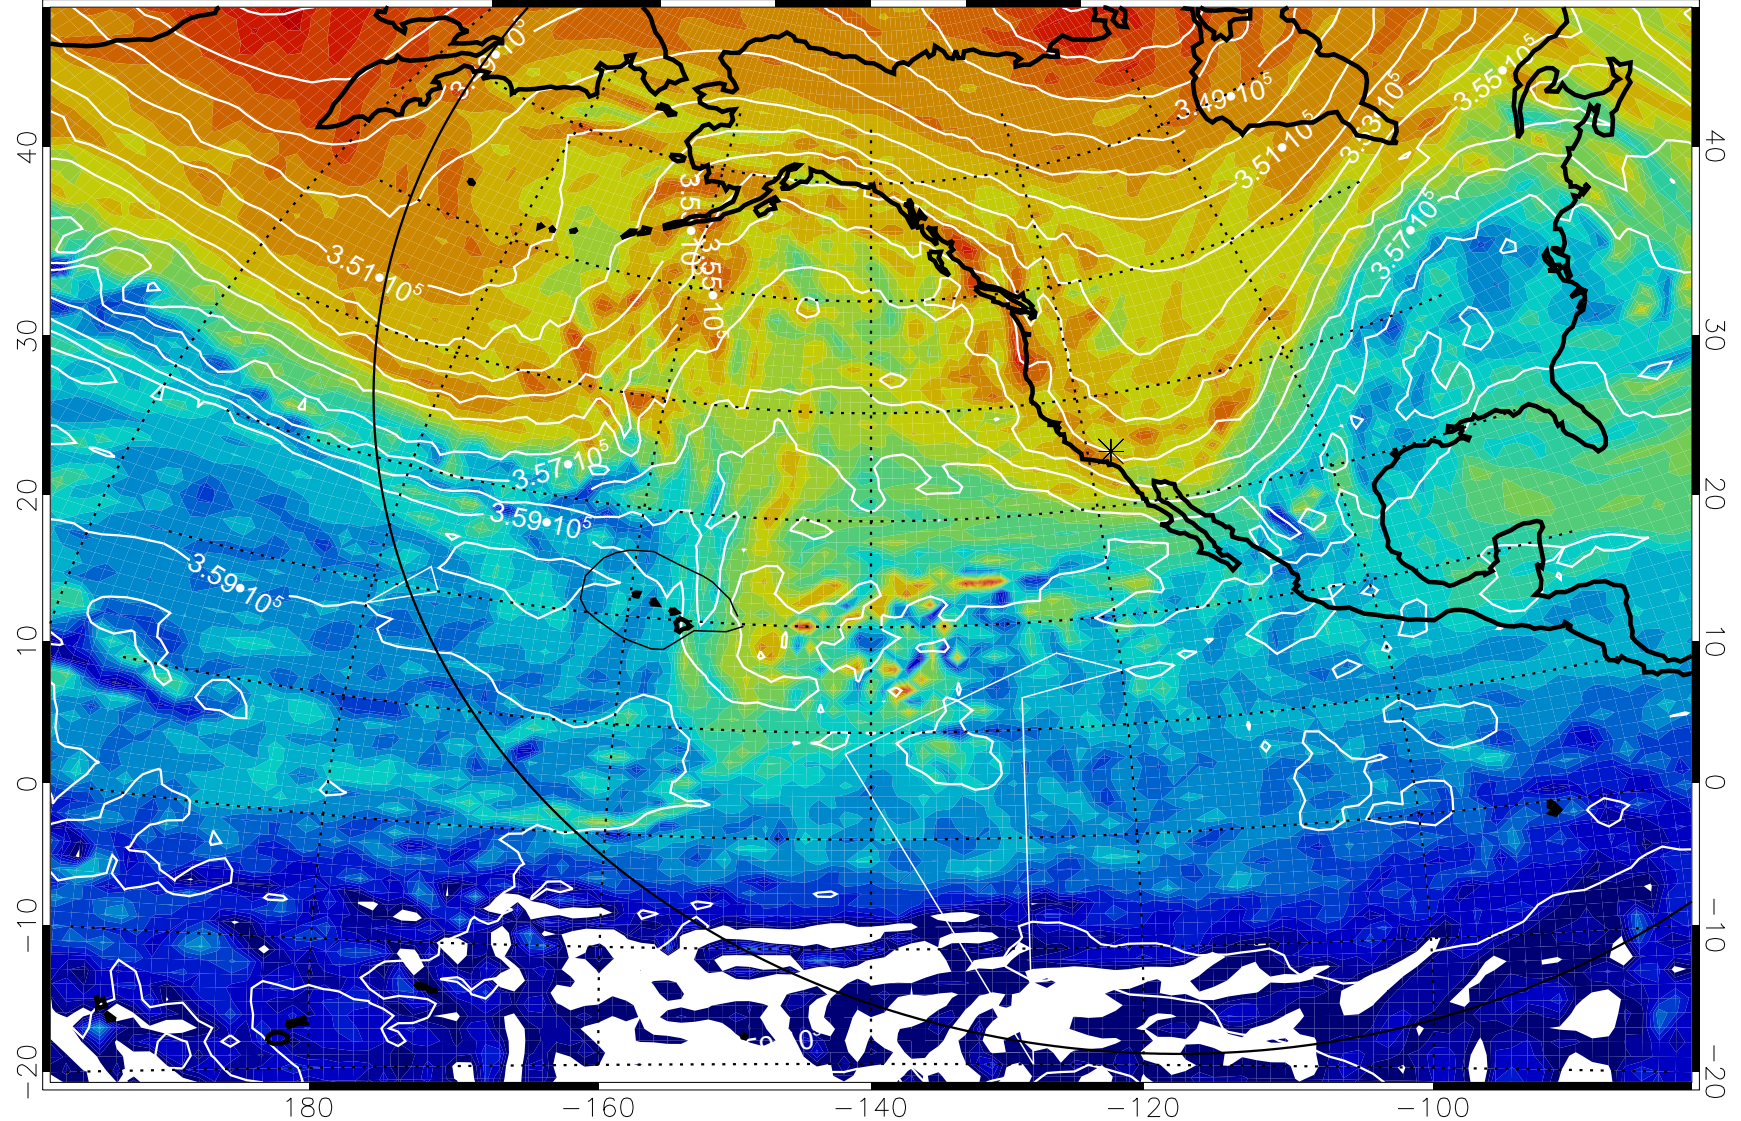

380K Montgomery Streamfunction, white

Range ring of 6000 km -- 19 hours GH round trip

13011206, 102 hour forecast for 380K EPV

160 180 -160 -140 -120 -100

380K Montgomery Streamfunction, white

Range ring of 6000 km -- 19 hours GH round trip

13011212, 108 hour forecast for 380K EPV

160 180 -160 -140 -120 -100

380K Montgomery Streamfunction, white

Range ring of 6000 km -- 19 hours GH round trip

13011218, 114 hour forecast for 380K EPV

160 180 -160 -140 -120 -100

380K Montgomery Streamfunction, white

Range ring of 6000 km -- 19 hours GH round trip

13011300, 120 hour forecast for 380K EPV

160 180 -160 -140 -120 -100

380K Montgomery Streamfunction, white

Range ring of 6000 km -- 19 hours GH round trip