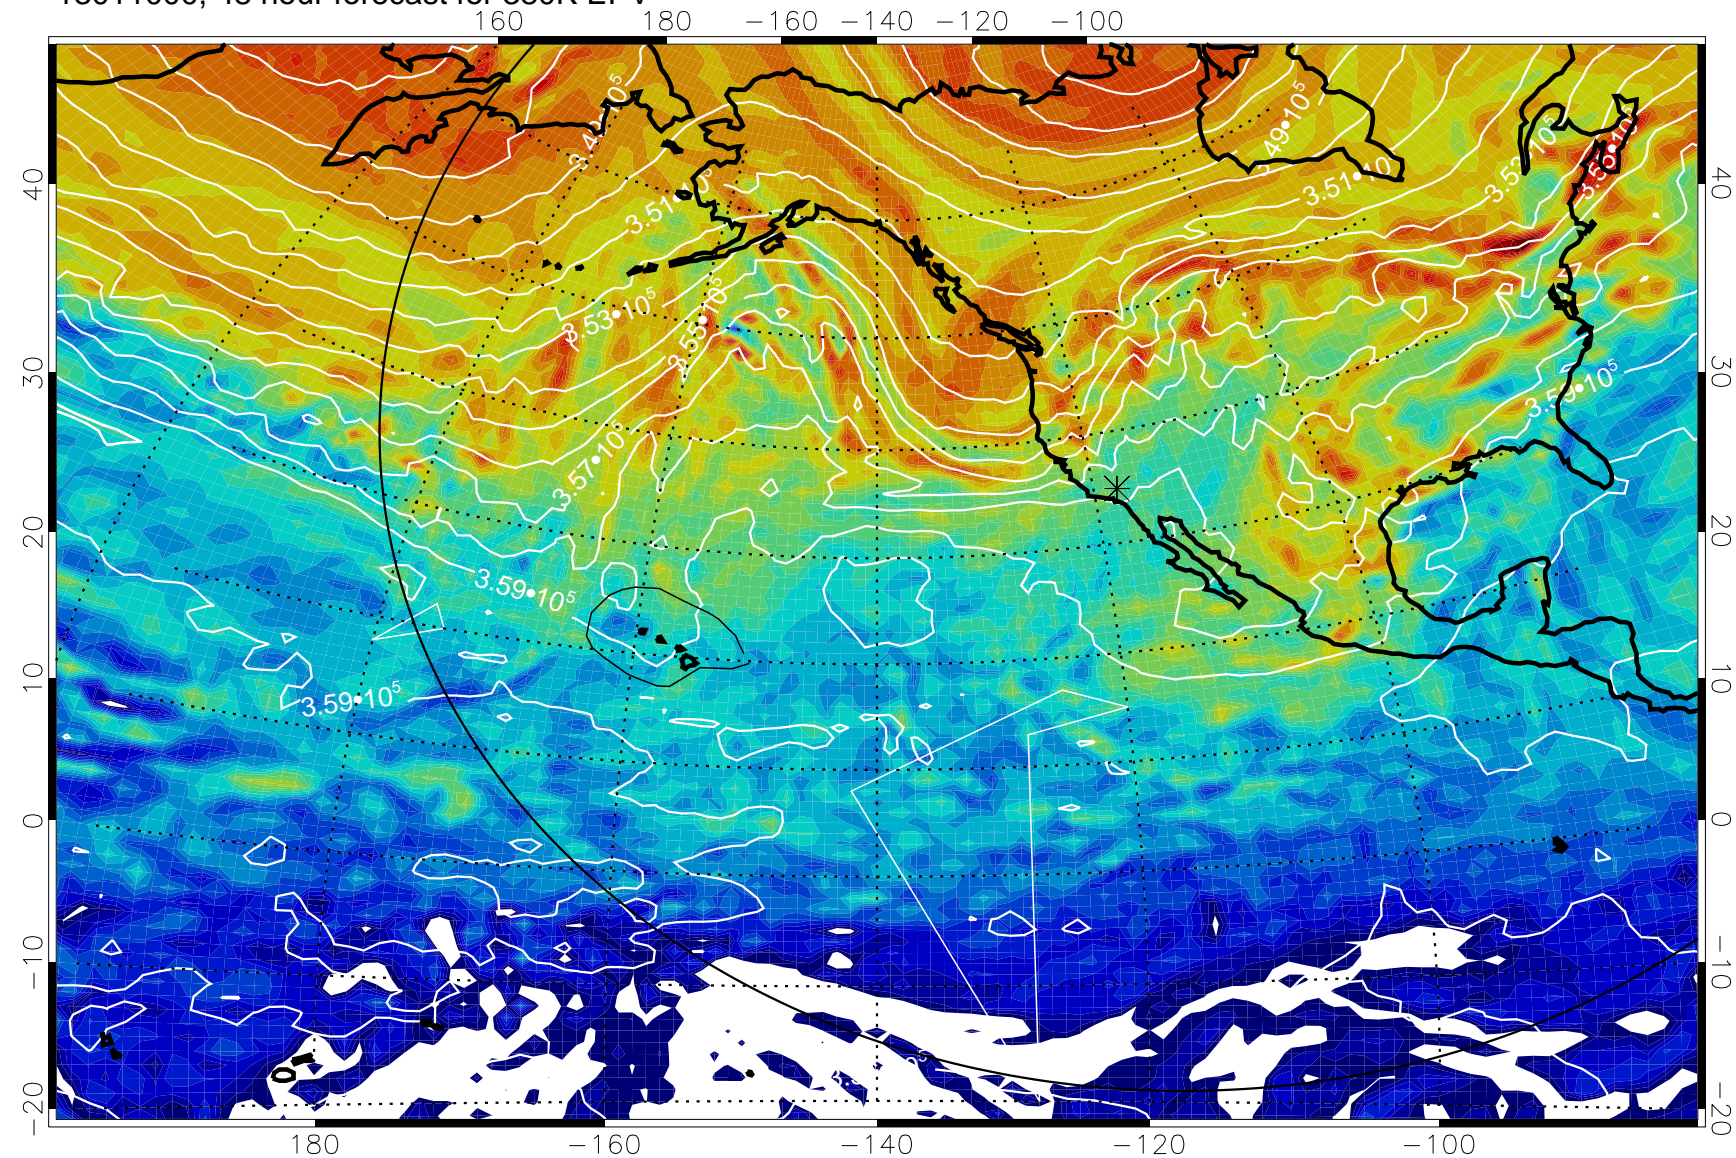

13010912, 36 hour forecast for 380K EPV

380K Montgomery Streamfunction, white

Range ring of 6000 km -- 19 hours GH round trip

13010918, 42 hour forecast for 380K EPV

160 180 -160 -140 -120 -100

$-5.0 \cdot 10^{-6}$ 0 $5.0 \cdot 10^{-6}$ $1.0 \cdot 10^{-5}$ $1.5 \cdot 10^{-5}$
PVU

380K Montgomery Streamfunction, white

Range ring of 6000 km -- 19 hours GH round trip

13011000, 48 hour forecast for 380K EPV

380K Montgomery Streamfunction, white

Range ring of 6000 km -- 19 hours GH round trip

13011006, 54 hour forecast for 380K EPV

380K Montgomery Streamfunction, white

Range ring of 6000 km -- 19 hours GH round trip

13011012, 60 hour forecast for 380K EPV

160 180 -160 -140 -120 -100

380K Montgomery Streamfunction, white

Range ring of 6000 km -- 19 hours GH round trip

13011018, 66 hour forecast for 380K EPV

160 180 -160 -140 -120 -100

380K Montgomery Streamfunction, white

Range ring of 6000 km -- 19 hours GH round trip

13011100, 72 hour forecast for 380K EPV