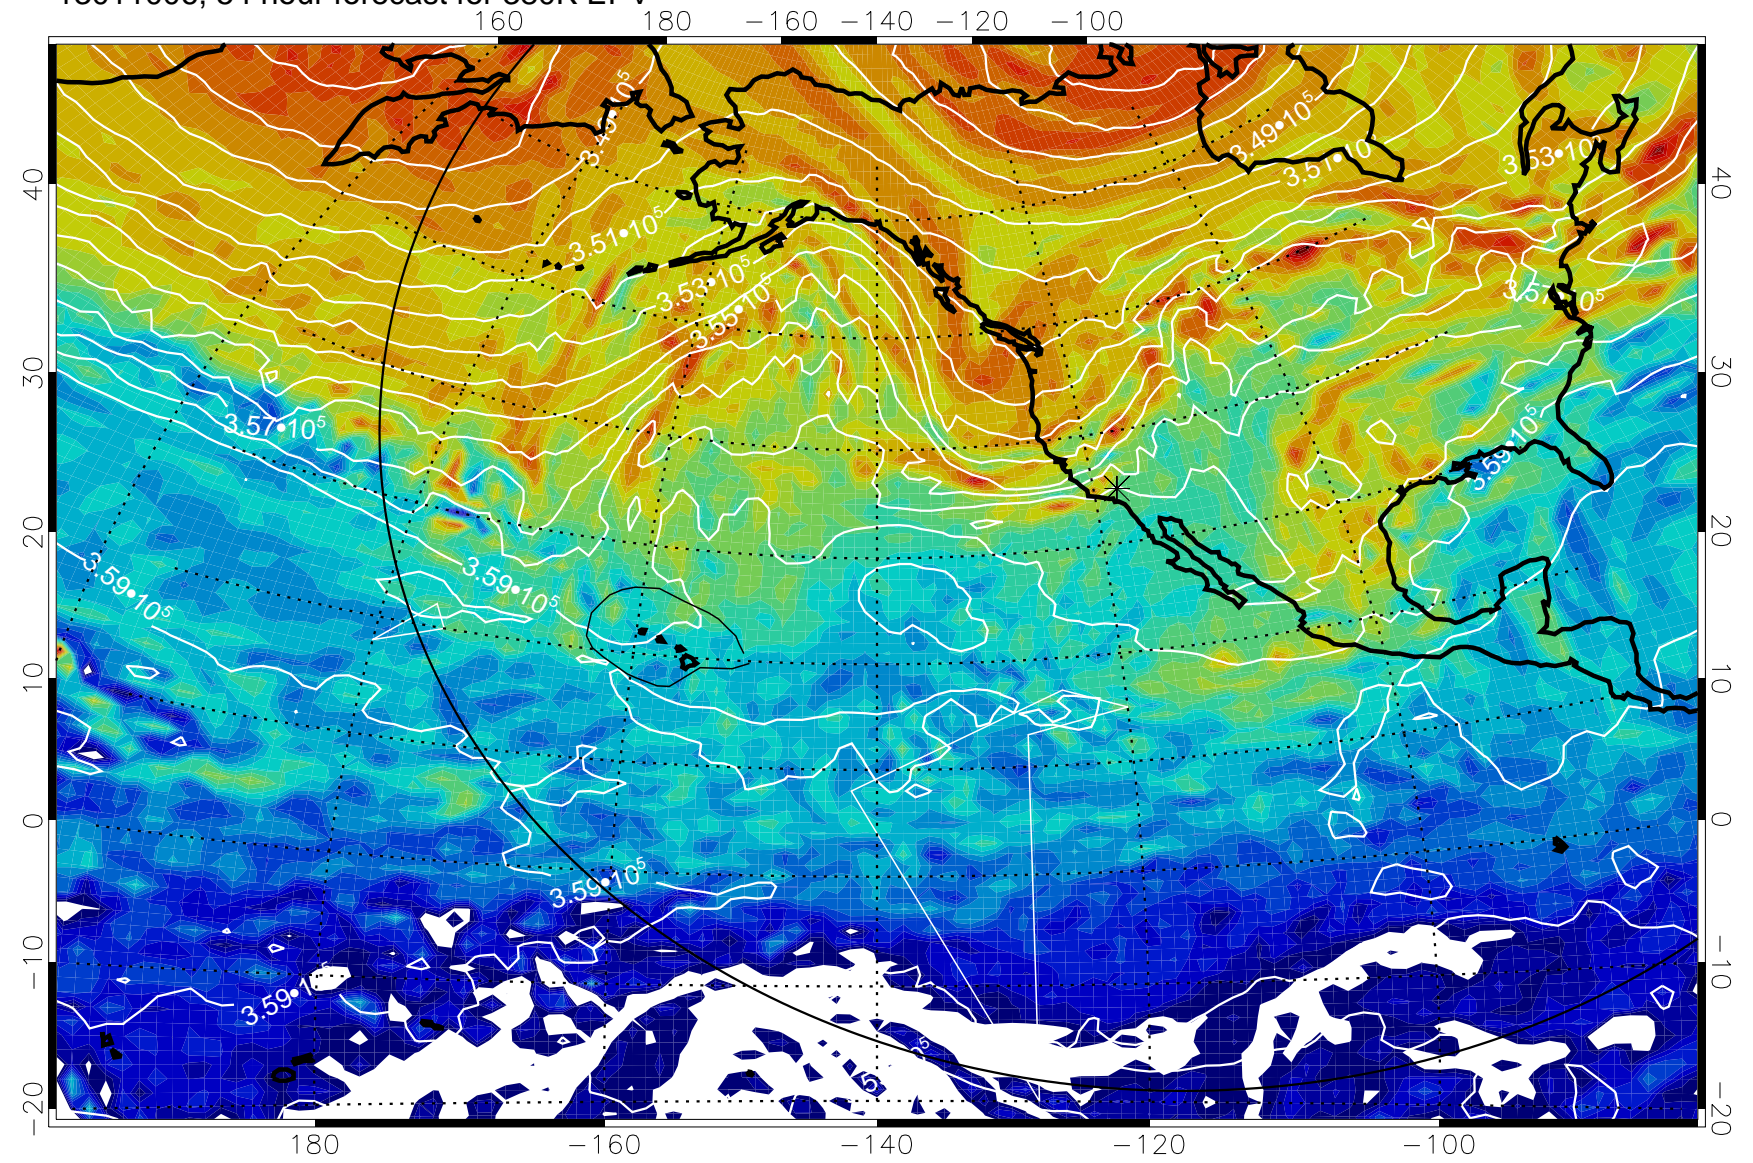

380K Montgomery Streamfunction, white

Range ring of 6000 km -- 19 hours GH round trip

13011000, 48 hour forecast for 380K EPV

380K Montgomery Streamfunction, white

Range ring of 6000 km -- 19 hours GH round trip

13011006, 54 hour forecast for 380K EPV

380K Montgomery Streamfunction, white

Range ring of 6000 km -- 19 hours GH round trip

13011012, 60 hour forecast for 380K EPV

160 180 -160 -140 -120 -100

380K Montgomery Streamfunction, white

Range ring of 6000 km -- 19 hours GH round trip

13011018, 66 hour forecast for 380K EPV

160 180 -160 -140 -120 -100

380K Montgomery Streamfunction, white

Range ring of 6000 km -- 19 hours GH round trip

13011100, 72 hour forecast for 380K EPV

13011118, 90 hour forecast for 380K EPV

160 180 -160 -140 -120 -100

40
30
20
10
0
-10
-20

380K Montgomery Streamfunction, white

Range ring of 6000 km -- 19 hours GH round trip

13011200, 96 hour forecast for 380K EPV