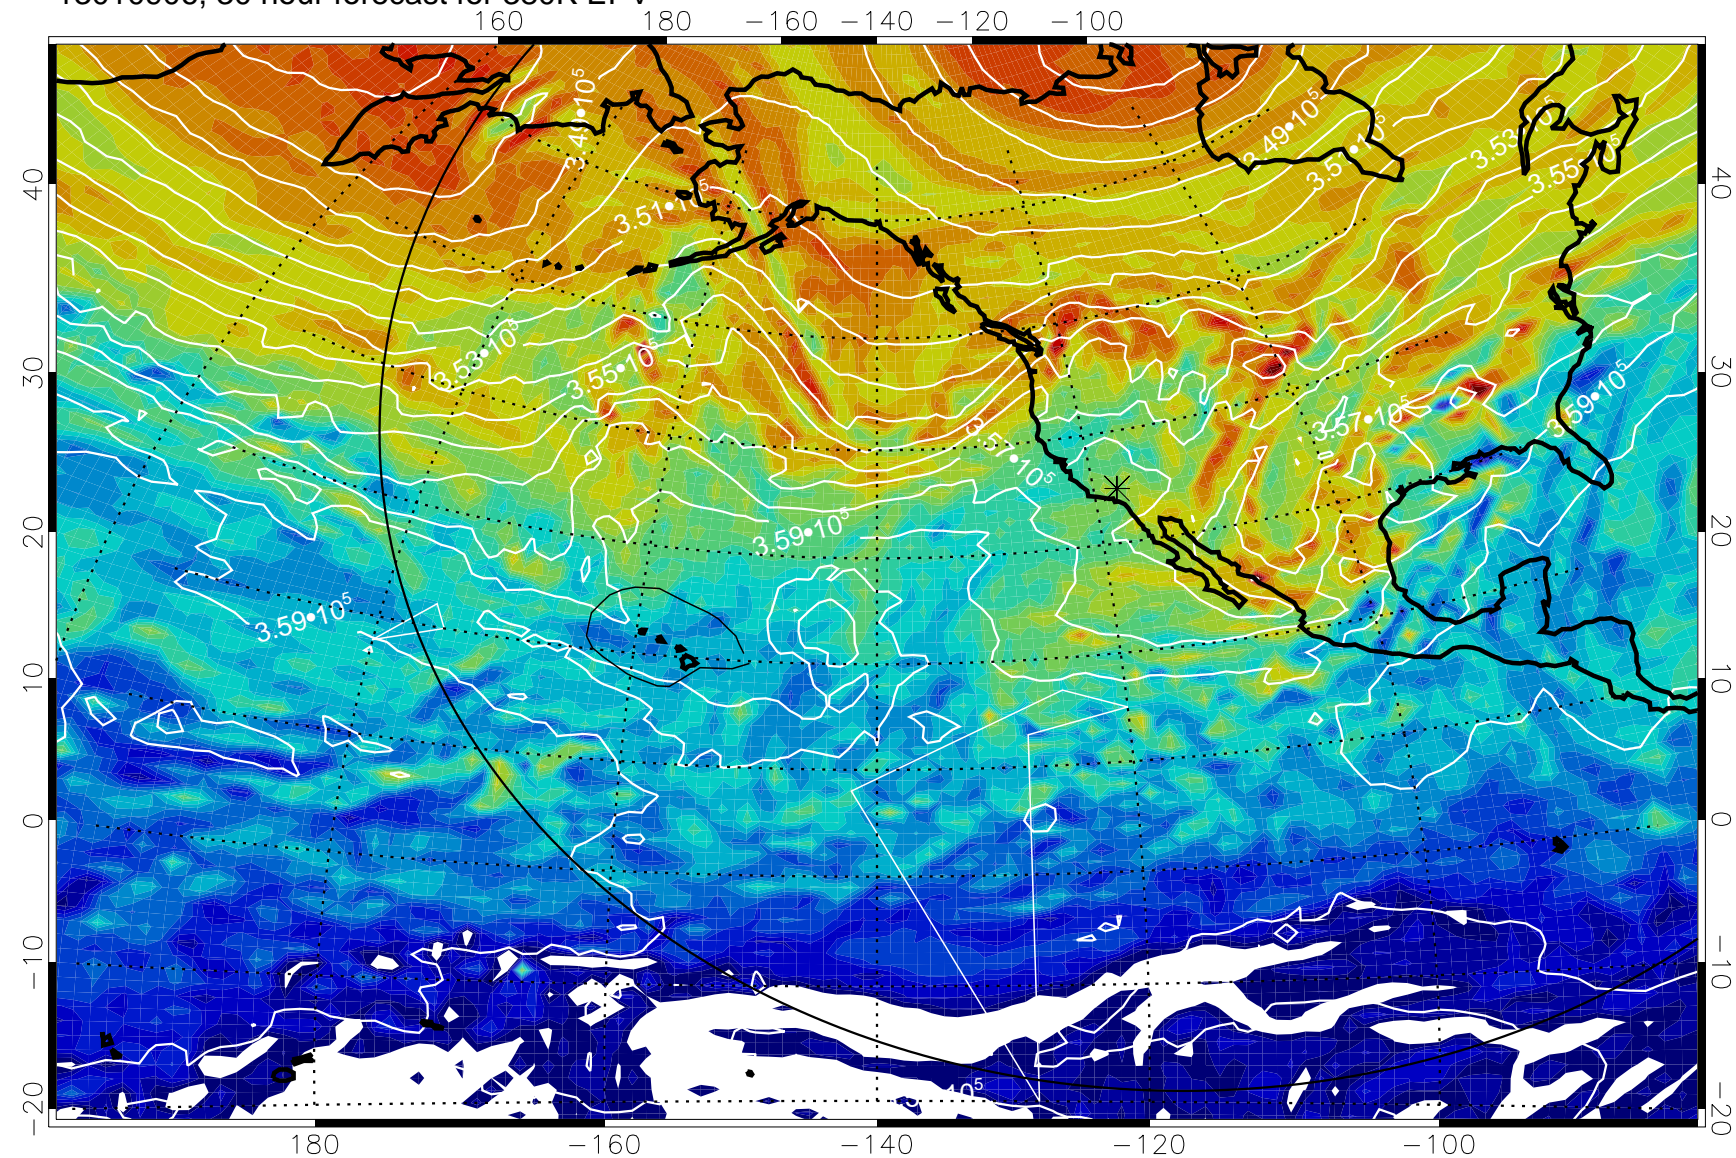

13010812, 12 hour forecast for 380K EPV

380K Montgomery Streamfunction, white

Range ring of 6000 km -- 19 hours GH round trip

13010818, 18 hour forecast for 380K EPV

380K Montgomery Streamfunction, white

Range ring of 6000 km -- 19 hours GH round trip

13010900, 24 hour forecast for 380K EPV

380K Montgomery Streamfunction, white

Range ring of 6000 km -- 19 hours GH round trip

13010906, 30 hour forecast for 380K EPV

380K Montgomery Streamfunction, white

Range ring of 6000 km -- 19 hours GH round trip

380K Montgomery Streamfunction, white

Range ring of 6000 km -- 19 hours GH round trip

13011000, 48 hour forecast for 380K EPV

380K Montgomery Streamfunction, white

Range ring of 6000 km -- 19 hours GH round trip

Range ring of 6000 km -- 19 hours GH round trip

13011018, 66 hour forecast for 380K EPV

160 180 -160 -140 -120 -100

380K Montgomery Streamfunction, white

Range ring of 6000 km -- 19 hours GH round trip

13011100, 72 hour forecast for 380K EPV