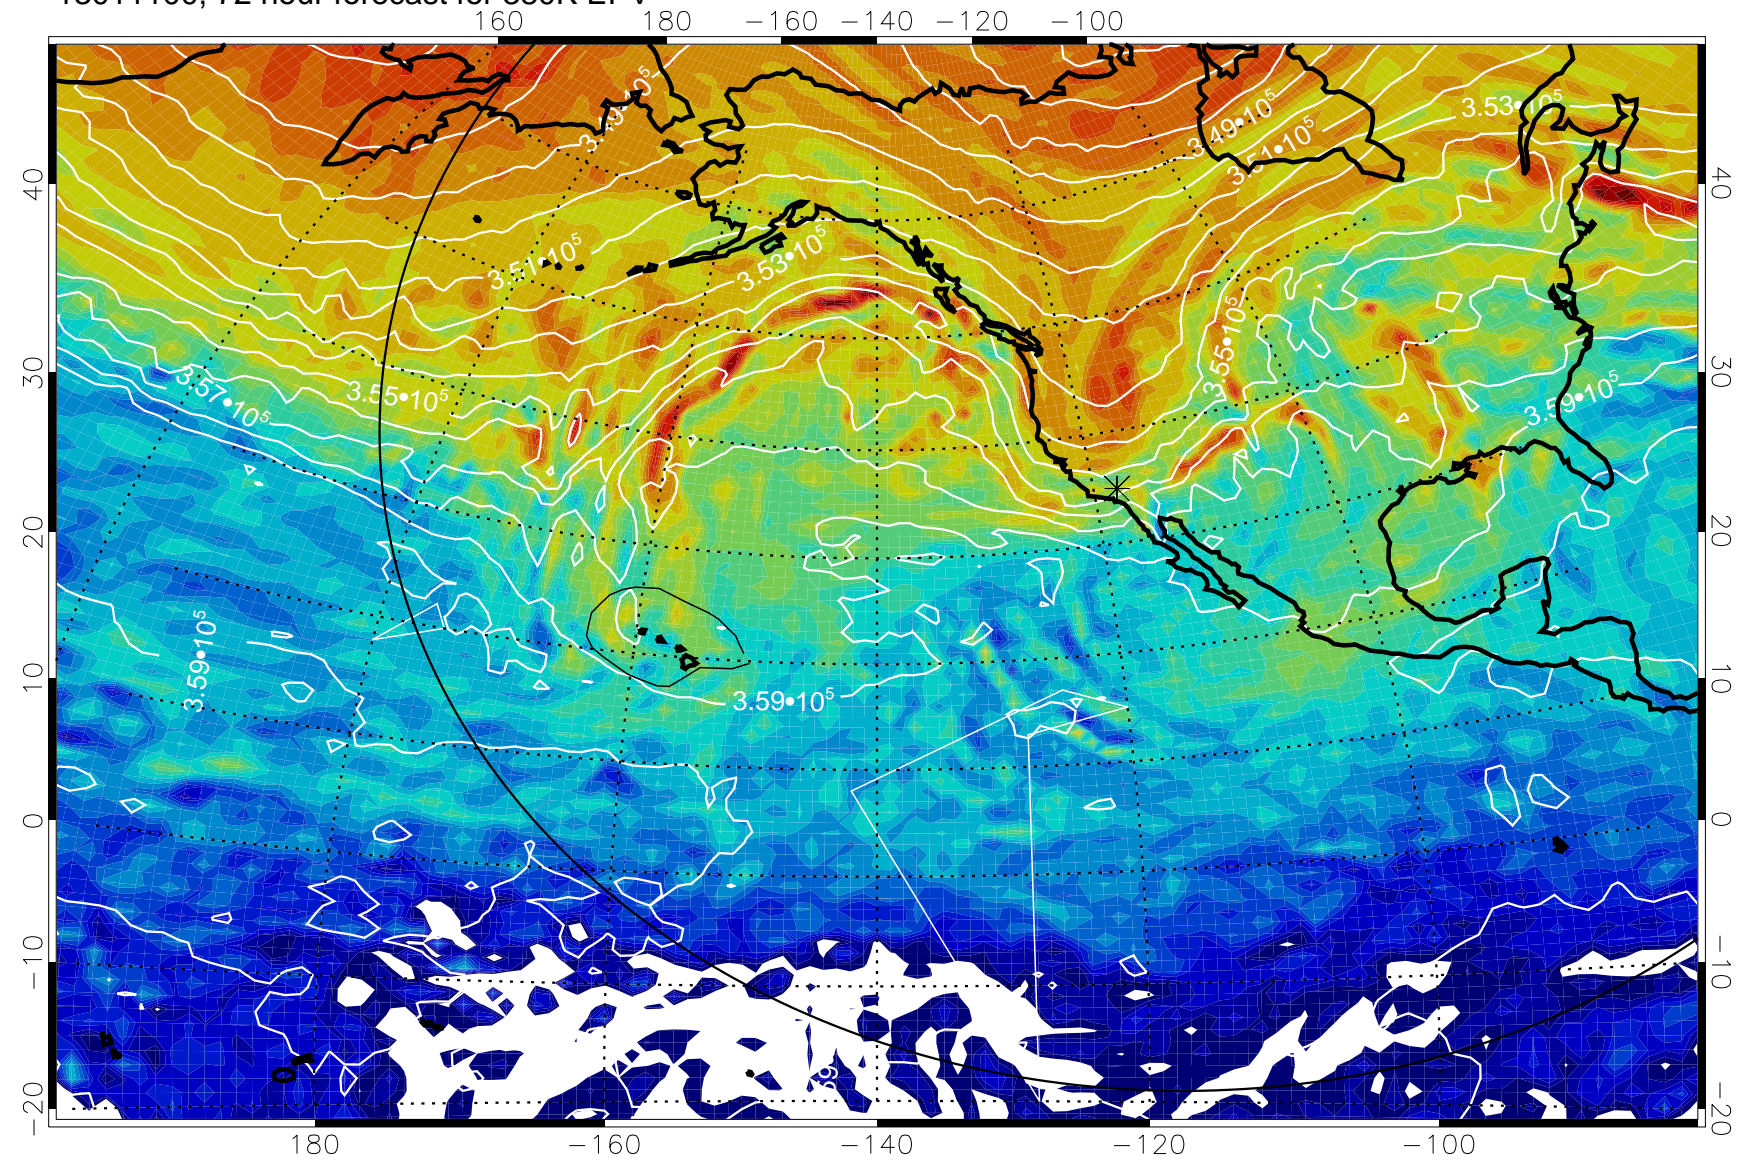

13011006, 54 hour forecast for 380K EPV

380K Montgomery Streamfunction, white

Range ring of 6000 km -- 19 hours GH round trip

13011012, 60 hour forecast for 380K EPV

160 180 -160 -140 -120 -100

380K Montgomery Streamfunction, white

Range ring of 6000 km -- 19 hours GH round trip

13011018, 66 hour forecast for 380K EPV

160 180 -160 -140 -120 -100

380K Montgomery Streamfunction, white

Range ring of 6000 km -- 19 hours GH round trip

13011100, 72 hour forecast for 380K EPV

380K Montgomery Streamfunction, white

Range ring of 6000 km -- 19 hours GH round trip

13011106, 78 hour forecast for 380K EPV

13011112, 84 hour forecast for 380K EPV

380K Montgomery Streamfunction, white

Range ring of 6000 km -- 19 hours GH round trip

13011118, 90 hour forecast for 380K EPV

160 180 -160 -140 -120 -100

40
30
20
10
0
-10
-20

380K Montgomery Streamfunction, white

Range ring of 6000 km -- 19 hours GH round trip

13011200, 96 hour forecast for 380K EPV