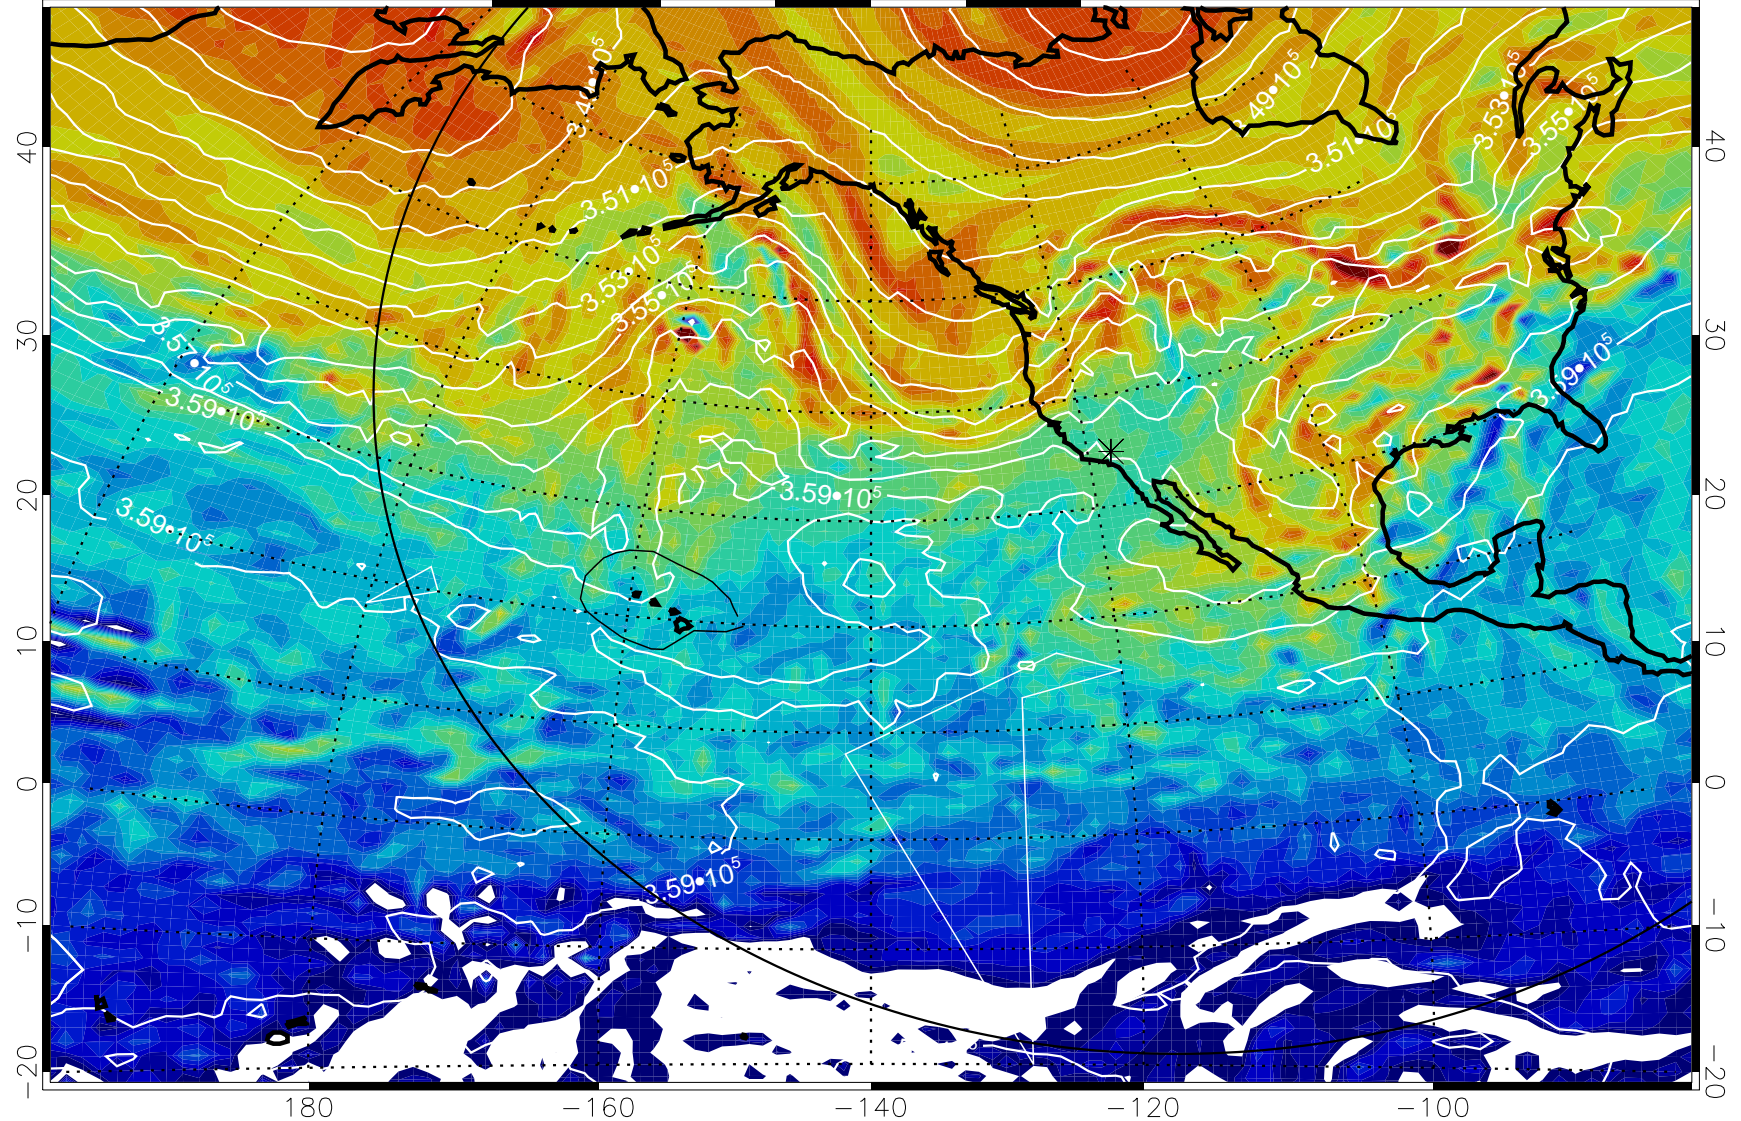

13010912, 36 hour forecast for 380K EPV

380K Montgomery Streamfunction, white

Range ring of 6000 km -- 19 hours GH round trip

13010918, 42 hour forecast for 380K EPV

160 180 -160 -140 -120 -100

$-5.0 \cdot 10^{-6}$ 0 $5.0 \cdot 10^{-6}$ $1.0 \cdot 10^{-5}$ $1.5 \cdot 10^{-5}$
PVU

380K Montgomery Streamfunction, white

Range ring of 6000 km -- 19 hours GH round trip

13011000, 48 hour forecast for 380K EPV

380K Montgomery Streamfunction, white

Range ring of 6000 km -- 19 hours GH round trip

13011006, 54 hour forecast for 380K EPV

380K Montgomery Streamfunction, white

Range ring of 6000 km -- 19 hours GH round trip

13011012, 60 hour forecast for 380K EPV

160 180 -160 -140 -120 -100

380K Montgomery Streamfunction, white

Range ring of 6000 km -- 19 hours GH round trip

13011018, 66 hour forecast for 380K EPV

160 180 -160 -140 -120 -100

380K Montgomery Streamfunction, white

Range ring of 6000 km -- 19 hours GH round trip

13011100, 72 hour forecast for 380K EPV