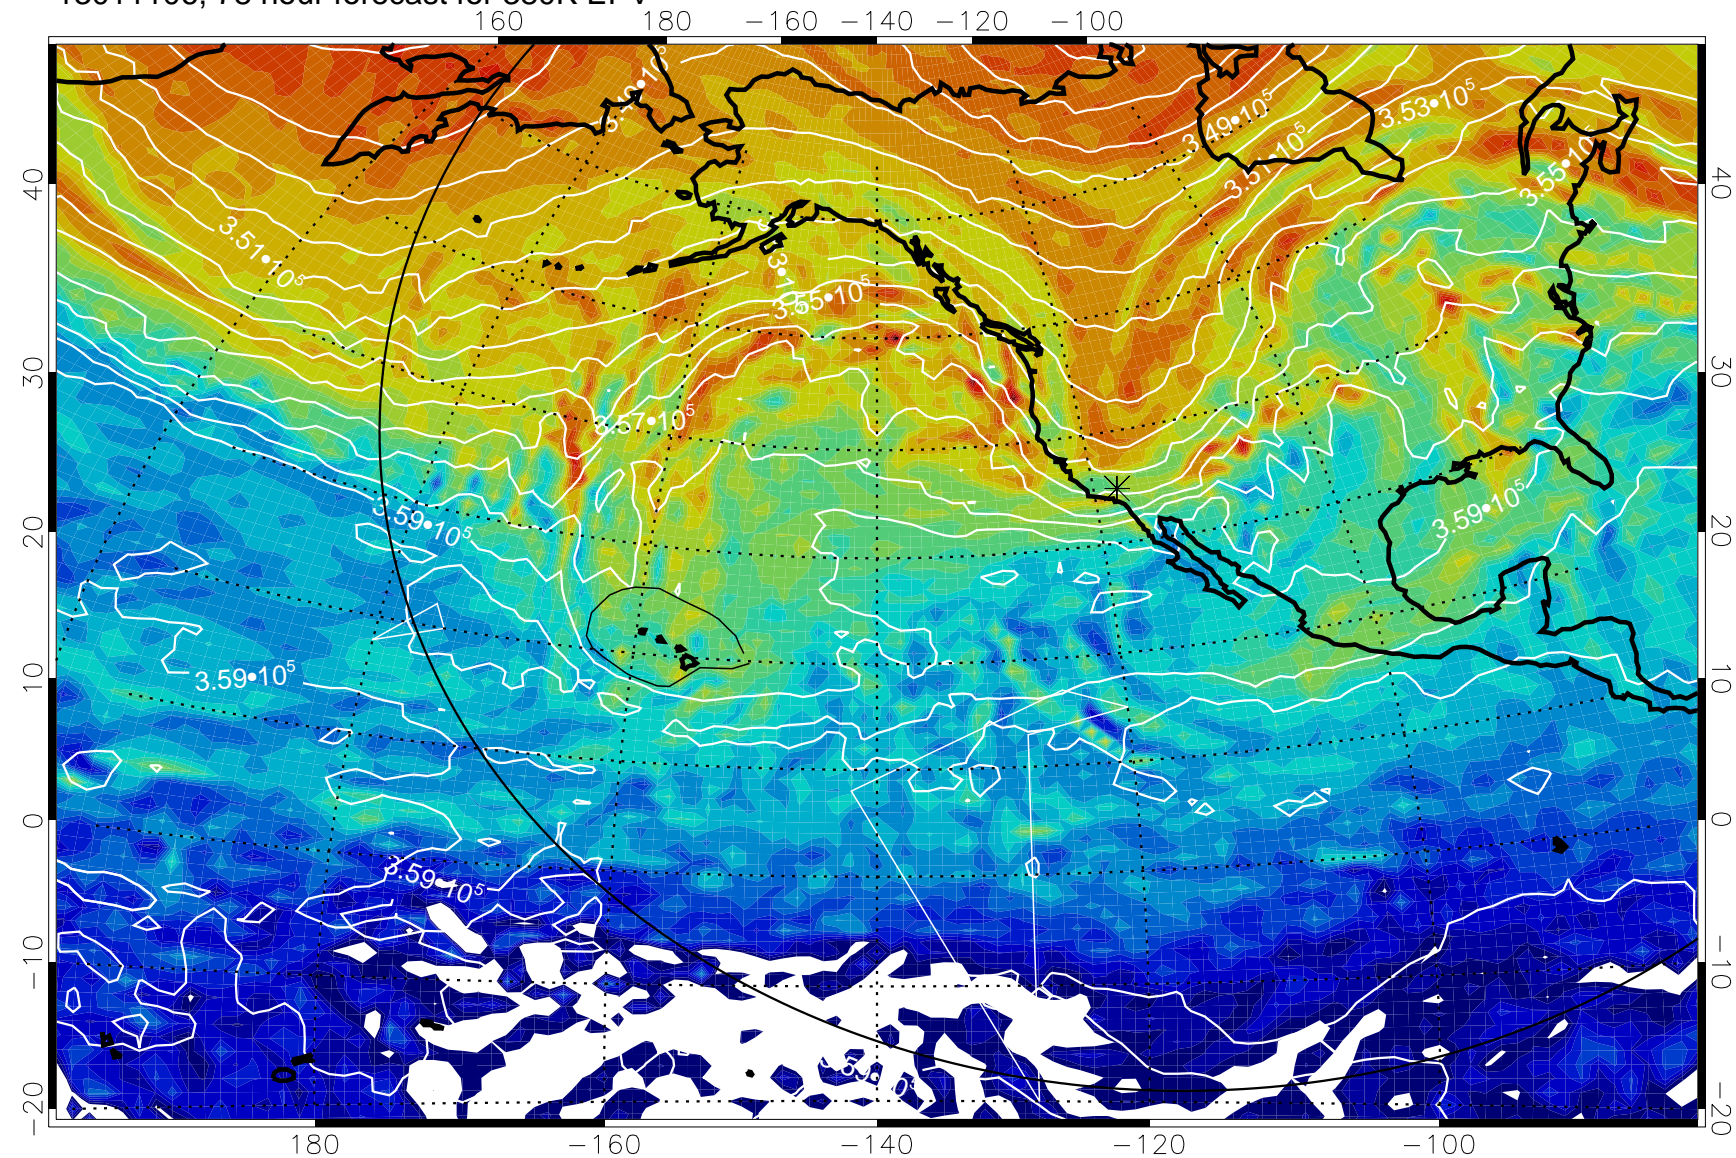

13011006, 54 hour forecast for 380K EPV

380K Montgomery Streamfunction, white

Range ring of 6000 km -- 19 hours GH round trip

13011012, 60 hour forecast for 380K EPV

160 180 -160 -140 -120 -100

380K Montgomery Streamfunction, white

Range ring of 6000 km -- 19 hours GH round trip

13011018, 66 hour forecast for 380K EPV

160 180 -160 -140 -120 -100

380K Montgomery Streamfunction, white

Range ring of 6000 km -- 19 hours GH round trip

13011100, 72 hour forecast for 380K EPV

380K Montgomery Streamfunction, white

Range ring of 6000 km -- 19 hours GH round trip

13011106, 78 hour forecast for 380K EPV

13011112, 84 hour forecast for 380K EPV

380K Montgomery Streamfunction, white

Range ring of 6000 km -- 19 hours GH round trip

13011118, 90 hour forecast for 380K EPV

160 180 -160 -140 -120 -100

40
30
20
10
0
-10
-20

380K Montgomery Streamfunction, white

Range ring of 6000 km -- 19 hours GH round trip

13011200, 96 hour forecast for 380K EPV