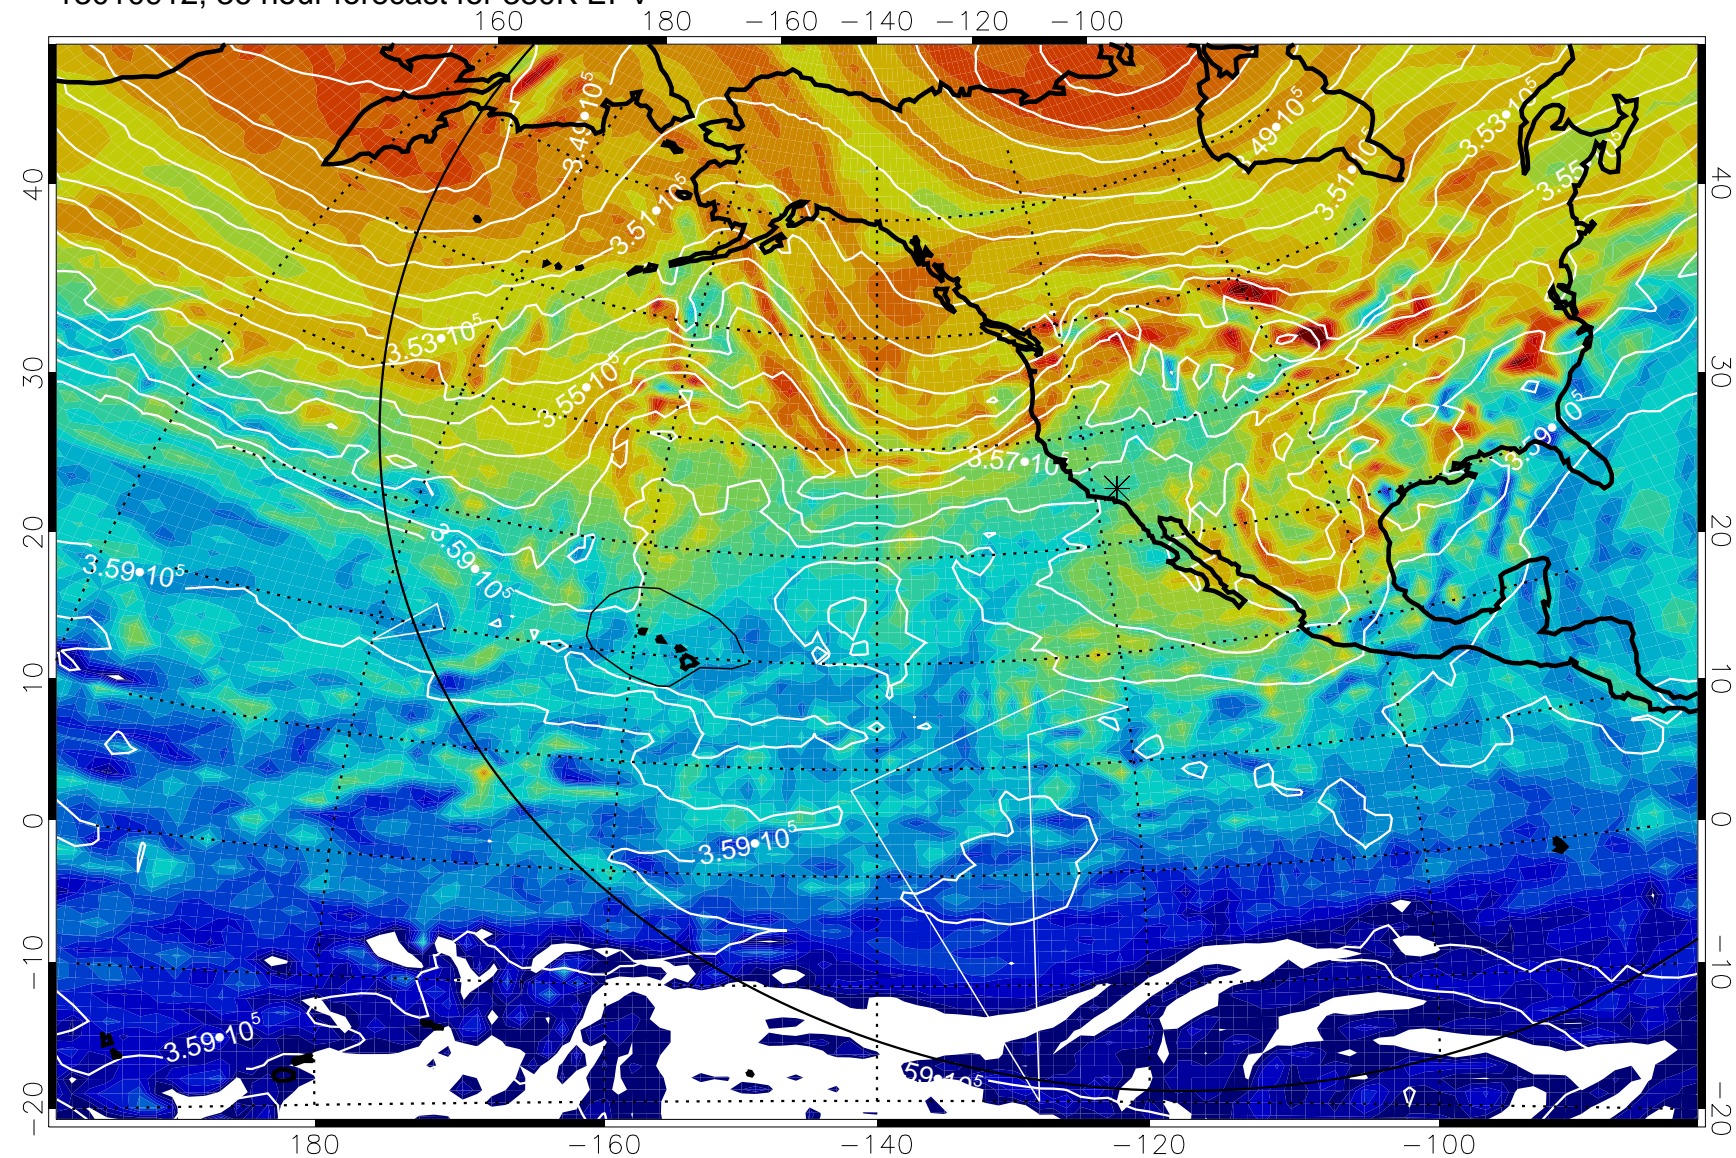

13010900, 24 hour forecast for 380K EPV

380K Montgomery Streamfunction, white

Range ring of 6000 km -- 19 hours GH round trip

13010906, 30 hour forecast for 380K EPV

380K Montgomery Streamfunction, white

Range ring of 6000 km -- 19 hours GH round trip

13010912, 36 hour forecast for 380K EPV

380K Montgomery Streamfunction, white

Range ring of 6000 km -- 19 hours GH round trip

13010918, 42 hour forecast for 380K EPV

160 180 -160 -140 -120 -100

$-5.0 \cdot 10^{-6}$ 0 $5.0 \cdot 10^{-6}$ $1.0 \cdot 10^{-5}$ $1.5 \cdot 10^{-5}$
PVU

380K Montgomery Streamfunction, white

Range ring of 6000 km -- 19 hours GH round trip

13011000, 48 hour forecast for 380K EPV

380K Montgomery Streamfunction, white

Range ring of 6000 km -- 19 hours GH round trip

Range ring of 6000 km -- 19 hours GH round trip

13011018, 66 hour forecast for 380K EPV

160 180 -160 -140 -120 -100

380K Montgomery Streamfunction, white

Range ring of 6000 km -- 19 hours GH round trip

13011100, 72 hour forecast for 380K EPV