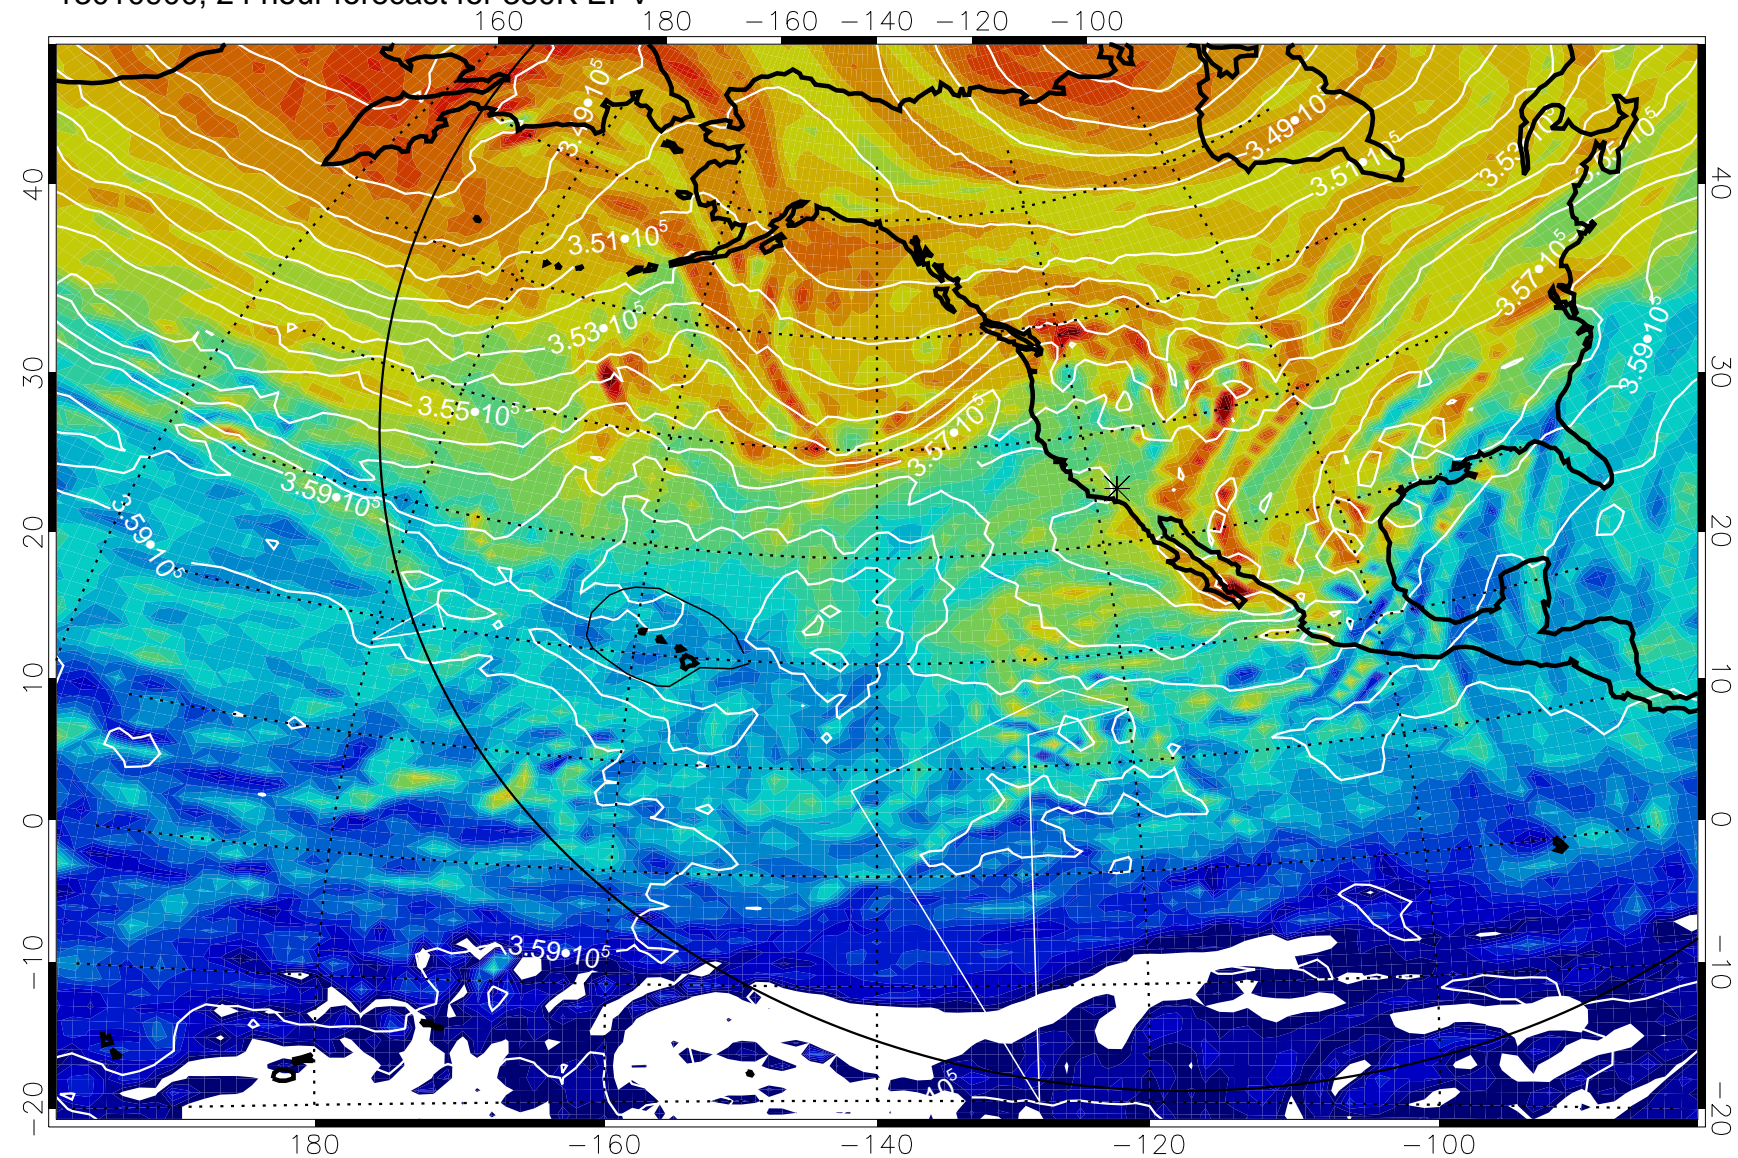

13010812, 12 hour forecast for 380K EPV

380K Montgomery Streamfunction, white

Range ring of 6000 km -- 19 hours GH round trip

13010818, 18 hour forecast for 380K EPV

380K Montgomery Streamfunction, white

Range ring of 6000 km -- 19 hours GH round trip

13010900, 24 hour forecast for 380K EPV

380K Montgomery Streamfunction, white

Range ring of 6000 km -- 19 hours GH round trip

13010906, 30 hour forecast for 380K EPV

380K Montgomery Streamfunction, white

Range ring of 6000 km -- 19 hours GH round trip

380K Montgomery Streamfunction, white

Range ring of 6000 km -- 19 hours GH round trip

13011000, 48 hour forecast for 380K EPV

380K Montgomery Streamfunction, white

Range ring of 6000 km -- 19 hours GH round trip

Range ring of 6000 km -- 19 hours GH round trip

13011018, 66 hour forecast for 380K EPV

160 180 -160 -140 -120 -100

380K Montgomery Streamfunction, white

Range ring of 6000 km -- 19 hours GH round trip

13011100, 72 hour forecast for 380K EPV