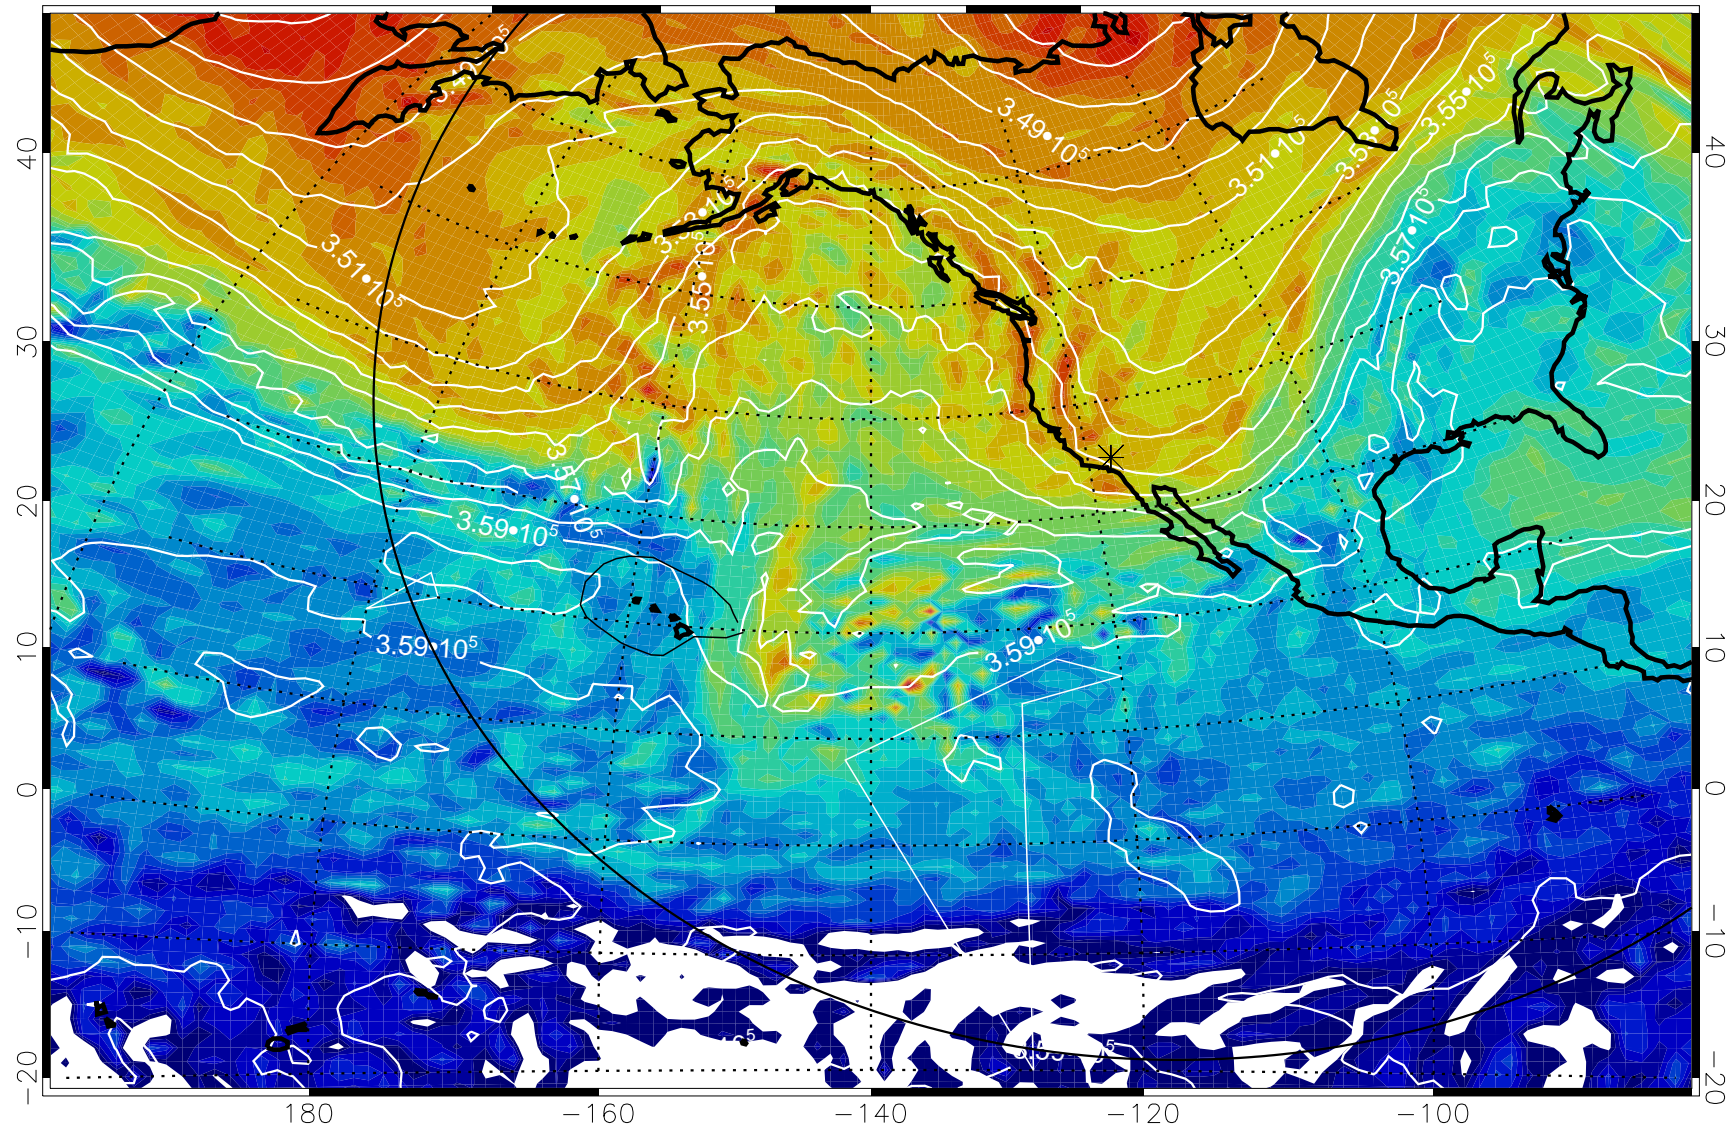

380K Montgomery Streamfunction, white

Range ring of 6000 km -- 19 hours GH round trip

13011206, 102 hour forecast for 380K EPV

160 180 -160 -140 -120 -100

380K Montgomery Streamfunction, white

Range ring of 6000 km -- 19 hours GH round trip

13011212, 108 hour forecast for 380K EPV

160 180 -160 -140 -120 -100

380K Montgomery Streamfunction, white

Range ring of 6000 km -- 19 hours GH round trip

13011218, 114 hour forecast for 380K EPV

160 180 -160 -140 -120 -100

380K Montgomery Streamfunction, white

Range ring of 6000 km -- 19 hours GH round trip

13011300, 120 hour forecast for 380K EPV

160 180 -160 -140 -120 -100

380K Montgomery Streamfunction, white

Range ring of 6000 km -- 19 hours GH round trip