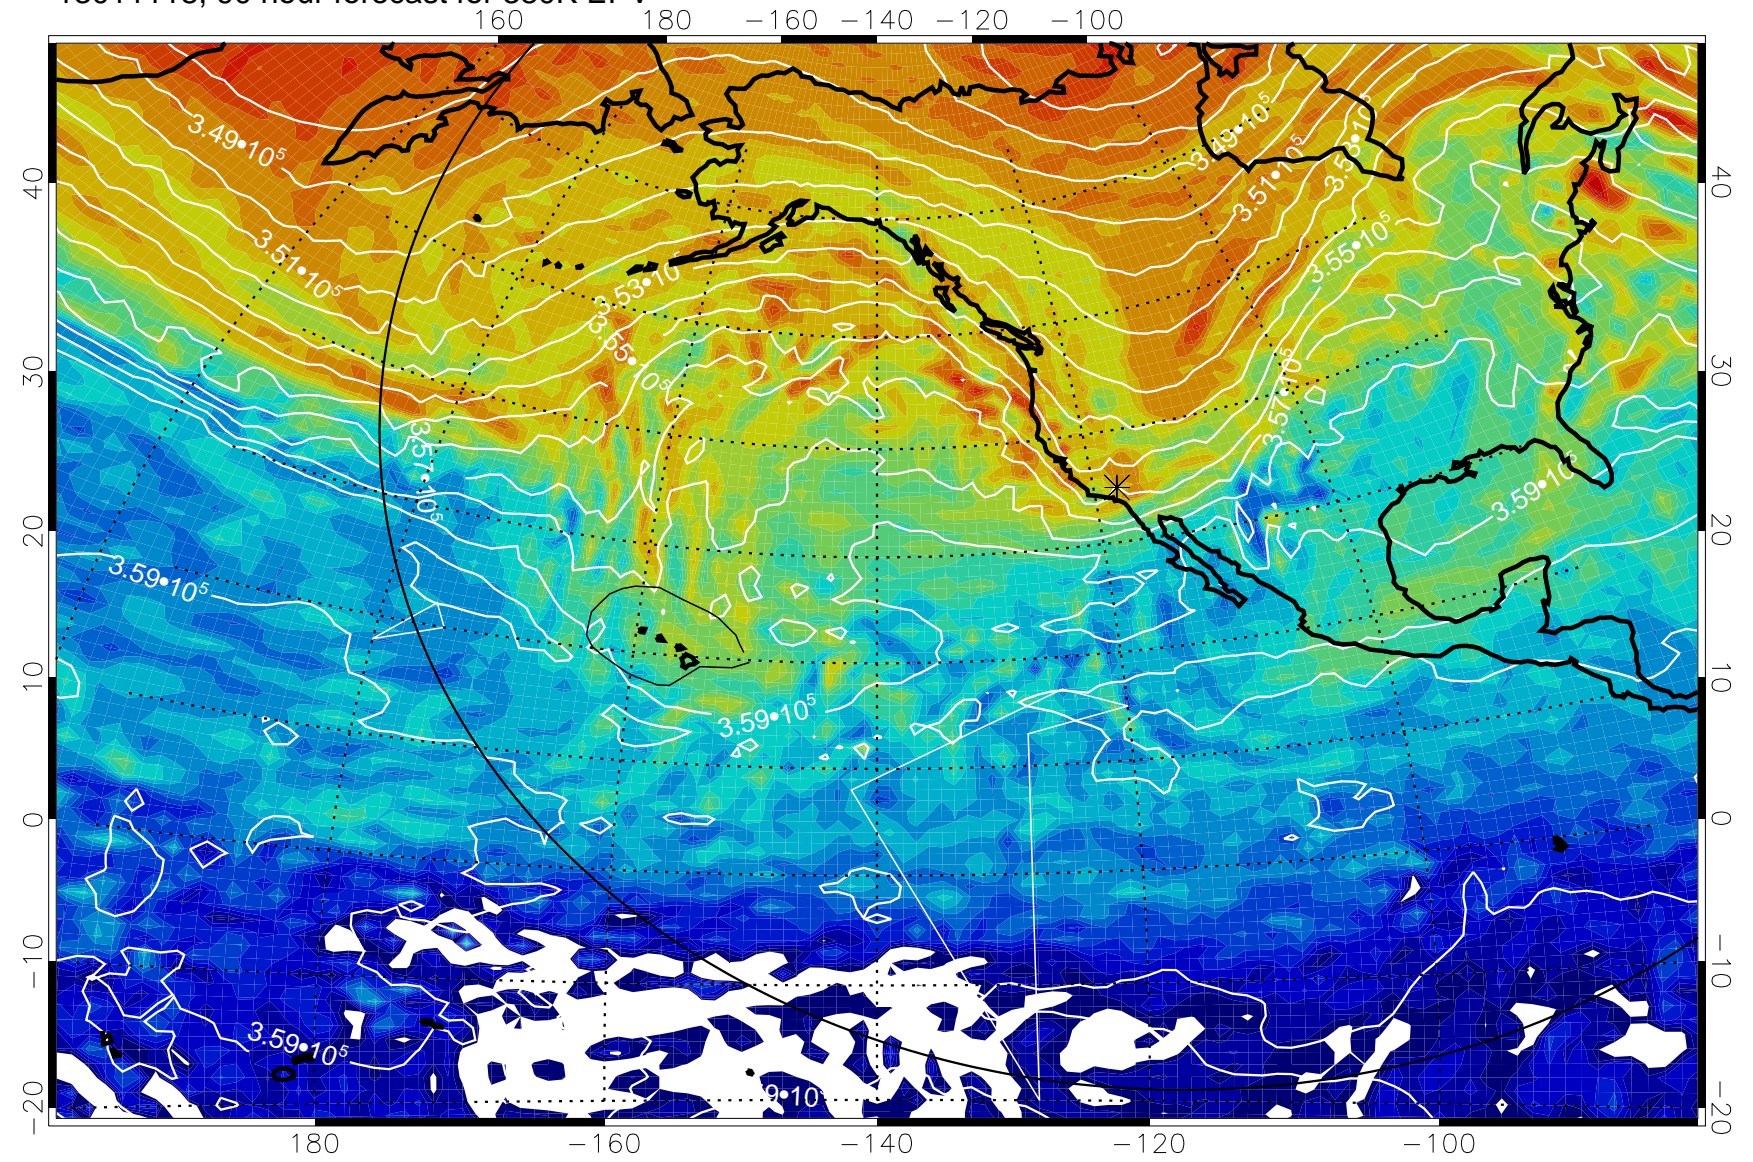

Range ring of 6000 km -- 19 hours GH round trip

13011018, 66 hour forecast for 380K EPV

160 180 -160 -140 -120 -100

380K Montgomery Streamfunction, white

Range ring of 6000 km -- 19 hours GH round trip

13011100, 72 hour forecast for 380K EPV

380K Montgomery Streamfunction, white

Range ring of 6000 km -- 19 hours GH round trip

13011106, 78 hour forecast for 380K EPV

13011112, 84 hour forecast for 380K EPV

380K Montgomery Streamfunction, white

Range ring of 6000 km -- 19 hours GH round trip

13011118, 90 hour forecast for 380K EPV

160 180 -160 -140 -120 -100

40
30
20
10
0
-10
-20

380K Montgomery Streamfunction, white

Range ring of 6000 km -- 19 hours GH round trip

13011200, 96 hour forecast for 380K EPV

380K Montgomery Streamfunction, white

Range ring of 6000 km -- 19 hours GH round trip

13011206, 102 hour forecast for 380K EPV

160 180 -160 -140 -120 -100

380K Montgomery Streamfunction, white

Range ring of 6000 km -- 19 hours GH round trip