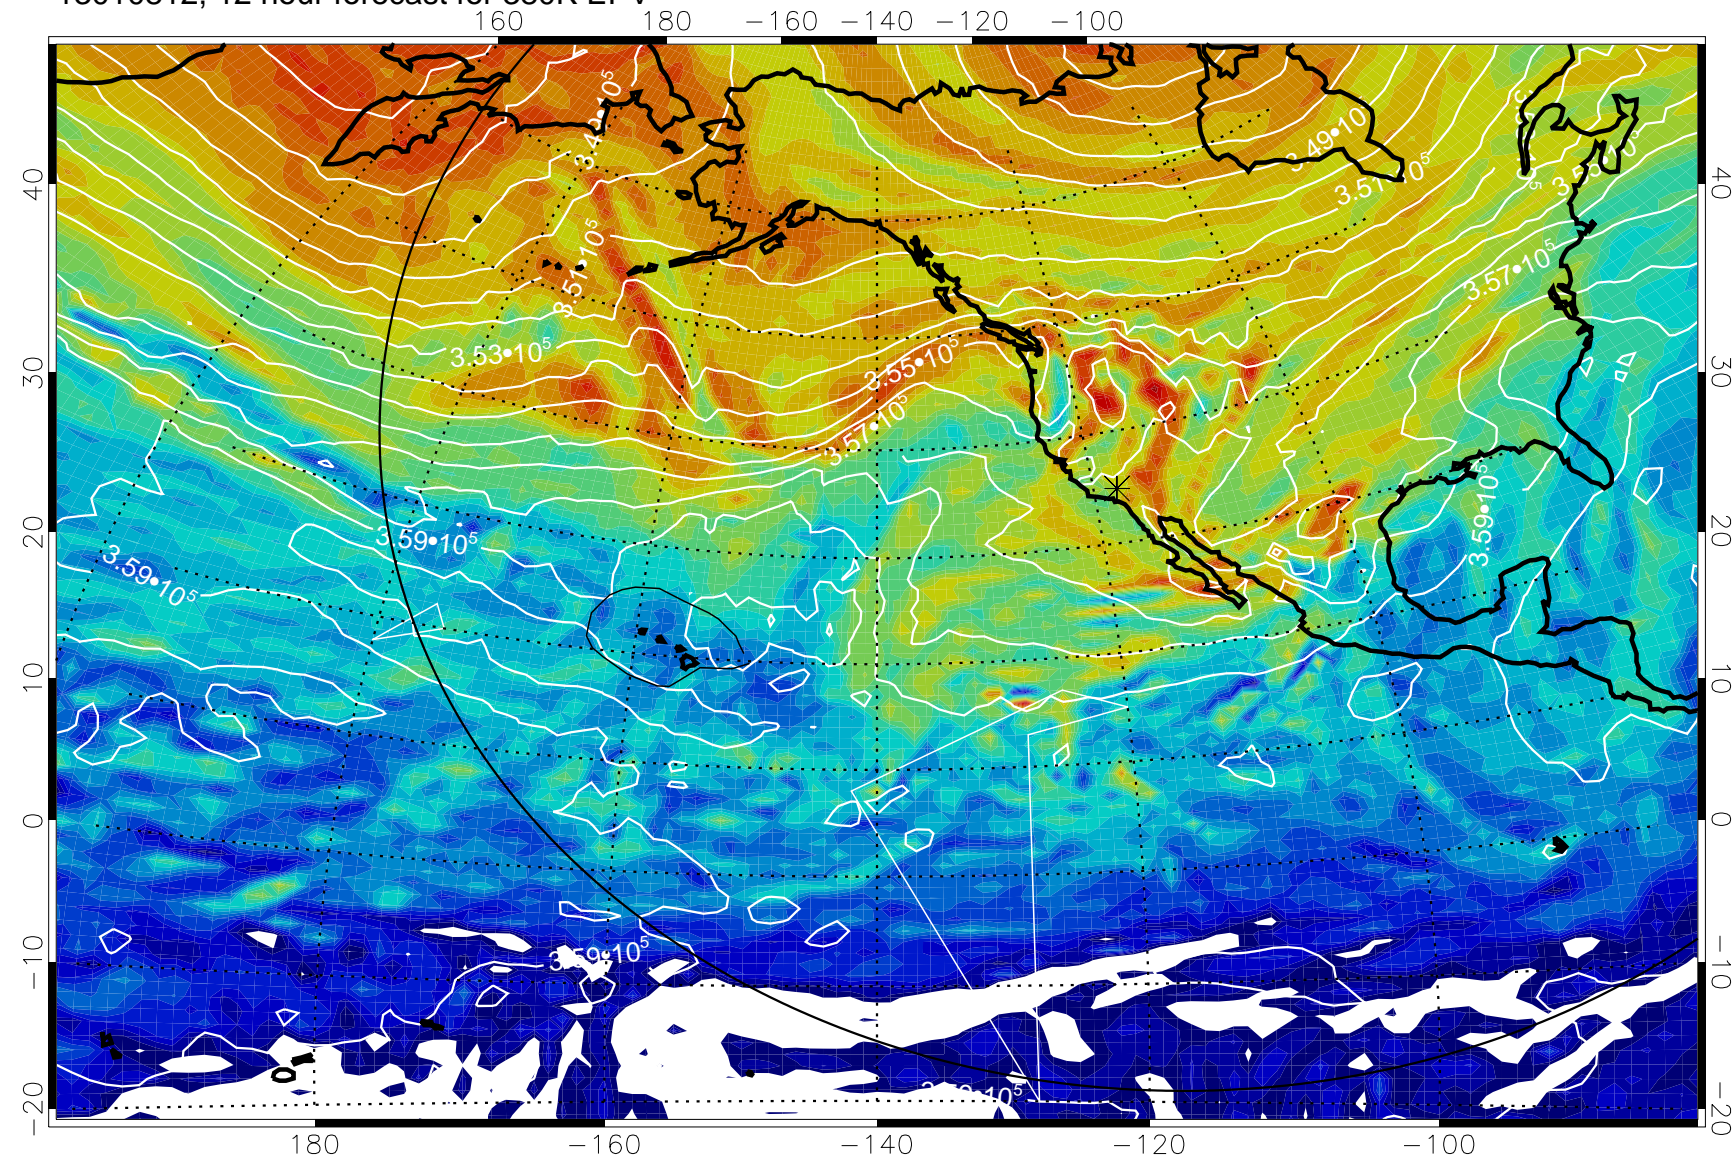

13010812, 12 hour forecast for 380K EPV

380K Montgomery Streamfunction, white

Range ring of 6000 km -- 19 hours GH round trip

13010818, 18 hour forecast for 380K EPV

380K Montgomery Streamfunction, white

Range ring of 6000 km -- 19 hours GH round trip

13010900, 24 hour forecast for 380K EPV

380K Montgomery Streamfunction, white

Range ring of 6000 km -- 19 hours GH round trip

13010906, 30 hour forecast for 380K EPV

380K Montgomery Streamfunction, white

Range ring of 6000 km -- 19 hours GH round trip

380K Montgomery Streamfunction, white

Range ring of 6000 km -- 19 hours GH round trip

13011000, 48 hour forecast for 380K EPV

380K Montgomery Streamfunction, white

Range ring of 6000 km -- 19 hours GH round trip

Range ring of 6000 km -- 19 hours GH round trip

13011018, 66 hour forecast for 380K EPV

160 180 -160 -140 -120 -100

380K Montgomery Streamfunction, white

Range ring of 6000 km -- 19 hours GH round trip

13011100, 72 hour forecast for 380K EPV