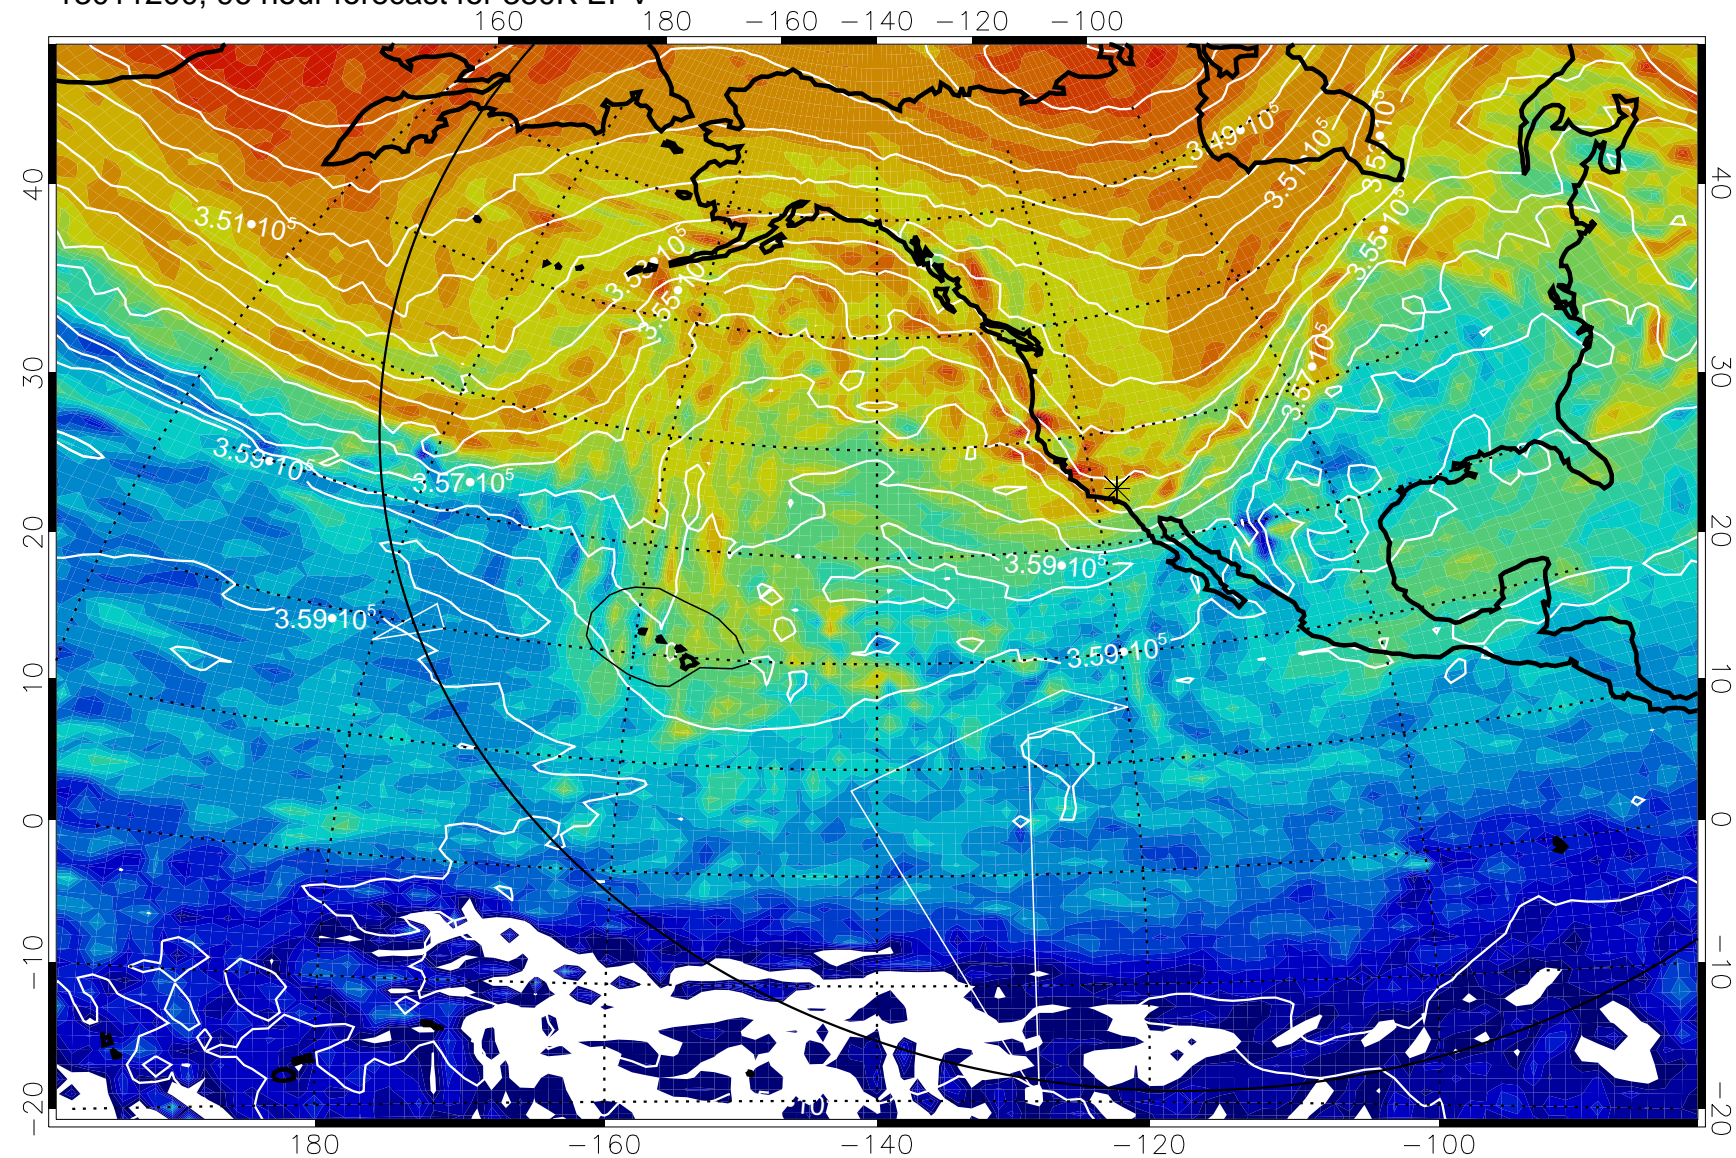

380K Montgomery Streamfunction, white

Range ring of 6000 km -- 19 hours GH round trip

13011106, 78 hour forecast for 380K EPV

13011112, 84 hour forecast for 380K EPV

380K Montgomery Streamfunction, white

Range ring of 6000 km -- 19 hours GH round trip

13011118, 90 hour forecast for 380K EPV

160 180 -160 -140 -120 -100

40
30
20
10
0
-10
-20

380K Montgomery Streamfunction, white

Range ring of 6000 km -- 19 hours GH round trip

13011200, 96 hour forecast for 380K EPV

380K Montgomery Streamfunction, white

Range ring of 6000 km -- 19 hours GH round trip

13011206, 102 hour forecast for 380K EPV

160 180 -160 -140 -120 -100

380K Montgomery Streamfunction, white

Range ring of 6000 km -- 19 hours GH round trip

13011212, 108 hour forecast for 380K EPV

160 180 -160 -140 -120 -100

380K Montgomery Streamfunction, white

Range ring of 6000 km -- 19 hours GH round trip

13011218, 114 hour forecast for 380K EPV

160 180 -160 -140 -120 -100