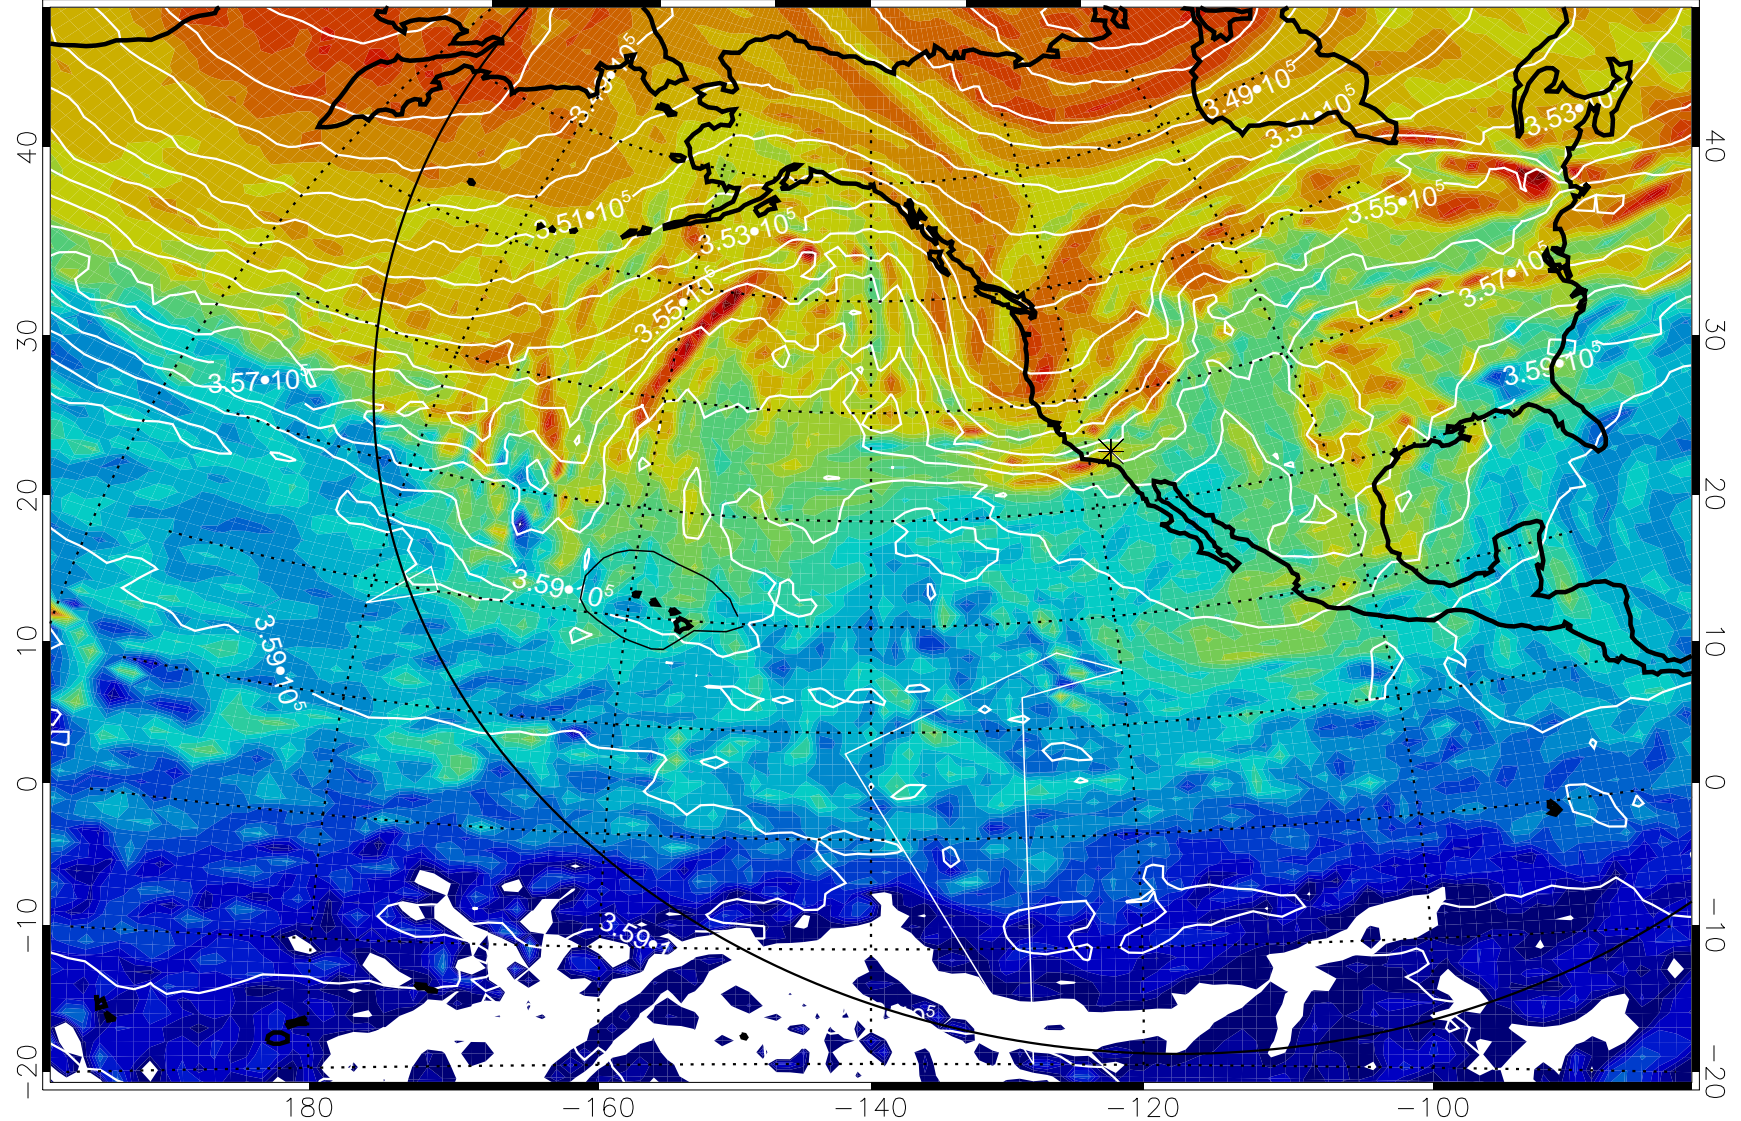

380K Montgomery Streamfunction, white

Range ring of 6000 km -- 19 hours GH round trip

13011000, 48 hour forecast for 380K EPV

380K Montgomery Streamfunction, white

Range ring of 6000 km -- 19 hours GH round trip

13011006, 54 hour forecast for 380K EPV

380K Montgomery Streamfunction, white

Range ring of 6000 km -- 19 hours GH round trip

13011012, 60 hour forecast for 380K EPV

160 180 -160 -140 -120 -100

380K Montgomery Streamfunction, white

Range ring of 6000 km -- 19 hours GH round trip

13011018, 66 hour forecast for 380K EPV

160 180 -160 -140 -120 -100

380K Montgomery Streamfunction, white

Range ring of 6000 km -- 19 hours GH round trip

13011100, 72 hour forecast for 380K EPV

380K Montgomery Streamfunction, white

Range ring of 6000 km -- 19 hours GH round trip

13011106, 78 hour forecast for 380K EPV

13011112, 84 hour forecast for 380K EPV

380K Montgomery Streamfunction, white

Range ring of 6000 km -- 19 hours GH round trip