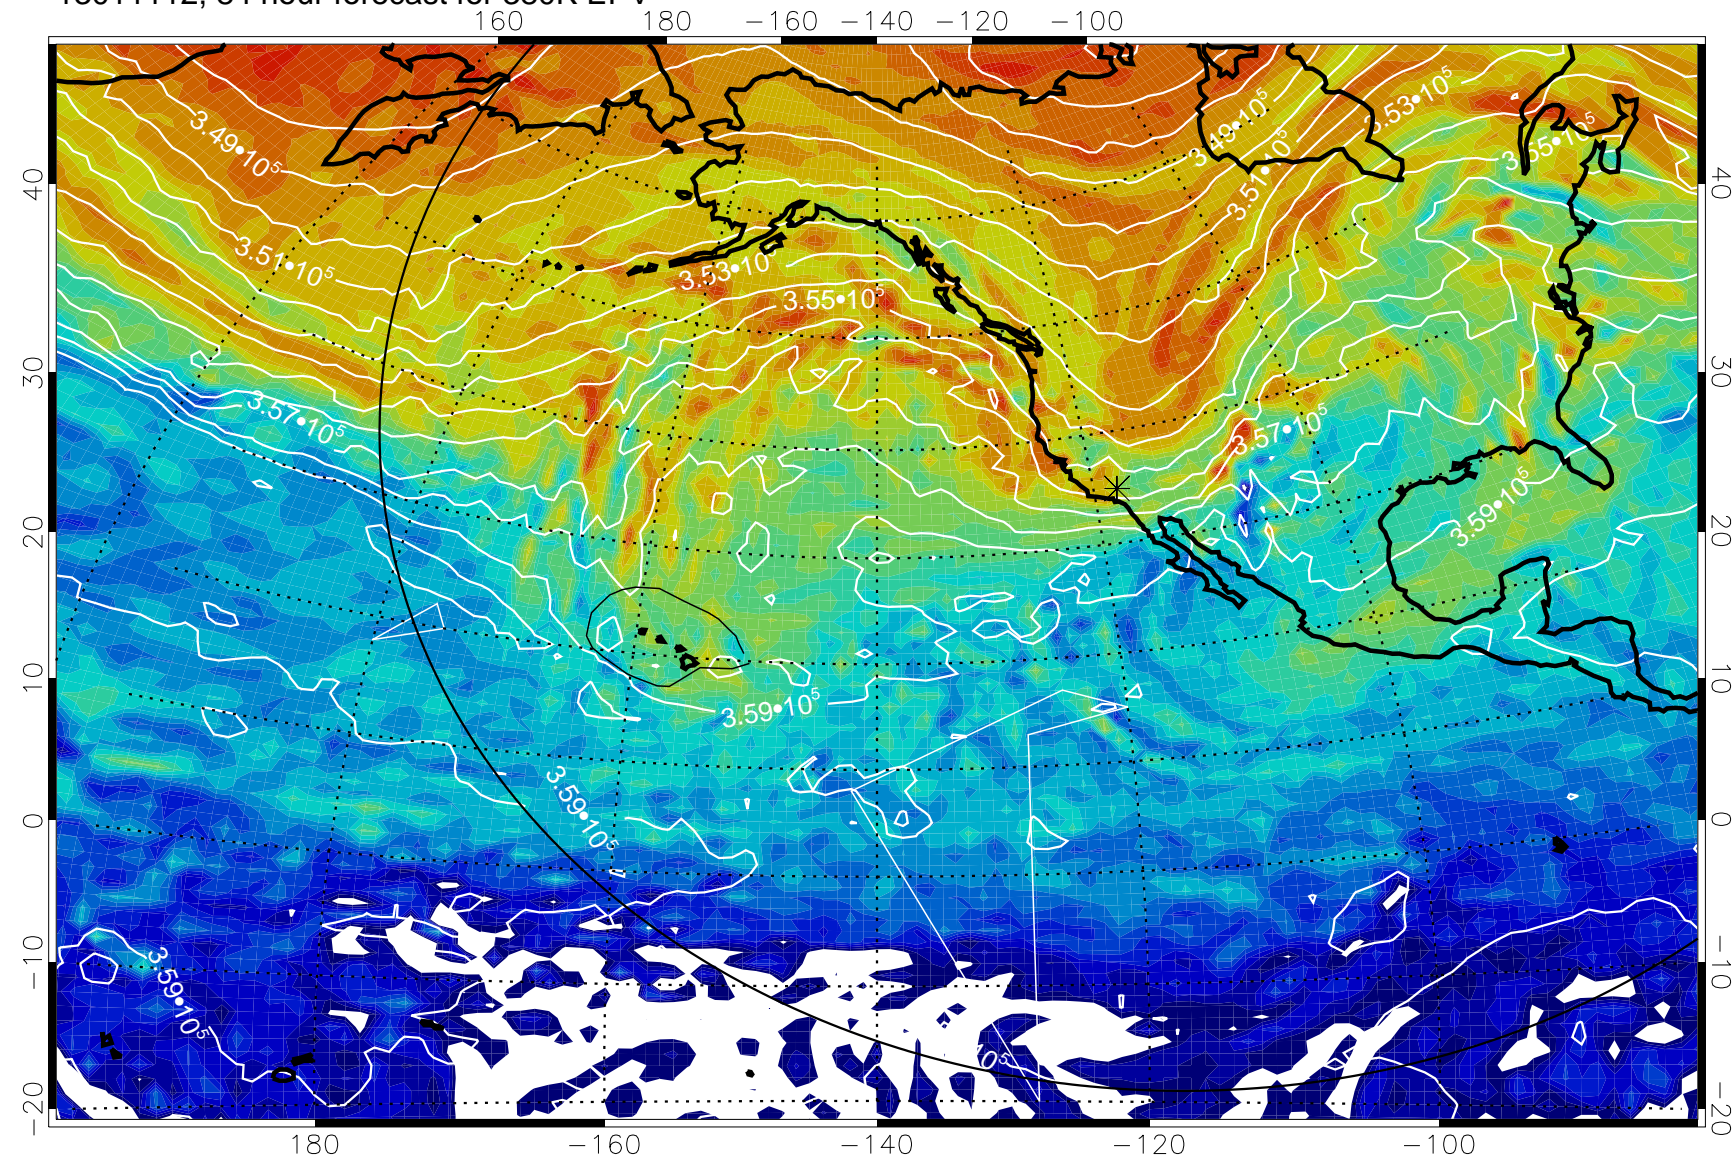

13011006, 54 hour forecast for 380K EPV

380K Montgomery Streamfunction, white

Range ring of 6000 km -- 19 hours GH round trip

13011012, 60 hour forecast for 380K EPV

160 180 -160 -140 -120 -100

380K Montgomery Streamfunction, white

Range ring of 6000 km -- 19 hours GH round trip

13011018, 66 hour forecast for 380K EPV

160 180 -160 -140 -120 -100

380K Montgomery Streamfunction, white

Range ring of 6000 km -- 19 hours GH round trip

13011100, 72 hour forecast for 380K EPV

380K Montgomery Streamfunction, white

Range ring of 6000 km -- 19 hours GH round trip

13011106, 78 hour forecast for 380K EPV

13011112, 84 hour forecast for 380K EPV

380K Montgomery Streamfunction, white

Range ring of 6000 km -- 19 hours GH round trip

13011118, 90 hour forecast for 380K EPV

160 180 -160 -140 -120 -100

40
30
20
10
0
-10
-20

380K Montgomery Streamfunction, white

Range ring of 6000 km -- 19 hours GH round trip

13011200, 96 hour forecast for 380K EPV