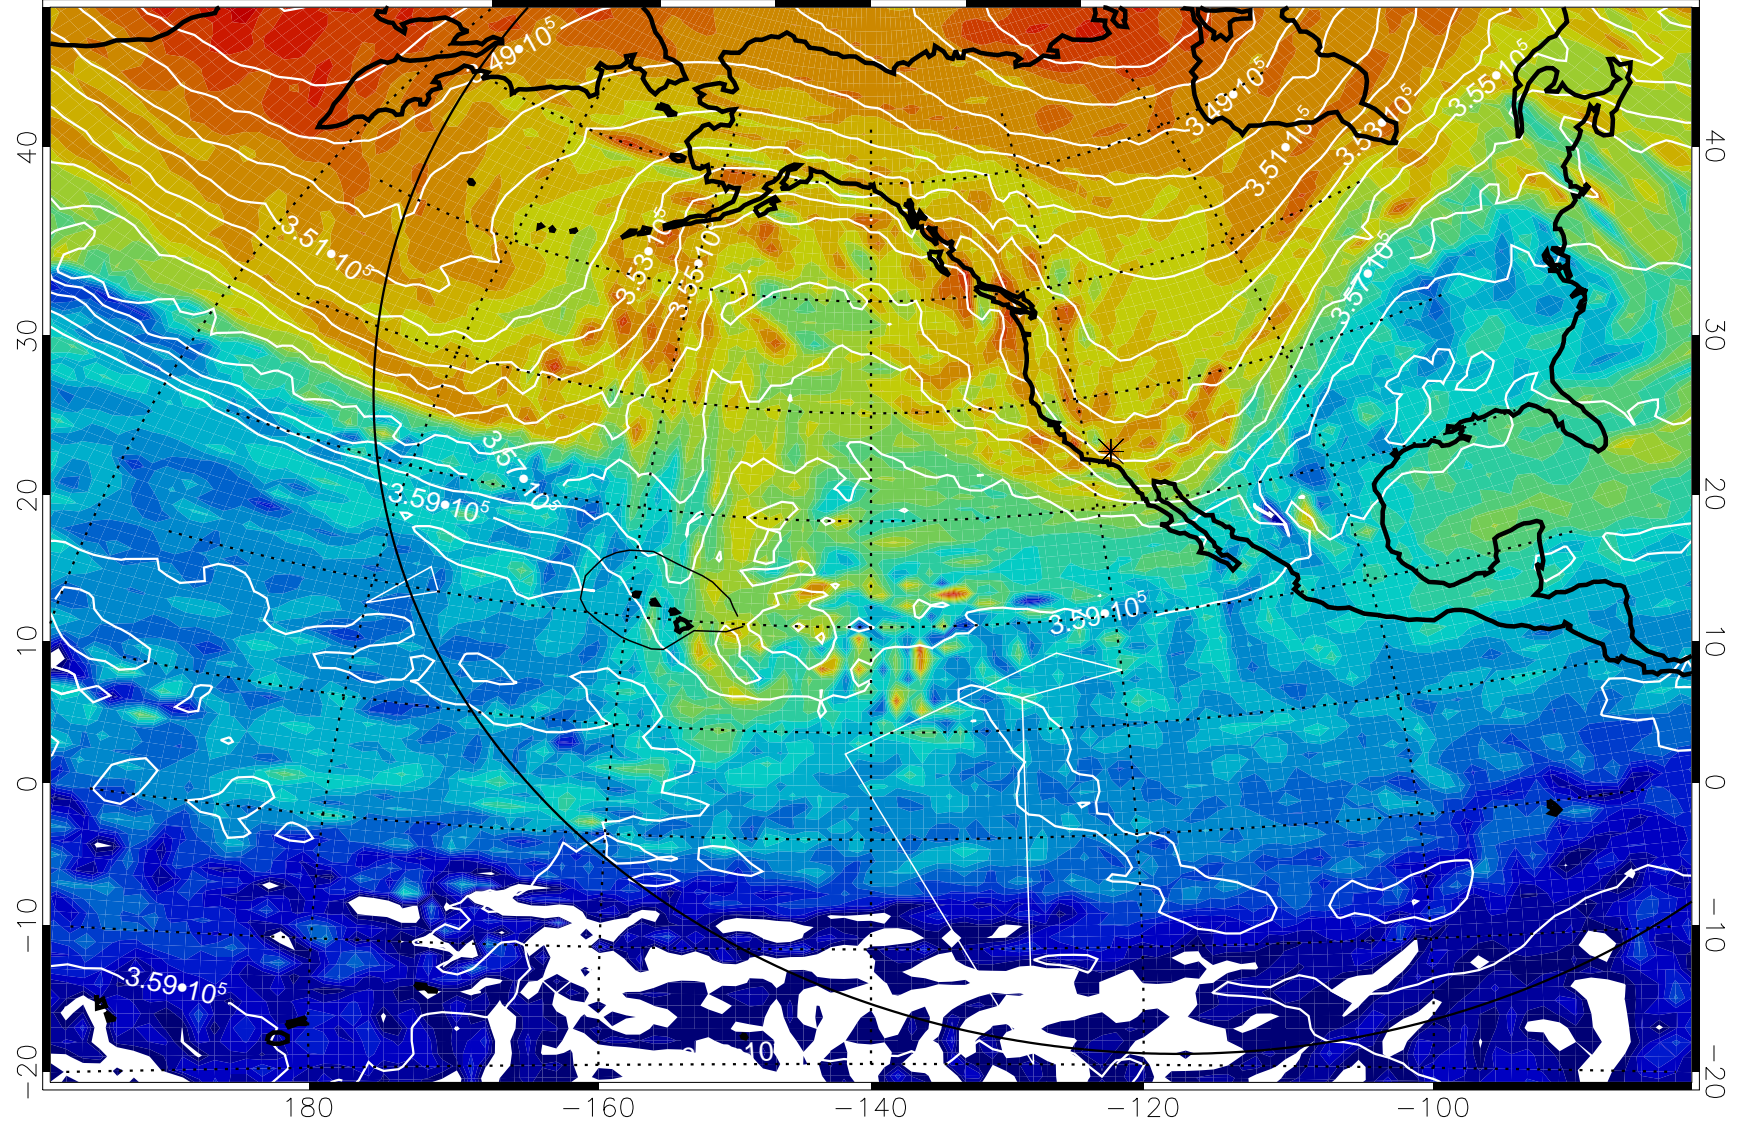

13011118, 90 hour forecast for 380K EPV

160 180 -160 -140 -120 -100

40
30
20
10
0
-10
-20

380K Montgomery Streamfunction, white

Range ring of 6000 km -- 19 hours GH round trip

13011200, 96 hour forecast for 380K EPV

380K Montgomery Streamfunction, white

Range ring of 6000 km -- 19 hours GH round trip

13011206, 102 hour forecast for 380K EPV

160 180 -160 -140 -120 -100

380K Montgomery Streamfunction, white

Range ring of 6000 km -- 19 hours GH round trip

13011212, 108 hour forecast for 380K EPV

160 180 -160 -140 -120 -100

380K Montgomery Streamfunction, white

Range ring of 6000 km -- 19 hours GH round trip

13011218, 114 hour forecast for 380K EPV

160 180 -160 -140 -120 -100

380K Montgomery Streamfunction, white

Range ring of 6000 km -- 19 hours GH round trip

13011300, 120 hour forecast for 380K EPV

160 180 -160 -140 -120 -100

380K Montgomery Streamfunction, white

Range ring of 6000 km -- 19 hours GH round trip