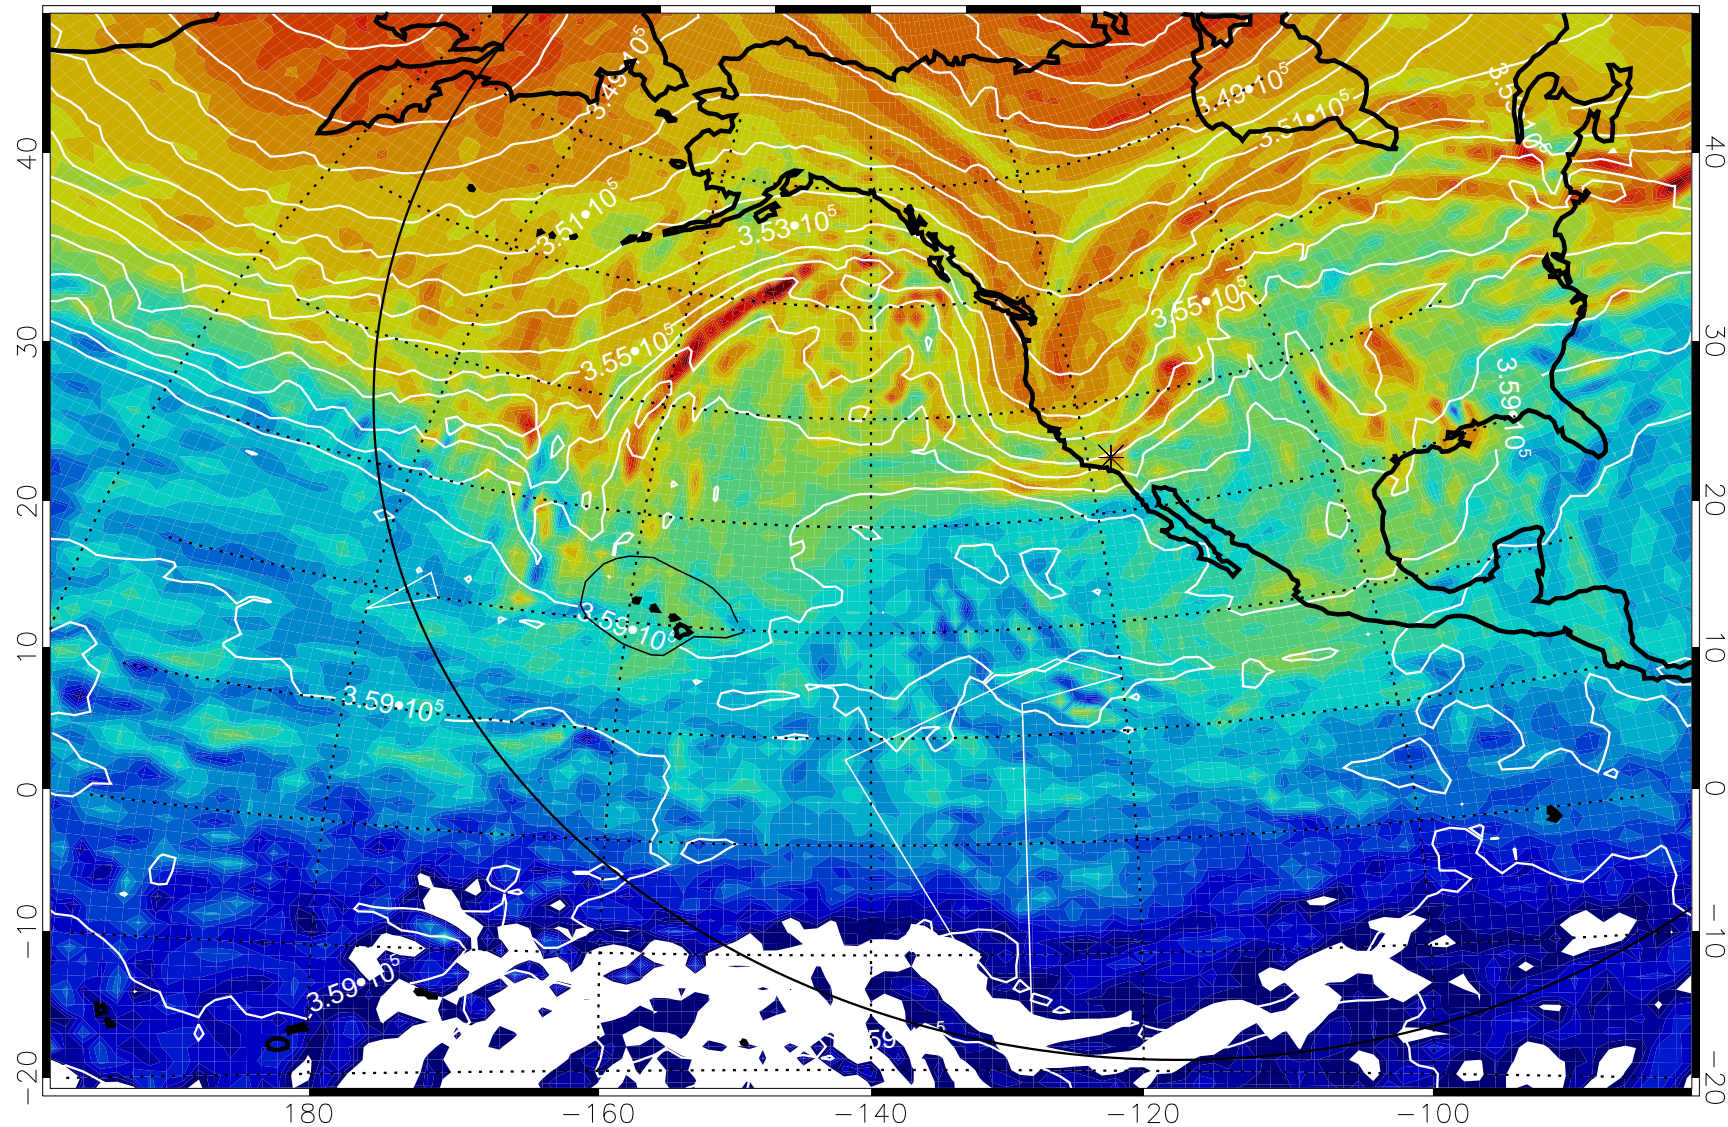

13011006, 54 hour forecast for 380K EPV

380K Montgomery Streamfunction, white

Range ring of 6000 km -- 19 hours GH round trip

13011012, 60 hour forecast for 380K EPV

160 180 -160 -140 -120 -100

380K Montgomery Streamfunction, white

Range ring of 6000 km -- 19 hours GH round trip

13011018, 66 hour forecast for 380K EPV

160 180 -160 -140 -120 -100

380K Montgomery Streamfunction, white

Range ring of 6000 km -- 19 hours GH round trip

13011100, 72 hour forecast for 380K EPV

380K Montgomery Streamfunction, white

Range ring of 6000 km -- 19 hours GH round trip

13011106, 78 hour forecast for 380K EPV

13011112, 84 hour forecast for 380K EPV

380K Montgomery Streamfunction, white

Range ring of 6000 km -- 19 hours GH round trip

13011118, 90 hour forecast for 380K EPV

160 180 -160 -140 -120 -100

40
30
20
10
0
-10
-20

380K Montgomery Streamfunction, white

Range ring of 6000 km -- 19 hours GH round trip

13011200, 96 hour forecast for 380K EPV