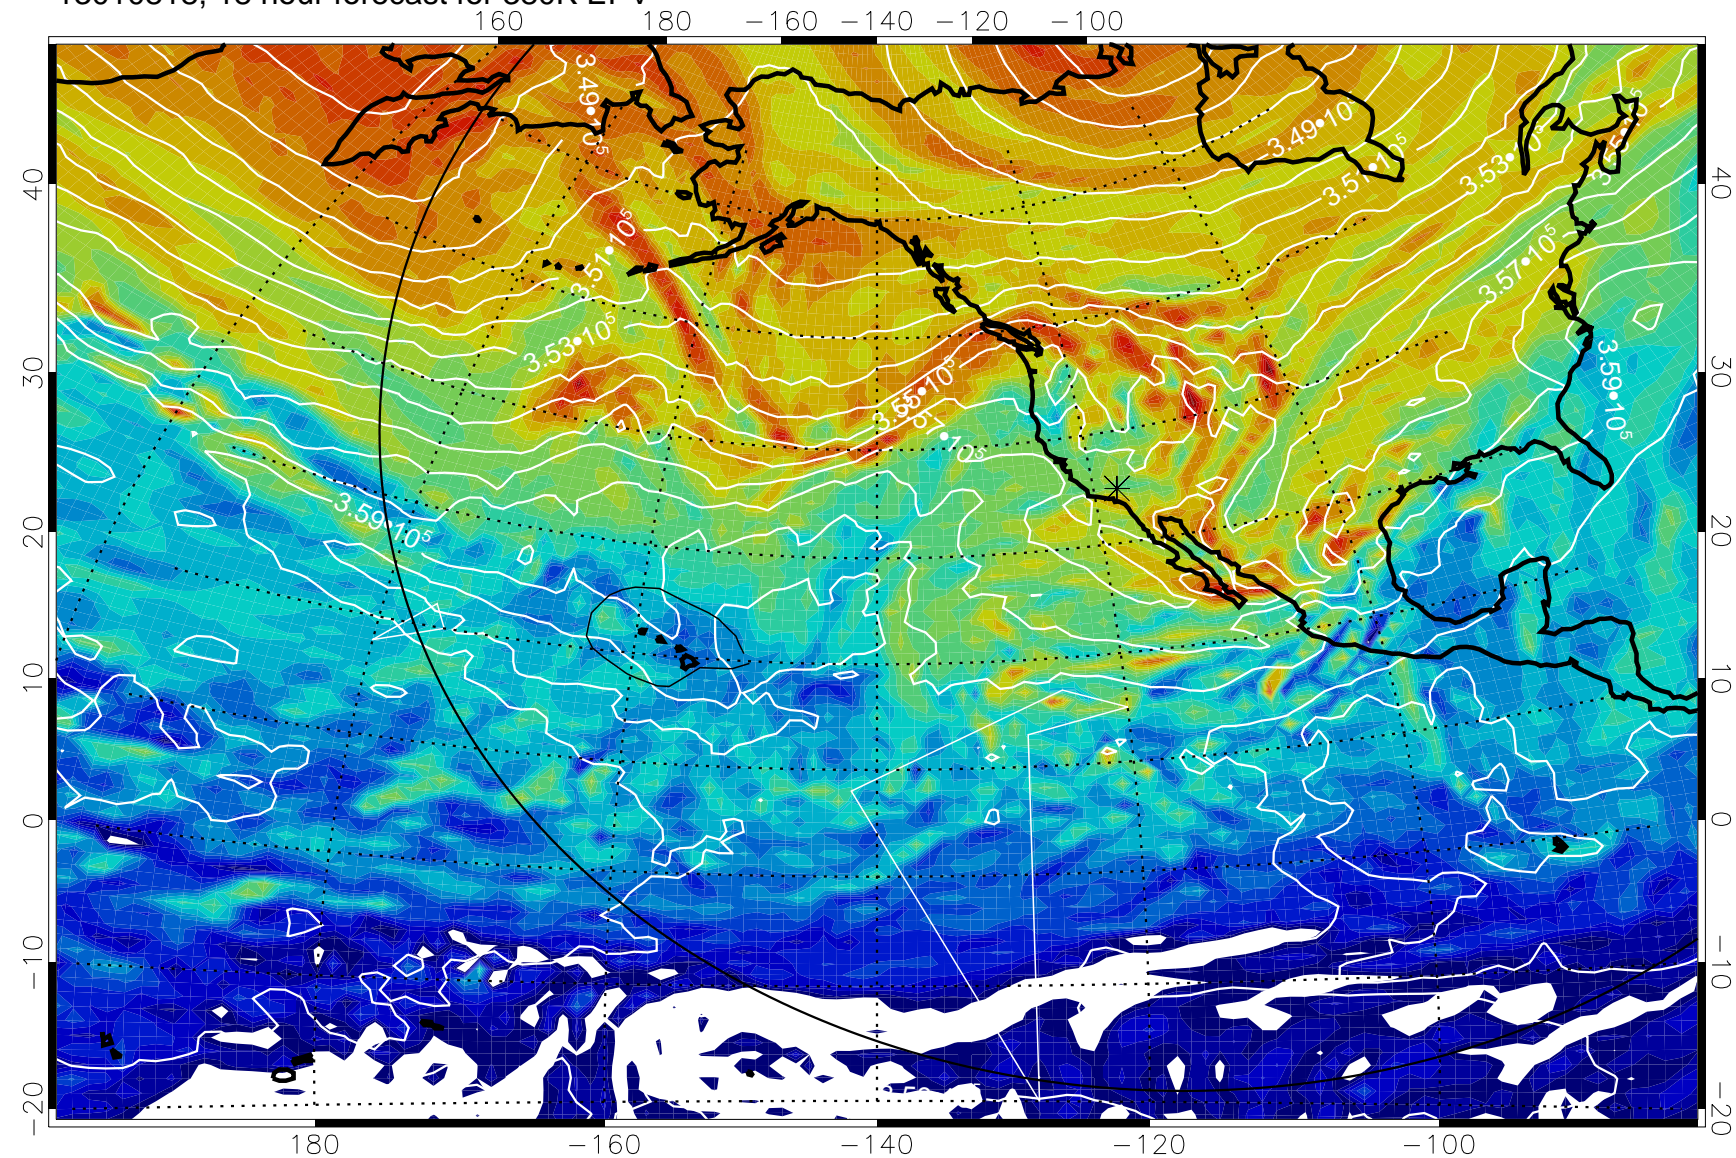

13010812, 12 hour forecast for 380K EPV

380K Montgomery Streamfunction, white

Range ring of 6000 km -- 19 hours GH round trip

13010818, 18 hour forecast for 380K EPV

380K Montgomery Streamfunction, white

Range ring of 6000 km -- 19 hours GH round trip

13010900, 24 hour forecast for 380K EPV

380K Montgomery Streamfunction, white

Range ring of 6000 km -- 19 hours GH round trip

13010906, 30 hour forecast for 380K EPV

380K Montgomery Streamfunction, white

Range ring of 6000 km -- 19 hours GH round trip

380K Montgomery Streamfunction, white

Range ring of 6000 km -- 19 hours GH round trip

13011000, 48 hour forecast for 380K EPV

380K Montgomery Streamfunction, white

Range ring of 6000 km -- 19 hours GH round trip

Range ring of 6000 km -- 19 hours GH round trip

13011018, 66 hour forecast for 380K EPV

160 180 -160 -140 -120 -100

380K Montgomery Streamfunction, white

Range ring of 6000 km -- 19 hours GH round trip

13011100, 72 hour forecast for 380K EPV