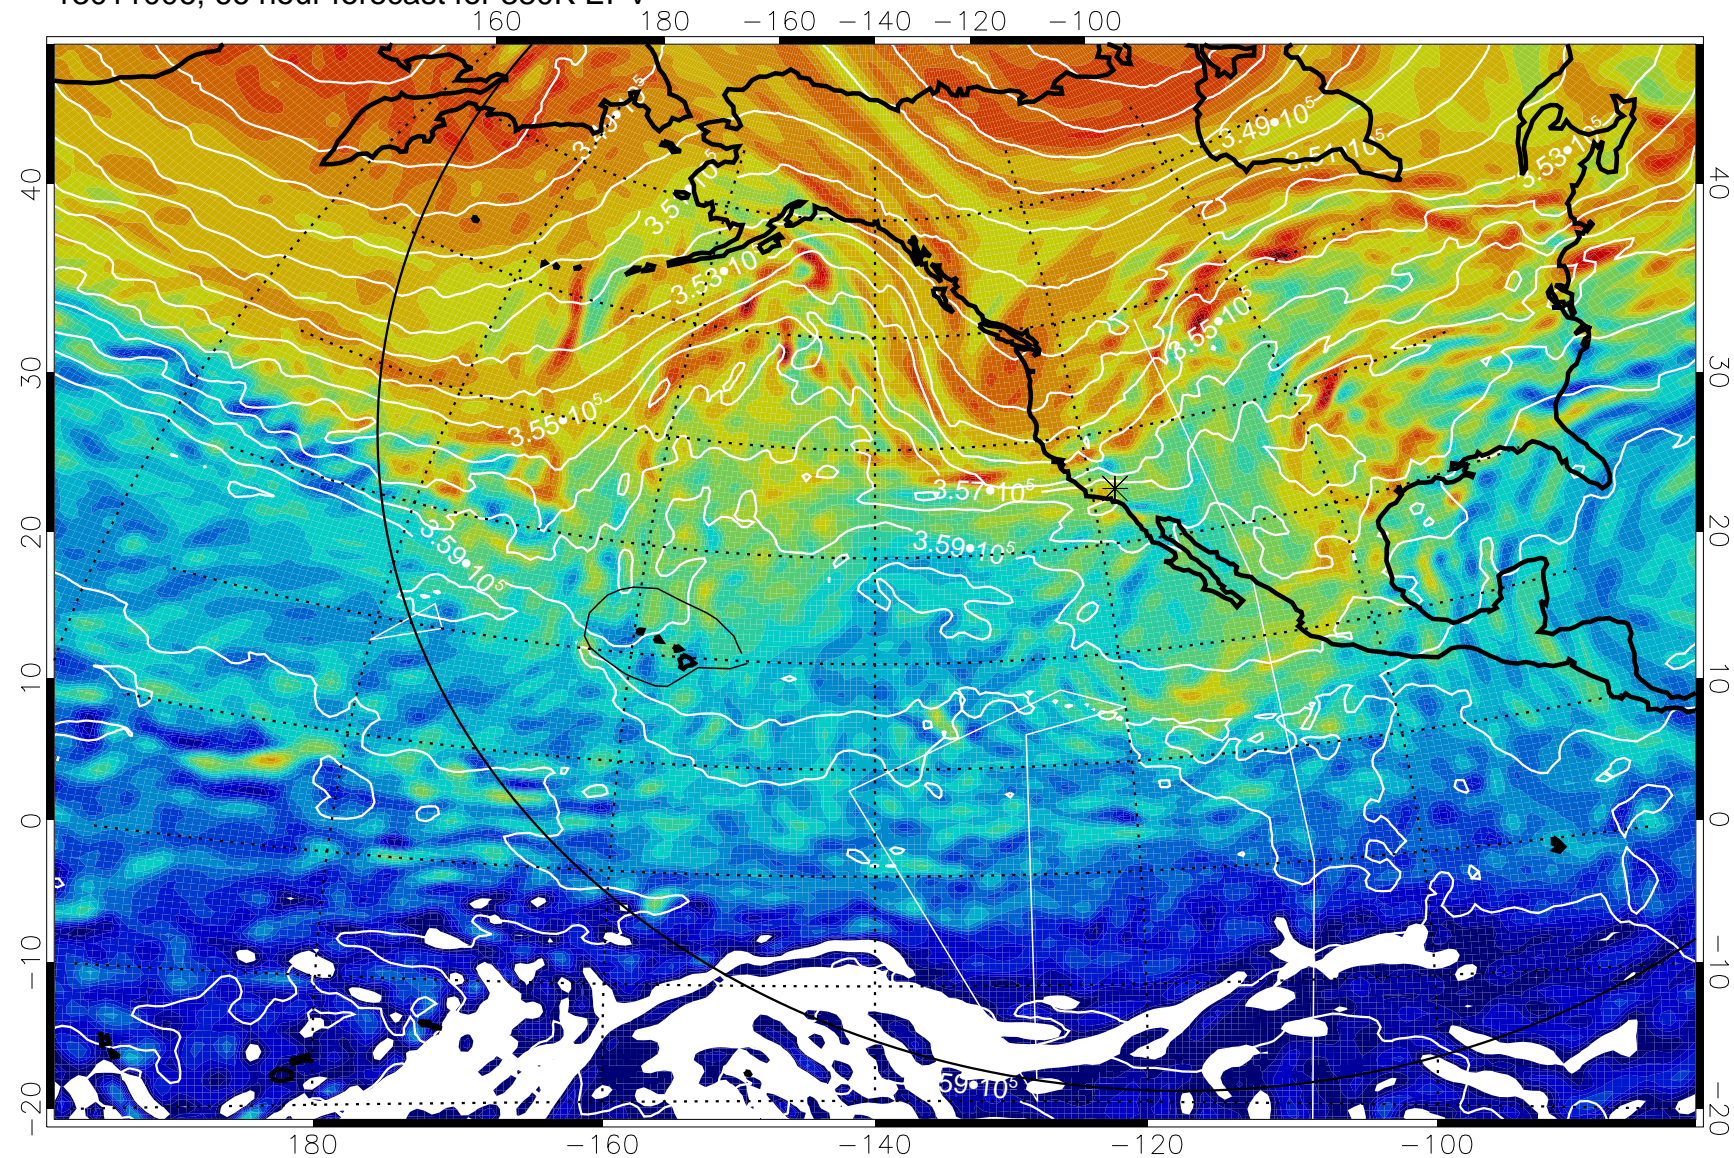

Range ring of 6000 km -- 19 hours GH round trip

13010912, 48 hour forecast for 380K EPV

380K Montgomery Streamfunction, white

Range ring of 6000 km -- 19 hours GH round trip

13010918, 54 hour forecast for 380K EPV

380K Montgomery Streamfunction, white

Range ring of 6000 km -- 19 hours GH round trip

13011000, 60 hour forecast for 380K EPV

380K Montgomery Streamfunction, white

Range ring of 6000 km -- 19 hours GH round trip

13011006, 66 hour forecast for 380K EPV

380K Montgomery Streamfunction, white

Range ring of 6000 km -- 19 hours GH round trip

13011012, 72 hour forecast for 380K EPV

380K Montgomery Streamfunction, white

Range ring of 6000 km -- 19 hours GH round trip

13011018, 78 hour forecast for 380K EPV

380K Montgomery Streamfunction, white

Range ring of 6000 km -- 19 hours GH round trip

13011100, 84 hour forecast for 380K EPV

380K Montgomery Streamfunction, white

Range ring of 6000 km -- 19 hours GH round trip