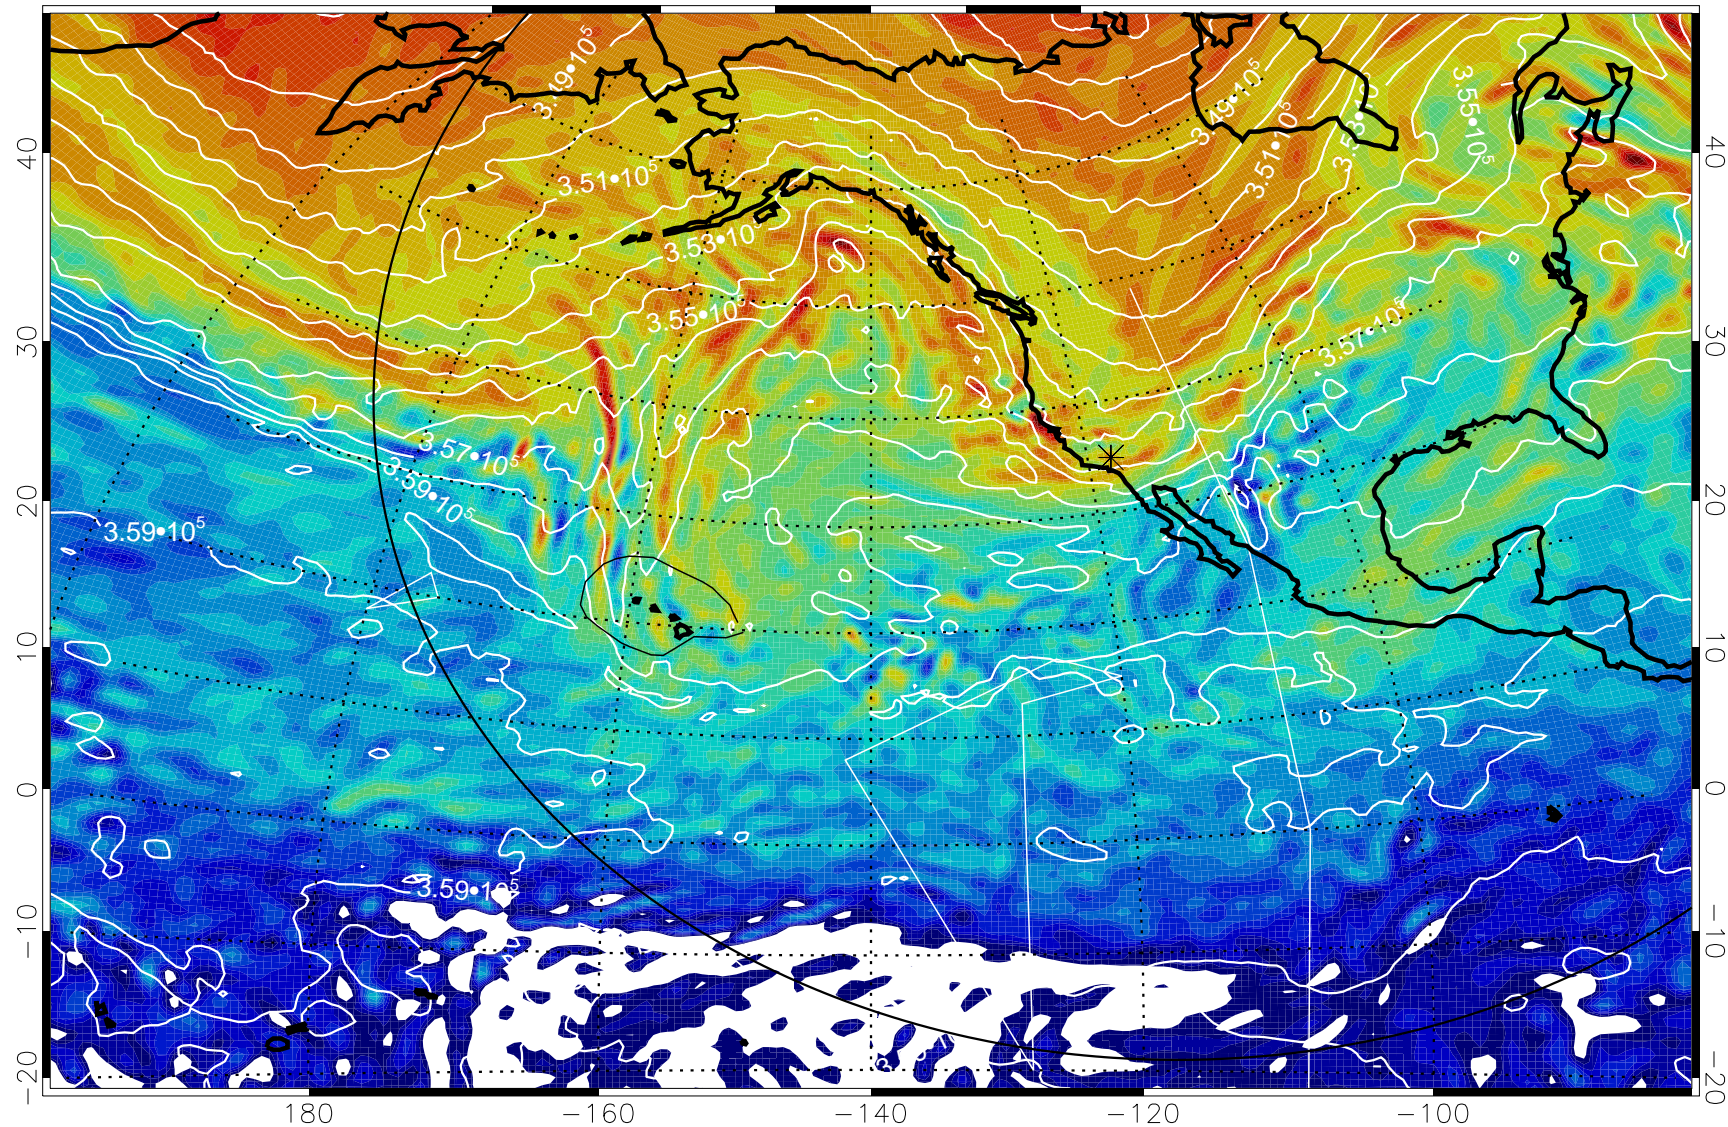

13011018, 78 hour forecast for 380K EPV

380K Montgomery Streamfunction, white

Range ring of 6000 km -- 19 hours GH round trip

13011100, 84 hour forecast for 380K EPV

380K Montgomery Streamfunction, white

Range ring of 6000 km -- 19 hours GH round trip

13011106, 90 hour forecast for 380K EPV

380K Montgomery Streamfunction, white

Range ring of 6000 km -- 19 hours GH round trip

13011112, 96 hour forecast for 380K EPV

160 180 -160 -140 -120 -100

380K Montgomery Streamfunction, white

Range ring of 6000 km -- 19 hours GH round trip

13011118, 102 hour forecast for 380K EPV

160 180 -160 -140 -120 -100

380K Montgomery Streamfunction, white

Range ring of 6000 km -- 19 hours GH round trip

13011200, 108 hour forecast for 380K EPV

13011212, 120 hour forecast for 380K EPV

380K Montgomery Streamfunction, white

Range ring of 6000 km -- 19 hours GH round trip