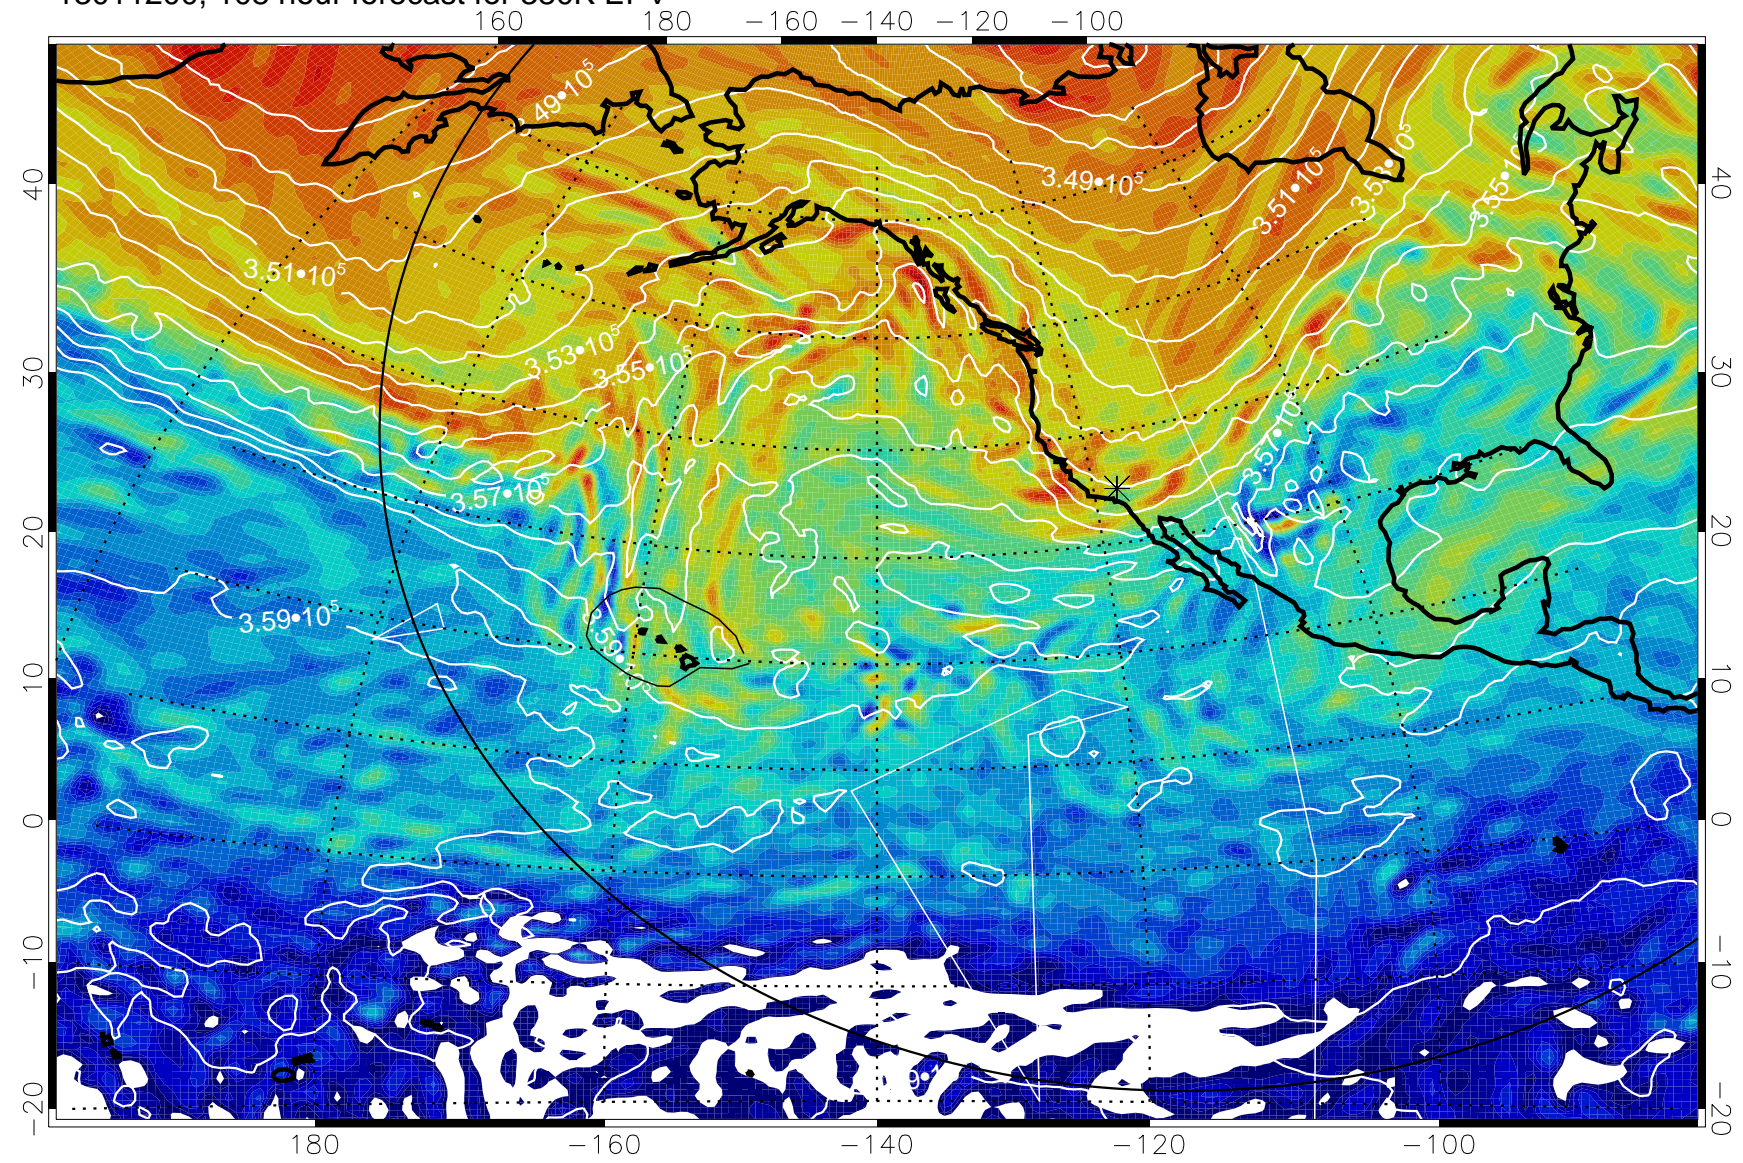

13011106, 90 hour forecast for 380K EPV

380K Montgomery Streamfunction, white

Range ring of 6000 km -- 19 hours GH round trip

13011112, 96 hour forecast for 380K EPV

160 180 -160 -140 -120 -100

380K Montgomery Streamfunction, white

Range ring of 6000 km -- 19 hours GH round trip

13011118, 102 hour forecast for 380K EPV

160 180 -160 -140 -120 -100

380K Montgomery Streamfunction, white

Range ring of 6000 km -- 19 hours GH round trip

13011200, 108 hour forecast for 380K EPV

380K Montgomery Streamfunction, white

Range ring of 6000 km -- 19 hours GH round trip

13011206, 114 hour forecast for 380K EPV

160 180 -160 -140 -120 -100

380K Montgomery Streamfunction, white

Range ring of 6000 km -- 19 hours GH round trip

13011212, 120 hour forecast for 380K EPV

380K Montgomery Streamfunction, white

Range ring of 6000 km -- 19 hours GH round trip