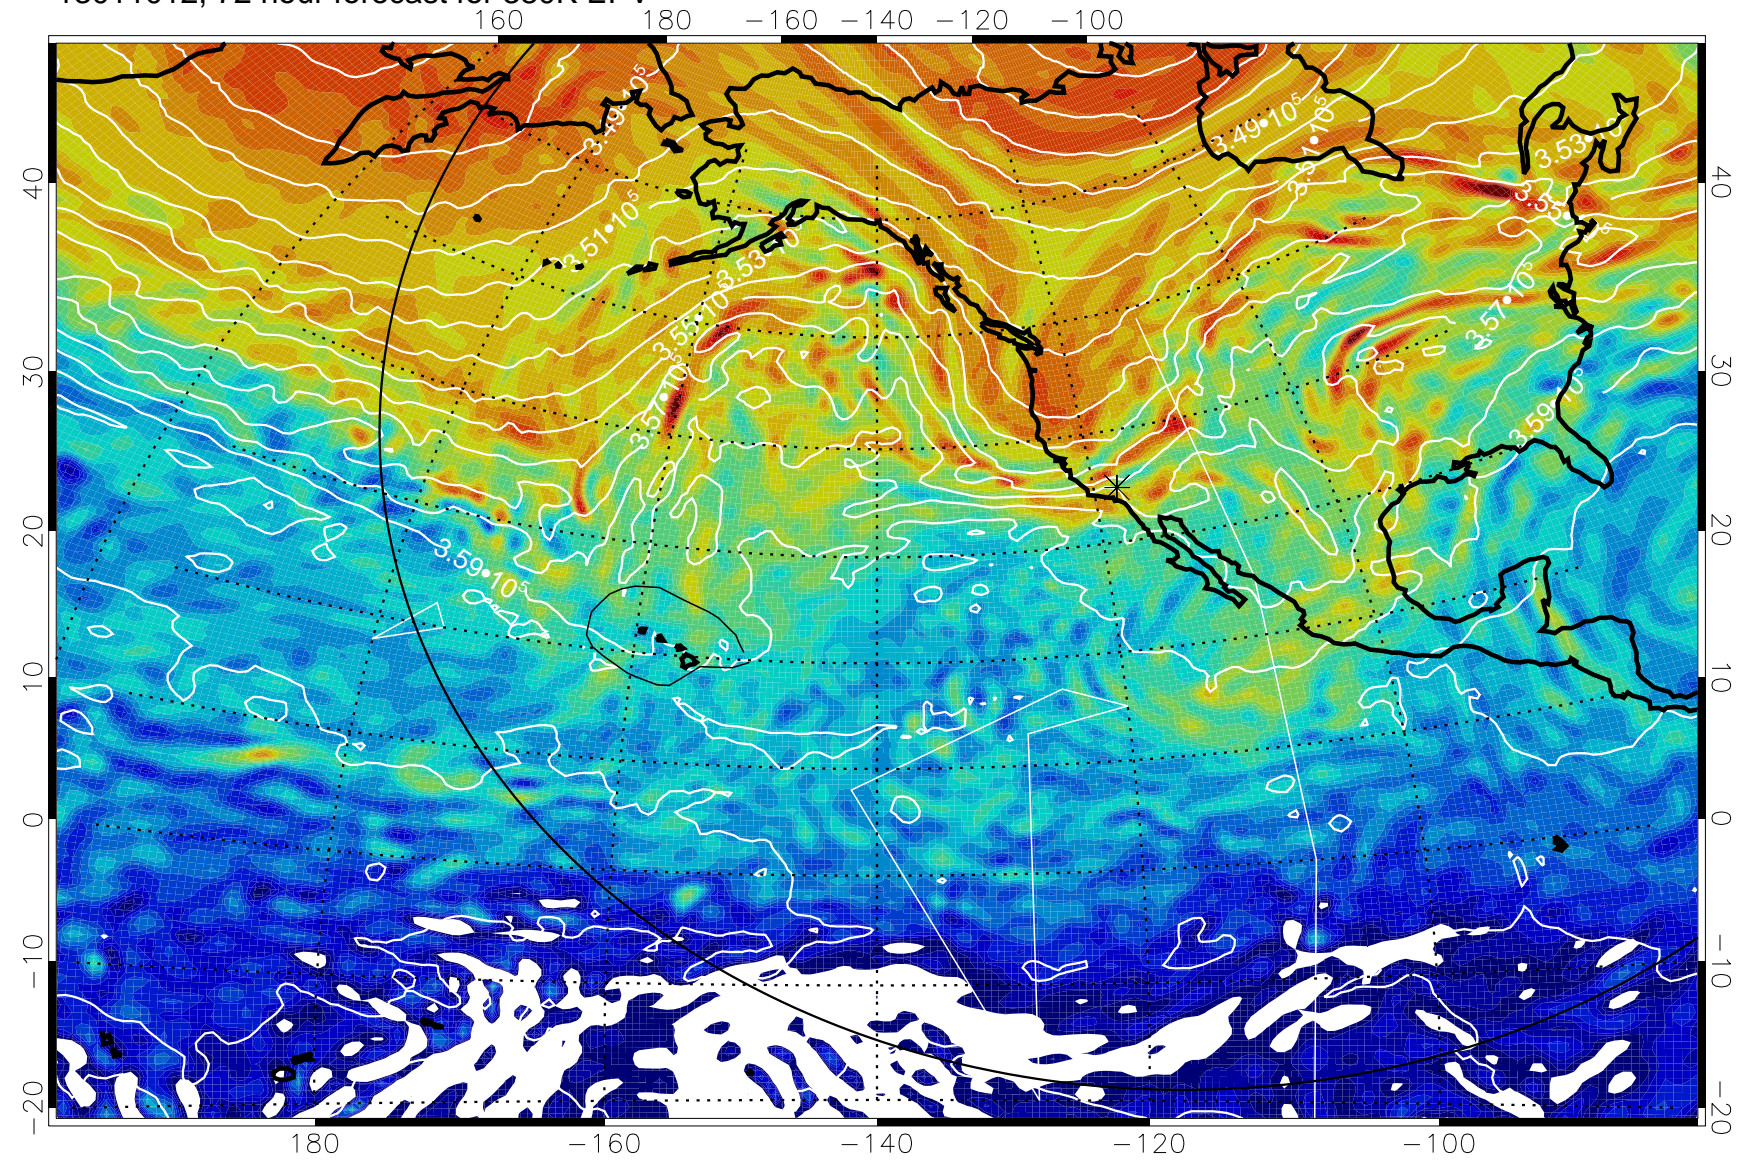

13011006, 66 hour forecast for 380K EPV

380K Montgomery Streamfunction, white

Range ring of 6000 km -- 19 hours GH round trip

13011012, 72 hour forecast for 380K EPV

380K Montgomery Streamfunction, white

Range ring of 6000 km -- 19 hours GH round trip

13011018, 78 hour forecast for 380K EPV

380K Montgomery Streamfunction, white

Range ring of 6000 km -- 19 hours GH round trip

13011100, 84 hour forecast for 380K EPV

380K Montgomery Streamfunction, white

Range ring of 6000 km -- 19 hours GH round trip

13011106, 90 hour forecast for 380K EPV

380K Montgomery Streamfunction, white

Range ring of 6000 km -- 19 hours GH round trip

13011112, 96 hour forecast for 380K EPV

160 180 -160 -140 -120 -100

380K Montgomery Streamfunction, white

Range ring of 6000 km -- 19 hours GH round trip

13011118, 102 hour forecast for 380K EPV

160 180 -160 -140 -120 -100

380K Montgomery Streamfunction, white

Range ring of 6000 km -- 19 hours GH round trip

13011200, 108 hour forecast for 380K EPV