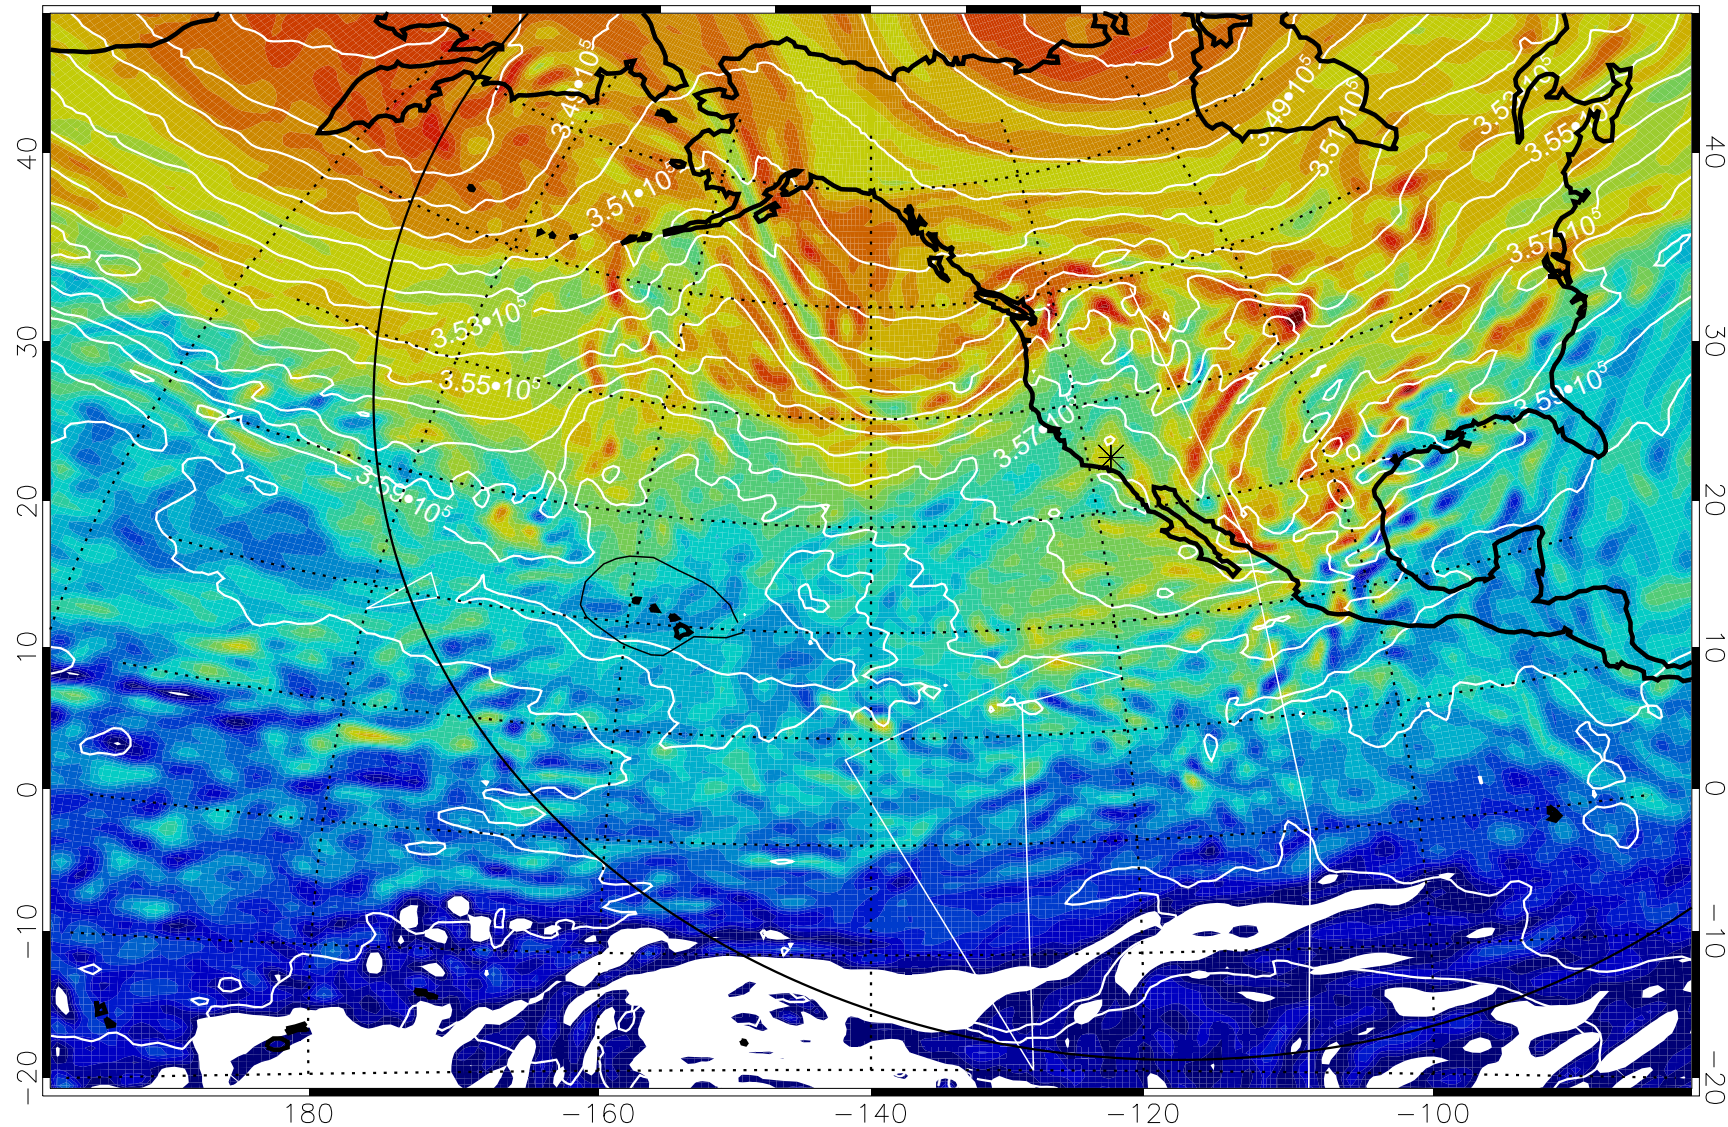

380K Montgomery Streamfunction, white

Range ring of 6000 km -- 19 hours GH round trip

13010818, 30 hour forecast for 380K EPV

380K Montgomery Streamfunction, white

Range ring of 6000 km -- 19 hours GH round trip

13010900, 36 hour forecast for 380K EPV

380K Montgomery Streamfunction, white

Range ring of 6000 km -- 19 hours GH round trip

13010906, 42 hour forecast for 380K EPV

160 180 -160 -140 -120 -100

380K Montgomery Streamfunction, white

Range ring of 6000 km -- 19 hours GH round trip

13010912, 48 hour forecast for 380K EPV

380K Montgomery Streamfunction, white

Range ring of 6000 km -- 19 hours GH round trip

13010918, 54 hour forecast for 380K EPV

380K Montgomery Streamfunction, white

Range ring of 6000 km -- 19 hours GH round trip

13011000, 60 hour forecast for 380K EPV

380K Montgomery Streamfunction, white

Range ring of 6000 km -- 19 hours GH round trip