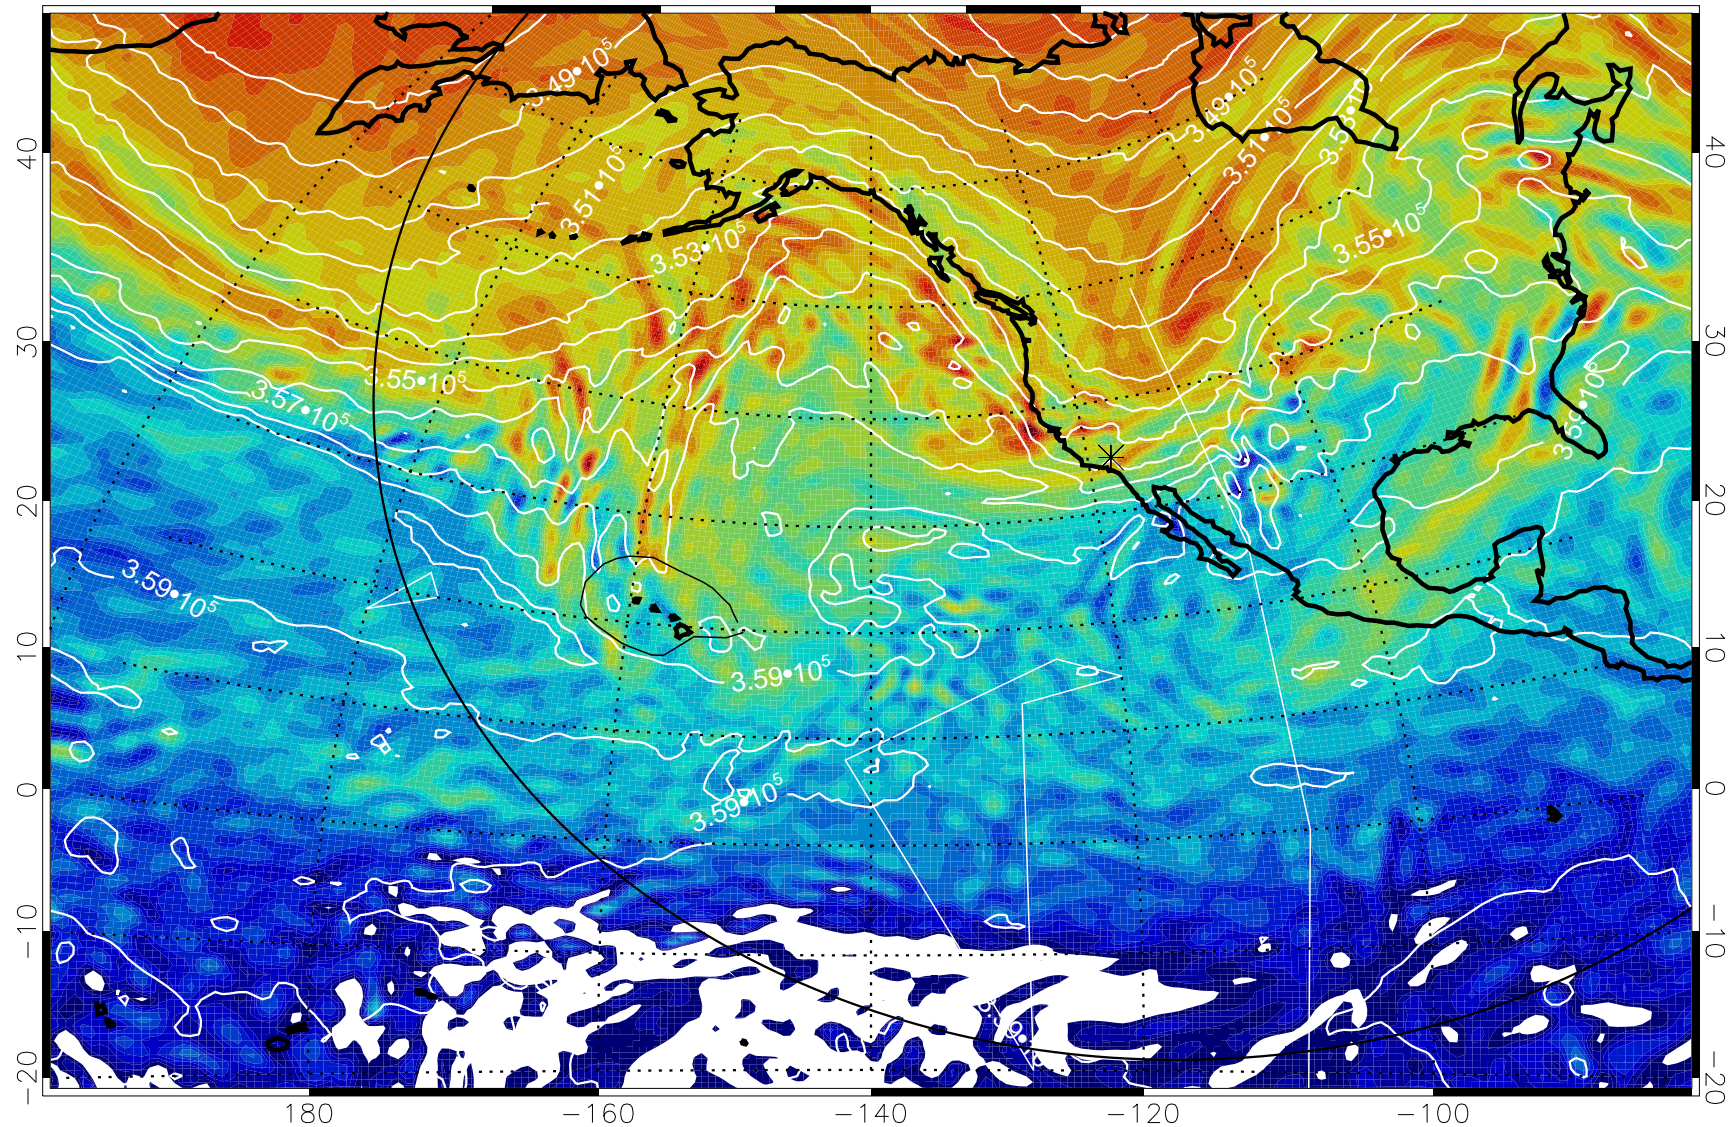

13011018, 78 hour forecast for 380K EPV

380K Montgomery Streamfunction, white

Range ring of 6000 km -- 19 hours GH round trip

13011100, 84 hour forecast for 380K EPV

380K Montgomery Streamfunction, white

Range ring of 6000 km -- 19 hours GH round trip

13011106, 90 hour forecast for 380K EPV

380K Montgomery Streamfunction, white

Range ring of 6000 km -- 19 hours GH round trip

13011112, 96 hour forecast for 380K EPV

160 180 -160 -140 -120 -100

380K Montgomery Streamfunction, white

Range ring of 6000 km -- 19 hours GH round trip

13011118, 102 hour forecast for 380K EPV

160 180 -160 -140 -120 -100

380K Montgomery Streamfunction, white

Range ring of 6000 km -- 19 hours GH round trip

13011200, 108 hour forecast for 380K EPV

13011212, 120 hour forecast for 380K EPV

380K Montgomery Streamfunction, white

Range ring of 6000 km -- 19 hours GH round trip