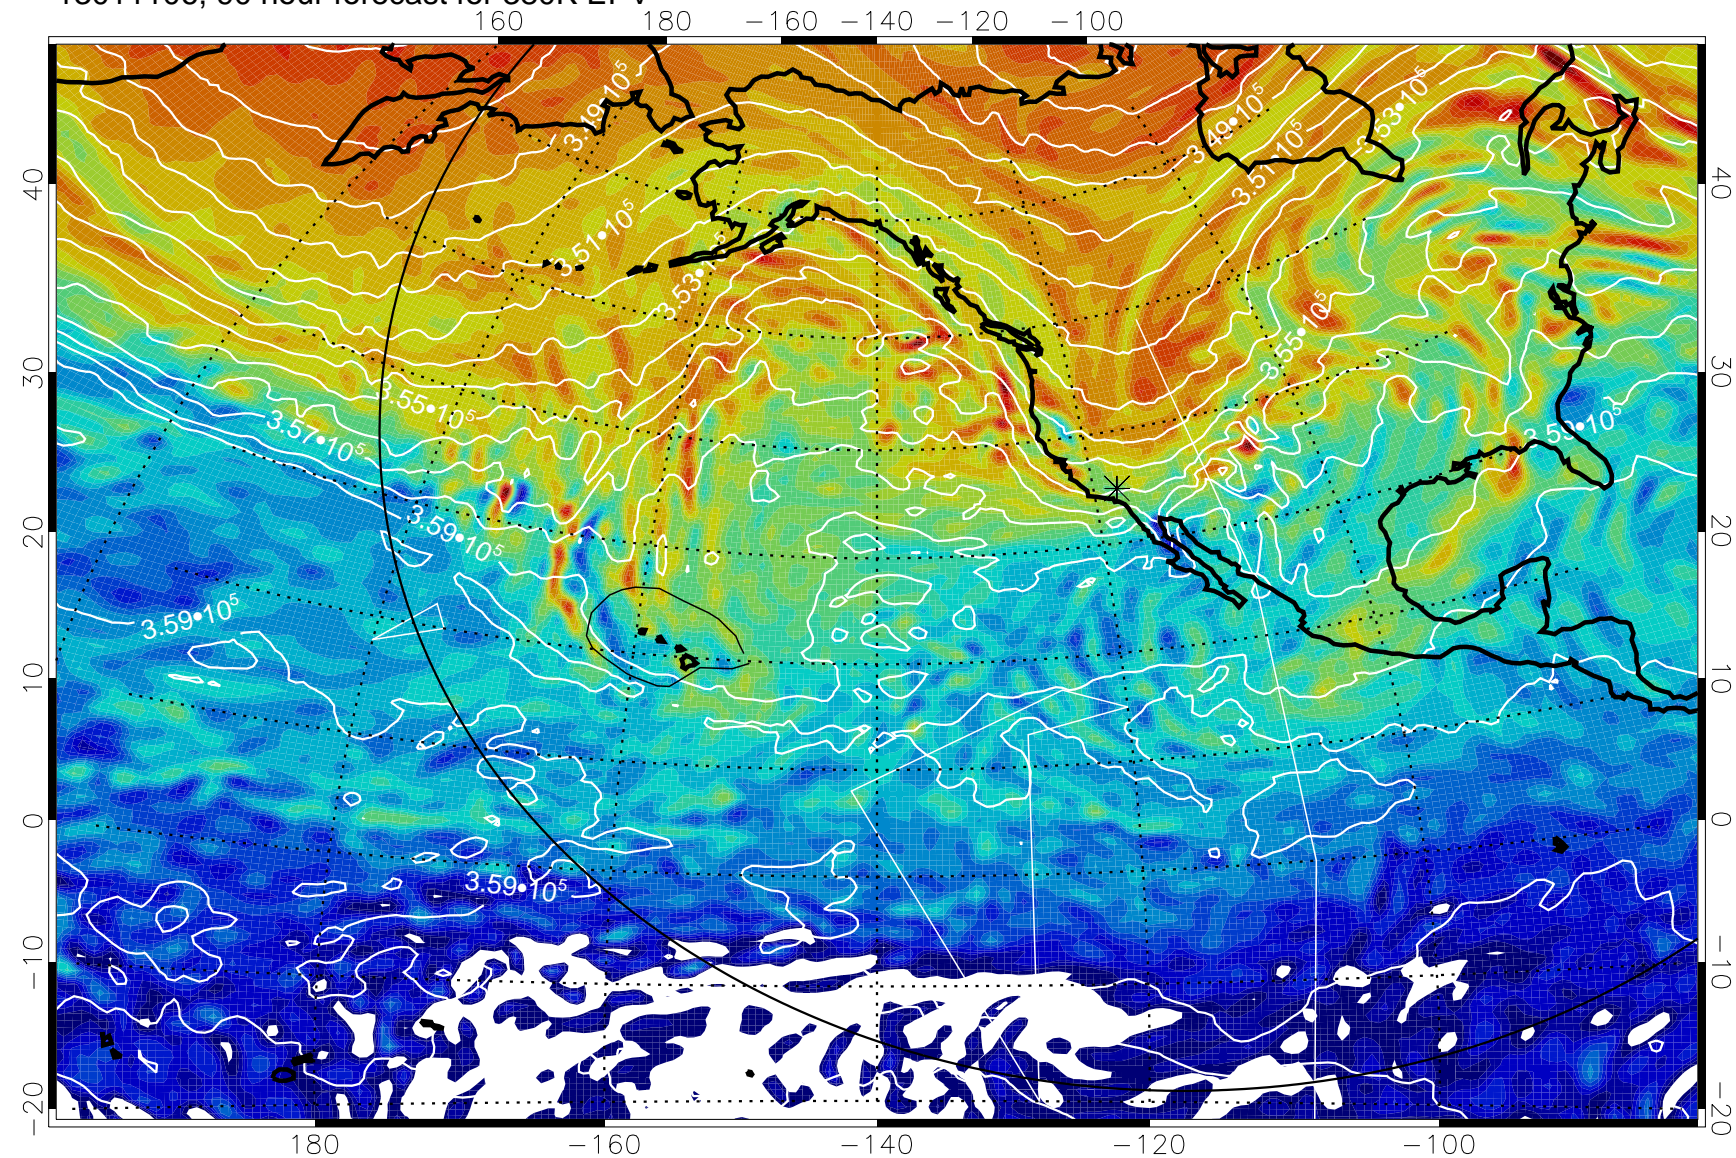

13011006, 66 hour forecast for 380K EPV

380K Montgomery Streamfunction, white

Range ring of 6000 km -- 19 hours GH round trip

13011012, 72 hour forecast for 380K EPV

380K Montgomery Streamfunction, white

Range ring of 6000 km -- 19 hours GH round trip

13011018, 78 hour forecast for 380K EPV

380K Montgomery Streamfunction, white

Range ring of 6000 km -- 19 hours GH round trip

13011100, 84 hour forecast for 380K EPV

380K Montgomery Streamfunction, white

Range ring of 6000 km -- 19 hours GH round trip

13011106, 90 hour forecast for 380K EPV

380K Montgomery Streamfunction, white

Range ring of 6000 km -- 19 hours GH round trip

13011112, 96 hour forecast for 380K EPV

160 180 -160 -140 -120 -100

380K Montgomery Streamfunction, white

Range ring of 6000 km -- 19 hours GH round trip

13011118, 102 hour forecast for 380K EPV

160 180 -160 -140 -120 -100

380K Montgomery Streamfunction, white

Range ring of 6000 km -- 19 hours GH round trip

13011200, 108 hour forecast for 380K EPV