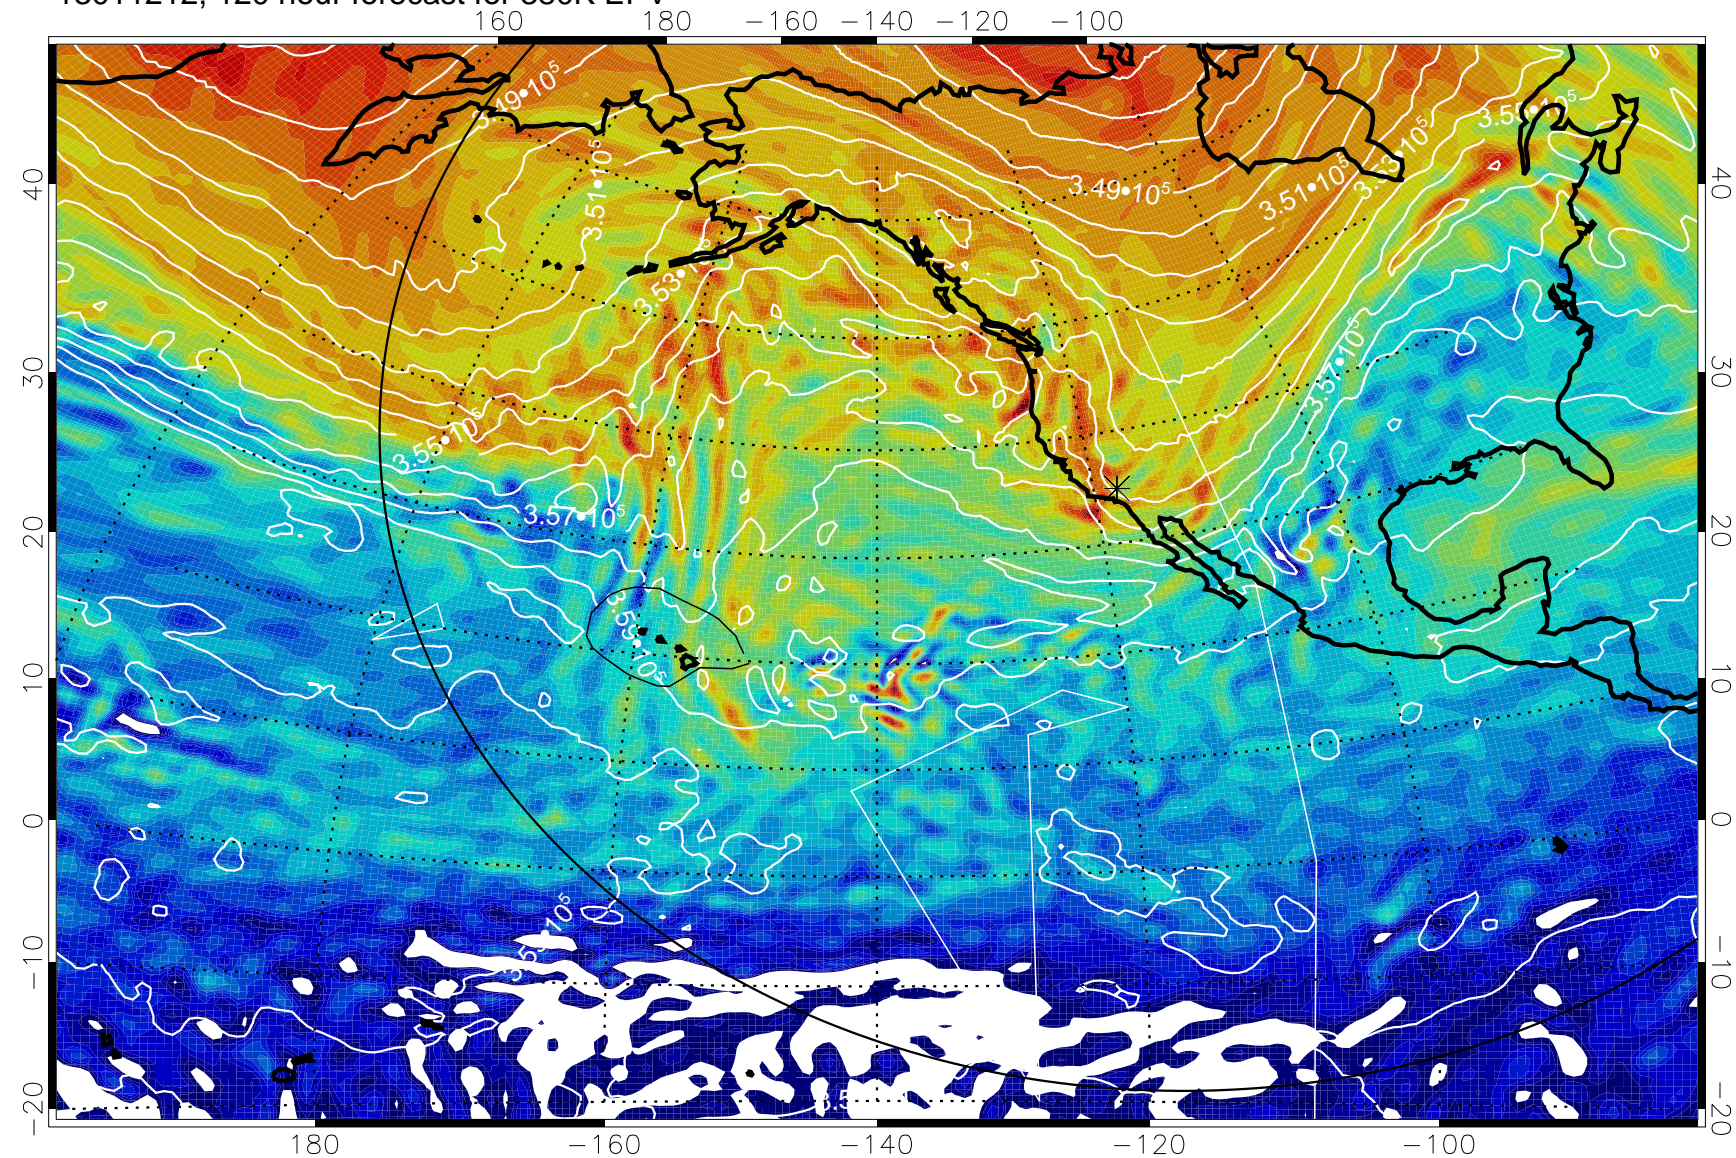

Range ring of 6000 km -- 19 hours GH round trip

13011118, 102 hour forecast for 380K EPV

160 180 -160 -140 -120 -100

380K Montgomery Streamfunction, white

Range ring of 6000 km -- 19 hours GH round trip

13011200, 108 hour forecast for 380K EPV

380K Montgomery Streamfunction, white

Range ring of 6000 km -- 19 hours GH round trip

13011206, 114 hour forecast for 380K EPV

160 180 -160 -140 -120 -100

380K Montgomery Streamfunction, white

Range ring of 6000 km -- 19 hours GH round trip

13011212, 120 hour forecast for 380K EPV

380K Montgomery Streamfunction, white

Range ring of 6000 km -- 19 hours GH round trip