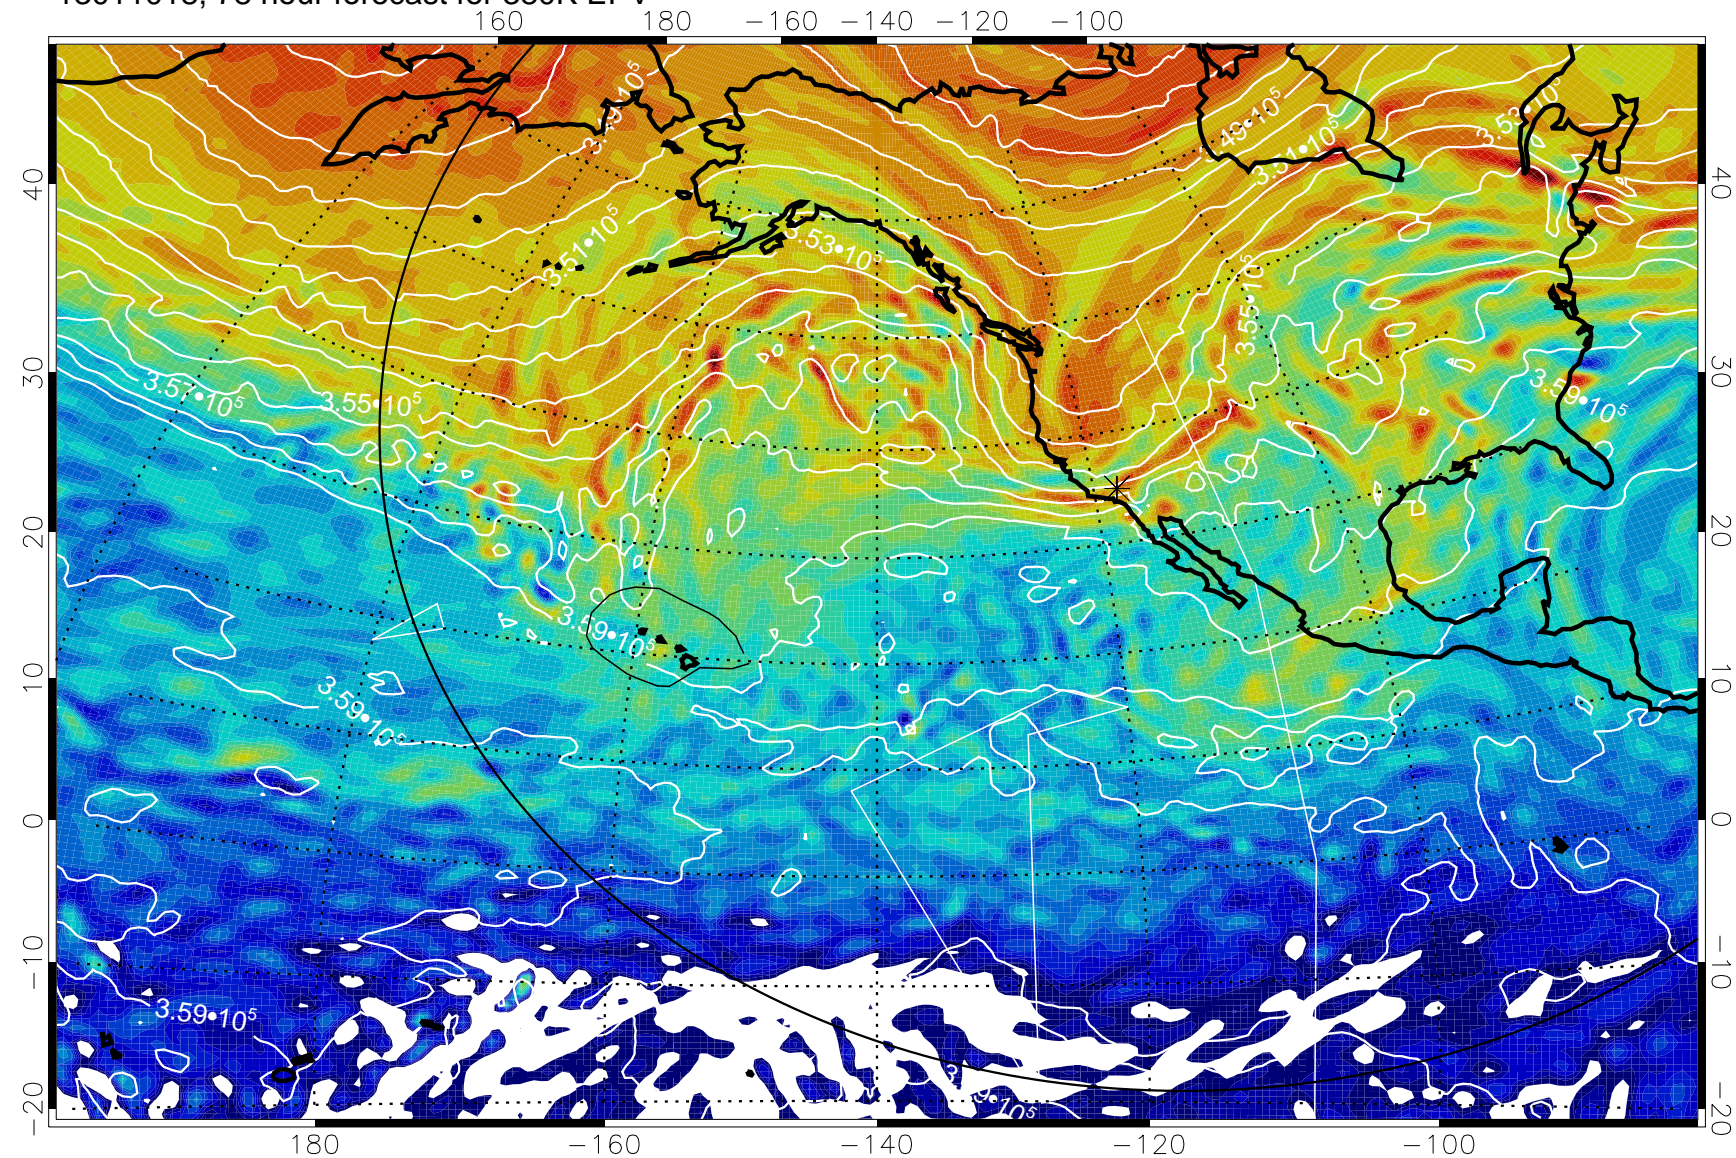

380K Montgomery Streamfunction, white

Range ring of 6000 km -- 19 hours GH round trip

13011000, 60 hour forecast for 380K EPV

380K Montgomery Streamfunction, white

Range ring of 6000 km -- 19 hours GH round trip

13011006, 66 hour forecast for 380K EPV

380K Montgomery Streamfunction, white

Range ring of 6000 km -- 19 hours GH round trip

13011012, 72 hour forecast for 380K EPV

380K Montgomery Streamfunction, white

Range ring of 6000 km -- 19 hours GH round trip

13011018, 78 hour forecast for 380K EPV

380K Montgomery Streamfunction, white

Range ring of 6000 km -- 19 hours GH round trip

13011100, 84 hour forecast for 380K EPV

380K Montgomery Streamfunction, white

Range ring of 6000 km -- 19 hours GH round trip

13011106, 90 hour forecast for 380K EPV

380K Montgomery Streamfunction, white

Range ring of 6000 km -- 19 hours GH round trip

13011112, 96 hour forecast for 380K EPV

160 180 -160 -140 -120 -100

380K Montgomery Streamfunction, white