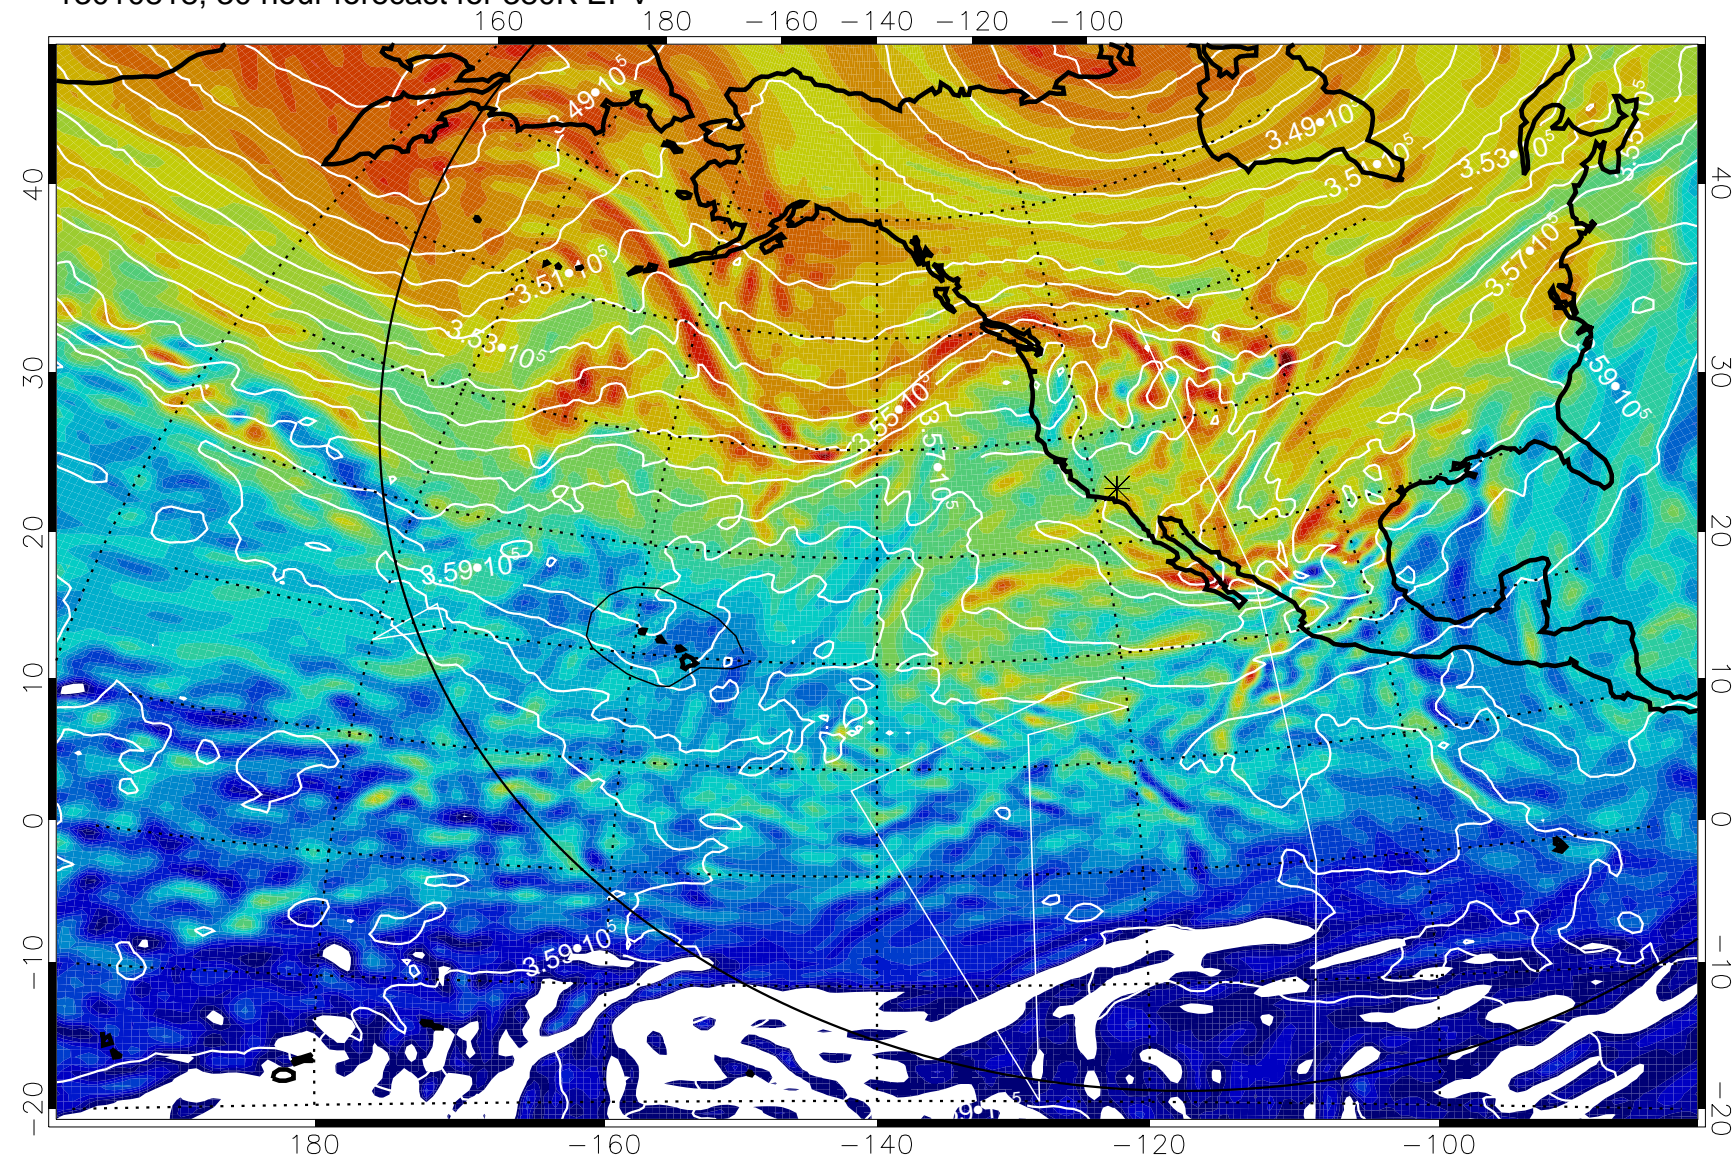

Range ring of 6000 km -- 19 hours GH round trip

13010806, 18 hour forecast for 380K EPV

160 180 -160 -140 -120 -100

380K Montgomery Streamfunction, white

Range ring of 6000 km -- 19 hours GH round trip

13010812, 24 hour forecast for 380K EPV

380K Montgomery Streamfunction, white

Range ring of 6000 km -- 19 hours GH round trip

13010818, 30 hour forecast for 380K EPV

380K Montgomery Streamfunction, white

Range ring of 6000 km -- 19 hours GH round trip

13010900, 36 hour forecast for 380K EPV

380K Montgomery Streamfunction, white

Range ring of 6000 km -- 19 hours GH round trip

13010906, 42 hour forecast for 380K EPV

160 180 -160 -140 -120 -100

380K Montgomery Streamfunction, white

Range ring of 6000 km -- 19 hours GH round trip

13010912, 48 hour forecast for 380K EPV

380K Montgomery Streamfunction, white

Range ring of 6000 km -- 19 hours GH round trip

13010918, 54 hour forecast for 380K EPV