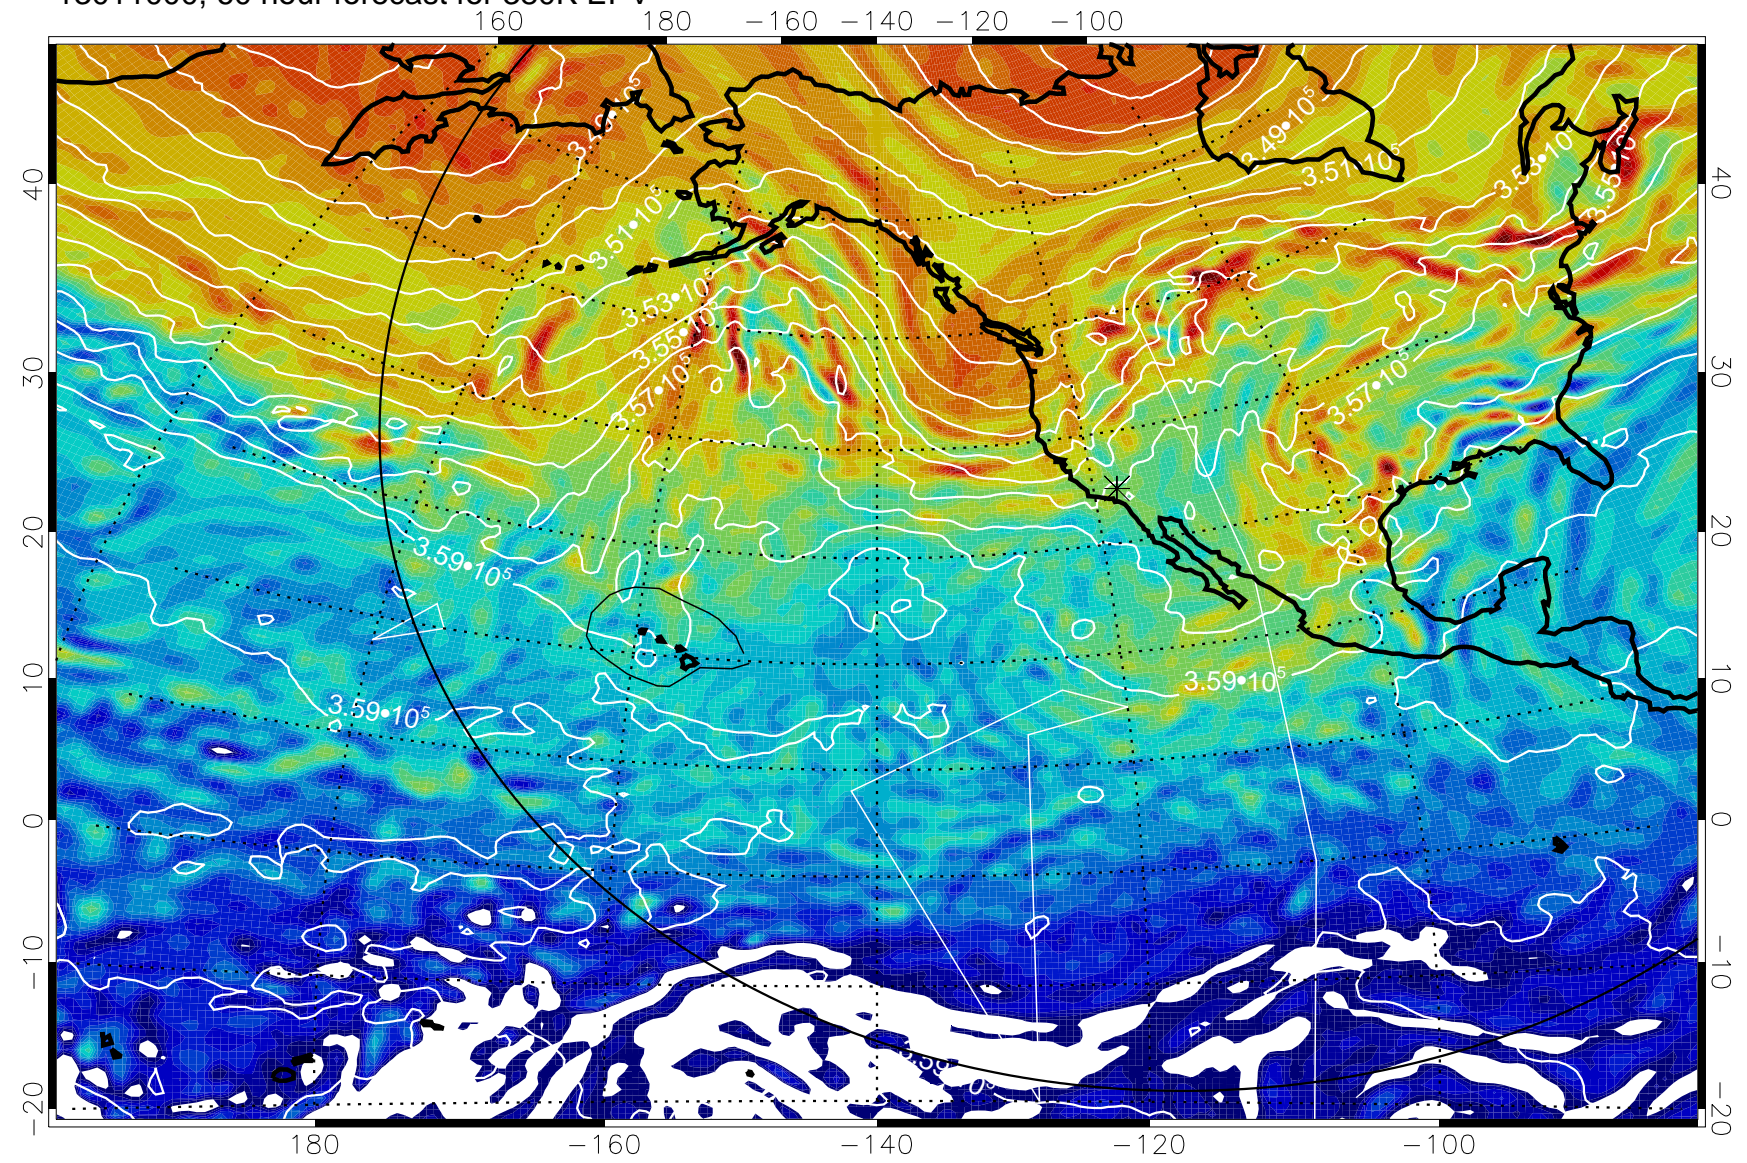

13010900, 36 hour forecast for 380K EPV

380K Montgomery Streamfunction, white

Range ring of 6000 km -- 19 hours GH round trip

13010906, 42 hour forecast for 380K EPV

160 180 -160 -140 -120 -100

380K Montgomery Streamfunction, white

Range ring of 6000 km -- 19 hours GH round trip

13010912, 48 hour forecast for 380K EPV

380K Montgomery Streamfunction, white

Range ring of 6000 km -- 19 hours GH round trip

13010918, 54 hour forecast for 380K EPV

380K Montgomery Streamfunction, white

Range ring of 6000 km -- 19 hours GH round trip

13011000, 60 hour forecast for 380K EPV

380K Montgomery Streamfunction, white

Range ring of 6000 km -- 19 hours GH round trip

13011006, 66 hour forecast for 380K EPV

380K Montgomery Streamfunction, white

Range ring of 6000 km -- 19 hours GH round trip

13011012, 72 hour forecast for 380K EPV

380K Montgomery Streamfunction, white

Range ring of 6000 km -- 19 hours GH round trip