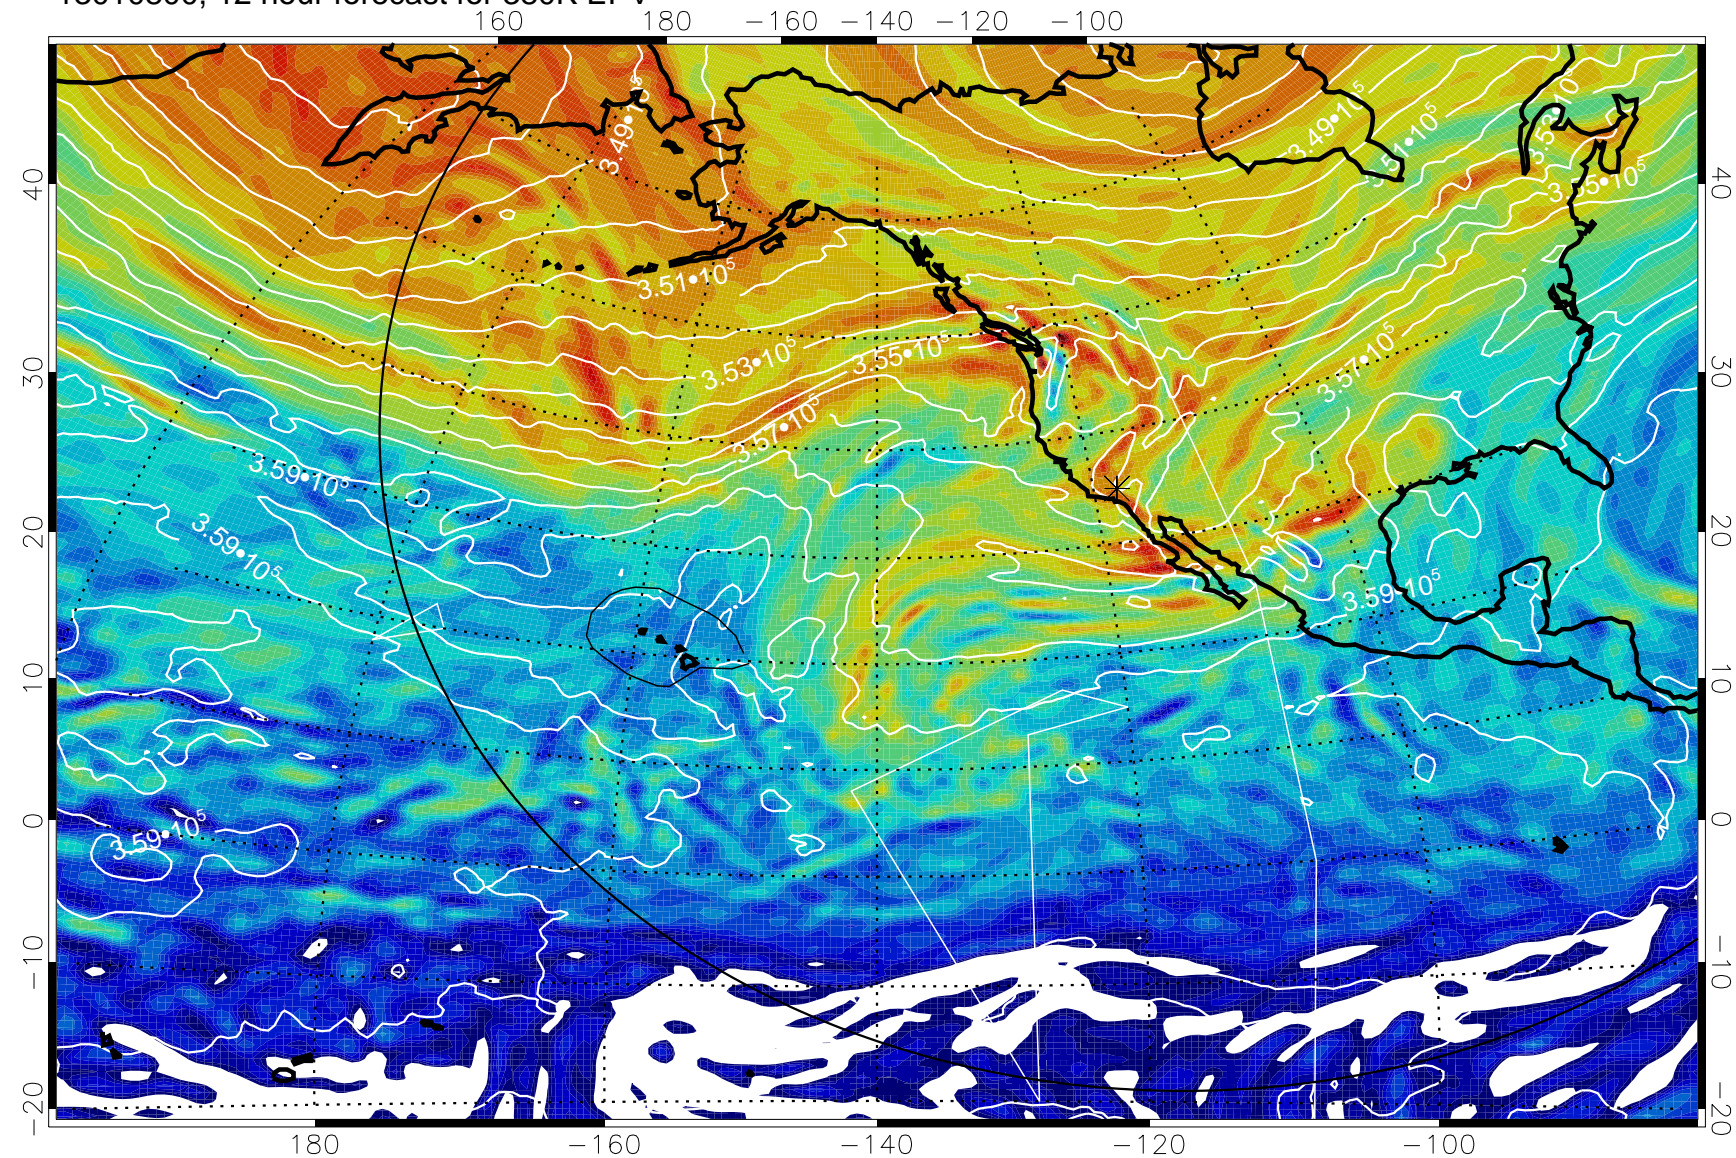

13010718, 6 hour forecast for 380K EPV

160 180 -160 -140 -120 -100

380K Montgomery Streamfunction, white

Range ring of 6000 km -- 19 hours GH round trip

13010800, 12 hour forecast for 380K EPV

380K Montgomery Streamfunction, white

Range ring of 6000 km -- 19 hours GH round trip

13010806, 18 hour forecast for 380K EPV

160 180 -160 -140 -120 -100

380K Montgomery Streamfunction, white

Range ring of 6000 km -- 19 hours GH round trip

13010812, 24 hour forecast for 380K EPV

380K Montgomery Streamfunction, white

Range ring of 6000 km -- 19 hours GH round trip

13010818, 30 hour forecast for 380K EPV

380K Montgomery Streamfunction, white

Range ring of 6000 km -- 19 hours GH round trip

Range ring of 6000 km -- 19 hours GH round trip

13010912, 48 hour forecast for 380K EPV

380K Montgomery Streamfunction, white

Range ring of 6000 km -- 19 hours GH round trip

13010918, 54 hour forecast for 380K EPV