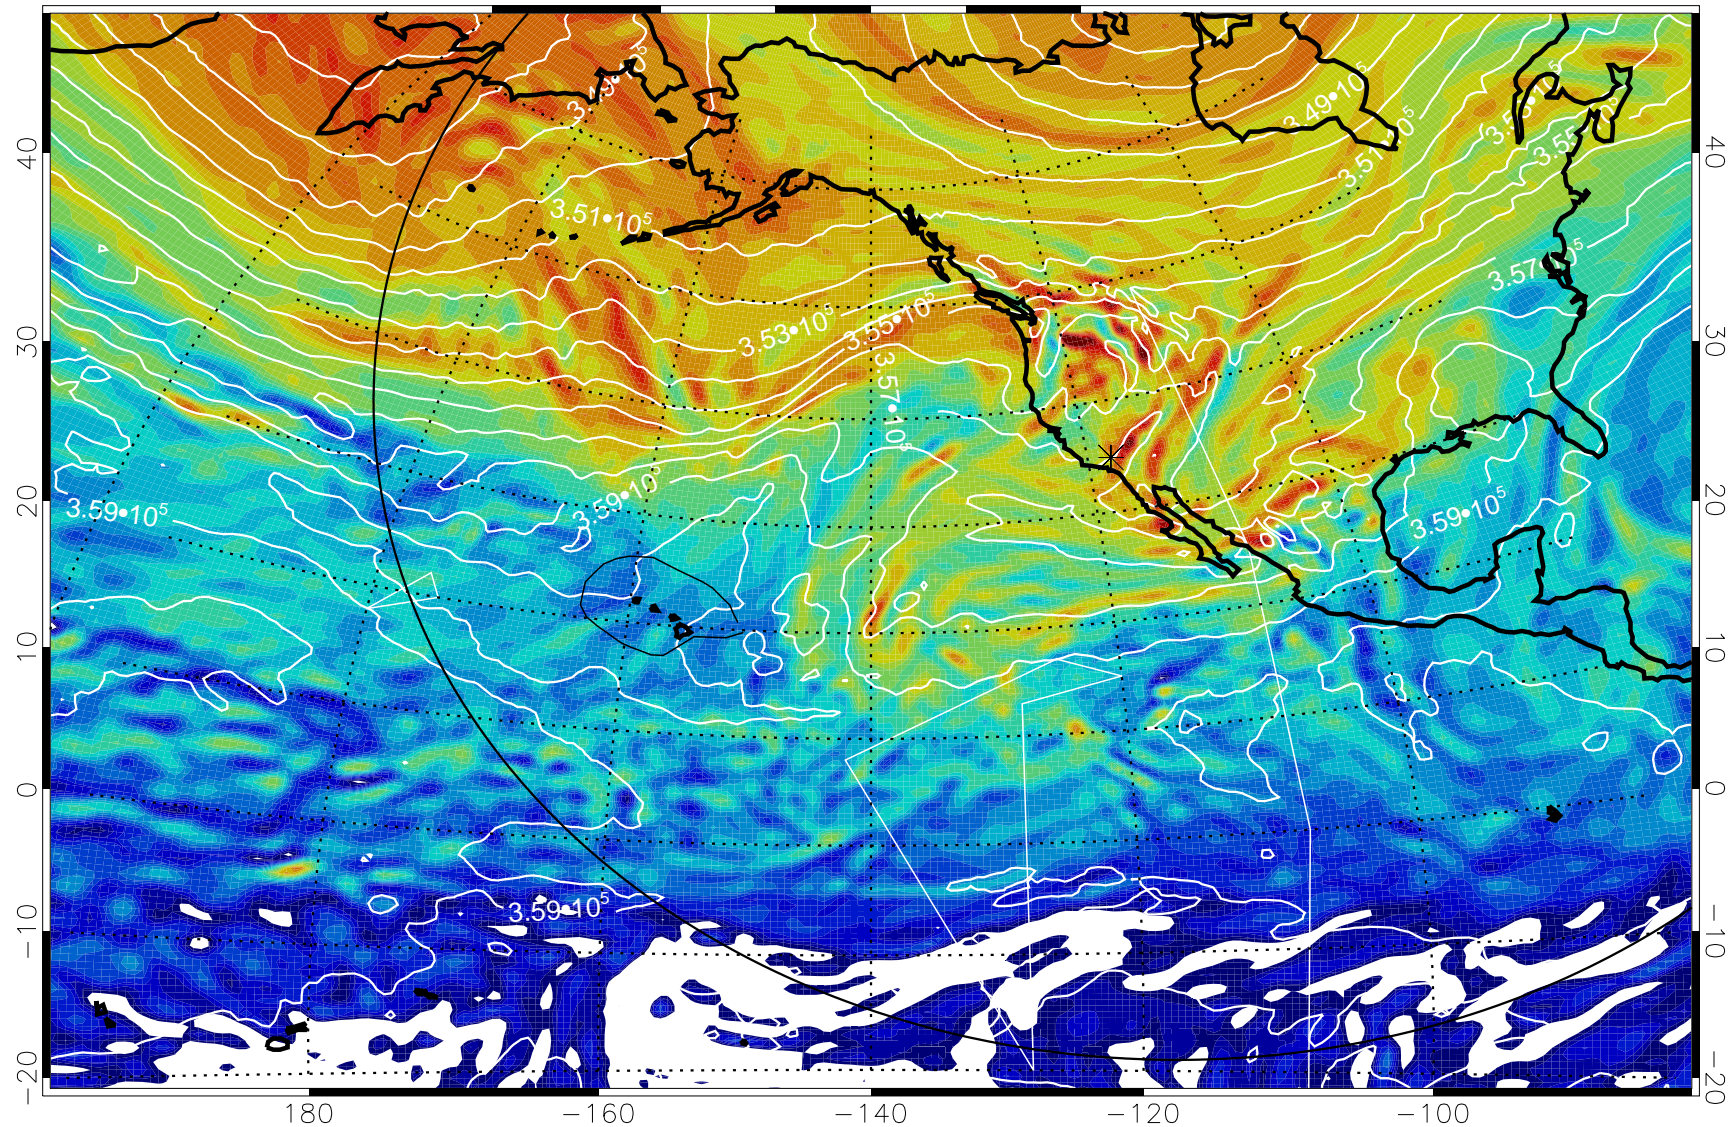

13010718, 6 hour forecast for 380K EPV

160 180 -160 -140 -120 -100

380K Montgomery Streamfunction, white

Range ring of 6000 km -- 19 hours GH round trip

13010800, 12 hour forecast for 380K EPV

380K Montgomery Streamfunction, white

Range ring of 6000 km -- 19 hours GH round trip

13010806, 18 hour forecast for 380K EPV

160 180 -160 -140 -120 -100

380K Montgomery Streamfunction, white

Range ring of 6000 km -- 19 hours GH round trip

13010812, 24 hour forecast for 380K EPV

380K Montgomery Streamfunction, white

Range ring of 6000 km -- 19 hours GH round trip

13010818, 30 hour forecast for 380K EPV

380K Montgomery Streamfunction, white

Range ring of 6000 km -- 19 hours GH round trip

Range ring of 6000 km -- 19 hours GH round trip

13010912, 48 hour forecast for 380K EPV

380K Montgomery Streamfunction, white

Range ring of 6000 km -- 19 hours GH round trip

13010918, 54 hour forecast for 380K EPV