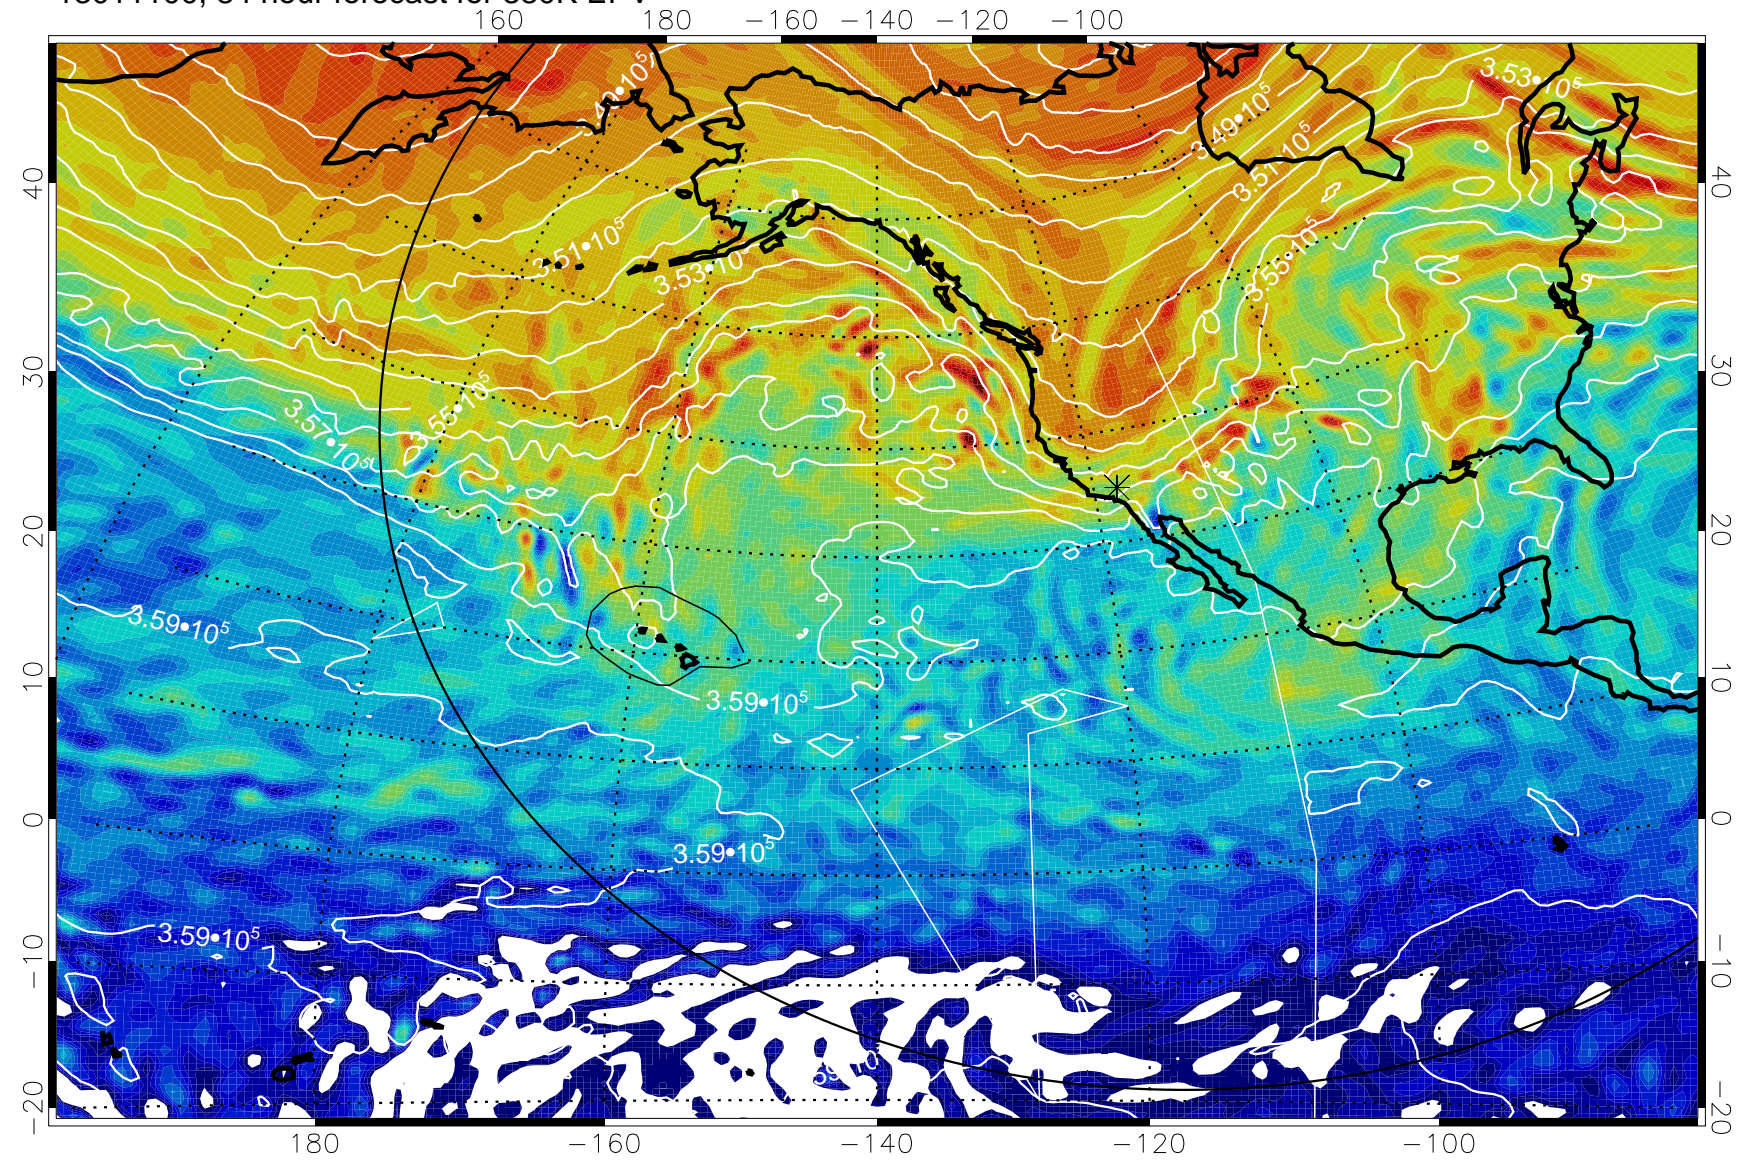

13011006, 66 hour forecast for 380K EPV

380K Montgomery Streamfunction, white

Range ring of 6000 km -- 19 hours GH round trip

13011012, 72 hour forecast for 380K EPV

380K Montgomery Streamfunction, white

Range ring of 6000 km -- 19 hours GH round trip

13011018, 78 hour forecast for 380K EPV

380K Montgomery Streamfunction, white

Range ring of 6000 km -- 19 hours GH round trip

13011100, 84 hour forecast for 380K EPV

380K Montgomery Streamfunction, white

Range ring of 6000 km -- 19 hours GH round trip

13011106, 90 hour forecast for 380K EPV

380K Montgomery Streamfunction, white

Range ring of 6000 km -- 19 hours GH round trip

13011112, 96 hour forecast for 380K EPV

160 180 -160 -140 -120 -100

380K Montgomery Streamfunction, white

Range ring of 6000 km -- 19 hours GH round trip

13011118, 102 hour forecast for 380K EPV

160 180 -160 -140 -120 -100

380K Montgomery Streamfunction, white

Range ring of 6000 km -- 19 hours GH round trip

13011200, 108 hour forecast for 380K EPV