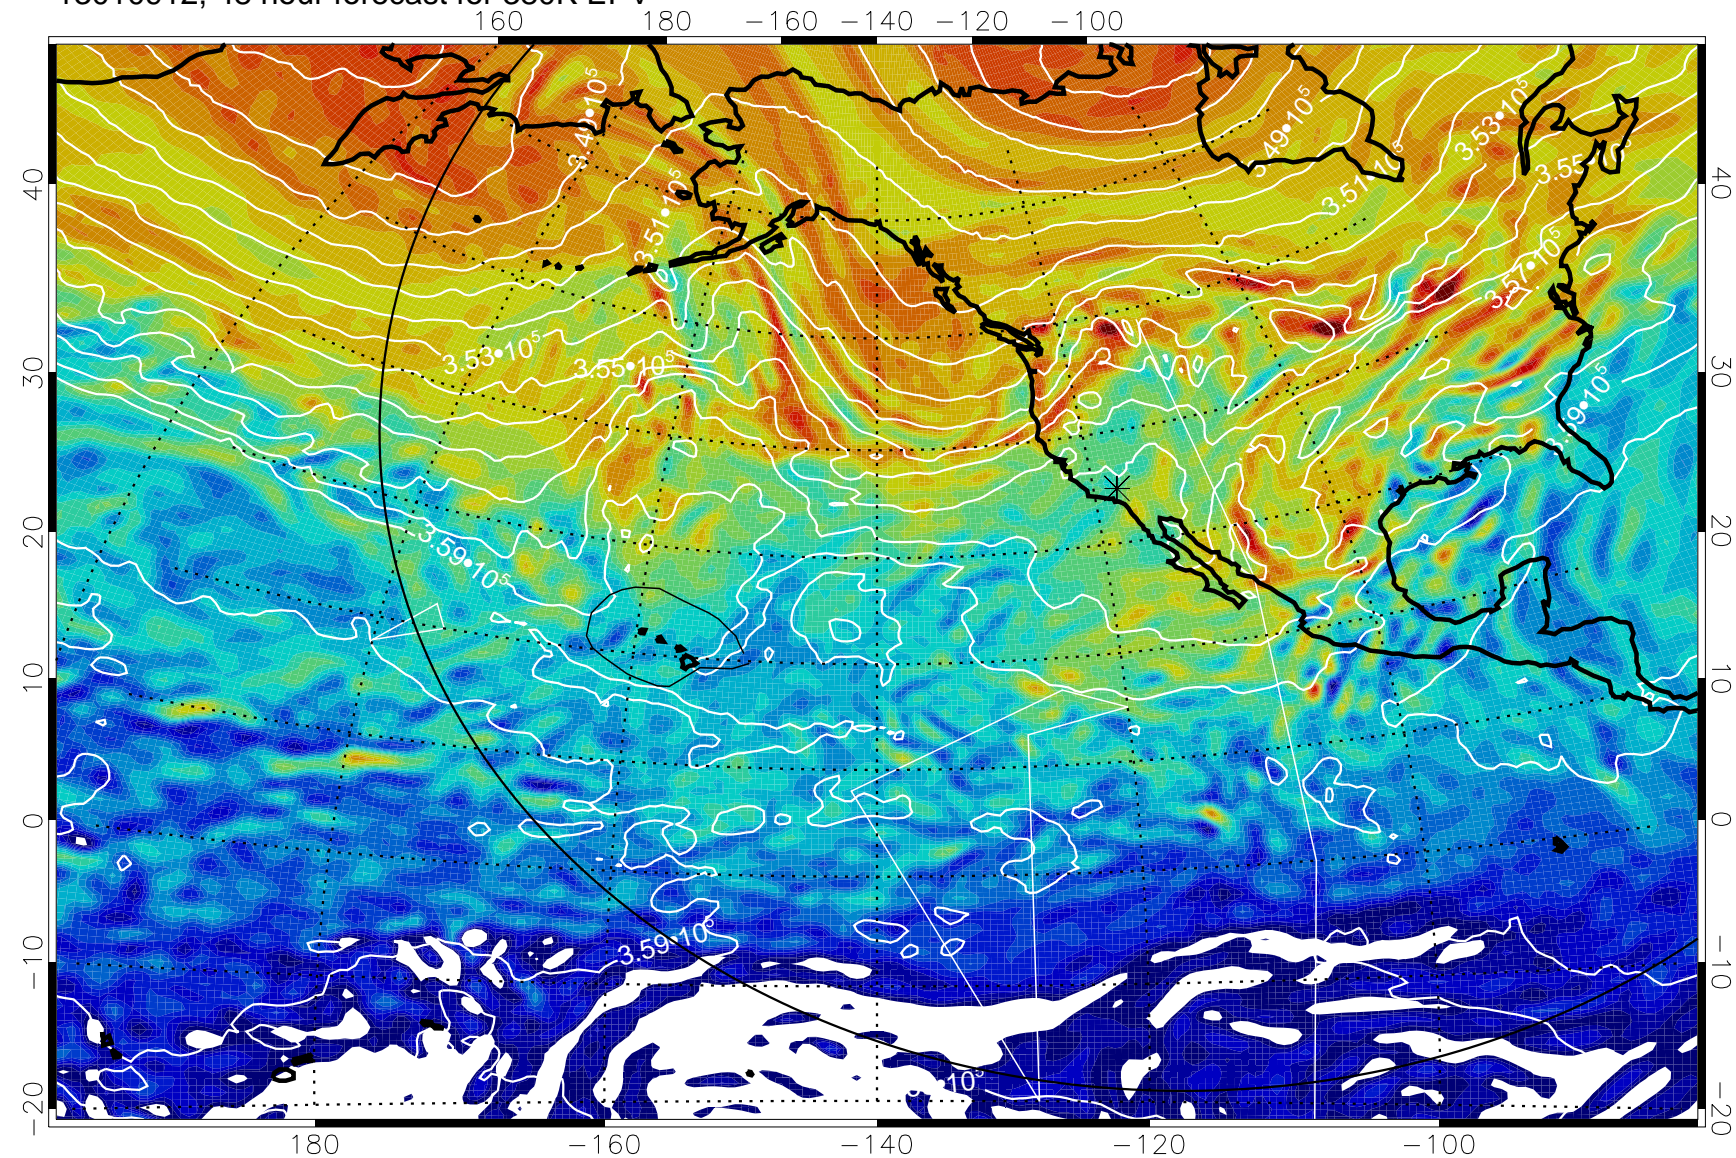

380K Montgomery Streamfunction, white

Range ring of 6000 km -- 19 hours GH round trip

13010818, 30 hour forecast for 380K EPV

380K Montgomery Streamfunction, white

Range ring of 6000 km -- 19 hours GH round trip

13010900, 36 hour forecast for 380K EPV

380K Montgomery Streamfunction, white

Range ring of 6000 km -- 19 hours GH round trip

13010906, 42 hour forecast for 380K EPV

160 180 -160 -140 -120 -100

380K Montgomery Streamfunction, white

Range ring of 6000 km -- 19 hours GH round trip

13010912, 48 hour forecast for 380K EPV

380K Montgomery Streamfunction, white

Range ring of 6000 km -- 19 hours GH round trip

13010918, 54 hour forecast for 380K EPV

380K Montgomery Streamfunction, white

Range ring of 6000 km -- 19 hours GH round trip

13011000, 60 hour forecast for 380K EPV

380K Montgomery Streamfunction, white

Range ring of 6000 km -- 19 hours GH round trip