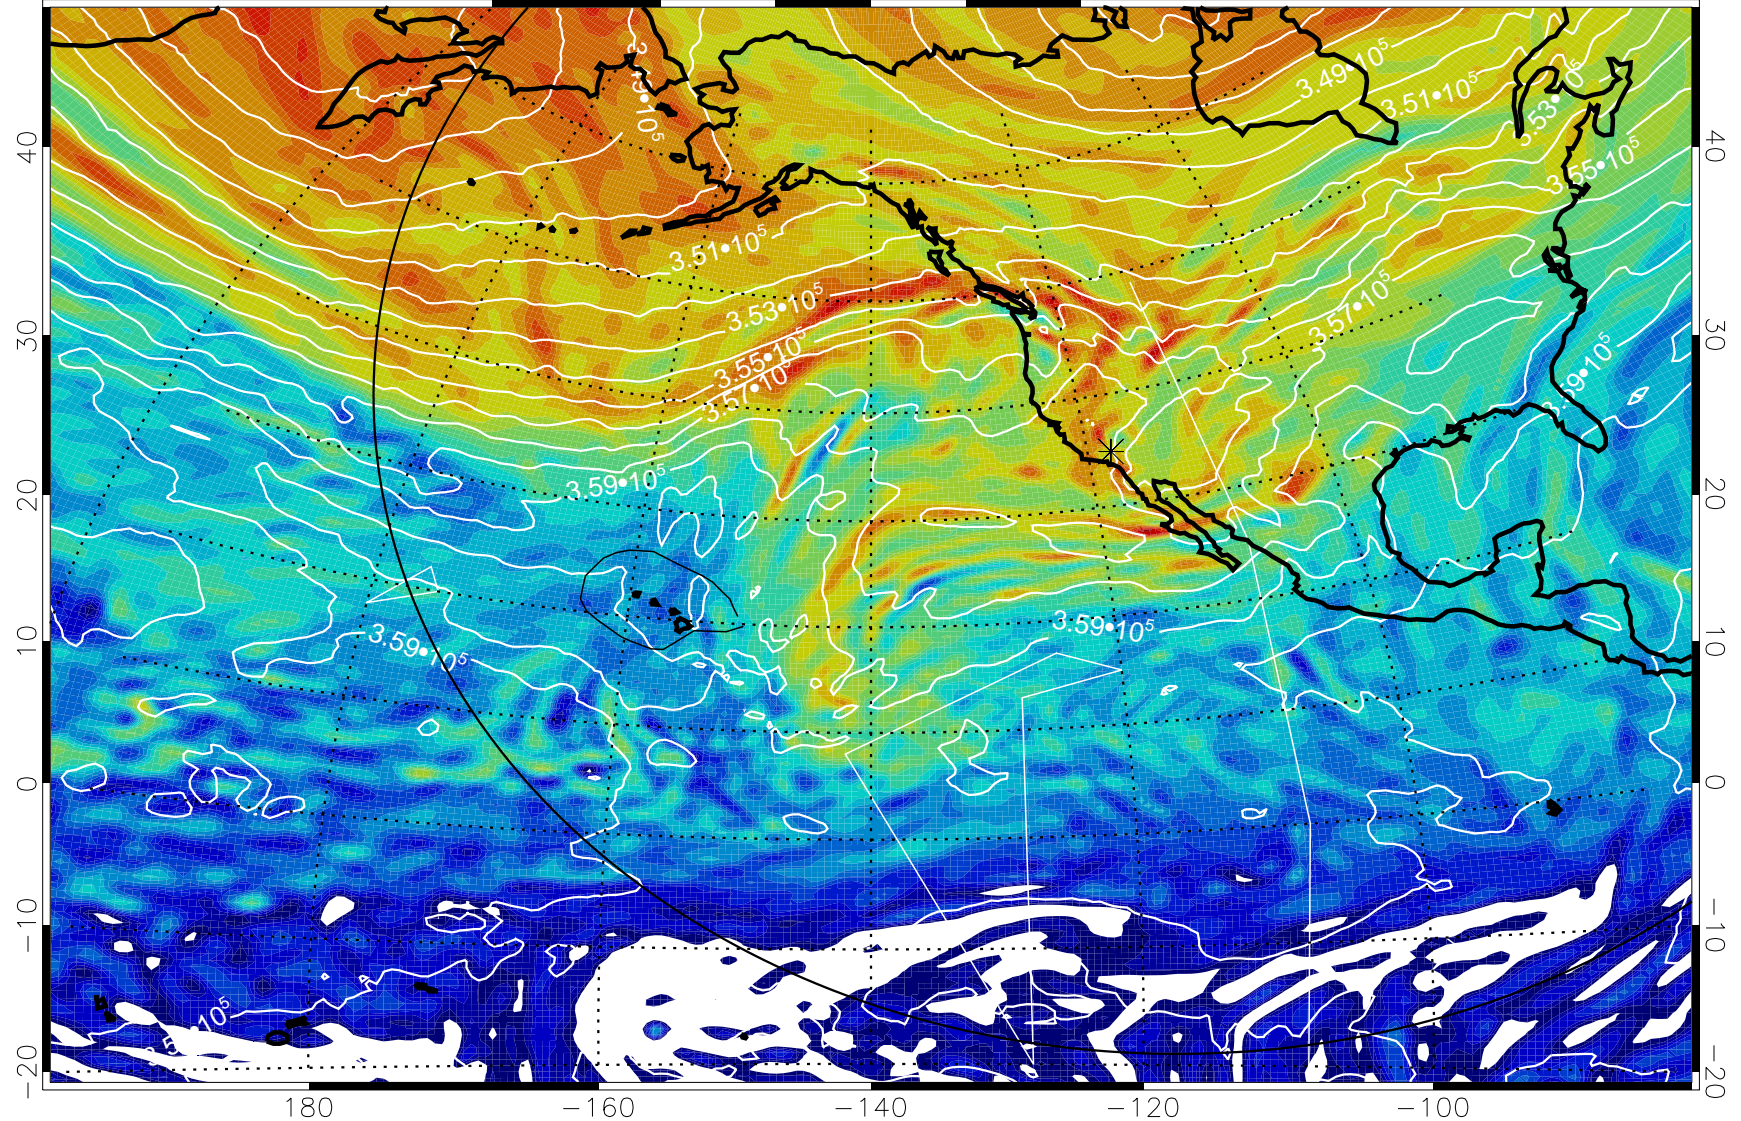

13010718, 6 hour forecast for 380K EPV

160 180 -160 -140 -120 -100

380K Montgomery Streamfunction, white

Range ring of 6000 km -- 19 hours GH round trip

13010800, 12 hour forecast for 380K EPV

380K Montgomery Streamfunction, white

Range ring of 6000 km -- 19 hours GH round trip

13010806, 18 hour forecast for 380K EPV

160 180 -160 -140 -120 -100

380K Montgomery Streamfunction, white

Range ring of 6000 km -- 19 hours GH round trip

13010812, 24 hour forecast for 380K EPV

380K Montgomery Streamfunction, white

Range ring of 6000 km -- 19 hours GH round trip

13010818, 30 hour forecast for 380K EPV

380K Montgomery Streamfunction, white

Range ring of 6000 km -- 19 hours GH round trip

Range ring of 6000 km -- 19 hours GH round trip

13010912, 48 hour forecast for 380K EPV

380K Montgomery Streamfunction, white

Range ring of 6000 km -- 19 hours GH round trip

13010918, 54 hour forecast for 380K EPV