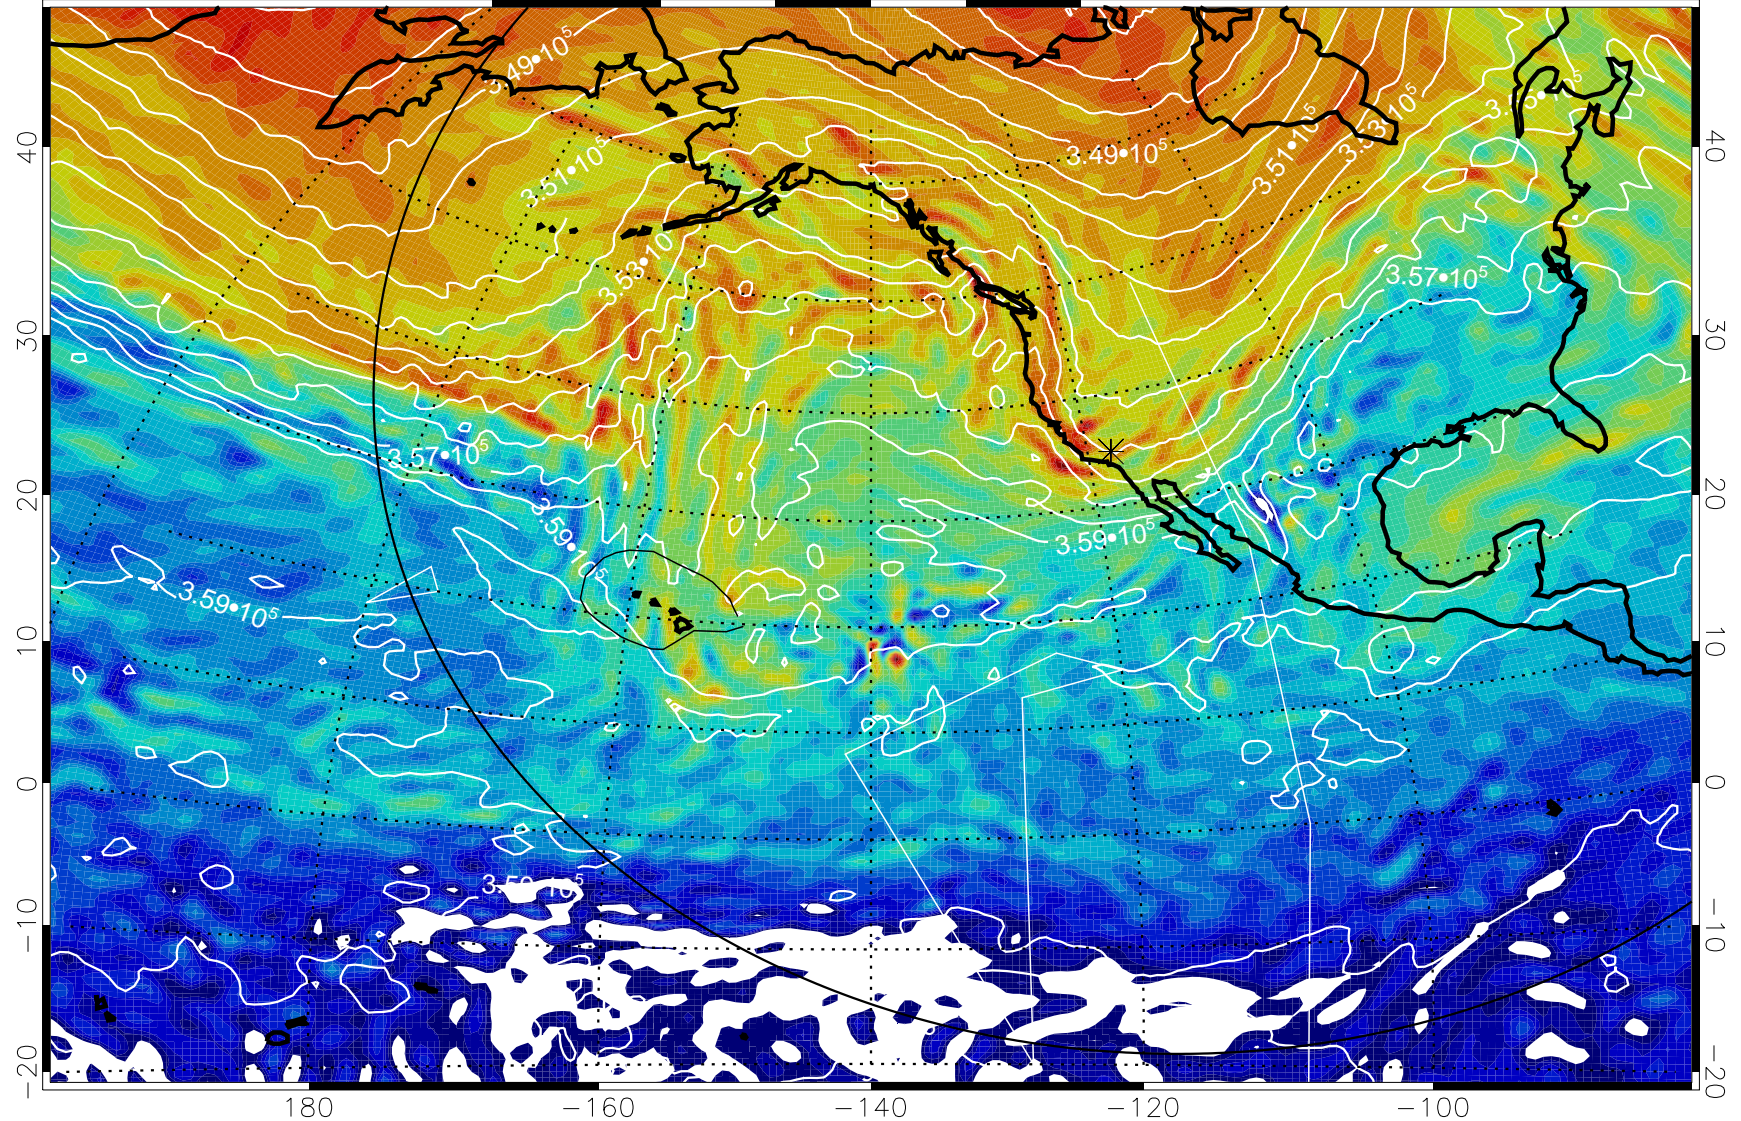

13011106, 90 hour forecast for 380K EPV

380K Montgomery Streamfunction, white

Range ring of 6000 km -- 19 hours GH round trip

13011112, 96 hour forecast for 380K EPV

160 180 -160 -140 -120 -100

380K Montgomery Streamfunction, white

Range ring of 6000 km -- 19 hours GH round trip

13011118, 102 hour forecast for 380K EPV

160 180 -160 -140 -120 -100

380K Montgomery Streamfunction, white

Range ring of 6000 km -- 19 hours GH round trip

13011200, 108 hour forecast for 380K EPV

380K Montgomery Streamfunction, white

Range ring of 6000 km -- 19 hours GH round trip

13011206, 114 hour forecast for 380K EPV

160 180 -160 -140 -120 -100

380K Montgomery Streamfunction, white

Range ring of 6000 km -- 19 hours GH round trip

13011212, 120 hour forecast for 380K EPV

380K Montgomery Streamfunction, white

Range ring of 6000 km -- 19 hours GH round trip