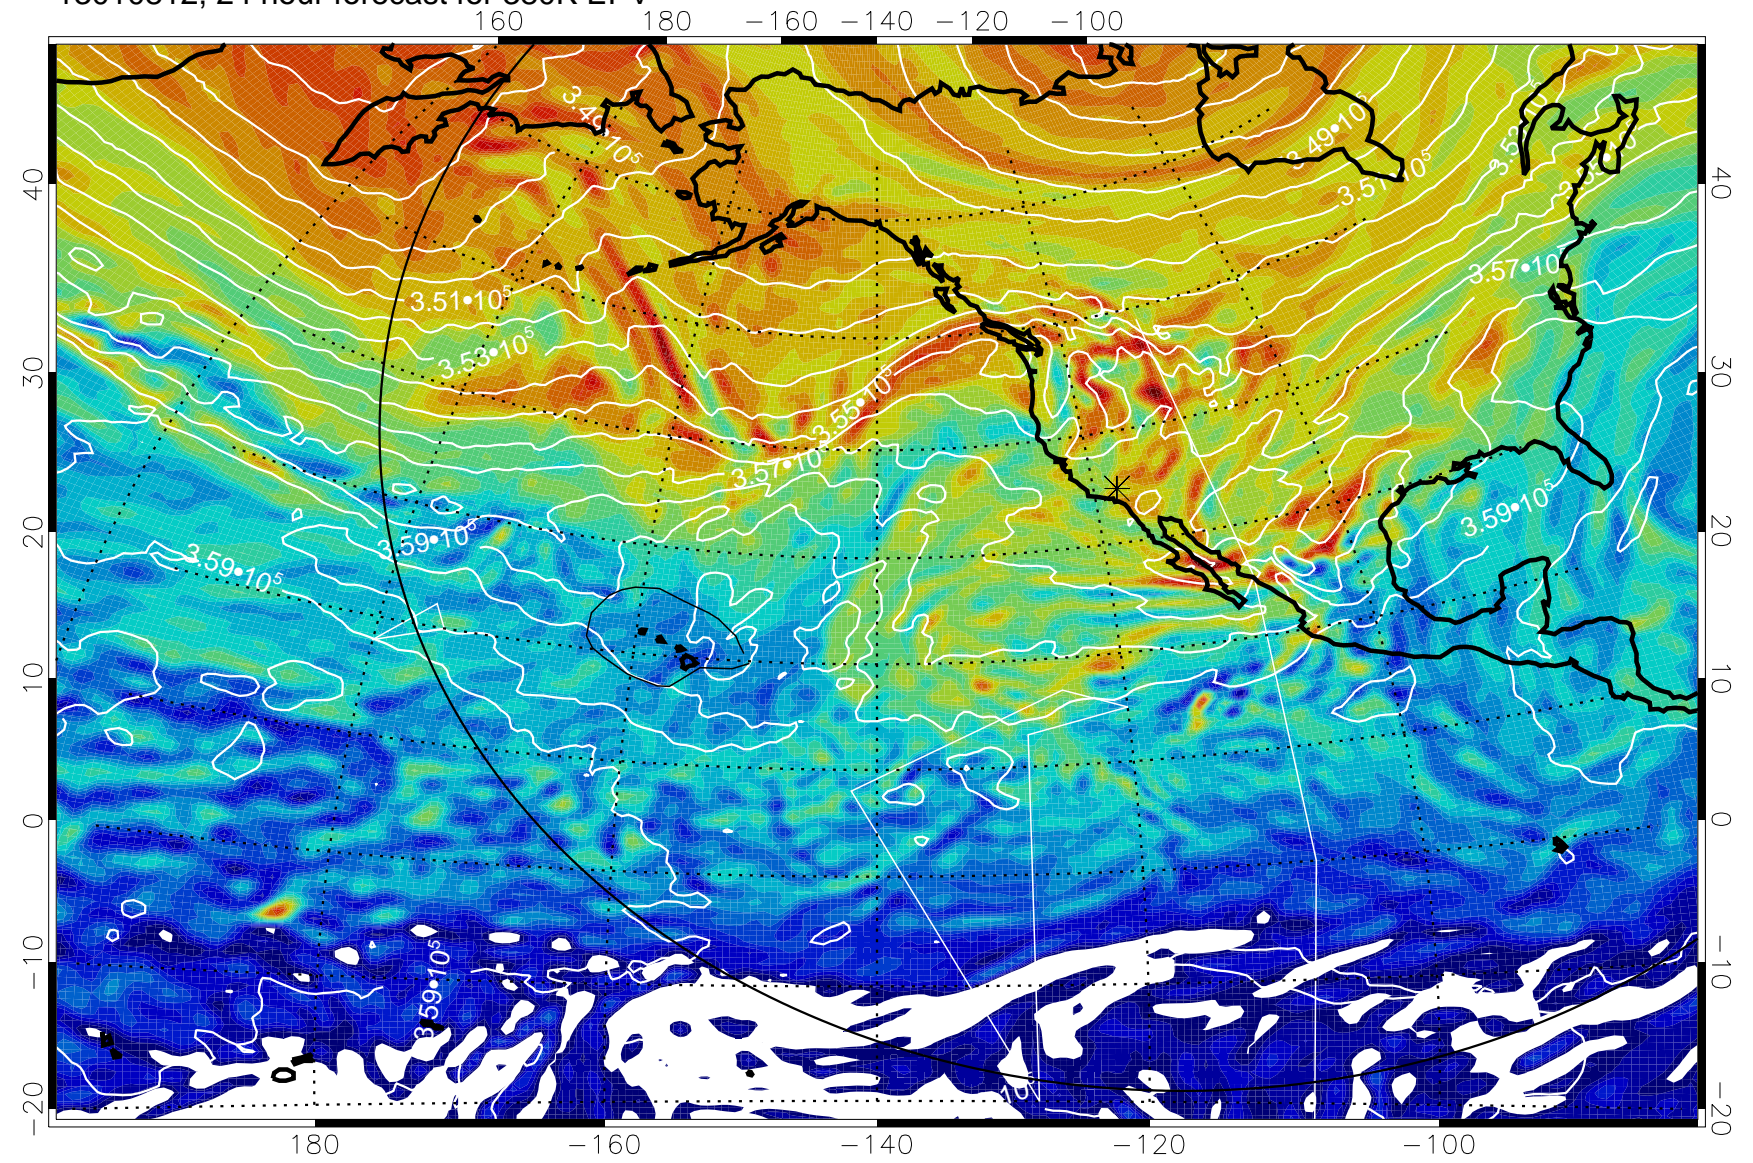

Range ring of 6000 km -- 19 hours GH round trip

13010806, 18 hour forecast for 380K EPV

160 180 -160 -140 -120 -100

380K Montgomery Streamfunction, white

Range ring of 6000 km -- 19 hours GH round trip

13010812, 24 hour forecast for 380K EPV

380K Montgomery Streamfunction, white

Range ring of 6000 km -- 19 hours GH round trip

13010818, 30 hour forecast for 380K EPV

380K Montgomery Streamfunction, white

Range ring of 6000 km -- 19 hours GH round trip

13010900, 36 hour forecast for 380K EPV

380K Montgomery Streamfunction, white

Range ring of 6000 km -- 19 hours GH round trip

13010906, 42 hour forecast for 380K EPV

160 180 -160 -140 -120 -100

380K Montgomery Streamfunction, white

Range ring of 6000 km -- 19 hours GH round trip

13010912, 48 hour forecast for 380K EPV

380K Montgomery Streamfunction, white

Range ring of 6000 km -- 19 hours GH round trip

13010918, 54 hour forecast for 380K EPV