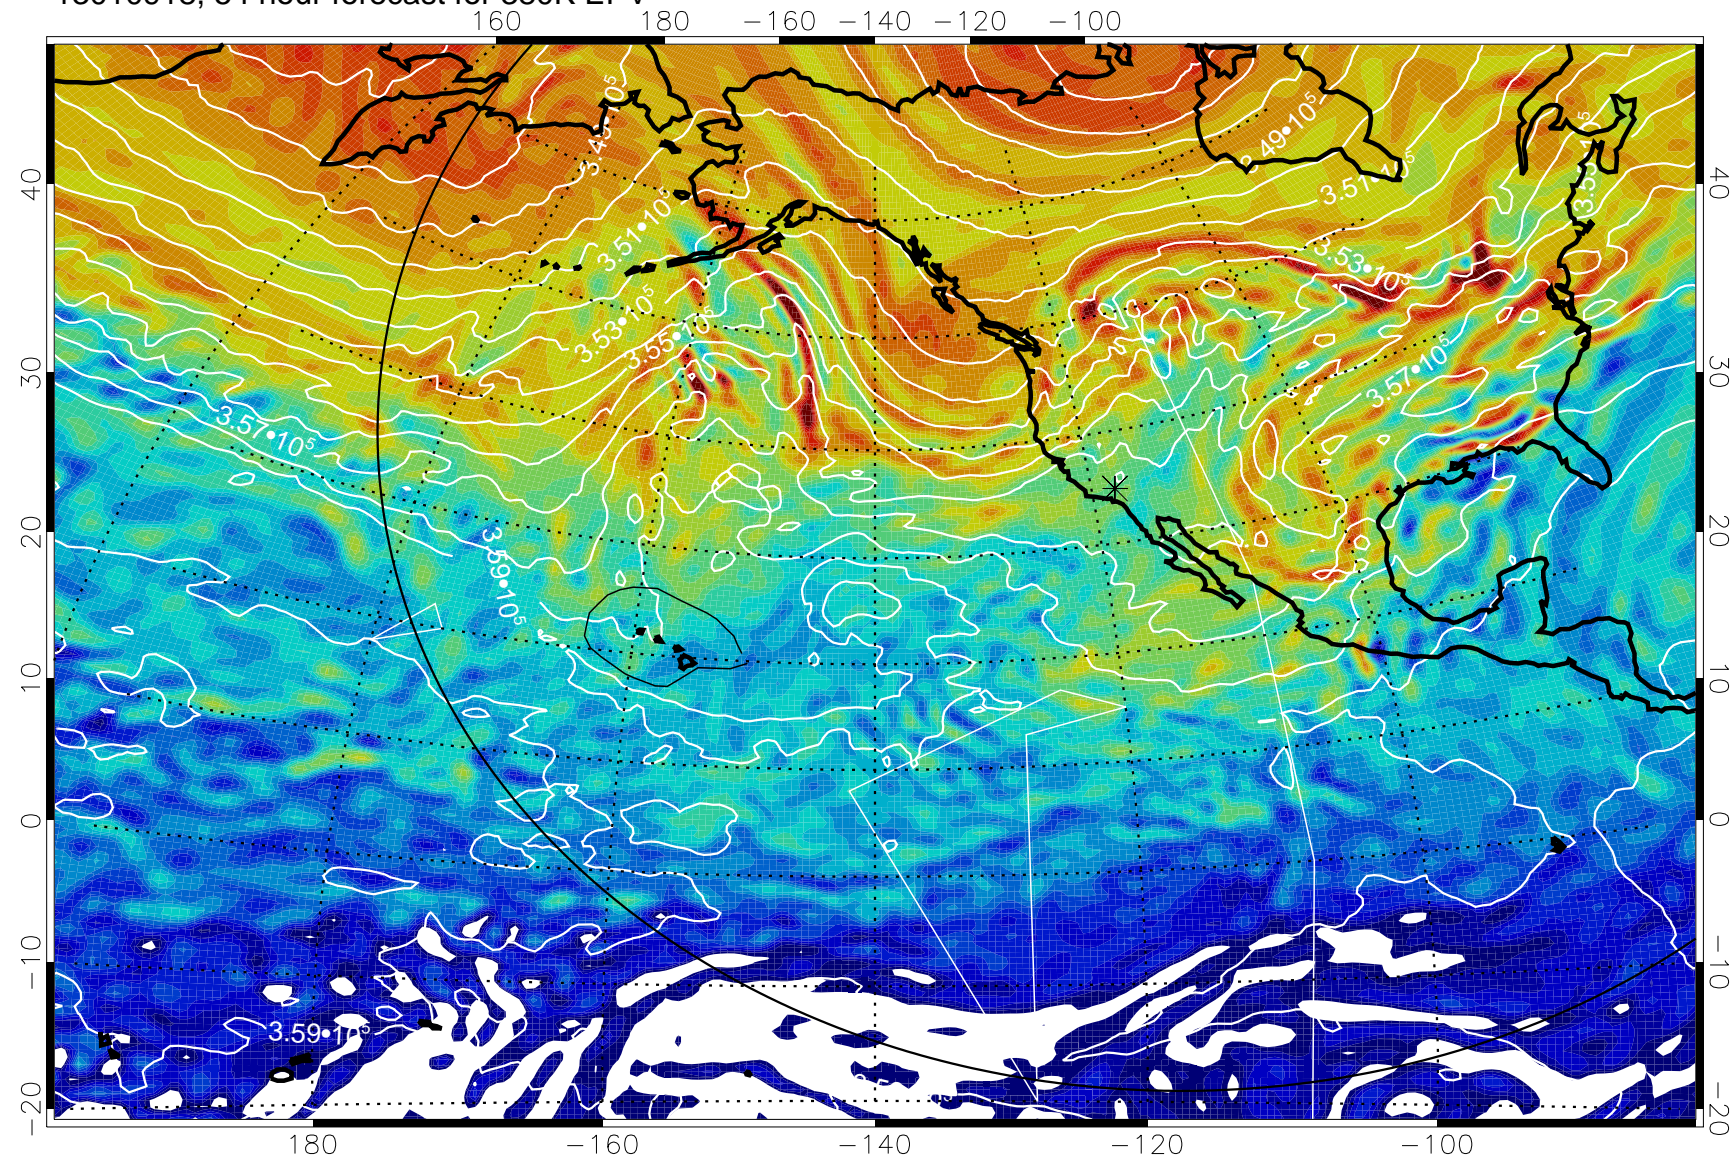

13010900, 36 hour forecast for 380K EPV

380K Montgomery Streamfunction, white

Range ring of 6000 km -- 19 hours GH round trip

13010906, 42 hour forecast for 380K EPV

160 180 -160 -140 -120 -100

380K Montgomery Streamfunction, white

Range ring of 6000 km -- 19 hours GH round trip

13010912, 48 hour forecast for 380K EPV

380K Montgomery Streamfunction, white

Range ring of 6000 km -- 19 hours GH round trip

13010918, 54 hour forecast for 380K EPV

380K Montgomery Streamfunction, white

Range ring of 6000 km -- 19 hours GH round trip

13011000, 60 hour forecast for 380K EPV

380K Montgomery Streamfunction, white

Range ring of 6000 km -- 19 hours GH round trip

13011006, 66 hour forecast for 380K EPV

380K Montgomery Streamfunction, white

Range ring of 6000 km -- 19 hours GH round trip

13011012, 72 hour forecast for 380K EPV

380K Montgomery Streamfunction, white

Range ring of 6000 km -- 19 hours GH round trip