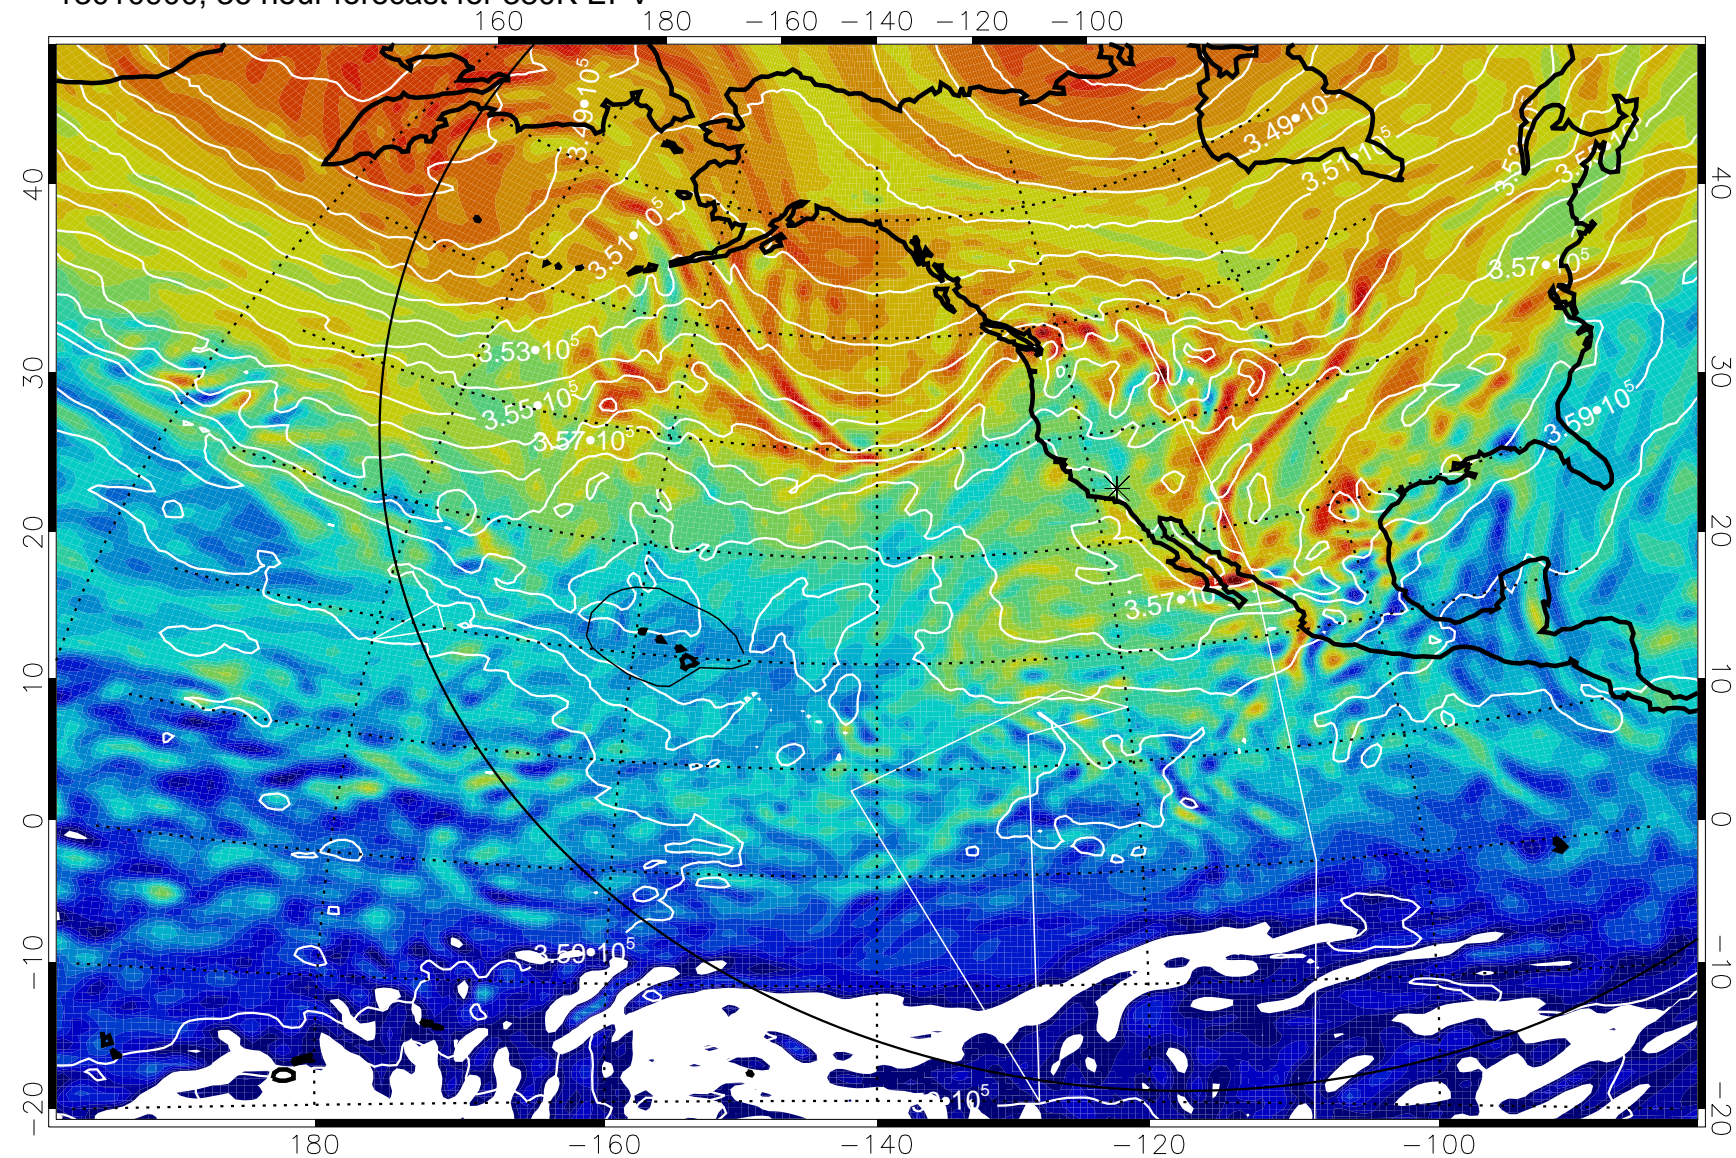

Range ring of 6000 km -- 19 hours GH round trip

13010806, 18 hour forecast for 380K EPV

160 180 -160 -140 -120 -100

380K Montgomery Streamfunction, white

Range ring of 6000 km -- 19 hours GH round trip

13010812, 24 hour forecast for 380K EPV

380K Montgomery Streamfunction, white

Range ring of 6000 km -- 19 hours GH round trip

13010818, 30 hour forecast for 380K EPV

380K Montgomery Streamfunction, white

Range ring of 6000 km -- 19 hours GH round trip

13010900, 36 hour forecast for 380K EPV

380K Montgomery Streamfunction, white

Range ring of 6000 km -- 19 hours GH round trip

13010906, 42 hour forecast for 380K EPV

160 180 -160 -140 -120 -100

380K Montgomery Streamfunction, white

Range ring of 6000 km -- 19 hours GH round trip

13010912, 48 hour forecast for 380K EPV

380K Montgomery Streamfunction, white

Range ring of 6000 km -- 19 hours GH round trip

13010918, 54 hour forecast for 380K EPV