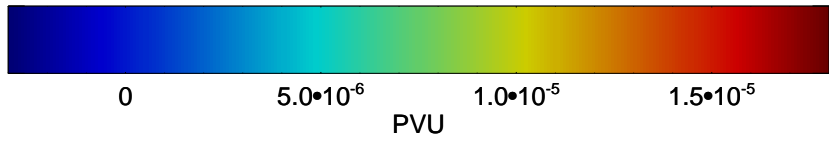

13012300, 108 hour forecast for 355K EPV

160 180 -160 -140 -120 -100

355K Montgomery Streamfunction, white
EPV Tropopause (2 PVU) Position
Range ring of 6000 km -- 19 hours GH round trip