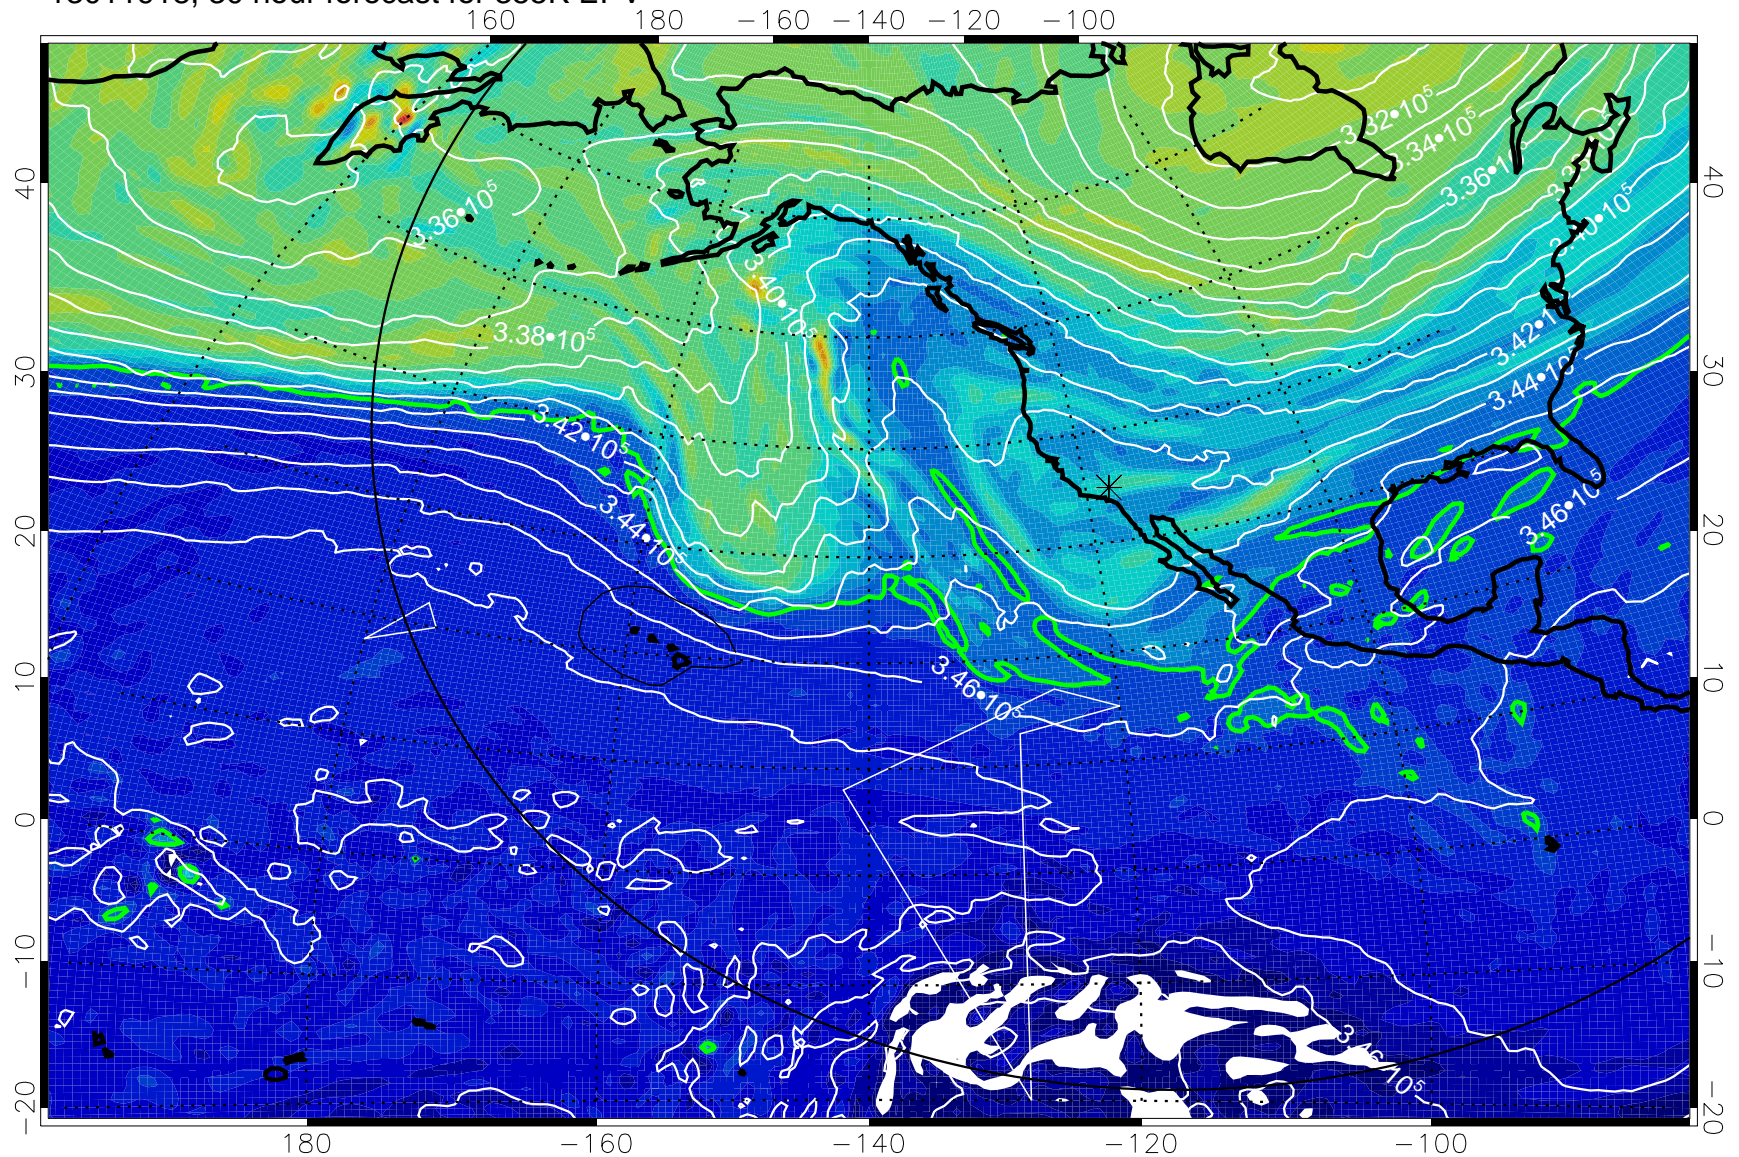

13011906, 18 hour forecast for 355K EPV

13011912, 24 hour forecast for 355K EPV

355K Montgomery Streamfunction, white
EPV Tropopause (2 PVU) Position
Range ring of 6000 km -- 19 hours GH round trip

13011918, 30 hour forecast for 355K EPV

355K Montgomery Streamfunction, white
EPV Tropopause (2 PVU) Position
Range ring of 6000 km -- 19 hours GH round trip

13012000, 36 hour forecast for 355K EPV

355K Montgomery Streamfunction, white
EPV Tropopause (2 PVU) Position
Range ring of 6000 km -- 19 hours GH round trip

13012006, 42 hour forecast for 355K EPV

355K Montgomery Streamfunction, white
EPV Tropopause (2 PVU) Position
Range ring of 6000 km -- 19 hours GH round trip

13012012, 48 hour forecast for 355K EPV

355K Montgomery Streamfunction, white
EPV Tropopause (2 PVU) Position
Range ring of 6000 km -- 19 hours GH round trip

13012018, 54 hour forecast for 355K EPV

160 180 -160 -140 -120 -100

0 $5.0 \cdot 10^{-6}$ $1.0 \cdot 10^{-5}$ $1.5 \cdot 10^{-5}$
PVU

355K Montgomery Streamfunction, white
EPV Tropopause (2 PVU) Position
Range ring of 6000 km -- 19 hours GH round trip