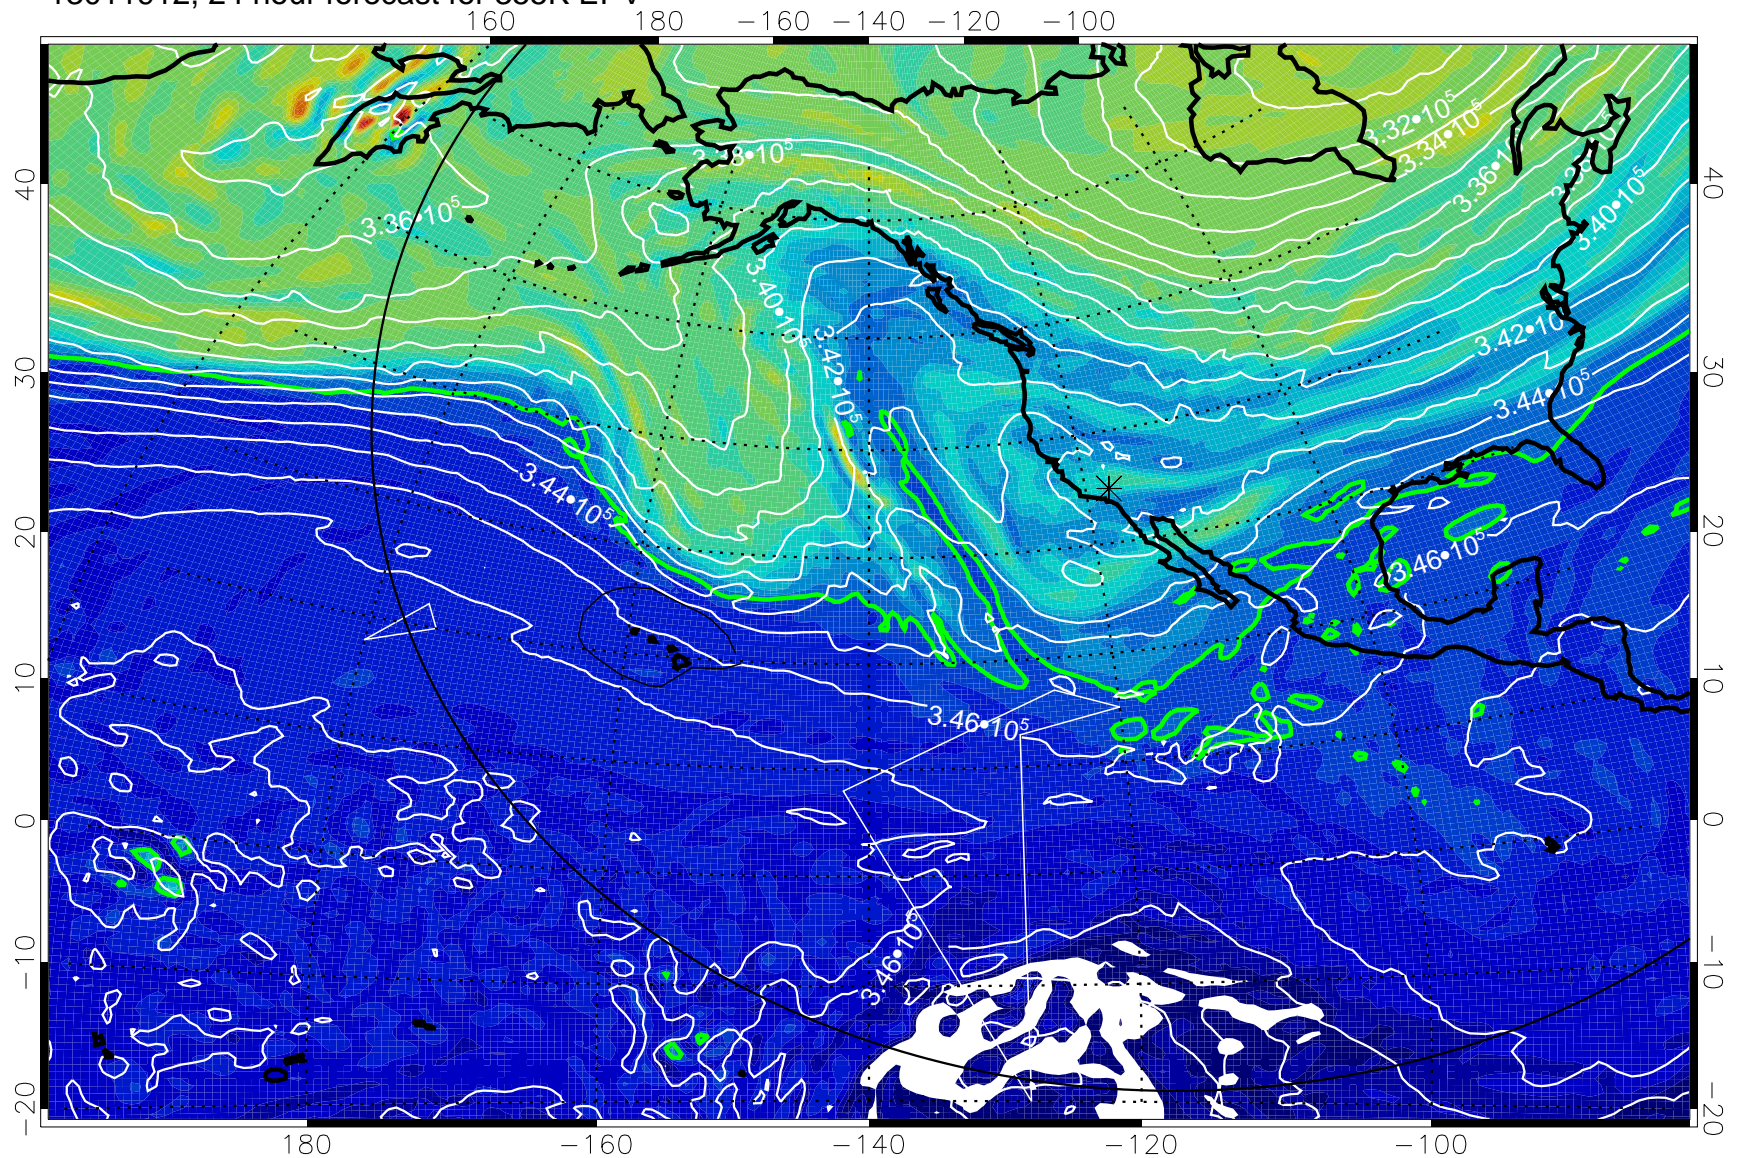

13011900, 12 hour forecast for 355K EPV

160 180 -160 -140 -120 -100

0 $5.0 \cdot 10^{-6}$ $1.0 \cdot 10^{-5}$ $1.5 \cdot 10^{-5}$
PVU

355K Montgomery Streamfunction, white
EPV Tropopause (2 PVU) Position
Range ring of 6000 km -- 19 hours GH round trip

13011906, 18 hour forecast for 355K EPV

13011912, 24 hour forecast for 355K EPV

355K Montgomery Streamfunction, white
EPV Tropopause (2 PVU) Position
Range ring of 6000 km -- 19 hours GH round trip

13011918, 30 hour forecast for 355K EPV

355K Montgomery Streamfunction, white
EPV Tropopause (2 PVU) Position
Range ring of 6000 km -- 19 hours GH round trip

13012000, 36 hour forecast for 355K EPV

355K Montgomery Streamfunction, white
EPV Tropopause (2 PVU) Position
Range ring of 6000 km -- 19 hours GH round trip

13012006, 42 hour forecast for 355K EPV

355K Montgomery Streamfunction, white
EPV Tropopause (2 PVU) Position
Range ring of 6000 km -- 19 hours GH round trip

13012012, 48 hour forecast for 355K EPV

355K Montgomery Streamfunction, white
EPV Tropopause (2 PVU) Position
Range ring of 6000 km -- 19 hours GH round trip