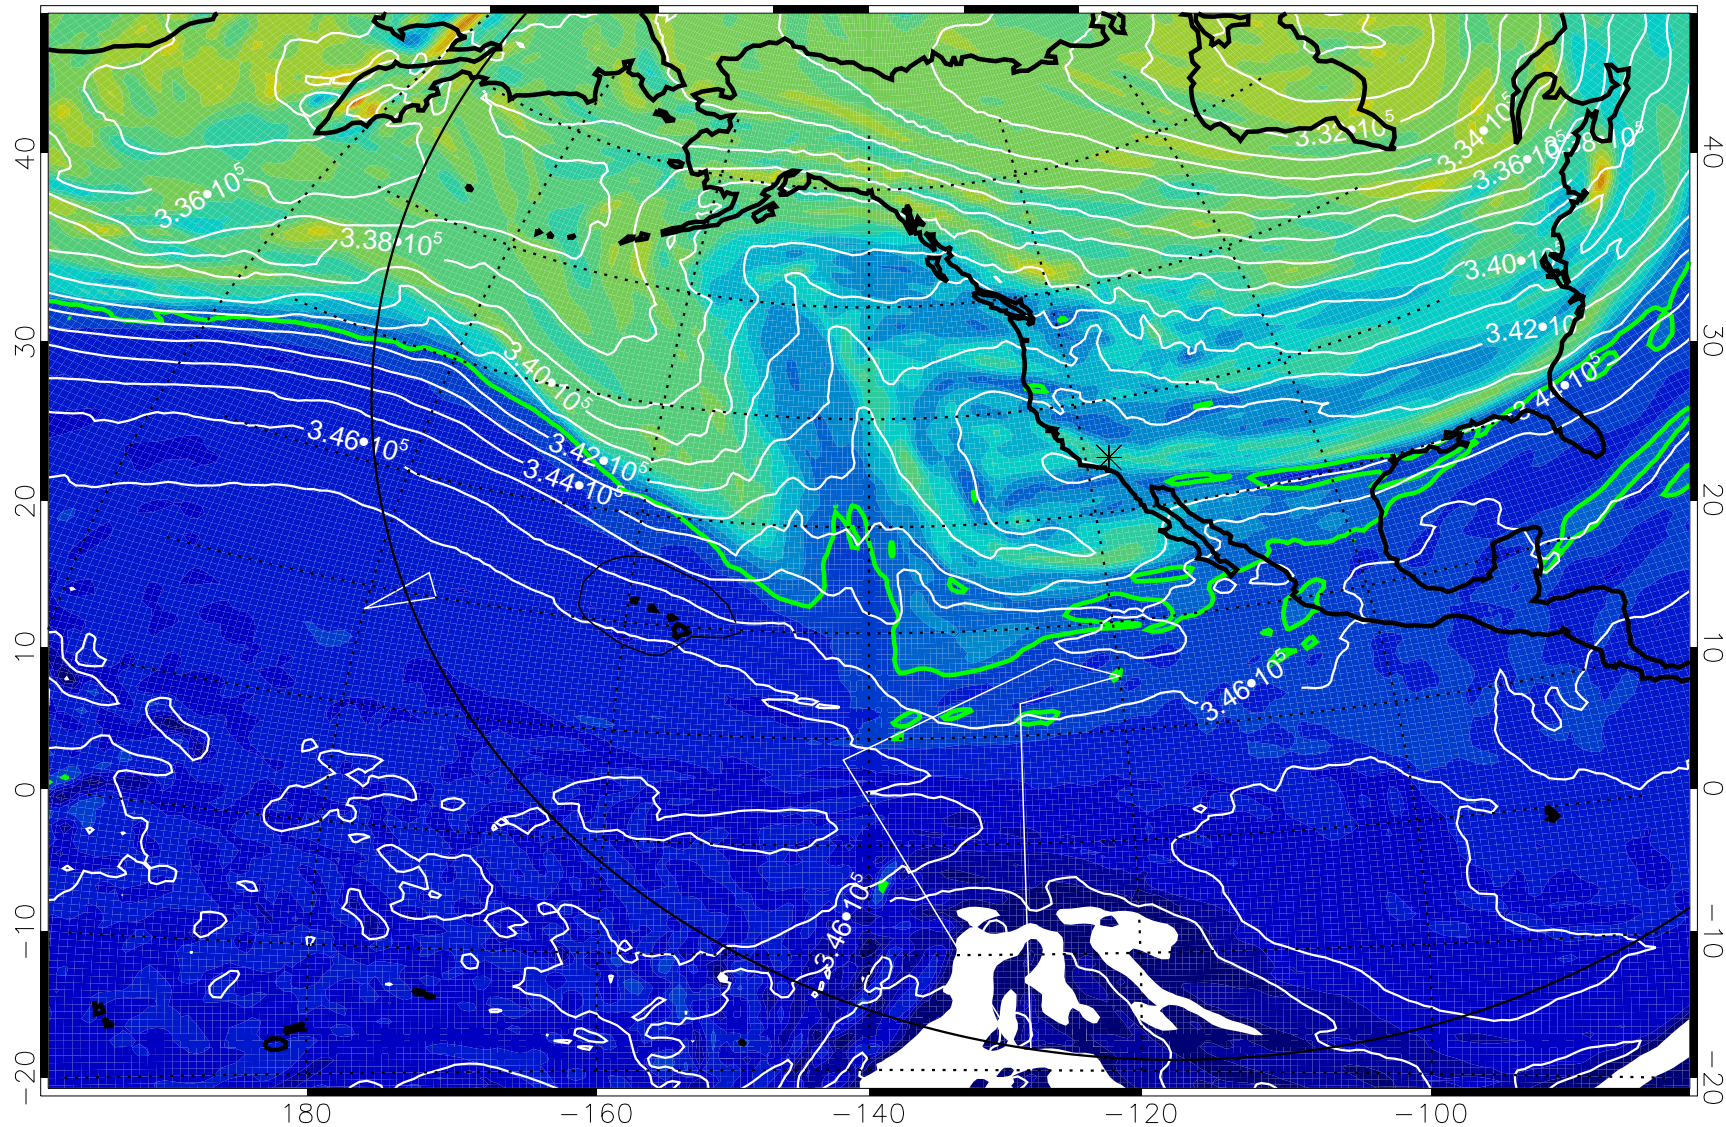

13011818, 6 hour forecast for 355K EPV

160 180 -160 -140 -120 -100

0 $5.0 \cdot 10^{-6}$ $1.0 \cdot 10^{-5}$ $1.5 \cdot 10^{-5}$
PVU

355K Montgomery Streamfunction, white
EPV Tropopause (2 PVU) Position
Range ring of 6000 km -- 19 hours GH round trip

13011900, 12 hour forecast for 355K EPV

160 180 -160 -140 -120 -100

0 $5.0 \cdot 10^{-6}$ $1.0 \cdot 10^{-5}$ $1.5 \cdot 10^{-5}$
PVU

355K Montgomery Streamfunction, white
EPV Tropopause (2 PVU) Position
Range ring of 6000 km -- 19 hours GH round trip

13011906, 18 hour forecast for 355K EPV

13011912, 24 hour forecast for 355K EPV

355K Montgomery Streamfunction, white
EPV Tropopause (2 PVU) Position
Range ring of 6000 km -- 19 hours GH round trip

13011918, 30 hour forecast for 355K EPV

355K Montgomery Streamfunction, white
EPV Tropopause (2 PVU) Position
Range ring of 6000 km -- 19 hours GH round trip

13012000, 36 hour forecast for 355K EPV

355K Montgomery Streamfunction, white
EPV Tropopause (2 PVU) Position
Range ring of 6000 km -- 19 hours GH round trip