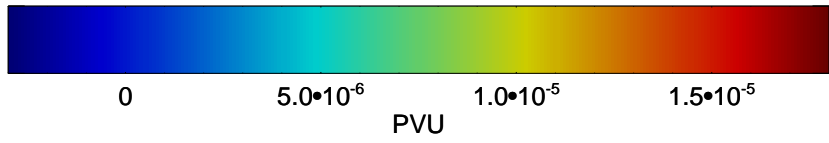

13012000, 36 hour forecast for 355K EPV

355K Montgomery Streamfunction, white
EPV Tropopause (2 PVU) Position
Range ring of 6000 km -- 19 hours GH round trip