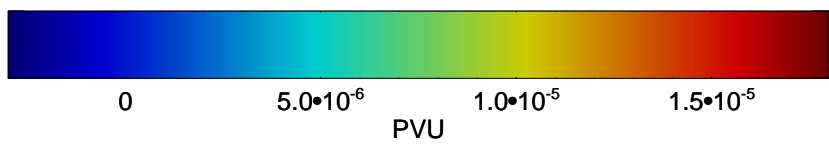

13011912, 24 hour forecast for 355K EPV

355K Montgomery Streamfunction, white
EPV Tropopause (2 PVU) Position
Range ring of 6000 km -- 19 hours GH round trip