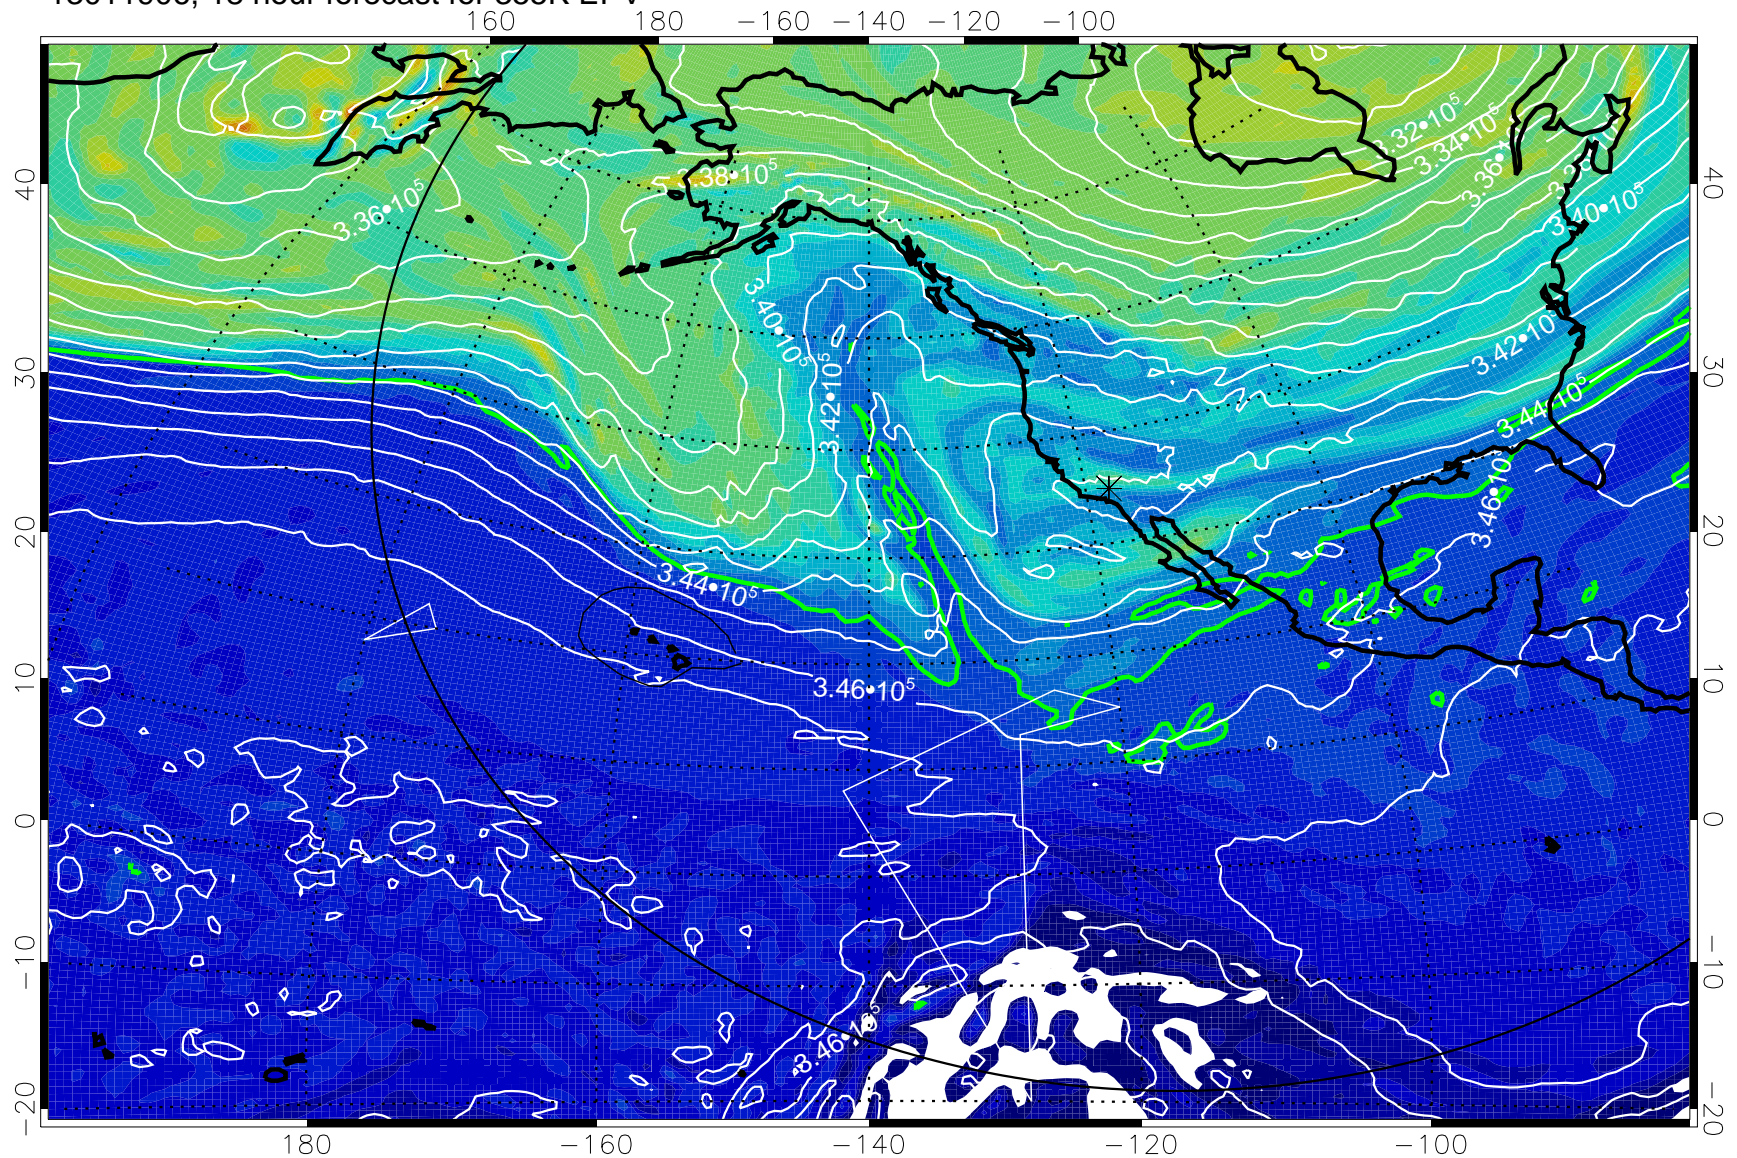

13011900, 12 hour forecast for 355K EPV

160 180 -160 -140 -120 -100

0 $5.0 \cdot 10^{-6}$ $1.0 \cdot 10^{-5}$ $1.5 \cdot 10^{-5}$
PVU

355K Montgomery Streamfunction, white
EPV Tropopause (2 PVU) Position
Range ring of 6000 km -- 19 hours GH round trip

13011906, 18 hour forecast for 355K EPV

13011912, 24 hour forecast for 355K EPV

355K Montgomery Streamfunction, white
EPV Tropopause (2 PVU) Position
Range ring of 6000 km -- 19 hours GH round trip

13011918, 30 hour forecast for 355K EPV

355K Montgomery Streamfunction, white
EPV Tropopause (2 PVU) Position
Range ring of 6000 km -- 19 hours GH round trip

13012000, 36 hour forecast for 355K EPV

355K Montgomery Streamfunction, white
EPV Tropopause (2 PVU) Position
Range ring of 6000 km -- 19 hours GH round trip

13012006, 42 hour forecast for 355K EPV

355K Montgomery Streamfunction, white
EPV Tropopause (2 PVU) Position
Range ring of 6000 km -- 19 hours GH round trip

13012012, 48 hour forecast for 355K EPV

355K Montgomery Streamfunction, white
EPV Tropopause (2 PVU) Position
Range ring of 6000 km -- 19 hours GH round trip