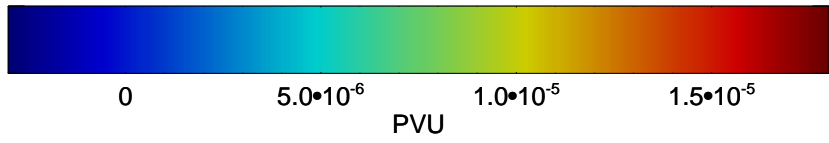

13012212, 96 hour forecast for 355K EPV

355K Montgomery Streamfunction, white
EPV Tropopause (2 PVU) Position
Range ring of 6000 km -- 19 hours GH round trip