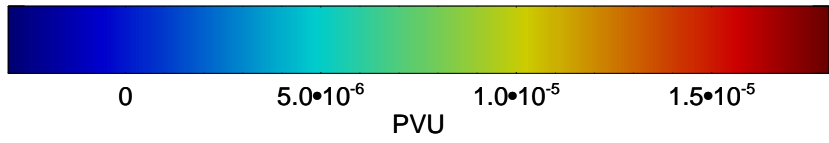

13012118, 78 hour forecast for 355K EPV

160 180 -160 -140 -120 -100

355K Montgomery Streamfunction, white
EPV Tropopause (2 PVU) Position
Range ring of 6000 km -- 19 hours GH round trip