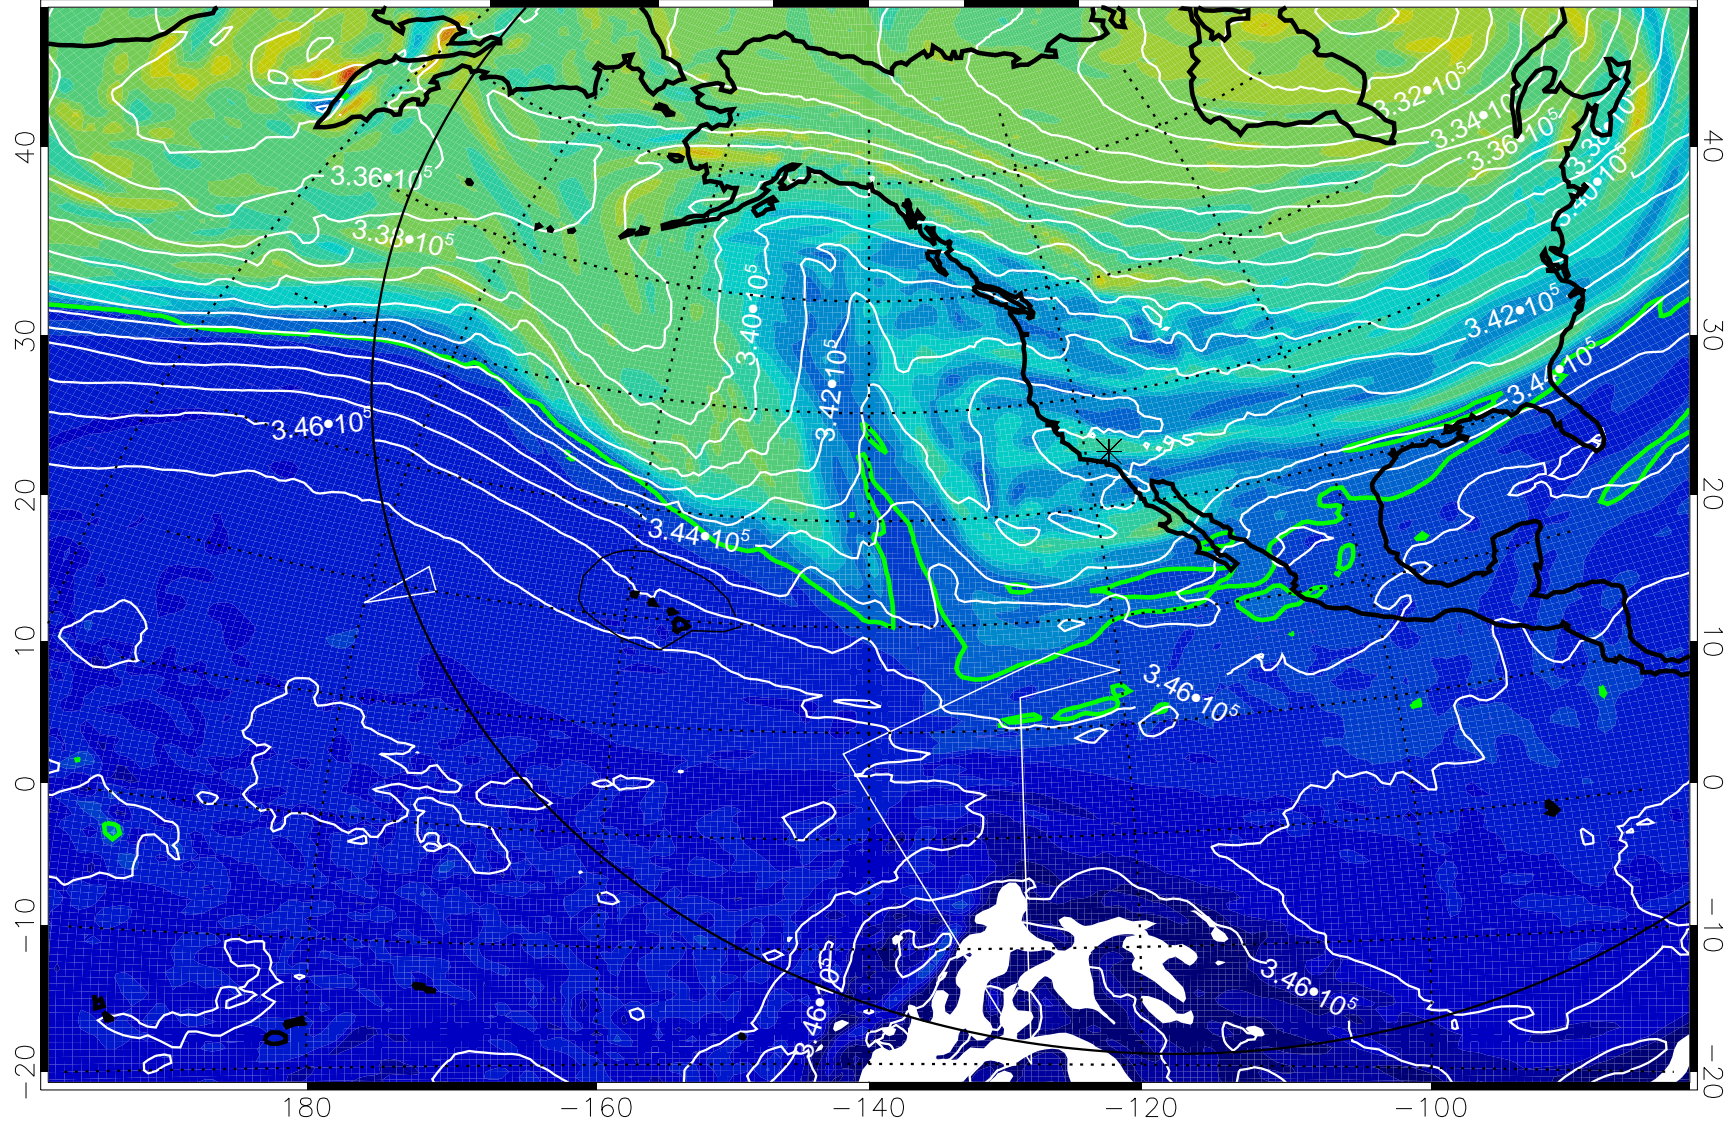

13011818, 6 hour forecast for 355K EPV

160 180 -160 -140 -120 -100

0 $5.0 \cdot 10^{-6}$ $1.0 \cdot 10^{-5}$ $1.5 \cdot 10^{-5}$
PVU

355K Montgomery Streamfunction, white
EPV Tropopause (2 PVU) Position
Range ring of 6000 km -- 19 hours GH round trip

13011900, 12 hour forecast for 355K EPV

160 180 -160 -140 -120 -100

0 $5.0 \cdot 10^{-6}$ $1.0 \cdot 10^{-5}$ $1.5 \cdot 10^{-5}$
PVU

355K Montgomery Streamfunction, white
EPV Tropopause (2 PVU) Position
Range ring of 6000 km -- 19 hours GH round trip

13011906, 18 hour forecast for 355K EPV

13011912, 24 hour forecast for 355K EPV

355K Montgomery Streamfunction, white
EPV Tropopause (2 PVU) Position
Range ring of 6000 km -- 19 hours GH round trip

13011918, 30 hour forecast for 355K EPV

355K Montgomery Streamfunction, white
EPV Tropopause (2 PVU) Position
Range ring of 6000 km -- 19 hours GH round trip

13012000, 36 hour forecast for 355K EPV

355K Montgomery Streamfunction, white
EPV Tropopause (2 PVU) Position
Range ring of 6000 km -- 19 hours GH round trip