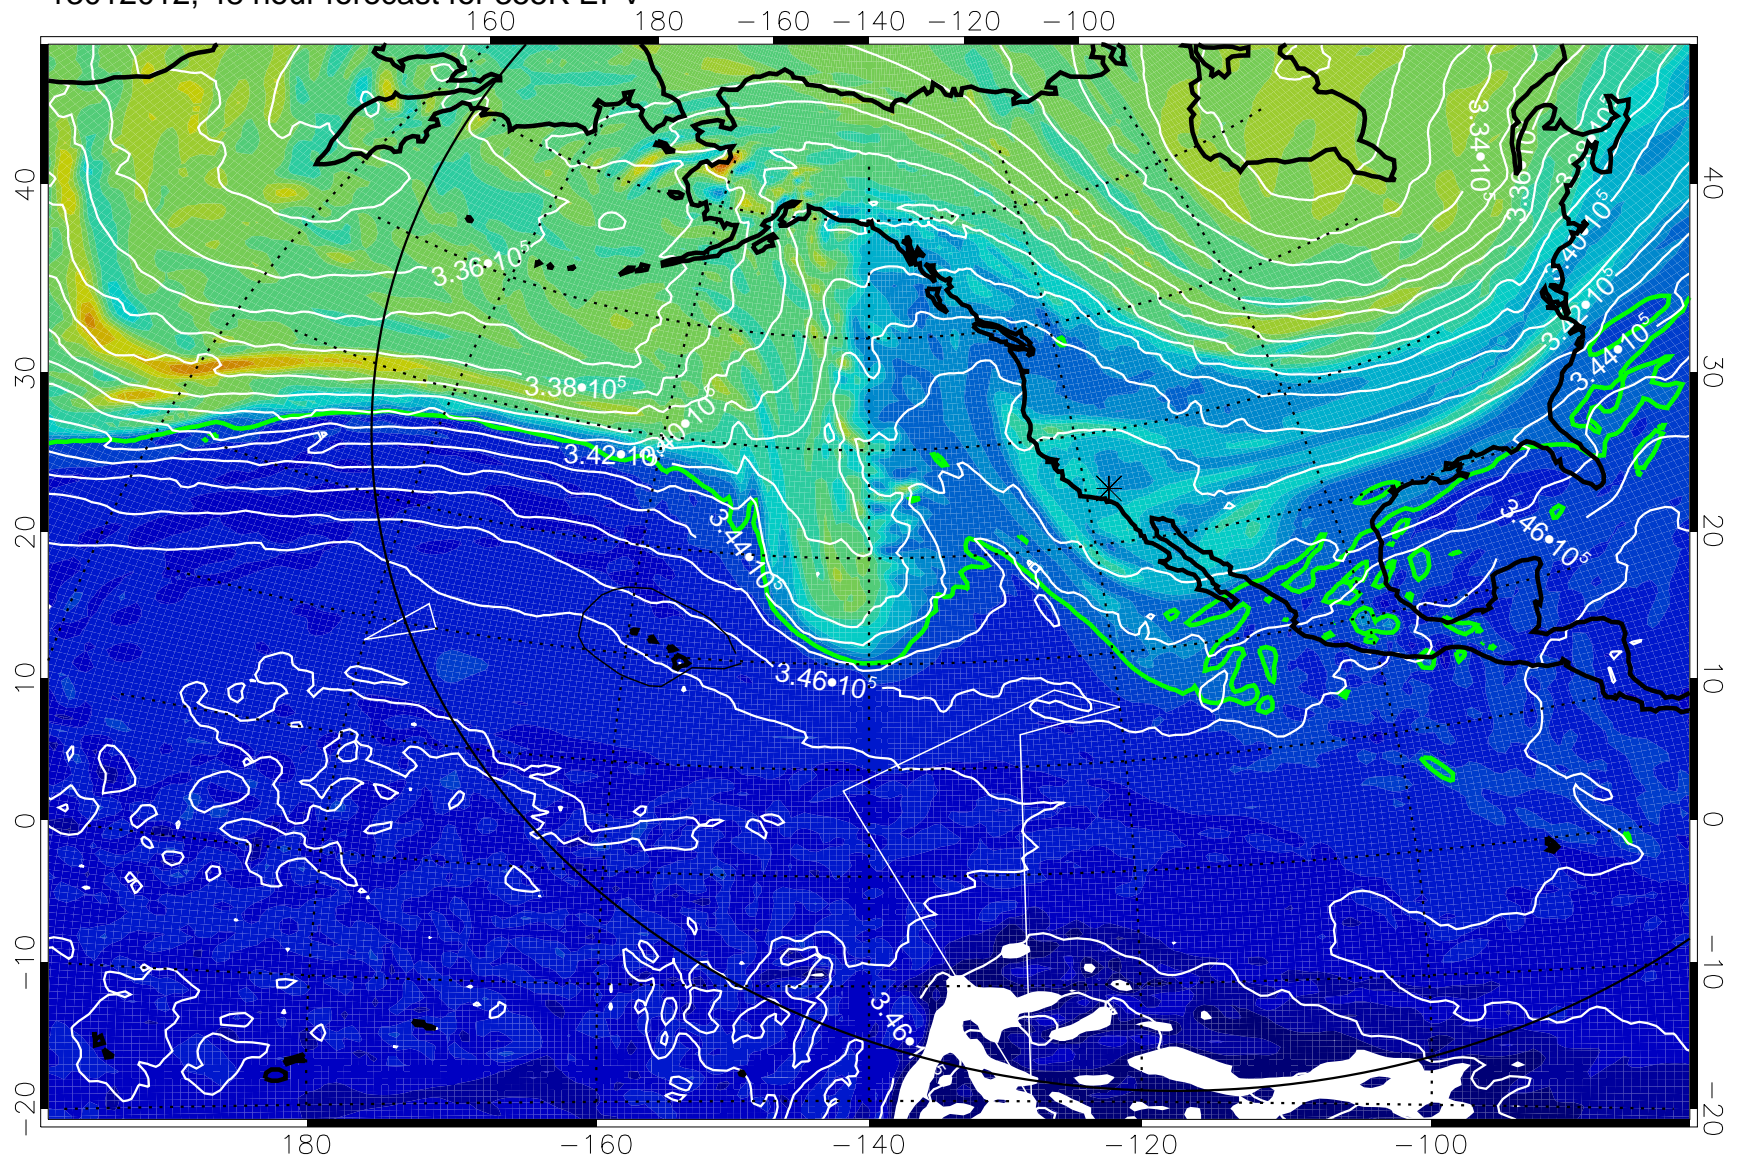

13011906, 18 hour forecast for 355K EPV

13011912, 24 hour forecast for 355K EPV

355K Montgomery Streamfunction, white
EPV Tropopause (2 PVU) Position
Range ring of 6000 km -- 19 hours GH round trip

13011918, 30 hour forecast for 355K EPV

355K Montgomery Streamfunction, white
EPV Tropopause (2 PVU) Position
Range ring of 6000 km -- 19 hours GH round trip

13012000, 36 hour forecast for 355K EPV

355K Montgomery Streamfunction, white
EPV Tropopause (2 PVU) Position
Range ring of 6000 km -- 19 hours GH round trip

13012006, 42 hour forecast for 355K EPV

355K Montgomery Streamfunction, white
EPV Tropopause (2 PVU) Position
Range ring of 6000 km -- 19 hours GH round trip

13012012, 48 hour forecast for 355K EPV

355K Montgomery Streamfunction, white
EPV Tropopause (2 PVU) Position
Range ring of 6000 km -- 19 hours GH round trip

13012018, 54 hour forecast for 355K EPV

160 180 -160 -140 -120 -100

0 $5.0 \cdot 10^{-6}$ $1.0 \cdot 10^{-5}$ $1.5 \cdot 10^{-5}$
PVU

355K Montgomery Streamfunction, white
EPV Tropopause (2 PVU) Position
Range ring of 6000 km -- 19 hours GH round trip