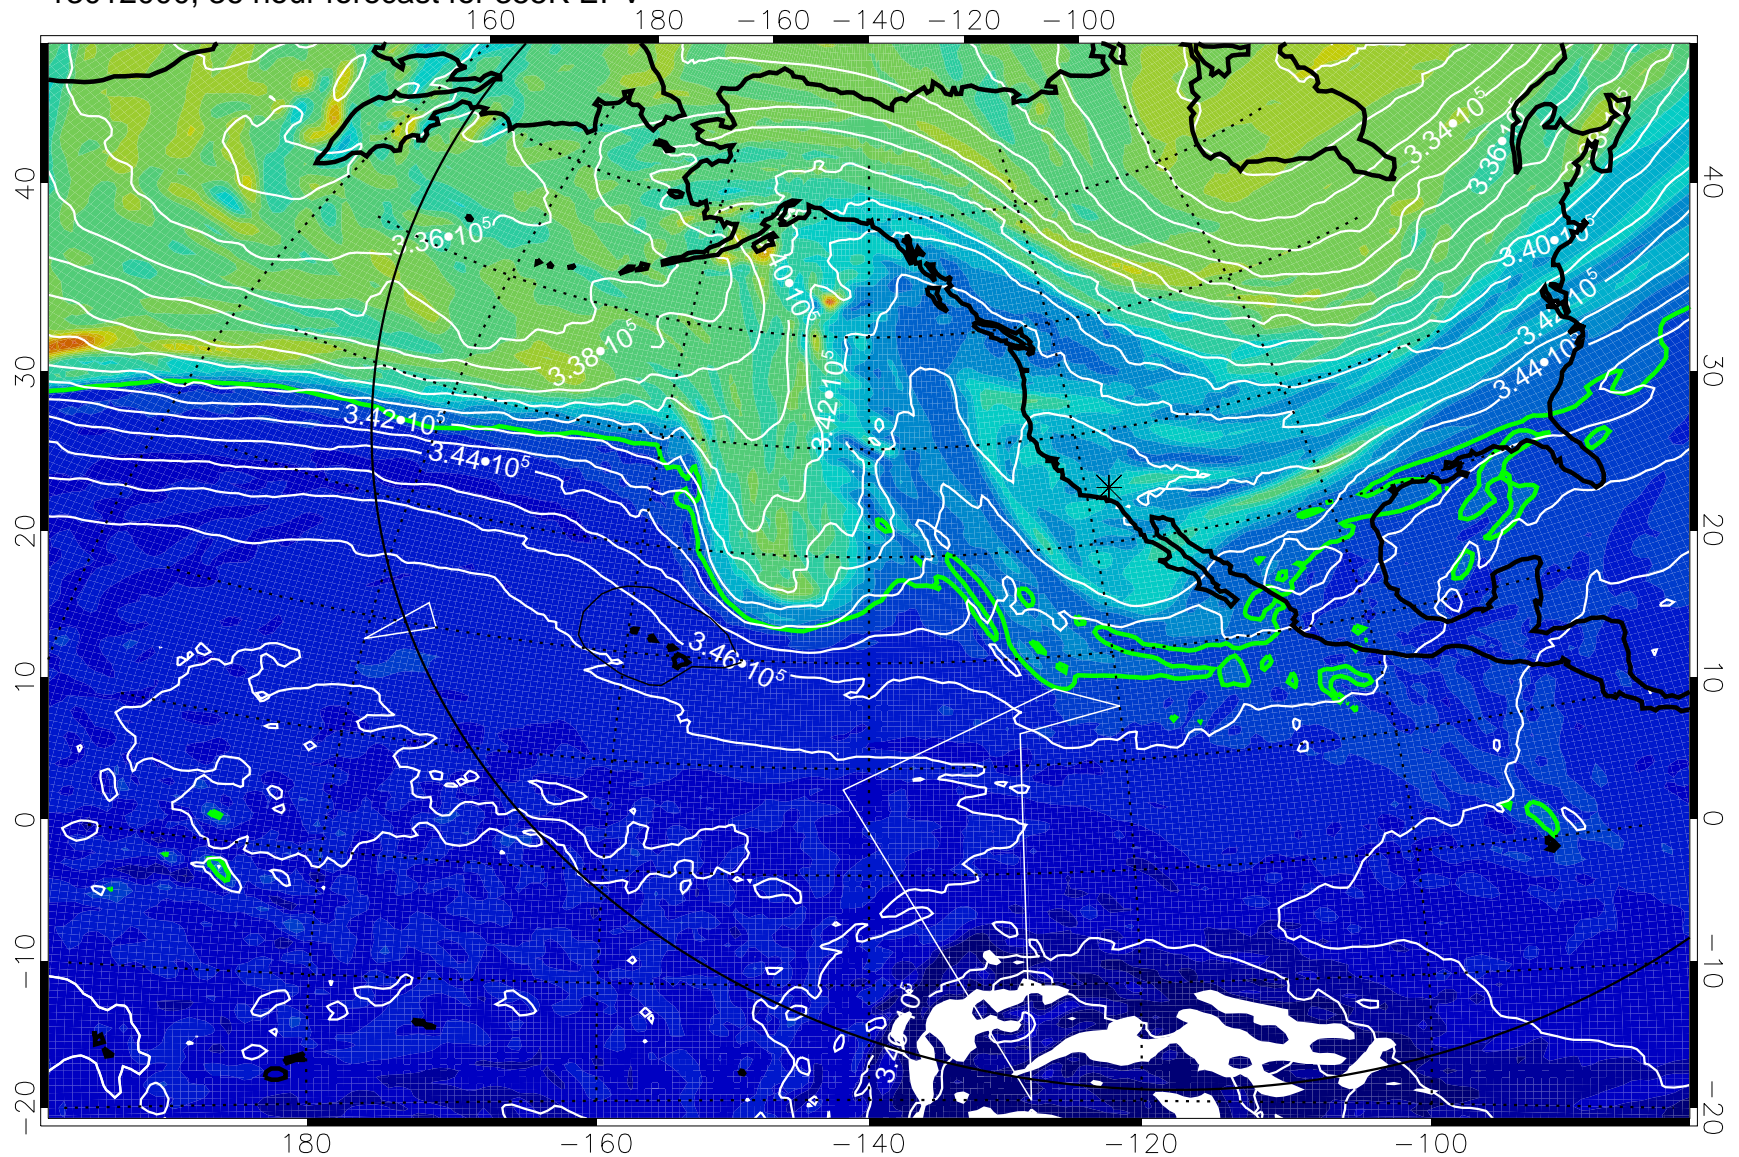

13011906, 18 hour forecast for 355K EPV

13011912, 24 hour forecast for 355K EPV

355K Montgomery Streamfunction, white
EPV Tropopause (2 PVU) Position
Range ring of 6000 km -- 19 hours GH round trip

13011918, 30 hour forecast for 355K EPV

355K Montgomery Streamfunction, white
EPV Tropopause (2 PVU) Position
Range ring of 6000 km -- 19 hours GH round trip

13012000, 36 hour forecast for 355K EPV

355K Montgomery Streamfunction, white
EPV Tropopause (2 PVU) Position
Range ring of 6000 km -- 19 hours GH round trip

13012006, 42 hour forecast for 355K EPV

355K Montgomery Streamfunction, white
EPV Tropopause (2 PVU) Position
Range ring of 6000 km -- 19 hours GH round trip

13012012, 48 hour forecast for 355K EPV

355K Montgomery Streamfunction, white
EPV Tropopause (2 PVU) Position
Range ring of 6000 km -- 19 hours GH round trip

13012018, 54 hour forecast for 355K EPV

160 180 -160 -140 -120 -100

0 $5.0 \cdot 10^{-6}$ $1.0 \cdot 10^{-5}$ $1.5 \cdot 10^{-5}$
PVU

355K Montgomery Streamfunction, white
EPV Tropopause (2 PVU) Position
Range ring of 6000 km -- 19 hours GH round trip