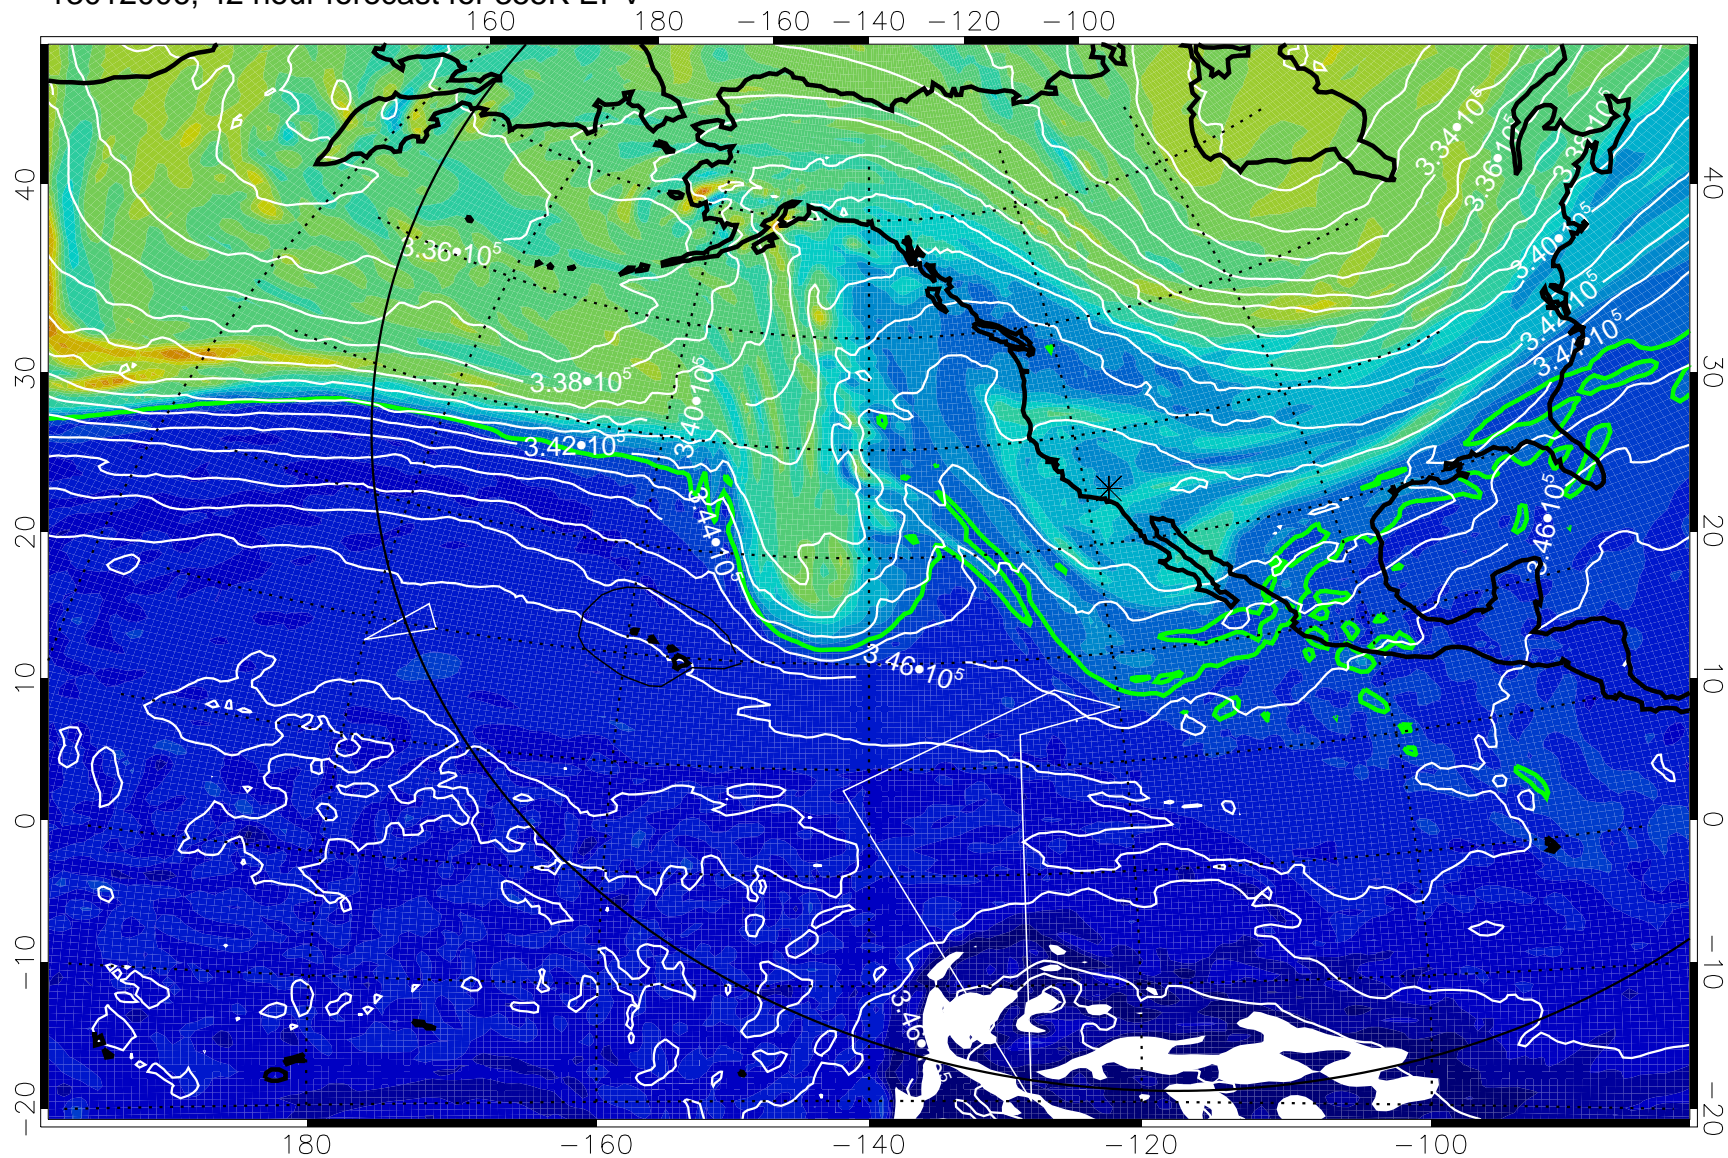

13011906, 18 hour forecast for 355K EPV

13011912, 24 hour forecast for 355K EPV

355K Montgomery Streamfunction, white
EPV Tropopause (2 PVU) Position
Range ring of 6000 km -- 19 hours GH round trip

13011918, 30 hour forecast for 355K EPV

355K Montgomery Streamfunction, white
EPV Tropopause (2 PVU) Position
Range ring of 6000 km -- 19 hours GH round trip

13012000, 36 hour forecast for 355K EPV

355K Montgomery Streamfunction, white
EPV Tropopause (2 PVU) Position
Range ring of 6000 km -- 19 hours GH round trip

13012006, 42 hour forecast for 355K EPV

355K Montgomery Streamfunction, white
EPV Tropopause (2 PVU) Position
Range ring of 6000 km -- 19 hours GH round trip

13012012, 48 hour forecast for 355K EPV

355K Montgomery Streamfunction, white
EPV Tropopause (2 PVU) Position
Range ring of 6000 km -- 19 hours GH round trip

13012018, 54 hour forecast for 355K EPV

160 180 -160 -140 -120 -100

0 $5.0 \cdot 10^{-6}$ $1.0 \cdot 10^{-5}$ $1.5 \cdot 10^{-5}$
PVU

355K Montgomery Streamfunction, white
EPV Tropopause (2 PVU) Position
Range ring of 6000 km -- 19 hours GH round trip