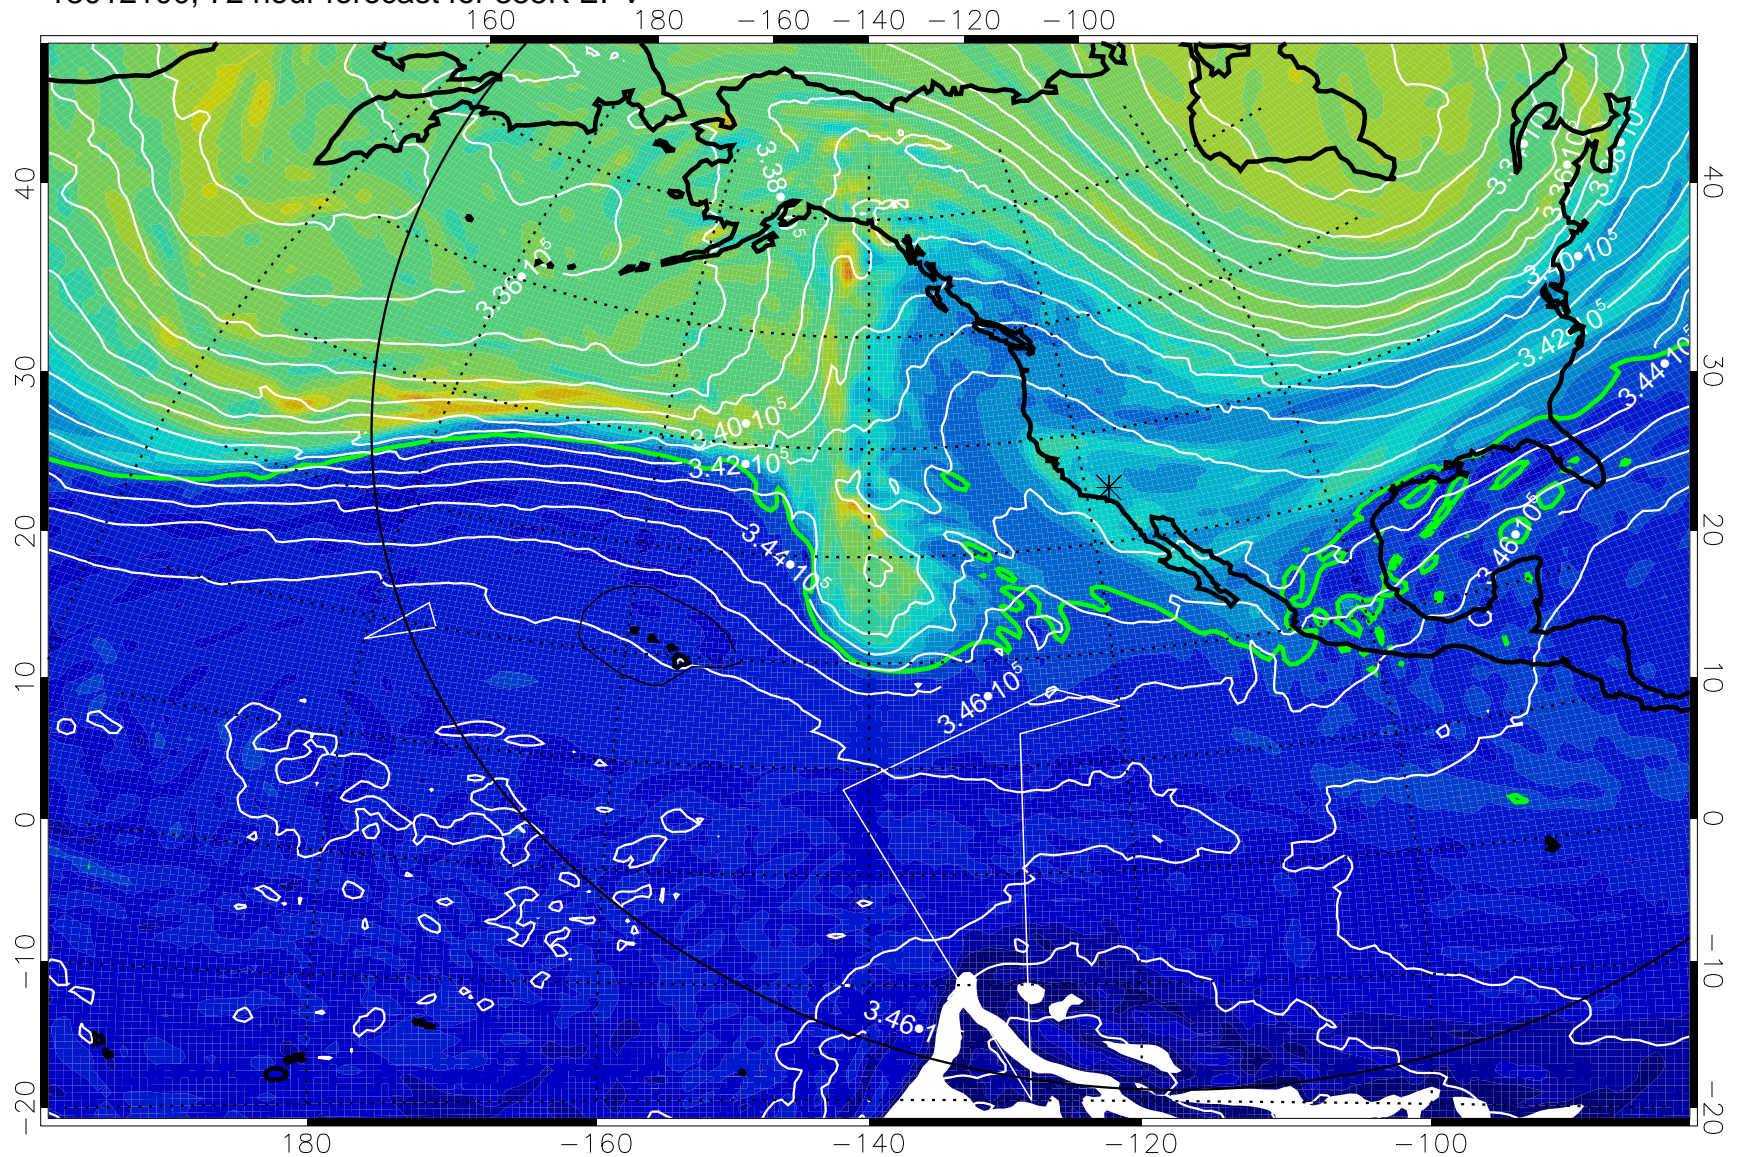

160 180 -160 -140 -120 -100

0  $5.0 \cdot 10^{-6}$   $1.0 \cdot 10^{-5}$   $1.5 \cdot 10^{-5}$   
PVU

355K Montgomery Streamfunction, white  
EPV Tropopause (2 PVU) Position  
Range ring of 6000 km -- 19 hours GH round trip

13012006, 54 hour forecast for 355K EPV

355K Montgomery Streamfunction, white  
EPV Tropopause (2 PVU) Position  
Range ring of 6000 km -- 19 hours GH round trip

13012012, 60 hour forecast for 355K EPV

355K Montgomery Streamfunction, white  
EPV Tropopause (2 PVU) Position  
Range ring of 6000 km -- 19 hours GH round trip

13012018, 66 hour forecast for 355K EPV

355K Montgomery Streamfunction, white  
EPV Tropopause (2 PVU) Position  
Range ring of 6000 km -- 19 hours GH round trip

13012100, 72 hour forecast for 355K EPV

355K Montgomery Streamfunction, white  
EPV Tropopause (2 PVU) Position  
Range ring of 6000 km -- 19 hours GH round trip

13012112, 84 hour forecast for 355K EPV

PVU

355K Montgomery Streamfunction, white  
EPV Tropopause (2 PVU) Position  
Range ring of 6000 km -- 19 hours GH round trip

13012118, 90 hour forecast for 355K EPV