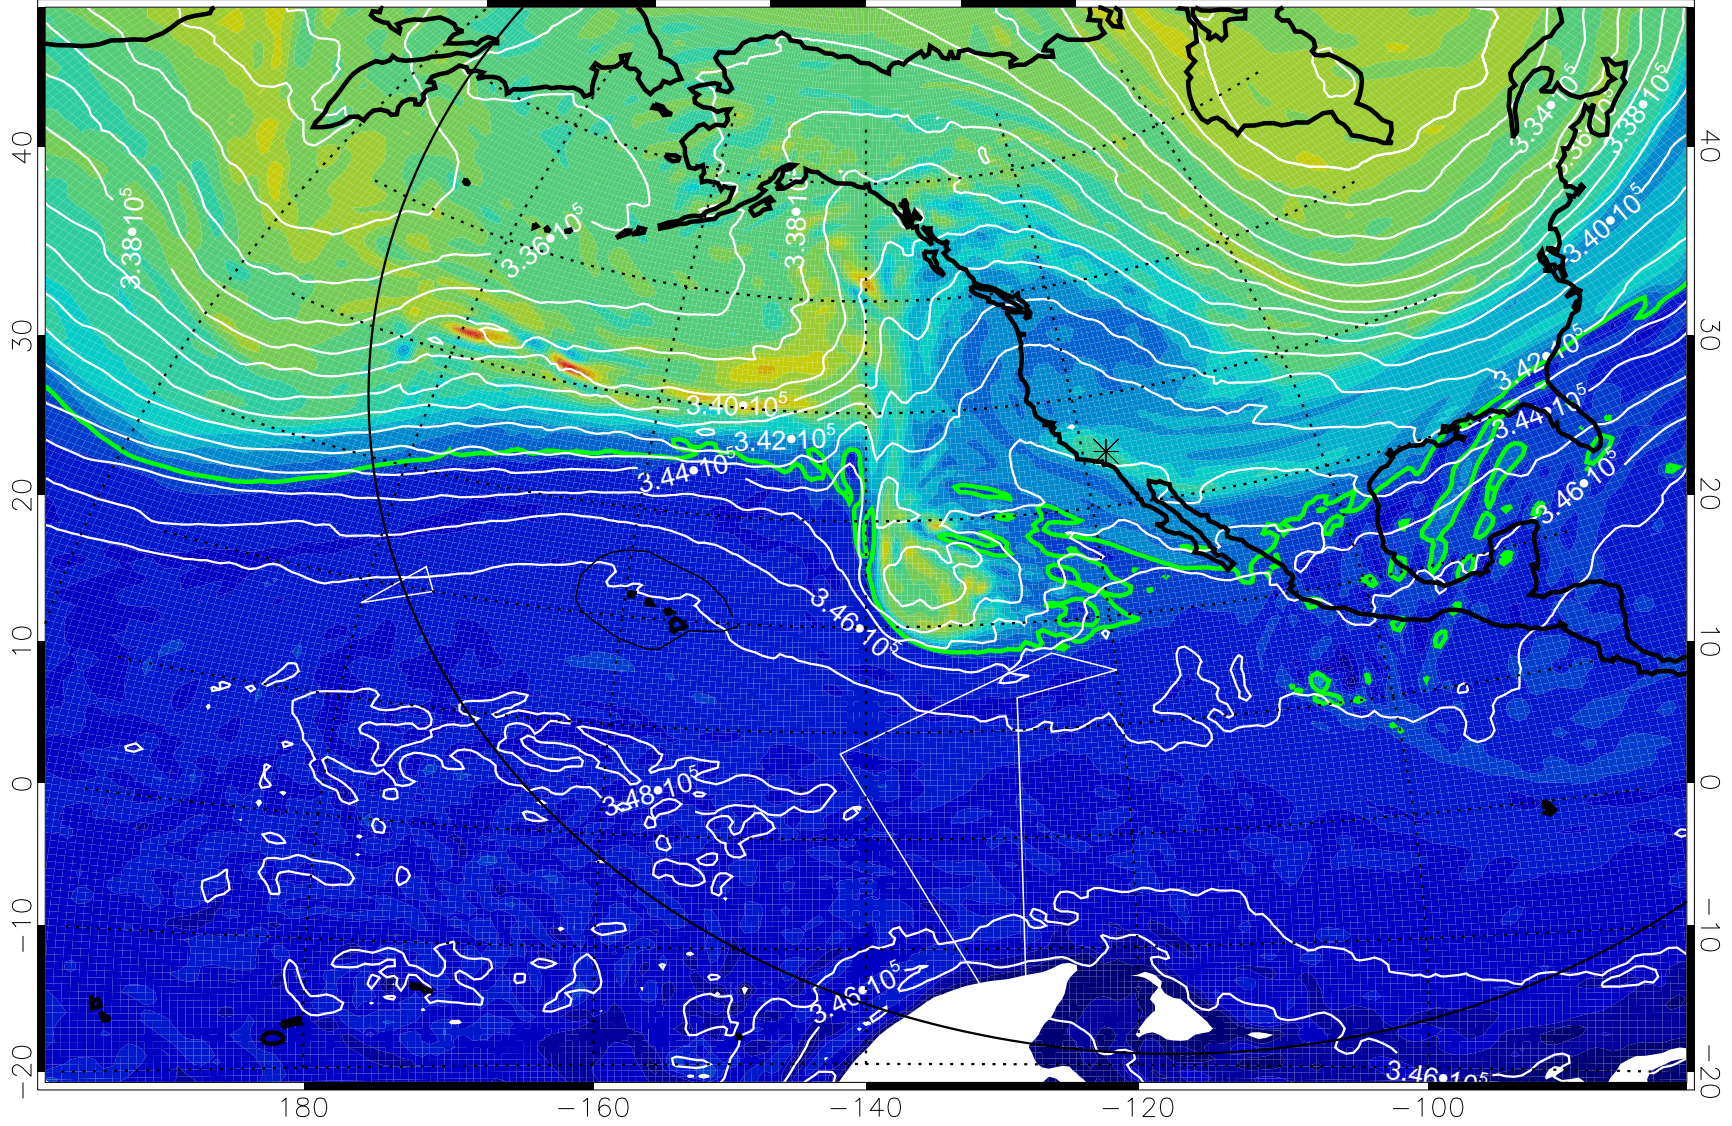

13012018, 66 hour forecast for 355K EPV

355K Montgomery Streamfunction, white  
EPV Tropopause (2 PVU) Position  
Range ring of 6000 km -- 19 hours GH round trip

13012100, 72 hour forecast for 355K EPV

355K Montgomery Streamfunction, white  
EPV Tropopause (2 PVU) Position  
Range ring of 6000 km -- 19 hours GH round trip

13012112, 84 hour forecast for 355K EPV

PVU

355K Montgomery Streamfunction, white  
EPV Tropopause (2 PVU) Position  
Range ring of 6000 km -- 19 hours GH round trip

13012118, 90 hour forecast for 355K EPV

160 180 -160 -140 -120 -100

355K Montgomery Streamfunction, white  
EPV Tropopause (2 PVU) Position  
Range ring of 6000 km -- 19 hours GH round trip

13012206, 102 hour forecast for 355K EPV

160 180 -160 -140 -120 -100

0  $5.0 \cdot 10^{-6}$   $1.0 \cdot 10^{-5}$   $1.5 \cdot 10^{-5}$   
PVU

355K Montgomery Streamfunction, white  
EPV Tropopause (2 PVU) Position  
Range ring of 6000 km -- 19 hours GH round trip

13012212, 108 hour forecast for 355K EPV