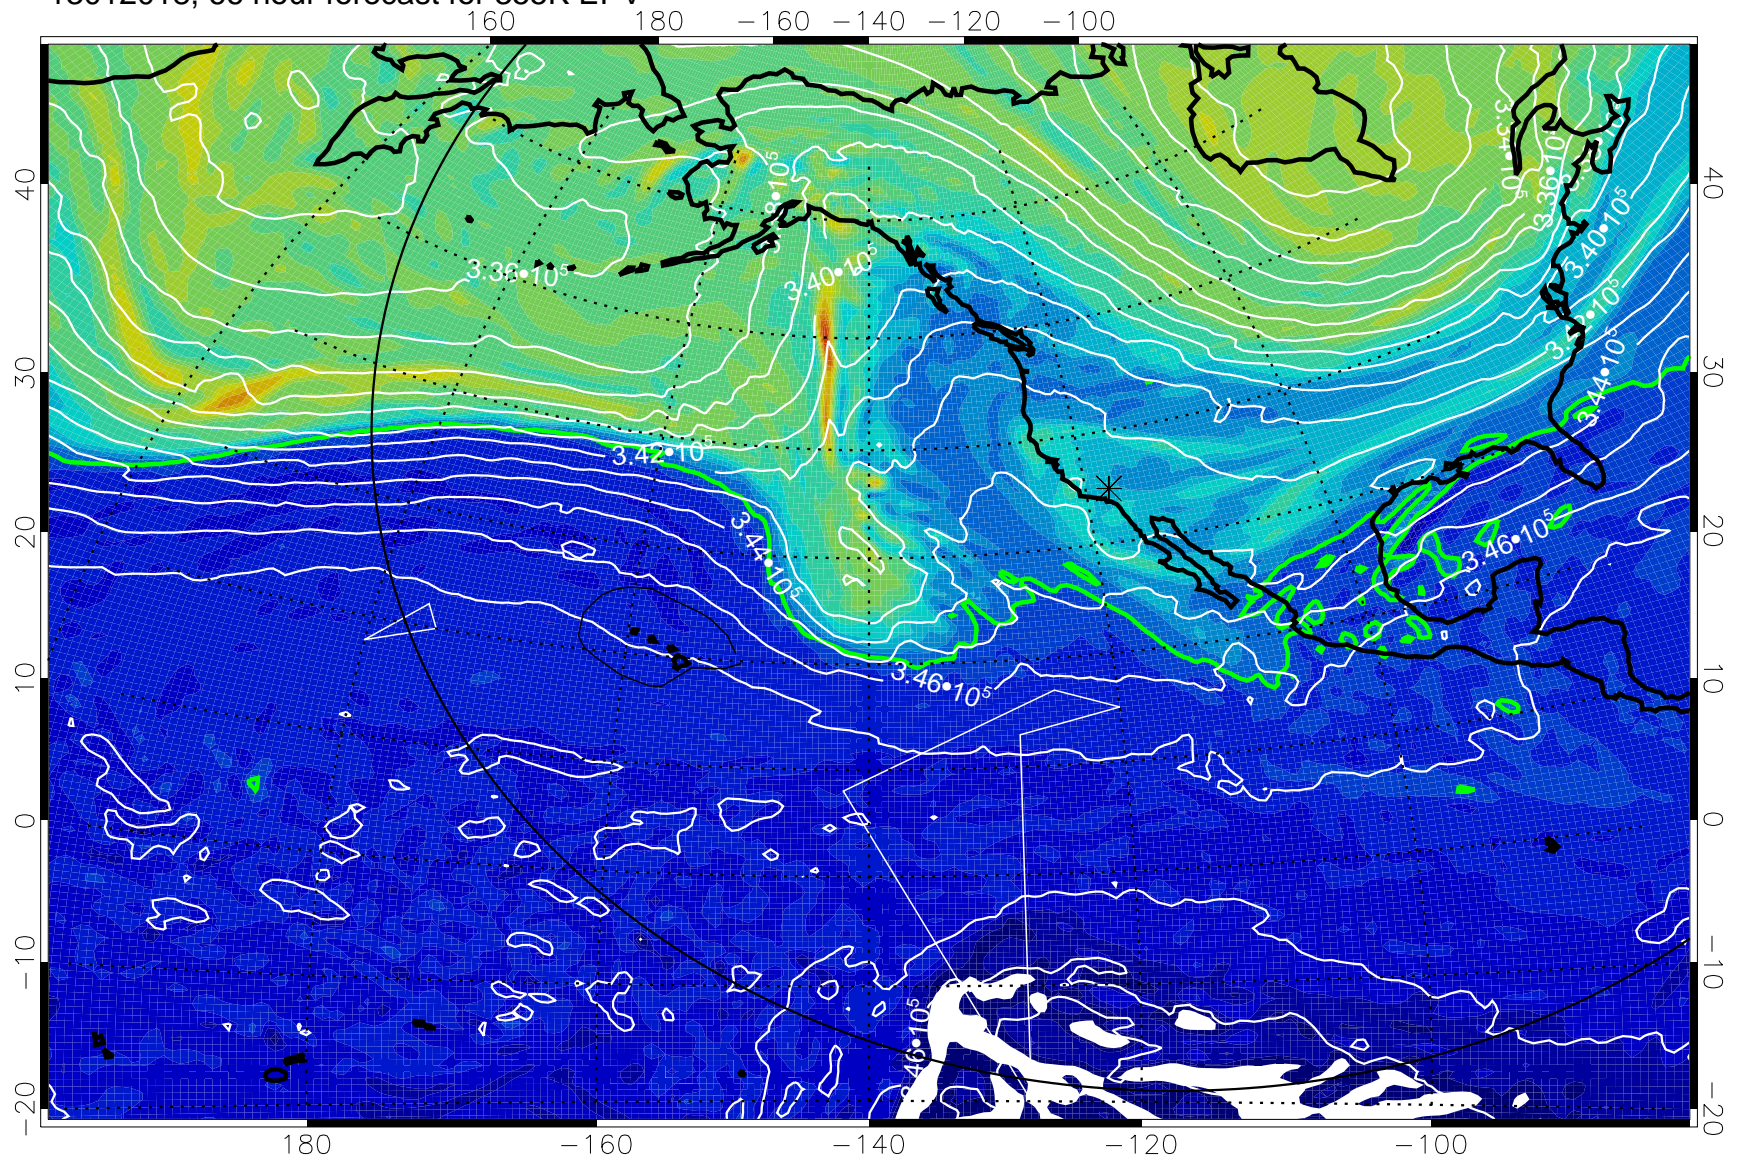

13012006, 54 hour forecast for 355K EPV

355K Montgomery Streamfunction, white  
EPV Tropopause (2 PVU) Position  
Range ring of 6000 km -- 19 hours GH round trip

13012012, 60 hour forecast for 355K EPV

355K Montgomery Streamfunction, white  
EPV Tropopause (2 PVU) Position  
Range ring of 6000 km -- 19 hours GH round trip

13012018, 66 hour forecast for 355K EPV

355K Montgomery Streamfunction, white  
EPV Tropopause (2 PVU) Position  
Range ring of 6000 km -- 19 hours GH round trip

13012100, 72 hour forecast for 355K EPV

355K Montgomery Streamfunction, white  
EPV Tropopause (2 PVU) Position  
Range ring of 6000 km -- 19 hours GH round trip

13012112, 84 hour forecast for 355K EPV

PVU

355K Montgomery Streamfunction, white  
EPV Tropopause (2 PVU) Position  
Range ring of 6000 km -- 19 hours GH round trip

13012118, 90 hour forecast for 355K EPV

160 180 -160 -140 -120 -100

355K Montgomery Streamfunction, white  
EPV Tropopause (2 PVU) Position  
Range ring of 6000 km -- 19 hours GH round trip

13012206, 102 hour forecast for 355K EPV

160 180 -160 -140 -120 -100