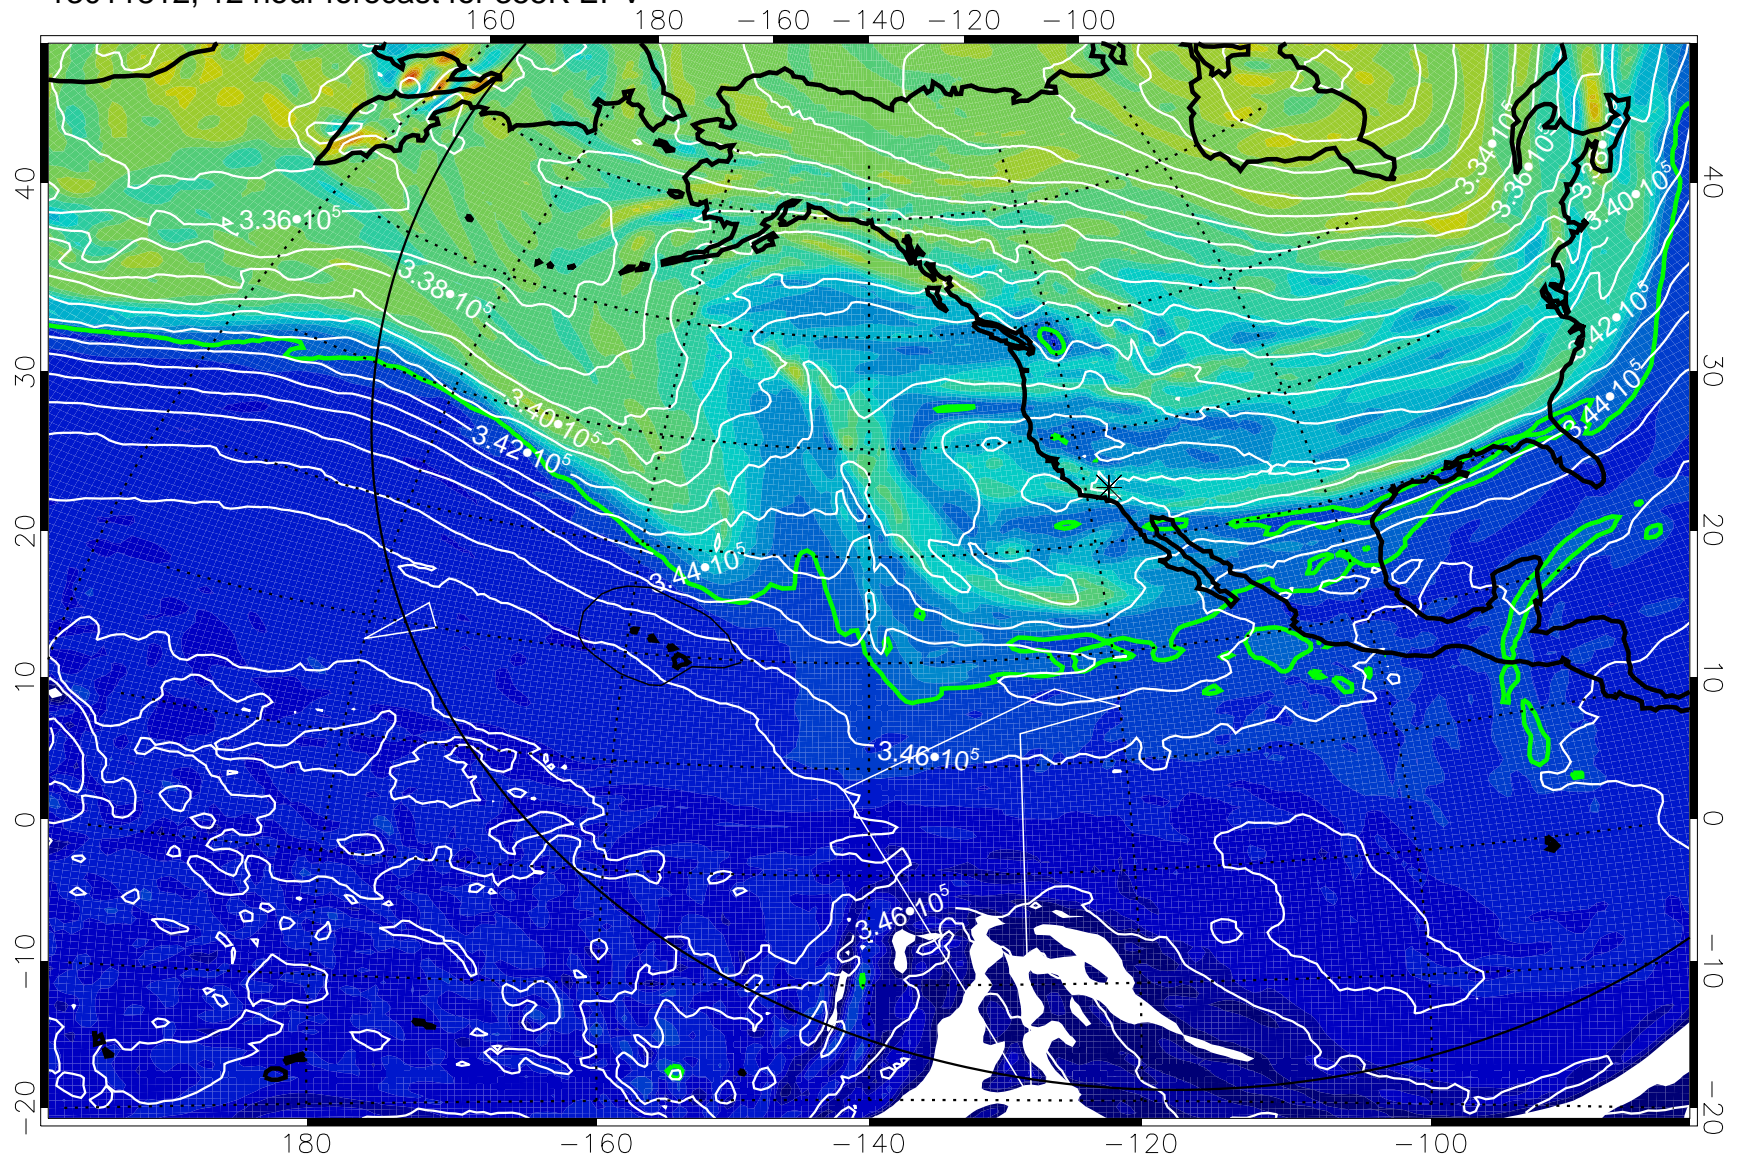

13011812, 12 hour forecast for 355K EPV

355K Montgomery Streamfunction, white  
EPV Tropopause (2 PVU) Position  
Range ring of 6000 km -- 19 hours GH round trip

13011818, 18 hour forecast for 355K EPV

160 180 -160 -140 -120 -100

355K Montgomery Streamfunction, white  
EPV Tropopause (2 PVU) Position  
Range ring of 6000 km -- 19 hours GH round trip

13011900, 24 hour forecast for 355K EPV

13011906, 30 hour forecast for 355K EPV

160 180 -160 -140 -120 -100

0  $5.0 \cdot 10^{-6}$   $1.0 \cdot 10^{-5}$   $1.5 \cdot 10^{-5}$   
PVU

355K Montgomery Streamfunction, white  
EPV Tropopause (2 PVU) Position  
Range ring of 6000 km -- 19 hours GH round trip

13011912, 36 hour forecast for 355K EPV

13011918, 42 hour forecast for 355K EPV

160 180 -160 -140 -120 -100

355K Montgomery Streamfunction, white  
EPV Tropopause (2 PVU) Position  
Range ring of 6000 km -- 19 hours GH round trip

13012000, 48 hour forecast for 355K EPV