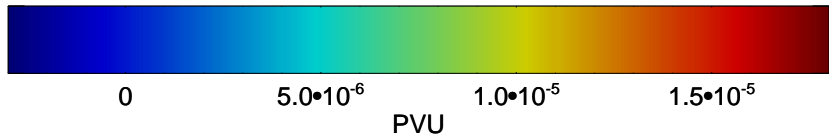

13011812, 12 hour forecast for 355K EPV

355K Montgomery Streamfunction, white  
EPV Tropopause (2 PVU) Position  
Range ring of 6000 km -- 19 hours GH round trip

13011818, 18 hour forecast for 355K EPV

160 180 -160 -140 -120 -100