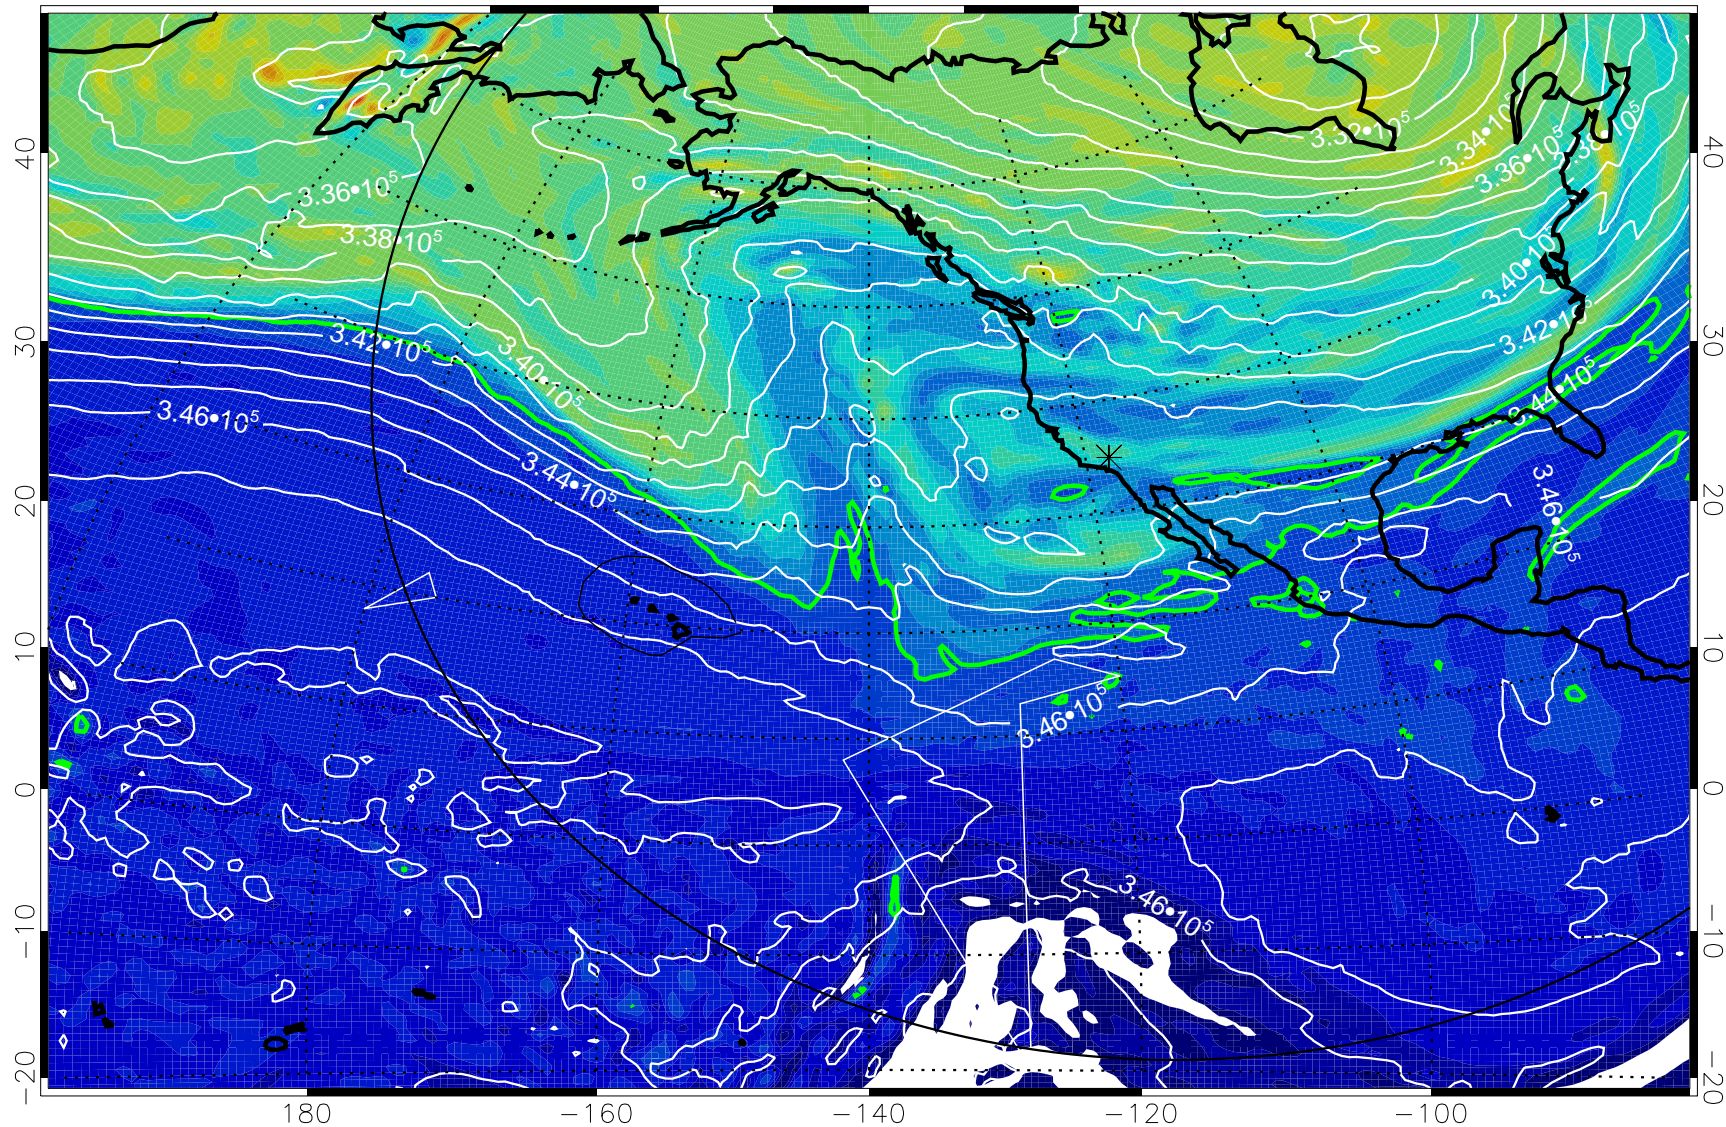

13011812, 12 hour forecast for 355K EPV

355K Montgomery Streamfunction, white  
EPV Tropopause (2 PVU) Position  
Range ring of 6000 km -- 19 hours GH round trip

13011818, 18 hour forecast for 355K EPV

160 180 -160 -140 -120 -100

355K Montgomery Streamfunction, white  
EPV Tropopause (2 PVU) Position  
Range ring of 6000 km -- 19 hours GH round trip

13011900, 24 hour forecast for 355K EPV

13011906, 30 hour forecast for 355K EPV

160 180 -160 -140 -120 -100

0  $5.0 \cdot 10^{-6}$   $1.0 \cdot 10^{-5}$   $1.5 \cdot 10^{-5}$   
PVU

355K Montgomery Streamfunction, white  
EPV Tropopause (2 PVU) Position  
Range ring of 6000 km -- 19 hours GH round trip

13011912, 36 hour forecast for 355K EPV

13011918, 42 hour forecast for 355K EPV

160 180 -160 -140 -120 -100

355K Montgomery Streamfunction, white  
EPV Tropopause (2 PVU) Position  
Range ring of 6000 km -- 19 hours GH round trip

13012000, 48 hour forecast for 355K EPV