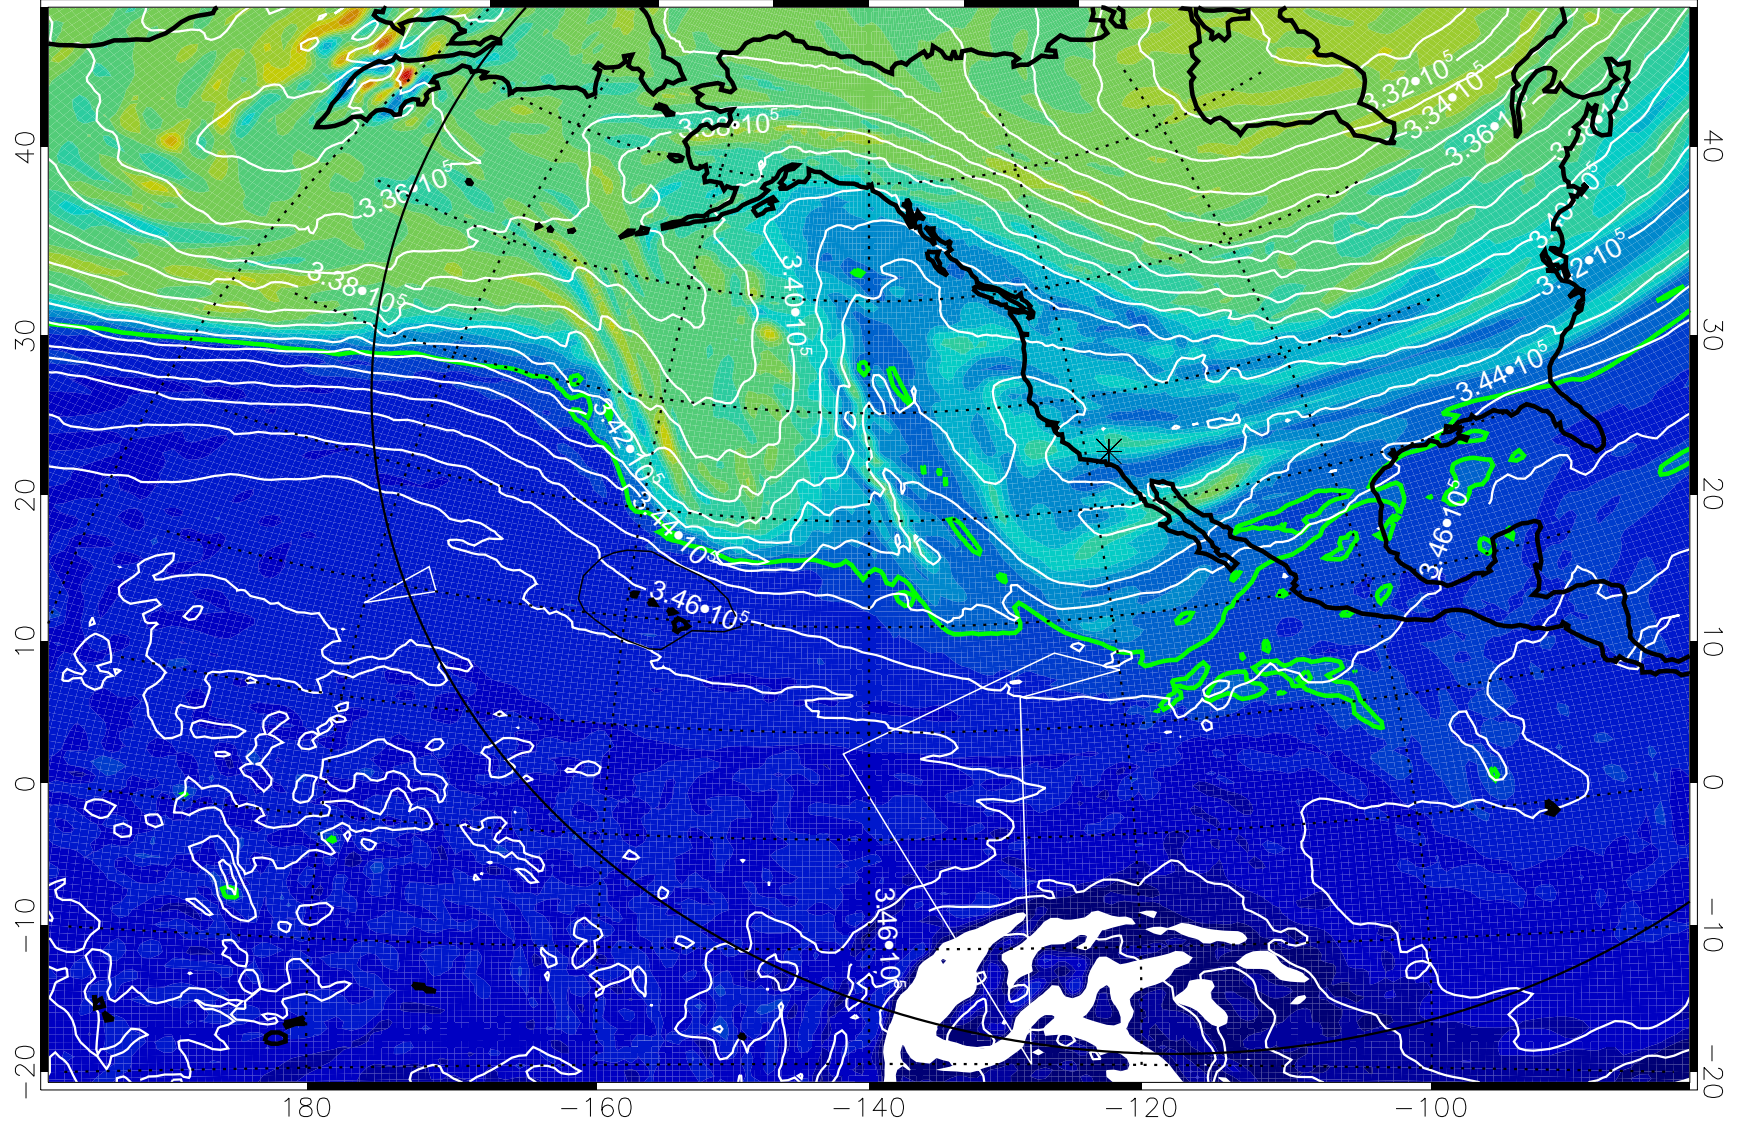

13011912, 36 hour forecast for 355K EPV

160 180 -160 -140 -120 -100

0 $5.0 \cdot 10^{-6}$ $1.0 \cdot 10^{-5}$ $1.5 \cdot 10^{-5}$
PVU

355K Montgomery Streamfunction, white
EPV Tropopause (2 PVU) Position
Range ring of 6000 km -- 19 hours GH round trip