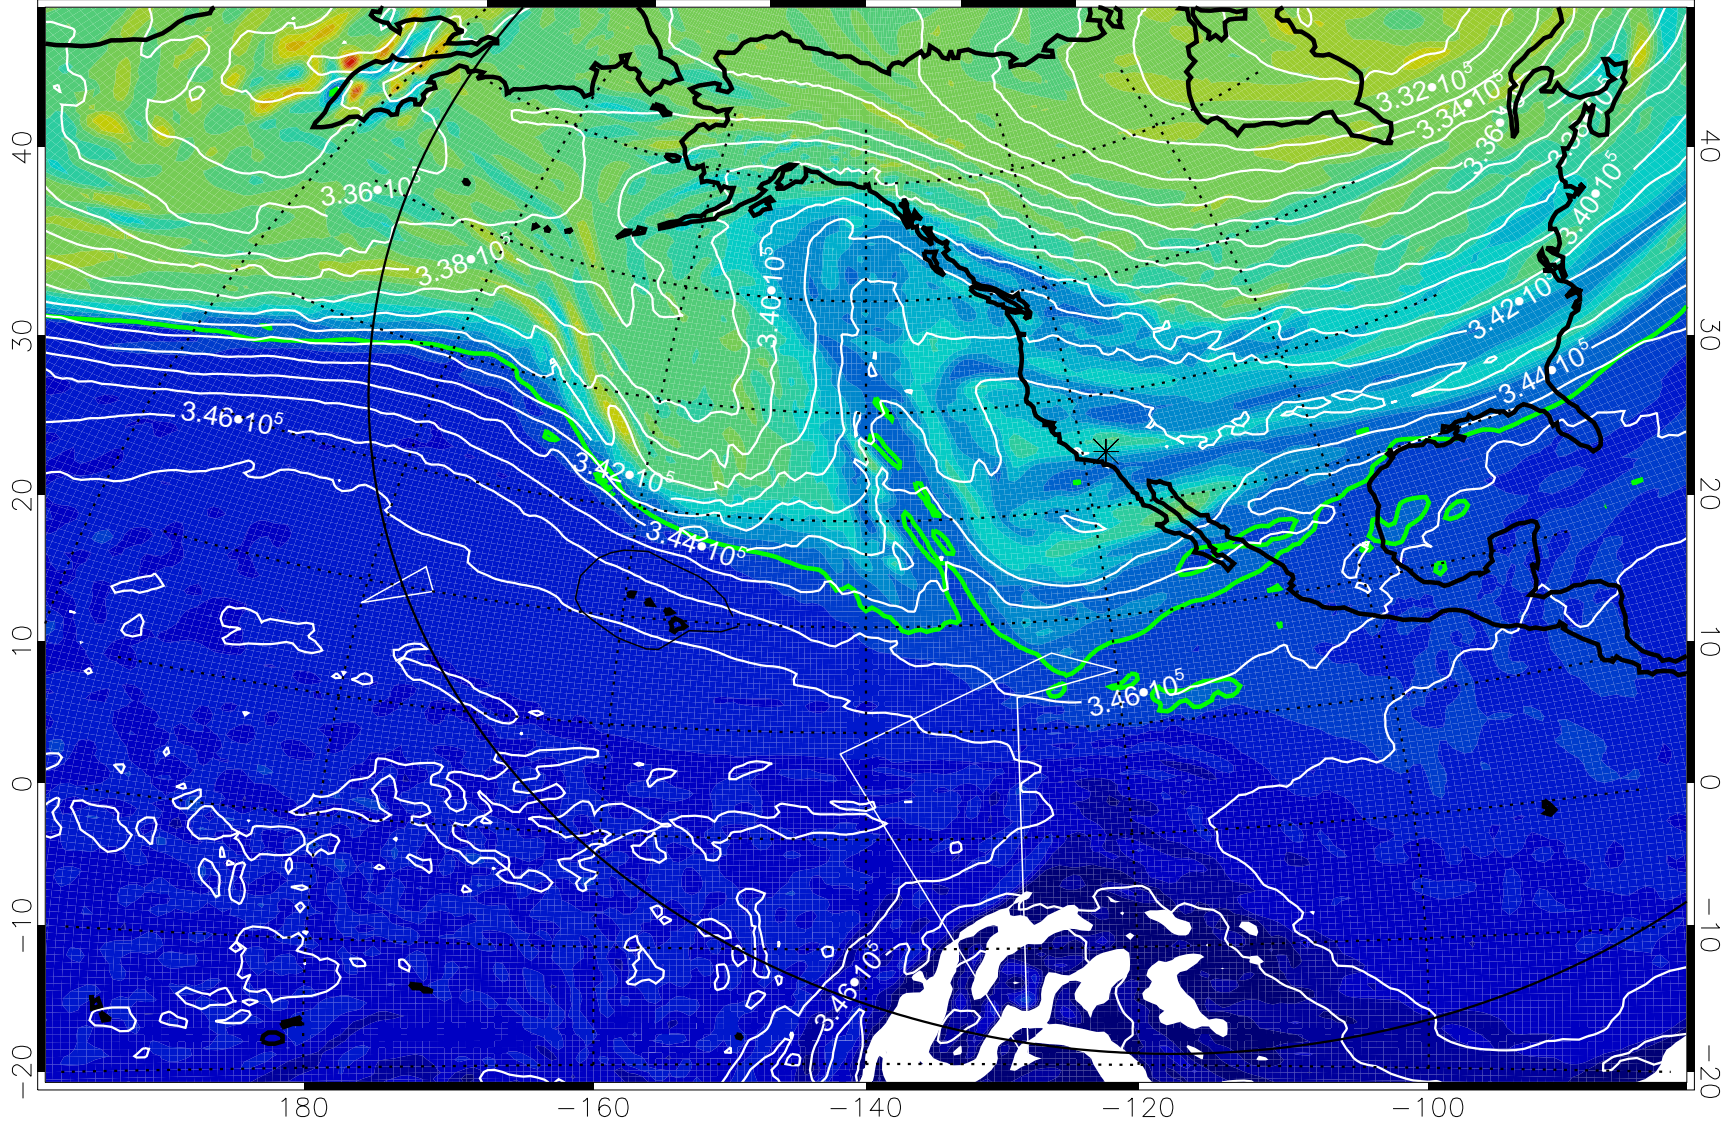

13011812, 12 hour forecast for 355K EPV

355K Montgomery Streamfunction, white  
EPV Tropopause (2 PVU) Position  
Range ring of 6000 km -- 19 hours GH round trip

13011818, 18 hour forecast for 355K EPV

160 180 -160 -140 -120 -100

355K Montgomery Streamfunction, white  
EPV Tropopause (2 PVU) Position  
Range ring of 6000 km -- 19 hours GH round trip

13011900, 24 hour forecast for 355K EPV

13011906, 30 hour forecast for 355K EPV

160 180 -160 -140 -120 -100

0  $5.0 \cdot 10^{-6}$   $1.0 \cdot 10^{-5}$   $1.5 \cdot 10^{-5}$   
PVU

355K Montgomery Streamfunction, white  
EPV Tropopause (2 PVU) Position  
Range ring of 6000 km -- 19 hours GH round trip

13011912, 36 hour forecast for 355K EPV

13011918, 42 hour forecast for 355K EPV

160 180 -160 -140 -120 -100

355K Montgomery Streamfunction, white  
EPV Tropopause (2 PVU) Position  
Range ring of 6000 km -- 19 hours GH round trip

13012000, 48 hour forecast for 355K EPV