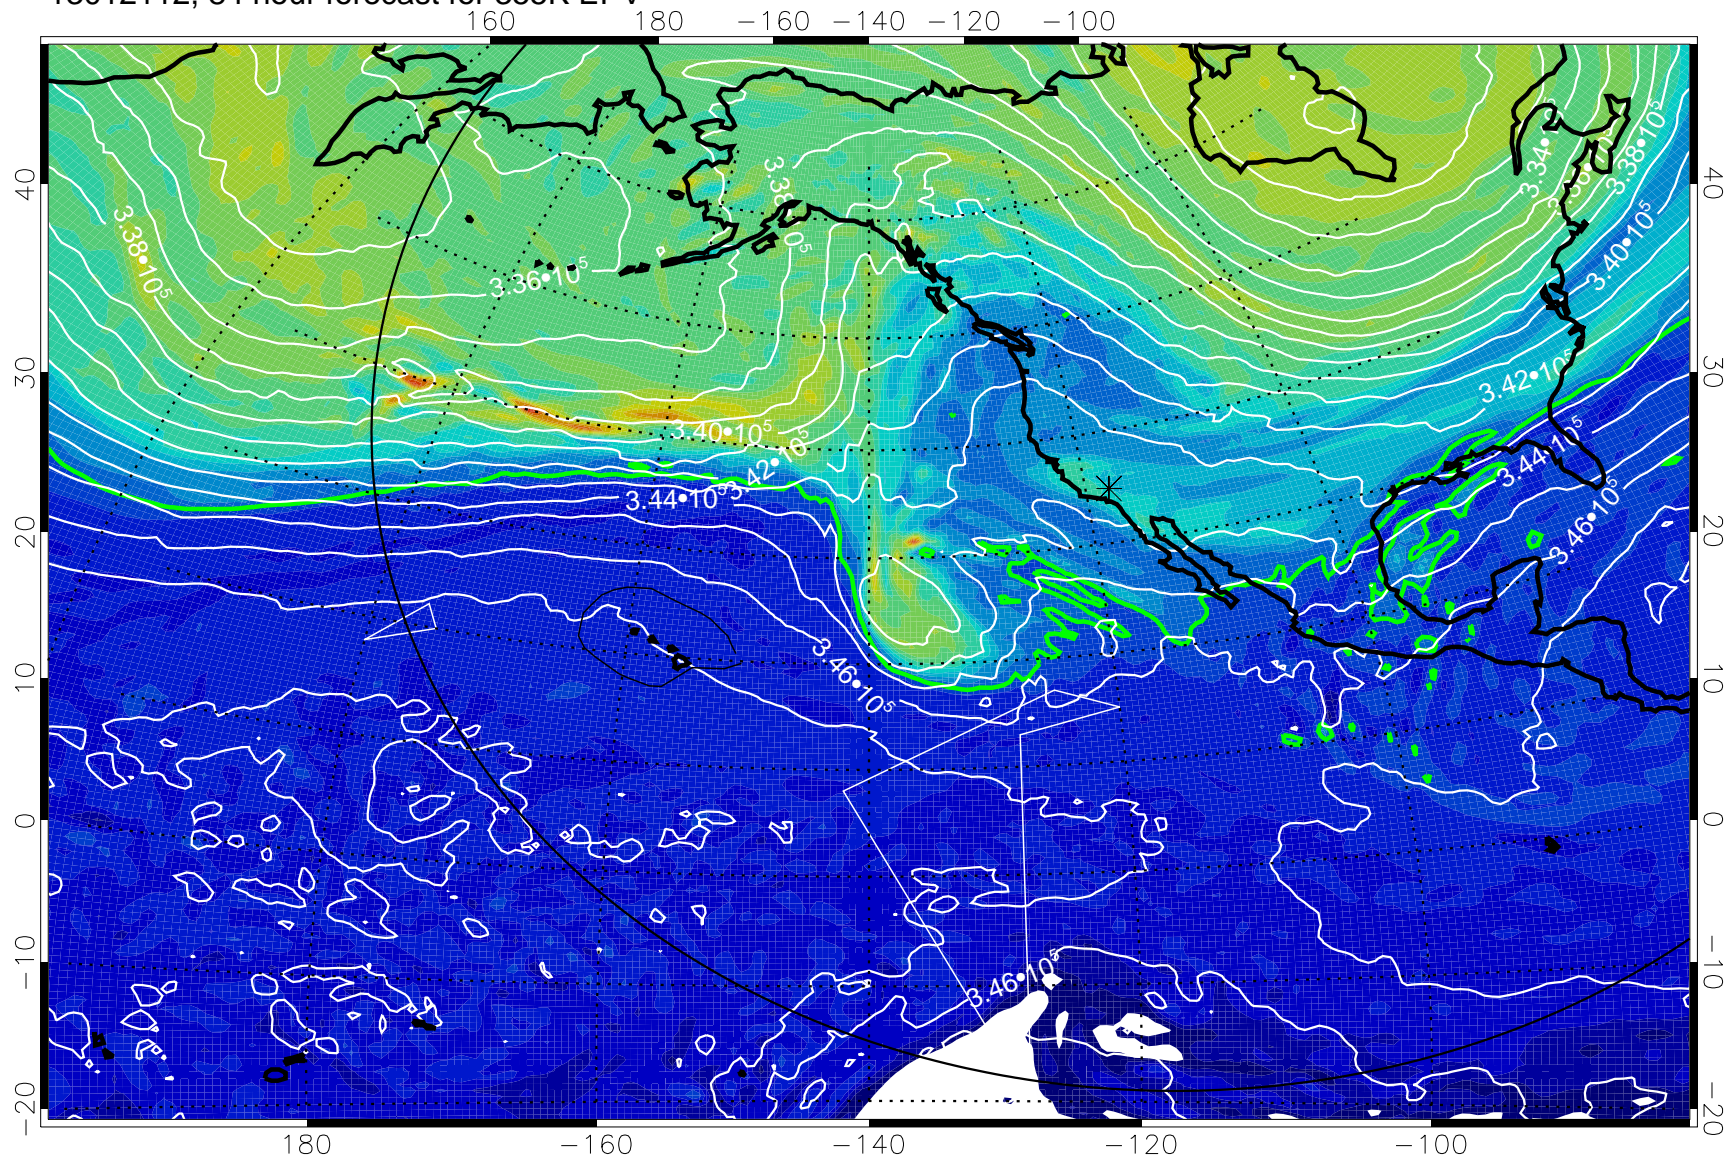

13012006, 54 hour forecast for 355K EPV

355K Montgomery Streamfunction, white  
EPV Tropopause (2 PVU) Position  
Range ring of 6000 km -- 19 hours GH round trip

13012012, 60 hour forecast for 355K EPV

355K Montgomery Streamfunction, white  
EPV Tropopause (2 PVU) Position  
Range ring of 6000 km -- 19 hours GH round trip

13012018, 66 hour forecast for 355K EPV

355K Montgomery Streamfunction, white  
EPV Tropopause (2 PVU) Position  
Range ring of 6000 km -- 19 hours GH round trip

13012100, 72 hour forecast for 355K EPV

355K Montgomery Streamfunction, white  
EPV Tropopause (2 PVU) Position  
Range ring of 6000 km -- 19 hours GH round trip

13012112, 84 hour forecast for 355K EPV

PVU

355K Montgomery Streamfunction, white  
EPV Tropopause (2 PVU) Position  
Range ring of 6000 km -- 19 hours GH round trip

13012118, 90 hour forecast for 355K EPV

160 180 -160 -140 -120 -100

355K Montgomery Streamfunction, white  
EPV Tropopause (2 PVU) Position  
Range ring of 6000 km -- 19 hours GH round trip

13012206, 102 hour forecast for 355K EPV

160 180 -160 -140 -120 -100