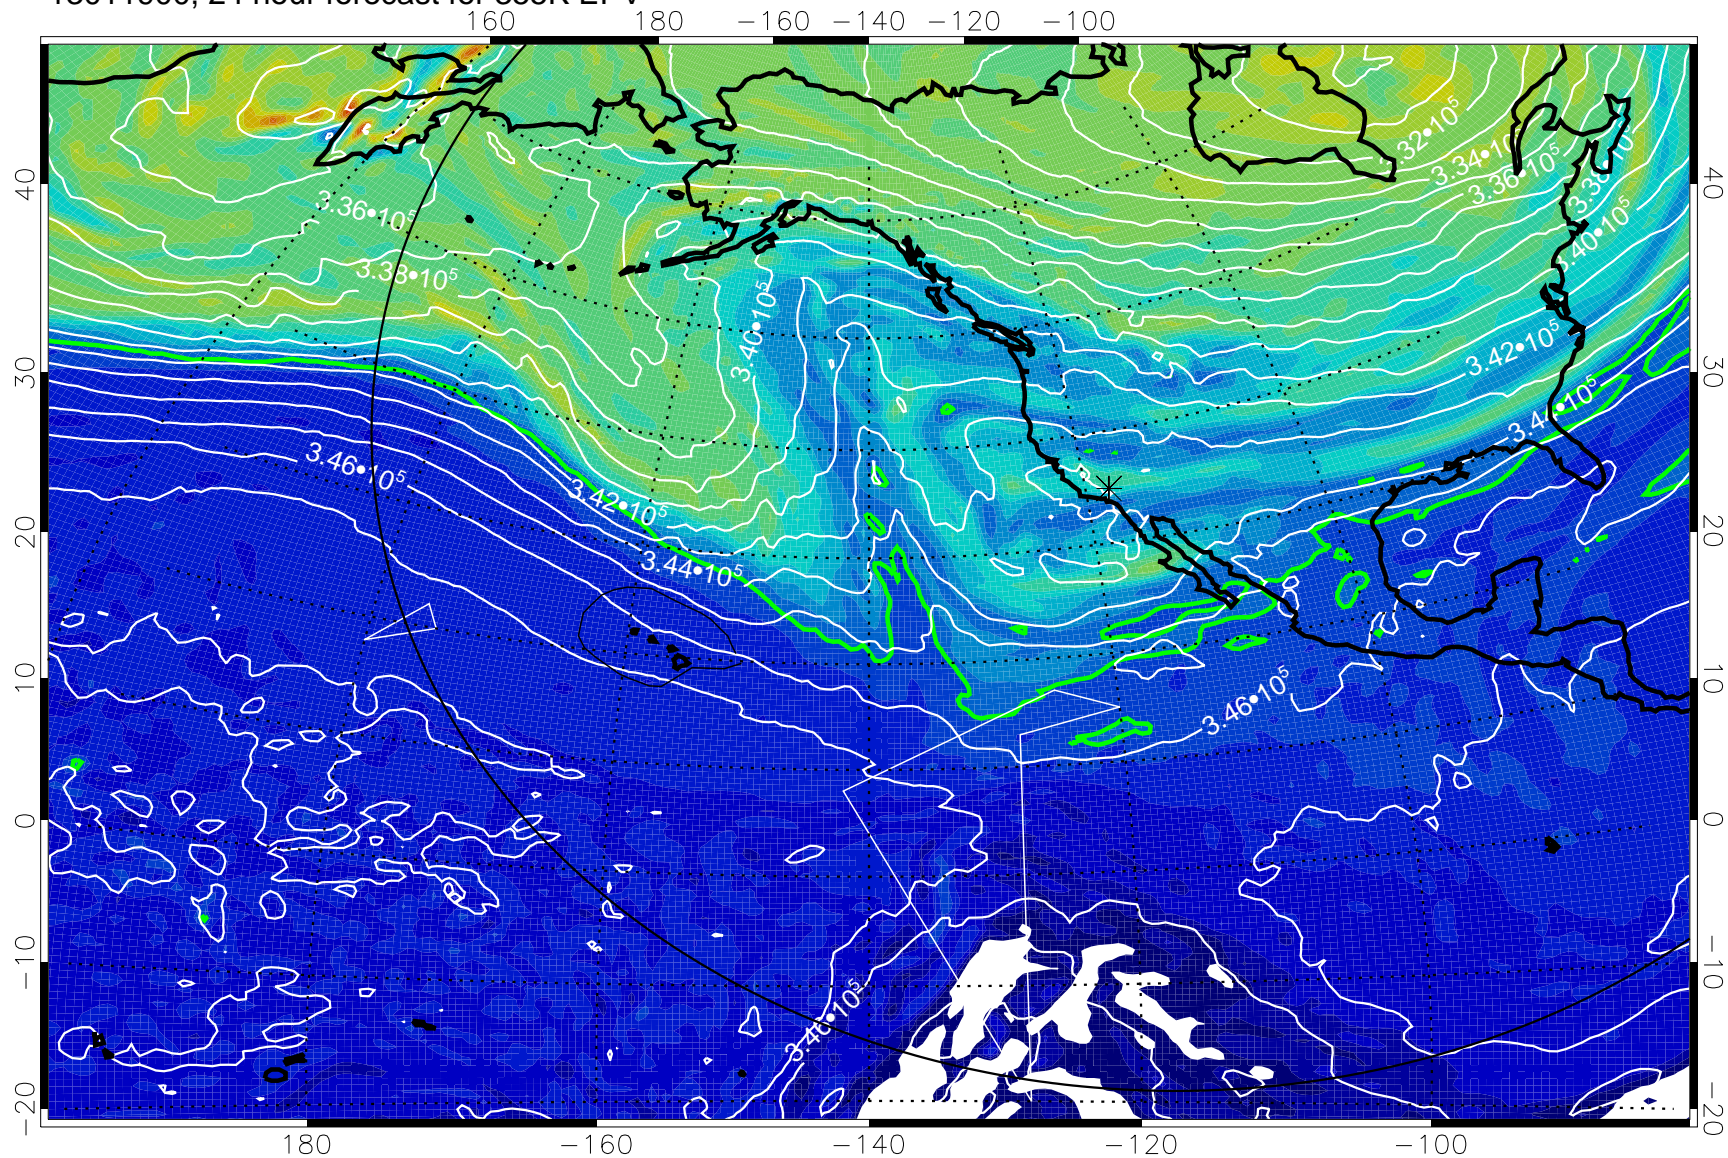

13011812, 12 hour forecast for 355K EPV

355K Montgomery Streamfunction, white  
EPV Tropopause (2 PVU) Position  
Range ring of 6000 km -- 19 hours GH round trip

13011818, 18 hour forecast for 355K EPV

160 180 -160 -140 -120 -100

355K Montgomery Streamfunction, white  
EPV Tropopause (2 PVU) Position  
Range ring of 6000 km -- 19 hours GH round trip

13011900, 24 hour forecast for 355K EPV

13011906, 30 hour forecast for 355K EPV

160 180 -160 -140 -120 -100

0  $5.0 \cdot 10^{-6}$   $1.0 \cdot 10^{-5}$   $1.5 \cdot 10^{-5}$   
PVU

355K Montgomery Streamfunction, white  
EPV Tropopause (2 PVU) Position  
Range ring of 6000 km -- 19 hours GH round trip

13011912, 36 hour forecast for 355K EPV

13011918, 42 hour forecast for 355K EPV

160 180 -160 -140 -120 -100

355K Montgomery Streamfunction, white  
EPV Tropopause (2 PVU) Position  
Range ring of 6000 km -- 19 hours GH round trip

13012000, 48 hour forecast for 355K EPV