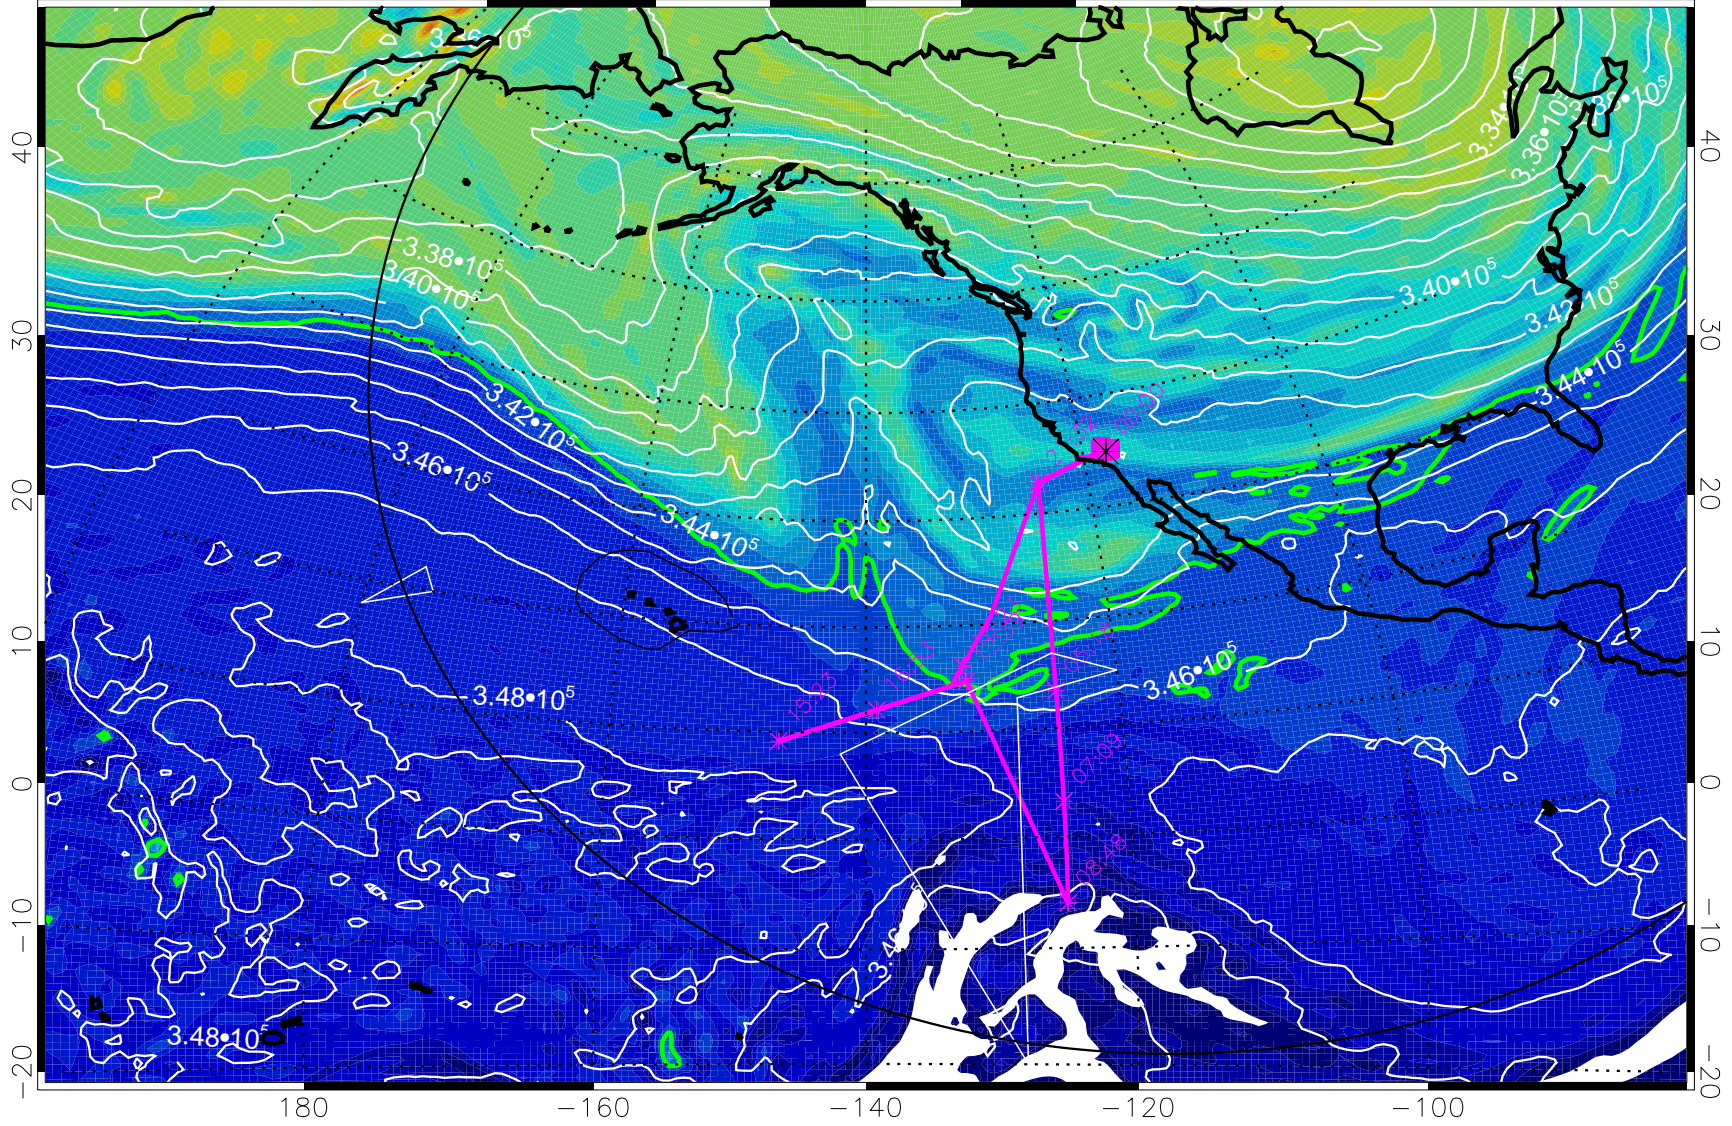

355K Montgomery Streamfunction, white
EPV Tropopause (2 PVU) Position
Range ring of 6000 km -- 19 hours GH round trip

13011806, 30 hour forecast for 355K EPV

0 $5.0 \cdot 10^{-6}$ $1.0 \cdot 10^{-5}$ $1.5 \cdot 10^{-5}$
PVU

355K Montgomery Streamfunction, white
EPV Tropopause (2 PVU) Position
Range ring of 6000 km -- 19 hours GH round trip

13011812, 36 hour forecast for 355K EPV

355K Montgomery Streamfunction, white
EPV Tropopause (2 PVU) Position
Range ring of 6000 km -- 19 hours GH round trip

13011818, 42 hour forecast for 355K EPV

160 180 -160 -140 -120 -100

0 $5.0 \cdot 10^{-6}$ $1.0 \cdot 10^{-5}$ $1.5 \cdot 10^{-5}$
PVU

355K Montgomery Streamfunction, white
EPV Tropopause (2 PVU) Position
Range ring of 6000 km -- 19 hours GH round trip

13011900, 48 hour forecast for 355K EPV

355K Montgomery Streamfunction, white
EPV Tropopause (2 PVU) Position
Range ring of 6000 km -- 19 hours GH round trip

13011906, 54 hour forecast for 355K EPV

355K Montgomery Streamfunction, white
EPV Tropopause (2 PVU) Position
Range ring of 6000 km -- 19 hours GH round trip