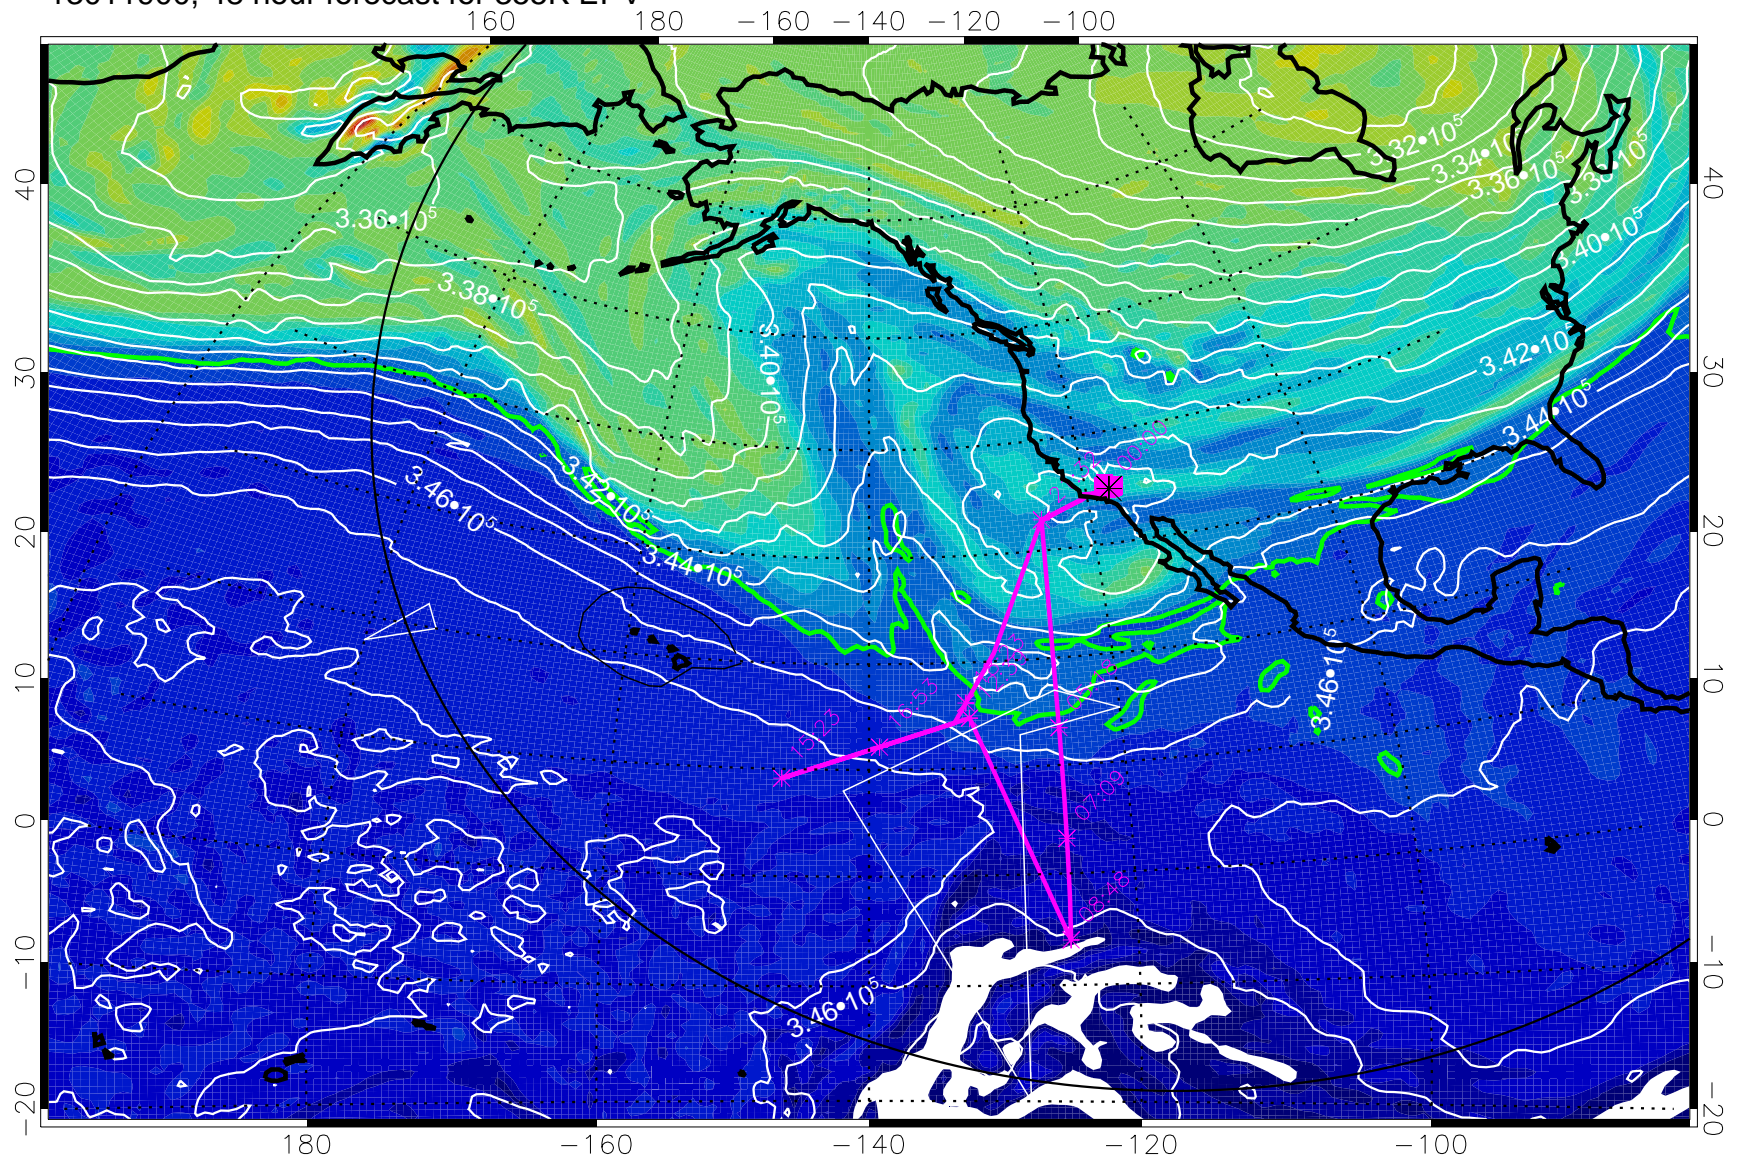

355K Montgomery Streamfunction, white
EPV Tropopause (2 PVU) Position
Range ring of 6000 km -- 19 hours GH round trip

13011812, 36 hour forecast for 355K EPV

355K Montgomery Streamfunction, white
EPV Tropopause (2 PVU) Position
Range ring of 6000 km -- 19 hours GH round trip

13011818, 42 hour forecast for 355K EPV

160 180 -160 -140 -120 -100

0 $5.0 \cdot 10^{-6}$ $1.0 \cdot 10^{-5}$ $1.5 \cdot 10^{-5}$
PVU

355K Montgomery Streamfunction, white
EPV Tropopause (2 PVU) Position
Range ring of 6000 km -- 19 hours GH round trip

13011900, 48 hour forecast for 355K EPV

355K Montgomery Streamfunction, white
EPV Tropopause (2 PVU) Position
Range ring of 6000 km -- 19 hours GH round trip

13011906, 54 hour forecast for 355K EPV

355K Montgomery Streamfunction, white
EPV Tropopause (2 PVU) Position
Range ring of 6000 km -- 19 hours GH round trip

13011912, 60 hour forecast for 355K EPV

355K Montgomery Streamfunction, white
EPV Tropopause (2 PVU) Position
Range ring of 6000 km -- 19 hours GH round trip

13011918, 66 hour forecast for 355K EPV

0 $5.0 \cdot 10^{-6}$ $1.0 \cdot 10^{-5}$ $1.5 \cdot 10^{-5}$
PVU