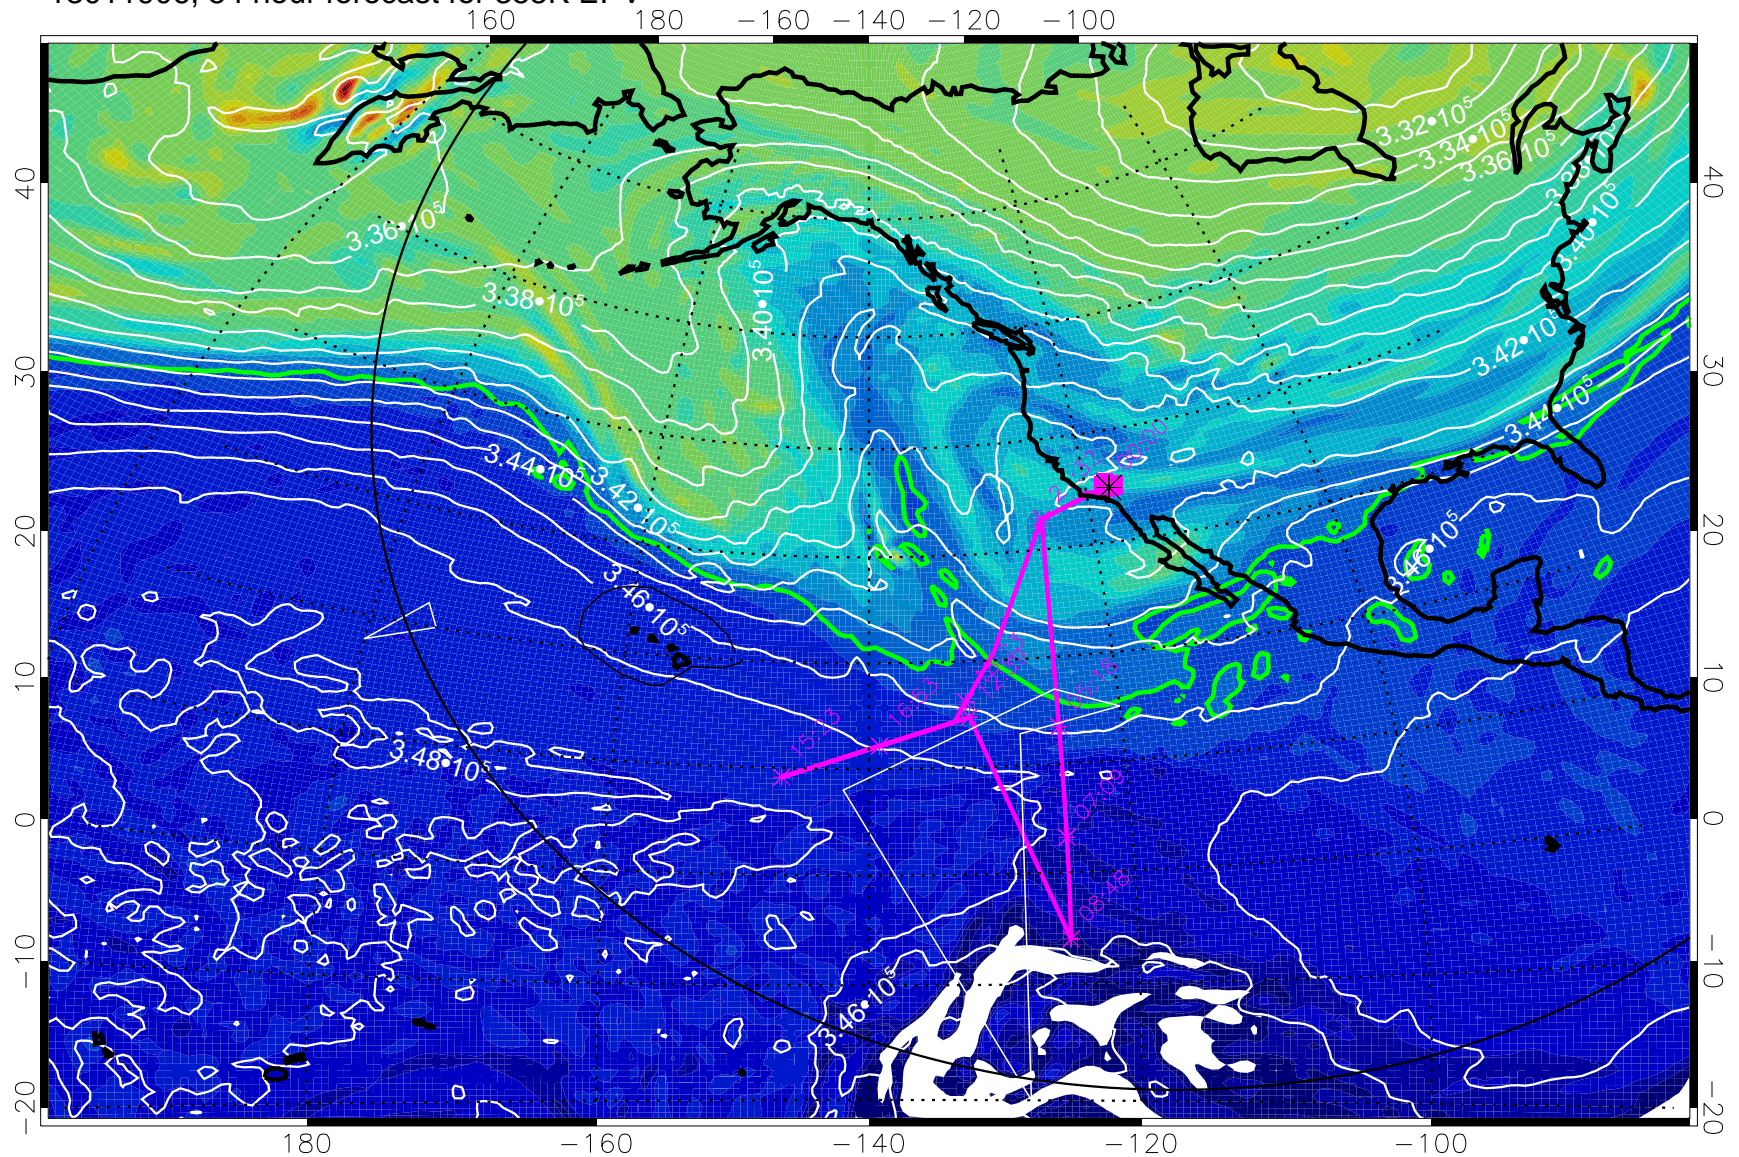

355K Montgomery Streamfunction, white
EPV Tropopause (2 PVU) Position
Range ring of 6000 km -- 19 hours GH round trip

13011812, 36 hour forecast for 355K EPV

355K Montgomery Streamfunction, white
EPV Tropopause (2 PVU) Position
Range ring of 6000 km -- 19 hours GH round trip

13011818, 42 hour forecast for 355K EPV

160 180 -160 -140 -120 -100

0 $5.0 \cdot 10^{-6}$ $1.0 \cdot 10^{-5}$ $1.5 \cdot 10^{-5}$
PVU

355K Montgomery Streamfunction, white
EPV Tropopause (2 PVU) Position
Range ring of 6000 km -- 19 hours GH round trip

13011900, 48 hour forecast for 355K EPV

355K Montgomery Streamfunction, white
EPV Tropopause (2 PVU) Position
Range ring of 6000 km -- 19 hours GH round trip

13011906, 54 hour forecast for 355K EPV

355K Montgomery Streamfunction, white
EPV Tropopause (2 PVU) Position
Range ring of 6000 km -- 19 hours GH round trip

13011912, 60 hour forecast for 355K EPV

355K Montgomery Streamfunction, white
EPV Tropopause (2 PVU) Position
Range ring of 6000 km -- 19 hours GH round trip

13011918, 66 hour forecast for 355K EPV

0 $5.0 \cdot 10^{-6}$ $1.0 \cdot 10^{-5}$ $1.5 \cdot 10^{-5}$
PVU