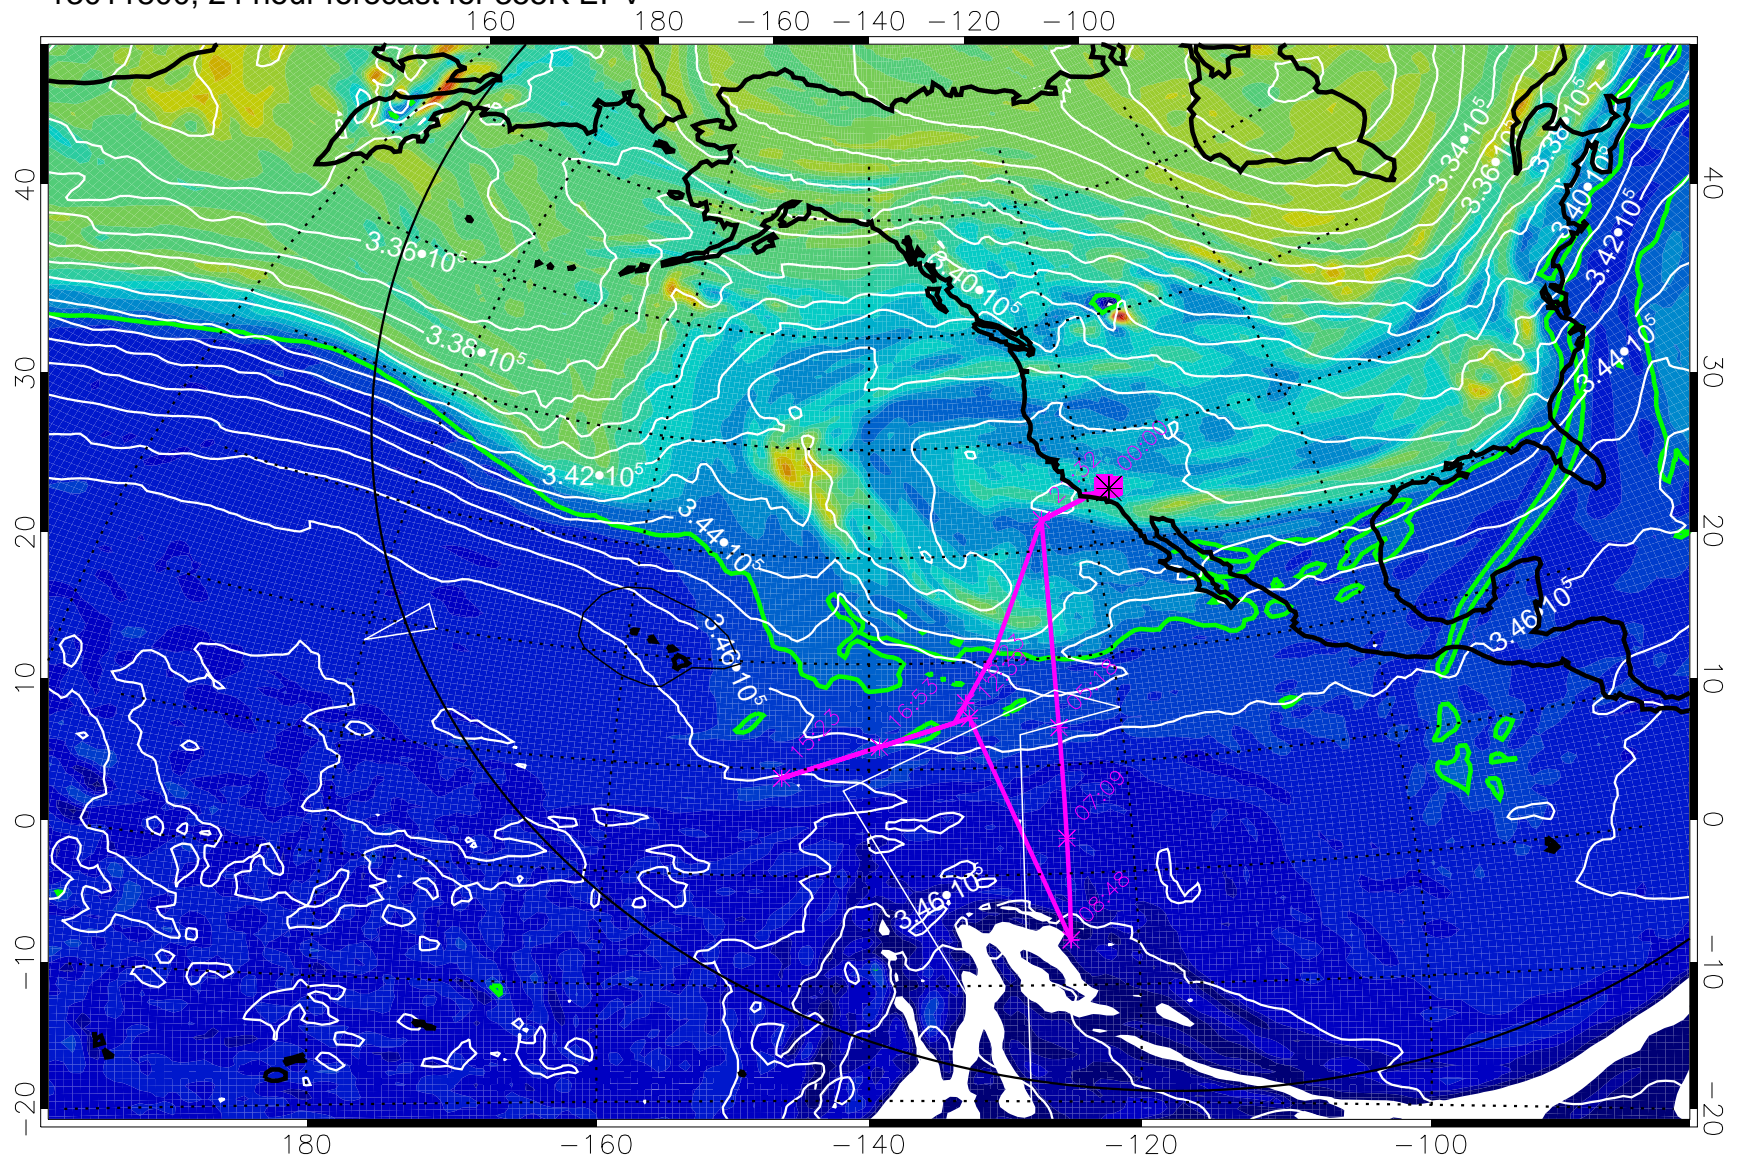

13011712, 12 hour forecast for 355K EPV

355K Montgomery Streamfunction, white
EPV Tropopause (2 PVU) Position
Range ring of 6000 km -- 19 hours GH round trip

13011718, 18 hour forecast for 355K EPV

0 5.0 × 10⁻⁶ 1.0 × 10⁻⁵ 1.5 × 10⁻⁵
PVU

355K Montgomery Streamfunction, white
EPV Tropopause (2 PVU) Position
Range ring of 6000 km -- 19 hours GH round trip

13011800, 24 hour forecast for 355K EPV

0 $5.0 \cdot 10^{-6}$ $1.0 \cdot 10^{-5}$ $1.5 \cdot 10^{-5}$
PVU

355K Montgomery Streamfunction, white
EPV Tropopause (2 PVU) Position
Range ring of 6000 km -- 19 hours GH round trip

13011806, 30 hour forecast for 355K EPV

0 $5.0 \cdot 10^{-6}$ $1.0 \cdot 10^{-5}$ $1.5 \cdot 10^{-5}$
PVU

355K Montgomery Streamfunction, white
EPV Tropopause (2 PVU) Position
Range ring of 6000 km -- 19 hours GH round trip

13011812, 36 hour forecast for 355K EPV

355K Montgomery Streamfunction, white
EPV Tropopause (2 PVU) Position
Range ring of 6000 km -- 19 hours GH round trip