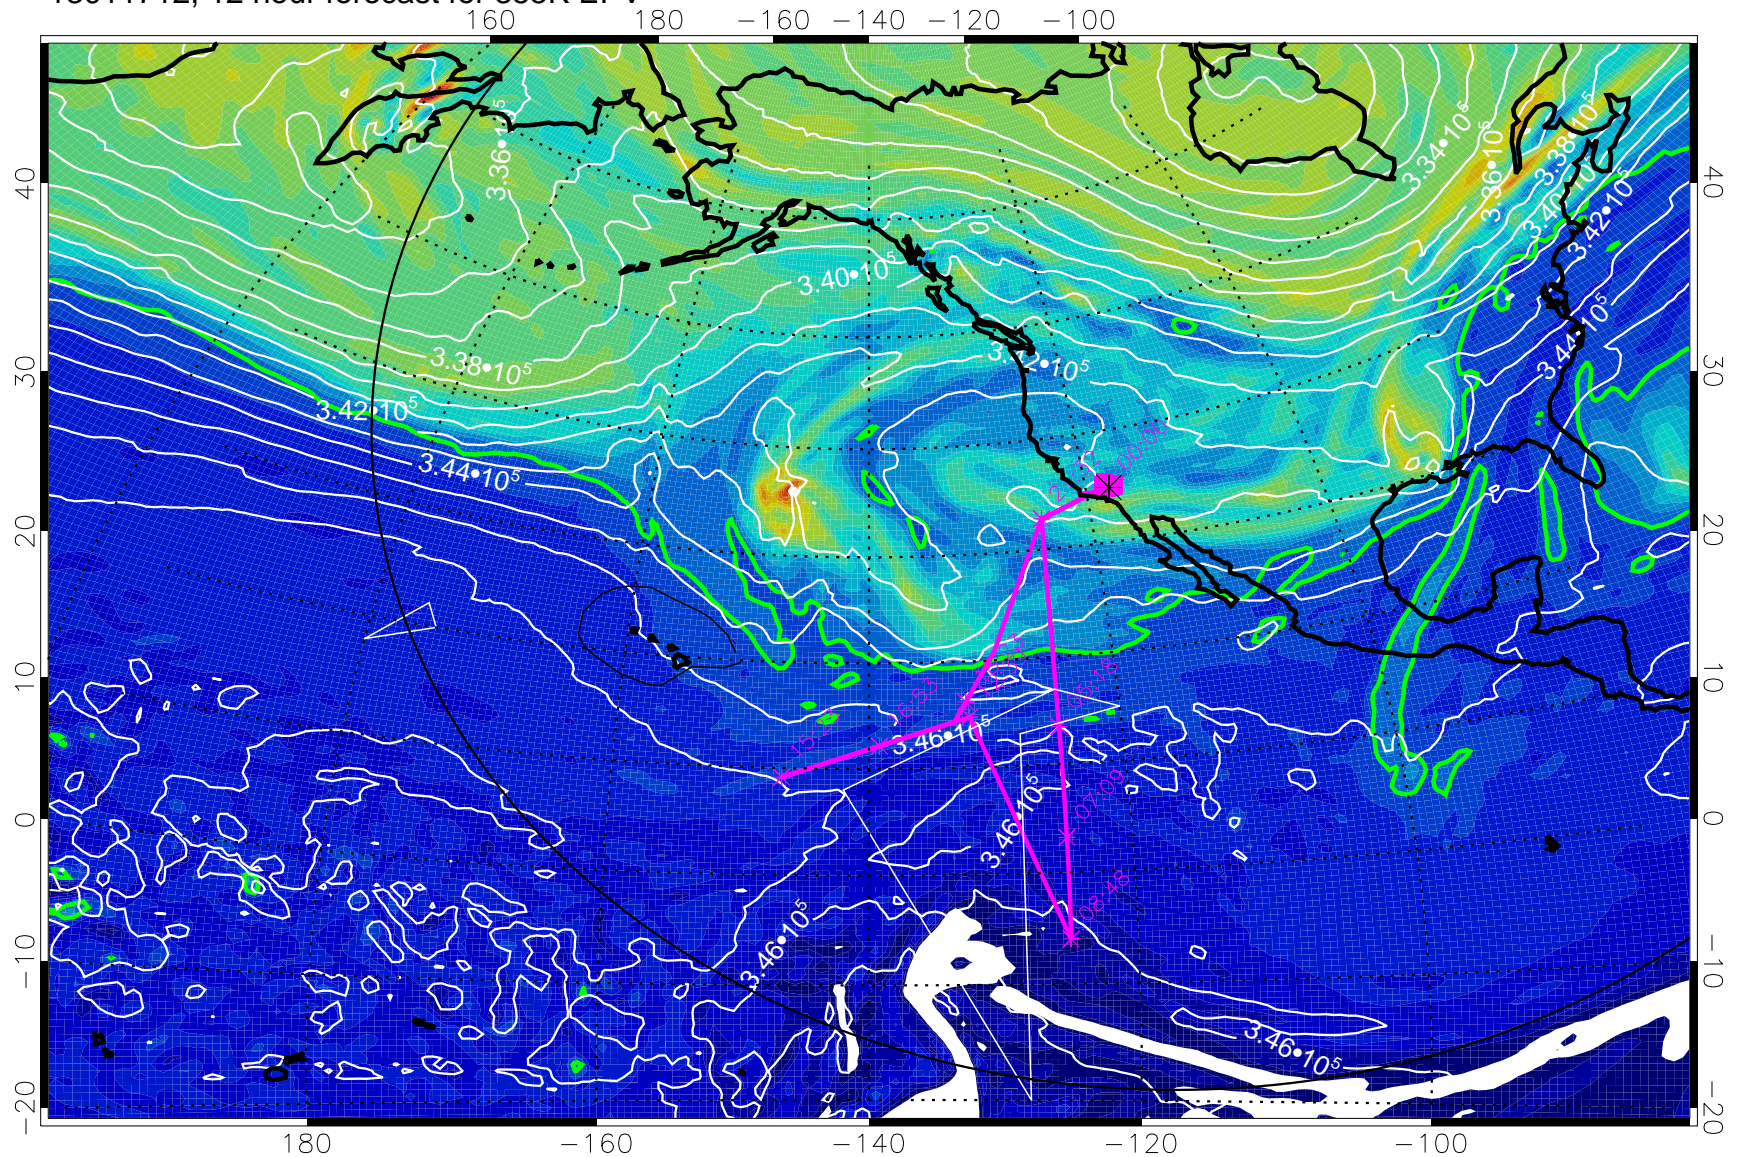

13011712, 12 hour forecast for 355K EPV

355K Montgomery Streamfunction, white
EPV Tropopause (2 PVU) Position
Range ring of 6000 km -- 19 hours GH round trip

13011718, 18 hour forecast for 355K EPV

0 5.0 × 10⁻⁶ 1.0 × 10⁻⁵ 1.5 × 10⁻⁵
PVU

355K Montgomery Streamfunction, white
EPV Tropopause (2 PVU) Position
Range ring of 6000 km -- 19 hours GH round trip

13011800, 24 hour forecast for 355K EPV

0 $5.0 \cdot 10^{-6}$ $1.0 \cdot 10^{-5}$ $1.5 \cdot 10^{-5}$
PVU

355K Montgomery Streamfunction, white
EPV Tropopause (2 PVU) Position
Range ring of 6000 km -- 19 hours GH round trip

13011806, 30 hour forecast for 355K EPV

0 $5.0 \cdot 10^{-6}$ $1.0 \cdot 10^{-5}$ $1.5 \cdot 10^{-5}$
PVU

355K Montgomery Streamfunction, white
EPV Tropopause (2 PVU) Position
Range ring of 6000 km -- 19 hours GH round trip

13011812, 36 hour forecast for 355K EPV

355K Montgomery Streamfunction, white
EPV Tropopause (2 PVU) Position
Range ring of 6000 km -- 19 hours GH round trip