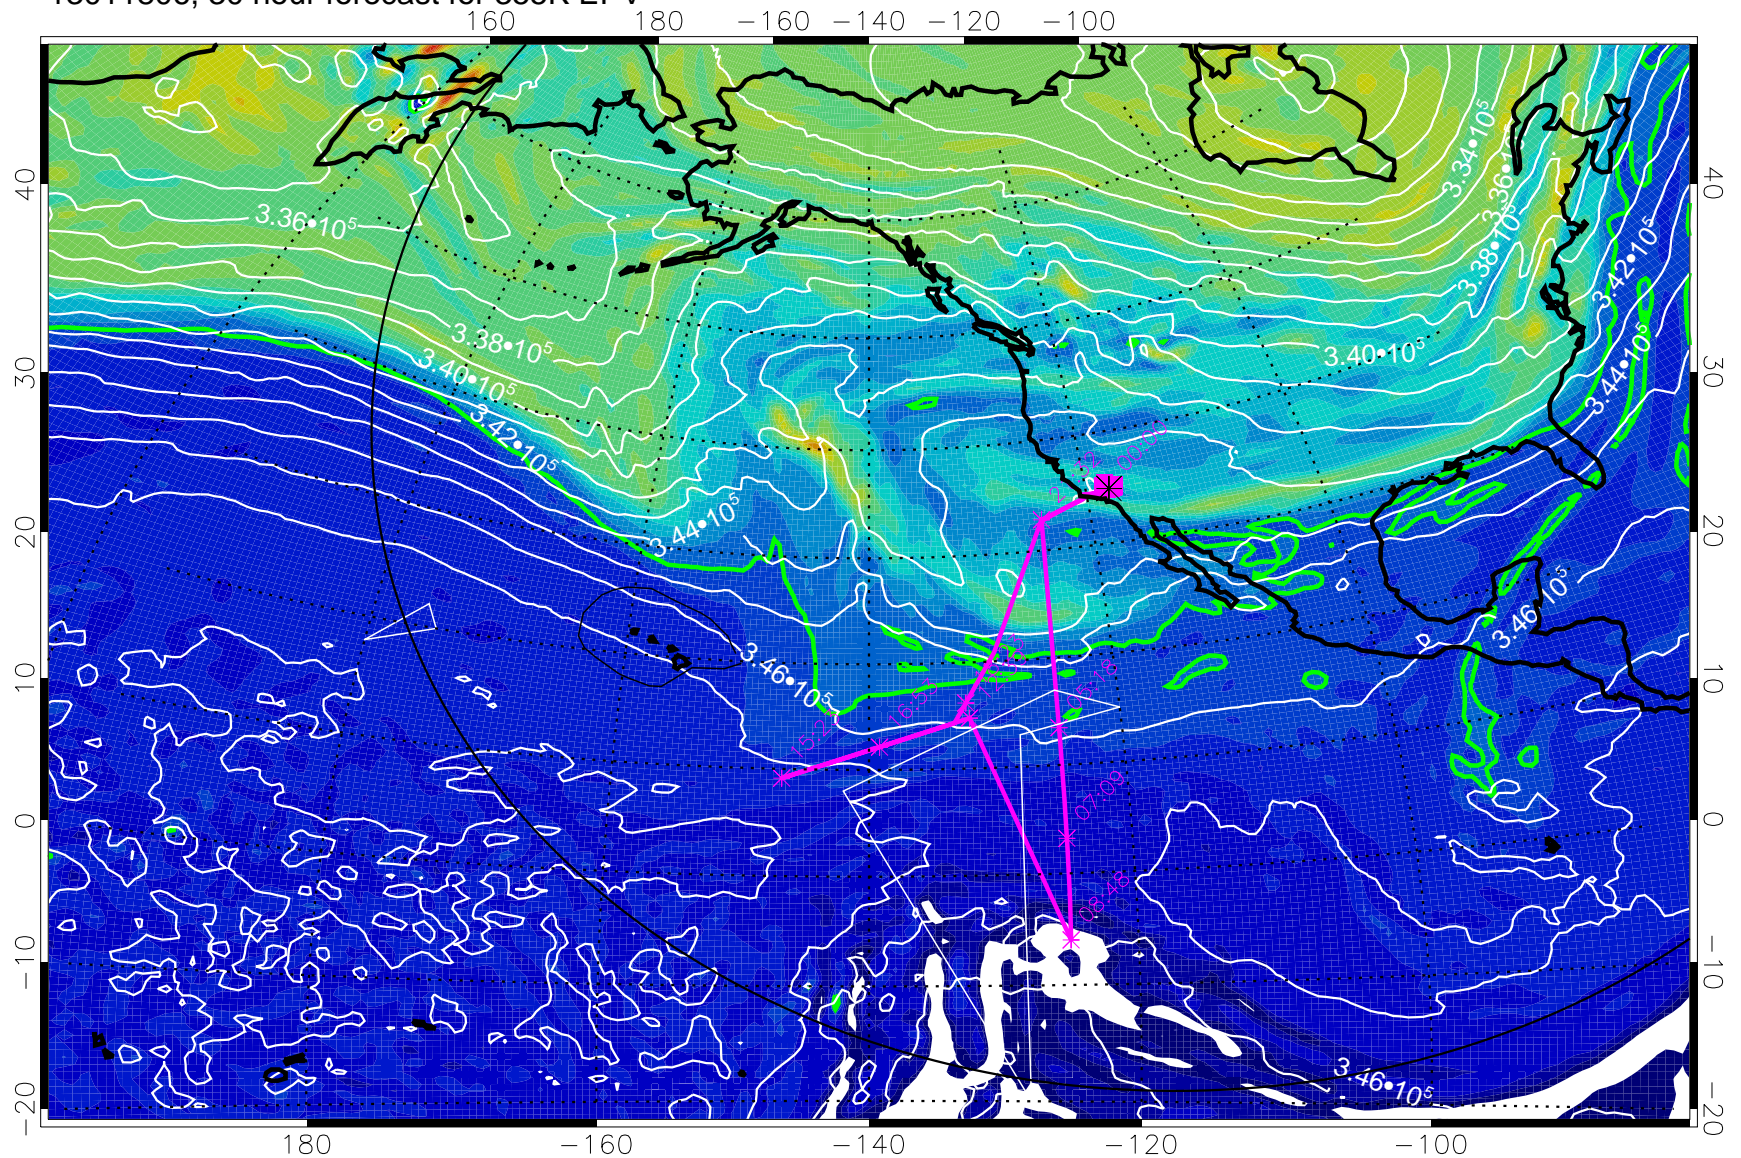

13011712, 12 hour forecast for 355K EPV

355K Montgomery Streamfunction, white
EPV Tropopause (2 PVU) Position
Range ring of 6000 km -- 19 hours GH round trip

13011718, 18 hour forecast for 355K EPV

0 5.0 × 10⁻⁶ 1.0 × 10⁻⁵ 1.5 × 10⁻⁵
PVU

355K Montgomery Streamfunction, white
EPV Tropopause (2 PVU) Position
Range ring of 6000 km -- 19 hours GH round trip

13011800, 24 hour forecast for 355K EPV

0 $5.0 \cdot 10^{-6}$ $1.0 \cdot 10^{-5}$ $1.5 \cdot 10^{-5}$
PVU

355K Montgomery Streamfunction, white
EPV Tropopause (2 PVU) Position
Range ring of 6000 km -- 19 hours GH round trip

13011806, 30 hour forecast for 355K EPV

0 $5.0 \cdot 10^{-6}$ $1.0 \cdot 10^{-5}$ $1.5 \cdot 10^{-5}$
PVU

355K Montgomery Streamfunction, white
EPV Tropopause (2 PVU) Position
Range ring of 6000 km -- 19 hours GH round trip

13011812, 36 hour forecast for 355K EPV

355K Montgomery Streamfunction, white
EPV Tropopause (2 PVU) Position
Range ring of 6000 km -- 19 hours GH round trip