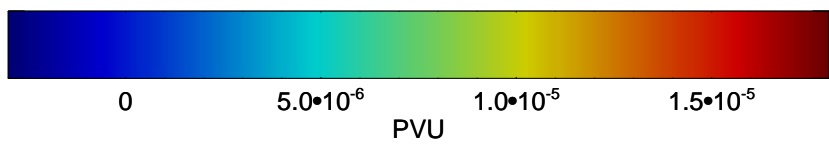

13011812, 36 hour forecast for 355K EPV

355K Montgomery Streamfunction, white
EPV Tropopause (2 PVU) Position
Range ring of 6000 km -- 19 hours GH round trip