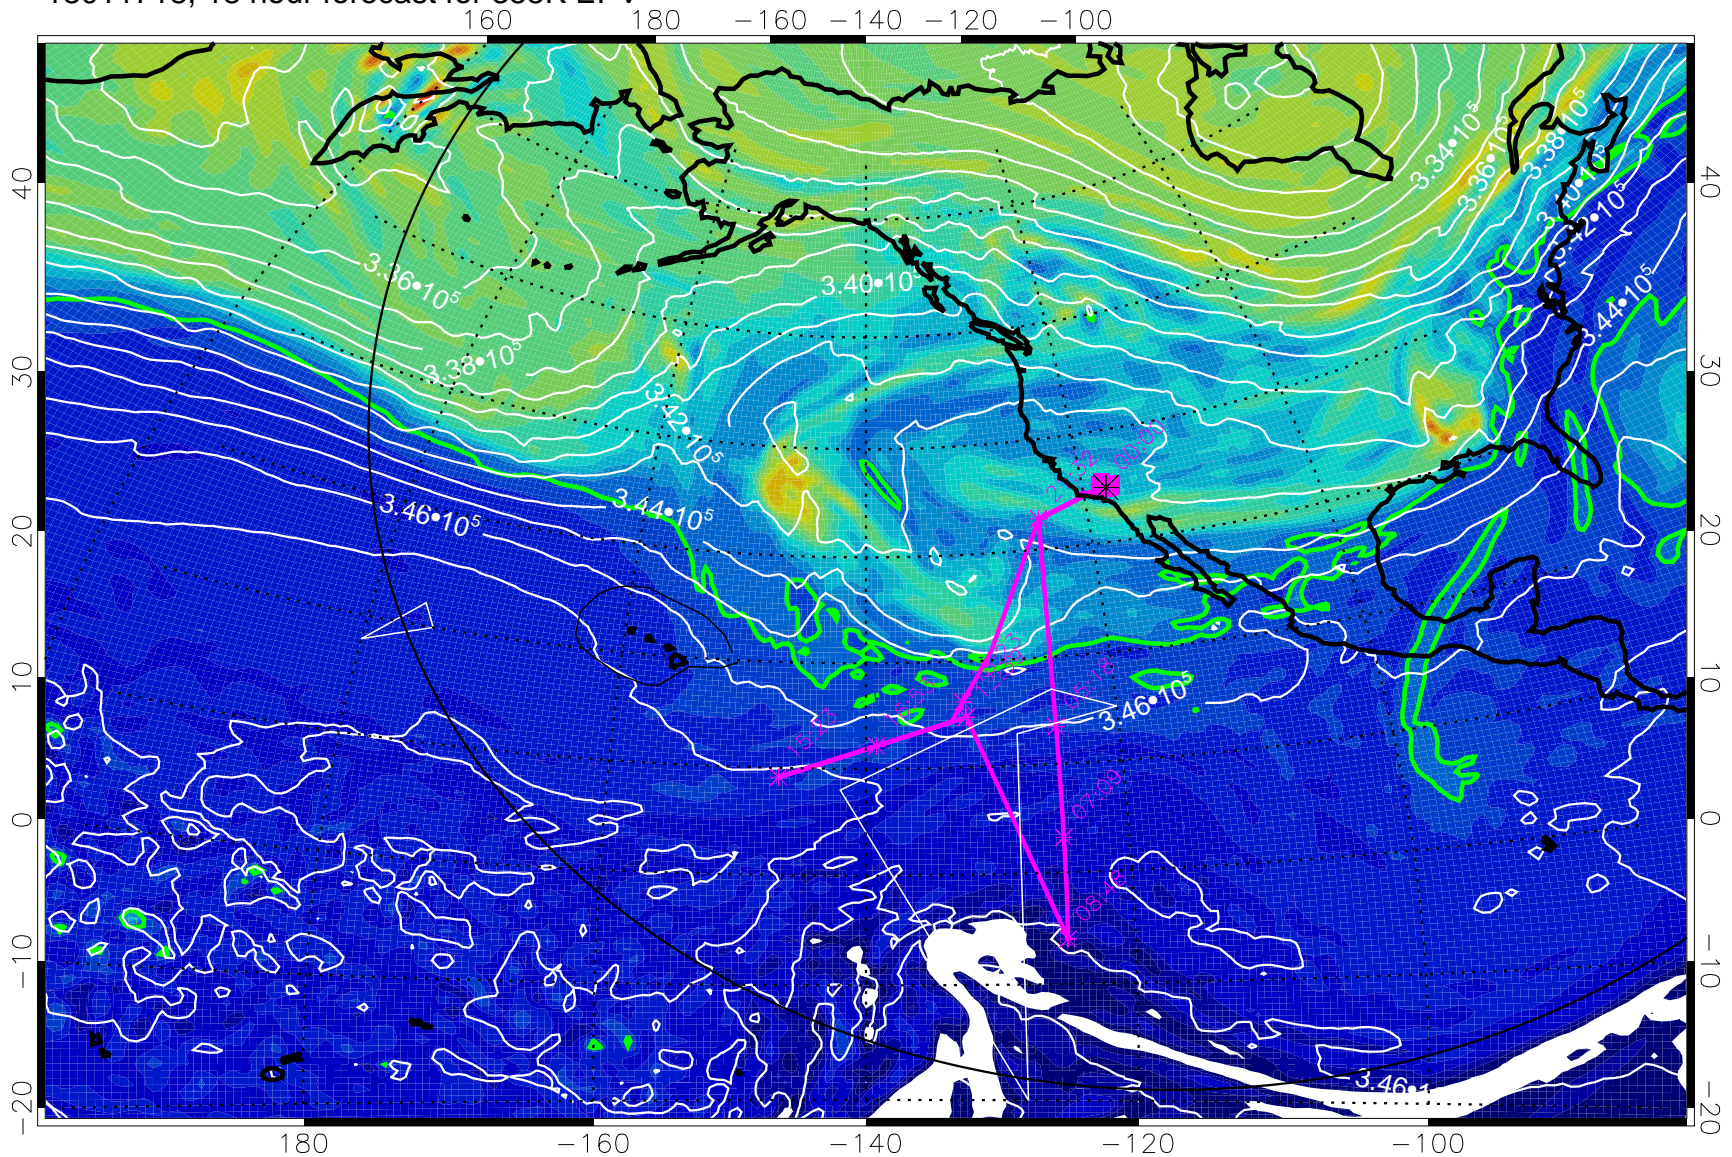

13011712, 12 hour forecast for 355K EPV

355K Montgomery Streamfunction, white
EPV Tropopause (2 PVU) Position
Range ring of 6000 km -- 19 hours GH round trip

13011718, 18 hour forecast for 355K EPV

0 5.0 × 10⁻⁶ 1.0 × 10⁻⁵ 1.5 × 10⁻⁵
PVU

355K Montgomery Streamfunction, white
EPV Tropopause (2 PVU) Position
Range ring of 6000 km -- 19 hours GH round trip

13011800, 24 hour forecast for 355K EPV

0 $5.0 \cdot 10^{-6}$ $1.0 \cdot 10^{-5}$ $1.5 \cdot 10^{-5}$
PVU

355K Montgomery Streamfunction, white
EPV Tropopause (2 PVU) Position
Range ring of 6000 km -- 19 hours GH round trip

13011806, 30 hour forecast for 355K EPV

0 $5.0 \cdot 10^{-6}$ $1.0 \cdot 10^{-5}$ $1.5 \cdot 10^{-5}$
PVU

355K Montgomery Streamfunction, white
EPV Tropopause (2 PVU) Position
Range ring of 6000 km -- 19 hours GH round trip

13011812, 36 hour forecast for 355K EPV

355K Montgomery Streamfunction, white
EPV Tropopause (2 PVU) Position
Range ring of 6000 km -- 19 hours GH round trip