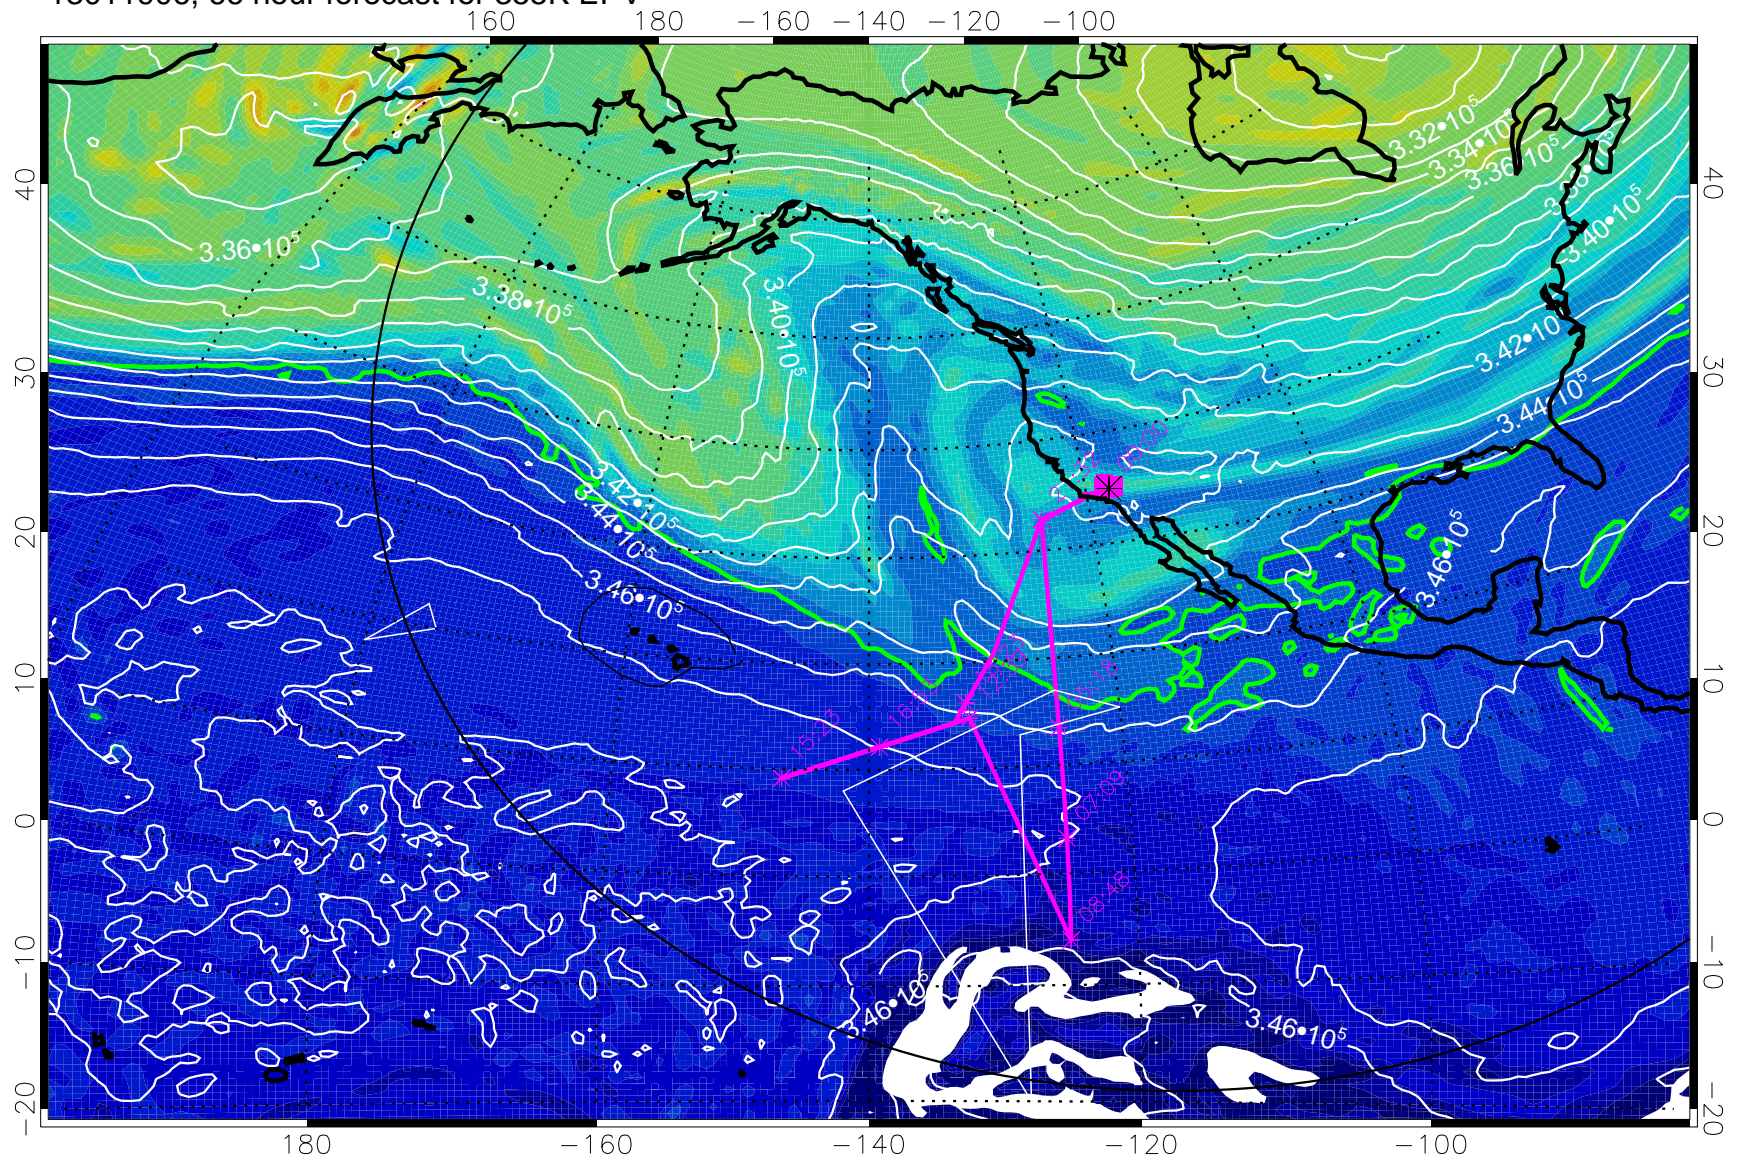

13011812, 48 hour forecast for 355K EPV

0  $5.0 \cdot 10^{-6}$   $1.0 \cdot 10^{-5}$   $1.5 \cdot 10^{-5}$   
PVU

355K Montgomery Streamfunction, white  
EPV Tropopause (2 PVU) Position  
Range ring of 6000 km -- 19 hours GH round trip

13011818, 54 hour forecast for 355K EPV

355K Montgomery Streamfunction, white  
EPV Tropopause (2 PVU) Position  
Range ring of 6000 km -- 19 hours GH round trip

13011900, 60 hour forecast for 355K EPV

0  $5.0 \cdot 10^{-6}$   $1.0 \cdot 10^{-5}$   $1.5 \cdot 10^{-5}$   
PVU

355K Montgomery Streamfunction, white  
EPV Tropopause (2 PVU) Position  
Range ring of 6000 km -- 19 hours GH round trip

13011906, 66 hour forecast for 355K EPV

355K Montgomery Streamfunction, white  
EPV Tropopause (2 PVU) Position  
Range ring of 6000 km -- 19 hours GH round trip

13011912, 72 hour forecast for 355K EPV

355K Montgomery Streamfunction, white  
EPV Tropopause (2 PVU) Position  
Range ring of 6000 km -- 19 hours GH round trip

13011918, 78 hour forecast for 355K EPV

160 180 -160 -140 -120 -100