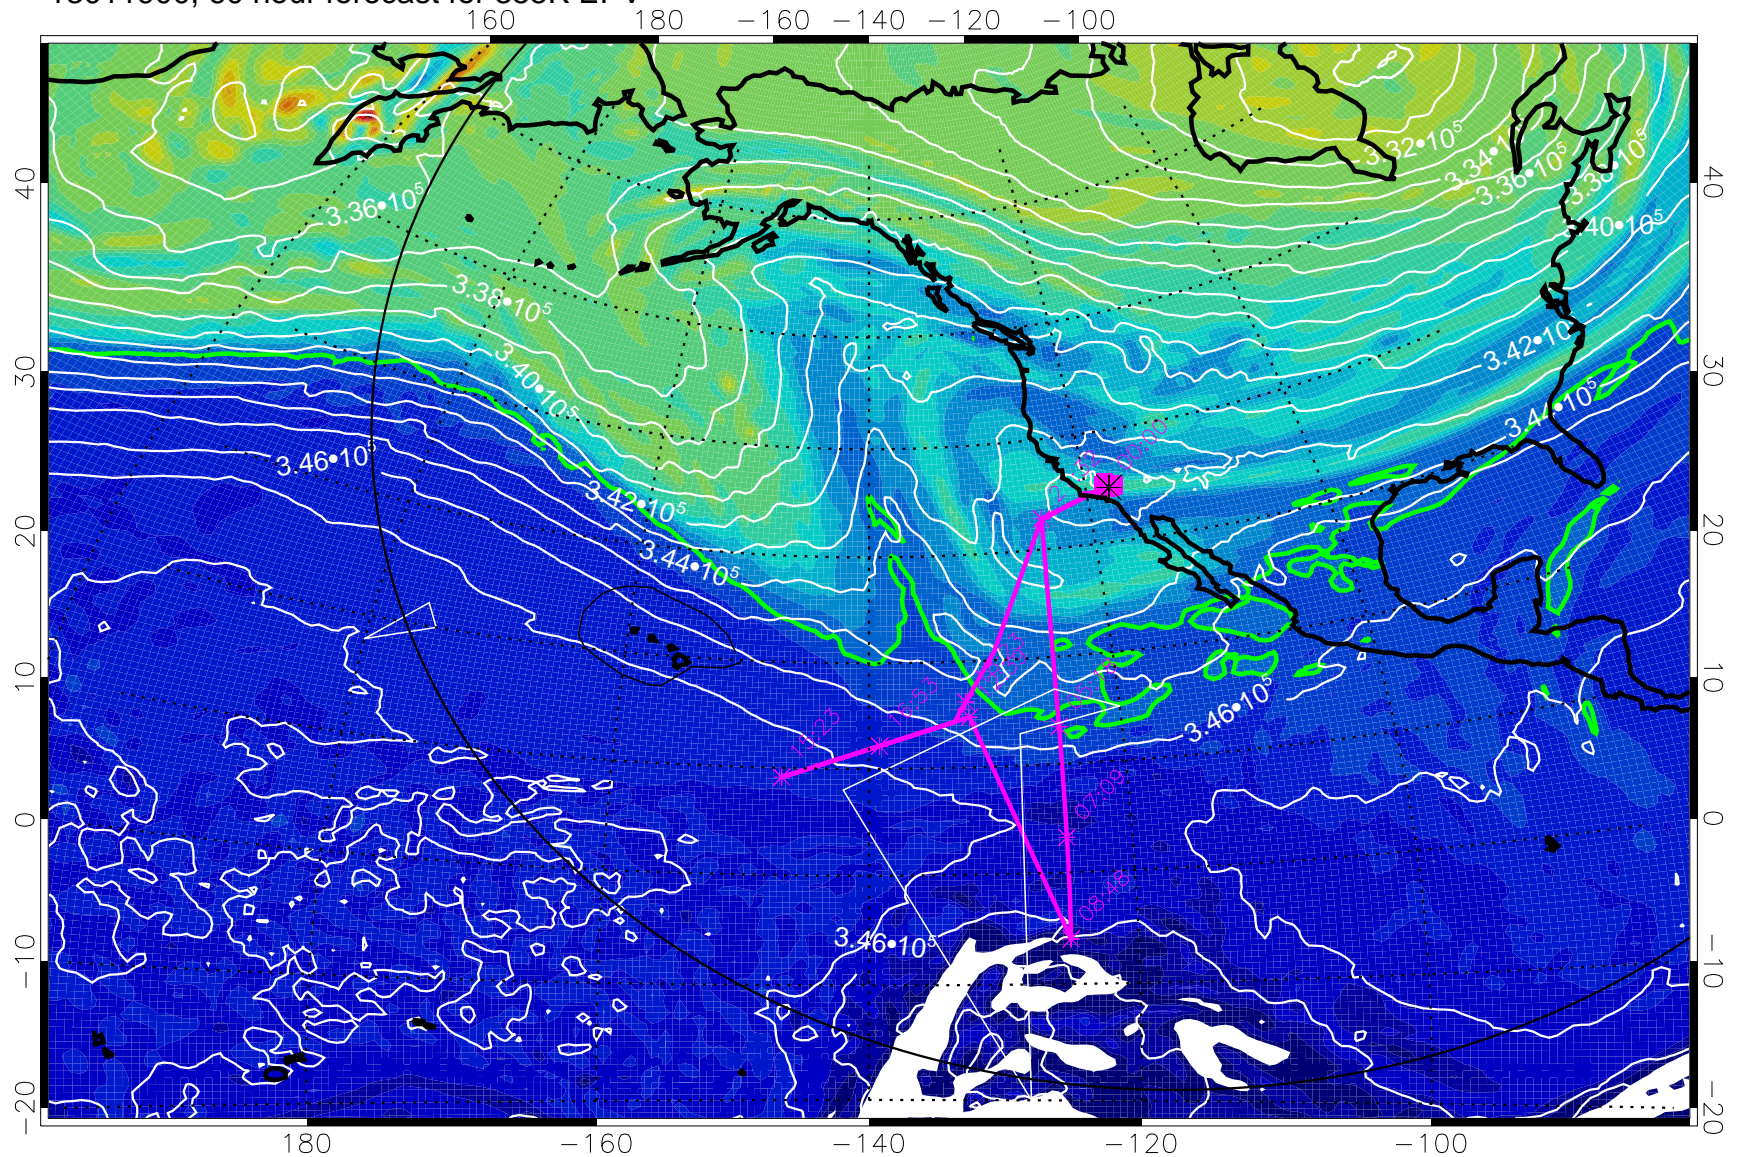

13011800, 36 hour forecast for 355K EPV

355K Montgomery Streamfunction, white  
EPV Tropopause (2 PVU) Position  
Range ring of 6000 km -- 19 hours GH round trip

13011806, 42 hour forecast for 355K EPV

355K Montgomery Streamfunction, white  
EPV Tropopause (2 PVU) Position  
Range ring of 6000 km -- 19 hours GH round trip

13011812, 48 hour forecast for 355K EPV

0  $5.0 \cdot 10^{-6}$   $1.0 \cdot 10^{-5}$   $1.5 \cdot 10^{-5}$   
PVU

355K Montgomery Streamfunction, white  
EPV Tropopause (2 PVU) Position  
Range ring of 6000 km -- 19 hours GH round trip

13011818, 54 hour forecast for 355K EPV

355K Montgomery Streamfunction, white  
EPV Tropopause (2 PVU) Position  
Range ring of 6000 km -- 19 hours GH round trip

13011900, 60 hour forecast for 355K EPV

0  $5.0 \cdot 10^{-6}$   $1.0 \cdot 10^{-5}$   $1.5 \cdot 10^{-5}$   
PVU

355K Montgomery Streamfunction, white  
EPV Tropopause (2 PVU) Position  
Range ring of 6000 km -- 19 hours GH round trip

13011906, 66 hour forecast for 355K EPV

355K Montgomery Streamfunction, white  
EPV Tropopause (2 PVU) Position  
Range ring of 6000 km -- 19 hours GH round trip