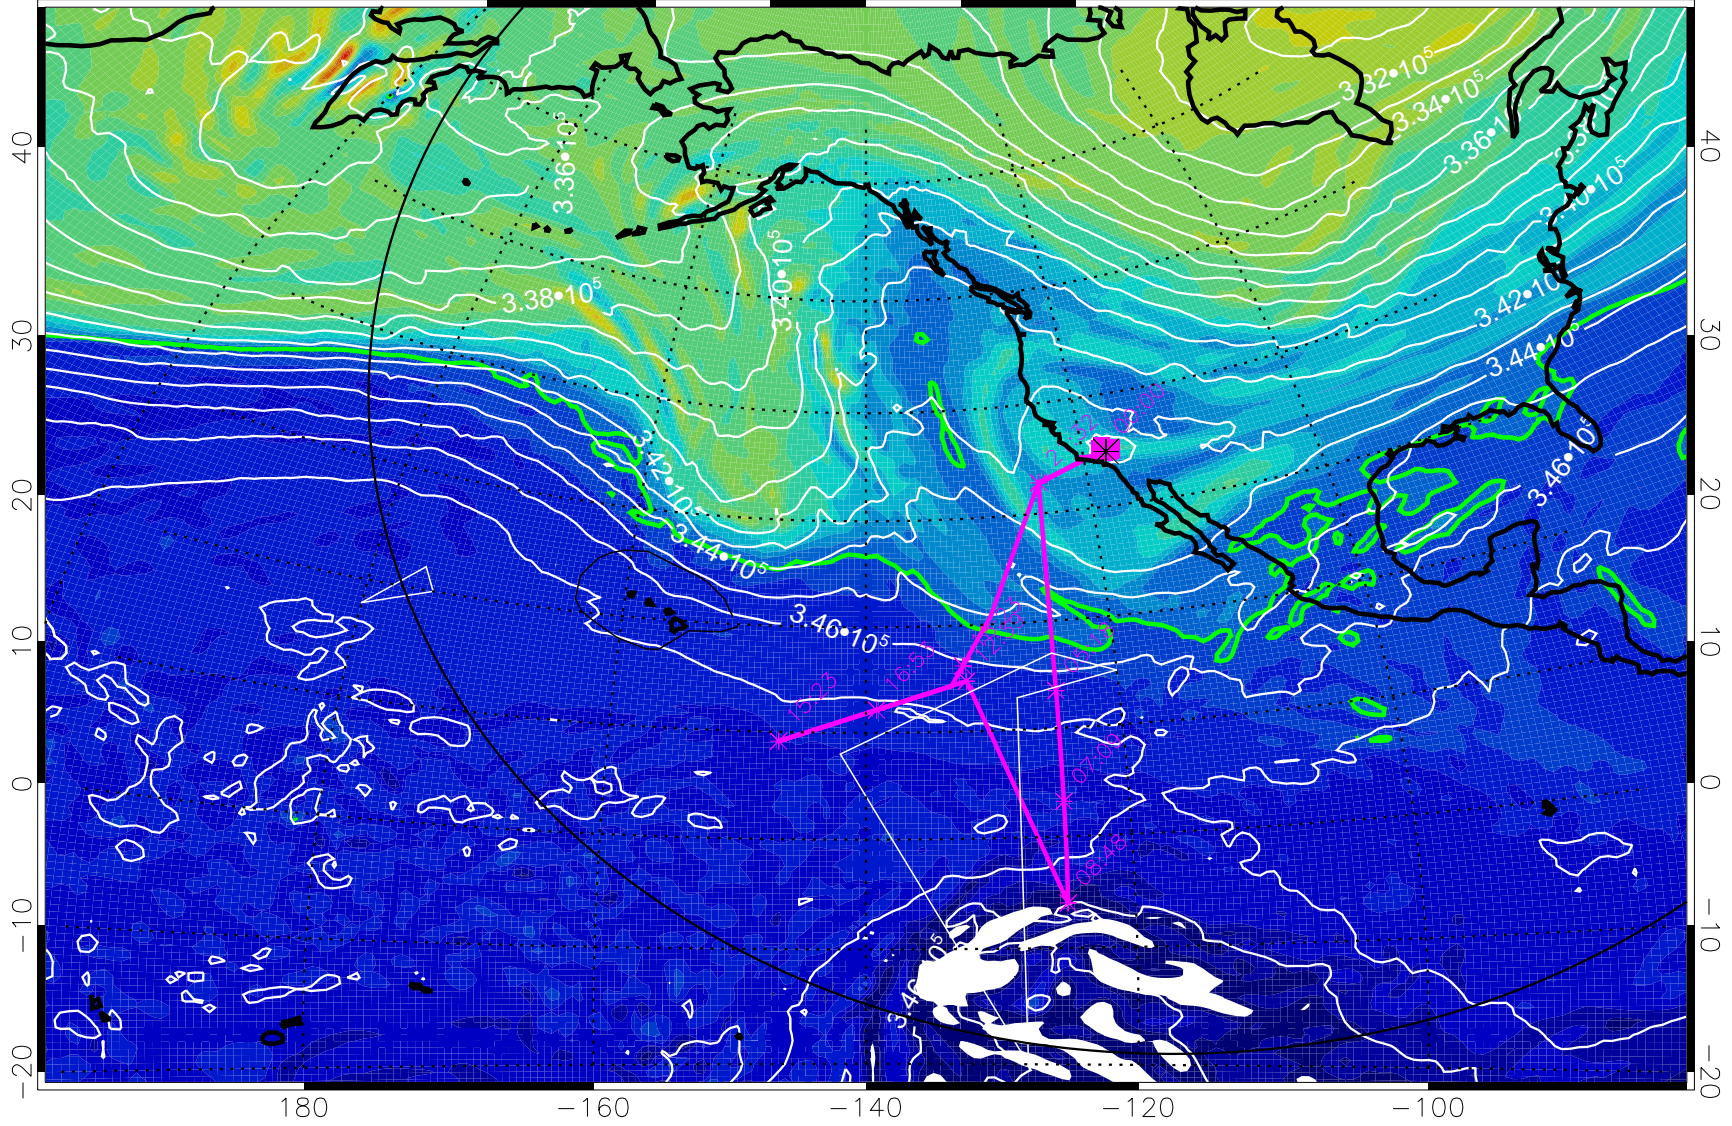

355K Montgomery Streamfunction, white  
EPV Tropopause (2 PVU) Position  
Range ring of 6000 km -- 19 hours GH round trip

13011906, 66 hour forecast for 355K EPV

355K Montgomery Streamfunction, white  
EPV Tropopause (2 PVU) Position  
Range ring of 6000 km -- 19 hours GH round trip

13011912, 72 hour forecast for 355K EPV

355K Montgomery Streamfunction, white  
EPV Tropopause (2 PVU) Position  
Range ring of 6000 km -- 19 hours GH round trip

13011918, 78 hour forecast for 355K EPV

160 180 -160 -140 -120 -100

0  $5.0 \cdot 10^{-6}$   $1.0 \cdot 10^{-5}$   $1.5 \cdot 10^{-5}$   
PVU

355K Montgomery Streamfunction, white  
EPV Tropopause (2 PVU) Position  
Range ring of 6000 km -- 19 hours GH round trip

13012000, 84 hour forecast for 355K EPV

355K Montgomery Streamfunction, white  
EPV Tropopause (2 PVU) Position  
Range ring of 6000 km -- 19 hours GH round trip

13012006, 90 hour forecast for 355K EPV

PVU

355K Montgomery Streamfunction, white  
EPV Tropopause (2 PVU) Position  
Range ring of 6000 km -- 19 hours GH round trip