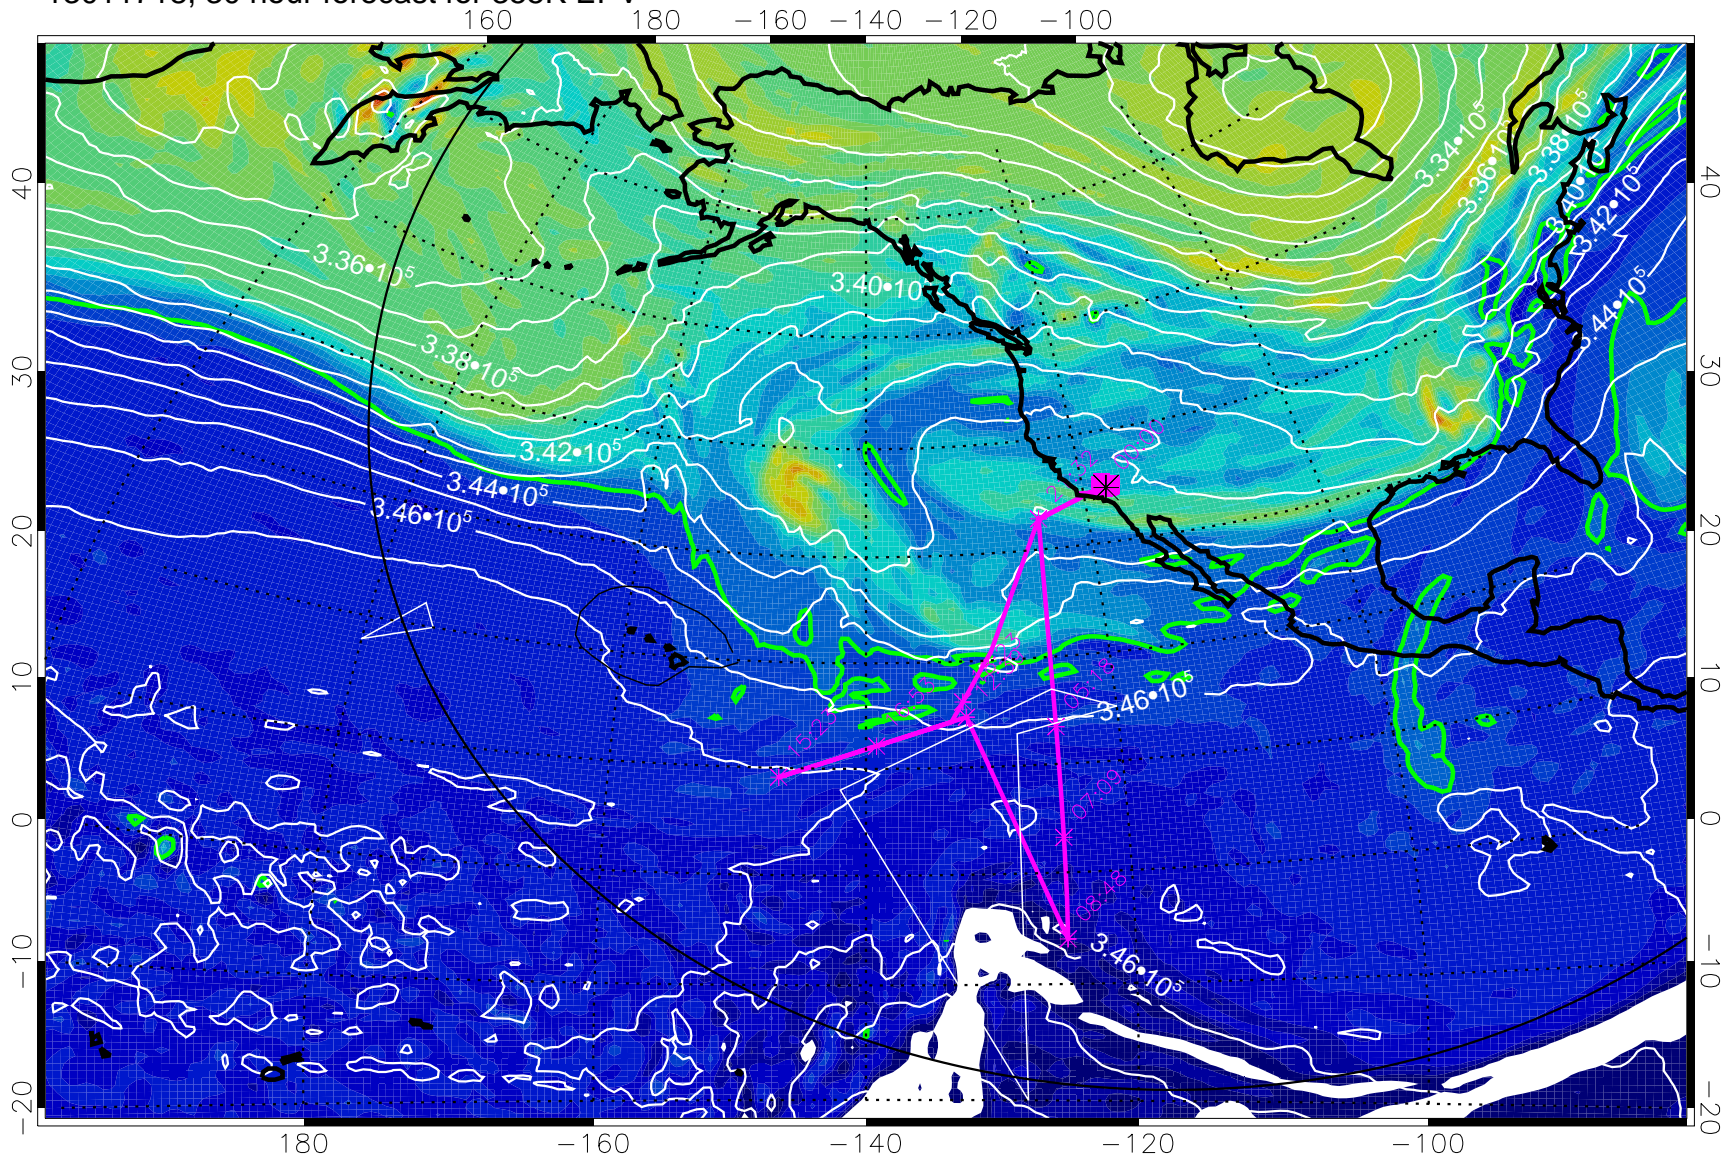

13011700, 12 hour forecast for 355K EPV

160 180 -160 -140 -120 -100

0  $5.0 \cdot 10^{-6}$   $1.0 \cdot 10^{-5}$   $1.5 \cdot 10^{-5}$   
PVU

355K Montgomery Streamfunction, white  
EPV Tropopause (2 PVU) Position  
Range ring of 6000 km -- 19 hours GH round trip

13011706, 18 hour forecast for 355K EPV

355K Montgomery Streamfunction, white  
EPV Tropopause (2 PVU) Position  
Range ring of 6000 km -- 19 hours GH round trip

13011712, 24 hour forecast for 355K EPV

355K Montgomery Streamfunction, white  
EPV Tropopause (2 PVU) Position  
Range ring of 6000 km -- 19 hours GH round trip

13011718, 30 hour forecast for 355K EPV

0  $5.0 \cdot 10^{-6}$   $1.0 \cdot 10^{-5}$   $1.5 \cdot 10^{-5}$   
PVU

355K Montgomery Streamfunction, white  
EPV Tropopause (2 PVU) Position  
Range ring of 6000 km -- 19 hours GH round trip

13011800, 36 hour forecast for 355K EPV

355K Montgomery Streamfunction, white  
EPV Tropopause (2 PVU) Position  
Range ring of 6000 km -- 19 hours GH round trip

13011806, 42 hour forecast for 355K EPV

355K Montgomery Streamfunction, white  
EPV Tropopause (2 PVU) Position  
Range ring of 6000 km -- 19 hours GH round trip