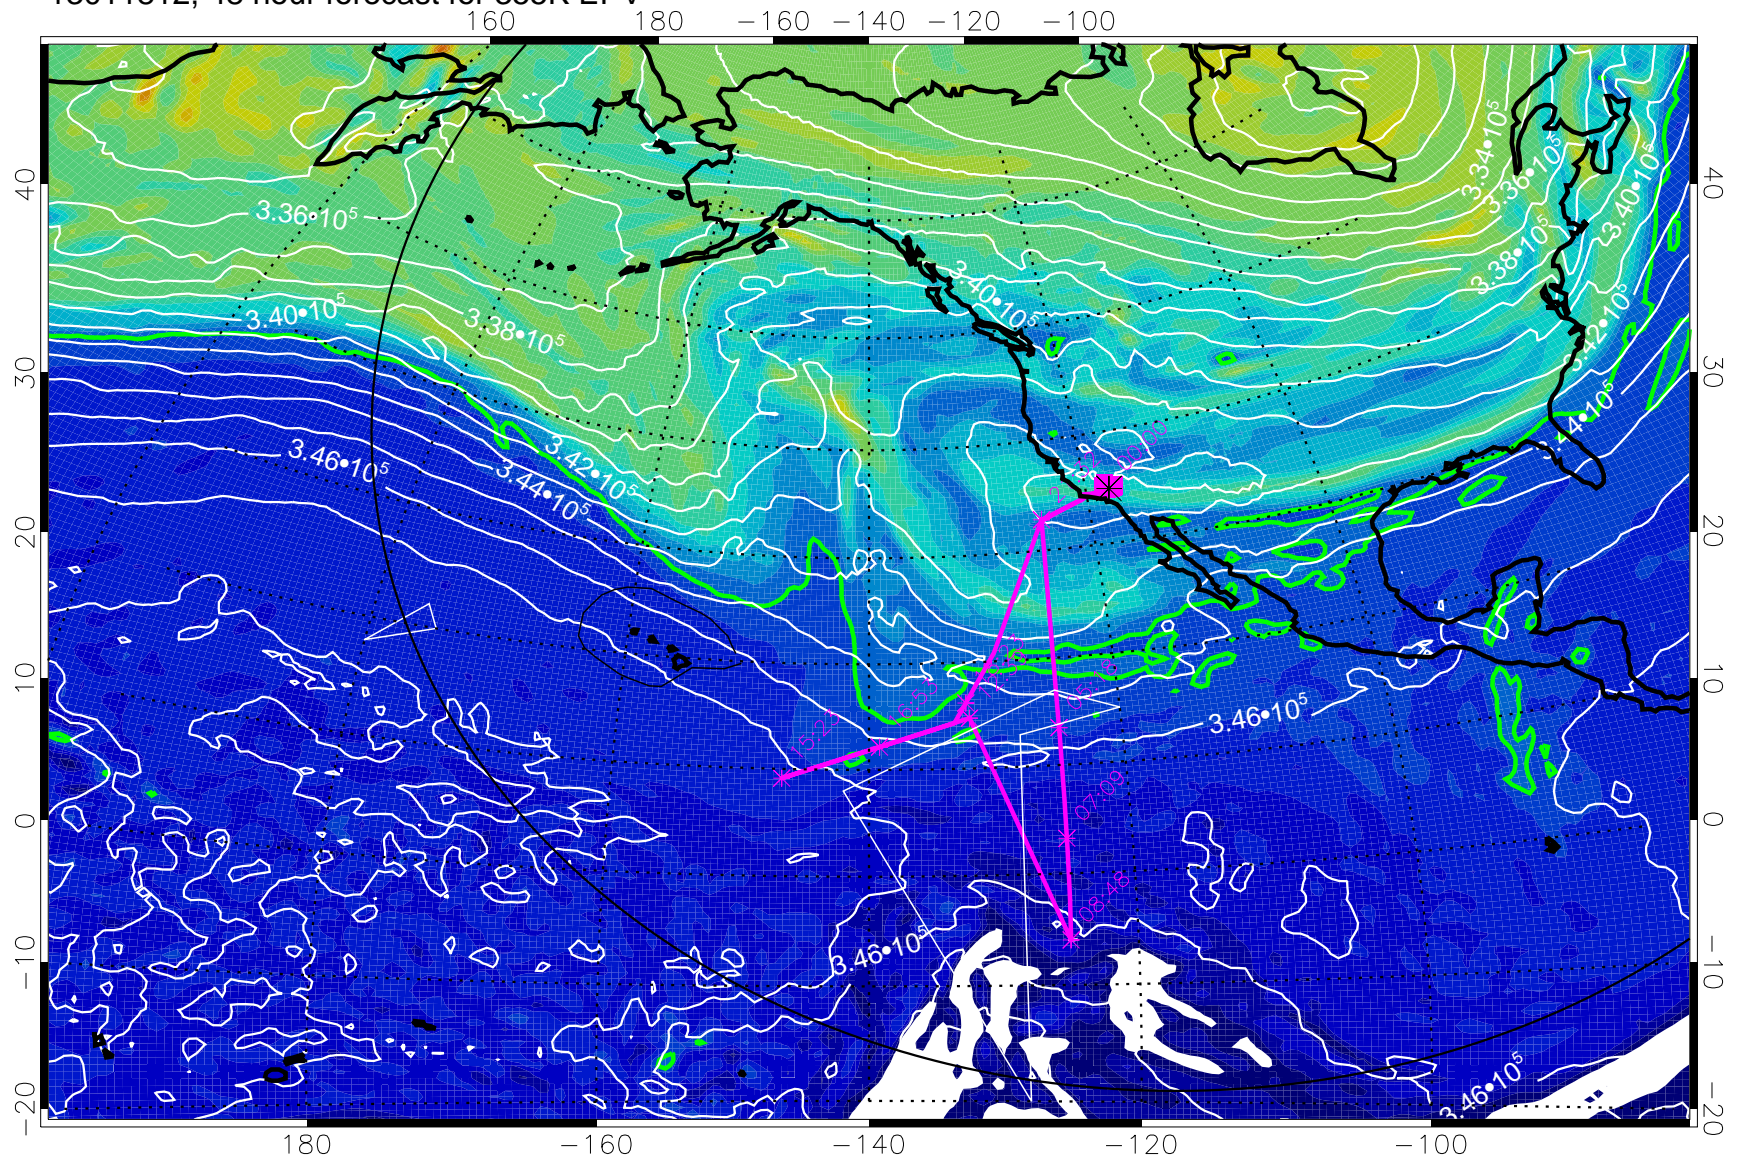

13011800, 36 hour forecast for 355K EPV

355K Montgomery Streamfunction, white  
EPV Tropopause (2 PVU) Position  
Range ring of 6000 km -- 19 hours GH round trip

13011806, 42 hour forecast for 355K EPV

355K Montgomery Streamfunction, white  
EPV Tropopause (2 PVU) Position  
Range ring of 6000 km -- 19 hours GH round trip

13011812, 48 hour forecast for 355K EPV

0  $5.0 \cdot 10^{-6}$   $1.0 \cdot 10^{-5}$   $1.5 \cdot 10^{-5}$   
PVU

355K Montgomery Streamfunction, white  
EPV Tropopause (2 PVU) Position  
Range ring of 6000 km -- 19 hours GH round trip

13011818, 54 hour forecast for 355K EPV

355K Montgomery Streamfunction, white  
EPV Tropopause (2 PVU) Position  
Range ring of 6000 km -- 19 hours GH round trip

13011900, 60 hour forecast for 355K EPV

0  $5.0 \cdot 10^{-6}$   $1.0 \cdot 10^{-5}$   $1.5 \cdot 10^{-5}$   
PVU

355K Montgomery Streamfunction, white  
EPV Tropopause (2 PVU) Position  
Range ring of 6000 km -- 19 hours GH round trip

13011906, 66 hour forecast for 355K EPV

355K Montgomery Streamfunction, white  
EPV Tropopause (2 PVU) Position  
Range ring of 6000 km -- 19 hours GH round trip