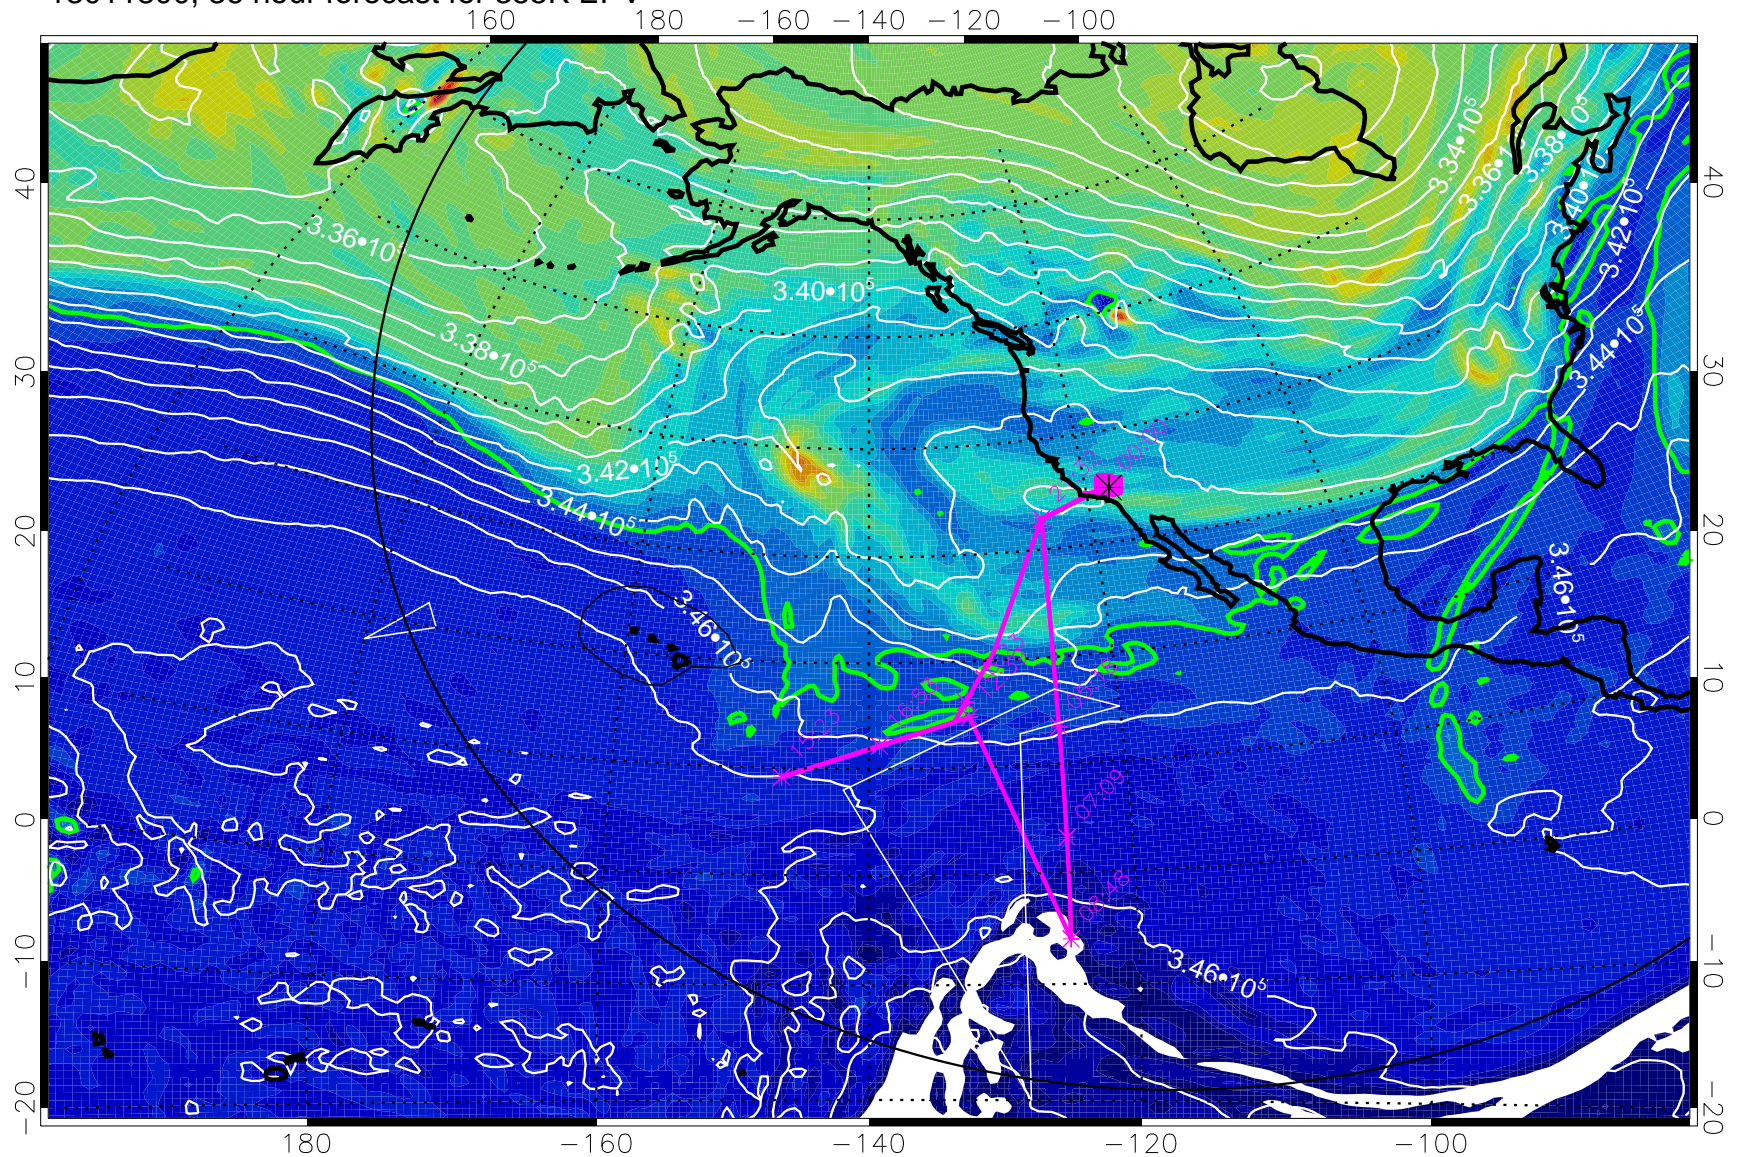

13011706, 18 hour forecast for 355K EPV

355K Montgomery Streamfunction, white  
EPV Tropopause (2 PVU) Position  
Range ring of 6000 km -- 19 hours GH round trip

13011712, 24 hour forecast for 355K EPV

355K Montgomery Streamfunction, white  
EPV Tropopause (2 PVU) Position  
Range ring of 6000 km -- 19 hours GH round trip

13011718, 30 hour forecast for 355K EPV

0  $5.0 \cdot 10^{-6}$   $1.0 \cdot 10^{-5}$   $1.5 \cdot 10^{-5}$   
PVU

355K Montgomery Streamfunction, white  
EPV Tropopause (2 PVU) Position  
Range ring of 6000 km -- 19 hours GH round trip

13011800, 36 hour forecast for 355K EPV

355K Montgomery Streamfunction, white  
EPV Tropopause (2 PVU) Position  
Range ring of 6000 km -- 19 hours GH round trip

13011806, 42 hour forecast for 355K EPV

355K Montgomery Streamfunction, white  
EPV Tropopause (2 PVU) Position  
Range ring of 6000 km -- 19 hours GH round trip

13011812, 48 hour forecast for 355K EPV

0  $5.0 \cdot 10^{-6}$   $1.0 \cdot 10^{-5}$   $1.5 \cdot 10^{-5}$   
PVU

355K Montgomery Streamfunction, white  
EPV Tropopause (2 PVU) Position  
Range ring of 6000 km -- 19 hours GH round trip