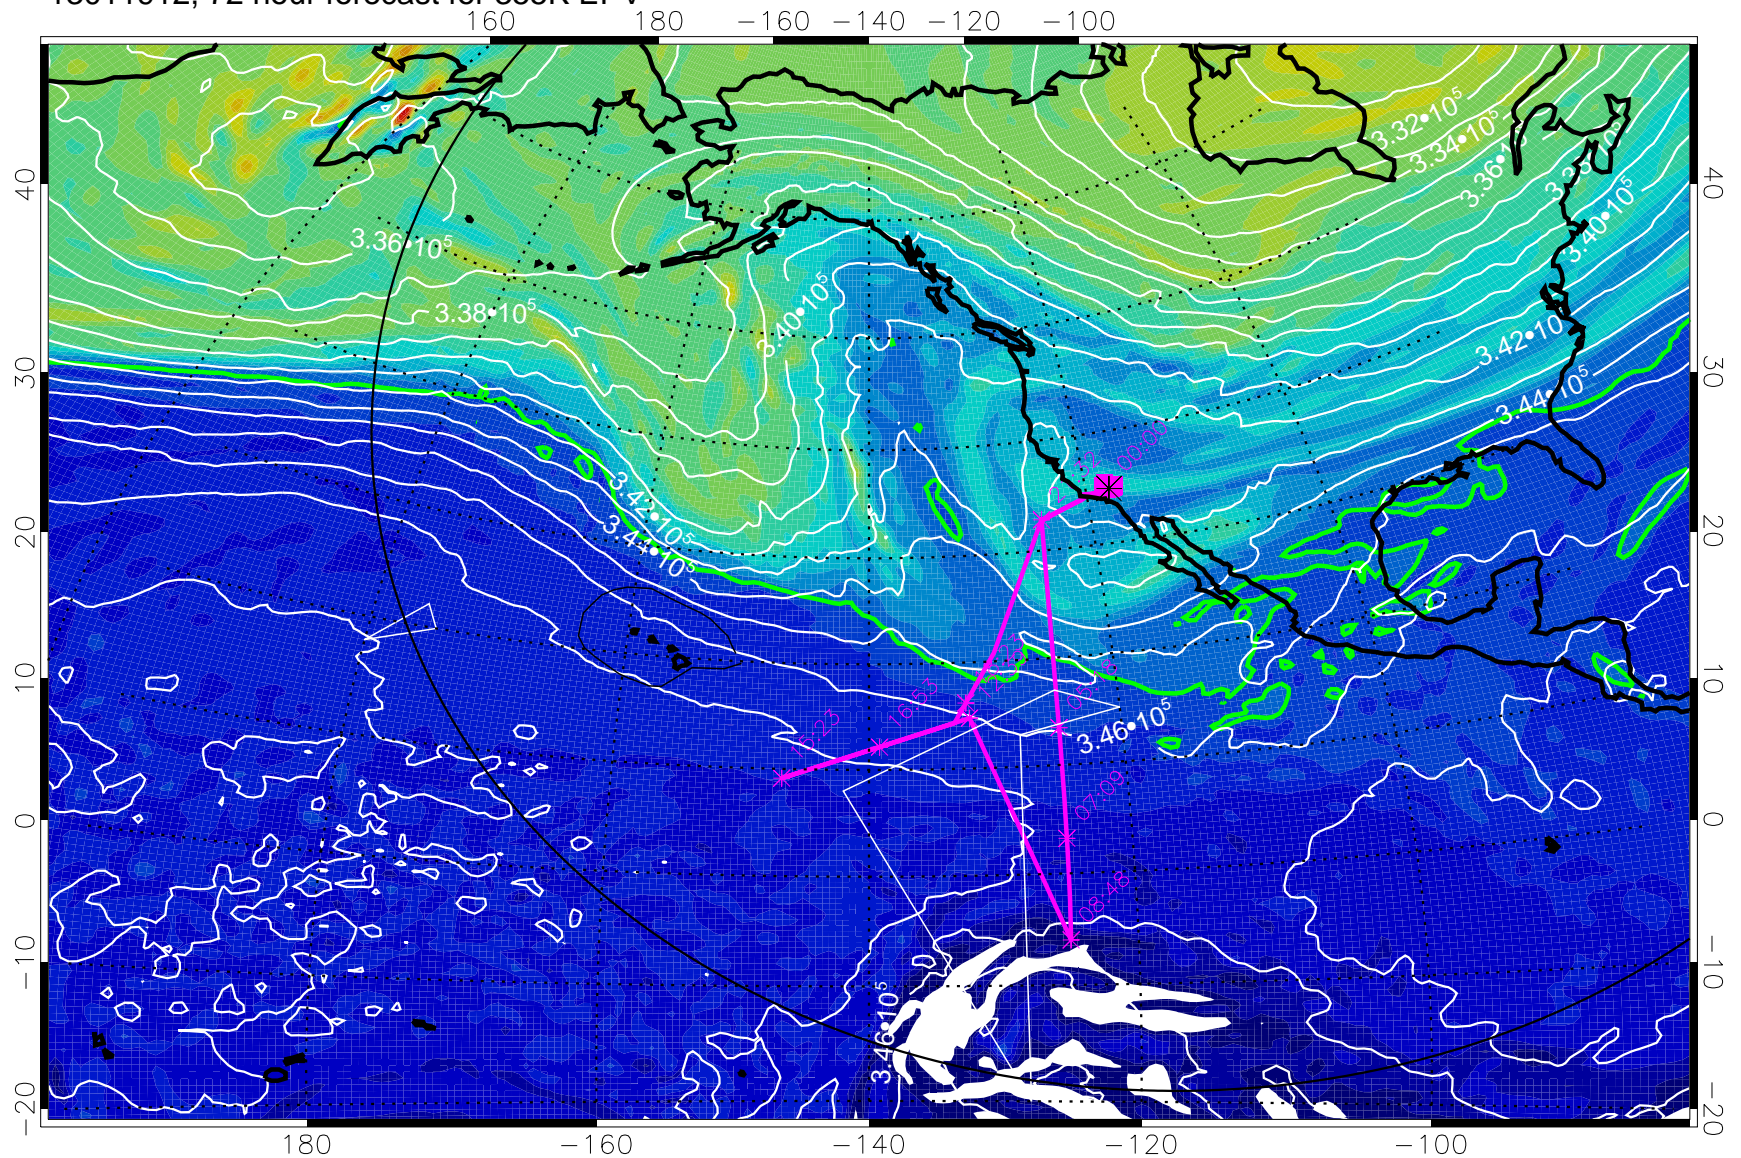

13011818, 54 hour forecast for 355K EPV

355K Montgomery Streamfunction, white  
EPV Tropopause (2 PVU) Position  
Range ring of 6000 km -- 19 hours GH round trip

13011900, 60 hour forecast for 355K EPV

0  $5.0 \cdot 10^{-6}$   $1.0 \cdot 10^{-5}$   $1.5 \cdot 10^{-5}$   
PVU

355K Montgomery Streamfunction, white  
EPV Tropopause (2 PVU) Position  
Range ring of 6000 km -- 19 hours GH round trip

13011906, 66 hour forecast for 355K EPV

355K Montgomery Streamfunction, white  
EPV Tropopause (2 PVU) Position  
Range ring of 6000 km -- 19 hours GH round trip

13011912, 72 hour forecast for 355K EPV

355K Montgomery Streamfunction, white  
EPV Tropopause (2 PVU) Position  
Range ring of 6000 km -- 19 hours GH round trip

13011918, 78 hour forecast for 355K EPV

160 180 -160 -140 -120 -100

0  $5.0 \cdot 10^{-6}$   $1.0 \cdot 10^{-5}$   $1.5 \cdot 10^{-5}$   
PVU

355K Montgomery Streamfunction, white  
EPV Tropopause (2 PVU) Position  
Range ring of 6000 km -- 19 hours GH round trip

13012000, 84 hour forecast for 355K EPV