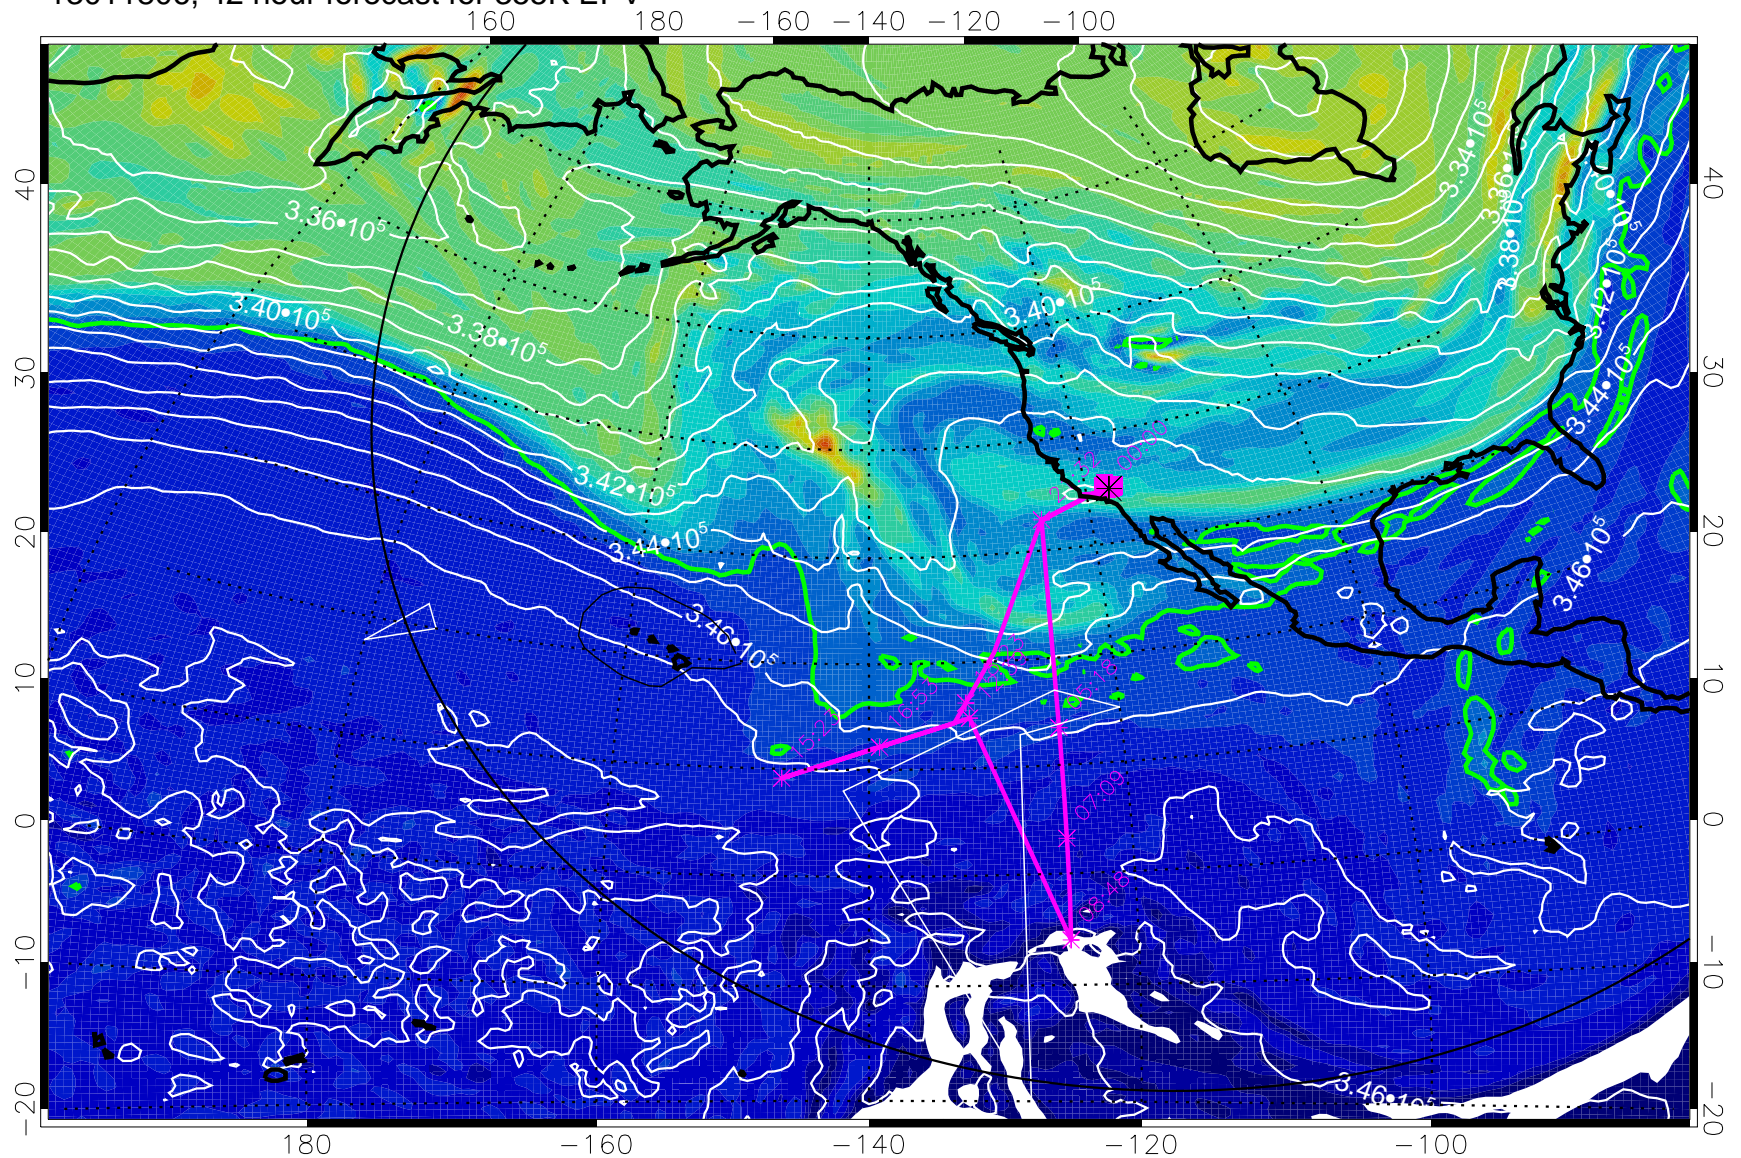

13011706, 18 hour forecast for 355K EPV

355K Montgomery Streamfunction, white  
EPV Tropopause (2 PVU) Position  
Range ring of 6000 km -- 19 hours GH round trip

13011712, 24 hour forecast for 355K EPV

355K Montgomery Streamfunction, white  
EPV Tropopause (2 PVU) Position  
Range ring of 6000 km -- 19 hours GH round trip

13011718, 30 hour forecast for 355K EPV

0  $5.0 \cdot 10^{-6}$   $1.0 \cdot 10^{-5}$   $1.5 \cdot 10^{-5}$   
PVU

355K Montgomery Streamfunction, white  
EPV Tropopause (2 PVU) Position  
Range ring of 6000 km -- 19 hours GH round trip

13011800, 36 hour forecast for 355K EPV

355K Montgomery Streamfunction, white  
EPV Tropopause (2 PVU) Position  
Range ring of 6000 km -- 19 hours GH round trip

13011806, 42 hour forecast for 355K EPV

355K Montgomery Streamfunction, white  
EPV Tropopause (2 PVU) Position  
Range ring of 6000 km -- 19 hours GH round trip

13011812, 48 hour forecast for 355K EPV

0  $5.0 \cdot 10^{-6}$   $1.0 \cdot 10^{-5}$   $1.5 \cdot 10^{-5}$   
PVU

355K Montgomery Streamfunction, white  
EPV Tropopause (2 PVU) Position  
Range ring of 6000 km -- 19 hours GH round trip