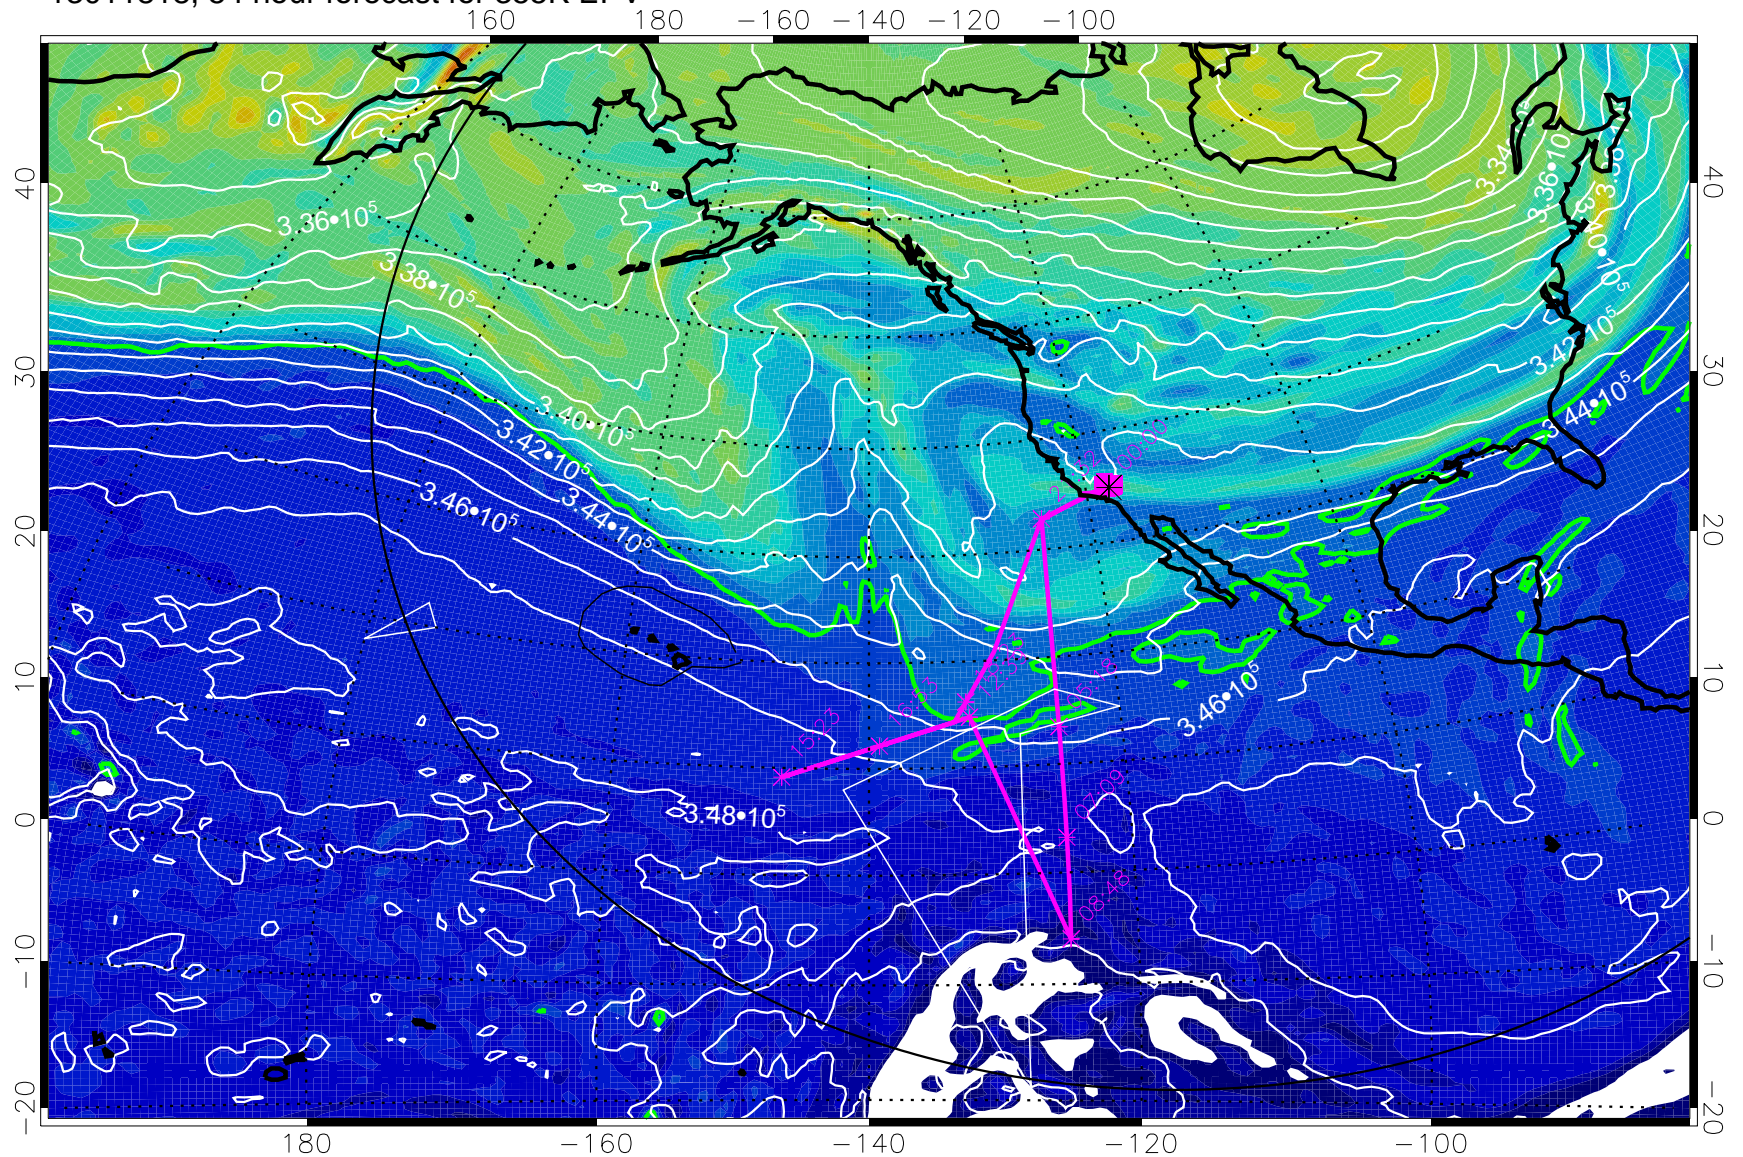

13011800, 36 hour forecast for 355K EPV

355K Montgomery Streamfunction, white  
EPV Tropopause (2 PVU) Position  
Range ring of 6000 km -- 19 hours GH round trip

13011806, 42 hour forecast for 355K EPV

355K Montgomery Streamfunction, white  
EPV Tropopause (2 PVU) Position  
Range ring of 6000 km -- 19 hours GH round trip

13011812, 48 hour forecast for 355K EPV

0  $5.0 \cdot 10^{-6}$   $1.0 \cdot 10^{-5}$   $1.5 \cdot 10^{-5}$   
PVU

355K Montgomery Streamfunction, white  
EPV Tropopause (2 PVU) Position  
Range ring of 6000 km -- 19 hours GH round trip

13011818, 54 hour forecast for 355K EPV

355K Montgomery Streamfunction, white  
EPV Tropopause (2 PVU) Position  
Range ring of 6000 km -- 19 hours GH round trip

13011900, 60 hour forecast for 355K EPV

0  $5.0 \cdot 10^{-6}$   $1.0 \cdot 10^{-5}$   $1.5 \cdot 10^{-5}$   
PVU

355K Montgomery Streamfunction, white  
EPV Tropopause (2 PVU) Position  
Range ring of 6000 km -- 19 hours GH round trip

13011906, 66 hour forecast for 355K EPV

355K Montgomery Streamfunction, white  
EPV Tropopause (2 PVU) Position  
Range ring of 6000 km -- 19 hours GH round trip