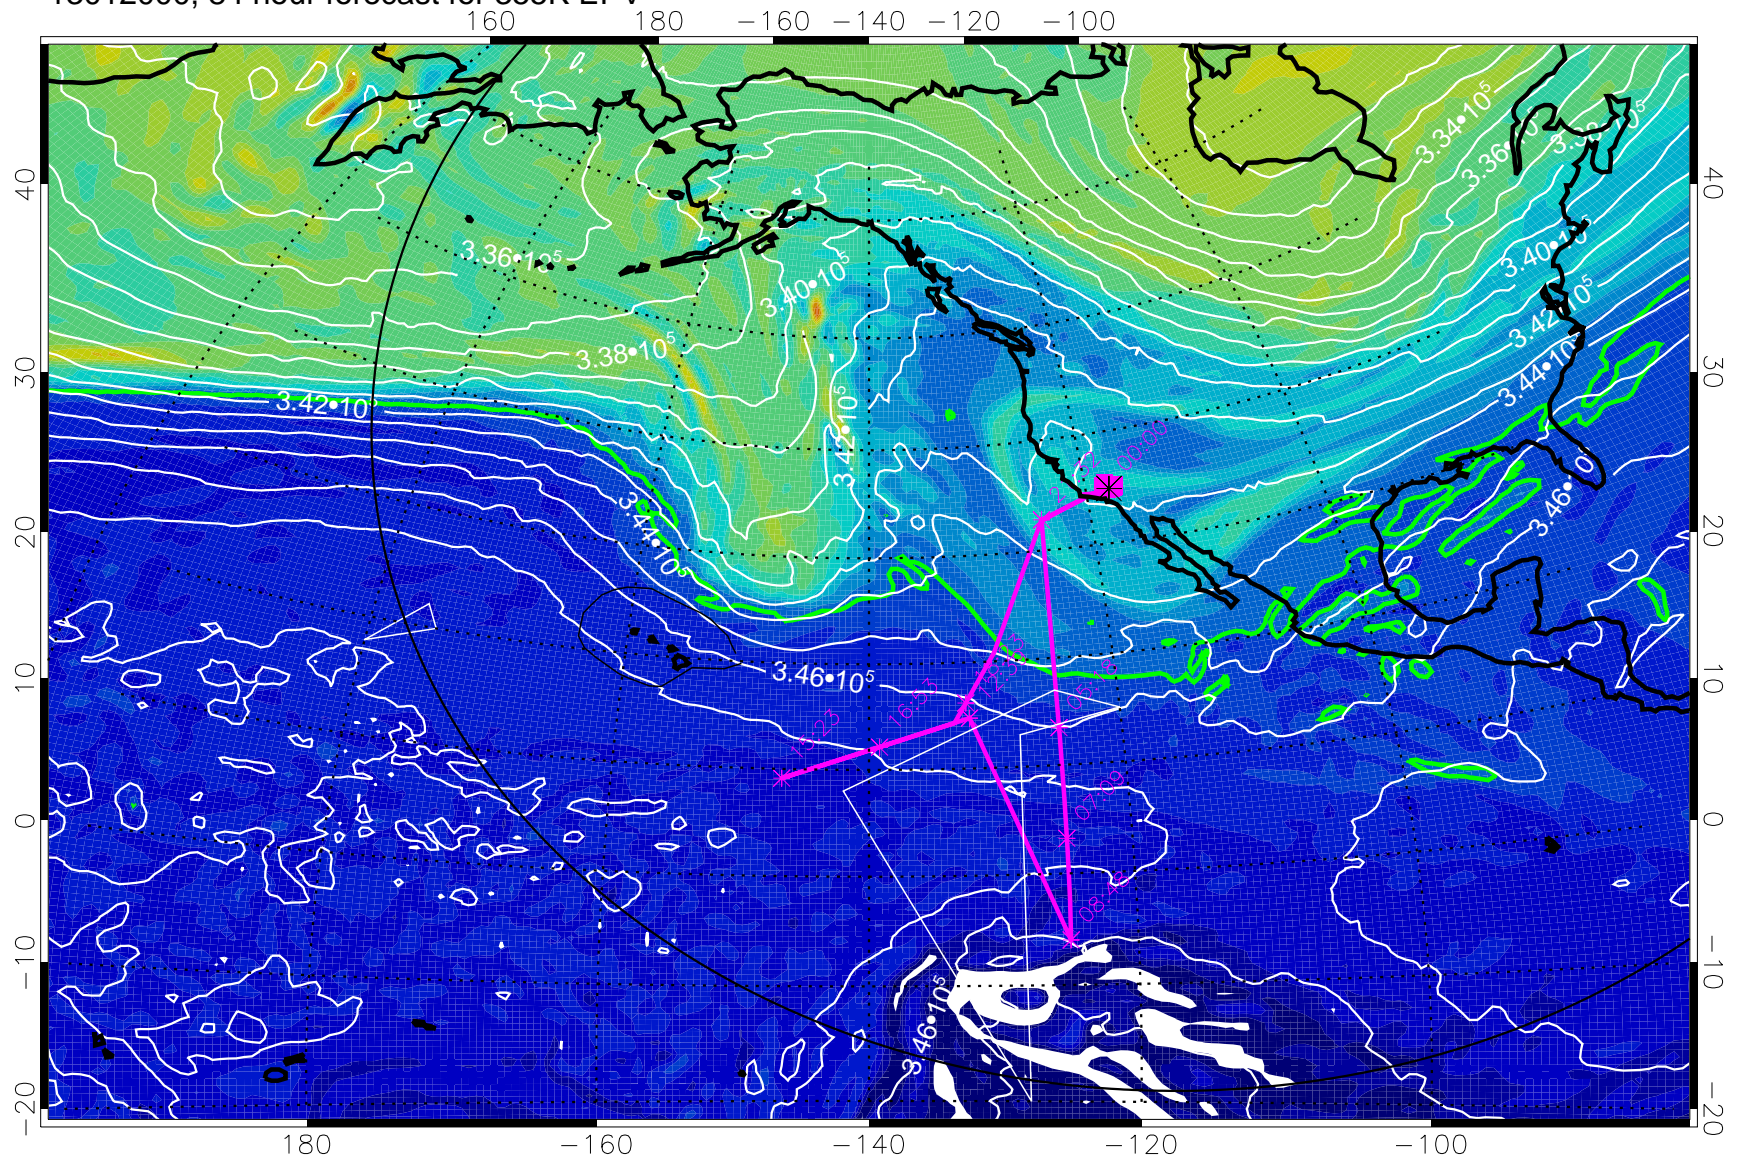

355K Montgomery Streamfunction, white  
EPV Tropopause (2 PVU) Position  
Range ring of 6000 km -- 19 hours GH round trip

13011906, 66 hour forecast for 355K EPV

355K Montgomery Streamfunction, white  
EPV Tropopause (2 PVU) Position  
Range ring of 6000 km -- 19 hours GH round trip

13011912, 72 hour forecast for 355K EPV

355K Montgomery Streamfunction, white  
EPV Tropopause (2 PVU) Position  
Range ring of 6000 km -- 19 hours GH round trip

13011918, 78 hour forecast for 355K EPV

160 180 -160 -140 -120 -100

0  $5.0 \cdot 10^{-6}$   $1.0 \cdot 10^{-5}$   $1.5 \cdot 10^{-5}$   
PVU

355K Montgomery Streamfunction, white  
EPV Tropopause (2 PVU) Position  
Range ring of 6000 km -- 19 hours GH round trip

13012000, 84 hour forecast for 355K EPV

355K Montgomery Streamfunction, white  
EPV Tropopause (2 PVU) Position  
Range ring of 6000 km -- 19 hours GH round trip

13012006, 90 hour forecast for 355K EPV

PVU

355K Montgomery Streamfunction, white  
EPV Tropopause (2 PVU) Position  
Range ring of 6000 km -- 19 hours GH round trip