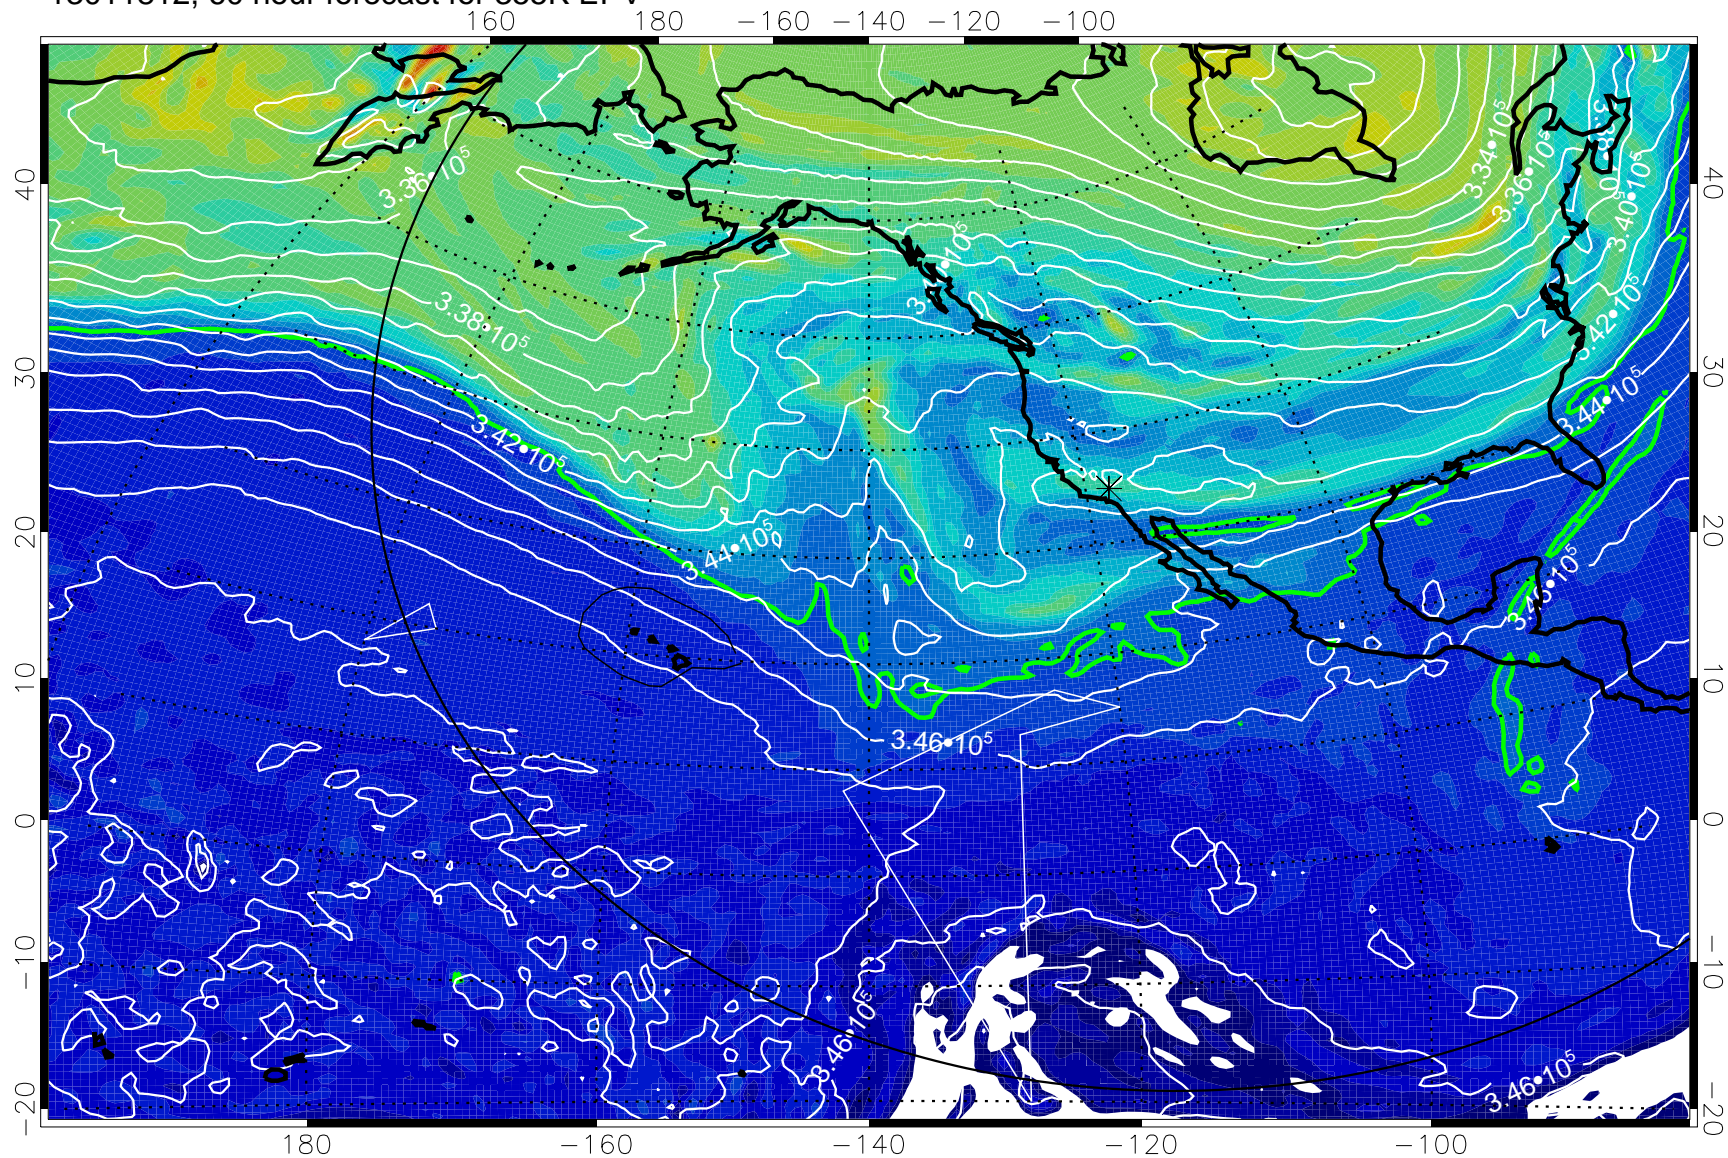

13011800, 48 hour forecast for 355K EPV

0  $5.0 \cdot 10^{-6}$   $1.0 \cdot 10^{-5}$   $1.5 \cdot 10^{-5}$   
PVU

355K Montgomery Streamfunction, white  
EPV Tropopause (2 PVU) Position  
Range ring of 6000 km -- 19 hours GH round trip

13011806, 54 hour forecast for 355K EPV

355K Montgomery Streamfunction, white  
EPV Tropopause (2 PVU) Position  
Range ring of 6000 km -- 19 hours GH round trip

13011812, 60 hour forecast for 355K EPV

355K Montgomery Streamfunction, white  
EPV Tropopause (2 PVU) Position  
Range ring of 6000 km -- 19 hours GH round trip

13011818, 66 hour forecast for 355K EPV

0  $5.0 \times 10^{-6}$   $1.0 \times 10^{-5}$   $1.5 \times 10^{-5}$   
PVU

355K Montgomery Streamfunction, white  
EPV Tropopause (2 PVU) Position  
Range ring of 6000 km -- 19 hours GH round trip