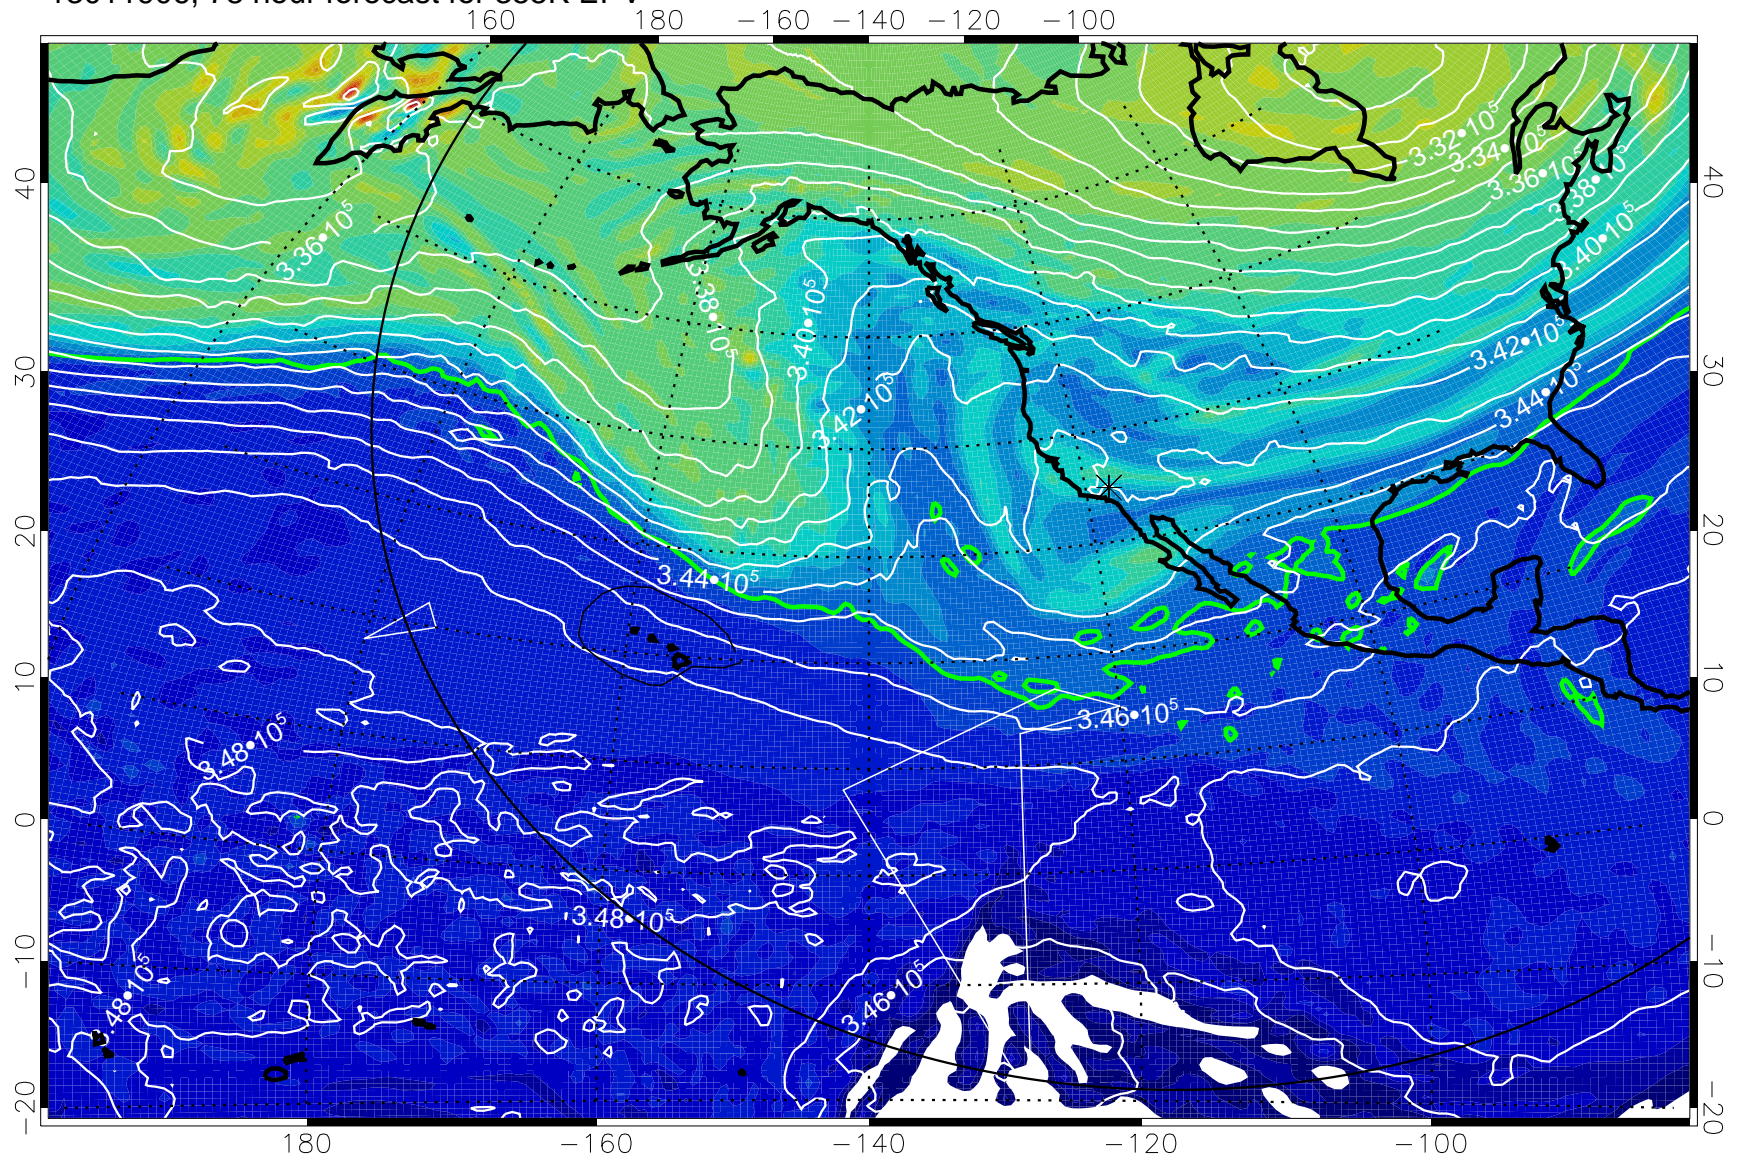

13011806, 54 hour forecast for 355K EPV

355K Montgomery Streamfunction, white  
EPV Tropopause (2 PVU) Position  
Range ring of 6000 km -- 19 hours GH round trip

13011812, 60 hour forecast for 355K EPV

355K Montgomery Streamfunction, white  
EPV Tropopause (2 PVU) Position  
Range ring of 6000 km -- 19 hours GH round trip

13011818, 66 hour forecast for 355K EPV

0  $5.0 \times 10^{-6}$   $1.0 \times 10^{-5}$   $1.5 \times 10^{-5}$   
PVU

355K Montgomery Streamfunction, white  
EPV Tropopause (2 PVU) Position  
Range ring of 6000 km -- 19 hours GH round trip

13011900, 72 hour forecast for 355K EPV

0  $5.0 \cdot 10^{-6}$   $1.0 \cdot 10^{-5}$   $1.5 \cdot 10^{-5}$   
PVU

355K Montgomery Streamfunction, white  
EPV Tropopause (2 PVU) Position  
Range ring of 6000 km -- 19 hours GH round trip

13011906, 78 hour forecast for 355K EPV

355K Montgomery Streamfunction, white  
EPV Tropopause (2 PVU) Position  
Range ring of 6000 km -- 19 hours GH round trip

13011912, 84 hour forecast for 355K EPV

160 180 -160 -140 -120 -100