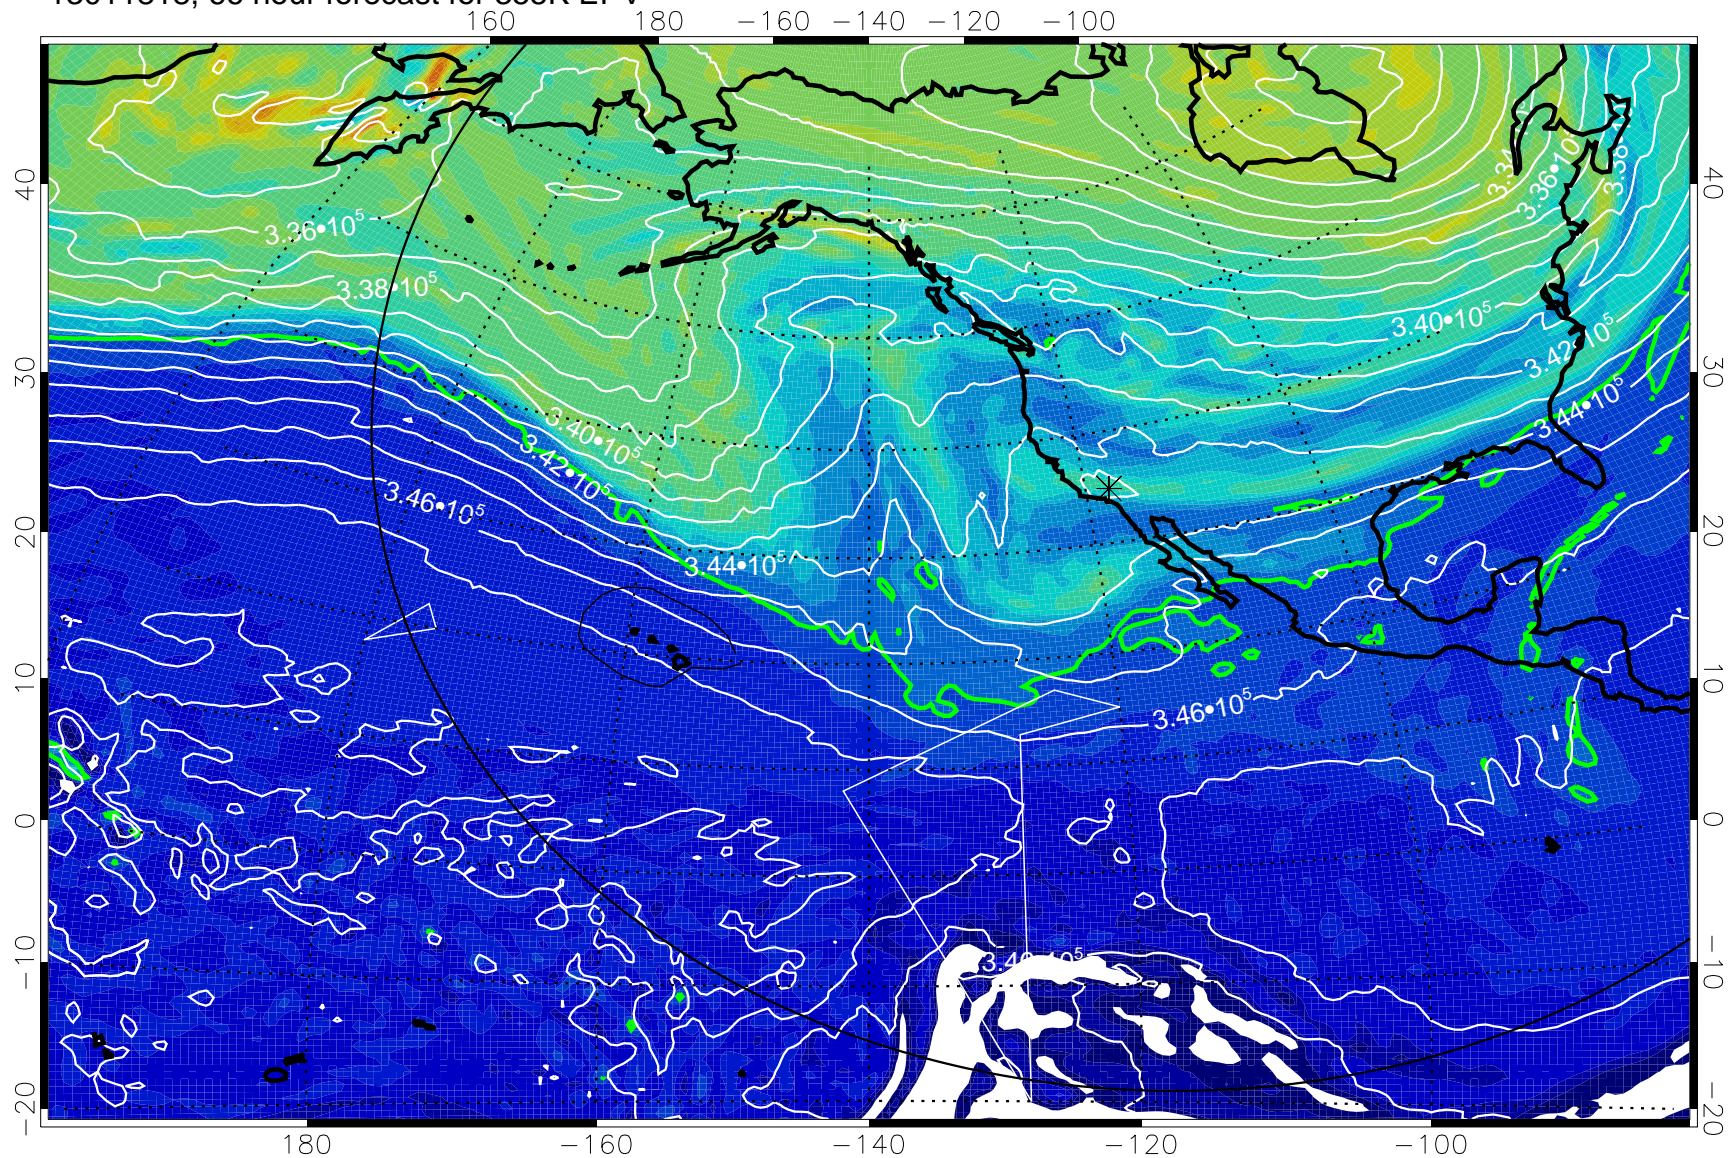

13011806, 54 hour forecast for 355K EPV

355K Montgomery Streamfunction, white  
EPV Tropopause (2 PVU) Position  
Range ring of 6000 km -- 19 hours GH round trip

13011812, 60 hour forecast for 355K EPV

355K Montgomery Streamfunction, white  
EPV Tropopause (2 PVU) Position  
Range ring of 6000 km -- 19 hours GH round trip

13011818, 66 hour forecast for 355K EPV

0  $5.0 \times 10^{-6}$   $1.0 \times 10^{-5}$   $1.5 \times 10^{-5}$   
PVU

355K Montgomery Streamfunction, white  
EPV Tropopause (2 PVU) Position  
Range ring of 6000 km -- 19 hours GH round trip