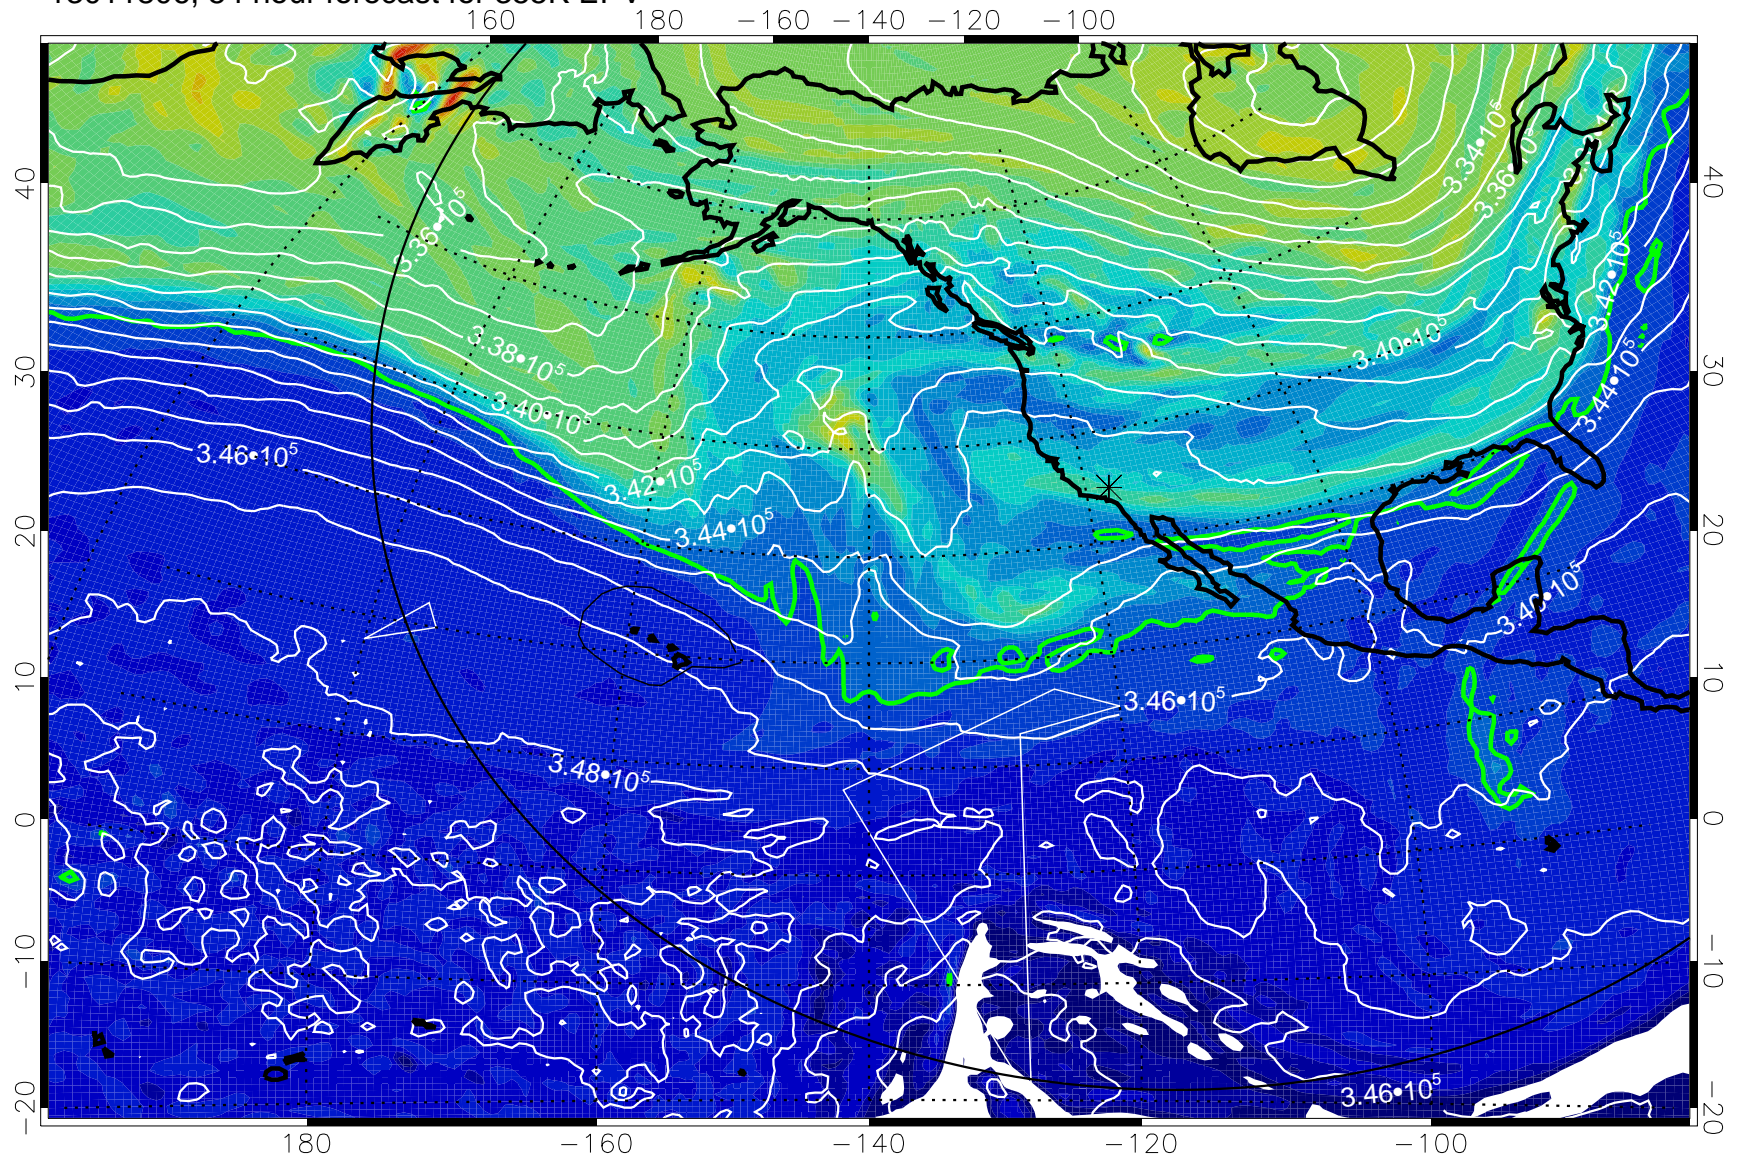

13011706, 30 hour forecast for 355K EPV

355K Montgomery Streamfunction, white  
EPV Tropopause (2 PVU) Position  
Range ring of 6000 km -- 19 hours GH round trip

13011712, 36 hour forecast for 355K EPV

355K Montgomery Streamfunction, white  
EPV Tropopause (2 PVU) Position  
Range ring of 6000 km -- 19 hours GH round trip

13011718, 42 hour forecast for 355K EPV

0       $5.0 \cdot 10^{-6}$        $1.0 \cdot 10^{-5}$        $1.5 \cdot 10^{-5}$   
PVU

355K Montgomery Streamfunction, white  
EPV Tropopause (2 PVU) Position  
Range ring of 6000 km -- 19 hours GH round trip

13011800, 48 hour forecast for 355K EPV

0  $5.0 \cdot 10^{-6}$   $1.0 \cdot 10^{-5}$   $1.5 \cdot 10^{-5}$   
PVU

355K Montgomery Streamfunction, white  
EPV Tropopause (2 PVU) Position  
Range ring of 6000 km -- 19 hours GH round trip

13011806, 54 hour forecast for 355K EPV

355K Montgomery Streamfunction, white  
EPV Tropopause (2 PVU) Position  
Range ring of 6000 km -- 19 hours GH round trip

13011812, 60 hour forecast for 355K EPV

355K Montgomery Streamfunction, white  
EPV Tropopause (2 PVU) Position  
Range ring of 6000 km -- 19 hours GH round trip