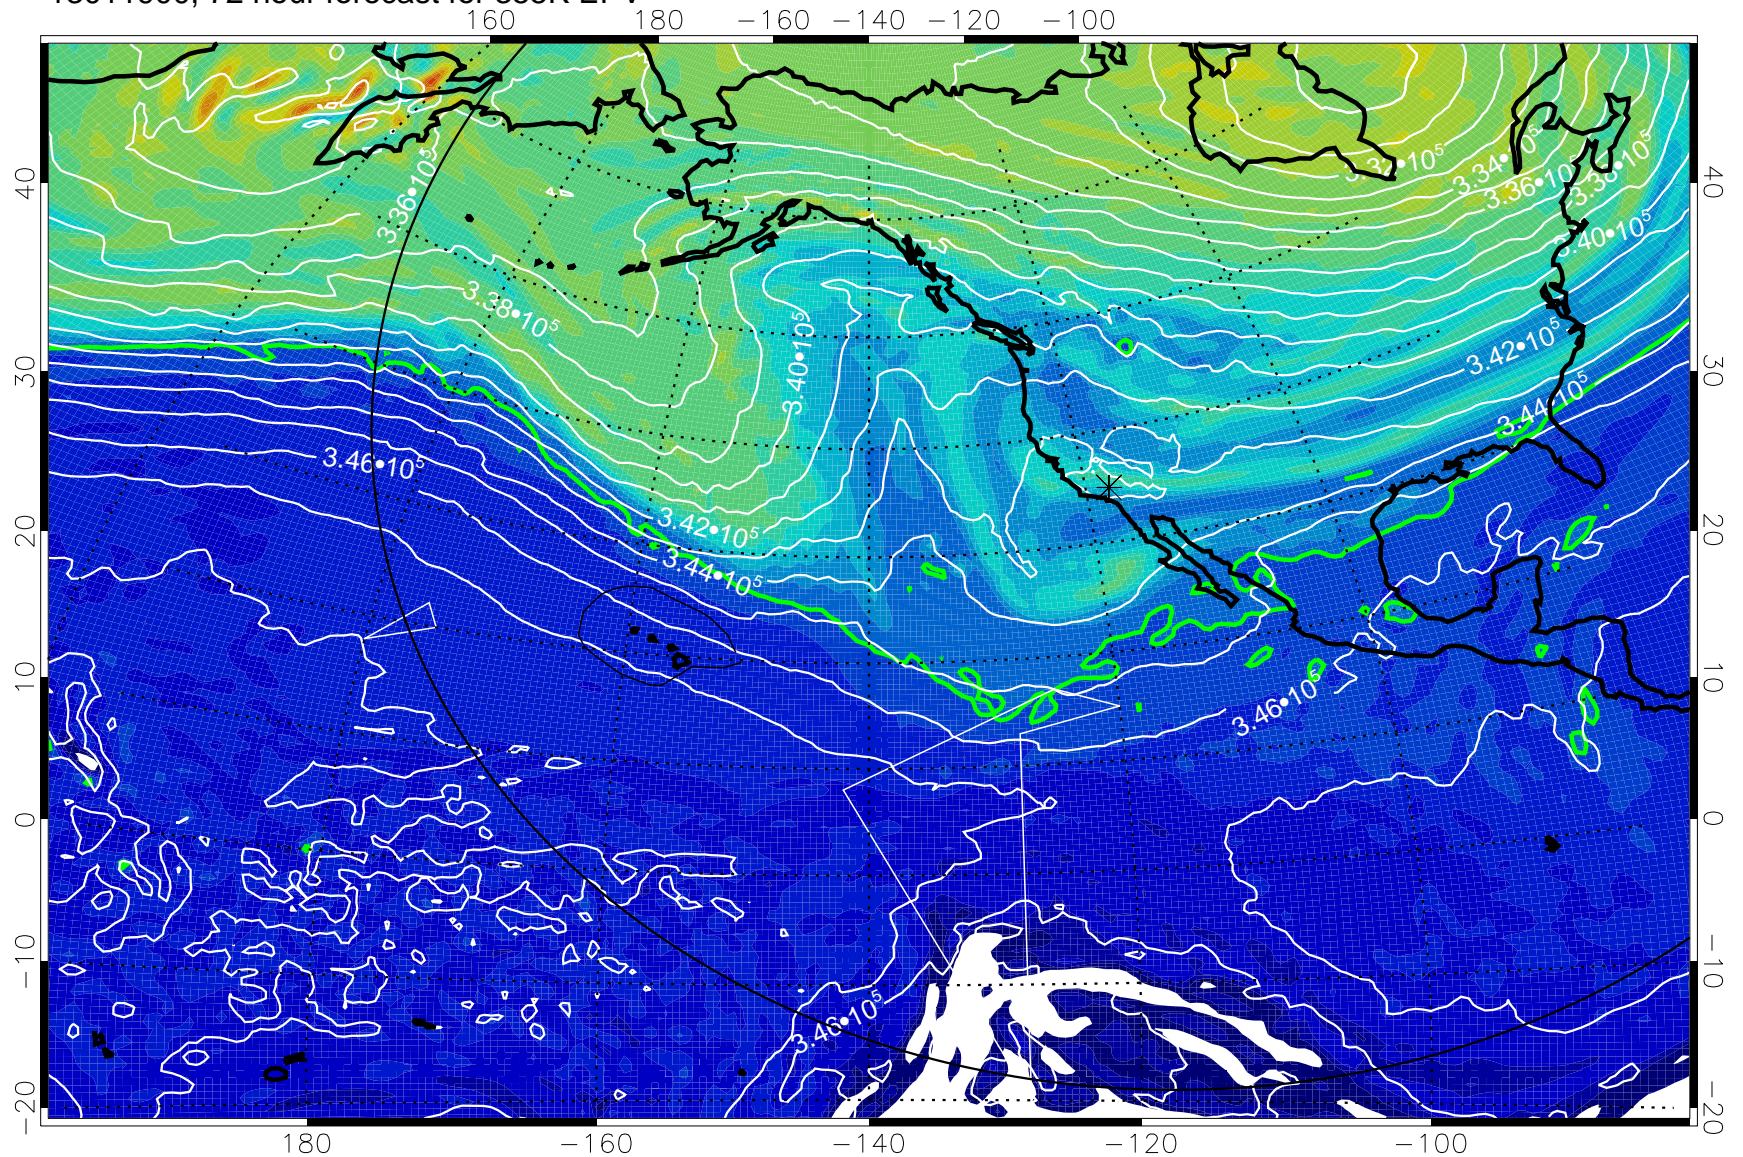

13011900, 72 hour forecast for 355K EPV

0 $5.0 \cdot 10^{-6}$ $1.0 \cdot 10^{-5}$ $1.5 \cdot 10^{-5}$
PVU

355K Montgomery Streamfunction, white
EPV Tropopause (2 PVU) Position
Range ring of 6000 km -- 19 hours GH round trip