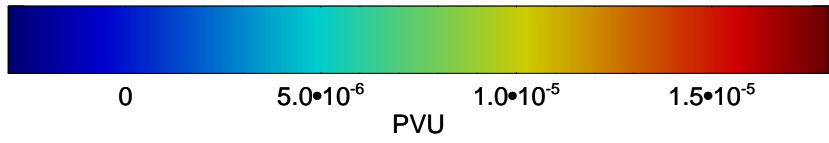

13011712, 36 hour forecast for 355K EPV

355K Montgomery Streamfunction, white
EPV Tropopause (2 PVU) Position
Range ring of 6000 km -- 19 hours GH round trip