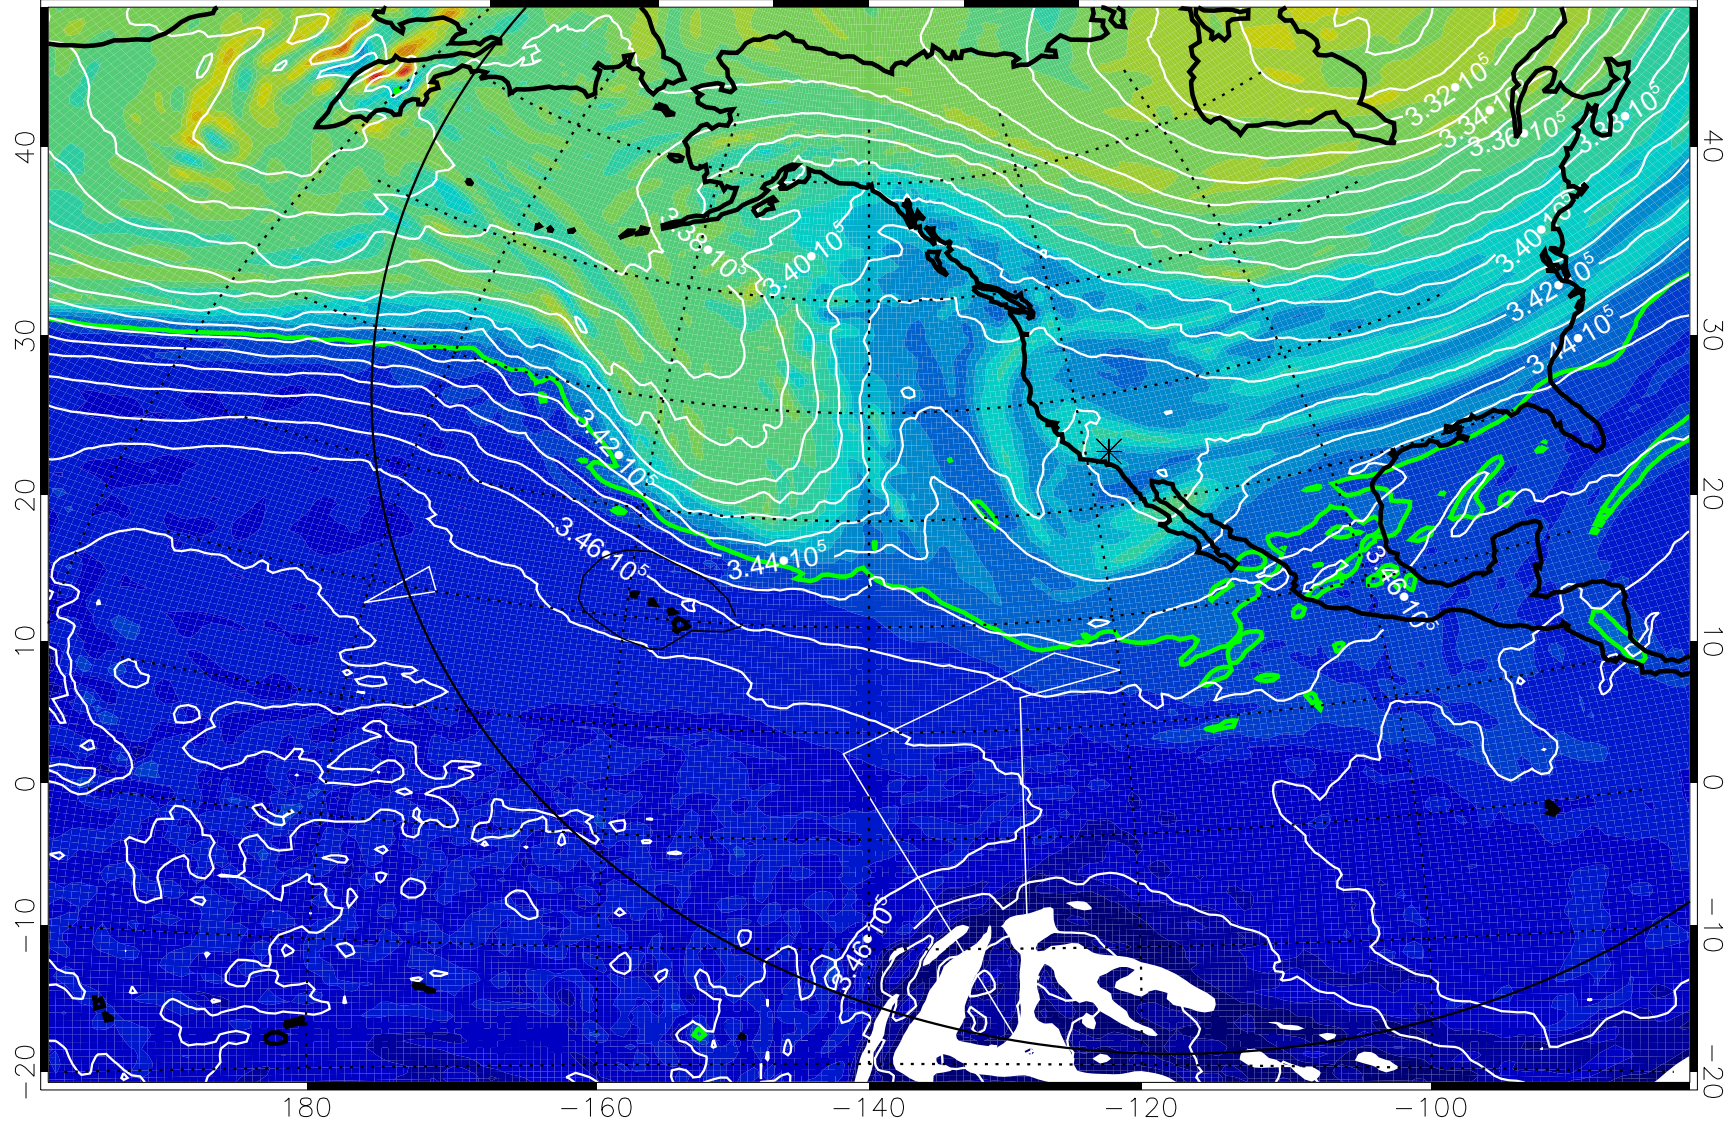

13011818, 66 hour forecast for 355K EPV

0  $5.0 \times 10^{-6}$   $1.0 \times 10^{-5}$   $1.5 \times 10^{-5}$   
PVU

355K Montgomery Streamfunction, white  
EPV Tropopause (2 PVU) Position  
Range ring of 6000 km -- 19 hours GH round trip

13011900, 72 hour forecast for 355K EPV

0  $5.0 \cdot 10^{-6}$   $1.0 \cdot 10^{-5}$   $1.5 \cdot 10^{-5}$   
PVU

355K Montgomery Streamfunction, white  
EPV Tropopause (2 PVU) Position  
Range ring of 6000 km -- 19 hours GH round trip

13011906, 78 hour forecast for 355K EPV

355K Montgomery Streamfunction, white  
EPV Tropopause (2 PVU) Position  
Range ring of 6000 km -- 19 hours GH round trip

13011912, 84 hour forecast for 355K EPV

160 180 -160 -140 -120 -100

0  $5.0 \cdot 10^{-6}$   $1.0 \cdot 10^{-5}$   $1.5 \cdot 10^{-5}$   
PVU

355K Montgomery Streamfunction, white  
EPV Tropopause (2 PVU) Position  
Range ring of 6000 km -- 19 hours GH round trip

13011918, 90 hour forecast for 355K EPV