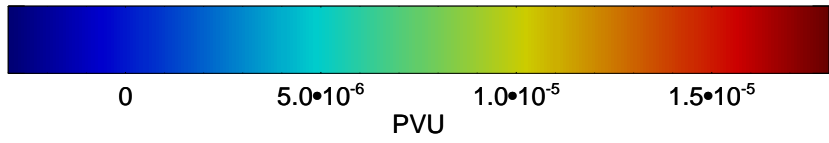

13011906, 78 hour forecast for 355K EPV

355K Montgomery Streamfunction, white
EPV Tropopause (2 PVU) Position
Range ring of 6000 km -- 19 hours GH round trip