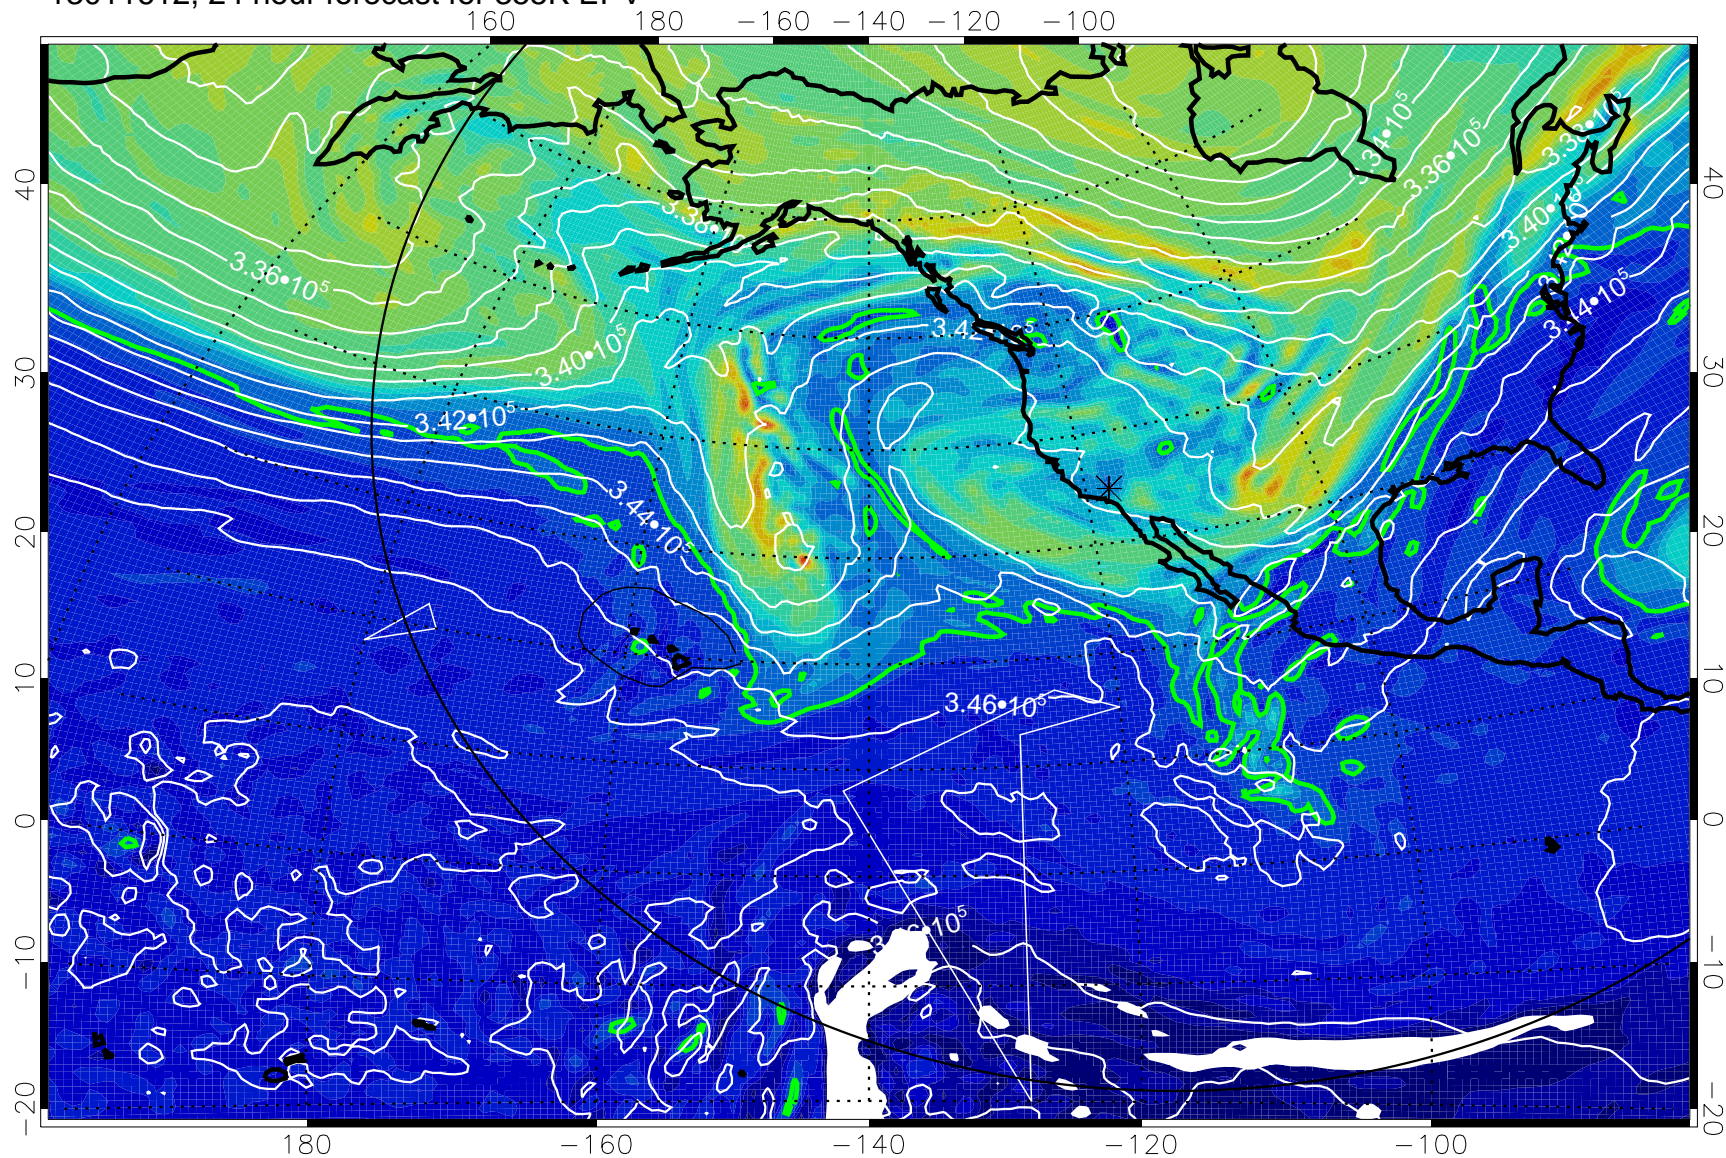

13011600, 12 hour forecast for 355K EPV

355K Montgomery Streamfunction, white  
EPV Tropopause (2 PVU) Position  
Range ring of 6000 km -- 19 hours GH round trip

13011606, 18 hour forecast for 355K EPV

355K Montgomery Streamfunction, white  
EPV Tropopause (2 PVU) Position  
Range ring of 6000 km -- 19 hours GH round trip

13011612, 24 hour forecast for 355K EPV

355K Montgomery Streamfunction, white  
EPV Tropopause (2 PVU) Position  
Range ring of 6000 km -- 19 hours GH round trip

13011618, 30 hour forecast for 355K EPV

355K Montgomery Streamfunction, white  
EPV Tropopause (2 PVU) Position  
Range ring of 6000 km -- 19 hours GH round trip

13011700, 36 hour forecast for 355K EPV

PVU

355K Montgomery Streamfunction, white  
EPV Tropopause (2 PVU) Position  
Range ring of 6000 km -- 19 hours GH round trip

13011706, 42 hour forecast for 355K EPV

355K Montgomery Streamfunction, white  
EPV Tropopause (2 PVU) Position  
Range ring of 6000 km -- 19 hours GH round trip

13011712, 48 hour forecast for 355K EPV

355K Montgomery Streamfunction, white  
EPV Tropopause (2 PVU) Position  
Range ring of 6000 km -- 19 hours GH round trip