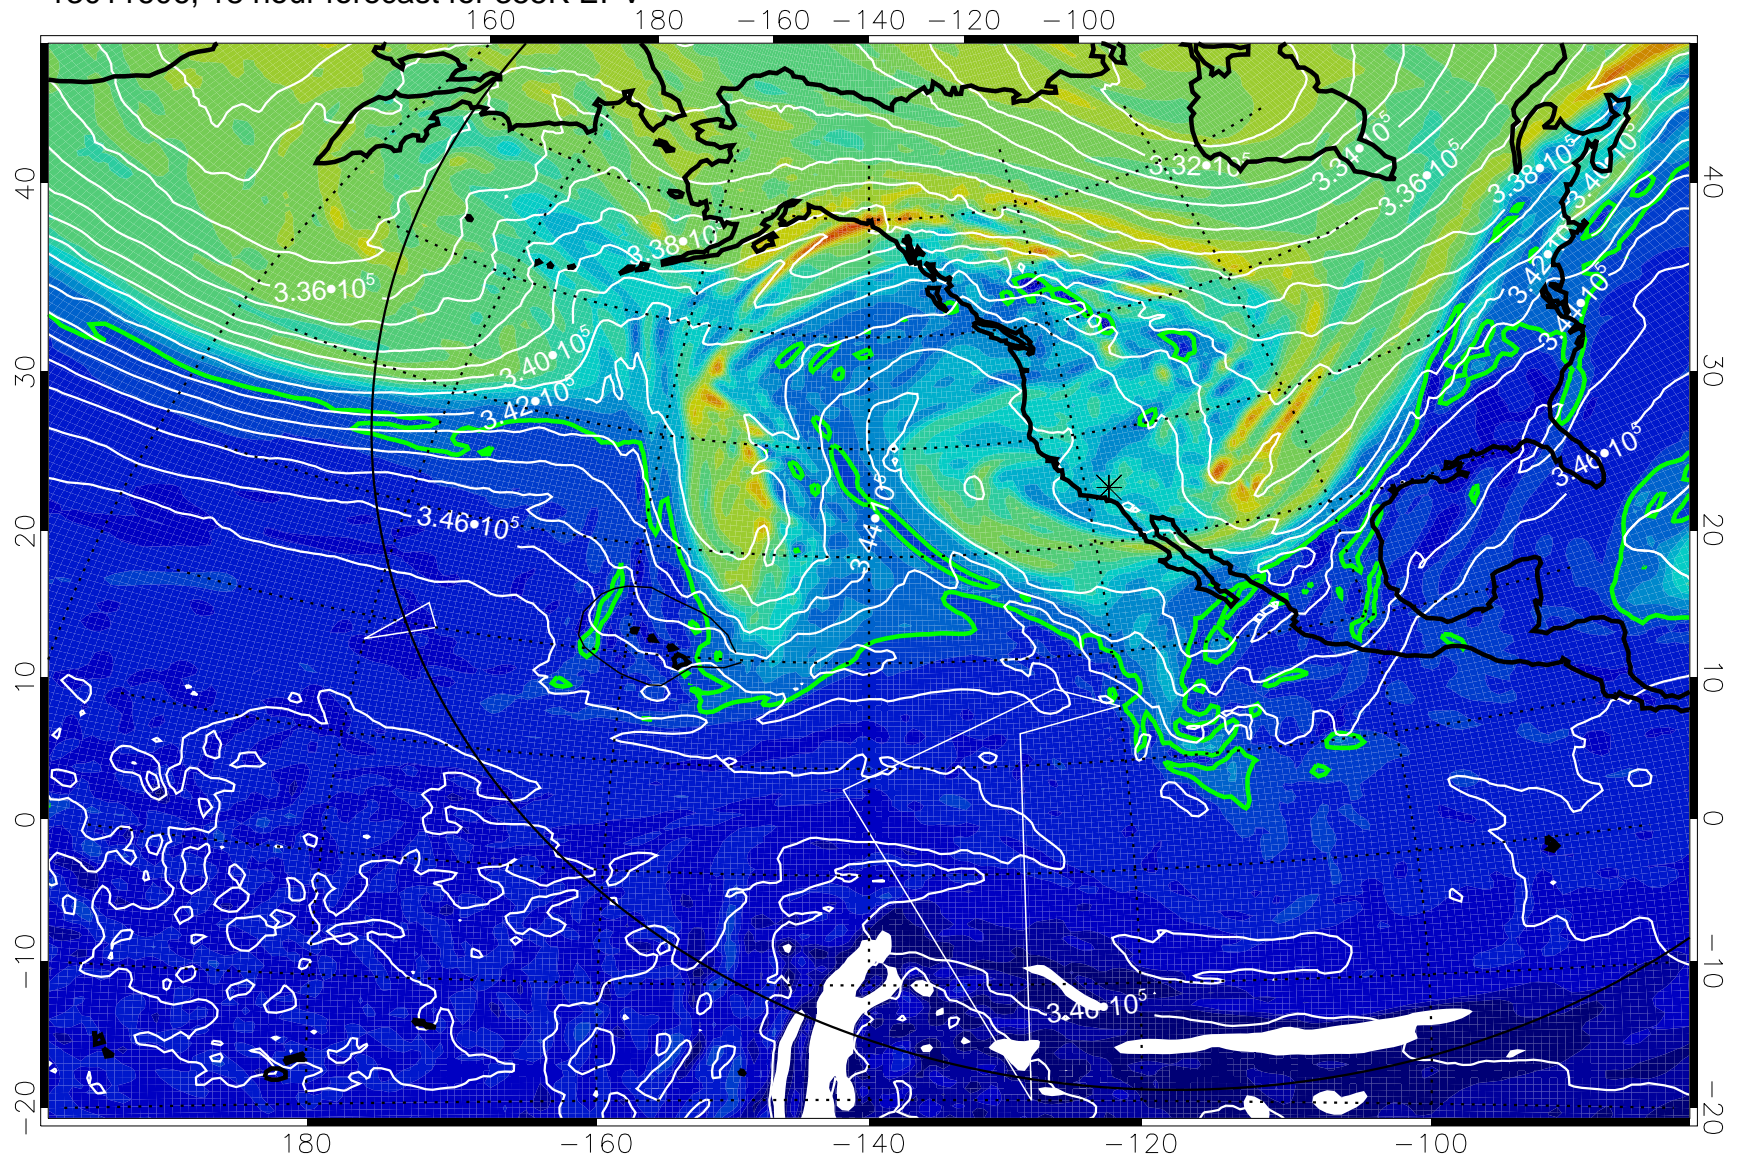

13011518, 6 hour forecast for 355K EPV

160 180 -160 -140 -120 -100

0  $5.0 \cdot 10^{-6}$   $1.0 \cdot 10^{-5}$   $1.5 \cdot 10^{-5}$   
PVU

355K Montgomery Streamfunction, white  
EPV Tropopause (2 PVU) Position  
Range ring of 6000 km -- 19 hours GH round trip

13011600, 12 hour forecast for 355K EPV

355K Montgomery Streamfunction, white  
EPV Tropopause (2 PVU) Position  
Range ring of 6000 km -- 19 hours GH round trip

13011606, 18 hour forecast for 355K EPV

355K Montgomery Streamfunction, white  
EPV Tropopause (2 PVU) Position  
Range ring of 6000 km -- 19 hours GH round trip

13011612, 24 hour forecast for 355K EPV

355K Montgomery Streamfunction, white  
EPV Tropopause (2 PVU) Position  
Range ring of 6000 km -- 19 hours GH round trip

13011618, 30 hour forecast for 355K EPV

355K Montgomery Streamfunction, white  
EPV Tropopause (2 PVU) Position  
Range ring of 6000 km -- 19 hours GH round trip

13011700, 36 hour forecast for 355K EPV

PVU

355K Montgomery Streamfunction, white  
EPV Tropopause (2 PVU) Position  
Range ring of 6000 km -- 19 hours GH round trip

13011706, 42 hour forecast for 355K EPV