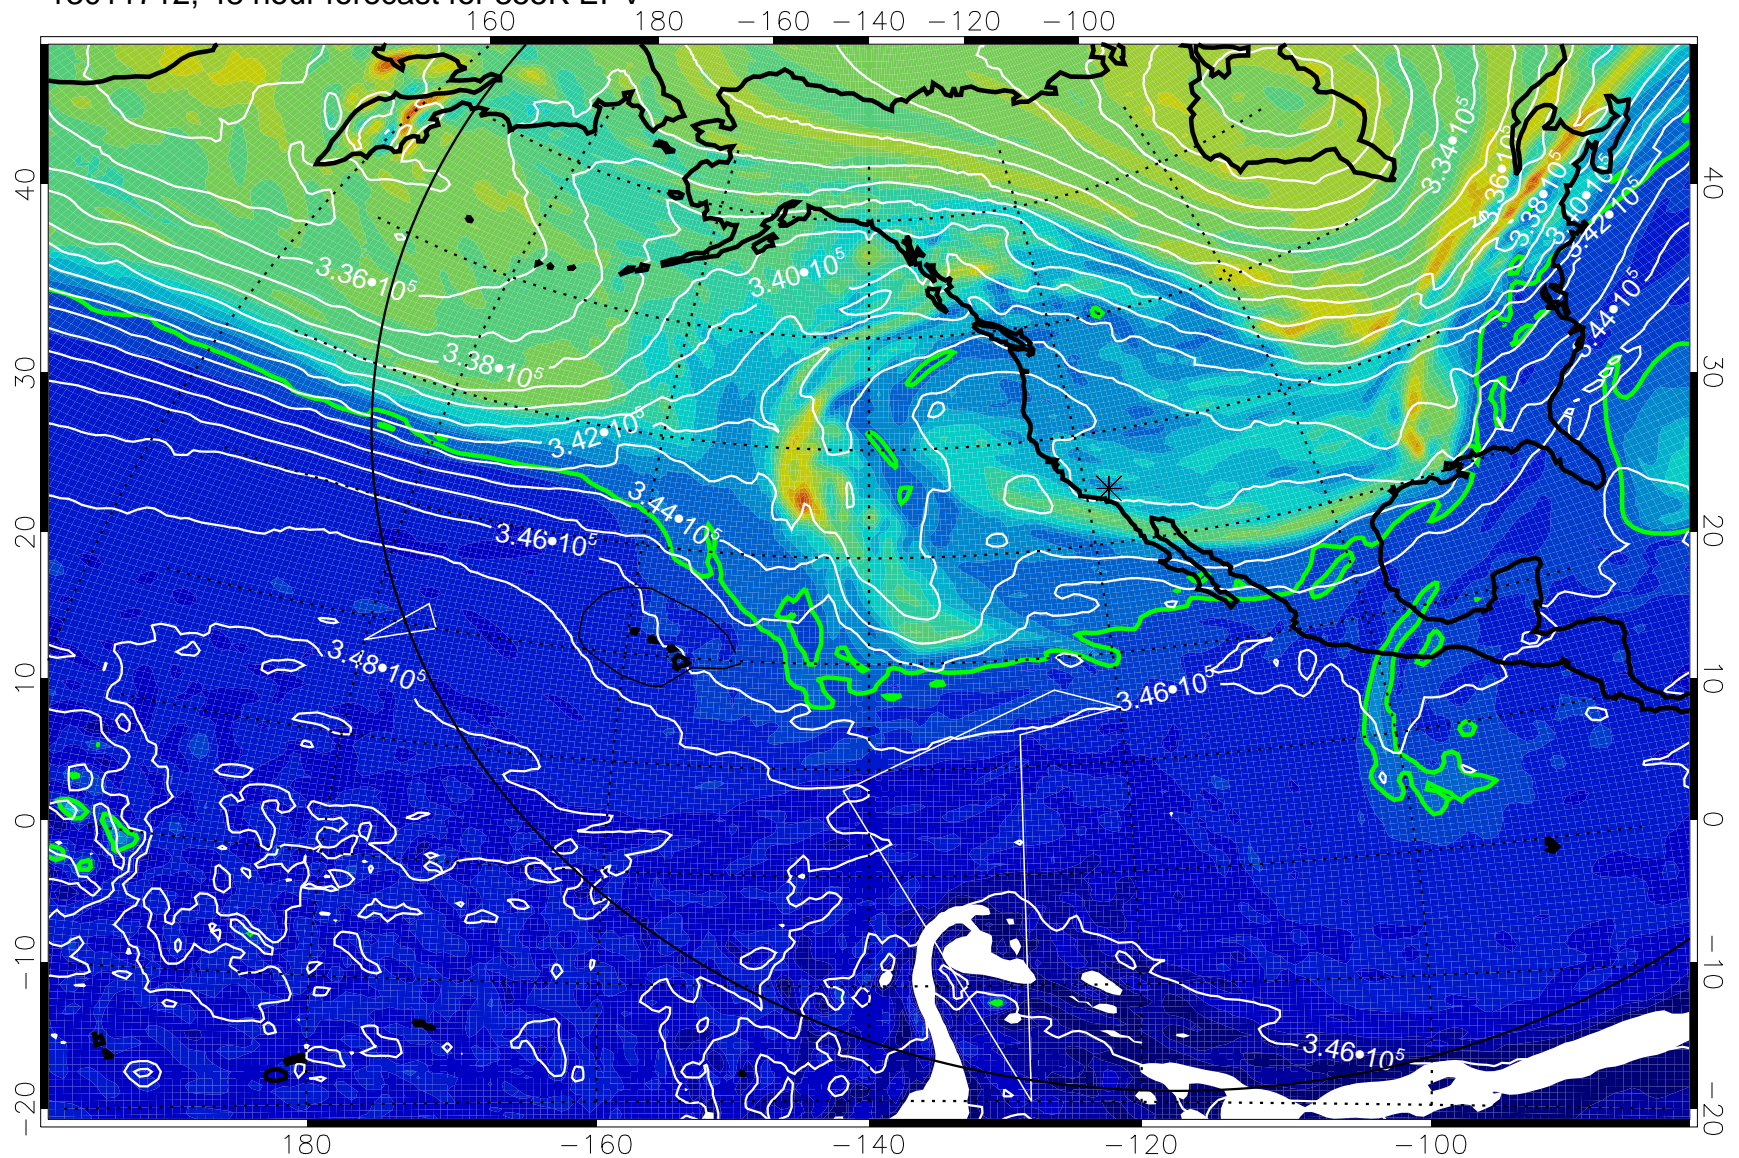

13011612, 24 hour forecast for 355K EPV

355K Montgomery Streamfunction, white  
EPV Tropopause (2 PVU) Position  
Range ring of 6000 km -- 19 hours GH round trip

13011618, 30 hour forecast for 355K EPV

355K Montgomery Streamfunction, white  
EPV Tropopause (2 PVU) Position  
Range ring of 6000 km -- 19 hours GH round trip

13011700, 36 hour forecast for 355K EPV

PVU

355K Montgomery Streamfunction, white  
EPV Tropopause (2 PVU) Position  
Range ring of 6000 km -- 19 hours GH round trip

13011706, 42 hour forecast for 355K EPV

355K Montgomery Streamfunction, white  
EPV Tropopause (2 PVU) Position  
Range ring of 6000 km -- 19 hours GH round trip

13011712, 48 hour forecast for 355K EPV

355K Montgomery Streamfunction, white  
EPV Tropopause (2 PVU) Position  
Range ring of 6000 km -- 19 hours GH round trip

13011718, 54 hour forecast for 355K EPV

355K Montgomery Streamfunction, white  
EPV Tropopause (2 PVU) Position  
Range ring of 6000 km -- 19 hours GH round trip

13011800, 60 hour forecast for 355K EPV

355K Montgomery Streamfunction, white  
EPV Tropopause (2 PVU) Position  
Range ring of 6000 km -- 19 hours GH round trip