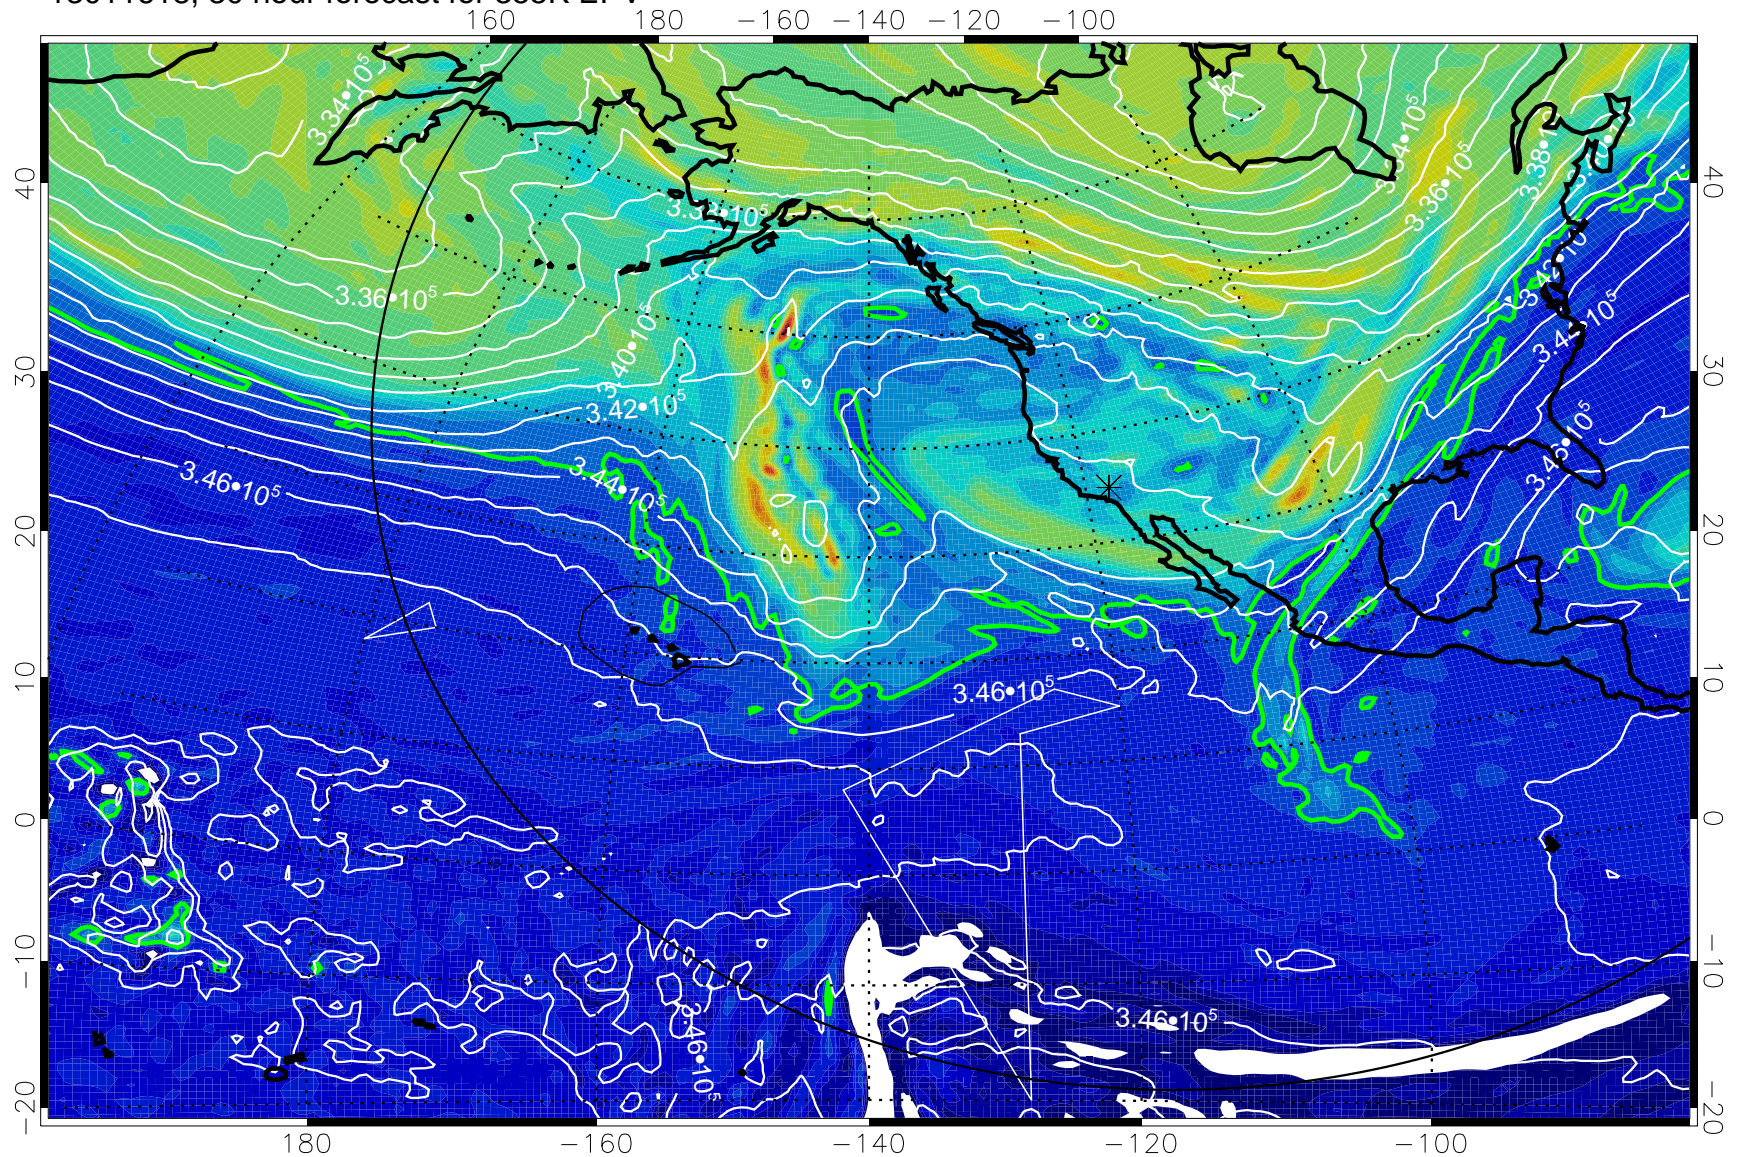

13011600, 12 hour forecast for 355K EPV

355K Montgomery Streamfunction, white  
EPV Tropopause (2 PVU) Position  
Range ring of 6000 km -- 19 hours GH round trip

13011606, 18 hour forecast for 355K EPV

355K Montgomery Streamfunction, white  
EPV Tropopause (2 PVU) Position  
Range ring of 6000 km -- 19 hours GH round trip

13011612, 24 hour forecast for 355K EPV

355K Montgomery Streamfunction, white  
EPV Tropopause (2 PVU) Position  
Range ring of 6000 km -- 19 hours GH round trip

13011618, 30 hour forecast for 355K EPV

355K Montgomery Streamfunction, white  
EPV Tropopause (2 PVU) Position  
Range ring of 6000 km -- 19 hours GH round trip

13011700, 36 hour forecast for 355K EPV

PVU

355K Montgomery Streamfunction, white  
EPV Tropopause (2 PVU) Position  
Range ring of 6000 km -- 19 hours GH round trip

13011706, 42 hour forecast for 355K EPV

355K Montgomery Streamfunction, white  
EPV Tropopause (2 PVU) Position  
Range ring of 6000 km -- 19 hours GH round trip

13011712, 48 hour forecast for 355K EPV

355K Montgomery Streamfunction, white  
EPV Tropopause (2 PVU) Position  
Range ring of 6000 km -- 19 hours GH round trip