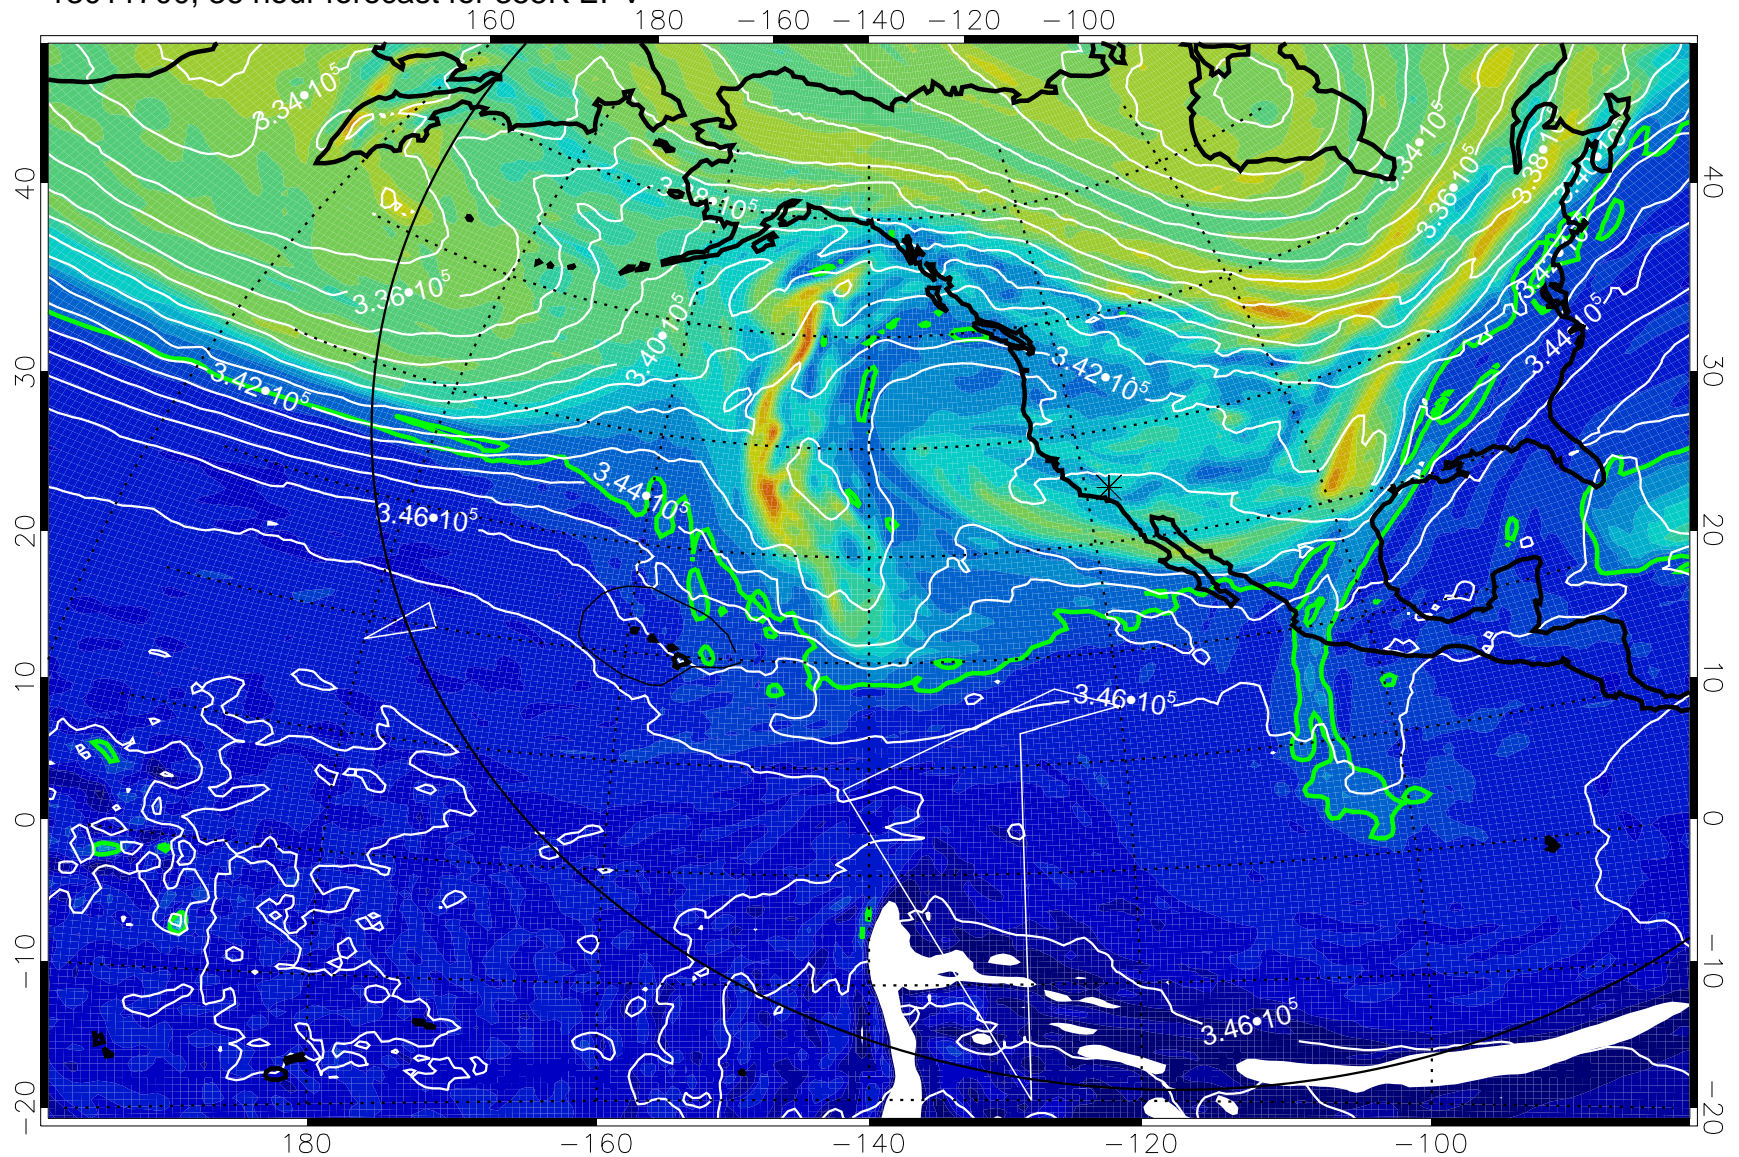

13011600, 12 hour forecast for 355K EPV

355K Montgomery Streamfunction, white  
EPV Tropopause (2 PVU) Position  
Range ring of 6000 km -- 19 hours GH round trip

13011606, 18 hour forecast for 355K EPV

355K Montgomery Streamfunction, white  
EPV Tropopause (2 PVU) Position  
Range ring of 6000 km -- 19 hours GH round trip

13011612, 24 hour forecast for 355K EPV

355K Montgomery Streamfunction, white  
EPV Tropopause (2 PVU) Position  
Range ring of 6000 km -- 19 hours GH round trip

13011618, 30 hour forecast for 355K EPV

355K Montgomery Streamfunction, white  
EPV Tropopause (2 PVU) Position  
Range ring of 6000 km -- 19 hours GH round trip

13011700, 36 hour forecast for 355K EPV

PVU

355K Montgomery Streamfunction, white  
EPV Tropopause (2 PVU) Position  
Range ring of 6000 km -- 19 hours GH round trip

13011706, 42 hour forecast for 355K EPV

355K Montgomery Streamfunction, white  
EPV Tropopause (2 PVU) Position  
Range ring of 6000 km -- 19 hours GH round trip

13011712, 48 hour forecast for 355K EPV

355K Montgomery Streamfunction, white  
EPV Tropopause (2 PVU) Position  
Range ring of 6000 km -- 19 hours GH round trip