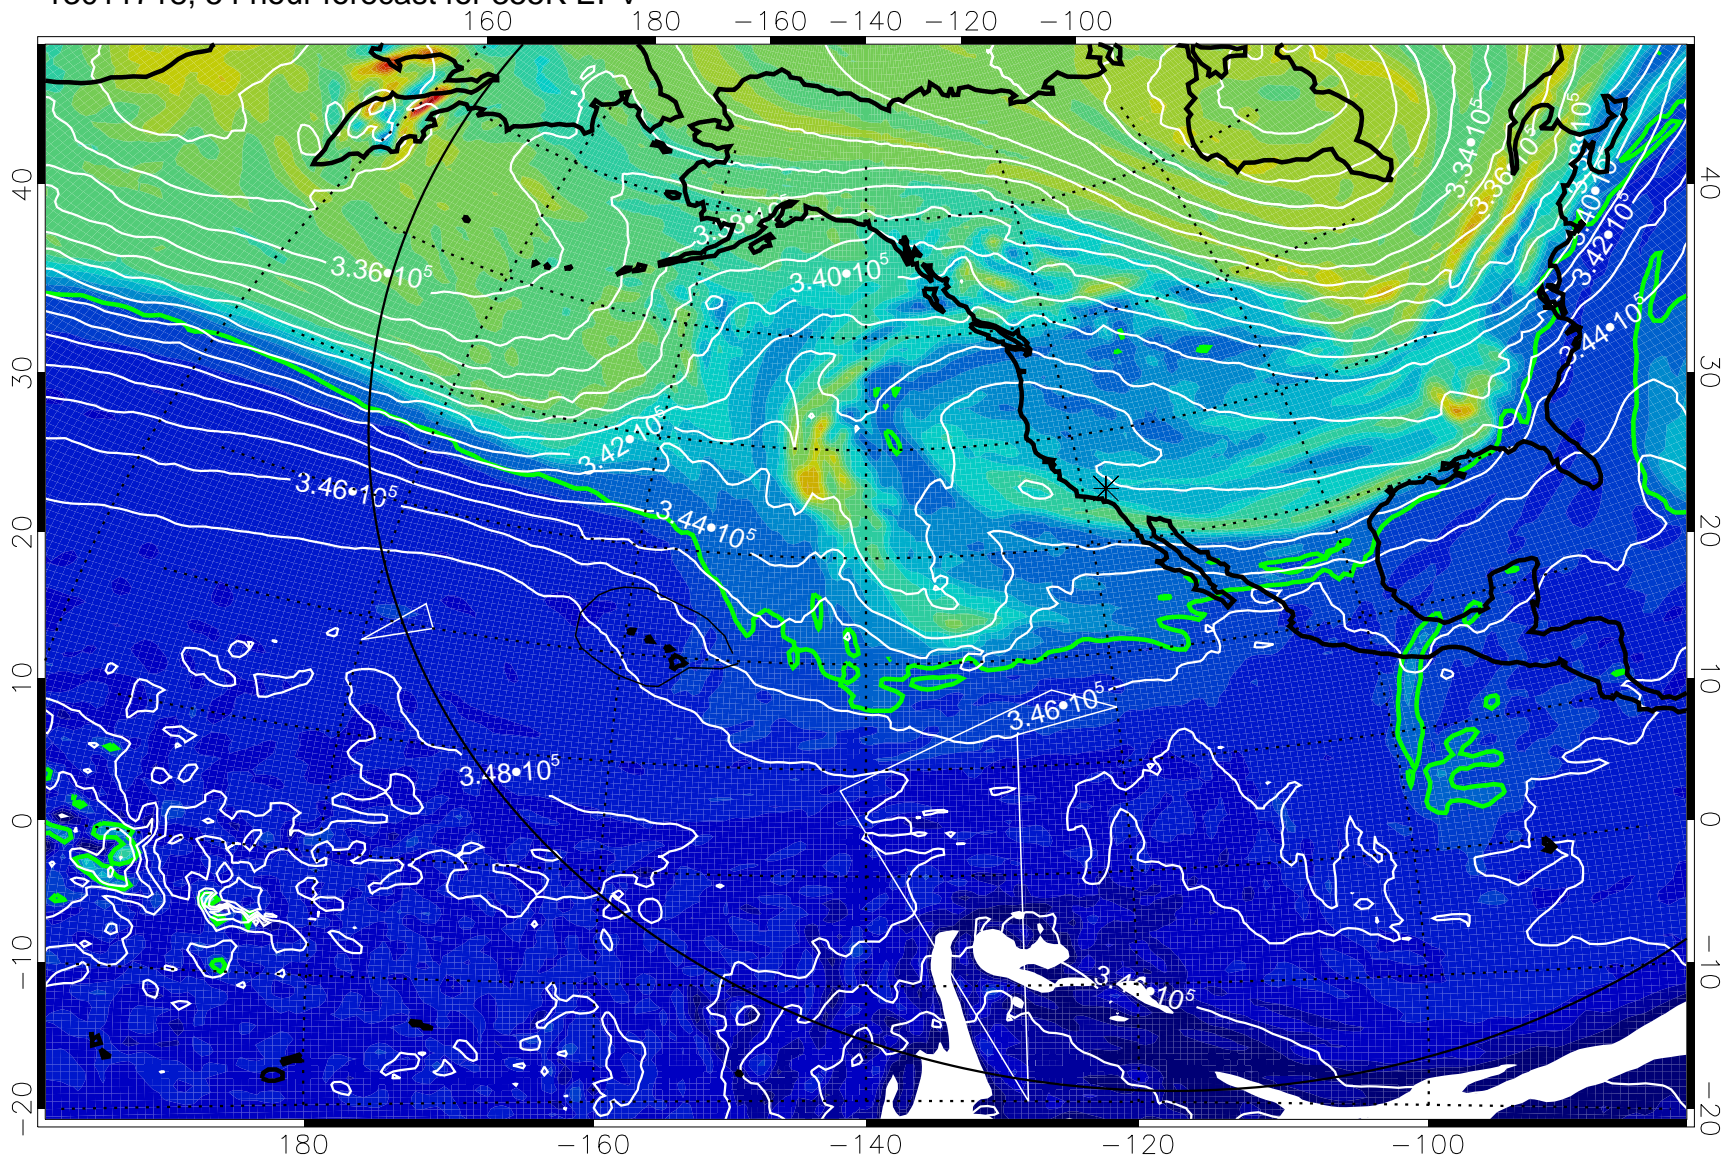

13011700, 36 hour forecast for 355K EPV

PVU

355K Montgomery Streamfunction, white  
EPV Tropopause (2 PVU) Position  
Range ring of 6000 km -- 19 hours GH round trip

13011706, 42 hour forecast for 355K EPV

355K Montgomery Streamfunction, white  
EPV Tropopause (2 PVU) Position  
Range ring of 6000 km -- 19 hours GH round trip

13011712, 48 hour forecast for 355K EPV

355K Montgomery Streamfunction, white  
EPV Tropopause (2 PVU) Position  
Range ring of 6000 km -- 19 hours GH round trip

13011718, 54 hour forecast for 355K EPV

355K Montgomery Streamfunction, white  
EPV Tropopause (2 PVU) Position  
Range ring of 6000 km -- 19 hours GH round trip

13011800, 60 hour forecast for 355K EPV

355K Montgomery Streamfunction, white  
EPV Tropopause (2 PVU) Position  
Range ring of 6000 km -- 19 hours GH round trip

13011806, 66 hour forecast for 355K EPV

160 180 -160 -140 -120 -100

355K Montgomery Streamfunction, white  
EPV Tropopause (2 PVU) Position  
Range ring of 6000 km -- 19 hours GH round trip

13011812, 72 hour forecast for 355K EPV