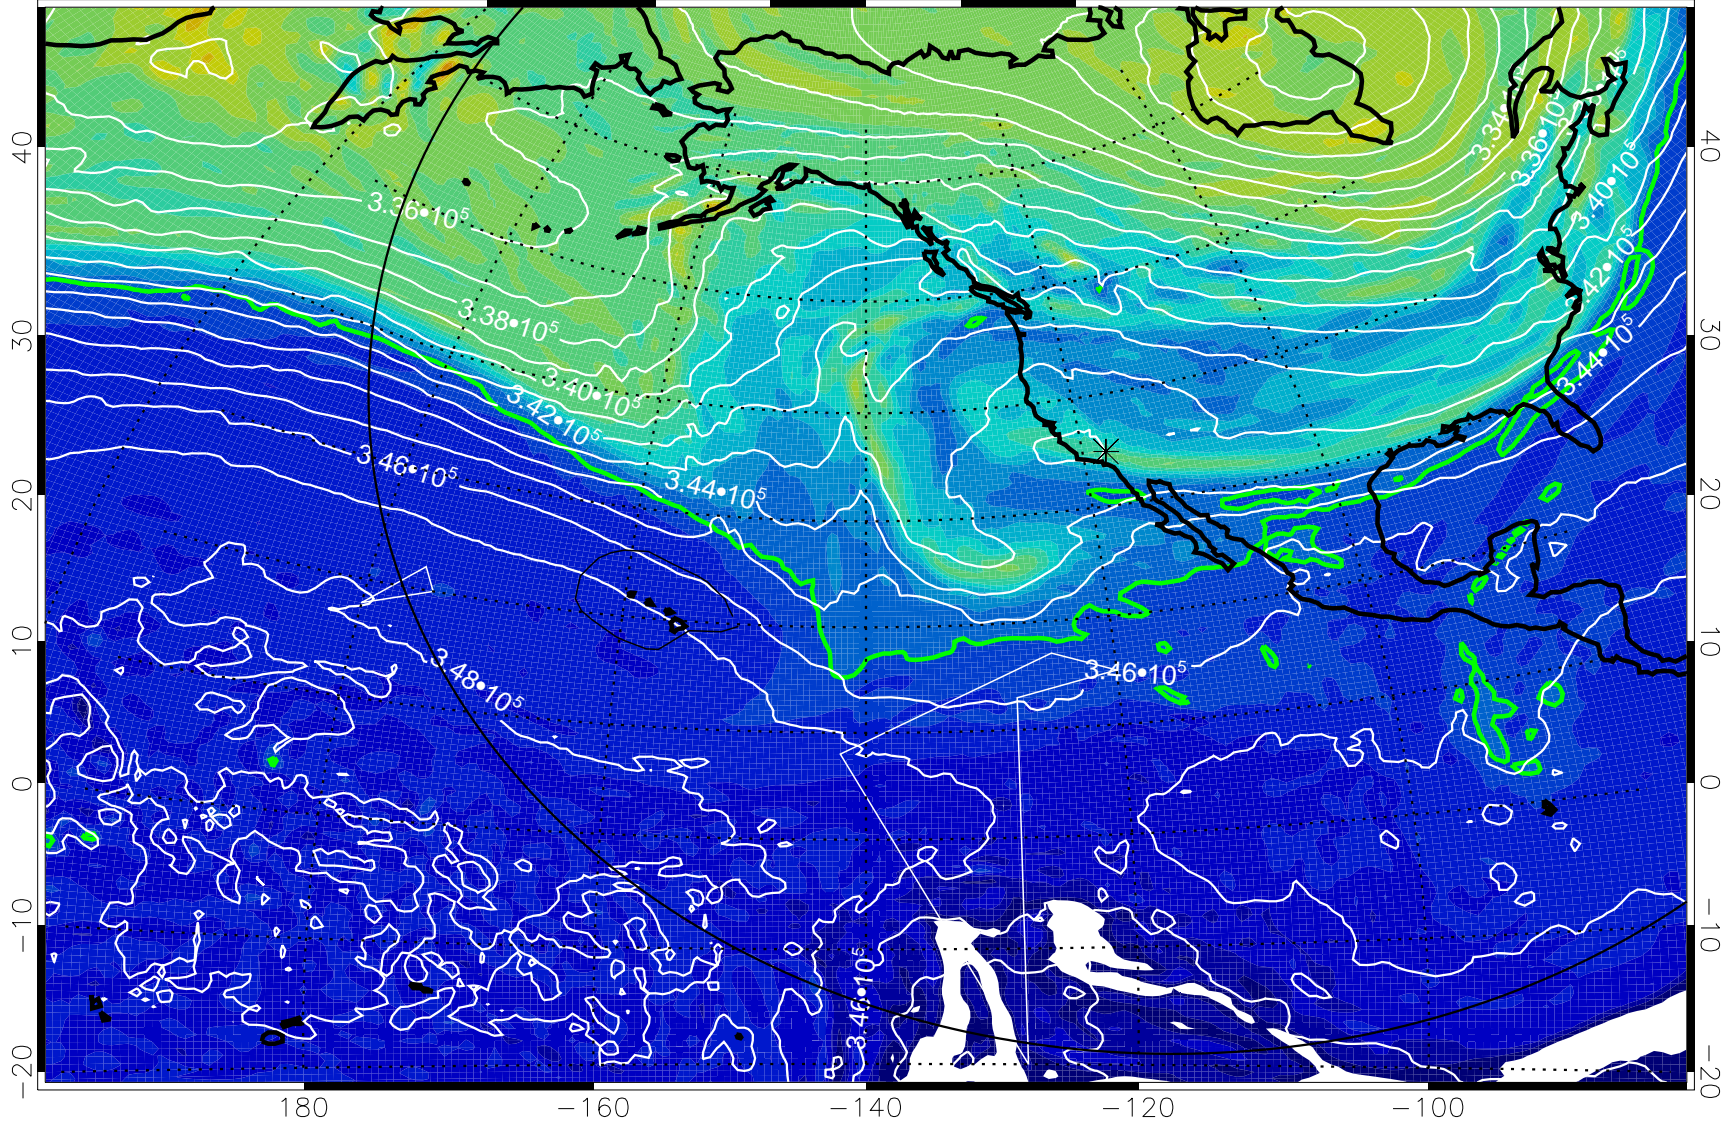

355K Montgomery Streamfunction, white  
EPV Tropopause (2 PVU) Position  
Range ring of 6000 km -- 19 hours GH round trip

13011712, 48 hour forecast for 355K EPV

355K Montgomery Streamfunction, white  
EPV Tropopause (2 PVU) Position  
Range ring of 6000 km -- 19 hours GH round trip

13011718, 54 hour forecast for 355K EPV

355K Montgomery Streamfunction, white  
EPV Tropopause (2 PVU) Position  
Range ring of 6000 km -- 19 hours GH round trip

13011800, 60 hour forecast for 355K EPV

355K Montgomery Streamfunction, white  
EPV Tropopause (2 PVU) Position  
Range ring of 6000 km -- 19 hours GH round trip

13011806, 66 hour forecast for 355K EPV

160 180 -160 -140 -120 -100

355K Montgomery Streamfunction, white  
EPV Tropopause (2 PVU) Position  
Range ring of 6000 km -- 19 hours GH round trip

13011812, 72 hour forecast for 355K EPV

0 5.0 $\cdot 10^{-6}$  1.0 $\cdot 10^{-5}$  1.5 $\cdot 10^{-5}$   
PVU

355K Montgomery Streamfunction, white  
EPV Tropopause (2 PVU) Position  
Range ring of 6000 km -- 19 hours GH round trip

13011818, 78 hour forecast for 355K EPV