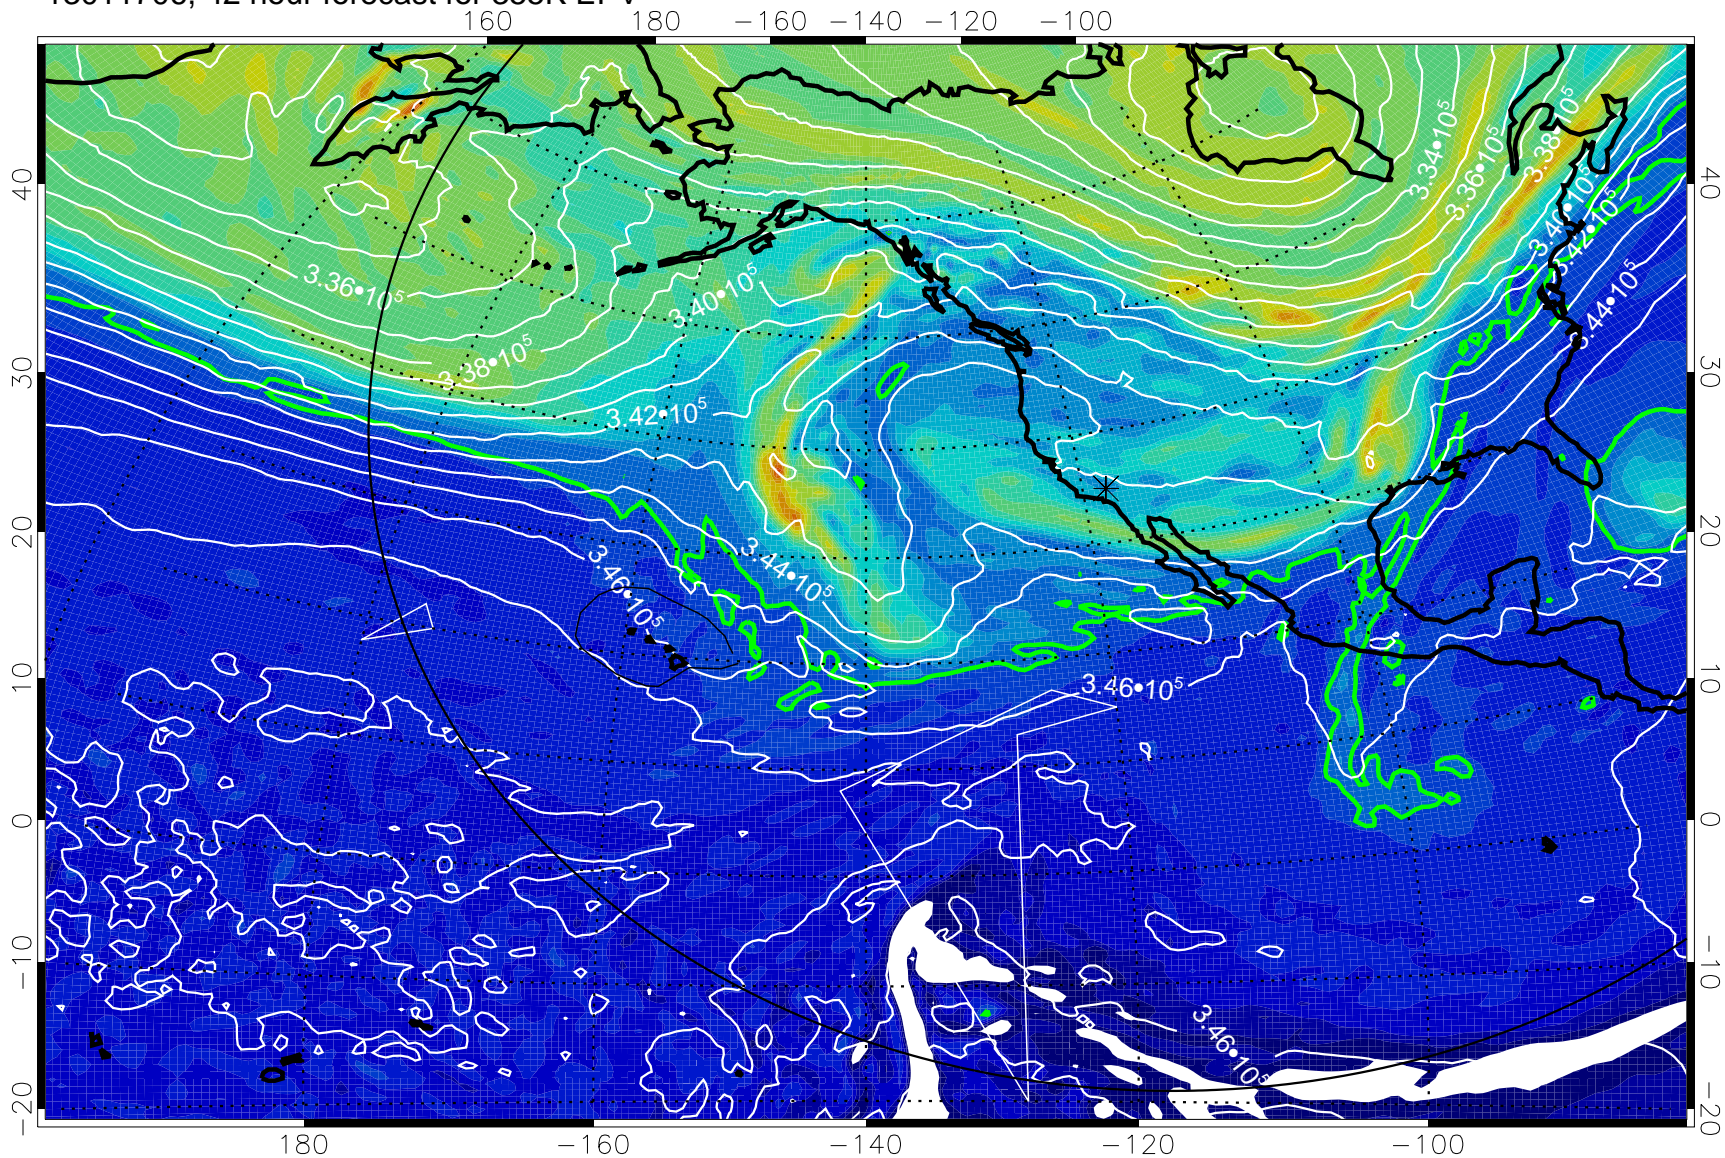

13011612, 24 hour forecast for 355K EPV

355K Montgomery Streamfunction, white  
EPV Tropopause (2 PVU) Position  
Range ring of 6000 km -- 19 hours GH round trip

13011618, 30 hour forecast for 355K EPV

355K Montgomery Streamfunction, white  
EPV Tropopause (2 PVU) Position  
Range ring of 6000 km -- 19 hours GH round trip

13011700, 36 hour forecast for 355K EPV

PVU

355K Montgomery Streamfunction, white  
EPV Tropopause (2 PVU) Position  
Range ring of 6000 km -- 19 hours GH round trip

13011706, 42 hour forecast for 355K EPV

355K Montgomery Streamfunction, white  
EPV Tropopause (2 PVU) Position  
Range ring of 6000 km -- 19 hours GH round trip

13011712, 48 hour forecast for 355K EPV

355K Montgomery Streamfunction, white  
EPV Tropopause (2 PVU) Position  
Range ring of 6000 km -- 19 hours GH round trip

13011718, 54 hour forecast for 355K EPV

355K Montgomery Streamfunction, white  
EPV Tropopause (2 PVU) Position  
Range ring of 6000 km -- 19 hours GH round trip

13011800, 60 hour forecast for 355K EPV

355K Montgomery Streamfunction, white  
EPV Tropopause (2 PVU) Position  
Range ring of 6000 km -- 19 hours GH round trip