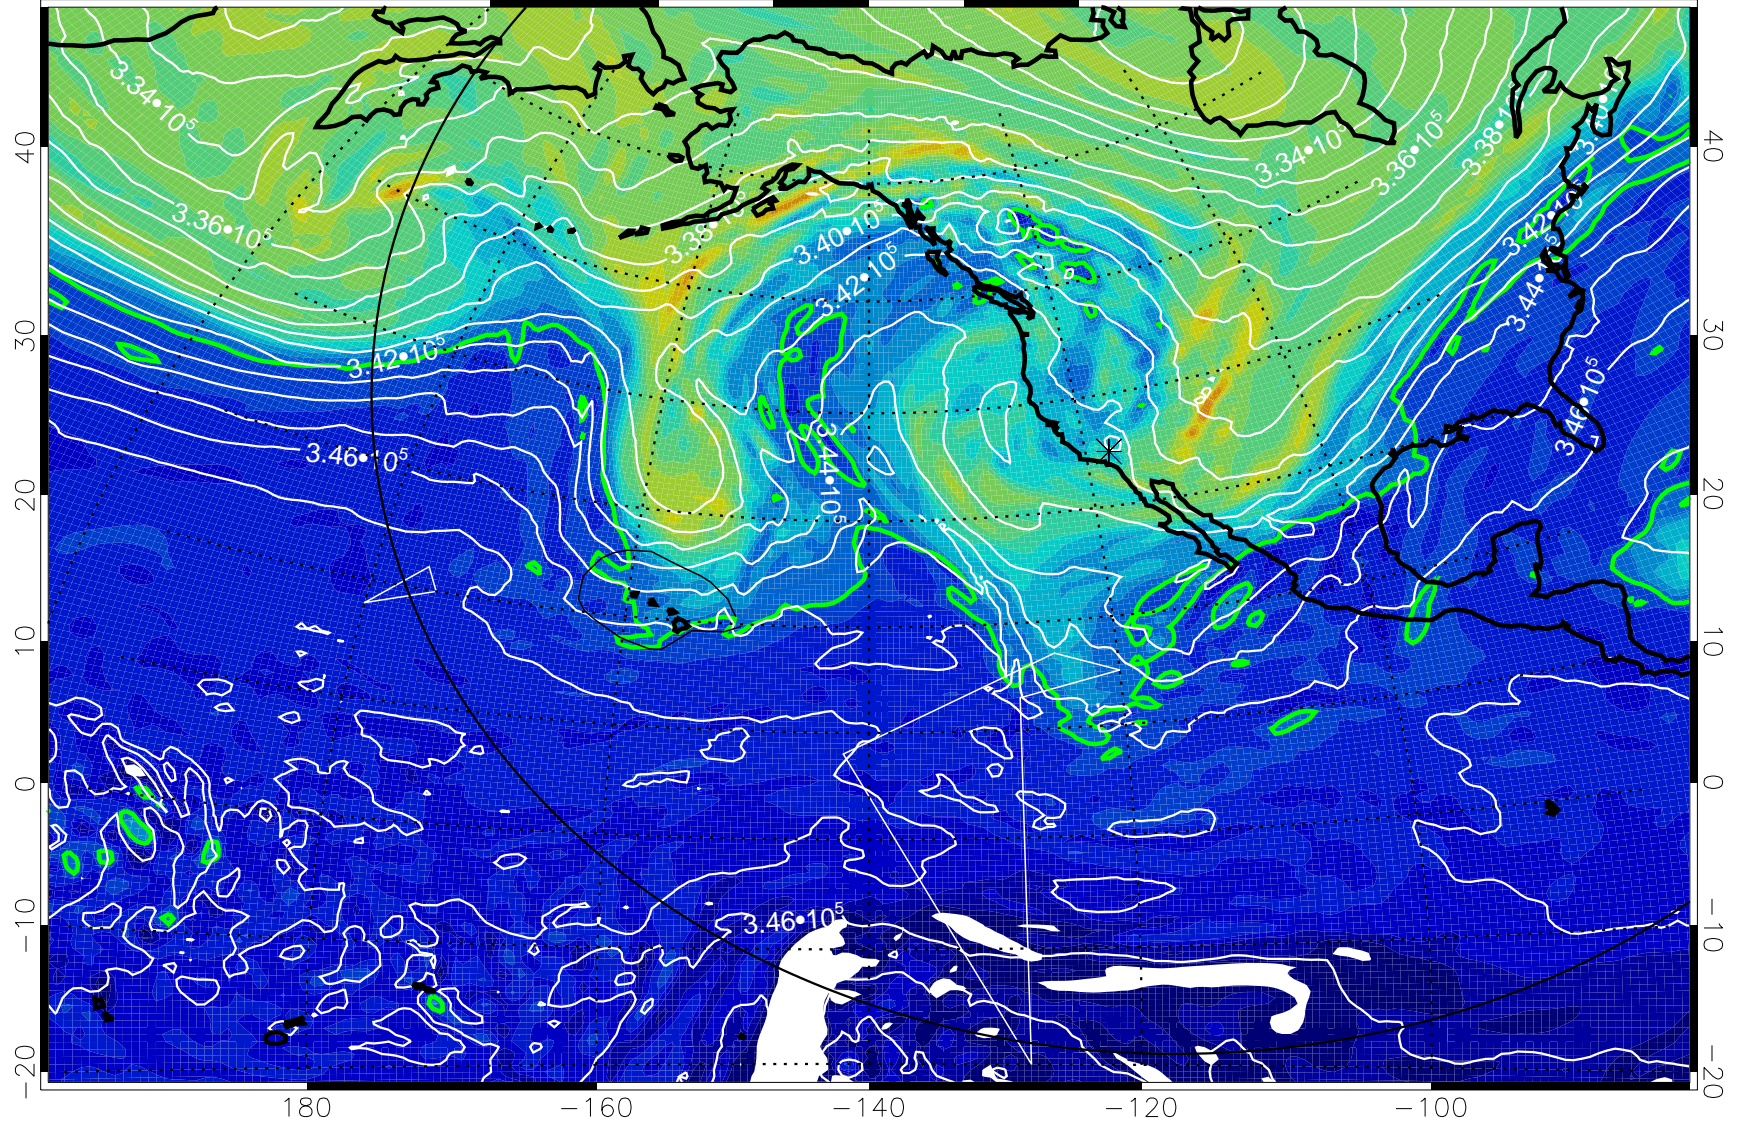

13011518, 6 hour forecast for 355K EPV

160 180 -160 -140 -120 -100

0  $5.0 \cdot 10^{-6}$   $1.0 \cdot 10^{-5}$   $1.5 \cdot 10^{-5}$   
PVU

355K Montgomery Streamfunction, white  
EPV Tropopause (2 PVU) Position  
Range ring of 6000 km -- 19 hours GH round trip

13011600, 12 hour forecast for 355K EPV

355K Montgomery Streamfunction, white  
EPV Tropopause (2 PVU) Position  
Range ring of 6000 km -- 19 hours GH round trip

13011606, 18 hour forecast for 355K EPV

355K Montgomery Streamfunction, white  
EPV Tropopause (2 PVU) Position  
Range ring of 6000 km -- 19 hours GH round trip

13011612, 24 hour forecast for 355K EPV

355K Montgomery Streamfunction, white  
EPV Tropopause (2 PVU) Position  
Range ring of 6000 km -- 19 hours GH round trip

13011618, 30 hour forecast for 355K EPV

355K Montgomery Streamfunction, white  
EPV Tropopause (2 PVU) Position  
Range ring of 6000 km -- 19 hours GH round trip

13011700, 36 hour forecast for 355K EPV

PVU

355K Montgomery Streamfunction, white  
EPV Tropopause (2 PVU) Position  
Range ring of 6000 km -- 19 hours GH round trip

13011706, 42 hour forecast for 355K EPV