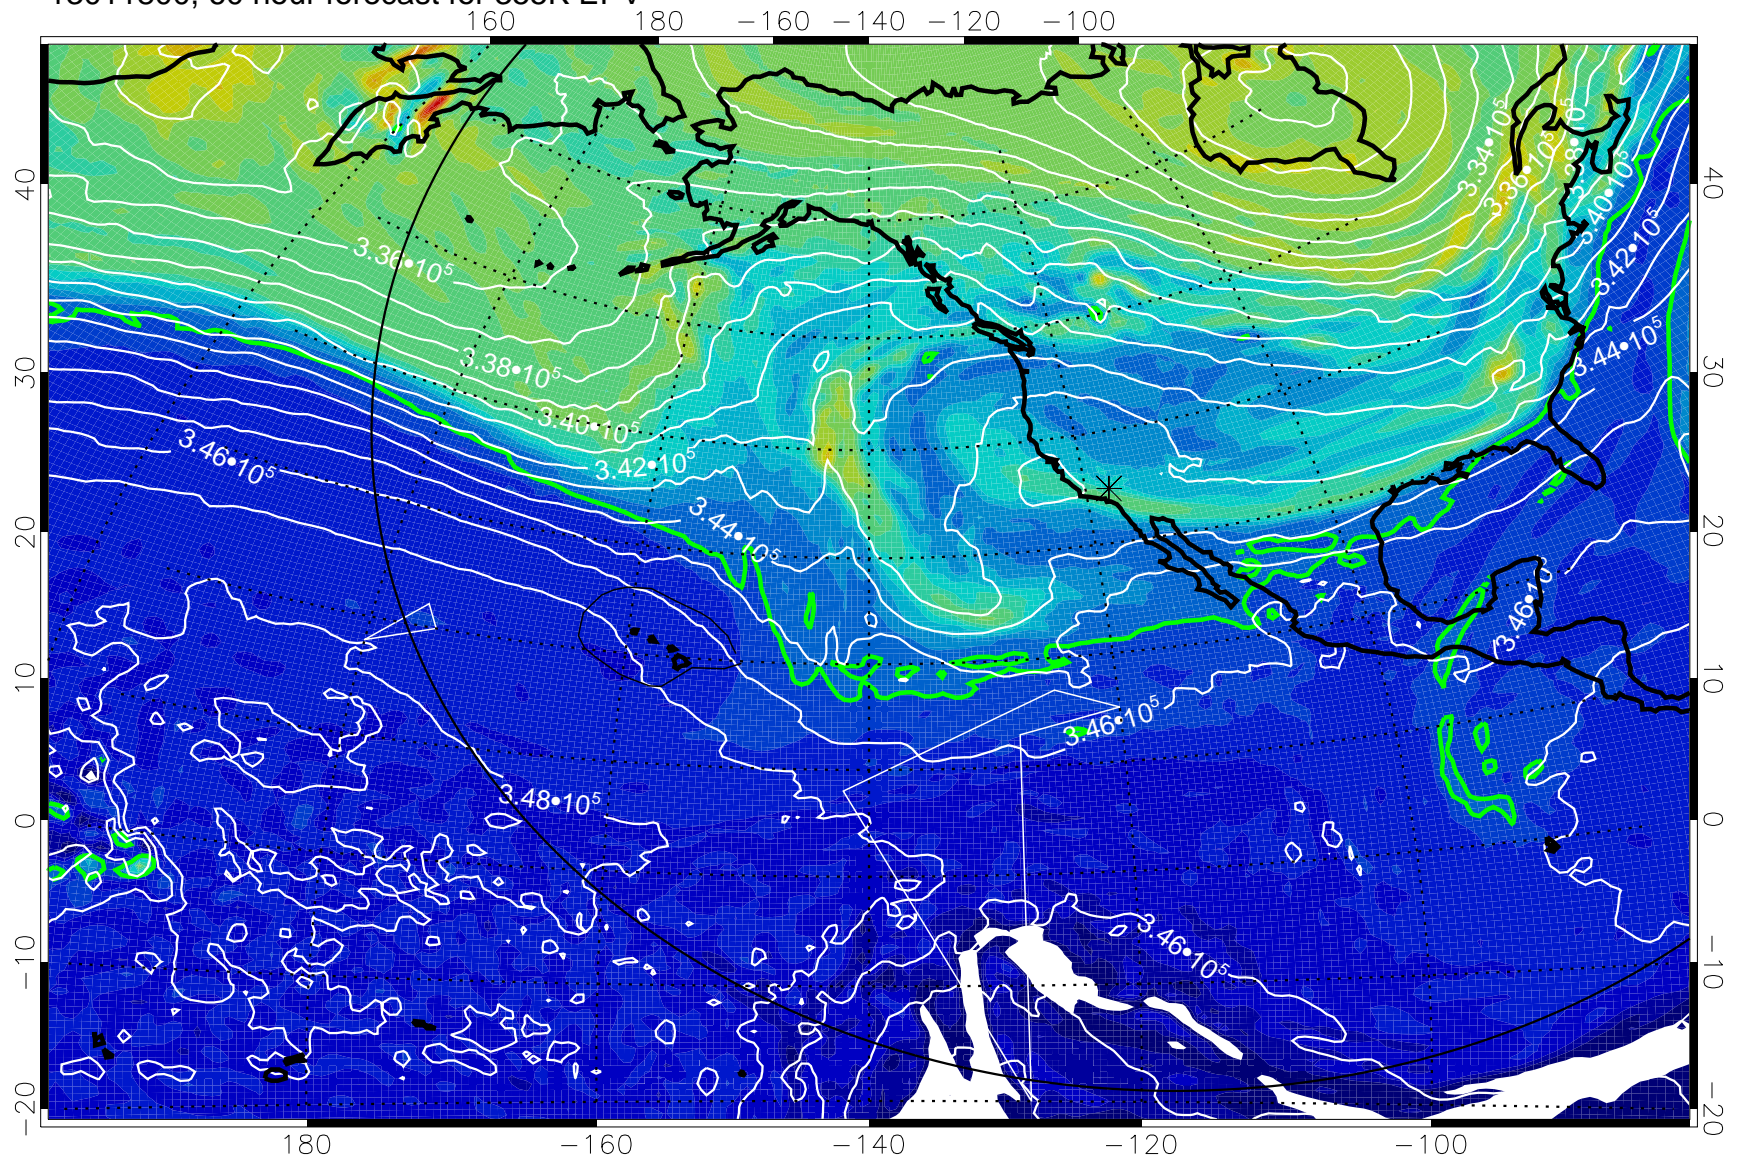

13011700, 36 hour forecast for 355K EPV

PVU

355K Montgomery Streamfunction, white  
EPV Tropopause (2 PVU) Position  
Range ring of 6000 km -- 19 hours GH round trip

13011706, 42 hour forecast for 355K EPV

355K Montgomery Streamfunction, white  
EPV Tropopause (2 PVU) Position  
Range ring of 6000 km -- 19 hours GH round trip

13011712, 48 hour forecast for 355K EPV

355K Montgomery Streamfunction, white  
EPV Tropopause (2 PVU) Position  
Range ring of 6000 km -- 19 hours GH round trip

13011718, 54 hour forecast for 355K EPV

355K Montgomery Streamfunction, white  
EPV Tropopause (2 PVU) Position  
Range ring of 6000 km -- 19 hours GH round trip

13011800, 60 hour forecast for 355K EPV

355K Montgomery Streamfunction, white  
EPV Tropopause (2 PVU) Position  
Range ring of 6000 km -- 19 hours GH round trip

13011806, 66 hour forecast for 355K EPV

160 180 -160 -140 -120 -100

355K Montgomery Streamfunction, white  
EPV Tropopause (2 PVU) Position  
Range ring of 6000 km -- 19 hours GH round trip

13011812, 72 hour forecast for 355K EPV