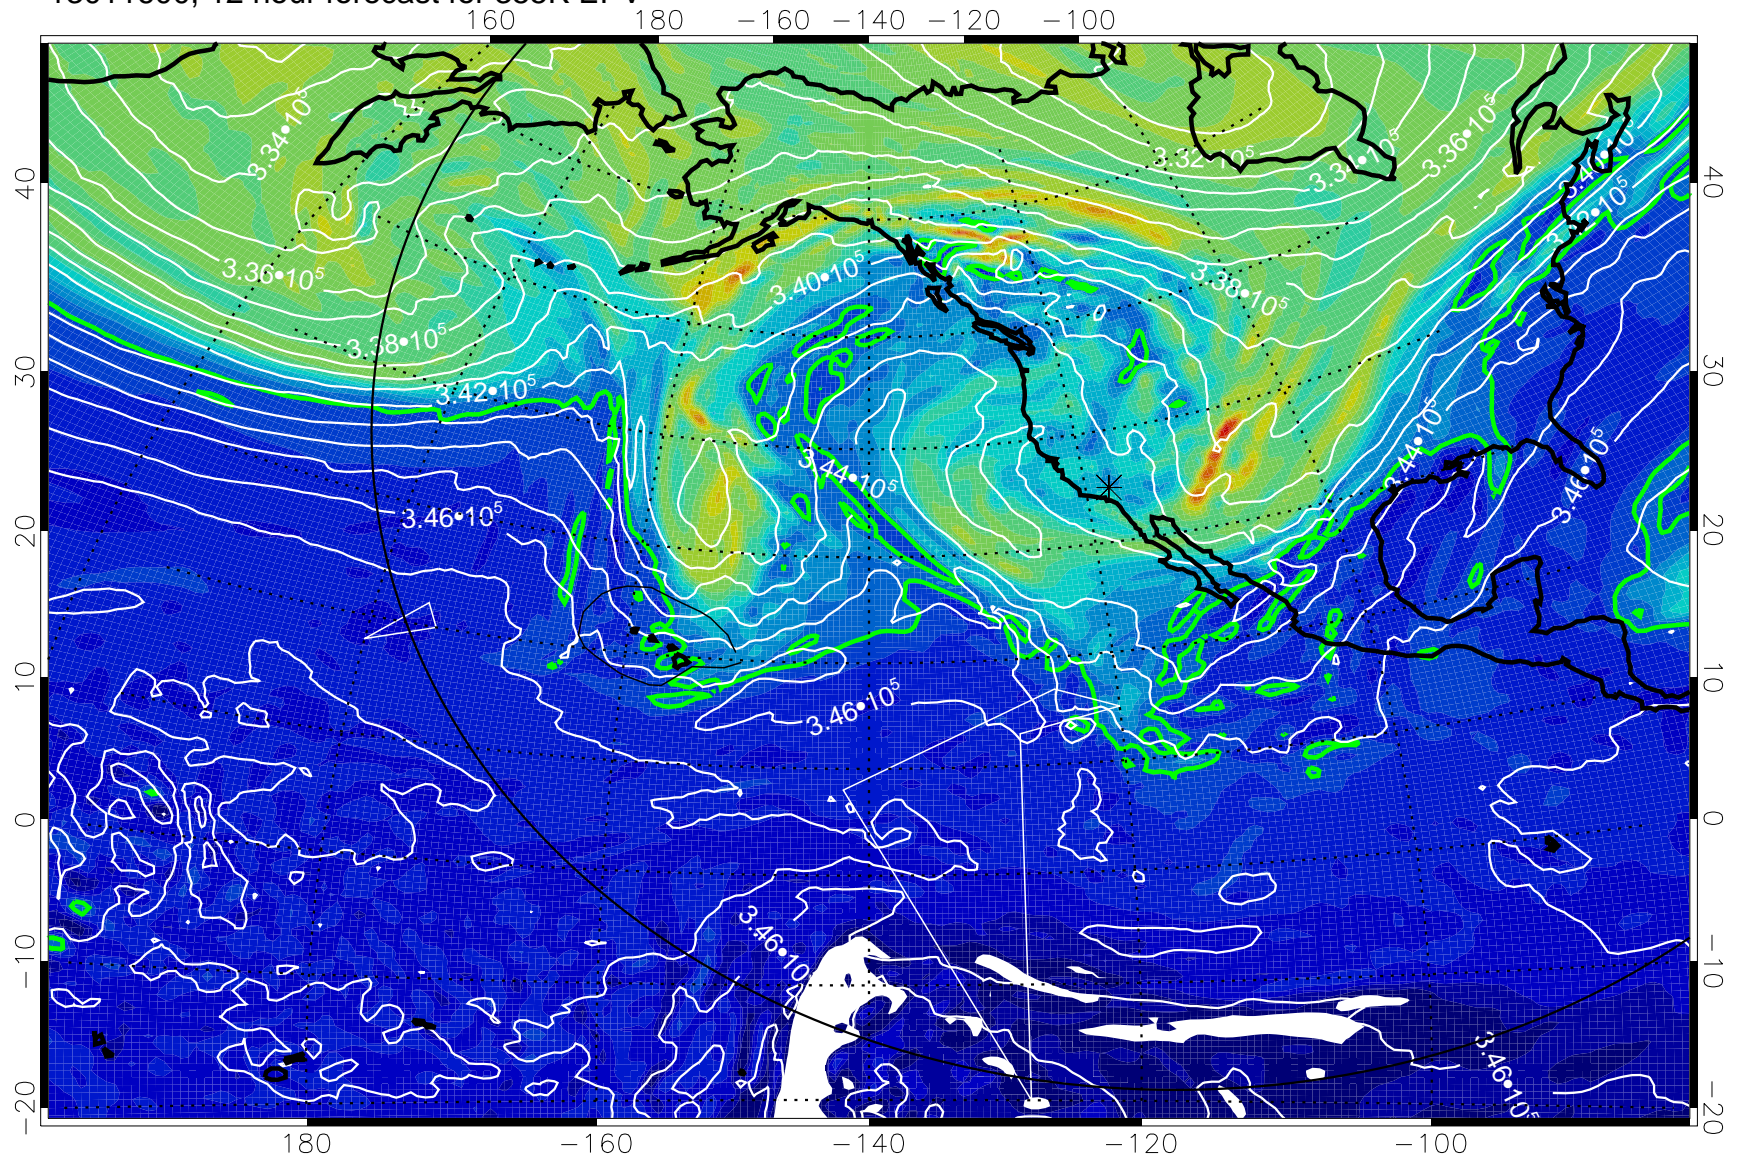

13011518, 6 hour forecast for 355K EPV

160 180 -160 -140 -120 -100

0  $5.0 \cdot 10^{-6}$   $1.0 \cdot 10^{-5}$   $1.5 \cdot 10^{-5}$   
PVU

355K Montgomery Streamfunction, white  
EPV Tropopause (2 PVU) Position  
Range ring of 6000 km -- 19 hours GH round trip

13011600, 12 hour forecast for 355K EPV

355K Montgomery Streamfunction, white  
EPV Tropopause (2 PVU) Position  
Range ring of 6000 km -- 19 hours GH round trip

13011606, 18 hour forecast for 355K EPV

355K Montgomery Streamfunction, white  
EPV Tropopause (2 PVU) Position  
Range ring of 6000 km -- 19 hours GH round trip

13011612, 24 hour forecast for 355K EPV

355K Montgomery Streamfunction, white  
EPV Tropopause (2 PVU) Position  
Range ring of 6000 km -- 19 hours GH round trip

13011618, 30 hour forecast for 355K EPV

355K Montgomery Streamfunction, white  
EPV Tropopause (2 PVU) Position  
Range ring of 6000 km -- 19 hours GH round trip

13011700, 36 hour forecast for 355K EPV

PVU

355K Montgomery Streamfunction, white  
EPV Tropopause (2 PVU) Position  
Range ring of 6000 km -- 19 hours GH round trip

13011706, 42 hour forecast for 355K EPV