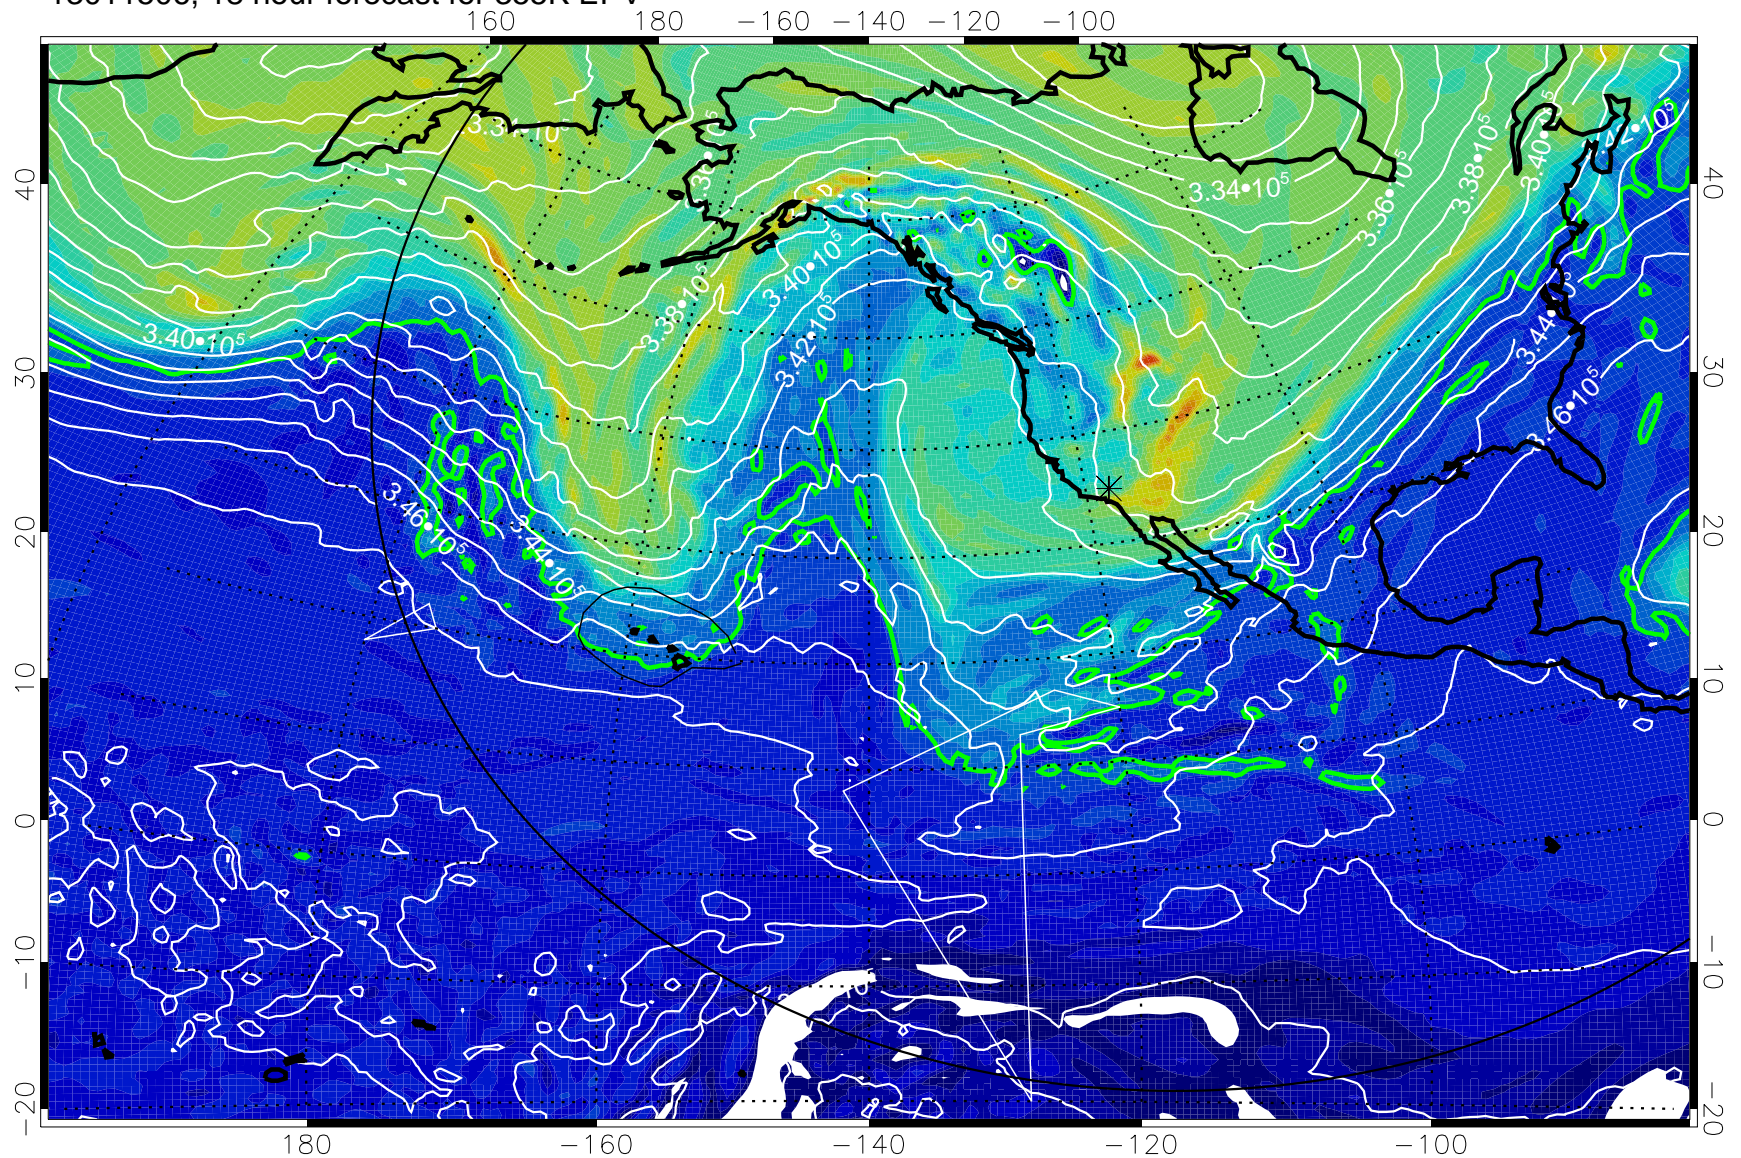

13011418, 6 hour forecast for 355K EPV

160 180 -160 -140 -120 -100

0 $5.0 \cdot 10^{-6}$ $1.0 \cdot 10^{-5}$ $1.5 \cdot 10^{-5}$
PVU

355K Montgomery Streamfunction, white
EPV Tropopause (2 PVU) Position
Range ring of 6000 km -- 19 hours GH round trip

13011500, 12 hour forecast for 355K EPV

160 180 -160 -140 -120 -100

0 $5.0 \cdot 10^{-6}$ $1.0 \cdot 10^{-5}$ $1.5 \cdot 10^{-5}$
PVU

355K Montgomery Streamfunction, white
EPV Tropopause (2 PVU) Position
Range ring of 6000 km -- 19 hours GH round trip

13011506, 18 hour forecast for 355K EPV

355K Montgomery Streamfunction, white
EPV Tropopause (2 PVU) Position
Range ring of 6000 km -- 19 hours GH round trip

13011512, 24 hour forecast for 355K EPV

355K Montgomery Streamfunction, white
EPV Tropopause (2 PVU) Position
Range ring of 6000 km -- 19 hours GH round trip

13011518, 30 hour forecast for 355K EPV

355K Montgomery Streamfunction, white
EPV Tropopause (2 PVU) Position
Range ring of 6000 km -- 19 hours GH round trip

13011600, 36 hour forecast for 355K EPV

355K Montgomery Streamfunction, white
EPV Tropopause (2 PVU) Position
Range ring of 6000 km -- 19 hours GH round trip