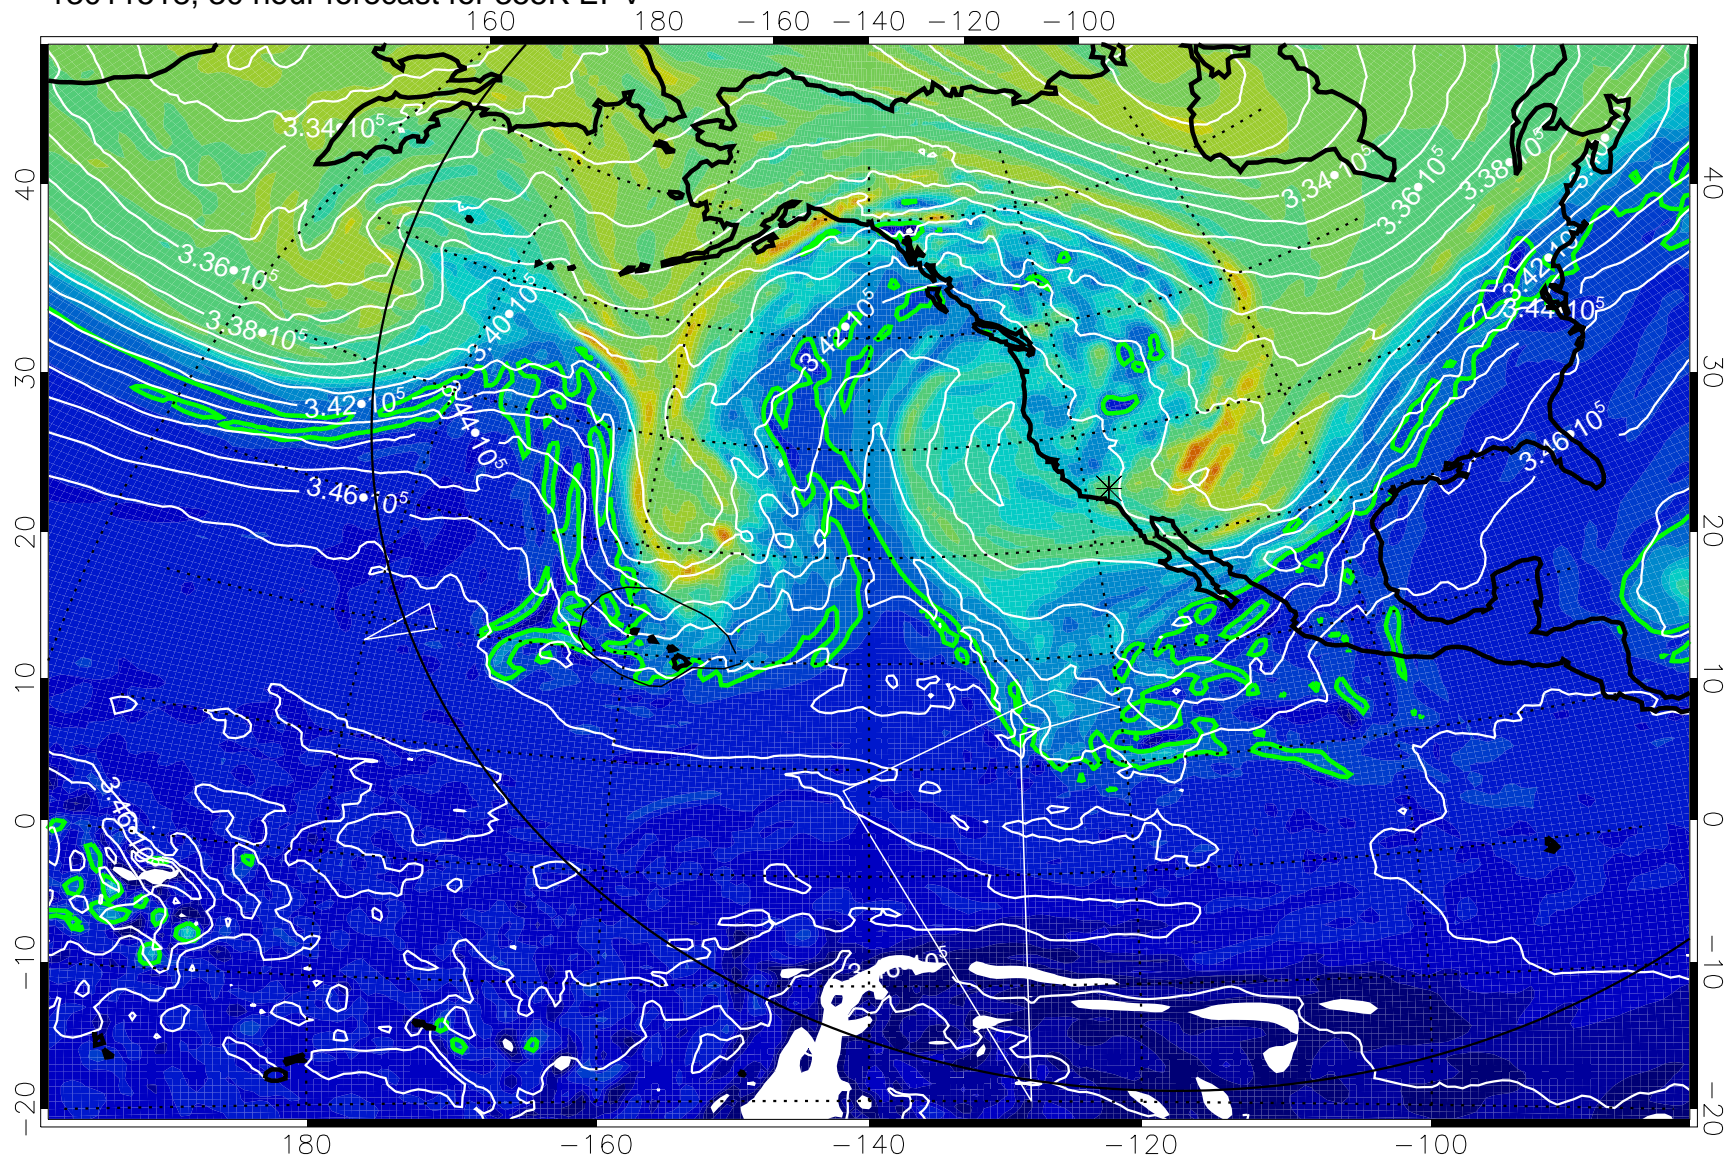

13011506, 18 hour forecast for 355K EPV

355K Montgomery Streamfunction, white
EPV Tropopause (2 PVU) Position
Range ring of 6000 km -- 19 hours GH round trip

13011512, 24 hour forecast for 355K EPV

355K Montgomery Streamfunction, white
EPV Tropopause (2 PVU) Position
Range ring of 6000 km -- 19 hours GH round trip

13011518, 30 hour forecast for 355K EPV

355K Montgomery Streamfunction, white
EPV Tropopause (2 PVU) Position
Range ring of 6000 km -- 19 hours GH round trip

13011600, 36 hour forecast for 355K EPV

355K Montgomery Streamfunction, white
EPV Tropopause (2 PVU) Position
Range ring of 6000 km -- 19 hours GH round trip

13011606, 42 hour forecast for 355K EPV

0 $5.0 \cdot 10^{-6}$ $1.0 \cdot 10^{-5}$ $1.5 \cdot 10^{-5}$
PVU

355K Montgomery Streamfunction, white
EPV Tropopause (2 PVU) Position
Range ring of 6000 km -- 19 hours GH round trip