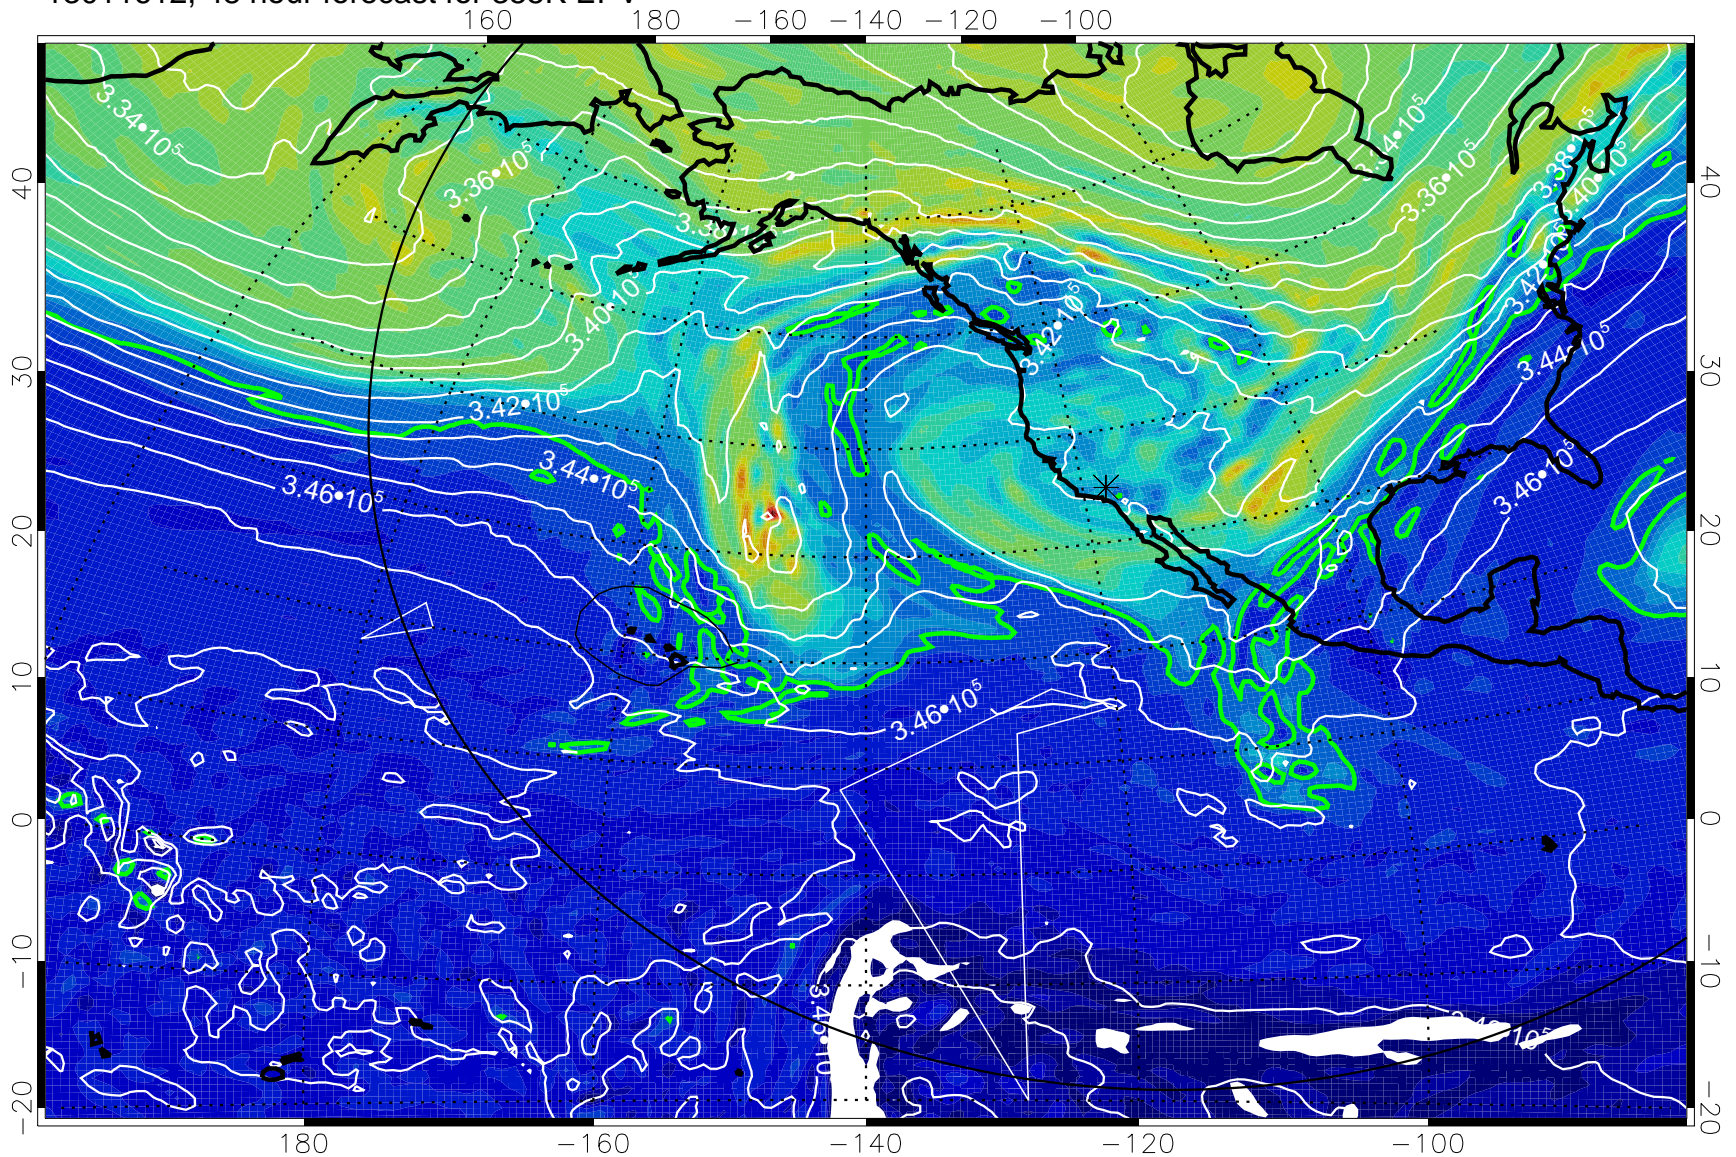

13011506, 18 hour forecast for 355K EPV

355K Montgomery Streamfunction, white
EPV Tropopause (2 PVU) Position
Range ring of 6000 km -- 19 hours GH round trip

13011512, 24 hour forecast for 355K EPV

355K Montgomery Streamfunction, white
EPV Tropopause (2 PVU) Position
Range ring of 6000 km -- 19 hours GH round trip

13011518, 30 hour forecast for 355K EPV

355K Montgomery Streamfunction, white
EPV Tropopause (2 PVU) Position
Range ring of 6000 km -- 19 hours GH round trip

13011600, 36 hour forecast for 355K EPV

355K Montgomery Streamfunction, white
EPV Tropopause (2 PVU) Position
Range ring of 6000 km -- 19 hours GH round trip

13011606, 42 hour forecast for 355K EPV

0 $5.0 \cdot 10^{-6}$ $1.0 \cdot 10^{-5}$ $1.5 \cdot 10^{-5}$
PVU

355K Montgomery Streamfunction, white
EPV Tropopause (2 PVU) Position
Range ring of 6000 km -- 19 hours GH round trip

13011612, 48 hour forecast for 355K EPV

355K Montgomery Streamfunction, white
EPV Tropopause (2 PVU) Position
Range ring of 6000 km -- 19 hours GH round trip

13011618, 54 hour forecast for 355K EPV

355K Montgomery Streamfunction, white
EPV Tropopause (2 PVU) Position
Range ring of 6000 km -- 19 hours GH round trip