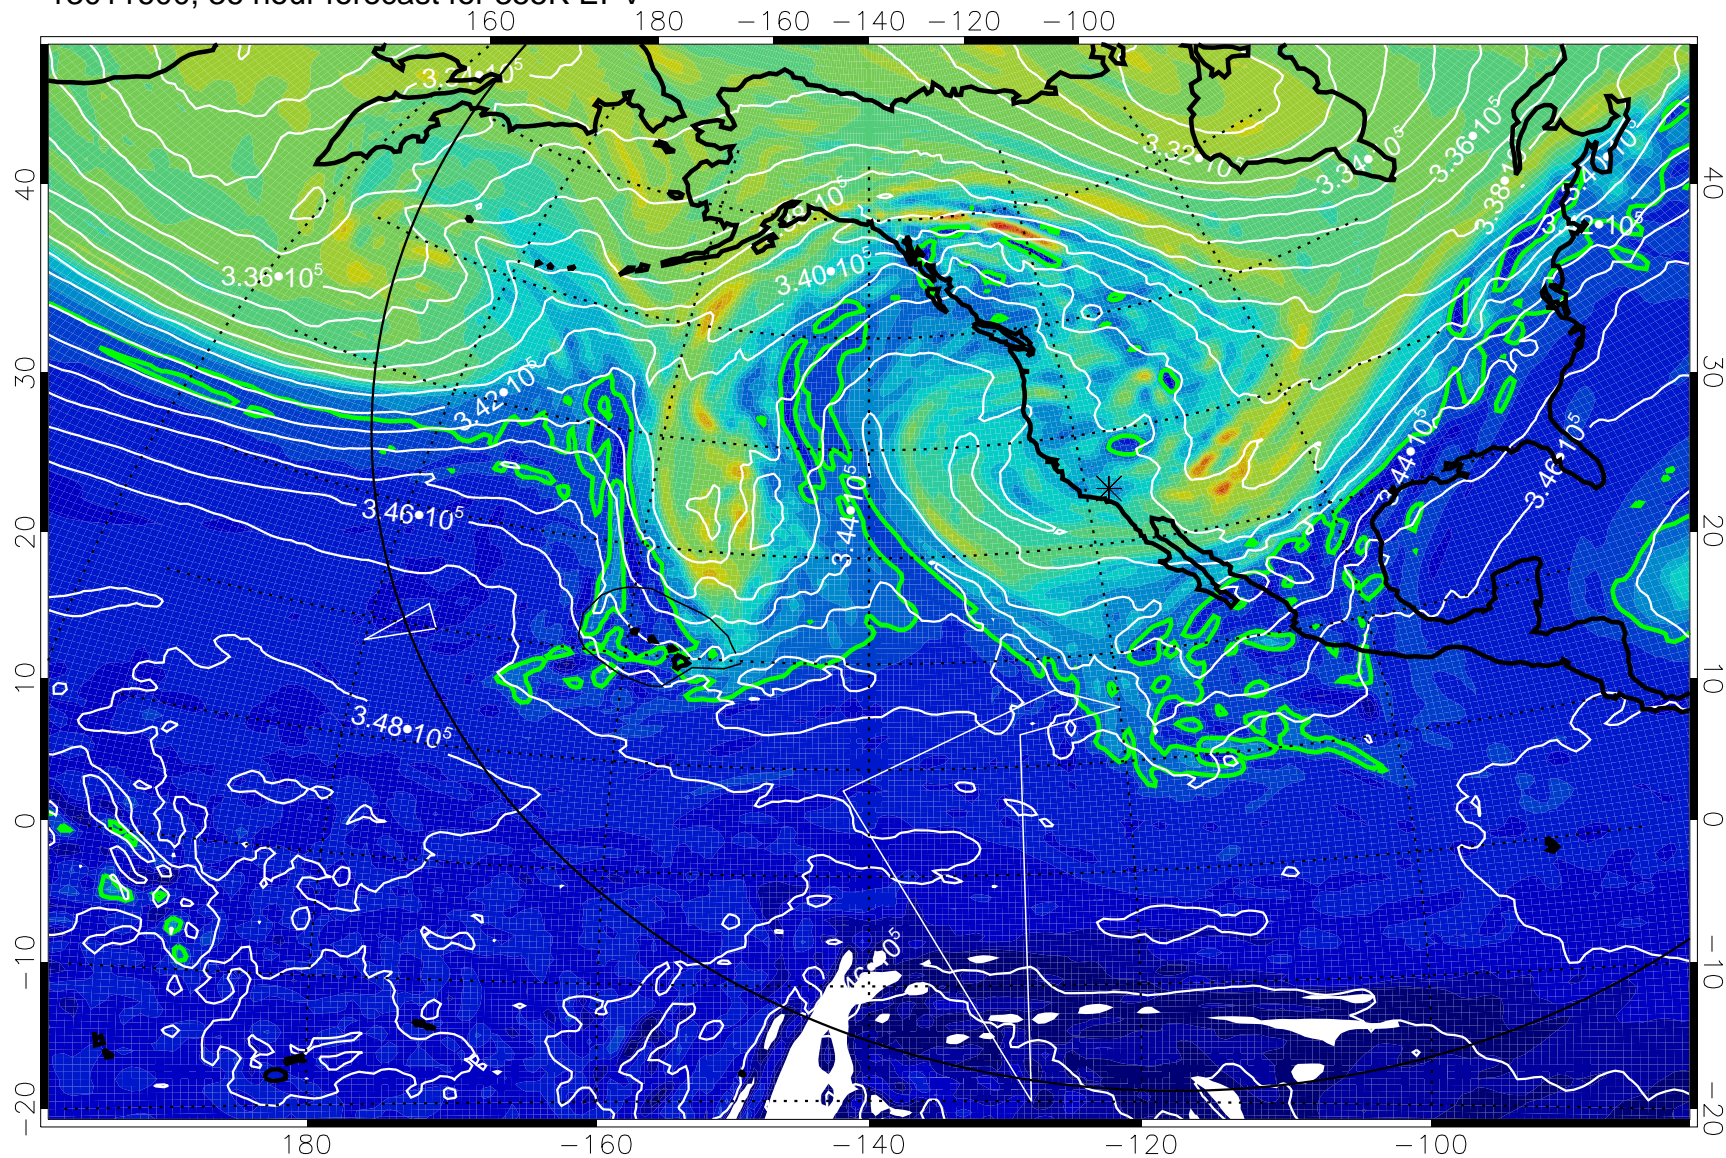

13011500, 12 hour forecast for 355K EPV

160 180 -160 -140 -120 -100

0 $5.0 \cdot 10^{-6}$ $1.0 \cdot 10^{-5}$ $1.5 \cdot 10^{-5}$
PVU

355K Montgomery Streamfunction, white
EPV Tropopause (2 PVU) Position
Range ring of 6000 km -- 19 hours GH round trip

13011506, 18 hour forecast for 355K EPV

355K Montgomery Streamfunction, white
EPV Tropopause (2 PVU) Position
Range ring of 6000 km -- 19 hours GH round trip

13011512, 24 hour forecast for 355K EPV

355K Montgomery Streamfunction, white
EPV Tropopause (2 PVU) Position
Range ring of 6000 km -- 19 hours GH round trip

13011518, 30 hour forecast for 355K EPV

355K Montgomery Streamfunction, white
EPV Tropopause (2 PVU) Position
Range ring of 6000 km -- 19 hours GH round trip

13011600, 36 hour forecast for 355K EPV

355K Montgomery Streamfunction, white
EPV Tropopause (2 PVU) Position
Range ring of 6000 km -- 19 hours GH round trip

13011606, 42 hour forecast for 355K EPV

0 $5.0 \cdot 10^{-6}$ $1.0 \cdot 10^{-5}$ $1.5 \cdot 10^{-5}$
PVU

355K Montgomery Streamfunction, white
EPV Tropopause (2 PVU) Position
Range ring of 6000 km -- 19 hours GH round trip