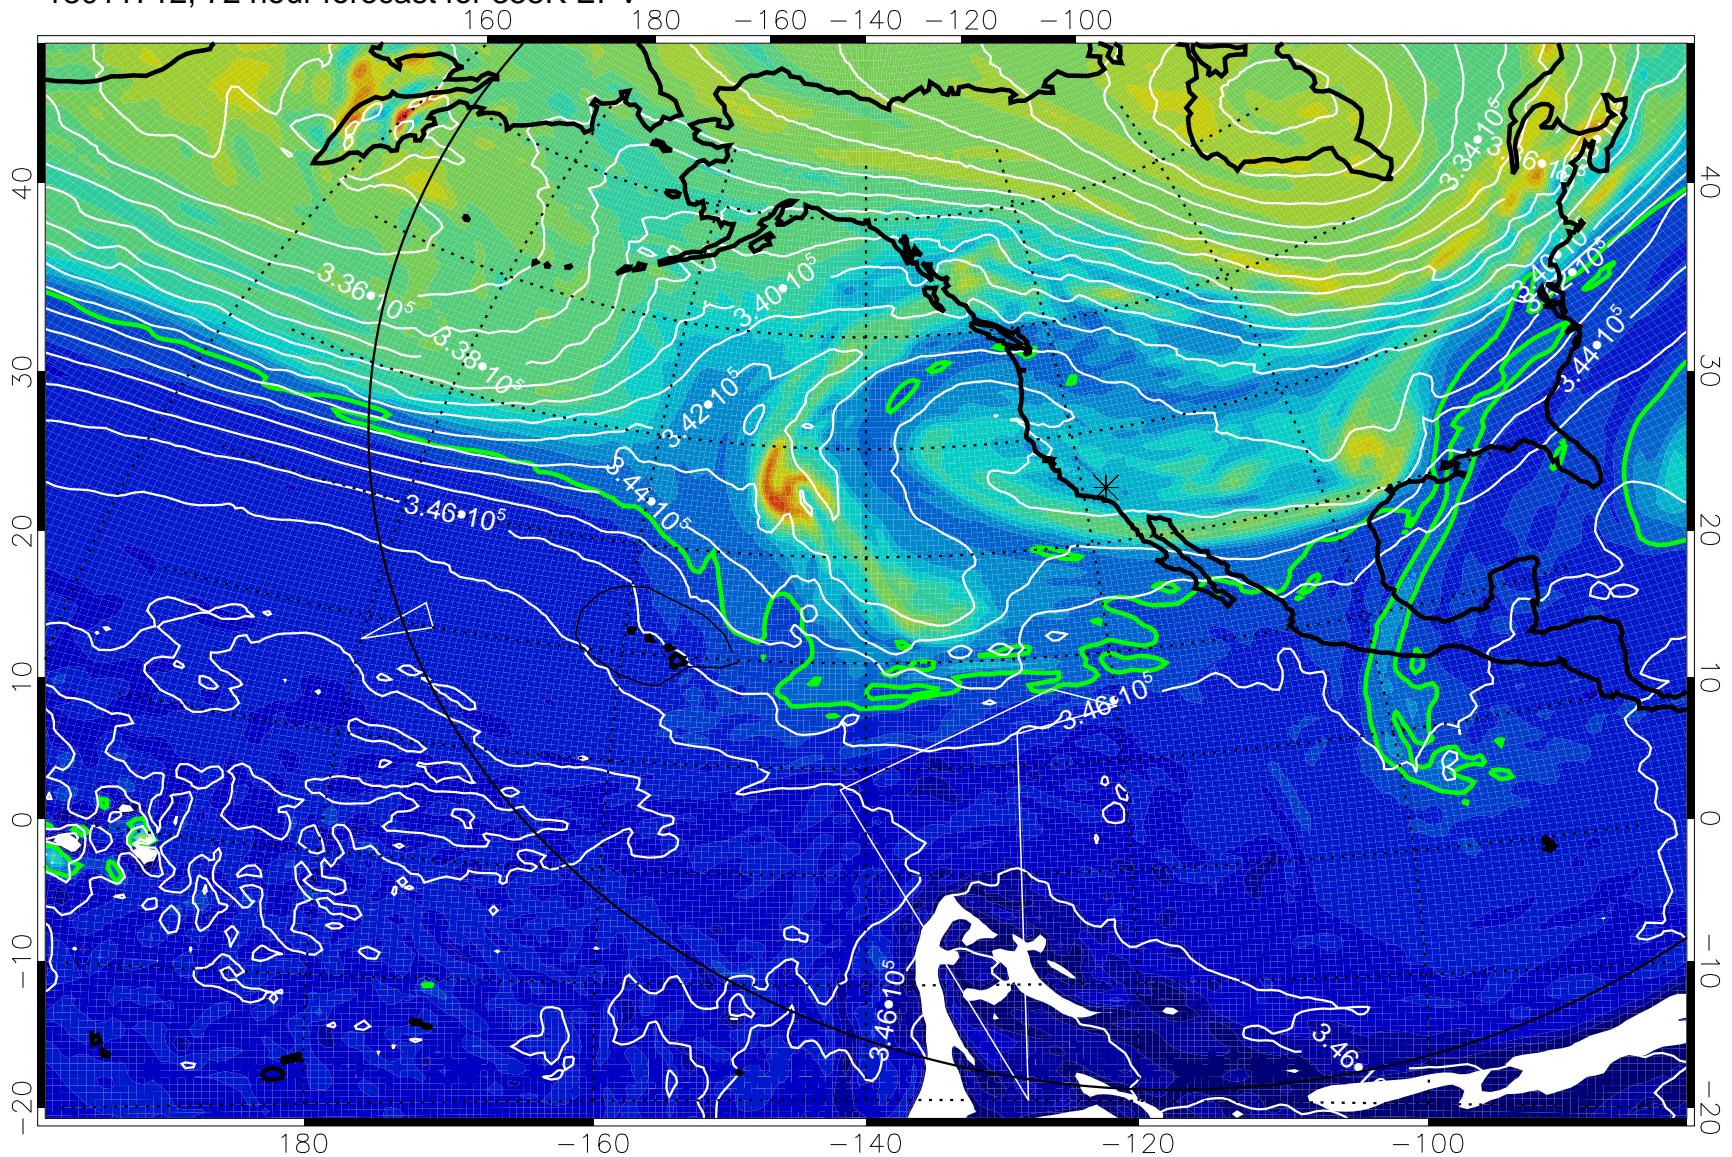

13011612, 48 hour forecast for 355K EPV

355K Montgomery Streamfunction, white
EPV Tropopause (2 PVU) Position
Range ring of 6000 km -- 19 hours GH round trip

13011618, 54 hour forecast for 355K EPV

355K Montgomery Streamfunction, white
EPV Tropopause (2 PVU) Position
Range ring of 6000 km -- 19 hours GH round trip

13011700, 60 hour forecast for 355K EPV

160 180 -160 -140 -120 -100

0 $5.0 \cdot 10^{-6}$ $1.0 \cdot 10^{-5}$ $1.5 \cdot 10^{-5}$
PVU

355K Montgomery Streamfunction, white
EPV Tropopause (2 PVU) Position
Range ring of 6000 km -- 19 hours GH round trip

13011706, 66 hour forecast for 355K EPV

355K Montgomery Streamfunction, white
EPV Tropopause (2 PVU) Position
Range ring of 6000 km -- 19 hours GH round trip

13011712, 72 hour forecast for 355K EPV

0 $5.0 \cdot 10^{-6}$ $1.0 \cdot 10^{-5}$ $1.5 \cdot 10^{-5}$
PVU

355K Montgomery Streamfunction, white
EPV Tropopause (2 PVU) Position
Range ring of 6000 km -- 19 hours GH round trip

13011718, 78 hour forecast for 355K EPV

355K Montgomery Streamfunction, white
EPV Tropopause (2 PVU) Position
Range ring of 6000 km -- 19 hours GH round trip