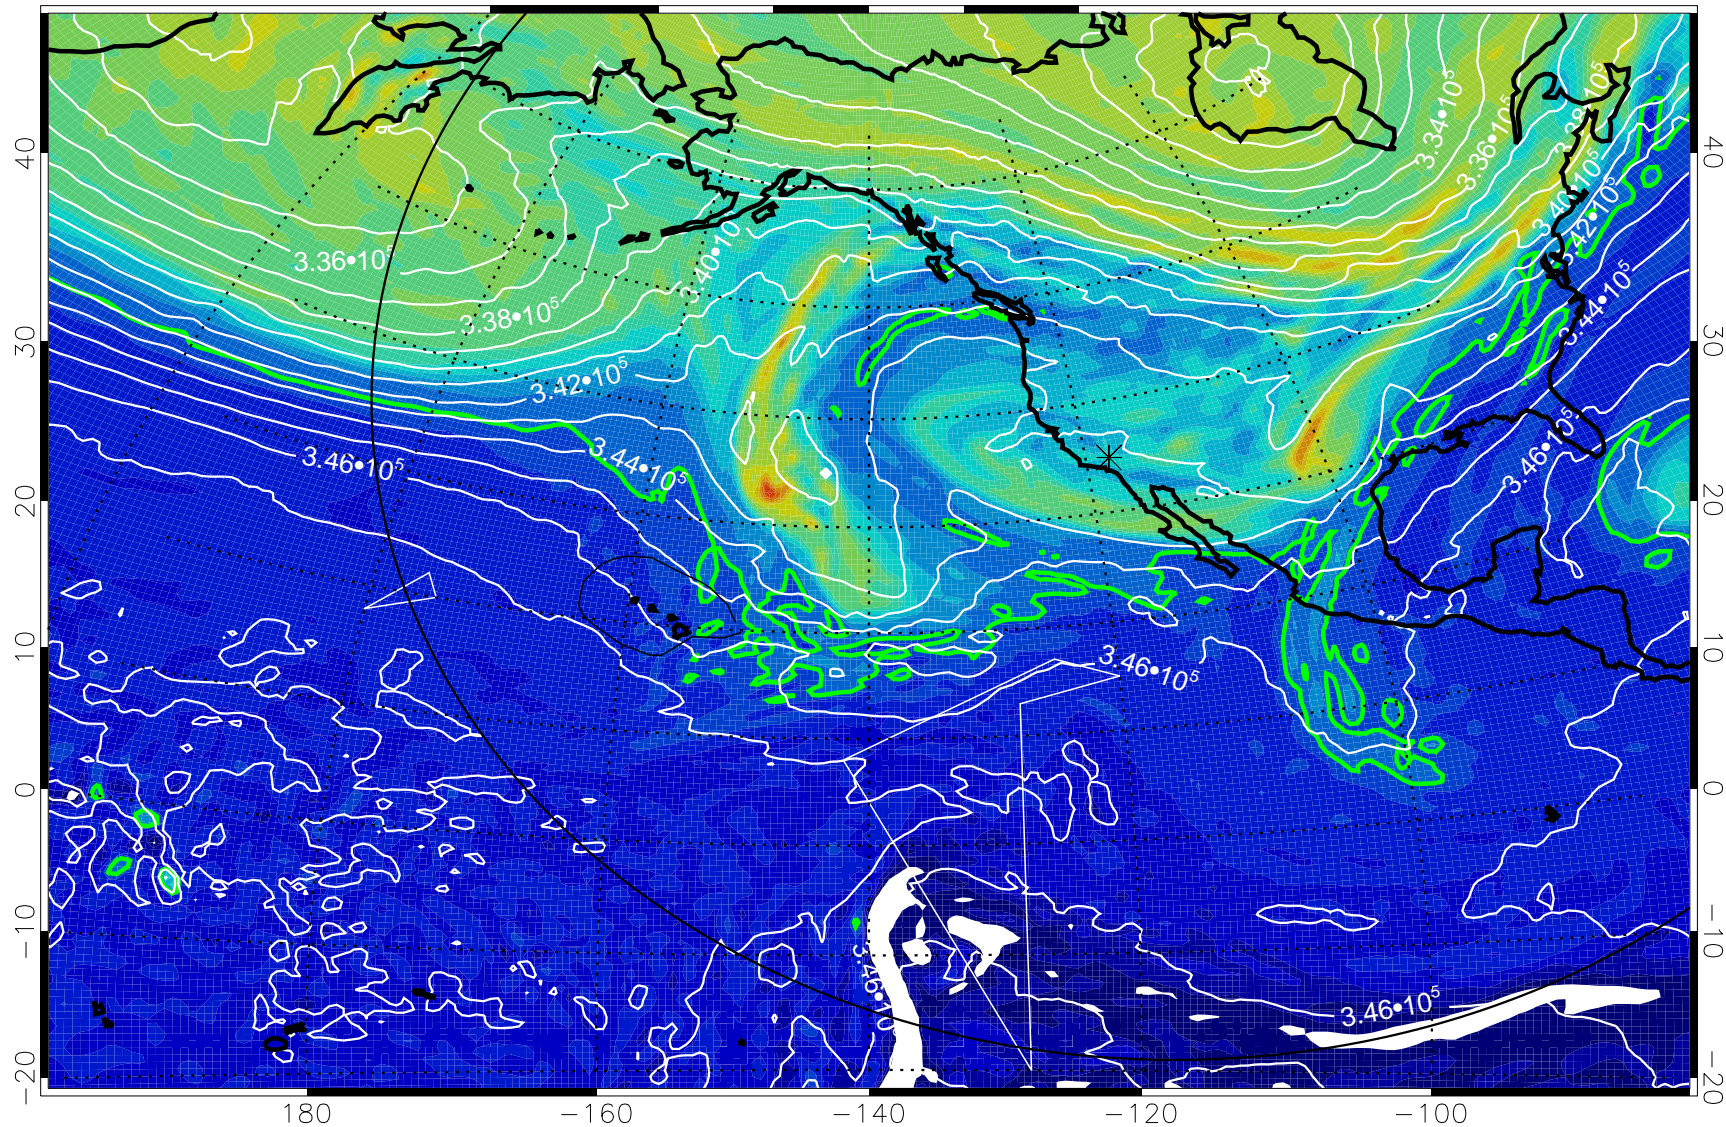

13011612, 48 hour forecast for 355K EPV

355K Montgomery Streamfunction, white
EPV Tropopause (2 PVU) Position
Range ring of 6000 km -- 19 hours GH round trip

13011618, 54 hour forecast for 355K EPV

355K Montgomery Streamfunction, white
EPV Tropopause (2 PVU) Position
Range ring of 6000 km -- 19 hours GH round trip

13011700, 60 hour forecast for 355K EPV

160 180 -160 -140 -120 -100

0 $5.0 \cdot 10^{-6}$ $1.0 \cdot 10^{-5}$ $1.5 \cdot 10^{-5}$
PVU

355K Montgomery Streamfunction, white
EPV Tropopause (2 PVU) Position
Range ring of 6000 km -- 19 hours GH round trip

13011706, 66 hour forecast for 355K EPV

355K Montgomery Streamfunction, white
EPV Tropopause (2 PVU) Position
Range ring of 6000 km -- 19 hours GH round trip

13011712, 72 hour forecast for 355K EPV

0 $5.0 \cdot 10^{-6}$ $1.0 \cdot 10^{-5}$ $1.5 \cdot 10^{-5}$
PVU

355K Montgomery Streamfunction, white
EPV Tropopause (2 PVU) Position
Range ring of 6000 km -- 19 hours GH round trip

13011718, 78 hour forecast for 355K EPV

355K Montgomery Streamfunction, white
EPV Tropopause (2 PVU) Position
Range ring of 6000 km -- 19 hours GH round trip