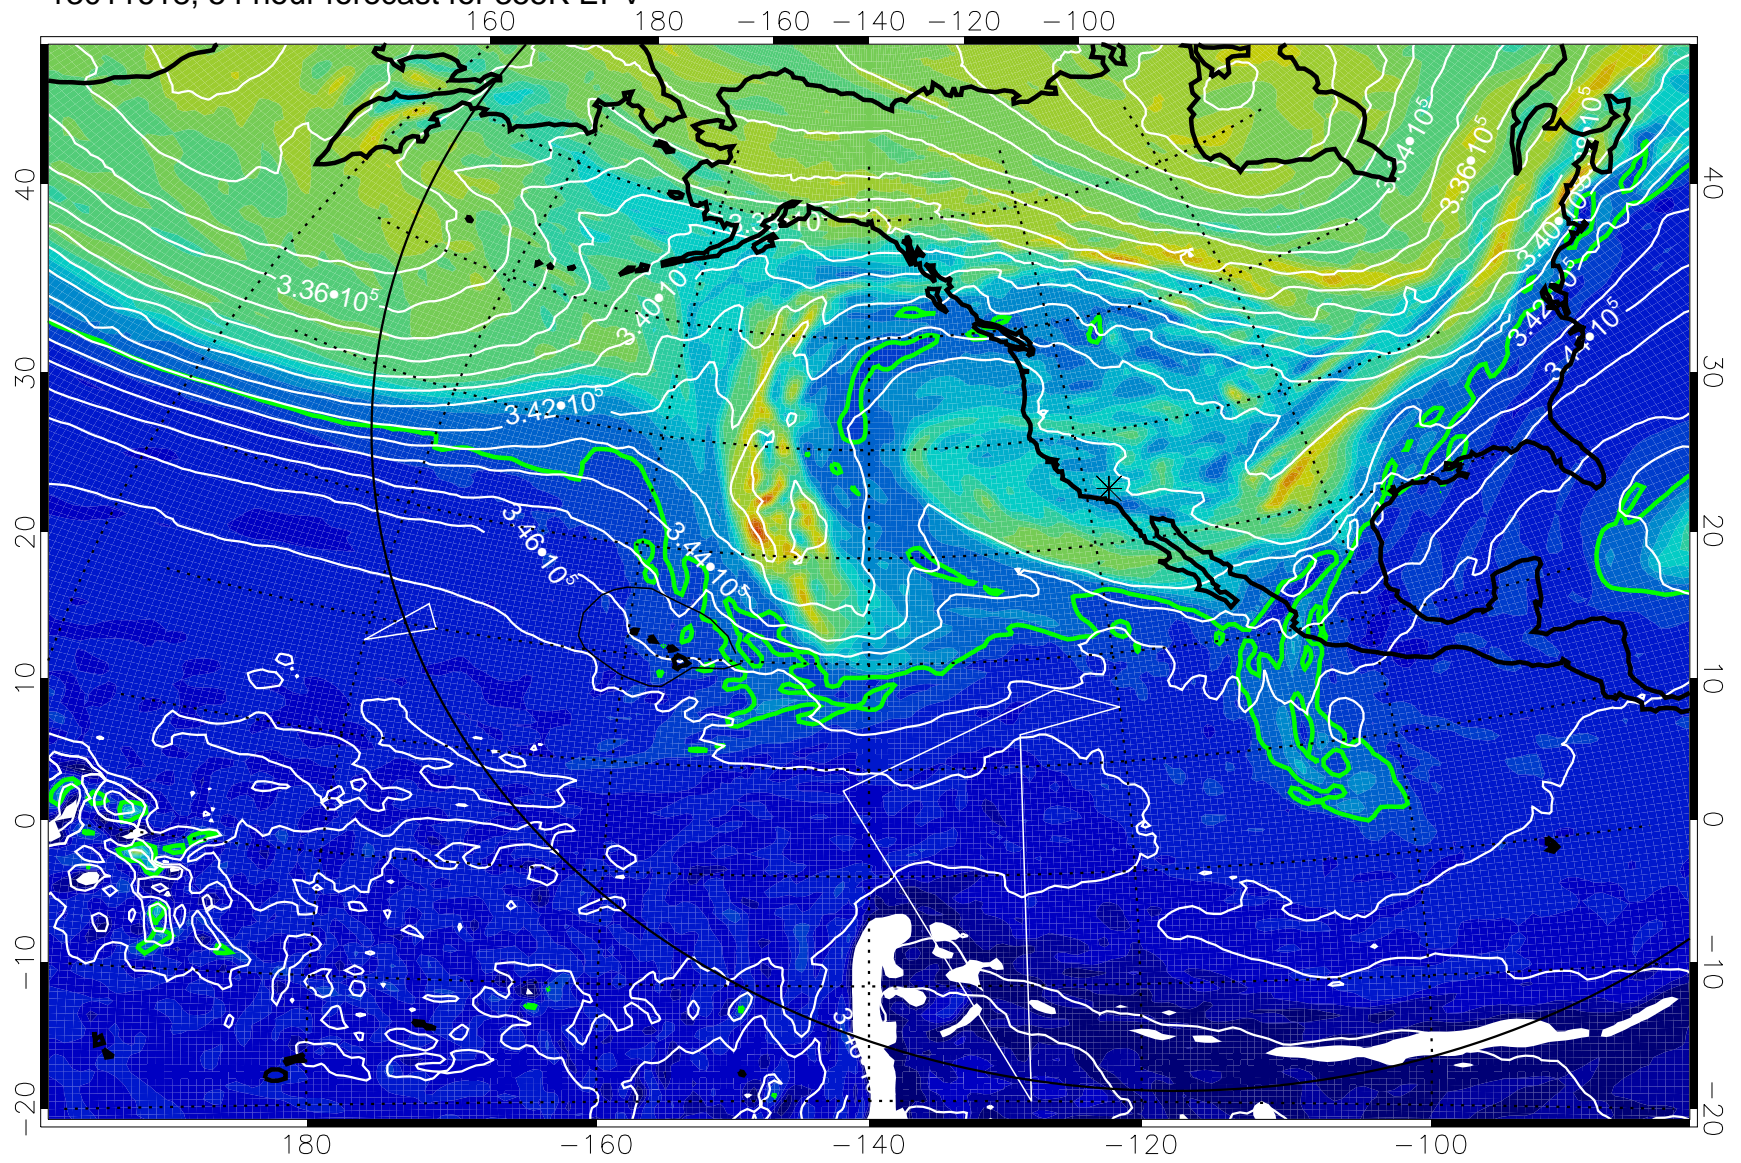

13011518, 30 hour forecast for 355K EPV

355K Montgomery Streamfunction, white
EPV Tropopause (2 PVU) Position
Range ring of 6000 km -- 19 hours GH round trip

13011600, 36 hour forecast for 355K EPV

355K Montgomery Streamfunction, white
EPV Tropopause (2 PVU) Position
Range ring of 6000 km -- 19 hours GH round trip

13011606, 42 hour forecast for 355K EPV

0 $5.0 \cdot 10^{-6}$ $1.0 \cdot 10^{-5}$ $1.5 \cdot 10^{-5}$
PVU

355K Montgomery Streamfunction, white
EPV Tropopause (2 PVU) Position
Range ring of 6000 km -- 19 hours GH round trip

13011612, 48 hour forecast for 355K EPV

355K Montgomery Streamfunction, white
EPV Tropopause (2 PVU) Position
Range ring of 6000 km -- 19 hours GH round trip

13011618, 54 hour forecast for 355K EPV

355K Montgomery Streamfunction, white
EPV Tropopause (2 PVU) Position
Range ring of 6000 km -- 19 hours GH round trip

13011700, 60 hour forecast for 355K EPV

160 180 -160 -140 -120 -100

0 $5.0 \cdot 10^{-6}$ $1.0 \cdot 10^{-5}$ $1.5 \cdot 10^{-5}$
PVU

355K Montgomery Streamfunction, white
EPV Tropopause (2 PVU) Position
Range ring of 6000 km -- 19 hours GH round trip