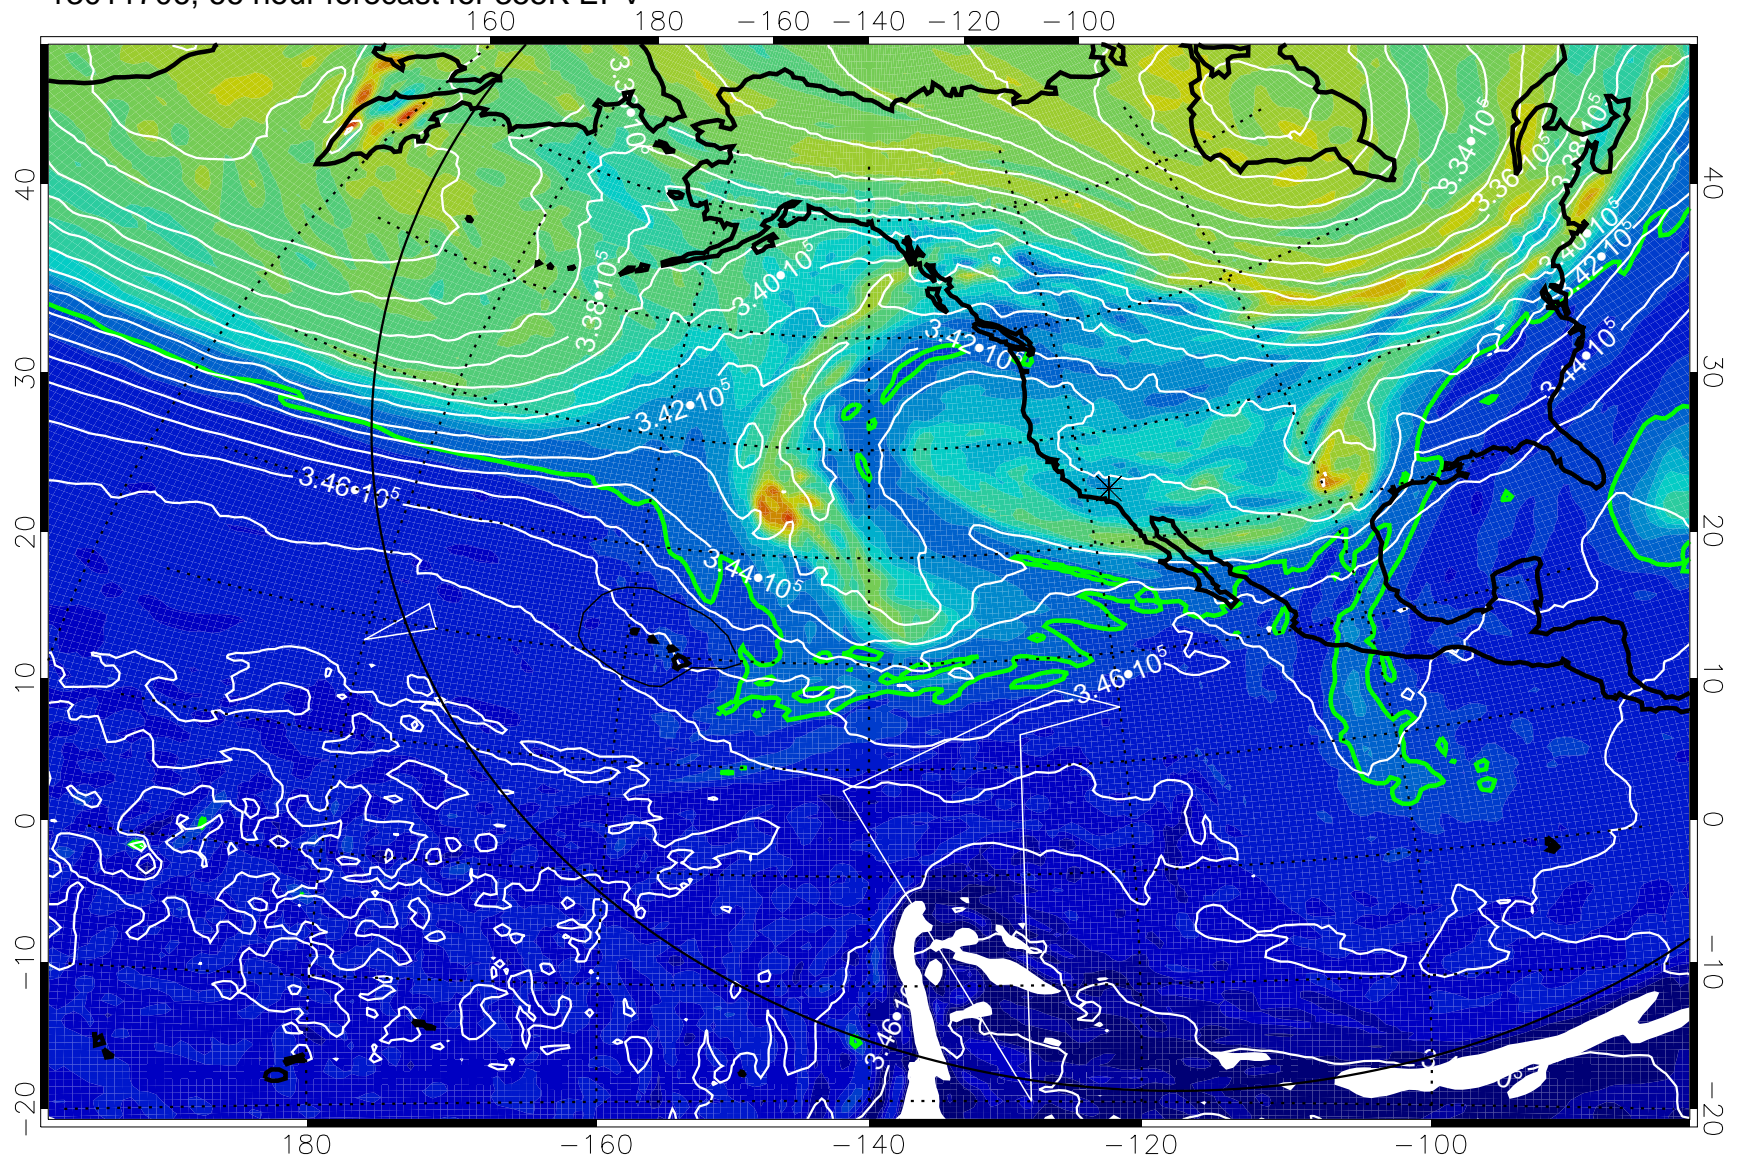

13011612, 48 hour forecast for 355K EPV

355K Montgomery Streamfunction, white
EPV Tropopause (2 PVU) Position
Range ring of 6000 km -- 19 hours GH round trip

13011618, 54 hour forecast for 355K EPV

355K Montgomery Streamfunction, white
EPV Tropopause (2 PVU) Position
Range ring of 6000 km -- 19 hours GH round trip

13011700, 60 hour forecast for 355K EPV

160 180 -160 -140 -120 -100

0 $5.0 \cdot 10^{-6}$ $1.0 \cdot 10^{-5}$ $1.5 \cdot 10^{-5}$
PVU

355K Montgomery Streamfunction, white
EPV Tropopause (2 PVU) Position
Range ring of 6000 km -- 19 hours GH round trip

13011706, 66 hour forecast for 355K EPV

355K Montgomery Streamfunction, white
EPV Tropopause (2 PVU) Position
Range ring of 6000 km -- 19 hours GH round trip

13011712, 72 hour forecast for 355K EPV

0 $5.0 \cdot 10^{-6}$ $1.0 \cdot 10^{-5}$ $1.5 \cdot 10^{-5}$
PVU

355K Montgomery Streamfunction, white
EPV Tropopause (2 PVU) Position
Range ring of 6000 km -- 19 hours GH round trip

13011718, 78 hour forecast for 355K EPV

355K Montgomery Streamfunction, white
EPV Tropopause (2 PVU) Position
Range ring of 6000 km -- 19 hours GH round trip