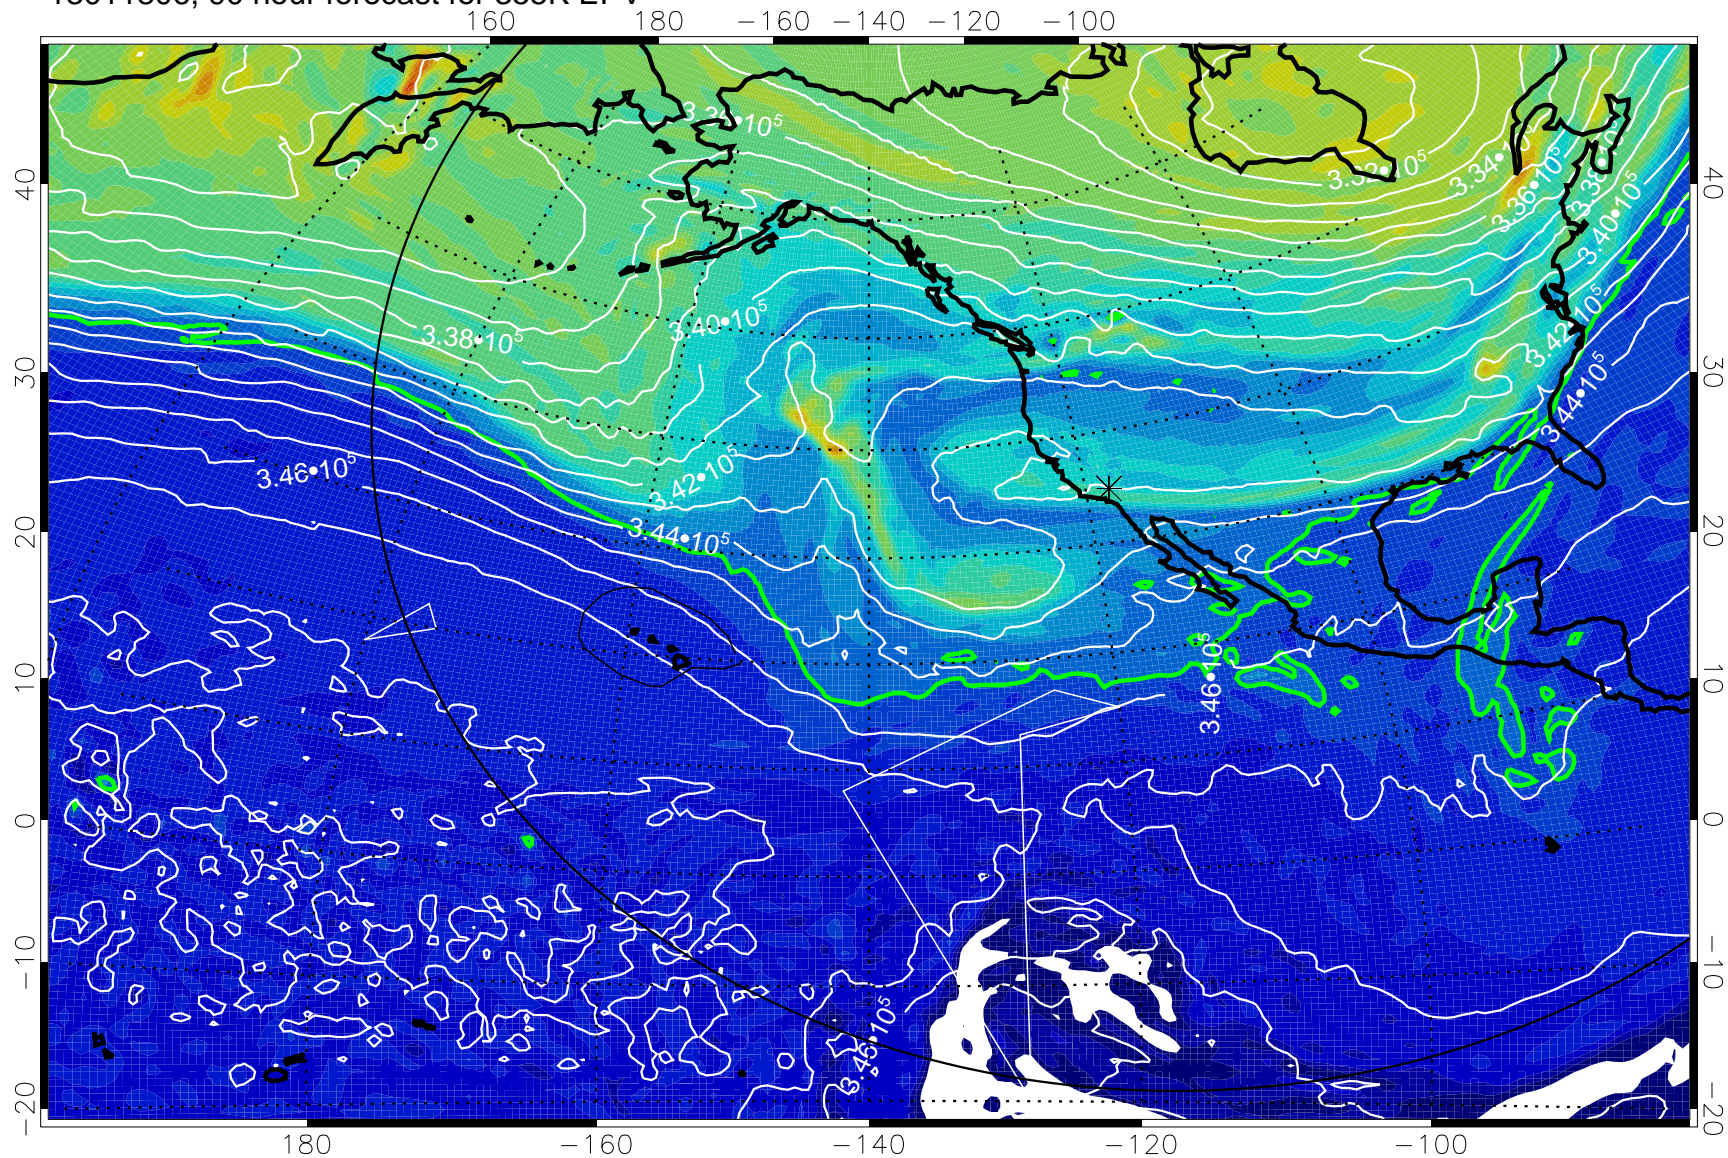

13011706, 66 hour forecast for 355K EPV

355K Montgomery Streamfunction, white
EPV Tropopause (2 PVU) Position
Range ring of 6000 km -- 19 hours GH round trip

13011712, 72 hour forecast for 355K EPV

0 $5.0 \cdot 10^{-6}$ $1.0 \cdot 10^{-5}$ $1.5 \cdot 10^{-5}$
PVU

355K Montgomery Streamfunction, white
EPV Tropopause (2 PVU) Position
Range ring of 6000 km -- 19 hours GH round trip

13011718, 78 hour forecast for 355K EPV

355K Montgomery Streamfunction, white
EPV Tropopause (2 PVU) Position
Range ring of 6000 km -- 19 hours GH round trip

13011800, 84 hour forecast for 355K EPV

355K Montgomery Streamfunction, white
EPV Tropopause (2 PVU) Position
Range ring of 6000 km -- 19 hours GH round trip

13011806, 90 hour forecast for 355K EPV

0 $5.0 \cdot 10^{-6}$ $1.0 \cdot 10^{-5}$ $1.5 \cdot 10^{-5}$
PVU

355K Montgomery Streamfunction, white
EPV Tropopause (2 PVU) Position
Range ring of 6000 km -- 19 hours GH round trip

13011812, 96 hour forecast for 355K EPV

0 $5.0 \cdot 10^{-6}$ $1.0 \cdot 10^{-5}$ $1.5 \cdot 10^{-5}$
PVU