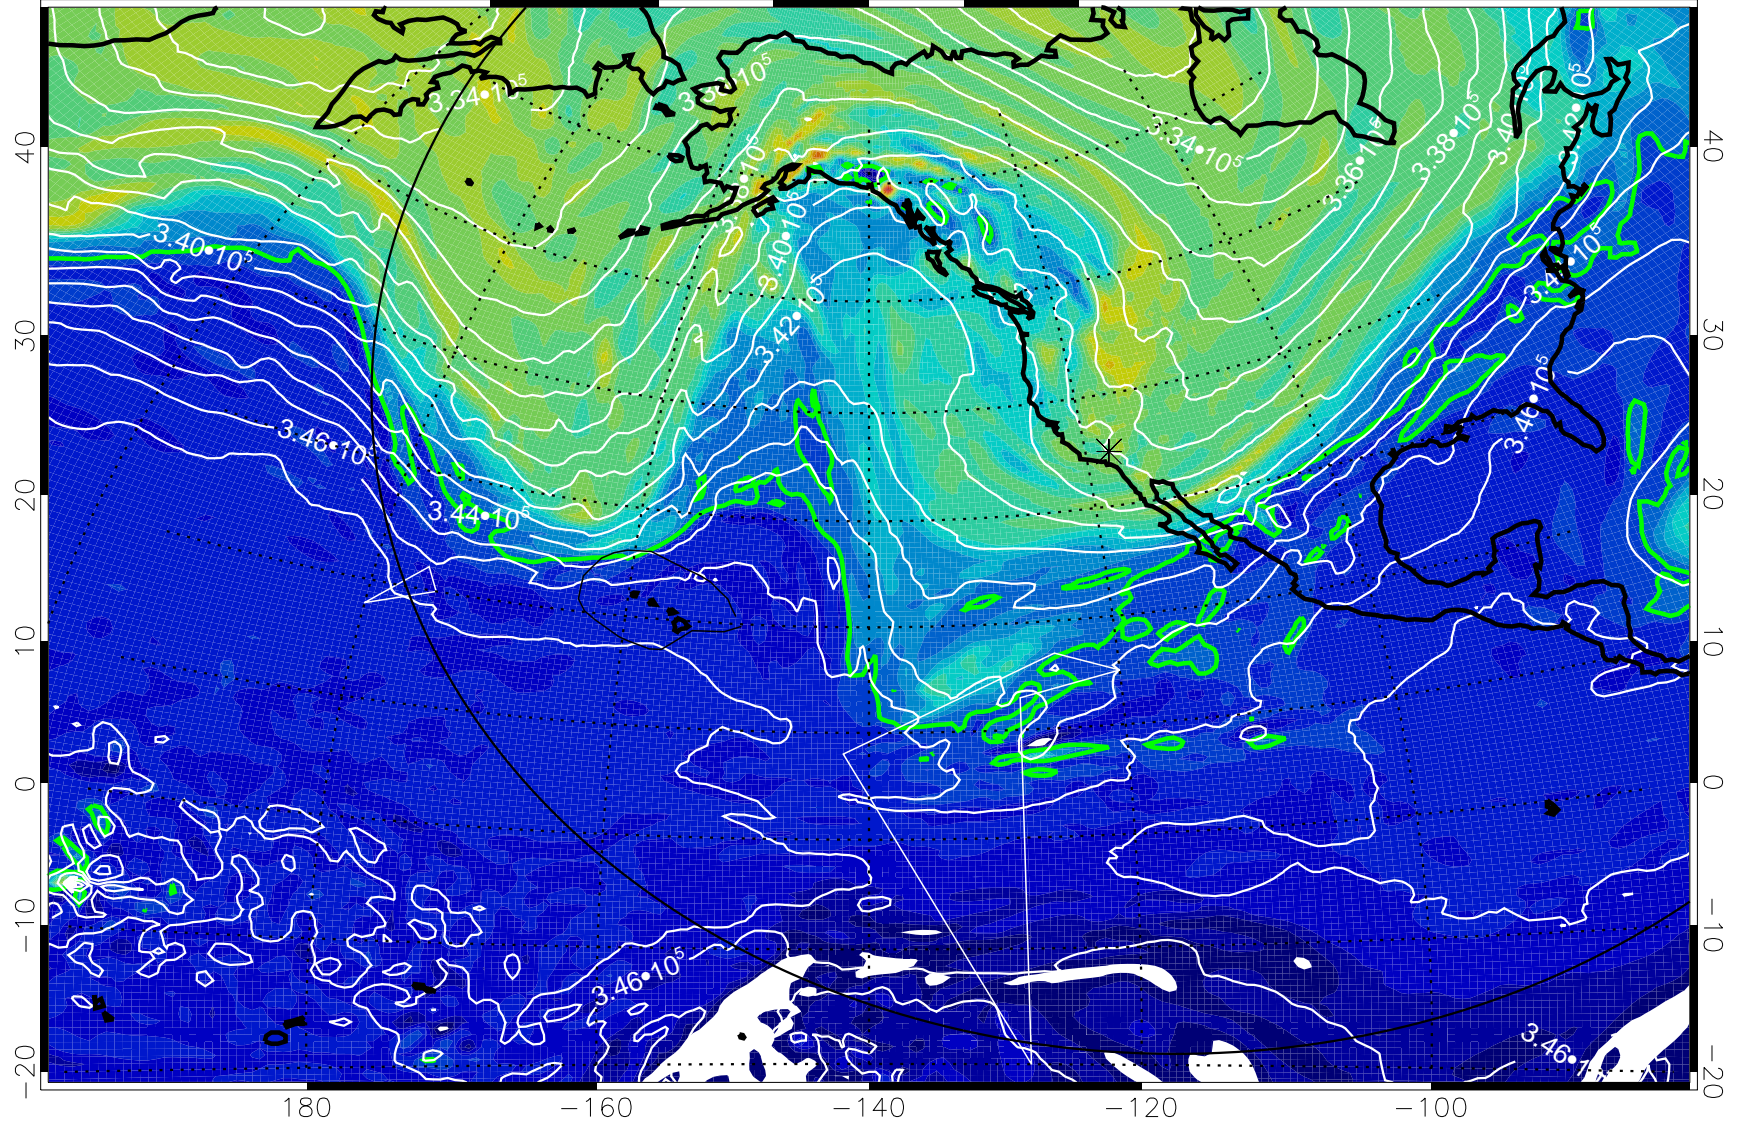

13011418, 6 hour forecast for 355K EPV

160 180 -160 -140 -120 -100

0 $5.0 \cdot 10^{-6}$ $1.0 \cdot 10^{-5}$ $1.5 \cdot 10^{-5}$
PVU

355K Montgomery Streamfunction, white
EPV Tropopause (2 PVU) Position
Range ring of 6000 km -- 19 hours GH round trip

13011500, 12 hour forecast for 355K EPV

160 180 -160 -140 -120 -100

0 $5.0 \cdot 10^{-6}$ $1.0 \cdot 10^{-5}$ $1.5 \cdot 10^{-5}$
PVU

355K Montgomery Streamfunction, white
EPV Tropopause (2 PVU) Position
Range ring of 6000 km -- 19 hours GH round trip

13011506, 18 hour forecast for 355K EPV

355K Montgomery Streamfunction, white
EPV Tropopause (2 PVU) Position
Range ring of 6000 km -- 19 hours GH round trip

13011512, 24 hour forecast for 355K EPV

355K Montgomery Streamfunction, white
EPV Tropopause (2 PVU) Position
Range ring of 6000 km -- 19 hours GH round trip

13011518, 30 hour forecast for 355K EPV

355K Montgomery Streamfunction, white
EPV Tropopause (2 PVU) Position
Range ring of 6000 km -- 19 hours GH round trip

13011600, 36 hour forecast for 355K EPV

355K Montgomery Streamfunction, white
EPV Tropopause (2 PVU) Position
Range ring of 6000 km -- 19 hours GH round trip