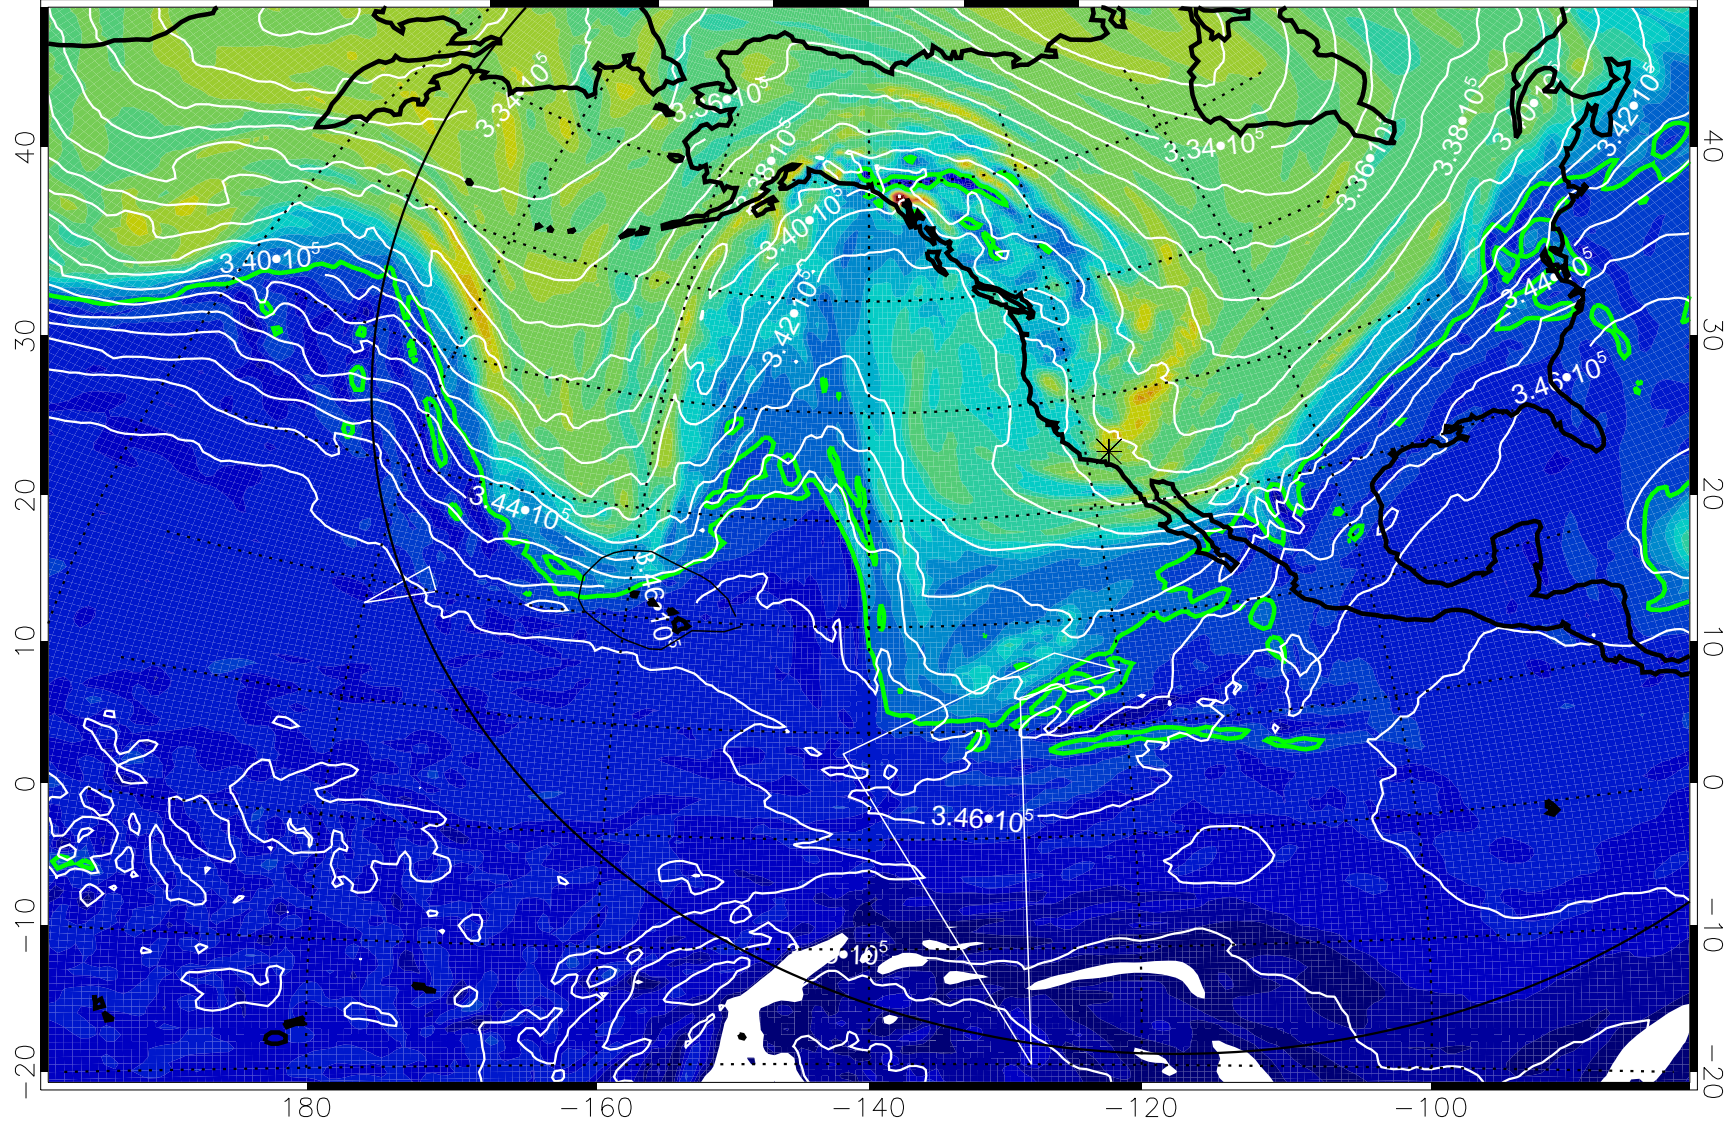

13011418, 6 hour forecast for 355K EPV

160 180 -160 -140 -120 -100

0 $5.0 \cdot 10^{-6}$ $1.0 \cdot 10^{-5}$ $1.5 \cdot 10^{-5}$
PVU

355K Montgomery Streamfunction, white
EPV Tropopause (2 PVU) Position
Range ring of 6000 km -- 19 hours GH round trip

13011500, 12 hour forecast for 355K EPV

160 180 -160 -140 -120 -100

0 $5.0 \cdot 10^{-6}$ $1.0 \cdot 10^{-5}$ $1.5 \cdot 10^{-5}$
PVU

355K Montgomery Streamfunction, white
EPV Tropopause (2 PVU) Position
Range ring of 6000 km -- 19 hours GH round trip

13011506, 18 hour forecast for 355K EPV

355K Montgomery Streamfunction, white
EPV Tropopause (2 PVU) Position
Range ring of 6000 km -- 19 hours GH round trip

13011512, 24 hour forecast for 355K EPV

355K Montgomery Streamfunction, white
EPV Tropopause (2 PVU) Position
Range ring of 6000 km -- 19 hours GH round trip

13011518, 30 hour forecast for 355K EPV

355K Montgomery Streamfunction, white
EPV Tropopause (2 PVU) Position
Range ring of 6000 km -- 19 hours GH round trip

13011600, 36 hour forecast for 355K EPV

355K Montgomery Streamfunction, white
EPV Tropopause (2 PVU) Position
Range ring of 6000 km -- 19 hours GH round trip