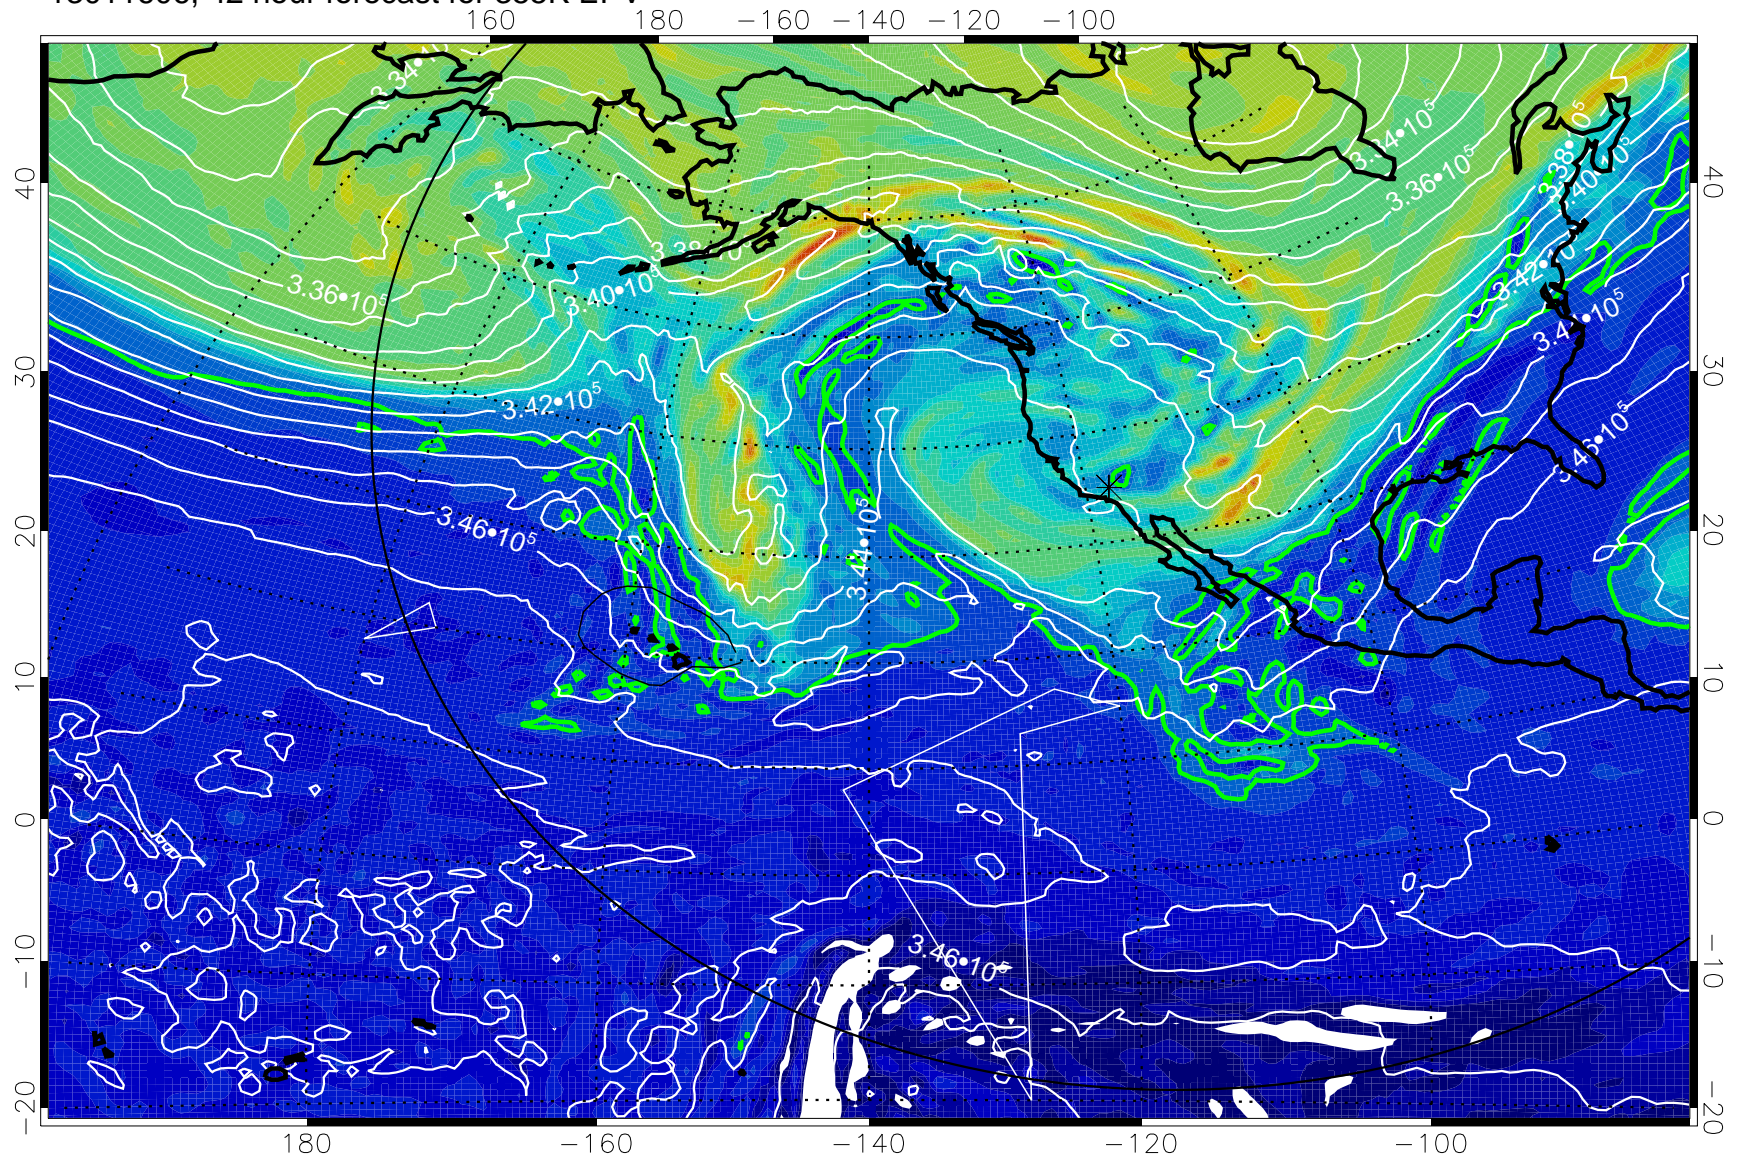

13011506, 18 hour forecast for 355K EPV

355K Montgomery Streamfunction, white
EPV Tropopause (2 PVU) Position
Range ring of 6000 km -- 19 hours GH round trip

13011512, 24 hour forecast for 355K EPV

355K Montgomery Streamfunction, white
EPV Tropopause (2 PVU) Position
Range ring of 6000 km -- 19 hours GH round trip

13011518, 30 hour forecast for 355K EPV

355K Montgomery Streamfunction, white
EPV Tropopause (2 PVU) Position
Range ring of 6000 km -- 19 hours GH round trip

13011600, 36 hour forecast for 355K EPV

355K Montgomery Streamfunction, white
EPV Tropopause (2 PVU) Position
Range ring of 6000 km -- 19 hours GH round trip

13011606, 42 hour forecast for 355K EPV

0 $5.0 \cdot 10^{-6}$ $1.0 \cdot 10^{-5}$ $1.5 \cdot 10^{-5}$
PVU

355K Montgomery Streamfunction, white
EPV Tropopause (2 PVU) Position
Range ring of 6000 km -- 19 hours GH round trip

13011612, 48 hour forecast for 355K EPV

355K Montgomery Streamfunction, white
EPV Tropopause (2 PVU) Position
Range ring of 6000 km -- 19 hours GH round trip

13011618, 54 hour forecast for 355K EPV

355K Montgomery Streamfunction, white
EPV Tropopause (2 PVU) Position
Range ring of 6000 km -- 19 hours GH round trip