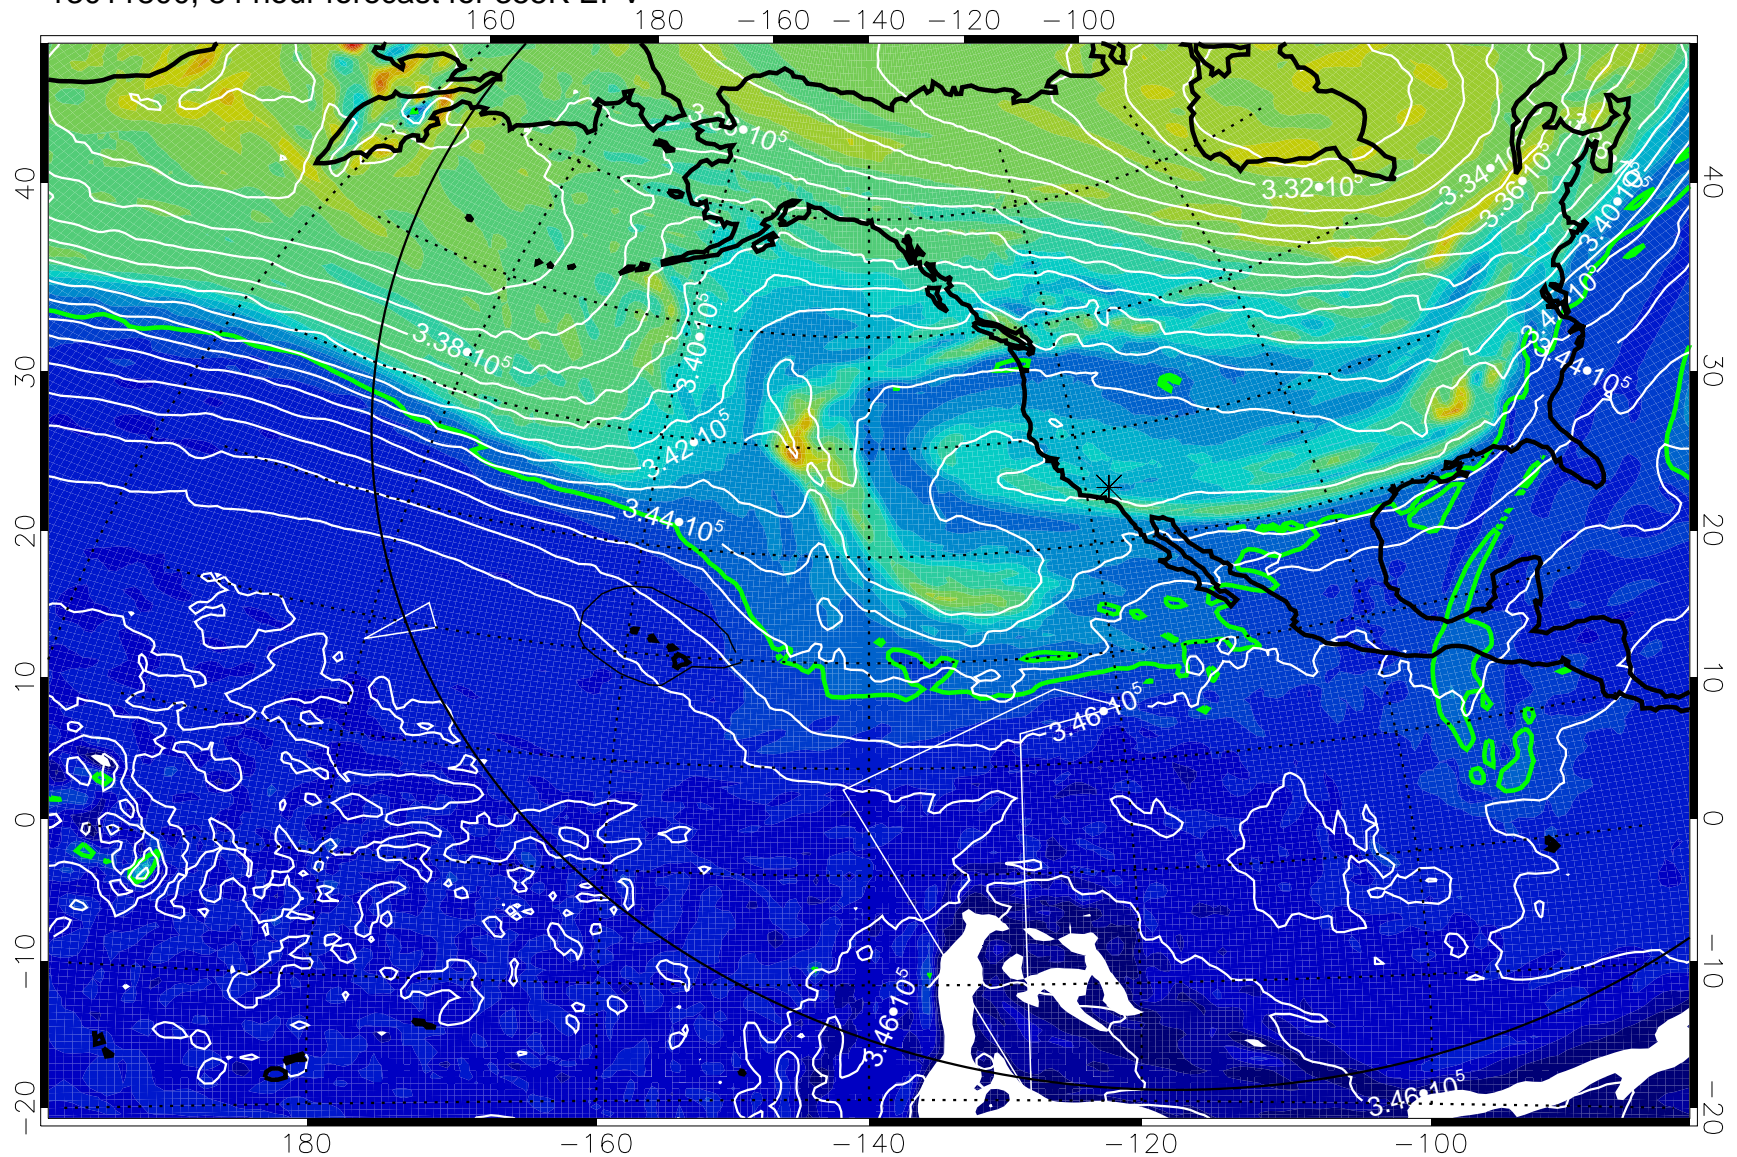

13011706, 66 hour forecast for 355K EPV

355K Montgomery Streamfunction, white
EPV Tropopause (2 PVU) Position
Range ring of 6000 km -- 19 hours GH round trip

13011712, 72 hour forecast for 355K EPV

0 $5.0 \cdot 10^{-6}$ $1.0 \cdot 10^{-5}$ $1.5 \cdot 10^{-5}$
PVU

355K Montgomery Streamfunction, white
EPV Tropopause (2 PVU) Position
Range ring of 6000 km -- 19 hours GH round trip

13011718, 78 hour forecast for 355K EPV

355K Montgomery Streamfunction, white
EPV Tropopause (2 PVU) Position
Range ring of 6000 km -- 19 hours GH round trip

13011800, 84 hour forecast for 355K EPV

355K Montgomery Streamfunction, white
EPV Tropopause (2 PVU) Position
Range ring of 6000 km -- 19 hours GH round trip

13011806, 90 hour forecast for 355K EPV

0 $5.0 \cdot 10^{-6}$ $1.0 \cdot 10^{-5}$ $1.5 \cdot 10^{-5}$
PVU