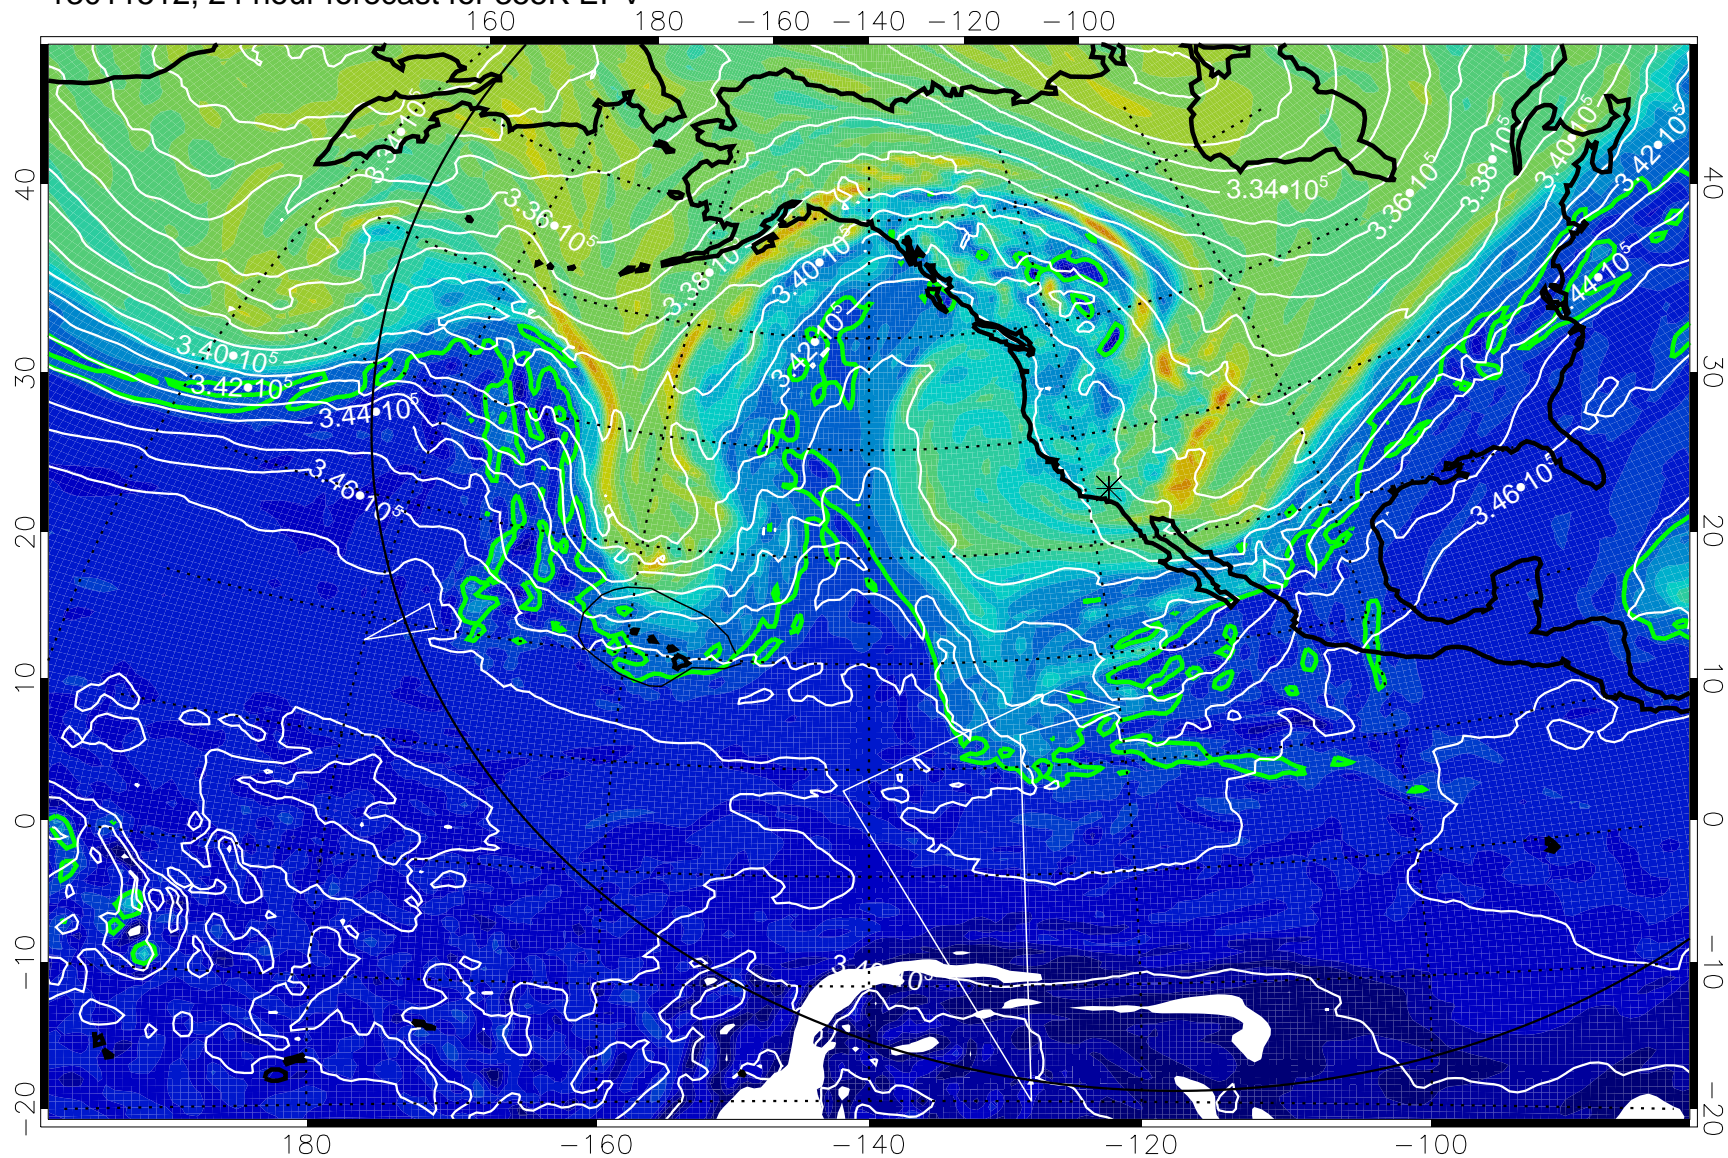

13011418, 6 hour forecast for 355K EPV

160 180 -160 -140 -120 -100

0 $5.0 \cdot 10^{-6}$ $1.0 \cdot 10^{-5}$ $1.5 \cdot 10^{-5}$
PVU

355K Montgomery Streamfunction, white
EPV Tropopause (2 PVU) Position
Range ring of 6000 km -- 19 hours GH round trip

13011500, 12 hour forecast for 355K EPV

160 180 -160 -140 -120 -100

0 $5.0 \cdot 10^{-6}$ $1.0 \cdot 10^{-5}$ $1.5 \cdot 10^{-5}$
PVU

355K Montgomery Streamfunction, white
EPV Tropopause (2 PVU) Position
Range ring of 6000 km -- 19 hours GH round trip

13011506, 18 hour forecast for 355K EPV

355K Montgomery Streamfunction, white
EPV Tropopause (2 PVU) Position
Range ring of 6000 km -- 19 hours GH round trip

13011512, 24 hour forecast for 355K EPV

355K Montgomery Streamfunction, white
EPV Tropopause (2 PVU) Position
Range ring of 6000 km -- 19 hours GH round trip

13011518, 30 hour forecast for 355K EPV

355K Montgomery Streamfunction, white
EPV Tropopause (2 PVU) Position
Range ring of 6000 km -- 19 hours GH round trip

13011600, 36 hour forecast for 355K EPV

355K Montgomery Streamfunction, white
EPV Tropopause (2 PVU) Position
Range ring of 6000 km -- 19 hours GH round trip