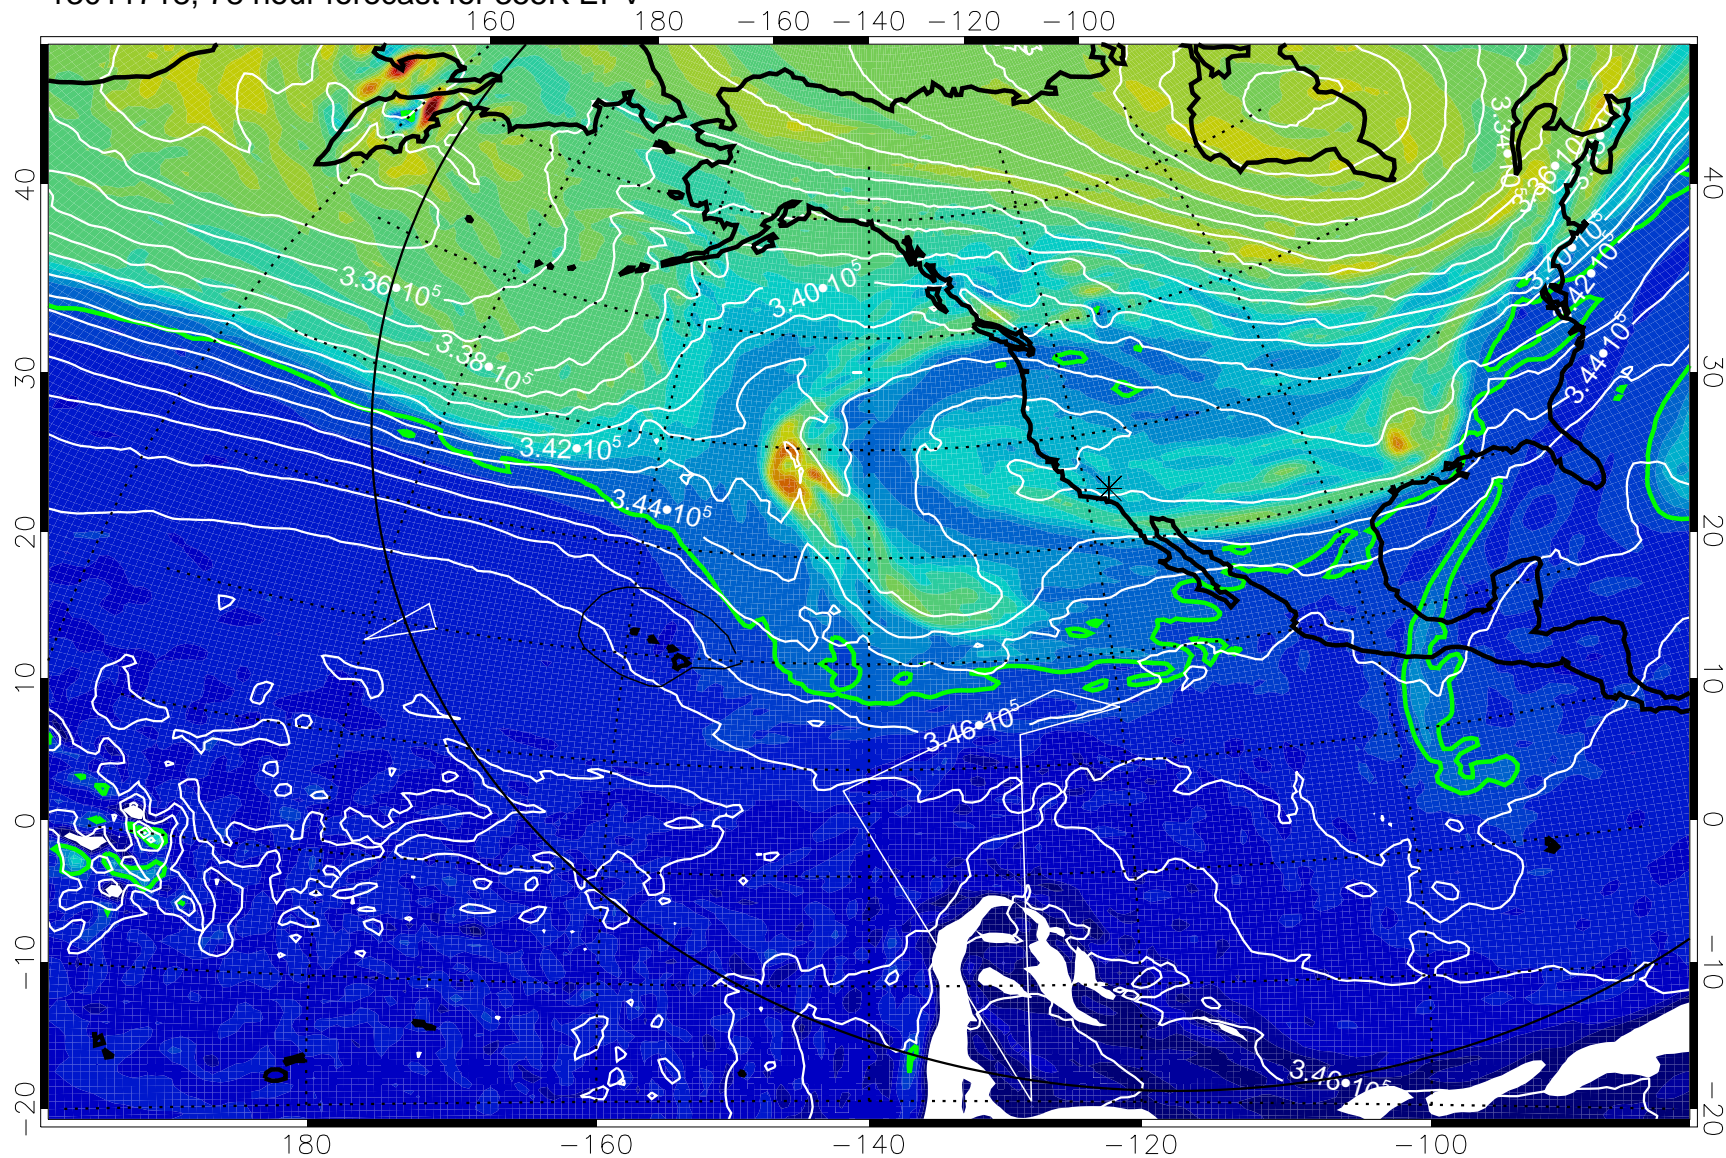

13011706, 66 hour forecast for 355K EPV

355K Montgomery Streamfunction, white
EPV Tropopause (2 PVU) Position
Range ring of 6000 km -- 19 hours GH round trip

13011712, 72 hour forecast for 355K EPV

0 $5.0 \cdot 10^{-6}$ $1.0 \cdot 10^{-5}$ $1.5 \cdot 10^{-5}$
PVU

355K Montgomery Streamfunction, white
EPV Tropopause (2 PVU) Position
Range ring of 6000 km -- 19 hours GH round trip

13011718, 78 hour forecast for 355K EPV

355K Montgomery Streamfunction, white
EPV Tropopause (2 PVU) Position
Range ring of 6000 km -- 19 hours GH round trip

13011800, 84 hour forecast for 355K EPV

355K Montgomery Streamfunction, white
EPV Tropopause (2 PVU) Position
Range ring of 6000 km -- 19 hours GH round trip

13011806, 90 hour forecast for 355K EPV

0 $5.0 \cdot 10^{-6}$ $1.0 \cdot 10^{-5}$ $1.5 \cdot 10^{-5}$
PVU