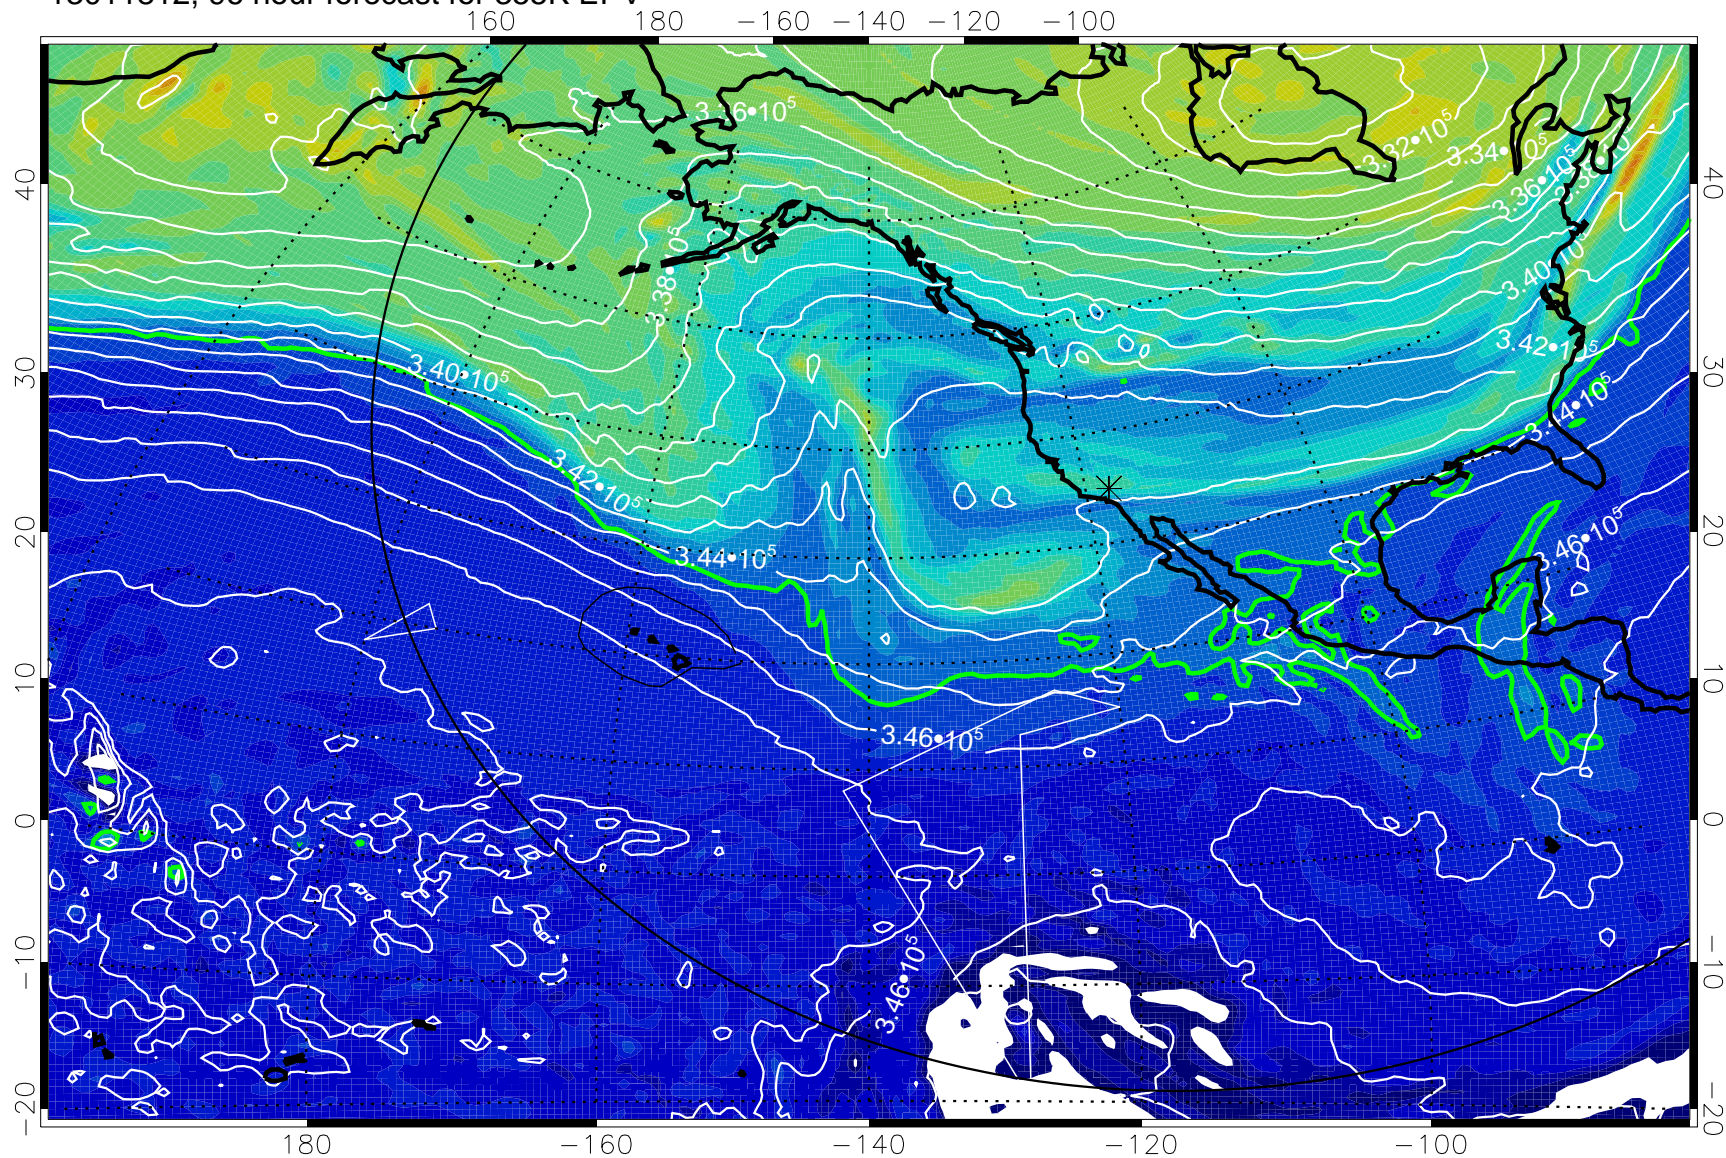

355K Montgomery Streamfunction, white
EPV Tropopause (2 PVU) Position
Range ring of 6000 km -- 19 hours GH round trip

13011718, 78 hour forecast for 355K EPV

355K Montgomery Streamfunction, white
EPV Tropopause (2 PVU) Position
Range ring of 6000 km -- 19 hours GH round trip

13011800, 84 hour forecast for 355K EPV

355K Montgomery Streamfunction, white
EPV Tropopause (2 PVU) Position
Range ring of 6000 km -- 19 hours GH round trip

13011806, 90 hour forecast for 355K EPV

0 $5.0 \cdot 10^{-6}$ $1.0 \cdot 10^{-5}$ $1.5 \cdot 10^{-5}$
PVU

355K Montgomery Streamfunction, white
EPV Tropopause (2 PVU) Position
Range ring of 6000 km -- 19 hours GH round trip

13011812, 96 hour forecast for 355K EPV

0 $5.0 \cdot 10^{-6}$ $1.0 \cdot 10^{-5}$ $1.5 \cdot 10^{-5}$
PVU

355K Montgomery Streamfunction, white
EPV Tropopause (2 PVU) Position
Range ring of 6000 km -- 19 hours GH round trip

13011818, 102 hour forecast for 355K EPV

160 180 -160 -140 -120 -100

355K Montgomery Streamfunction, white
EPV Tropopause (2 PVU) Position
Range ring of 6000 km -- 19 hours GH round trip