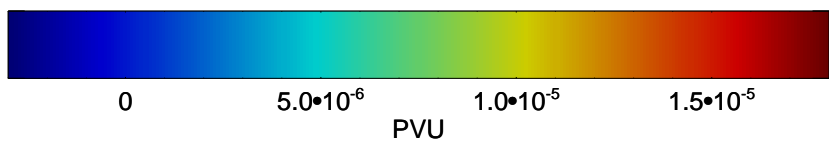

13011518, 30 hour forecast for 355K EPV

355K Montgomery Streamfunction, white
EPV Tropopause (2 PVU) Position
Range ring of 6000 km -- 19 hours GH round trip