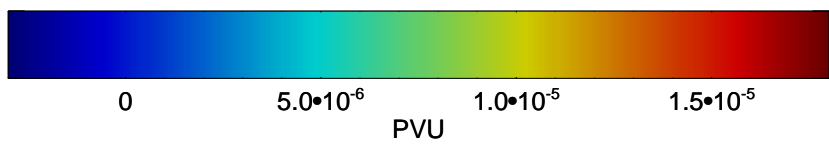

13011612, 48 hour forecast for 355K EPV

355K Montgomery Streamfunction, white
EPV Tropopause (2 PVU) Position
Range ring of 6000 km -- 19 hours GH round trip