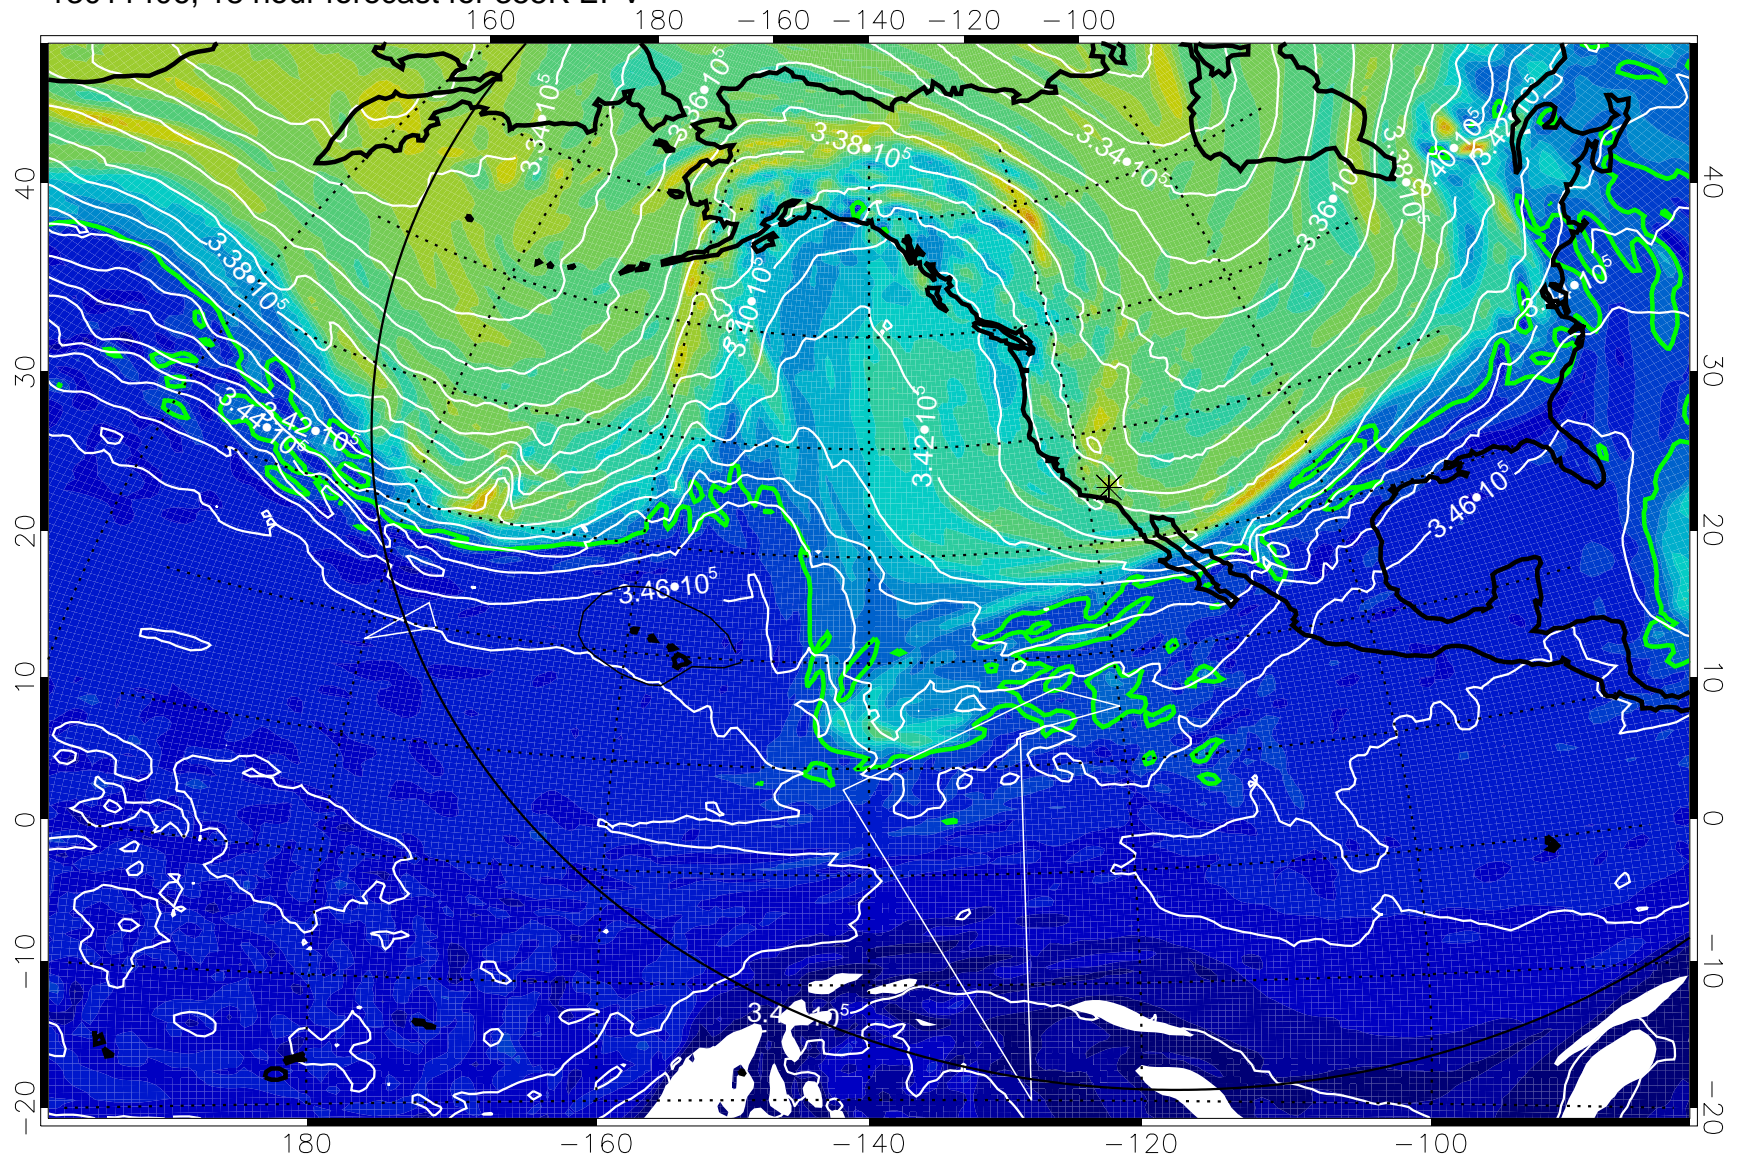

13011318, 6 hour forecast for 355K EPV

160 180 -160 -140 -120 -100

355K Montgomery Streamfunction, white
EPV Tropopause (2 PVU) Position
Range ring of 6000 km -- 19 hours GH round trip

13011400, 12 hour forecast for 355K EPV

160 180 -160 -140 -120 -100

355K Montgomery Streamfunction, white
EPV Tropopause (2 PVU) Position
Range ring of 6000 km -- 19 hours GH round trip

13011406, 18 hour forecast for 355K EPV

355K Montgomery Streamfunction, white
EPV Tropopause (2 PVU) Position
Range ring of 6000 km -- 19 hours GH round trip

13011412, 24 hour forecast for 355K EPV

355K Montgomery Streamfunction, white
EPV Tropopause (2 PVU) Position
Range ring of 6000 km -- 19 hours GH round trip

13011418, 30 hour forecast for 355K EPV

355K Montgomery Streamfunction, white
EPV Tropopause (2 PVU) Position
Range ring of 6000 km -- 19 hours GH round trip

13011500, 36 hour forecast for 355K EPV

355K Montgomery Streamfunction, white
EPV Tropopause (2 PVU) Position
Range ring of 6000 km -- 19 hours GH round trip

13011506, 42 hour forecast for 355K EPV

355K Montgomery Streamfunction, white
EPV Tropopause (2 PVU) Position
Range ring of 6000 km -- 19 hours GH round trip