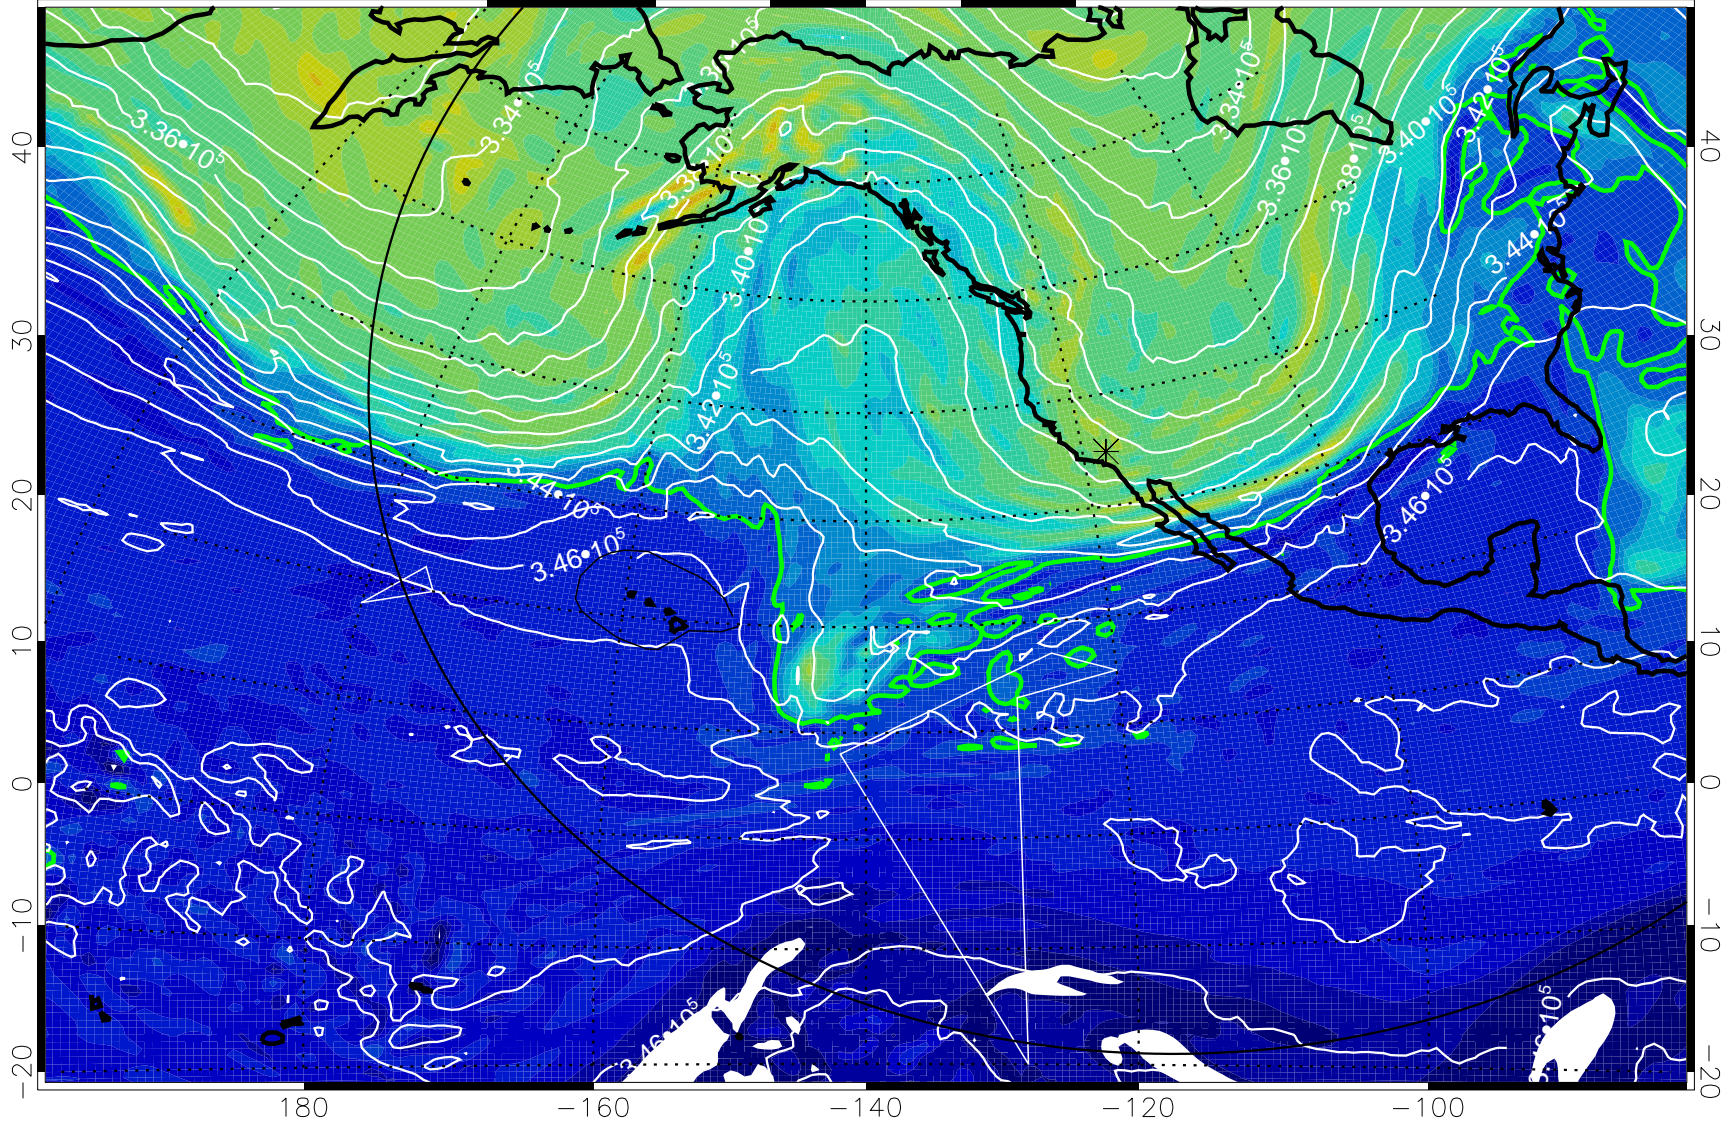

13011318, 6 hour forecast for 355K EPV

160 180 -160 -140 -120 -100

355K Montgomery Streamfunction, white
EPV Tropopause (2 PVU) Position
Range ring of 6000 km -- 19 hours GH round trip

13011400, 12 hour forecast for 355K EPV

160 180 -160 -140 -120 -100

355K Montgomery Streamfunction, white
EPV Tropopause (2 PVU) Position
Range ring of 6000 km -- 19 hours GH round trip

13011406, 18 hour forecast for 355K EPV

355K Montgomery Streamfunction, white
EPV Tropopause (2 PVU) Position
Range ring of 6000 km -- 19 hours GH round trip

13011412, 24 hour forecast for 355K EPV

355K Montgomery Streamfunction, white
EPV Tropopause (2 PVU) Position
Range ring of 6000 km -- 19 hours GH round trip

13011418, 30 hour forecast for 355K EPV

355K Montgomery Streamfunction, white
EPV Tropopause (2 PVU) Position
Range ring of 6000 km -- 19 hours GH round trip

13011500, 36 hour forecast for 355K EPV

355K Montgomery Streamfunction, white
EPV Tropopause (2 PVU) Position
Range ring of 6000 km -- 19 hours GH round trip

13011506, 42 hour forecast for 355K EPV

355K Montgomery Streamfunction, white
EPV Tropopause (2 PVU) Position
Range ring of 6000 km -- 19 hours GH round trip