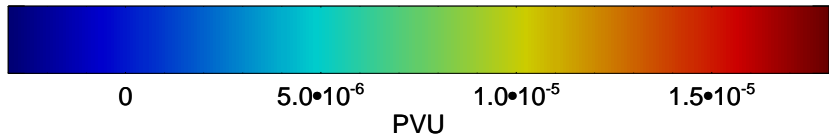

13011318, 6 hour forecast for 355K EPV

160 180 -160 -140 -120 -100

355K Montgomery Streamfunction, white
EPV Tropopause (2 PVU) Position
Range ring of 6000 km -- 19 hours GH round trip

13011400, 12 hour forecast for 355K EPV

160 180 -160 -140 -120 -100

355K Montgomery Streamfunction, white
EPV Tropopause (2 PVU) Position
Range ring of 6000 km -- 19 hours GH round trip

13011406, 18 hour forecast for 355K EPV

355K Montgomery Streamfunction, white
EPV Tropopause (2 PVU) Position
Range ring of 6000 km -- 19 hours GH round trip