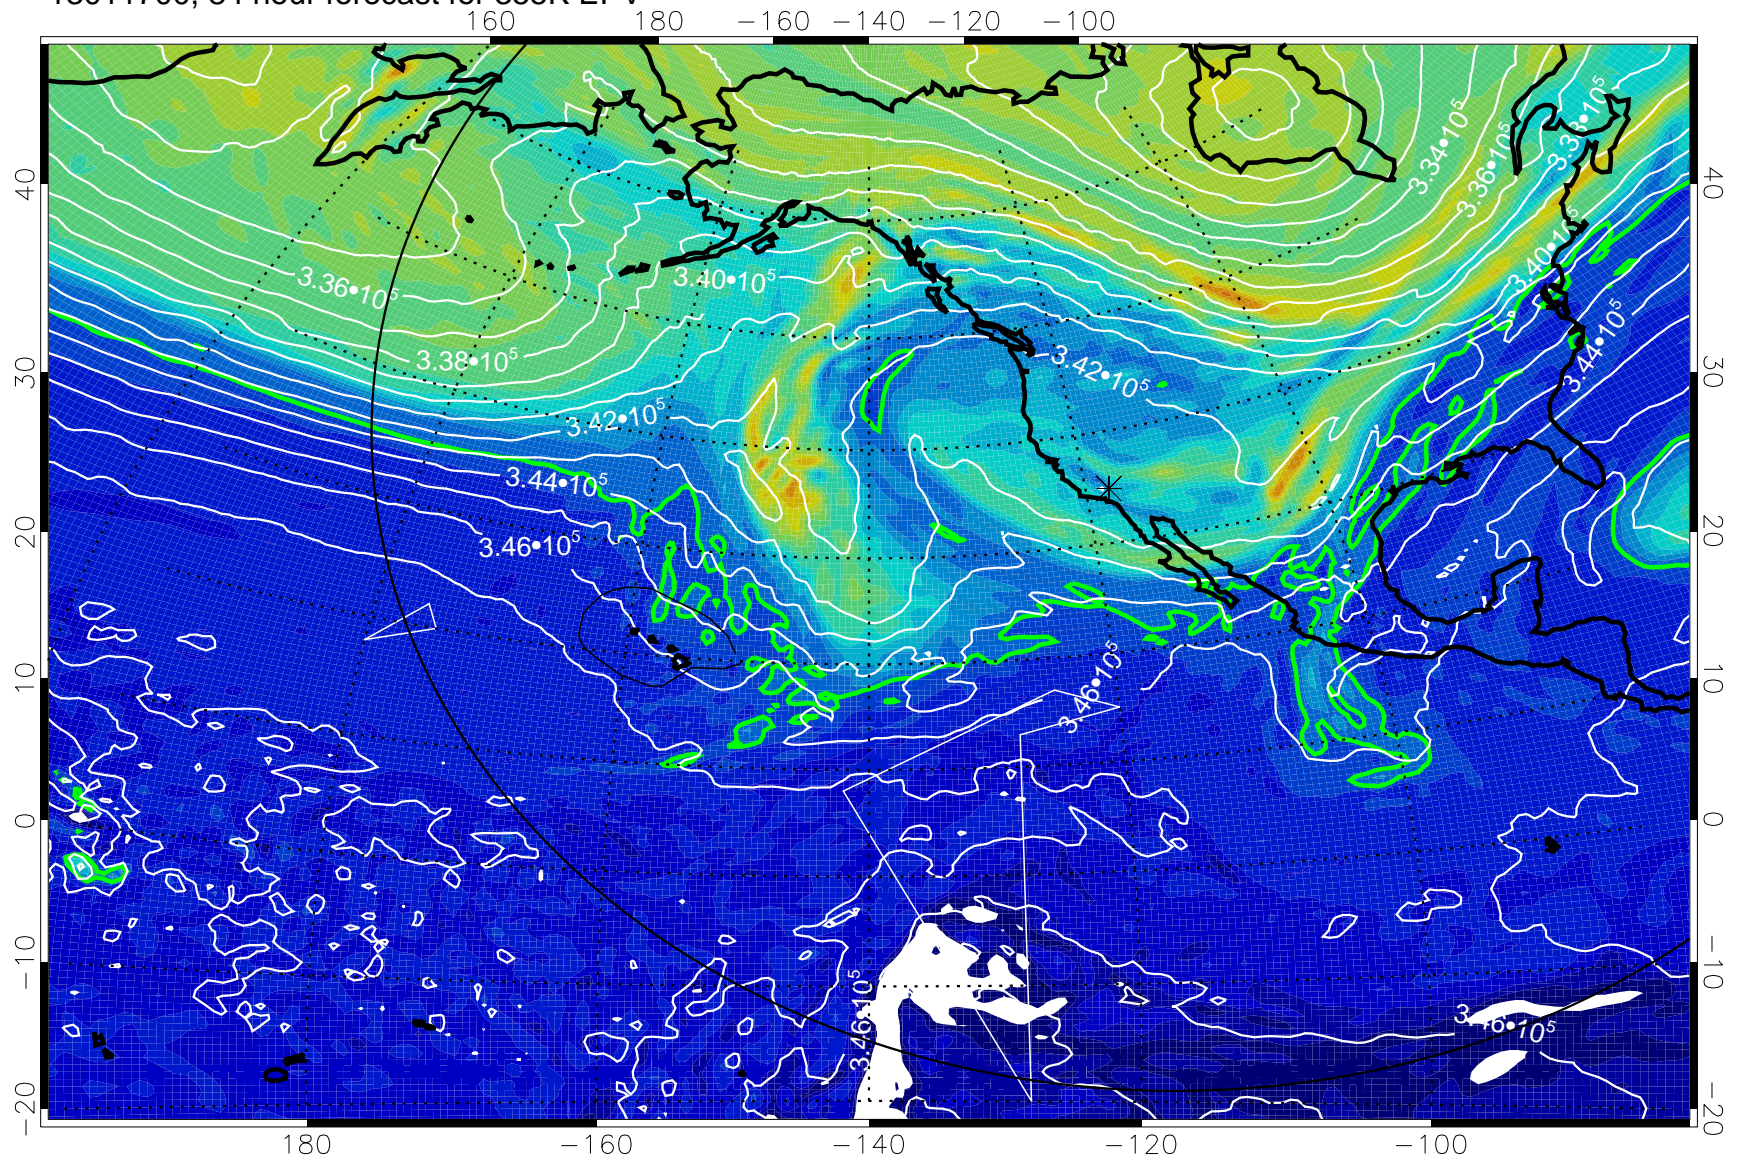

13011600, 60 hour forecast for 355K EPV

355K Montgomery Streamfunction, white
EPV Tropopause (2 PVU) Position
Range ring of 6000 km -- 19 hours GH round trip

13011606, 66 hour forecast for 355K EPV

355K Montgomery Streamfunction, white
EPV Tropopause (2 PVU) Position
Range ring of 6000 km -- 19 hours GH round trip

13011612, 72 hour forecast for 355K EPV

PVU

355K Montgomery Streamfunction, white
EPV Tropopause (2 PVU) Position
Range ring of 6000 km -- 19 hours GH round trip

13011618, 78 hour forecast for 355K EPV

0 $5.0 \cdot 10^{-6}$ $1.0 \cdot 10^{-5}$ $1.5 \cdot 10^{-5}$
PVU

355K Montgomery Streamfunction, white
EPV Tropopause (2 PVU) Position
Range ring of 6000 km -- 19 hours GH round trip

13011700, 84 hour forecast for 355K EPV

355K Montgomery Streamfunction, white
EPV Tropopause (2 PVU) Position
Range ring of 6000 km -- 19 hours GH round trip

13011706, 90 hour forecast for 355K EPV

0 $5.0 \cdot 10^{-6}$ $1.0 \cdot 10^{-5}$ $1.5 \cdot 10^{-5}$
PVU

355K Montgomery Streamfunction, white
EPV Tropopause (2 PVU) Position
Range ring of 6000 km -- 19 hours GH round trip