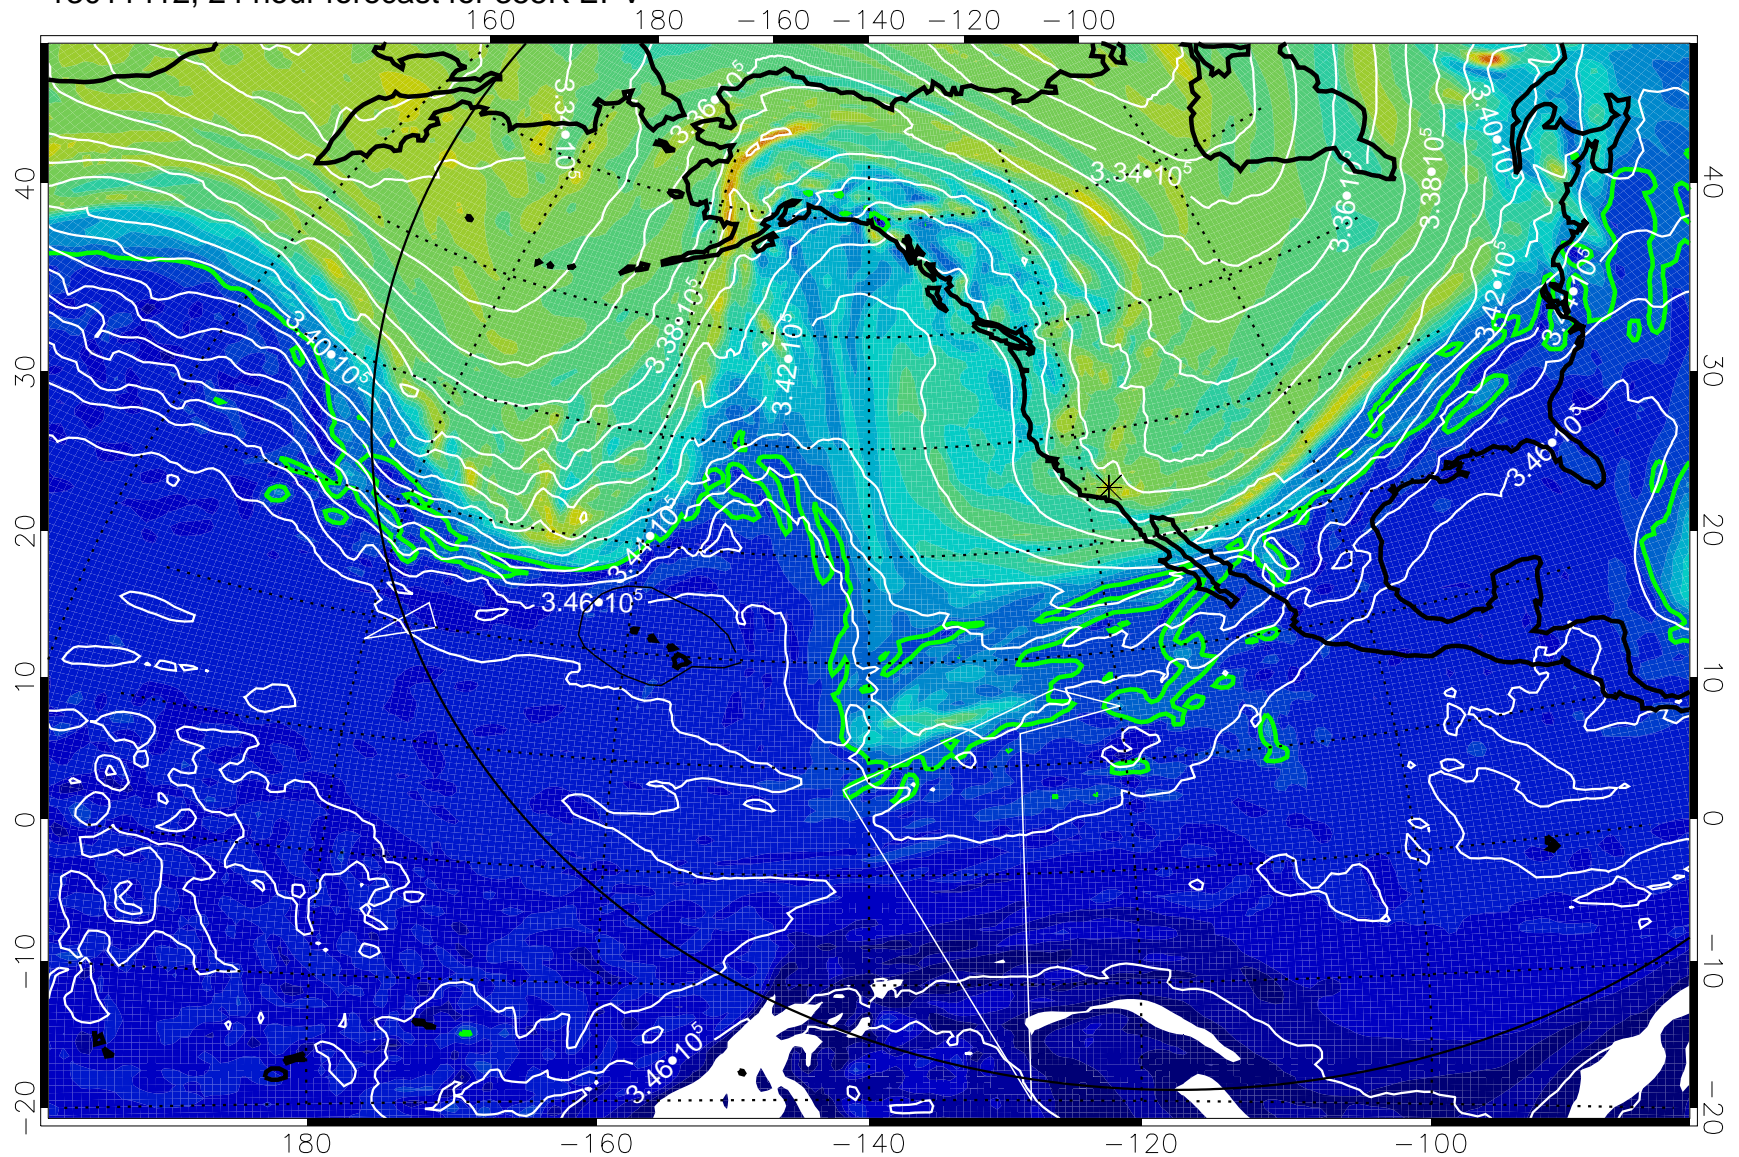

13011318, 6 hour forecast for 355K EPV

160 180 -160 -140 -120 -100

355K Montgomery Streamfunction, white
EPV Tropopause (2 PVU) Position
Range ring of 6000 km -- 19 hours GH round trip

13011400, 12 hour forecast for 355K EPV

160 180 -160 -140 -120 -100

355K Montgomery Streamfunction, white
EPV Tropopause (2 PVU) Position
Range ring of 6000 km -- 19 hours GH round trip

13011406, 18 hour forecast for 355K EPV

355K Montgomery Streamfunction, white
EPV Tropopause (2 PVU) Position
Range ring of 6000 km -- 19 hours GH round trip

13011412, 24 hour forecast for 355K EPV

355K Montgomery Streamfunction, white
EPV Tropopause (2 PVU) Position
Range ring of 6000 km -- 19 hours GH round trip

13011418, 30 hour forecast for 355K EPV

355K Montgomery Streamfunction, white
EPV Tropopause (2 PVU) Position
Range ring of 6000 km -- 19 hours GH round trip

13011500, 36 hour forecast for 355K EPV

355K Montgomery Streamfunction, white
EPV Tropopause (2 PVU) Position
Range ring of 6000 km -- 19 hours GH round trip

13011506, 42 hour forecast for 355K EPV

355K Montgomery Streamfunction, white
EPV Tropopause (2 PVU) Position
Range ring of 6000 km -- 19 hours GH round trip