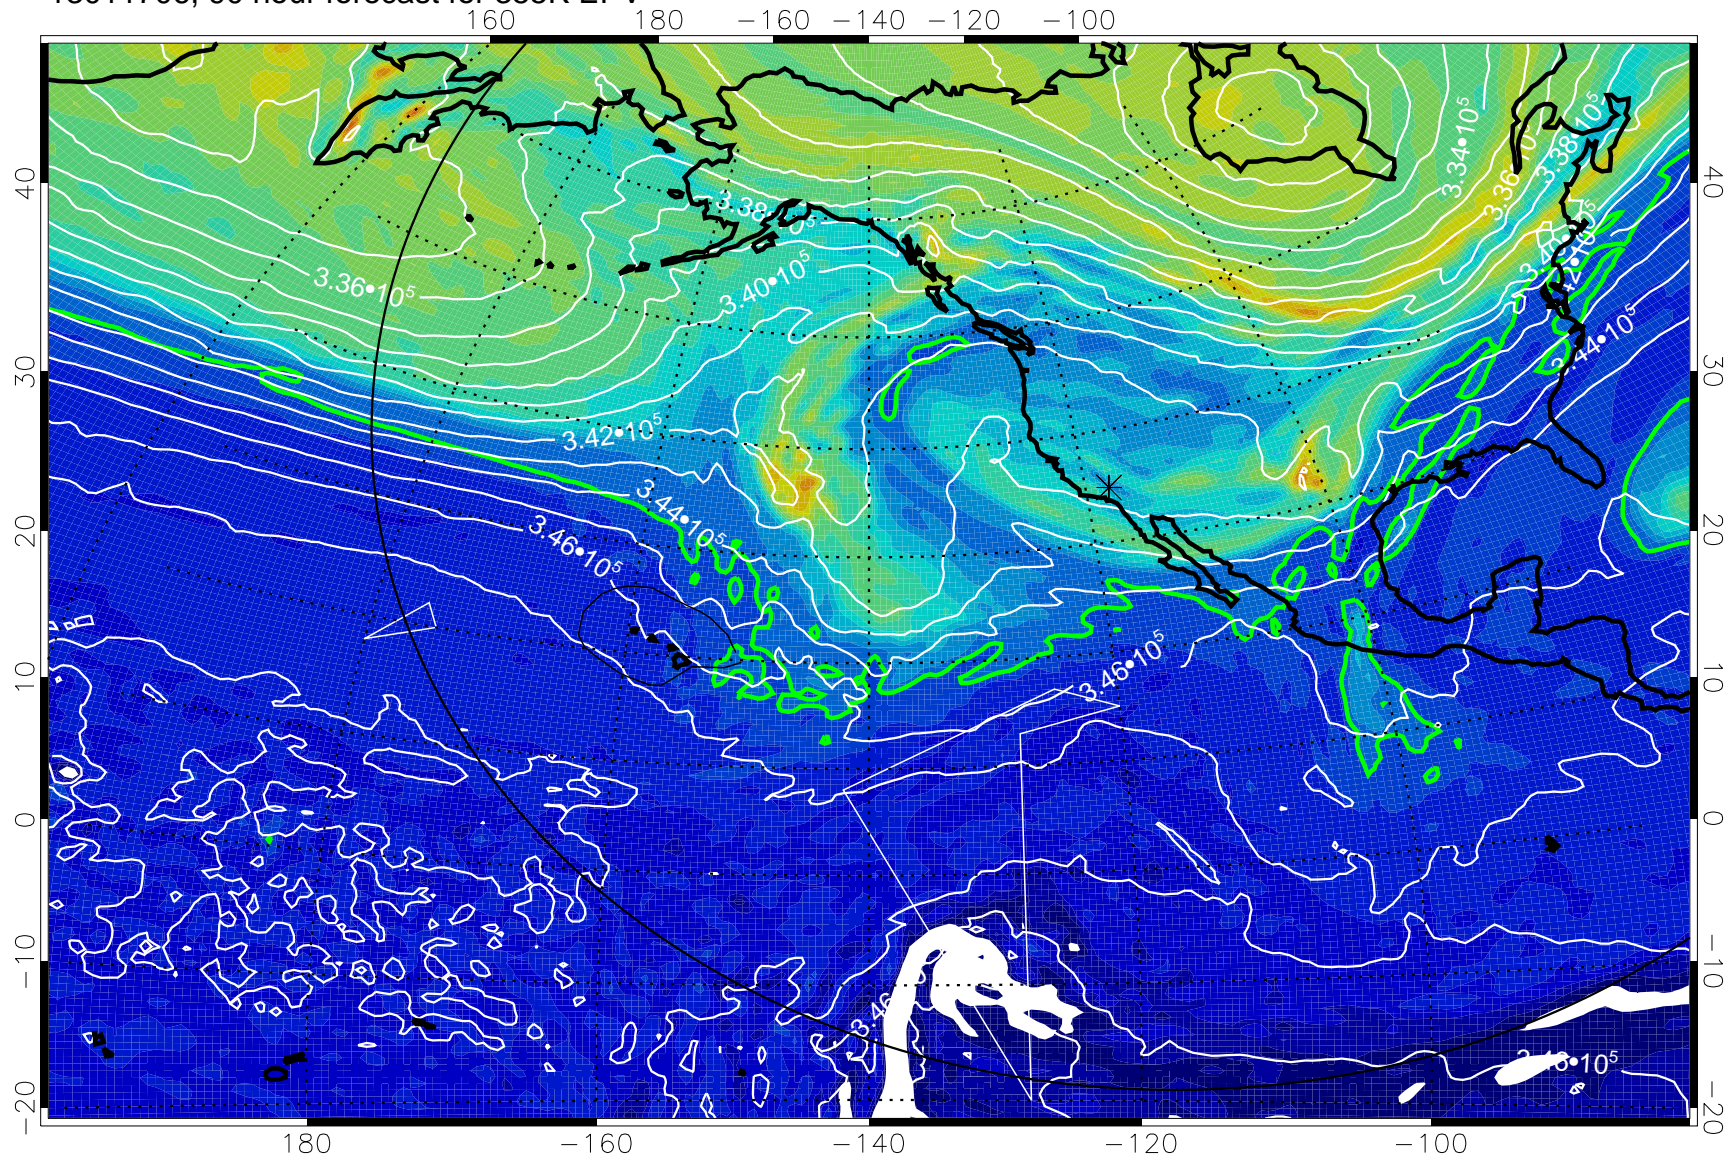

13011600, 60 hour forecast for 355K EPV

355K Montgomery Streamfunction, white
EPV Tropopause (2 PVU) Position
Range ring of 6000 km -- 19 hours GH round trip

13011606, 66 hour forecast for 355K EPV

355K Montgomery Streamfunction, white
EPV Tropopause (2 PVU) Position
Range ring of 6000 km -- 19 hours GH round trip

13011612, 72 hour forecast for 355K EPV

PVU

355K Montgomery Streamfunction, white
EPV Tropopause (2 PVU) Position
Range ring of 6000 km -- 19 hours GH round trip

13011618, 78 hour forecast for 355K EPV

0 $5.0 \cdot 10^{-6}$ $1.0 \cdot 10^{-5}$ $1.5 \cdot 10^{-5}$
PVU

355K Montgomery Streamfunction, white
EPV Tropopause (2 PVU) Position
Range ring of 6000 km -- 19 hours GH round trip

13011700, 84 hour forecast for 355K EPV

355K Montgomery Streamfunction, white
EPV Tropopause (2 PVU) Position
Range ring of 6000 km -- 19 hours GH round trip

13011706, 90 hour forecast for 355K EPV

0 $5.0 \cdot 10^{-6}$ $1.0 \cdot 10^{-5}$ $1.5 \cdot 10^{-5}$
PVU

355K Montgomery Streamfunction, white
EPV Tropopause (2 PVU) Position
Range ring of 6000 km -- 19 hours GH round trip