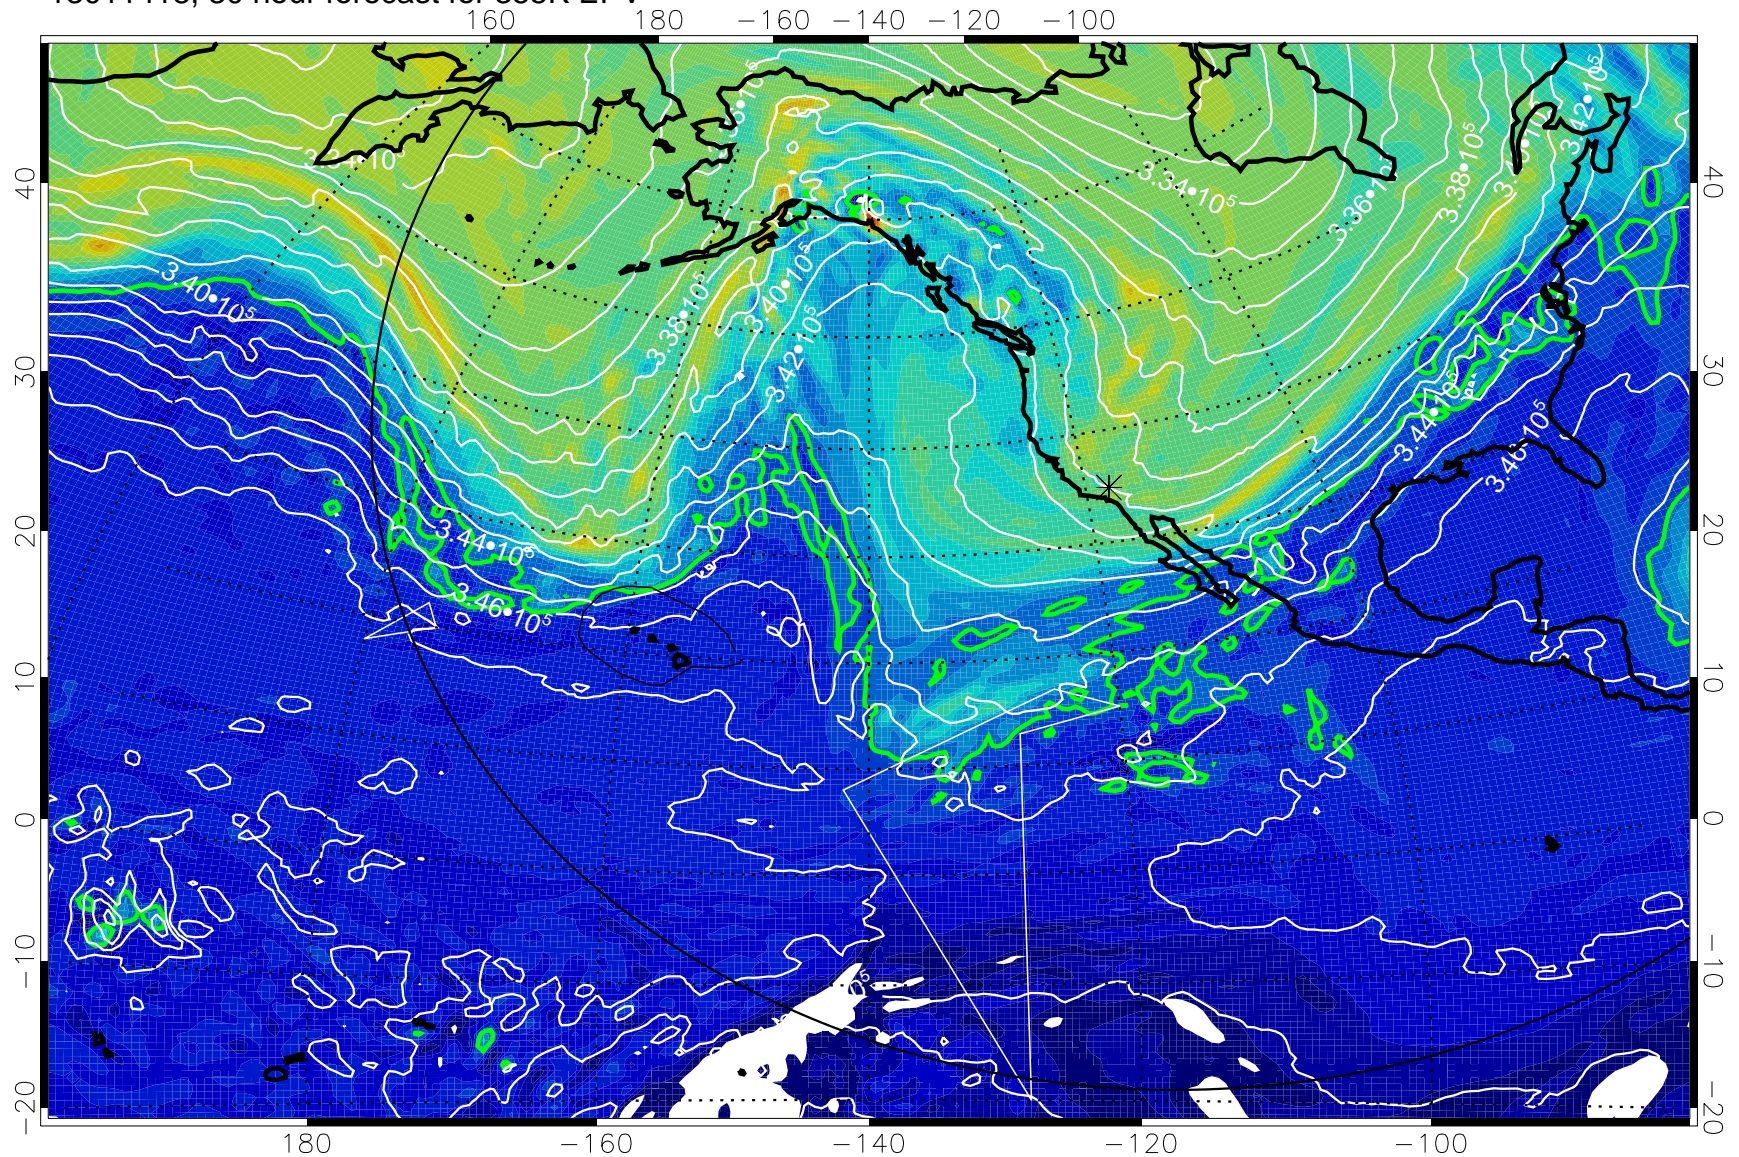

13011318, 6 hour forecast for 355K EPV

160 180 -160 -140 -120 -100

355K Montgomery Streamfunction, white
EPV Tropopause (2 PVU) Position
Range ring of 6000 km -- 19 hours GH round trip

13011400, 12 hour forecast for 355K EPV

160 180 -160 -140 -120 -100

355K Montgomery Streamfunction, white
EPV Tropopause (2 PVU) Position
Range ring of 6000 km -- 19 hours GH round trip

13011406, 18 hour forecast for 355K EPV

355K Montgomery Streamfunction, white
EPV Tropopause (2 PVU) Position
Range ring of 6000 km -- 19 hours GH round trip

13011412, 24 hour forecast for 355K EPV

355K Montgomery Streamfunction, white
EPV Tropopause (2 PVU) Position
Range ring of 6000 km -- 19 hours GH round trip

13011418, 30 hour forecast for 355K EPV

355K Montgomery Streamfunction, white
EPV Tropopause (2 PVU) Position
Range ring of 6000 km -- 19 hours GH round trip

13011500, 36 hour forecast for 355K EPV

355K Montgomery Streamfunction, white
EPV Tropopause (2 PVU) Position
Range ring of 6000 km -- 19 hours GH round trip

13011506, 42 hour forecast for 355K EPV

355K Montgomery Streamfunction, white
EPV Tropopause (2 PVU) Position
Range ring of 6000 km -- 19 hours GH round trip