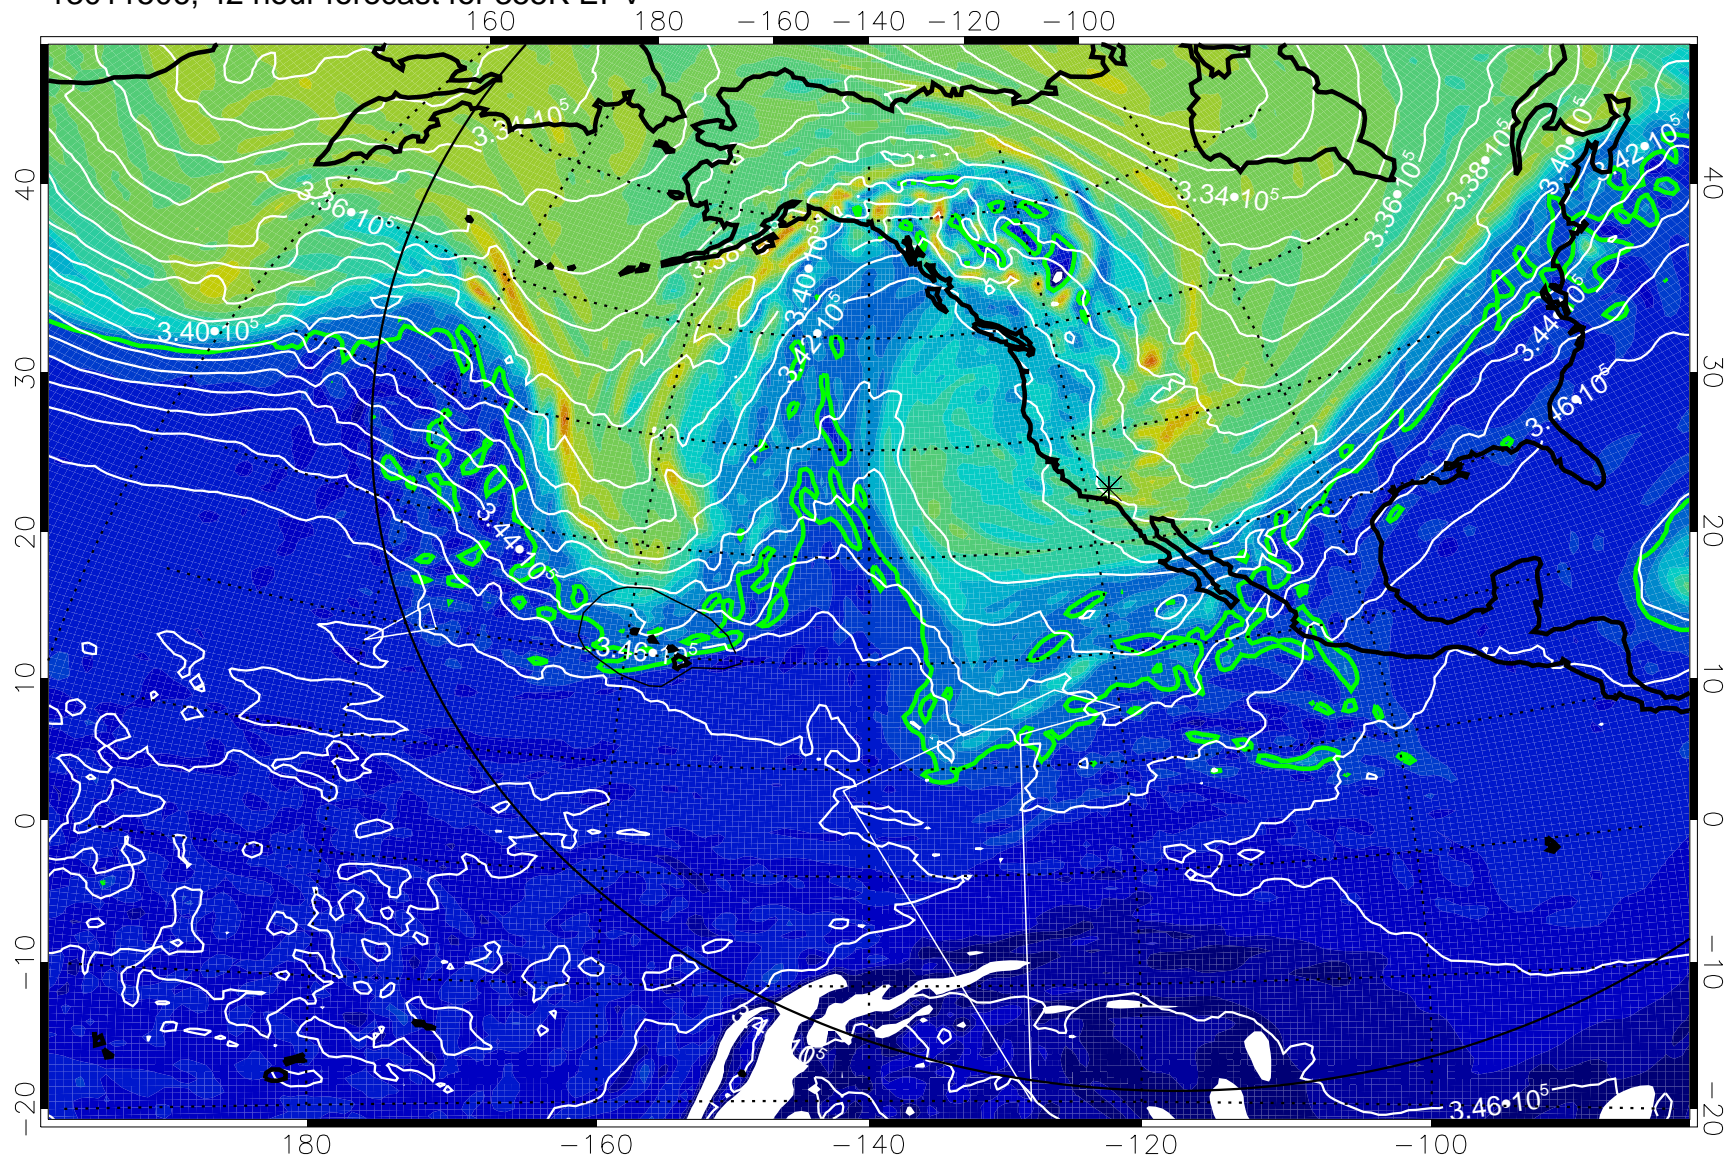

160 180 -160 -140 -120 -100

355K Montgomery Streamfunction, white
EPV Tropopause (2 PVU) Position
Range ring of 6000 km -- 19 hours GH round trip

13011406, 18 hour forecast for 355K EPV

355K Montgomery Streamfunction, white
EPV Tropopause (2 PVU) Position
Range ring of 6000 km -- 19 hours GH round trip

13011412, 24 hour forecast for 355K EPV

355K Montgomery Streamfunction, white
EPV Tropopause (2 PVU) Position
Range ring of 6000 km -- 19 hours GH round trip

13011418, 30 hour forecast for 355K EPV

355K Montgomery Streamfunction, white
EPV Tropopause (2 PVU) Position
Range ring of 6000 km -- 19 hours GH round trip

13011500, 36 hour forecast for 355K EPV

355K Montgomery Streamfunction, white
EPV Tropopause (2 PVU) Position
Range ring of 6000 km -- 19 hours GH round trip

13011506, 42 hour forecast for 355K EPV

355K Montgomery Streamfunction, white
EPV Tropopause (2 PVU) Position
Range ring of 6000 km -- 19 hours GH round trip

13011512, 48 hour forecast for 355K EPV

0 5.0 $\cdot 10^{-6}$ 1.0 $\cdot 10^{-5}$ 1.5 $\cdot 10^{-5}$
PVU

355K Montgomery Streamfunction, white
EPV Tropopause (2 PVU) Position
Range ring of 6000 km -- 19 hours GH round trip