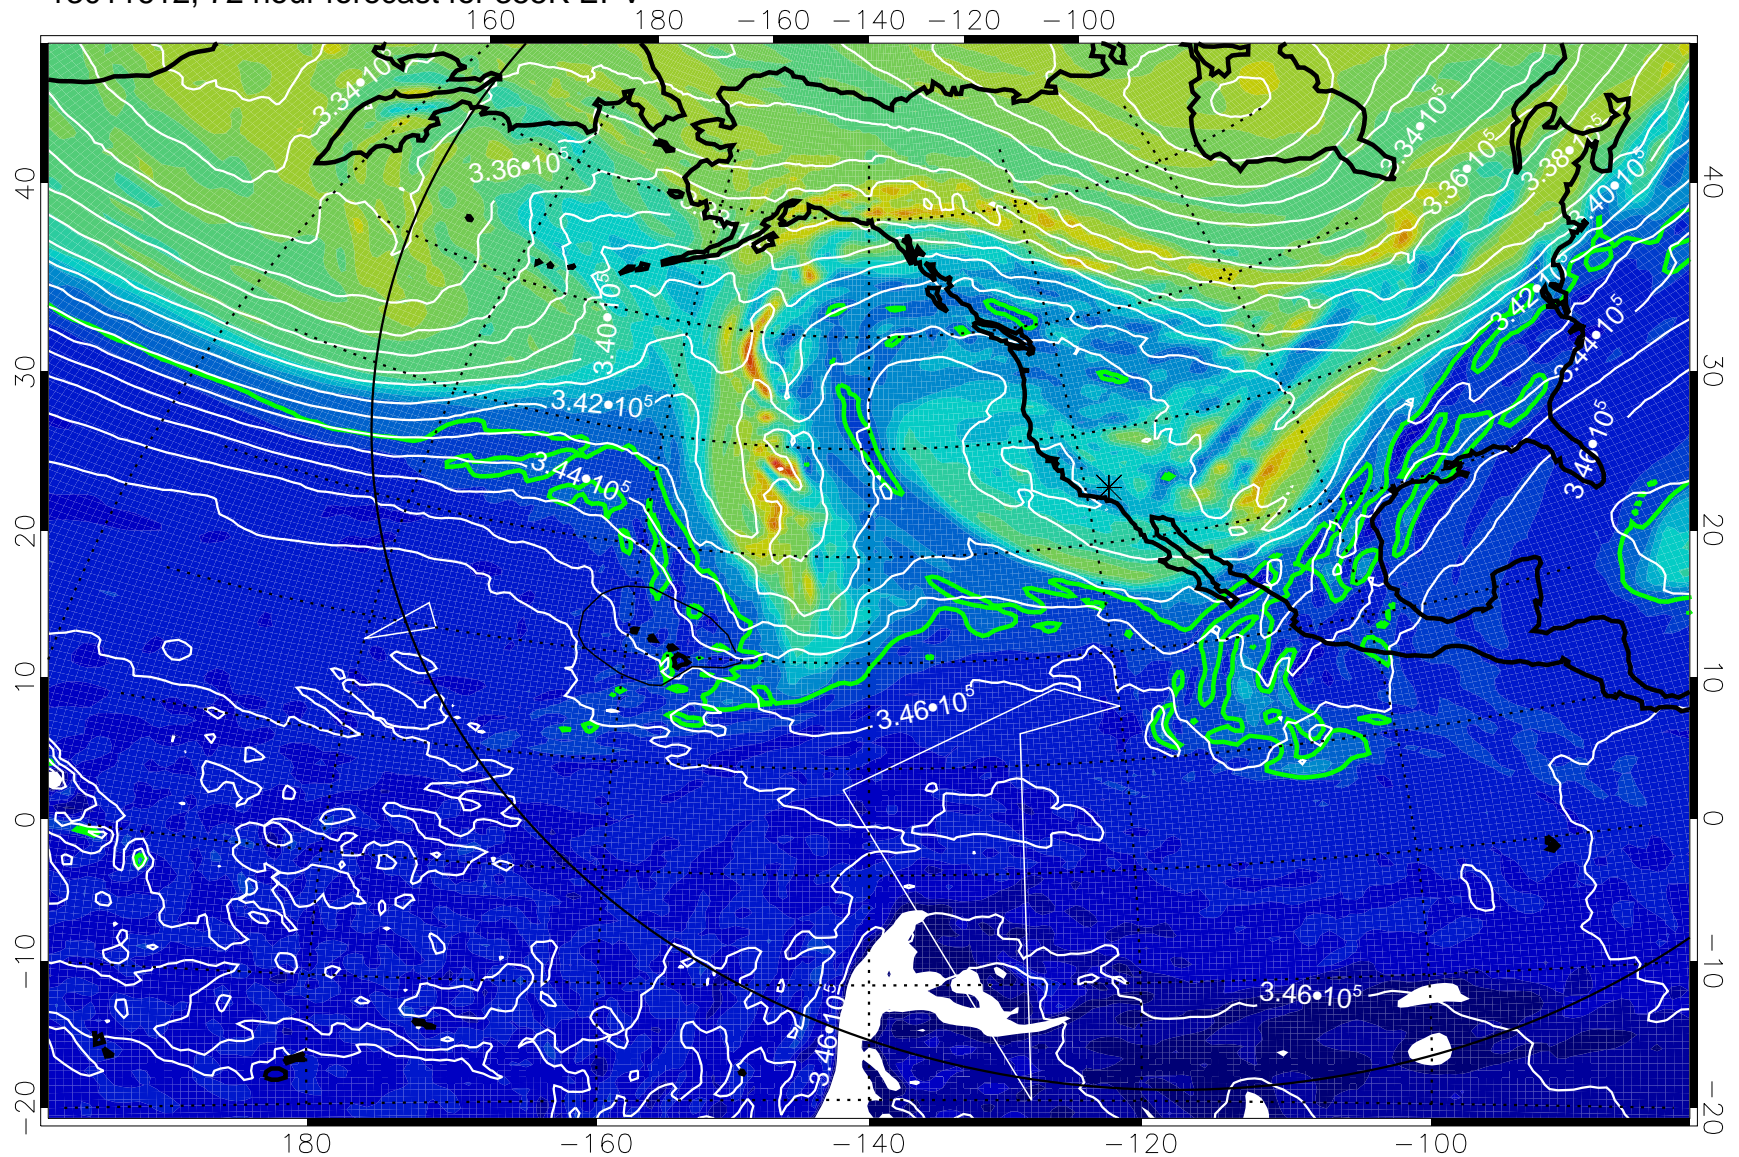

13011518, 54 hour forecast for 355K EPV

0 $5.0 \cdot 10^{-6}$ $1.0 \cdot 10^{-5}$ $1.5 \cdot 10^{-5}$
PVU

355K Montgomery Streamfunction, white
EPV Tropopause (2 PVU) Position
Range ring of 6000 km -- 19 hours GH round trip

13011600, 60 hour forecast for 355K EPV

355K Montgomery Streamfunction, white
EPV Tropopause (2 PVU) Position
Range ring of 6000 km -- 19 hours GH round trip

13011606, 66 hour forecast for 355K EPV

355K Montgomery Streamfunction, white
EPV Tropopause (2 PVU) Position
Range ring of 6000 km -- 19 hours GH round trip

13011612, 72 hour forecast for 355K EPV

PVU

355K Montgomery Streamfunction, white
EPV Tropopause (2 PVU) Position
Range ring of 6000 km -- 19 hours GH round trip

13011618, 78 hour forecast for 355K EPV

0 $5.0 \cdot 10^{-6}$ $1.0 \cdot 10^{-5}$ $1.5 \cdot 10^{-5}$
PVU

355K Montgomery Streamfunction, white
EPV Tropopause (2 PVU) Position
Range ring of 6000 km -- 19 hours GH round trip

13011700, 84 hour forecast for 355K EPV

355K Montgomery Streamfunction, white
EPV Tropopause (2 PVU) Position
Range ring of 6000 km -- 19 hours GH round trip