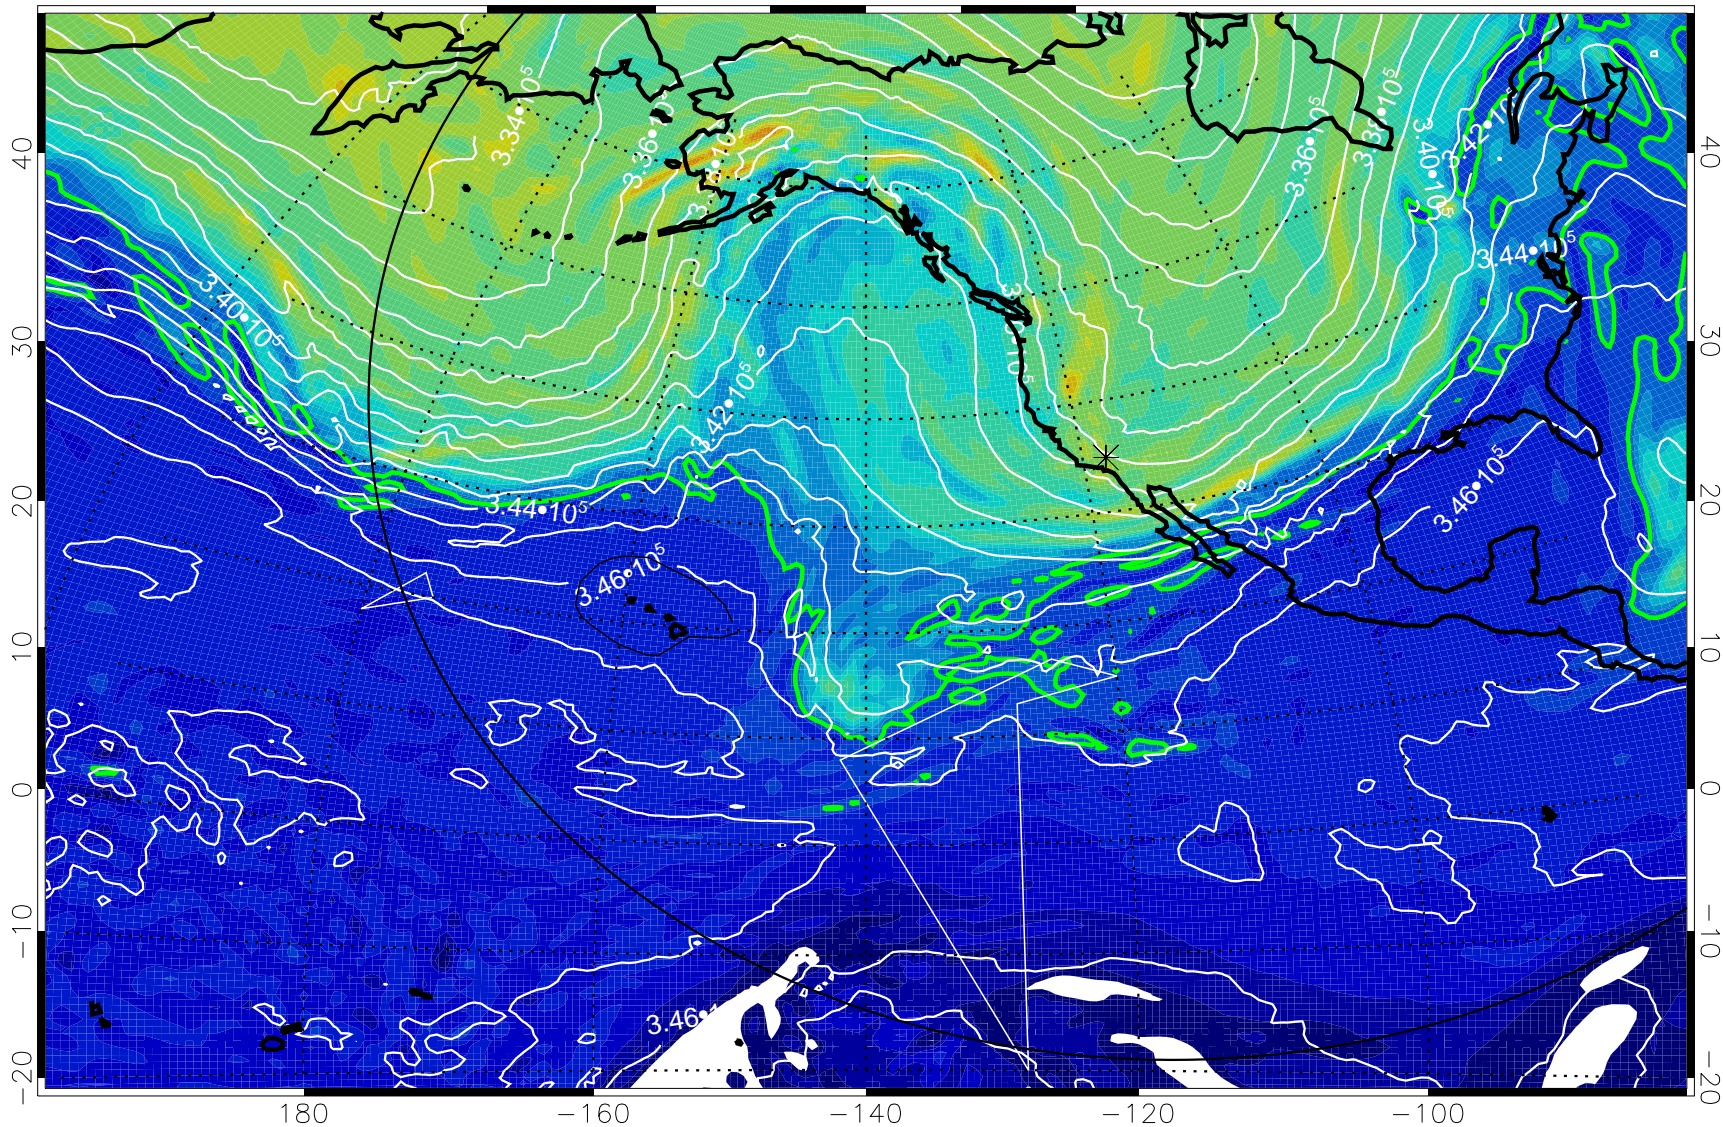

13011318, 6 hour forecast for 355K EPV

160 180 -160 -140 -120 -100

355K Montgomery Streamfunction, white
EPV Tropopause (2 PVU) Position
Range ring of 6000 km -- 19 hours GH round trip

13011400, 12 hour forecast for 355K EPV

160 180 -160 -140 -120 -100

355K Montgomery Streamfunction, white
EPV Tropopause (2 PVU) Position
Range ring of 6000 km -- 19 hours GH round trip

13011406, 18 hour forecast for 355K EPV

355K Montgomery Streamfunction, white
EPV Tropopause (2 PVU) Position
Range ring of 6000 km -- 19 hours GH round trip

13011412, 24 hour forecast for 355K EPV

355K Montgomery Streamfunction, white
EPV Tropopause (2 PVU) Position
Range ring of 6000 km -- 19 hours GH round trip

13011418, 30 hour forecast for 355K EPV

355K Montgomery Streamfunction, white
EPV Tropopause (2 PVU) Position
Range ring of 6000 km -- 19 hours GH round trip

13011500, 36 hour forecast for 355K EPV

355K Montgomery Streamfunction, white
EPV Tropopause (2 PVU) Position
Range ring of 6000 km -- 19 hours GH round trip

13011506, 42 hour forecast for 355K EPV

355K Montgomery Streamfunction, white
EPV Tropopause (2 PVU) Position
Range ring of 6000 km -- 19 hours GH round trip