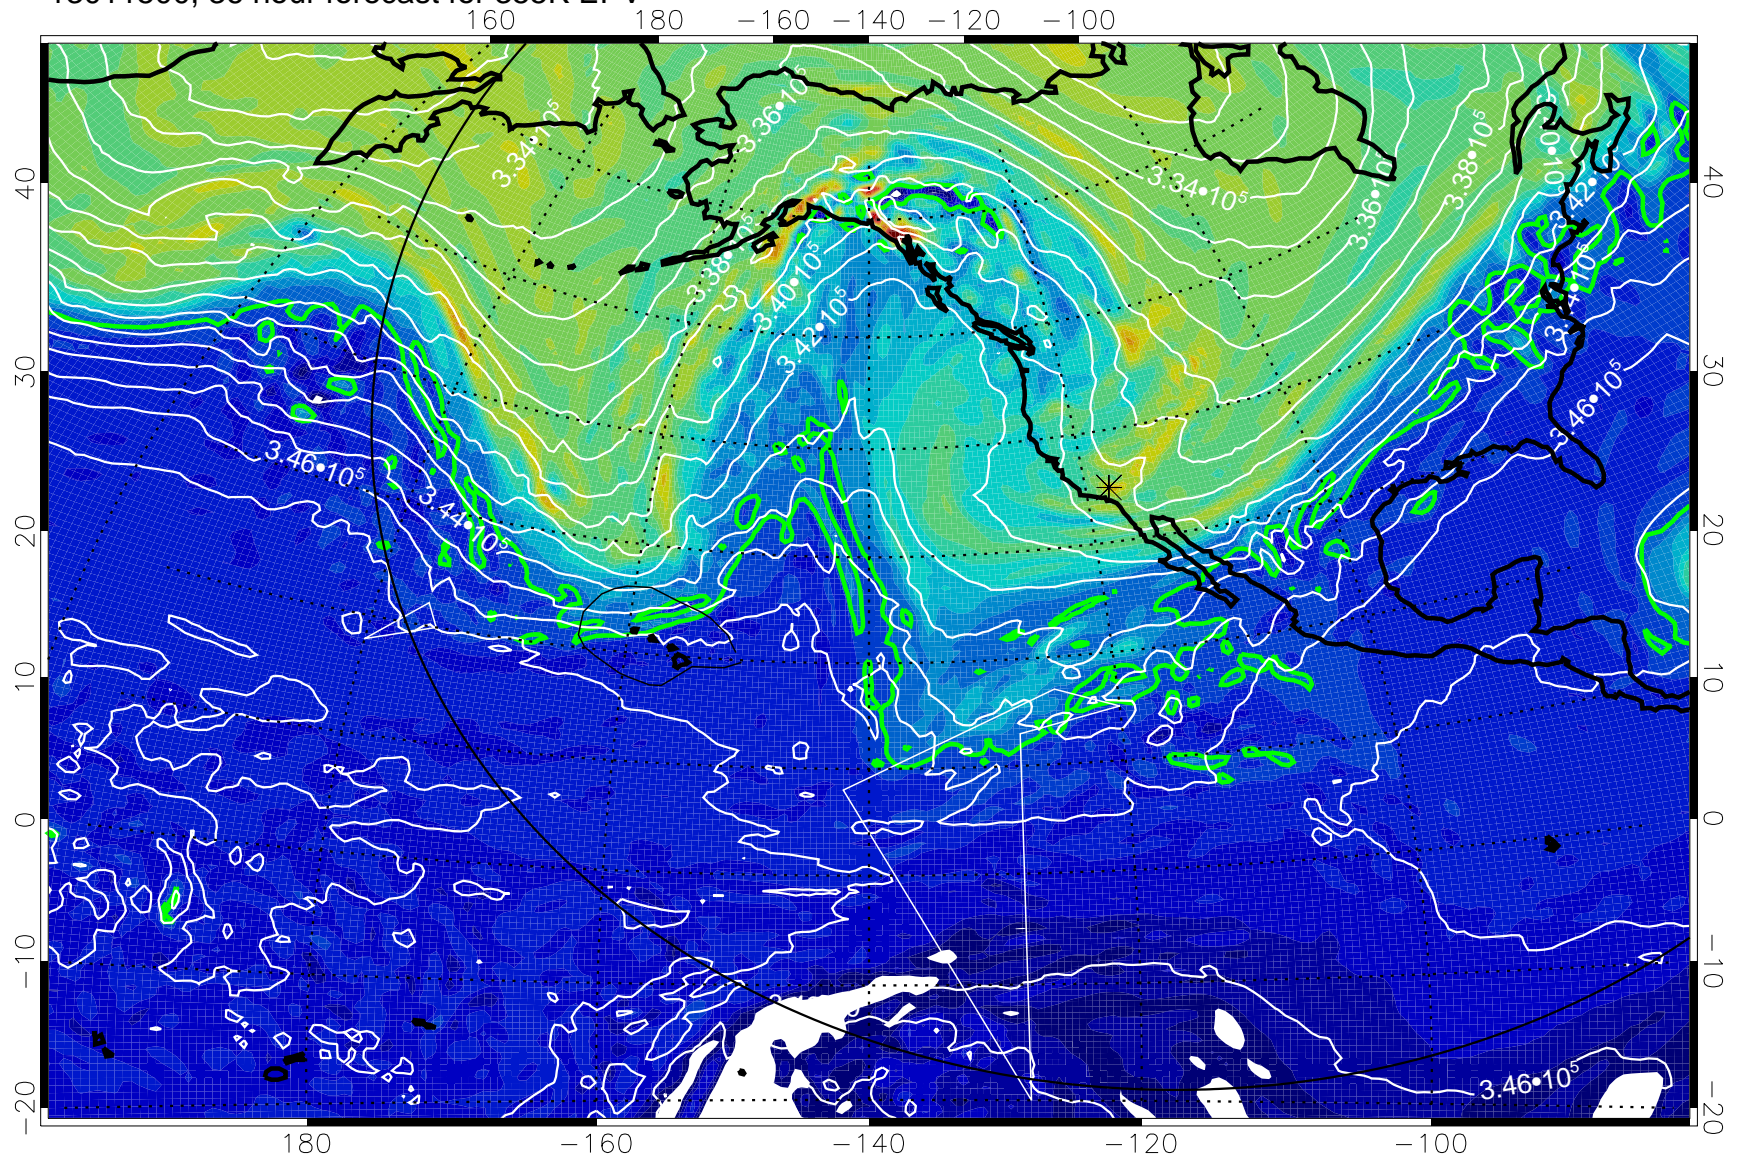

160 180 -160 -140 -120 -100

355K Montgomery Streamfunction, white
EPV Tropopause (2 PVU) Position
Range ring of 6000 km -- 19 hours GH round trip

13011406, 18 hour forecast for 355K EPV

355K Montgomery Streamfunction, white
EPV Tropopause (2 PVU) Position
Range ring of 6000 km -- 19 hours GH round trip

13011412, 24 hour forecast for 355K EPV

355K Montgomery Streamfunction, white
EPV Tropopause (2 PVU) Position
Range ring of 6000 km -- 19 hours GH round trip

13011418, 30 hour forecast for 355K EPV

355K Montgomery Streamfunction, white
EPV Tropopause (2 PVU) Position
Range ring of 6000 km -- 19 hours GH round trip

13011500, 36 hour forecast for 355K EPV

355K Montgomery Streamfunction, white
EPV Tropopause (2 PVU) Position
Range ring of 6000 km -- 19 hours GH round trip

13011506, 42 hour forecast for 355K EPV

355K Montgomery Streamfunction, white
EPV Tropopause (2 PVU) Position
Range ring of 6000 km -- 19 hours GH round trip

13011512, 48 hour forecast for 355K EPV

0 5.0 $\cdot 10^{-6}$ 1.0 $\cdot 10^{-5}$ 1.5 $\cdot 10^{-5}$
PVU

355K Montgomery Streamfunction, white
EPV Tropopause (2 PVU) Position
Range ring of 6000 km -- 19 hours GH round trip