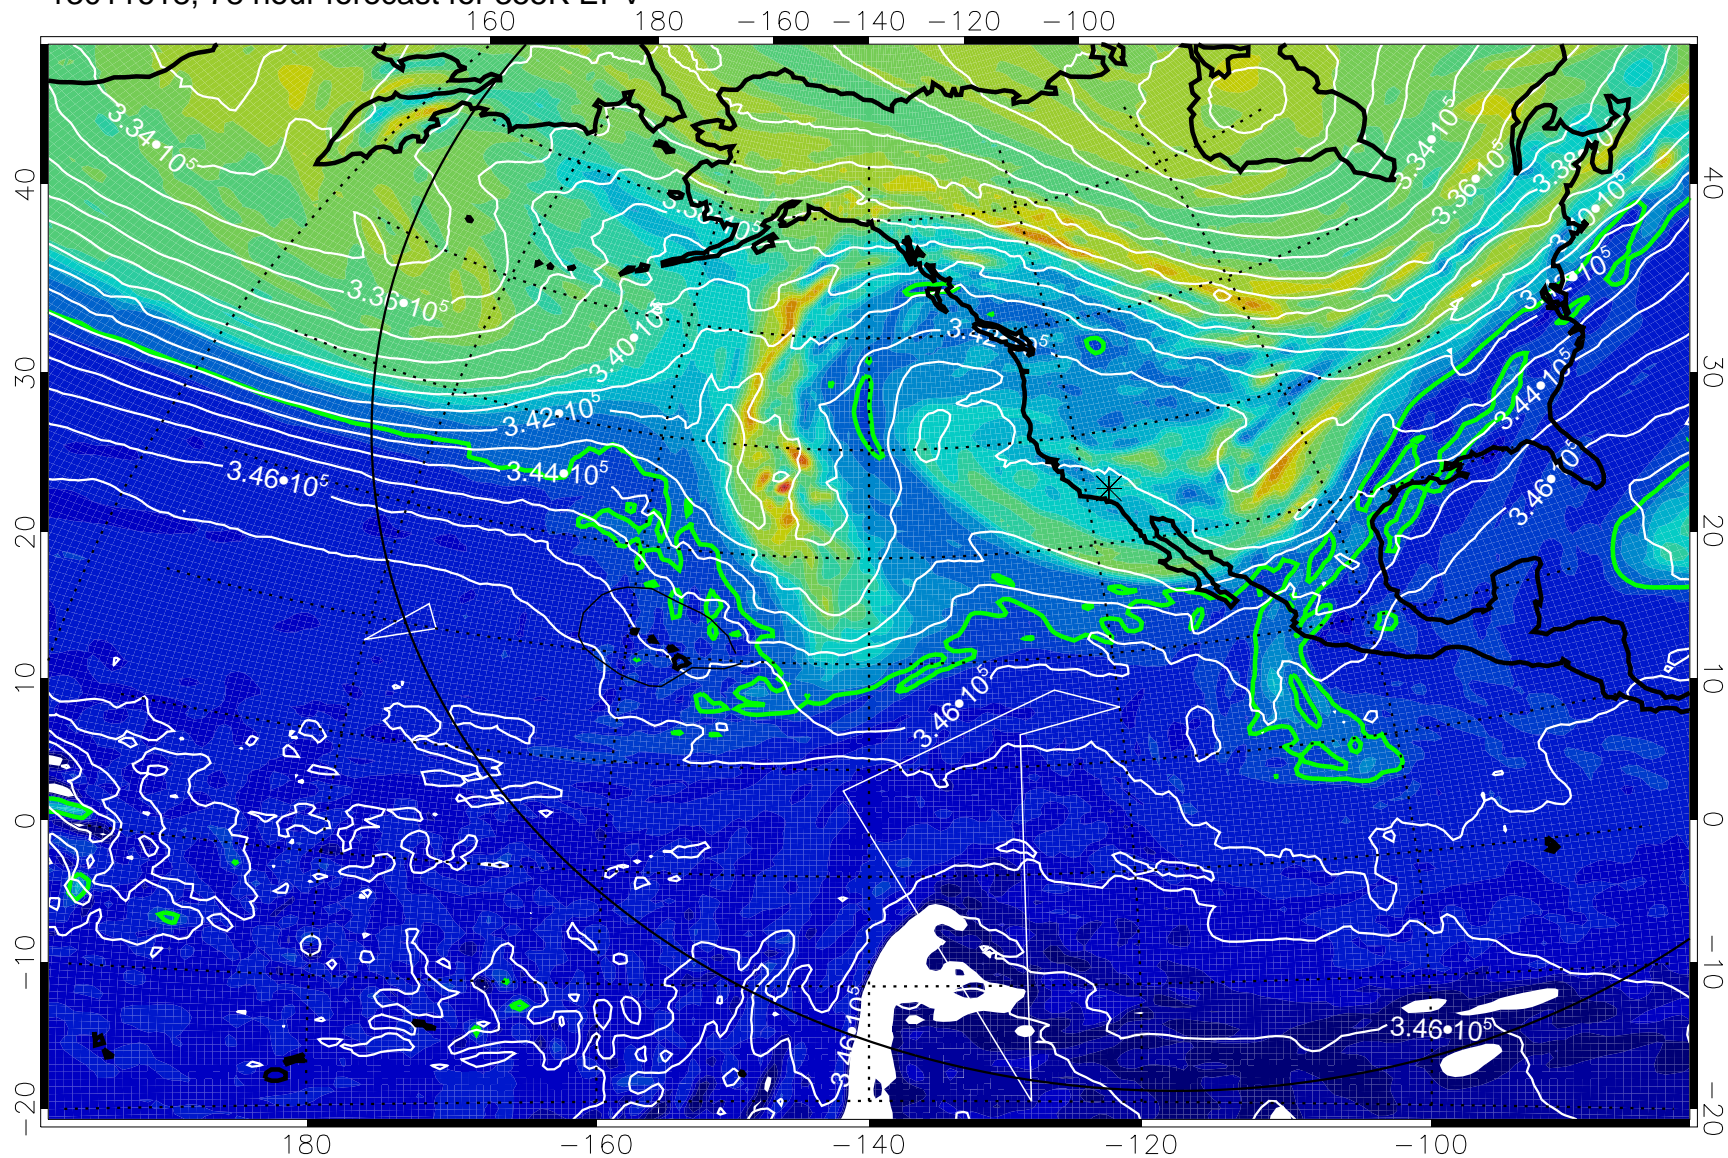

13011600, 60 hour forecast for 355K EPV

355K Montgomery Streamfunction, white
EPV Tropopause (2 PVU) Position
Range ring of 6000 km -- 19 hours GH round trip

13011606, 66 hour forecast for 355K EPV

355K Montgomery Streamfunction, white
EPV Tropopause (2 PVU) Position
Range ring of 6000 km -- 19 hours GH round trip

13011612, 72 hour forecast for 355K EPV

PVU

355K Montgomery Streamfunction, white
EPV Tropopause (2 PVU) Position
Range ring of 6000 km -- 19 hours GH round trip

13011618, 78 hour forecast for 355K EPV

0 $5.0 \cdot 10^{-6}$ $1.0 \cdot 10^{-5}$ $1.5 \cdot 10^{-5}$
PVU

355K Montgomery Streamfunction, white
EPV Tropopause (2 PVU) Position
Range ring of 6000 km -- 19 hours GH round trip

13011700, 84 hour forecast for 355K EPV

355K Montgomery Streamfunction, white
EPV Tropopause (2 PVU) Position
Range ring of 6000 km -- 19 hours GH round trip