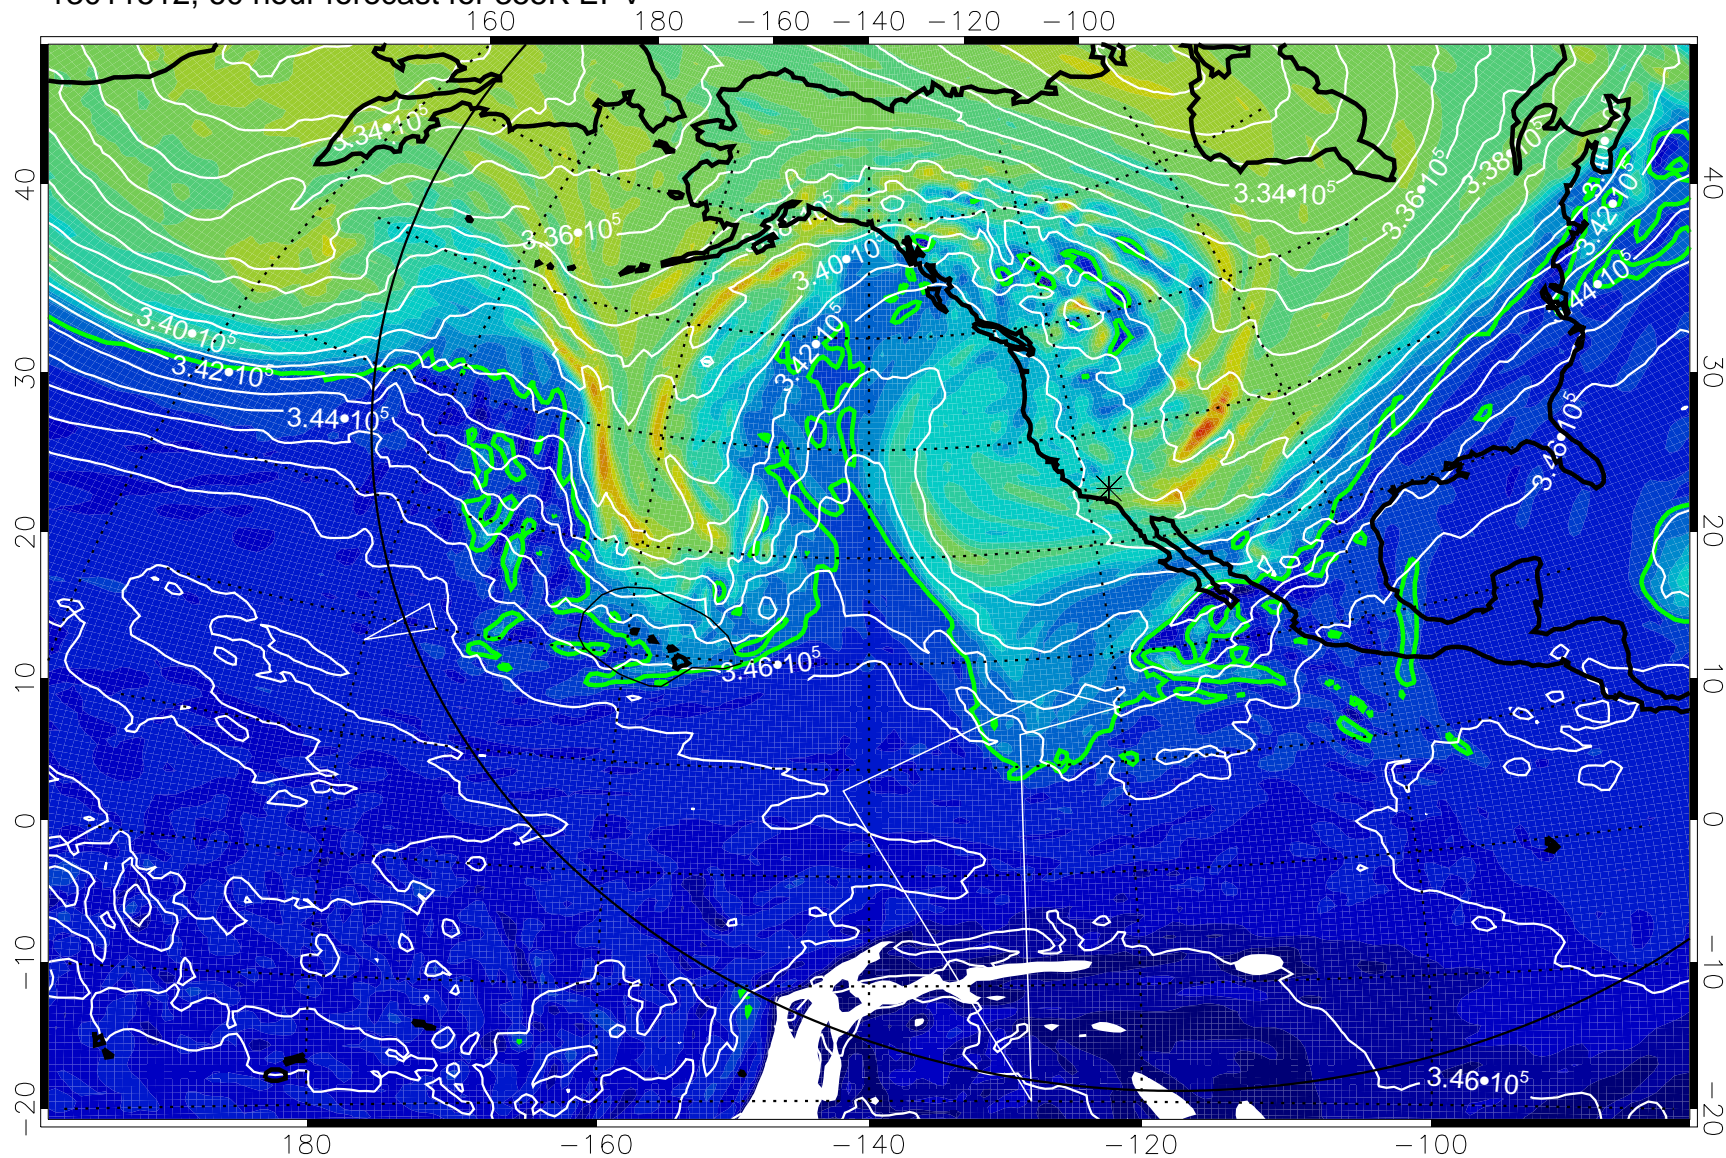

13011500, 48 hour forecast for 355K EPV

355K Montgomery Streamfunction, white  
EPV Tropopause (2 PVU) Position  
Range ring of 6000 km -- 19 hours GH round trip

13011506, 54 hour forecast for 355K EPV

355K Montgomery Streamfunction, white  
EPV Tropopause (2 PVU) Position  
Range ring of 6000 km -- 19 hours GH round trip

13011512, 60 hour forecast for 355K EPV

0       $5.0 \cdot 10^{-6}$        $1.0 \cdot 10^{-5}$        $1.5 \cdot 10^{-5}$   
PVU

355K Montgomery Streamfunction, white  
EPV Tropopause (2 PVU) Position  
Range ring of 6000 km -- 19 hours GH round trip

13011518, 66 hour forecast for 355K EPV

355K Montgomery Streamfunction, white  
EPV Tropopause (2 PVU) Position  
Range ring of 6000 km -- 19 hours GH round trip

13011600, 72 hour forecast for 355K EPV

355K Montgomery Streamfunction, white  
EPV Tropopause (2 PVU) Position  
Range ring of 6000 km -- 19 hours GH round trip