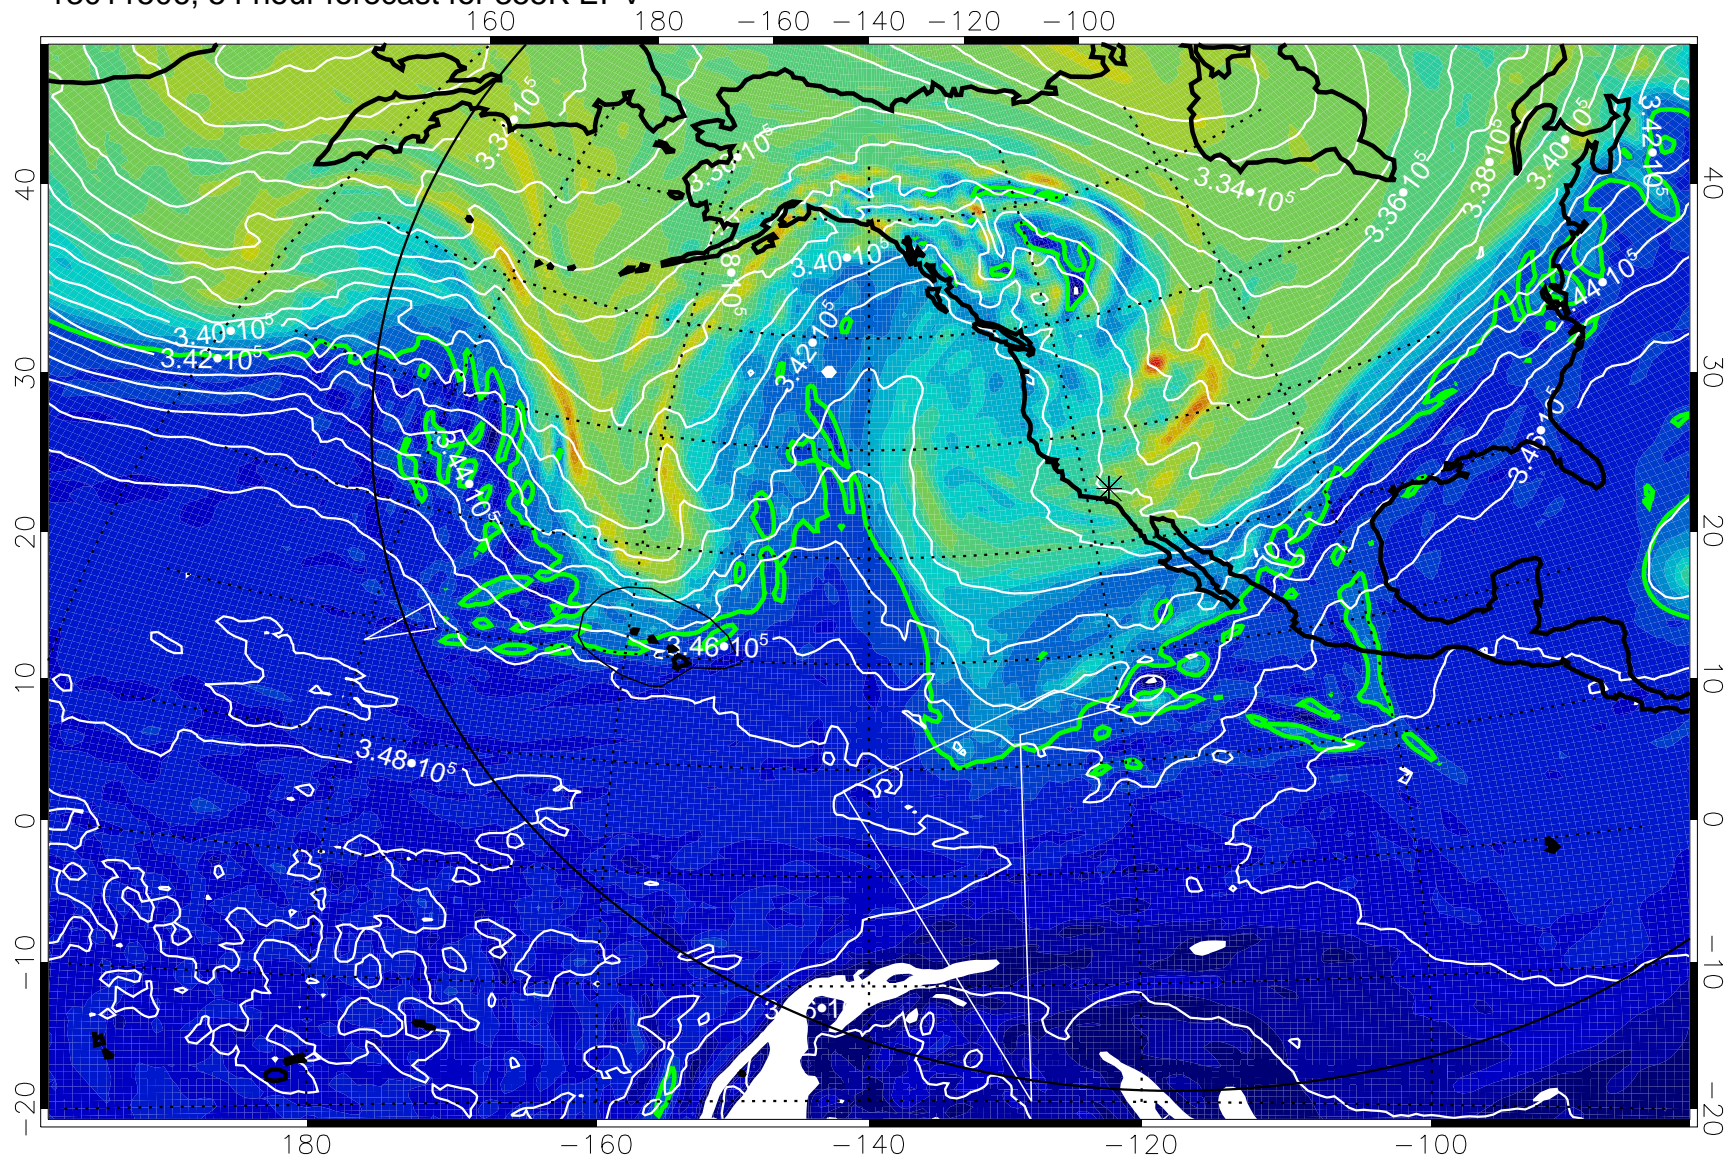

13011418, 42 hour forecast for 355K EPV

0  $5.0 \cdot 10^{-6}$   $1.0 \cdot 10^{-5}$   $1.5 \cdot 10^{-5}$   
PVU

355K Montgomery Streamfunction, white  
EPV Tropopause (2 PVU) Position  
Range ring of 6000 km -- 19 hours GH round trip

13011500, 48 hour forecast for 355K EPV

355K Montgomery Streamfunction, white  
EPV Tropopause (2 PVU) Position  
Range ring of 6000 km -- 19 hours GH round trip

13011506, 54 hour forecast for 355K EPV

355K Montgomery Streamfunction, white  
EPV Tropopause (2 PVU) Position  
Range ring of 6000 km -- 19 hours GH round trip

13011512, 60 hour forecast for 355K EPV

0       $5.0 \cdot 10^{-6}$        $1.0 \cdot 10^{-5}$        $1.5 \cdot 10^{-5}$   
PVU

355K Montgomery Streamfunction, white  
EPV Tropopause (2 PVU) Position  
Range ring of 6000 km -- 19 hours GH round trip

13011518, 66 hour forecast for 355K EPV

355K Montgomery Streamfunction, white  
EPV Tropopause (2 PVU) Position  
Range ring of 6000 km -- 19 hours GH round trip

13011600, 72 hour forecast for 355K EPV

355K Montgomery Streamfunction, white  
EPV Tropopause (2 PVU) Position  
Range ring of 6000 km -- 19 hours GH round trip