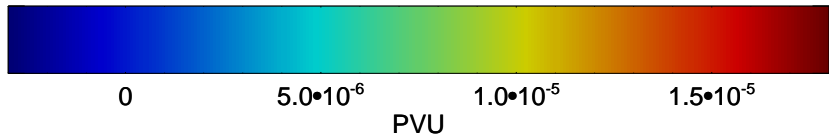

13011506, 54 hour forecast for 355K EPV

355K Montgomery Streamfunction, white
EPV Tropopause (2 PVU) Position
Range ring of 6000 km -- 19 hours GH round trip