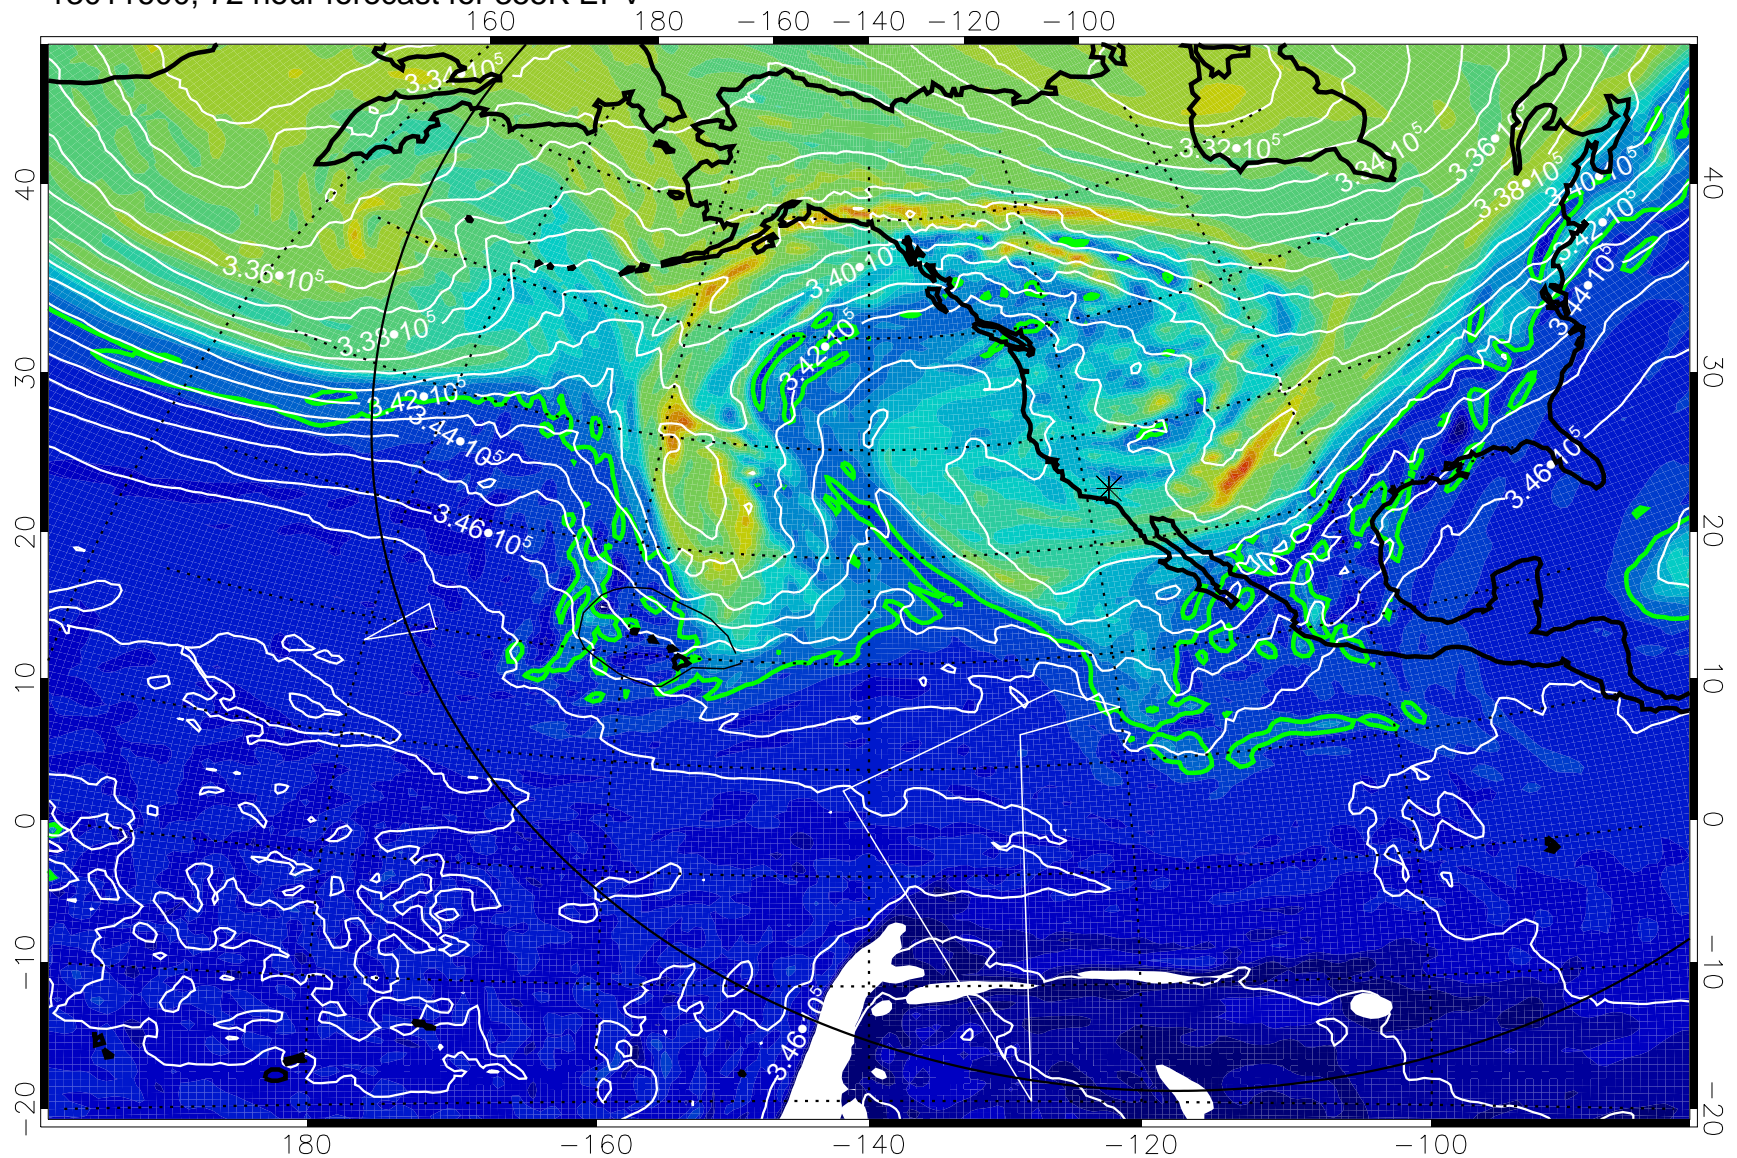

13011500, 48 hour forecast for 355K EPV

355K Montgomery Streamfunction, white  
EPV Tropopause (2 PVU) Position  
Range ring of 6000 km -- 19 hours GH round trip

13011506, 54 hour forecast for 355K EPV

355K Montgomery Streamfunction, white  
EPV Tropopause (2 PVU) Position  
Range ring of 6000 km -- 19 hours GH round trip

13011512, 60 hour forecast for 355K EPV

0       $5.0 \cdot 10^{-6}$        $1.0 \cdot 10^{-5}$        $1.5 \cdot 10^{-5}$   
PVU

355K Montgomery Streamfunction, white  
EPV Tropopause (2 PVU) Position  
Range ring of 6000 km -- 19 hours GH round trip

13011518, 66 hour forecast for 355K EPV

355K Montgomery Streamfunction, white  
EPV Tropopause (2 PVU) Position  
Range ring of 6000 km -- 19 hours GH round trip

13011600, 72 hour forecast for 355K EPV

355K Montgomery Streamfunction, white  
EPV Tropopause (2 PVU) Position  
Range ring of 6000 km -- 19 hours GH round trip

13011606, 78 hour forecast for 355K EPV

355K Montgomery Streamfunction, white  
EPV Tropopause (2 PVU) Position  
Range ring of 6000 km -- 19 hours GH round trip

13011612, 84 hour forecast for 355K EPV

355K Montgomery Streamfunction, white  
EPV Tropopause (2 PVU) Position  
Range ring of 6000 km -- 19 hours GH round trip