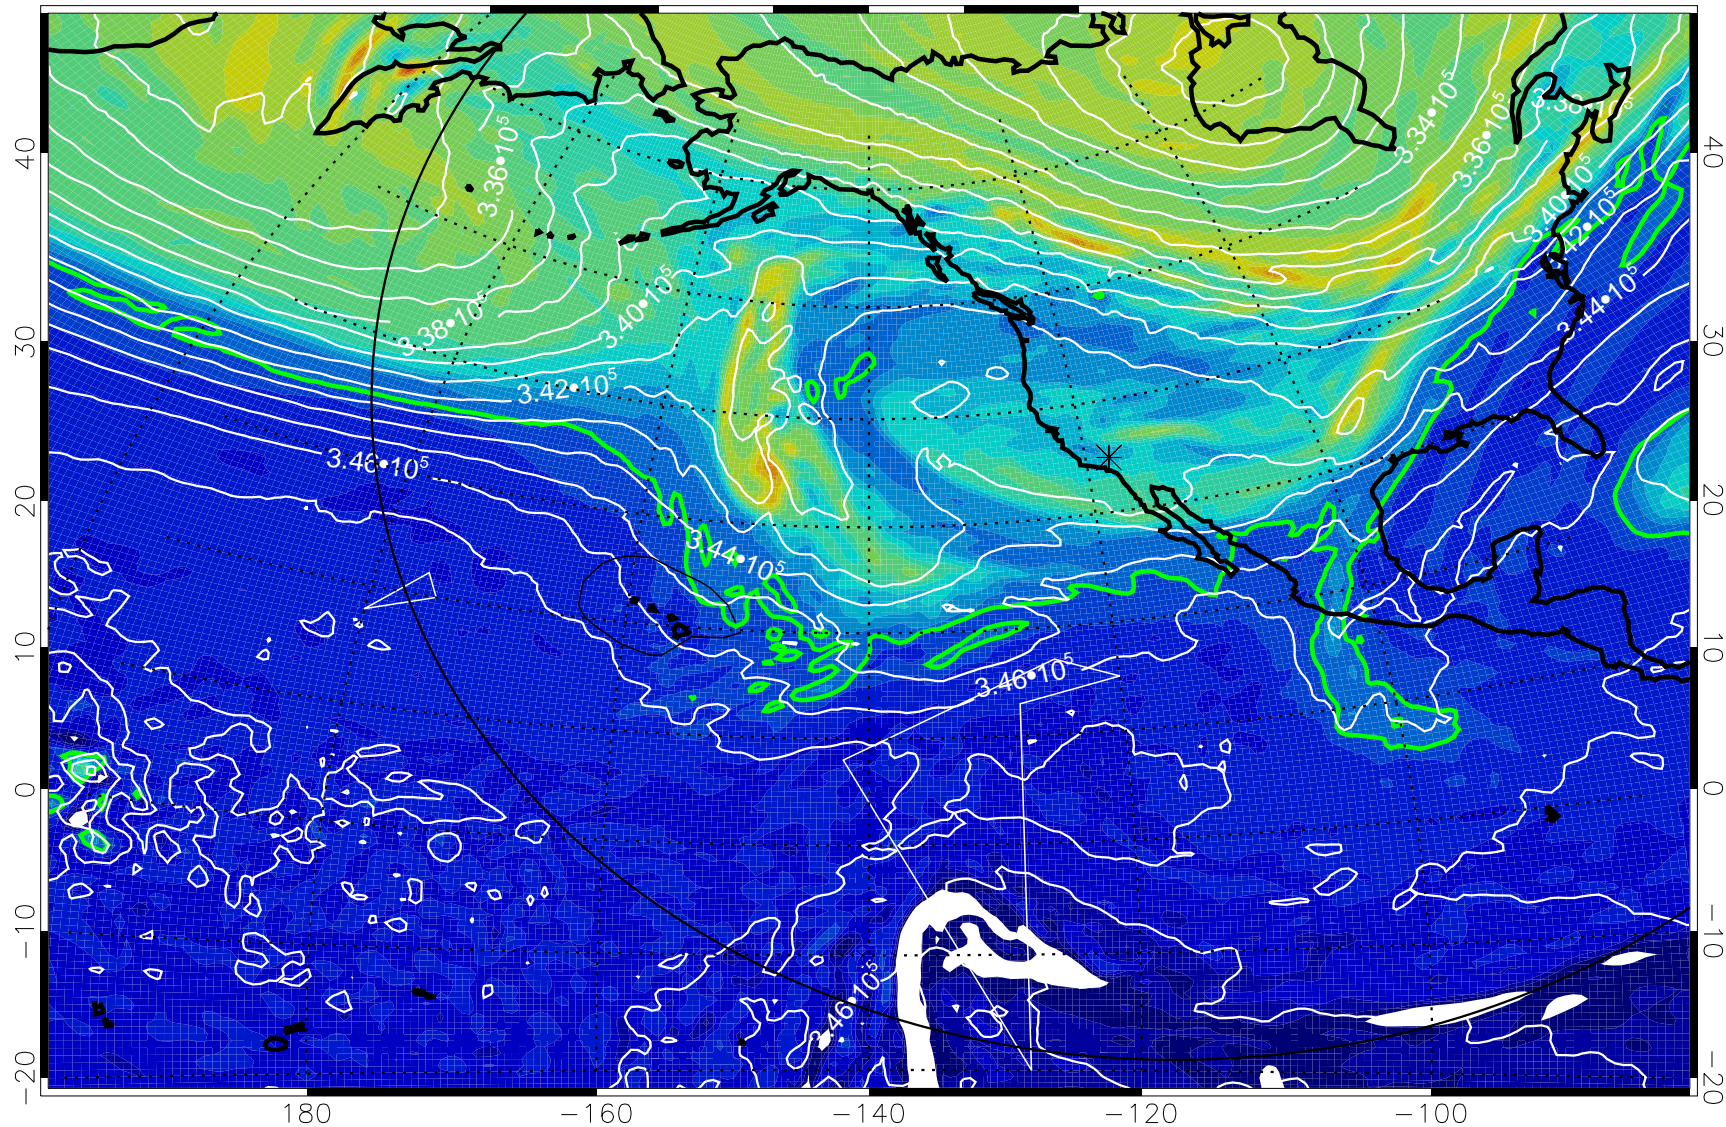

13011518, 66 hour forecast for 355K EPV

355K Montgomery Streamfunction, white  
EPV Tropopause (2 PVU) Position  
Range ring of 6000 km -- 19 hours GH round trip

13011600, 72 hour forecast for 355K EPV

355K Montgomery Streamfunction, white  
EPV Tropopause (2 PVU) Position  
Range ring of 6000 km -- 19 hours GH round trip

13011606, 78 hour forecast for 355K EPV

355K Montgomery Streamfunction, white  
EPV Tropopause (2 PVU) Position  
Range ring of 6000 km -- 19 hours GH round trip

13011612, 84 hour forecast for 355K EPV

355K Montgomery Streamfunction, white  
EPV Tropopause (2 PVU) Position  
Range ring of 6000 km -- 19 hours GH round trip

13011618, 90 hour forecast for 355K EPV

355K Montgomery Streamfunction, white  
EPV Tropopause (2 PVU) Position  
Range ring of 6000 km -- 19 hours GH round trip

13011700, 96 hour forecast for 355K EPV

160 180 -160 -140 -120 -100

0 5.0\*10<sup>-6</sup> 1.0\*10<sup>-5</sup> 1.5\*10<sup>-5</sup>  
PVU

355K Montgomery Streamfunction, white  
EPV Tropopause (2 PVU) Position  
Range ring of 6000 km -- 19 hours GH round trip

13011706, 102 hour forecast for 355K EPV