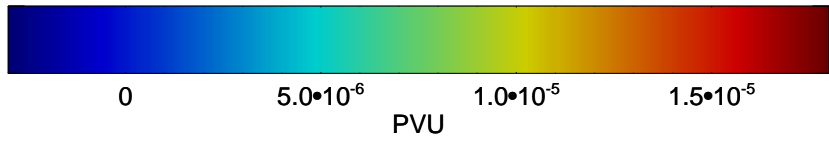

13011606, 78 hour forecast for 355K EPV

355K Montgomery Streamfunction, white
EPV Tropopause (2 PVU) Position
Range ring of 6000 km -- 19 hours GH round trip