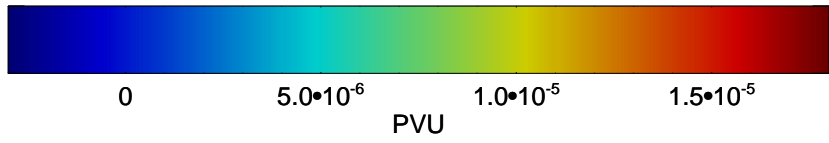

13011500, 48 hour forecast for 355K EPV

355K Montgomery Streamfunction, white
EPV Tropopause (2 PVU) Position
Range ring of 6000 km -- 19 hours GH round trip