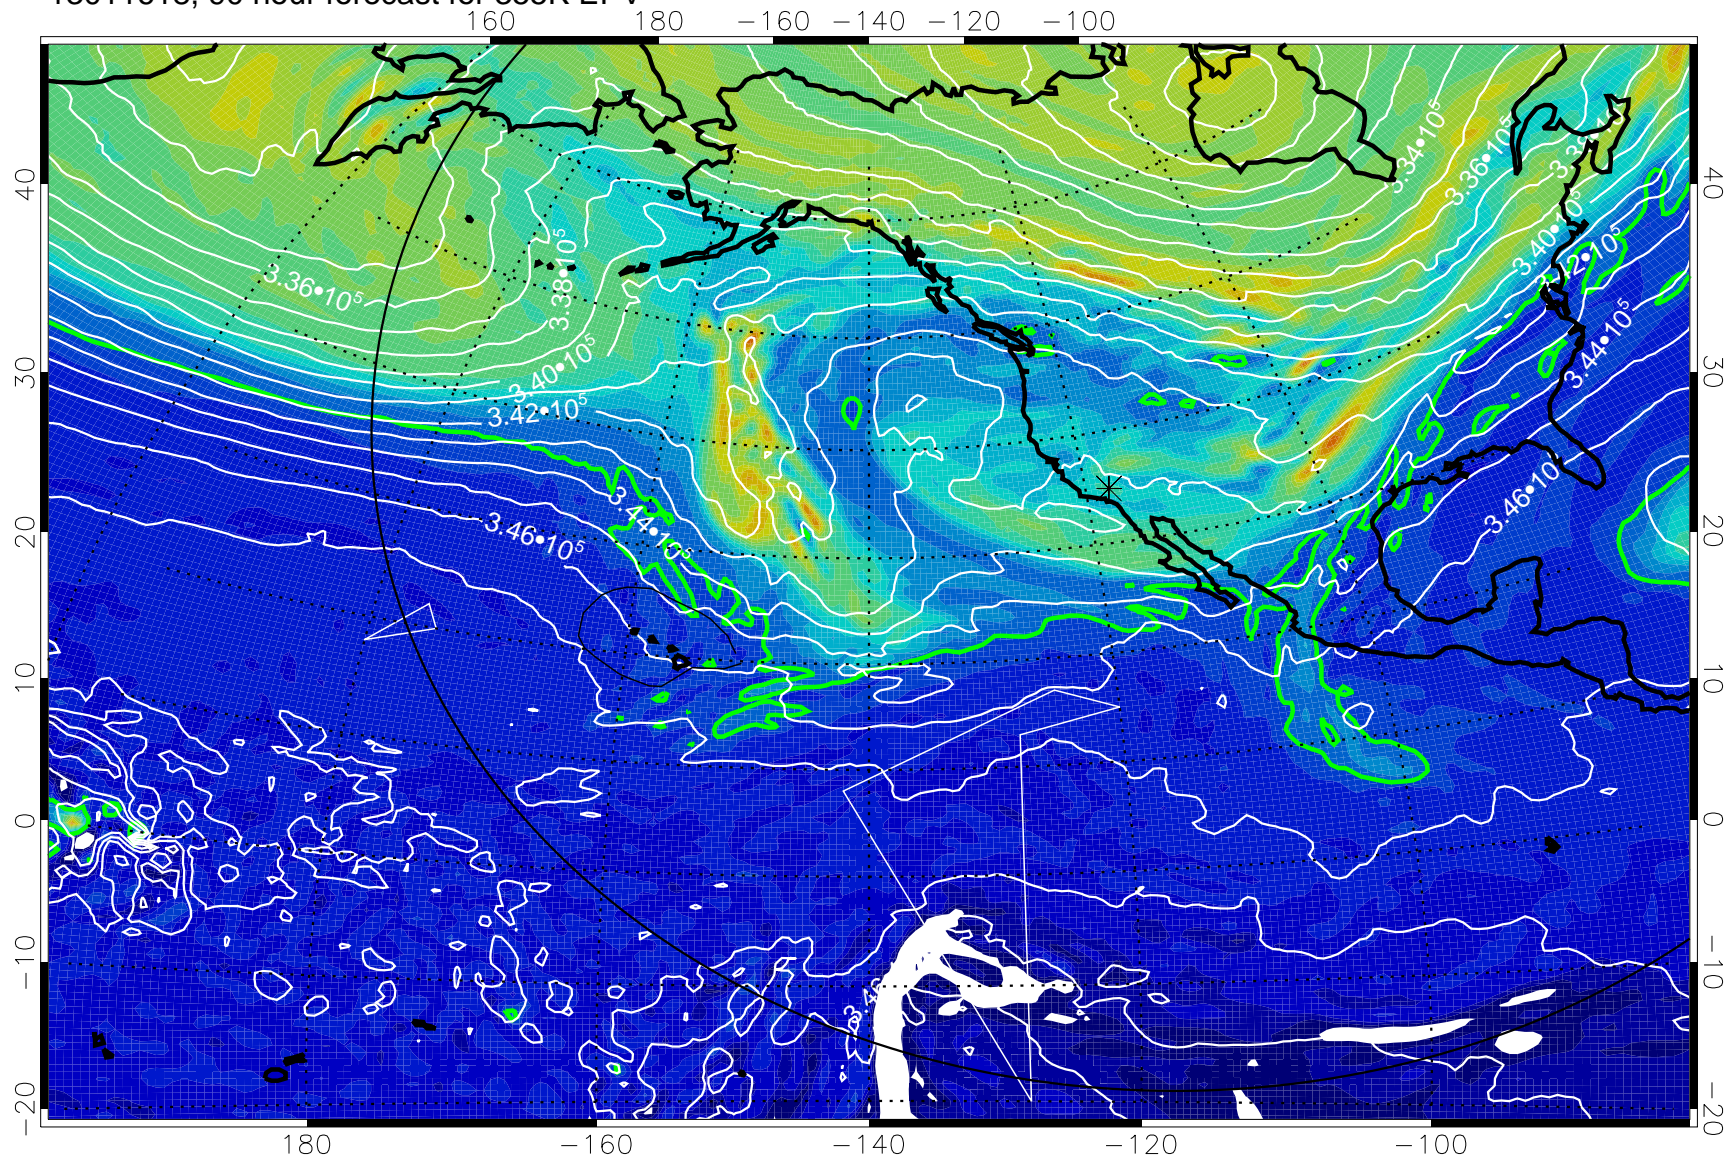

13011518, 66 hour forecast for 355K EPV

355K Montgomery Streamfunction, white  
EPV Tropopause (2 PVU) Position  
Range ring of 6000 km -- 19 hours GH round trip

13011600, 72 hour forecast for 355K EPV

355K Montgomery Streamfunction, white  
EPV Tropopause (2 PVU) Position  
Range ring of 6000 km -- 19 hours GH round trip

13011606, 78 hour forecast for 355K EPV

355K Montgomery Streamfunction, white  
EPV Tropopause (2 PVU) Position  
Range ring of 6000 km -- 19 hours GH round trip

13011612, 84 hour forecast for 355K EPV

355K Montgomery Streamfunction, white  
EPV Tropopause (2 PVU) Position  
Range ring of 6000 km -- 19 hours GH round trip

13011618, 90 hour forecast for 355K EPV

355K Montgomery Streamfunction, white  
EPV Tropopause (2 PVU) Position  
Range ring of 6000 km -- 19 hours GH round trip

13011700, 96 hour forecast for 355K EPV

160 180 -160 -140 -120 -100

0 5.0\*10<sup>-6</sup> 1.0\*10<sup>-5</sup> 1.5\*10<sup>-5</sup>  
PVU

355K Montgomery Streamfunction, white  
EPV Tropopause (2 PVU) Position  
Range ring of 6000 km -- 19 hours GH round trip

13011706, 102 hour forecast for 355K EPV