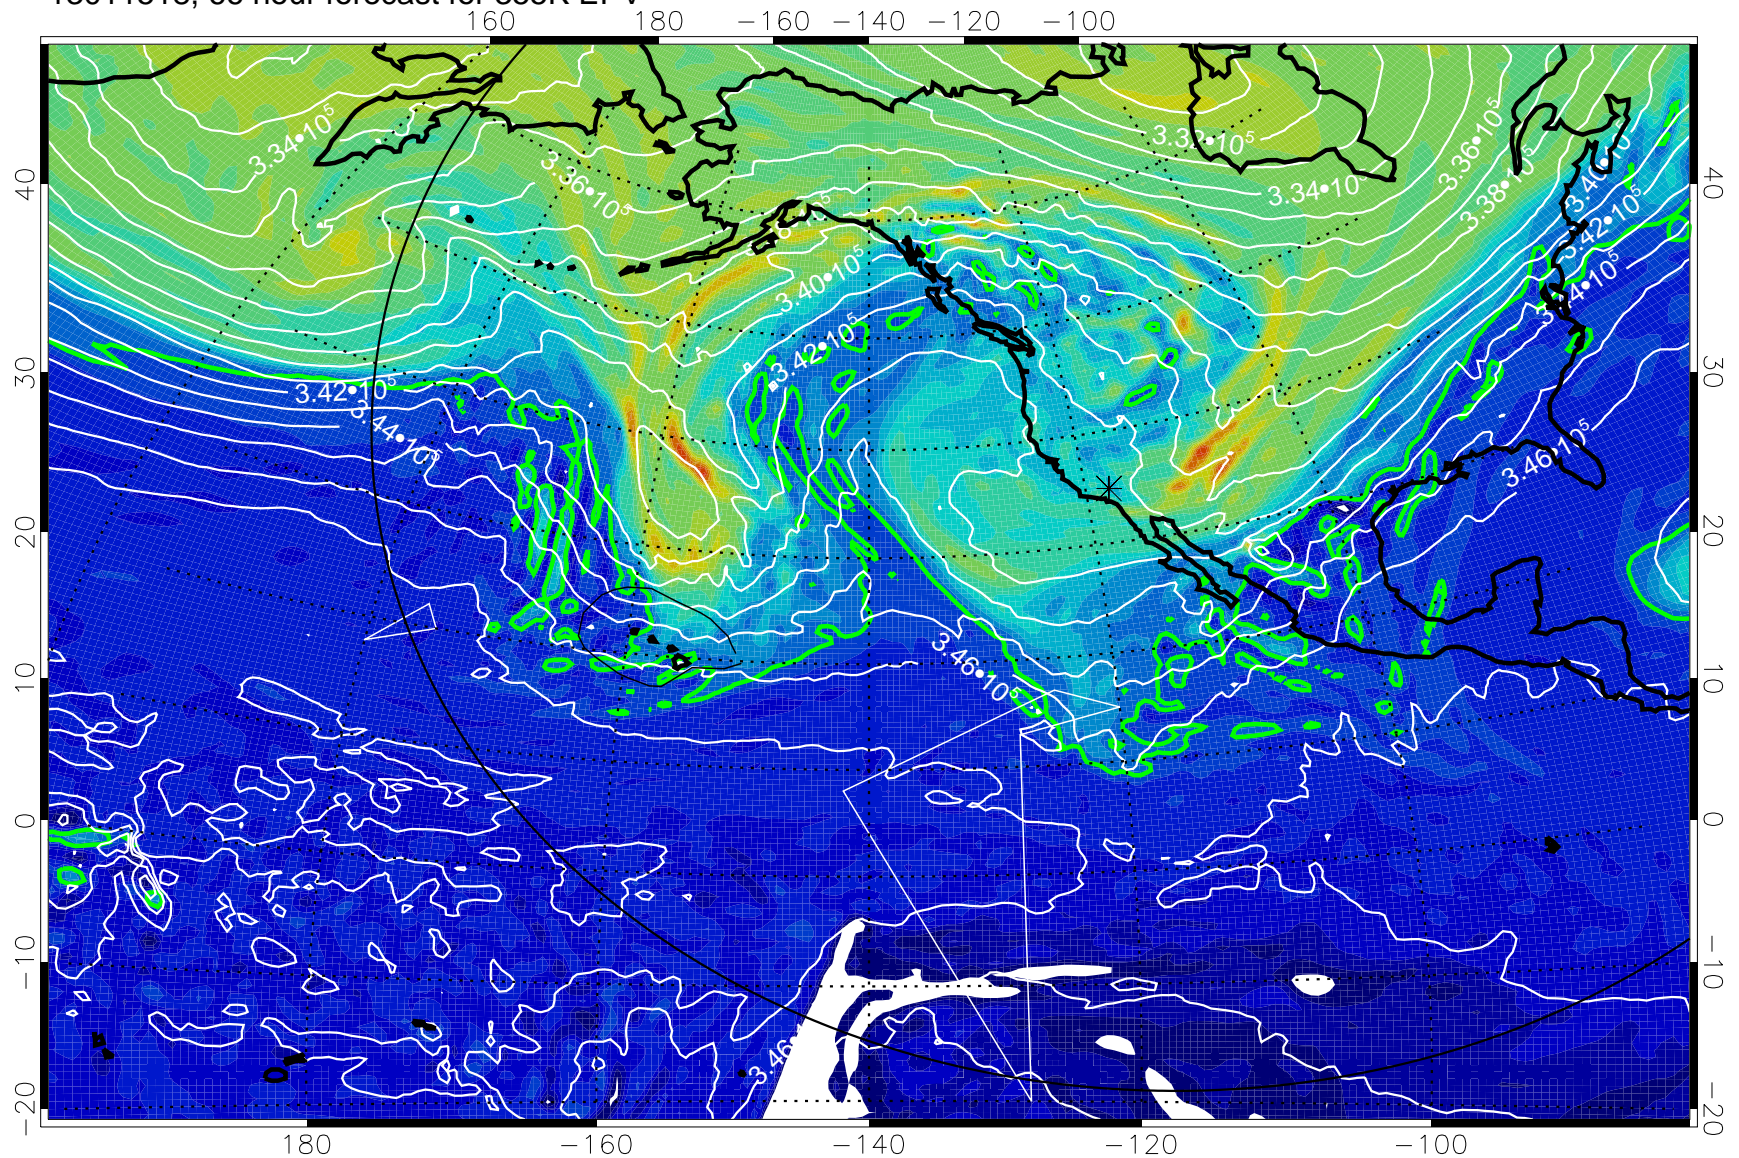

13011500, 48 hour forecast for 355K EPV

355K Montgomery Streamfunction, white  
EPV Tropopause (2 PVU) Position  
Range ring of 6000 km -- 19 hours GH round trip

13011506, 54 hour forecast for 355K EPV

355K Montgomery Streamfunction, white  
EPV Tropopause (2 PVU) Position  
Range ring of 6000 km -- 19 hours GH round trip

13011512, 60 hour forecast for 355K EPV

0       $5.0 \cdot 10^{-6}$        $1.0 \cdot 10^{-5}$        $1.5 \cdot 10^{-5}$   
PVU

355K Montgomery Streamfunction, white  
EPV Tropopause (2 PVU) Position  
Range ring of 6000 km -- 19 hours GH round trip

13011518, 66 hour forecast for 355K EPV

355K Montgomery Streamfunction, white  
EPV Tropopause (2 PVU) Position  
Range ring of 6000 km -- 19 hours GH round trip

13011600, 72 hour forecast for 355K EPV

355K Montgomery Streamfunction, white  
EPV Tropopause (2 PVU) Position  
Range ring of 6000 km -- 19 hours GH round trip