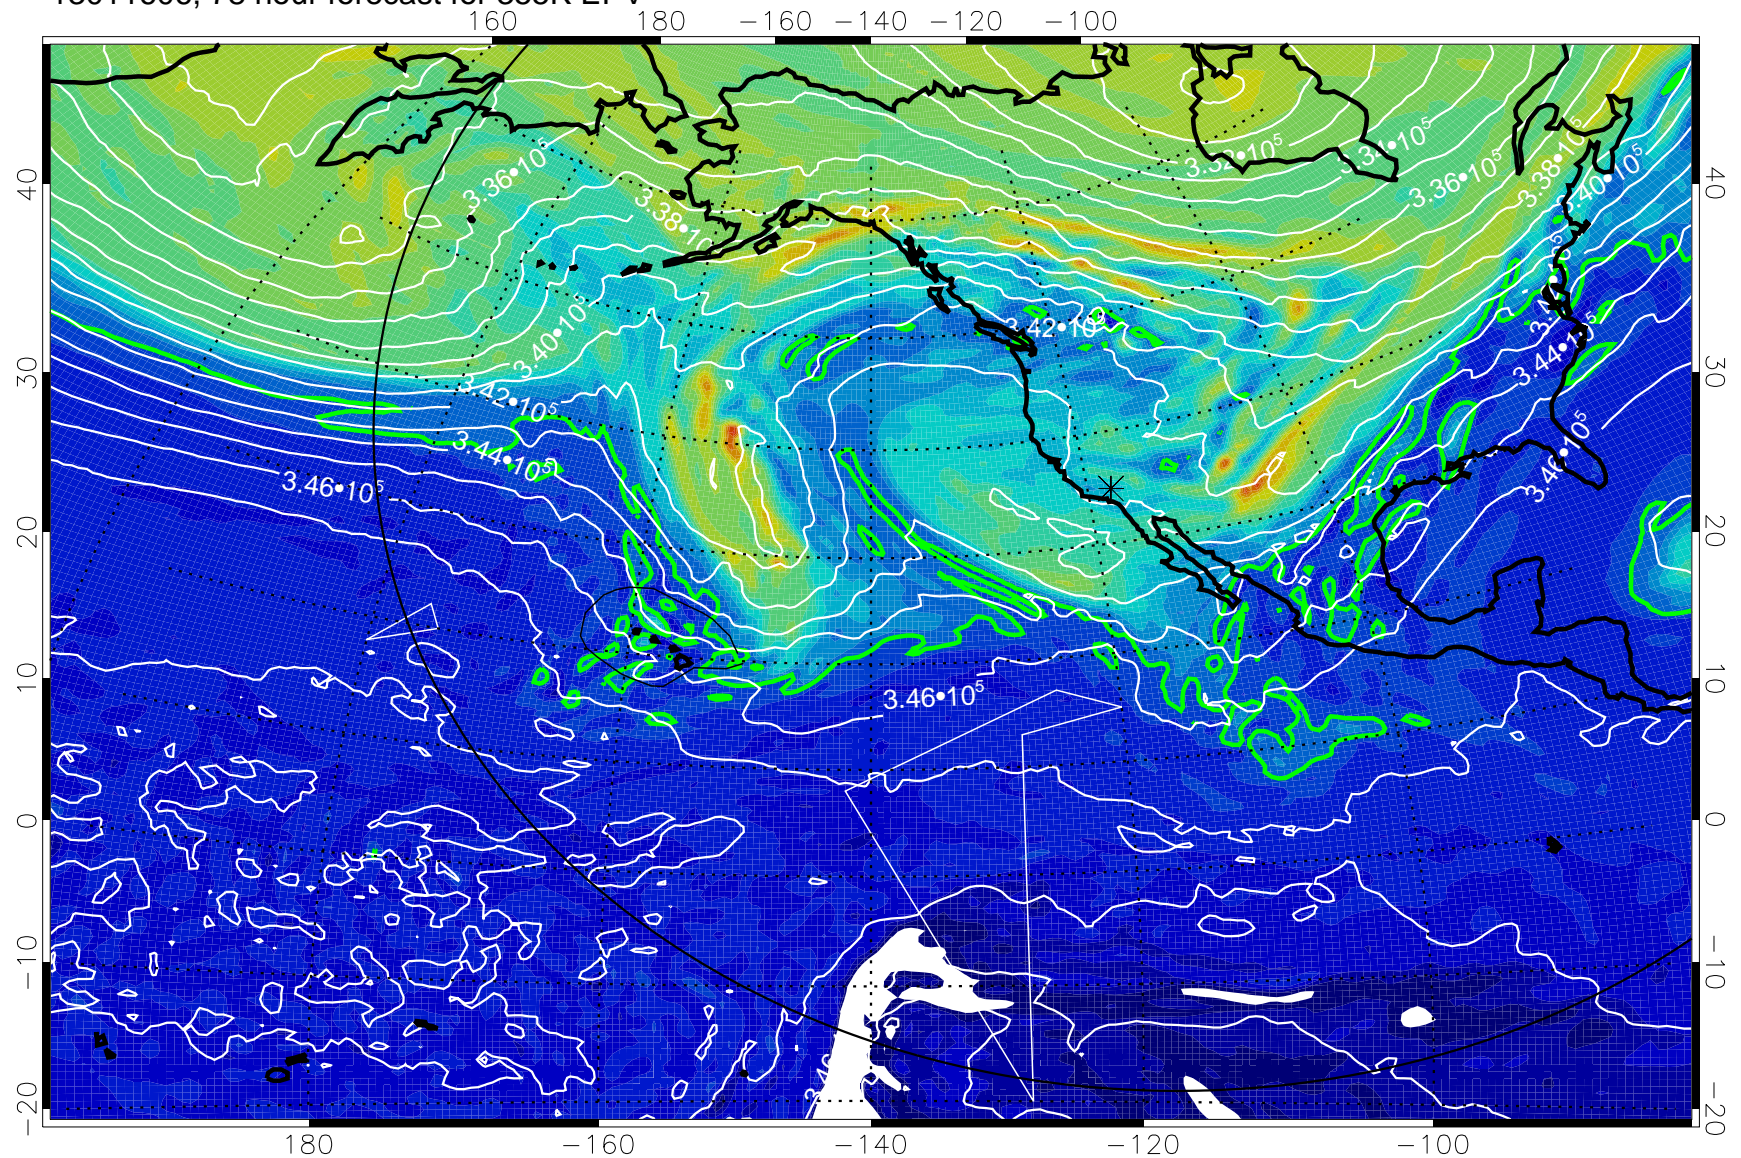

13011512, 60 hour forecast for 355K EPV

0       $5.0 \cdot 10^{-6}$        $1.0 \cdot 10^{-5}$        $1.5 \cdot 10^{-5}$   
PVU

355K Montgomery Streamfunction, white  
EPV Tropopause (2 PVU) Position  
Range ring of 6000 km -- 19 hours GH round trip

13011518, 66 hour forecast for 355K EPV

355K Montgomery Streamfunction, white  
EPV Tropopause (2 PVU) Position  
Range ring of 6000 km -- 19 hours GH round trip

13011600, 72 hour forecast for 355K EPV

355K Montgomery Streamfunction, white  
EPV Tropopause (2 PVU) Position  
Range ring of 6000 km -- 19 hours GH round trip

13011606, 78 hour forecast for 355K EPV

355K Montgomery Streamfunction, white  
EPV Tropopause (2 PVU) Position  
Range ring of 6000 km -- 19 hours GH round trip

13011612, 84 hour forecast for 355K EPV

355K Montgomery Streamfunction, white  
EPV Tropopause (2 PVU) Position  
Range ring of 6000 km -- 19 hours GH round trip

13011618, 90 hour forecast for 355K EPV

355K Montgomery Streamfunction, white  
EPV Tropopause (2 PVU) Position  
Range ring of 6000 km -- 19 hours GH round trip

13011700, 96 hour forecast for 355K EPV

160 180 -160 -140 -120 -100