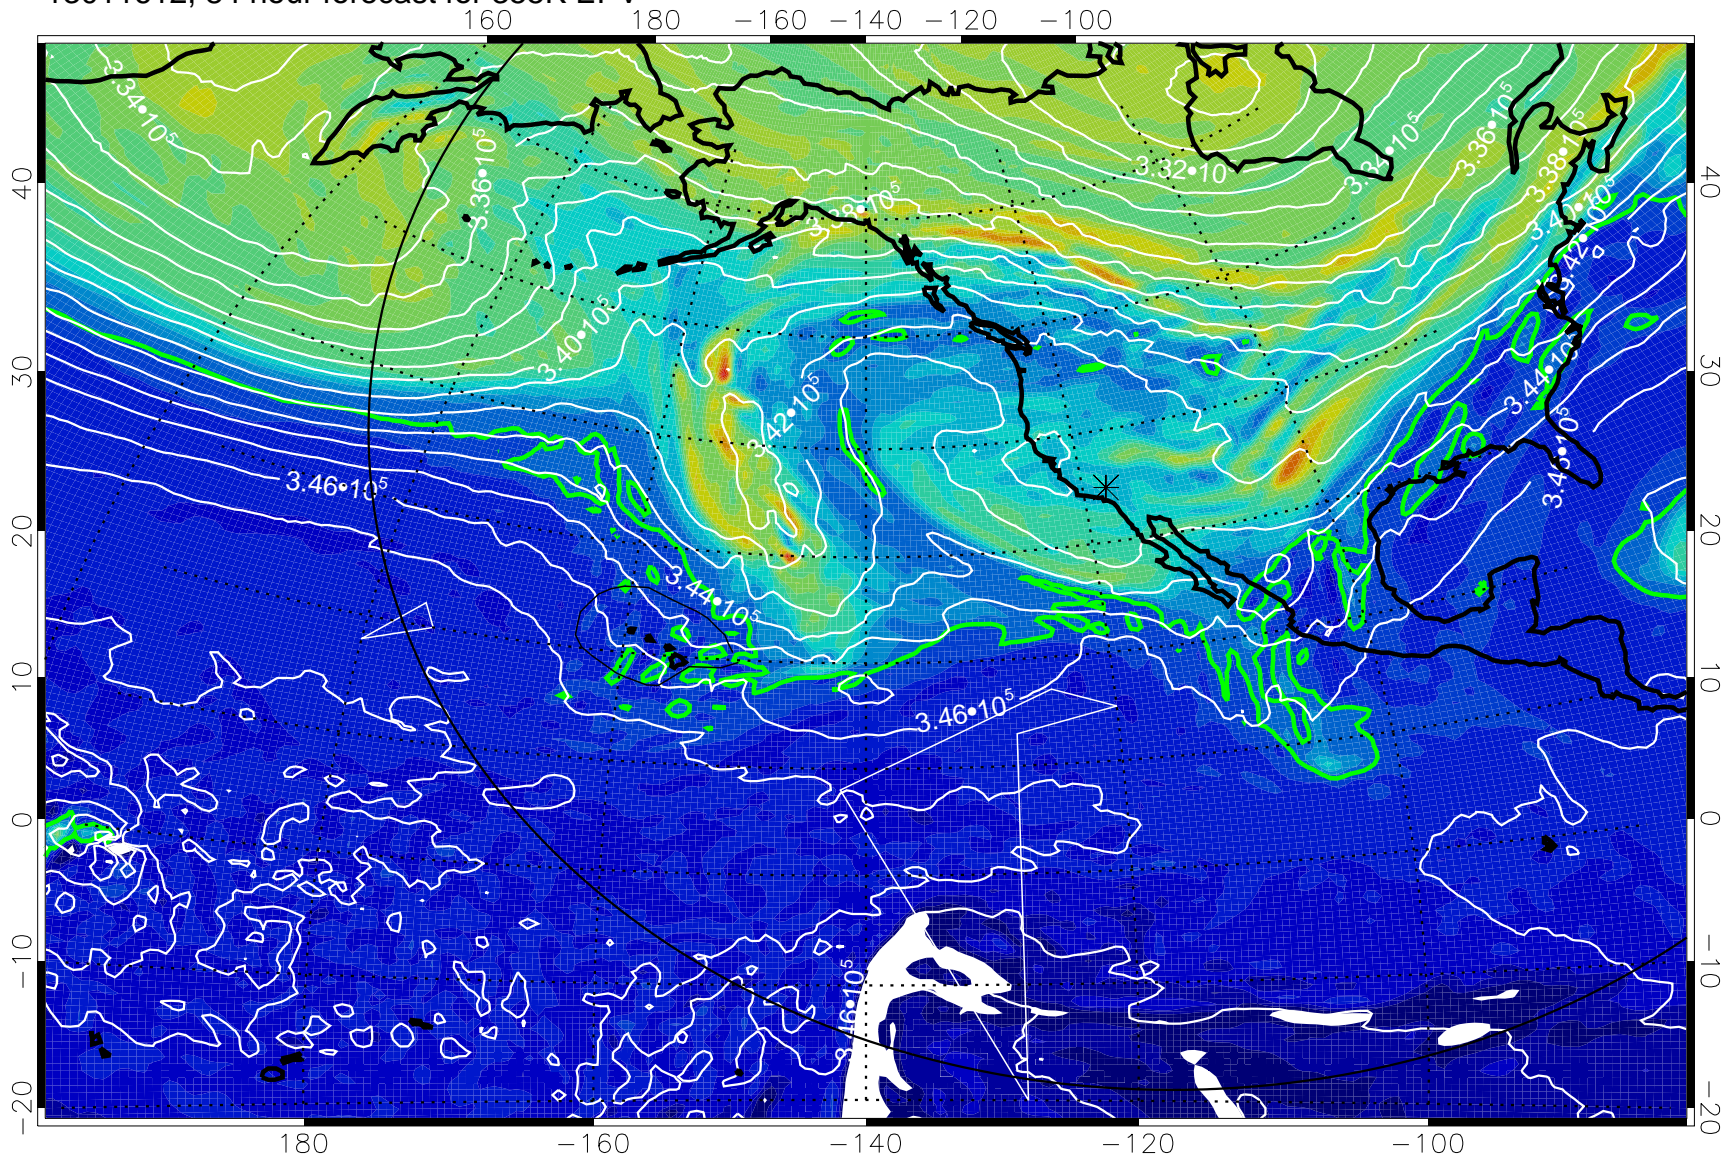

13011512, 60 hour forecast for 355K EPV

0       $5.0 \cdot 10^{-6}$        $1.0 \cdot 10^{-5}$        $1.5 \cdot 10^{-5}$   
PVU

355K Montgomery Streamfunction, white  
EPV Tropopause (2 PVU) Position  
Range ring of 6000 km -- 19 hours GH round trip

13011518, 66 hour forecast for 355K EPV

355K Montgomery Streamfunction, white  
EPV Tropopause (2 PVU) Position  
Range ring of 6000 km -- 19 hours GH round trip

13011600, 72 hour forecast for 355K EPV

355K Montgomery Streamfunction, white  
EPV Tropopause (2 PVU) Position  
Range ring of 6000 km -- 19 hours GH round trip

13011606, 78 hour forecast for 355K EPV

355K Montgomery Streamfunction, white  
EPV Tropopause (2 PVU) Position  
Range ring of 6000 km -- 19 hours GH round trip

13011612, 84 hour forecast for 355K EPV

355K Montgomery Streamfunction, white  
EPV Tropopause (2 PVU) Position  
Range ring of 6000 km -- 19 hours GH round trip

13011618, 90 hour forecast for 355K EPV

355K Montgomery Streamfunction, white  
EPV Tropopause (2 PVU) Position  
Range ring of 6000 km -- 19 hours GH round trip

13011700, 96 hour forecast for 355K EPV

160 180 -160 -140 -120 -100