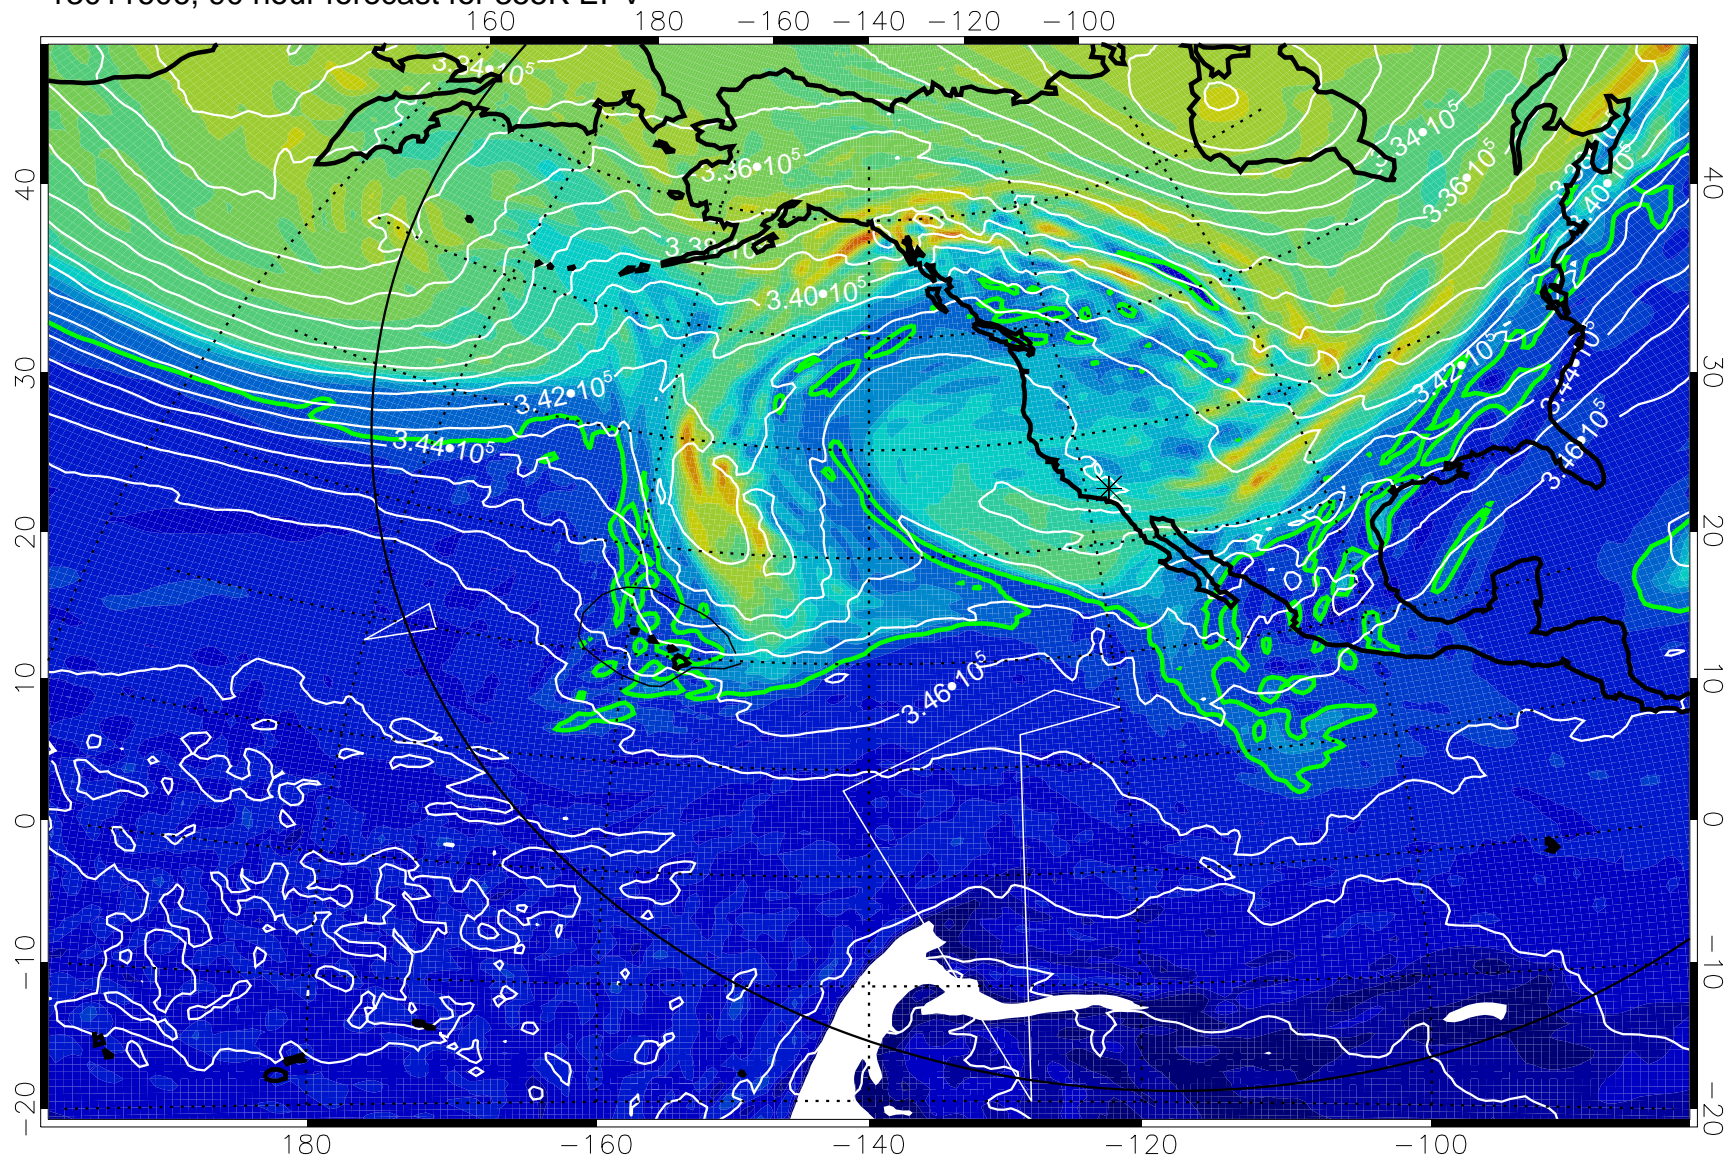

13011500, 60 hour forecast for 355K EPV

355K Montgomery Streamfunction, white  
EPV Tropopause (2 PVU) Position  
Range ring of 6000 km -- 19 hours GH round trip

13011506, 66 hour forecast for 355K EPV

355K Montgomery Streamfunction, white  
EPV Tropopause (2 PVU) Position  
Range ring of 6000 km -- 19 hours GH round trip

13011512, 72 hour forecast for 355K EPV

355K Montgomery Streamfunction, white  
EPV Tropopause (2 PVU) Position  
Range ring of 6000 km -- 19 hours GH round trip

13011518, 78 hour forecast for 355K EPV

355K Montgomery Streamfunction, white  
EPV Tropopause (2 PVU) Position  
Range ring of 6000 km -- 19 hours GH round trip

13011600, 84 hour forecast for 355K EPV

355K Montgomery Streamfunction, white  
EPV Tropopause (2 PVU) Position  
Range ring of 6000 km -- 19 hours GH round trip

13011606, 90 hour forecast for 355K EPV

0  $5.0 \cdot 10^{-6}$   $1.0 \cdot 10^{-5}$   $1.5 \cdot 10^{-5}$   
PVU

355K Montgomery Streamfunction, white  
EPV Tropopause (2 PVU) Position  
Range ring of 6000 km -- 19 hours GH round trip

13011612, 96 hour forecast for 355K EPV

355K Montgomery Streamfunction, white  
EPV Tropopause (2 PVU) Position  
Range ring of 6000 km -- 19 hours GH round trip