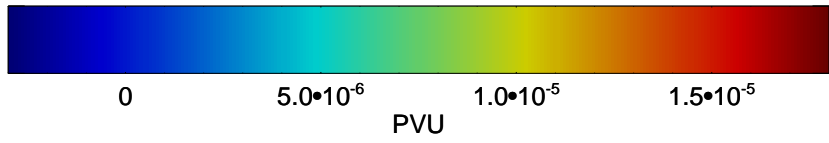

13011300, 12 hour forecast for 355K EPV

355K Montgomery Streamfunction, white
EPV Tropopause (2 PVU) Position
Range ring of 6000 km -- 19 hours GH round trip