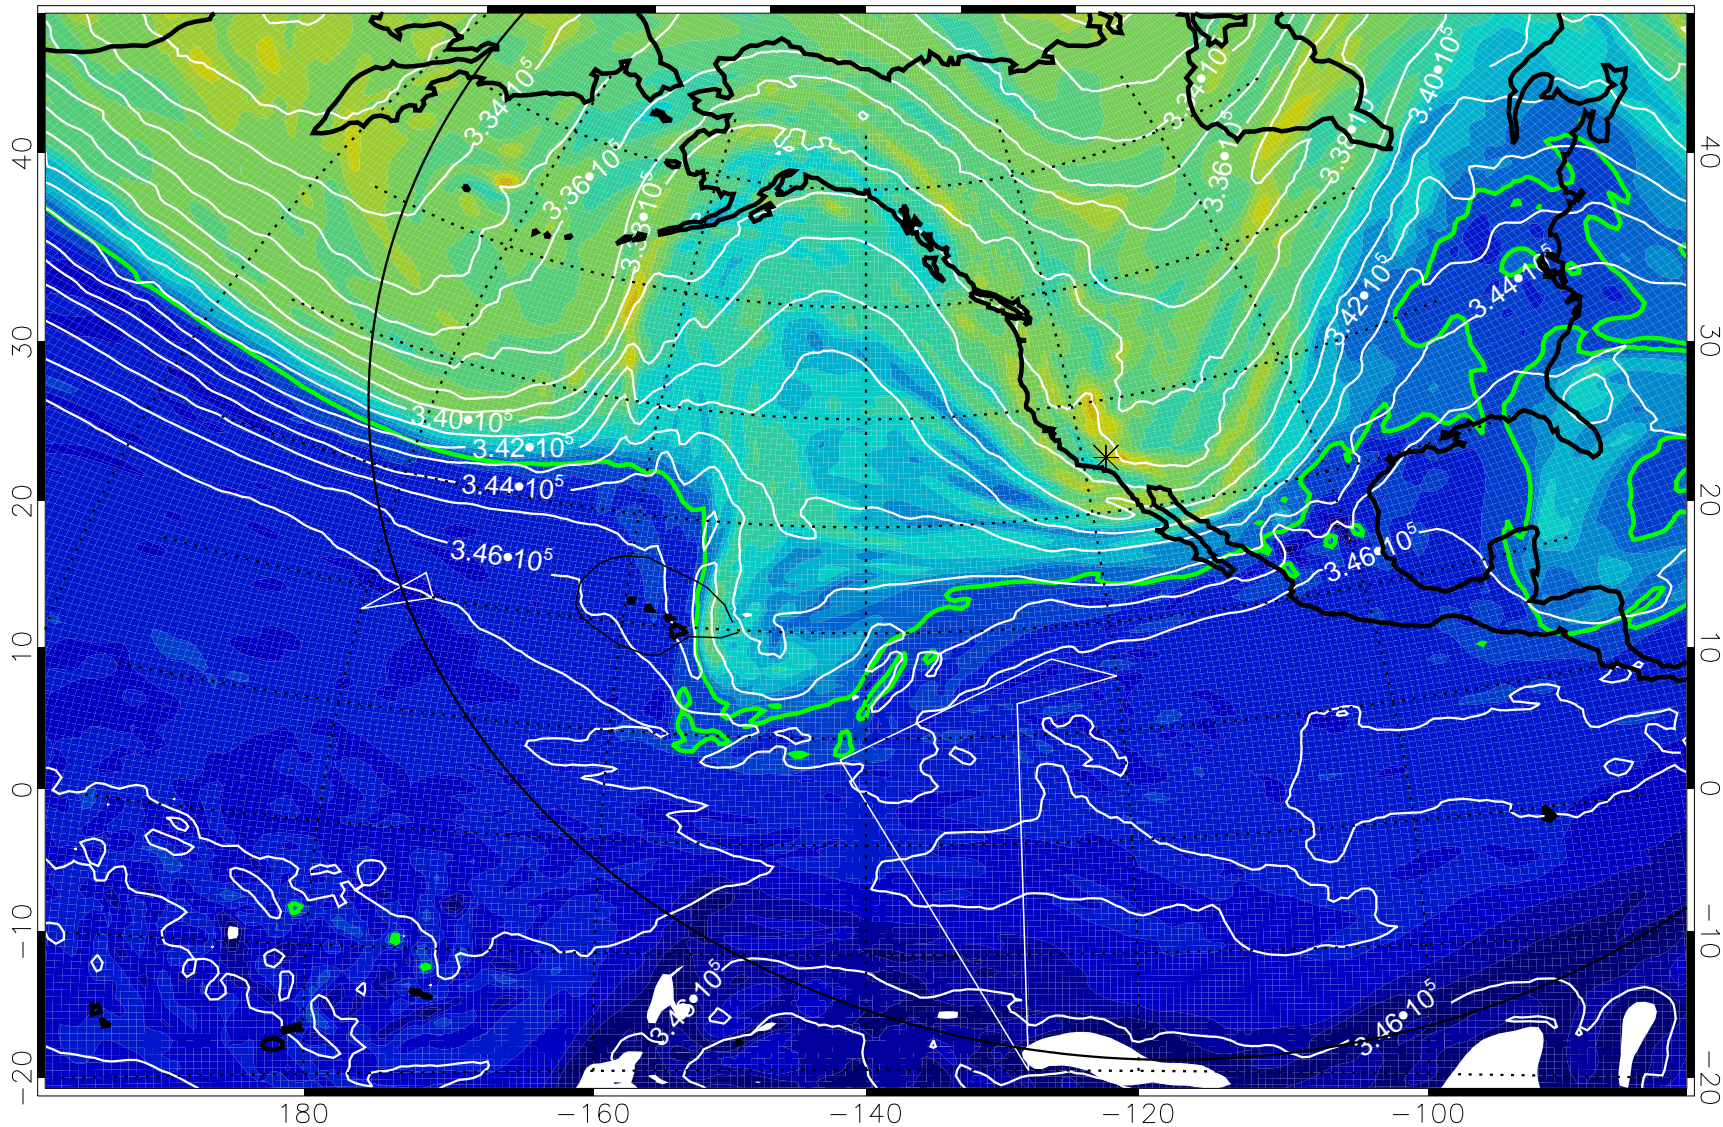

13011218, 6 hour forecast for 355K EPV

160 180 -160 -140 -120 -100

0  $5.0 \times 10^{-6}$   $1.0 \times 10^{-5}$   $1.5 \times 10^{-5}$

PVU

355K Montgomery Streamfunction, white  
EPV Tropopause (2 PVU) Position  
Range ring of 6000 km -- 19 hours GH round trip

13011300, 12 hour forecast for 355K EPV

355K Montgomery Streamfunction, white  
EPV Tropopause (2 PVU) Position  
Range ring of 6000 km -- 19 hours GH round trip

13011306, 18 hour forecast for 355K EPV

0  $5.0 \cdot 10^{-6}$   $1.0 \cdot 10^{-5}$   $1.5 \cdot 10^{-5}$   
PVU

355K Montgomery Streamfunction, white  
EPV Tropopause (2 PVU) Position  
Range ring of 6000 km -- 19 hours GH round trip

13011312, 24 hour forecast for 355K EPV

355K Montgomery Streamfunction, white  
EPV Tropopause (2 PVU) Position  
Range ring of 6000 km -- 19 hours GH round trip

13011400, 36 hour forecast for 355K EPV

160 180 -160 -140 -120 -100

355K Montgomery Streamfunction, white  
EPV Tropopause (2 PVU) Position  
Range ring of 6000 km -- 19 hours GH round trip

13011406, 42 hour forecast for 355K EPV