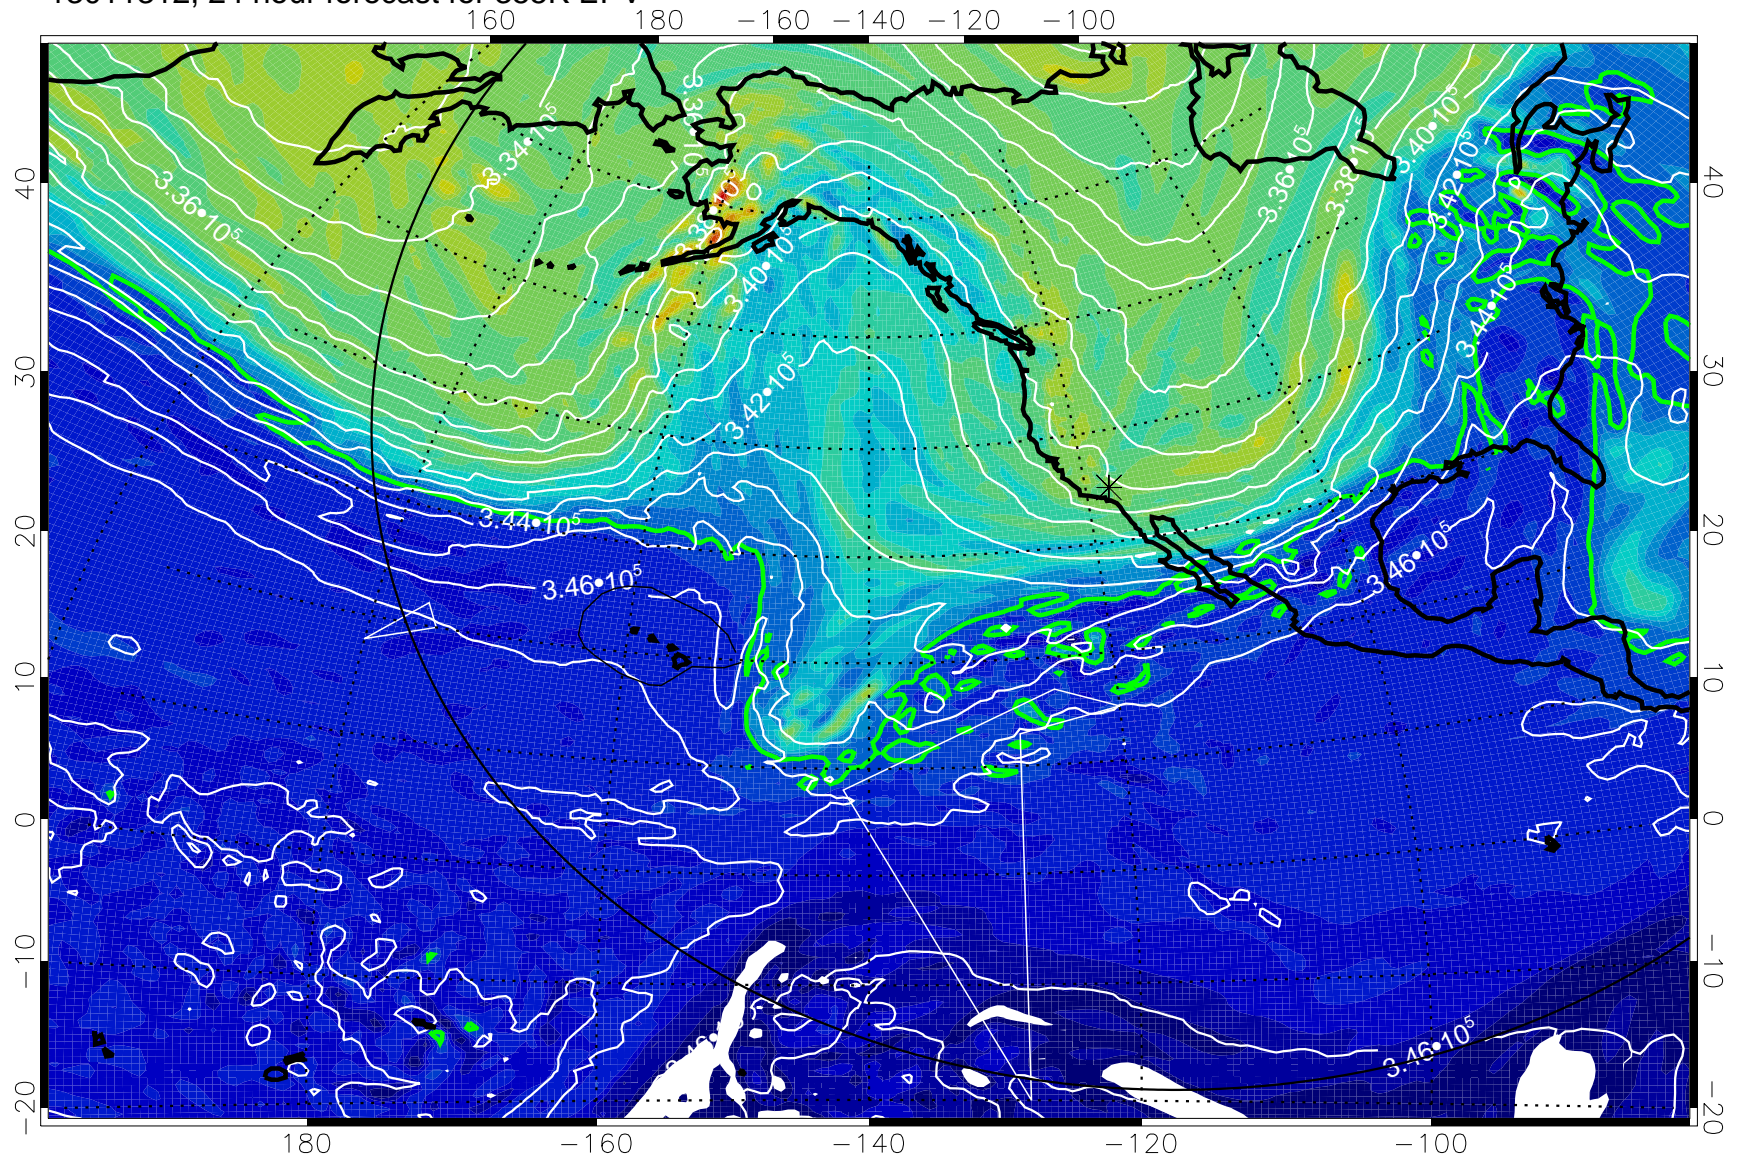

13011300, 12 hour forecast for 355K EPV

355K Montgomery Streamfunction, white  
EPV Tropopause (2 PVU) Position  
Range ring of 6000 km -- 19 hours GH round trip

13011306, 18 hour forecast for 355K EPV

0  $5.0 \cdot 10^{-6}$   $1.0 \cdot 10^{-5}$   $1.5 \cdot 10^{-5}$   
PVU

355K Montgomery Streamfunction, white  
EPV Tropopause (2 PVU) Position  
Range ring of 6000 km -- 19 hours GH round trip

13011312, 24 hour forecast for 355K EPV

355K Montgomery Streamfunction, white  
EPV Tropopause (2 PVU) Position  
Range ring of 6000 km -- 19 hours GH round trip

13011318, 30 hour forecast for 355K EPV

160 180 -160 -140 -120 -100

0  $5.0 \cdot 10^{-6}$   $1.0 \cdot 10^{-5}$   $1.5 \cdot 10^{-5}$   
PVU

355K Montgomery Streamfunction, white  
EPV Tropopause (2 PVU) Position  
Range ring of 6000 km -- 19 hours GH round trip

13011400, 36 hour forecast for 355K EPV

160 180 -160 -140 -120 -100

355K Montgomery Streamfunction, white  
EPV Tropopause (2 PVU) Position  
Range ring of 6000 km -- 19 hours GH round trip

13011406, 42 hour forecast for 355K EPV