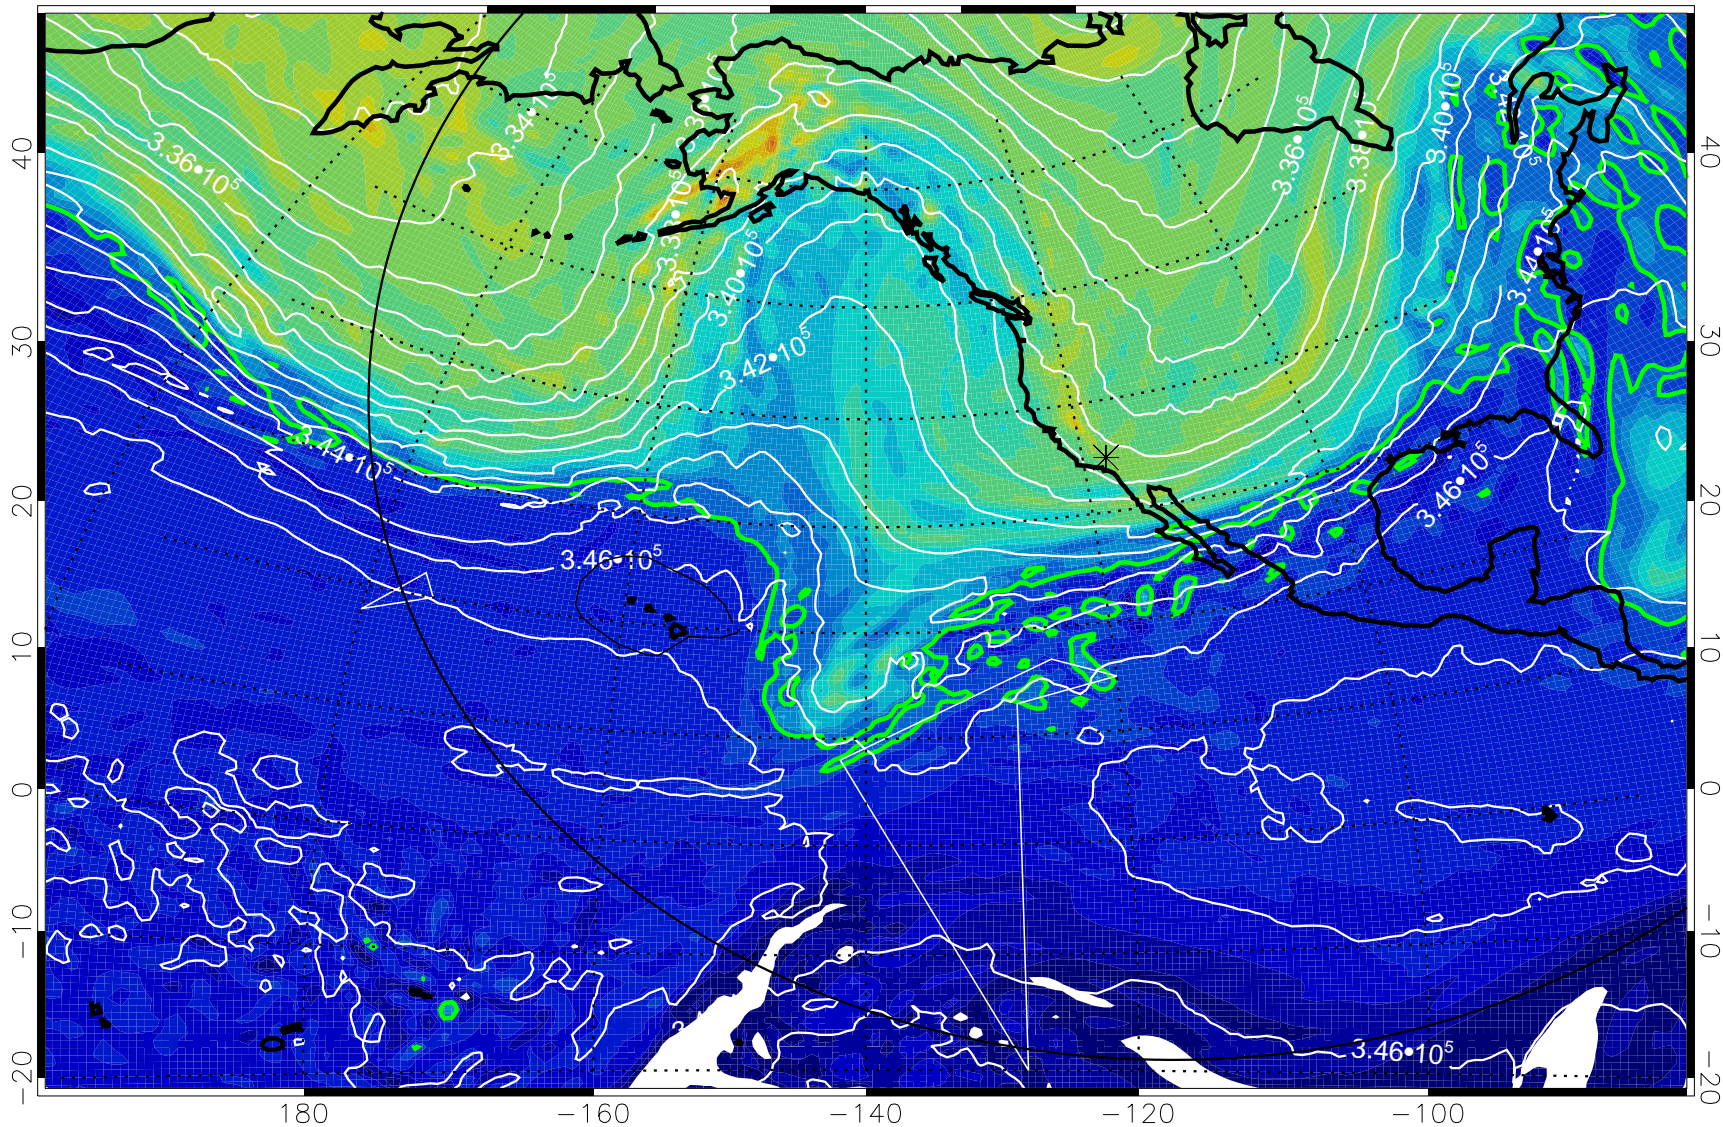

13011300, 12 hour forecast for 355K EPV

355K Montgomery Streamfunction, white  
EPV Tropopause (2 PVU) Position  
Range ring of 6000 km -- 19 hours GH round trip

13011306, 18 hour forecast for 355K EPV

0  $5.0 \cdot 10^{-6}$   $1.0 \cdot 10^{-5}$   $1.5 \cdot 10^{-5}$   
PVU

355K Montgomery Streamfunction, white  
EPV Tropopause (2 PVU) Position  
Range ring of 6000 km -- 19 hours GH round trip

13011312, 24 hour forecast for 355K EPV

355K Montgomery Streamfunction, white  
EPV Tropopause (2 PVU) Position  
Range ring of 6000 km -- 19 hours GH round trip

13011318, 30 hour forecast for 355K EPV

160 180 -160 -140 -120 -100

0  $5.0 \cdot 10^{-6}$   $1.0 \cdot 10^{-5}$   $1.5 \cdot 10^{-5}$   
PVU

355K Montgomery Streamfunction, white  
EPV Tropopause (2 PVU) Position  
Range ring of 6000 km -- 19 hours GH round trip

13011400, 36 hour forecast for 355K EPV

160 180 -160 -140 -120 -100

355K Montgomery Streamfunction, white  
EPV Tropopause (2 PVU) Position  
Range ring of 6000 km -- 19 hours GH round trip

13011406, 42 hour forecast for 355K EPV