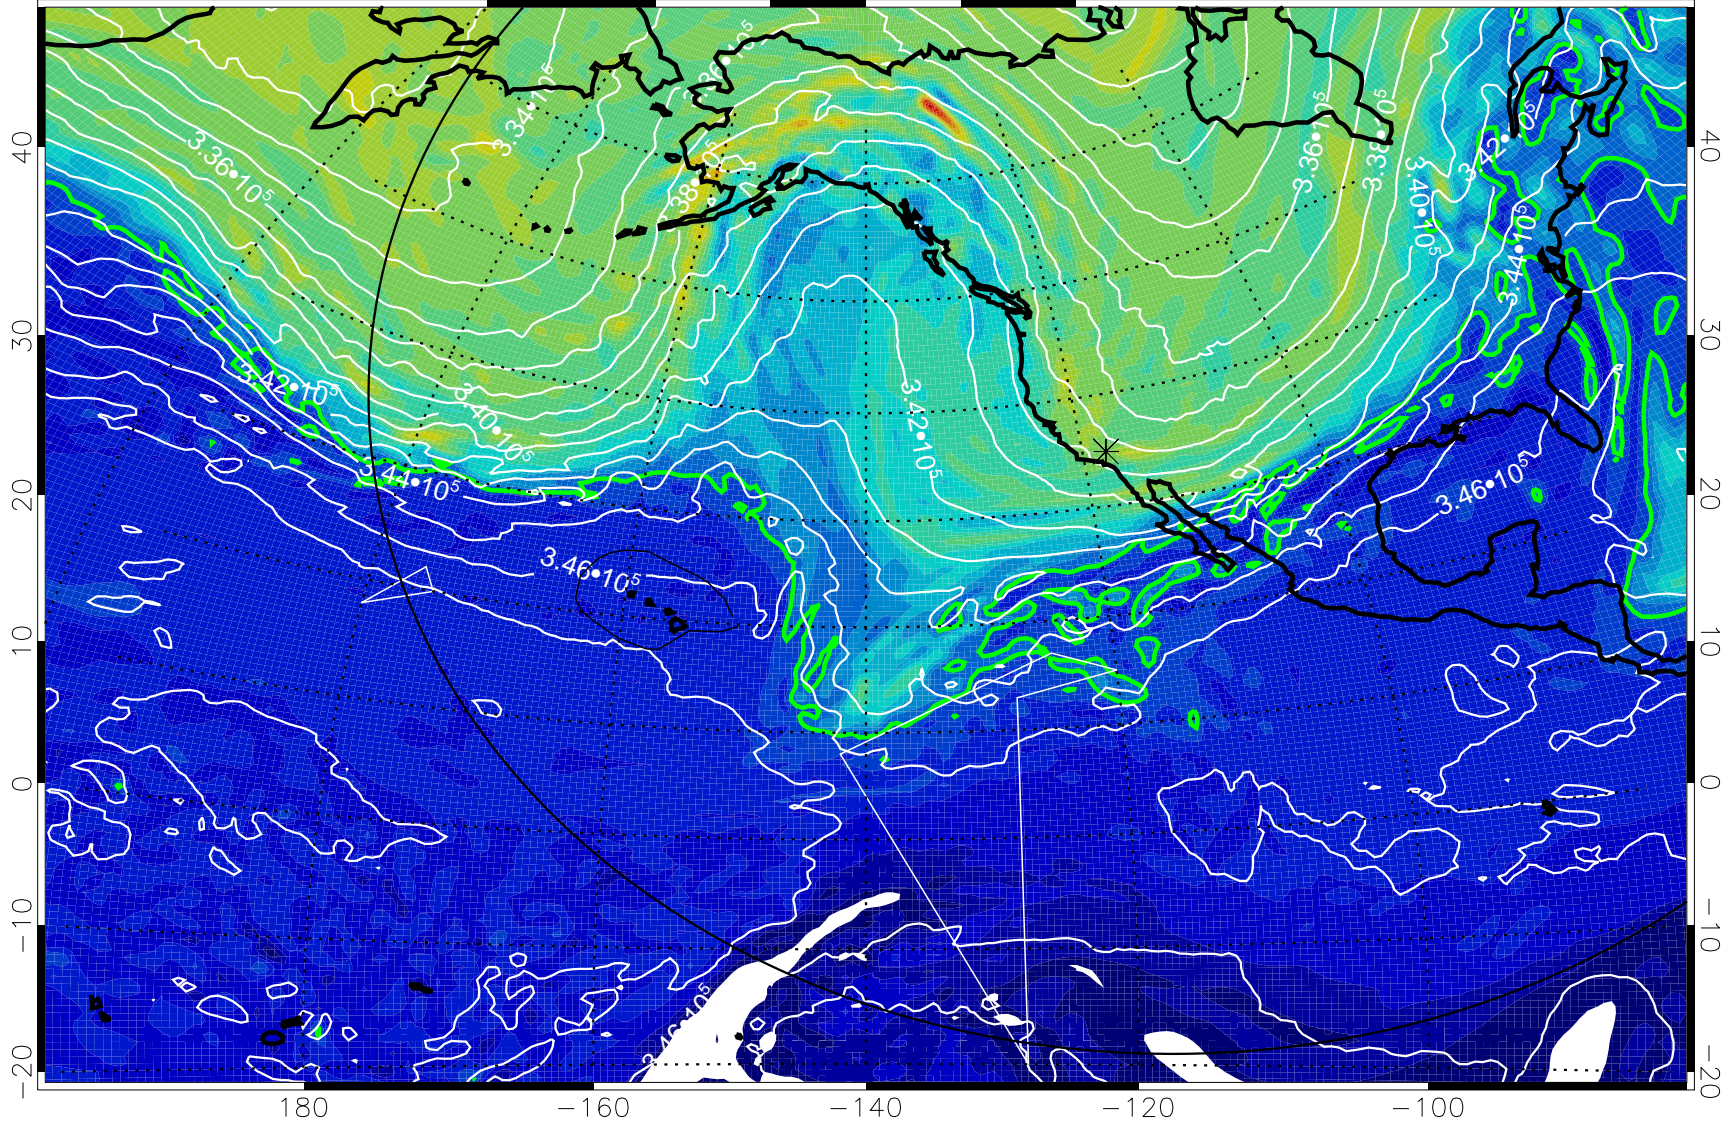

355K Montgomery Streamfunction, white  
EPV Tropopause (2 PVU) Position  
Range ring of 6000 km -- 19 hours GH round trip

13011312, 24 hour forecast for 355K EPV

355K Montgomery Streamfunction, white  
EPV Tropopause (2 PVU) Position  
Range ring of 6000 km -- 19 hours GH round trip

13011318, 30 hour forecast for 355K EPV

160 180 -160 -140 -120 -100

0  $5.0 \cdot 10^{-6}$   $1.0 \cdot 10^{-5}$   $1.5 \cdot 10^{-5}$   
PVU

355K Montgomery Streamfunction, white  
EPV Tropopause (2 PVU) Position  
Range ring of 6000 km -- 19 hours GH round trip

13011400, 36 hour forecast for 355K EPV

160 180 -160 -140 -120 -100

355K Montgomery Streamfunction, white  
EPV Tropopause (2 PVU) Position  
Range ring of 6000 km -- 19 hours GH round trip

13011406, 42 hour forecast for 355K EPV