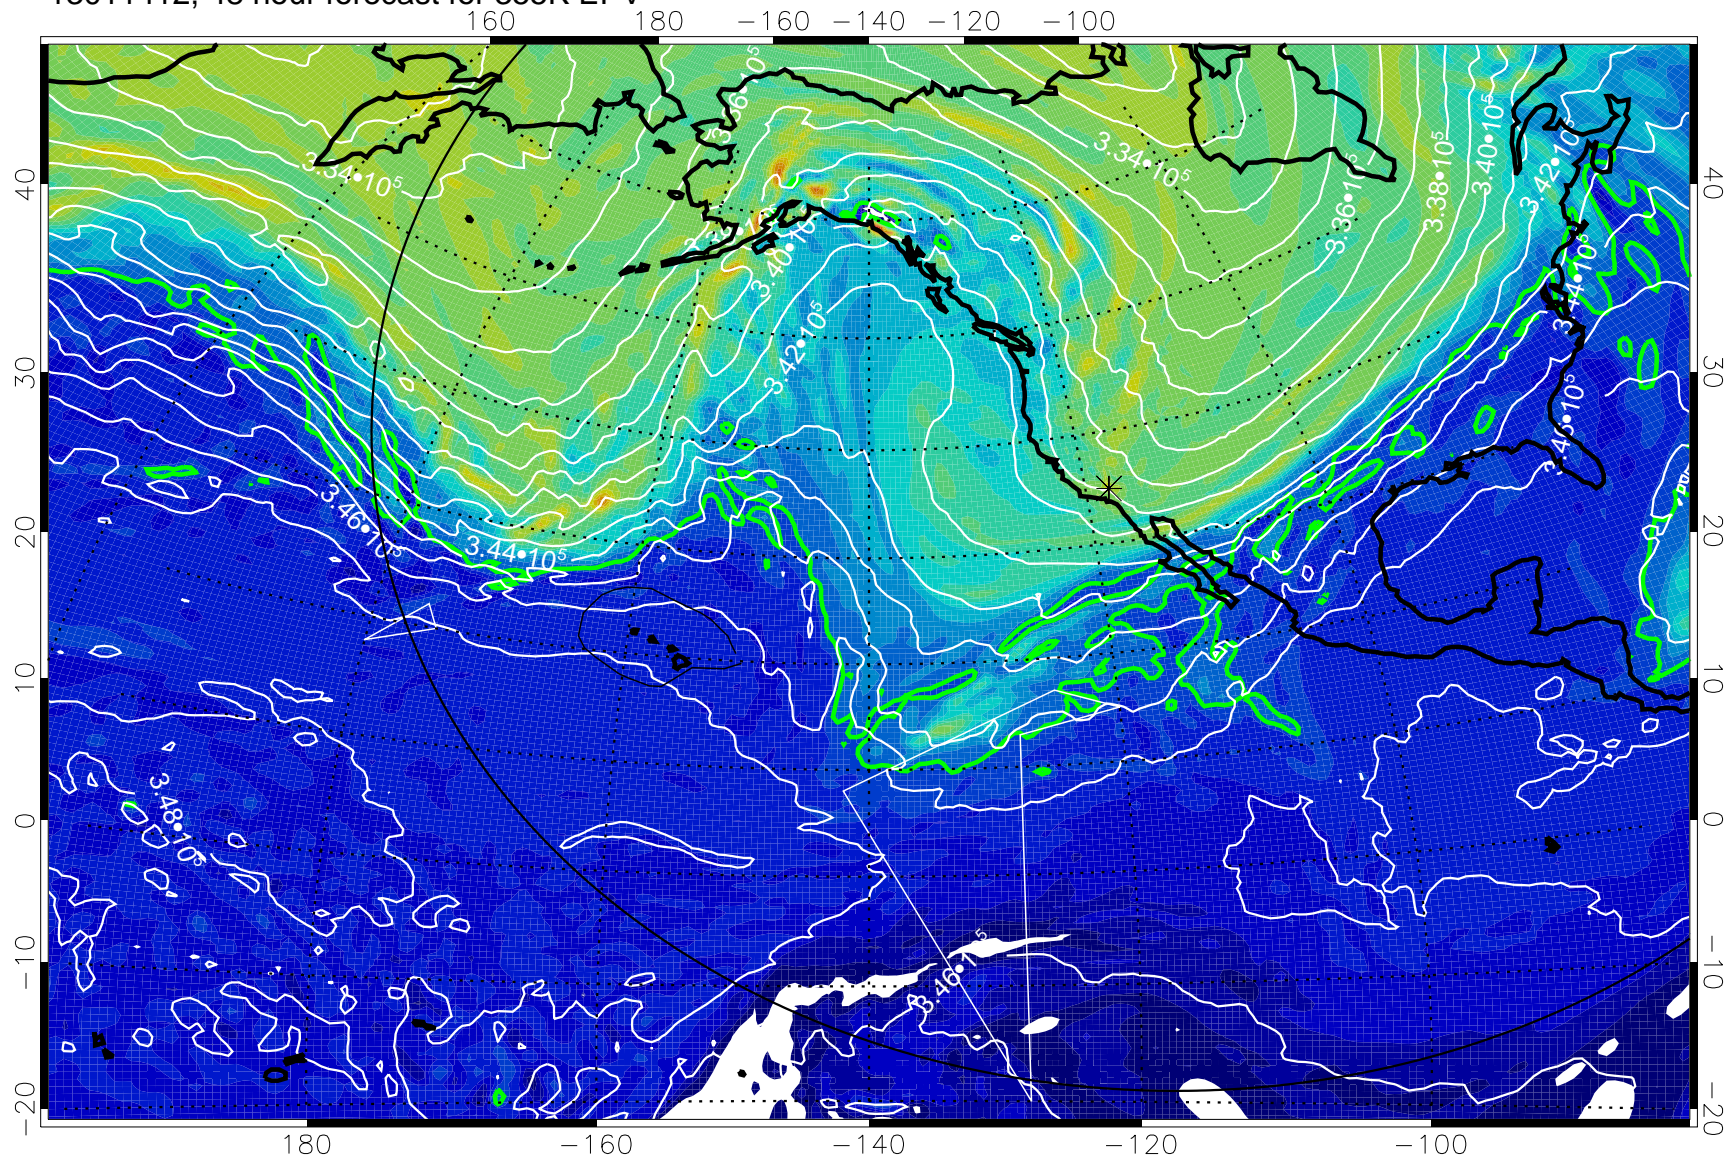

13011400, 36 hour forecast for 355K EPV

160 180 -160 -140 -120 -100

355K Montgomery Streamfunction, white  
EPV Tropopause (2 PVU) Position  
Range ring of 6000 km -- 19 hours GH round trip

13011406, 42 hour forecast for 355K EPV

160 180 -160 -140 -120 -100

0  $5.0 \cdot 10^{-6}$   $1.0 \cdot 10^{-5}$   $1.5 \cdot 10^{-5}$   
PVU

355K Montgomery Streamfunction, white  
EPV Tropopause (2 PVU) Position  
Range ring of 6000 km -- 19 hours GH round trip

13011412, 48 hour forecast for 355K EPV

355K Montgomery Streamfunction, white  
EPV Tropopause (2 PVU) Position  
Range ring of 6000 km -- 19 hours GH round trip

13011418, 54 hour forecast for 355K EPV

355K Montgomery Streamfunction, white  
EPV Tropopause (2 PVU) Position  
Range ring of 6000 km -- 19 hours GH round trip

13011500, 60 hour forecast for 355K EPV

355K Montgomery Streamfunction, white  
EPV Tropopause (2 PVU) Position  
Range ring of 6000 km -- 19 hours GH round trip

13011506, 66 hour forecast for 355K EPV

355K Montgomery Streamfunction, white  
EPV Tropopause (2 PVU) Position  
Range ring of 6000 km -- 19 hours GH round trip