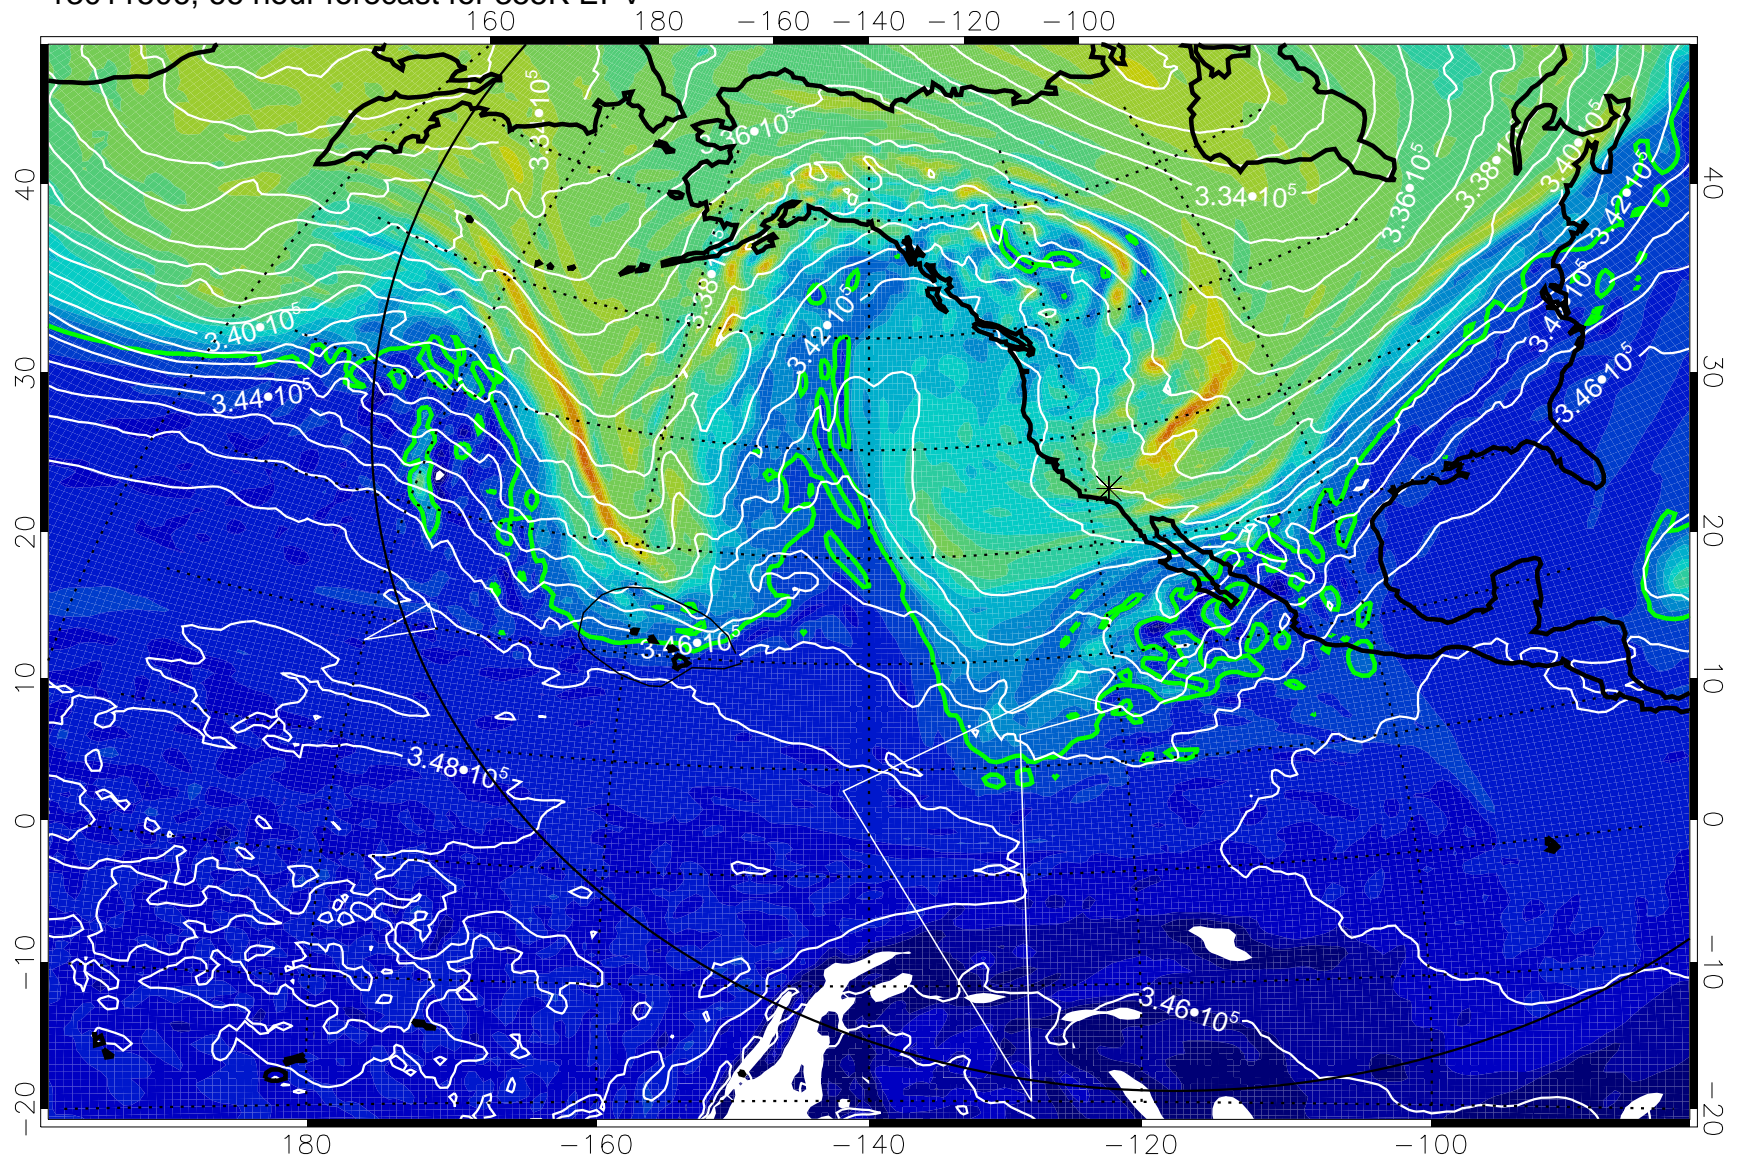

160 180 -160 -140 -120 -100

0  $5.0 \cdot 10^{-6}$   $1.0 \cdot 10^{-5}$   $1.5 \cdot 10^{-5}$   
PVU

355K Montgomery Streamfunction, white  
EPV Tropopause (2 PVU) Position  
Range ring of 6000 km -- 19 hours GH round trip

13011412, 48 hour forecast for 355K EPV

355K Montgomery Streamfunction, white  
EPV Tropopause (2 PVU) Position  
Range ring of 6000 km -- 19 hours GH round trip

13011418, 54 hour forecast for 355K EPV

355K Montgomery Streamfunction, white  
EPV Tropopause (2 PVU) Position  
Range ring of 6000 km -- 19 hours GH round trip

13011500, 60 hour forecast for 355K EPV

355K Montgomery Streamfunction, white  
EPV Tropopause (2 PVU) Position  
Range ring of 6000 km -- 19 hours GH round trip

13011506, 66 hour forecast for 355K EPV

355K Montgomery Streamfunction, white  
EPV Tropopause (2 PVU) Position  
Range ring of 6000 km -- 19 hours GH round trip

13011512, 72 hour forecast for 355K EPV

355K Montgomery Streamfunction, white  
EPV Tropopause (2 PVU) Position  
Range ring of 6000 km -- 19 hours GH round trip

13011518, 78 hour forecast for 355K EPV

355K Montgomery Streamfunction, white  
EPV Tropopause (2 PVU) Position  
Range ring of 6000 km -- 19 hours GH round trip