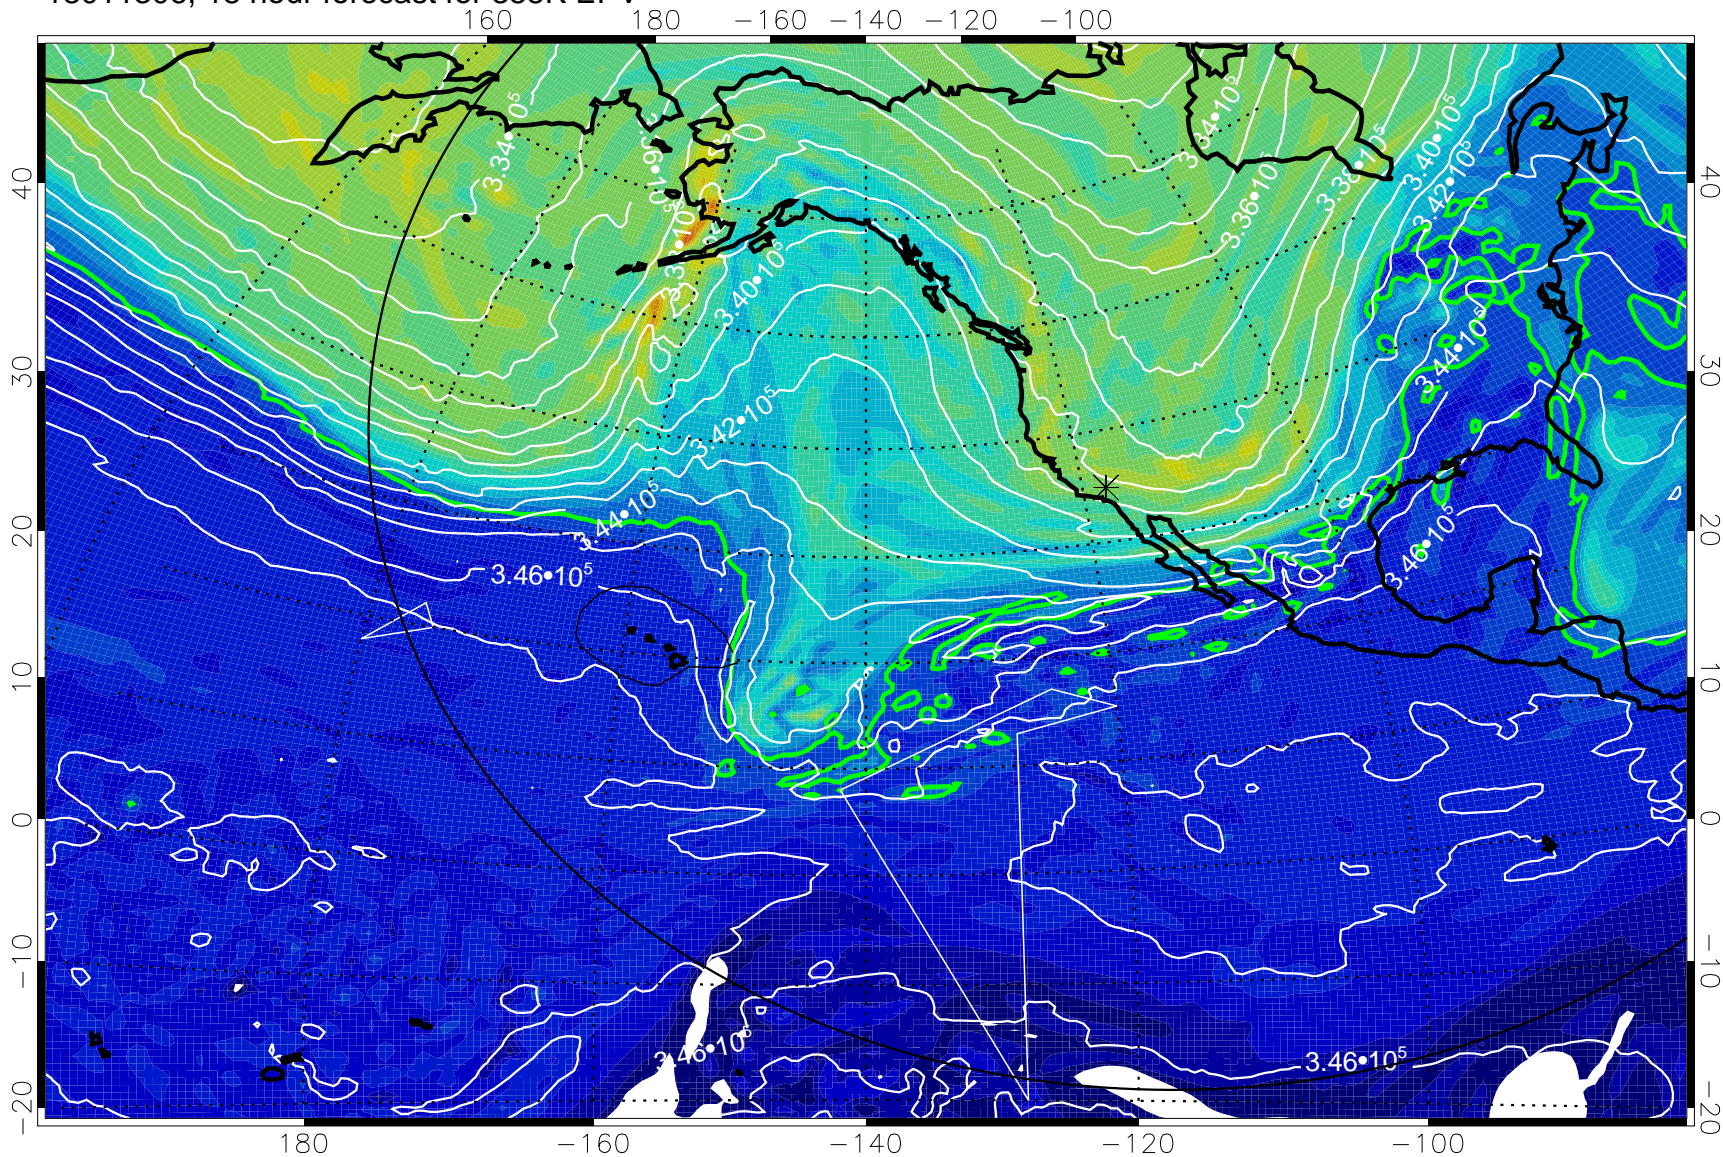

13011218, 6 hour forecast for 355K EPV

160 180 -160 -140 -120 -100

0  $5.0 \times 10^{-6}$   $1.0 \times 10^{-5}$   $1.5 \times 10^{-5}$

PVU

355K Montgomery Streamfunction, white  
EPV Tropopause (2 PVU) Position  
Range ring of 6000 km -- 19 hours GH round trip

13011300, 12 hour forecast for 355K EPV

355K Montgomery Streamfunction, white  
EPV Tropopause (2 PVU) Position  
Range ring of 6000 km -- 19 hours GH round trip

13011306, 18 hour forecast for 355K EPV

0  $5.0 \cdot 10^{-6}$   $1.0 \cdot 10^{-5}$   $1.5 \cdot 10^{-5}$   
PVU

355K Montgomery Streamfunction, white  
EPV Tropopause (2 PVU) Position  
Range ring of 6000 km -- 19 hours GH round trip

13011312, 24 hour forecast for 355K EPV

355K Montgomery Streamfunction, white  
EPV Tropopause (2 PVU) Position  
Range ring of 6000 km -- 19 hours GH round trip

13011400, 36 hour forecast for 355K EPV

160 180 -160 -140 -120 -100

355K Montgomery Streamfunction, white  
EPV Tropopause (2 PVU) Position  
Range ring of 6000 km -- 19 hours GH round trip

13011406, 42 hour forecast for 355K EPV