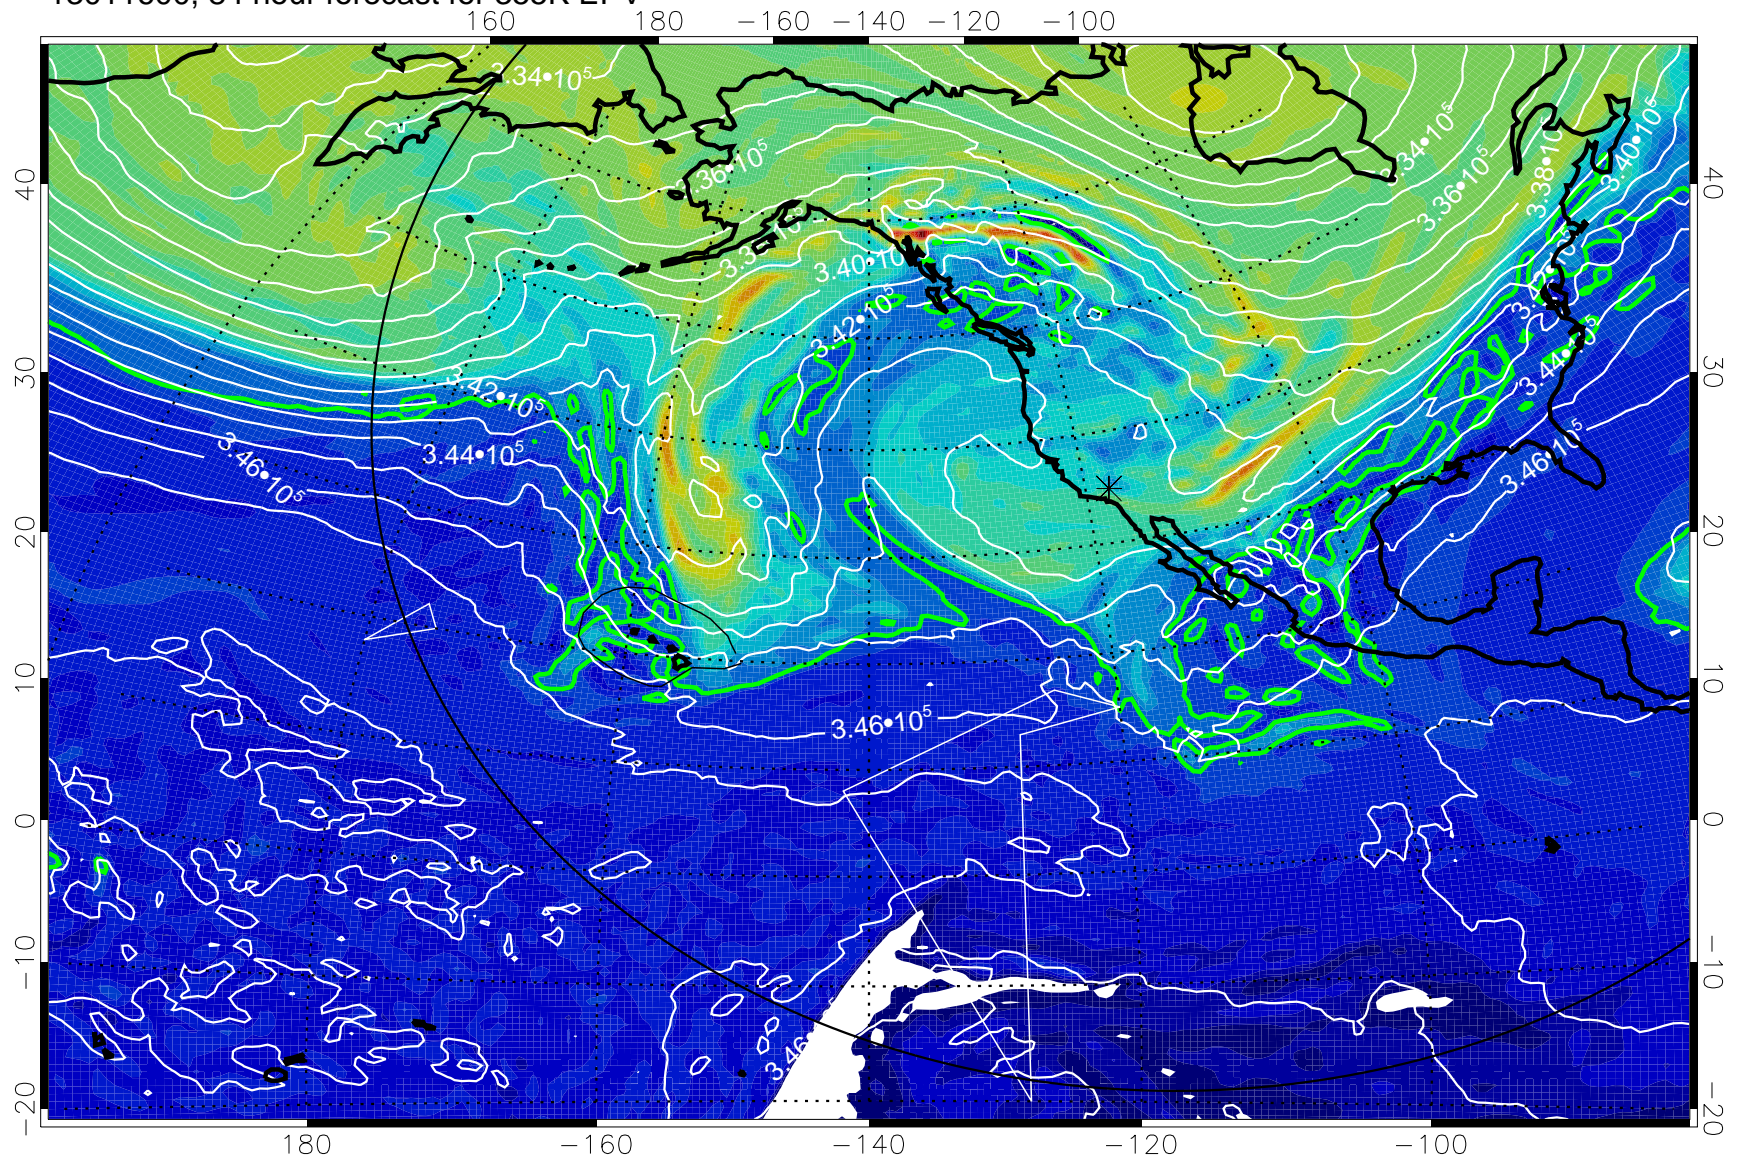

13011500, 60 hour forecast for 355K EPV

355K Montgomery Streamfunction, white  
EPV Tropopause (2 PVU) Position  
Range ring of 6000 km -- 19 hours GH round trip

13011506, 66 hour forecast for 355K EPV

355K Montgomery Streamfunction, white  
EPV Tropopause (2 PVU) Position  
Range ring of 6000 km -- 19 hours GH round trip

13011512, 72 hour forecast for 355K EPV

355K Montgomery Streamfunction, white  
EPV Tropopause (2 PVU) Position  
Range ring of 6000 km -- 19 hours GH round trip

13011518, 78 hour forecast for 355K EPV

355K Montgomery Streamfunction, white  
EPV Tropopause (2 PVU) Position  
Range ring of 6000 km -- 19 hours GH round trip

13011600, 84 hour forecast for 355K EPV

355K Montgomery Streamfunction, white  
EPV Tropopause (2 PVU) Position  
Range ring of 6000 km -- 19 hours GH round trip

13011606, 90 hour forecast for 355K EPV

0  $5.0 \cdot 10^{-6}$   $1.0 \cdot 10^{-5}$   $1.5 \cdot 10^{-5}$   
PVU

355K Montgomery Streamfunction, white  
EPV Tropopause (2 PVU) Position  
Range ring of 6000 km -- 19 hours GH round trip

13011612, 96 hour forecast for 355K EPV

355K Montgomery Streamfunction, white  
EPV Tropopause (2 PVU) Position  
Range ring of 6000 km -- 19 hours GH round trip