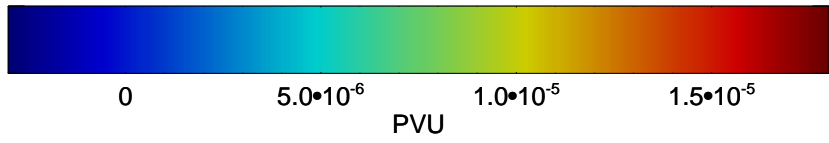

13011612, 96 hour forecast for 355K EPV

355K Montgomery Streamfunction, white
EPV Tropopause (2 PVU) Position
Range ring of 6000 km -- 19 hours GH round trip