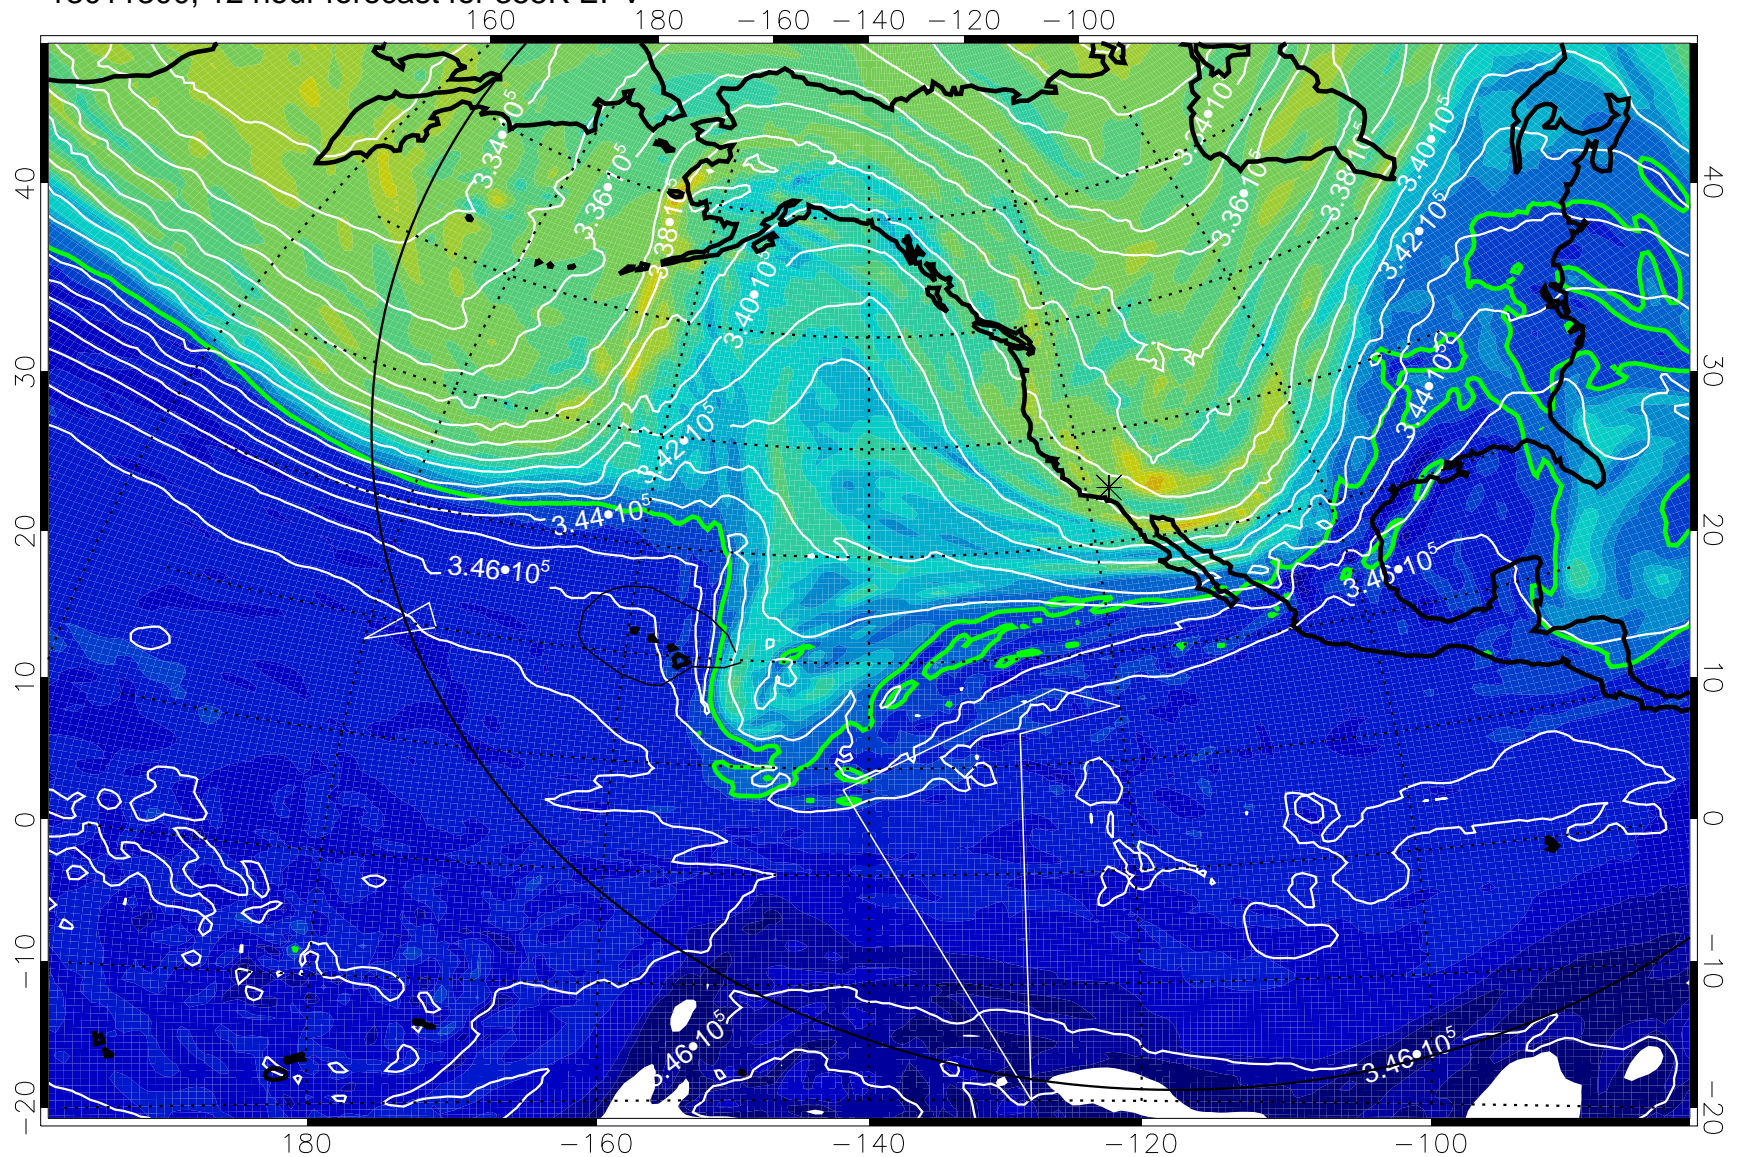

13011218, 6 hour forecast for 355K EPV

160 180 -160 -140 -120 -100

0  $5.0 \times 10^{-6}$   $1.0 \times 10^{-5}$   $1.5 \times 10^{-5}$

PVU

355K Montgomery Streamfunction, white  
EPV Tropopause (2 PVU) Position  
Range ring of 6000 km -- 19 hours GH round trip

13011300, 12 hour forecast for 355K EPV

355K Montgomery Streamfunction, white  
EPV Tropopause (2 PVU) Position  
Range ring of 6000 km -- 19 hours GH round trip

13011306, 18 hour forecast for 355K EPV

0  $5.0 \cdot 10^{-6}$   $1.0 \cdot 10^{-5}$   $1.5 \cdot 10^{-5}$   
PVU

355K Montgomery Streamfunction, white  
EPV Tropopause (2 PVU) Position  
Range ring of 6000 km -- 19 hours GH round trip

13011312, 24 hour forecast for 355K EPV

355K Montgomery Streamfunction, white  
EPV Tropopause (2 PVU) Position  
Range ring of 6000 km -- 19 hours GH round trip

13011400, 36 hour forecast for 355K EPV

160 180 -160 -140 -120 -100

355K Montgomery Streamfunction, white  
EPV Tropopause (2 PVU) Position  
Range ring of 6000 km -- 19 hours GH round trip

13011406, 42 hour forecast for 355K EPV