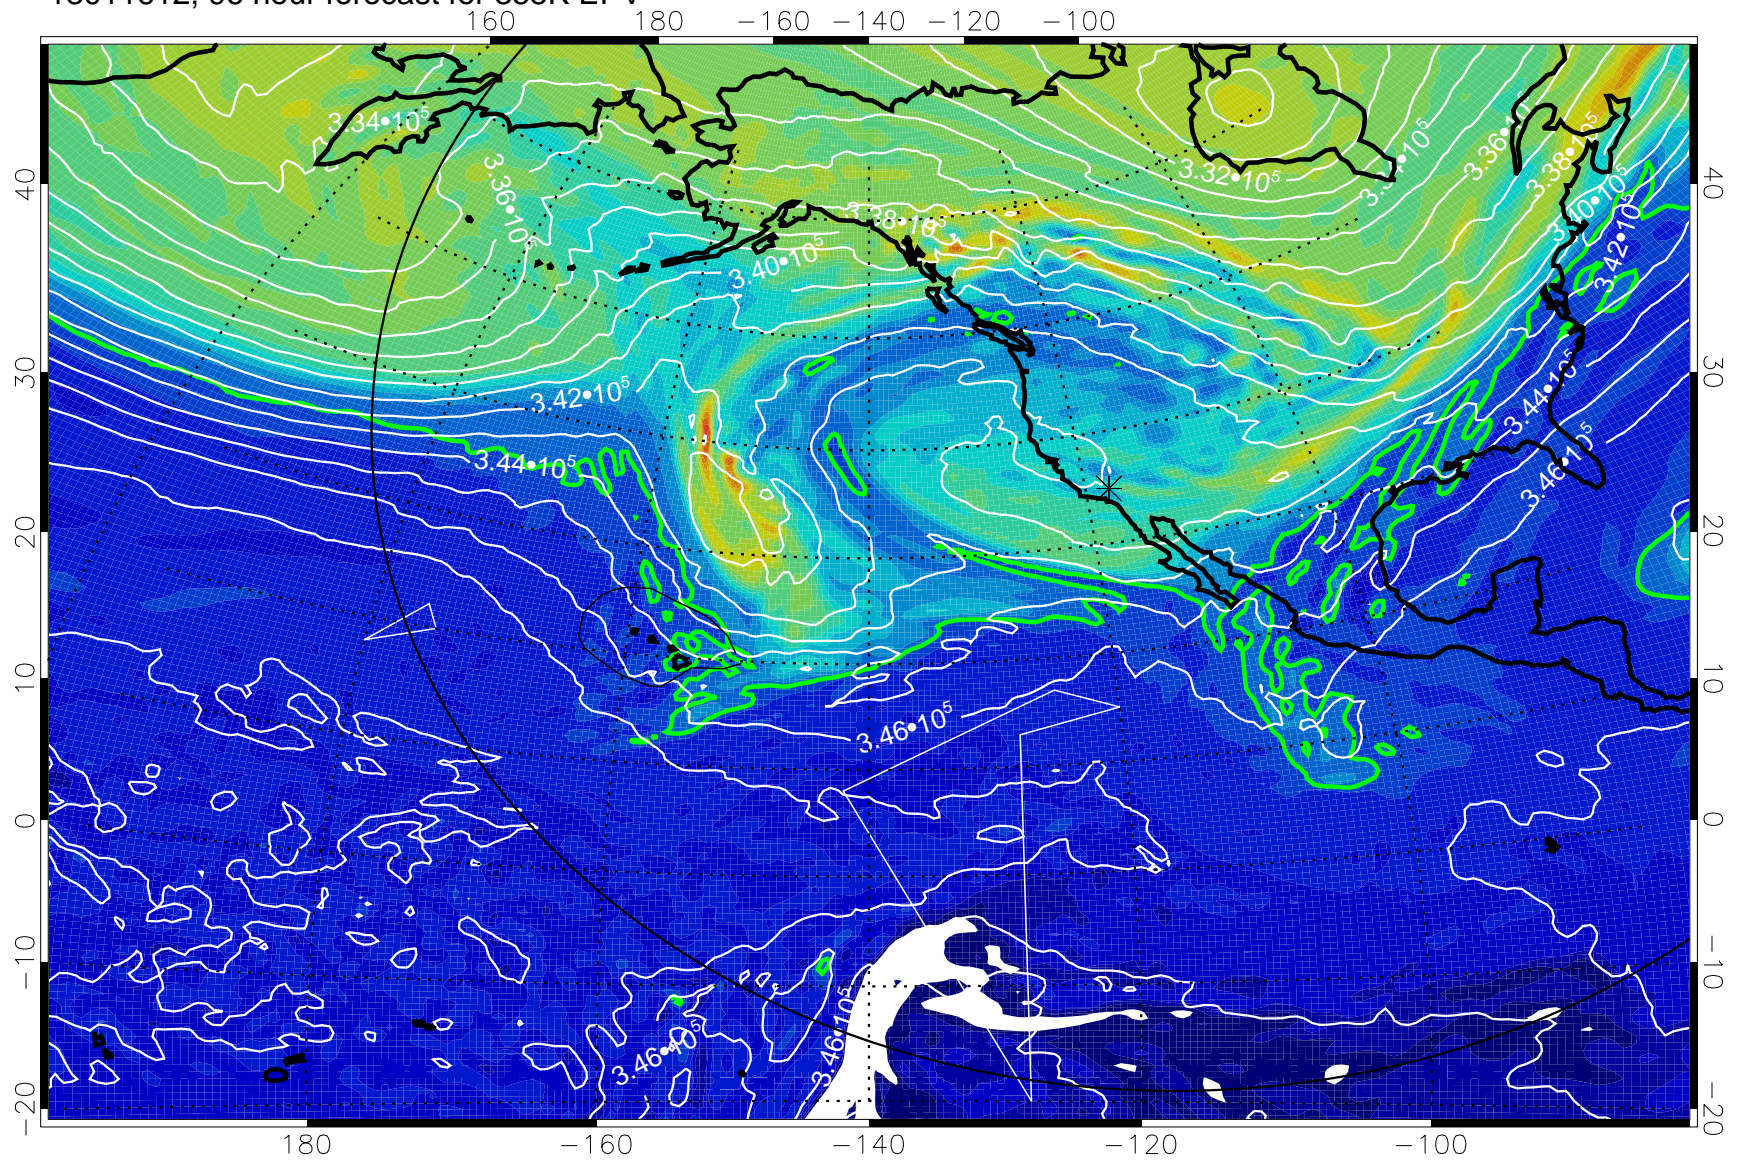

13011512, 72 hour forecast for 355K EPV

355K Montgomery Streamfunction, white  
EPV Tropopause (2 PVU) Position  
Range ring of 6000 km -- 19 hours GH round trip

13011518, 78 hour forecast for 355K EPV

355K Montgomery Streamfunction, white  
EPV Tropopause (2 PVU) Position  
Range ring of 6000 km -- 19 hours GH round trip

13011600, 84 hour forecast for 355K EPV

355K Montgomery Streamfunction, white  
EPV Tropopause (2 PVU) Position  
Range ring of 6000 km -- 19 hours GH round trip

13011606, 90 hour forecast for 355K EPV

0  $5.0 \cdot 10^{-6}$   $1.0 \cdot 10^{-5}$   $1.5 \cdot 10^{-5}$   
PVU

355K Montgomery Streamfunction, white  
EPV Tropopause (2 PVU) Position  
Range ring of 6000 km -- 19 hours GH round trip

13011612, 96 hour forecast for 355K EPV

355K Montgomery Streamfunction, white  
EPV Tropopause (2 PVU) Position  
Range ring of 6000 km -- 19 hours GH round trip

13011618, 102 hour forecast for 355K EPV

160 180 -160 -140 -120 -100

0 5.0•10<sup>-6</sup> 1.0•10<sup>-5</sup> 1.5•10<sup>-5</sup>  
PVU

355K Montgomery Streamfunction, white  
EPV Tropopause (2 PVU) Position  
Range ring of 6000 km -- 19 hours GH round trip