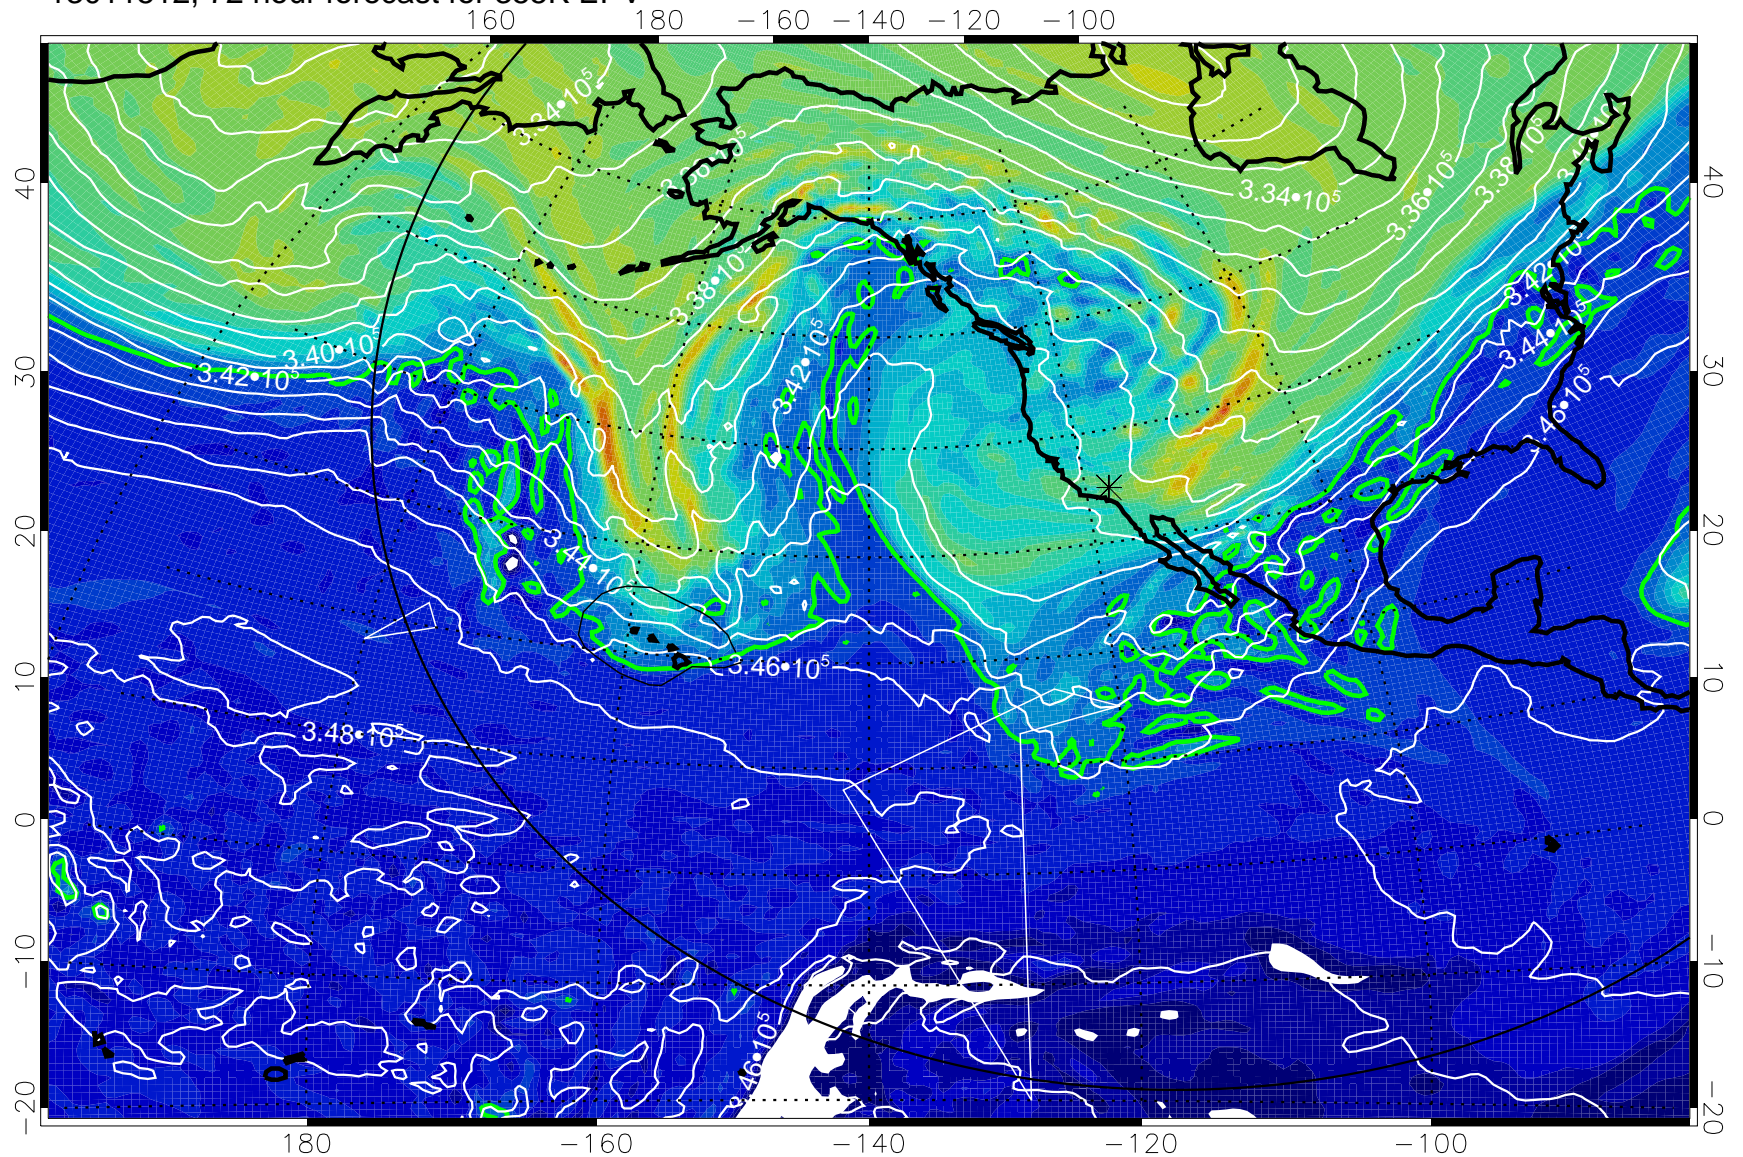

13011412, 48 hour forecast for 355K EPV

355K Montgomery Streamfunction, white  
EPV Tropopause (2 PVU) Position  
Range ring of 6000 km -- 19 hours GH round trip

13011418, 54 hour forecast for 355K EPV

355K Montgomery Streamfunction, white  
EPV Tropopause (2 PVU) Position  
Range ring of 6000 km -- 19 hours GH round trip

13011500, 60 hour forecast for 355K EPV

355K Montgomery Streamfunction, white  
EPV Tropopause (2 PVU) Position  
Range ring of 6000 km -- 19 hours GH round trip

13011506, 66 hour forecast for 355K EPV

355K Montgomery Streamfunction, white  
EPV Tropopause (2 PVU) Position  
Range ring of 6000 km -- 19 hours GH round trip

13011512, 72 hour forecast for 355K EPV

355K Montgomery Streamfunction, white  
EPV Tropopause (2 PVU) Position  
Range ring of 6000 km -- 19 hours GH round trip

13011518, 78 hour forecast for 355K EPV

355K Montgomery Streamfunction, white  
EPV Tropopause (2 PVU) Position  
Range ring of 6000 km -- 19 hours GH round trip

13011600, 84 hour forecast for 355K EPV

355K Montgomery Streamfunction, white  
EPV Tropopause (2 PVU) Position  
Range ring of 6000 km -- 19 hours GH round trip

13011606, 90 hour forecast for 355K EPV

0  $5.0 \cdot 10^{-6}$   $1.0 \cdot 10^{-5}$   $1.5 \cdot 10^{-5}$   
PVU