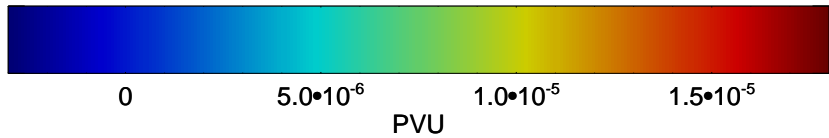

13011418, 54 hour forecast for 355K EPV

355K Montgomery Streamfunction, white
EPV Tropopause (2 PVU) Position
Range ring of 6000 km -- 19 hours GH round trip