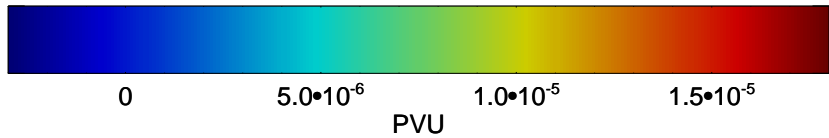

13011518, 78 hour forecast for 355K EPV

355K Montgomery Streamfunction, white
EPV Tropopause (2 PVU) Position
Range ring of 6000 km -- 19 hours GH round trip