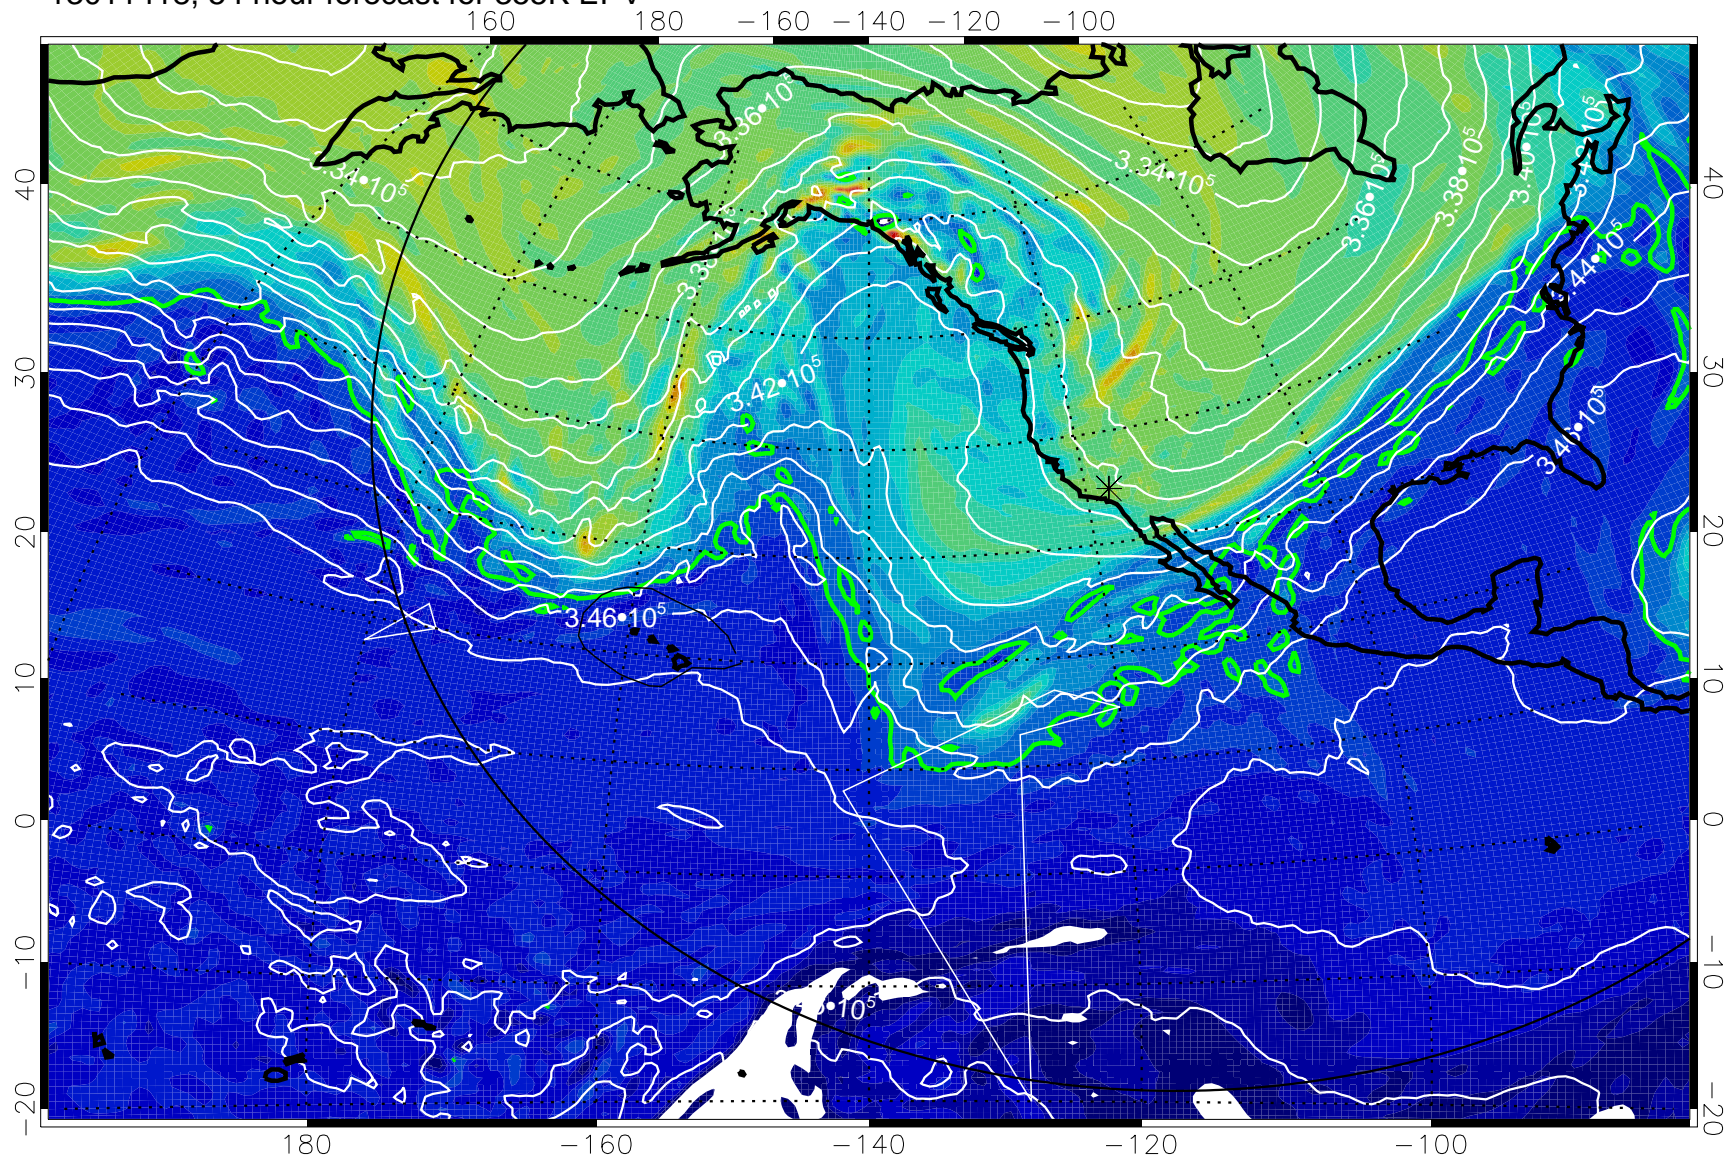

13011400, 36 hour forecast for 355K EPV

160 180 -160 -140 -120 -100

355K Montgomery Streamfunction, white  
EPV Tropopause (2 PVU) Position  
Range ring of 6000 km -- 19 hours GH round trip

13011406, 42 hour forecast for 355K EPV

160 180 -160 -140 -120 -100

0  $5.0 \cdot 10^{-6}$   $1.0 \cdot 10^{-5}$   $1.5 \cdot 10^{-5}$   
PVU

355K Montgomery Streamfunction, white  
EPV Tropopause (2 PVU) Position  
Range ring of 6000 km -- 19 hours GH round trip

13011412, 48 hour forecast for 355K EPV

355K Montgomery Streamfunction, white  
EPV Tropopause (2 PVU) Position  
Range ring of 6000 km -- 19 hours GH round trip

13011418, 54 hour forecast for 355K EPV

355K Montgomery Streamfunction, white  
EPV Tropopause (2 PVU) Position  
Range ring of 6000 km -- 19 hours GH round trip

13011500, 60 hour forecast for 355K EPV

355K Montgomery Streamfunction, white  
EPV Tropopause (2 PVU) Position  
Range ring of 6000 km -- 19 hours GH round trip

13011506, 66 hour forecast for 355K EPV

355K Montgomery Streamfunction, white  
EPV Tropopause (2 PVU) Position  
Range ring of 6000 km -- 19 hours GH round trip