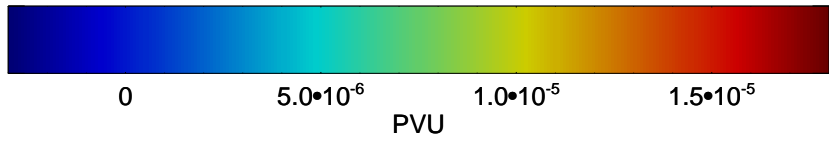

13011512, 72 hour forecast for 355K EPV

355K Montgomery Streamfunction, white
EPV Tropopause (2 PVU) Position
Range ring of 6000 km -- 19 hours GH round trip