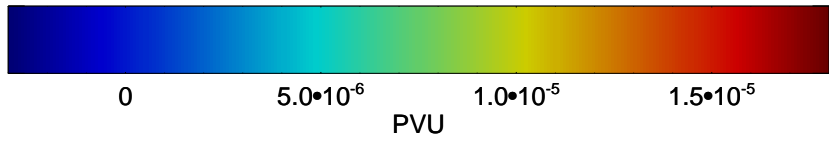

13011312, 24 hour forecast for 355K EPV

355K Montgomery Streamfunction, white
EPV Tropopause (2 PVU) Position
Range ring of 6000 km -- 19 hours GH round trip