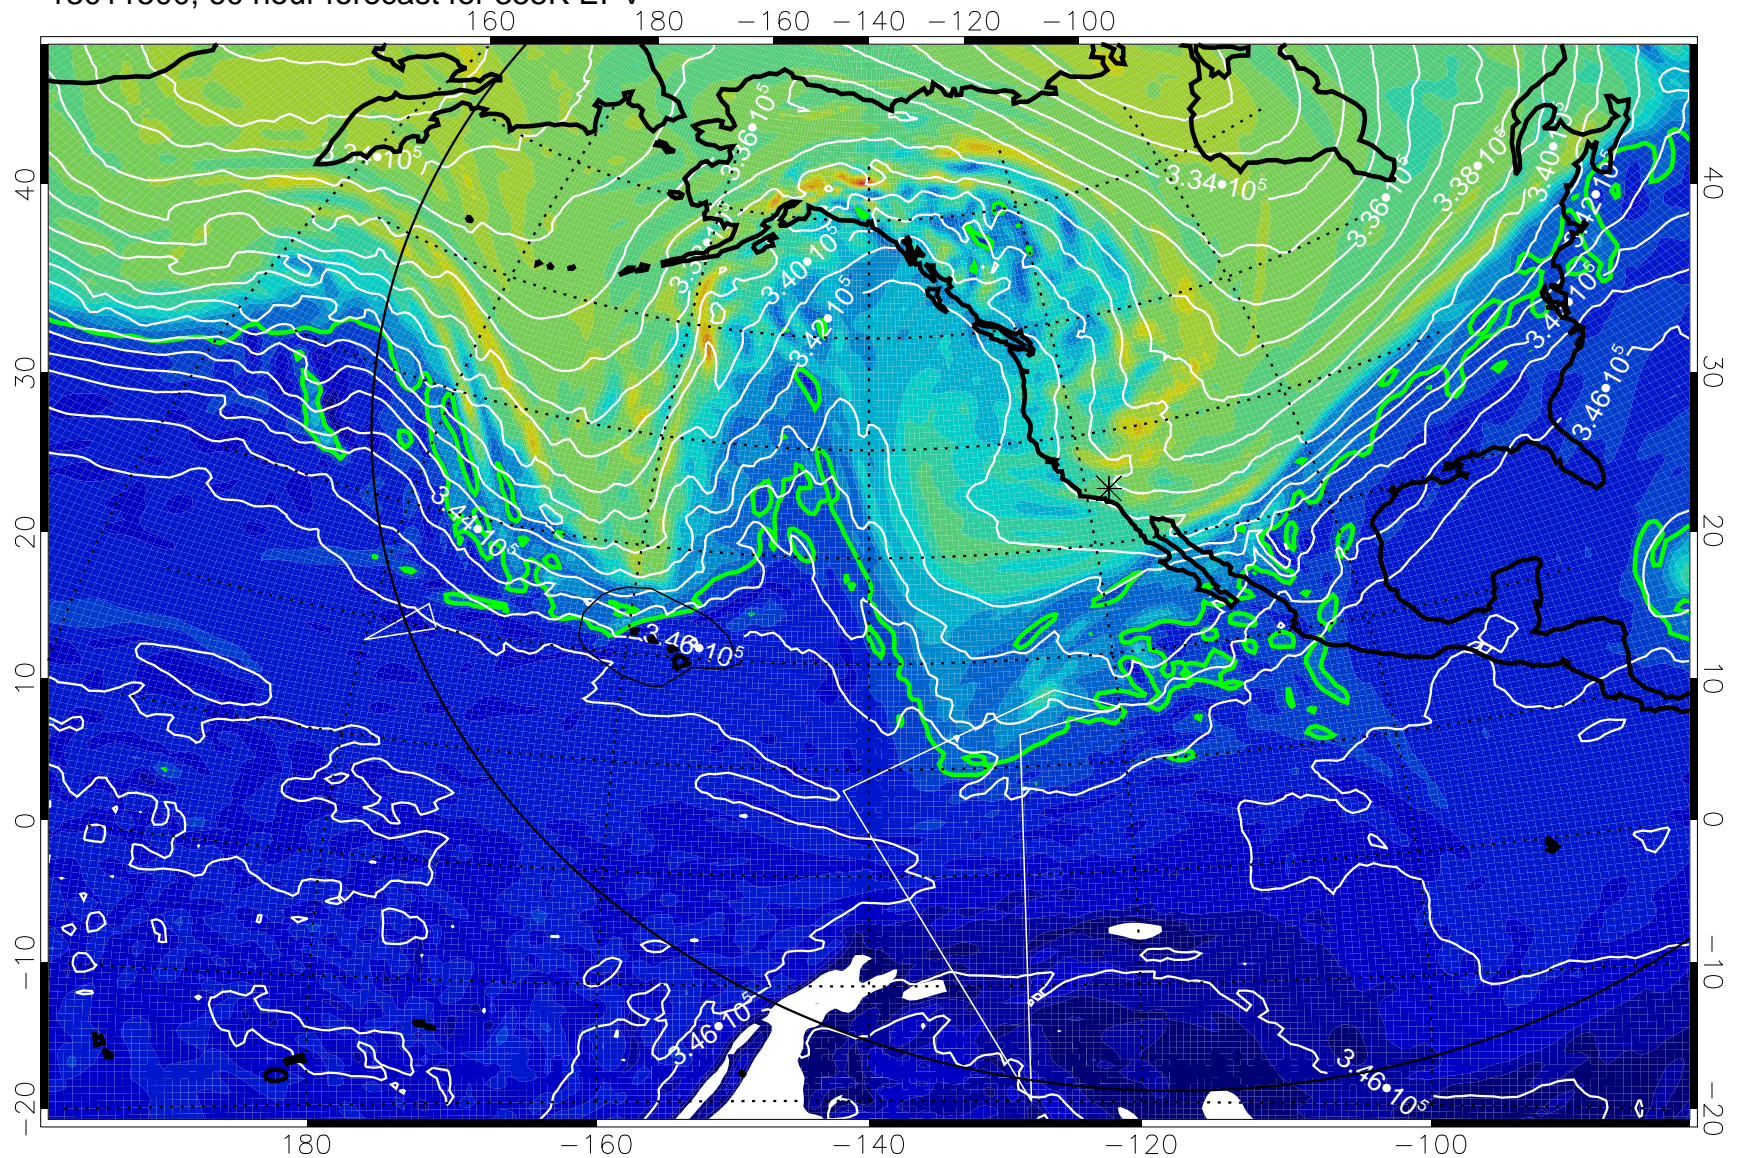

160 180 -160 -140 -120 -100

0  $5.0 \cdot 10^{-6}$   $1.0 \cdot 10^{-5}$   $1.5 \cdot 10^{-5}$   
PVU

355K Montgomery Streamfunction, white  
EPV Tropopause (2 PVU) Position  
Range ring of 6000 km -- 19 hours GH round trip

13011412, 48 hour forecast for 355K EPV

355K Montgomery Streamfunction, white  
EPV Tropopause (2 PVU) Position  
Range ring of 6000 km -- 19 hours GH round trip

13011418, 54 hour forecast for 355K EPV

355K Montgomery Streamfunction, white  
EPV Tropopause (2 PVU) Position  
Range ring of 6000 km -- 19 hours GH round trip

13011500, 60 hour forecast for 355K EPV

355K Montgomery Streamfunction, white  
EPV Tropopause (2 PVU) Position  
Range ring of 6000 km -- 19 hours GH round trip

13011506, 66 hour forecast for 355K EPV

355K Montgomery Streamfunction, white  
EPV Tropopause (2 PVU) Position  
Range ring of 6000 km -- 19 hours GH round trip

13011512, 72 hour forecast for 355K EPV

355K Montgomery Streamfunction, white  
EPV Tropopause (2 PVU) Position  
Range ring of 6000 km -- 19 hours GH round trip

13011518, 78 hour forecast for 355K EPV

355K Montgomery Streamfunction, white  
EPV Tropopause (2 PVU) Position  
Range ring of 6000 km -- 19 hours GH round trip