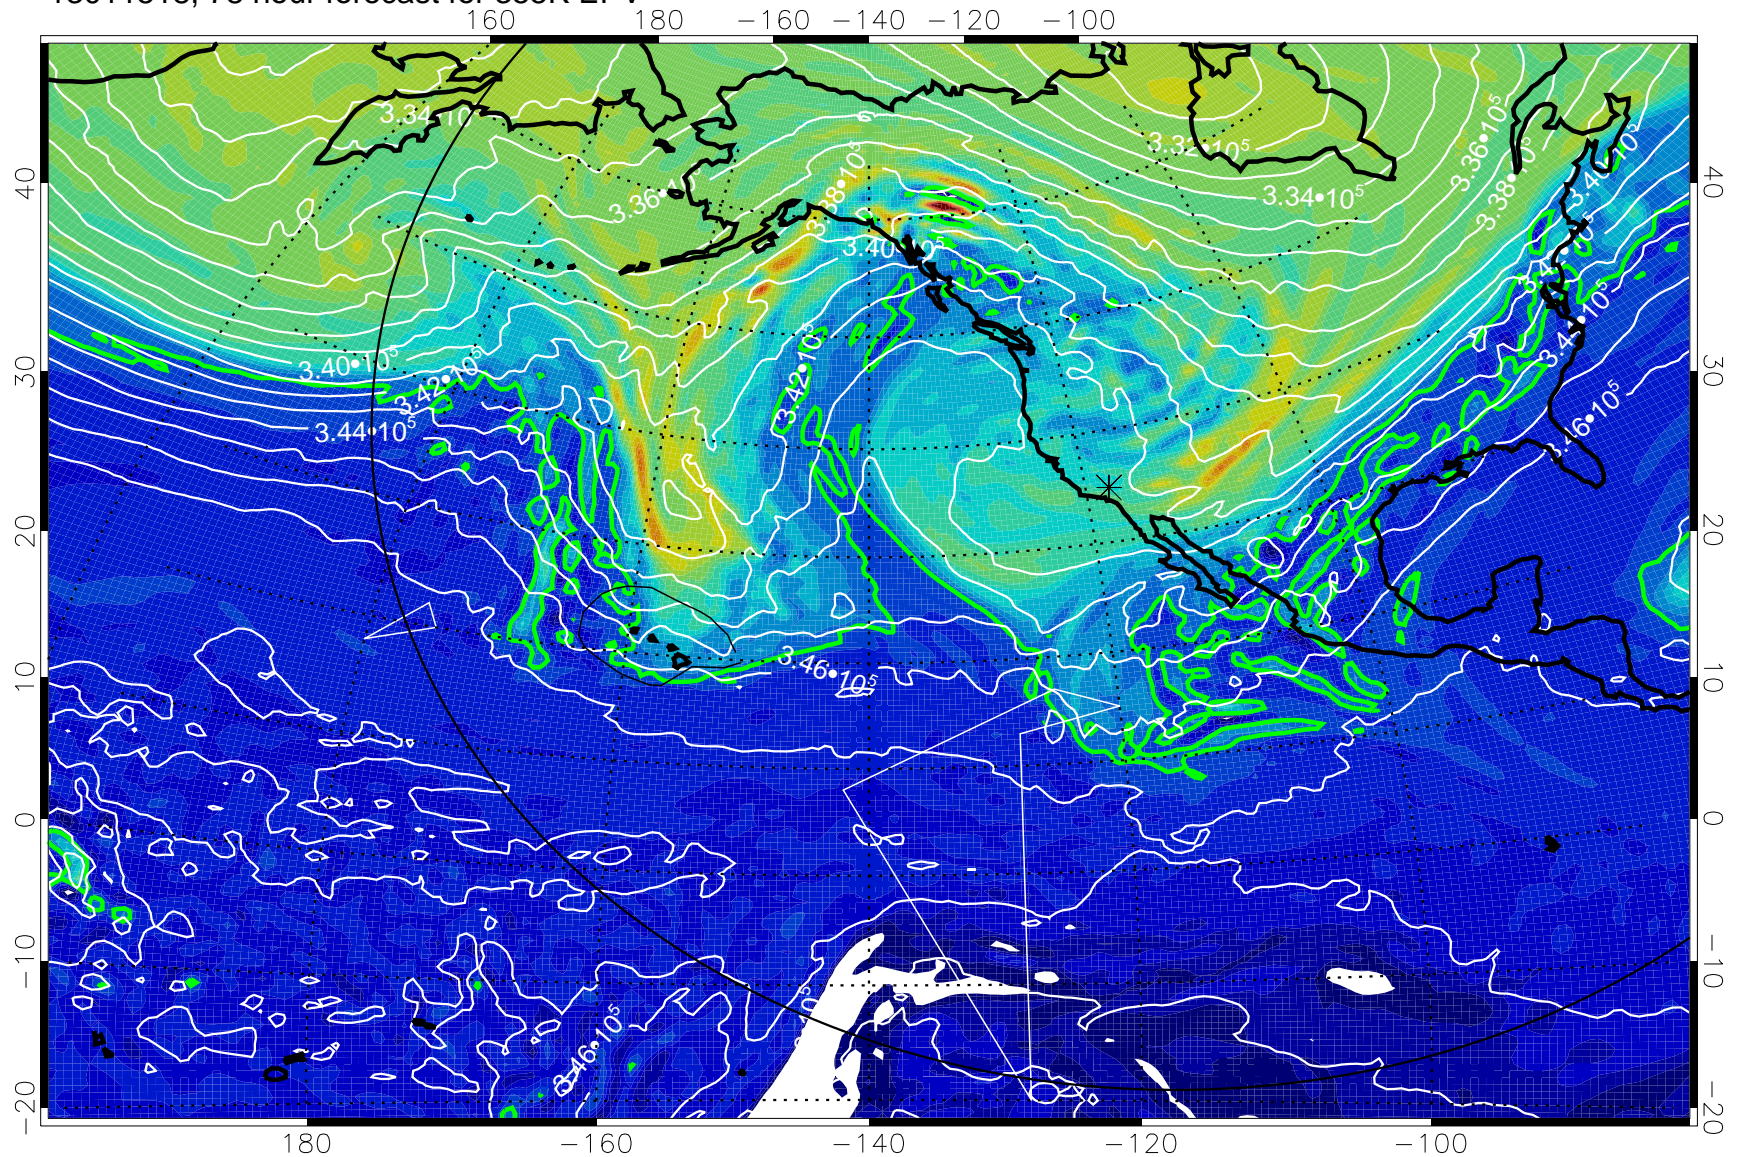

13011412, 48 hour forecast for 355K EPV

355K Montgomery Streamfunction, white  
EPV Tropopause (2 PVU) Position  
Range ring of 6000 km -- 19 hours GH round trip

13011418, 54 hour forecast for 355K EPV

355K Montgomery Streamfunction, white  
EPV Tropopause (2 PVU) Position  
Range ring of 6000 km -- 19 hours GH round trip

13011500, 60 hour forecast for 355K EPV

355K Montgomery Streamfunction, white  
EPV Tropopause (2 PVU) Position  
Range ring of 6000 km -- 19 hours GH round trip

13011506, 66 hour forecast for 355K EPV

355K Montgomery Streamfunction, white  
EPV Tropopause (2 PVU) Position  
Range ring of 6000 km -- 19 hours GH round trip

13011512, 72 hour forecast for 355K EPV

355K Montgomery Streamfunction, white  
EPV Tropopause (2 PVU) Position  
Range ring of 6000 km -- 19 hours GH round trip

13011518, 78 hour forecast for 355K EPV

355K Montgomery Streamfunction, white  
EPV Tropopause (2 PVU) Position  
Range ring of 6000 km -- 19 hours GH round trip

13011600, 84 hour forecast for 355K EPV

355K Montgomery Streamfunction, white  
EPV Tropopause (2 PVU) Position  
Range ring of 6000 km -- 19 hours GH round trip

13011606, 90 hour forecast for 355K EPV

0  $5.0 \cdot 10^{-6}$   $1.0 \cdot 10^{-5}$   $1.5 \cdot 10^{-5}$   
PVU