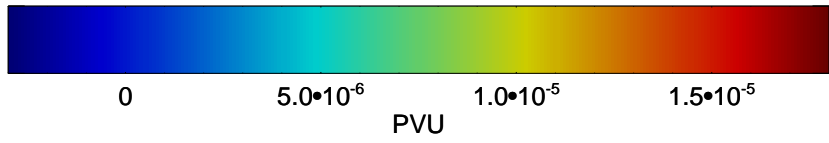

13011600, 84 hour forecast for 355K EPV

355K Montgomery Streamfunction, white
EPV Tropopause (2 PVU) Position
Range ring of 6000 km -- 19 hours GH round trip