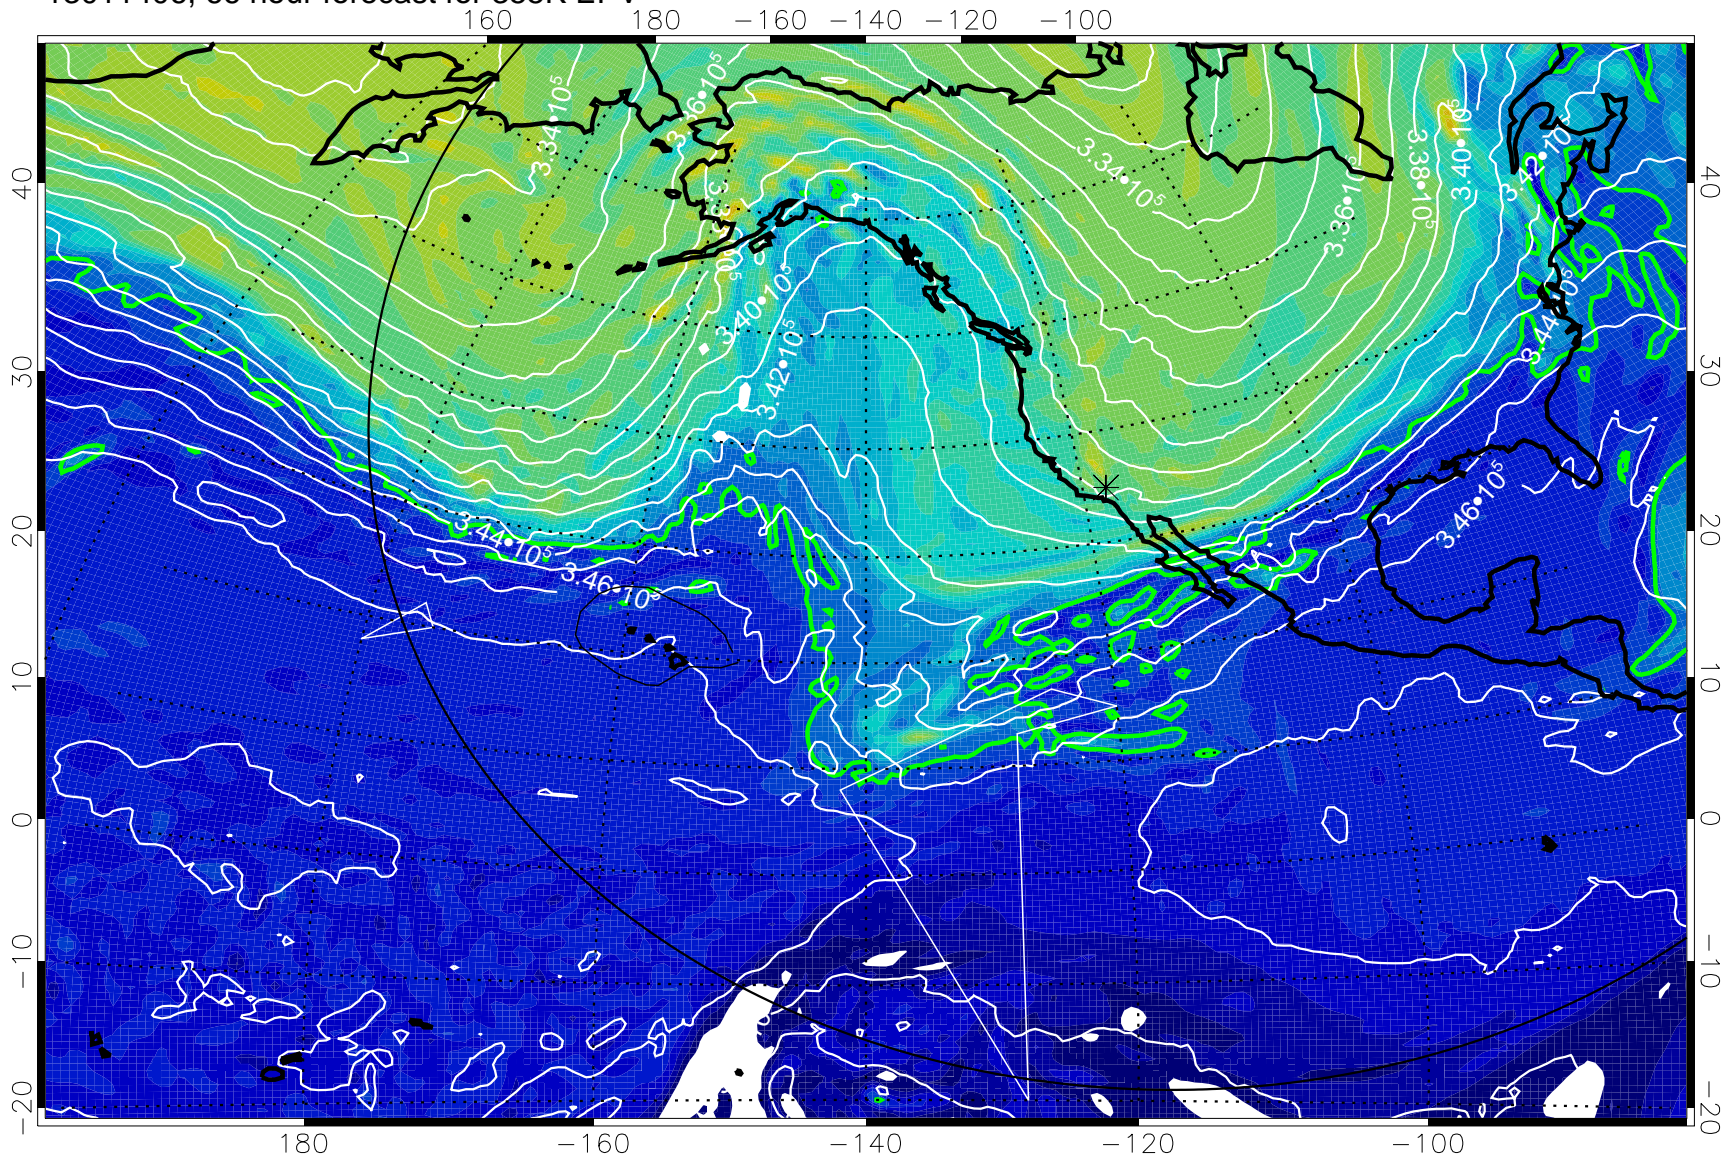

13011312, 48 hour forecast for 355K EPV

355K Montgomery Streamfunction, white  
EPV Tropopause (2 PVU) Position  
Range ring of 6000 km -- 19 hours GH round trip

13011318, 54 hour forecast for 355K EPV

355K Montgomery Streamfunction, white  
EPV Tropopause (2 PVU) Position  
Range ring of 6000 km -- 19 hours GH round trip

13011400, 60 hour forecast for 355K EPV

160 180 -160 -140 -120 -100

0  $5.0 \cdot 10^{-6}$   $1.0 \cdot 10^{-5}$   $1.5 \cdot 10^{-5}$   
PVU

355K Montgomery Streamfunction, white  
EPV Tropopause (2 PVU) Position  
Range ring of 6000 km -- 19 hours GH round trip

13011406, 66 hour forecast for 355K EPV

355K Montgomery Streamfunction, white  
EPV Tropopause (2 PVU) Position  
Range ring of 6000 km -- 19 hours GH round trip

13011412, 72 hour forecast for 355K EPV

355K Montgomery Streamfunction, white  
EPV Tropopause (2 PVU) Position  
Range ring of 6000 km -- 19 hours GH round trip

13011418, 78 hour forecast for 355K EPV

355K Montgomery Streamfunction, white  
EPV Tropopause (2 PVU) Position  
Range ring of 6000 km -- 19 hours GH round trip

13011500, 84 hour forecast for 355K EPV

355K Montgomery Streamfunction, white  
EPV Tropopause (2 PVU) Position  
Range ring of 6000 km -- 19 hours GH round trip