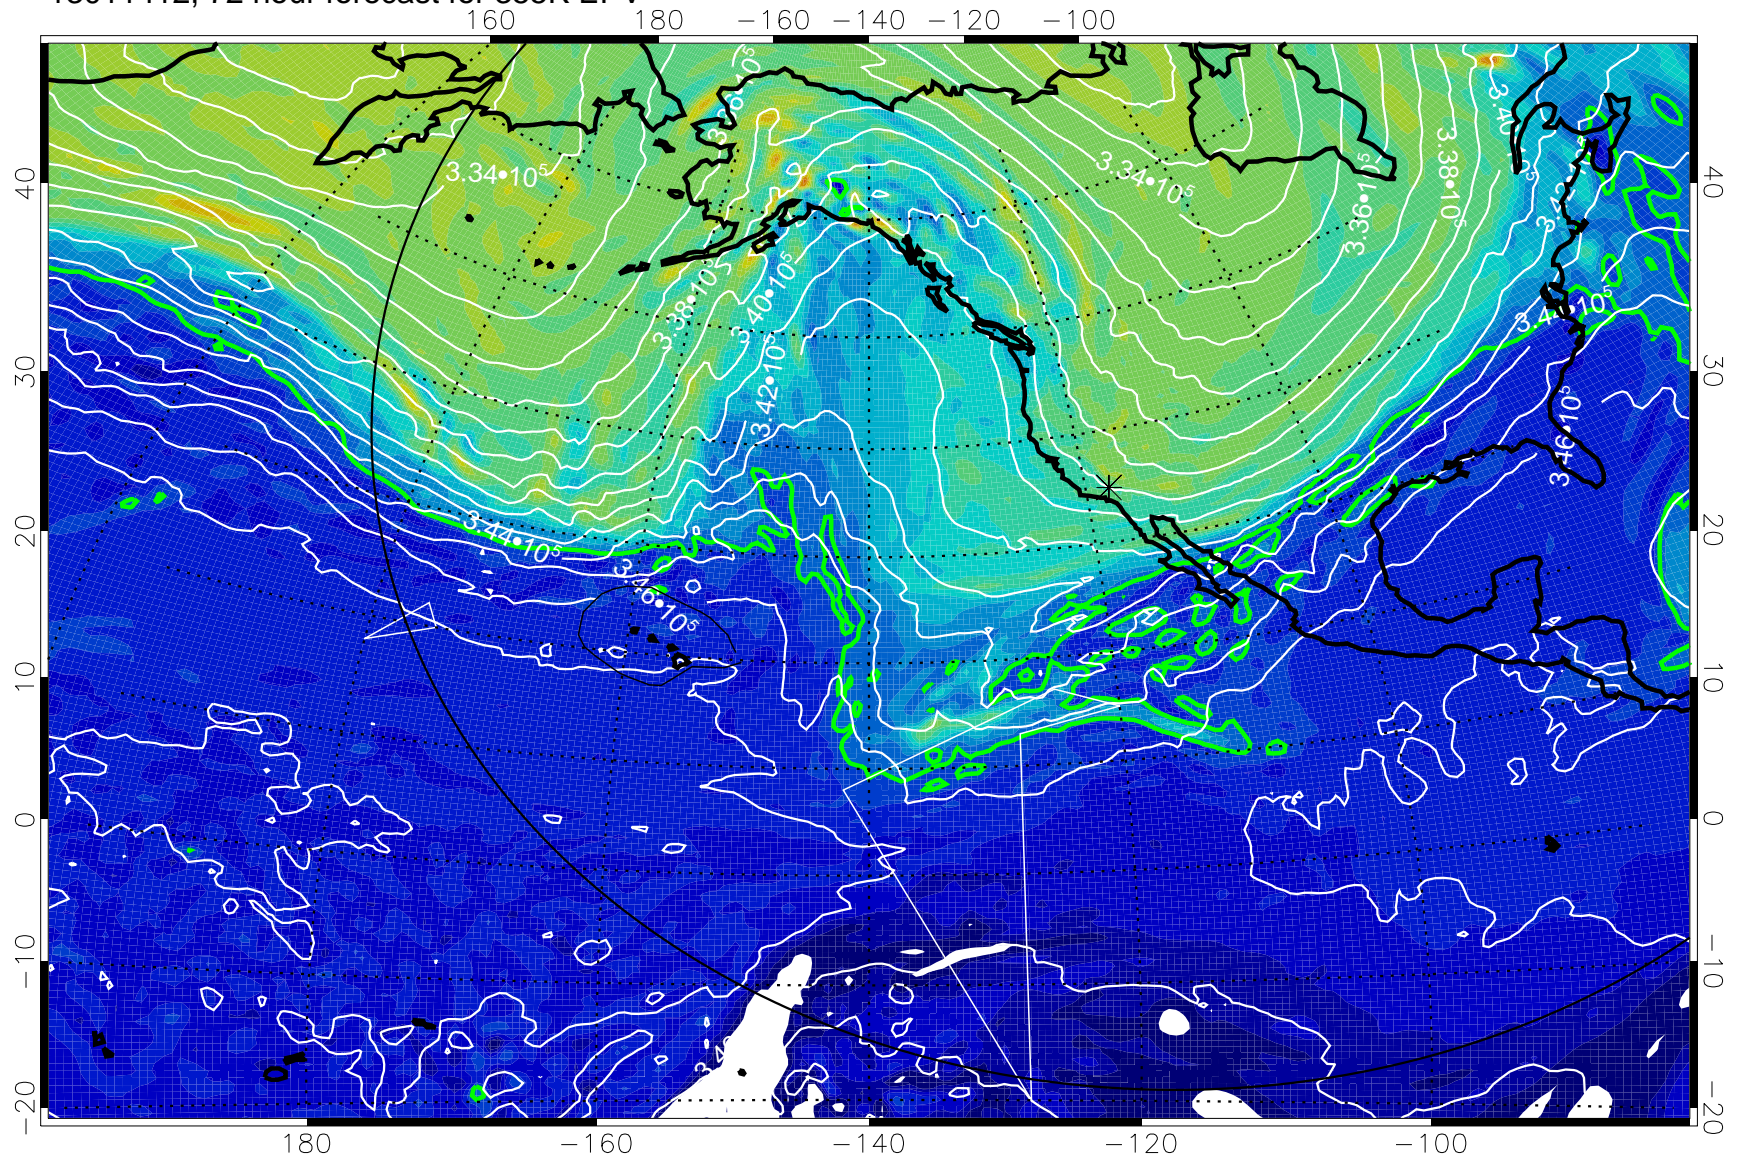

13011312, 48 hour forecast for 355K EPV

355K Montgomery Streamfunction, white  
EPV Tropopause (2 PVU) Position  
Range ring of 6000 km -- 19 hours GH round trip

13011318, 54 hour forecast for 355K EPV

355K Montgomery Streamfunction, white  
EPV Tropopause (2 PVU) Position  
Range ring of 6000 km -- 19 hours GH round trip

13011400, 60 hour forecast for 355K EPV

160 180 -160 -140 -120 -100

0  $5.0 \cdot 10^{-6}$   $1.0 \cdot 10^{-5}$   $1.5 \cdot 10^{-5}$   
PVU

355K Montgomery Streamfunction, white  
EPV Tropopause (2 PVU) Position  
Range ring of 6000 km -- 19 hours GH round trip

13011406, 66 hour forecast for 355K EPV

355K Montgomery Streamfunction, white  
EPV Tropopause (2 PVU) Position  
Range ring of 6000 km -- 19 hours GH round trip

13011412, 72 hour forecast for 355K EPV

355K Montgomery Streamfunction, white  
EPV Tropopause (2 PVU) Position  
Range ring of 6000 km -- 19 hours GH round trip

13011418, 78 hour forecast for 355K EPV

355K Montgomery Streamfunction, white  
EPV Tropopause (2 PVU) Position  
Range ring of 6000 km -- 19 hours GH round trip

13011500, 84 hour forecast for 355K EPV

355K Montgomery Streamfunction, white  
EPV Tropopause (2 PVU) Position  
Range ring of 6000 km -- 19 hours GH round trip