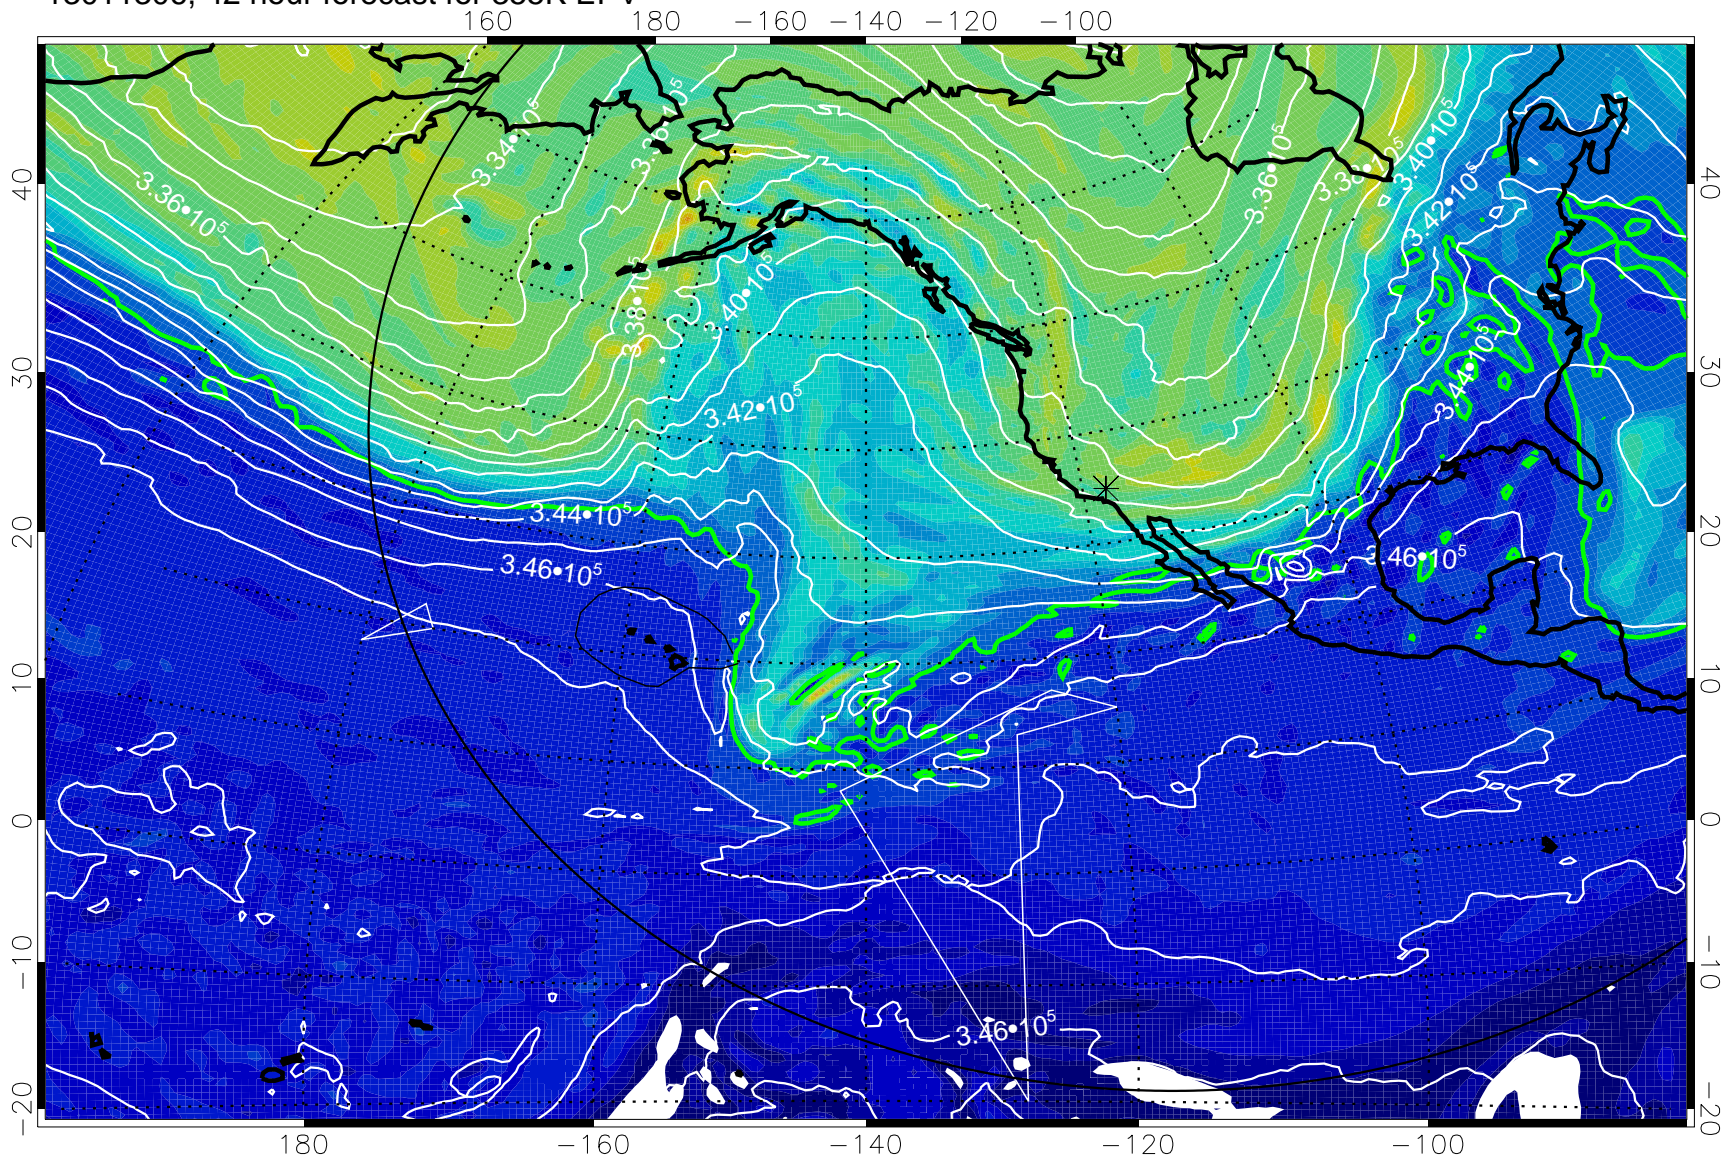

13011212, 24 hour forecast for 355K EPV

160 180 -160 -140 -120 -100

355K Montgomery Streamfunction, white  
EPV Tropopause (2 PVU) Position  
Range ring of 6000 km -- 19 hours GH round trip

13011218, 30 hour forecast for 355K EPV

160 180 -160 -140 -120 -100

355K Montgomery Streamfunction, white  
EPV Tropopause (2 PVU) Position  
Range ring of 6000 km -- 19 hours GH round trip

13011300, 36 hour forecast for 355K EPV

0       $5.0 \cdot 10^{-6}$        $1.0 \cdot 10^{-5}$        $1.5 \cdot 10^{-5}$   
PVU

355K Montgomery Streamfunction, white  
EPV Tropopause (2 PVU) Position  
Range ring of 6000 km -- 19 hours GH round trip

13011306, 42 hour forecast for 355K EPV

355K Montgomery Streamfunction, white  
EPV Tropopause (2 PVU) Position  
Range ring of 6000 km -- 19 hours GH round trip

13011312, 48 hour forecast for 355K EPV

355K Montgomery Streamfunction, white  
EPV Tropopause (2 PVU) Position  
Range ring of 6000 km -- 19 hours GH round trip

13011318, 54 hour forecast for 355K EPV

355K Montgomery Streamfunction, white  
EPV Tropopause (2 PVU) Position  
Range ring of 6000 km -- 19 hours GH round trip