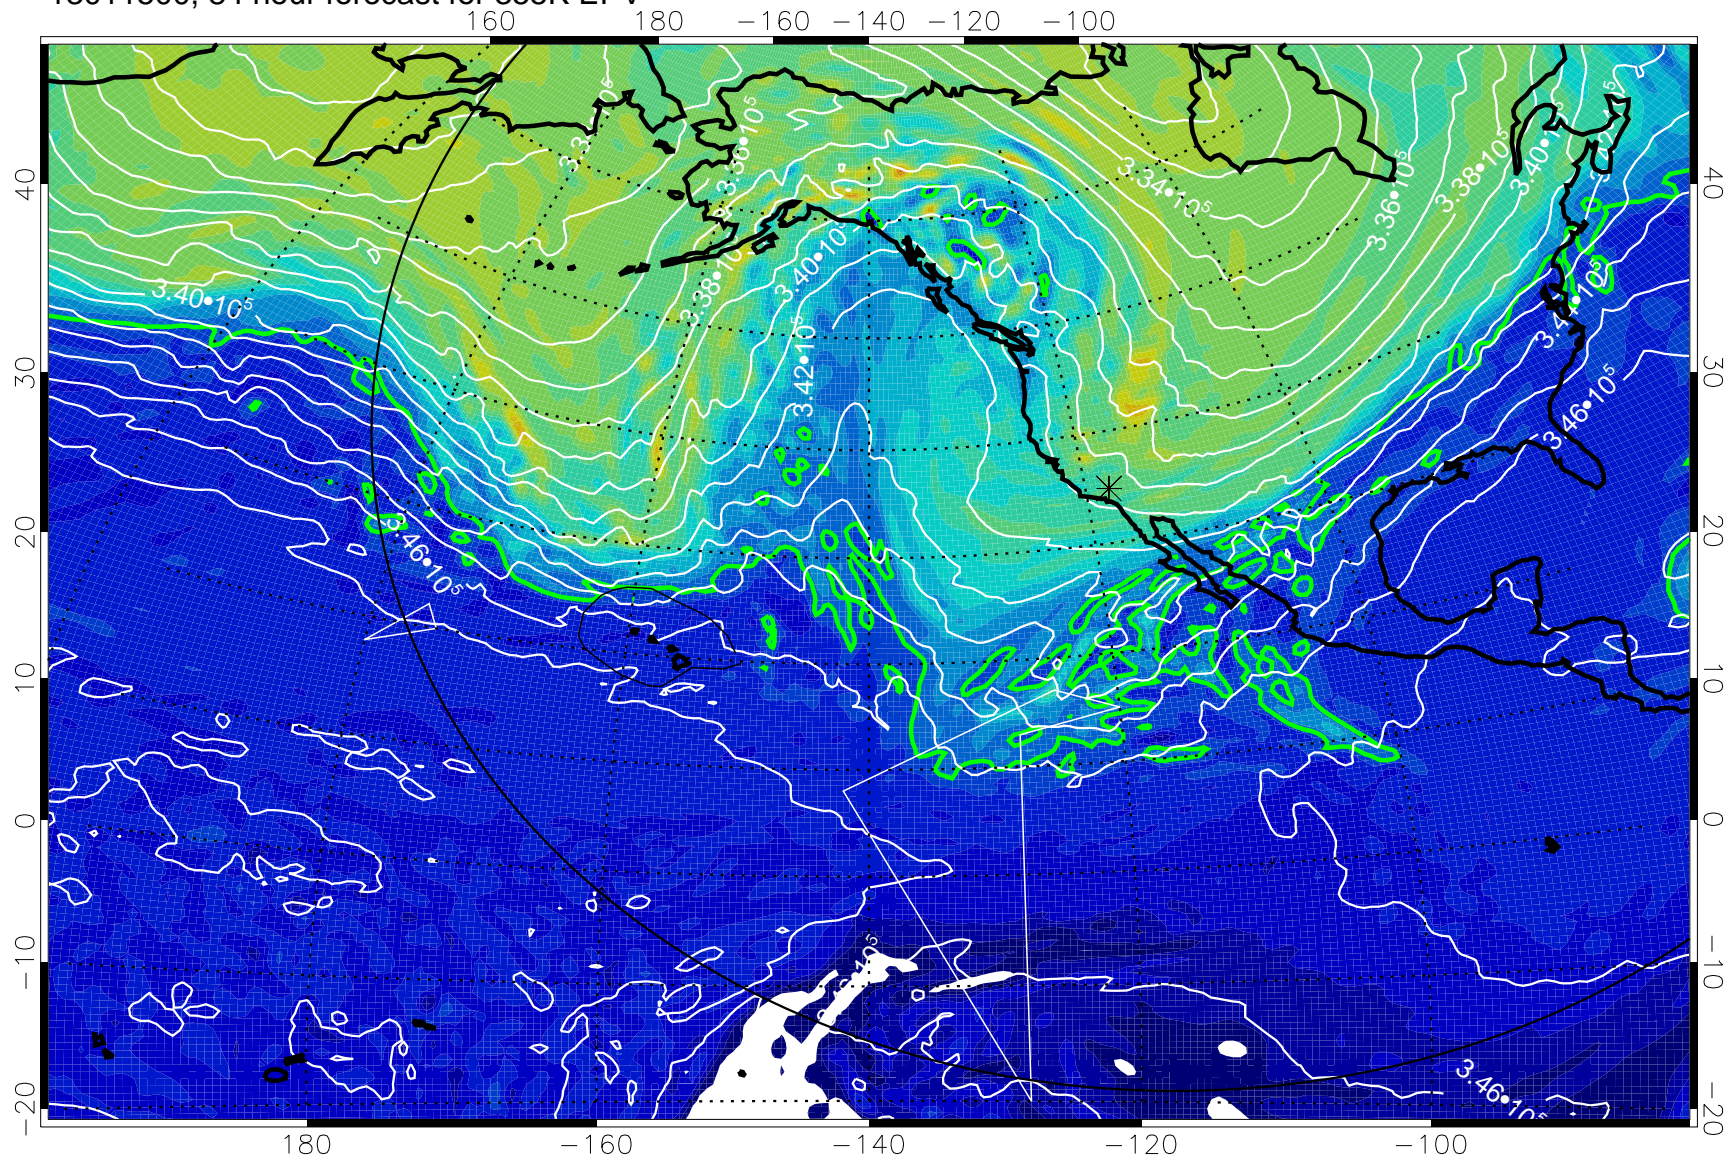

13011400, 60 hour forecast for 355K EPV

160 180 -160 -140 -120 -100

0  $5.0 \cdot 10^{-6}$   $1.0 \cdot 10^{-5}$   $1.5 \cdot 10^{-5}$   
PVU

355K Montgomery Streamfunction, white  
EPV Tropopause (2 PVU) Position  
Range ring of 6000 km -- 19 hours GH round trip

13011406, 66 hour forecast for 355K EPV

355K Montgomery Streamfunction, white  
EPV Tropopause (2 PVU) Position  
Range ring of 6000 km -- 19 hours GH round trip

13011412, 72 hour forecast for 355K EPV

355K Montgomery Streamfunction, white  
EPV Tropopause (2 PVU) Position  
Range ring of 6000 km -- 19 hours GH round trip

13011418, 78 hour forecast for 355K EPV

355K Montgomery Streamfunction, white  
EPV Tropopause (2 PVU) Position  
Range ring of 6000 km -- 19 hours GH round trip

13011500, 84 hour forecast for 355K EPV

355K Montgomery Streamfunction, white  
EPV Tropopause (2 PVU) Position  
Range ring of 6000 km -- 19 hours GH round trip

13011506, 90 hour forecast for 355K EPV

355K Montgomery Streamfunction, white  
EPV Tropopause (2 PVU) Position  
Range ring of 6000 km -- 19 hours GH round trip

13011512, 96 hour forecast for 355K EPV

355K Montgomery Streamfunction, white  
EPV Tropopause (2 PVU) Position  
Range ring of 6000 km -- 19 hours GH round trip