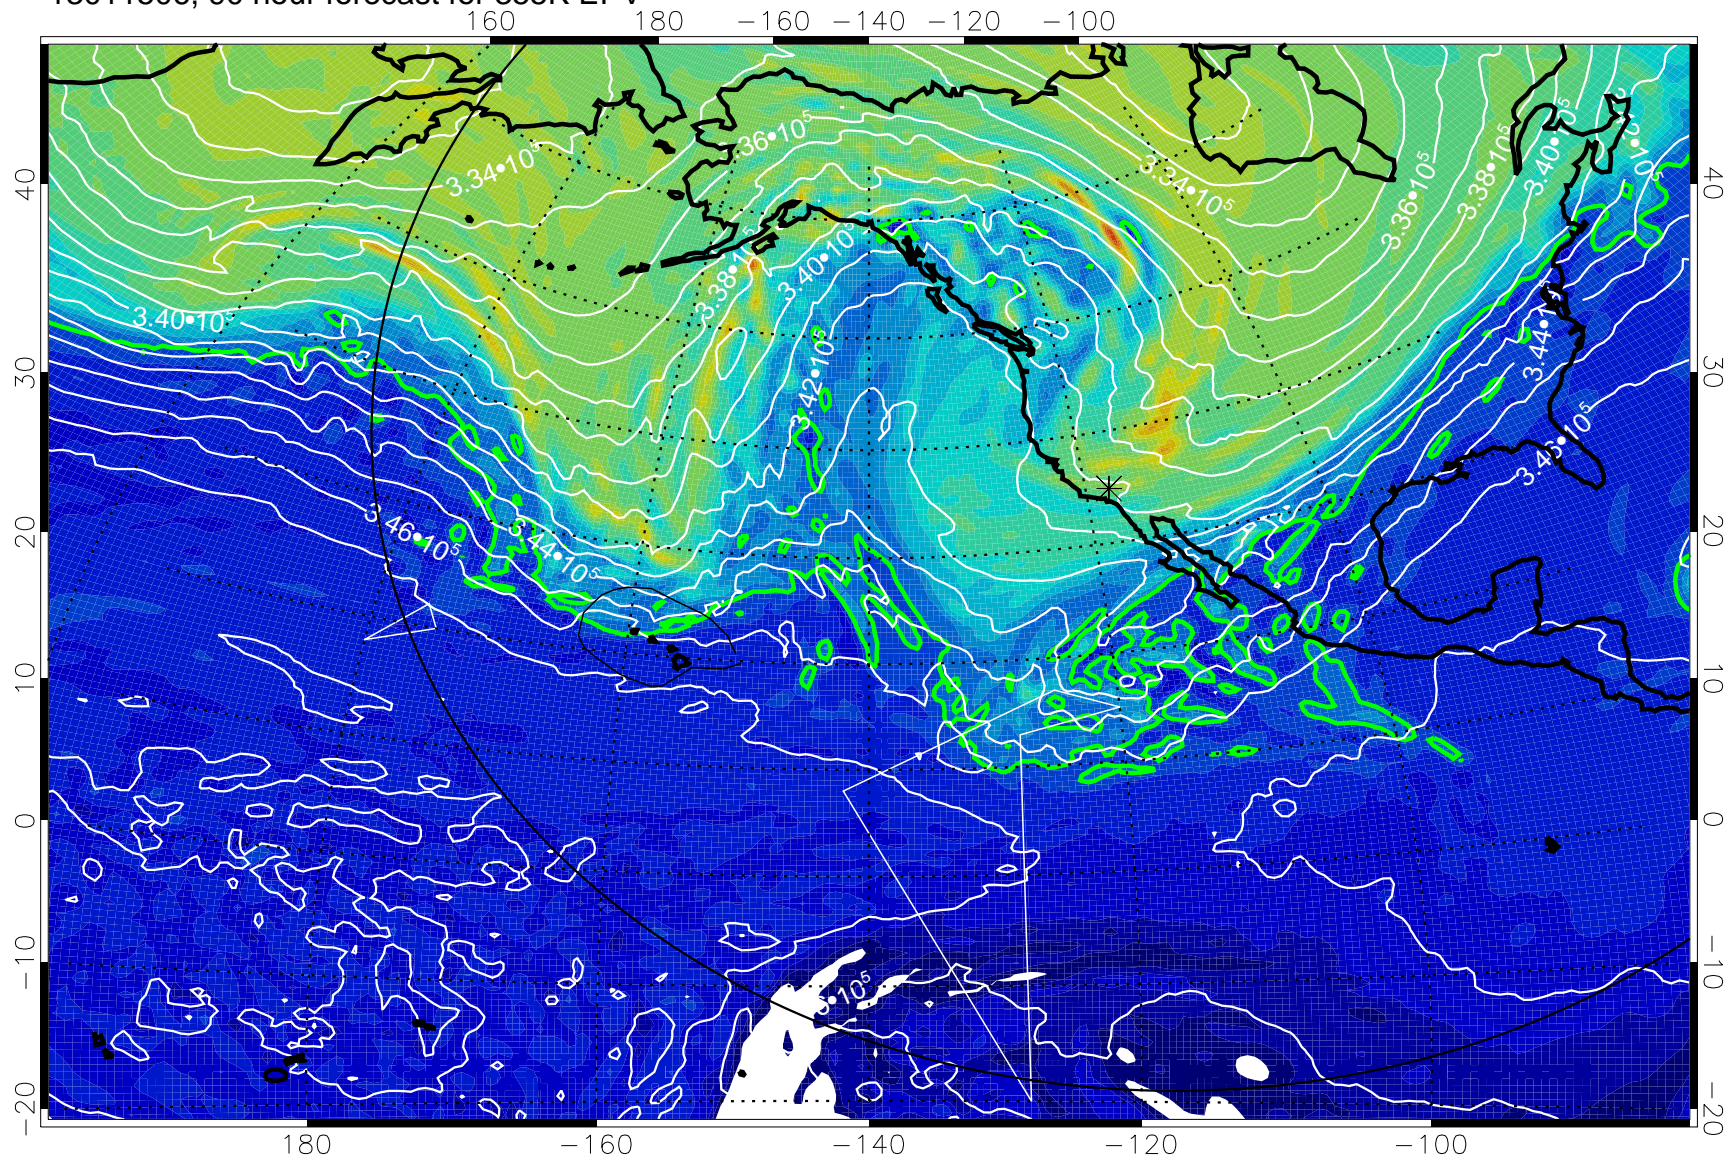

13011406, 66 hour forecast for 355K EPV

355K Montgomery Streamfunction, white  
EPV Tropopause (2 PVU) Position  
Range ring of 6000 km -- 19 hours GH round trip

13011412, 72 hour forecast for 355K EPV

355K Montgomery Streamfunction, white  
EPV Tropopause (2 PVU) Position  
Range ring of 6000 km -- 19 hours GH round trip

13011418, 78 hour forecast for 355K EPV

355K Montgomery Streamfunction, white  
EPV Tropopause (2 PVU) Position  
Range ring of 6000 km -- 19 hours GH round trip

13011500, 84 hour forecast for 355K EPV

355K Montgomery Streamfunction, white  
EPV Tropopause (2 PVU) Position  
Range ring of 6000 km -- 19 hours GH round trip

13011506, 90 hour forecast for 355K EPV

355K Montgomery Streamfunction, white  
EPV Tropopause (2 PVU) Position  
Range ring of 6000 km -- 19 hours GH round trip

13011512, 96 hour forecast for 355K EPV

355K Montgomery Streamfunction, white  
EPV Tropopause (2 PVU) Position  
Range ring of 6000 km -- 19 hours GH round trip

13011518, 102 hour forecast for 355K EPV

160 180 -160 -140 -120 -100

0  $5.0 \cdot 10^{-6}$   $1.0 \cdot 10^{-5}$   $1.5 \cdot 10^{-5}$   
PVU

355K Montgomery Streamfunction, white  
EPV Tropopause (2 PVU) Position  
Range ring of 6000 km -- 19 hours GH round trip