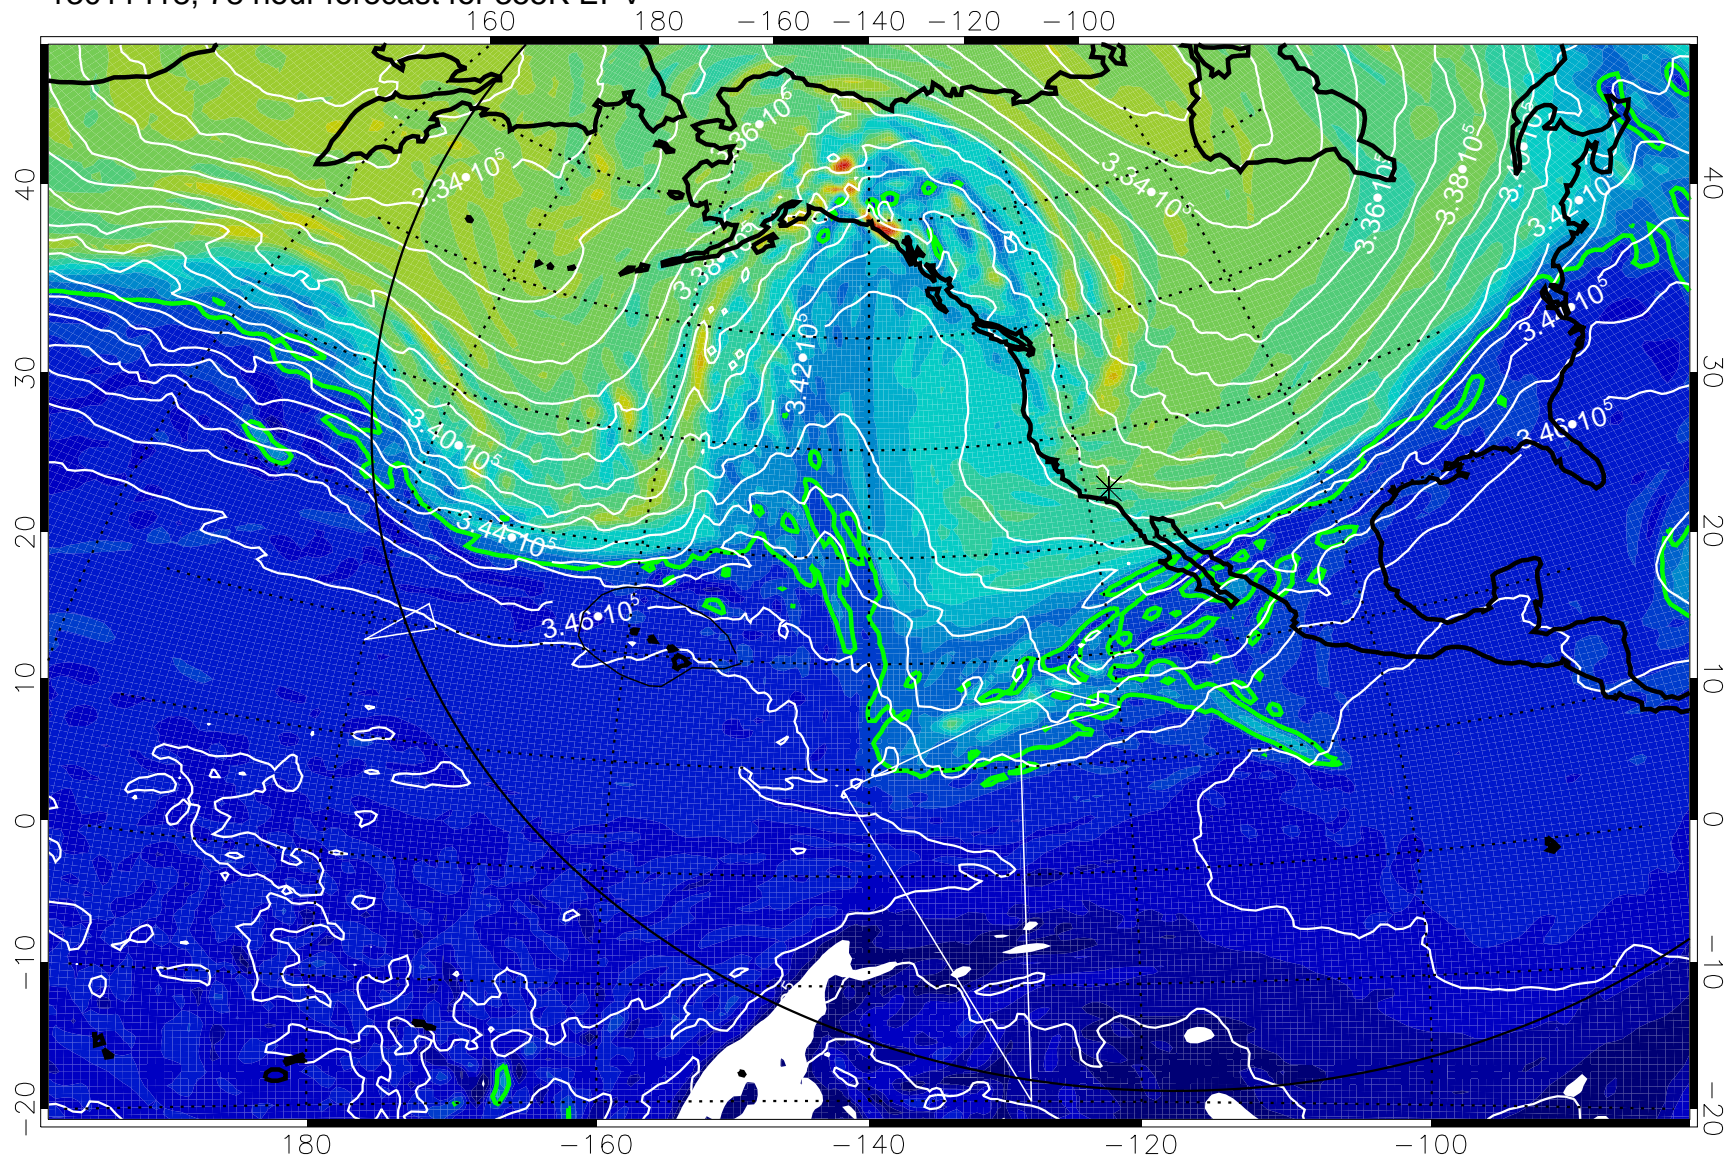

13011400, 60 hour forecast for 355K EPV

160 180 -160 -140 -120 -100

0  $5.0 \cdot 10^{-6}$   $1.0 \cdot 10^{-5}$   $1.5 \cdot 10^{-5}$   
PVU

355K Montgomery Streamfunction, white  
EPV Tropopause (2 PVU) Position  
Range ring of 6000 km -- 19 hours GH round trip

13011406, 66 hour forecast for 355K EPV

355K Montgomery Streamfunction, white  
EPV Tropopause (2 PVU) Position  
Range ring of 6000 km -- 19 hours GH round trip

13011412, 72 hour forecast for 355K EPV

355K Montgomery Streamfunction, white  
EPV Tropopause (2 PVU) Position  
Range ring of 6000 km -- 19 hours GH round trip

13011418, 78 hour forecast for 355K EPV

355K Montgomery Streamfunction, white  
EPV Tropopause (2 PVU) Position  
Range ring of 6000 km -- 19 hours GH round trip

13011500, 84 hour forecast for 355K EPV

355K Montgomery Streamfunction, white  
EPV Tropopause (2 PVU) Position  
Range ring of 6000 km -- 19 hours GH round trip

13011506, 90 hour forecast for 355K EPV

355K Montgomery Streamfunction, white  
EPV Tropopause (2 PVU) Position  
Range ring of 6000 km -- 19 hours GH round trip

13011512, 96 hour forecast for 355K EPV

355K Montgomery Streamfunction, white  
EPV Tropopause (2 PVU) Position  
Range ring of 6000 km -- 19 hours GH round trip