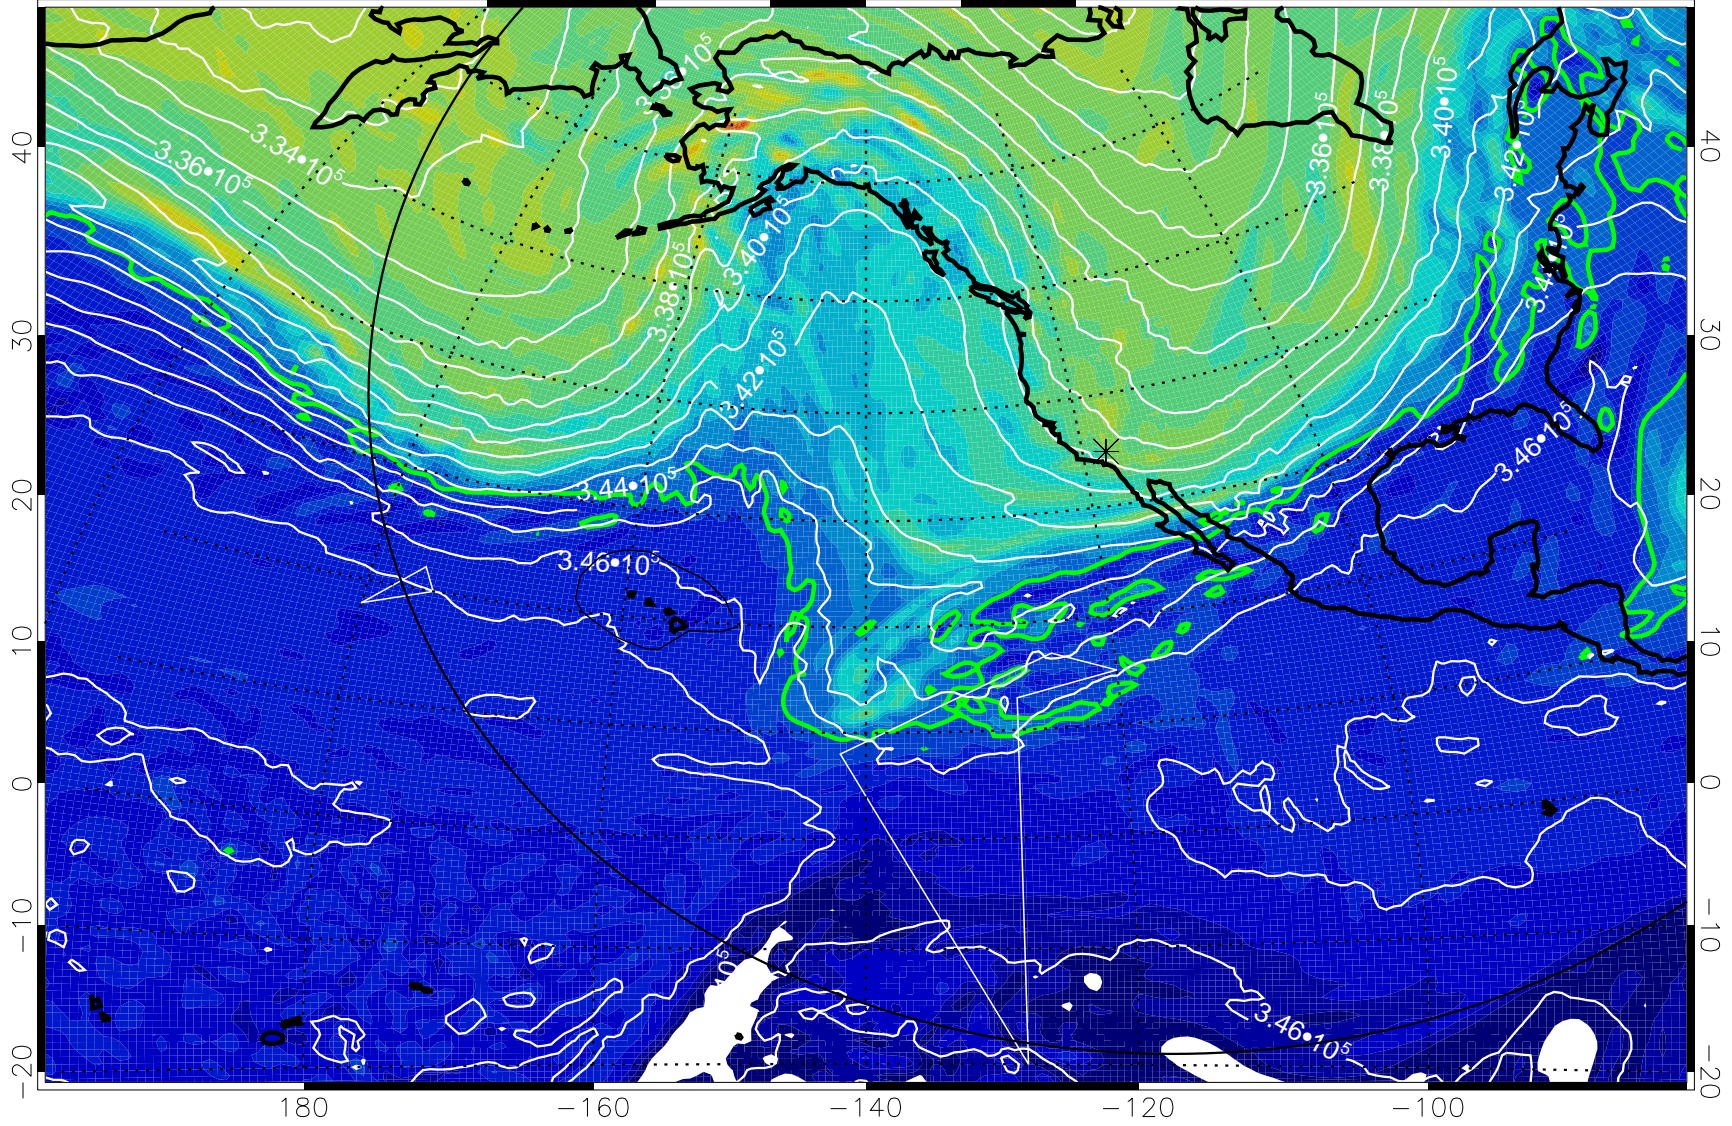

355K Montgomery Streamfunction, white  
EPV Tropopause (2 PVU) Position  
Range ring of 6000 km -- 19 hours GH round trip

13011306, 42 hour forecast for 355K EPV

355K Montgomery Streamfunction, white  
EPV Tropopause (2 PVU) Position  
Range ring of 6000 km -- 19 hours GH round trip

13011312, 48 hour forecast for 355K EPV

355K Montgomery Streamfunction, white  
EPV Tropopause (2 PVU) Position  
Range ring of 6000 km -- 19 hours GH round trip

13011318, 54 hour forecast for 355K EPV

355K Montgomery Streamfunction, white  
EPV Tropopause (2 PVU) Position  
Range ring of 6000 km -- 19 hours GH round trip

13011400, 60 hour forecast for 355K EPV

160 180 -160 -140 -120 -100

0  $5.0 \cdot 10^{-6}$   $1.0 \cdot 10^{-5}$   $1.5 \cdot 10^{-5}$   
PVU

355K Montgomery Streamfunction, white  
EPV Tropopause (2 PVU) Position  
Range ring of 6000 km -- 19 hours GH round trip

13011406, 66 hour forecast for 355K EPV

355K Montgomery Streamfunction, white  
EPV Tropopause (2 PVU) Position  
Range ring of 6000 km -- 19 hours GH round trip

13011412, 72 hour forecast for 355K EPV

355K Montgomery Streamfunction, white  
EPV Tropopause (2 PVU) Position  
Range ring of 6000 km -- 19 hours GH round trip