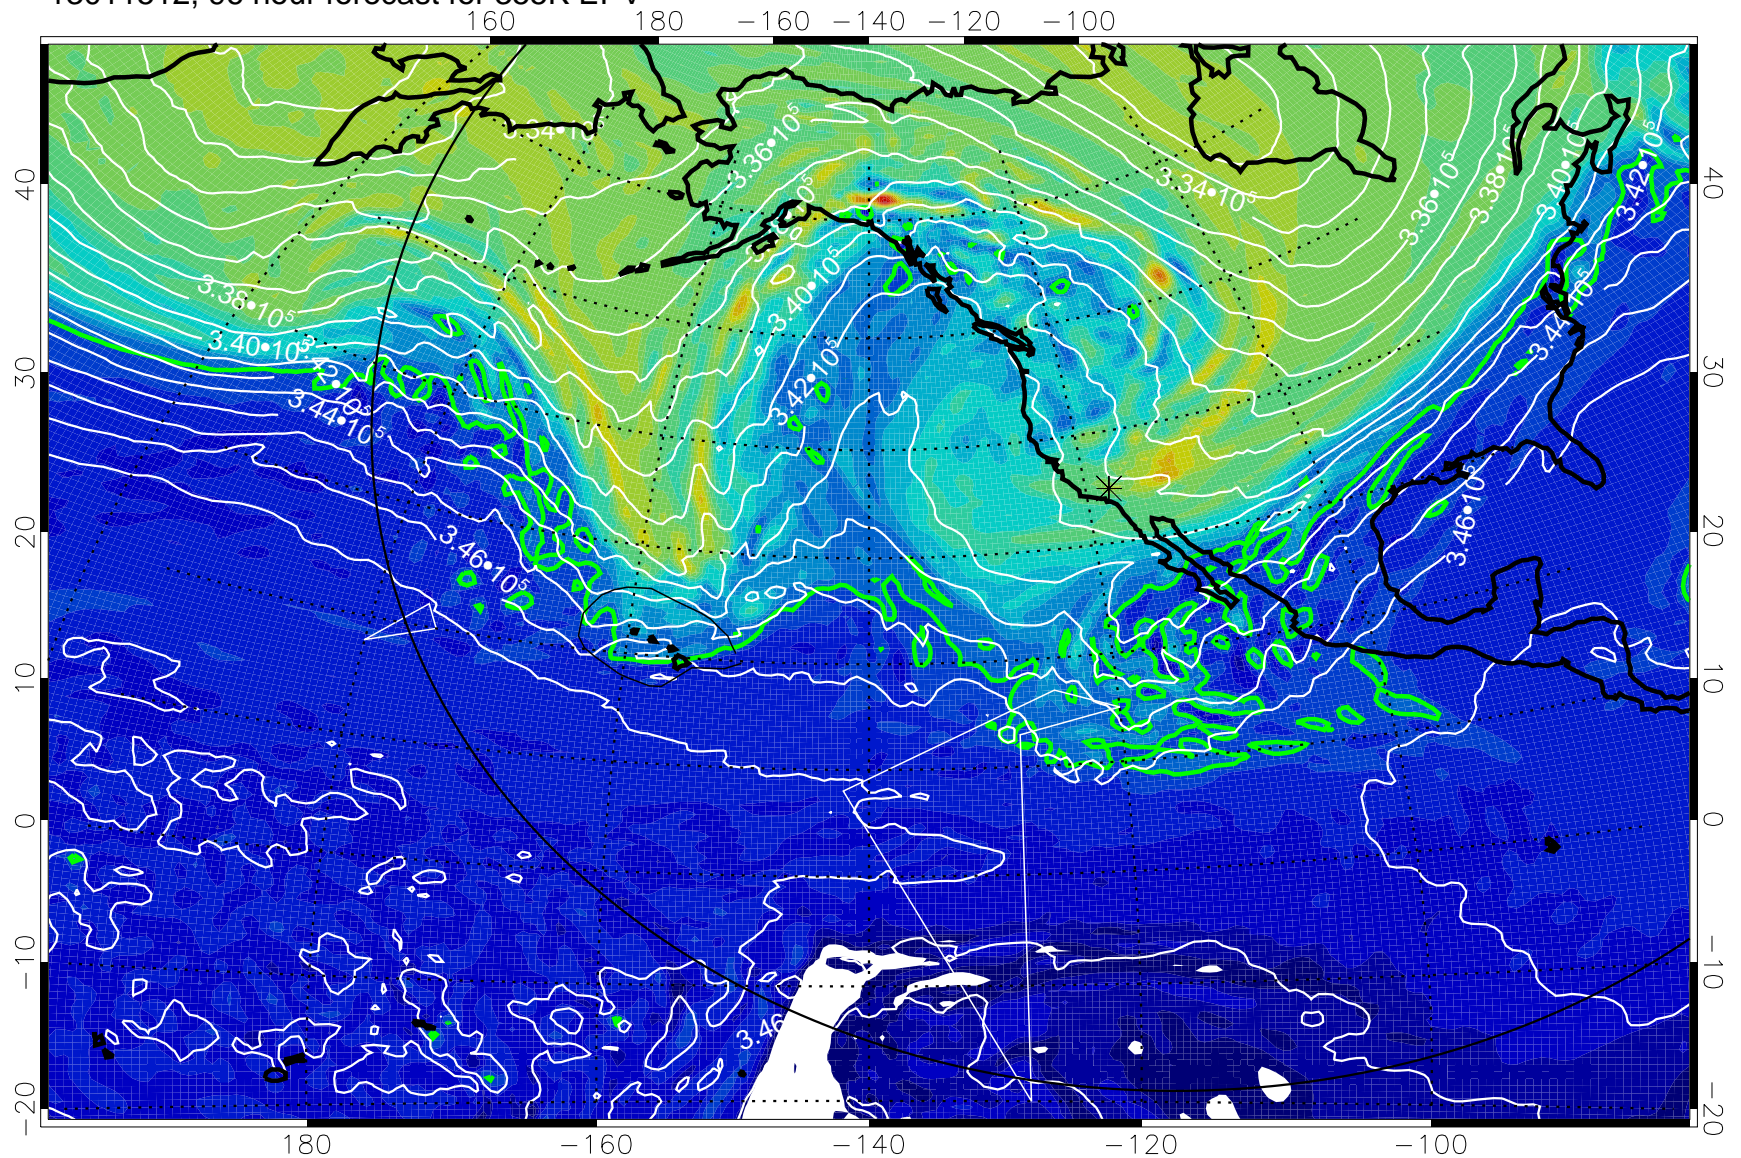

13011406, 66 hour forecast for 355K EPV

355K Montgomery Streamfunction, white  
EPV Tropopause (2 PVU) Position  
Range ring of 6000 km -- 19 hours GH round trip

13011412, 72 hour forecast for 355K EPV

355K Montgomery Streamfunction, white  
EPV Tropopause (2 PVU) Position  
Range ring of 6000 km -- 19 hours GH round trip

13011418, 78 hour forecast for 355K EPV

355K Montgomery Streamfunction, white  
EPV Tropopause (2 PVU) Position  
Range ring of 6000 km -- 19 hours GH round trip

13011500, 84 hour forecast for 355K EPV

355K Montgomery Streamfunction, white  
EPV Tropopause (2 PVU) Position  
Range ring of 6000 km -- 19 hours GH round trip

13011506, 90 hour forecast for 355K EPV

355K Montgomery Streamfunction, white  
EPV Tropopause (2 PVU) Position  
Range ring of 6000 km -- 19 hours GH round trip

13011512, 96 hour forecast for 355K EPV

355K Montgomery Streamfunction, white  
EPV Tropopause (2 PVU) Position  
Range ring of 6000 km -- 19 hours GH round trip

13011518, 102 hour forecast for 355K EPV

160 180 -160 -140 -120 -100

0  $5.0 \cdot 10^{-6}$   $1.0 \cdot 10^{-5}$   $1.5 \cdot 10^{-5}$   
PVU

355K Montgomery Streamfunction, white  
EPV Tropopause (2 PVU) Position  
Range ring of 6000 km -- 19 hours GH round trip