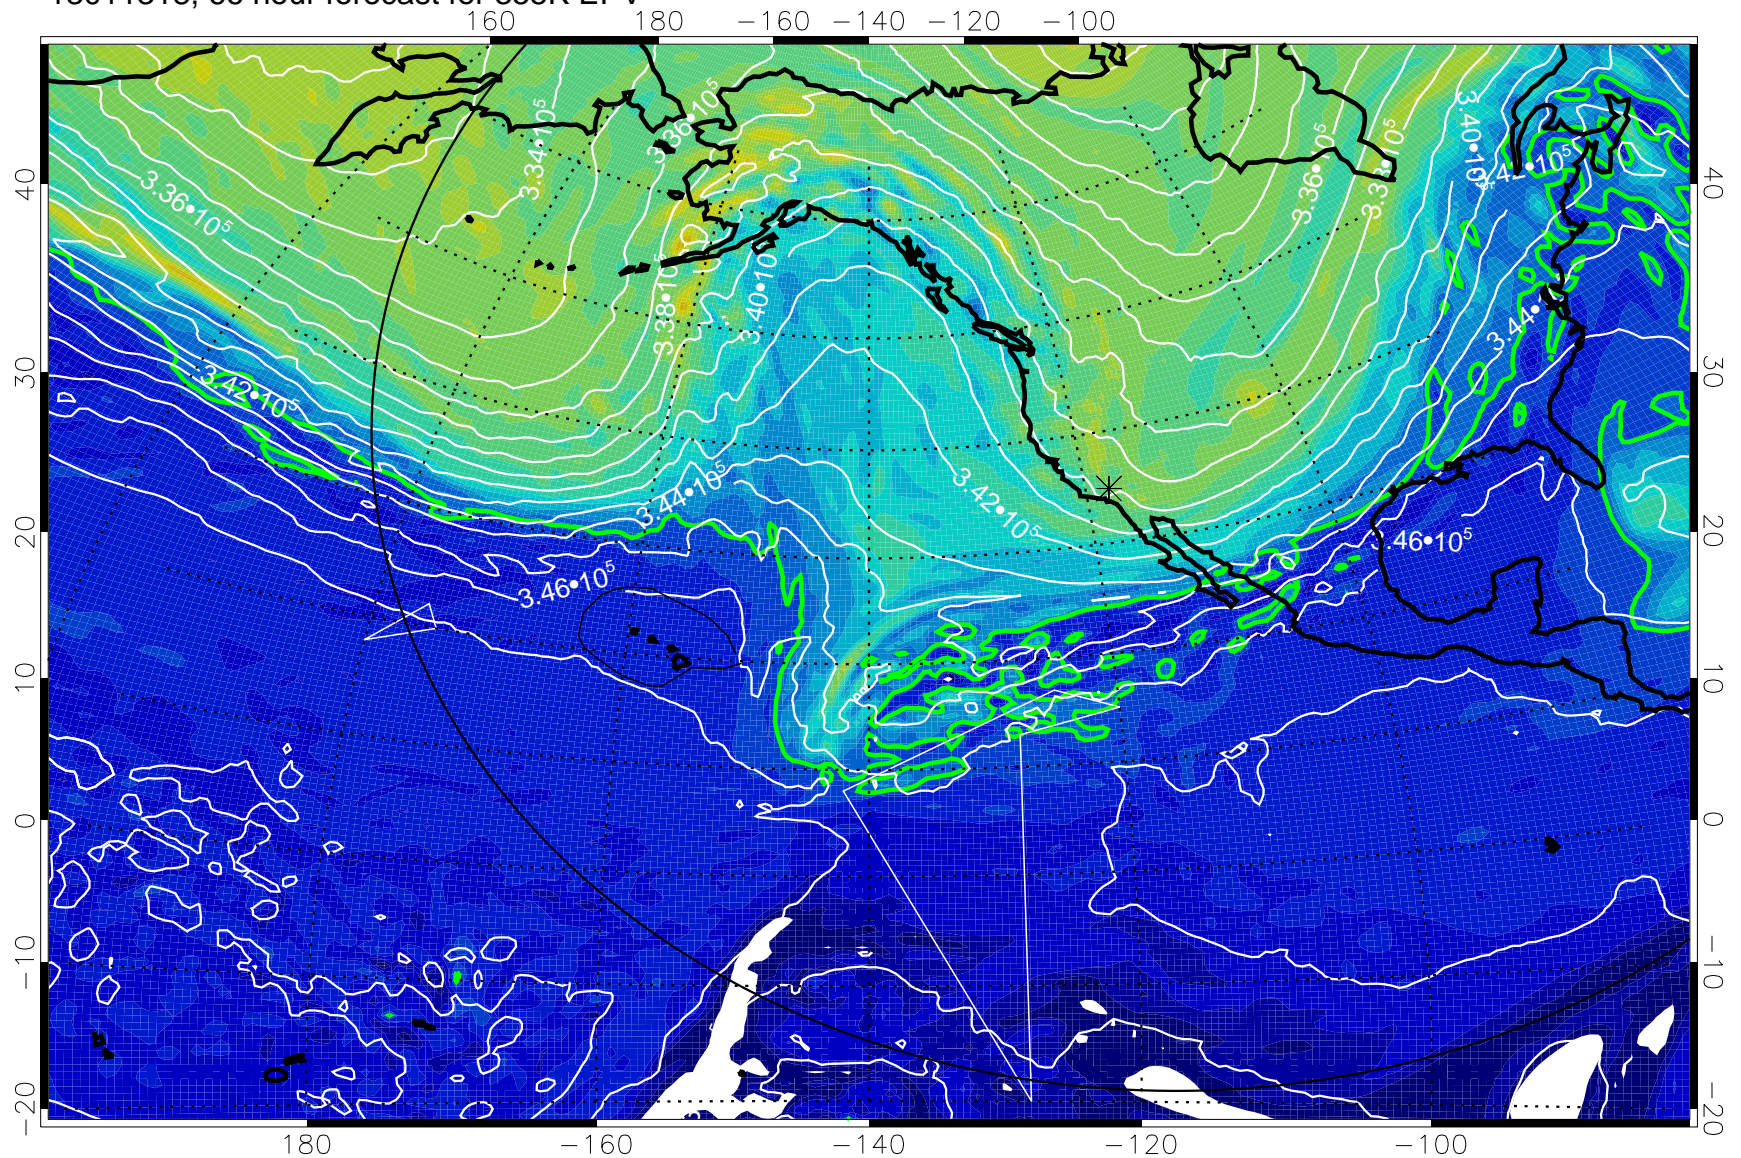

160 180 -160 -140 -120 -100

0  $5.0 \cdot 10^{-6}$   $1.0 \cdot 10^{-5}$   $1.5 \cdot 10^{-5}$   
PVU

355K Montgomery Streamfunction, white  
EPV Tropopause (2 PVU) Position  
Range ring of 6000 km -- 19 hours GH round trip

13011306, 54 hour forecast for 355K EPV

355K Montgomery Streamfunction, white  
EPV Tropopause (2 PVU) Position  
Range ring of 6000 km -- 19 hours GH round trip

13011312, 60 hour forecast for 355K EPV

355K Montgomery Streamfunction, white  
EPV Tropopause (2 PVU) Position  
Range ring of 6000 km -- 19 hours GH round trip

13011318, 66 hour forecast for 355K EPV

355K Montgomery Streamfunction, white  
EPV Tropopause (2 PVU) Position  
Range ring of 6000 km -- 19 hours GH round trip

13011400, 72 hour forecast for 355K EPV

0  $5.0 \cdot 10^{-6}$   $1.0 \cdot 10^{-5}$   $1.5 \cdot 10^{-5}$   
PVU

355K Montgomery Streamfunction, white  
EPV Tropopause (2 PVU) Position  
Range ring of 6000 km -- 19 hours GH round trip

13011406, 78 hour forecast for 355K EPV

0  $5.0 \cdot 10^6$   $1.0 \cdot 10^5$   $1.5 \cdot 10^5$   
PVU