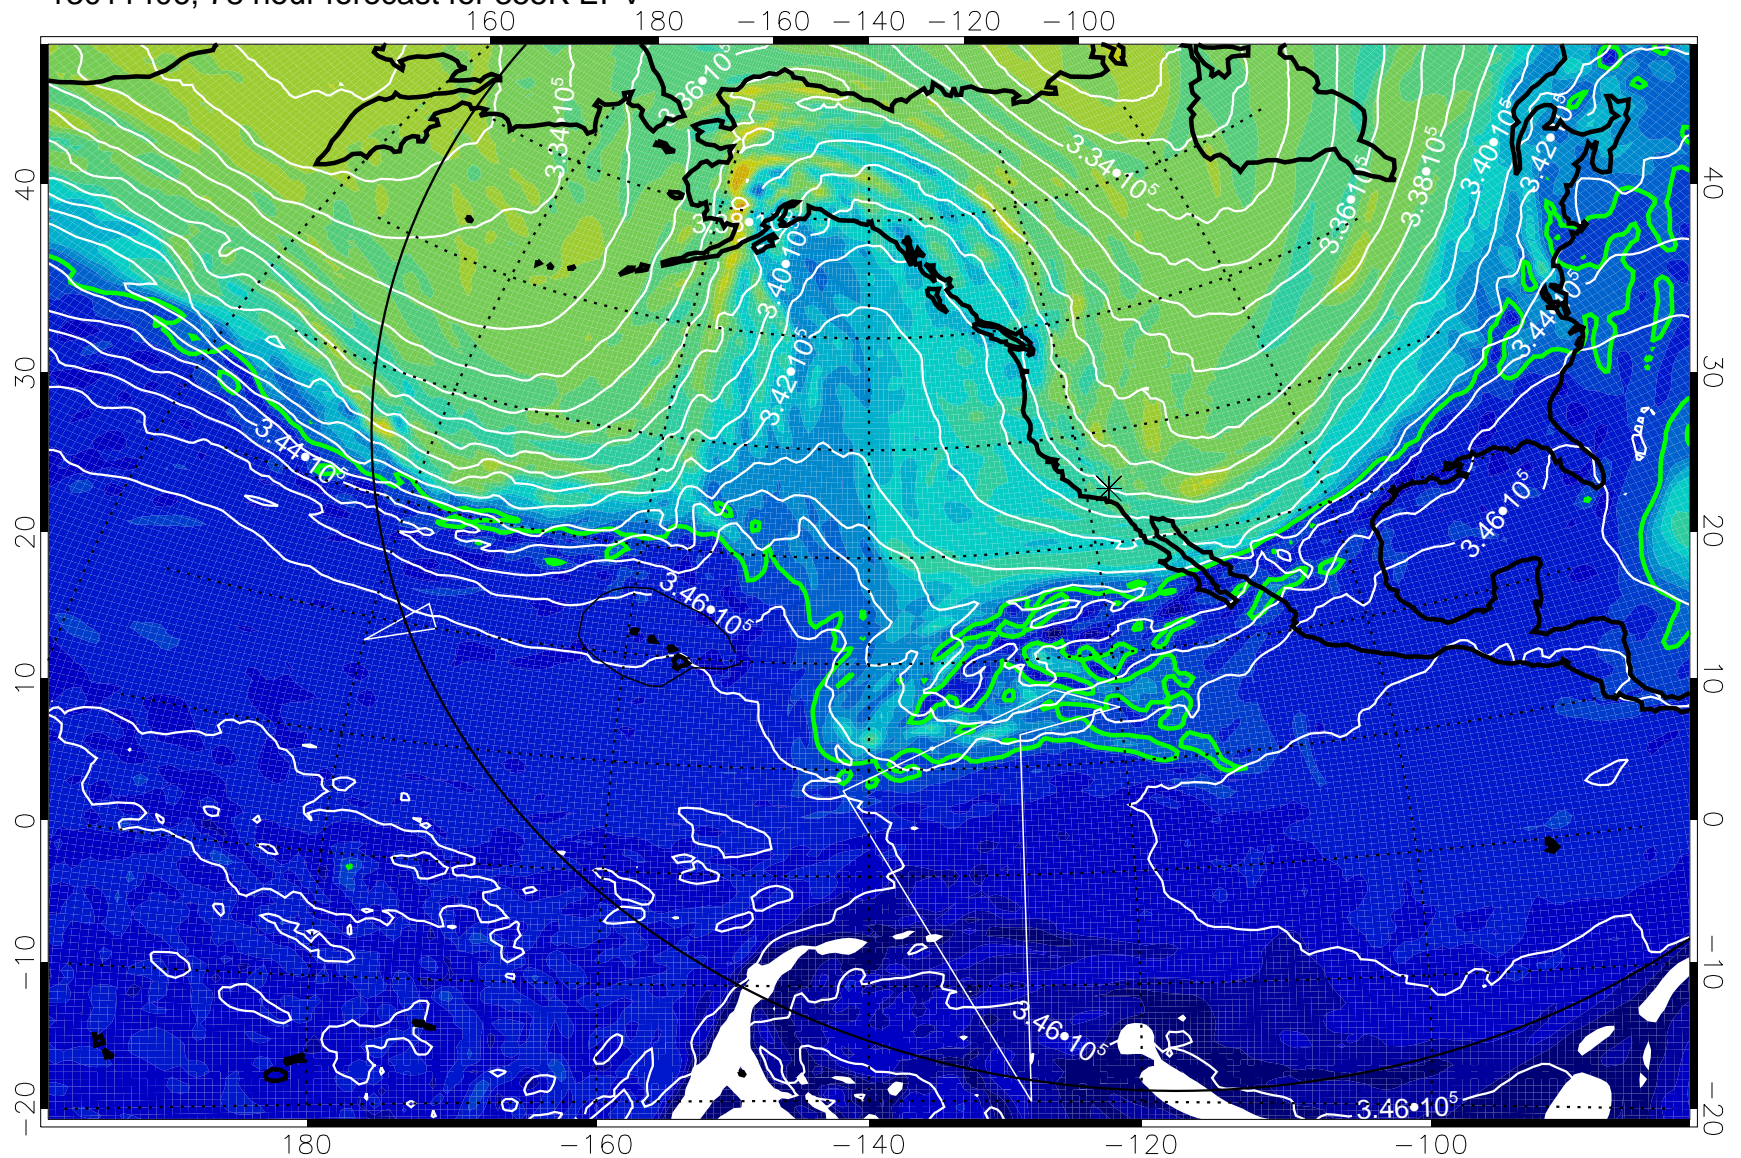

13011306, 54 hour forecast for 355K EPV

355K Montgomery Streamfunction, white  
EPV Tropopause (2 PVU) Position  
Range ring of 6000 km -- 19 hours GH round trip

13011312, 60 hour forecast for 355K EPV

355K Montgomery Streamfunction, white  
EPV Tropopause (2 PVU) Position  
Range ring of 6000 km -- 19 hours GH round trip

13011318, 66 hour forecast for 355K EPV

355K Montgomery Streamfunction, white  
EPV Tropopause (2 PVU) Position  
Range ring of 6000 km -- 19 hours GH round trip

13011400, 72 hour forecast for 355K EPV

0  $5.0 \cdot 10^{-6}$   $1.0 \cdot 10^{-5}$   $1.5 \cdot 10^{-5}$   
PVU

355K Montgomery Streamfunction, white  
EPV Tropopause (2 PVU) Position  
Range ring of 6000 km -- 19 hours GH round trip

13011406, 78 hour forecast for 355K EPV

0  $5.0 \cdot 10^6$   $1.0 \cdot 10^5$   $1.5 \cdot 10^5$   
PVU

355K Montgomery Streamfunction, white  
EPV Tropopause (2 PVU) Position  
Range ring of 6000 km -- 19 hours GH round trip

13011412, 84 hour forecast for 355K EPV

0  $5.0 \cdot 10^{-6}$   $1.0 \cdot 10^{-5}$   $1.5 \cdot 10^5$   
PVU