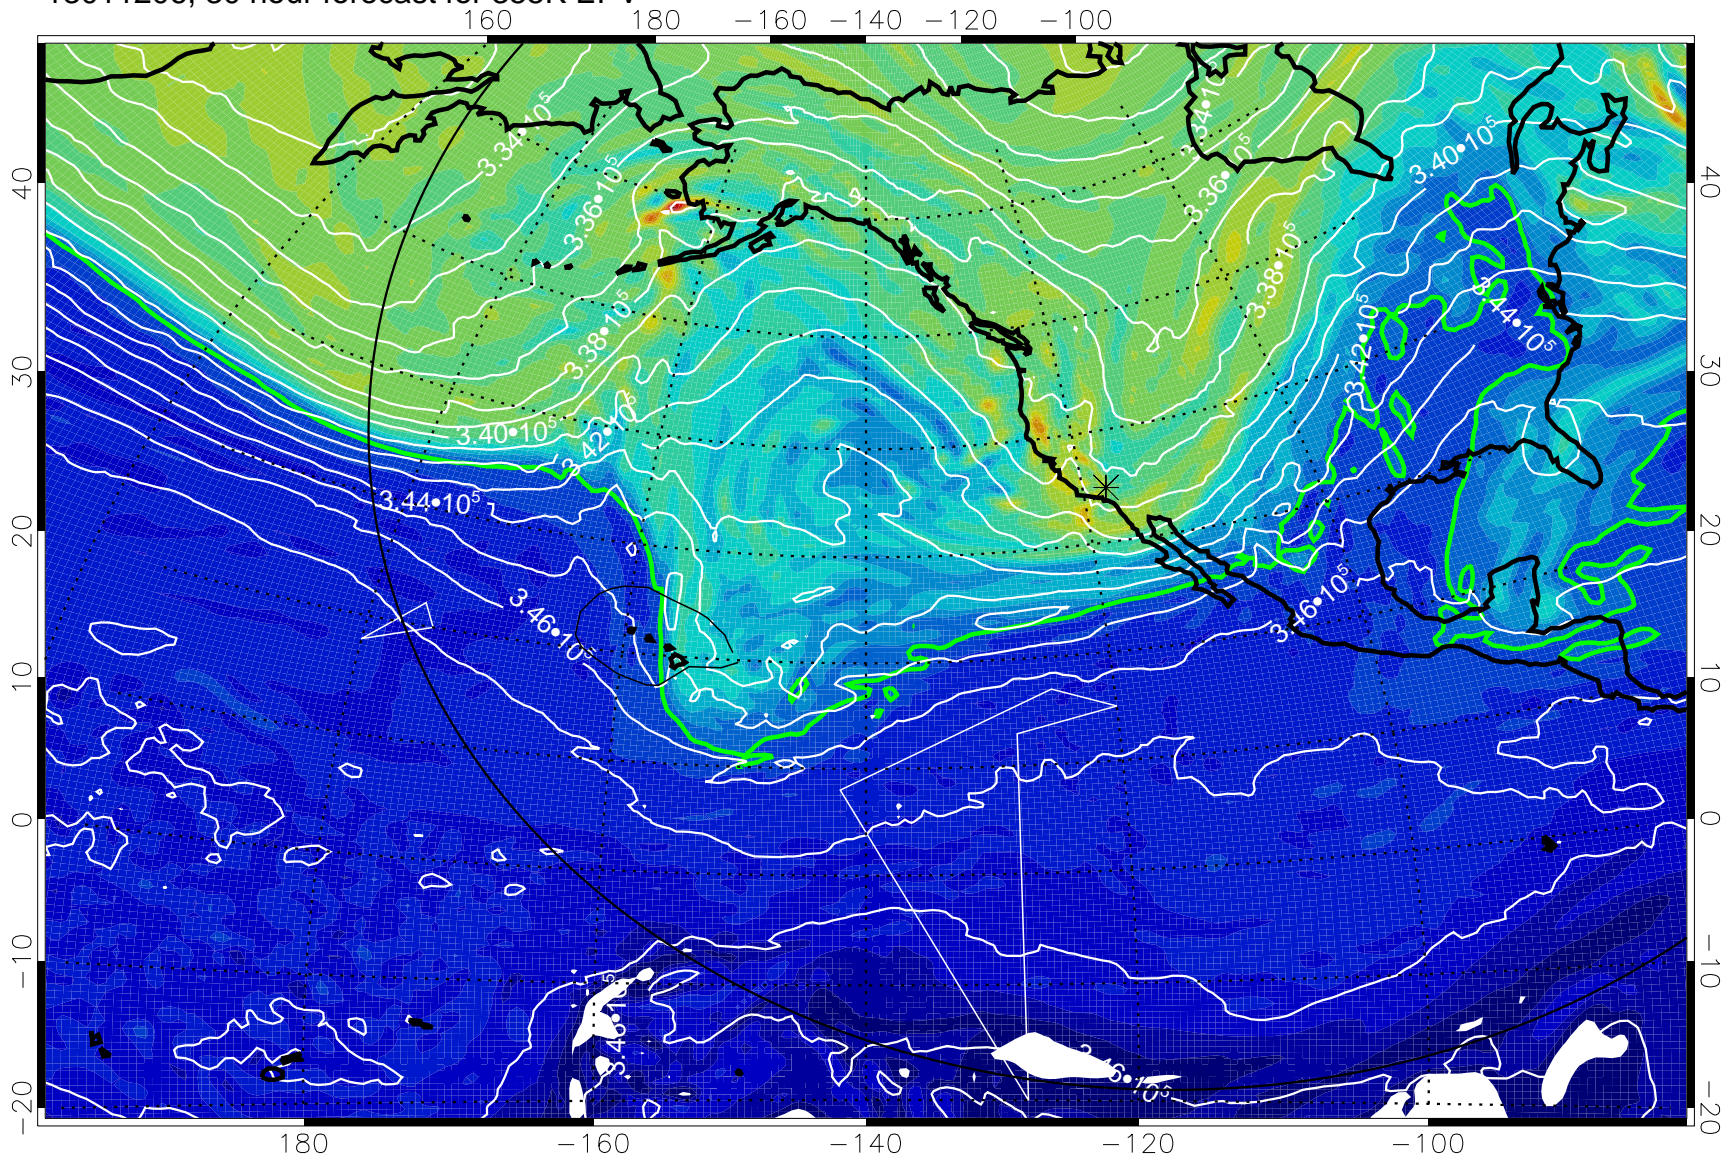

13011118, 18 hour forecast for 355K EPV

355K Montgomery Streamfunction, white  
EPV Tropopause (2 PVU) Position  
Range ring of 6000 km -- 19 hours GH round trip

13011200, 24 hour forecast for 355K EPV

355K Montgomery Streamfunction, white  
EPV Tropopause (2 PVU) Position  
Range ring of 6000 km -- 19 hours GH round trip

13011206, 30 hour forecast for 355K EPV

0  $5.0 \cdot 10^{-6}$   $1.0 \cdot 10^{-5}$   $1.5 \cdot 10^{-5}$   
PVU

355K Montgomery Streamfunction, white  
EPV Tropopause (2 PVU) Position  
Range ring of 6000 km -- 19 hours GH round trip

13011212, 36 hour forecast for 355K EPV

355K Montgomery Streamfunction, white  
EPV Tropopause (2 PVU) Position  
Range ring of 6000 km -- 19 hours GH round trip

13011218, 42 hour forecast for 355K EPV

160 180 -160 -140 -120 -100