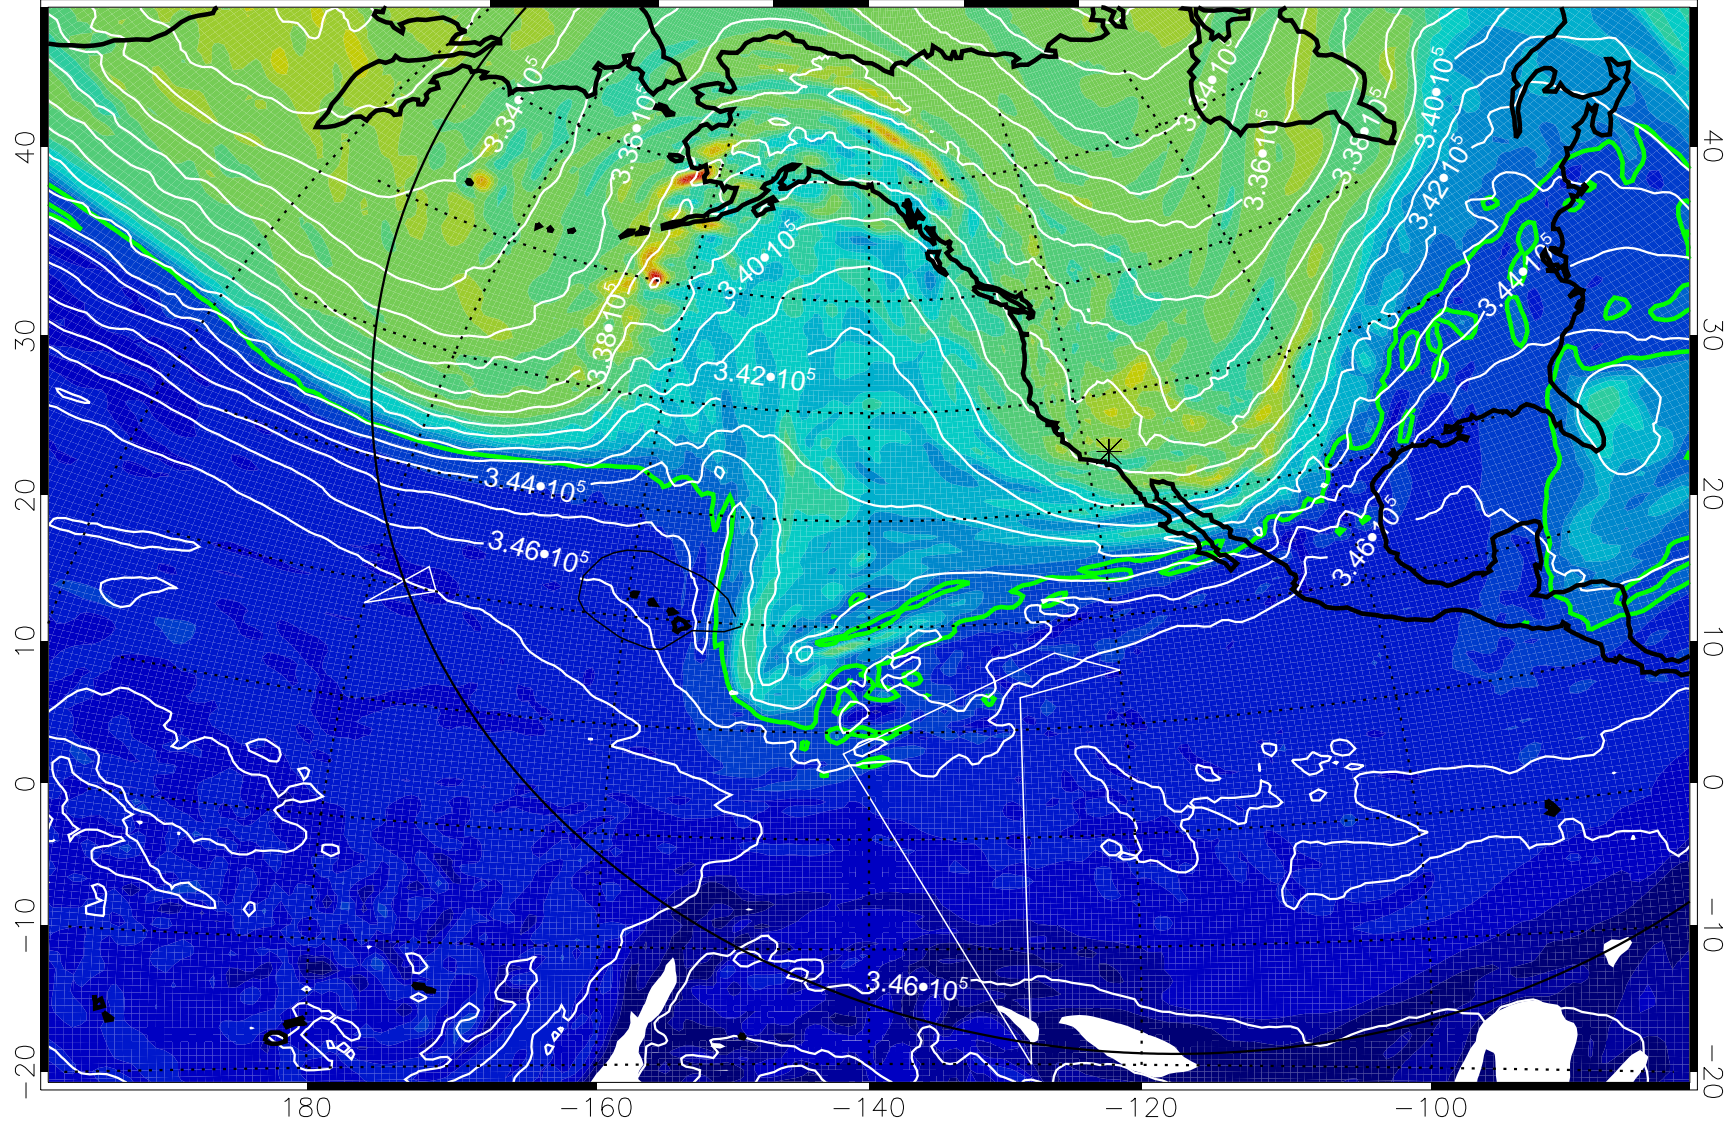

13011300, 48 hour forecast for 355K EPV

160 180 -160 -140 -120 -100

0 $5.0 \cdot 10^{-6}$ $1.0 \cdot 10^{-5}$ $1.5 \cdot 10^{-5}$
PVU

355K Montgomery Streamfunction, white
EPV Tropopause (2 PVU) Position
Range ring of 6000 km -- 19 hours GH round trip