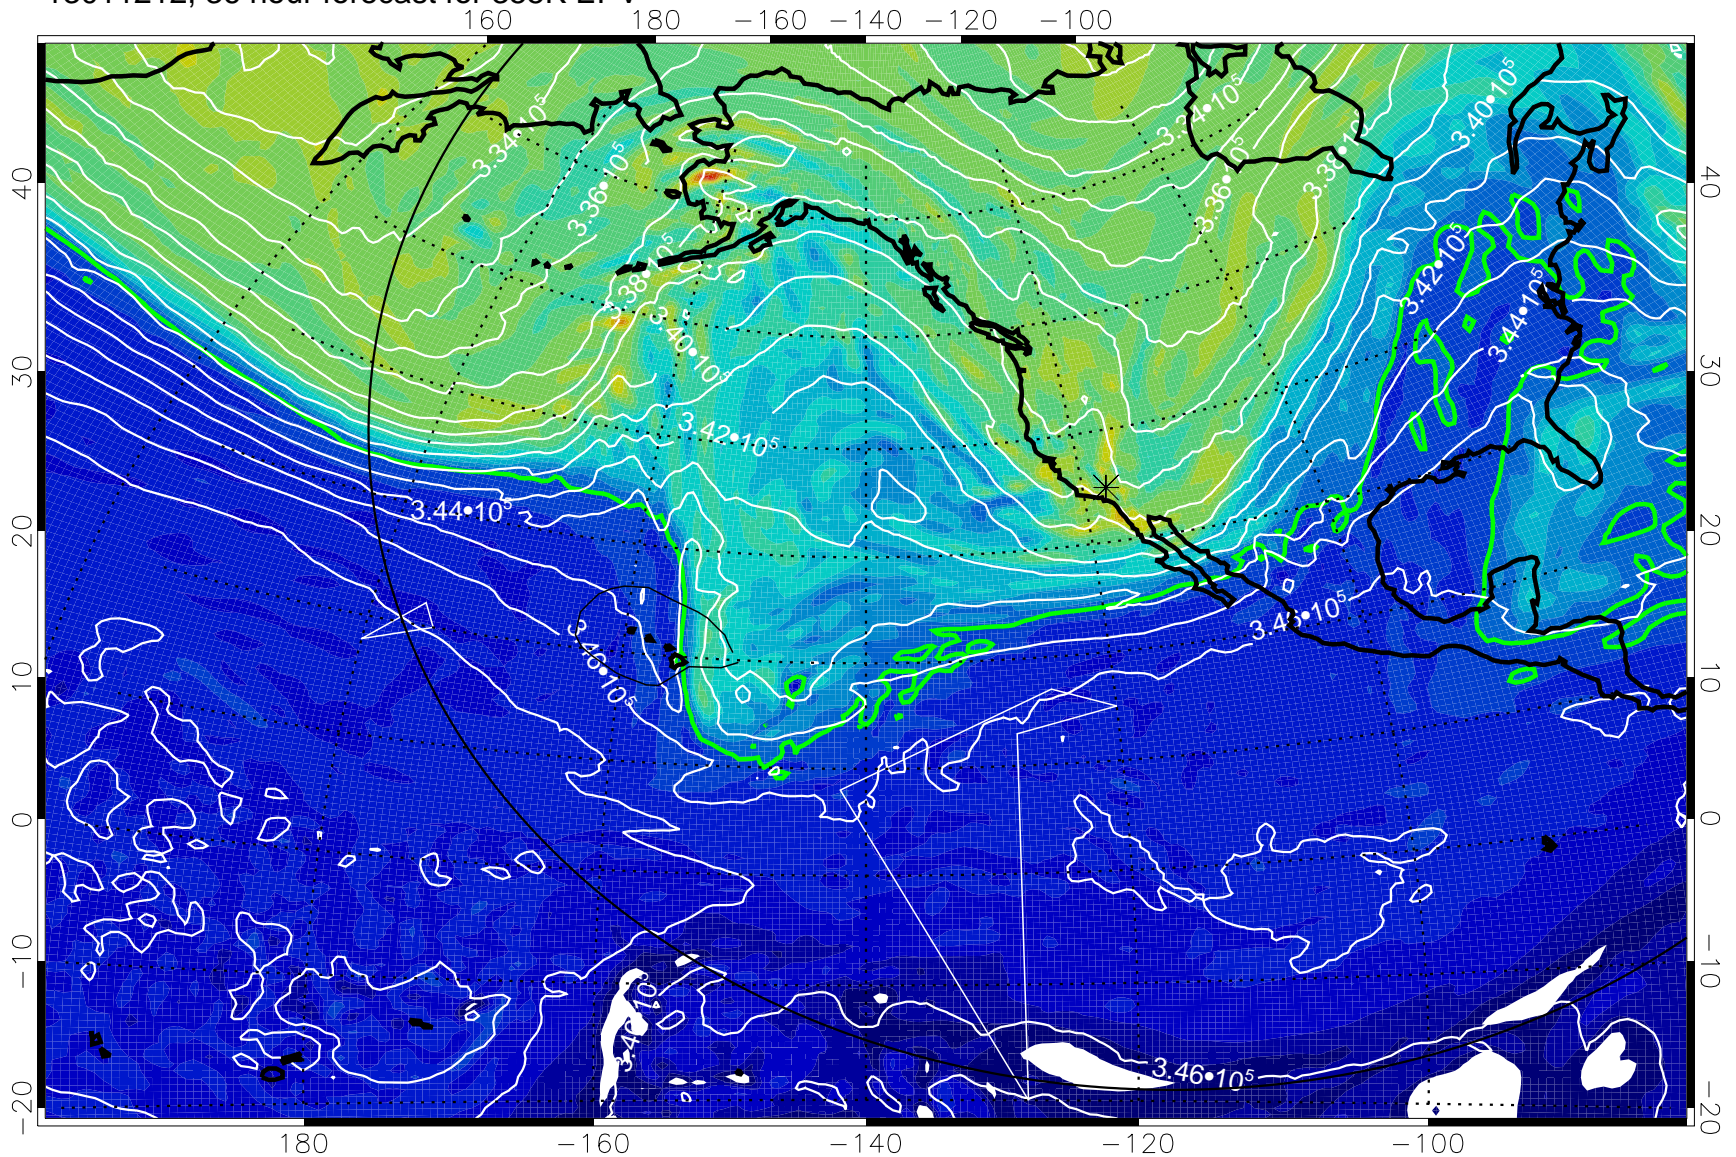

13011118, 18 hour forecast for 355K EPV

355K Montgomery Streamfunction, white  
EPV Tropopause (2 PVU) Position  
Range ring of 6000 km -- 19 hours GH round trip

13011200, 24 hour forecast for 355K EPV

355K Montgomery Streamfunction, white  
EPV Tropopause (2 PVU) Position  
Range ring of 6000 km -- 19 hours GH round trip

13011206, 30 hour forecast for 355K EPV

0  $5.0 \cdot 10^{-6}$   $1.0 \cdot 10^{-5}$   $1.5 \cdot 10^{-5}$   
PVU

355K Montgomery Streamfunction, white  
EPV Tropopause (2 PVU) Position  
Range ring of 6000 km -- 19 hours GH round trip

13011212, 36 hour forecast for 355K EPV

355K Montgomery Streamfunction, white  
EPV Tropopause (2 PVU) Position  
Range ring of 6000 km -- 19 hours GH round trip

13011218, 42 hour forecast for 355K EPV

160 180 -160 -140 -120 -100

0  $5.0 \cdot 10^{-6}$   $1.0 \cdot 10^{-5}$   $1.5 \cdot 10^{-5}$   
PVU

355K Montgomery Streamfunction, white  
EPV Tropopause (2 PVU) Position  
Range ring of 6000 km -- 19 hours GH round trip

13011300, 48 hour forecast for 355K EPV