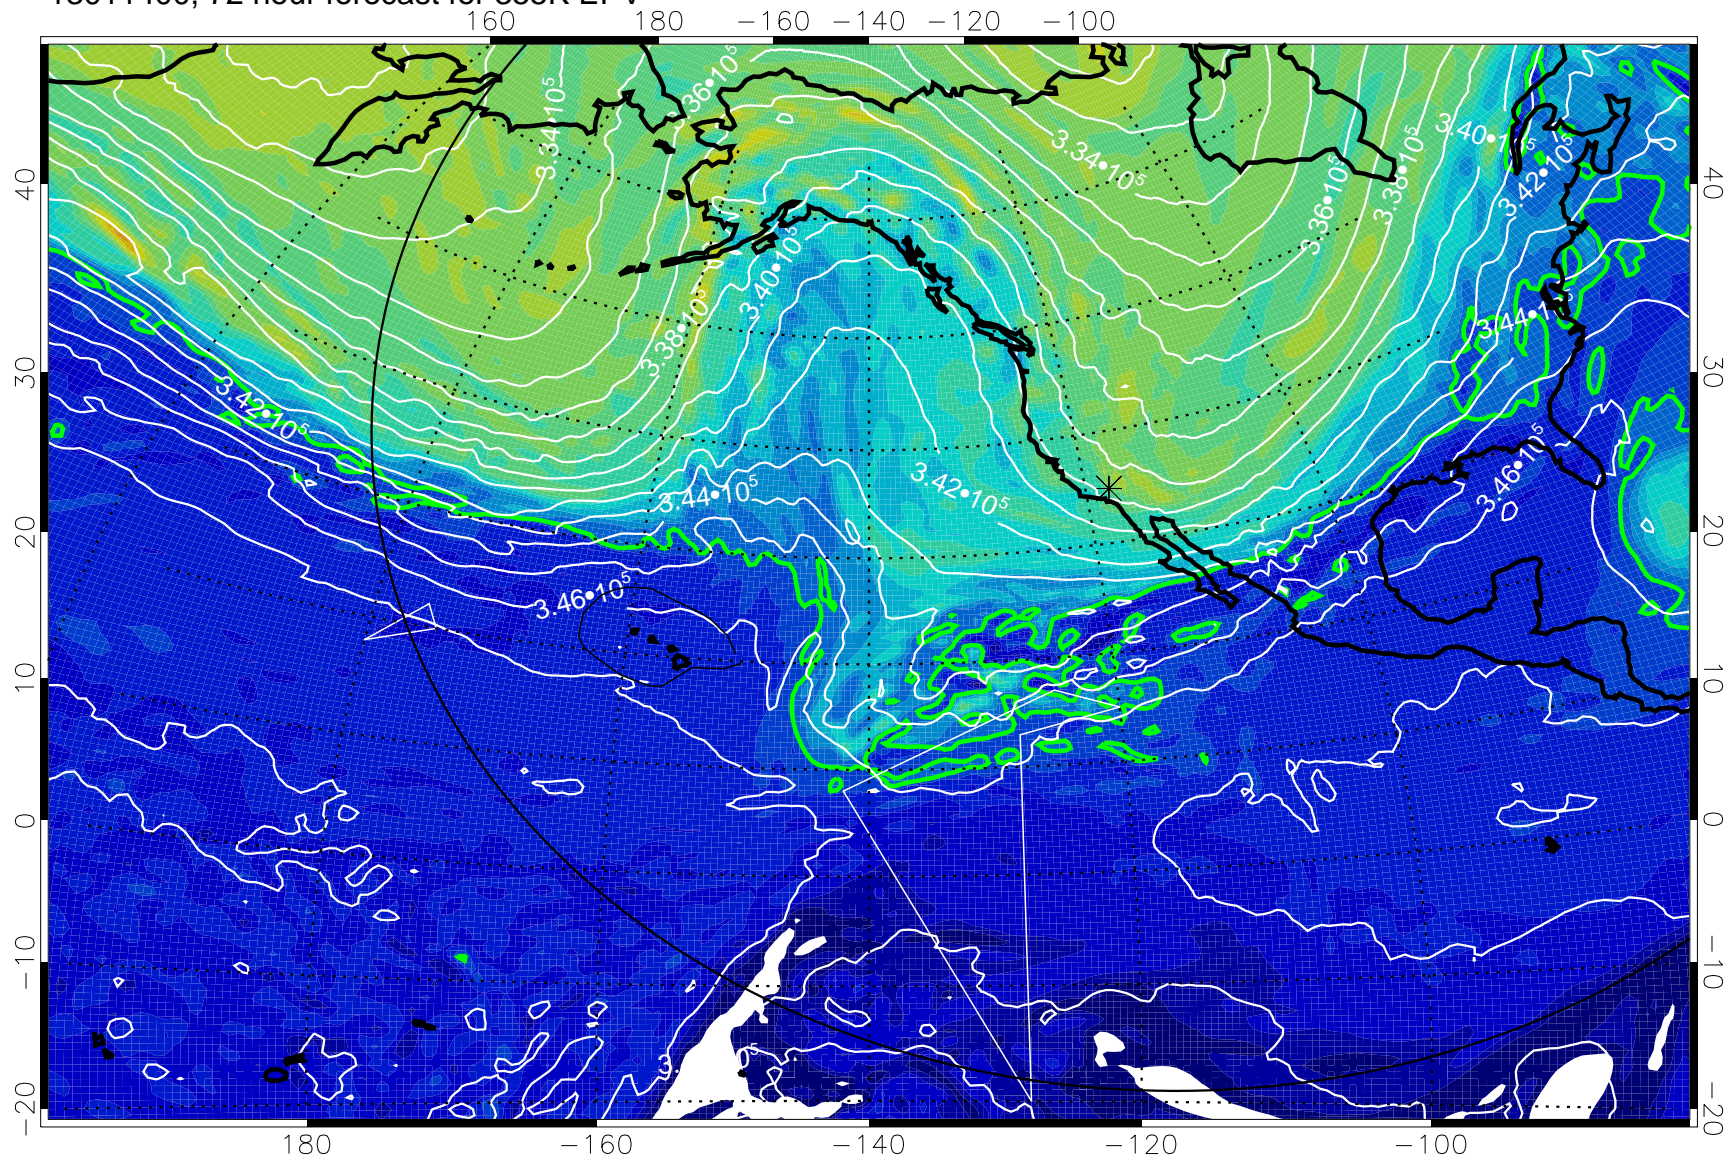

160 180 -160 -140 -120 -100

0  $5.0 \cdot 10^{-6}$   $1.0 \cdot 10^{-5}$   $1.5 \cdot 10^{-5}$   
PVU

355K Montgomery Streamfunction, white  
EPV Tropopause (2 PVU) Position  
Range ring of 6000 km -- 19 hours GH round trip

13011306, 54 hour forecast for 355K EPV

355K Montgomery Streamfunction, white  
EPV Tropopause (2 PVU) Position  
Range ring of 6000 km -- 19 hours GH round trip

13011312, 60 hour forecast for 355K EPV

355K Montgomery Streamfunction, white  
EPV Tropopause (2 PVU) Position  
Range ring of 6000 km -- 19 hours GH round trip

13011318, 66 hour forecast for 355K EPV

355K Montgomery Streamfunction, white  
EPV Tropopause (2 PVU) Position  
Range ring of 6000 km -- 19 hours GH round trip

13011400, 72 hour forecast for 355K EPV

0  $5.0 \cdot 10^{-6}$   $1.0 \cdot 10^{-5}$   $1.5 \cdot 10^{-5}$   
PVU

355K Montgomery Streamfunction, white  
EPV Tropopause (2 PVU) Position  
Range ring of 6000 km -- 19 hours GH round trip

13011406, 78 hour forecast for 355K EPV

0  $5.0 \cdot 10^6$   $1.0 \cdot 10^5$   $1.5 \cdot 10^5$   
PVU