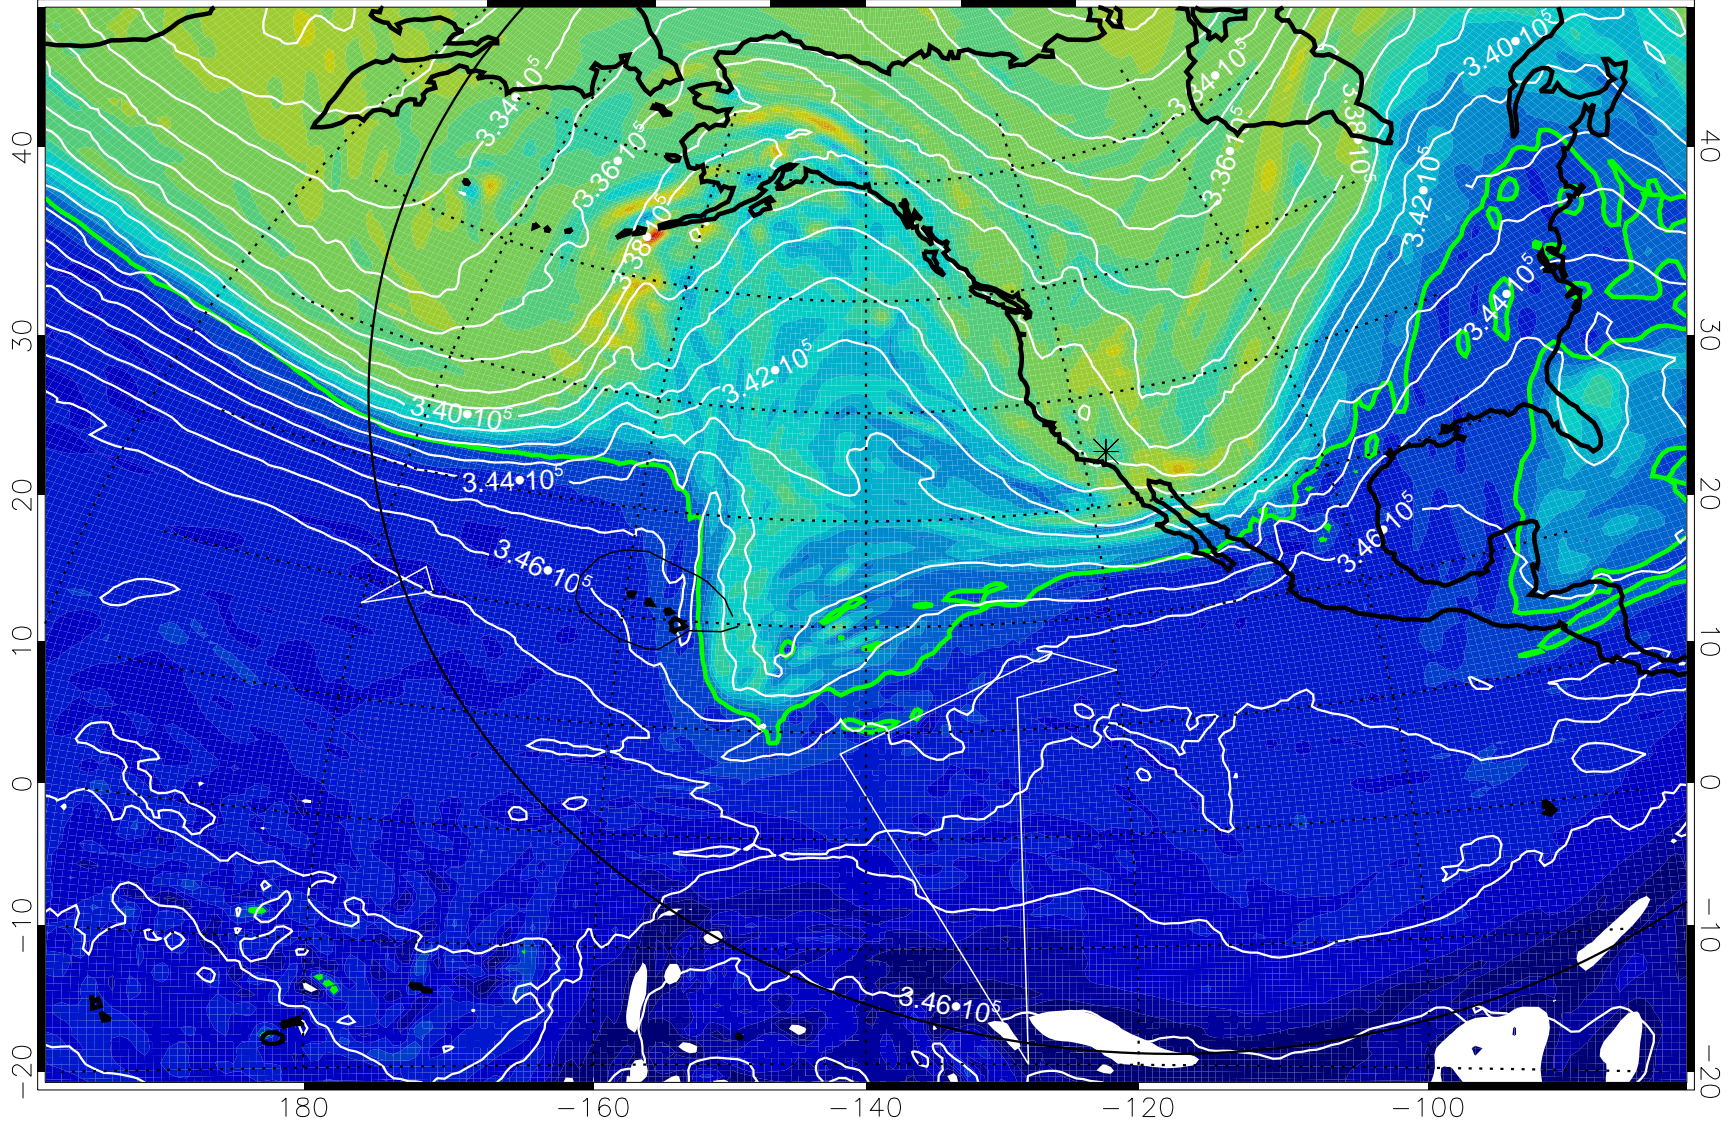

13011212, 36 hour forecast for 355K EPV

355K Montgomery Streamfunction, white  
EPV Tropopause (2 PVU) Position  
Range ring of 6000 km -- 19 hours GH round trip

13011218, 42 hour forecast for 355K EPV

160 180 -160 -140 -120 -100

0  $5.0 \cdot 10^{-6}$   $1.0 \cdot 10^{-5}$   $1.5 \cdot 10^{-5}$   
PVU

355K Montgomery Streamfunction, white  
EPV Tropopause (2 PVU) Position  
Range ring of 6000 km -- 19 hours GH round trip

13011300, 48 hour forecast for 355K EPV