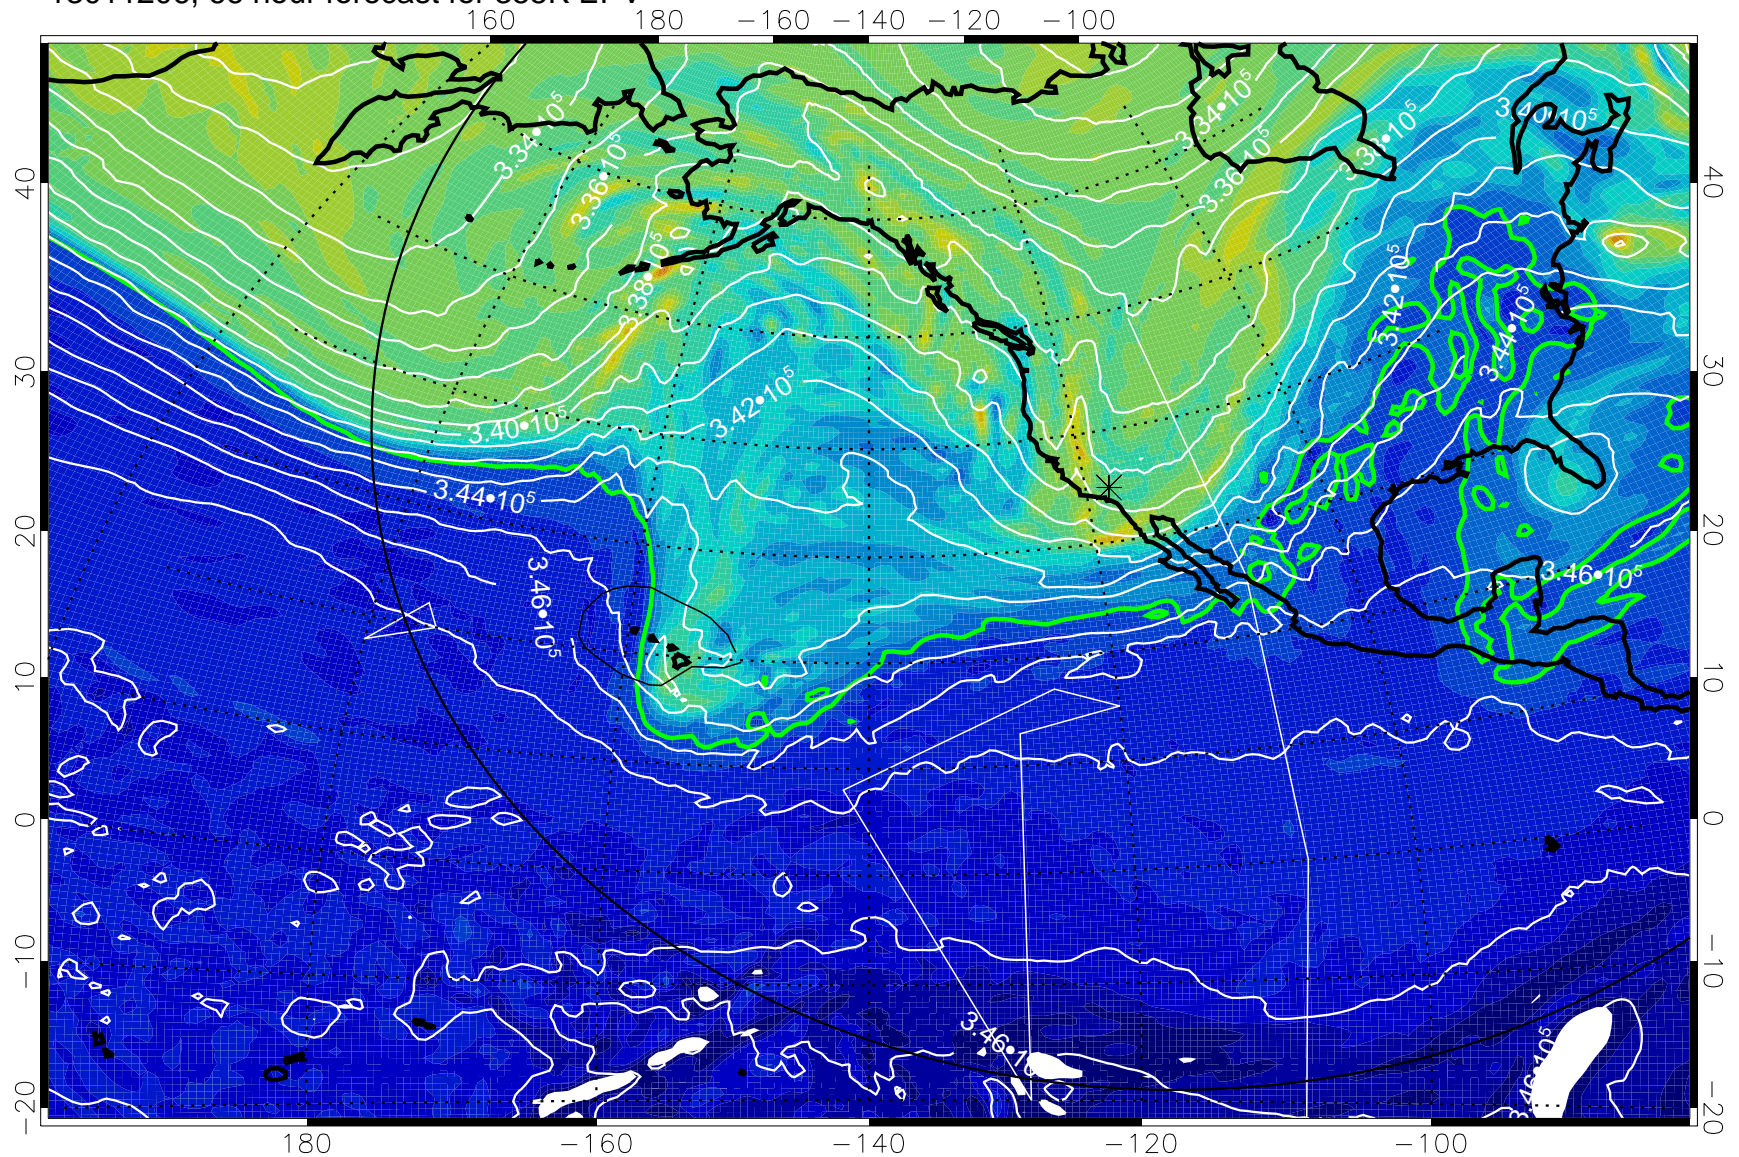

355K Montgomery Streamfunction, white
EPV Tropopause (2 PVU) Position
Range ring of 6000 km -- 19 hours GH round trip

13011112, 48 hour forecast for 355K EPV

355K Montgomery Streamfunction, white
EPV Tropopause (2 PVU) Position
Range ring of 6000 km -- 19 hours GH round trip

13011118, 54 hour forecast for 355K EPV

355K Montgomery Streamfunction, white
EPV Tropopause (2 PVU) Position
Range ring of 6000 km -- 19 hours GH round trip

13011200, 60 hour forecast for 355K EPV

0 5.0 x 10⁻⁶ 1.0 x 10⁻⁵ 1.5 x 10⁻⁵

PVU

355K Montgomery Streamfunction, white
EPV Tropopause (2 PVU) Position
Range ring of 6000 km -- 19 hours GH round trip

13011206, 66 hour forecast for 355K EPV

355K Montgomery Streamfunction, white
EPV Tropopause (2 PVU) Position
Range ring of 6000 km -- 19 hours GH round trip

13011212, 72 hour forecast for 355K EPV

355K Montgomery Streamfunction, white
EPV Tropopause (2 PVU) Position
Range ring of 6000 km -- 19 hours GH round trip

13011218, 78 hour forecast for 355K EPV

355K Montgomery Streamfunction, white
EPV Tropopause (2 PVU) Position
Range ring of 6000 km -- 19 hours GH round trip