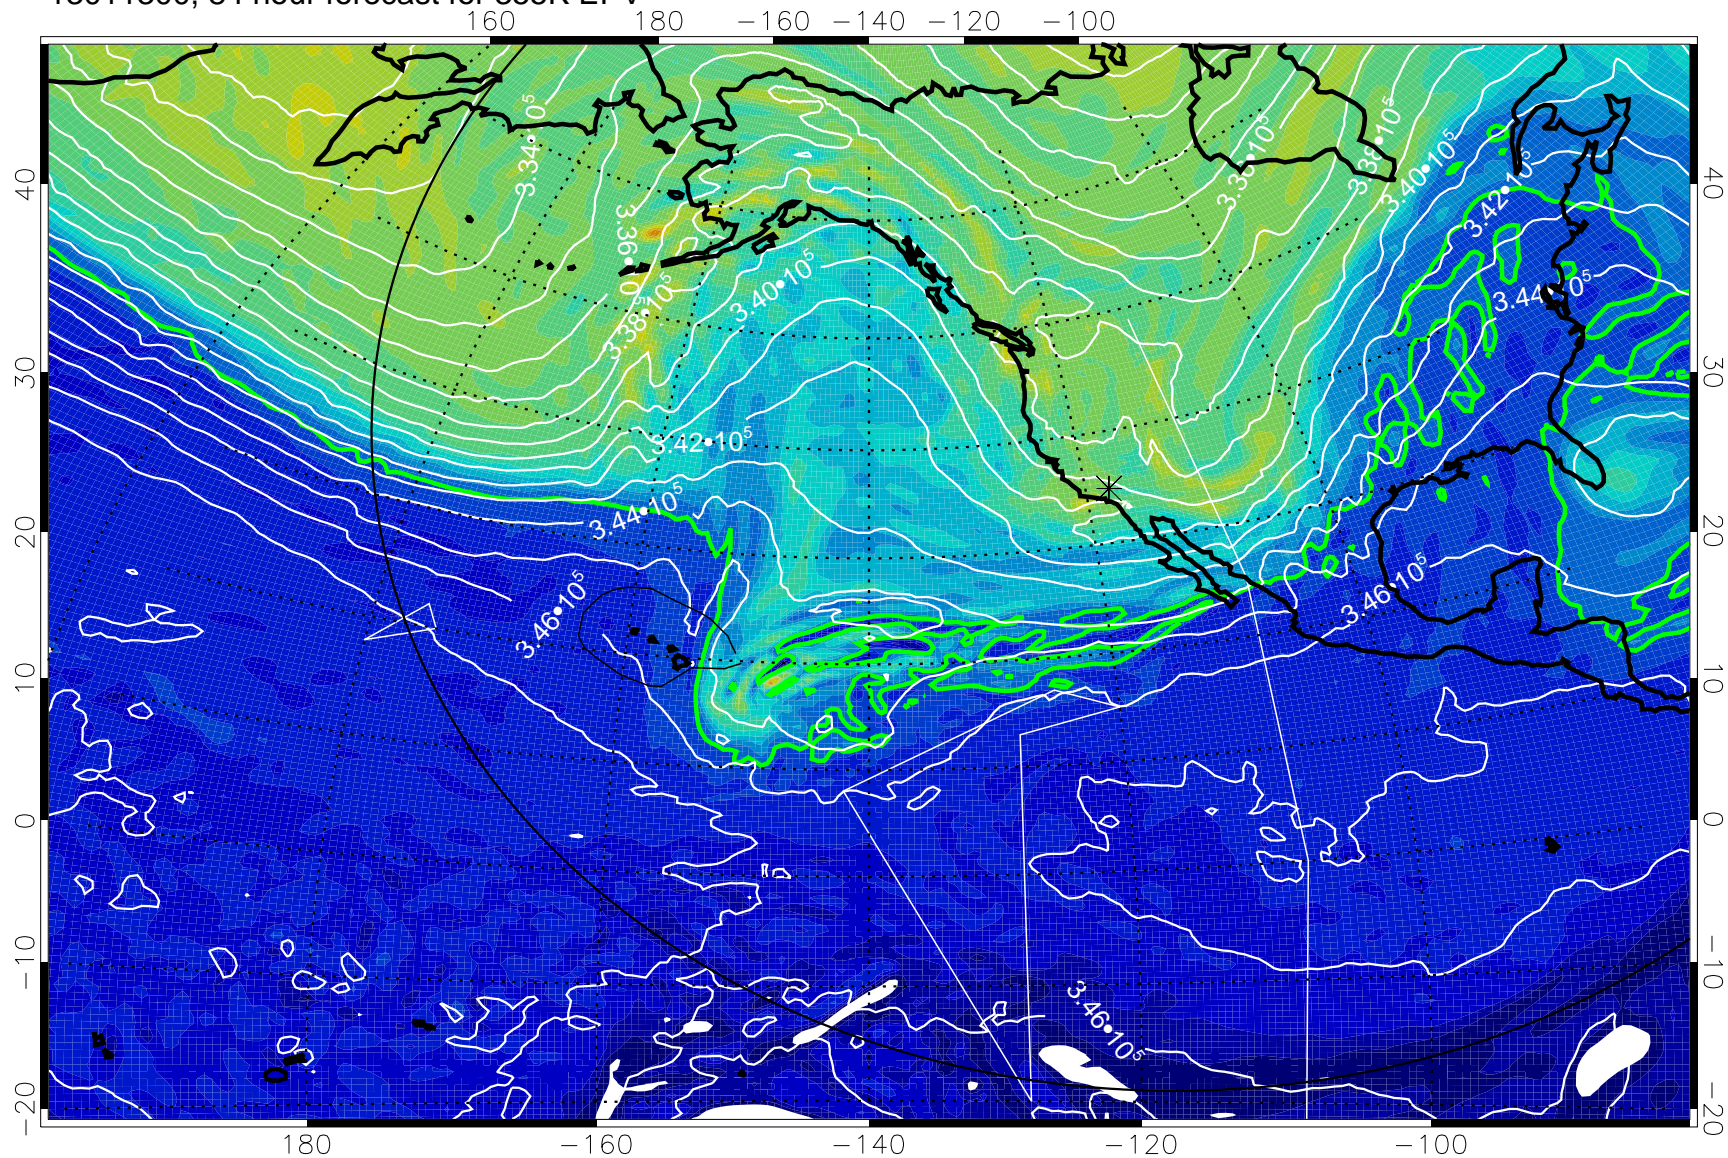

PVU

355K Montgomery Streamfunction, white
EPV Tropopause (2 PVU) Position
Range ring of 6000 km -- 19 hours GH round trip

13011206, 66 hour forecast for 355K EPV

355K Montgomery Streamfunction, white
EPV Tropopause (2 PVU) Position
Range ring of 6000 km -- 19 hours GH round trip

13011212, 72 hour forecast for 355K EPV

355K Montgomery Streamfunction, white
EPV Tropopause (2 PVU) Position
Range ring of 6000 km -- 19 hours GH round trip

13011218, 78 hour forecast for 355K EPV

355K Montgomery Streamfunction, white
EPV Tropopause (2 PVU) Position
Range ring of 6000 km -- 19 hours GH round trip

13011300, 84 hour forecast for 355K EPV

355K Montgomery Streamfunction, white
EPV Tropopause (2 PVU) Position
Range ring of 6000 km -- 19 hours GH round trip

13011306, 90 hour forecast for 355K EPV

160 180 -160 -140 -120 -100

0 $5.0 \cdot 10^{-6}$ $1.0 \cdot 10^{-5}$ $1.5 \cdot 10^{-5}$
PVU

355K Montgomery Streamfunction, white
EPV Tropopause (2 PVU) Position
Range ring of 6000 km -- 19 hours GH round trip

13011312, 96 hour forecast for 355K EPV