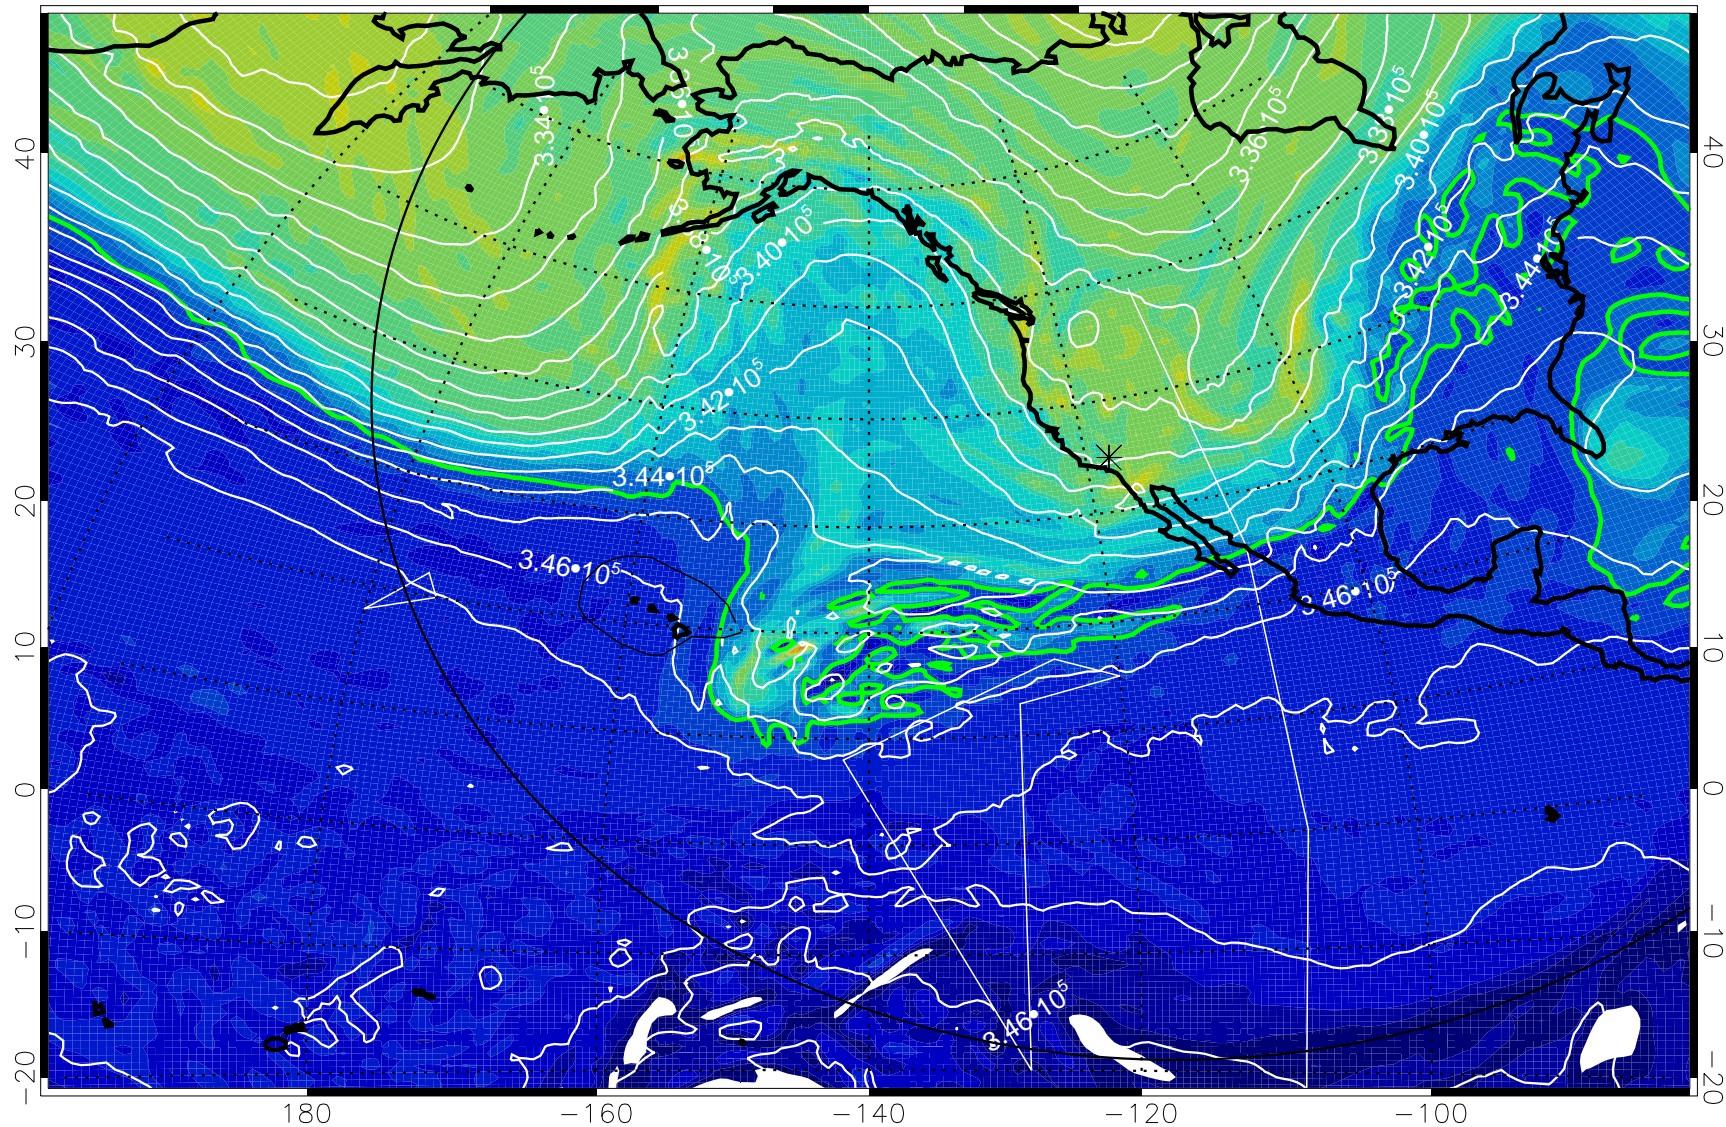

PVU

355K Montgomery Streamfunction, white
EPV Tropopause (2 PVU) Position
Range ring of 6000 km -- 19 hours GH round trip

13011206, 66 hour forecast for 355K EPV

355K Montgomery Streamfunction, white
EPV Tropopause (2 PVU) Position
Range ring of 6000 km -- 19 hours GH round trip

13011212, 72 hour forecast for 355K EPV

355K Montgomery Streamfunction, white
EPV Tropopause (2 PVU) Position
Range ring of 6000 km -- 19 hours GH round trip

13011218, 78 hour forecast for 355K EPV

355K Montgomery Streamfunction, white
EPV Tropopause (2 PVU) Position
Range ring of 6000 km -- 19 hours GH round trip

13011300, 84 hour forecast for 355K EPV

355K Montgomery Streamfunction, white
EPV Tropopause (2 PVU) Position
Range ring of 6000 km -- 19 hours GH round trip

13011306, 90 hour forecast for 355K EPV

160 180 -160 -140 -120 -100

0 $5.0 \cdot 10^{-6}$ $1.0 \cdot 10^{-5}$ $1.5 \cdot 10^{-5}$
PVU

355K Montgomery Streamfunction, white
EPV Tropopause (2 PVU) Position
Range ring of 6000 km -- 19 hours GH round trip

13011312, 96 hour forecast for 355K EPV