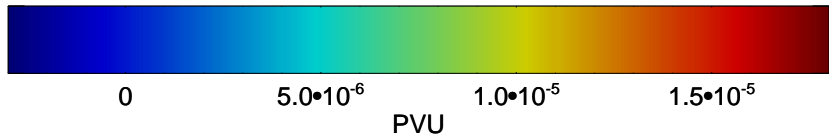

13010918, 6 hour forecast for 355K EPV

160 180 -160 -140 -120 -100

355K Montgomery Streamfunction, white
EPV Tropopause (2 PVU) Position
Range ring of 6000 km -- 19 hours GH round trip

13011000, 12 hour forecast for 355K EPV