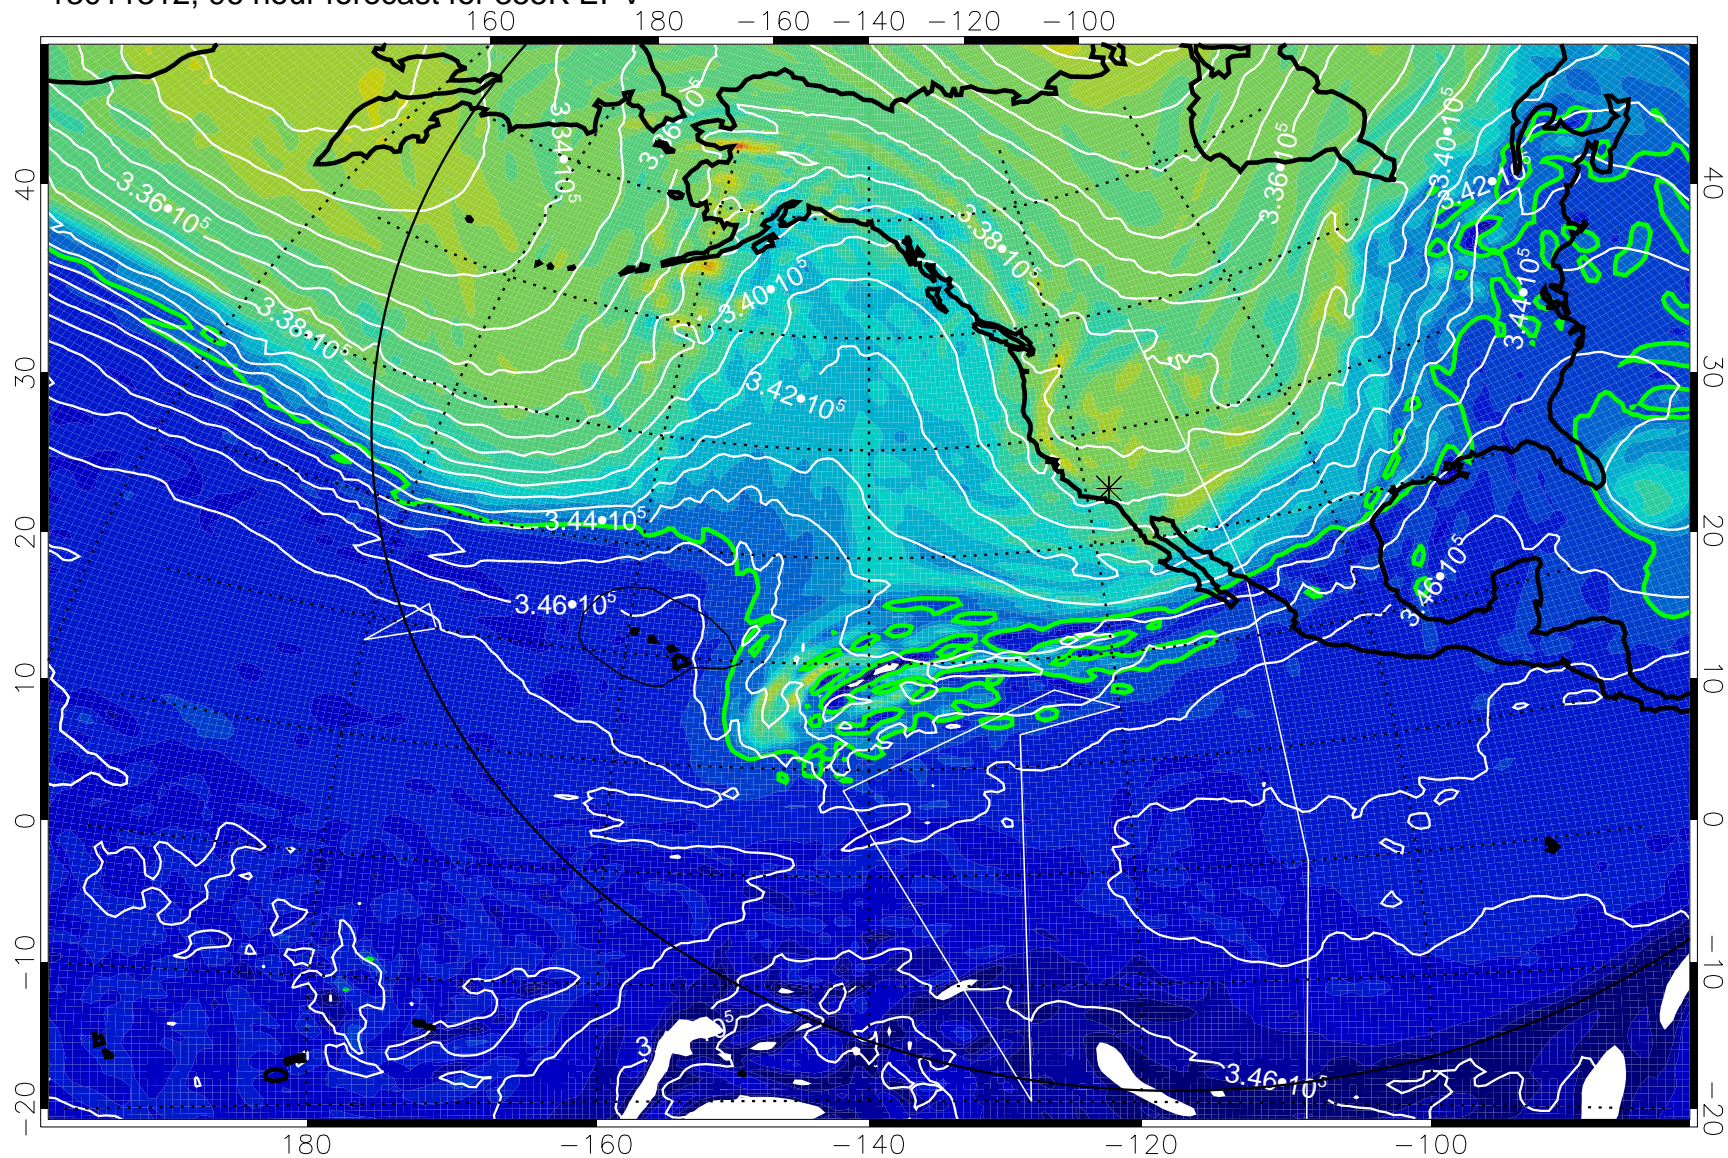

13011212, 72 hour forecast for 355K EPV

355K Montgomery Streamfunction, white
EPV Tropopause (2 PVU) Position
Range ring of 6000 km -- 19 hours GH round trip

13011218, 78 hour forecast for 355K EPV

355K Montgomery Streamfunction, white
EPV Tropopause (2 PVU) Position
Range ring of 6000 km -- 19 hours GH round trip

13011300, 84 hour forecast for 355K EPV

355K Montgomery Streamfunction, white
EPV Tropopause (2 PVU) Position
Range ring of 6000 km -- 19 hours GH round trip

13011306, 90 hour forecast for 355K EPV

160 180 -160 -140 -120 -100

0 $5.0 \cdot 10^{-6}$ $1.0 \cdot 10^{-5}$ $1.5 \cdot 10^{-5}$
PVU

355K Montgomery Streamfunction, white
EPV Tropopause (2 PVU) Position
Range ring of 6000 km -- 19 hours GH round trip

13011312, 96 hour forecast for 355K EPV

0 $5.0 \cdot 10^{-6}$ $1.0 \cdot 10^{-5}$ $1.5 \cdot 10^{-5}$
PVU

355K Montgomery Streamfunction, white
EPV Tropopause (2 PVU) Position
Range ring of 6000 km -- 19 hours GH round trip

13011318, 102 hour forecast for 355K EPV