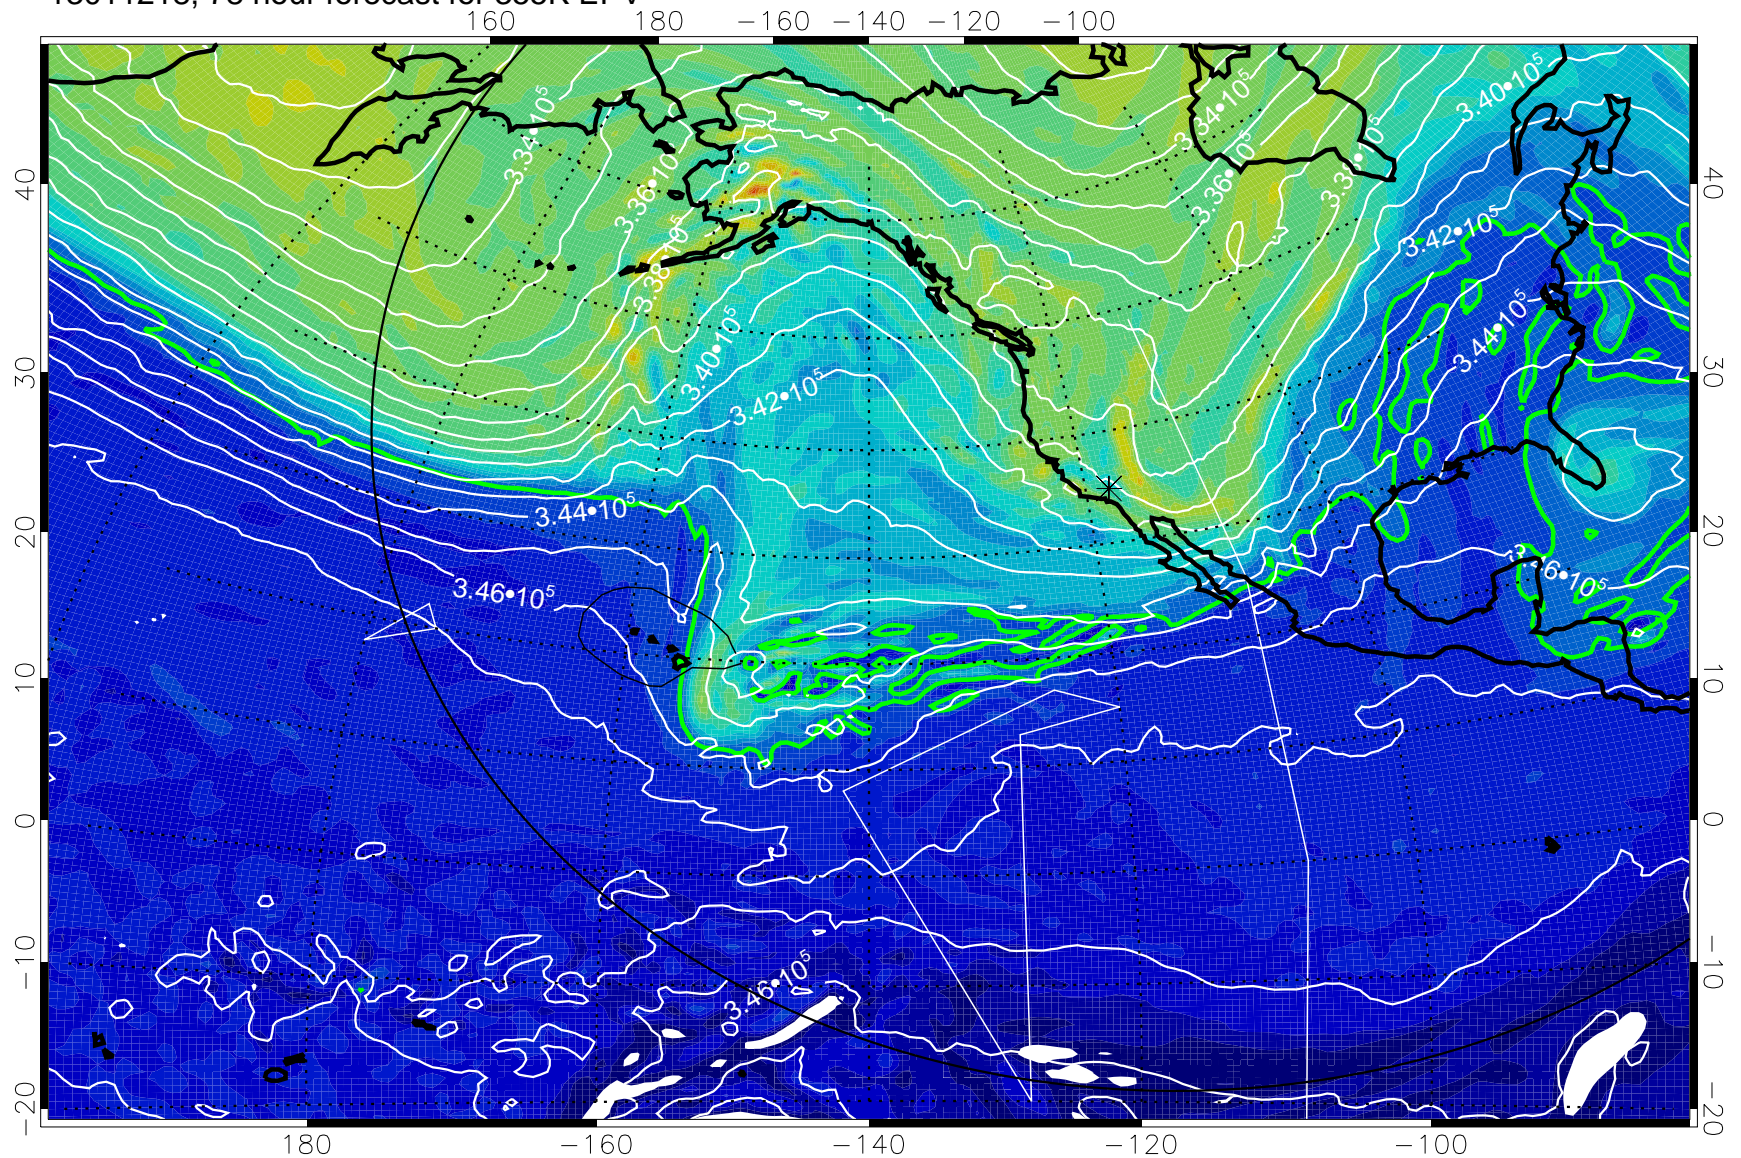

13011118, 54 hour forecast for 355K EPV

355K Montgomery Streamfunction, white
EPV Tropopause (2 PVU) Position
Range ring of 6000 km -- 19 hours GH round trip

13011200, 60 hour forecast for 355K EPV

0 5.0 x 10⁻⁶ 1.0 x 10⁻⁵ 1.5 x 10⁻⁵

PVU

355K Montgomery Streamfunction, white
EPV Tropopause (2 PVU) Position
Range ring of 6000 km -- 19 hours GH round trip

13011206, 66 hour forecast for 355K EPV

355K Montgomery Streamfunction, white
EPV Tropopause (2 PVU) Position
Range ring of 6000 km -- 19 hours GH round trip

13011212, 72 hour forecast for 355K EPV

355K Montgomery Streamfunction, white
EPV Tropopause (2 PVU) Position
Range ring of 6000 km -- 19 hours GH round trip

13011218, 78 hour forecast for 355K EPV

355K Montgomery Streamfunction, white
EPV Tropopause (2 PVU) Position
Range ring of 6000 km -- 19 hours GH round trip

13011300, 84 hour forecast for 355K EPV

355K Montgomery Streamfunction, white
EPV Tropopause (2 PVU) Position
Range ring of 6000 km -- 19 hours GH round trip

13011306, 90 hour forecast for 355K EPV

160 180 -160 -140 -120 -100