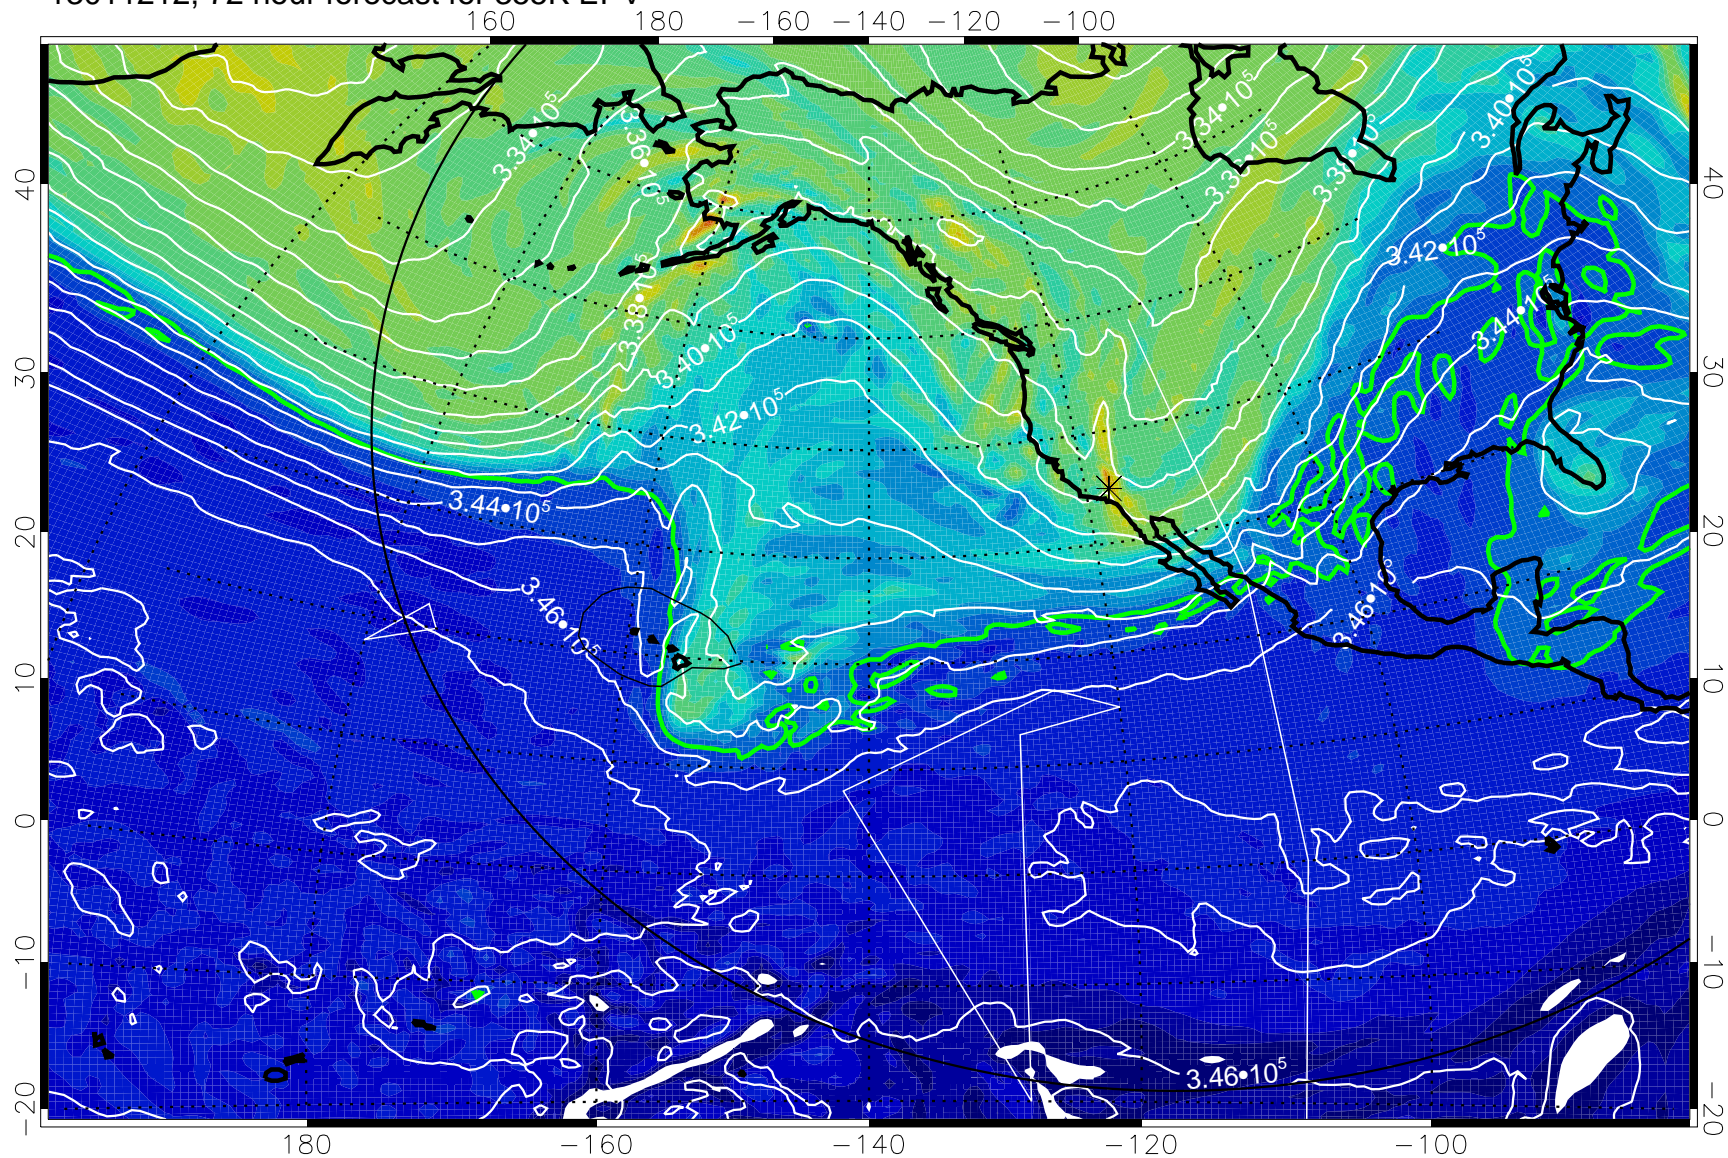

13011118, 54 hour forecast for 355K EPV

355K Montgomery Streamfunction, white
EPV Tropopause (2 PVU) Position
Range ring of 6000 km -- 19 hours GH round trip

13011200, 60 hour forecast for 355K EPV

0 5.0 x 10⁻⁶ 1.0 x 10⁻⁵ 1.5 x 10⁻⁵

PVU

355K Montgomery Streamfunction, white
EPV Tropopause (2 PVU) Position
Range ring of 6000 km -- 19 hours GH round trip

13011206, 66 hour forecast for 355K EPV

355K Montgomery Streamfunction, white
EPV Tropopause (2 PVU) Position
Range ring of 6000 km -- 19 hours GH round trip

13011212, 72 hour forecast for 355K EPV

355K Montgomery Streamfunction, white
EPV Tropopause (2 PVU) Position
Range ring of 6000 km -- 19 hours GH round trip

13011218, 78 hour forecast for 355K EPV

355K Montgomery Streamfunction, white
EPV Tropopause (2 PVU) Position
Range ring of 6000 km -- 19 hours GH round trip

13011300, 84 hour forecast for 355K EPV

355K Montgomery Streamfunction, white
EPV Tropopause (2 PVU) Position
Range ring of 6000 km -- 19 hours GH round trip

13011306, 90 hour forecast for 355K EPV

160 180 -160 -140 -120 -100