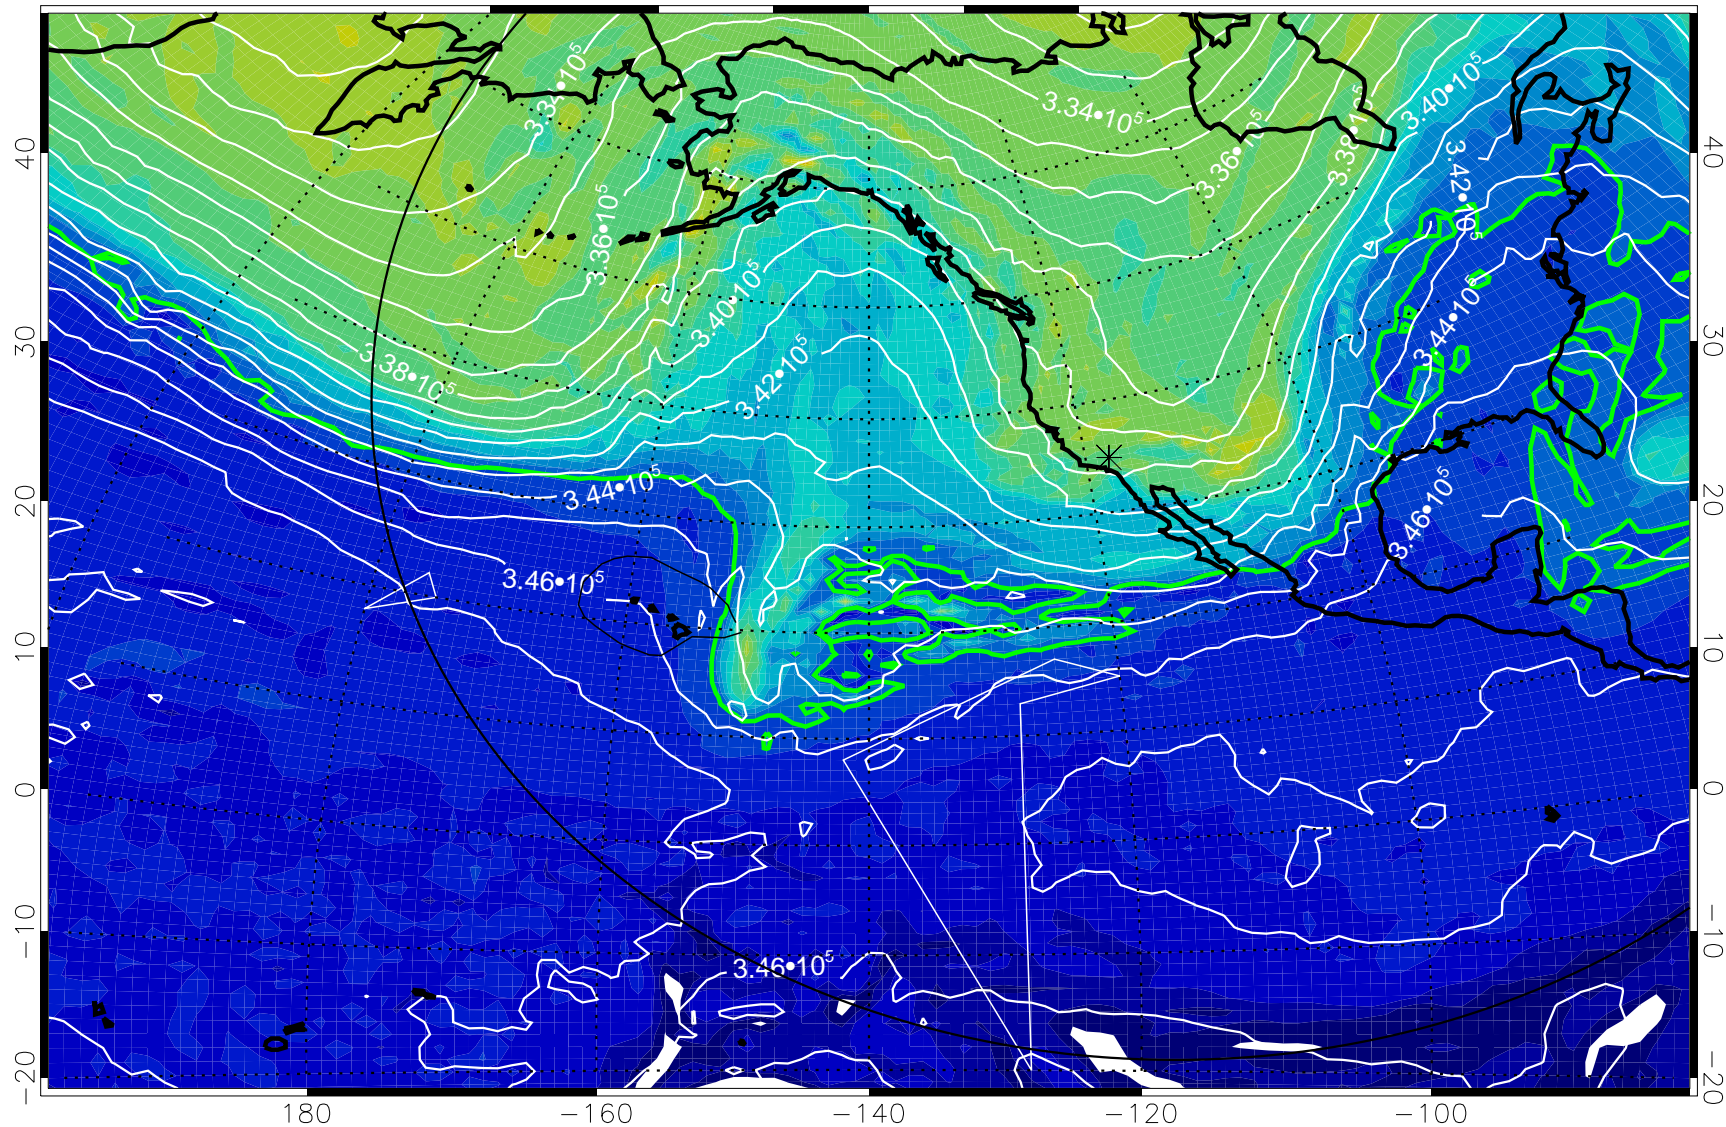

355K Montgomery Streamfunction, white
EPV Tropopause (2 PVU) Position
Range ring of 6000 km -- 19 hours GH round trip

13011206, 78 hour forecast for 355K EPV

0 $5.0 \cdot 10^{-6}$ $1.0 \cdot 10^{-5}$ $1.5 \cdot 10^{-5}$
PVU

355K Montgomery Streamfunction, white
EPV Tropopause (2 PVU) Position
Range ring of 6000 km -- 19 hours GH round trip

13011212, 84 hour forecast for 355K EPV

355K Montgomery Streamfunction, white
EPV Tropopause (2 PVU) Position
Range ring of 6000 km -- 19 hours GH round trip

13011218, 90 hour forecast for 355K EPV

355K Montgomery Streamfunction, white
EPV Tropopause (2 PVU) Position
Range ring of 6000 km -- 19 hours GH round trip

13011300, 96 hour forecast for 355K EPV

160 180 -160 -140 -120 -100

0 $5.0 \cdot 10^{-6}$ $1.0 \cdot 10^{-5}$ $1.5 \cdot 10^{-5}$
PVU

355K Montgomery Streamfunction, white
EPV Tropopause (2 PVU) Position
Range ring of 6000 km -- 19 hours GH round trip

13011306, 102 hour forecast for 355K EPV