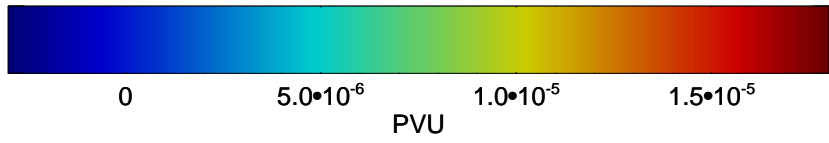

13010912, 12 hour forecast for 355K EPV

160 180 -160 -140 -120 -100

355K Montgomery Streamfunction, white
EPV Tropopause (2 PVU) Position
Range ring of 6000 km -- 19 hours GH round trip

13010918, 18 hour forecast for 355K EPV