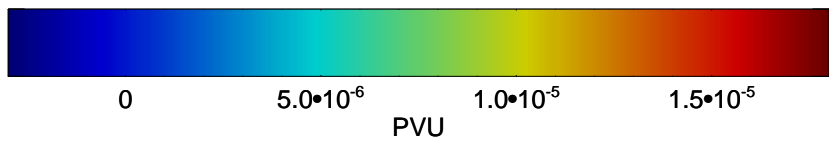

13011000, 24 hour forecast for 355K EPV

355K Montgomery Streamfunction, white
EPV Tropopause (2 PVU) Position
Range ring of 6000 km -- 19 hours GH round trip