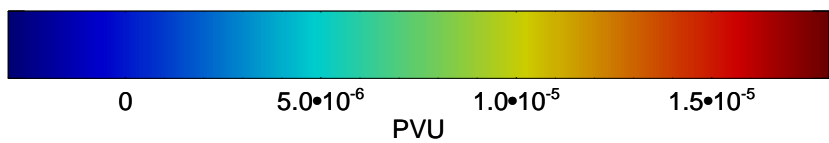

13011218, 90 hour forecast for 355K EPV

355K Montgomery Streamfunction, white
EPV Tropopause (2 PVU) Position
Range ring of 6000 km -- 19 hours GH round trip