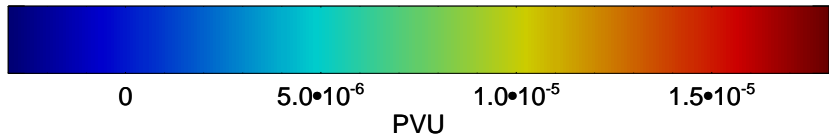

13010906, 18 hour forecast for 355K EPV

355K Montgomery Streamfunction, white
EPV Tropopause (2 PVU) Position
Range ring of 6000 km -- 19 hours GH round trip