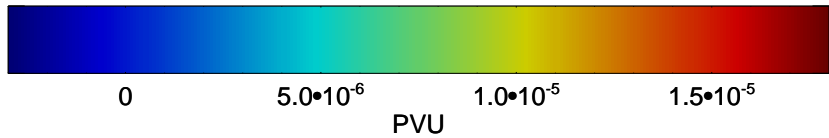

13011212, 96 hour forecast for 355K EPV

355K Montgomery Streamfunction, white
EPV Tropopause (2 PVU) Position
Range ring of 6000 km -- 19 hours GH round trip