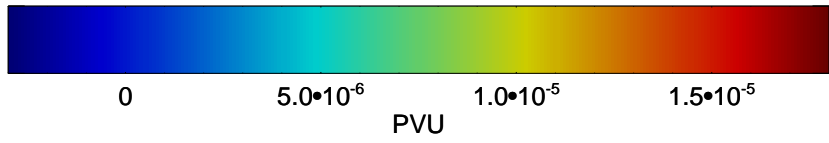

13011200, 84 hour forecast for 355K EPV

355K Montgomery Streamfunction, white
EPV Tropopause (2 PVU) Position
Range ring of 6000 km -- 19 hours GH round trip