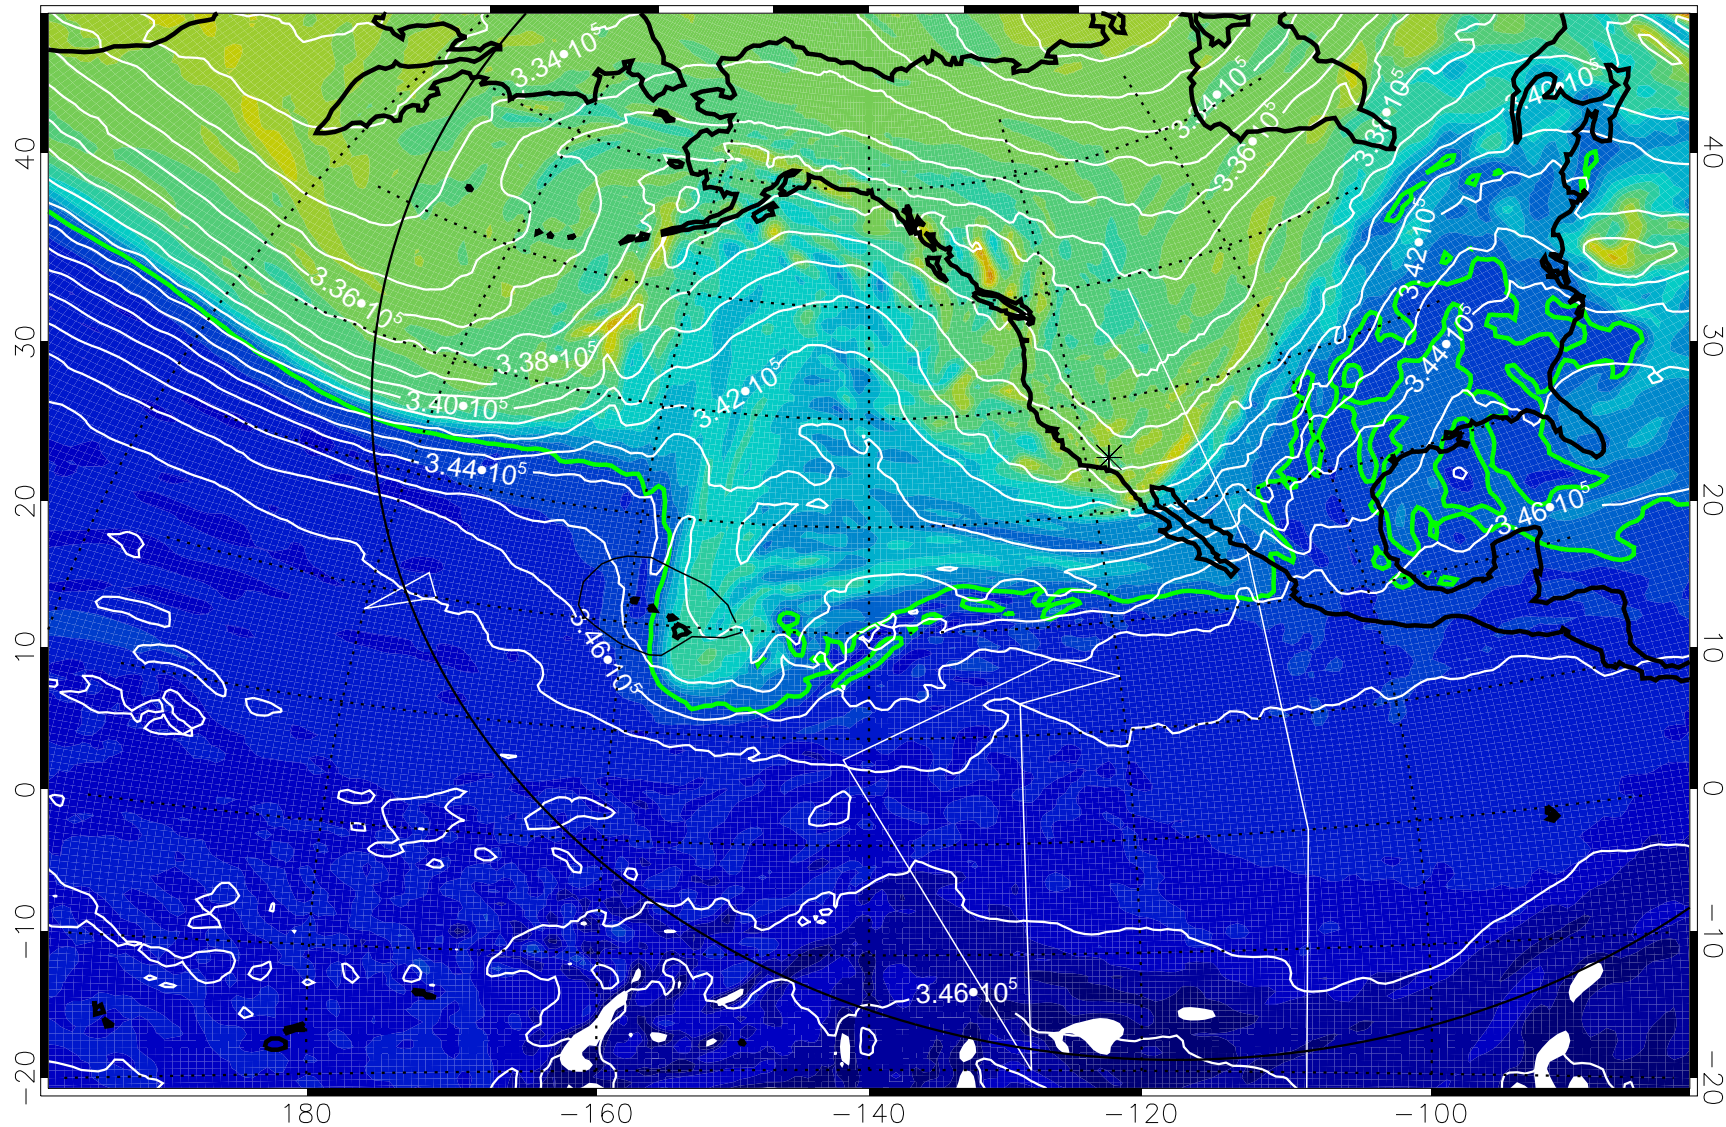

13011112, 72 hour forecast for 355K EPV

355K Montgomery Streamfunction, white  
EPV Tropopause (2 PVU) Position  
Range ring of 6000 km -- 19 hours GH round trip

13011118, 78 hour forecast for 355K EPV

160 180 -160 -140 -120 -100

355K Montgomery Streamfunction, white  
EPV Tropopause (2 PVU) Position  
Range ring of 6000 km -- 19 hours GH round trip

13011200, 84 hour forecast for 355K EPV

355K Montgomery Streamfunction, white  
EPV Tropopause (2 PVU) Position  
Range ring of 6000 km -- 19 hours GH round trip

13011206, 90 hour forecast for 355K EPV

160 180 -160 -140 -120 -100

0  $5.0 \cdot 10^{-6}$   $1.0 \cdot 10^{-5}$   $1.5 \cdot 10^{-5}$   
PVU

355K Montgomery Streamfunction, white  
EPV Tropopause (2 PVU) Position  
Range ring of 6000 km -- 19 hours GH round trip

13011212, 96 hour forecast for 355K EPV

355K Montgomery Streamfunction, white  
EPV Tropopause (2 PVU) Position  
Range ring of 6000 km -- 19 hours GH round trip

13011218, 102 hour forecast for 355K EPV