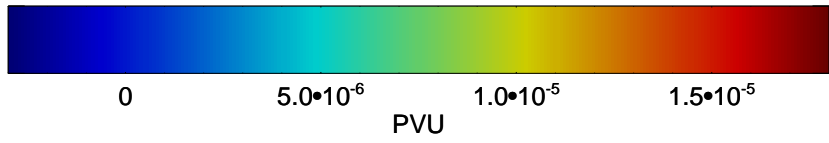

13010818, 6 hour forecast for 355K EPV

160 180 -160 -140 -120 -100

355K Montgomery Streamfunction, white  
EPV Tropopause (2 PVU) Position  
Range ring of 6000 km -- 19 hours GH round trip

13010900, 12 hour forecast for 355K EPV