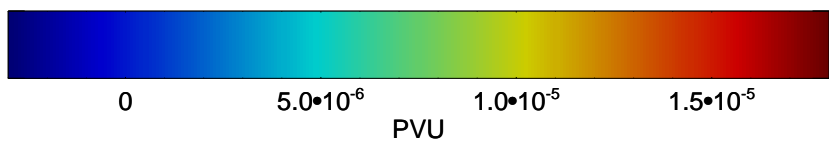

13010818, 66 hour forecast for 355K EPV

355K Montgomery Streamfunction, white
EPV Tropopause (2 PVU) Position
Range ring of 6000 km -- 19 hours GH round trip