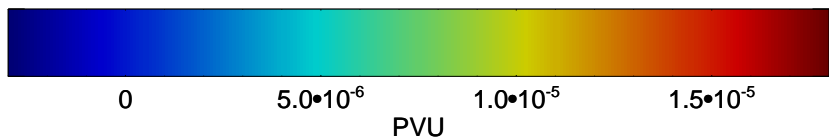

13010718, 42 hour forecast for 355K EPV

355K Montgomery Streamfunction, white
EPV Tropopause (2 PVU) Position
Range ring of 6000 km -- 19 hours GH round trip