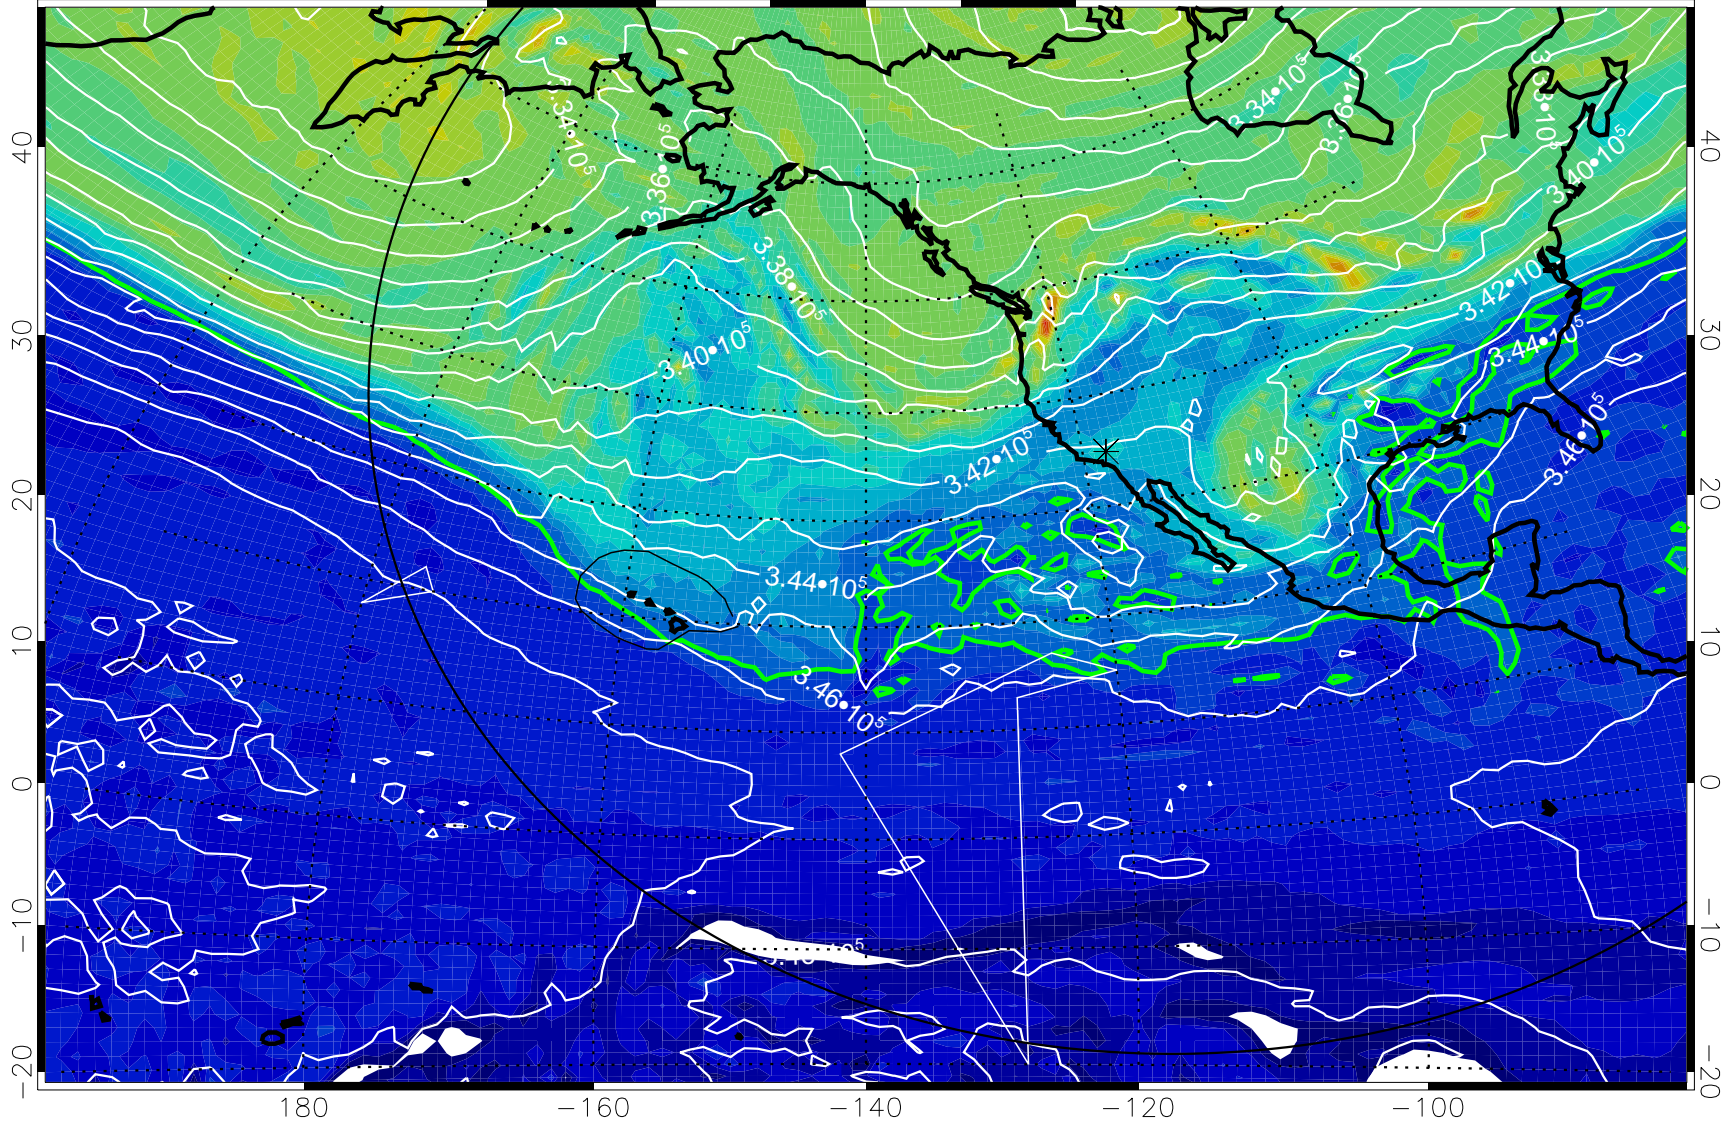

355K Montgomery Streamfunction, white
EPV Tropopause (2 PVU) Position
Range ring of 6000 km -- 19 hours GH round trip

13010818, 66 hour forecast for 355K EPV

355K Montgomery Streamfunction, white
EPV Tropopause (2 PVU) Position
Range ring of 6000 km -- 19 hours GH round trip

13010900, 72 hour forecast for 355K EPV

355K Montgomery Streamfunction, white
EPV Tropopause (2 PVU) Position
Range ring of 6000 km -- 19 hours GH round trip

13010906, 78 hour forecast for 355K EPV

355K Montgomery Streamfunction, white
EPV Tropopause (2 PVU) Position
Range ring of 6000 km -- 19 hours GH round trip

13010912, 84 hour forecast for 355K EPV

160 180 -160 -140 -120 -100

0 $5.0 \cdot 10^{-6}$ $1.0 \cdot 10^{-5}$ $1.5 \cdot 10^{-5}$
PVU

355K Montgomery Streamfunction, white
EPV Tropopause (2 PVU) Position
Range ring of 6000 km -- 19 hours GH round trip

13010918, 90 hour forecast for 355K EPV

160 180 -160 -140 -120 -100

355K Montgomery Streamfunction, white
EPV Tropopause (2 PVU) Position
Range ring of 6000 km -- 19 hours GH round trip

13011000, 96 hour forecast for 355K EPV