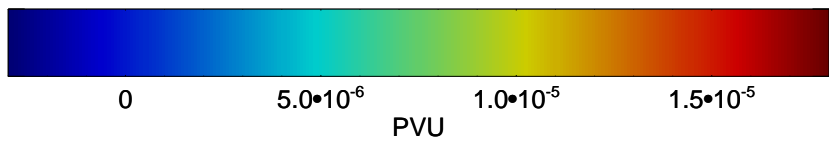

13010712, 48 hour forecast for 355K EPV

355K Montgomery Streamfunction, white
EPV Tropopause (2 PVU) Position
Range ring of 6000 km -- 19 hours GH round trip